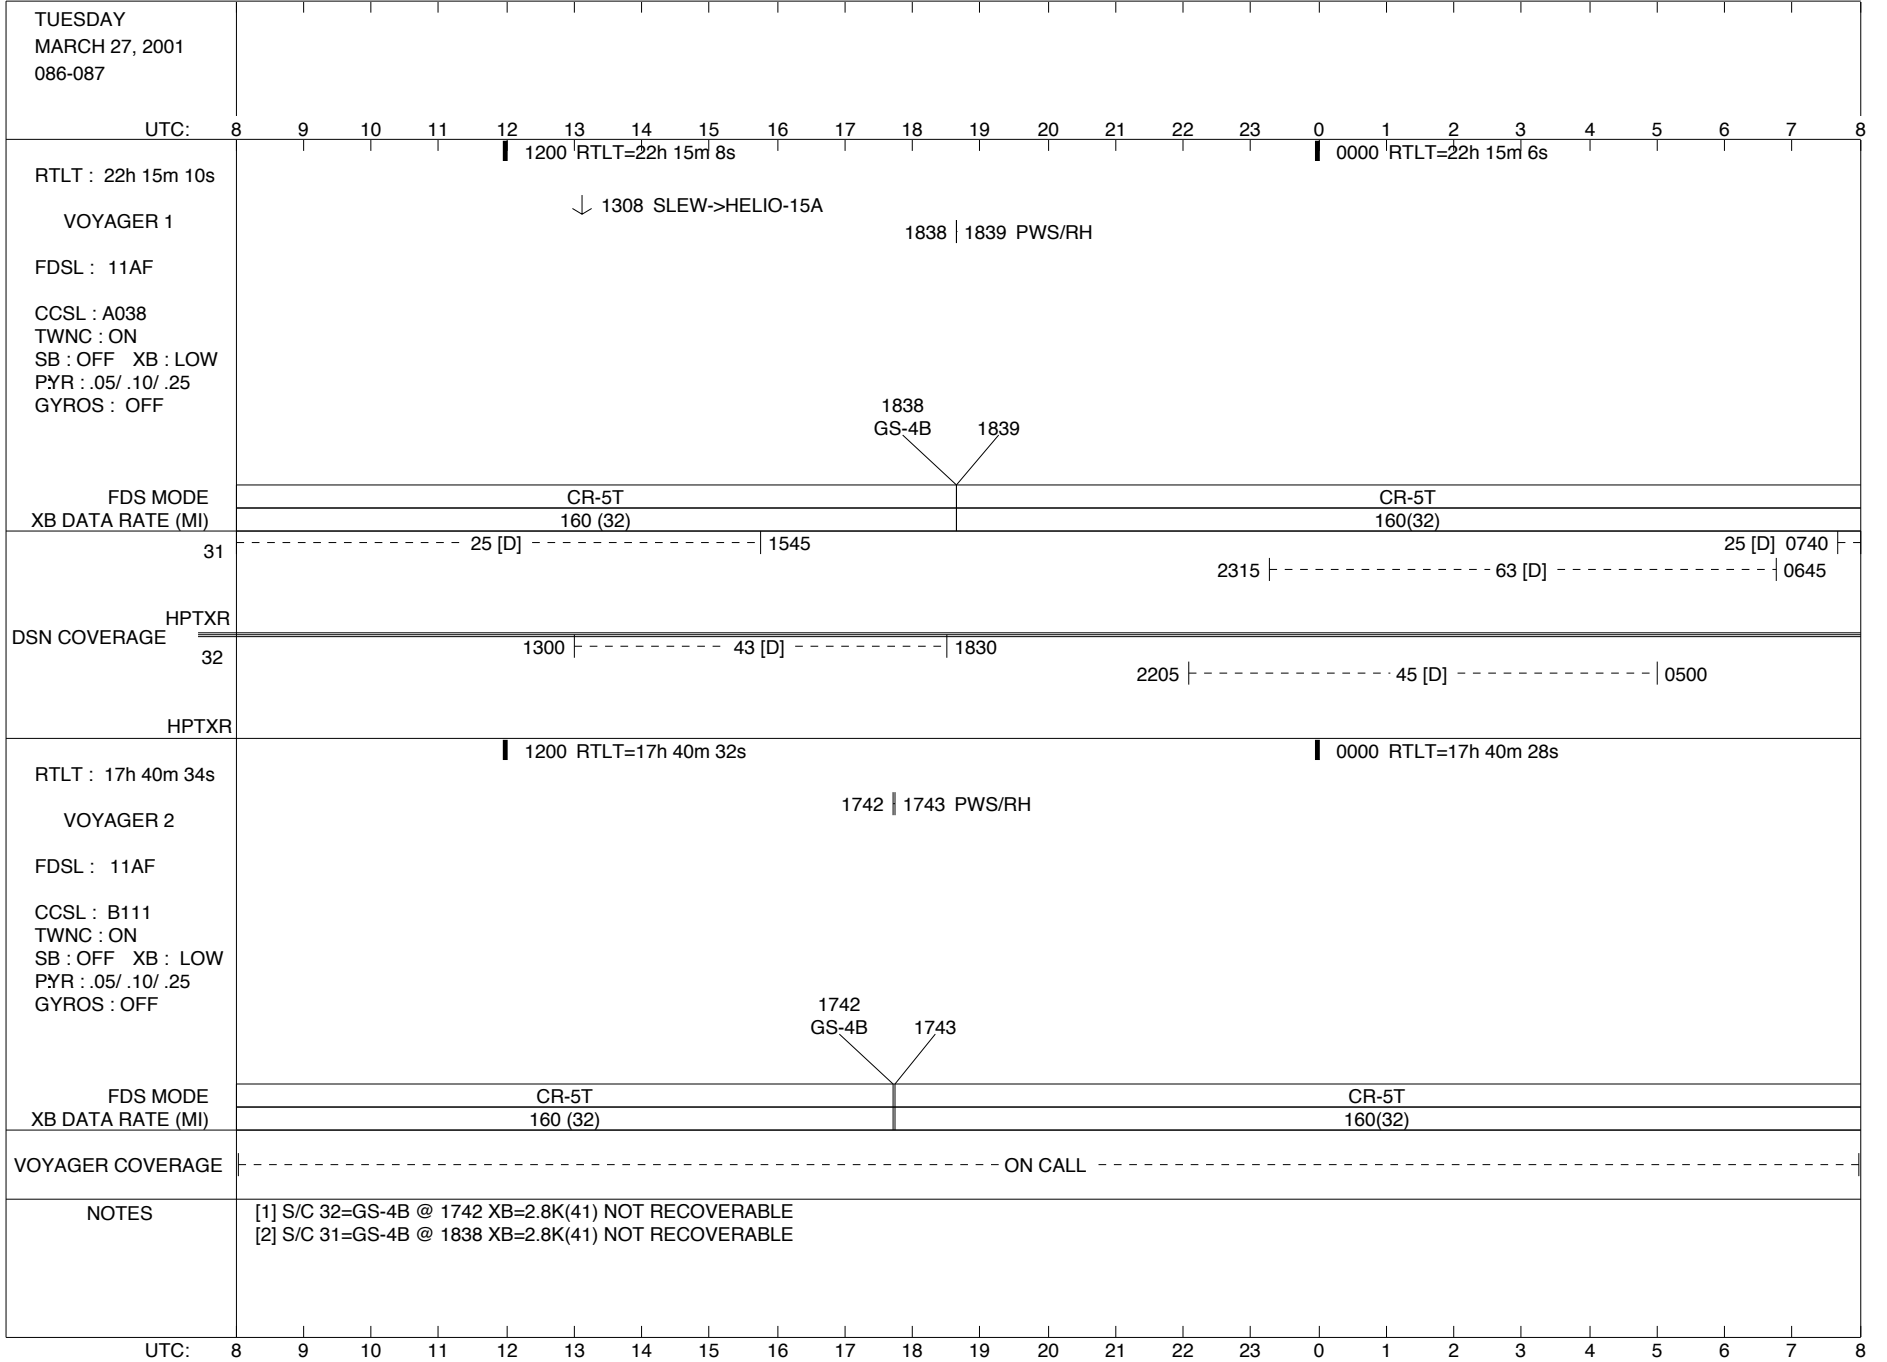

ISSUE DATE: 03/28/01 - 08:40

PST: 0 1 2 3 4 5 6 7 8 9 10 11 12 13 14 15 16 17 18 19 20 21 22 23 0