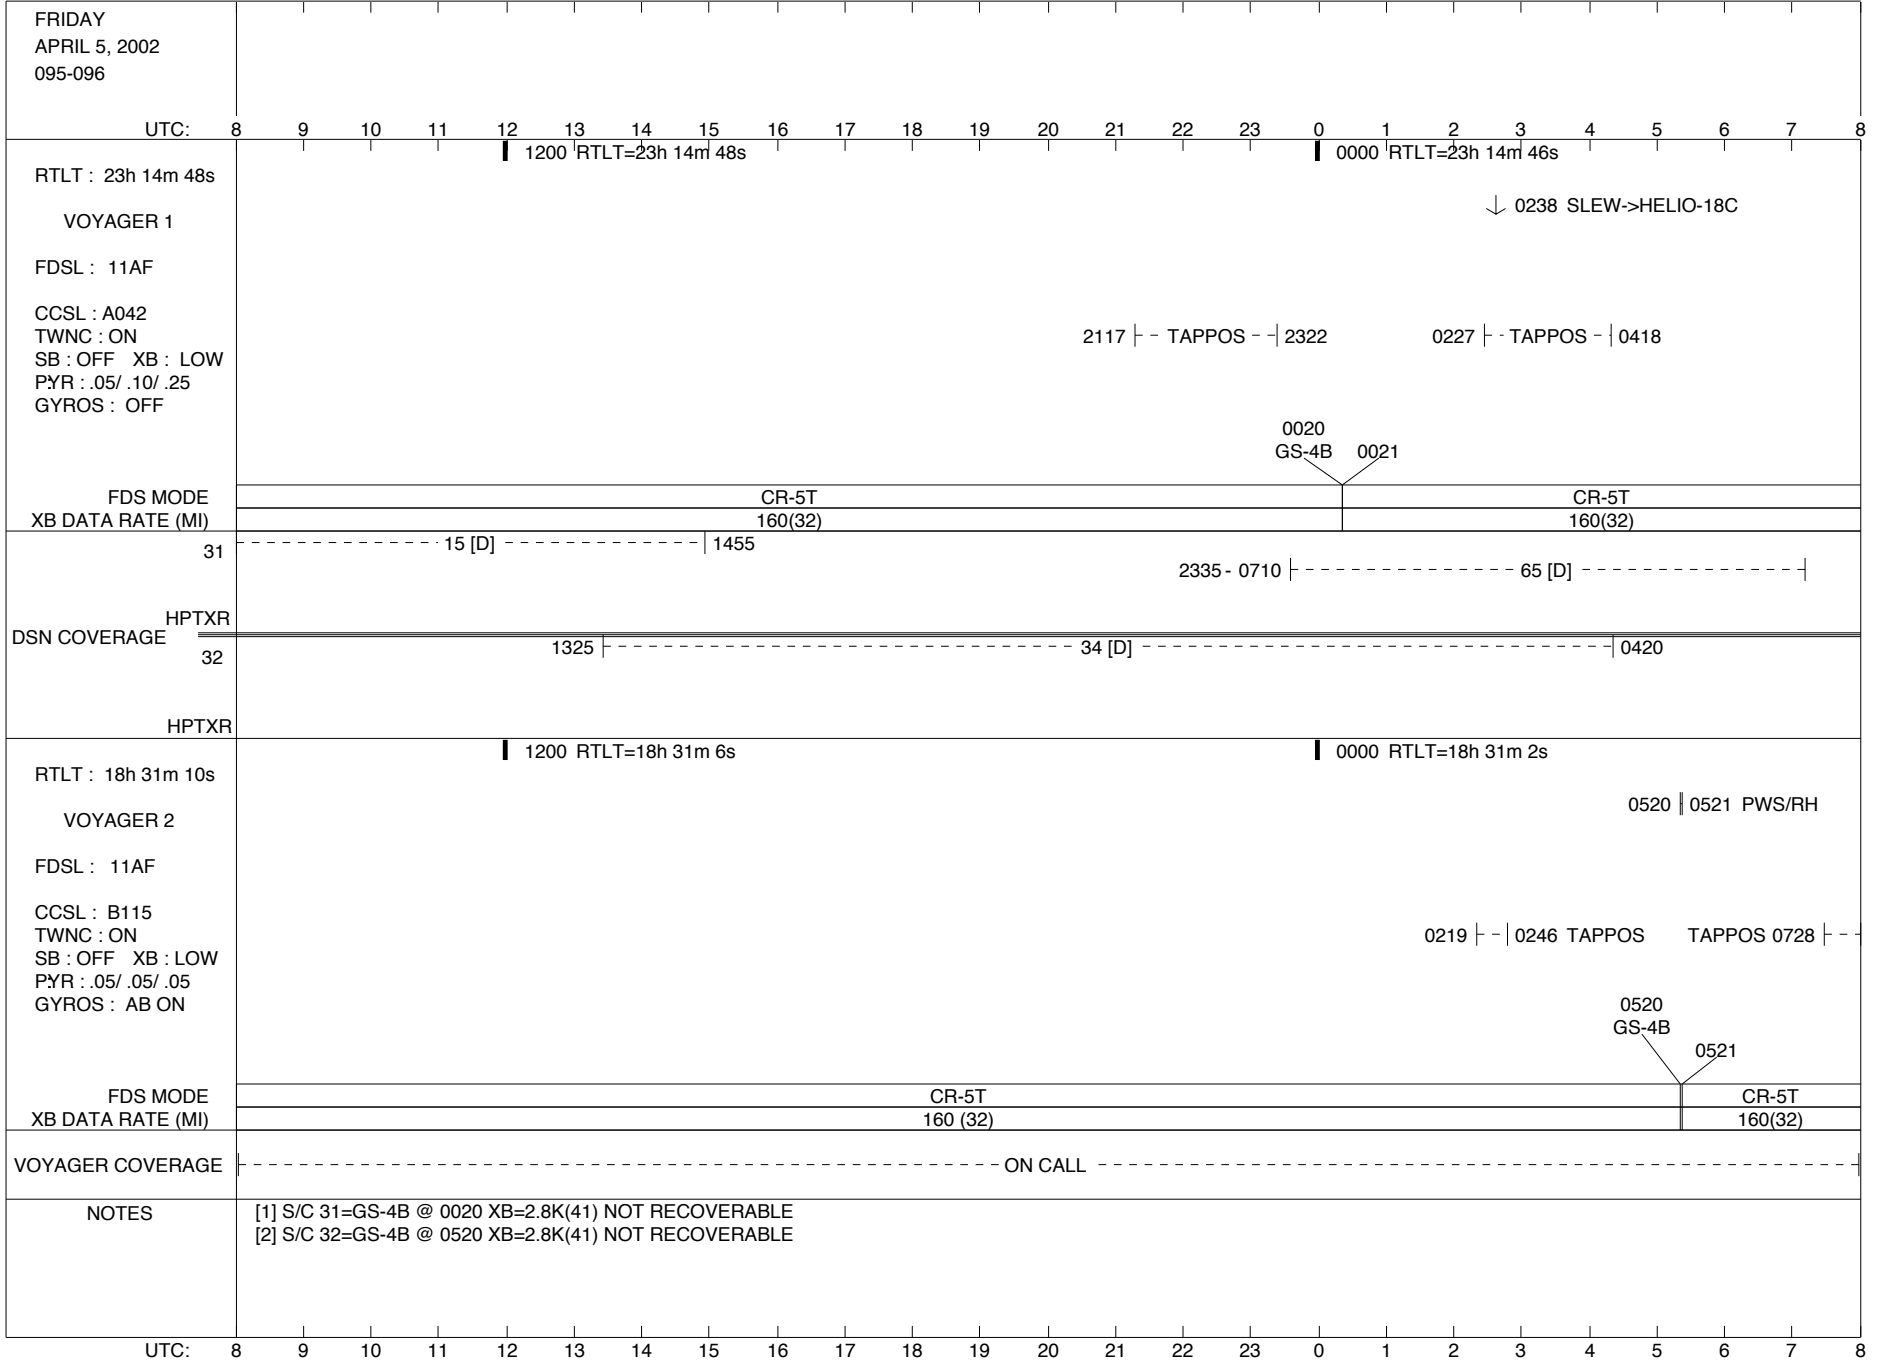

ISSUE DATE: 04/03/02 - 07:46

PST: 0 1 2 3 4 5 6 7 8 9 10 11 12 13 14 15 16 17 18 19 20 21 22 23 0