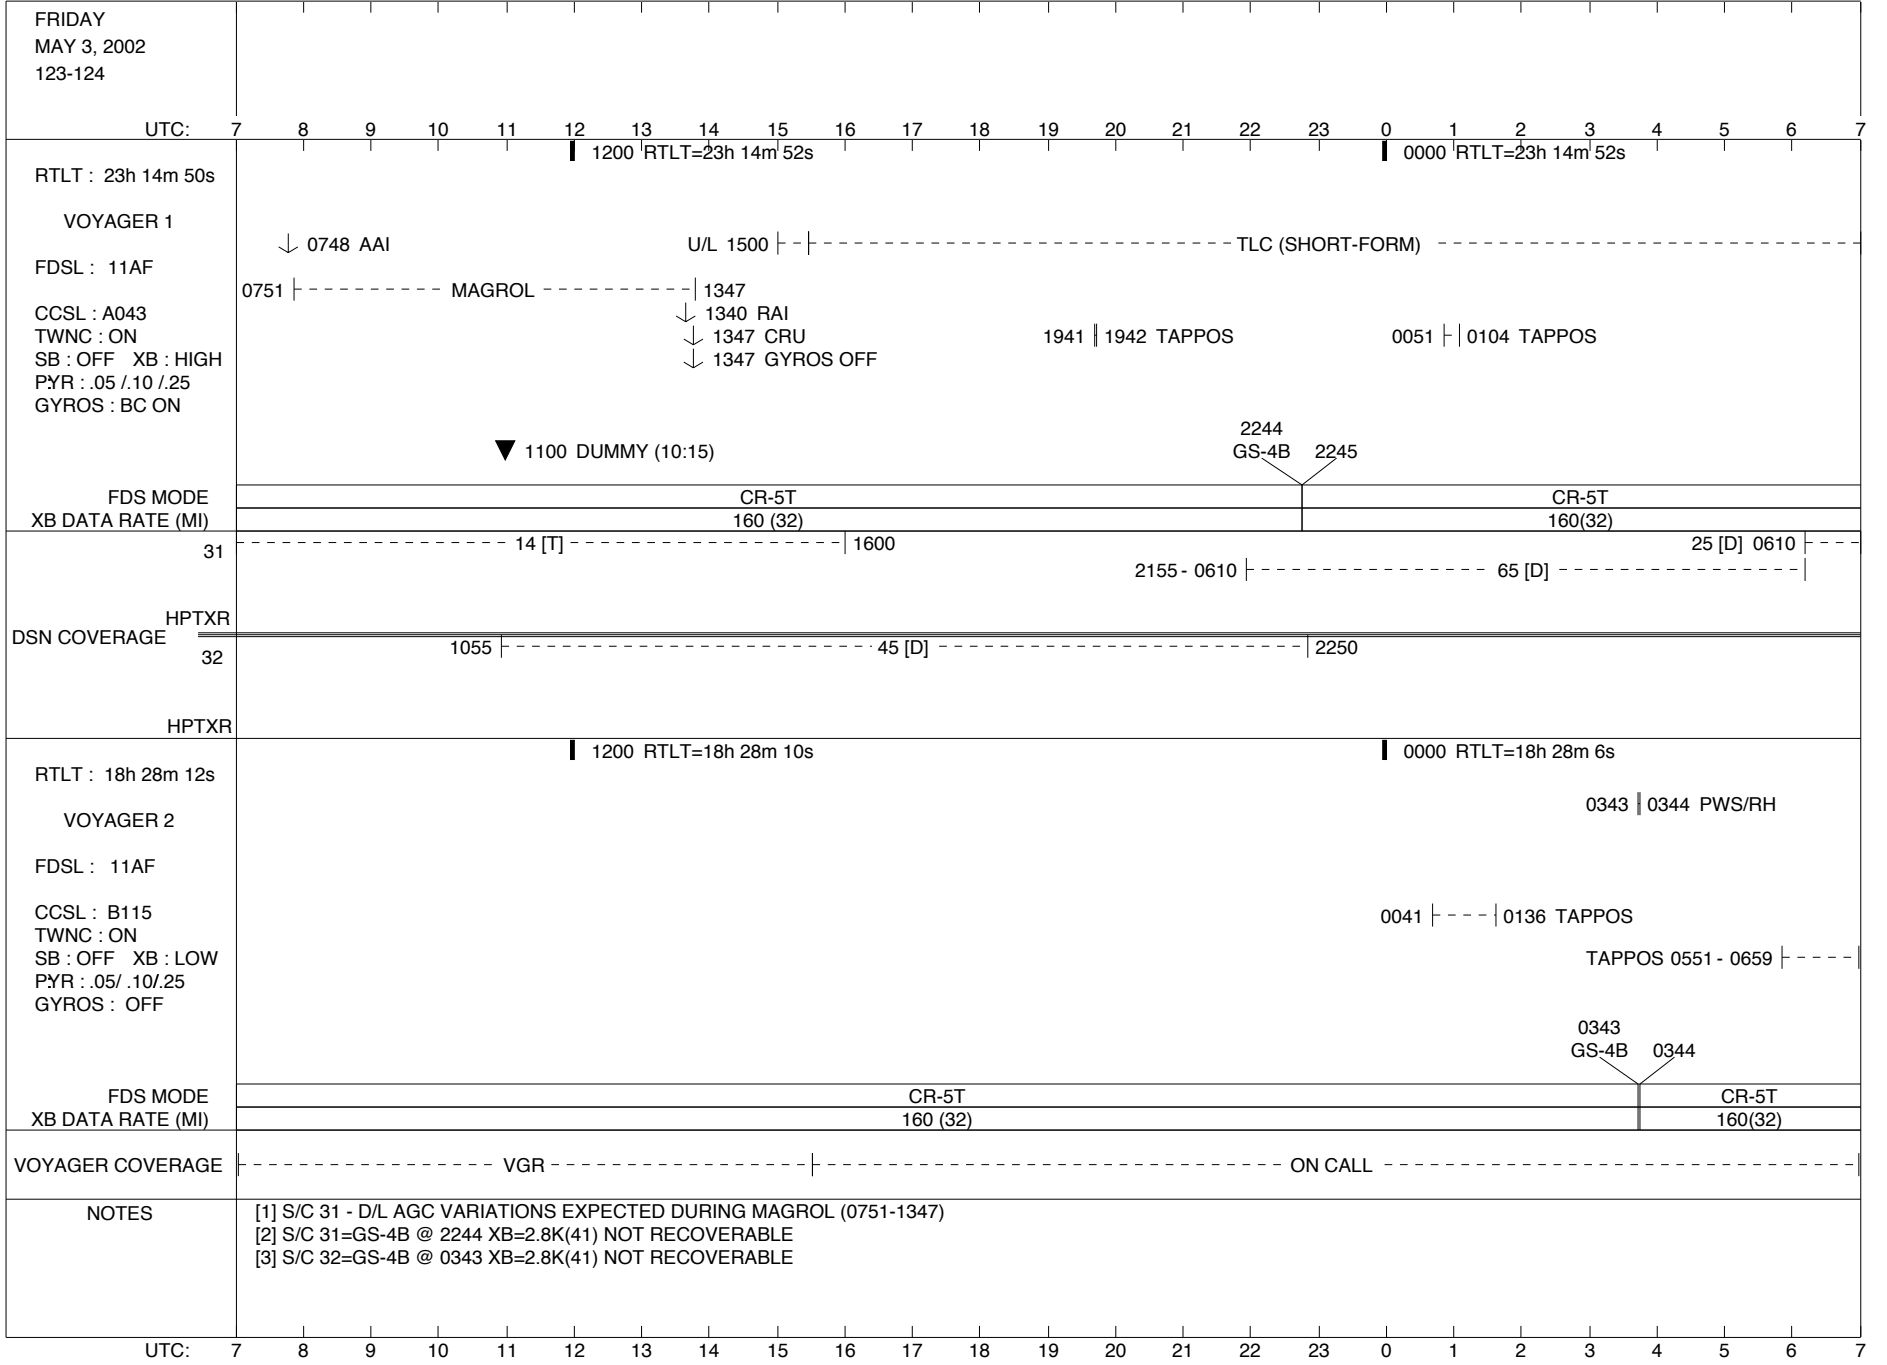

ISSUE DATE: 05/01/02 - 08:05

PDT: 0 1 2 3 4 5 6 7 8 9 10 11 12 13 14 15 16 17 18 19 20 21 22 23 0