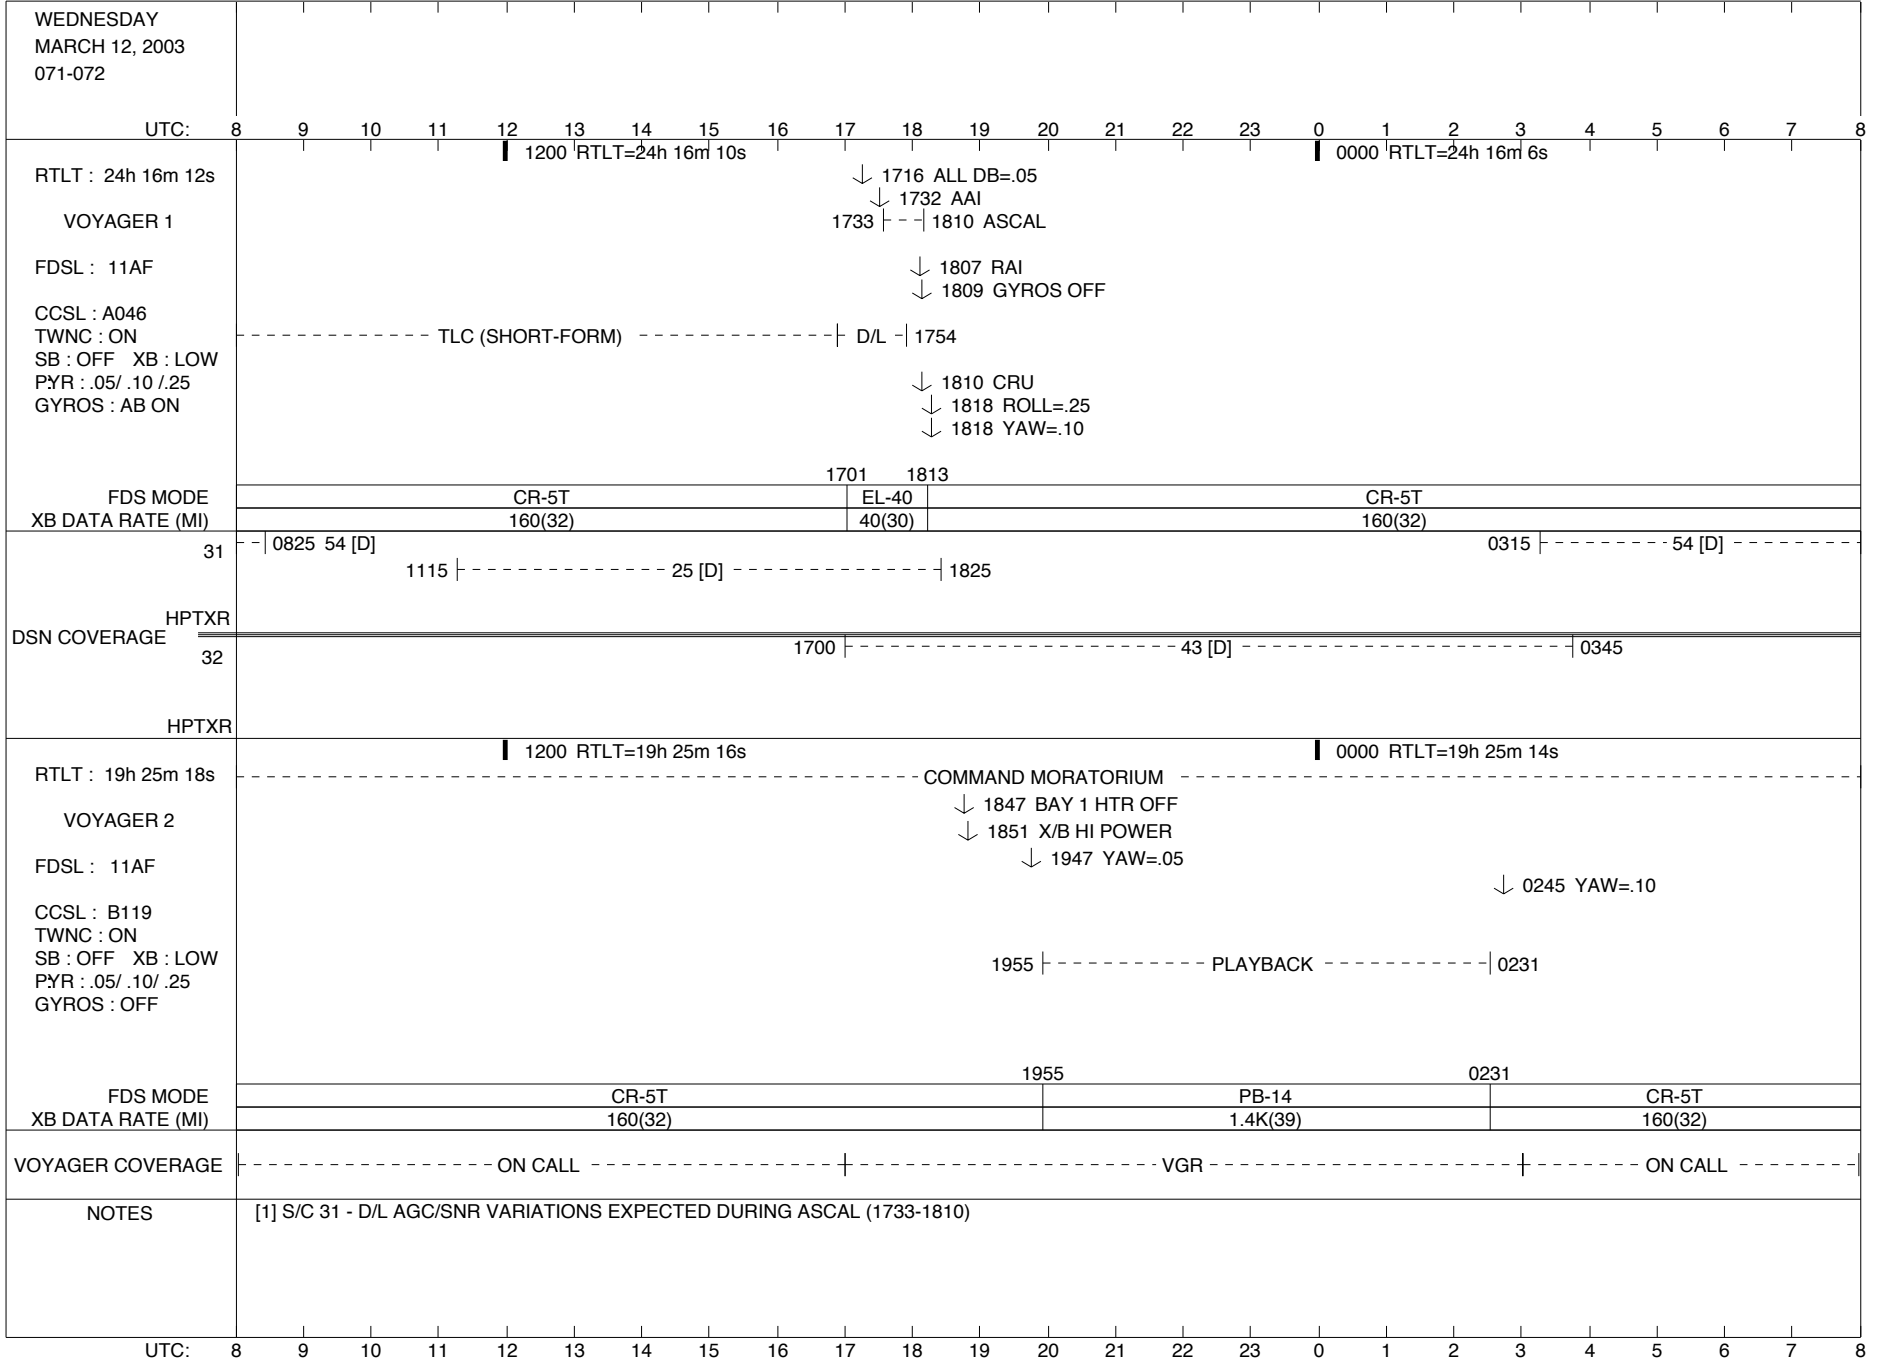

ISSUE DATE: 03/05/03 - 09:32

PST: 0 1 2 3 4 5 6 7 8 9 10 11 12 13 14 15 16 17 18 19 20 21 22 23 0