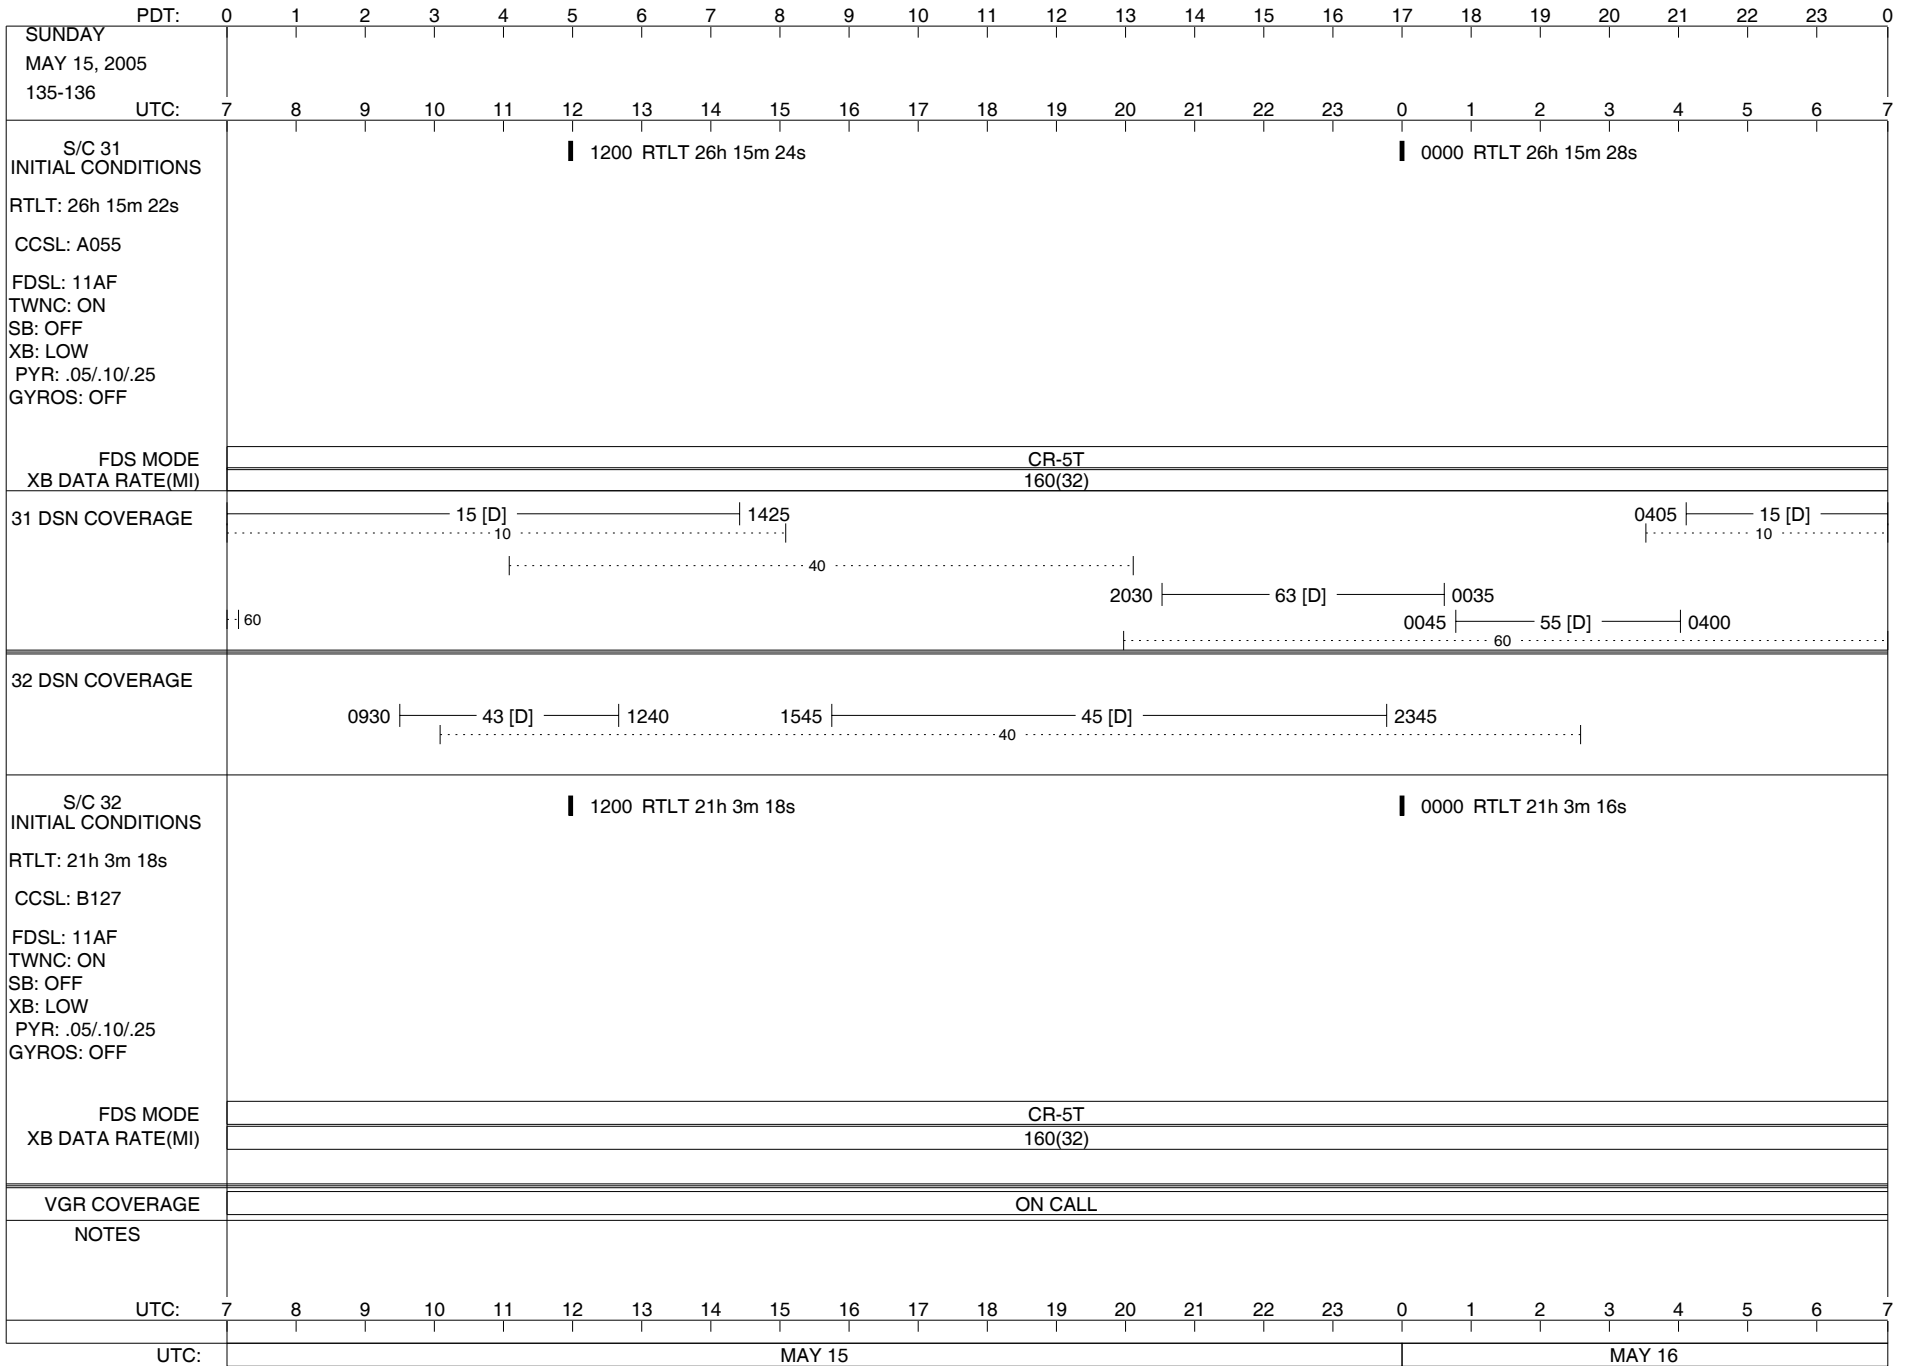

ISSUE DATE: 04/27/05 21:06