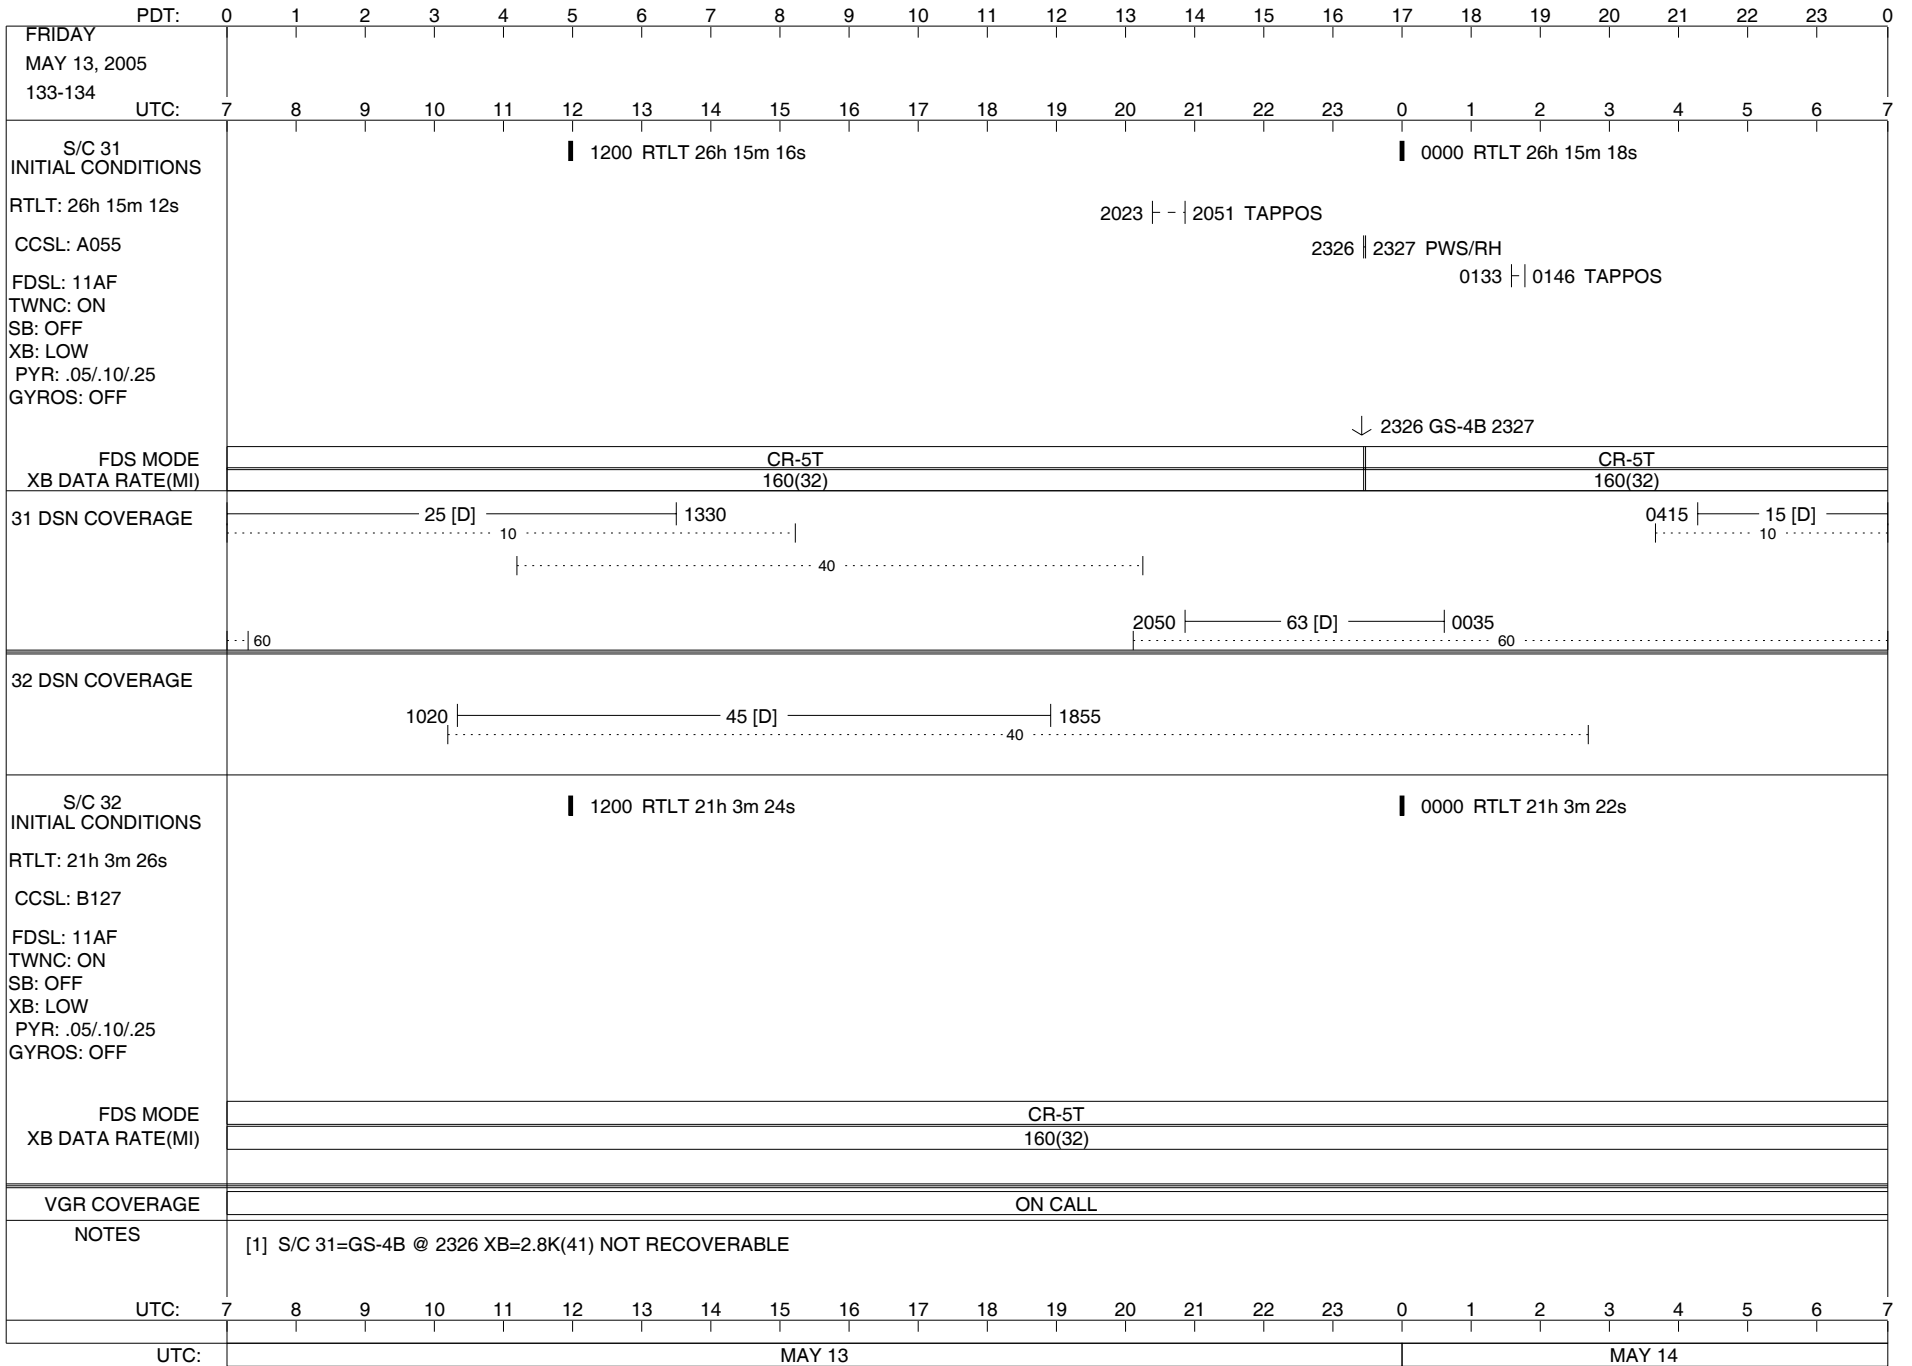

1200 RTLT 26h 15m 6s

0000 RTLT 26h 15m 8s

U/L 0300 | - | - | TLC (SHORT-FORM) - -

31 DSN COVERAGE

32 DSN COVERAGE

S/C 32 INITIAL CONDITIONS

RTLT: 21h 3m 34s  
CCSL: B127  
FDSL: 11AF  
TWNC: ON  
SB: OFF  
XB: LOW  
PYR: .05/.10/.25  
GYROS: OFF

1200 RTLT 21h 3m 32s

0000 RTLT 21h 3m 30s

FDS MODE

XB DATA RATE(MI)

CR-5T

160(32)

VGR COVERAGE

ON CALL

NOTES

UTC: 7 8 9 10 11 12 13 14 15 16 17 18 19 20 21 22 23 0 1 2 3 4 5 6 7  
UTC: MAY 11 | MAY 12

ISSUE DATE: 04/27/05 21:06

ISSUE DATE: 04/27/05 21:06

ISSUE DATE: 04/27/05 21:06

ISSUE DATE: 04/27/05 21:06