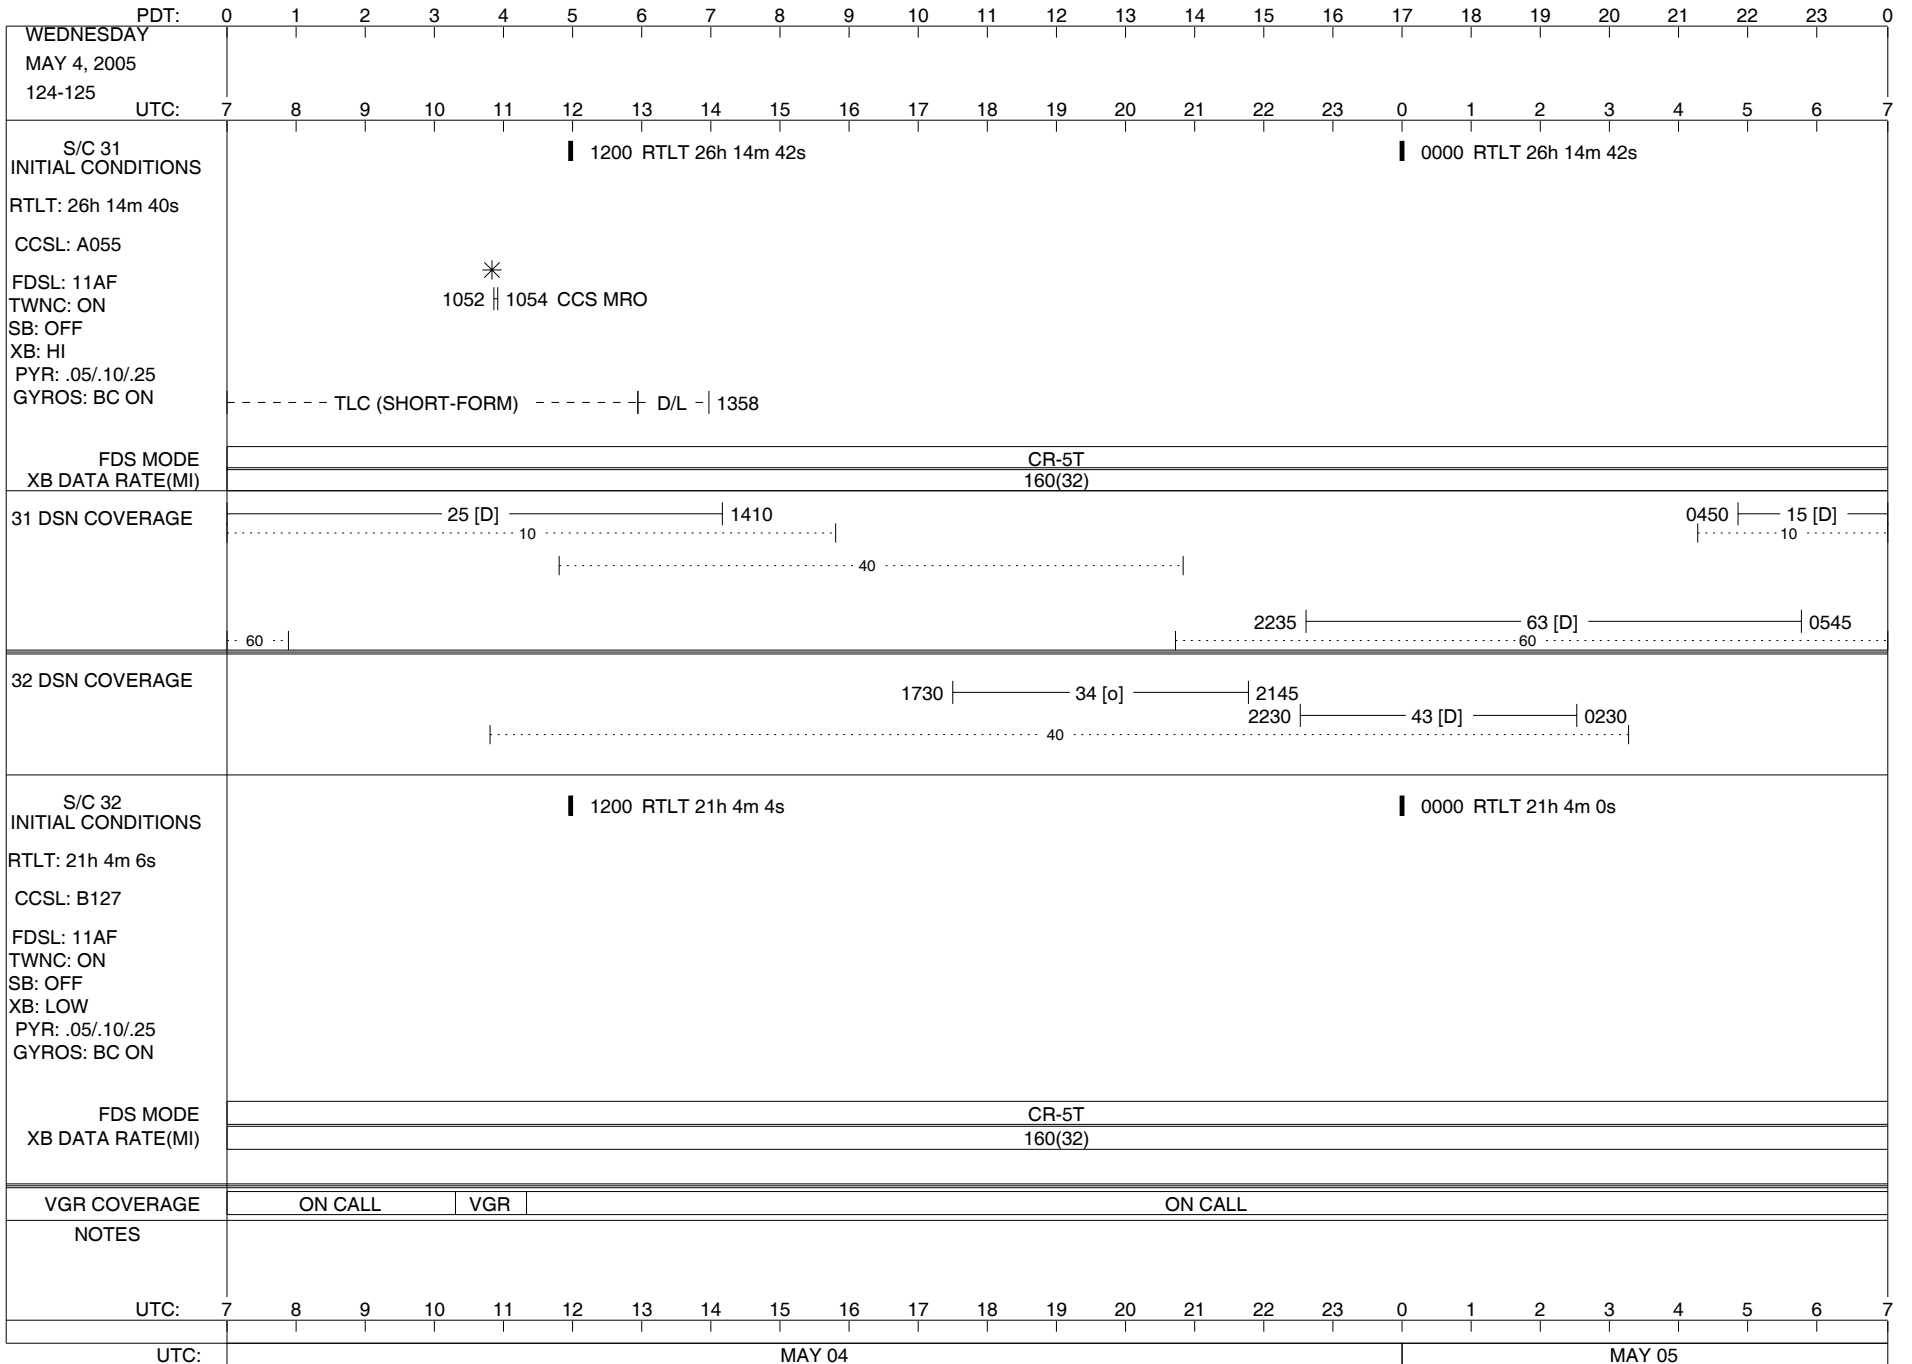

ISSUE DATE: 04/27/05 21:06