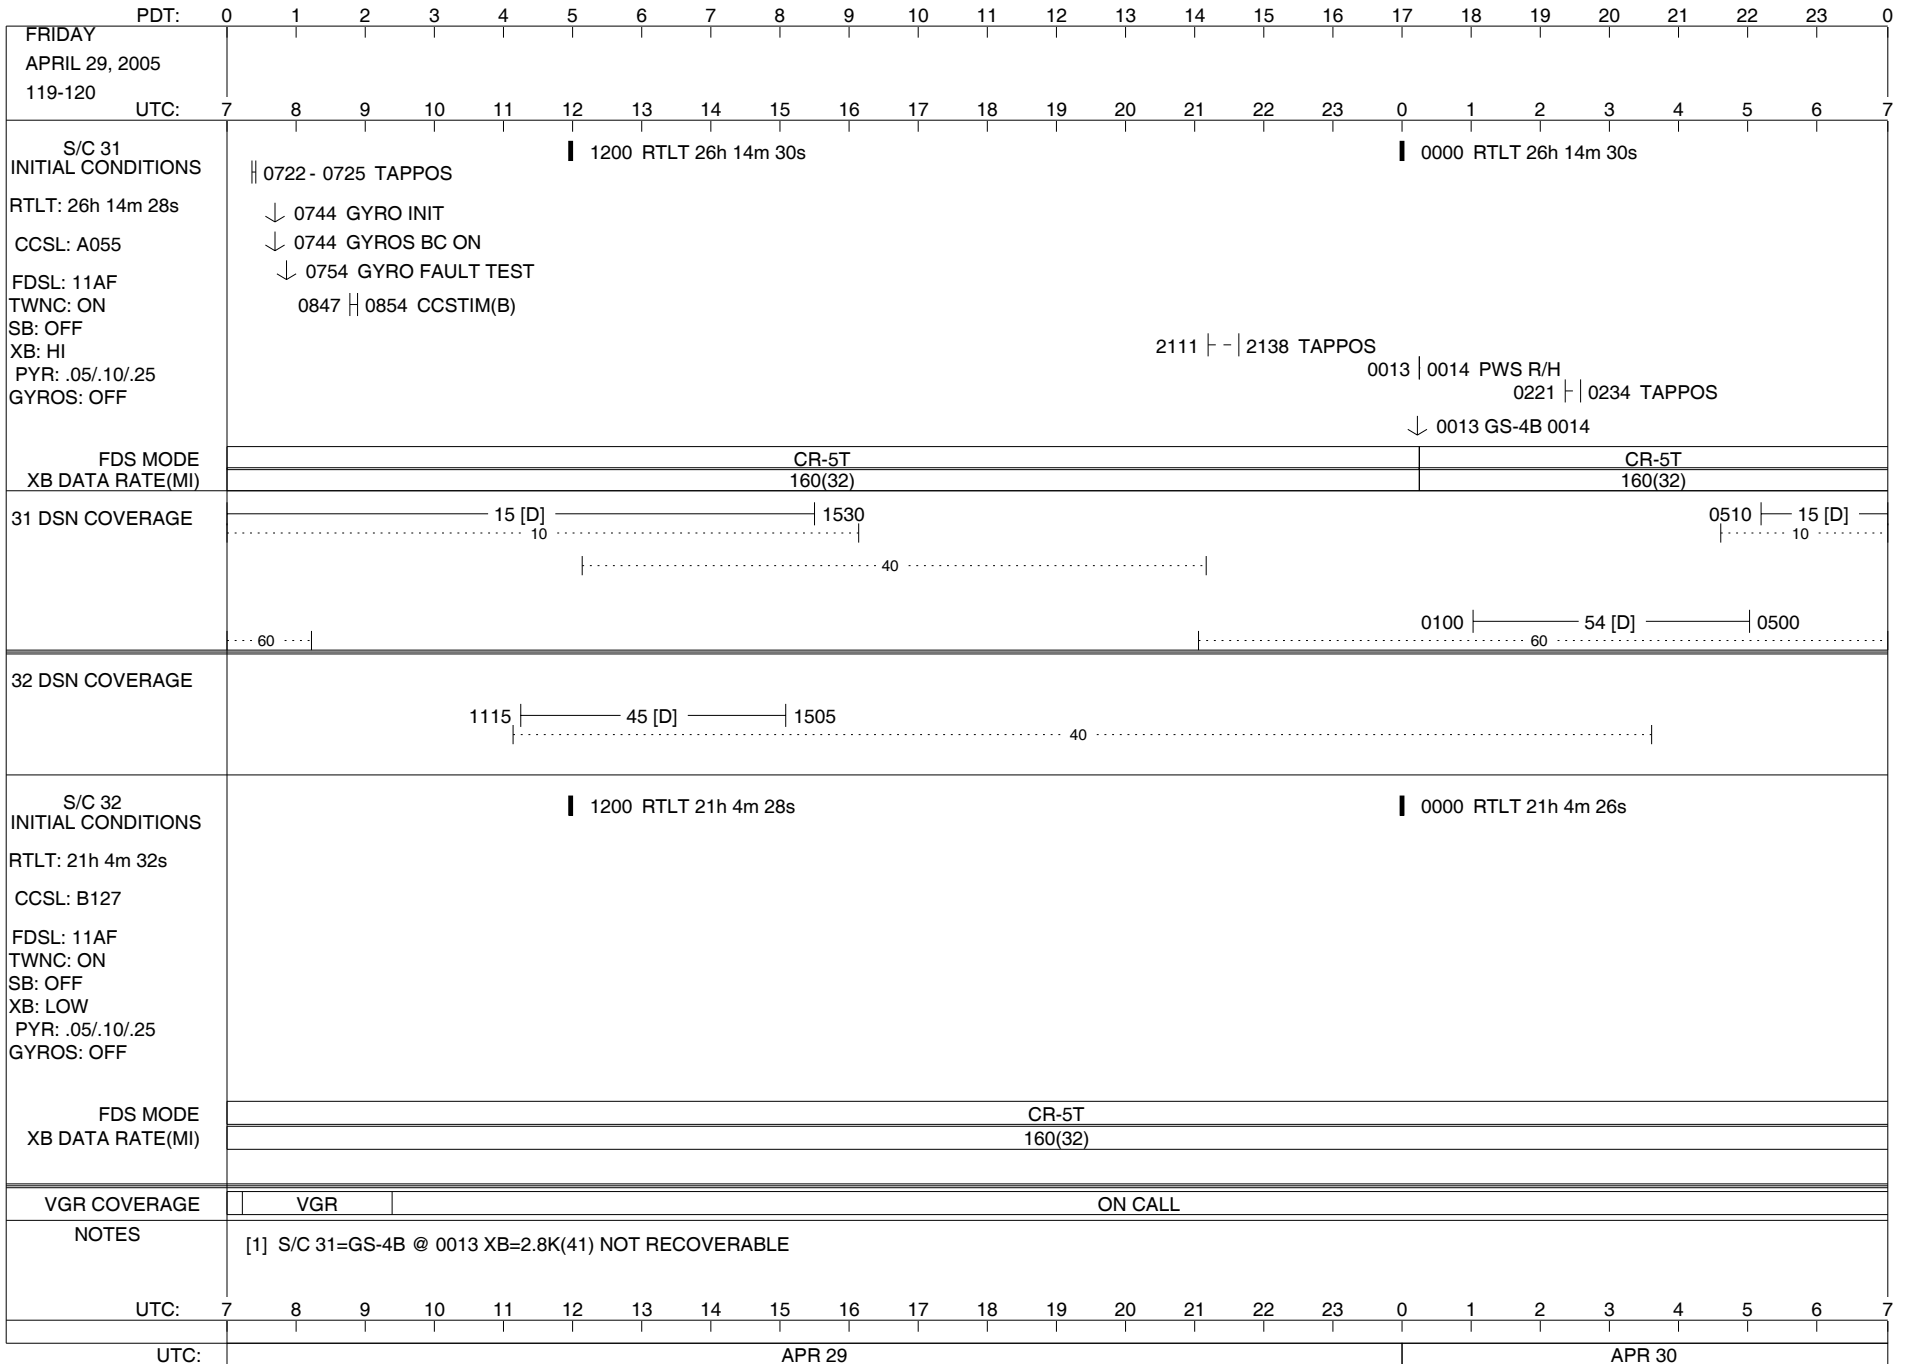

ISSUE DATE: 04/27/05 21:06