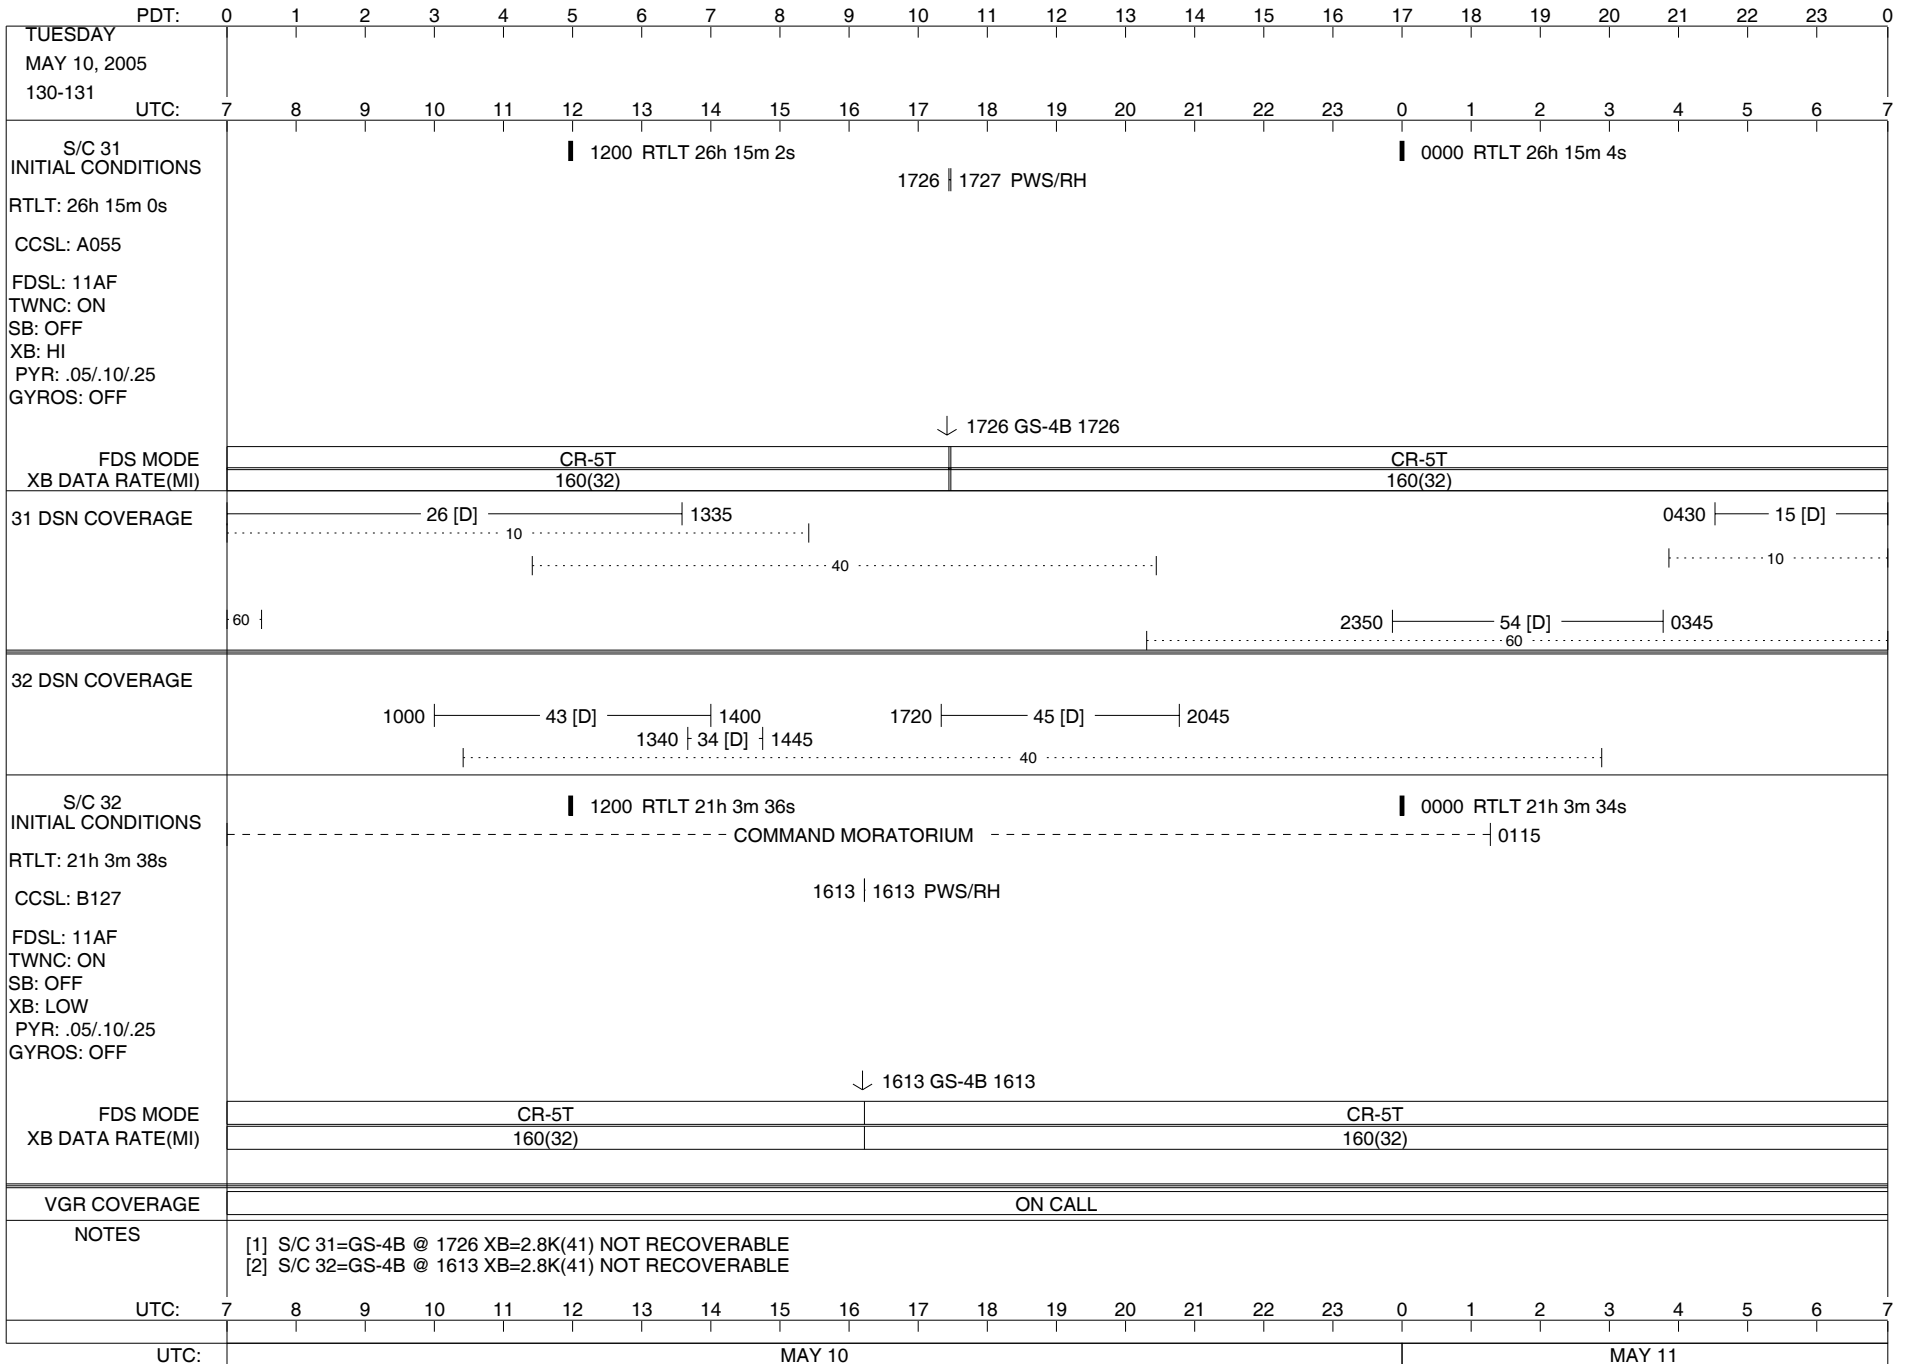

ISSUE DATE: 04/27/05 21:06