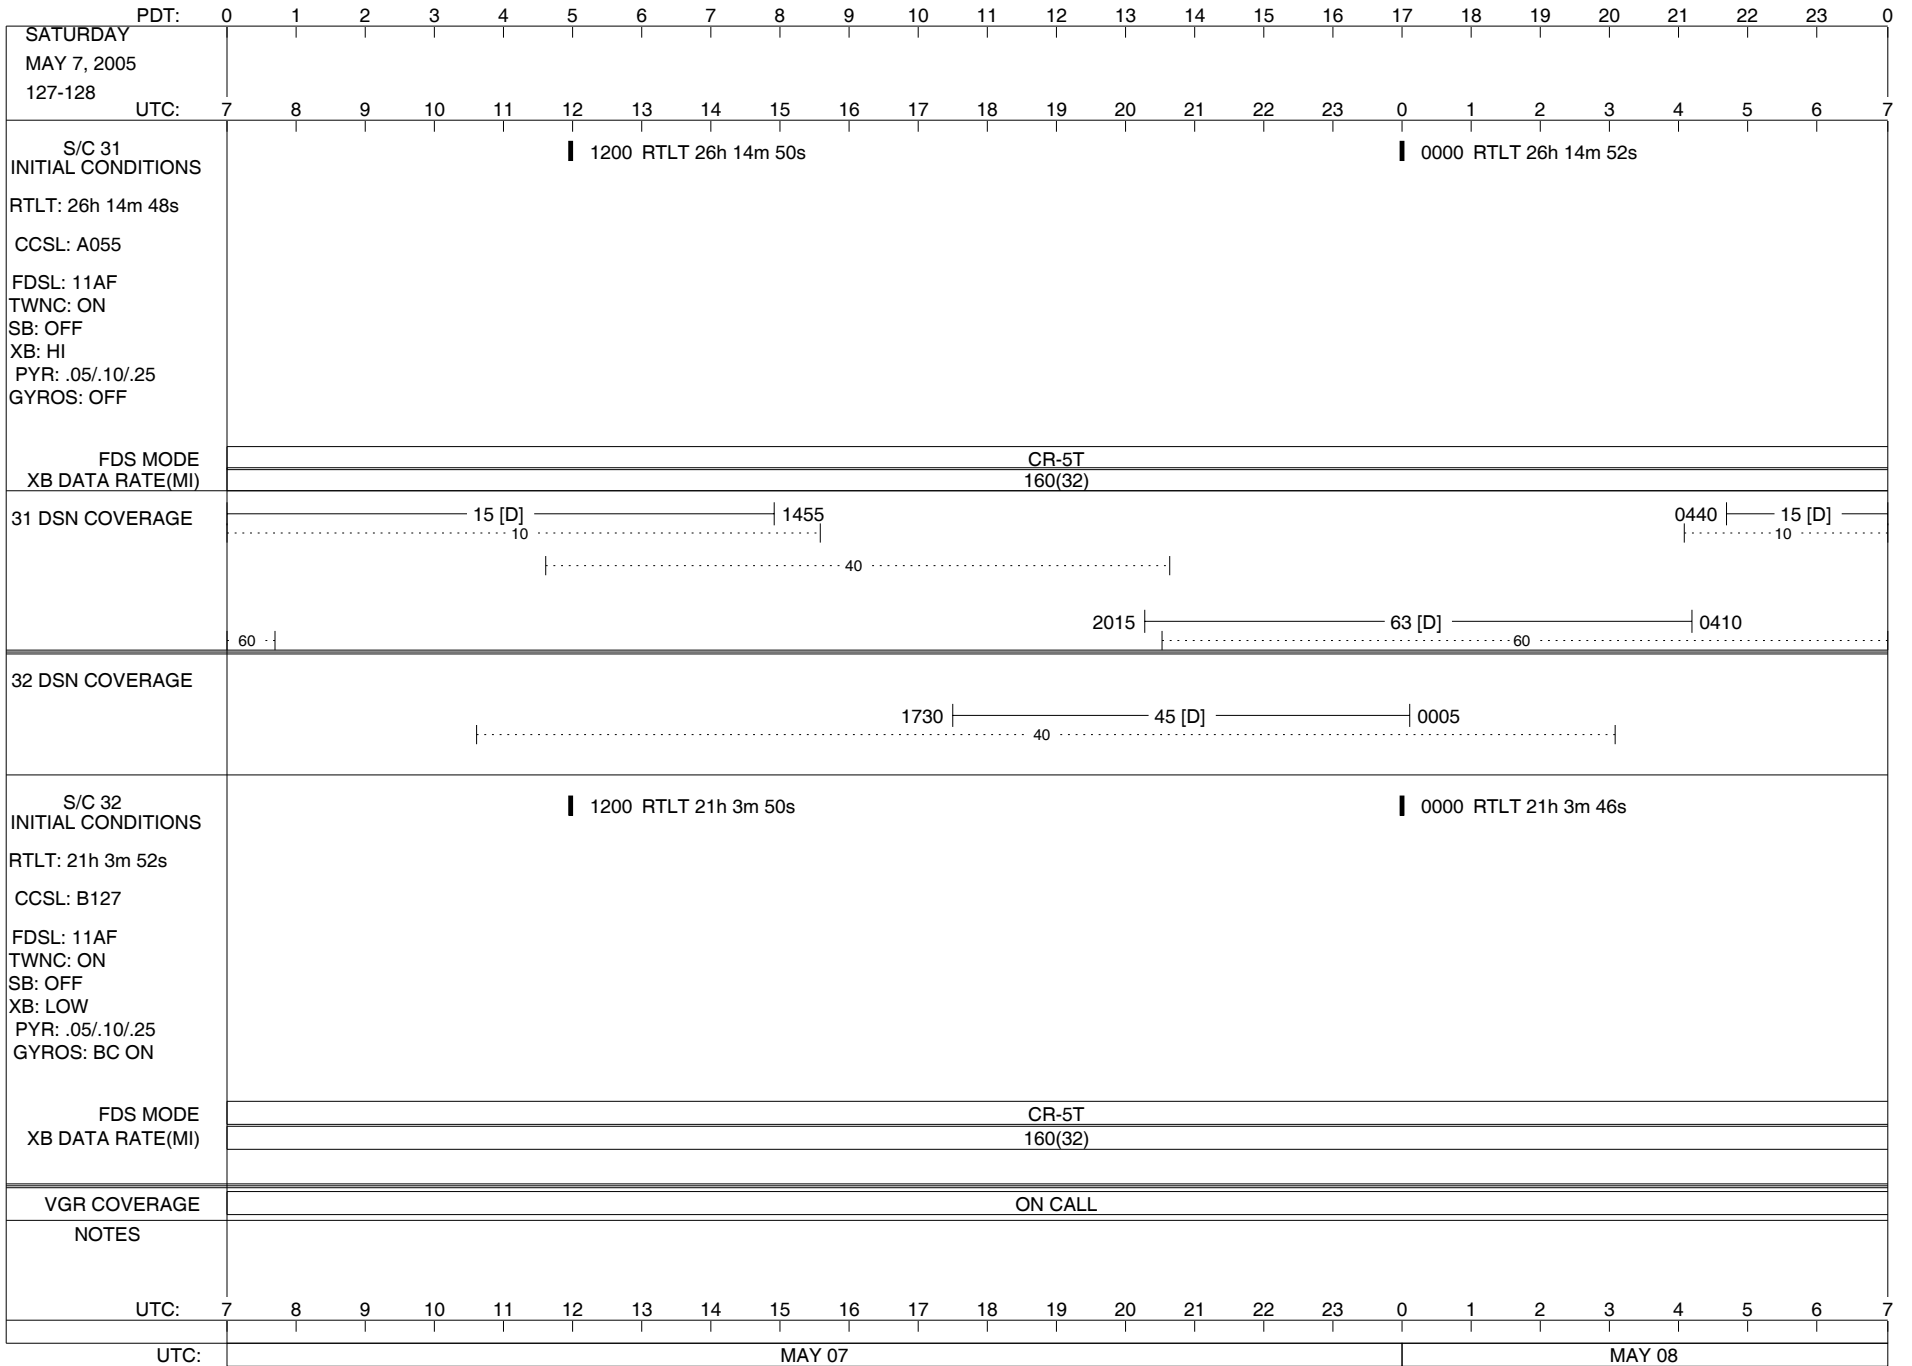

ISSUE DATE: 04/27/05 21:06