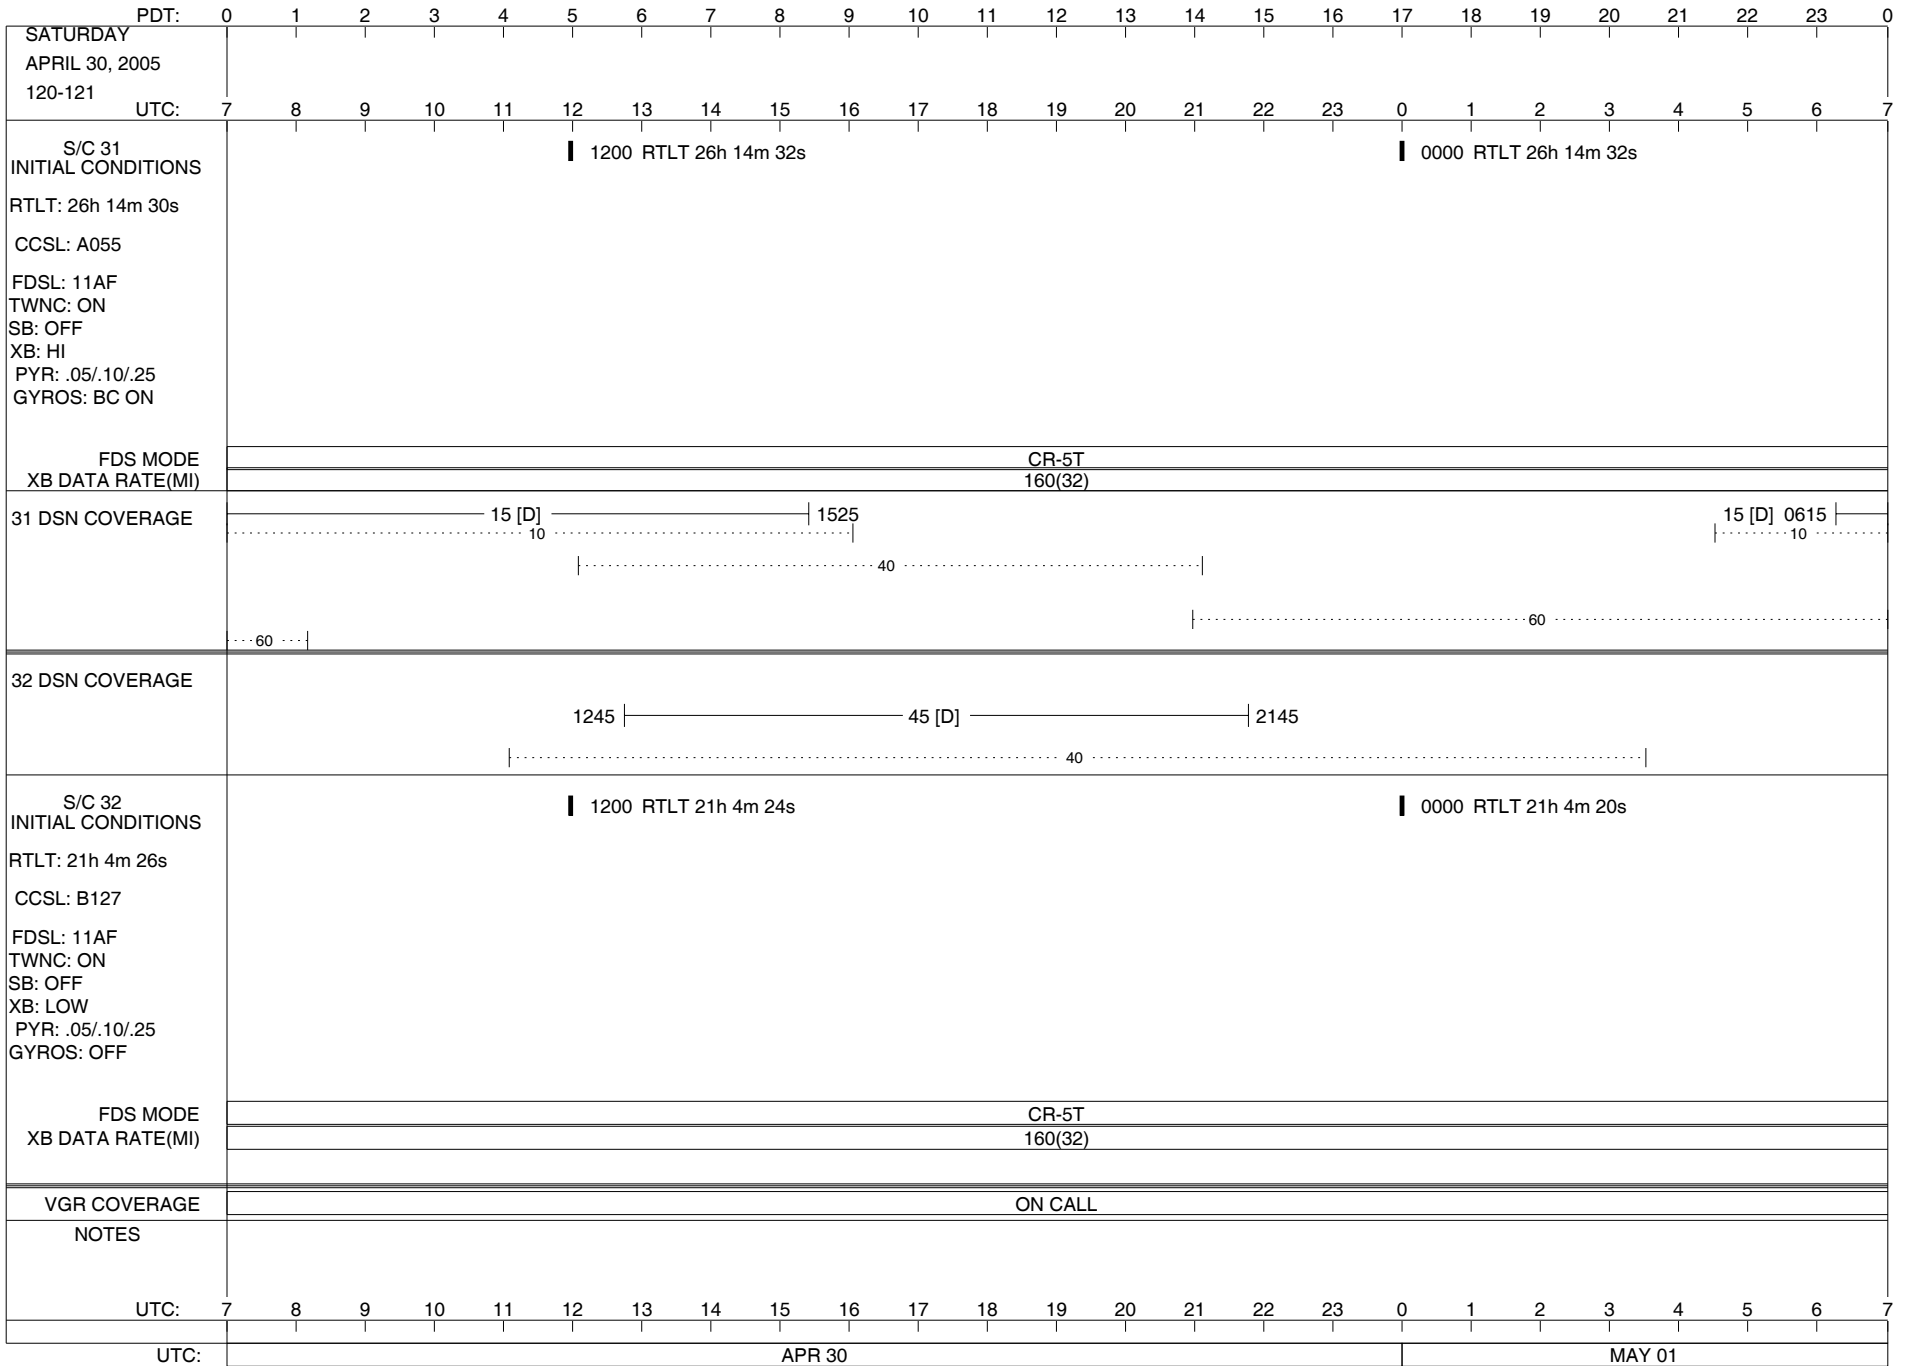

ISSUE DATE: 04/27/05 21:06