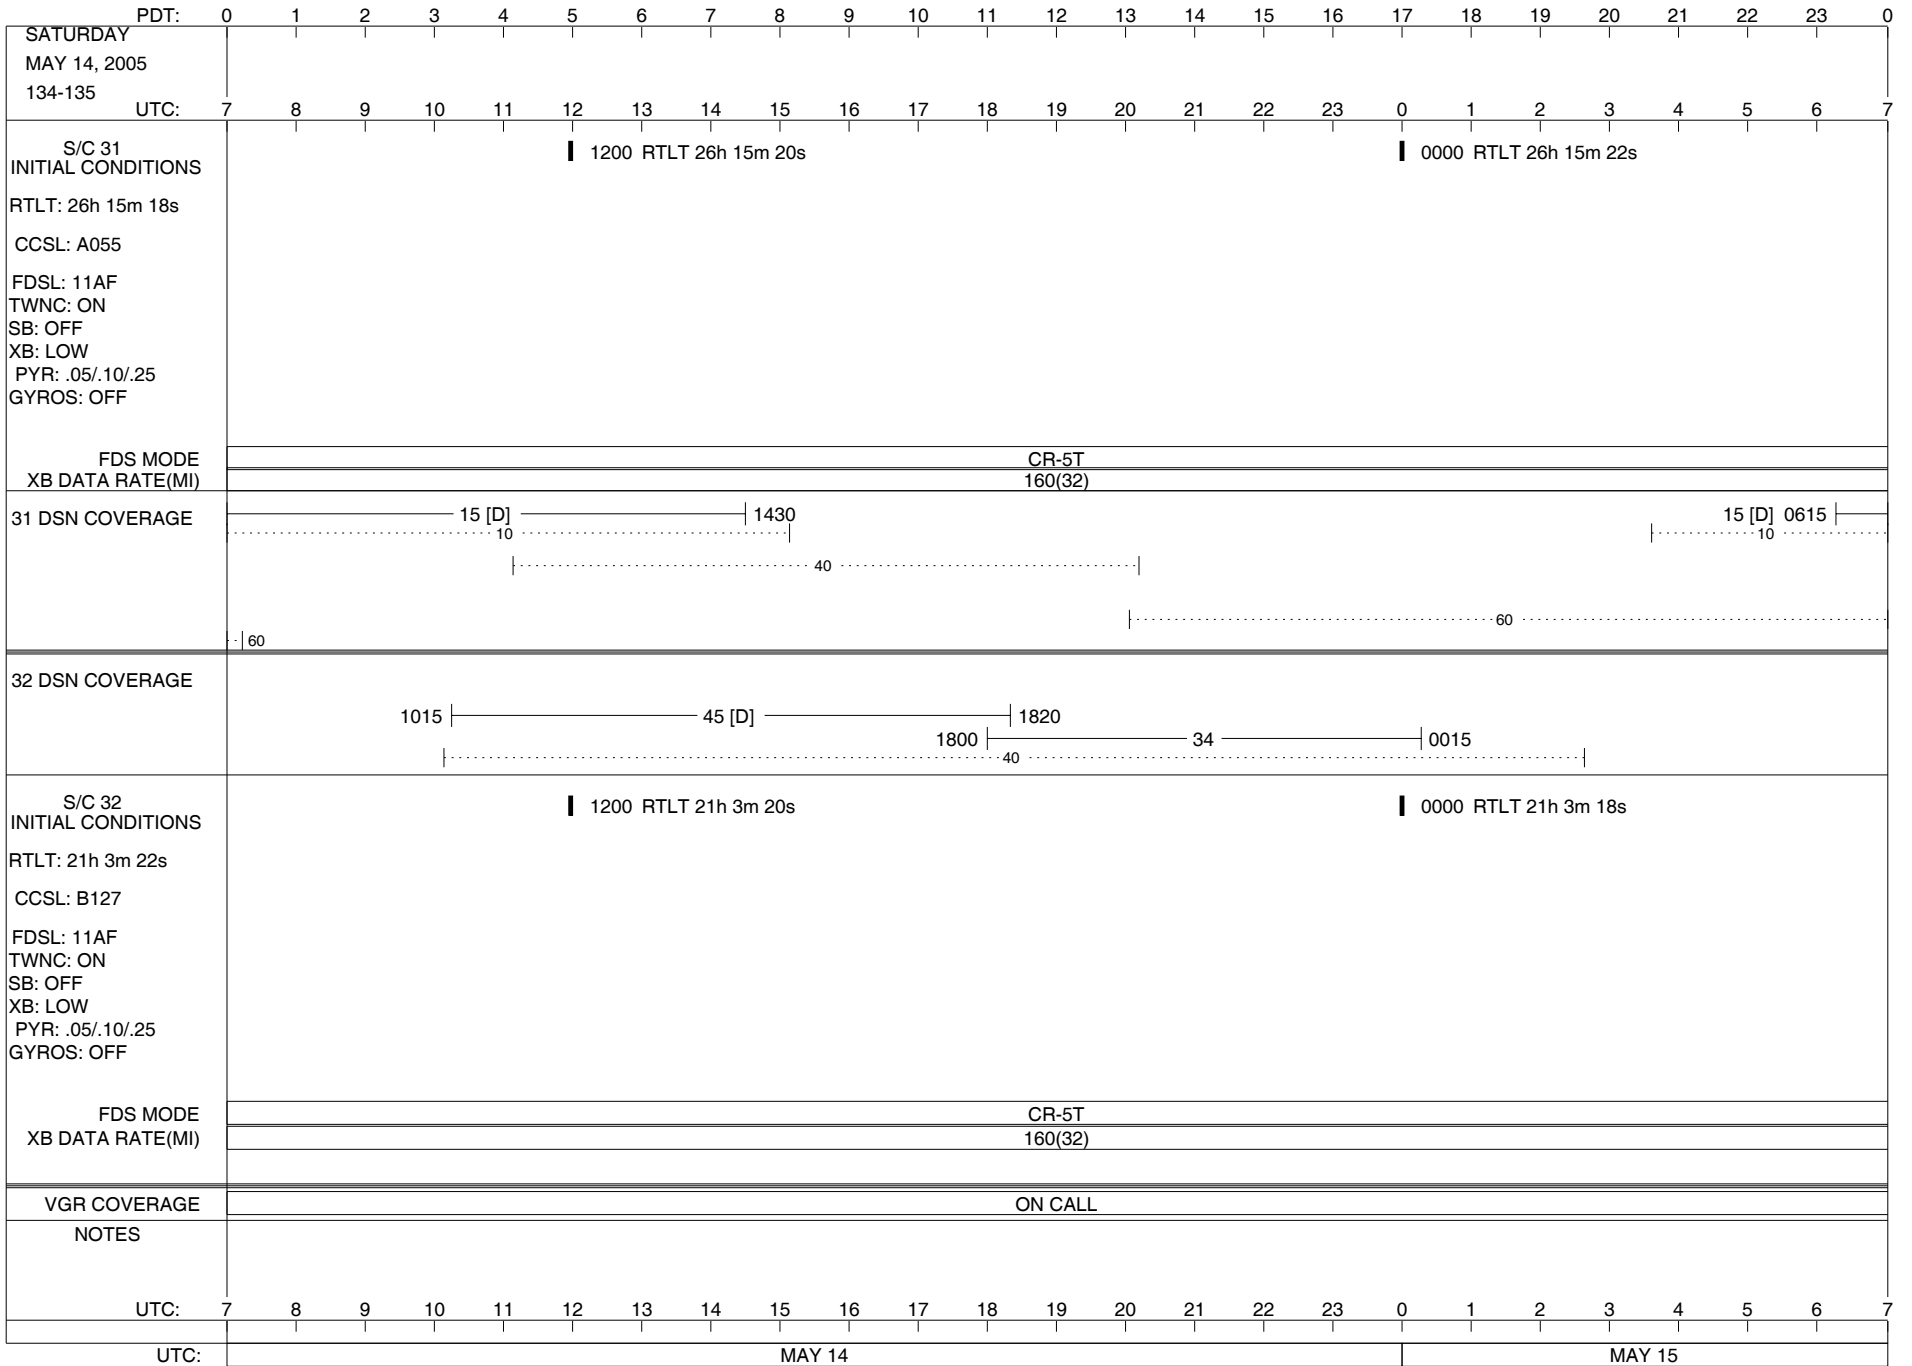

ISSUE DATE: 04/27/05 21:06