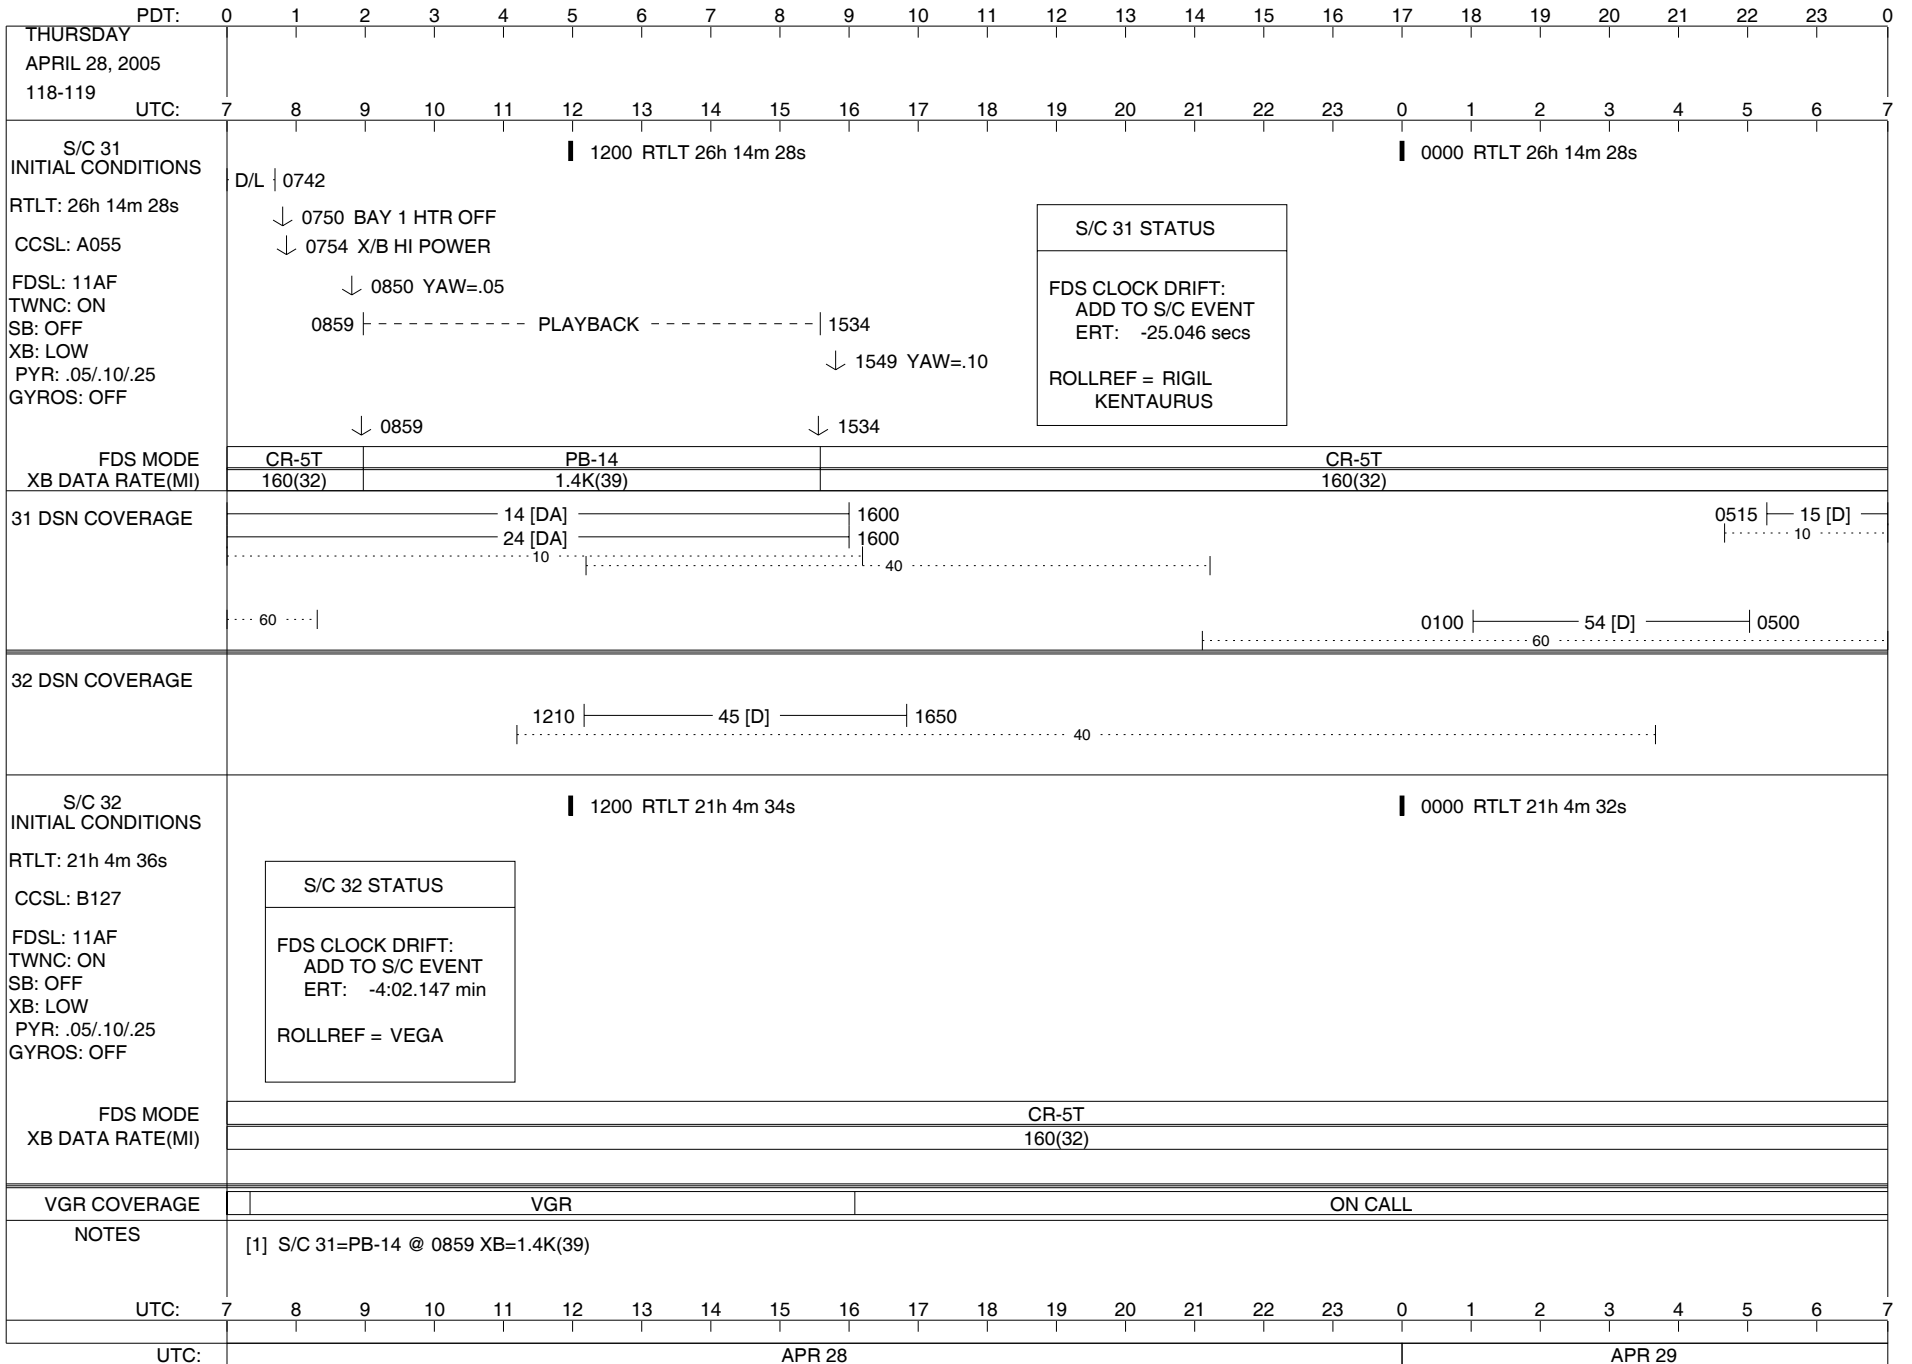

ISSUE DATE: 04/27/05 21:06