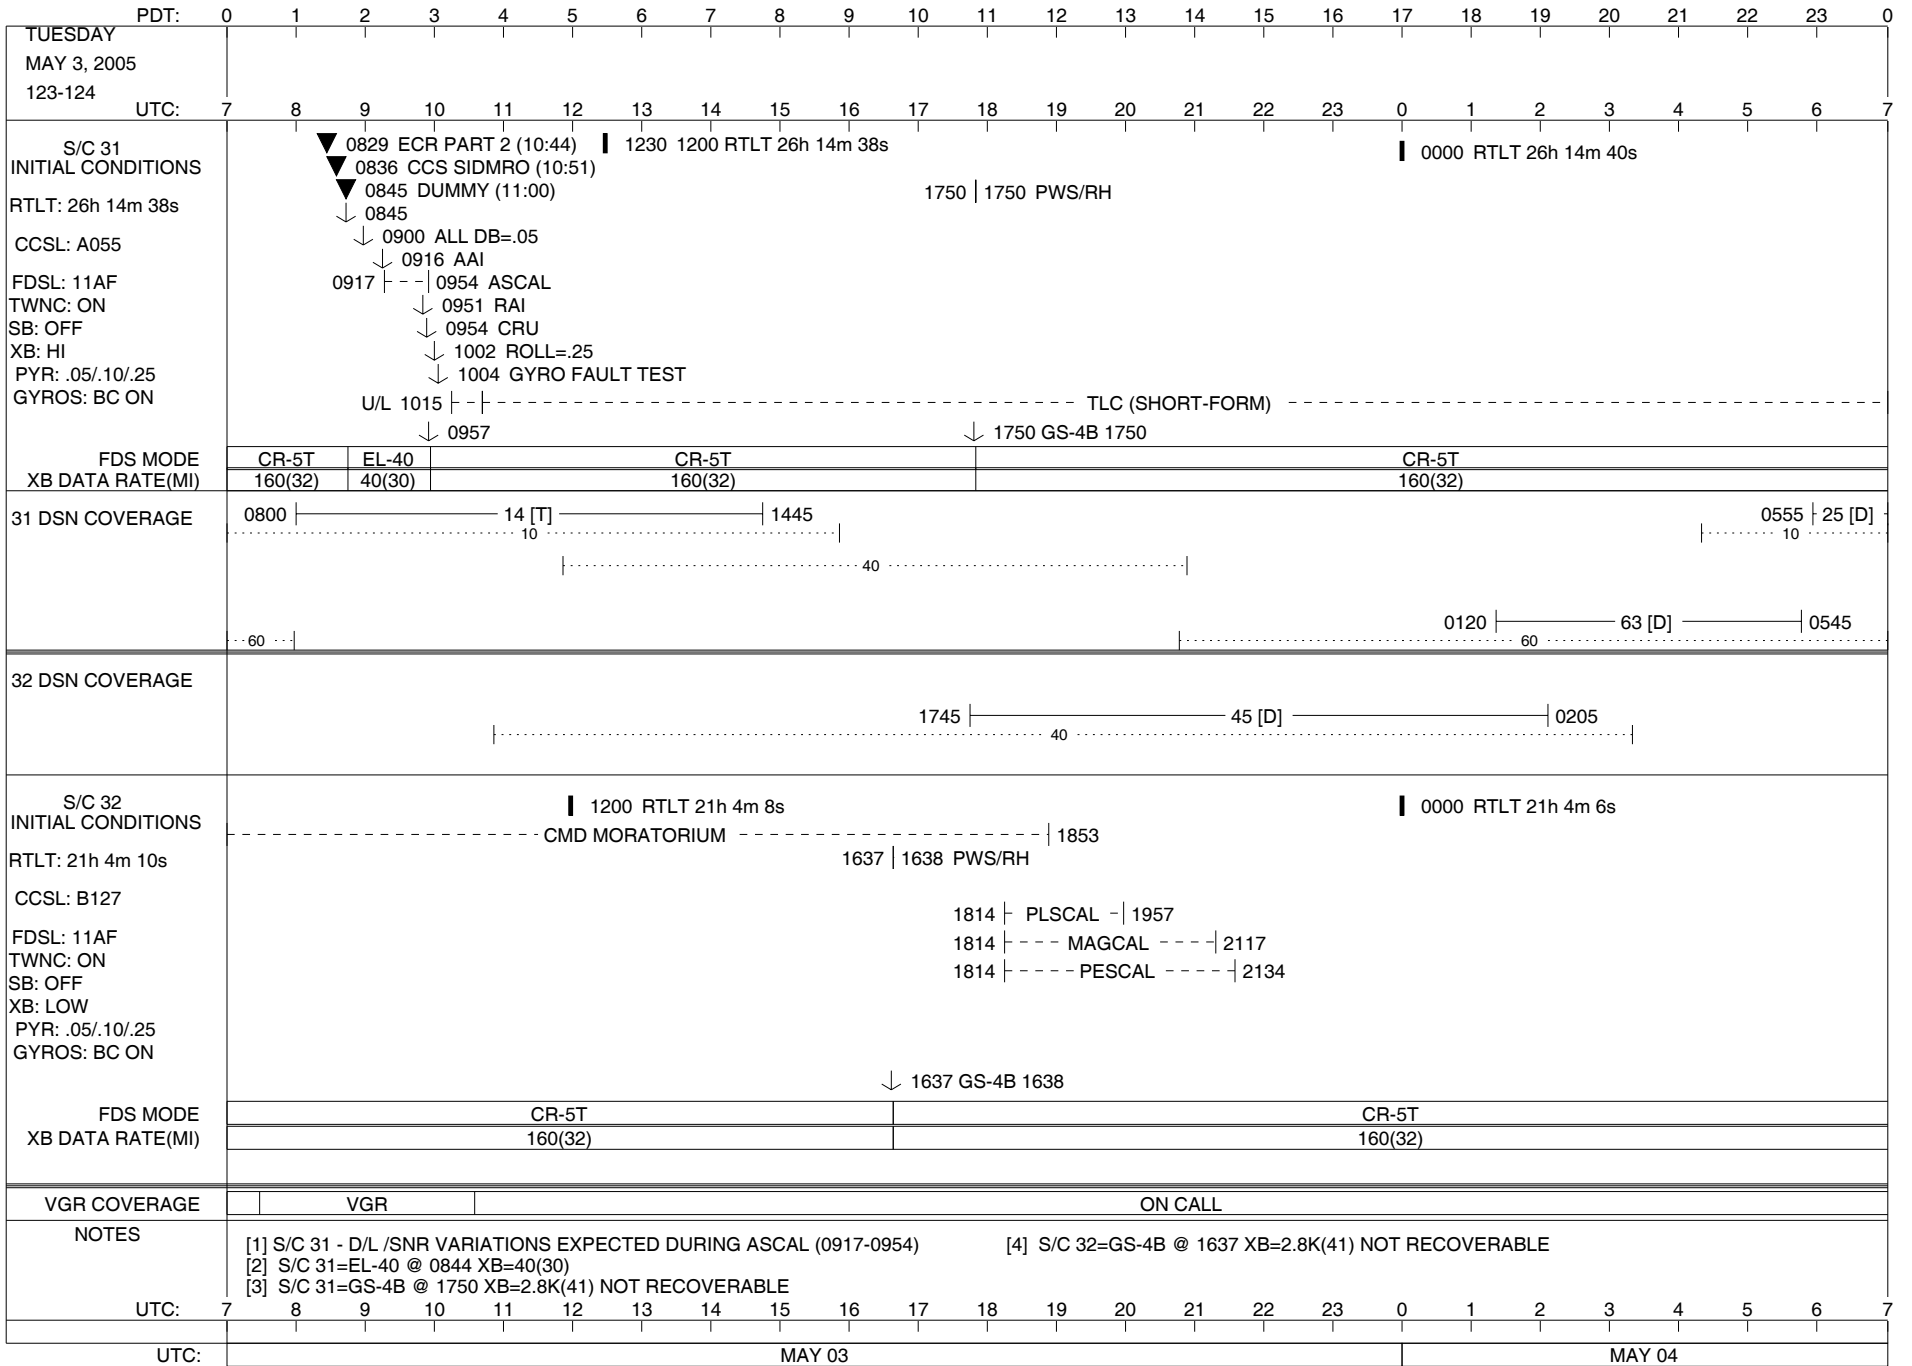

ISSUE DATE: 04/27/05 21:06