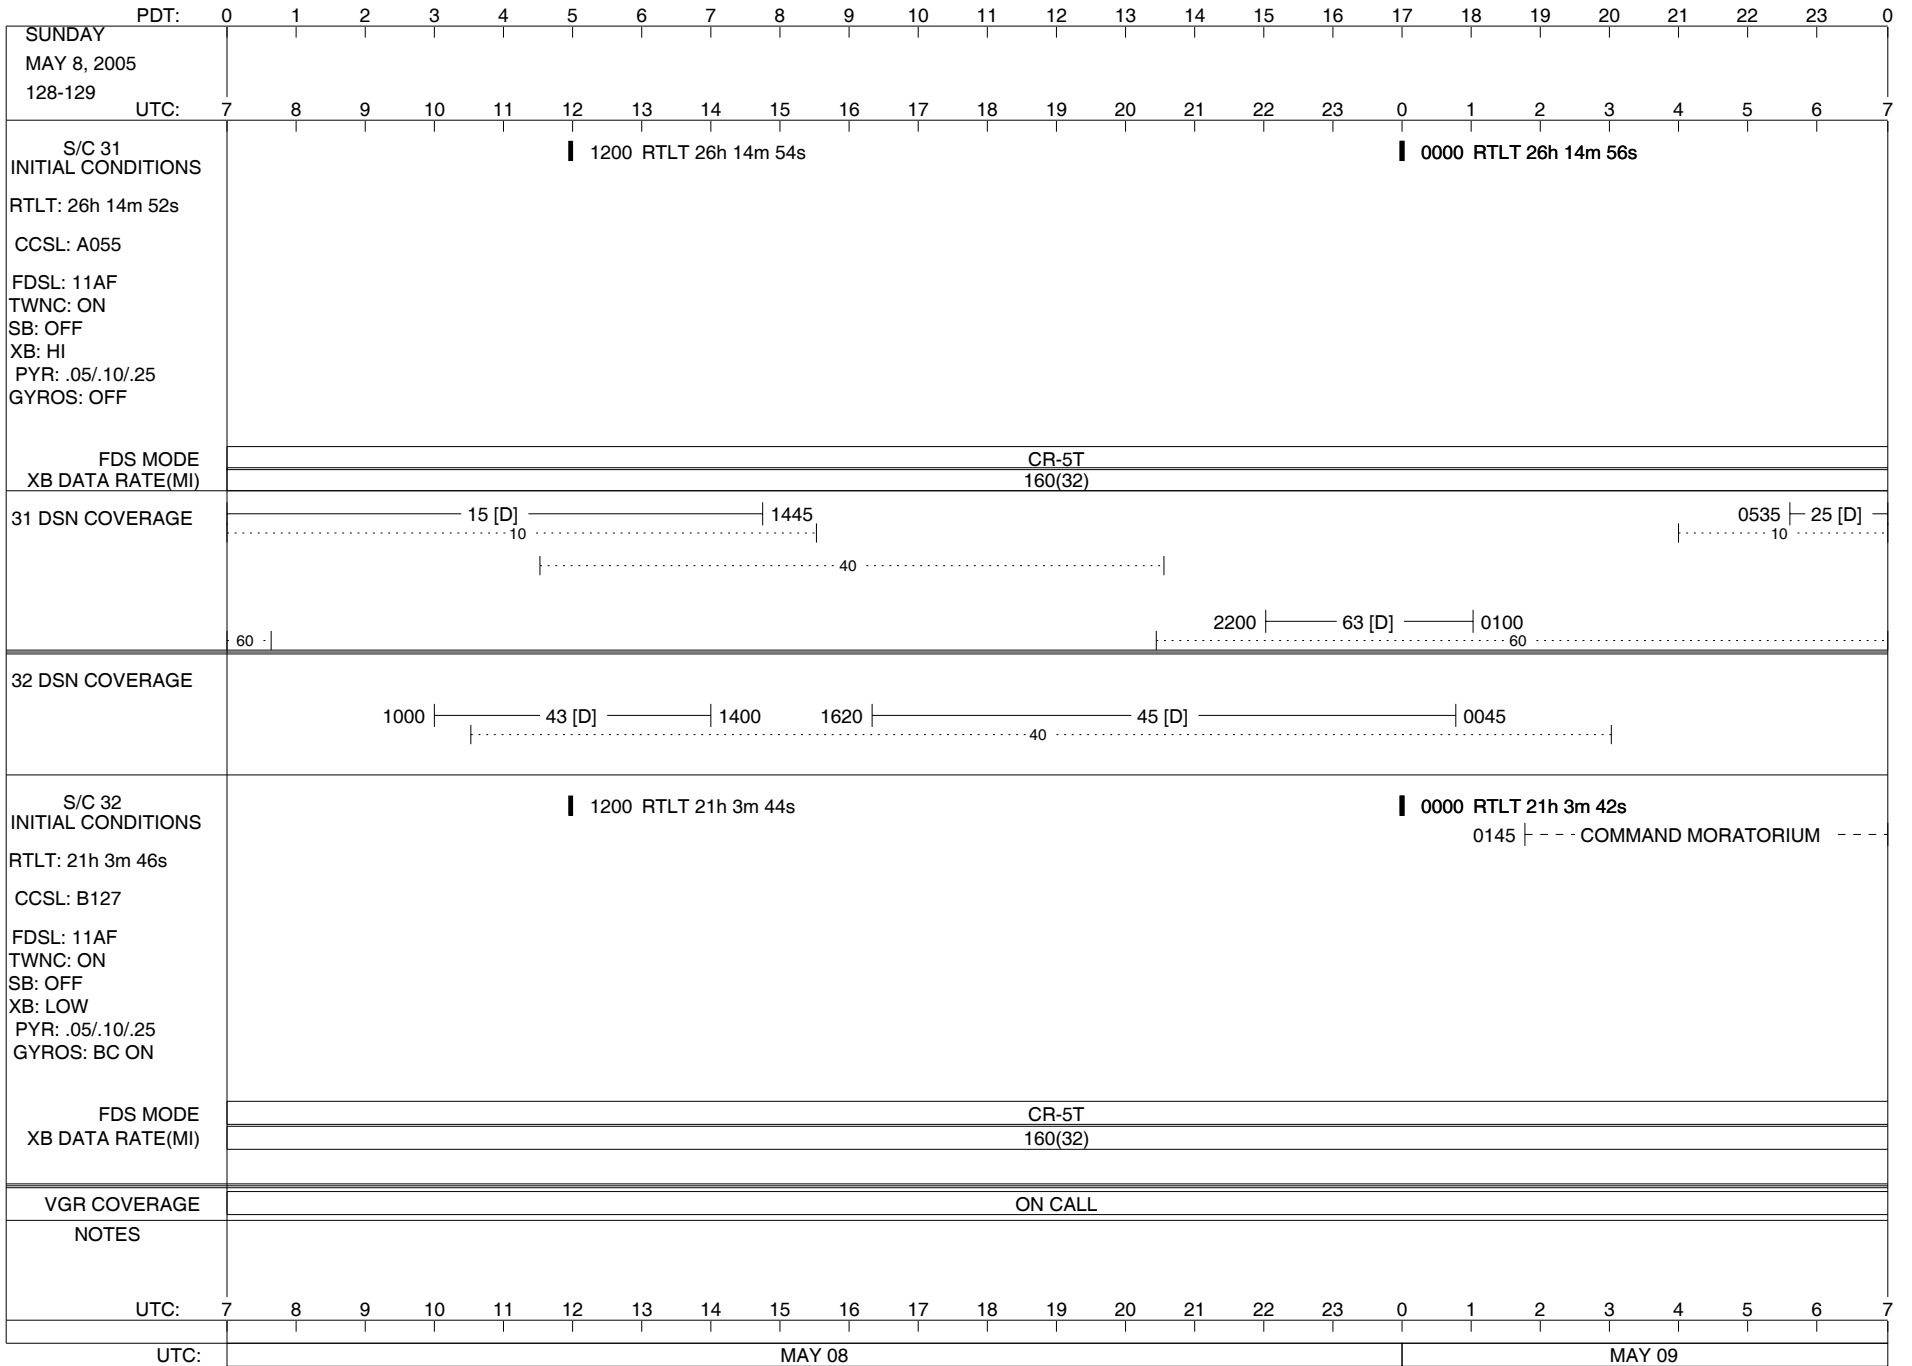

ISSUE DATE: 04/27/05 21:06