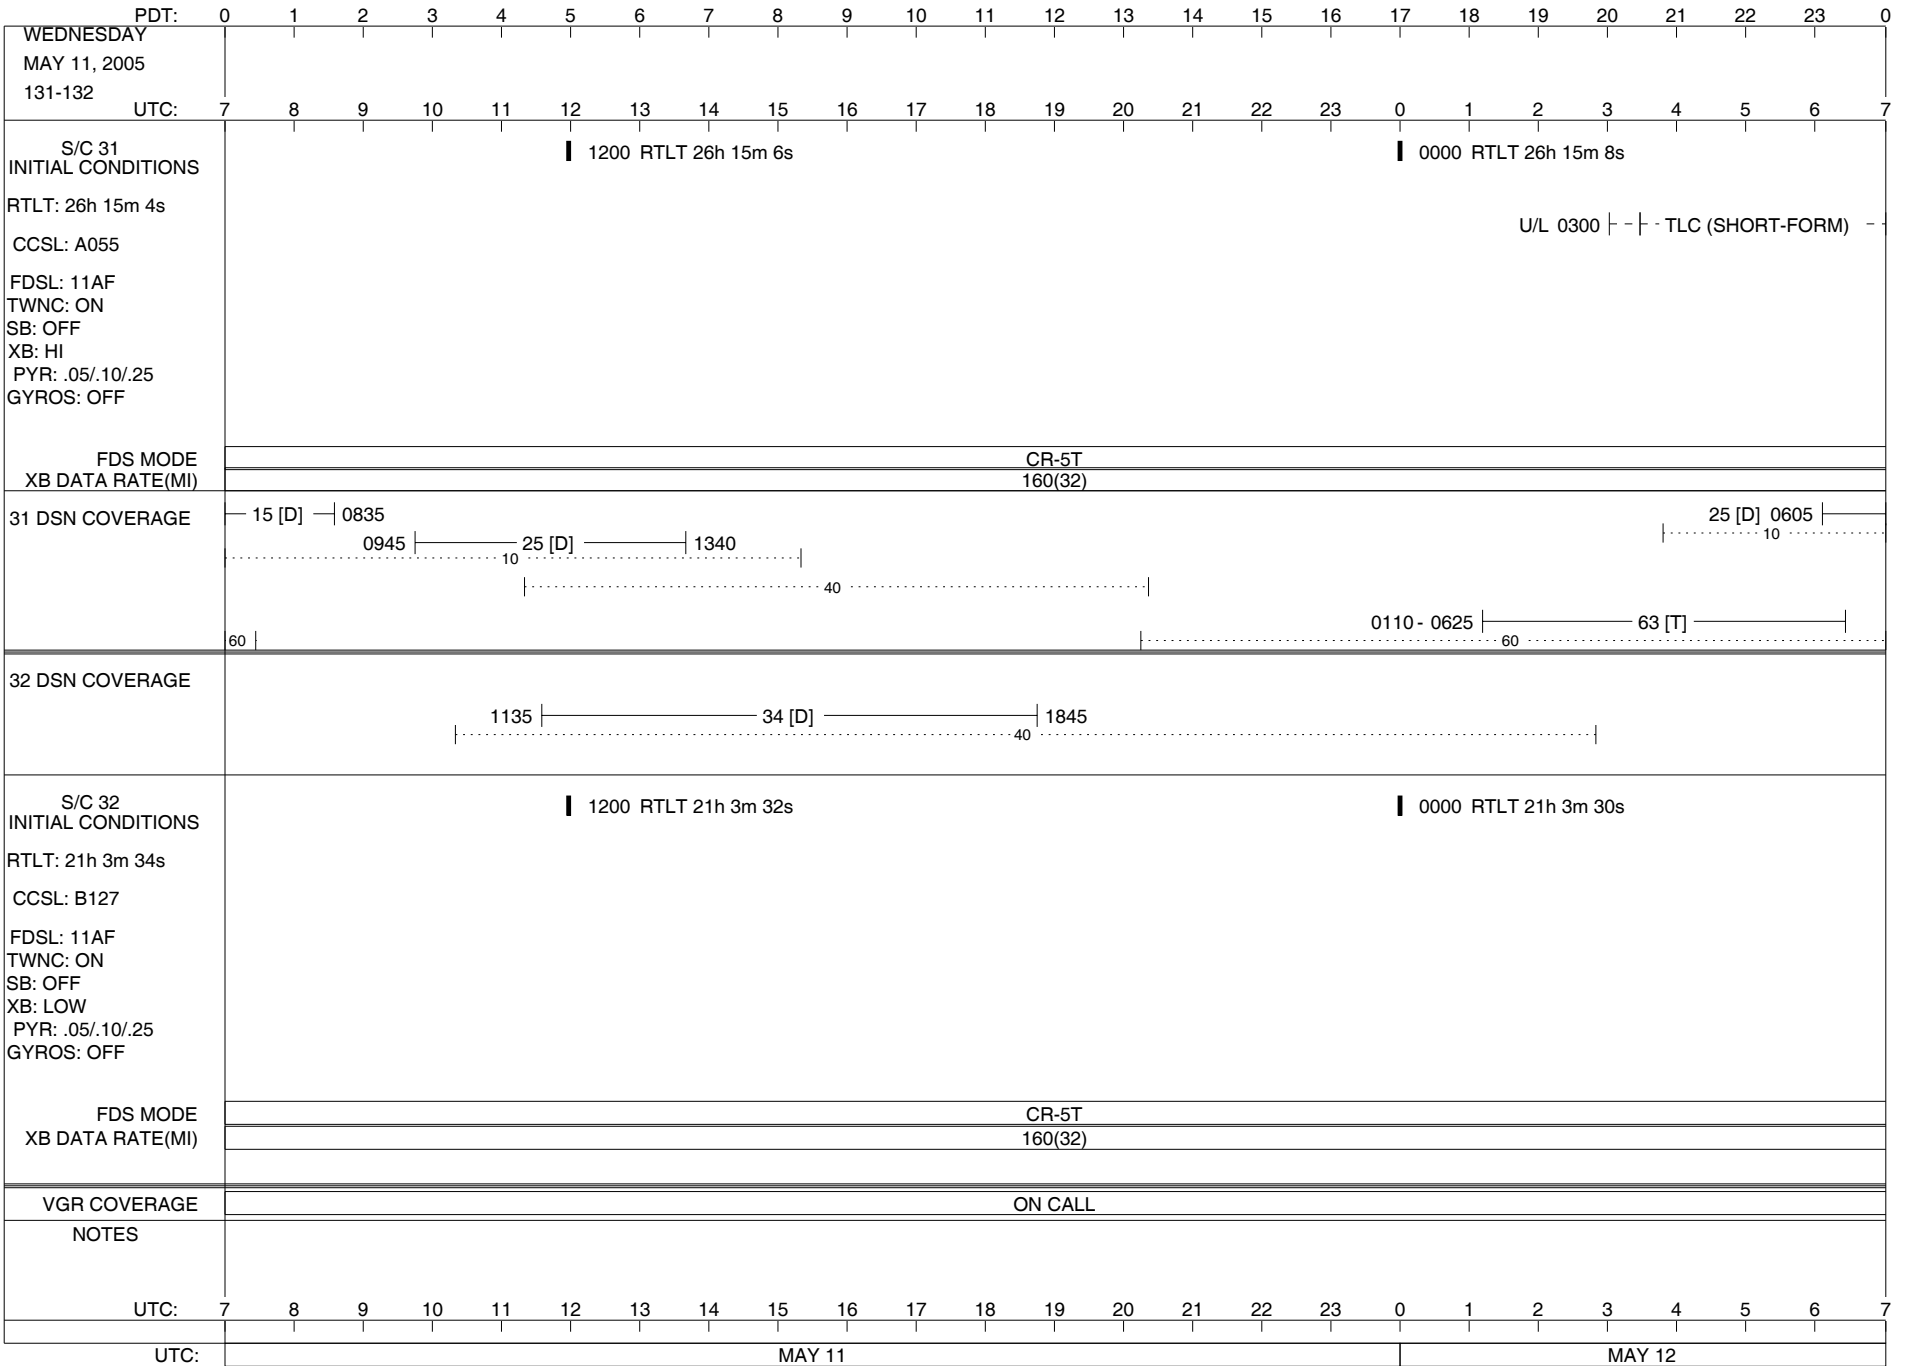

1200 RTLT 26h 15m 6s

0000 RTLT 26h 15m 8s

U/L 0300 | - | - | TLC (SHORT-FORM) - -

31 DSN COVERAGE

32 DSN COVERAGE

S/C 32 INITIAL CONDITIONS

RTLT: 21h 3m 34s  
CCSL: B127  
FDSL: 11AF  
TWNC: ON  
SB: OFF  
XB: LOW  
PYR: .05/.10/.25  
GYROS: OFF