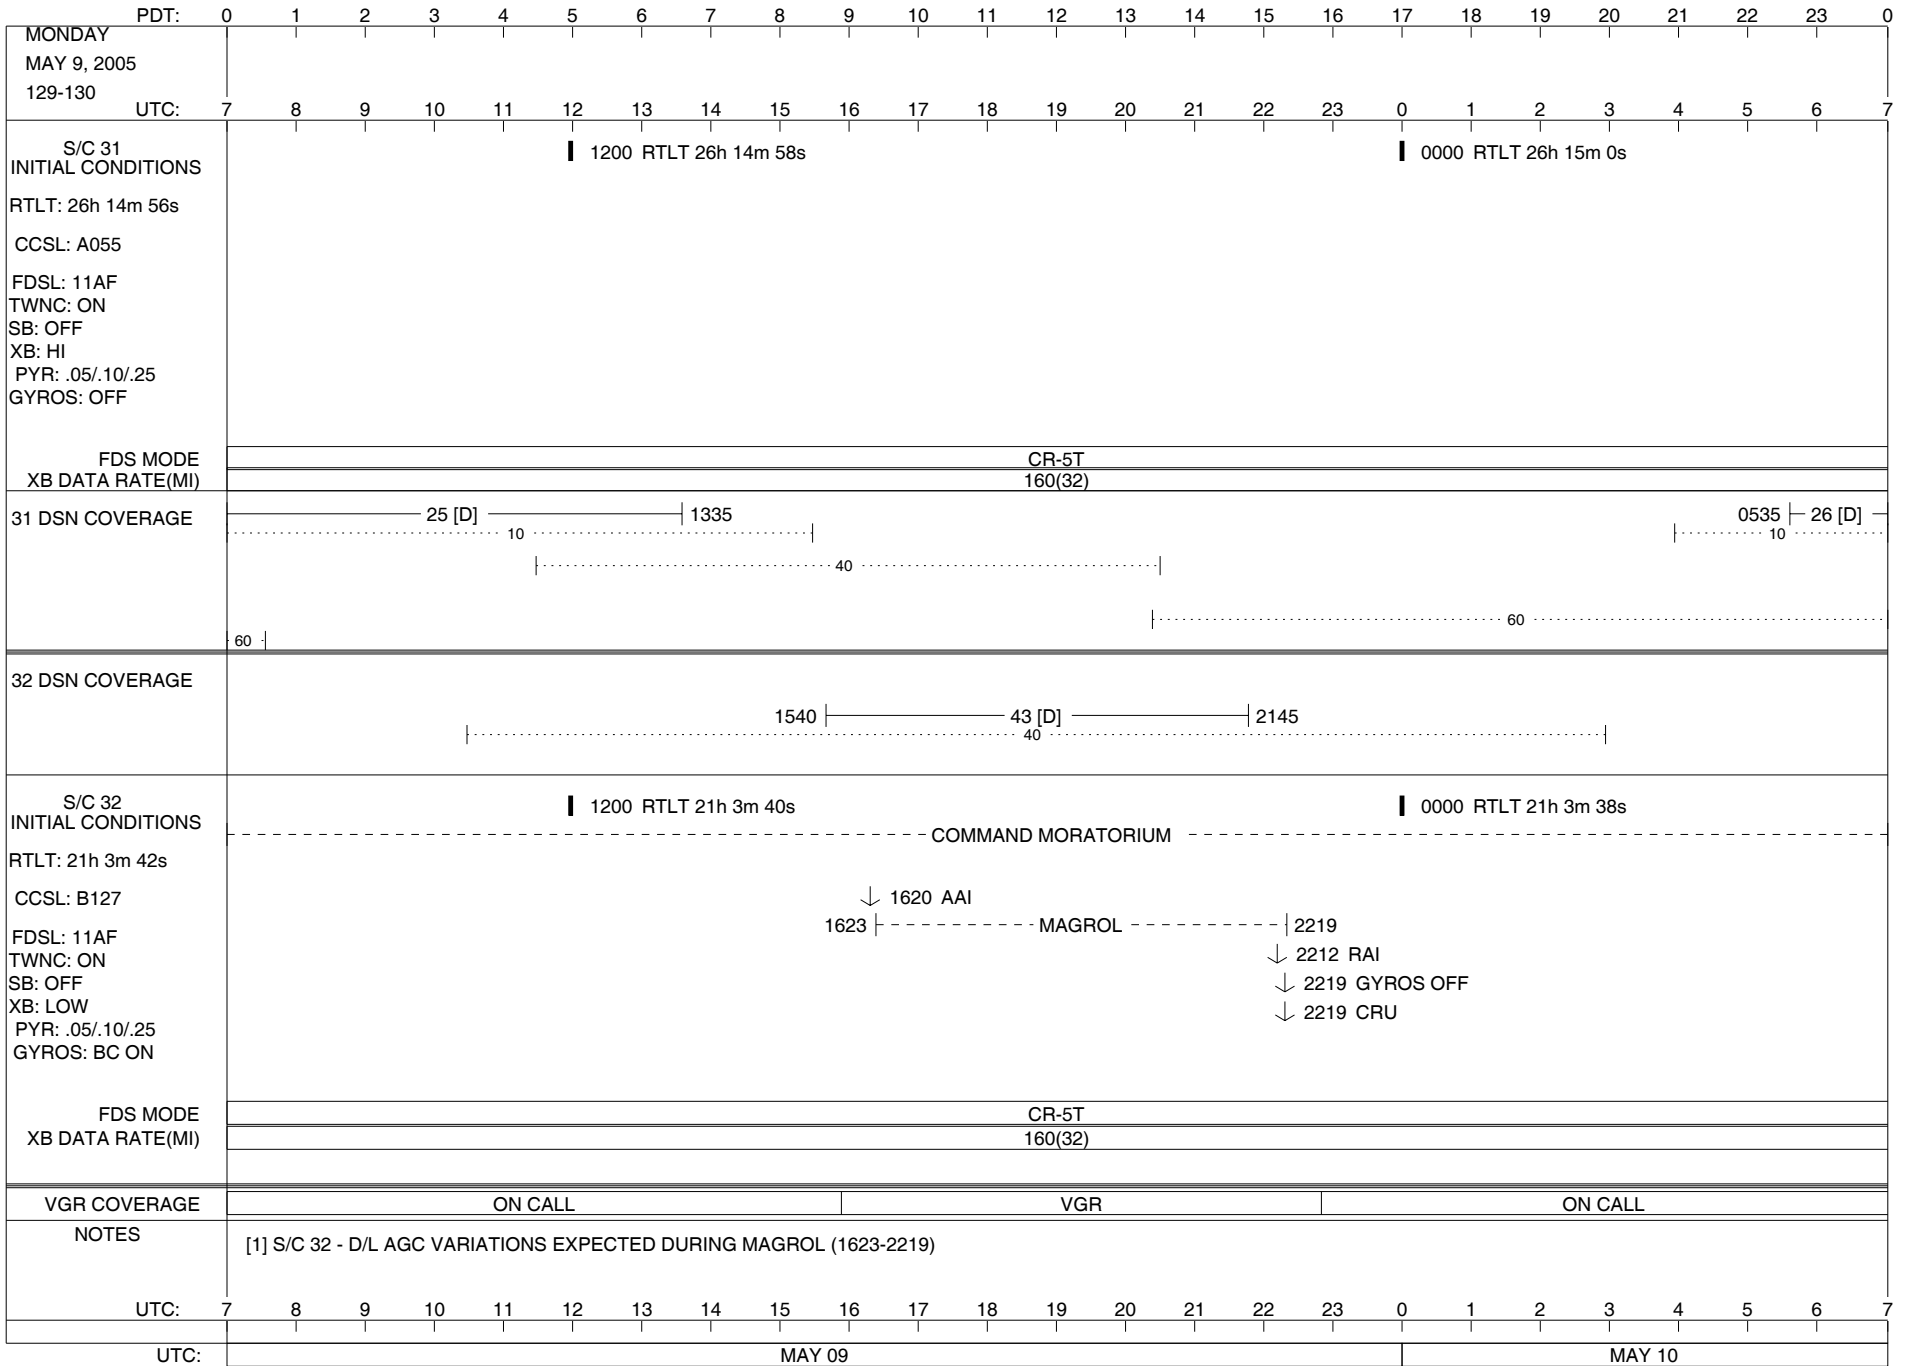

ISSUE DATE: 04/27/05 21:06