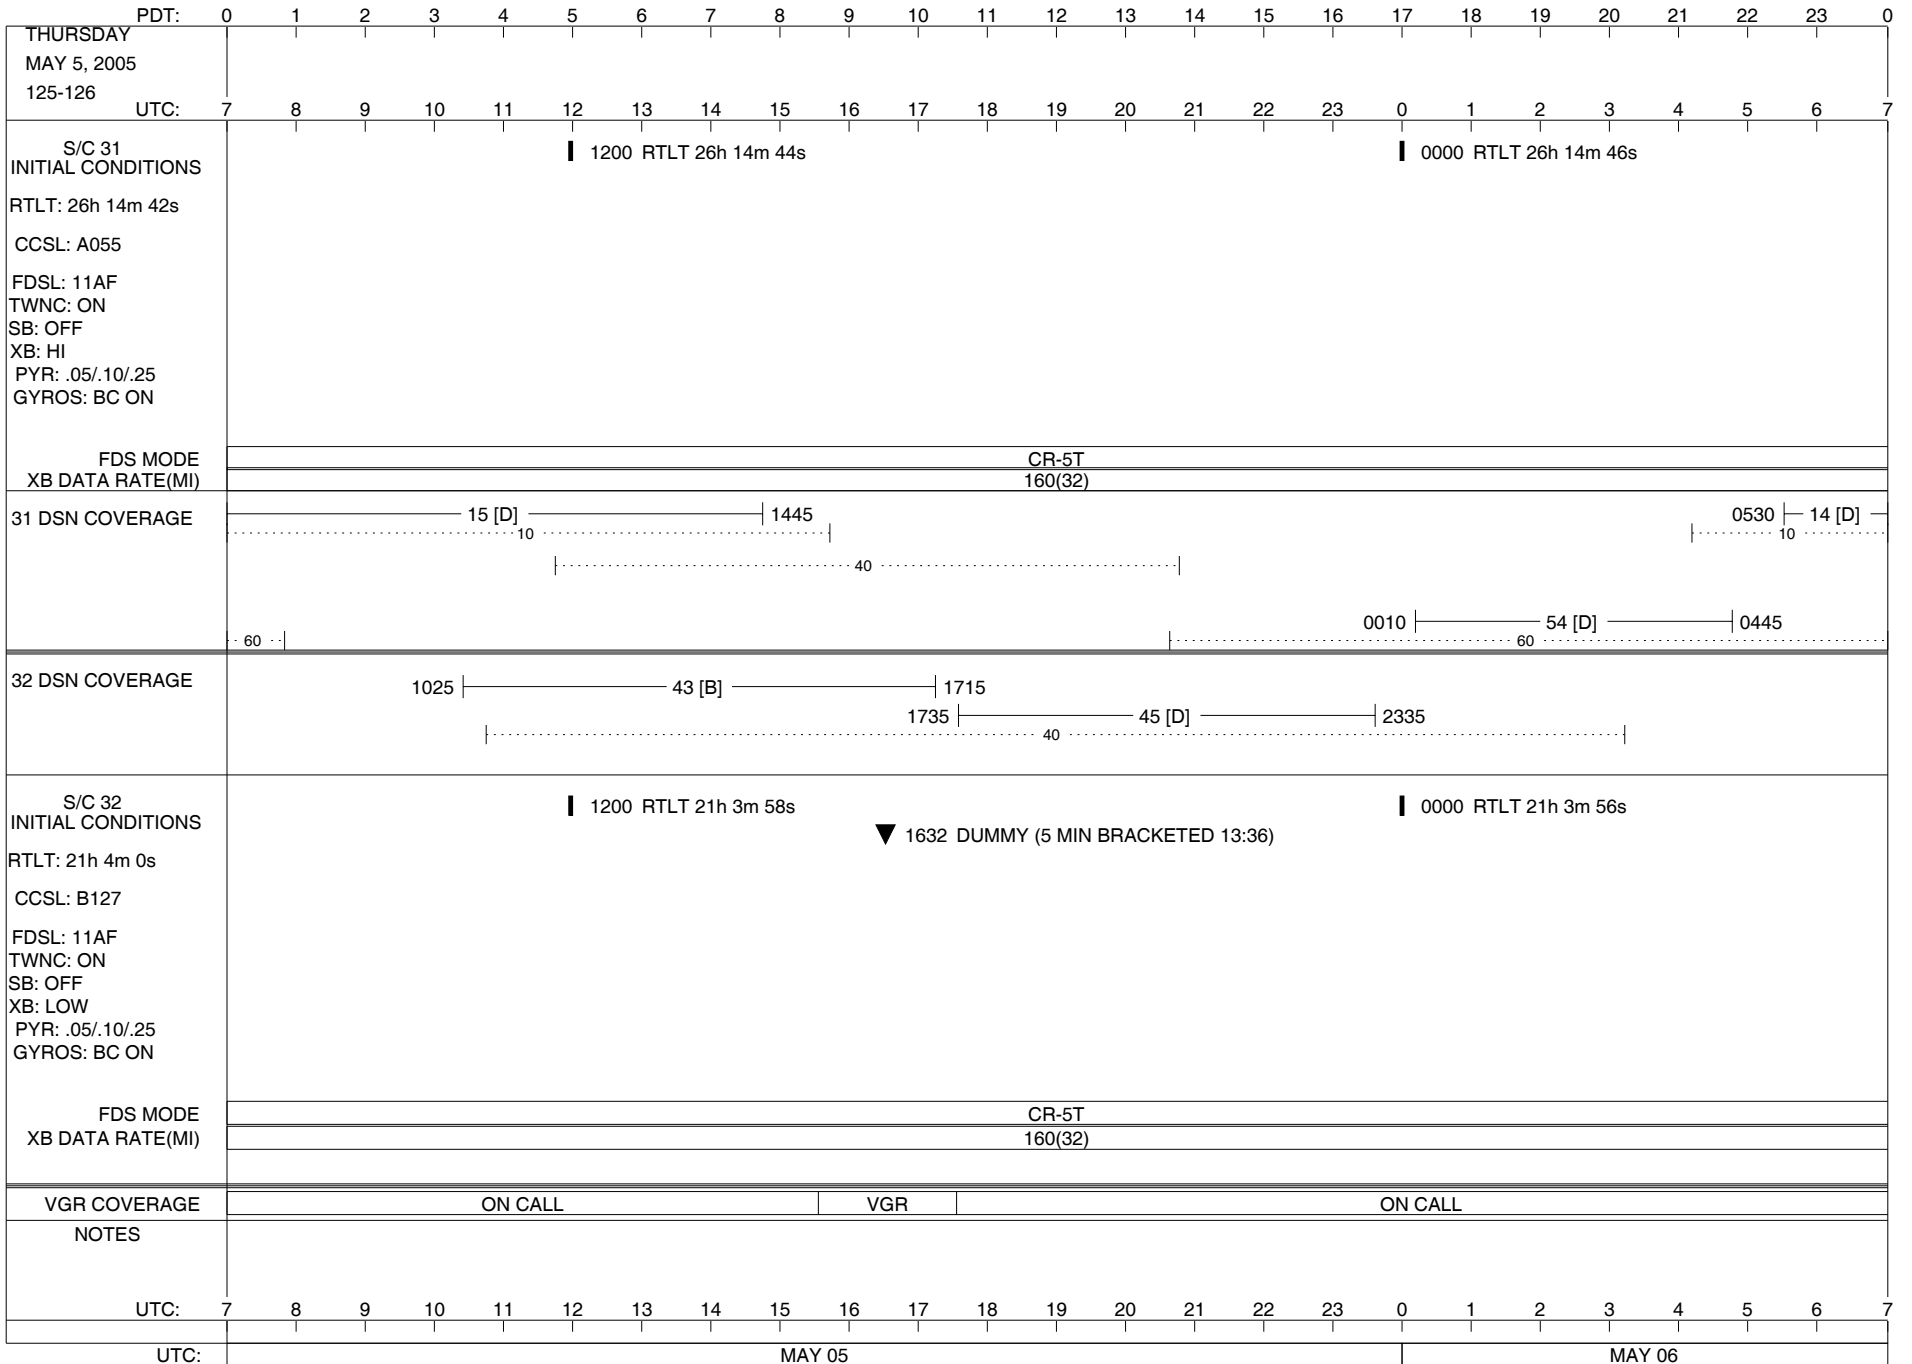

ISSUE DATE: 04/27/05 21:06