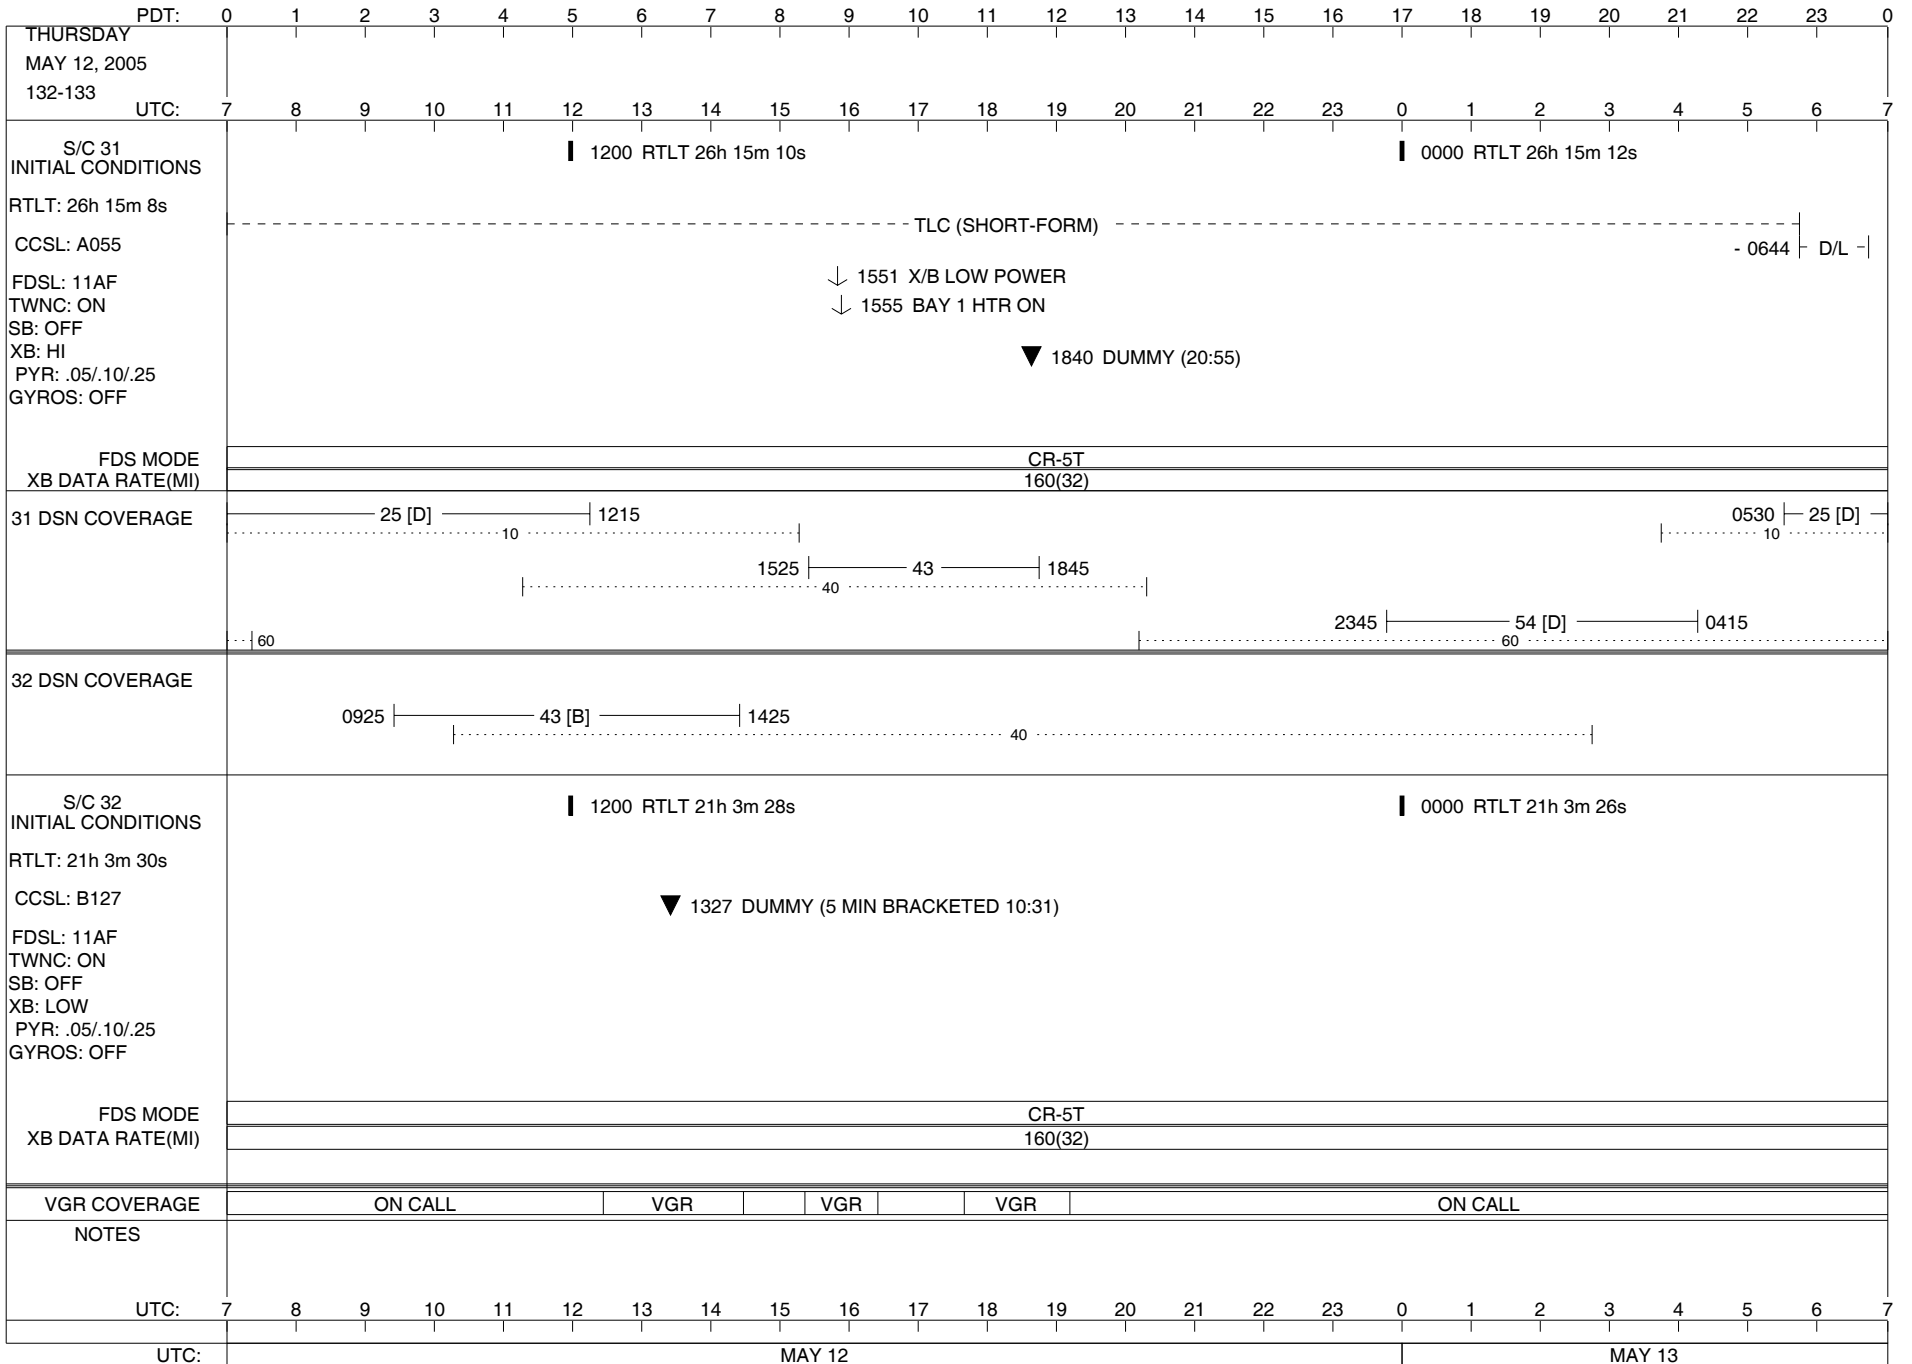

ISSUE DATE: 04/27/05 21:06