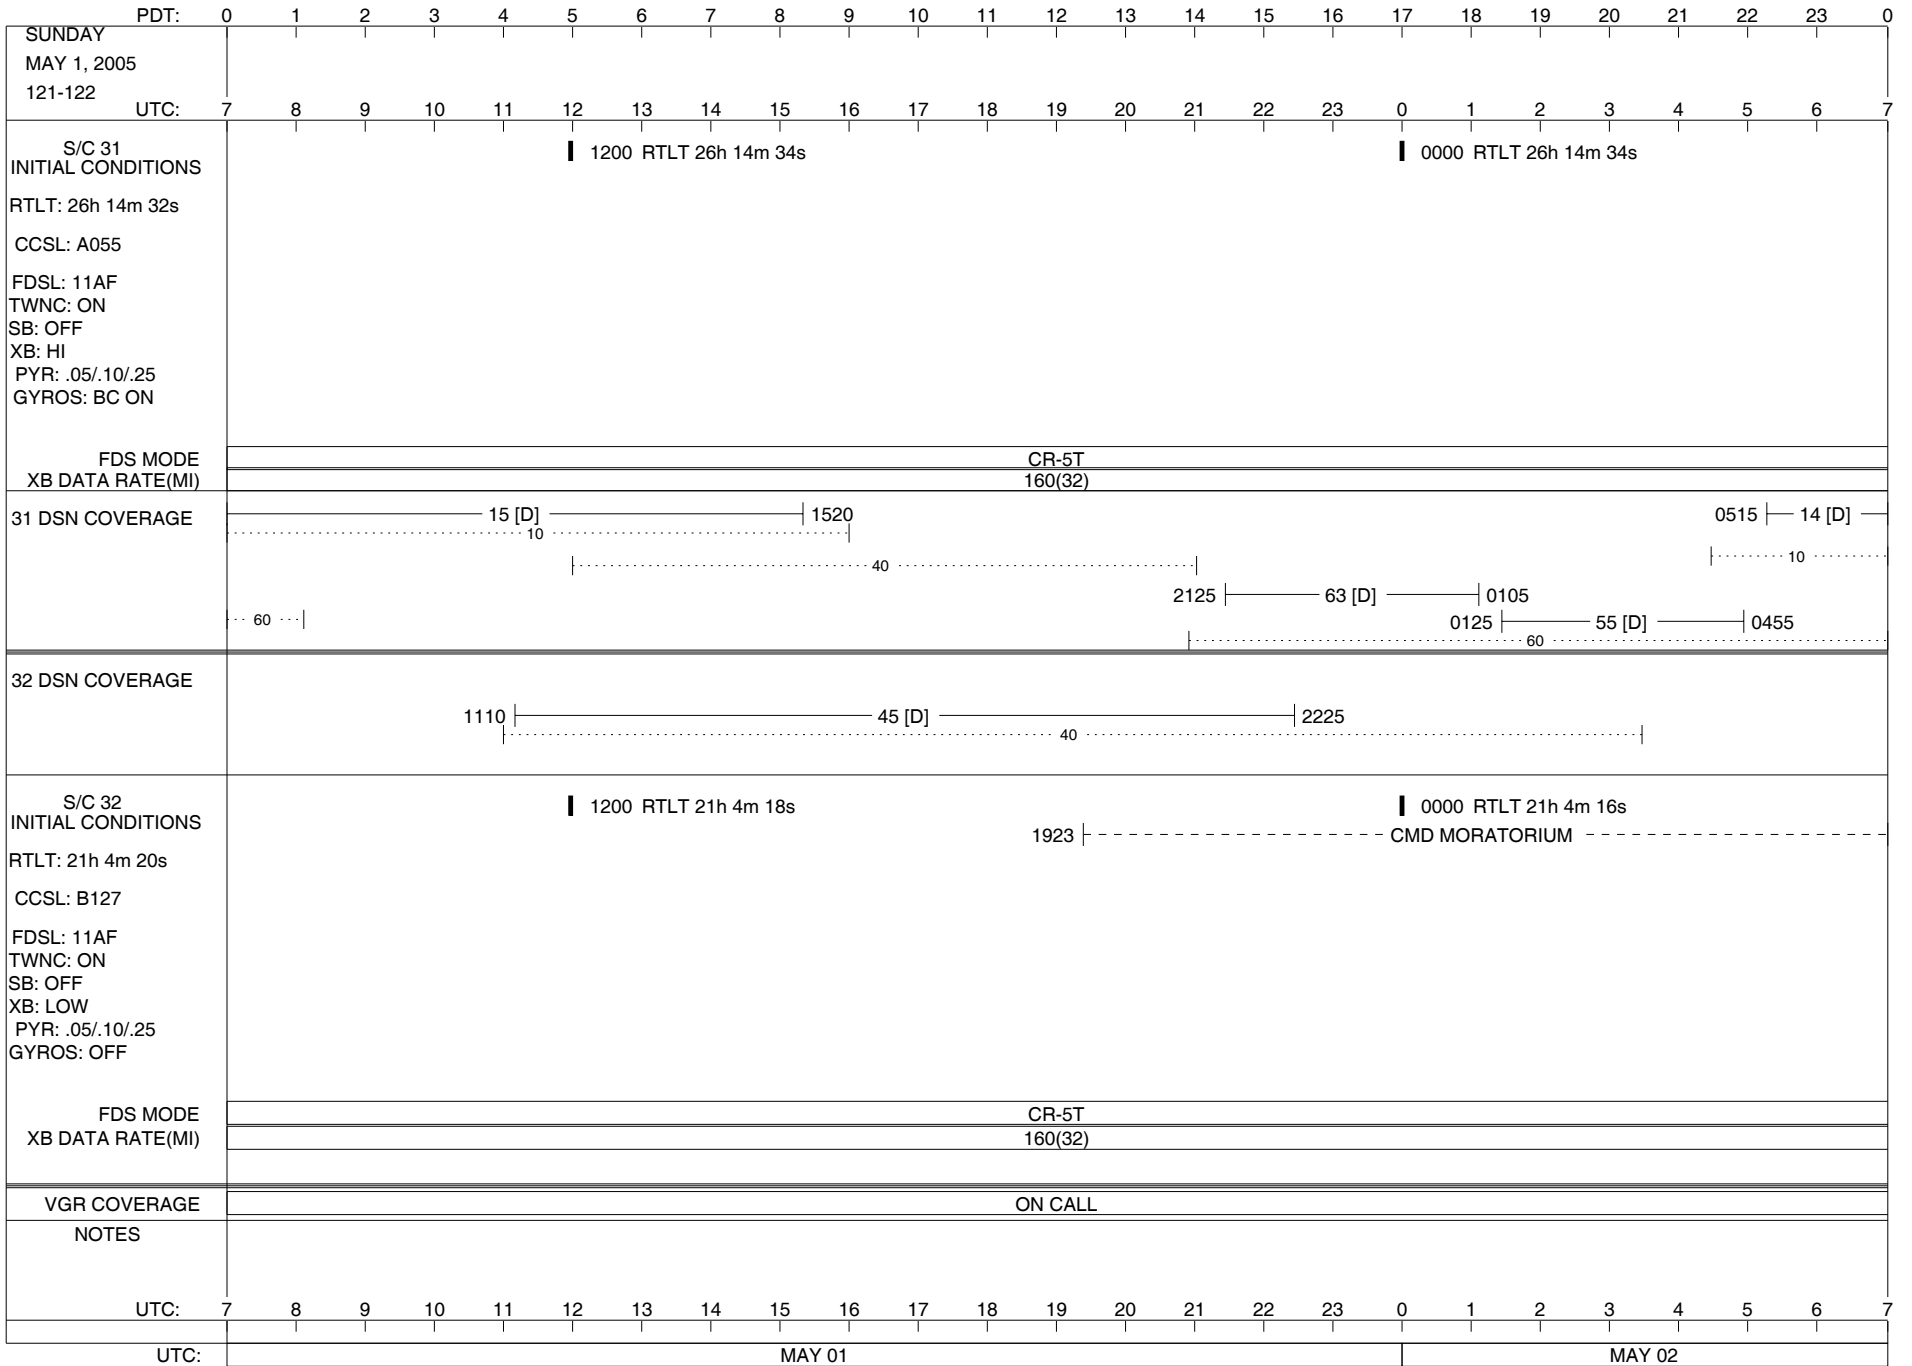

ISSUE DATE: 04/27/05 21:06