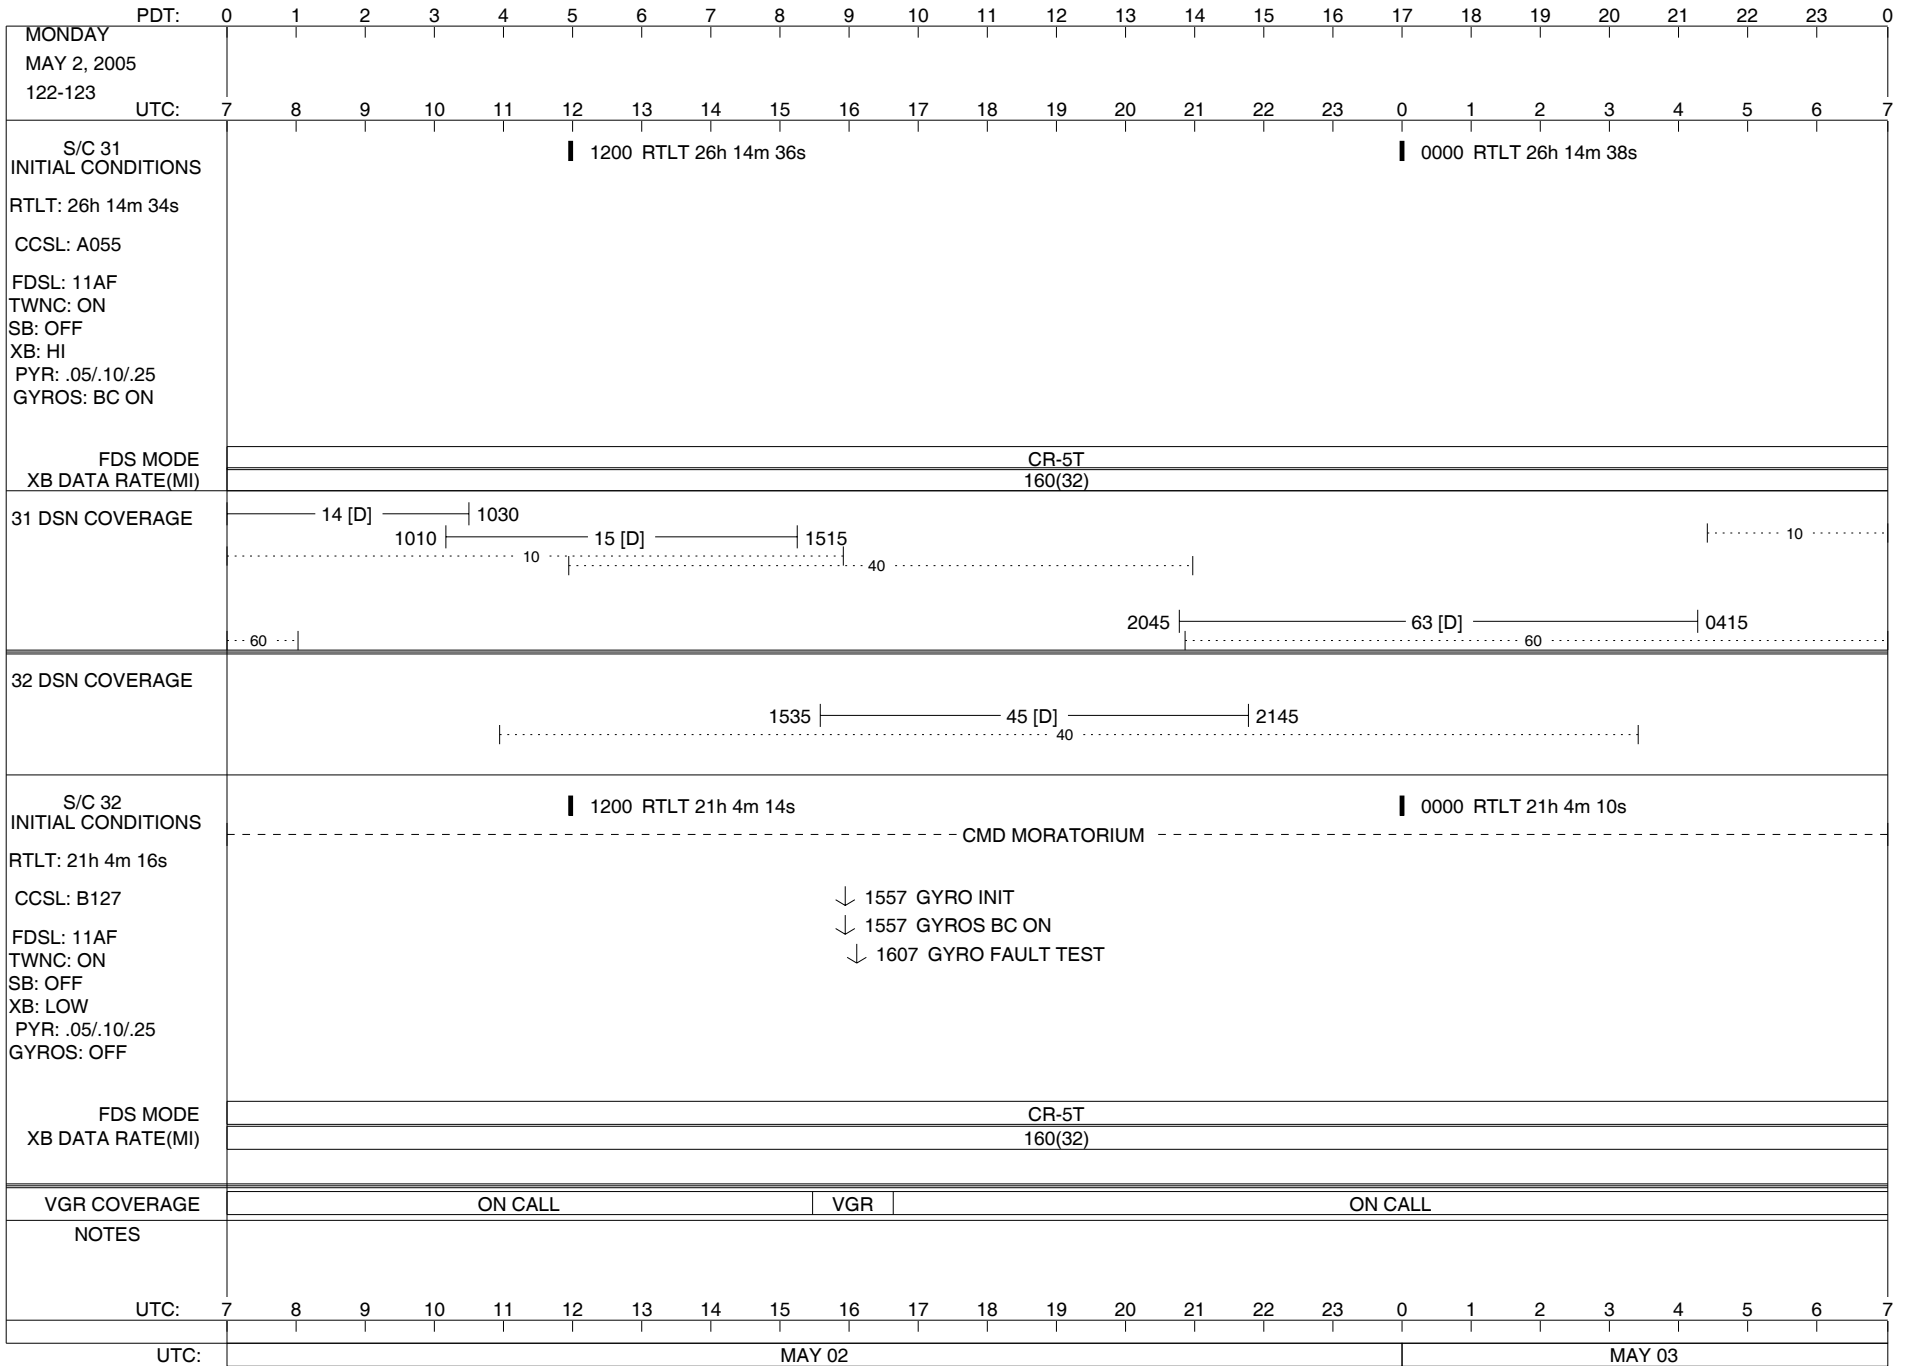

ISSUE DATE: 04/27/05 21:06