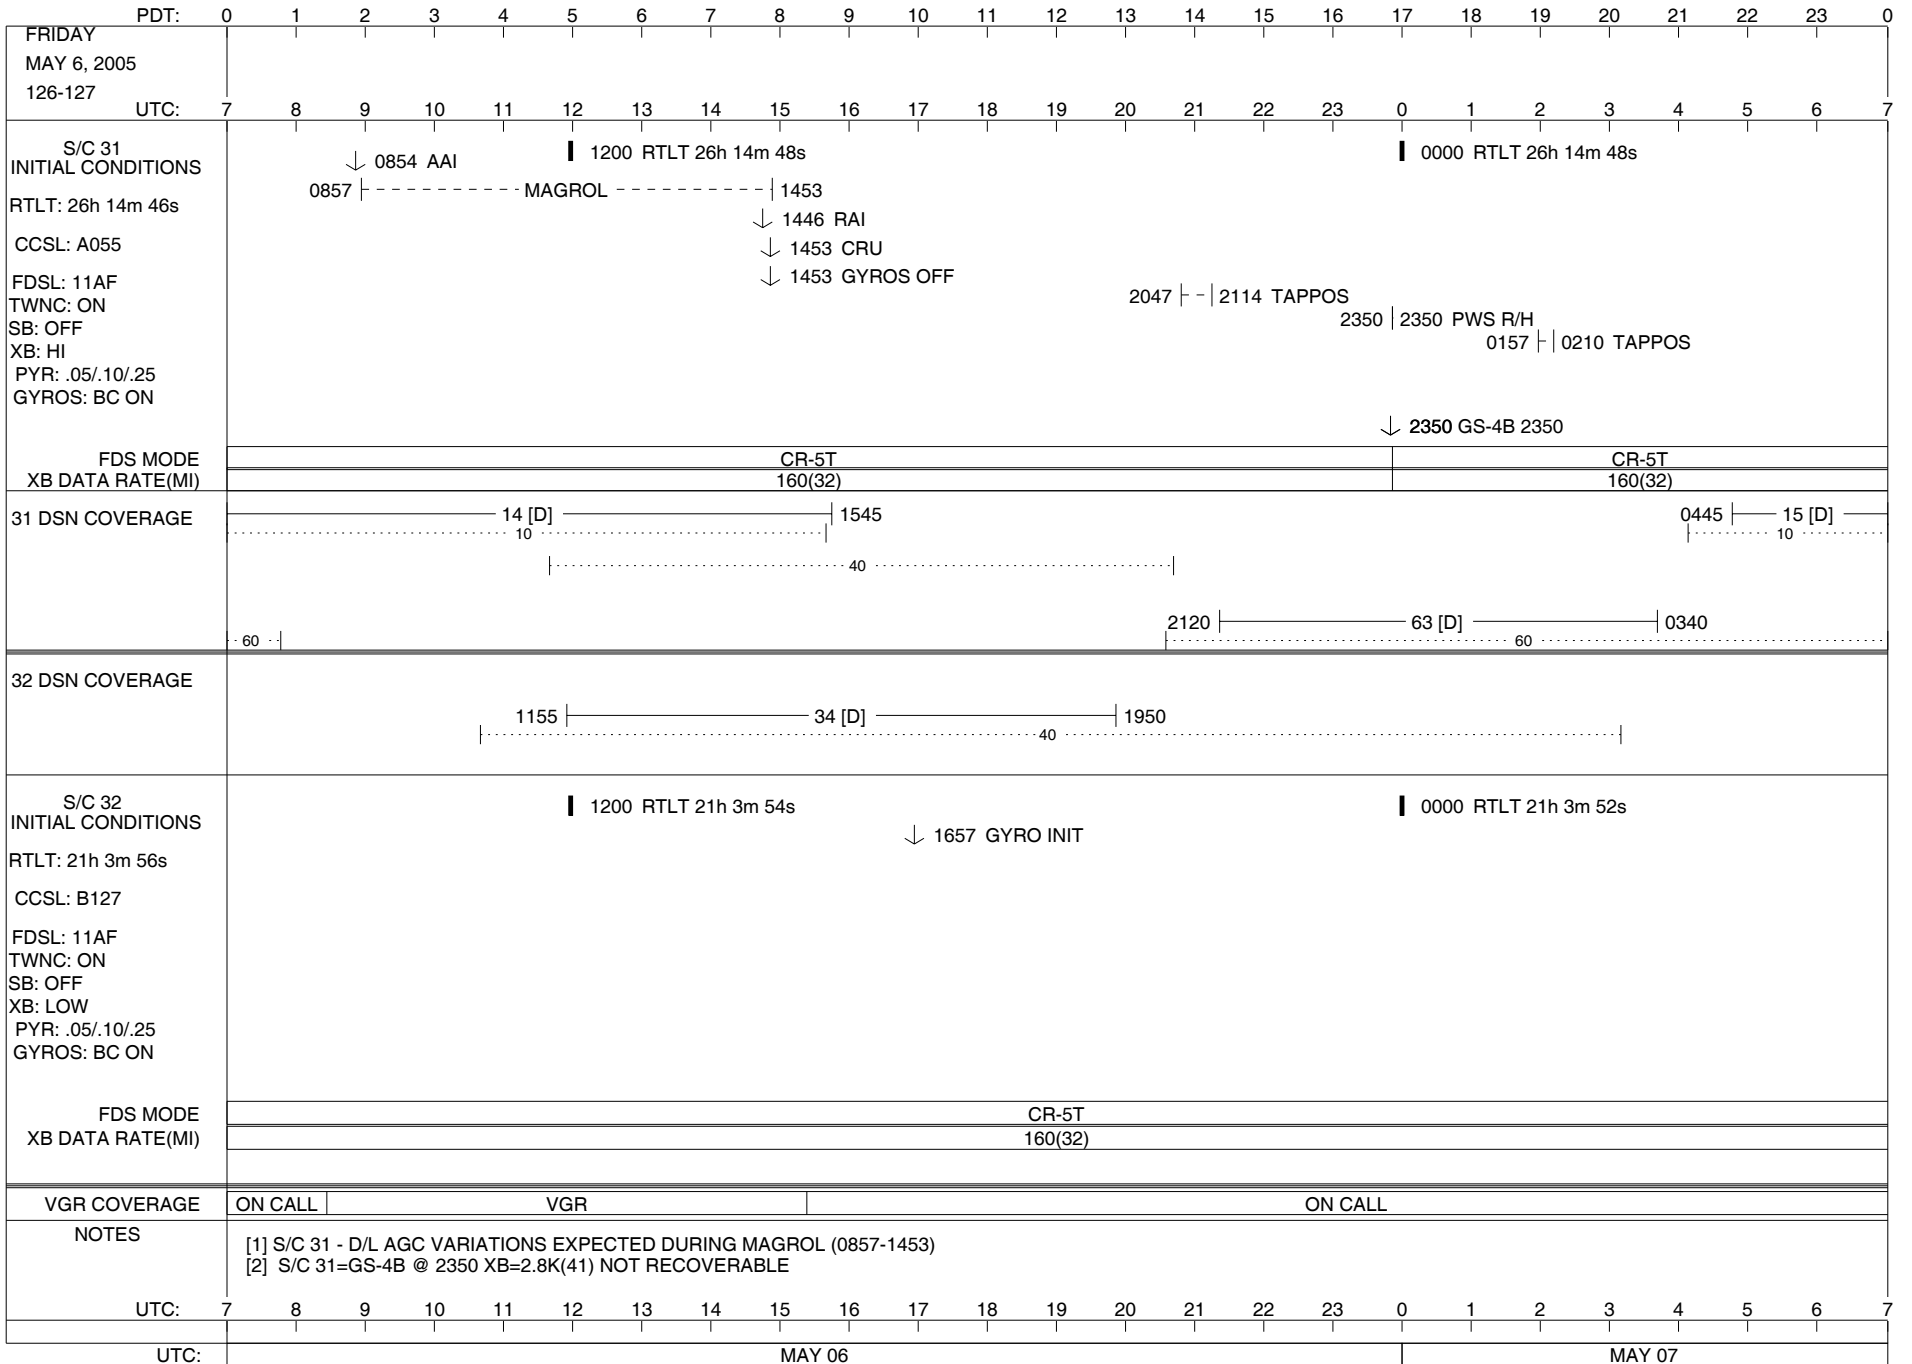

ISSUE DATE: 04/27/05 21:06