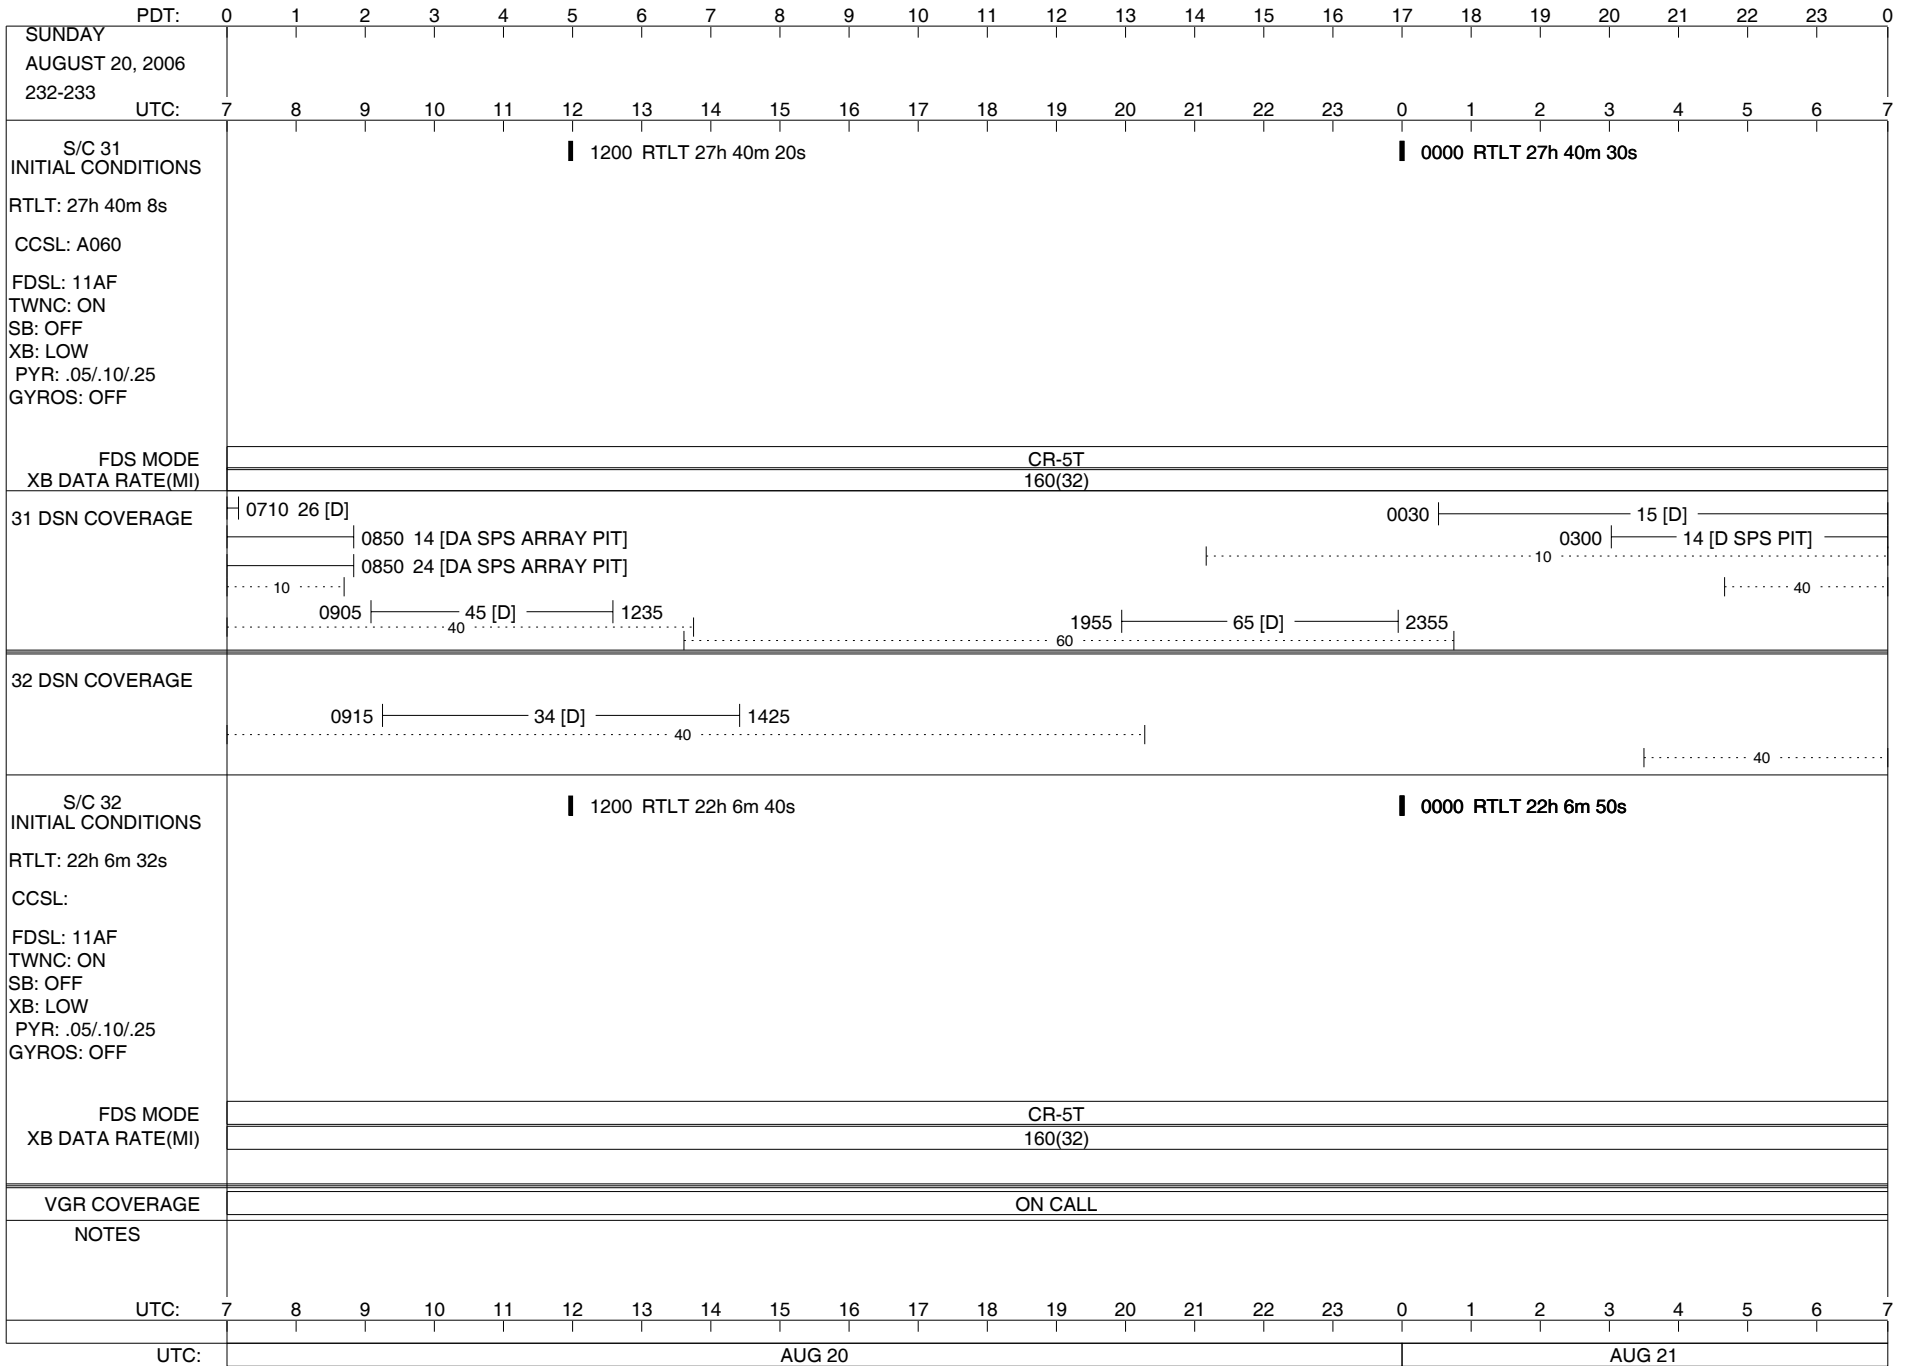

ISSUE DATE: 08/10/06 16:11