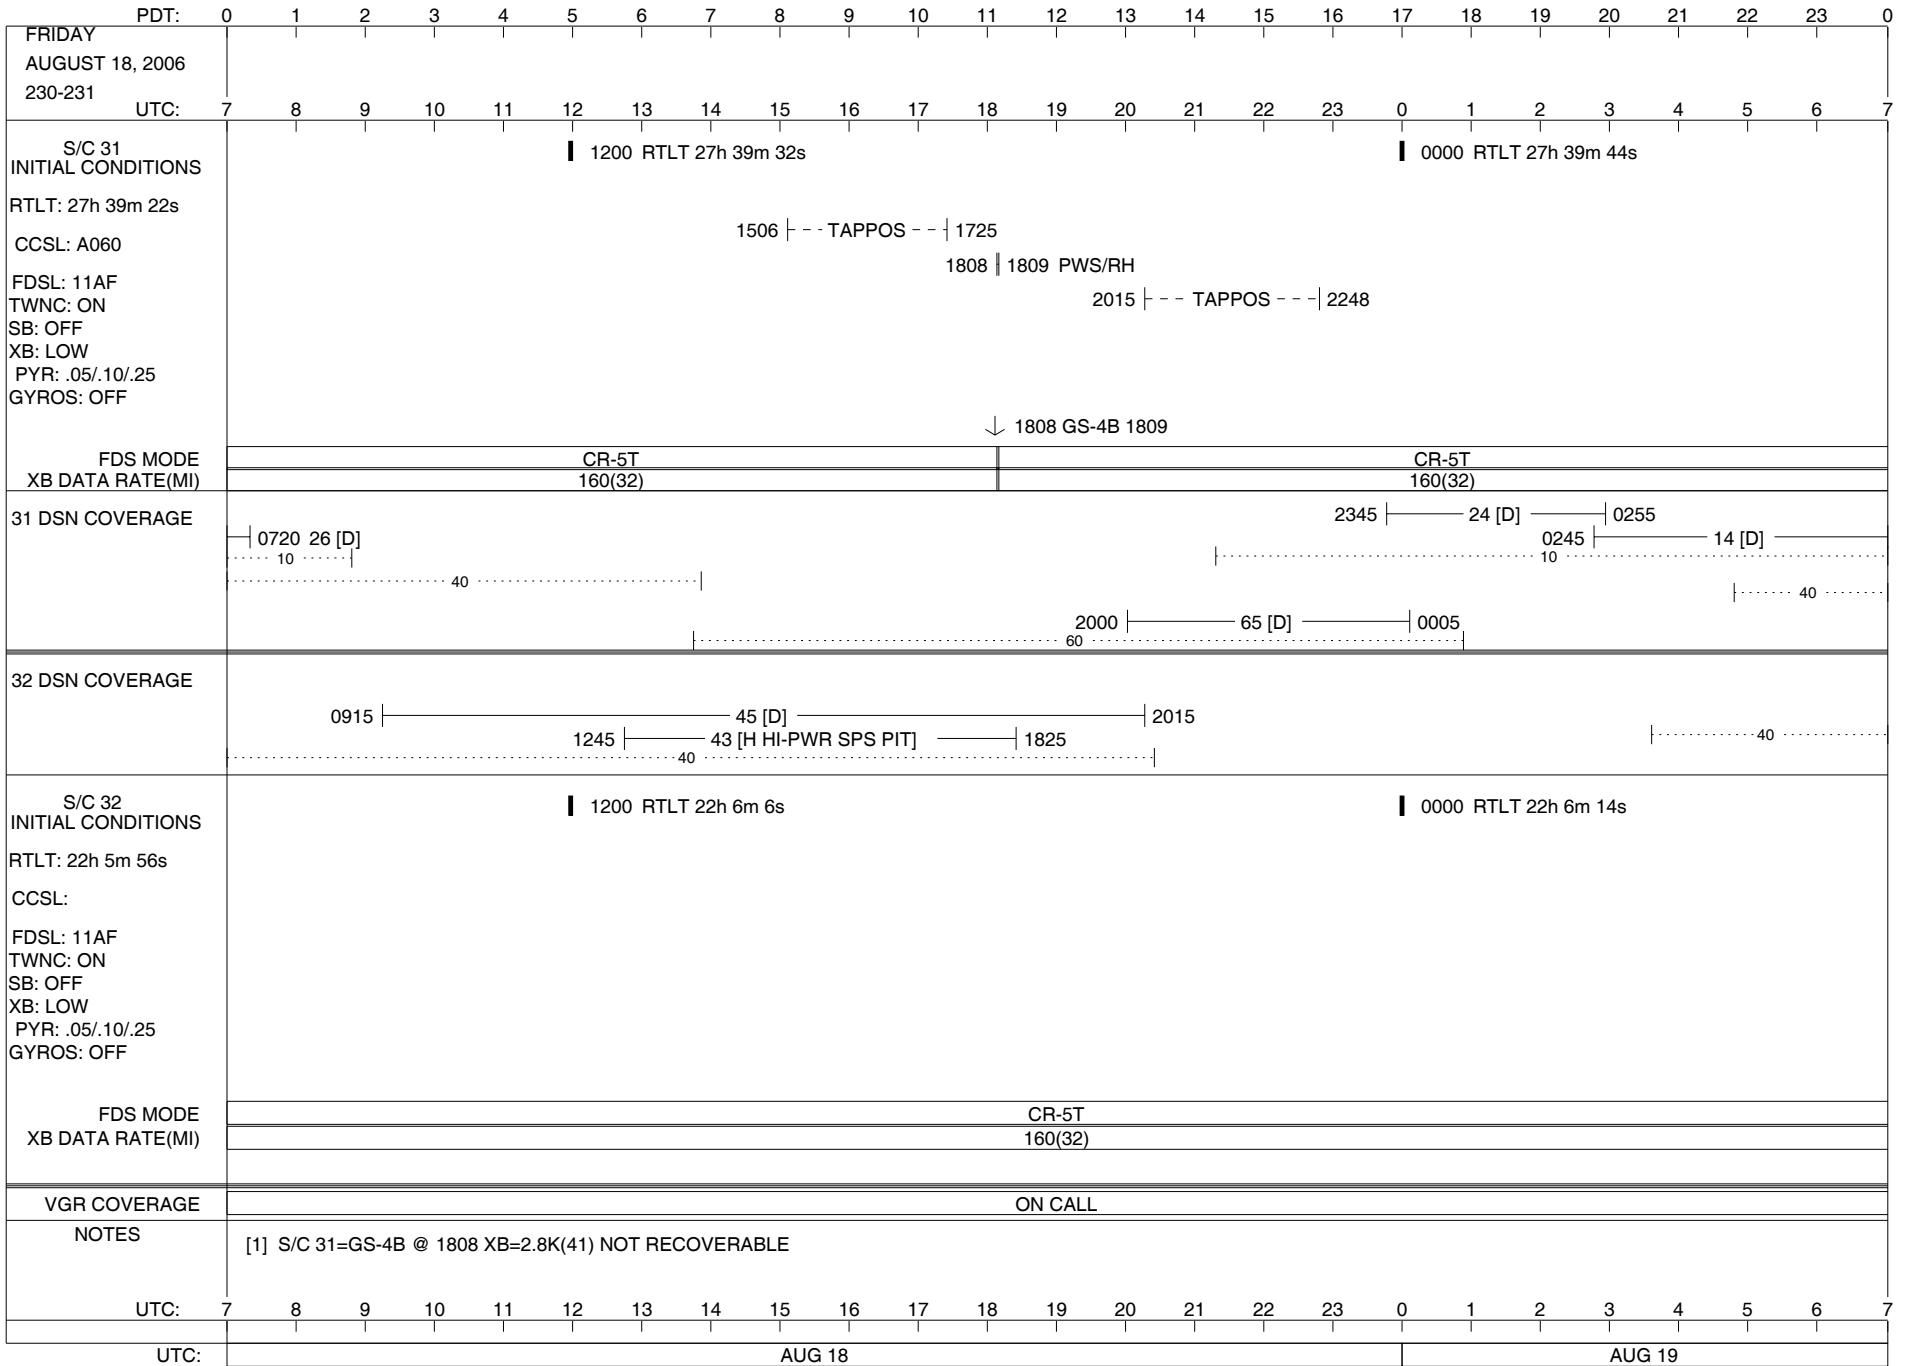

ISSUE DATE: 08/10/06 16:11