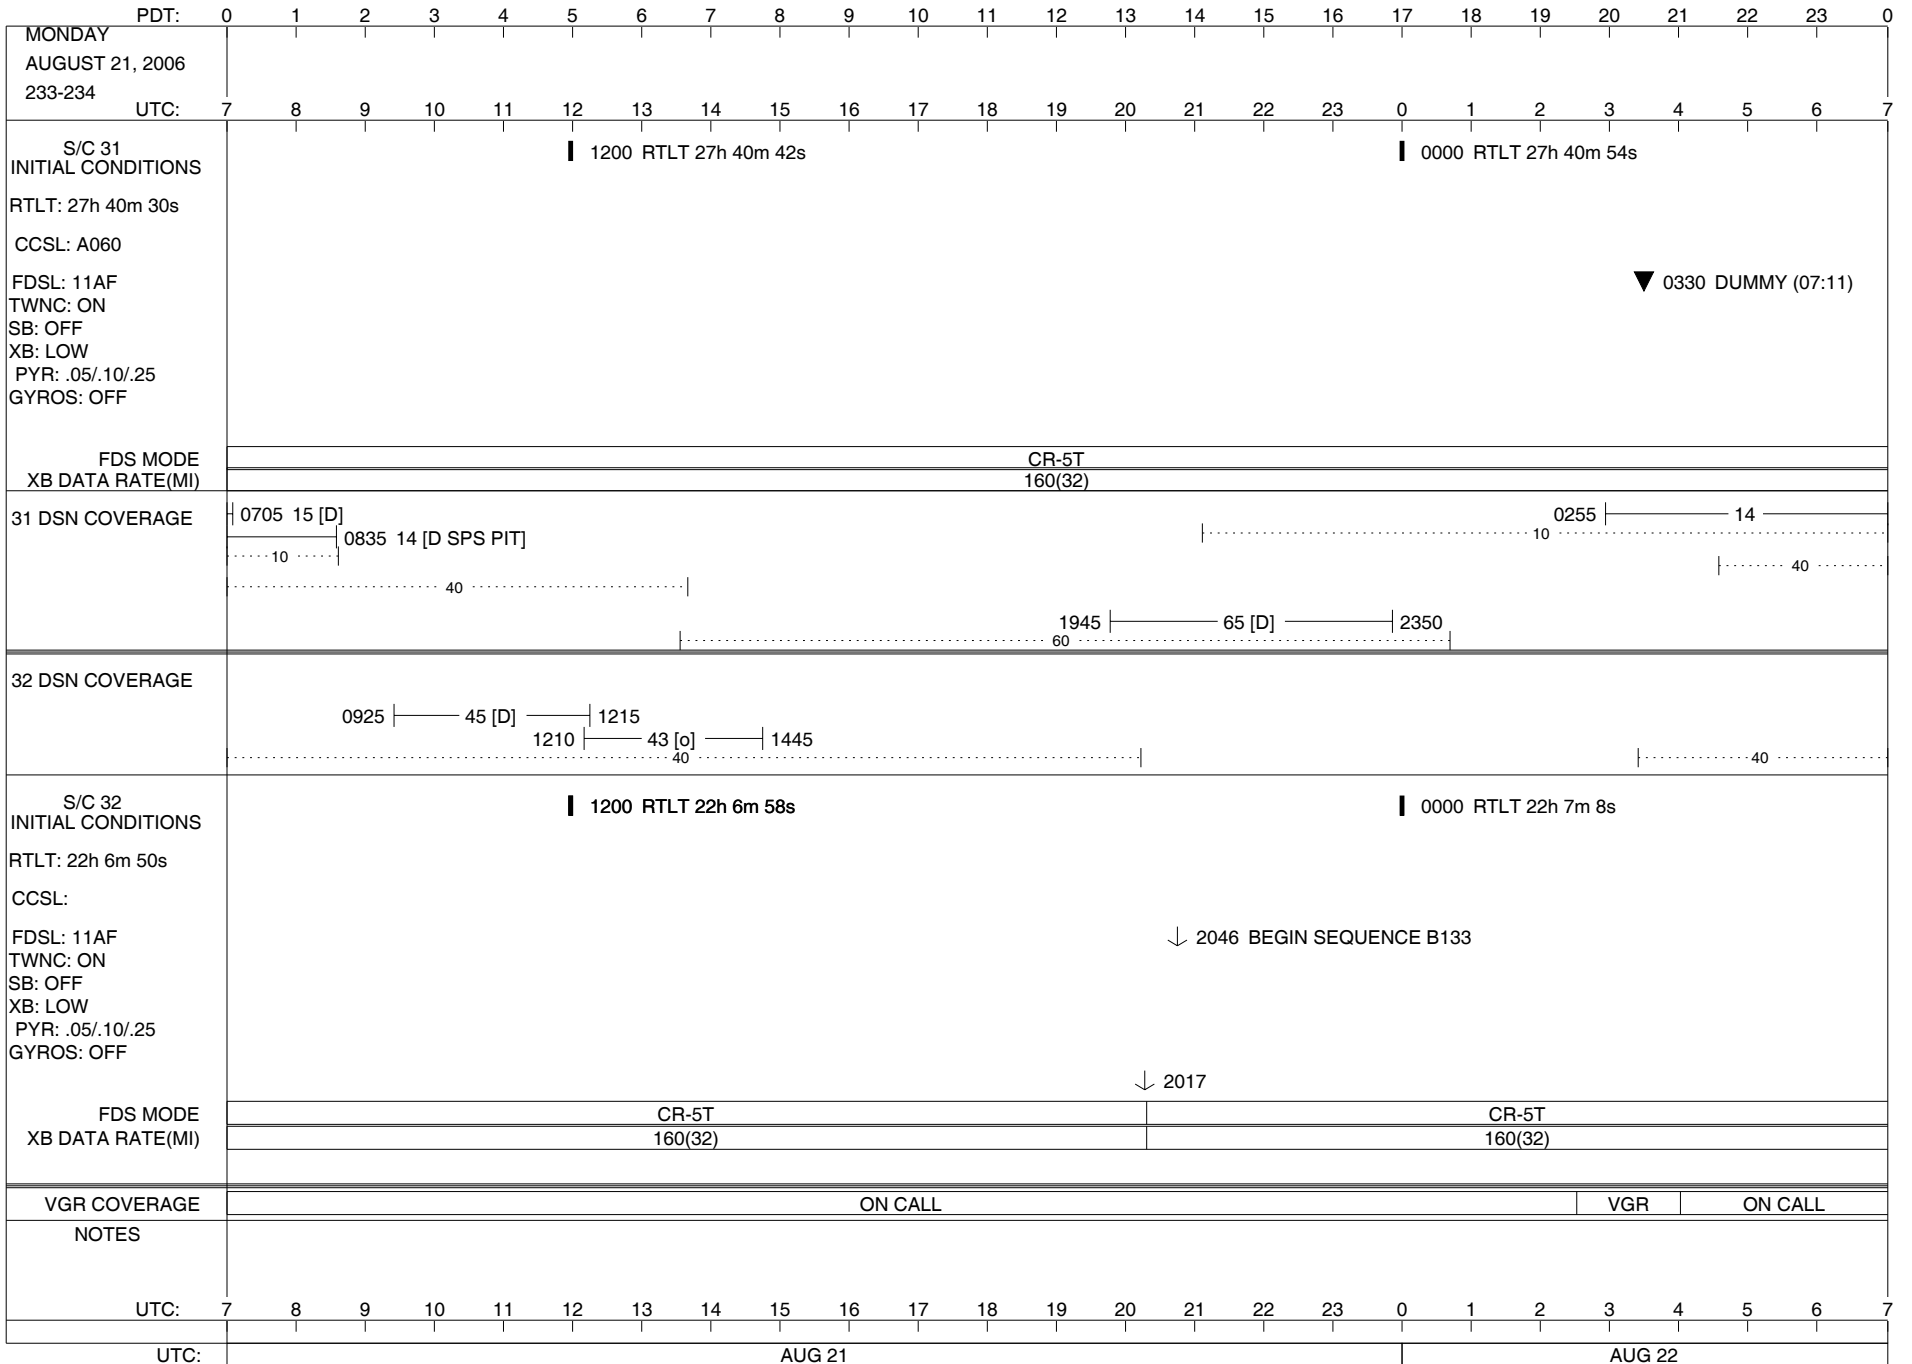

ISSUE DATE: 08/10/06 16:11