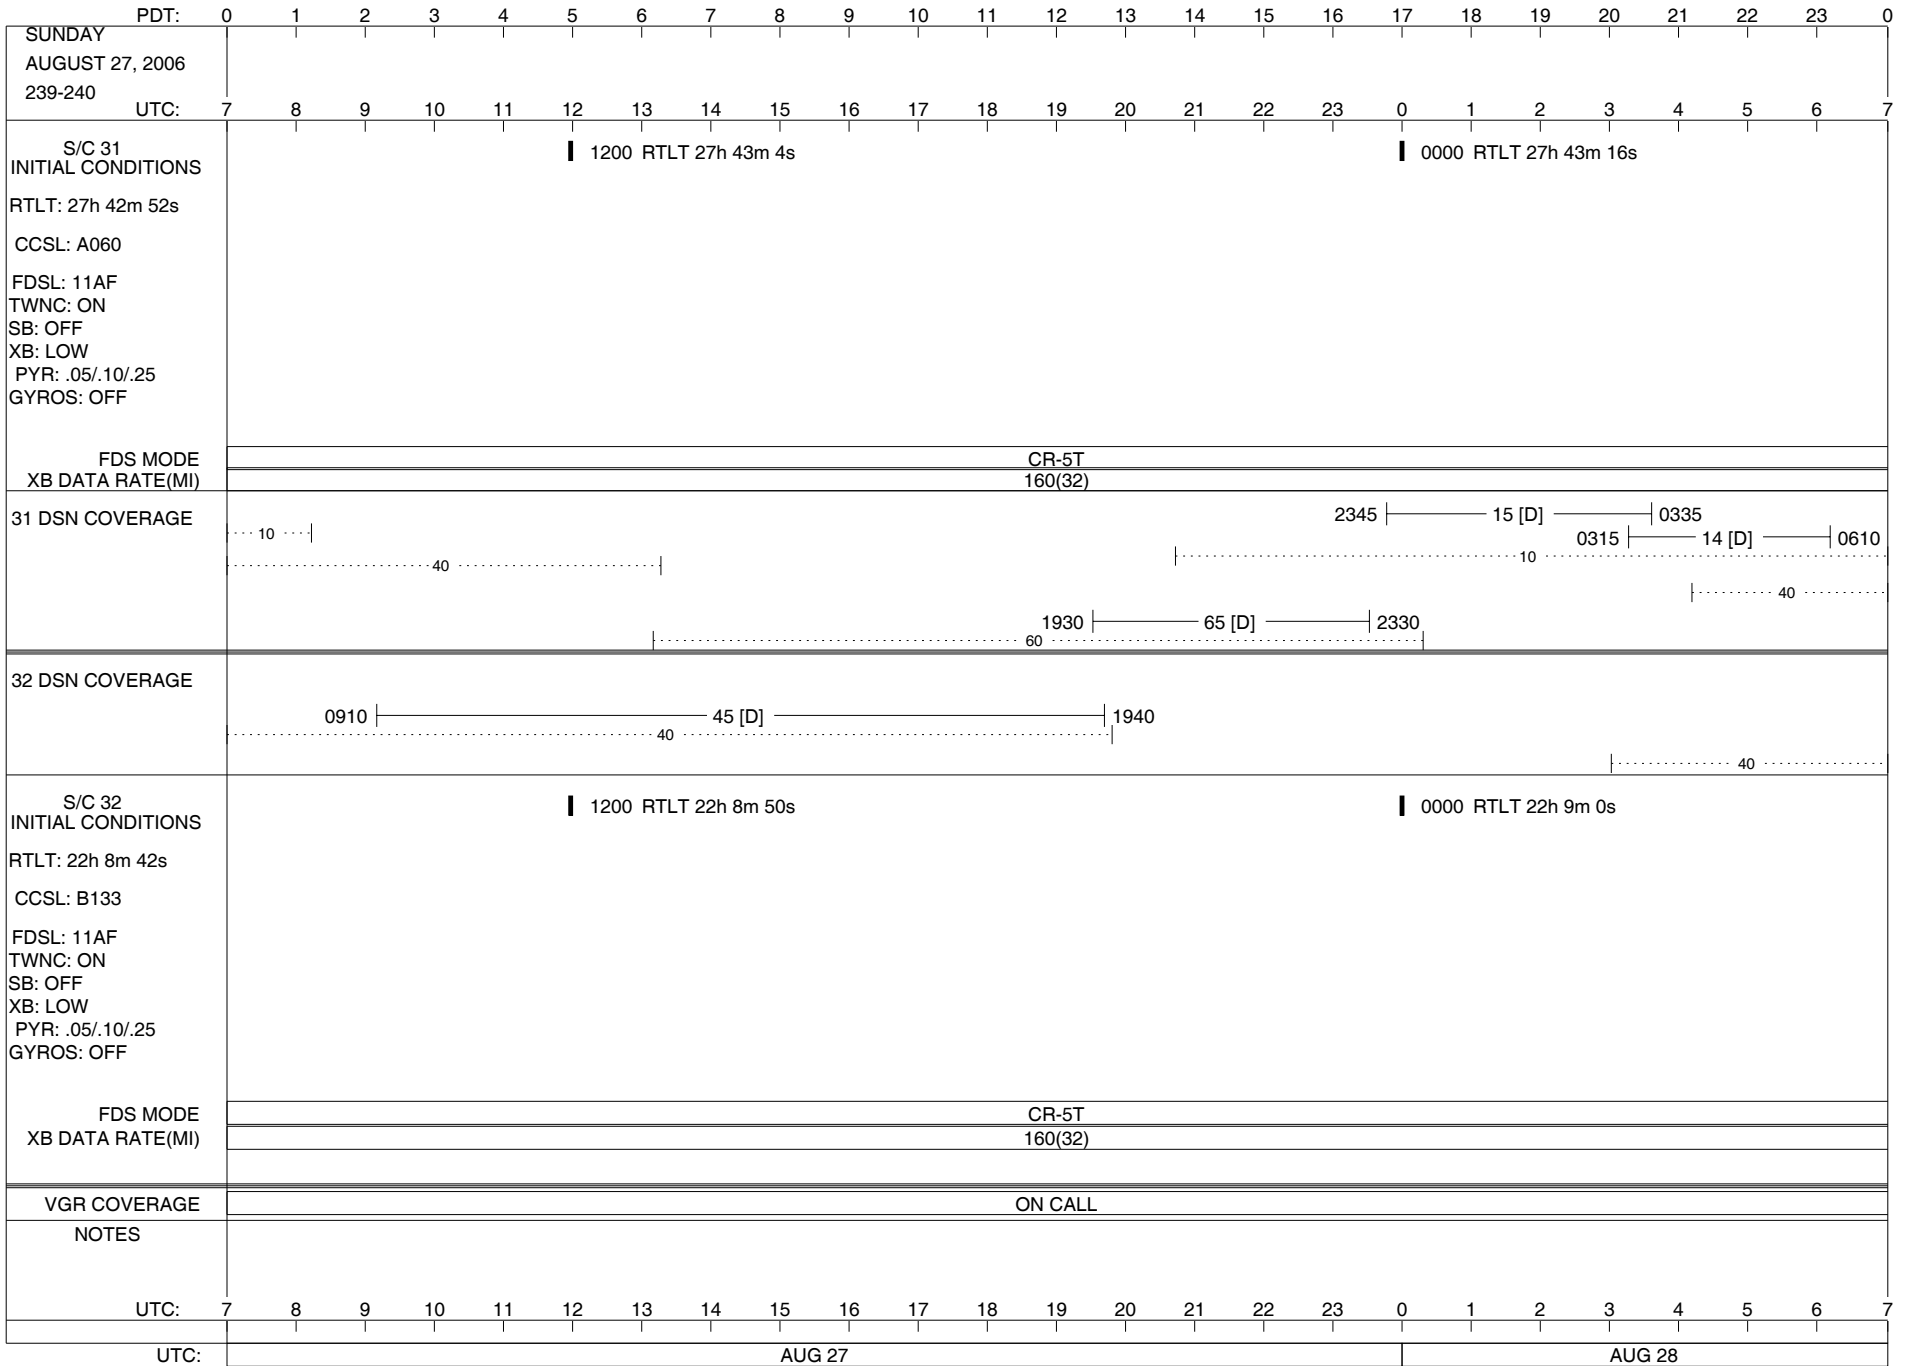

ISSUE DATE: 08/10/06 16:11