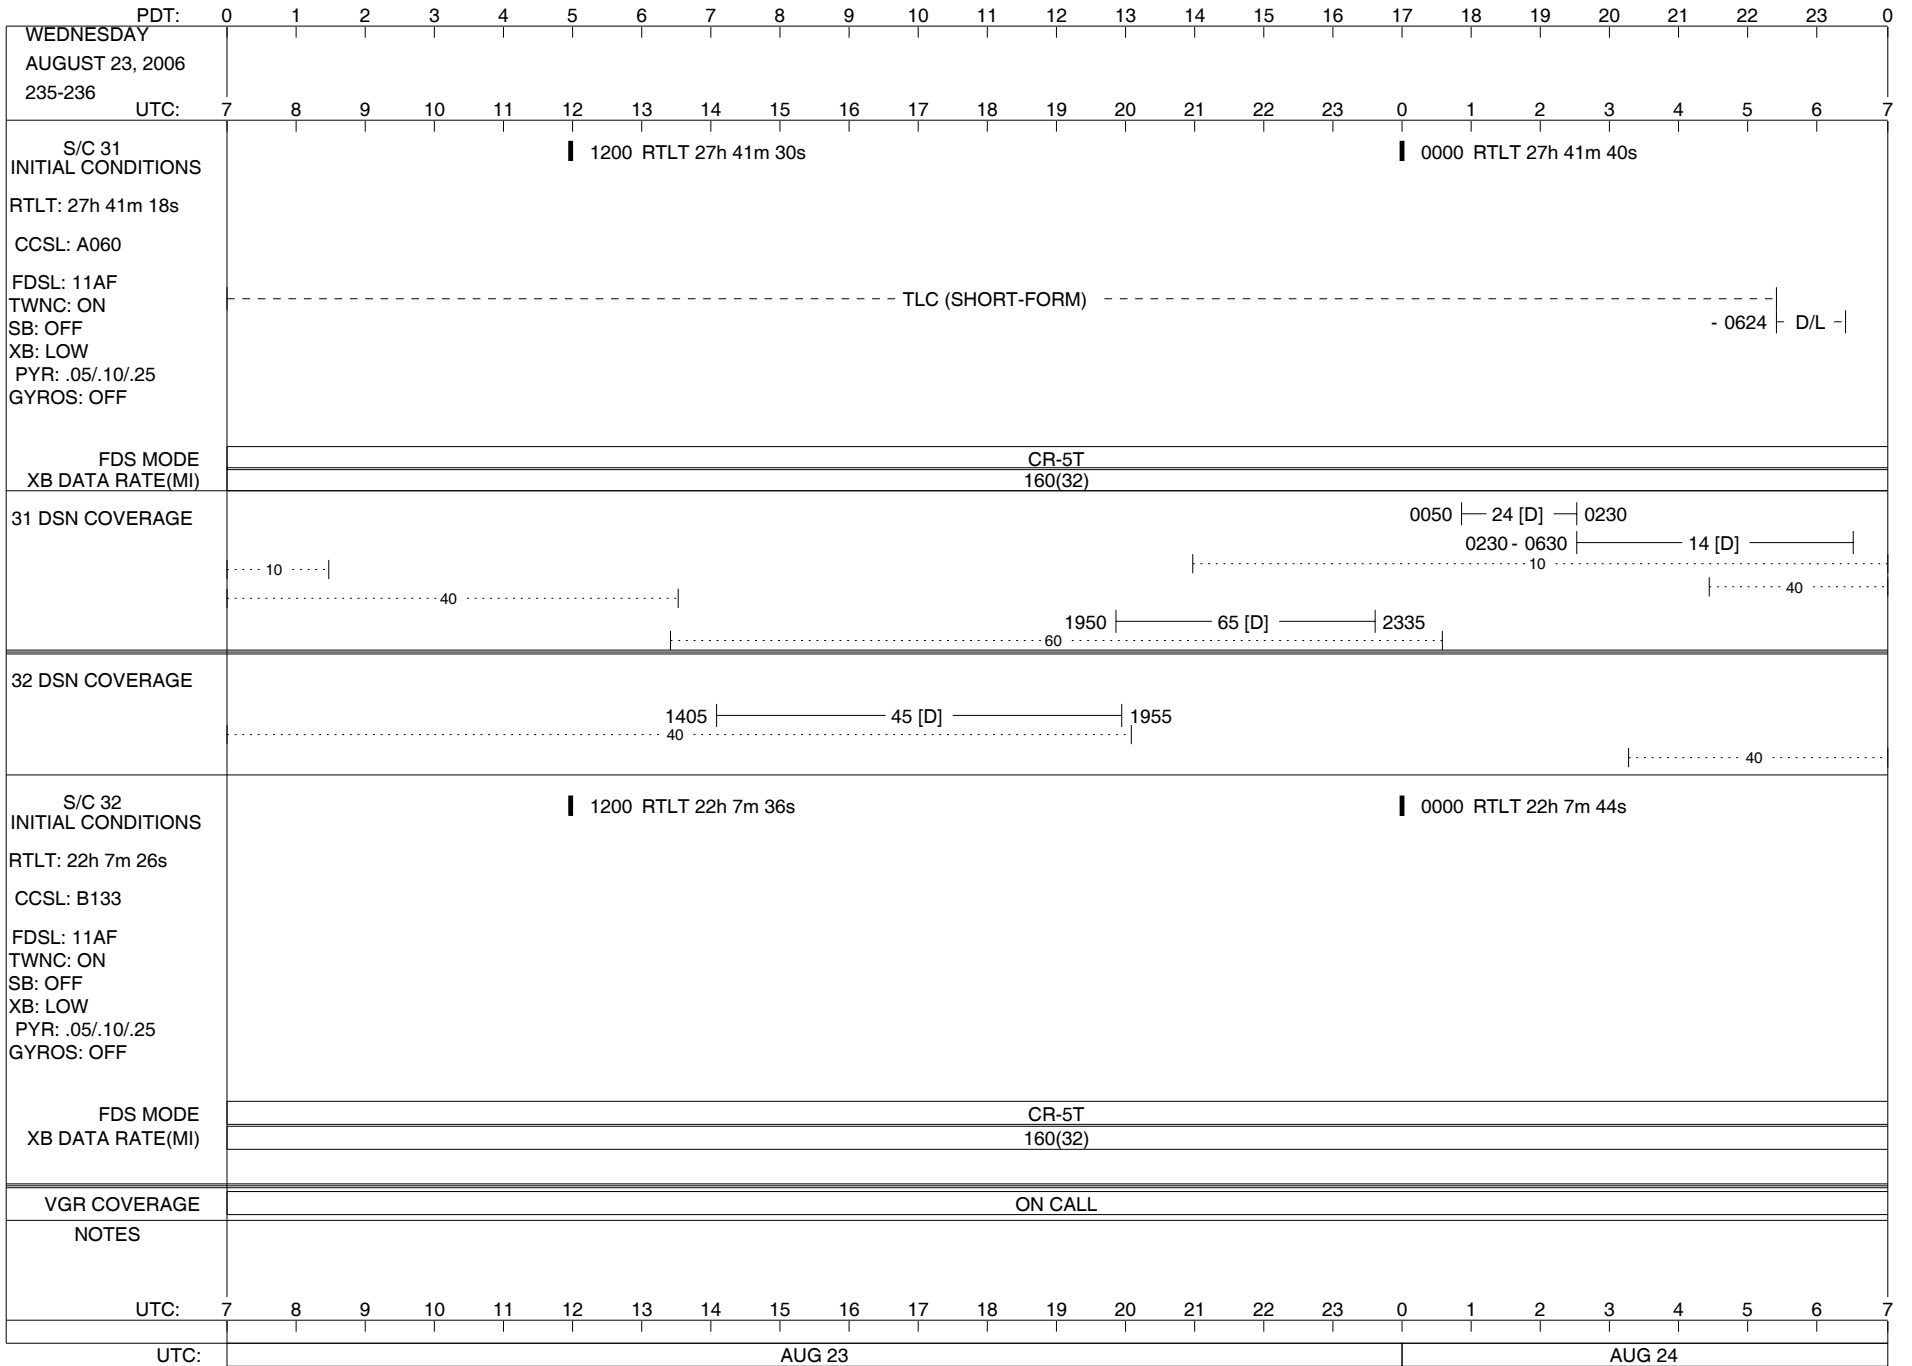

ISSUE DATE: 08/10/06 16:11