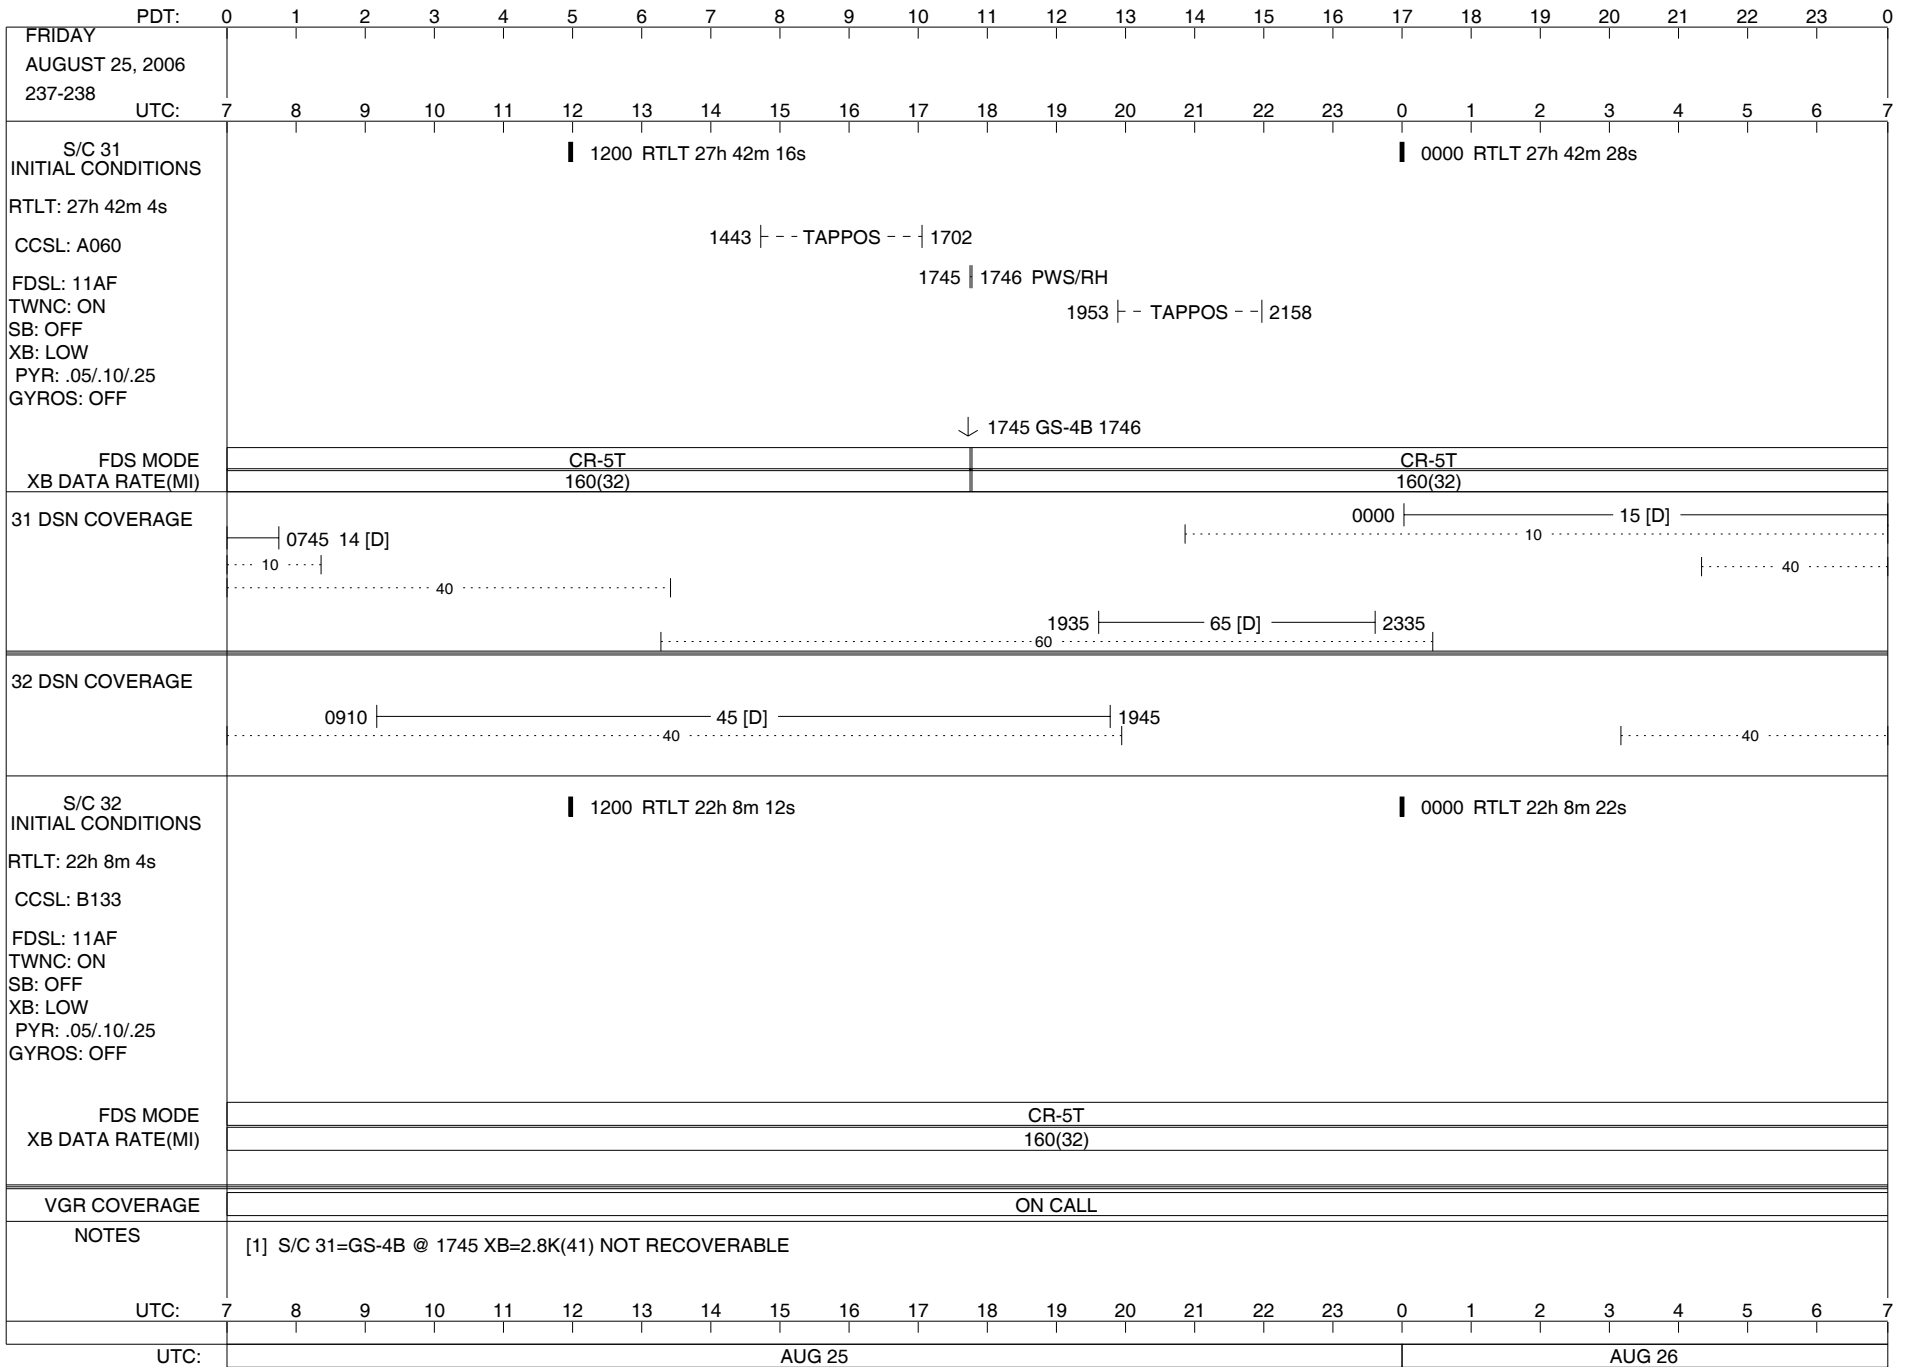

ISSUE DATE: 08/10/06 16:11