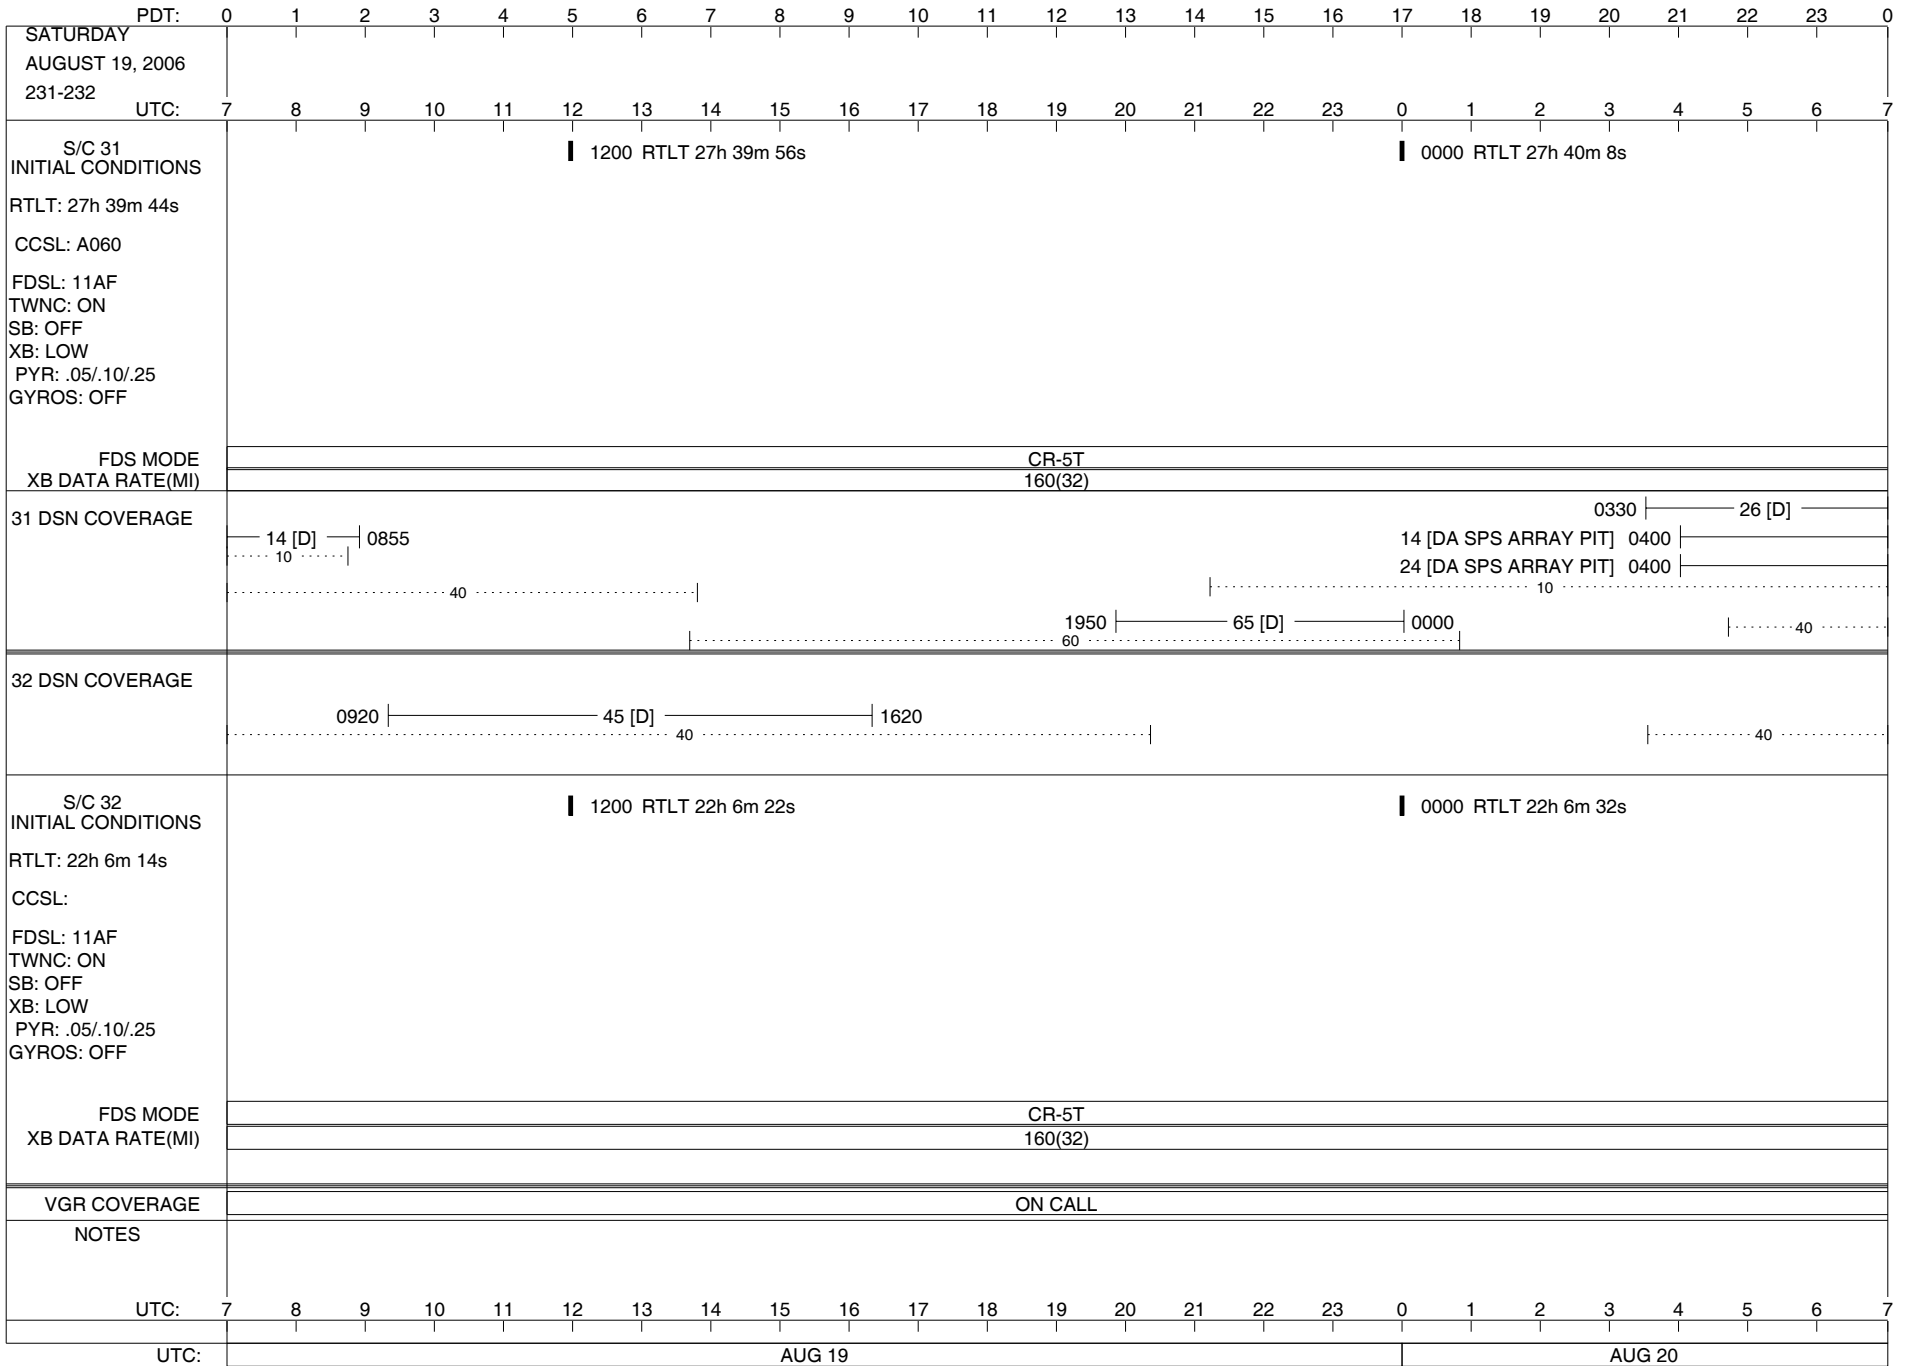

ISSUE DATE: 08/10/06 16:11