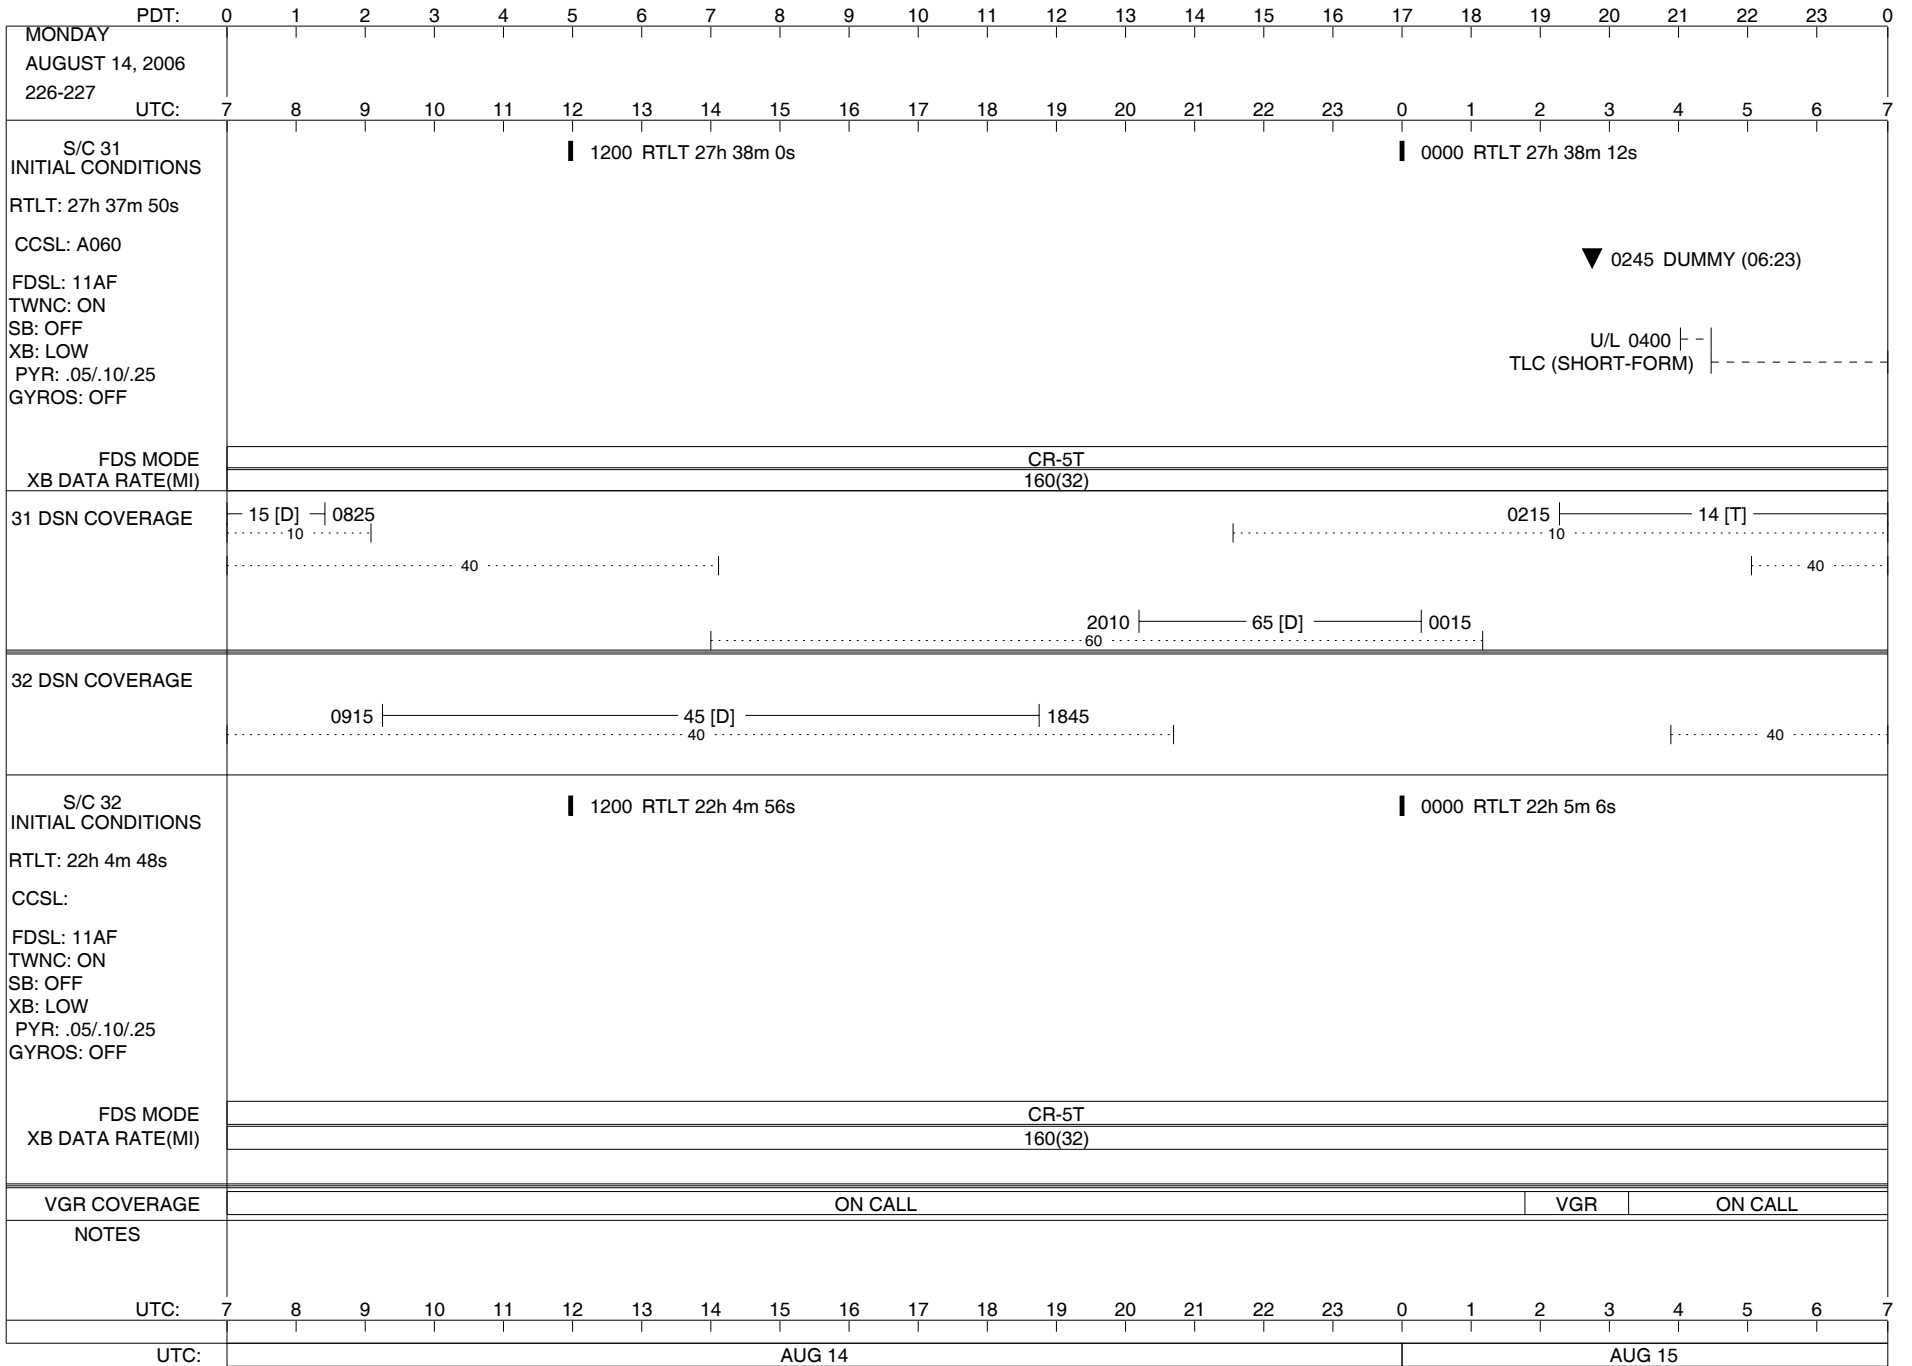

ISSUE DATE: 08/10/06 16:11

MONDAY
AUGUST 14, 2006
226-227

PDT: 0 1 2 3 4 5 6 7 8 9 10 11 12 13 14 15 16 17 18 19 20 21 22 23 0

UTC: 7 8 9 10 11 12 13 14 15 16 17 18 19 20 21 22 23 0 1 2 3 4 5 6 7

S/C 31
INITIAL CONDITIONS
RTLT: 27h 37m 50s
CCSL: A060
FDSL: 11AF
TWNC: ON
SB: OFF
XB: LOW
PYR: .05/.10/.25
GYROS: OFF

1200 RTLT 27h 38m 0s | 0000 RTLT 27h 38m 12s

▼ 0245 DUMMY (06:23)

U/L 0400 | - |
TLC (SHORT-FORM) | - - - - -

FDS MODE
XB DATA RATE(MI)

CR-5T
160(32)

31 DSN COVERAGE