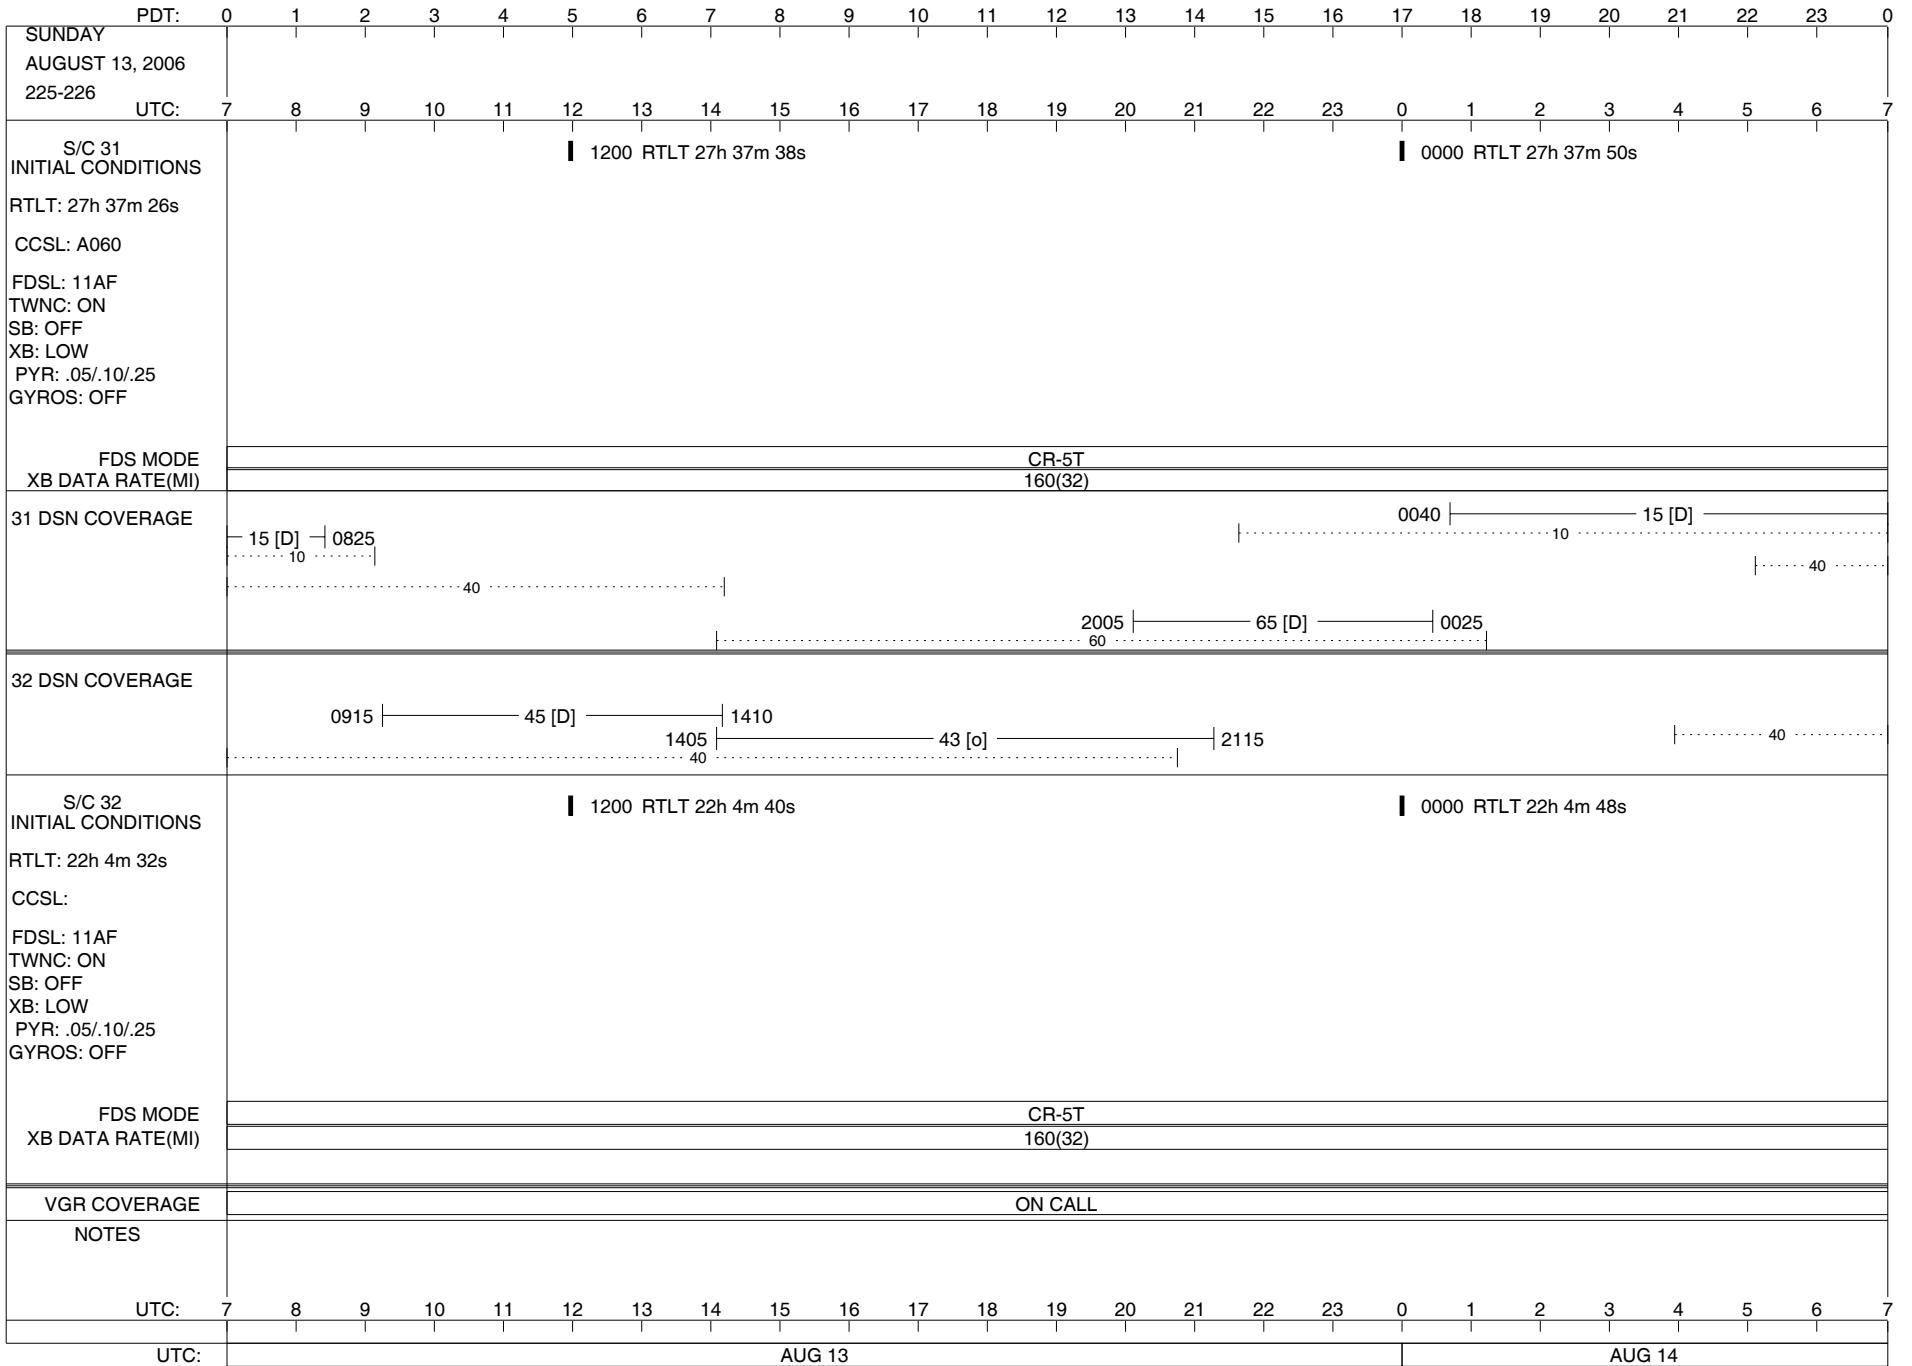

ISSUE DATE: 08/10/06 16:11