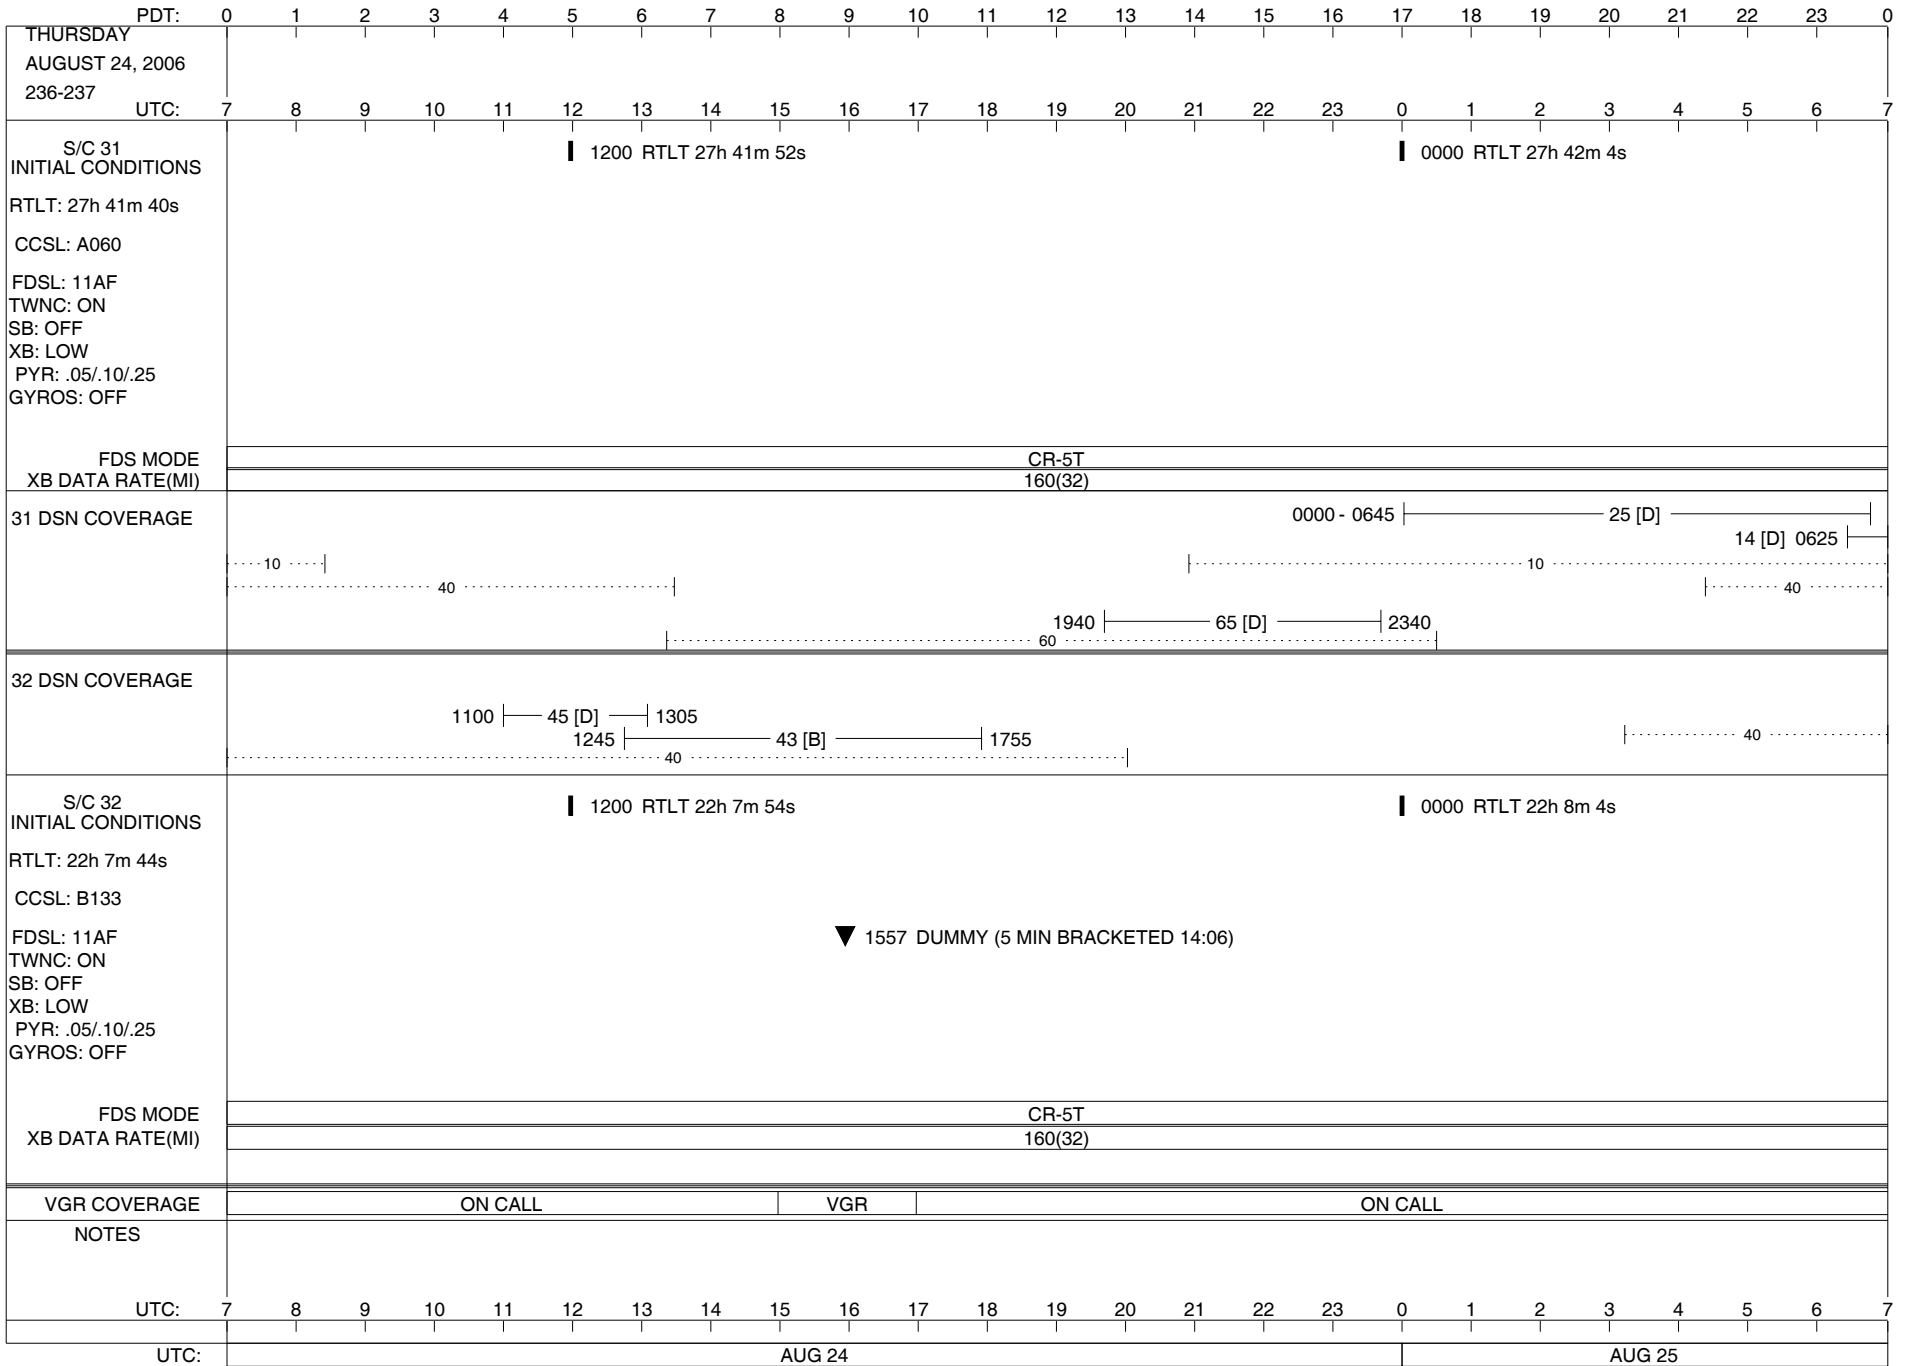

ISSUE DATE: 08/10/06 16:11