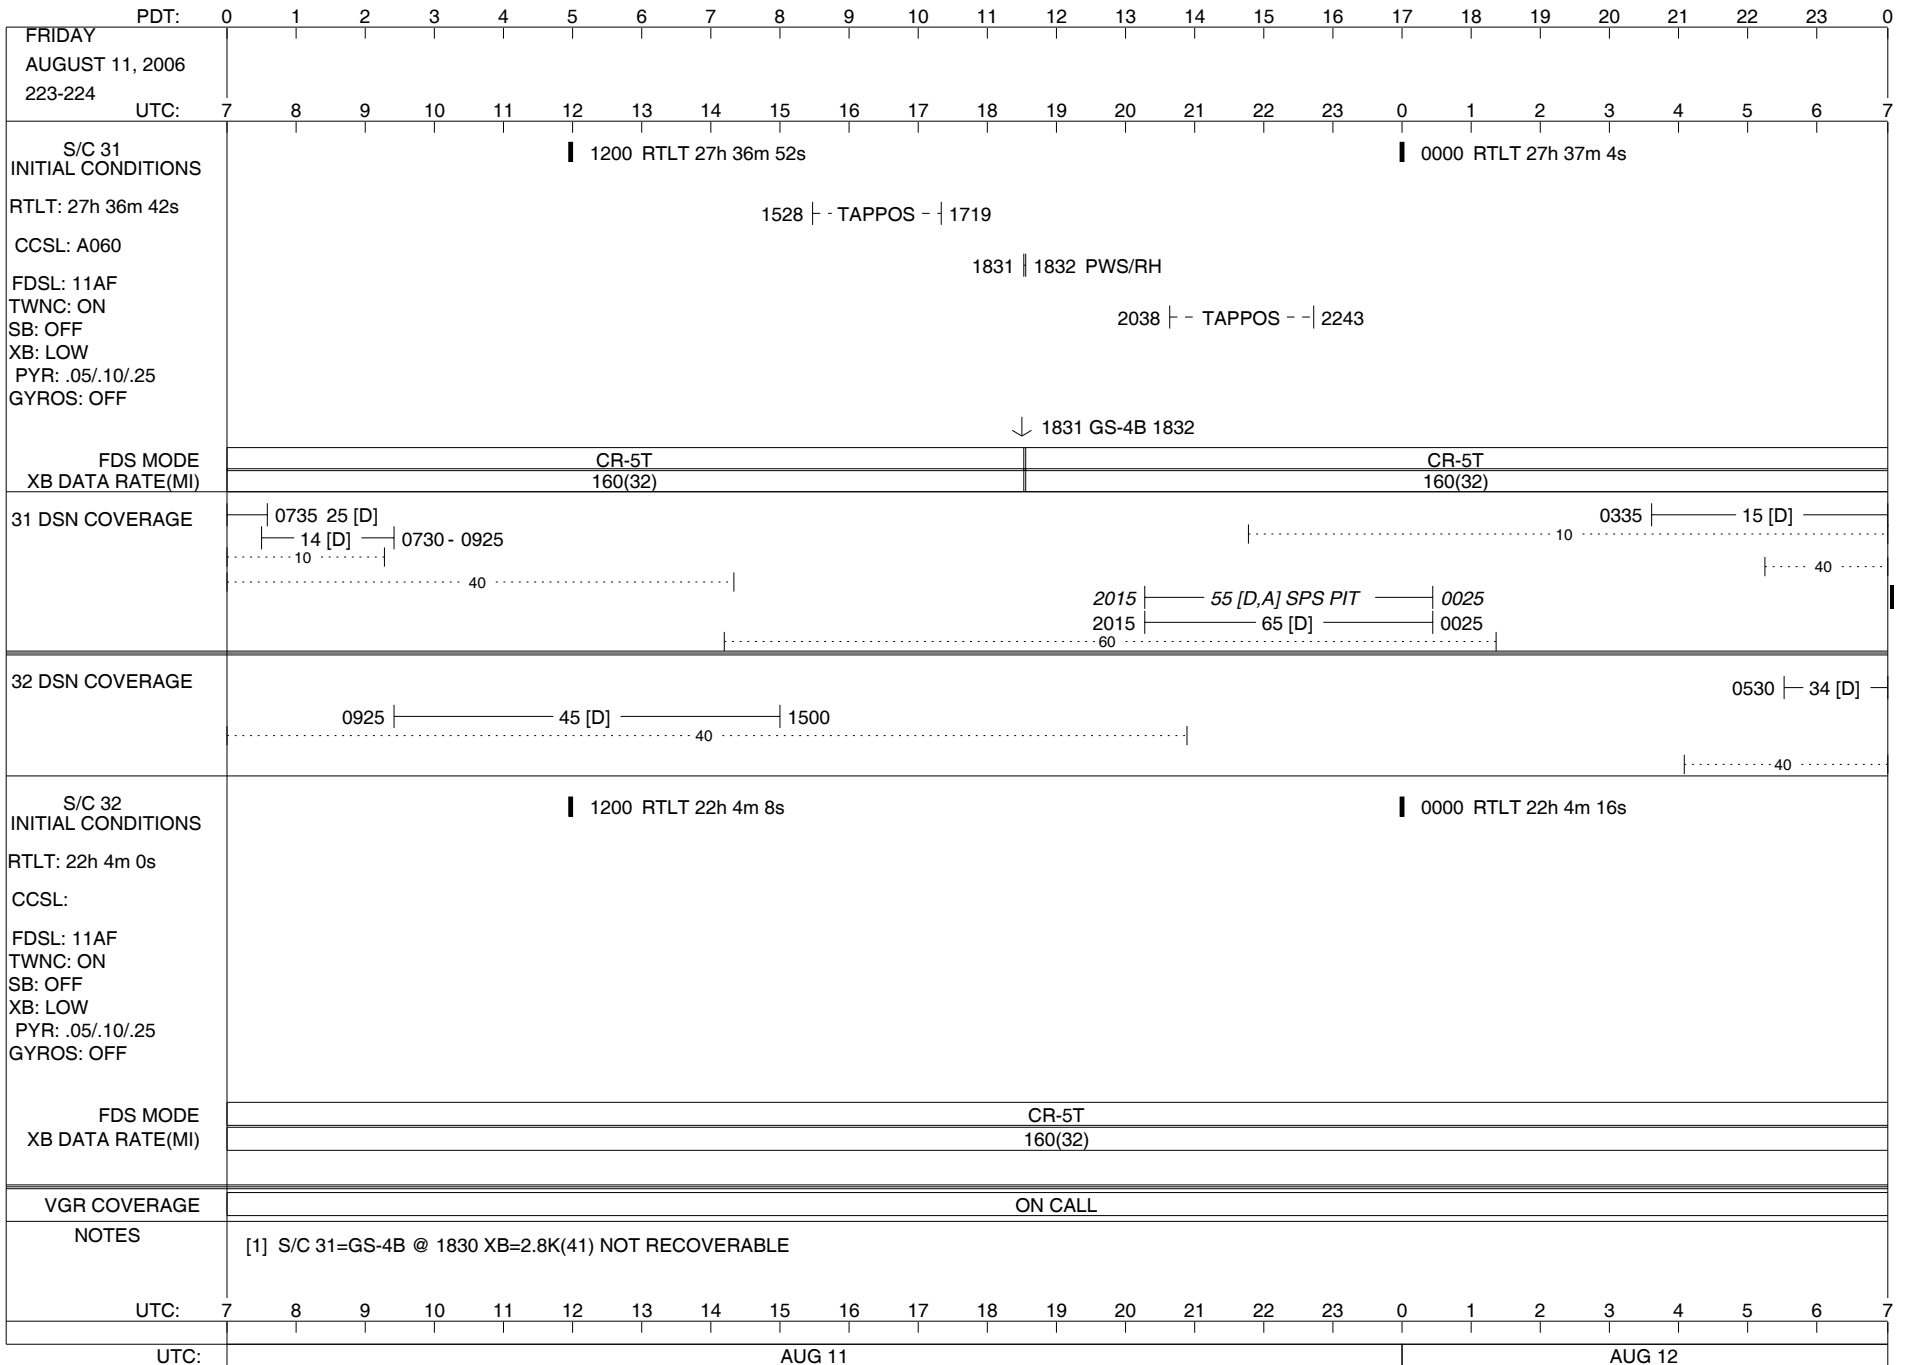

ISSUE DATE: 08/10/06 16:11