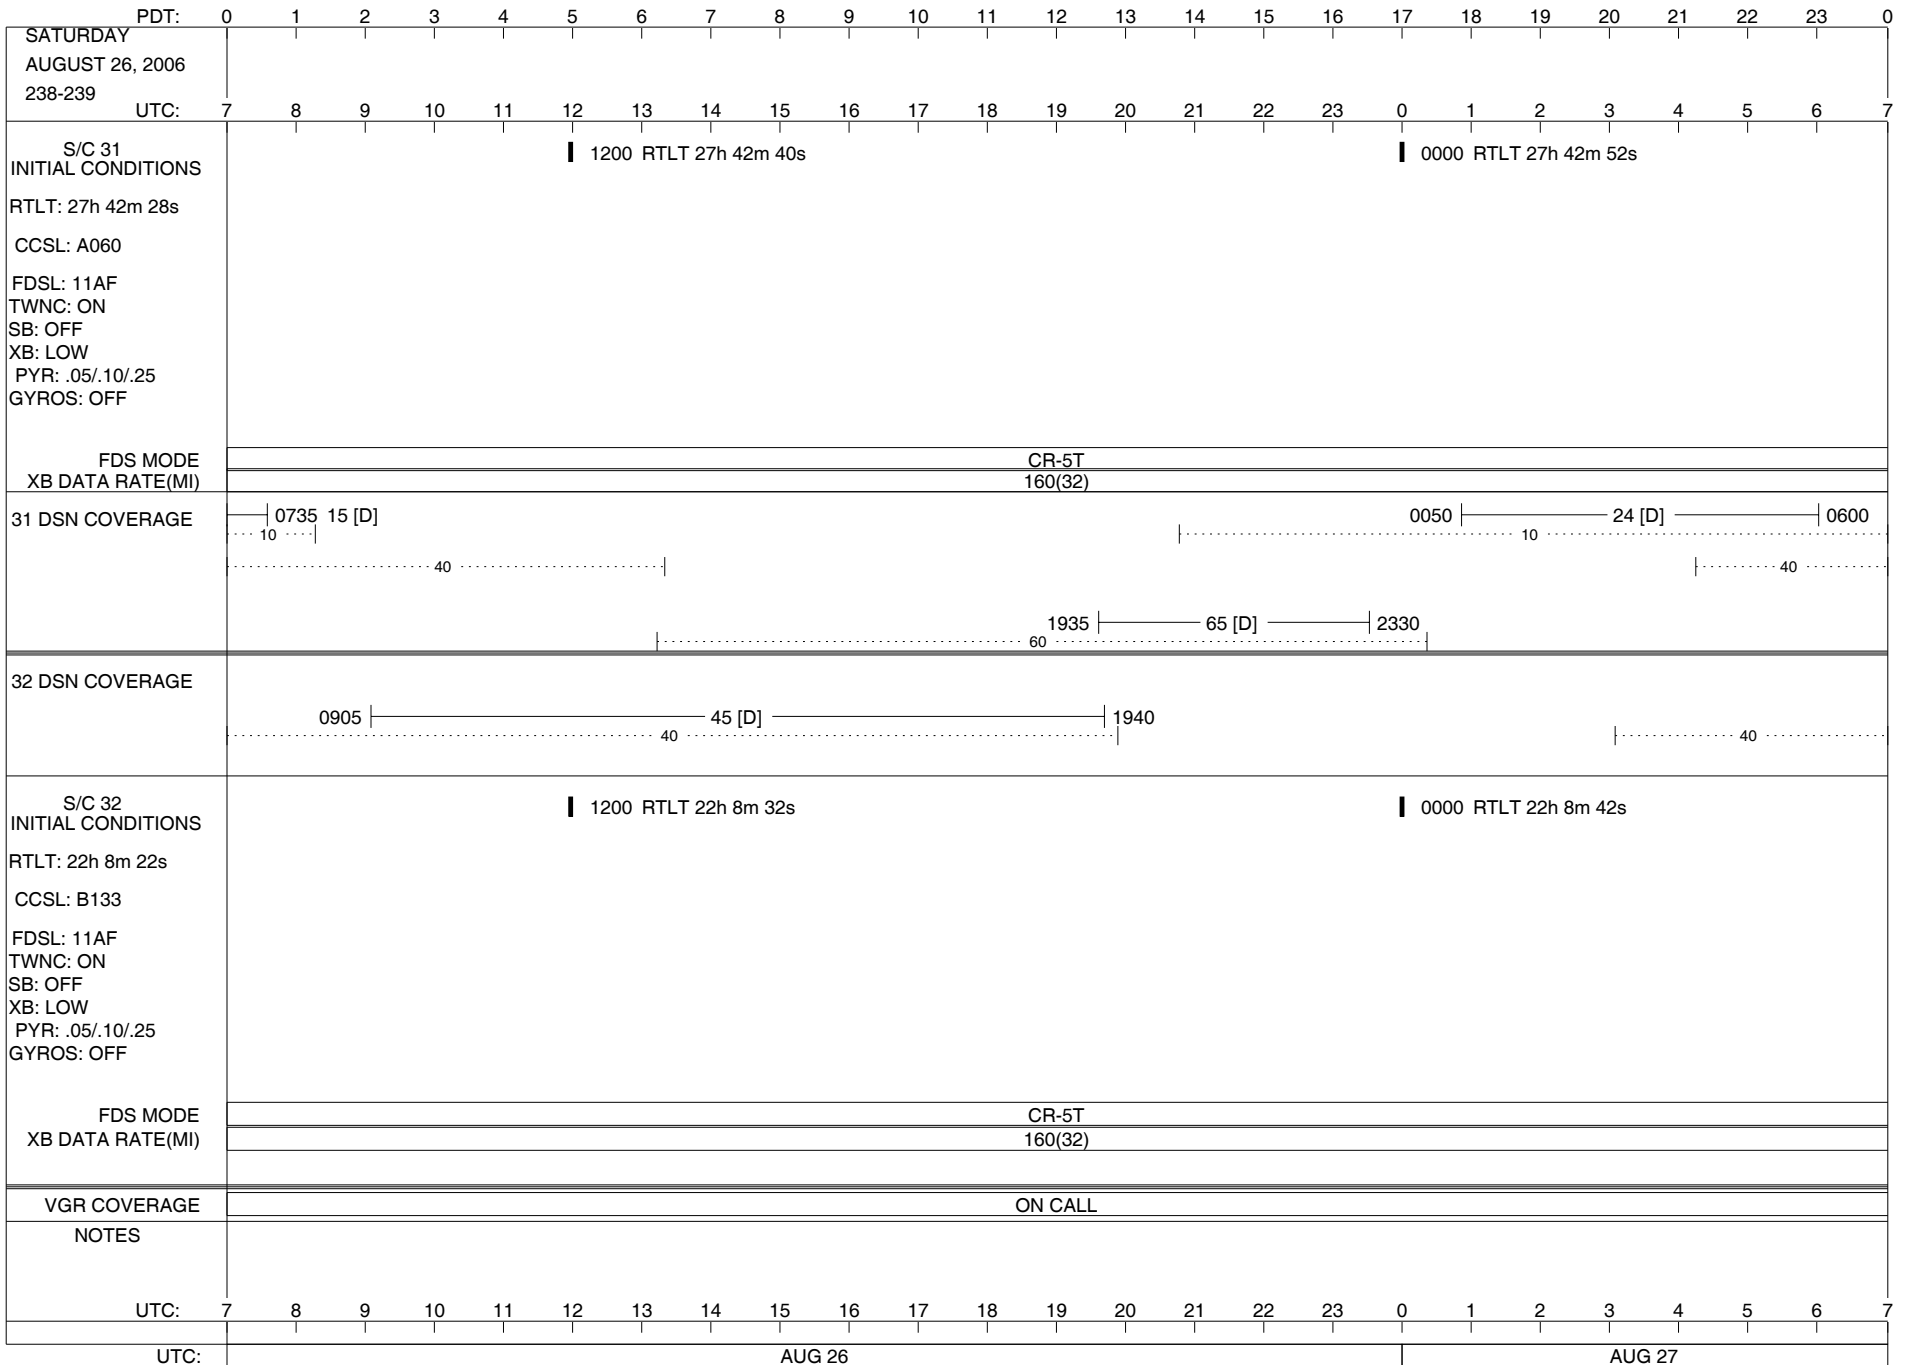

ISSUE DATE: 08/10/06 16:11