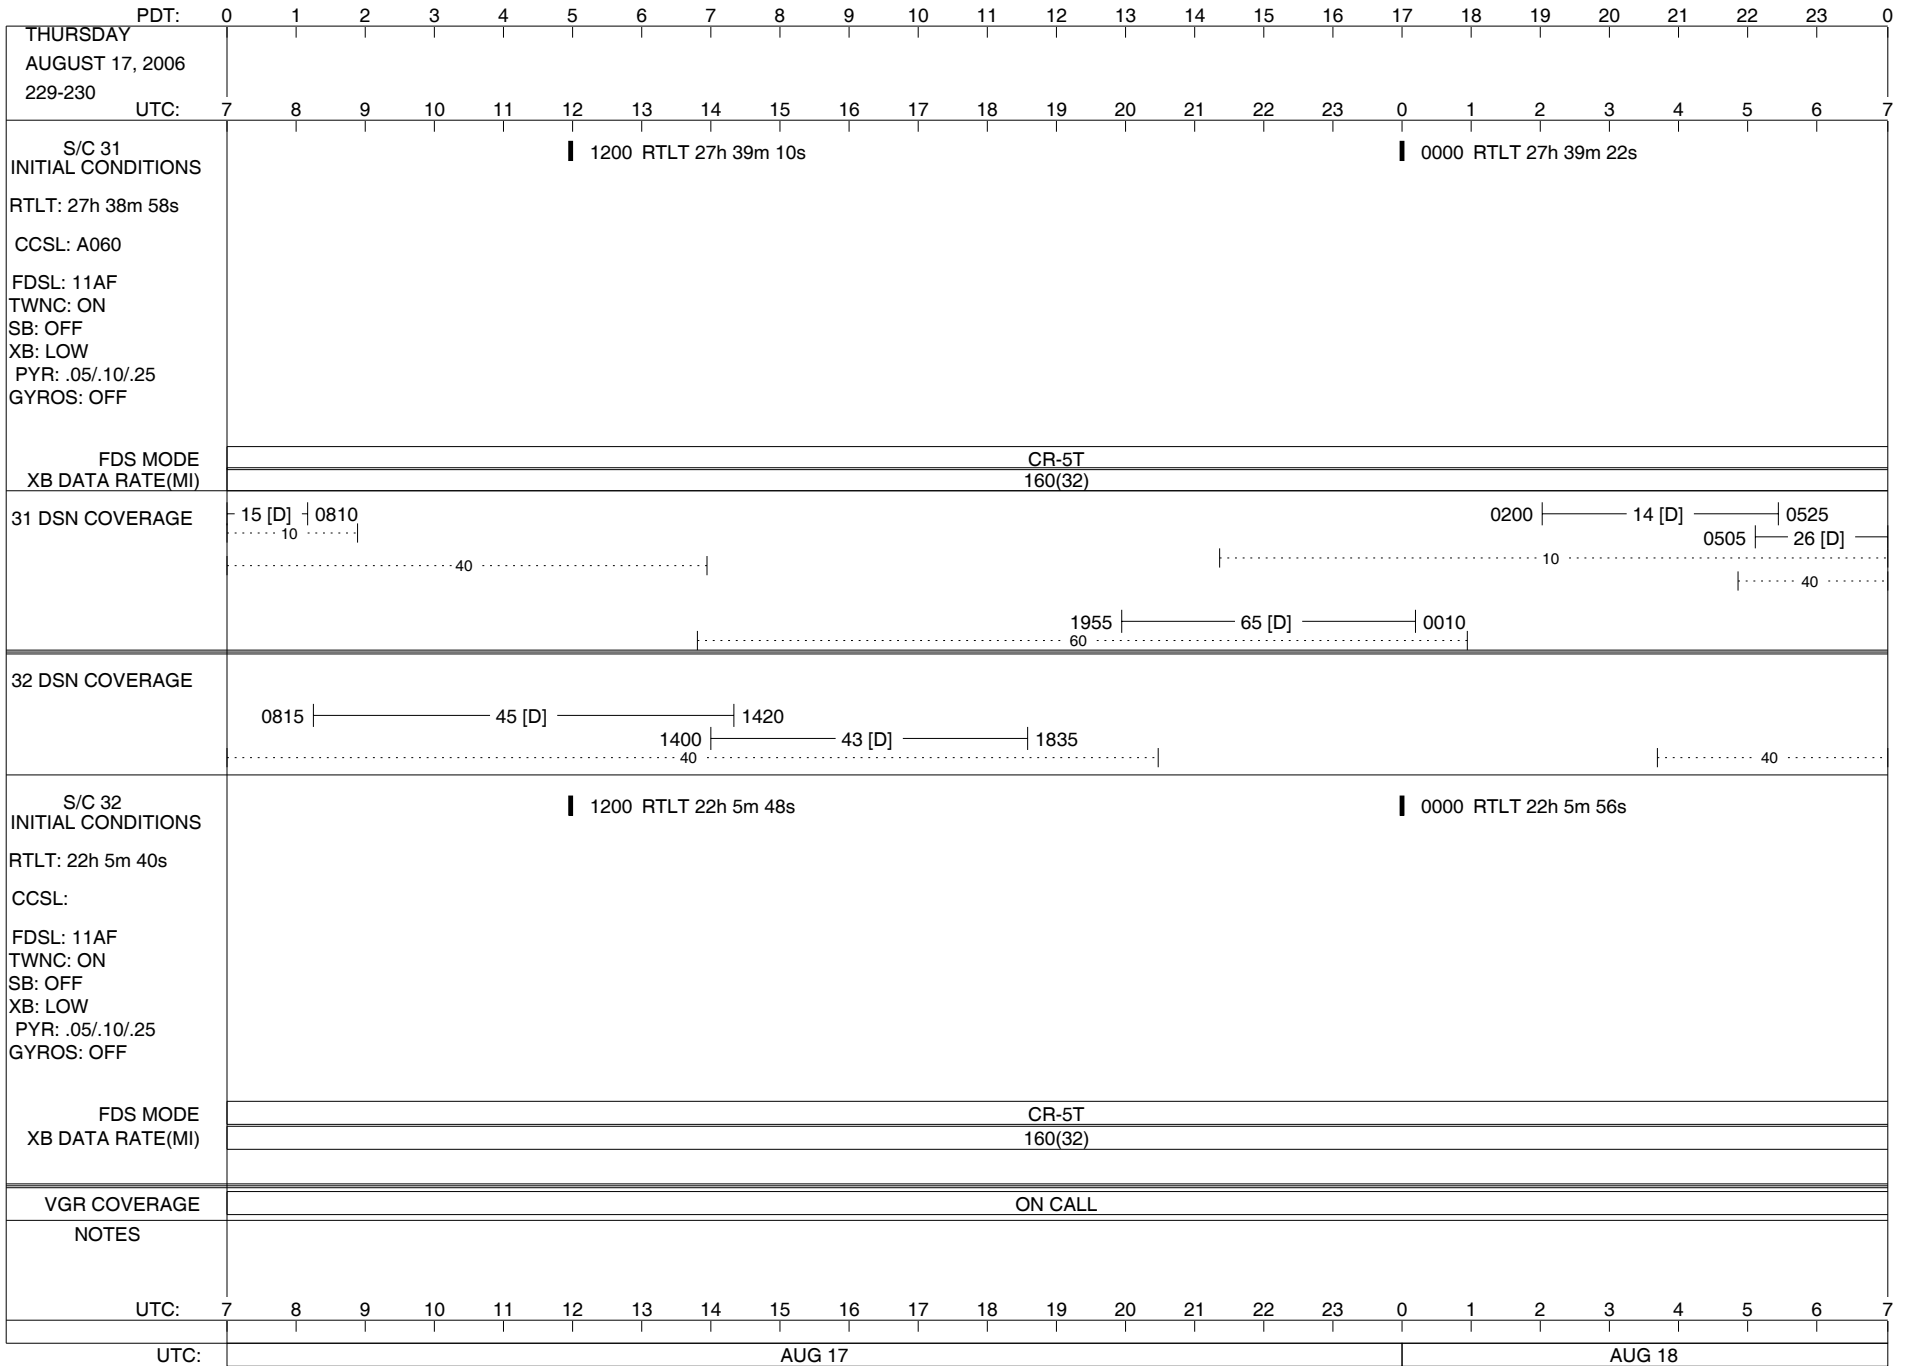

ISSUE DATE: 08/10/06 16:11