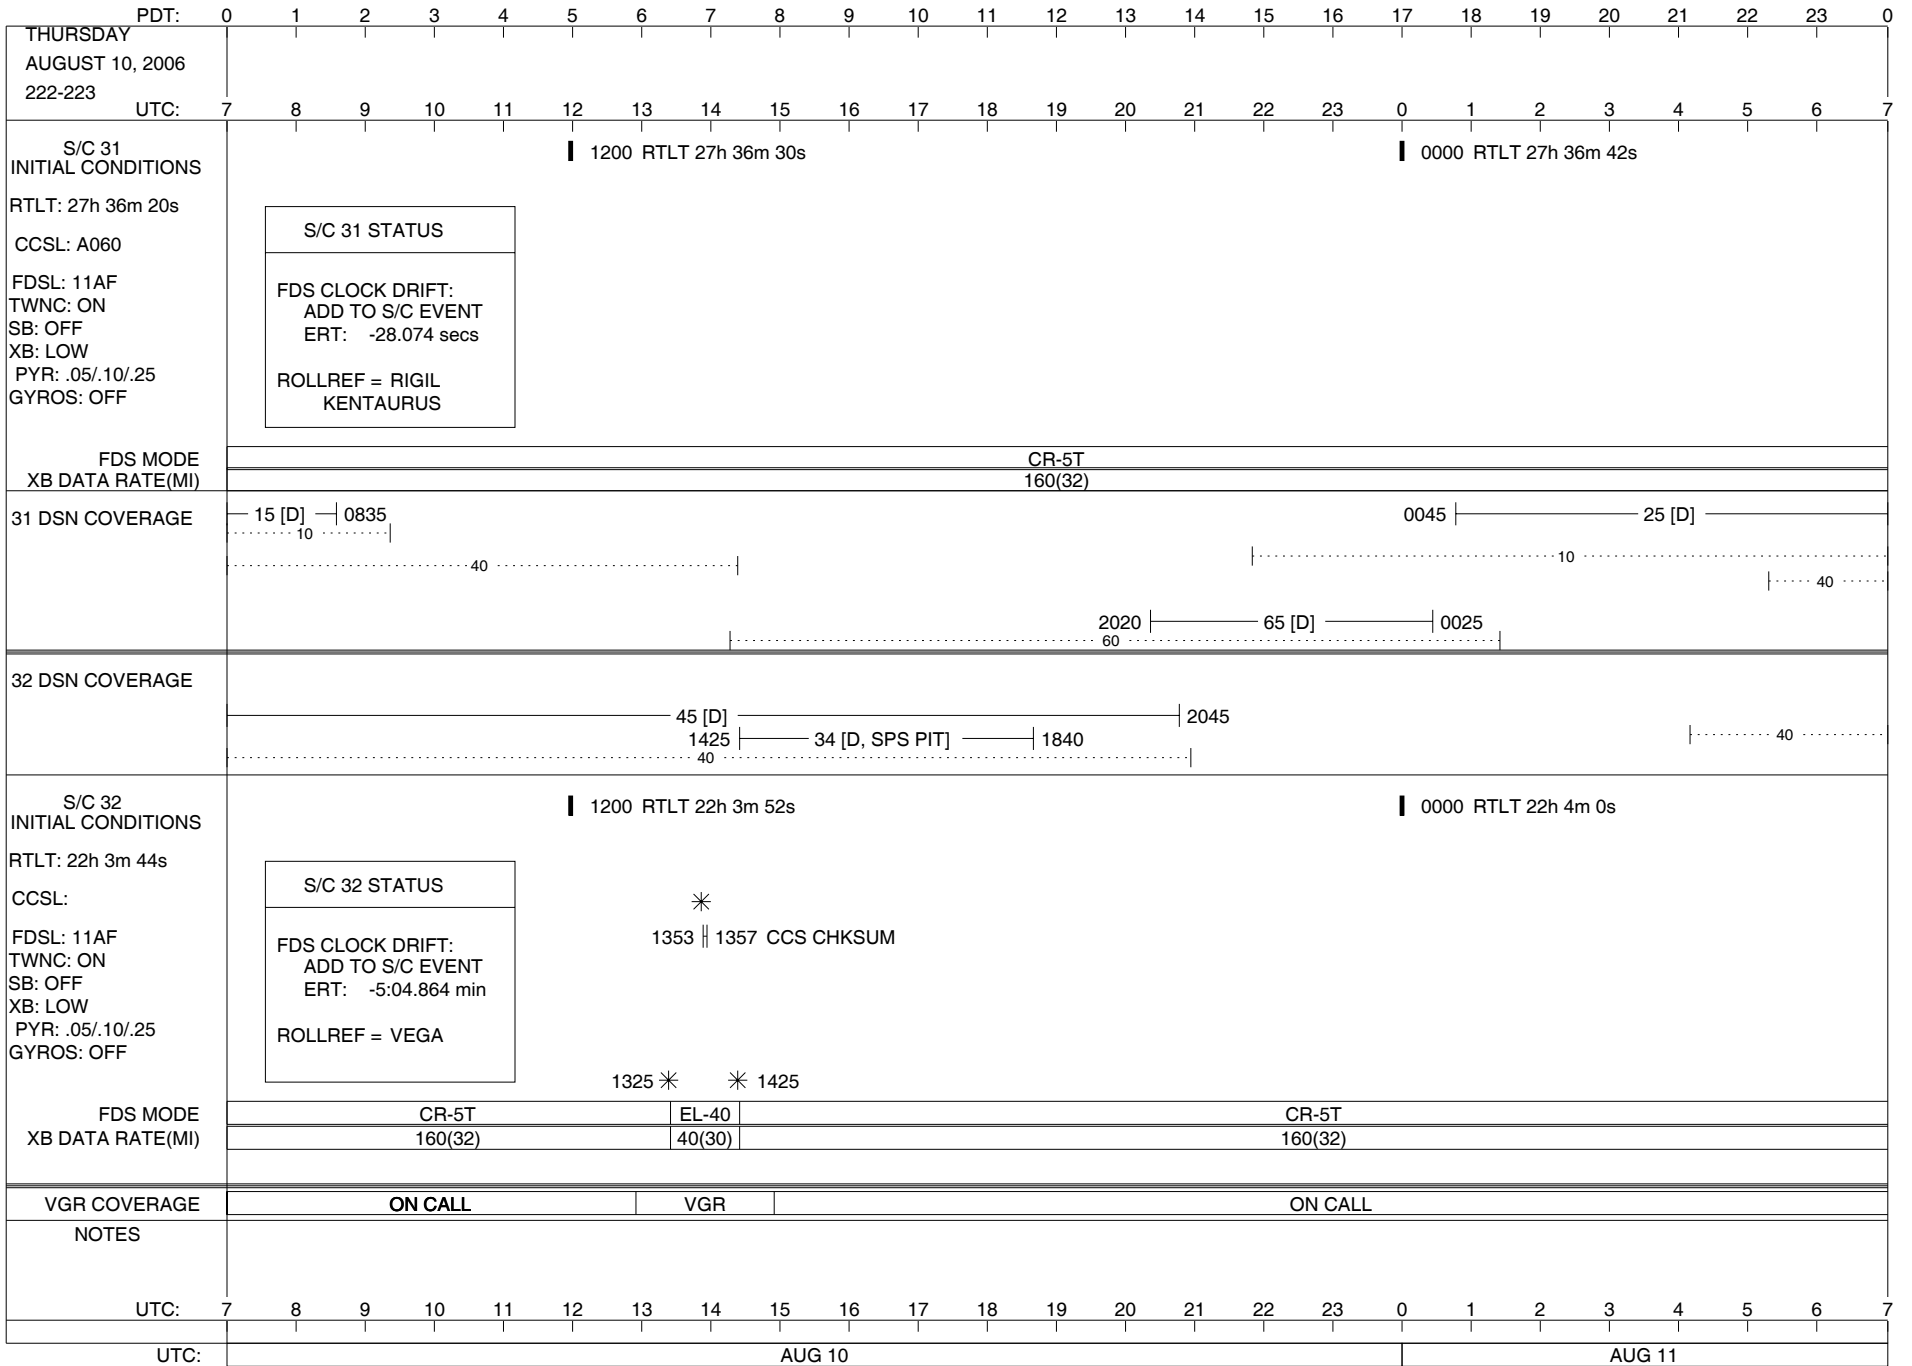

ISSUE DATE: 08/10/06 16:11