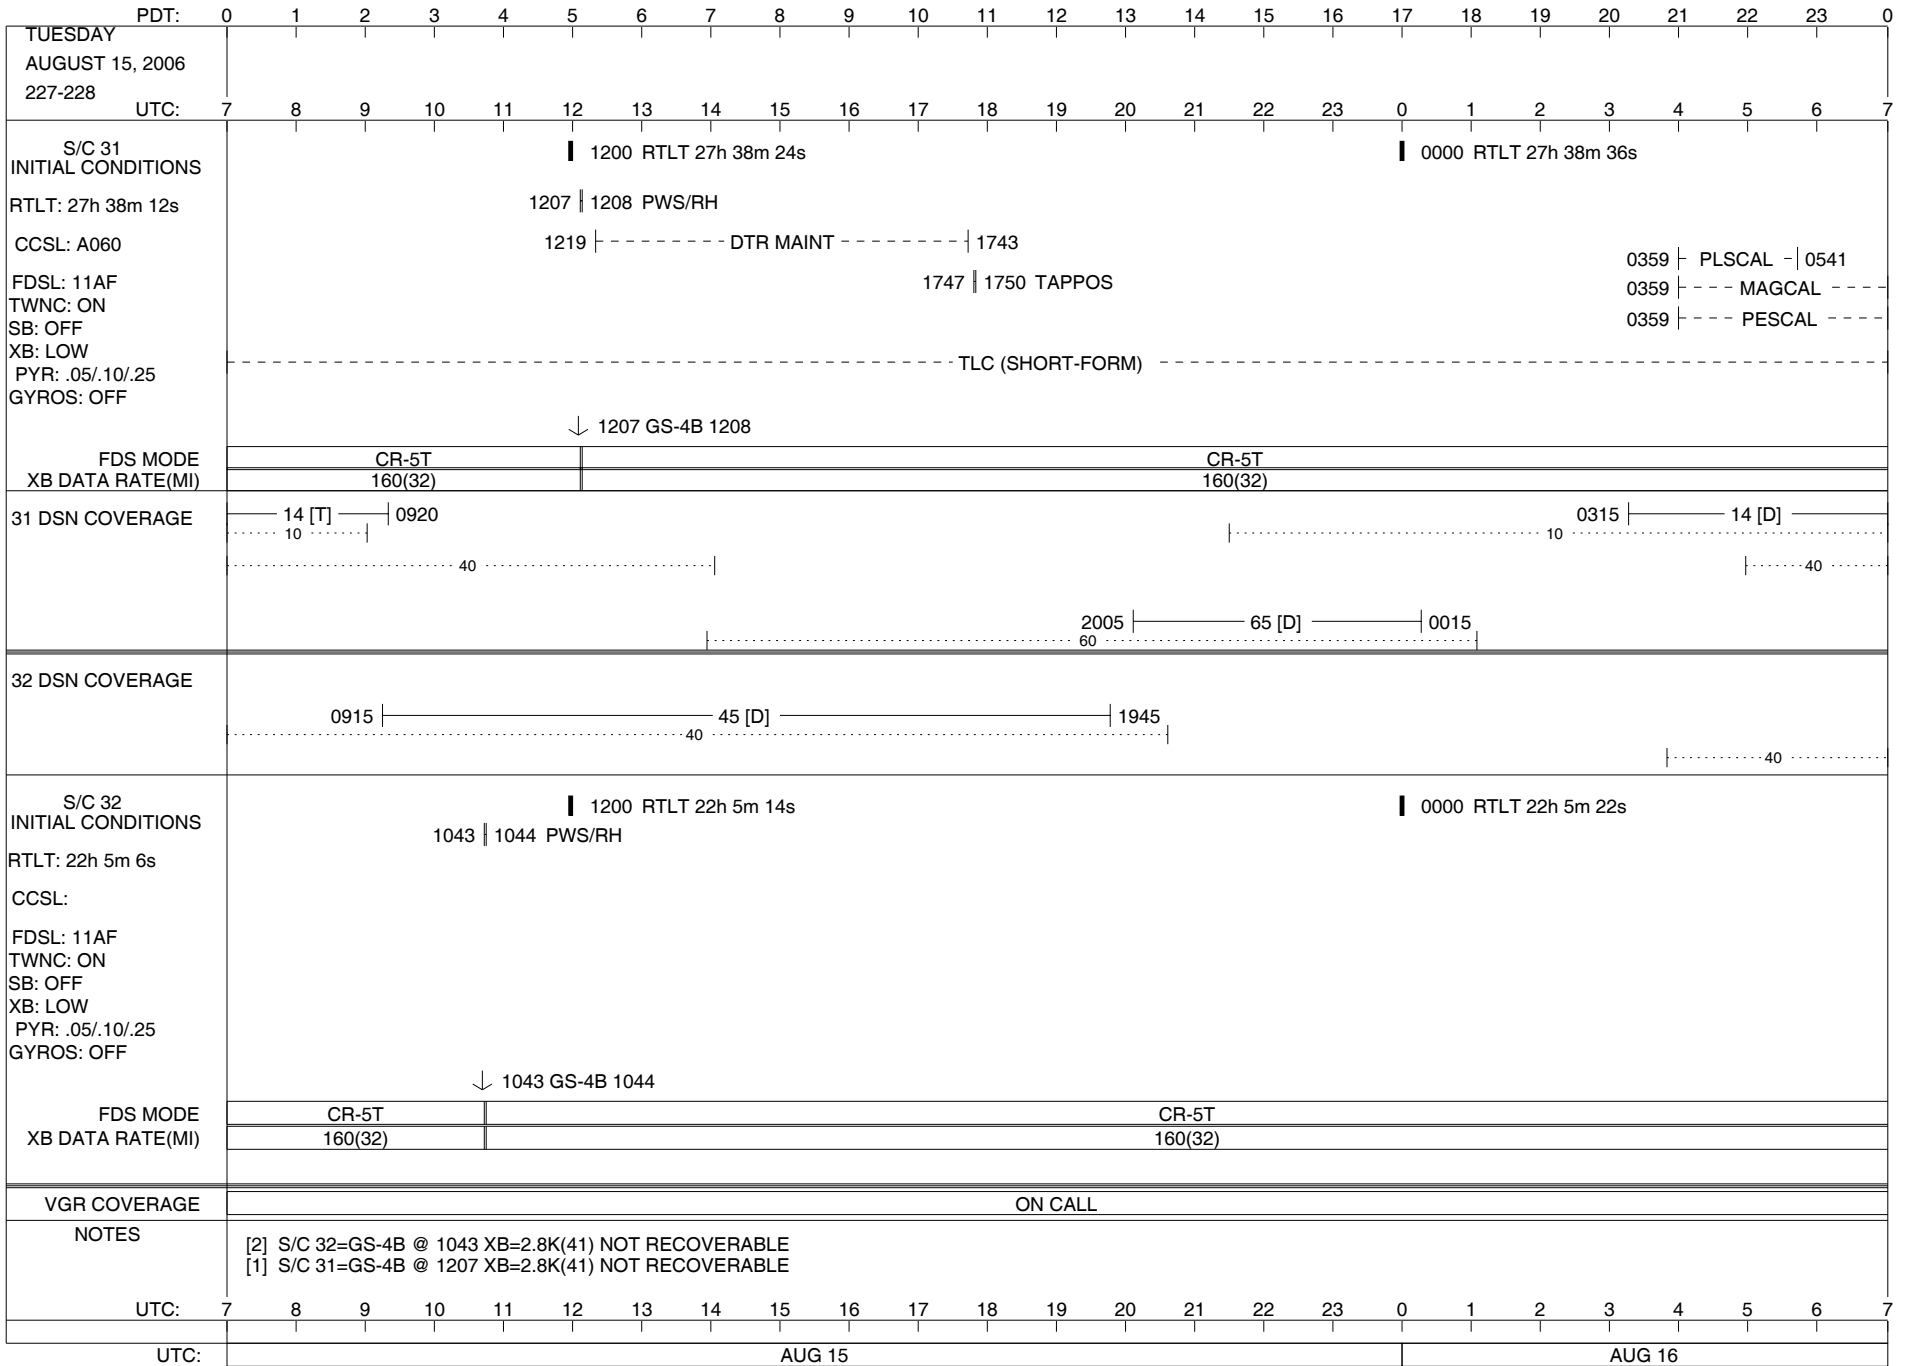

ISSUE DATE: 08/10/06 16:11