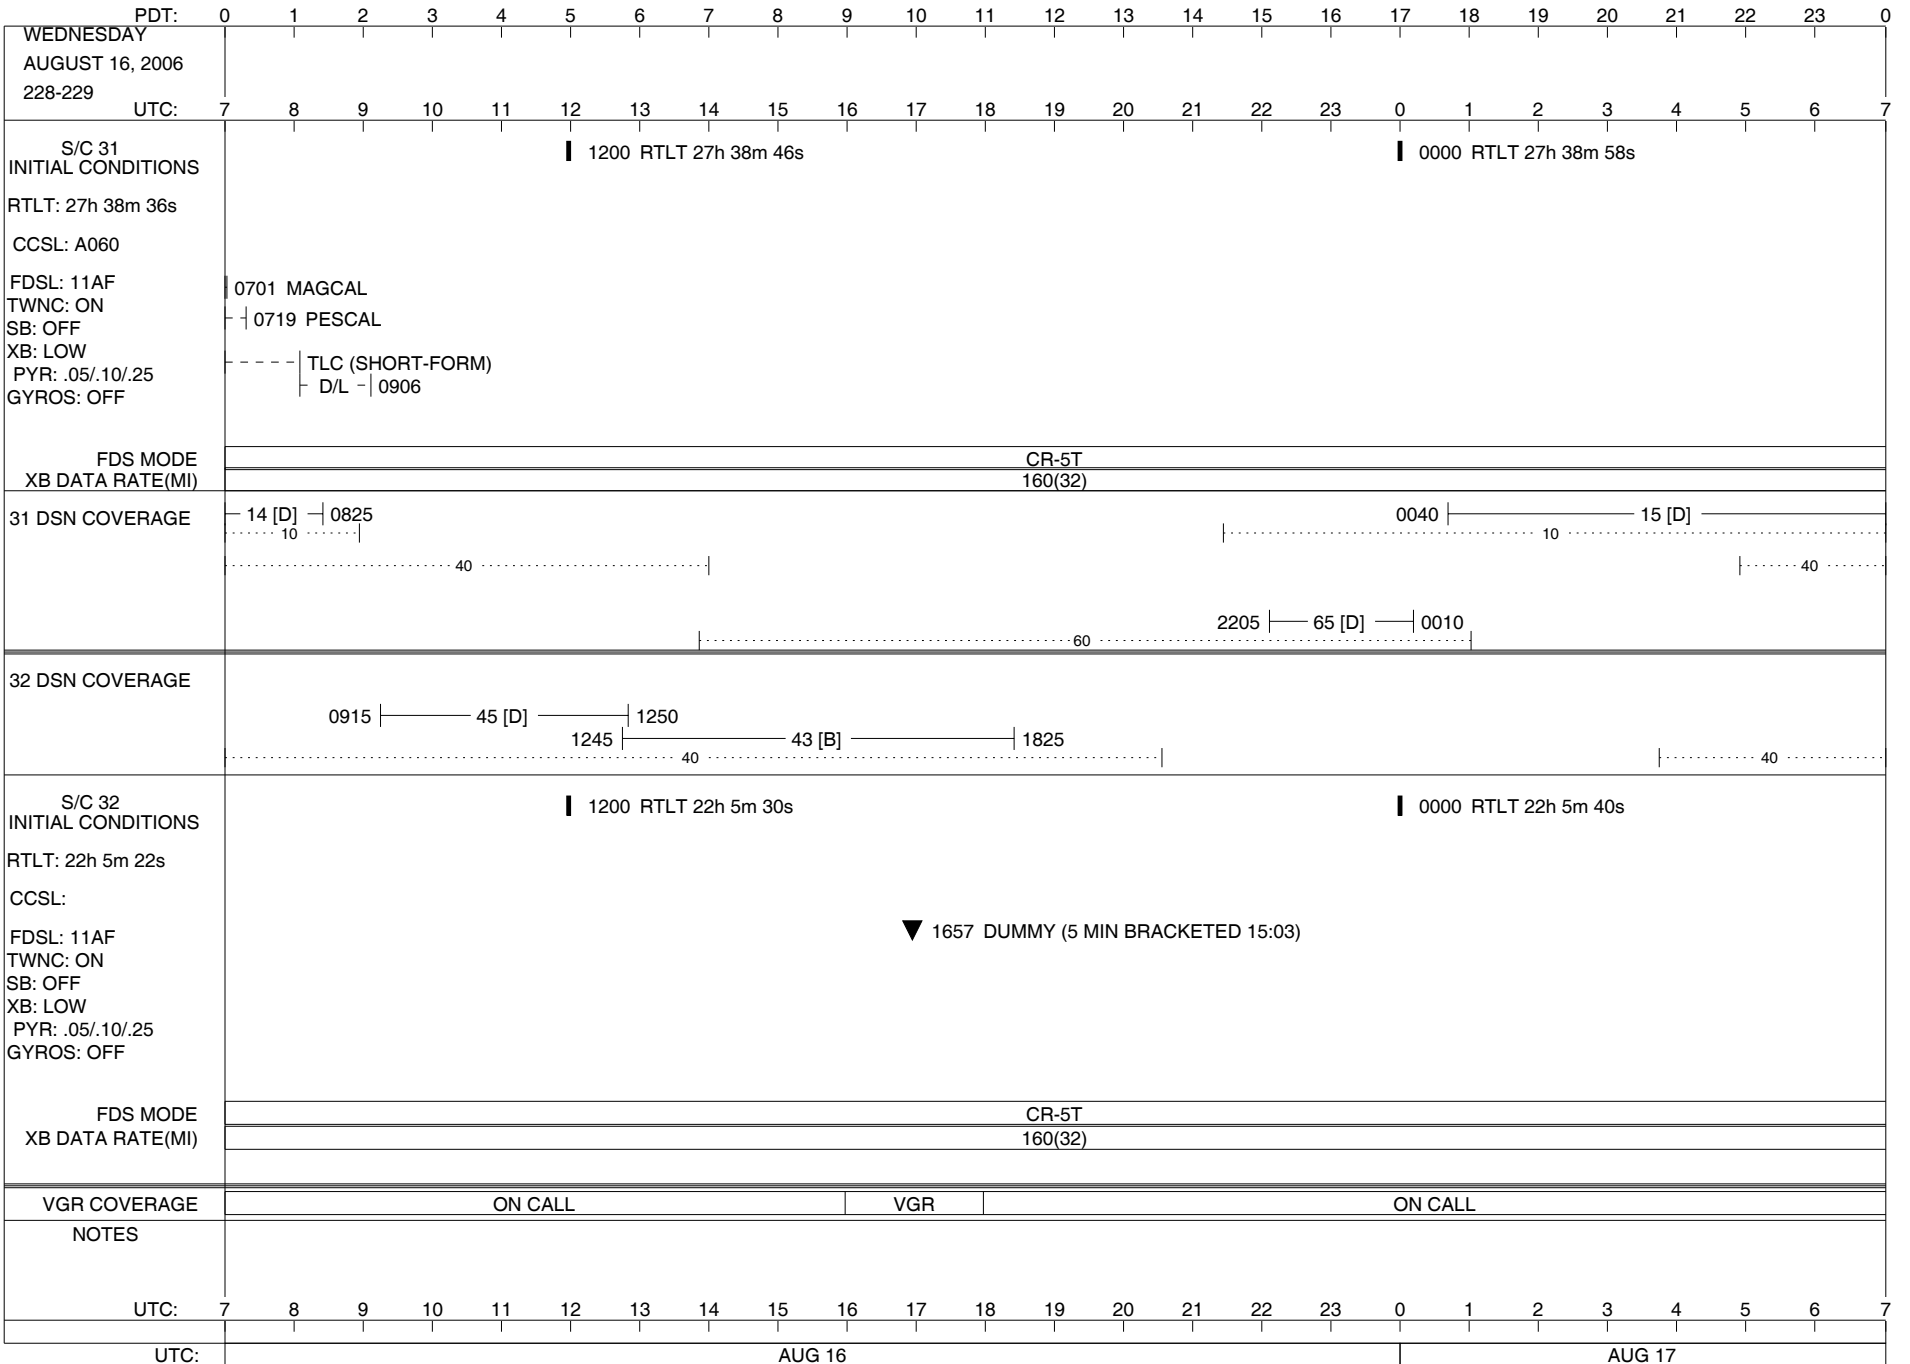

ISSUE DATE: 08/10/06 16:11