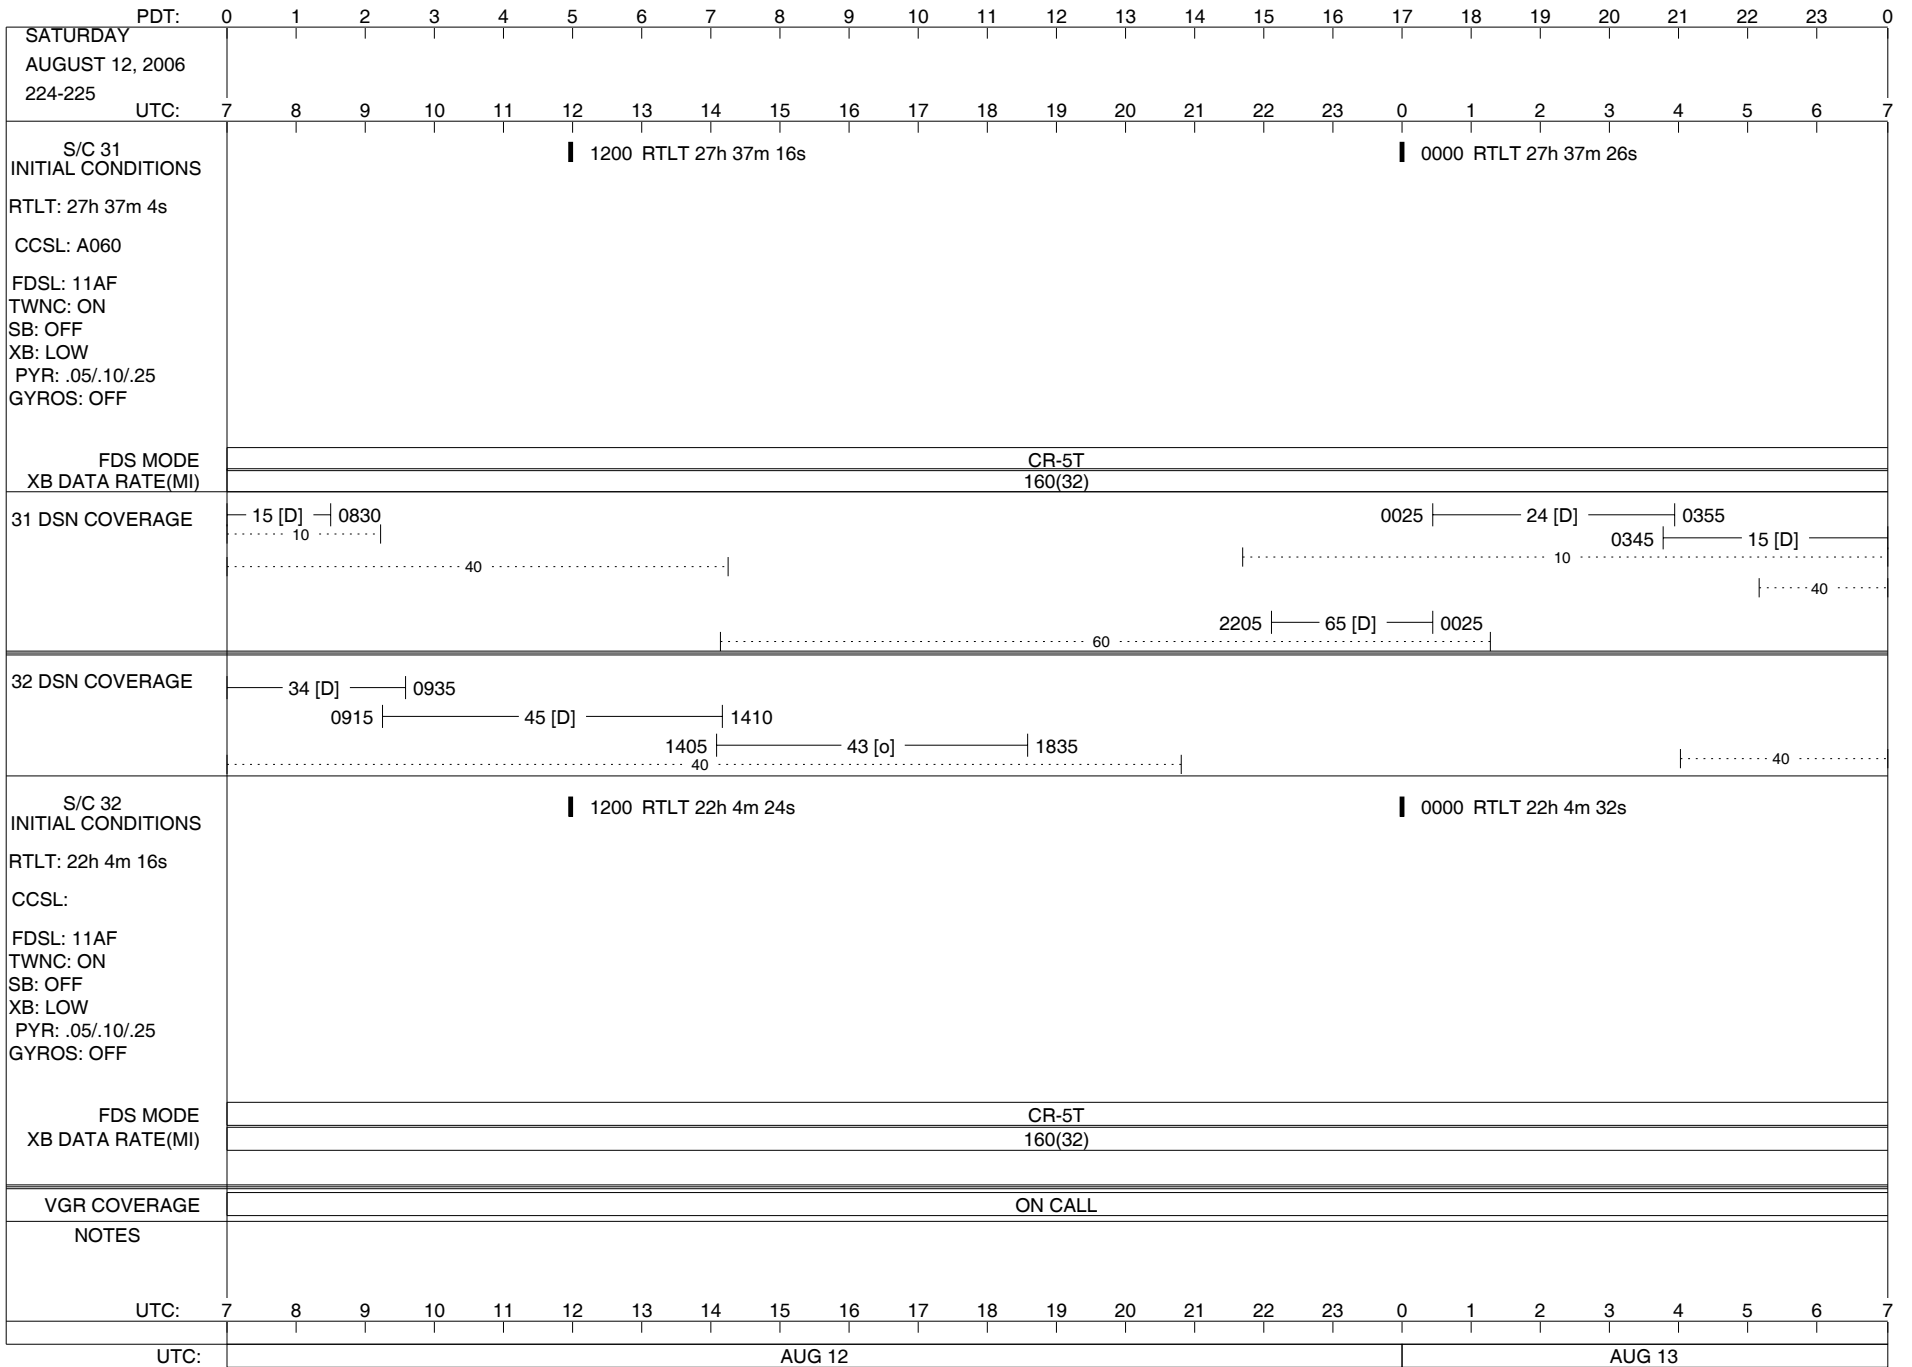

ISSUE DATE: 08/10/06 16:11