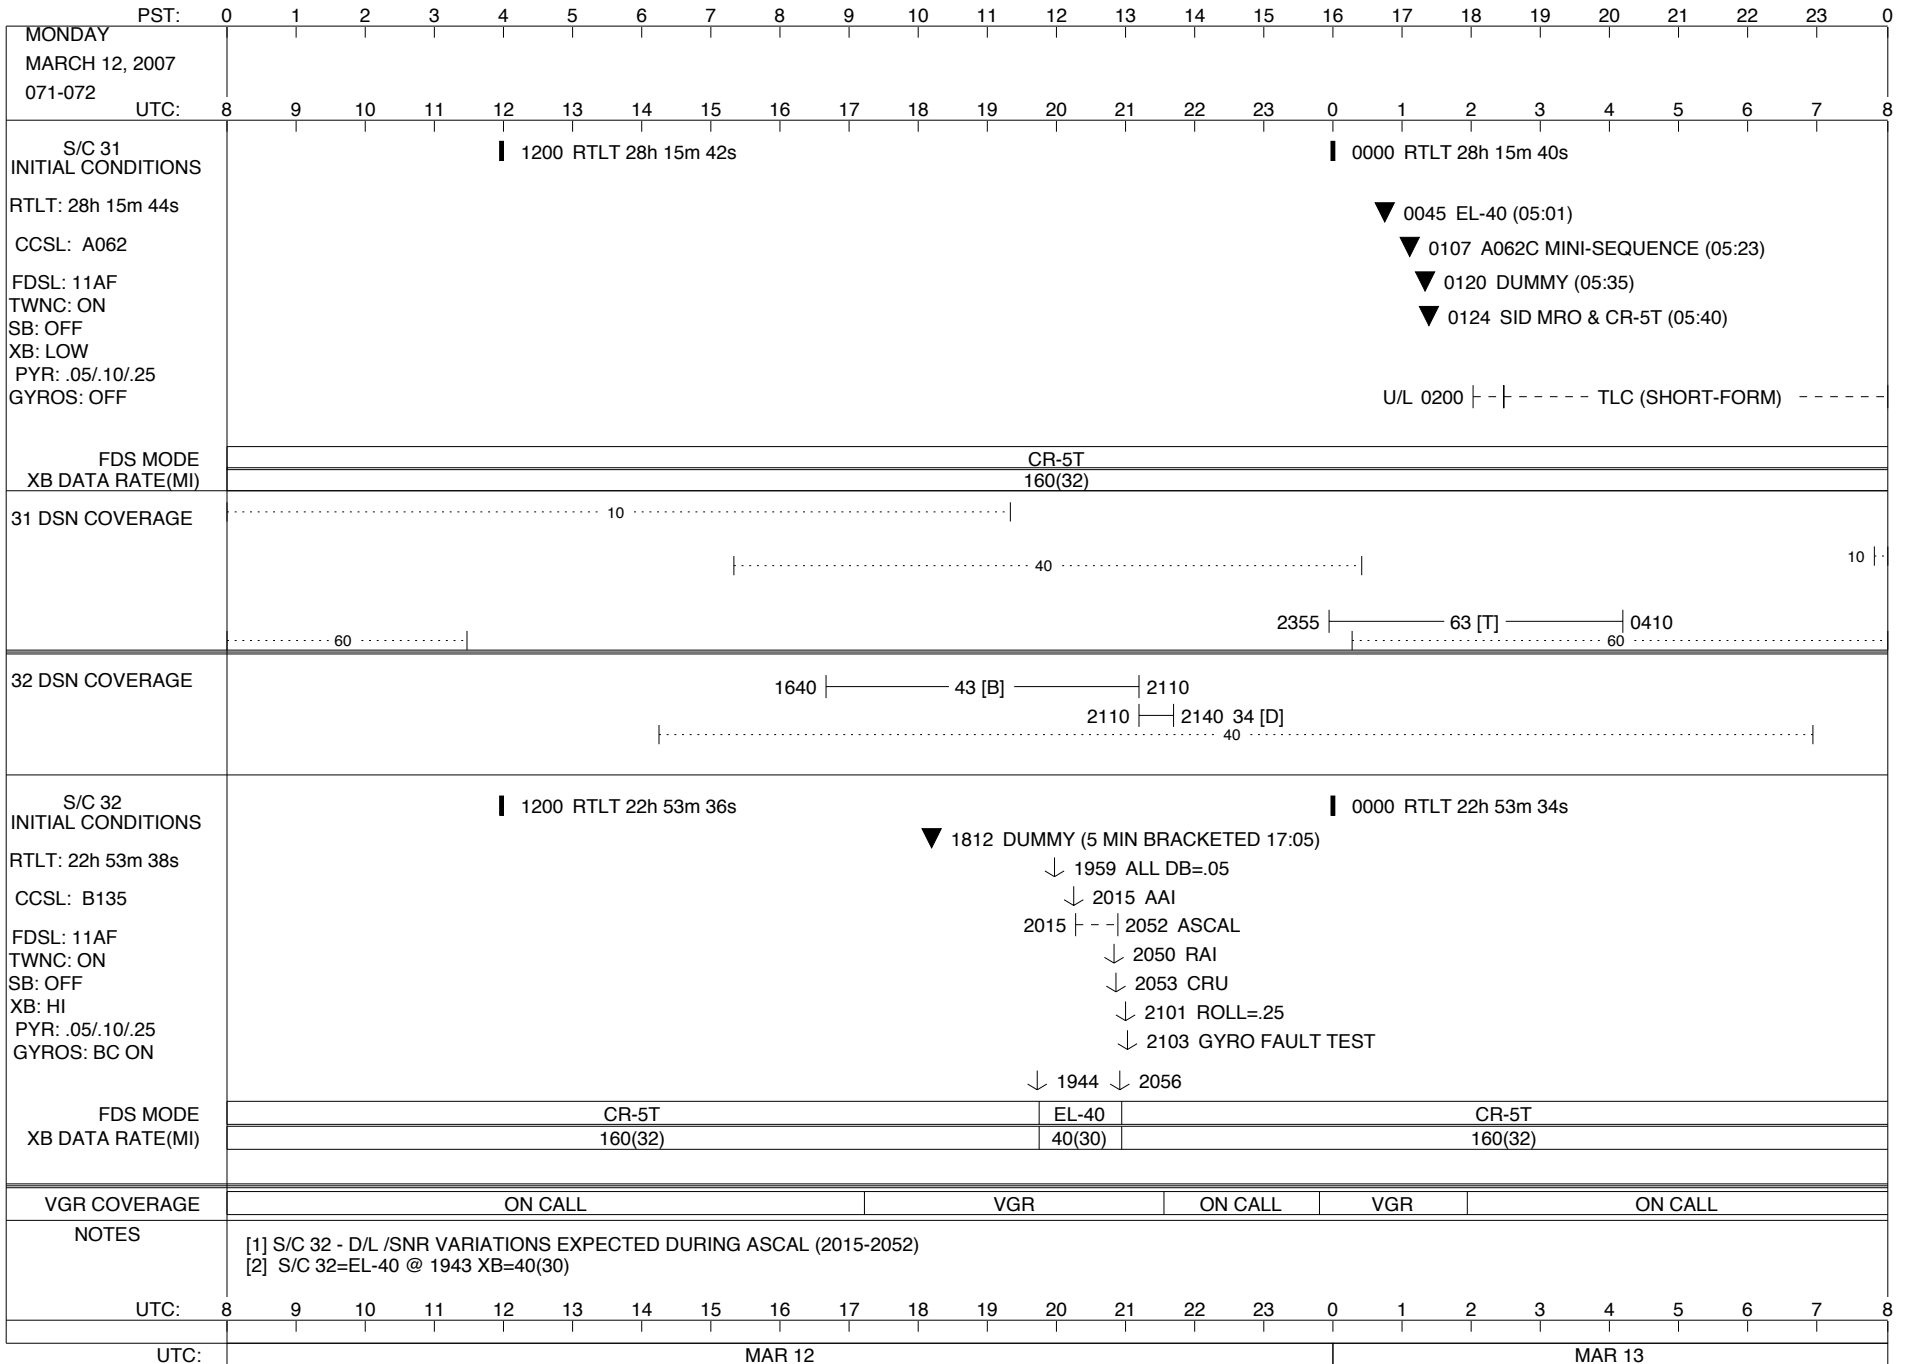

ISSUE DATE: 03/08/07 06:06