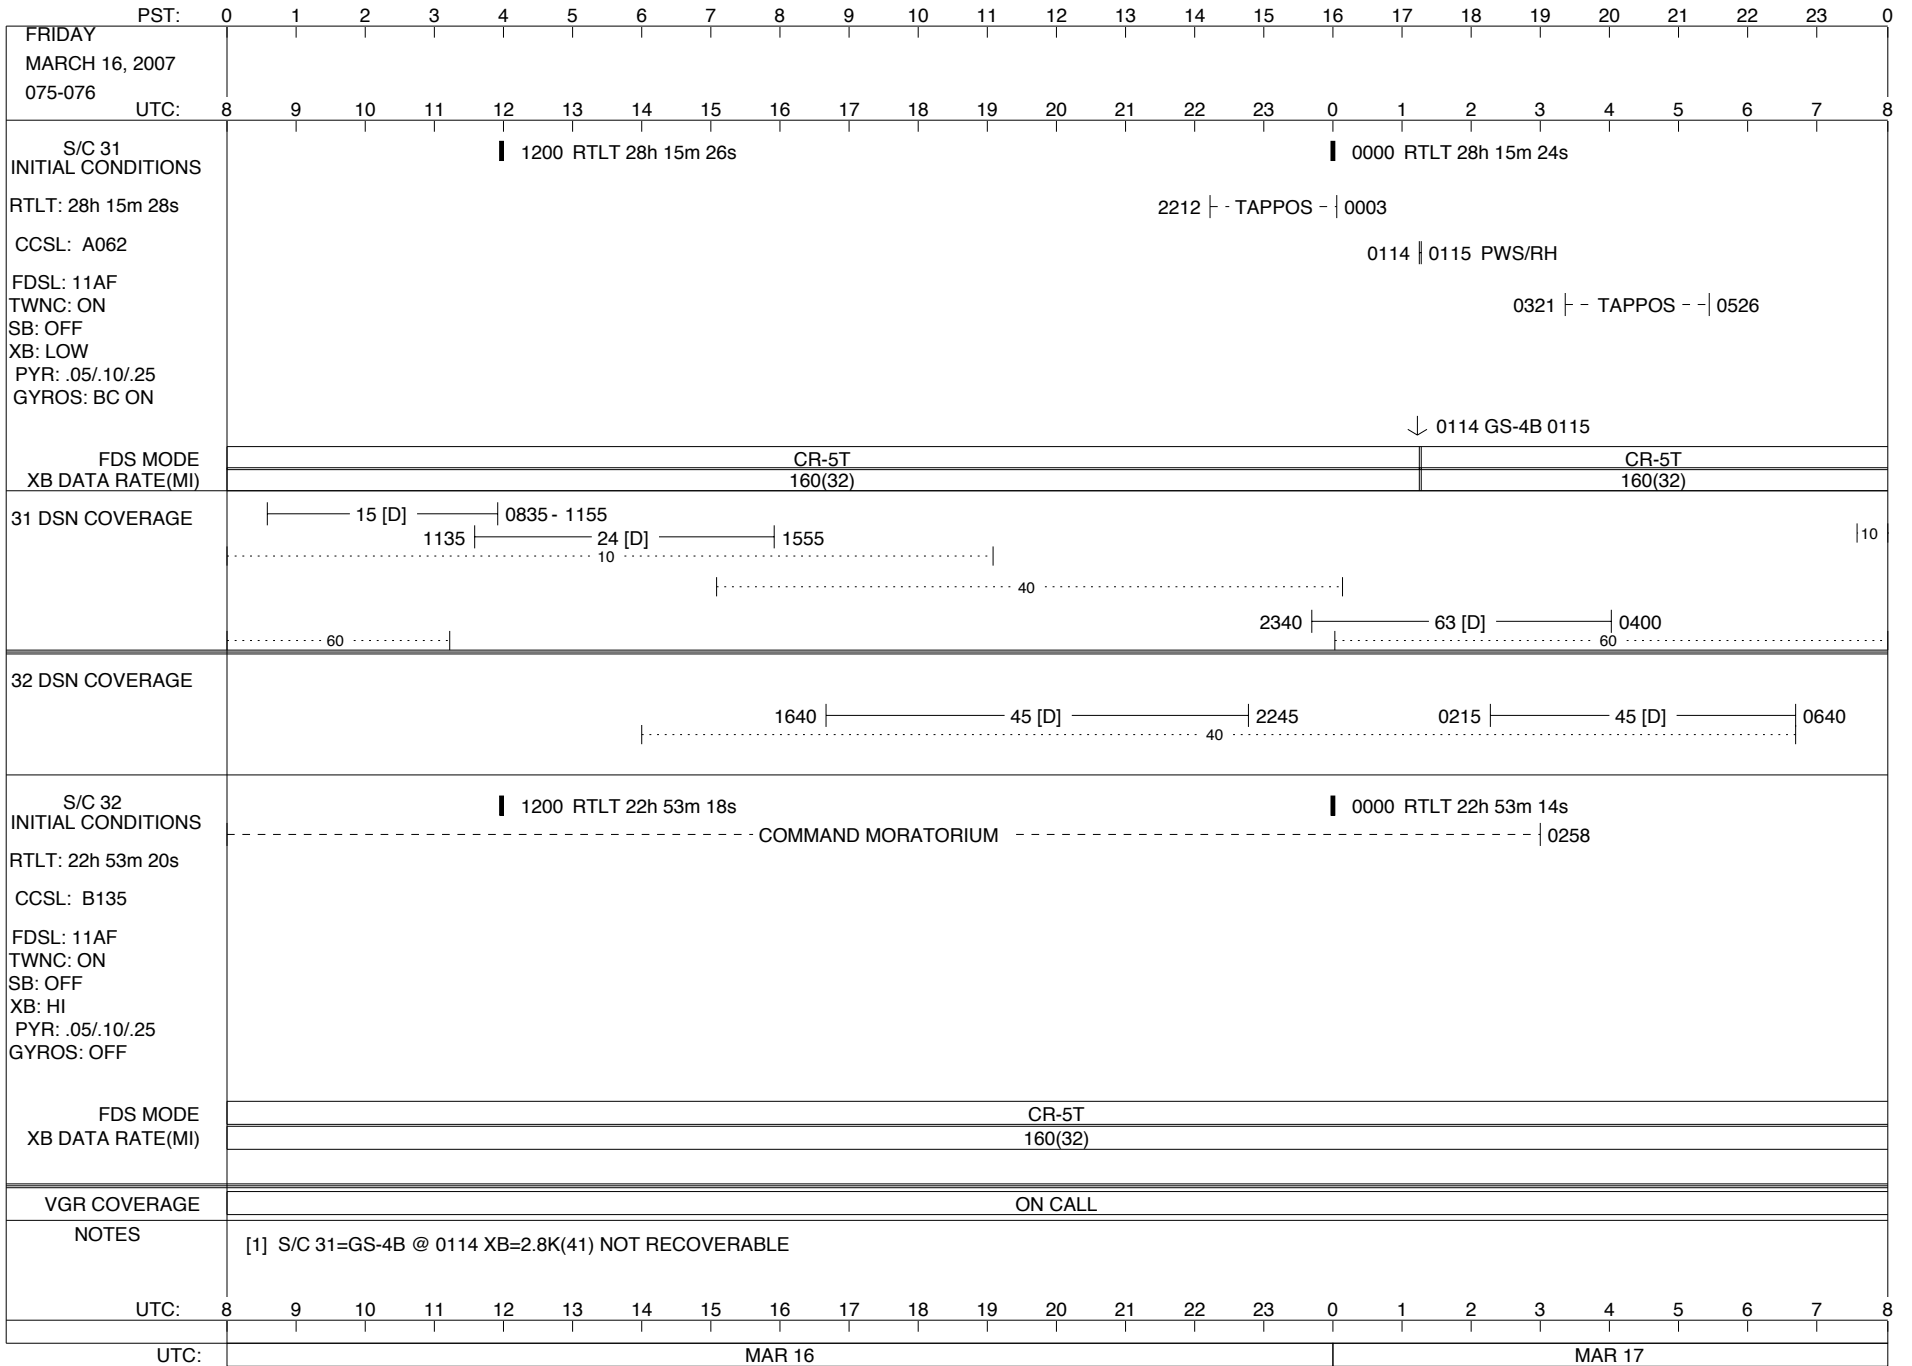

ISSUE DATE: 03/08/07 06:06

ISSUE DATE: 03/08/07 06:06

ISSUE DATE: 03/08/07 06:06

ISSUE DATE: 03/08/07 06:06

TUESDAY		PST: 0 1 2 3 4 5 6 7 8 9 10 11 12 13 14 15 16 17 18 19 20 21 22 23 0																								
MARCH 20, 2007		UTC: 8 9 10 11 12 13 14 15 16 17 18 19 20 21 22 23 0 1 2 3 4 5 6 7 8																								
S/C 31 INITIAL CONDITIONS RTLT: 28h 15m 12s CCSL: A062 FDSL: 11AF TWNC: ON SB: OFF XB: HI PYR: .05/.10/.25 GYROS: BC ON FDS MODE XB DATA RATE(MI)	1200 RTLT 28h 15m 10s												1850 1851 PWS/RH 1902 ----- DTR MAINT ----- 0026 0030 0032 TAPPOS U/L 0430 - TLC (LONG-FORM) AACS MRO 0516 0536 CCS MRO 0536 0546 FDS MRO 0546 0559 DUMMY (10:50) 0635 ▼													
	↓ 1850 GS-4B 1851												↓ 0500 EH-12 0559													
	CR-5T 160(32)												CR-5T 160(32)													
	31 DSN COVERAGE 1015 ----- 26 [D]----- 1445 ----- 10----- ----- 40----- ----- 60-----												0010 ----- 63 [T]----- 0645 ----- 60-----													
32 DSN COVERAGE		1335 ----- 45 [D]----- 1915 ----- 40-----																								
S/C 32 INITIAL CONDITIONS RTLT: 22h 53m 0s CCSL: B135 FDSL: 11AF TWNC: ON SB: OFF XB: HI PYR: .05/.10/.25 GYROS: OFF FDS MODE XB DATA RATE(MI)	1200 RTLT 22h 52m 58s												1902 1902 PWS/RH 0000 RTLT 22h 52m 54s COMMAND MORATORIUM 0426 -----													
	↓ 1902 GS-4B 1902																									
	CR-5T 160(32)												CR-5T 160(32)													
	VGR COVERAGE												ON CALL												VGR	
NOTES		[1] S/C 31=GS-4B @ 1850 XB=2.8K(41) NOT RECOVERABLE [2] S/C 32=GS-4B @ 1902 XB=2.8K(41) NOT RECOVERABLE [3] S/C=31 EH-12 @ 0500 XB=1.2K(39) [4] S/C=31 CR-5T @ 0559 XB=160(32)																								
UTC: 8		9 10 11 12 13 14 15 16 17 18 19 20 21 22 23												0 1 2 3 4 5 6 7												8
UTC: MAR 20												MAR 21														