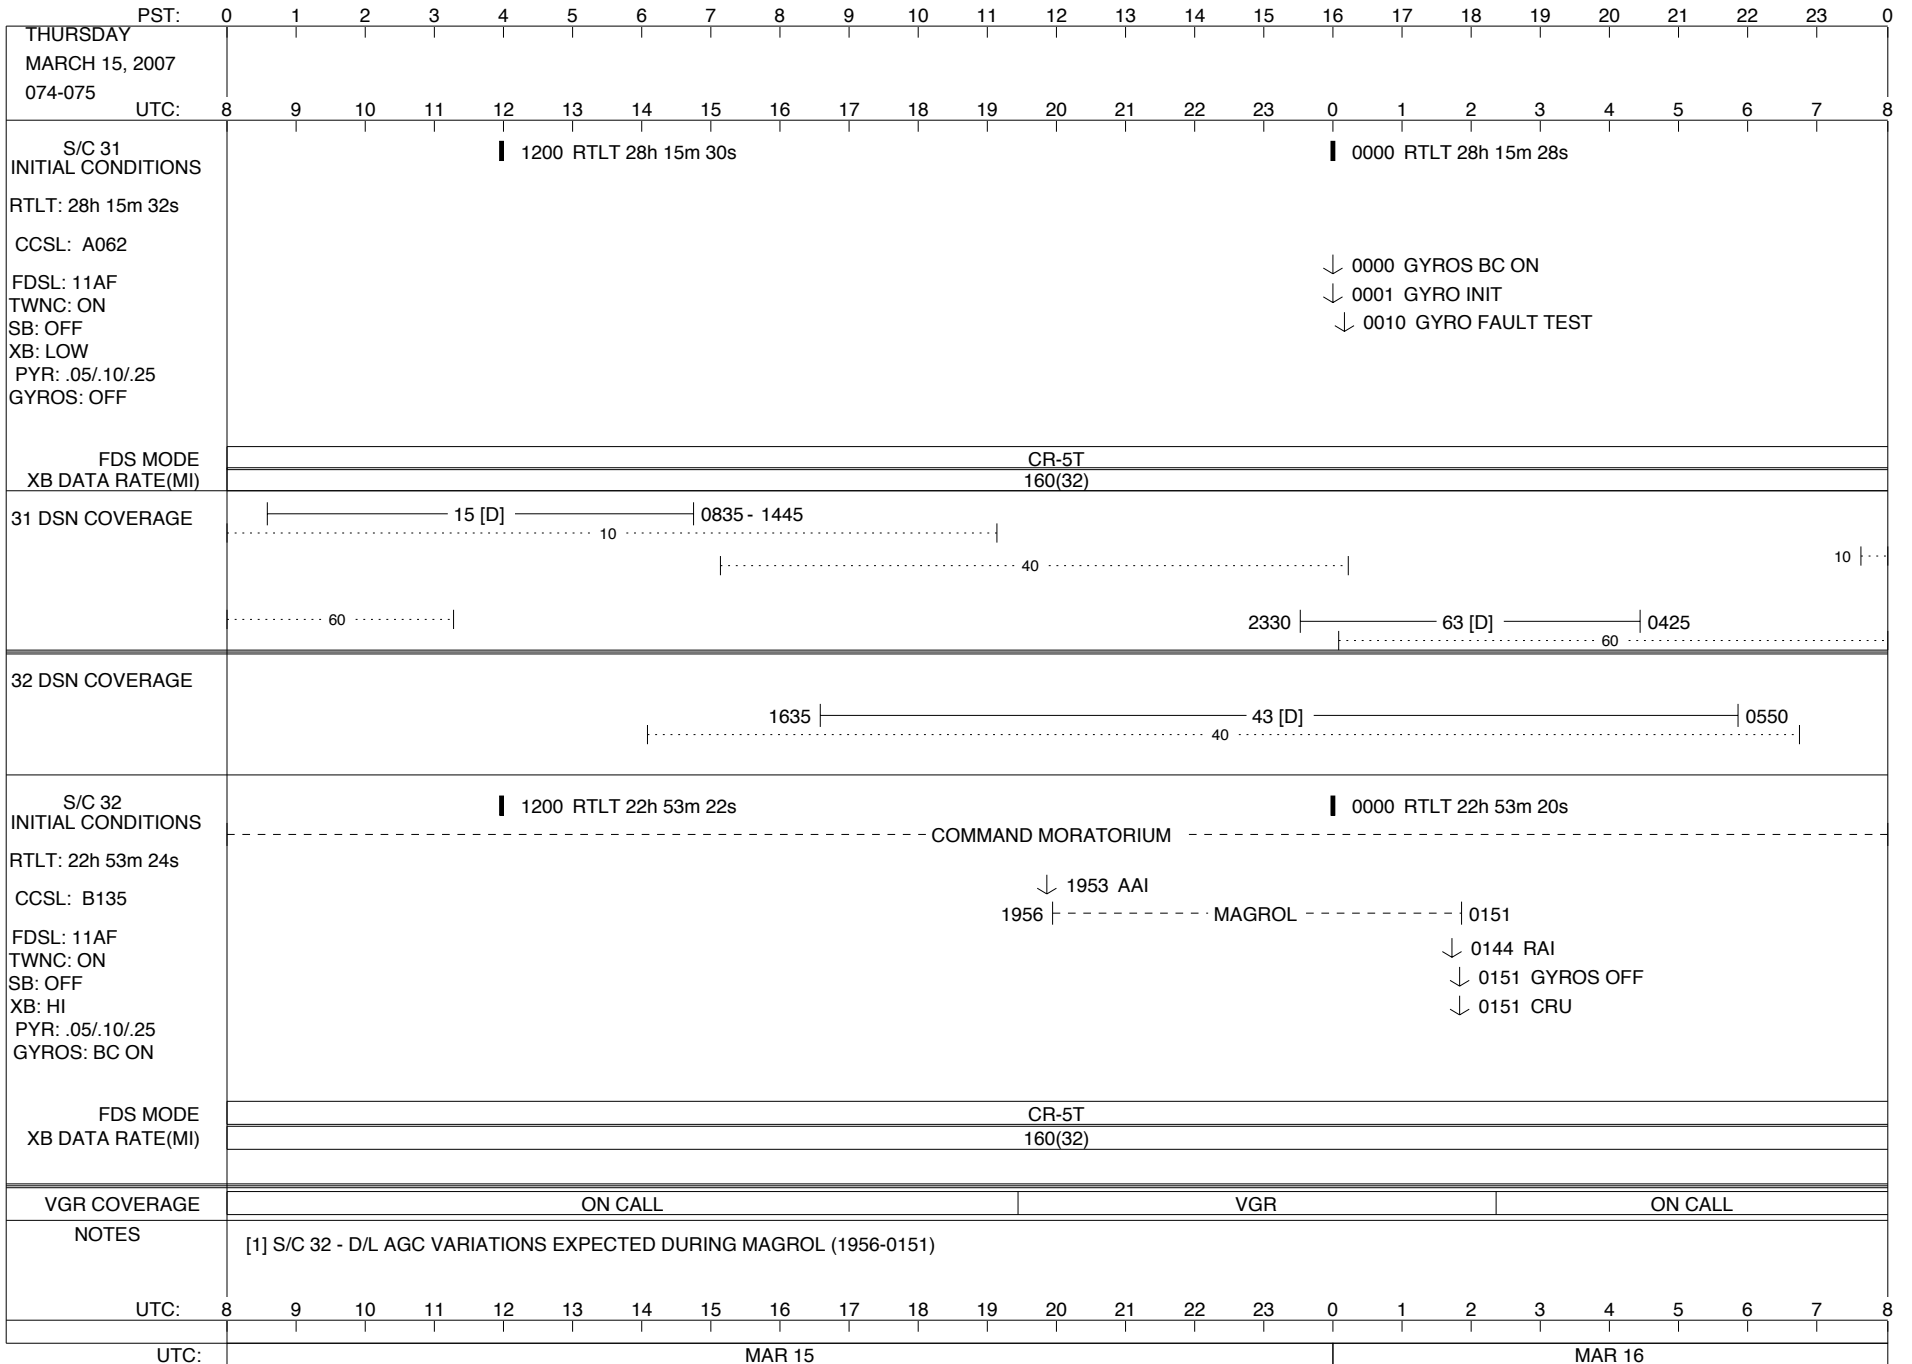

ISSUE DATE: 03/08/07 06:06

ISSUE DATE: 03/08/07 06:06

ISSUE DATE: 03/08/07 06:06

ISSUE DATE: 03/08/07 06:06

TUESDAY		PST: 0 1 2 3 4 5 6 7 8 9 10 11 12 13 14 15 16 17 18 19 20 21 22 23 0																								
MARCH 20, 2007		UTC: 8 9 10 11 12 13 14 15 16 17 18 19 20 21 22 23 0 1 2 3 4 5 6 7 8																								
S/C 31 INITIAL CONDITIONS RTLT: 28h 15m 12s CCSL: A062 FDSL: 11AF TWNC: ON SB: OFF XB: HI PYR: .05/.10/.25 GYROS: BC ON FDS MODE XB DATA RATE(MI)	1200 RTLT 28h 15m 10s												1850 1851 PWS/RH 1902 ----- DTR MAINT ----- 0026 0030 0032 TAPPOS U/L 0430 - TLC (LONG-FORM) AACS MRO 0516 0536 CCS MRO 0536 0546 FDS MRO 0546 0559 DUMMY (10:50) 0635 ▼													
	↓ 1850 GS-4B 1851												↓ 0500 EH-12 0559													
	CR-5T 160(32)												CR-5T 160(32)													
	31 DSN COVERAGE 1015 ----- 26 [D]----- 1445 ----- 10----- ----- 40----- ----- 60-----												0010 ----- 63 [T]----- 0645 ----- 60-----													
32 DSN COVERAGE		1335 ----- 45 [D]----- 1915 ----- 40-----																								
S/C 32 INITIAL CONDITIONS RTLT: 22h 53m 0s CCSL: B135 FDSL: 11AF TWNC: ON SB: OFF XB: HI PYR: .05/.10/.25 GYROS: OFF FDS MODE XB DATA RATE(MI)	1200 RTLT 22h 52m 58s												1902 1902 PWS/RH 0000 RTLT 22h 52m 54s COMMAND MORATORIUM 0426 -----													
	↓ 1902 GS-4B 1902																									
	CR-5T 160(32)												CR-5T 160(32)													
	VGR COVERAGE												ON CALL												VGR	
NOTES		[1] S/C 31=GS-4B @ 1850 XB=2.8K(41) NOT RECOVERABLE [2] S/C 32=GS-4B @ 1902 XB=2.8K(41) NOT RECOVERABLE [3] S/C=31 EH-12 @ 0500 XB=1.2K(39) [4] S/C=31 CR-5T @ 0559 XB=160(32)																								
UTC: 8		9 10 11 12 13 14 15 16 17 18 19 20 21 22 23												0 1 2 3 4 5 6 7												8
UTC: MAR 20												MAR 21														