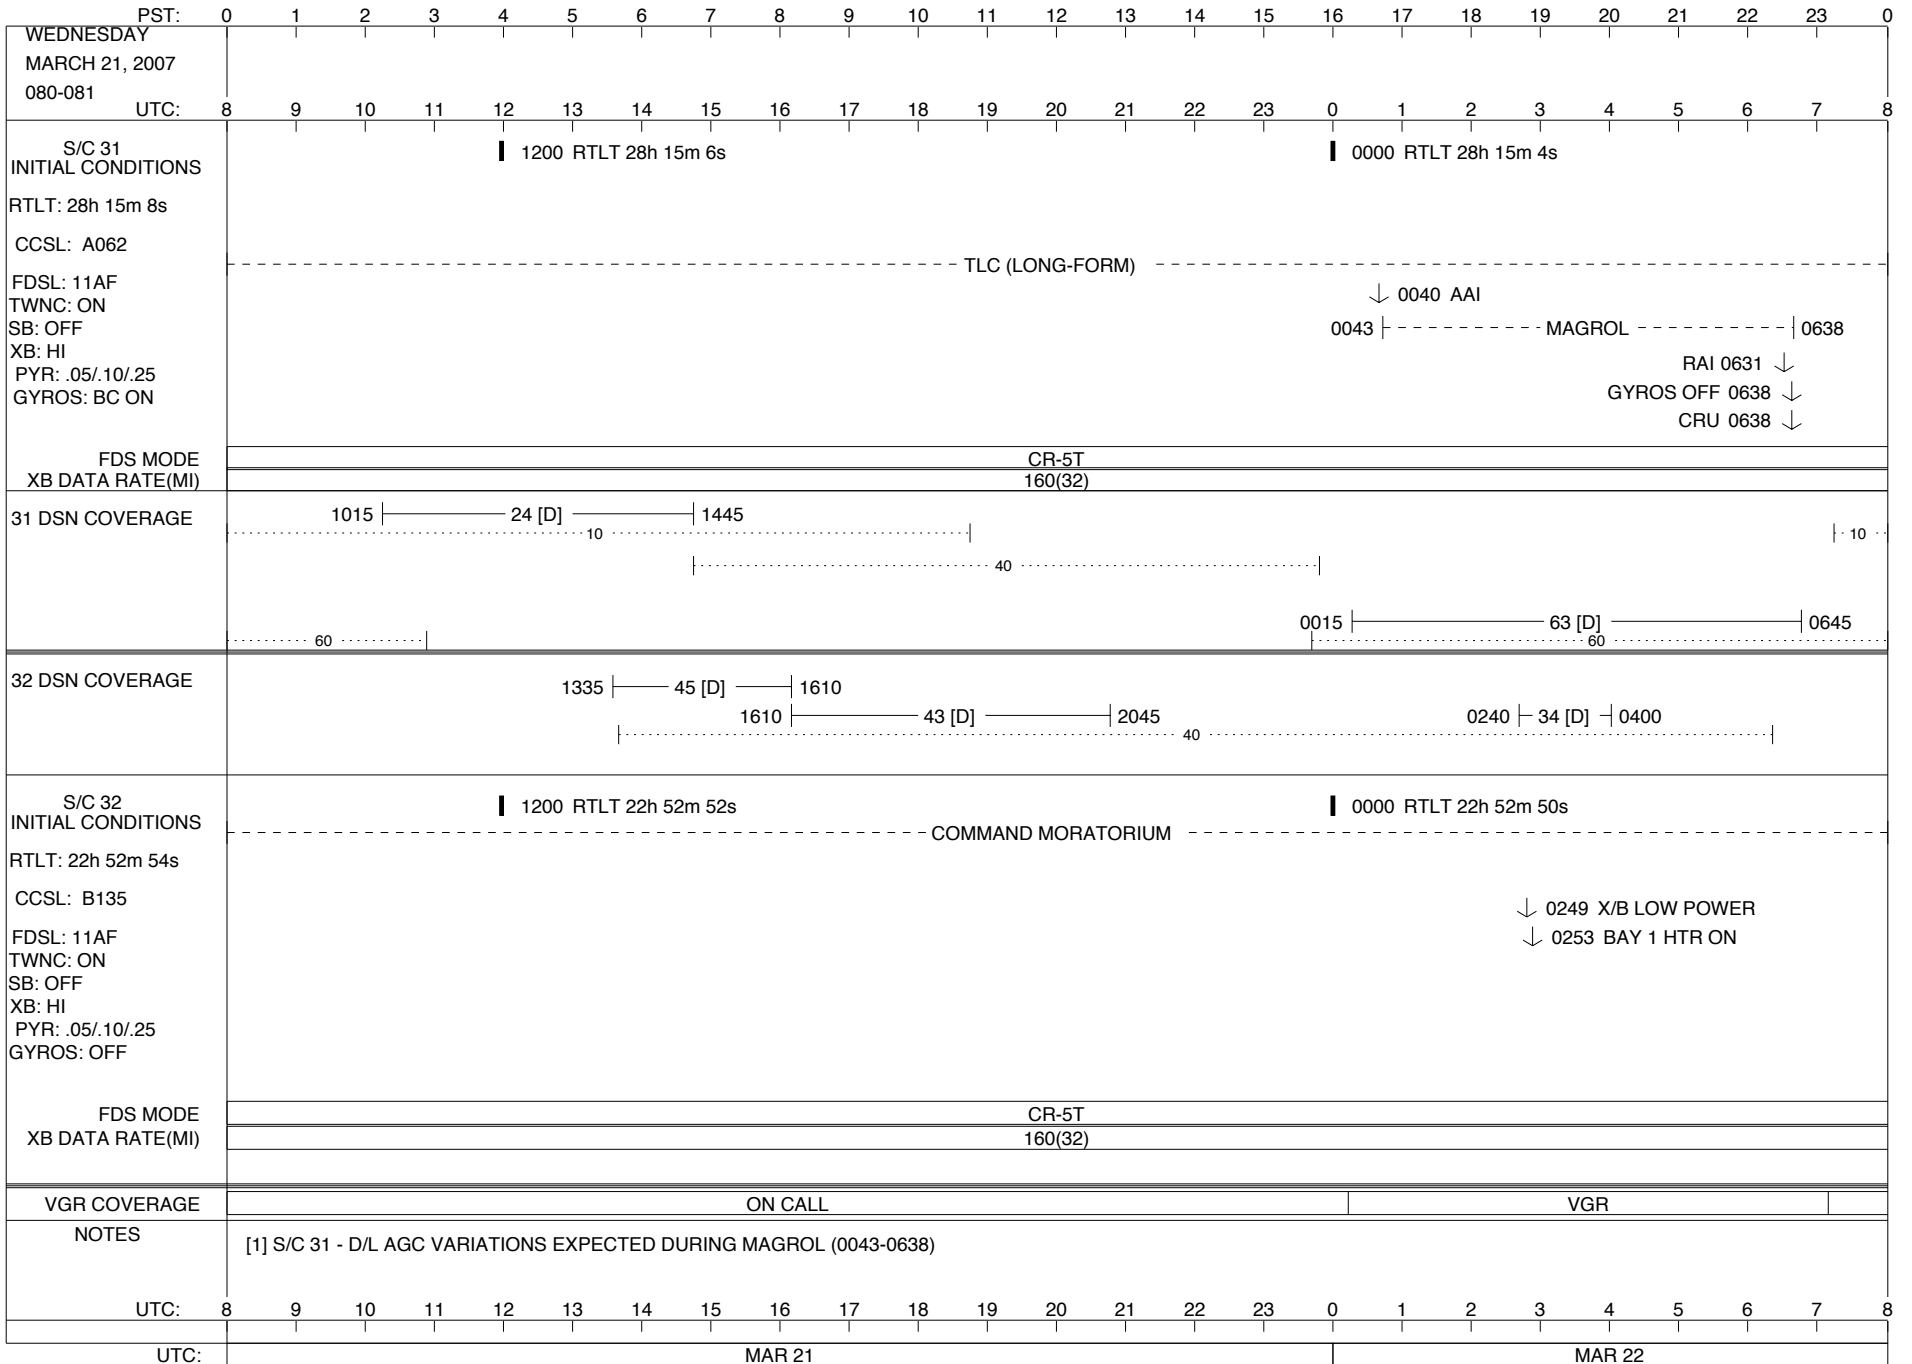

ISSUE DATE: 03/08/07 06:06