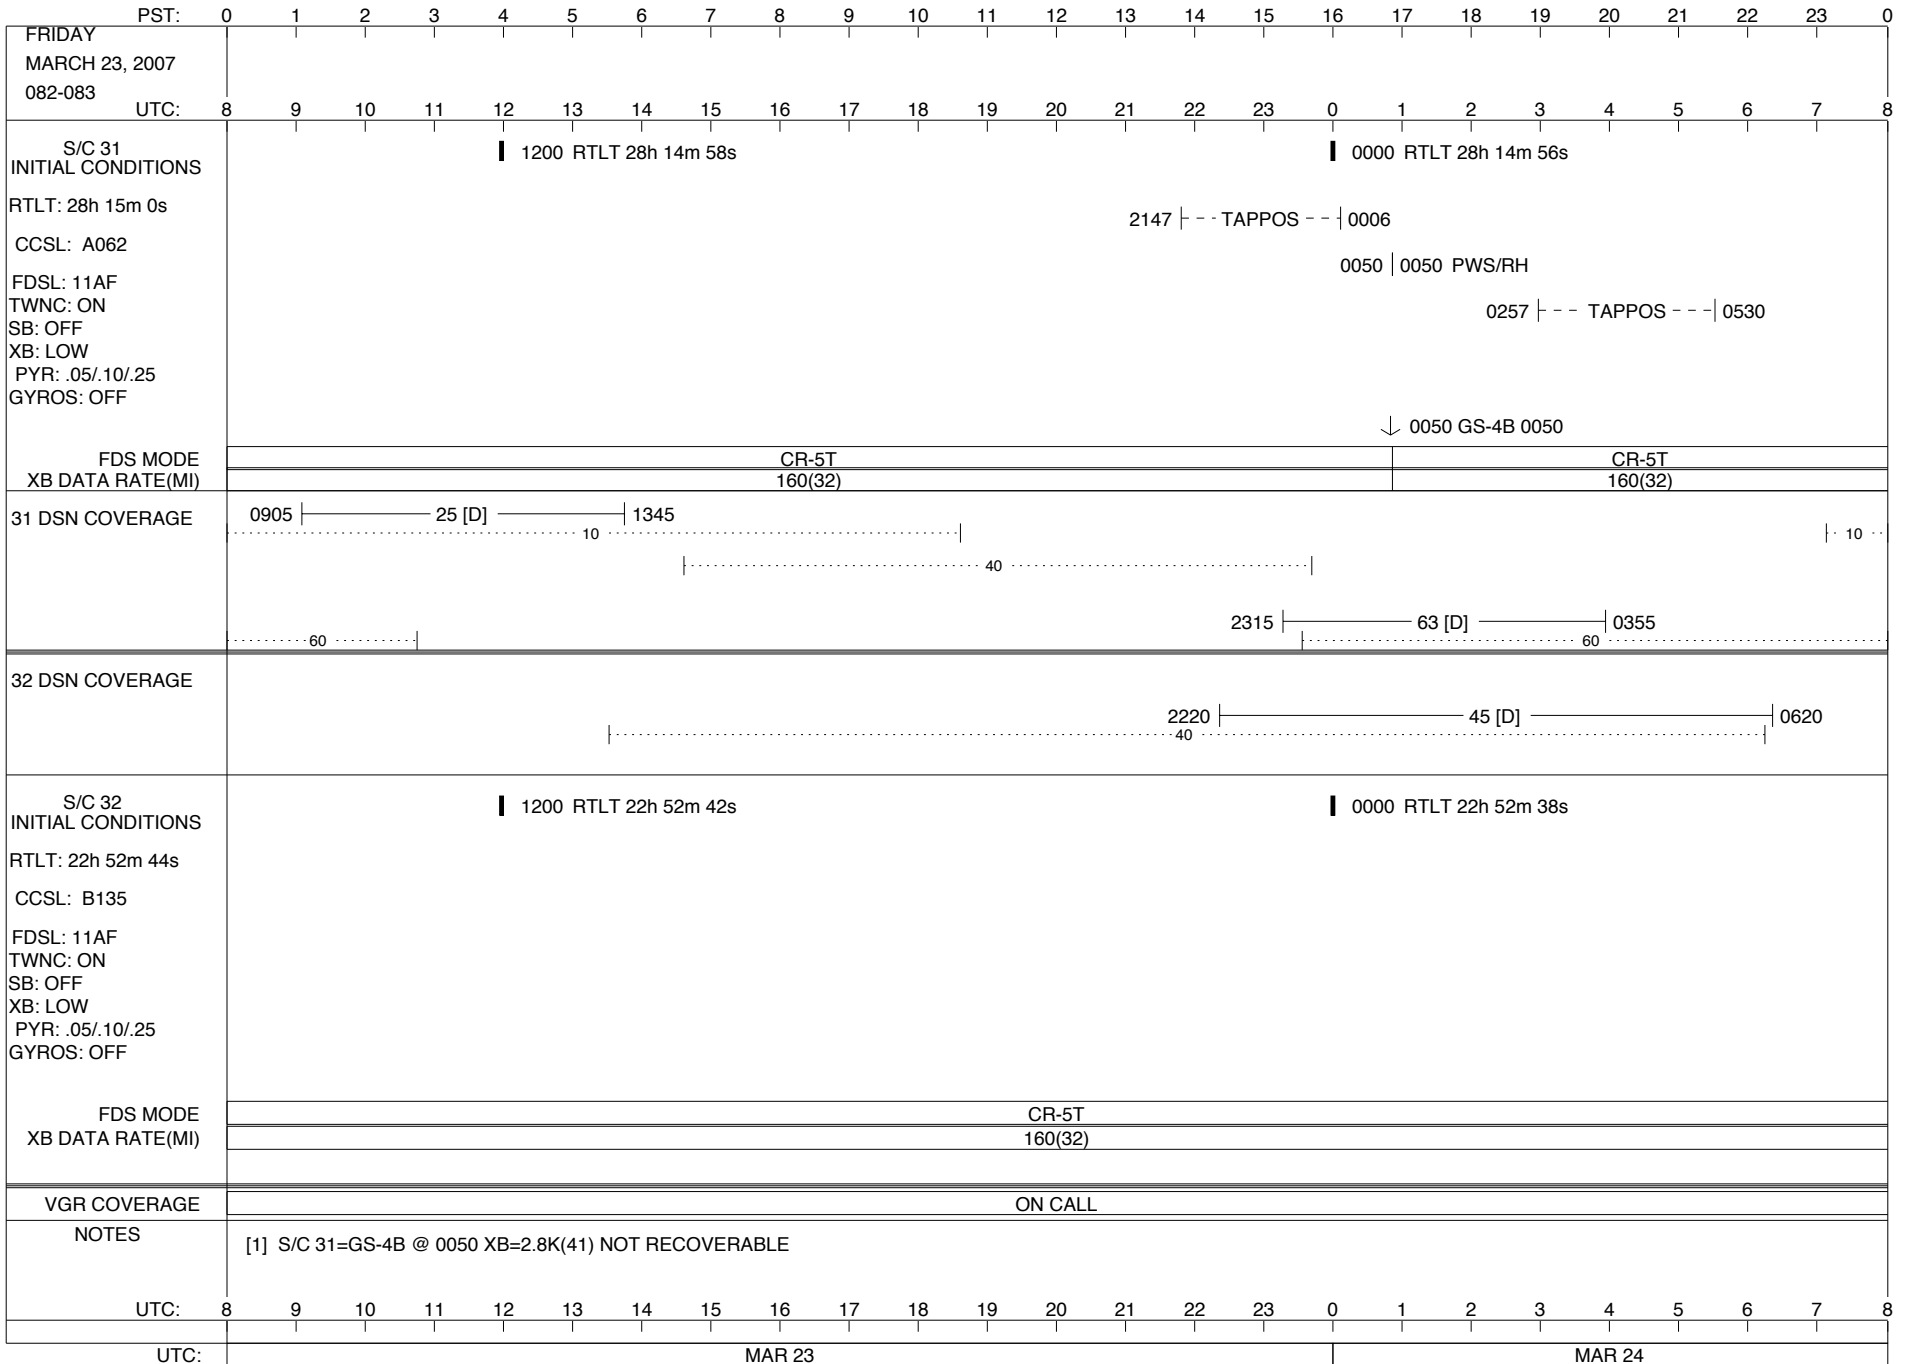

ISSUE DATE: 03/08/07 06:06