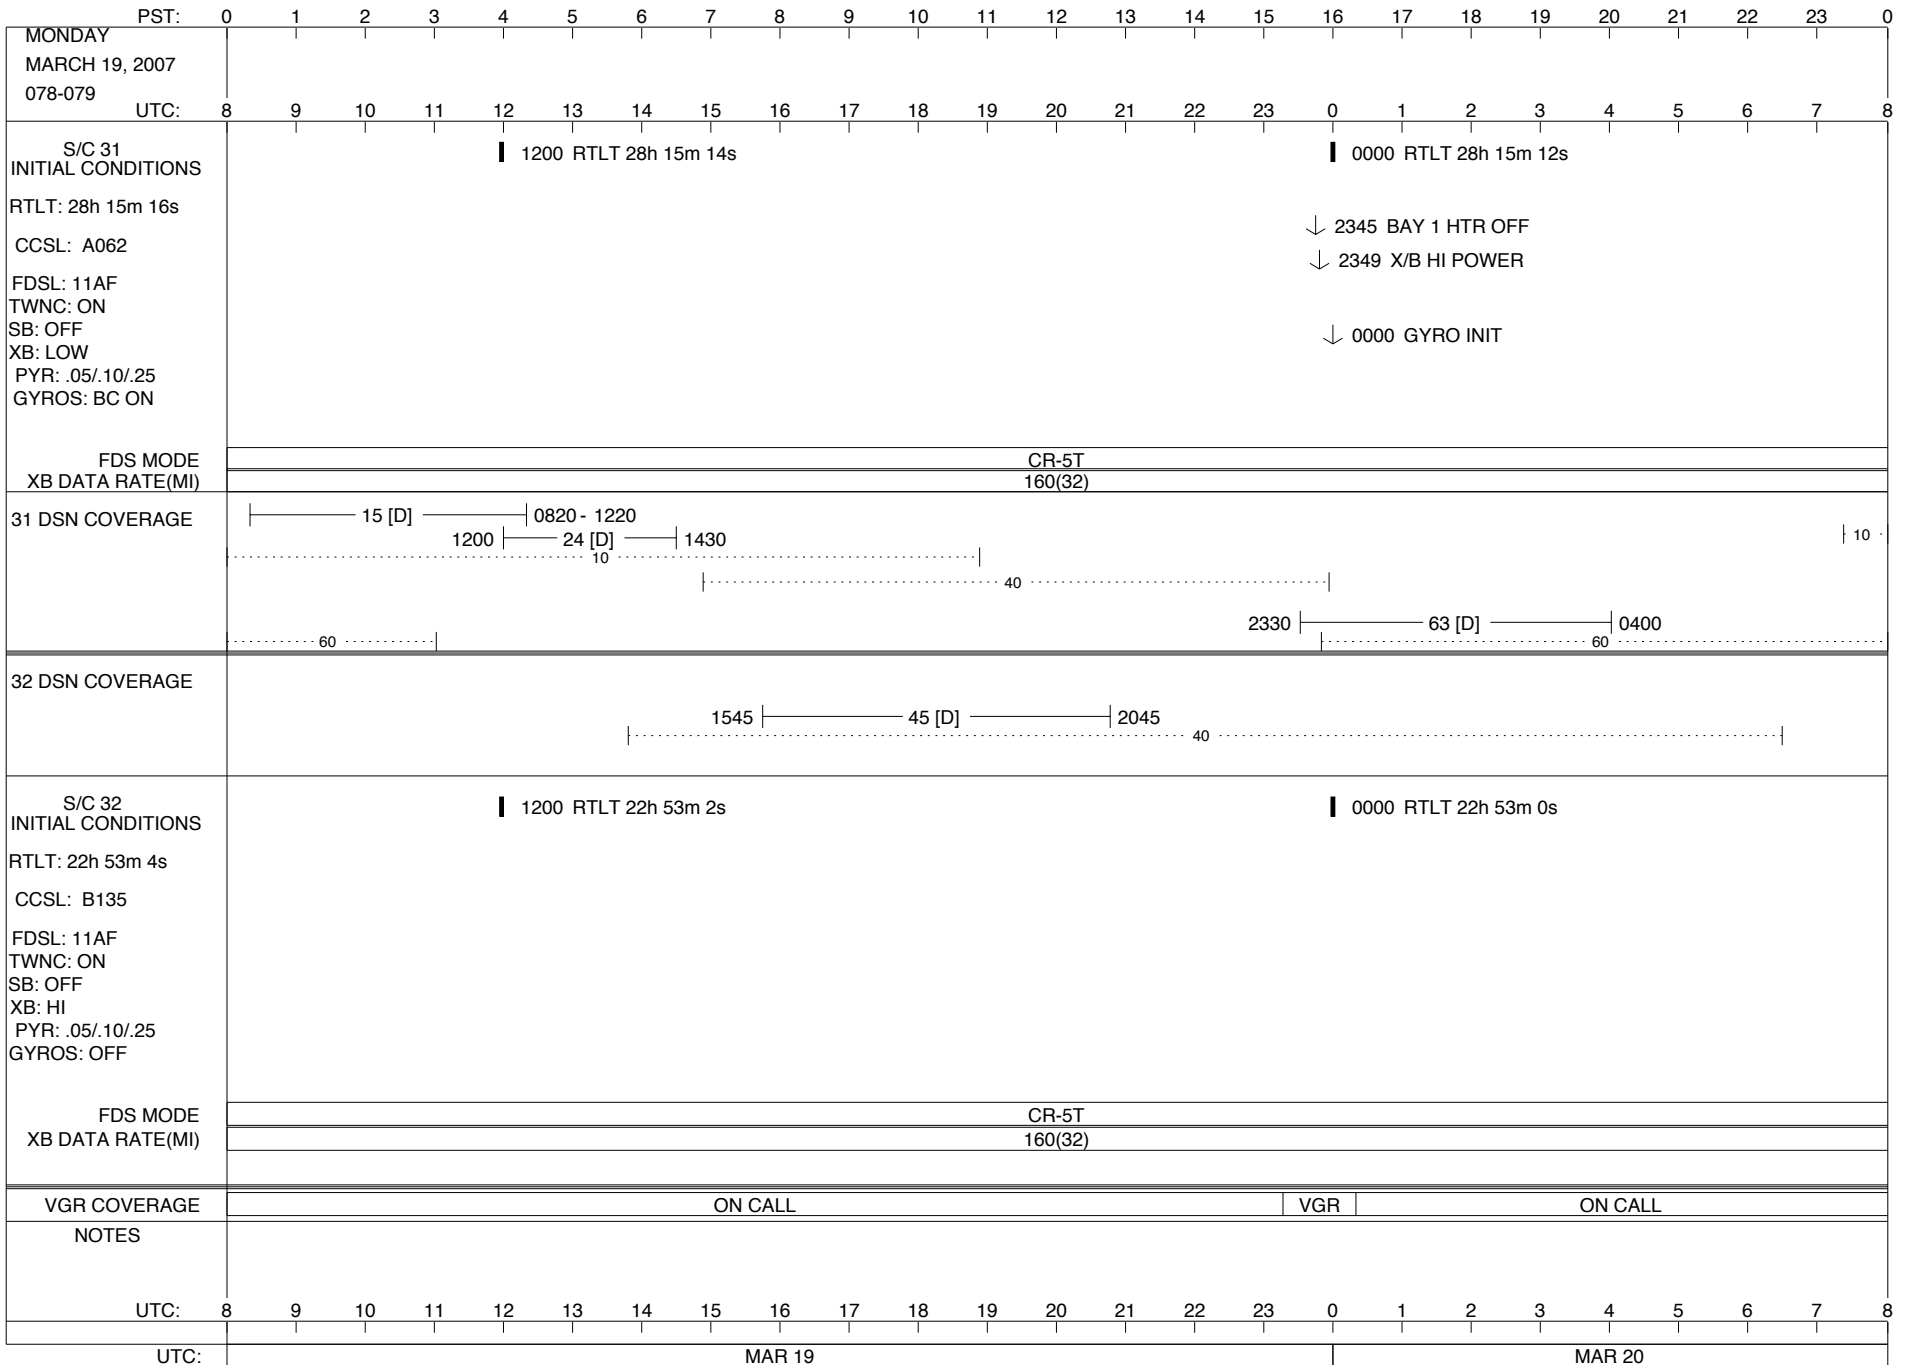

ISSUE DATE: 03/08/07 06:06

ISSUE DATE: 03/08/07 06:06

ISSUE DATE: 03/08/07 06:06

ISSUE DATE: 03/08/07 06:06

TUESDAY		PST: 0 1 2 3 4 5 6 7 8 9 10 11 12 13 14 15 16 17 18 19 20 21 22 23 0																								
MARCH 20, 2007		UTC: 8 9 10 11 12 13 14 15 16 17 18 19 20 21 22 23 0 1 2 3 4 5 6 7 8																								
S/C 31 INITIAL CONDITIONS RTLT: 28h 15m 12s CCSL: A062 FDSL: 11AF TWNC: ON SB: OFF XB: HI PYR: .05/.10/.25 GYROS: BC ON FDS MODE XB DATA RATE(MI)	1200 RTLT 28h 15m 10s												1850 1851 PWS/RH 1902 ----- DTR MAINT ----- 0026 0030 0032 TAPPOS U/L 0430 - TLC (LONG-FORM) AACS MRO 0516 0536 CCS MRO 0536 0546 FDS MRO 0546 0559 DUMMY (10:50) 0635 ▼													
	↓ 1850 GS-4B 1851												↓ 0500 EH-12 0559													
	CR-5T 160(32)												CR-5T 160(32)													
	31 DSN COVERAGE 1015 ----- 26 [D]----- 1445 ----- 10----- ----- 40----- ----- 60-----												0010 ----- 63 [T]----- 0645 ----- 60-----													
32 DSN COVERAGE		1335 ----- 45 [D]----- 1915 ----- 40-----																								
S/C 32 INITIAL CONDITIONS RTLT: 22h 53m 0s CCSL: B135 FDSL: 11AF TWNC: ON SB: OFF XB: HI PYR: .05/.10/.25 GYROS: OFF FDS MODE XB DATA RATE(MI)	1200 RTLT 22h 52m 58s												1902 1902 PWS/RH 0000 RTLT 22h 52m 54s COMMAND MORATORIUM 0426 -----													
	↓ 1902 GS-4B 1902																									
	CR-5T 160(32)												CR-5T 160(32)													
	VGR COVERAGE												ON CALL												VGR	
NOTES		[1] S/C 31=GS-4B @ 1850 XB=2.8K(41) NOT RECOVERABLE [2] S/C 32=GS-4B @ 1902 XB=2.8K(41) NOT RECOVERABLE [3] S/C=31 EH-12 @ 0500 XB=1.2K(39) [4] S/C=31 CR-5T @ 0559 XB=160(32)																								
UTC: 8		9 10 11 12 13 14 15 16 17 18 19 20 21 22 23												0 1 2 3 4 5 6 7												8
UTC: MAR 20												MAR 21														