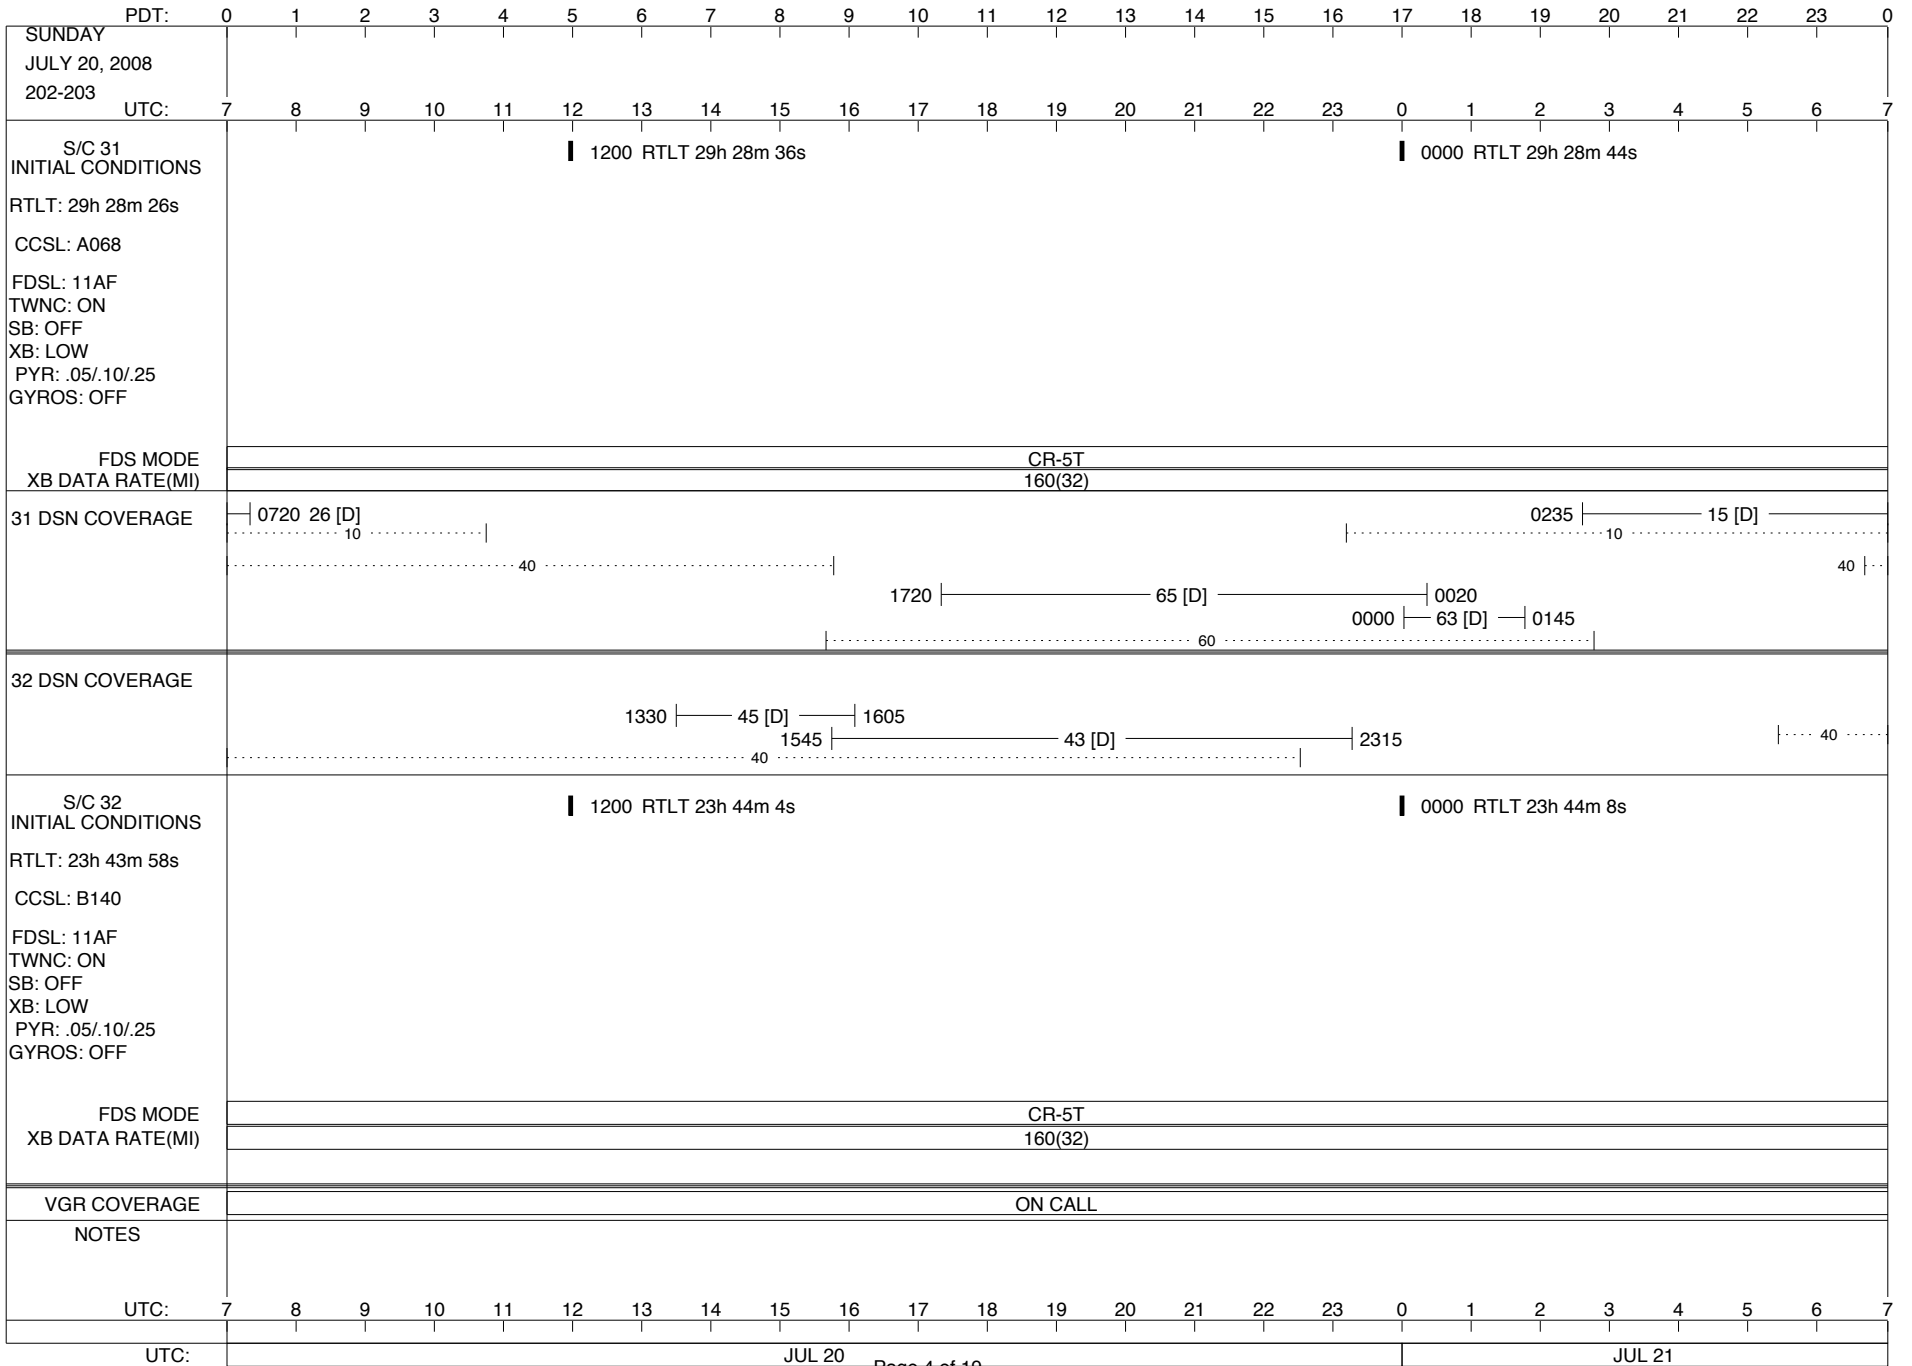

ISSUE DATE: 07/23/08 15:03