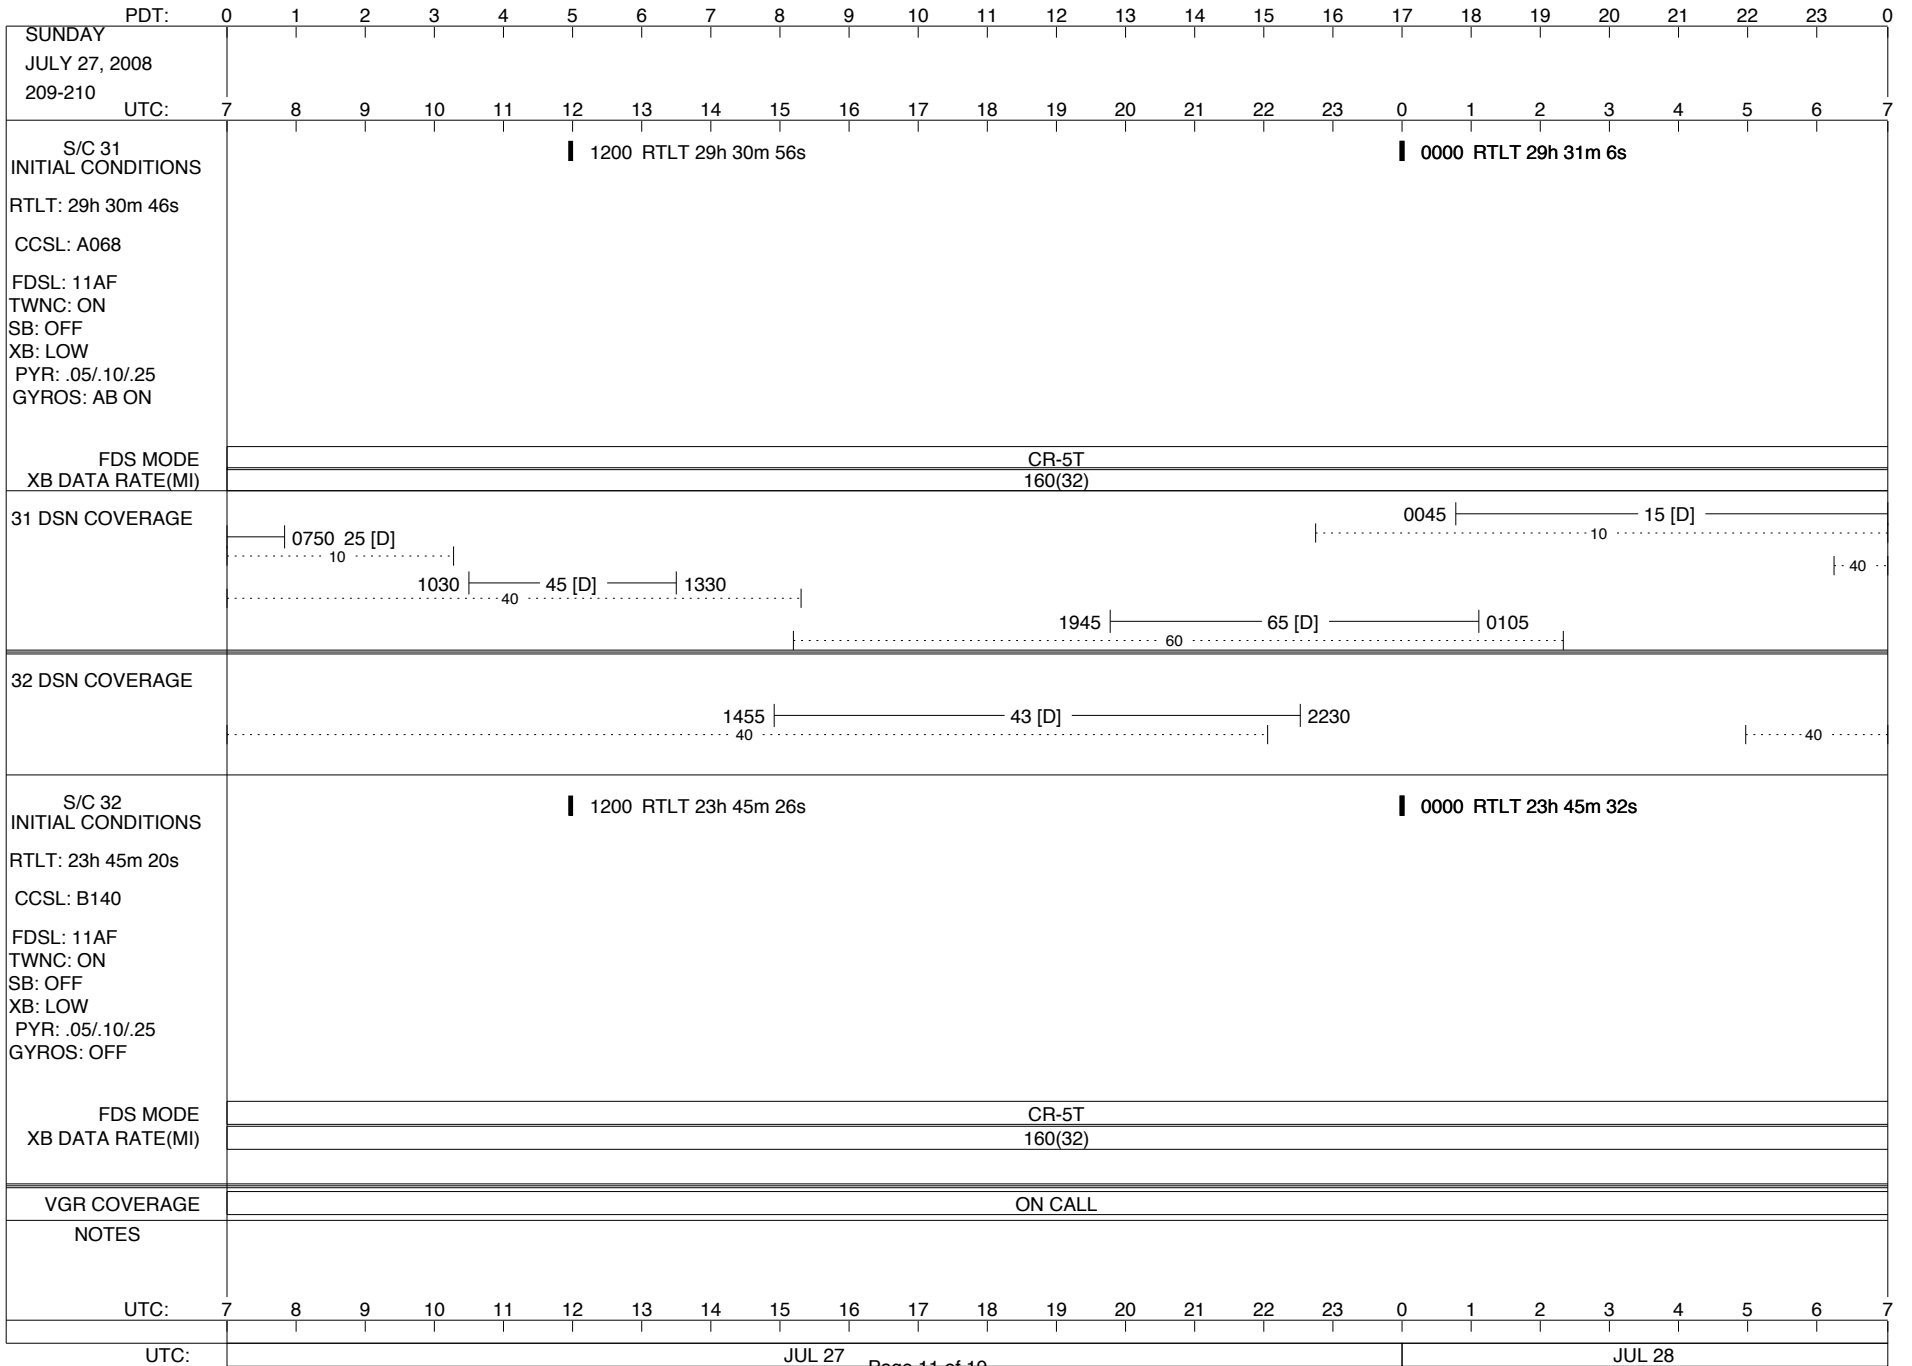

ISSUE DATE: 07/23/08 15:03