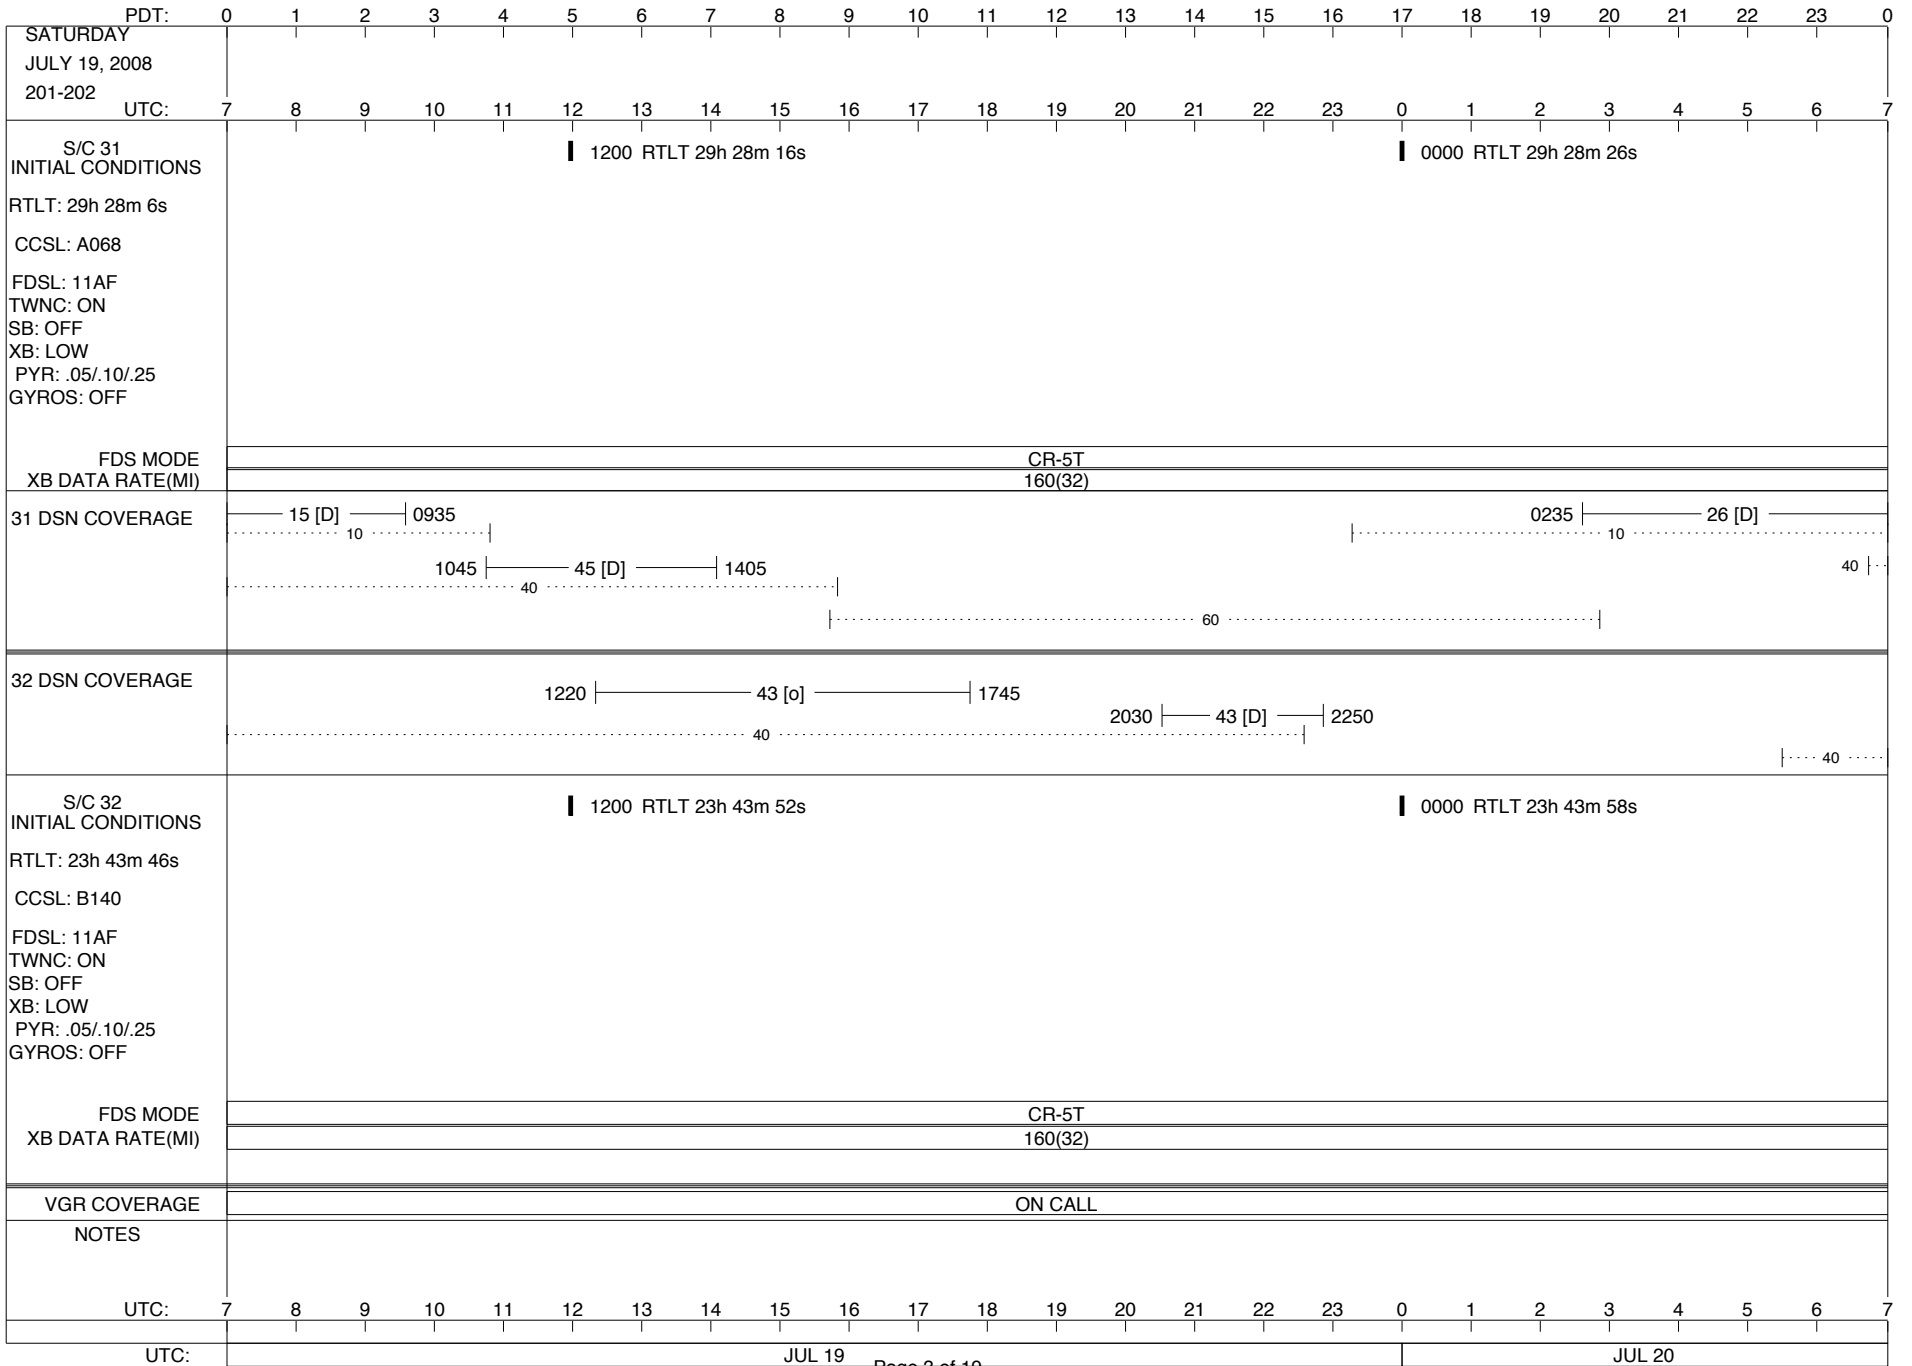

ISSUE DATE: 07/23/08 15:03