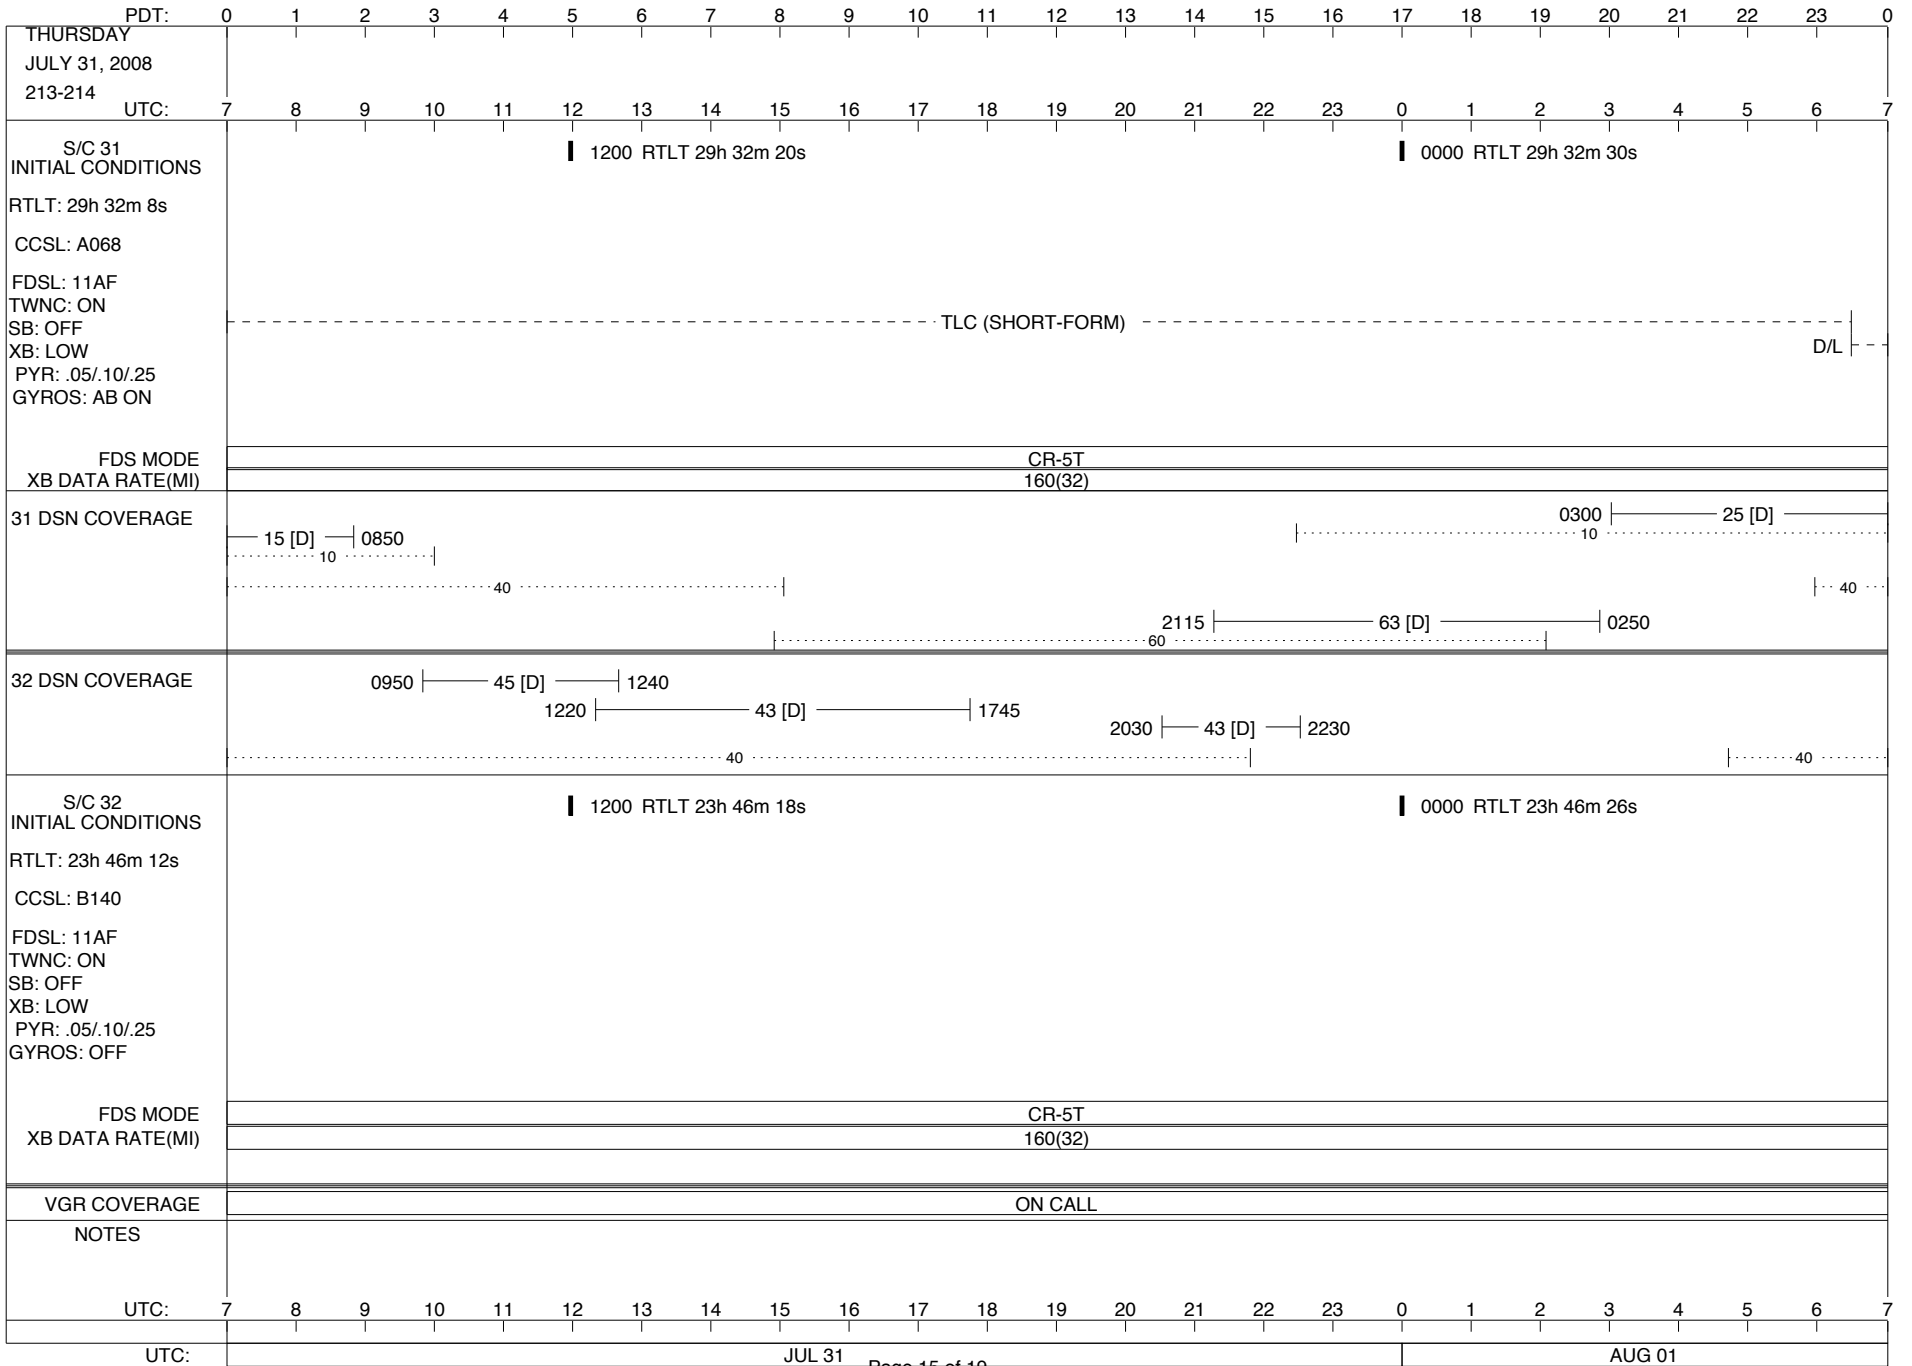

VOYAGER

Space Flight Operations Schedule (SFOS)

Issue Date: July 16, 2008

For the Period: 07/17/08 to 08/04/08 (08-199 – 08-217)

DSN OPSCHIEF (1) 230-102

SCIENCE

FLIGHT TEAM (15) 600-100

DSOT (1) 230-102

ISSUE DATE: 07/23/08 15:03

ISSUE DATE: 07/23/08 15:03

ISSUE DATE: 07/23/08 15:03

ISSUE DATE: 07/23/08 15:03

ISSUE DATE: 07/23/08 15:03

PDT:	0	1	2	3	4	5	6	7	8	9	10	11	12	13	14	15	16	17	18	19	20	21	22	23	0		
MONDAY AUGUST 4, 2008 217-218																											
UTC:	7	8	9	10	11	12	13	14	15	16	17	18	19	20	21	22	23	0	1	2	3	4	5	6	7		
S/C 31 INITIAL CONDITIONS RTLT: 29h 33m 34s CCSL: A068 FDSL: 11AF TWNC: ON SB: OFF XB: HI PYR: .05/10/25 GYROS: OFF	<p style="text-align: center;">█ 1200 RTLT 29h 33m 46s</p>																										
FDS MODE														CR-5T													
XB DATA RATE(MI)														160(32)													
31 DSN COVERAGE																											
32 DSN COVERAGE																											
S/C 32 INITIAL CONDITIONS RTLT: 23h 47m 8s CCSL: B140 FDSL: 11AF TWNC: ON SB: OFF XB: LOW PYR: .05/10/25 GYROS: OFF	<p style="text-align: center;">█ 1200 RTLT 23h 47m 14s</p>																										
FDS MODE	CR-5T											CR-5T															
XB DATA RATE(MI)	160(32)											160(32)															
VGR COVERAGE	ON CALL																										
NOTES																											
UTC:	7	8	9	10	11	12	13	14	15	16	17	18	19	20	21	22	23	0	1	2	3	4	5	6	7		
UTC:	AUG 04													AUG 05													