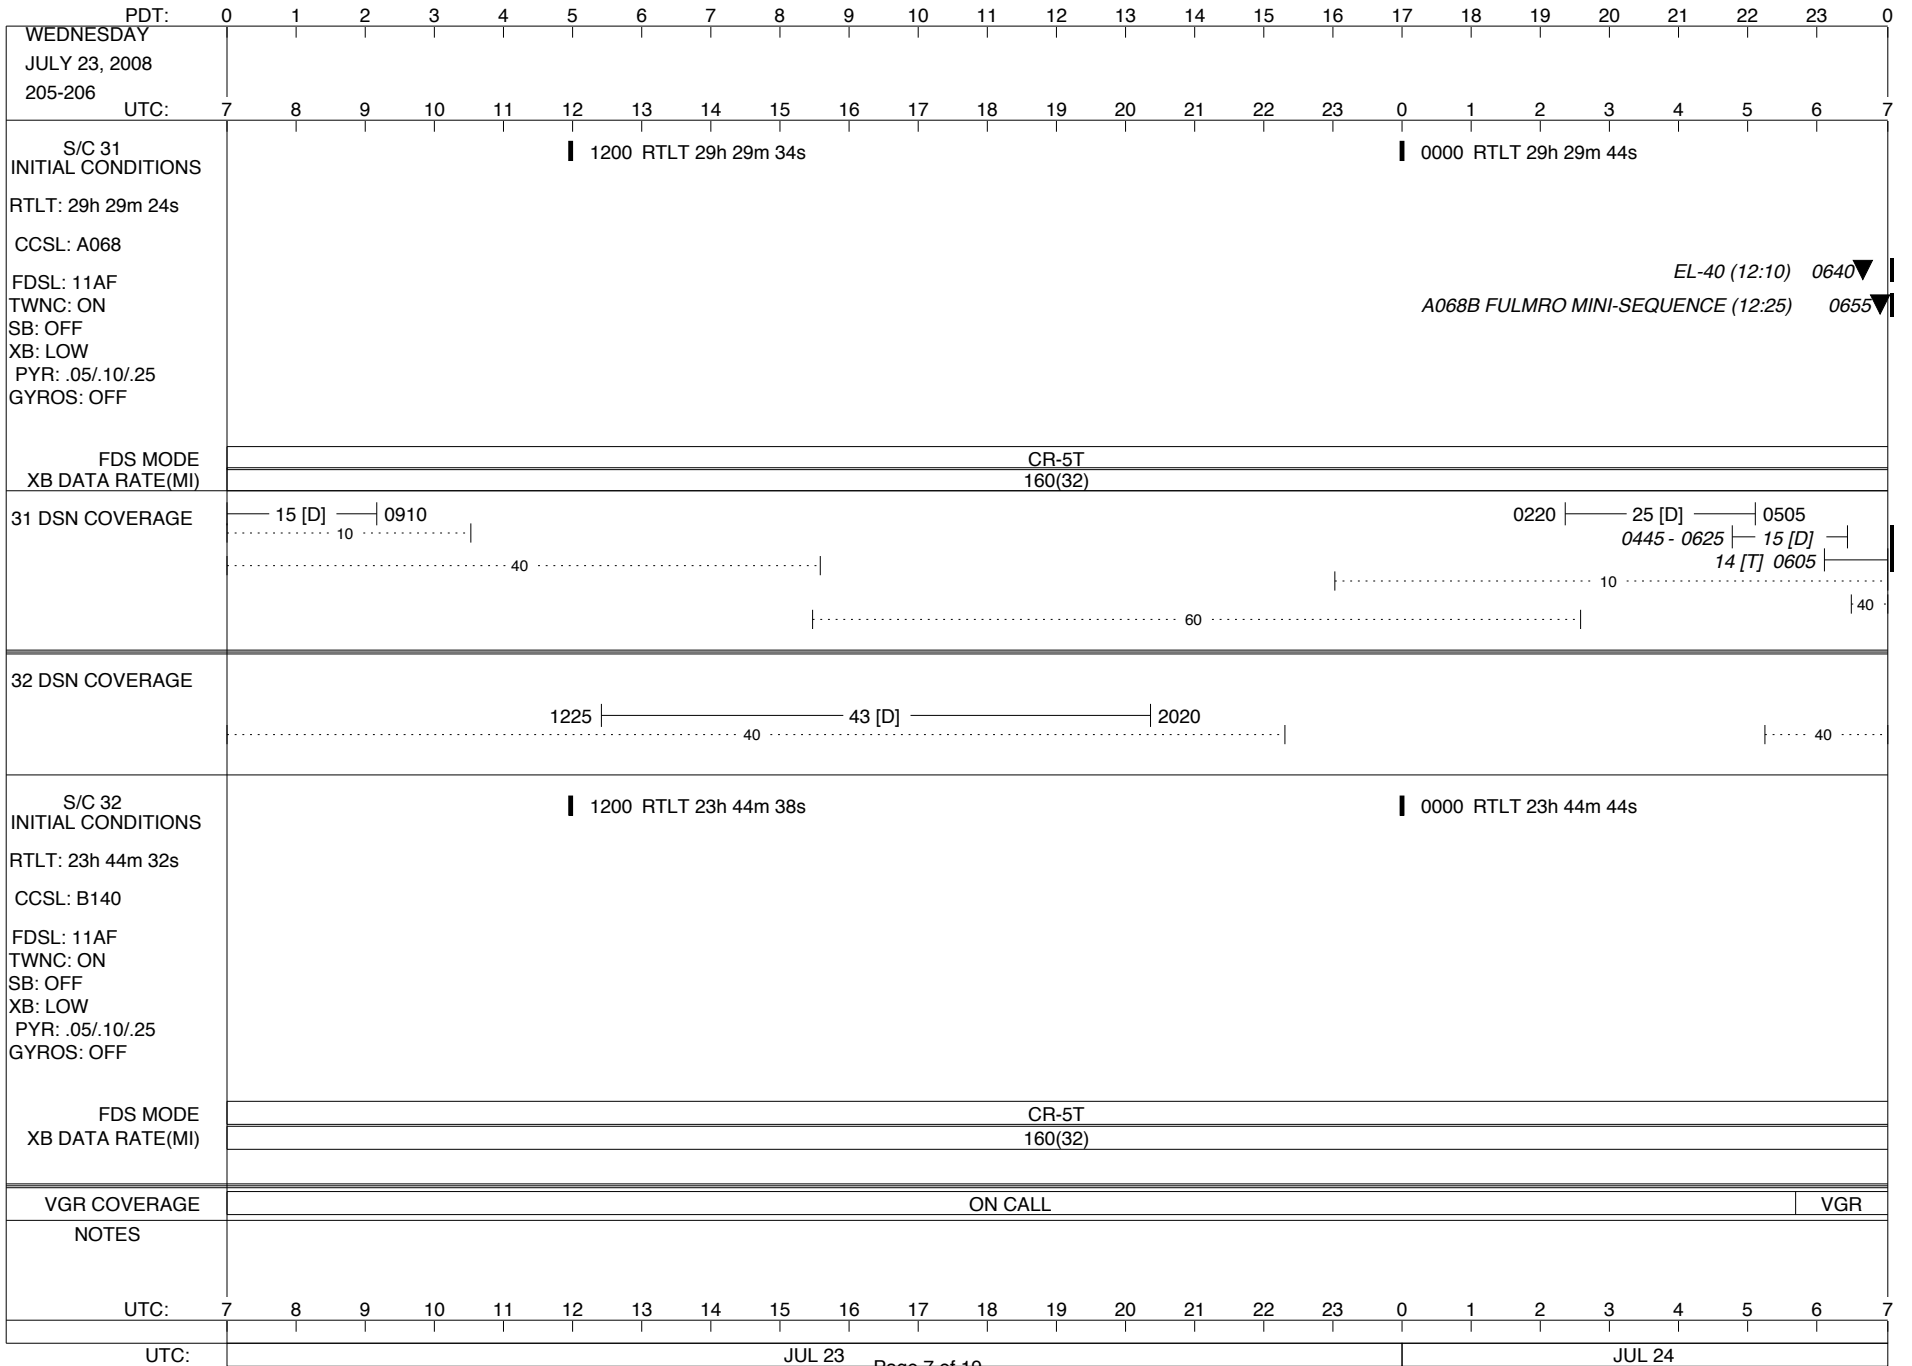

ISSUE DATE: 07/23/08 15:03