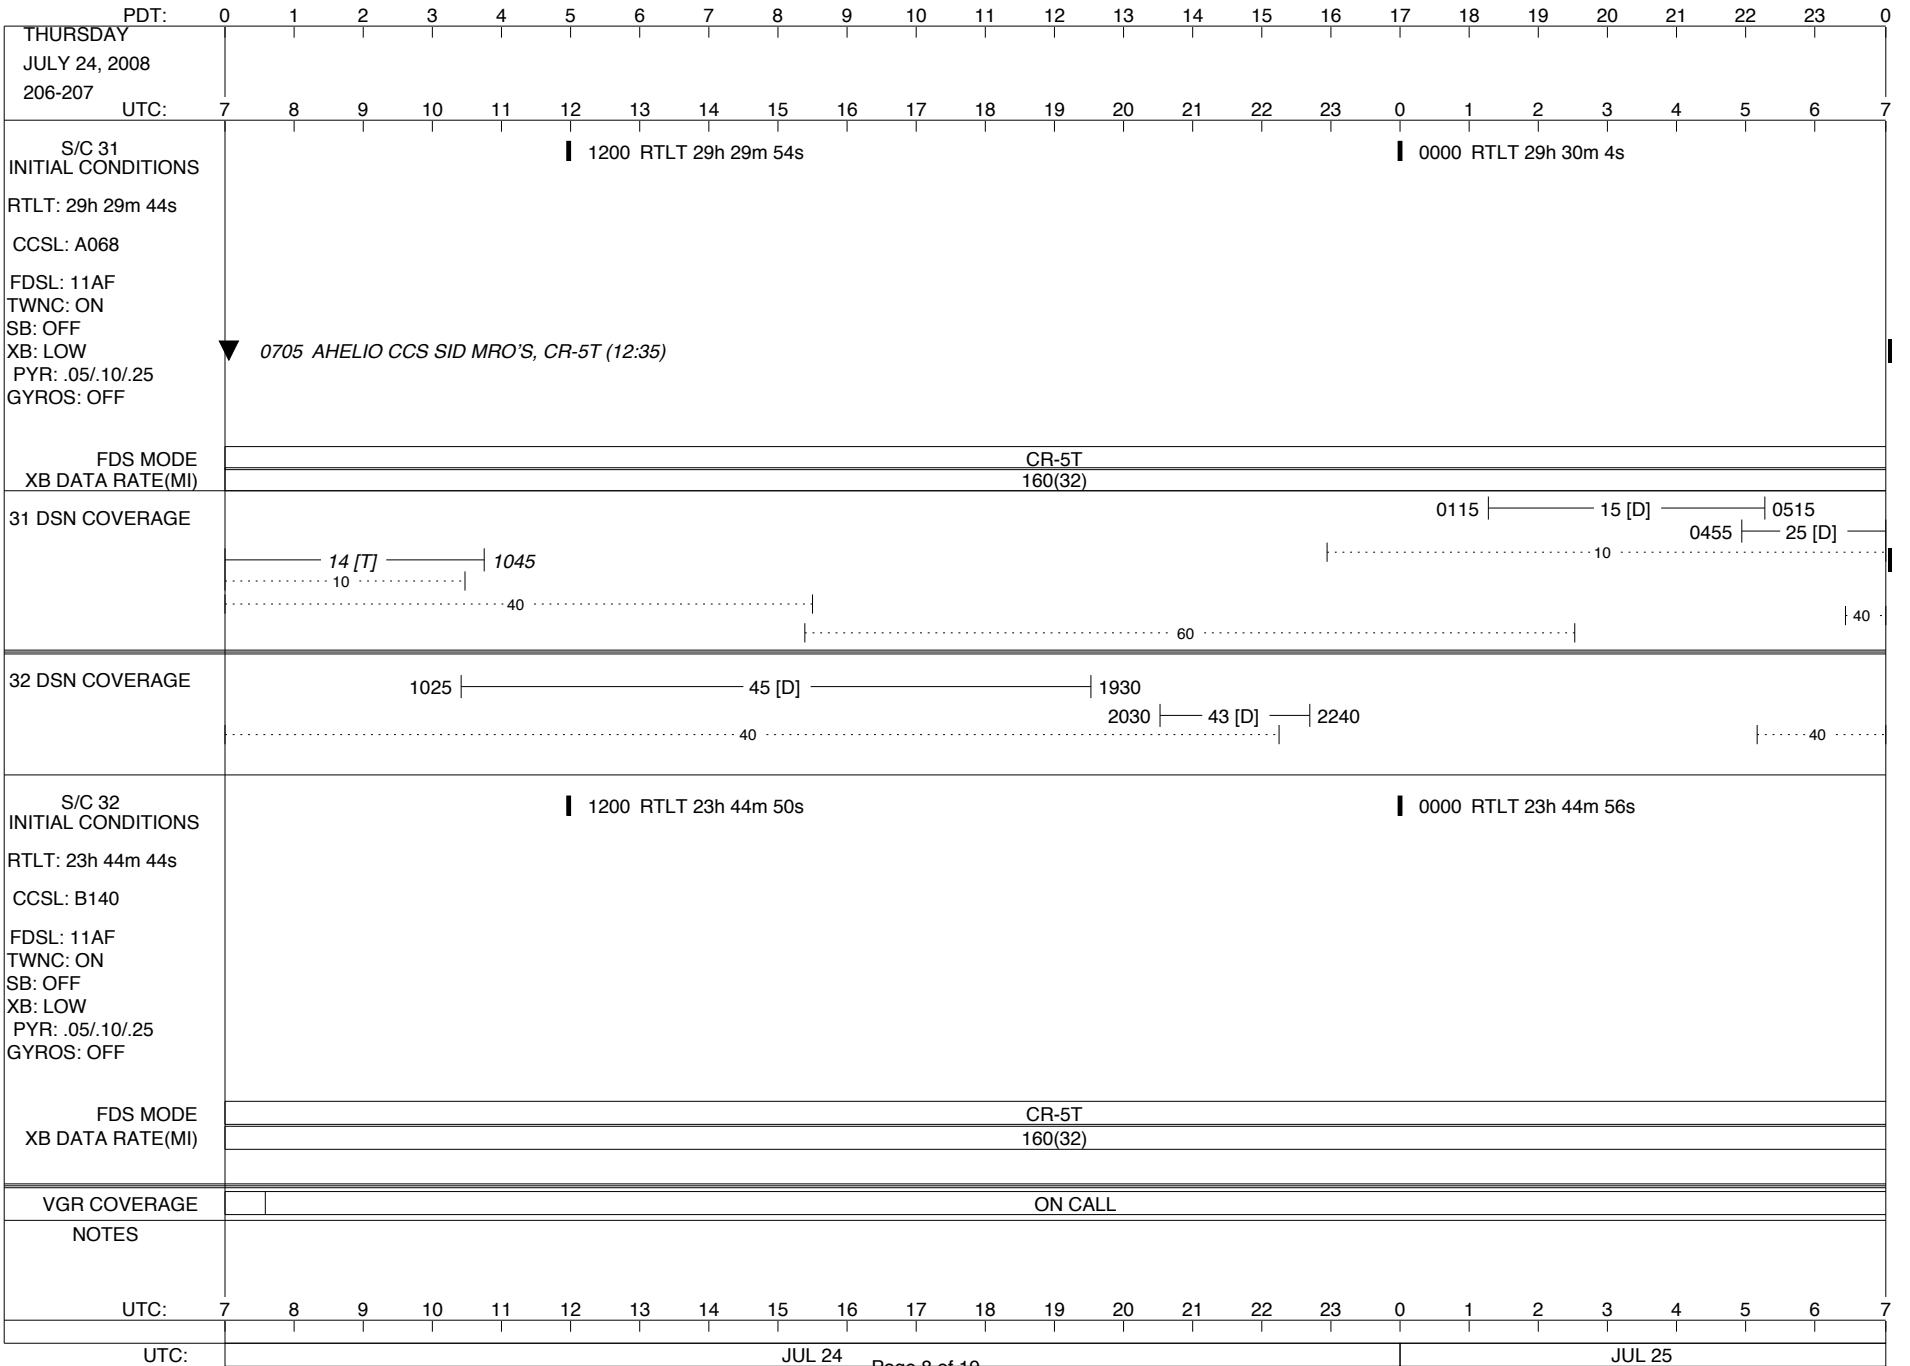

ISSUE DATE: 07/23/08 15:03