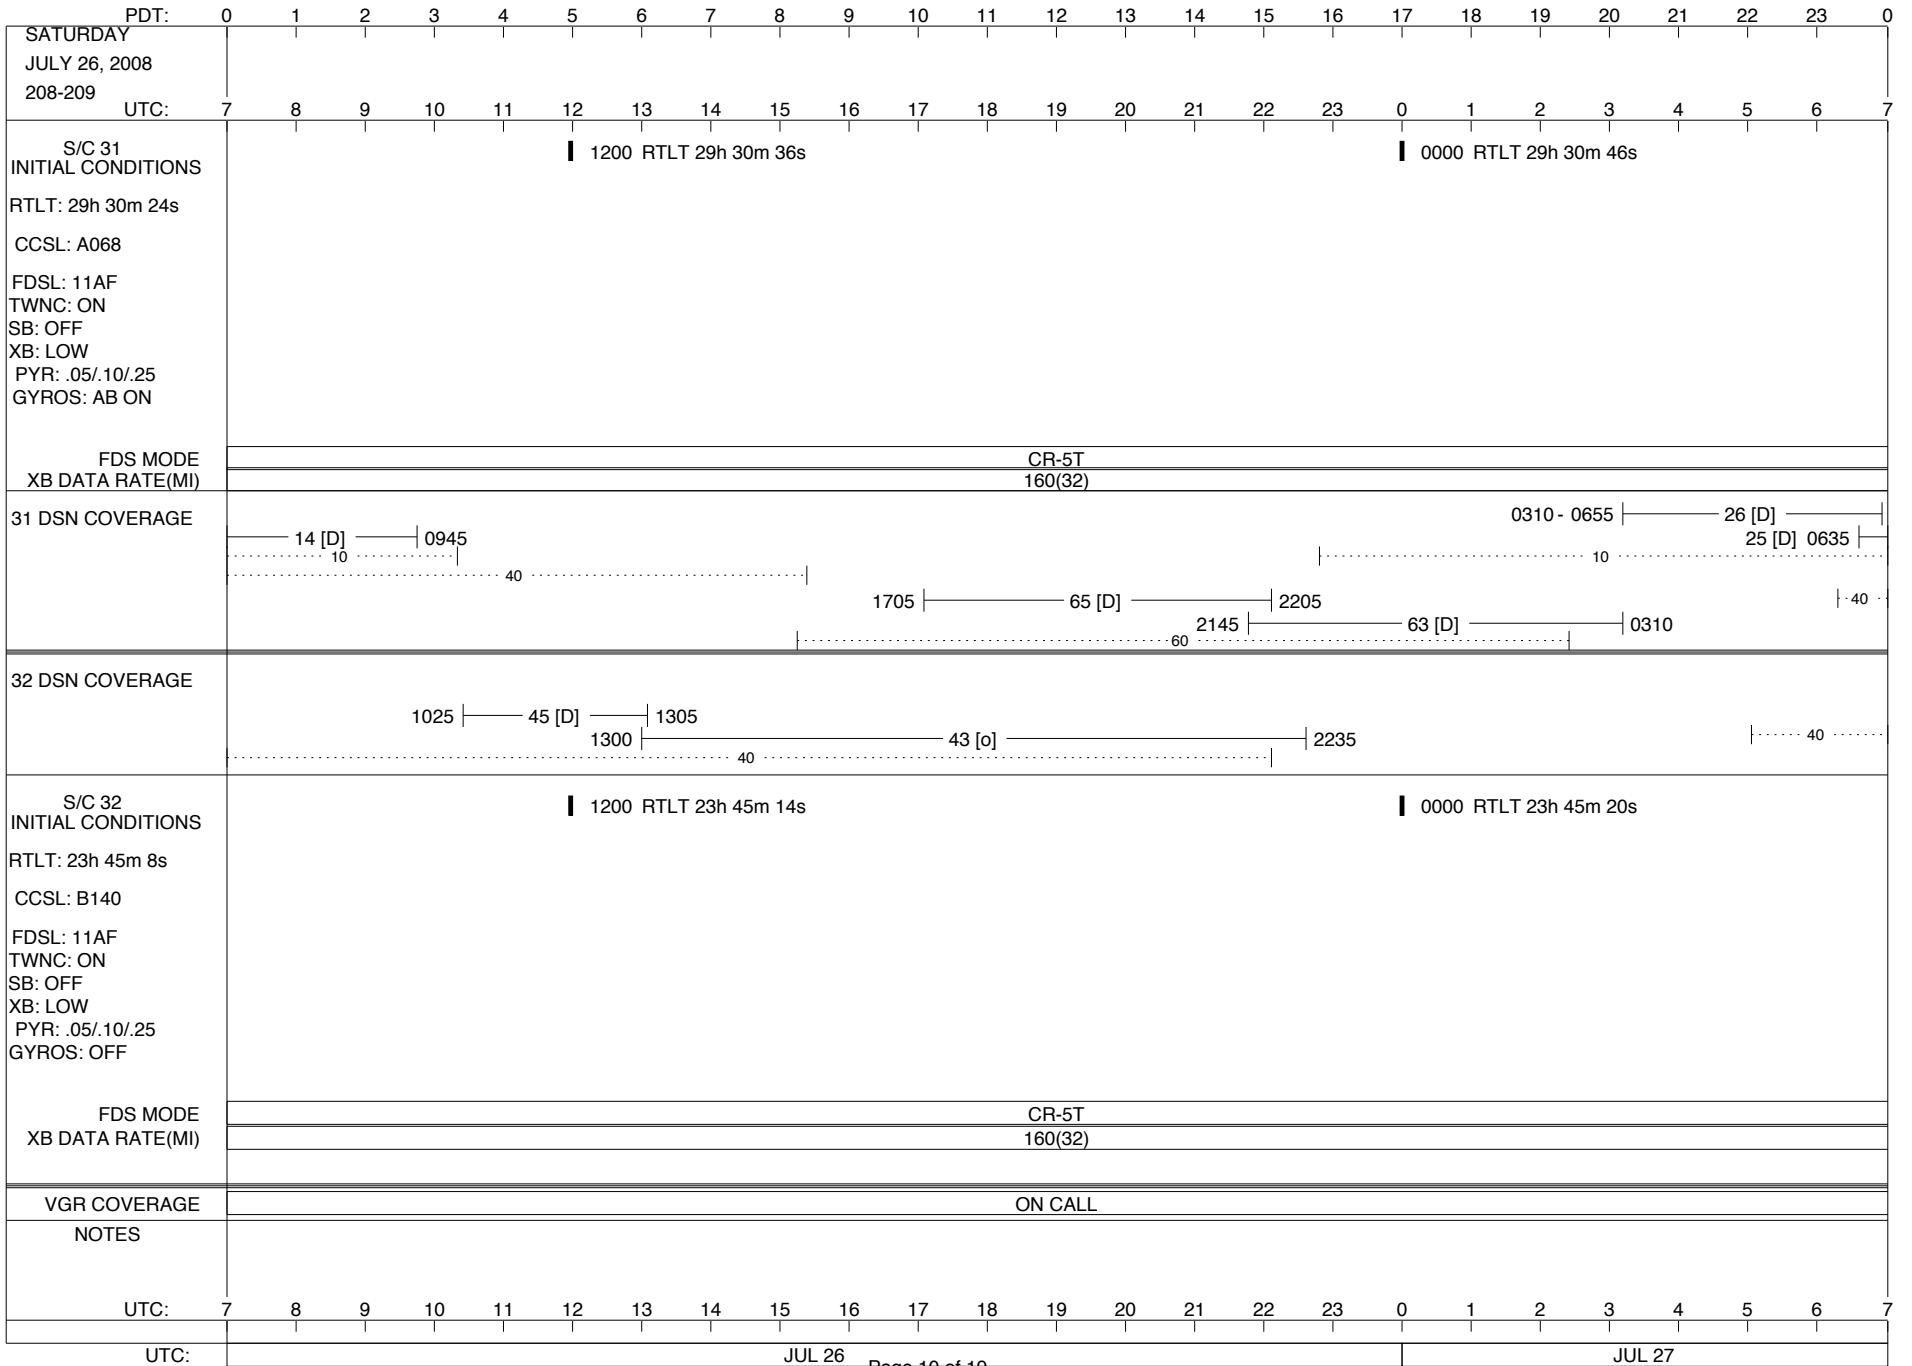

VOYAGER

Space Flight Operations Schedule (SFOS)

Issue Date: July 16, 2008

For the Period: 07/17/08 to 08/04/08 (08-199 – 08-217)

DSN OPSCHIEF (1) 230-102

SCIENCE

FLIGHT TEAM (15) 600-100

DSOT (1) 230-102

ISSUE DATE: 07/23/08 15:03

ISSUE DATE: 07/23/08 15:03

ISSUE DATE: 07/23/08 15:03

PDT:		0	1	2	3	4	5	6	7	8	9	10	11	12	13	14	15	16	17	18	19	20	21	22	23	0			
UTC:		7	8	9	10	11	12	13	14	15	16	17	18	19	20	21	22	23	0	1	2	3	4	5	6	7			
FRIDAY JULY 25, 2008 207-208																													
S/C 31 INITIAL CONDITIONS RTLT: 29h 30m 4s CCSL: A068 FDSL: 11AF TWNC: ON SB: OFF XB: LOW PYR: .05/10/25 GYROS: OFF		1200 RTLT 29h 30m 14s														0000 RTLT 29h 30m 24s													
FDS MODE XB DATA RATE(MI)		CR-5T 160(32)														CR-5T 160(32)													
31 DSN COVERAGE																													
32 DSN COVERAGE																													
S/C 32 INITIAL CONDITIONS RTLT: 23h 44m 56s CCSL: B140 FDSL: 11AF TWNC: ON SB: OFF XB: LOW PYR: .05/10/25 GYROS: OFF		1200 RTLT 23h 45m 2s														0000 RTLT 23h 45m 8s													
FDS MODE XB DATA RATE(MI)		CR-5T 160(32)																											
VGR COVERAGE		ON CALL														VGR				ON CALL									
NOTES		[1] S/C 31=GS-4B @ 1751 XB=2.8K(41) NOT RECOVERABLE																											
UTC:		7	8	9	10	11	12	13	14	15	16	17	18	19	20	21	22	23	0	1	2	3	4	5	6	7			
UTC:		JUL 25														JUL 26													