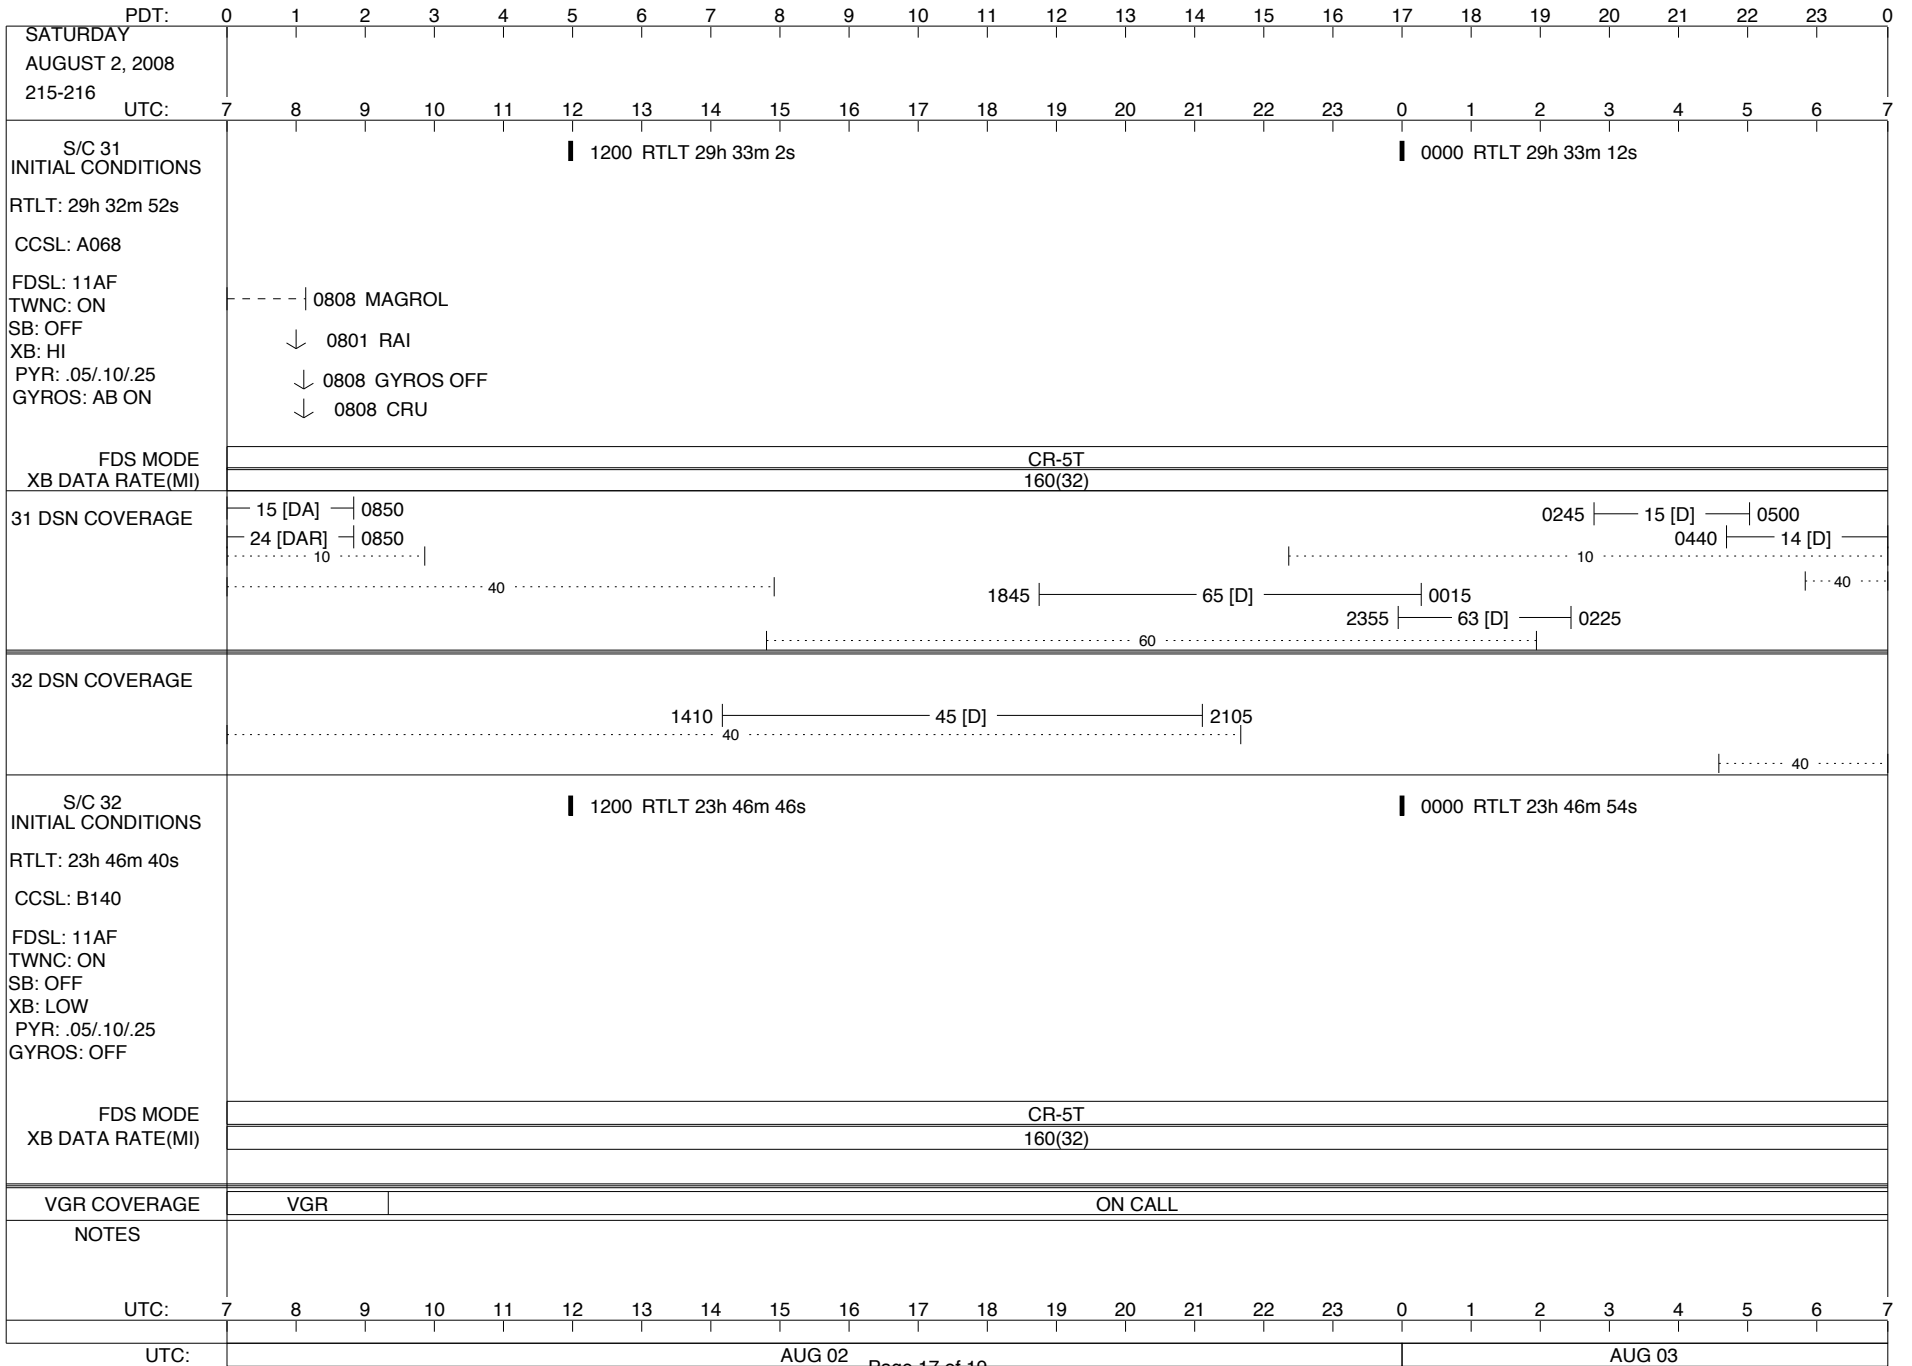

VOYAGER

Space Flight Operations Schedule (SFOS)

Issue Date: July 16, 2008

For the Period: 07/17/08 to 08/04/08 (08-199 – 08-217)

DSN OPSCHIEF (1) 230-102

SCIENCE

FLIGHT TEAM (15) 600-100

DSOT (1) 230-102

ISSUE DATE: 07/23/08 15:03

ISSUE DATE: 07/23/08 15:03

ISSUE DATE: 07/23/08 15:03

ISSUE DATE: 07/23/08 15:03

ISSUE DATE: 07/23/08 15:03

PDT:	0	1	2	3	4	5	6	7	8	9	10	11	12	13	14	15	16	17	18	19	20	21	22	23	0		
MONDAY AUGUST 4, 2008 217-218																											
UTC:	7	8	9	10	11	12	13	14	15	16	17	18	19	20	21	22	23	0	1	2	3	4	5	6	7		
S/C 31 INITIAL CONDITIONS RTLT: 29h 33m 34s CCSL: A068 FDSL: 11AF TWNC: ON SB: OFF XB: HI PYR: .05/10/25 GYROS: OFF	<p style="text-align: center;">█ 1200 RTLT 29h 33m 46s</p>																										
FDS MODE														CR-5T													
XB DATA RATE(MI)														160(32)													
31 DSN COVERAGE																											
32 DSN COVERAGE																											
S/C 32 INITIAL CONDITIONS RTLT: 23h 47m 8s CCSL: B140 FDSL: 11AF TWNC: ON SB: OFF XB: LOW PYR: .05/10/25 GYROS: OFF	<p style="text-align: center;">█ 1200 RTLT 23h 47m 14s</p>																										
FDS MODE	CR-5T											CR-5T															
XB DATA RATE(MI)	160(32)											160(32)															
VGR COVERAGE	ON CALL																										
NOTES																											
UTC:	7	8	9	10	11	12	13	14	15	16	17	18	19	20	21	22	23	0	1	2	3	4	5	6	7		
UTC:	AUG 04													AUG 05													