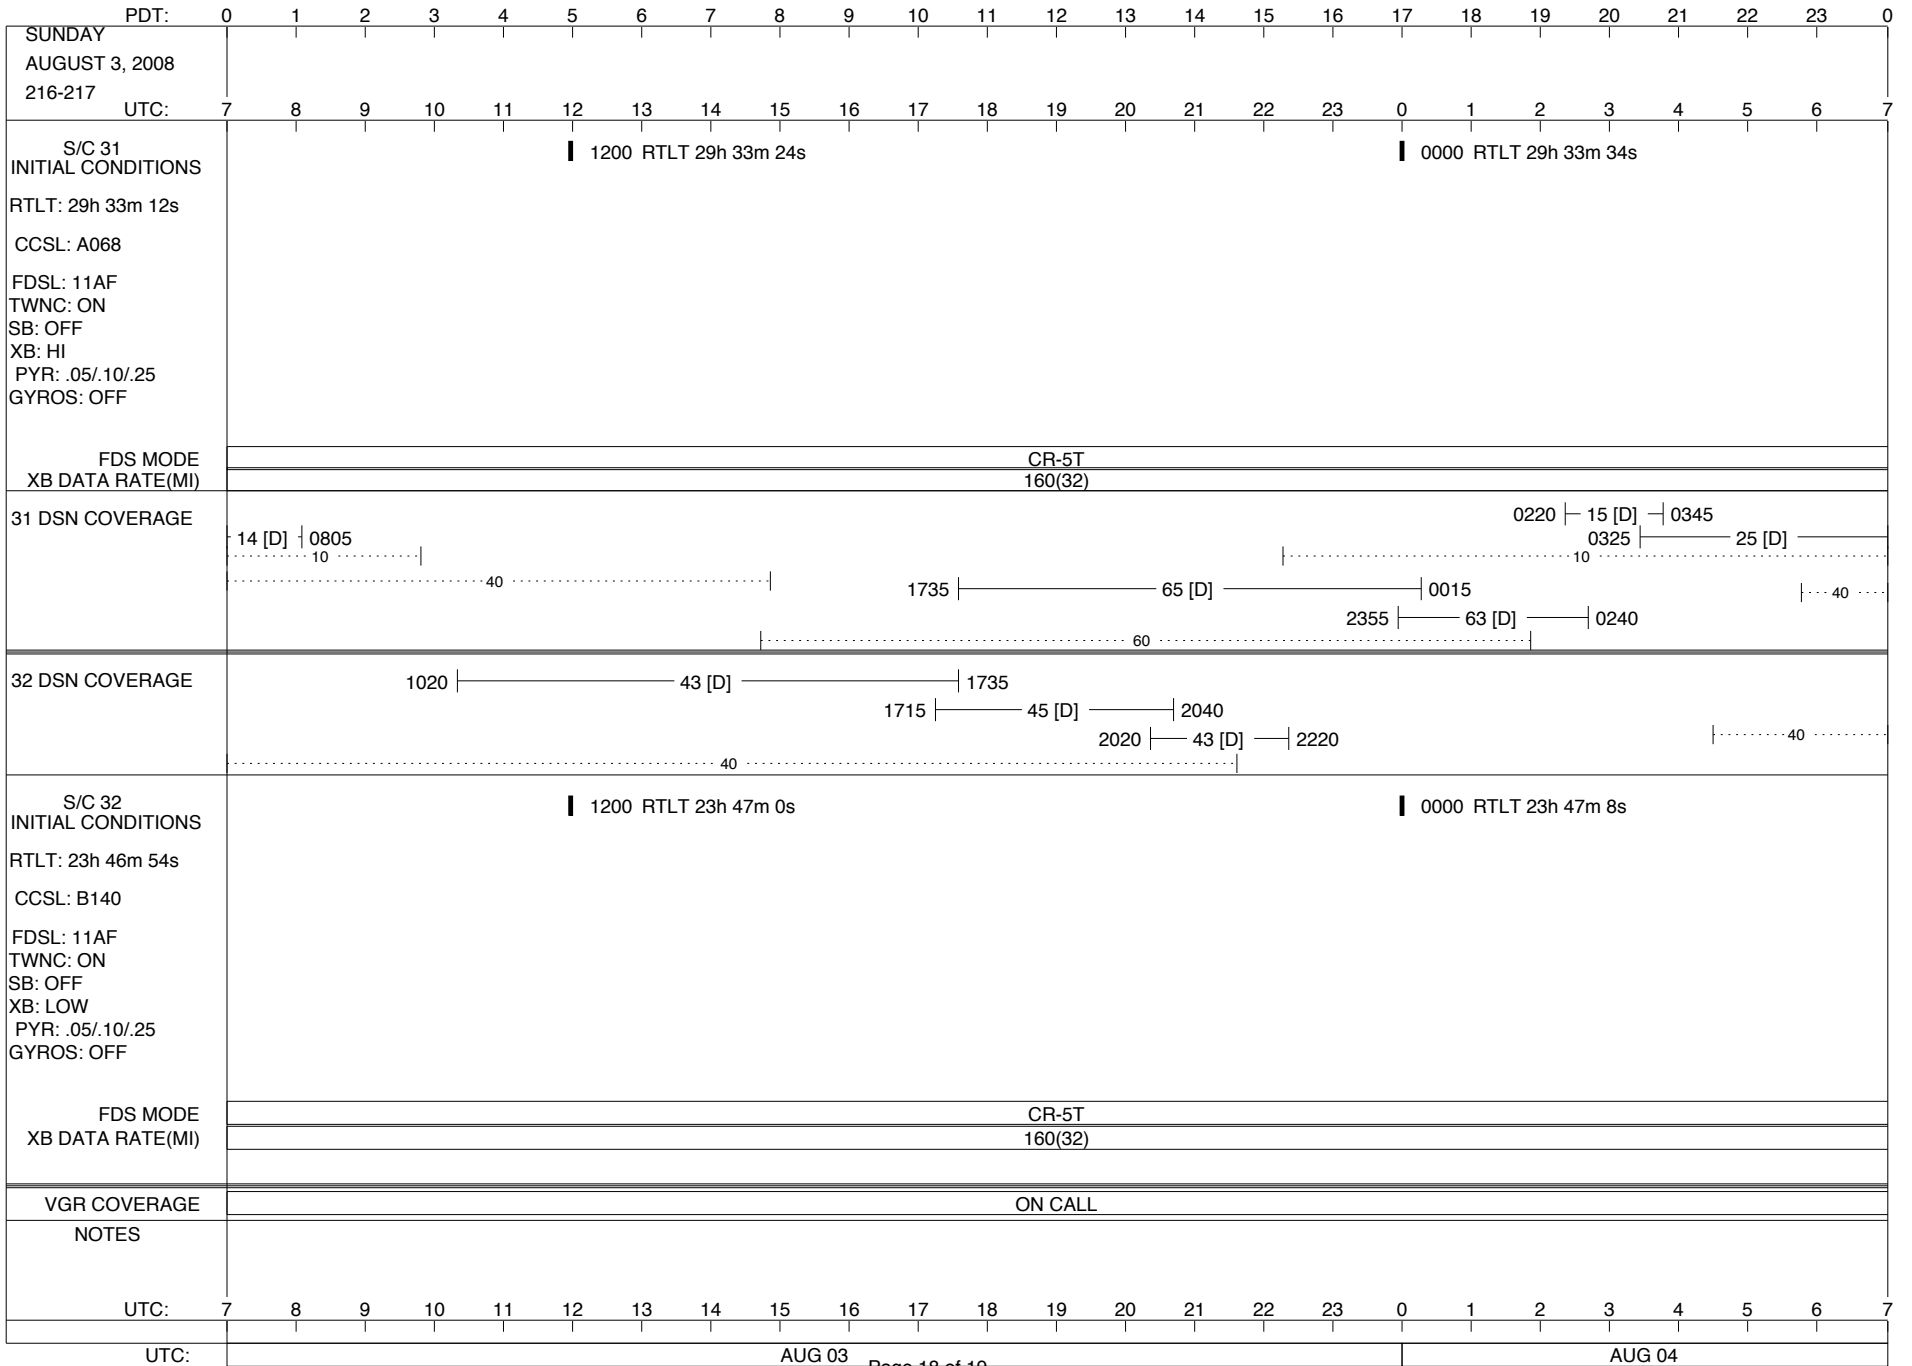

VOYAGER

Space Flight Operations Schedule (SFOS)

Issue Date: July 16, 2008

For the Period: 07/17/08 to 08/04/08 (08-199 – 08-217)

DSN OPSCHIEF (1) 230-102

SCIENCE

FLIGHT TEAM (15) 600-100

DSOT (1) 230-102

ISSUE DATE: 07/23/08 15:03

ISSUE DATE: 07/23/08 15:03

ISSUE DATE: 07/23/08 15:03

ISSUE DATE: 07/23/08 15:03

ISSUE DATE: 07/23/08 15:03

PDT:	0	1	2	3	4	5	6	7	8	9	10	11	12	13	14	15	16	17	18	19	20	21	22	23	0		
MONDAY AUGUST 4, 2008 217-218																											
UTC:	7	8	9	10	11	12	13	14	15	16	17	18	19	20	21	22	23	0	1	2	3	4	5	6	7		
S/C 31 INITIAL CONDITIONS RTLT: 29h 33m 34s CCSL: A068 FDSL: 11AF TWNC: ON SB: OFF XB: HI PYR: .05/10/25 GYROS: OFF	<p style="text-align: center;">█ 1200 RTLT 29h 33m 46s</p>																										
FDS MODE														CR-5T													
XB DATA RATE(MI)														160(32)													
31 DSN COVERAGE																											
32 DSN COVERAGE																											
S/C 32 INITIAL CONDITIONS RTLT: 23h 47m 8s CCSL: B140 FDSL: 11AF TWNC: ON SB: OFF XB: LOW PYR: .05/10/25 GYROS: OFF	<p style="text-align: center;">█ 1200 RTLT 23h 47m 14s</p>																										
FDS MODE	CR-5T											CR-5T															
XB DATA RATE(MI)	160(32)											160(32)															
VGR COVERAGE	ON CALL																										
NOTES																											
UTC:	7	8	9	10	11	12	13	14	15	16	17	18	19	20	21	22	23	0	1	2	3	4	5	6	7		
UTC:	AUG 04													AUG 05													