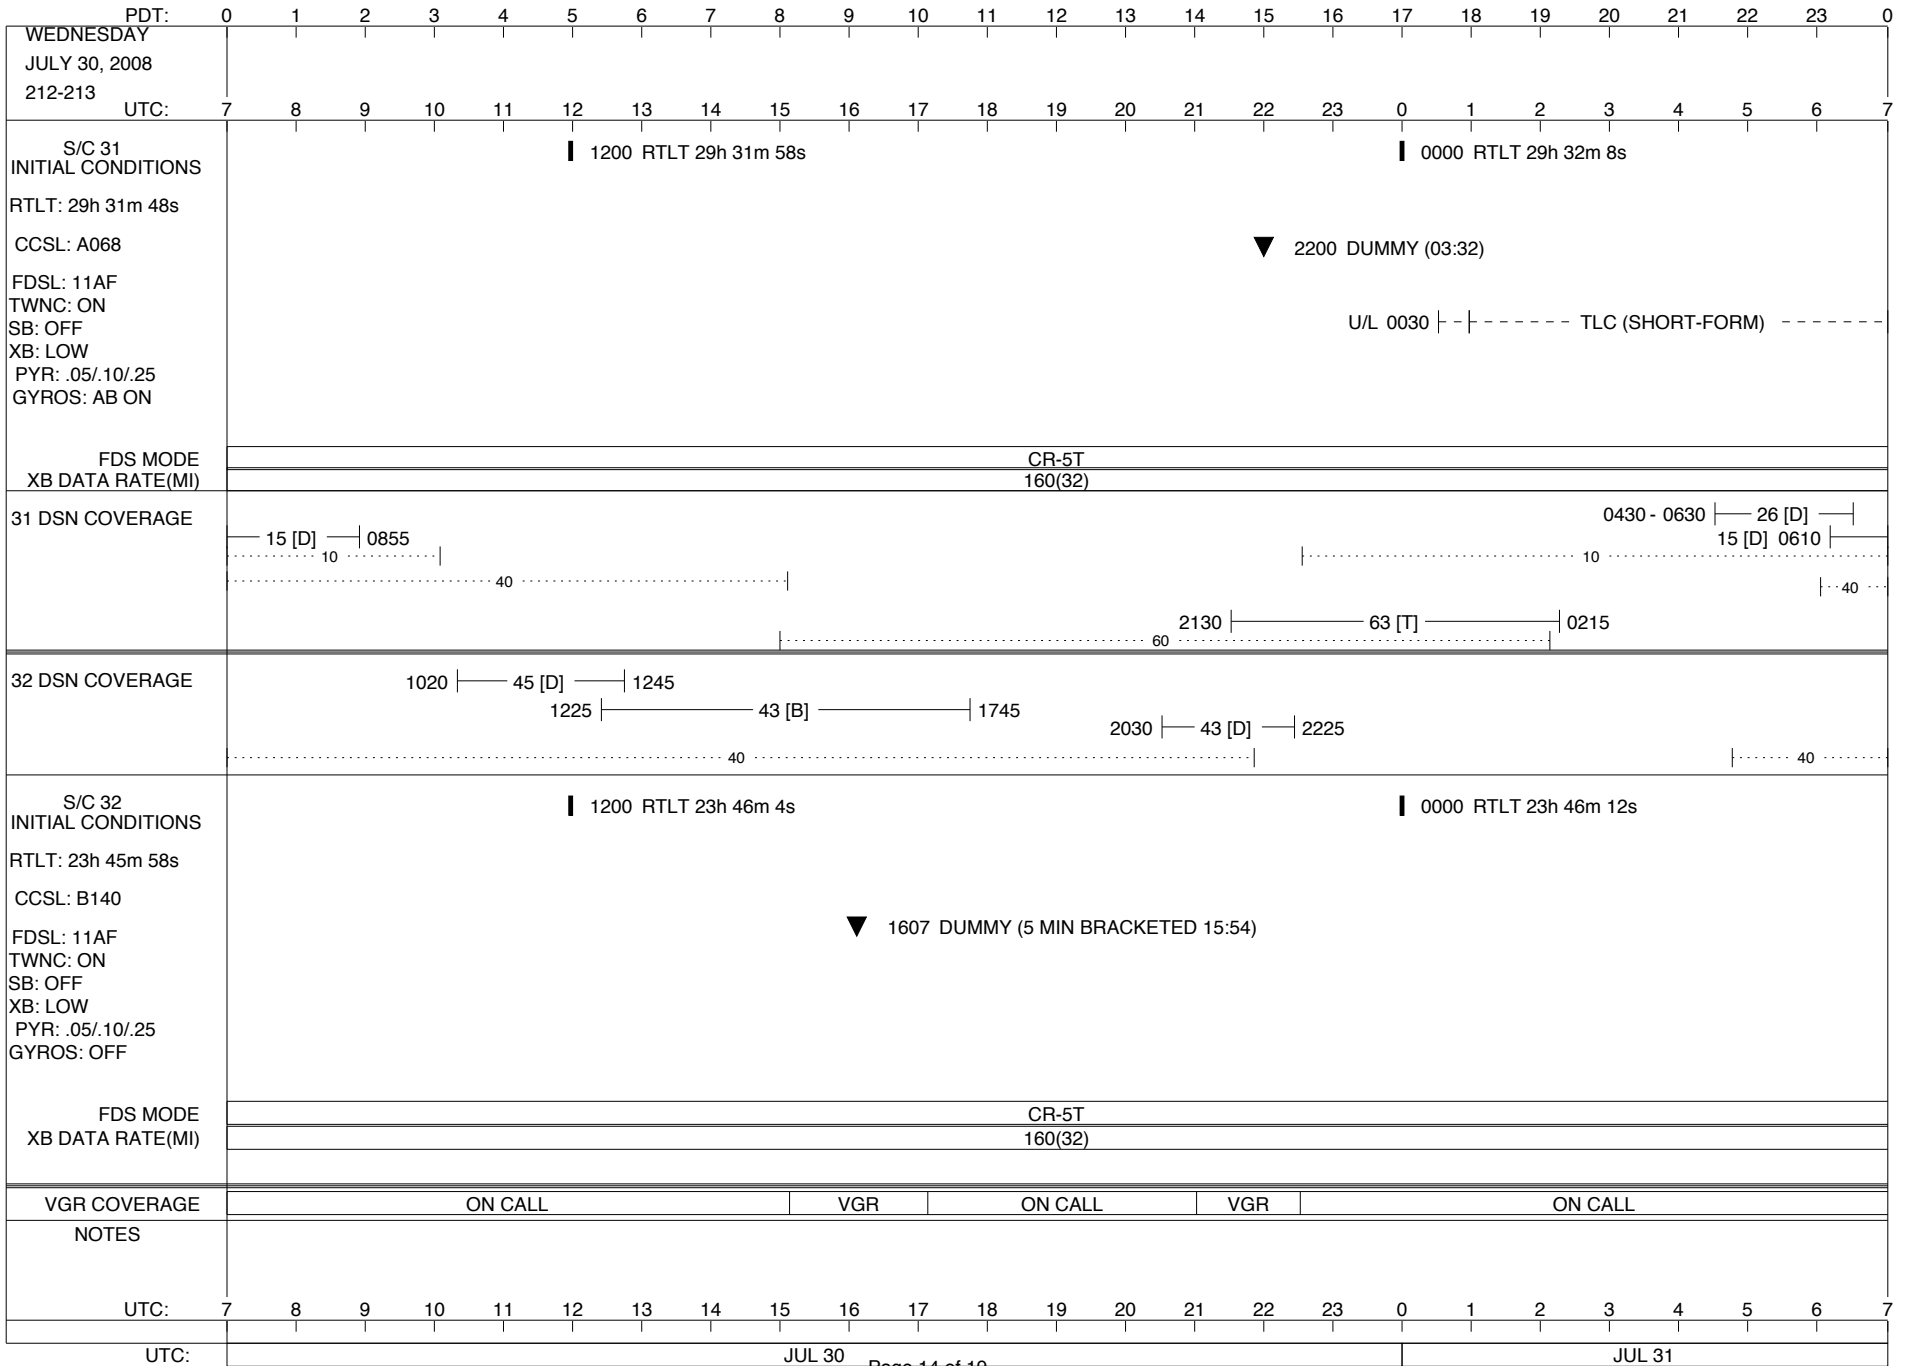

ISSUE DATE: 07/23/08 15:03