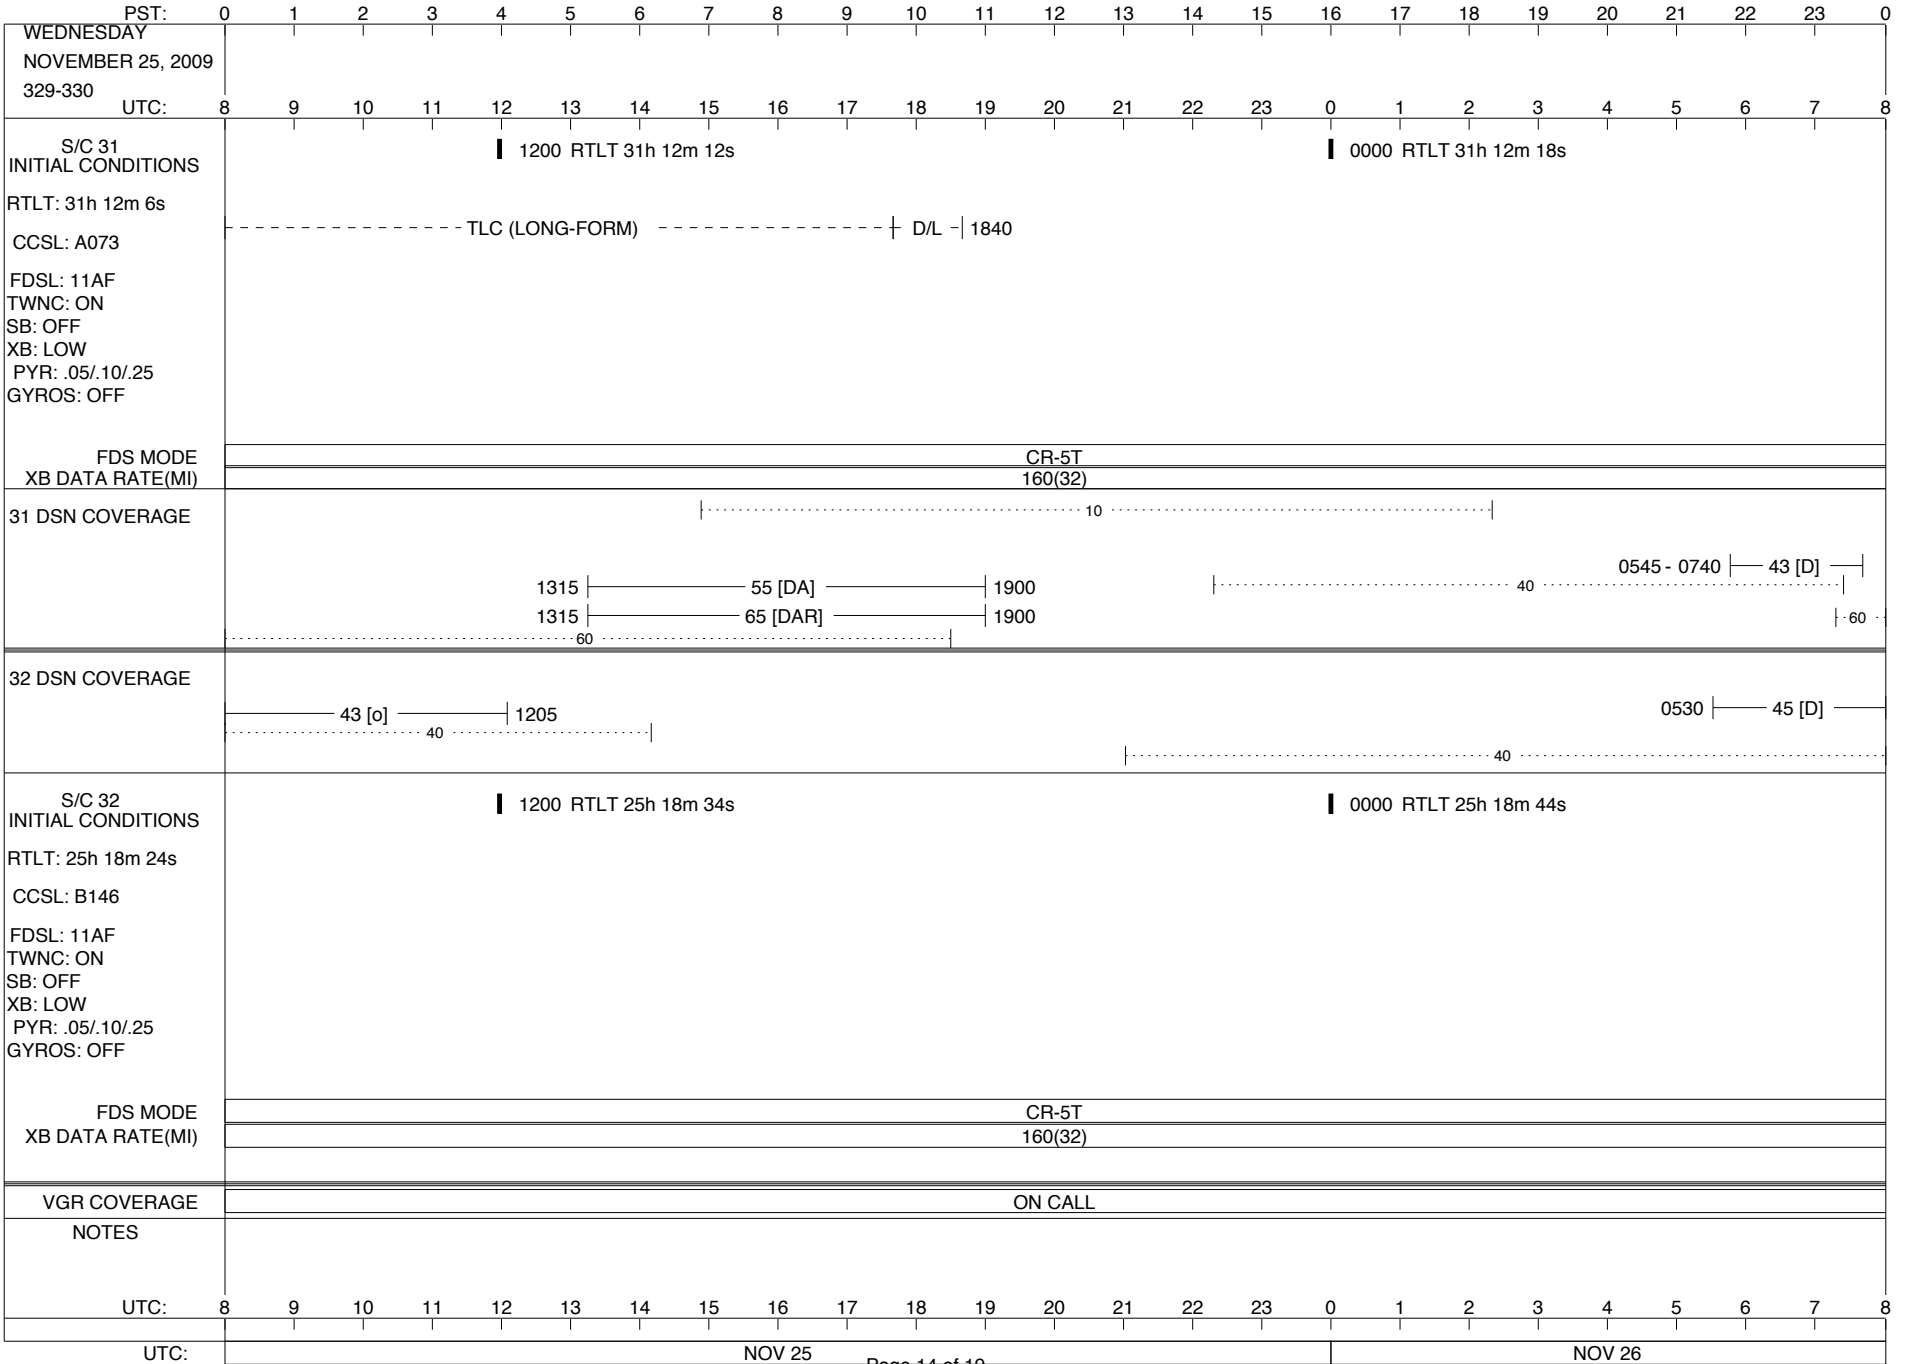

ISSUE DATE: 11/12/09 14:25