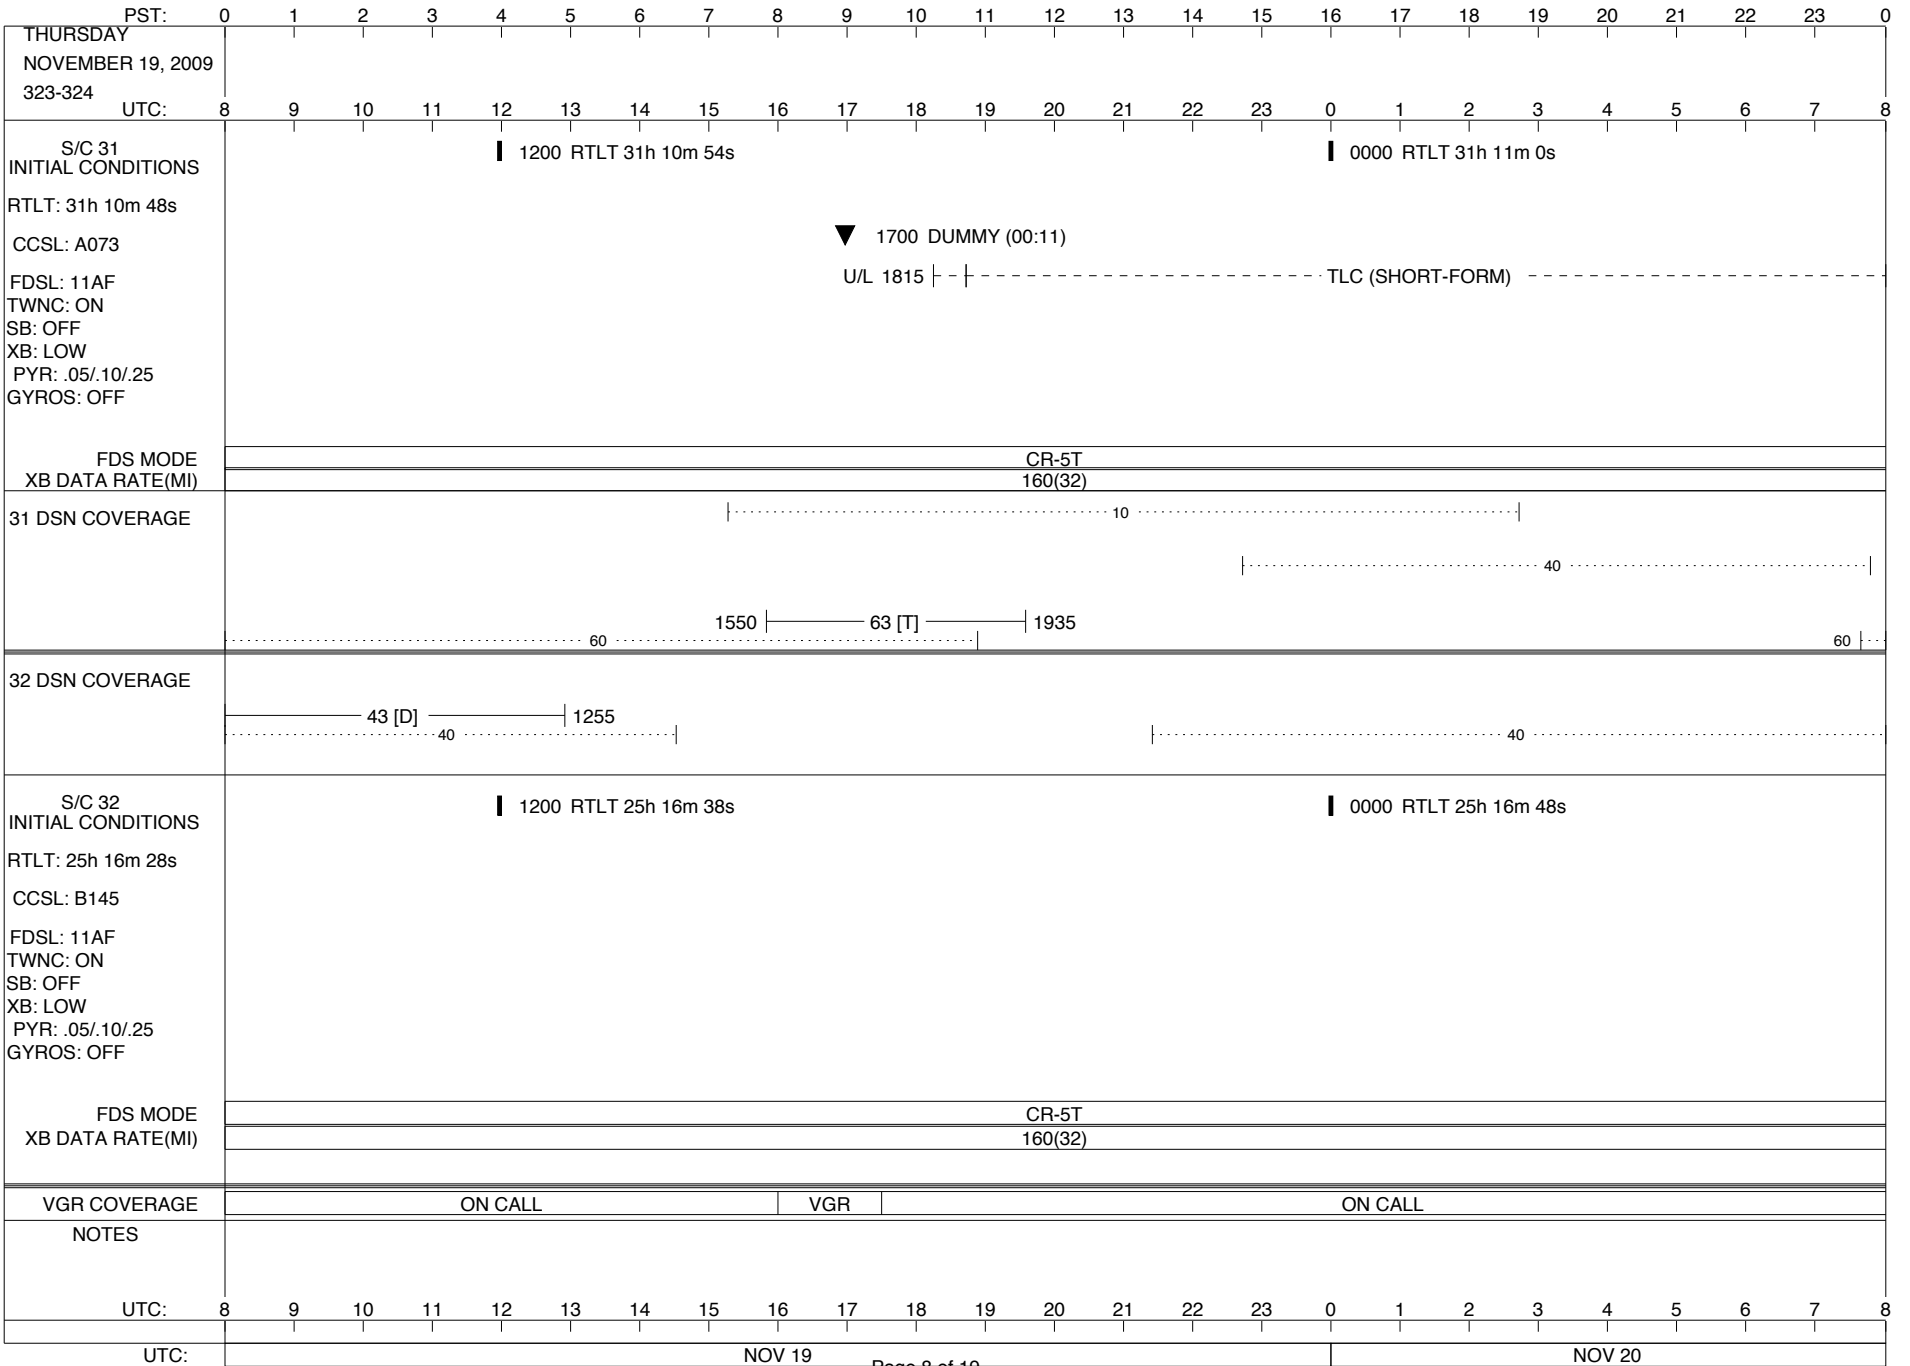

ISSUE DATE: 11/12/09 14:25