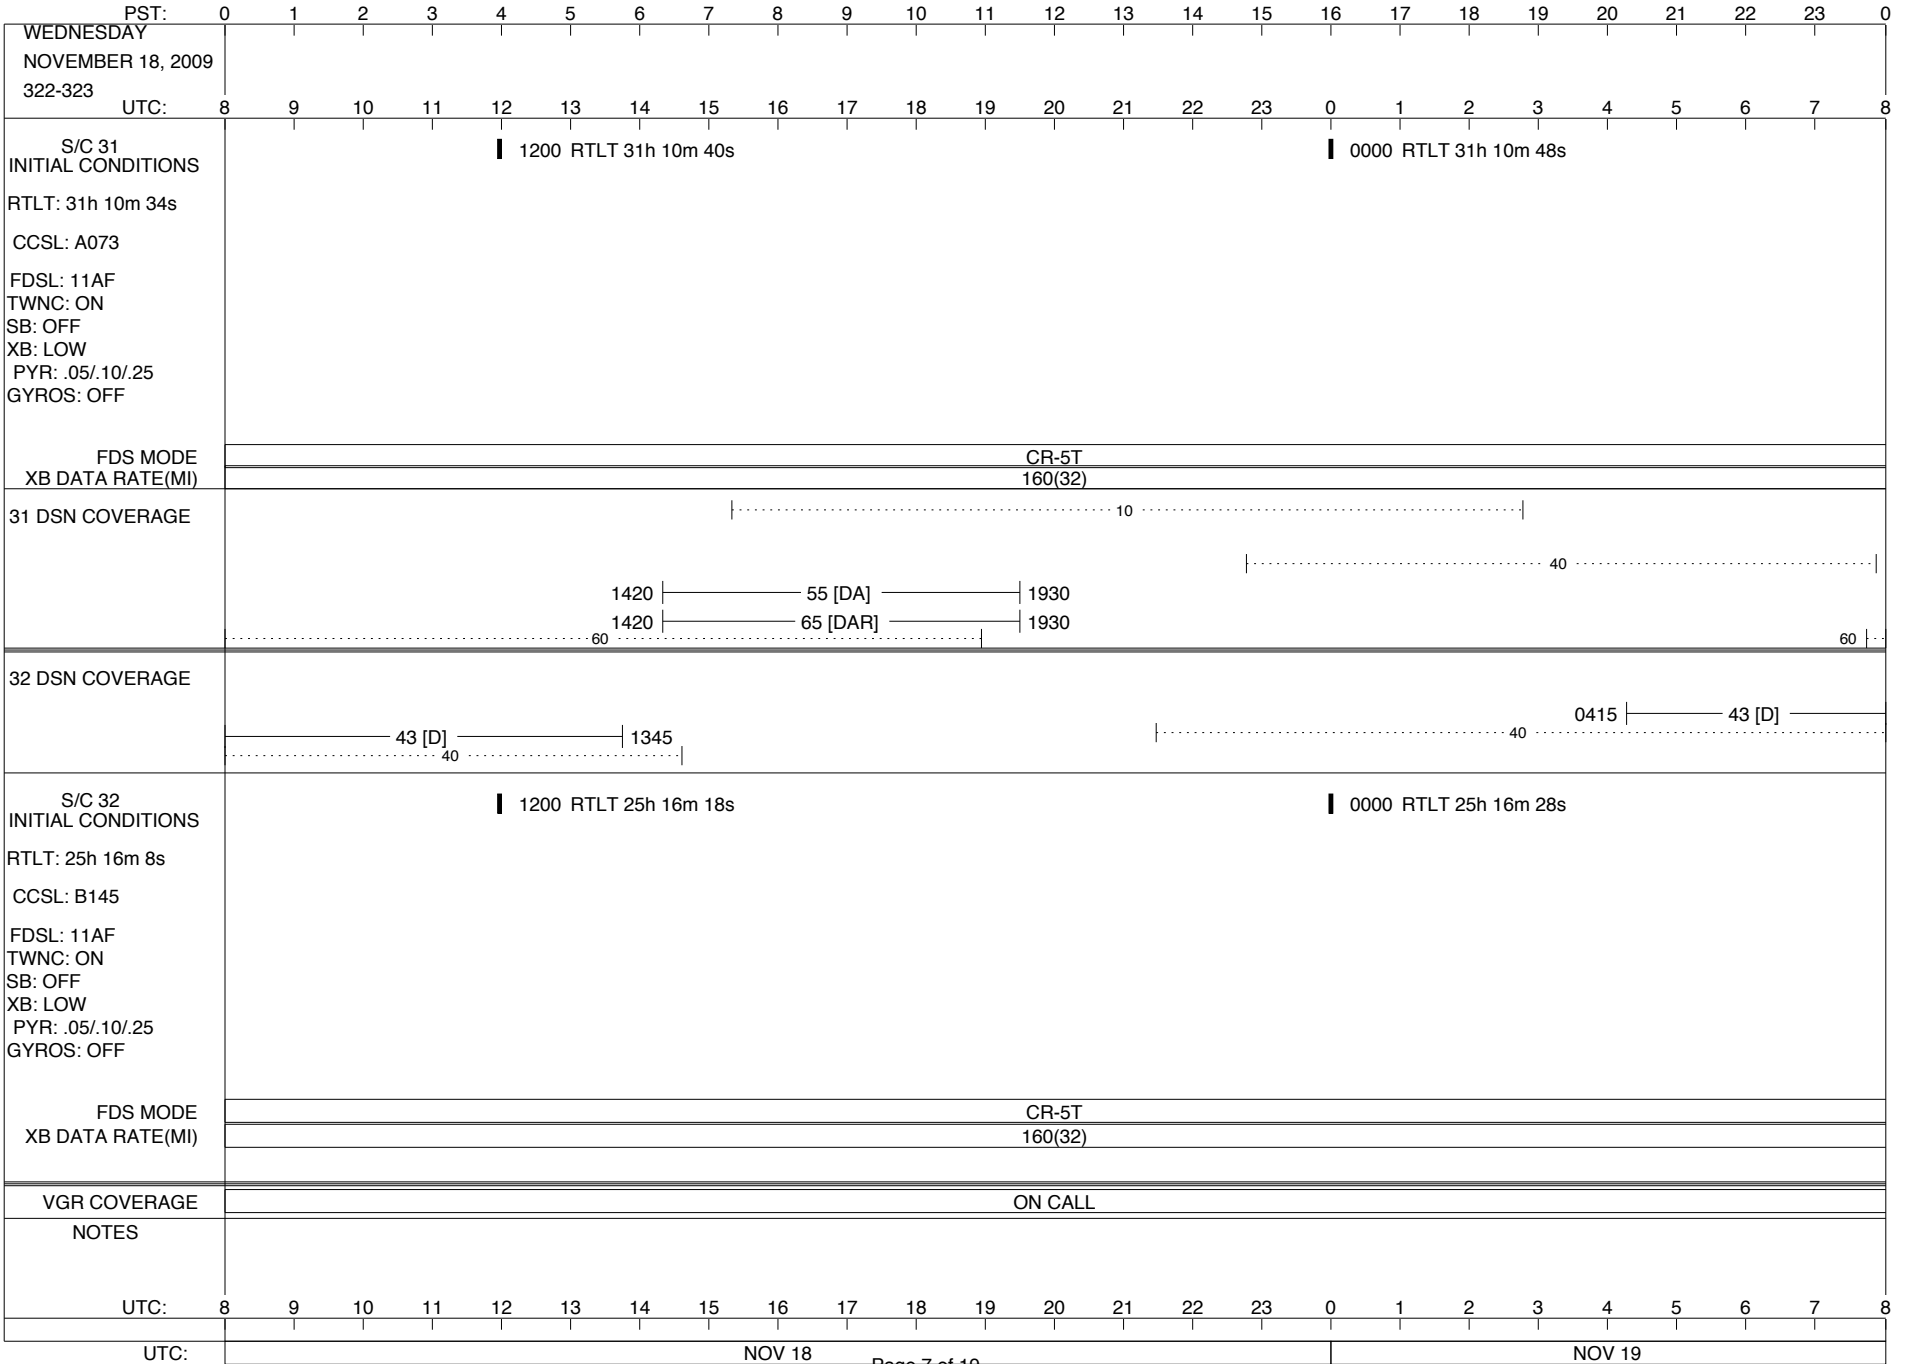

ISSUE DATE: 11/12/09 14:25