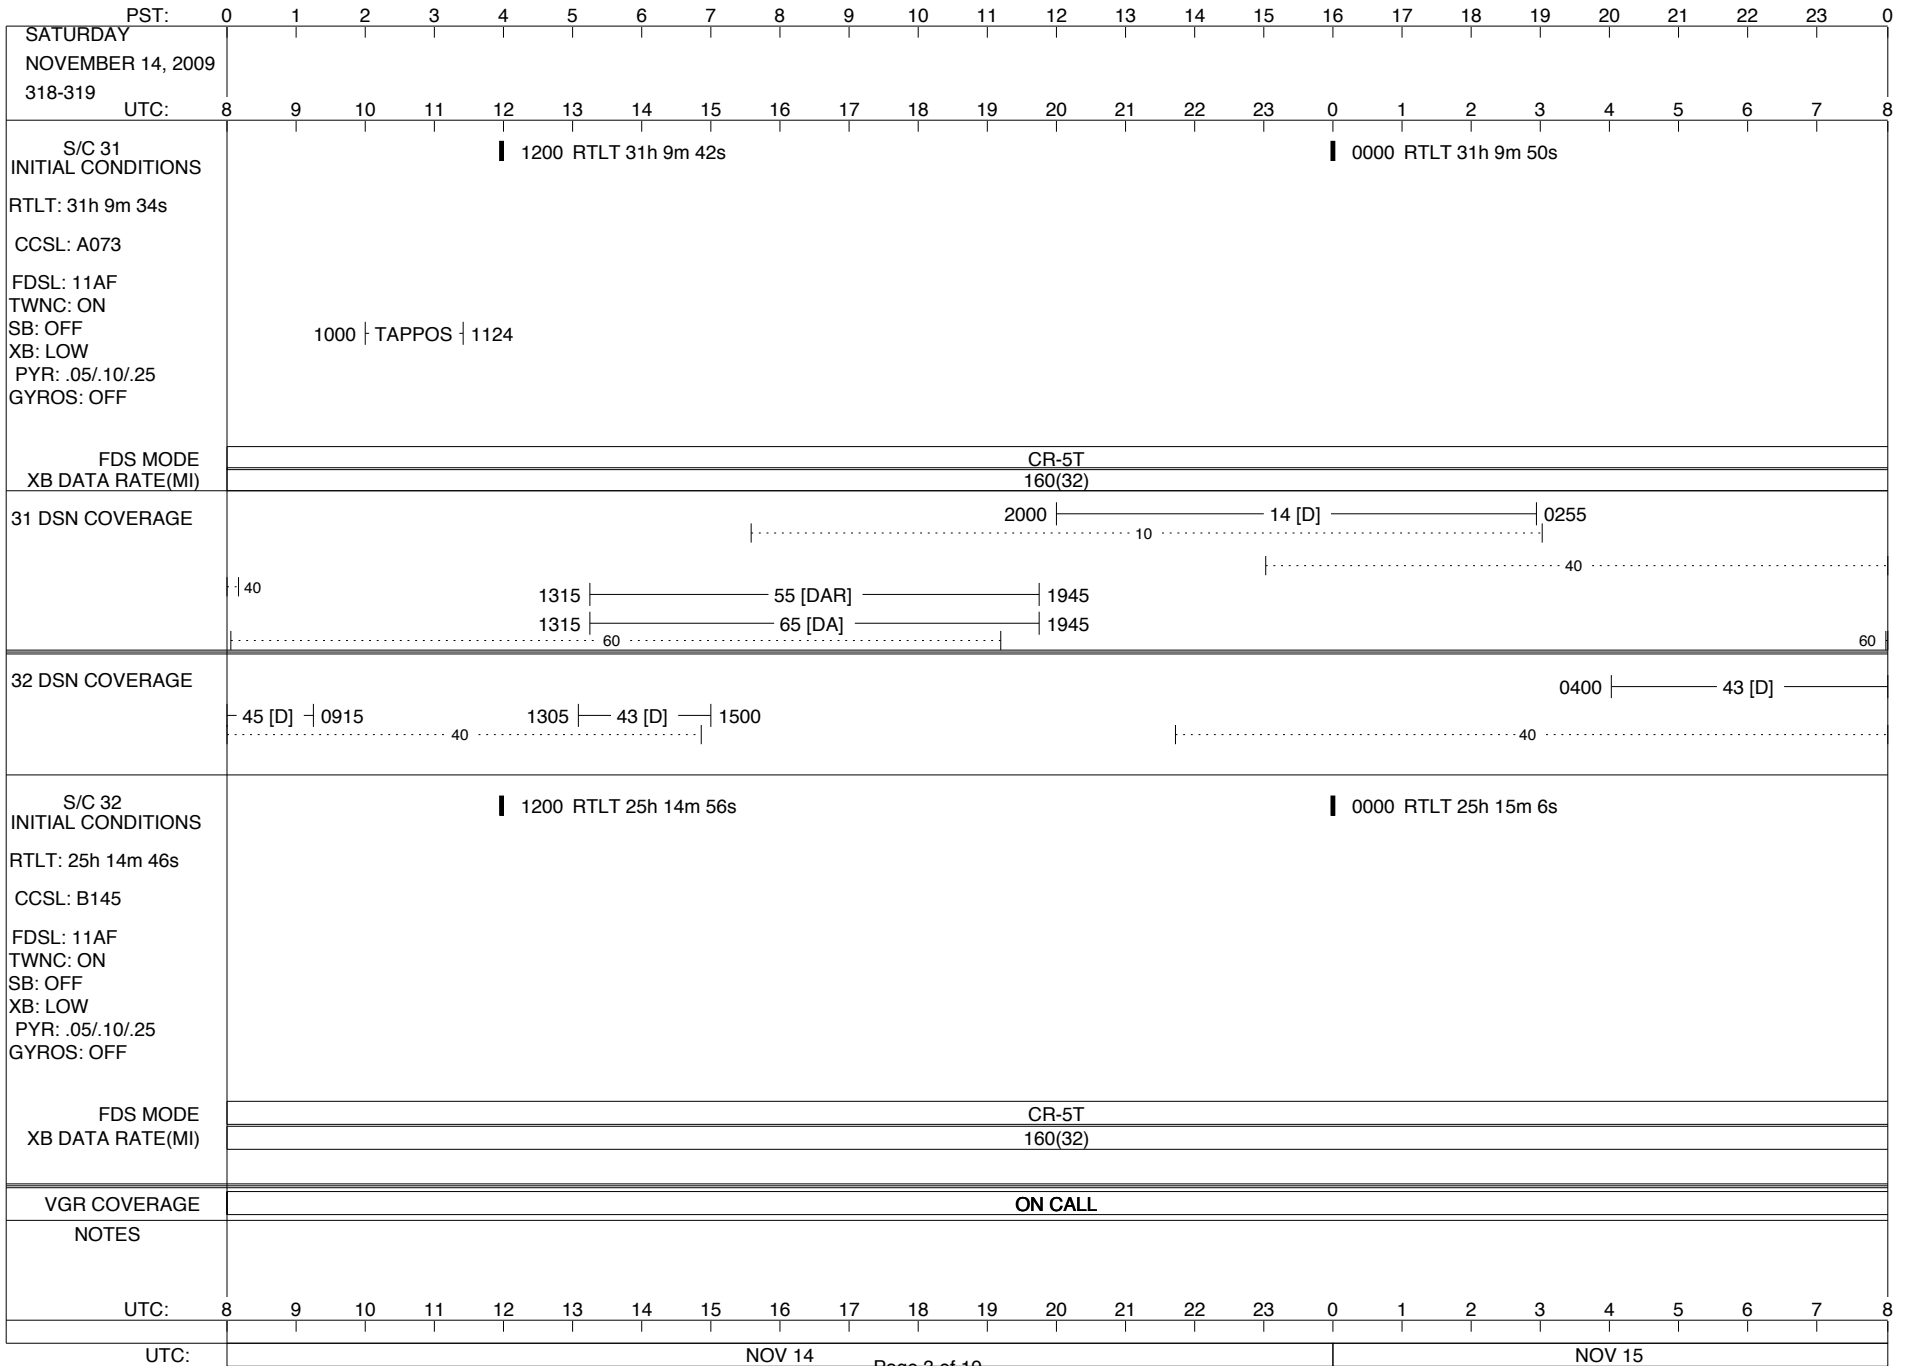

ISSUE DATE: 11/12/09 14:25