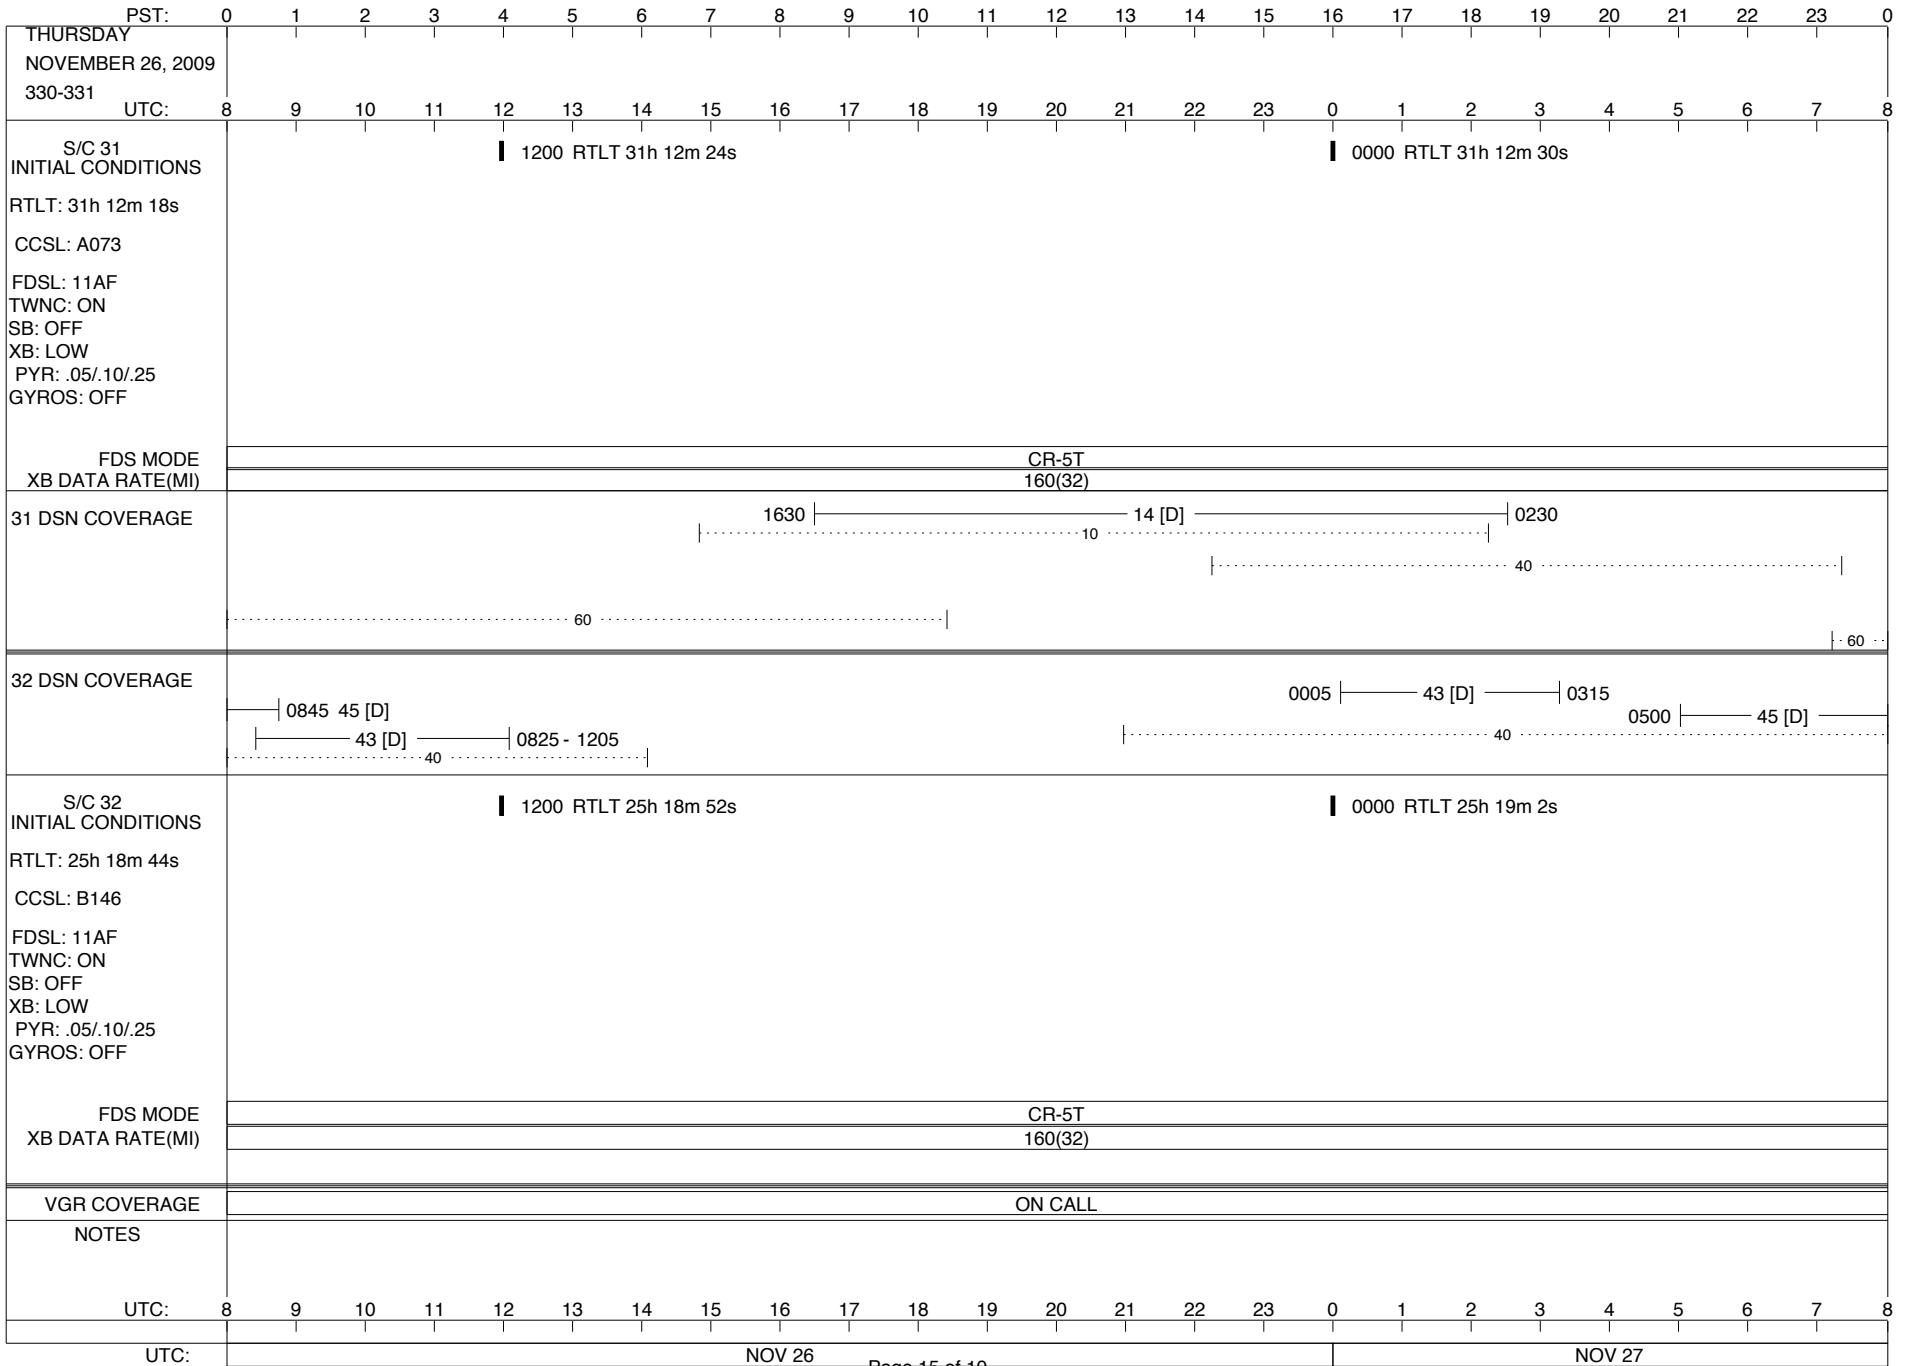

ISSUE DATE: 11/12/09 14:25