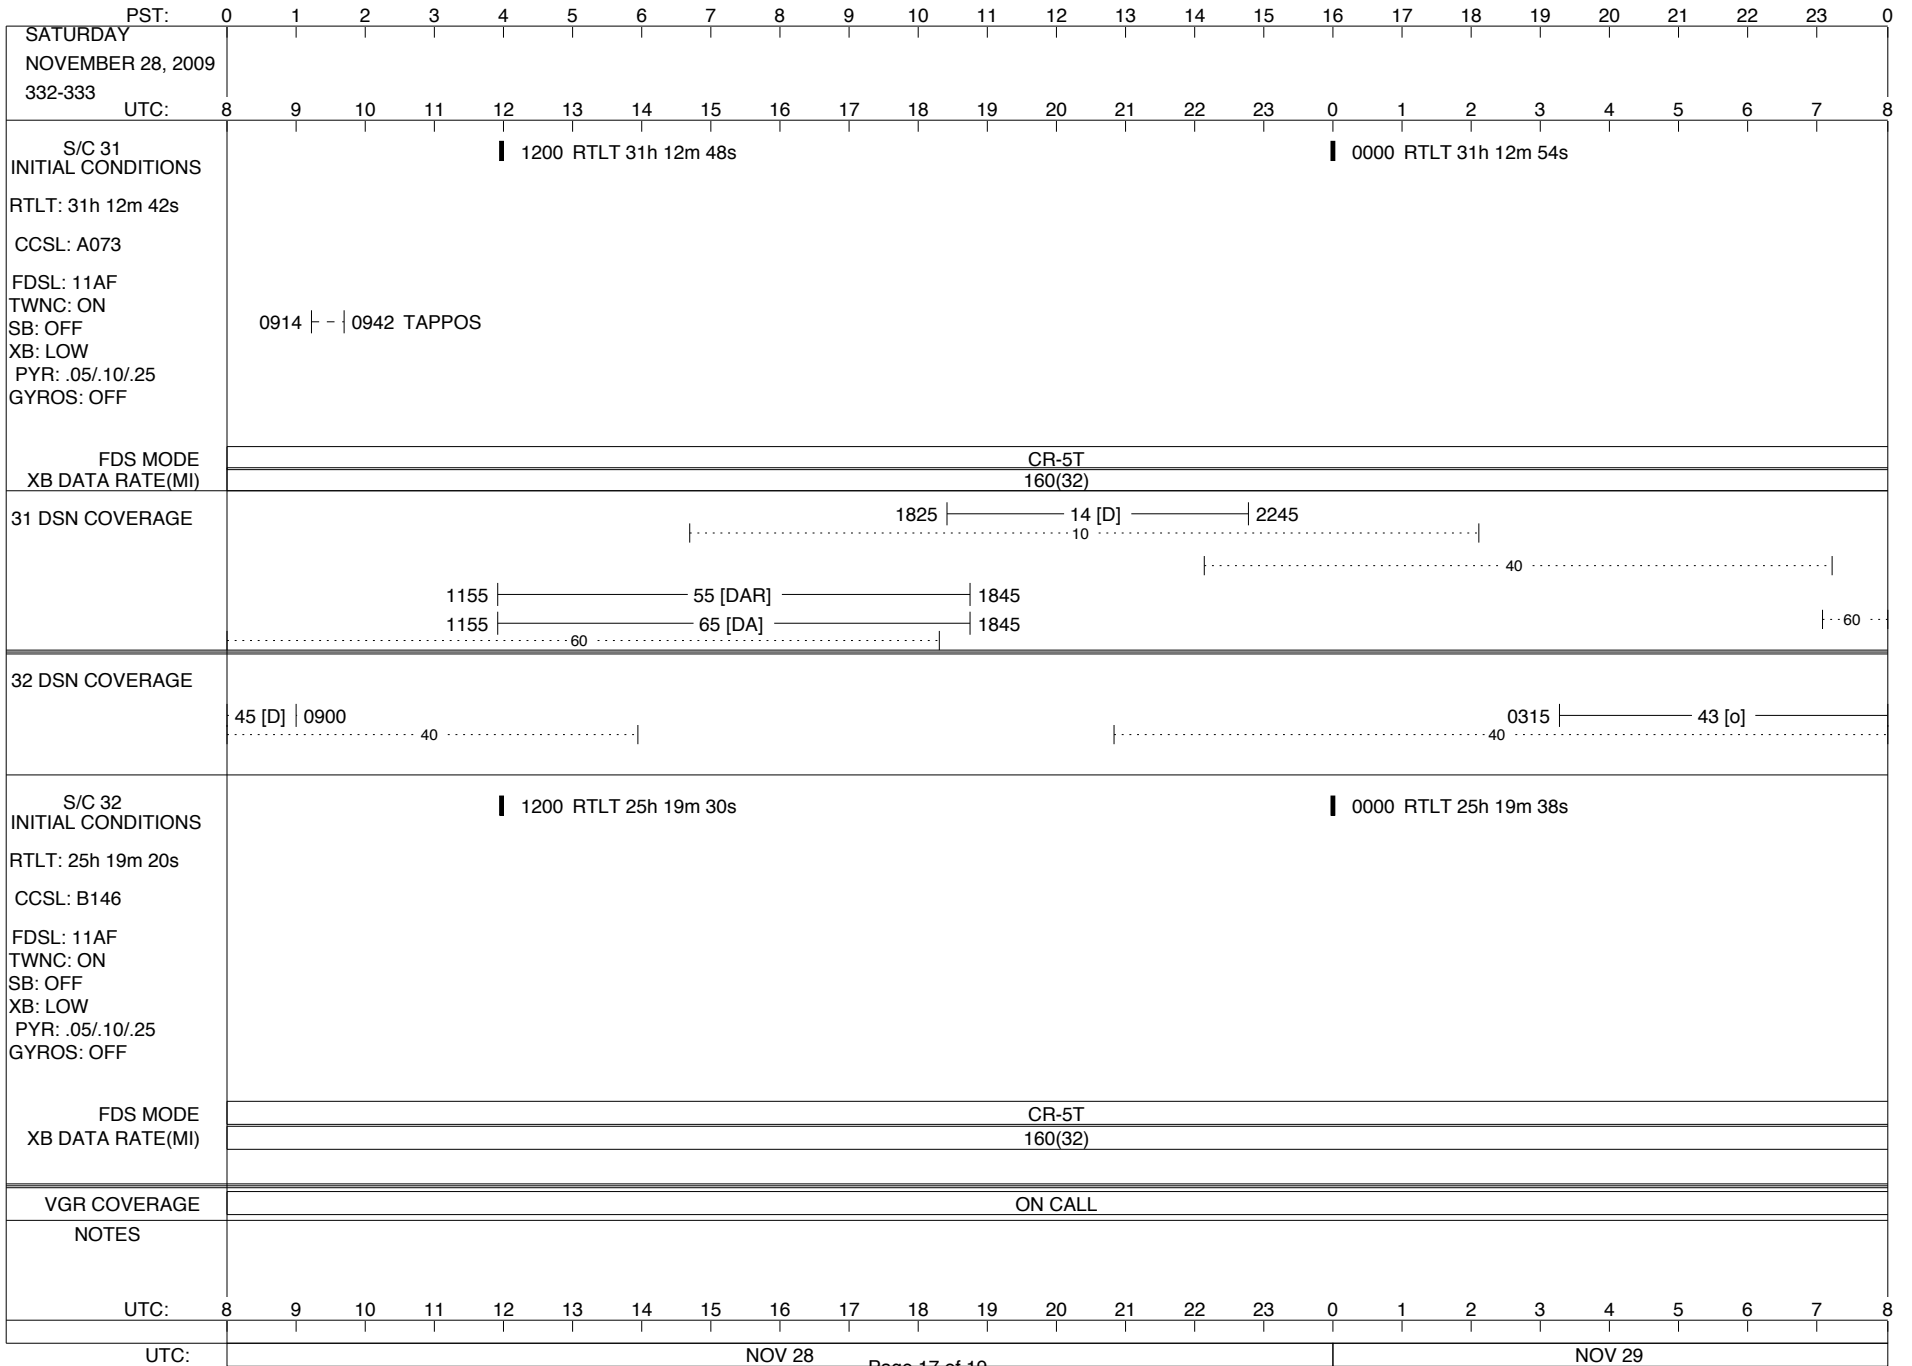

ISSUE DATE: 11/12/09 14:25