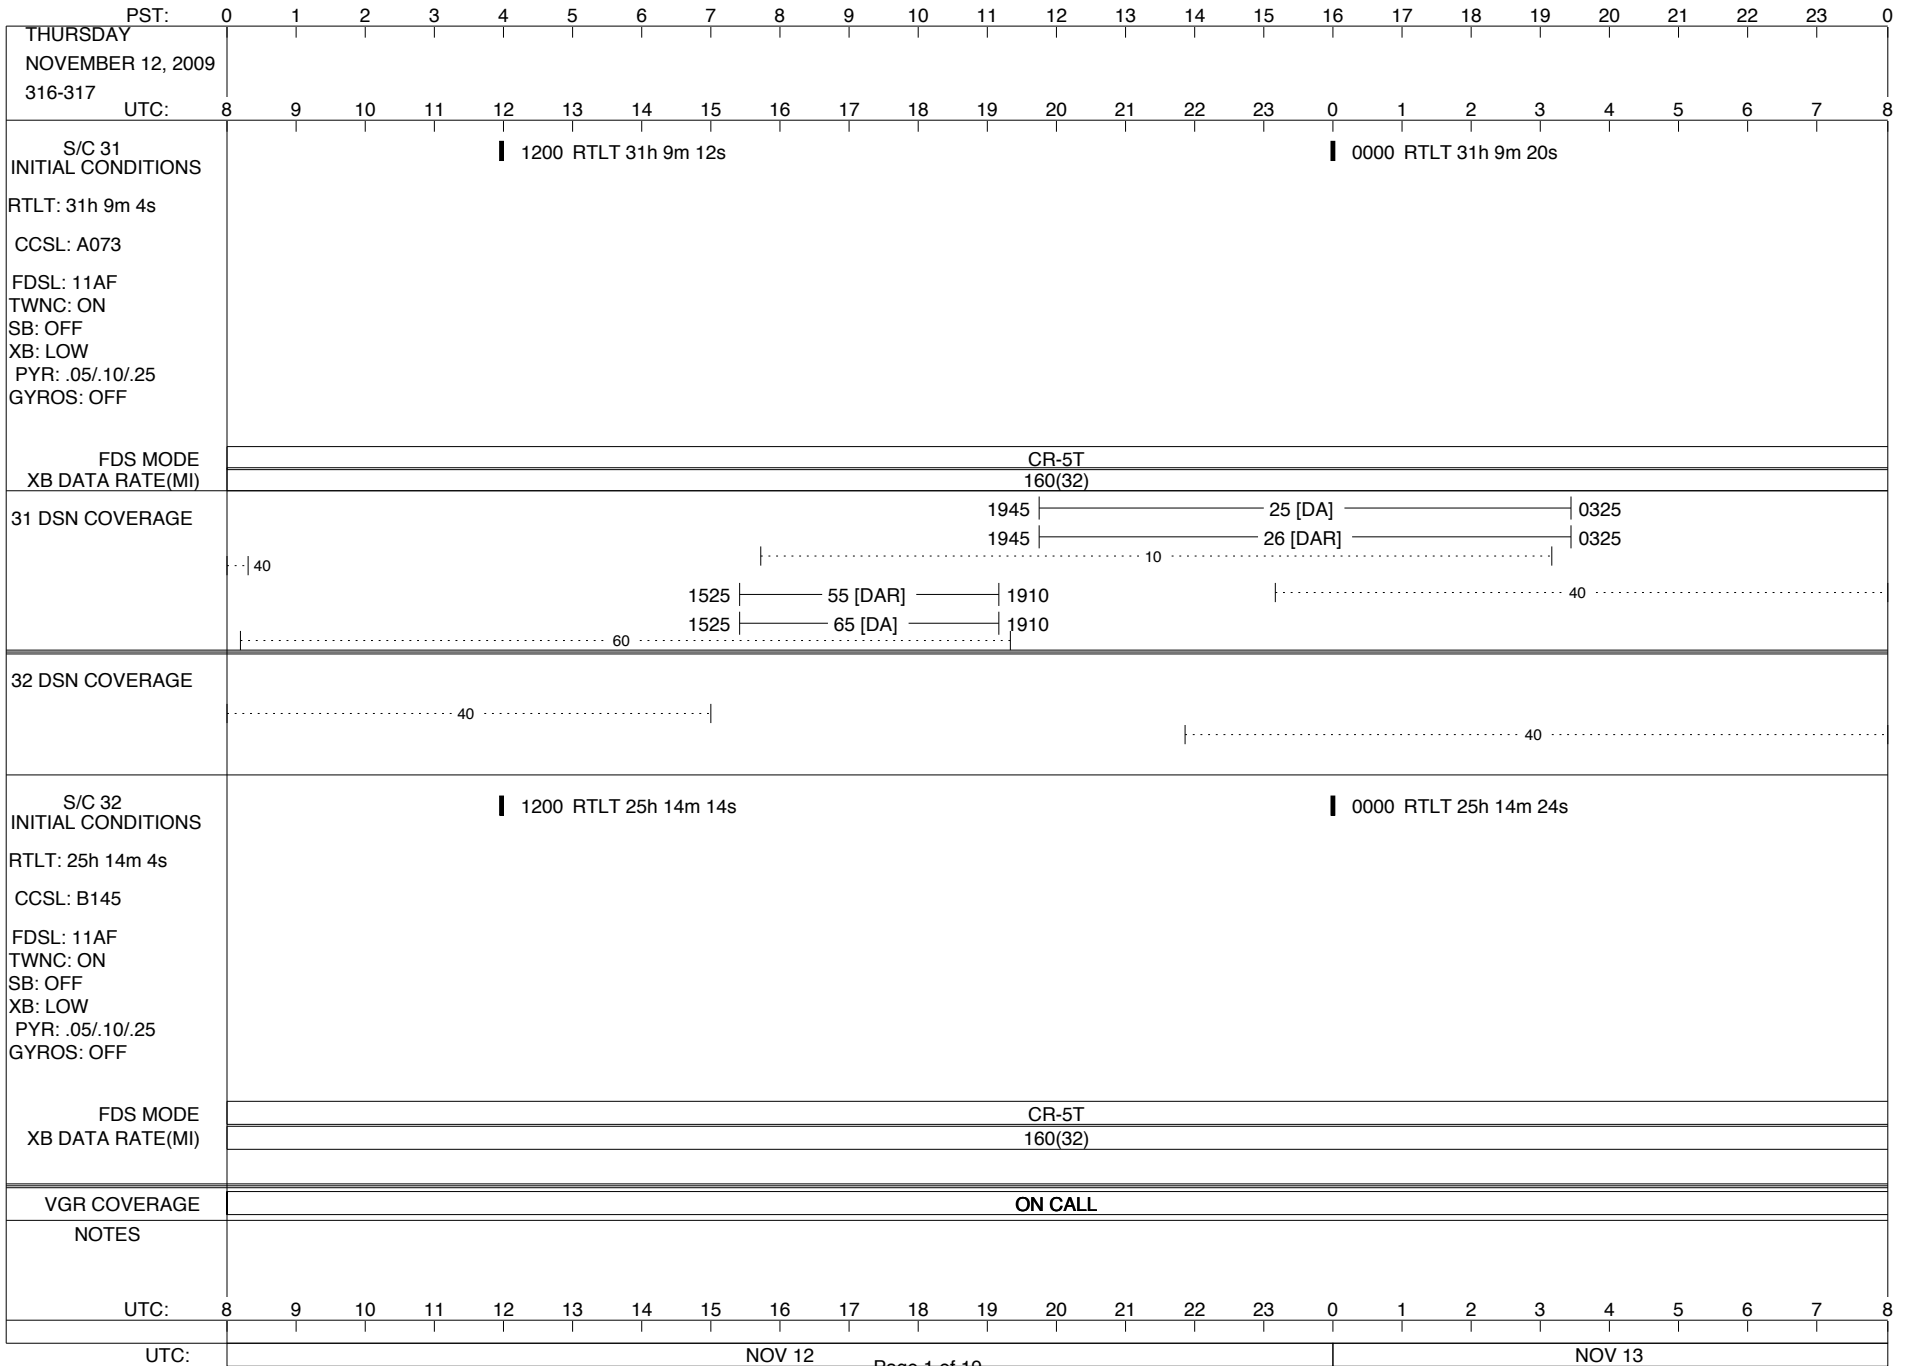

ISSUE DATE: 11/12/09 14:25