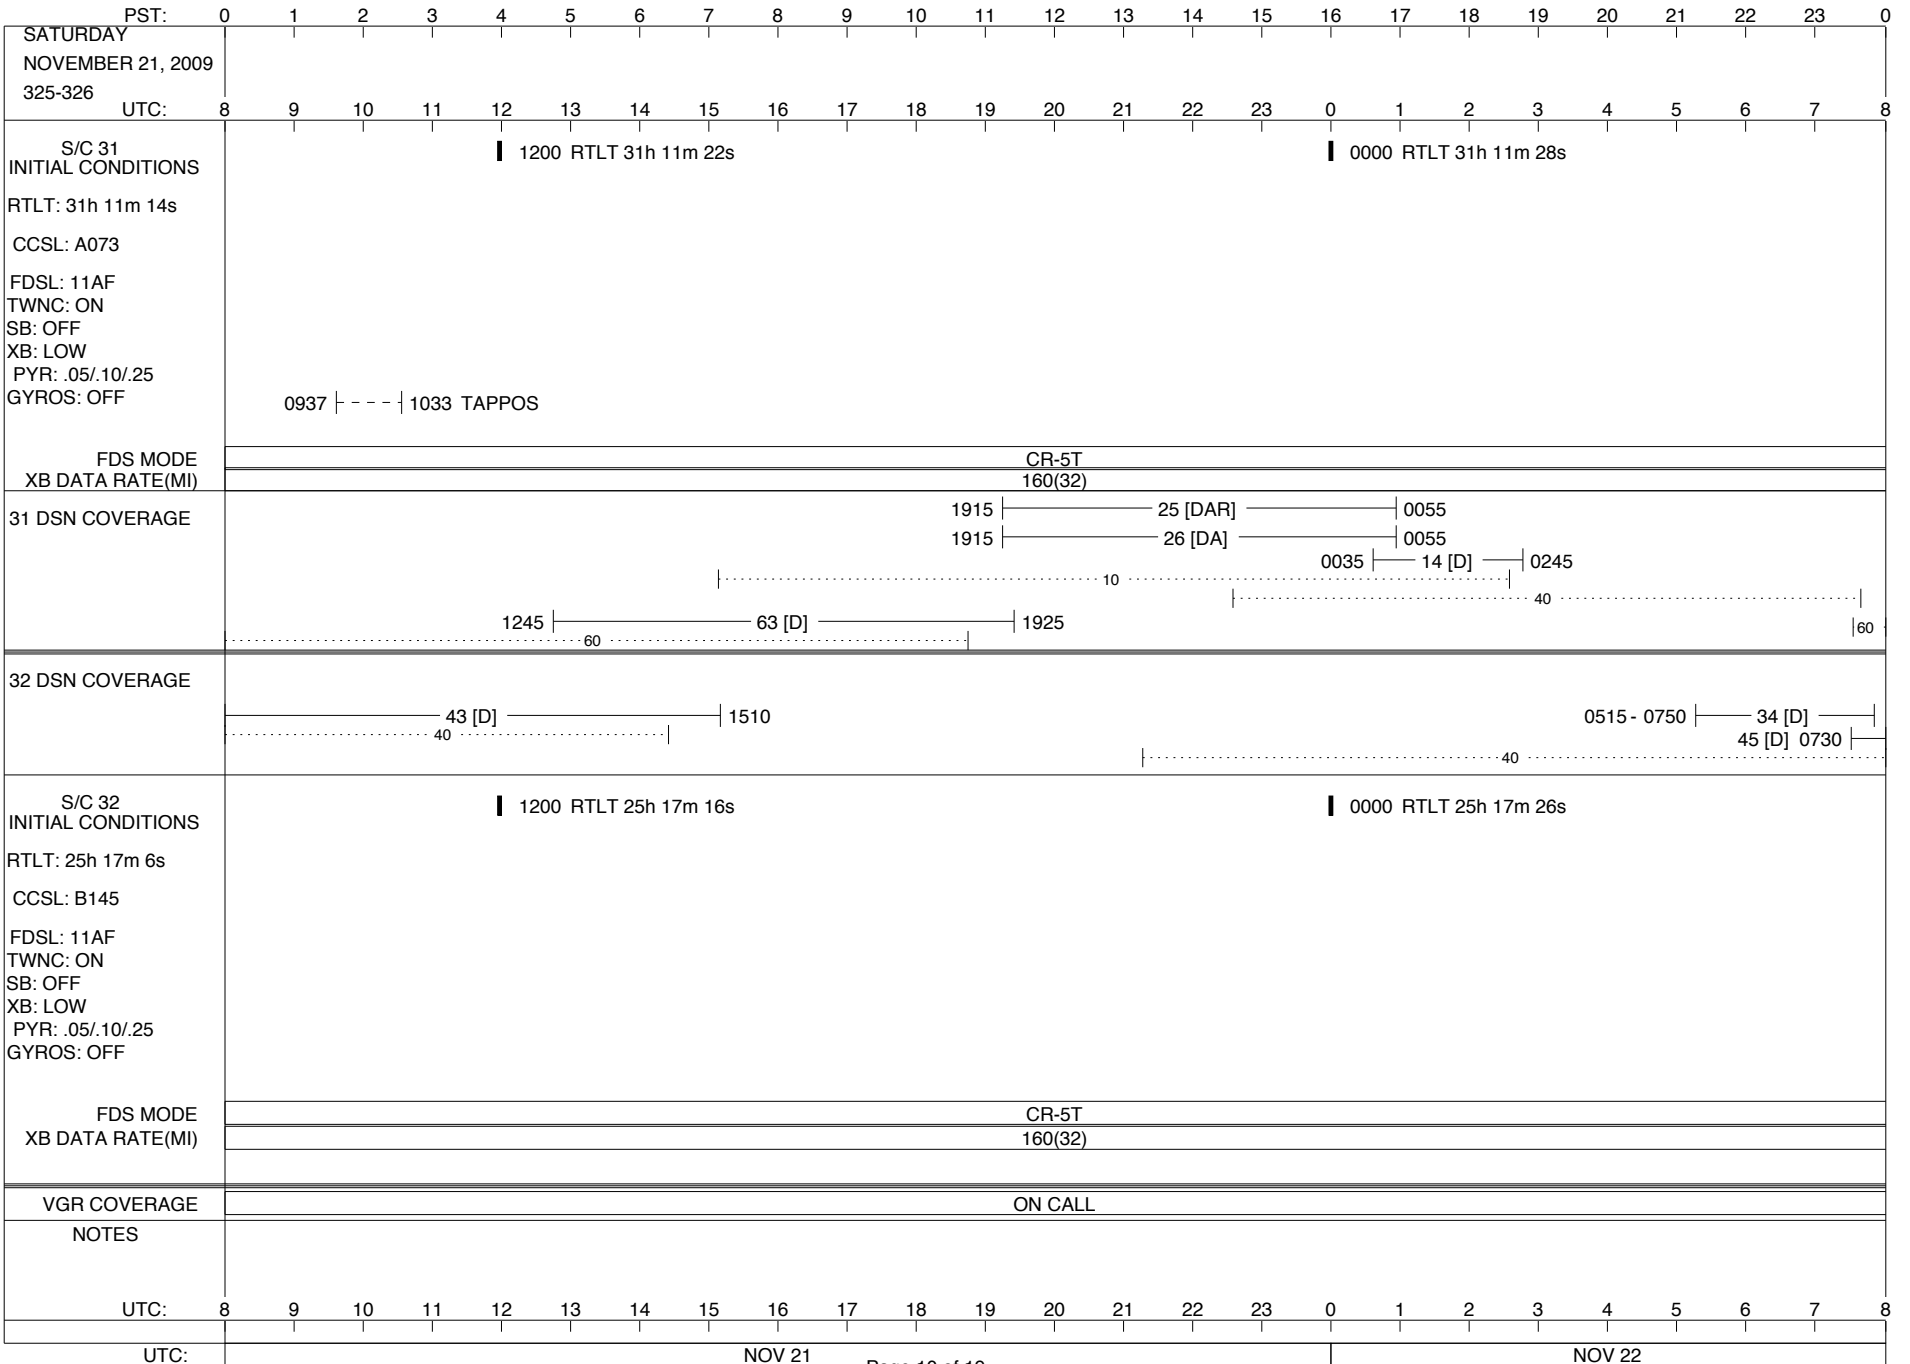

ISSUE DATE: 11/12/09 14:25