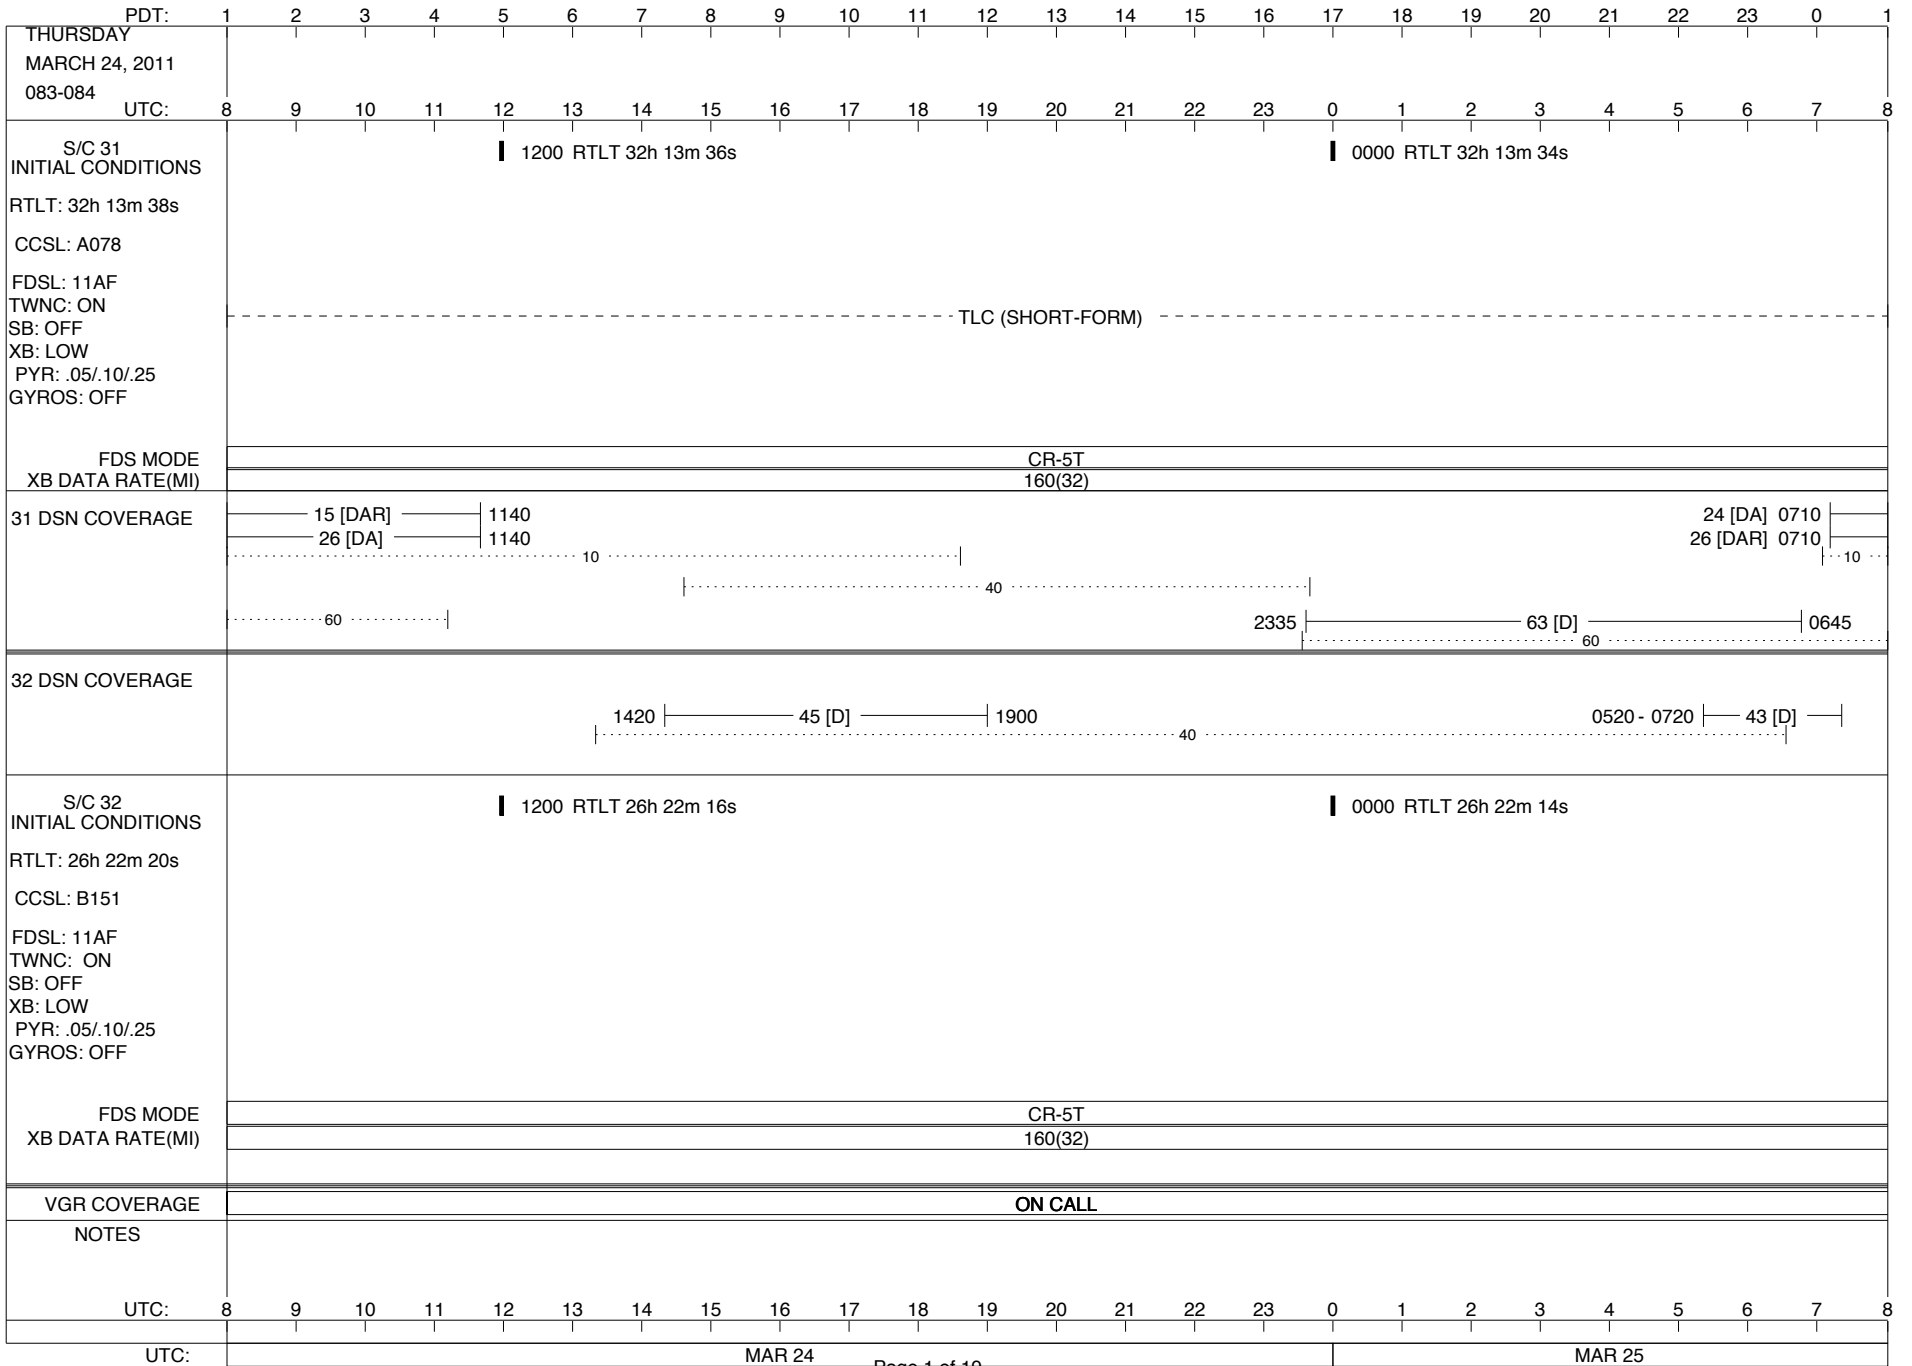

ISSUE DATE: 03/24/11 15:14