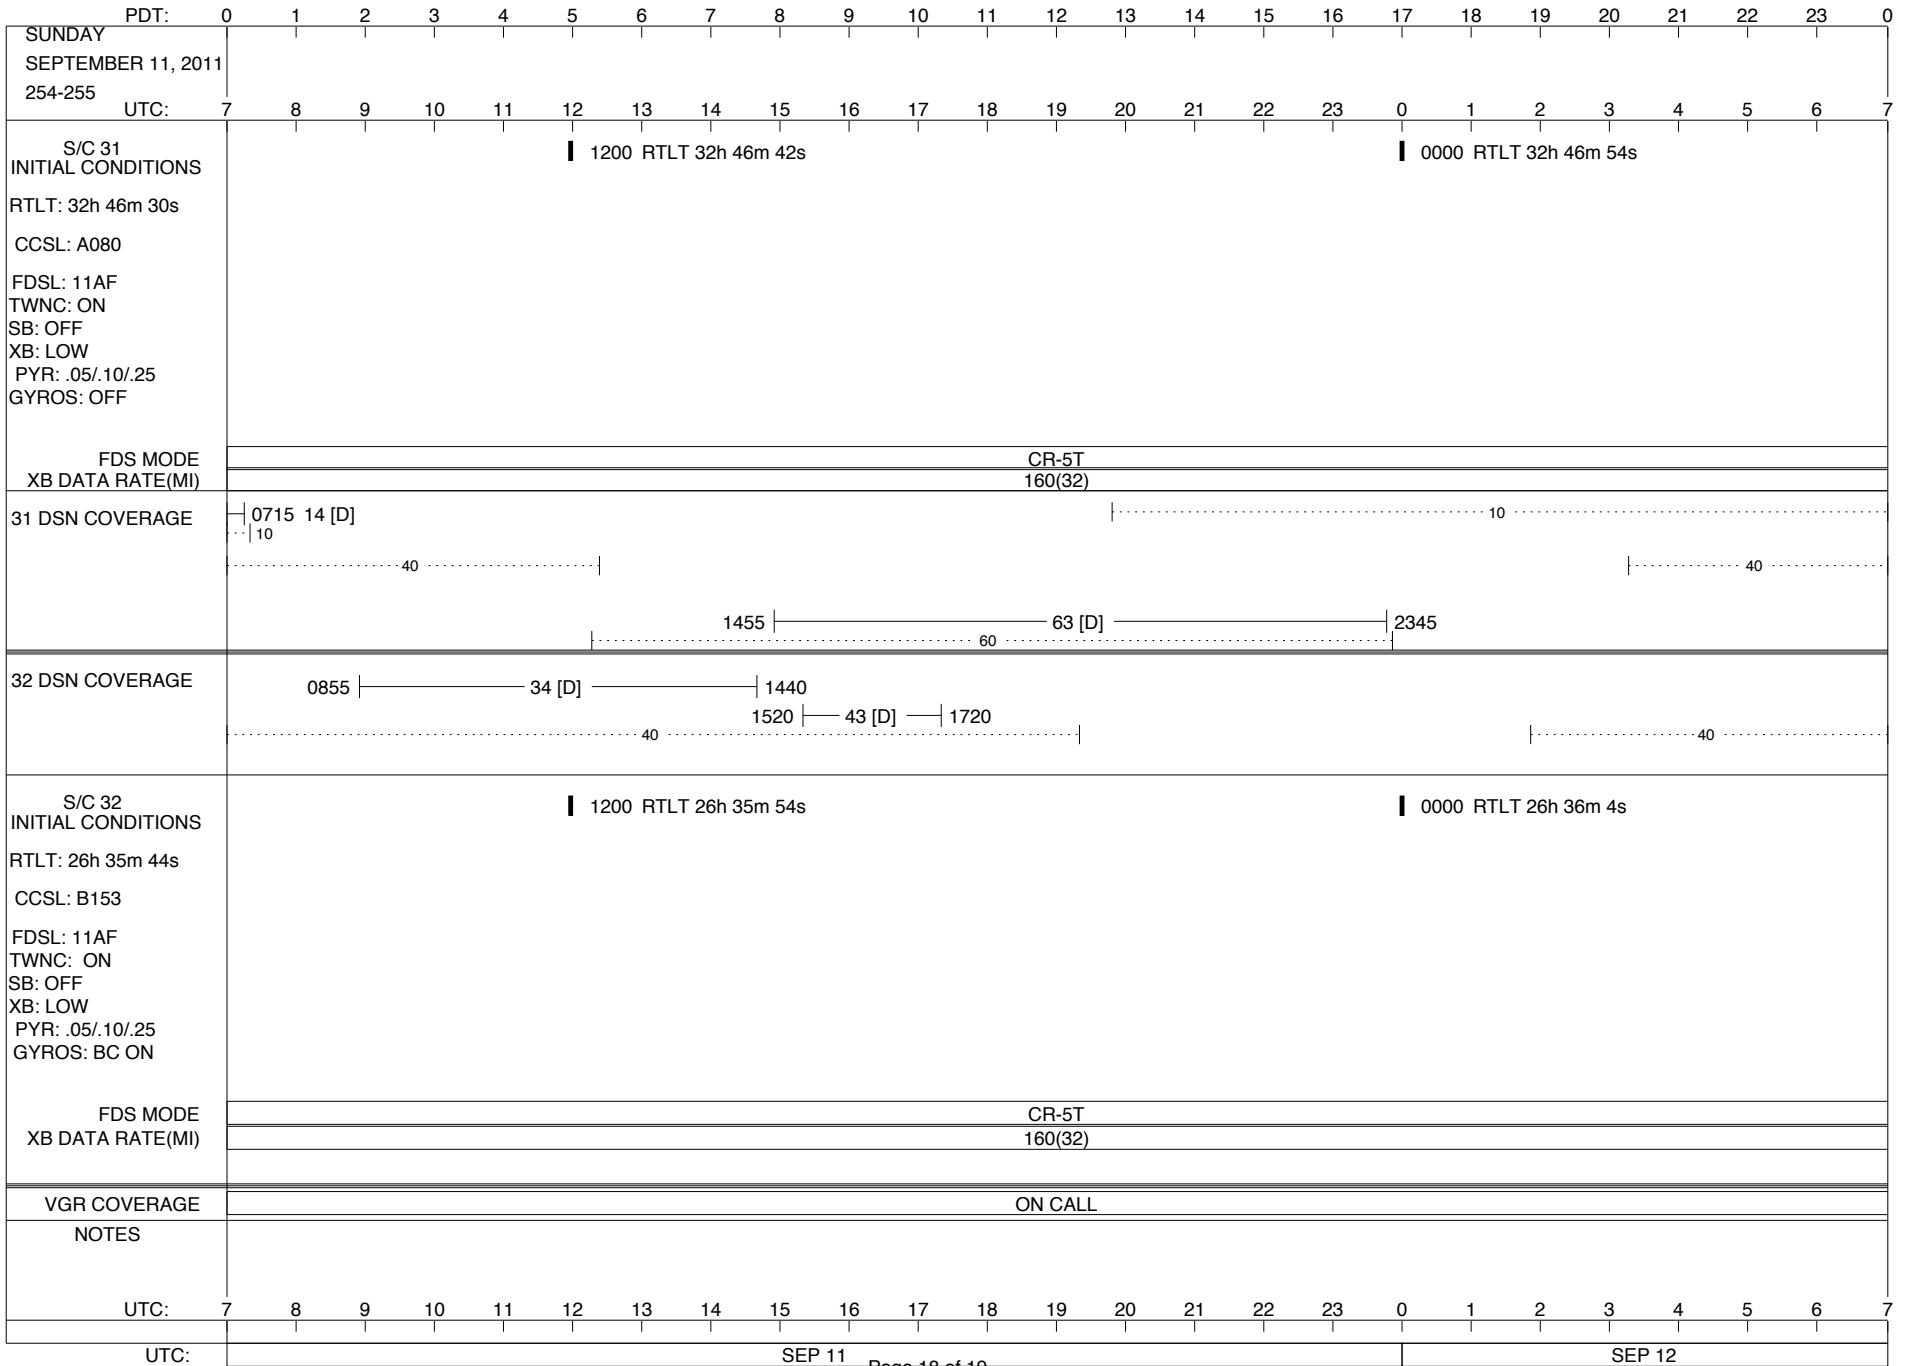

ISSUE DATE: 08/29/11 21:18