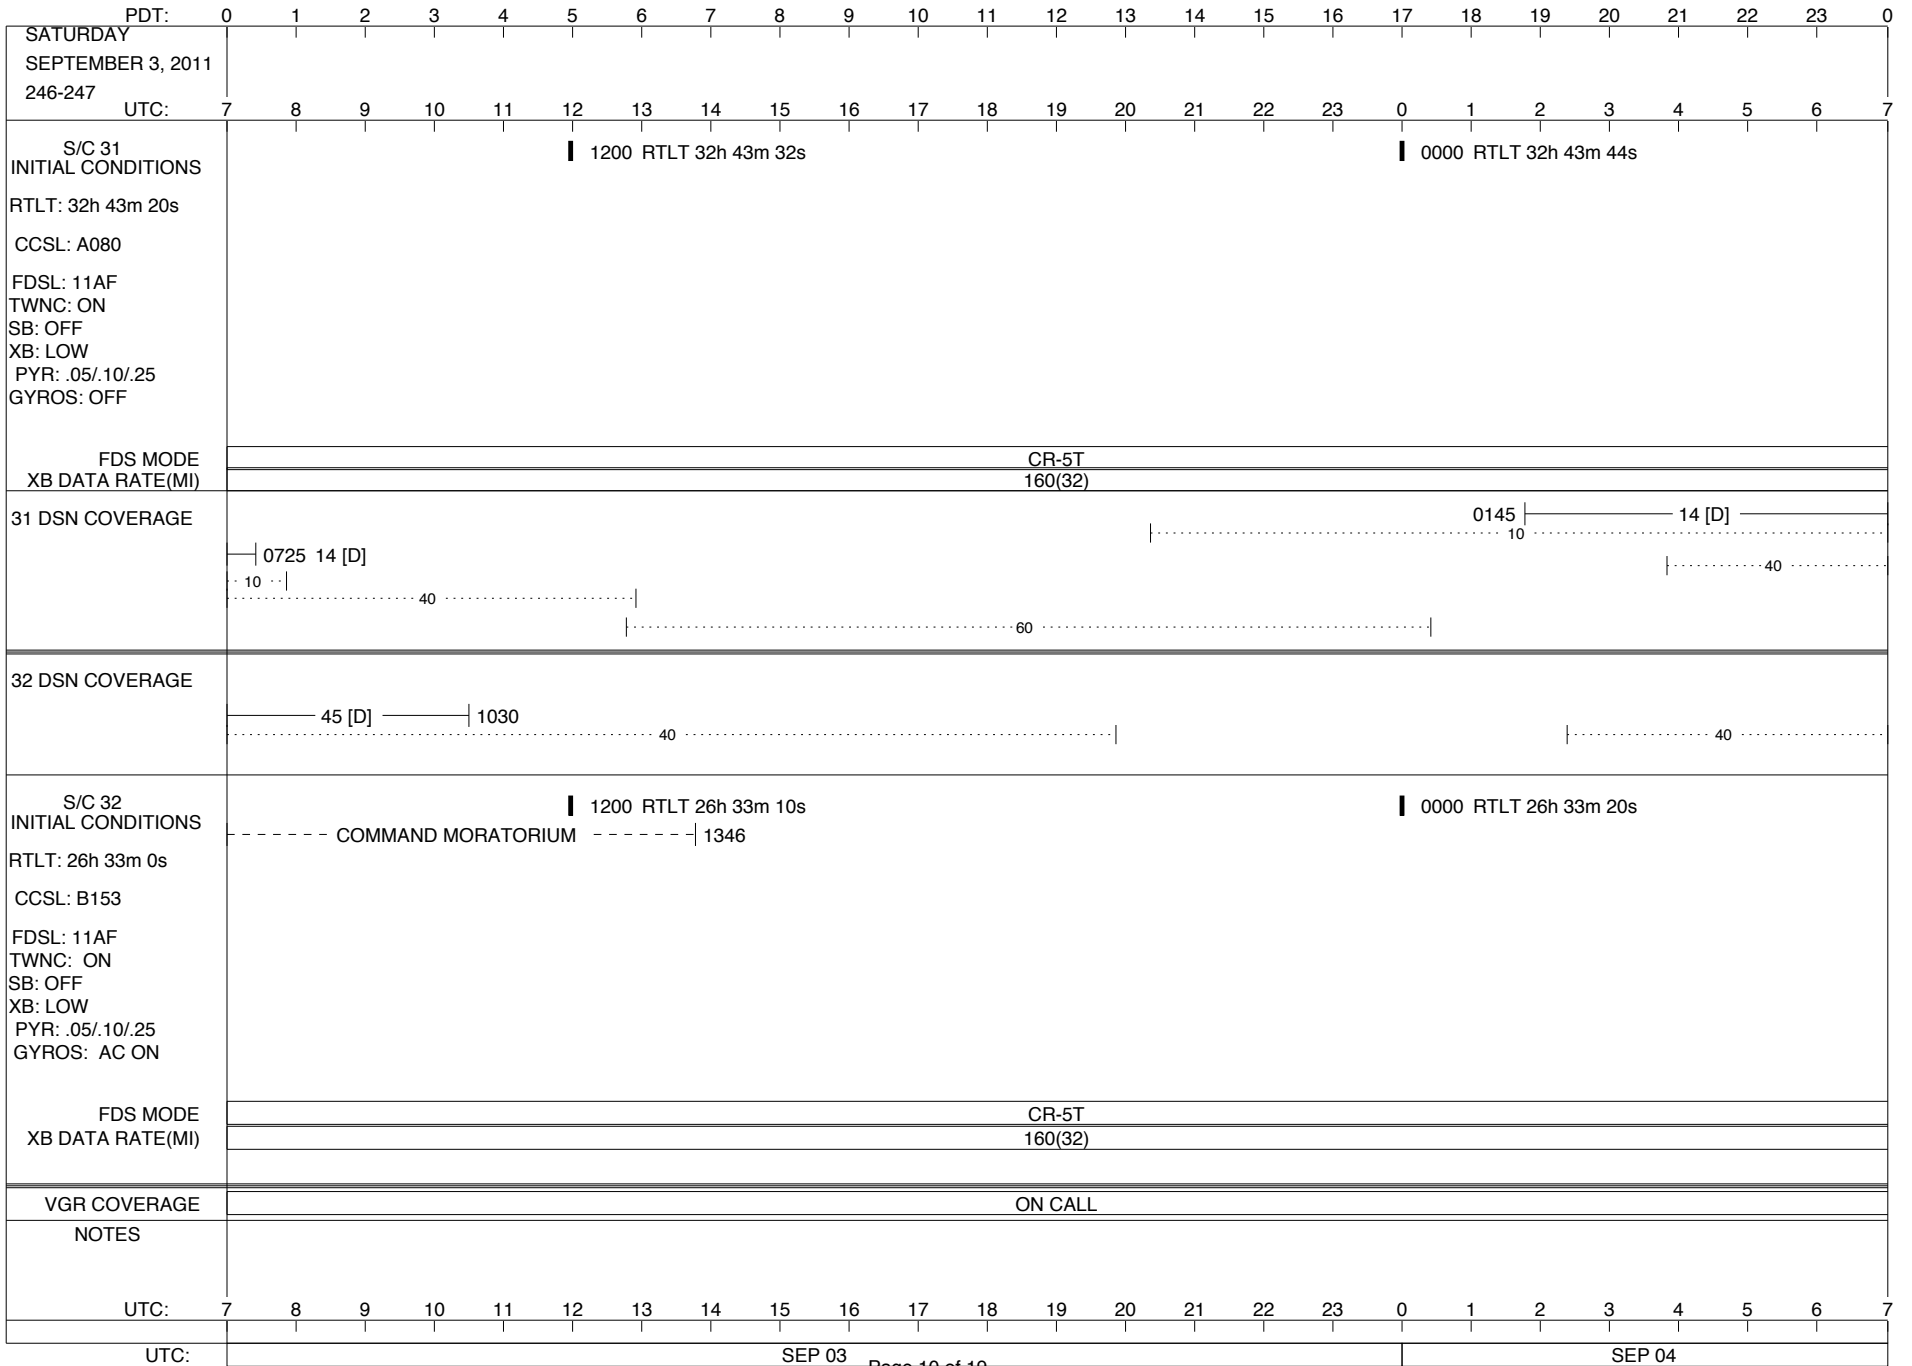

ISSUE DATE: 08/29/11 21:18