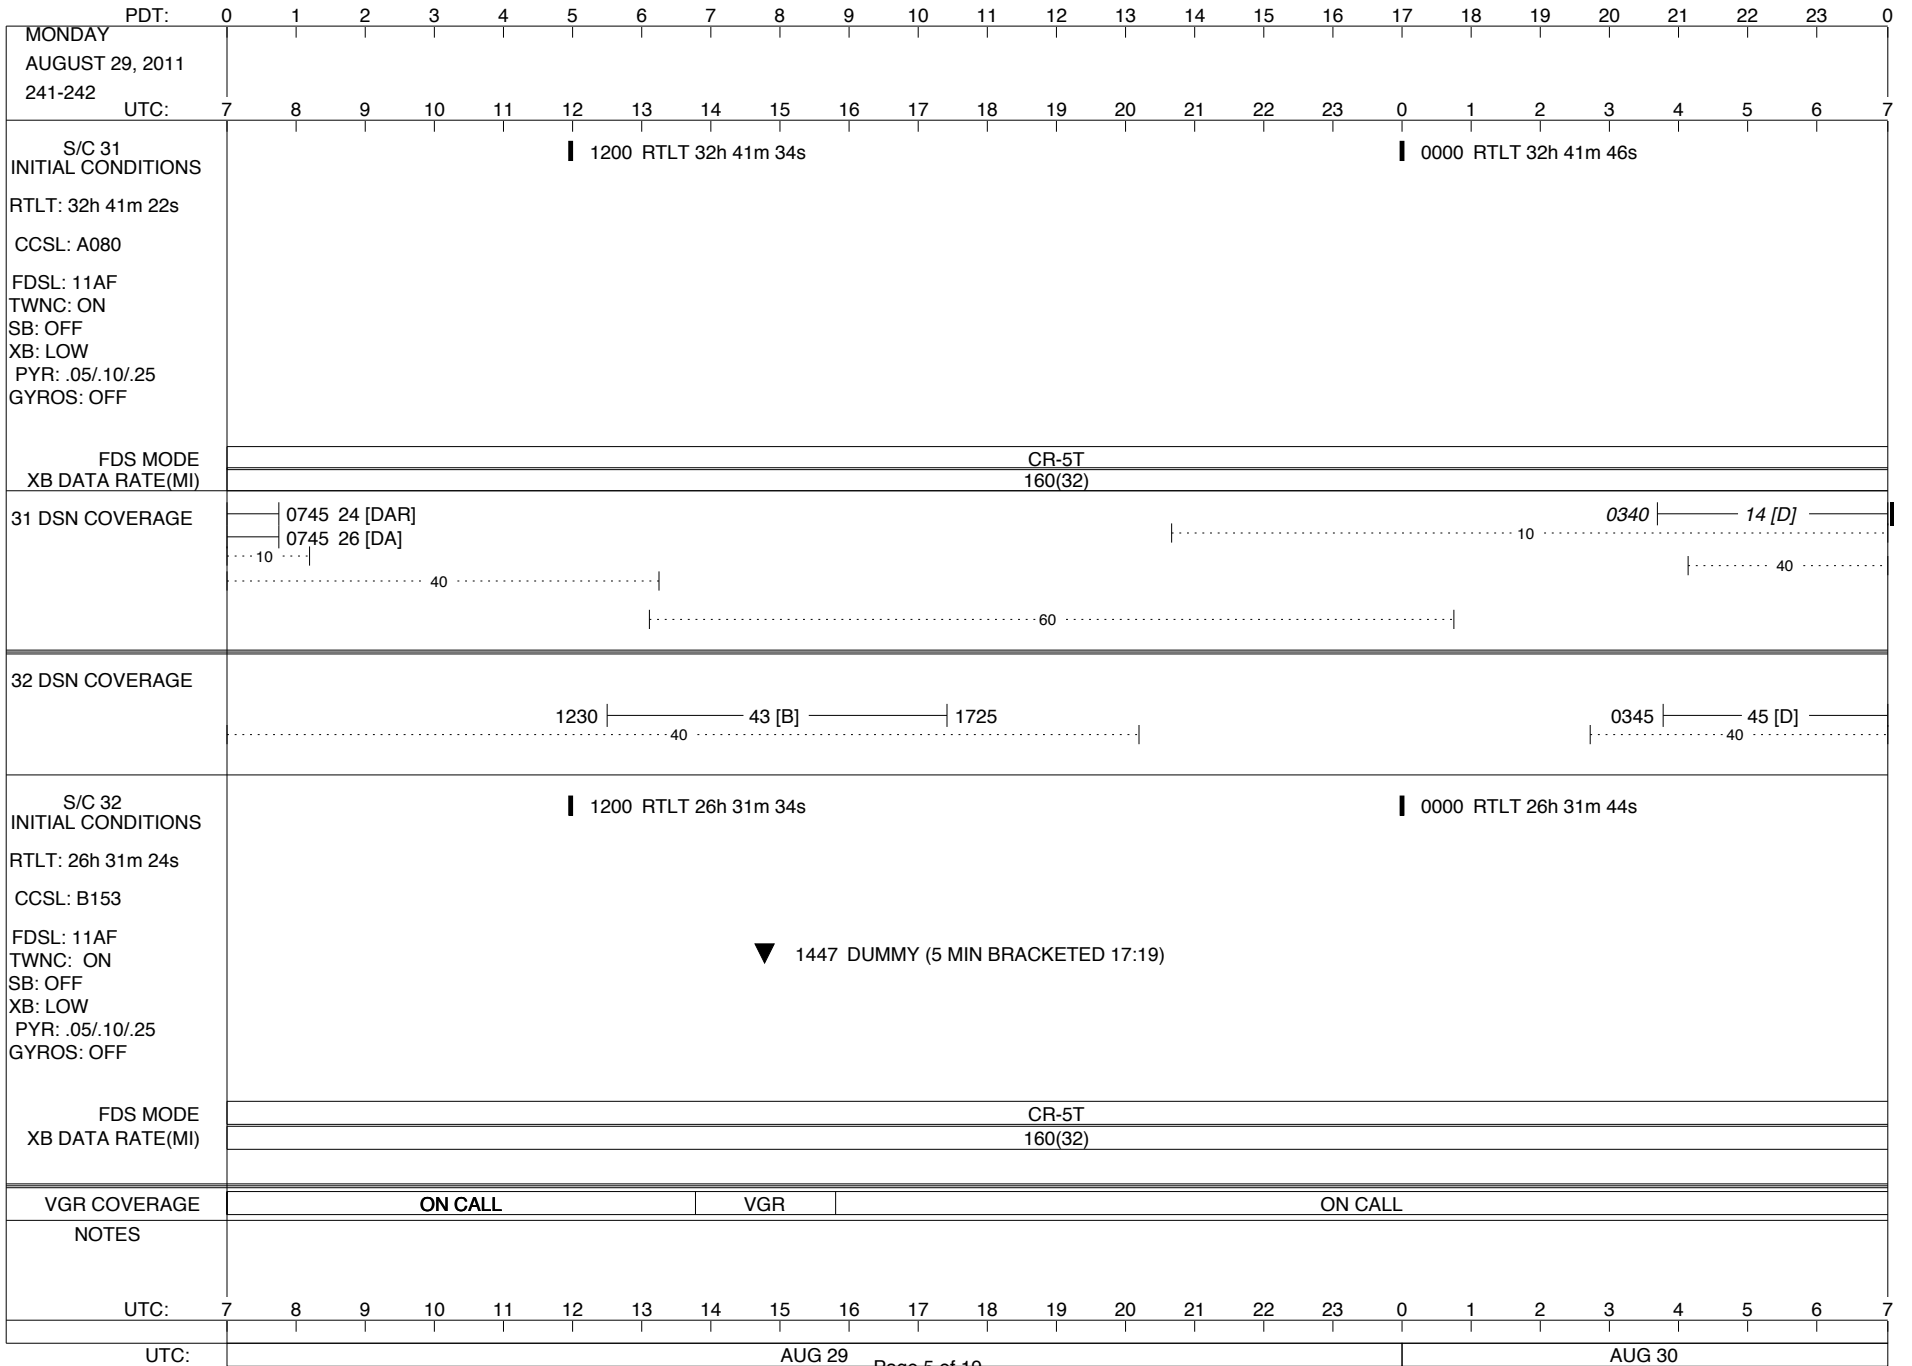

ISSUE DATE: 08/29/11 21:18