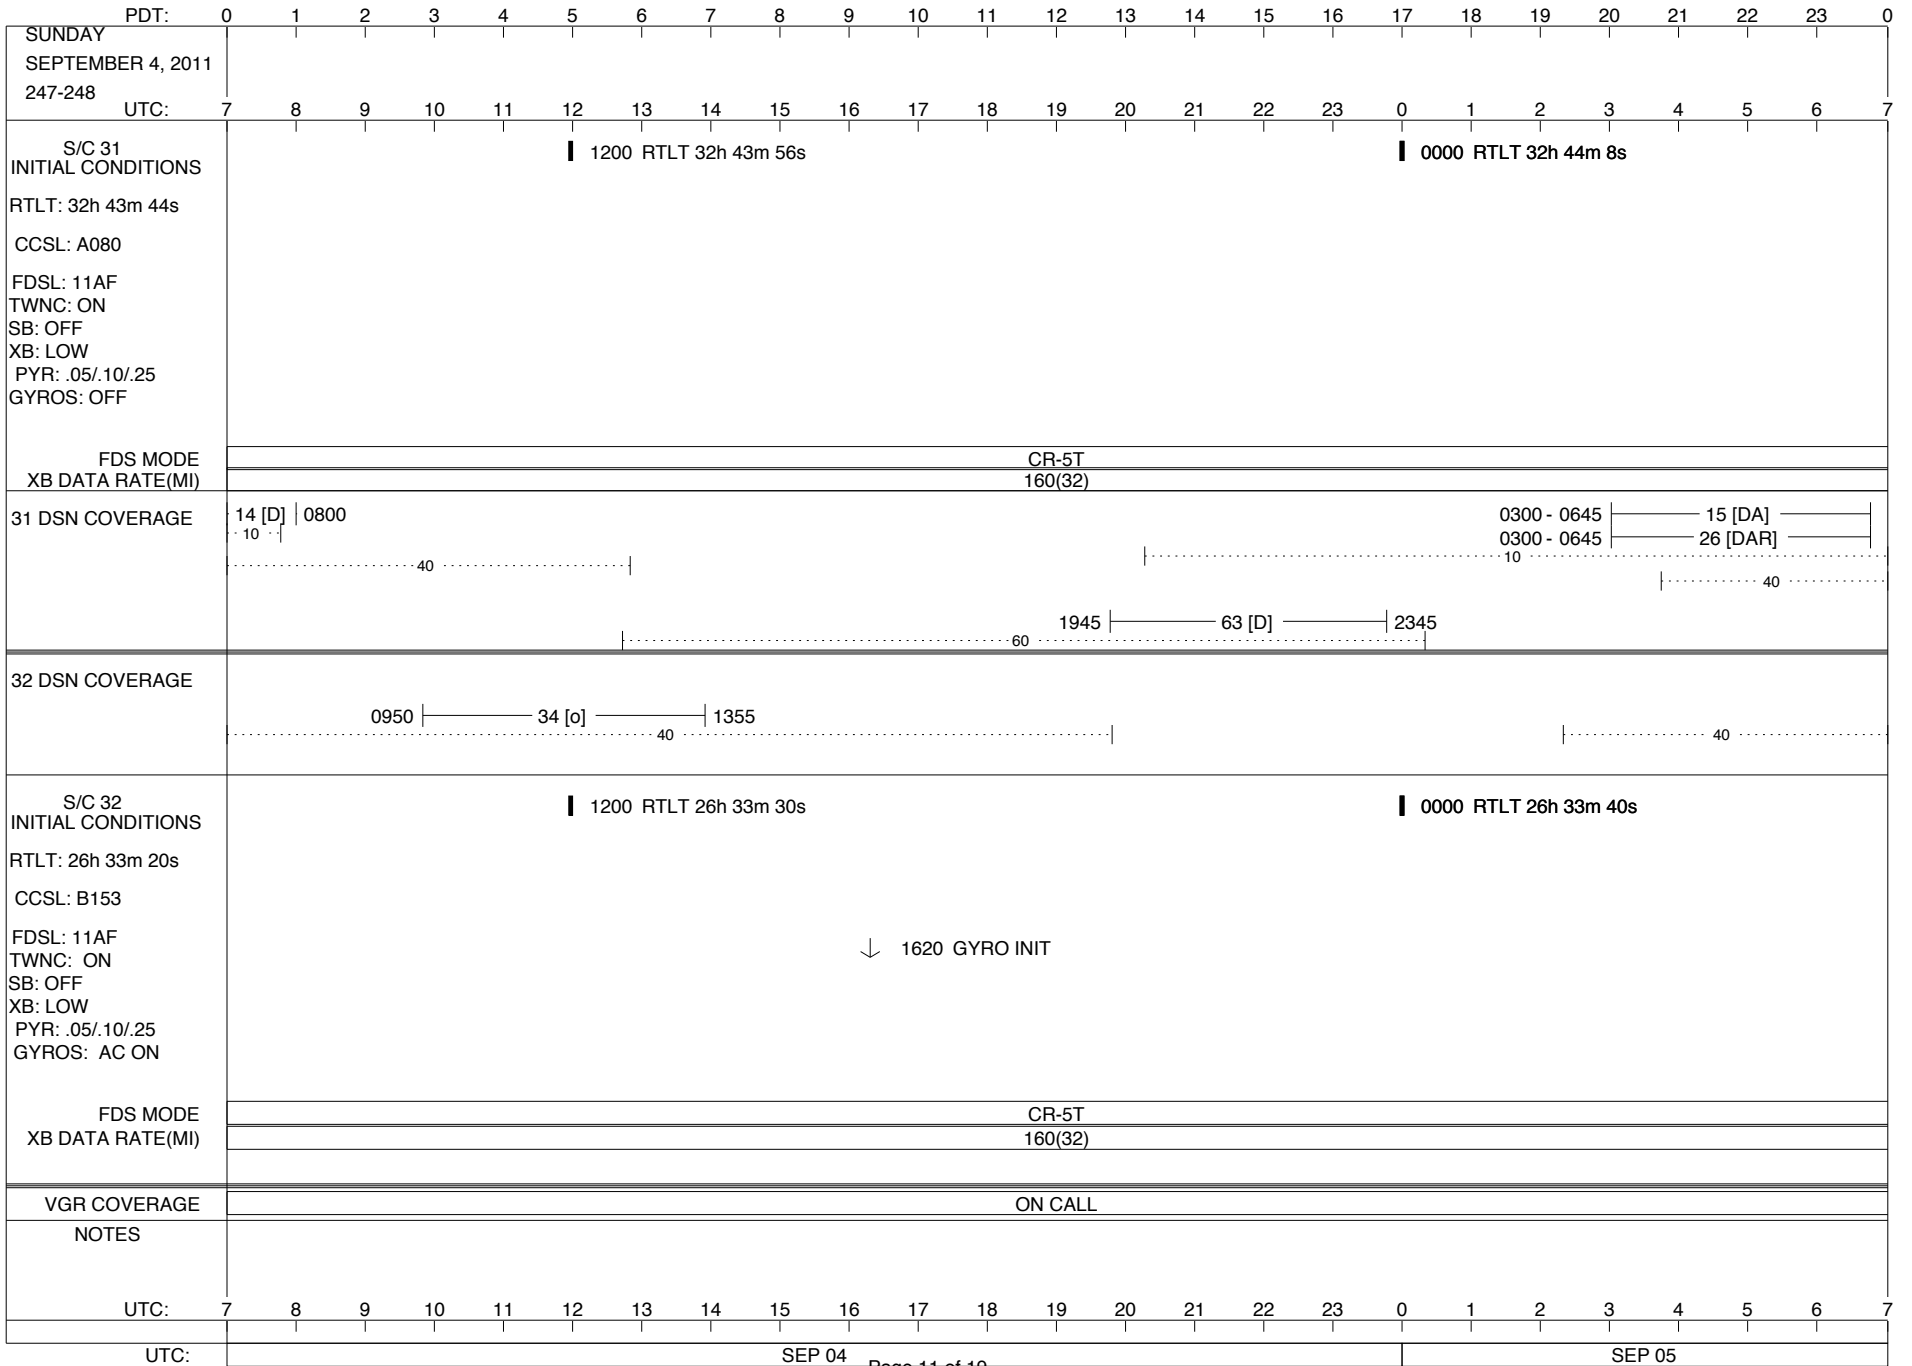

ISSUE DATE: 08/29/11 21:18