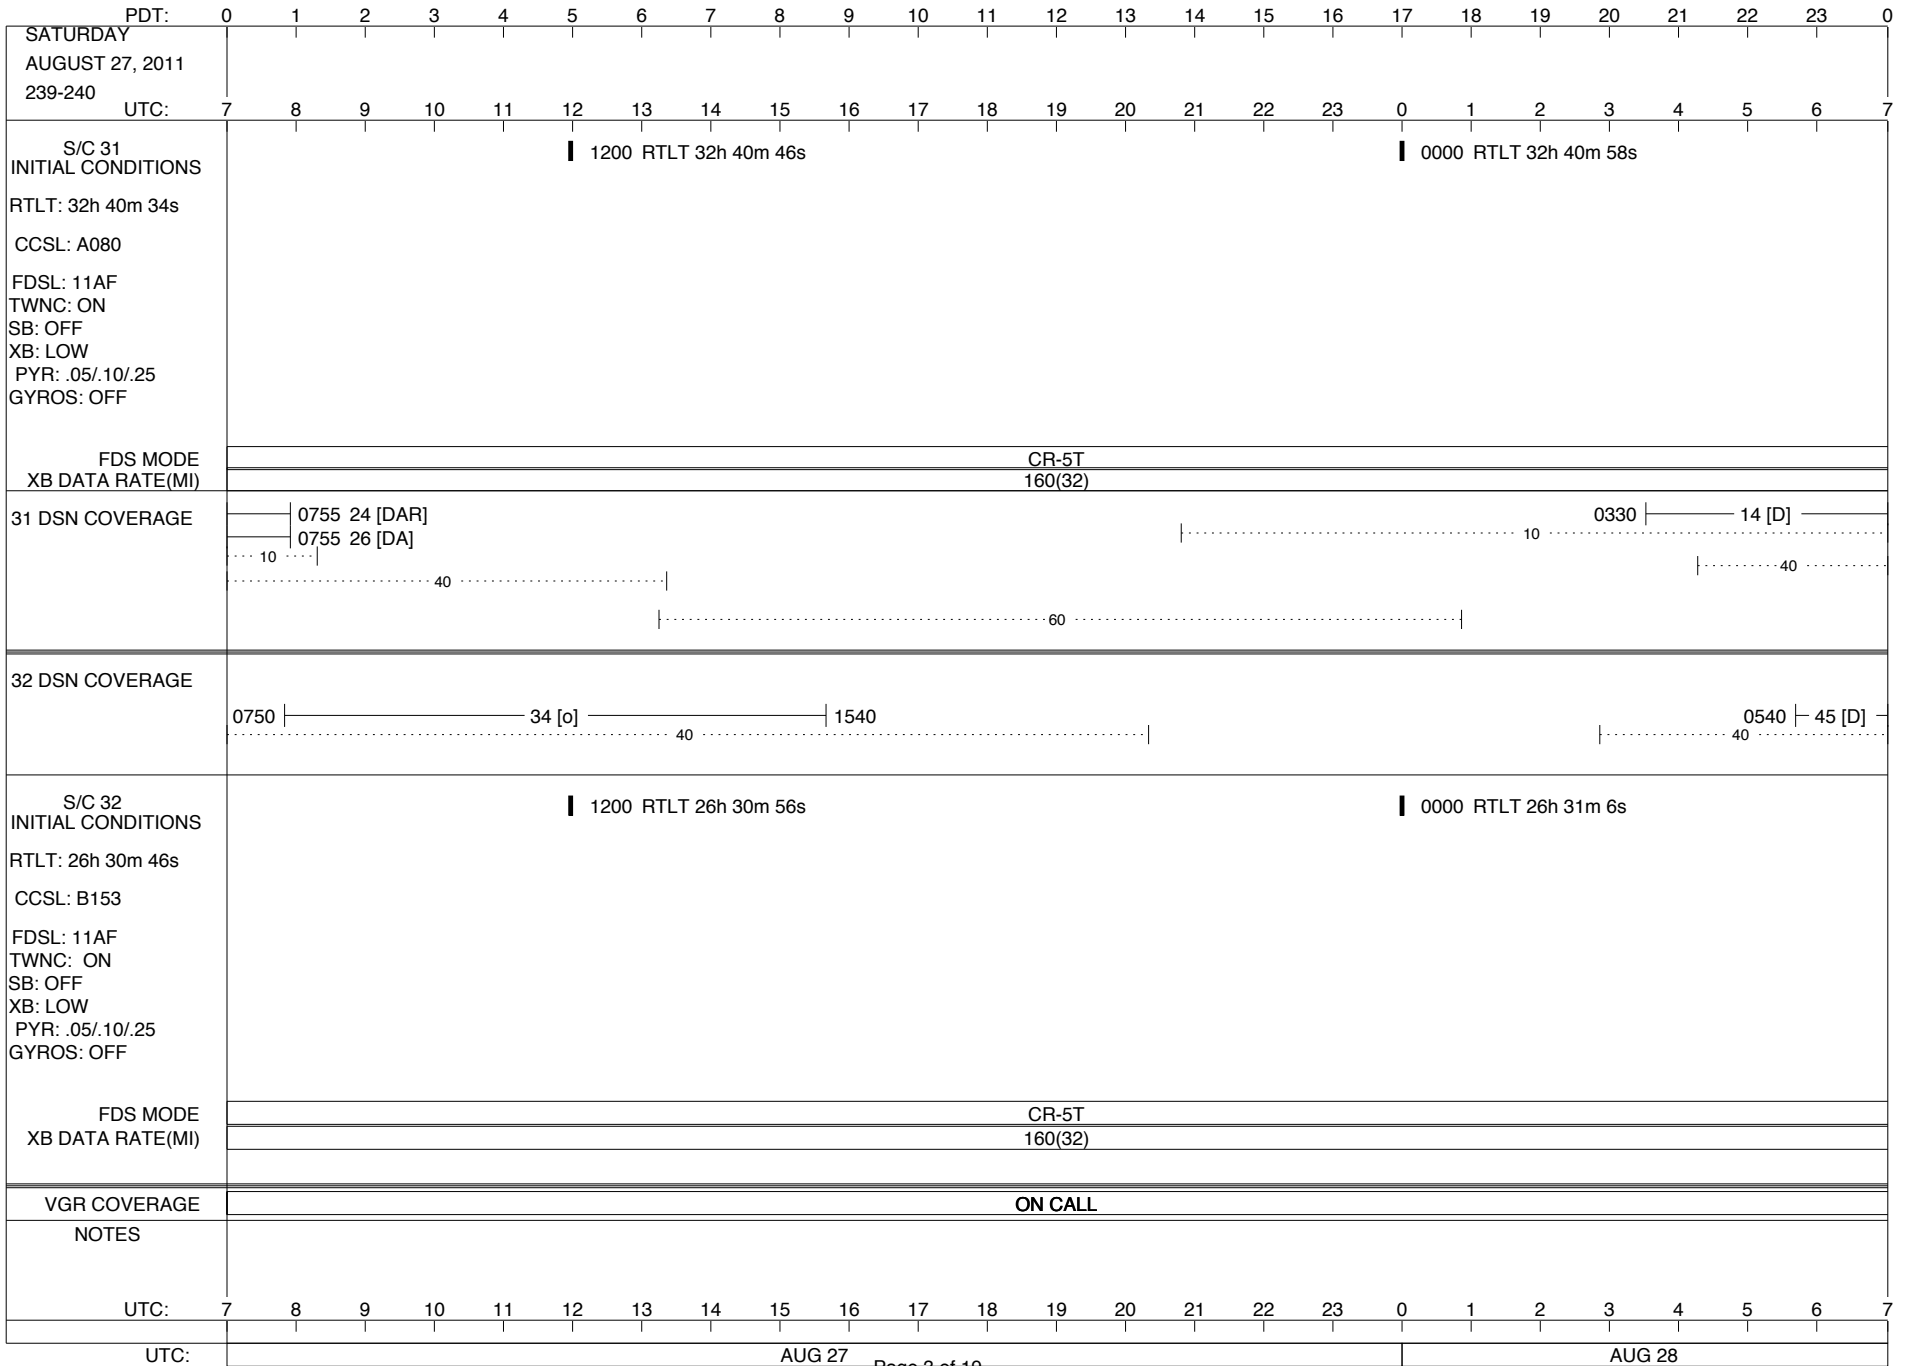

ISSUE DATE: 08/29/11 21:18