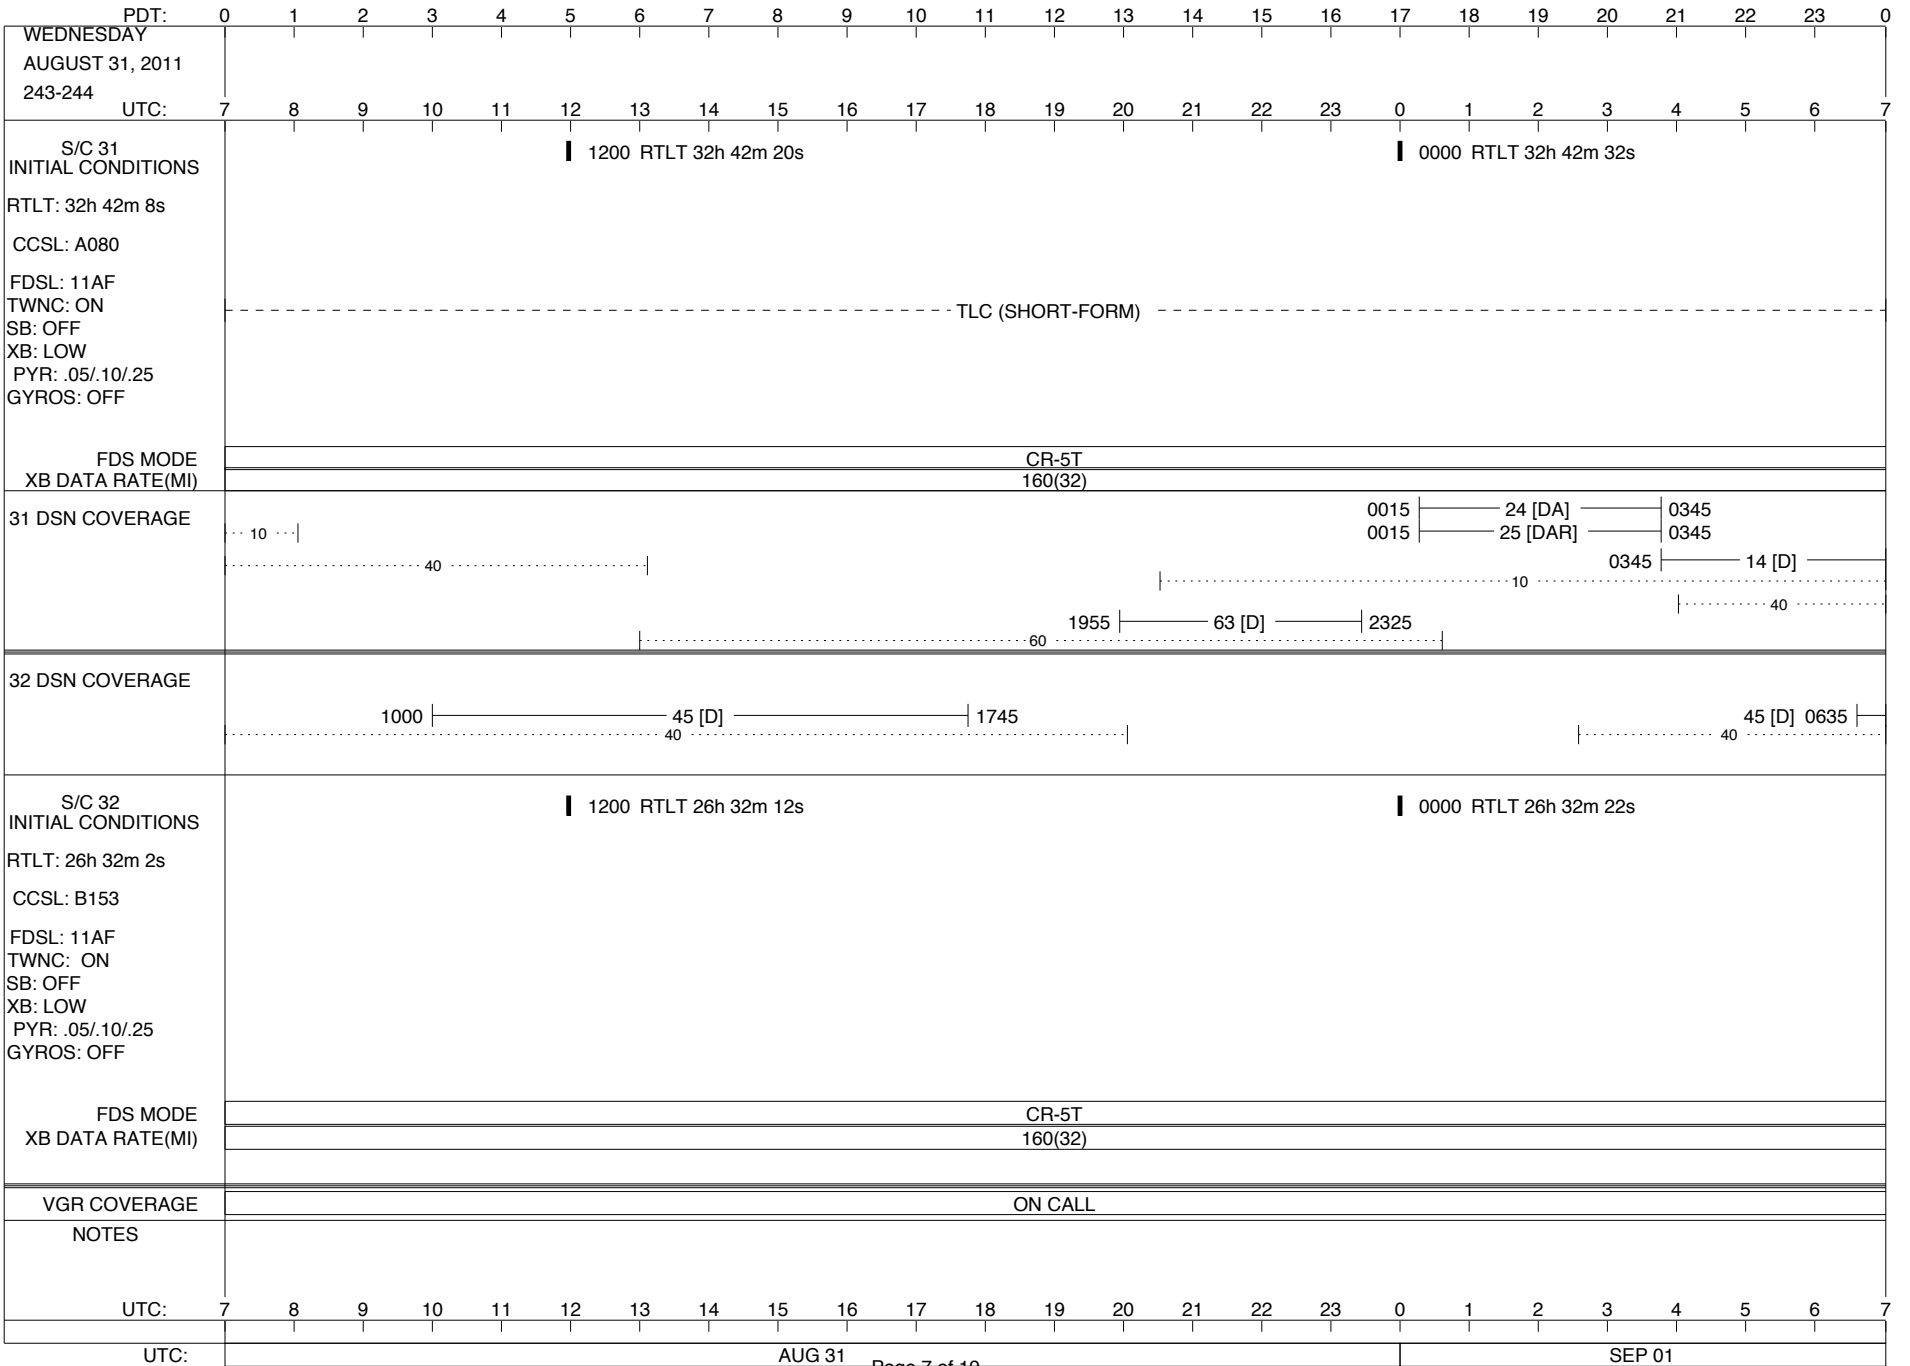

ISSUE DATE: 08/29/11 21:18