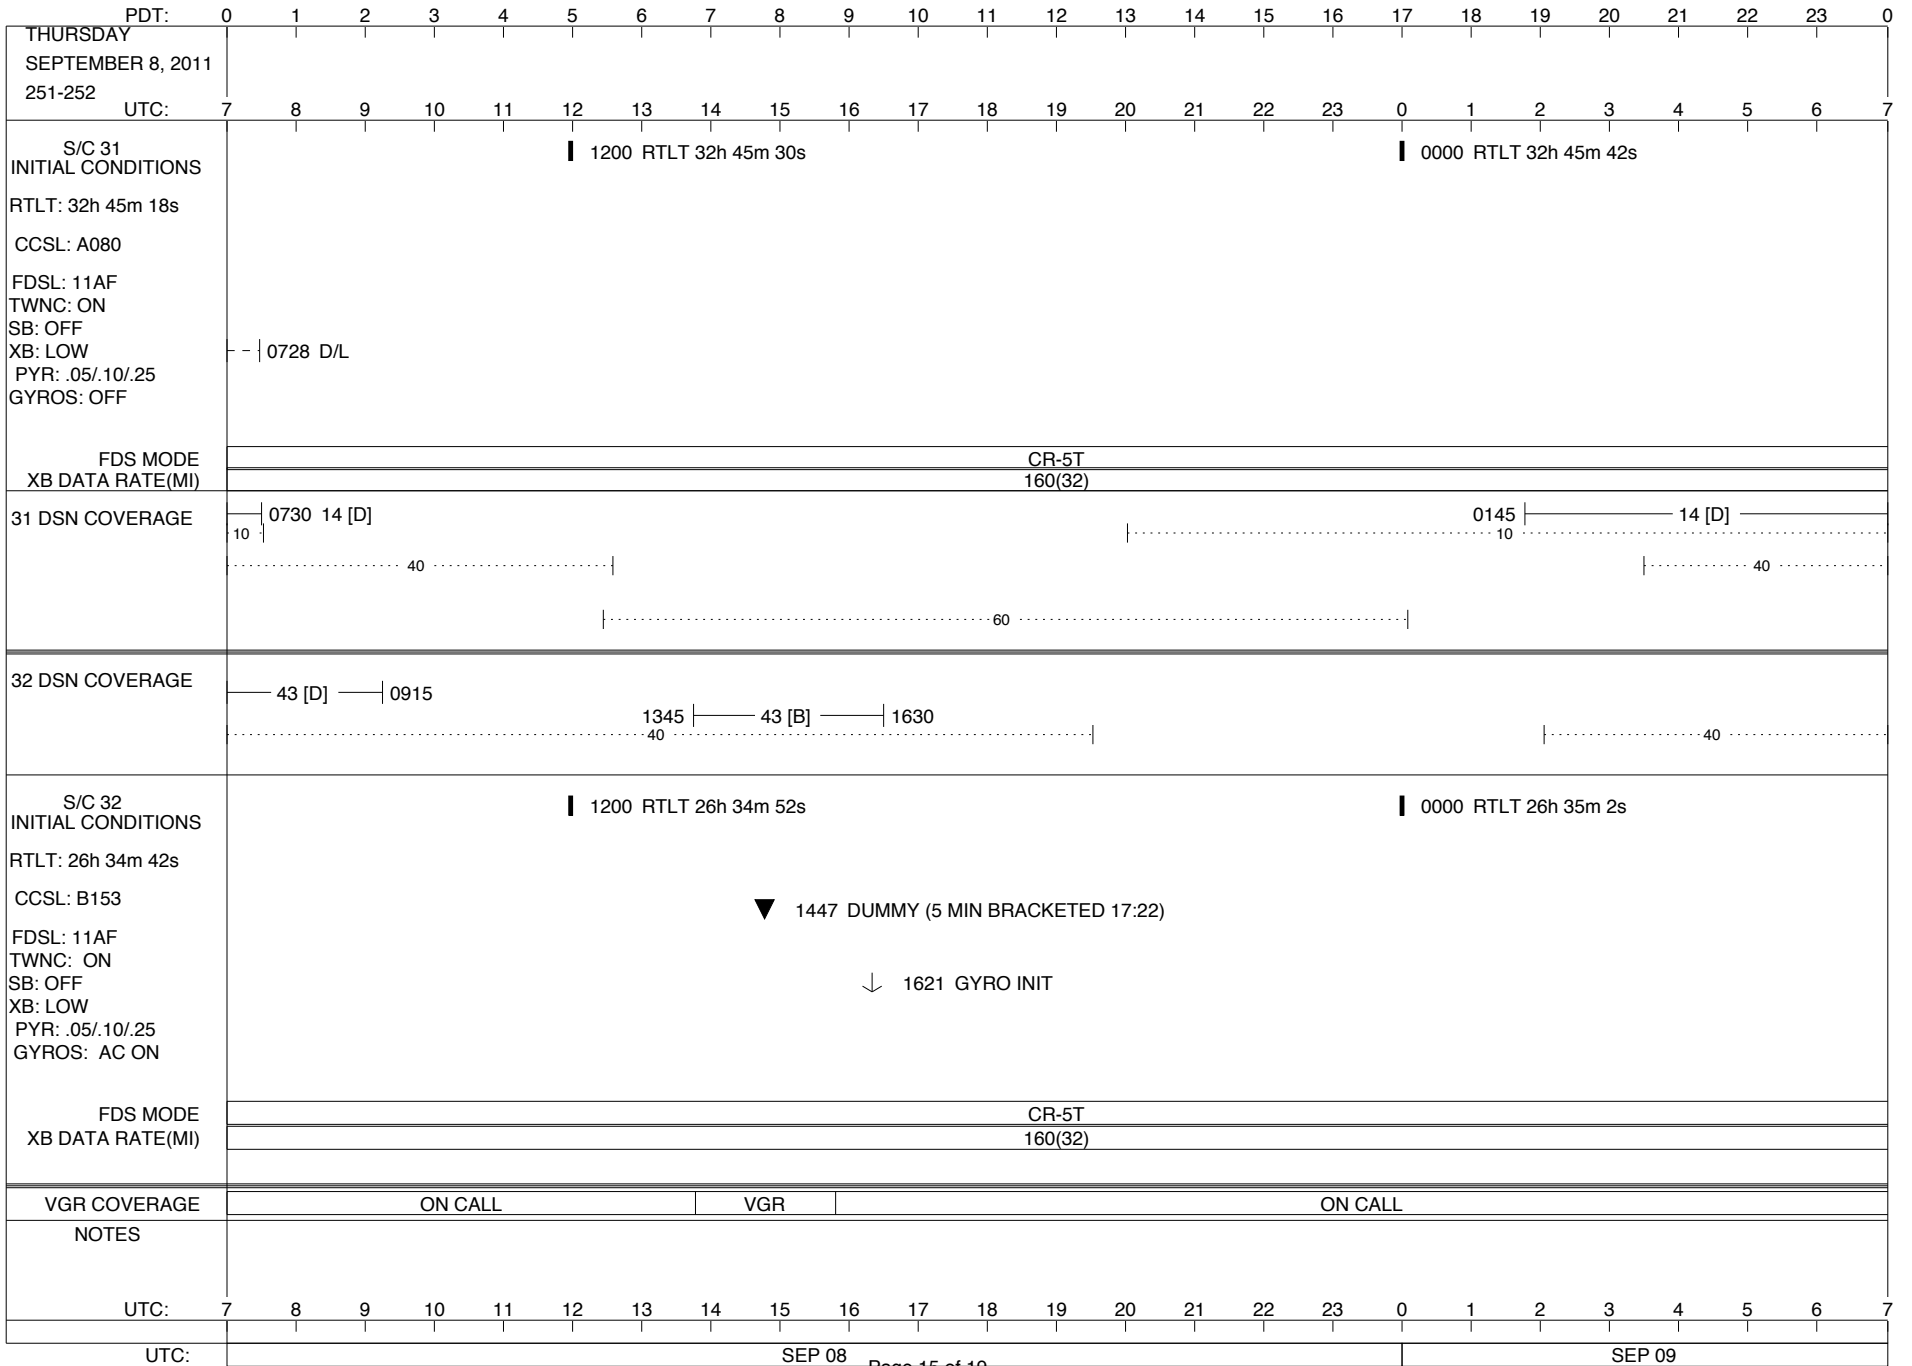

ISSUE DATE: 08/29/11 21:18