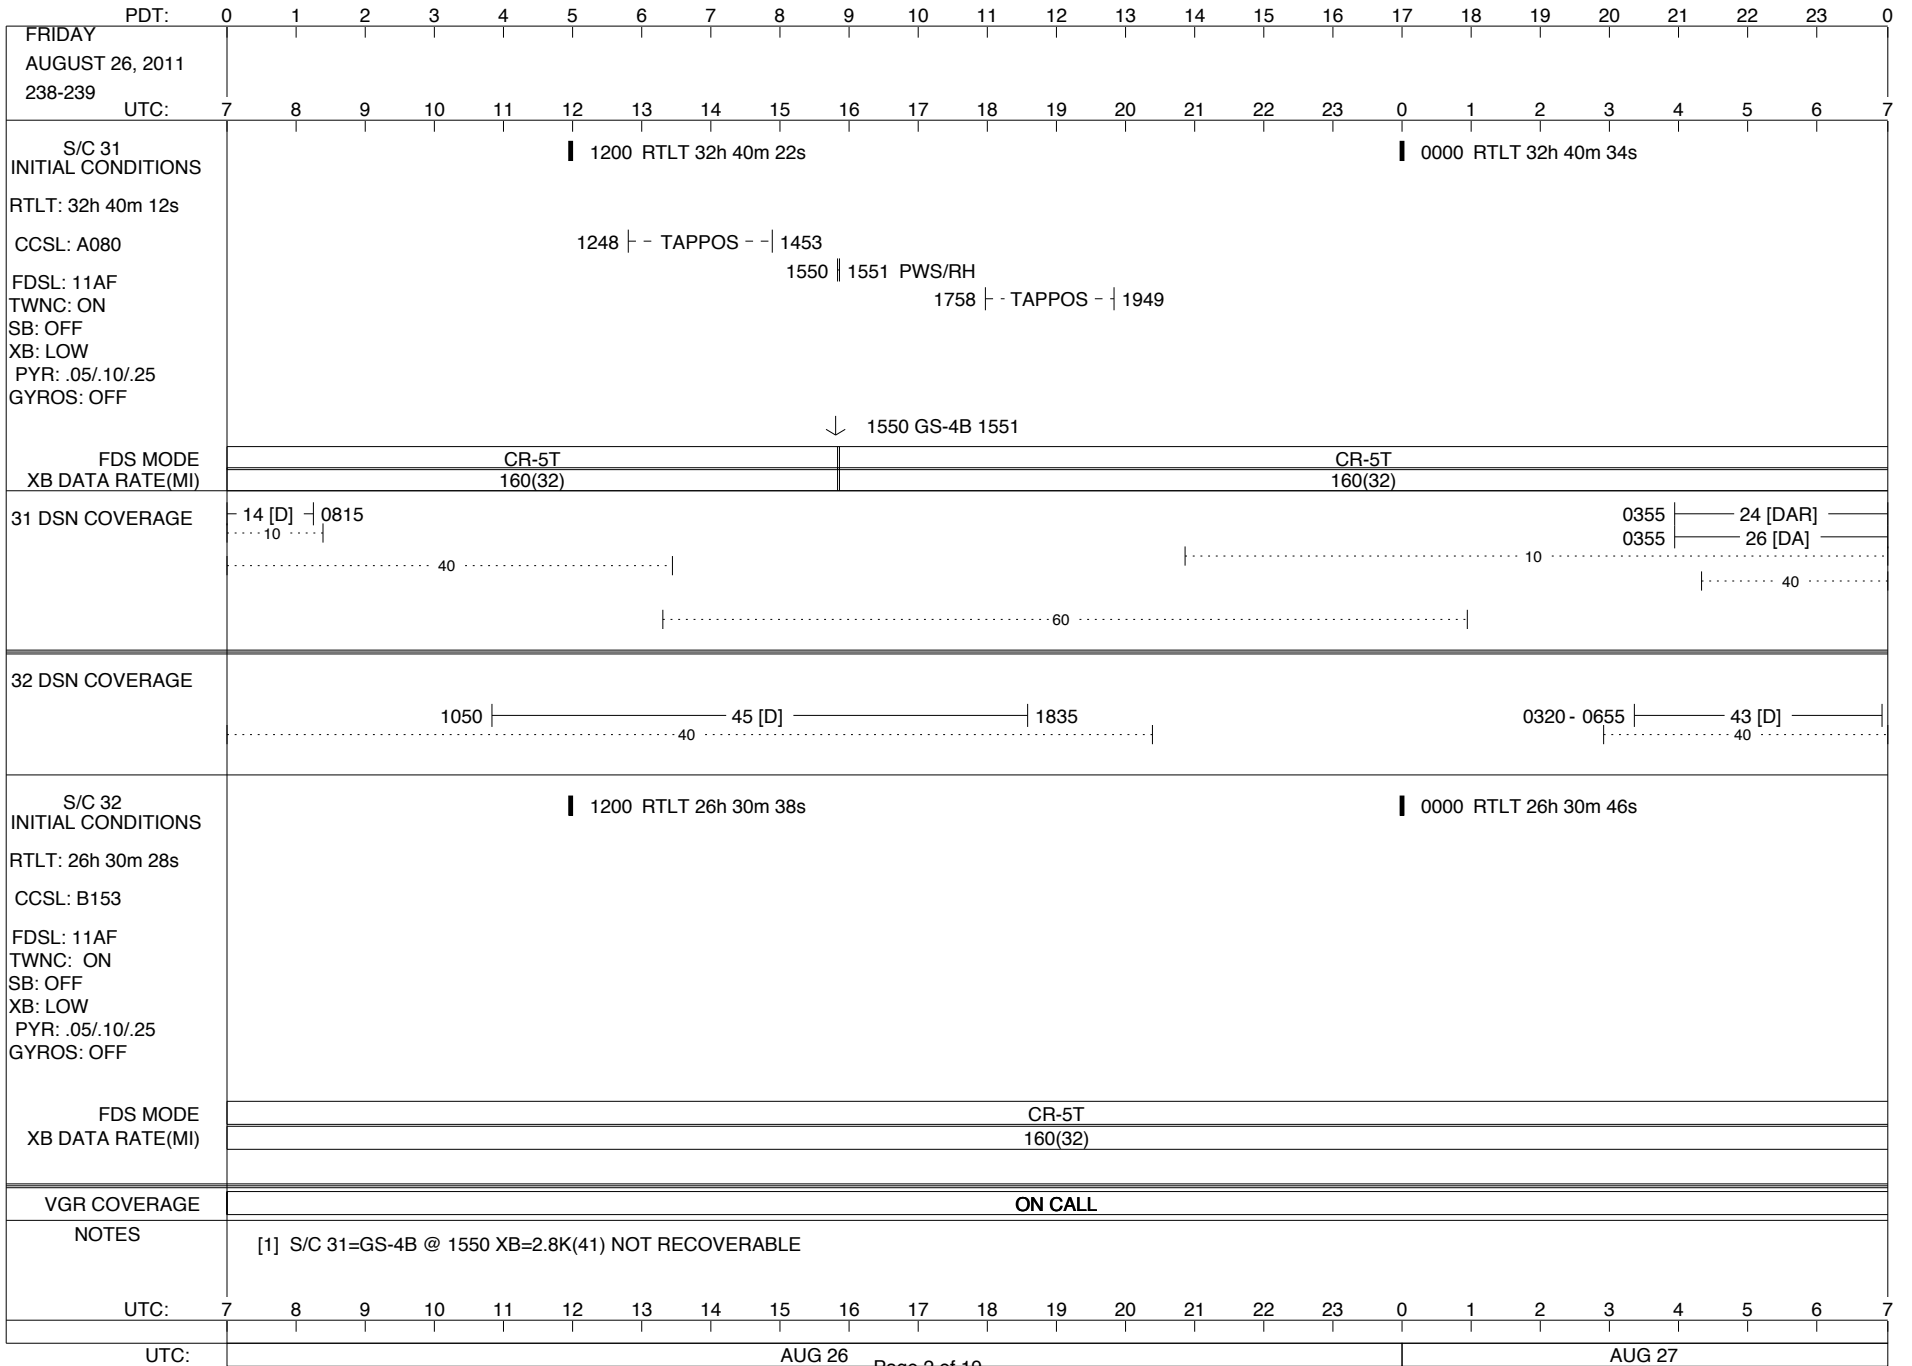

ISSUE DATE: 08/29/11 21:18