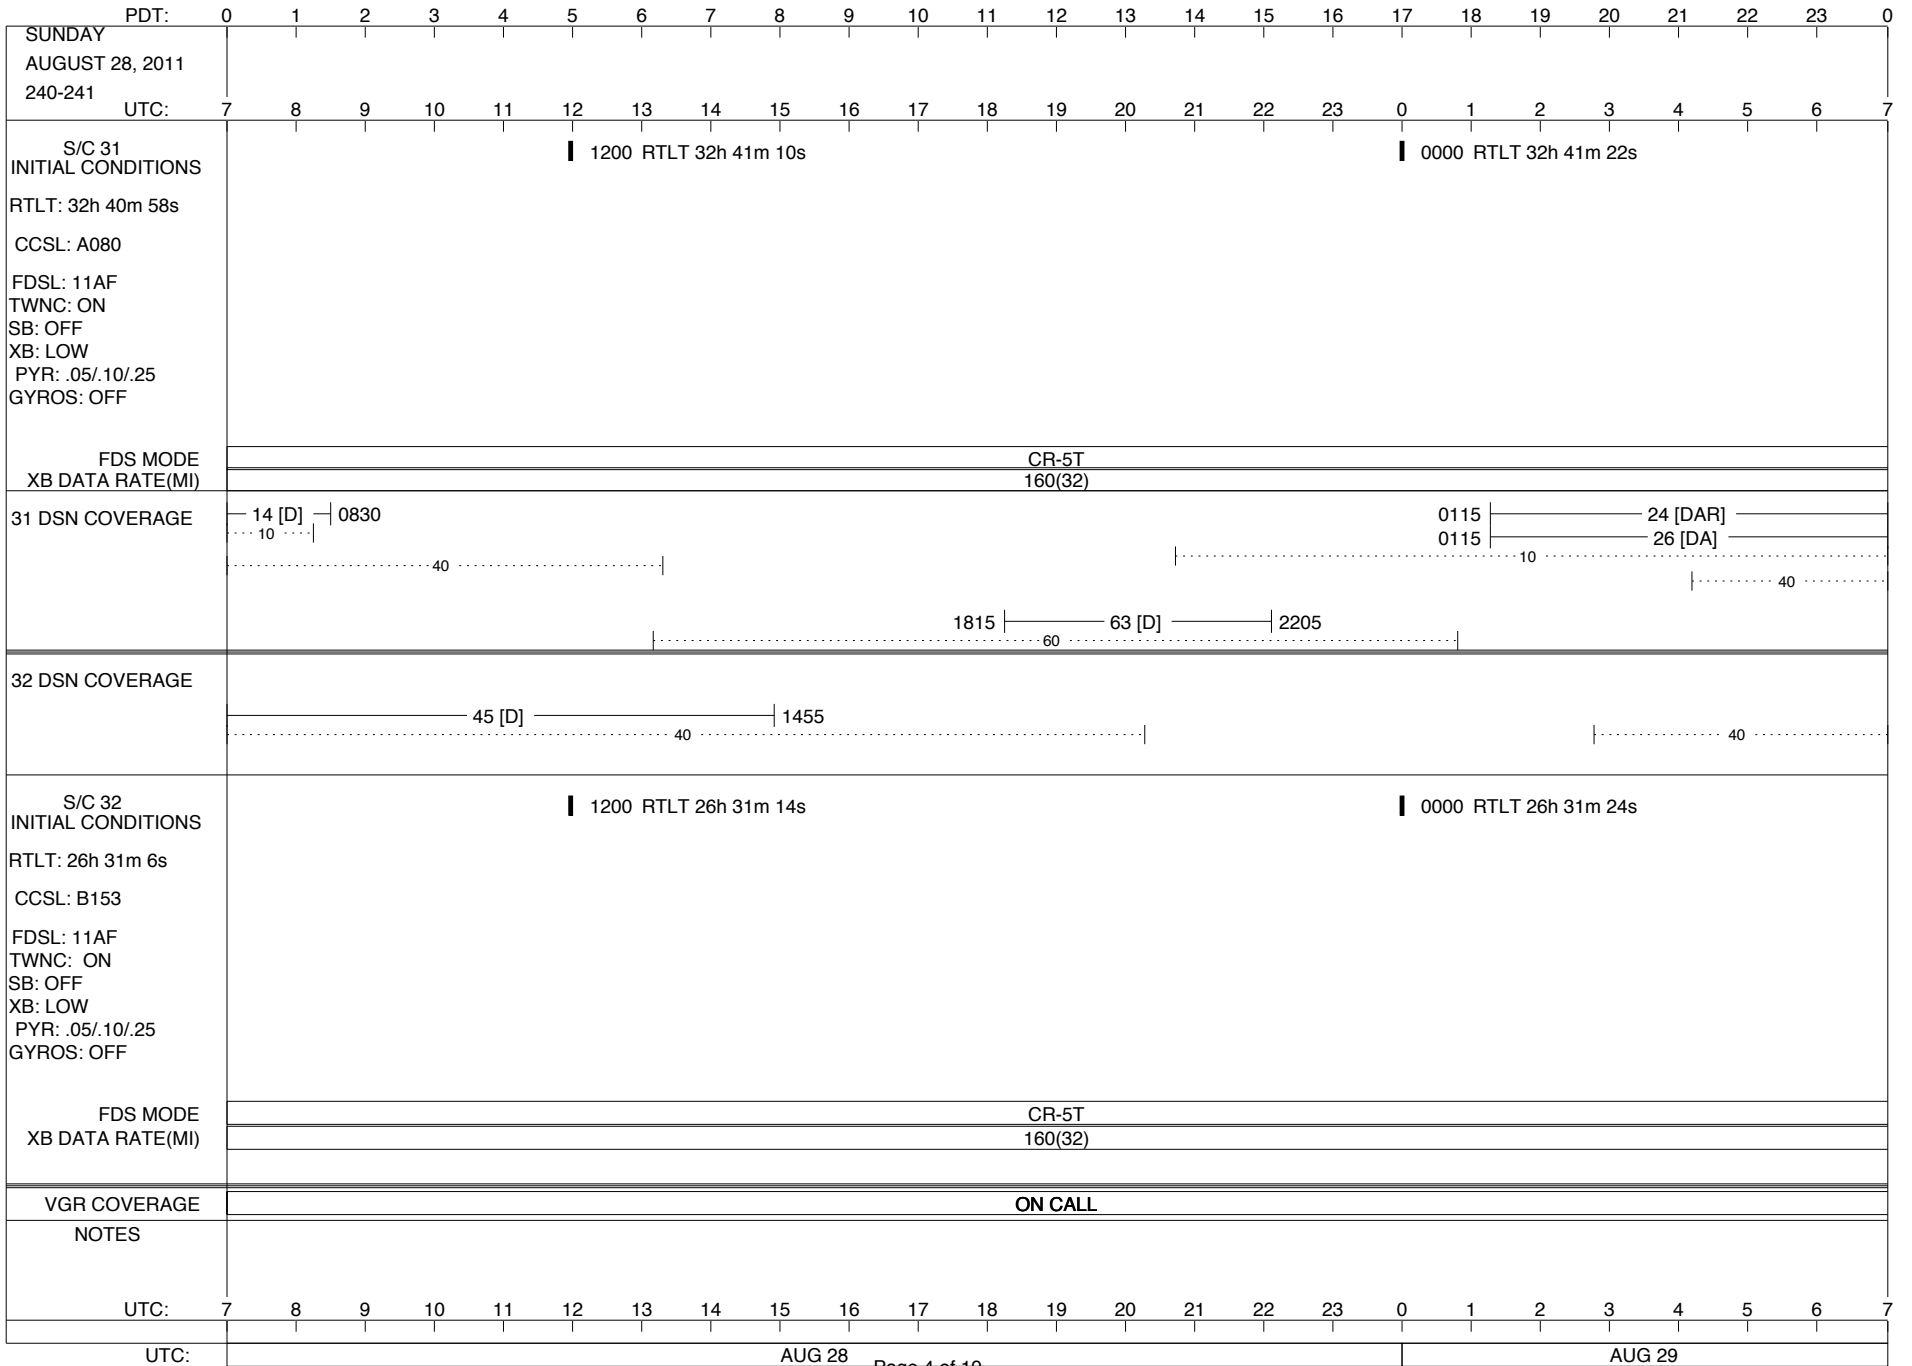

ISSUE DATE: 08/29/11 21:18