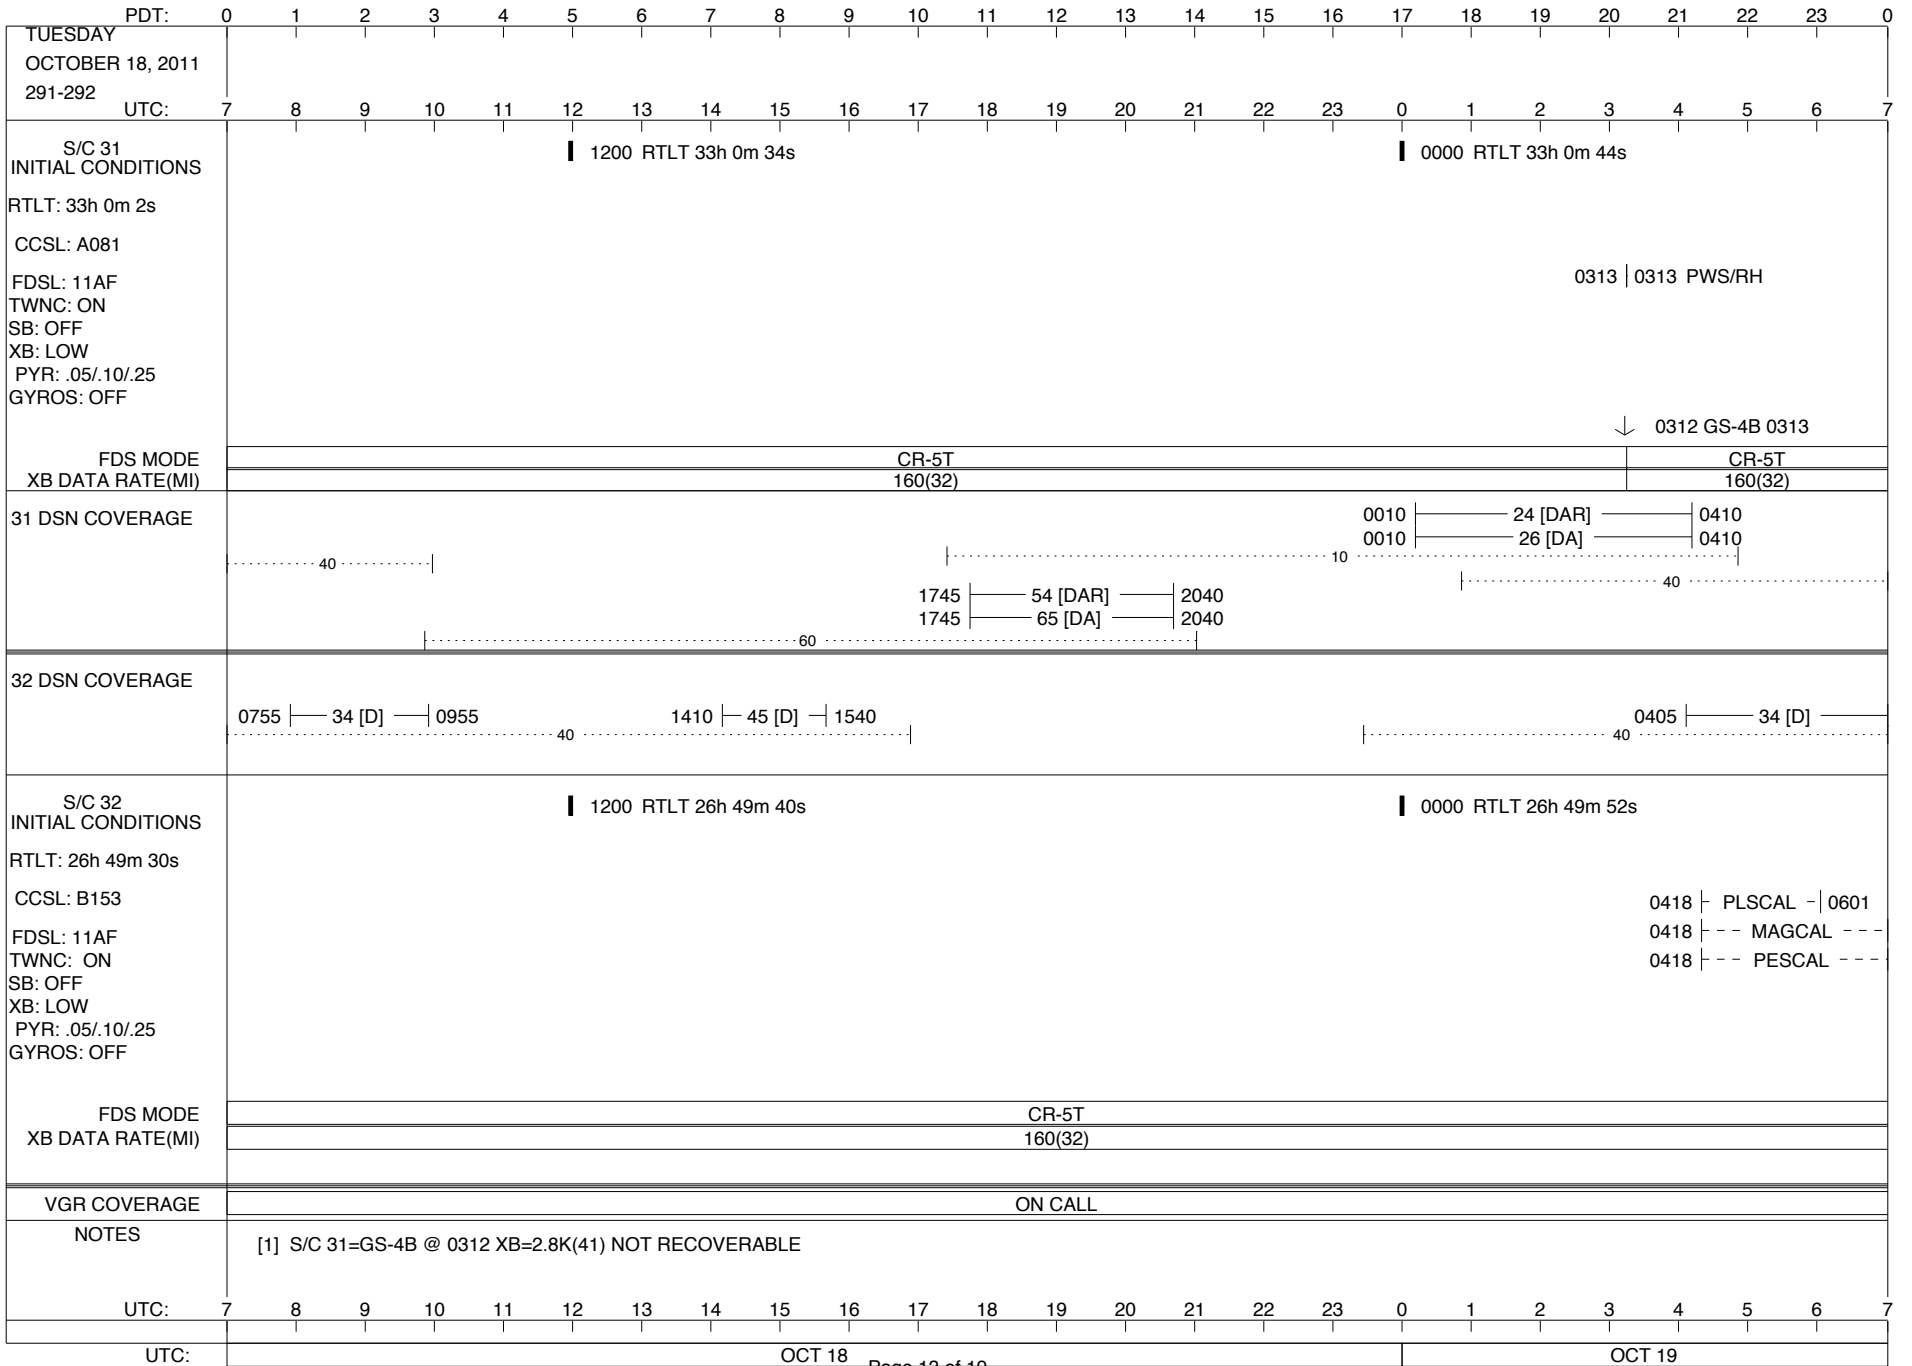

## Space Flight Operations Schedule (SFOS)

Issue Date: October 5, 2011

For the Period: 10/06/2011 to 10/24/2011 (11-279 – 11-297)

**DSN OPSCHIEF (1) 230-102**

**SCIENCE**

**FLIGHT TEAM (14) 600-100**

**DSOT (1) 230-102**

ISSUE DATE: 10/10/11 20:24

ISSUE DATE: 10/10/11 20:24

ISSUE DATE: 10/10/11 20:24

ISSUE DATE: 10/10/11 20:24

ISSUE DATE: 10/10/11 20:24

ISSUE DATE: 10/10/11 20:24

ISSUE DATE: 10/10/11 20:24

PDT:	0	1	2	3	4	5	6	7	8	9	10	11	12	13	14	15	16	17	18	19	20	21	22	23	0		
SATURDAY OCTOBER 22, 2011 295-296	7	8	9	10	11	12	13	14	15	16	17	18	19	20	21	22	23	0	1	2	3	4	5	6	7		
S/C 31 INITIAL CONDITIONS RTLT: 33h 1m 44s CCSL: A081 FDSL: 11AF TWNC: ON SB: OFF XB: LOW PYR: .05/10/25 GYROS: OFF	█ 1200 RTLT 33h 1m 54s												█ 0000 RTLT 33h 2m 4s														
FDS MODE	CR-5T												CR-5T														
XB DATA RATE(MI)	160(32)												160(32)														
31 DSN COVERAGE	.....40.....												1725  ----- 14 [D] -----  2115  ----- 10 -----   ----- 60 -----														
32 DSN COVERAGE	0925  ----- 45 [D] -----  1525  ----- 40 -----												----- 40 -----														
S/C 32 INITIAL CONDITIONS RTLT: 26h 51m 0s CCSL: B153 FDSL: 11AF TWNC: ON SB: OFF XB: LOW PYR: .05/10/25 GYROS: BC ON	█ 1200 RTLT 26h 51m 12s												█ 0000 RTLT 26h 51m 24s														
FDS MODE													CR-5T														
XB DATA RATE(MI)													160(32)														
VGR COVERAGE													ON CALL														
NOTES	[1] S/C 31=GS-4B @ 0913 XB=2.8K(41) NOT RECOVERABLE																										
UTC:	7	8	9	10	11	12	13	14	15	16	17	18	19	20	21	22	23	0	1	2	3	4	5	6	7		
UTC:	OCT 22														OCT 23												