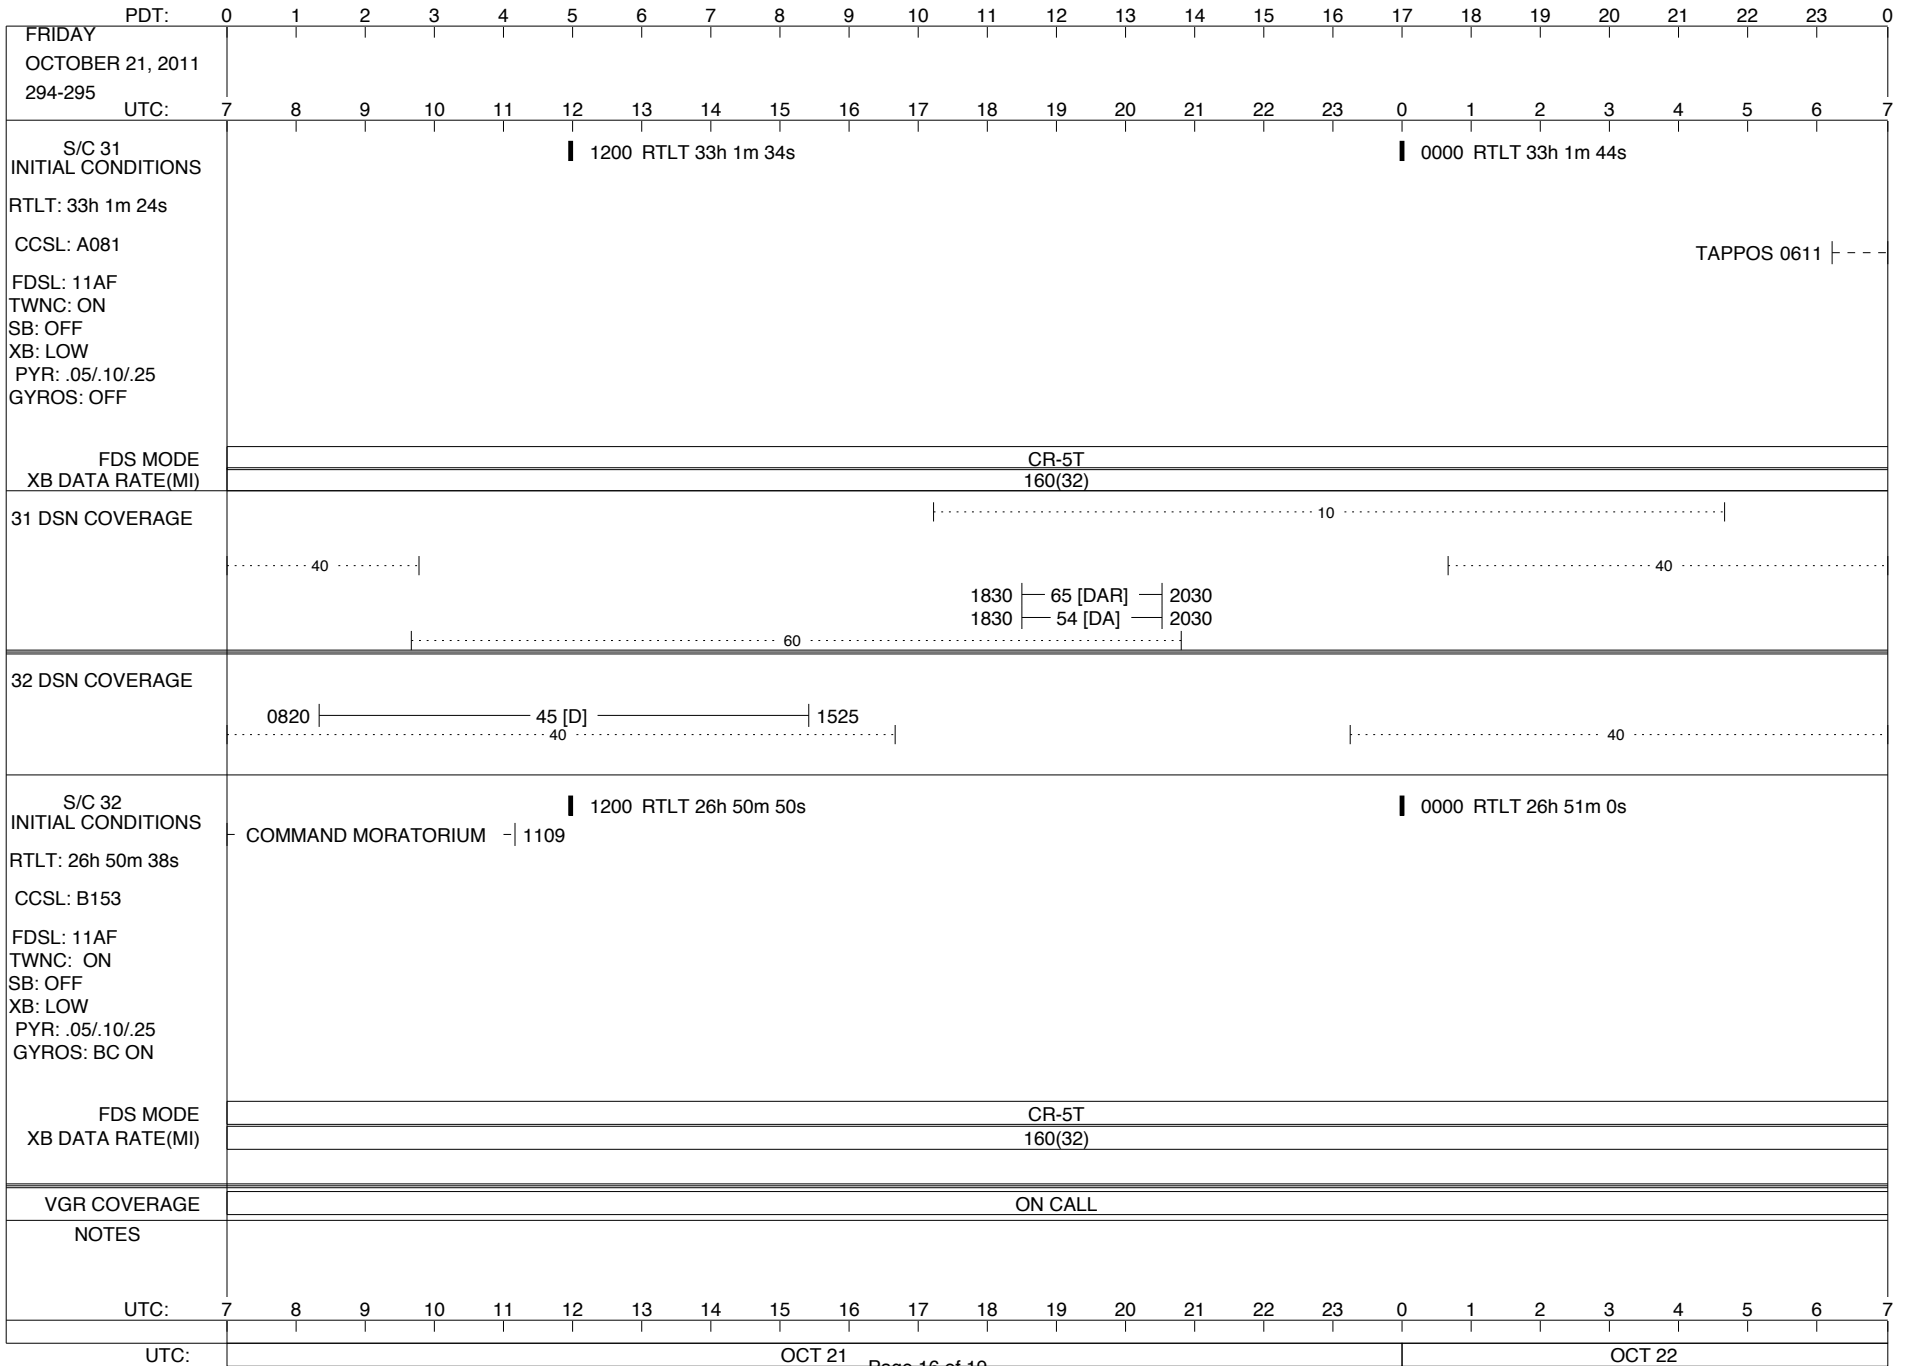

## Space Flight Operations Schedule (SFOS)

Issue Date: October 5, 2011

For the Period: 10/06/2011 to 10/24/2011 (11-279 – 11-297)

**DSN OPSCHIEF (1) 230-102**

**SCIENCE**

**FLIGHT TEAM (14) 600-100**

**DSOT (1) 230-102**

ISSUE DATE: 10/10/11 20:24

ISSUE DATE: 10/10/11 20:24

ISSUE DATE: 10/10/11 20:24

ISSUE DATE: 10/10/11 20:24

ISSUE DATE: 10/10/11 20:24

ISSUE DATE: 10/10/11 20:24

ISSUE DATE: 10/10/11 20:24

PDT:	0	1	2	3	4	5	6	7	8	9	10	11	12	13	14	15	16	17	18	19	20	21	22	23	0		
SATURDAY OCTOBER 22, 2011 295-296	7	8	9	10	11	12	13	14	15	16	17	18	19	20	21	22	23	0	1	2	3	4	5	6	7		
S/C 31 INITIAL CONDITIONS RTLT: 33h 1m 44s CCSL: A081 FDSL: 11AF TWNC: ON SB: OFF XB: LOW PYR: .05/10/25 GYROS: OFF	█ 1200 RTLT 33h 1m 54s												█ 0000 RTLT 33h 2m 4s														
FDS MODE	CR-5T												CR-5T														
XB DATA RATE(MI)	160(32)												160(32)														
31 DSN COVERAGE	.....40.....												1725  ----- 14 [D] -----  2115  ----- 10 -----   ----- 60 -----														
32 DSN COVERAGE	0925  ----- 45 [D] -----  1525  ----- 40 -----												----- 40 -----														
S/C 32 INITIAL CONDITIONS RTLT: 26h 51m 0s CCSL: B153 FDSL: 11AF TWNC: ON SB: OFF XB: LOW PYR: .05/10/25 GYROS: BC ON	█ 1200 RTLT 26h 51m 12s												█ 0000 RTLT 26h 51m 24s														
FDS MODE													CR-5T														
XB DATA RATE(MI)													160(32)														
VGR COVERAGE													ON CALL														
NOTES	[1] S/C 31=GS-4B @ 0913 XB=2.8K(41) NOT RECOVERABLE																										
UTC:	7	8	9	10	11	12	13	14	15	16	17	18	19	20	21	22	23	0	1	2	3	4	5	6	7		
UTC:	OCT 22														OCT 23												