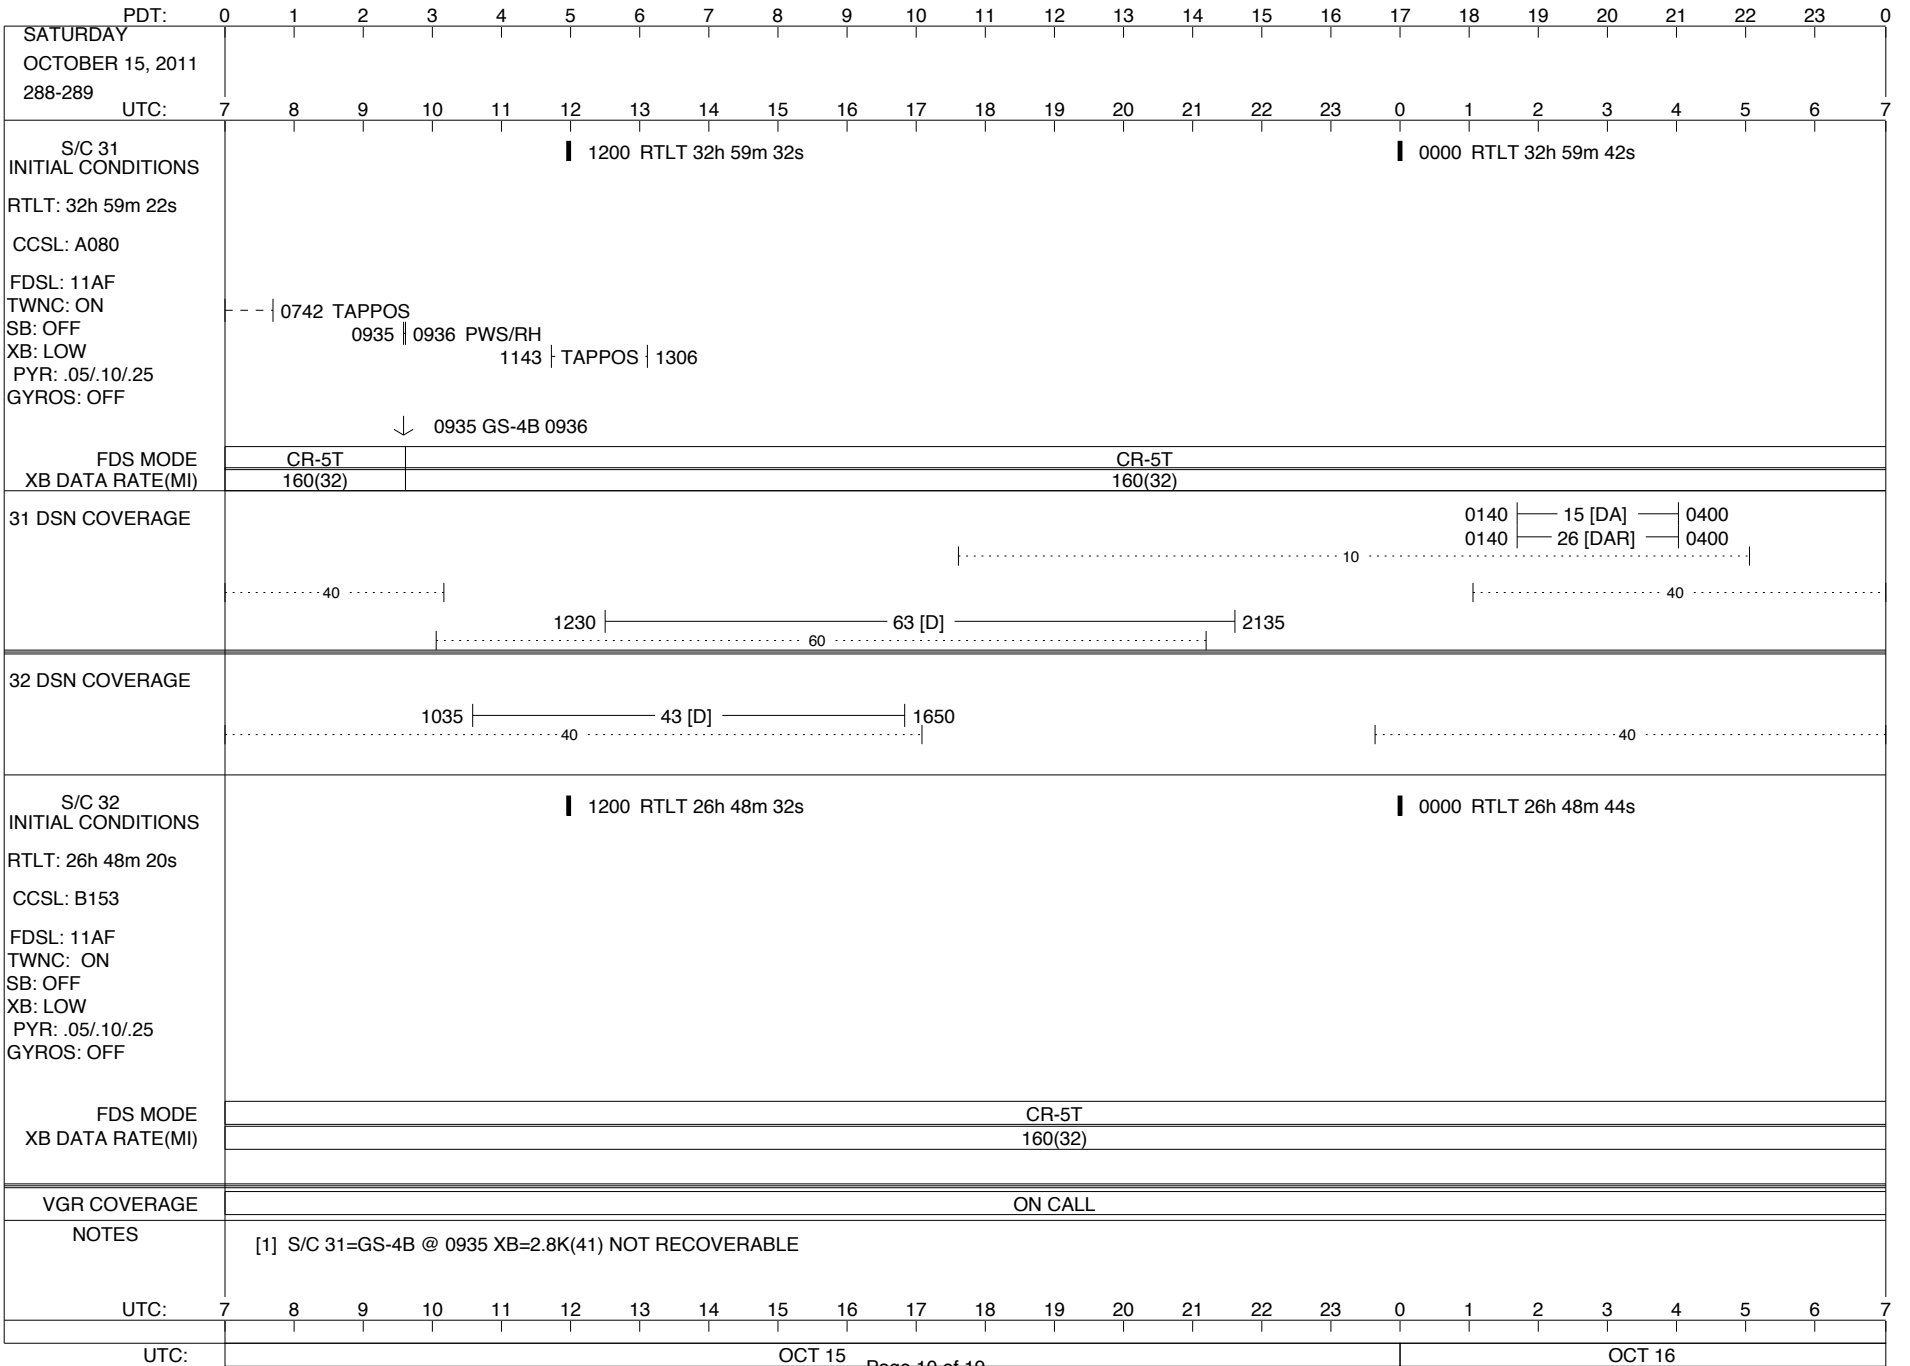

ISSUE DATE: 10/10/11 20:24