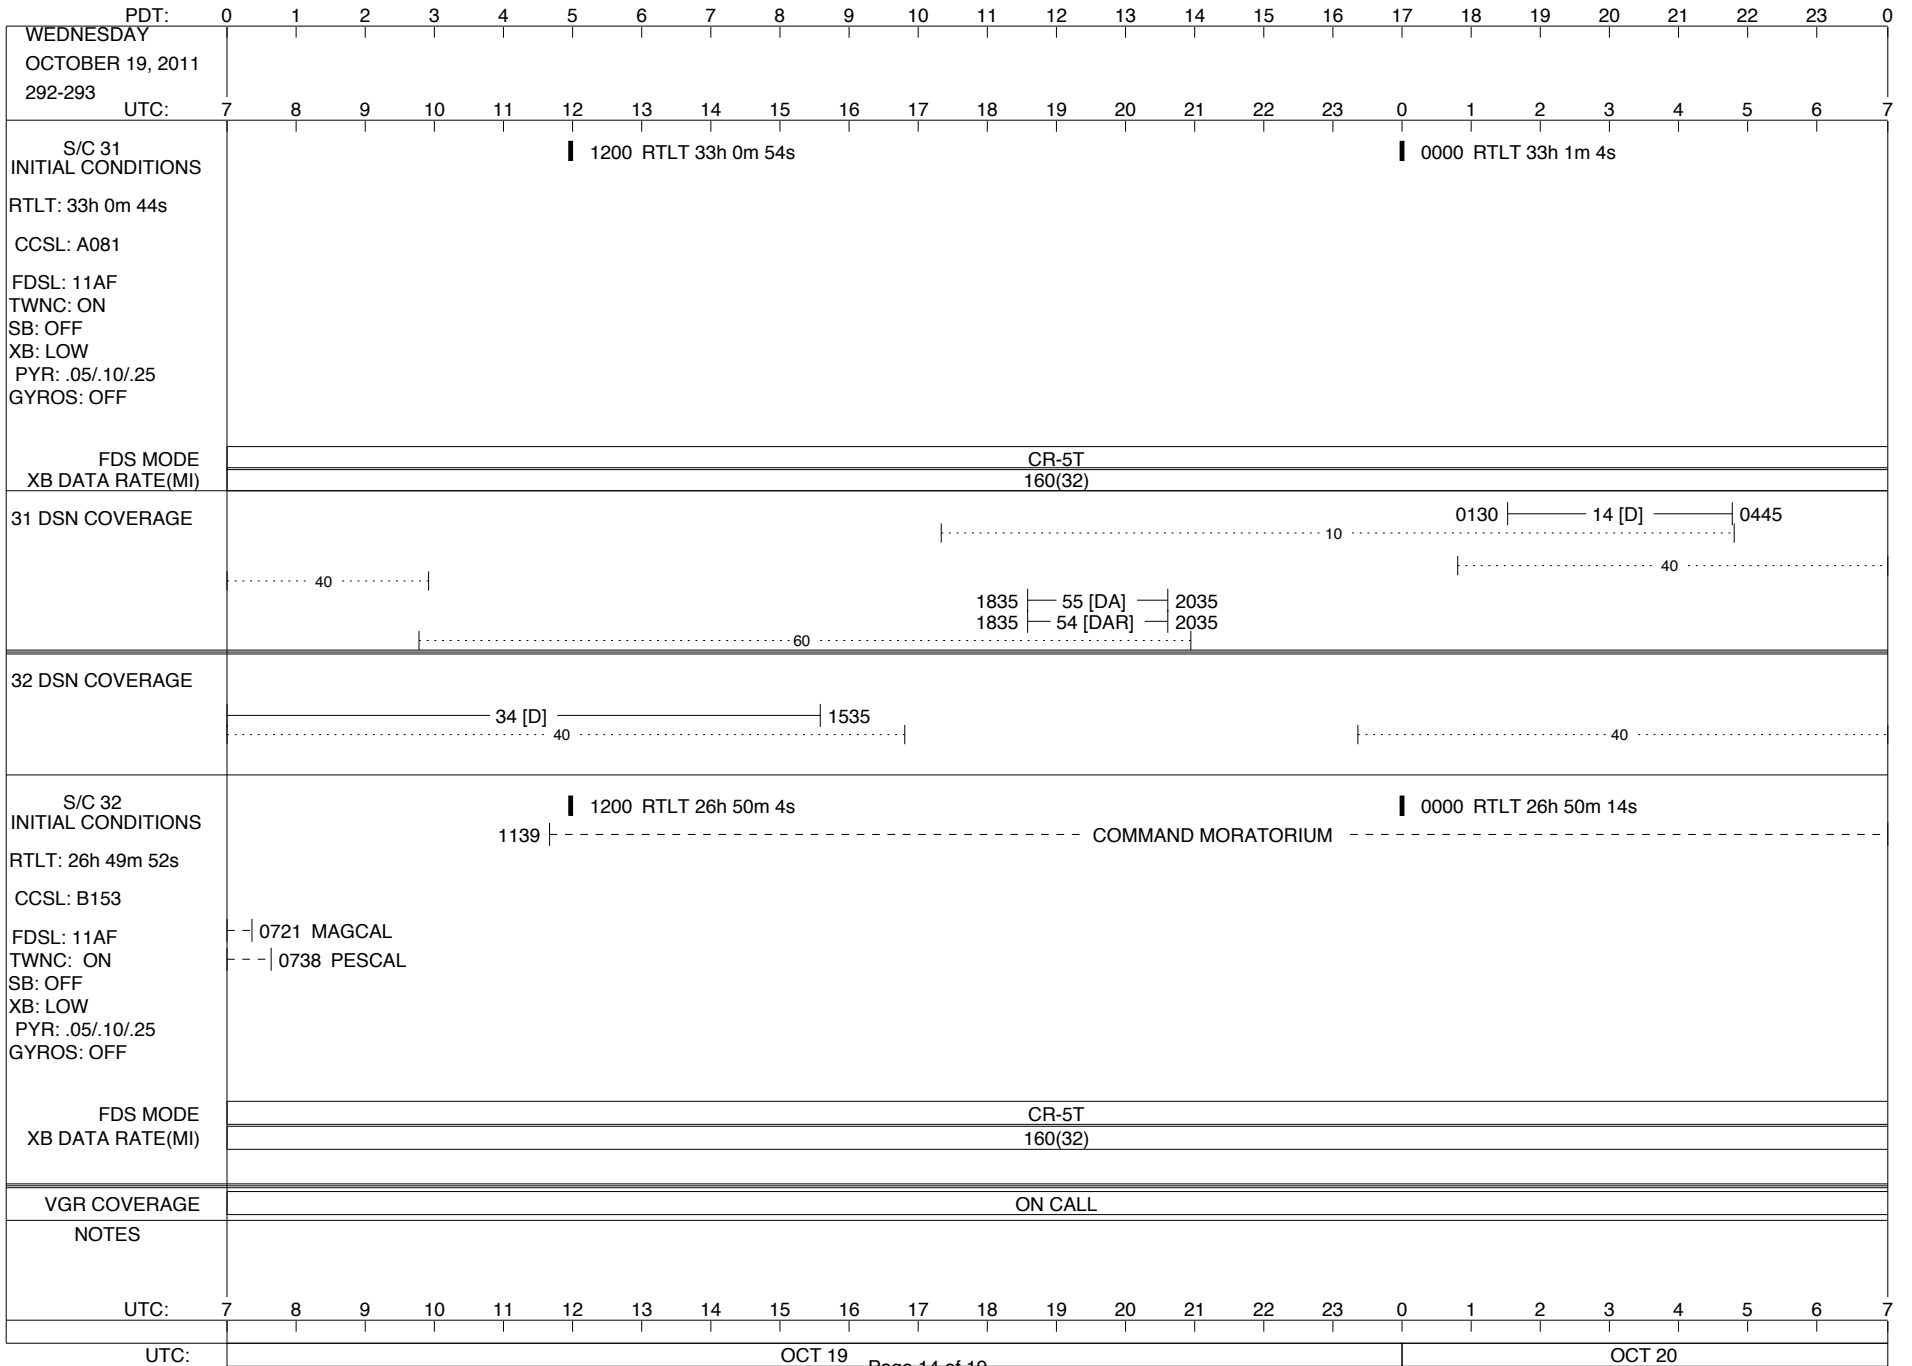

## Space Flight Operations Schedule (SFOS)

Issue Date: October 5, 2011

For the Period: 10/06/2011 to 10/24/2011 (11-279 – 11-297)

**DSN OPSCHIEF (1) 230-102**

**SCIENCE**

**FLIGHT TEAM (14) 600-100**

**DSOT (1) 230-102**

ISSUE DATE: 10/10/11 20:24

ISSUE DATE: 10/10/11 20:24

ISSUE DATE: 10/10/11 20:24

ISSUE DATE: 10/10/11 20:24

ISSUE DATE: 10/10/11 20:24

ISSUE DATE: 10/10/11 20:24

ISSUE DATE: 10/10/11 20:24

PDT:	0	1	2	3	4	5	6	7	8	9	10	11	12	13	14	15	16	17	18	19	20	21	22	23	0		
SATURDAY OCTOBER 22, 2011 295-296	7	8	9	10	11	12	13	14	15	16	17	18	19	20	21	22	23	0	1	2	3	4	5	6	7		
S/C 31 INITIAL CONDITIONS RTLT: 33h 1m 44s CCSL: A081 FDSL: 11AF TWNC: ON SB: OFF XB: LOW PYR: .05/10/25 GYROS: OFF	█ 1200 RTLT 33h 1m 54s												█ 0000 RTLT 33h 2m 4s														
FDS MODE	CR-5T												CR-5T														
XB DATA RATE(MI)	160(32)												160(32)														
31 DSN COVERAGE	.....40.....												1725  ----- 14 [D] -----  2115  ----- 10 -----   ----- 60 -----														
32 DSN COVERAGE	0925  ----- 45 [D] -----  1525  ----- 40 -----												----- 40 -----														
S/C 32 INITIAL CONDITIONS RTLT: 26h 51m 0s CCSL: B153 FDSL: 11AF TWNC: ON SB: OFF XB: LOW PYR: .05/10/25 GYROS: BC ON	█ 1200 RTLT 26h 51m 12s												█ 0000 RTLT 26h 51m 24s														
FDS MODE													CR-5T														
XB DATA RATE(MI)													160(32)														
VGR COVERAGE													ON CALL														
NOTES	[1] S/C 31=GS-4B @ 0913 XB=2.8K(41) NOT RECOVERABLE																										
UTC:	7	8	9	10	11	12	13	14	15	16	17	18	19	20	21	22	23	0	1	2	3	4	5	6	7		
UTC:	OCT 22														OCT 23												