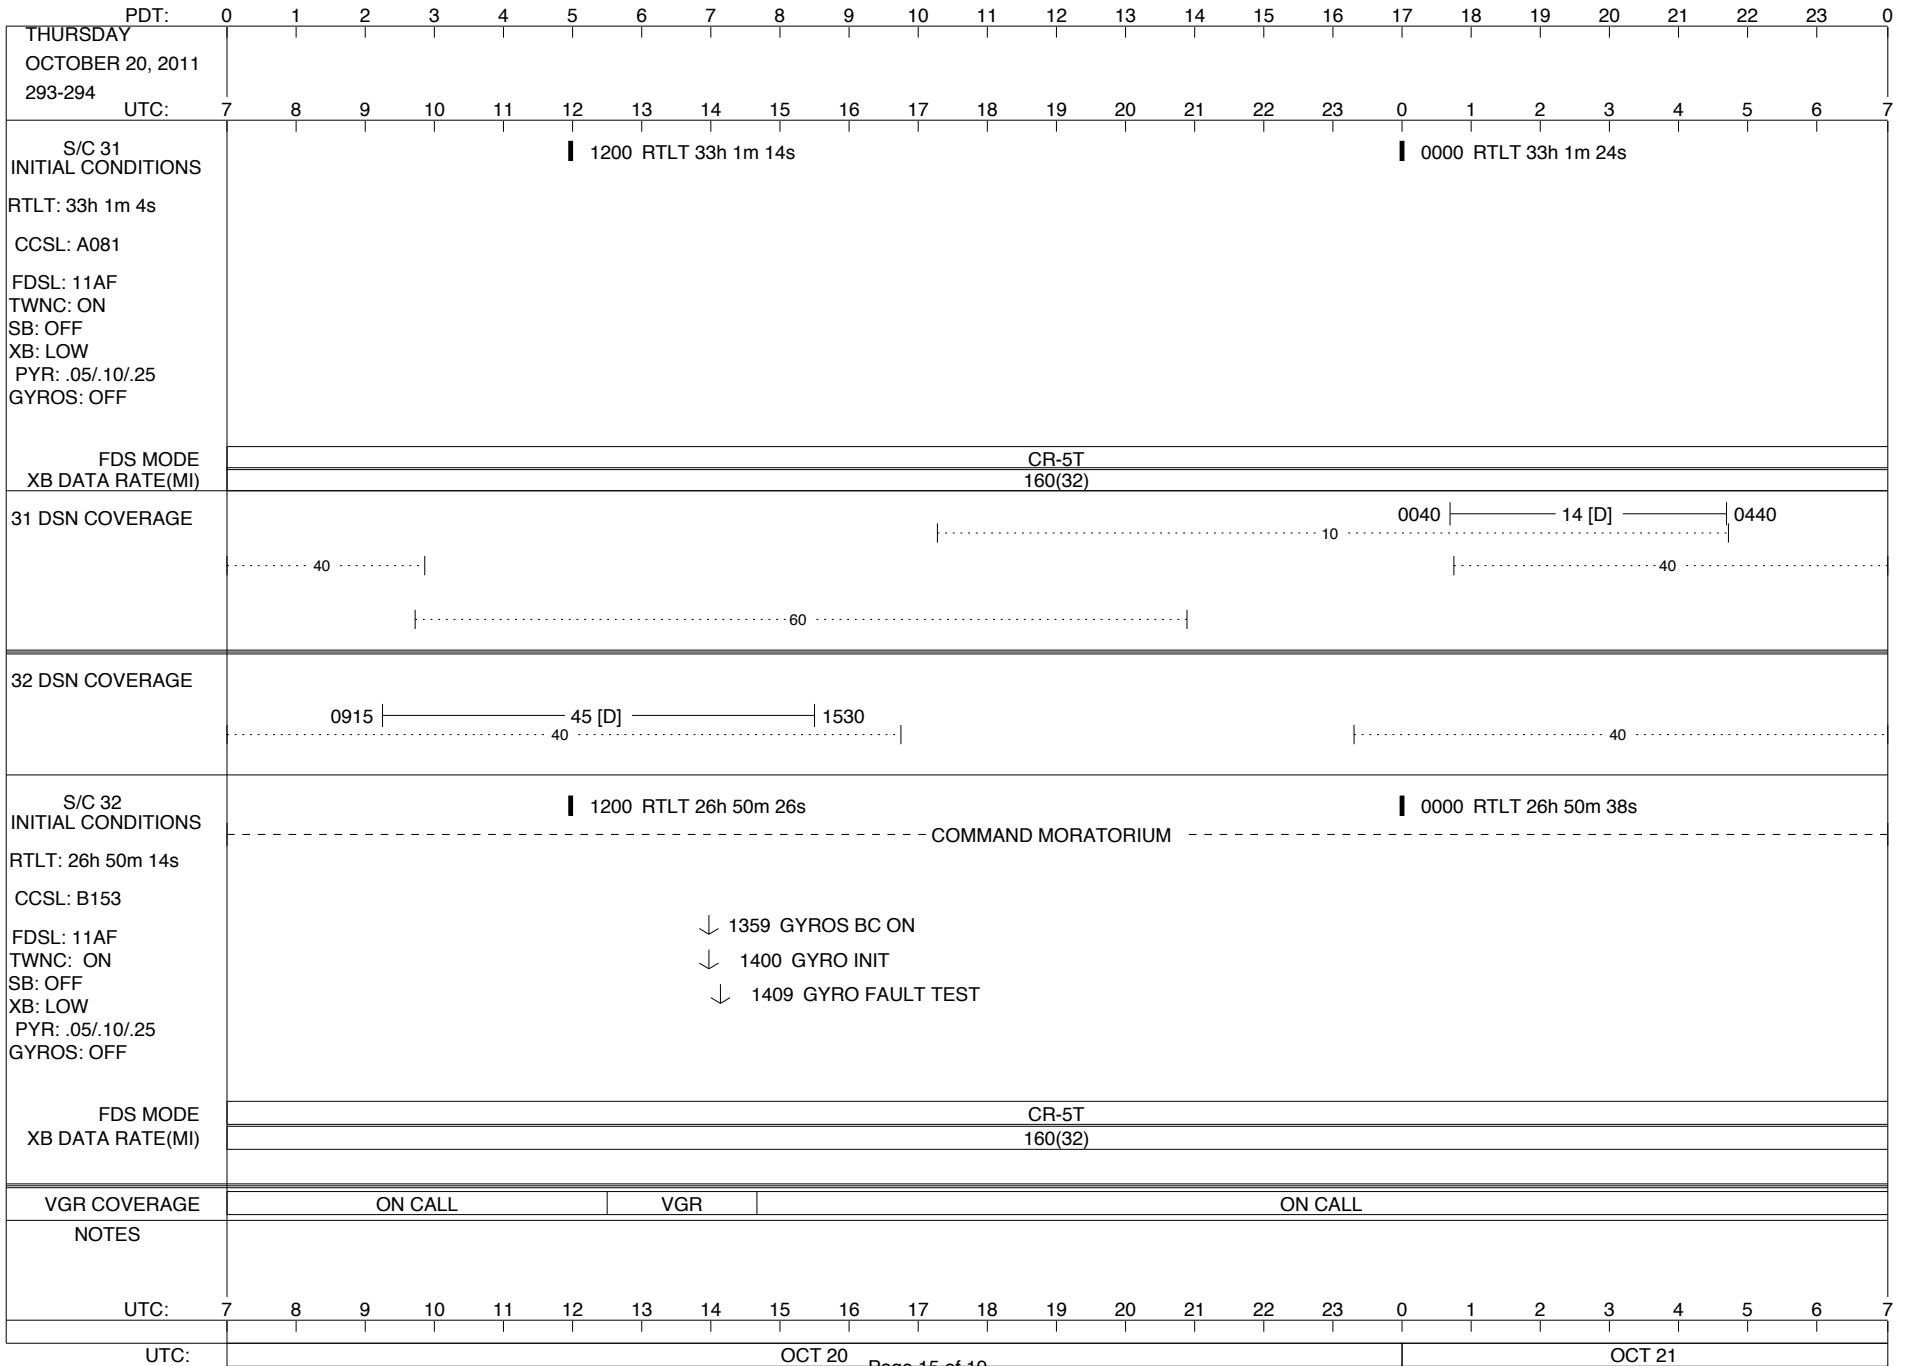

## Space Flight Operations Schedule (SFOS)

Issue Date: October 5, 2011

For the Period: 10/06/2011 to 10/24/2011 (11-279 – 11-297)

**DSN OPSCHIEF (1) 230-102**

**SCIENCE**

**FLIGHT TEAM (14) 600-100**

**DSOT (1) 230-102**

ISSUE DATE: 10/10/11 20:24

ISSUE DATE: 10/10/11 20:24

ISSUE DATE: 10/10/11 20:24

ISSUE DATE: 10/10/11 20:24

ISSUE DATE: 10/10/11 20:24

ISSUE DATE: 10/10/11 20:24

ISSUE DATE: 10/10/11 20:24

PDT:	0	1	2	3	4	5	6	7	8	9	10	11	12	13	14	15	16	17	18	19	20	21	22	23	0		
SATURDAY OCTOBER 22, 2011 295-296	7	8	9	10	11	12	13	14	15	16	17	18	19	20	21	22	23	0	1	2	3	4	5	6	7		
S/C 31 INITIAL CONDITIONS RTLT: 33h 1m 44s CCSL: A081 FDSL: 11AF TWNC: ON SB: OFF XB: LOW PYR: .05/10/25 GYROS: OFF	█ 1200 RTLT 33h 1m 54s												█ 0000 RTLT 33h 2m 4s														
FDS MODE	CR-5T												CR-5T														
XB DATA RATE(MI)	160(32)												160(32)														
31 DSN COVERAGE	.....40.....												1725  ----- 14 [D] -----  2115  ----- 10 -----   ----- 60 -----														
32 DSN COVERAGE	0925  ----- 45 [D] -----  1525  ----- 40 -----												----- 40 -----														
S/C 32 INITIAL CONDITIONS RTLT: 26h 51m 0s CCSL: B153 FDSL: 11AF TWNC: ON SB: OFF XB: LOW PYR: .05/10/25 GYROS: BC ON	█ 1200 RTLT 26h 51m 12s												█ 0000 RTLT 26h 51m 24s														
FDS MODE													CR-5T														
XB DATA RATE(MI)													160(32)														
VGR COVERAGE													ON CALL														
NOTES	[1] S/C 31=GS-4B @ 0913 XB=2.8K(41) NOT RECOVERABLE																										
UTC:	7	8	9	10	11	12	13	14	15	16	17	18	19	20	21	22	23	0	1	2	3	4	5	6	7		
UTC:	OCT 22														OCT 23												