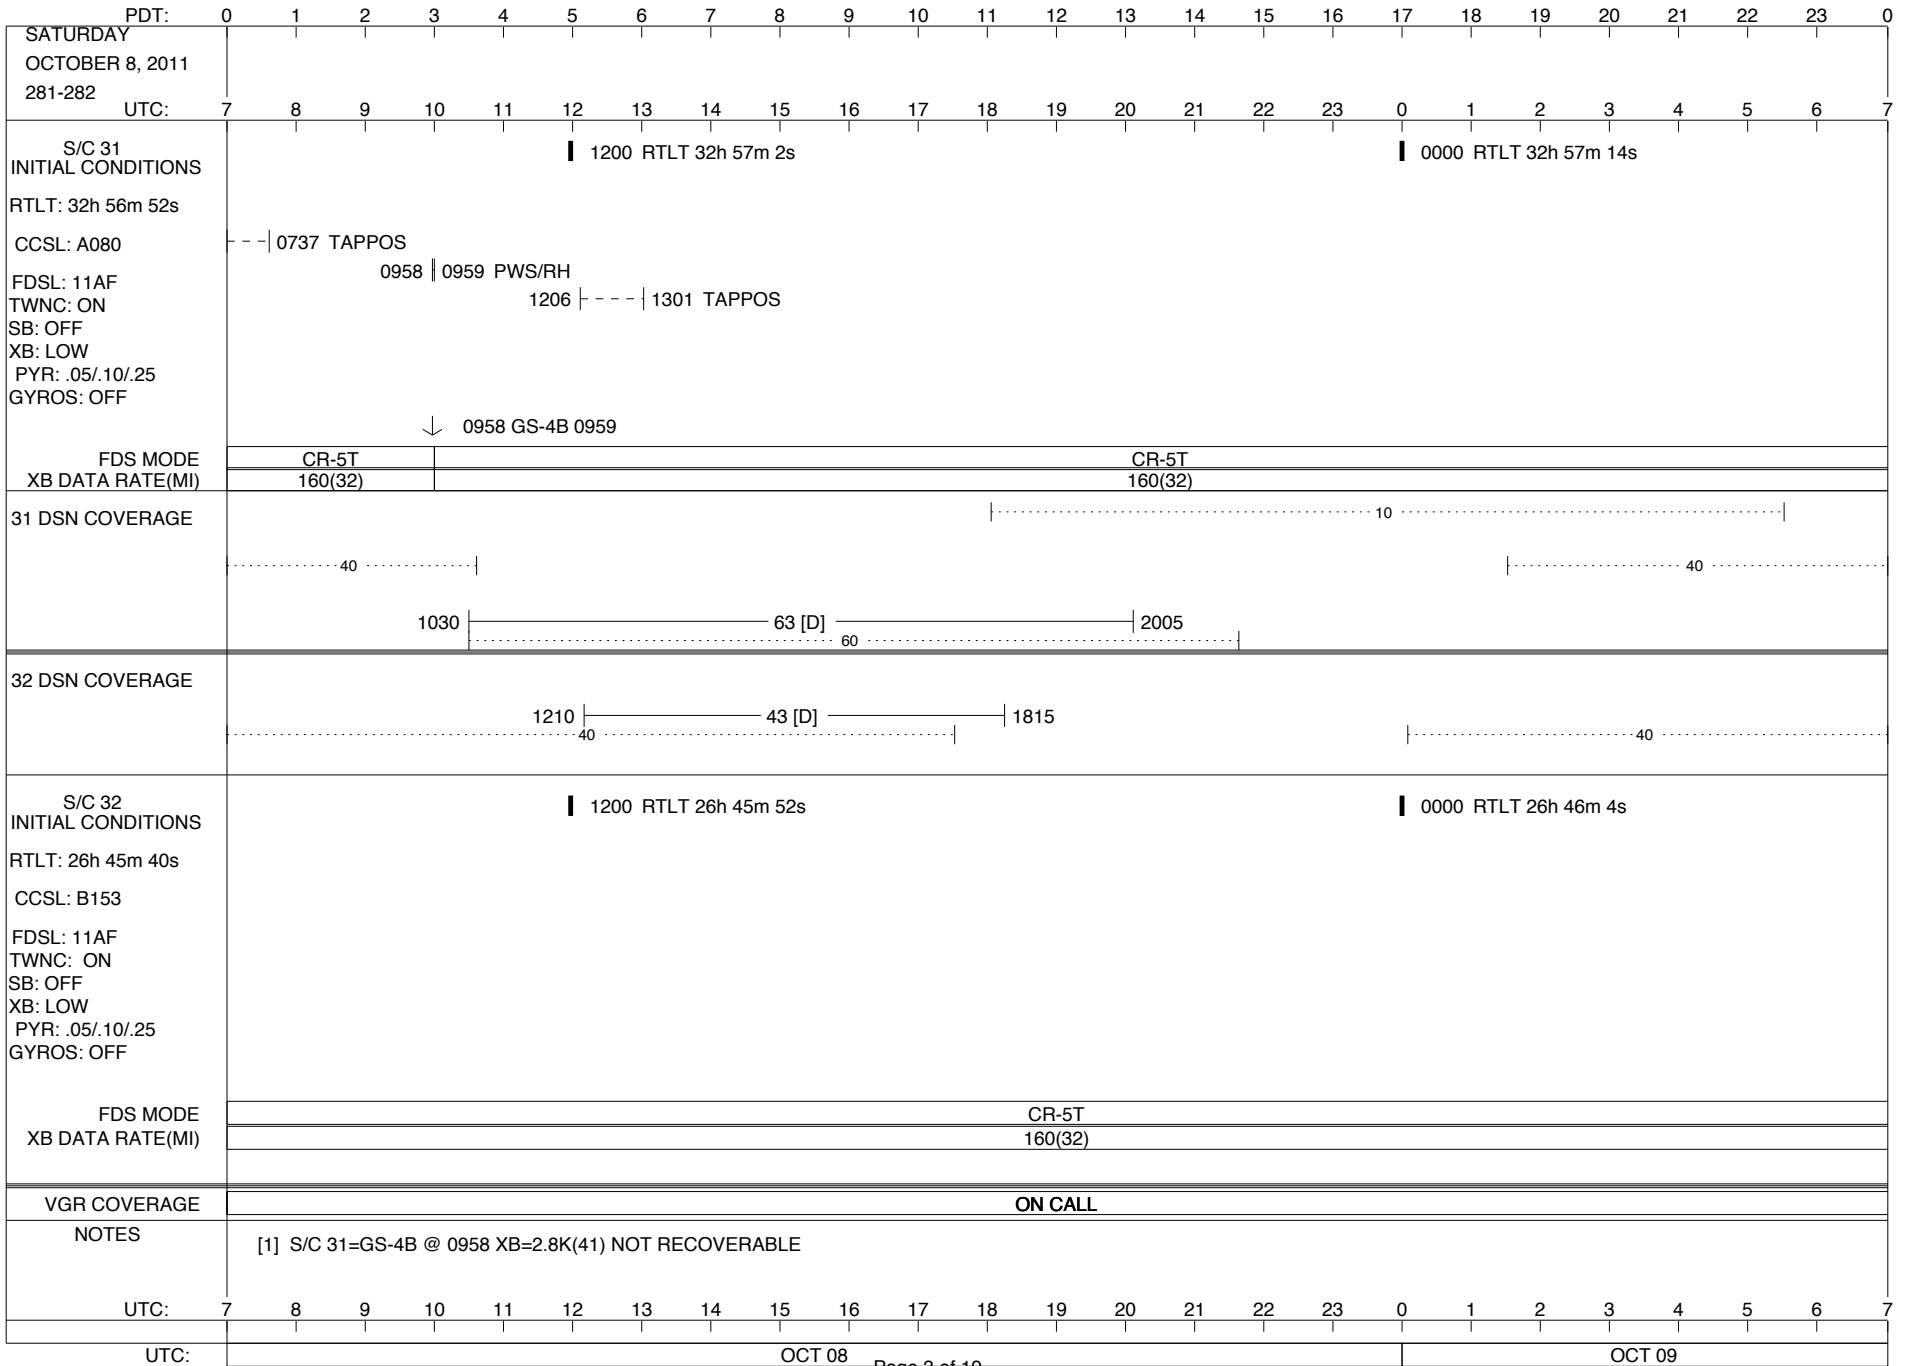

ISSUE DATE: 10/10/11 20:24