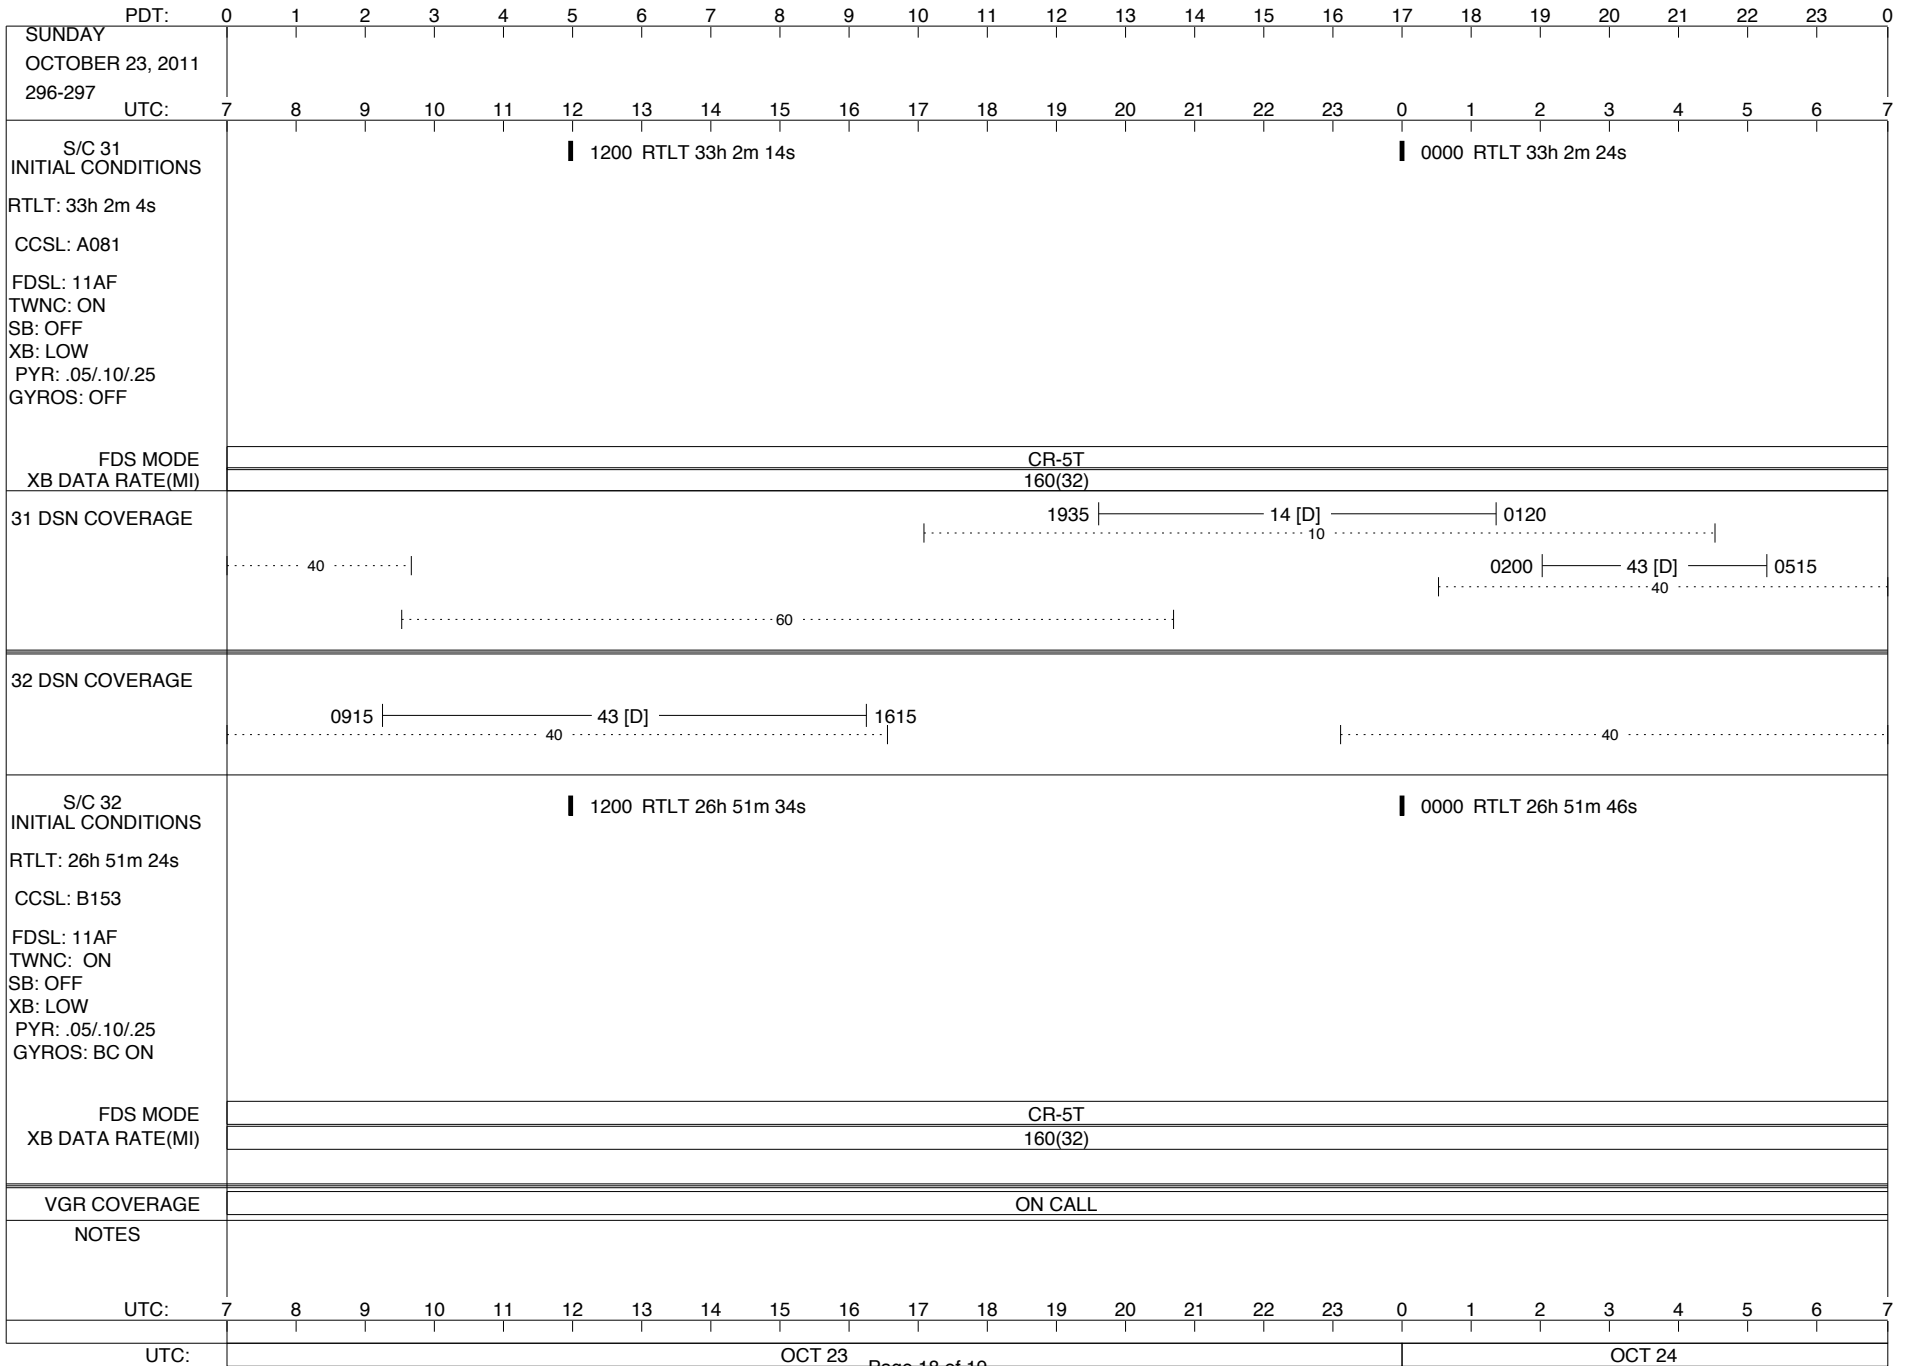

ISSUE DATE: 10/10/11 20:24