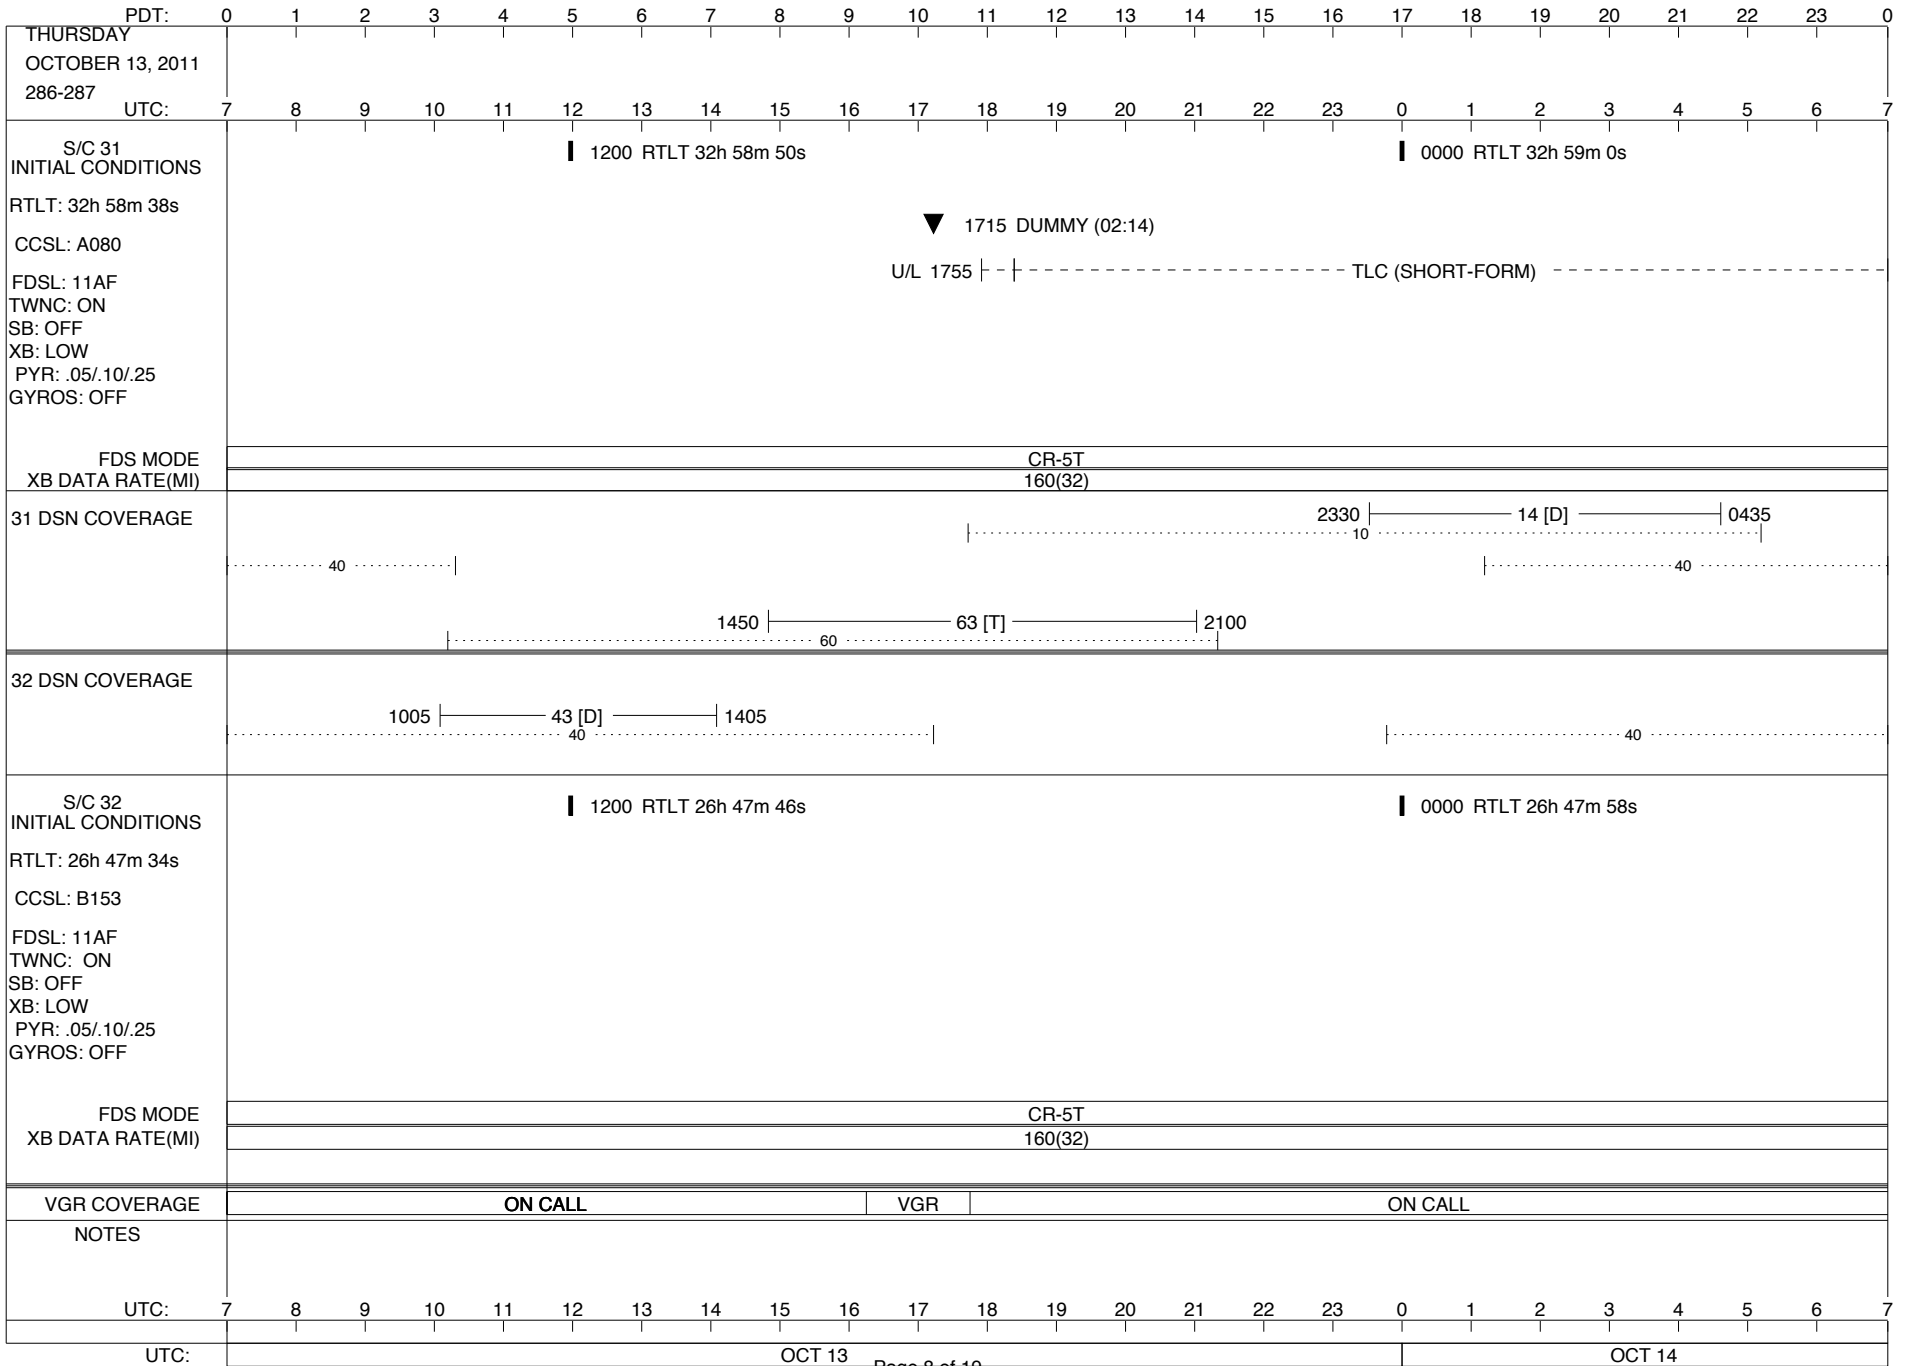

ISSUE DATE: 10/10/11 20:24