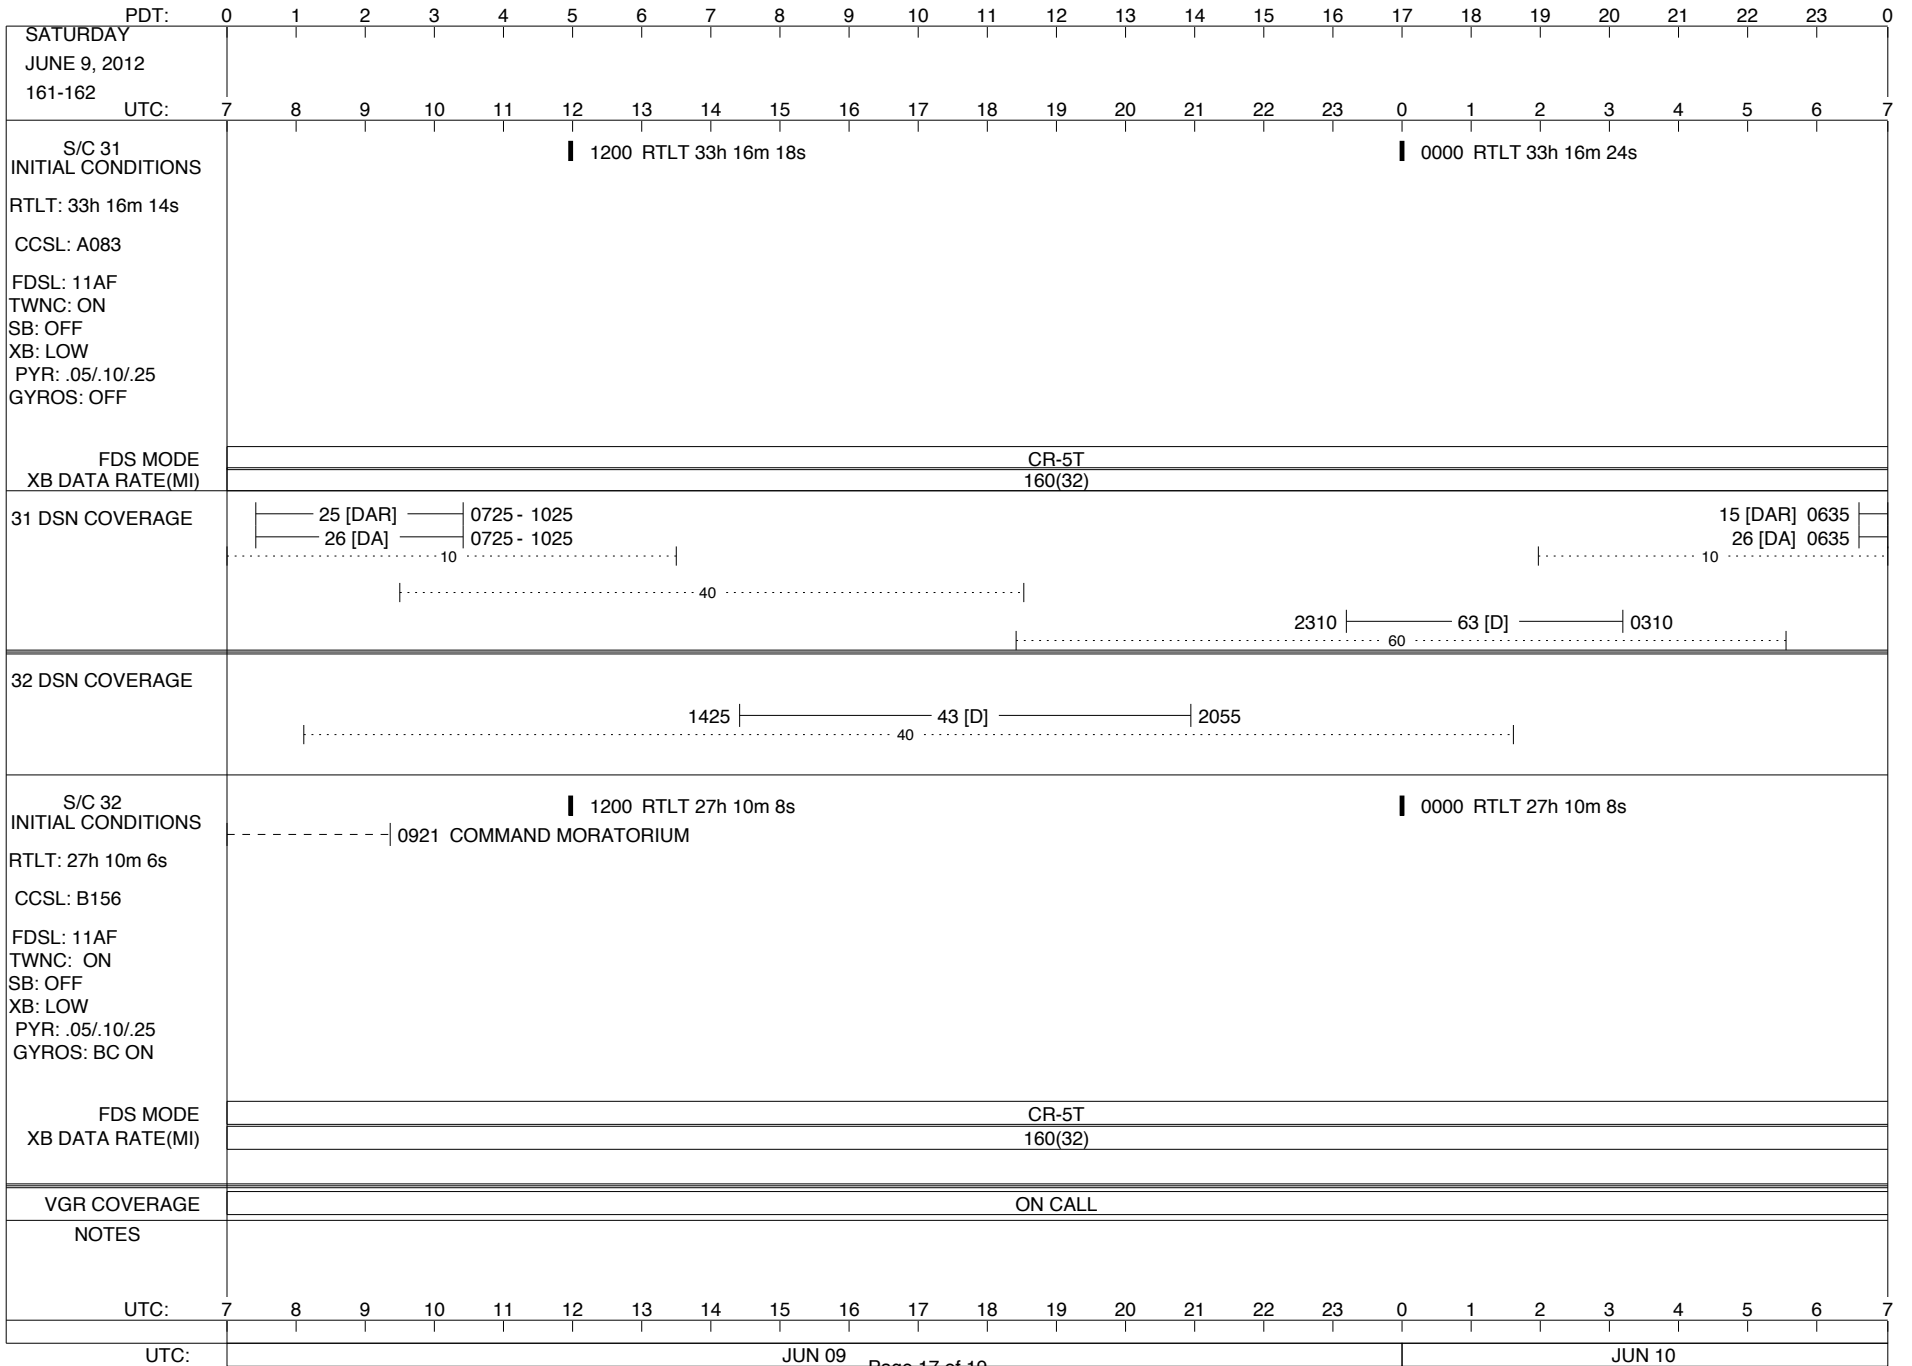

ISSUE DATE: 05/23/12 21:28

ISSUE DATE: 05/23/12 21:28

ISSUE DATE: 05/23/12 21:28

ISSUE DATE: 05/23/12 21:28

PDT:	0	1	2	3	4	5	6	7	8	9	10	11	12	13	14	15	16	17	18	19	20	21	22	23	0		
MONDAY JUNE 11, 2012 163-164																											
UTC:	7	8	9	10	11	12	13	14	15	16	17	18	19	20	21	22	23	0	1	2	3	4	5	6	7		
S/C 31 INITIAL CONDITIONS RTLT: 33h 16m 36s CCSL: A083 FDSL: 11AF TWNC: ON SB: OFF XB: LOW PYR: .05/.10/.25 GYROS: OFF	<p>1200 RTLT 33h 16m 40s</p>																										
FDS MODE XB DATA RATE(MI)														CR-5T 160(32)													
31 DSN COVERAGE	<p>14 [D] 1315 10 40</p>																										
32 DSN COVERAGE	<p>1410 34 [D] 2015</p>																										
S/C 32 INITIAL CONDITIONS RTLT: 27h 10m 10s CCSL: B156 FDSL: 11AF TWNC: ON SB: OFF XB: LOW PYR: .05/.10/.25 GYROS: BC ON	<p>1200 RTLT 27h 10m 10s</p>																										
FDS MODE XB DATA RATE(MI)														CR-5T 160(32)													
VGR COVERAGE	ON CALL																										
NOTES																											
UTC:	7	8	9	10	11	12	13	14	15	16	17	18	19	20	21	22	23	0	1	2	3	4	5	6	7		
UTC:	JUN 11													JUN 12													