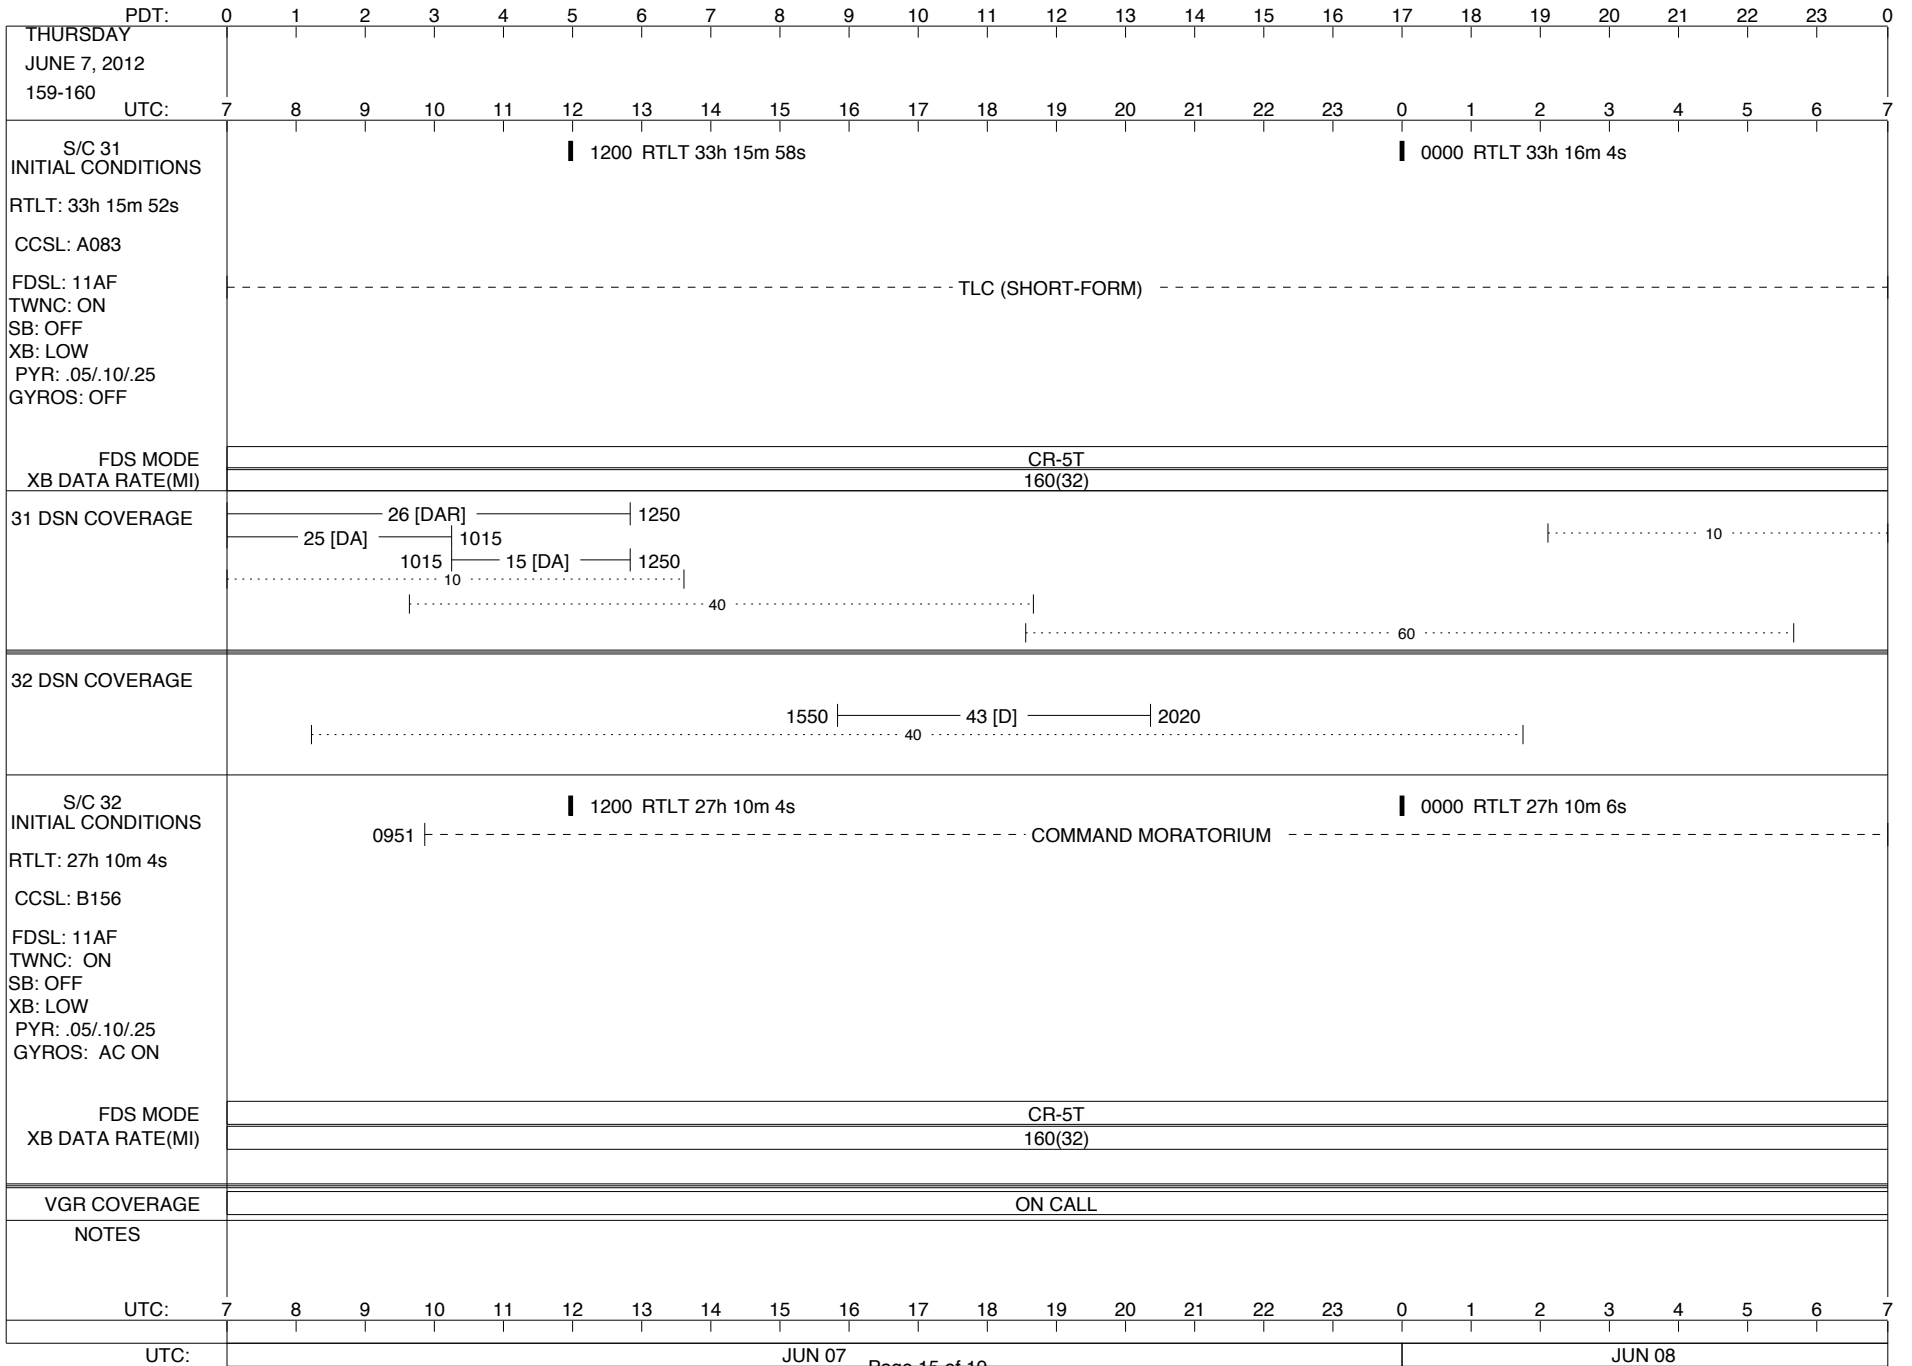

ISSUE DATE: 05/23/12 21:28