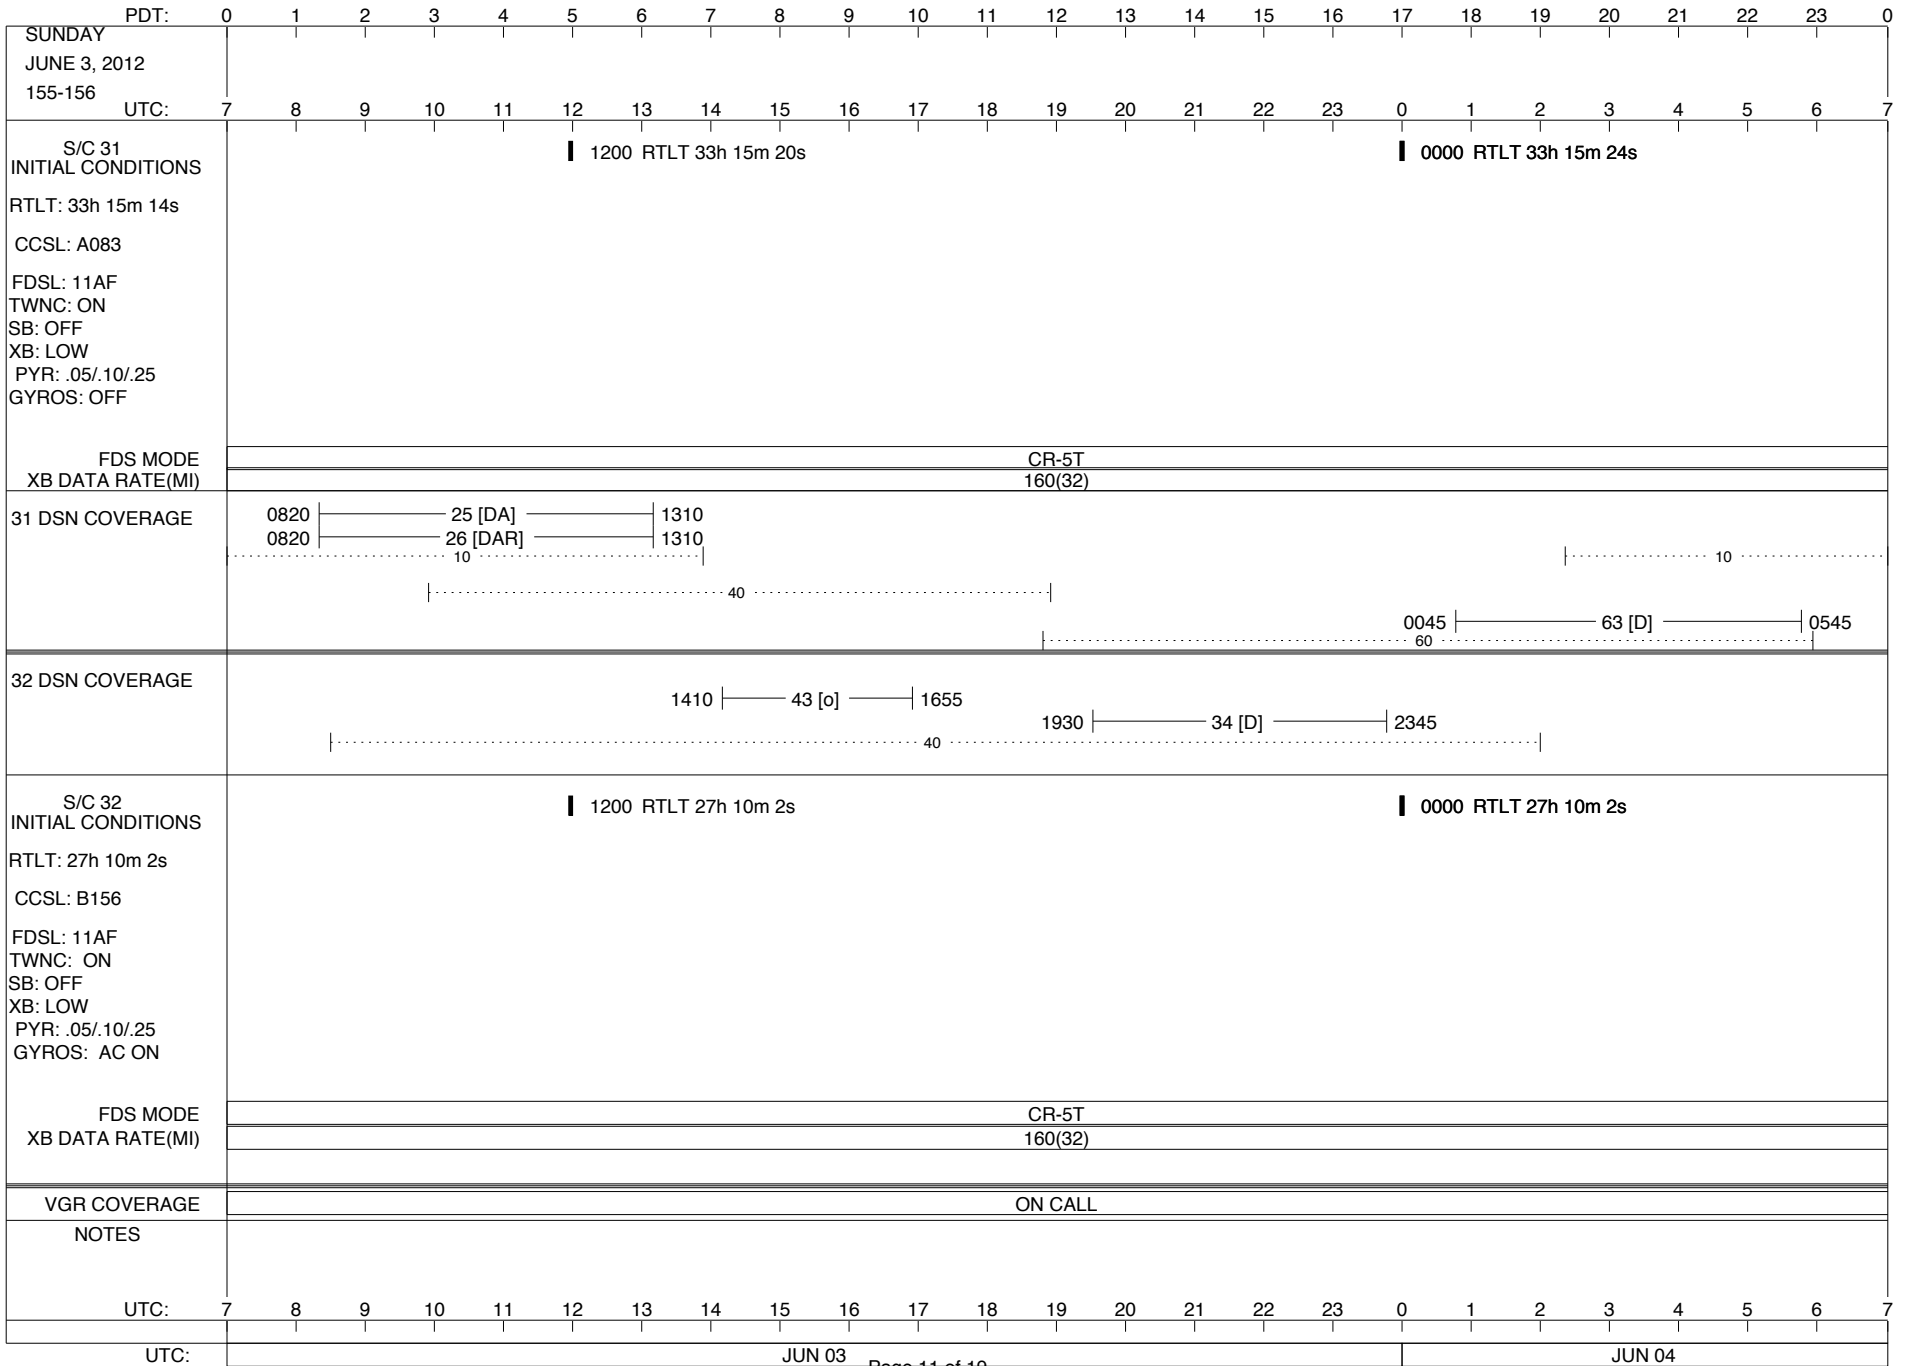

ISSUE DATE: 05/23/12 21:28

ISSUE DATE: 05/23/12 21:28

ISSUE DATE: 05/23/12 21:28

ISSUE DATE: 05/23/12 21:28

ISSUE DATE: 05/23/12 21:28

ISSUE DATE: 05/23/12 21:28

PDT:	0	1	2	3	4	5	6	7	8	9	10	11	12	13	14	15	16	17	18	19	20	21	22	23	0			
UTC:	7	8	9	10	11	12	13	14	15	16	17	18	19	20	21	22	23	0	1	2	3	4	5	6	7			
TUESDAY JUNE 5, 2012 157-158																												
S/C 31 INITIAL CONDITIONS RTLTL: 33h 15m 34s CCSL: A083 FDSL: 11AF TWNC: ON SB: OFF XB: LOW PYR: .05/.10/.25 GYROS: OFF	█ 1200 RTLTL 33h 15m 38s														█ 0000 RTLTL 33h 15m 42s													
	1408 █ 1409 PWS/RH																											
	↓ 1408 GS-4B 1408																											
FDS MODE	CR-5T														CR-5T													
XB DATA RATE(MI)	160(32)														160(32)													
31 DSN COVERAGE																												
32 DSN COVERAGE																												
S/C 32 INITIAL CONDITIONS RTLTL: 27h 10m 2s CCSL: B156 FDSL: 11AF TWNC: ON SB: OFF XB: LOW PYR: .05/.10/.25 GYROS: AC ON	█ 1200 RTLTL 27h 10m 4s														█ 0000 RTLTL 27h 10m 4s													
FDS MODE	CR-5T																											
XB DATA RATE(MI)	160(32)																											
VGR COVERAGE	ON CALL																											
NOTES	[1] S/C 31=GS-4B @ 1408 XB=2.8K(41) NOT RECOVERABLE																											
UTC:	7	8	9	10	11	12	13	14	15	16	17	18	19	20	21	22	23	0	1	2	3	4	5	6	7			
UTC:	JUN 05														JUN 06													