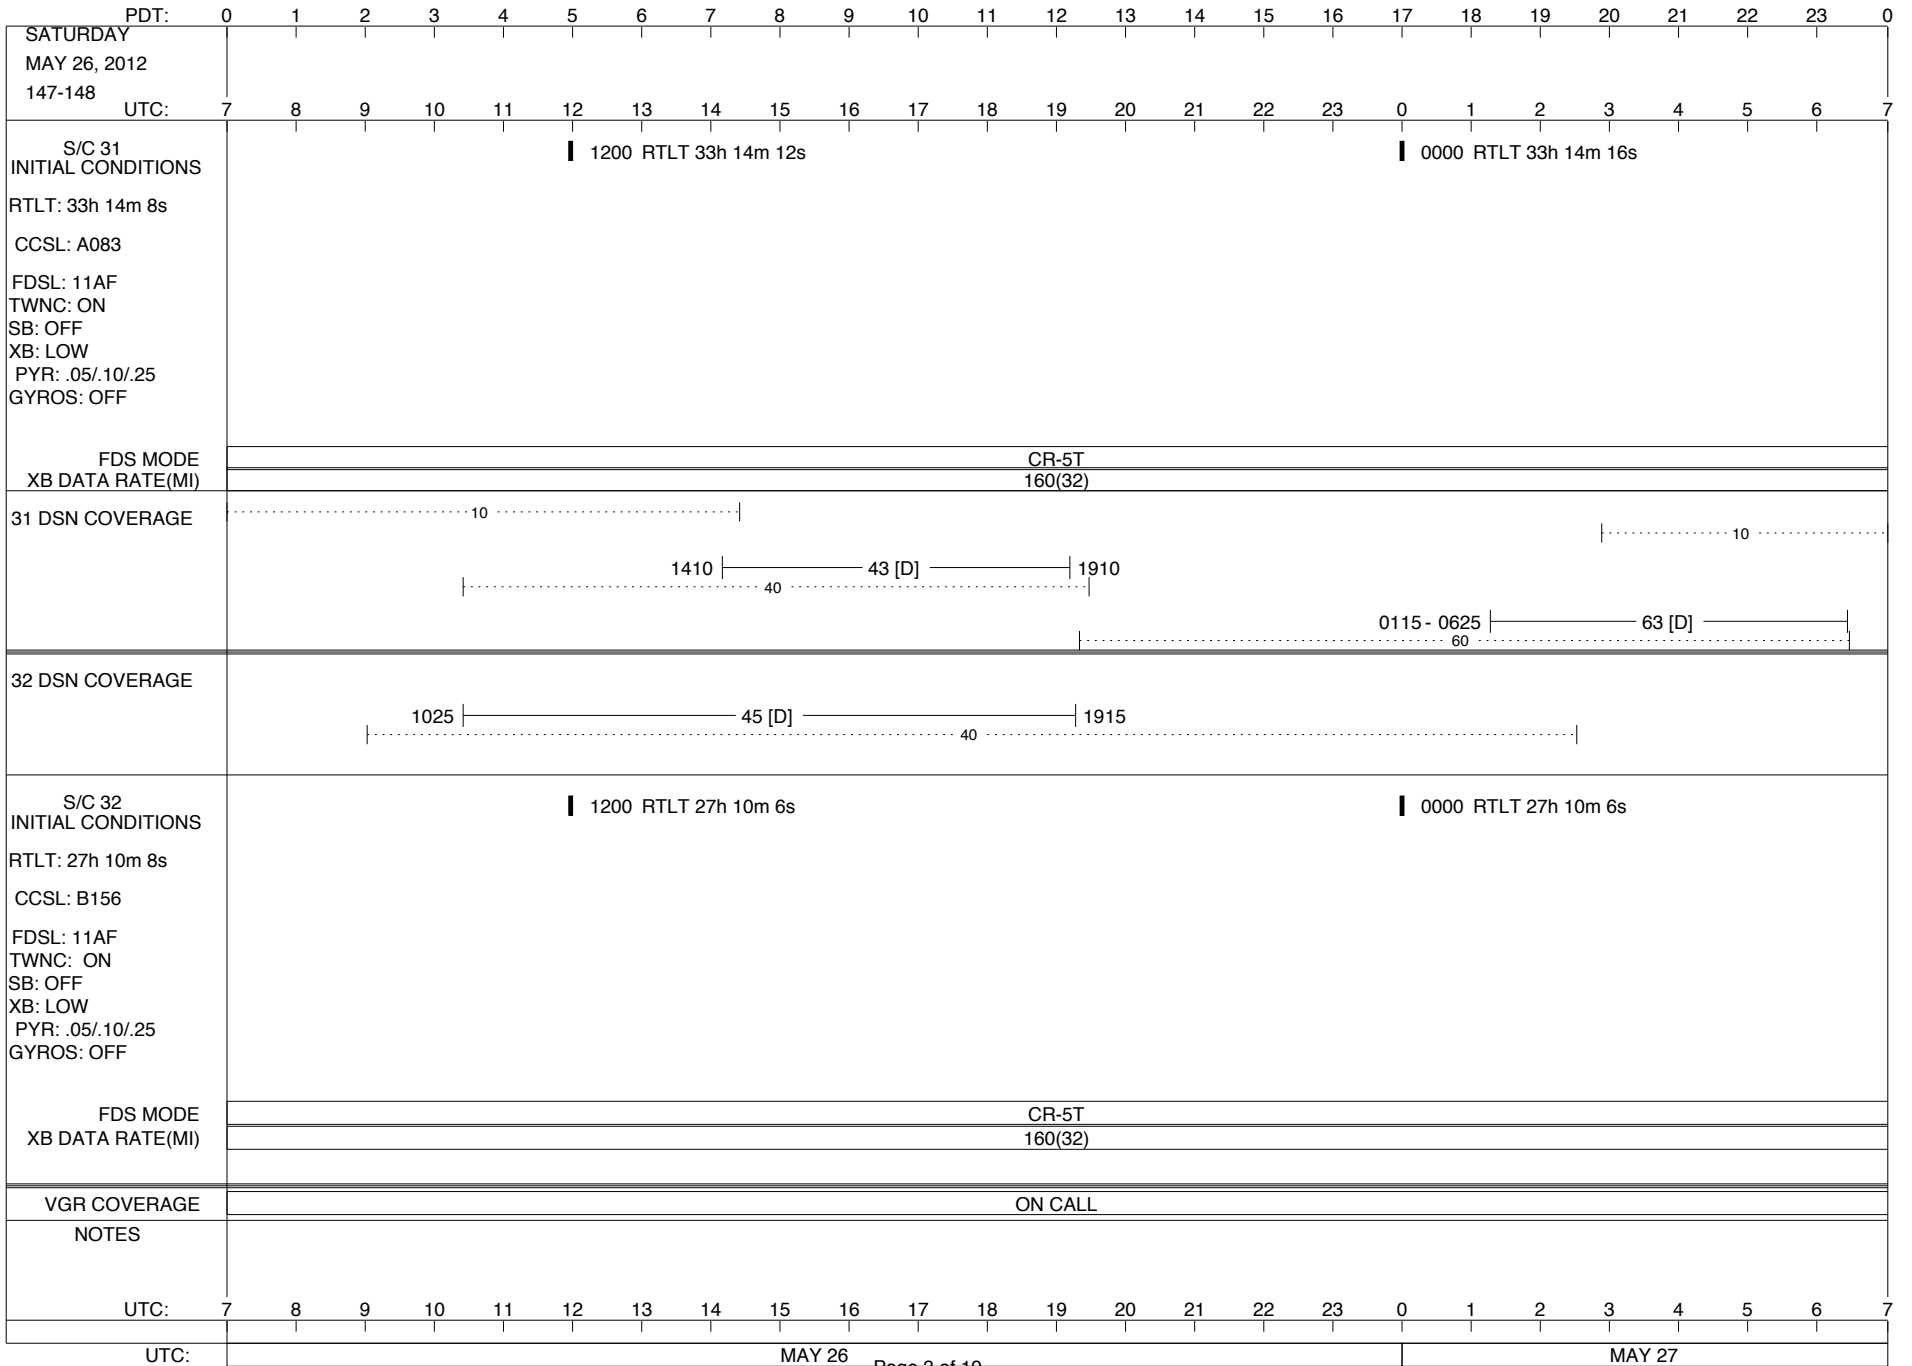

ISSUE DATE: 05/23/12 21:28