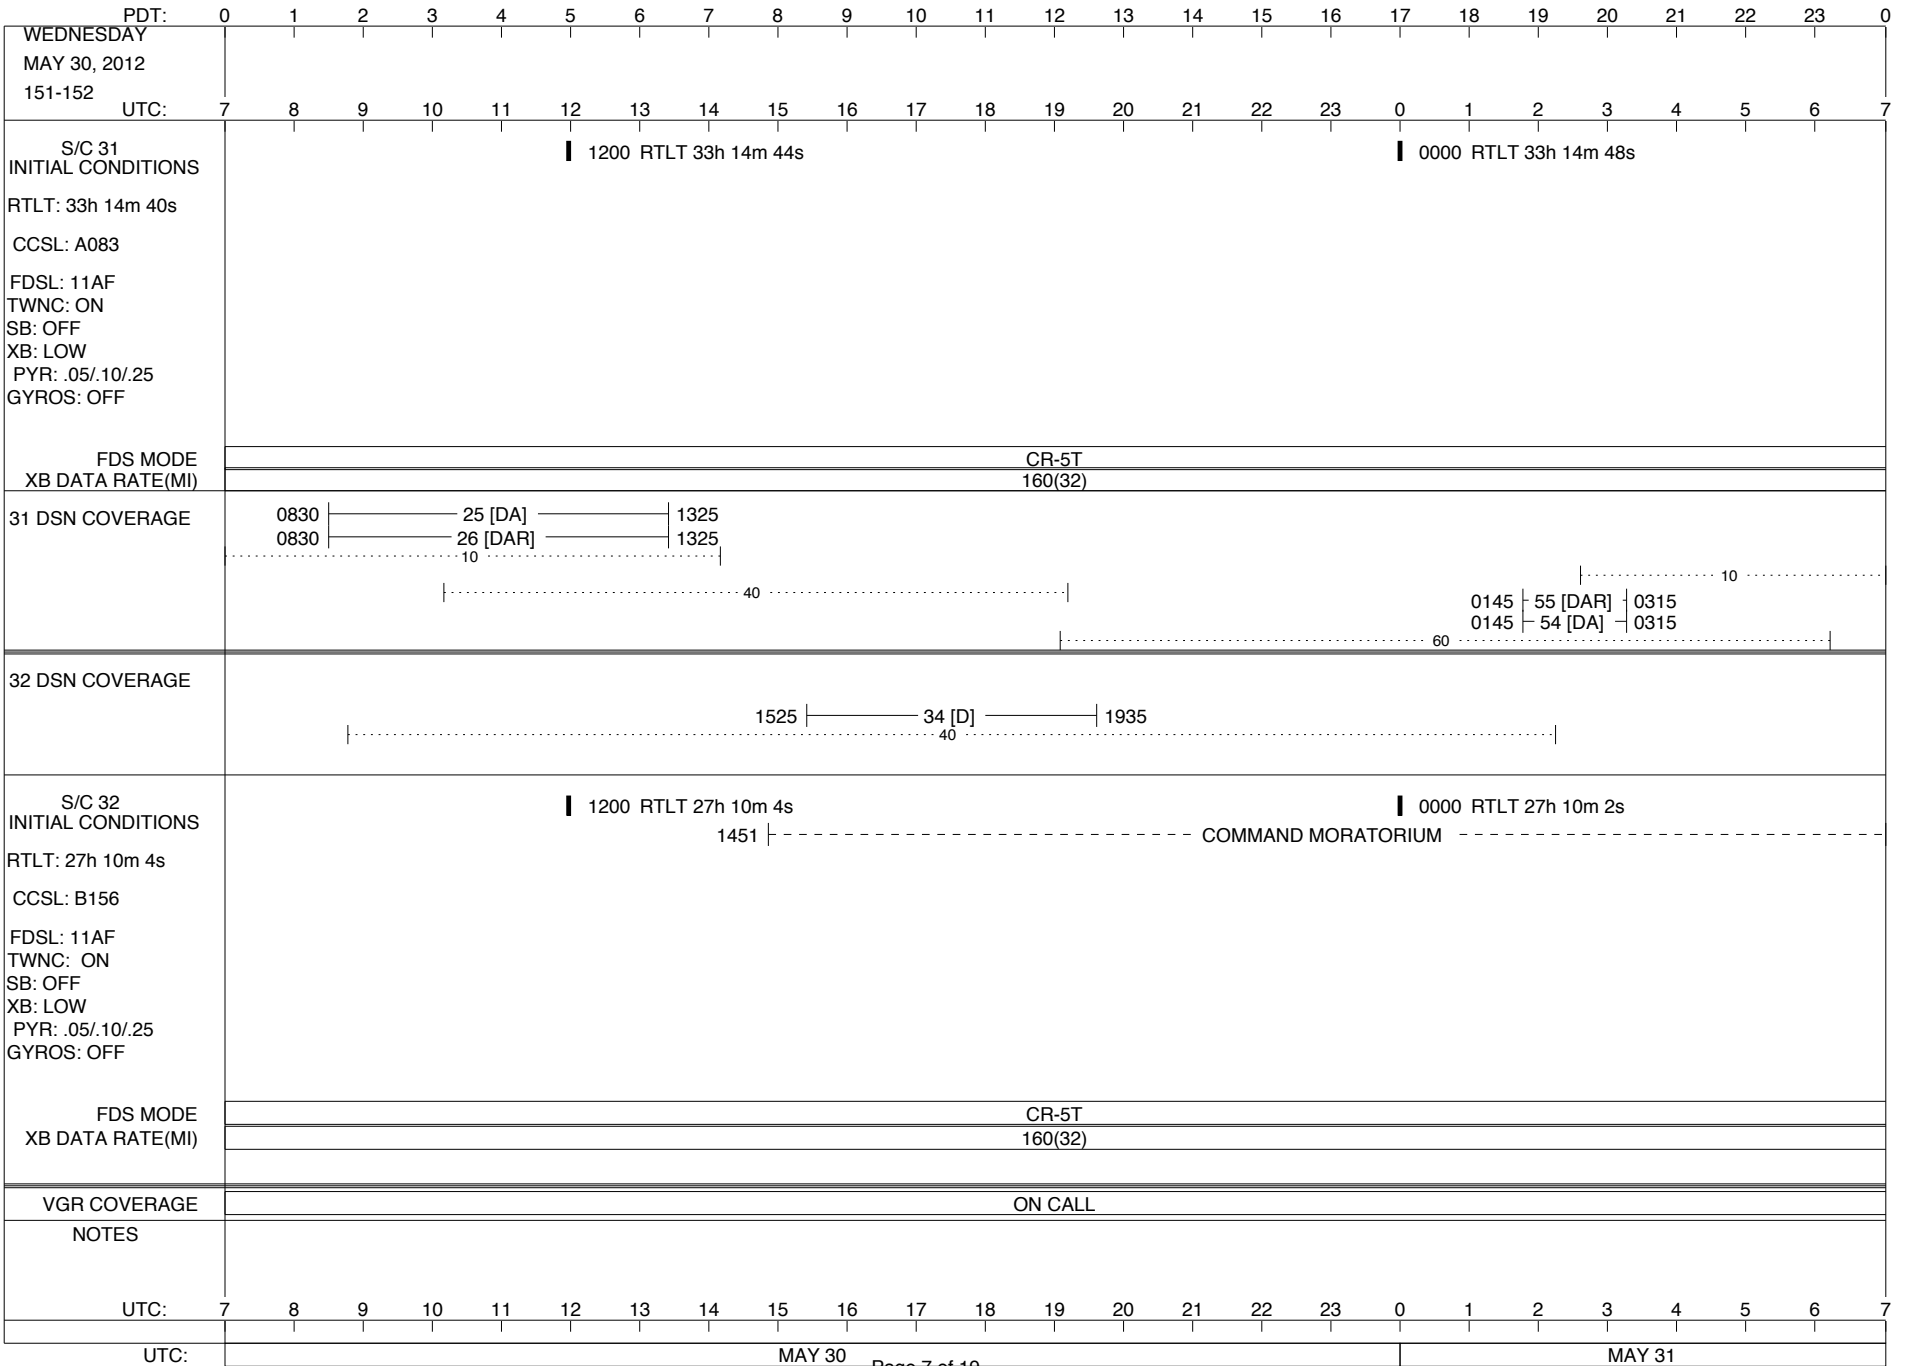

ISSUE DATE: 05/23/12 21:28