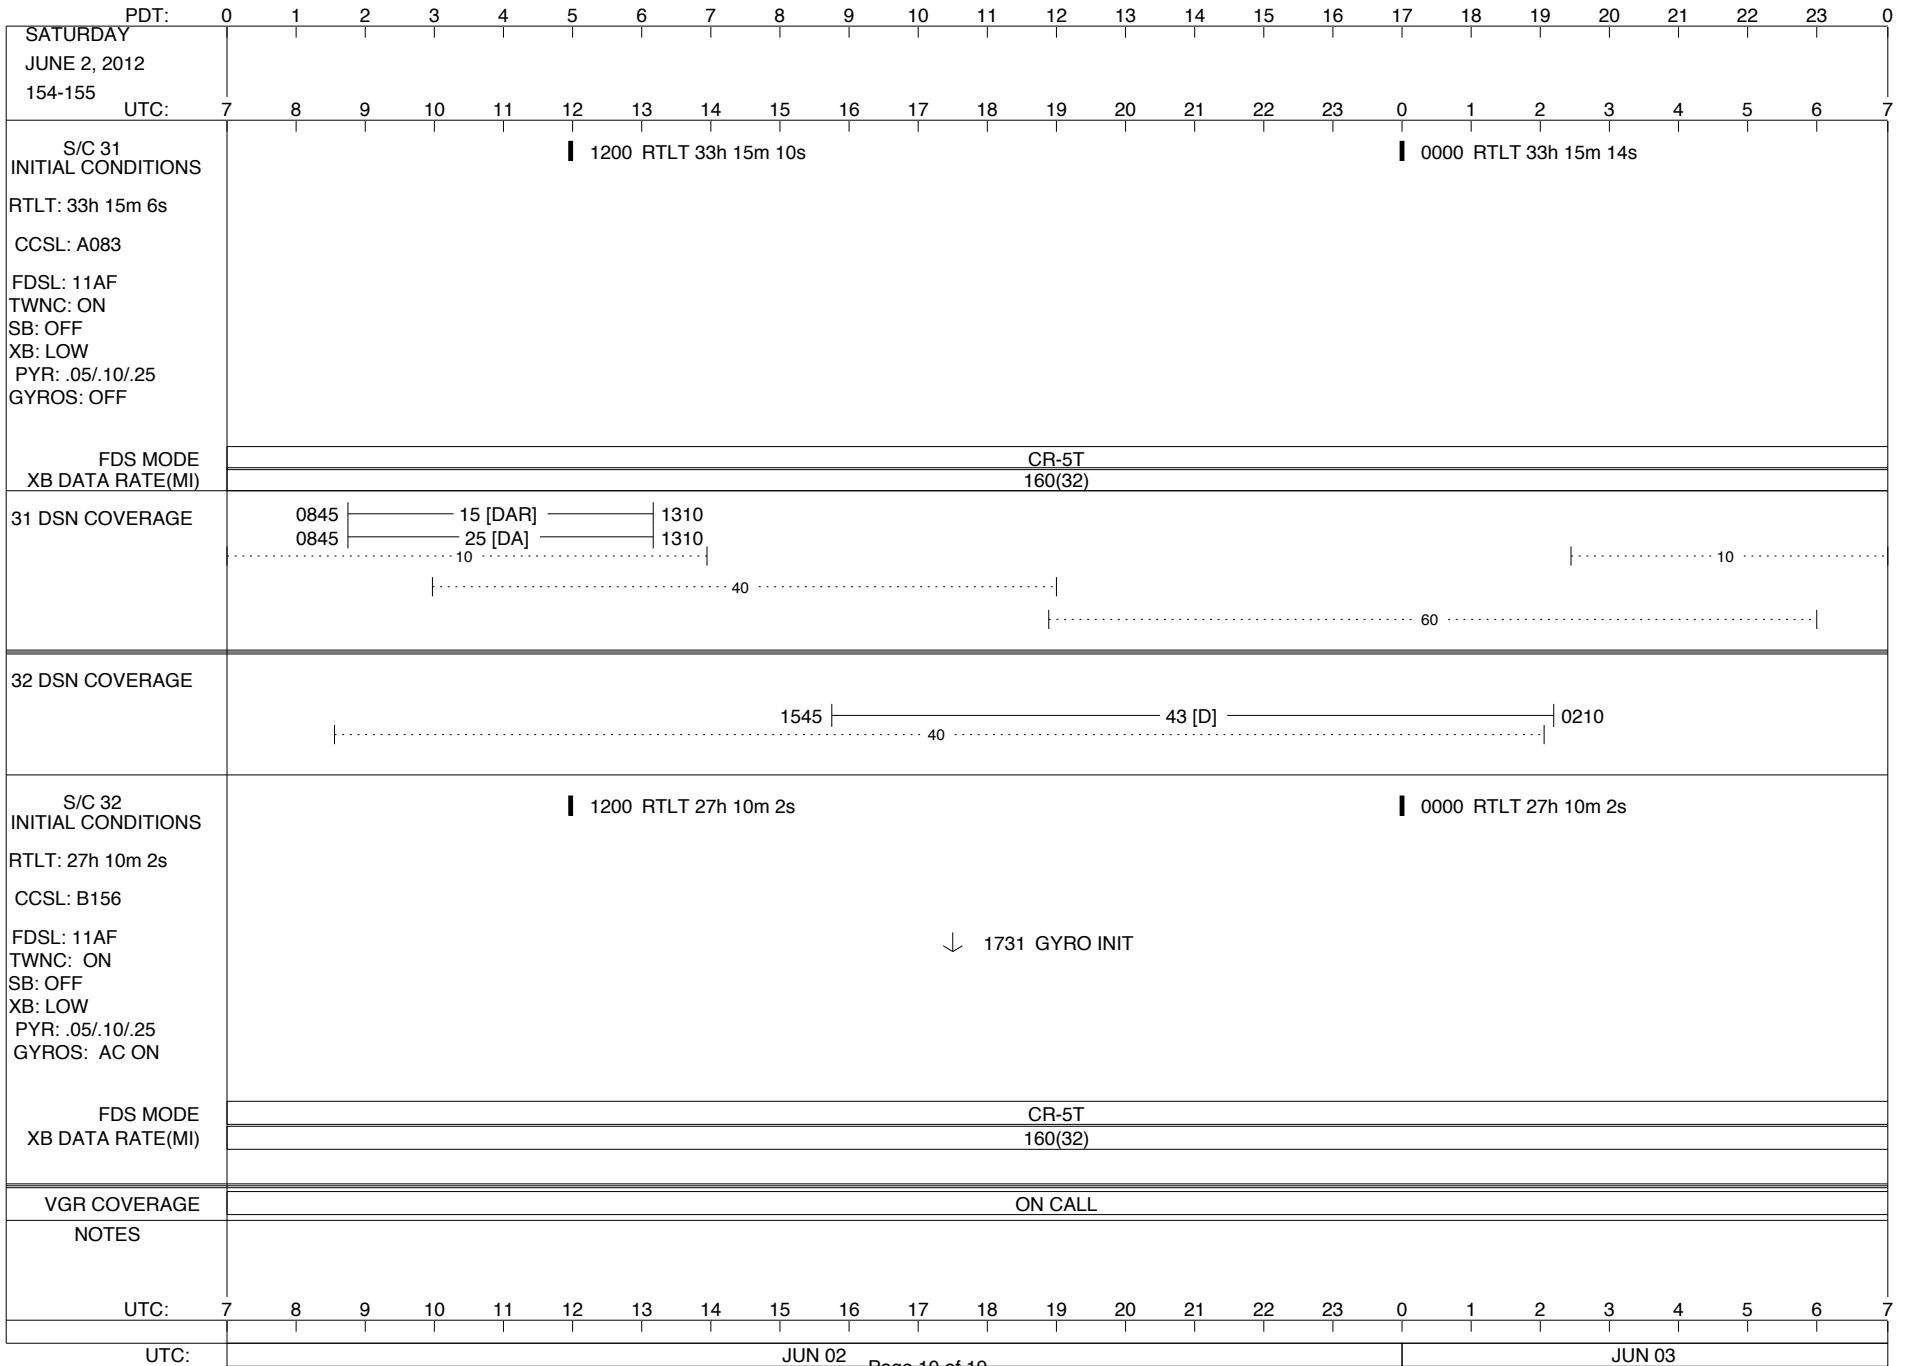

ISSUE DATE: 05/23/12 21:28

ISSUE DATE: 05/23/12 21:28

ISSUE DATE: 05/23/12 21:28

ISSUE DATE: 05/23/12 21:28

ISSUE DATE: 05/23/12 21:28

ISSUE DATE: 05/23/12 21:28

PDT:	0	1	2	3	4	5	6	7	8	9	10	11	12	13	14	15	16	17	18	19	20	21	22	23	0			
UTC:	7	8	9	10	11	12	13	14	15	16	17	18	19	20	21	22	23	0	1	2	3	4	5	6	7			
TUESDAY JUNE 5, 2012 157-158																												
S/C 31 INITIAL CONDITIONS RTLTL: 33h 15m 34s CCSL: A083 FDSL: 11AF TWNC: ON SB: OFF XB: LOW PYR: .05/.10/.25 GYROS: OFF	█ 1200 RTLTL 33h 15m 38s														█ 0000 RTLTL 33h 15m 42s													
	1408 █ 1409 PWS/RH																											
	↓ 1408 GS-4B 1408																											
FDS MODE	CR-5T														CR-5T													
XB DATA RATE(MI)	160(32)														160(32)													
31 DSN COVERAGE																												
32 DSN COVERAGE																												
S/C 32 INITIAL CONDITIONS RTLTL: 27h 10m 2s CCSL: B156 FDSL: 11AF TWNC: ON SB: OFF XB: LOW PYR: .05/.10/.25 GYROS: AC ON	█ 1200 RTLTL 27h 10m 4s														█ 0000 RTLTL 27h 10m 4s													
FDS MODE	CR-5T																											
XB DATA RATE(MI)	160(32)																											
VGR COVERAGE	ON CALL																											
NOTES	[1] S/C 31=GS-4B @ 1408 XB=2.8K(41) NOT RECOVERABLE																											
UTC:	7	8	9	10	11	12	13	14	15	16	17	18	19	20	21	22	23	0	1	2	3	4	5	6	7			
UTC:	JUN 05														JUN 06													