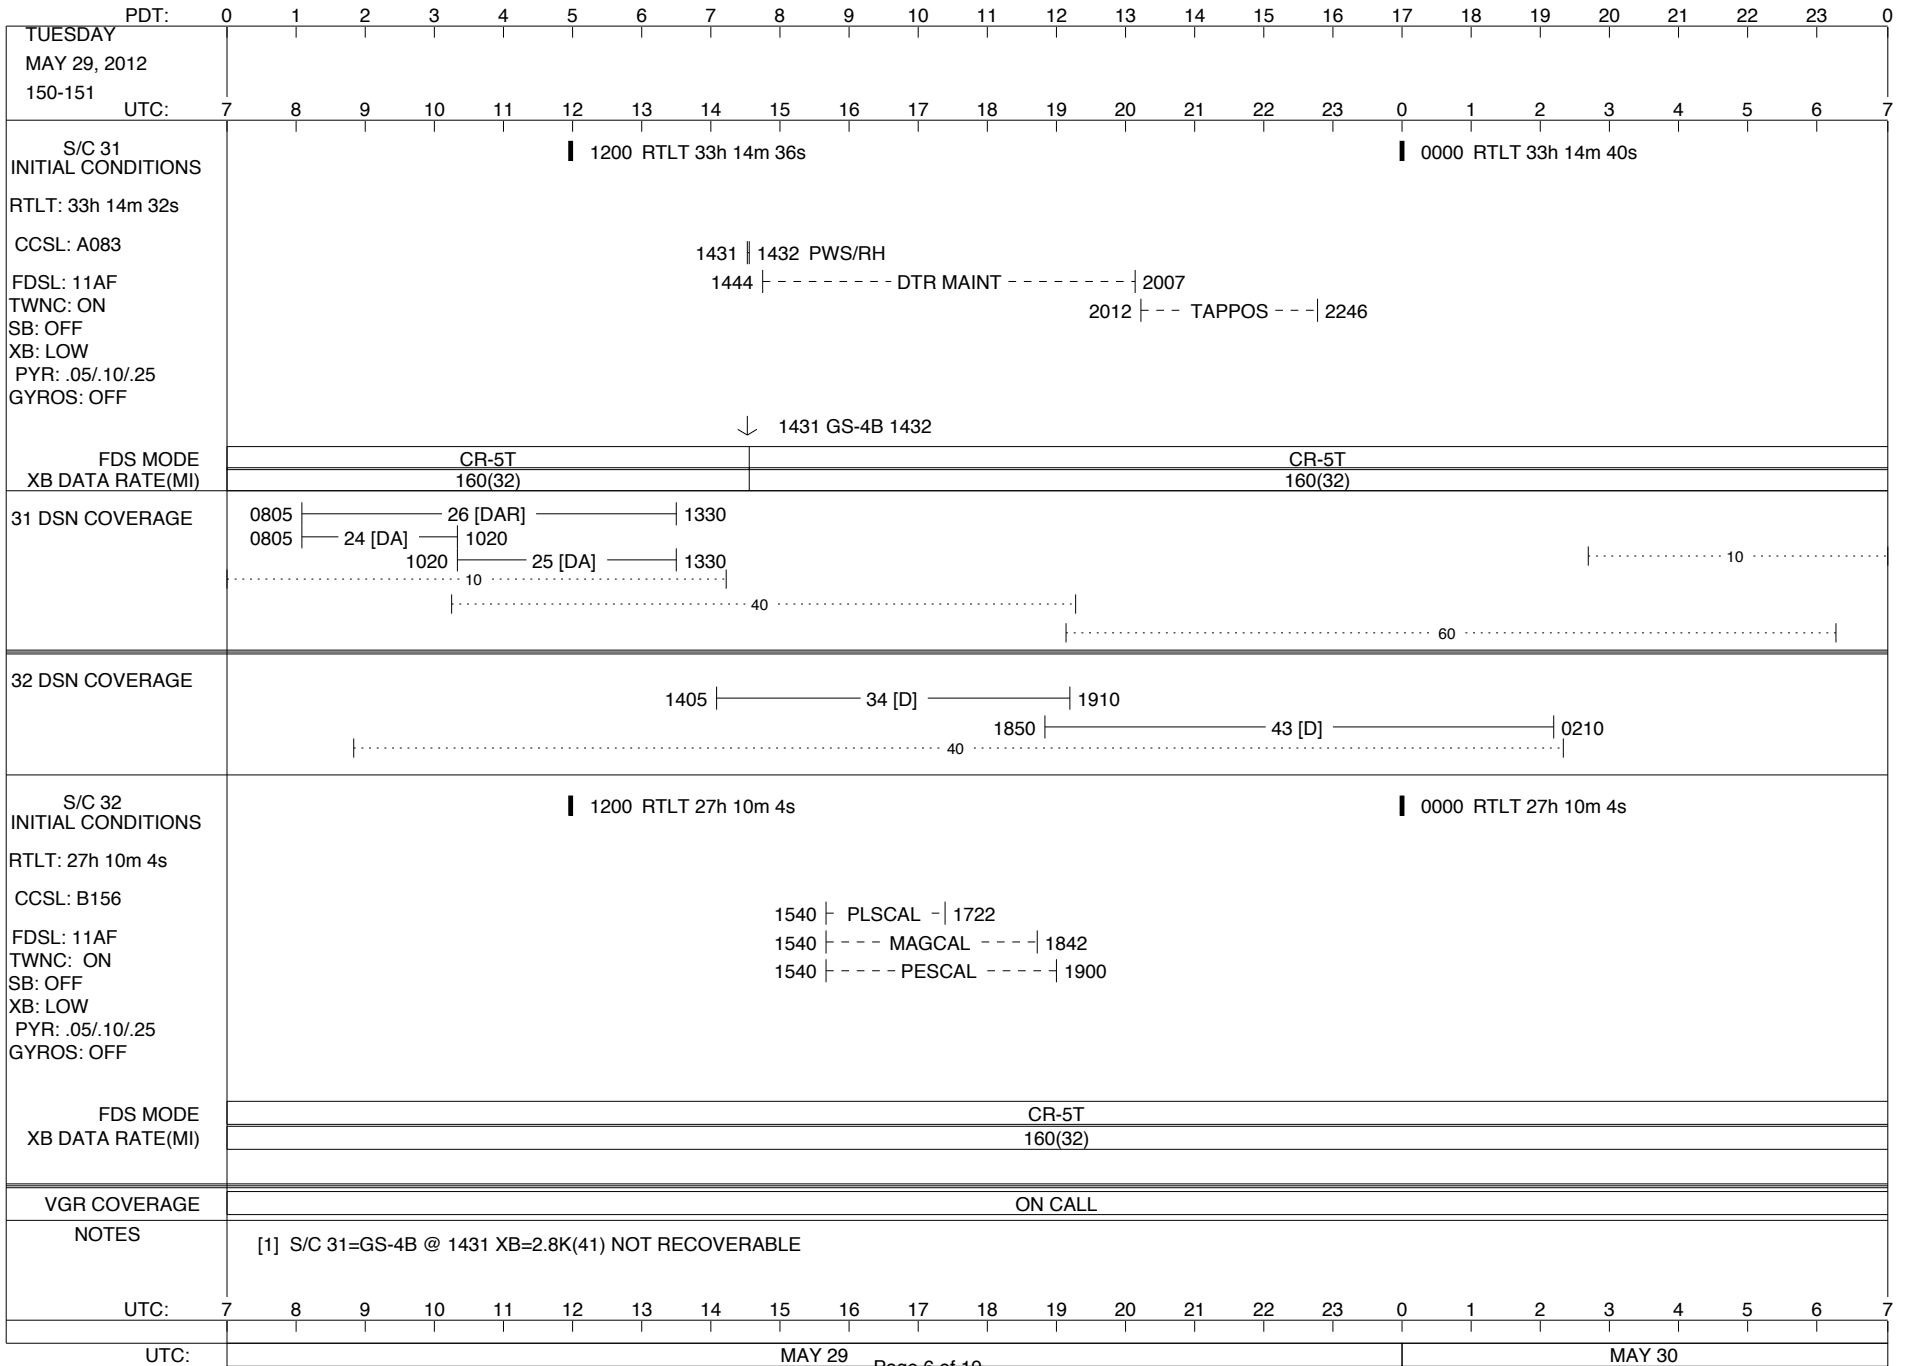

ISSUE DATE: 05/23/12 21:28