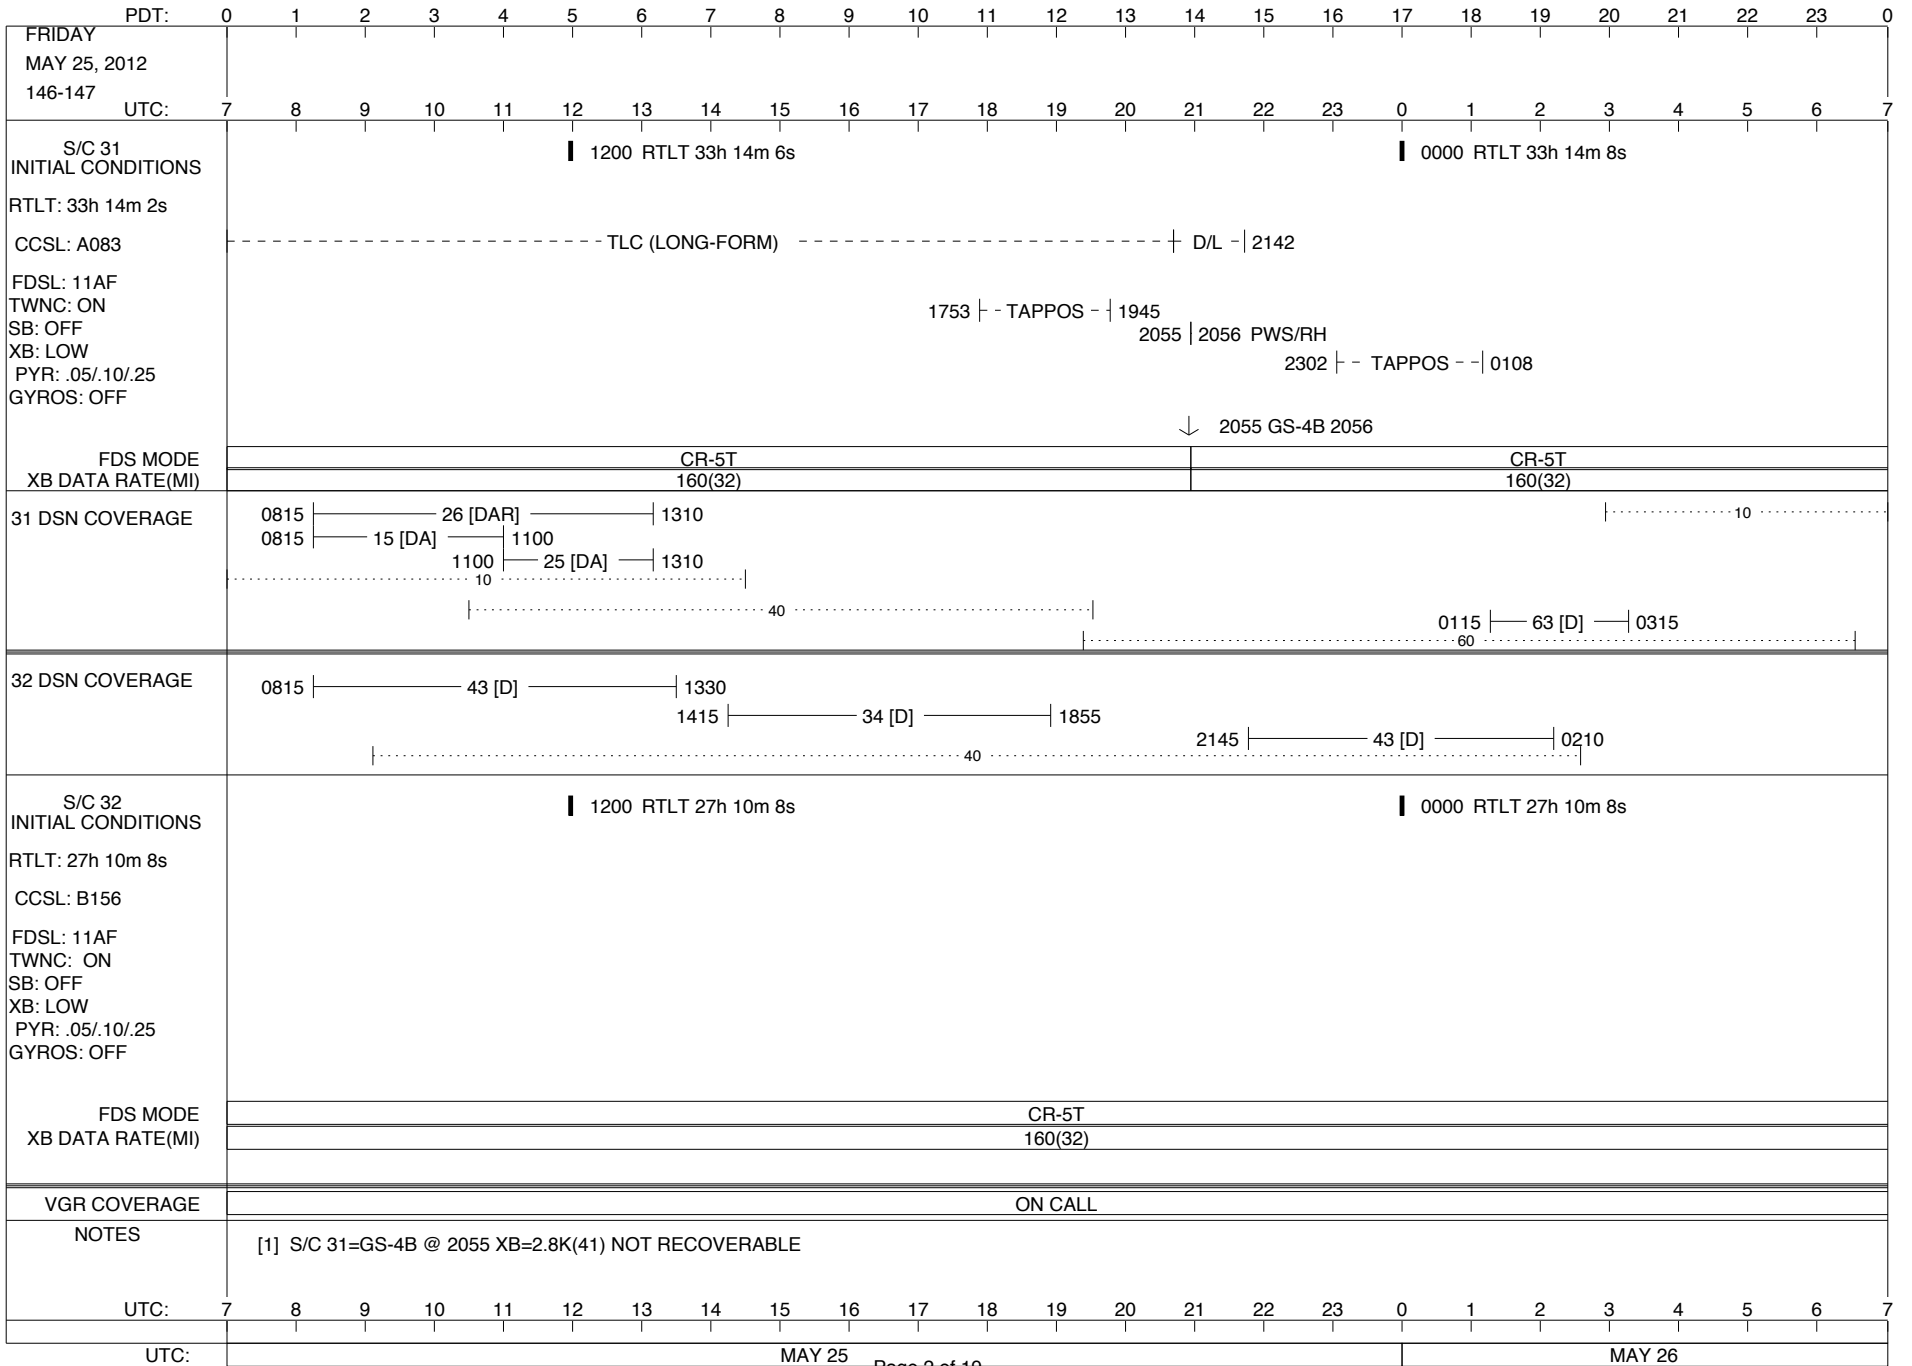

ISSUE DATE: 05/23/12 21:28