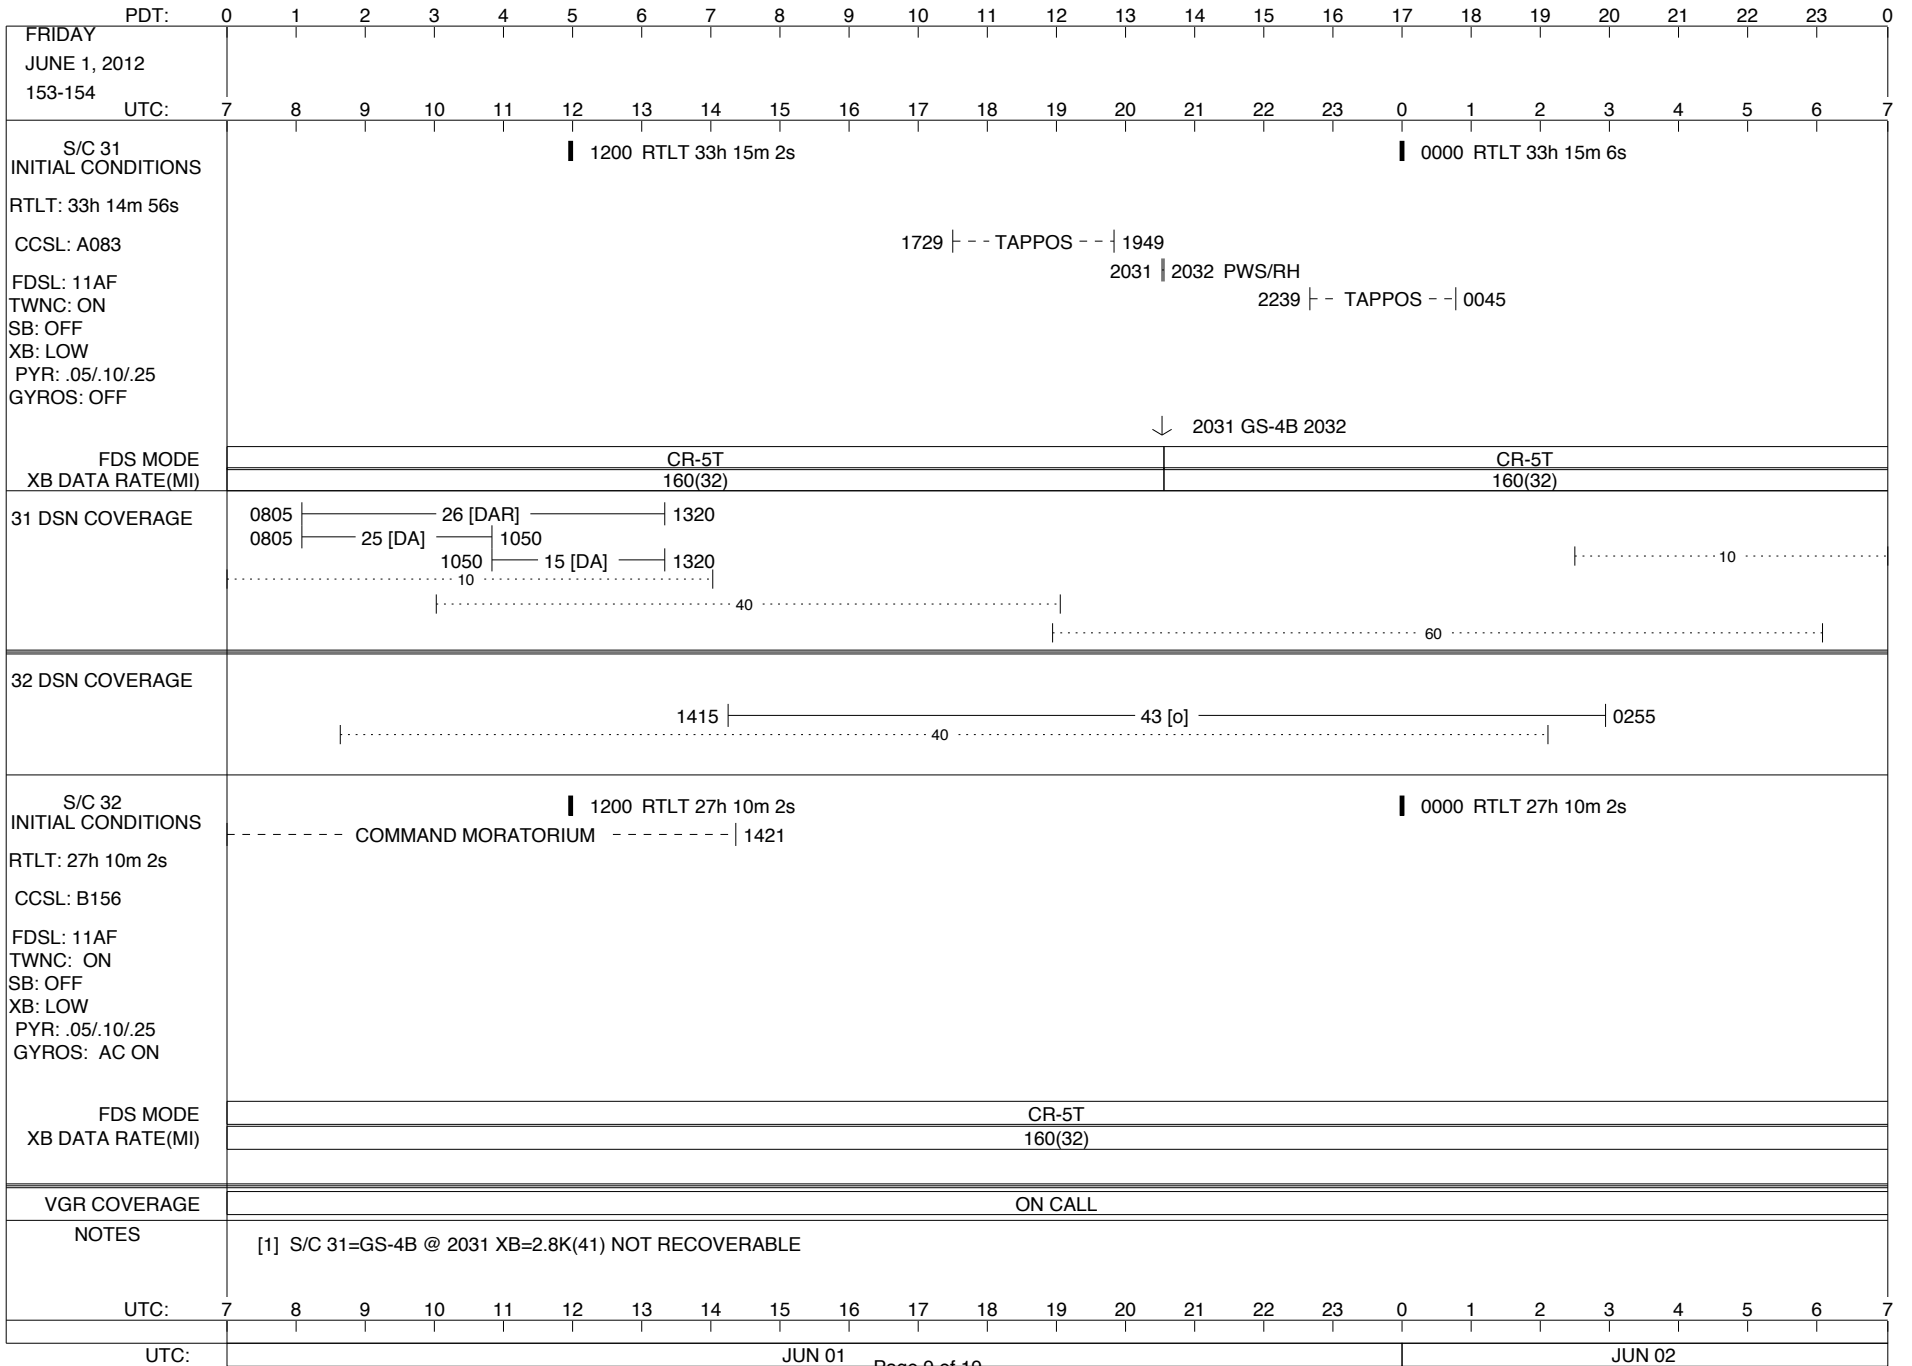

ISSUE DATE: 05/23/12 21:28

ISSUE DATE: 05/23/12 21:28

ISSUE DATE: 05/23/12 21:28

ISSUE DATE: 05/23/12 21:28

ISSUE DATE: 05/23/12 21:28

ISSUE DATE: 05/23/12 21:28

PDT:	0	1	2	3	4	5	6	7	8	9	10	11	12	13	14	15	16	17	18	19	20	21	22	23	0			
UTC:	7	8	9	10	11	12	13	14	15	16	17	18	19	20	21	22	23	0	1	2	3	4	5	6	7			
TUESDAY JUNE 5, 2012 157-158																												
S/C 31 INITIAL CONDITIONS RTLTL: 33h 15m 34s CCSL: A083 FDSL: 11AF TWNC: ON SB: OFF XB: LOW PYR: .05/.10/.25 GYROS: OFF	█ 1200 RTLTL 33h 15m 38s														█ 0000 RTLTL 33h 15m 42s													
	1408 █ 1409 PWS/RH																											
	↓ 1408 GS-4B 1408																											
FDS MODE	CR-5T														CR-5T													
XB DATA RATE(MI)	160(32)														160(32)													
31 DSN COVERAGE																												
32 DSN COVERAGE																												
S/C 32 INITIAL CONDITIONS RTLTL: 27h 10m 2s CCSL: B156 FDSL: 11AF TWNC: ON SB: OFF XB: LOW PYR: .05/.10/.25 GYROS: AC ON	█ 1200 RTLTL 27h 10m 4s														█ 0000 RTLTL 27h 10m 4s													
FDS MODE	CR-5T																											
XB DATA RATE(MI)	160(32)																											
VGR COVERAGE	ON CALL																											
NOTES	[1] S/C 31=GS-4B @ 1408 XB=2.8K(41) NOT RECOVERABLE																											
UTC:	7	8	9	10	11	12	13	14	15	16	17	18	19	20	21	22	23	0	1	2	3	4	5	6	7			
UTC:	JUN 05														JUN 06													