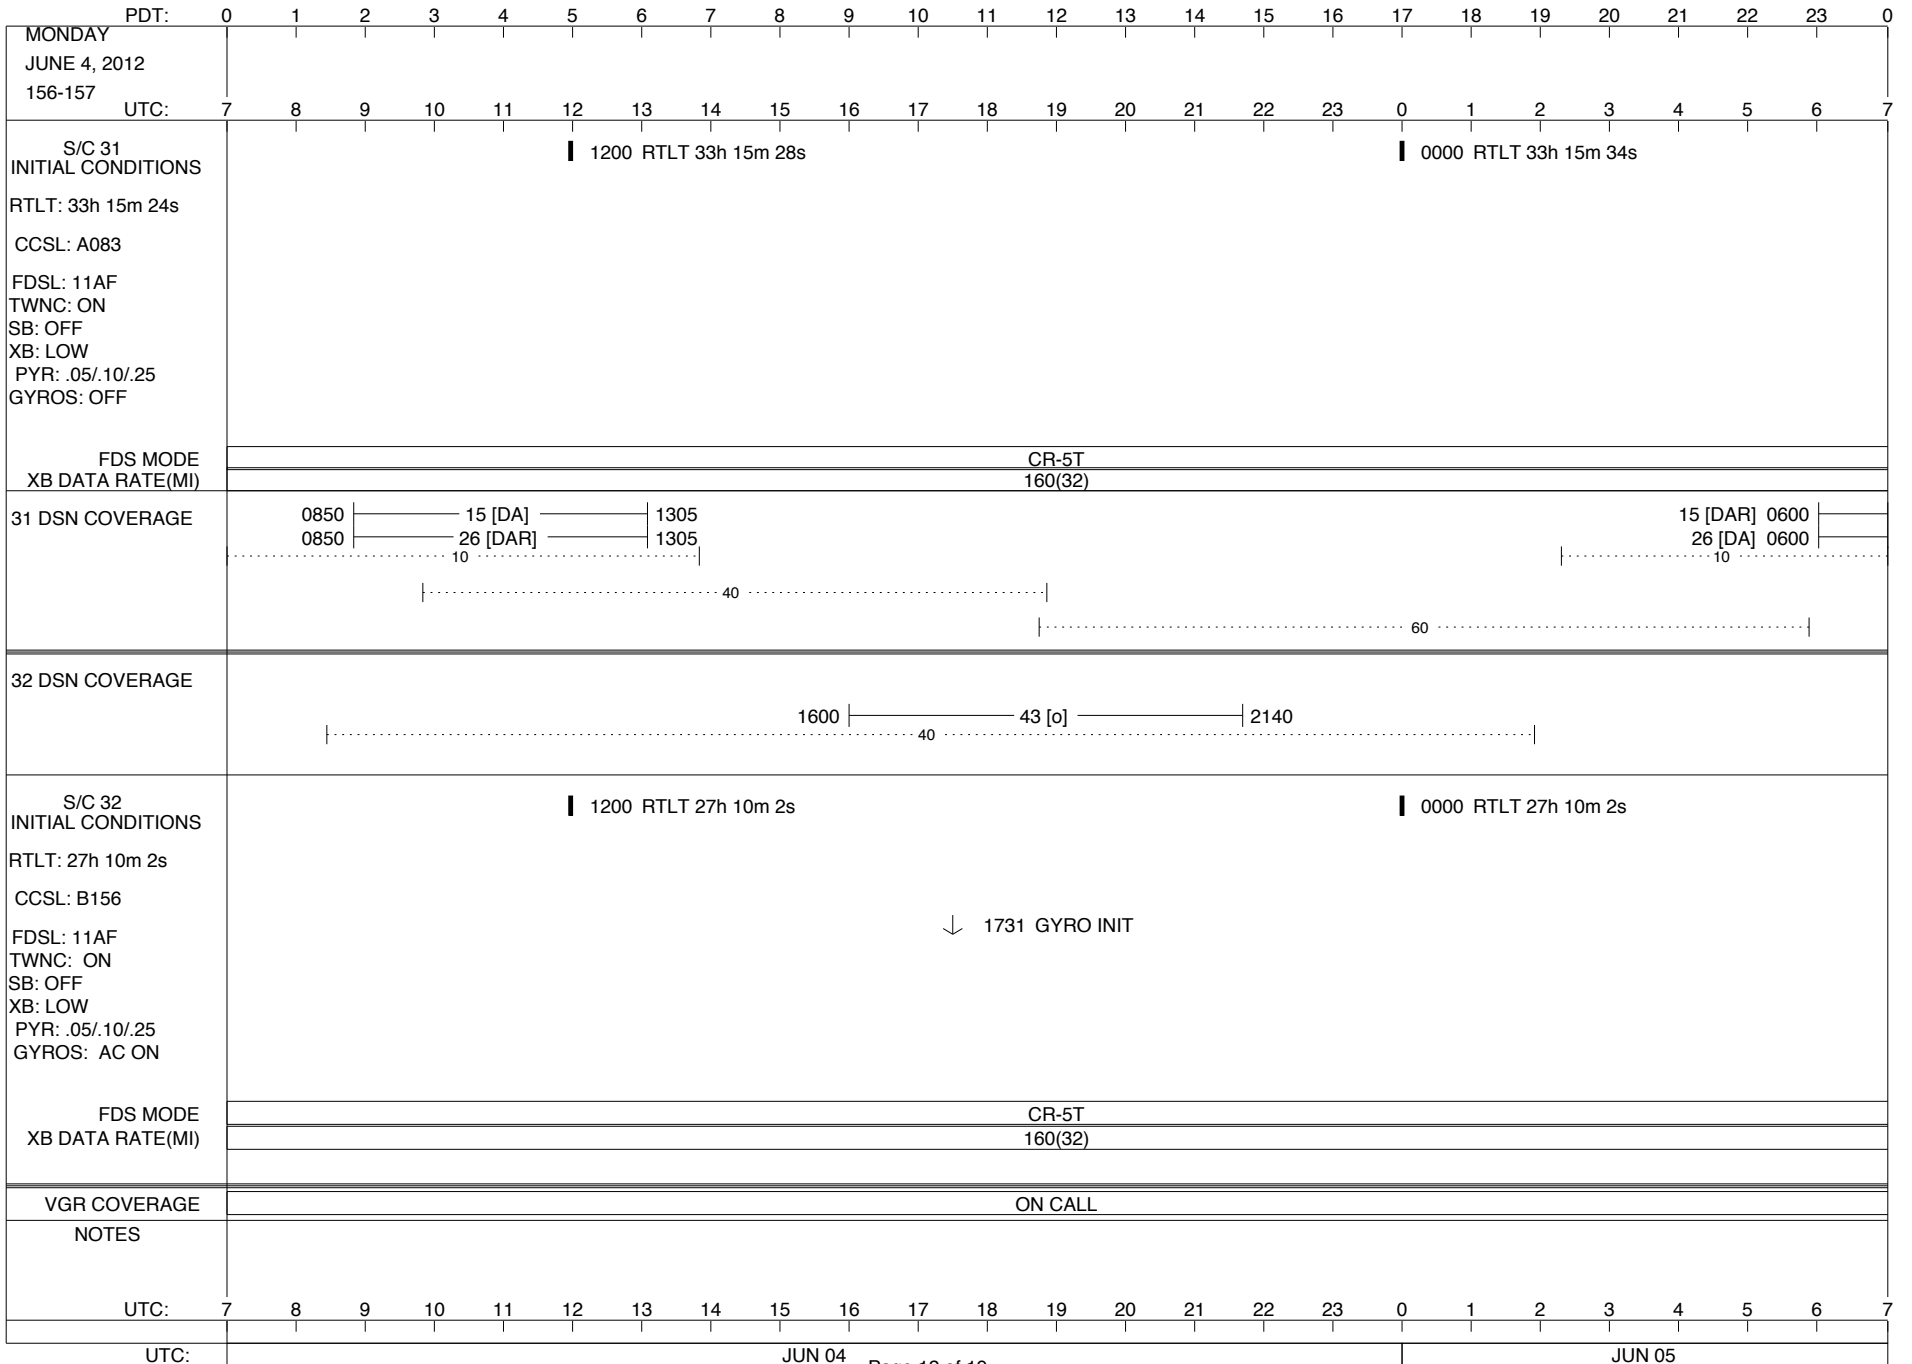

ISSUE DATE: 05/23/12 21:28

ISSUE DATE: 05/23/12 21:28

ISSUE DATE: 05/23/12 21:28

ISSUE DATE: 05/23/12 21:28

ISSUE DATE: 05/23/12 21:28

ISSUE DATE: 05/23/12 21:28

PDT:	0	1	2	3	4	5	6	7	8	9	10	11	12	13	14	15	16	17	18	19	20	21	22	23	0			
UTC:	7	8	9	10	11	12	13	14	15	16	17	18	19	20	21	22	23	0	1	2	3	4	5	6	7			
TUESDAY JUNE 5, 2012 157-158																												
S/C 31 INITIAL CONDITIONS RTLTL: 33h 15m 34s CCSL: A083 FDSL: 11AF TWNC: ON SB: OFF XB: LOW PYR: .05/.10/.25 GYROS: OFF	█ 1200 RTLTL 33h 15m 38s														█ 0000 RTLTL 33h 15m 42s													
	1408 █ 1409 PWS/RH																											
	↓ 1408 GS-4B 1408																											
FDS MODE	CR-5T														CR-5T													
XB DATA RATE(MI)	160(32)														160(32)													
31 DSN COVERAGE																												
32 DSN COVERAGE																												
S/C 32 INITIAL CONDITIONS RTLTL: 27h 10m 2s CCSL: B156 FDSL: 11AF TWNC: ON SB: OFF XB: LOW PYR: .05/.10/.25 GYROS: AC ON	█ 1200 RTLTL 27h 10m 4s														█ 0000 RTLTL 27h 10m 4s													
FDS MODE	CR-5T																											
XB DATA RATE(MI)	160(32)																											
VGR COVERAGE	ON CALL																											
NOTES	[1] S/C 31=GS-4B @ 1408 XB=2.8K(41) NOT RECOVERABLE																											
UTC:	7	8	9	10	11	12	13	14	15	16	17	18	19	20	21	22	23	0	1	2	3	4	5	6	7			
UTC:	JUN 05														JUN 06													