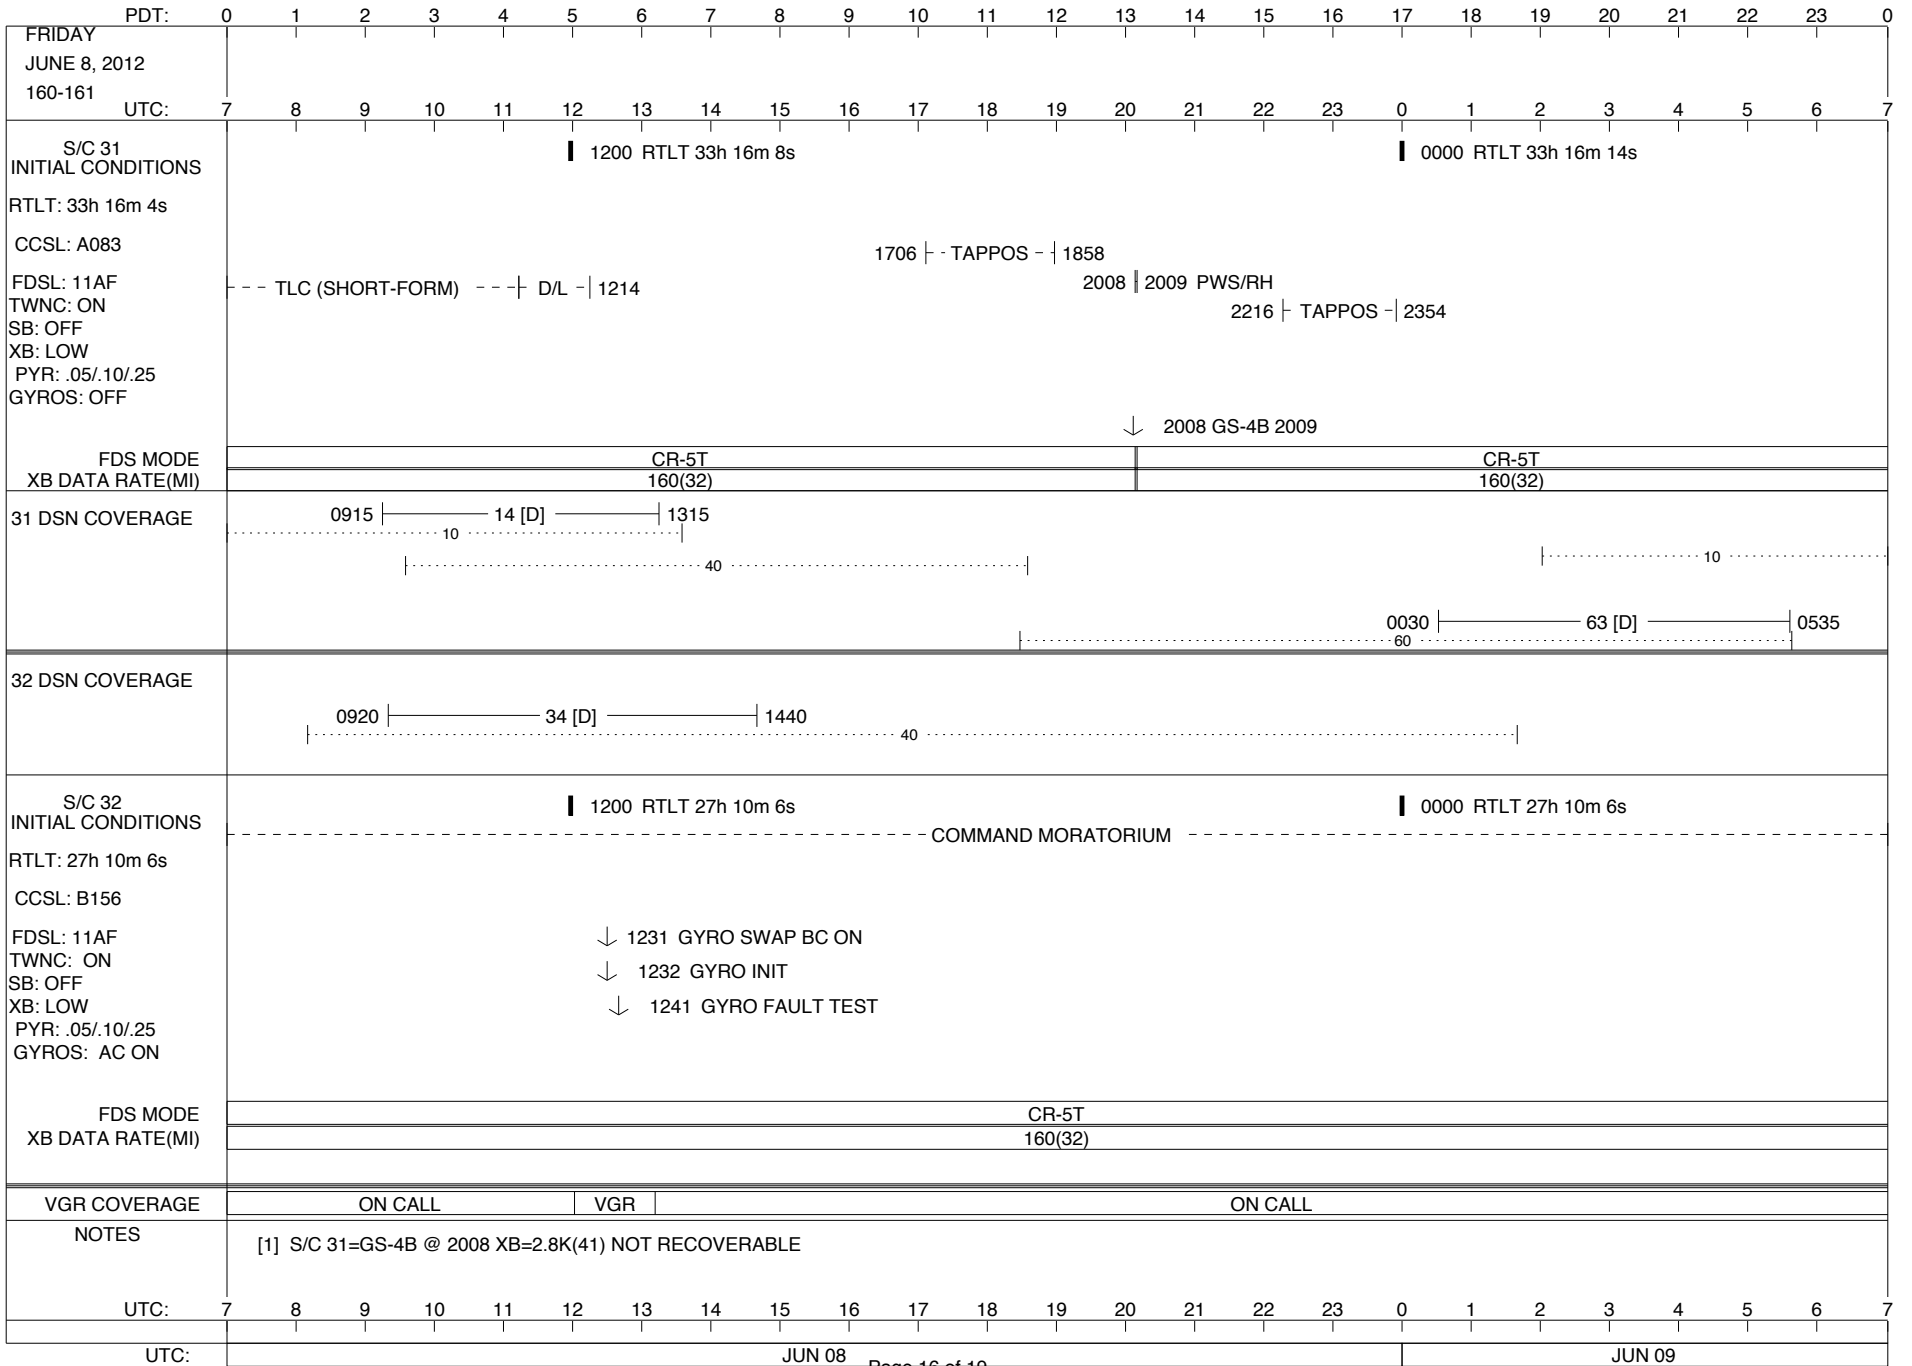

ISSUE DATE: 05/23/12 21:28