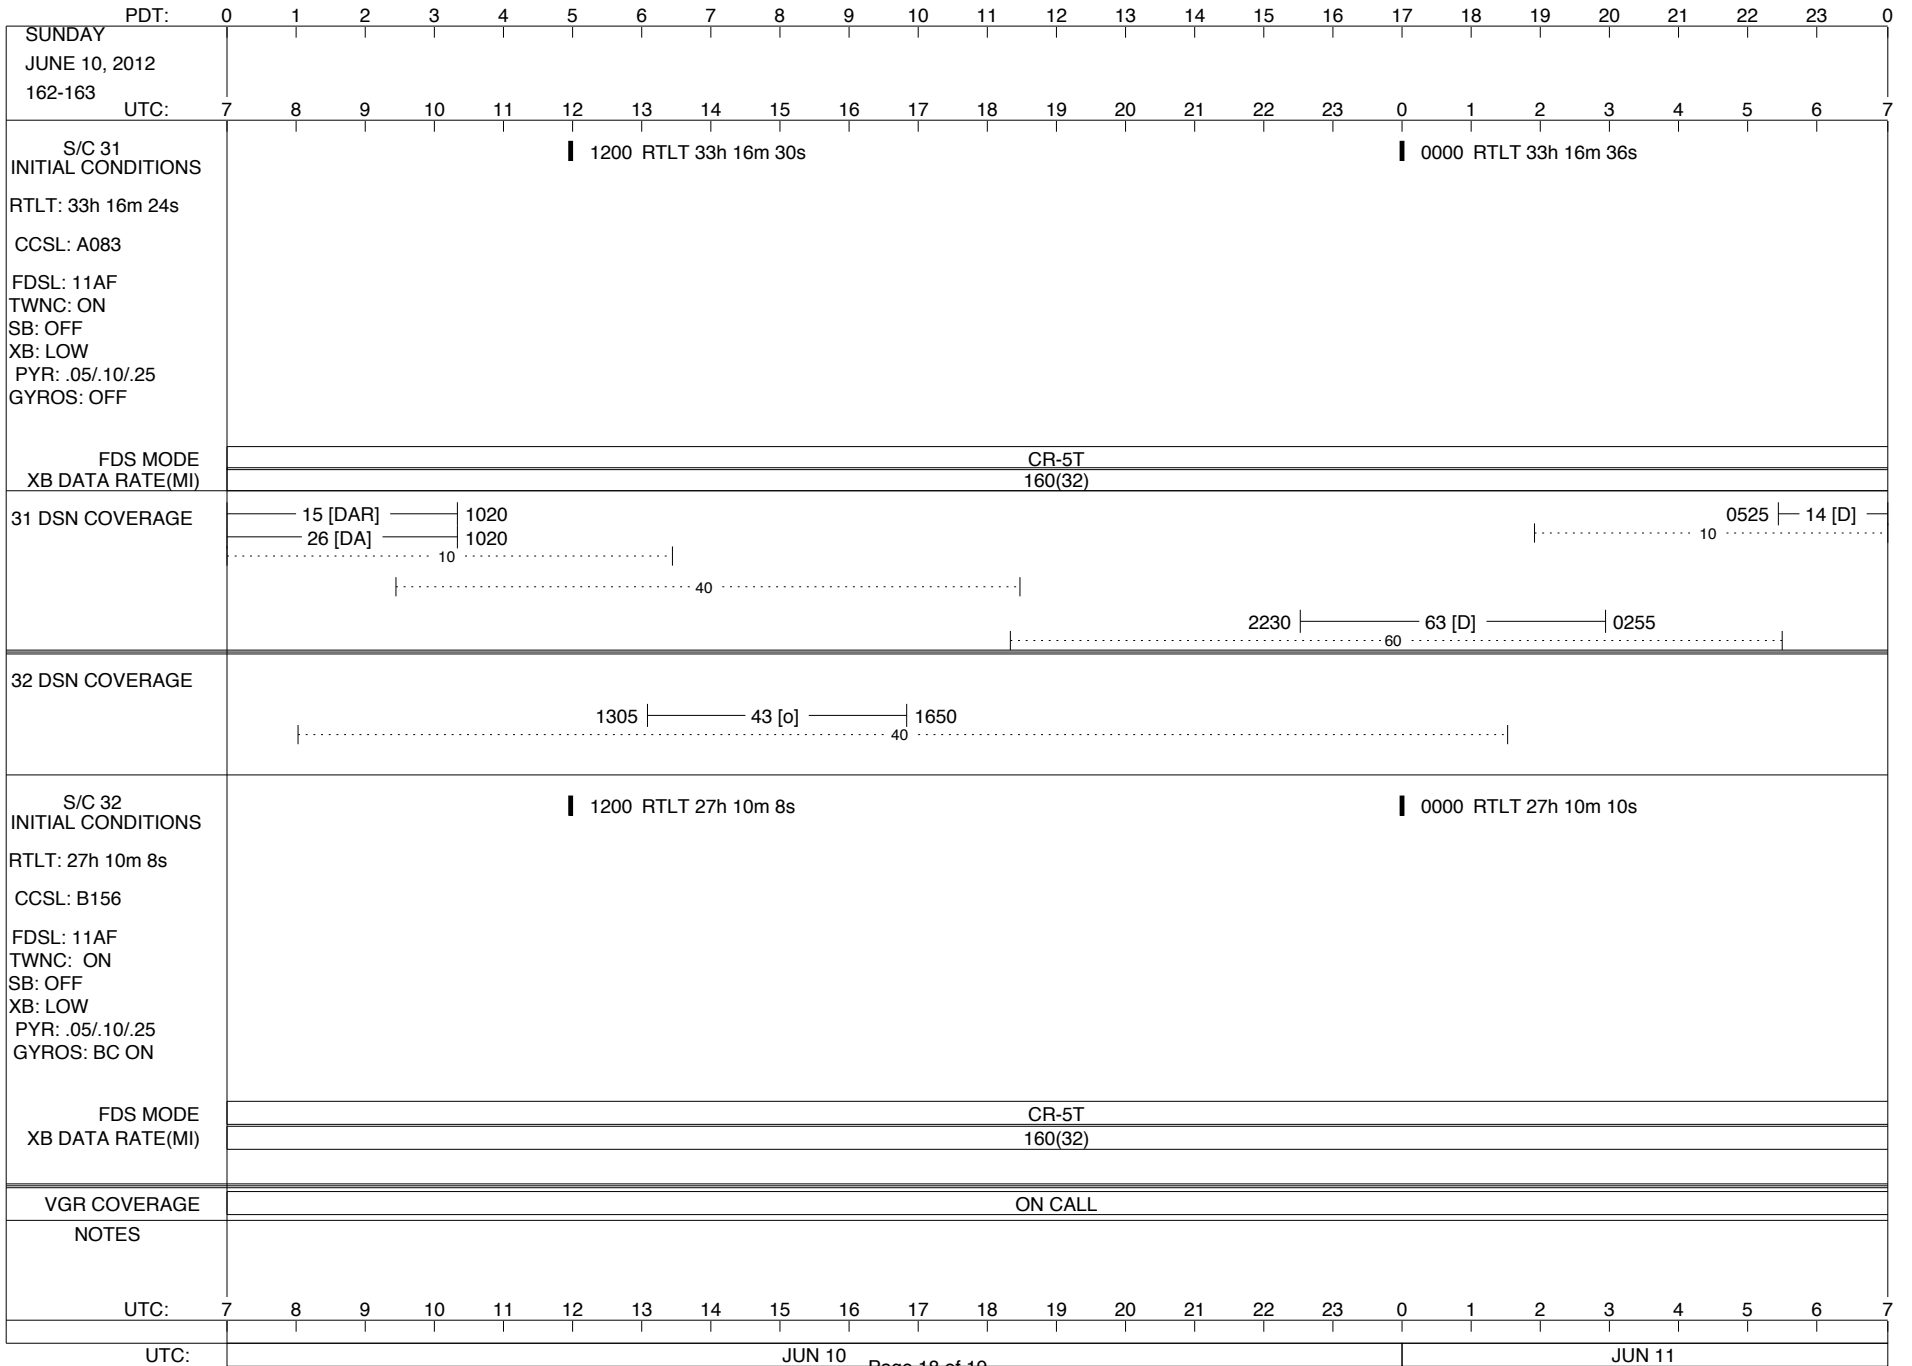

ISSUE DATE: 05/23/12 21:28

ISSUE DATE: 05/23/12 21:28

ISSUE DATE: 05/23/12 21:28

ISSUE DATE: 05/23/12 21:28

PDT:	0	1	2	3	4	5	6	7	8	9	10	11	12	13	14	15	16	17	18	19	20	21	22	23	0		
MONDAY JUNE 11, 2012 163-164																											
UTC:	7	8	9	10	11	12	13	14	15	16	17	18	19	20	21	22	23	0	1	2	3	4	5	6	7		
S/C 31 INITIAL CONDITIONS RTLT: 33h 16m 36s CCSL: A083 FDSL: 11AF TWNC: ON SB: OFF XB: LOW PYR: .05/.10/.25 GYROS: OFF	<p>1200 RTLT 33h 16m 40s</p>																										
FDS MODE XB DATA RATE(MI)														CR-5T 160(32)													
31 DSN COVERAGE	<p>14 [D] 1315 10 40</p>																										
32 DSN COVERAGE	<p>1410 34 [D] 2015</p>																										
S/C 32 INITIAL CONDITIONS RTLT: 27h 10m 10s CCSL: B156 FDSL: 11AF TWNC: ON SB: OFF XB: LOW PYR: .05/.10/.25 GYROS: BC ON	<p>1200 RTLT 27h 10m 10s</p>																										
FDS MODE XB DATA RATE(MI)														CR-5T 160(32)													
VGR COVERAGE	ON CALL																										
NOTES																											
UTC:	7	8	9	10	11	12	13	14	15	16	17	18	19	20	21	22	23	0	1	2	3	4	5	6	7		
UTC:	JUN 11													JUN 12													