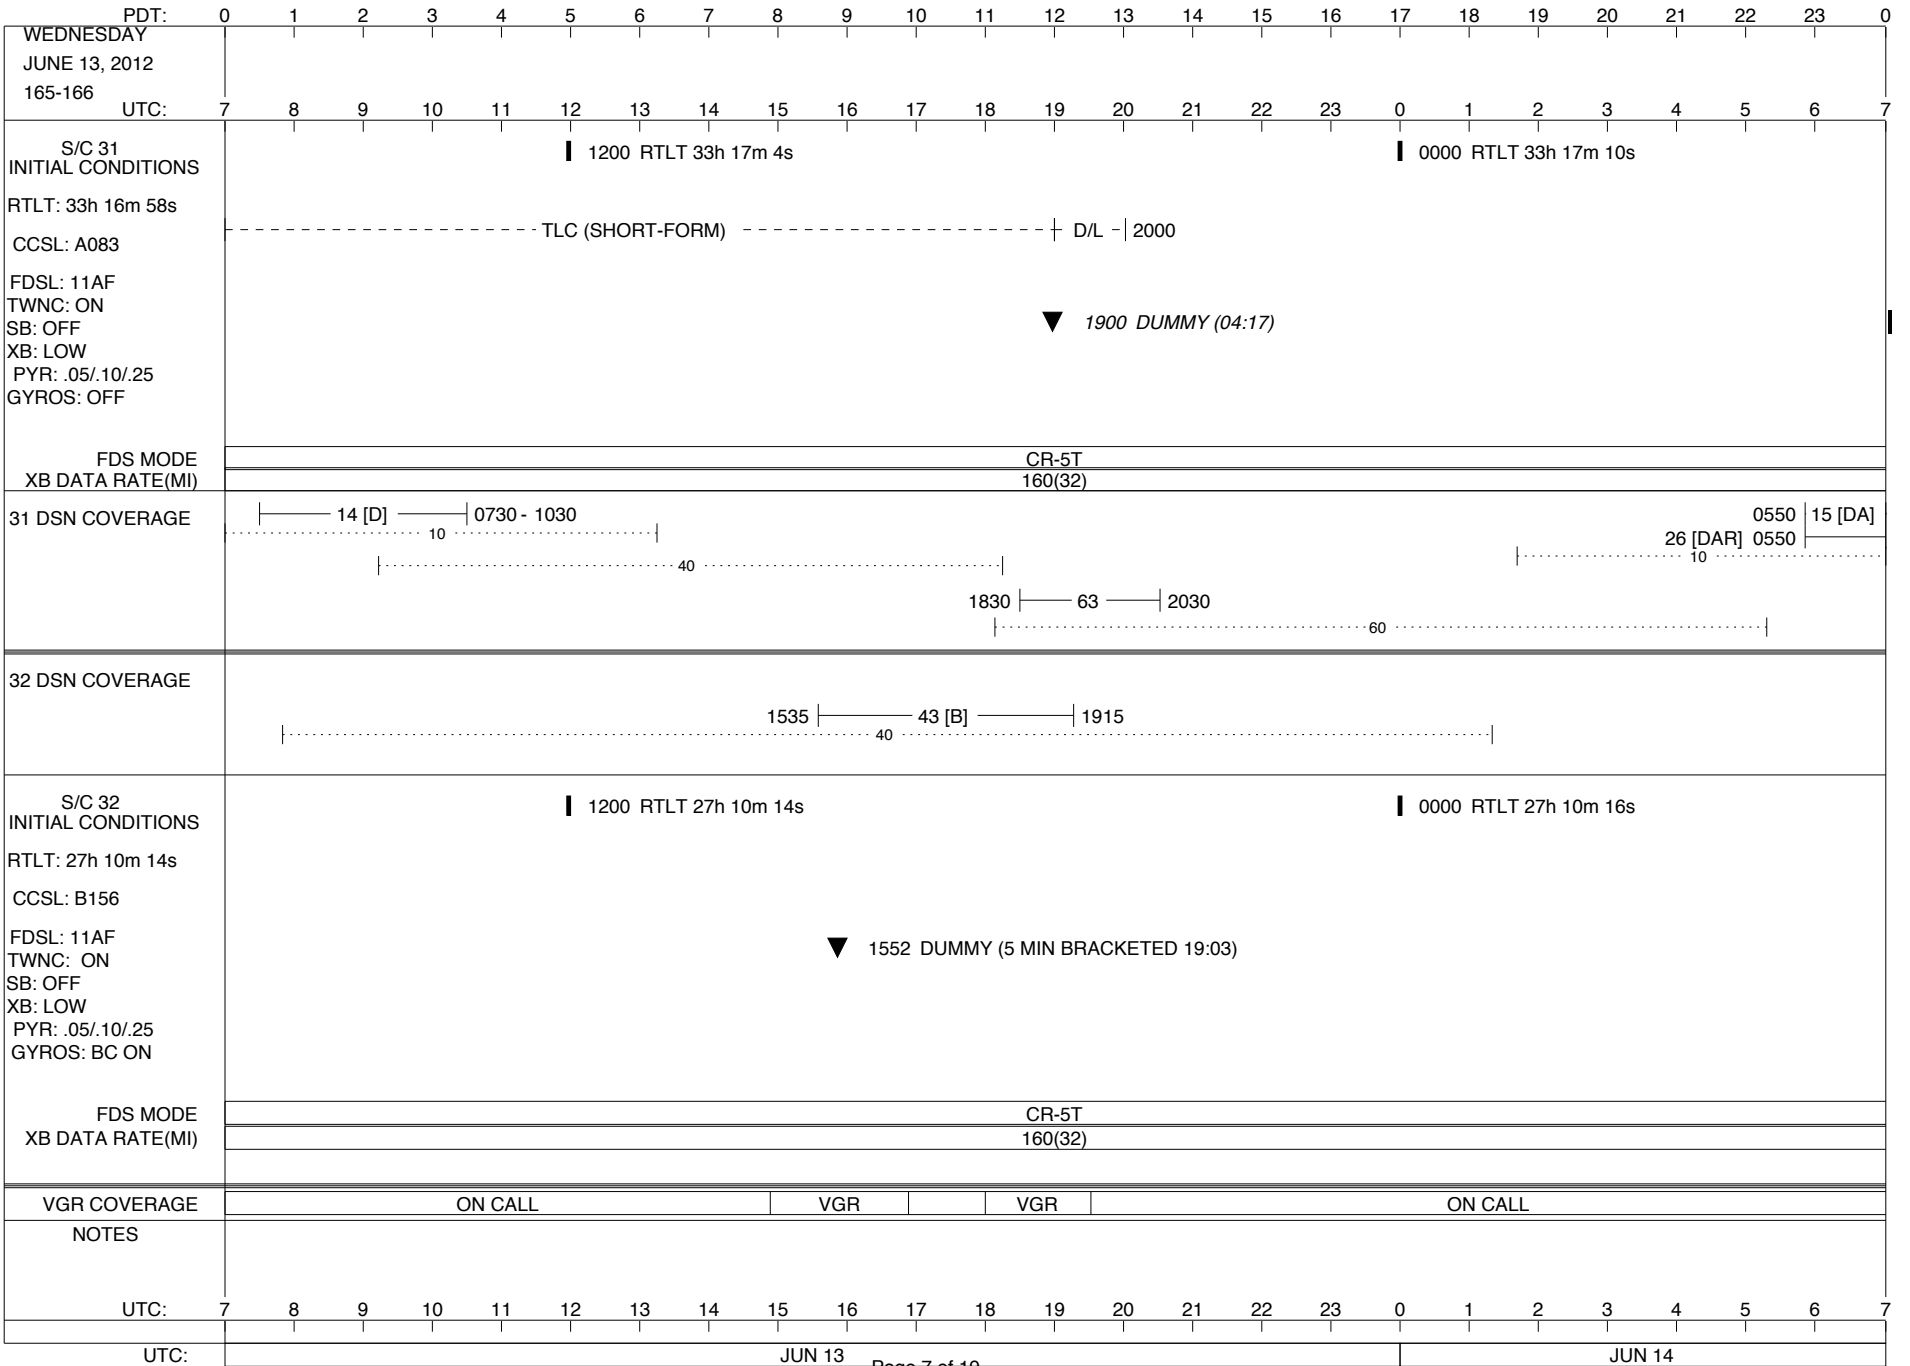

VOYAGER

Space Flight Operations Schedule (SFOS)

Issue Date: June 6, 2012

For the Period: 06/07/12 to 06/25/12 (12-159 – 12-177)

DSN OPSCHIEF (1) 230-102

SCIENCE

FLIGHT TEAM (14) 600-100

DSOT (1) 230-102

LEGEND:

- ▽ = R/T Command (Last chance or Contingency)
- ▼ = R/T Command (Scheduled)
- * = Result of R/T Command
- n = (where n = 1,2,3 ..) Special Note, see bottom of page
- A = Arrayed station
- B = 7-Point BLF
- D = Downlink only pass
- H = High Power Transmitter
- R = Array Reference Antenna
- T = TLC Uplink
- U = Uplink only pass
- [o] = Ramp-through

ISSUE DATE: 06/07/12 15:42

ISSUE DATE: 06/07/12 15:42

ISSUE DATE: 06/07/12 15:42

PDT:		0	1	2	3	4	5	6	7	8	9	10	11	12	13	14	15	16	17	18	19	20	21	22	23	0			
UTC:		7	8	9	10	11	12	13	14	15	16	17	18	19	20	21	22	23	0	1	2	3	4	5	6	7			
FRIDAY JUNE 15, 2012 167-168																													
S/C 31 INITIAL CONDITIONS RTLT: 33h 17m 20s CCSL: A083 FDSL: 11AF TWNC: ON SB: OFF XB: LOW PYR: .05/.10/.25 GYROS: OFF		1200 RTLT 33h 17m 26s														0000 RTLT 33h 17m 34s													
FDS MODE XB DATA RATE(MI)		CR-5T 160(32)														CR-5T 160(32)													
31 DSN COVERAGE		0815 15 [DA] 1035 0815 24 [DAR] 103540..... 														0025 55 [DA] 0235 0025 54 [DAR] 023560.....													
32 DSN COVERAGE		1300 43 [D] 203040.....																											
S/C 32 INITIAL CONDITIONS RTLT: 27h 10m 18s CCSL: B156 FDSL: 11AF TWNC: ON SB: OFF XB: LOW PYR: .05/.10/.25 GYROS: BC ON		1200 RTLT 27h 10m 20s														0000 RTLT 27h 10m 20s													
FDS MODE XB DATA RATE(MI)		CR-5T 160(32)														CR-5T 160(32)													
VGR COVERAGE		ON CALL							VGR							ON CALL													
NOTES		[1] S/C 31=GS-4B @ 1944 XB=2.8K(41) NOT RECOVERABLE [2] S/C 32=D/L AGC & SNR VARIATIONS EXPECTED DURING MAGROL (1344-1939)																											
UTC:		7	8	9	10	11	12	13	14	15	16	17	18	19	20	21	22	23	0	1	2	3	4	5	6	7			
UTC:		JUN 15														JUN 16													