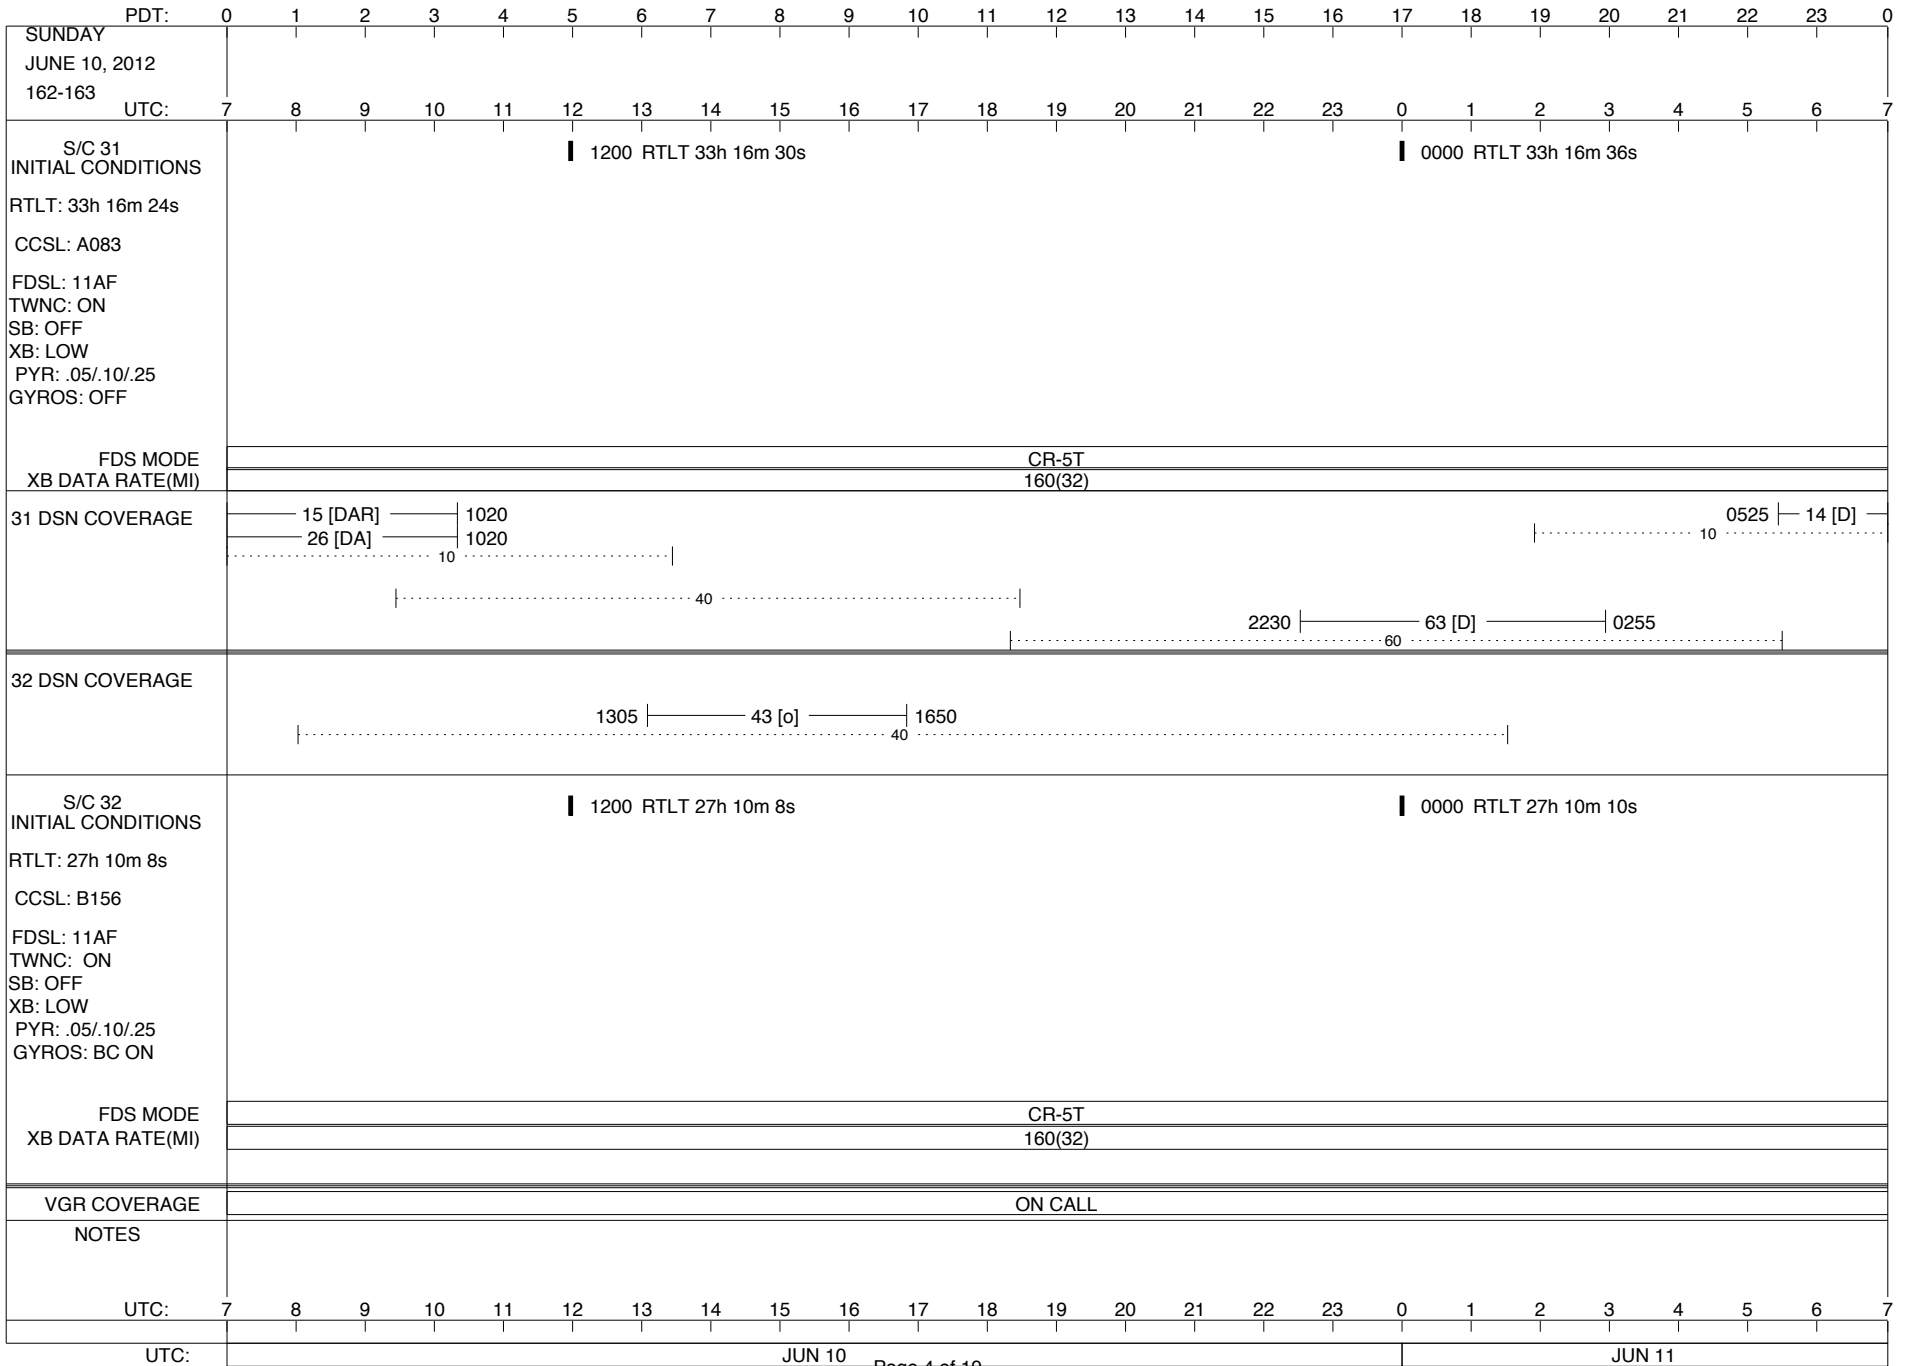

ISSUE DATE: 06/07/12 15:42