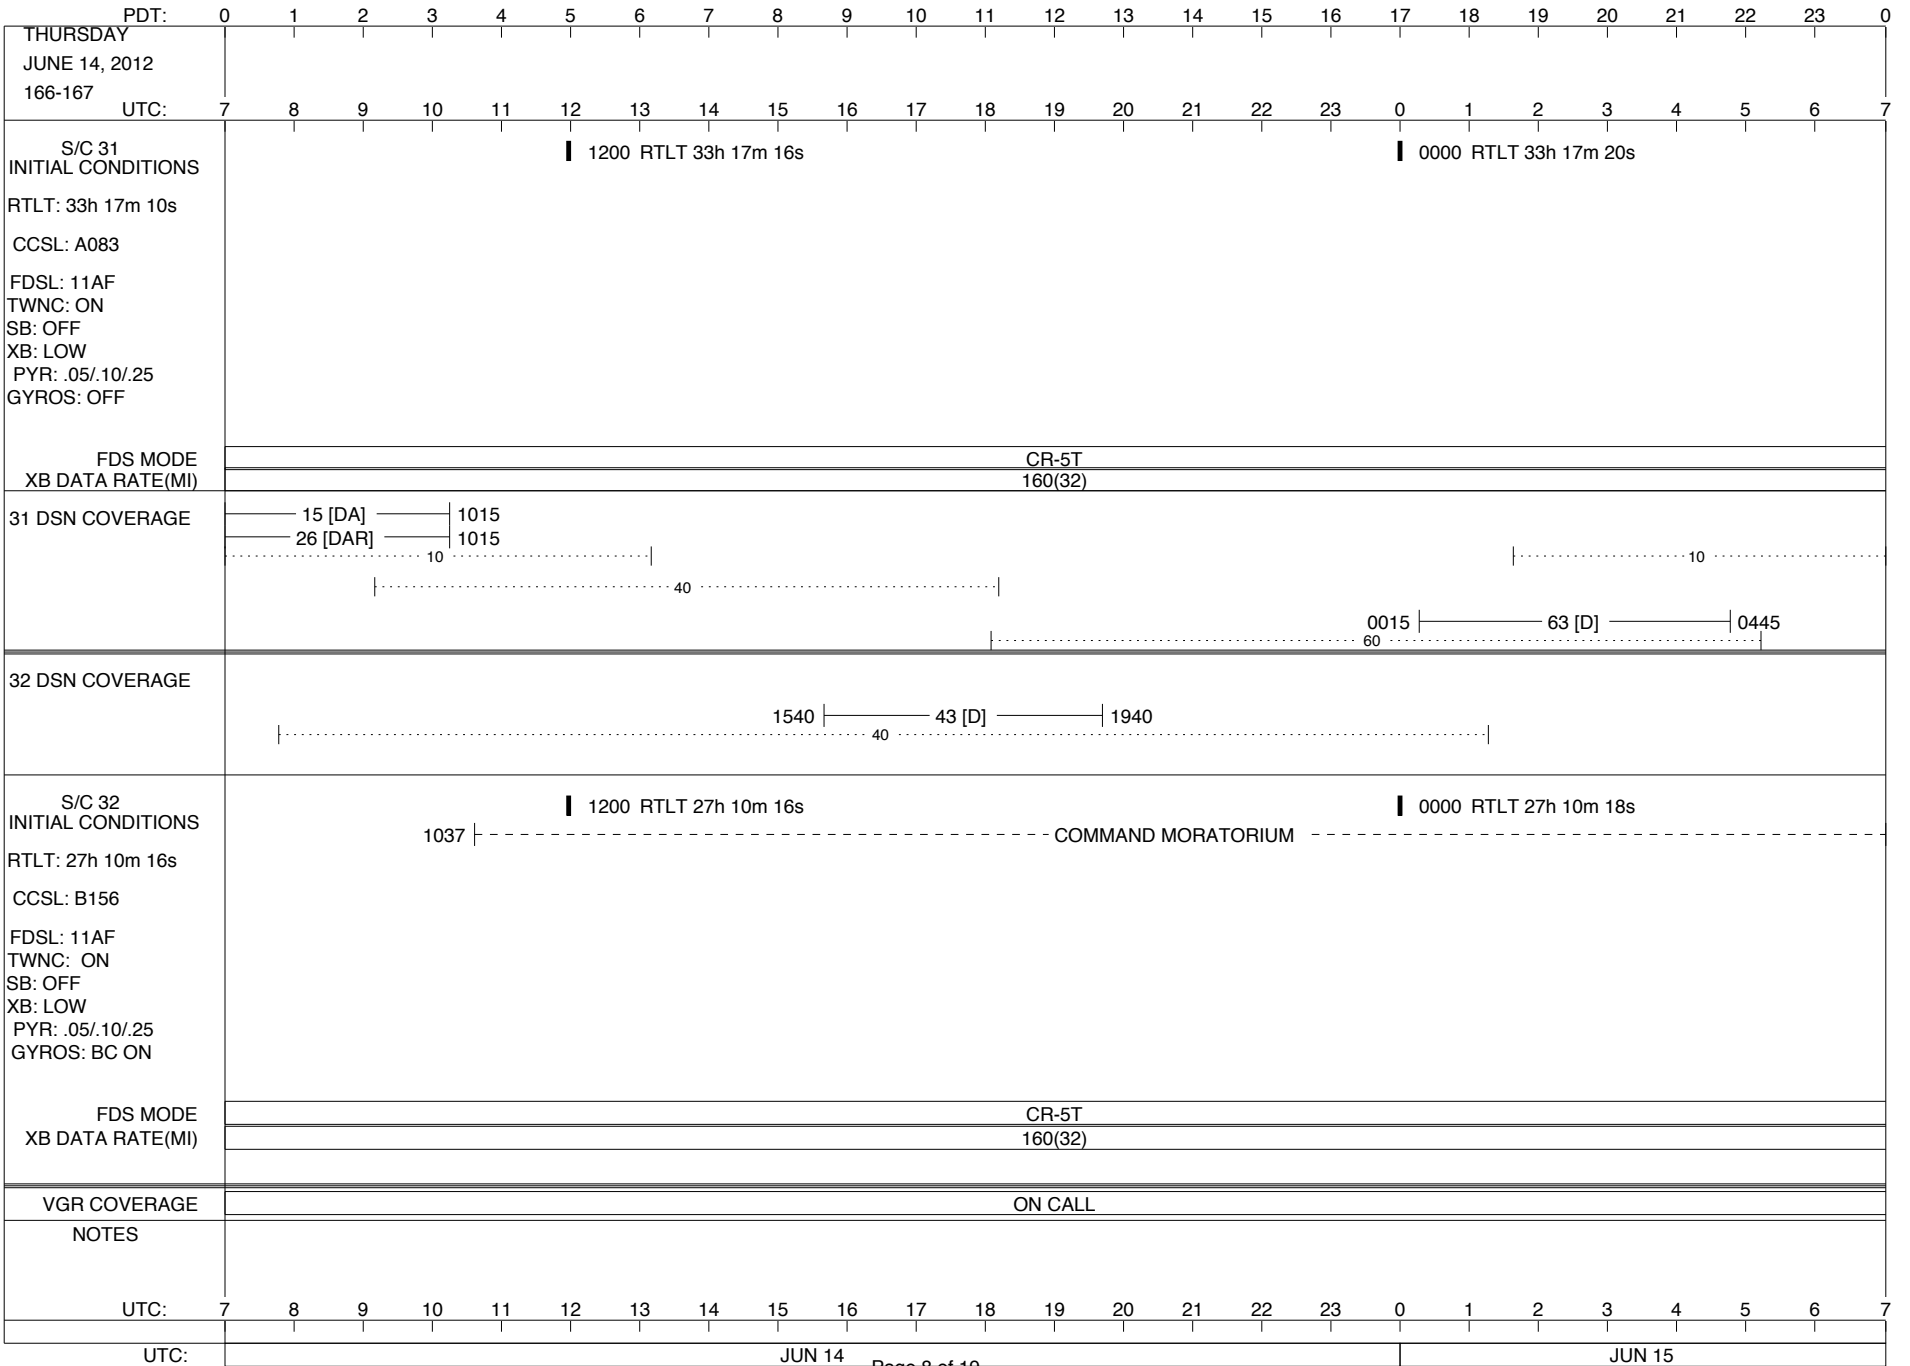

ISSUE DATE: 06/07/12 15:42