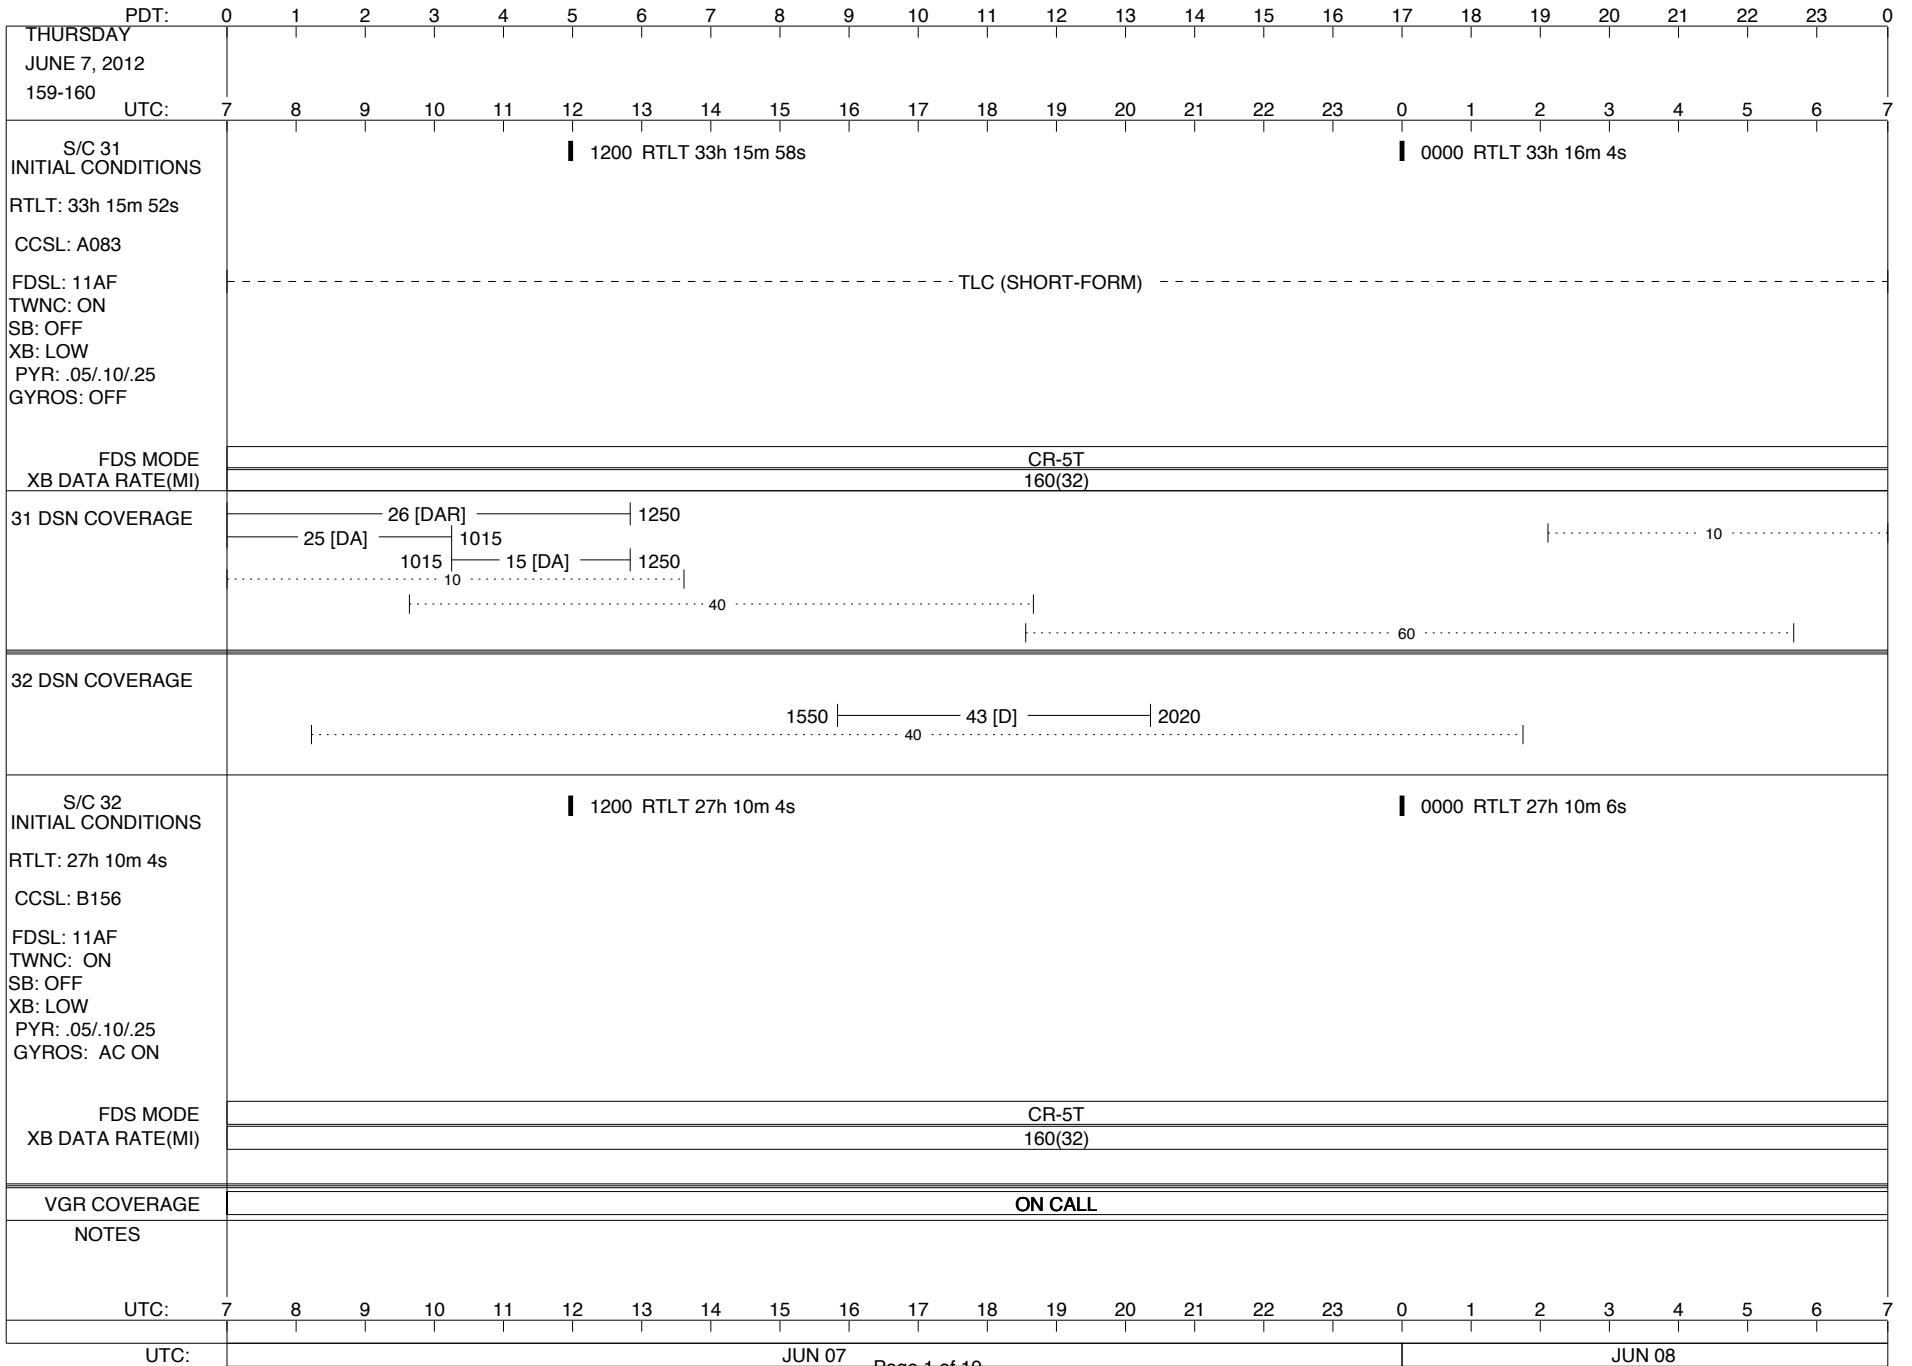

ISSUE DATE: 06/07/12 15:42