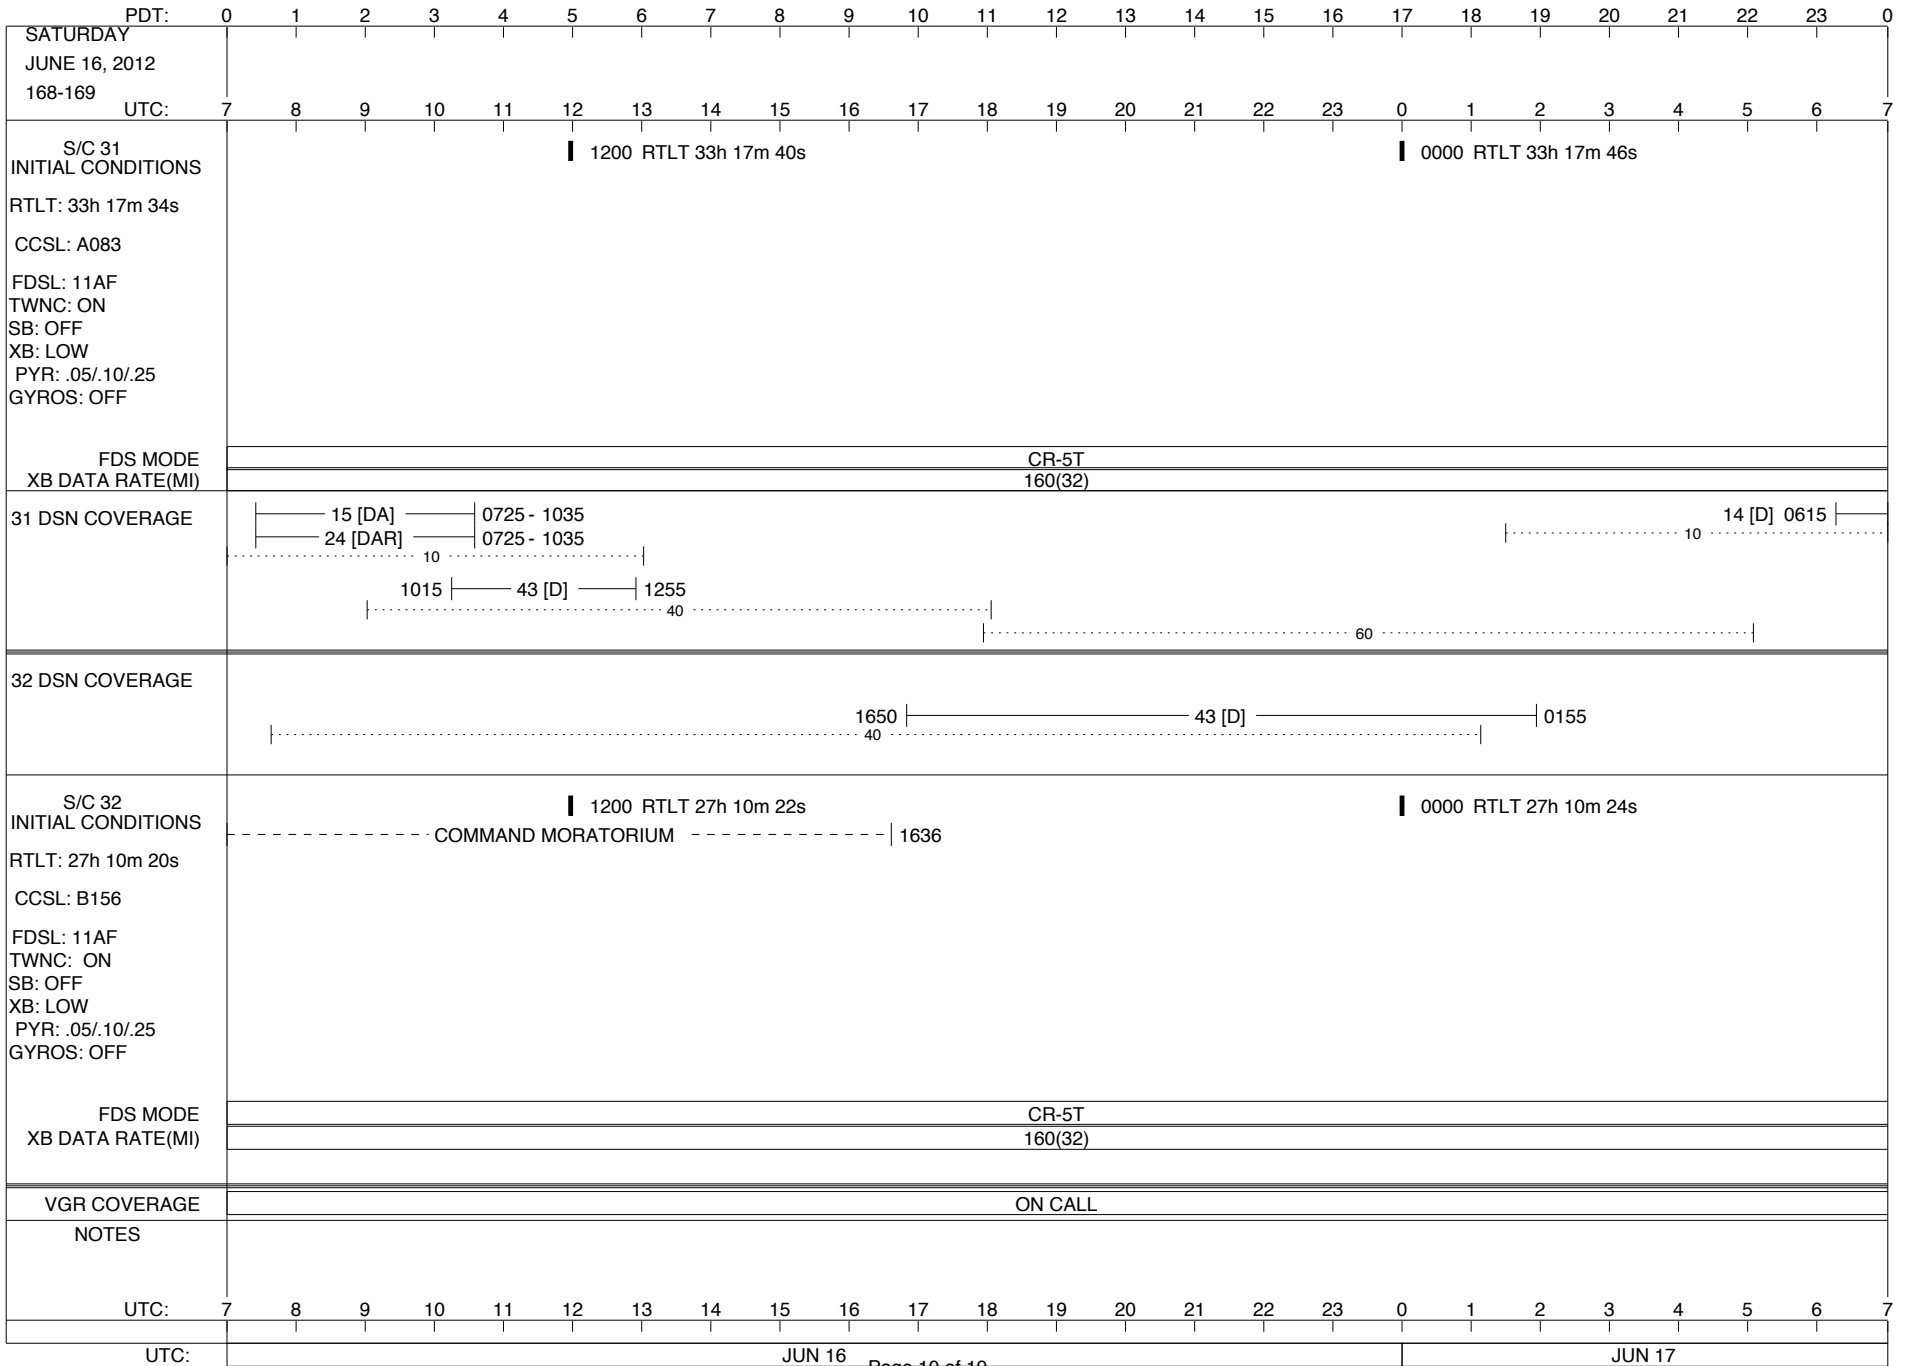

ISSUE DATE: 06/07/12 15:42