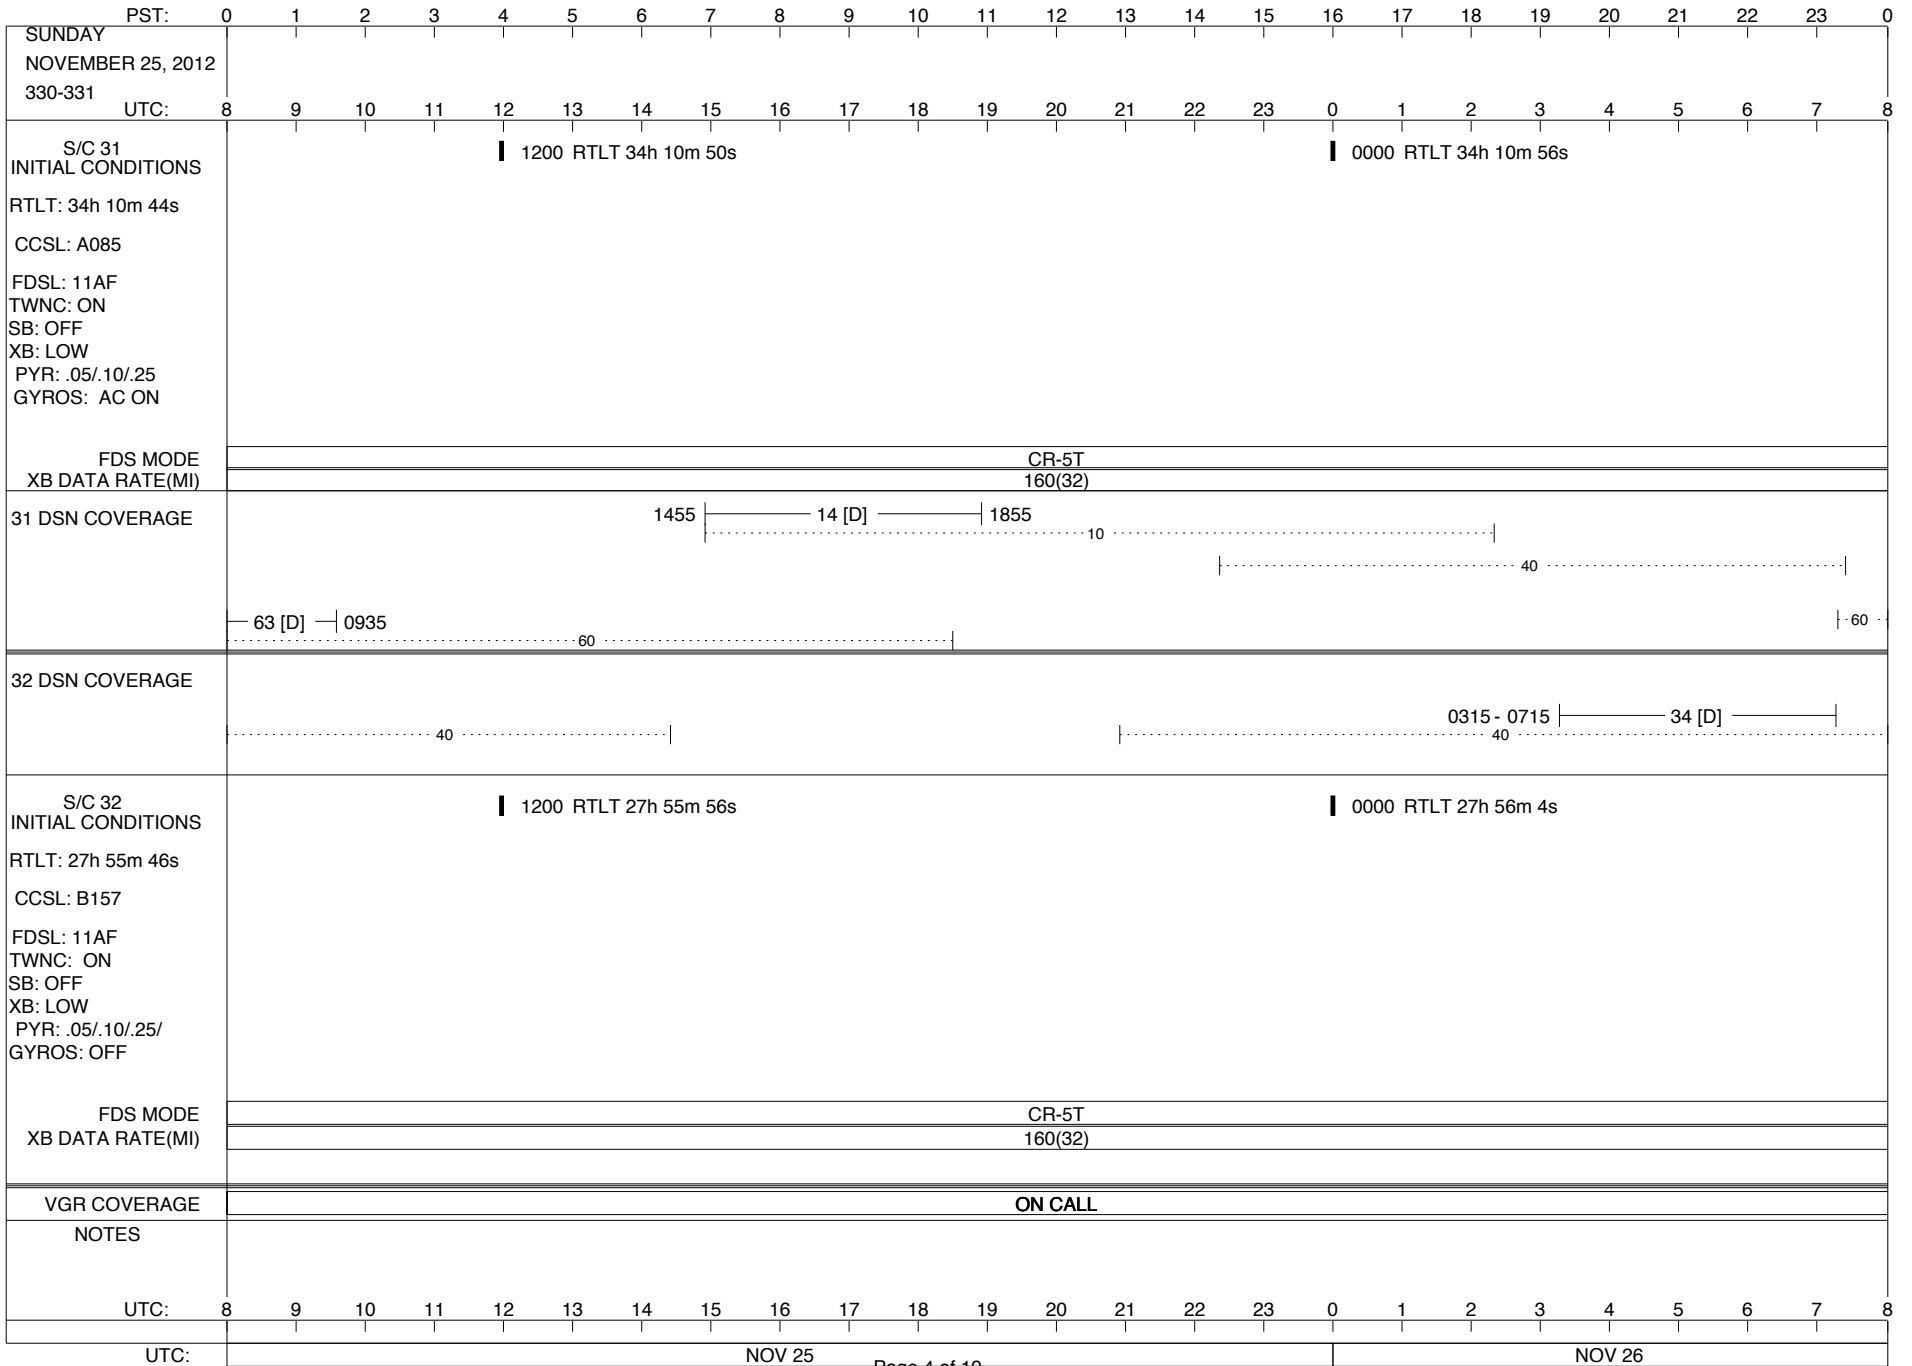

ISSUE DATE: 11/28/12 20:31