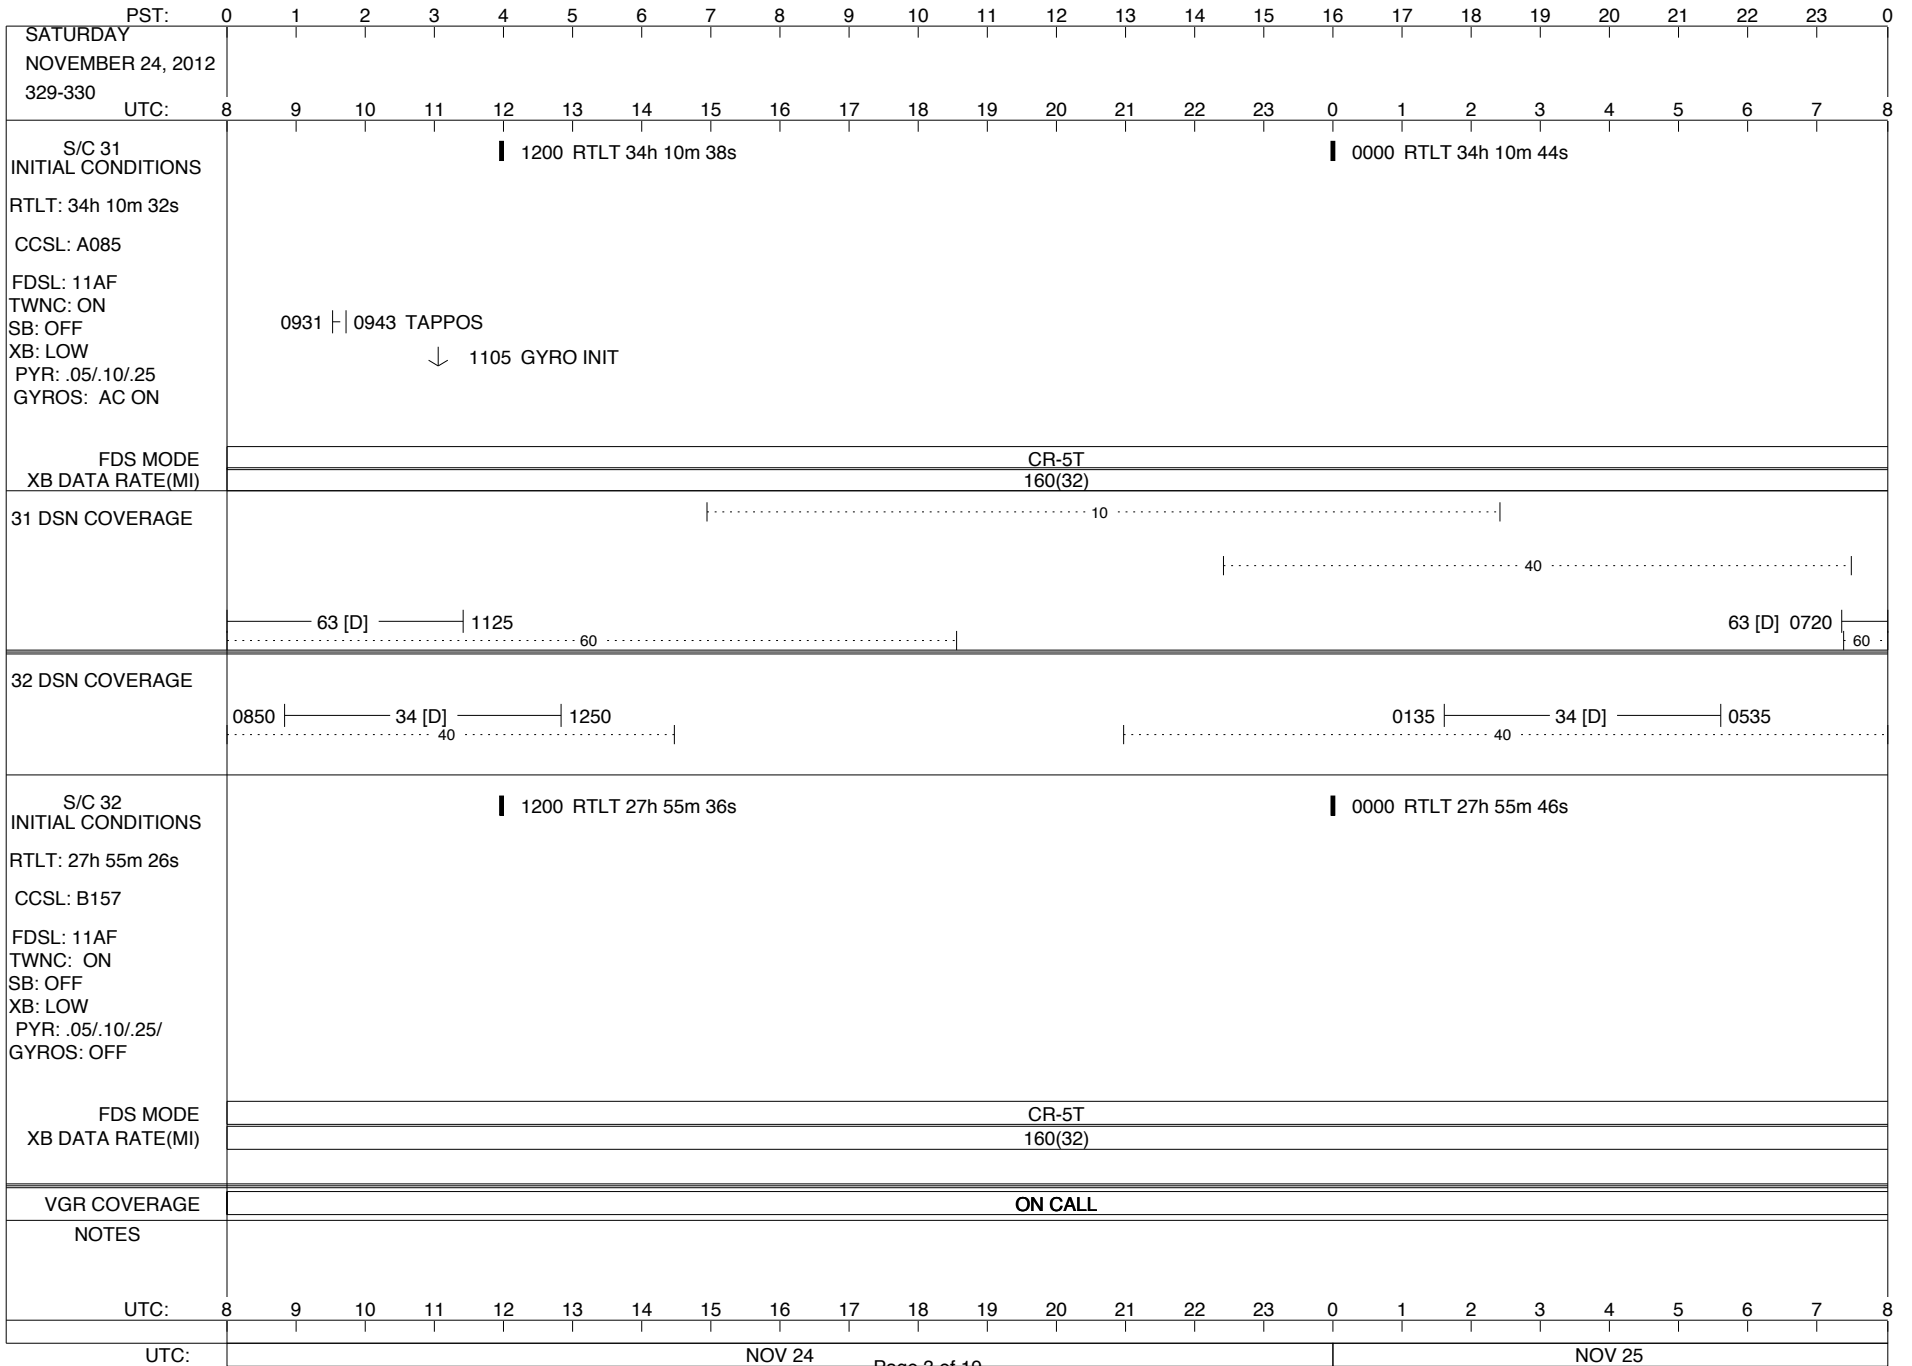

ISSUE DATE: 11/28/12 20:31