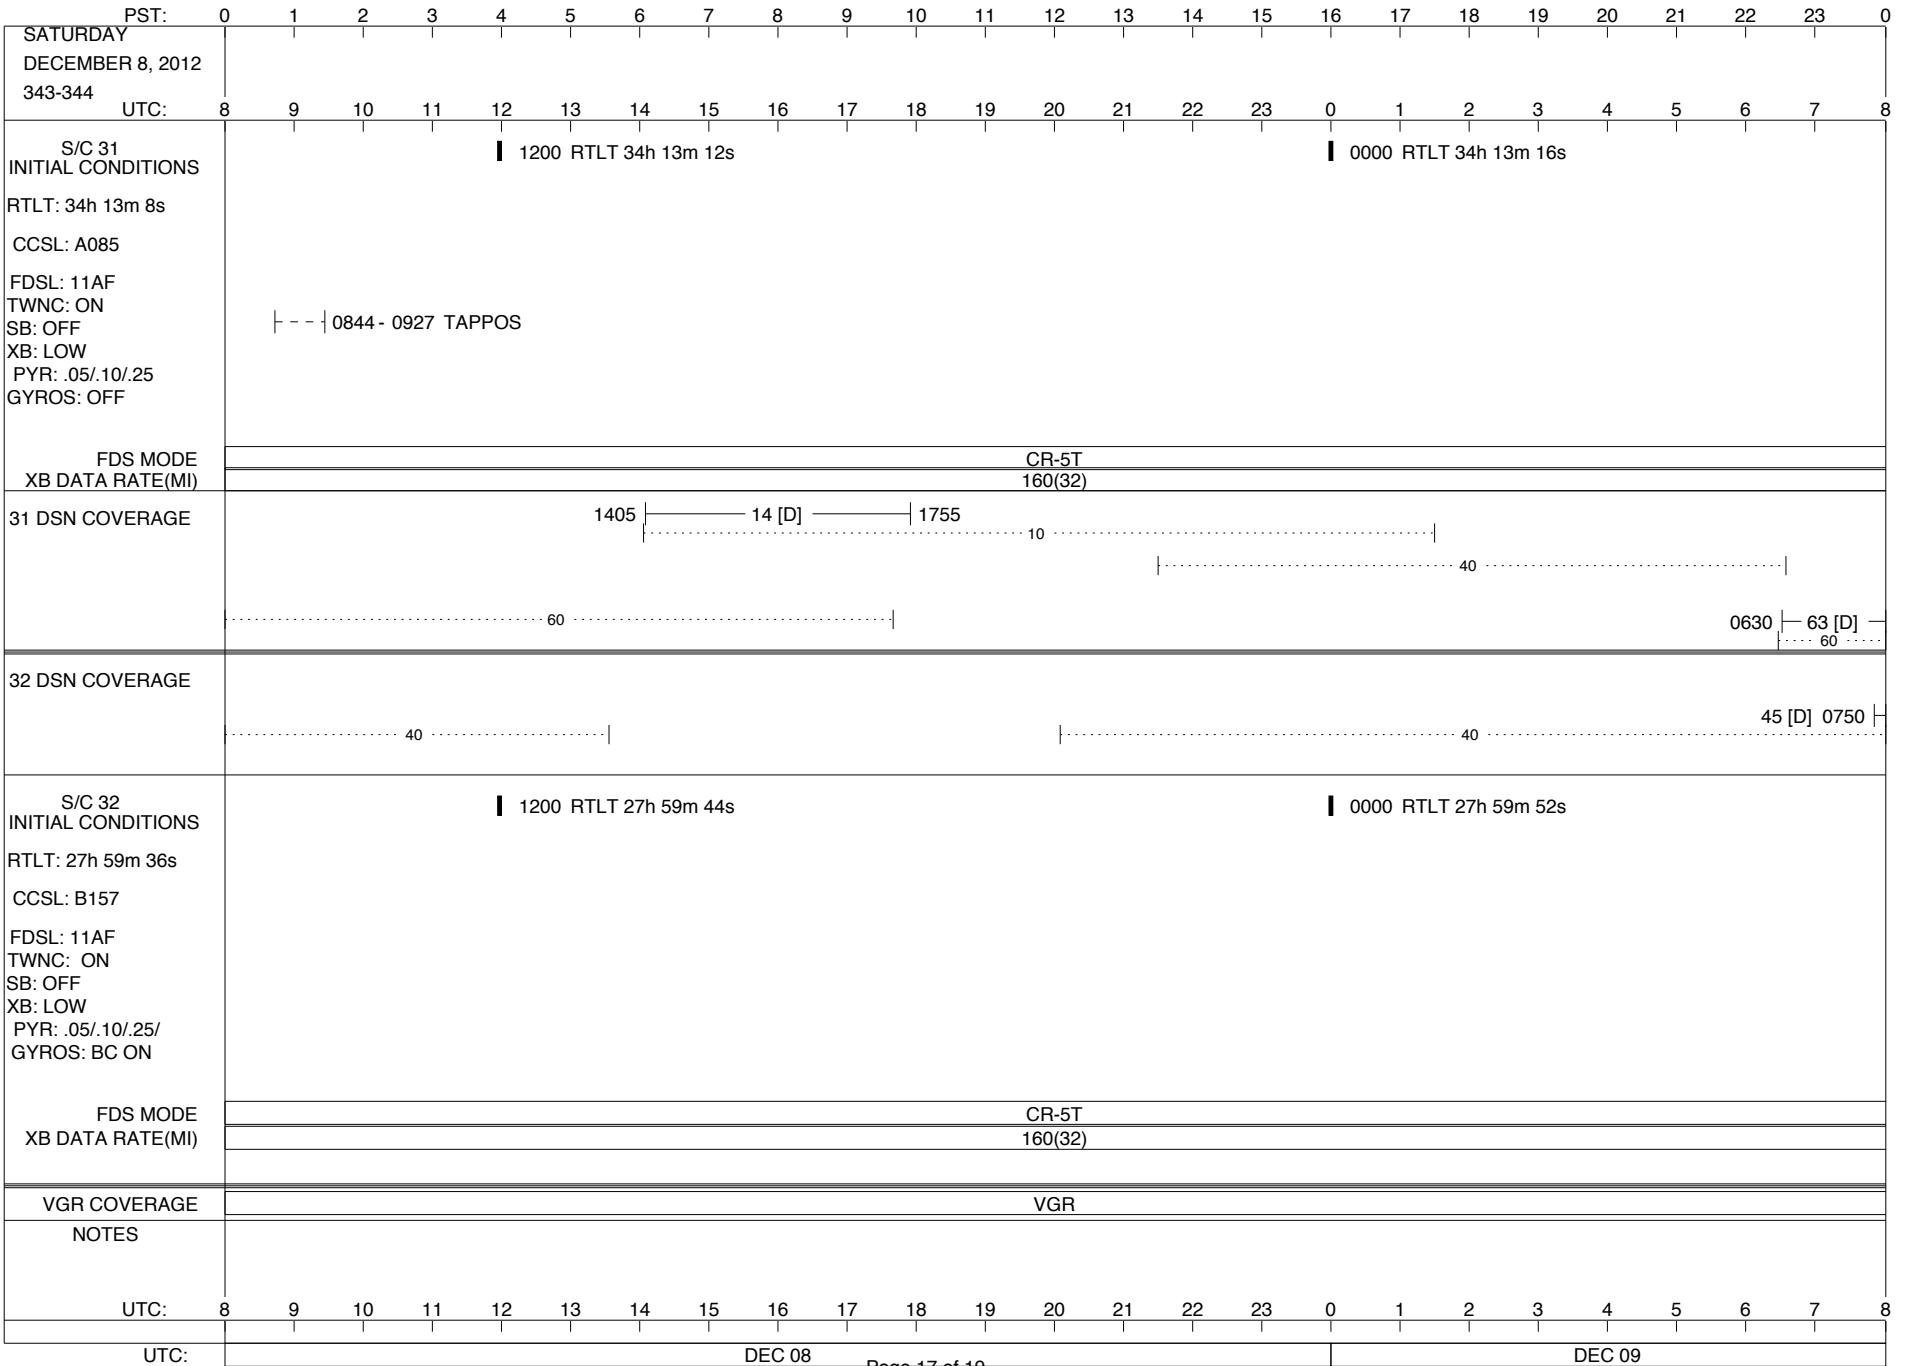

ISSUE DATE: 11/28/12 20:31