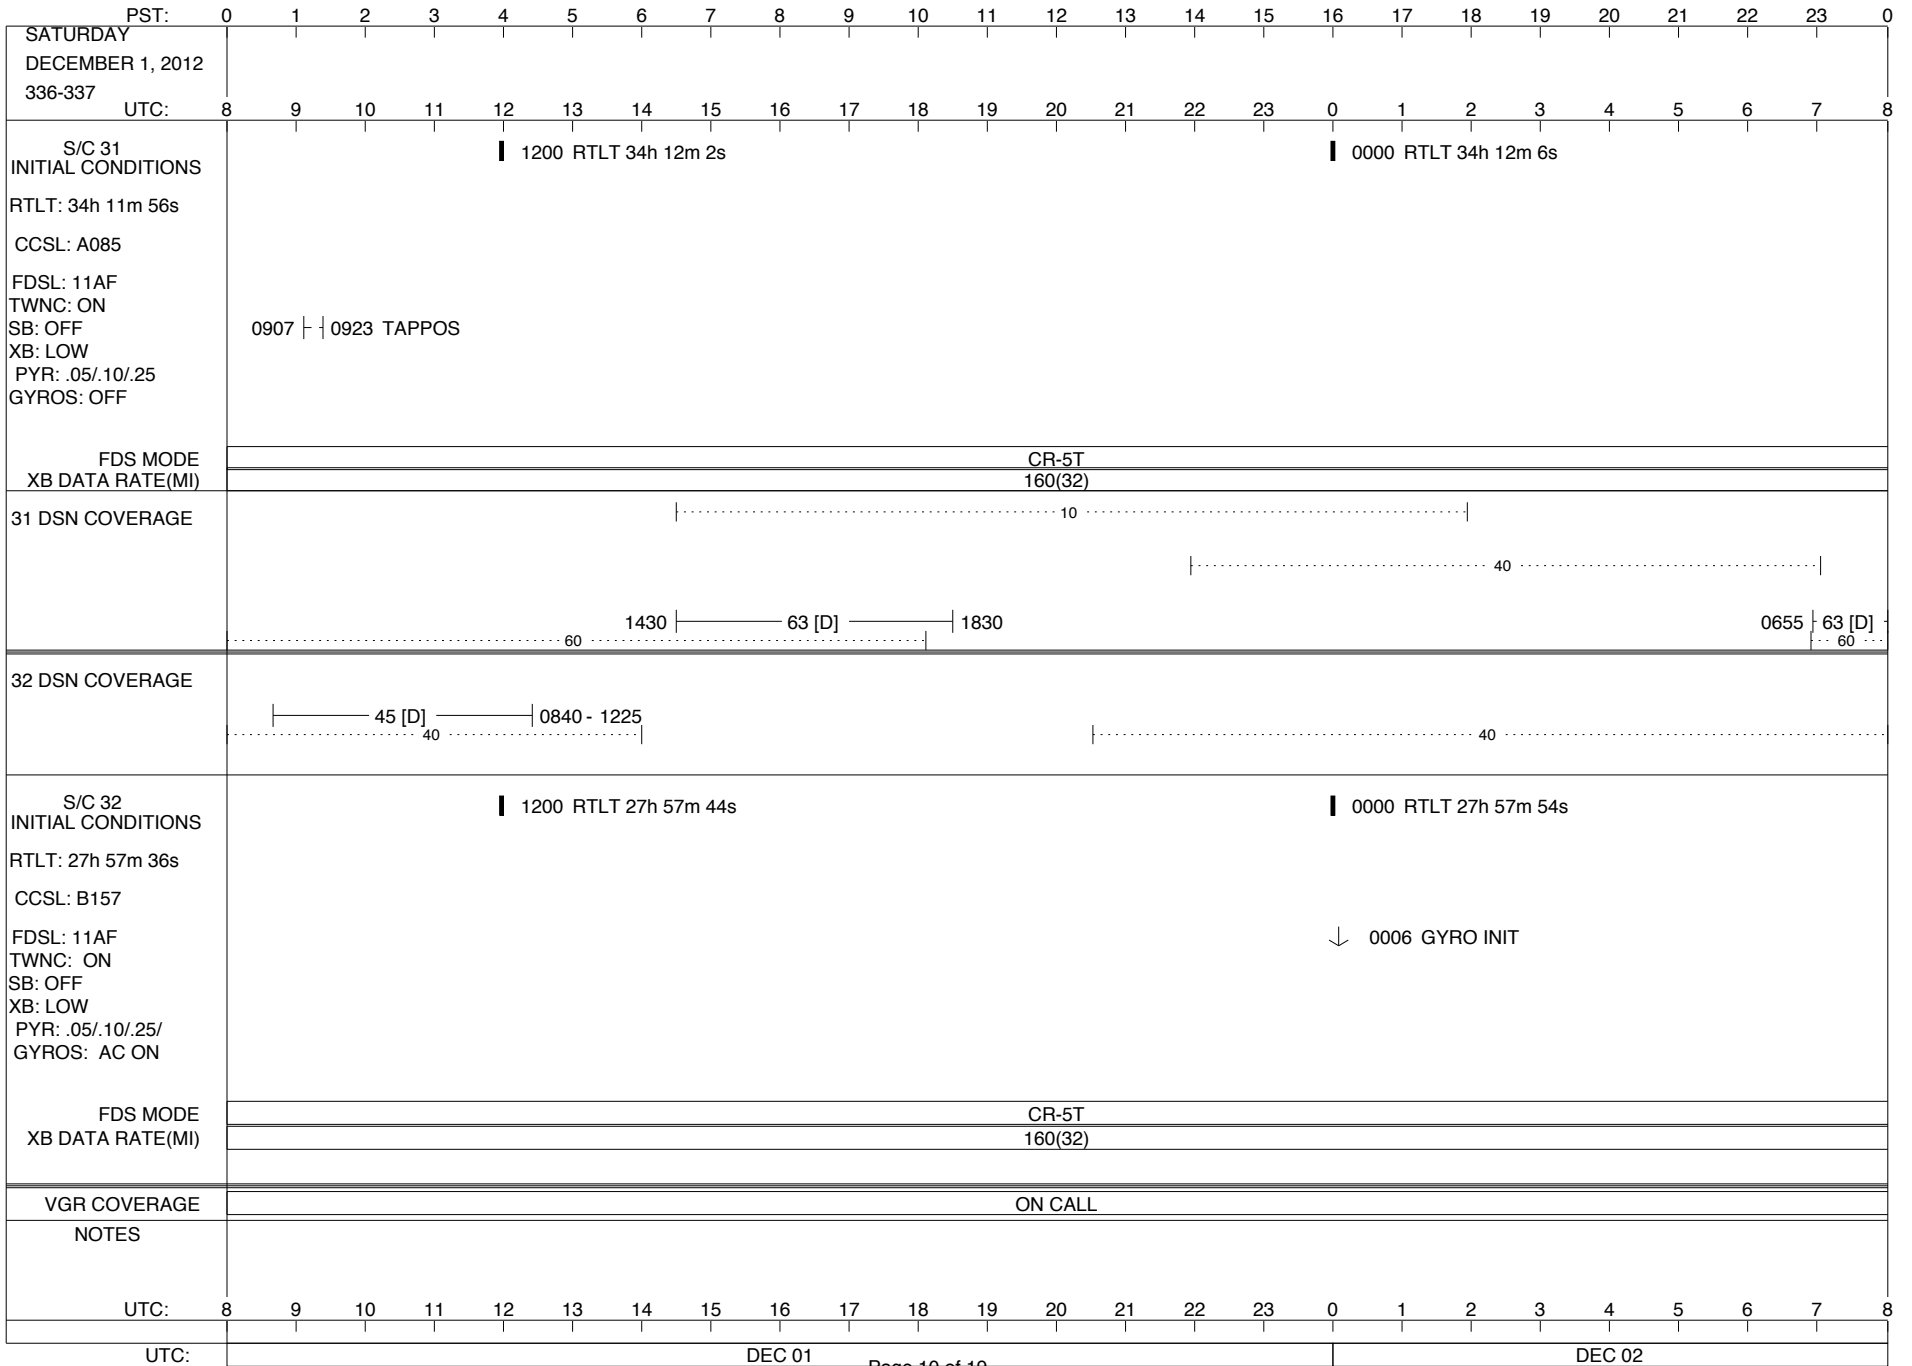

ISSUE DATE: 11/28/12 20:31