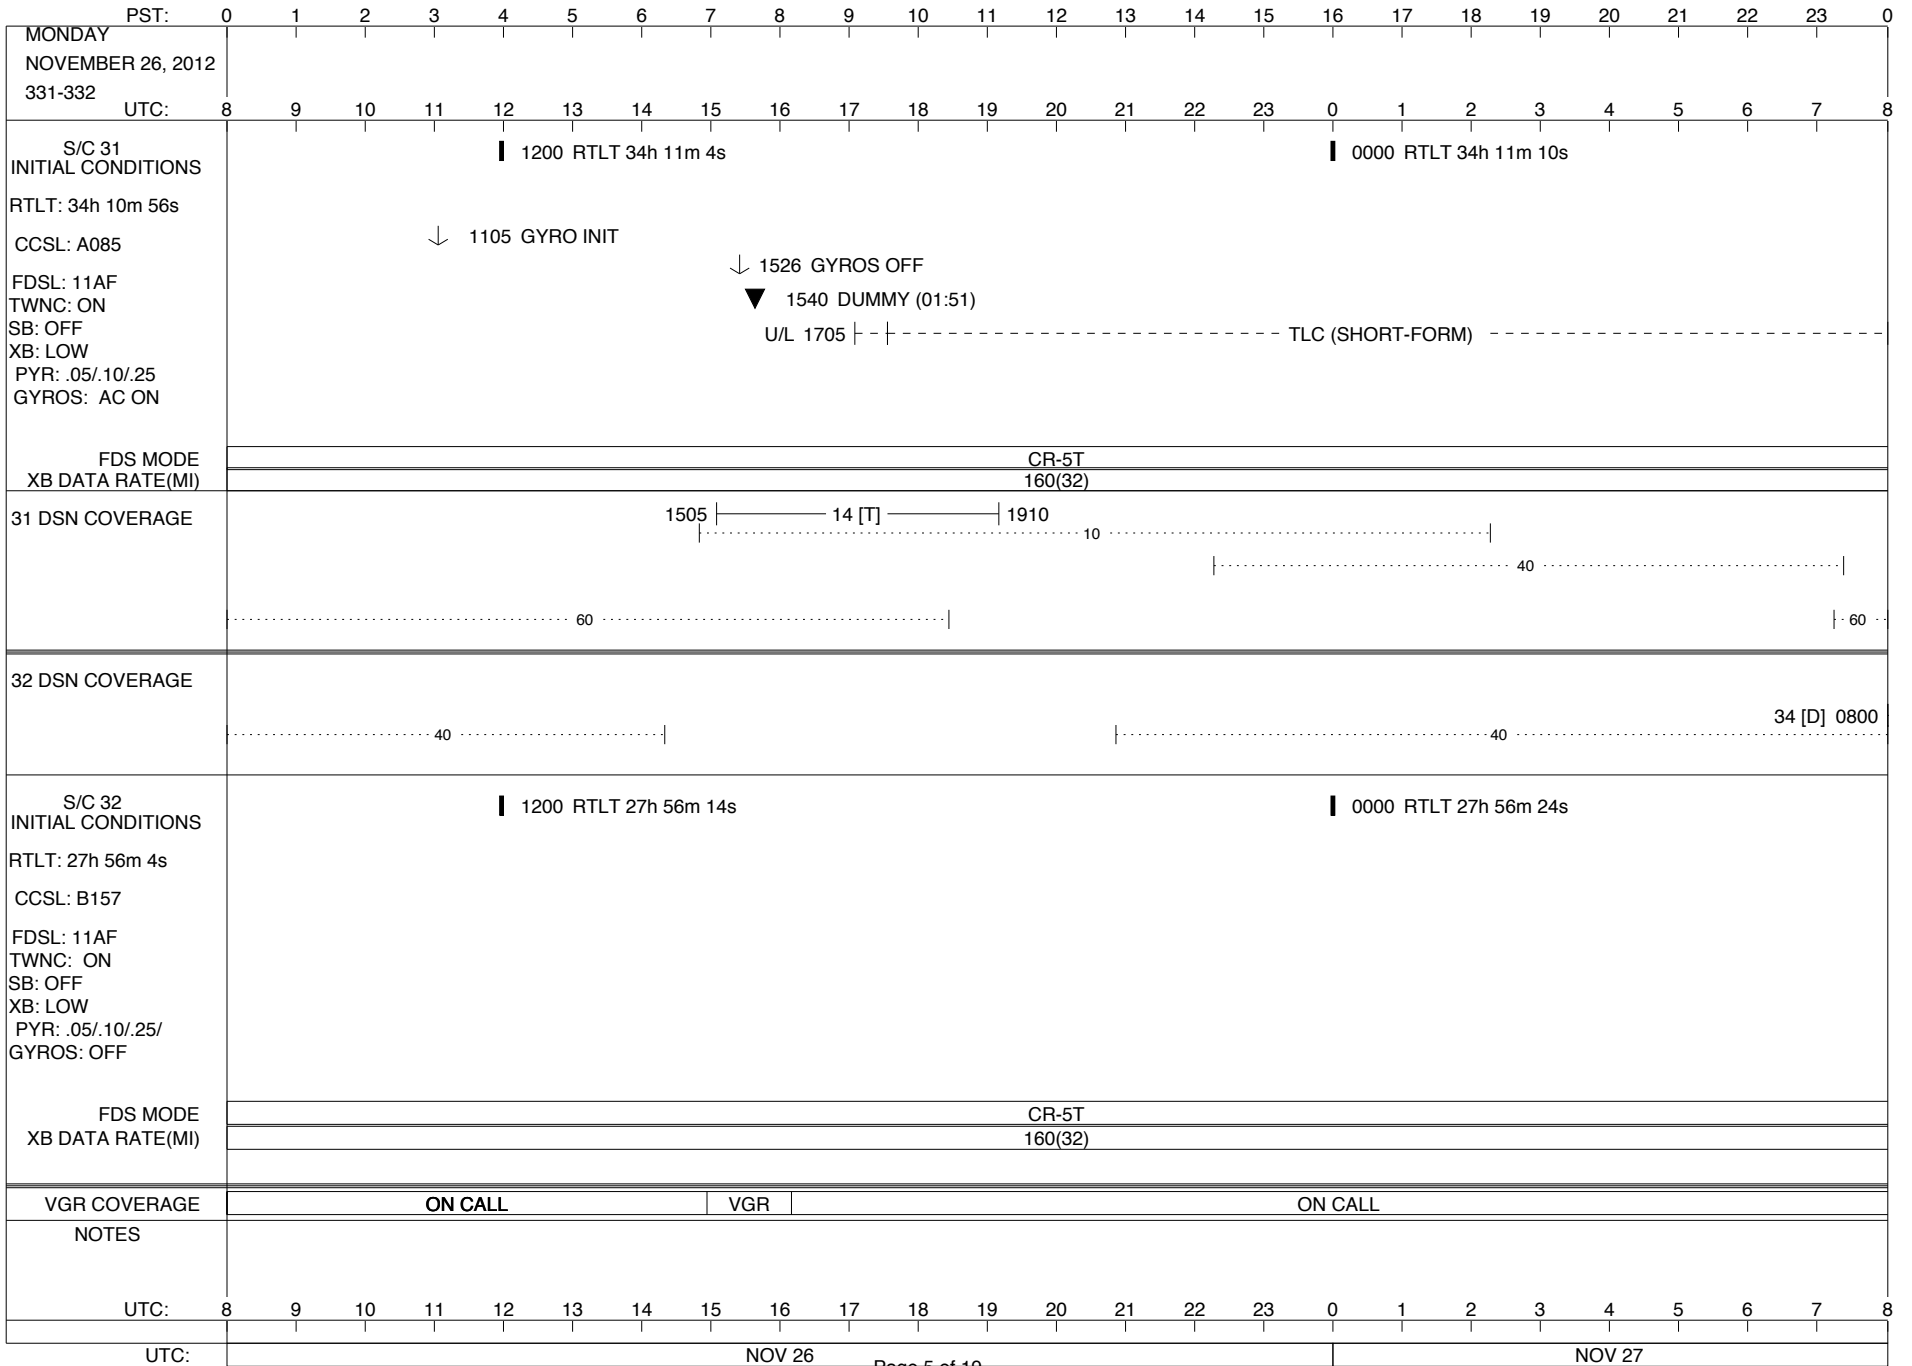

ISSUE DATE: 11/28/12 20:31