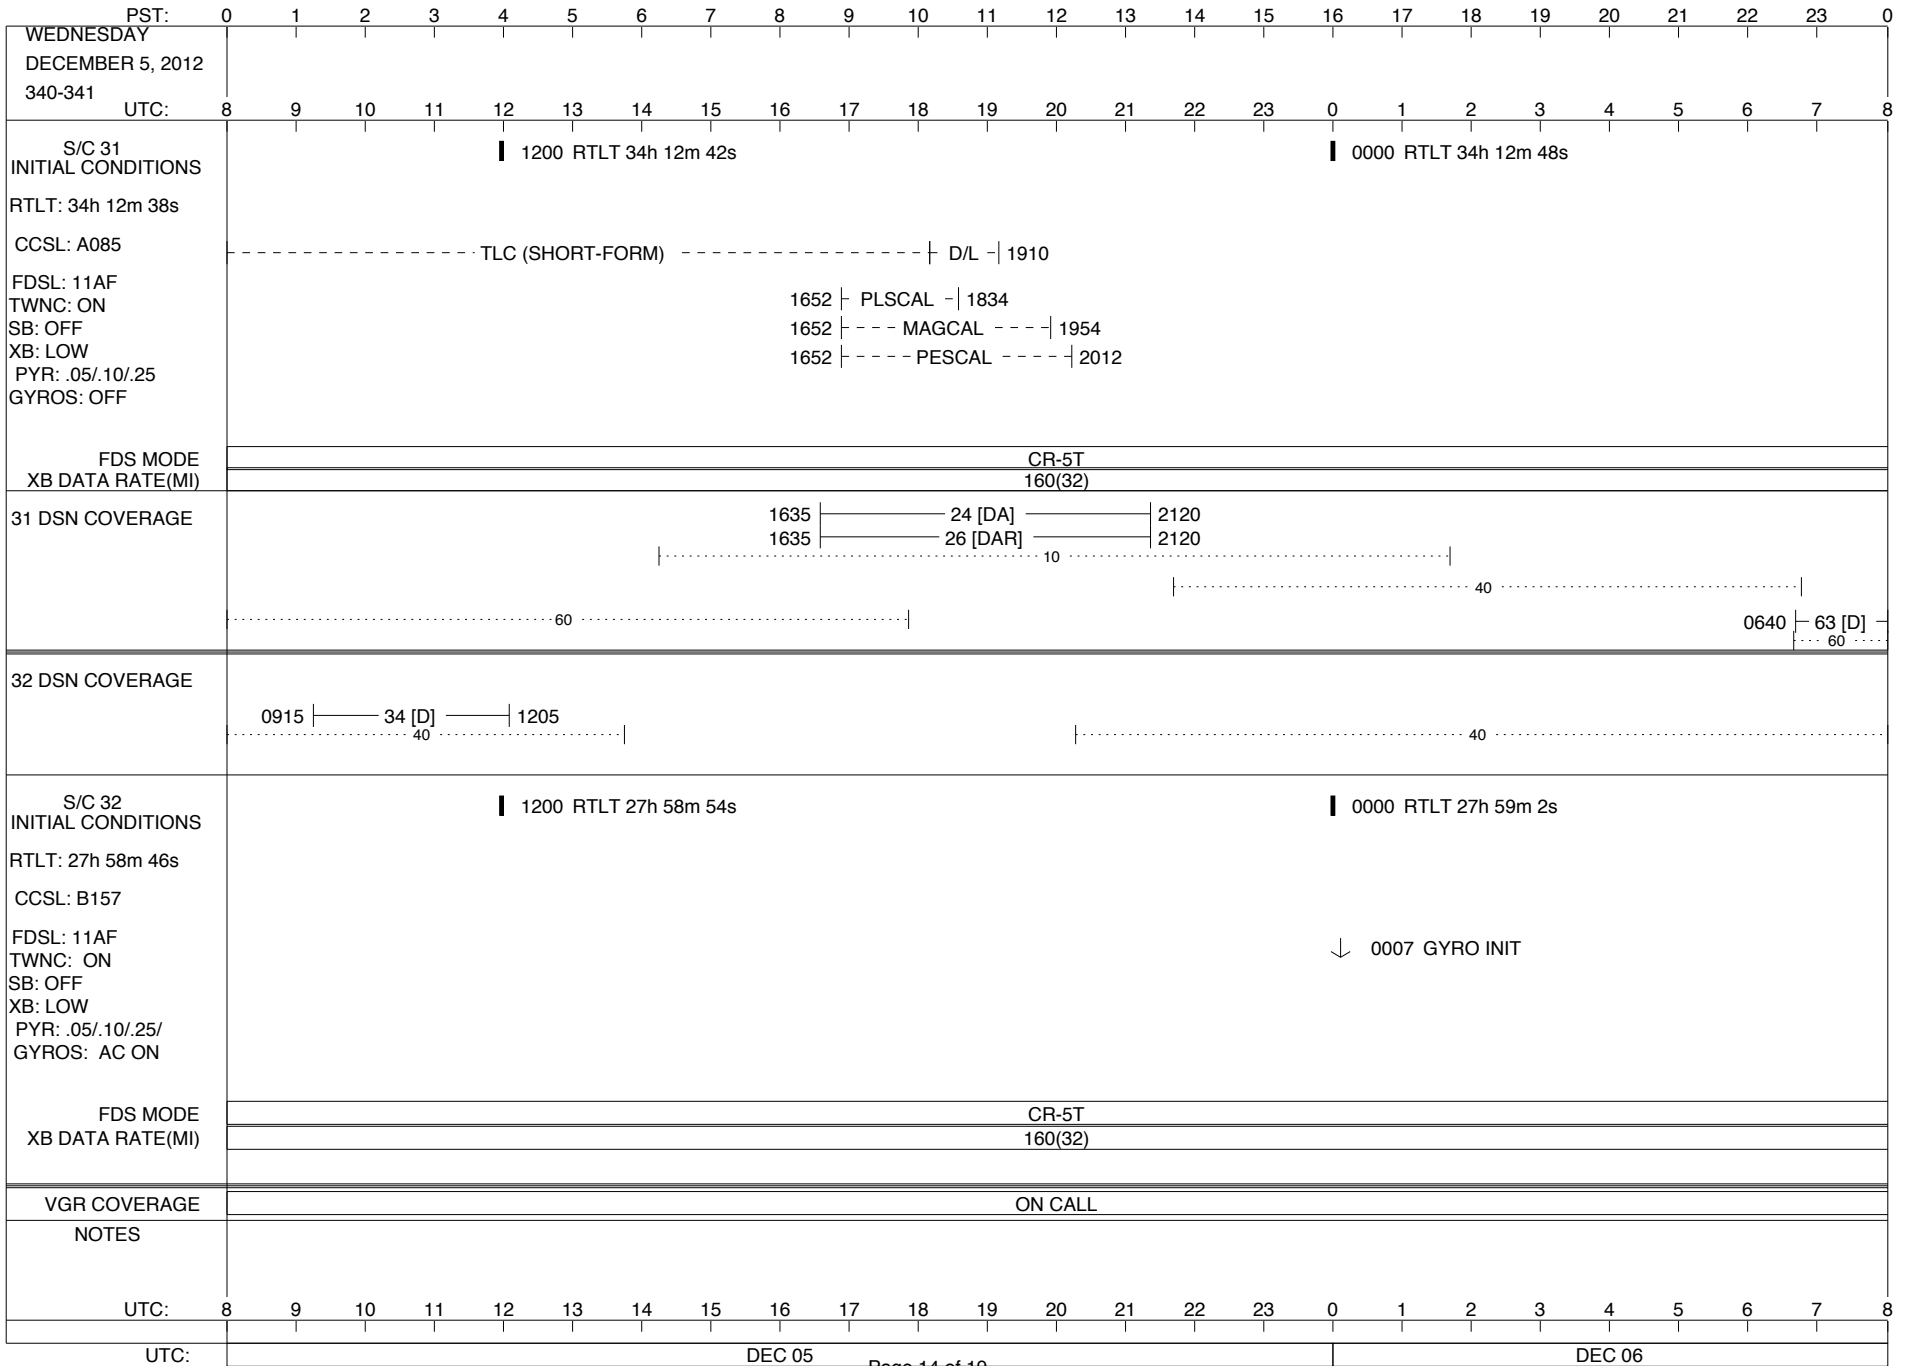

ISSUE DATE: 11/28/12 20:31