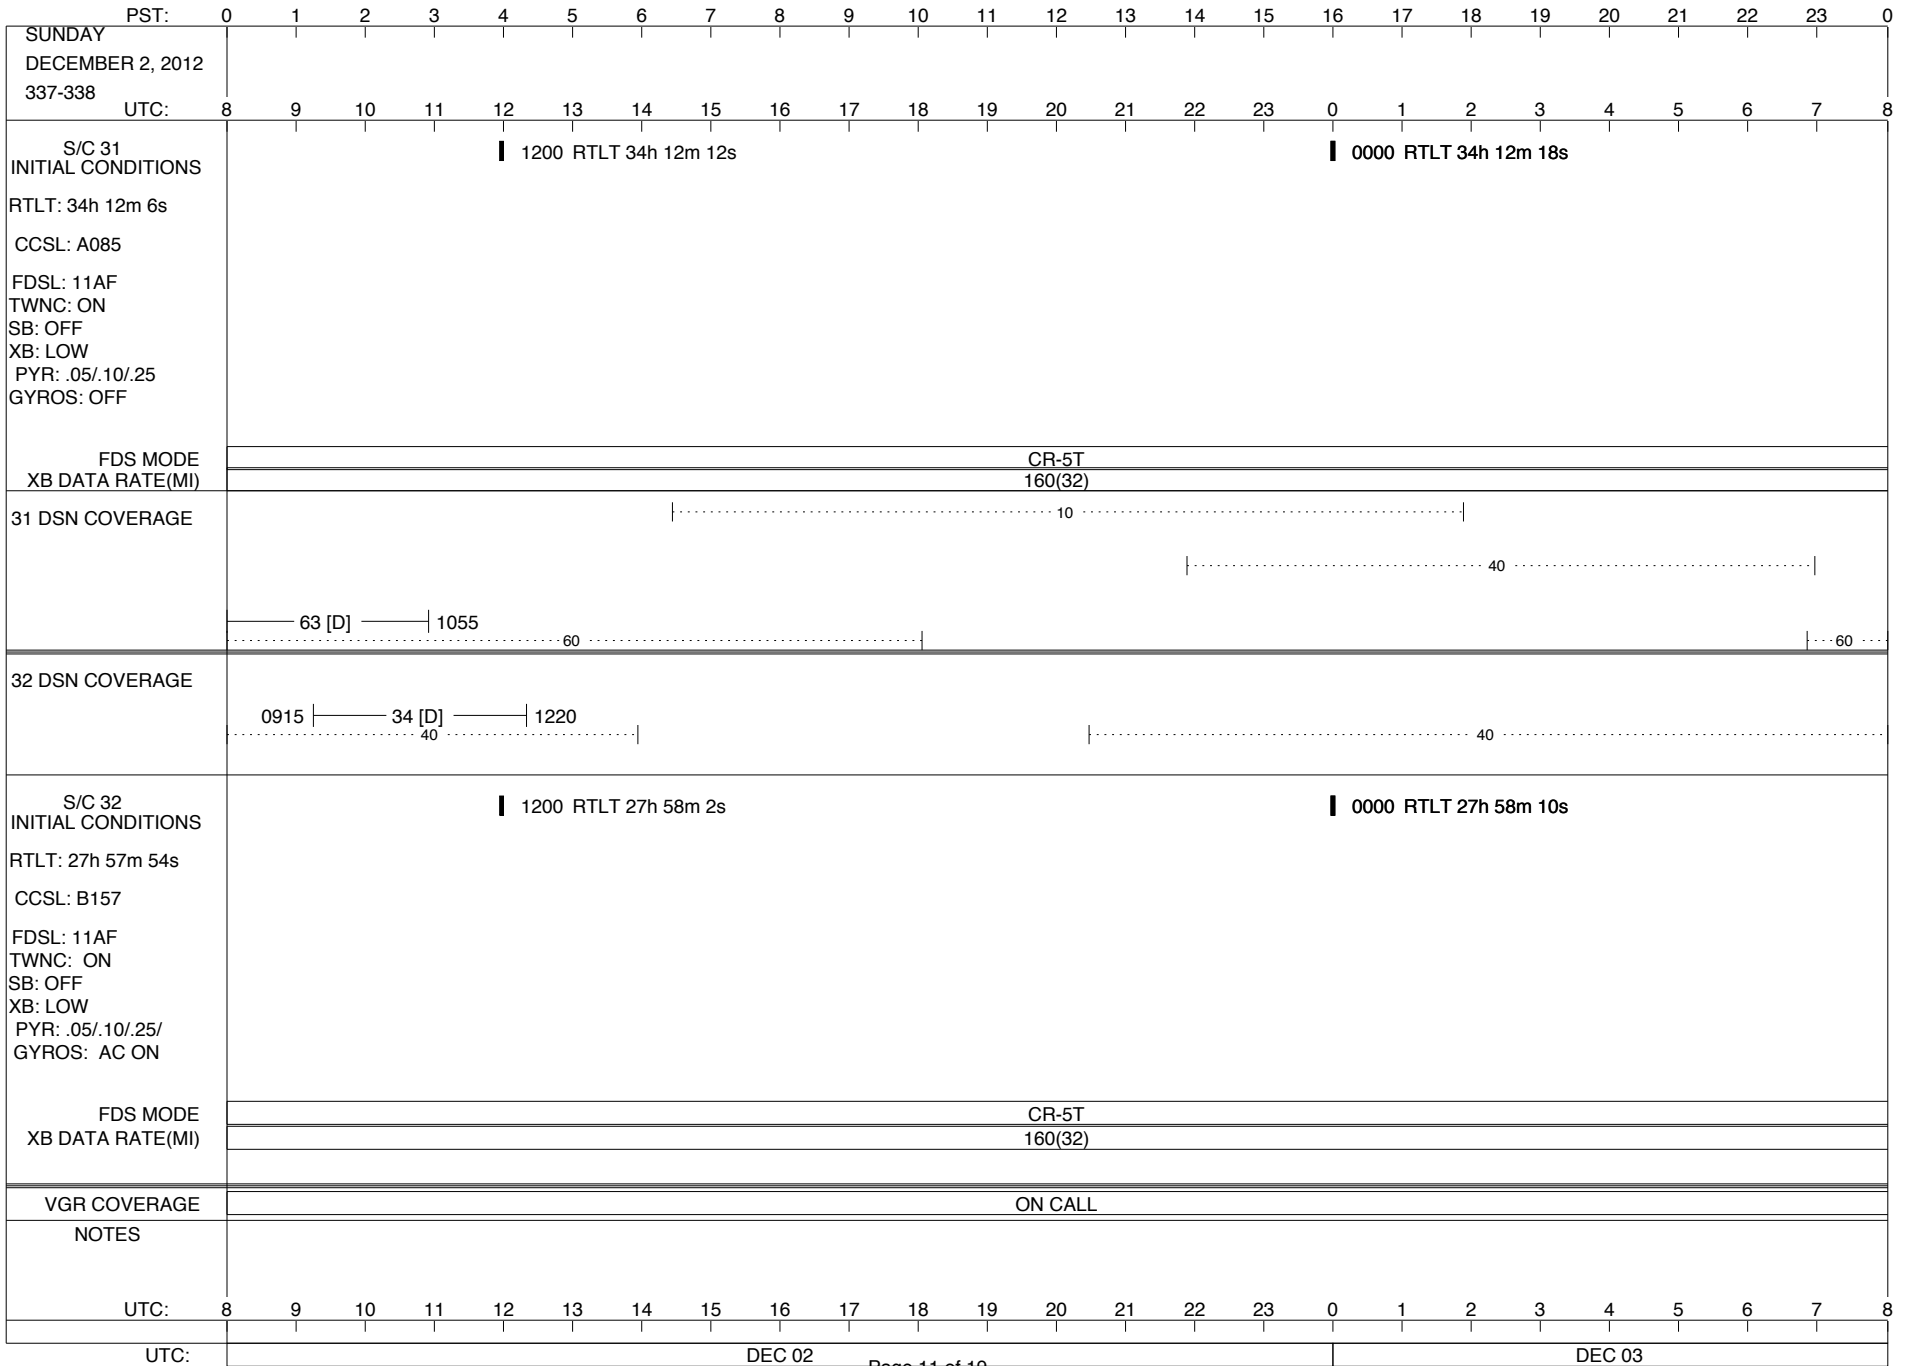

ISSUE DATE: 11/28/12 20:31

UTC:

DEC 02

DEC 03