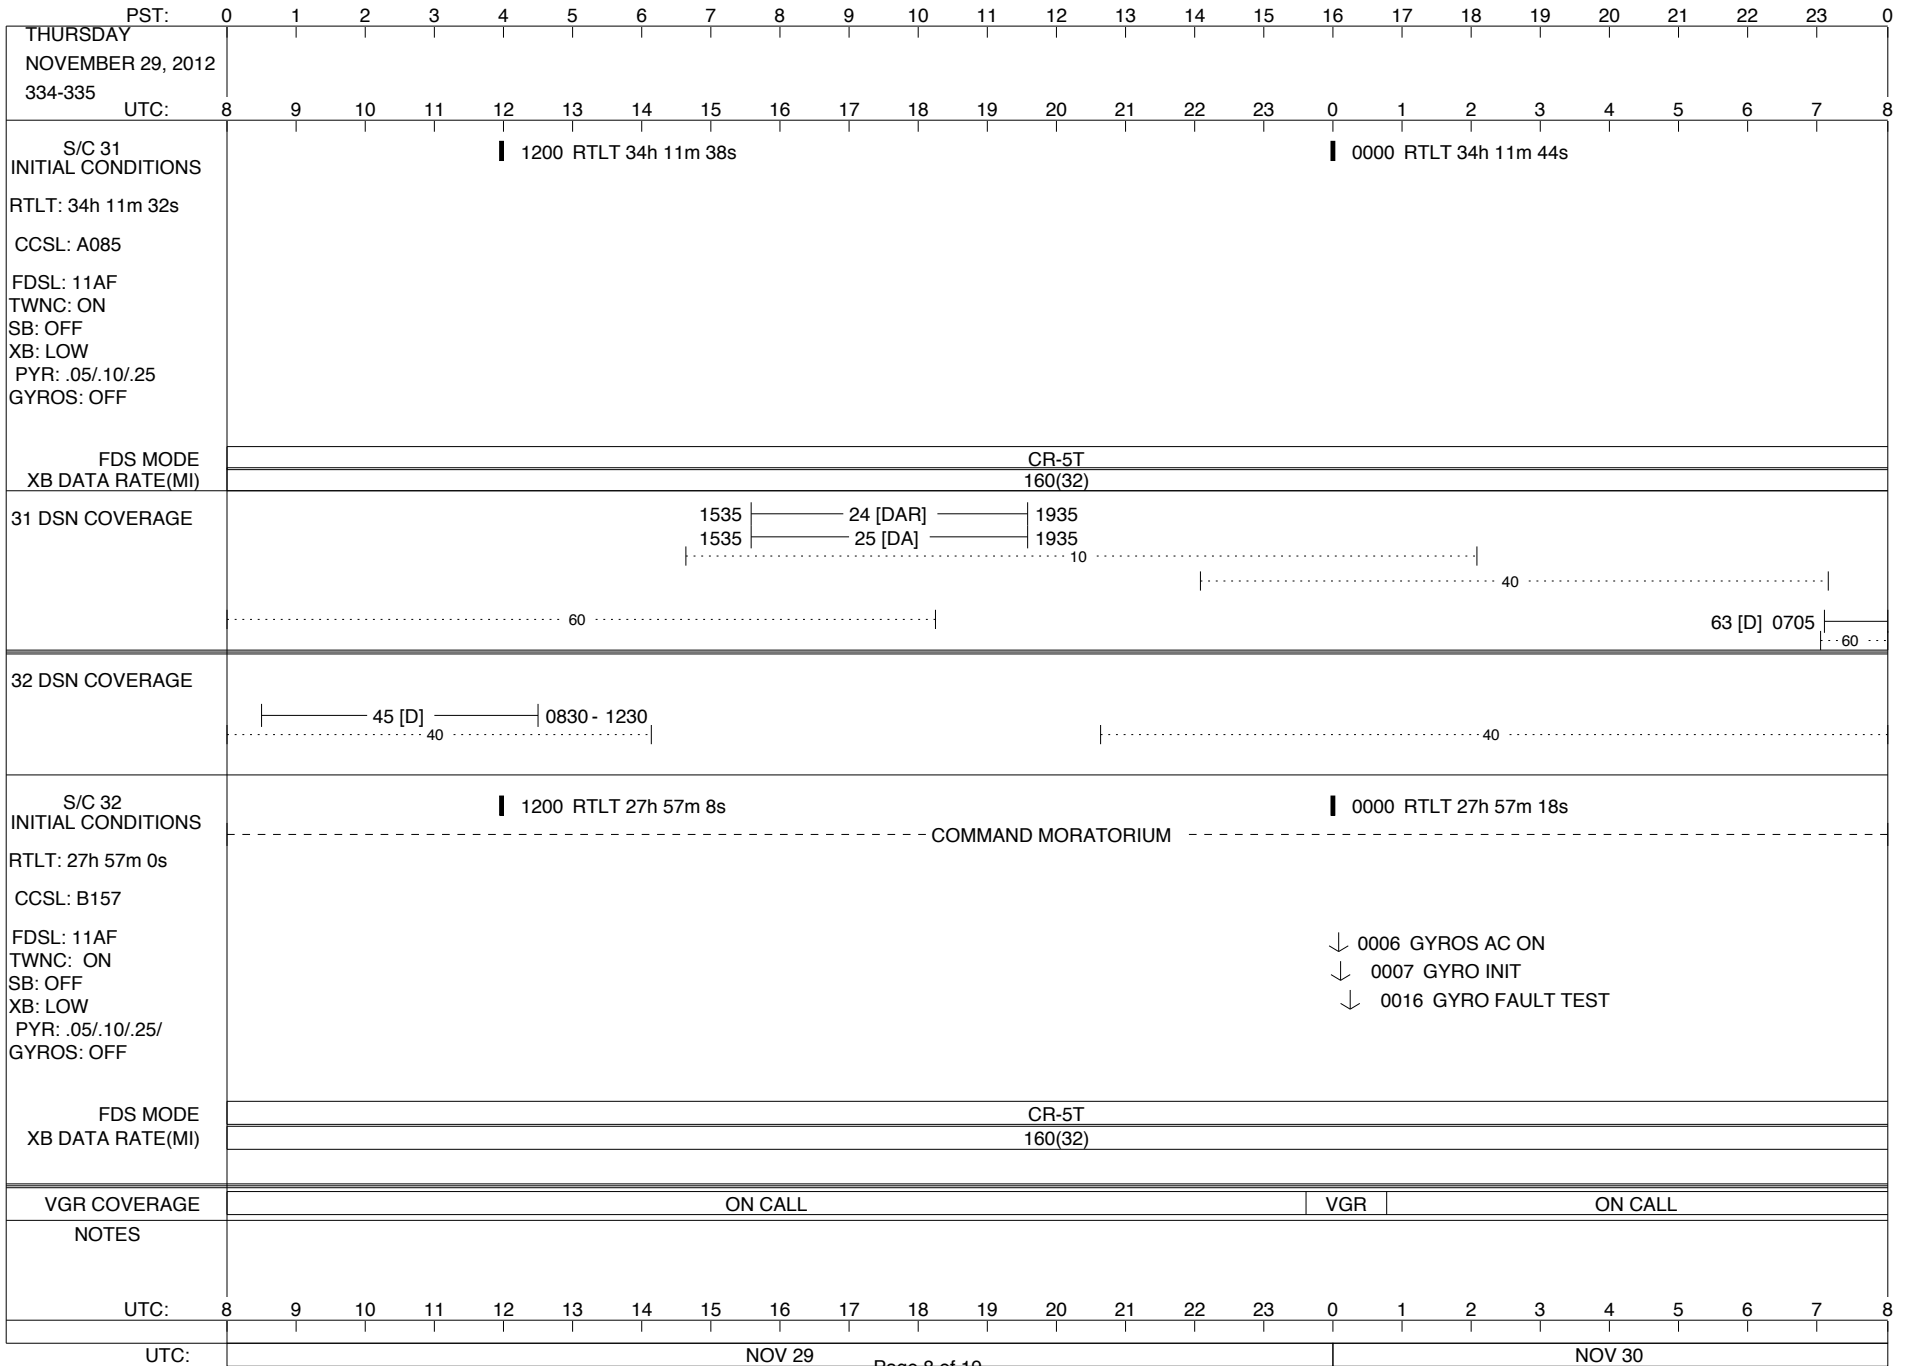

ISSUE DATE: 11/28/12 20:31