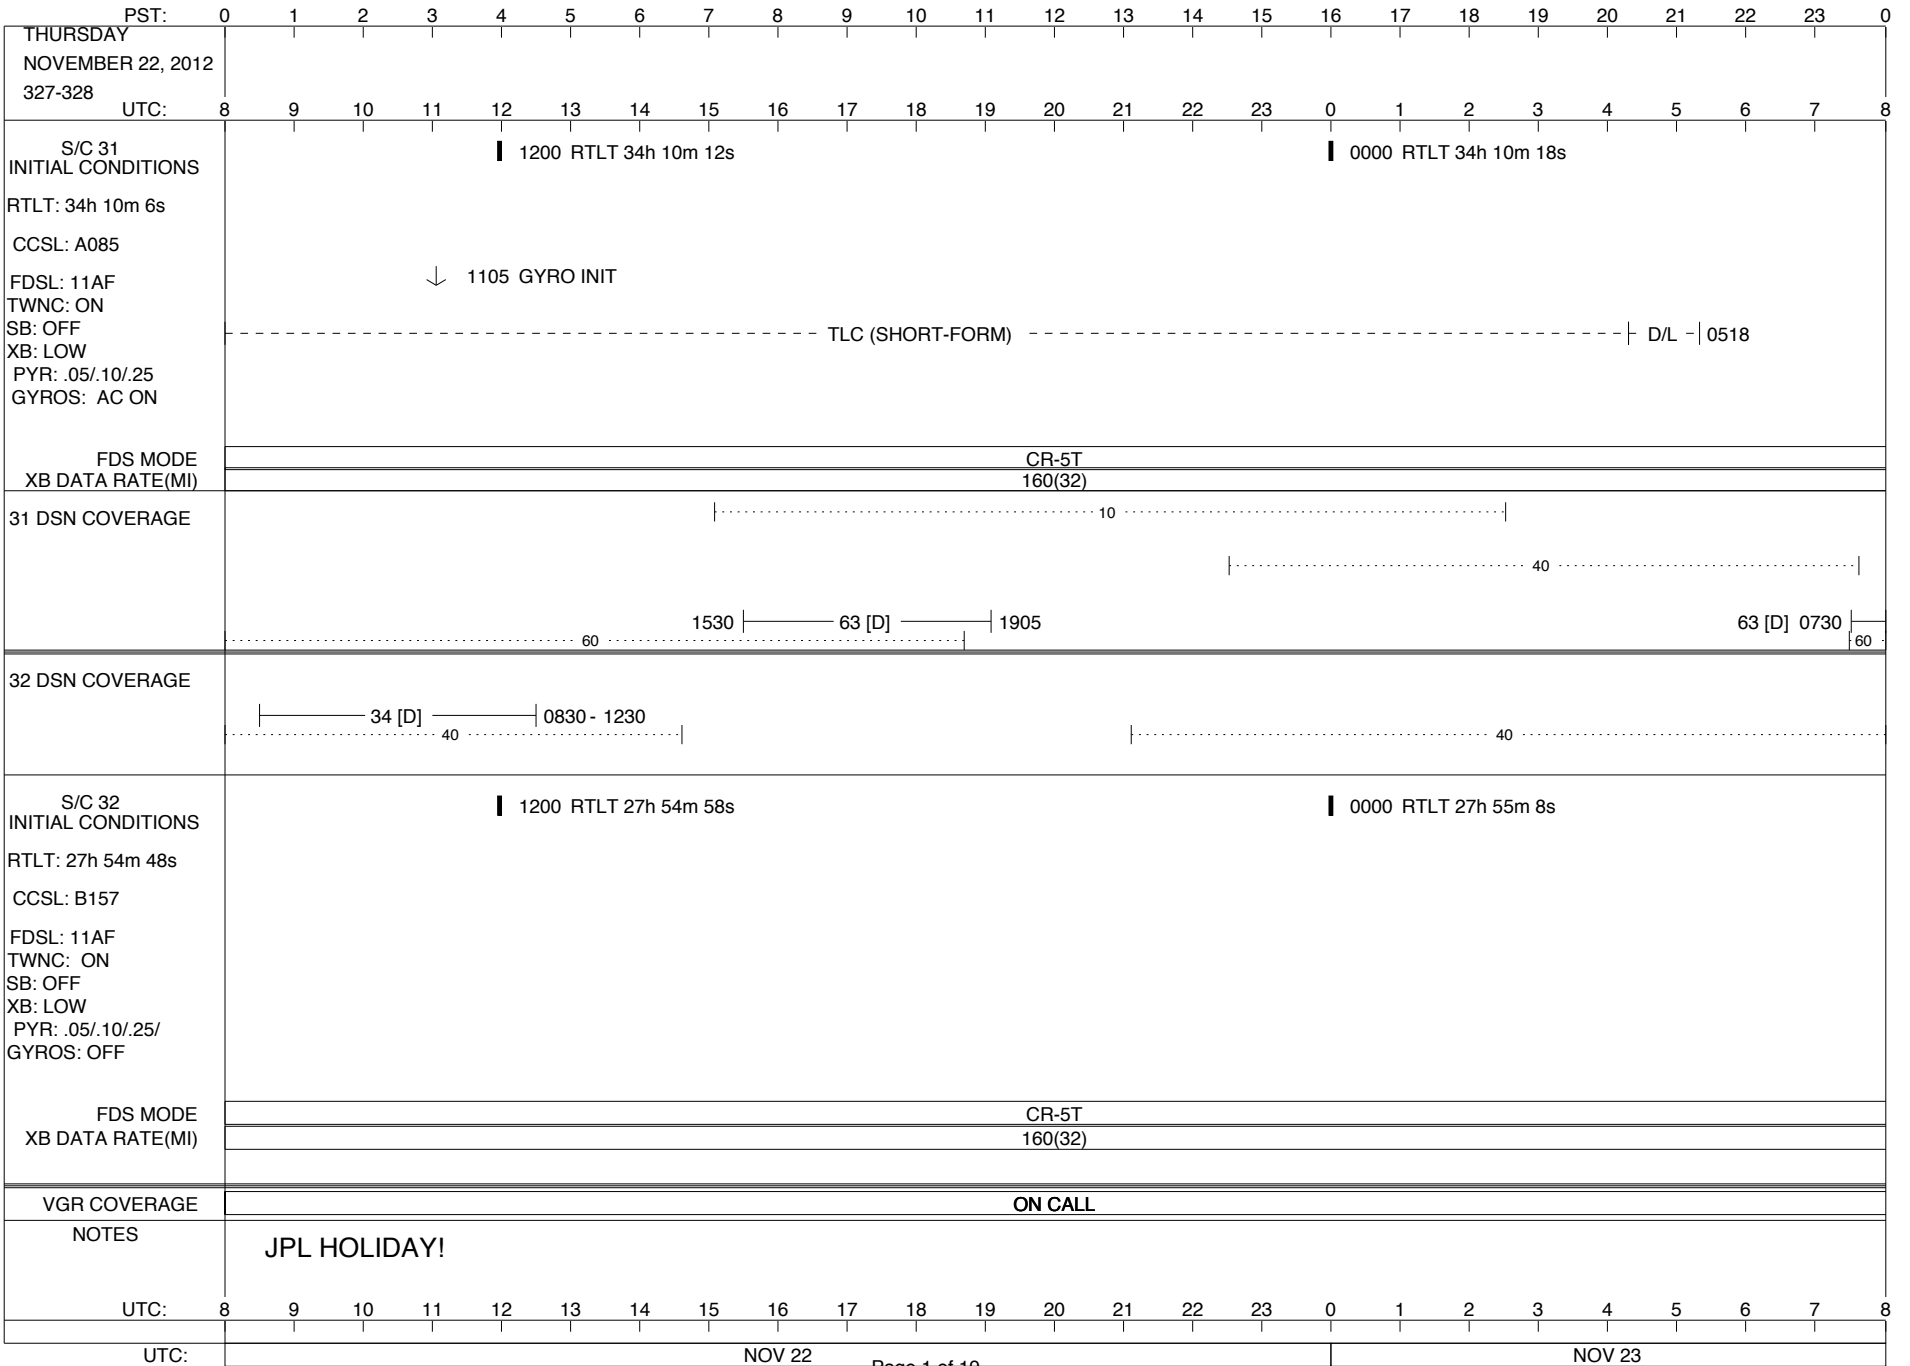

ISSUE DATE: 11/28/12 20:31