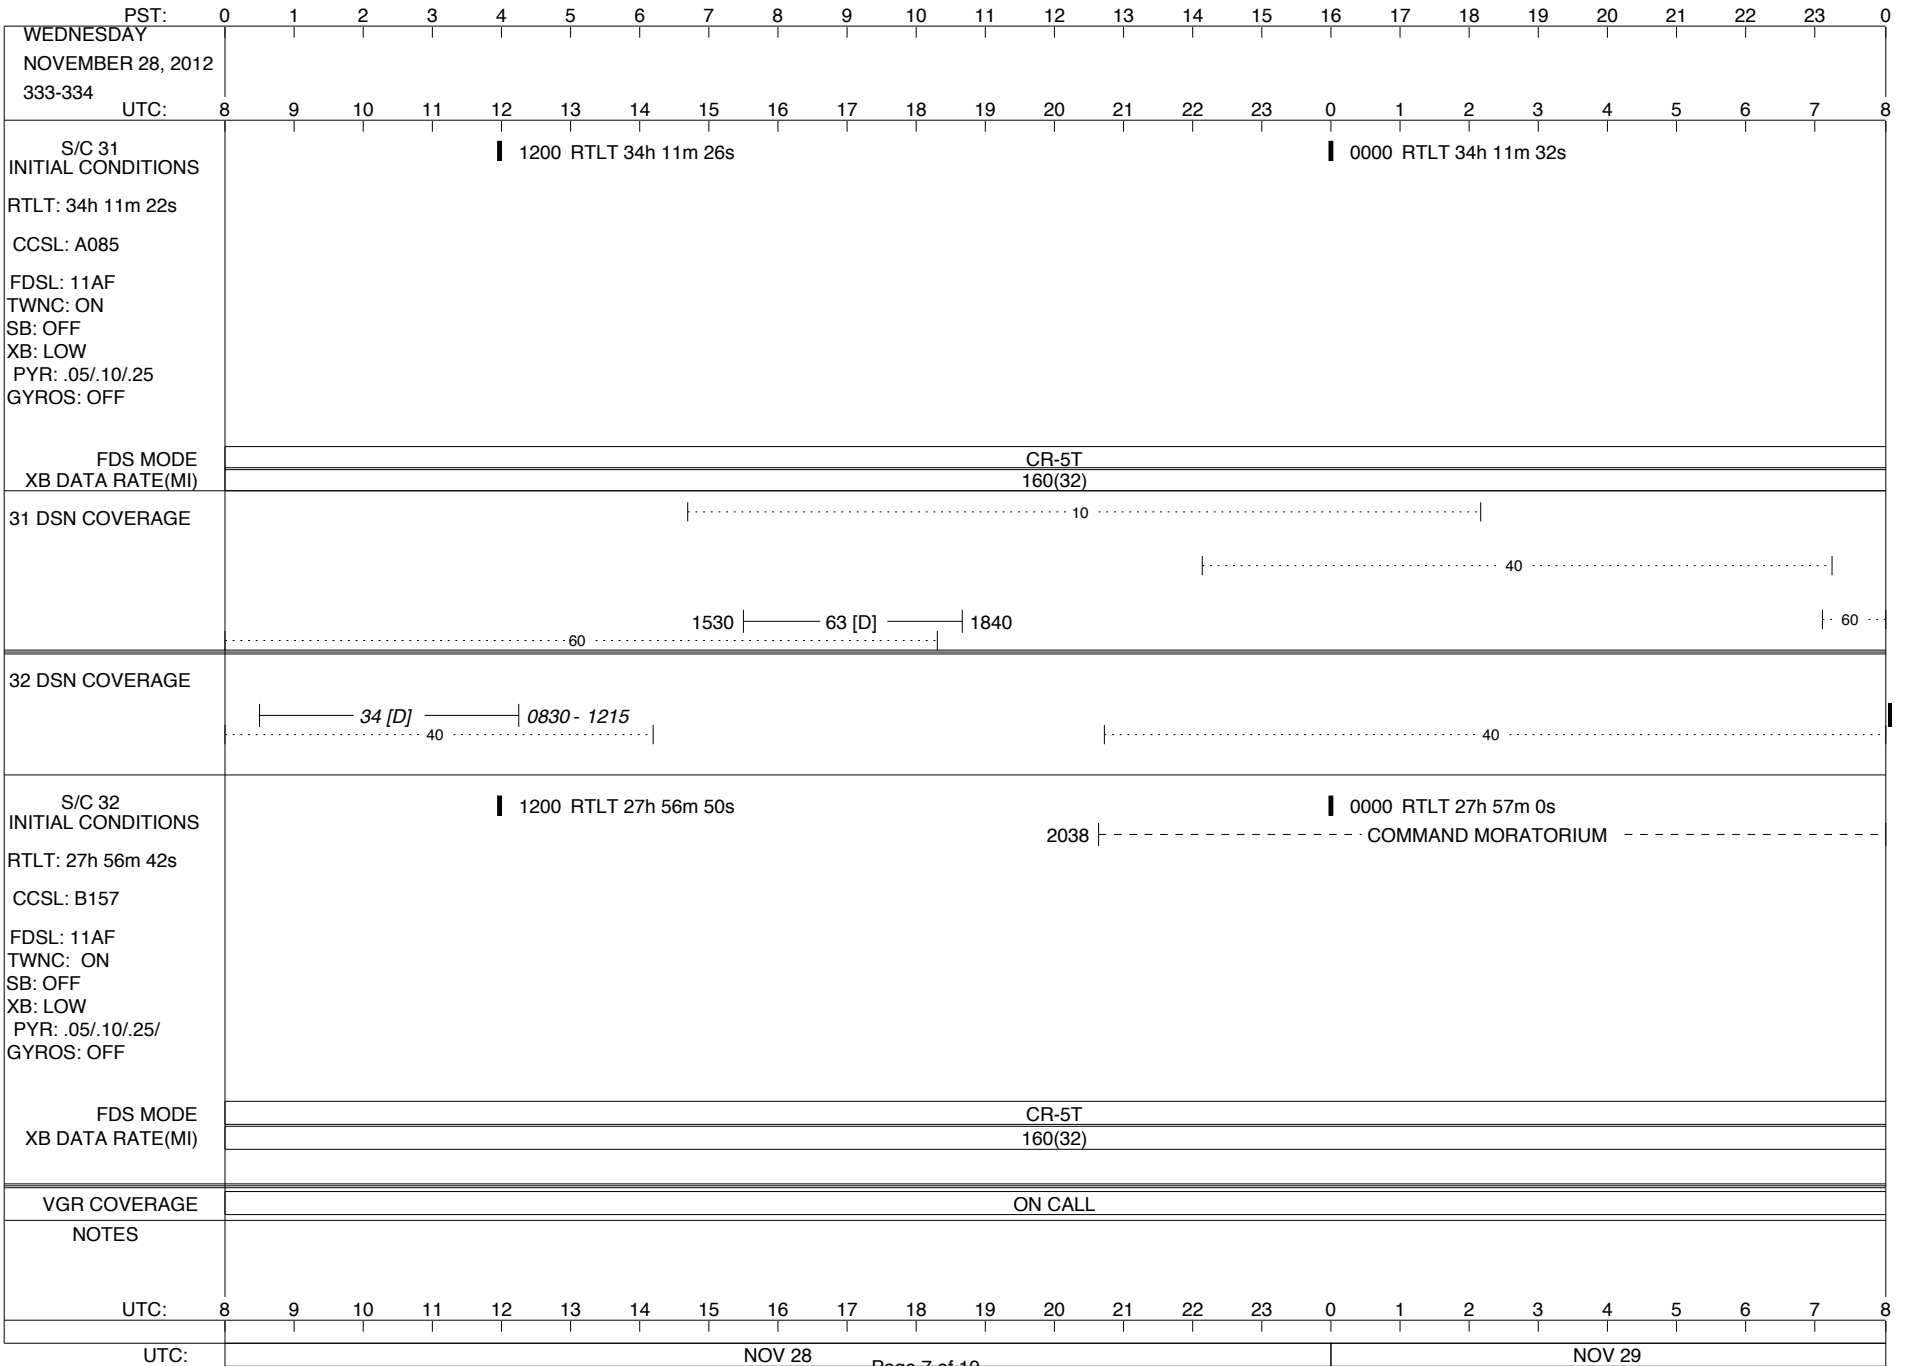

ISSUE DATE: 11/28/12 20:31