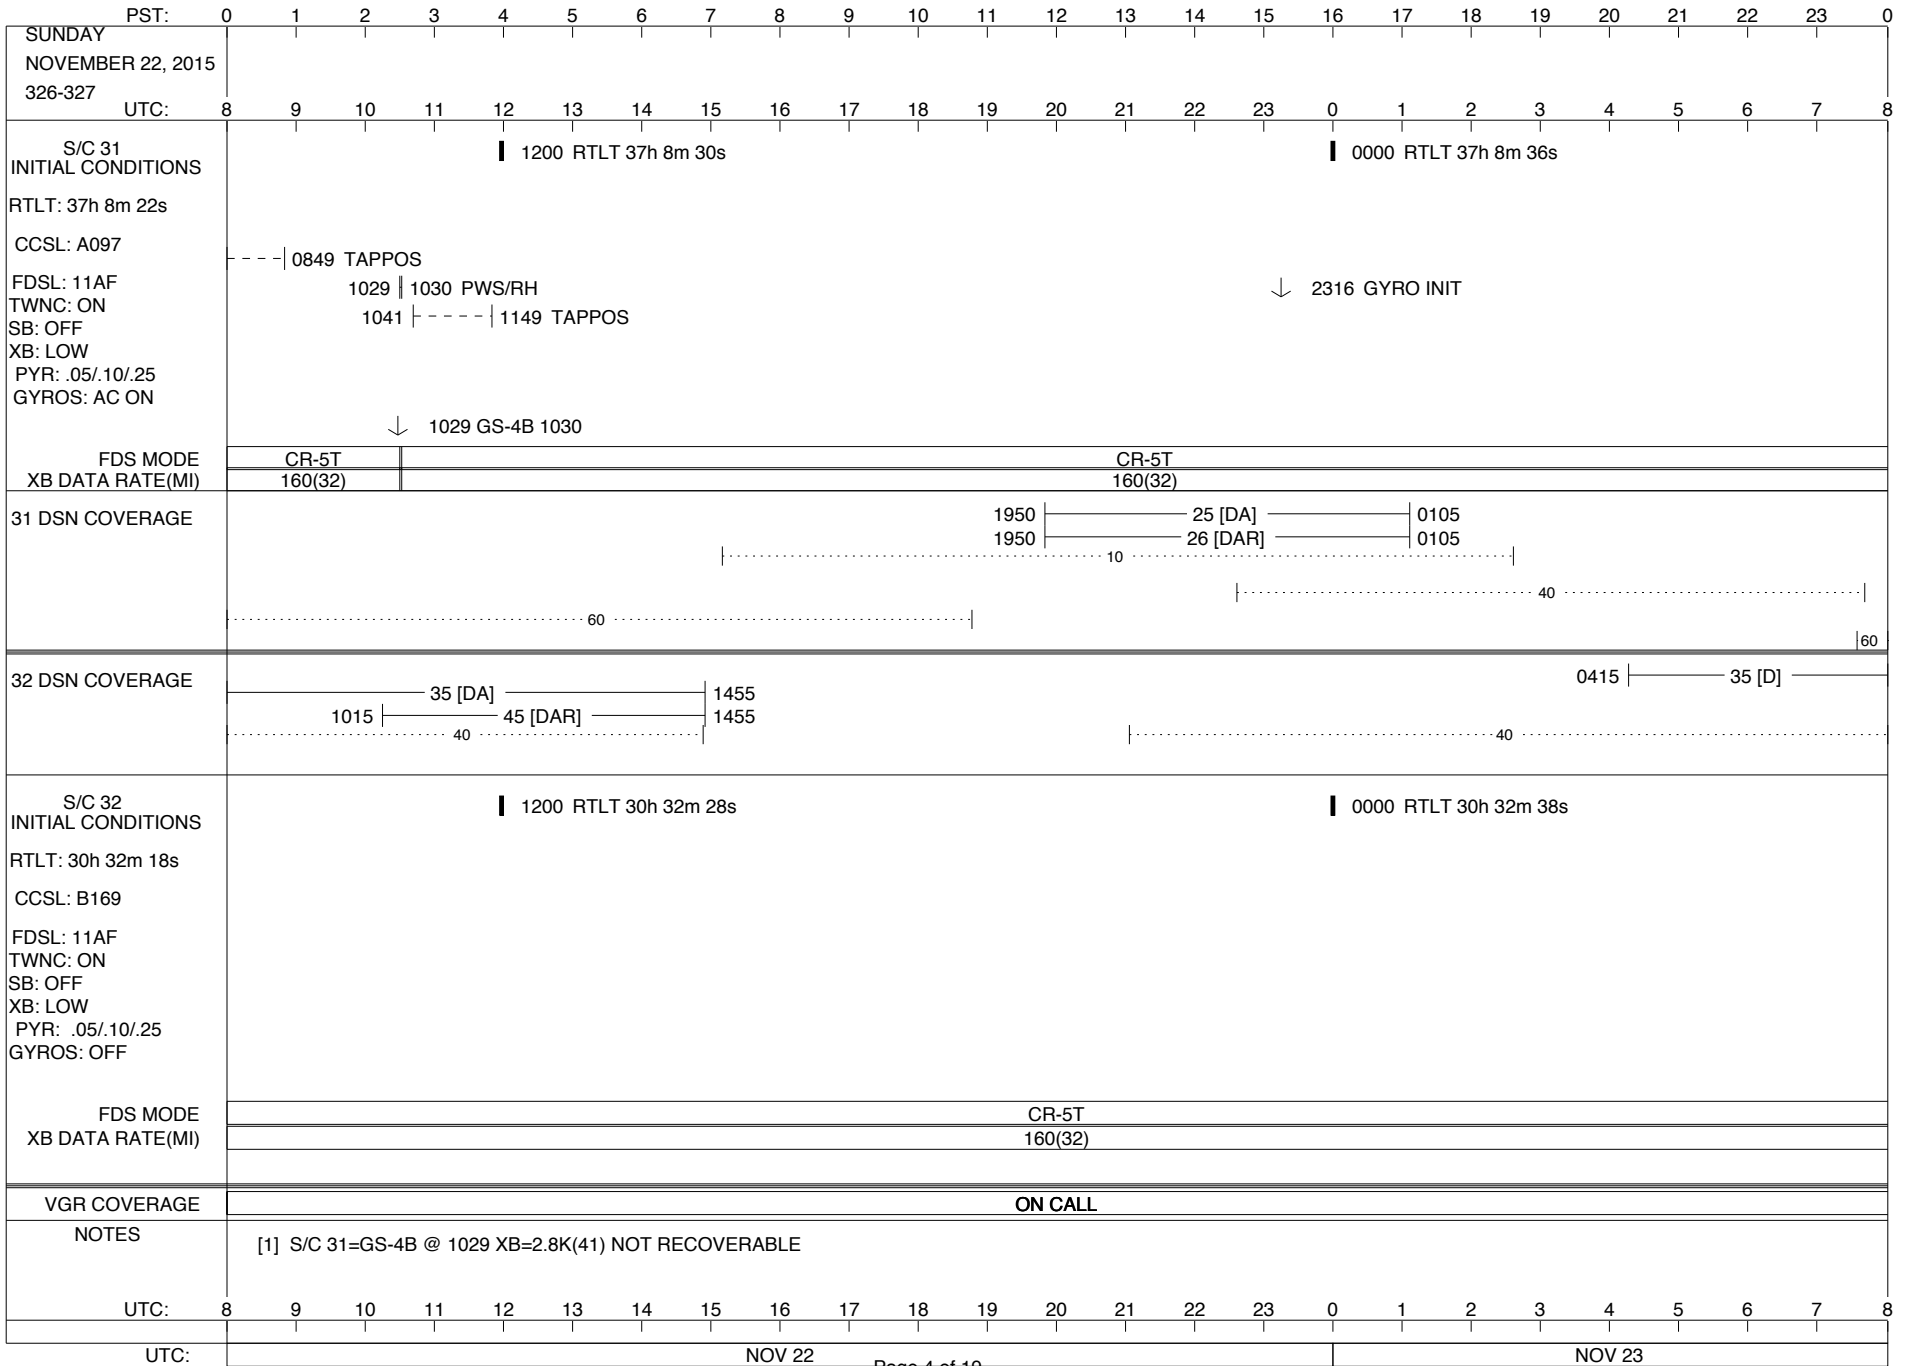

*Electronic Copy Only
 (16 – Dist/N: Paper Copies)
 09/08/10

ISSUE DATE: 11/12/15 13:54

ISSUE DATE: 11/12/15 13:54

ISSUE DATE: 11/12/15 13:54

ISSUE DATE: 11/12/15 13:54

ISSUE DATE: 11/12/15 13:54

| PST: | 0 | 1 | 2 | 3 | 4 | 5 | 6 | 7 | 8 | 9 | 10 | 11 | 12 | 13 | 14 | 15 | 16 | 17 | 18 | 19 | 20 | 21 | 22 | 23 | 0 |
|---|---|---|----|----|----|----|-----|----|----|----|----|----|--------------------------|----|----|----|----|----|---------|----|----|----|----|----|---|
| TUESDAY NOVEMBER 24, 2015 328-329 | | | | | | | | | | | | | | | | | | | | | | | | | |
| UTC: | 8 | 9 | 10 | 11 | 12 | 13 | 14 | 15 | 16 | 17 | 18 | 19 | 20 | 21 | 22 | 23 | 0 | 1 | 2 | 3 | 4 | 5 | 6 | 7 | 8 |
| S/C 31 INITIAL CONDITIONS RTLTL: 37h 8m 50s CCSL: A097 FDSL: 11AF TWNC: ON SB: OFF XB: LOW PYR: .05/10/25 GYROS: AC ON | █ 1200 RTLTL 37h 8m 56s | | | | | | | | | | | | █ 0000 RTLTL 37h 9m 2s | | | | | | | | | | | | |
| FDS MODE | CR-5T | | | | | | | | | | | | CR-5T | | | | | | | | | | | | |
| XB DATA RATE(MI) | 160(32) | | | | | | | | | | | | 160(32) | | | | | | | | | | | | |
| 31 DSN COVERAGE | <div style="display: flex; justify-content: space-between;"> <div style="width: 45%;"> <p>2145 ----- 24 [DAR] ----- 0225</p> <p>2145 ----- 26 [DA] ----- 0225</p> <p style="margin-left: 100px;">0055 25 [DA] 0225</p> </div> <div style="width: 10%; text-align: center;"> <p>10</p> </div> <div style="width: 45%;"> <p>1645 ----- 63 ----- 1900</p> <p style="margin-left: 100px;">40</p> </div> </div> <p style="margin-left: 20px;">60</p> | | | | | | | | | | | | | | | | | | | | | | | | |
| 32 DSN COVERAGE | <p>0830 35 [D] 0530 35 [D] </p> <p>1155 ----- 43 [B] ----- 1445</p> <p style="margin-left: 20px;">40</p> <p style="margin-left: 100px;">40</p> | | | | | | | | | | | | | | | | | | | | | | | | |
| S/C 32 INITIAL CONDITIONS RTLTL: 30h 32m 58s CCSL: B170 FDSL: 11AF TWNC: ON SB: OFF XB: LOW PYR: .05/10/25 GYROS: OFF | █ 1200 RTLTL 30h 33m 6s | | | | | | | | | | | | █ 0000 RTLTL 30h 33m 16s | | | | | | | | | | | | |
| FDS MODE | CR-5T | | | | | | | | | | | | CR-5T | | | | | | | | | | | | |
| XB DATA RATE(MI) | 160(32) | | | | | | | | | | | | 160(32) | | | | | | | | | | | | |
| VGR COVERAGE | ON CALL | | | | | | VGR | | | | | | VGR | | | | | | ON CALL | | | | | | |
| NOTES | [1] S/C 31=GS-4B @ 0052 XB=2.8K(41) NOT RECOVERABLE | | | | | | | | | | | | | | | | | | | | | | | | |
| UTC: | 8 | 9 | 10 | 11 | 12 | 13 | 14 | 15 | 16 | 17 | 18 | 19 | 20 | 21 | 22 | 23 | 0 | 1 | 2 | 3 | 4 | 5 | 6 | 7 | 8 |
| UTC: | NOV 24 | | | | | | | | | | | | NOV 25 | | | | | | | | | | | | |