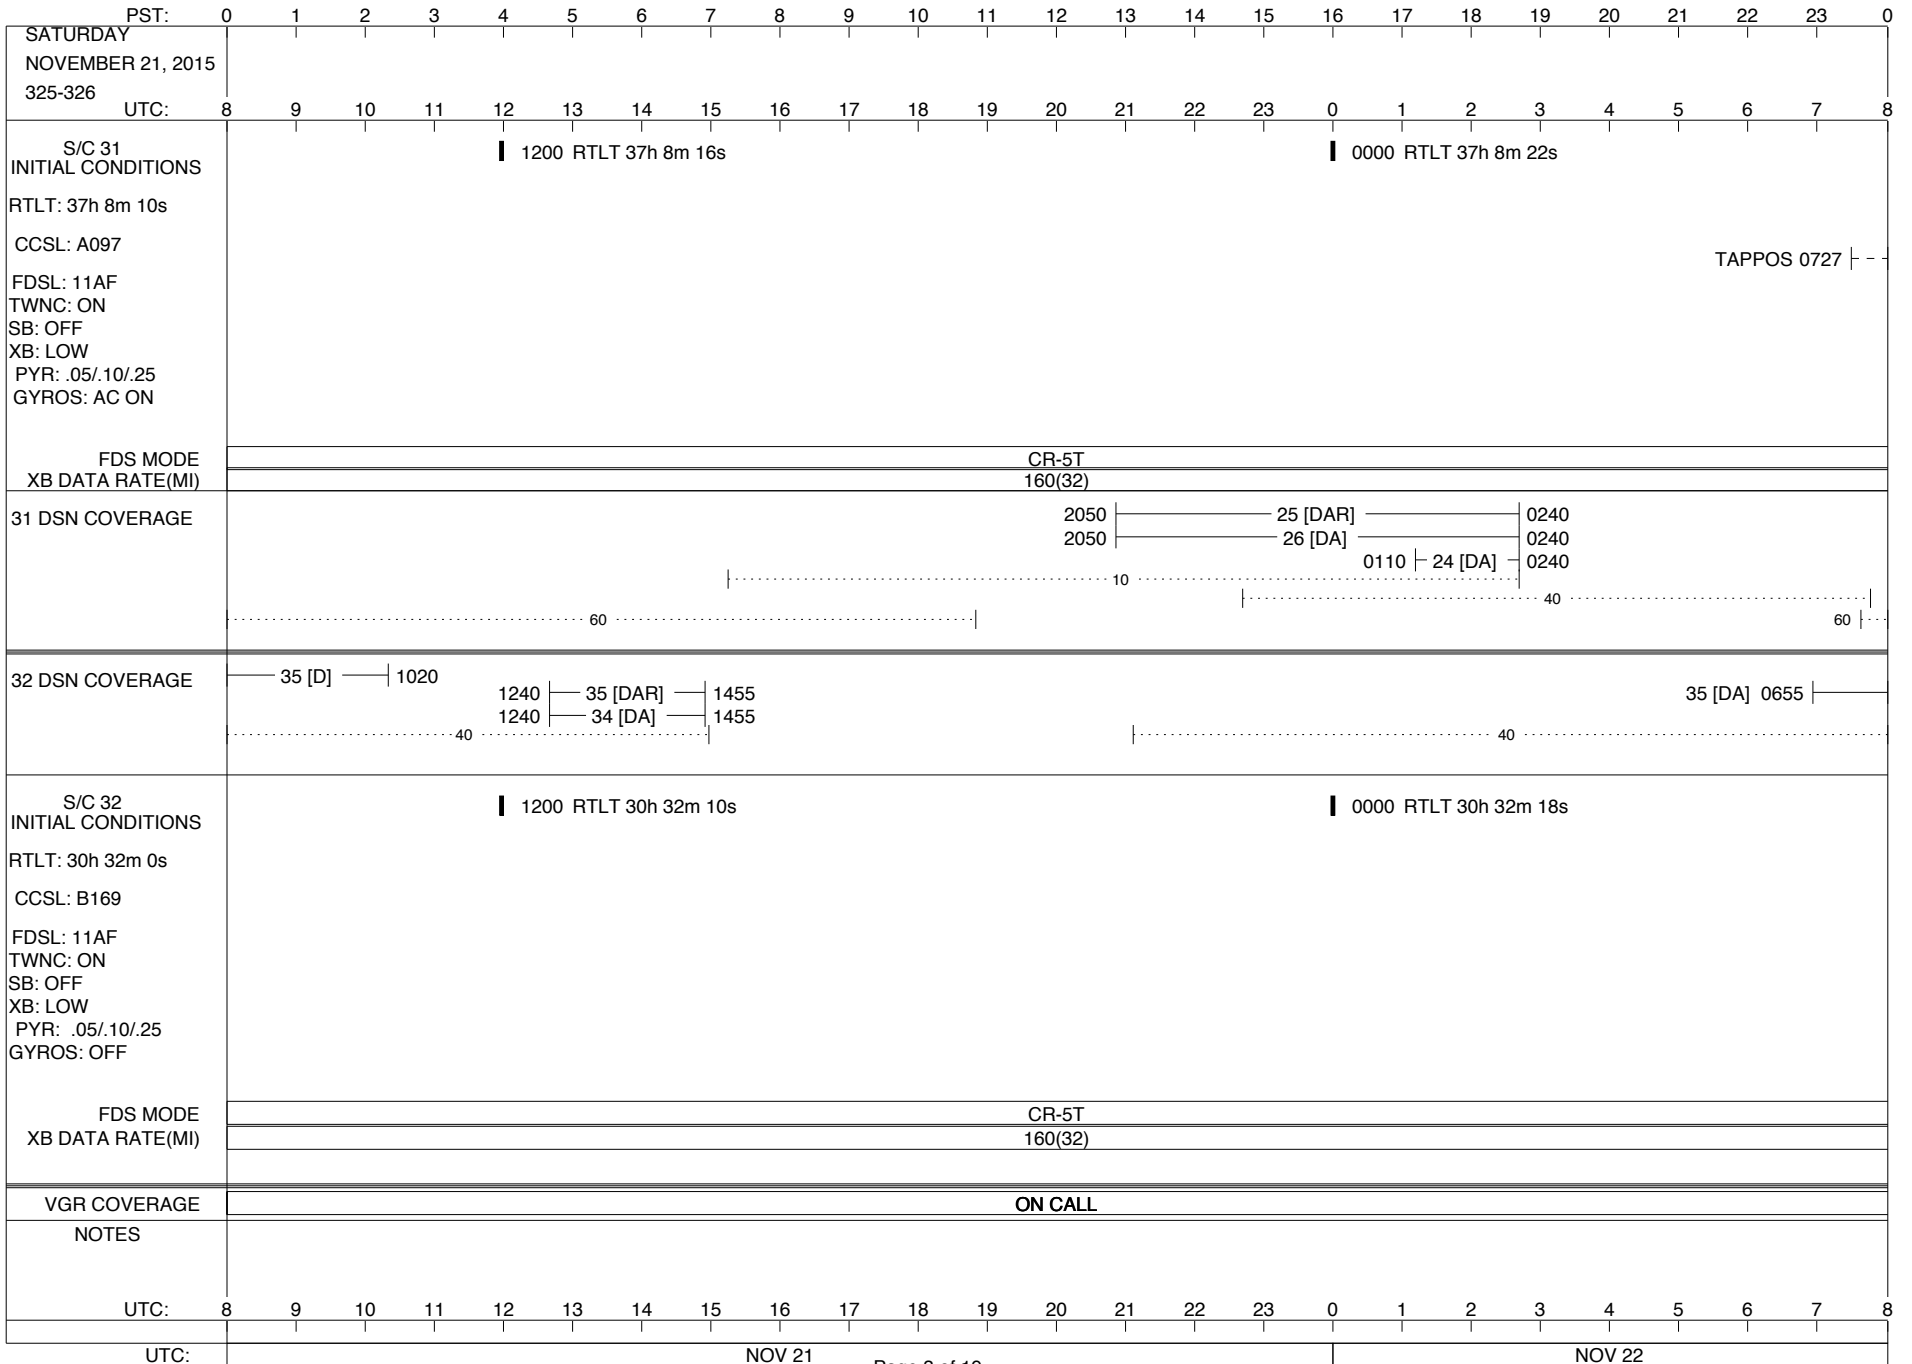

*Electronic Copy Only
 (16 – Dist/N: Paper Copies)
 09/08/10

ISSUE DATE: 11/12/15 13:54

ISSUE DATE: 11/12/15 13:54

ISSUE DATE: 11/12/15 13:54

ISSUE DATE: 11/12/15 13:54

ISSUE DATE: 11/12/15 13:54

| PST: | 0 | 1 | 2 | 3 | 4 | 5 | 6 | 7 | 8 | 9 | 10 | 11 | 12 | 13 | 14 | 15 | 16 | 17 | 18 | 19 | 20 | 21 | 22 | 23 | 0 |
|---|---|---|----|----|----|----|-----|----|----|----|----|----|--------------------------|----|----|----|----|----|---------|----|----|----|----|----|---|
| TUESDAY NOVEMBER 24, 2015 328-329 | | | | | | | | | | | | | | | | | | | | | | | | | |
| UTC: | 8 | 9 | 10 | 11 | 12 | 13 | 14 | 15 | 16 | 17 | 18 | 19 | 20 | 21 | 22 | 23 | 0 | 1 | 2 | 3 | 4 | 5 | 6 | 7 | 8 |
| S/C 31 INITIAL CONDITIONS RTLTL: 37h 8m 50s CCSL: A097 FDSL: 11AF TWNC: ON SB: OFF XB: LOW PYR: .05/10/25 GYROS: AC ON | █ 1200 RTLTL 37h 8m 56s | | | | | | | | | | | | █ 0000 RTLTL 37h 9m 2s | | | | | | | | | | | | |
| FDS MODE | CR-5T | | | | | | | | | | | | CR-5T | | | | | | | | | | | | |
| XB DATA RATE(MI) | 160(32) | | | | | | | | | | | | 160(32) | | | | | | | | | | | | |
| 31 DSN COVERAGE | <div style="display: flex; justify-content: space-between;"> <div style="width: 45%;"> <p>2145 ----- 24 [DAR] ----- 0225</p> <p>2145 ----- 26 [DA] ----- 0225</p> <p style="margin-left: 100px;">0055 25 [DA] 0225</p> </div> <div style="width: 10%; text-align: center;"> <p>10</p> </div> <div style="width: 45%;"> <p>1645 ----- 63 ----- 1900</p> <p style="margin-left: 100px;">40</p> </div> </div> <p style="margin-left: 20px;">60</p> | | | | | | | | | | | | | | | | | | | | | | | | |
| 32 DSN COVERAGE | <p>0830 35 [D] 0530 35 [D] </p> <p>1155 ----- 43 [B] ----- 1445</p> <p style="margin-left: 20px;">40</p> <p style="margin-left: 100px;">40</p> | | | | | | | | | | | | | | | | | | | | | | | | |
| S/C 32 INITIAL CONDITIONS RTLTL: 30h 32m 58s CCSL: B170 FDSL: 11AF TWNC: ON SB: OFF XB: LOW PYR: .05/10/25 GYROS: OFF | █ 1200 RTLTL 30h 33m 6s | | | | | | | | | | | | █ 0000 RTLTL 30h 33m 16s | | | | | | | | | | | | |
| FDS MODE | CR-5T | | | | | | | | | | | | CR-5T | | | | | | | | | | | | |
| XB DATA RATE(MI) | 160(32) | | | | | | | | | | | | 160(32) | | | | | | | | | | | | |
| VGR COVERAGE | ON CALL | | | | | | VGR | | | | | | VGR | | | | | | ON CALL | | | | | | |
| NOTES | [1] S/C 31=GS-4B @ 0052 XB=2.8K(41) NOT RECOVERABLE | | | | | | | | | | | | | | | | | | | | | | | | |
| UTC: | 8 | 9 | 10 | 11 | 12 | 13 | 14 | 15 | 16 | 17 | 18 | 19 | 20 | 21 | 22 | 23 | 0 | 1 | 2 | 3 | 4 | 5 | 6 | 7 | 8 |
| UTC: | NOV 24 | | | | | | | | | | | | NOV 25 | | | | | | | | | | | | |