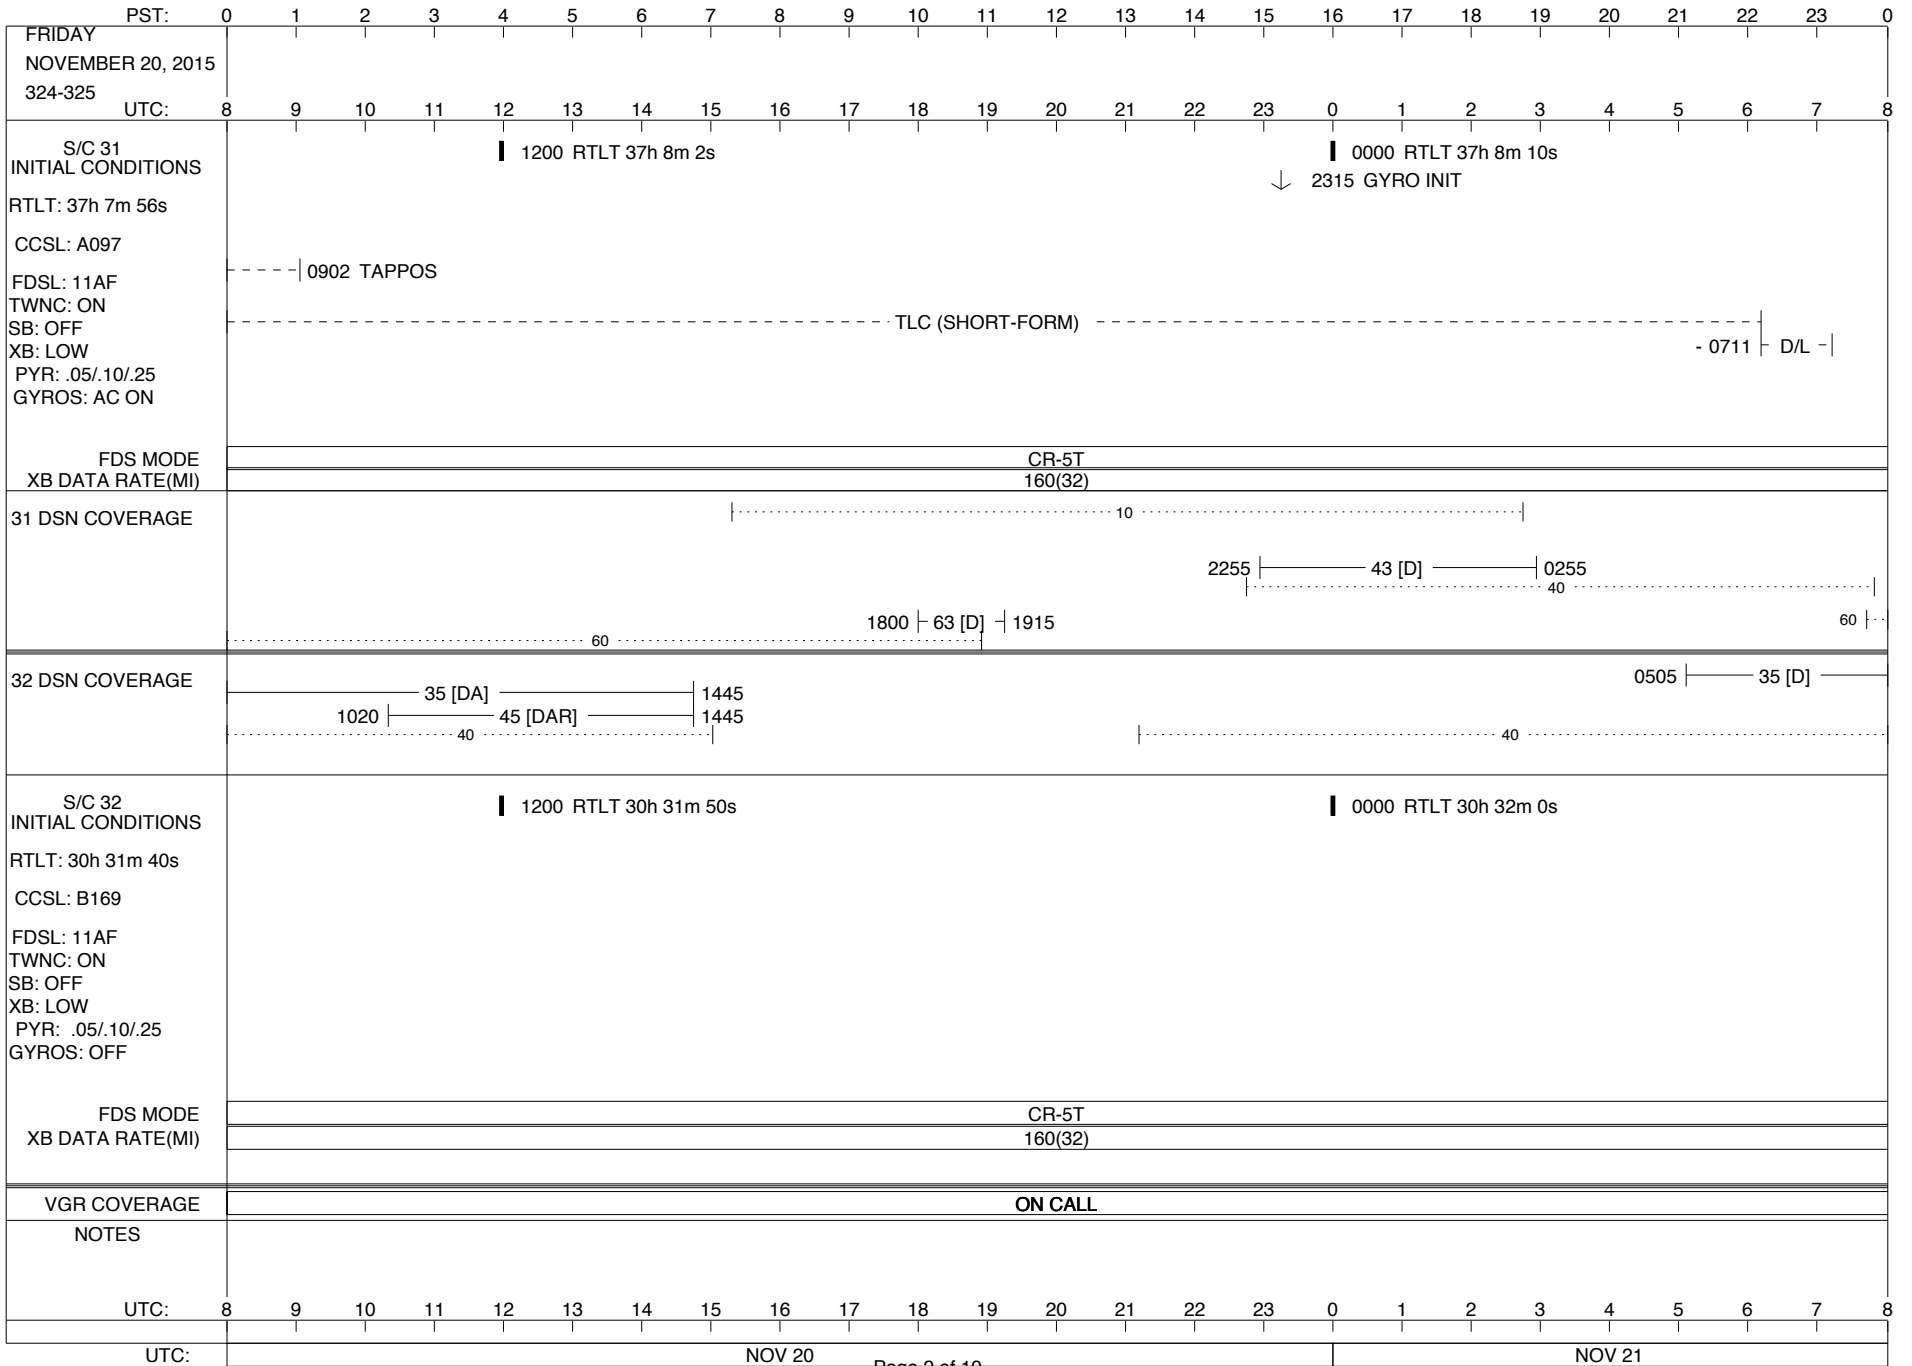

ISSUE DATE: 11/12/15 13:54