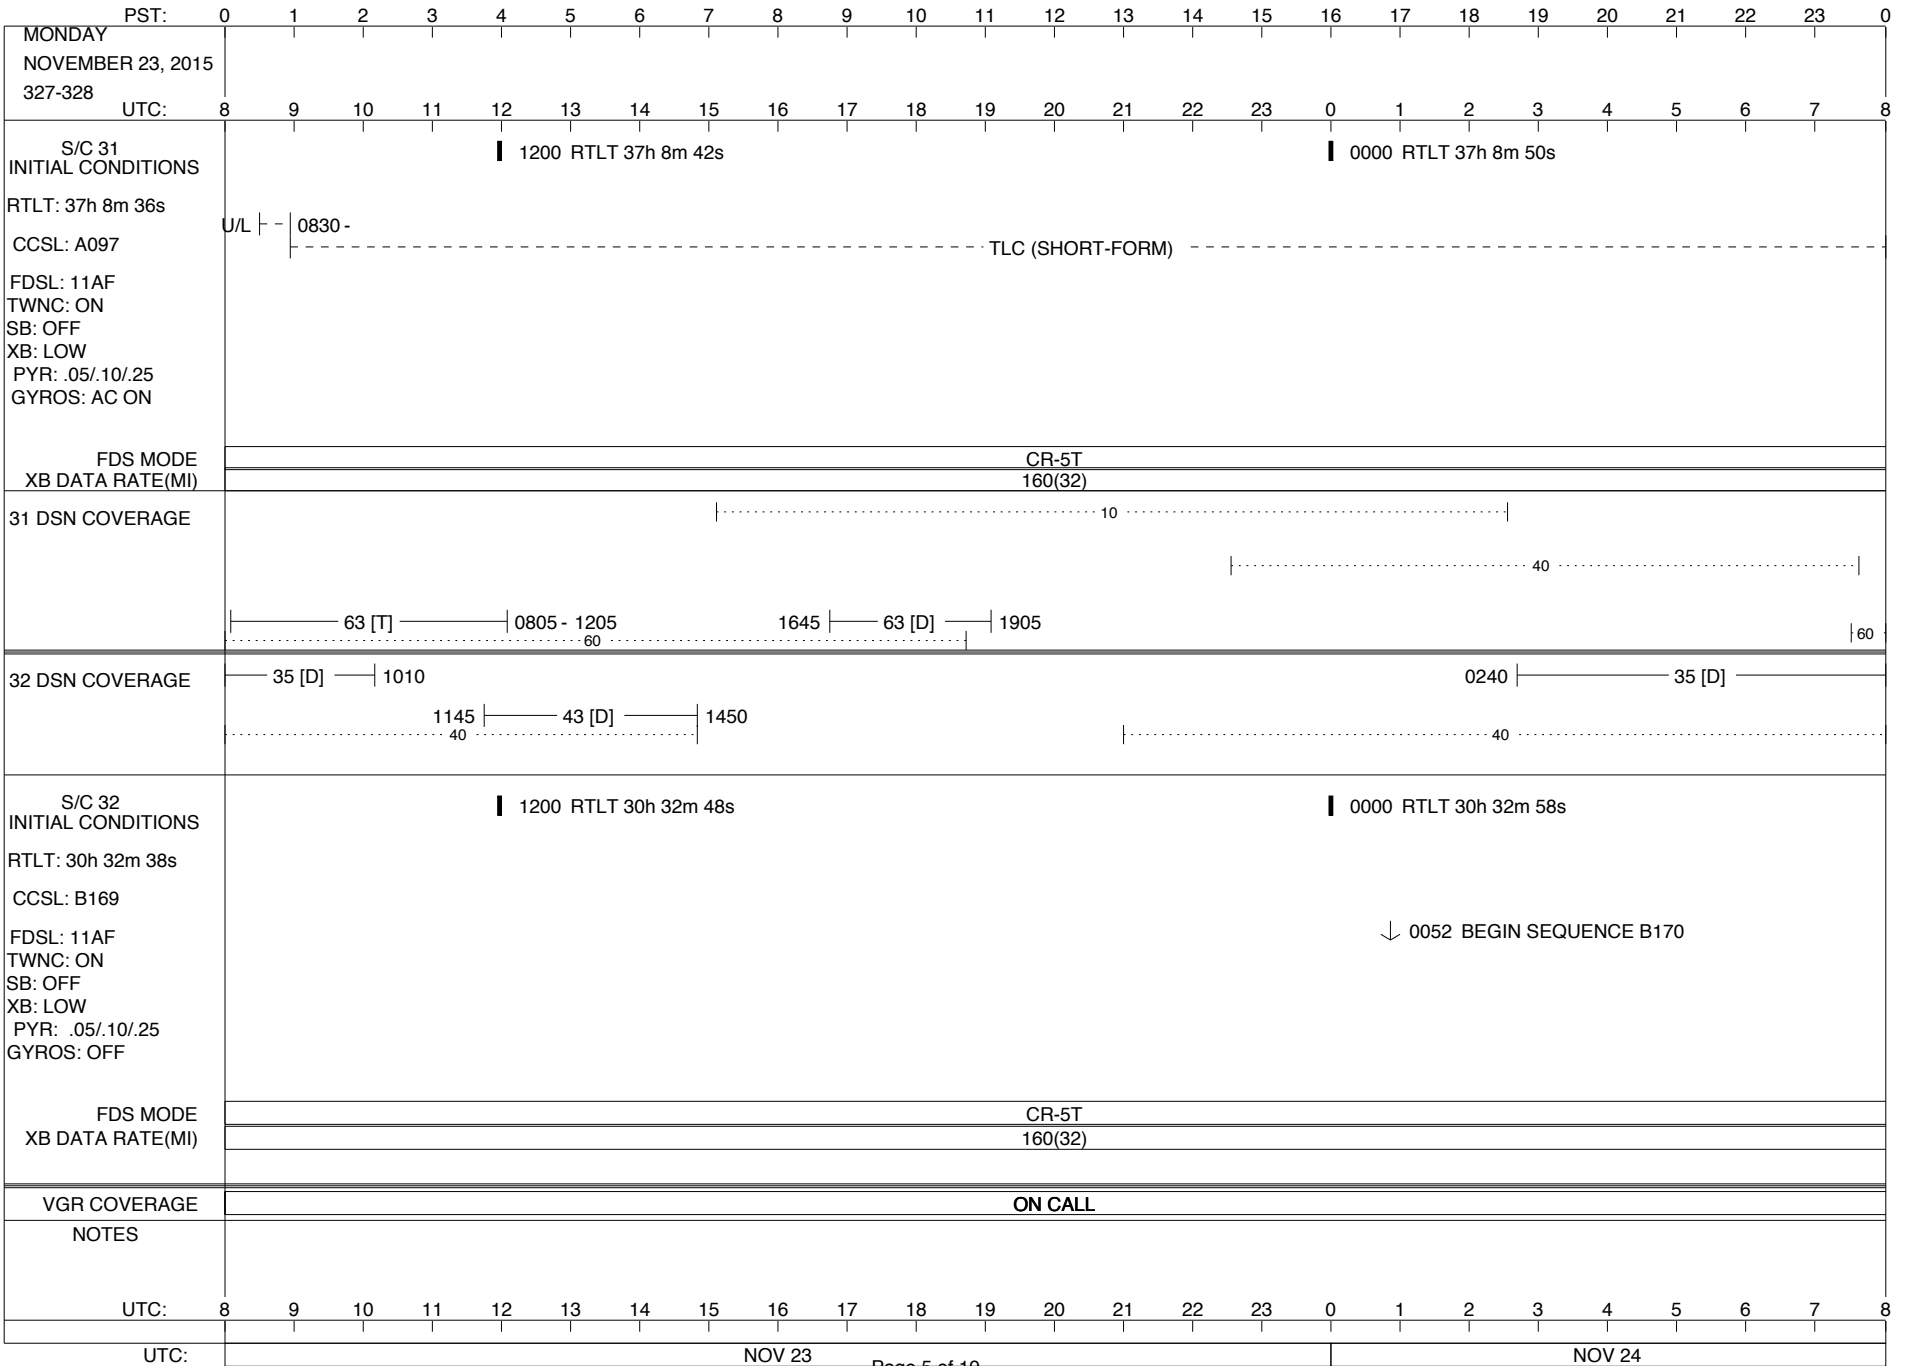

*Electronic Copy Only
 (16 – Dist/N: Paper Copies)
 09/08/10

ISSUE DATE: 11/12/15 13:54

ISSUE DATE: 11/12/15 13:54

ISSUE DATE: 11/12/15 13:54

ISSUE DATE: 11/12/15 13:54

ISSUE DATE: 11/12/15 13:54

| PST: | 0 | 1 | 2 | 3 | 4 | 5 | 6 | 7 | 8 | 9 | 10 | 11 | 12 | 13 | 14 | 15 | 16 | 17 | 18 | 19 | 20 | 21 | 22 | 23 | 0 |
|---|---|---|----|----|----|----|-----|----|----|----|----|----|--------------------------|----|----|----|----|----|---------|----|----|----|----|----|---|
| TUESDAY NOVEMBER 24, 2015 328-329 | | | | | | | | | | | | | | | | | | | | | | | | | |
| UTC: | 8 | 9 | 10 | 11 | 12 | 13 | 14 | 15 | 16 | 17 | 18 | 19 | 20 | 21 | 22 | 23 | 0 | 1 | 2 | 3 | 4 | 5 | 6 | 7 | 8 |
| S/C 31 INITIAL CONDITIONS RTLTL: 37h 8m 50s CCSL: A097 FDSL: 11AF TWNC: ON SB: OFF XB: LOW PYR: .05/10/25 GYROS: AC ON | █ 1200 RTLTL 37h 8m 56s | | | | | | | | | | | | █ 0000 RTLTL 37h 9m 2s | | | | | | | | | | | | |
| FDS MODE | CR-5T | | | | | | | | | | | | CR-5T | | | | | | | | | | | | |
| XB DATA RATE(MI) | 160(32) | | | | | | | | | | | | 160(32) | | | | | | | | | | | | |
| 31 DSN COVERAGE | <div style="display: flex; justify-content: space-between;"> <div style="width: 45%;"> <p>2145 ----- 24 [DAR] ----- 0225</p> <p>2145 ----- 26 [DA] ----- 0225</p> <p style="margin-left: 100px;">0055 25 [DA] 0225</p> </div> <div style="width: 10%; text-align: center;"> <p>10</p> </div> <div style="width: 45%;"> <p>1645 ----- 63 ----- 1900</p> <p style="margin-left: 100px;">40</p> </div> </div> <p style="margin-left: 20px;">60</p> | | | | | | | | | | | | | | | | | | | | | | | | |
| 32 DSN COVERAGE | <p>0830 35 [D] 0530 35 [D] </p> <p>1155 ----- 43 [B] ----- 1445</p> <p style="margin-left: 20px;">40</p> <p style="margin-left: 100px;">40</p> | | | | | | | | | | | | | | | | | | | | | | | | |
| S/C 32 INITIAL CONDITIONS RTLTL: 30h 32m 58s CCSL: B170 FDSL: 11AF TWNC: ON SB: OFF XB: LOW PYR: .05/10/25 GYROS: OFF | █ 1200 RTLTL 30h 33m 6s | | | | | | | | | | | | █ 0000 RTLTL 30h 33m 16s | | | | | | | | | | | | |
| FDS MODE | CR-5T | | | | | | | | | | | | CR-5T | | | | | | | | | | | | |
| XB DATA RATE(MI) | 160(32) | | | | | | | | | | | | 160(32) | | | | | | | | | | | | |
| VGR COVERAGE | ON CALL | | | | | | VGR | | | | | | VGR | | | | | | ON CALL | | | | | | |
| NOTES | [1] S/C 31=GS-4B @ 0052 XB=2.8K(41) NOT RECOVERABLE | | | | | | | | | | | | | | | | | | | | | | | | |
| UTC: | 8 | 9 | 10 | 11 | 12 | 13 | 14 | 15 | 16 | 17 | 18 | 19 | 20 | 21 | 22 | 23 | 0 | 1 | 2 | 3 | 4 | 5 | 6 | 7 | 8 |
| UTC: | NOV 24 | | | | | | | | | | | | NOV 25 | | | | | | | | | | | | |