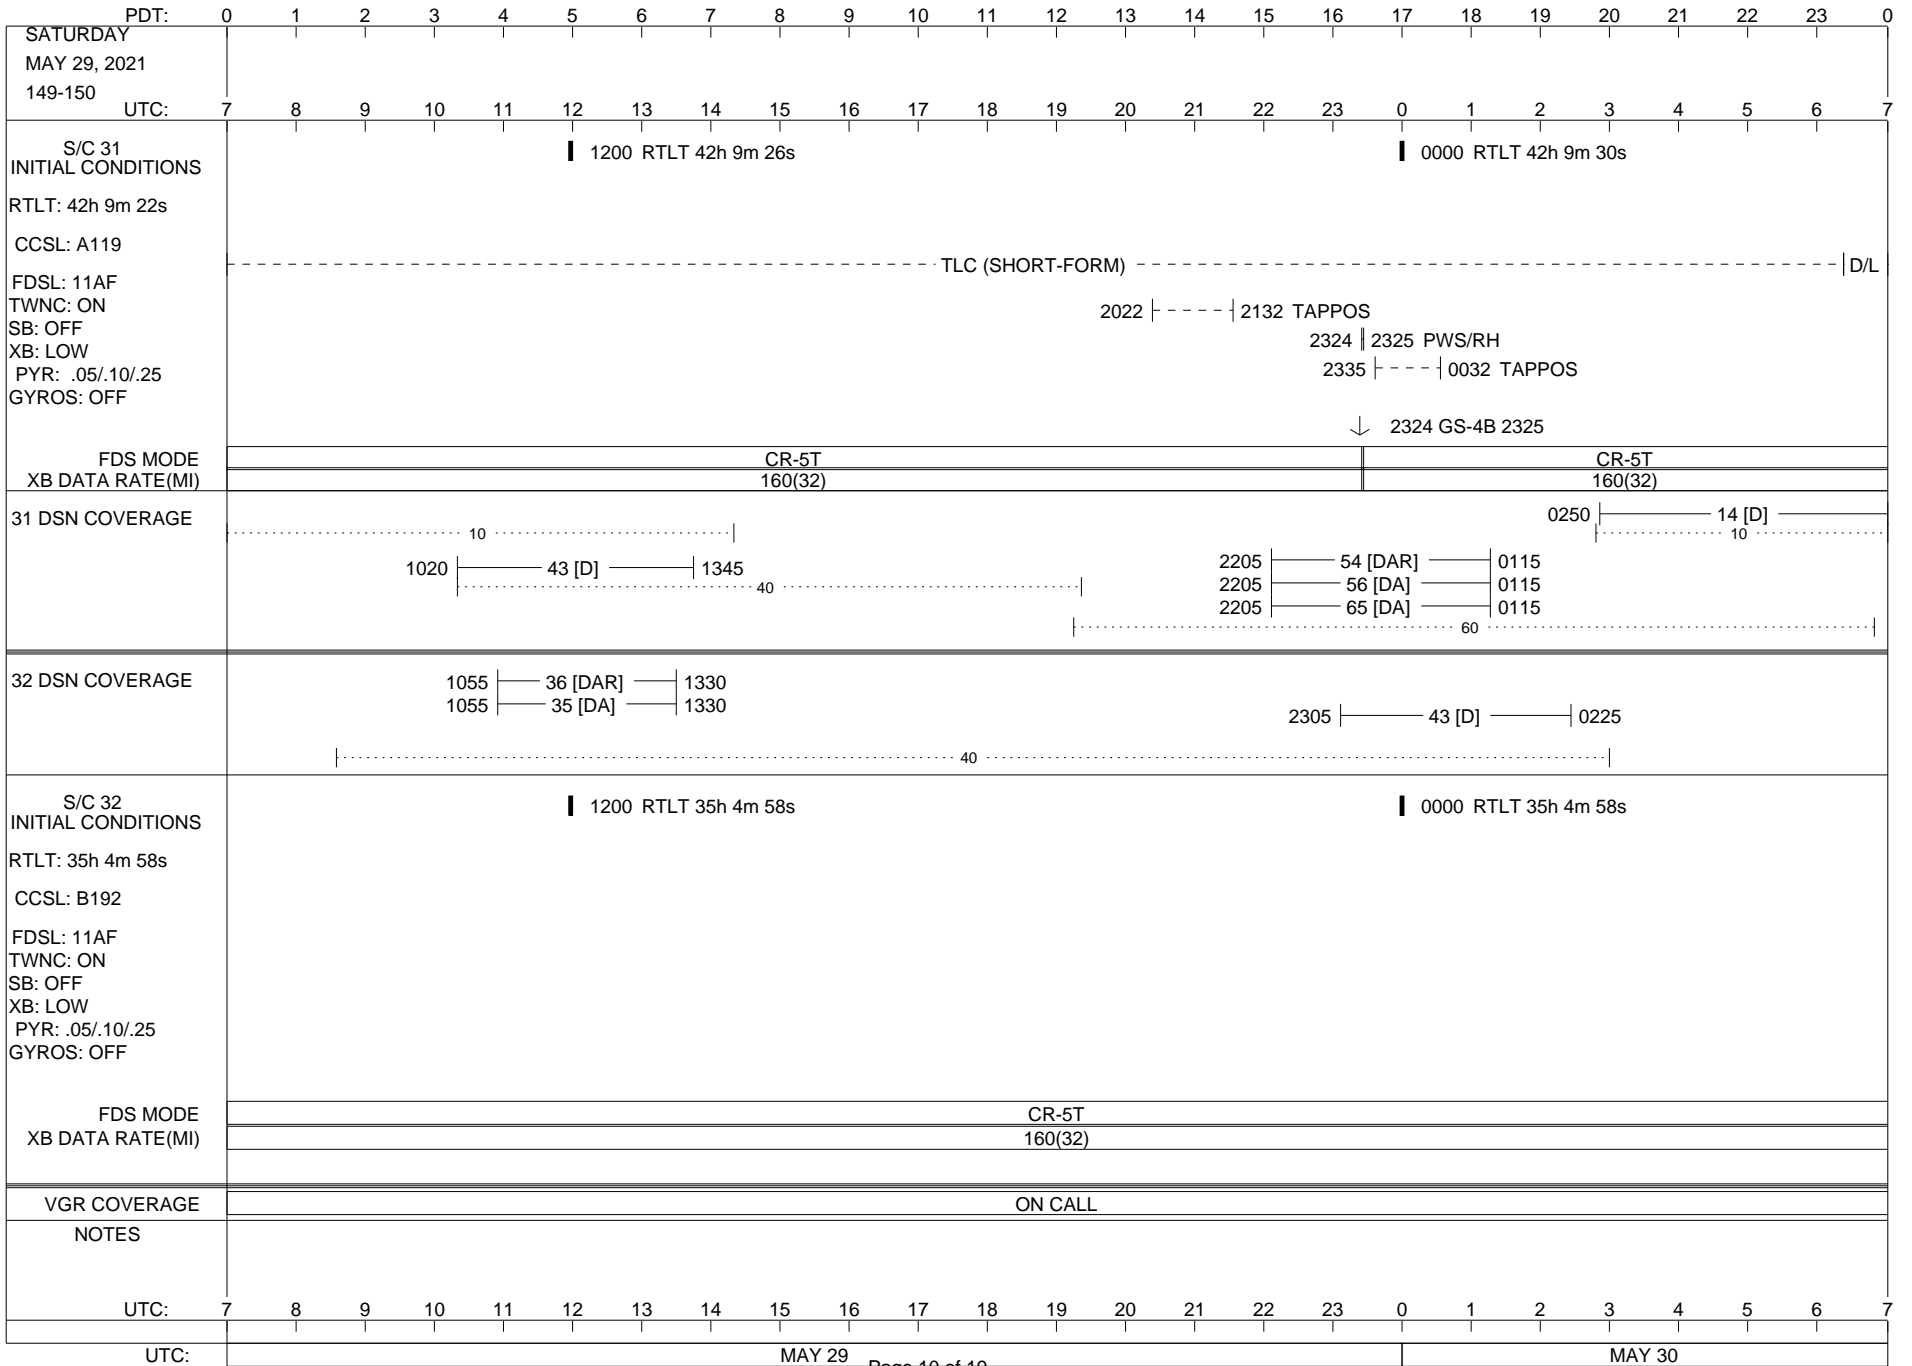

VOYAGER

Space Flight Operations Schedule (SFOS)

Issue Date: May 19, 2021

For the Period: 05/20/21 to 06/07/21 (21/140 – 21/158)

Posted at <https://voyager.jpl.nasa.gov/mission/status/>

LEGEND:

- ▽ = R/T Command (Last chance or Contingency)
- ▼ = R/T Command (Scheduled)
- * = Result of R/T Command
- n = (where n = 1,2,3 ..) Special Note, see bottom of page
- A = Arrayed station
- B = BLF
- D = Downlink only pass
- H = High Power Transmitter
- R = Array Reference Antenna
- T = TLC Uplink
- U = Uplink only pass
- [o] = Ramp-through

ISSUE DATE: 05/12/21 16:18

ISSUE DATE: 05/12/21 16:18

ISSUE DATE: 05/12/21 16:18

ISSUE DATE: 05/12/21 16:18

PDT:	0	1	2	3	4	5	6	7	8	9	10	11	12	13	14	15	16	17	18	19	20	21	22	23	0	
SUNDAY MAY 30, 2021 150-151	UTC: 7	8	9	10	11	12	13	14	15	16	17	18	19	20	21	22	23	0	1	2	3	4	5	6	7	
S/C 31 INITIAL CONDITIONS RTLT: 42h 9m 30s CCSL: A119 FDSL: 11AF TWNC: ON SB: OFF XB: LOW PYR: .05/.10/.25 GYROS: OFF	1200 RTLT 42h 9m 34s												0000 RTLT 42h 9m 38s													
FDS MODE XB DATA RATE(MI)	CR-5T 160(32)																									
31 DSN COVERAGE	14 [D] 0910										0245 14 [D] 0515															
															
40.....										2225 55 [DAR] 0130 2225 56 [DA] 0130 2225 65 [DA] 0130 60.....															
32 DSN COVERAGE	0830 43 [D] 1230																									
40.....																									
S/C 32 INITIAL CONDITIONS RTLT: 35h 4m 58s CCSL: B192 FDSL: 11AF TWNC: ON SB: OFF XB: LOW PYR: .05/.10/.25 GYROS: OFF	1200 RTLT 35h 4m 56s												0000 RTLT 35h 4m 56s													
FDS MODE XB DATA RATE(MI)	CR-5T 160(32)																									
VGR COVERAGE	ON CALL																									
NOTES																										
UTC:	7	8	9	10	11	12	13	14	15	16	17	18	19	20	21	22	23	0	1	2	3	4	5	6	7	
UTC:	MAY 30													MAY 31												