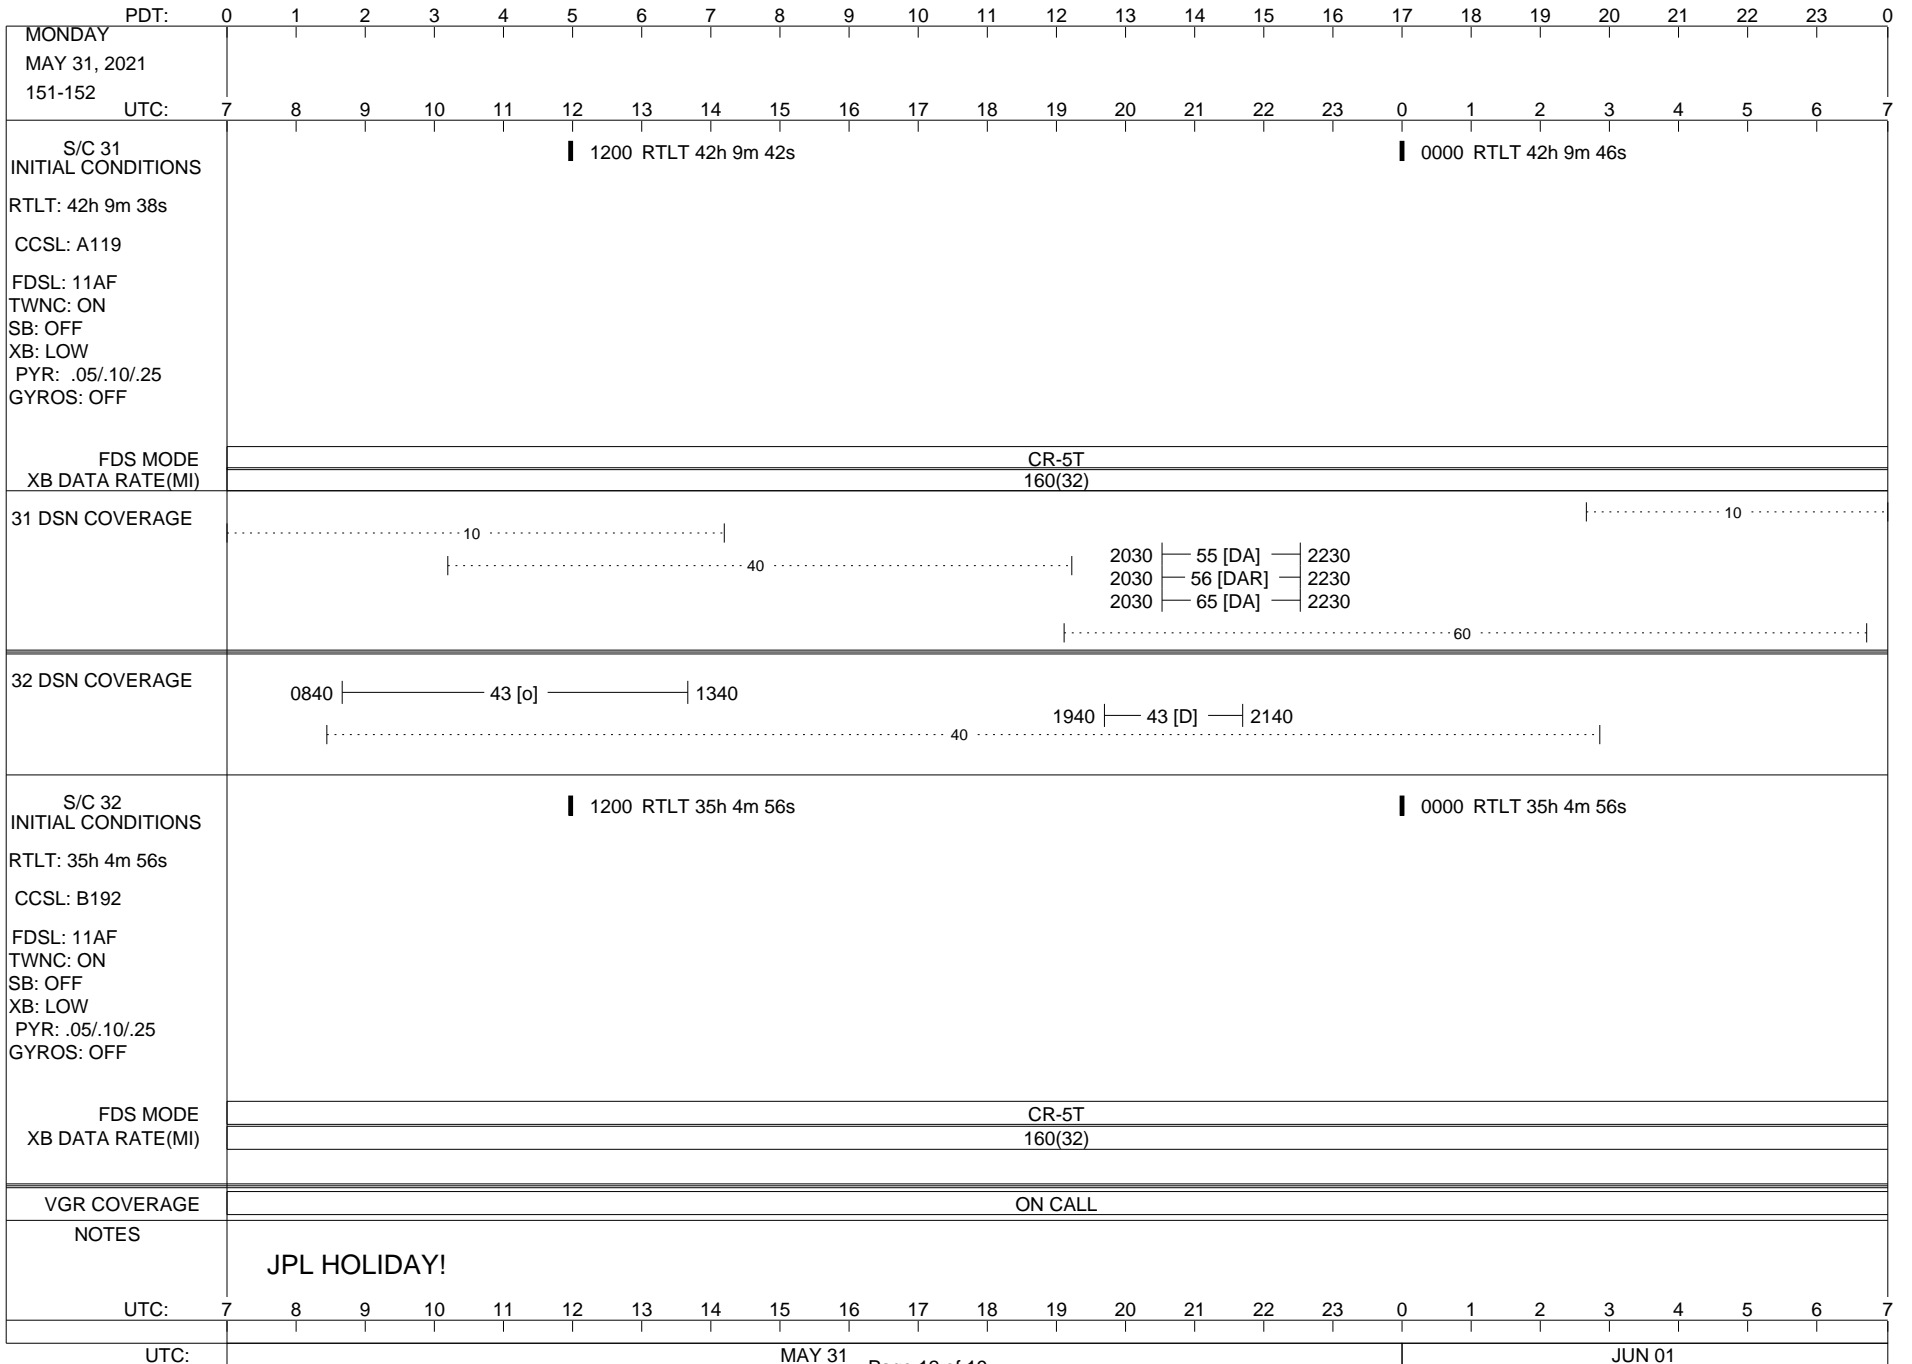

VOYAGER

Space Flight Operations Schedule (SFOS)

Issue Date: May 19, 2021

For the Period: 05/20/21 to 06/07/21 (21/140 – 21/158)

Posted at <https://voyager.jpl.nasa.gov/mission/status/>

LEGEND:

- ▽ = R/T Command (Last chance or Contingency)
- ▼ = R/T Command (Scheduled)
- * = Result of R/T Command
- n = (where n = 1,2,3 ..) Special Note, see bottom of page
- A = Arrayed station
- B = BLF
- D = Downlink only pass
- H = High Power Transmitter
- R = Array Reference Antenna
- T = TLC Uplink
- U = Uplink only pass
- [o] = Ramp-through

ISSUE DATE: 05/12/21 16:18

ISSUE DATE: 05/12/21 16:18

ISSUE DATE: 05/12/21 16:18

ISSUE DATE: 05/12/21 16:18

PDT:	0	1	2	3	4	5	6	7	8	9	10	11	12	13	14	15	16	17	18	19	20	21	22	23	0	
SUNDAY MAY 30, 2021 150-151	UTC: 7	8	9	10	11	12	13	14	15	16	17	18	19	20	21	22	23	0	1	2	3	4	5	6	7	
S/C 31 INITIAL CONDITIONS RTLT: 42h 9m 30s CCSL: A119 FDSL: 11AF TWNC: ON SB: OFF XB: LOW PYR: .05/.10/.25 GYROS: OFF	1200 RTLT 42h 9m 34s												0000 RTLT 42h 9m 38s													
FDS MODE XB DATA RATE(MI)	CR-5T 160(32)																									
31 DSN COVERAGE	14 [D] 0910										0245 14 [D] 0515															
															
40.....										2225 55 [DAR] 0130 2225 56 [DA] 0130 2225 65 [DA] 0130 60.....															
32 DSN COVERAGE	0830 43 [D] 1230																									
40.....																									
S/C 32 INITIAL CONDITIONS RTLT: 35h 4m 58s CCSL: B192 FDSL: 11AF TWNC: ON SB: OFF XB: LOW PYR: .05/.10/.25 GYROS: OFF	1200 RTLT 35h 4m 56s												0000 RTLT 35h 4m 56s													
FDS MODE XB DATA RATE(MI)	CR-5T 160(32)																									
VGR COVERAGE	ON CALL																									
NOTES																										
UTC:	7	8	9	10	11	12	13	14	15	16	17	18	19	20	21	22	23	0	1	2	3	4	5	6	7	
UTC:	MAY 30													MAY 31												