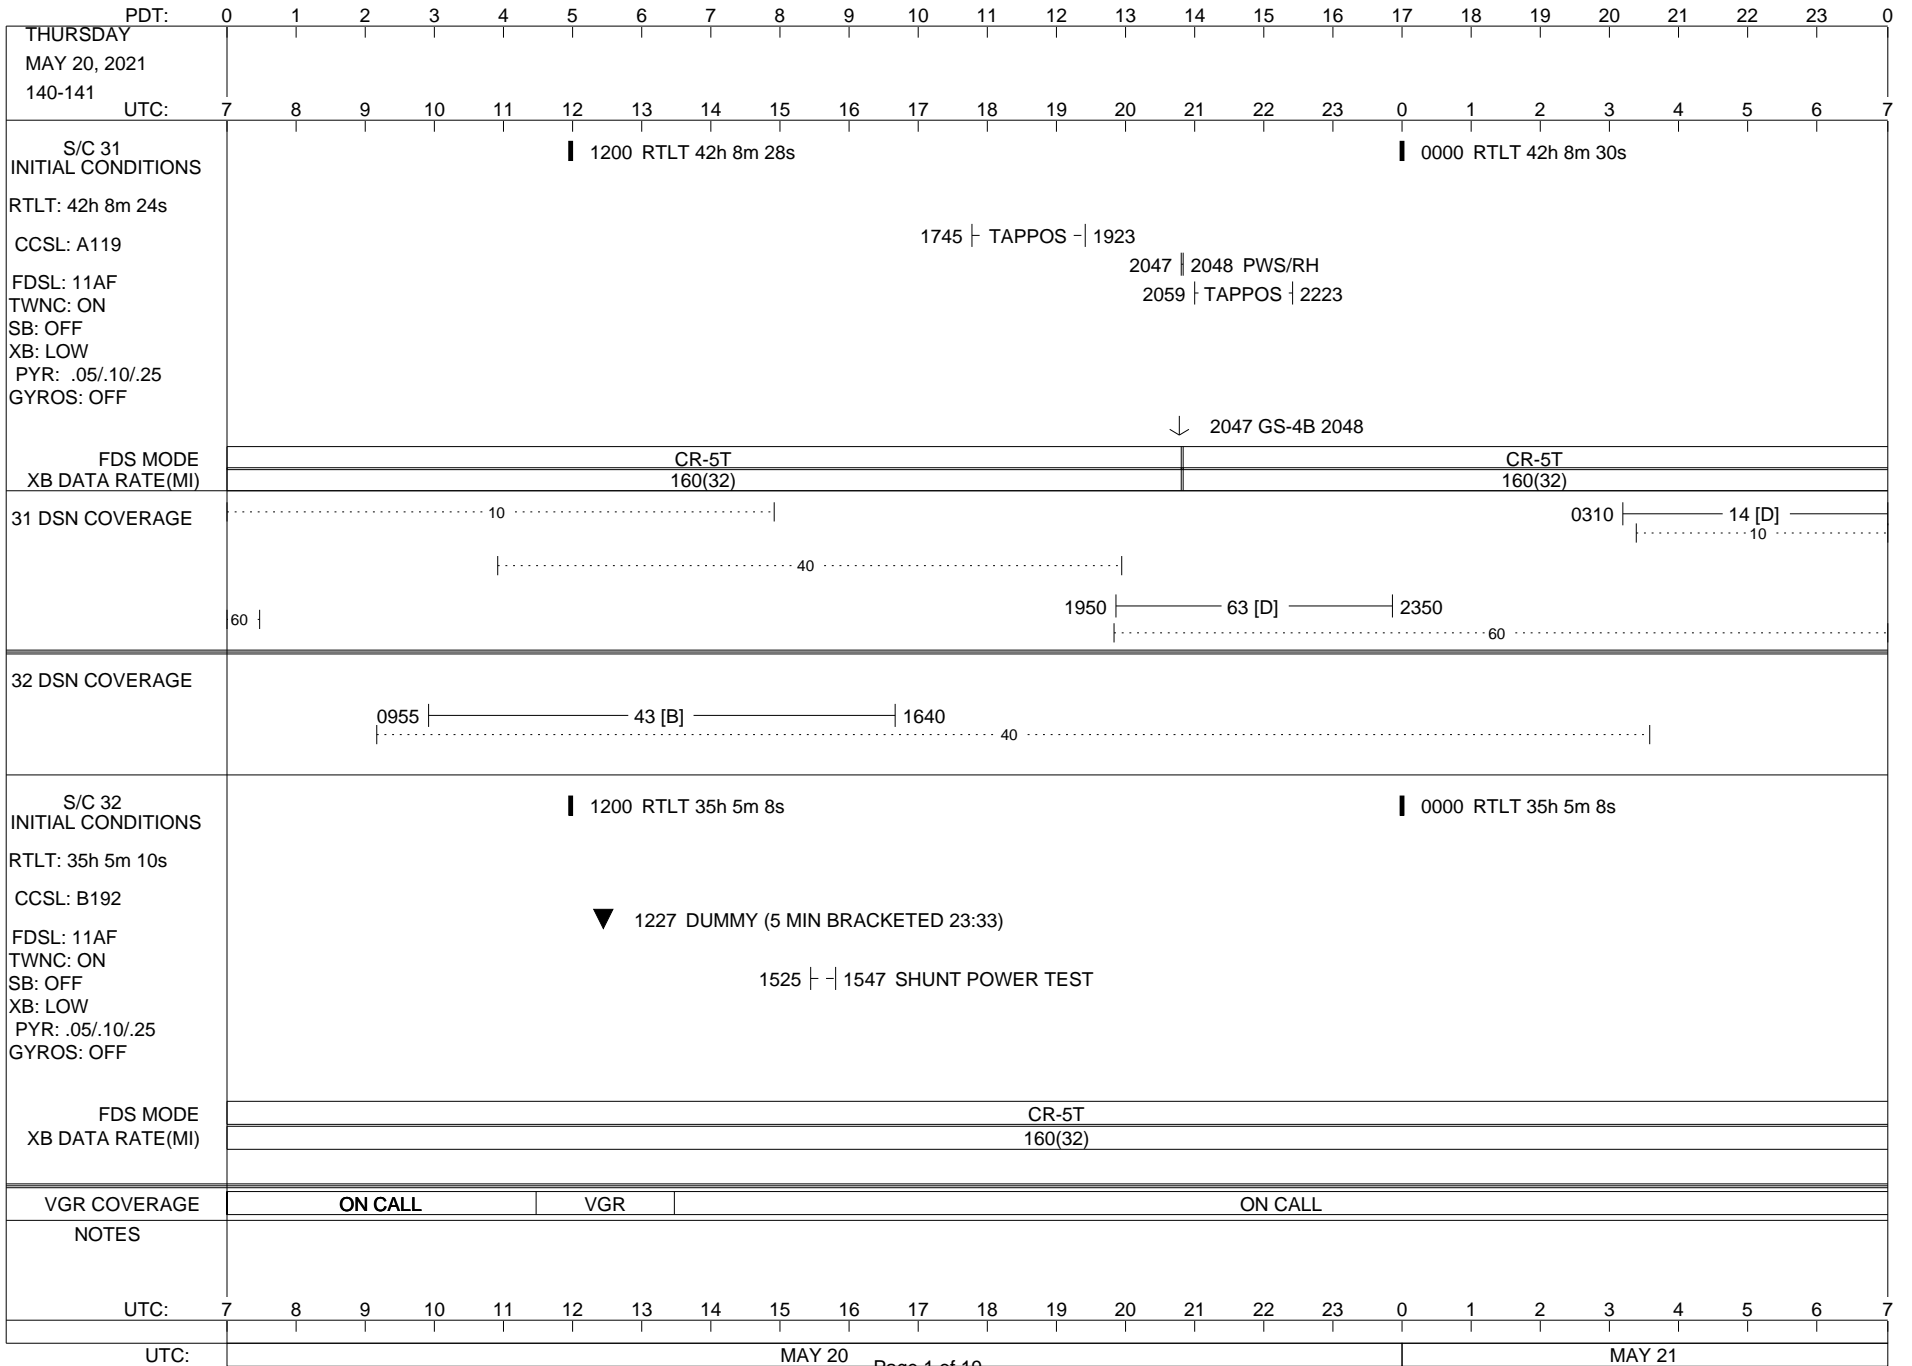

VOYAGER

Space Flight Operations Schedule (SFOS)

Issue Date: May 19, 2021

For the Period: 05/20/21 to 06/07/21 (21/140 – 21/158)

Posted at <https://voyager.jpl.nasa.gov/mission/status/>

LEGEND:

- ▽ = R/T Command (Last chance or Contingency)
- ▼ = R/T Command (Scheduled)
- * = Result of R/T Command
- n = (where n = 1,2,3 ..) Special Note, see bottom of page
- A = Arrayed station
- B = BLF
- D = Downlink only pass
- H = High Power Transmitter
- R = Array Reference Antenna
- T = TLC Uplink
- U = Uplink only pass
- [o] = Ramp-through

02/27/19

ISSUE DATE: 05/12/21 16:18

PDT:	0	1	2	3	4	5	6	7	8	9	10	11	12	13	14	15	16	17	18	19	20	21	22	23	0
FRIDAY MAY 21, 2021 141-142																									
UTC:	7	8	9	10	11	12	13	14	15	16	17	18	19	20	21	22	23	0	1	2	3	4	5	6	7
S/C 31 INITIAL CONDITIONS RTLT: 42h 8m 30s CCSL: A119 FDSL: 11AF TWNC: ON SB: OFF XB: LOW PYR: .05/.10/.25 GYROS: OFF	1200 RTLT 42h 8m 32s												0000 RTLT 42h 8m 36s												
FDS MODE XB DATA RATE(MI)	CR-5T 160(32)												CR-5T 160(32)												
31 DSN COVERAGE	14 [D] 082540 												2015 63 [D] 0015 60 0335 14 [T] 10												
32 DSN COVERAGE	0910 43 [D] 1345 40												2225 43 [D] 0330 												
S/C 32 INITIAL CONDITIONS RTLT: 35h 5m 8s CCSL: B192 FDSL: 11AF TWNC: ON SB: OFF XB: LOW PYR: .05/.10/.25 GYROS: OFF	1200 RTLT 35h 5m 6s												0000 RTLT 35h 5m 6s												
FDS MODE XB DATA RATE(MI)	CR-5T 160(32)												CR-5T 160(32)												
VGR COVERAGE	ON CALL																		VGR	ON CALL					
NOTES																									
UTC:	7	8	9	10	11	12	13	14	15	16	17	18	19	20	21	22	23	0	1	2	3	4	5	6	7
UTC:	MAY 21												MAY 22												