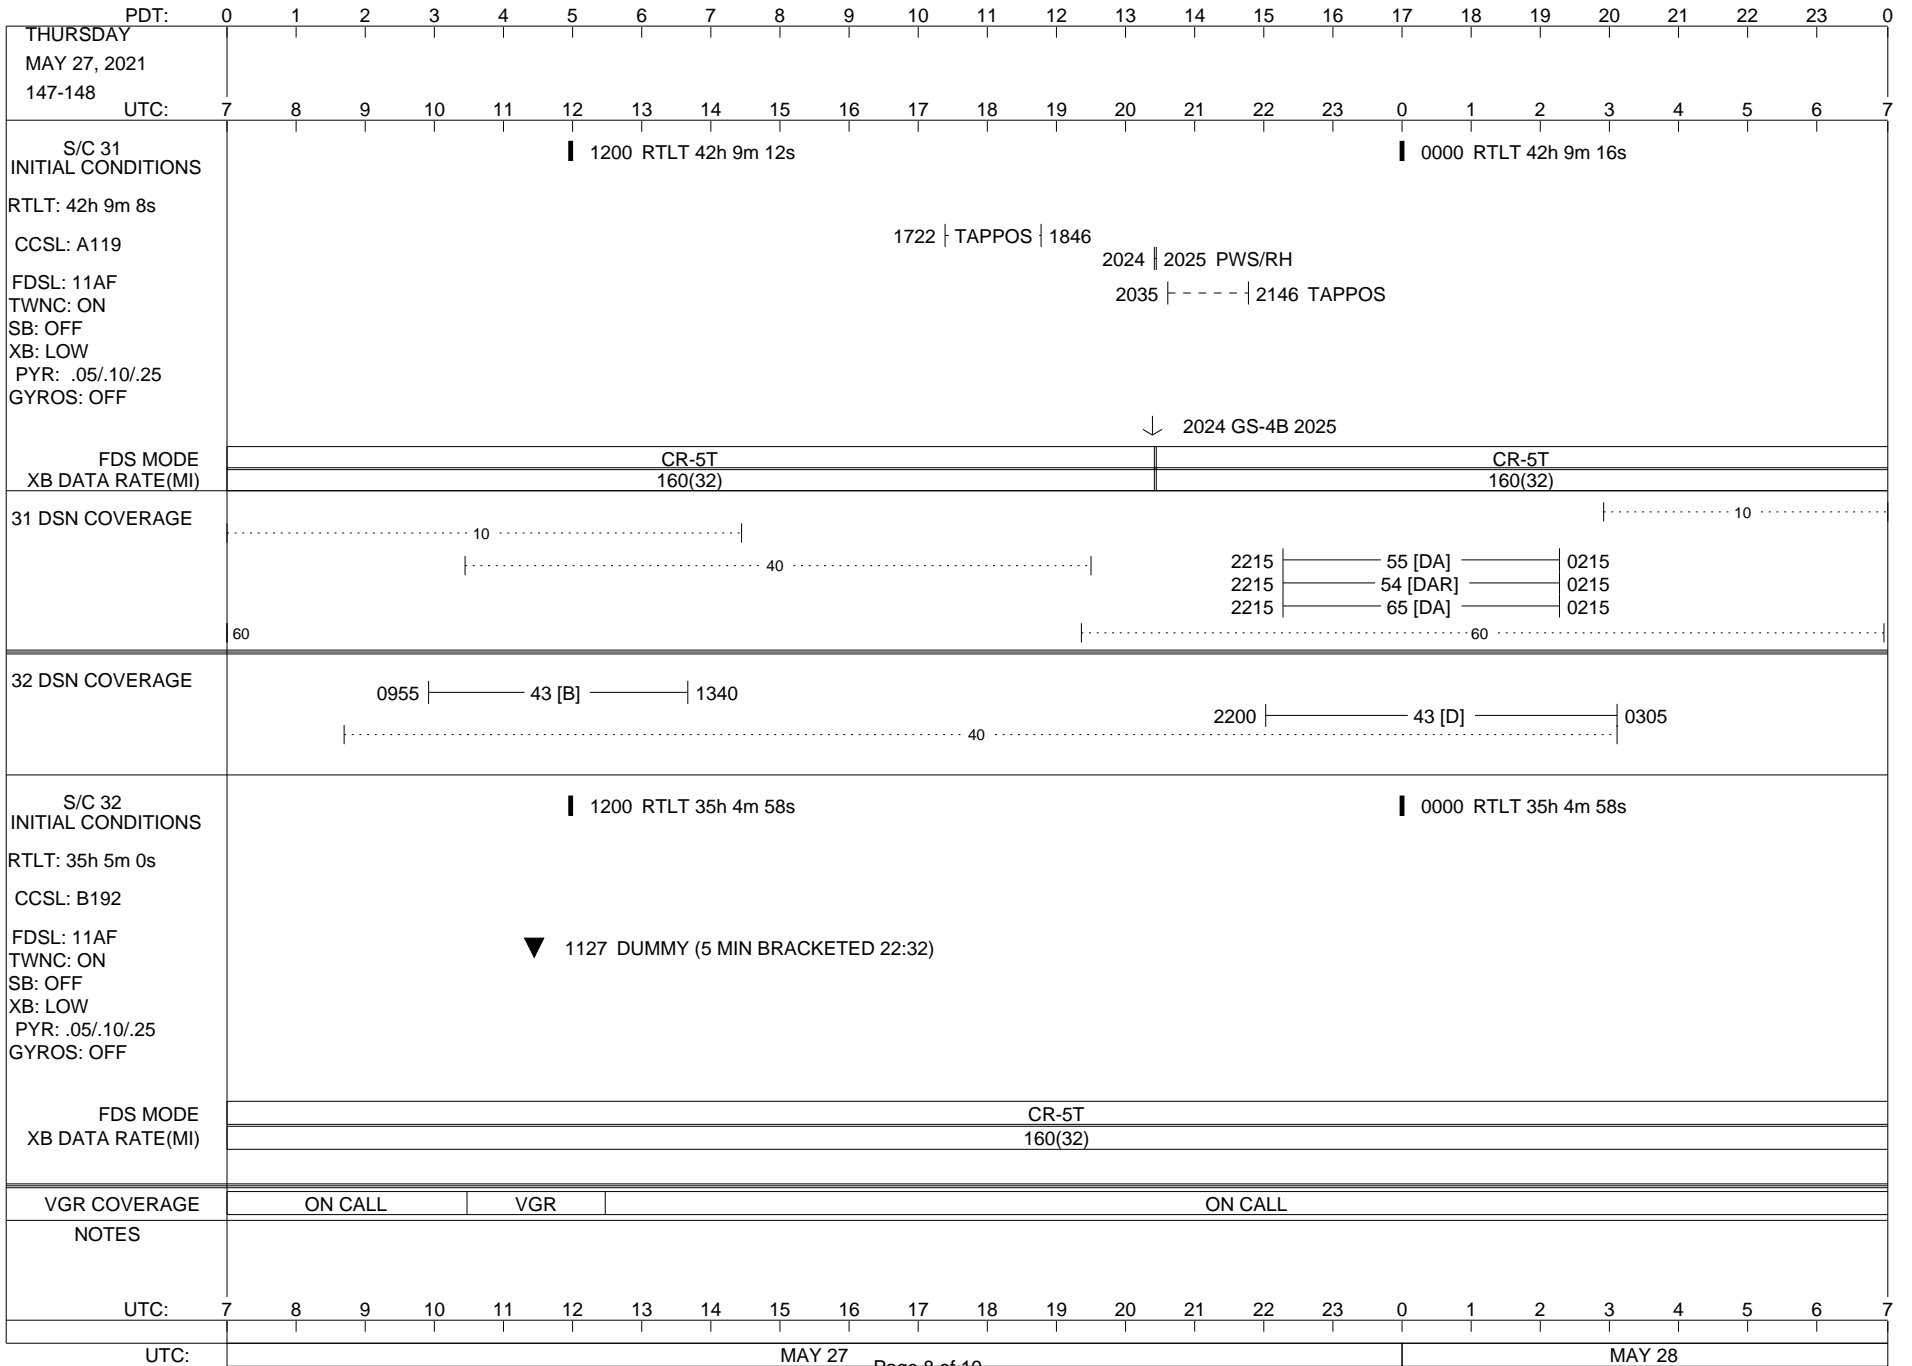

ISSUE DATE: 05/12/21 16:18