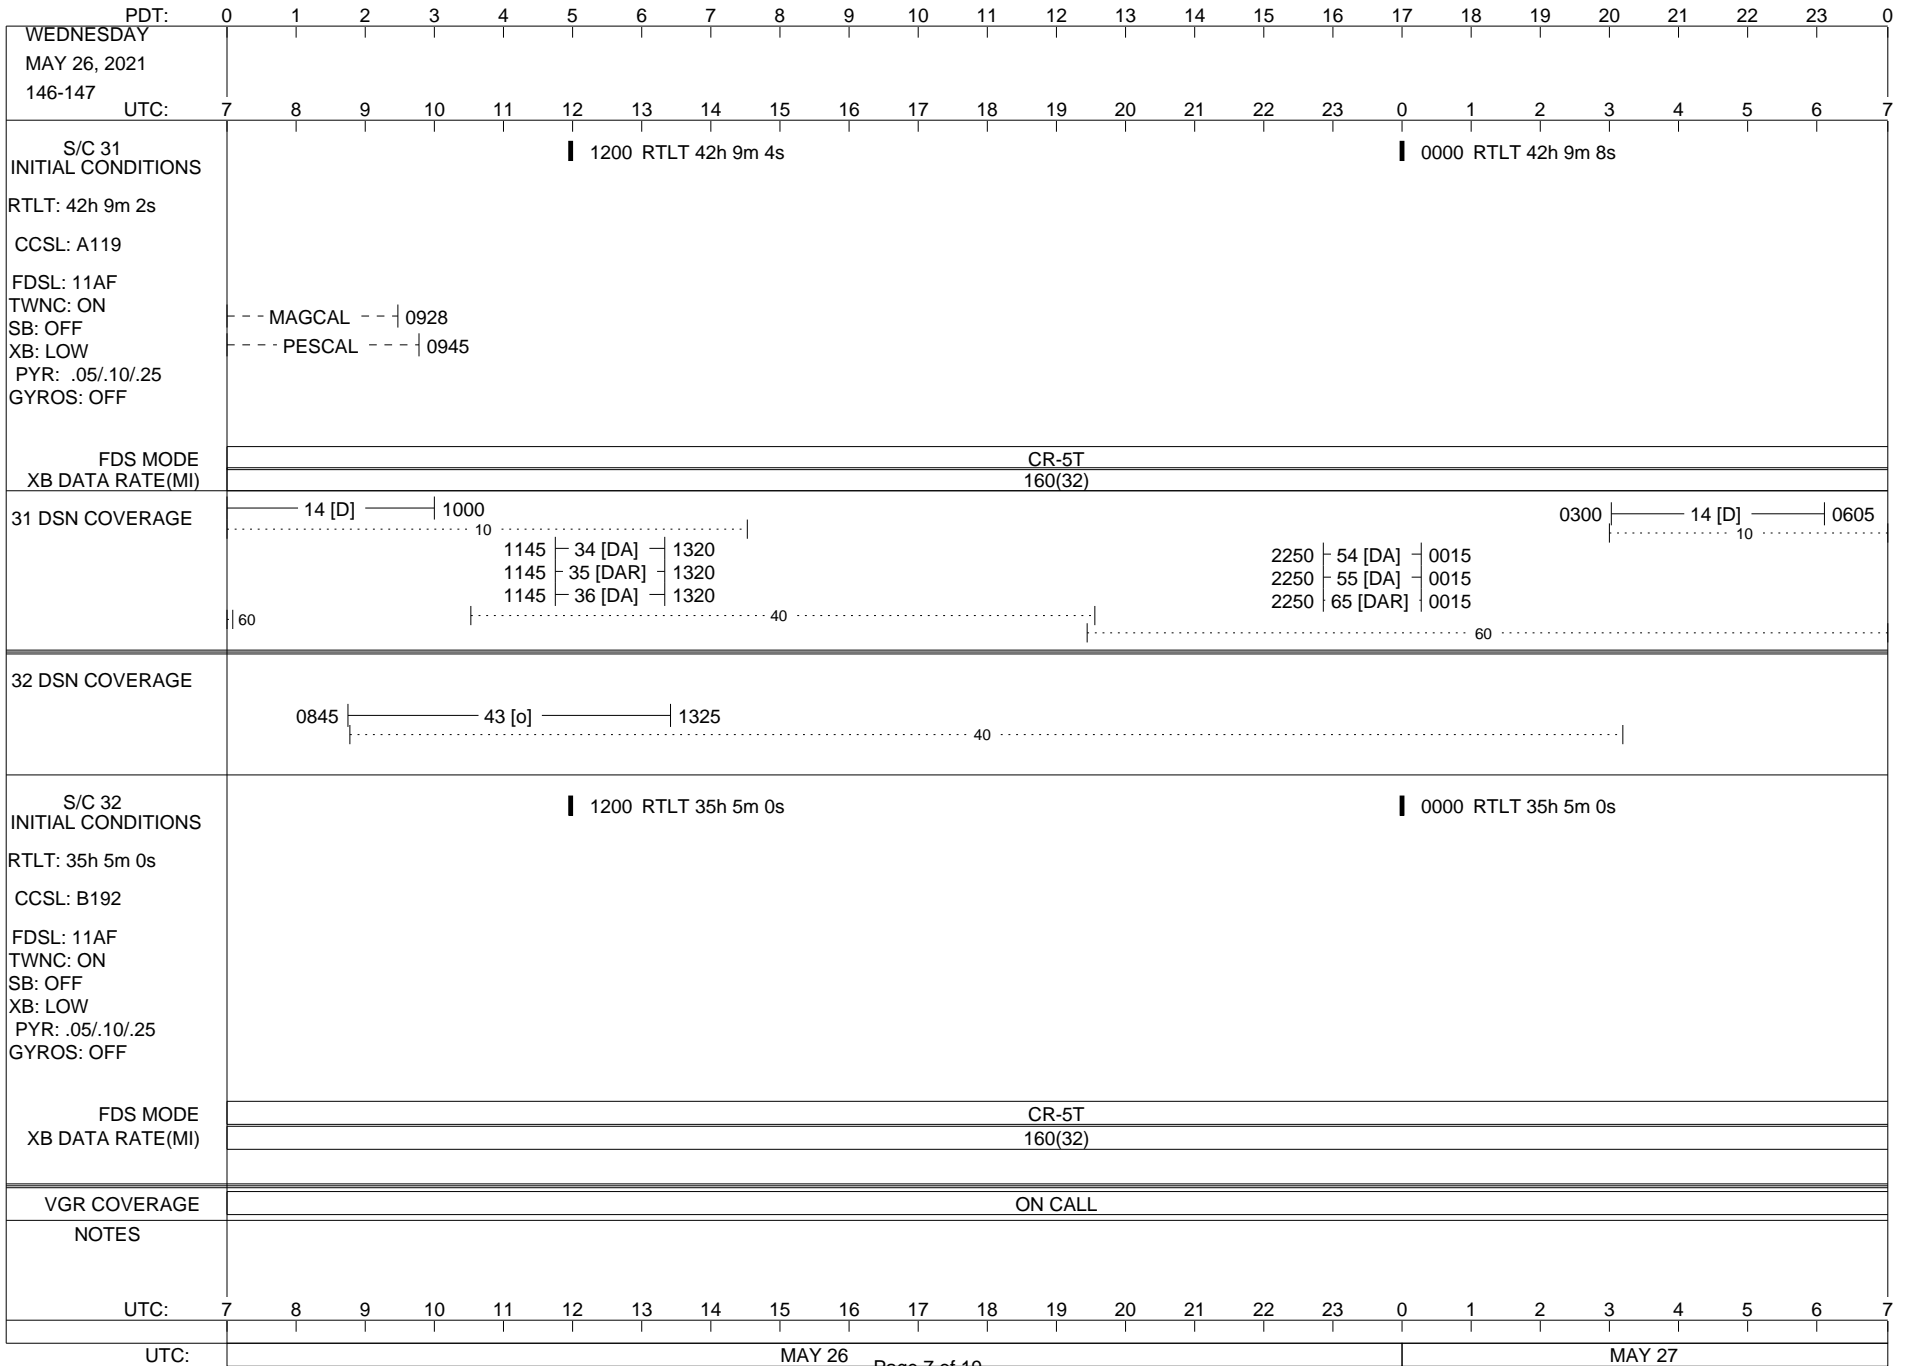

ISSUE DATE: 05/12/21 16:18