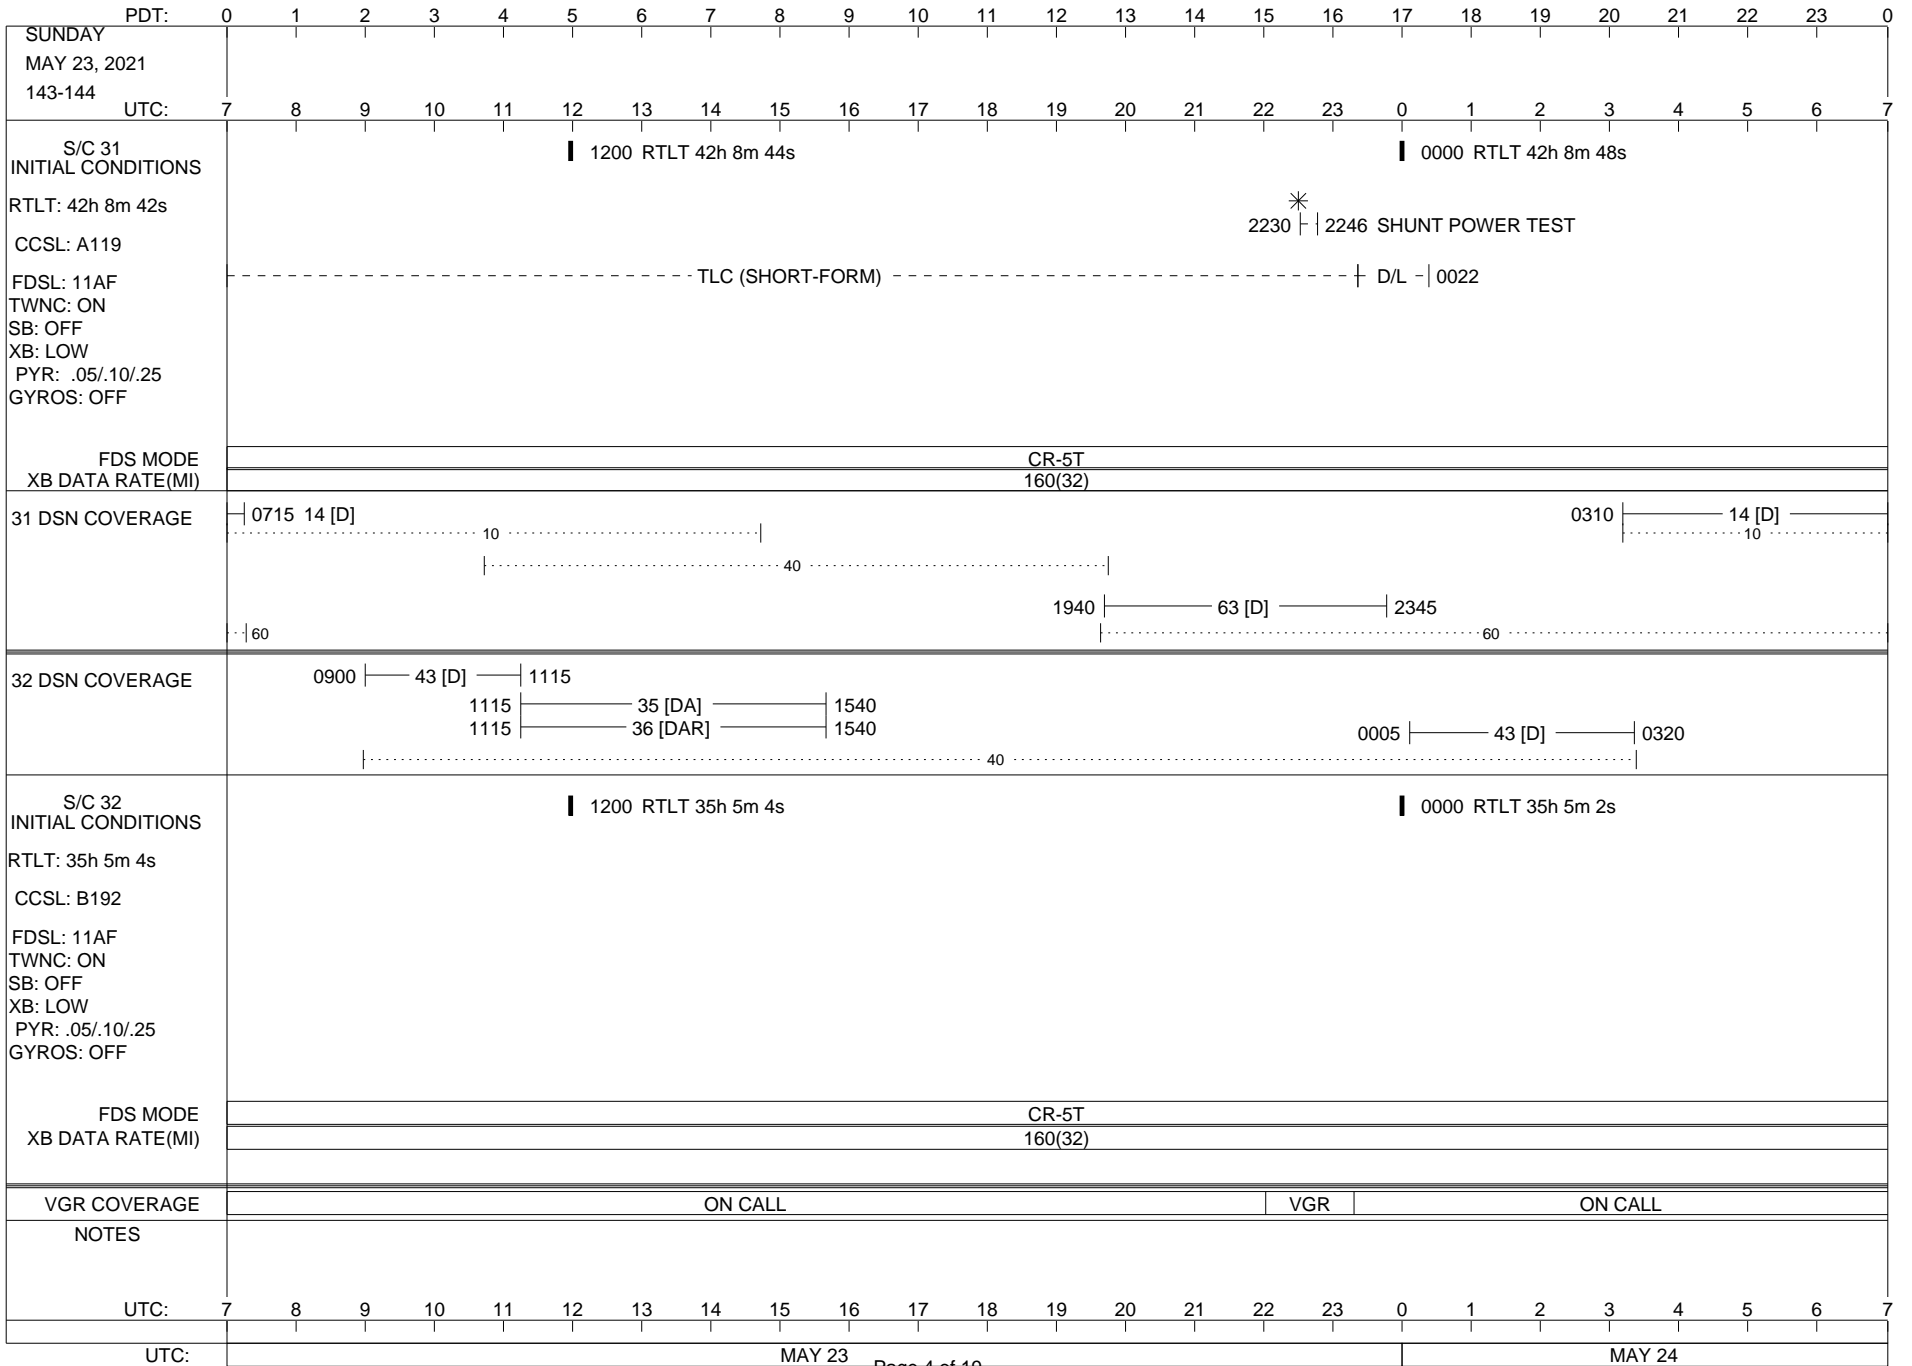

ISSUE DATE: 05/12/21 16:18