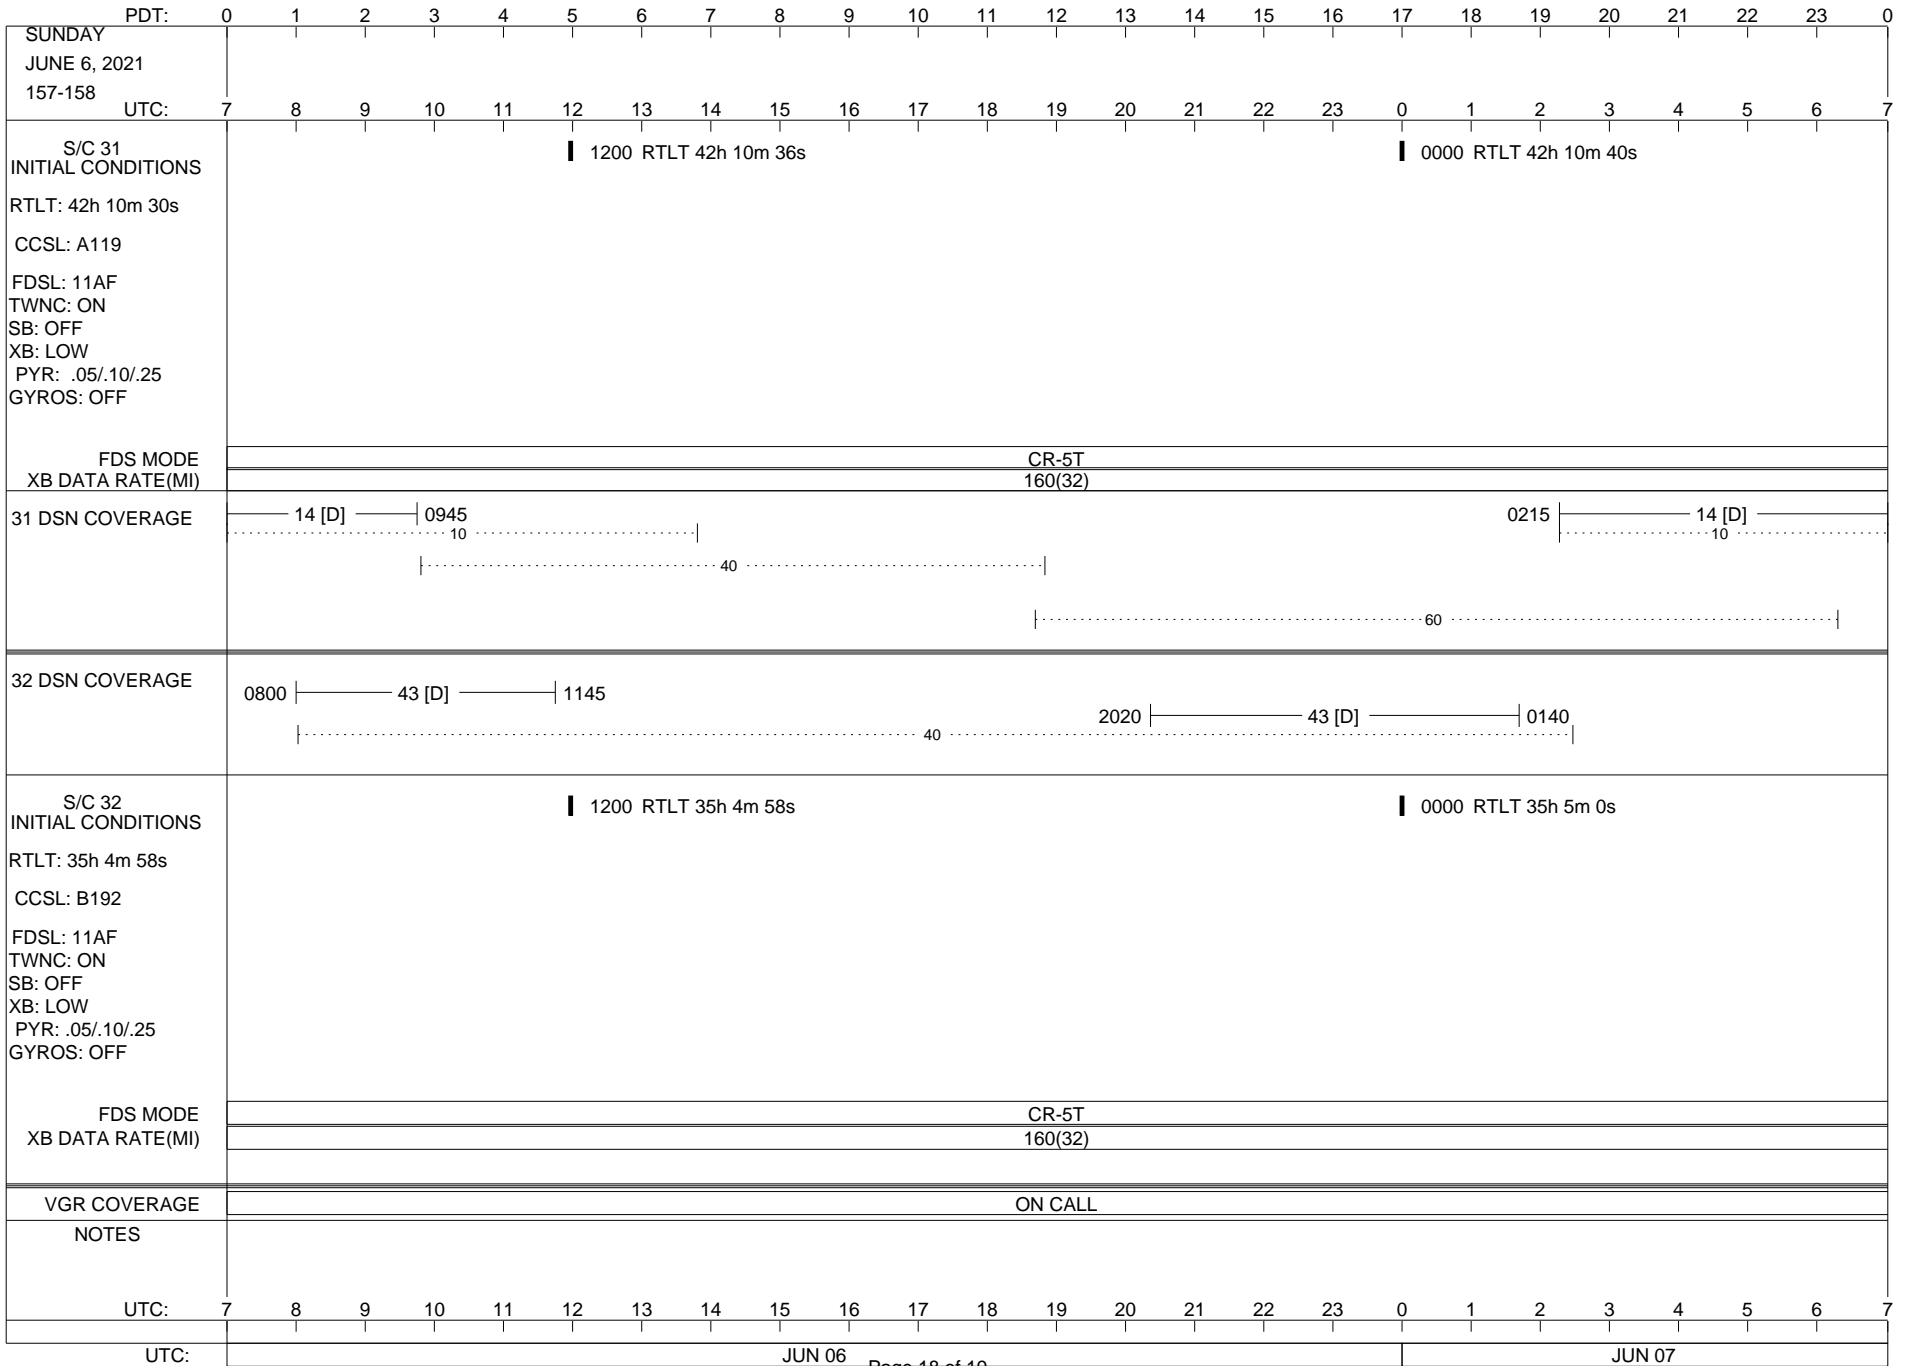

VOYAGER

Space Flight Operations Schedule (SFOS)

Issue Date: May 19, 2021

For the Period: 05/20/21 to 06/07/21 (21/140 – 21/158)

Posted at <https://voyager.jpl.nasa.gov/mission/status/>

LEGEND:

- ▽ = R/T Command (Last chance or Contingency)
- ▼ = R/T Command (Scheduled)
- * = Result of R/T Command
- n = (where n = 1,2,3 ..) Special Note, see bottom of page
- A = Arrayed station
- B = BLF
- D = Downlink only pass
- H = High Power Transmitter
- R = Array Reference Antenna
- T = TLC Uplink
- U = Uplink only pass
- [o] = Ramp-through

ISSUE DATE: 05/12/21 16:18

ISSUE DATE: 05/12/21 16:18

PDT:	0	1	2	3	4	5	6	7	8	9	10	11	12	13	14	15	16	17	18	19	20	21	22	23	0		
MONDAY JUNE 7, 2021 158-159	UTC: 7	8	9	10	11	12	13	14	15	16	17	18	19	20	21	22	23	0	1	2	3	4	5	6	7		
S/C 31 INITIAL CONDITIONS RTLT: 42h 10m 40s CCSL: A119 FDSL: 11AF TWNC: ON SB: OFF XB: LOW PYR: .05/.10/.25 GYROS: OFF	1200 RTLT 42h 10m 44s																										
FDS MODE XB DATA RATE(MI)														CR-5T 160(32)													
31 DSN COVERAGE	0715 14 [D] 40 2220 ----- 2320 55 [DAR] 2220 ----- 2320 56 [DA] 2220 ----- 2320 65 [DA]																										
32 DSN COVERAGE	0800 ----- 43 [D] ----- 1215																										
S/C 32 INITIAL CONDITIONS RTLT: 35h 5m 0s CCSL: B192 FDSL: 11AF TWNC: ON SB: OFF XB: LOW PYR: .05/.10/.25 GYROS: OFF	1200 RTLT 35h 5m 0s																										
FDS MODE XB DATA RATE(MI)														CR-5T 160(32)													
VGR COVERAGE	ON CALL																										
NOTES																											
UTC:	7	8	9	10	11	12	13	14	15	16	17	18	19	20	21	22	23	0	1	2	3	4	5	6	7		
UTC:	JUN 07													JUN 08													