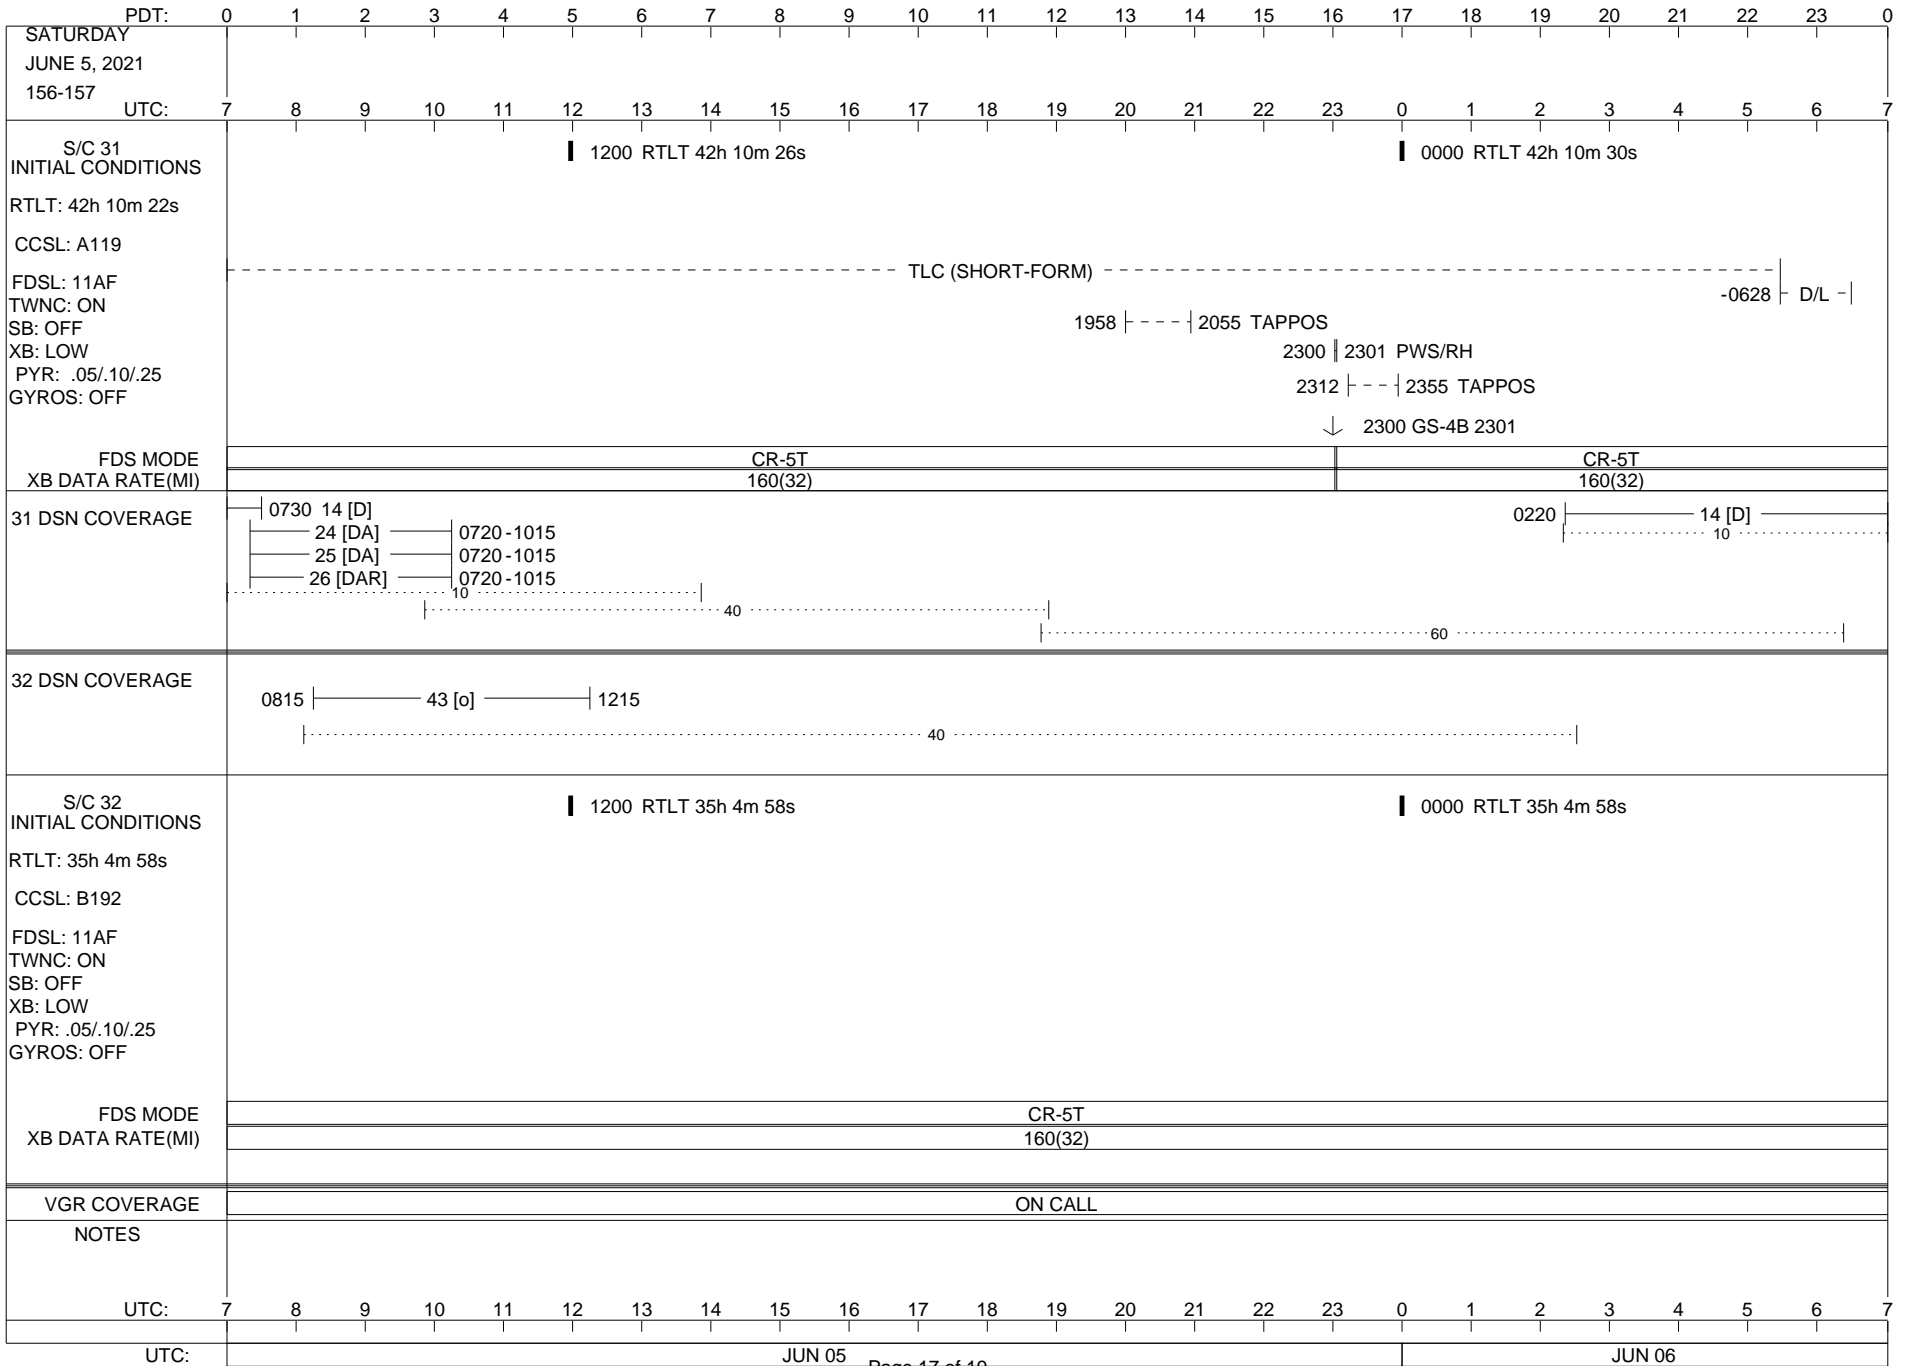

VOYAGER

Space Flight Operations Schedule (SFOS)

Issue Date: May 19, 2021

For the Period: 05/20/21 to 06/07/21 (21/140 – 21/158)

Posted at <https://voyager.jpl.nasa.gov/mission/status/>

LEGEND:

- ▽ = R/T Command (Last chance or Contingency)
- ▼ = R/T Command (Scheduled)
- * = Result of R/T Command
- n = (where n = 1,2,3 ..) Special Note, see bottom of page
- A = Arrayed station
- B = BLF
- D = Downlink only pass
- H = High Power Transmitter
- R = Array Reference Antenna
- T = TLC Uplink
- U = Uplink only pass
- [o] = Ramp-through

ISSUE DATE: 05/12/21 16:18

ISSUE DATE: 05/12/21 16:18

PDT:	0	1	2	3	4	5	6	7	8	9	10	11	12	13	14	15	16	17	18	19	20	21	22	23	0		
MONDAY JUNE 7, 2021 158-159	UTC: 7	8	9	10	11	12	13	14	15	16	17	18	19	20	21	22	23	0	1	2	3	4	5	6	7		
S/C 31 INITIAL CONDITIONS RTLT: 42h 10m 40s CCSL: A119 FDSL: 11AF TWNC: ON SB: OFF XB: LOW PYR: .05/.10/.25 GYROS: OFF	1200 RTLT 42h 10m 44s																										
FDS MODE XB DATA RATE(MI)														CR-5T 160(32)													
31 DSN COVERAGE	0715 14 [D] 40 2220 ----- 2320 55 [DAR] 2220 ----- 2320 56 [DA] 2220 ----- 2320 65 [DA]																										
32 DSN COVERAGE	0800 ----- 43 [D] ----- 1215																										
S/C 32 INITIAL CONDITIONS RTLT: 35h 5m 0s CCSL: B192 FDSL: 11AF TWNC: ON SB: OFF XB: LOW PYR: .05/.10/.25 GYROS: OFF	1200 RTLT 35h 5m 0s																										
FDS MODE XB DATA RATE(MI)														CR-5T 160(32)													
VGR COVERAGE	ON CALL																										
NOTES																											
UTC:	7	8	9	10	11	12	13	14	15	16	17	18	19	20	21	22	23	0	1	2	3	4	5	6	7		
UTC:	JUN 07													JUN 08													