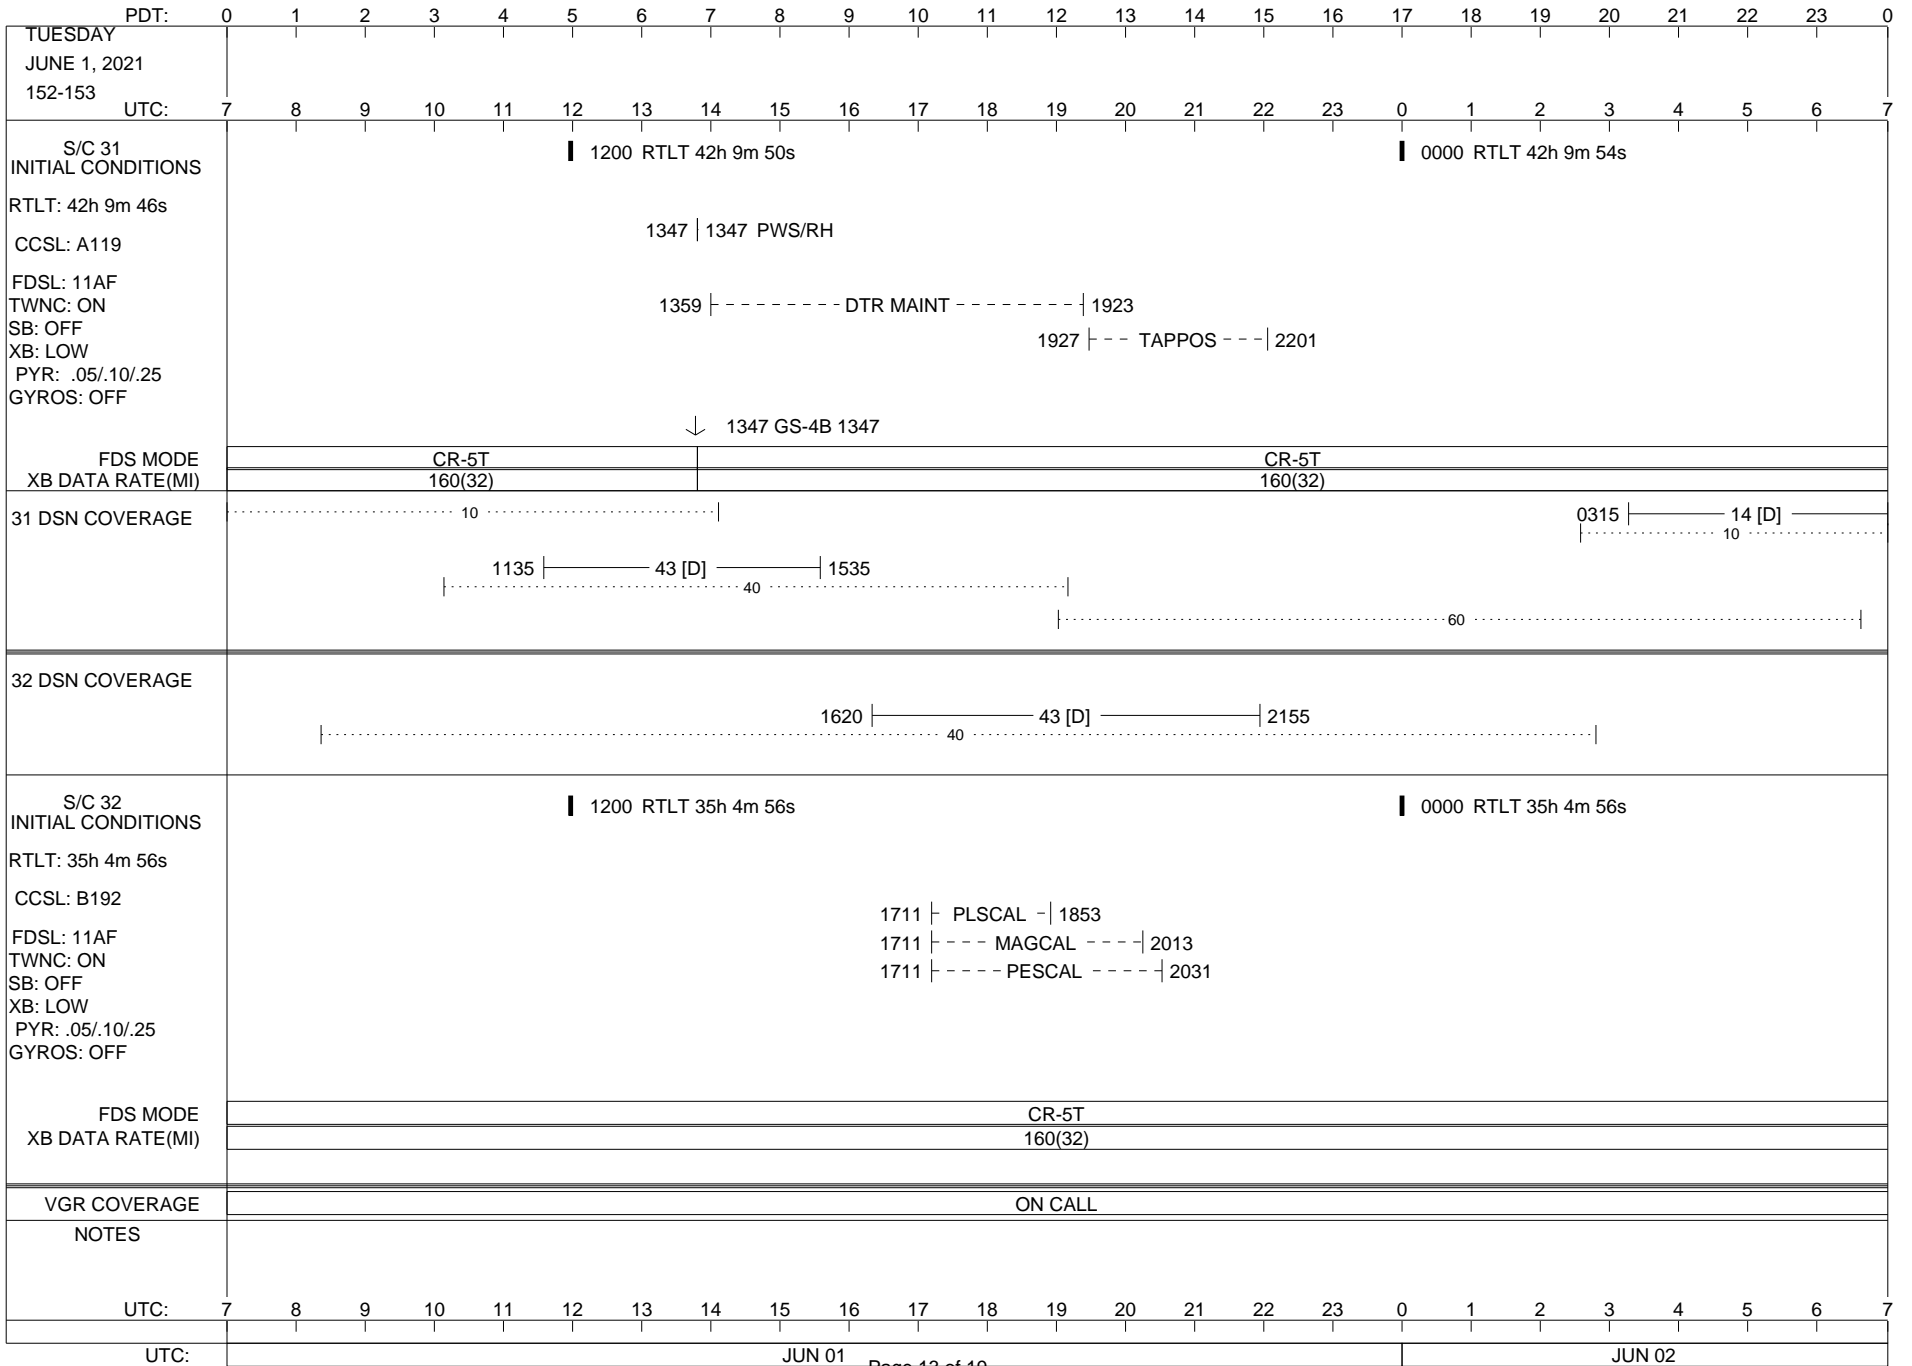

ISSUE DATE: 05/12/21 16:18