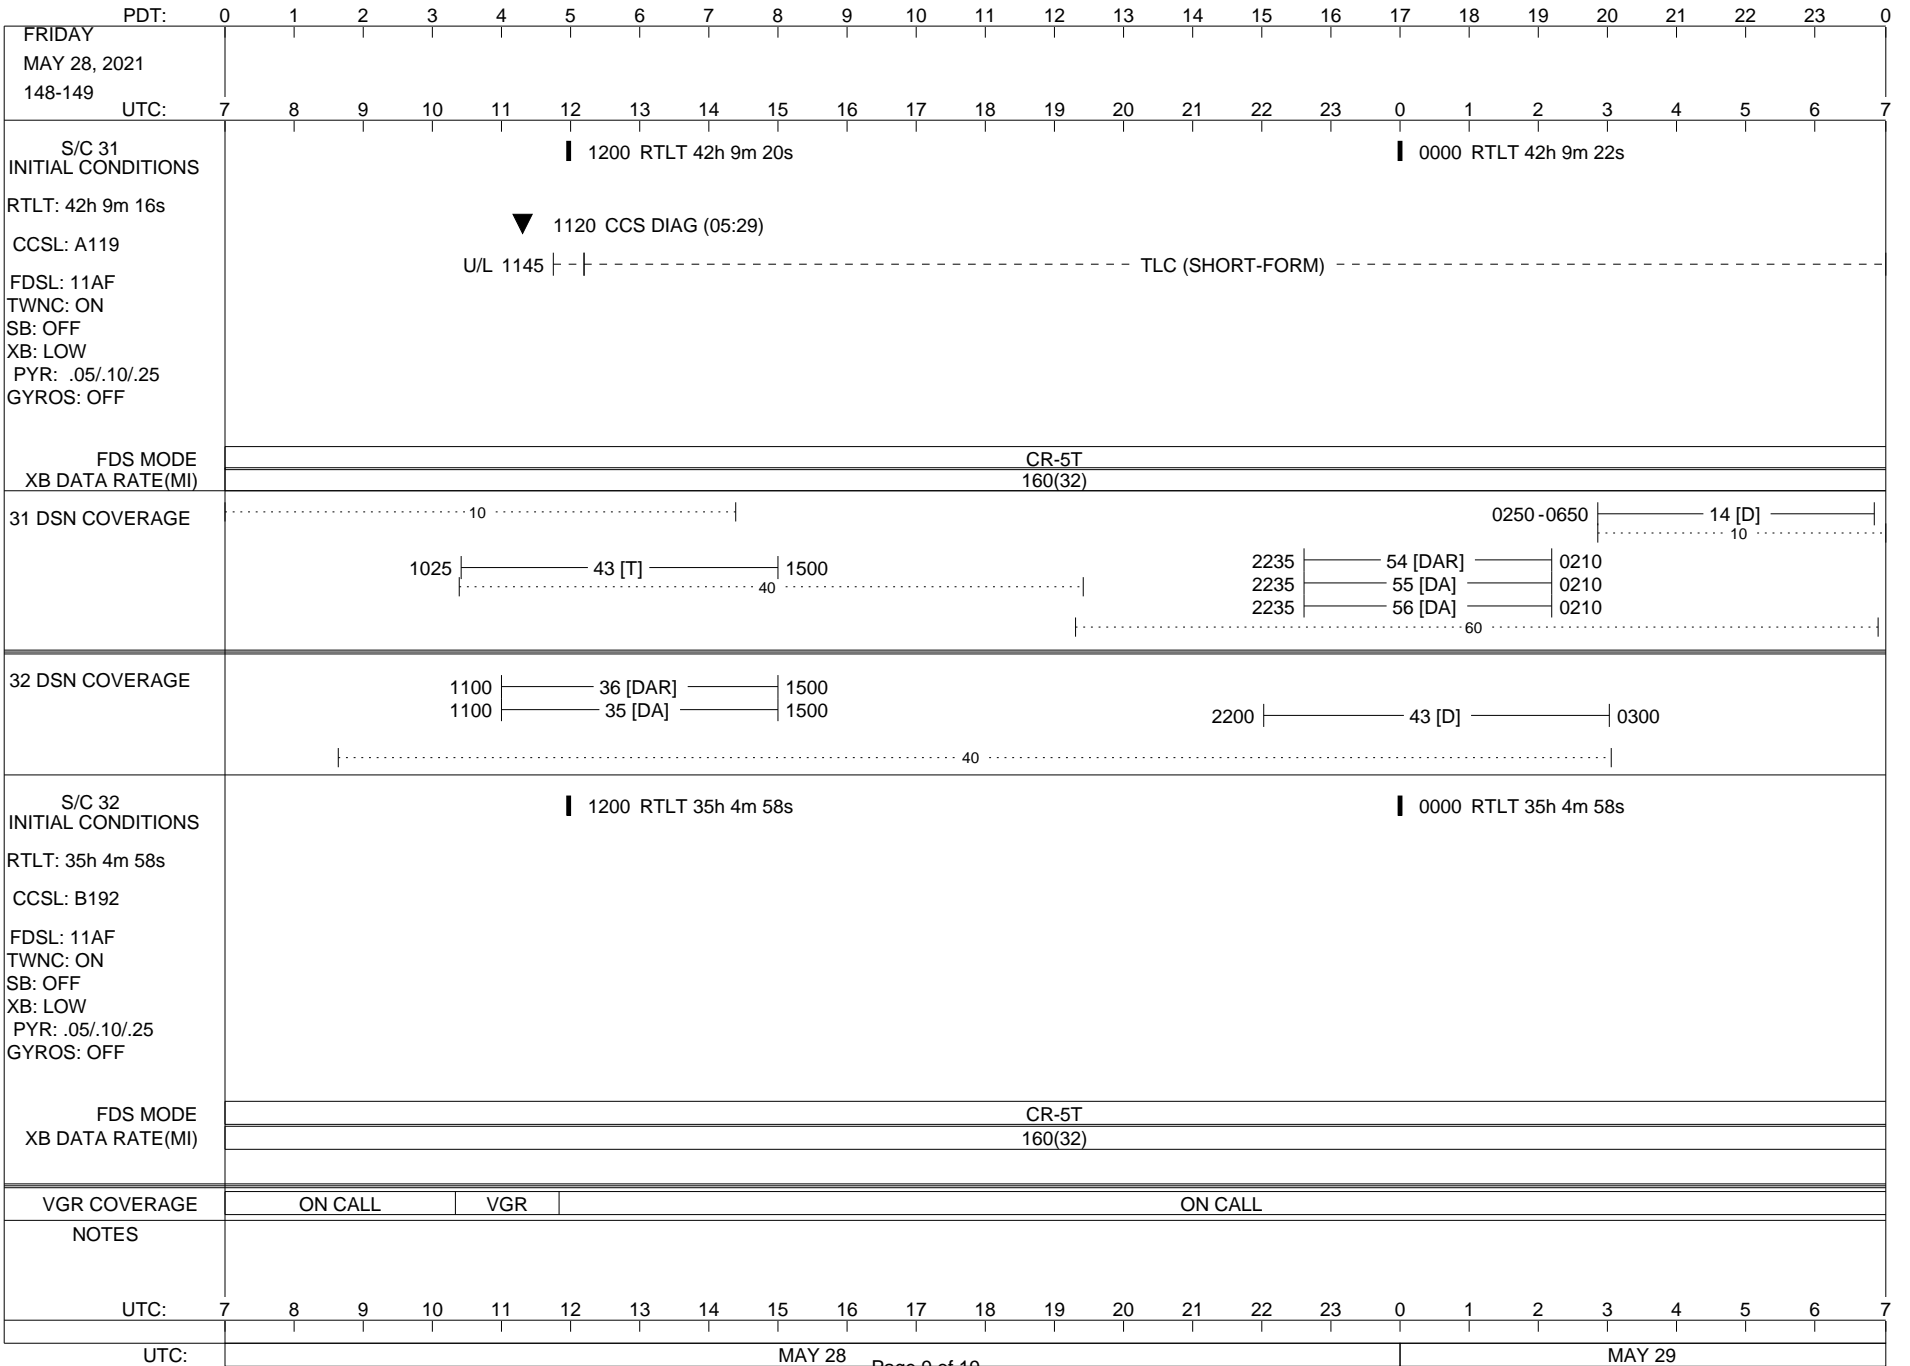

ISSUE DATE: 05/12/21 16:18