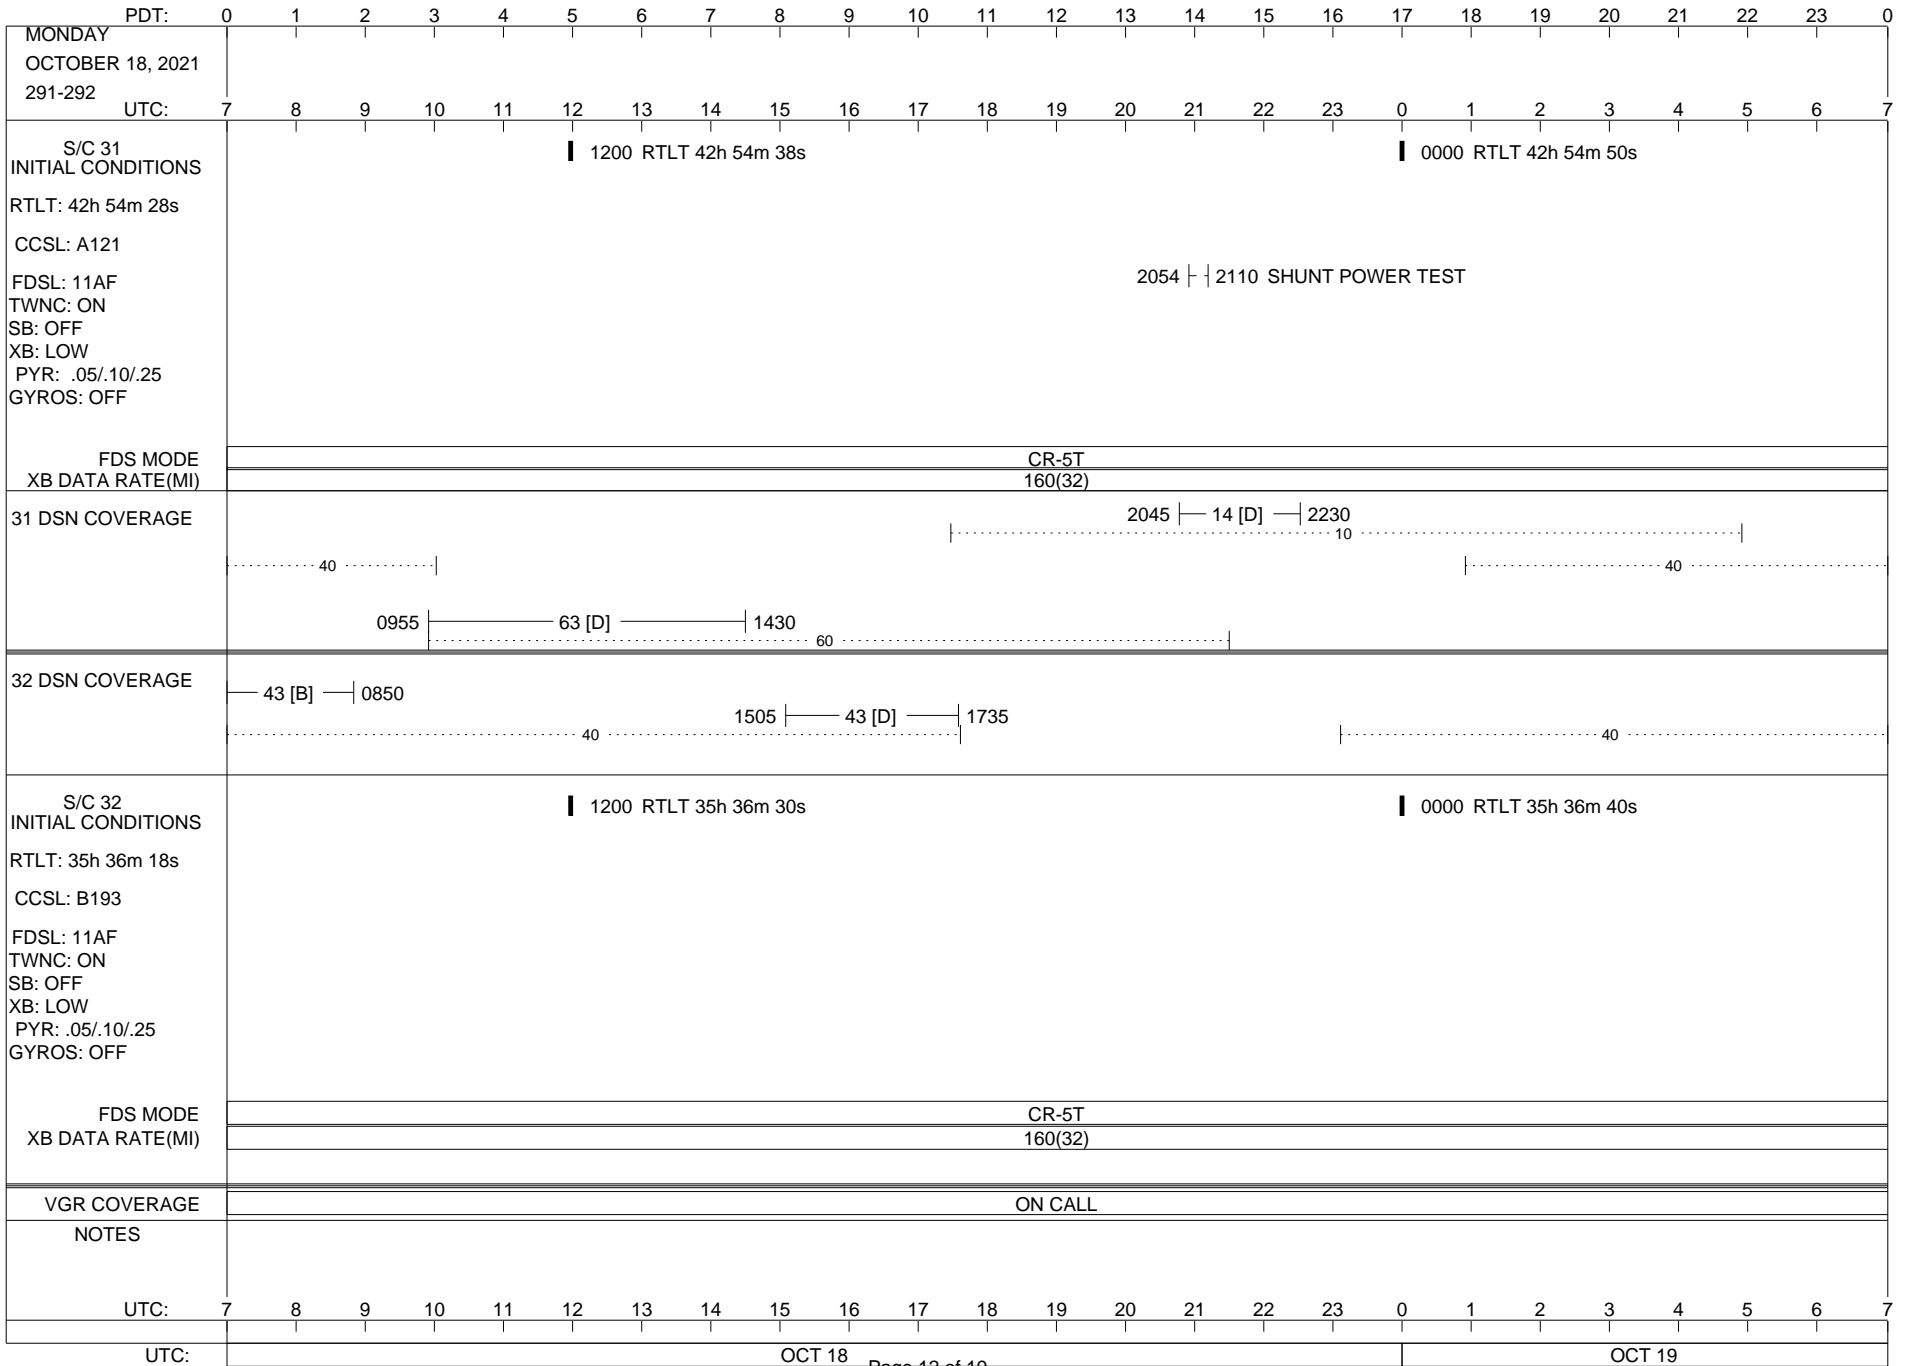

ISSUE DATE: 10/03/21 20:07