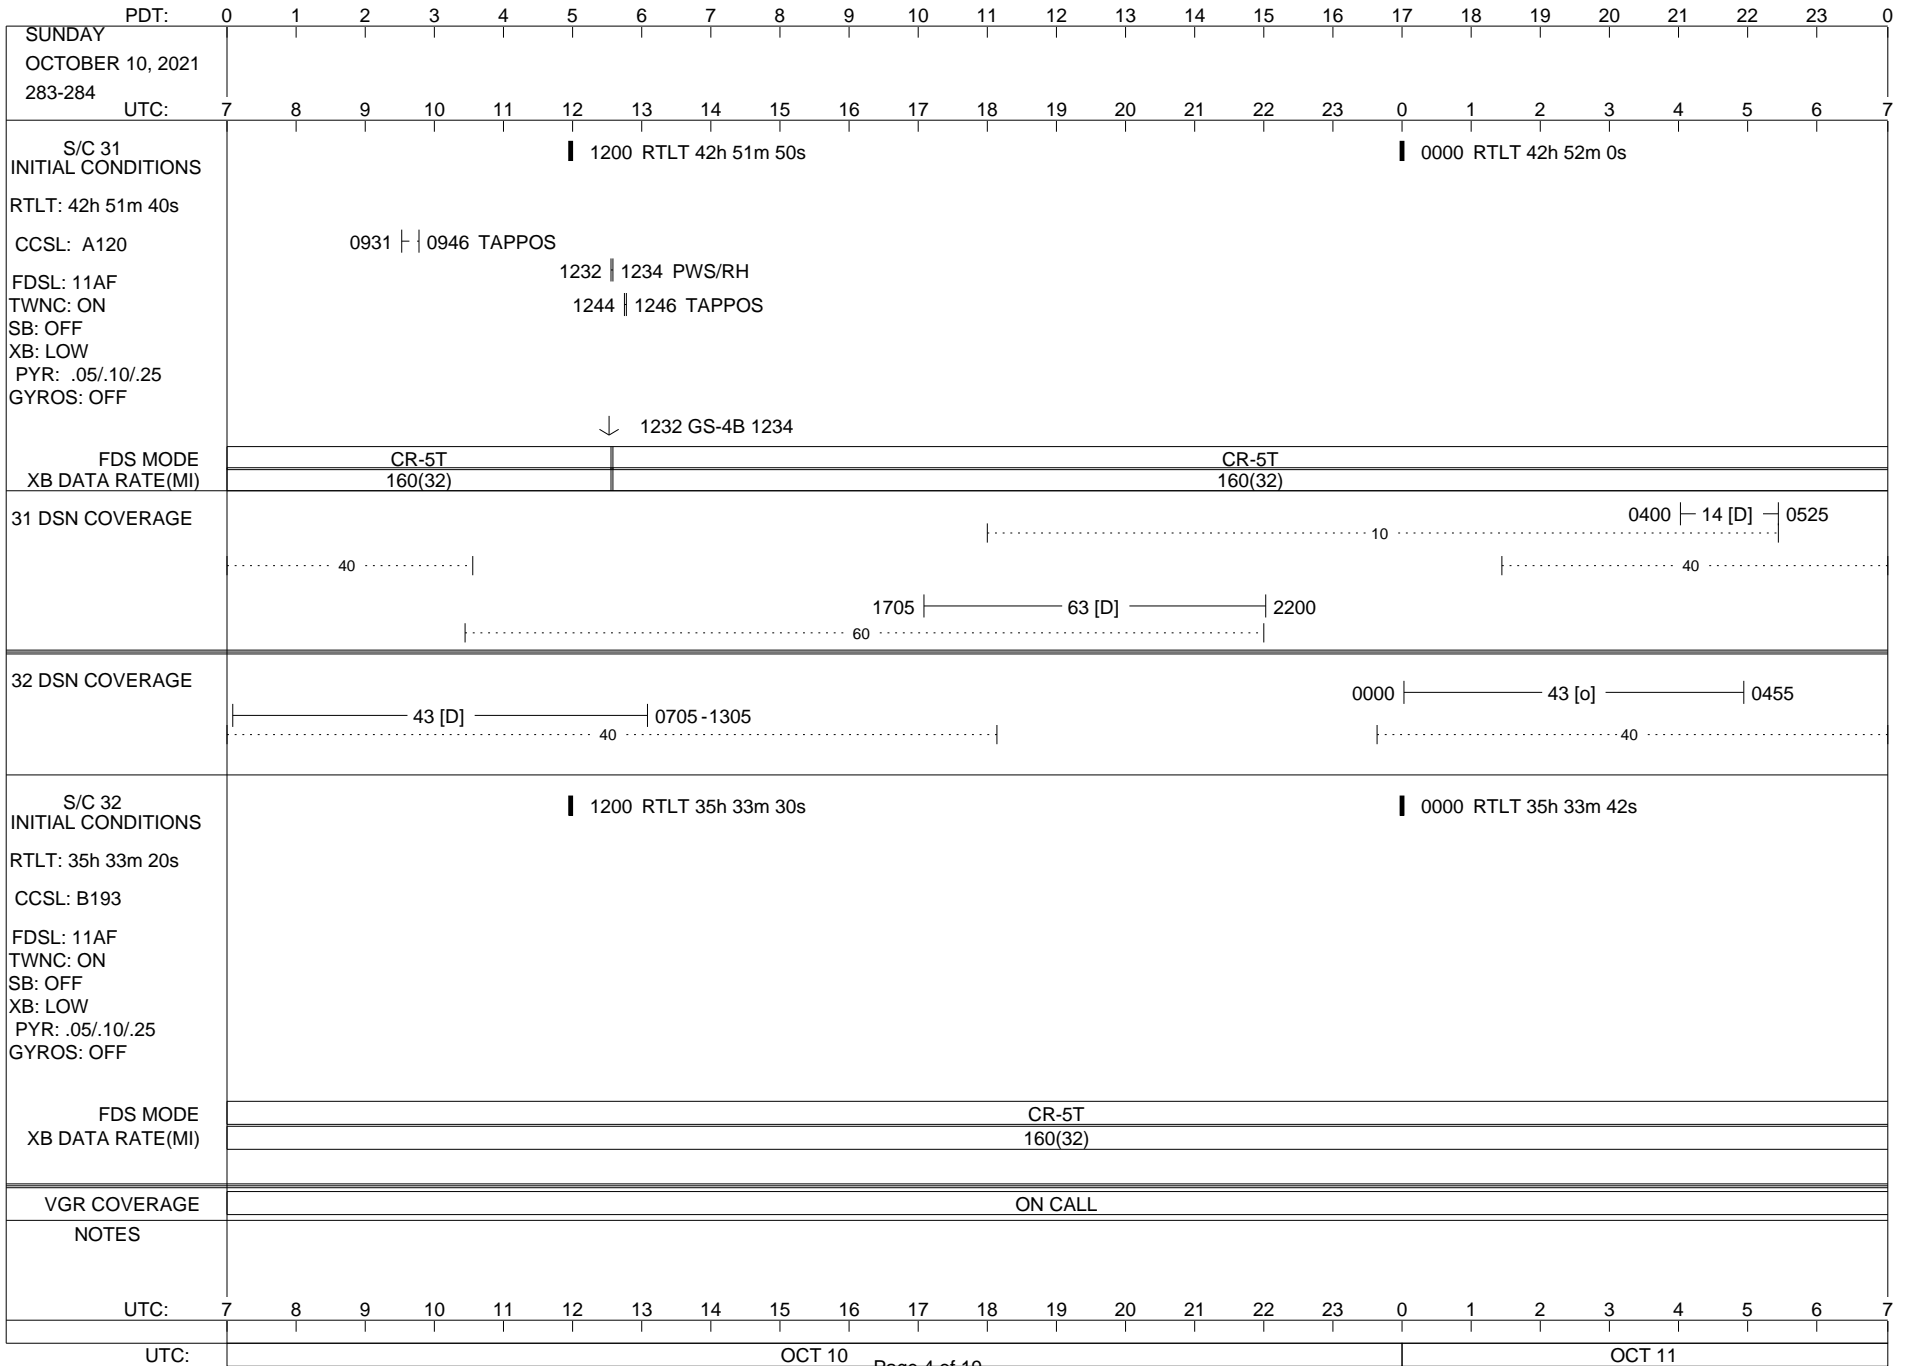

## Space Flight Operations Schedule (SFOS)

Issue Date: October 6, 2021

For the Period: 10/07/21 to 10/25/21 (21/280 – 21/298)

Posted at <https://voyager.jpl.nasa.gov/mission/status/>

**LEGEND:**

- ▽ = R/T Command (Last chance or Contingency)
- ▼ = R/T Command (Scheduled)
- \* = Result of R/T Command
- n = (where n = 1,2,3 ..) Special Note, see bottom of page
- A = Arrayed station
- B = BLF
- D = Downlink only pass
- H = High Power Transmitter
- R = Array Reference Antenna
- T = TLC Uplink
- U = Uplink only pass
- [o] = Ramp-through

ISSUE DATE: 10/03/21 20:07

ISSUE DATE: 10/03/21 20:07

ISSUE DATE: 10/03/21 20:07

PDT:	0	1	2	3	4	5	6	7	8	9	10	11	12	13	14	15	16	17	18	19	20	21	22	23	0			
UTC:	7	8	9	10	11	12	13	14	15	16	17	18	19	20	21	22	23	0	1	2	3	4	5	6	7			
TUESDAY OCTOBER 12, 2021 285-286																												
S/C 31 INITIAL CONDITIONS RTLT: 42h 52m 22s CCSL: A121 FDSL: 11AF TWNC: ON SB: OFF XB: LOW PYR: .05/10/25 GYROS: OFF	1200 RTLT 42h 52m 34s														0000 RTLT 42h 52m 44s 2248  ---- MAGCAL ----  0150 2248  ---- PESCAL ----  0207 ▼ 0000 CCS DIAG (18:53) U/L 0025  --- ----- TLC (SHORT-FORM) ----- 0256   0257 PWS/RH ↓ 0256 GS-4B 0257													
FDS MODE XB DATA RATE(MI)	CR-5T 160(32)														CR-5T 160(32)													
31 DSN COVERAGE																												
32 DSN COVERAGE																												
S/C 32 INITIAL CONDITIONS RTLT: 35h 34m 4s CCSL: B193 FDSL: 11AF TWNC: ON SB: OFF XB: LOW PYR: .05/10/25 GYROS: OFF	1200 RTLT 35h 34m 16s														0000 RTLT 35h 34m 26s													
FDS MODE XB DATA RATE(MI)	CR-5T 160(32)																											
VGR COVERAGE	ON CALL																											
NOTES																												
UTC:	7	8	9	10	11	12	13	14	15	16	17	18	19	20	21	22	23	0	1	2	3	4	5	6	7			
UTC:	OCT 12														OCT 13													