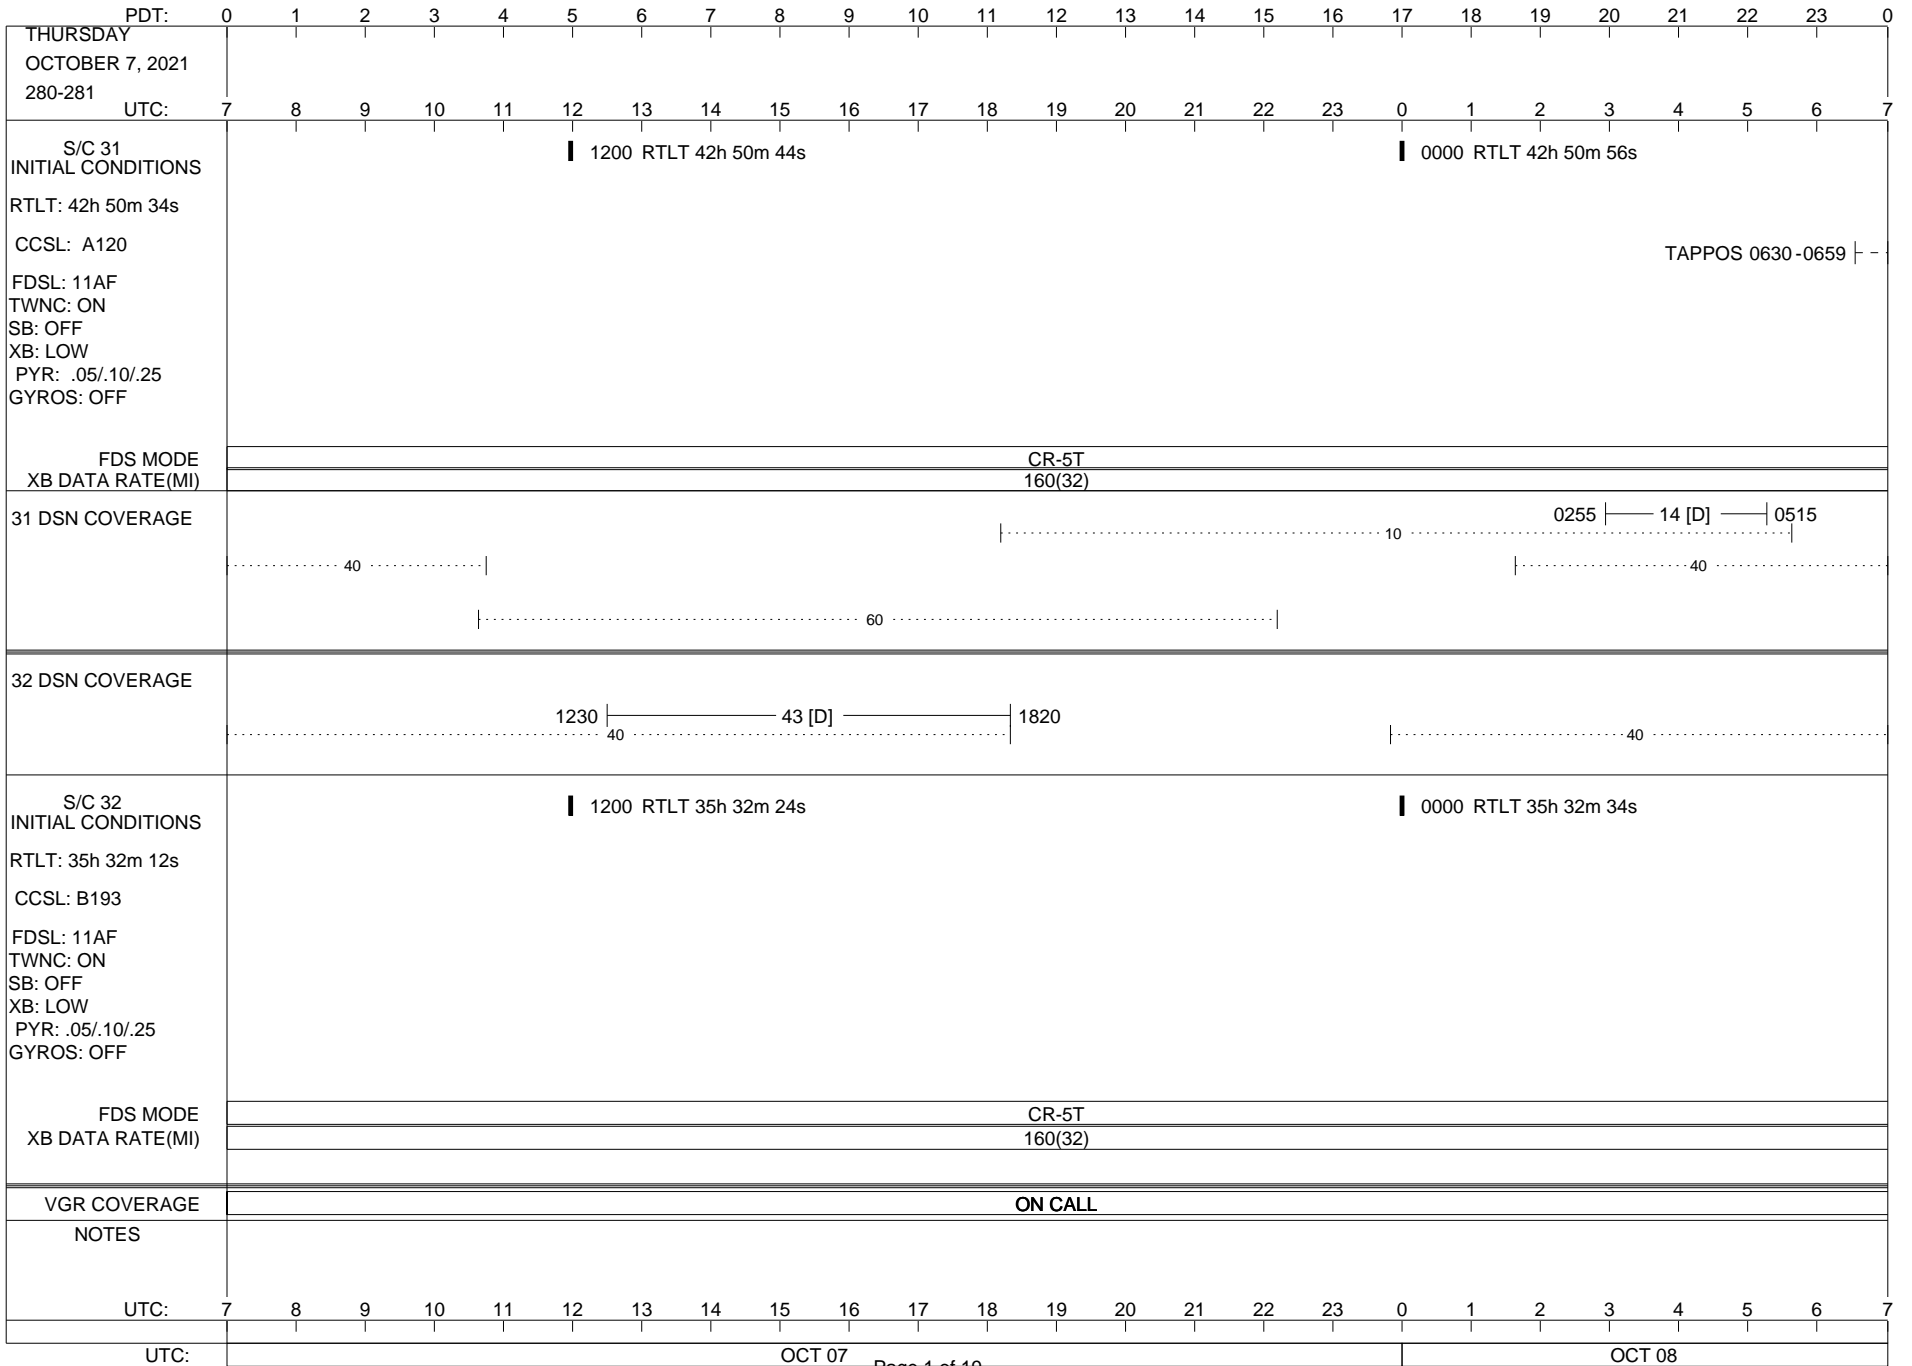

ISSUE DATE: 10/03/21 20:07