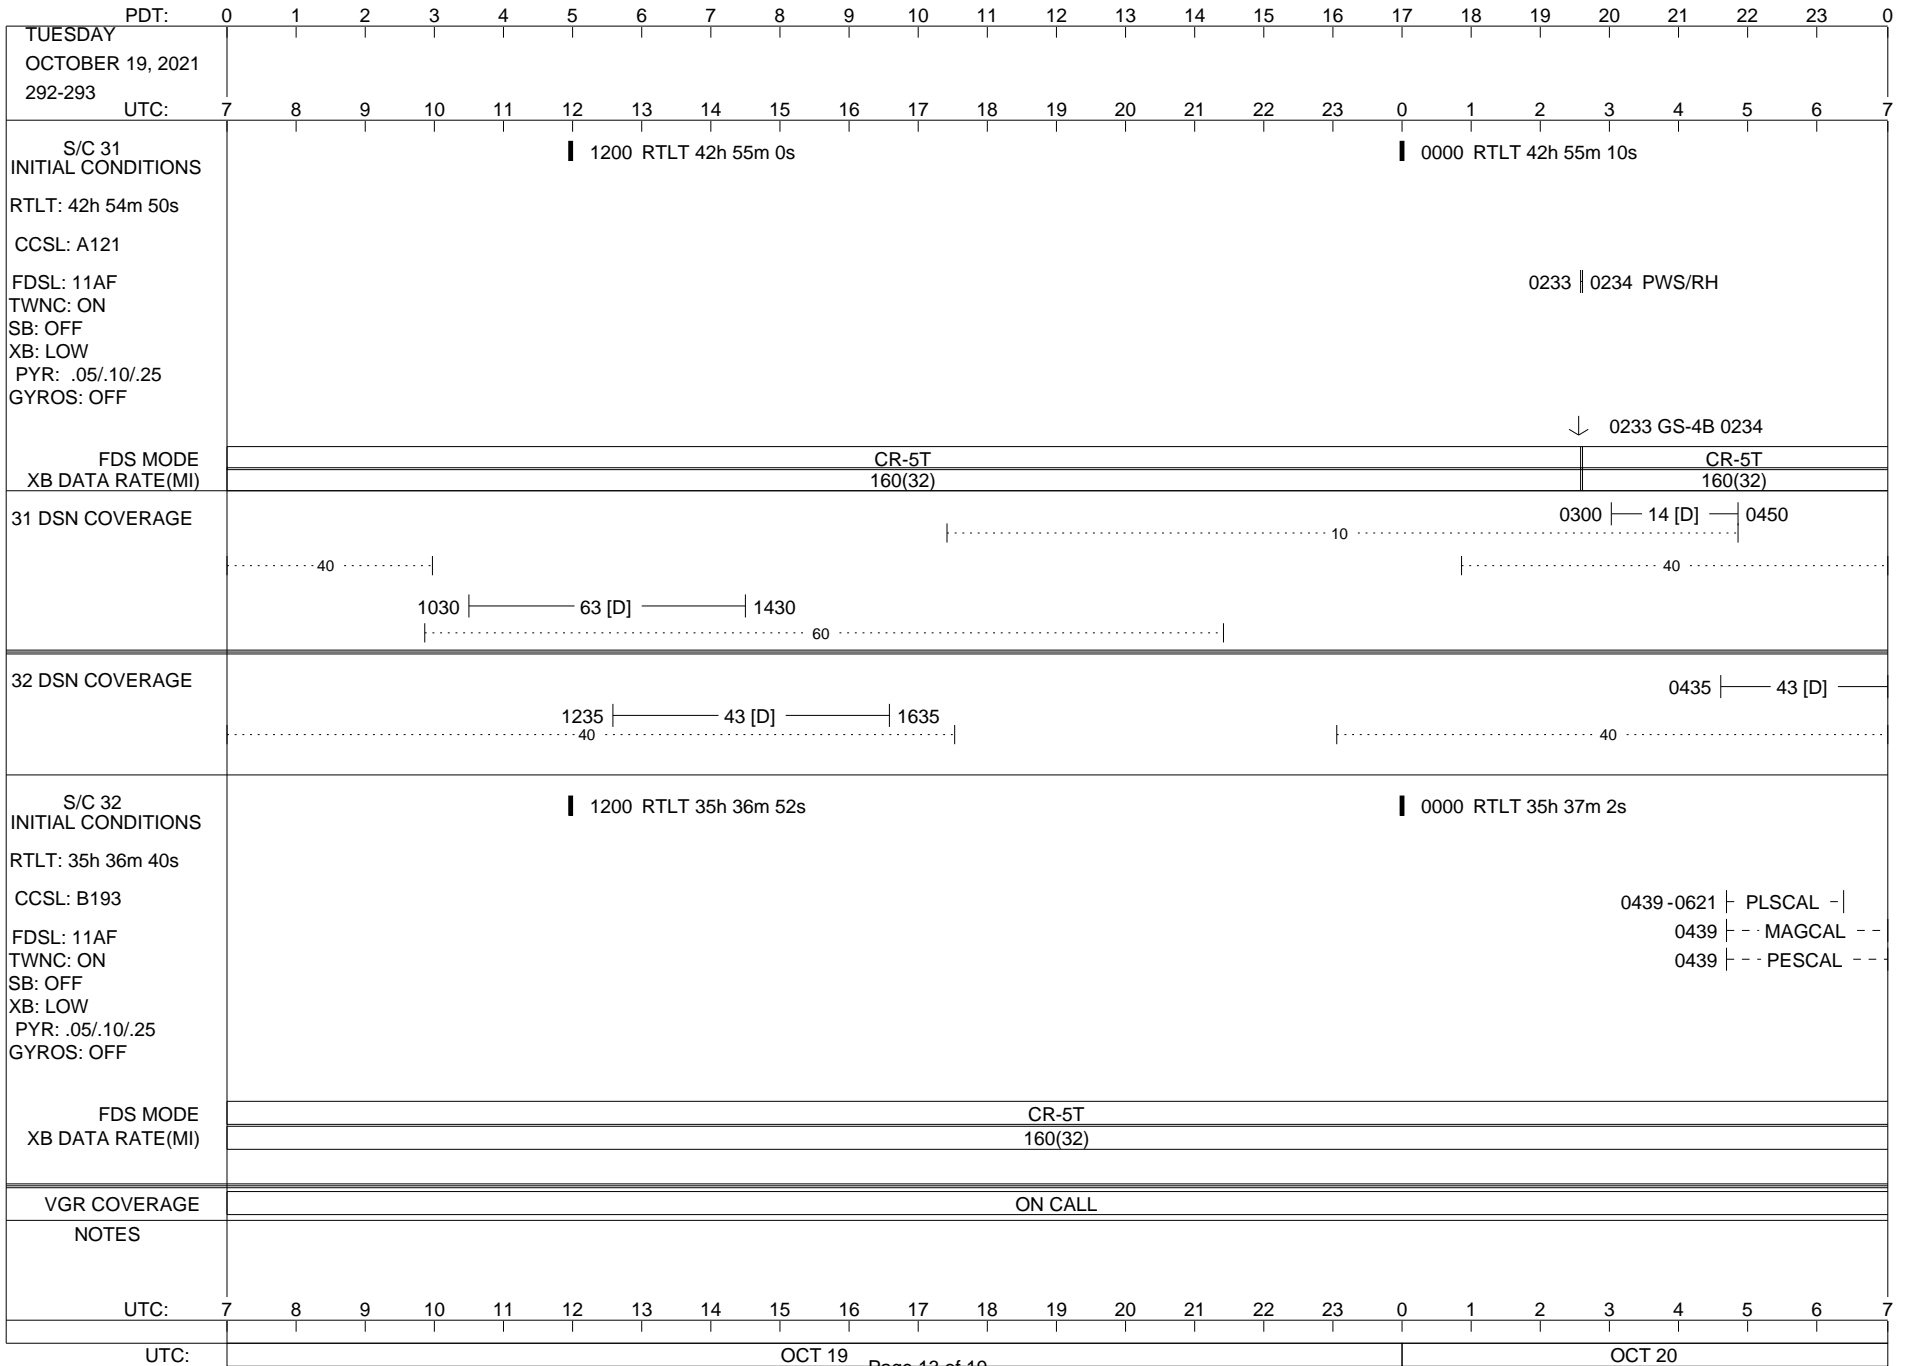

ISSUE DATE: 10/03/21 20:07