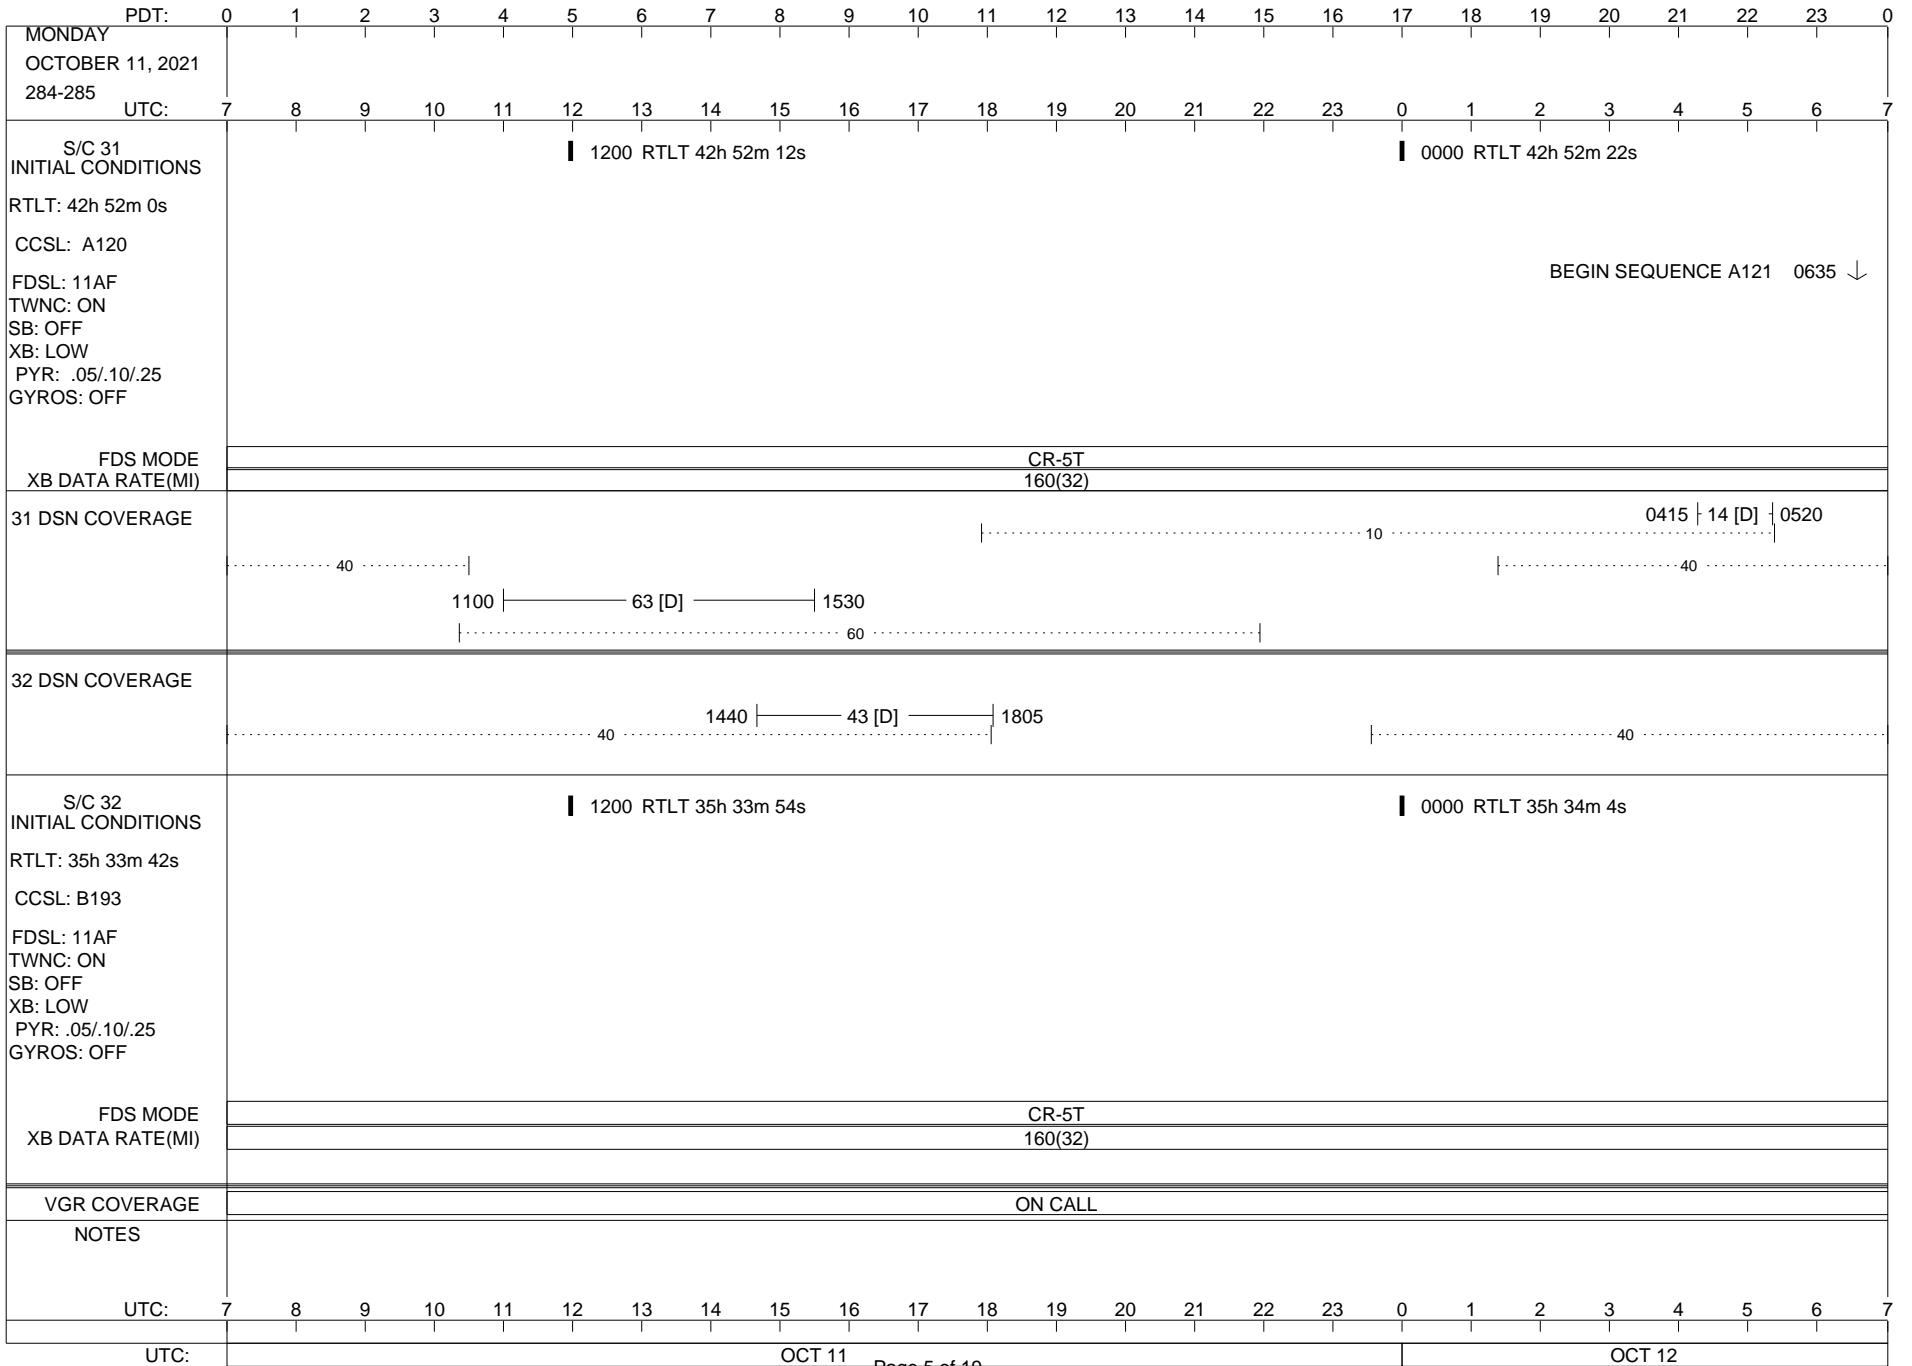

## Space Flight Operations Schedule (SFOS)

Issue Date: October 6, 2021

For the Period: 10/07/21 to 10/25/21 (21/280 – 21/298)

Posted at <https://voyager.jpl.nasa.gov/mission/status/>

**LEGEND:**

- ▽ = R/T Command (Last chance or Contingency)
- ▼ = R/T Command (Scheduled)
- \* = Result of R/T Command
- n = (where n = 1,2,3 ..) Special Note, see bottom of page
- A = Arrayed station
- B = BLF
- D = Downlink only pass
- H = High Power Transmitter
- R = Array Reference Antenna
- T = TLC Uplink
- U = Uplink only pass
- [o] = Ramp-through

ISSUE DATE: 10/03/21 20:07

ISSUE DATE: 10/03/21 20:07

ISSUE DATE: 10/03/21 20:07

PDT:	0	1	2	3	4	5	6	7	8	9	10	11	12	13	14	15	16	17	18	19	20	21	22	23	0			
UTC:	7	8	9	10	11	12	13	14	15	16	17	18	19	20	21	22	23	0	1	2	3	4	5	6	7			
TUESDAY OCTOBER 12, 2021 285-286																												
S/C 31 INITIAL CONDITIONS RTLT: 42h 52m 22s CCSL: A121 FDSL: 11AF TWNC: ON SB: OFF XB: LOW PYR: .05/10/25 GYROS: OFF	1200 RTLT 42h 52m 34s														0000 RTLT 42h 52m 44s 2248  ---- MAGCAL ----  0150 2248  ---- PESCAL ----  0207 ▼ 0000 CCS DIAG (18:53) U/L 0025  --- ----- TLC (SHORT-FORM) ----- 0256   0257 PWS/RH ↓ 0256 GS-4B 0257													
FDS MODE XB DATA RATE(MI)	CR-5T 160(32)														CR-5T 160(32)													
31 DSN COVERAGE																												
32 DSN COVERAGE																												
S/C 32 INITIAL CONDITIONS RTLT: 35h 34m 4s CCSL: B193 FDSL: 11AF TWNC: ON SB: OFF XB: LOW PYR: .05/10/25 GYROS: OFF	1200 RTLT 35h 34m 16s														0000 RTLT 35h 34m 26s													
FDS MODE XB DATA RATE(MI)	CR-5T 160(32)																											
VGR COVERAGE	ON CALL																											
NOTES																												
UTC:	7	8	9	10	11	12	13	14	15	16	17	18	19	20	21	22	23	0	1	2	3	4	5	6	7			
UTC:	OCT 12														OCT 13													