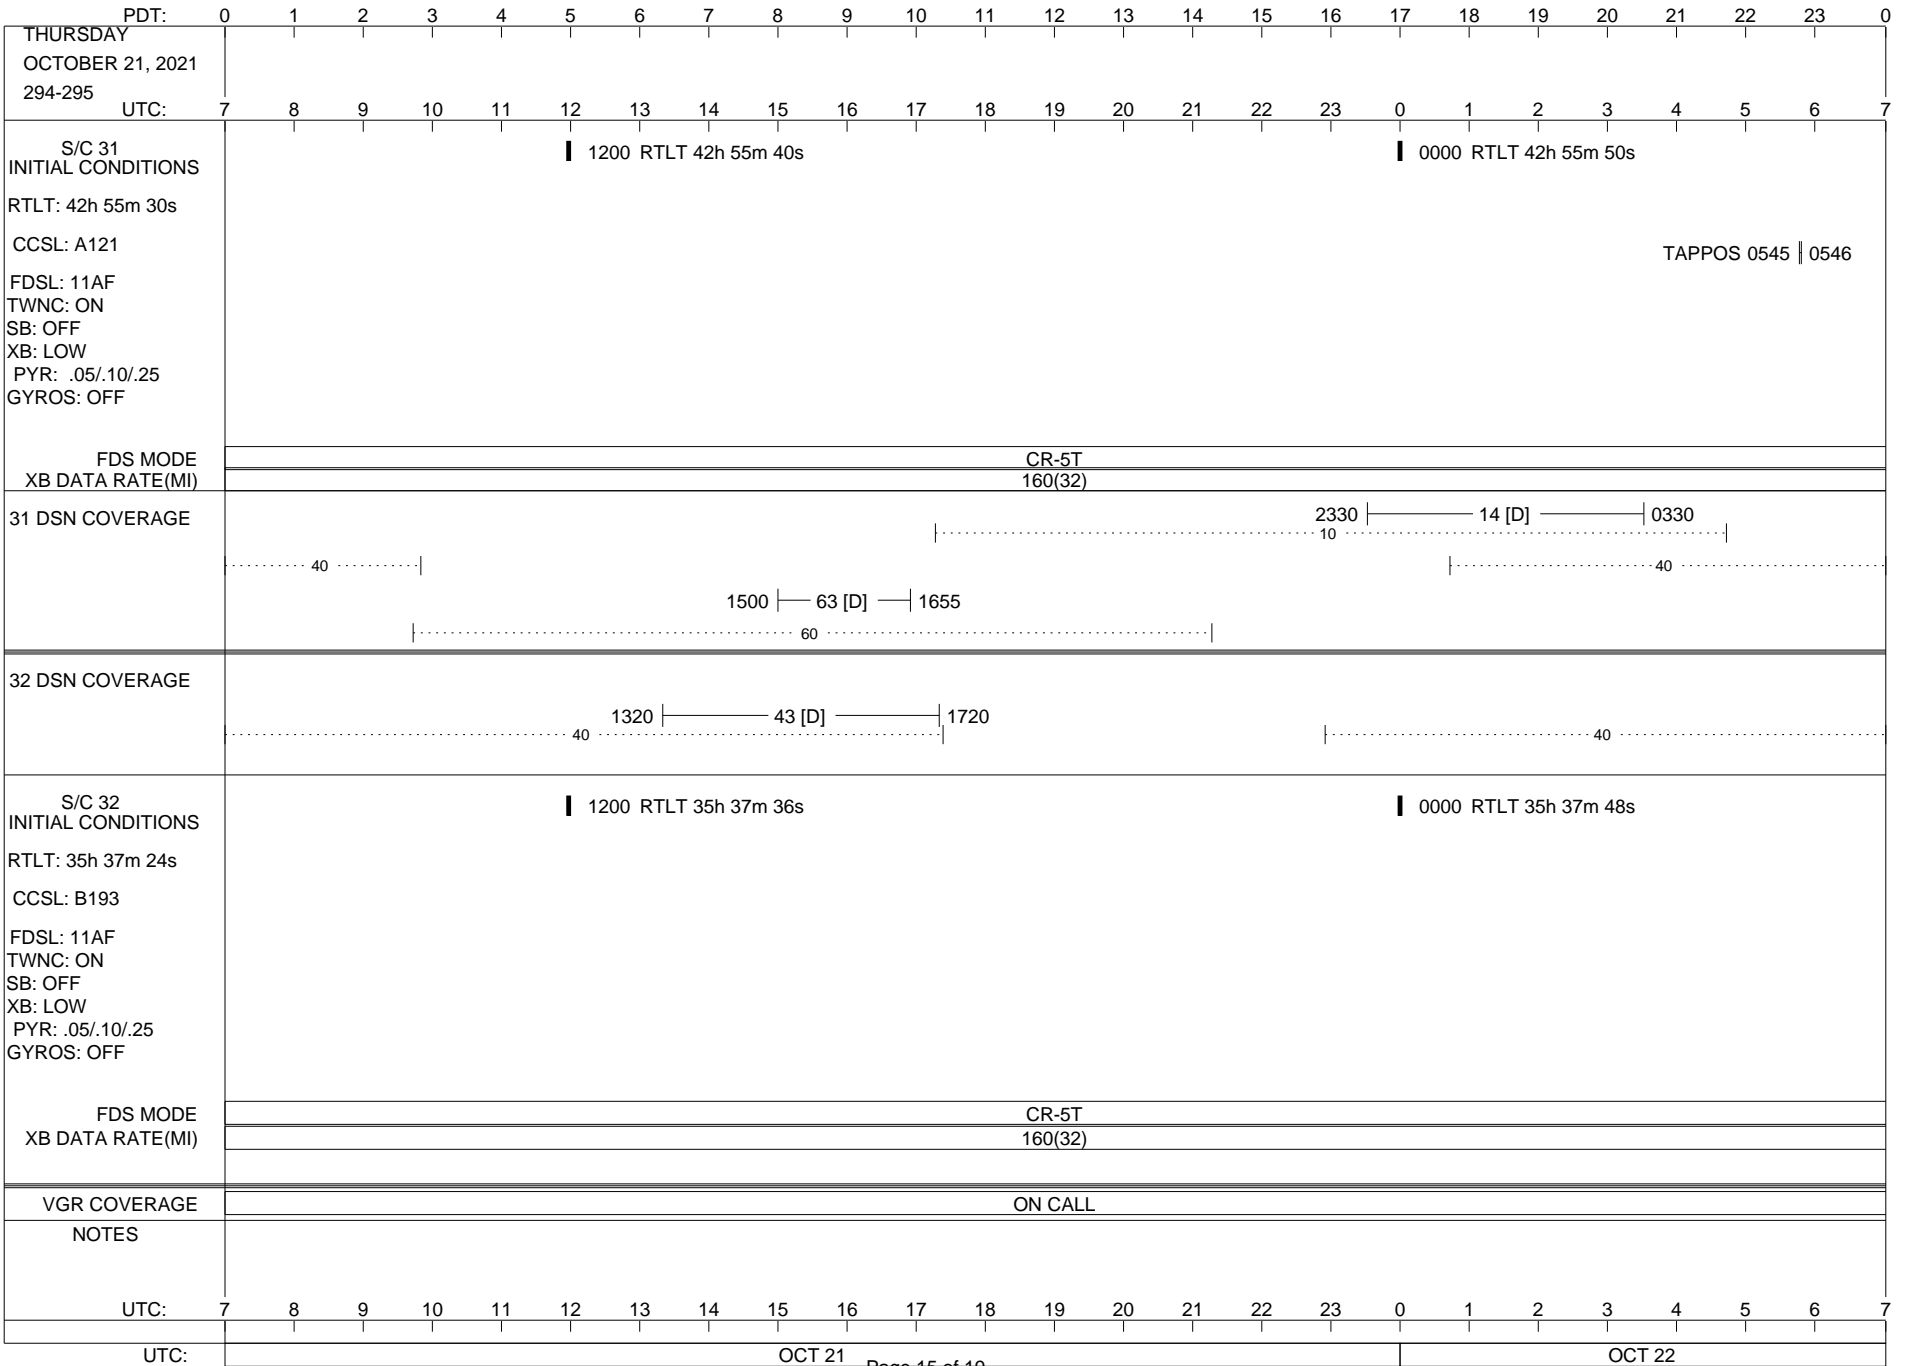

ISSUE DATE: 10/03/21 20:07