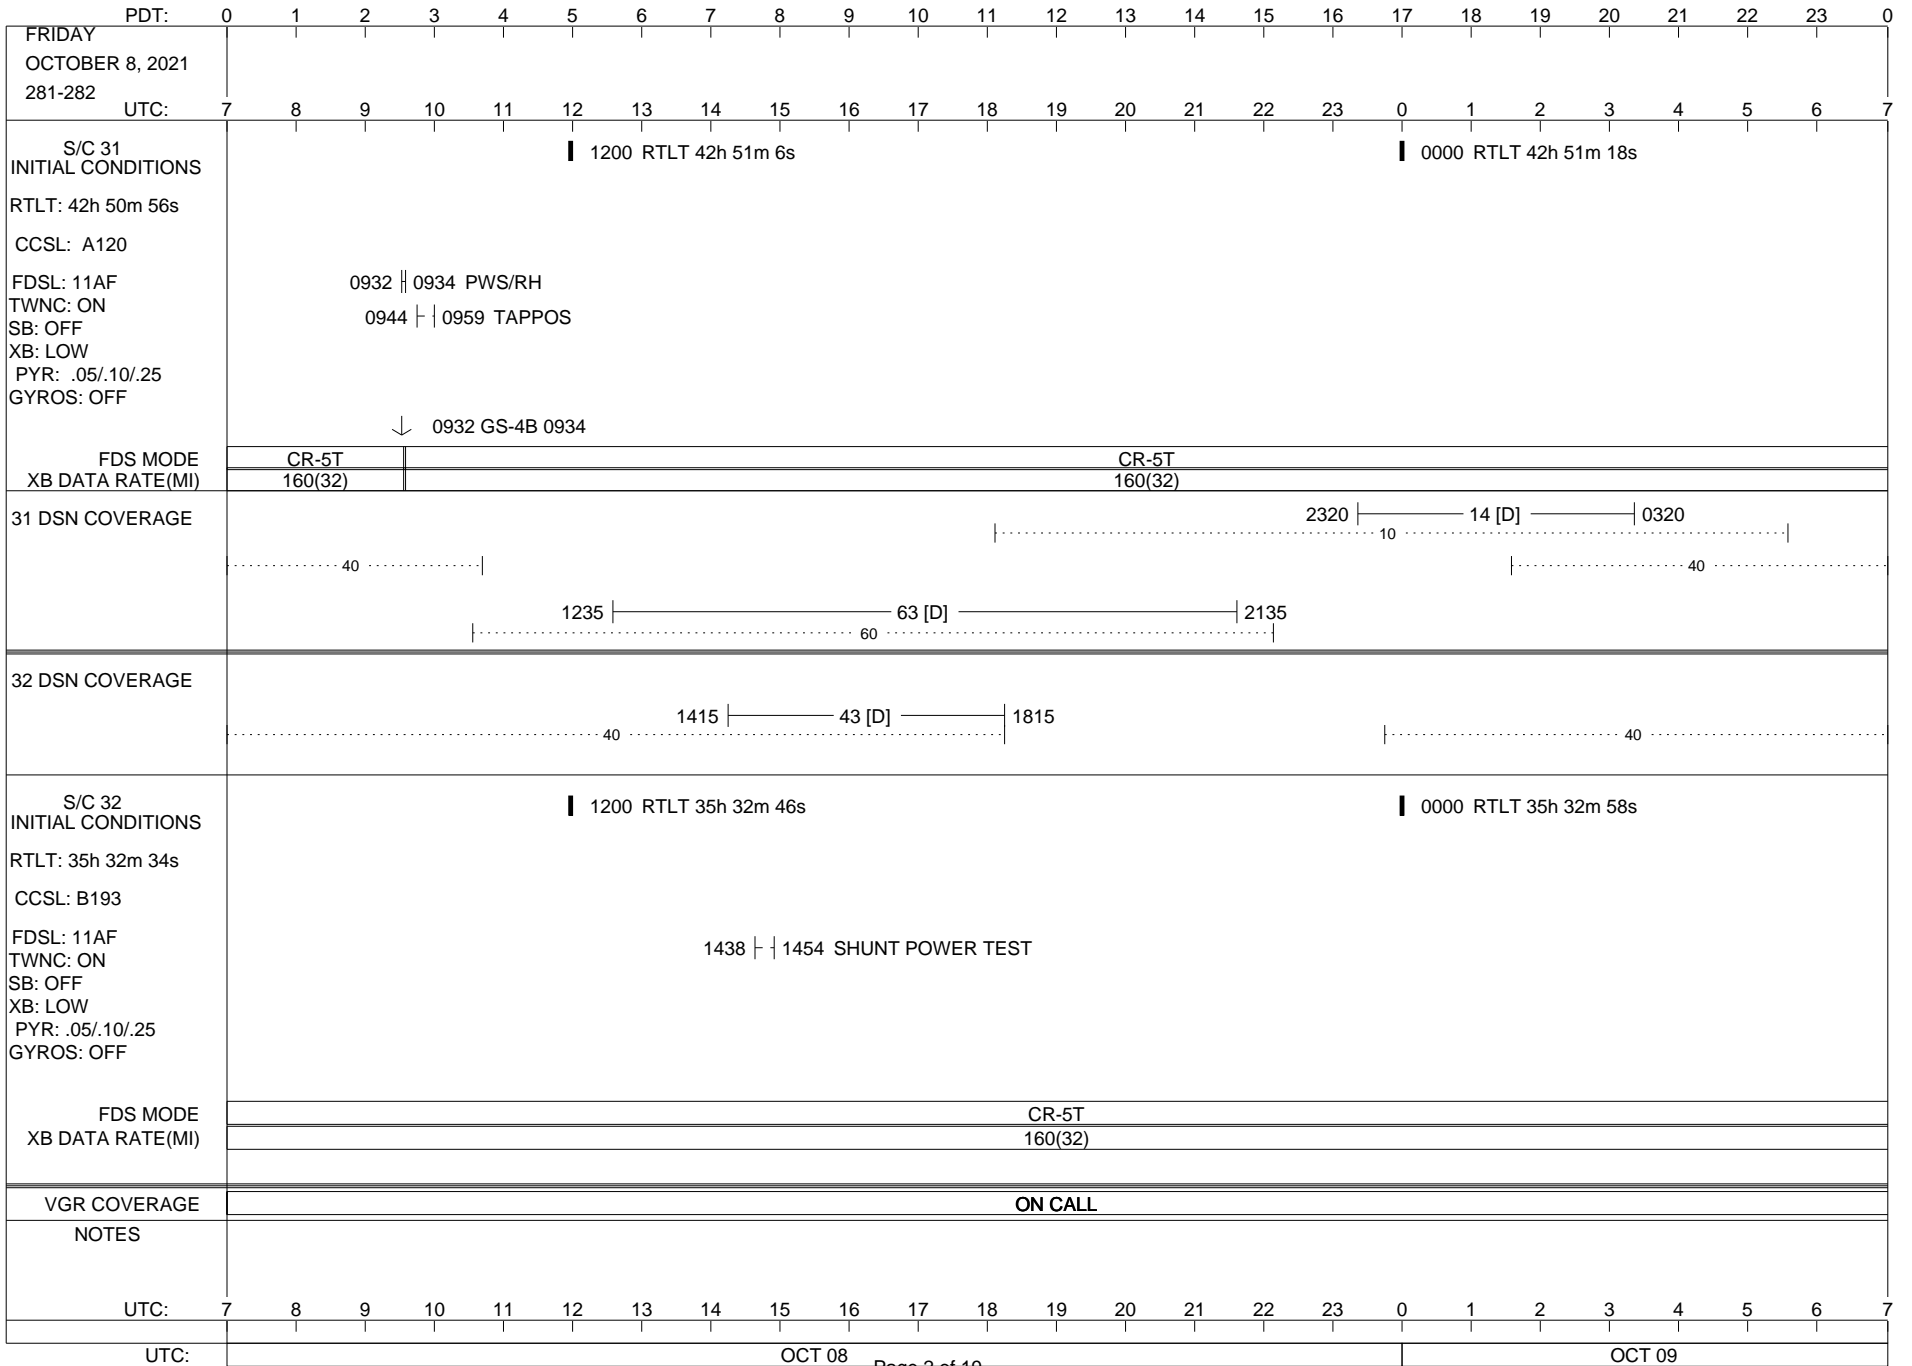

ISSUE DATE: 10/03/21 20:07