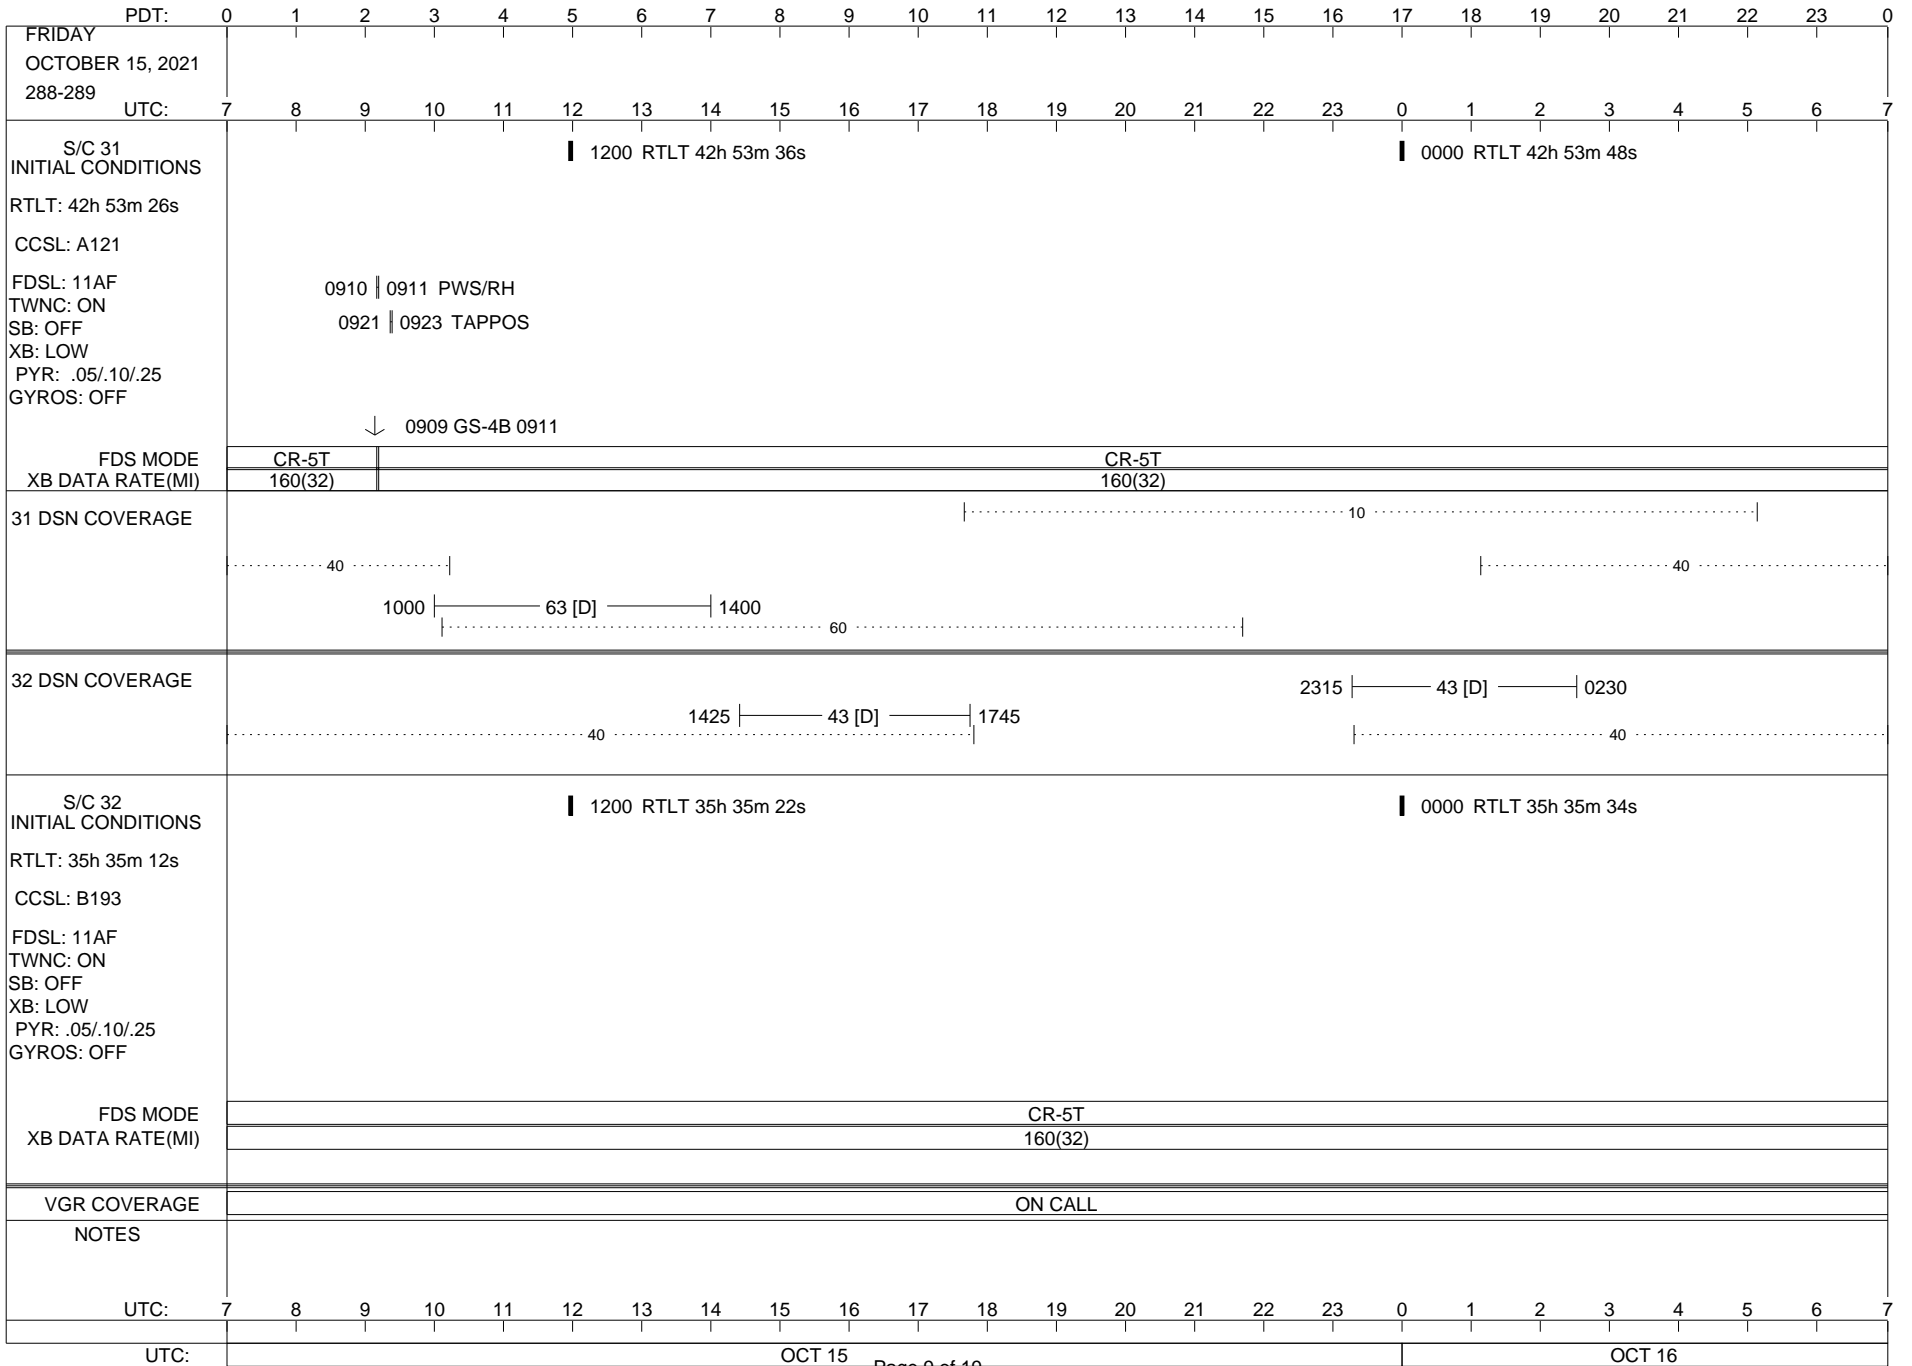

ISSUE DATE: 10/03/21 20:07