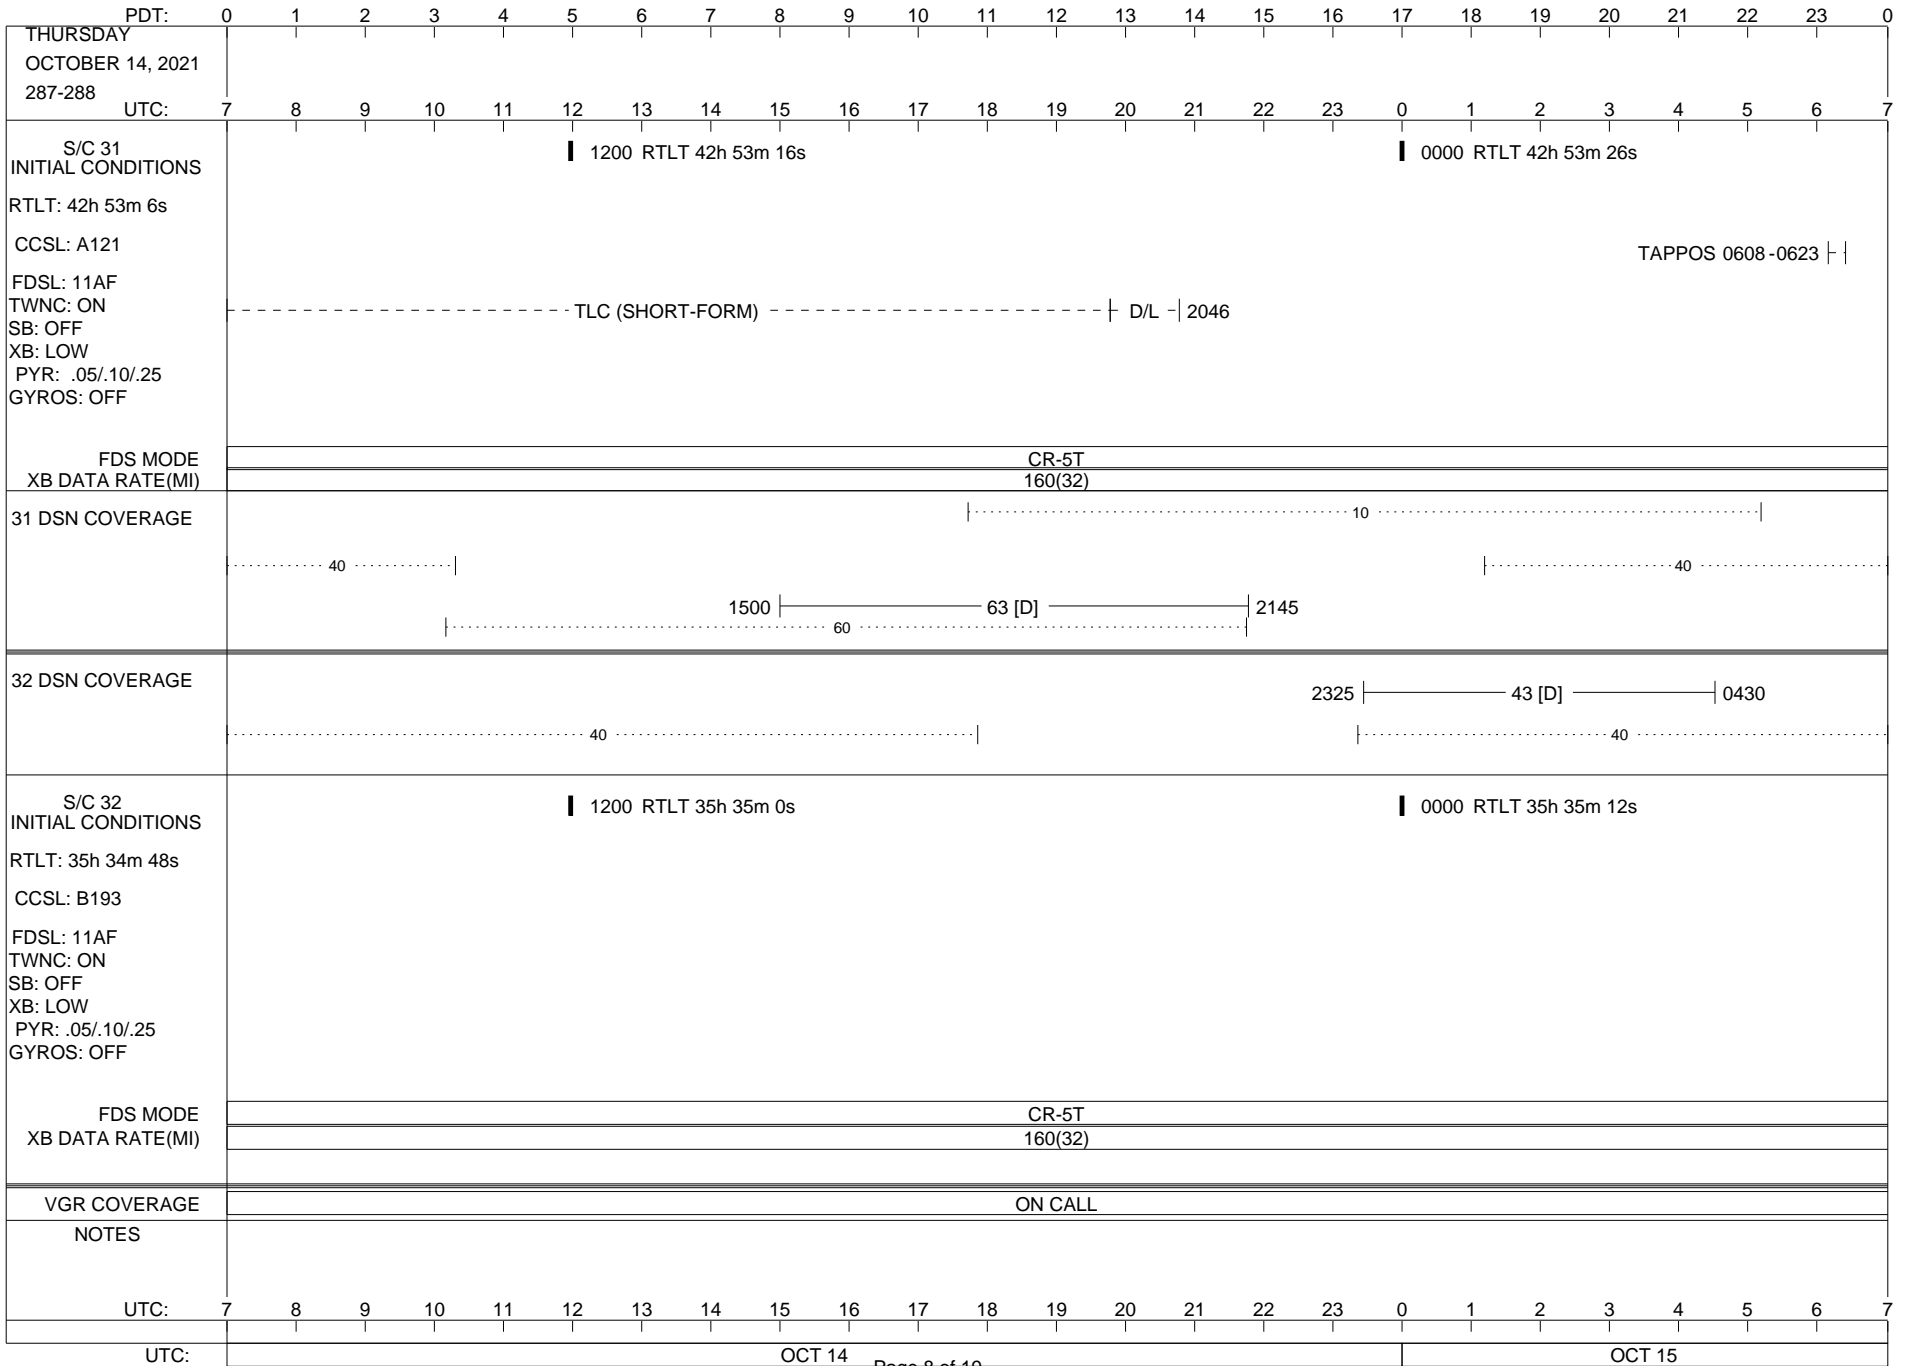

ISSUE DATE: 10/03/21 20:07