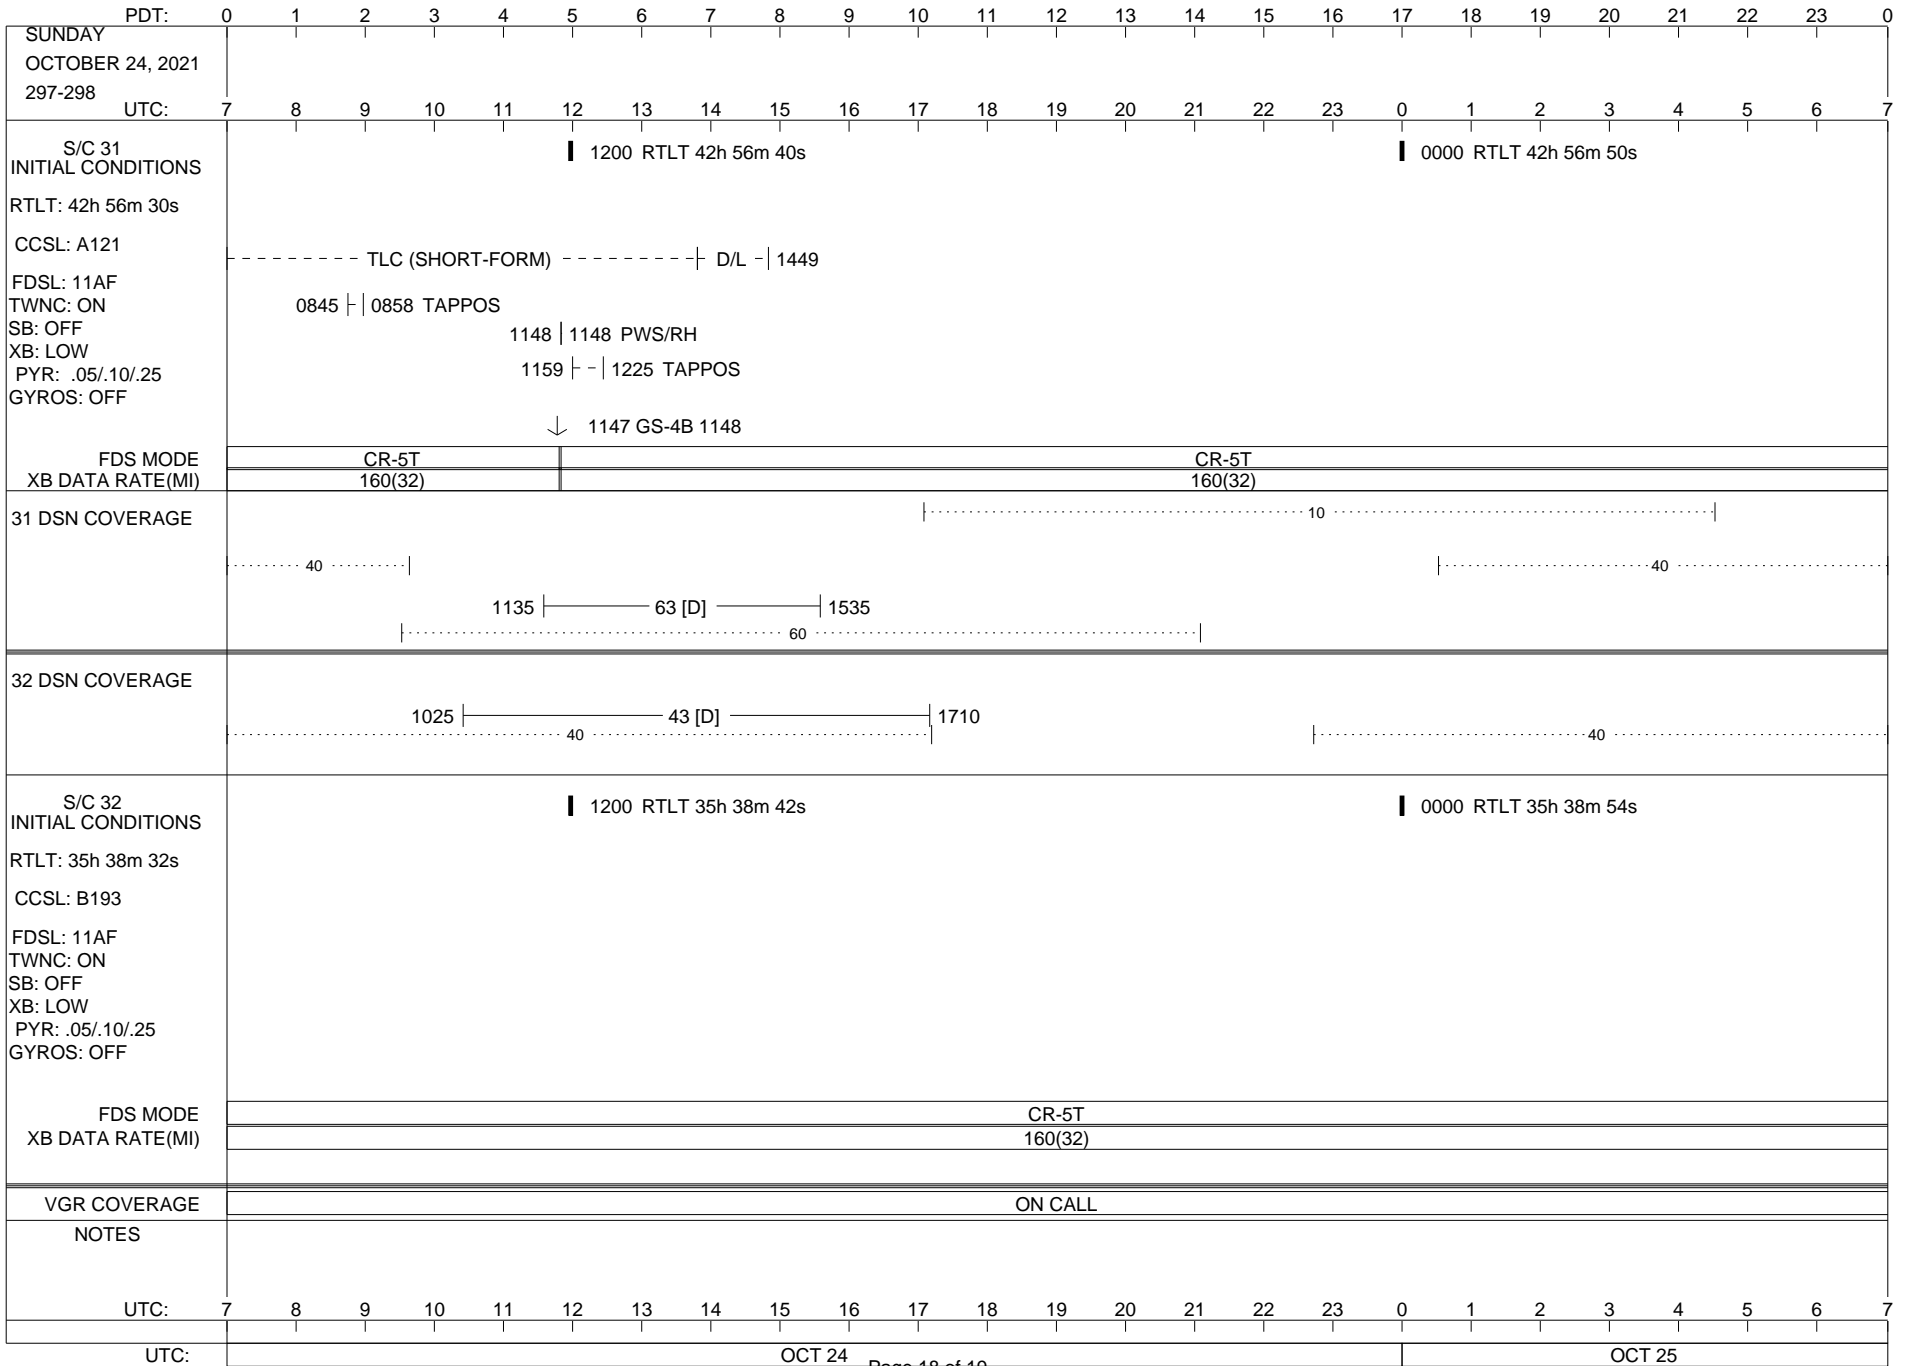

ISSUE DATE: 10/03/21 20:07