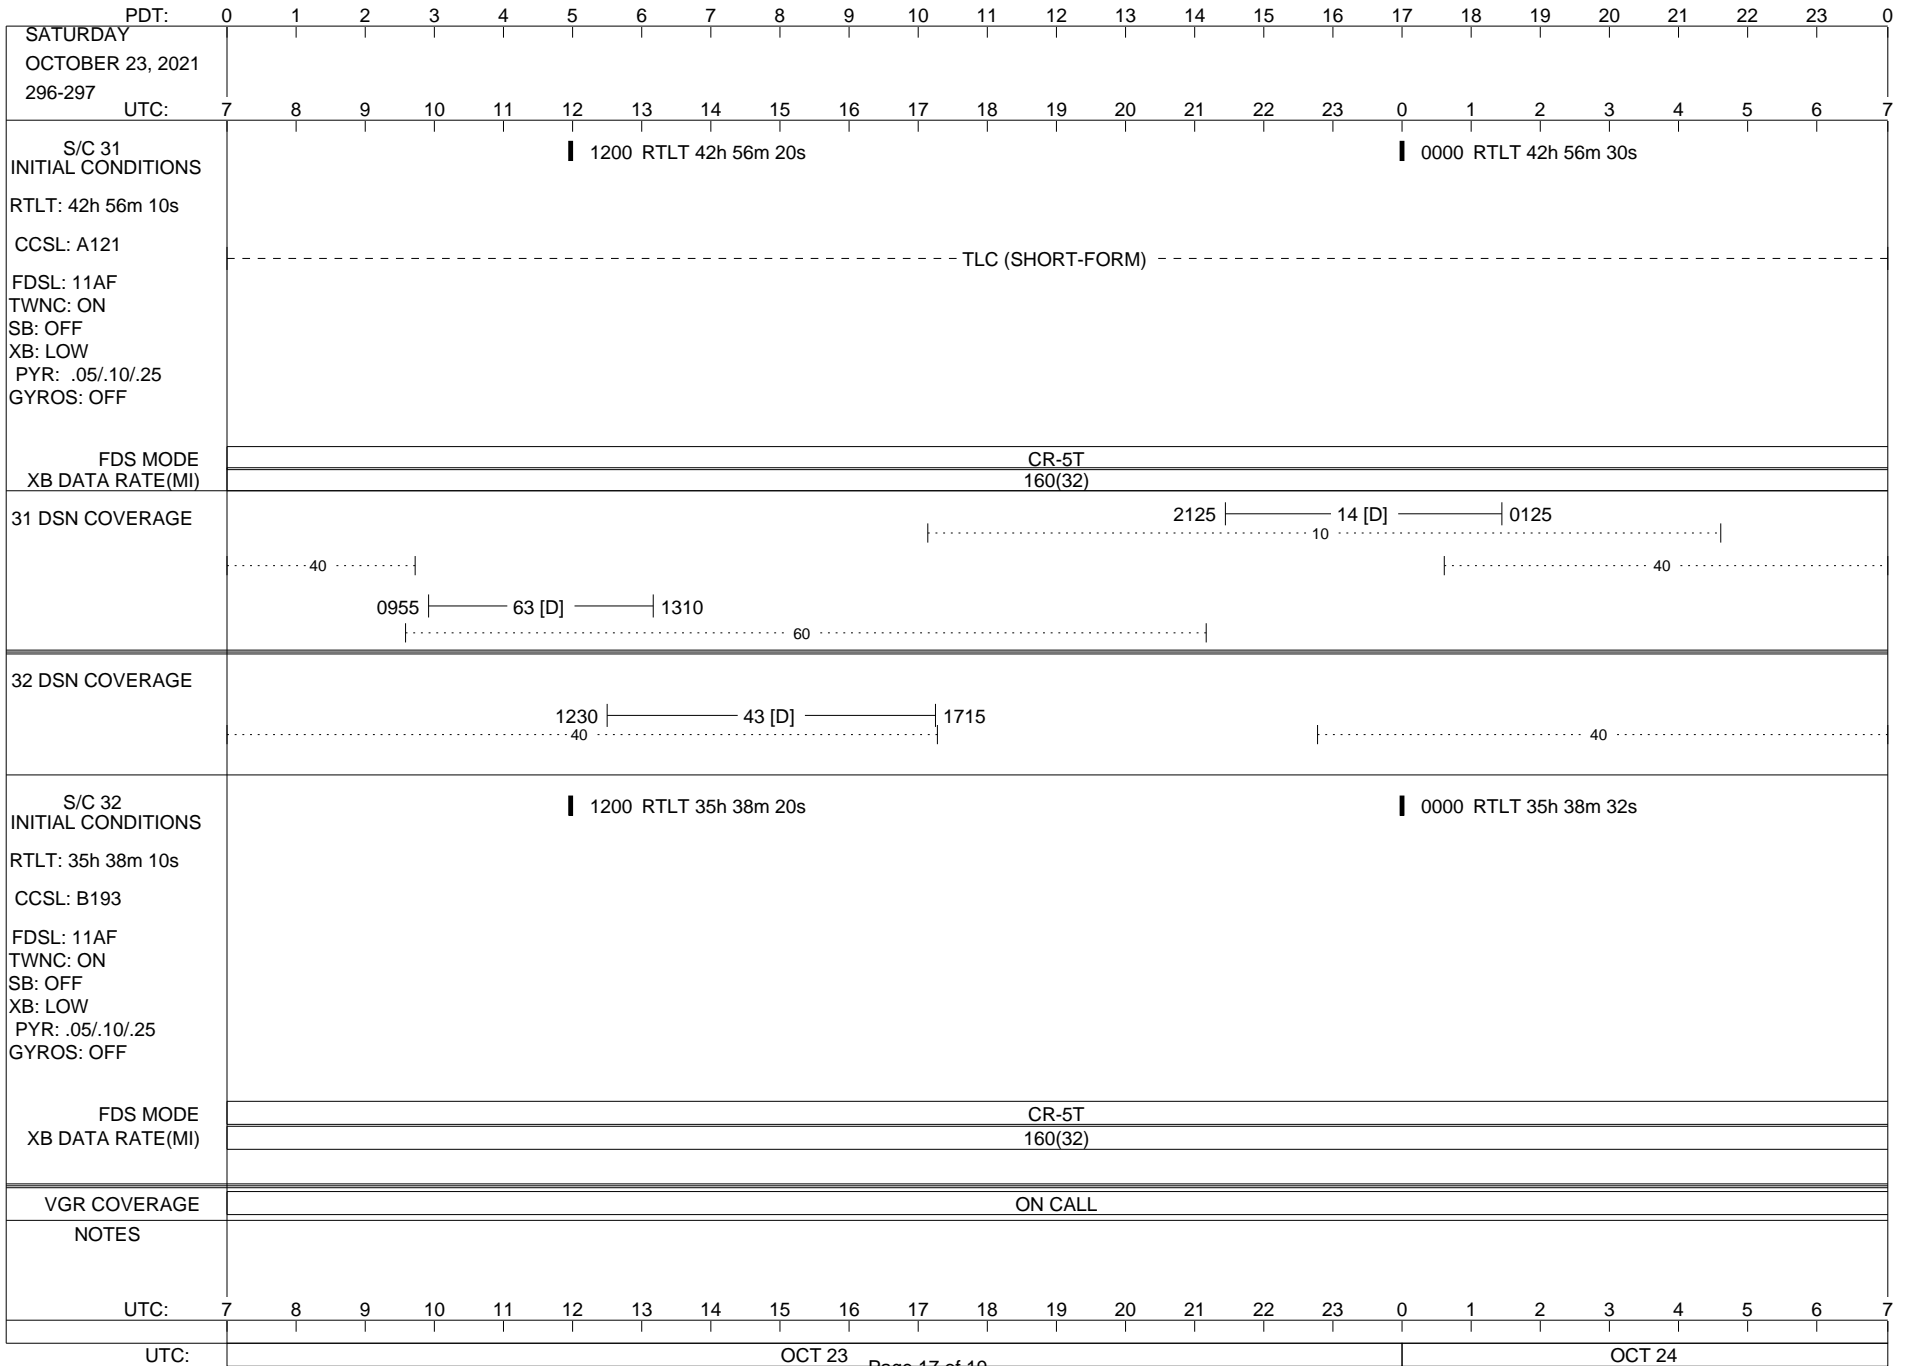

ISSUE DATE: 10/03/21 20:07