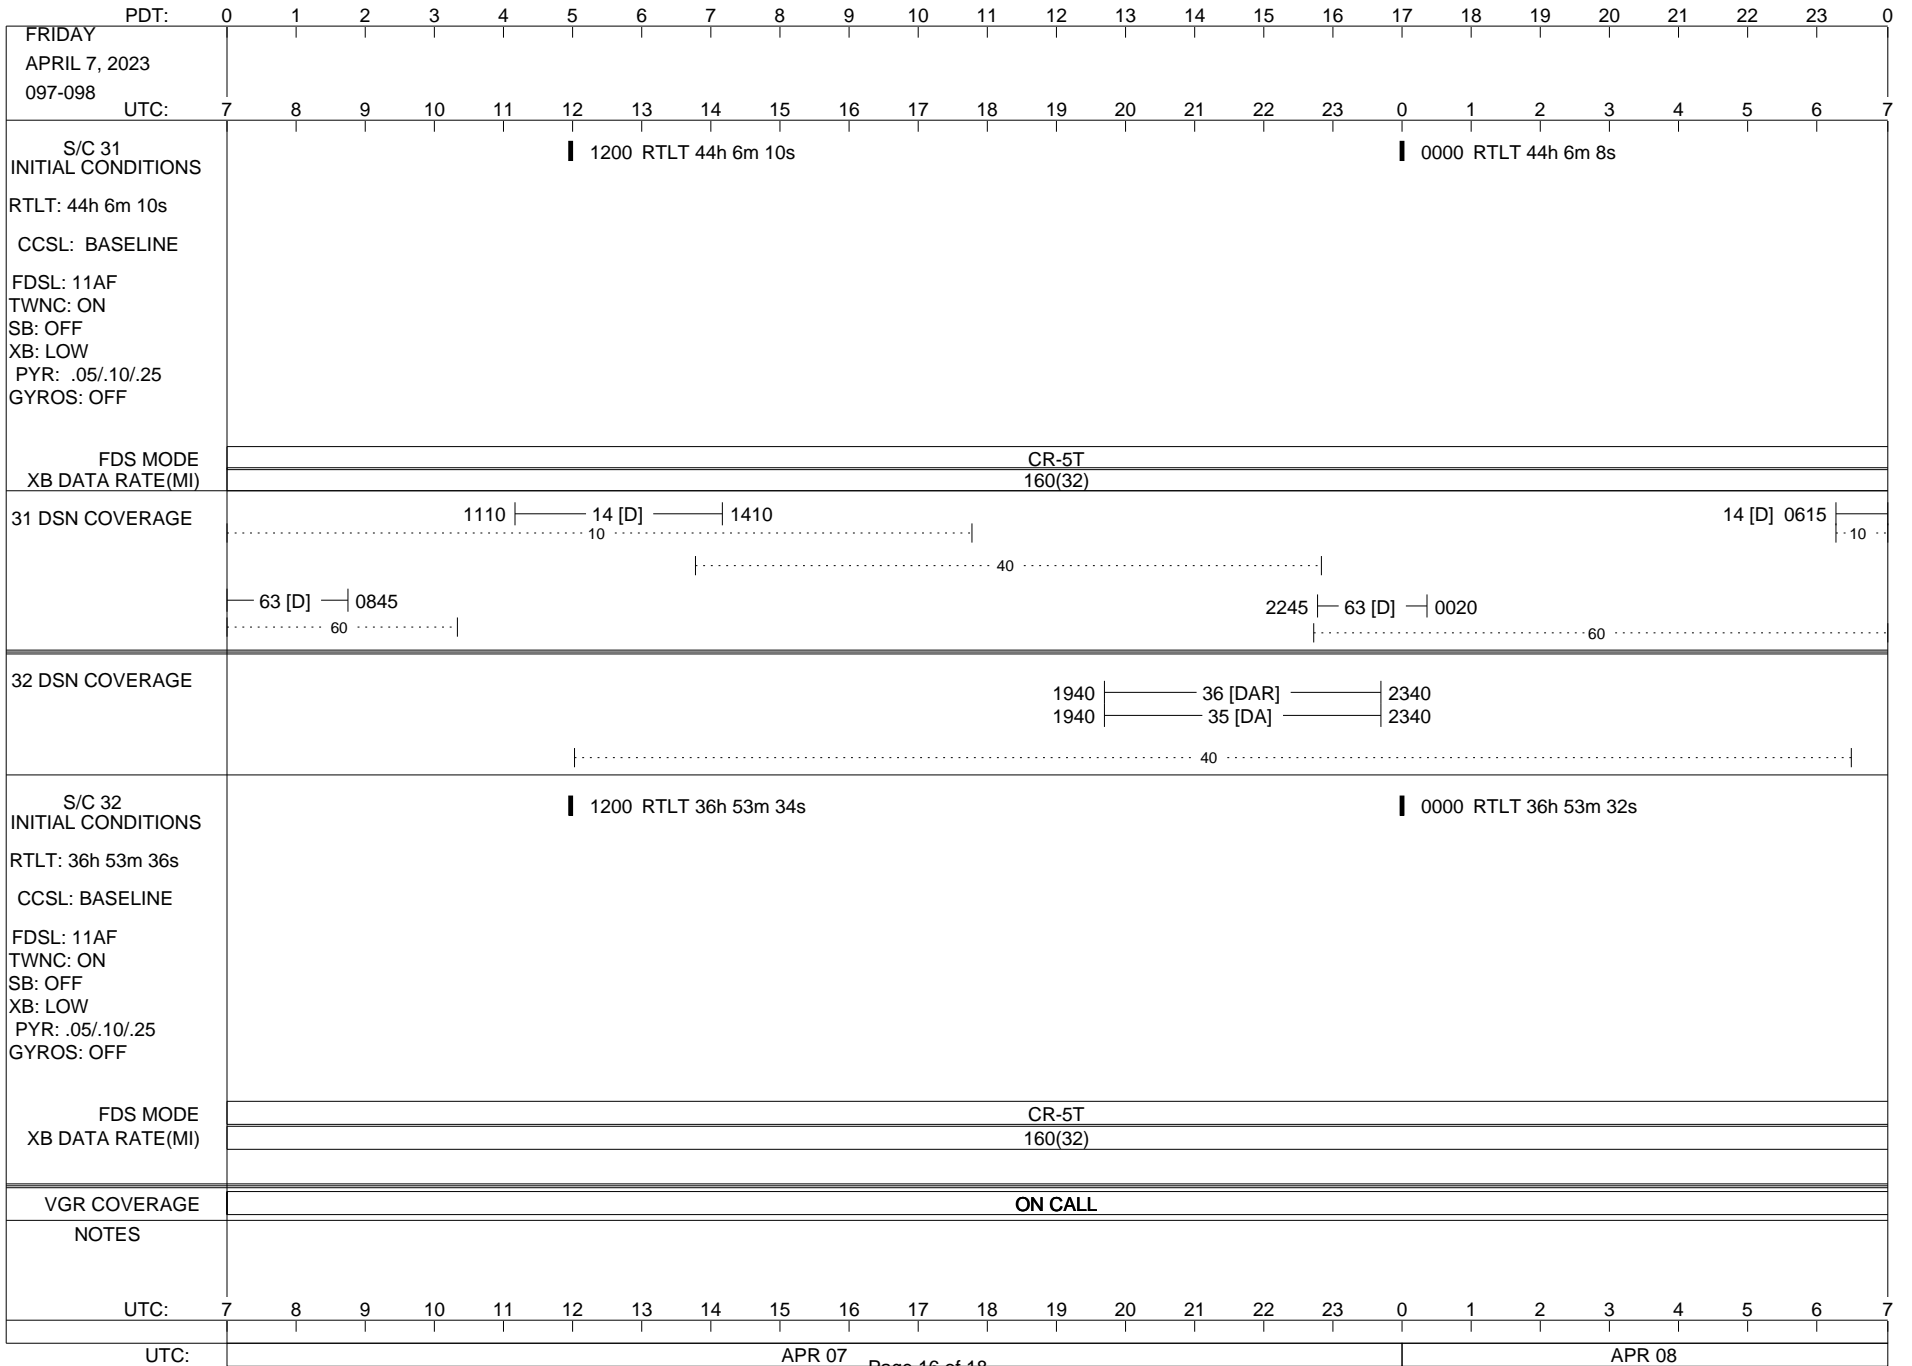

ISSUE DATE: 03/22/23 08:41