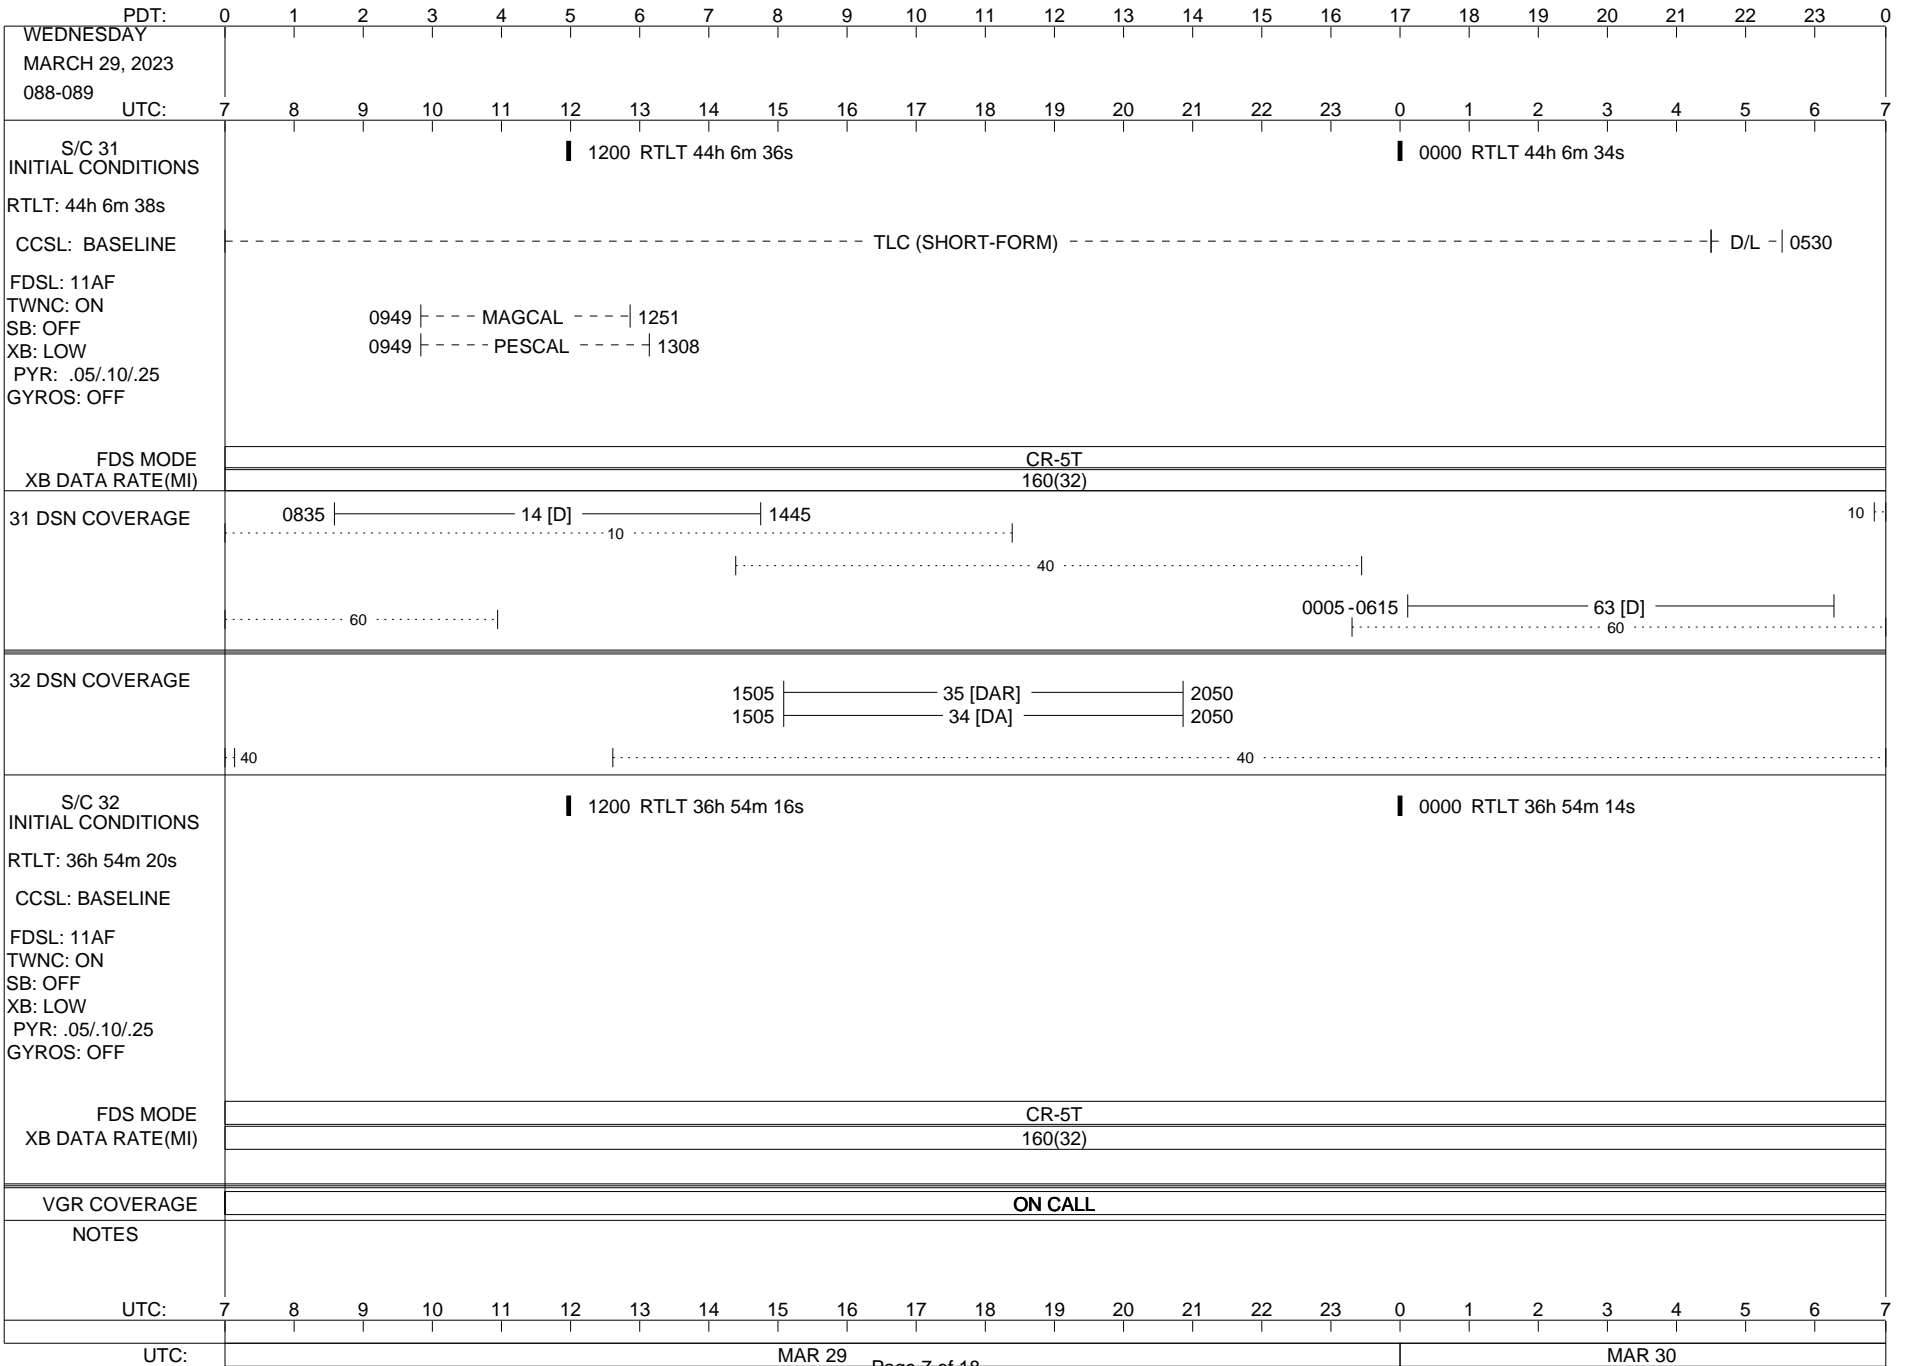

ISSUE DATE: 03/22/23 08:41