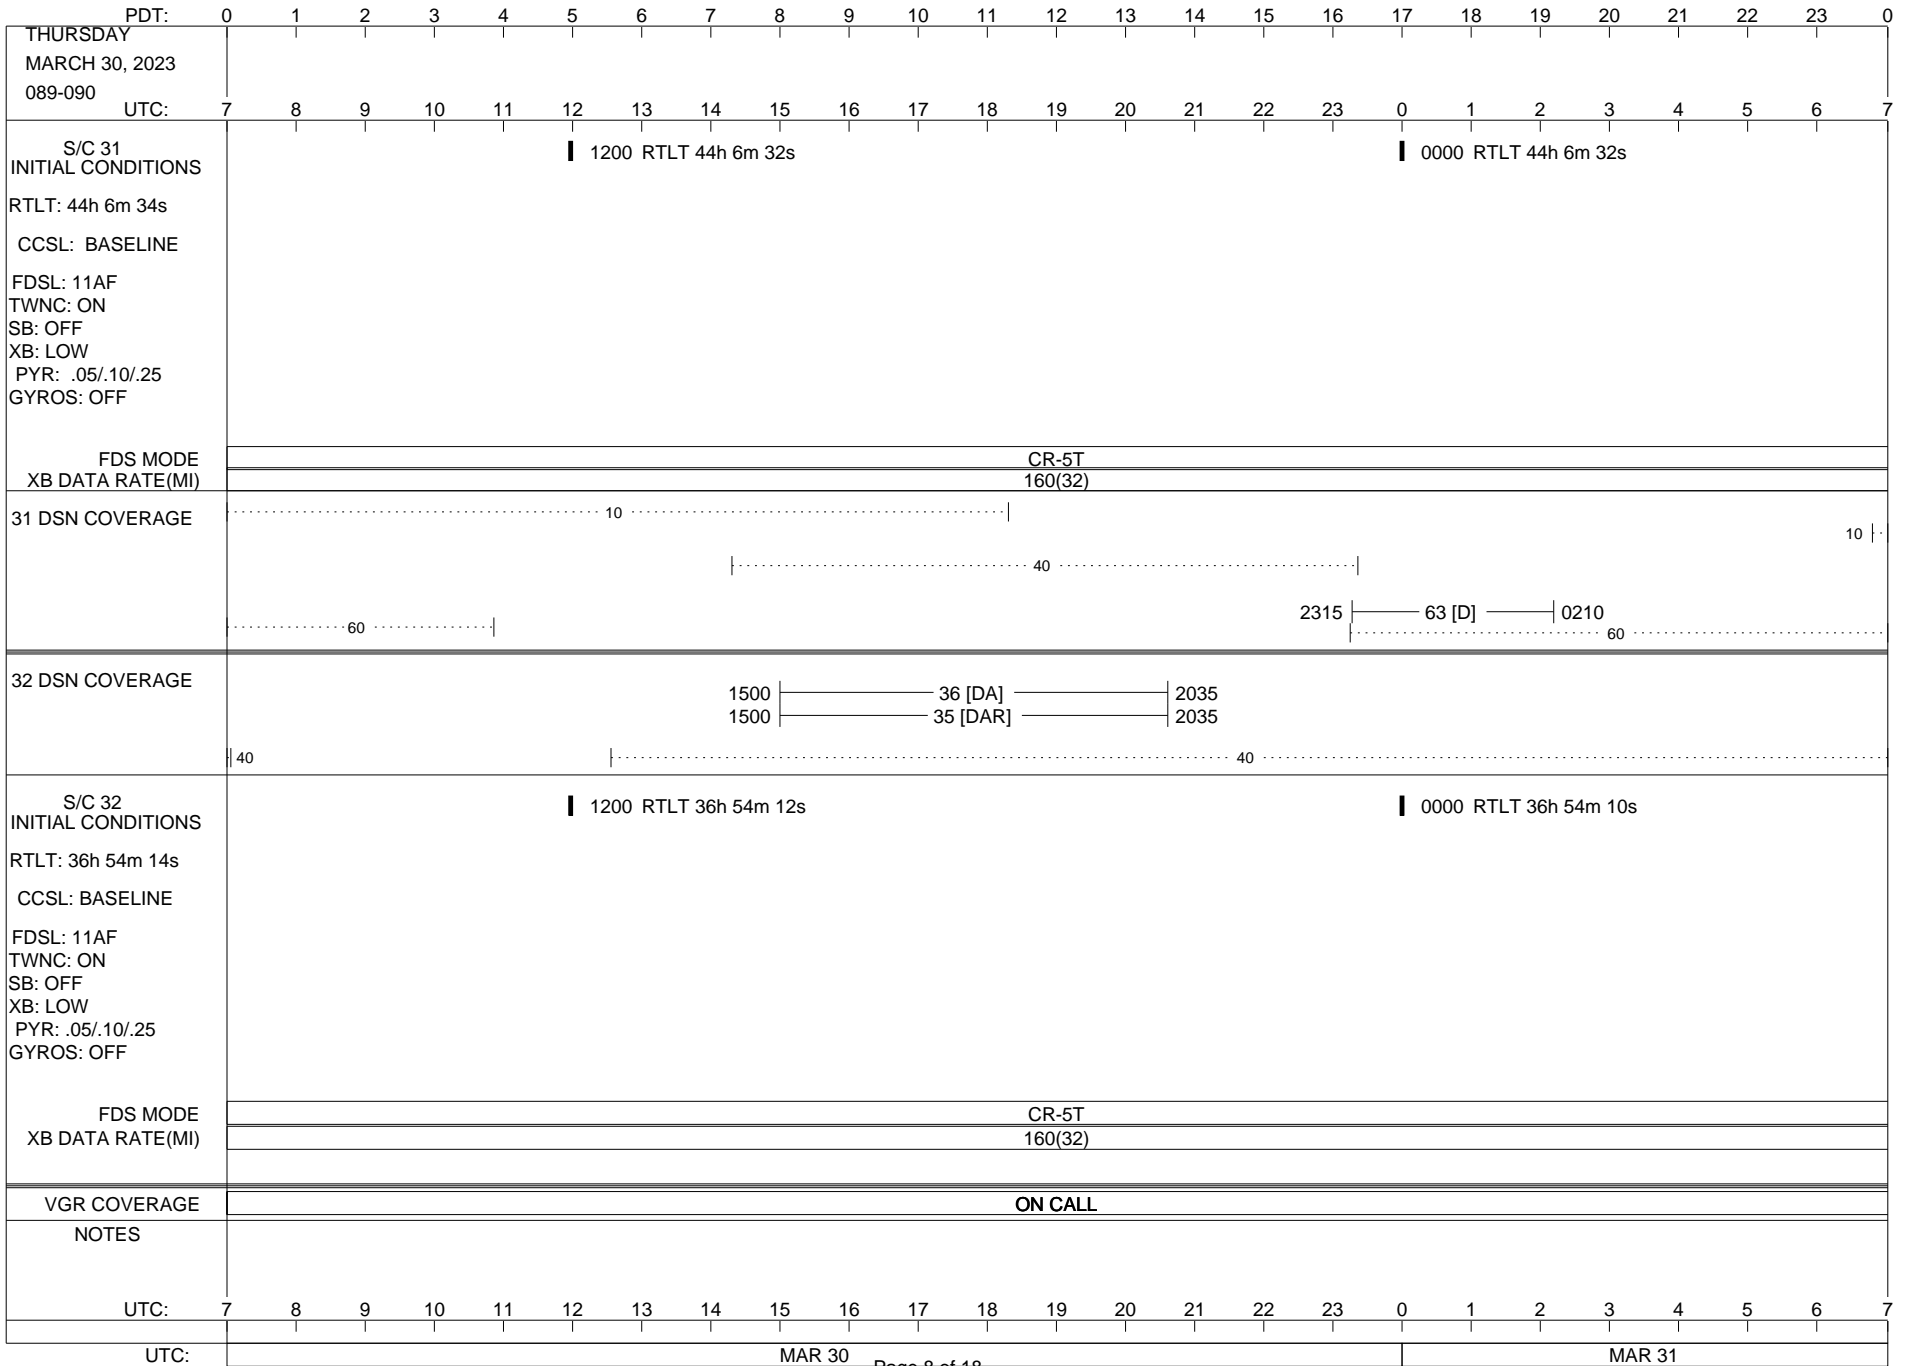

ISSUE DATE: 03/22/23 08:41