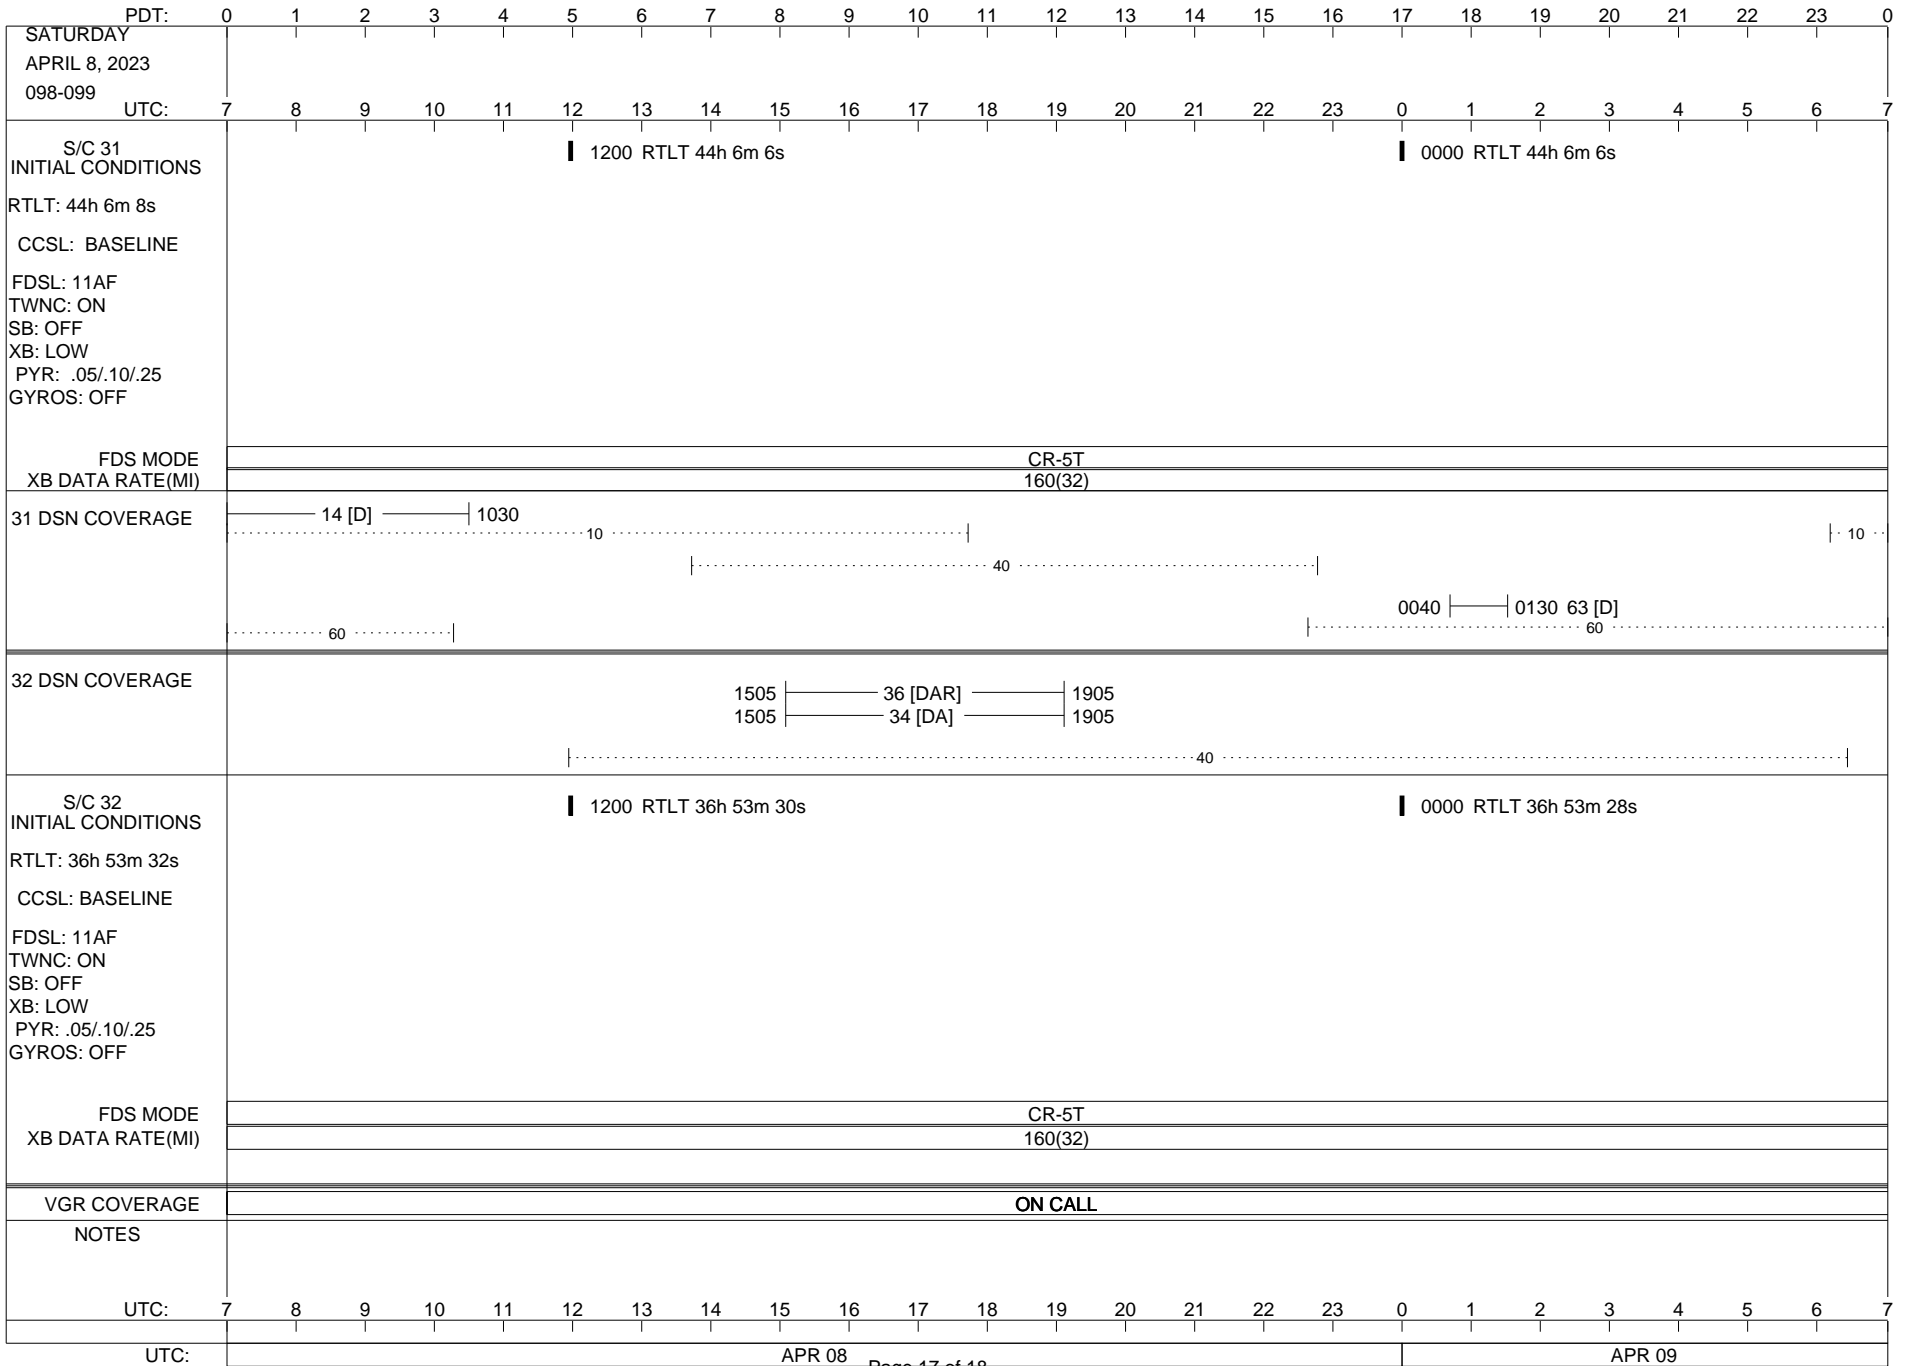

ISSUE DATE: 03/22/23 08:41