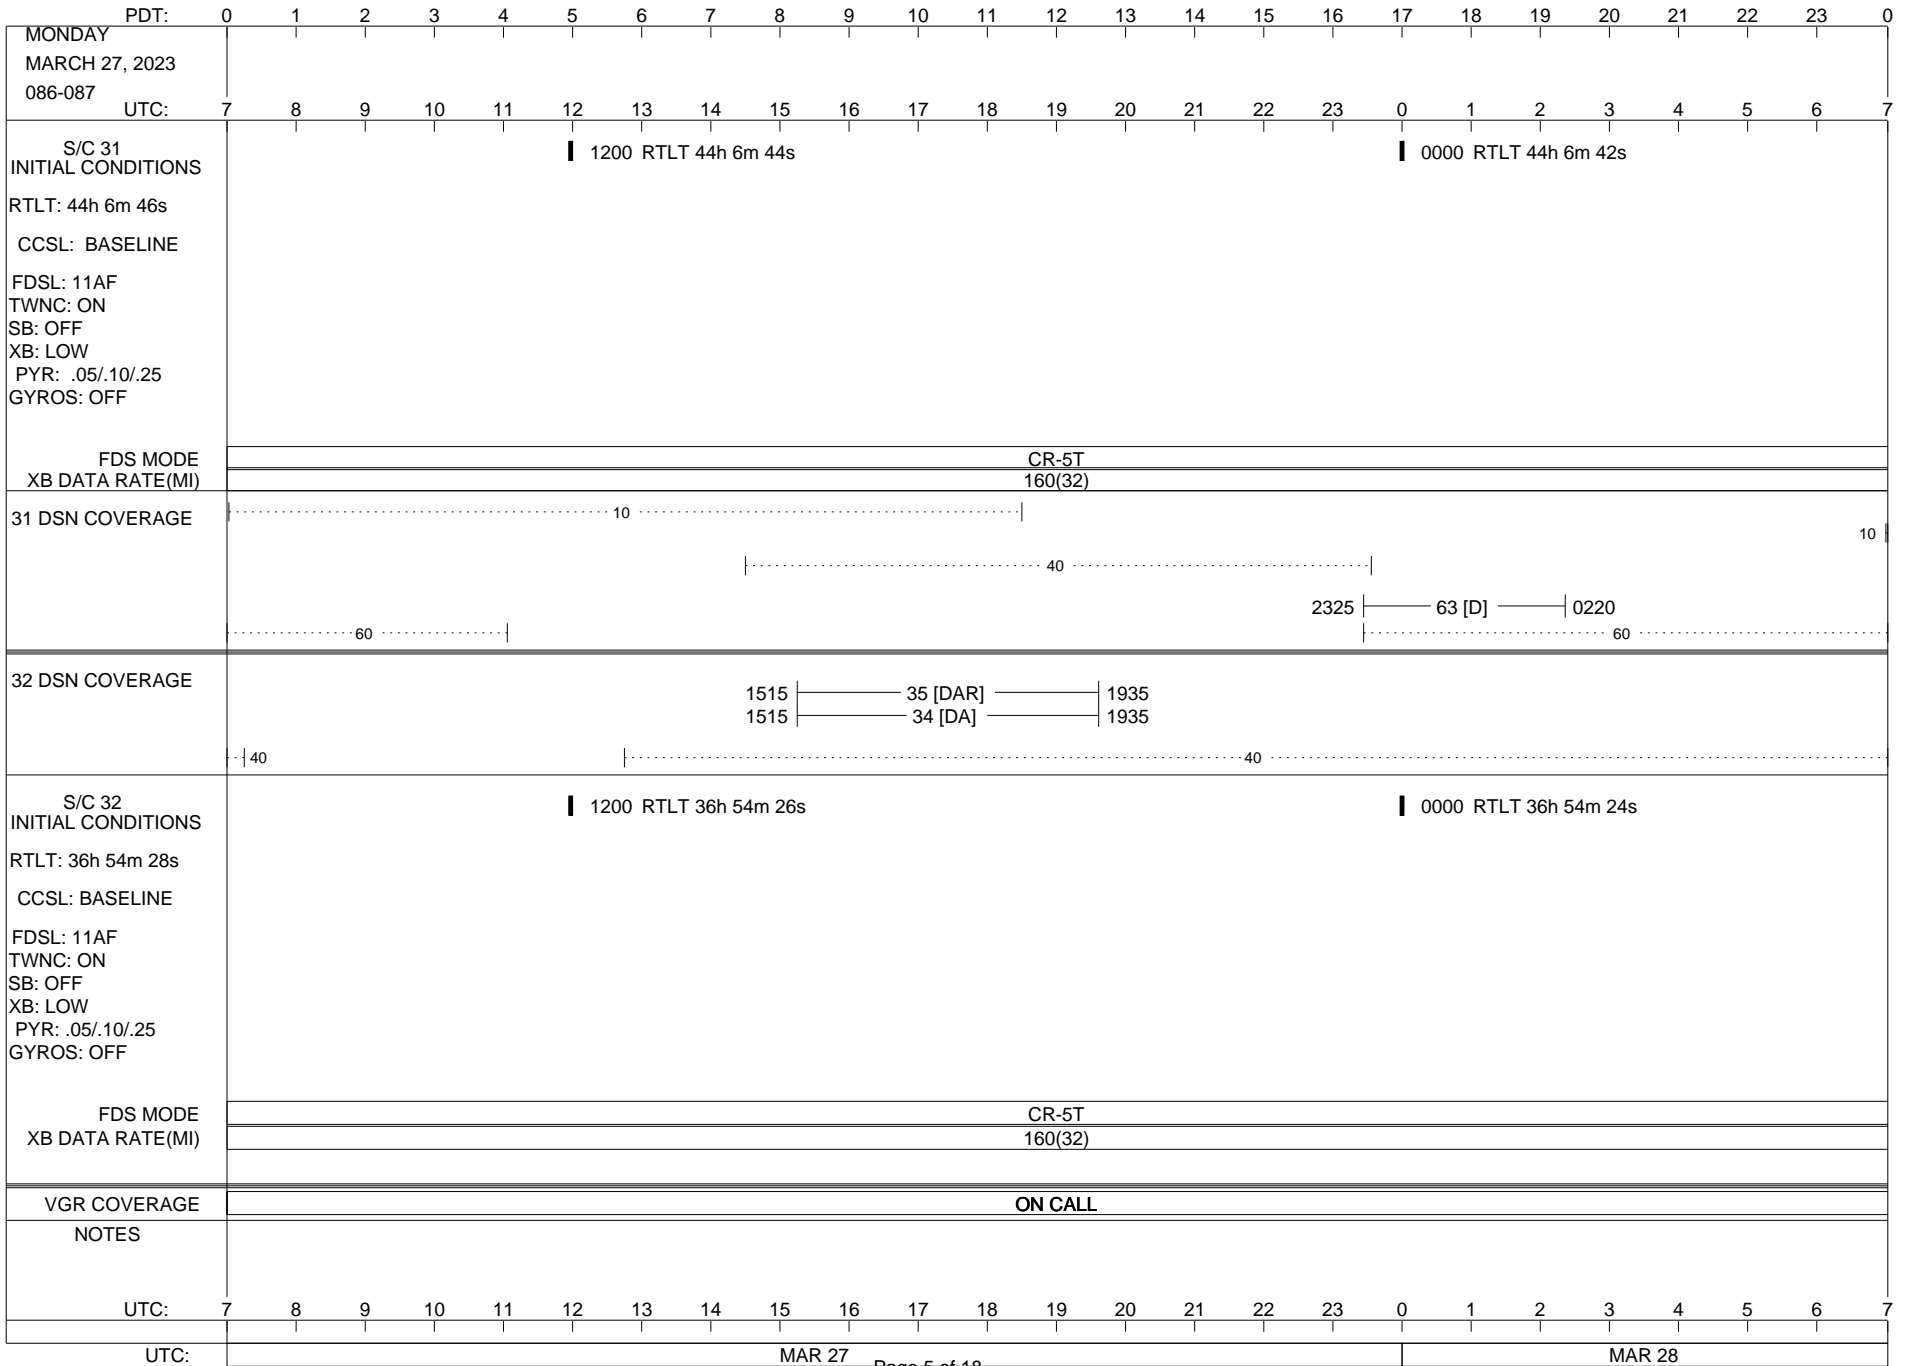

ISSUE DATE: 03/22/23 08:41