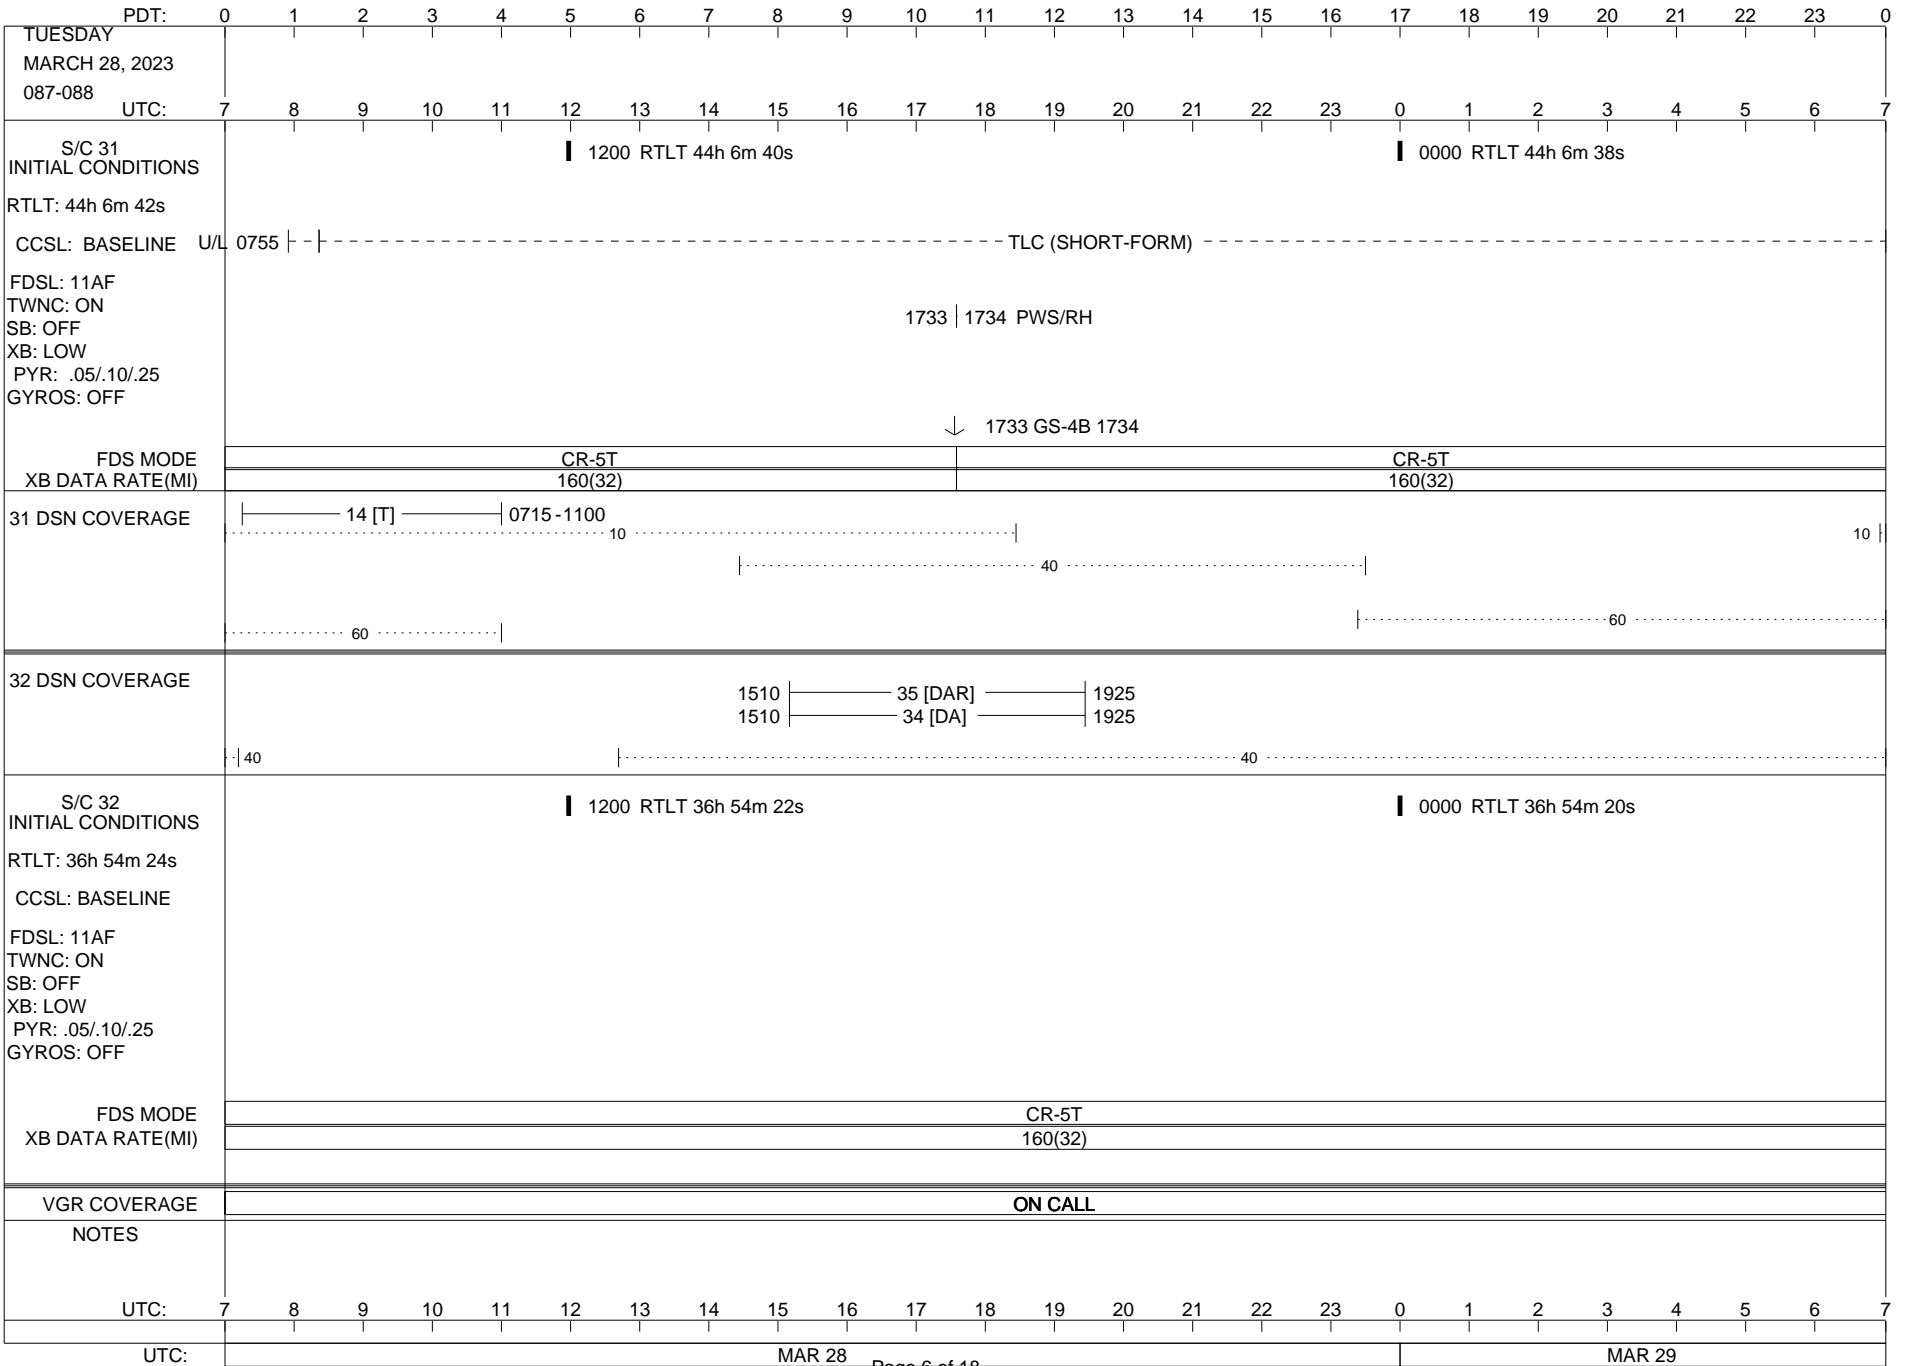

ISSUE DATE: 03/22/23 08:41