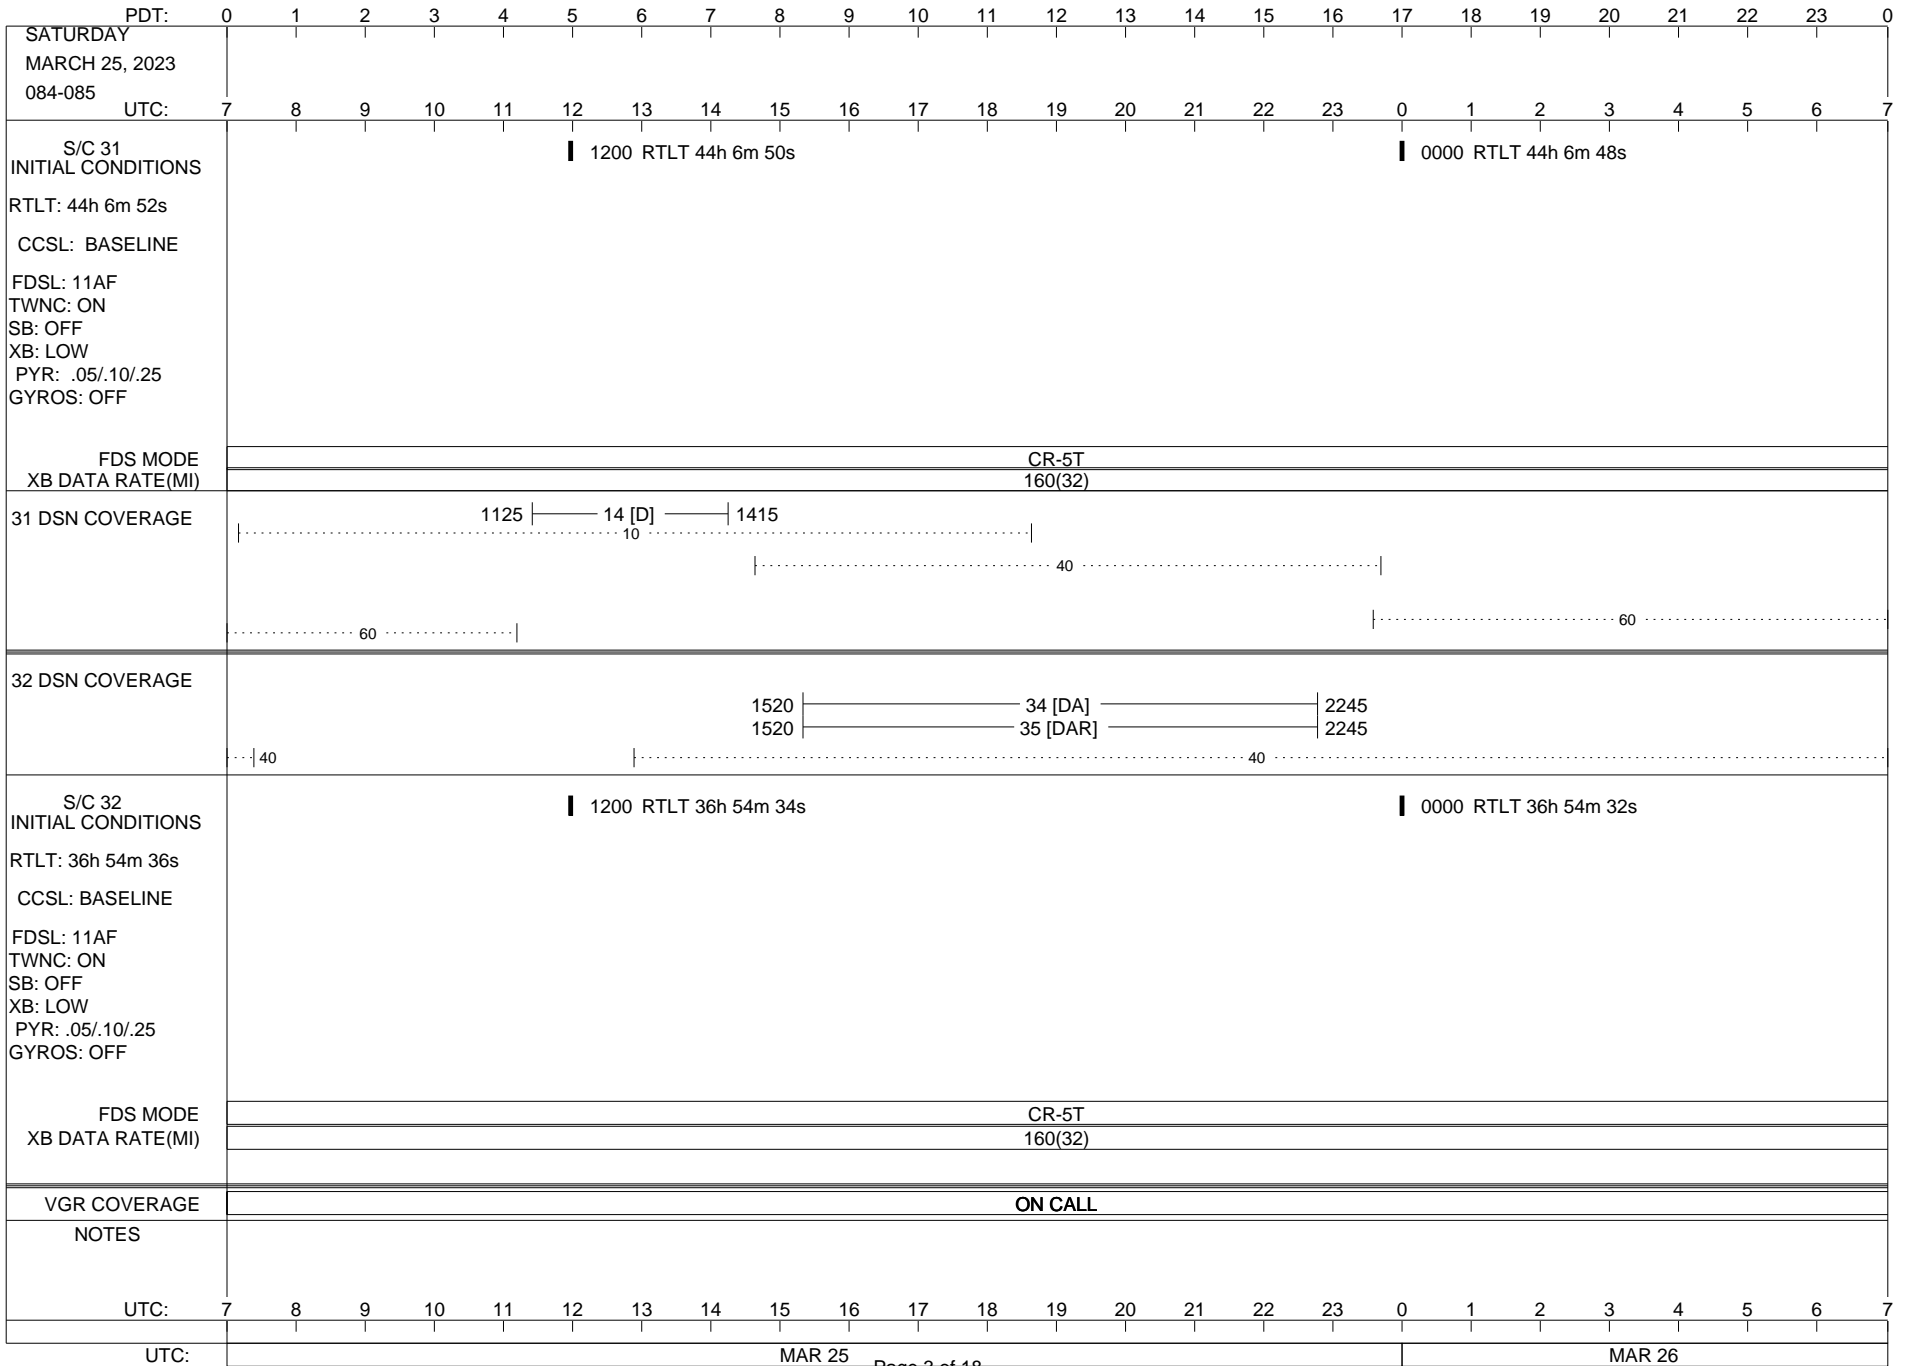

ISSUE DATE: 03/22/23 08:41