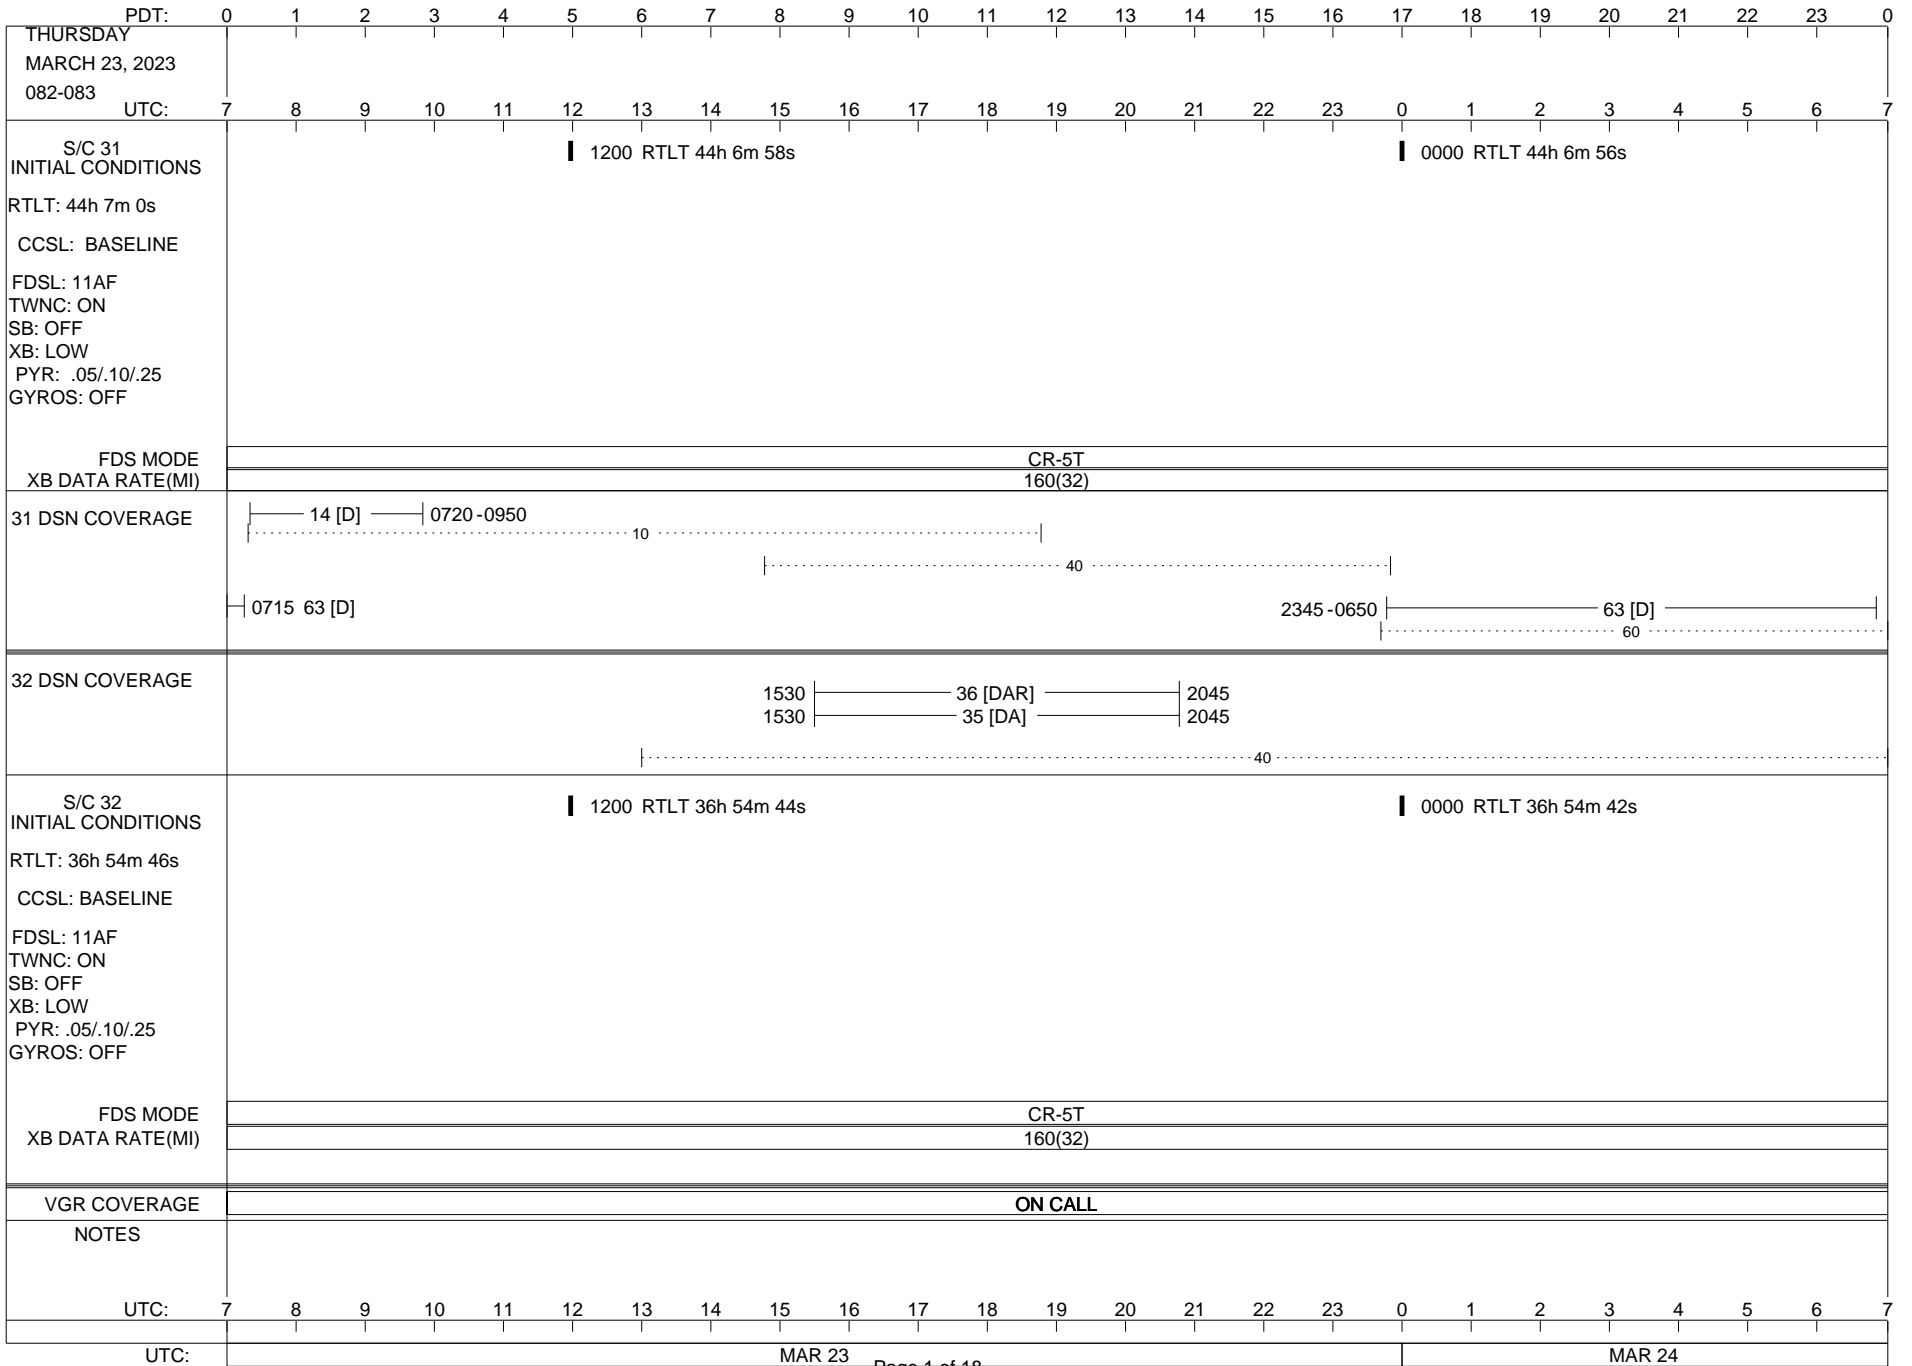

ISSUE DATE: 03/22/23 08:41