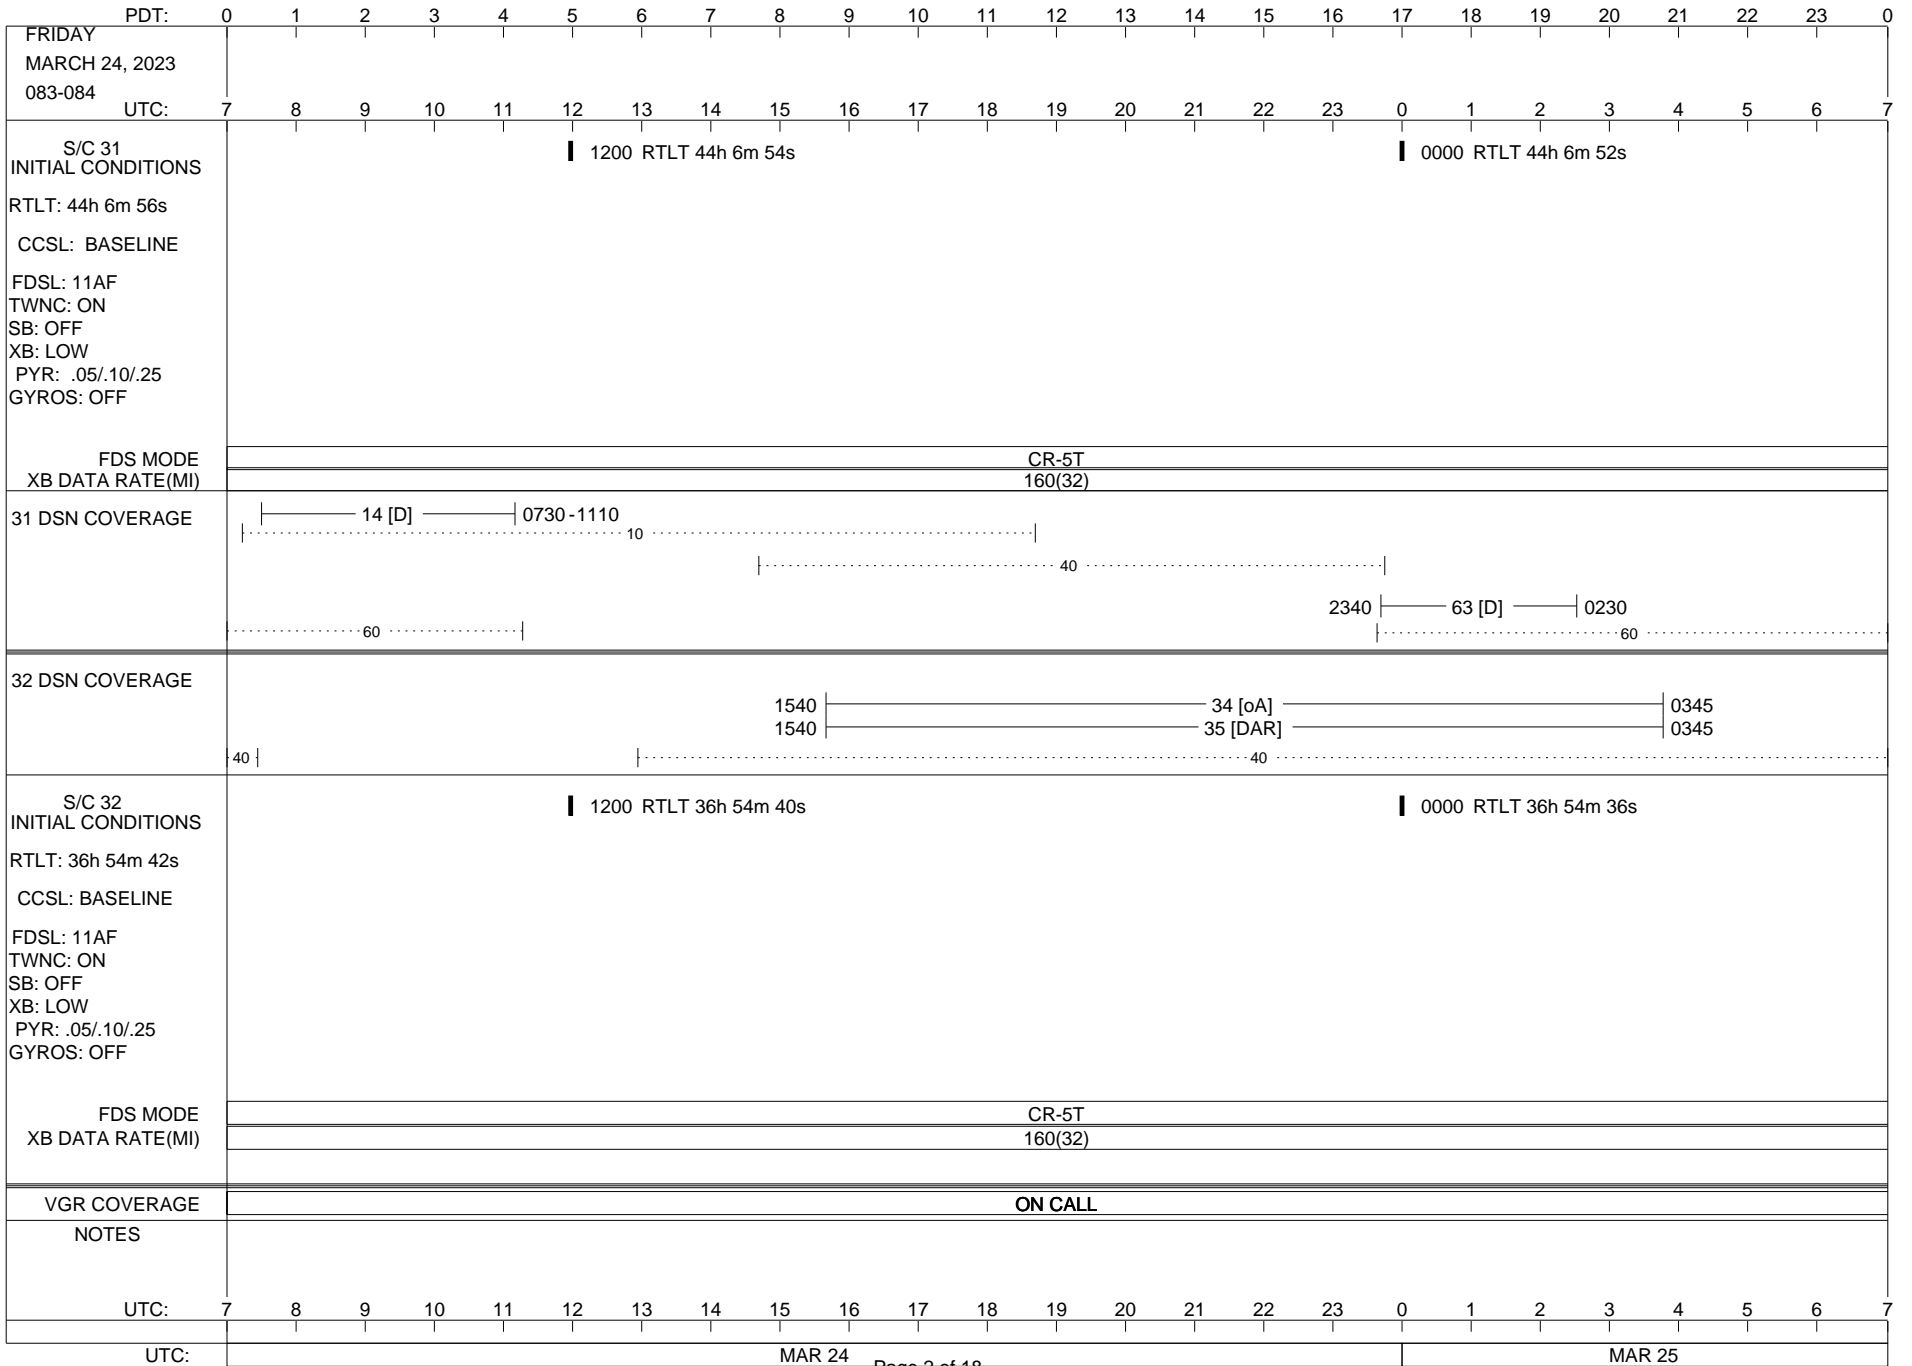

ISSUE DATE: 03/22/23 08:41