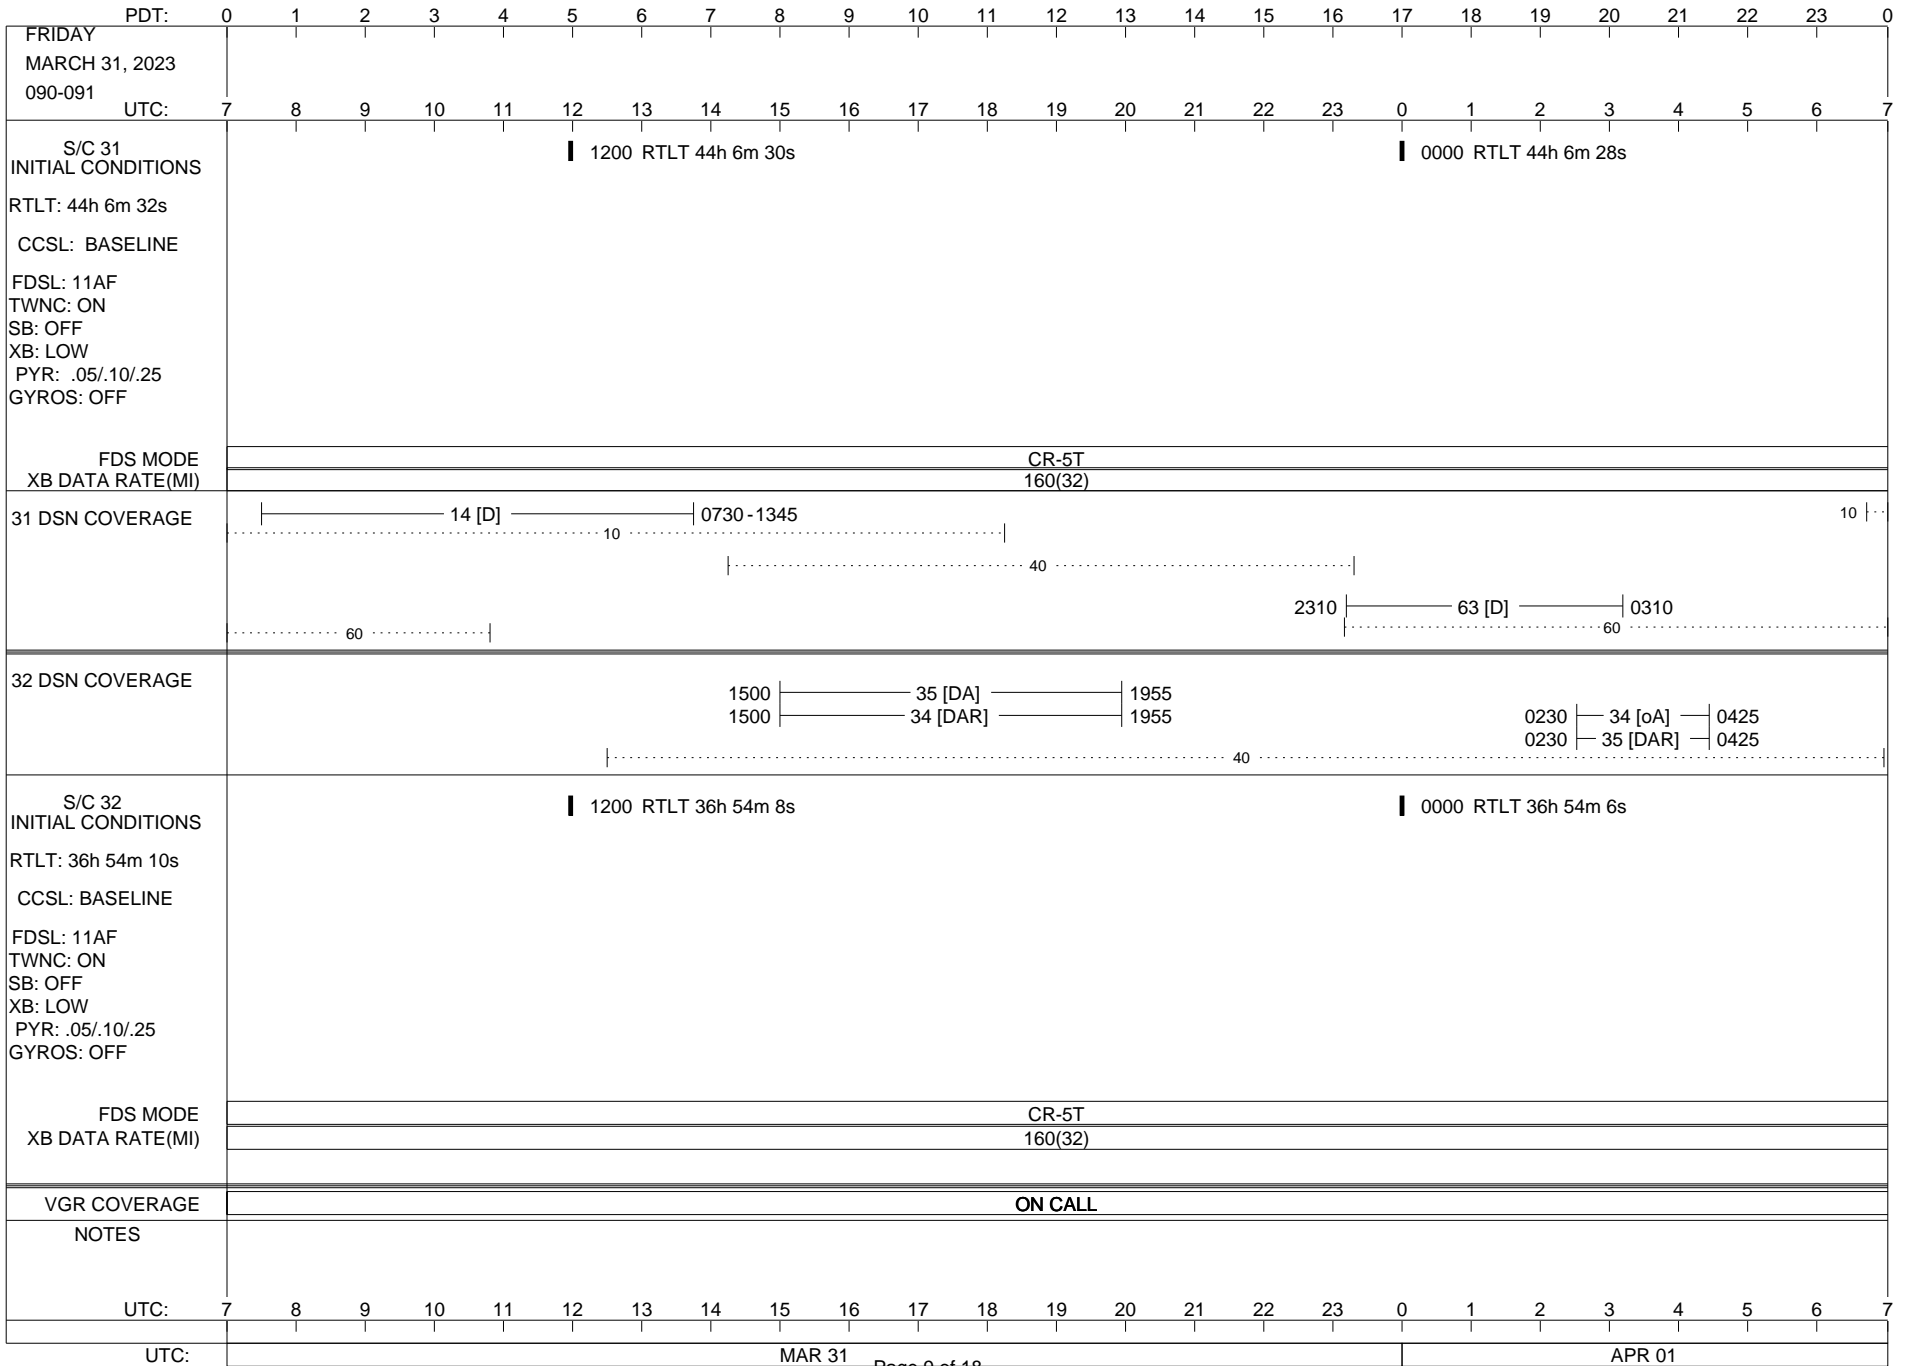

ISSUE DATE: 03/22/23 08:41