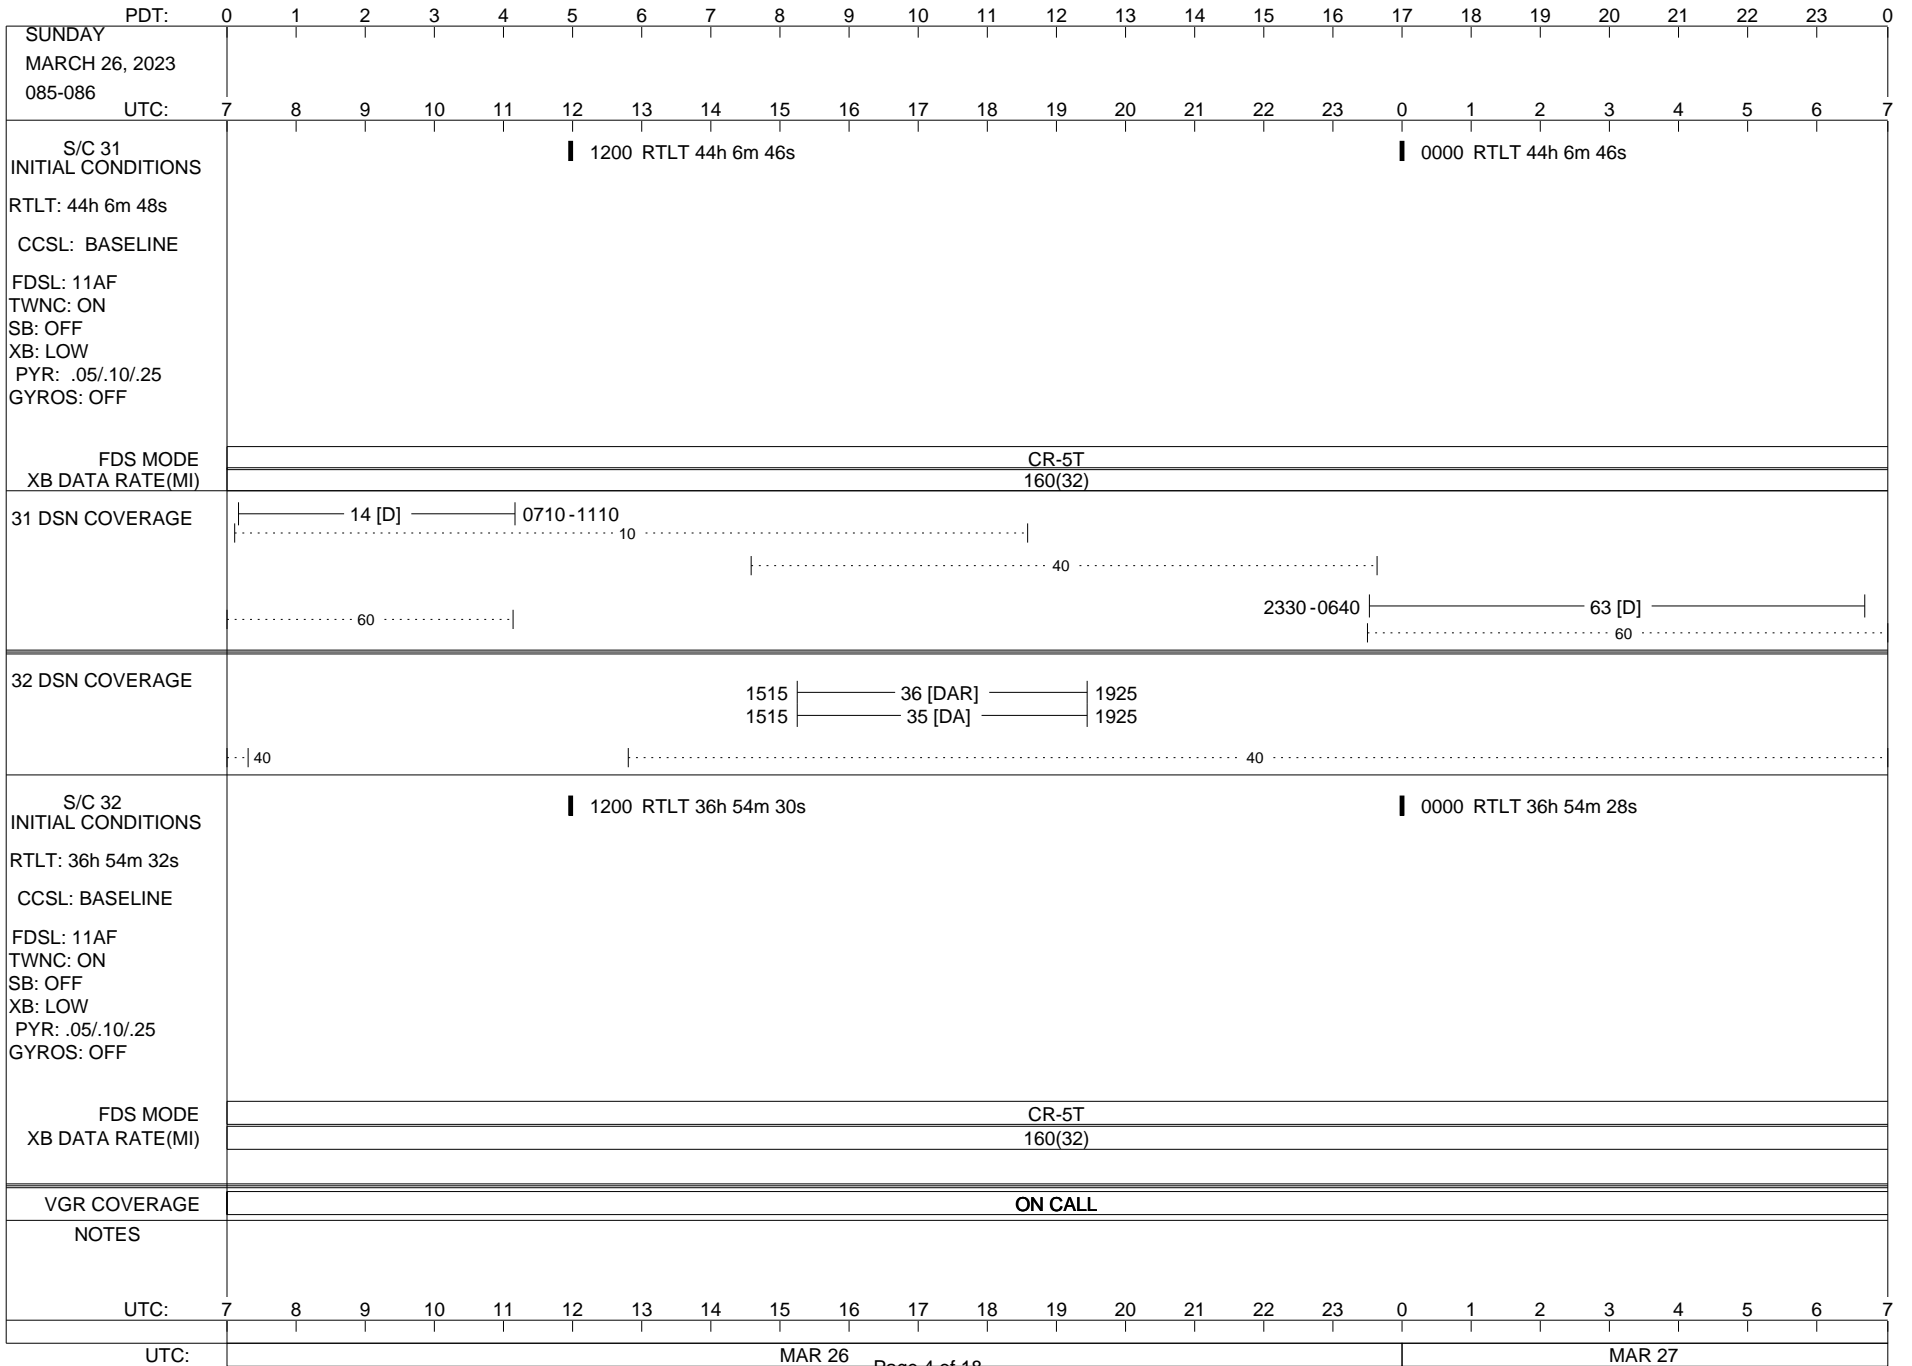

ISSUE DATE: 03/22/23 08:41