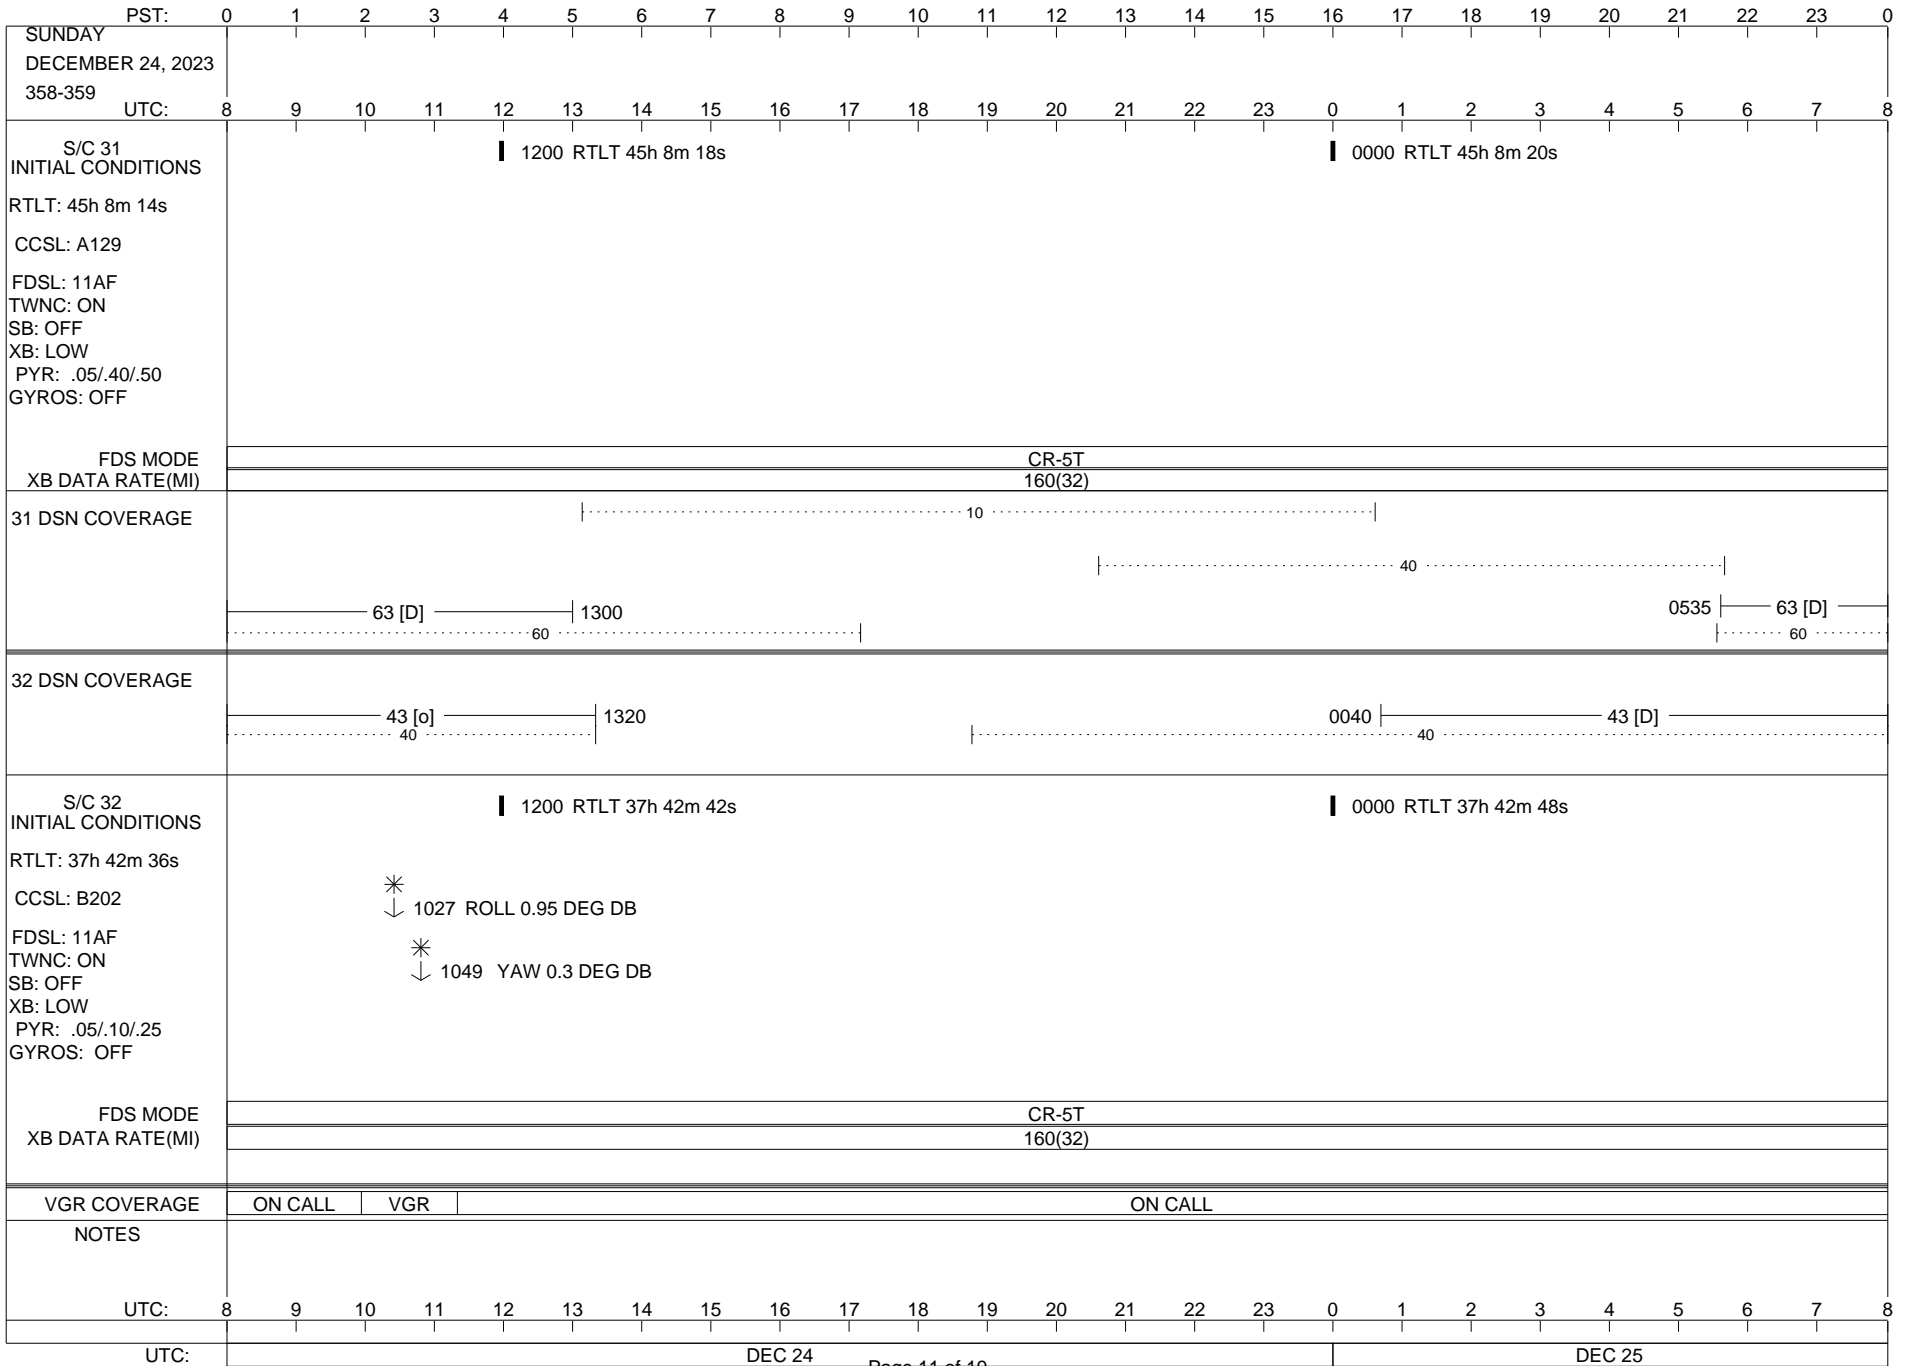

ISSUE DATE: 12/13/23 12:22