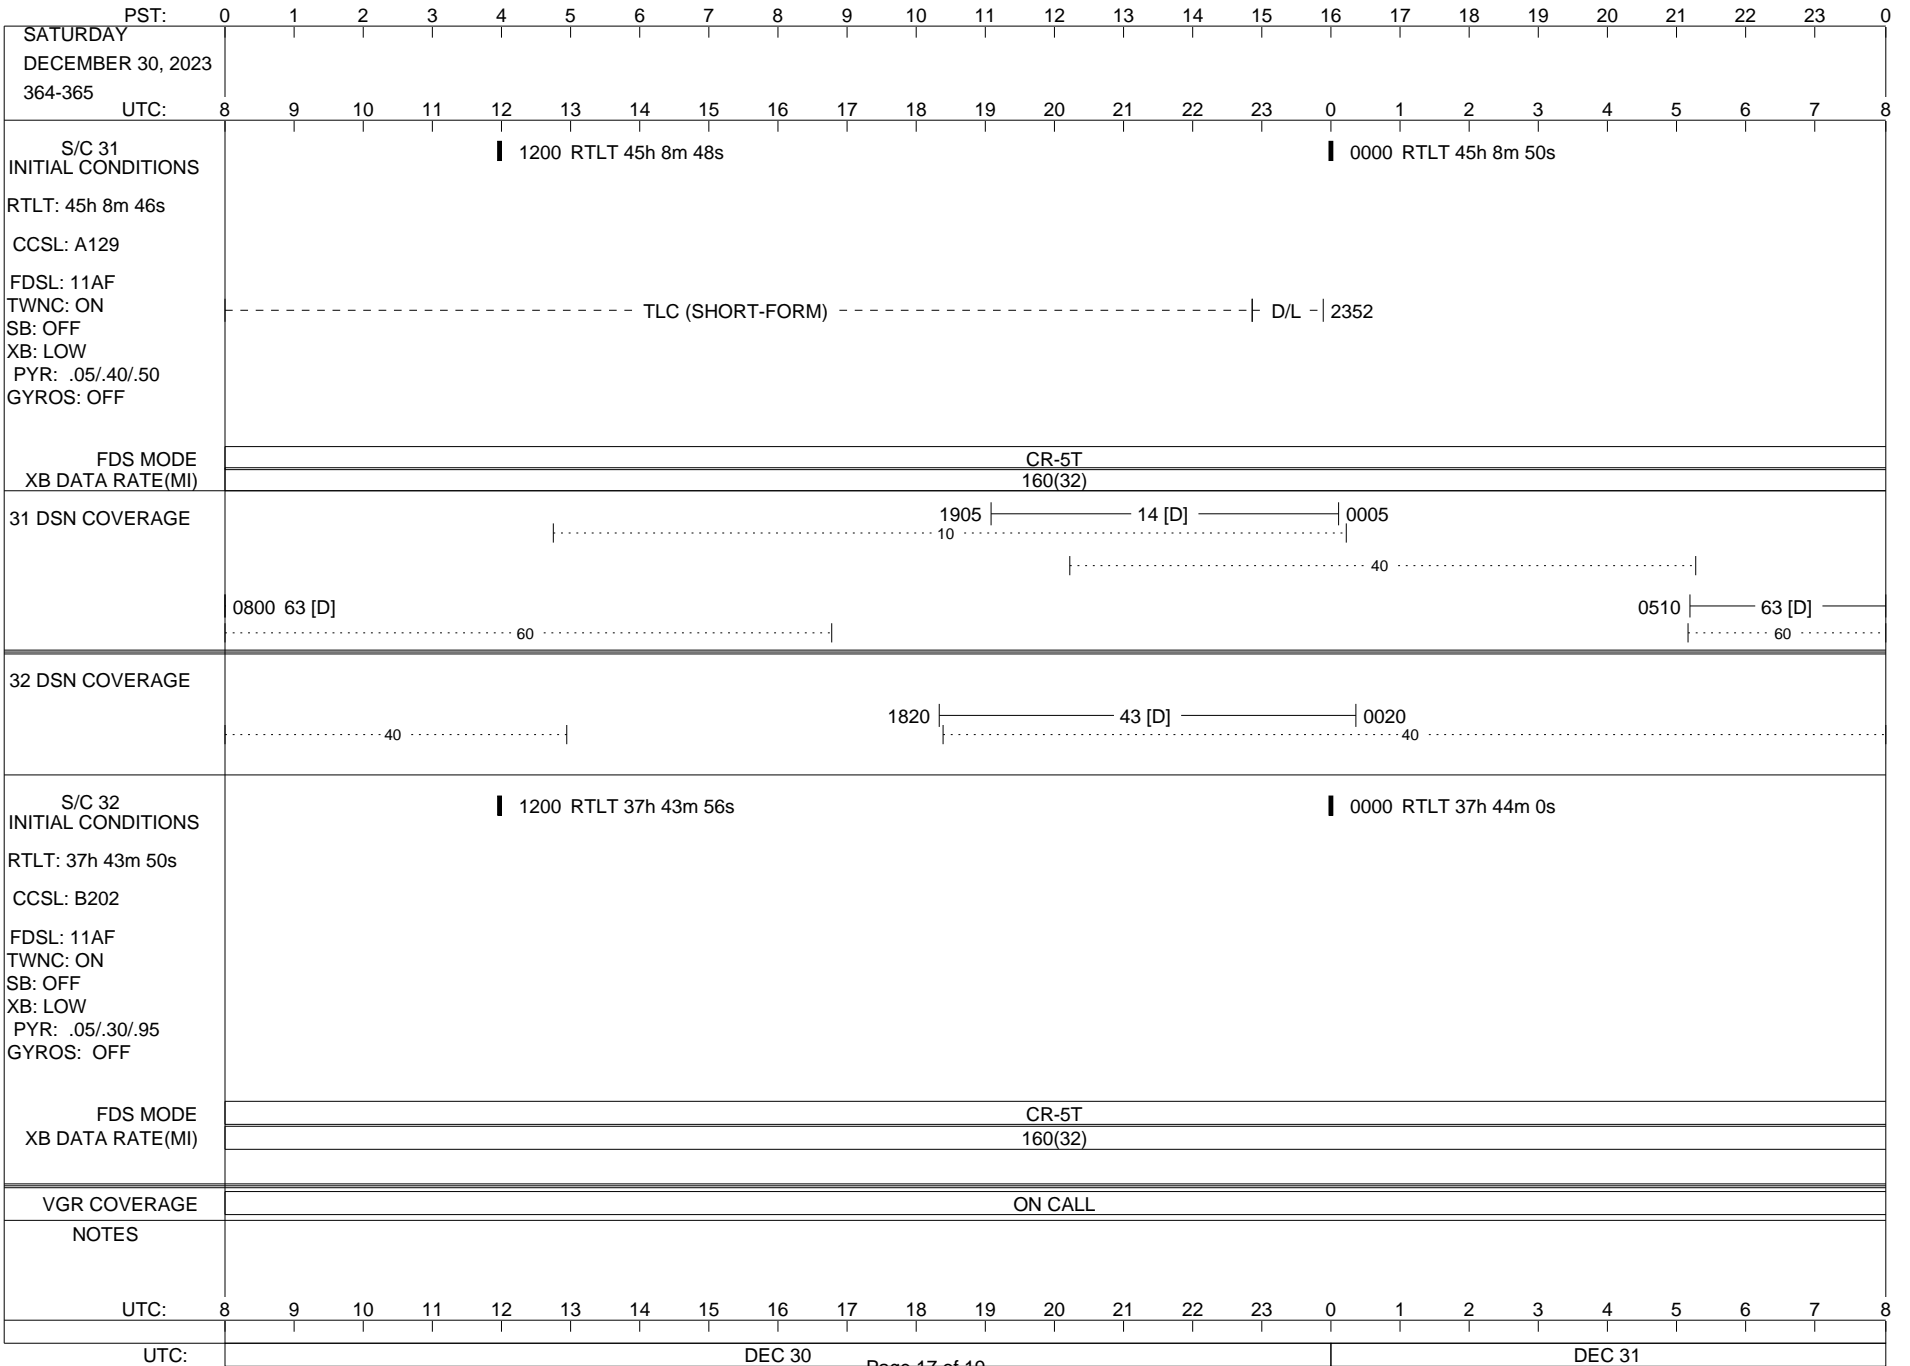

ISSUE DATE: 12/13/23 12:22