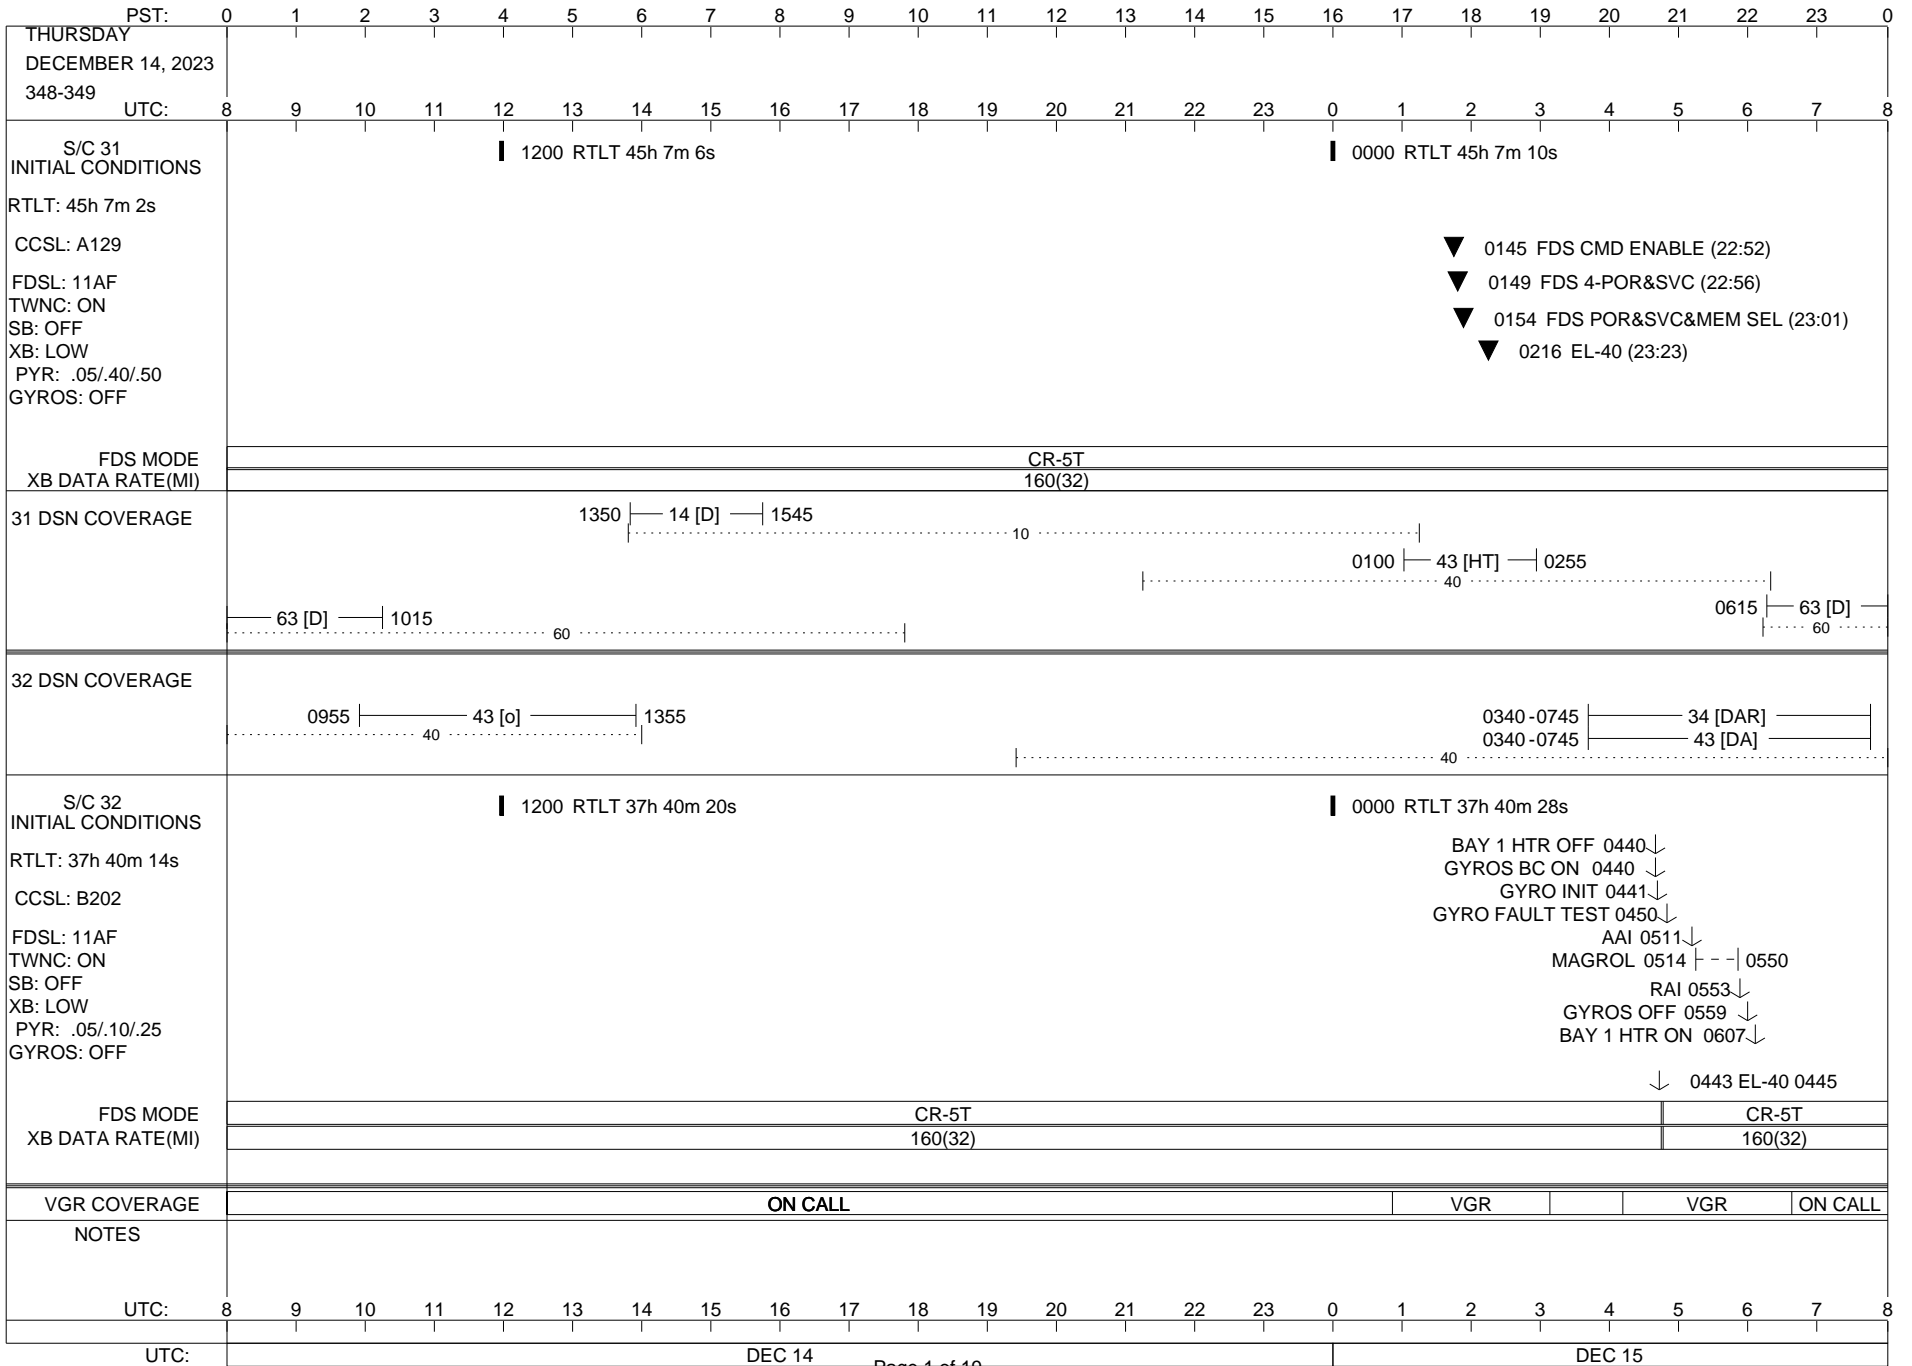

## Space Flight Operations Schedule (SFOS)

Issue Date: December 13, 2023

For the Period: 12/14/23 to 01/01//24 (23/348 – 24/001)

Posted at <https://voyager.jpl.nasa.gov/mission/status/>

**LEGEND:**

- ▽ = R/T Command (Last chance or Contingency)
- ▼ = R/T Command (Scheduled)
- \* = Result of R/T Command
- n = (where n = 1,2,3 ..) Special Note, see bottom of page
- A = Arrayed station
- B = BLF
- D = Downlink only pass
- H = High Power Transmitter
- R = Array Reference Antenna
- T = TLC Uplink
- U = Uplink only pass
- [o] = Ramp-through

ISSUE DATE: 12/13/23 12:22

ISSUE DATE: 12/13/23 12:22

ISSUE DATE: 12/13/23 12:22

ISSUE DATE: 12/13/23 12:22

ISSUE DATE: 12/13/23 12:22

PST: 0 1 2 3 4 5 6 7 8 9 10 11 12 13 14 15 16 17 18 19 20 21 22 23 0

WEDNESDAY  
DECEMBER 20, 2023  
354-355

1200 RTLT 45h 7m 52s

0000 RTLT 45h 7m 56s

FDS MODE  
XB DATA RATE(MI)

CR-5T  
160(32)

31 DSN COVERAGE

1325 |----- 14 [D] -----| 1600

10

40