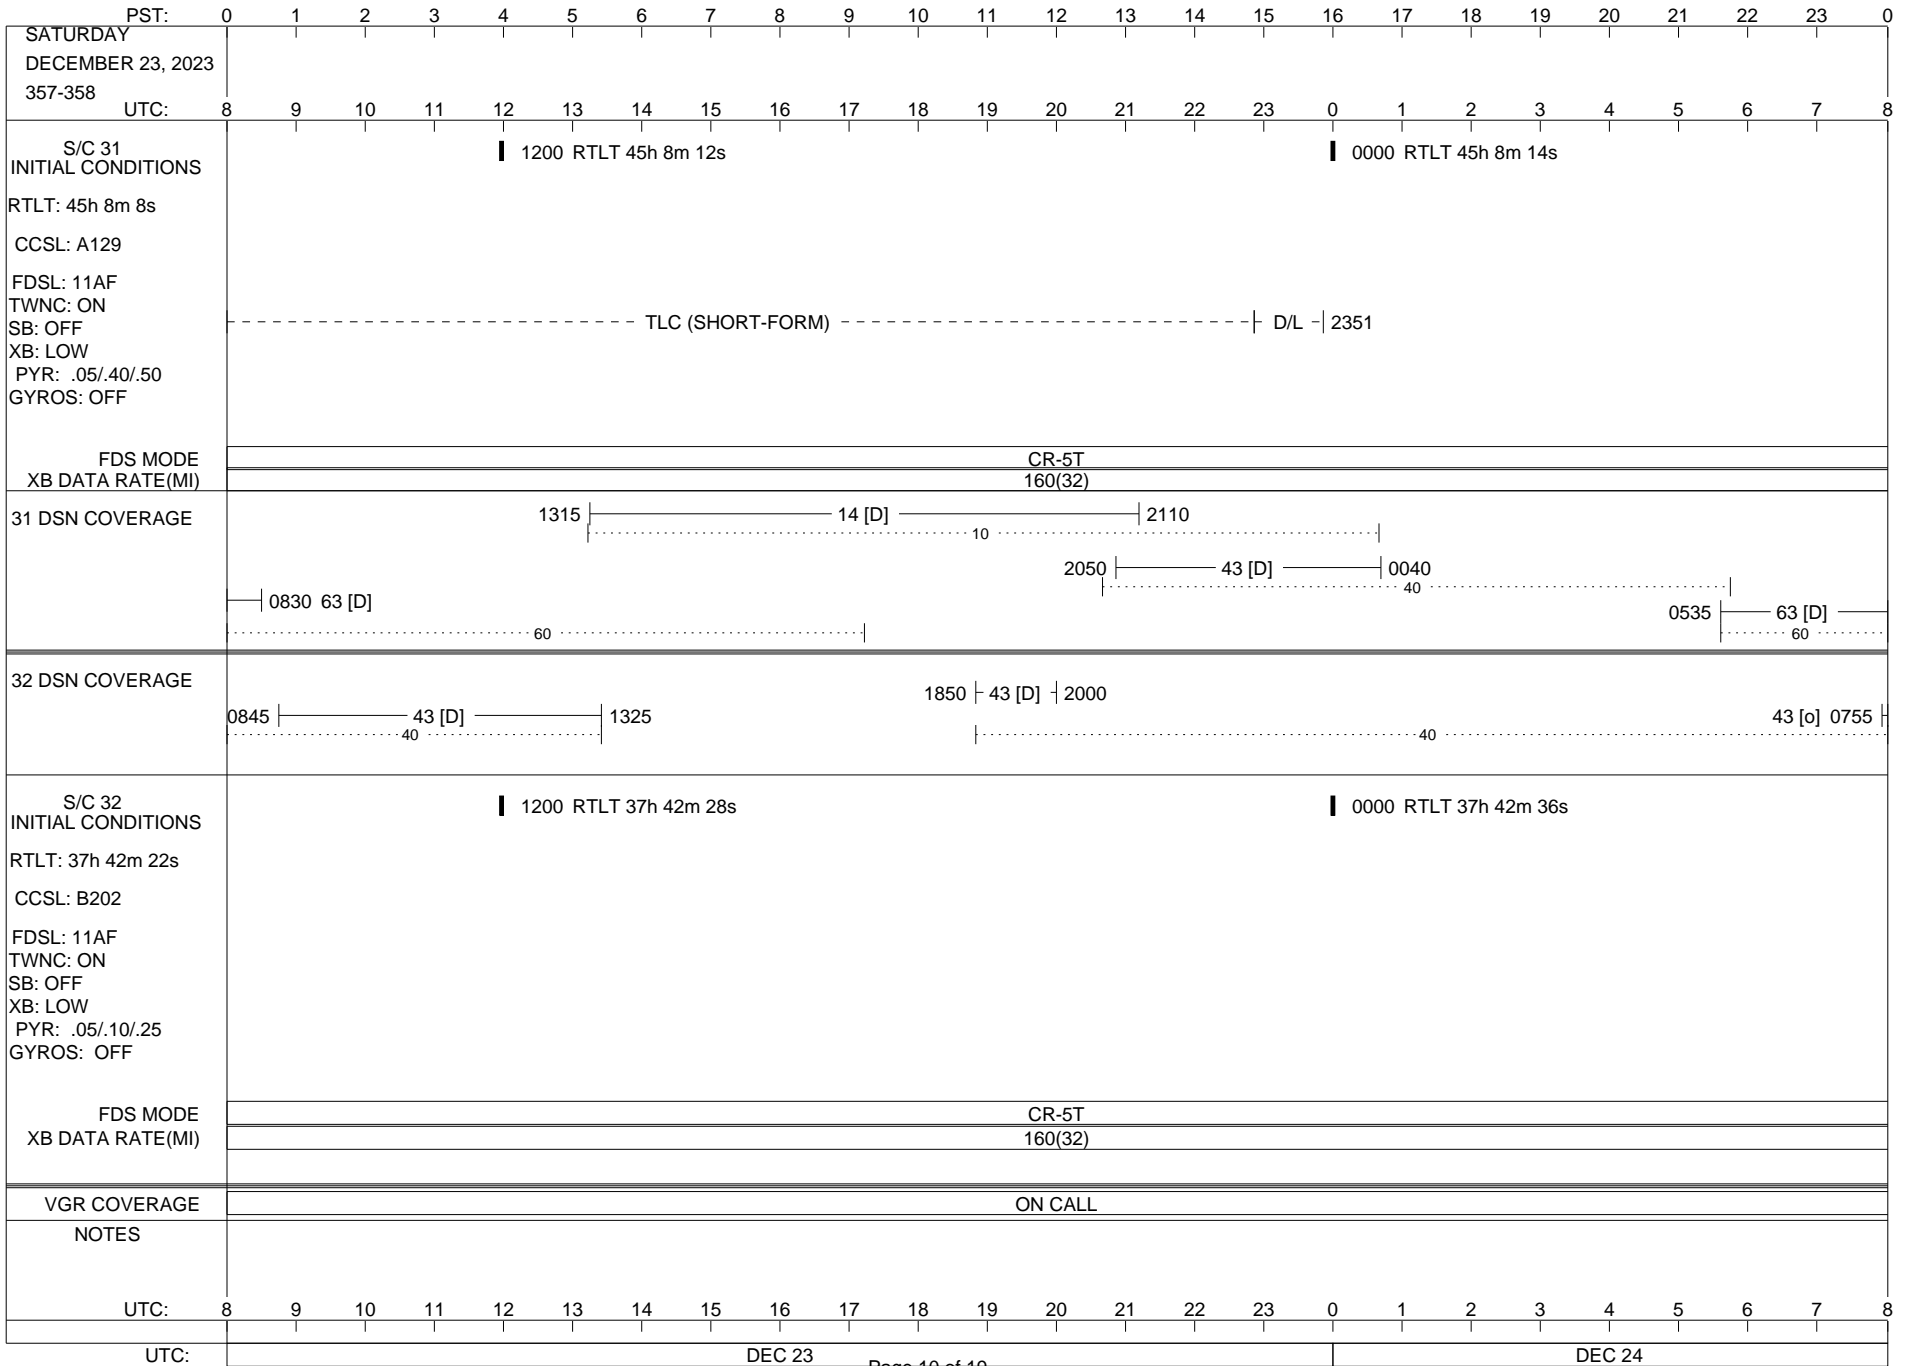

ISSUE DATE: 12/13/23 12:22