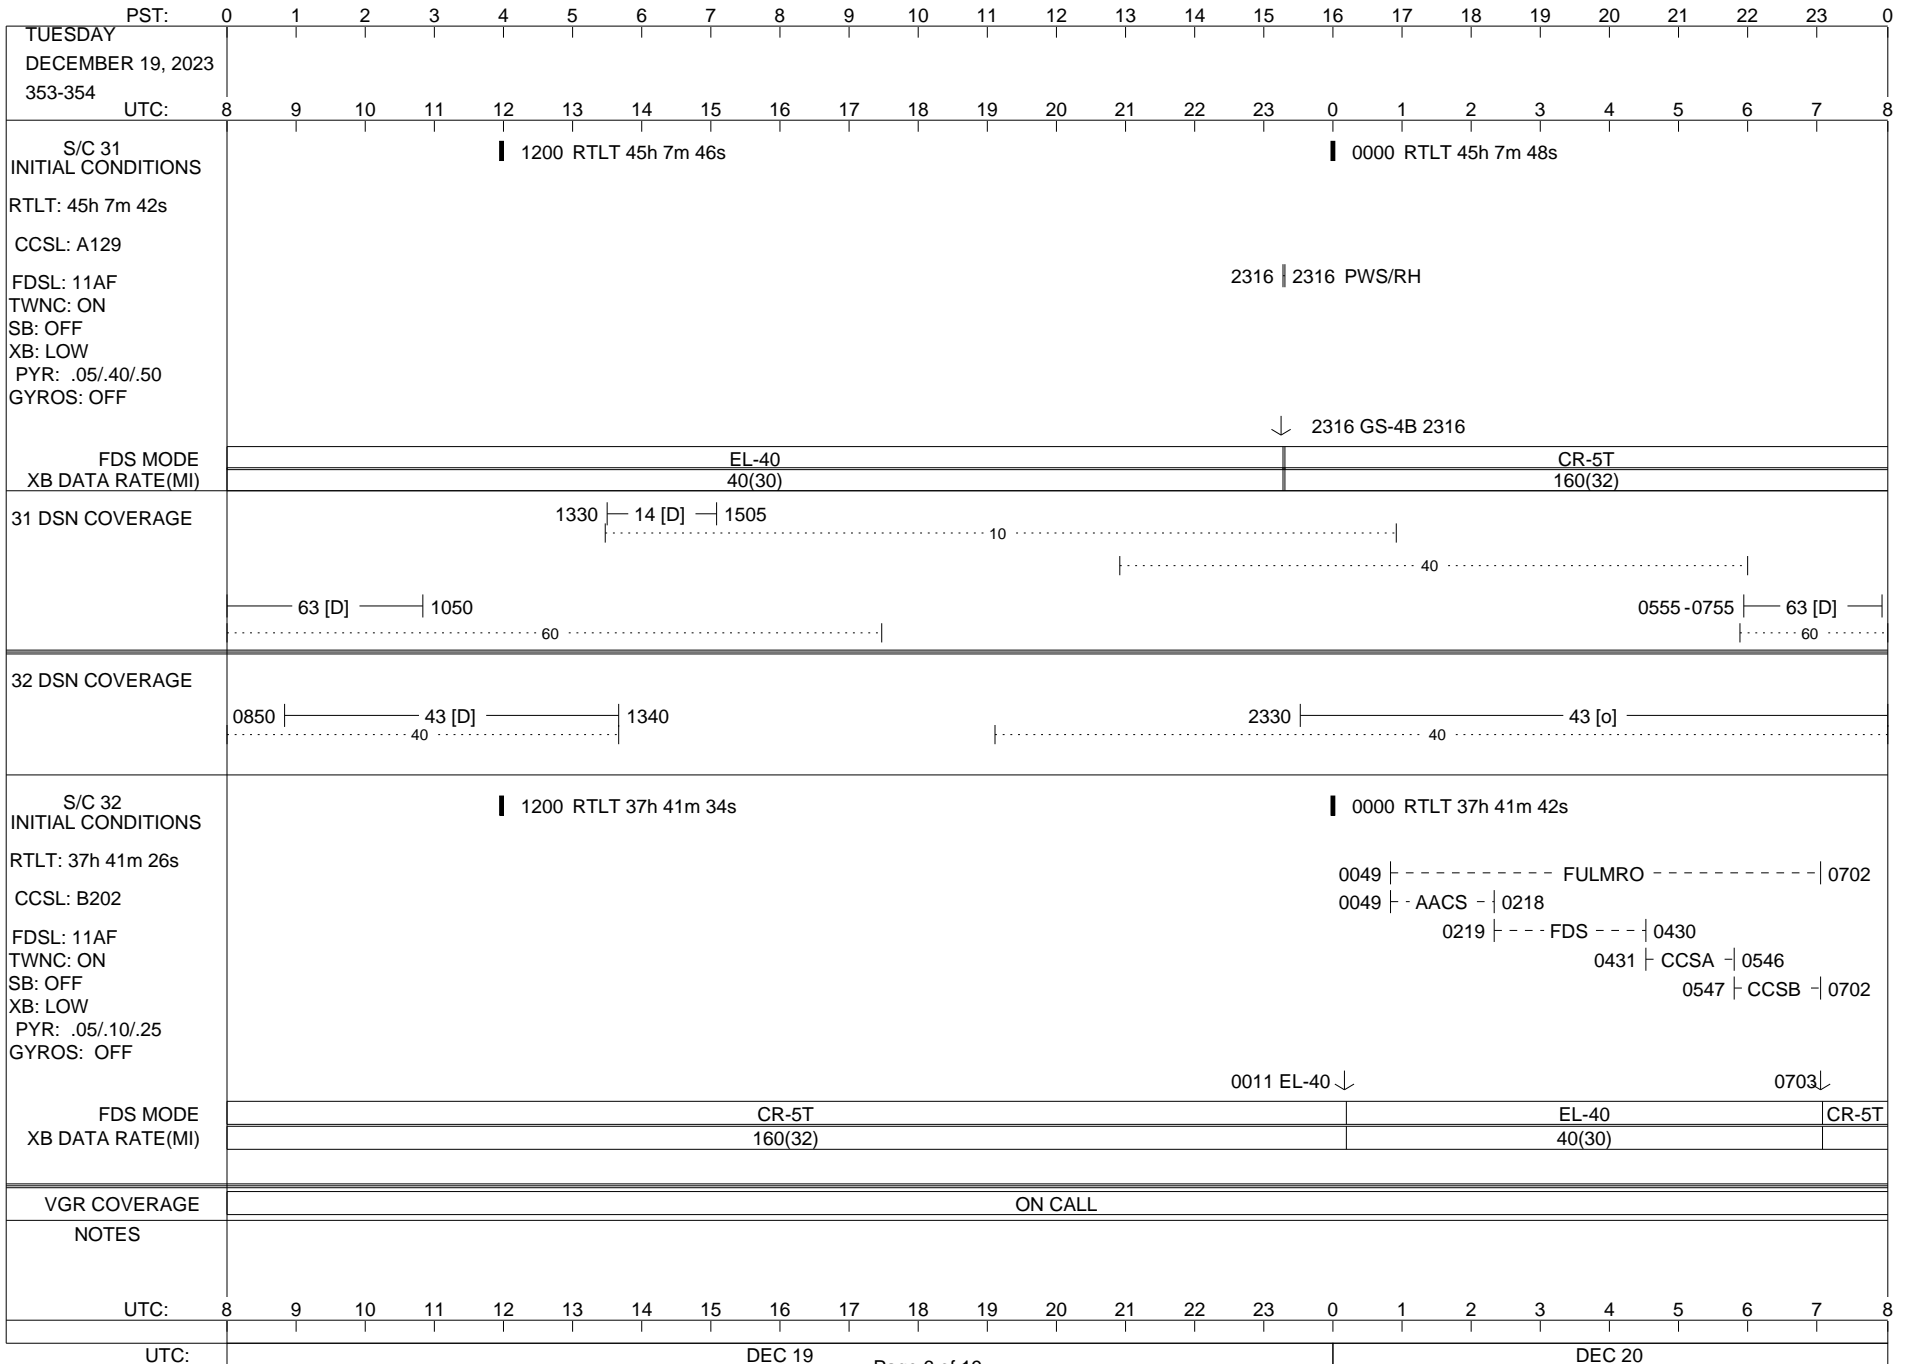

## Space Flight Operations Schedule (SFOS)

Issue Date: December 13, 2023

For the Period: 12/14/23 to 01/01//24 (23/348 – 24/001)

Posted at <https://voyager.jpl.nasa.gov/mission/status/>

**LEGEND:**

- ▽ = R/T Command (Last chance or Contingency)
- ▼ = R/T Command (Scheduled)
- \* = Result of R/T Command
- n = (where n = 1,2,3 ..) Special Note, see bottom of page
- A = Arrayed station
- B = BLF
- D = Downlink only pass
- H = High Power Transmitter
- R = Array Reference Antenna
- T = TLC Uplink
- U = Uplink only pass
- [o] = Ramp-through

ISSUE DATE: 12/13/23 12:22

ISSUE DATE: 12/13/23 12:22

ISSUE DATE: 12/13/23 12:22

ISSUE DATE: 12/13/23 12:22

ISSUE DATE: 12/13/23 12:22

PST: 0 1 2 3 4 5 6 7 8 9 10 11 12 13 14 15 16 17 18 19 20 21 22 23 0

WEDNESDAY  
DECEMBER 20, 2023  
354-355

1200 RTLT 45h 7m 52s

0000 RTLT 45h 7m 56s

FDS MODE  
XB DATA RATE(MI)

CR-5T  
160(32)

31 DSN COVERAGE

1325 |----- 14 [D] -----| 1600

10

40