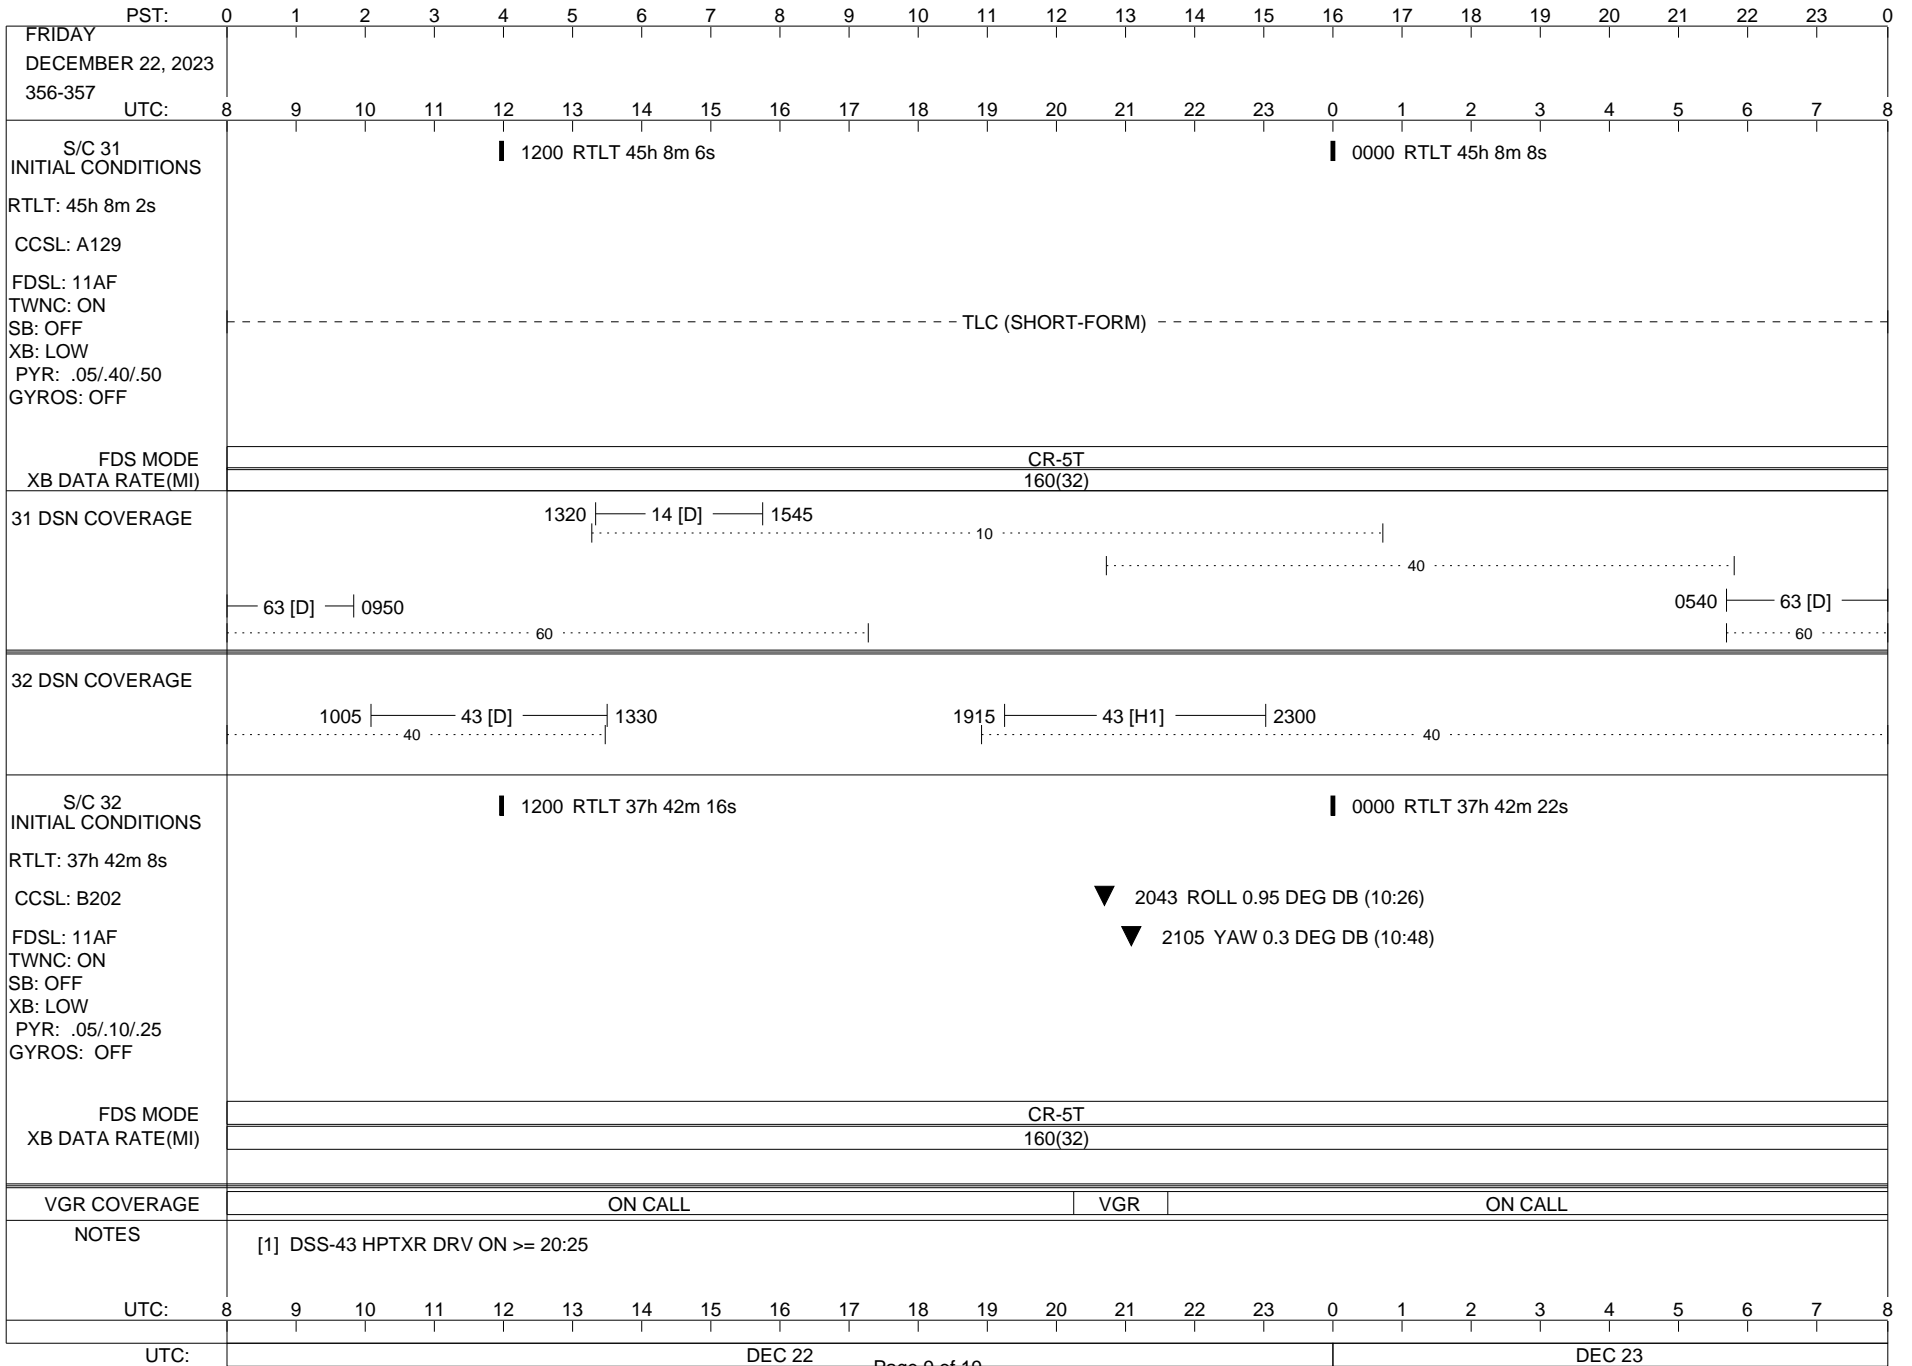

ISSUE DATE: 12/13/23 12:22