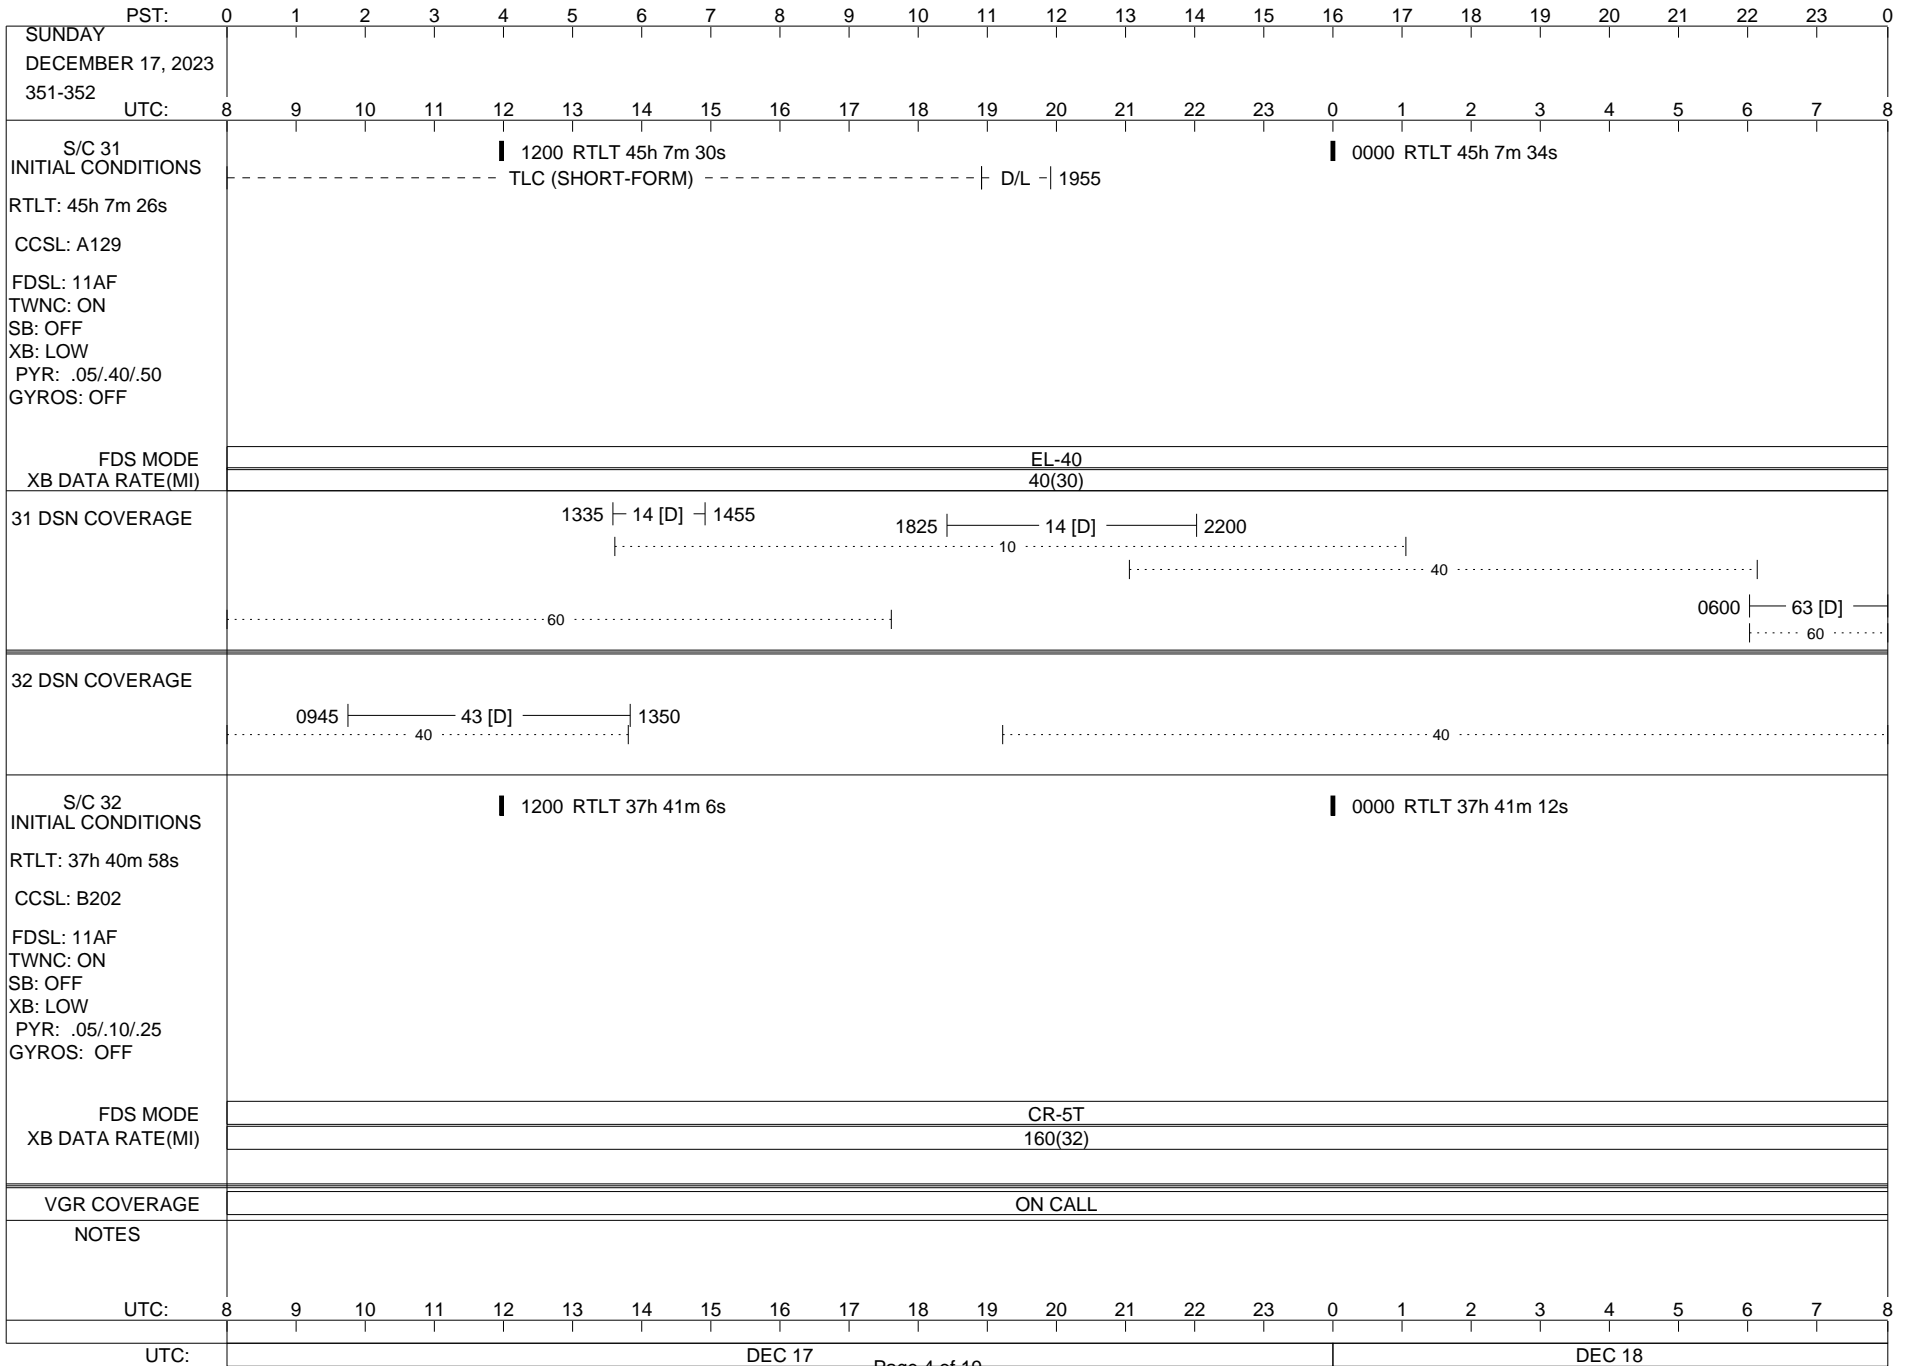

## Space Flight Operations Schedule (SFOS)

Issue Date: December 13, 2023

For the Period: 12/14/23 to 01/01//24 (23/348 – 24/001)

Posted at <https://voyager.jpl.nasa.gov/mission/status/>

**LEGEND:**

- ▽ = R/T Command (Last chance or Contingency)
- ▼ = R/T Command (Scheduled)
- \* = Result of R/T Command
- n = (where n = 1,2,3 ..) Special Note, see bottom of page
- A = Arrayed station
- B = BLF
- D = Downlink only pass
- H = High Power Transmitter
- R = Array Reference Antenna
- T = TLC Uplink
- U = Uplink only pass
- [o] = Ramp-through

ISSUE DATE: 12/13/23 12:22

ISSUE DATE: 12/13/23 12:22

ISSUE DATE: 12/13/23 12:22

ISSUE DATE: 12/13/23 12:22

ISSUE DATE: 12/13/23 12:22

PST: 0 1 2 3 4 5 6 7 8 9 10 11 12 13 14 15 16 17 18 19 20 21 22 23 0

WEDNESDAY  
DECEMBER 20, 2023  
354-355