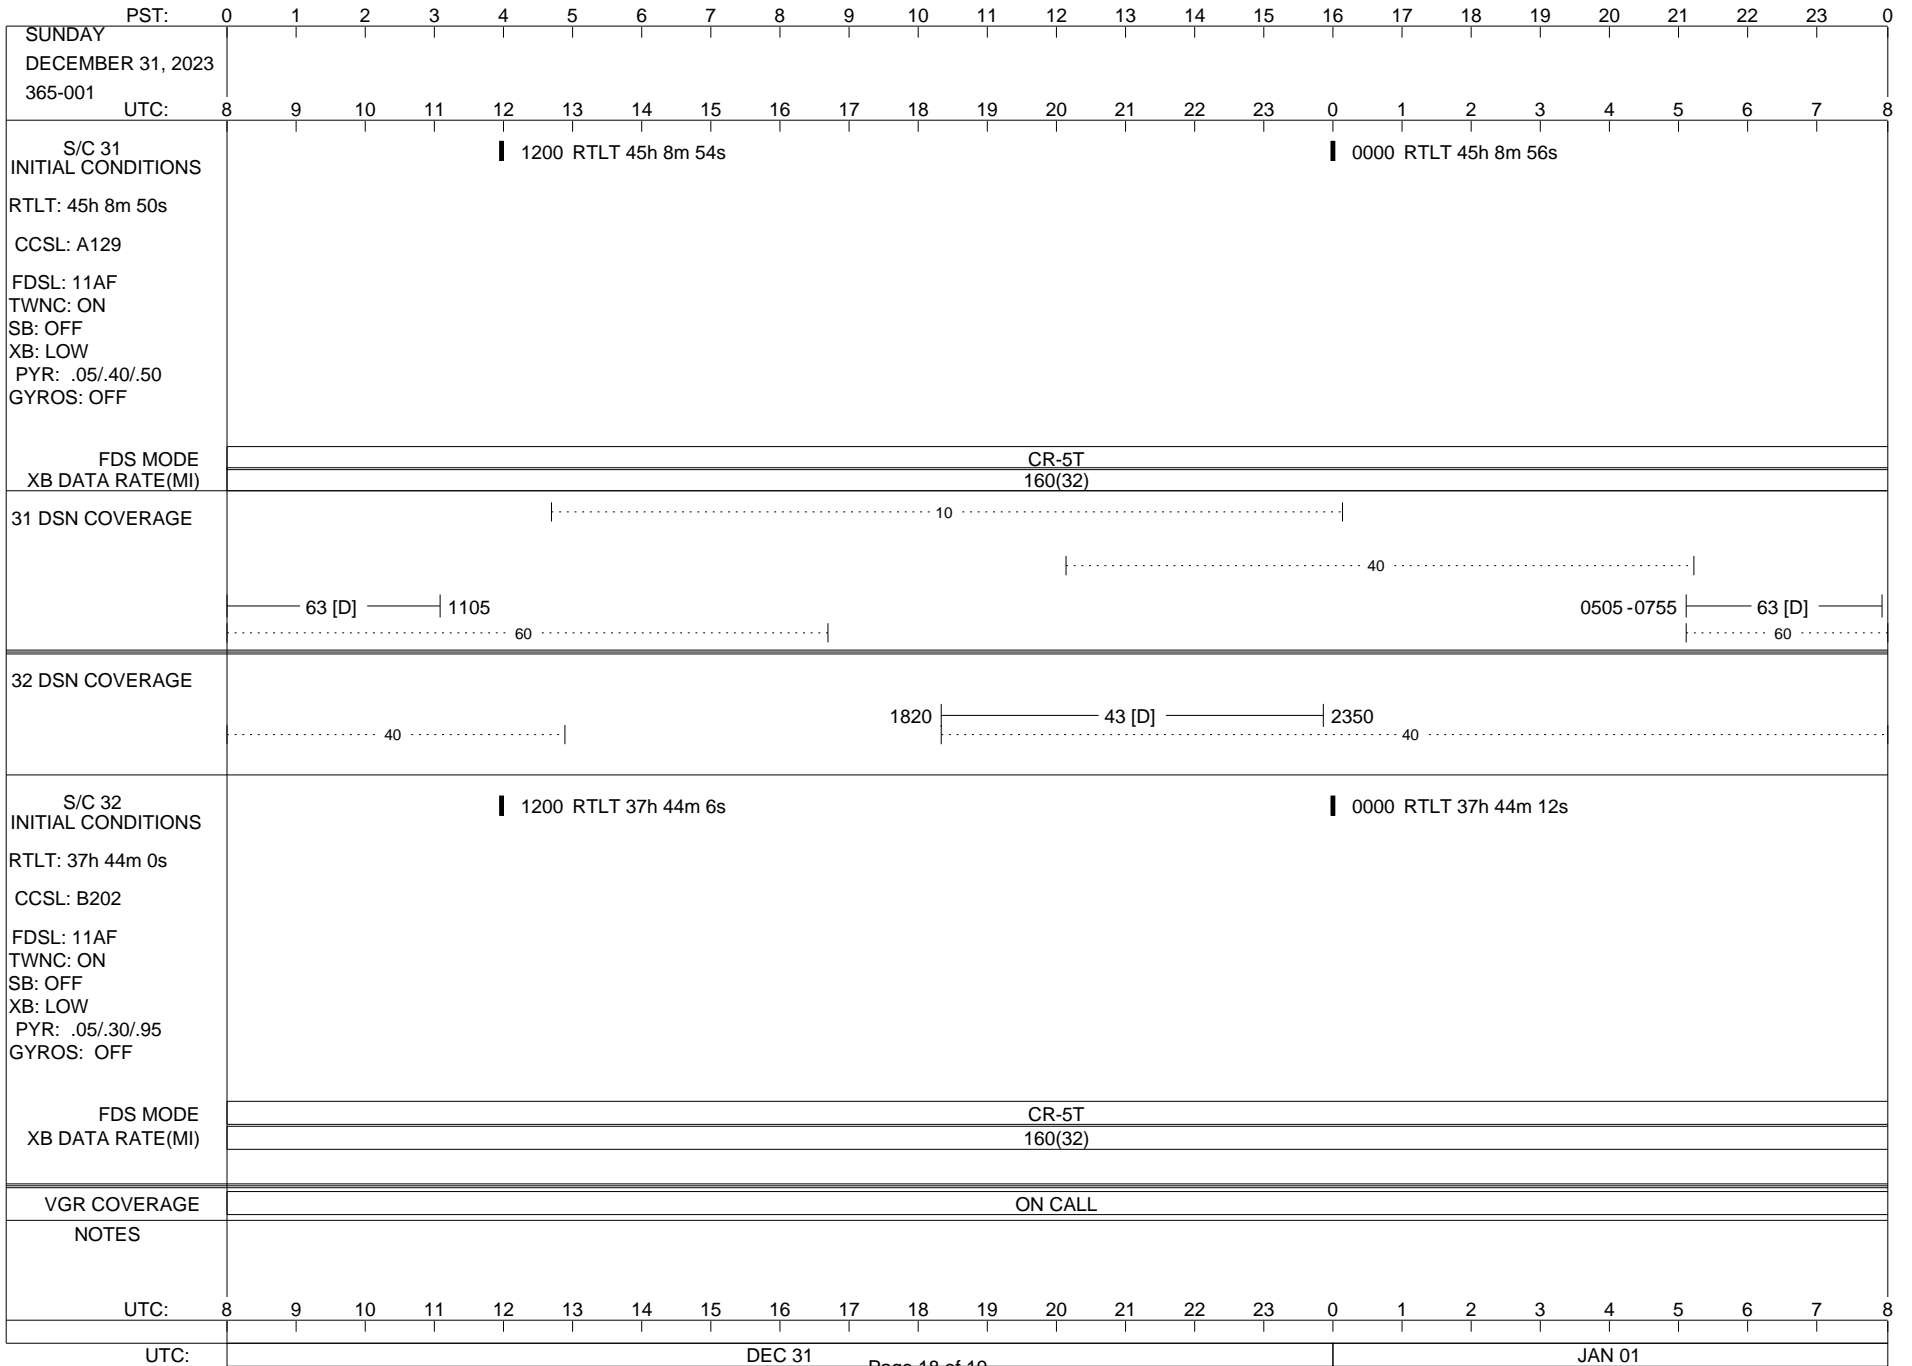

ISSUE DATE: 12/13/23 12:22