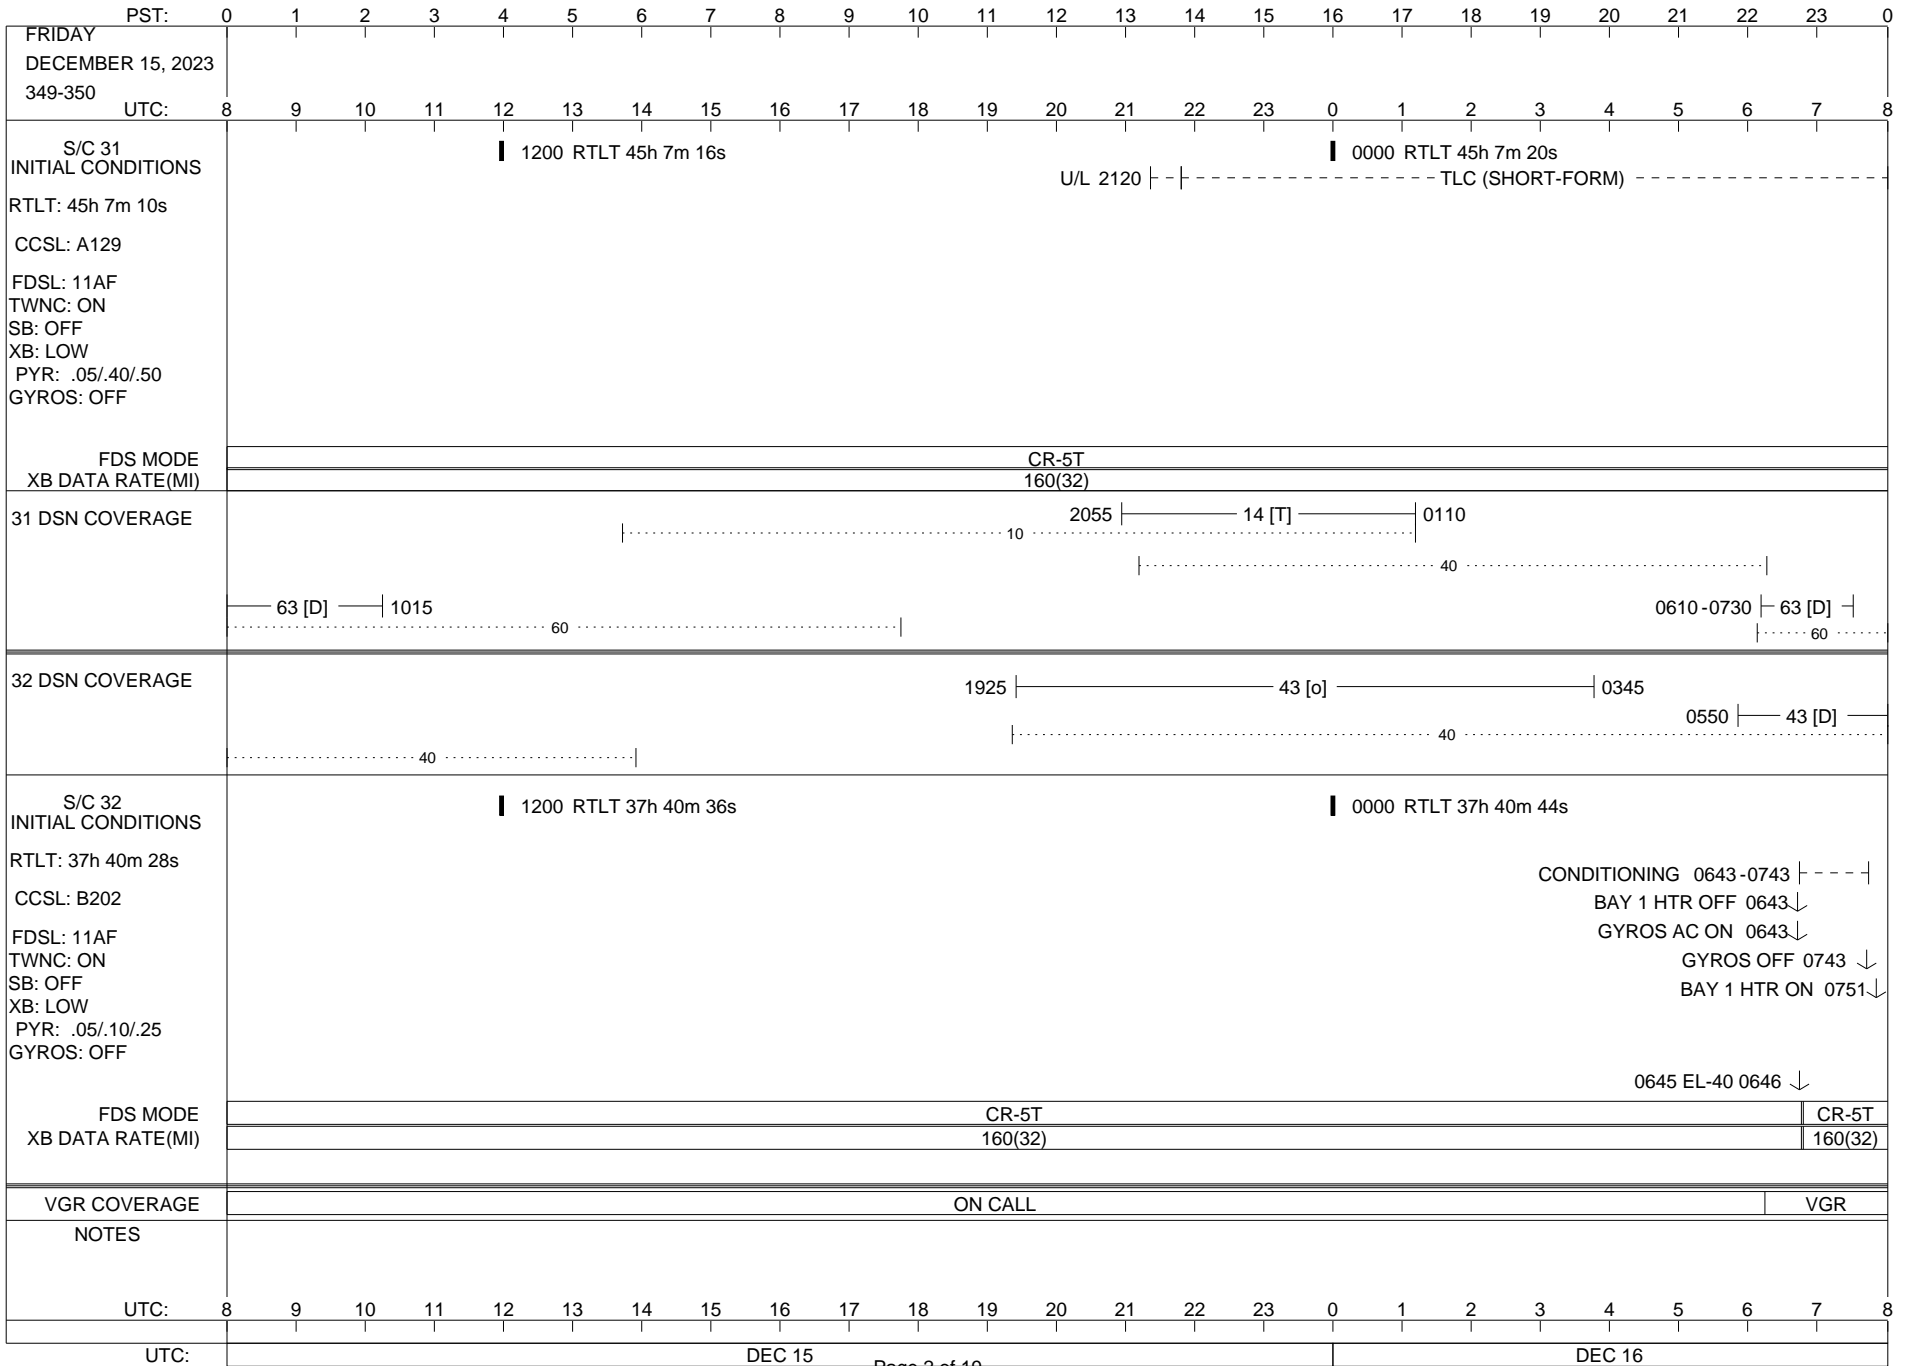

## Space Flight Operations Schedule (SFOS)

Issue Date: December 13, 2023

For the Period: 12/14/23 to 01/01//24 (23/348 – 24/001)

Posted at <https://voyager.jpl.nasa.gov/mission/status/>

**LEGEND:**

- ▽ = R/T Command (Last chance or Contingency)
- ▼ = R/T Command (Scheduled)
- \* = Result of R/T Command
- n = (where n = 1,2,3 ..) Special Note, see bottom of page
- A = Arrayed station
- B = BLF
- D = Downlink only pass
- H = High Power Transmitter
- R = Array Reference Antenna
- T = TLC Uplink
- U = Uplink only pass
- [o] = Ramp-through

ISSUE DATE: 12/13/23 12:22

ISSUE DATE: 12/13/23 12:22

ISSUE DATE: 12/13/23 12:22

ISSUE DATE: 12/13/23 12:22

ISSUE DATE: 12/13/23 12:22

PST: 0 1 2 3 4 5 6 7 8 9 10 11 12 13 14 15 16 17 18 19 20 21 22 23 0

WEDNESDAY  
DECEMBER 20, 2023  
354-355