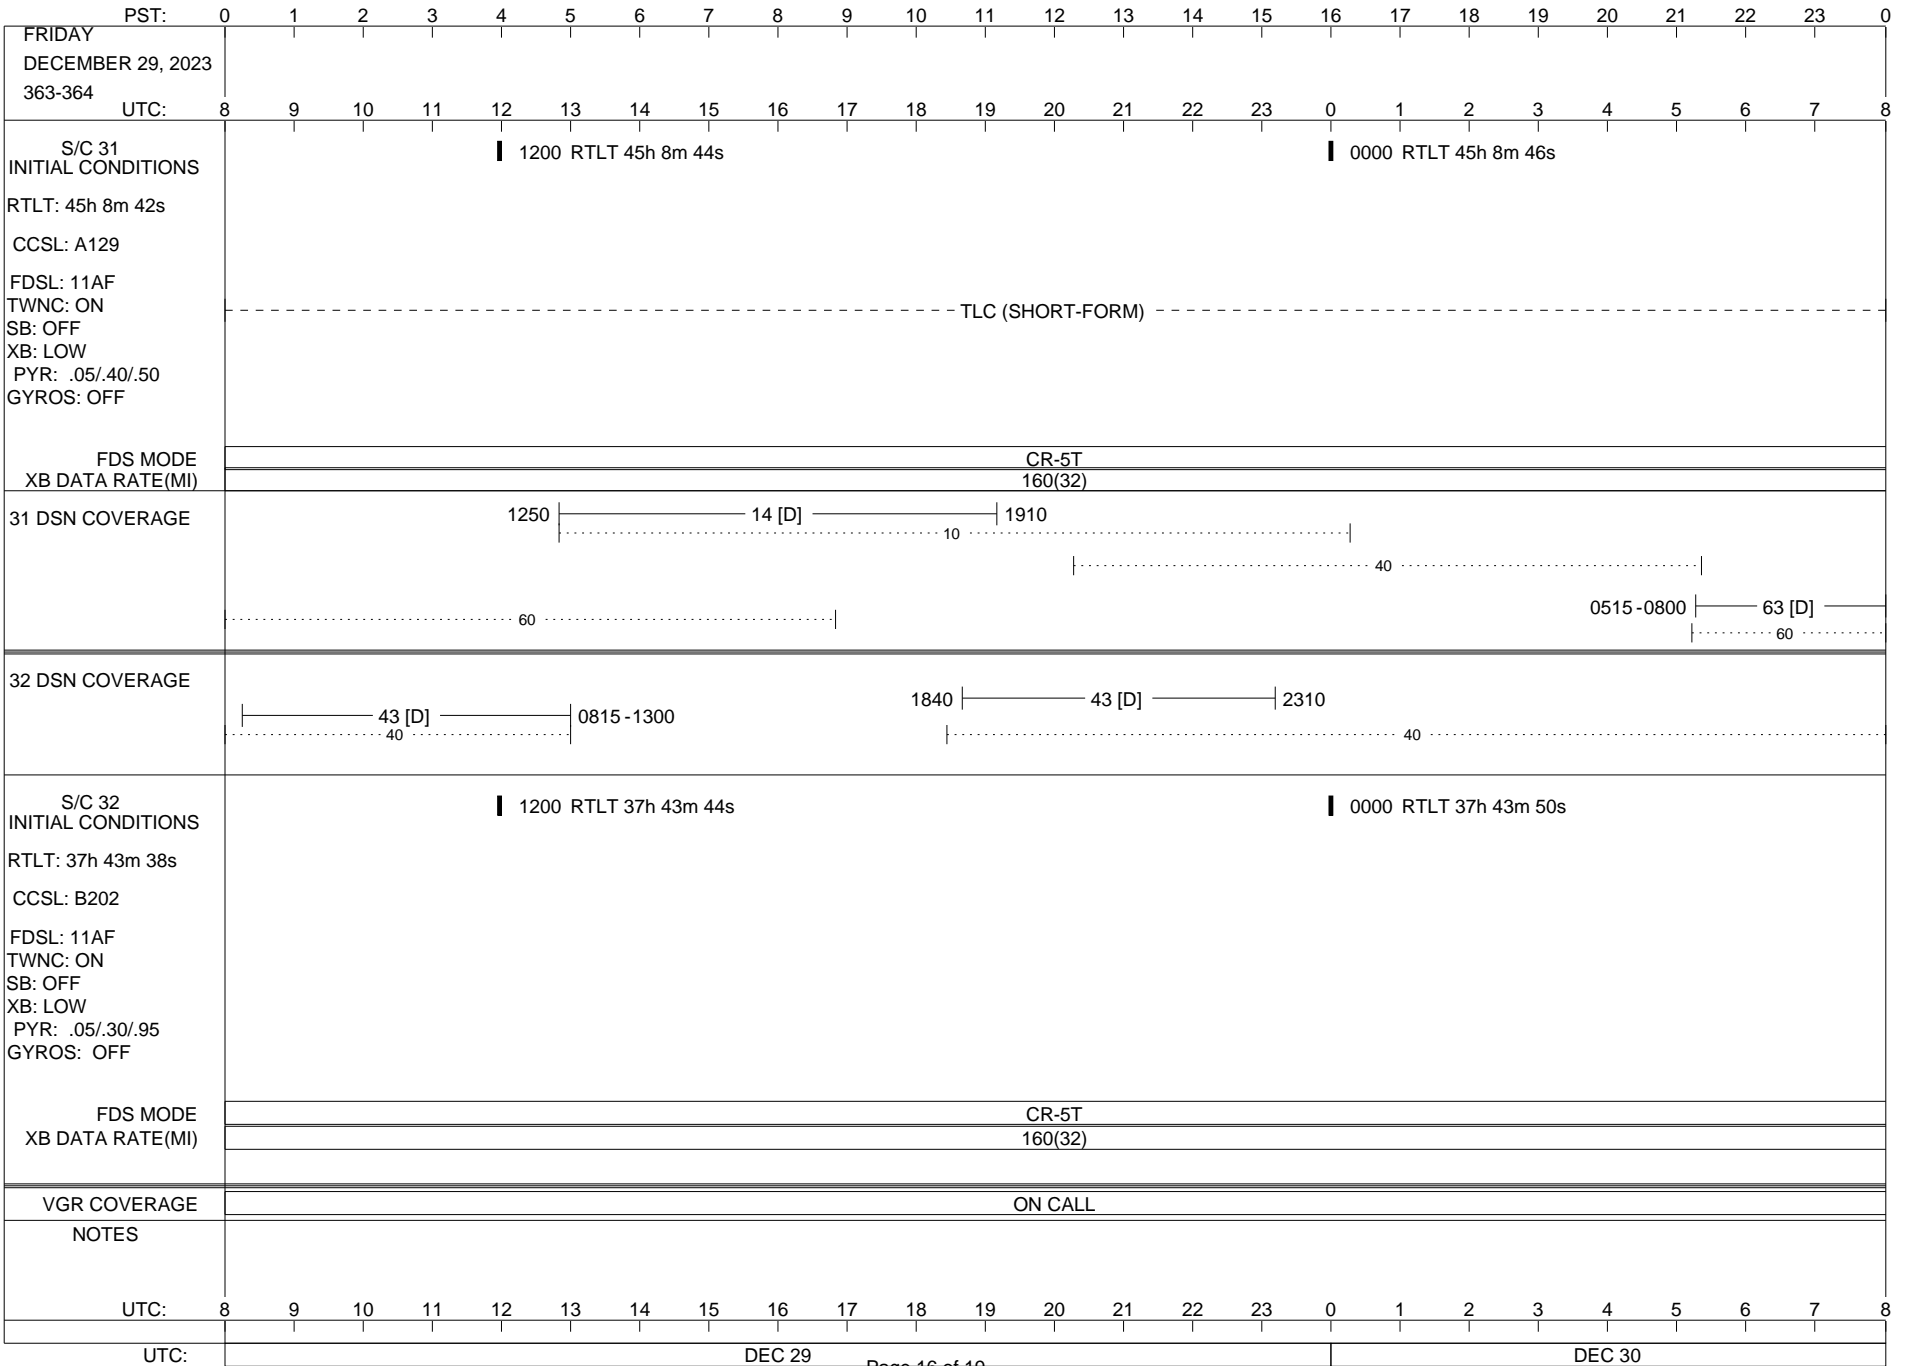

ISSUE DATE: 12/13/23 12:22