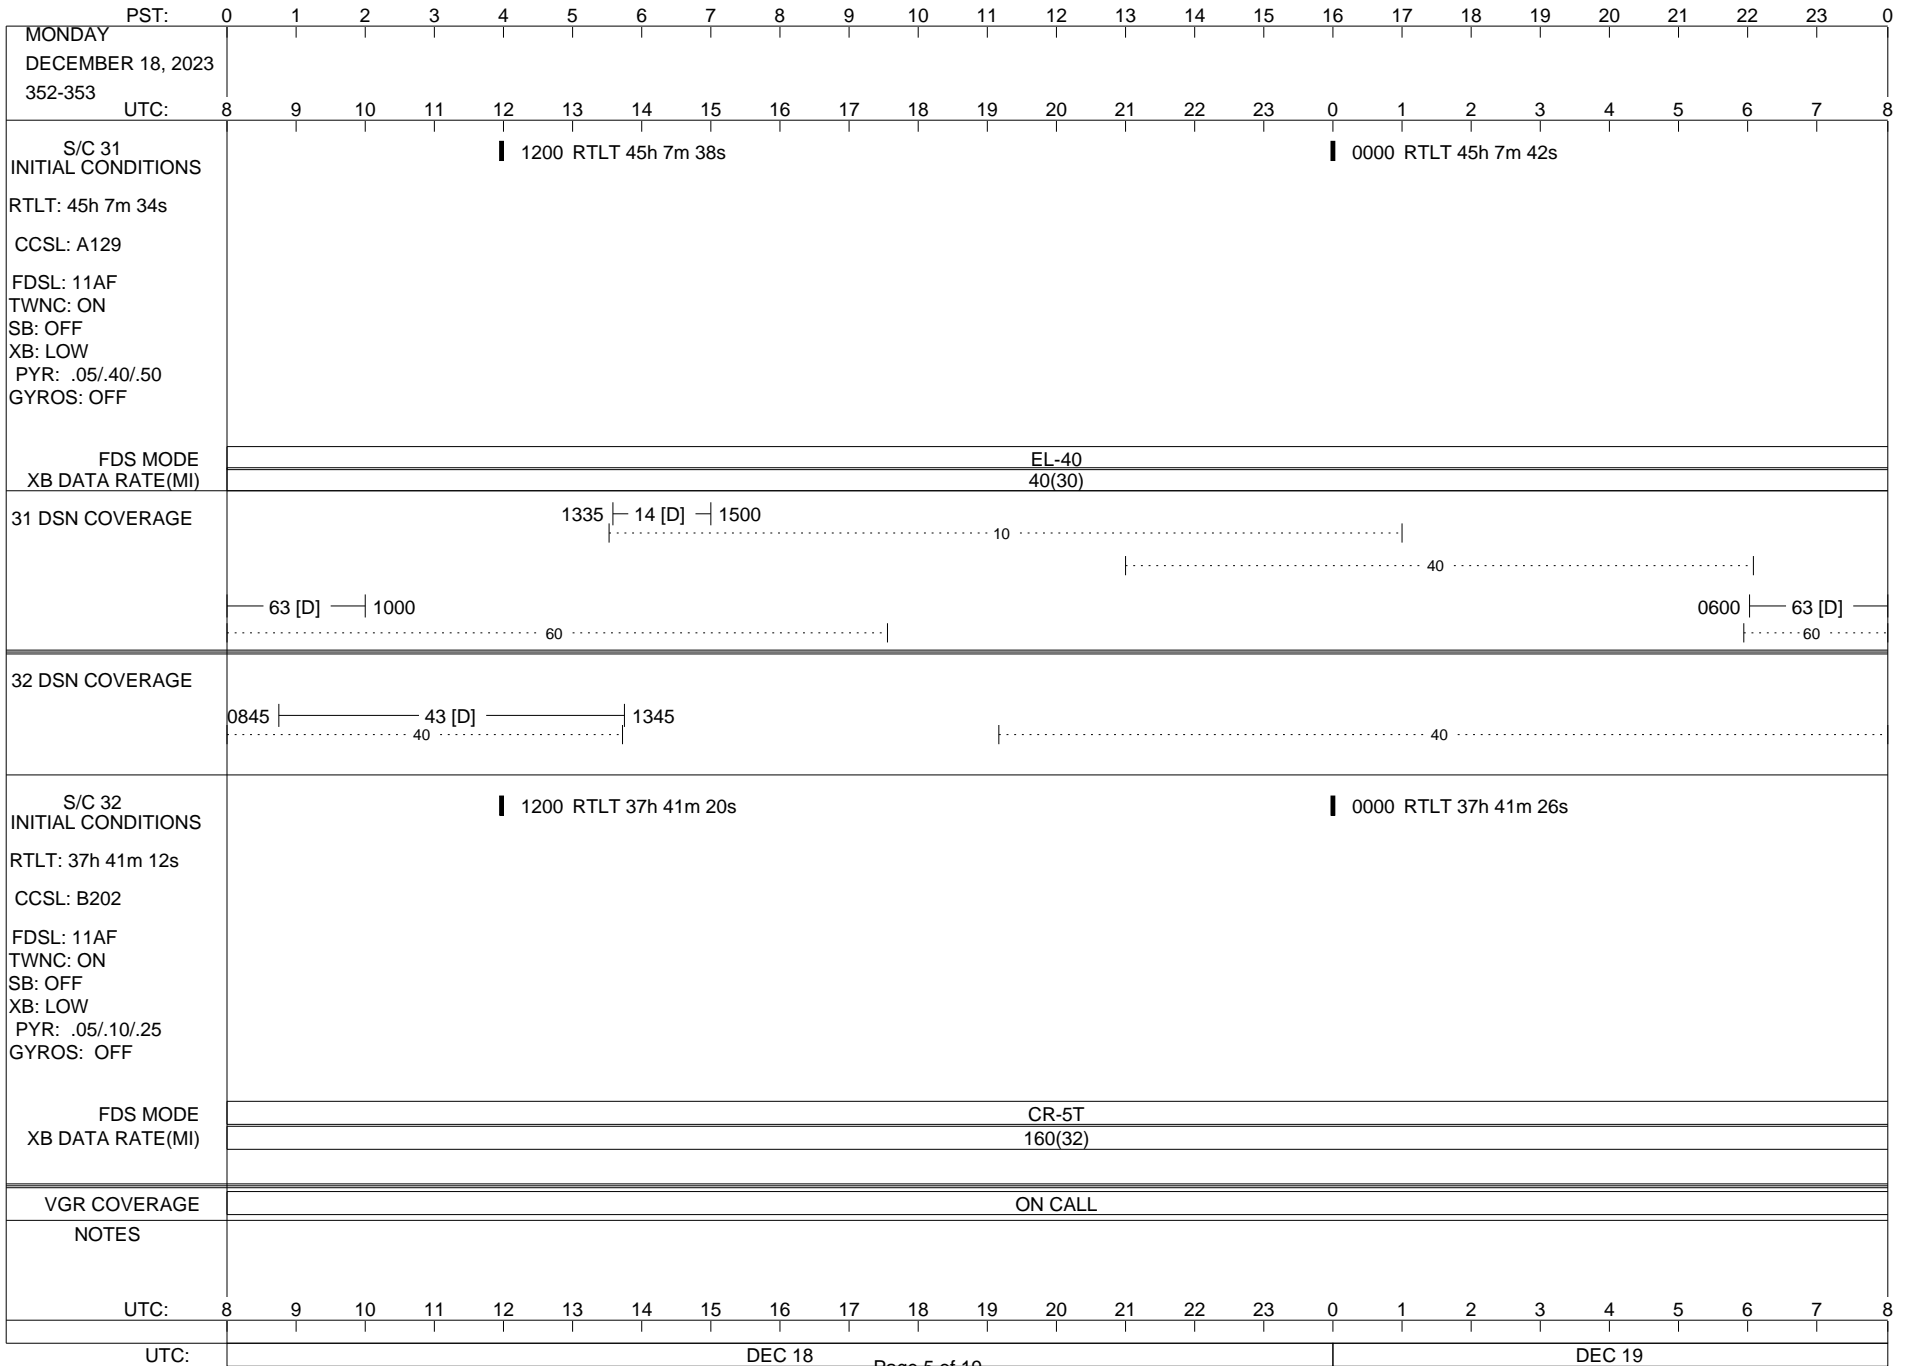

ISSUE DATE: 12/13/23 12:22