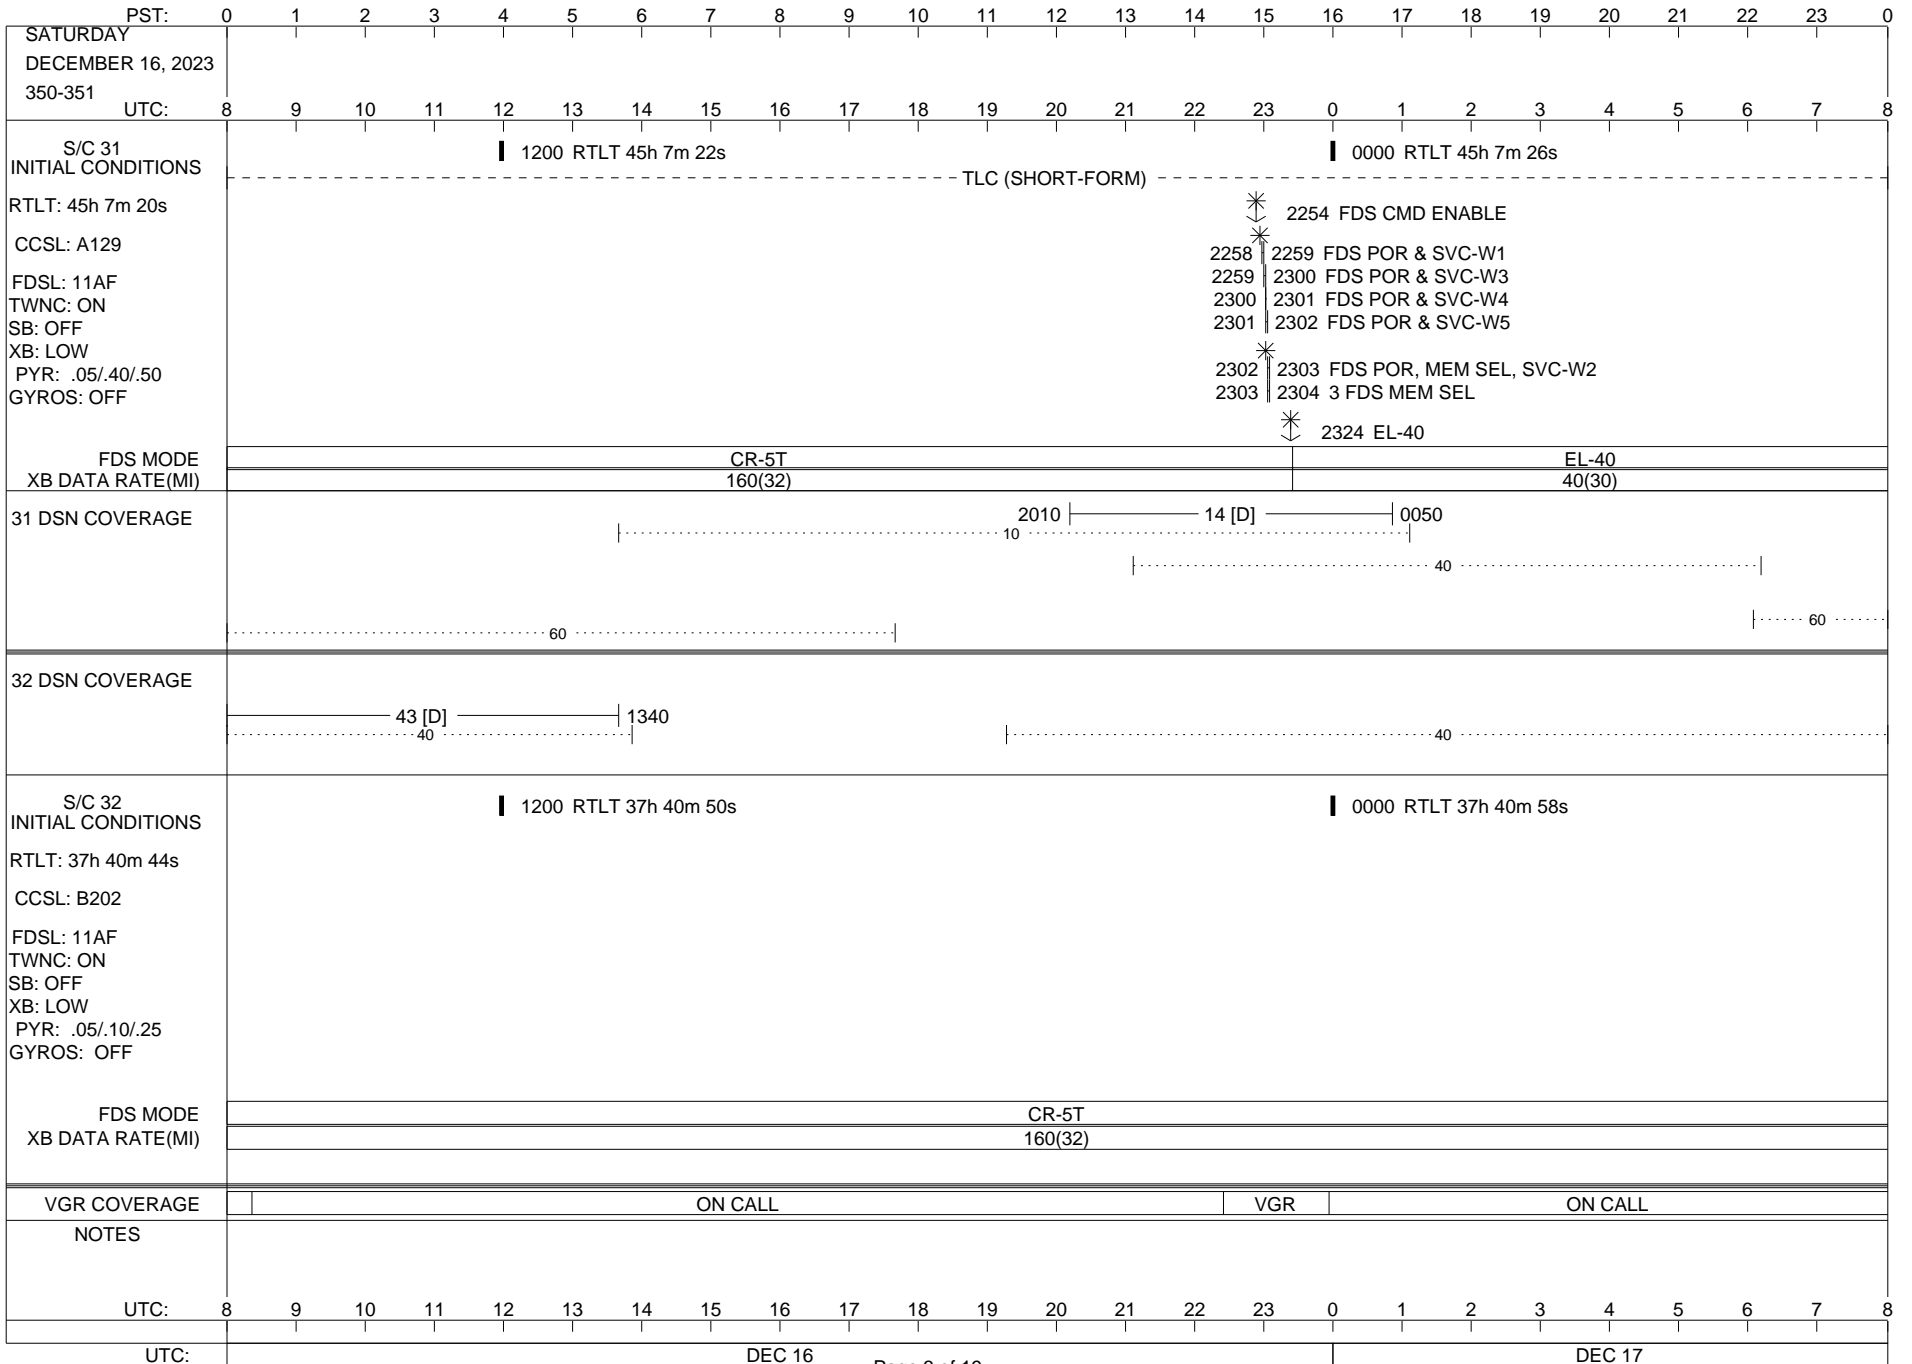

## Space Flight Operations Schedule (SFOS)

Issue Date: December 13, 2023

For the Period: 12/14/23 to 01/01//24 (23/348 – 24/001)

Posted at <https://voyager.jpl.nasa.gov/mission/status/>

**LEGEND:**

- ▽ = R/T Command (Last chance or Contingency)
- ▼ = R/T Command (Scheduled)
- \* = Result of R/T Command
- n = (where n = 1,2,3 ..) Special Note, see bottom of page
- A = Arrayed station
- B = BLF
- D = Downlink only pass
- H = High Power Transmitter
- R = Array Reference Antenna
- T = TLC Uplink
- U = Uplink only pass
- [o] = Ramp-through

ISSUE DATE: 12/13/23 12:22

ISSUE DATE: 12/13/23 12:22

ISSUE DATE: 12/13/23 12:22

ISSUE DATE: 12/13/23 12:22

ISSUE DATE: 12/13/23 12:22

PST: 0 1 2 3 4 5 6 7 8 9 10 11 12 13 14 15 16 17 18 19 20 21 22 23 0

WEDNESDAY  
DECEMBER 20, 2023  
354-355