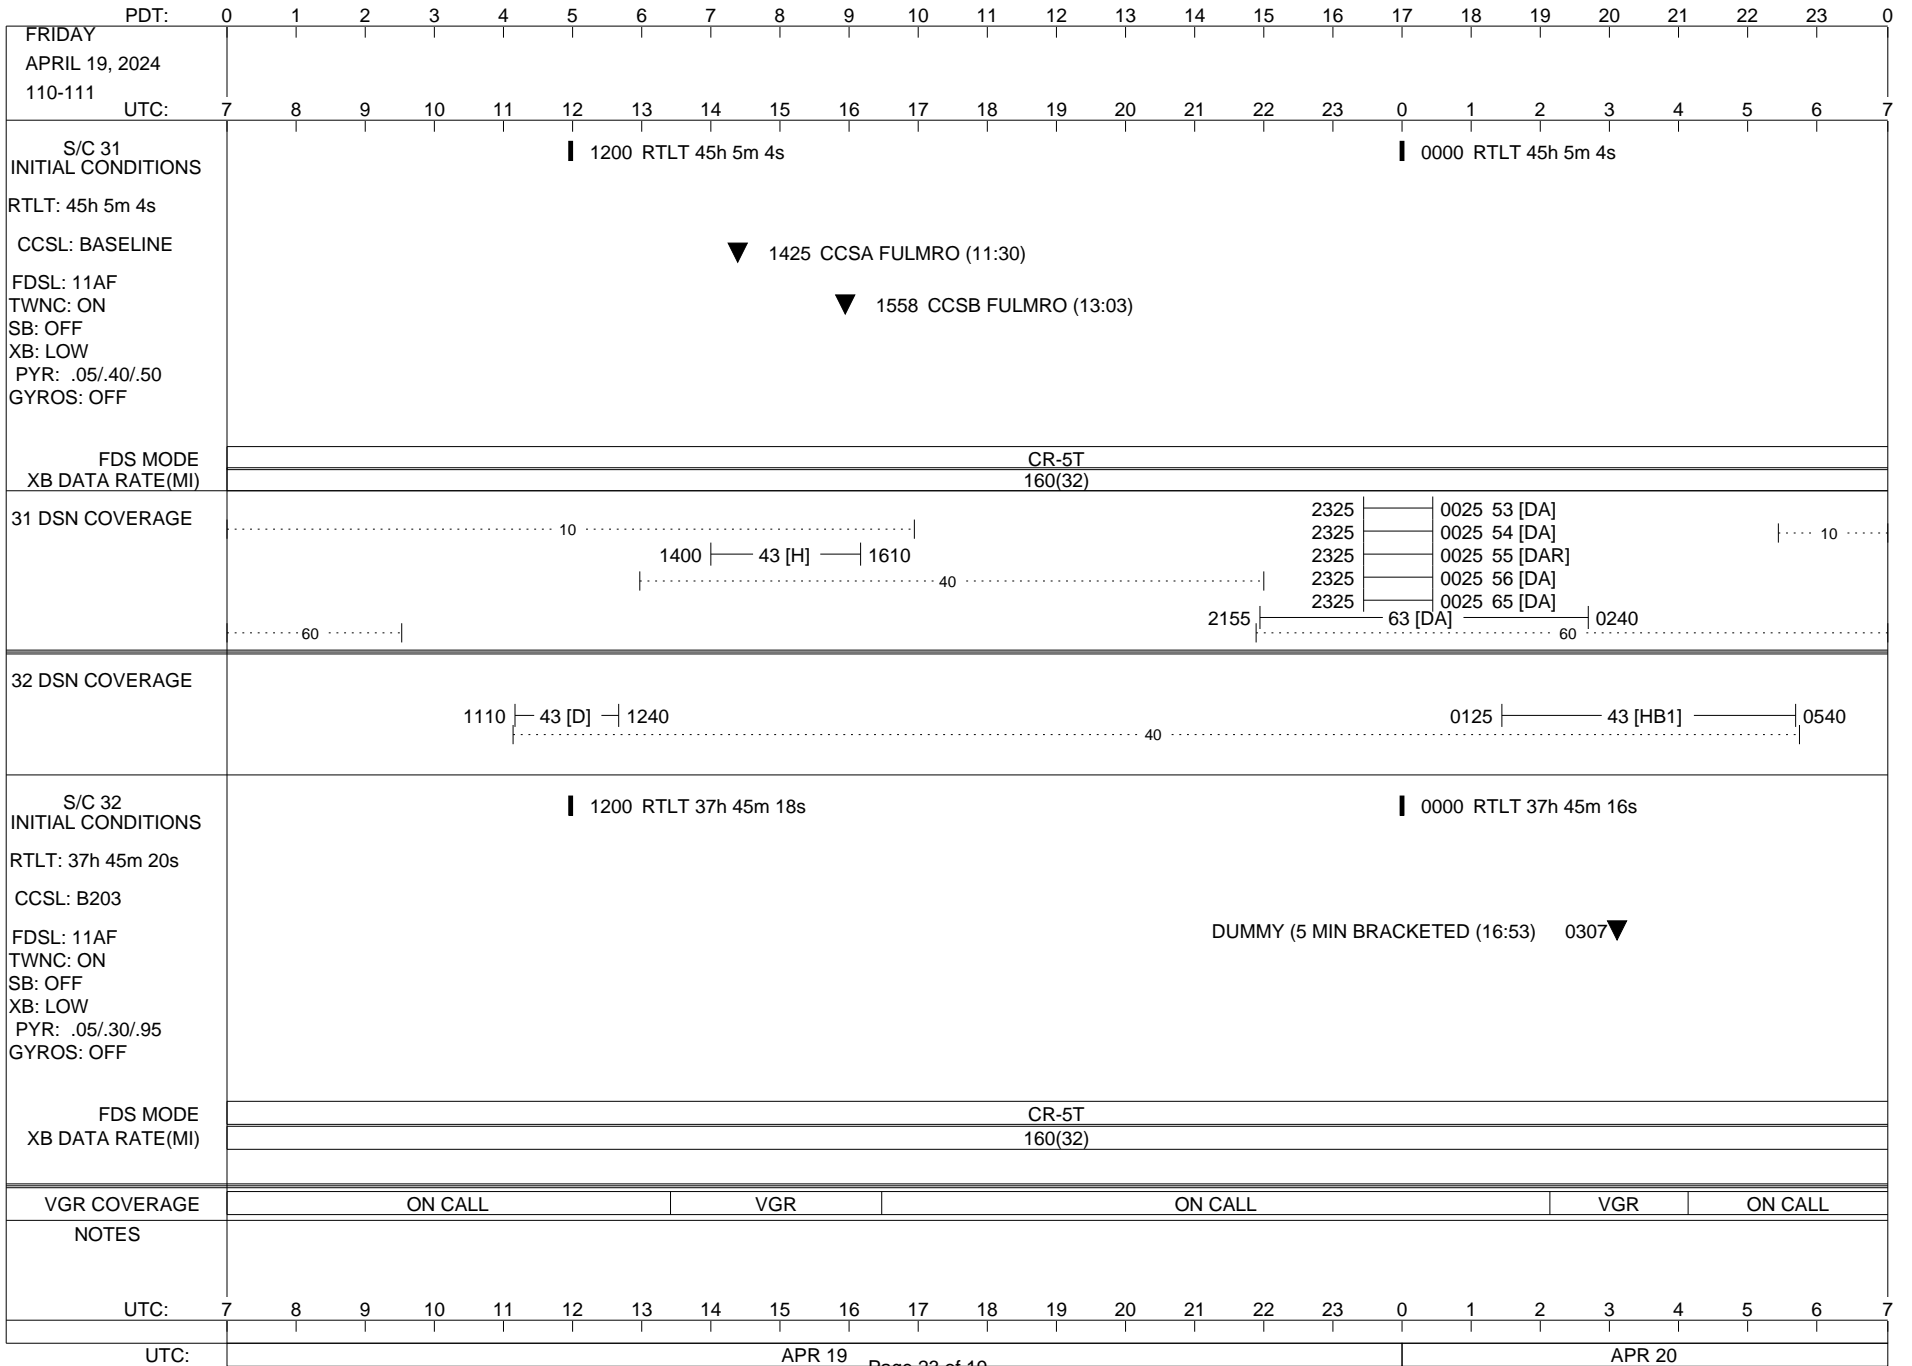

VOYAGER

Space Flight Operations Schedule (SFOS)

Issue Date: April 17, 2024

For the Period: 04/18/24 to 05/06/24 (24/109 – 24/127)

Posted at <https://voyager.jpl.nasa.gov/mission/status/>

LEGEND:

- ▽ = R/T Command (Last chance or Contingency)
- ▼ = R/T Command (Scheduled)
- * = Result of R/T Command
- n = (where n = 1,2,3 ..) Special Note, see bottom of page
- A = Arrayed station
- B = BLF
- D = Downlink only pass
- H = High Power Transmitter
- R = Array Reference Antenna
- T = TLC Uplink
- U = Uplink only pass
- [o] = Ramp-through

ISSUE DATE: 04/17/24 07:30

ISSUE DATE: 04/17/24 07:30

ISSUE DATE: 04/17/24 07:30

ISSUE DATE: 04/17/24 07:30

ISSUE DATE: 04/17/24 07:30

ISSUE DATE: 04/17/24 07:30

ISSUE DATE: 04/17/24 07:30

ISSUE DATE: 04/17/24 07:30