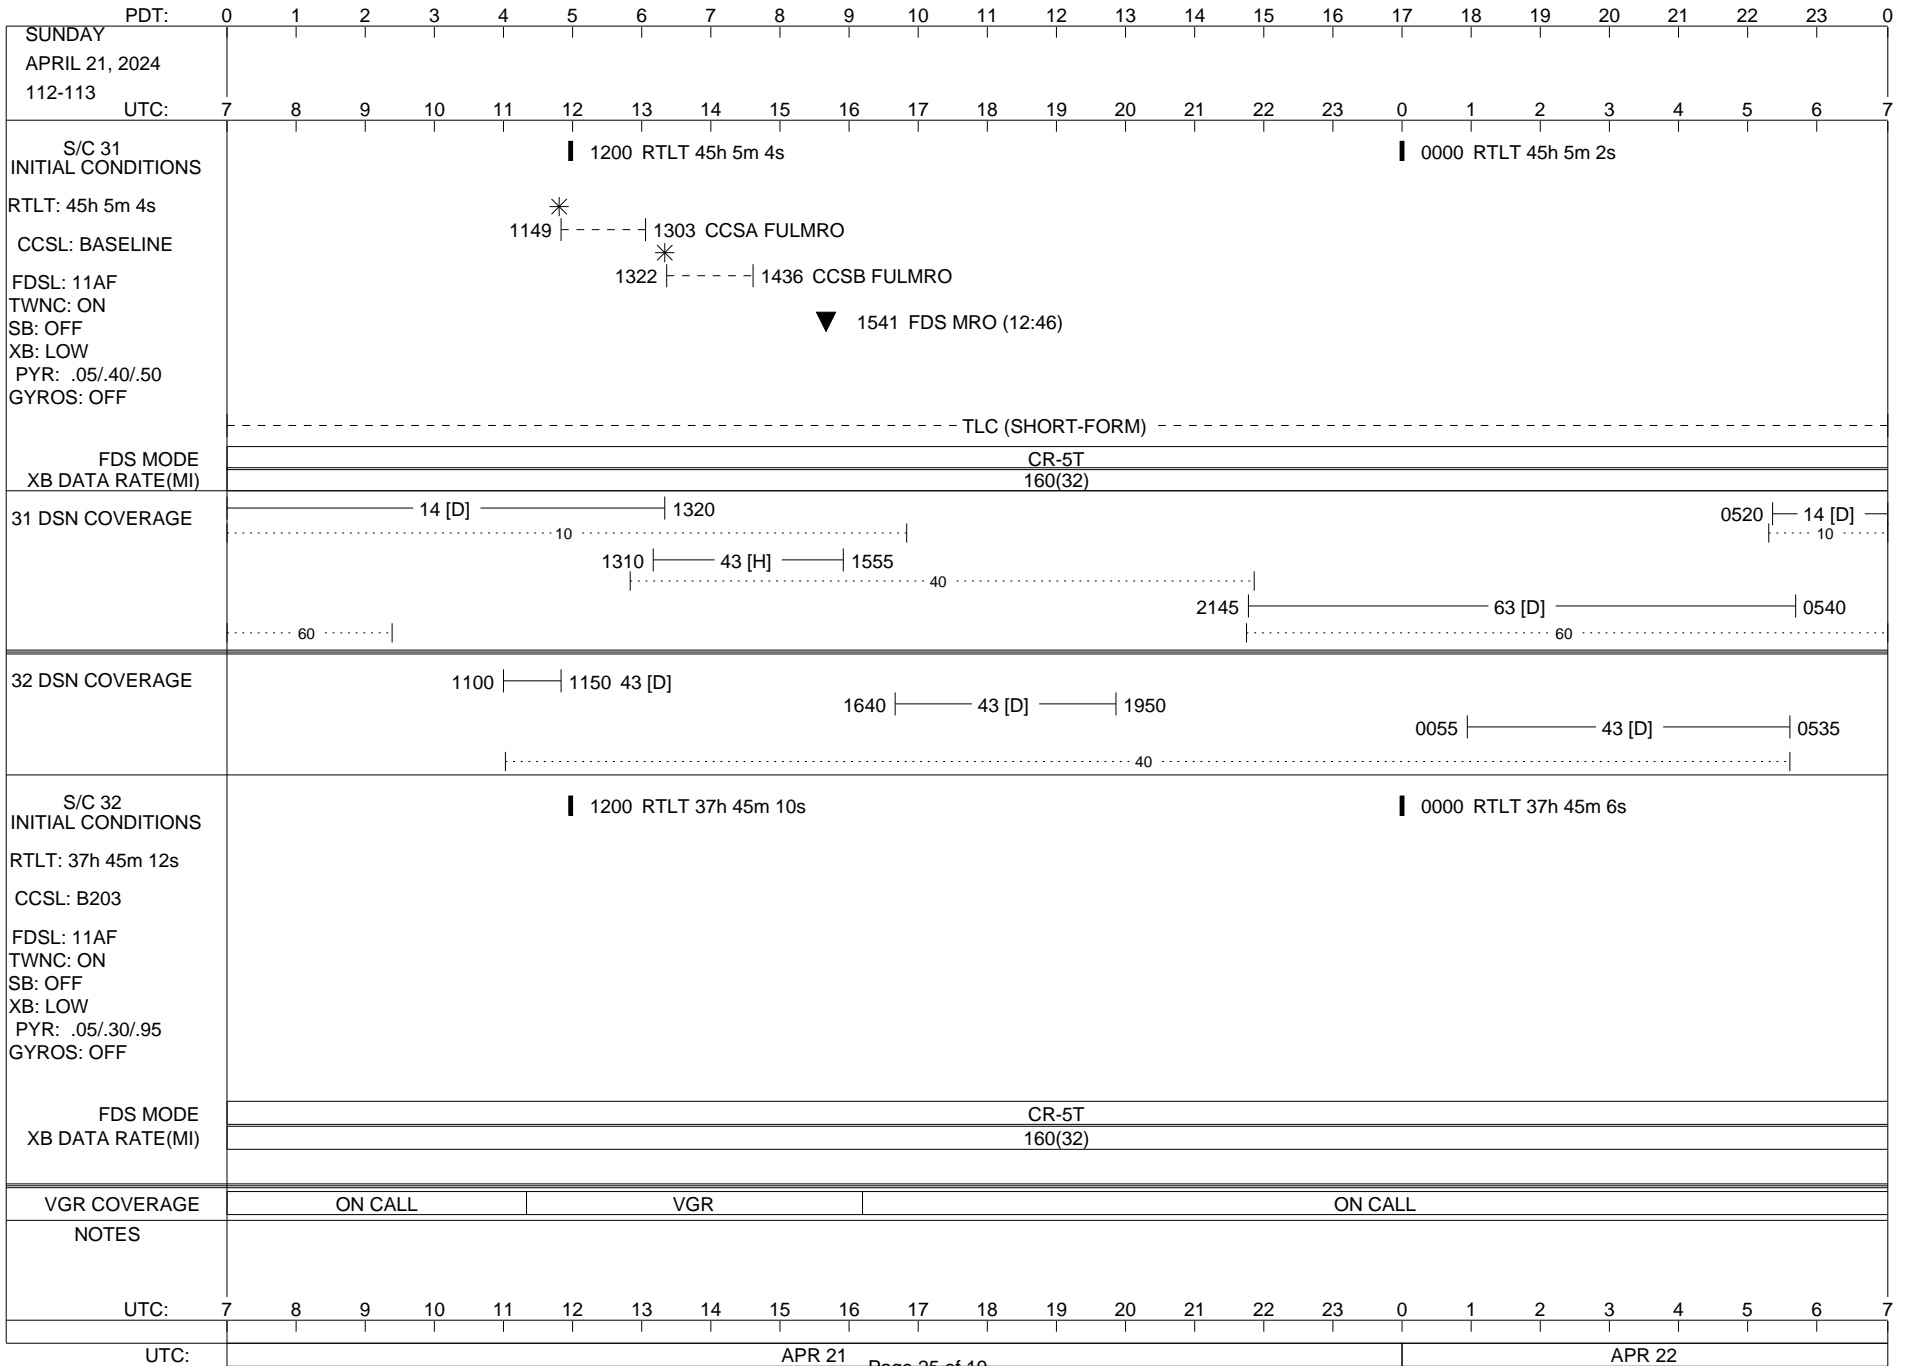

ISSUE DATE: 04/17/24 07:30