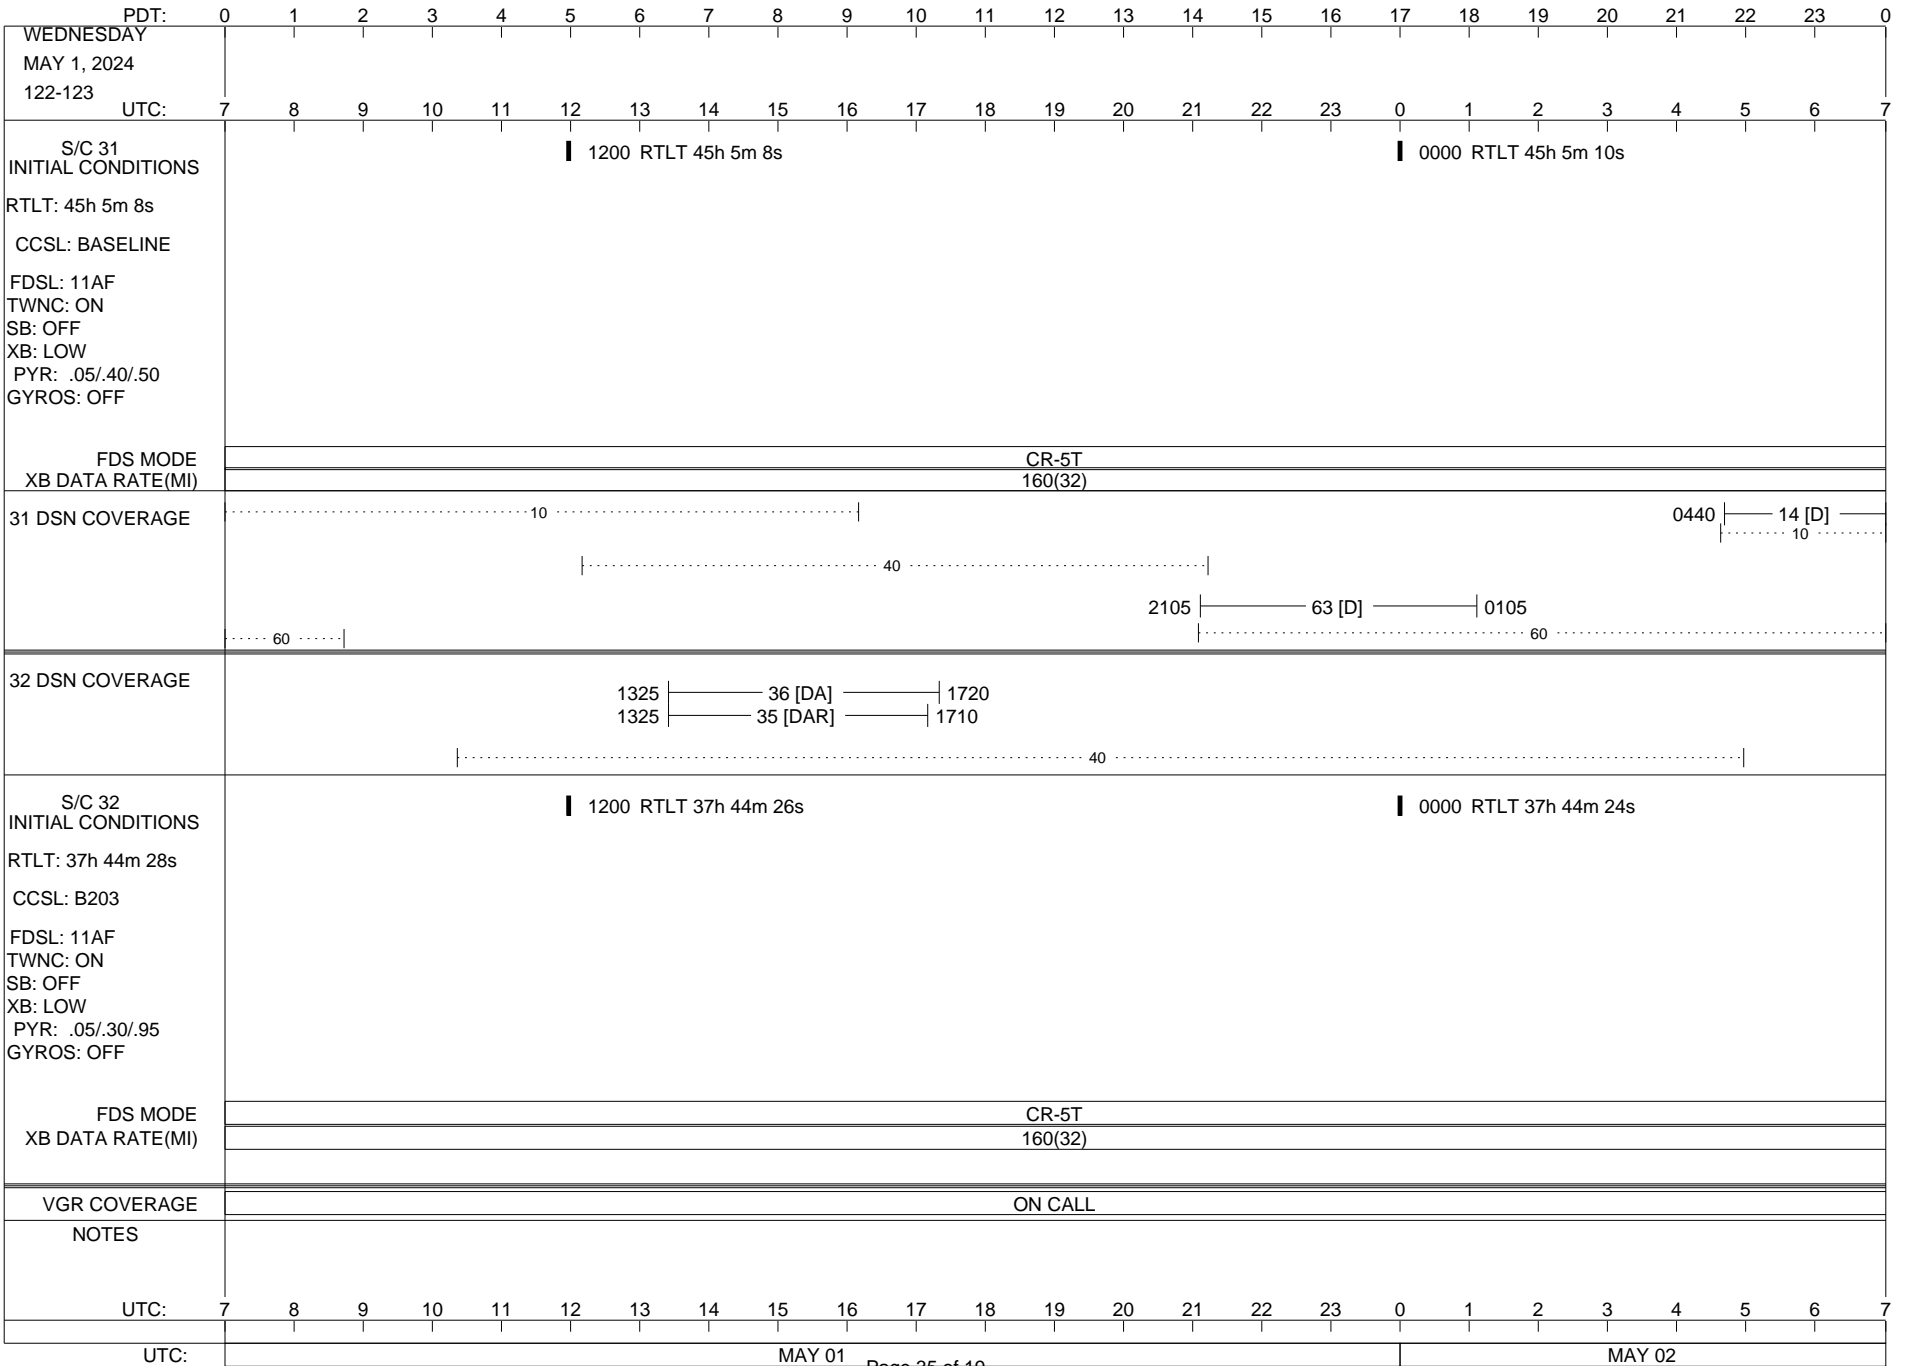

ISSUE DATE: 04/17/24 07:30