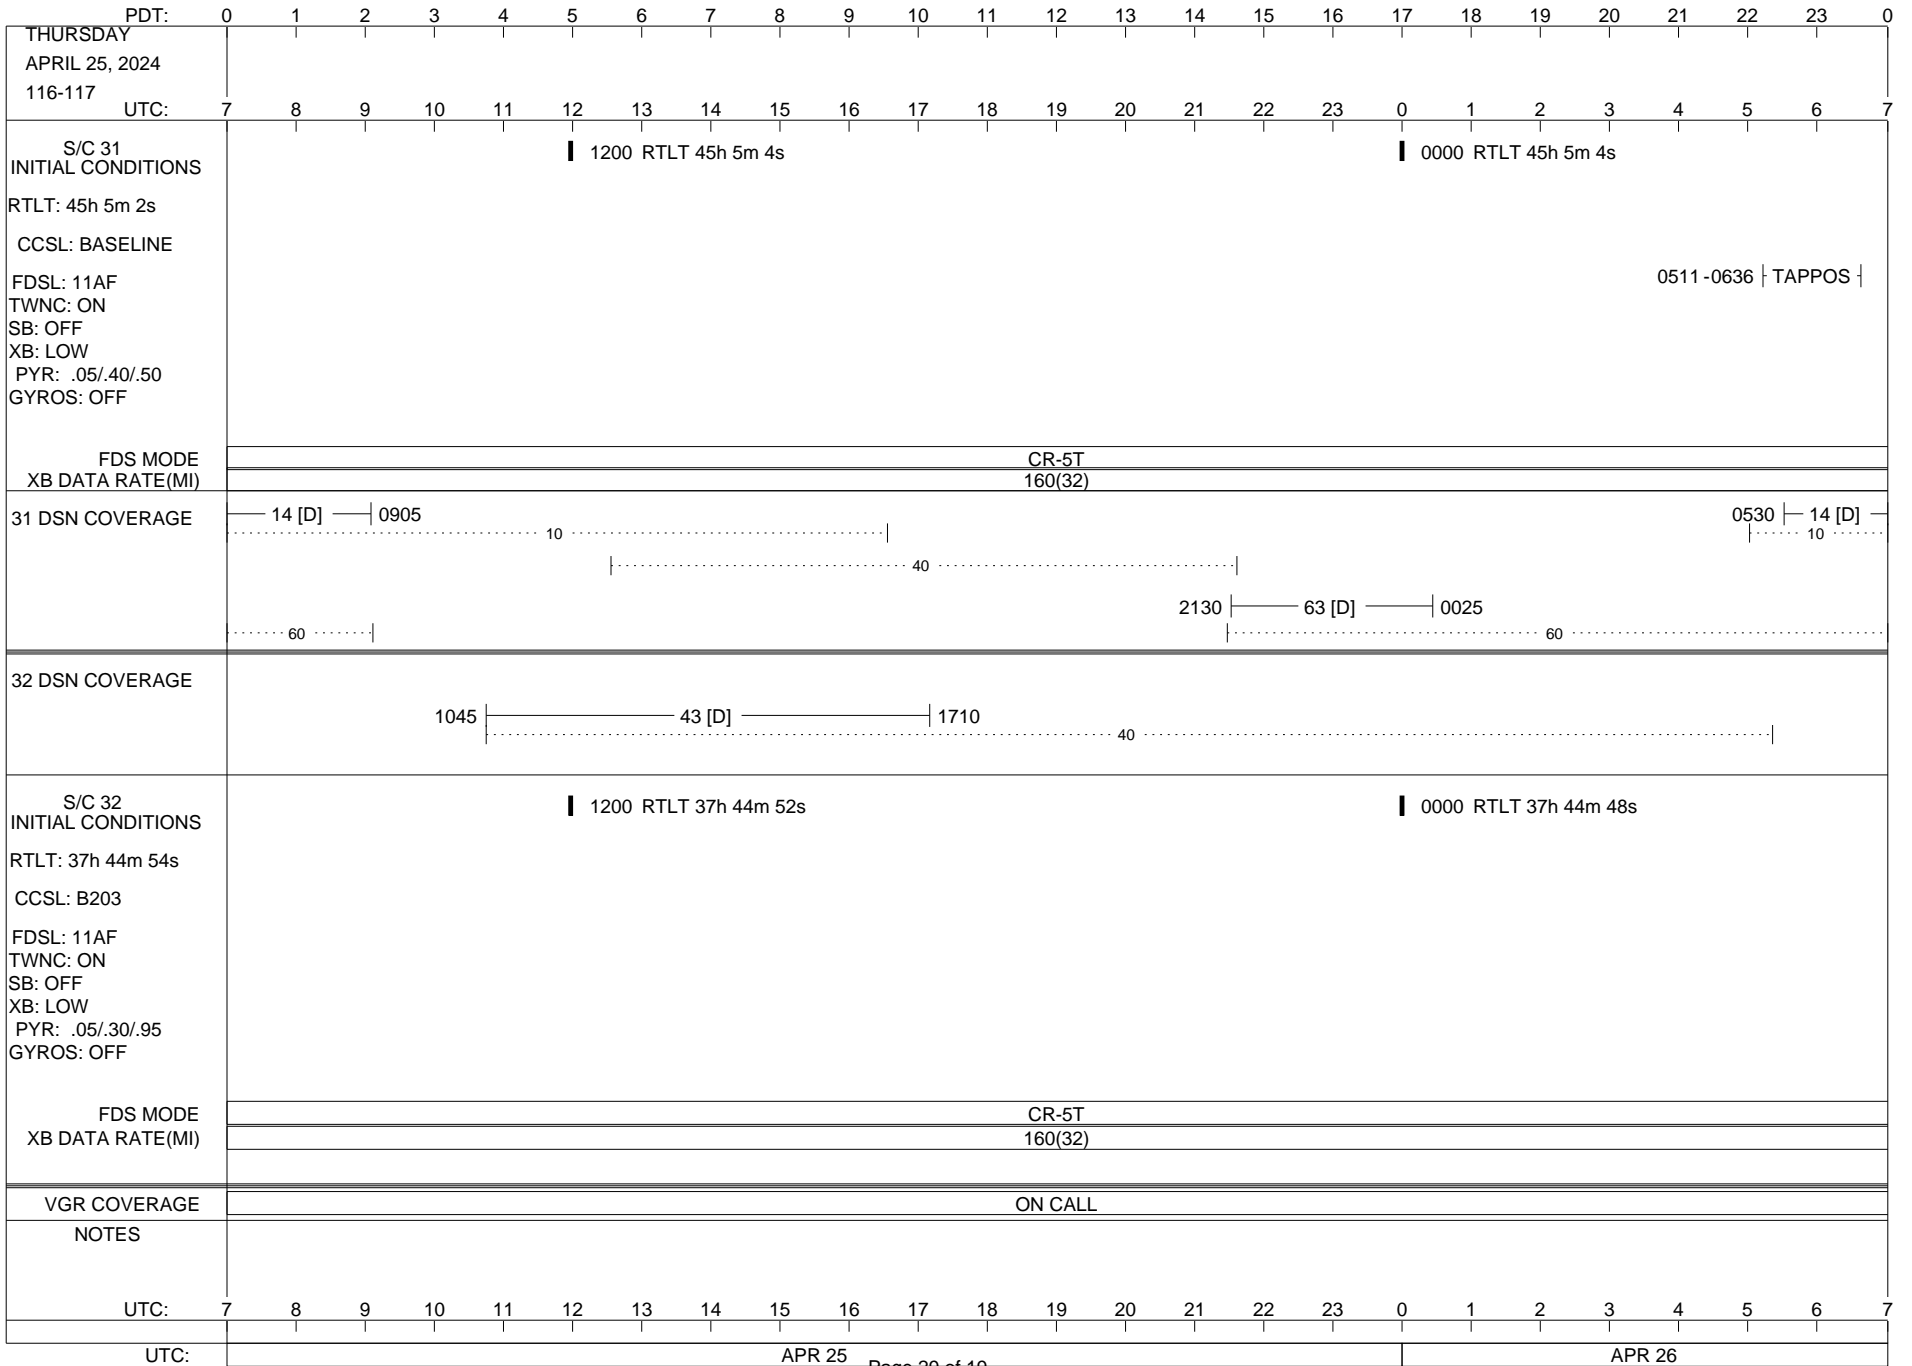

ISSUE DATE: 04/17/24 07:30