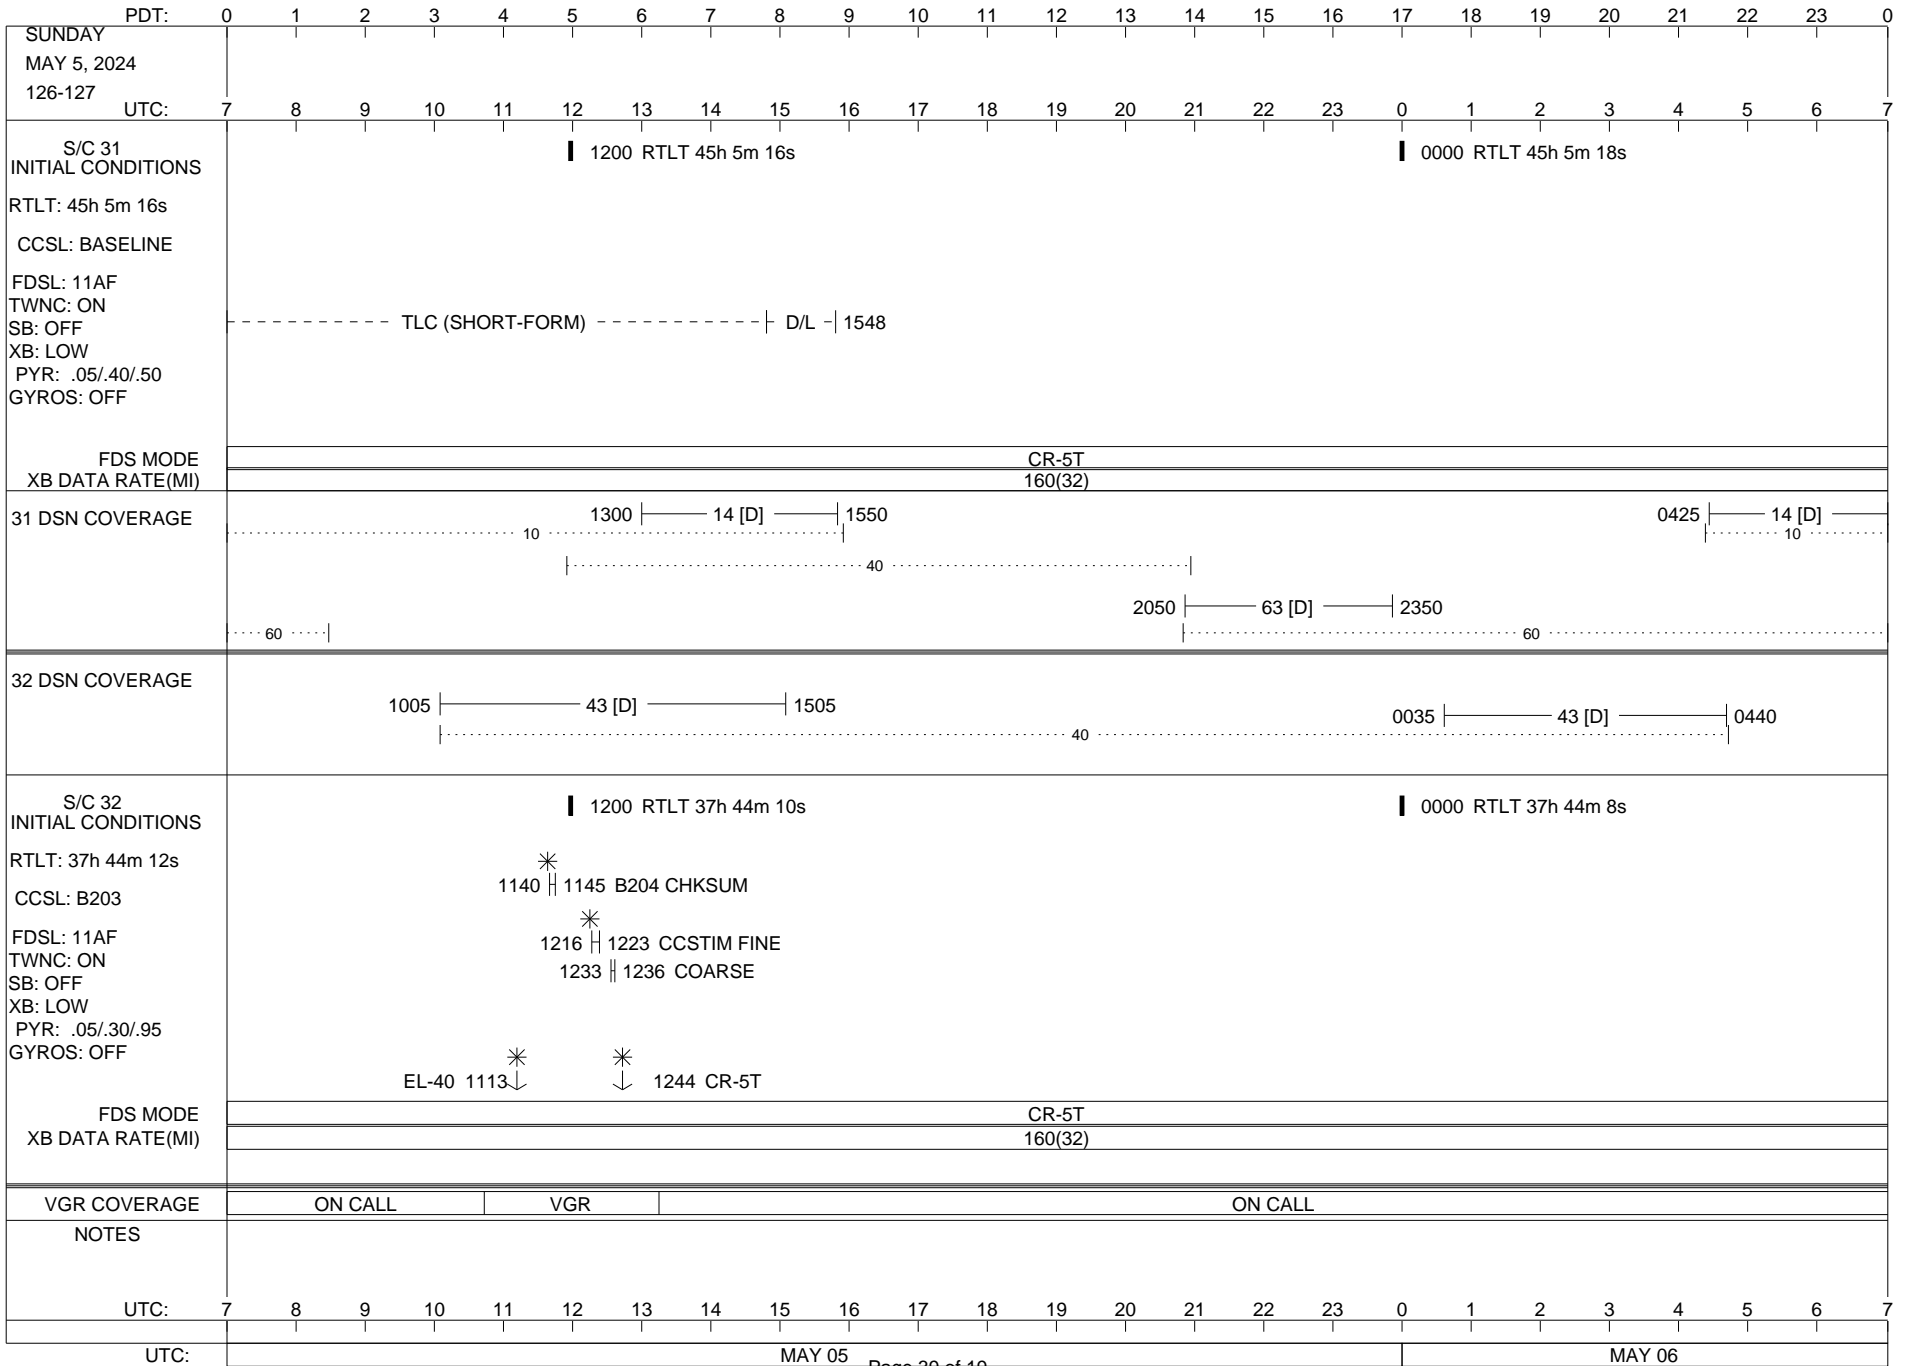

VOYAGER

Space Flight Operations Schedule (SFOS)

Issue Date: April 17, 2024

For the Period: 04/18/24 to 05/06/24 (24/109 – 24/127)

Posted at <https://voyager.jpl.nasa.gov/mission/status/>

LEGEND:

- ▽ = R/T Command (Last chance or Contingency)
- ▼ = R/T Command (Scheduled)
- * = Result of R/T Command
- n = (where n = 1,2,3 ..) Special Note, see bottom of page
- A = Arrayed station
- B = BLF
- D = Downlink only pass
- H = High Power Transmitter
- R = Array Reference Antenna
- T = TLC Uplink
- U = Uplink only pass
- [o] = Ramp-through

ISSUE DATE: 04/17/24 07:30

PDT:	0	1	2	3	4	5	6	7	8	9	10	11	12	13	14	15	16	17	18	19	20	21	22	23	0		
MONDAY MAY 6, 2024 127-128																											
UTC:	7	8	9	10	11	12	13	14	15	16	17	18	19	20	21	22	23	0	1	2	3	4	5	6	7		
S/C 31 INITIAL CONDITIONS RTLT: 45h 5m 18s CCSL: BASELINE FDSL: 11AF TWNC: ON SB: OFF XB: LOW PYR: .05/.40/.50 GYROS: OFF	█ 1200 RTLT 45h 5m 18s																										
FDS MODE XB DATA RATE(MI)														CR-5T 160(32)													
31 DSN COVERAGE	<p>----- 14 [D] ----- 1045</p> <p>..... 10</p> <p>..... 40</p> <p>..... 60</p> <p style="text-align: right;">2200 53 [DA] 2330 2200 55 [DA] 2330 2200 65 [DAR] 2330</p>																										
32 DSN COVERAGE																											
S/C 32 INITIAL CONDITIONS RTLT: 37h 44m 8s CCSL: B203 FDSL: 11AF TWNC: ON SB: OFF XB: LOW PYR: .05/.30/.95 GYROS: OFF	█ 1200 RTLT 37h 44m 6s																										
FDS MODE XB DATA RATE(MI)														CR-5T 160(32)													
VGR COVERAGE	ON CALL																										
NOTES																											
UTC:	7	8	9	10	11	12	13	14	15	16	17	18	19	20	21	22	23	0	1	2	3	4	5	6	7		
UTC:	MAY 06																		MAY 07								