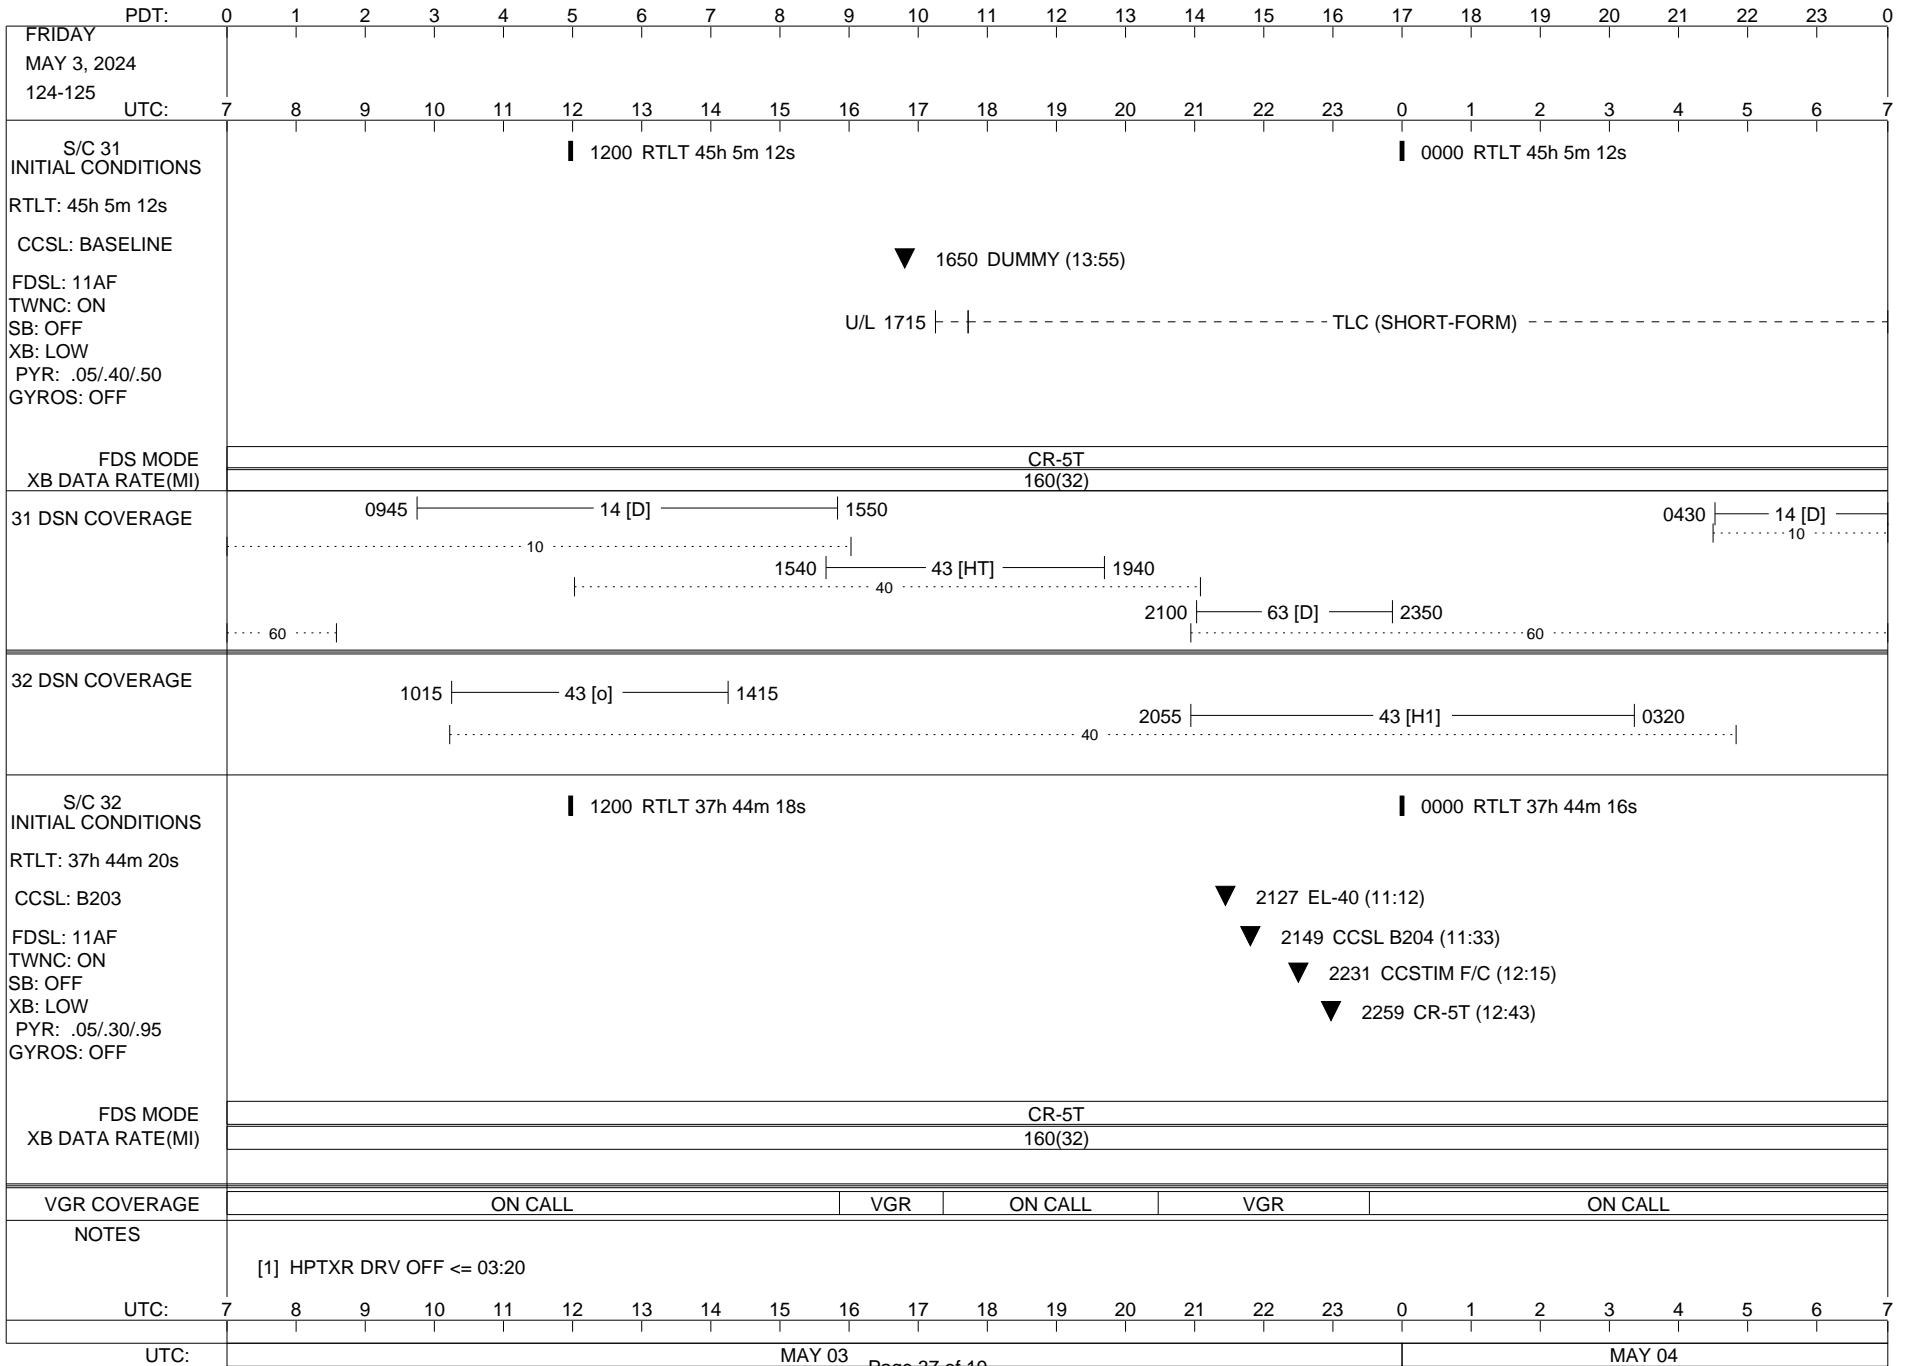

VOYAGER

Space Flight Operations Schedule (SFOS)

Issue Date: April 17, 2024

For the Period: 04/18/24 to 05/06/24 (24/109 – 24/127)

Posted at <https://voyager.jpl.nasa.gov/mission/status/>

LEGEND:

- ▽ = R/T Command (Last chance or Contingency)
- ▼ = R/T Command (Scheduled)
- * = Result of R/T Command
- n = (where n = 1,2,3 ..) Special Note, see bottom of page
- A = Arrayed station
- B = BLF
- D = Downlink only pass
- H = High Power Transmitter
- R = Array Reference Antenna
- T = TLC Uplink
- U = Uplink only pass
- [o] = Ramp-through

ISSUE DATE: 04/17/24 07:30

ISSUE DATE: 04/17/24 07:30

ISSUE DATE: 04/17/24 07:30

ISSUE DATE: 04/17/24 07:30

ISSUE DATE: 04/17/24 07:30

ISSUE DATE: 04/17/24 07:30

ISSUE DATE: 04/17/24 07:30

ISSUE DATE: 04/17/24 07:30

ISSUE DATE: 04/17/24 07:30

PDT:	0	1	2	3	4	5	6	7	8	9	10	11	12	13	14	15	16	17	18	19	20	21	22	23	0		
MONDAY MAY 6, 2024 127-128																											
UTC:	7	8	9	10	11	12	13	14	15	16	17	18	19	20	21	22	23	0	1	2	3	4	5	6	7		
S/C 31 INITIAL CONDITIONS RTLT: 45h 5m 18s CCSL: BASELINE FDSL: 11AF TWNC: ON SB: OFF XB: LOW PYR: .05/.40/.50 GYROS: OFF	█ 1200 RTLT 45h 5m 18s																										
FDS MODE XB DATA RATE(MI)														CR-5T 160(32)													
31 DSN COVERAGE	<p>----- 14 [D] ----- 1045</p> <p>..... 10</p> <p>..... 40</p> <p>..... 60</p> <p style="text-align: right;">2200 53 [DA] 2330 2200 55 [DA] 2330 2200 65 [DAR] 2330</p>																										
32 DSN COVERAGE																											
S/C 32 INITIAL CONDITIONS RTLT: 37h 44m 8s CCSL: B203 FDSL: 11AF TWNC: ON SB: OFF XB: LOW PYR: .05/.30/.95 GYROS: OFF	█ 1200 RTLT 37h 44m 6s																										
FDS MODE XB DATA RATE(MI)														CR-5T 160(32)													
VGR COVERAGE	ON CALL																										
NOTES																											
UTC:	7	8	9	10	11	12	13	14	15	16	17	18	19	20	21	22	23	0	1	2	3	4	5	6	7		
UTC:	MAY 06																		MAY 07								