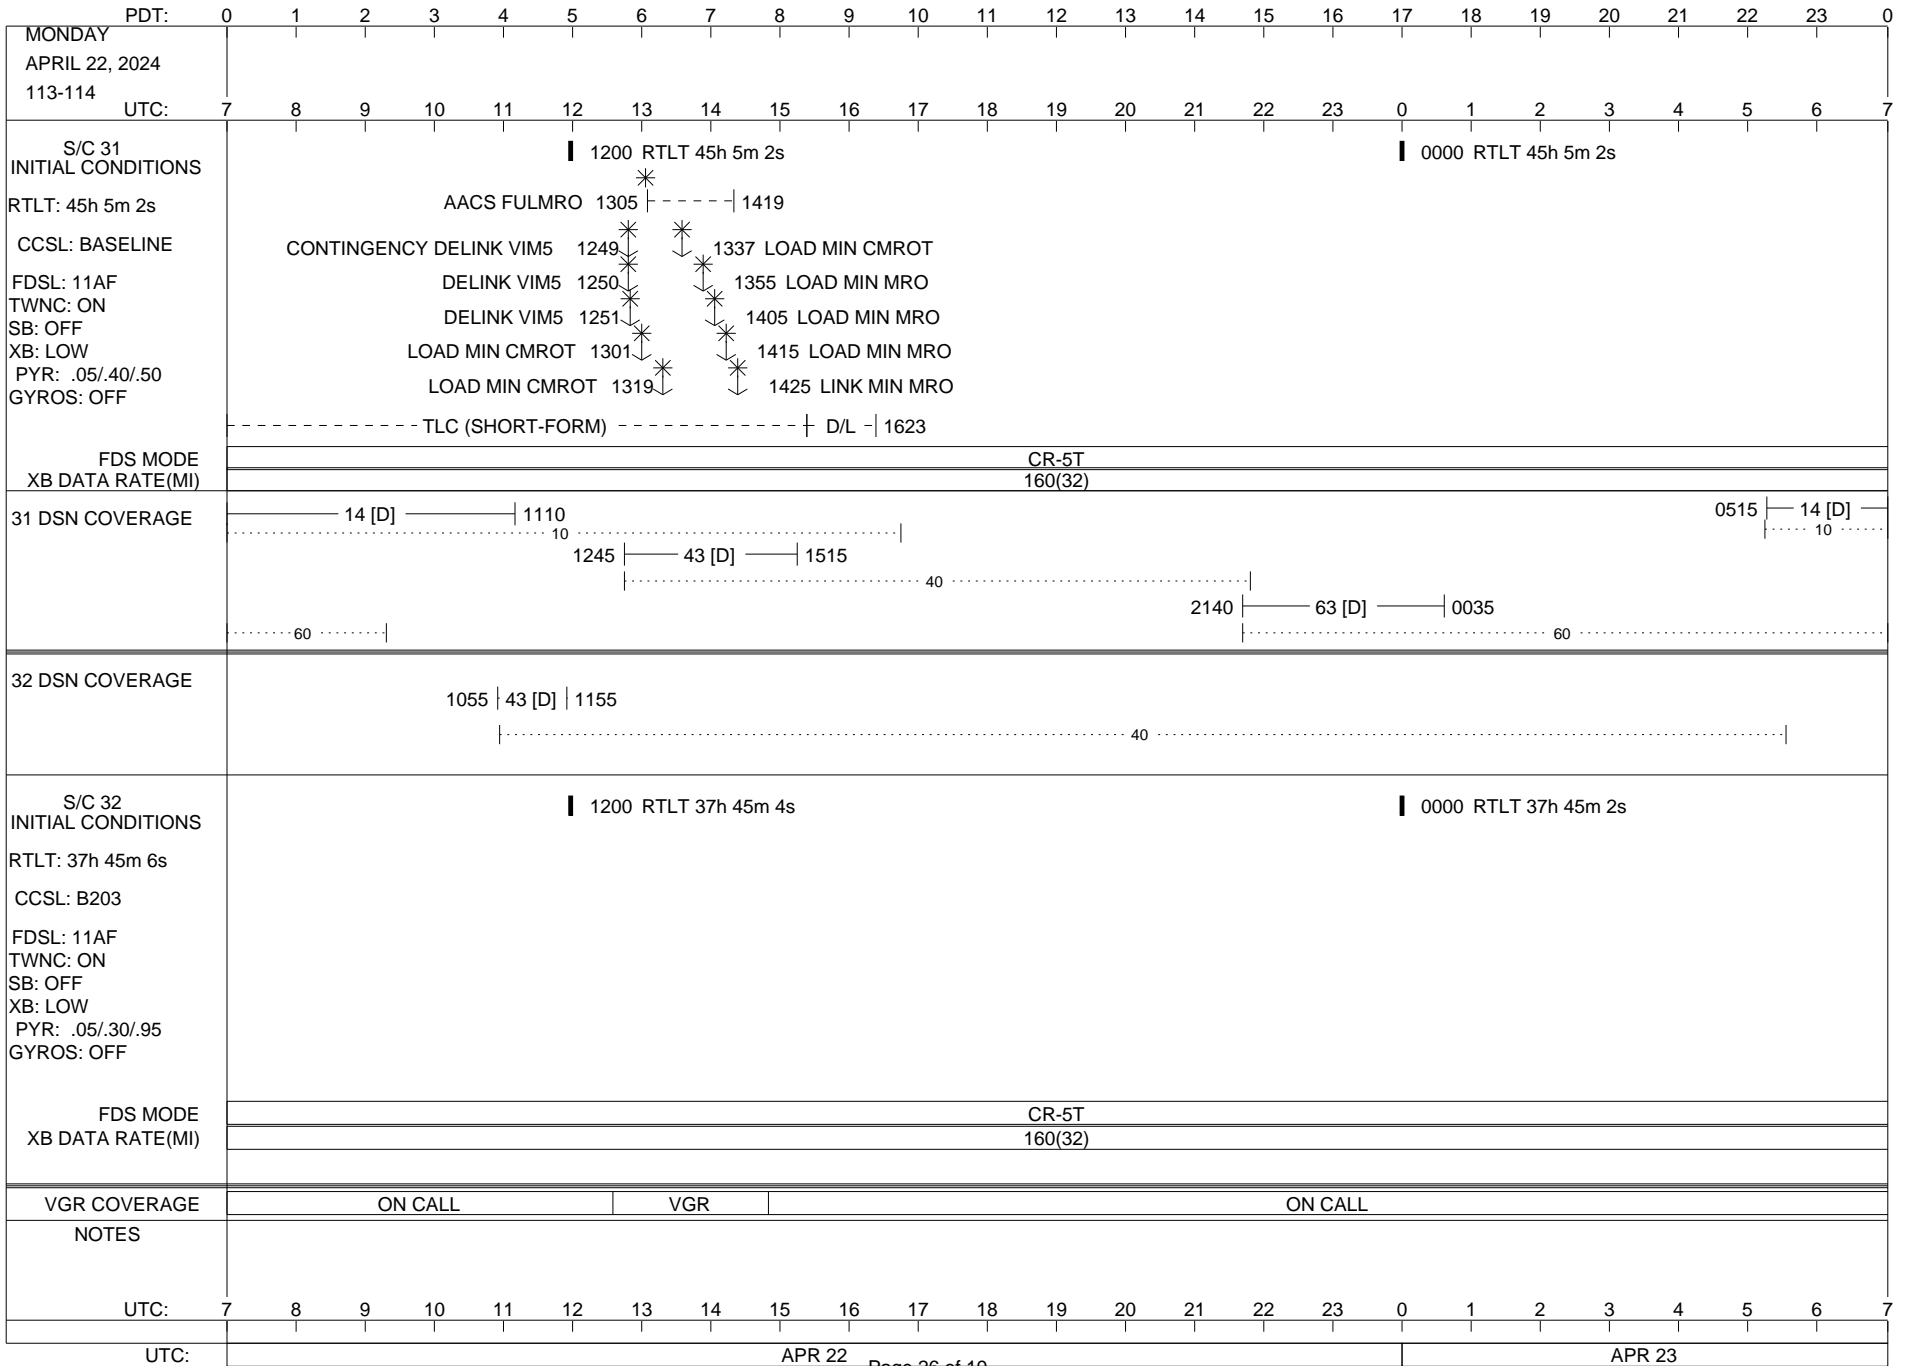

ISSUE DATE: 04/17/24 07:30