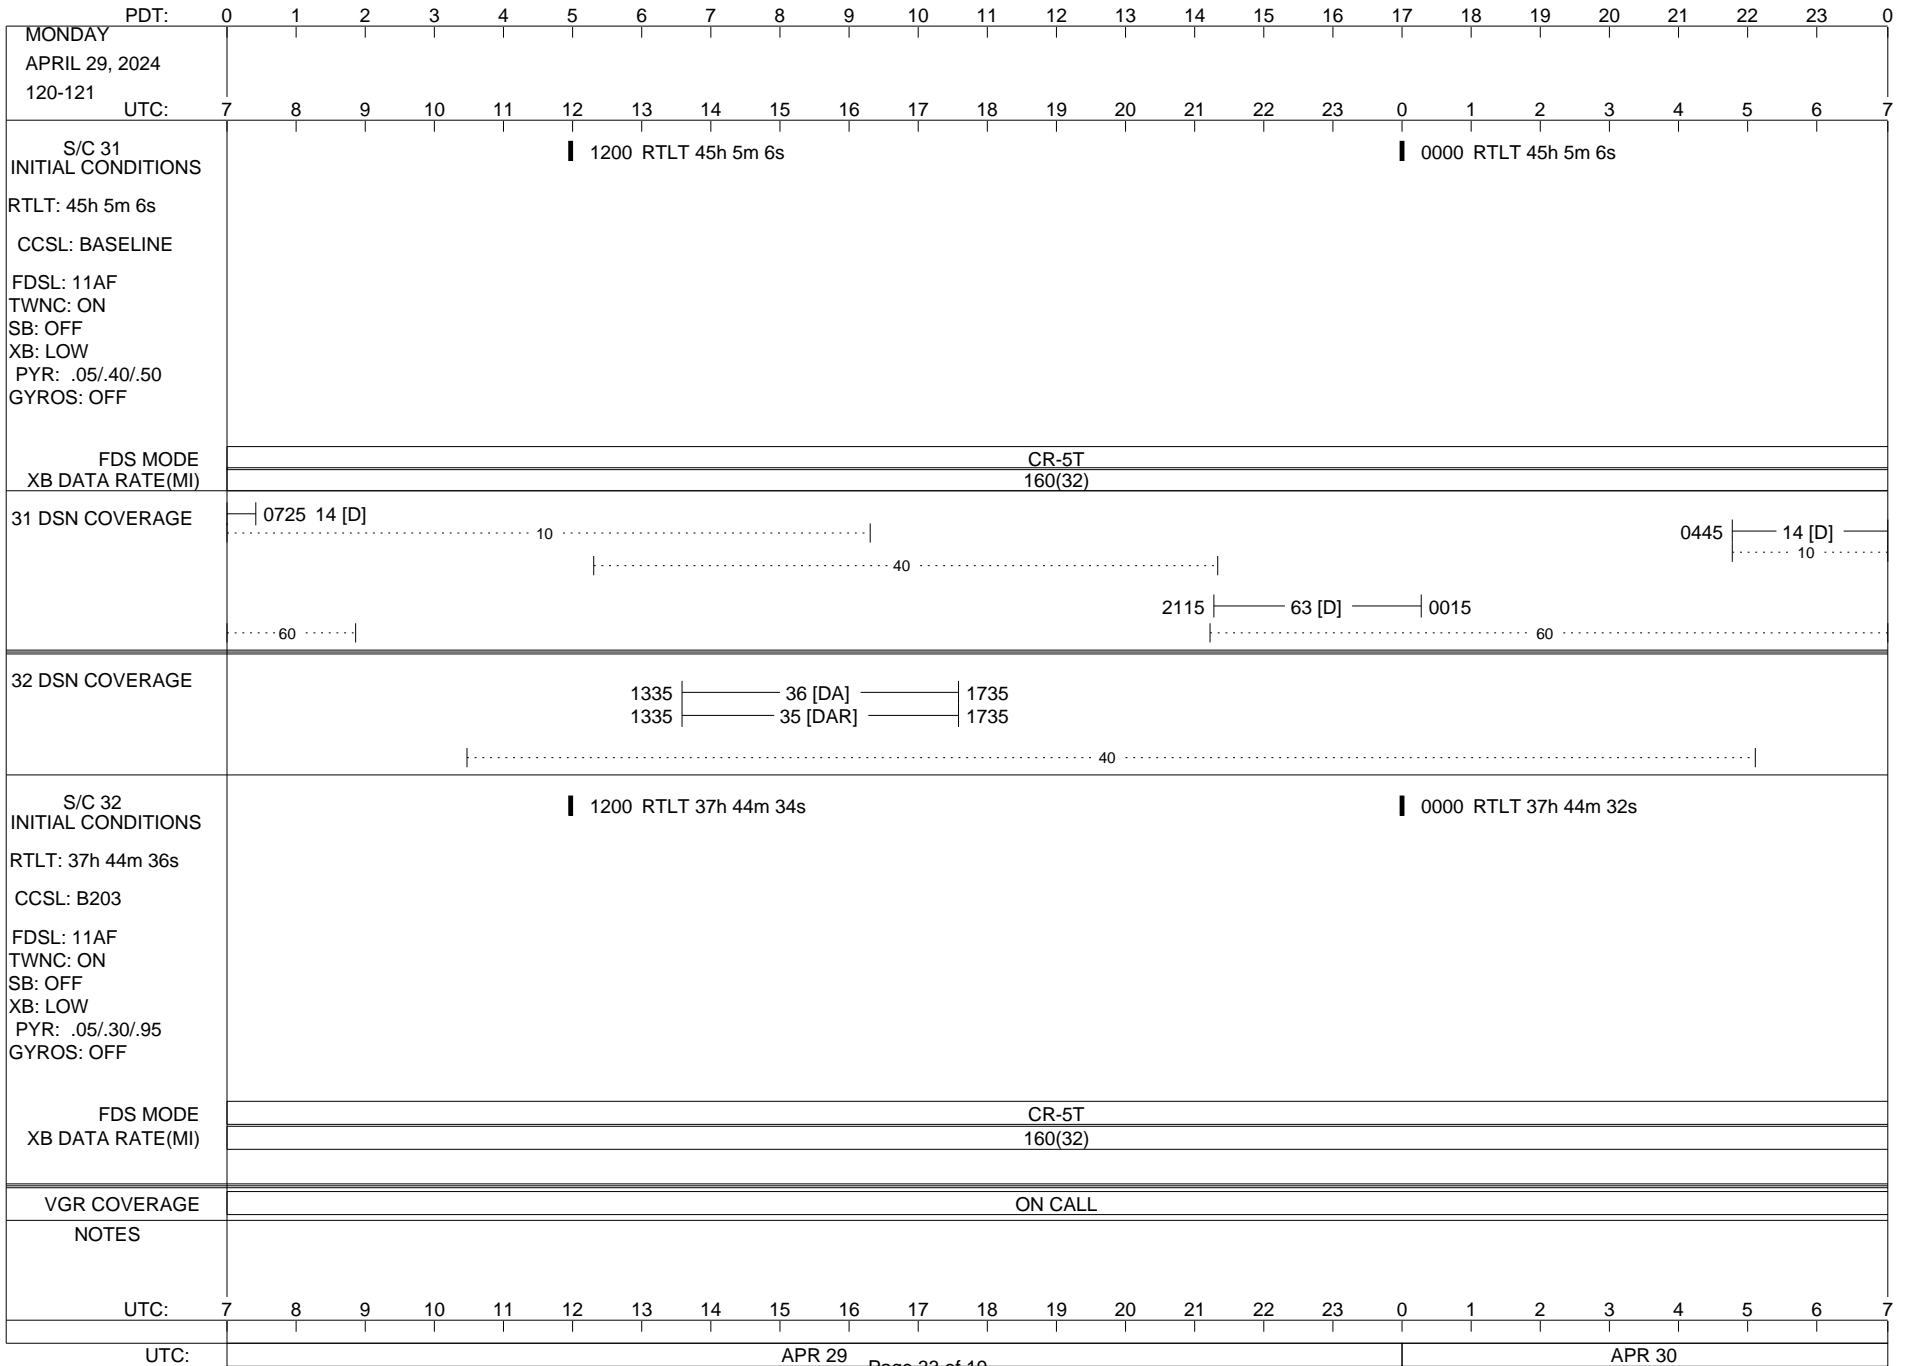

ISSUE DATE: 04/17/24 07:30