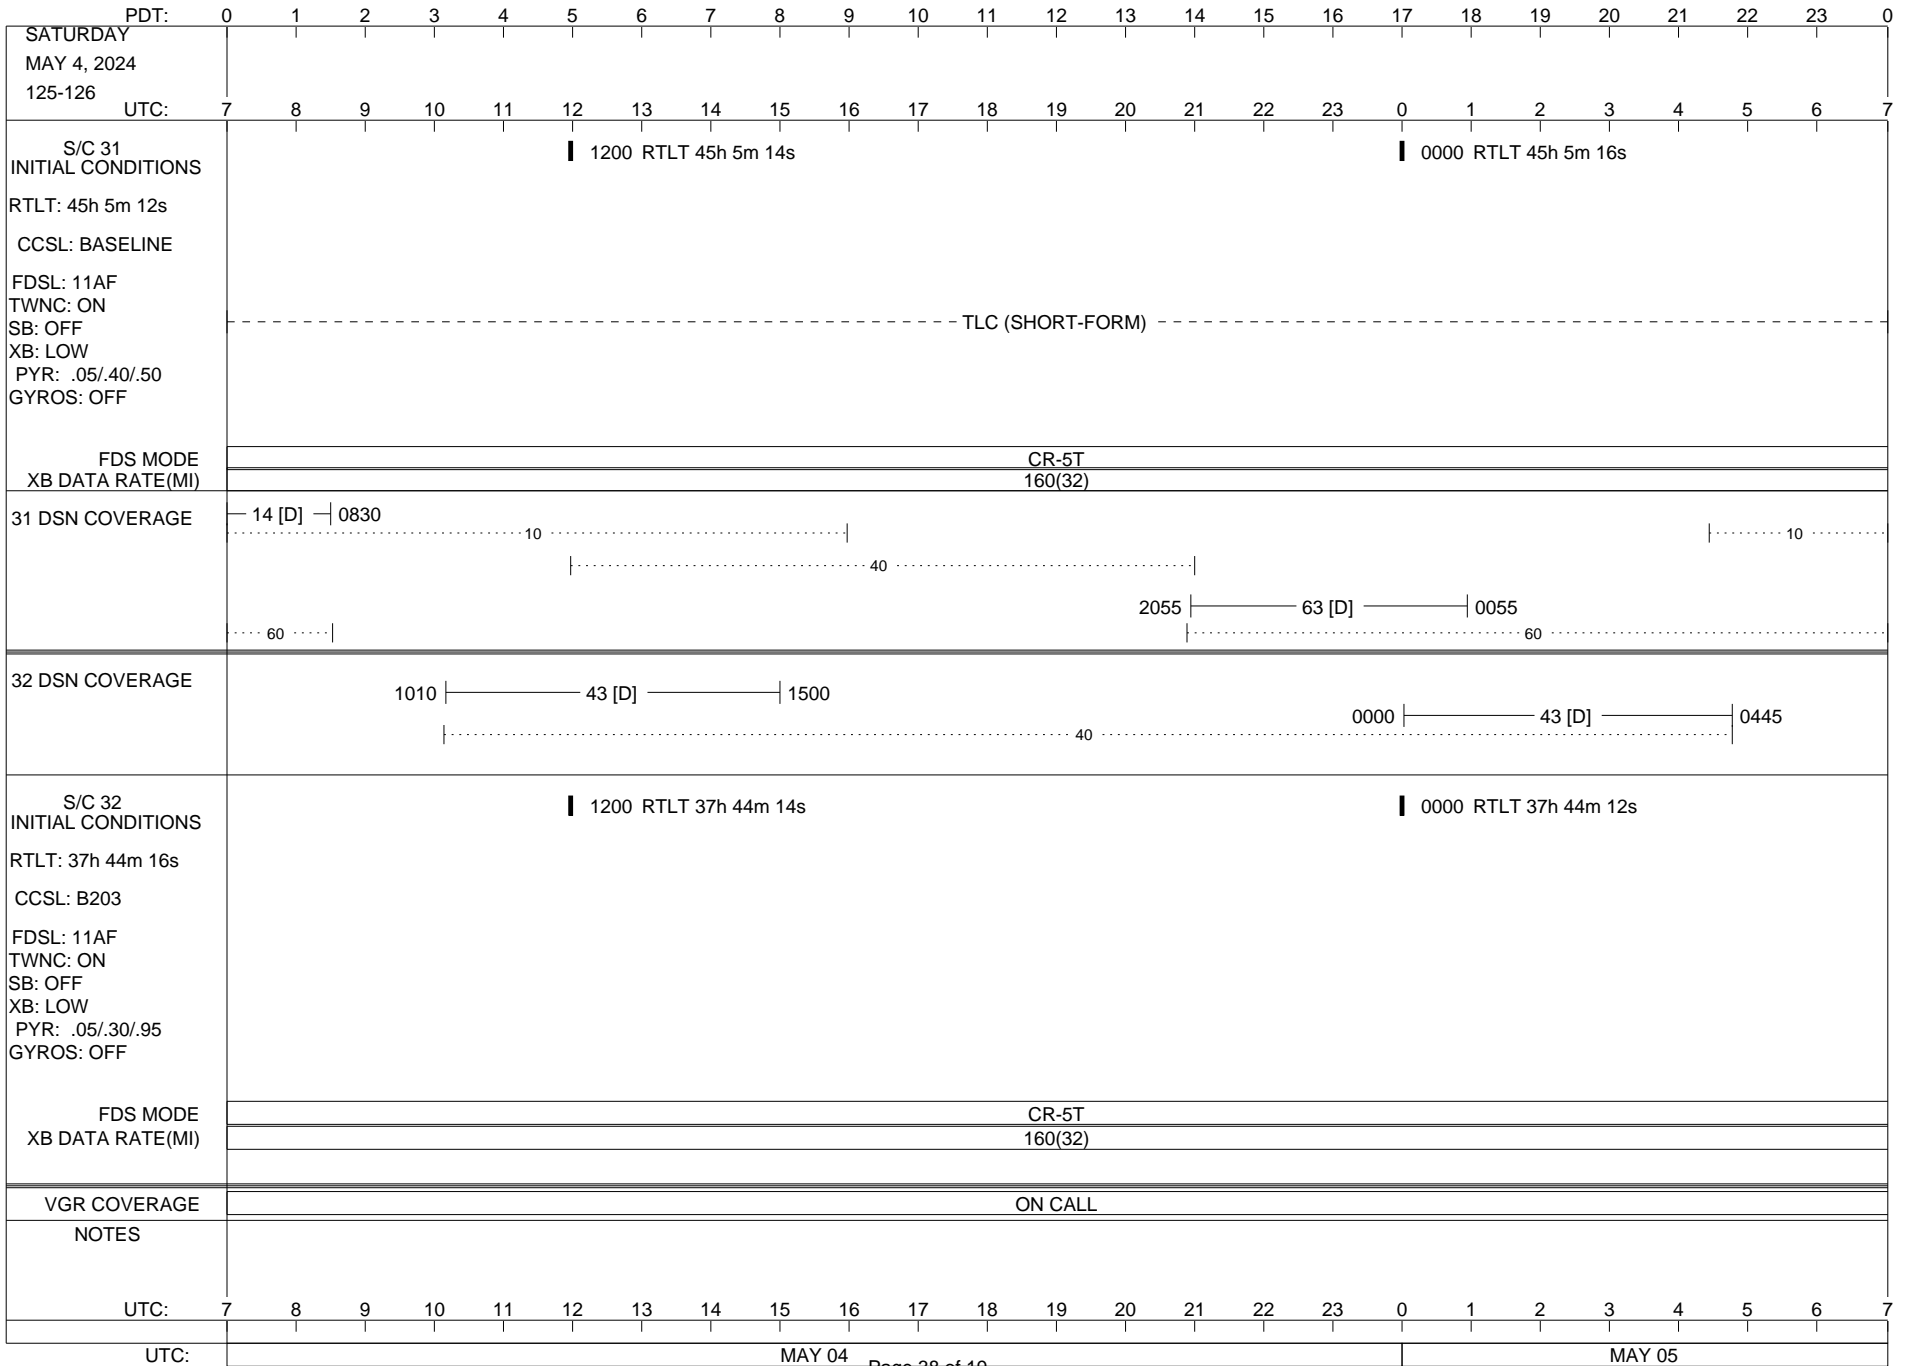

VOYAGER

Space Flight Operations Schedule (SFOS)

Issue Date: April 17, 2024

For the Period: 04/18/24 to 05/06/24 (24/109 – 24/127)

Posted at <https://voyager.jpl.nasa.gov/mission/status/>

LEGEND:

- ▽ = R/T Command (Last chance or Contingency)
- ▼ = R/T Command (Scheduled)
- * = Result of R/T Command
- n = (where n = 1,2,3 ..) Special Note, see bottom of page
- A = Arrayed station
- B = BLF
- D = Downlink only pass
- H = High Power Transmitter
- R = Array Reference Antenna
- T = TLC Uplink
- U = Uplink only pass
- [o] = Ramp-through

ISSUE DATE: 04/17/24 07:30

PDT:	0	1	2	3	4	5	6	7	8	9	10	11	12	13	14	15	16	17	18	19	20	21	22	23	0		
MONDAY MAY 6, 2024 127-128																											
UTC:	7	8	9	10	11	12	13	14	15	16	17	18	19	20	21	22	23	0	1	2	3	4	5	6	7		
S/C 31 INITIAL CONDITIONS RTLT: 45h 5m 18s CCSL: BASELINE FDSL: 11AF TWNC: ON SB: OFF XB: LOW PYR: .05/.40/.50 GYROS: OFF	█ 1200 RTLT 45h 5m 18s																										
FDS MODE XB DATA RATE(MI)														CR-5T 160(32)													
31 DSN COVERAGE	<p>----- 14 [D] ----- 1045</p> <p>..... 10</p> <p>..... 40</p> <p>..... 60</p> <p style="text-align: right;">2200 53 [DA] 2330 2200 55 [DA] 2330 2200 65 [DAR] 2330</p>																										
32 DSN COVERAGE																											
S/C 32 INITIAL CONDITIONS RTLT: 37h 44m 8s CCSL: B203 FDSL: 11AF TWNC: ON SB: OFF XB: LOW PYR: .05/.30/.95 GYROS: OFF	█ 1200 RTLT 37h 44m 6s																										
FDS MODE XB DATA RATE(MI)														CR-5T 160(32)													
VGR COVERAGE	ON CALL																										
NOTES																											
UTC:	7	8	9	10	11	12	13	14	15	16	17	18	19	20	21	22	23	0	1	2	3	4	5	6	7		
UTC:	MAY 06																		MAY 07								