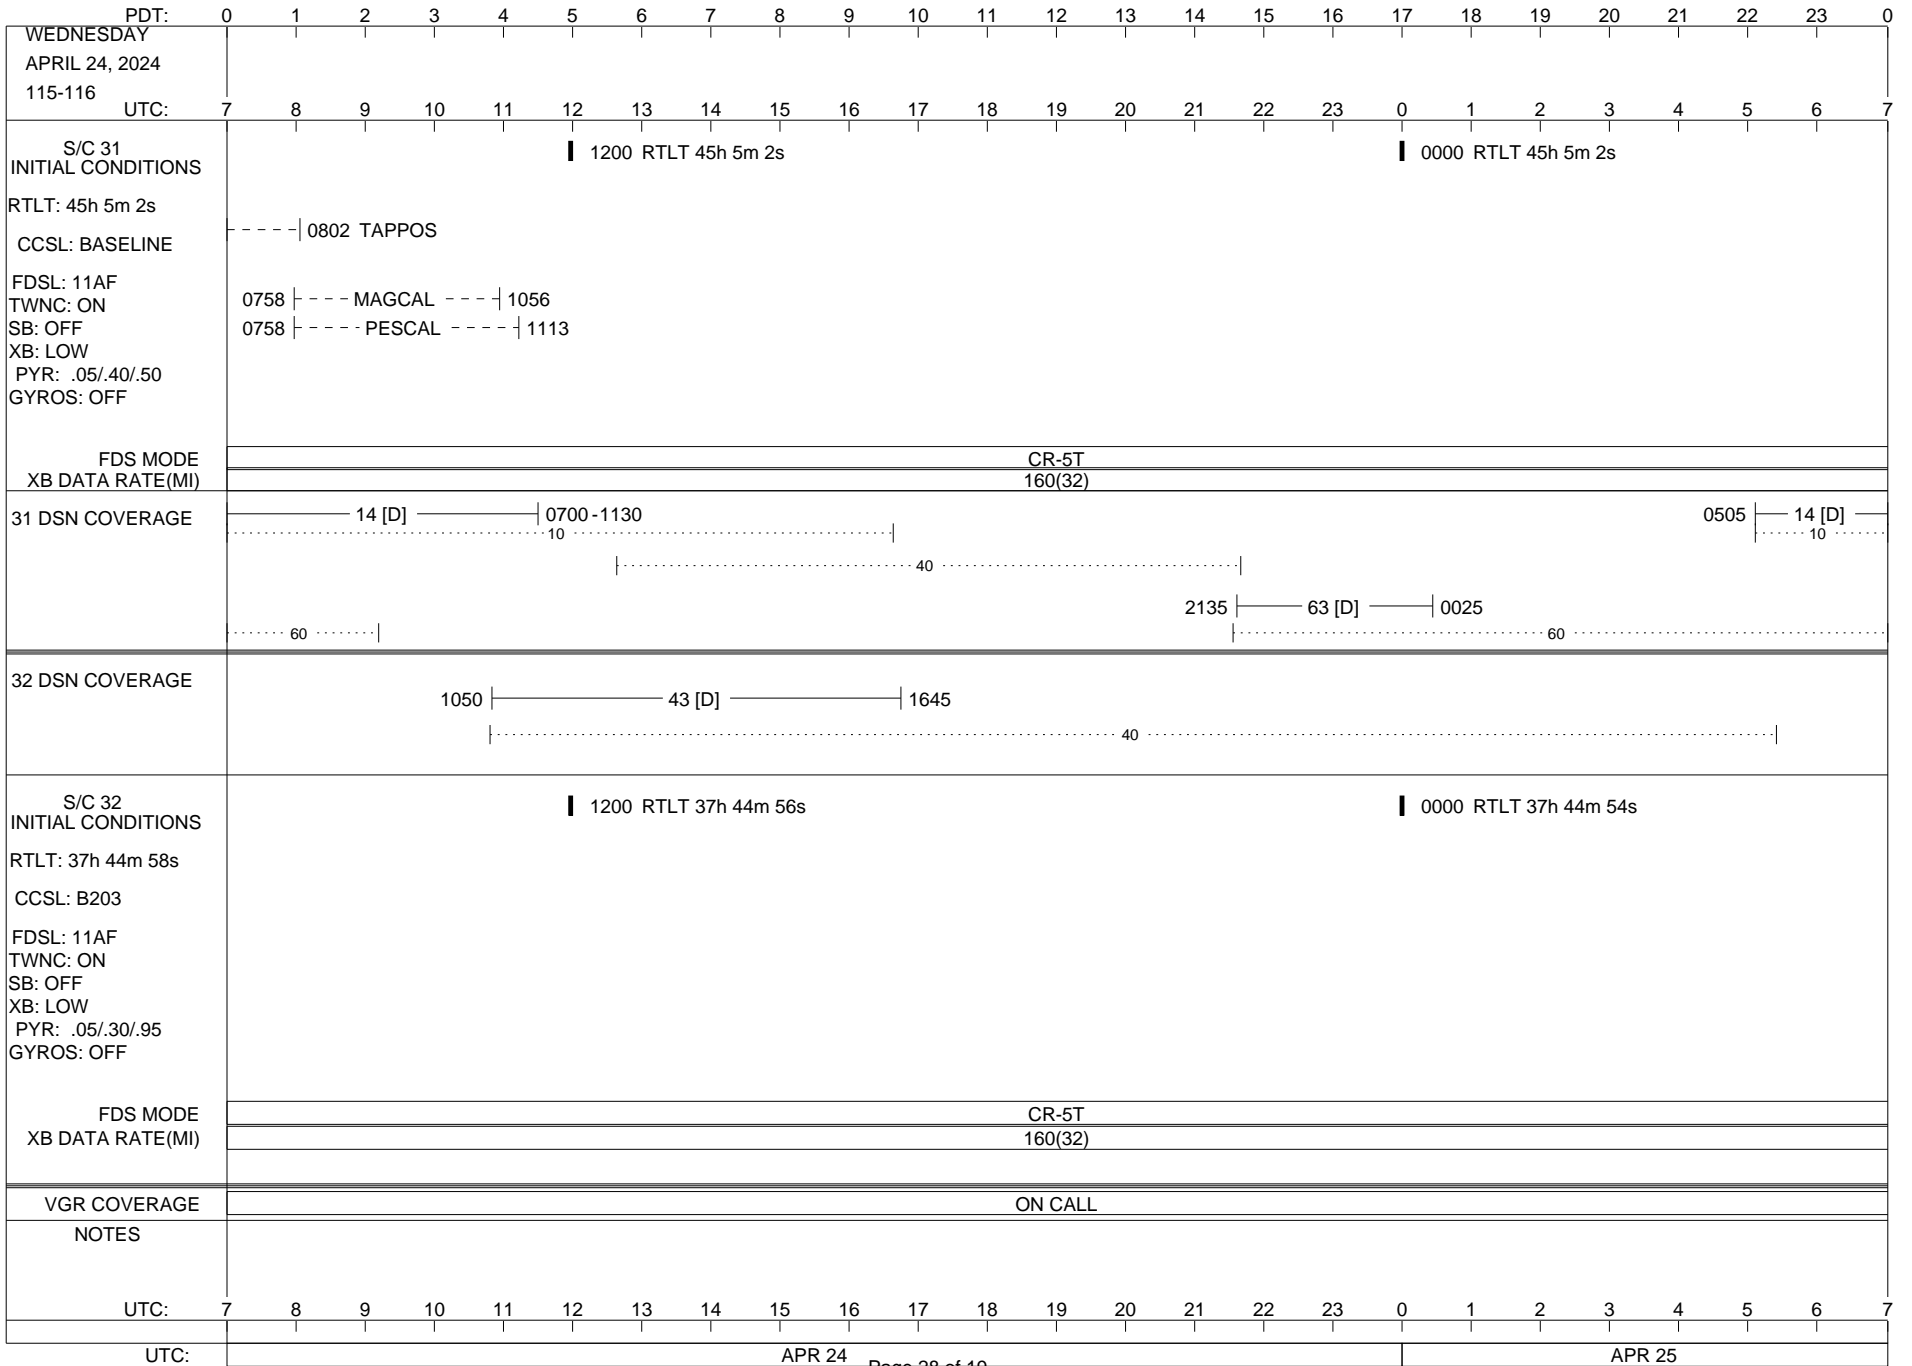

ISSUE DATE: 04/17/24 07:30