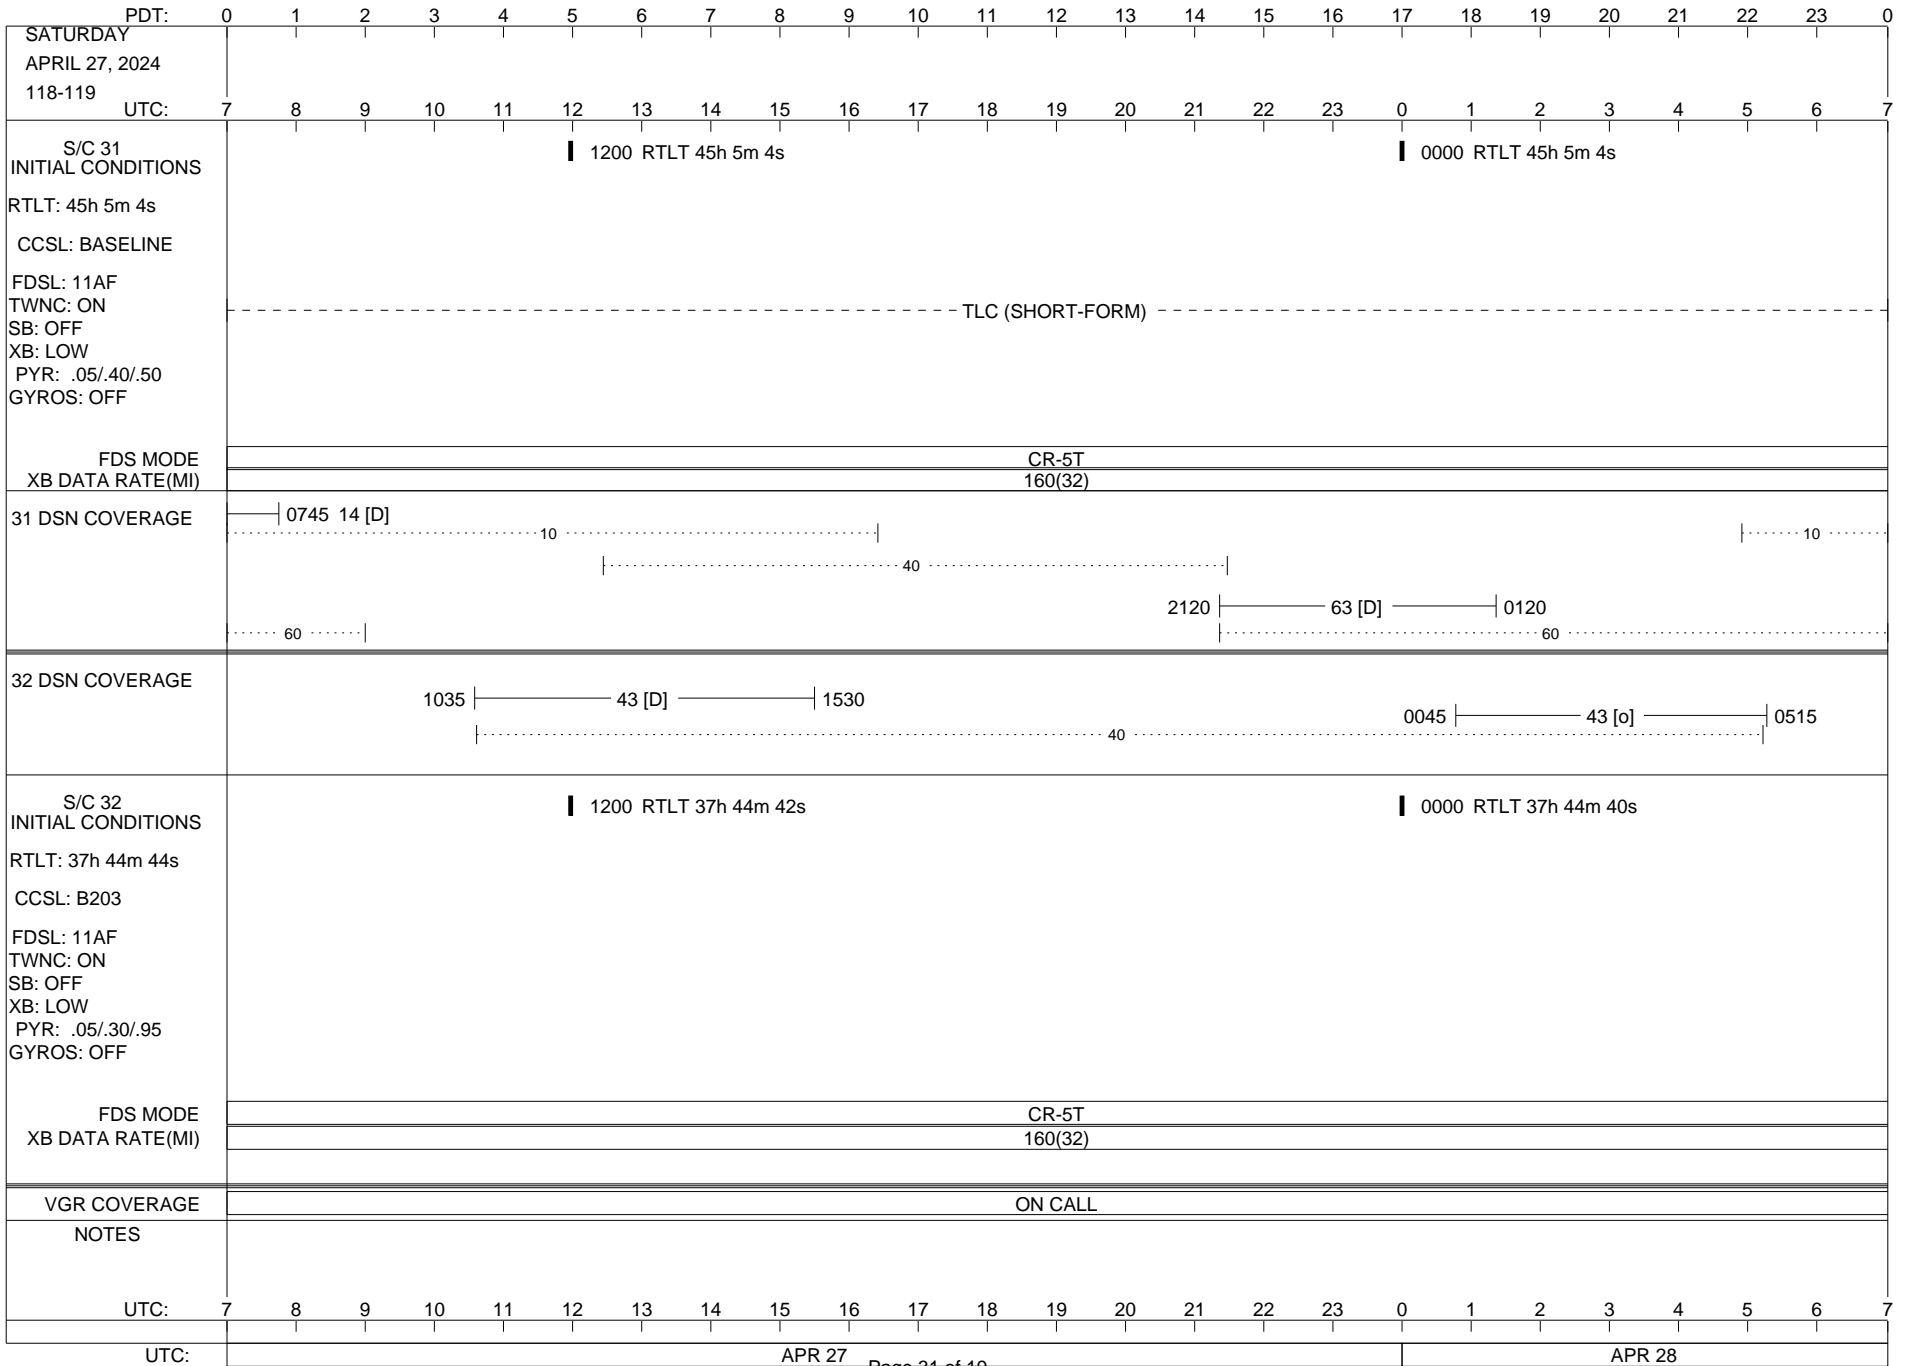

ISSUE DATE: 04/17/24 07:30