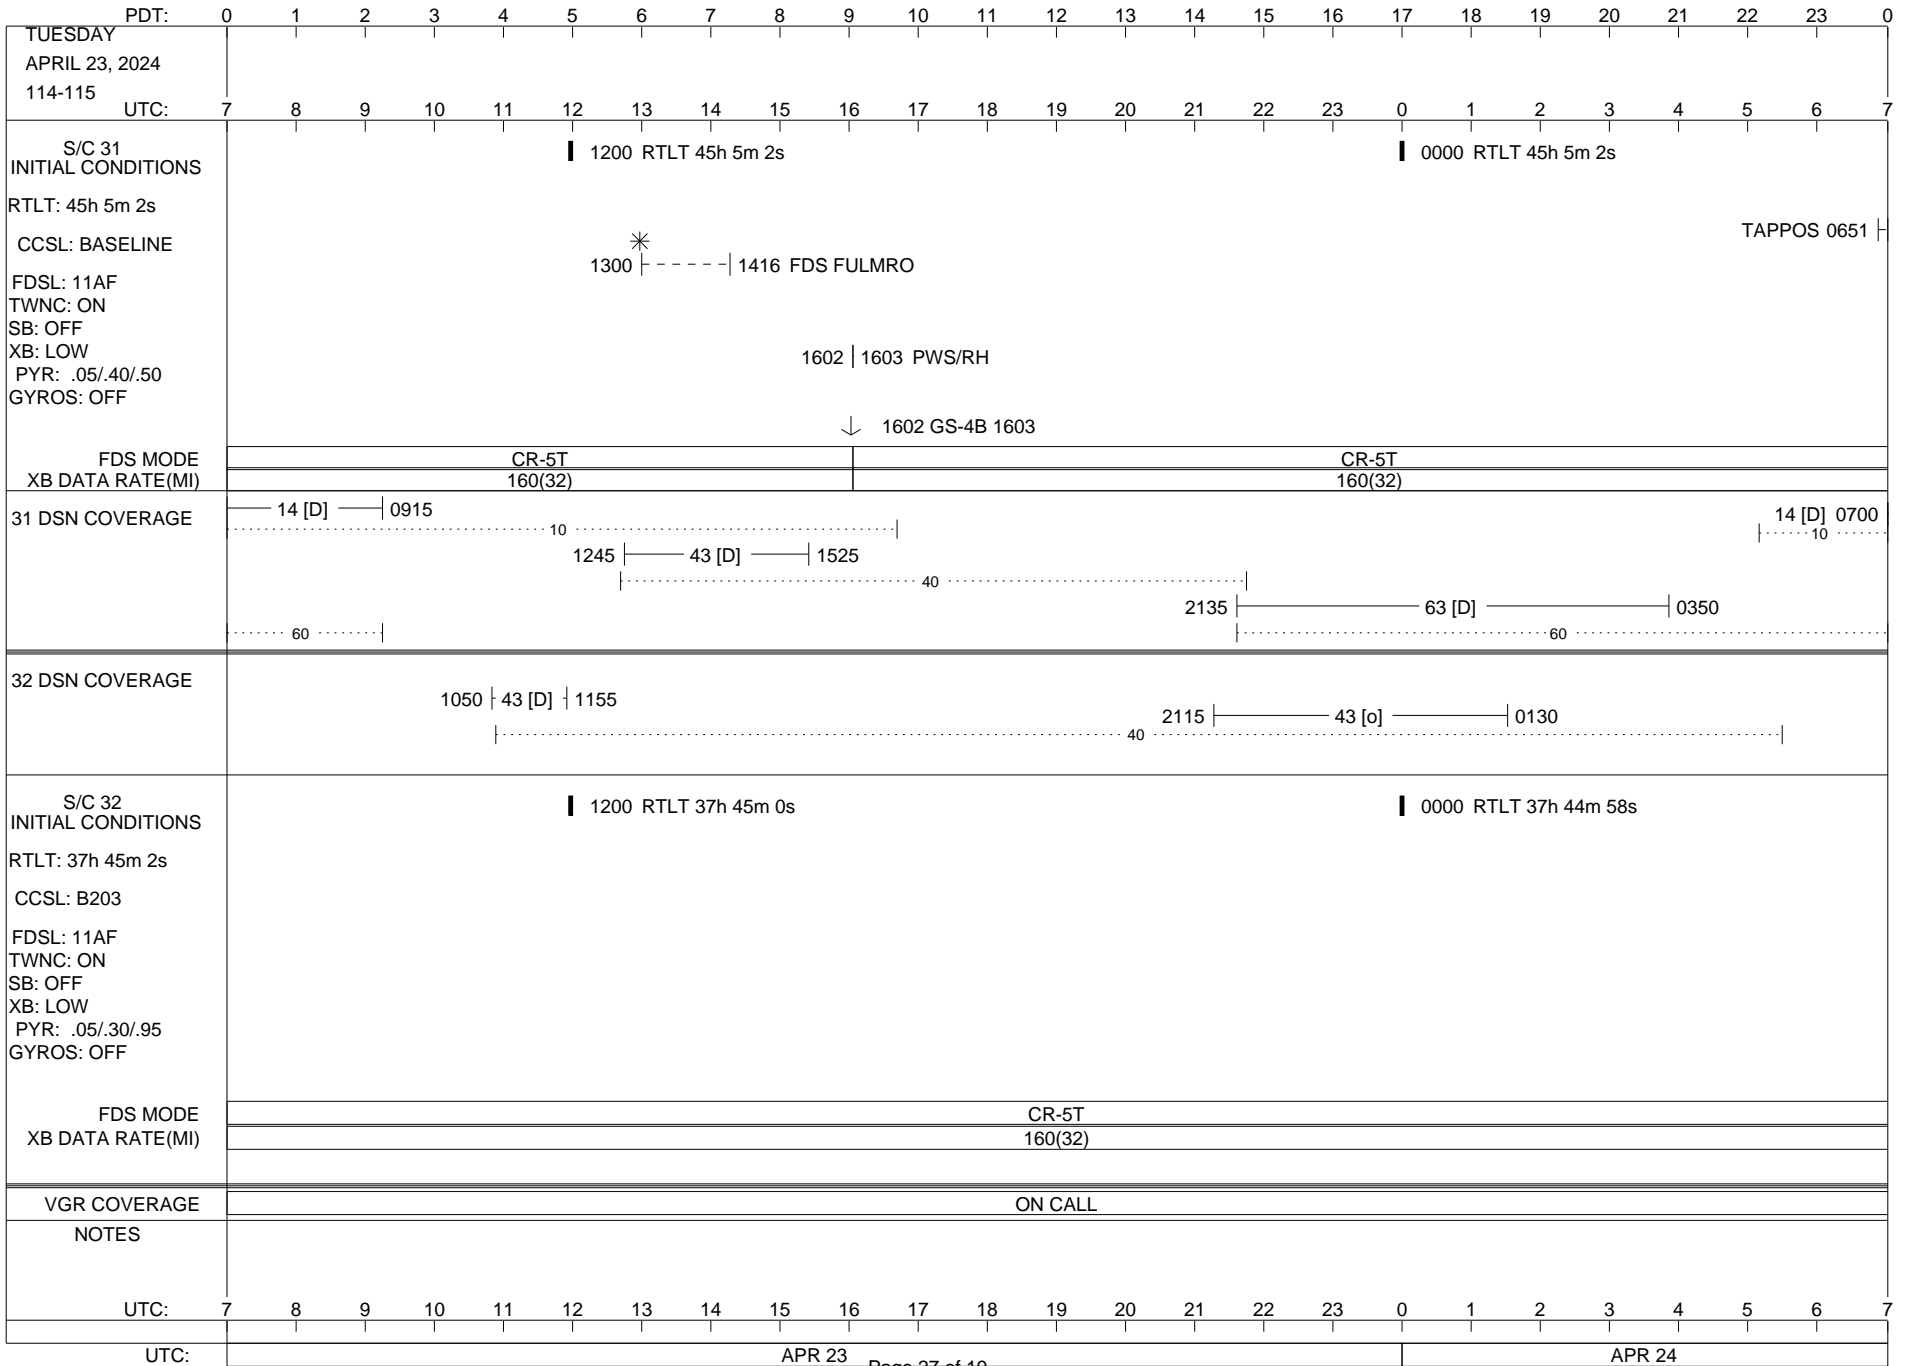

ISSUE DATE: 04/17/24 07:30