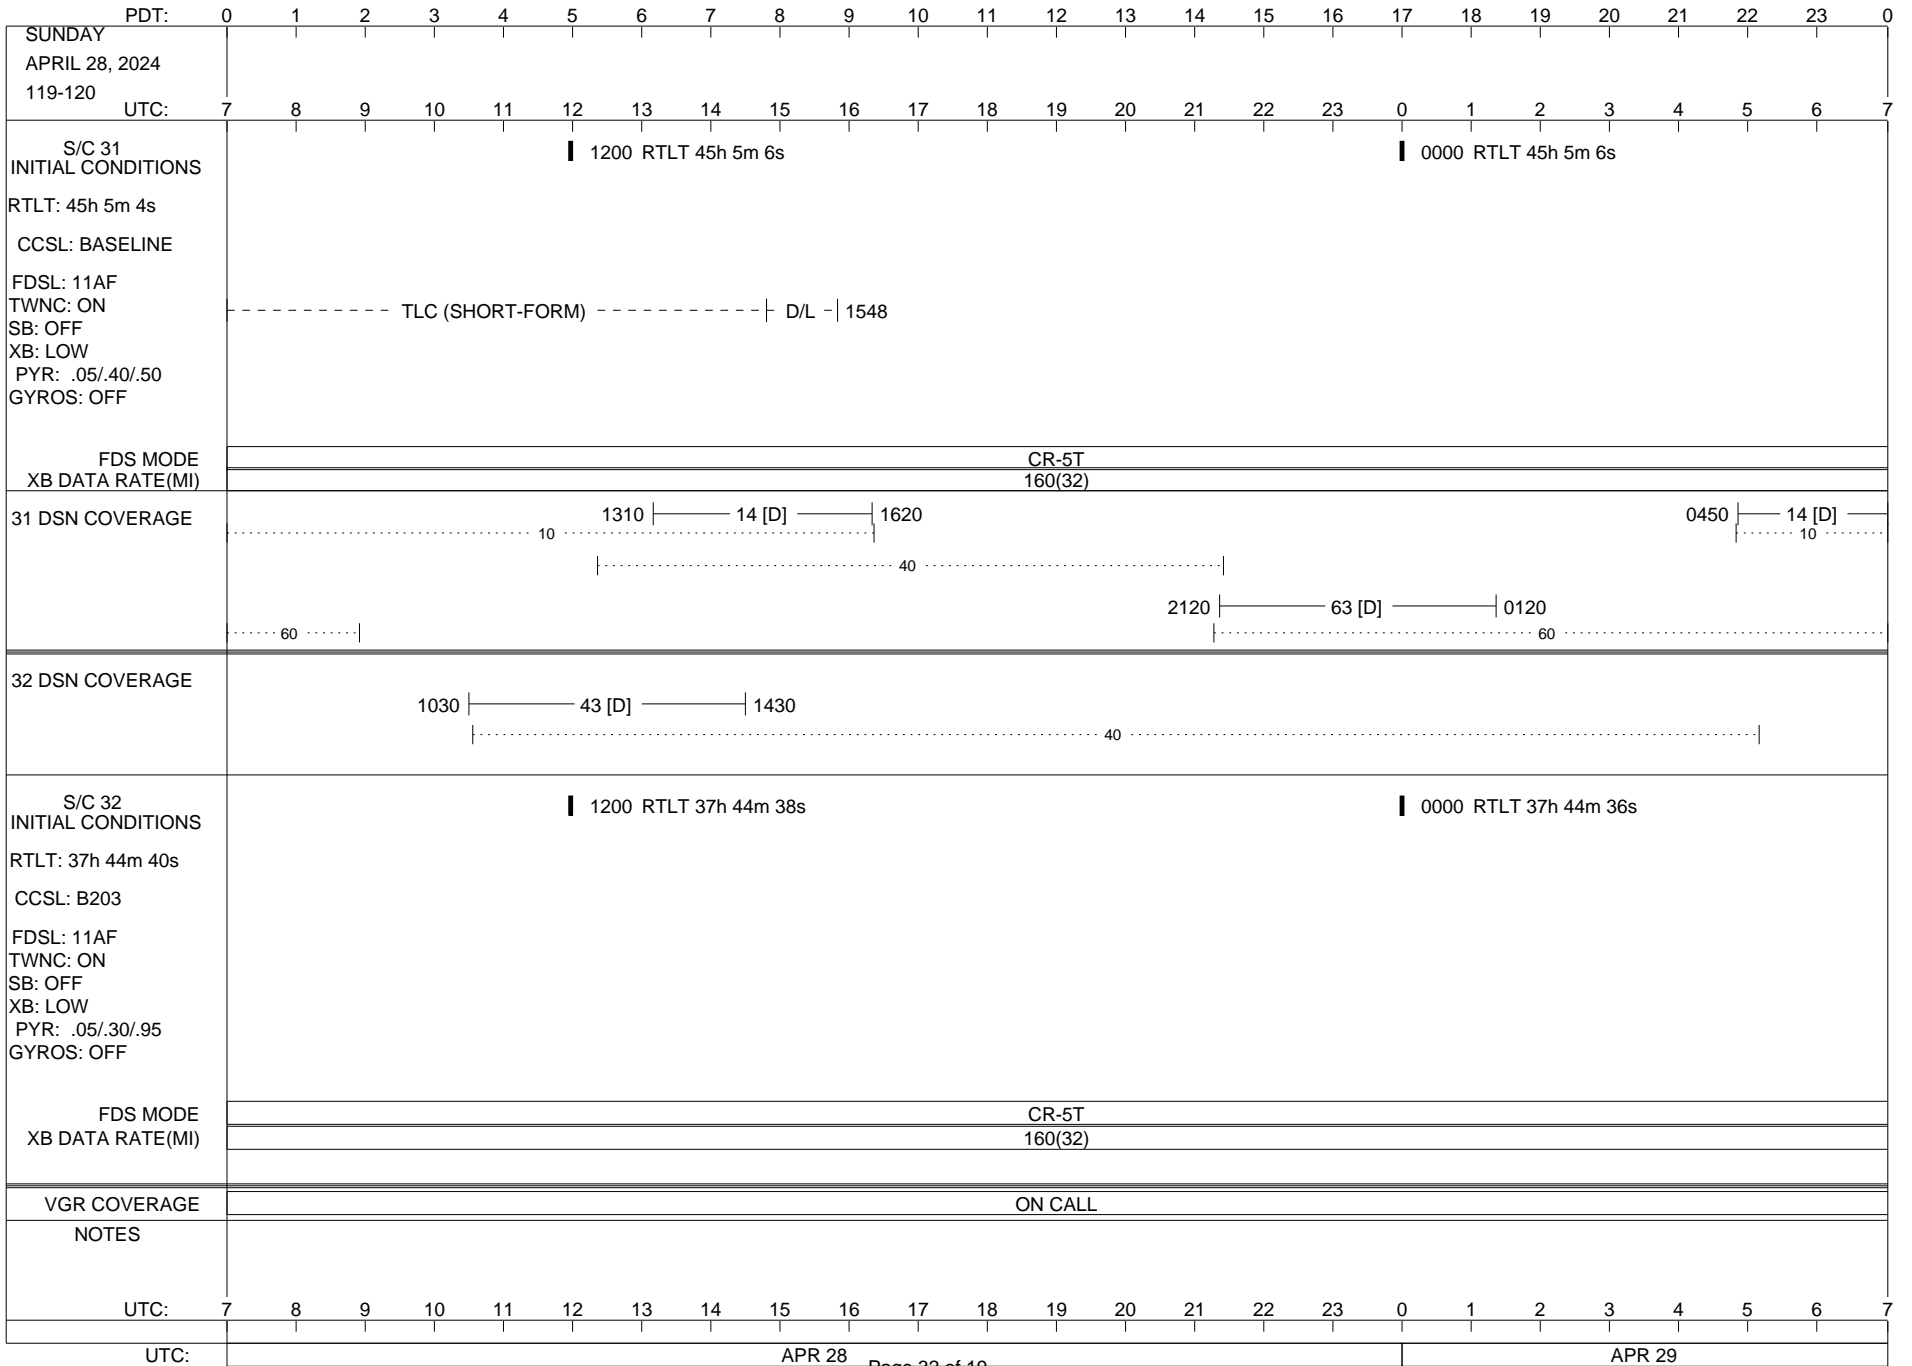

ISSUE DATE: 04/17/24 07:30