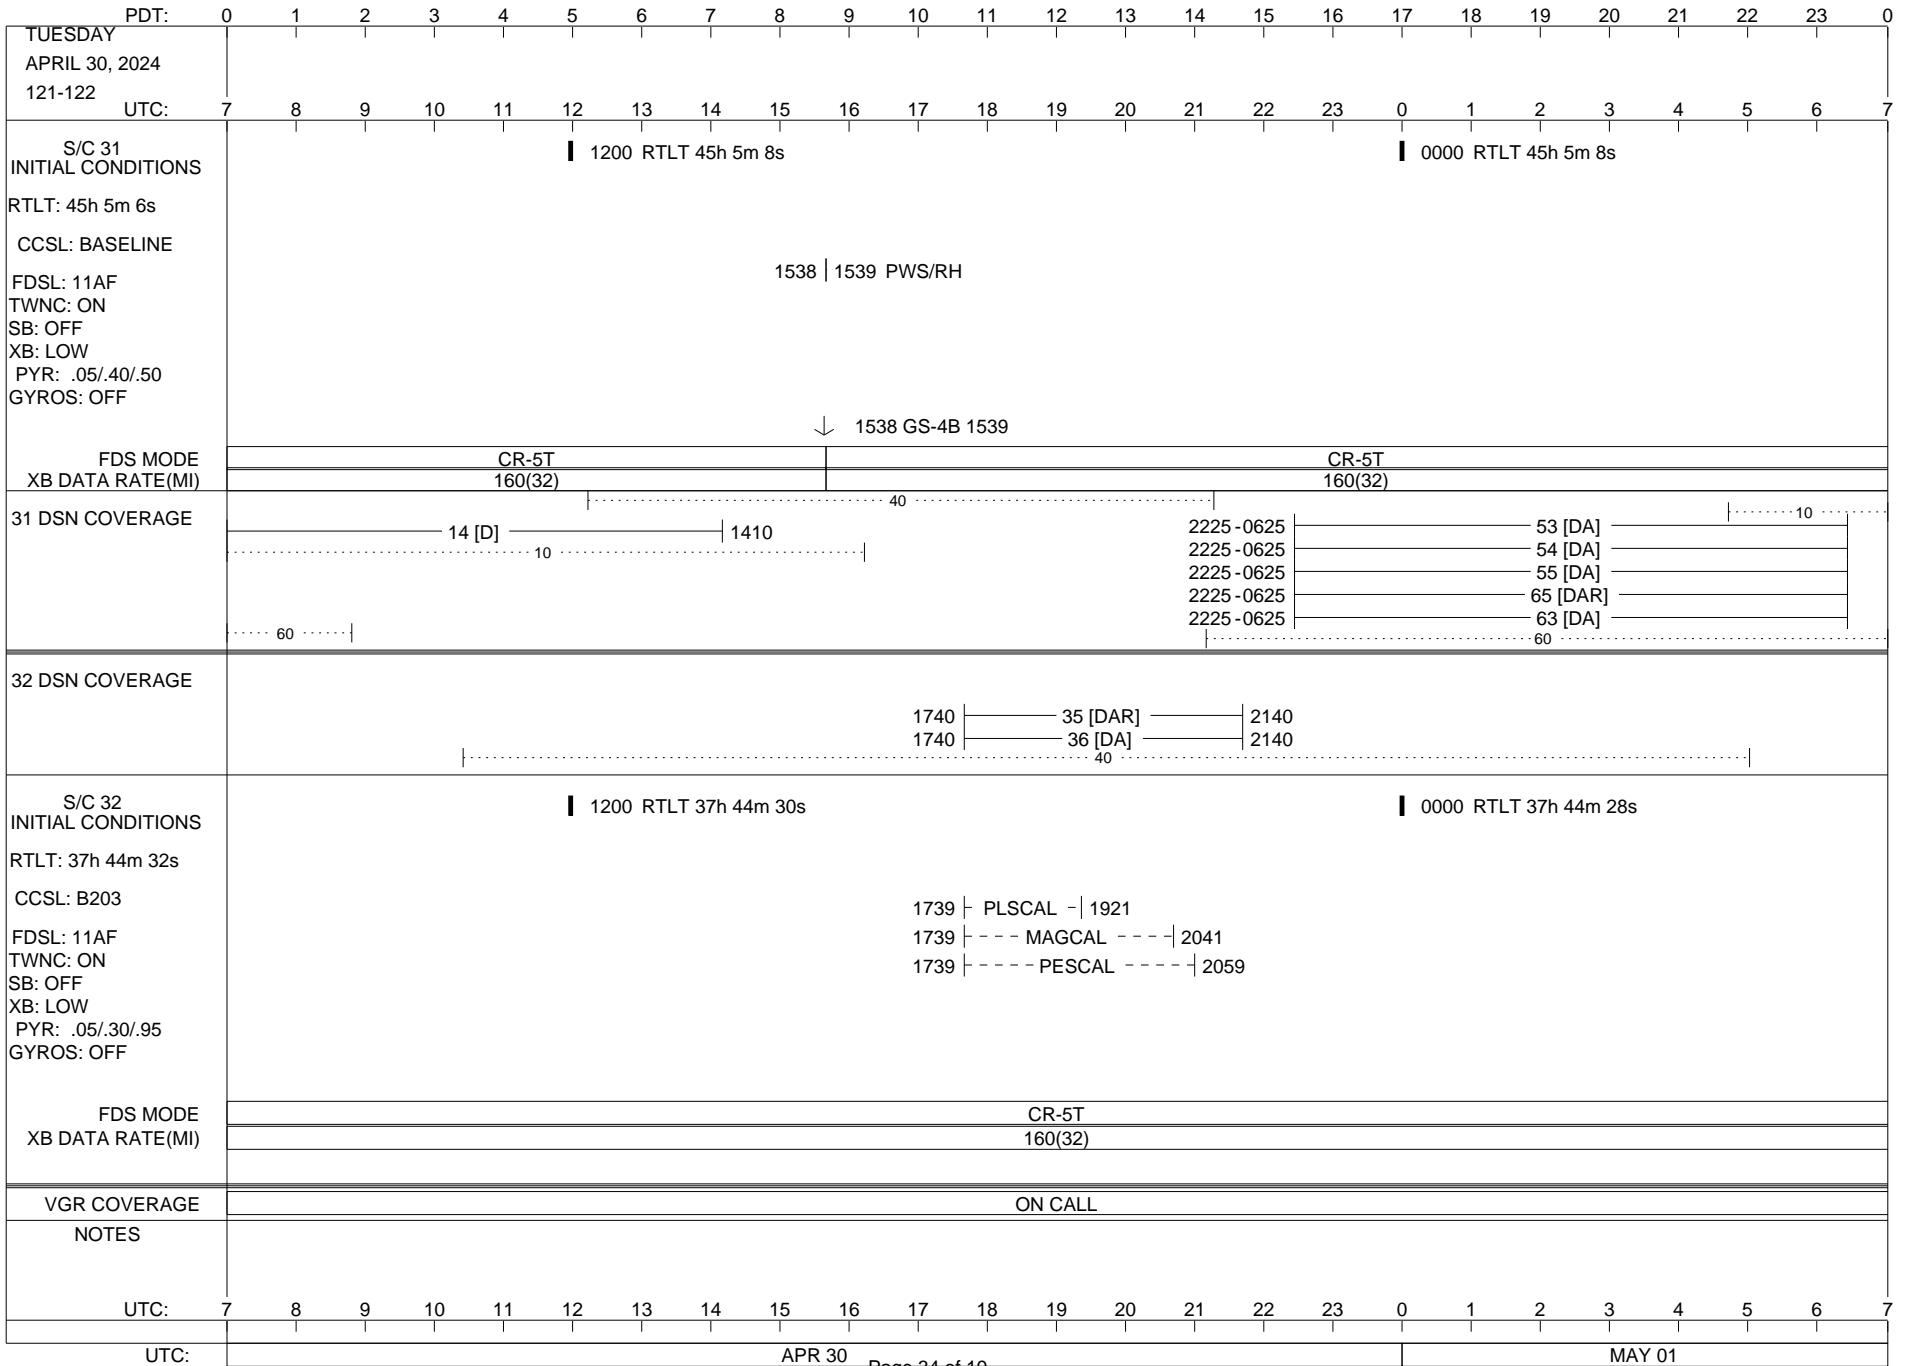

ISSUE DATE: 04/17/24 07:30