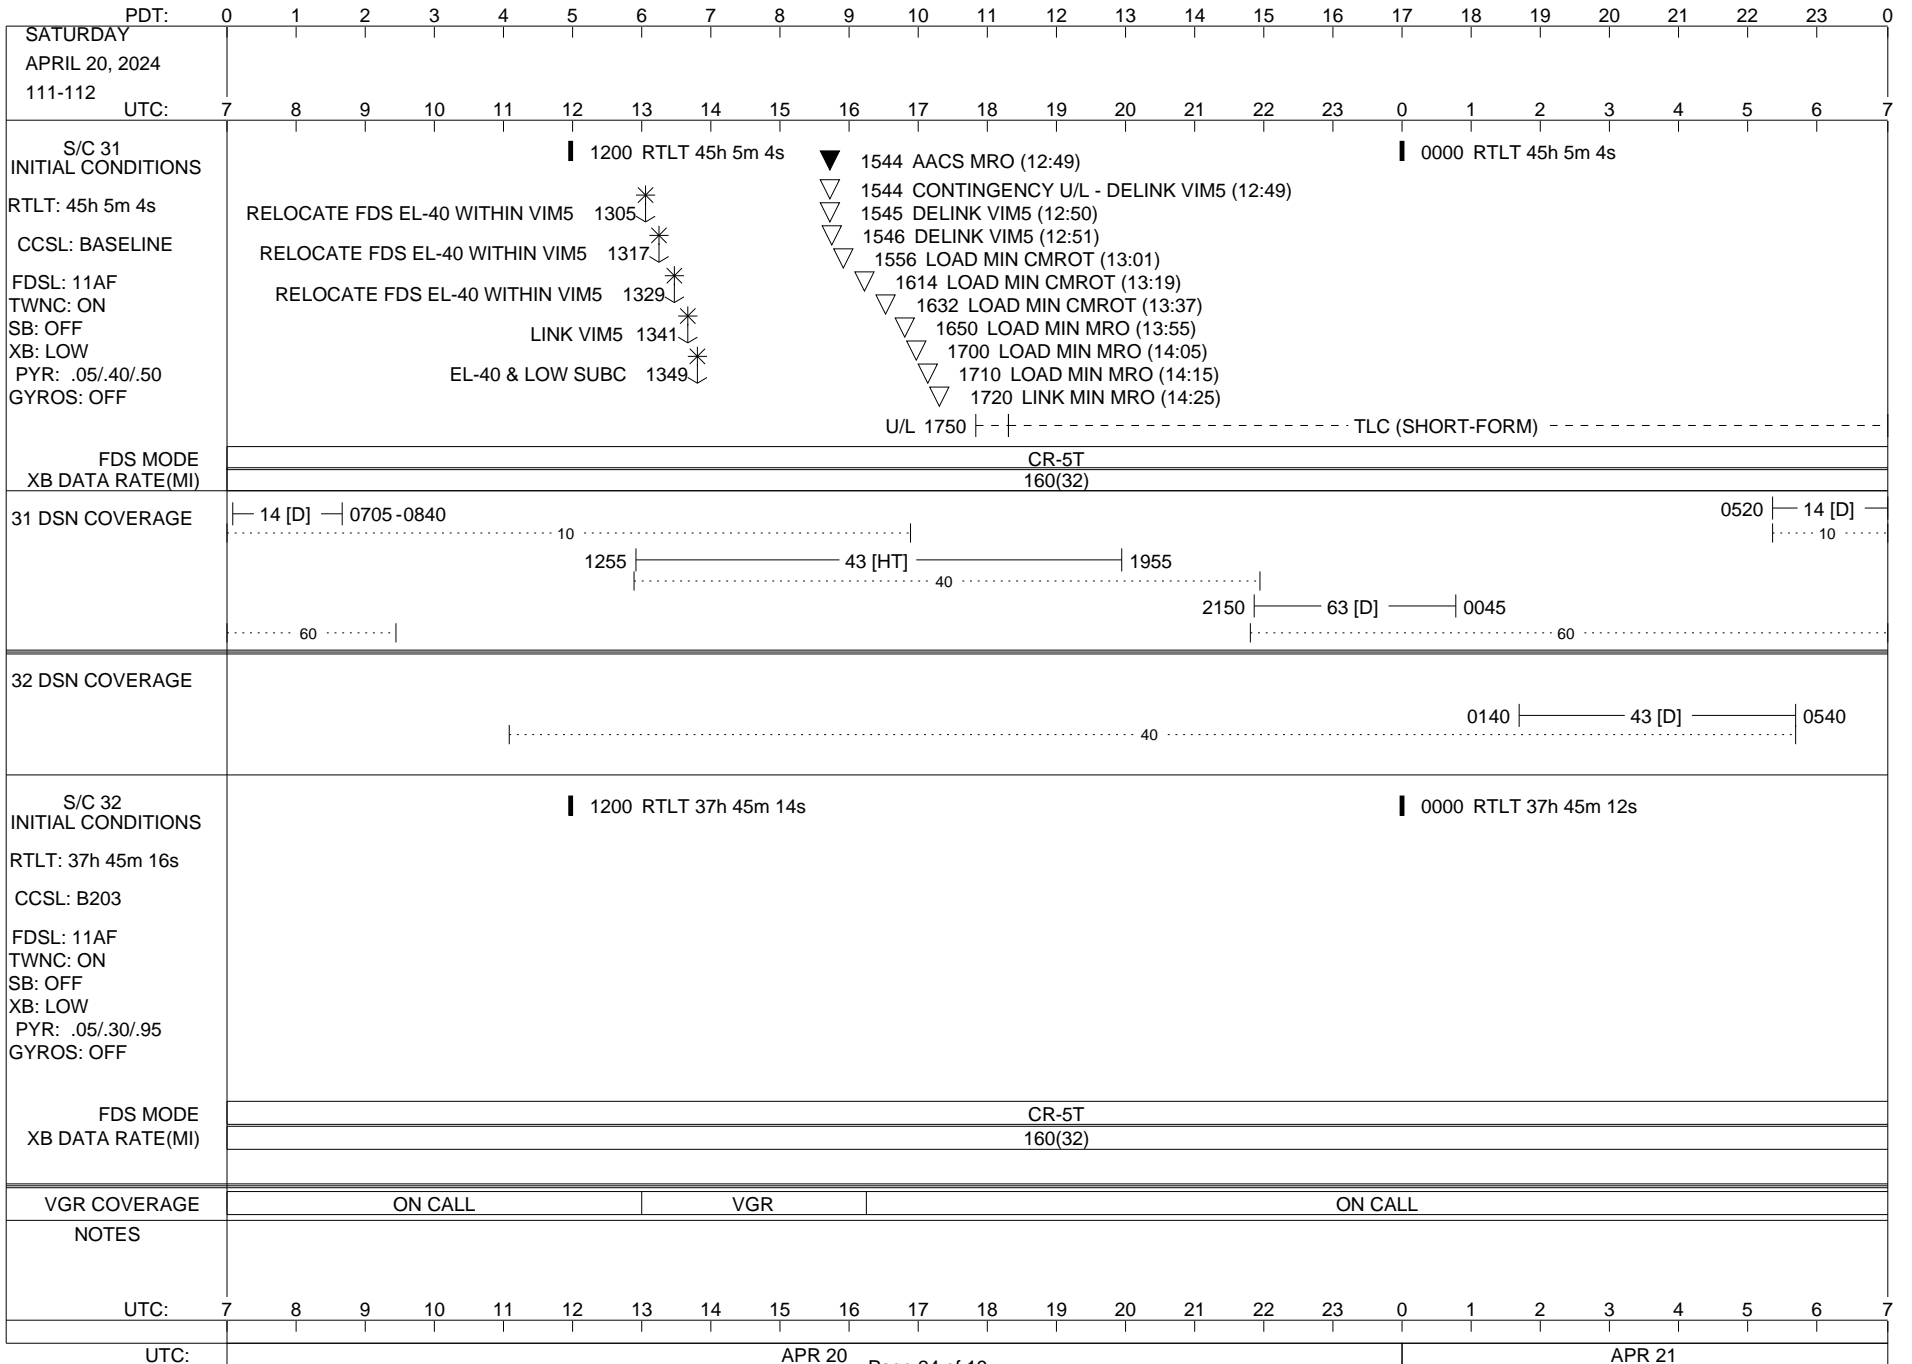

VOYAGER

Space Flight Operations Schedule (SFOS)

Issue Date: April 17, 2024

For the Period: 04/18/24 to 05/06/24 (24/109 – 24/127)

Posted at <https://voyager.jpl.nasa.gov/mission/status/>

LEGEND:

- ▽ = R/T Command (Last chance or Contingency)
- ▼ = R/T Command (Scheduled)
- * = Result of R/T Command
- n = (where n = 1,2,3 ..) Special Note, see bottom of page
- A = Arrayed station
- B = BLF
- D = Downlink only pass
- H = High Power Transmitter
- R = Array Reference Antenna
- T = TLC Uplink
- U = Uplink only pass
- [o] = Ramp-through

ISSUE DATE: 04/17/24 07:30

ISSUE DATE: 04/17/24 07:30

ISSUE DATE: 04/17/24 07:30

ISSUE DATE: 04/17/24 07:30

ISSUE DATE: 04/17/24 07:30

ISSUE DATE: 04/17/24 07:30

ISSUE DATE: 04/17/24 07:30

ISSUE DATE: 04/17/24 07:30