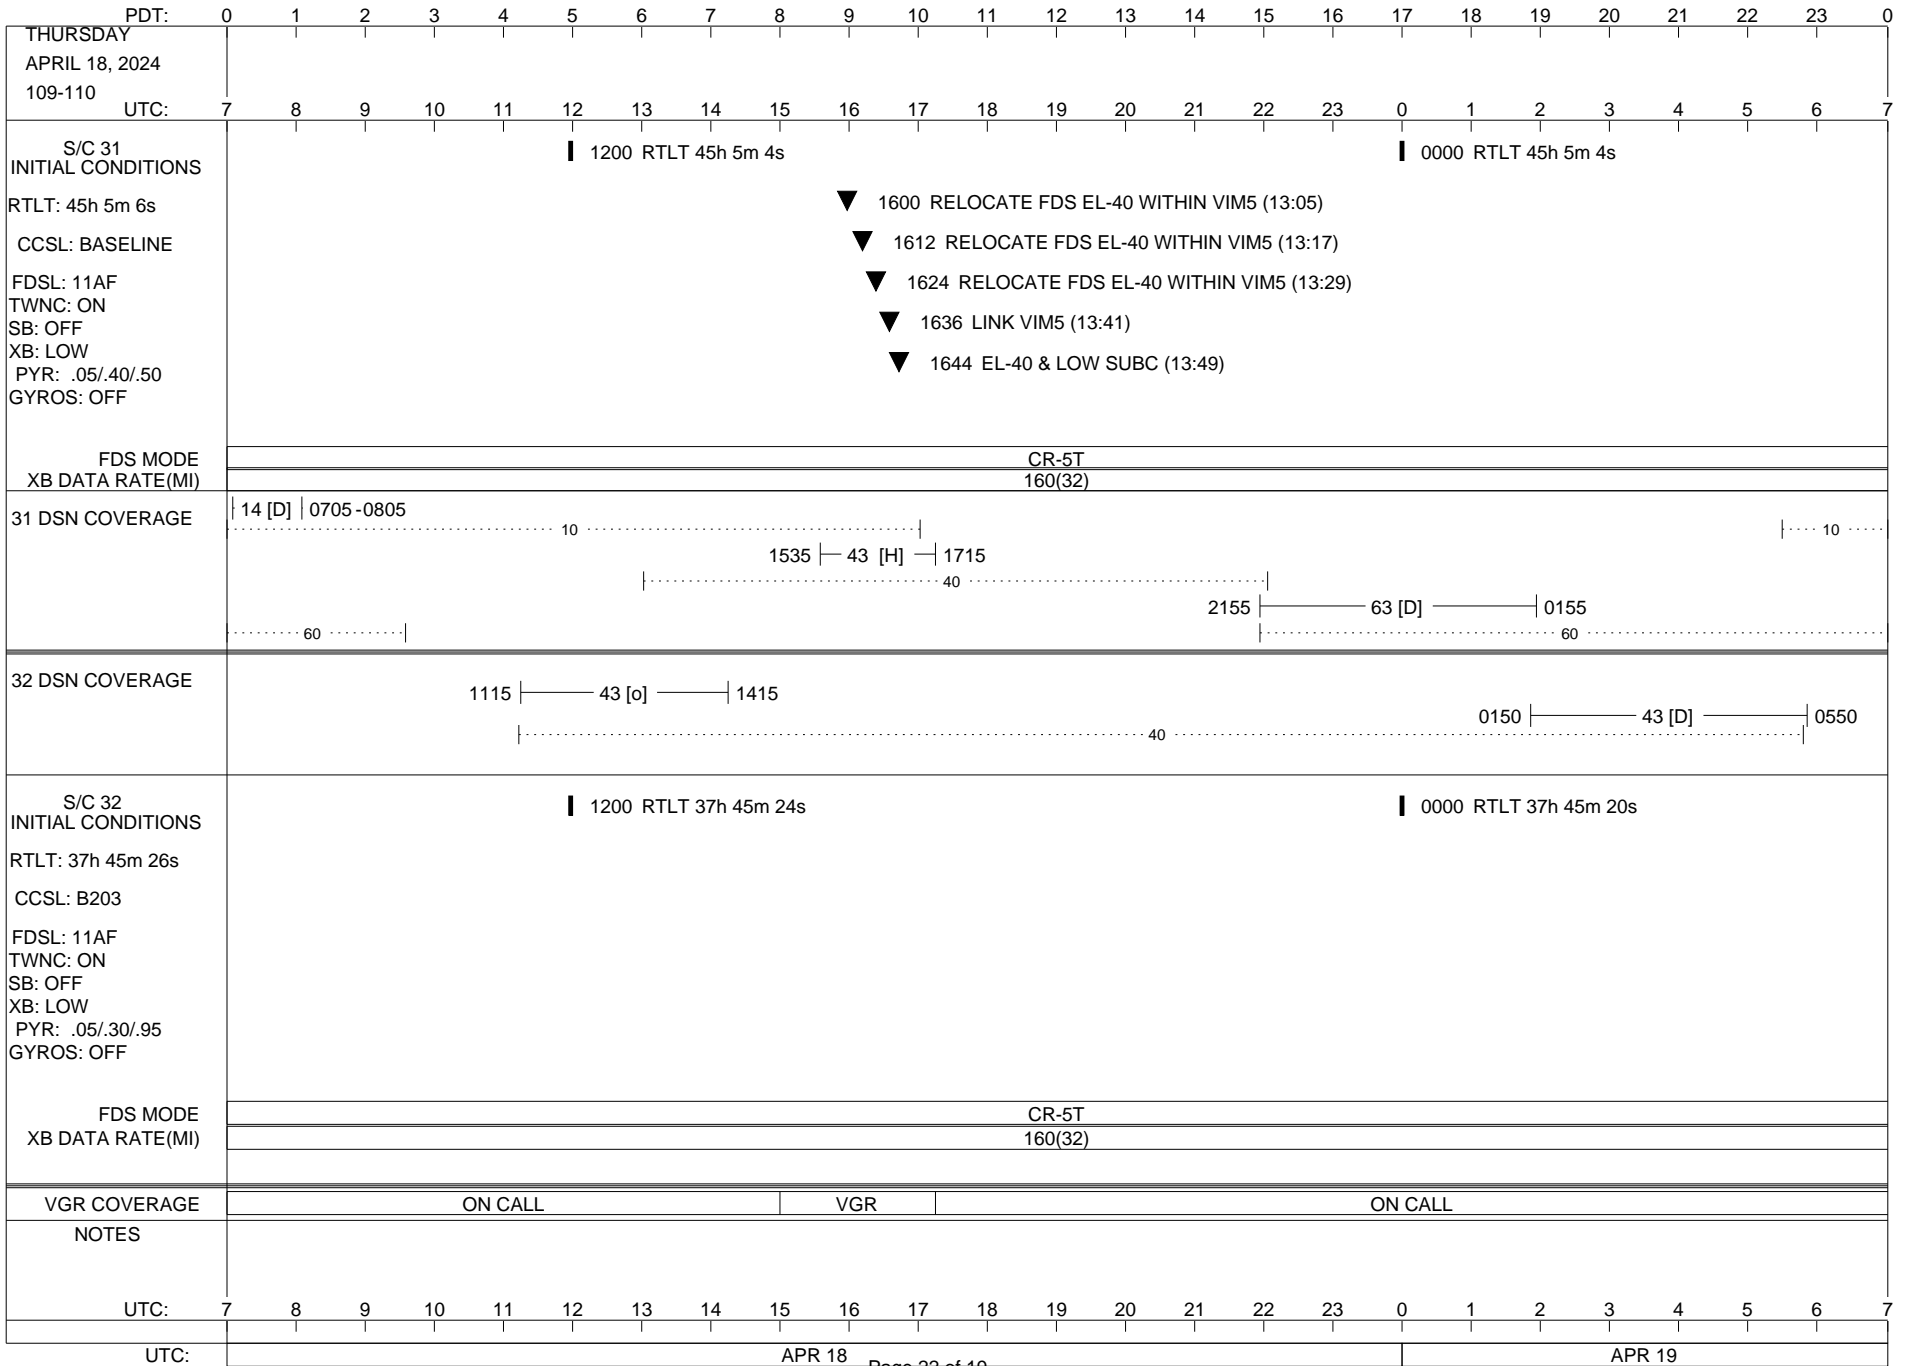

VOYAGER

Space Flight Operations Schedule (SFOS)

Issue Date: April 17, 2024

For the Period: 04/18/24 to 05/06/24 (24/109 – 24/127)

Posted at <https://voyager.jpl.nasa.gov/mission/status/>

LEGEND:

- ▽ = R/T Command (Last chance or Contingency)
- ▼ = R/T Command (Scheduled)
- * = Result of R/T Command
- n = (where n = 1,2,3 ..) Special Note, see bottom of page
- A = Arrayed station
- B = BLF
- D = Downlink only pass
- H = High Power Transmitter
- R = Array Reference Antenna
- T = TLC Uplink
- U = Uplink only pass
- [o] = Ramp-through

ISSUE DATE: 04/17/24 07:30

ISSUE DATE: 04/17/24 07:30

ISSUE DATE: 04/17/24 07:30

ISSUE DATE: 04/17/24 07:30

ISSUE DATE: 04/17/24 07:30

ISSUE DATE: 04/17/24 07:30

ISSUE DATE: 04/17/24 07:30

ISSUE DATE: 04/17/24 07:30