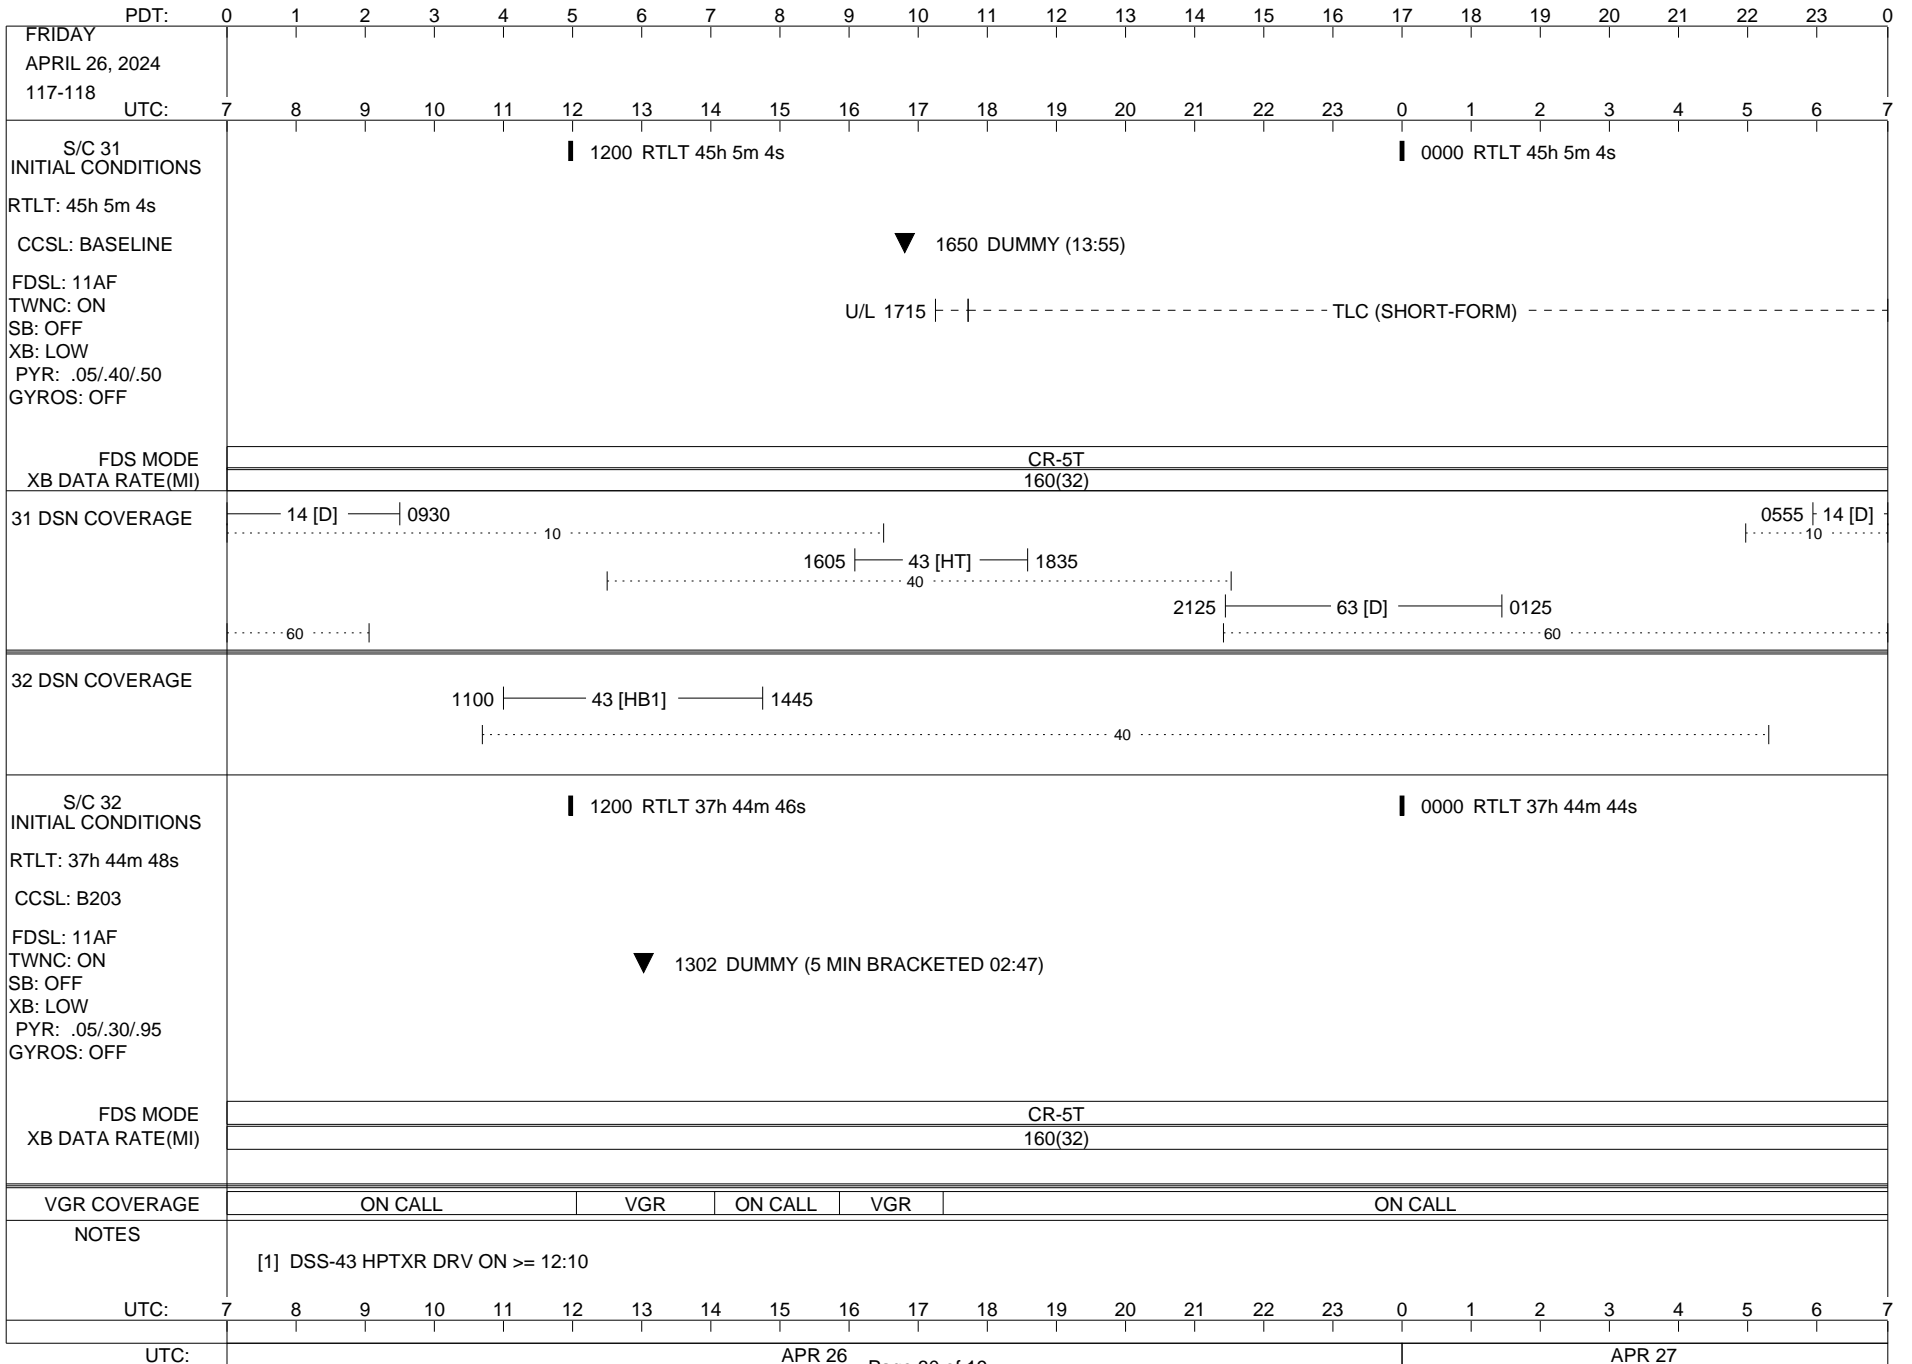

VOYAGER

Space Flight Operations Schedule (SFOS)

Issue Date: April 17, 2024

For the Period: 04/18/24 to 05/06/24 (24/109 – 24/127)

Posted at <https://voyager.jpl.nasa.gov/mission/status/>

LEGEND:

- ▽ = R/T Command (Last chance or Contingency)
- ▼ = R/T Command (Scheduled)
- * = Result of R/T Command
- n = (where n = 1,2,3 ..) Special Note, see bottom of page
- A = Arrayed station
- B = BLF
- D = Downlink only pass
- H = High Power Transmitter
- R = Array Reference Antenna
- T = TLC Uplink
- U = Uplink only pass
- [o] = Ramp-through

ISSUE DATE: 04/17/24 07:30

ISSUE DATE: 04/17/24 07:30

ISSUE DATE: 04/17/24 07:30

ISSUE DATE: 04/17/24 07:30

ISSUE DATE: 04/17/24 07:30

ISSUE DATE: 04/17/24 07:30

ISSUE DATE: 04/17/24 07:30

ISSUE DATE: 04/17/24 07:30

ISSUE DATE: 04/17/24 07:30

PDT:	0	1	2	3	4	5	6	7	8	9	10	11	12	13	14	15	16	17	18	19	20	21	22	23	0		
MONDAY MAY 6, 2024 127-128																											
UTC:	7	8	9	10	11	12	13	14	15	16	17	18	19	20	21	22	23	0	1	2	3	4	5	6	7		
S/C 31 INITIAL CONDITIONS RTLT: 45h 5m 18s CCSL: BASELINE FDSL: 11AF TWNC: ON SB: OFF XB: LOW PYR: .05/.40/.50 GYROS: OFF	█ 1200 RTLT 45h 5m 18s																										
FDS MODE XB DATA RATE(MI)														CR-5T 160(32)													
31 DSN COVERAGE	<p>----- 14 [D] ----- 1045</p> <p>..... 10</p> <p>..... 40</p> <p>..... 60</p> <p style="text-align: right;">2200 53 [DA] 2330 2200 55 [DA] 2330 2200 65 [DAR] 2330</p>																										
32 DSN COVERAGE																											
S/C 32 INITIAL CONDITIONS RTLT: 37h 44m 8s CCSL: B203 FDSL: 11AF TWNC: ON SB: OFF XB: LOW PYR: .05/.30/.95 GYROS: OFF	█ 1200 RTLT 37h 44m 6s																										
FDS MODE XB DATA RATE(MI)														CR-5T 160(32)													
VGR COVERAGE	ON CALL																										
NOTES																											
UTC:	7	8	9	10	11	12	13	14	15	16	17	18	19	20	21	22	23	0	1	2	3	4	5	6	7		
UTC:	MAY 06																		MAY 07								