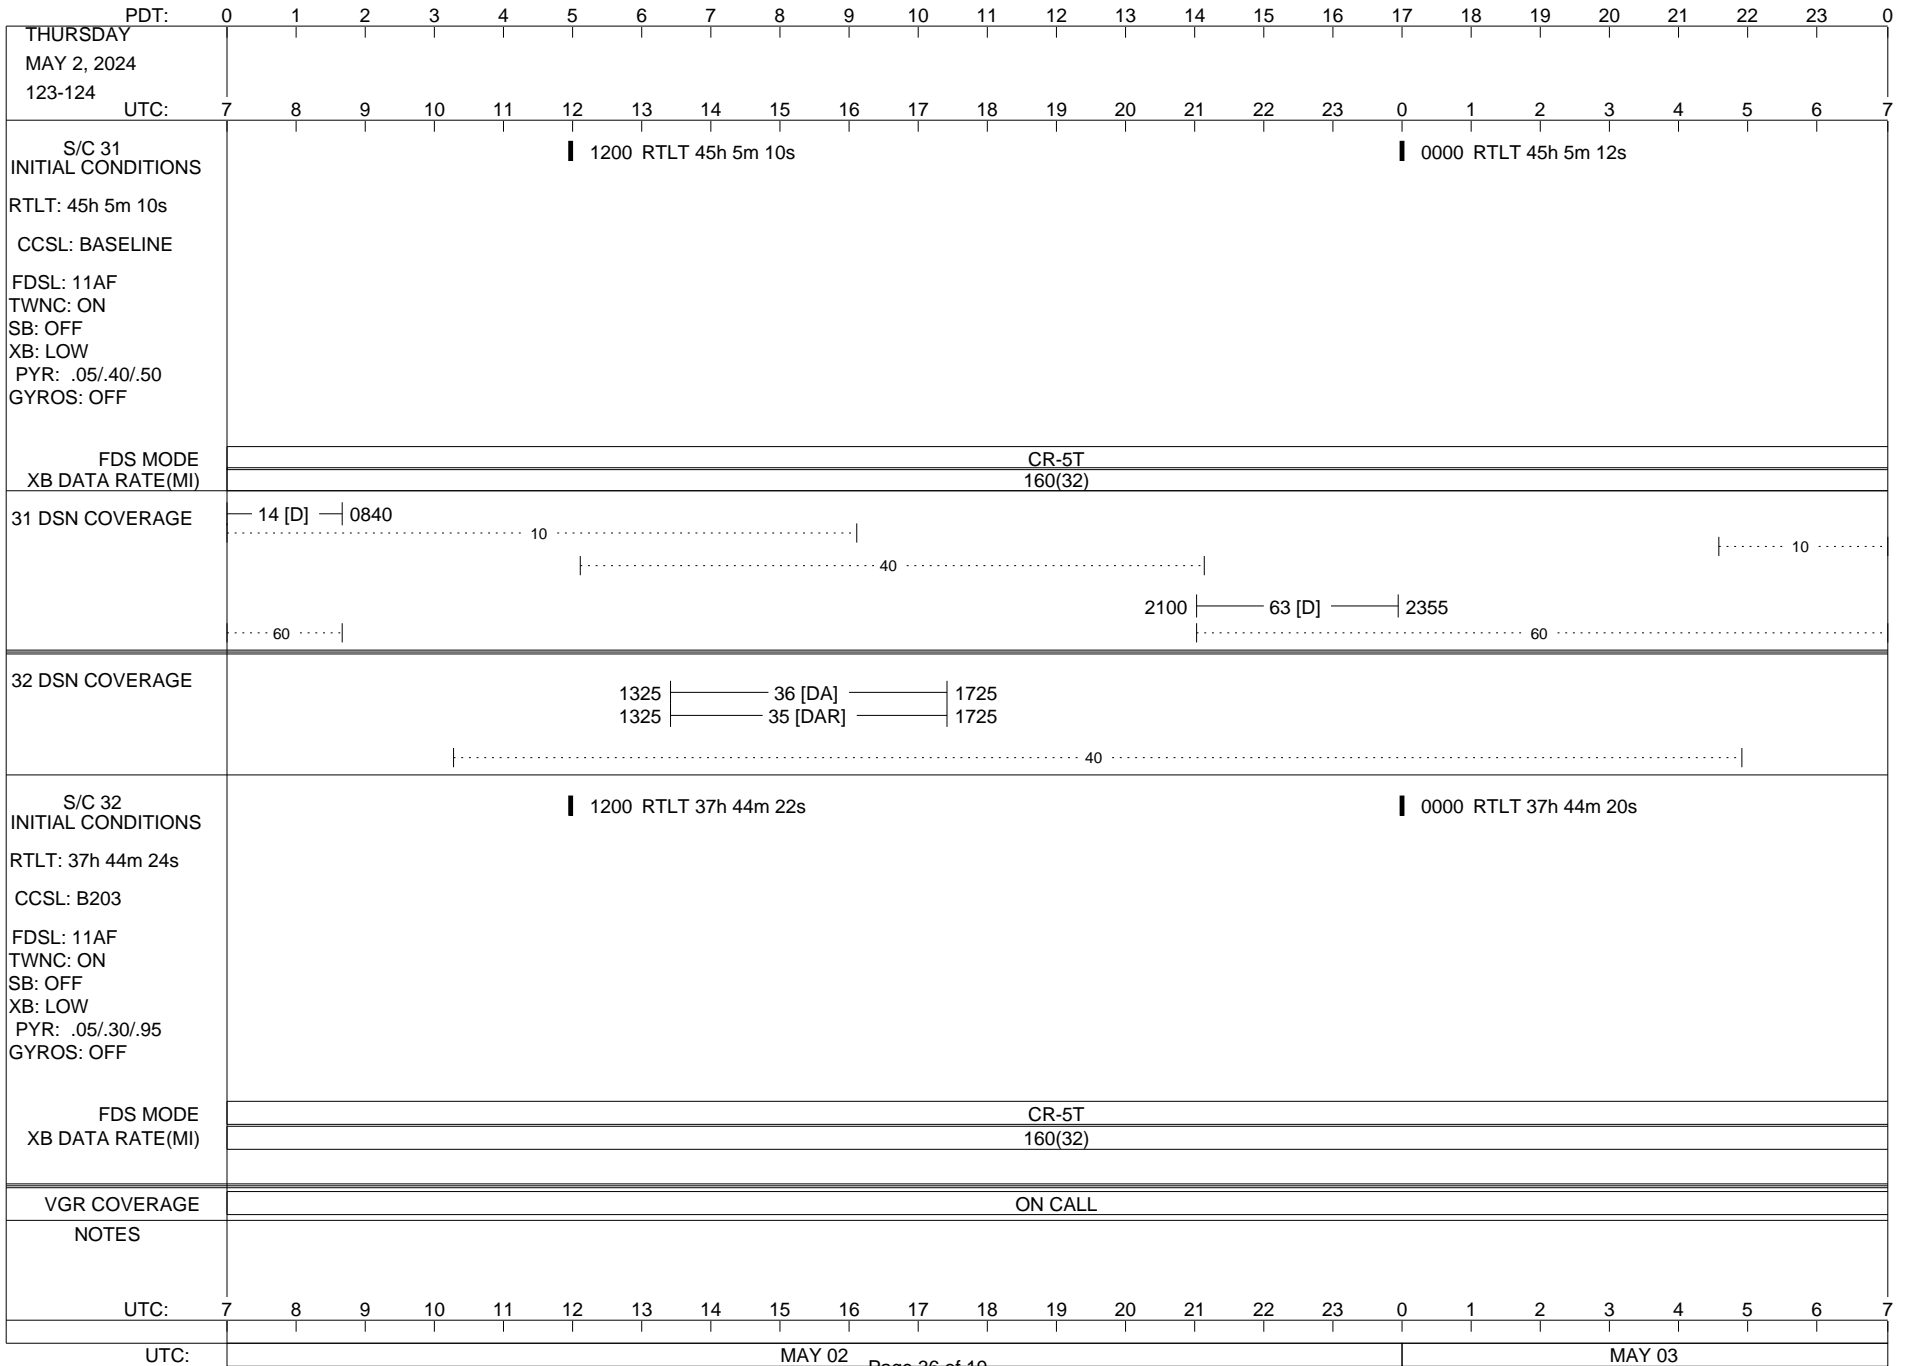

ISSUE DATE: 04/17/24 07:30