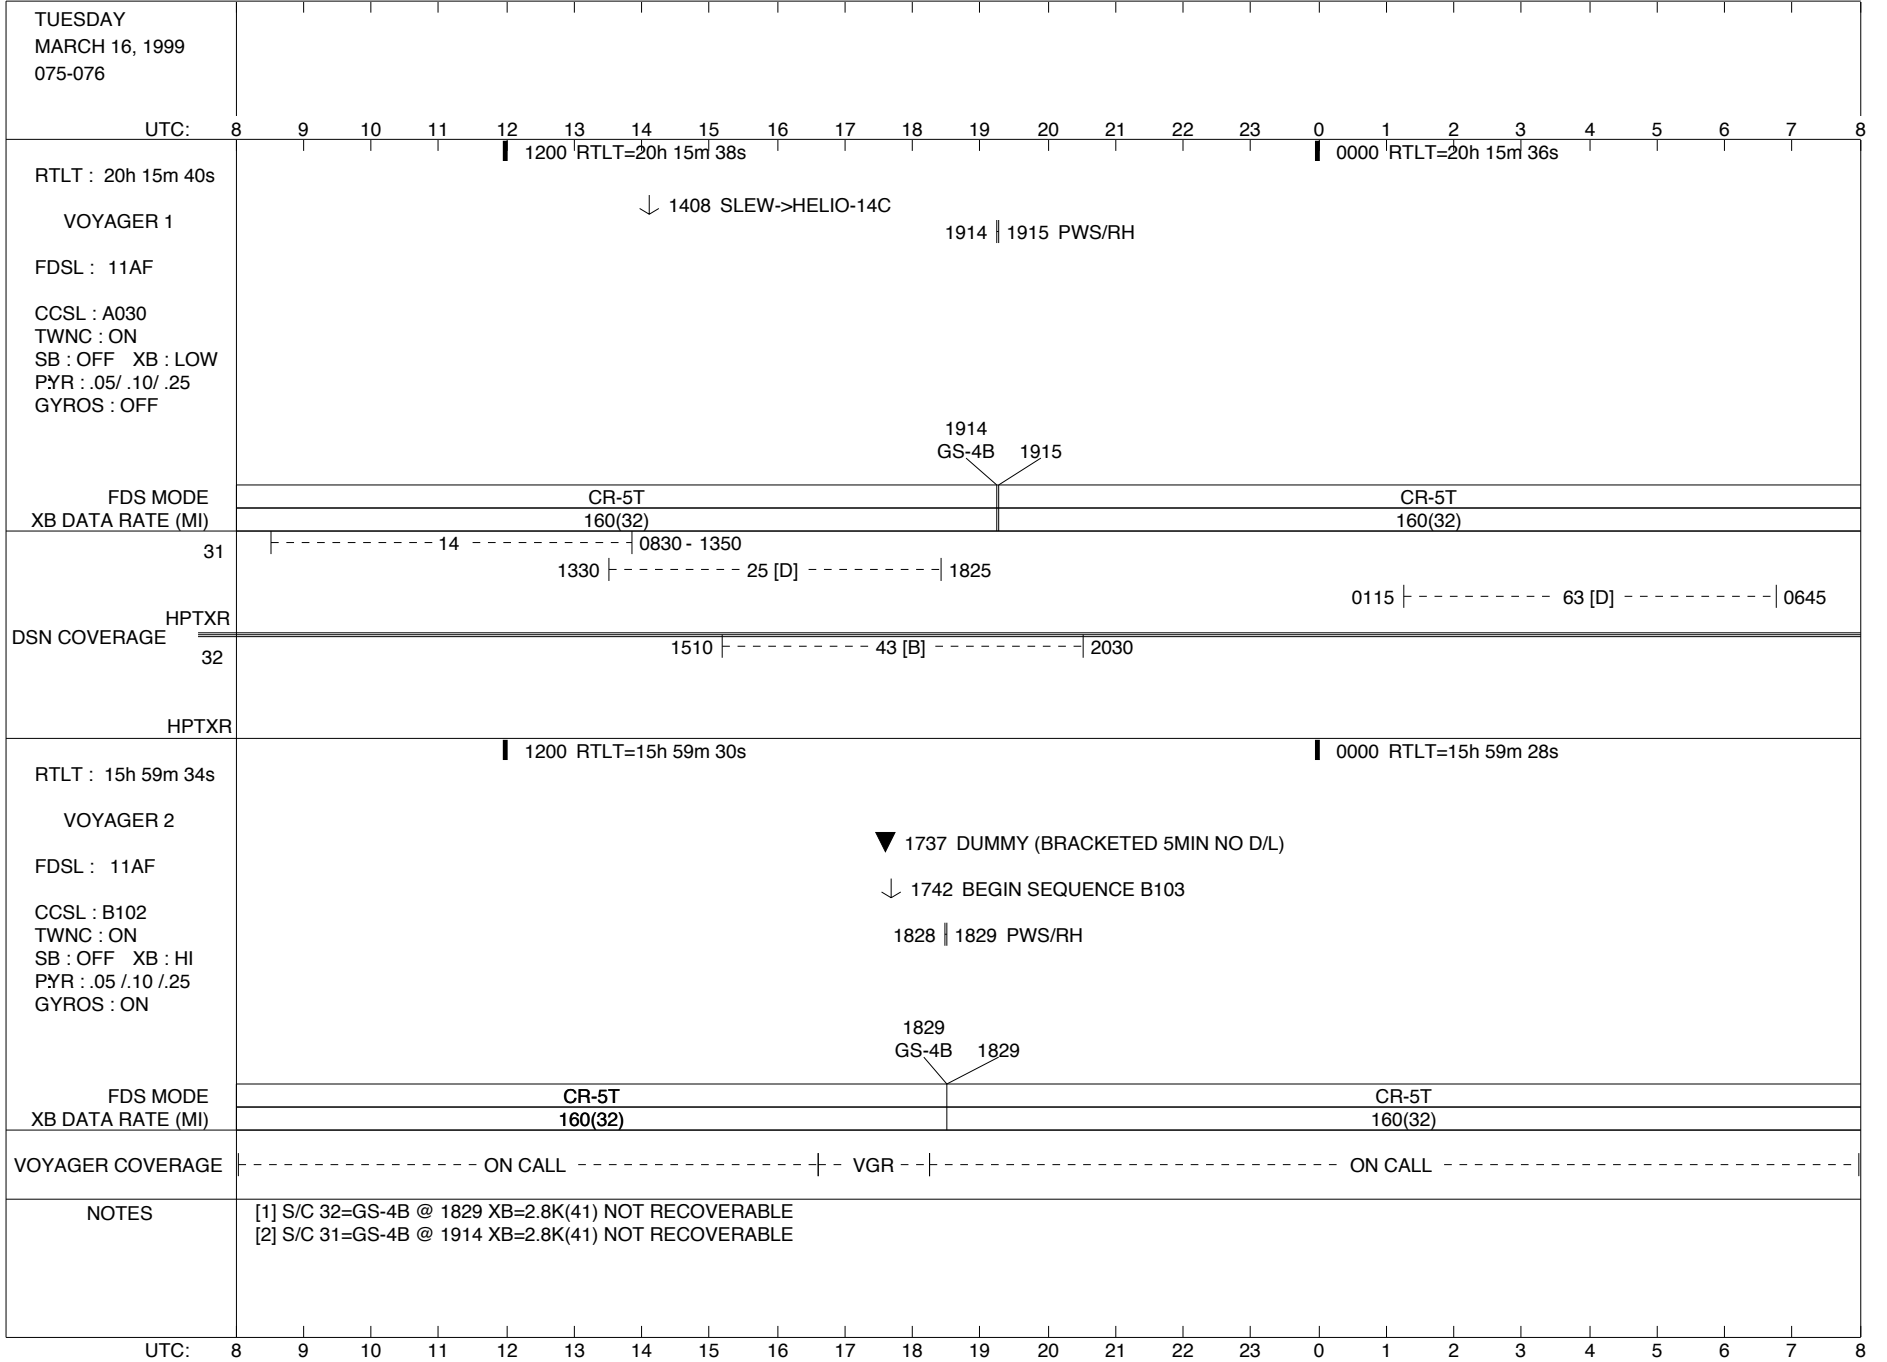

ISSUE DATE: 03/02/99 - 10:41

PST: 0 1 2 3 4 5 6 7 8 9 10 11 12 13 14 15 16 17 18 19 20 21 22 23 0