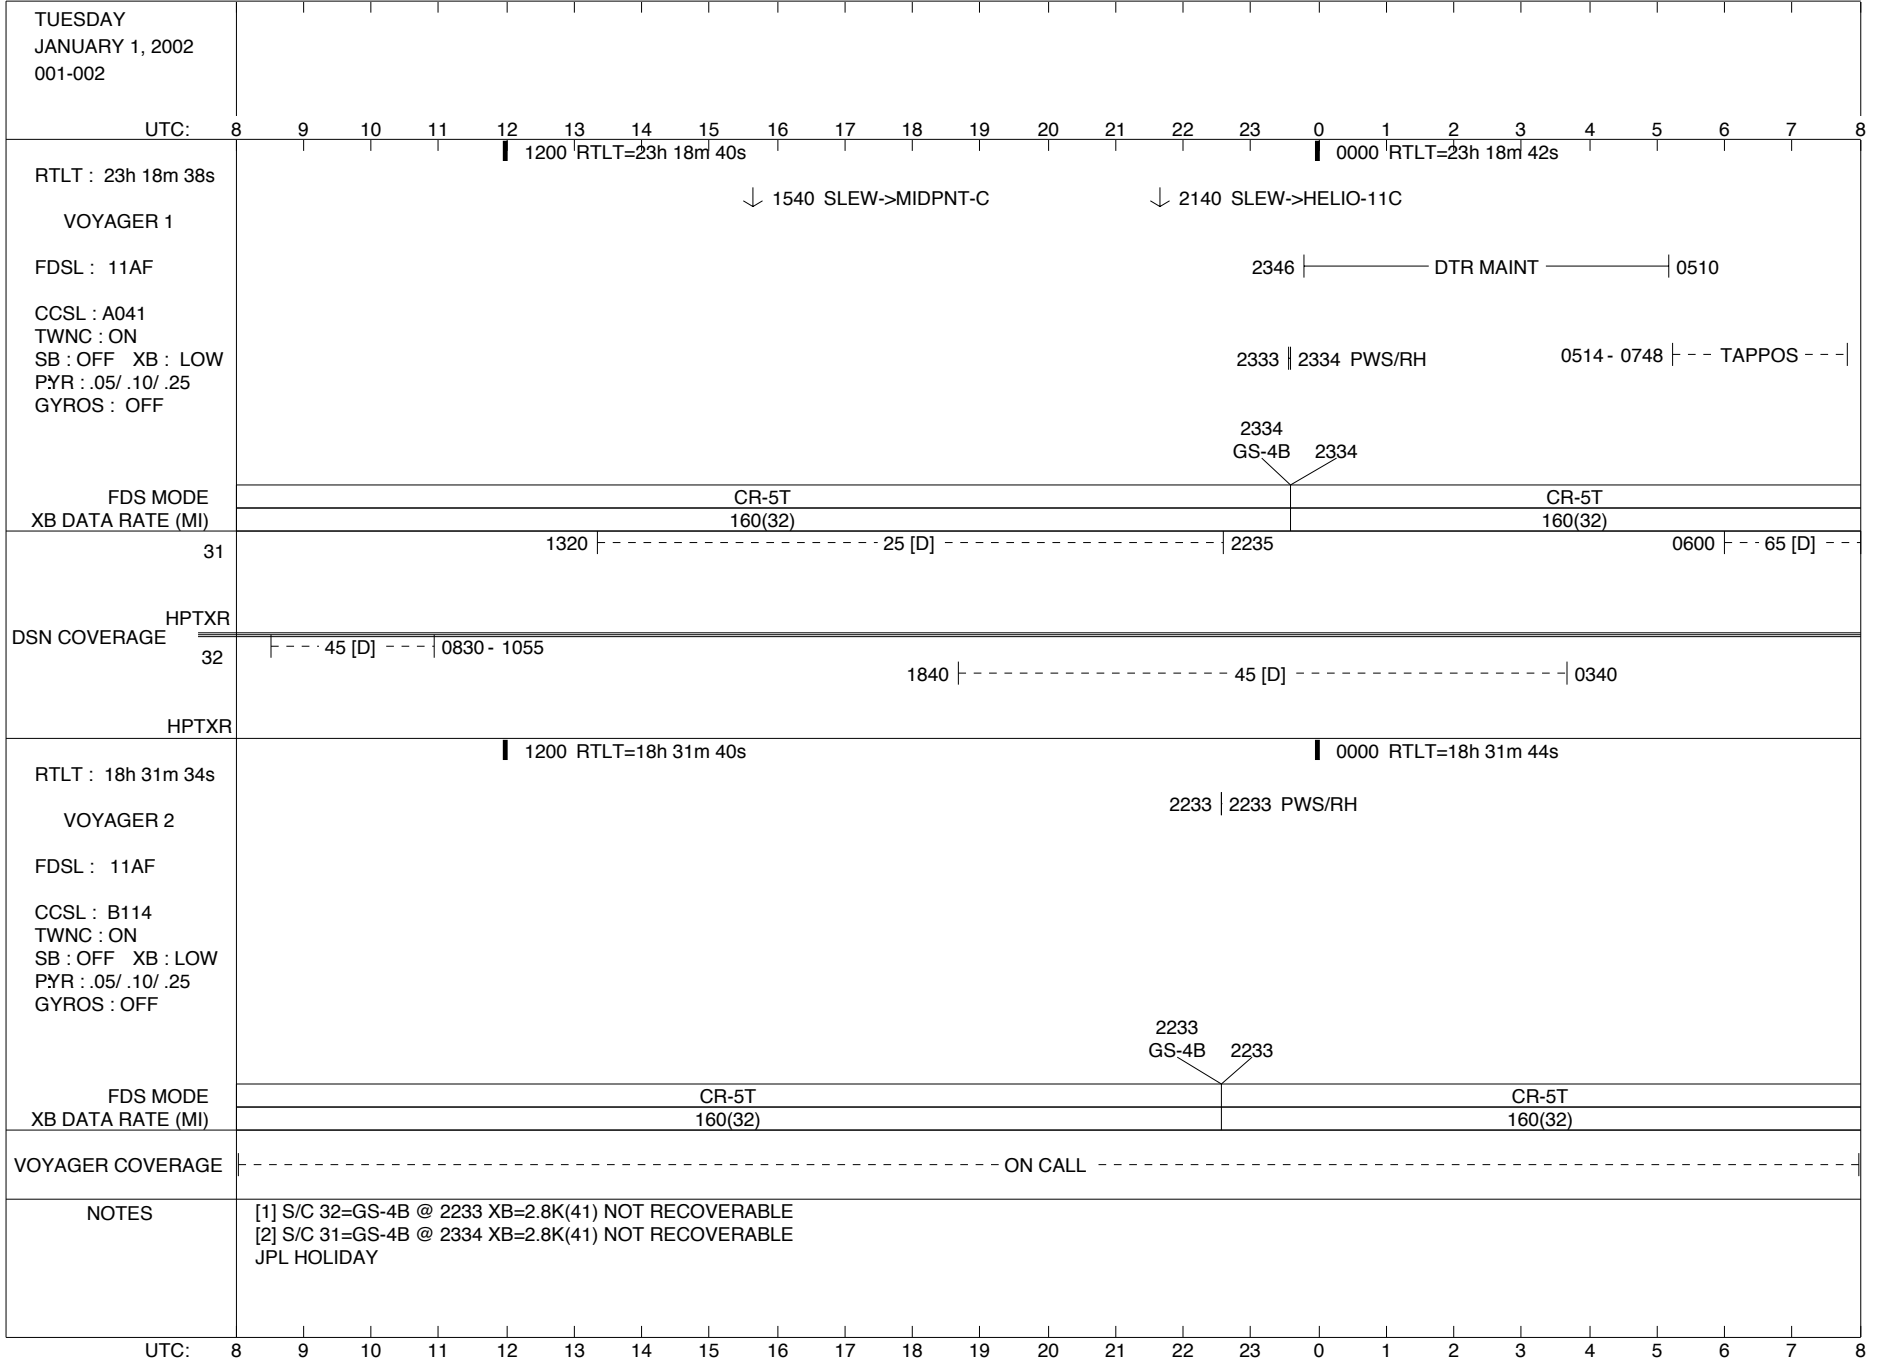

ISSUE DATE: 01/02/02 - 08:57

PST: 0 1 2 3 4 5 6 7 8 9 10 11 12 13 14 15 16 17 18 19 20 21 22 23 0