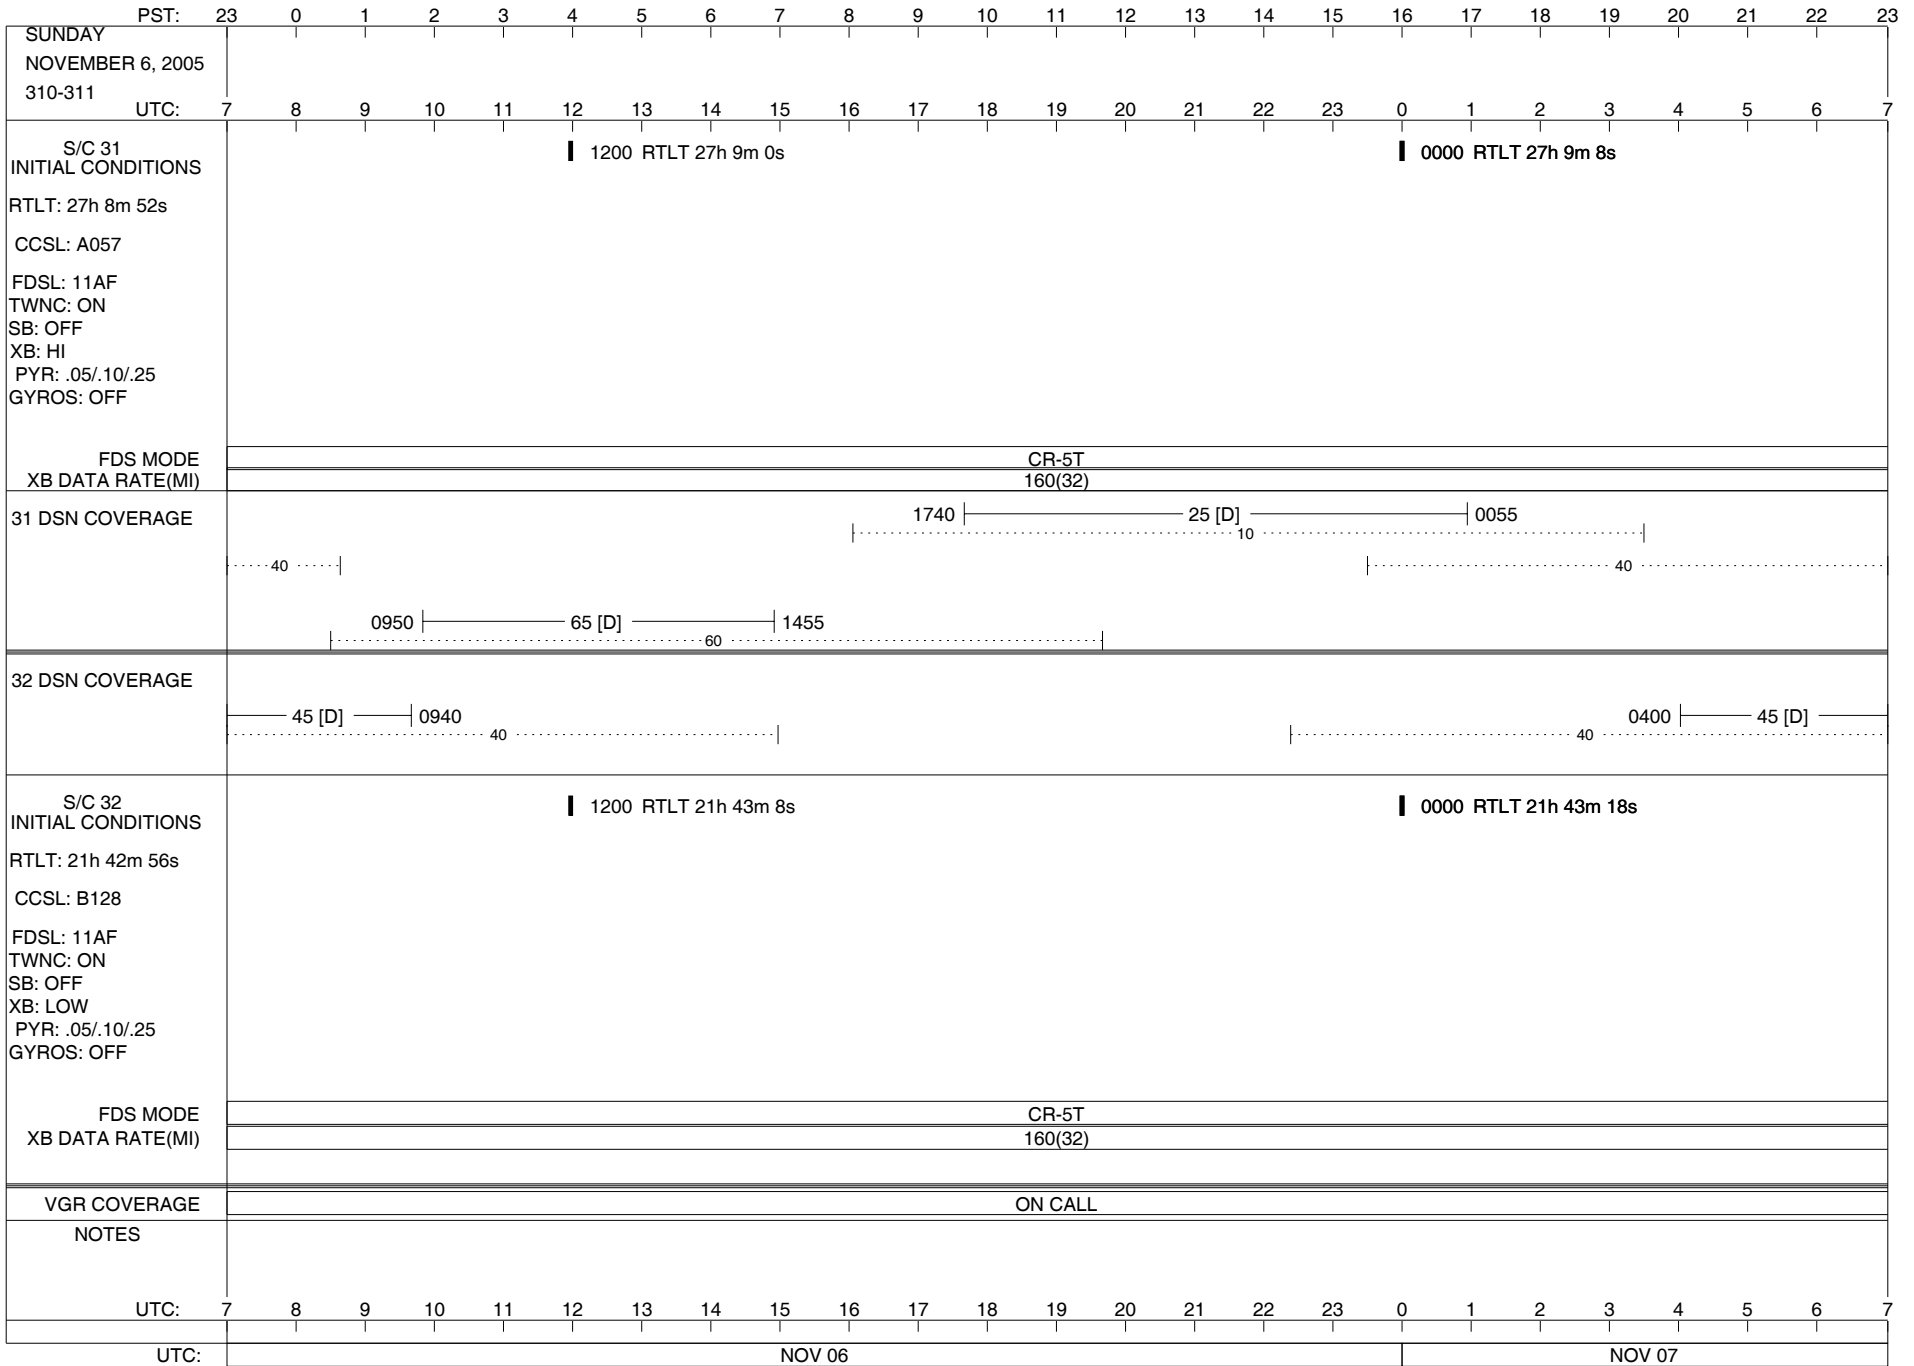

VOYAGER

Space Flight Operations Schedule (SFOS)

Issue Date: October 26, 2005

For the Period: 10/27/2005 to 11/14/2005 (05-300 – 05-318)

DSN OPSCHIEF (1) 230-102

DSOT (1) 230-102

*Zsarina.Bulchand@jpl.nasa.gov
 *gdyke@airmail.ftops.jpl.nasa.gov
 *John.M.Grant@jpl.nasa.gov
 *dmcclena@airmail.ftops.jpl.nasa.gov
 *pquach@airmail.ftops.jpl.nasa.gov
 *mrobles@airmail.ftops.jpl.nasa.gov
 *rwilliam@airmail.ftops.jpl.nasa.gov

ISSUE DATE: 11/01/05 18:24

ISSUE DATE: 11/01/05 18:24

ISSUE DATE: 11/01/05 18:24

ISSUE DATE: 11/01/05 18:24

ISSUE DATE: 11/01/05 18:24

ISSUE DATE: 11/01/05 18:24

ISSUE DATE: 11/01/05 18:24

TUESDAY NOVEMBER 8, 2005 312-313		PST:	23	0	1	2	3	4	5	6	7	8	9	10	11	12	13	14	15	16	17	18	19	20	21	22	23	
		UTC:	7	8	9	10	11	12	13	14	15	16	17	18	19	20	21	22	23	0	1	2	3	4	5	6	7	
S/C 31 INITIAL CONDITIONS RTLT: 27h 9m 26s CCSL: A057 FDSL: 11AF TWNC: ON SB: OFF XB: HI PYR: .05/.10/.25 GYROS: OFF		1200 RTLT 27h 9m 34s																						0000 RTLT 27h 9m 42s		0353 0354 PWS/RH		
FDS MODE XB DATA RATE(MI)		CR-5T 160(32)										CR-5T 160(32)																
31 DSN COVERAGE																												
32 DSN COVERAGE																												
S/C 32 INITIAL CONDITIONS RTLT: 21h 43m 40s CCSL: B128 FDSL: 11AF TWNC: ON SB: OFF XB: LOW PYR: .05/.10/.25 GYROS: OFF		1200 RTLT 21h 43m 50s																						0000 RTLT 21h 44m 2s		0233 0234 PWS/RH		
FDS MODE XB DATA RATE(MI)		CR-5T 160(32)										CR-5T 160(32)																
VGR COVERAGE		ON CALL										VGR		ON CALL														
NOTES		[1] S/C 31=GS-4B @ 0353 XB=2.8K(41) NOT RECOVERABLE [2] S/C 32=GS-4B @ 0233 XB=2.8K(41) NOT RECOVERABLE																										
UTC:		7	8	9	10	11	12	13	14	15	16	17	18	19	20	21	22	23	0	1	2	3	4	5	6	7		
UTC:		NOV 08															NOV 09											