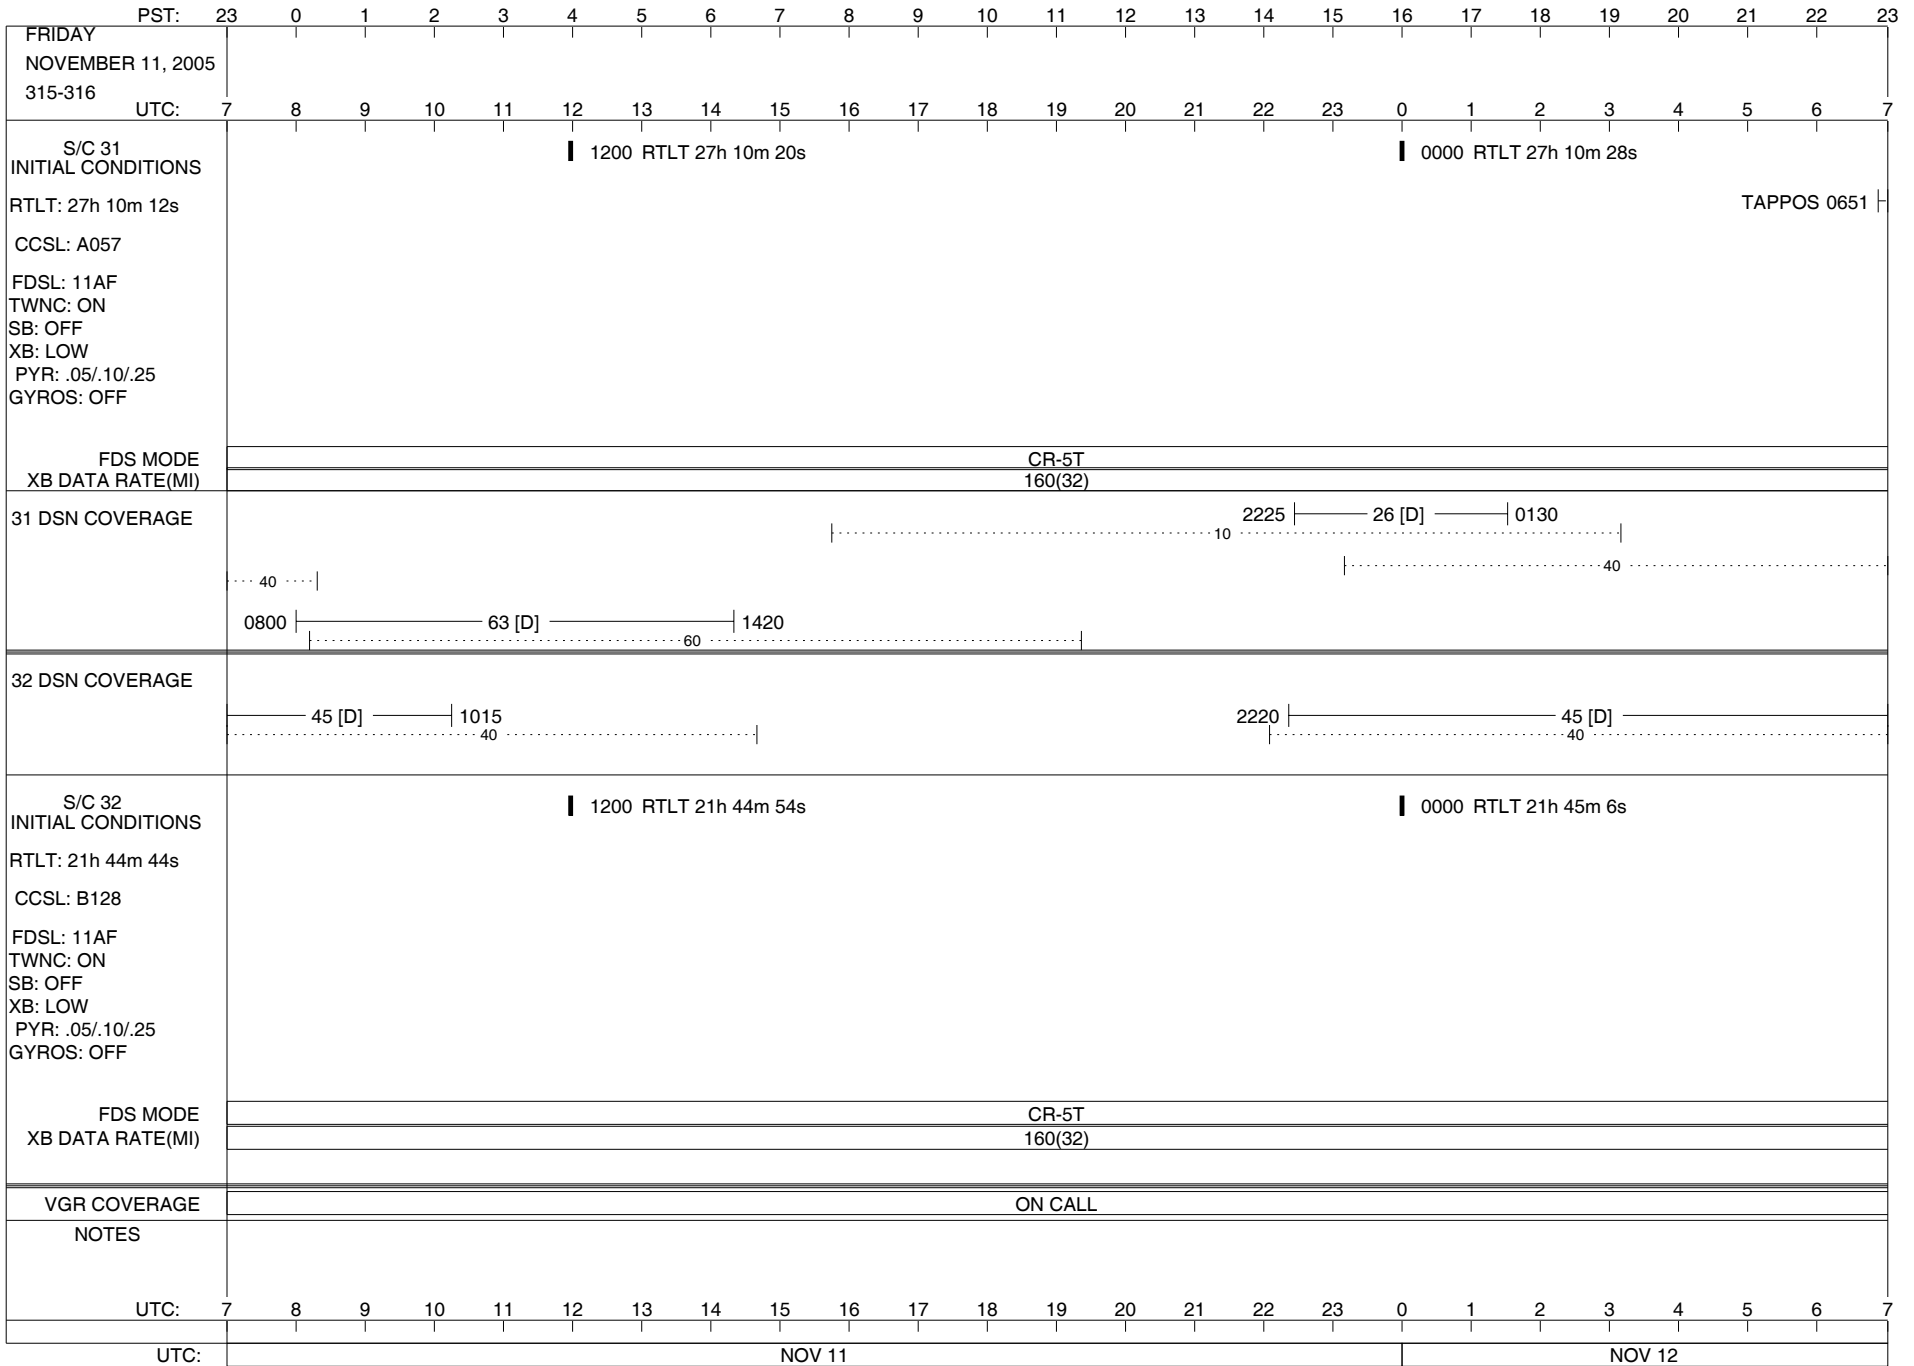

ISSUE DATE: 11/01/05 18:24