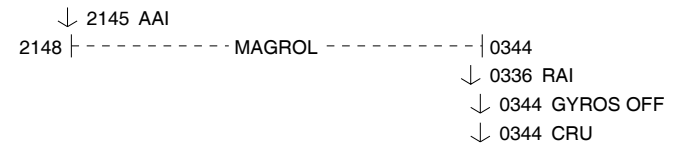

ISSUE DATE: 11/01/05 18:24

ISSUE DATE: 11/01/05 18:24

ISSUE DATE: 11/01/05 18:24

ISSUE DATE: 11/01/05 18:24

ISSUE DATE: 11/01/05 18:24

ISSUE DATE: 11/01/05 18:24

ISSUE DATE: 11/01/05 18:24

TUESDAY NOVEMBER 8, 2005 312-313		PST:	23	0	1	2	3	4	5	6	7	8	9	10	11	12	13	14	15	16	17	18	19	20	21	22	23	
		UTC:	7	8	9	10	11	12	13	14	15	16	17	18	19	20	21	22	23	0	1	2	3	4	5	6	7	
S/C 31 INITIAL CONDITIONS RTLT: 27h 9m 26s CCSL: A057 FDSL: 11AF TWNC: ON SB: OFF XB: HI PYR: .05/.10/.25 GYROS: OFF		1200 RTLT 27h 9m 34s																						0000 RTLT 27h 9m 42s		0353 0354 PWS/RH		
FDS MODE XB DATA RATE(MI)		CR-5T 160(32)										CR-5T 160(32)																
31 DSN COVERAGE																												
32 DSN COVERAGE																												
S/C 32 INITIAL CONDITIONS RTLT: 21h 43m 40s CCSL: B128 FDSL: 11AF TWNC: ON SB: OFF XB: LOW PYR: .05/.10/.25 GYROS: OFF		1200 RTLT 21h 43m 50s																						0000 RTLT 21h 44m 2s		0233 0234 PWS/RH		
FDS MODE XB DATA RATE(MI)		CR-5T 160(32)										CR-5T 160(32)																
VGR COVERAGE		ON CALL										VGR		ON CALL														
NOTES		[1] S/C 31=GS-4B @ 0353 XB=2.8K(41) NOT RECOVERABLE [2] S/C 32=GS-4B @ 0233 XB=2.8K(41) NOT RECOVERABLE																										
UTC:		7	8	9	10	11	12	13	14	15	16	17	18	19	20	21	22	23	0	1	2	3	4	5	6	7		
UTC:		NOV 08															NOV 09											