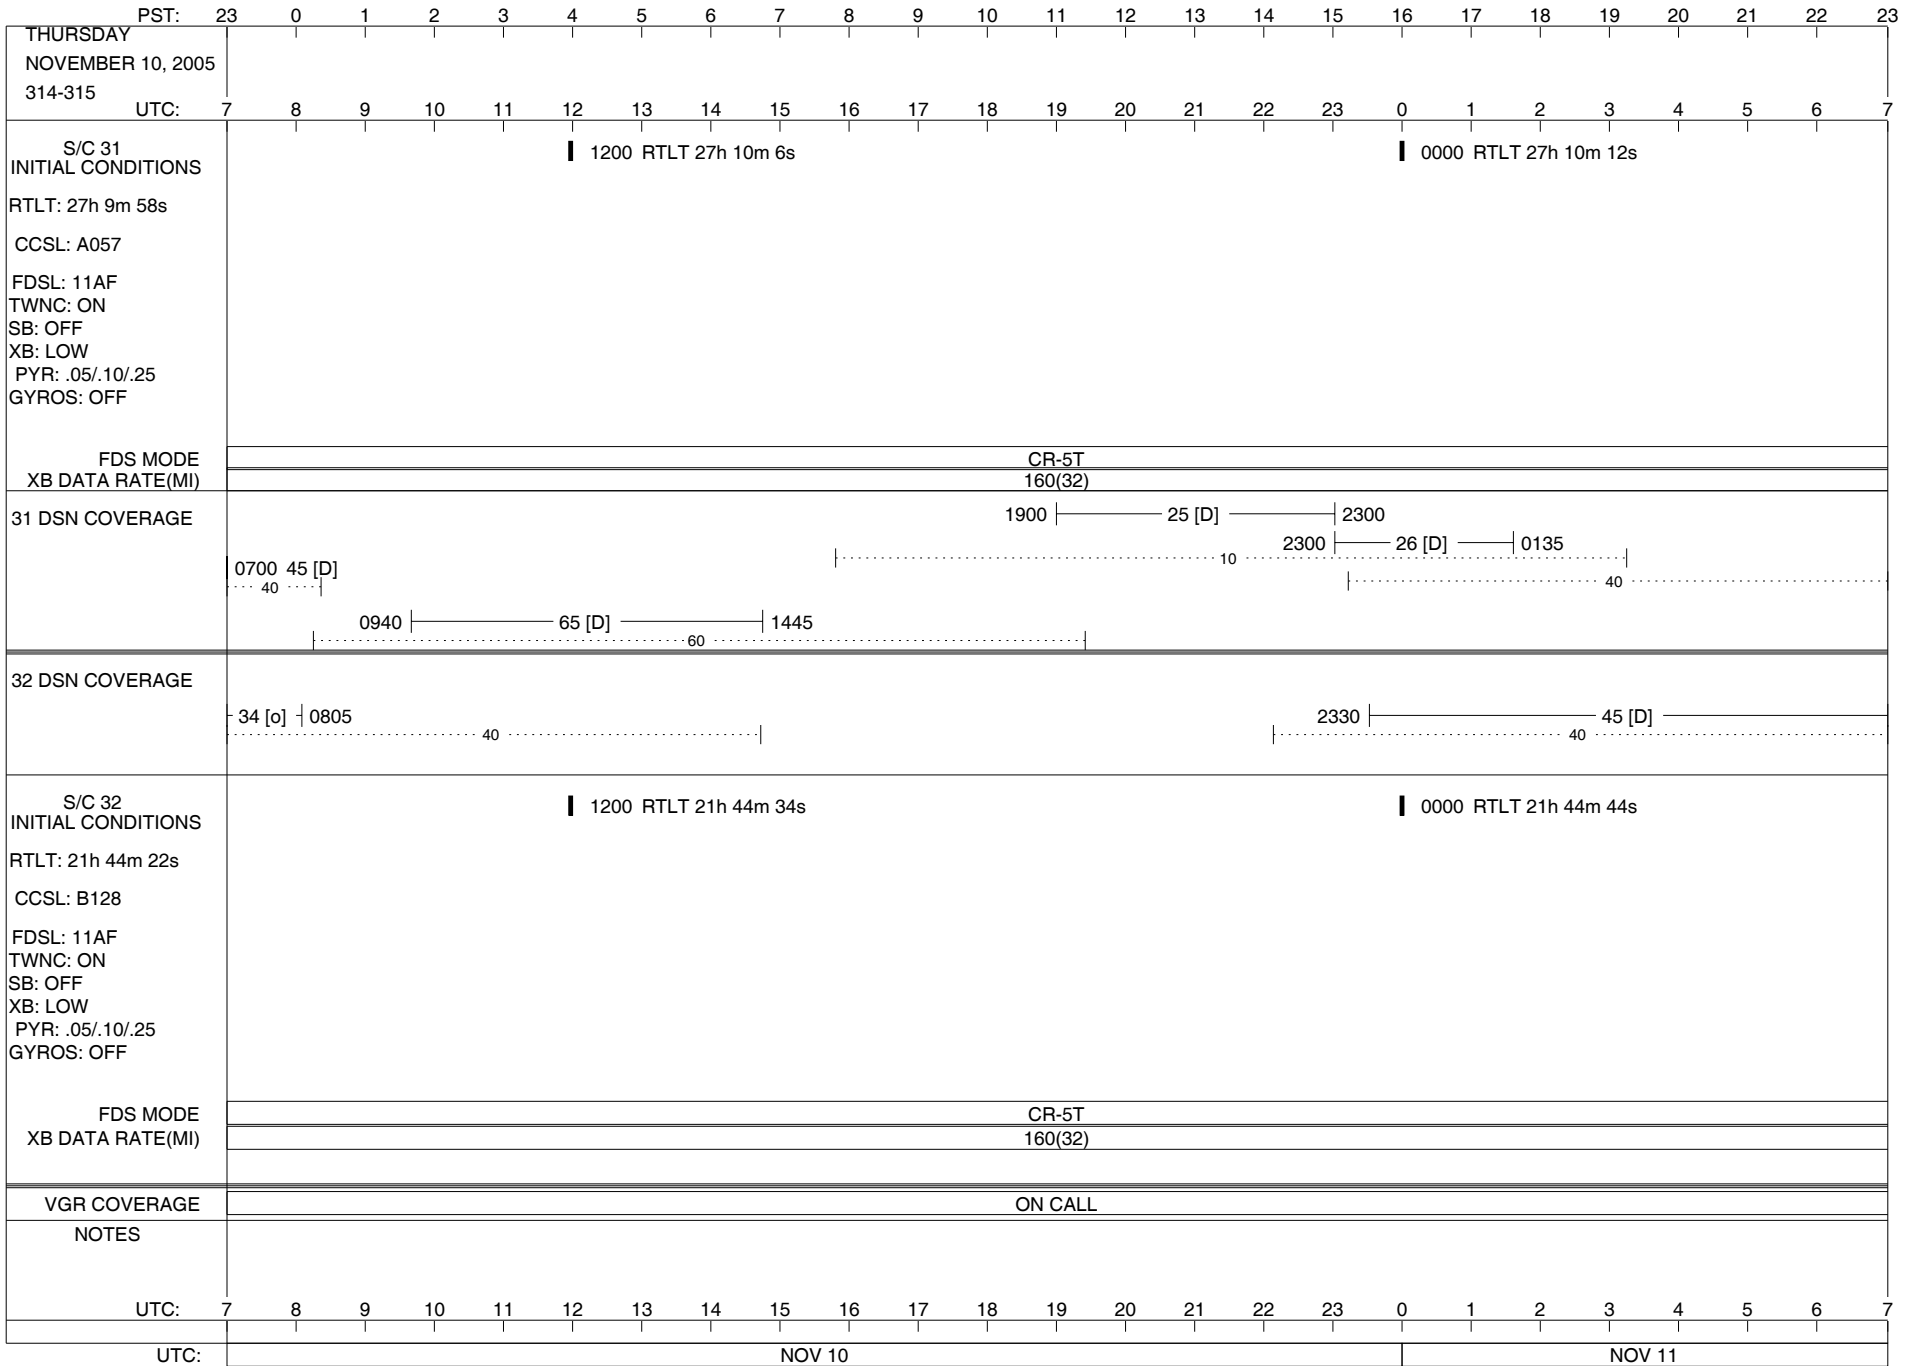

ISSUE DATE: 11/01/05 18:24