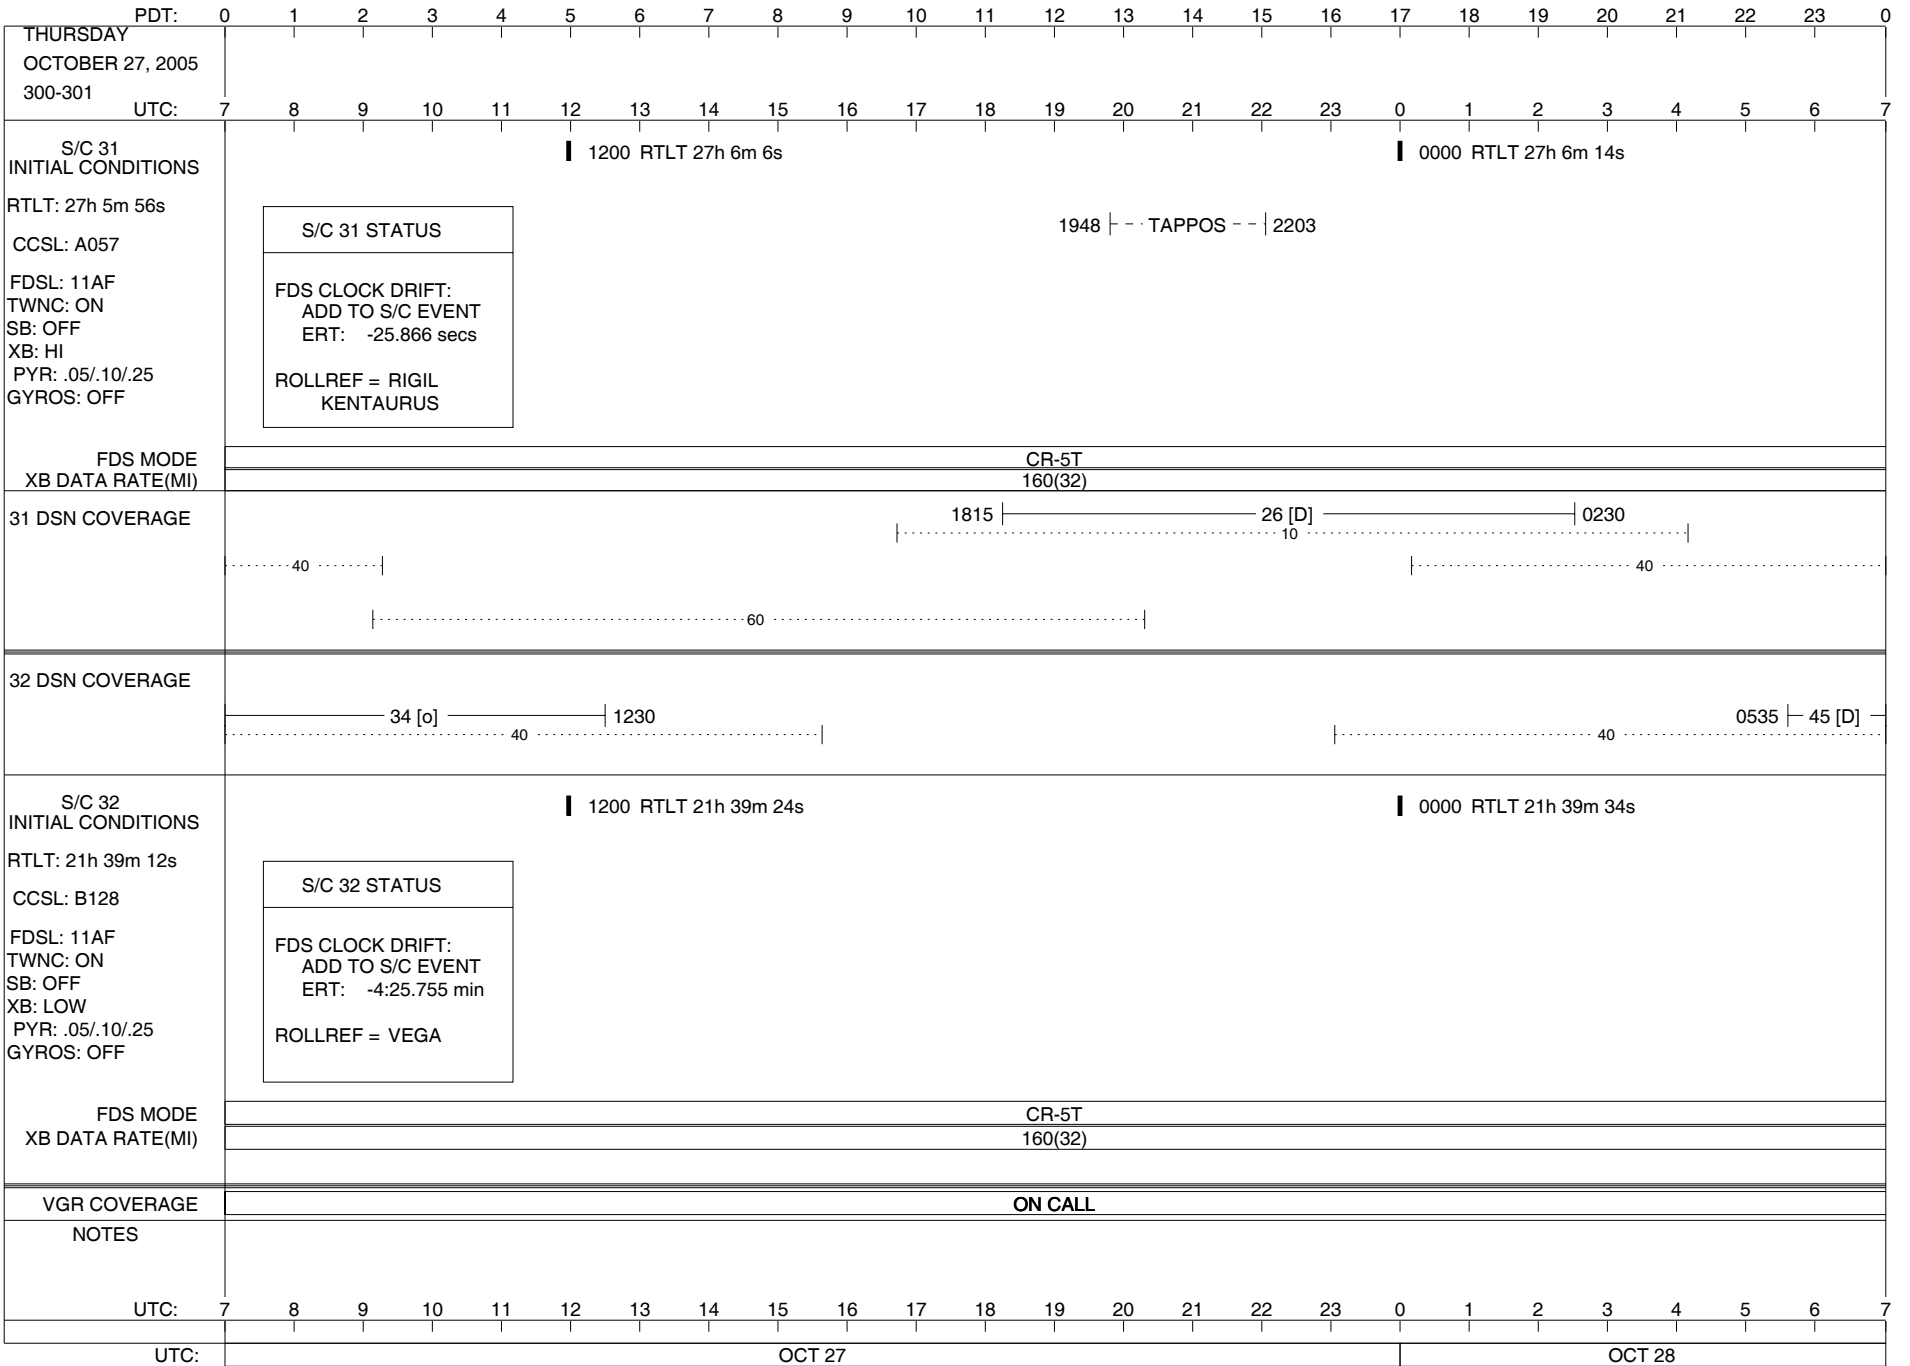

ISSUE DATE: 11/01/05 18:24