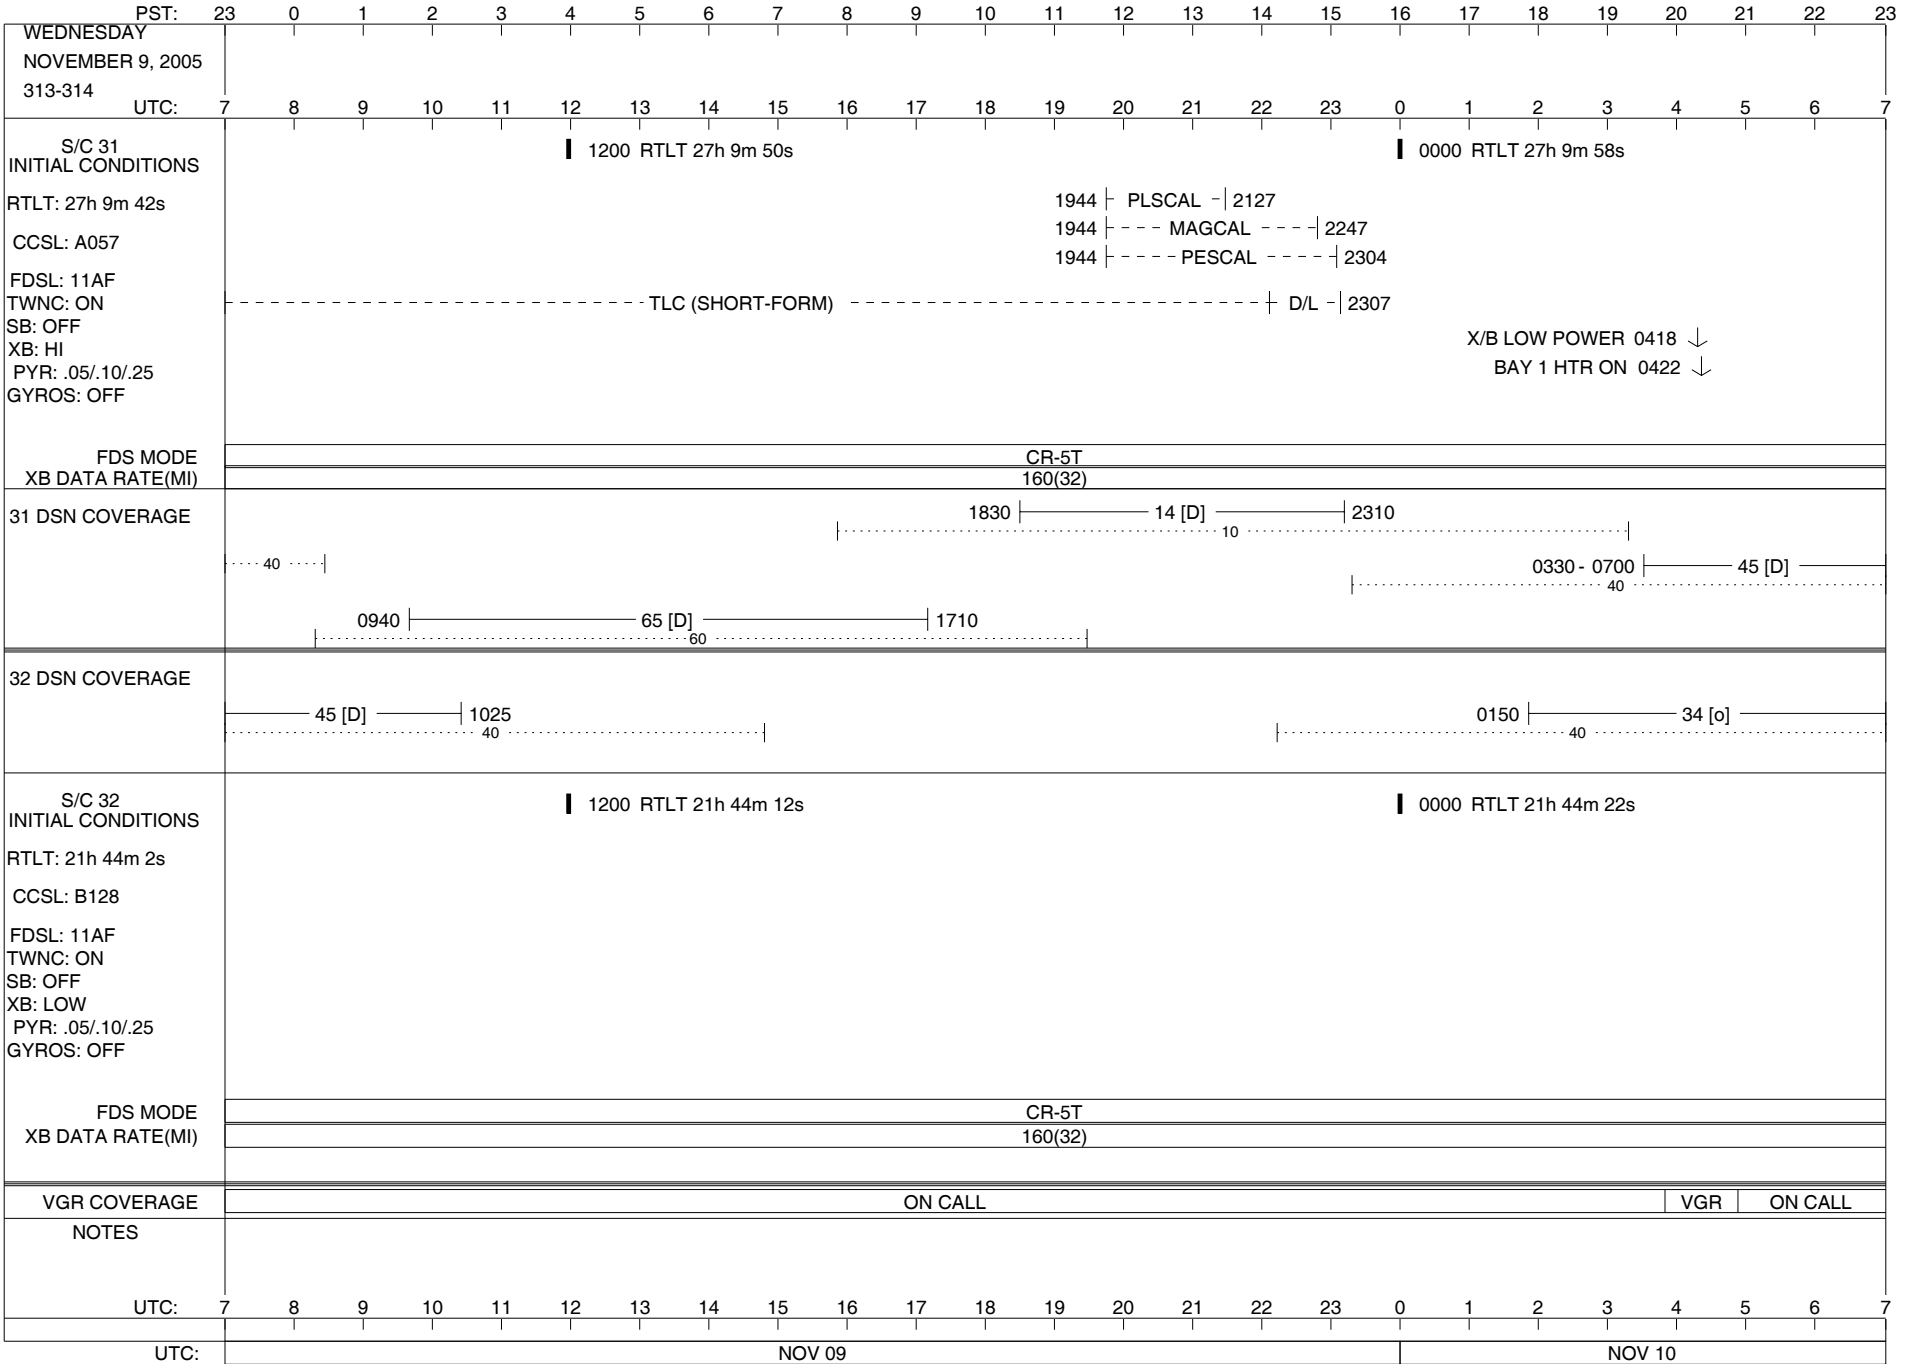

ISSUE DATE: 11/01/05 18:24