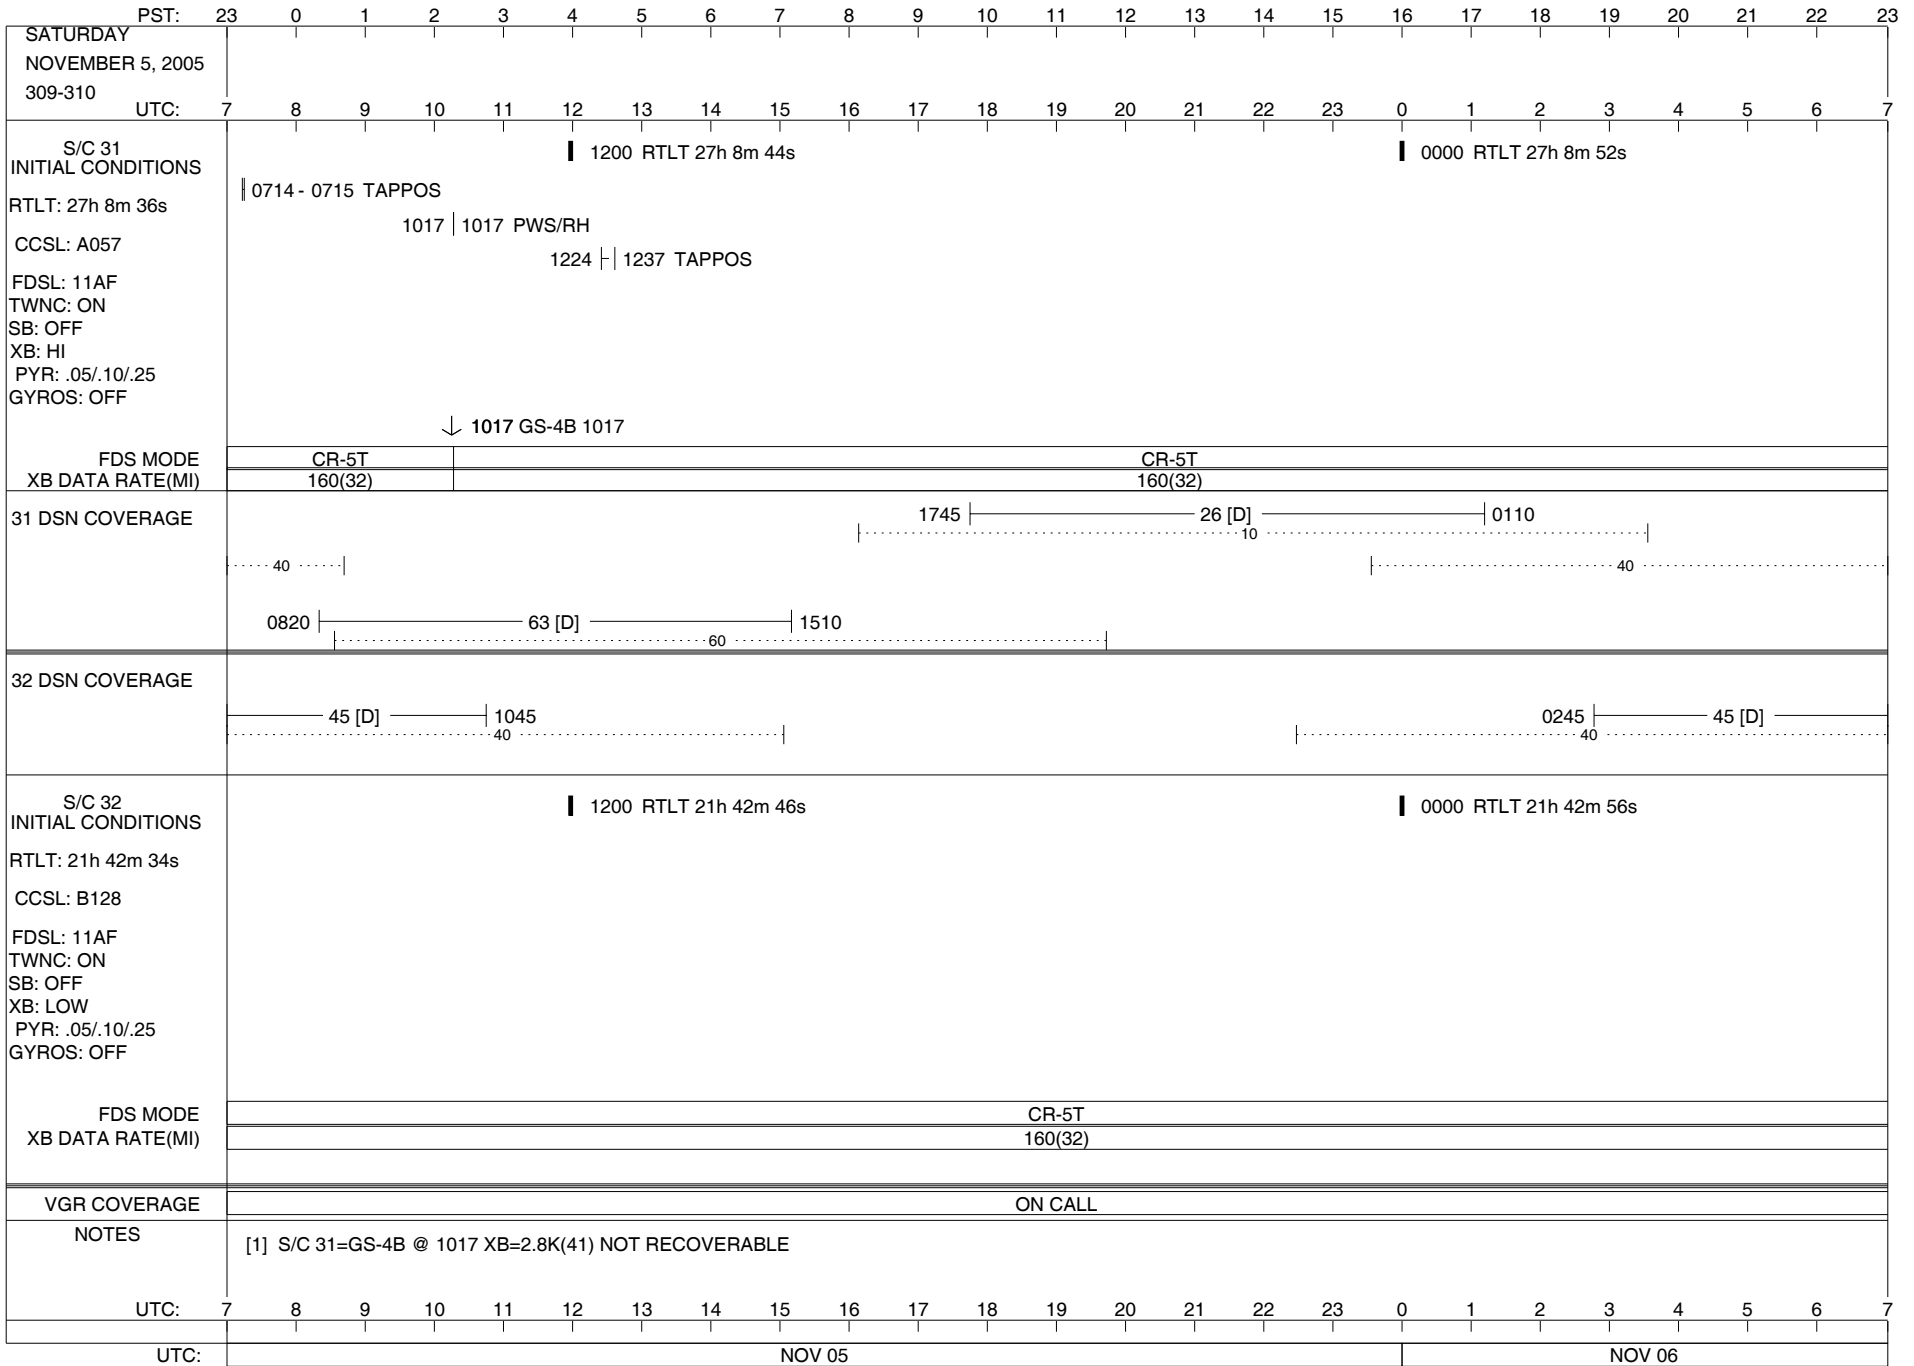

VOYAGER

Space Flight Operations Schedule (SFOS)

Issue Date: October 26, 2005

For the Period: 10/27/2005 to 11/14/2005 (05-300 – 05-318)

DSN OPSCHIEF (1) 230-102

DSOT (1) 230-102

*Zsarina.Bulchand@jpl.nasa.gov
 *gdyke@airmail.ftops.jpl.nasa.gov
 *John.M.Grant@jpl.nasa.gov
 *dmcclena@airmail.ftops.jpl.nasa.gov
 *pquach@airmail.ftops.jpl.nasa.gov
 *mrobles@airmail.ftops.jpl.nasa.gov
 *rwilliam@airmail.ftops.jpl.nasa.gov

ISSUE DATE: 11/01/05 18:24

ISSUE DATE: 11/01/05 18:24

ISSUE DATE: 11/01/05 18:24

ISSUE DATE: 11/01/05 18:24

ISSUE DATE: 11/01/05 18:24

ISSUE DATE: 11/01/05 18:24

ISSUE DATE: 11/01/05 18:24

TUESDAY NOVEMBER 8, 2005 312-313		PST:	23	0	1	2	3	4	5	6	7	8	9	10	11	12	13	14	15	16	17	18	19	20	21	22	23	
		UTC:	7	8	9	10	11	12	13	14	15	16	17	18	19	20	21	22	23	0	1	2	3	4	5	6	7	
S/C 31 INITIAL CONDITIONS RTLT: 27h 9m 26s CCSL: A057 FDSL: 11AF TWNC: ON SB: OFF XB: HI PYR: .05/.10/.25 GYROS: OFF		1200 RTLT 27h 9m 34s																						0000 RTLT 27h 9m 42s		0353 0354 PWS/RH		
FDS MODE XB DATA RATE(MI)		CR-5T 160(32)										CR-5T 160(32)																
31 DSN COVERAGE																												
32 DSN COVERAGE																												
S/C 32 INITIAL CONDITIONS RTLT: 21h 43m 40s CCSL: B128 FDSL: 11AF TWNC: ON SB: OFF XB: LOW PYR: .05/.10/.25 GYROS: OFF		1200 RTLT 21h 43m 50s																						0000 RTLT 21h 44m 2s		0233 0234 PWS/RH		
FDS MODE XB DATA RATE(MI)		CR-5T 160(32)										CR-5T 160(32)																
VGR COVERAGE		ON CALL										VGR		ON CALL														
NOTES		[1] S/C 31=GS-4B @ 0353 XB=2.8K(41) NOT RECOVERABLE [2] S/C 32=GS-4B @ 0233 XB=2.8K(41) NOT RECOVERABLE																										
UTC:		7	8	9	10	11	12	13	14	15	16	17	18	19	20	21	22	23	0	1	2	3	4	5	6	7		
UTC:		NOV 08															NOV 09											