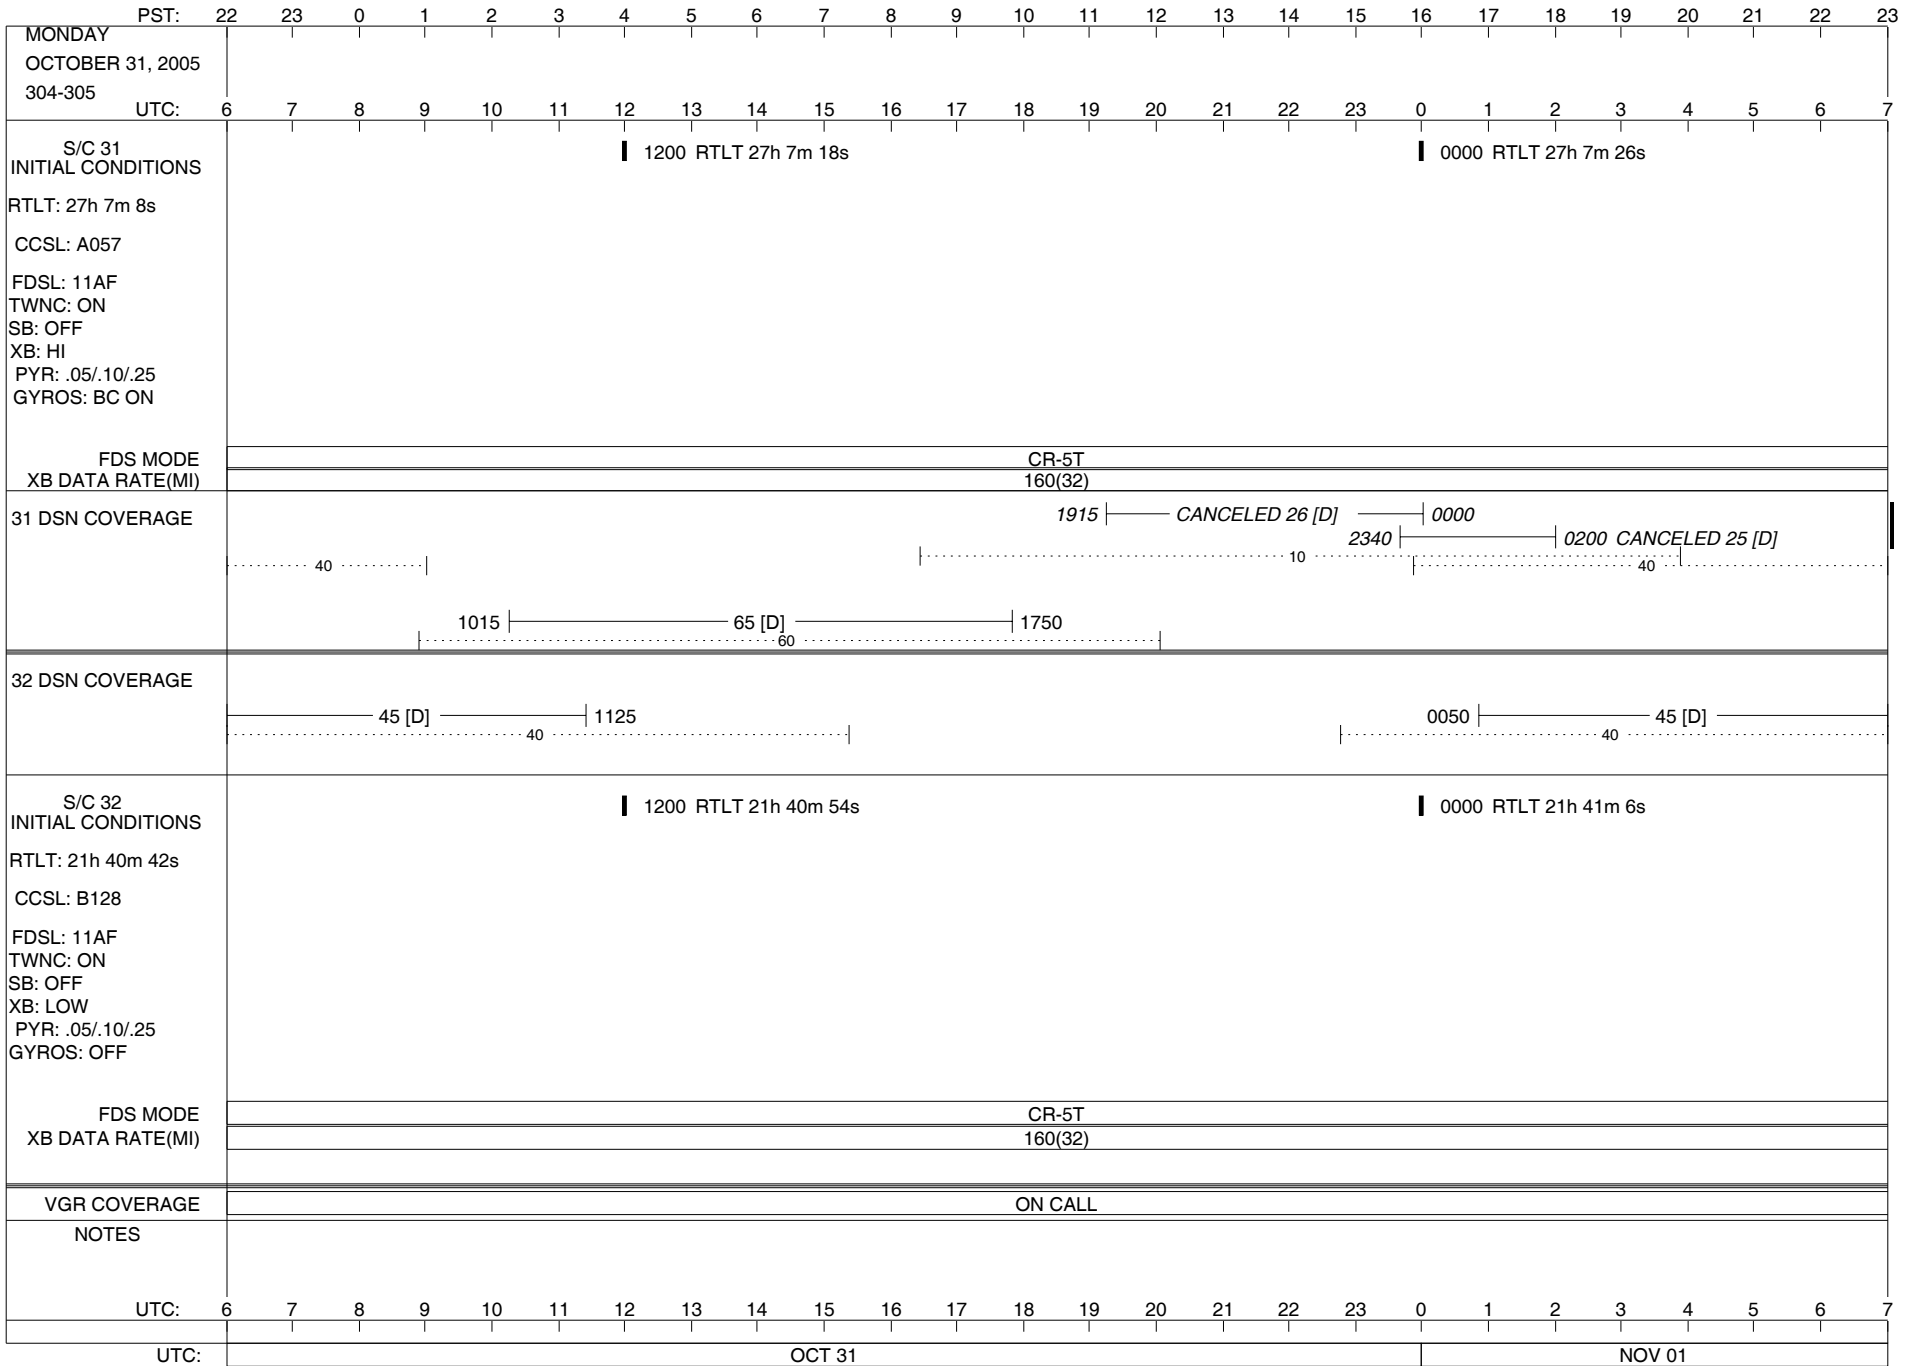

ISSUE DATE: 11/01/05 18:24