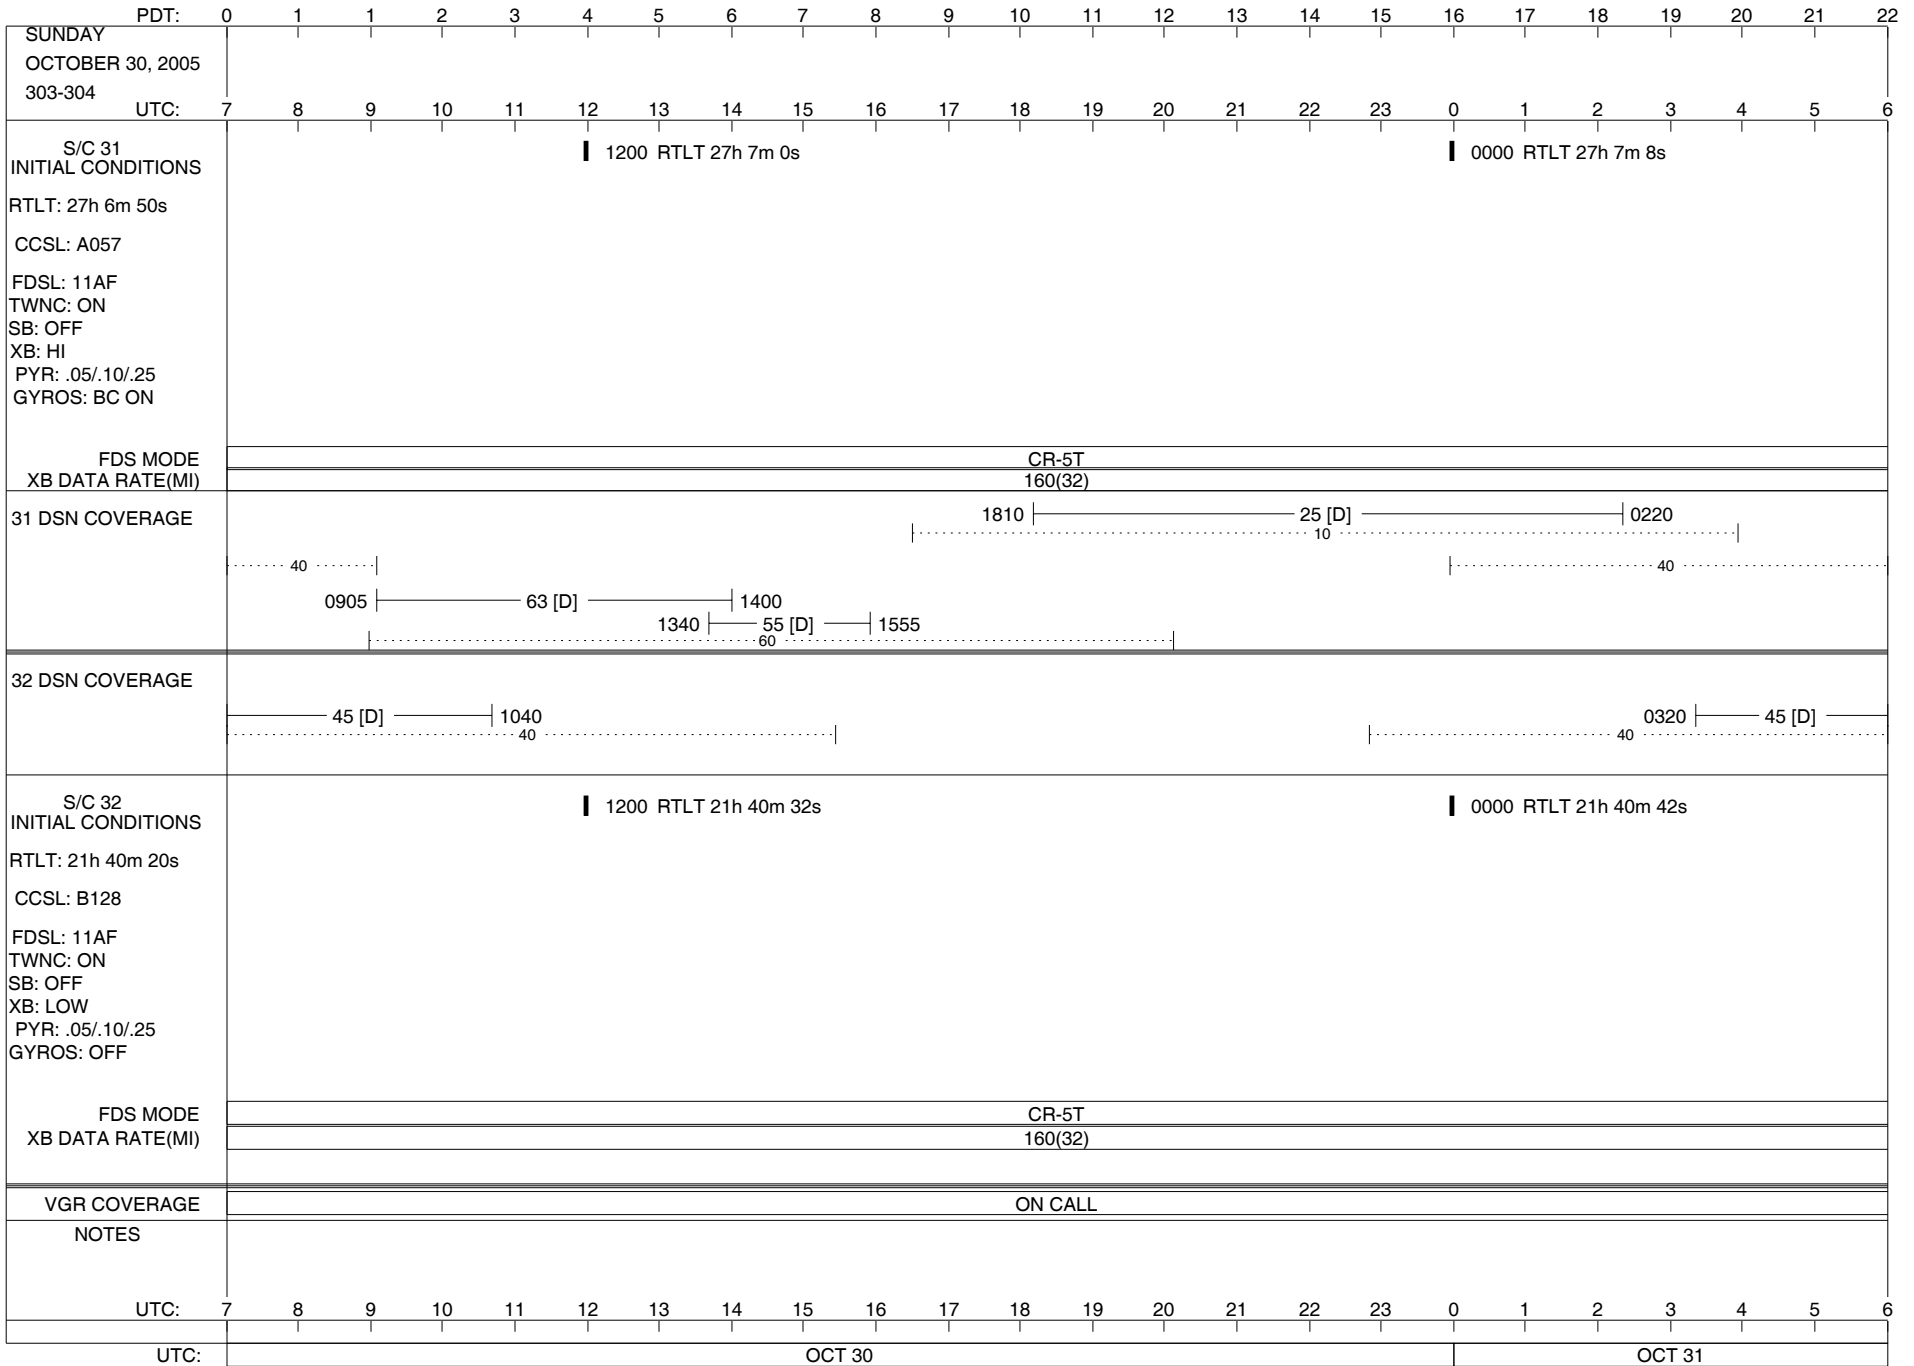

ISSUE DATE: 11/01/05 18:24