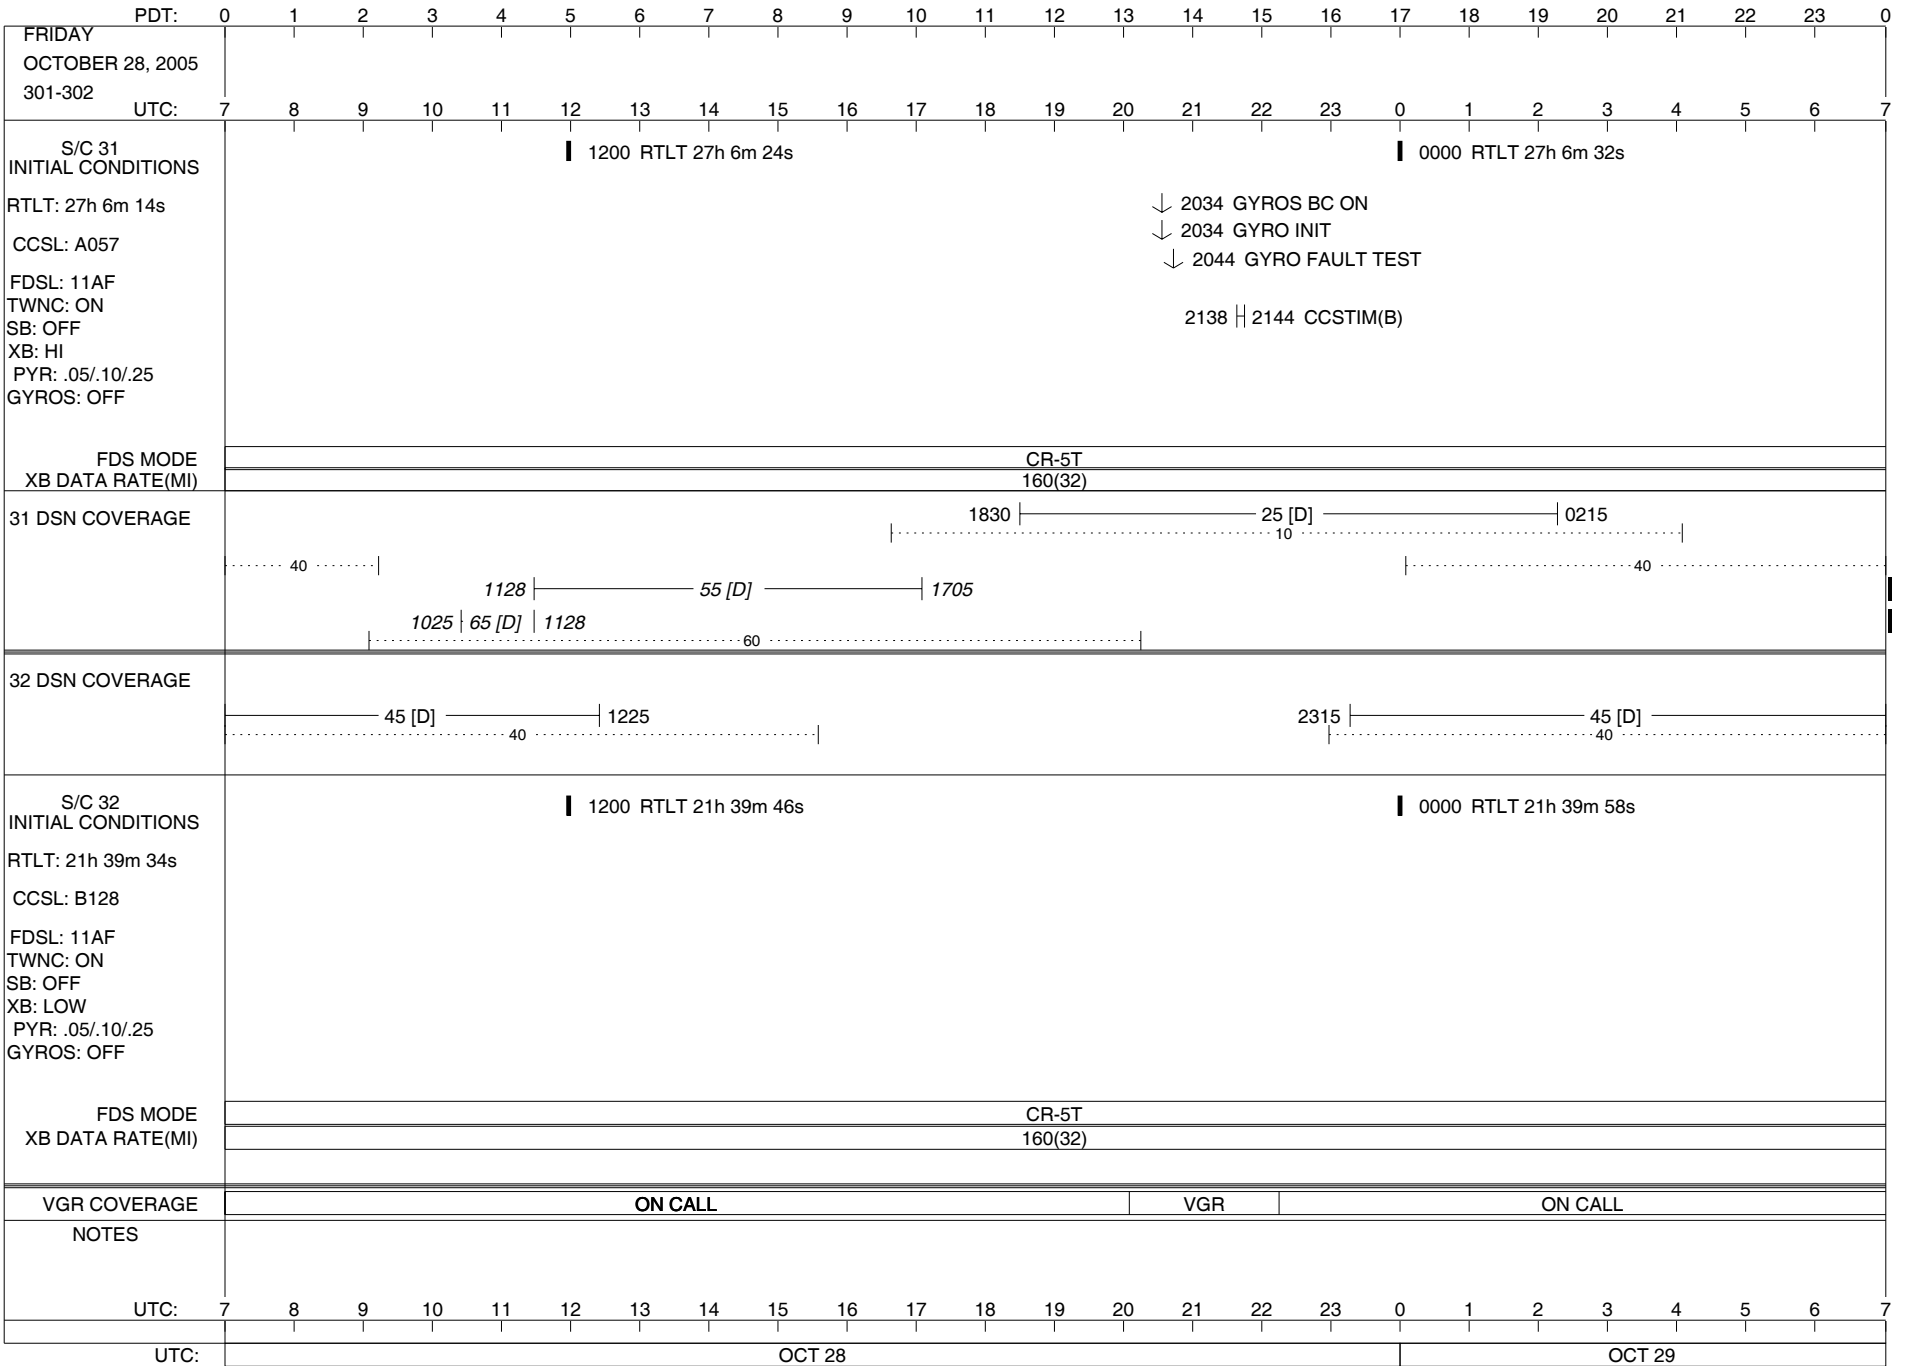

ISSUE DATE: 11/01/05 18:24