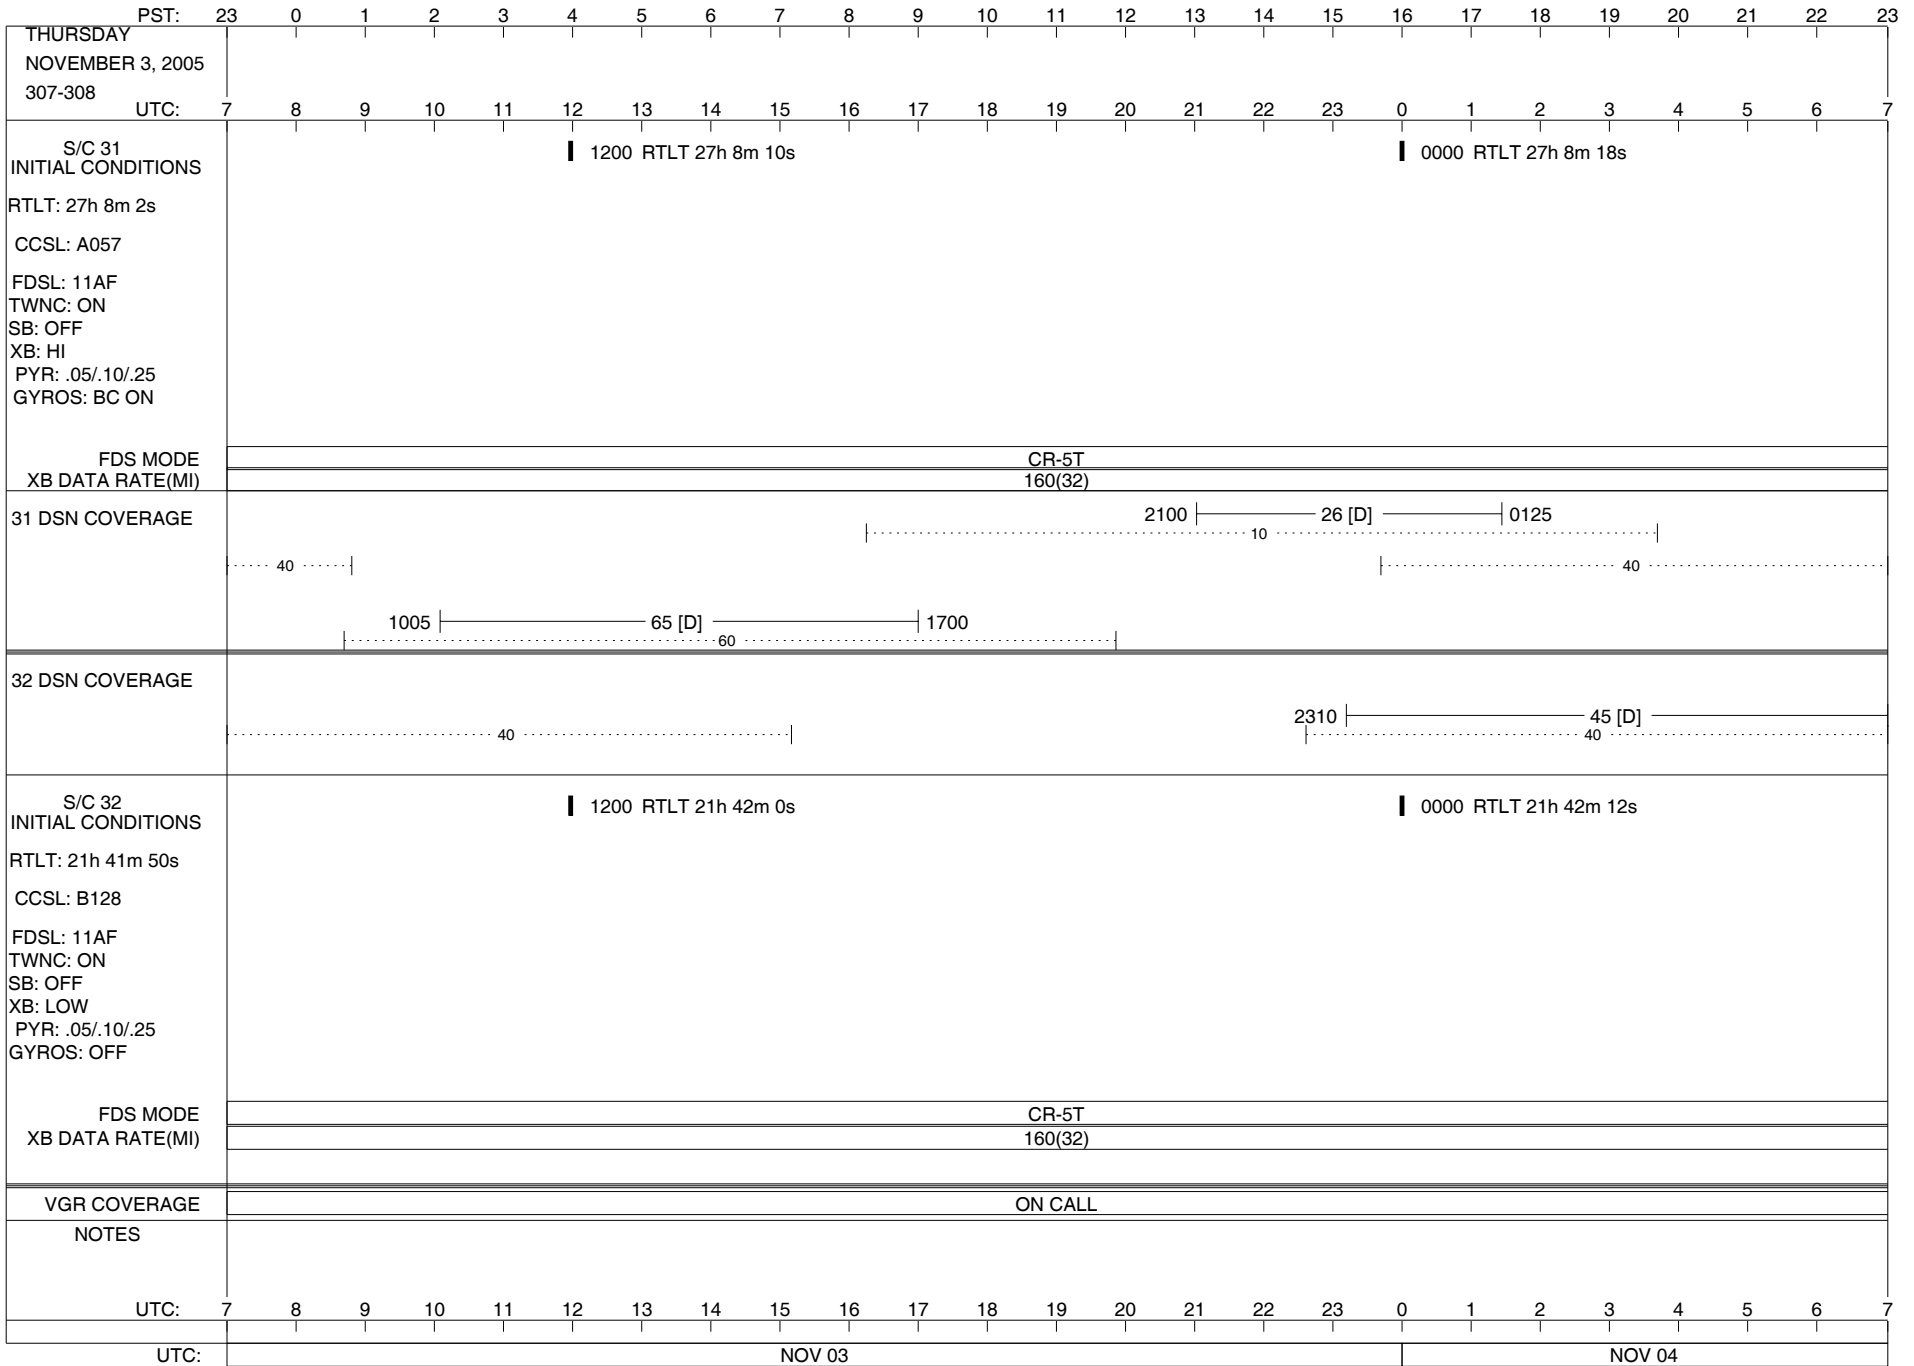

VOYAGER

Space Flight Operations Schedule (SFOS)

Issue Date: October 26, 2005

For the Period: 10/27/2005 to 11/14/2005 (05-300 – 05-318)

DSN OPSCHIEF (1) 230-102

DSOT (1) 230-102

*Zsarina.Bulchand@jpl.nasa.gov
 *gdyke@airmail.ftops.jpl.nasa.gov
 *John.M.Grant@jpl.nasa.gov
 *dmcclena@airmail.ftops.jpl.nasa.gov
 *pquach@airmail.ftops.jpl.nasa.gov
 *mrobles@airmail.ftops.jpl.nasa.gov
 *rwilliam@airmail.ftops.jpl.nasa.gov

ISSUE DATE: 11/01/05 18:24

ISSUE DATE: 11/01/05 18:24

ISSUE DATE: 11/01/05 18:24

ISSUE DATE: 11/01/05 18:24

ISSUE DATE: 11/01/05 18:24

ISSUE DATE: 11/01/05 18:24

ISSUE DATE: 11/01/05 18:24

TUESDAY NOVEMBER 8, 2005 312-313		PST:	23	0	1	2	3	4	5	6	7	8	9	10	11	12	13	14	15	16	17	18	19	20	21	22	23	
		UTC:	7	8	9	10	11	12	13	14	15	16	17	18	19	20	21	22	23	0	1	2	3	4	5	6	7	
S/C 31 INITIAL CONDITIONS RTLT: 27h 9m 26s CCSL: A057 FDSL: 11AF TWNC: ON SB: OFF XB: HI PYR: .05/.10/.25 GYROS: OFF		1200 RTLT 27h 9m 34s																						0000 RTLT 27h 9m 42s		0353 0354 PWS/RH		
FDS MODE XB DATA RATE(MI)		CR-5T 160(32)										CR-5T 160(32)																
31 DSN COVERAGE																												
32 DSN COVERAGE																												
S/C 32 INITIAL CONDITIONS RTLT: 21h 43m 40s CCSL: B128 FDSL: 11AF TWNC: ON SB: OFF XB: LOW PYR: .05/.10/.25 GYROS: OFF		1200 RTLT 21h 43m 50s																						0000 RTLT 21h 44m 2s		0233 0234 PWS/RH		
FDS MODE XB DATA RATE(MI)		CR-5T 160(32)										CR-5T 160(32)																
VGR COVERAGE		ON CALL										VGR		ON CALL														
NOTES		[1] S/C 31=GS-4B @ 0353 XB=2.8K(41) NOT RECOVERABLE [2] S/C 32=GS-4B @ 0233 XB=2.8K(41) NOT RECOVERABLE																										
UTC:		7	8	9	10	11	12	13	14	15	16	17	18	19	20	21	22	23	0	1	2	3	4	5	6	7		
UTC:		NOV 08															NOV 09											