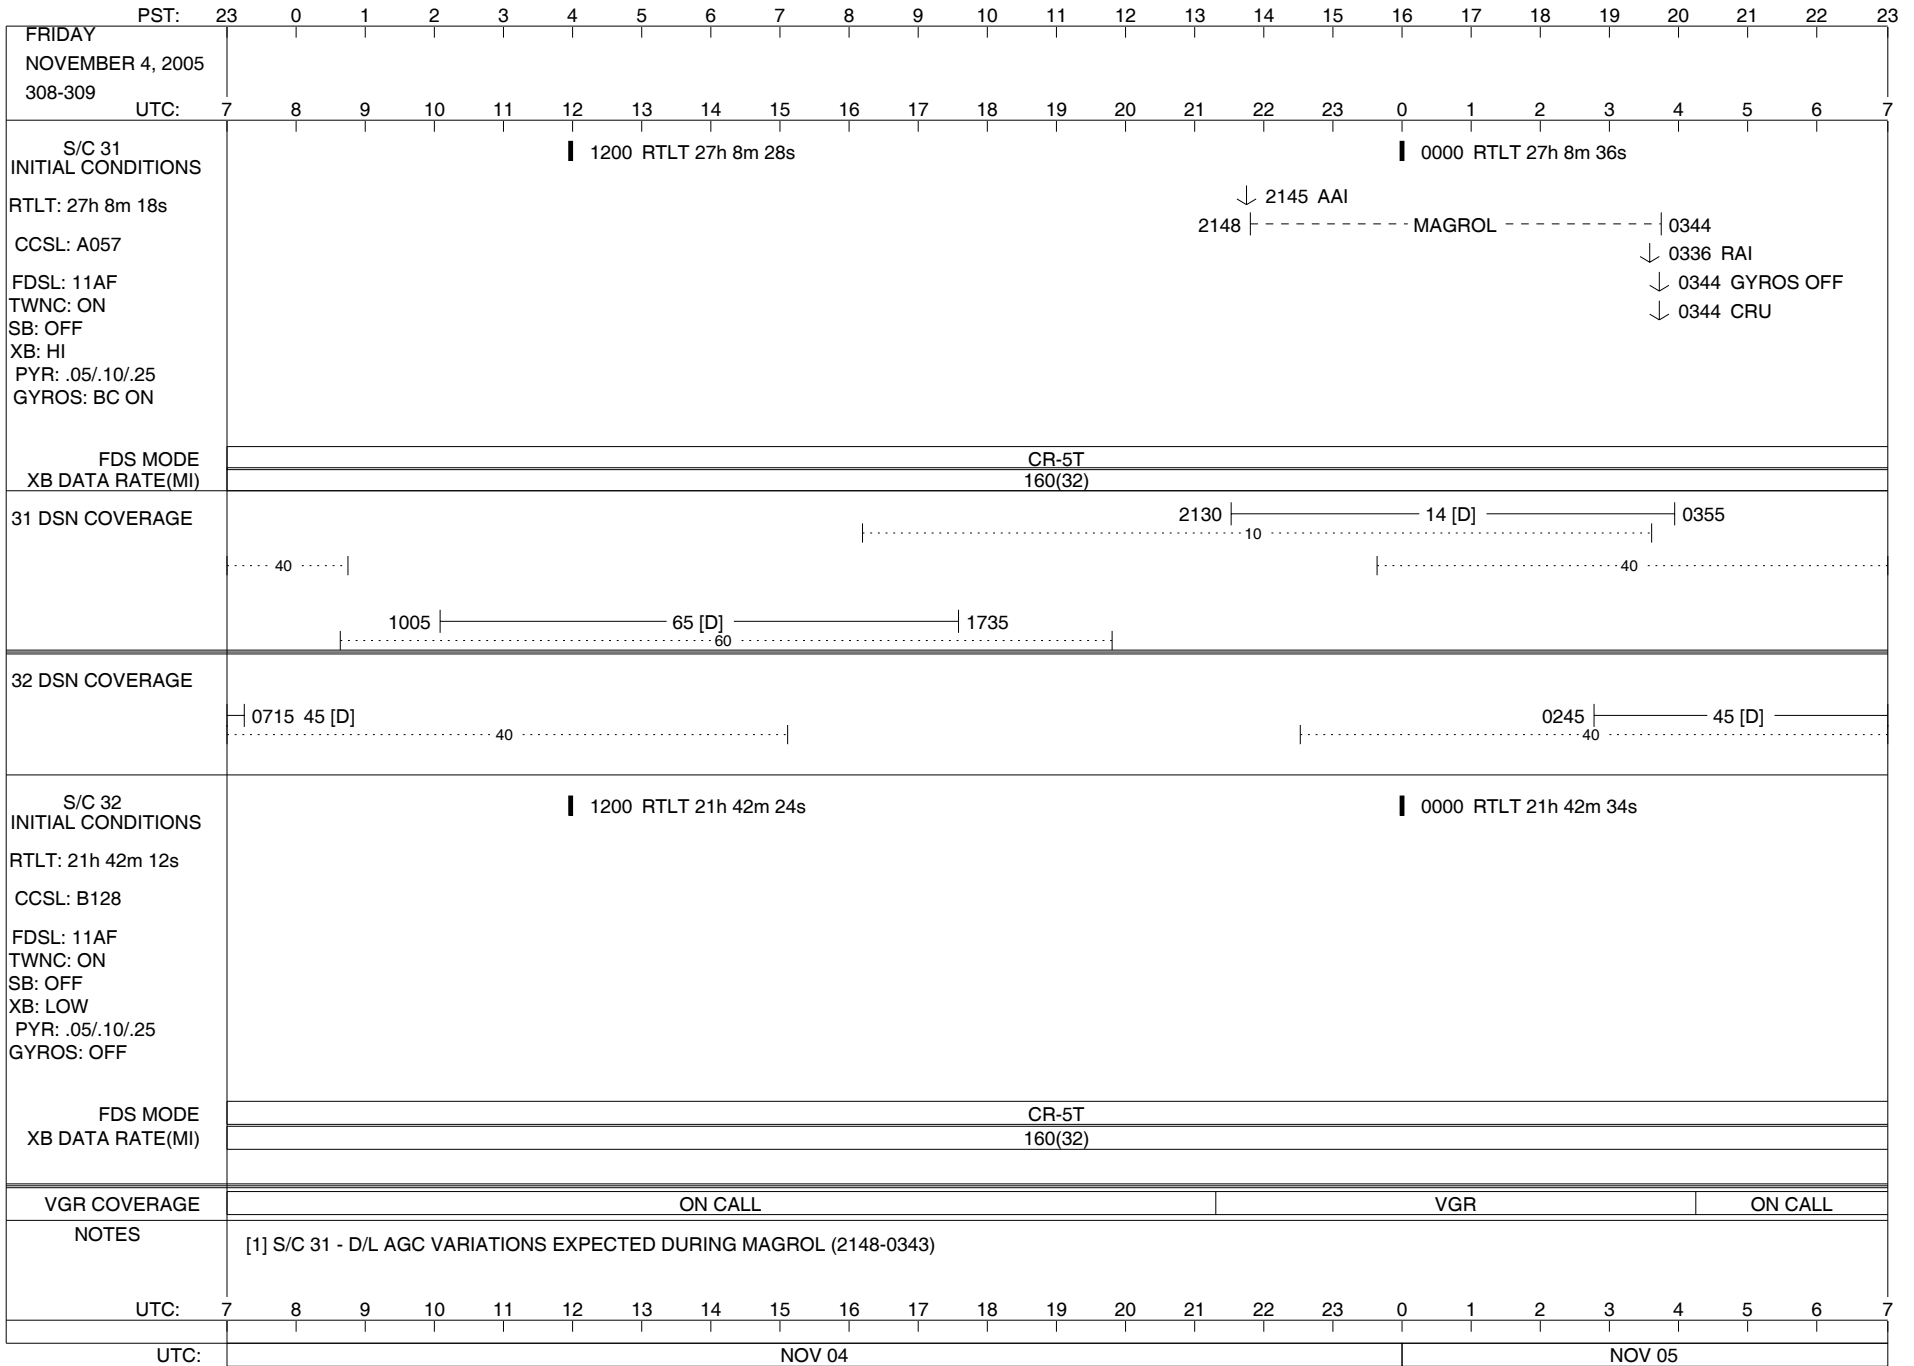

VOYAGER

Space Flight Operations Schedule (SFOS)

Issue Date: October 26, 2005

For the Period: 10/27/2005 to 11/14/2005 (05-300 – 05-318)

DSN OPSCHIEF (1) 230-102

DSOT (1) 230-102

*Zsarina.Bulchand@jpl.nasa.gov
 *gdyke@airmail.ftops.jpl.nasa.gov
 *John.M.Grant@jpl.nasa.gov
 *dmcclena@airmail.ftops.jpl.nasa.gov
 *pquach@airmail.ftops.jpl.nasa.gov
 *mrobles@airmail.ftops.jpl.nasa.gov
 *rwilliam@airmail.ftops.jpl.nasa.gov

ISSUE DATE: 11/01/05 18:24

ISSUE DATE: 11/01/05 18:24

ISSUE DATE: 11/01/05 18:24

ISSUE DATE: 11/01/05 18:24

ISSUE DATE: 11/01/05 18:24

ISSUE DATE: 11/01/05 18:24

ISSUE DATE: 11/01/05 18:24

TUESDAY NOVEMBER 8, 2005 312-313		PST:	23	0	1	2	3	4	5	6	7	8	9	10	11	12	13	14	15	16	17	18	19	20	21	22	23	
		UTC:	7	8	9	10	11	12	13	14	15	16	17	18	19	20	21	22	23	0	1	2	3	4	5	6	7	
S/C 31 INITIAL CONDITIONS RTLT: 27h 9m 26s CCSL: A057 FDSL: 11AF TWNC: ON SB: OFF XB: HI PYR: .05/.10/.25 GYROS: OFF		1200 RTLT 27h 9m 34s																						0000 RTLT 27h 9m 42s		0353 0354 PWS/RH		
FDS MODE XB DATA RATE(MI)		CR-5T 160(32)										CR-5T 160(32)																
31 DSN COVERAGE																												
32 DSN COVERAGE																												
S/C 32 INITIAL CONDITIONS RTLT: 21h 43m 40s CCSL: B128 FDSL: 11AF TWNC: ON SB: OFF XB: LOW PYR: .05/.10/.25 GYROS: OFF		1200 RTLT 21h 43m 50s																						0000 RTLT 21h 44m 2s		0233 0234 PWS/RH		
FDS MODE XB DATA RATE(MI)		CR-5T 160(32)										CR-5T 160(32)																
VGR COVERAGE		ON CALL										VGR		ON CALL														
NOTES		[1] S/C 31=GS-4B @ 0353 XB=2.8K(41) NOT RECOVERABLE [2] S/C 32=GS-4B @ 0233 XB=2.8K(41) NOT RECOVERABLE																										
UTC:		7	8	9	10	11	12	13	14	15	16	17	18	19	20	21	22	23	0	1	2	3	4	5	6	7		
UTC:		NOV 08															NOV 09											