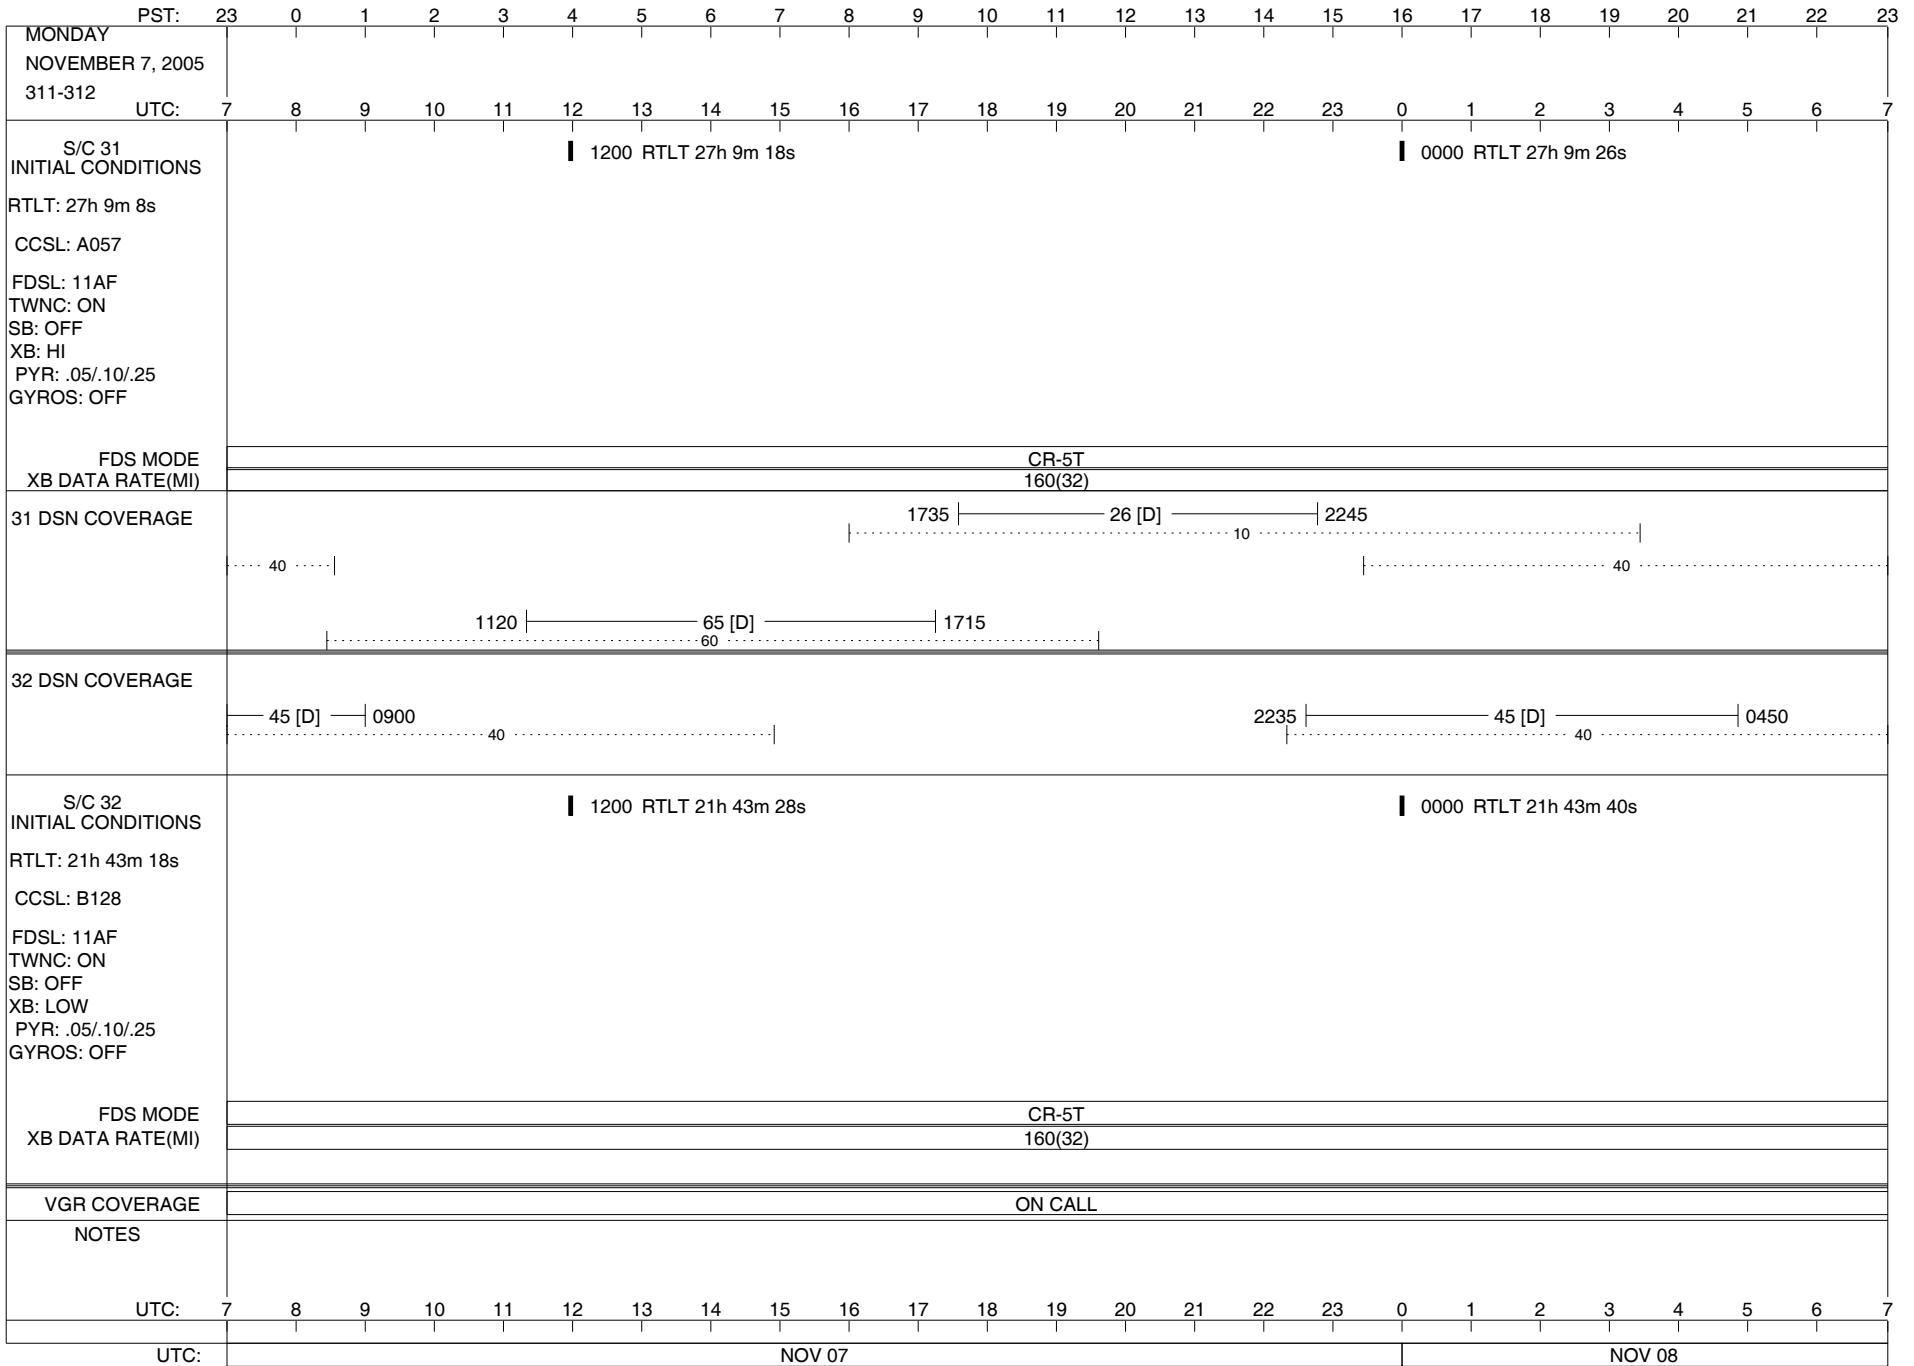

VOYAGER

Space Flight Operations Schedule (SFOS)

Issue Date: October 26, 2005

For the Period: 10/27/2005 to 11/14/2005 (05-300 – 05-318)

DSN OPSCHIEF (1) 230-102

DSOT (1) 230-102

*Zsarina.Bulchand@jpl.nasa.gov
 *gdyke@airmail.ftops.jpl.nasa.gov
 *John.M.Grant@jpl.nasa.gov
 *dmcclena@airmail.ftops.jpl.nasa.gov
 *pquach@airmail.ftops.jpl.nasa.gov
 *mrobles@airmail.ftops.jpl.nasa.gov
 *rwilliam@airmail.ftops.jpl.nasa.gov

ISSUE DATE: 11/01/05 18:24

ISSUE DATE: 11/01/05 18:24

ISSUE DATE: 11/01/05 18:24

ISSUE DATE: 11/01/05 18:24

ISSUE DATE: 11/01/05 18:24

ISSUE DATE: 11/01/05 18:24

ISSUE DATE: 11/01/05 18:24

TUESDAY NOVEMBER 8, 2005 312-313		PST:	23	0	1	2	3	4	5	6	7	8	9	10	11	12	13	14	15	16	17	18	19	20	21	22	23	
		UTC:	7	8	9	10	11	12	13	14	15	16	17	18	19	20	21	22	23	0	1	2	3	4	5	6	7	
S/C 31 INITIAL CONDITIONS RTLT: 27h 9m 26s CCSL: A057 FDSL: 11AF TWNC: ON SB: OFF XB: HI PYR: .05/.10/.25 GYROS: OFF		1200 RTLT 27h 9m 34s																						0000 RTLT 27h 9m 42s		0353 0354 PWS/RH		
FDS MODE XB DATA RATE(MI)		CR-5T 160(32)										CR-5T 160(32)																
31 DSN COVERAGE																												
32 DSN COVERAGE																												
S/C 32 INITIAL CONDITIONS RTLT: 21h 43m 40s CCSL: B128 FDSL: 11AF TWNC: ON SB: OFF XB: LOW PYR: .05/.10/.25 GYROS: OFF		1200 RTLT 21h 43m 50s																						0000 RTLT 21h 44m 2s		0233 0234 PWS/RH		
FDS MODE XB DATA RATE(MI)		CR-5T 160(32)										CR-5T 160(32)																
VGR COVERAGE		ON CALL										VGR		ON CALL														
NOTES		[1] S/C 31=GS-4B @ 0353 XB=2.8K(41) NOT RECOVERABLE [2] S/C 32=GS-4B @ 0233 XB=2.8K(41) NOT RECOVERABLE																										
UTC:		7	8	9	10	11	12	13	14	15	16	17	18	19	20	21	22	23	0	1	2	3	4	5	6	7		
UTC:		NOV 08															NOV 09											