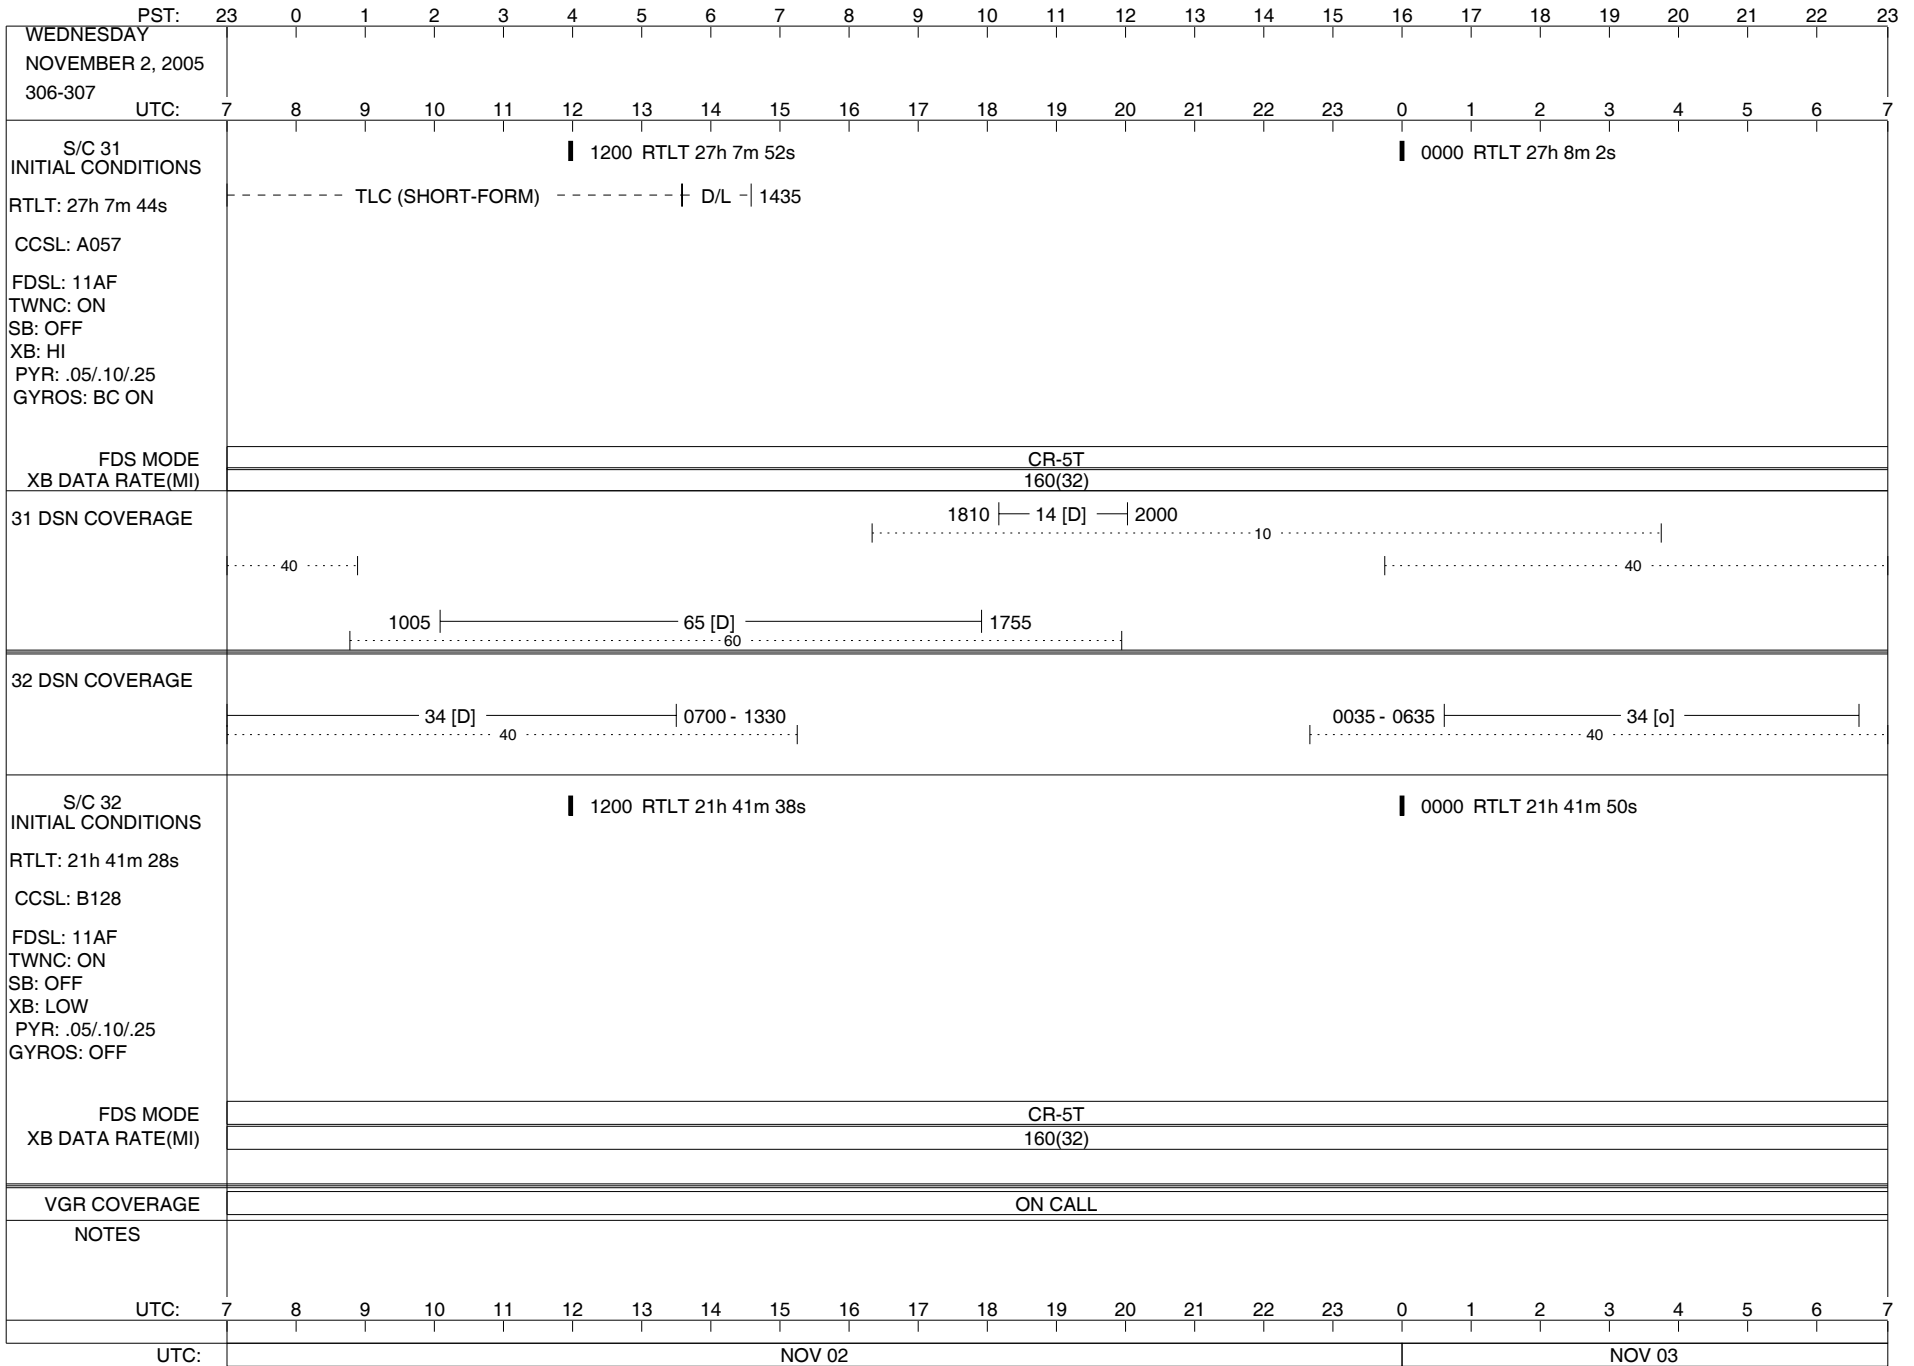

VOYAGER

Space Flight Operations Schedule (SFOS)

Issue Date: October 26, 2005

For the Period: 10/27/2005 to 11/14/2005 (05-300 – 05-318)

DSN OPSCHIEF (1) 230-102

DSOT (1) 230-102

*Zsarina.Bulchand@jpl.nasa.gov
 *gdyke@airmail.ftops.jpl.nasa.gov
 *John.M.Grant@jpl.nasa.gov
 *dmcclena@airmail.ftops.jpl.nasa.gov
 *pquach@airmail.ftops.jpl.nasa.gov
 *mrobles@airmail.ftops.jpl.nasa.gov
 *rwilliam@airmail.ftops.jpl.nasa.gov

ISSUE DATE: 11/01/05 18:24

ISSUE DATE: 11/01/05 18:24

ISSUE DATE: 11/01/05 18:24

ISSUE DATE: 11/01/05 18:24

ISSUE DATE: 11/01/05 18:24

ISSUE DATE: 11/01/05 18:24

ISSUE DATE: 11/01/05 18:24

TUESDAY NOVEMBER 8, 2005 312-313		PST:	23	0	1	2	3	4	5	6	7	8	9	10	11	12	13	14	15	16	17	18	19	20	21	22	23	
		UTC:	7	8	9	10	11	12	13	14	15	16	17	18	19	20	21	22	23	0	1	2	3	4	5	6	7	
S/C 31 INITIAL CONDITIONS RTLT: 27h 9m 26s CCSL: A057 FDSL: 11AF TWNC: ON SB: OFF XB: HI PYR: .05/.10/.25 GYROS: OFF		1200 RTLT 27h 9m 34s																						0000 RTLT 27h 9m 42s		0353 0354 PWS/RH		
FDS MODE XB DATA RATE(MI)		CR-5T 160(32)										CR-5T 160(32)																
31 DSN COVERAGE																												
32 DSN COVERAGE																												
S/C 32 INITIAL CONDITIONS RTLT: 21h 43m 40s CCSL: B128 FDSL: 11AF TWNC: ON SB: OFF XB: LOW PYR: .05/.10/.25 GYROS: OFF		1200 RTLT 21h 43m 50s																						0000 RTLT 21h 44m 2s		0233 0234 PWS/RH		
FDS MODE XB DATA RATE(MI)		CR-5T 160(32)										CR-5T 160(32)																
VGR COVERAGE		ON CALL										VGR		ON CALL														
NOTES		[1] S/C 31=GS-4B @ 0353 XB=2.8K(41) NOT RECOVERABLE [2] S/C 32=GS-4B @ 0233 XB=2.8K(41) NOT RECOVERABLE																										
UTC:		7	8	9	10	11	12	13	14	15	16	17	18	19	20	21	22	23	0	1	2	3	4	5	6	7		
UTC:		NOV 08															NOV 09											