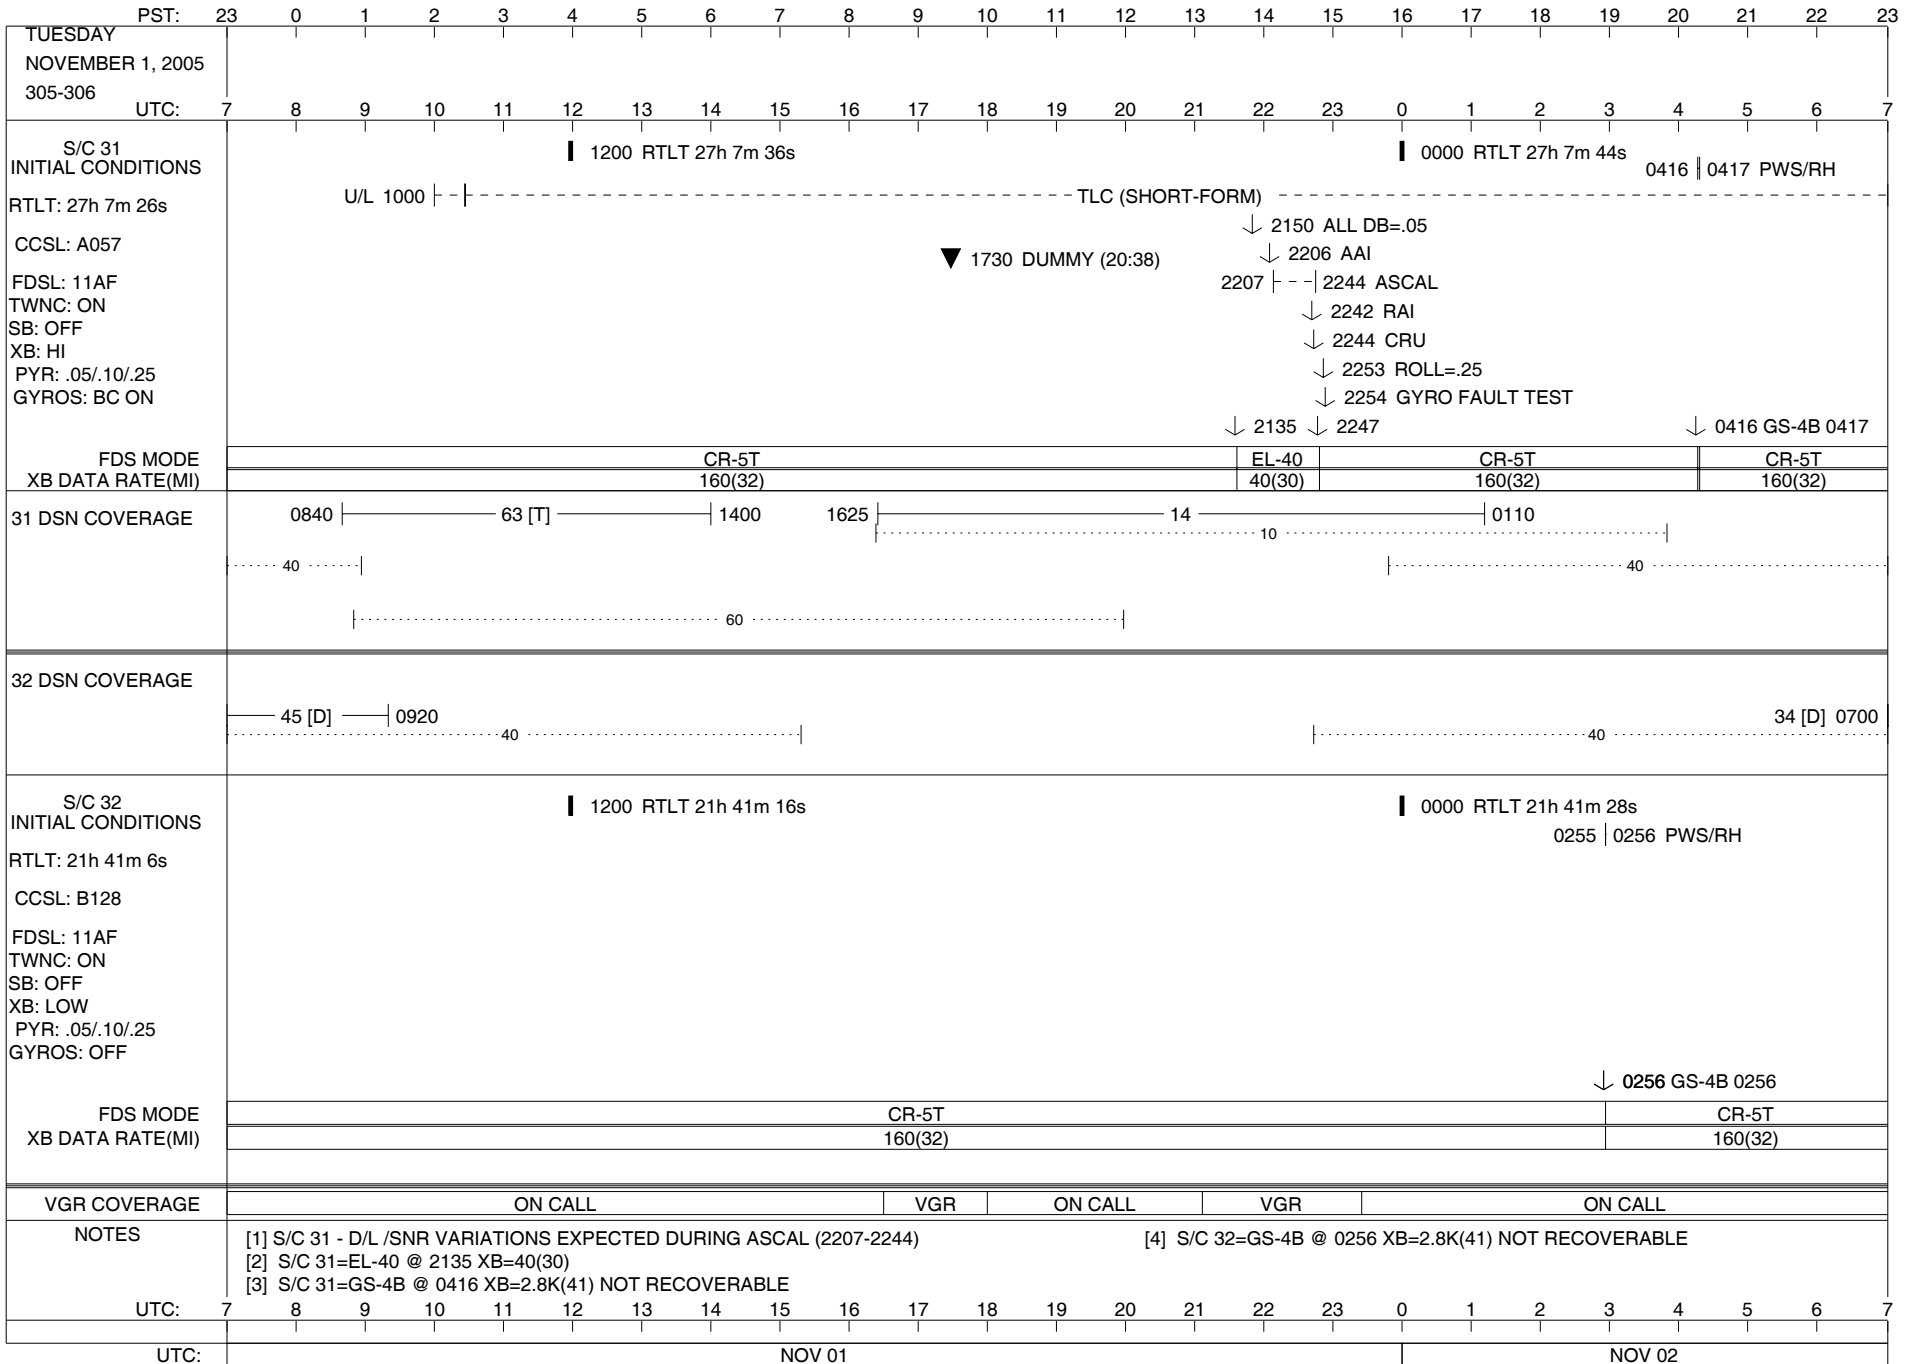

VOYAGER

Space Flight Operations Schedule (SFOS)

Issue Date: October 26, 2005

For the Period: 10/27/2005 to 11/14/2005 (05-300 – 05-318)

DSN OPSCHIEF (1) 230-102

DSOT (1) 230-102

*Zsarina.Bulchand@jpl.nasa.gov
 *gdyke@airmail.ftops.jpl.nasa.gov
 *John.M.Grant@jpl.nasa.gov
 *dmcclena@airmail.ftops.jpl.nasa.gov
 *pquach@airmail.ftops.jpl.nasa.gov
 *mrobles@airmail.ftops.jpl.nasa.gov
 *rwilliam@airmail.ftops.jpl.nasa.gov

ISSUE DATE: 11/01/05 18:24

ISSUE DATE: 11/01/05 18:24

ISSUE DATE: 11/01/05 18:24

ISSUE DATE: 11/01/05 18:24

ISSUE DATE: 11/01/05 18:24

ISSUE DATE: 11/01/05 18:24

ISSUE DATE: 11/01/05 18:24

TUESDAY NOVEMBER 8, 2005 312-313		PST:	23	0	1	2	3	4	5	6	7	8	9	10	11	12	13	14	15	16	17	18	19	20	21	22	23	
		UTC:	7	8	9	10	11	12	13	14	15	16	17	18	19	20	21	22	23	0	1	2	3	4	5	6	7	
S/C 31 INITIAL CONDITIONS RTLT: 27h 9m 26s CCSL: A057 FDSL: 11AF TWNC: ON SB: OFF XB: HI PYR: .05/.10/.25 GYROS: OFF		1200 RTLT 27h 9m 34s																						0000 RTLT 27h 9m 42s		0353 0354 PWS/RH		
FDS MODE XB DATA RATE(MI)		CR-5T 160(32)										CR-5T 160(32)																
31 DSN COVERAGE																												
32 DSN COVERAGE																												
S/C 32 INITIAL CONDITIONS RTLT: 21h 43m 40s CCSL: B128 FDSL: 11AF TWNC: ON SB: OFF XB: LOW PYR: .05/.10/.25 GYROS: OFF		1200 RTLT 21h 43m 50s																						0000 RTLT 21h 44m 2s		0233 0234 PWS/RH		
FDS MODE XB DATA RATE(MI)		CR-5T 160(32)										CR-5T 160(32)																
VGR COVERAGE		ON CALL										VGR		ON CALL														
NOTES		[1] S/C 31=GS-4B @ 0353 XB=2.8K(41) NOT RECOVERABLE [2] S/C 32=GS-4B @ 0233 XB=2.8K(41) NOT RECOVERABLE																										
UTC:		7	8	9	10	11	12	13	14	15	16	17	18	19	20	21	22	23	0	1	2	3	4	5	6	7		
UTC:		NOV 08															NOV 09											