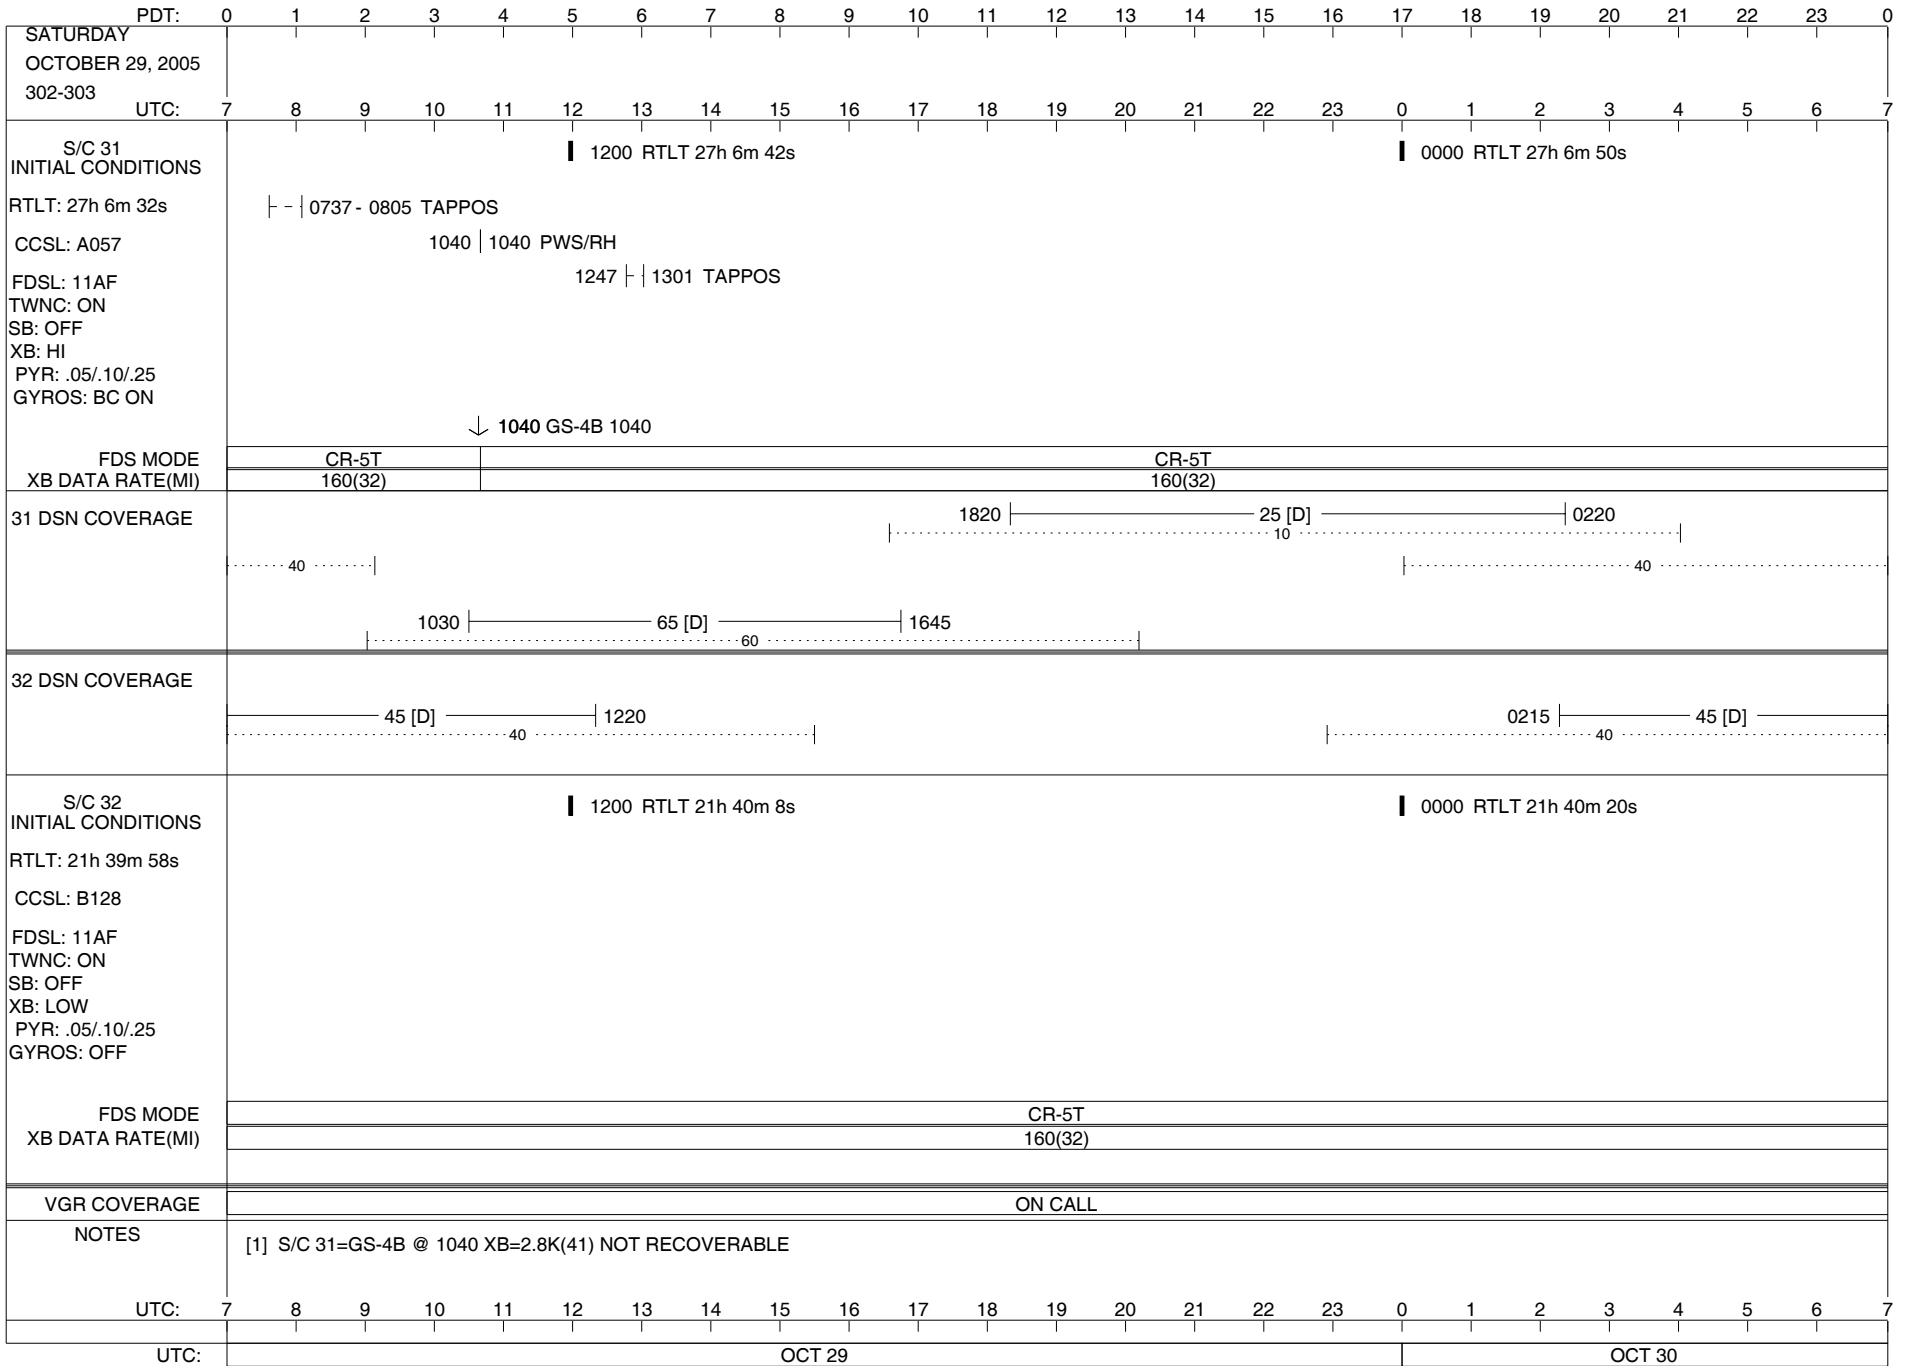

ISSUE DATE: 11/01/05 18:24