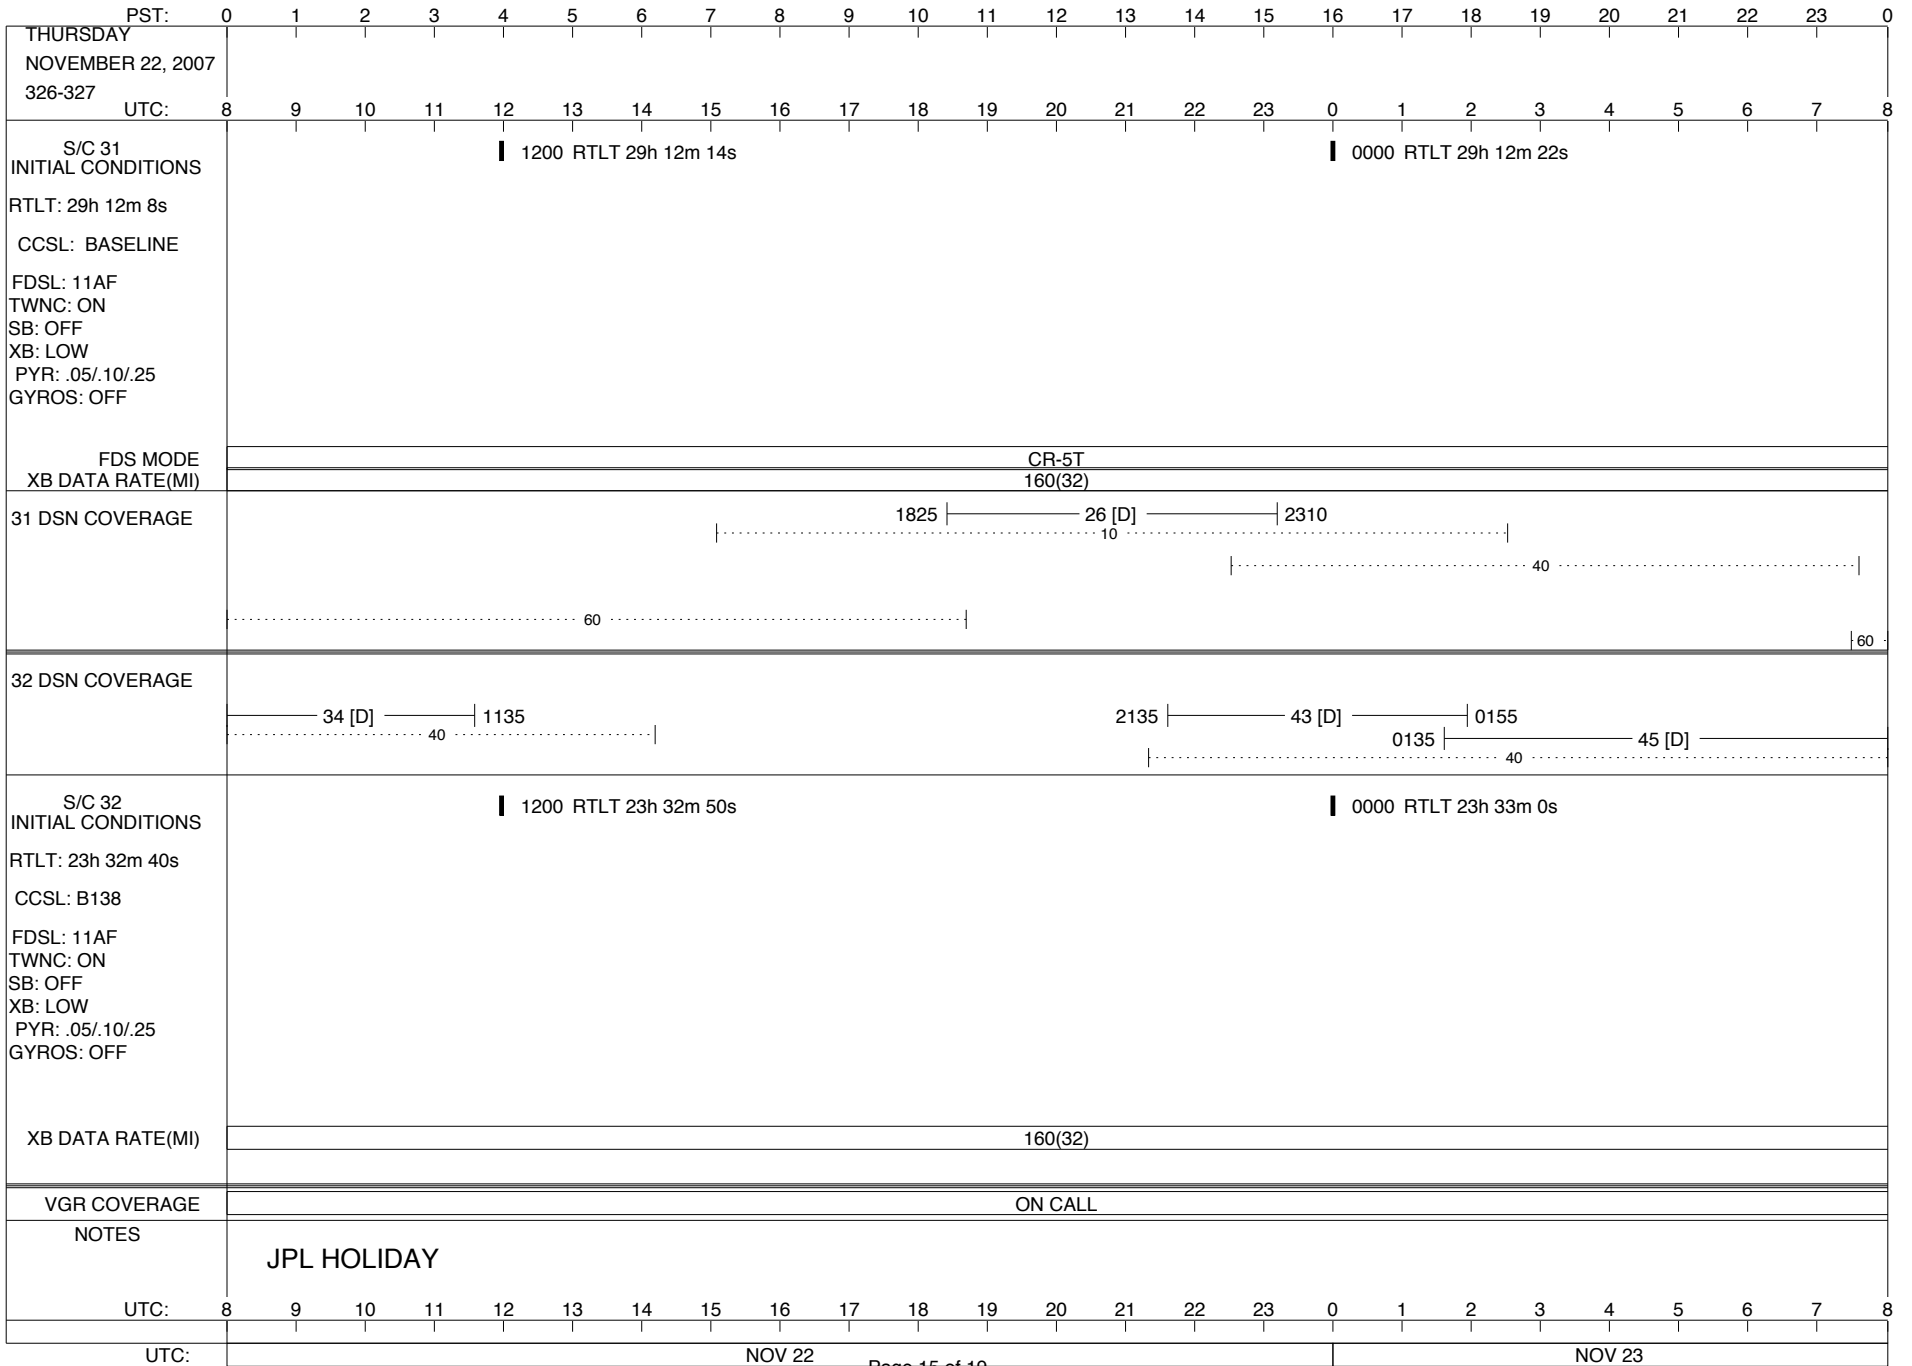

ISSUE DATE: 11/12/07 23:50