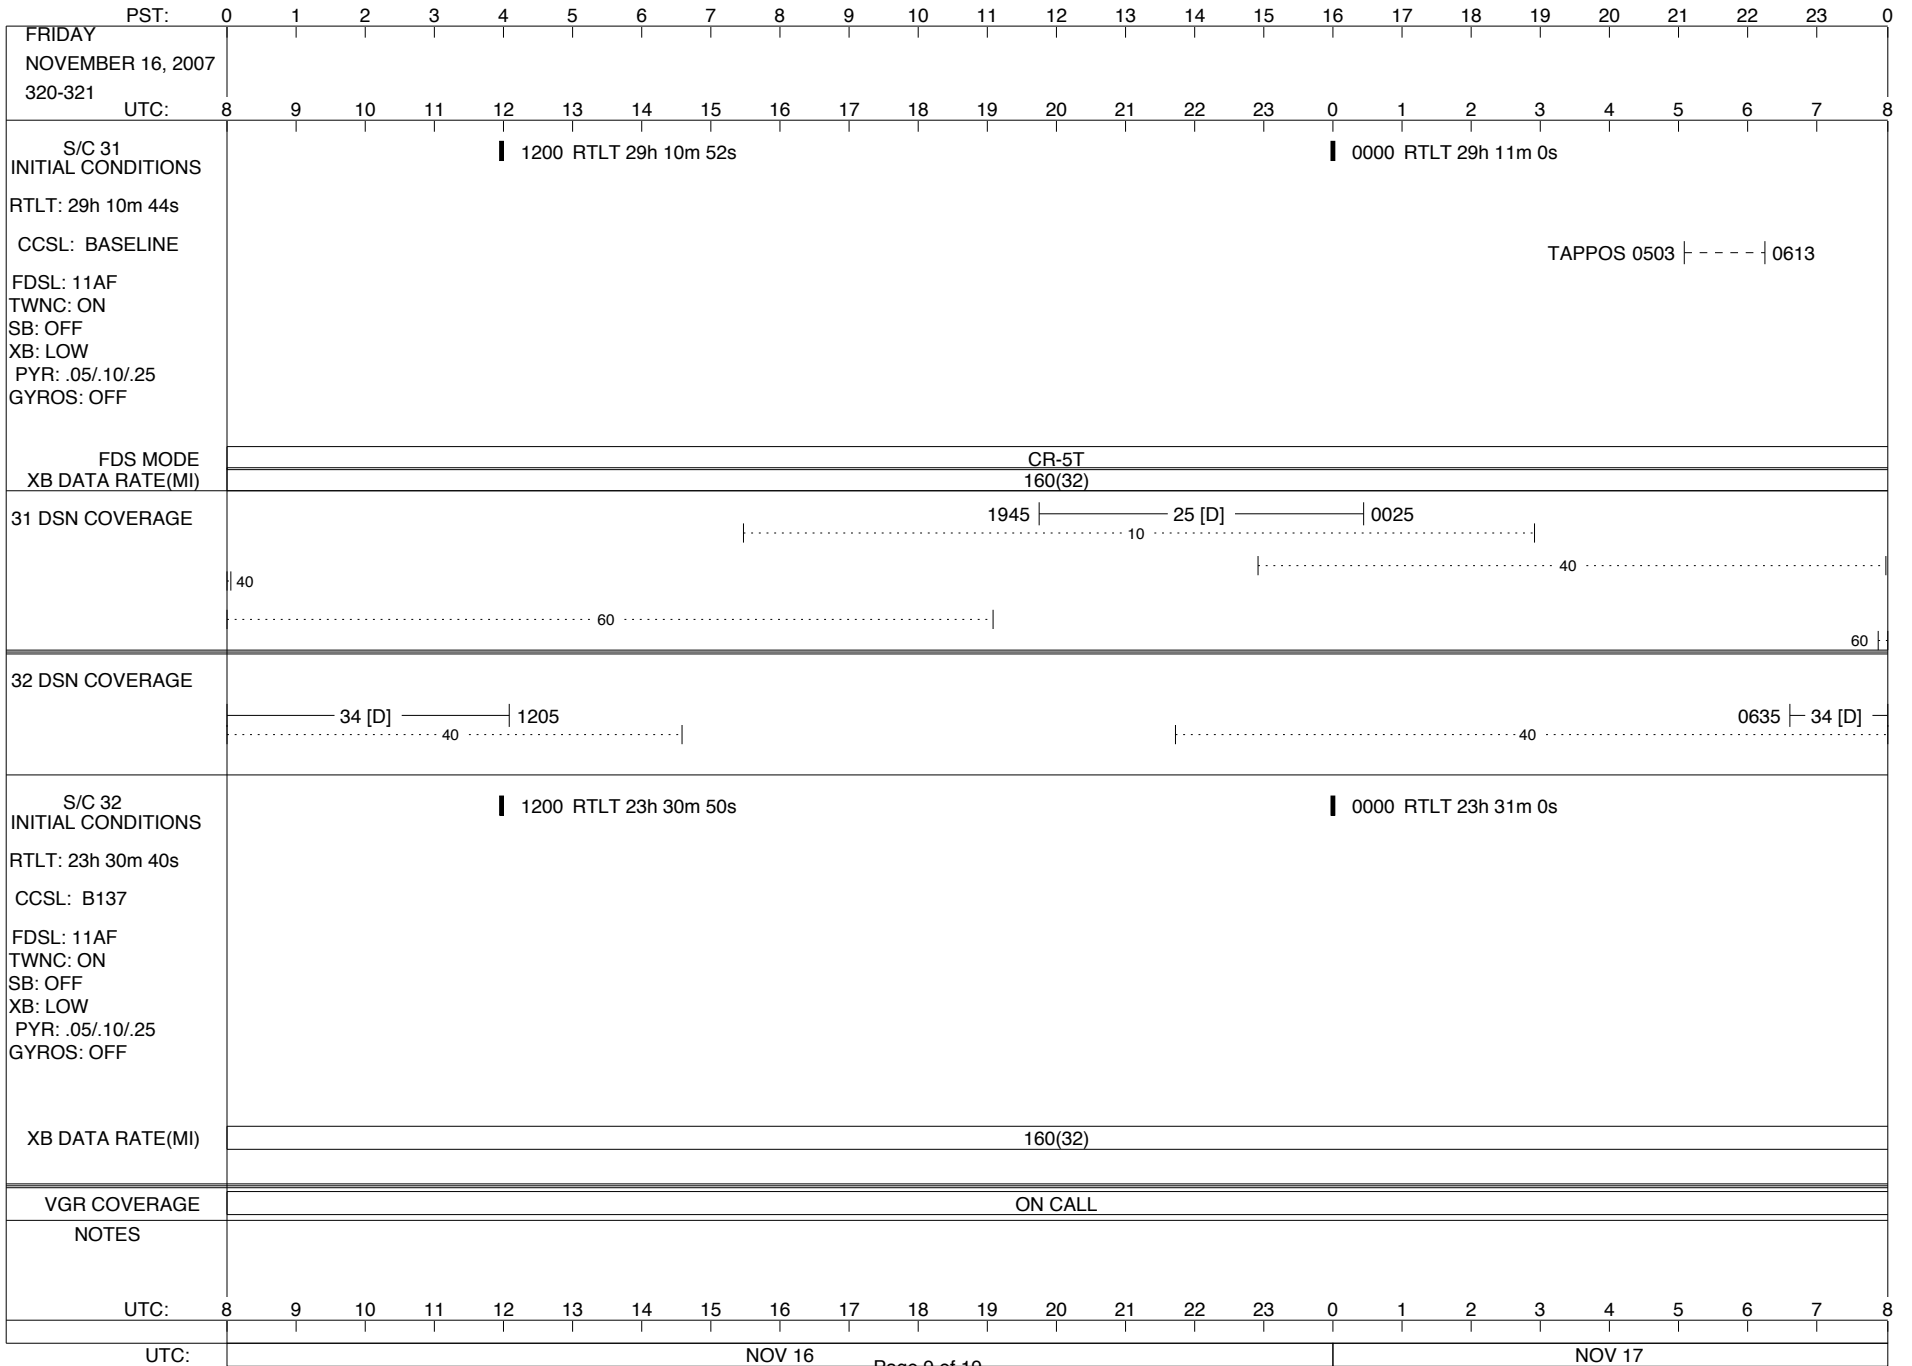

ISSUE DATE: 11/12/07 23:50