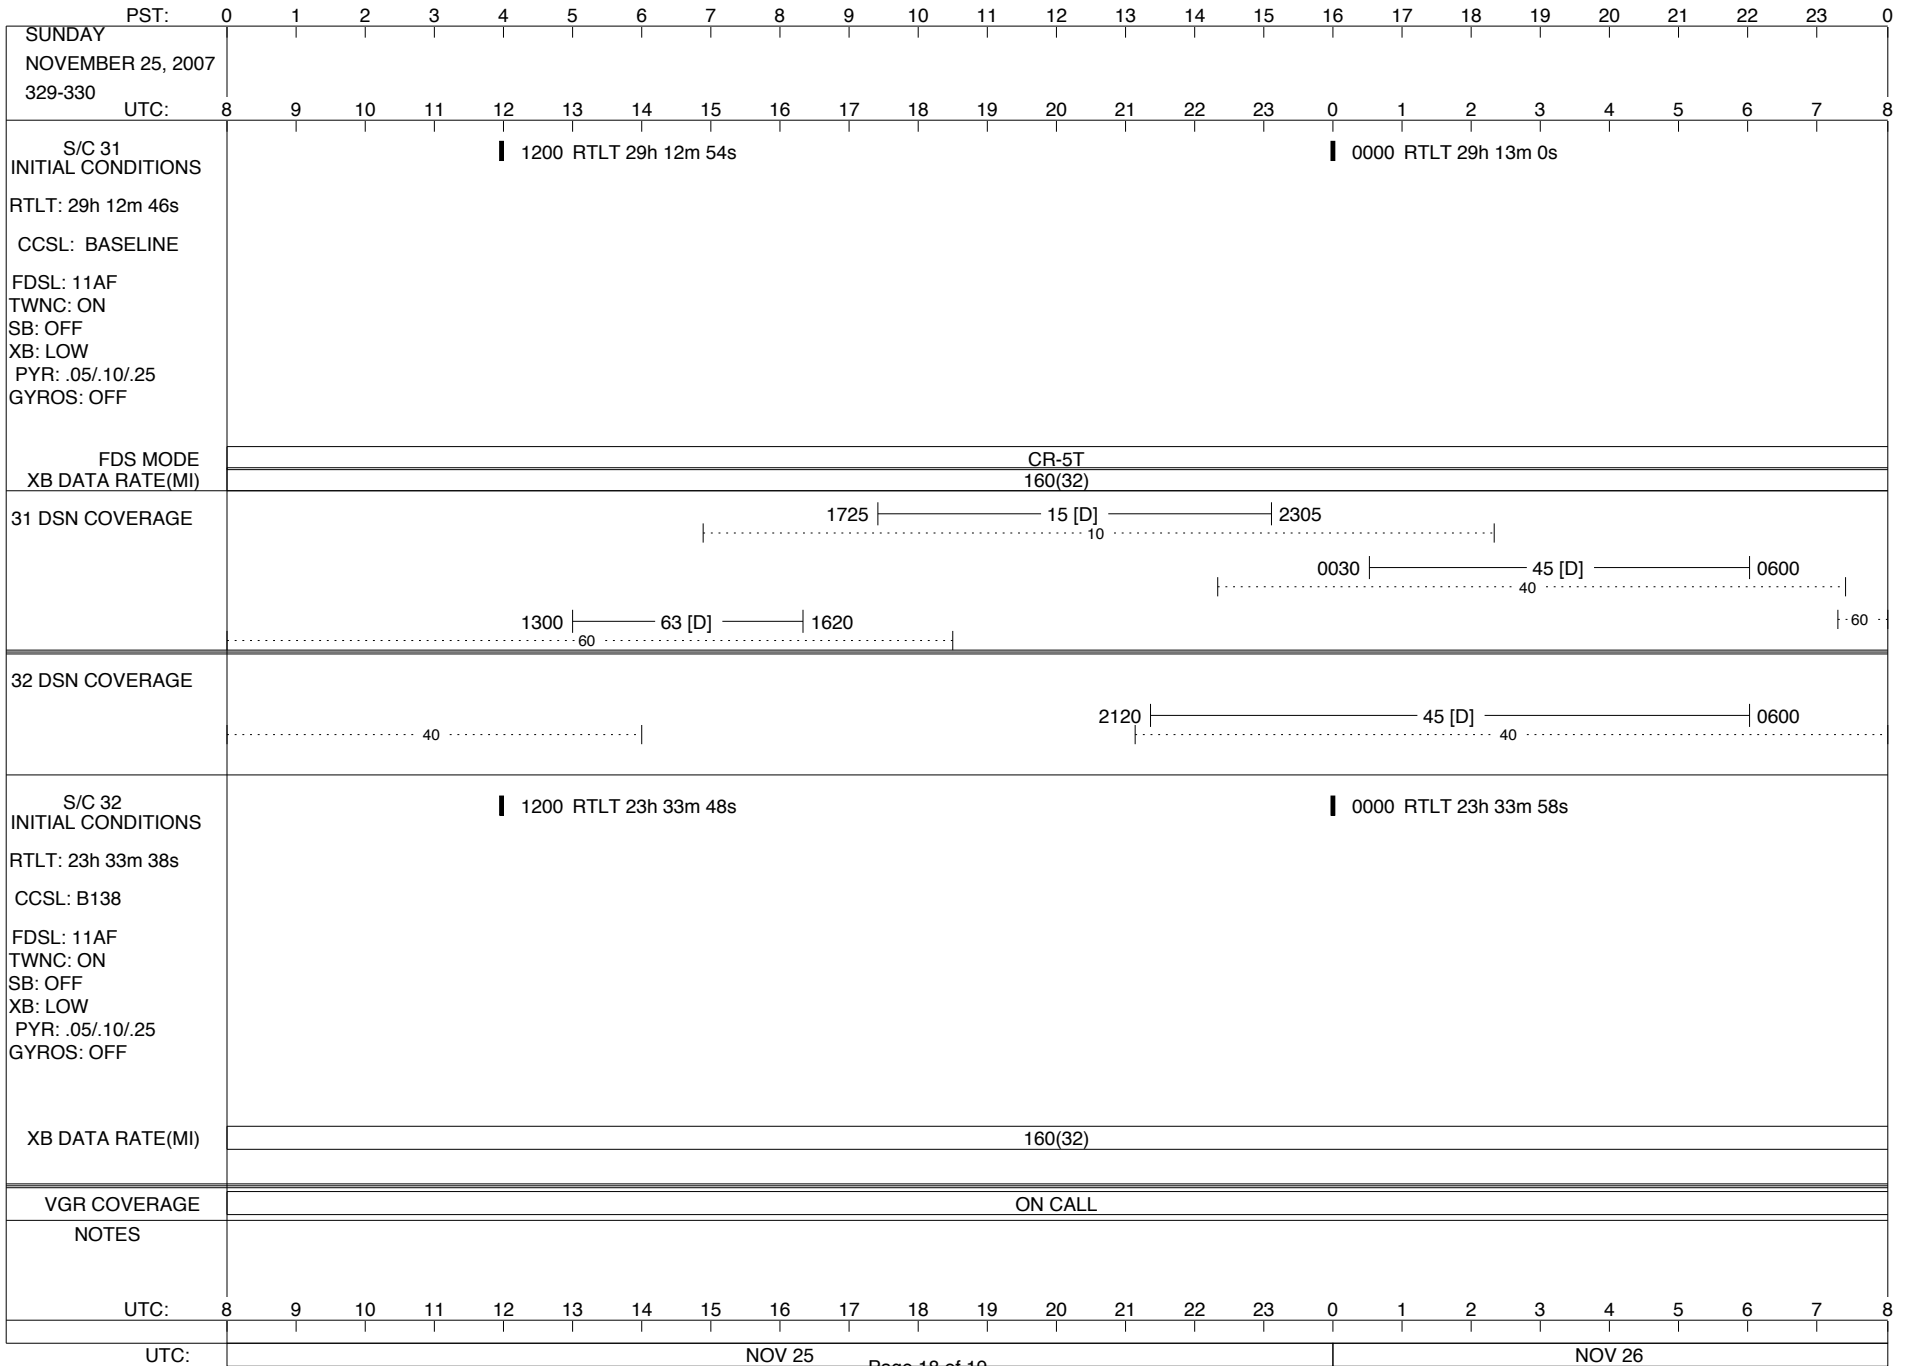

ISSUE DATE: 11/12/07 23:50