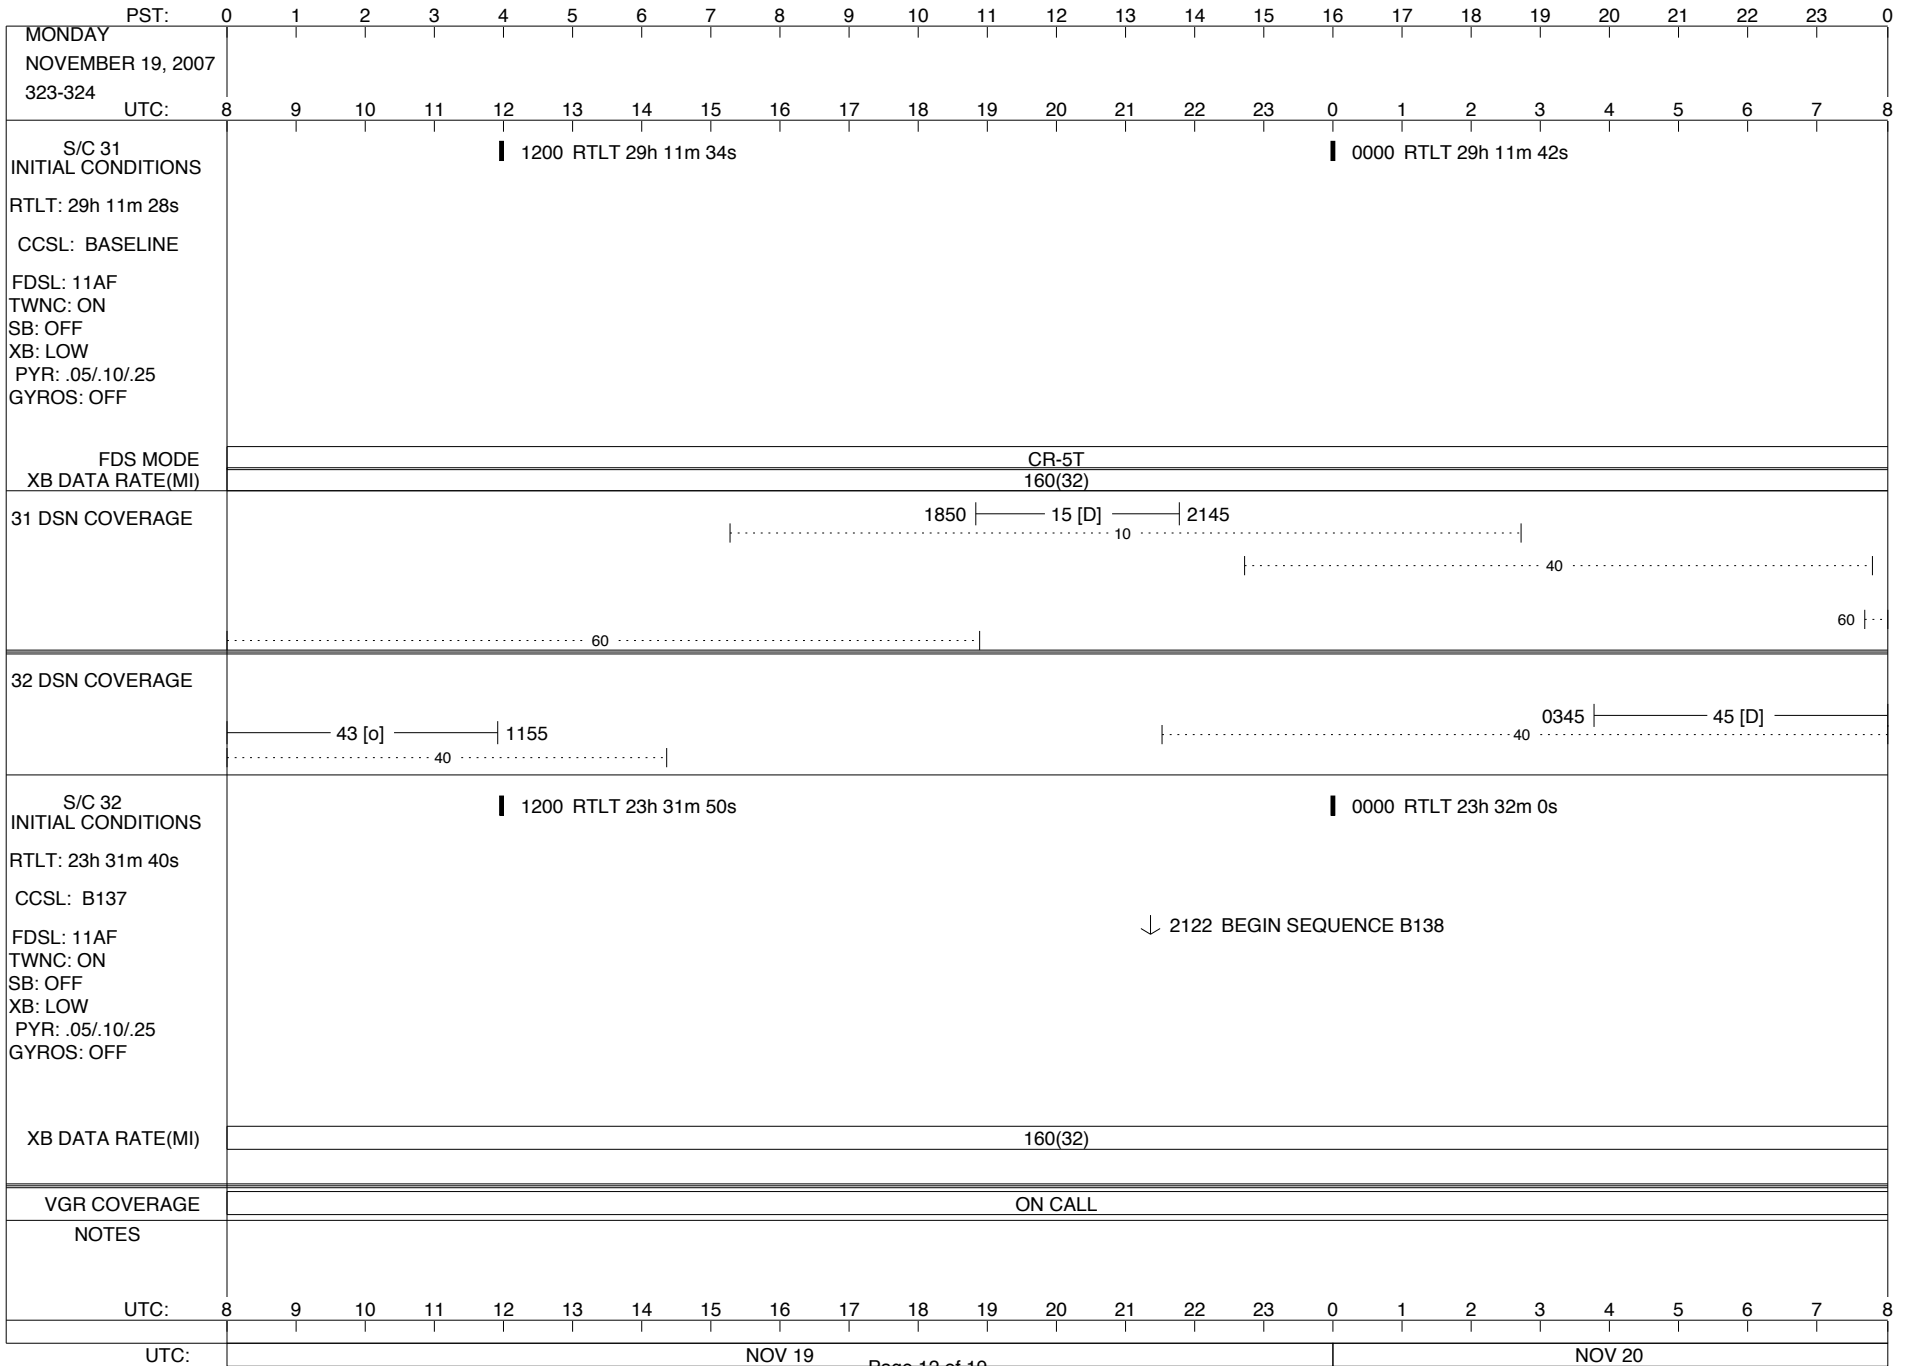

VOYAGER

Space Flight Operations Schedule (SFOS)

Issue Date: November 7, 2007

For the Period: 11/08/07 to 11/26/07 (07-312 – 07-330)

DSN OPSCHIEF (1) 230-102

SCIENCE

FLIGHT TEAM (14) 600-100

DSOT (1) 230-102

ISSUE DATE: 11/12/07 23:50

ISSUE DATE: 11/12/07 23:50

ISSUE DATE: 11/12/07 23:50

ISSUE DATE: 11/12/07 23:50

ISSUE DATE: 11/12/07 23:50

ISSUE DATE: 11/12/07 23:50

ISSUE DATE: 11/12/07 23:50

PST: 0 1 2 3 4 5 6 7 8 9 10 11 12 13 14 15 16 17 18 19 20 21 22 23 0		
TUESDAY NOVEMBER 20, 2007 324-325		
UTC: 8 9 10 11 12 13 14 15 16 17 18 19 20 21 22 23 0 1 2 3 4 5 6 7 8		
S/C 31 INITIAL CONDITIONS RTLT: 29h 11m 42s CCSL: BASELINE FDSL: 11AF TWNC: ON SB: OFF XB: LOW PYR: .05/10/25 GYROS: OFF FDS MODE XB DATA RATE(MI)	1200 RTLT 29h 11m 48s 0000 RTLT 29h 11m 54s ▼ 1610 DUMMY (21:22) U/L 1615 - - - - - TLC (SHORT-FORM) - - - - - 0142 0143 PWS/RH ↓ 0142 GS-4B 0143 CR-5T CR-5T 160(32) 160(32)	
	31 DSN COVERAGE 2115 15 [D] 0115 10 40 1215 63 [T] 1645 60 60	
	32 DSN COVERAGE 45 [D] 1325 40 40 2200 - 0720 43 [B] 40 40	
	S/C 32 INITIAL CONDITIONS RTLT: 23h 32m 0s CCSL: B138 FDSL: 11AF TWNC: ON SB: OFF XB: LOW PYR: .05/10/25 GYROS: OFF XB DATA RATE(MI)	1200 RTLT 23h 32m 10s 0000 RTLT 23h 32m 20s DUMMY (5 MIN BRACKETED 01:50) 0217 ▼ 160(32)
	VGR COVERAGE	ON CALL VGR ON CALL VGR ON CALL
	NOTES	[1] S/C 31=GS-4B @ 0142 XB=2.8K(41) NOT RECOVERABLE
UTC: 8 9 10 11 12 13 14 15 16 17 18 19 20 21 22 23 0 1 2 3 4 5 6 7 8		
UTC:	NOV 20 NOV 21	