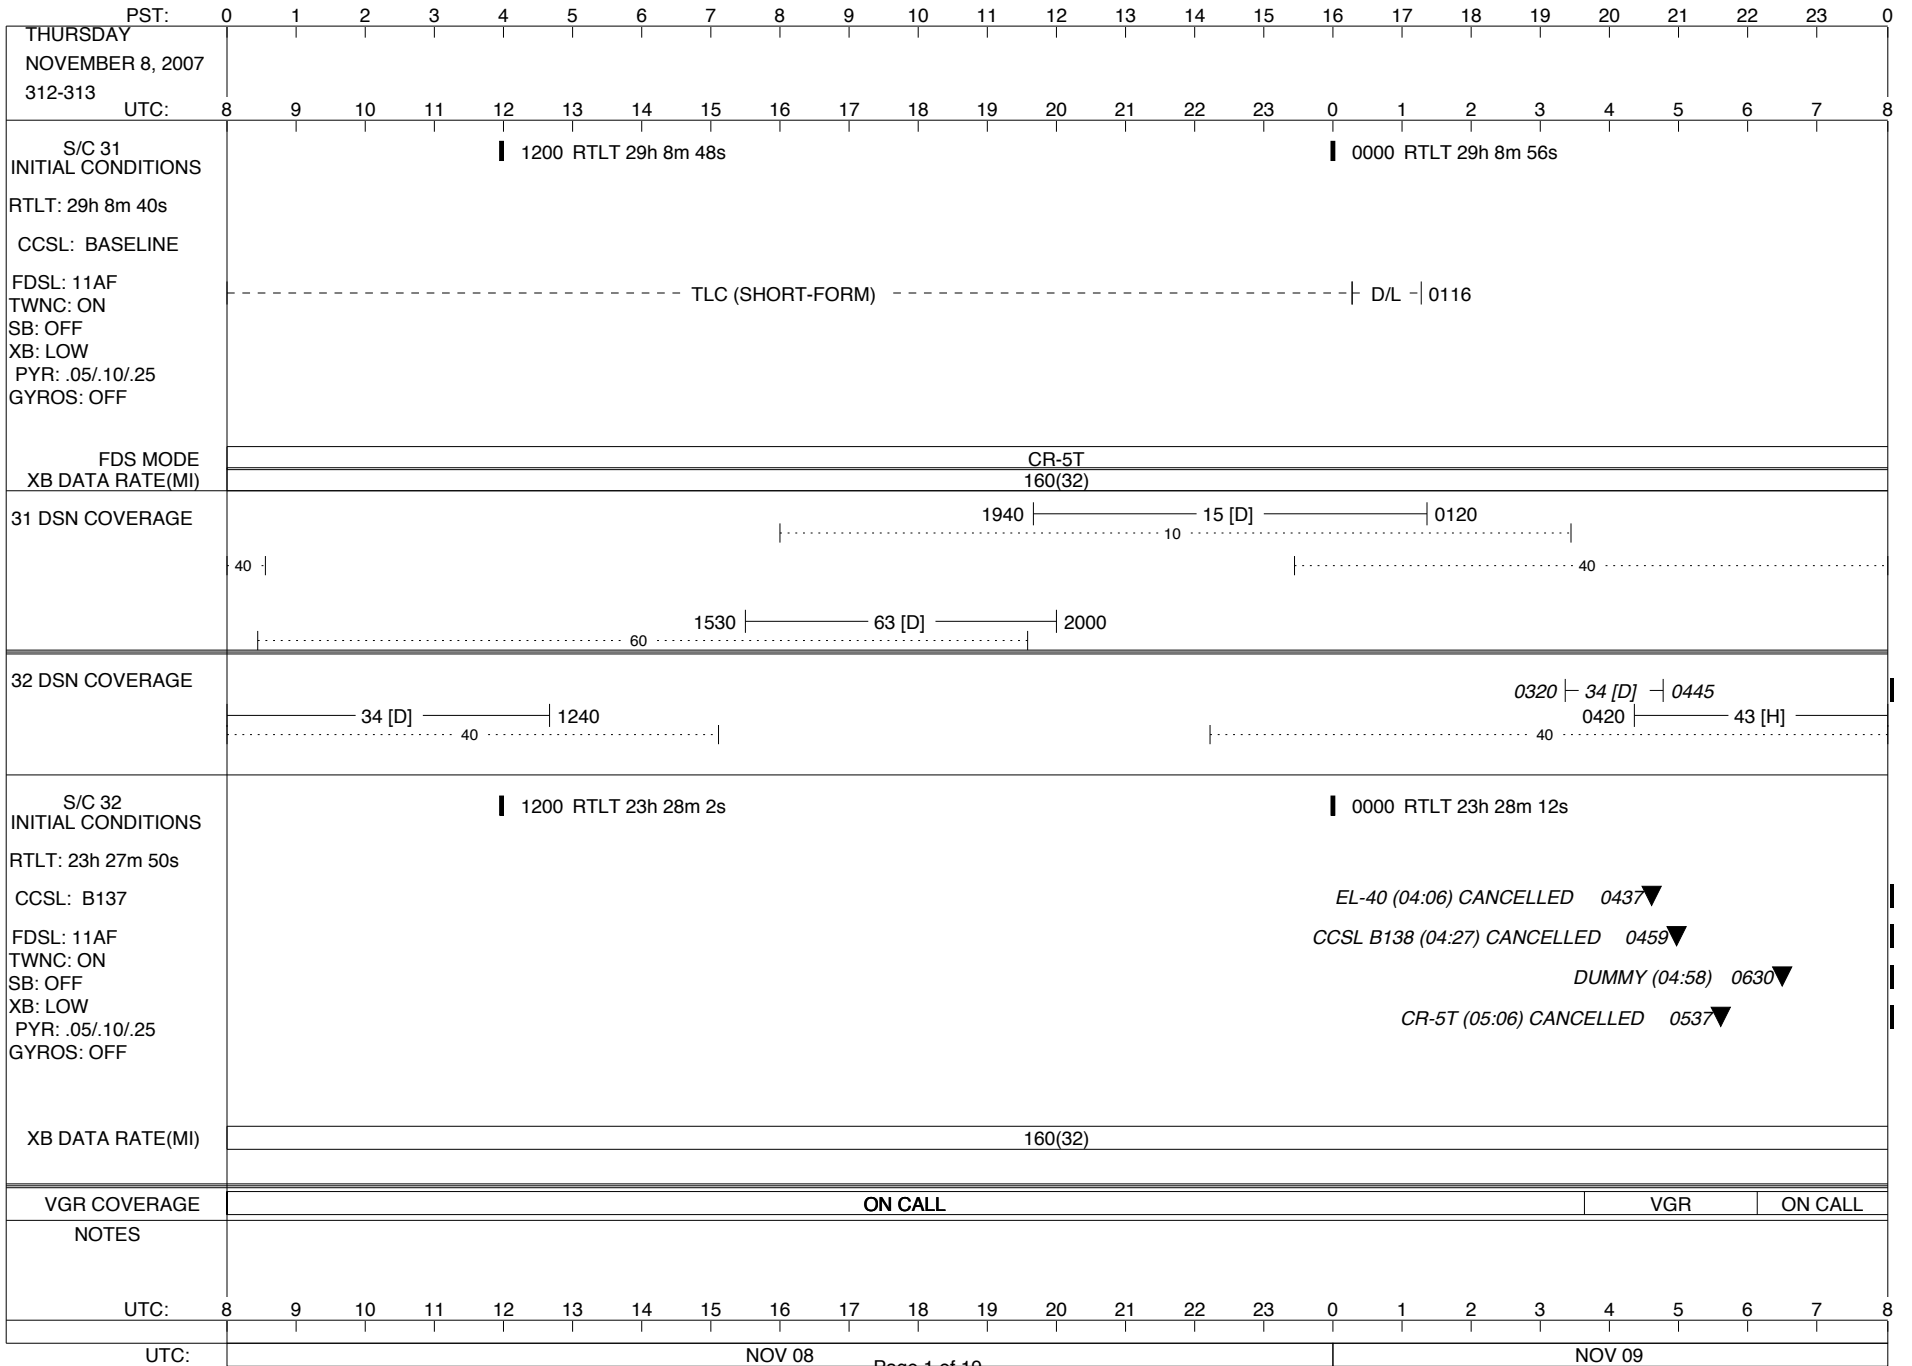

ISSUE DATE: 11/12/07 23:50