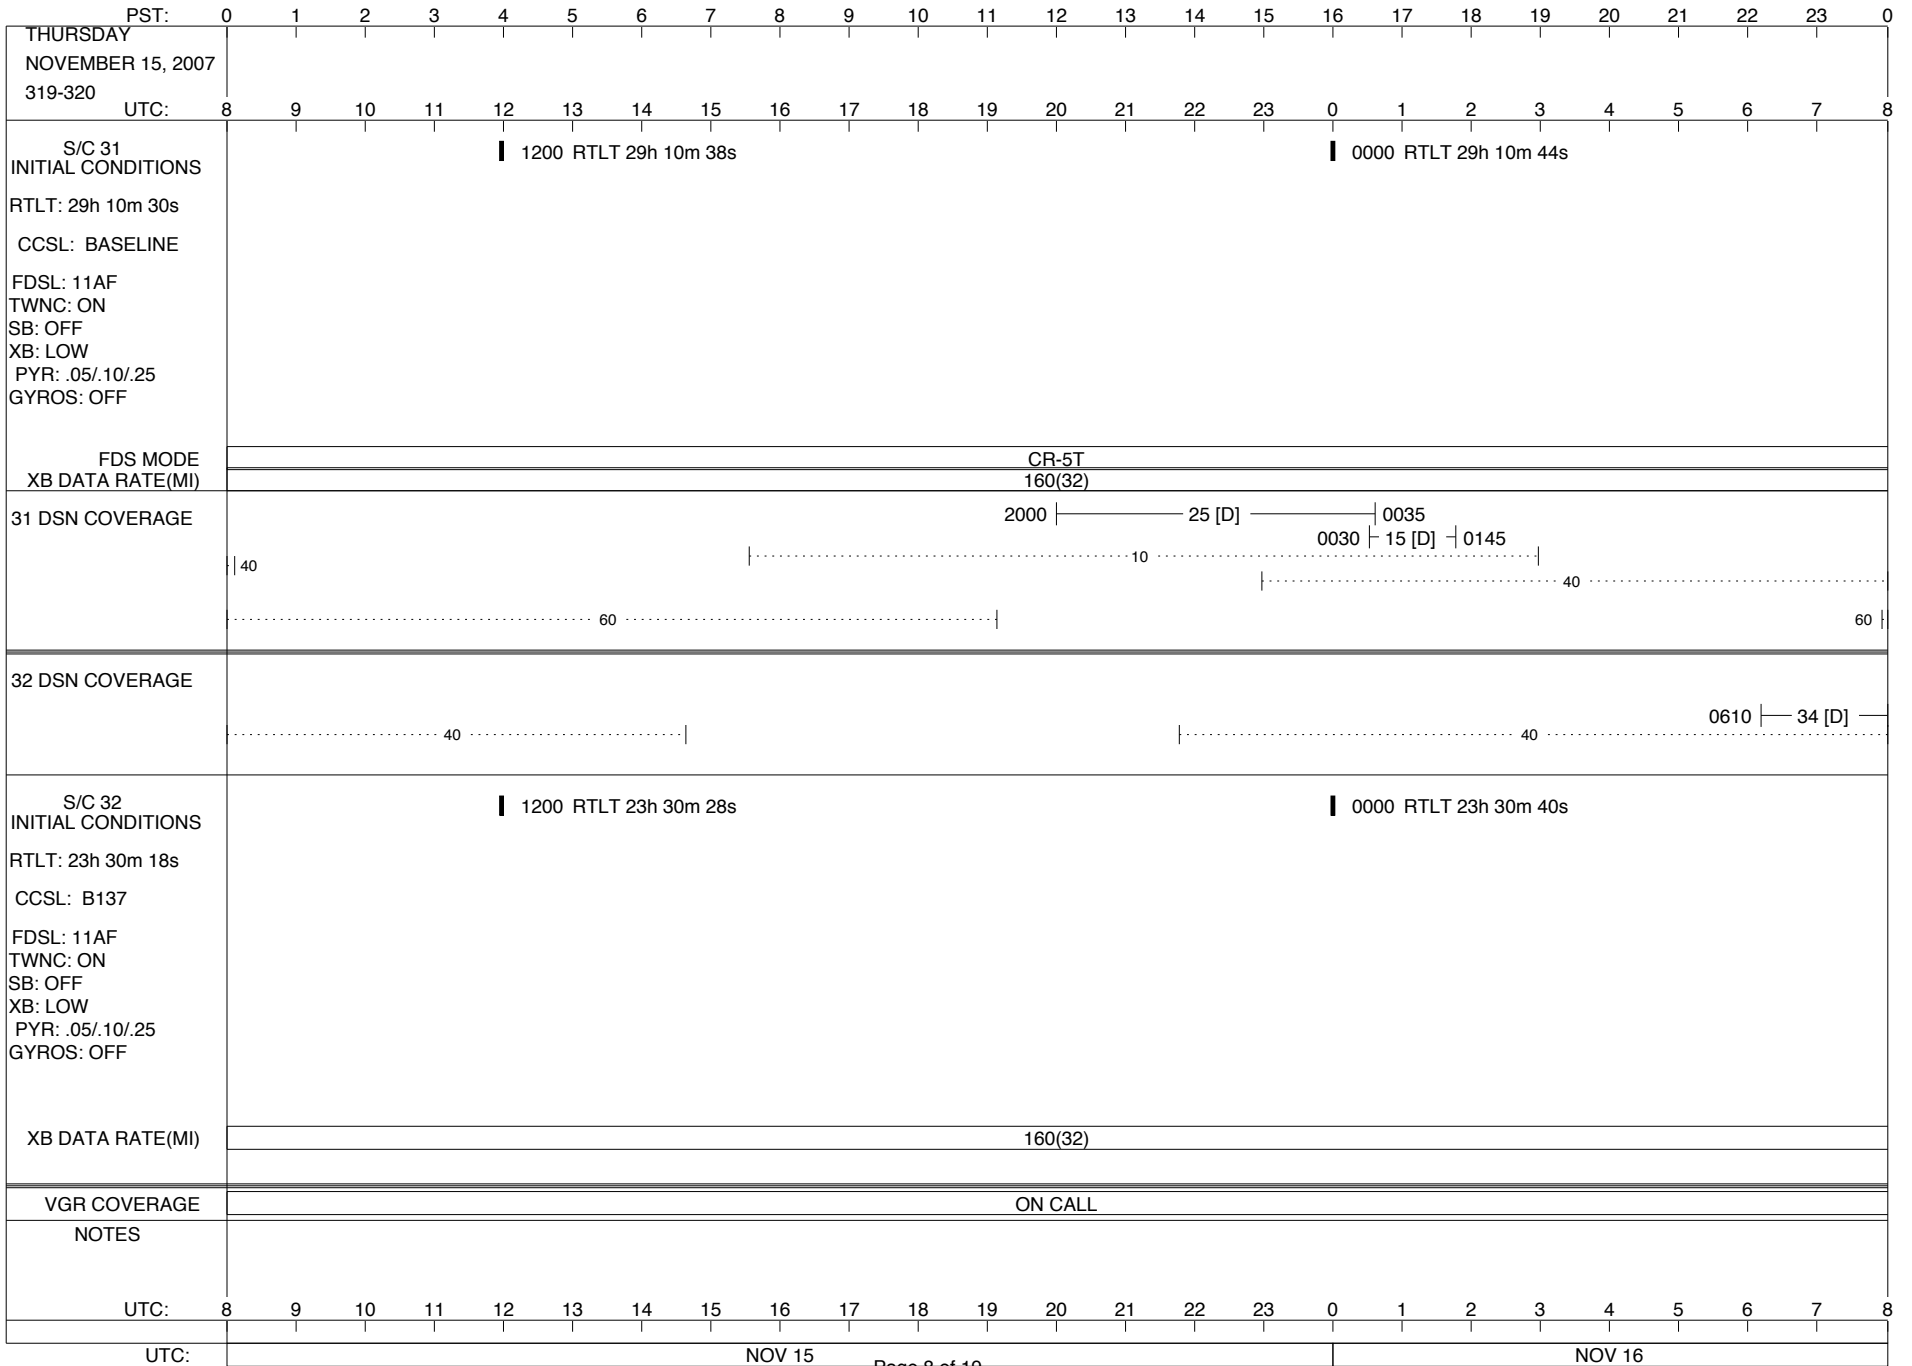

ISSUE DATE: 11/12/07 23:50