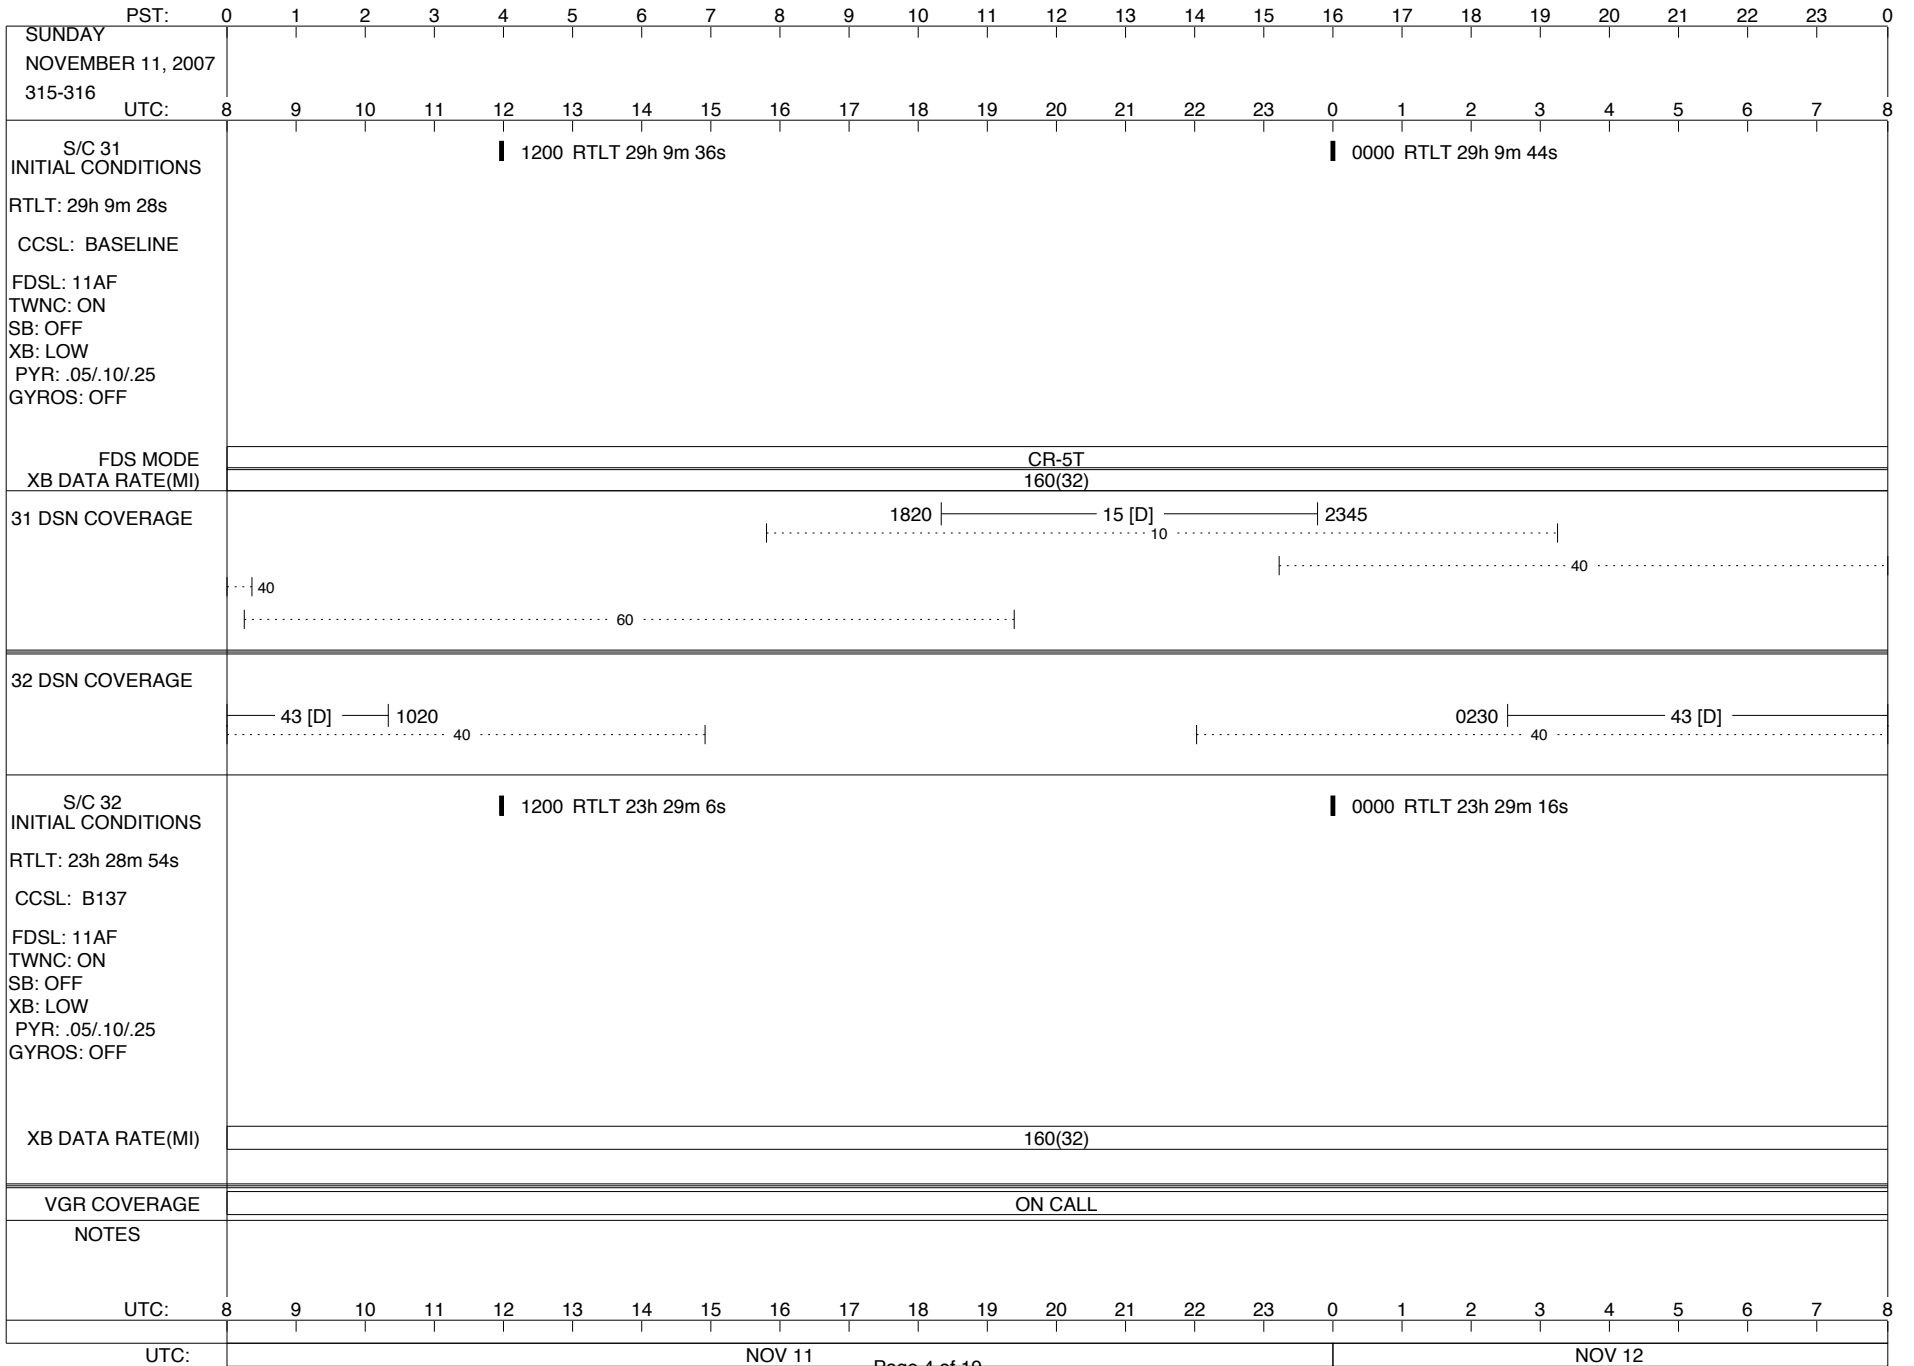

ISSUE DATE: 11/12/07 23:50