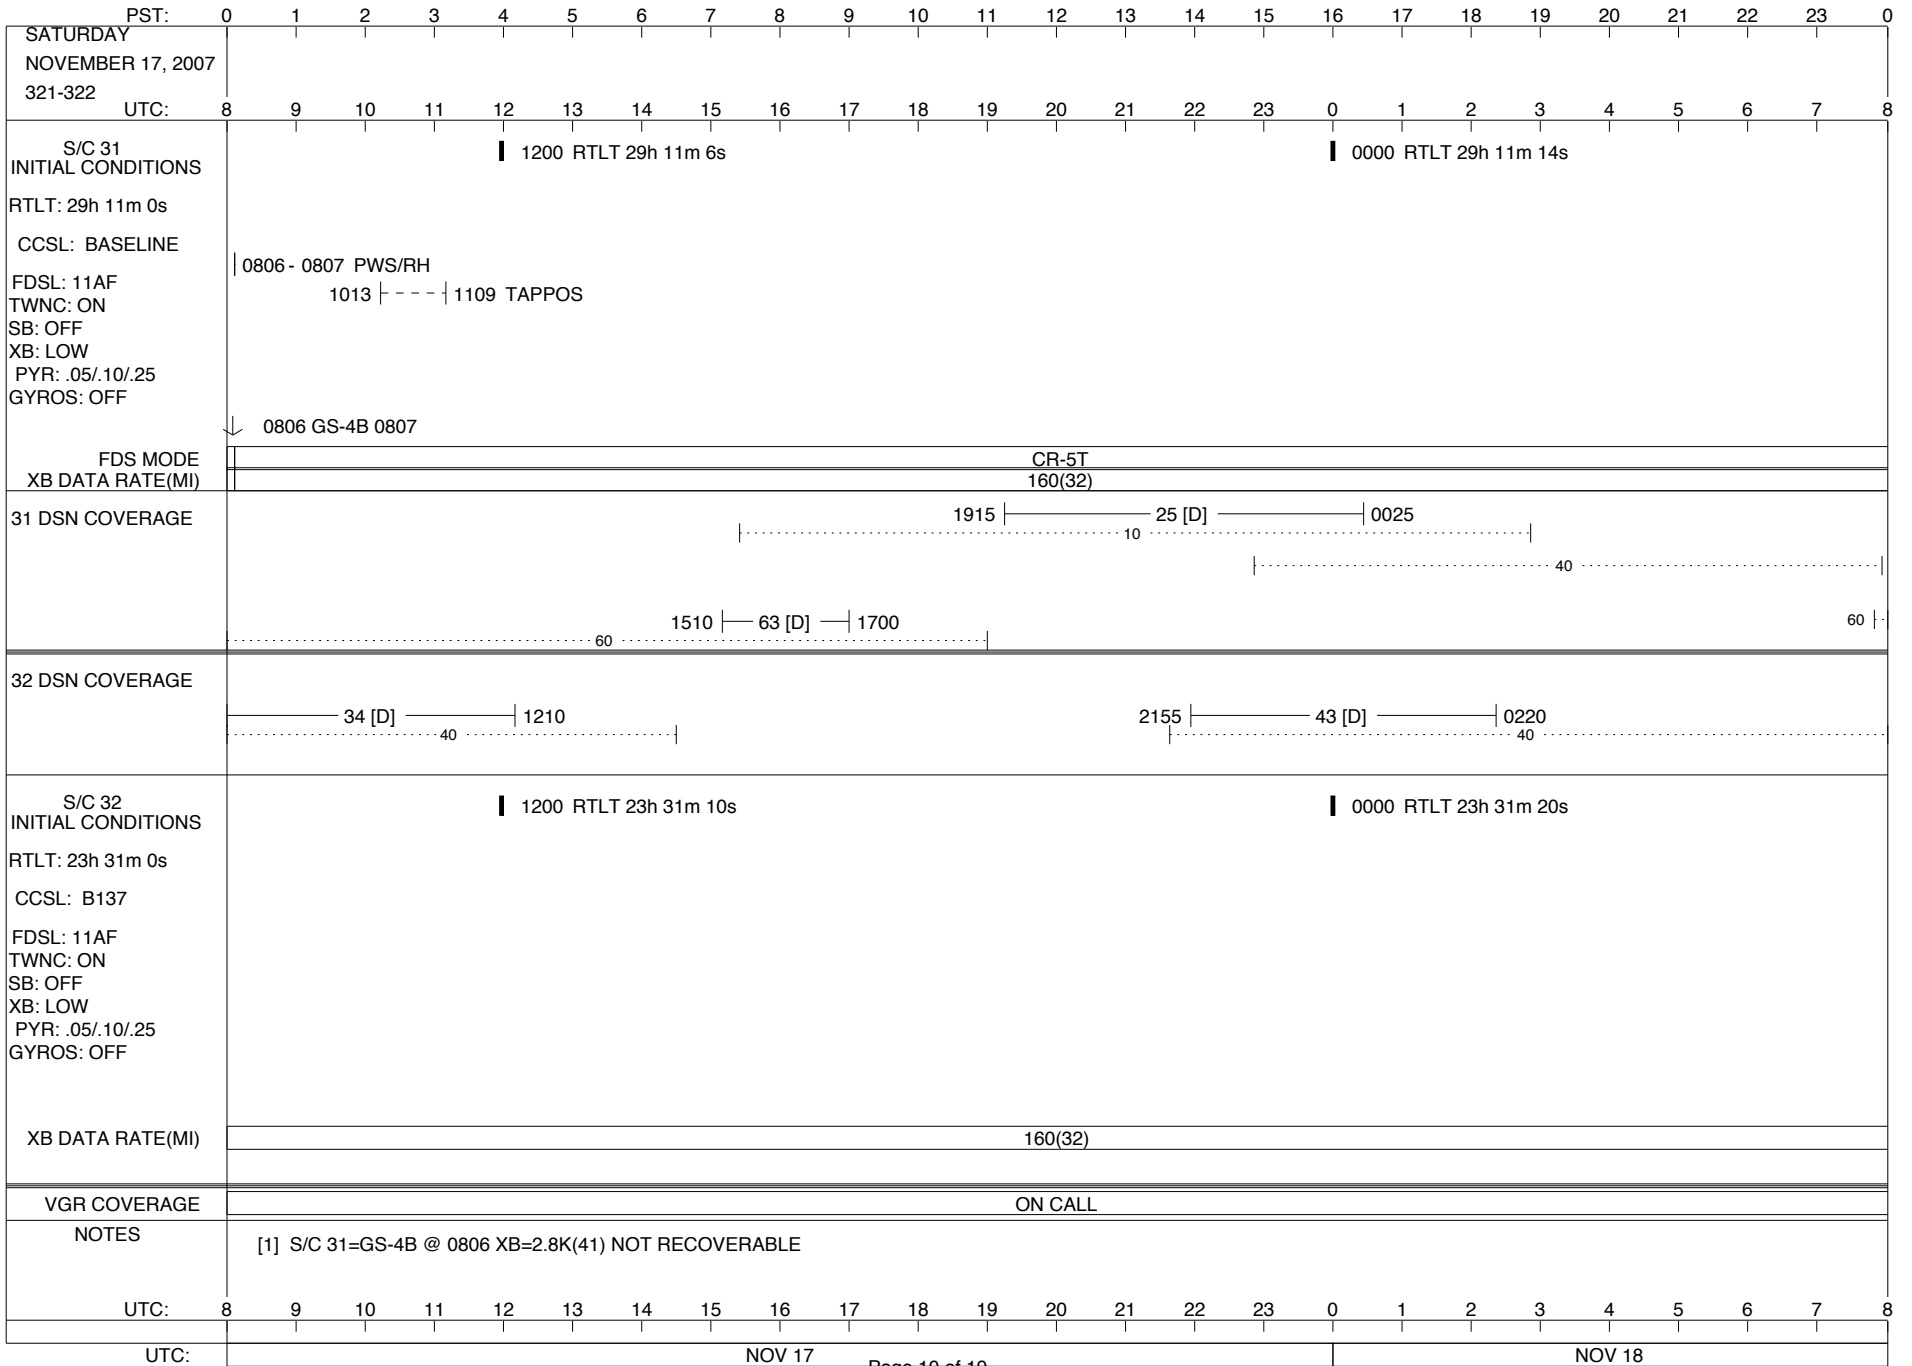

VOYAGER

Space Flight Operations Schedule (SFOS)

Issue Date: November 7, 2007

For the Period: 11/08/07 to 11/26/07 (07-312 – 07-330)

DSN OPSCHIEF (1) 230-102

SCIENCE

FLIGHT TEAM (14) 600-100

DSOT (1) 230-102

ISSUE DATE: 11/12/07 23:50

ISSUE DATE: 11/12/07 23:50

ISSUE DATE: 11/12/07 23:50

ISSUE DATE: 11/12/07 23:50

ISSUE DATE: 11/12/07 23:50

ISSUE DATE: 11/12/07 23:50

ISSUE DATE: 11/12/07 23:50

PST: 0 1 2 3 4 5 6 7 8 9 10 11 12 13 14 15 16 17 18 19 20 21 22 23 0		
TUESDAY NOVEMBER 20, 2007 324-325		
UTC: 8 9 10 11 12 13 14 15 16 17 18 19 20 21 22 23 0 1 2 3 4 5 6 7 8		
S/C 31 INITIAL CONDITIONS RTLT: 29h 11m 42s CCSL: BASELINE FDSL: 11AF TWNC: ON SB: OFF XB: LOW PYR: .05/10/25 GYROS: OFF FDS MODE XB DATA RATE(MI)	1200 RTLT 29h 11m 48s 0000 RTLT 29h 11m 54s ▼ 1610 DUMMY (21:22) U/L 1615 - - - - - TLC (SHORT-FORM) - - - - - 0142 0143 PWS/RH ↓ 0142 GS-4B 0143 CR-5T CR-5T 160(32) 160(32)	
	31 DSN COVERAGE 2115 15 [D] 0115 10 40 1215 63 [T] 1645 60 60	
	32 DSN COVERAGE 45 [D] 1325 40 40 2200 - 0720 43 [B] 40 40	
	S/C 32 INITIAL CONDITIONS RTLT: 23h 32m 0s CCSL: B138 FDSL: 11AF TWNC: ON SB: OFF XB: LOW PYR: .05/10/25 GYROS: OFF XB DATA RATE(MI)	1200 RTLT 23h 32m 10s 0000 RTLT 23h 32m 20s DUMMY (5 MIN BRACKETED 01:50) 0217 ▼ 160(32)
	VGR COVERAGE	ON CALL VGR ON CALL VGR ON CALL
	NOTES	[1] S/C 31=GS-4B @ 0142 XB=2.8K(41) NOT RECOVERABLE
UTC: 8 9 10 11 12 13 14 15 16 17 18 19 20 21 22 23 0 1 2 3 4 5 6 7 8		
UTC:	NOV 20 NOV 21	