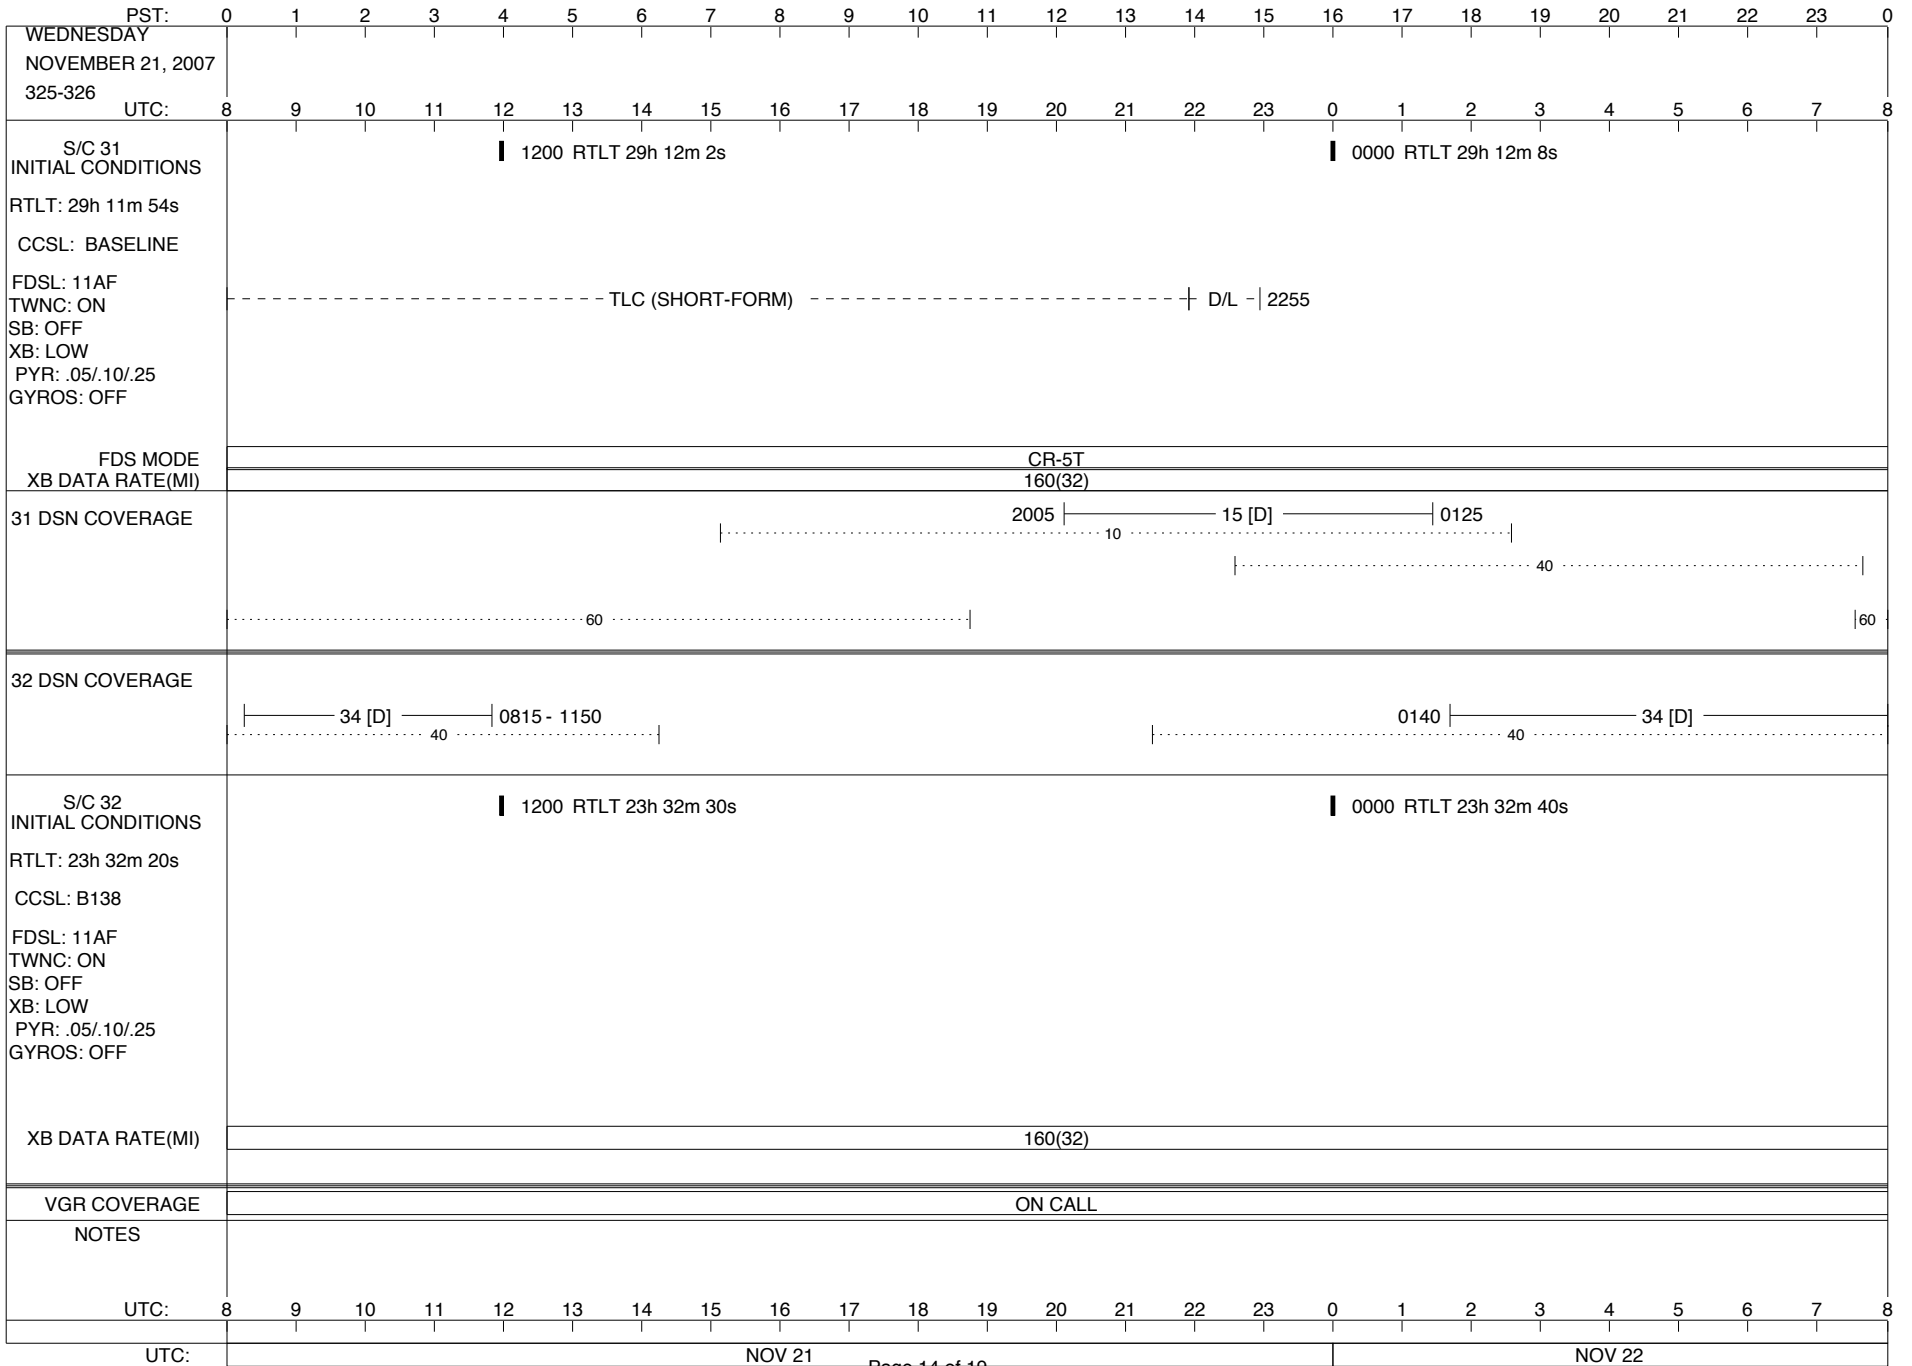

ISSUE DATE: 11/12/07 23:50