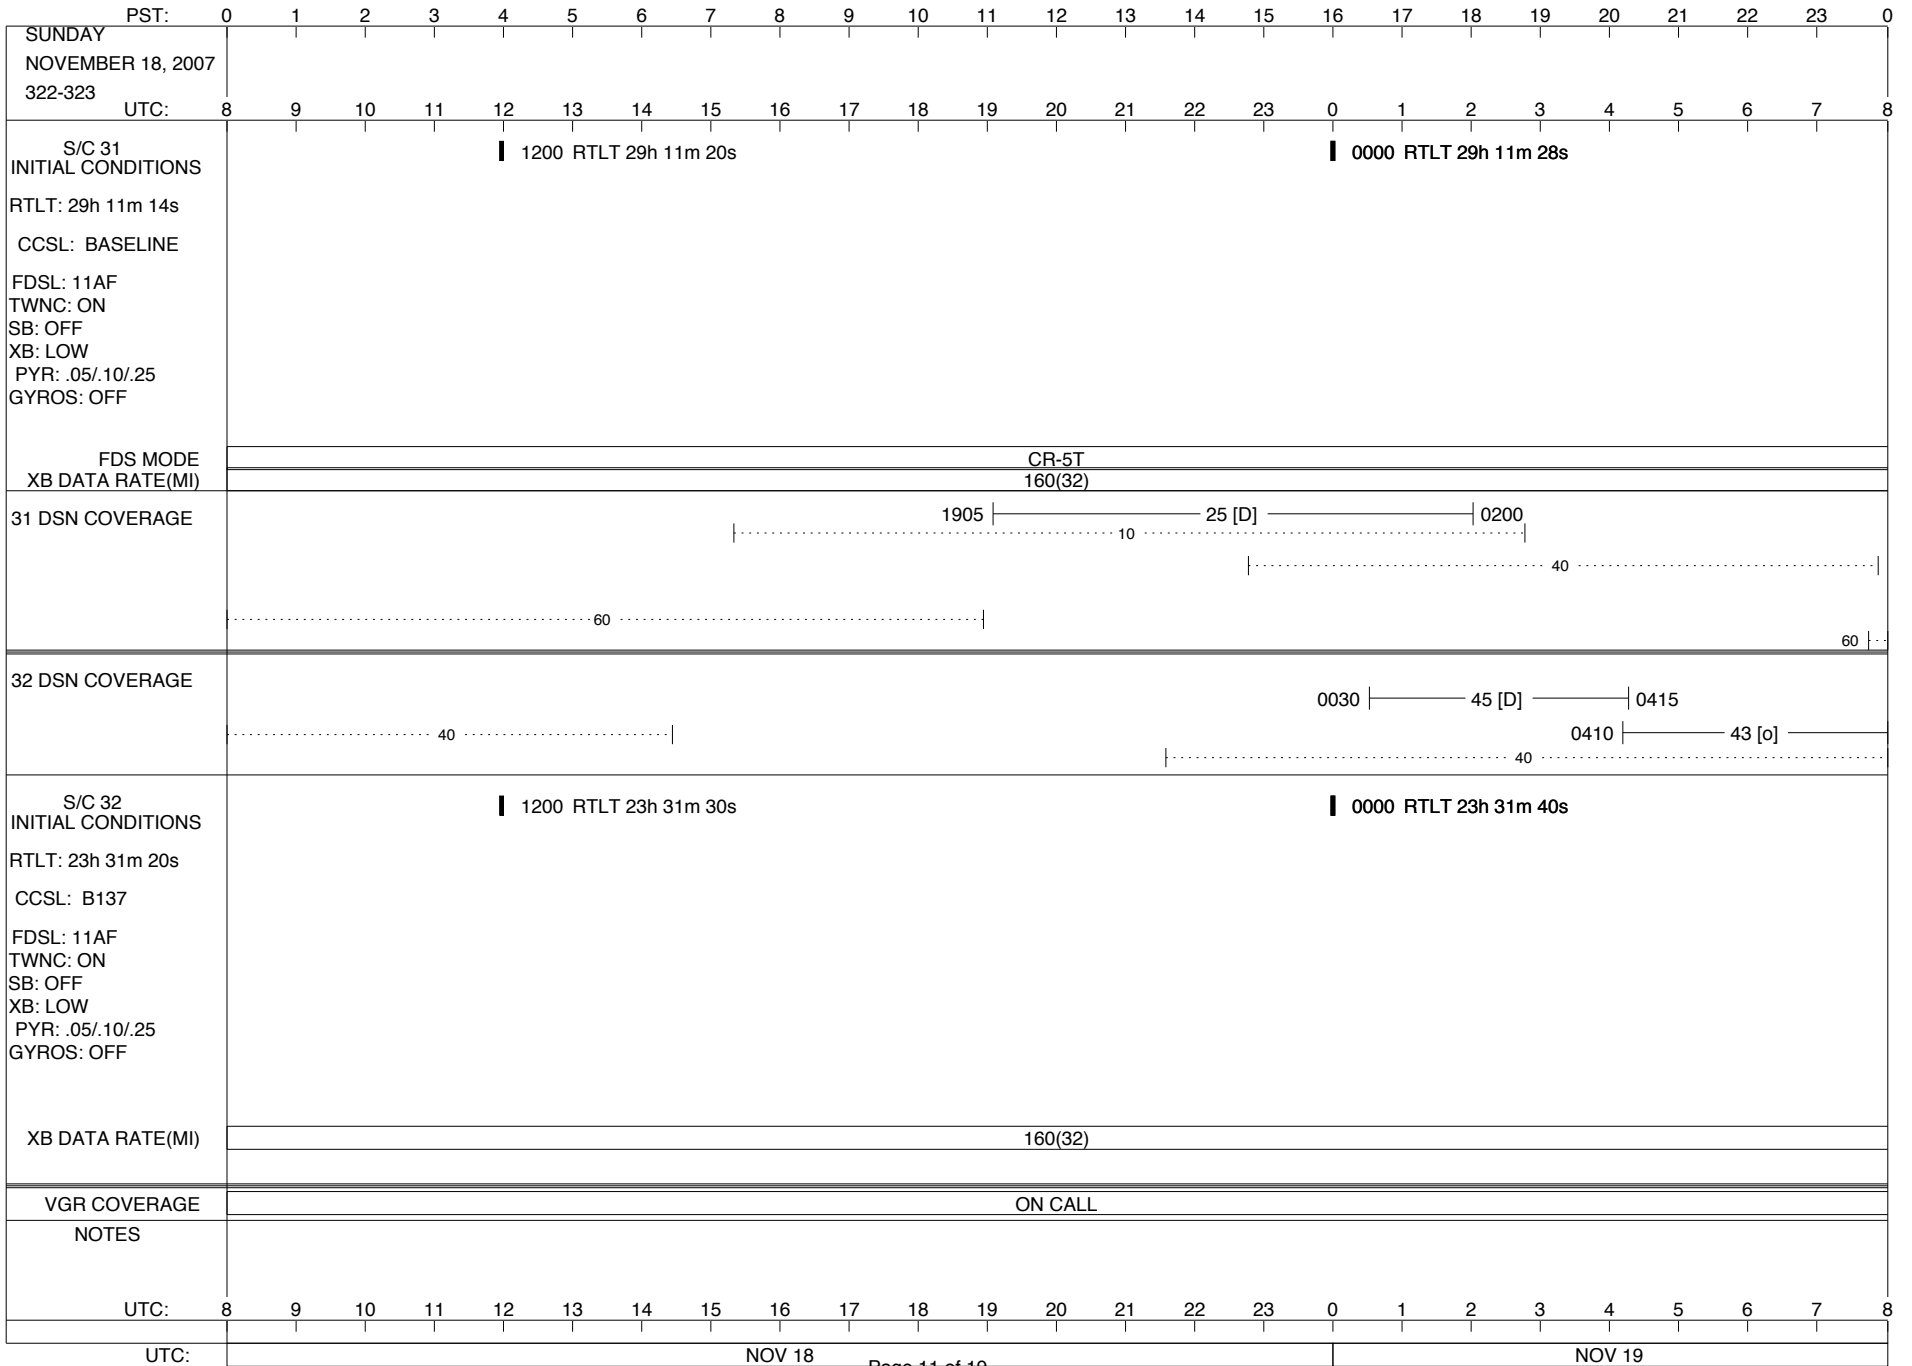

VOYAGER

Space Flight Operations Schedule (SFOS)

Issue Date: November 7, 2007

For the Period: 11/08/07 to 11/26/07 (07-312 – 07-330)

DSN OPSCHIEF (1) 230-102

SCIENCE

FLIGHT TEAM (14) 600-100

DSOT (1) 230-102

ISSUE DATE: 11/12/07 23:50

ISSUE DATE: 11/12/07 23:50

ISSUE DATE: 11/12/07 23:50

ISSUE DATE: 11/12/07 23:50

ISSUE DATE: 11/12/07 23:50

ISSUE DATE: 11/12/07 23:50

ISSUE DATE: 11/12/07 23:50

PST: 0 1 2 3 4 5 6 7 8 9 10 11 12 13 14 15 16 17 18 19 20 21 22 23 0		
TUESDAY NOVEMBER 20, 2007 324-325		
UTC: 8 9 10 11 12 13 14 15 16 17 18 19 20 21 22 23 0 1 2 3 4 5 6 7 8		
S/C 31 INITIAL CONDITIONS RTLT: 29h 11m 42s CCSL: BASELINE FDSL: 11AF TWNC: ON SB: OFF XB: LOW PYR: .05/10/25 GYROS: OFF FDS MODE XB DATA RATE(MI)	1200 RTLT 29h 11m 48s 0000 RTLT 29h 11m 54s ▼ 1610 DUMMY (21:22) U/L 1615 - - - - - TLC (SHORT-FORM) - - - - - 0142 0143 PWS/RH ↓ 0142 GS-4B 0143 CR-5T CR-5T 160(32) 160(32)	
	31 DSN COVERAGE 2115 15 [D] 0115 10 40 1215 63 [T] 1645 60 60	
	32 DSN COVERAGE 45 [D] 1325 40 40 2200 - 0720 43 [B] 40 40	
	S/C 32 INITIAL CONDITIONS RTLT: 23h 32m 0s CCSL: B138 FDSL: 11AF TWNC: ON SB: OFF XB: LOW PYR: .05/10/25 GYROS: OFF XB DATA RATE(MI)	1200 RTLT 23h 32m 10s 0000 RTLT 23h 32m 20s DUMMY (5 MIN BRACKETED 01:50) 0217 ▼ 160(32)
	VGR COVERAGE	ON CALL VGR ON CALL VGR ON CALL
	NOTES	[1] S/C 31=GS-4B @ 0142 XB=2.8K(41) NOT RECOVERABLE
UTC: 8 9 10 11 12 13 14 15 16 17 18 19 20 21 22 23 0 1 2 3 4 5 6 7 8		
UTC:	NOV 20 NOV 21	