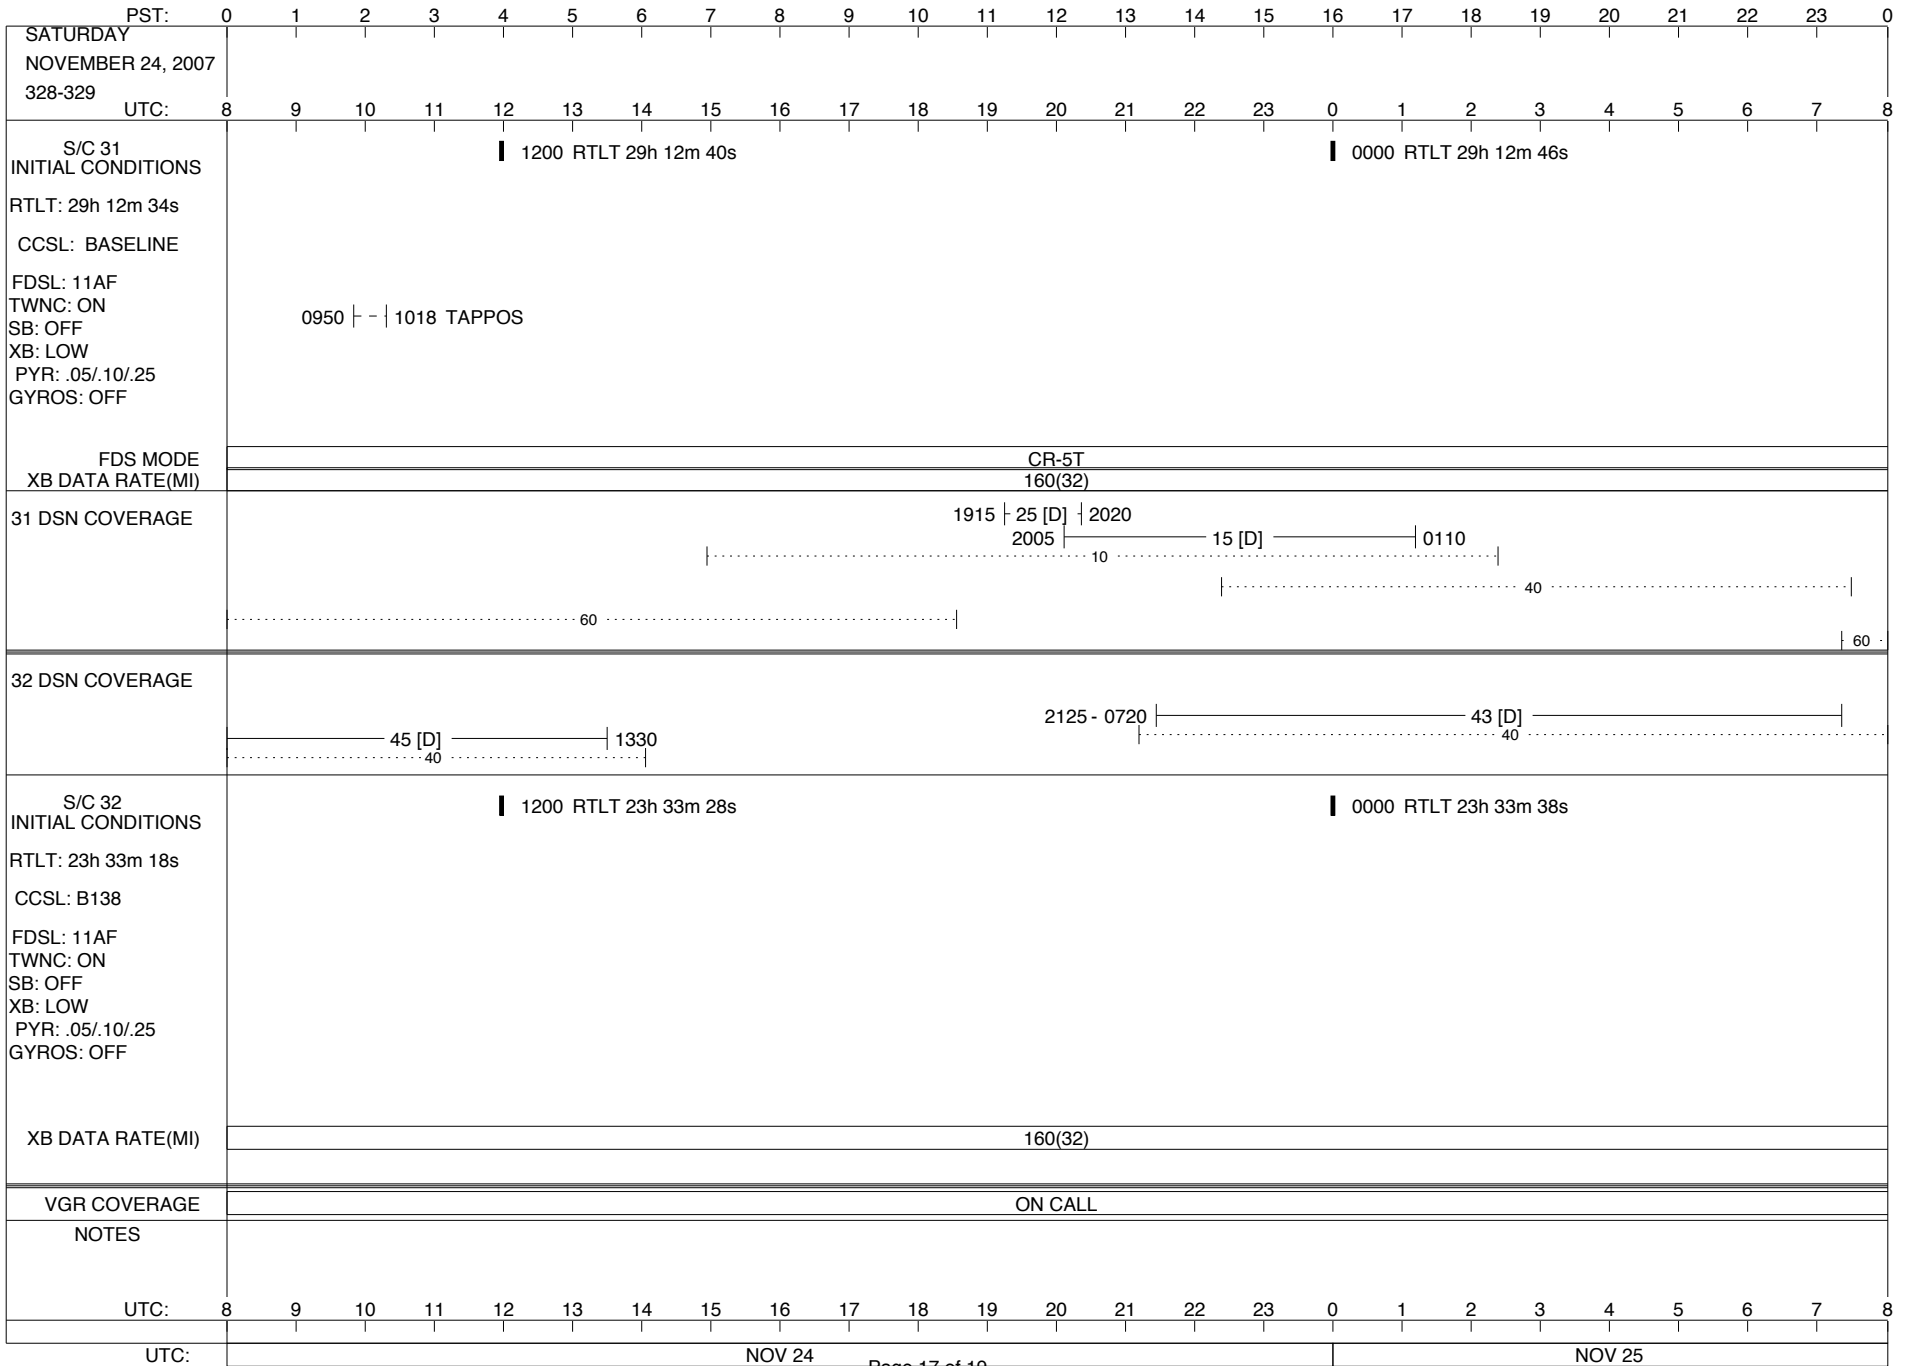

ISSUE DATE: 11/12/07 23:50