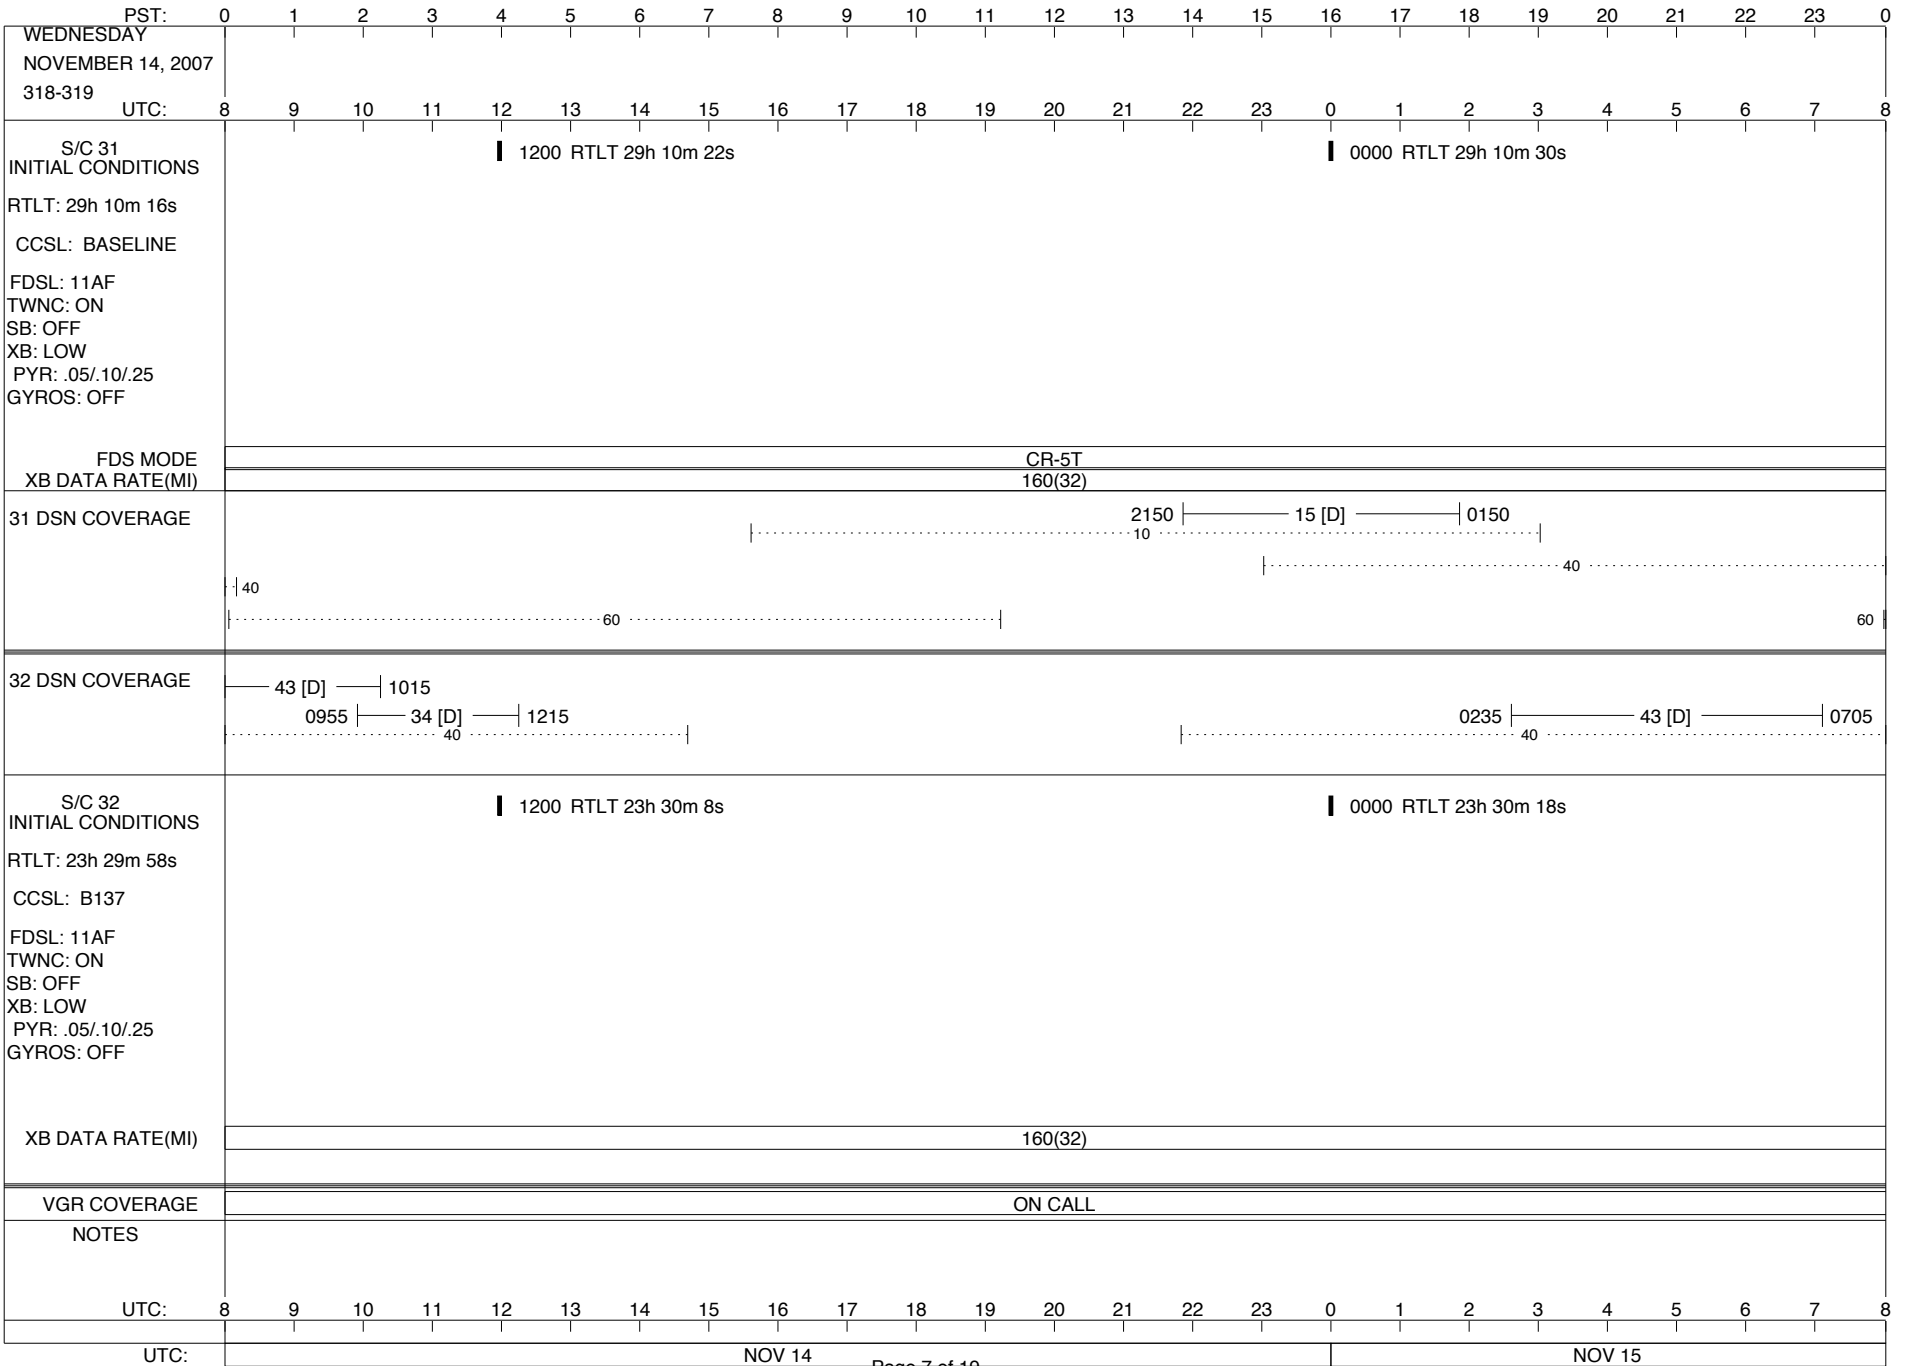

ISSUE DATE: 11/12/07 23:50