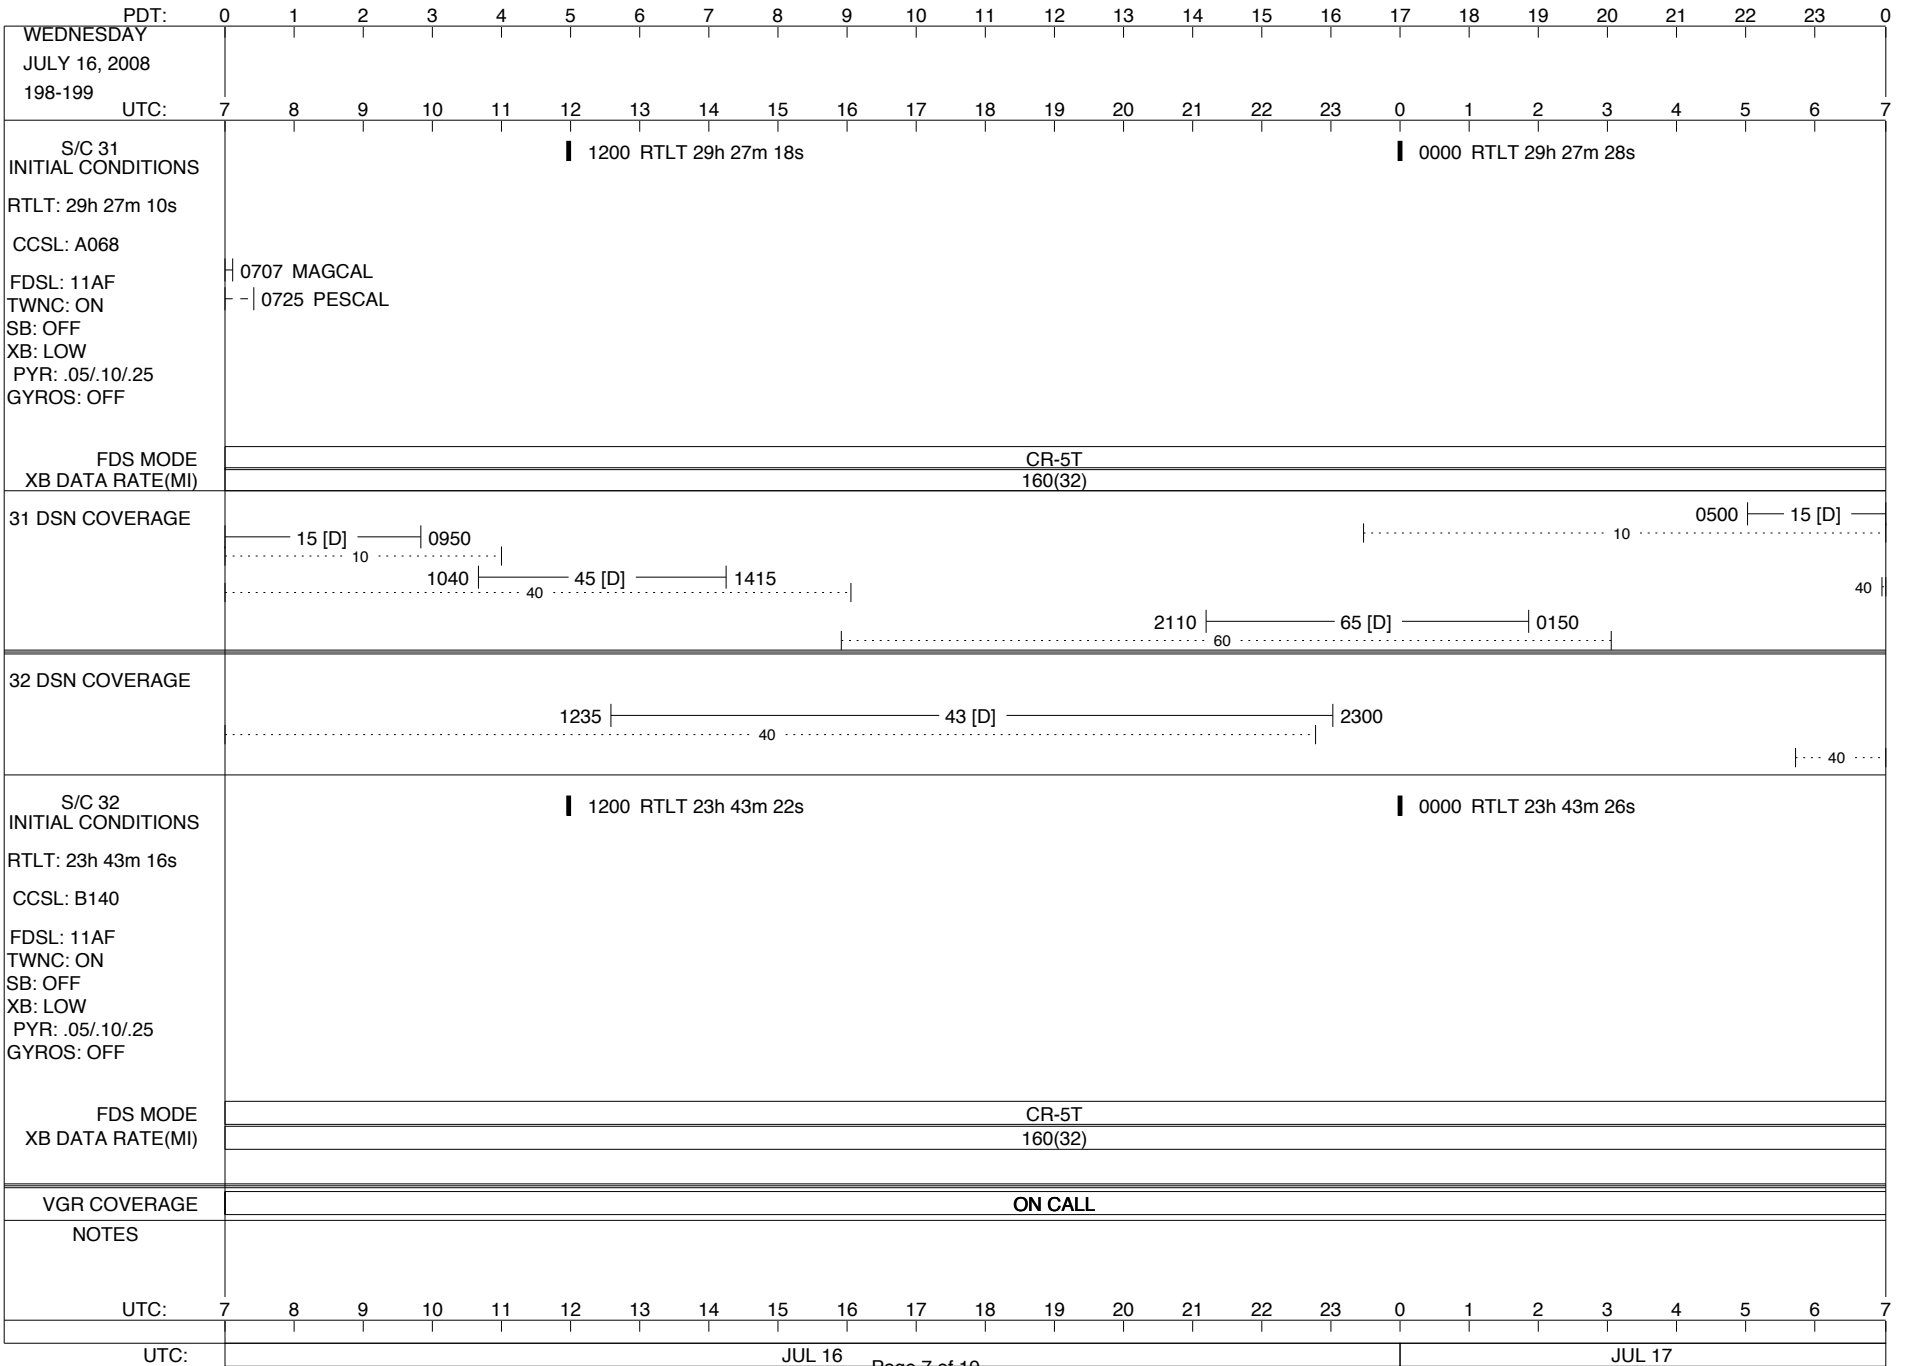

ISSUE DATE: 07/10/08 15:01