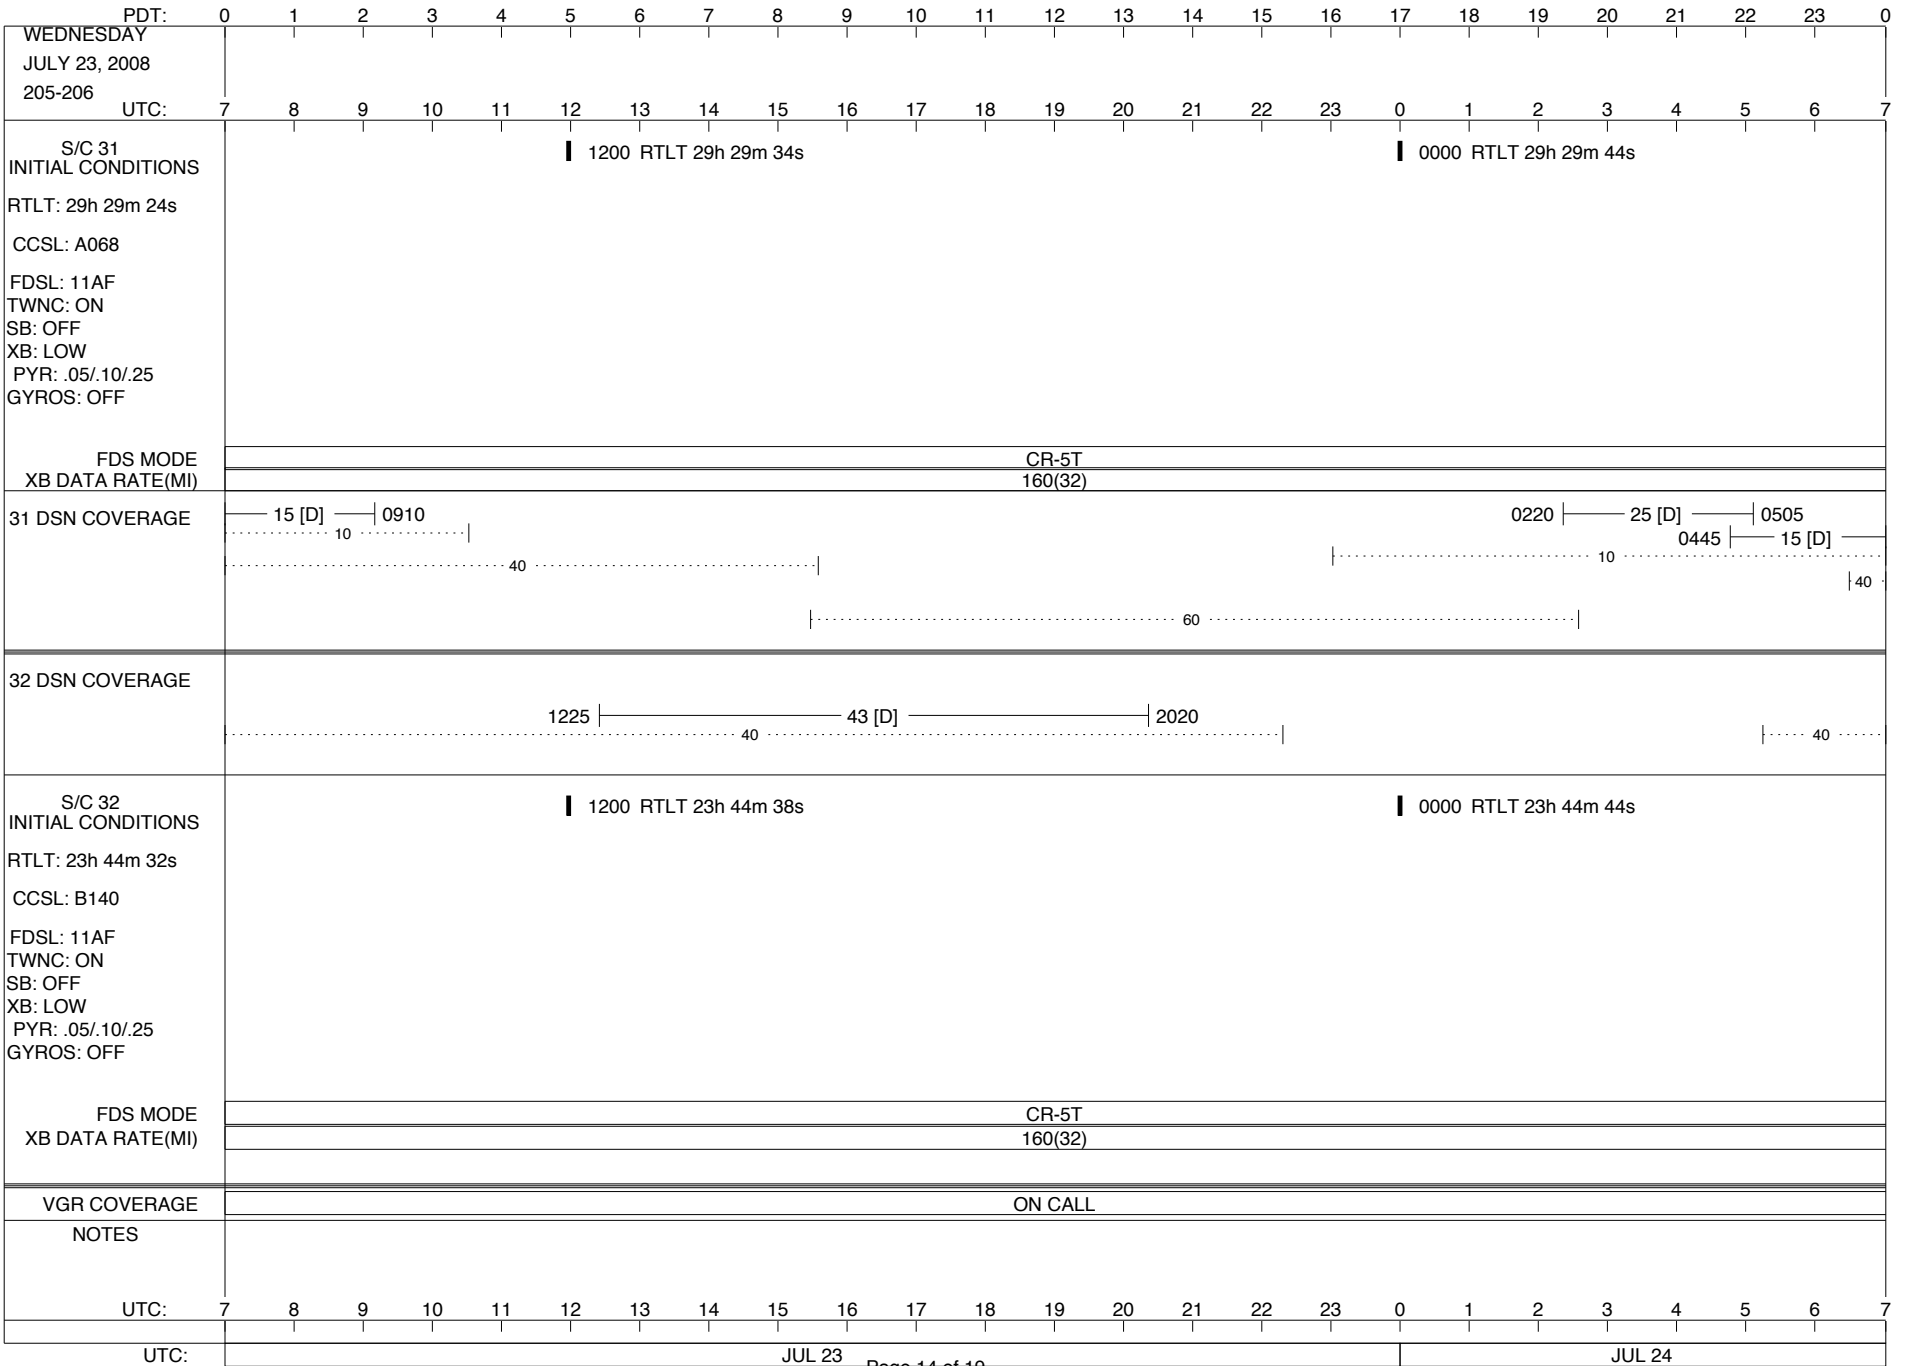

ISSUE DATE: 07/10/08 15:01