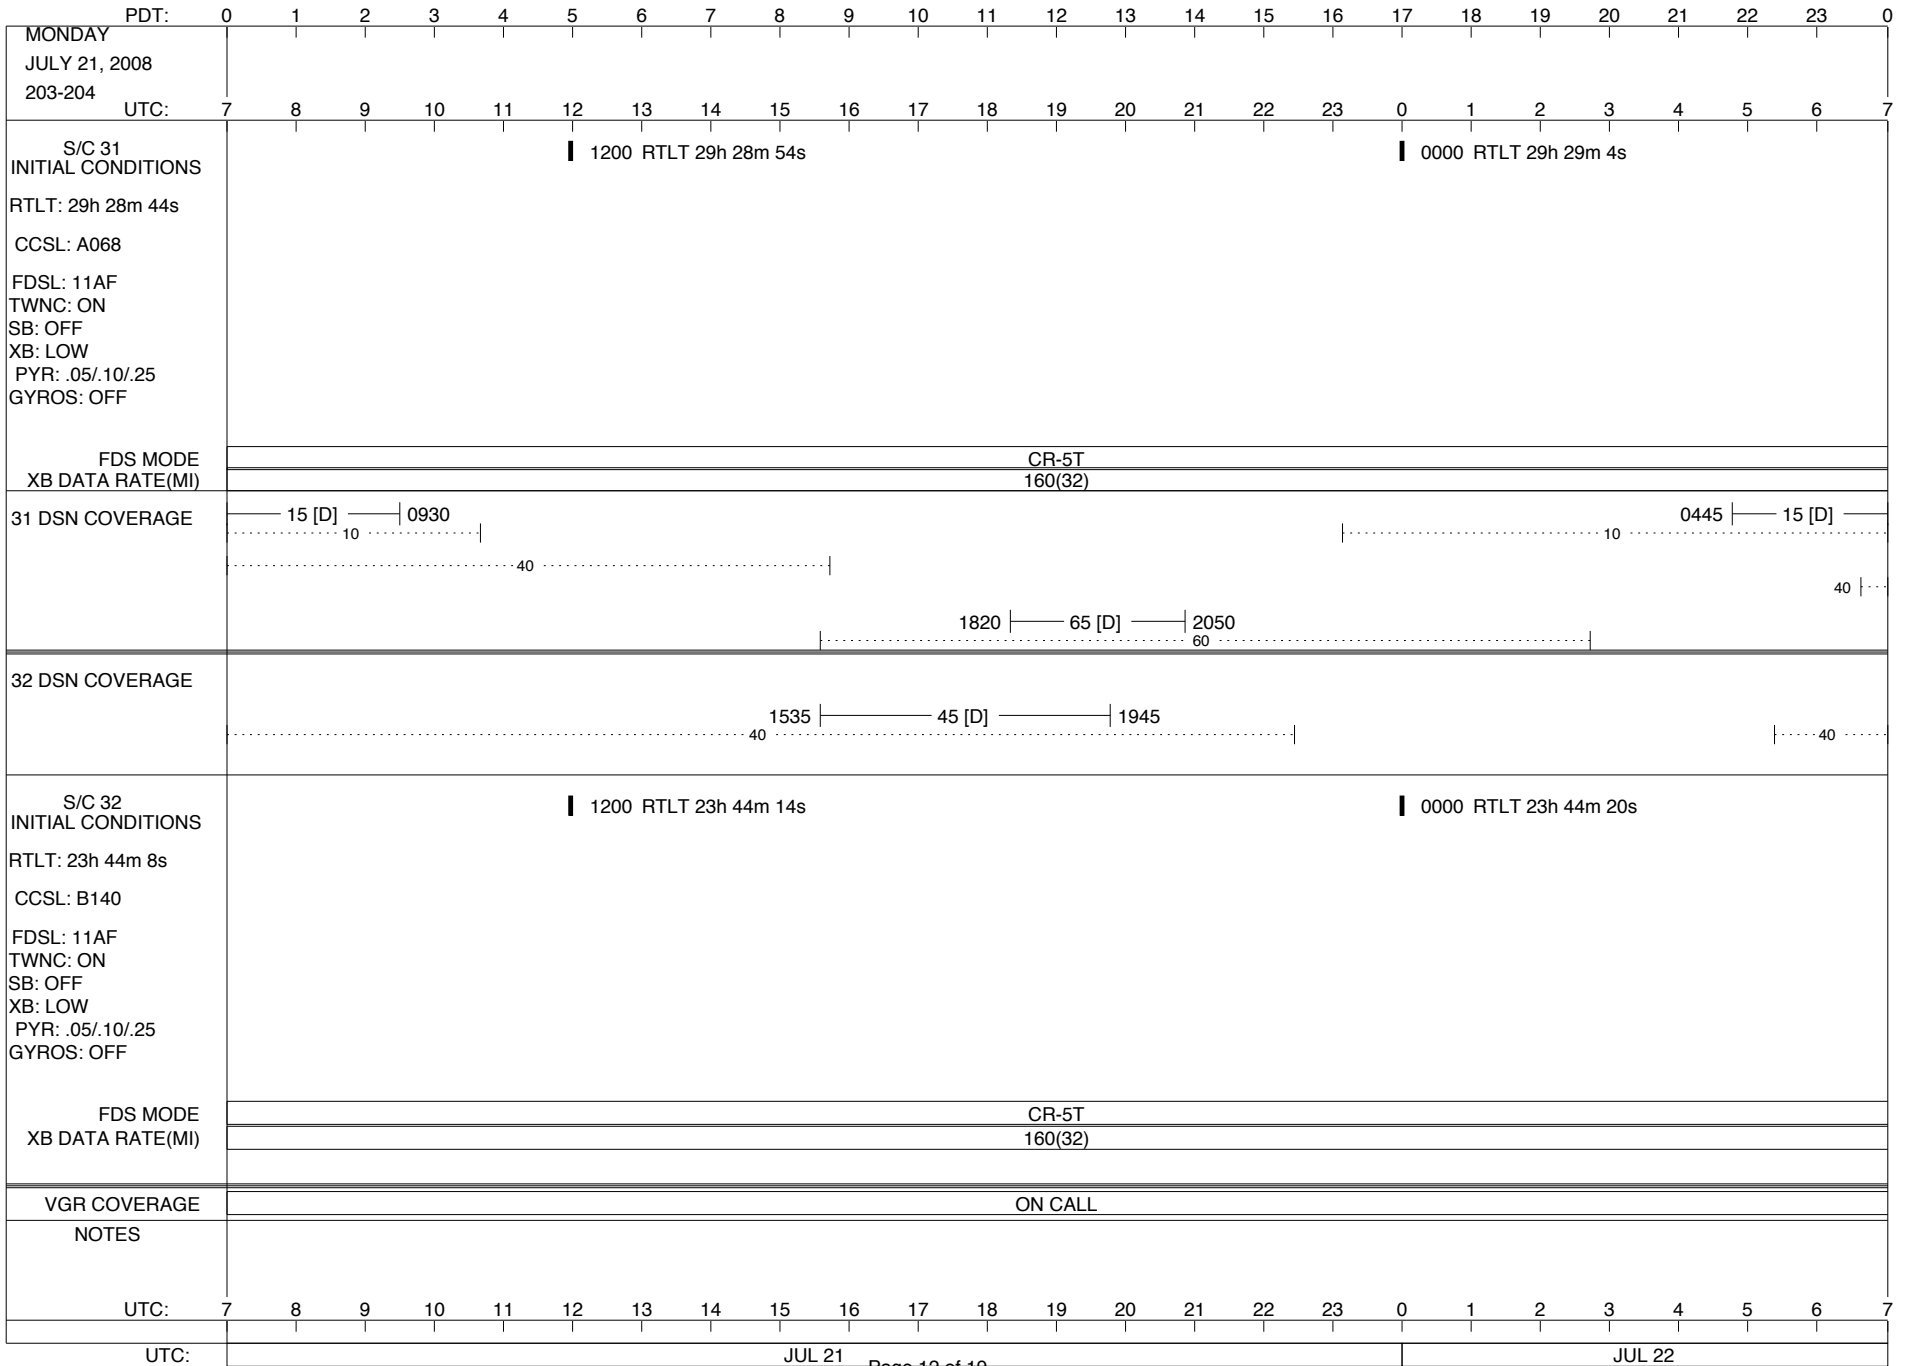

VOYAGER

Space Flight Operations Schedule (SFOS)

Issue Date: July 10, 2008

For the Period: 07/10/08 to 07/28/08 (08-192 – 08-210)

DSN OPSCHIEF (1) 230-102

SCIENCE

FLIGHT TEAM (15) 600-100

DSOT (1) 230-102

ISSUE DATE: 07/10/08 15:01

ISSUE DATE: 07/10/08 15:01

ISSUE DATE: 07/10/08 15:01

ISSUE DATE: 07/10/08 15:01

ISSUE DATE: 07/10/08 15:01

ISSUE DATE: 07/10/08 15:01

PDT:	0	1	2	3	4	5	6	7	8	9	10	11	12	13	14	15	16	17	18	19	20	21	22	23	0			
UTC:	7	8	9	10	11	12	13	14	15	16	17	18	19	20	21	22	23	0	1	2	3	4	5	6	7			
TUESDAY JULY 22, 2008 204-205																												
S/C 31 INITIAL CONDITIONS RTLTL: 29h 29m 4s CCSL: A068 FDSL: 11AF TWNC: ON SB: OFF XB: LOW PYR: .05/.10/.25 GYROS: OFF	1200 RTLT 29h 29m 14s												0000 RTLT 29h 29m 24s															
FDS MODE	CR-5T												CR-5T															
XB DATA RATE(MI)	160(32)												160(32)															
31 DSN COVERAGE																												
32 DSN COVERAGE																												
S/C 32 INITIAL CONDITIONS RTLTL: 23h 44m 20s CCSL: B140 FDSL: 11AF TWNC: ON SB: OFF XB: LOW PYR: .05/.10/.25 GYROS: OFF	1200 RTLT 23h 44m 26s												0000 RTLT 23h 44m 32s															
FDS MODE													CR-5T															
XB DATA RATE(MI)													160(32)															
VGR COVERAGE	ON CALL												VGR				ON CALL											
NOTES	[1] S/C 31=GS-4B @ 1151 XB=2.8K(41) NOT RECOVERABLE																											
UTC:	7	8	9	10	11	12	13	14	15	16	17	18	19	20	21	22	23	0	1	2	3	4	5	6	7			
UTC:	JUL 22														JUL 23													