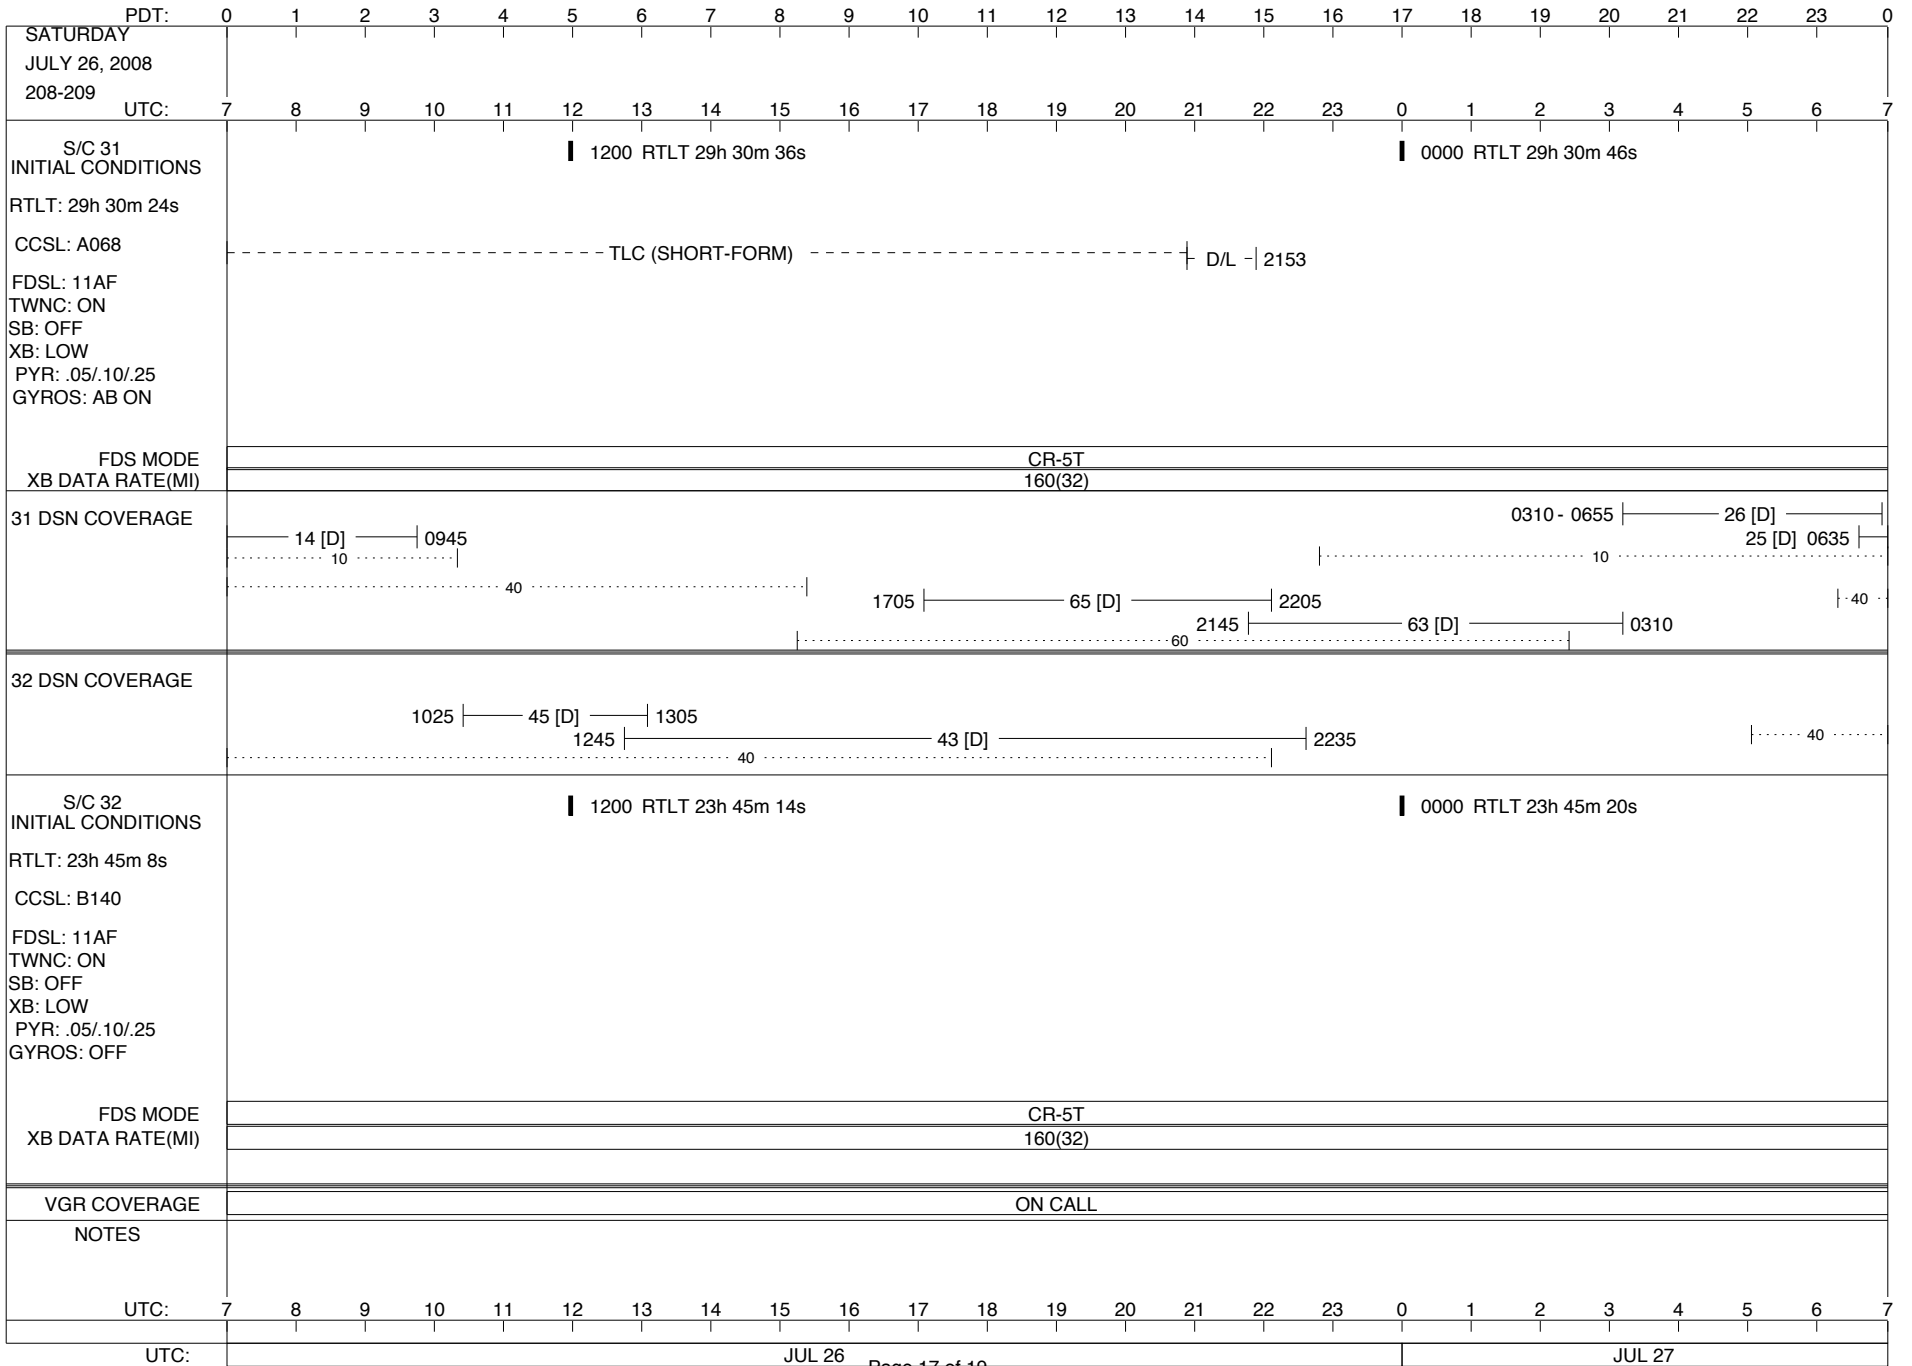

ISSUE DATE: 07/10/08 15:01