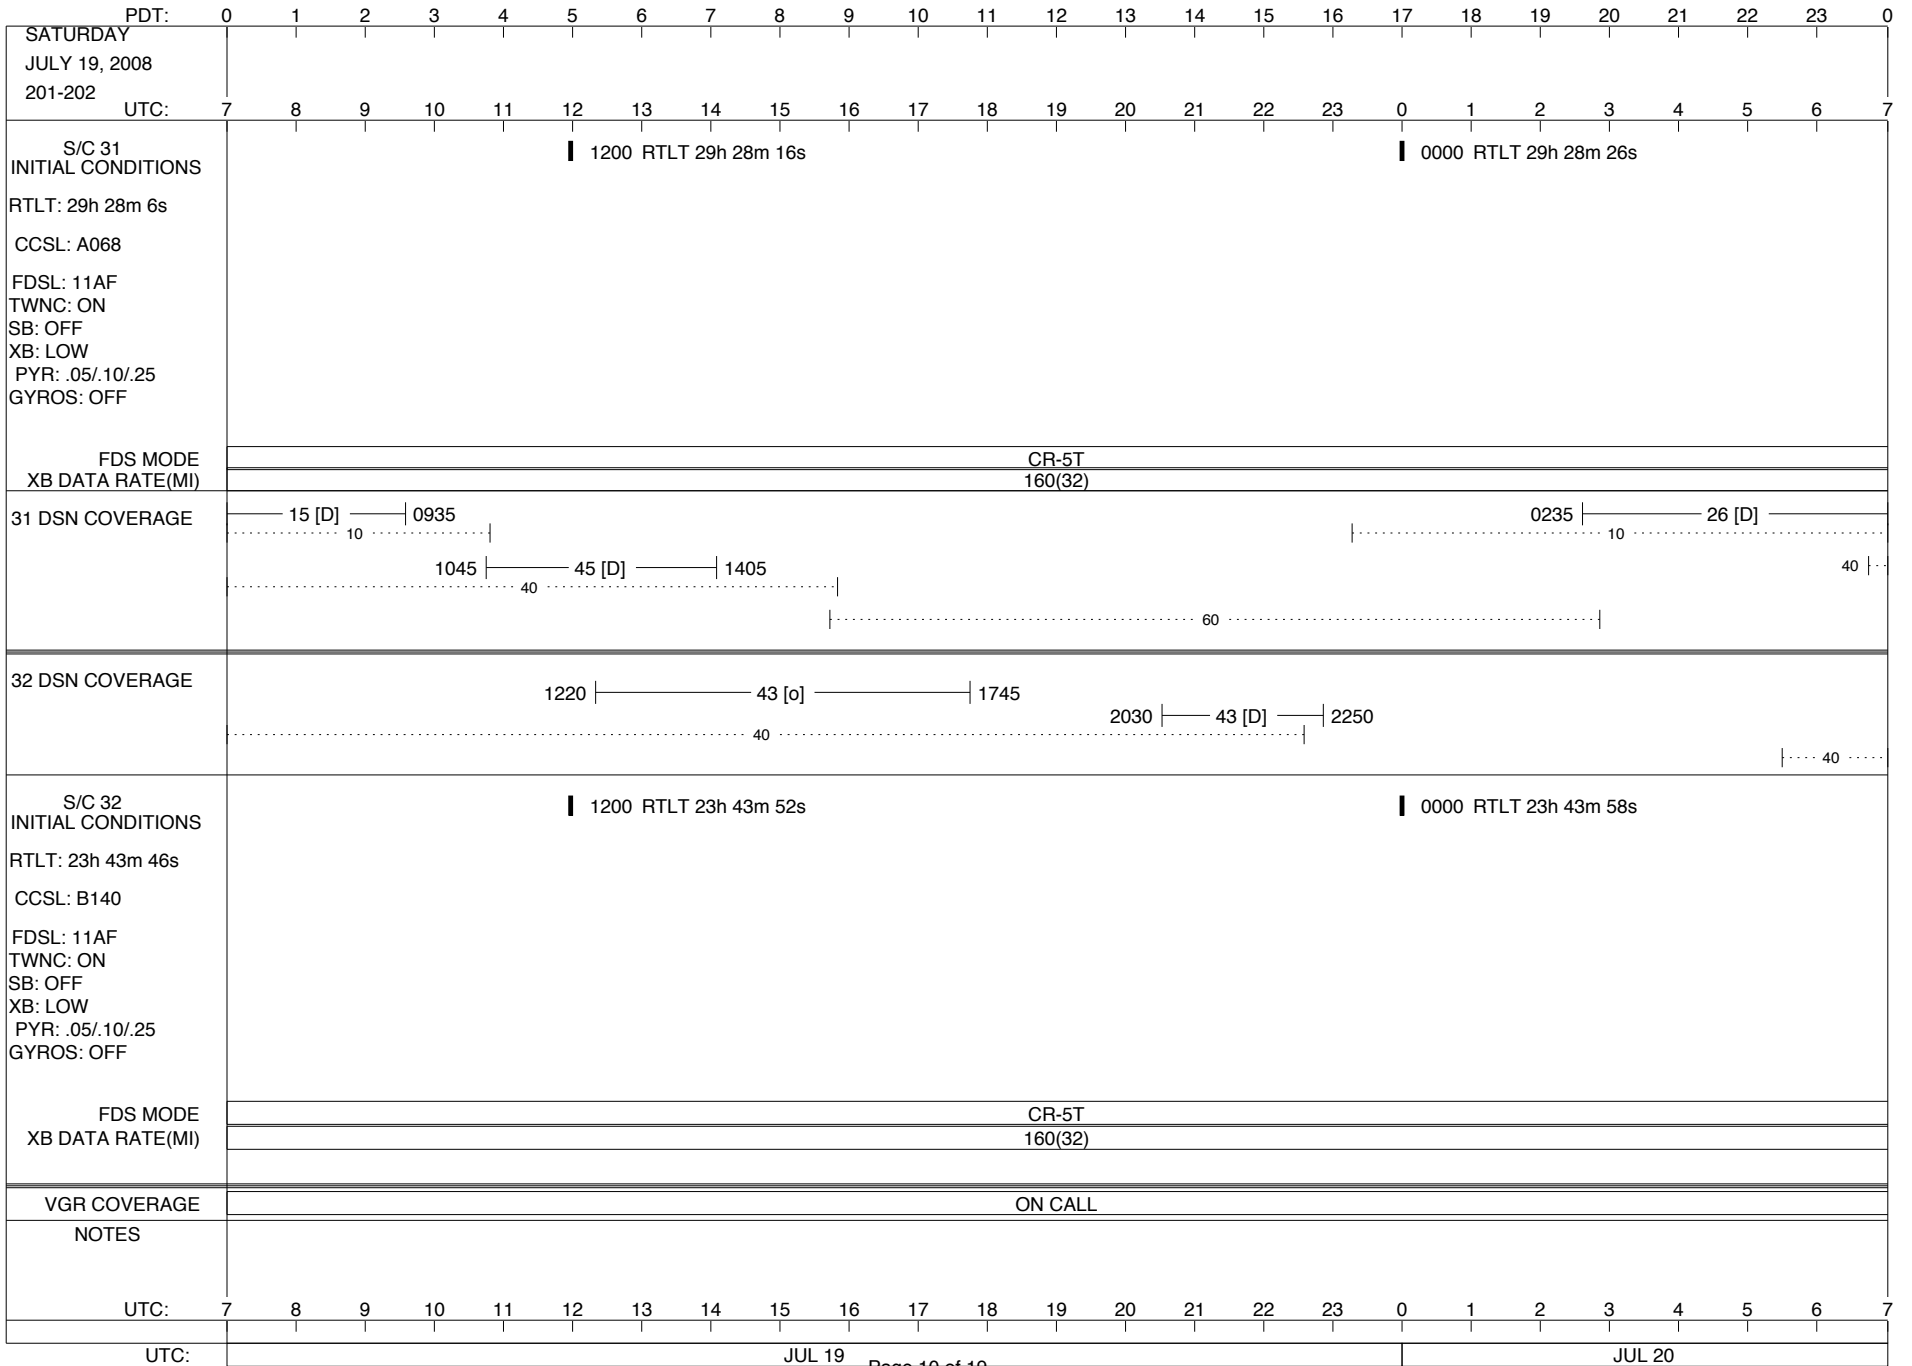

ISSUE DATE: 07/10/08 15:01