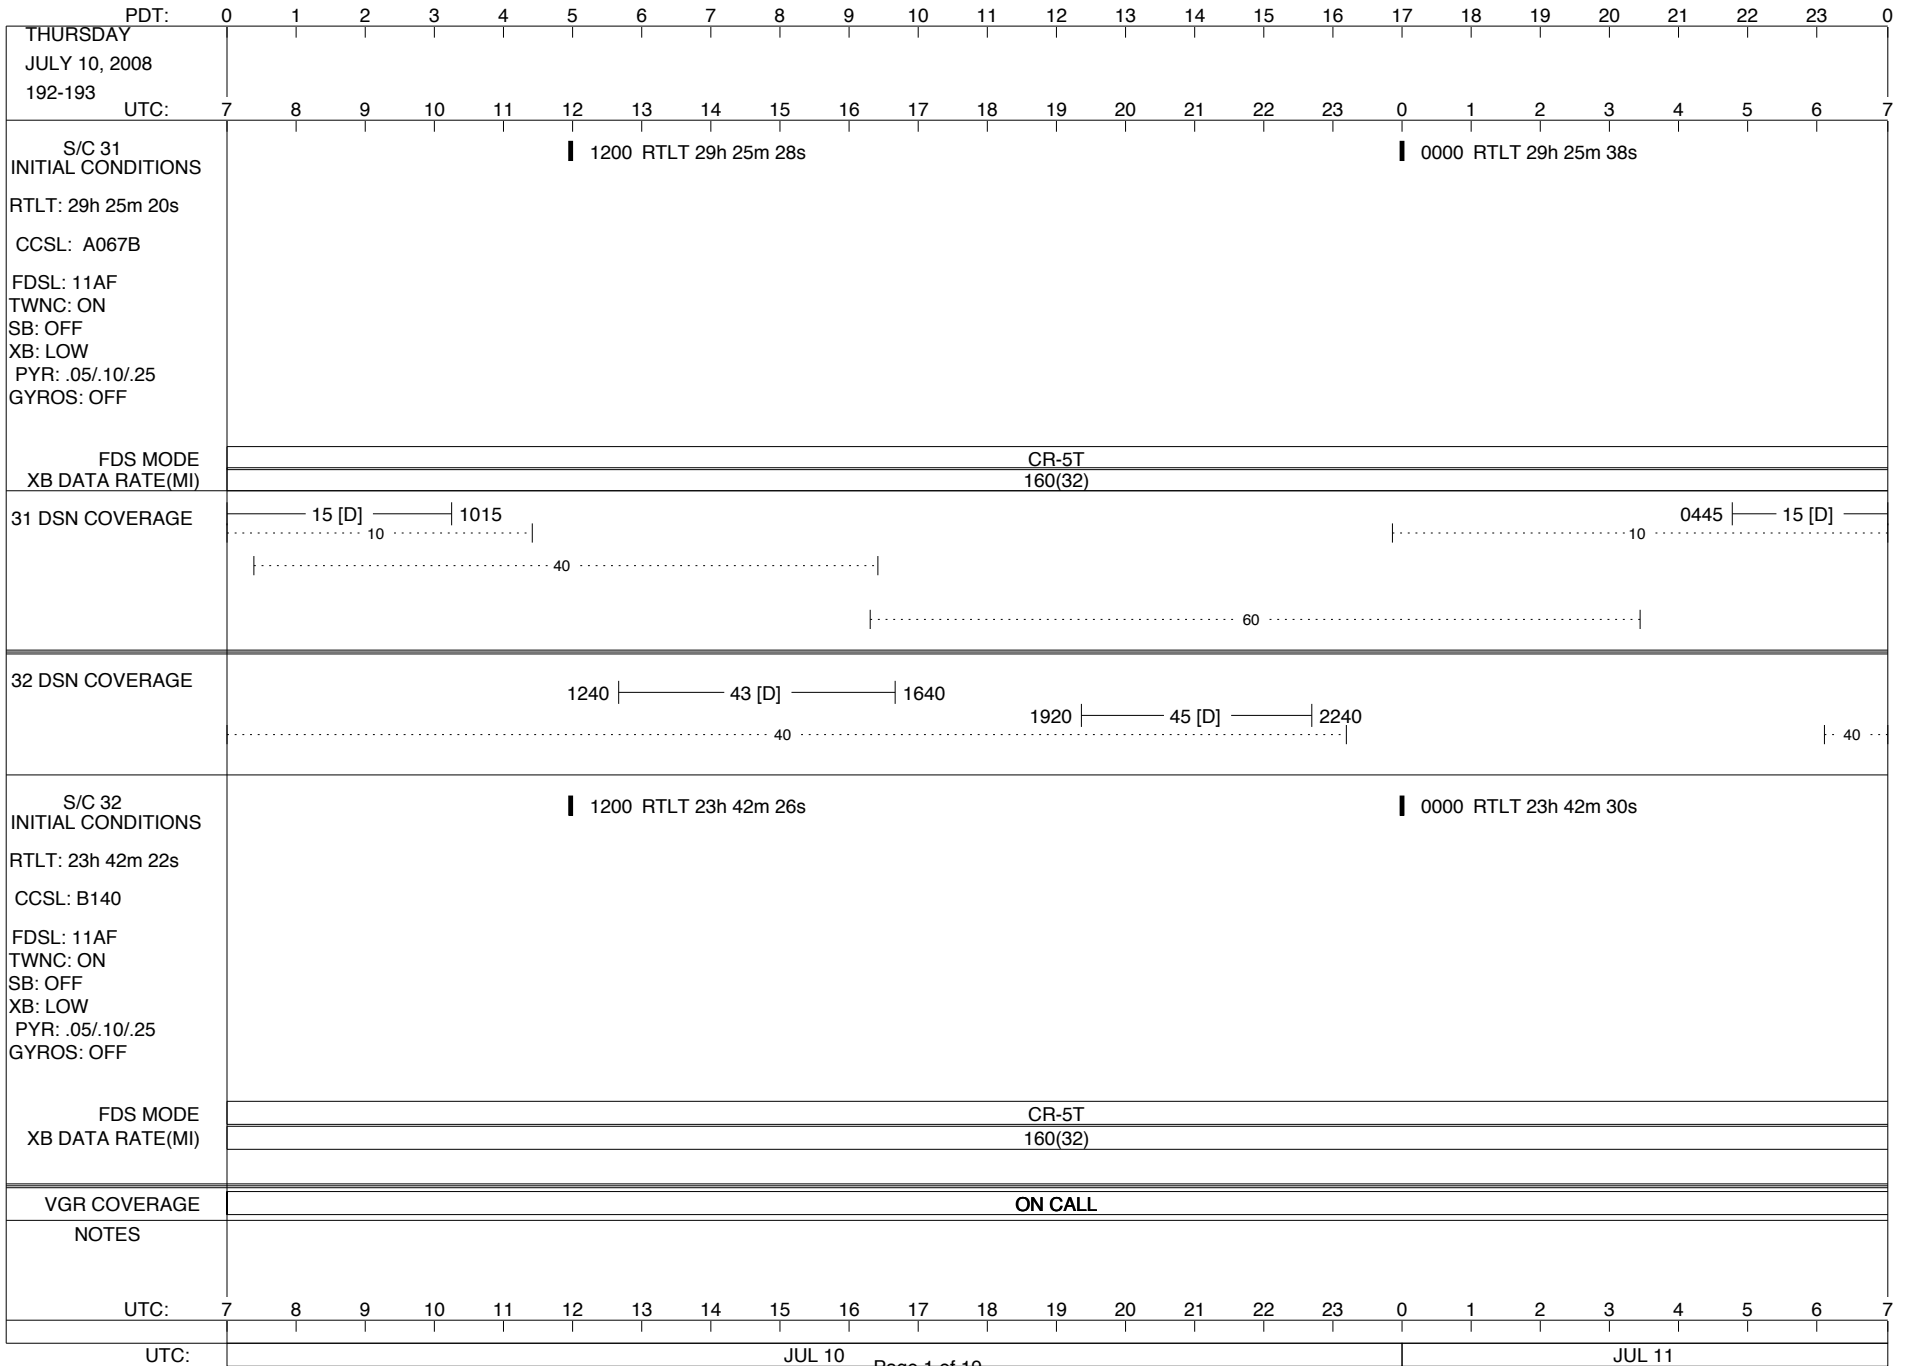

ISSUE DATE: 07/10/08 15:01