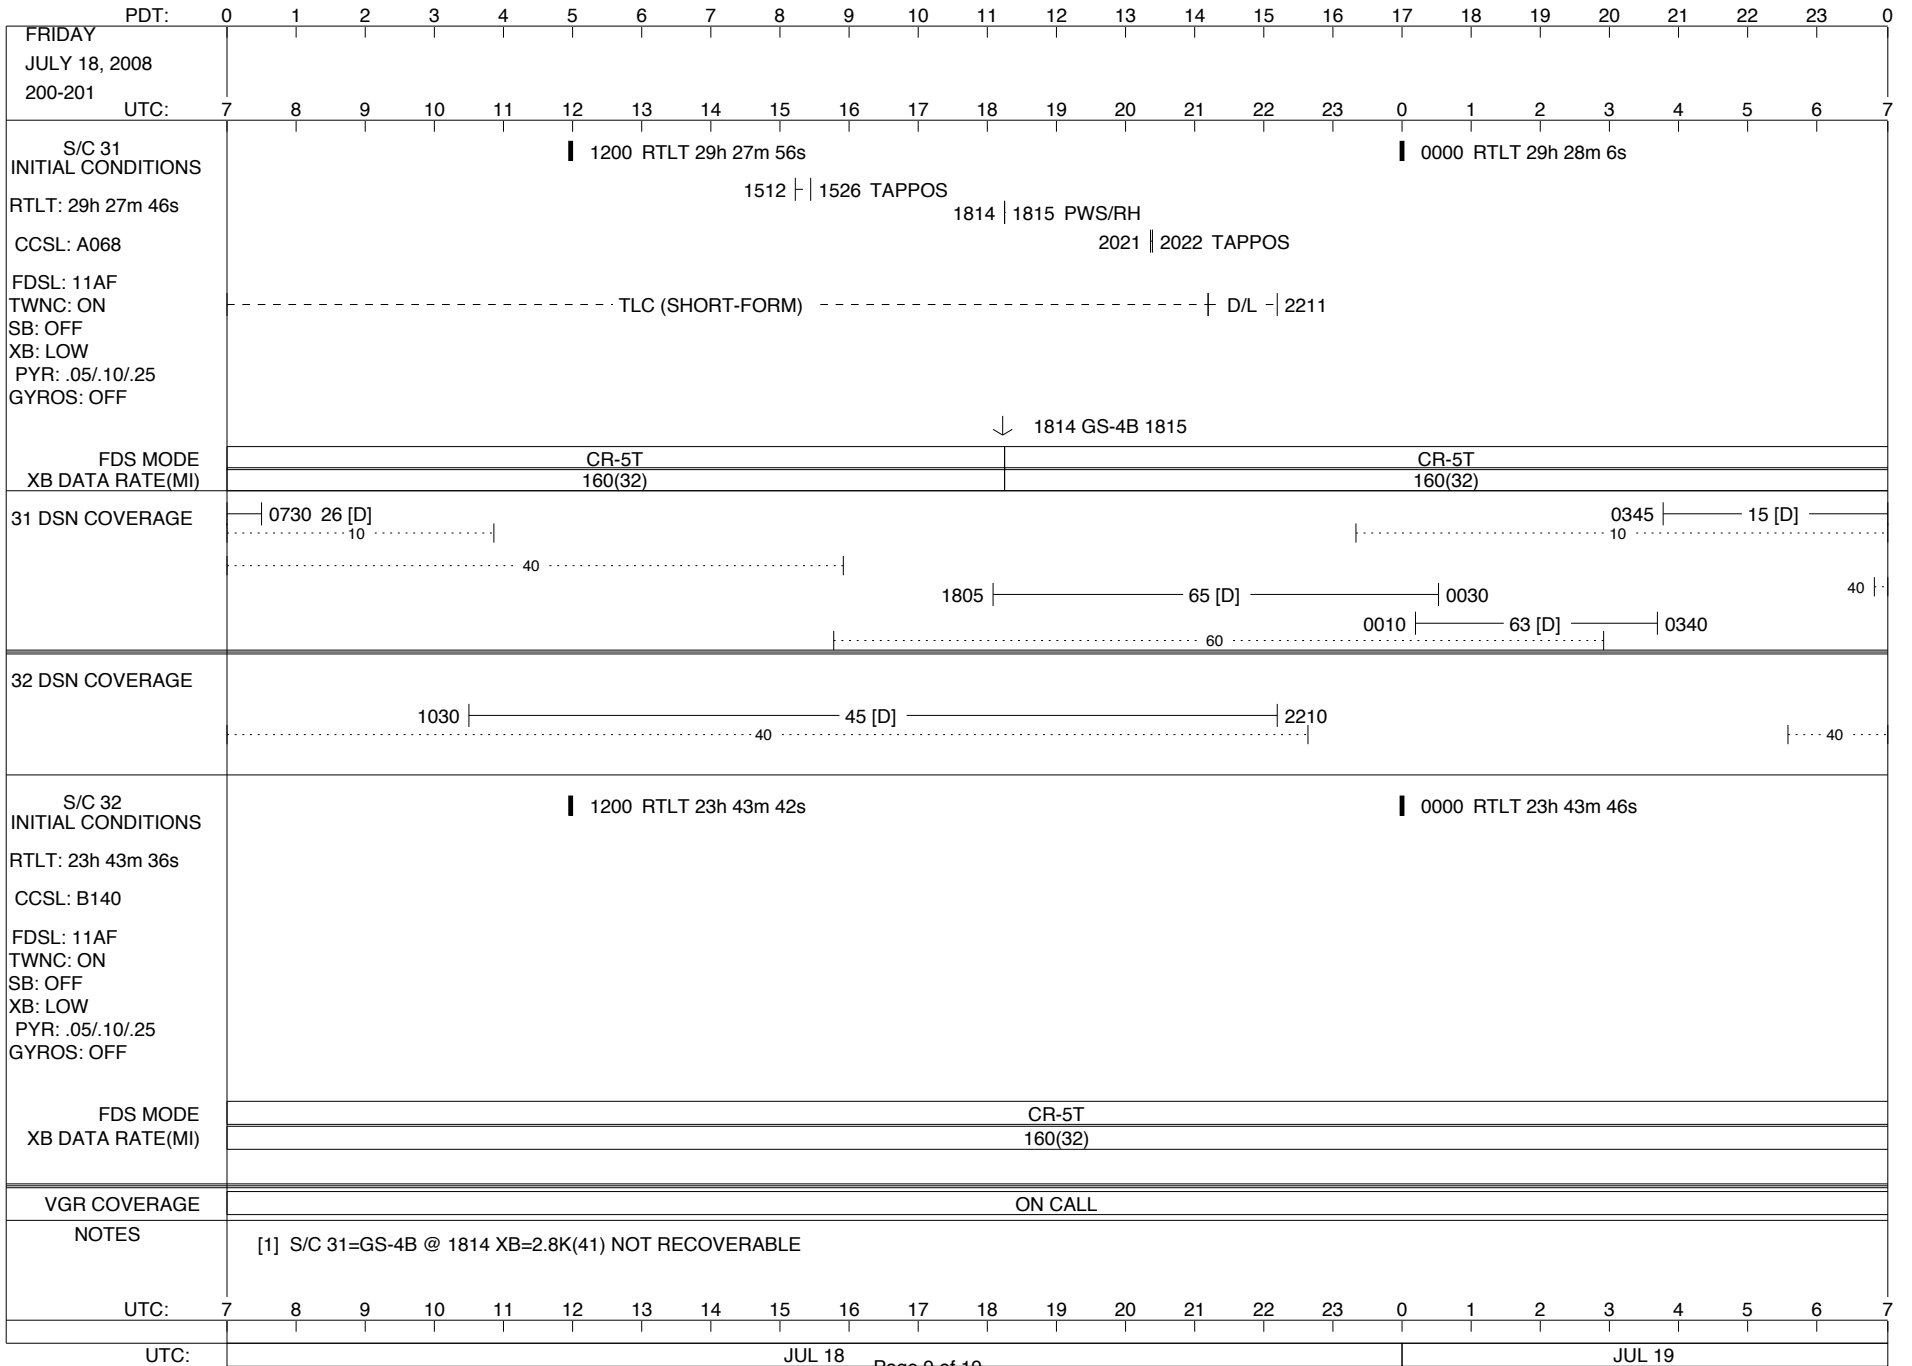

ISSUE DATE: 07/10/08 15:01