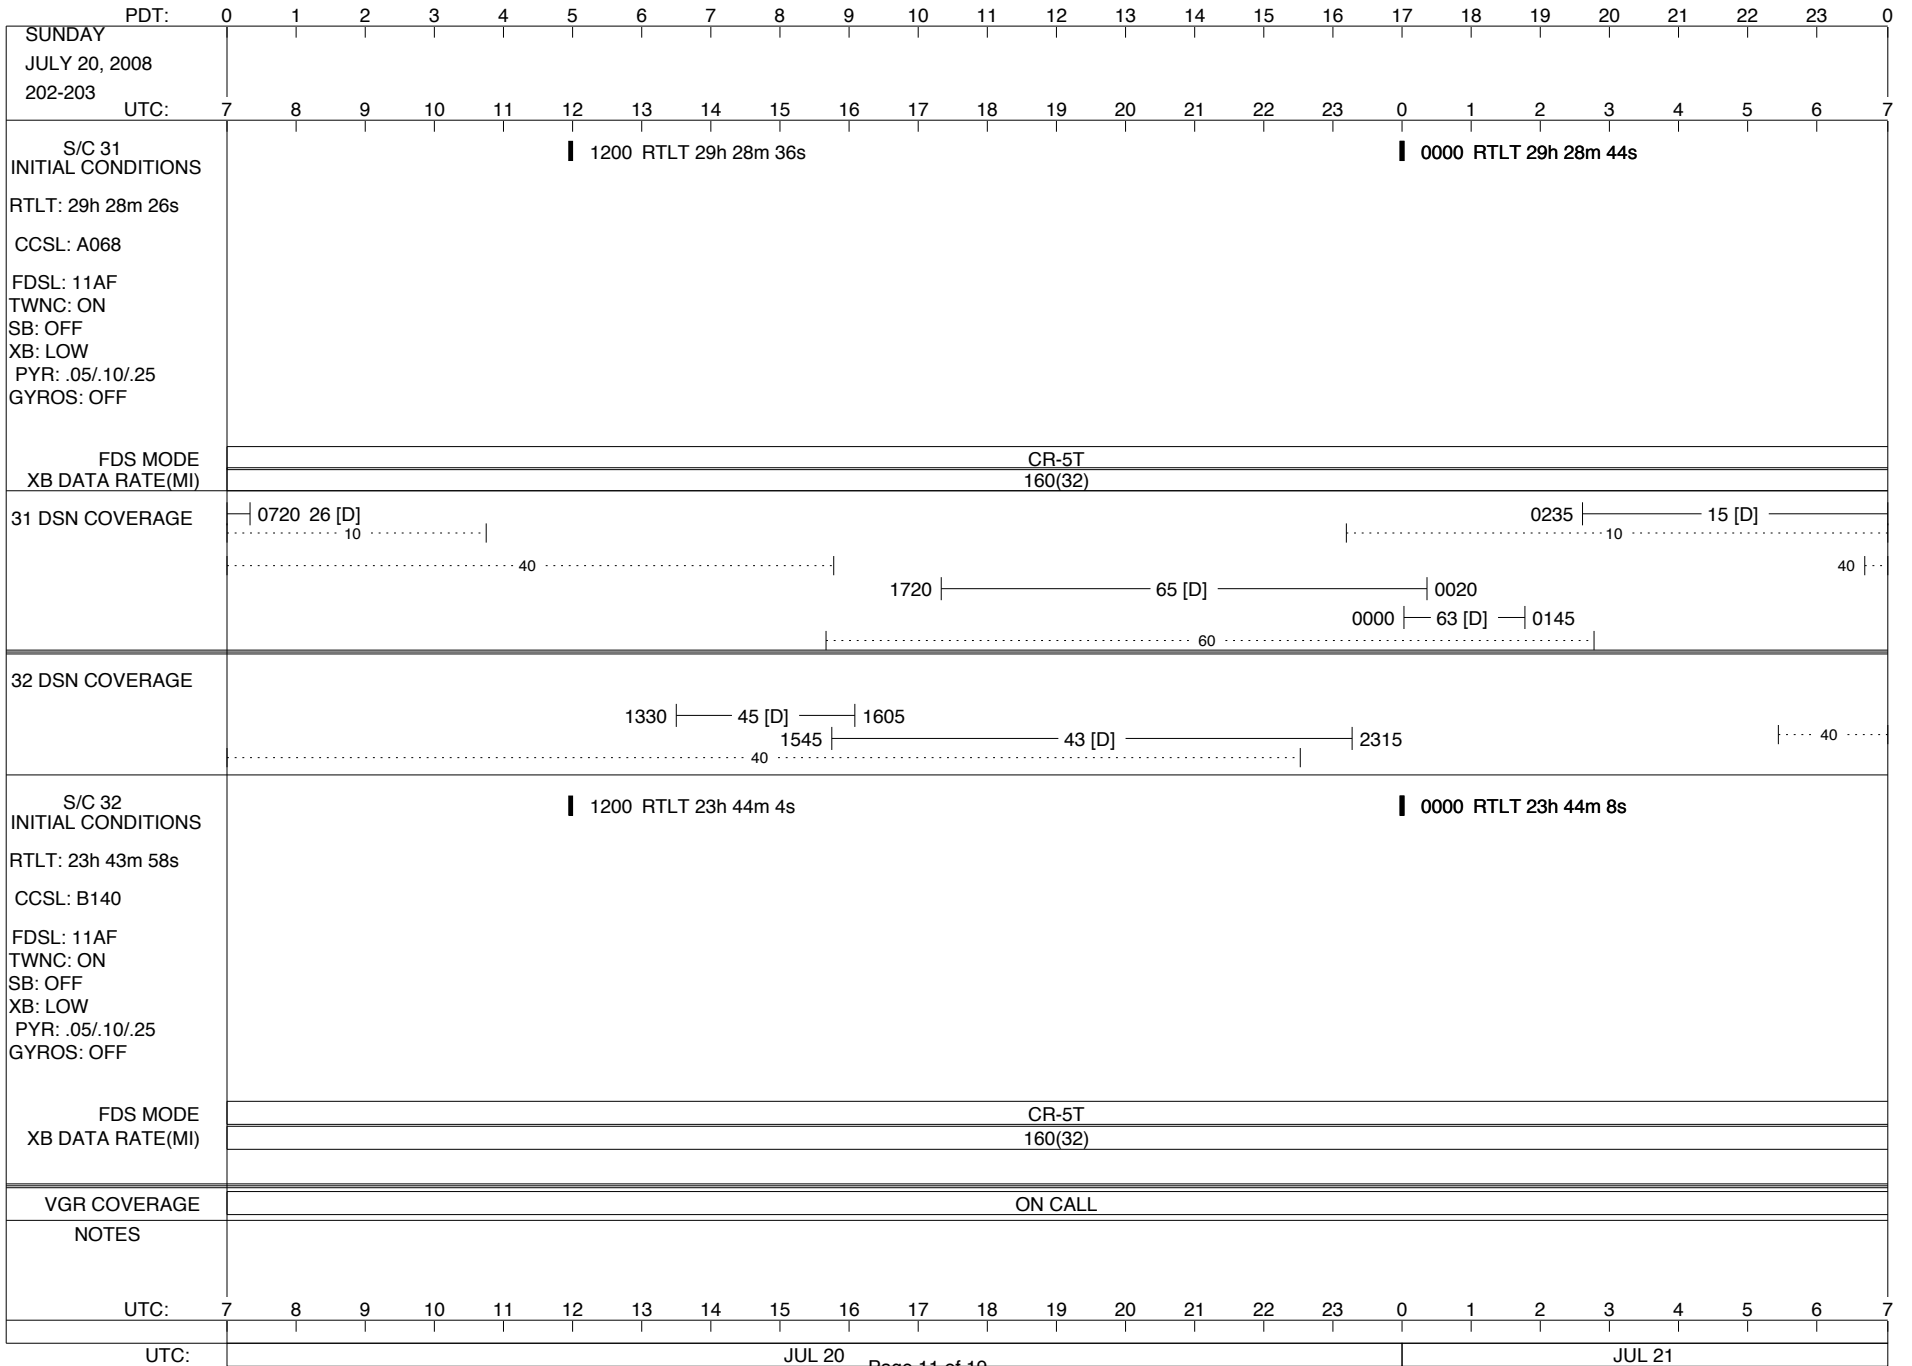

VOYAGER

Space Flight Operations Schedule (SFOS)

Issue Date: July 10, 2008

For the Period: 07/10/08 to 07/28/08 (08-192 – 08-210)

DSN OPSCHIEF (1) 230-102

SCIENCE

FLIGHT TEAM (15) 600-100

DSOT (1) 230-102

ISSUE DATE: 07/10/08 15:01

ISSUE DATE: 07/10/08 15:01

ISSUE DATE: 07/10/08 15:01

ISSUE DATE: 07/10/08 15:01

ISSUE DATE: 07/10/08 15:01

ISSUE DATE: 07/10/08 15:01

PDT:	0	1	2	3	4	5	6	7	8	9	10	11	12	13	14	15	16	17	18	19	20	21	22	23	0			
UTC:	7	8	9	10	11	12	13	14	15	16	17	18	19	20	21	22	23	0	1	2	3	4	5	6	7			
TUESDAY JULY 22, 2008 204-205																												
S/C 31 INITIAL CONDITIONS RTLTL: 29h 29m 4s CCSL: A068 FDSL: 11AF TWNC: ON SB: OFF XB: LOW PYR: .05/.10/.25 GYROS: OFF	1200 RTLT 29h 29m 14s												0000 RTLT 29h 29m 24s															
FDS MODE	CR-5T												CR-5T															
XB DATA RATE(MI)	160(32)												160(32)															
31 DSN COVERAGE																												
32 DSN COVERAGE																												
S/C 32 INITIAL CONDITIONS RTLTL: 23h 44m 20s CCSL: B140 FDSL: 11AF TWNC: ON SB: OFF XB: LOW PYR: .05/.10/.25 GYROS: OFF	1200 RTLT 23h 44m 26s												0000 RTLT 23h 44m 32s															
FDS MODE													CR-5T															
XB DATA RATE(MI)													160(32)															
VGR COVERAGE	ON CALL												VGR				ON CALL											
NOTES	[1] S/C 31=GS-4B @ 1151 XB=2.8K(41) NOT RECOVERABLE																											
UTC:	7	8	9	10	11	12	13	14	15	16	17	18	19	20	21	22	23	0	1	2	3	4	5	6	7			
UTC:	JUL 22														JUL 23													