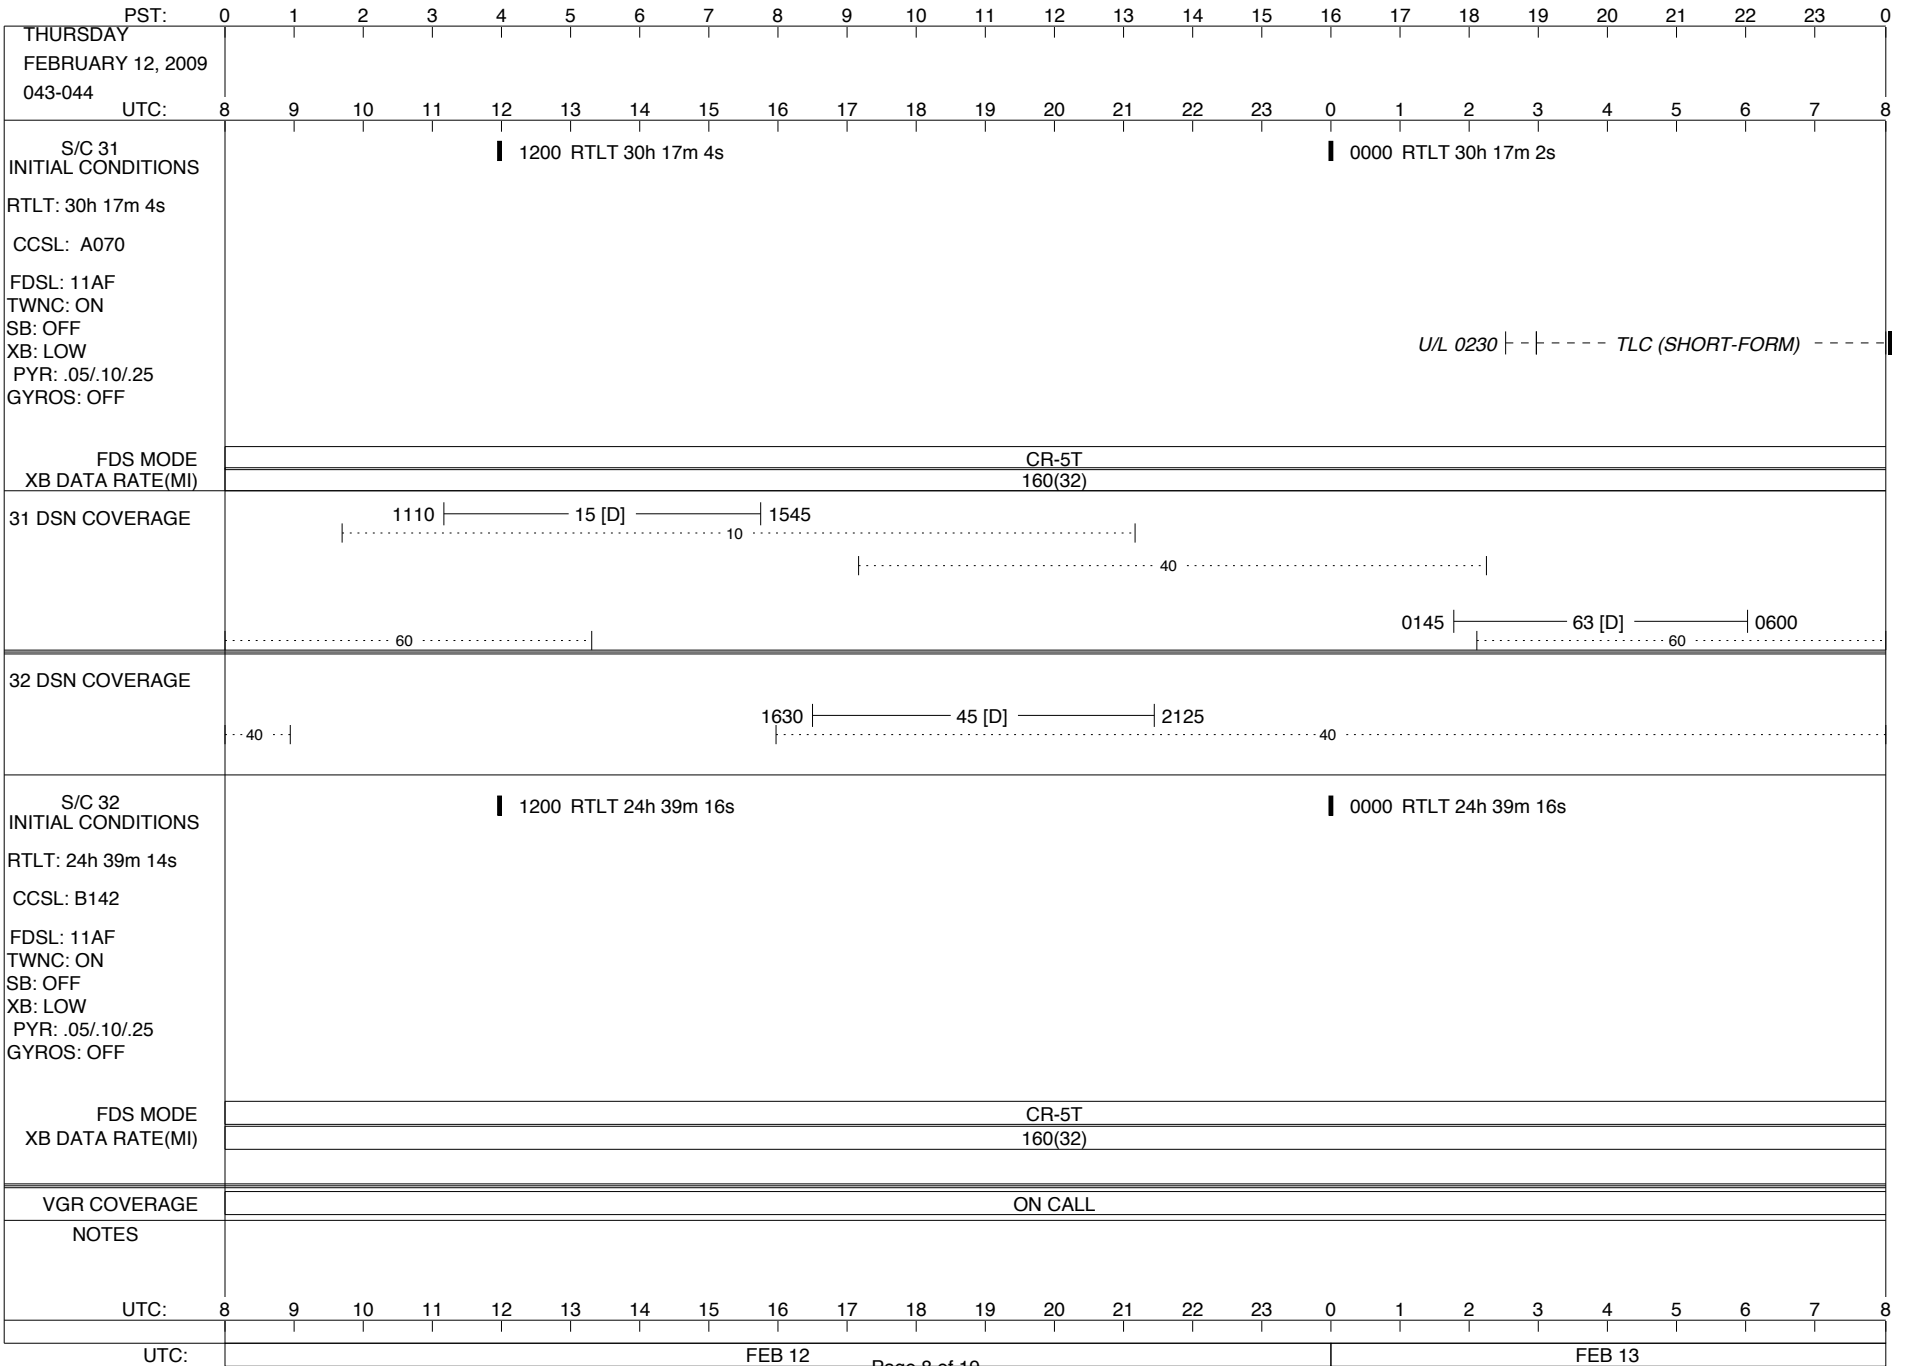

ISSUE DATE: 02/12/09 16:16