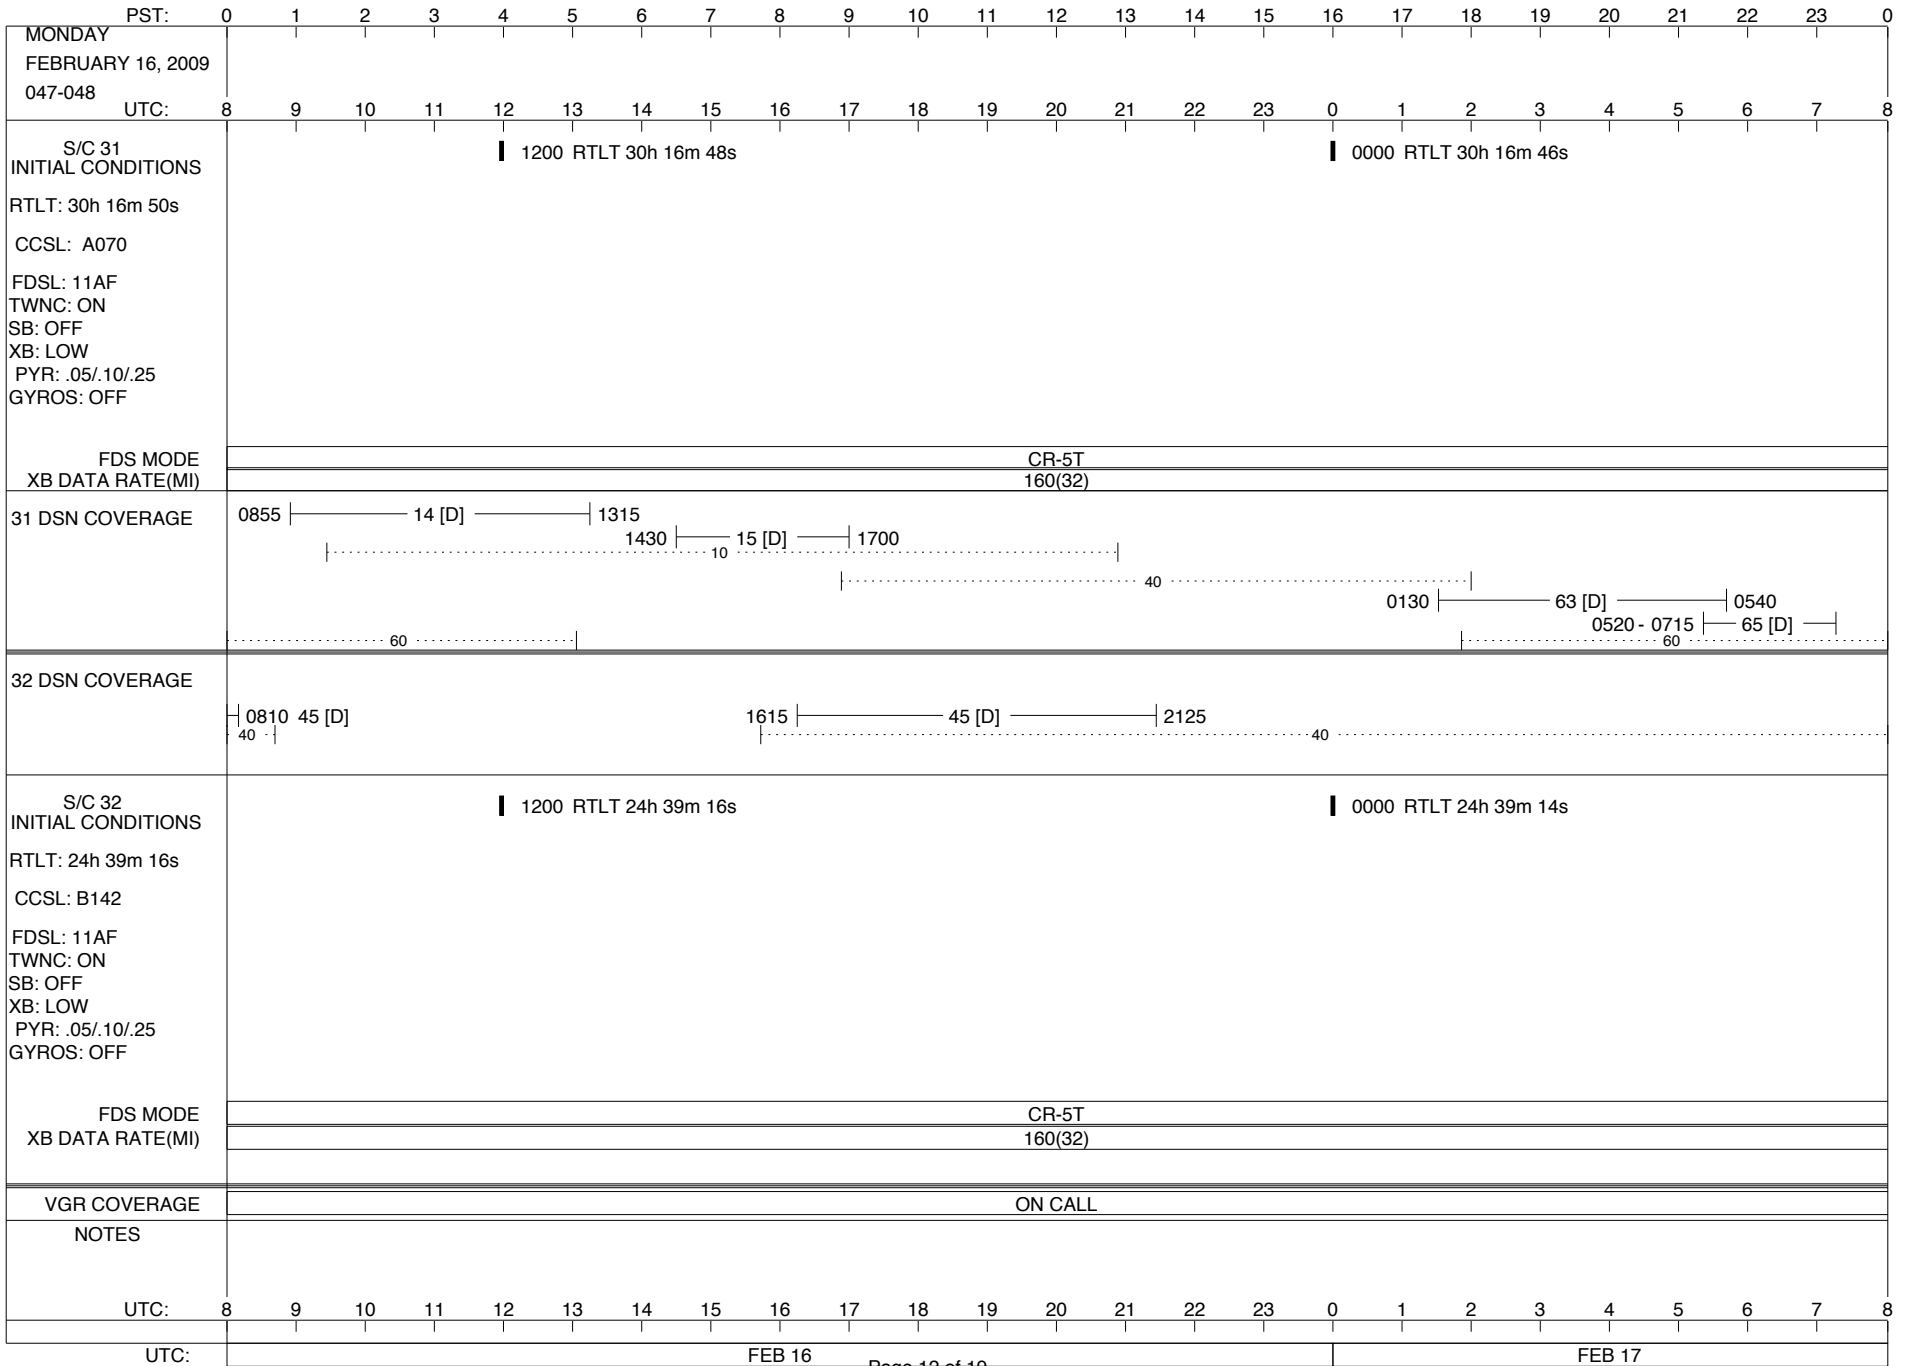

ISSUE DATE: 02/12/09 16:16