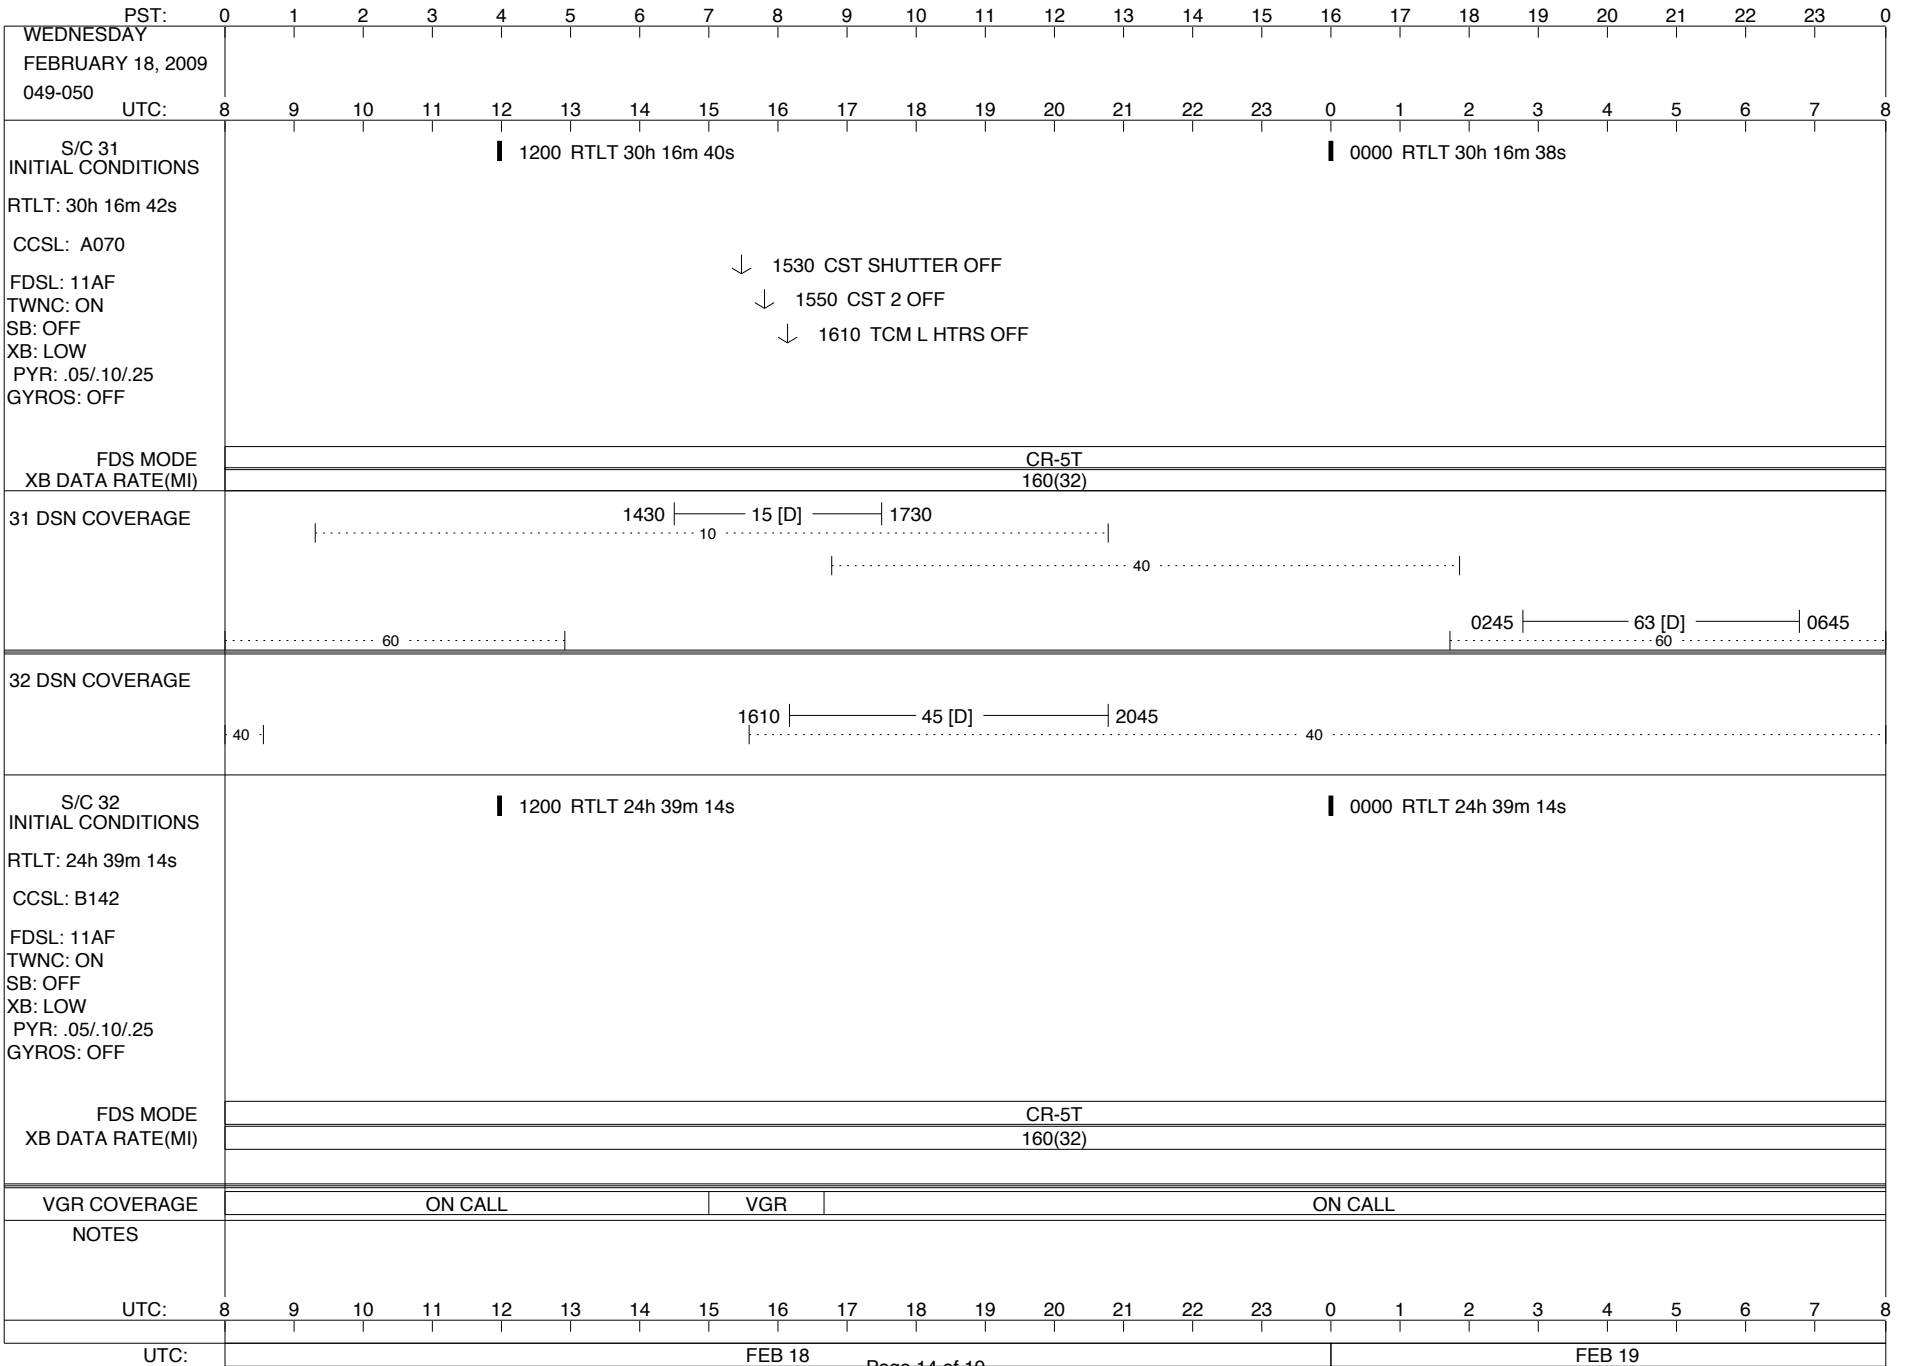

ISSUE DATE: 02/12/09 16:16