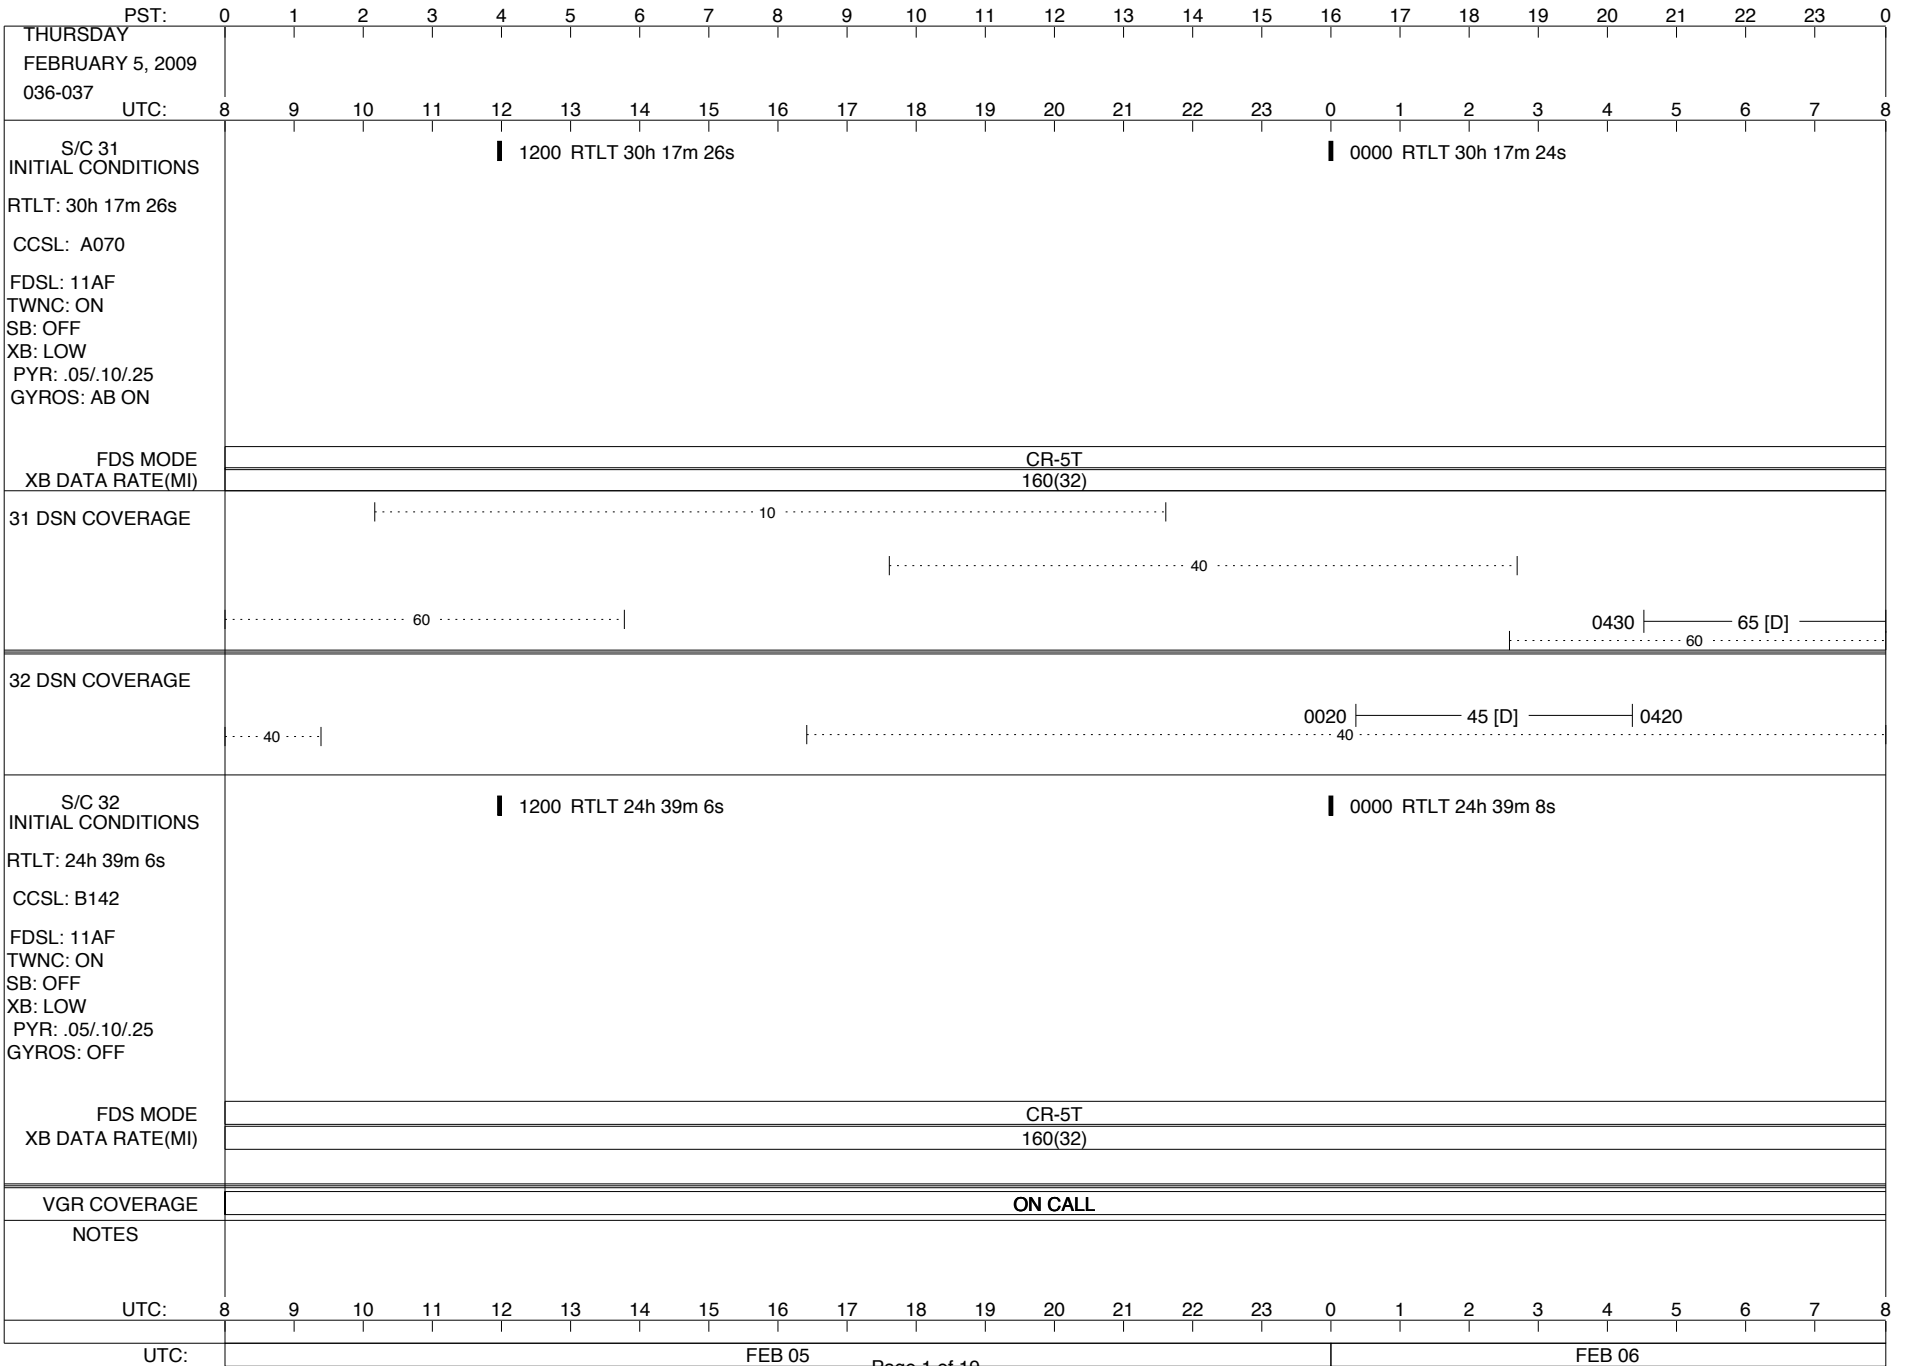

ISSUE DATE: 02/12/09 16:16