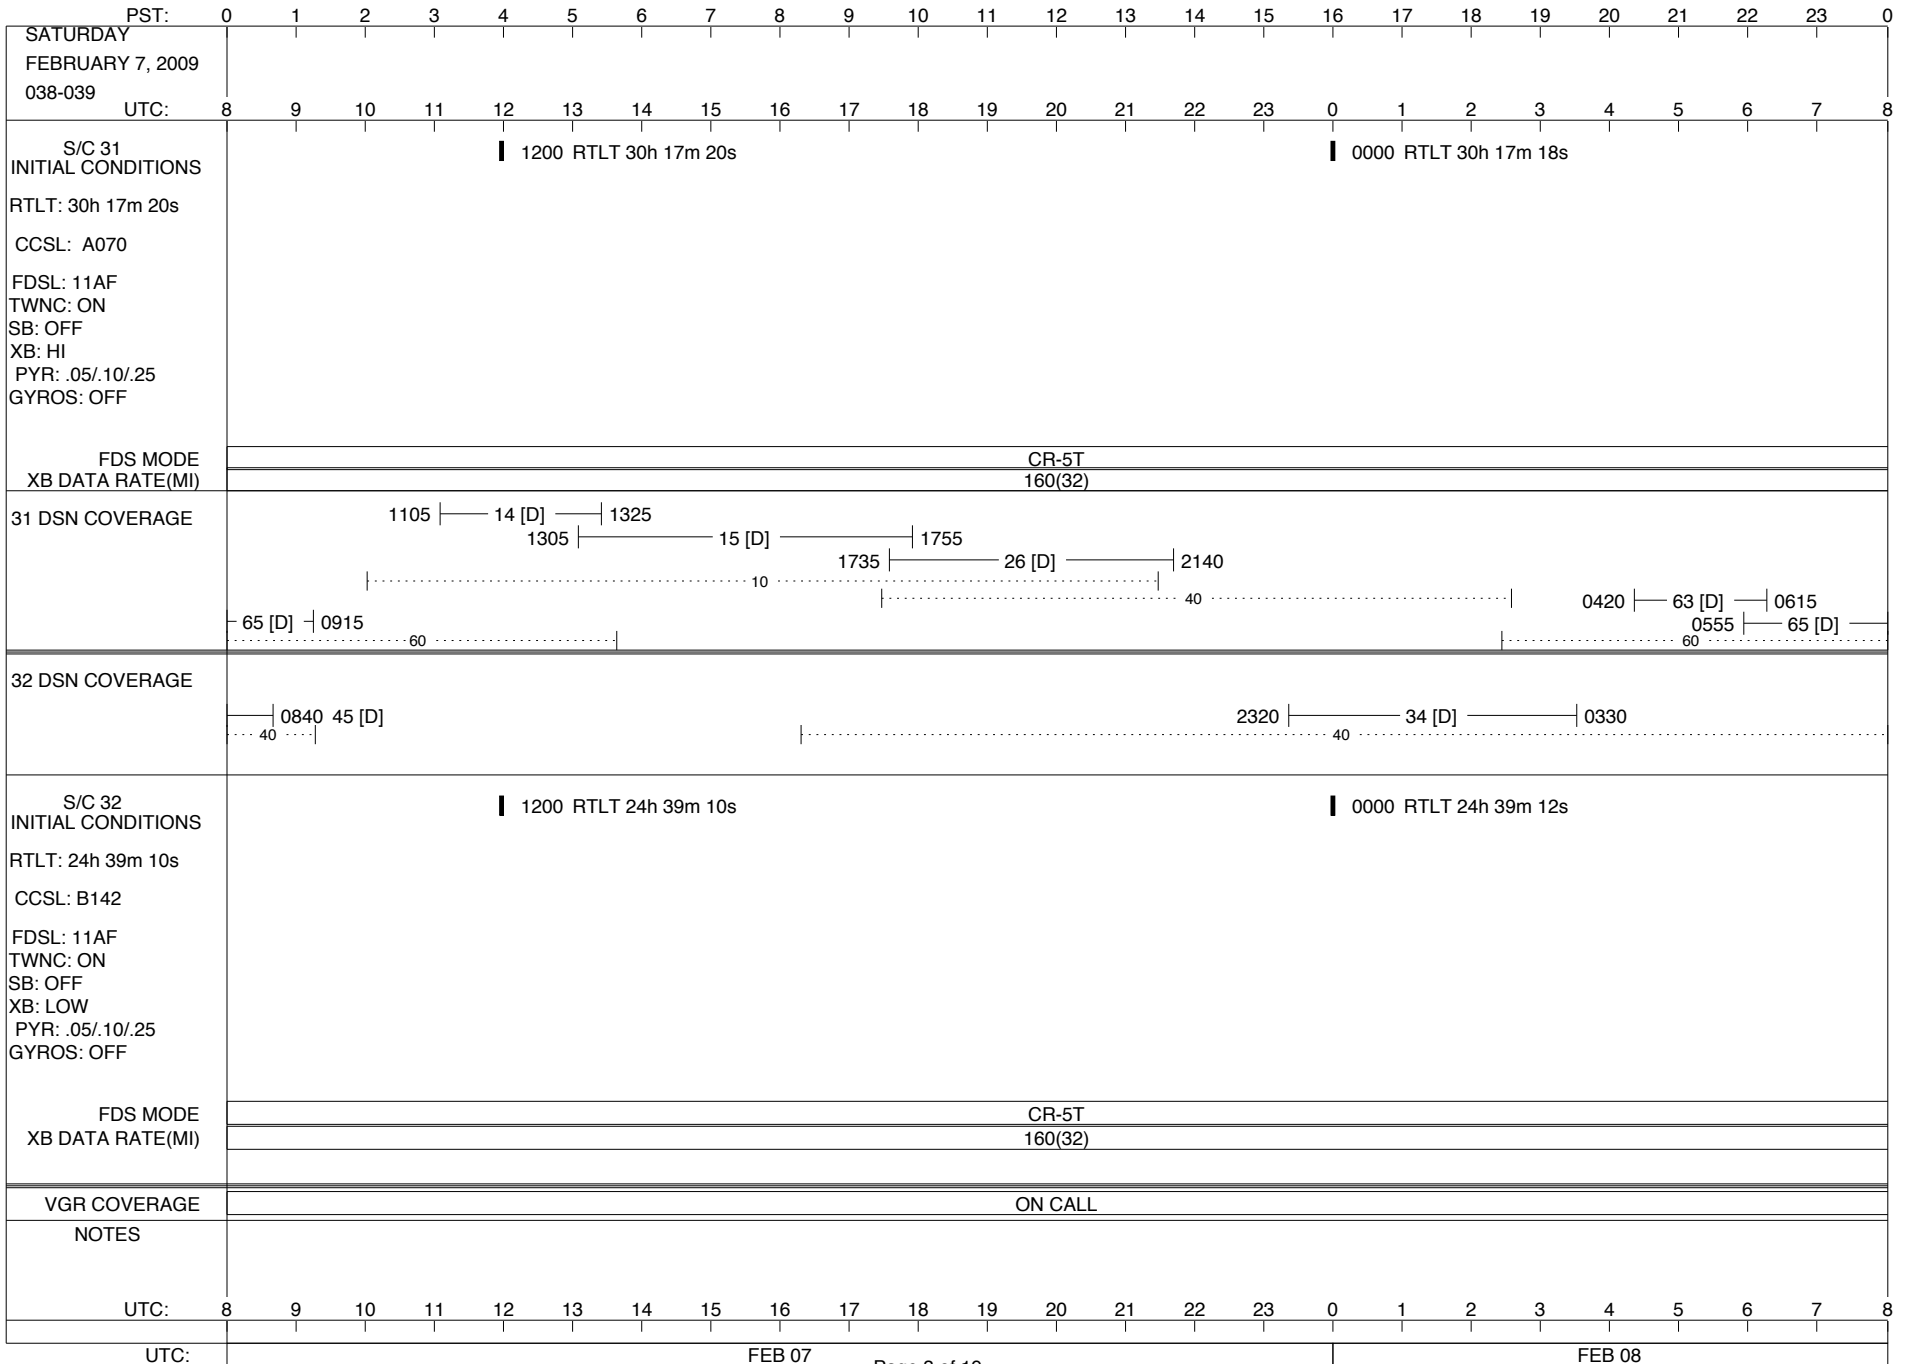

ISSUE DATE: 02/12/09 16:16