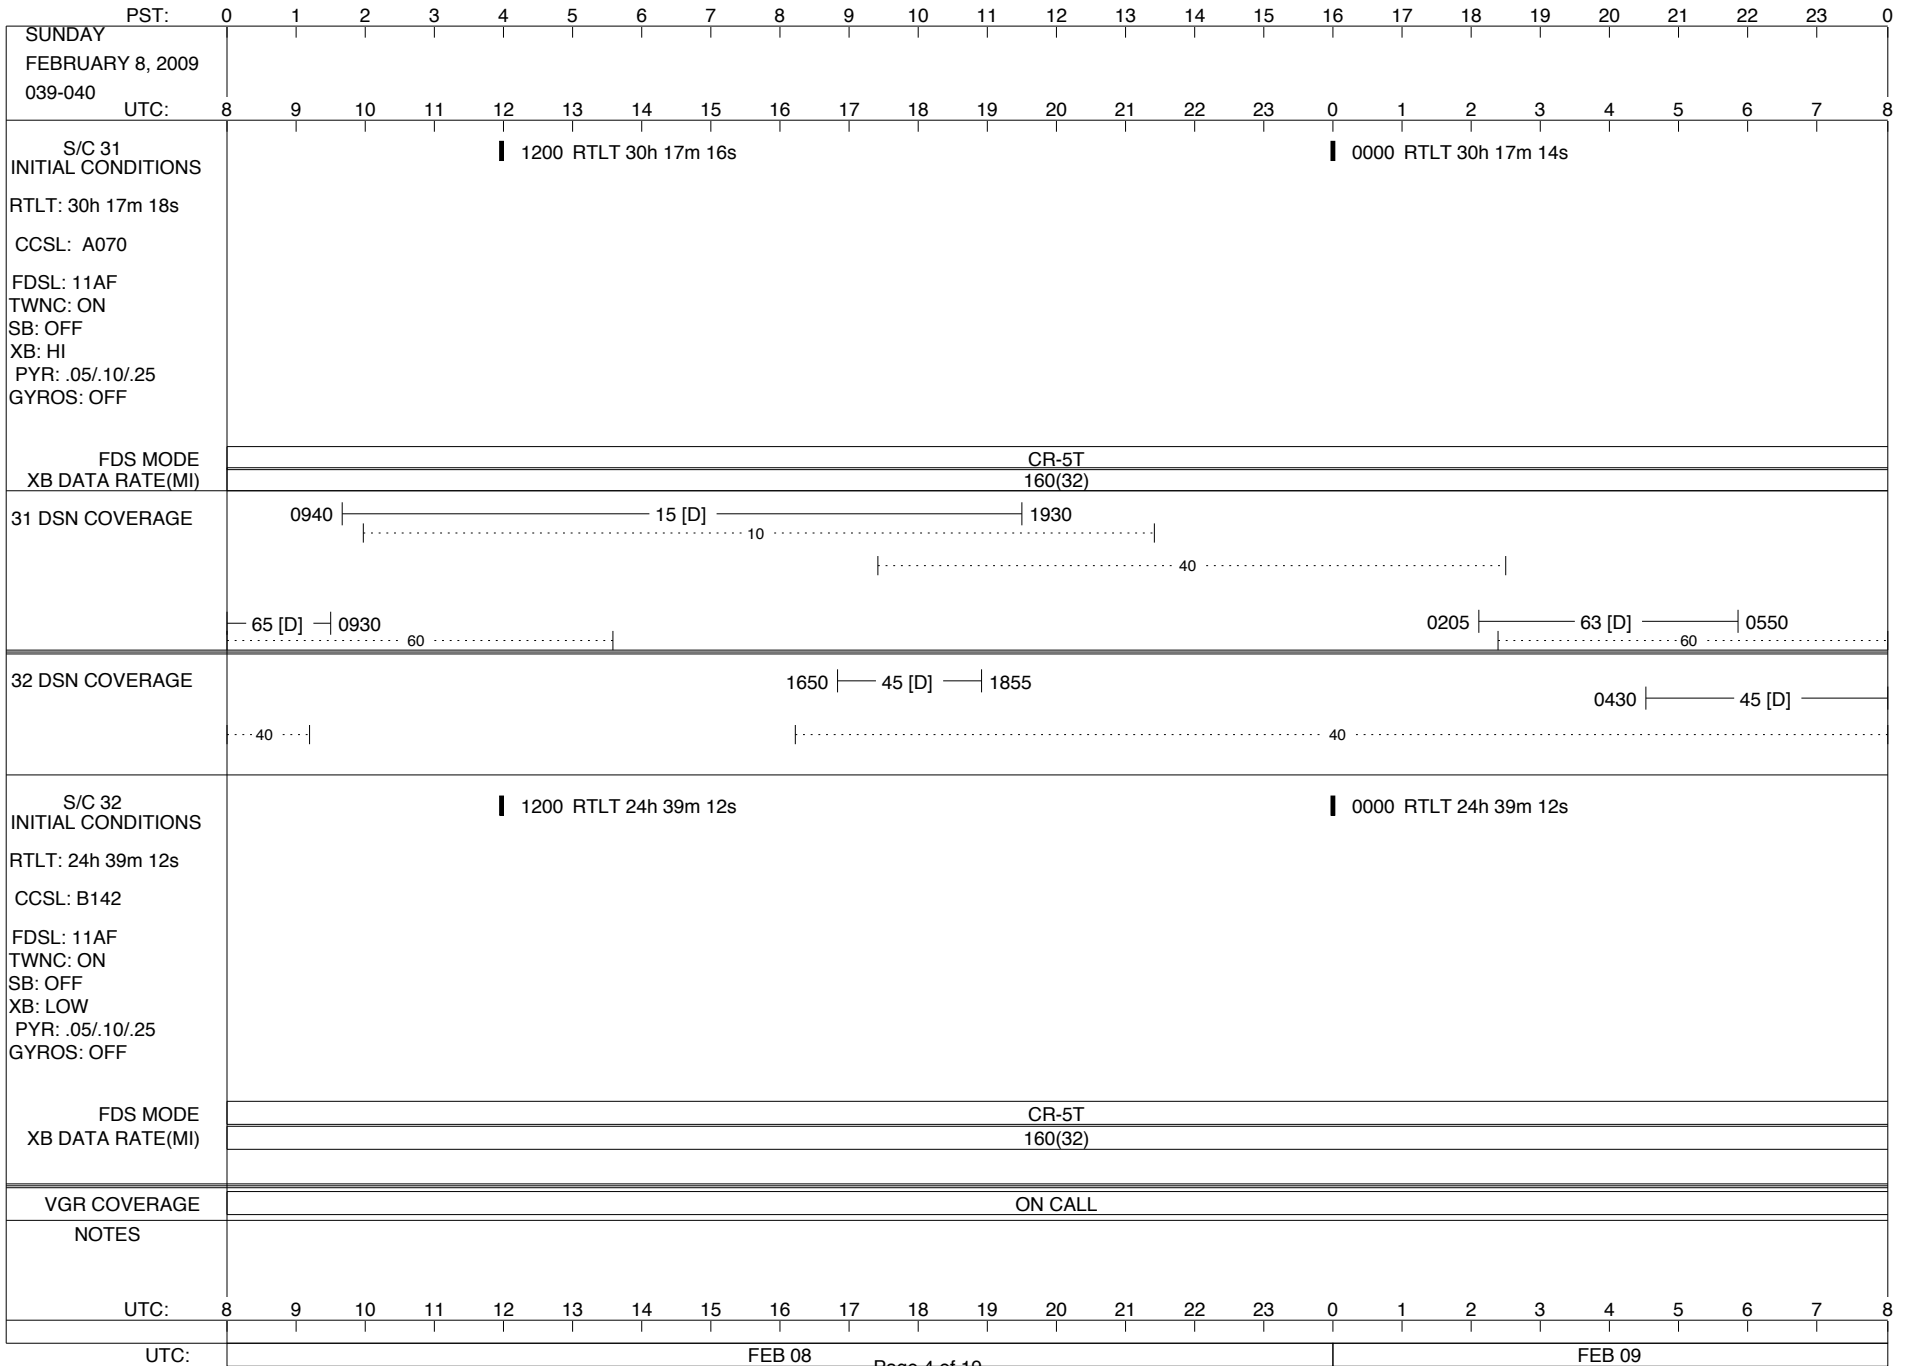

ISSUE DATE: 02/12/09 16:16