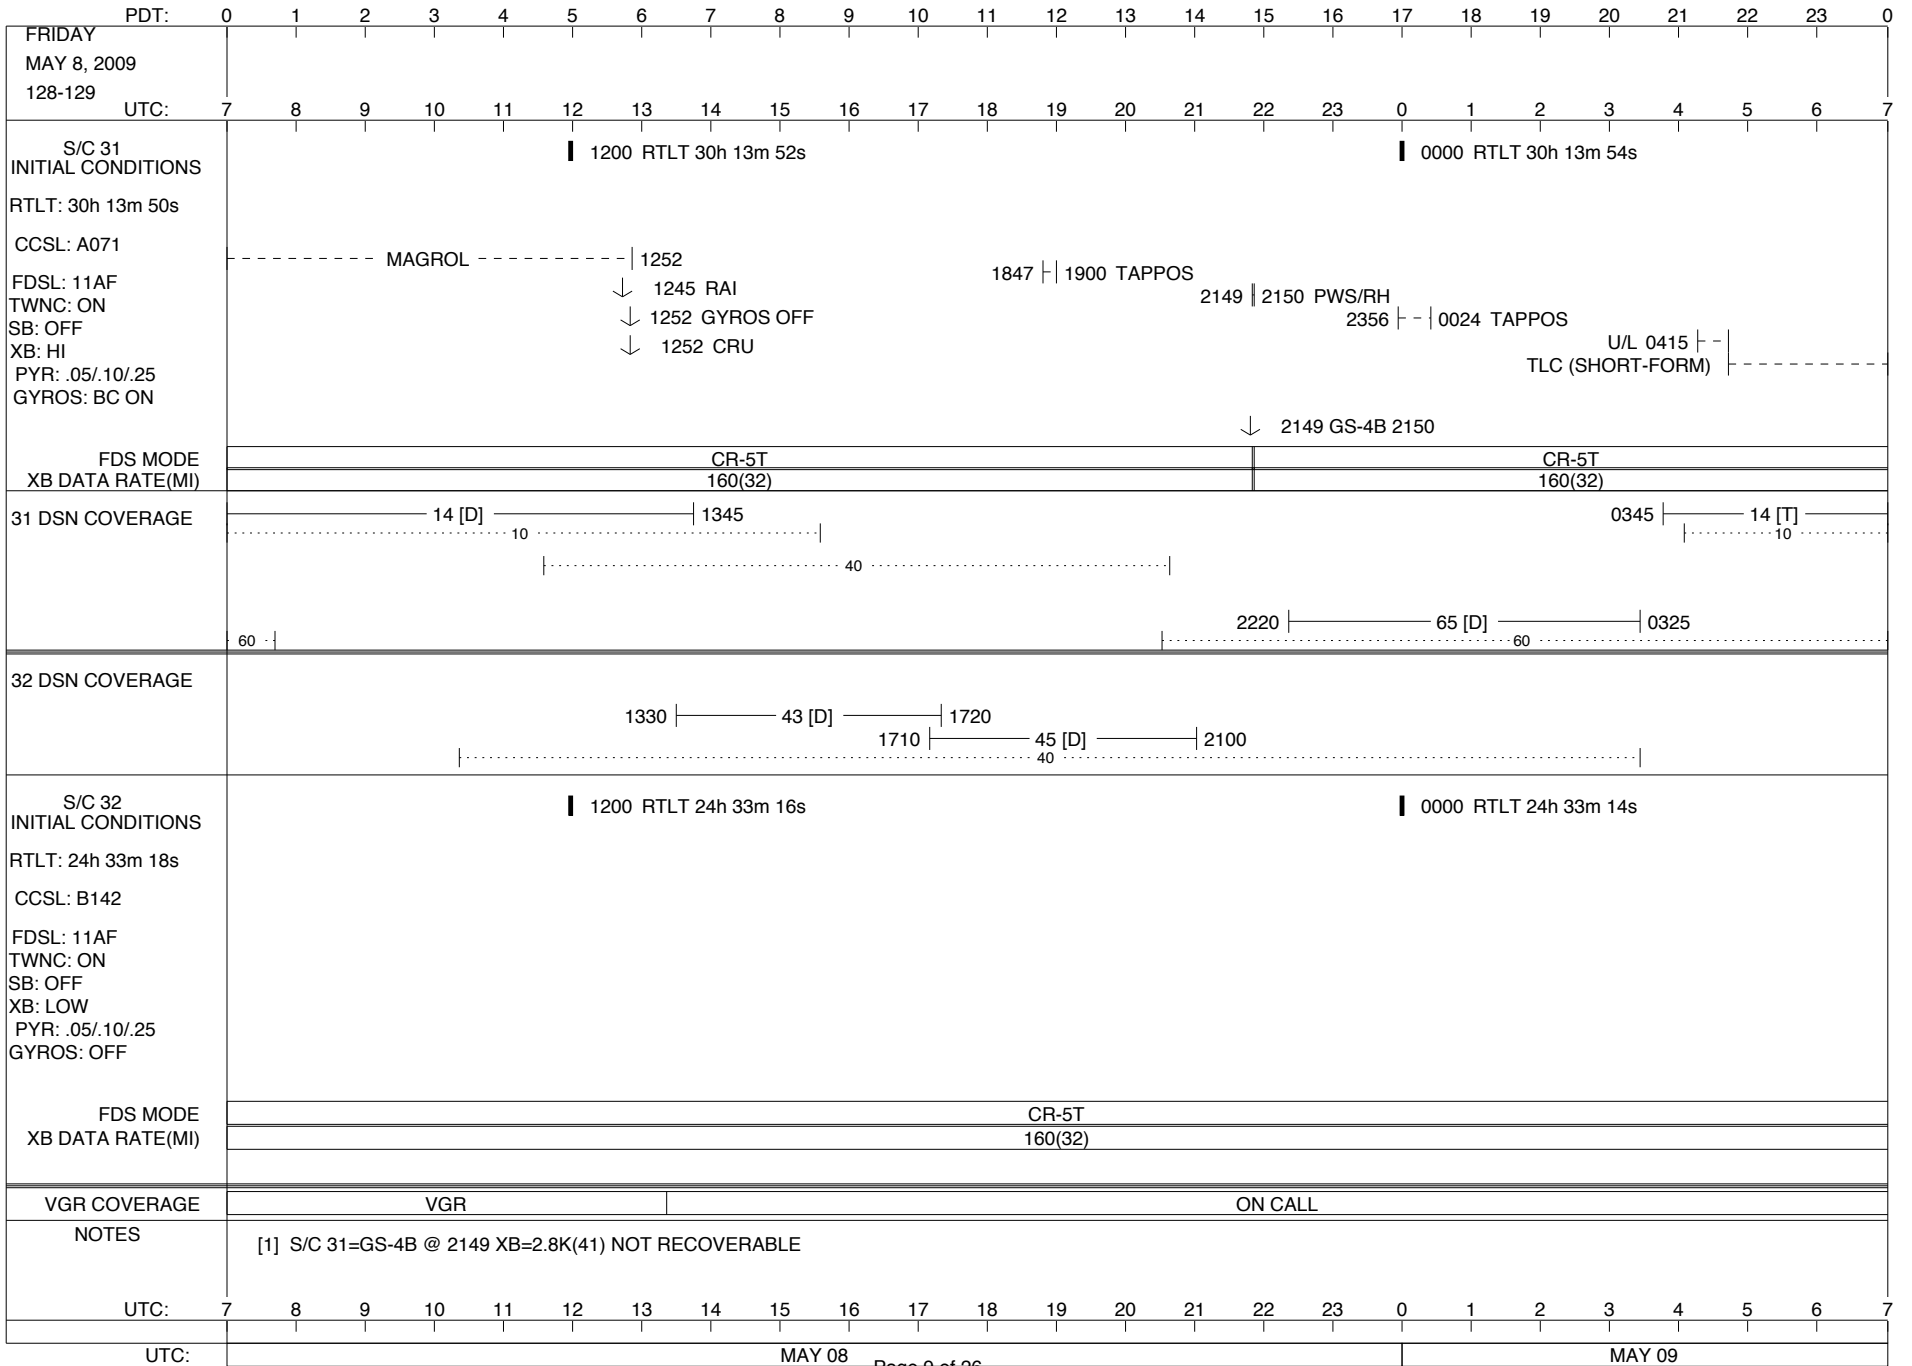

ISSUE DATE: 05/04/09 16:27