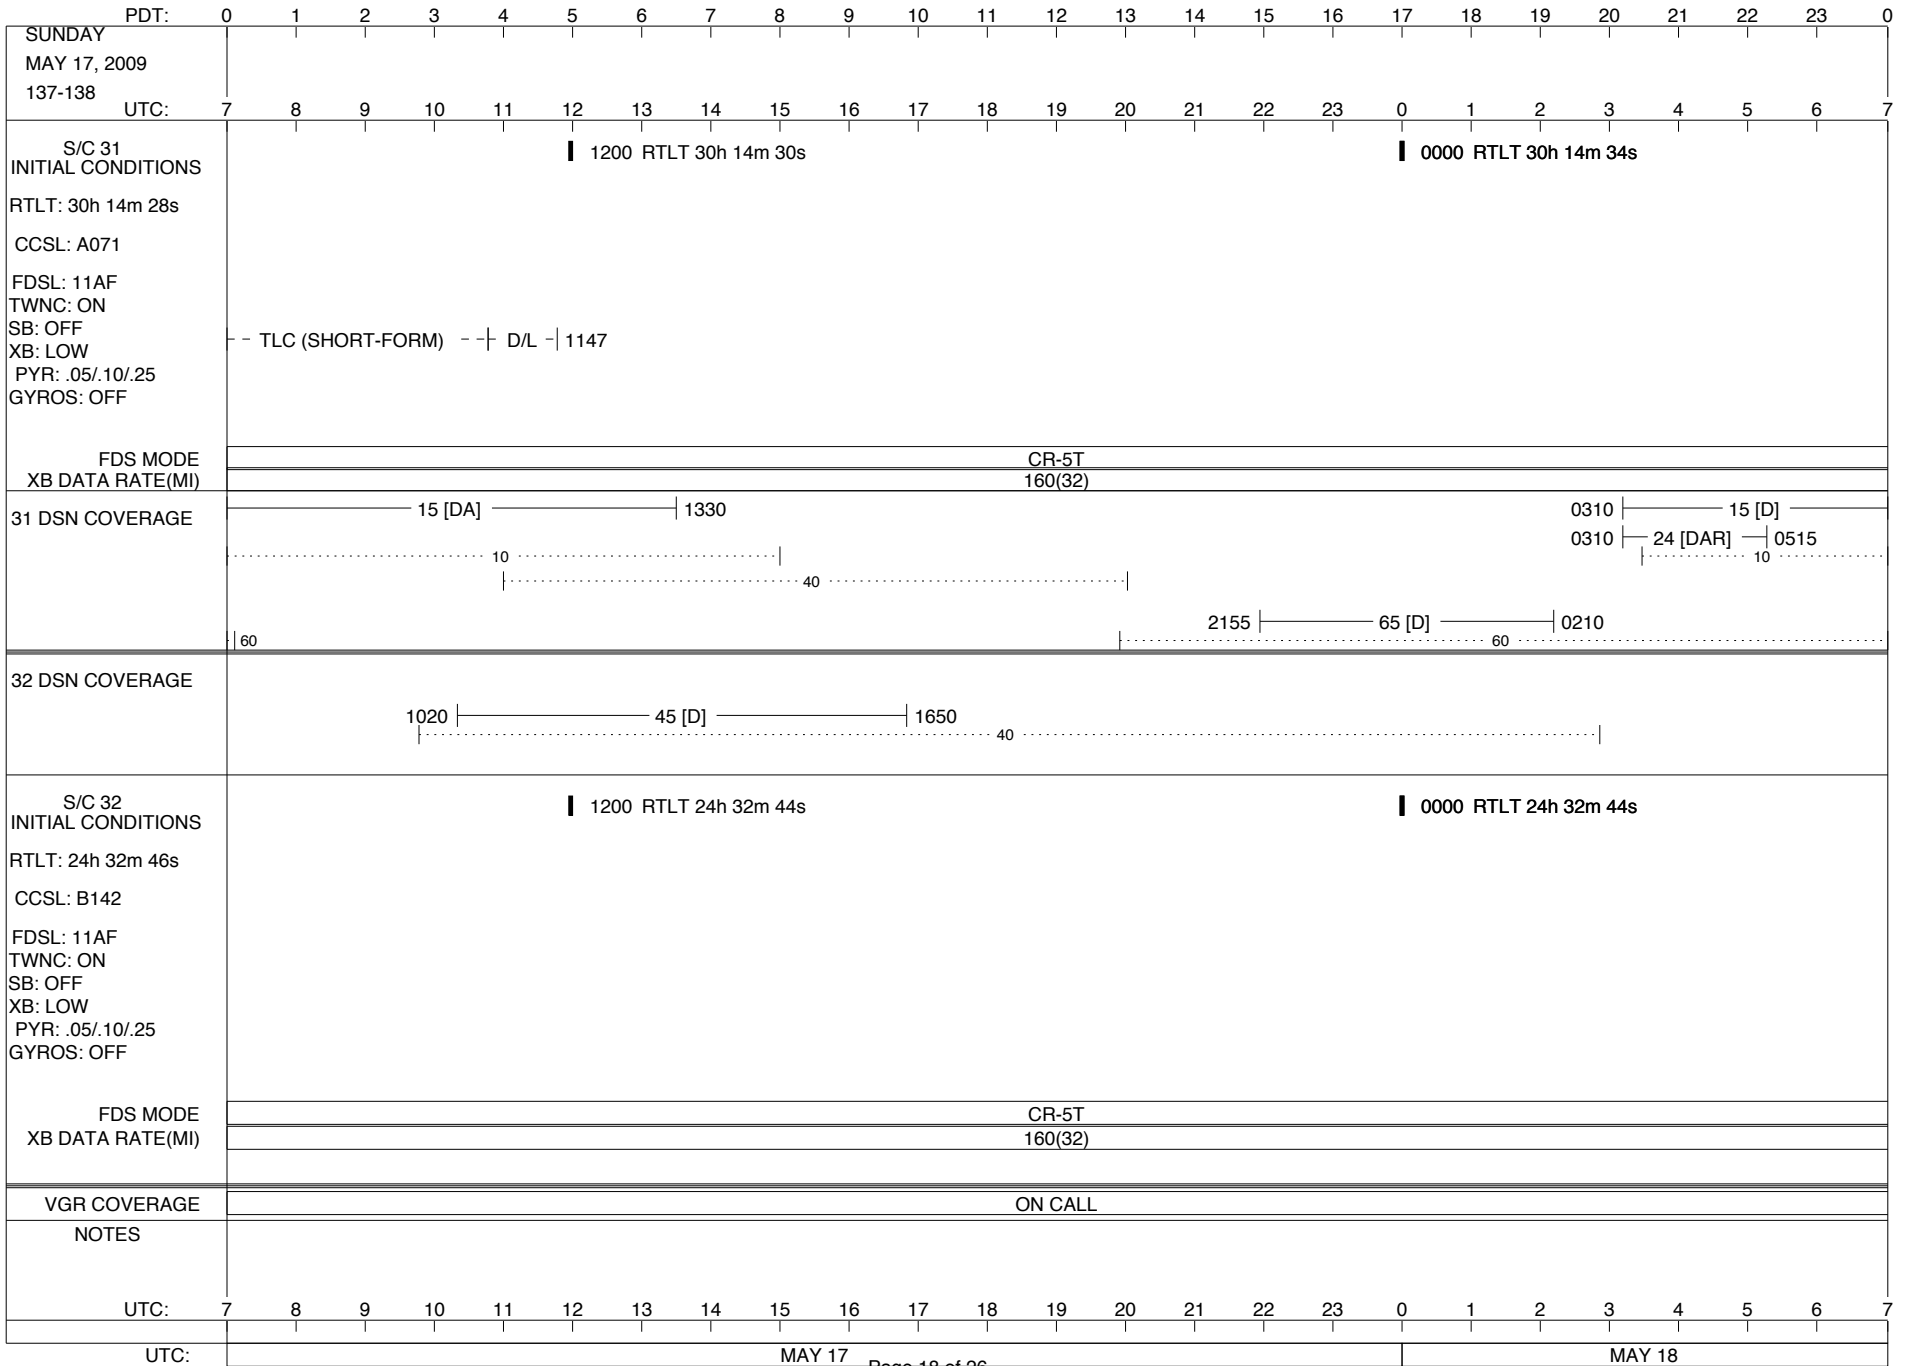

ISSUE DATE: 05/04/09 16:27