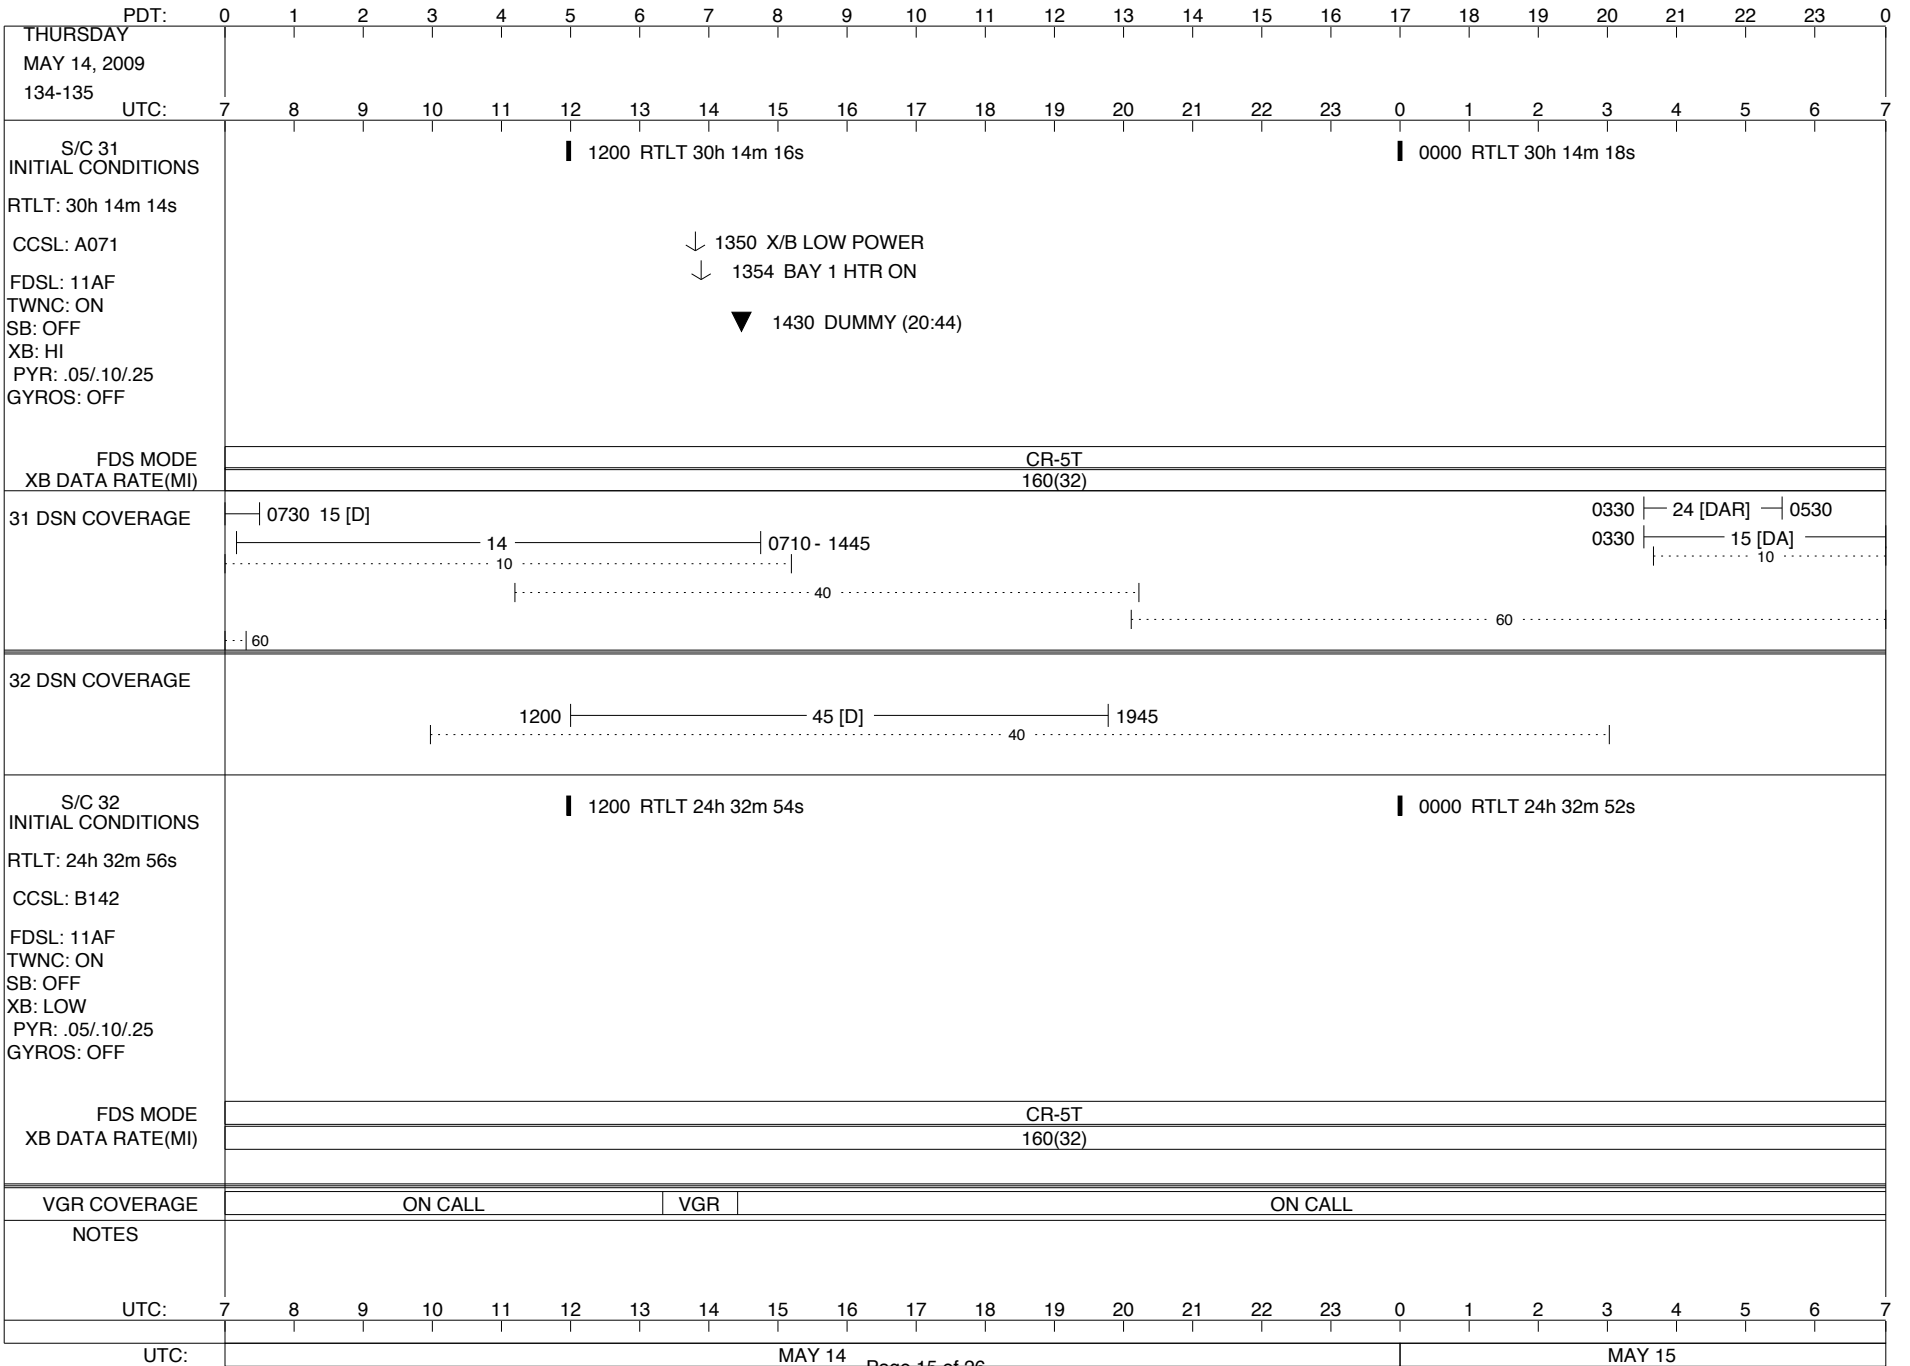

ISSUE DATE: 05/04/09 16:27