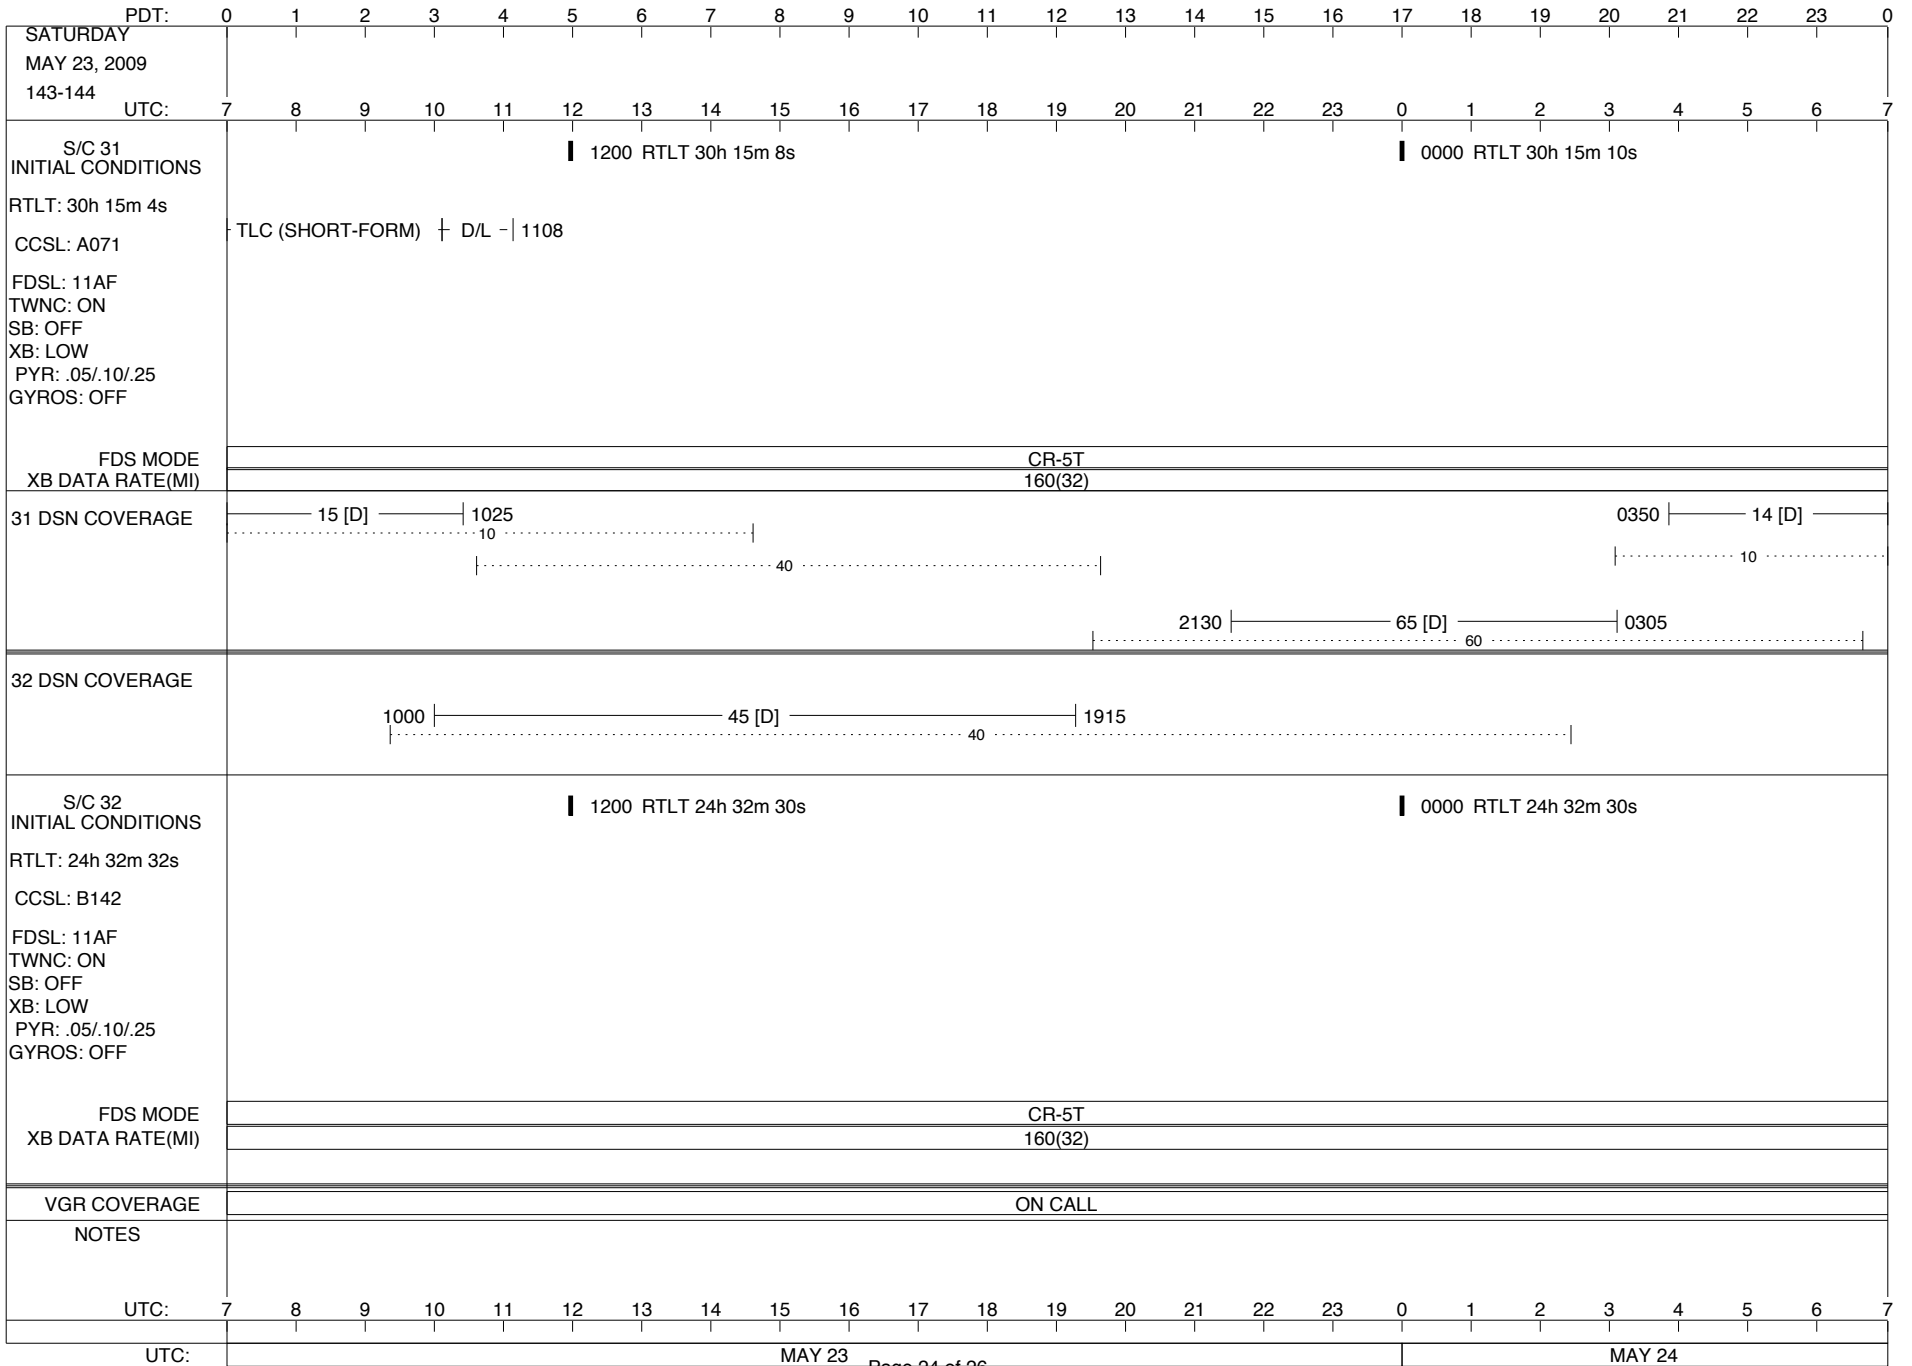

ISSUE DATE: 05/04/09 16:27