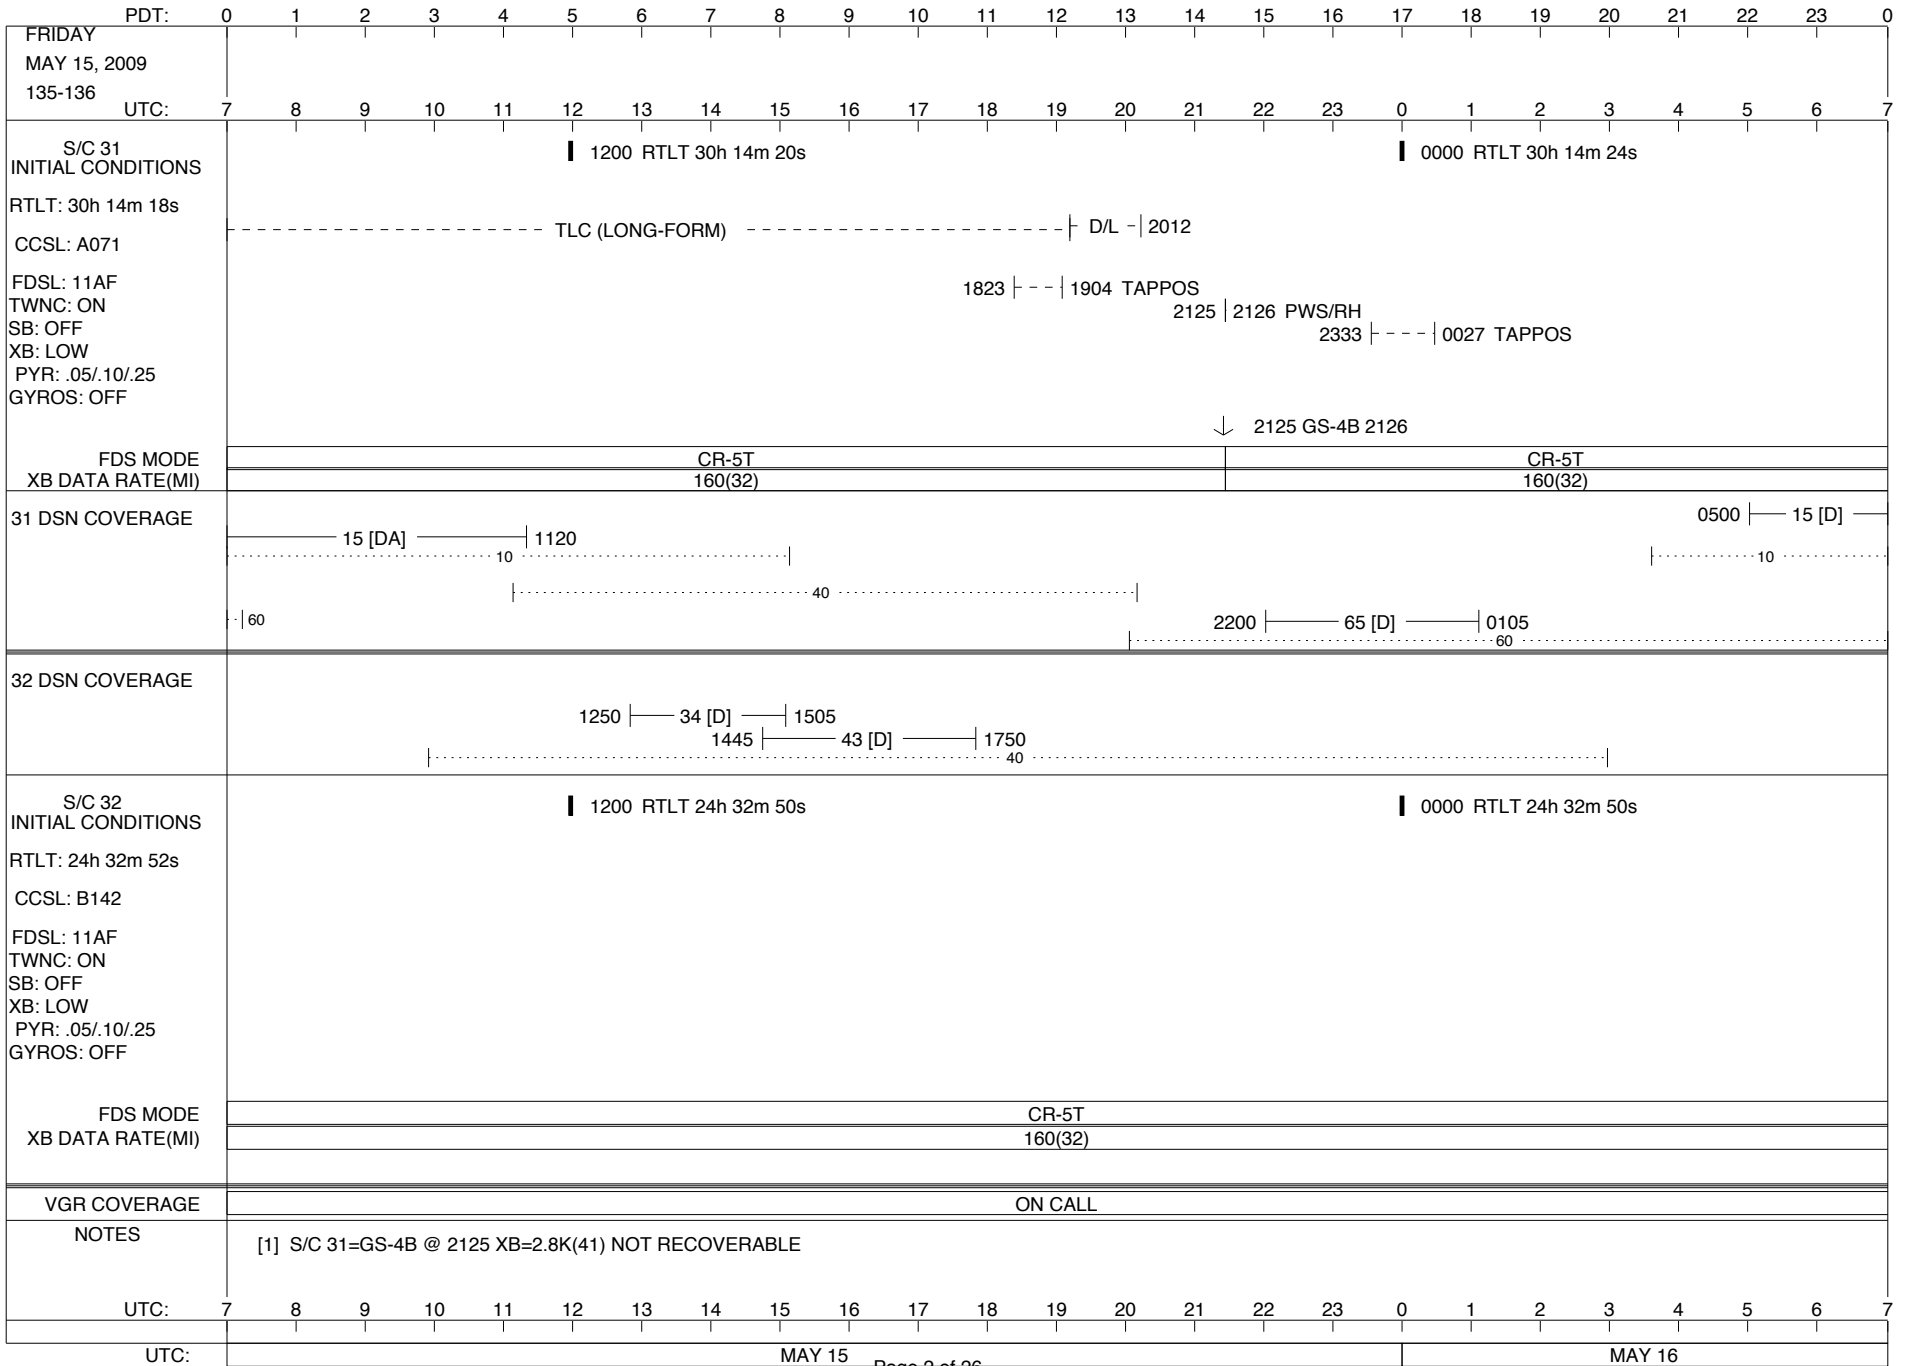

ISSUE DATE: 05/14/09 15:08