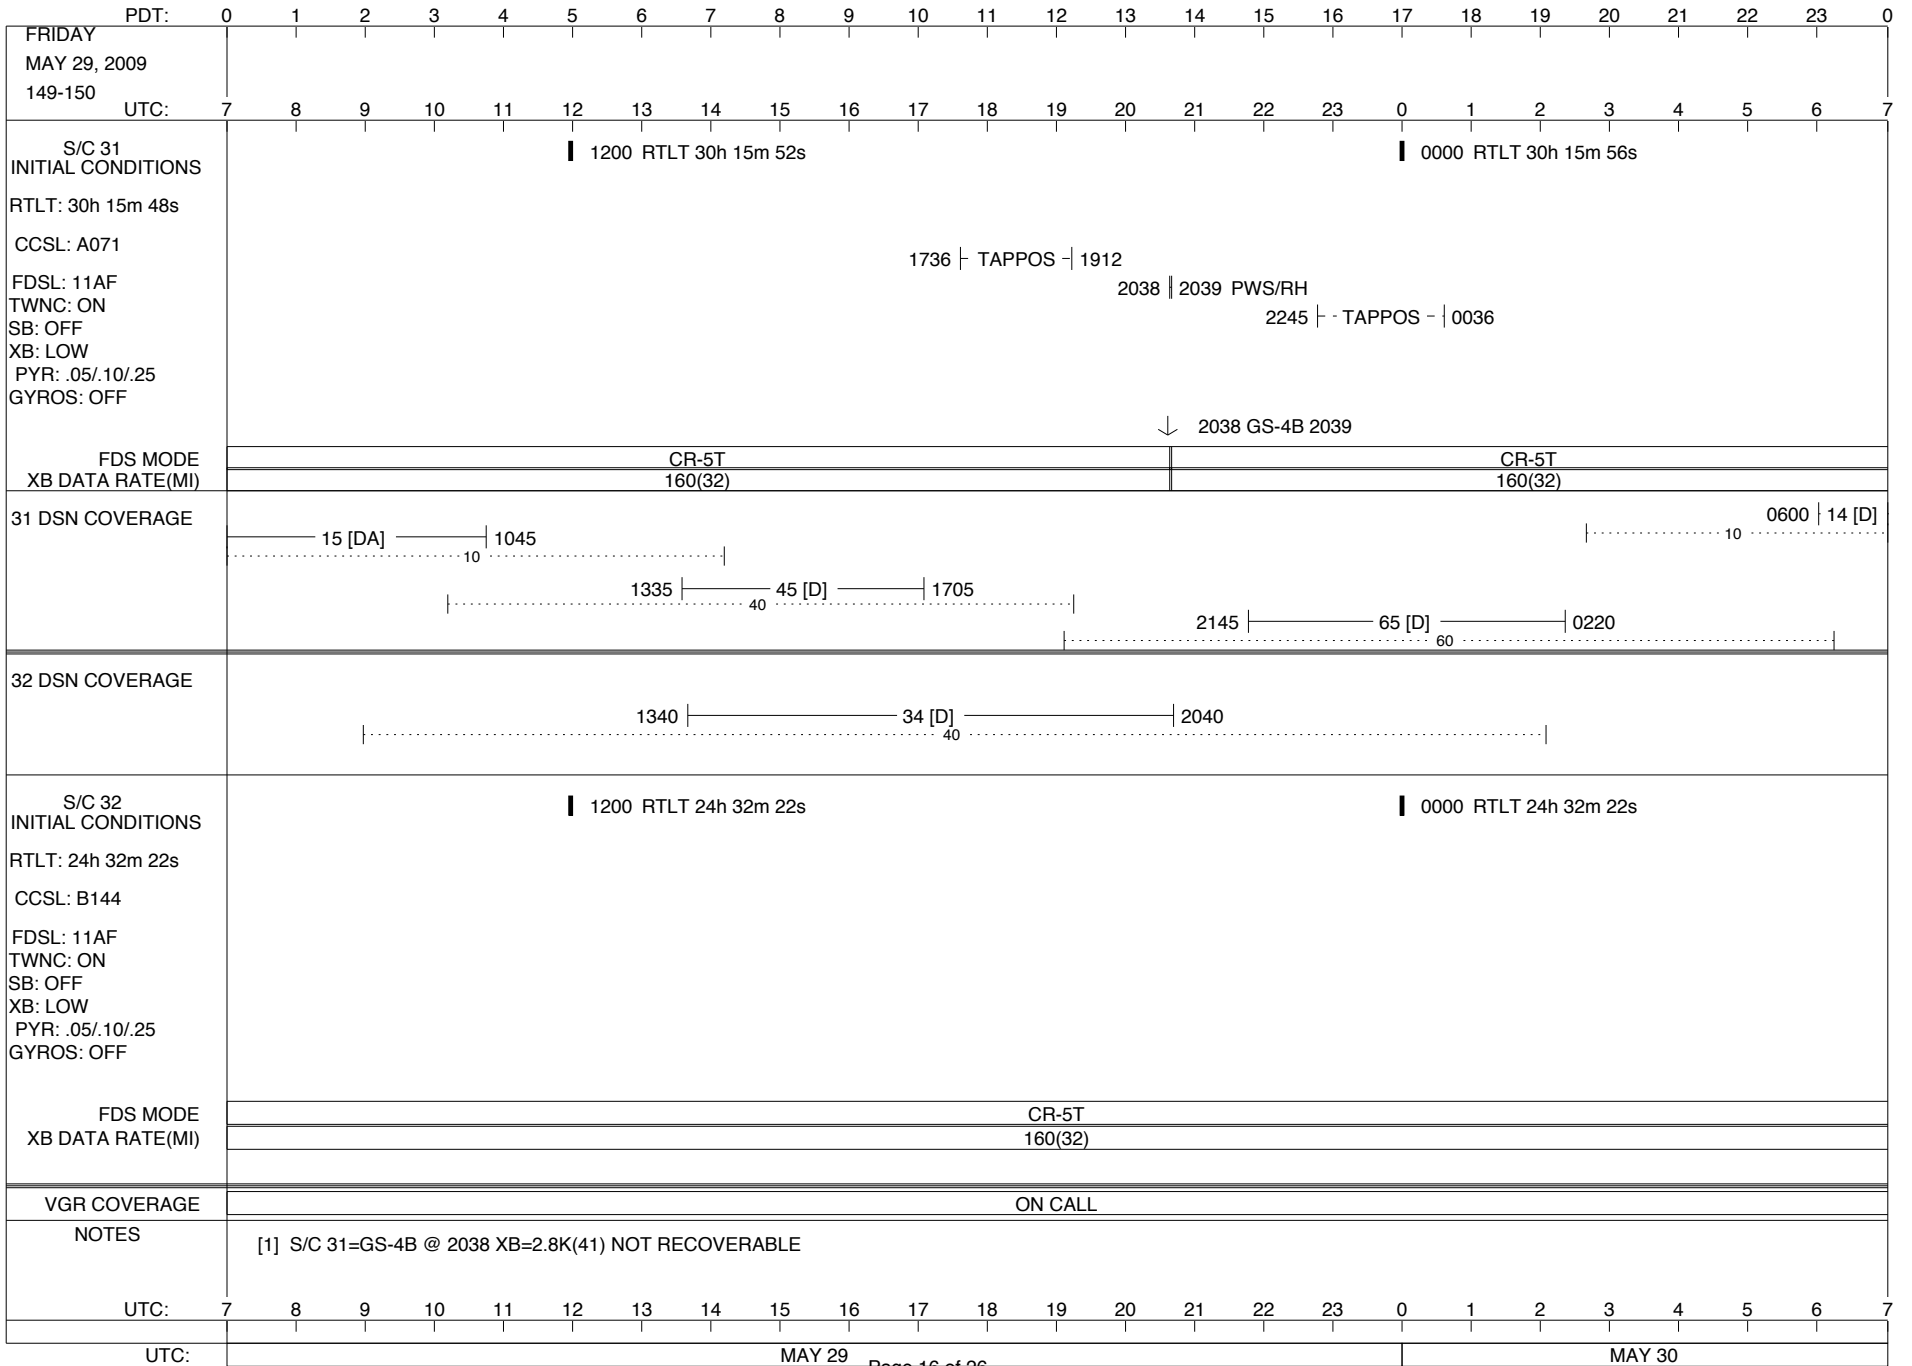

ISSUE DATE: 05/14/09 15:08