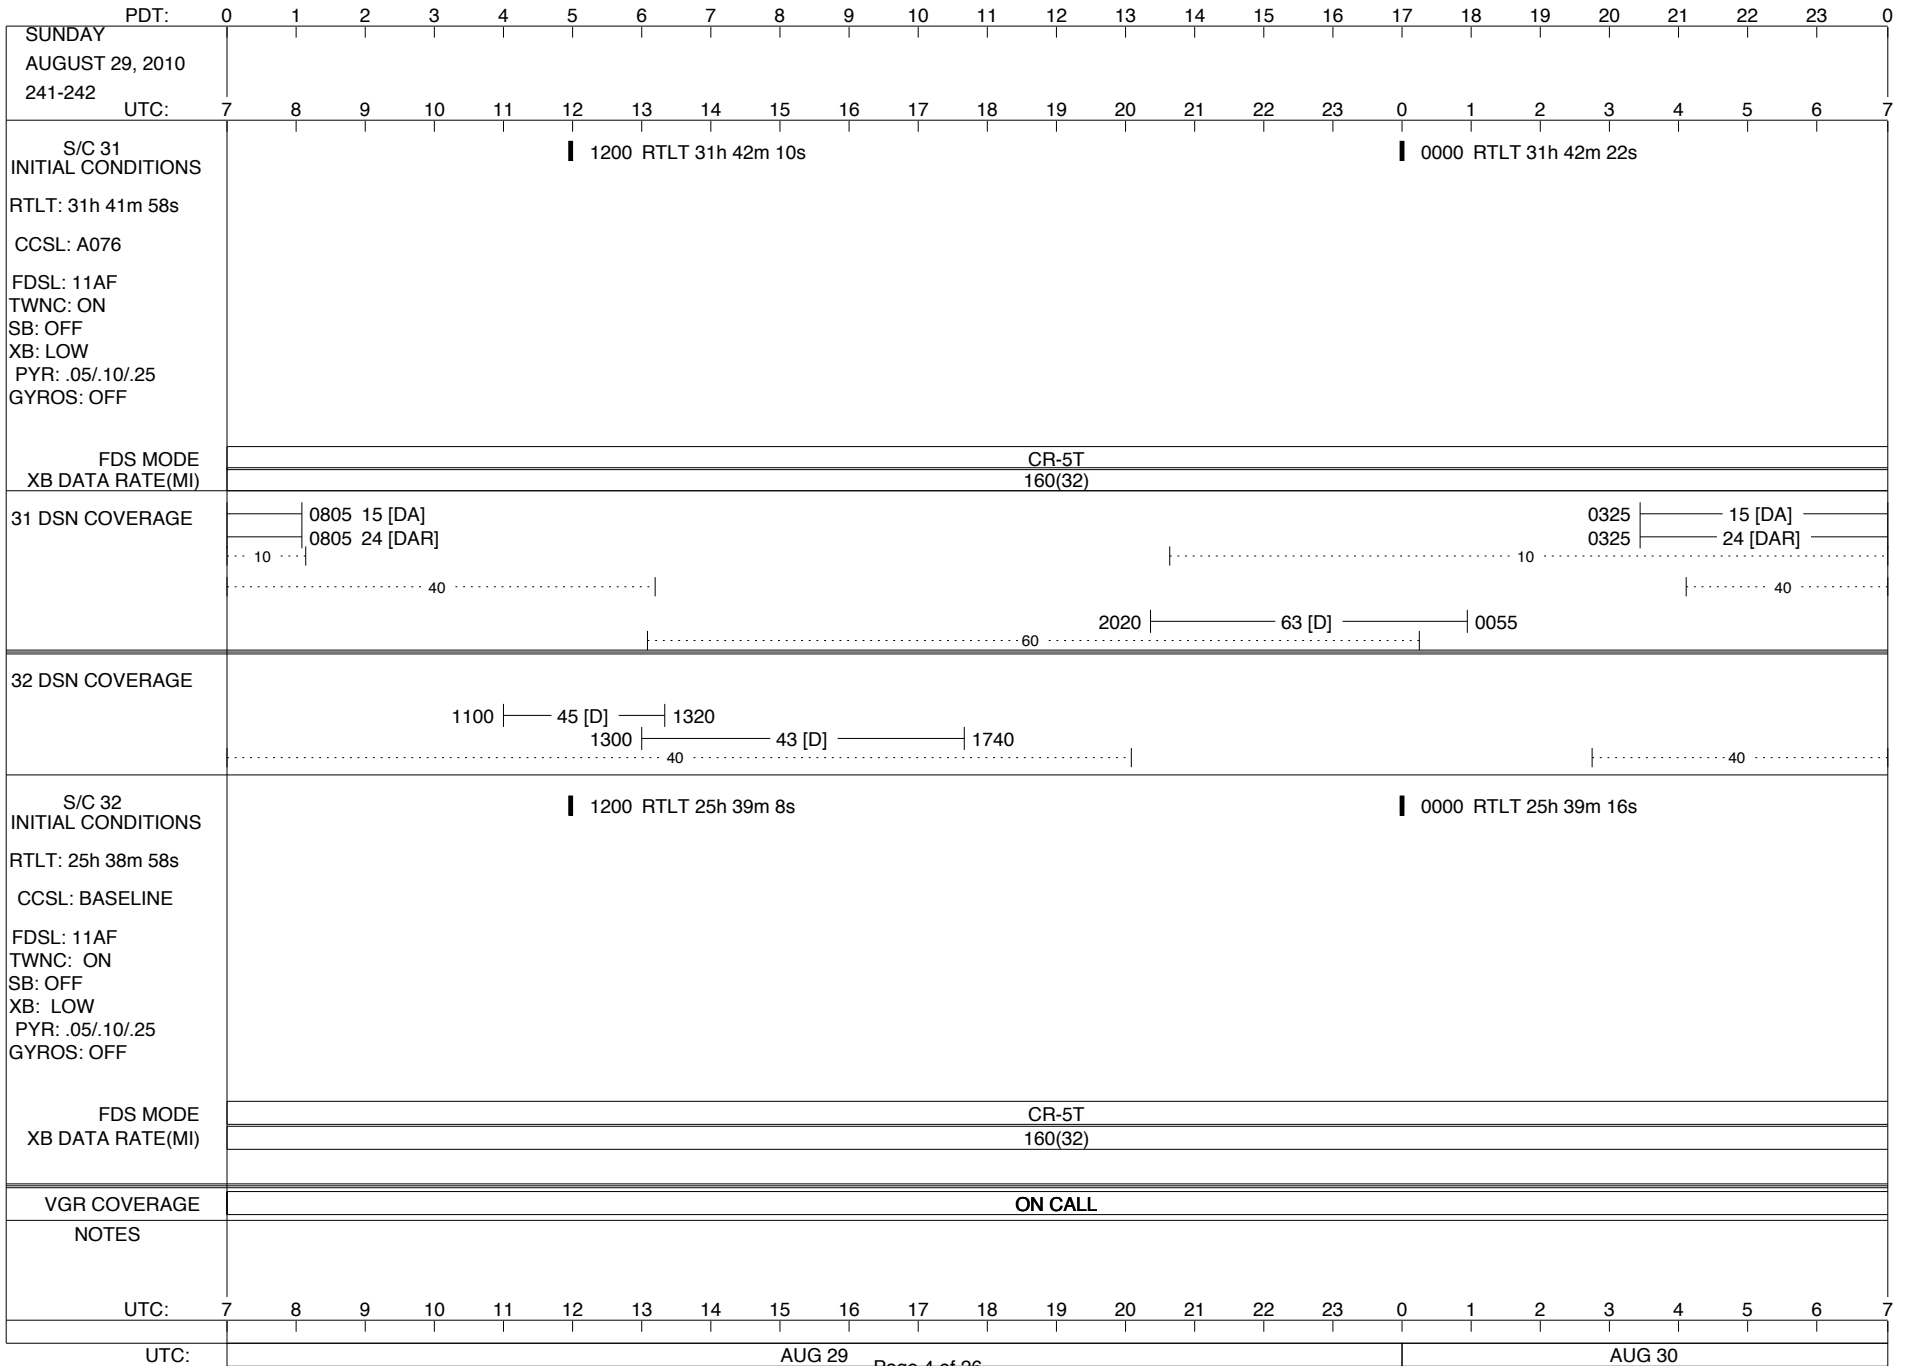

ISSUE DATE: 08/25/10 21:19