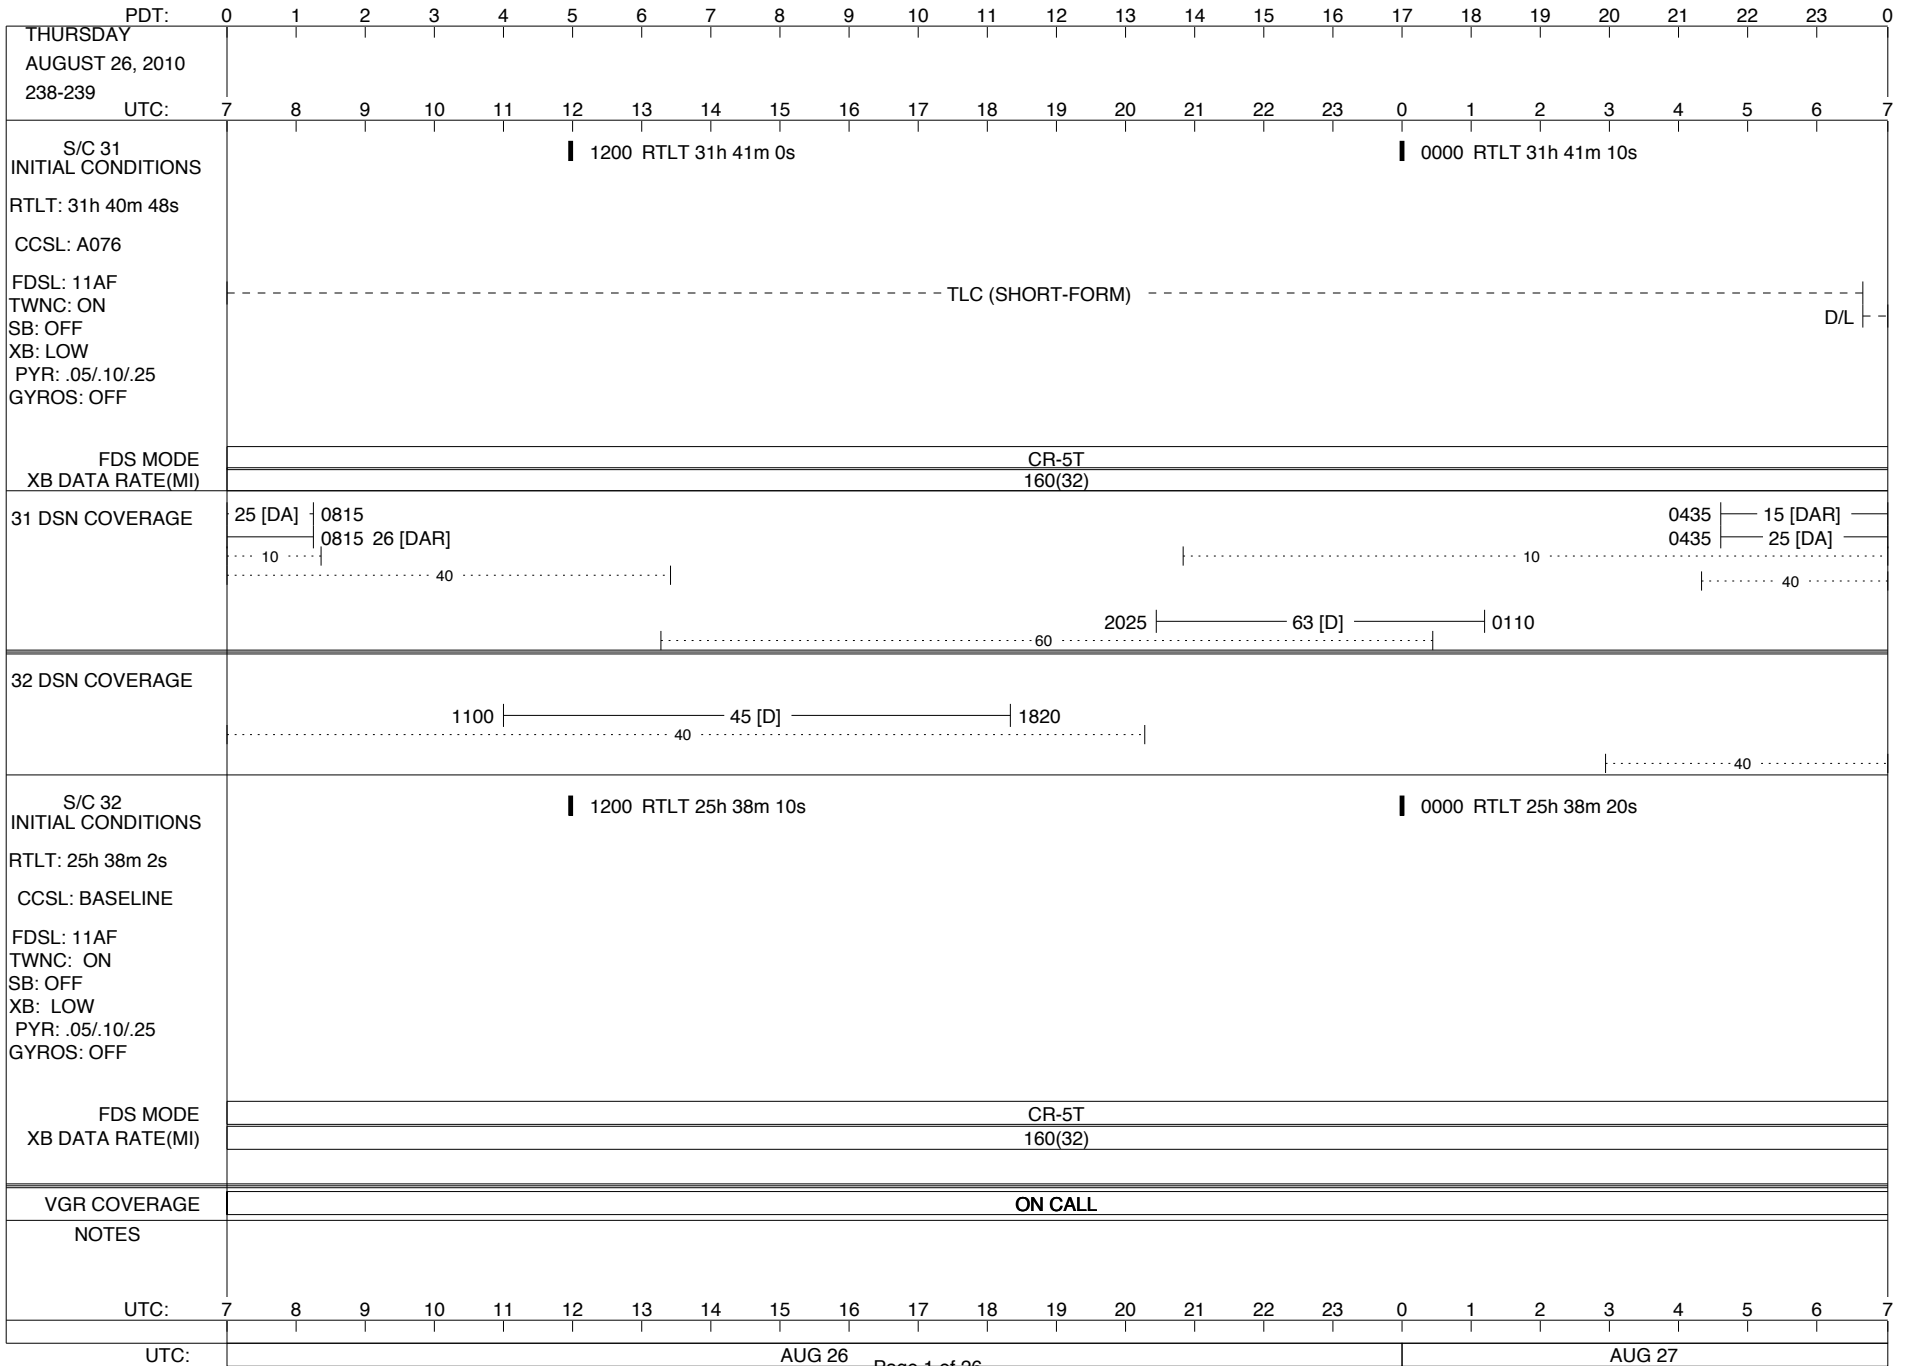

ISSUE DATE: 08/25/10 21:19