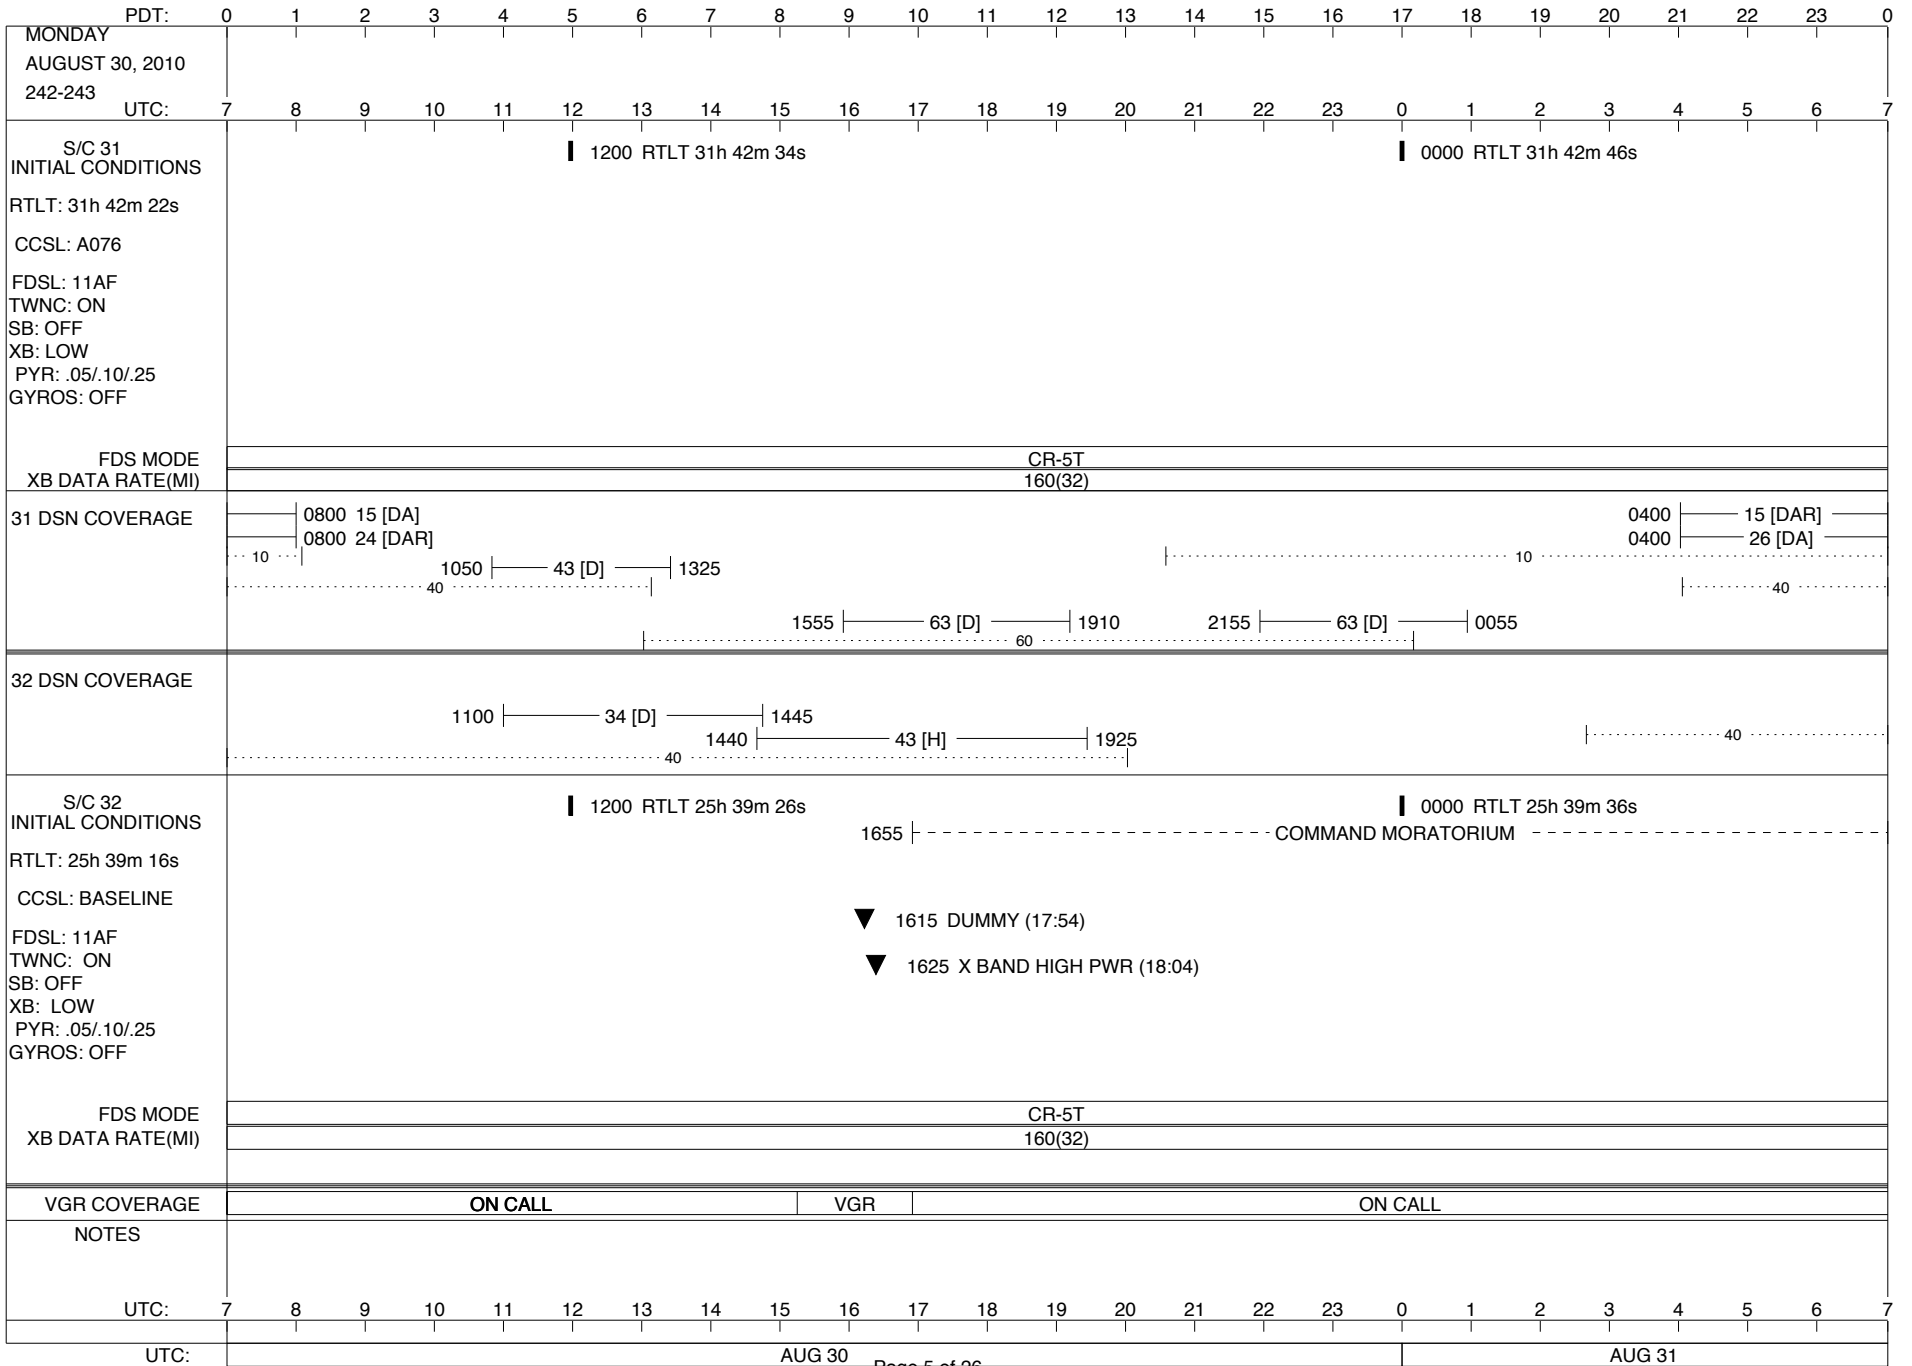

ISSUE DATE: 08/25/10 21:19