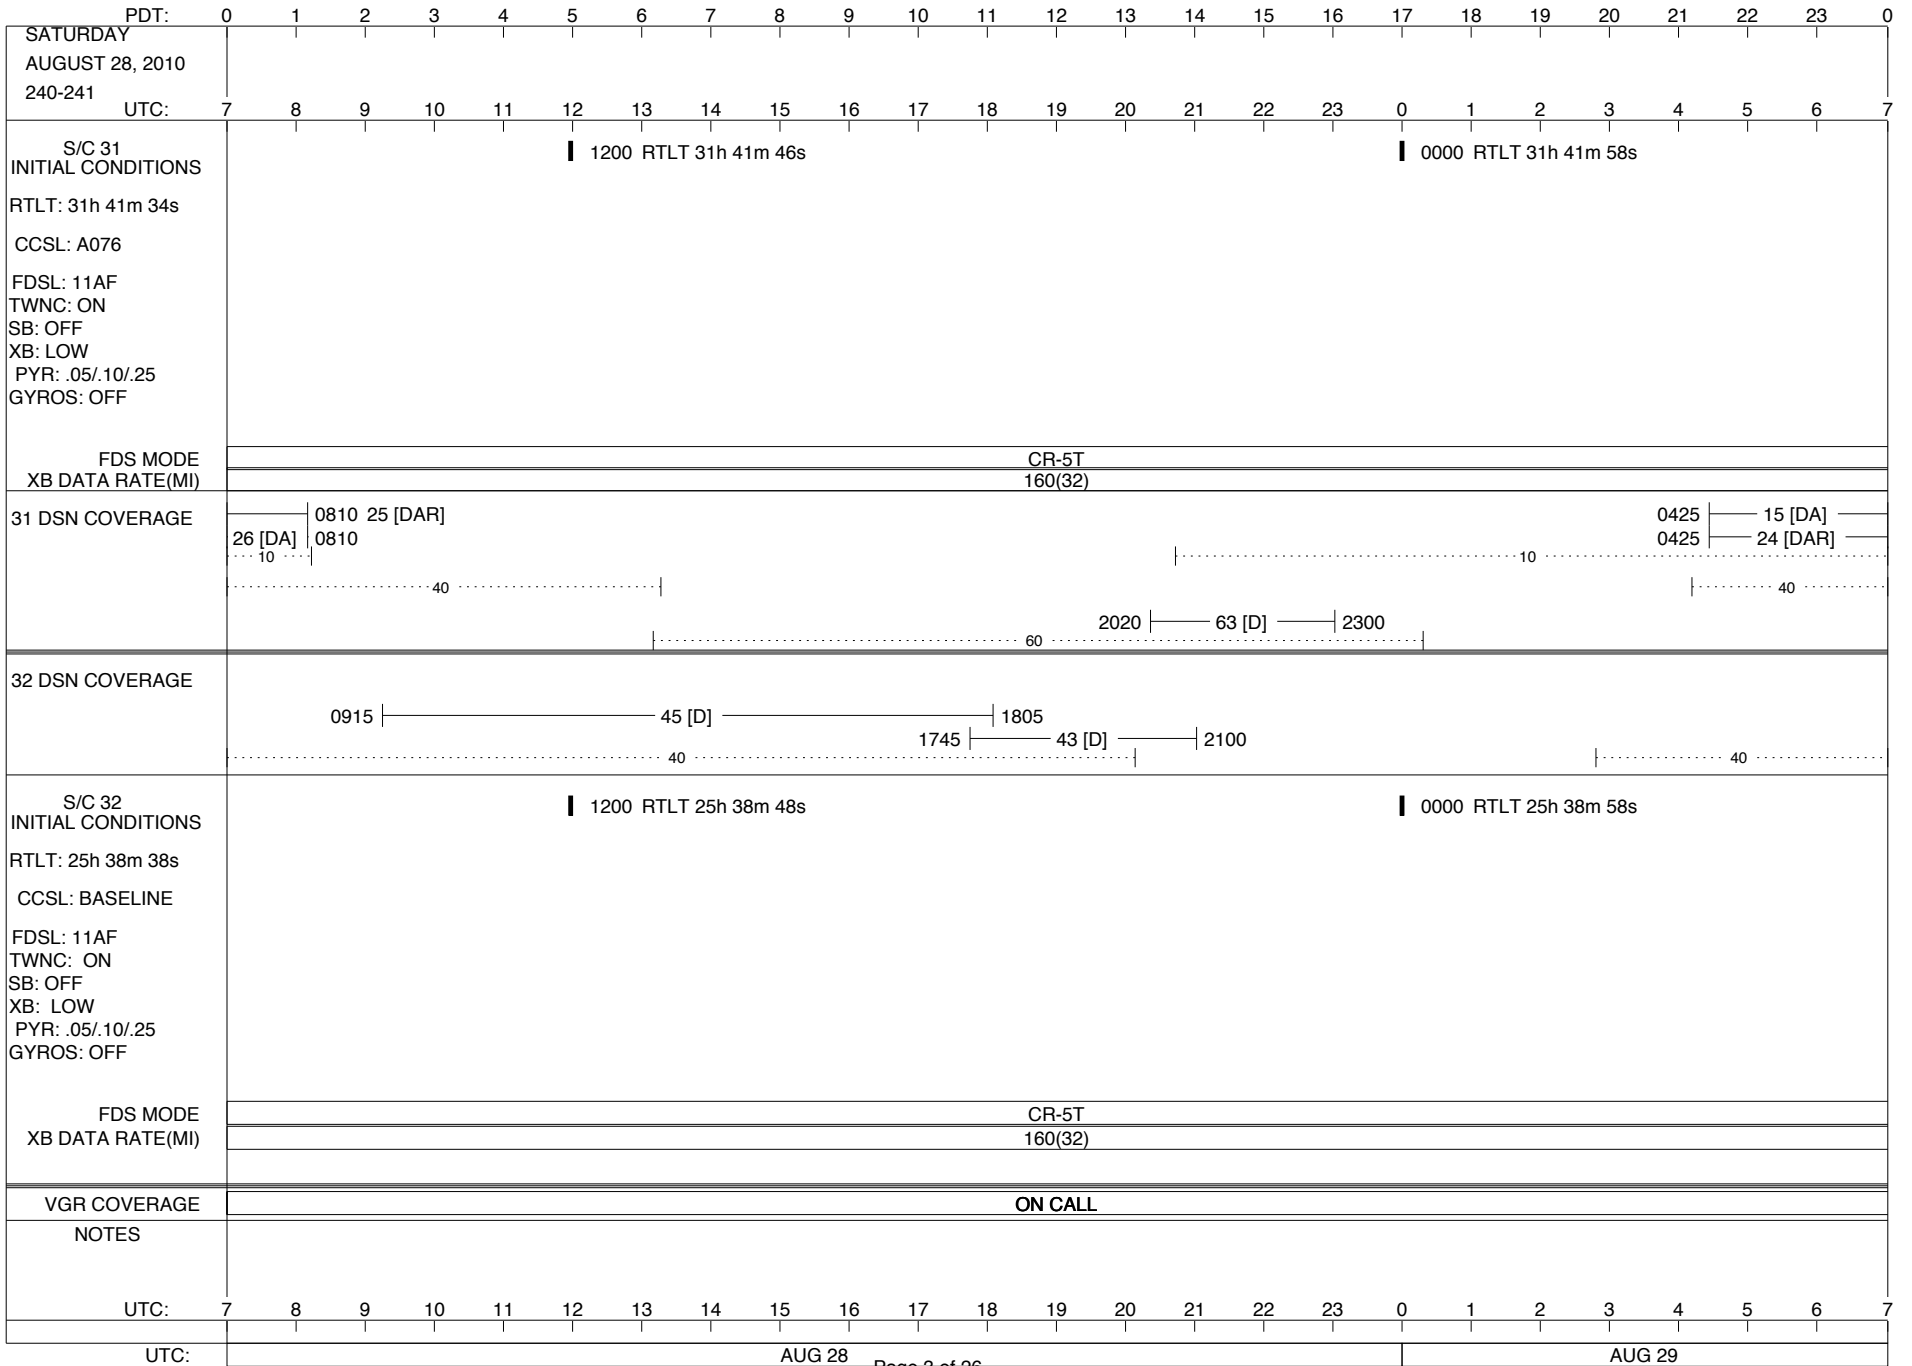

ISSUE DATE: 08/25/10 21:19