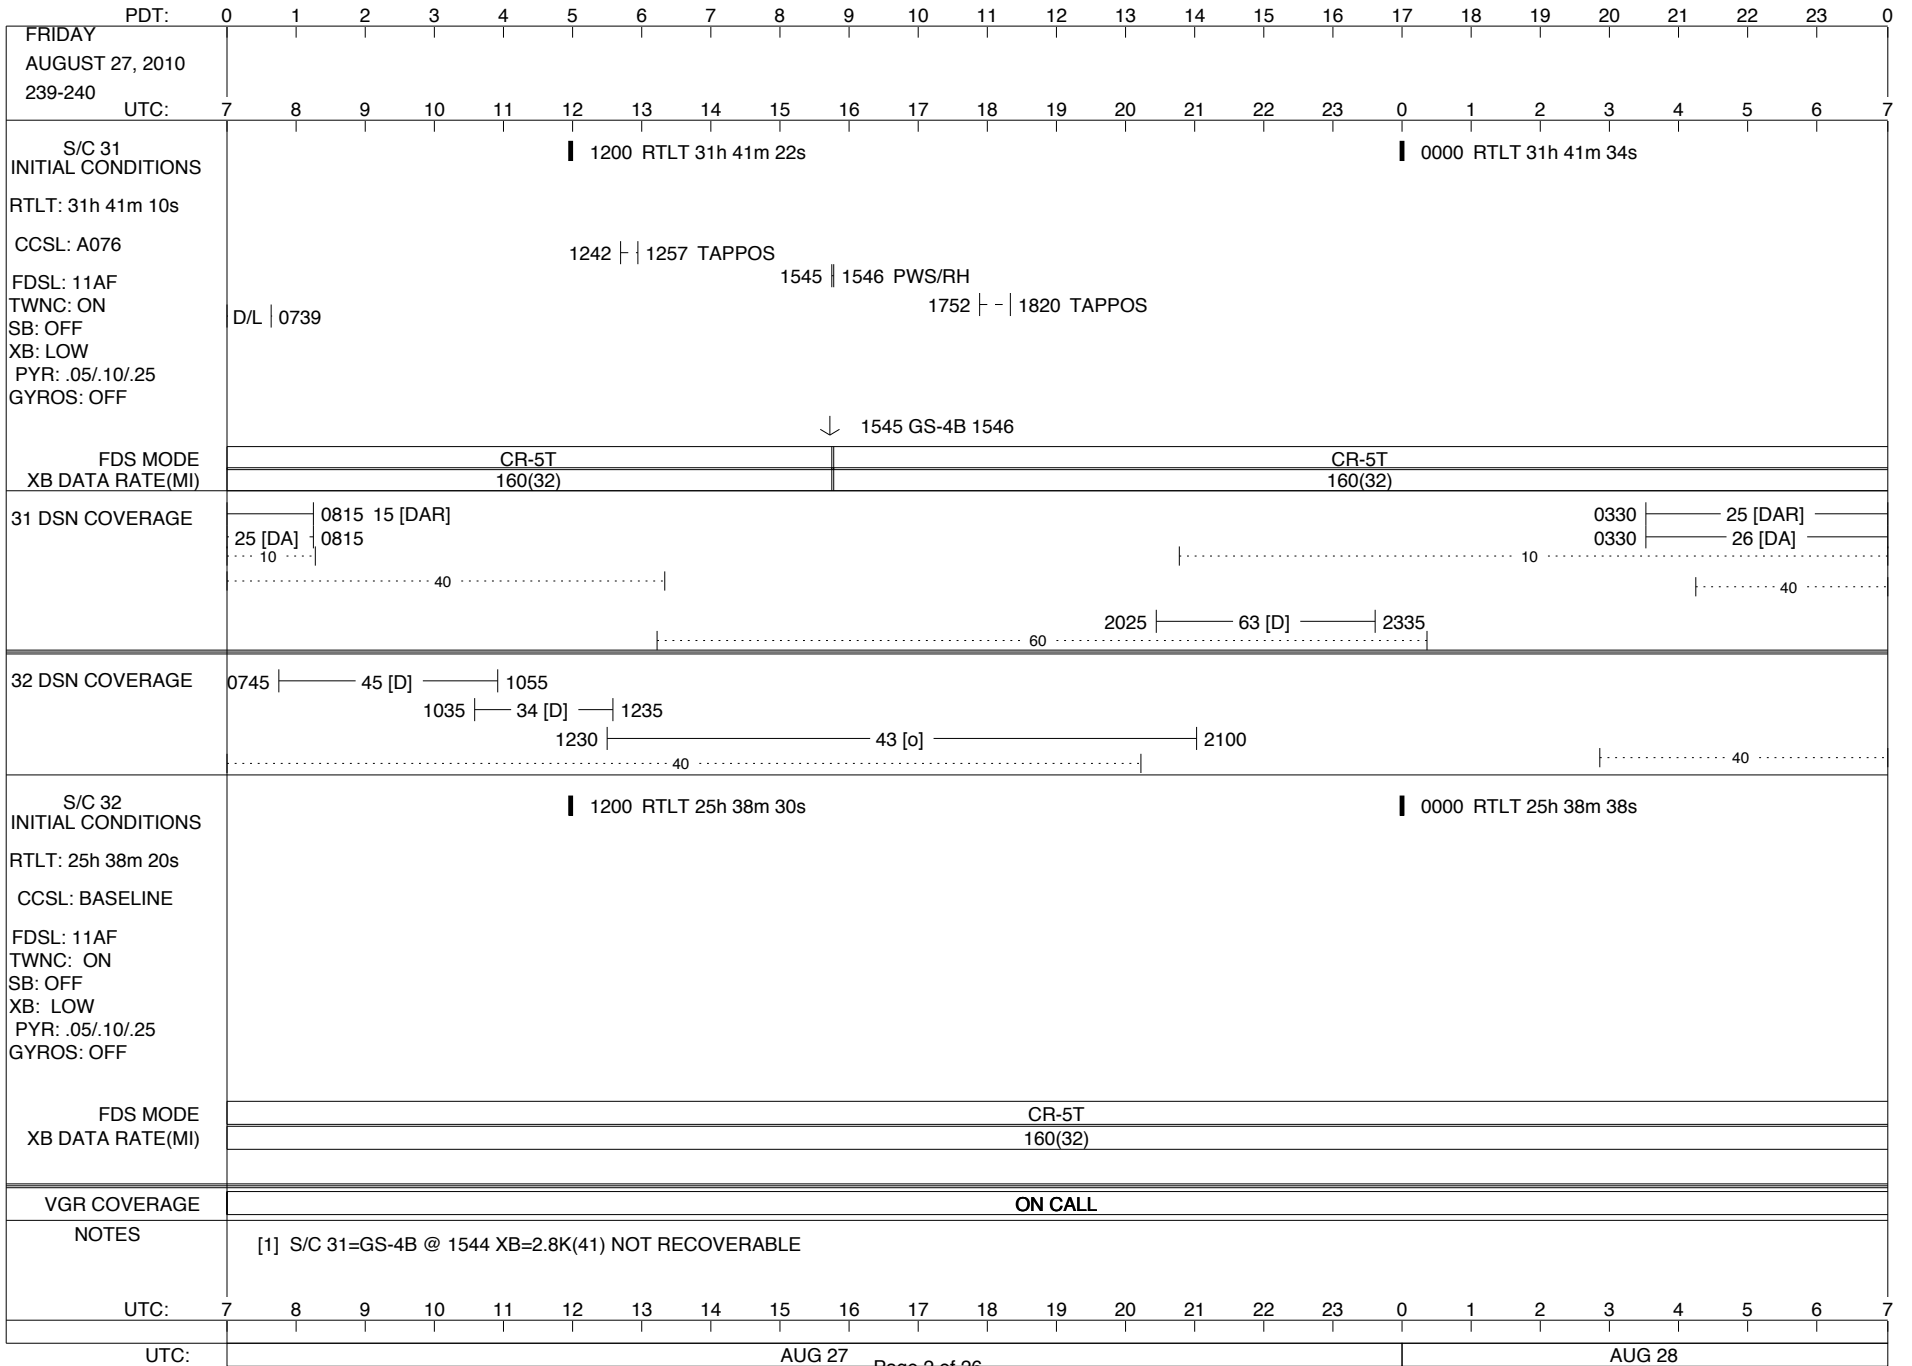

ISSUE DATE: 08/25/10 21:19