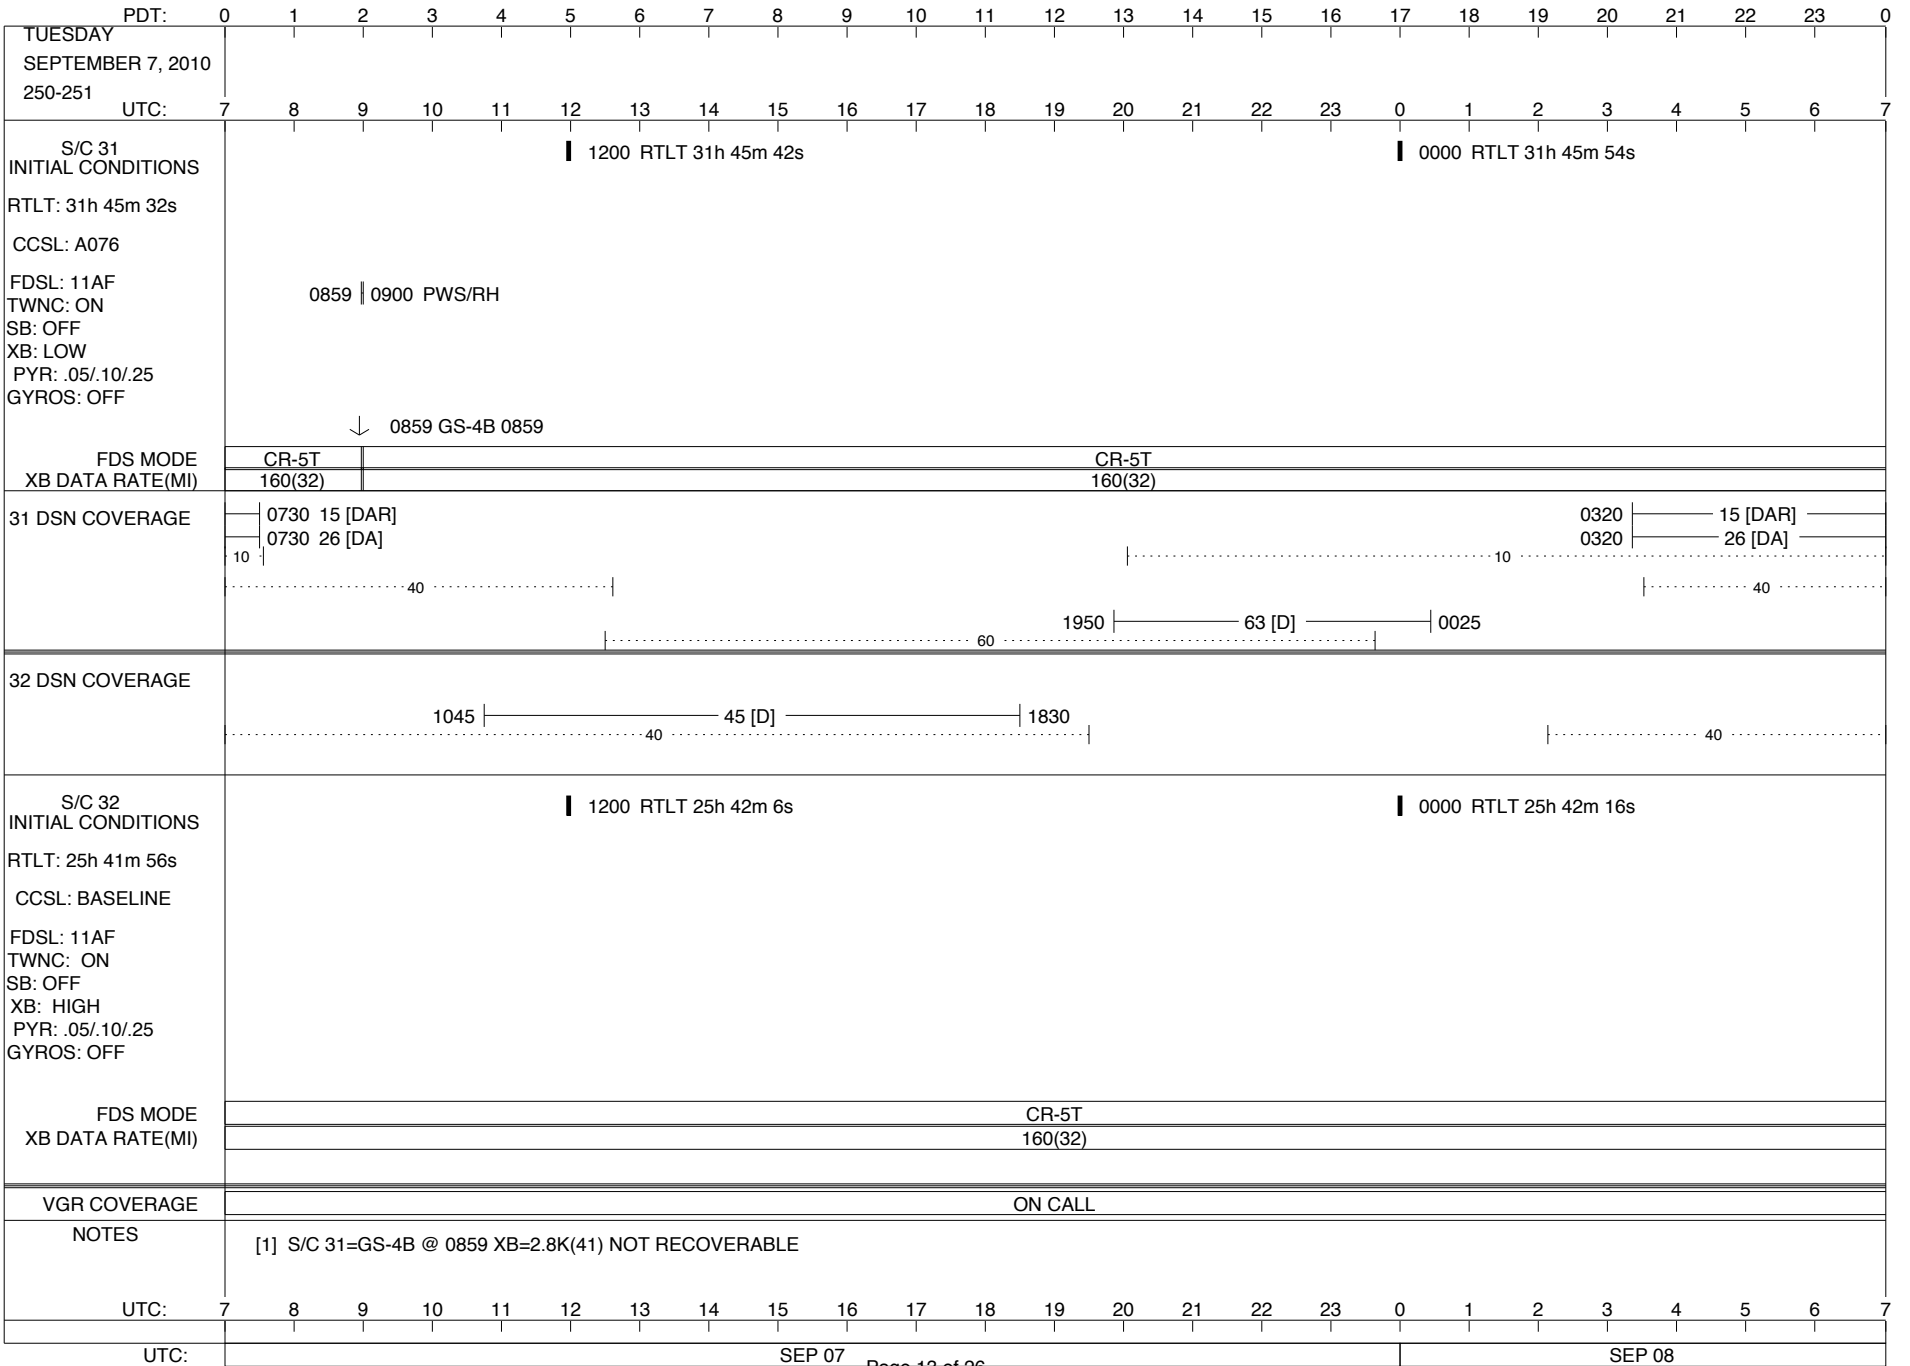

ISSUE DATE: 08/25/10 21:19