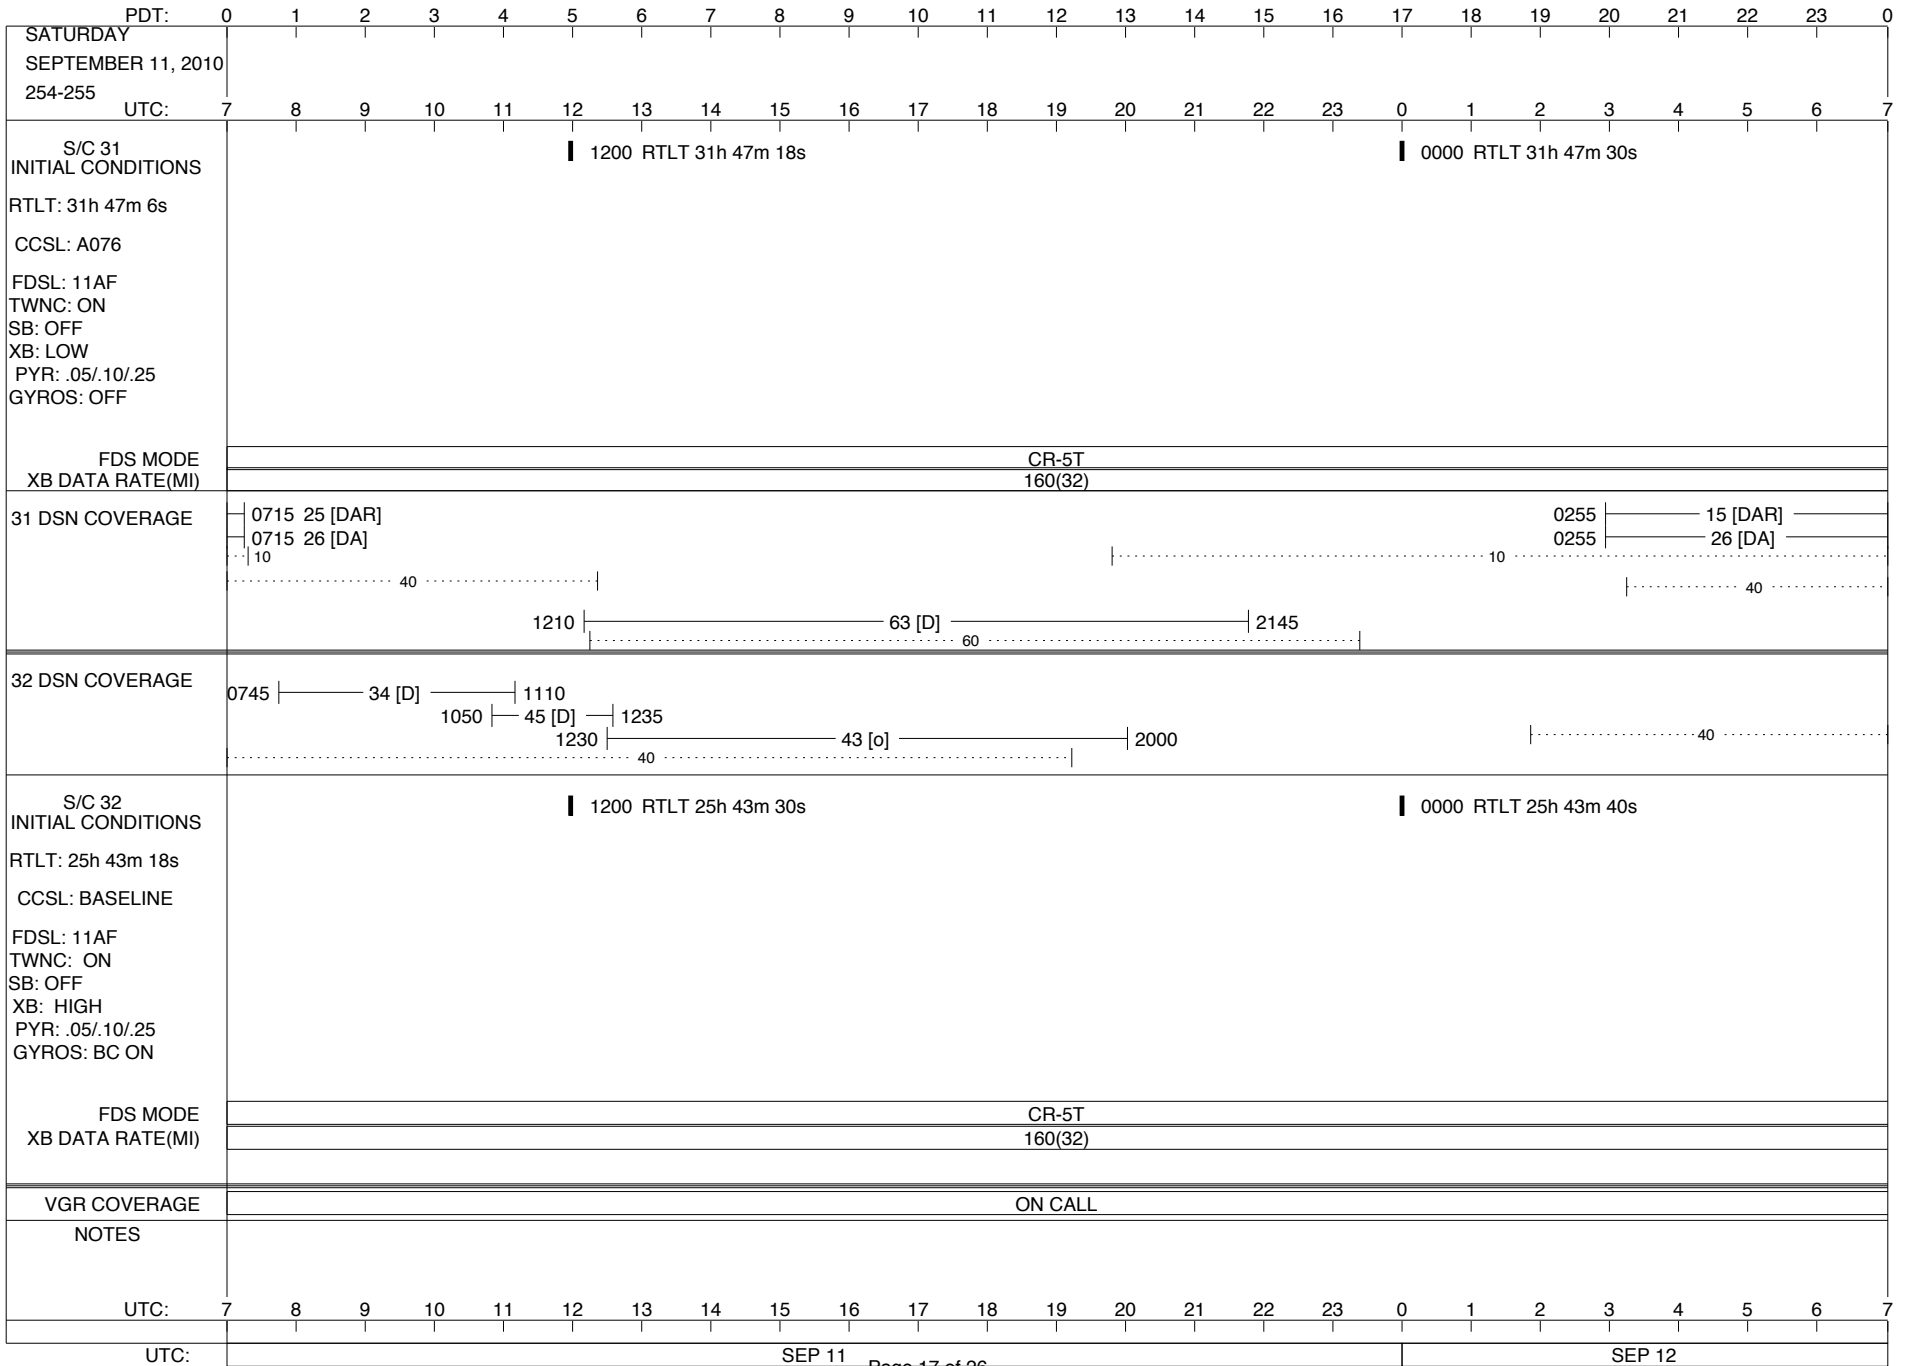

ISSUE DATE: 08/25/10 21:19