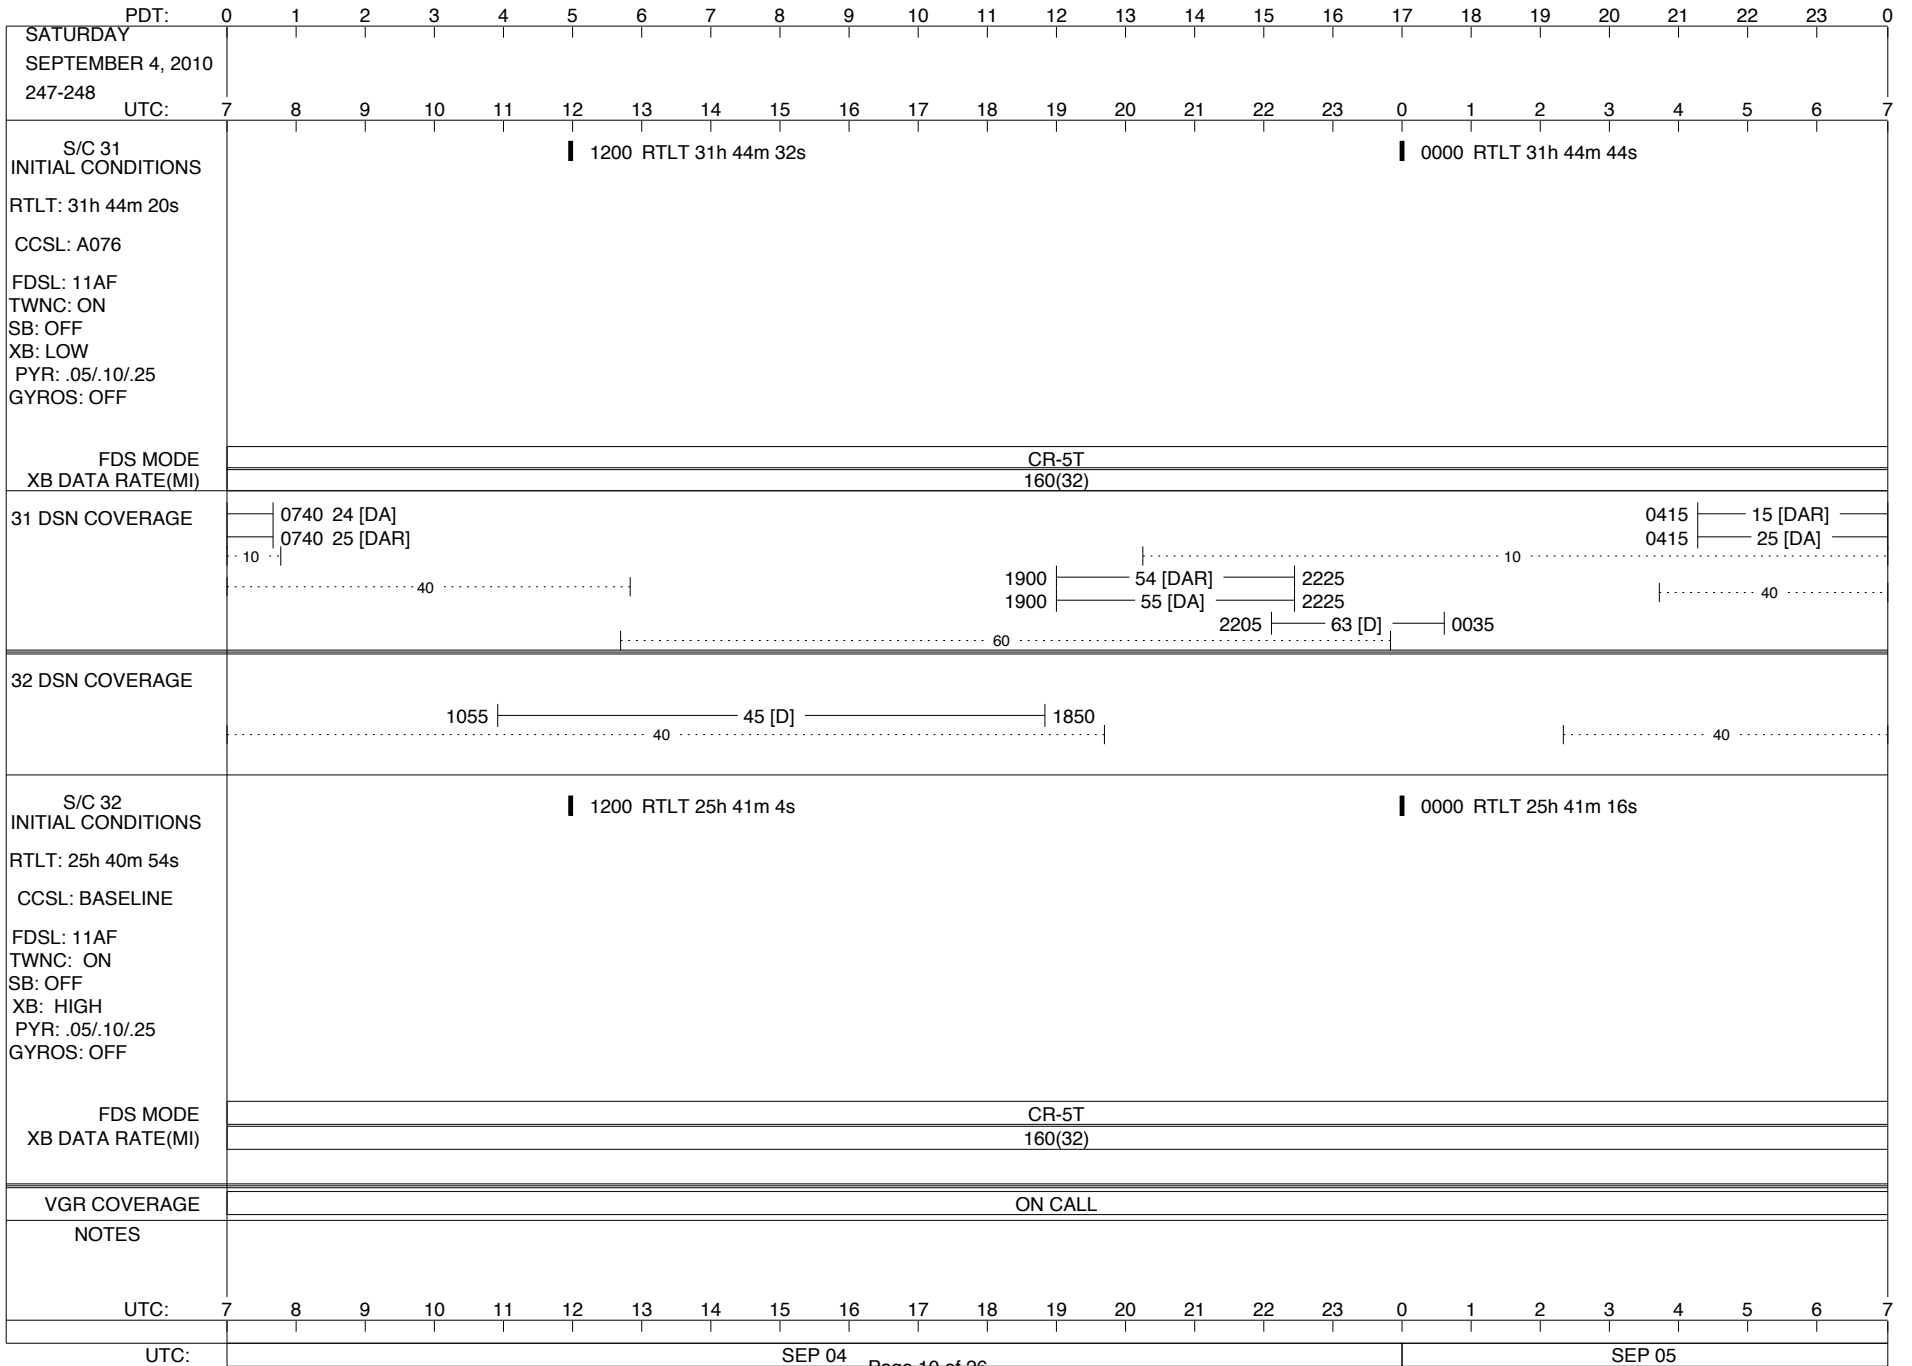

ISSUE DATE: 08/25/10 21:19