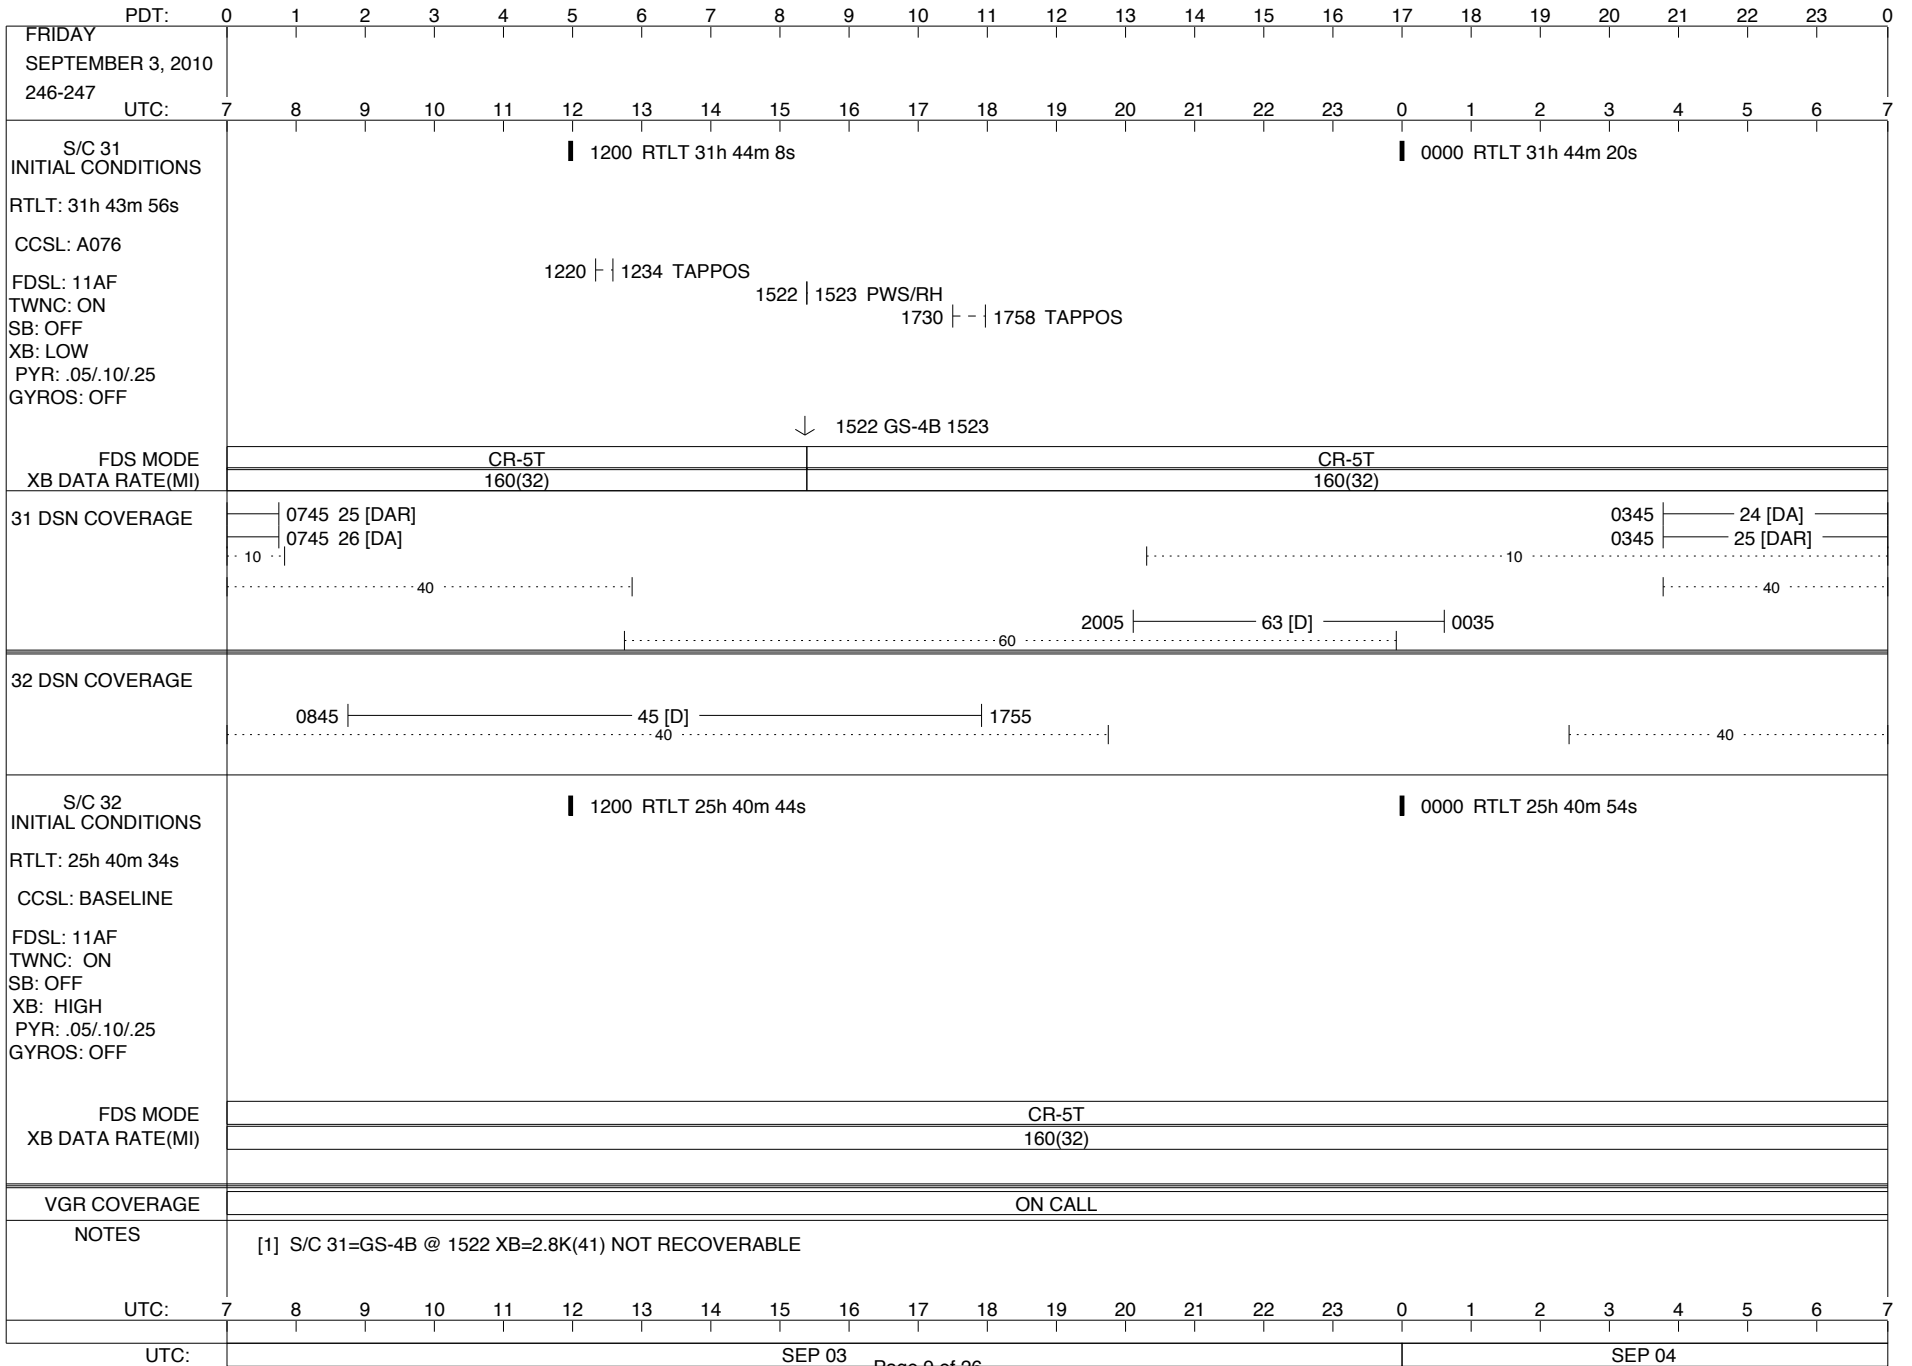

ISSUE DATE: 08/25/10 21:19