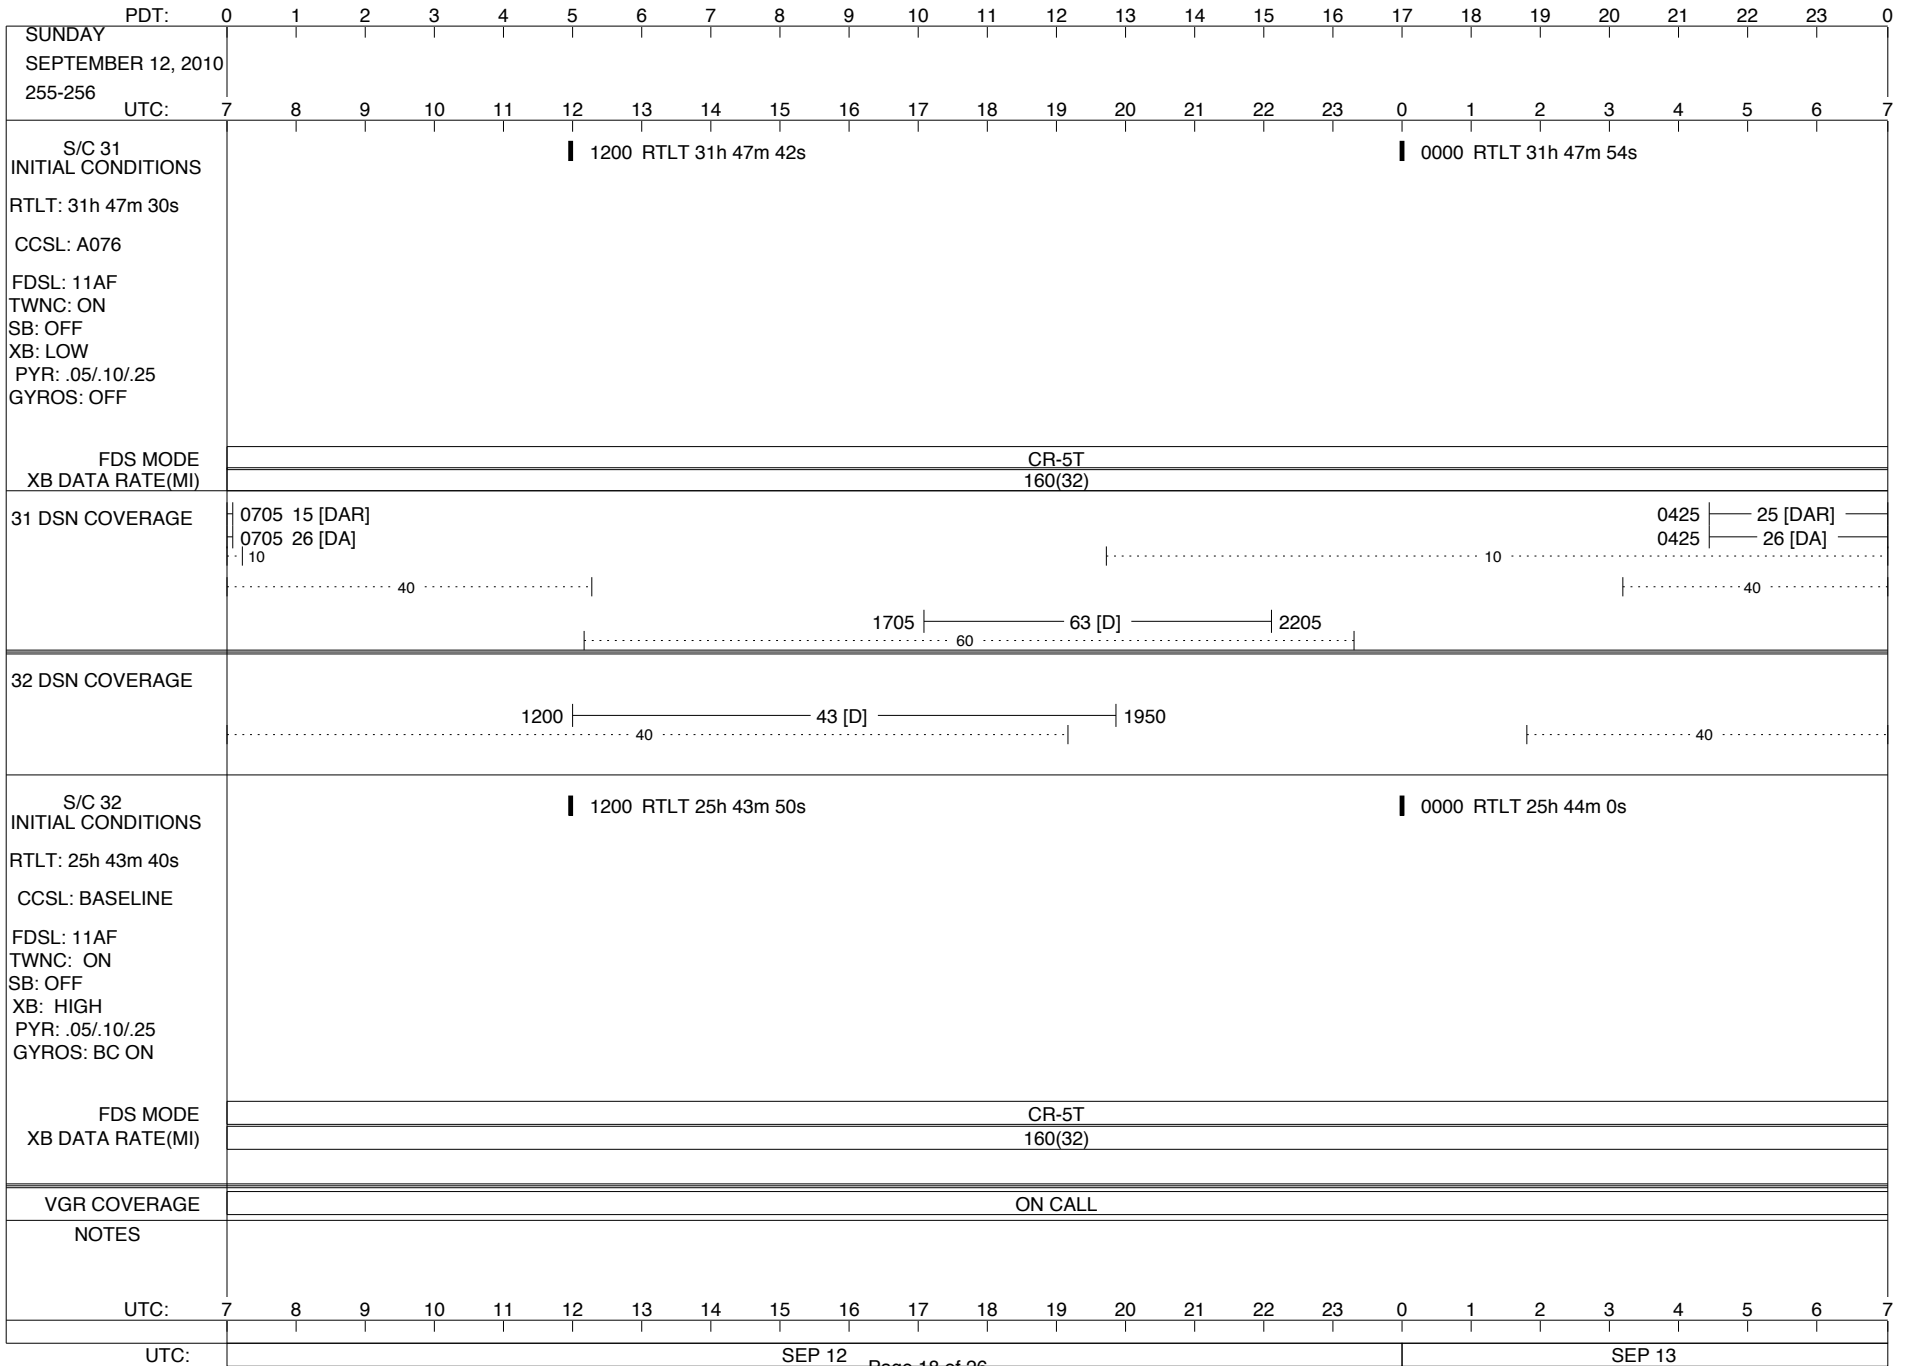

ISSUE DATE: 08/25/10 21:19