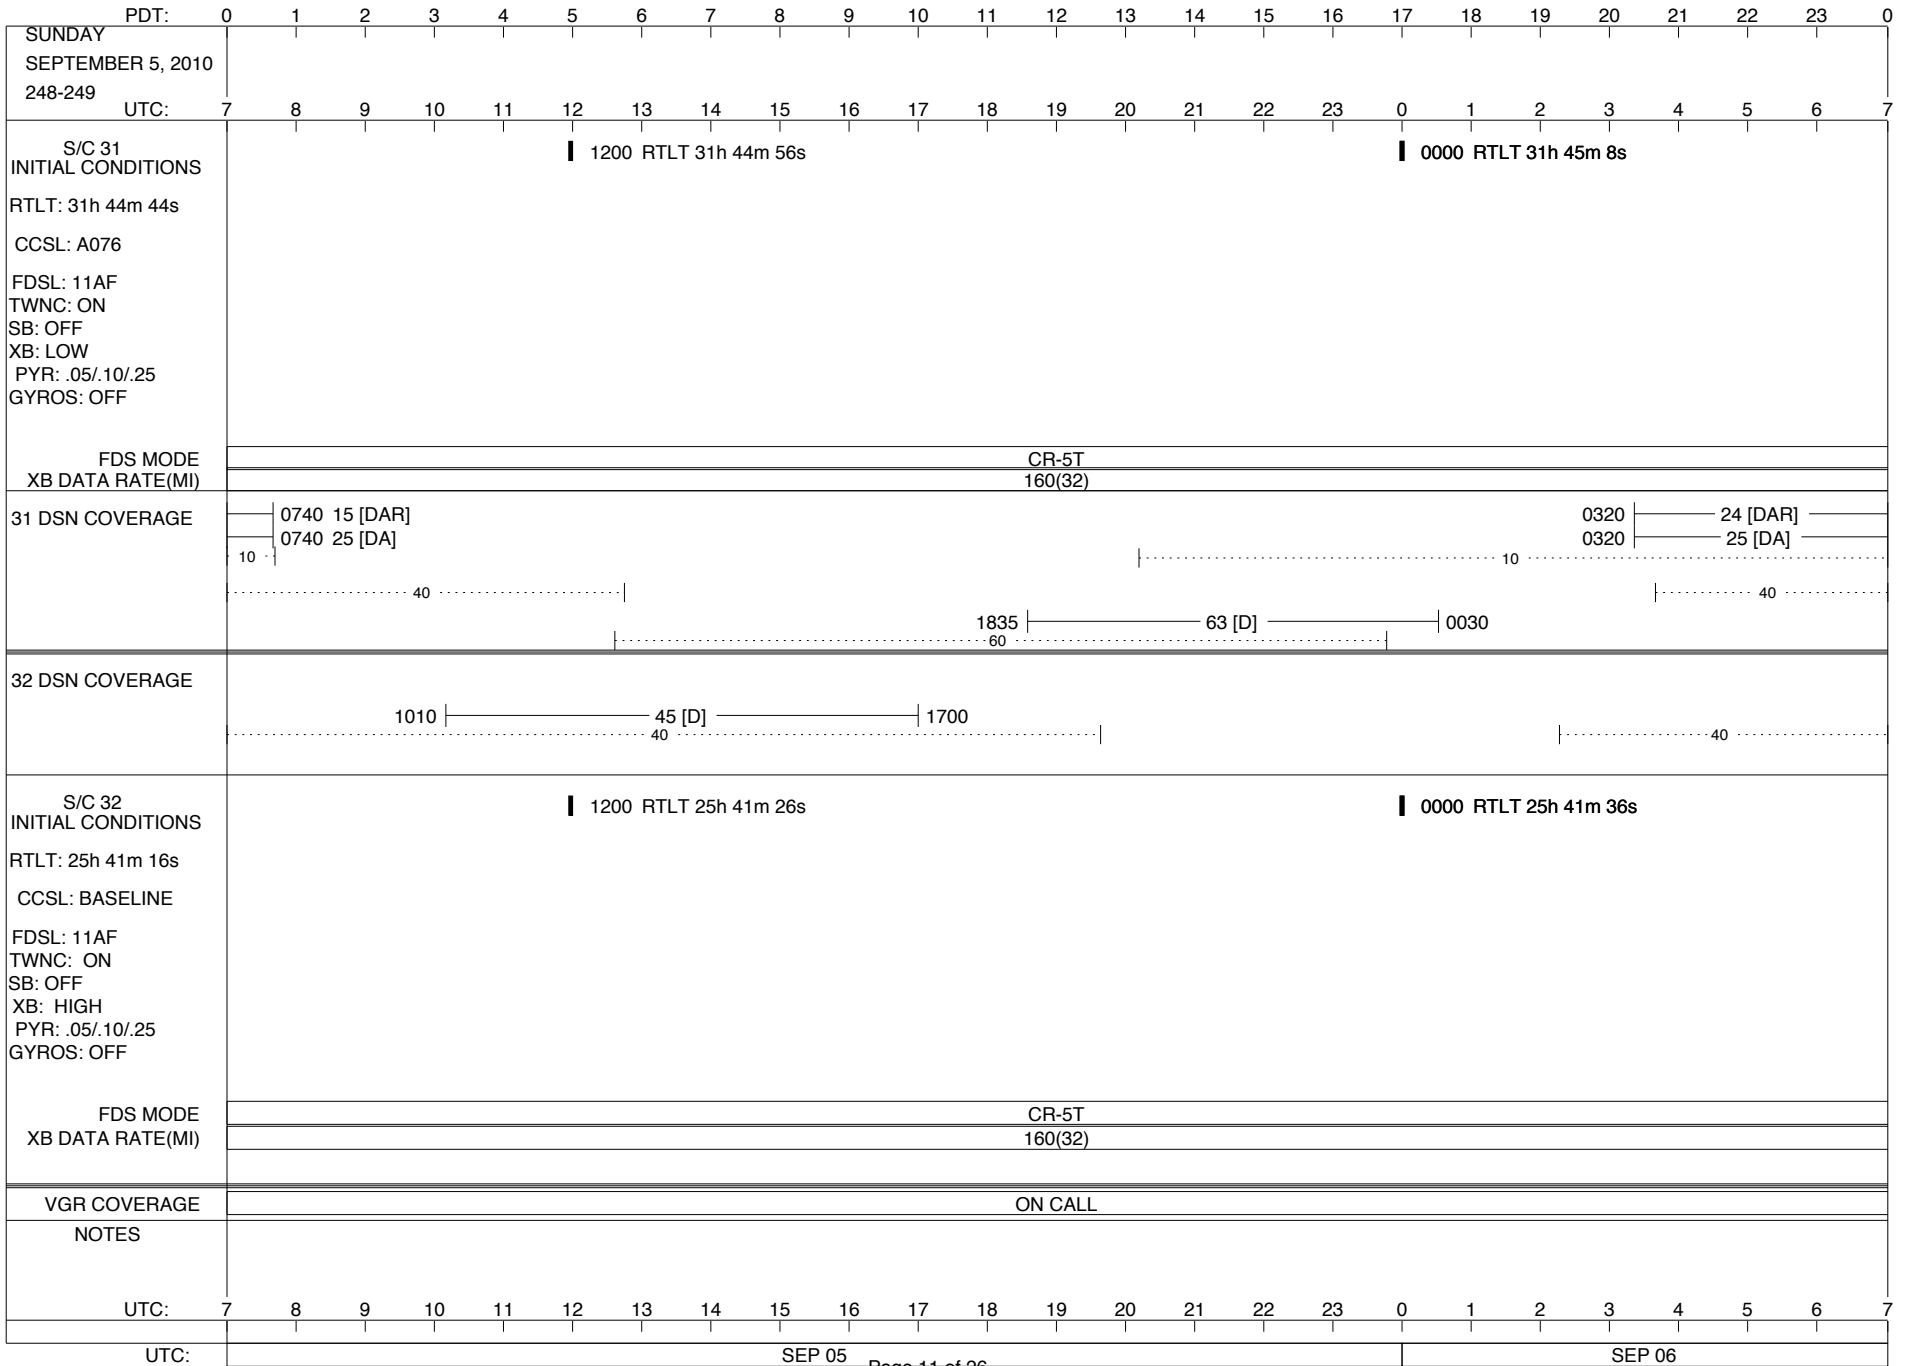

ISSUE DATE: 08/25/10 21:19