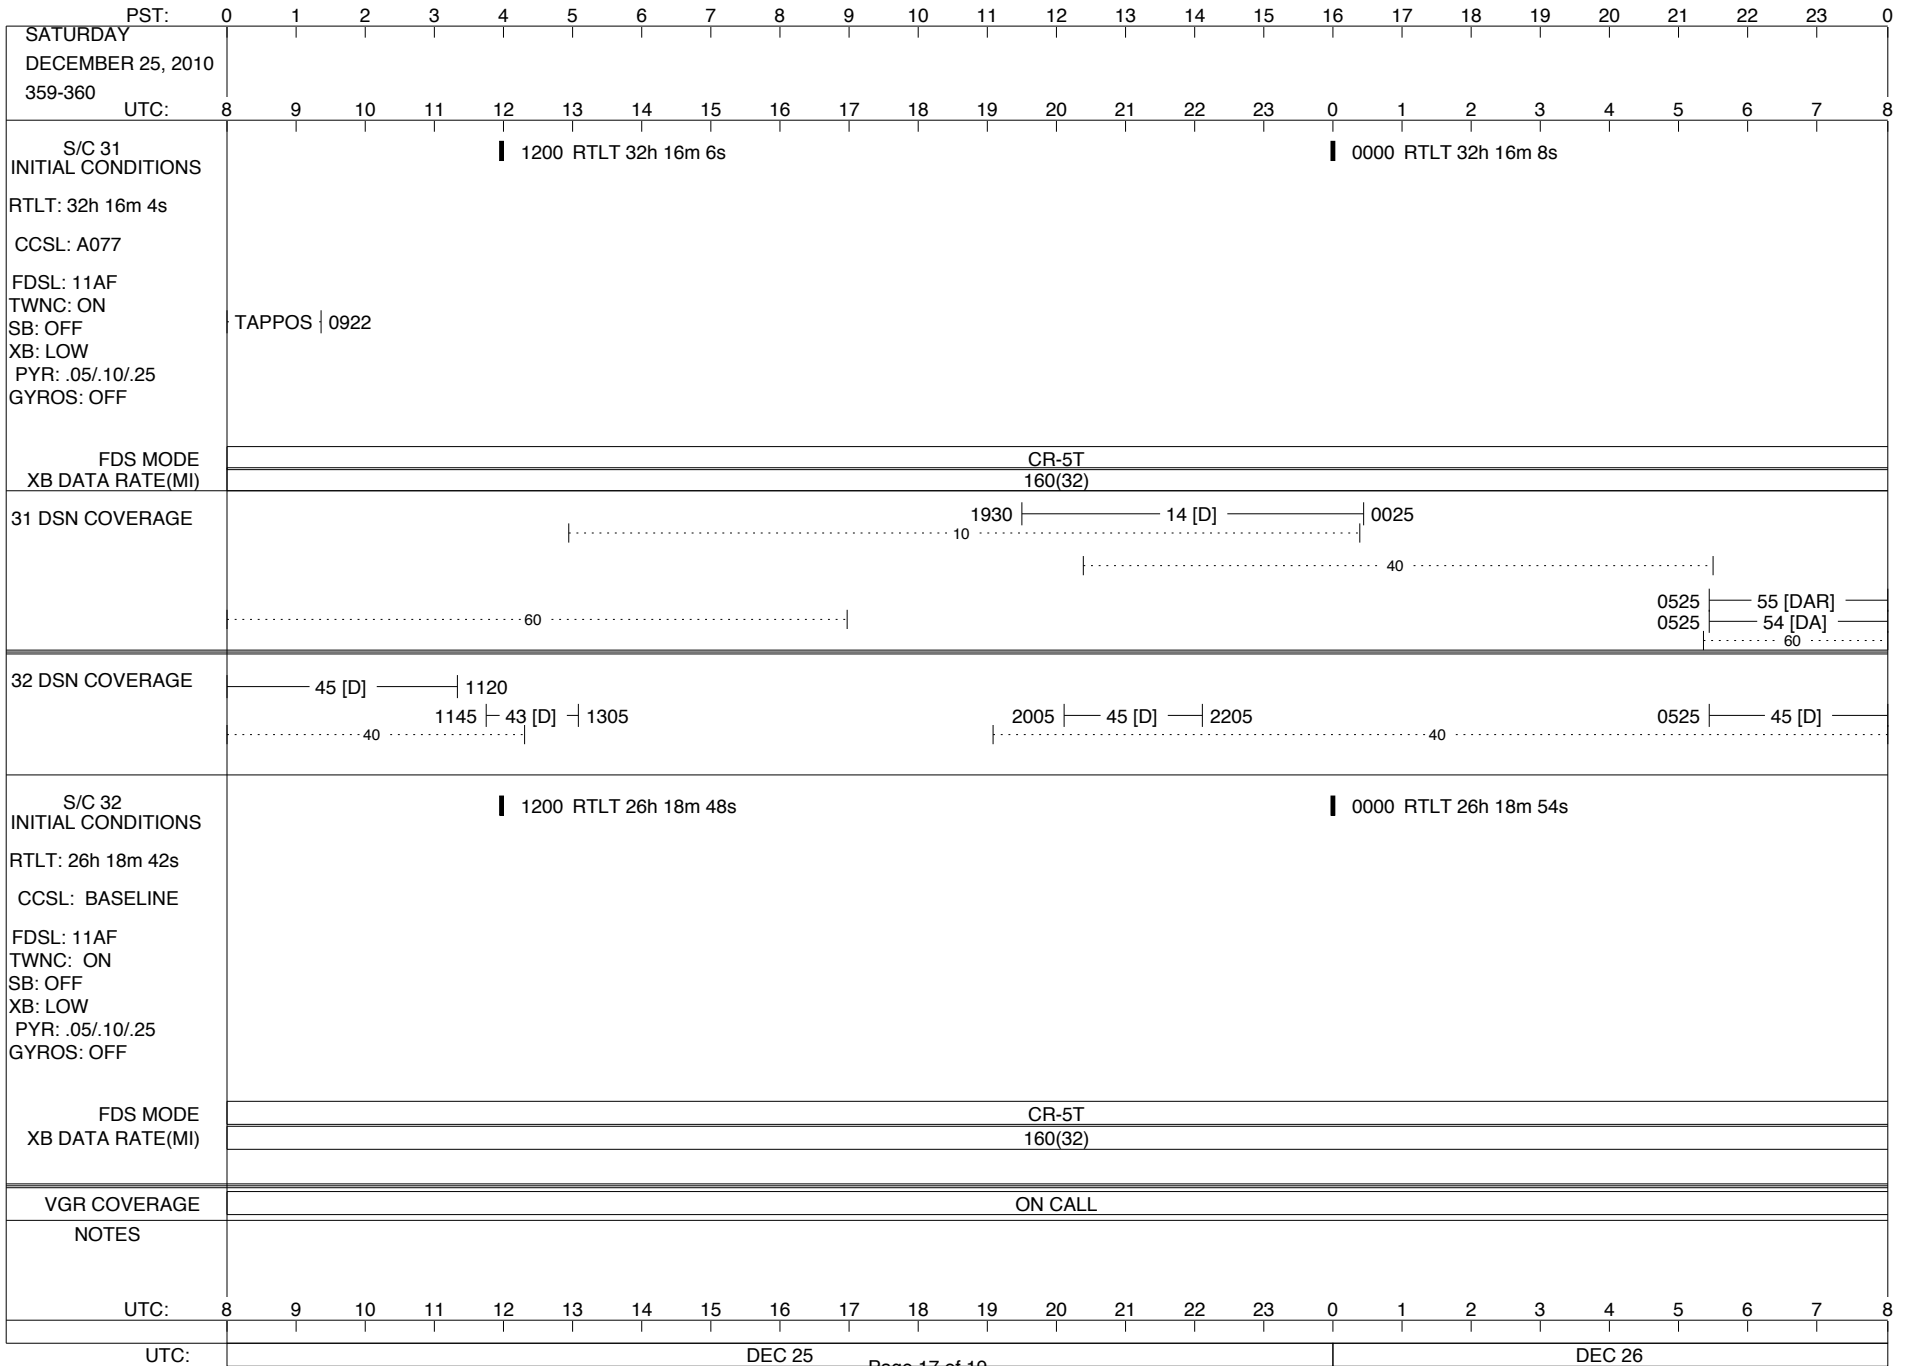

ISSUE DATE: 12/08/10 17:40