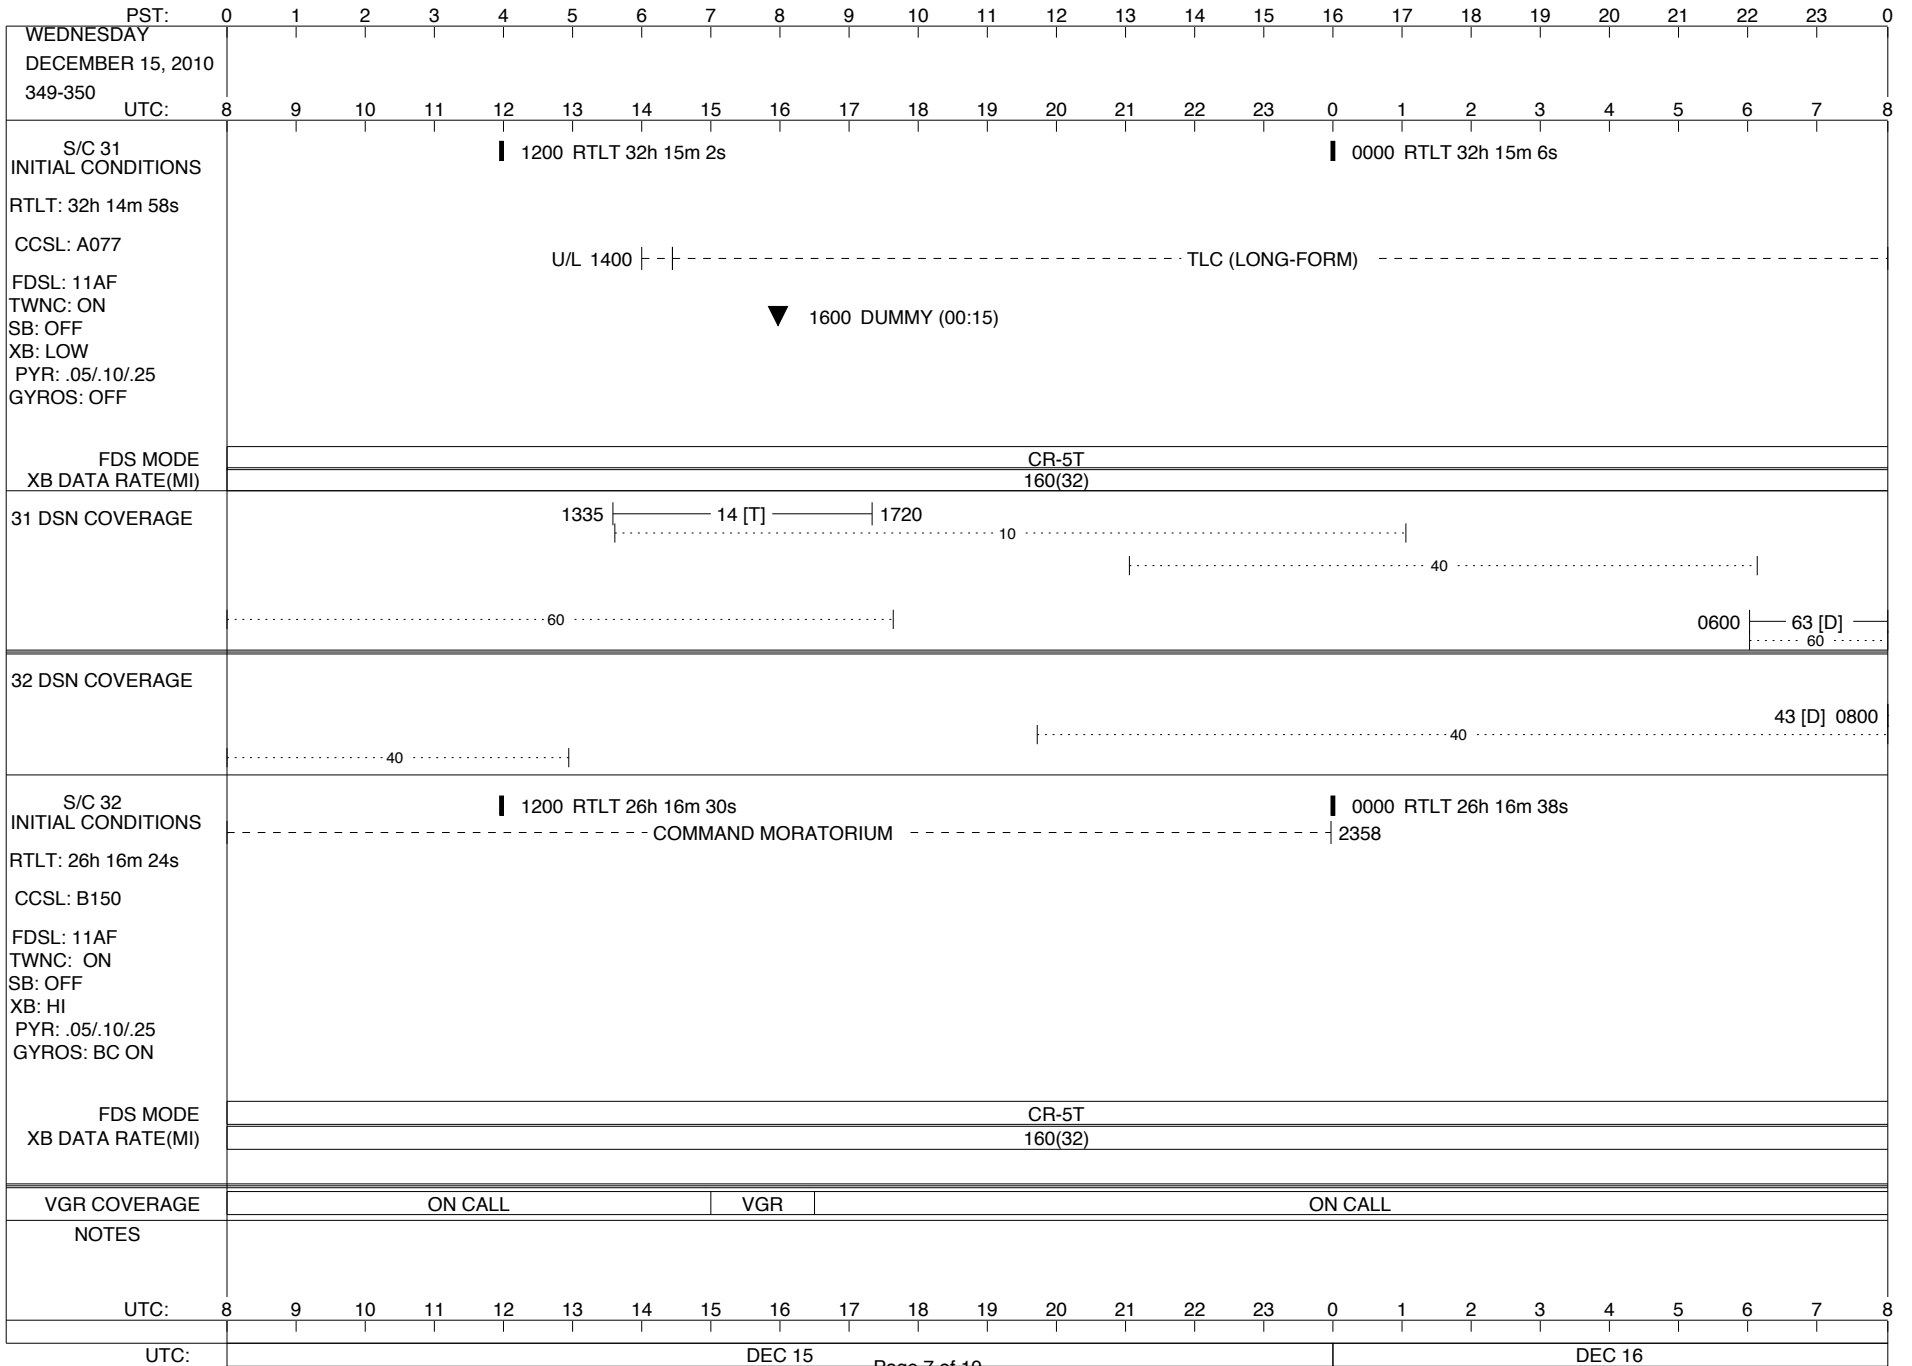

ISSUE DATE: 12/08/10 17:40