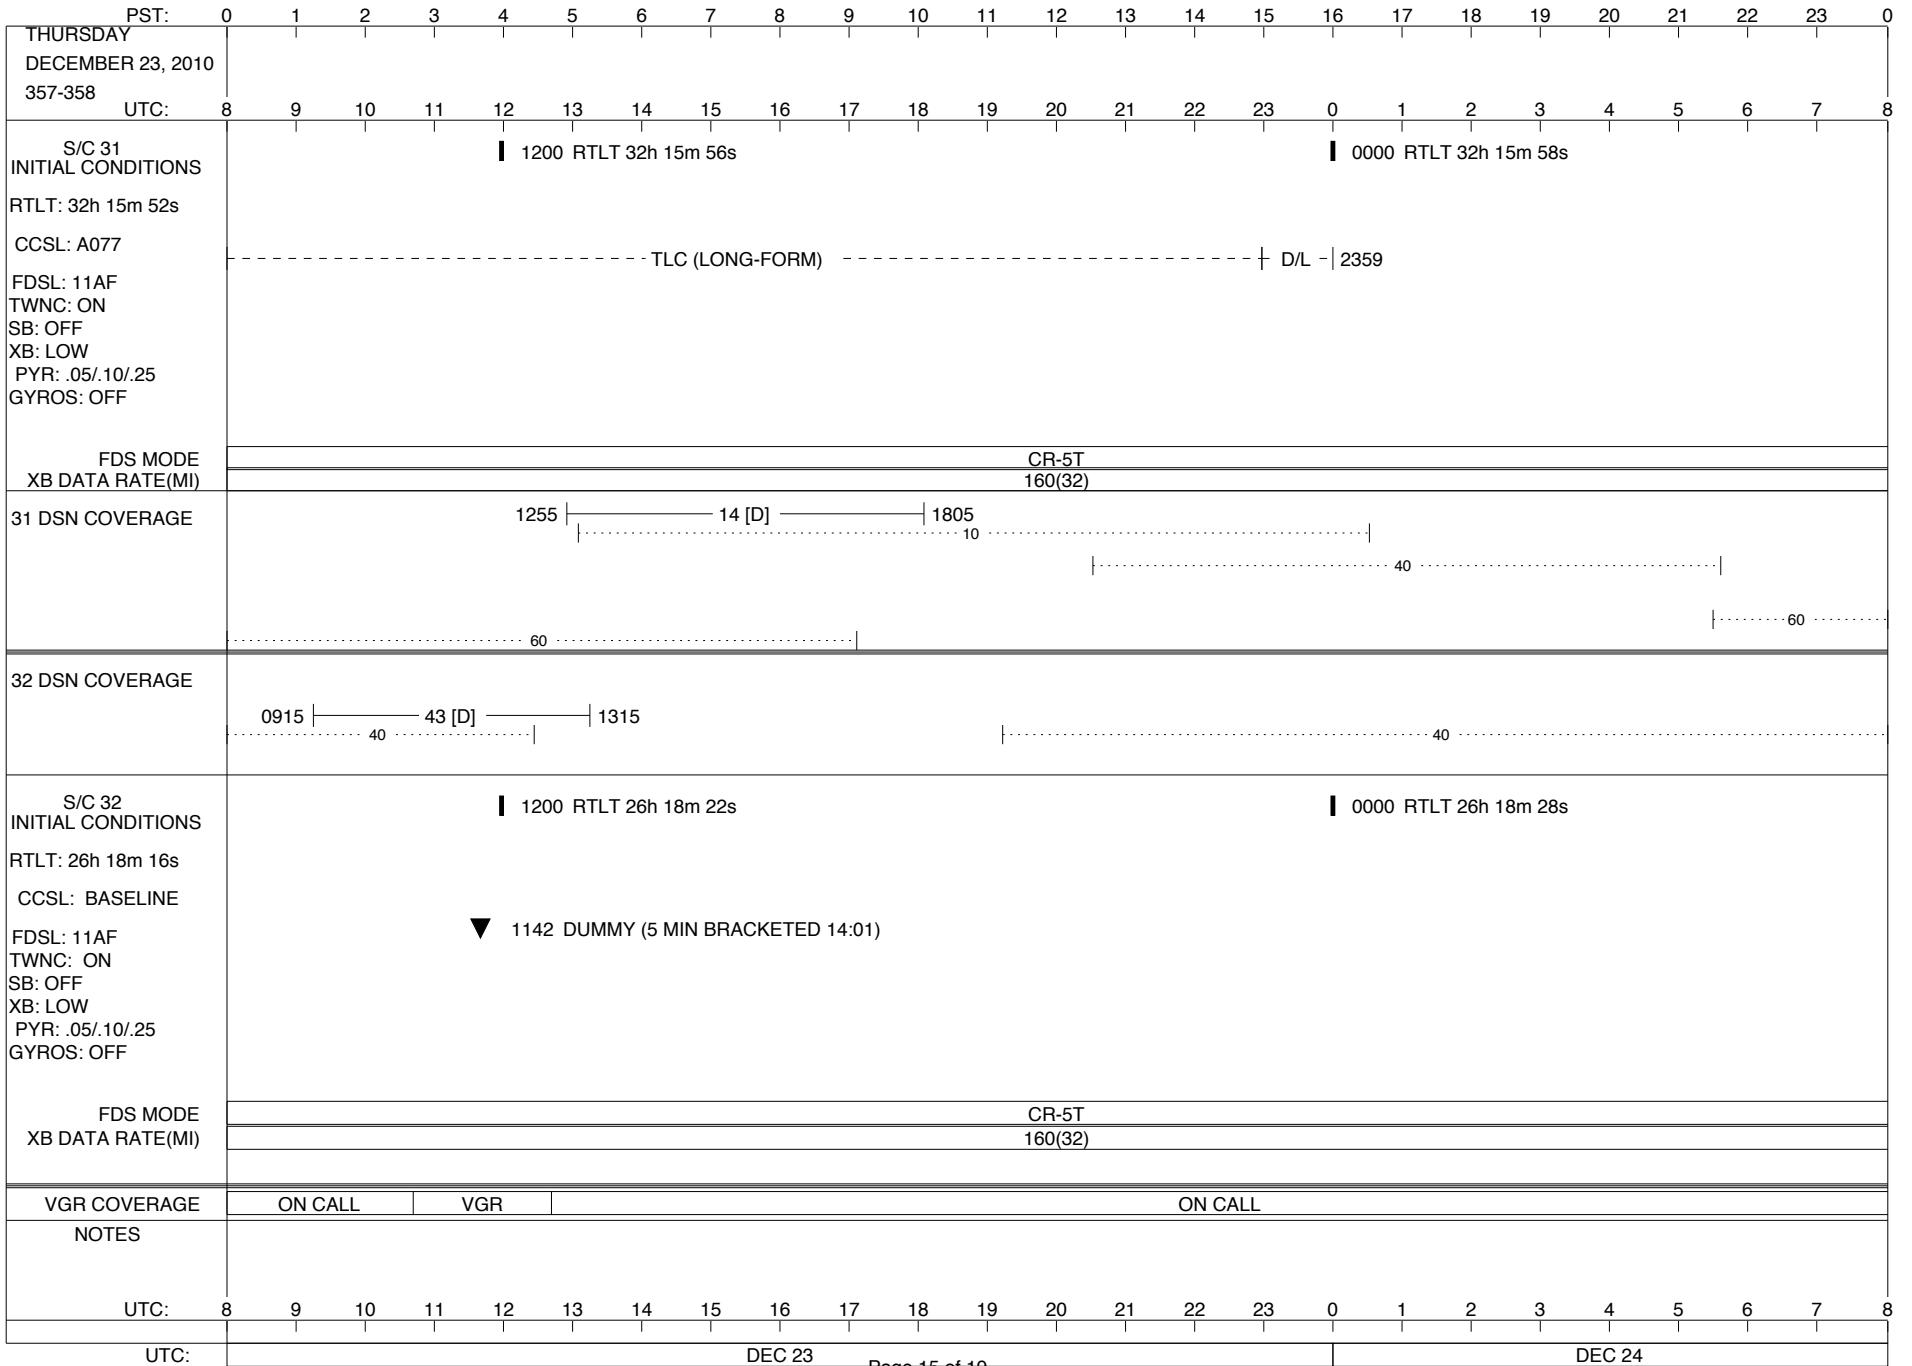

ISSUE DATE: 12/08/10 17:40