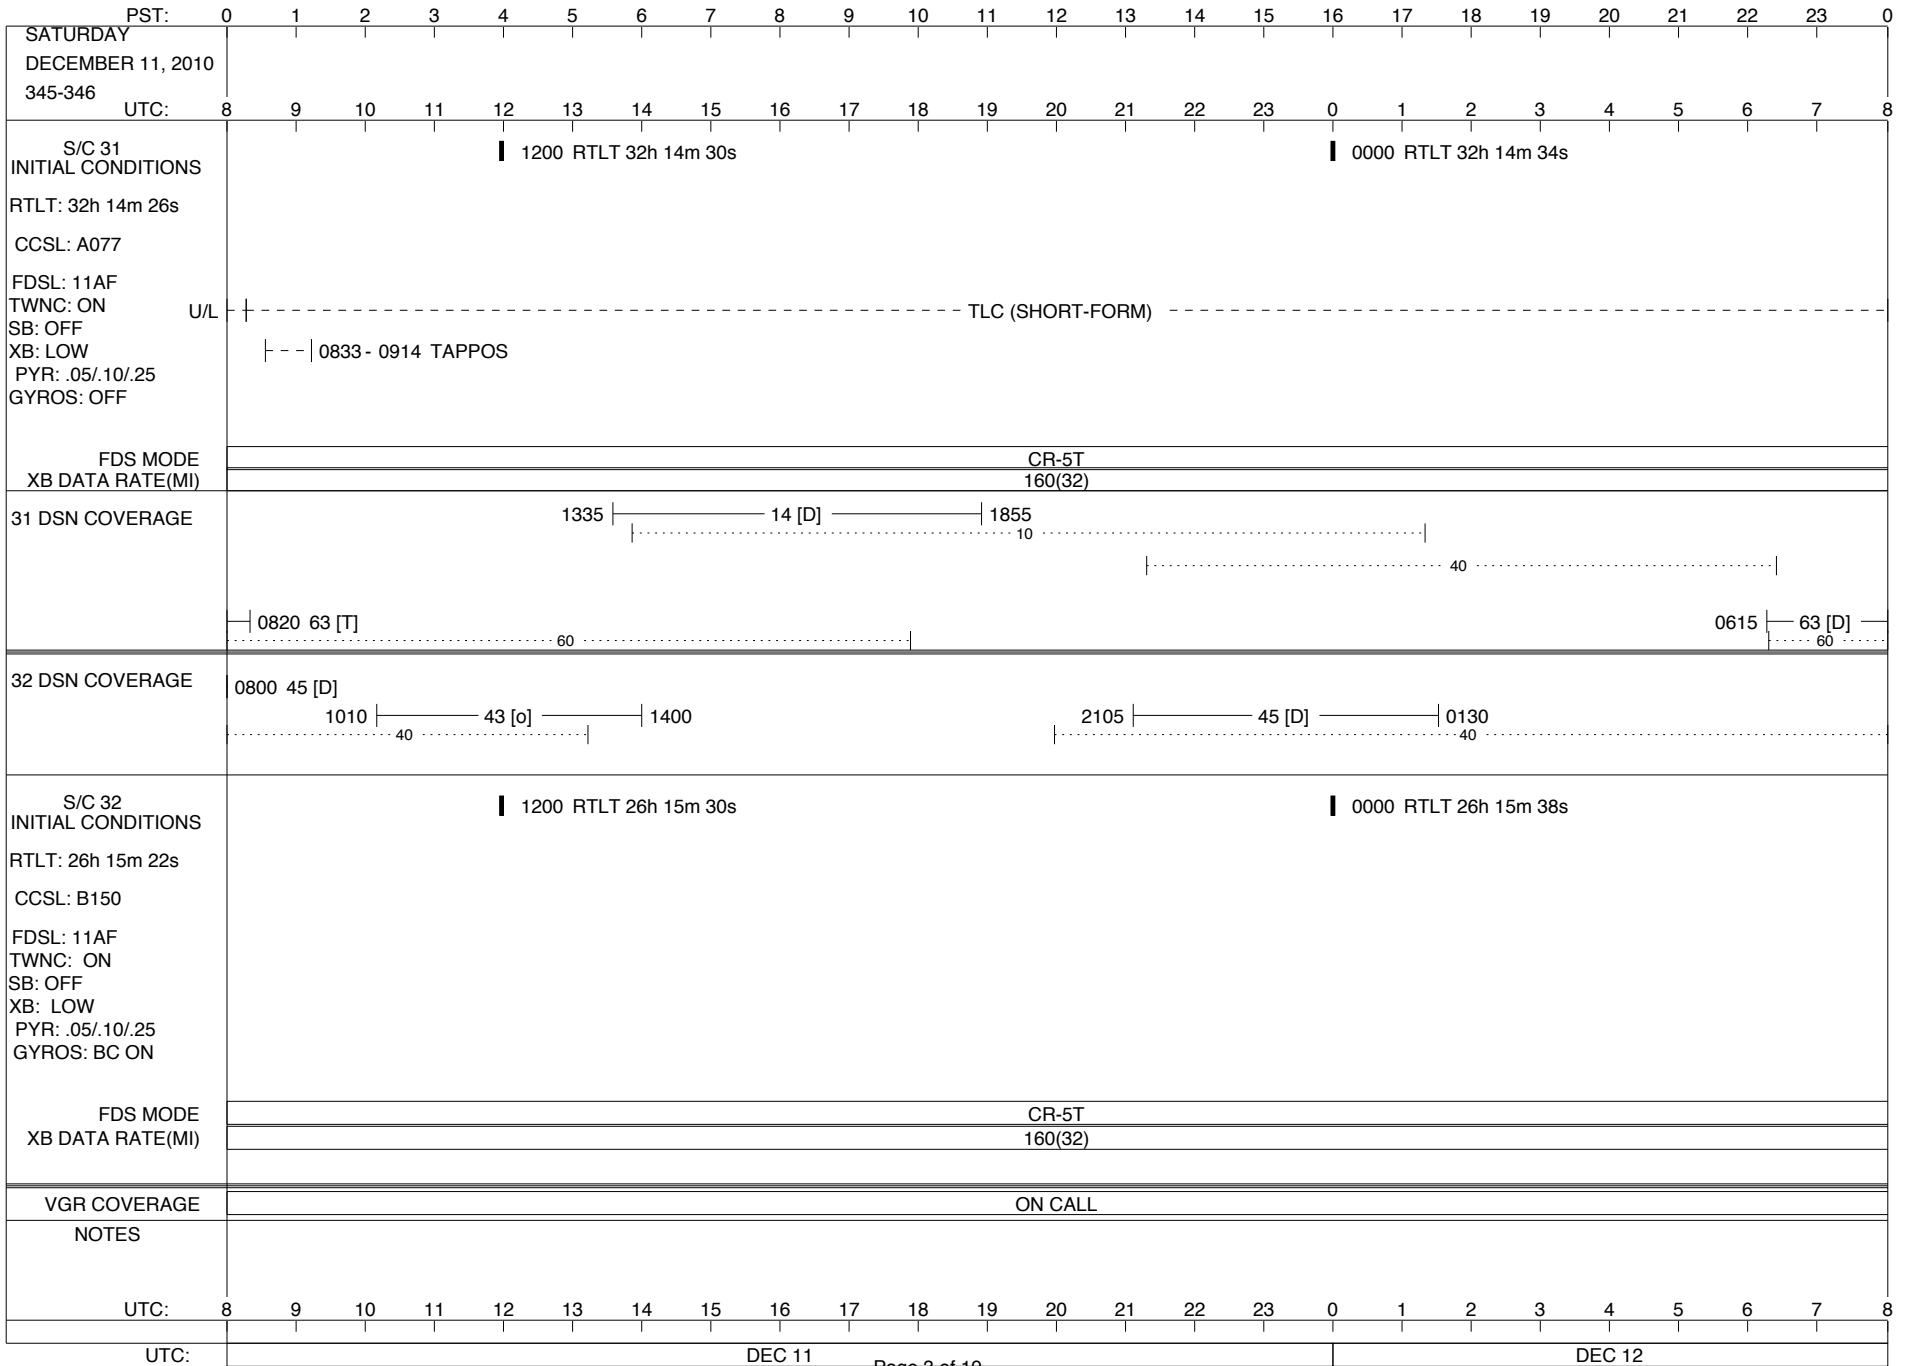

ISSUE DATE: 12/08/10 17:40