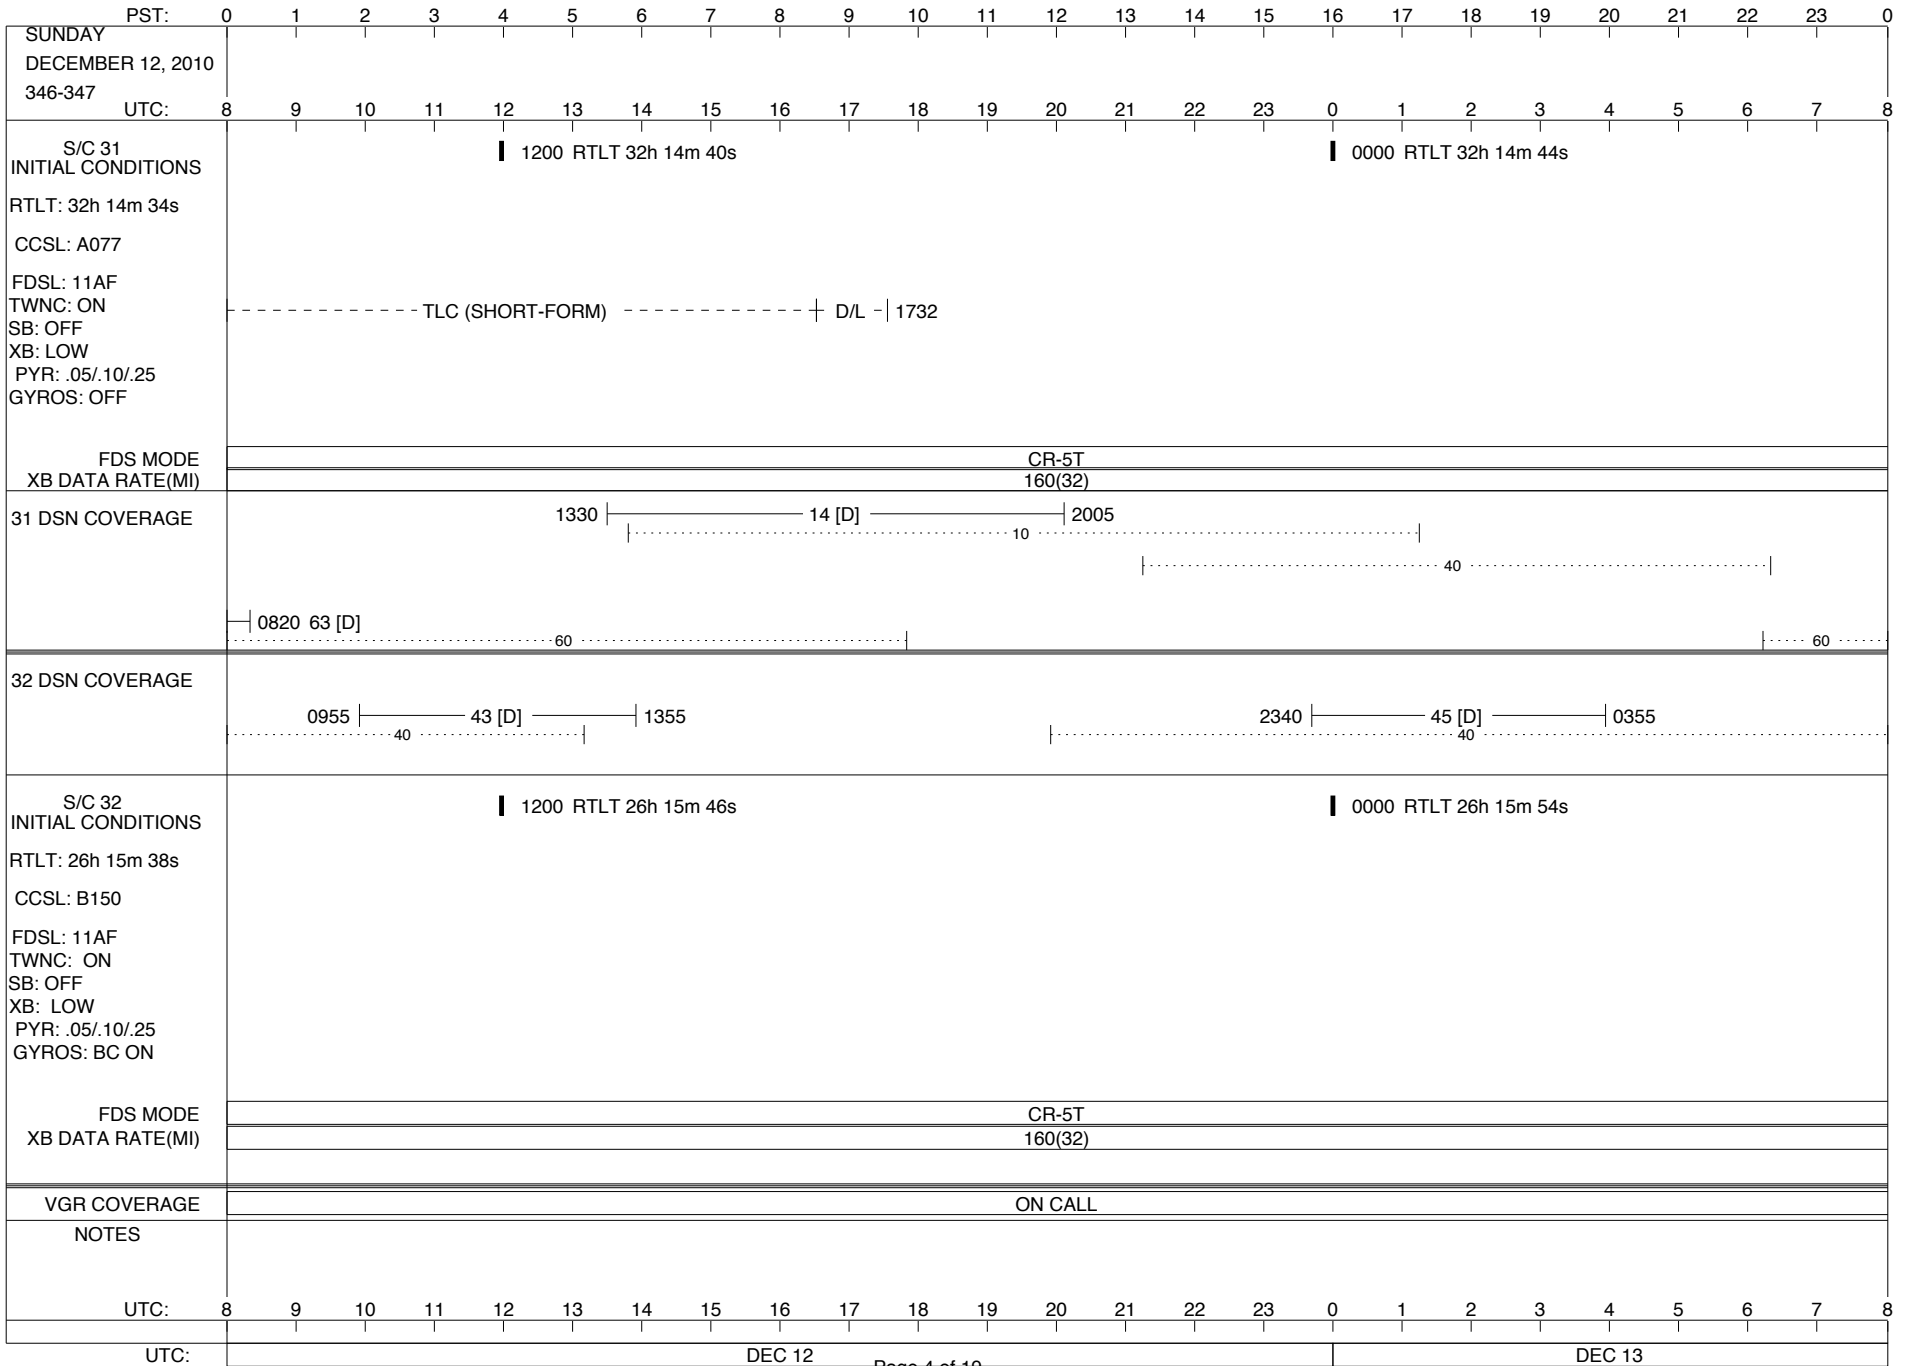

ISSUE DATE: 12/08/10 17:40