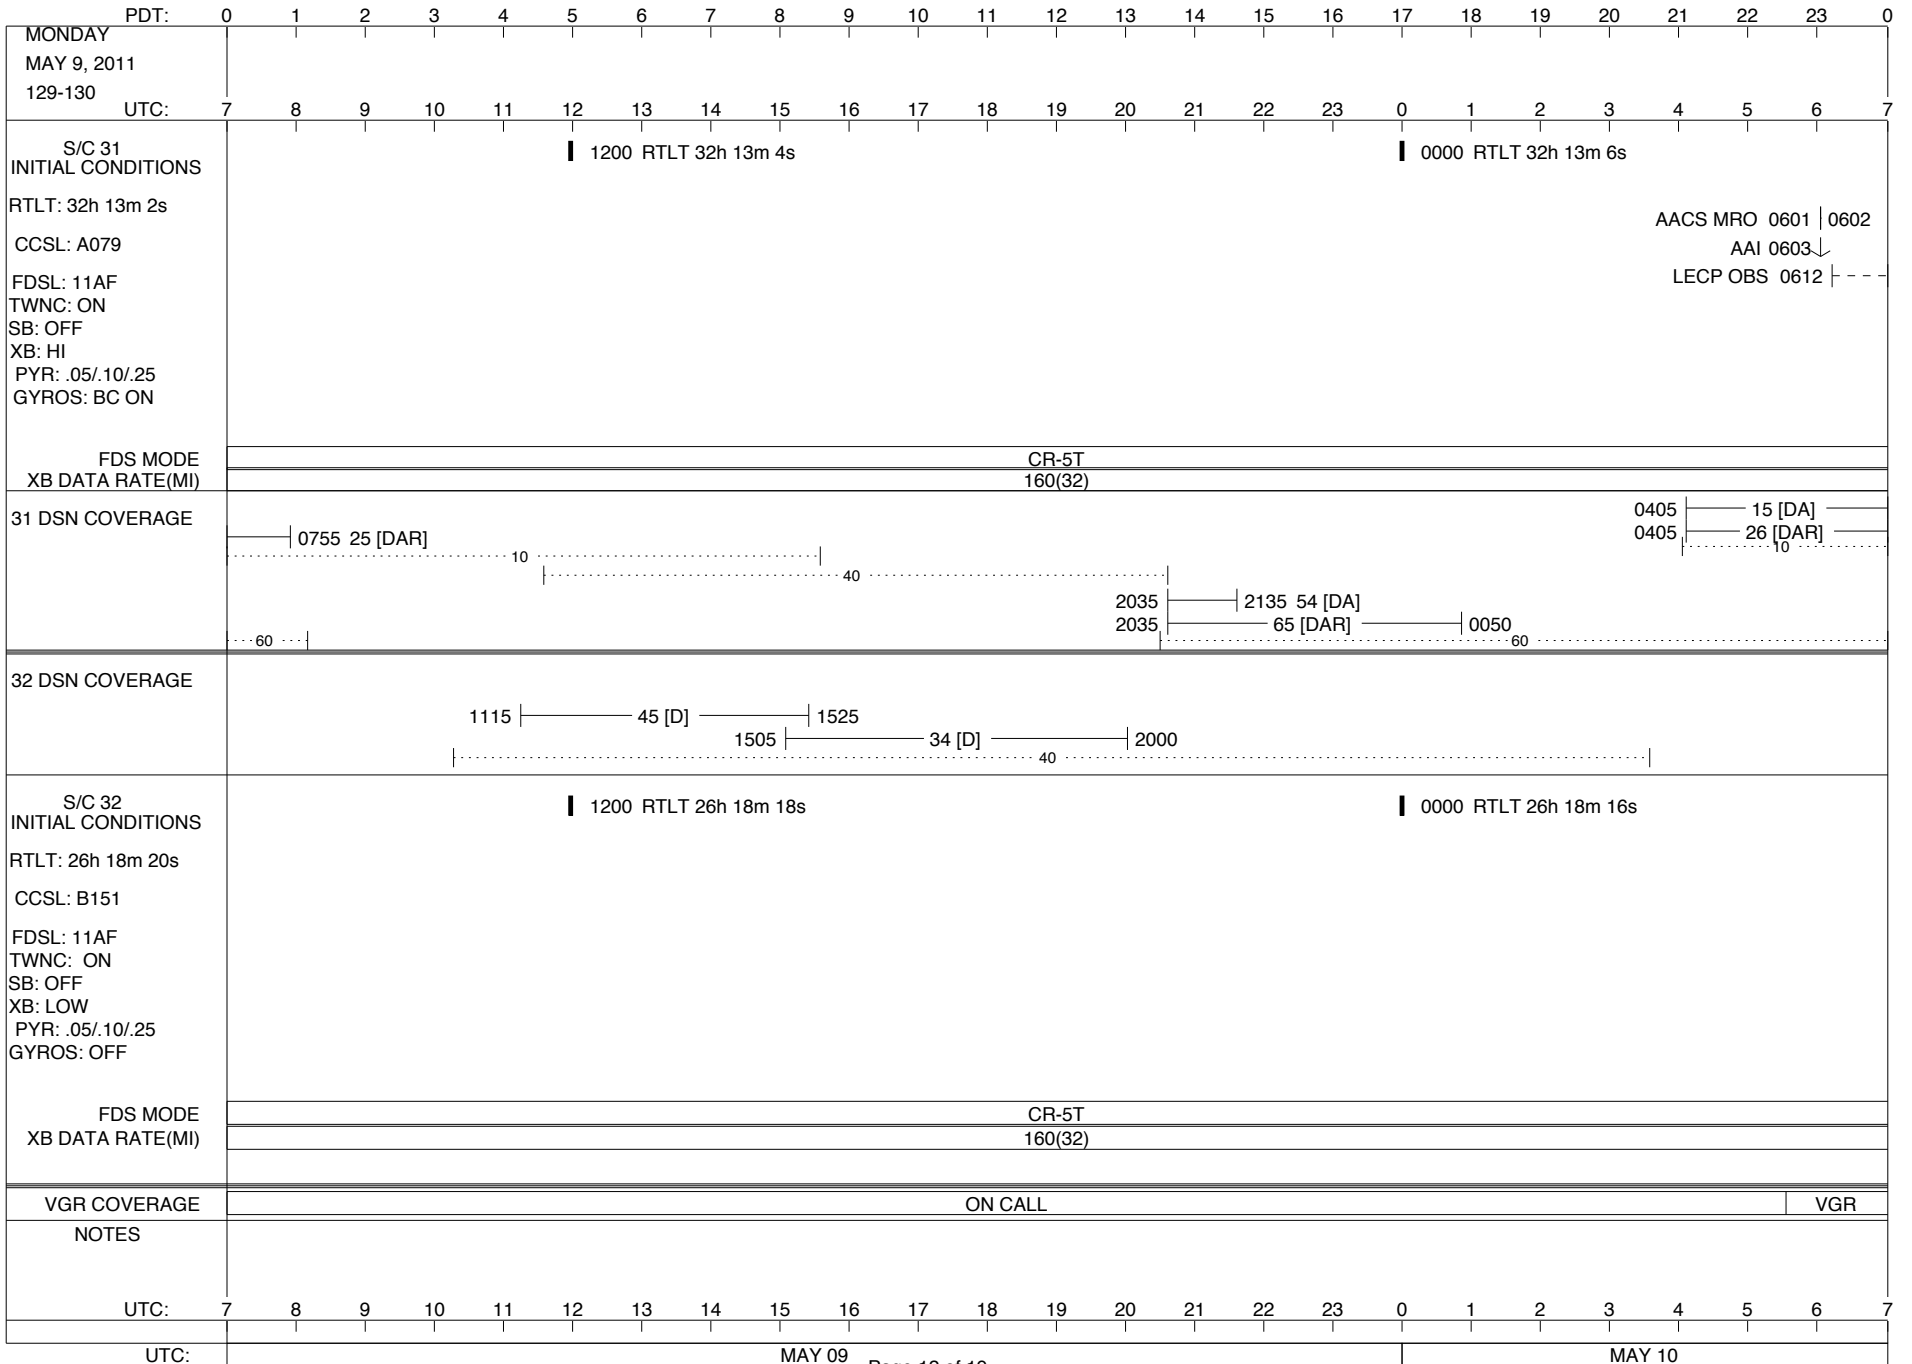

ISSUE DATE: 04/28/11 13:31