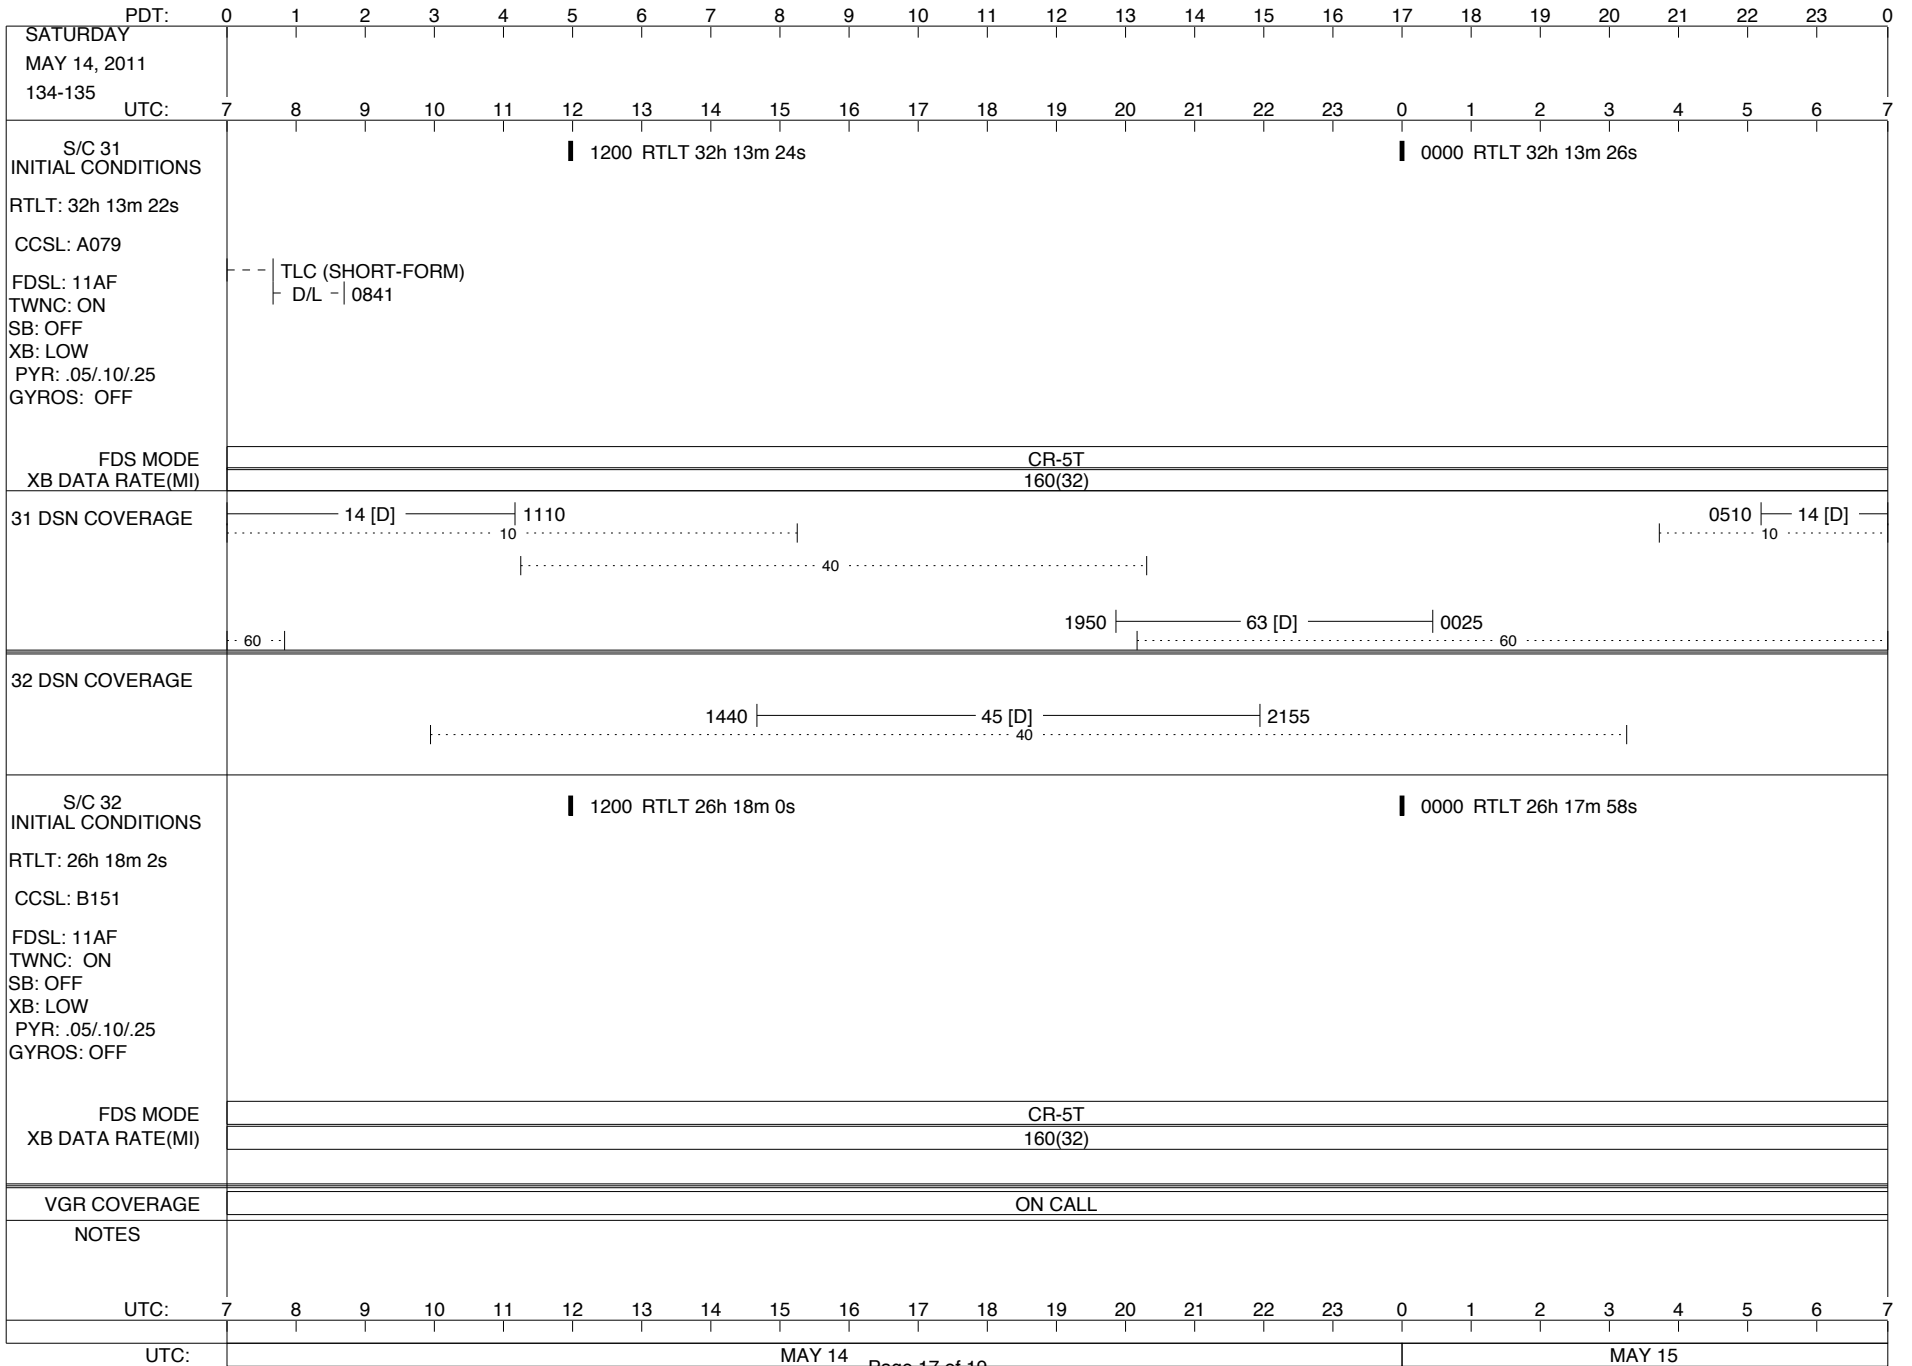

ISSUE DATE: 04/28/11 13:31