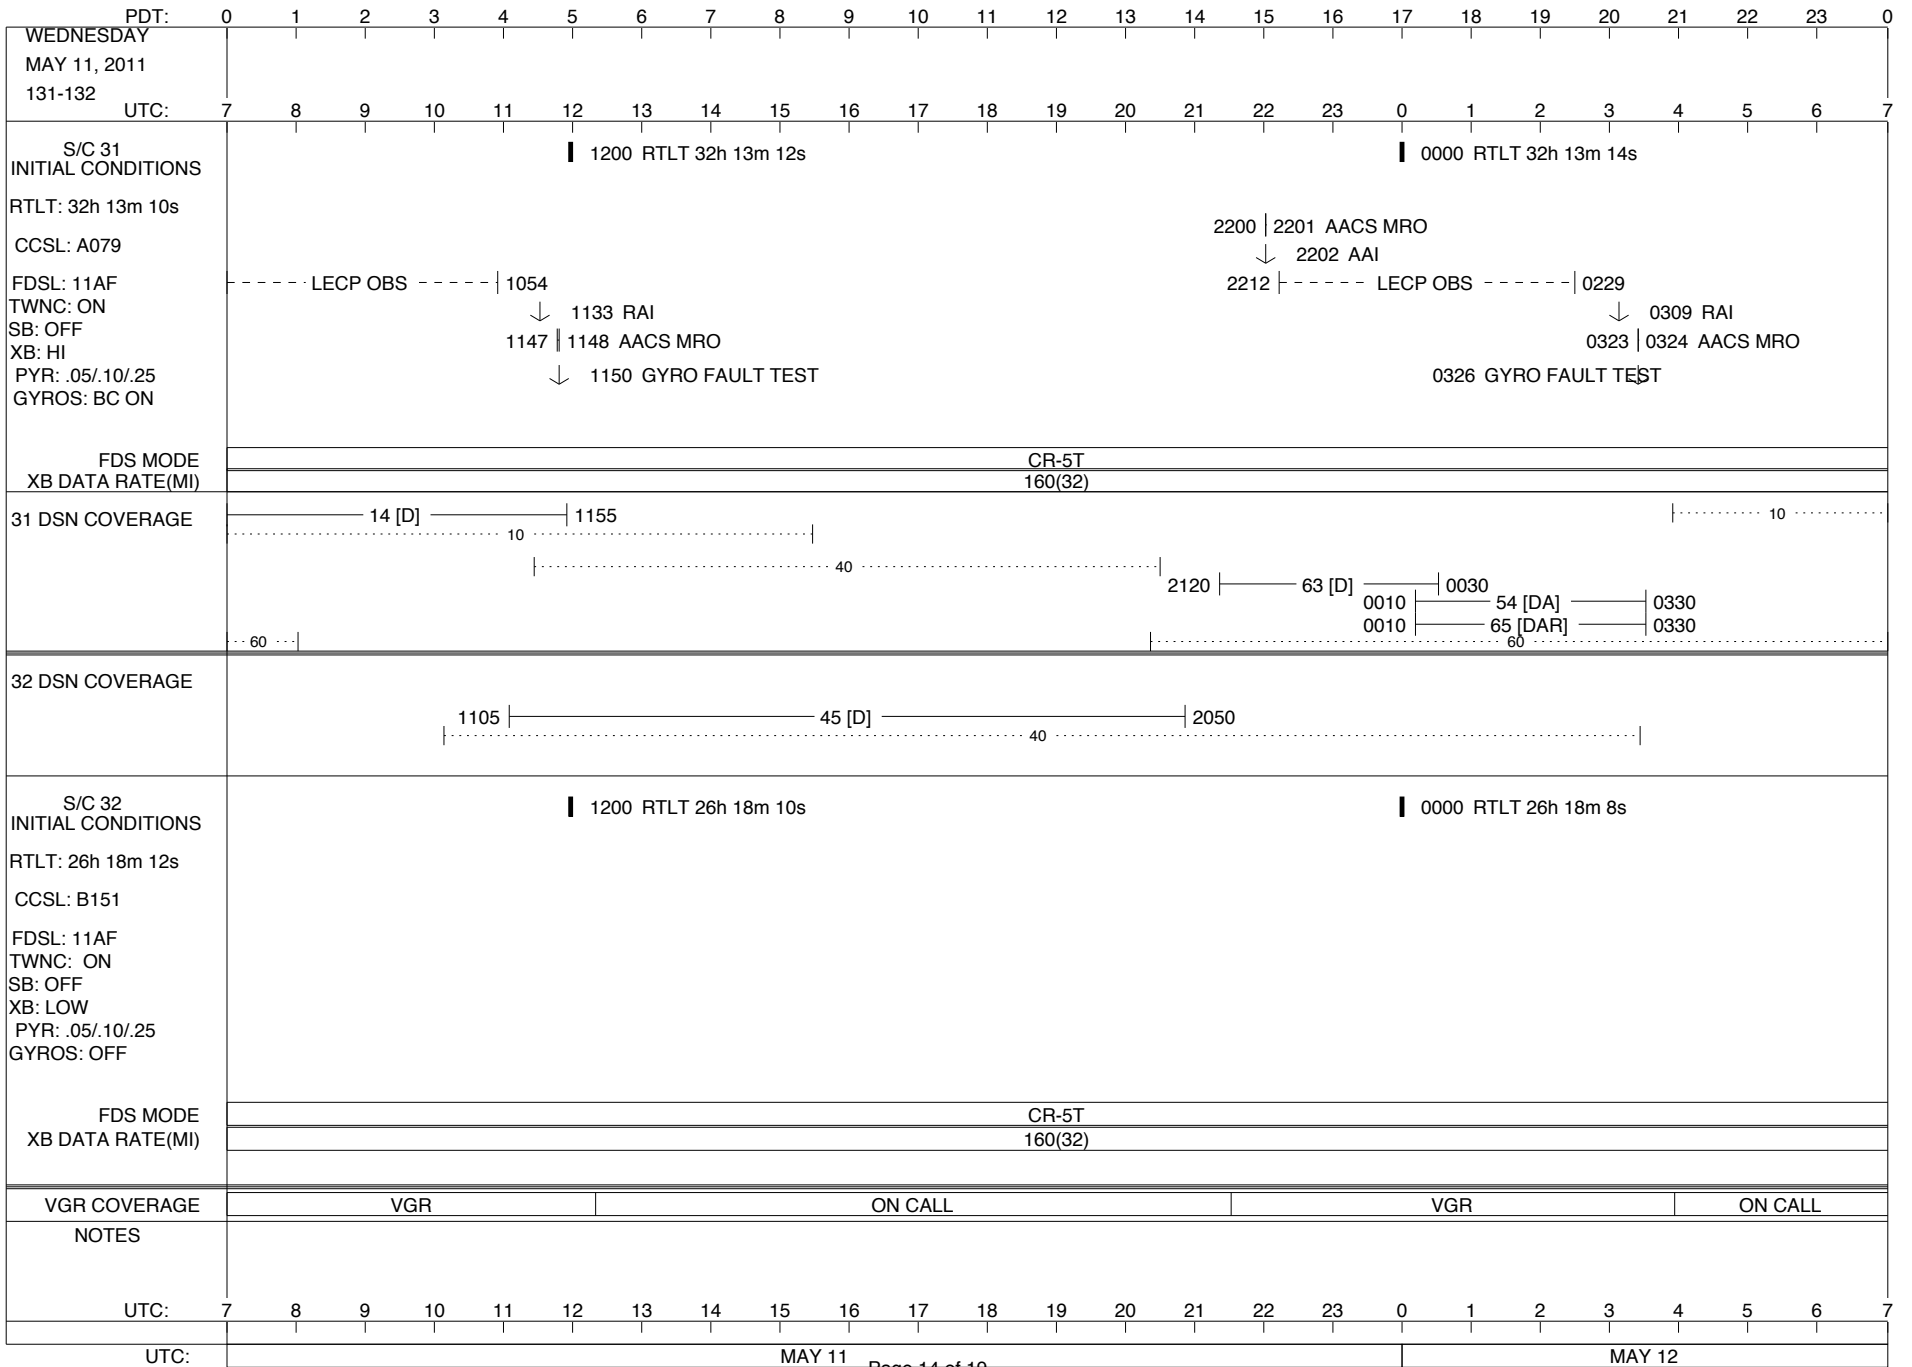

ISSUE DATE: 04/28/11 13:31