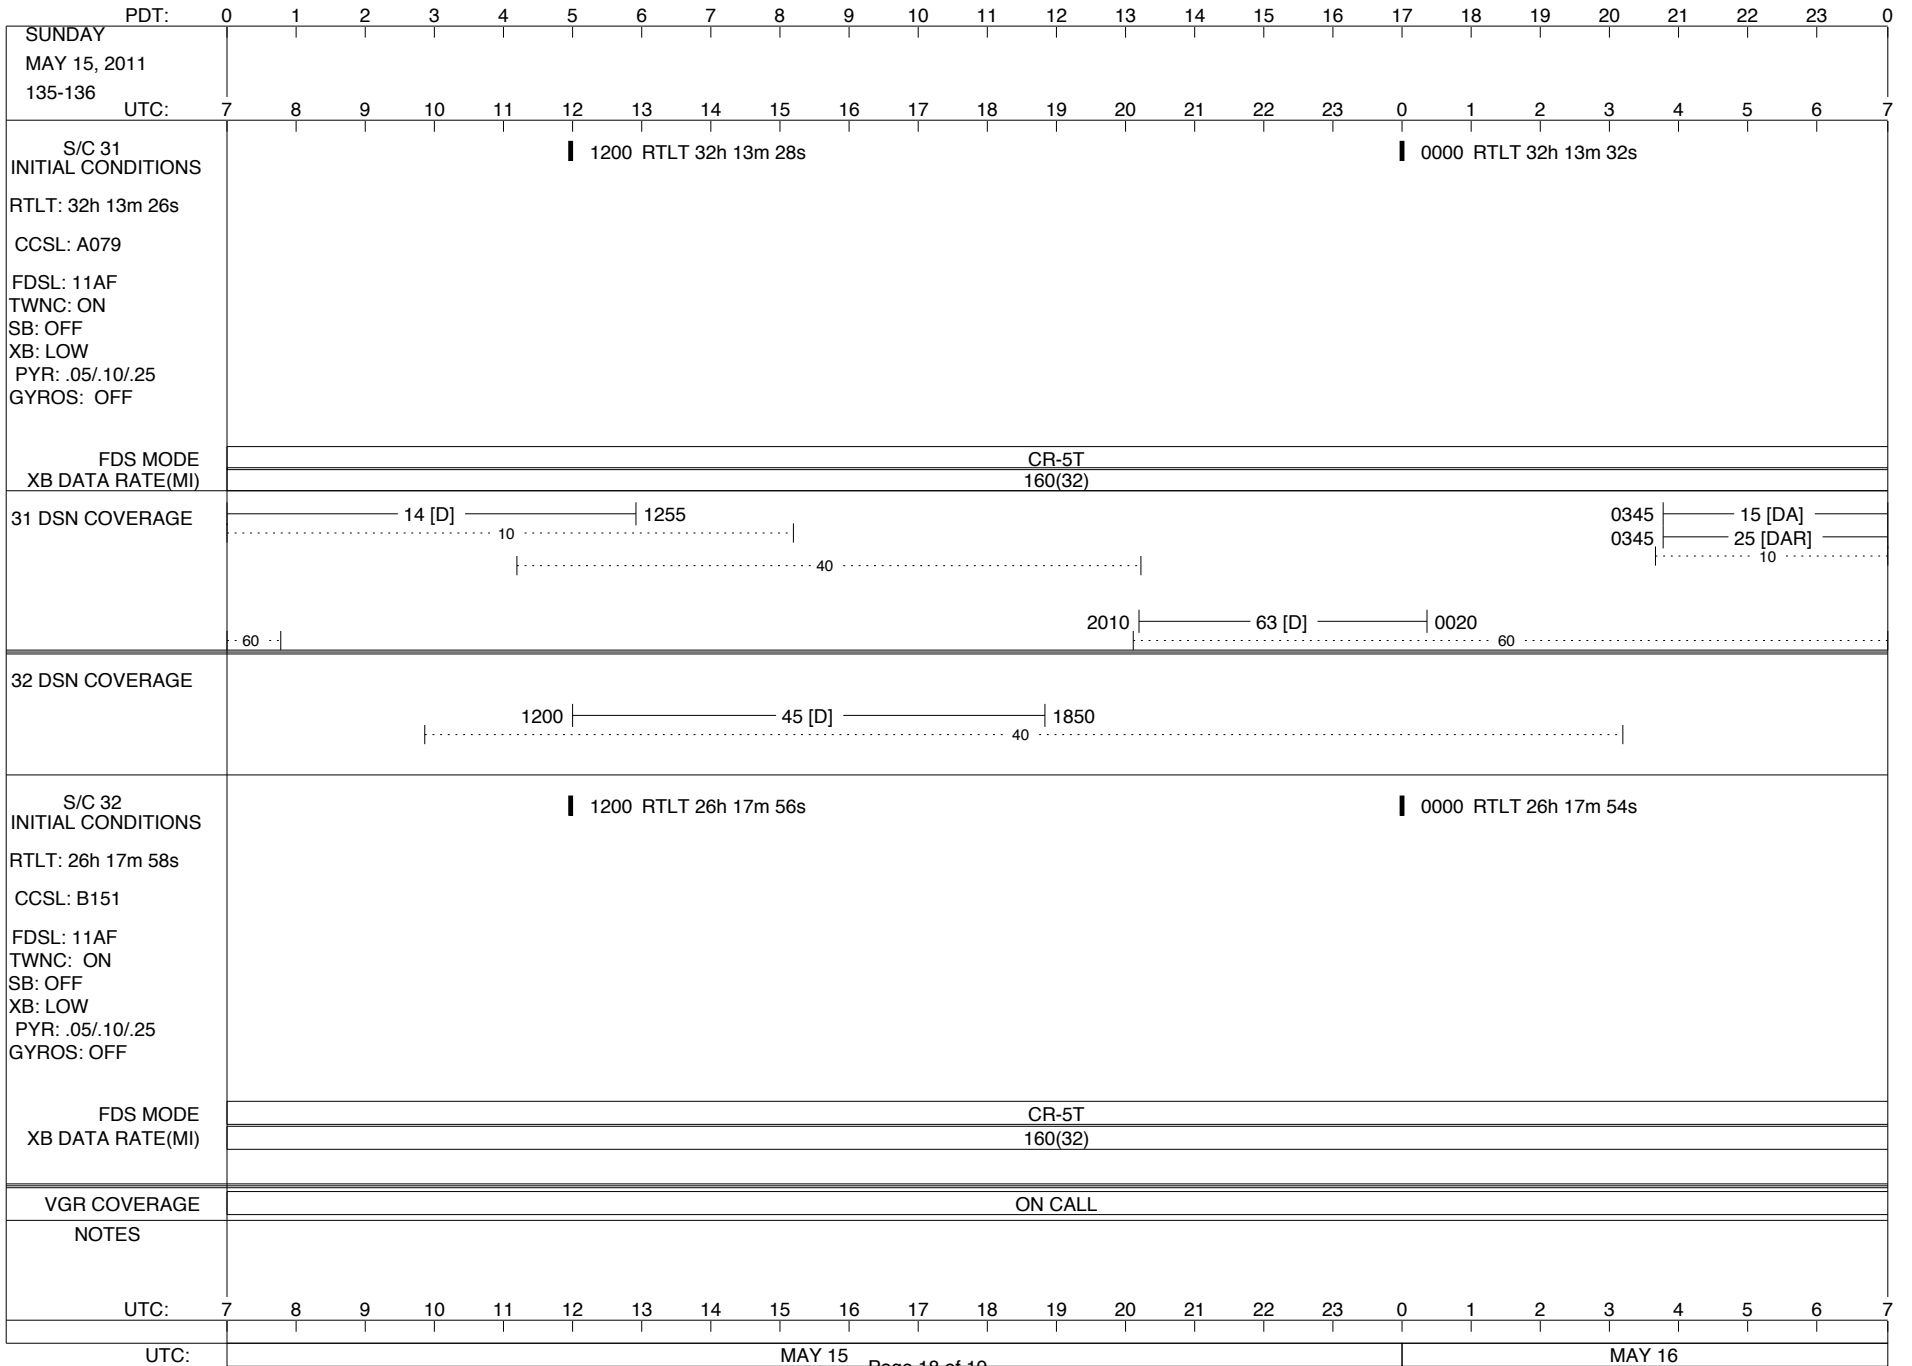

ISSUE DATE: 04/28/11 13:31