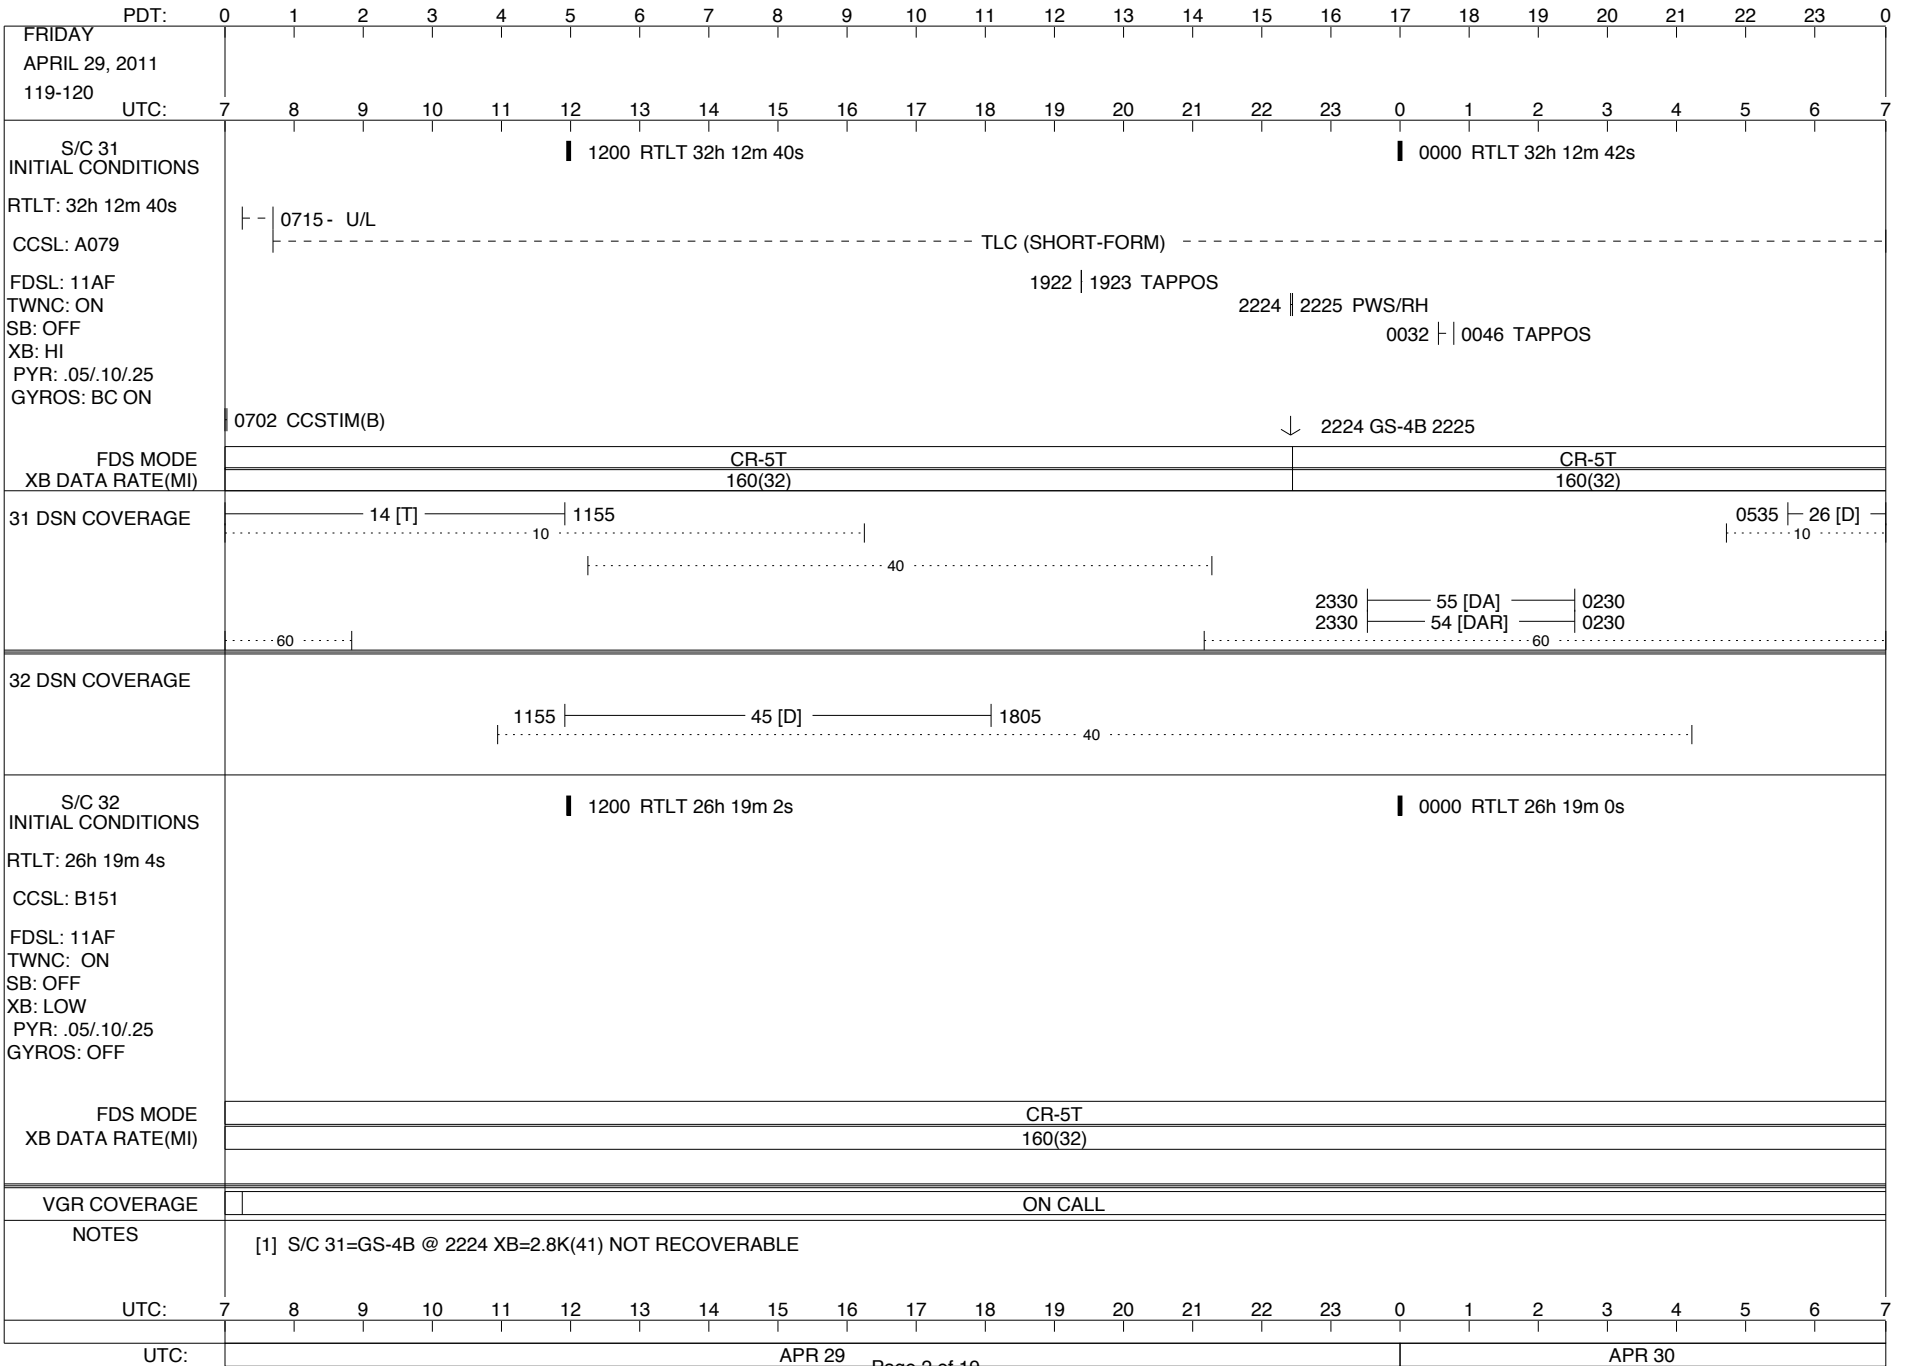

ISSUE DATE: 04/28/11 13:31