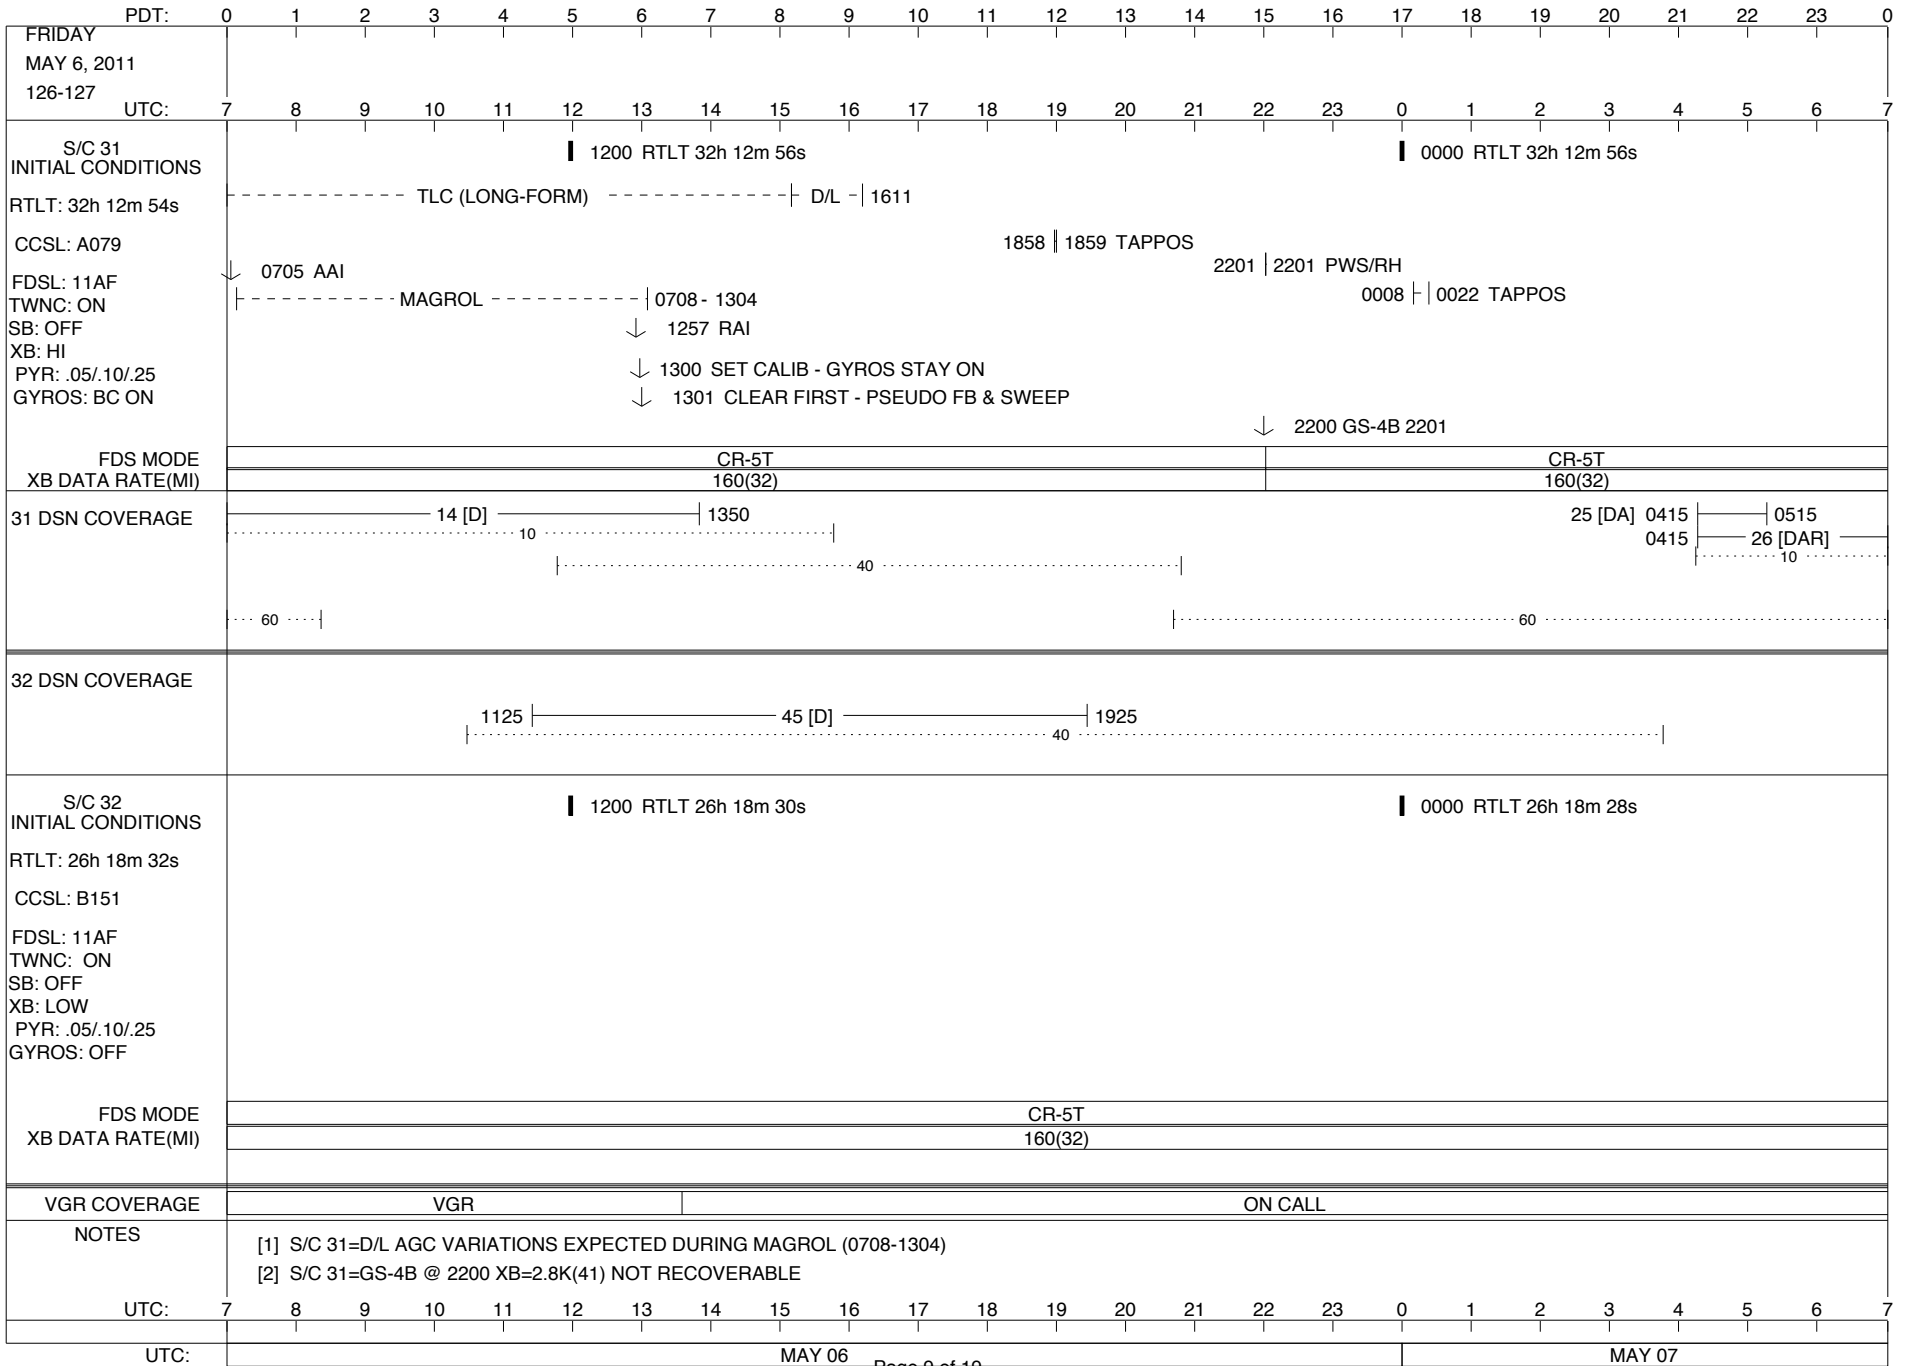

ISSUE DATE: 04/28/11 13:31