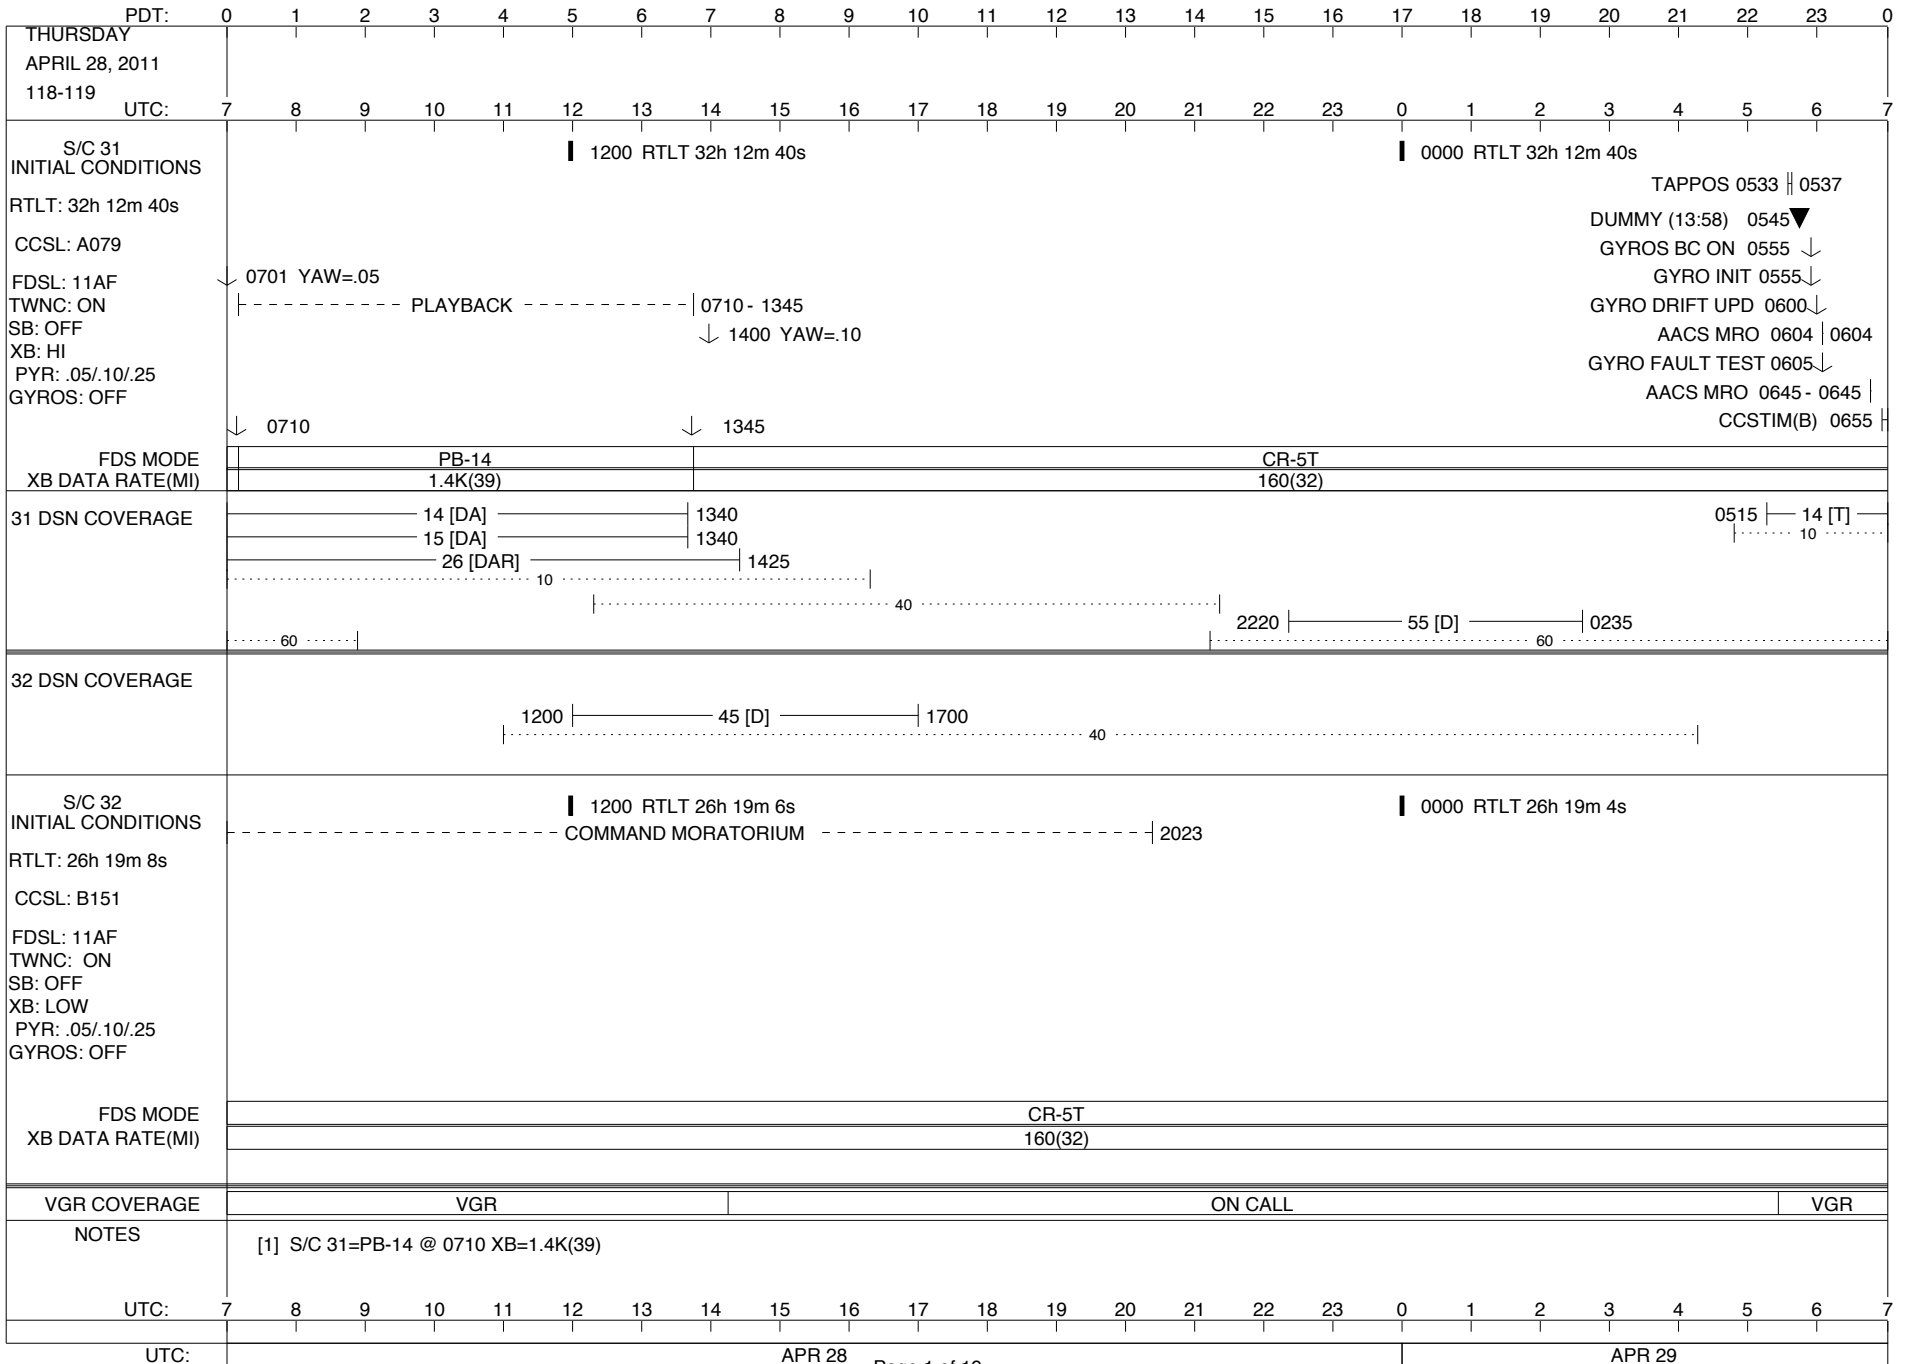

ISSUE DATE: 04/28/11 13:31