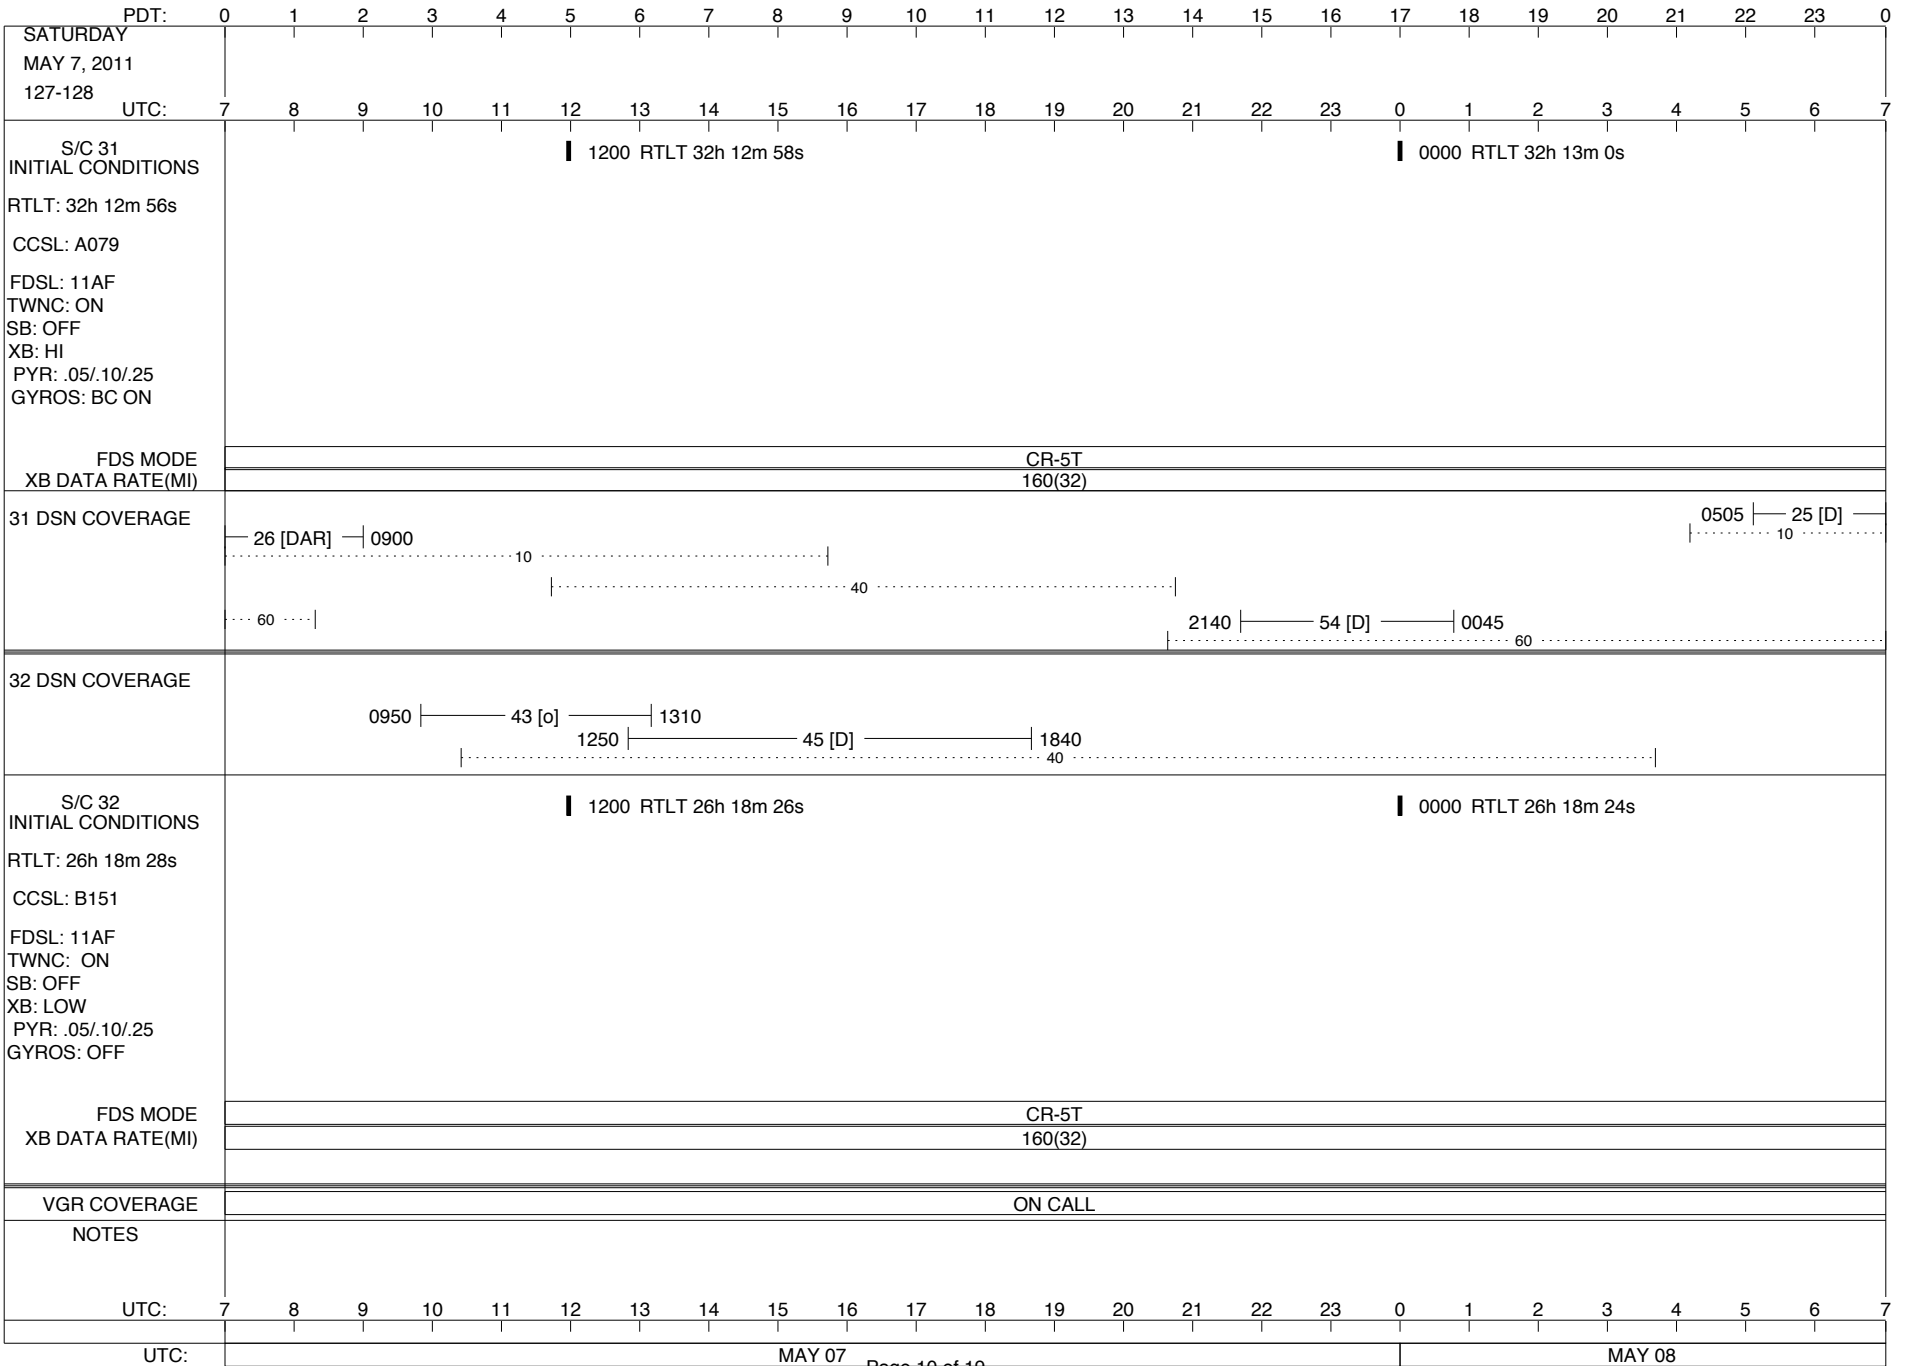

ISSUE DATE: 04/28/11 13:31