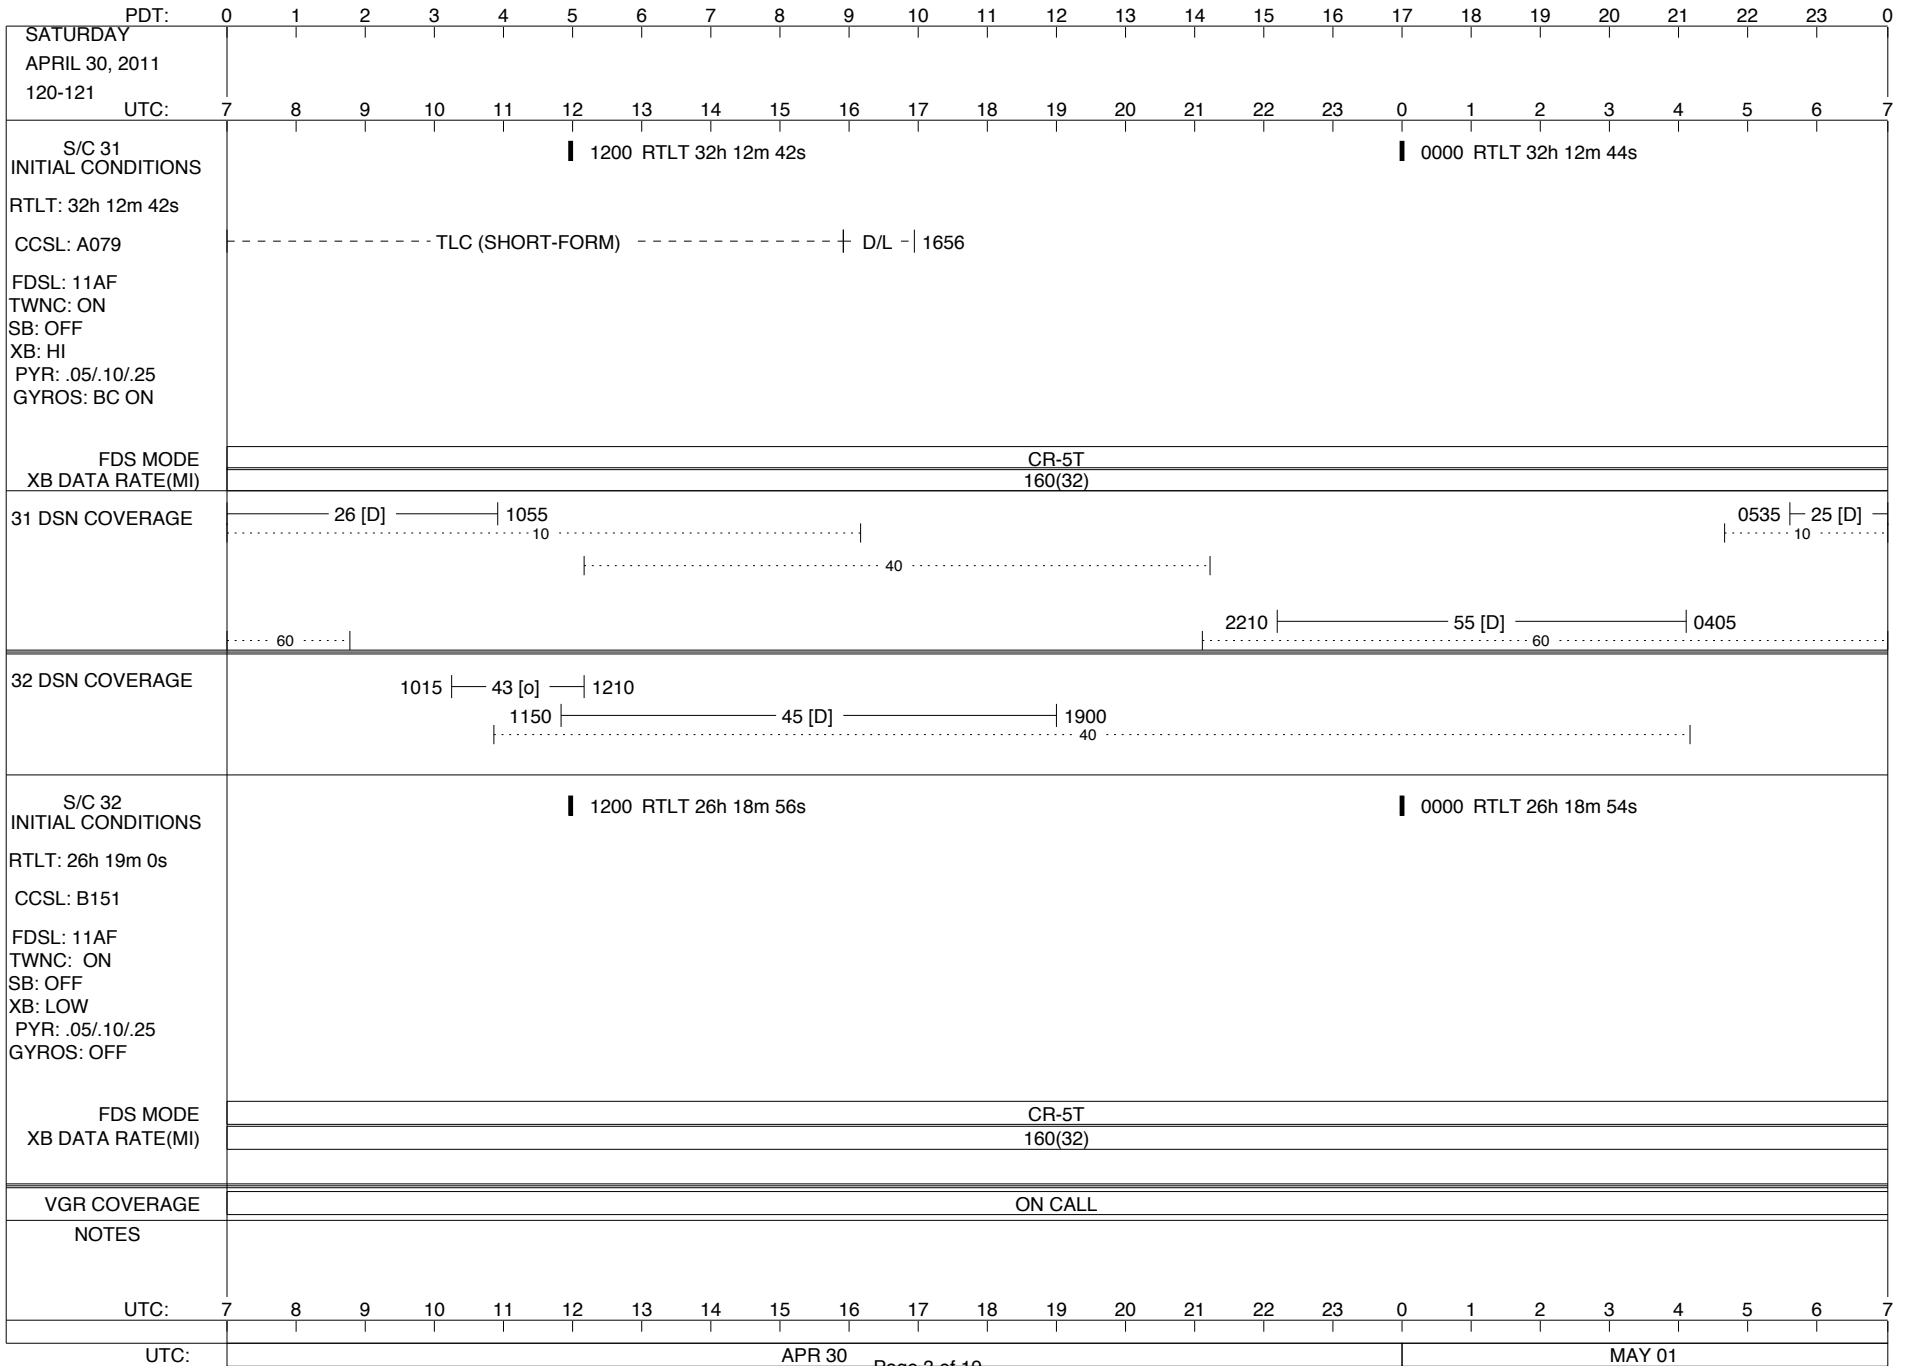

ISSUE DATE: 04/28/11 13:31