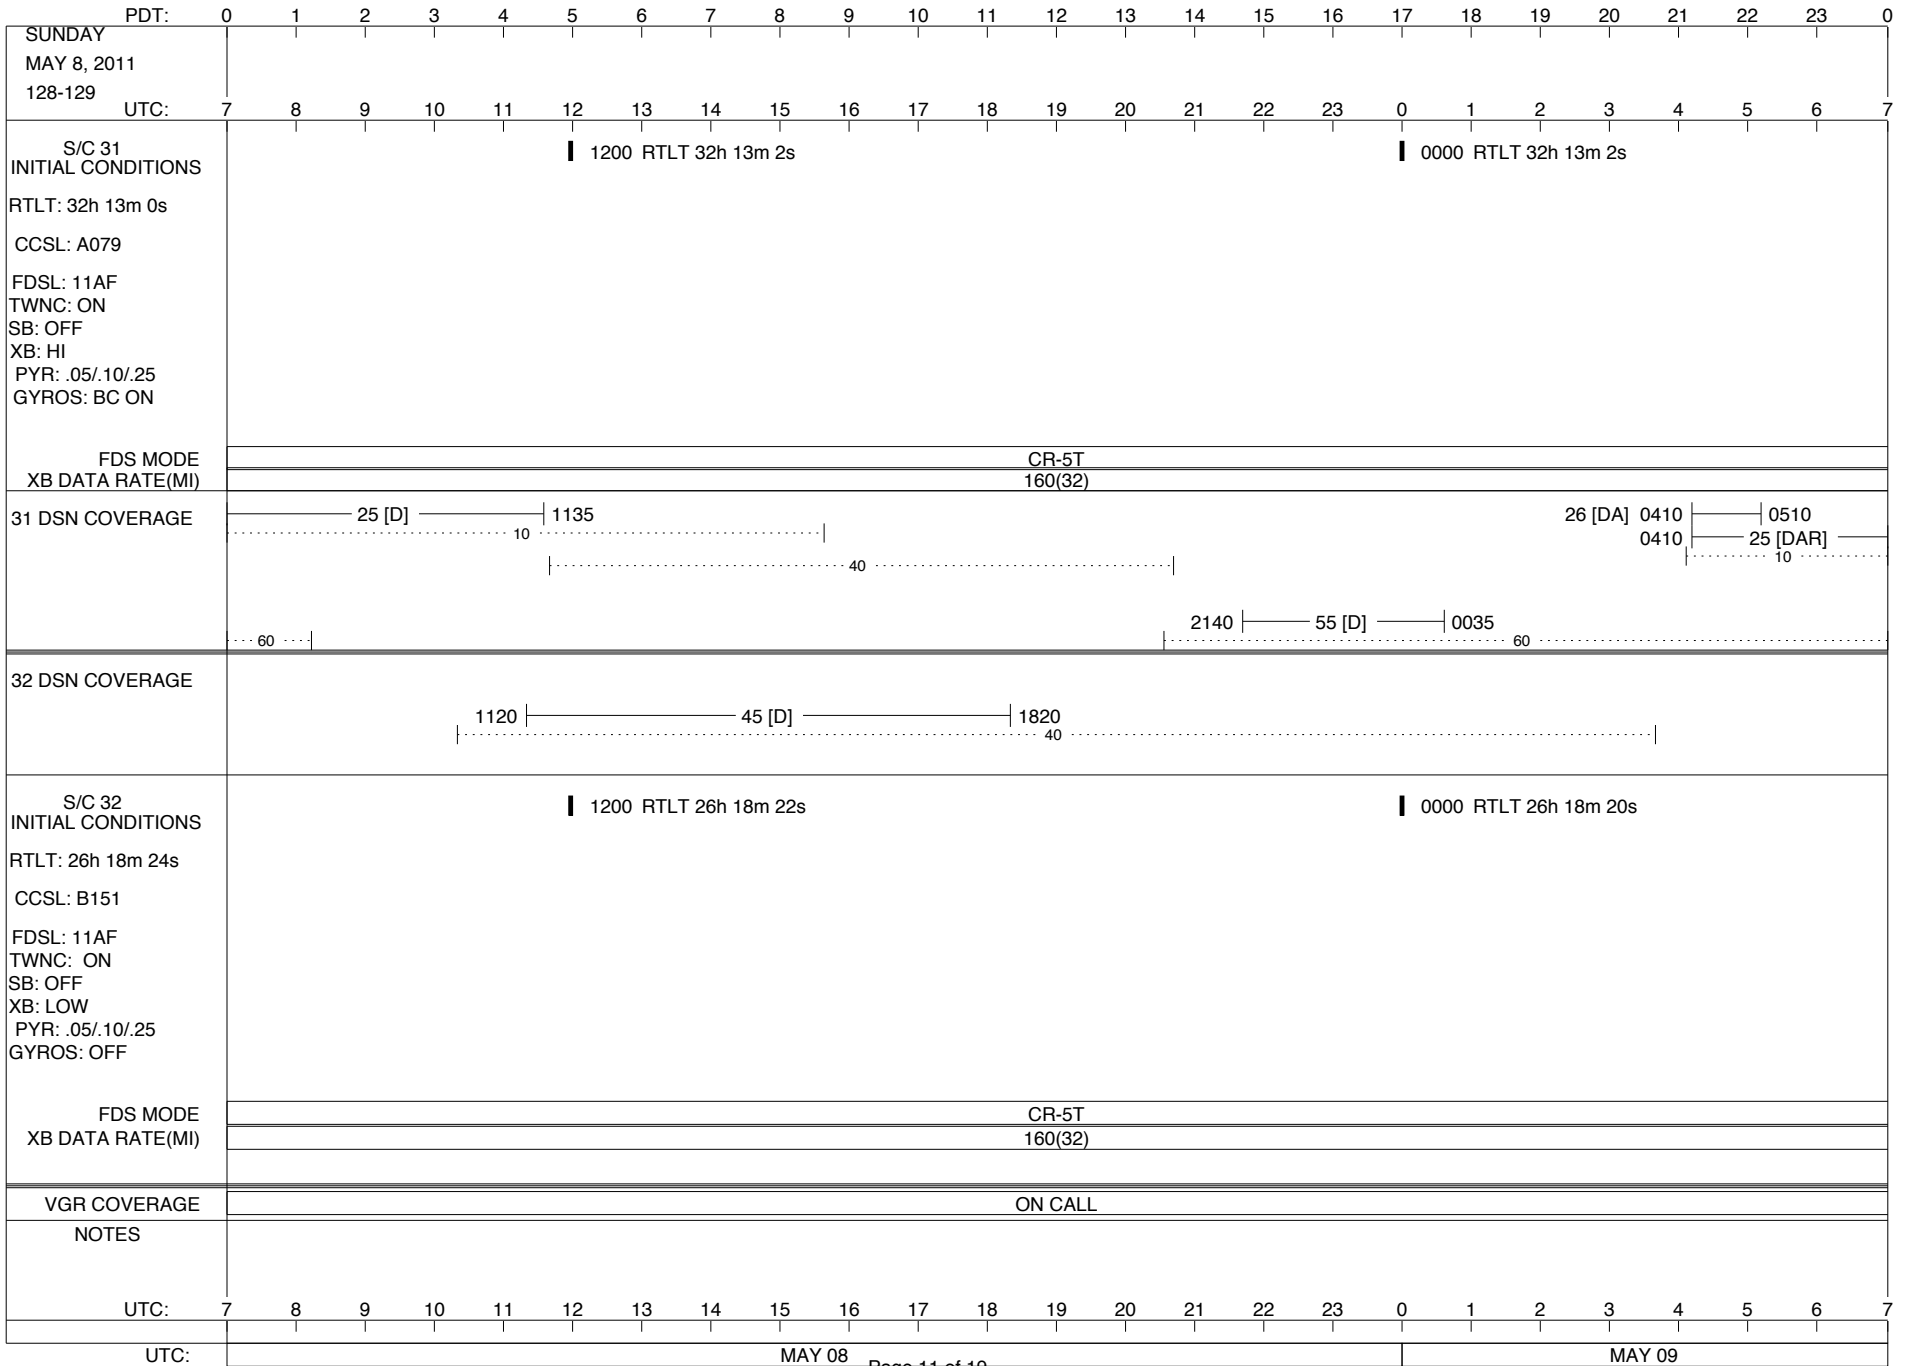

ISSUE DATE: 04/28/11 13:31