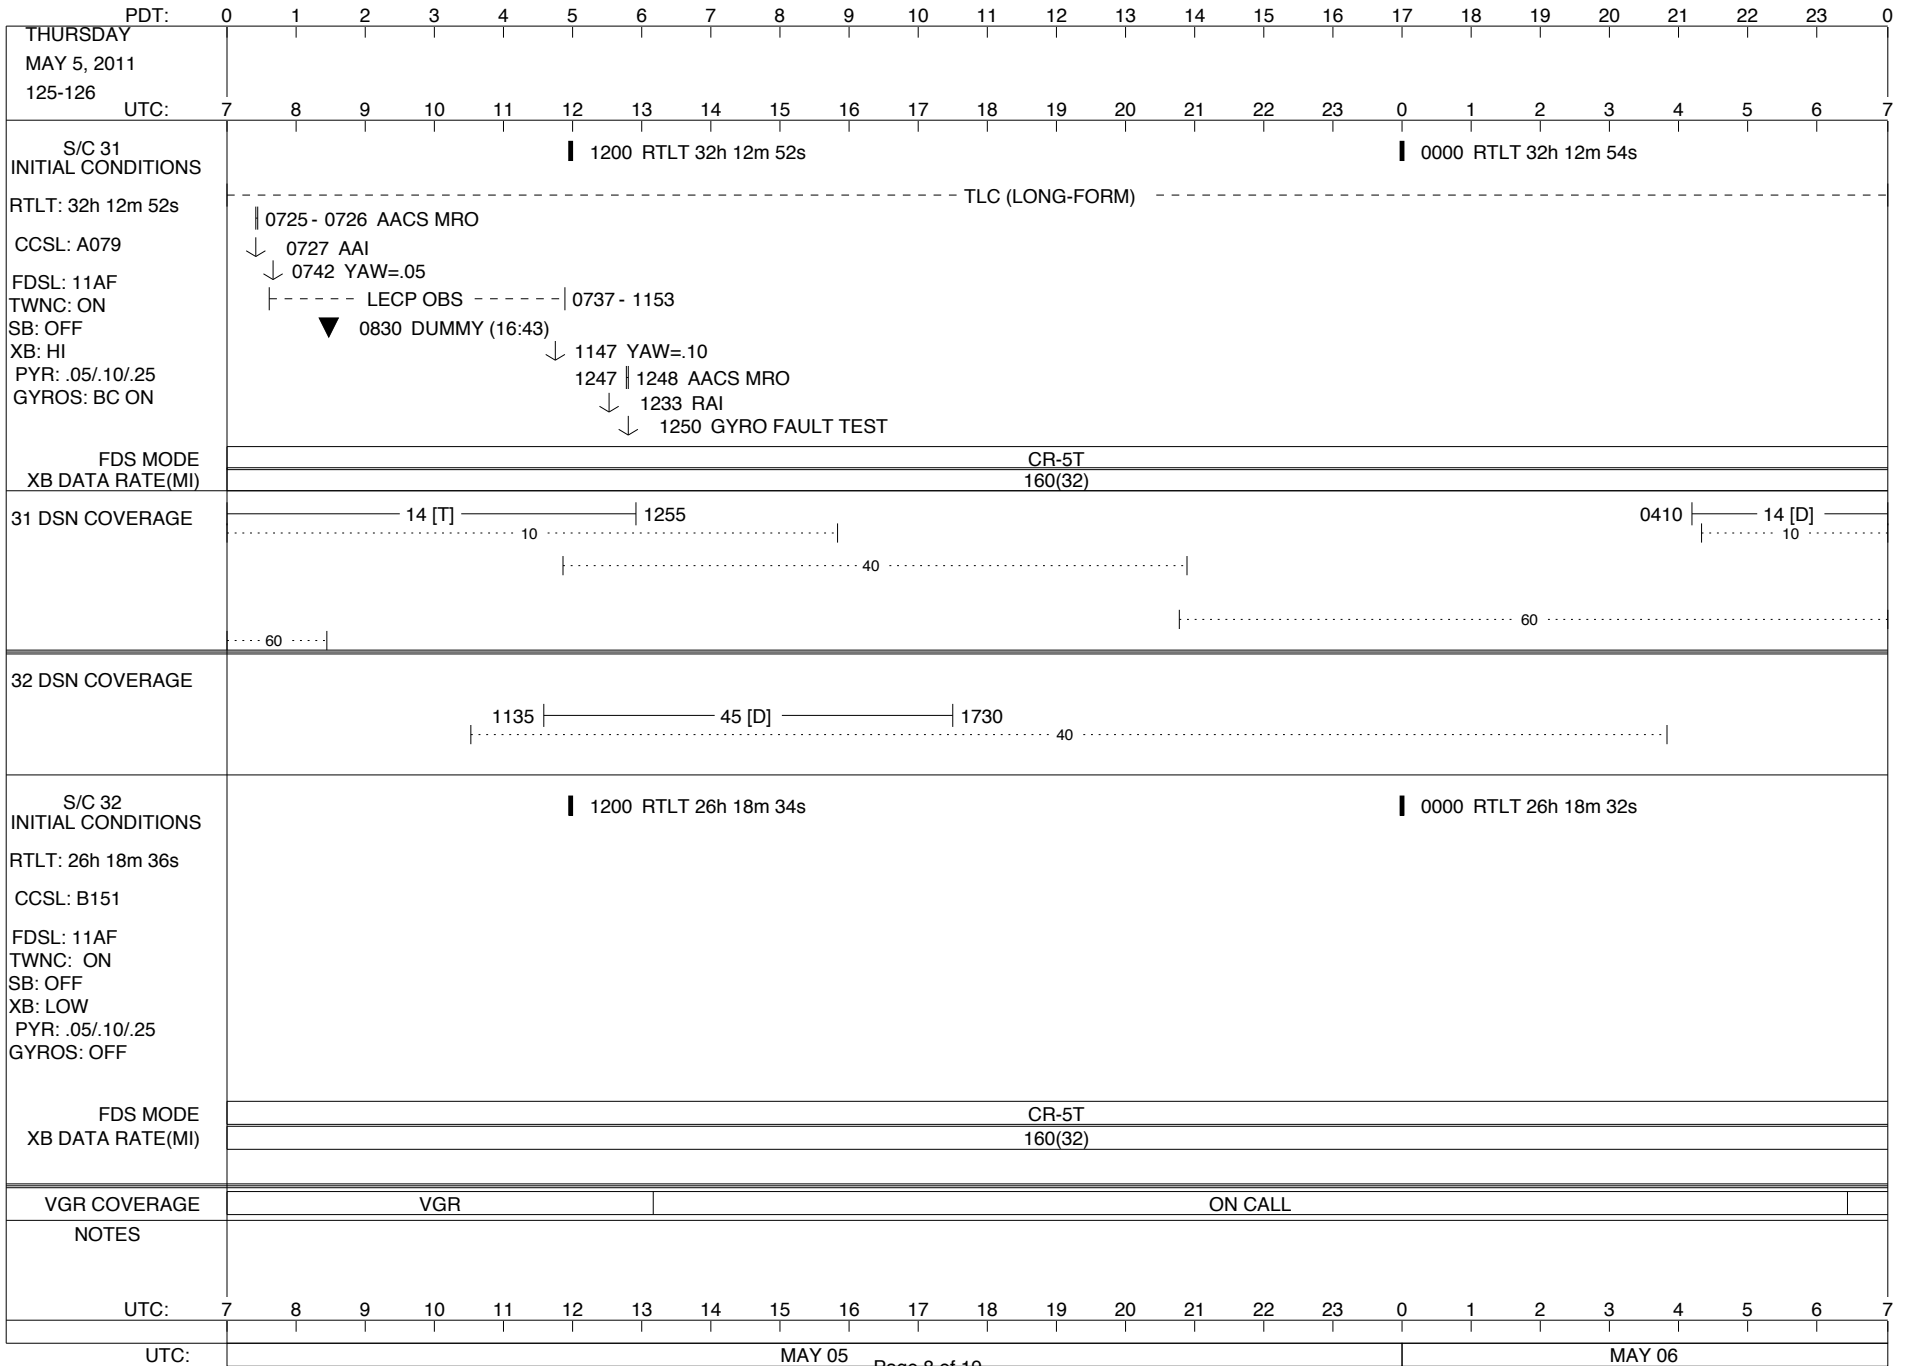

ISSUE DATE: 04/28/11 13:31