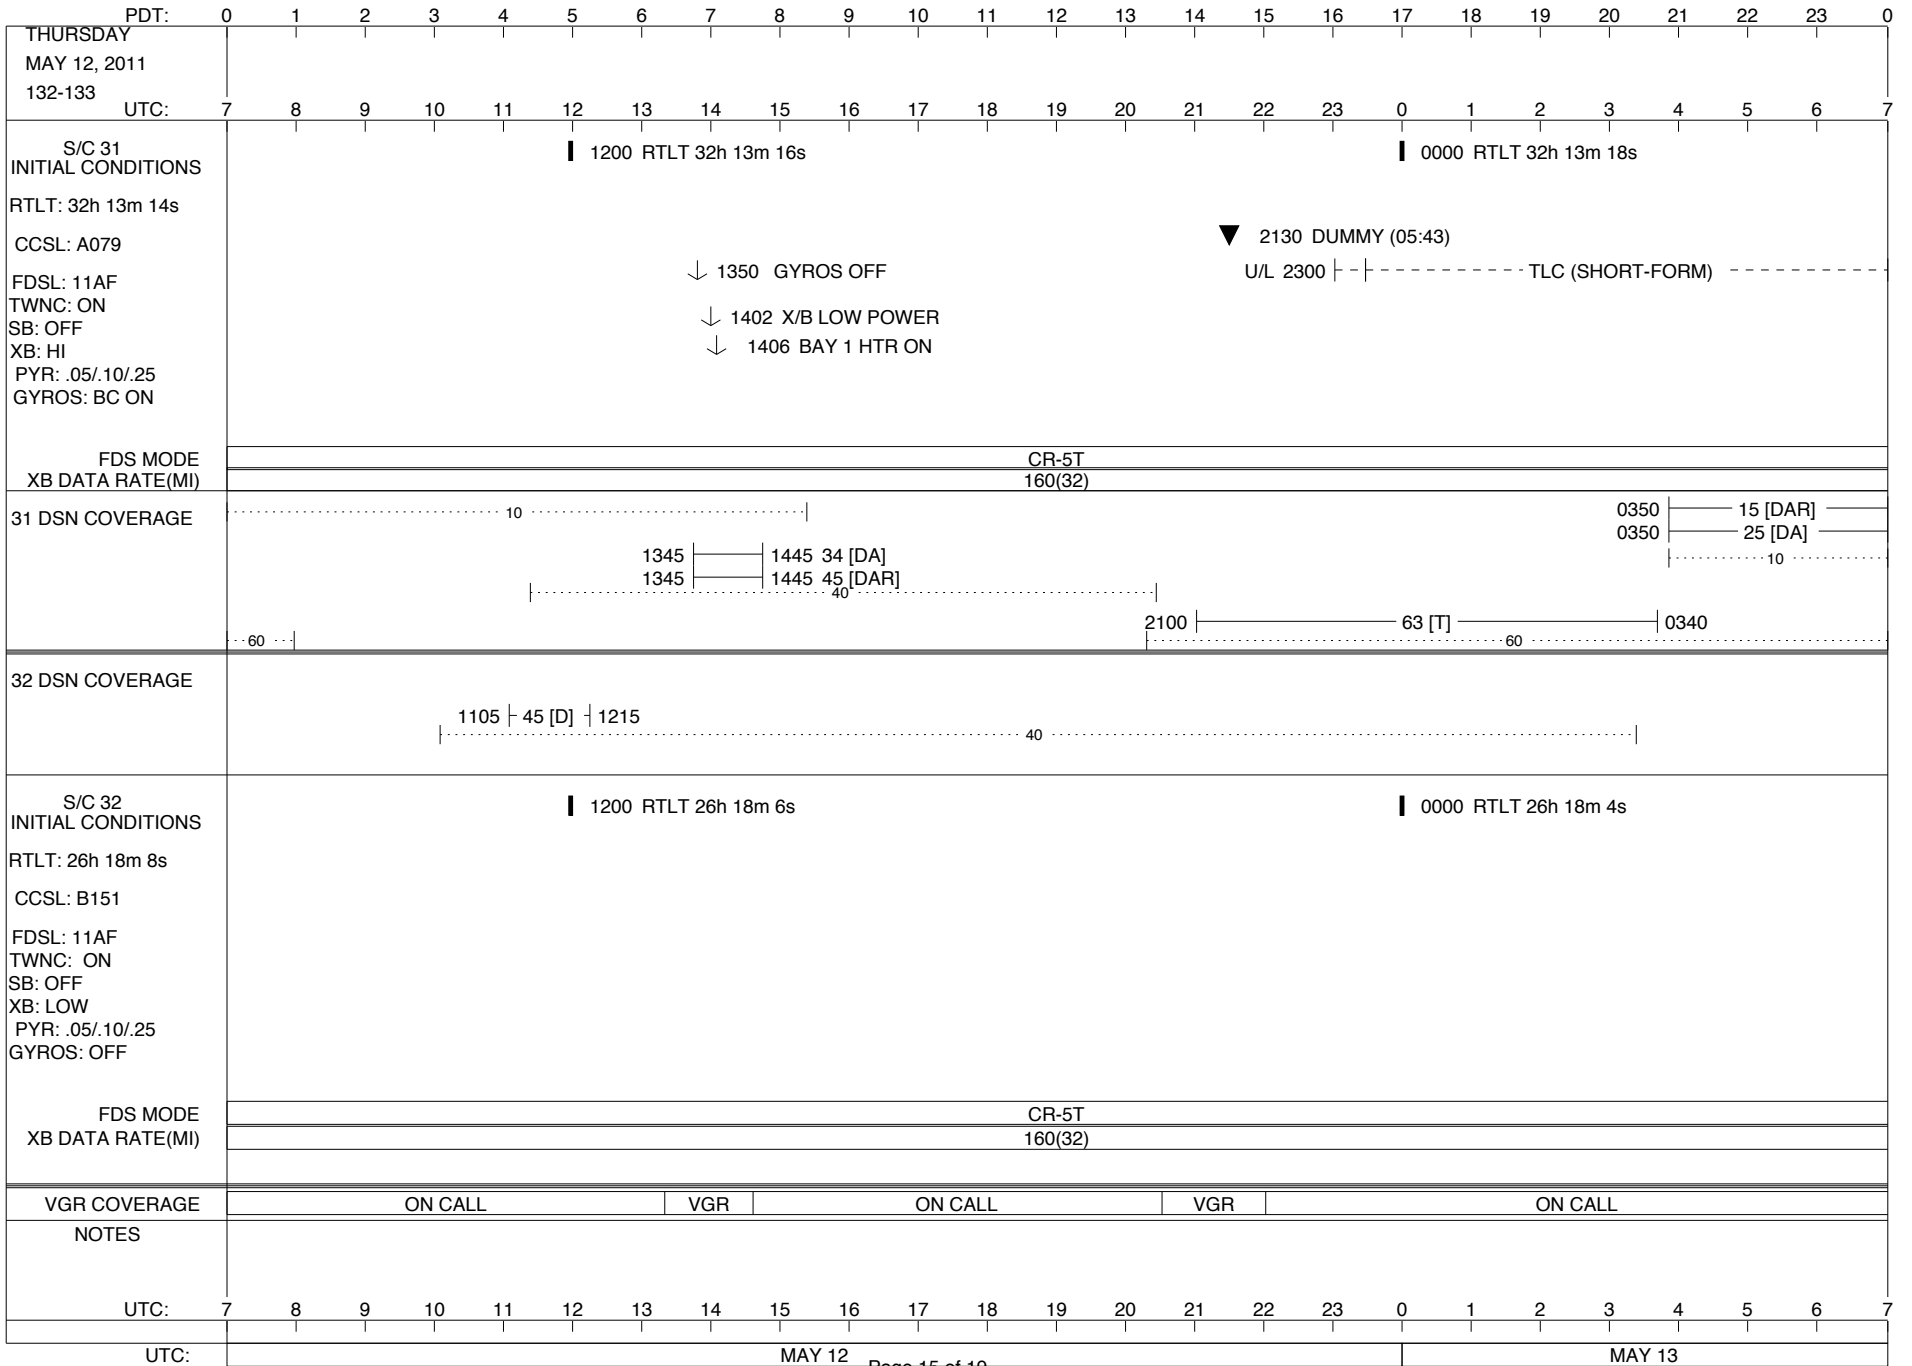

ISSUE DATE: 04/28/11 13:31