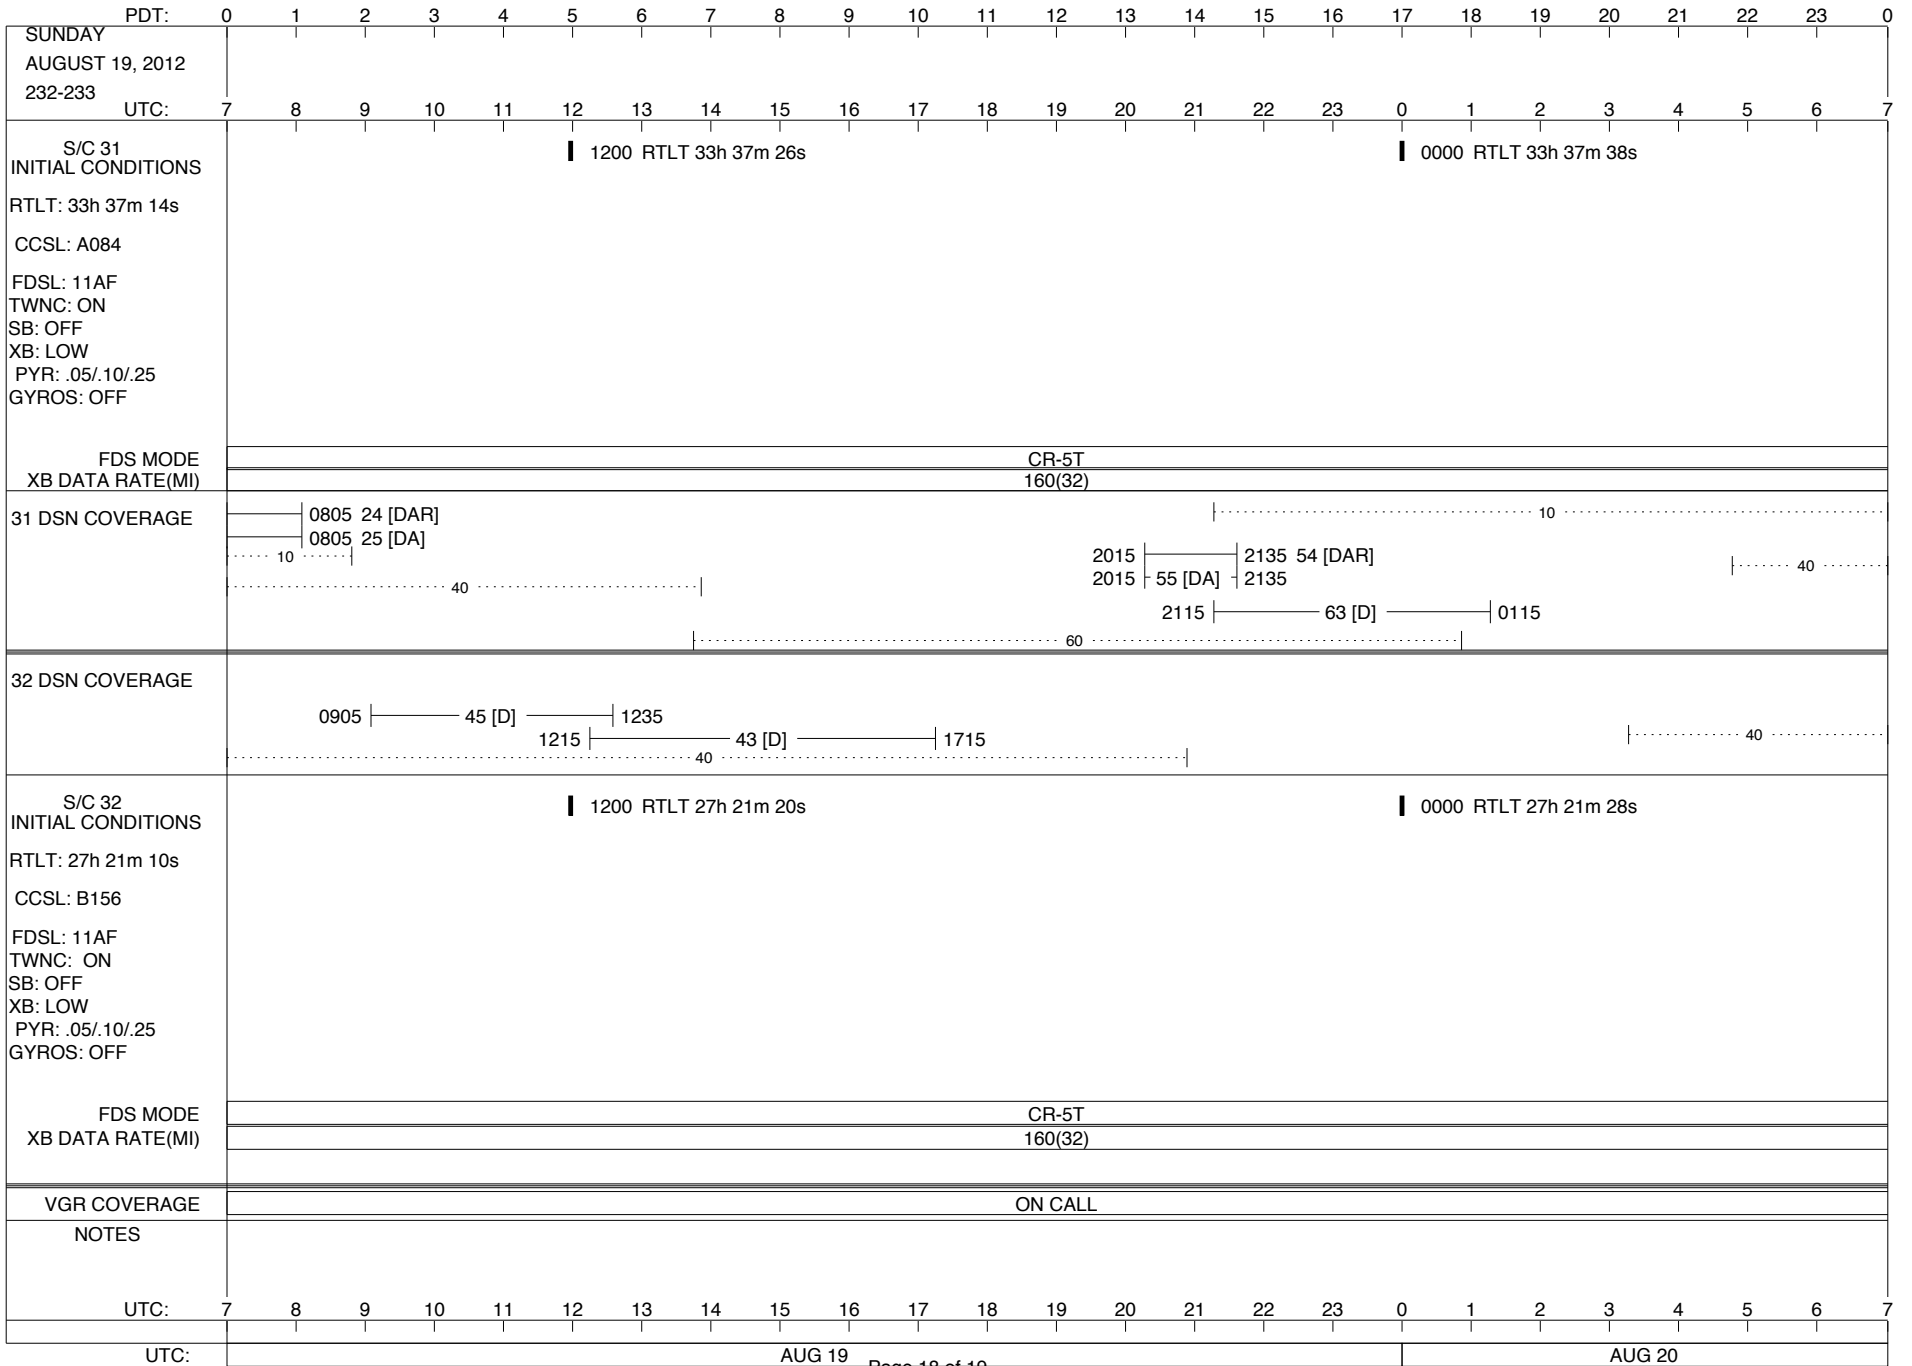

ISSUE DATE: 08/02/12 04:32