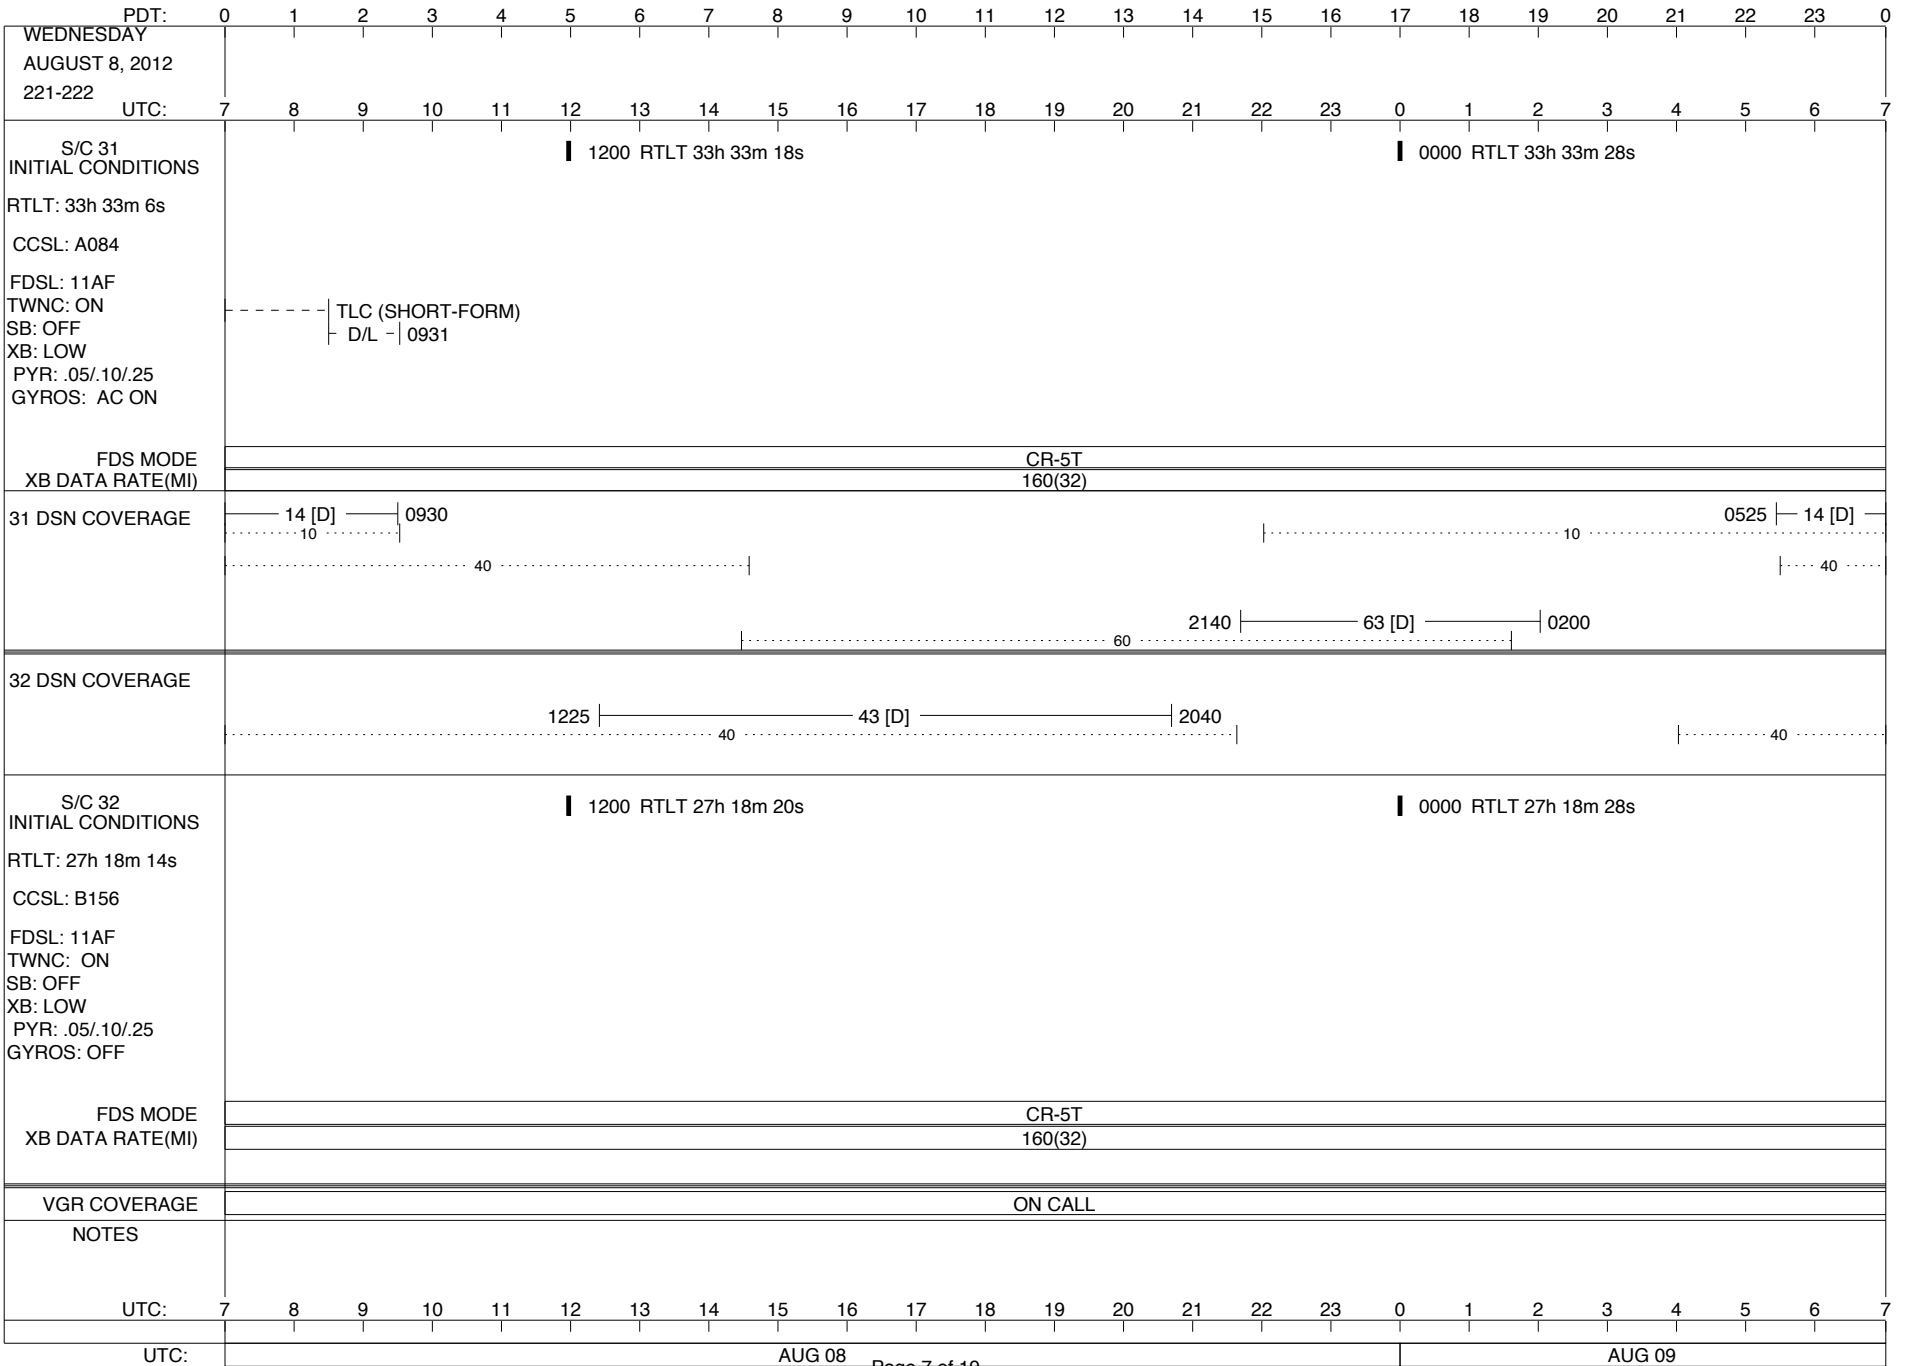

ISSUE DATE: 08/02/12 04:32