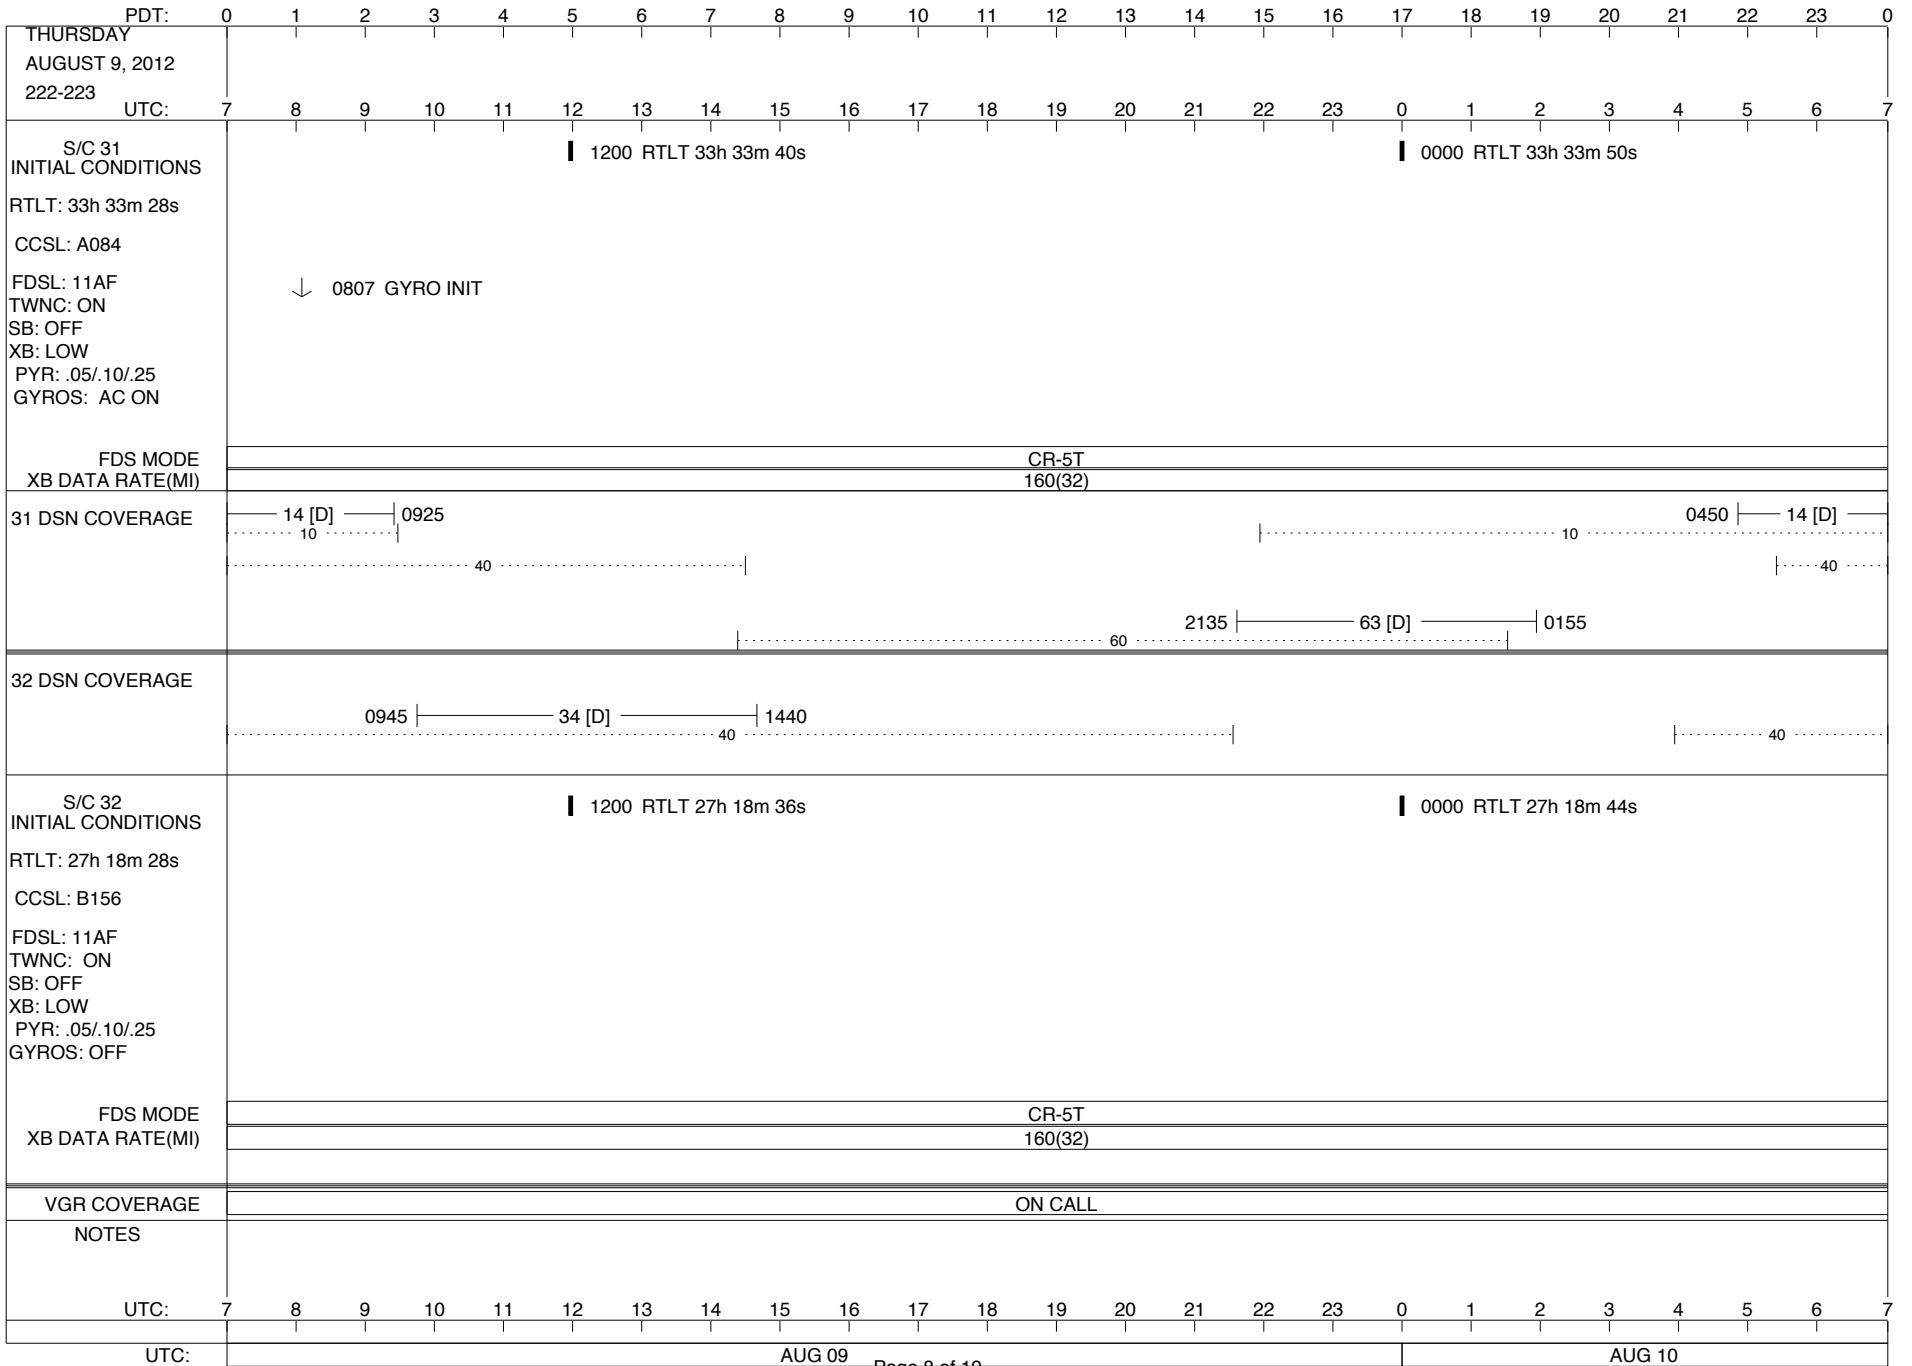

ISSUE DATE: 08/02/12 04:32