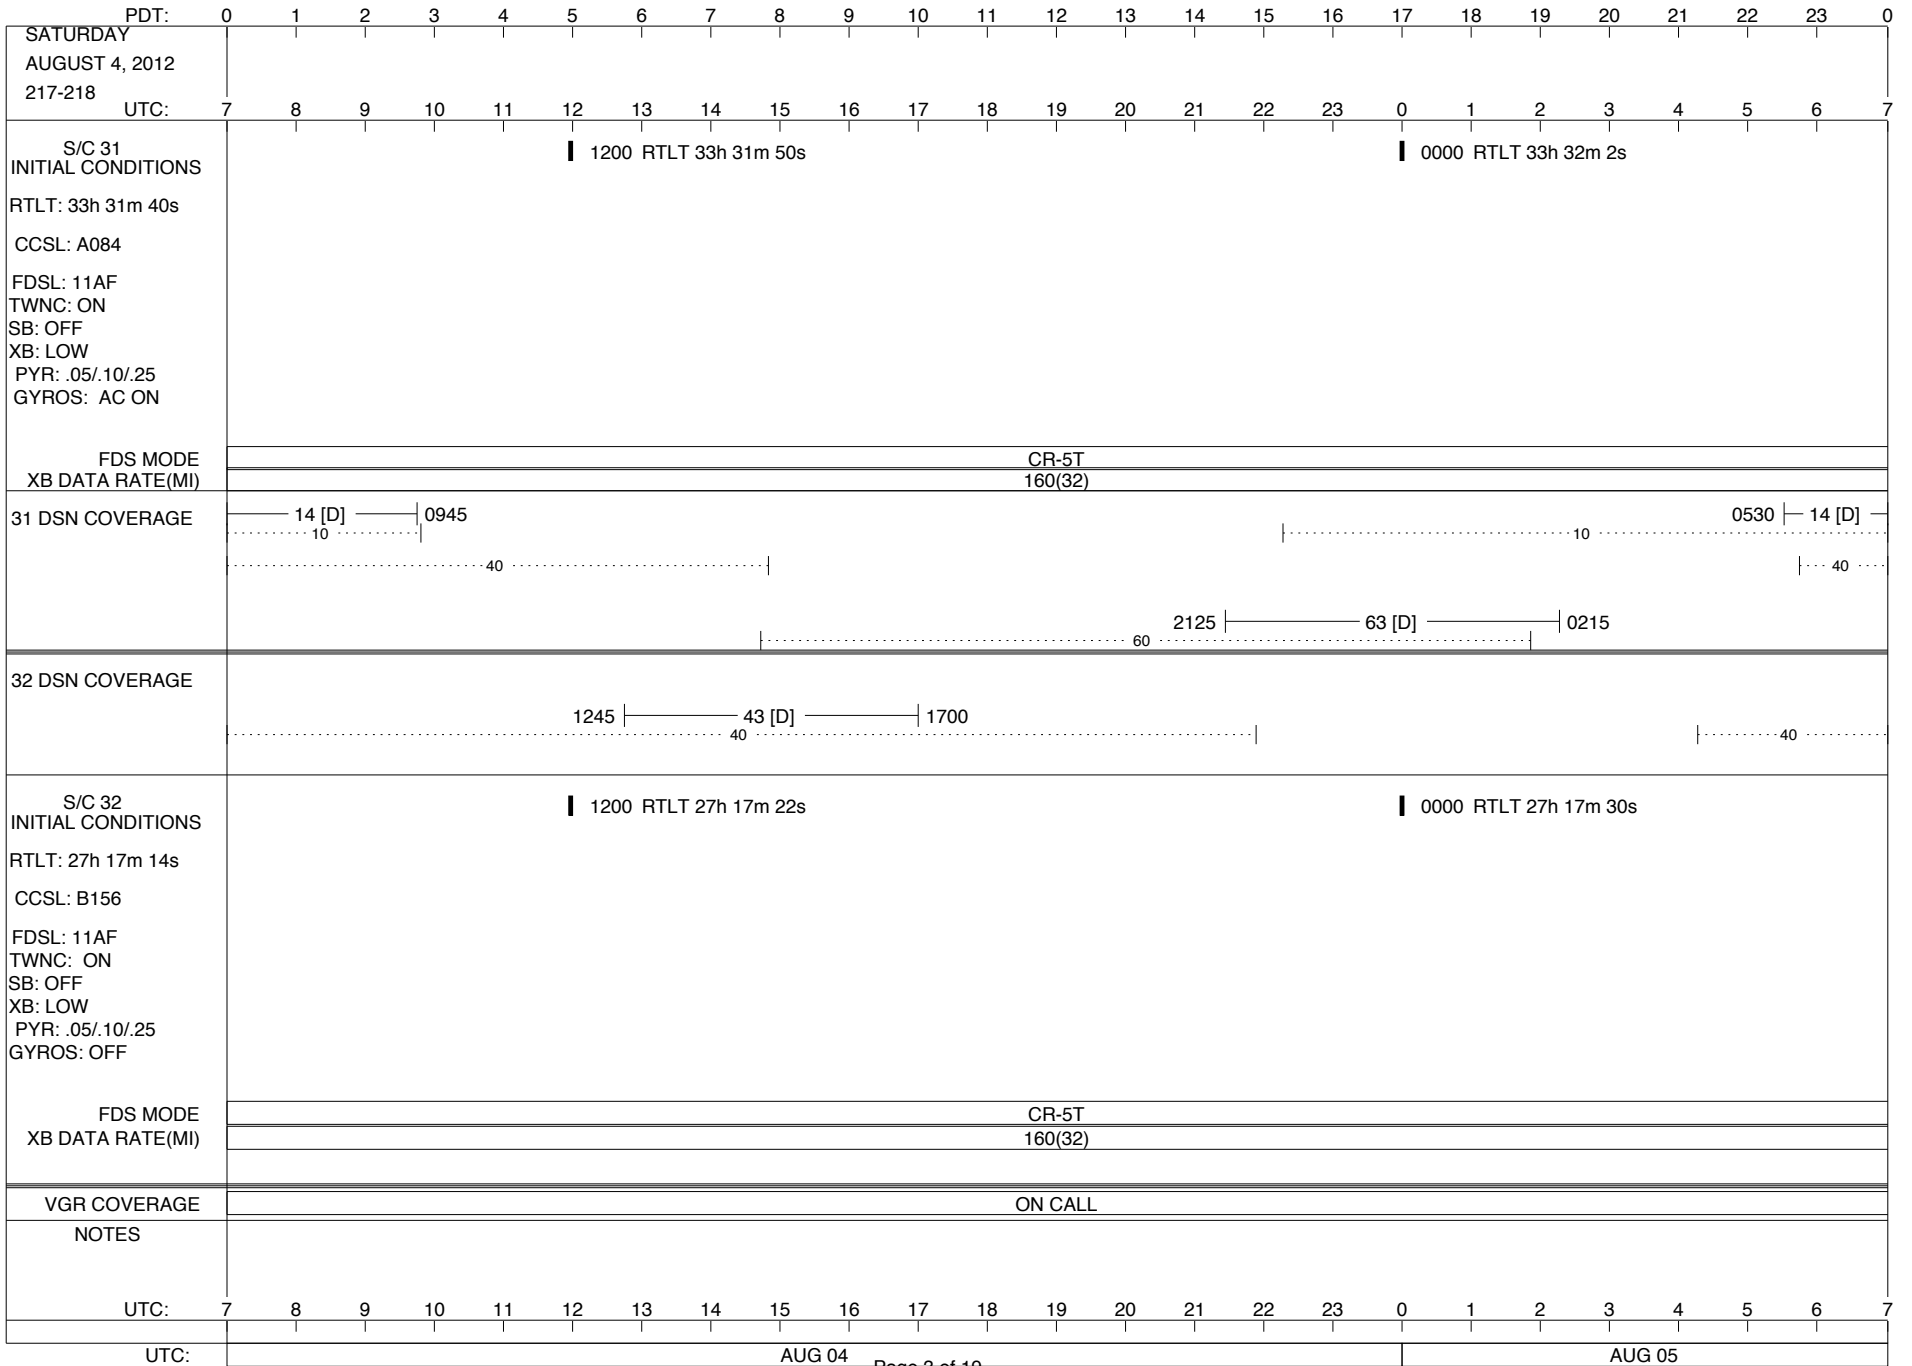

ISSUE DATE: 08/02/12 04:32