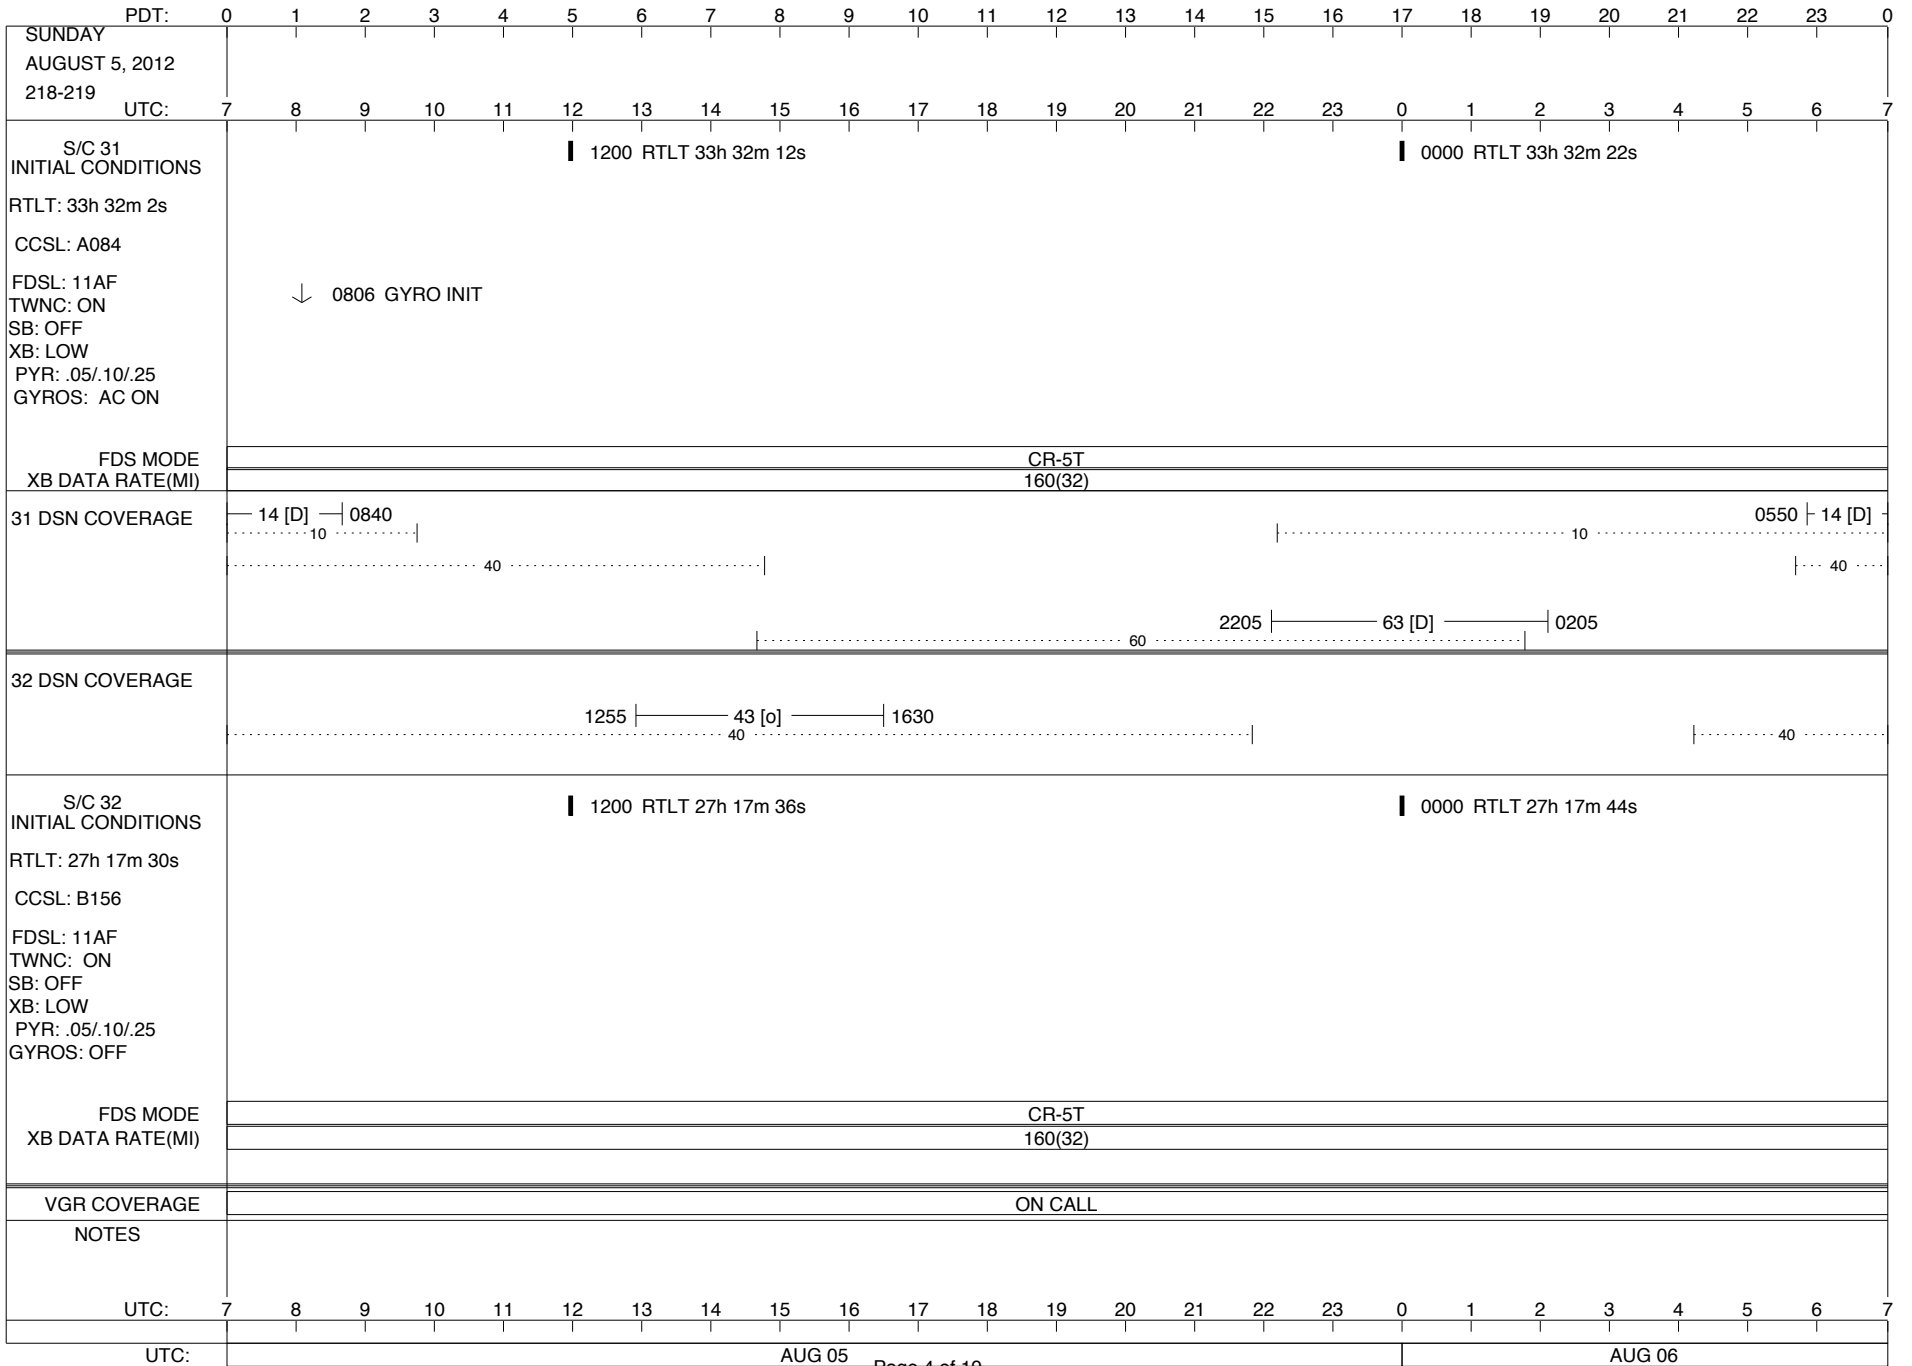

ISSUE DATE: 08/02/12 04:32