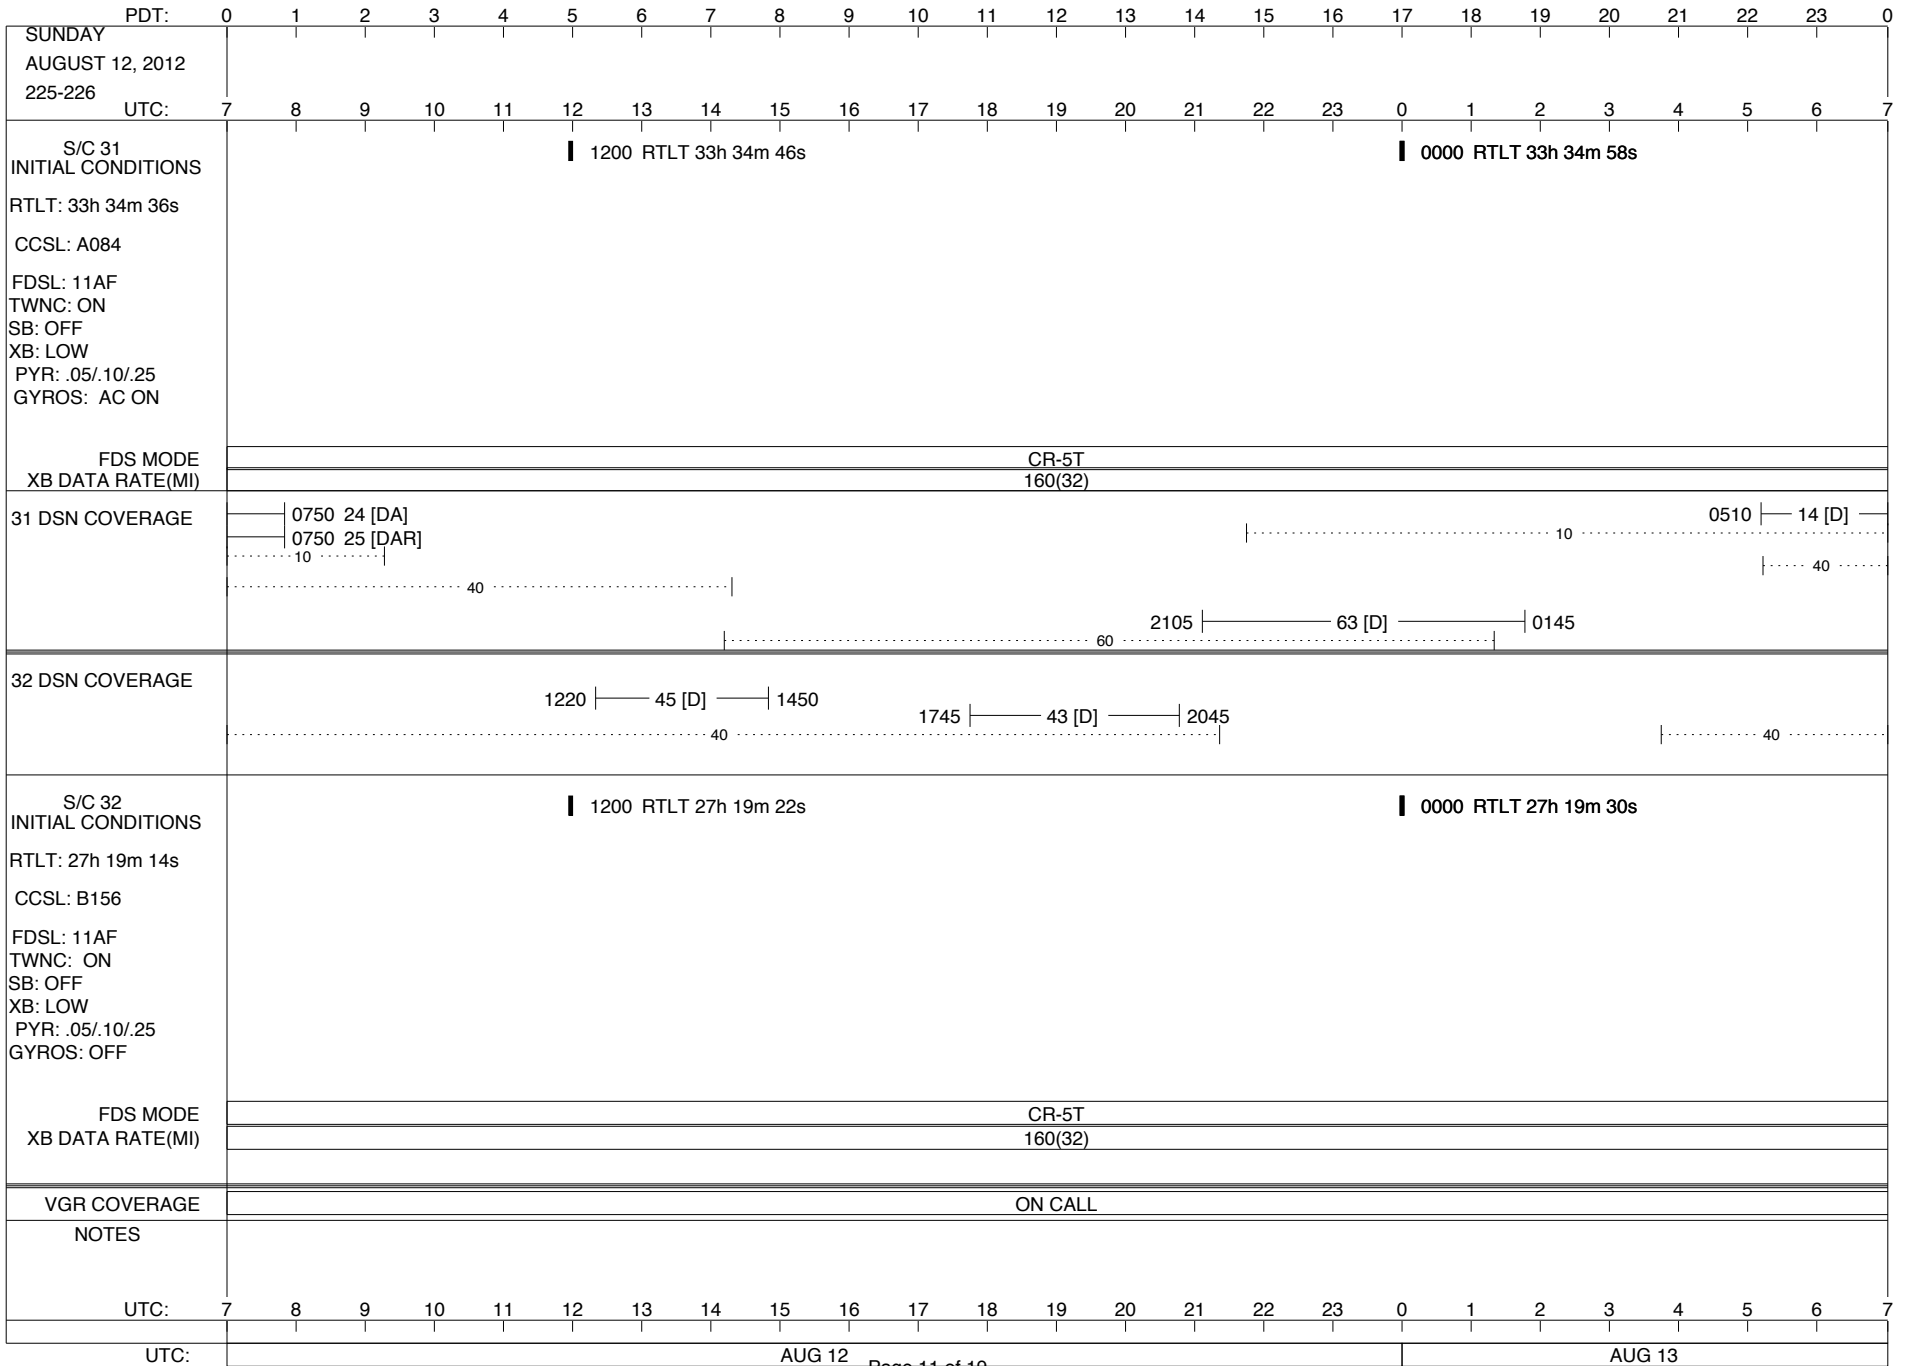

ISSUE DATE: 08/02/12 04:32