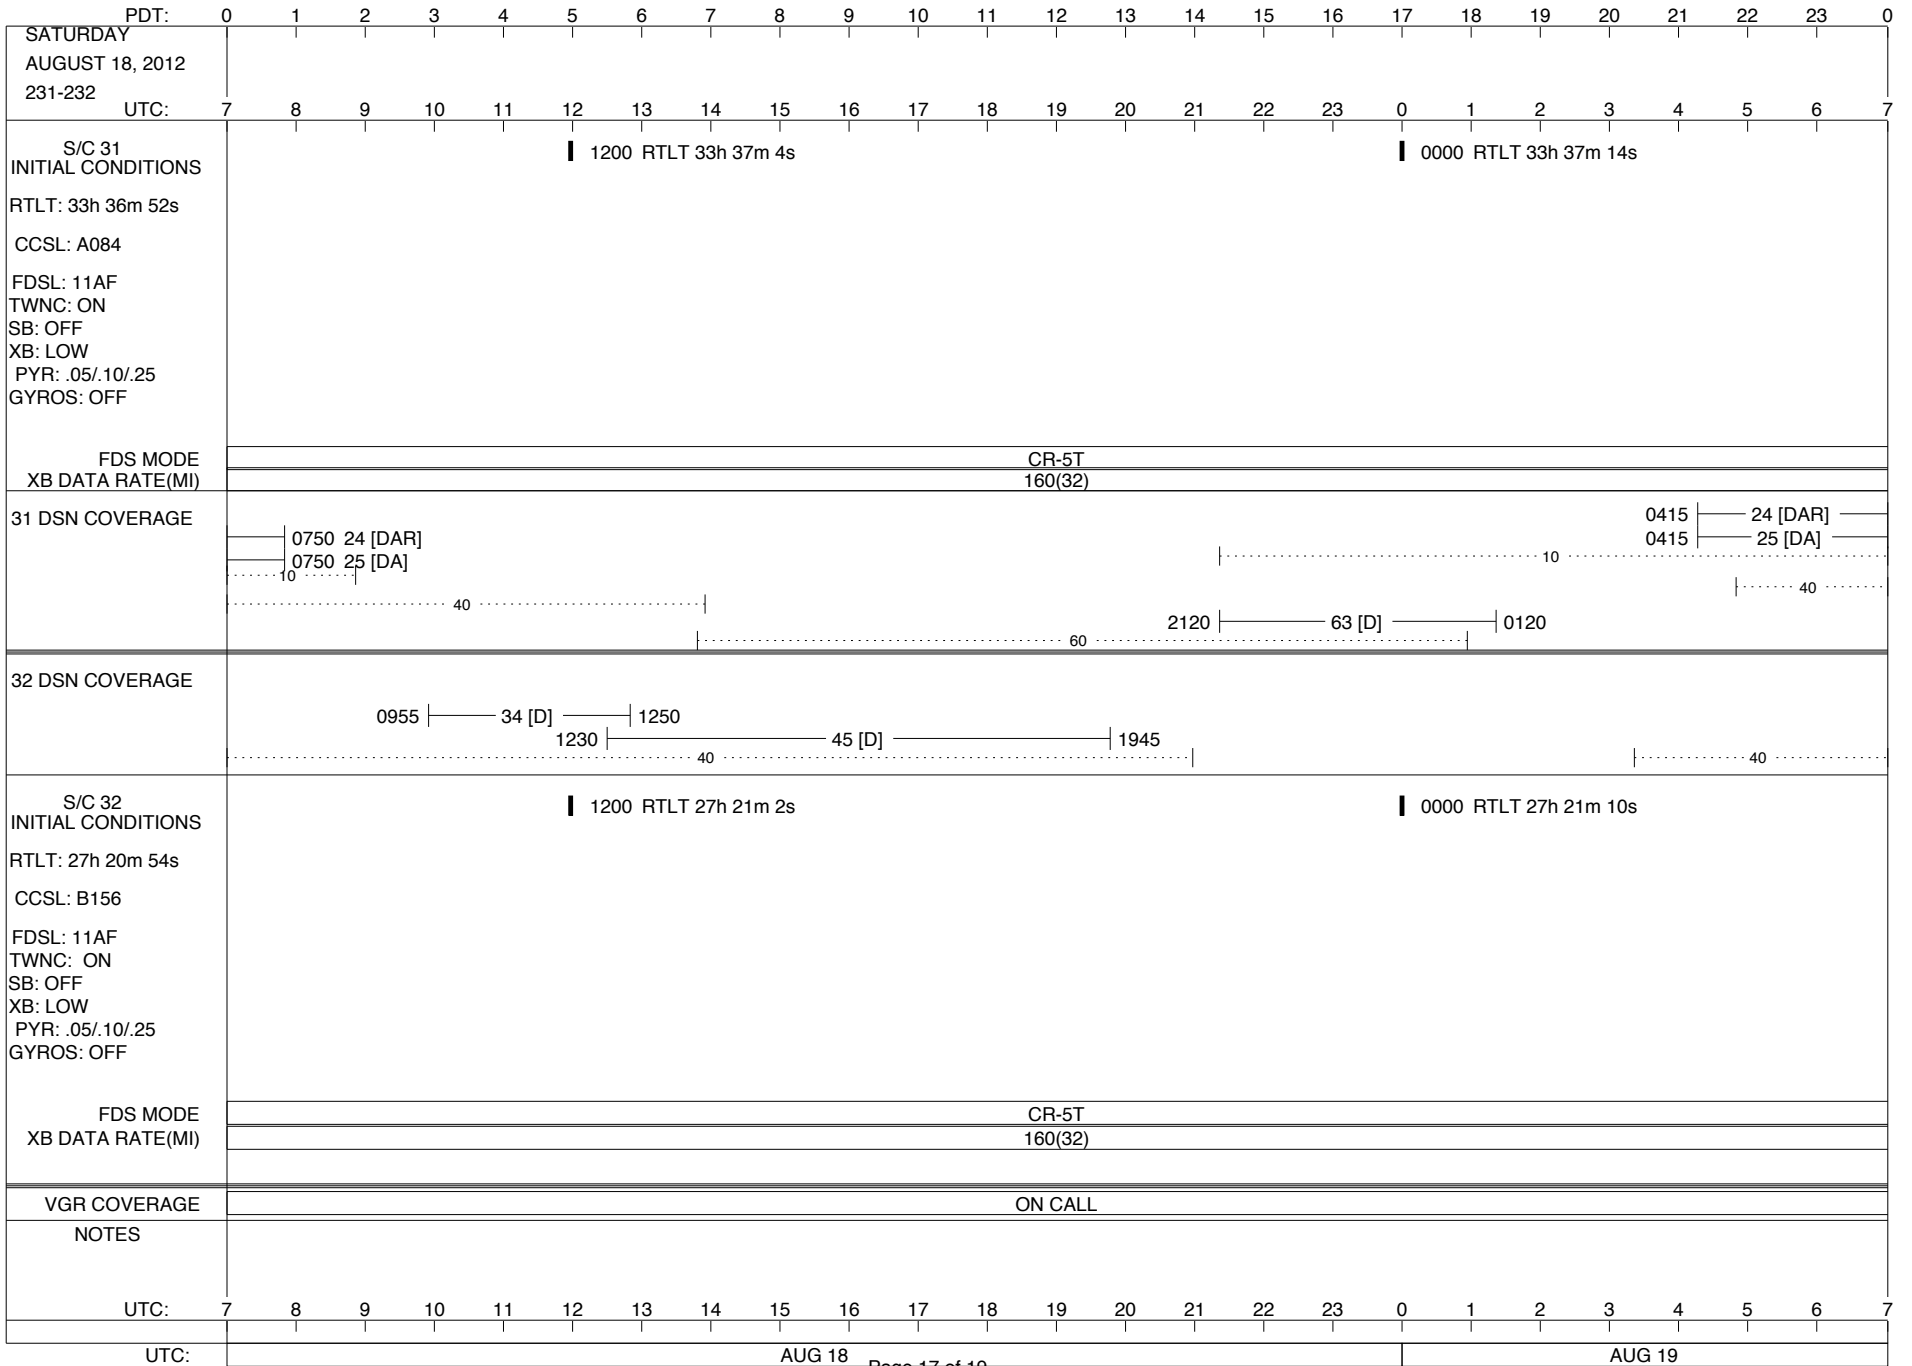

ISSUE DATE: 08/02/12 04:32