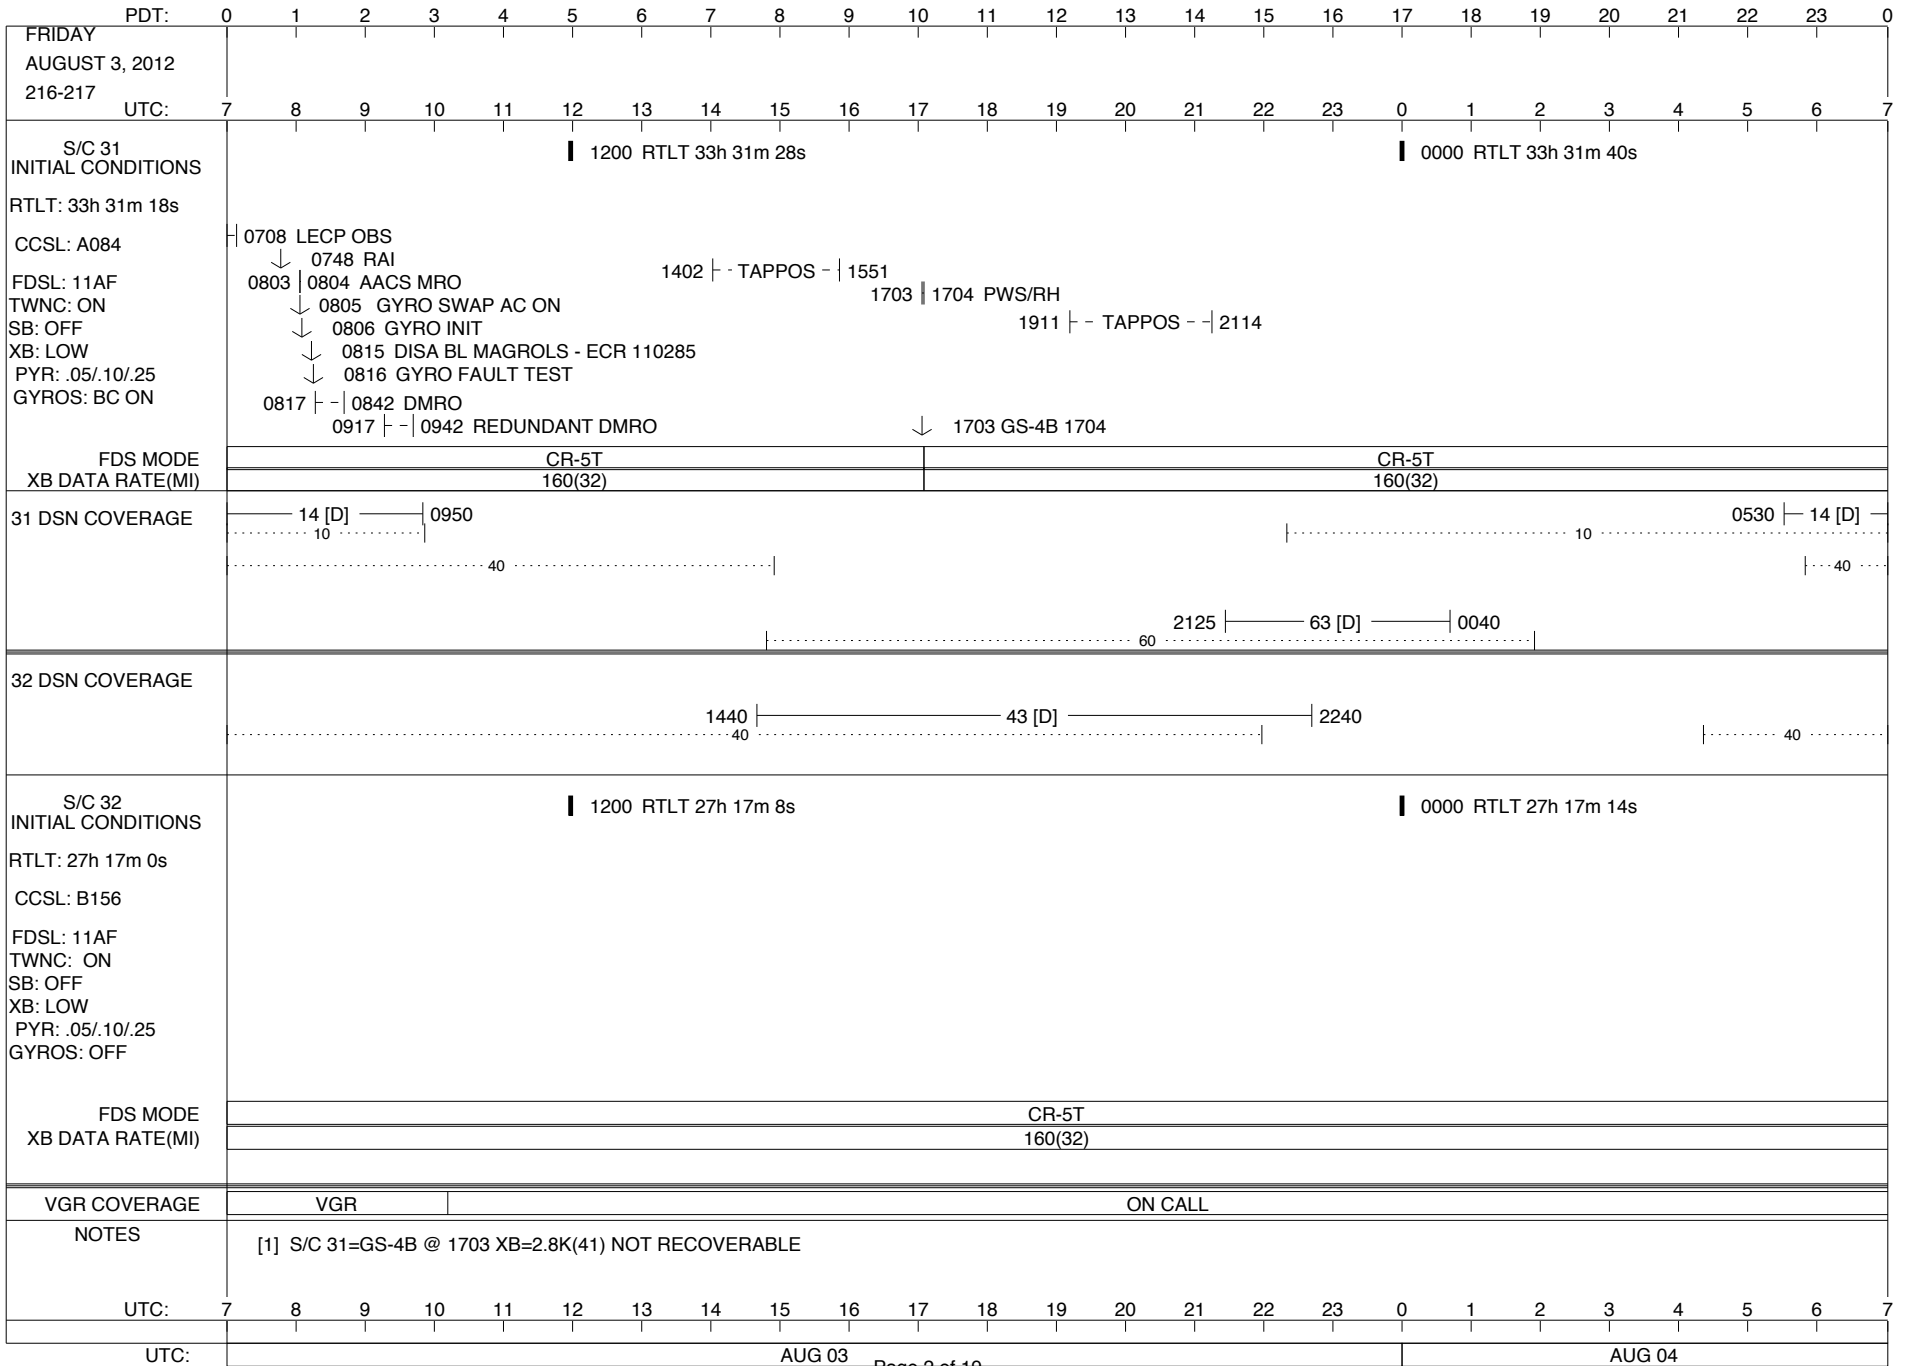

ISSUE DATE: 08/02/12 04:32