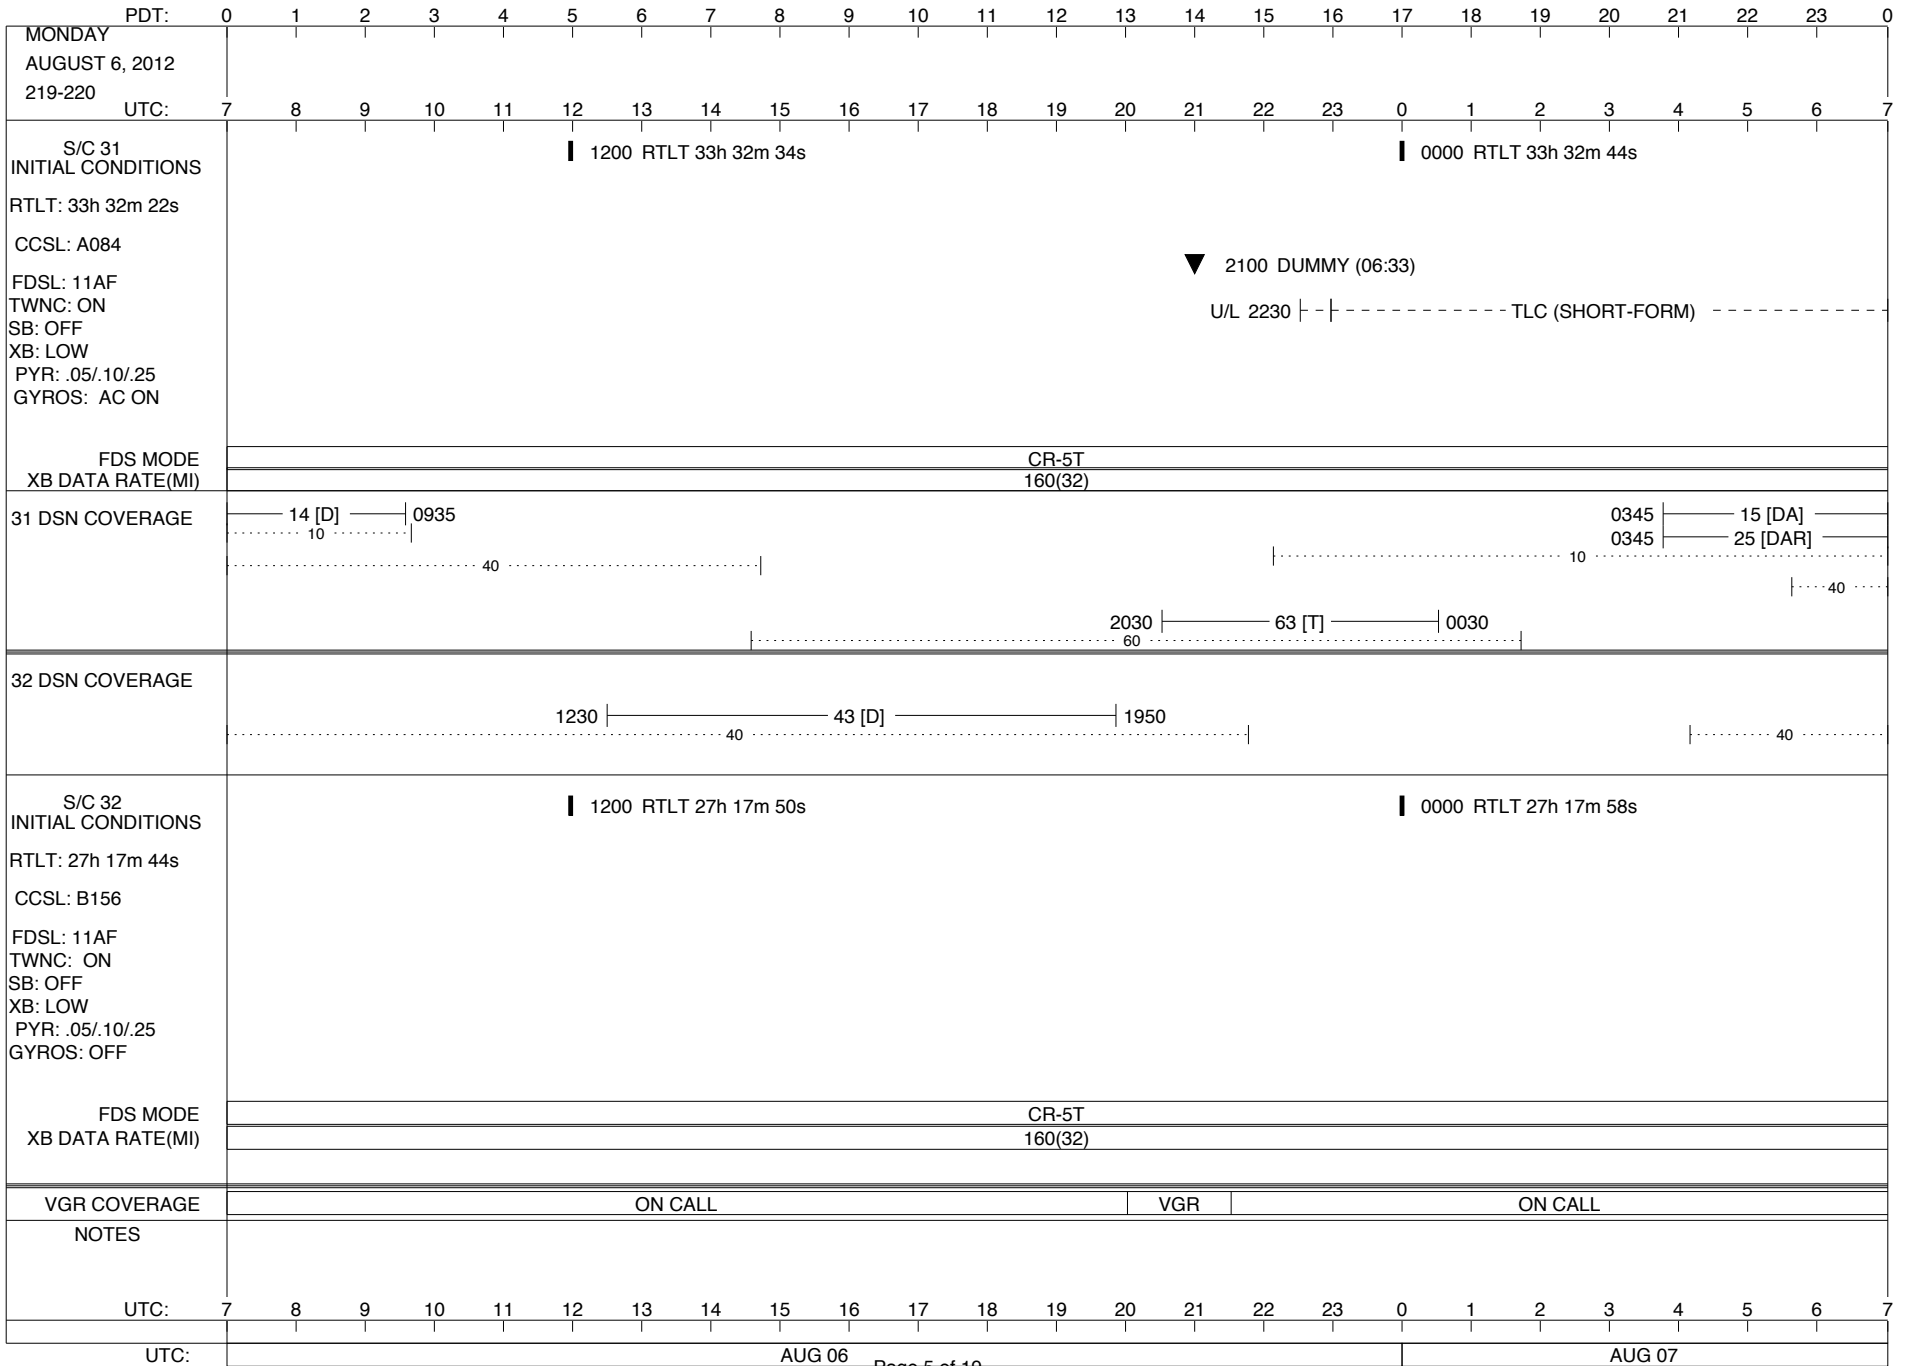

VOYAGER

Space Flight Operations Schedule (SFOS)

Issue Date: August 1, 2012

For the Period: 08/02/12 to 08/20/12 (12-215 – 12-233)

DSN OPSCHIEF (1) 230-102

SCIENCE

FLIGHT TEAM (14) 600-100

DSOT (1) 230-102

ISSUE DATE: 08/02/12 04:32

ISSUE DATE: 08/02/12 04:32

ISSUE DATE: 08/02/12 04:32

ISSUE DATE: 08/02/12 04:32

ISSUE DATE: 08/02/12 04:32

PDT:	0	1	2	3	4	5	6	7	8	9	10	11	12	13	14	15	16	17	18	19	20	21	22	23	0					
TUESDAY AUGUST 7, 2012 220-221	UTC: 7	8	9	10	11	12	13	14	15	16	17	18	19	20	21	22	23	0	1	2	3	4	5	6	7					
S/C 31 INITIAL CONDITIONS RTLTL: 33h 32m 44s CCSL: A084 FDSL: 11AF TWNC: ON SB: OFF XB: LOW PYR: .05/.10/.25 GYROS: AC ON	1200 RTLTL 33h 32m 56s												0000 RTLTL 33h 33m 6s																	
↓ 0807 GYRO INIT	----- TLC (SHORT-FORM) -----																													
1040 1041 PWS/RH																														
↓ 1040 GS-4B 1041																														
FDS MODE	CR-5T												CR-5T																	
XB DATA RATE(MI)	160(32)												160(32)																	
31 DSN COVERAGE	15 [DA] 0845 25 [DAR] 0845 10												0520 14 [D] 10																	
 40 40																	
 60 60																	
32 DSN COVERAGE	1240 43 [B] 1625 40 40																	
S/C 32 INITIAL CONDITIONS RTLTL: 27h 17m 58s CCSL: B156 FDSL: 11AF TWNC: ON SB: OFF XB: LOW PYR: .05/.10/.25 GYROS: OFF	1200 RTLTL 27h 18m 6s												0000 RTLTL 27h 18m 14s																	
▼ 1527 DUMMY (5 MIN BRACKETED 18:46)																														
FDS MODE													CR-5T																	
XB DATA RATE(MI)													160(32)																	
VGR COVERAGE	ON CALL												VGR						ON CALL											
NOTES	[1] S/C 31=GS-4B @ 1040 XB=2.8K(41) NOT RECOVERABLE																													
UTC: 7	8	9	10	11	12	13	14	15	16	17	18	19	20	21	22	23	0	1	2	3	4	5	6	7						
UTC:	AUG 07												AUG 08																	