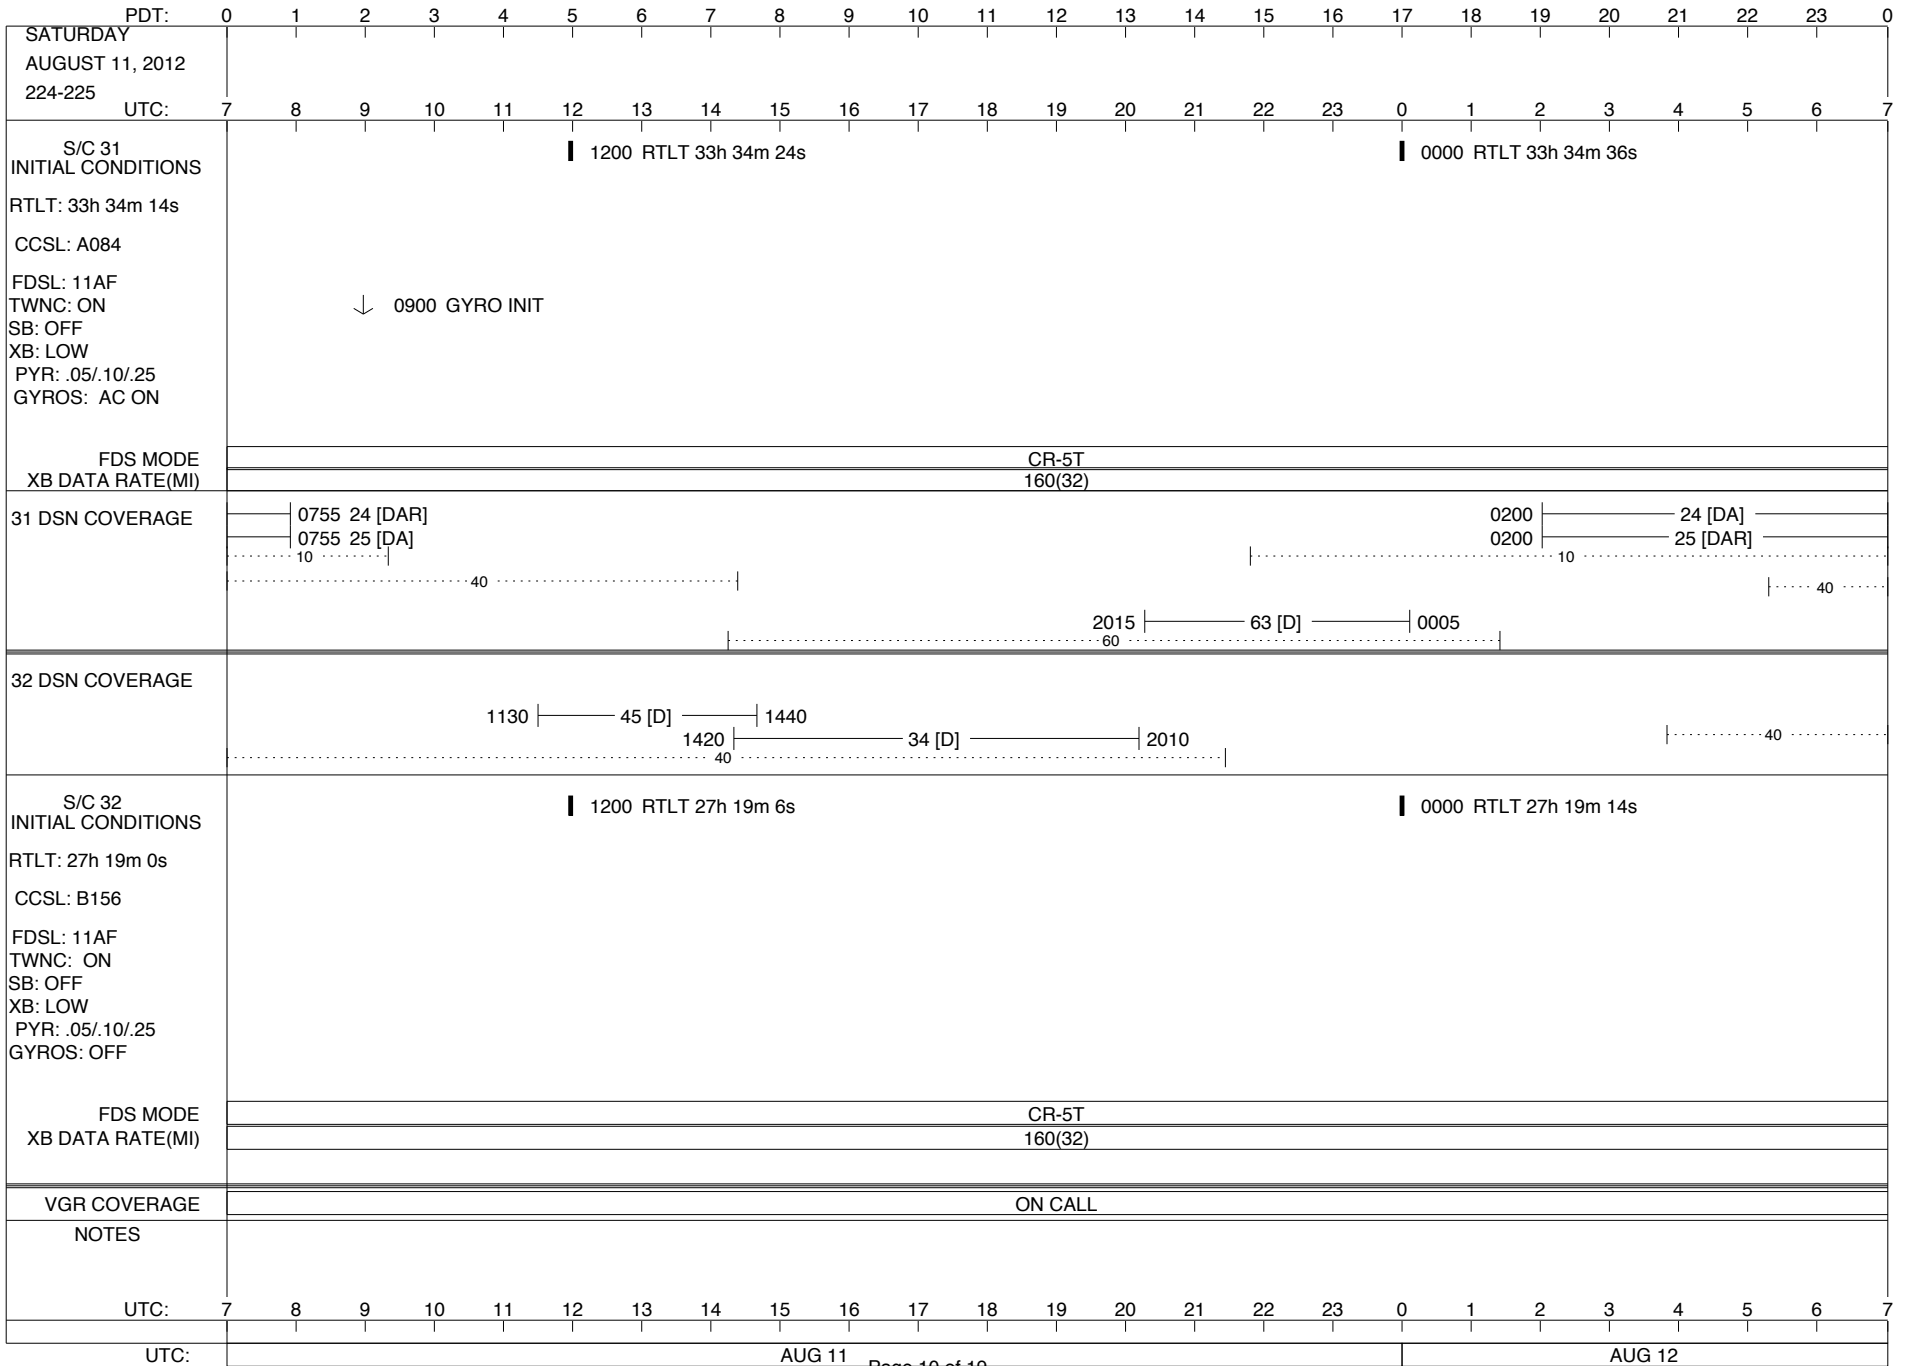

ISSUE DATE: 08/02/12 04:32