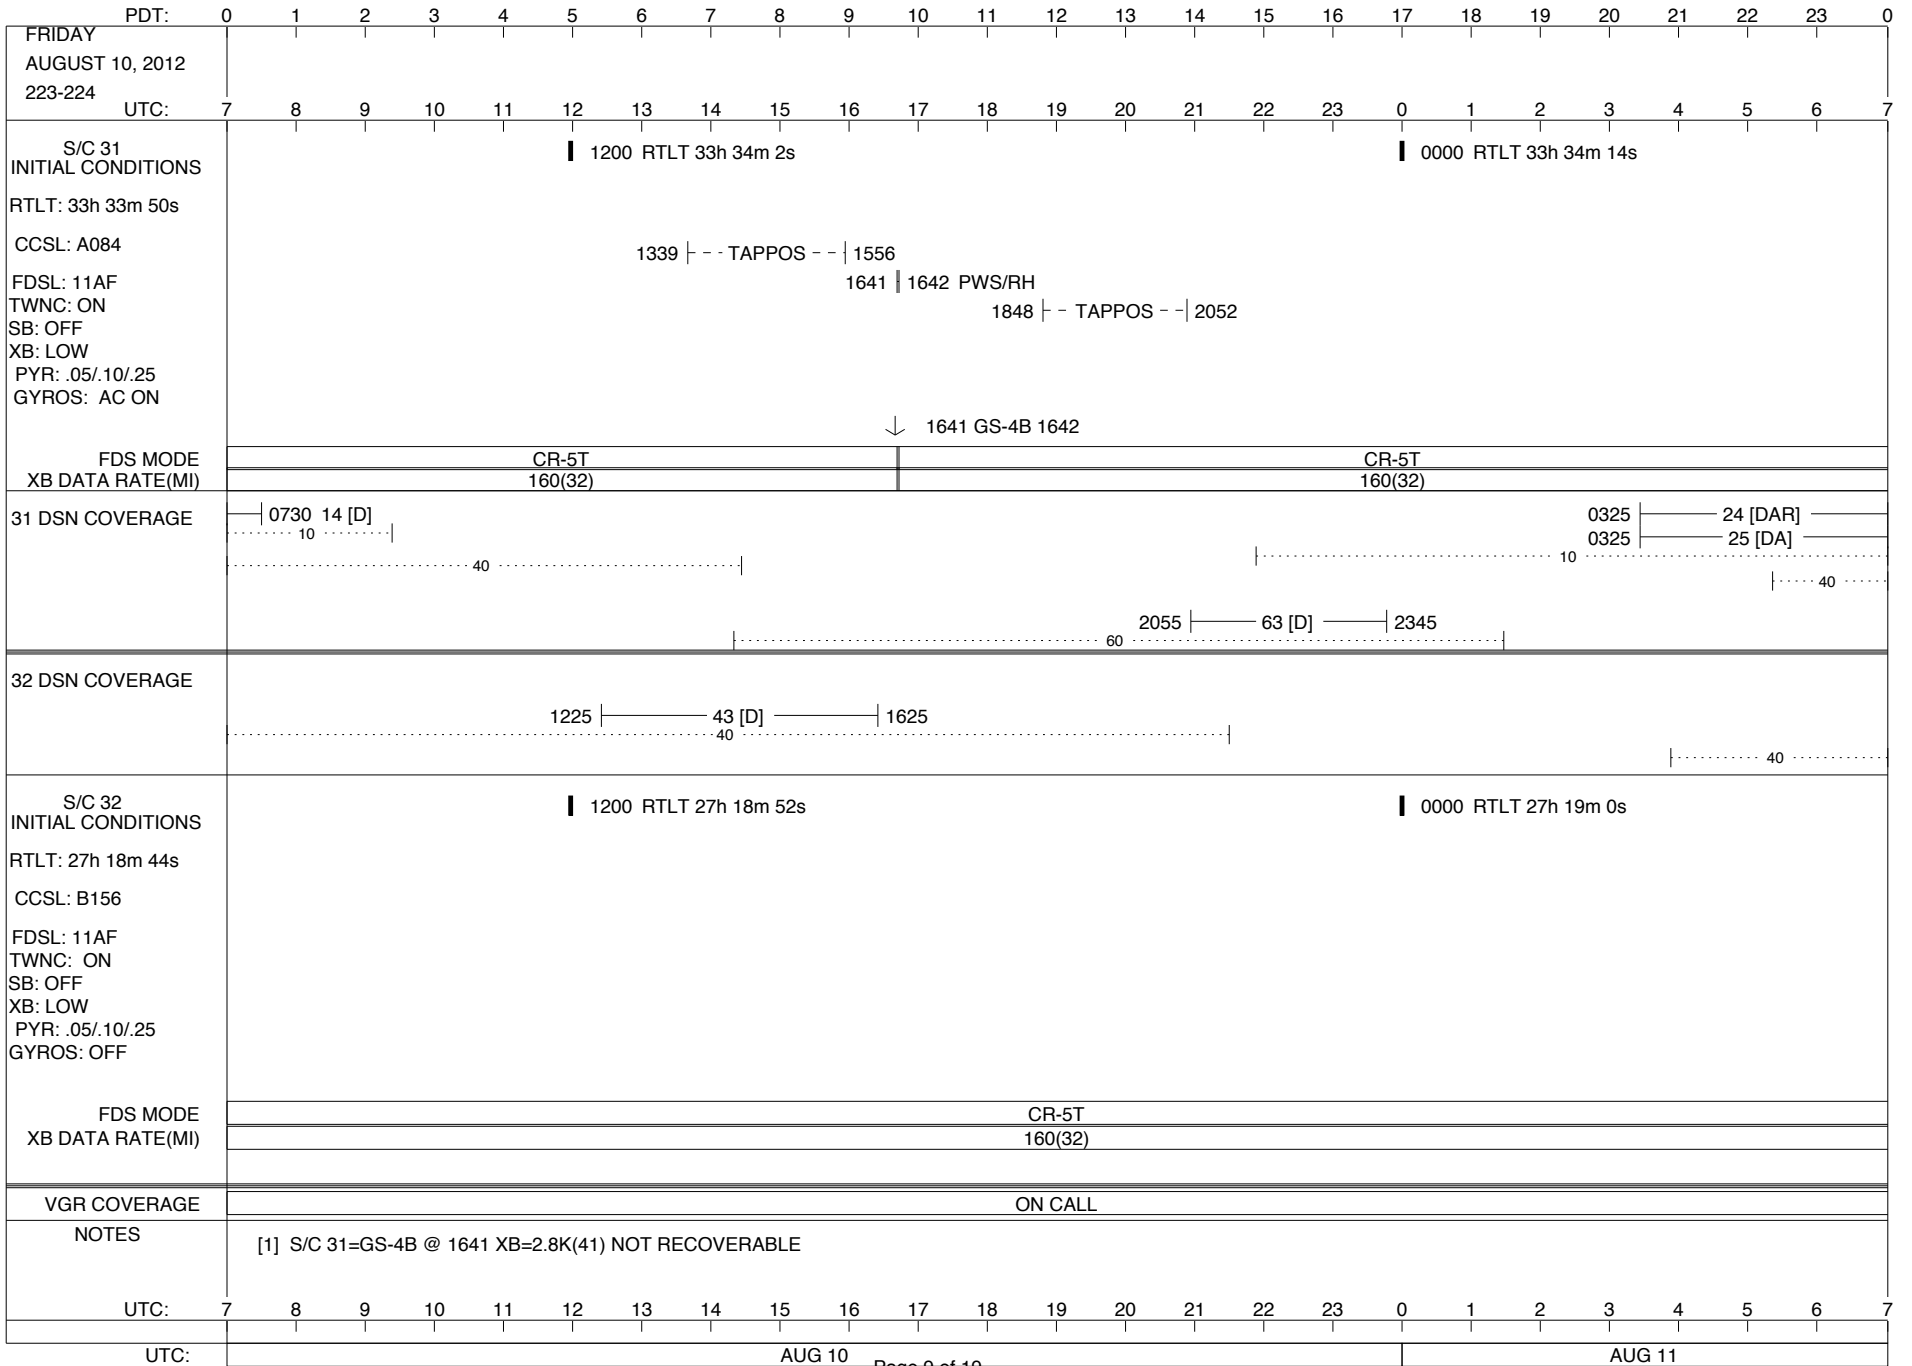

ISSUE DATE: 08/02/12 04:32