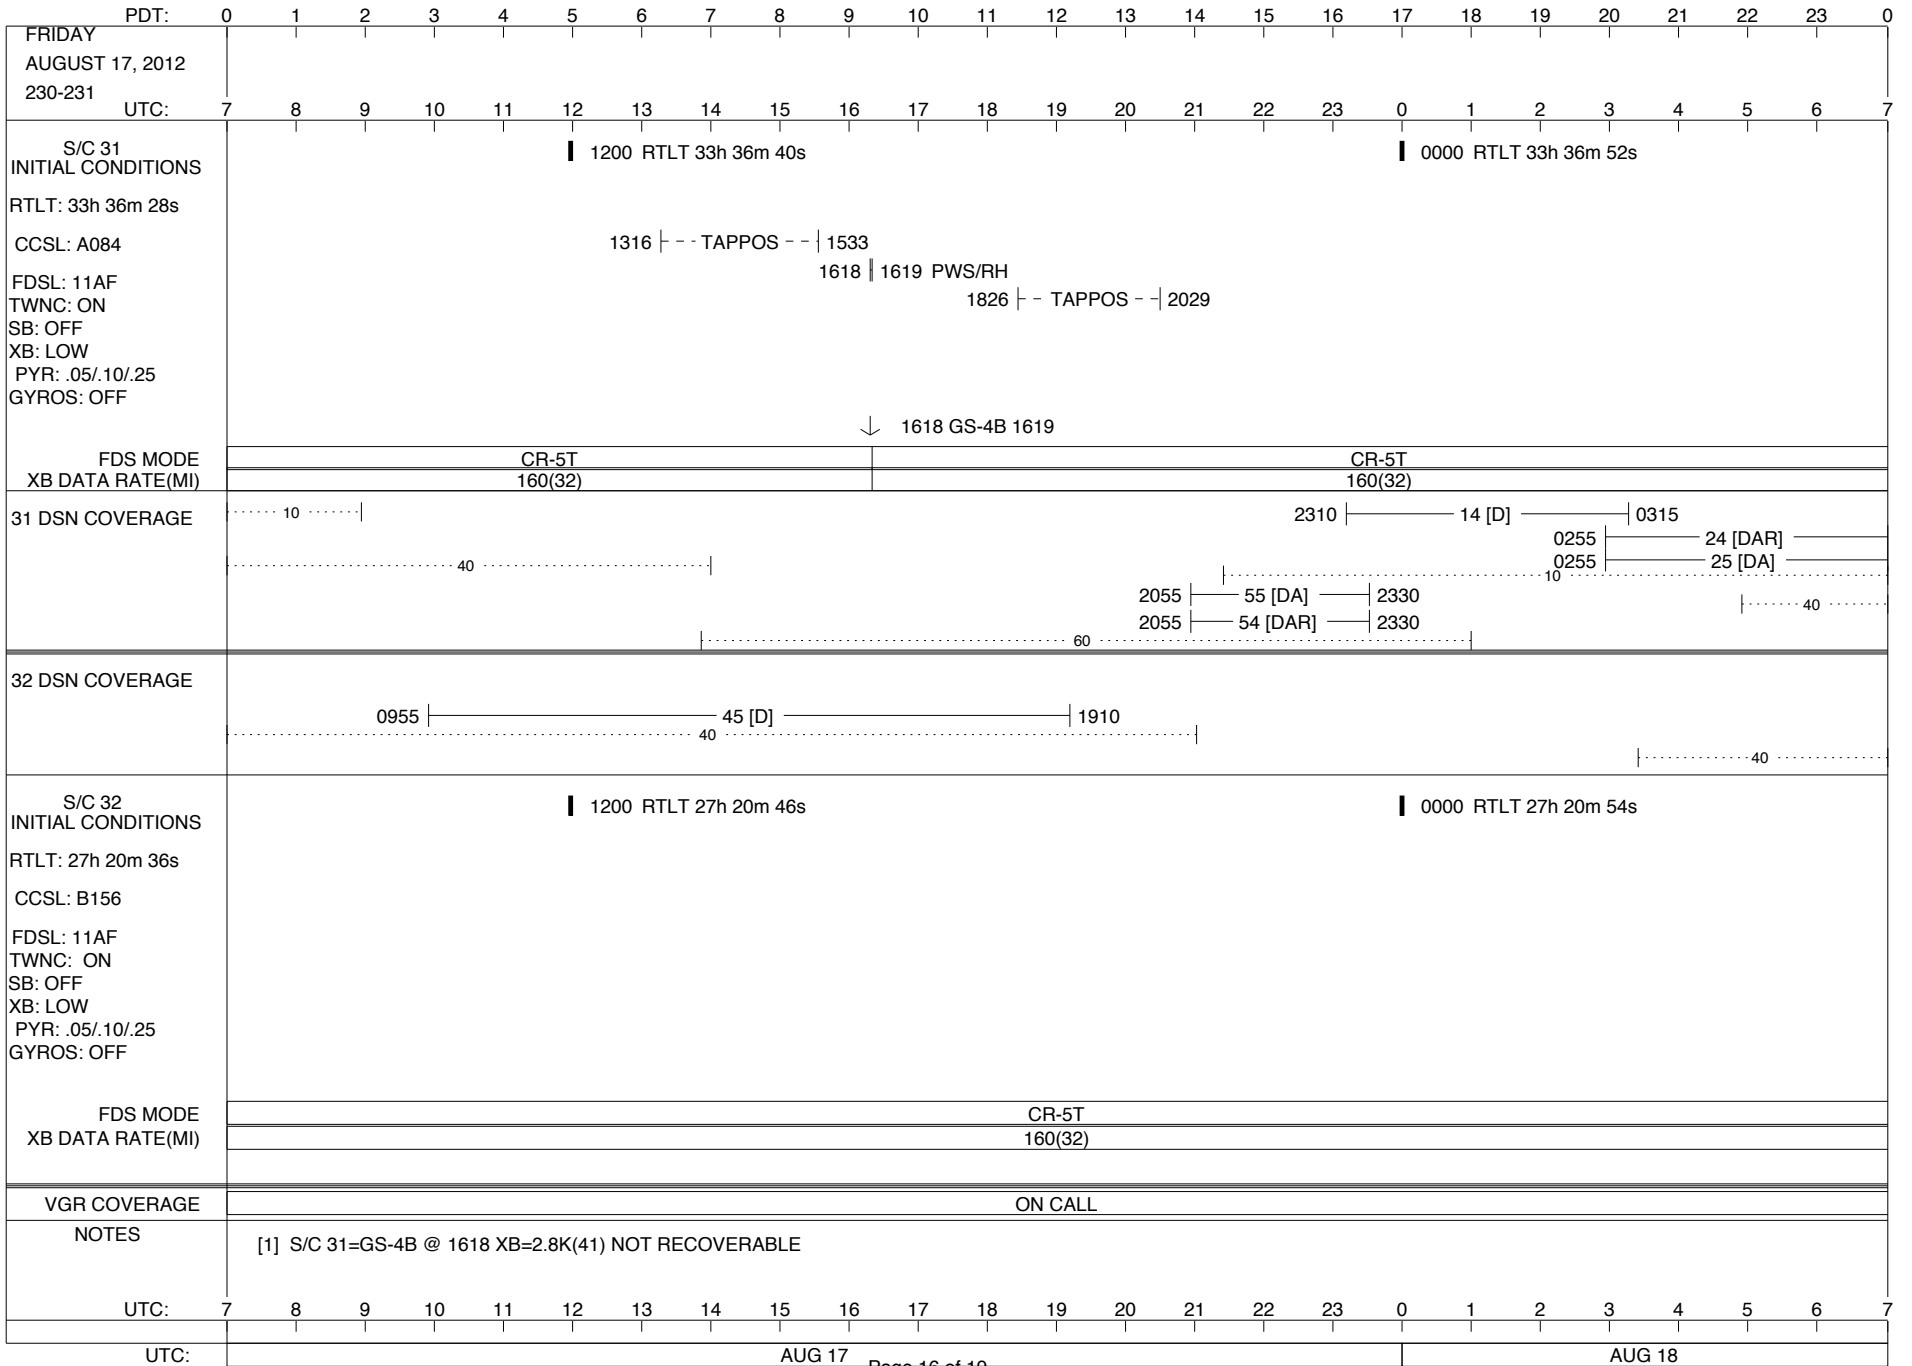

ISSUE DATE: 08/02/12 04:32