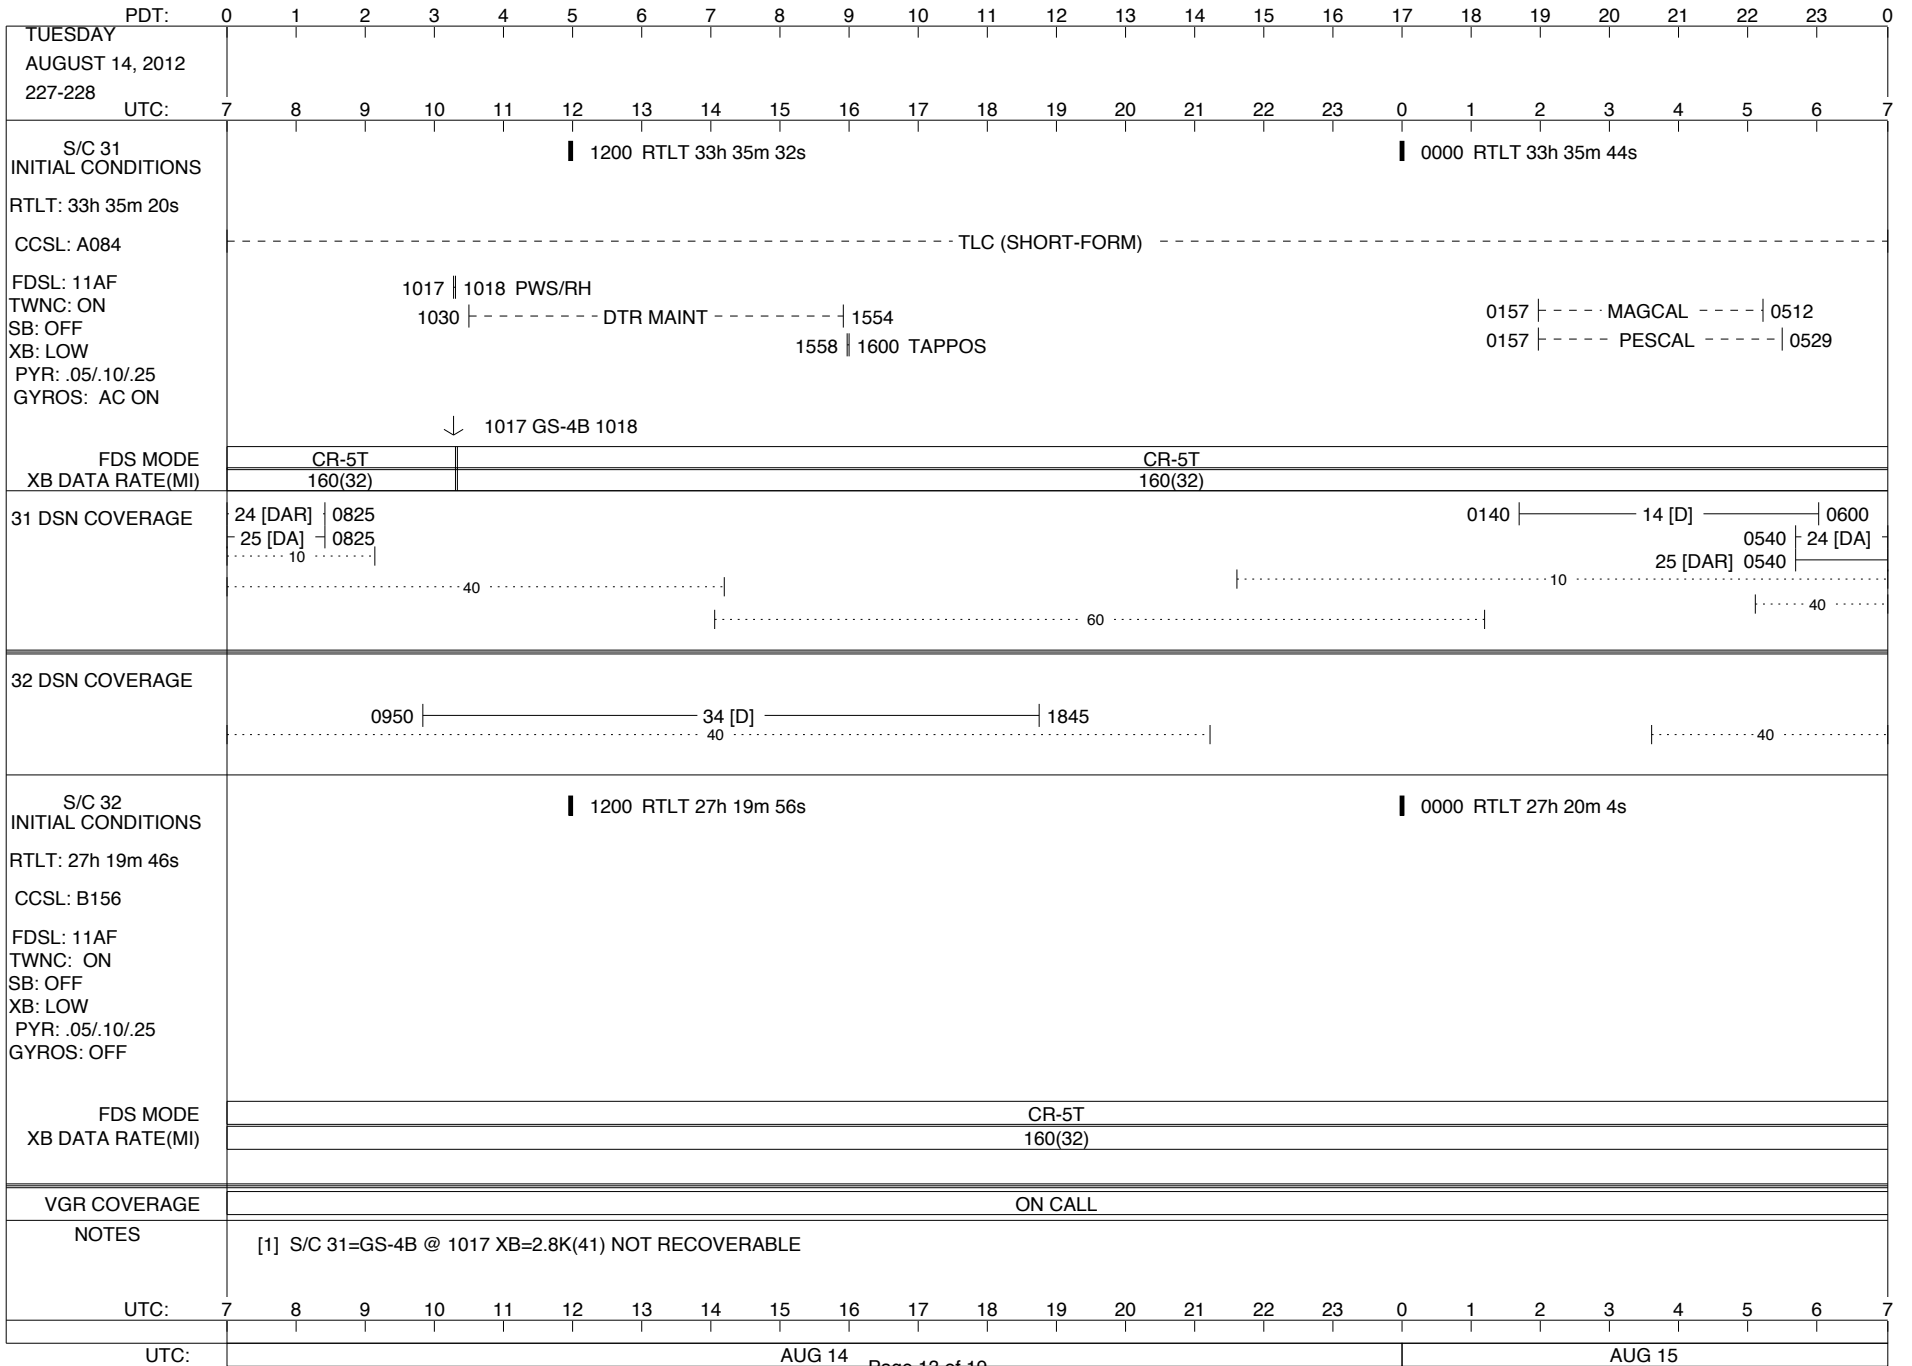

ISSUE DATE: 08/02/12 04:32