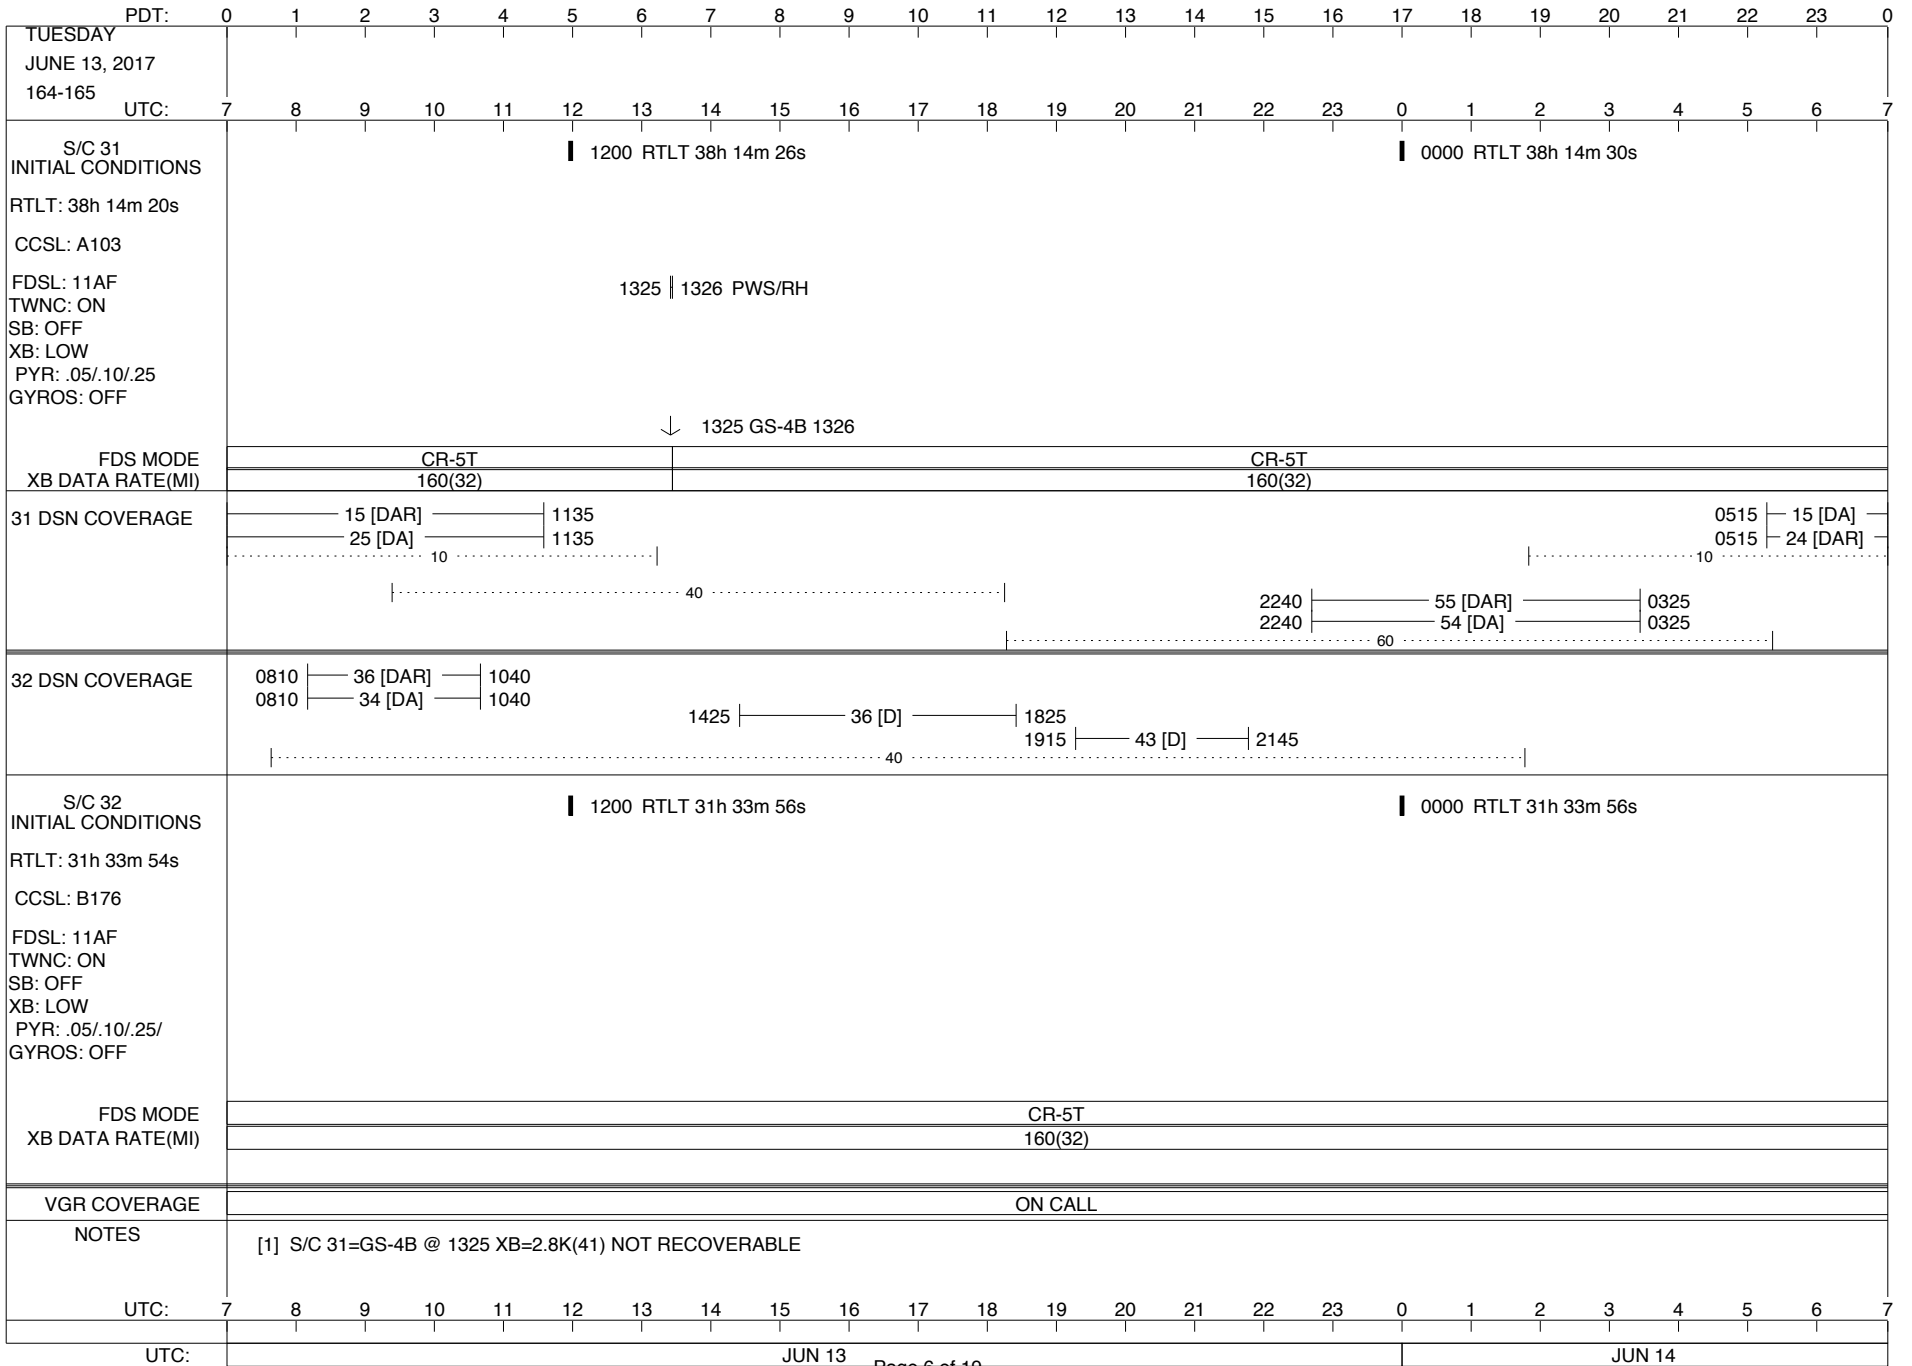

ISSUE DATE: 06/08/17 07:41