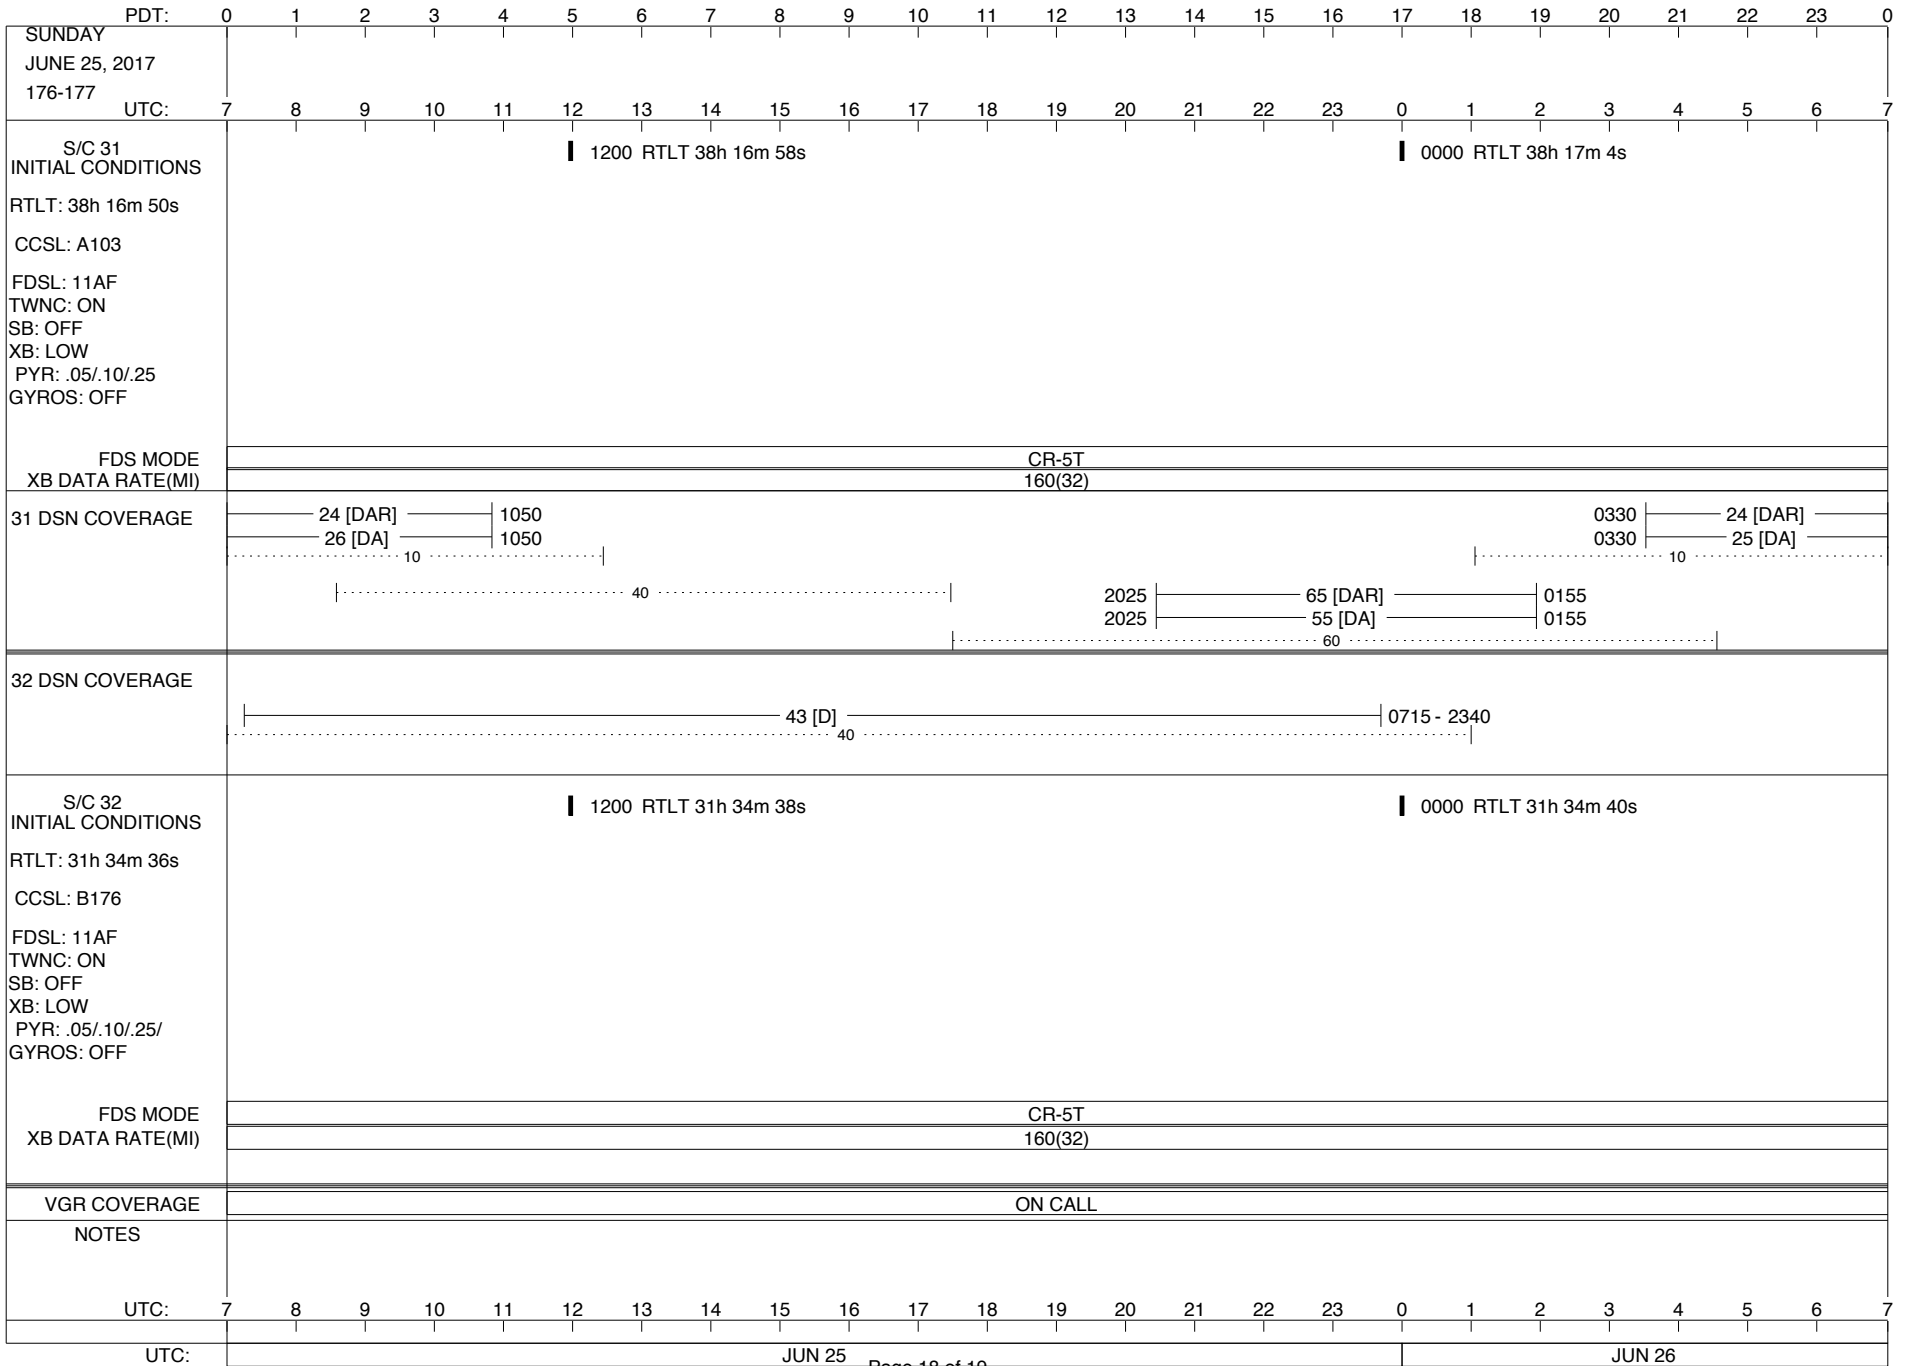

ISSUE DATE: 06/08/17 07:41