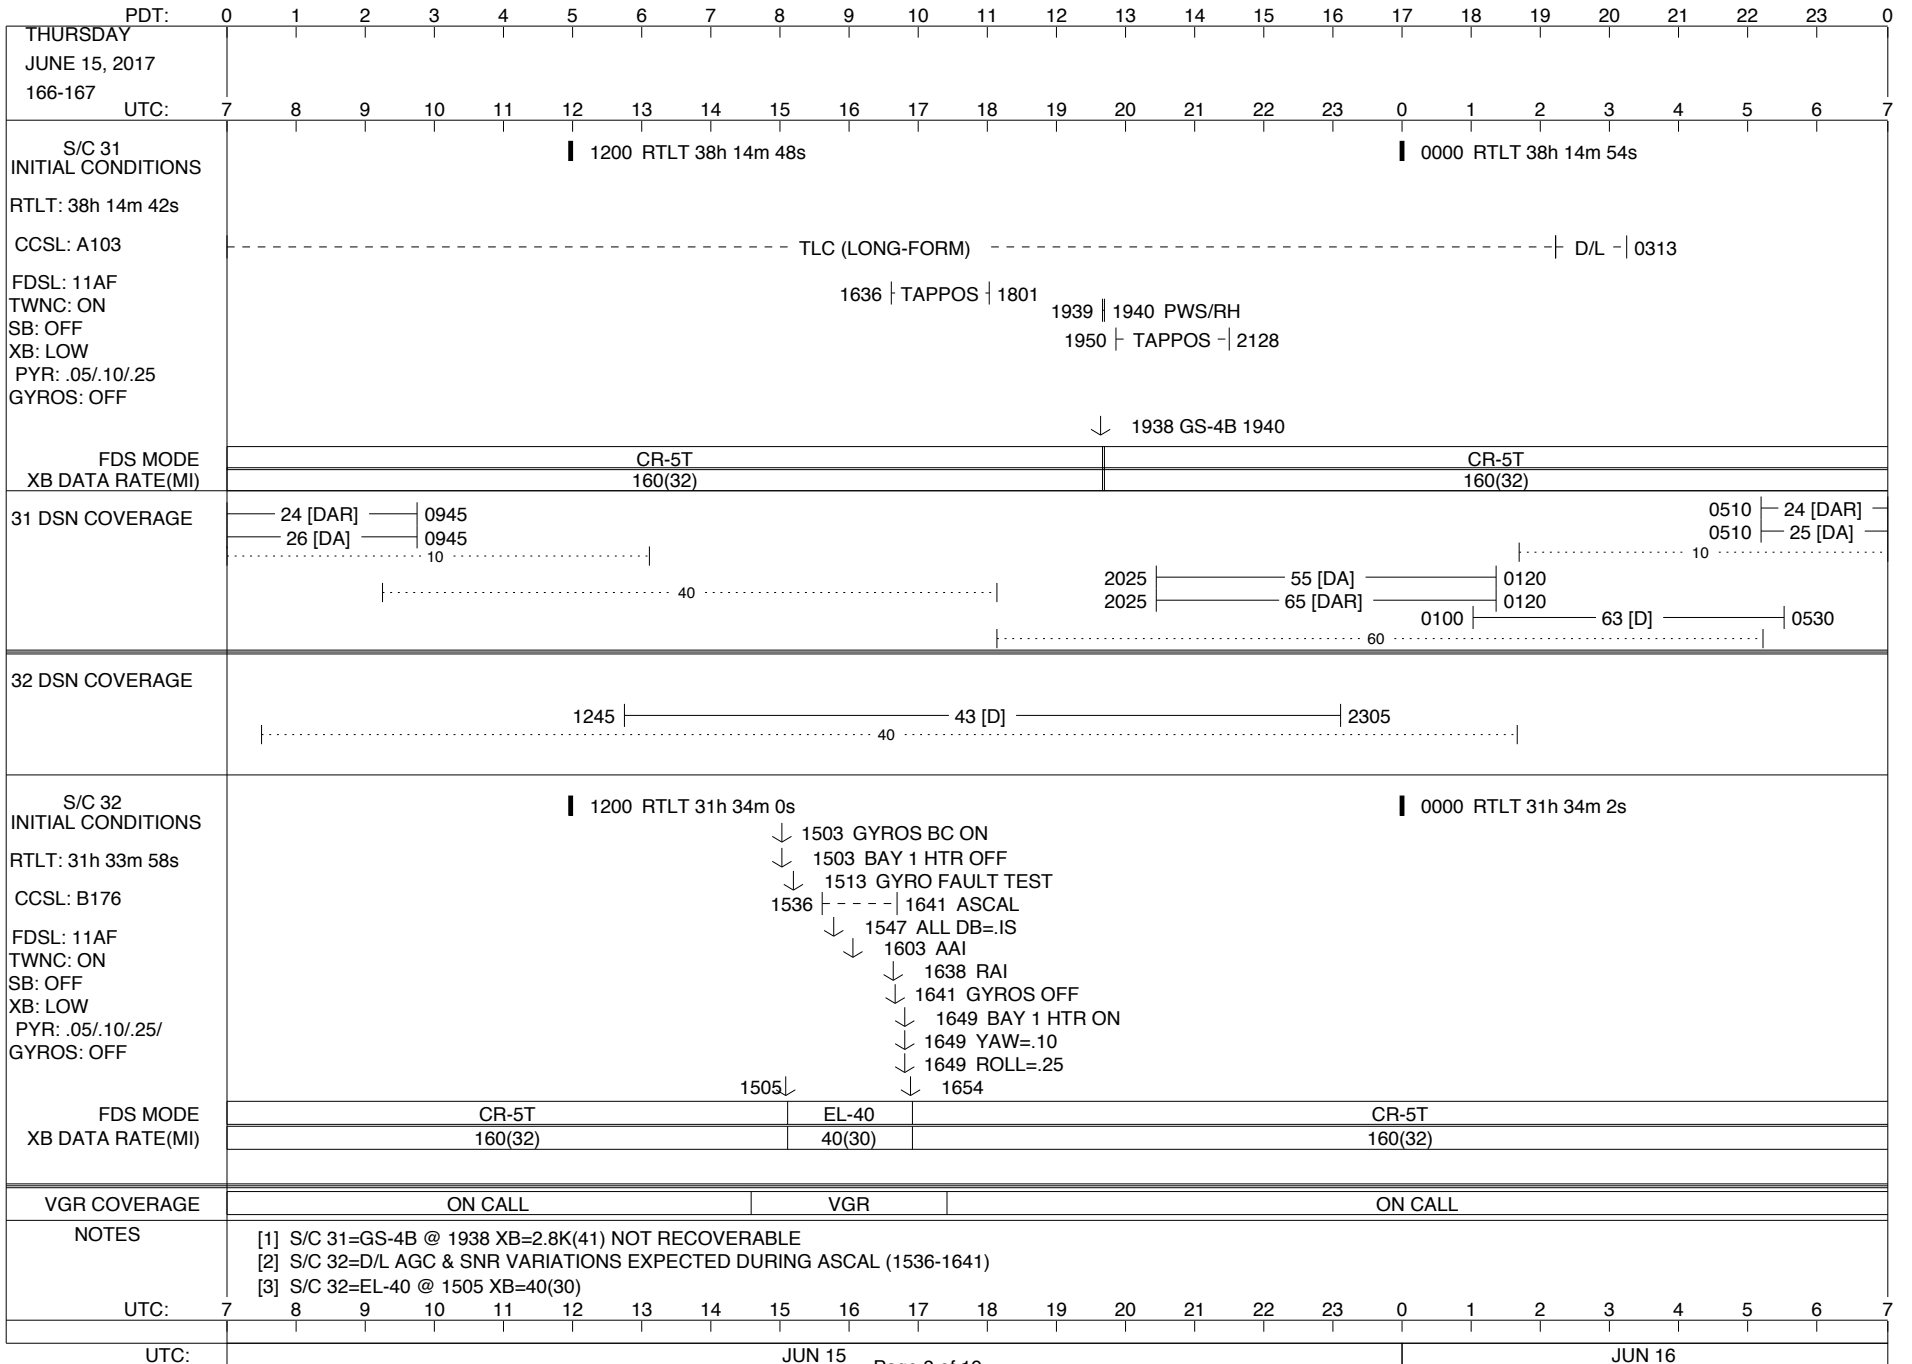

ISSUE DATE: 06/08/17 07:41