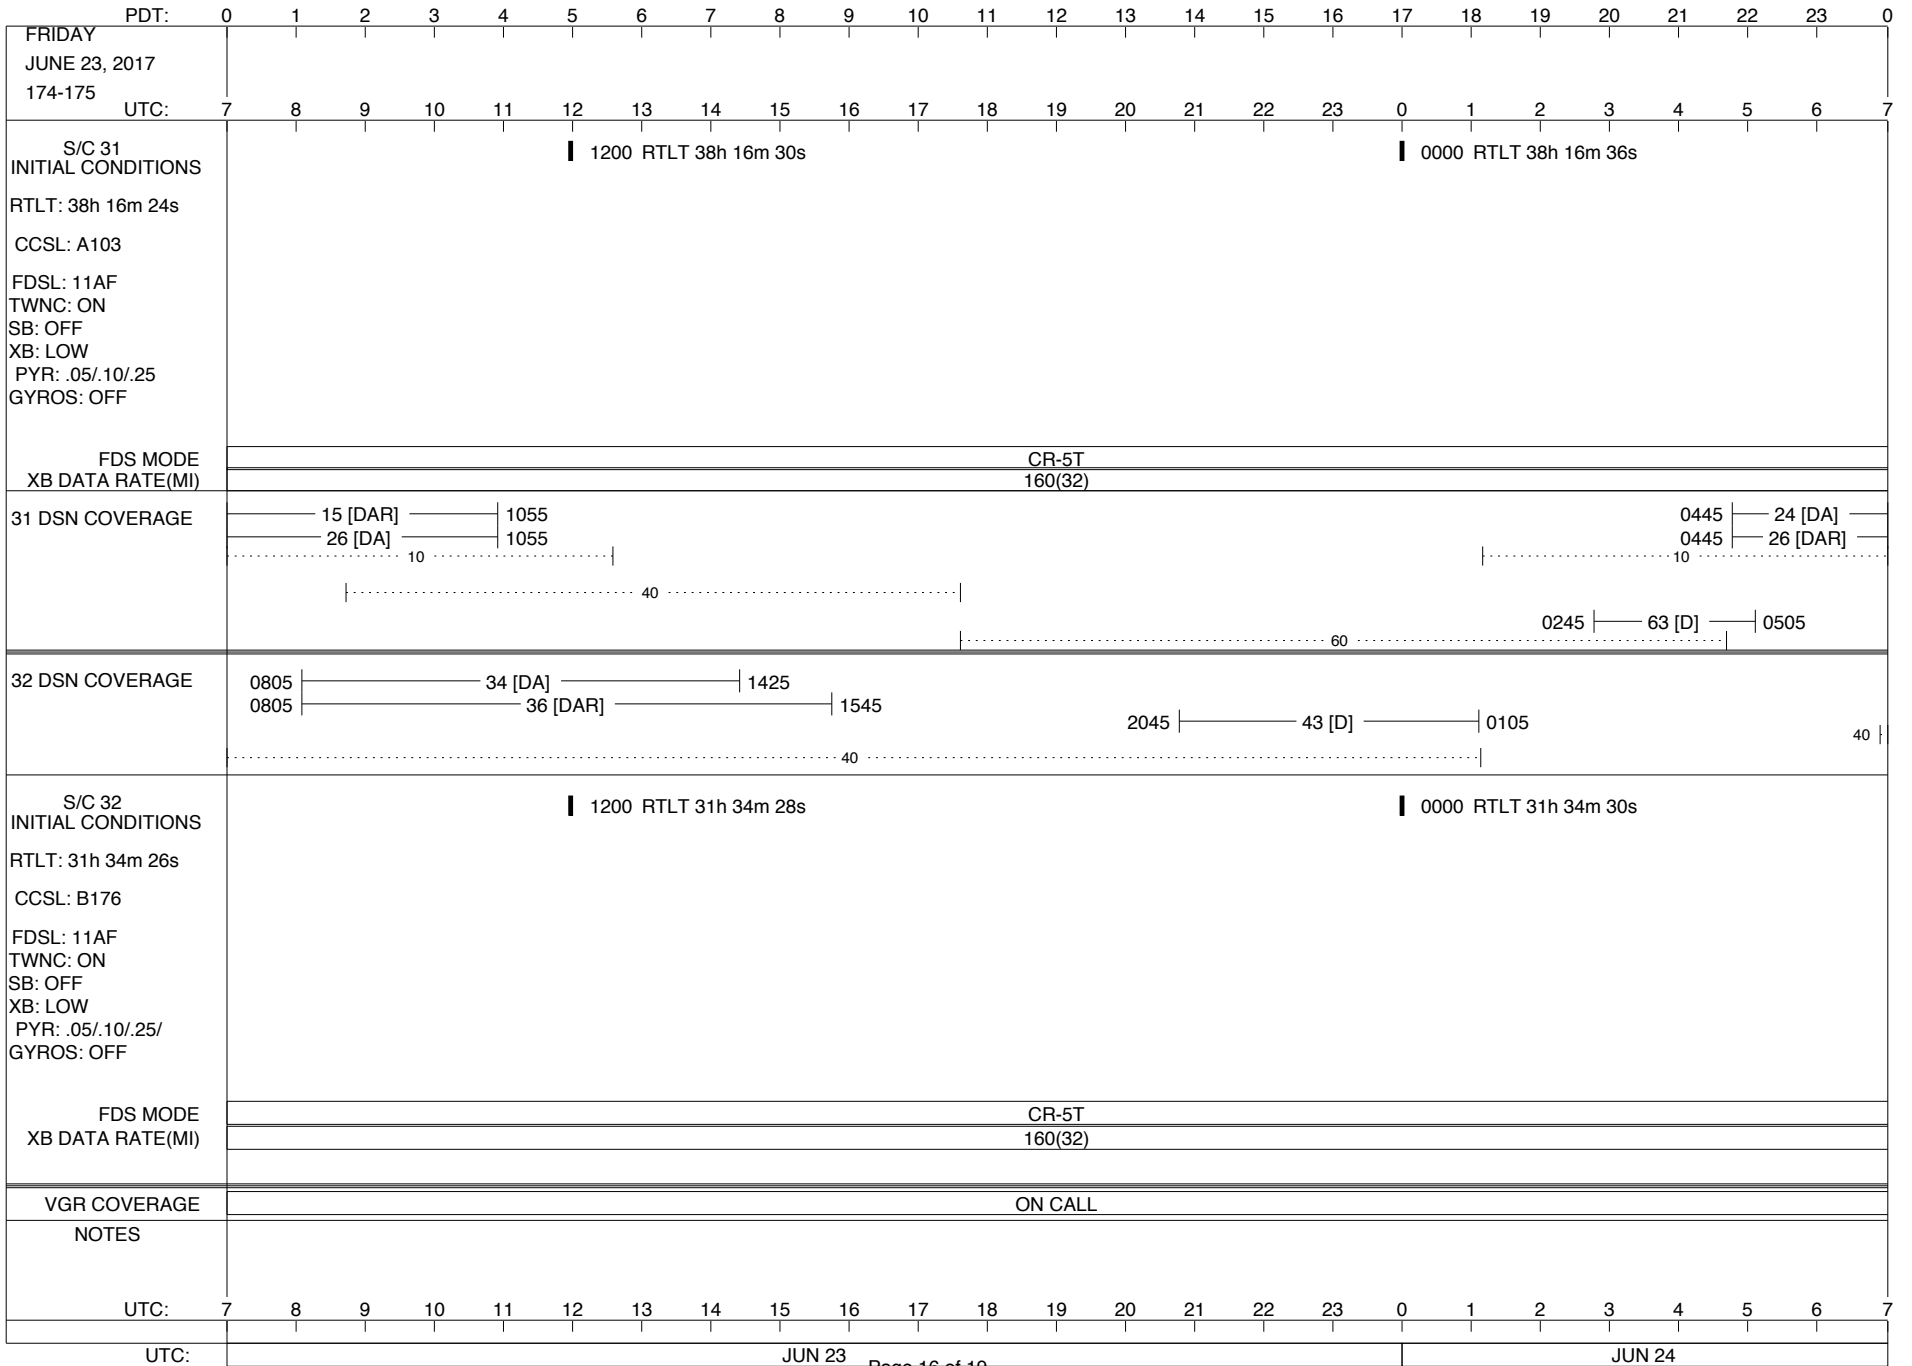

ISSUE DATE: 06/08/17 07:41