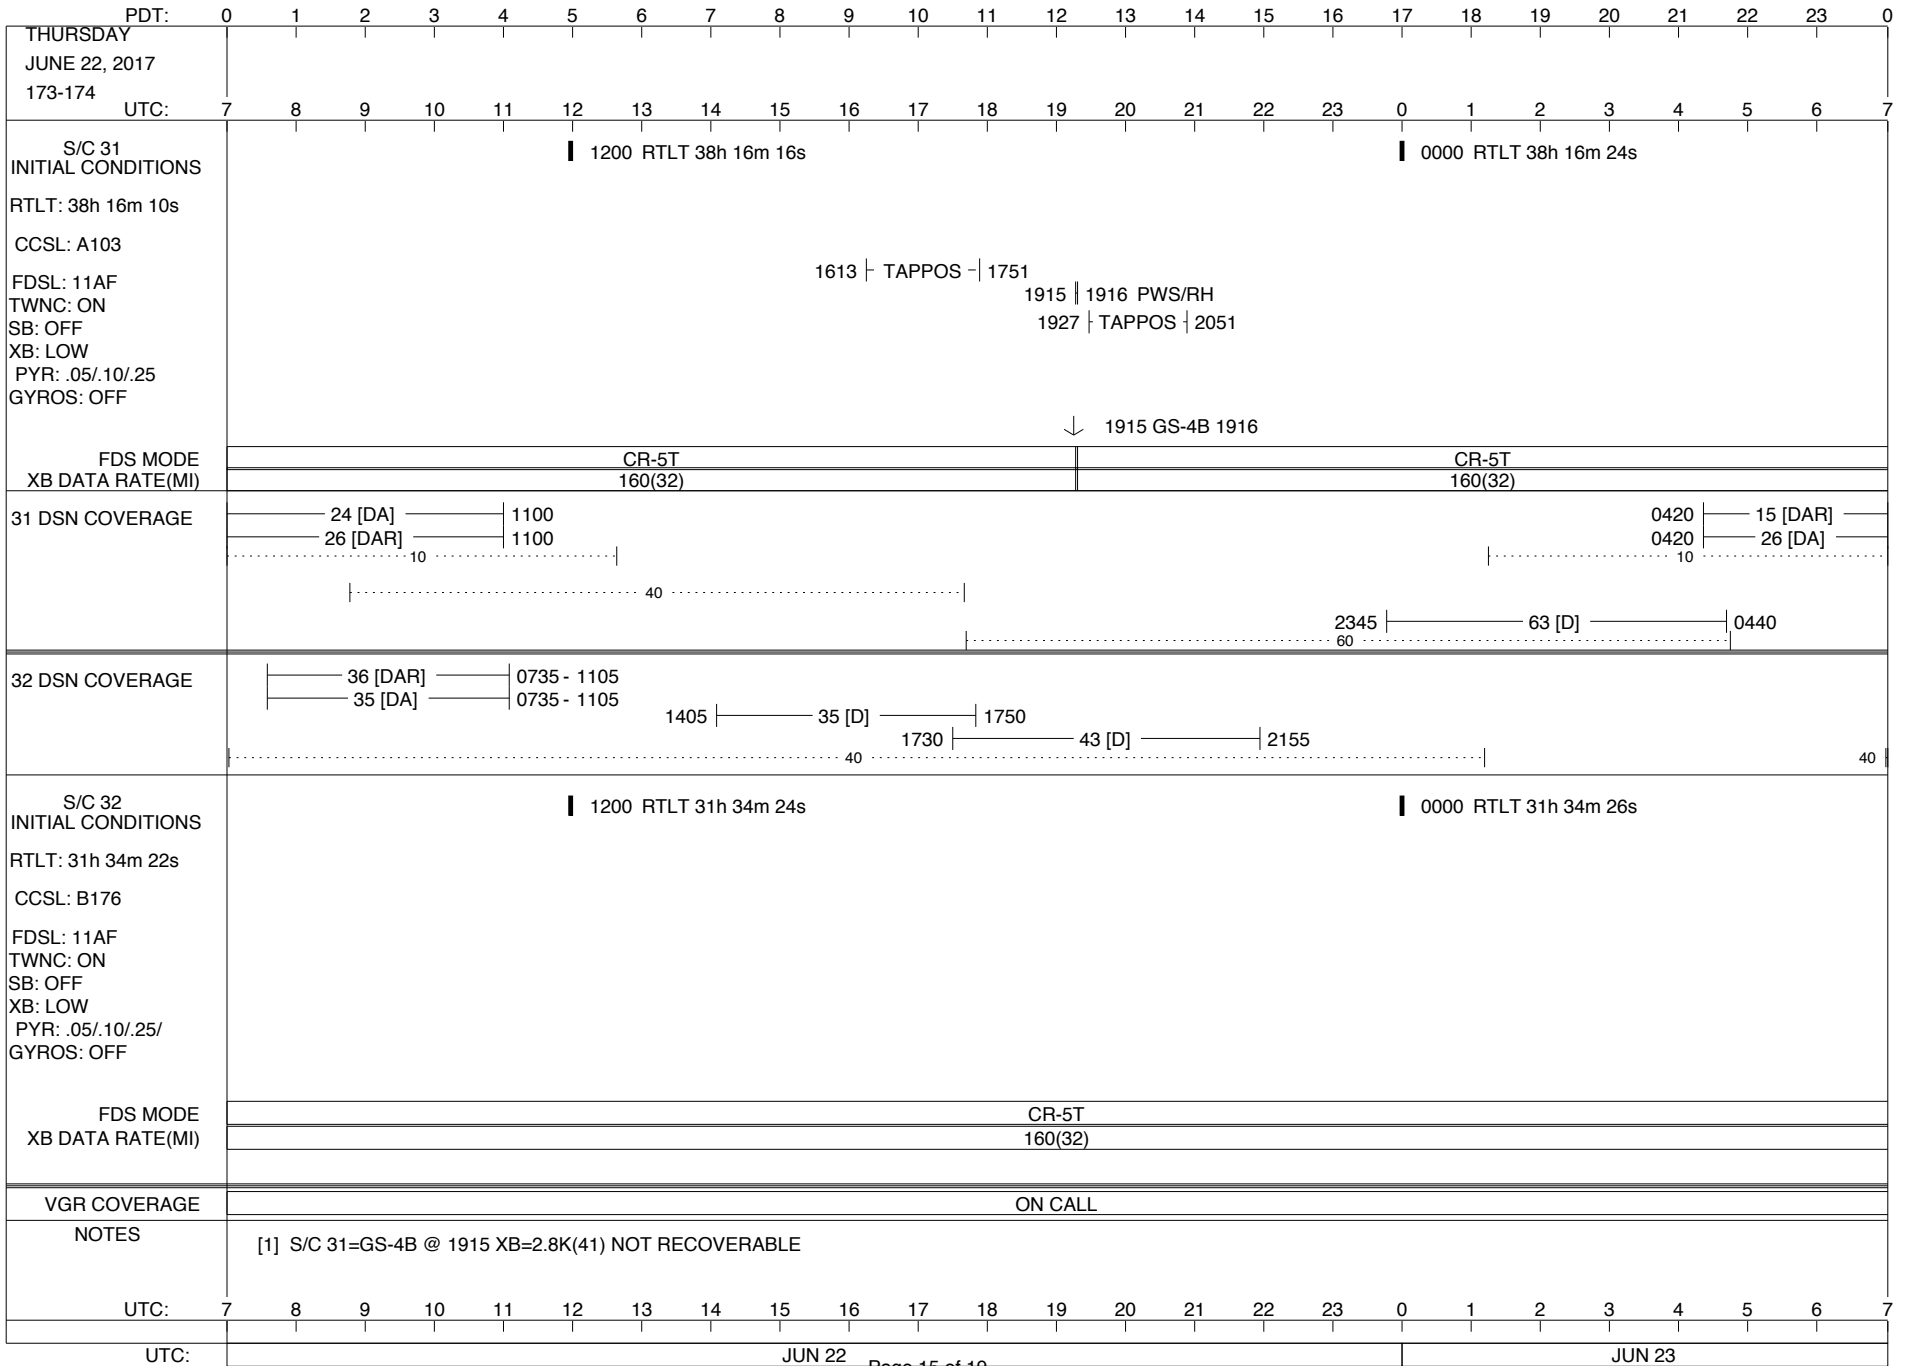

ISSUE DATE: 06/08/17 07:41