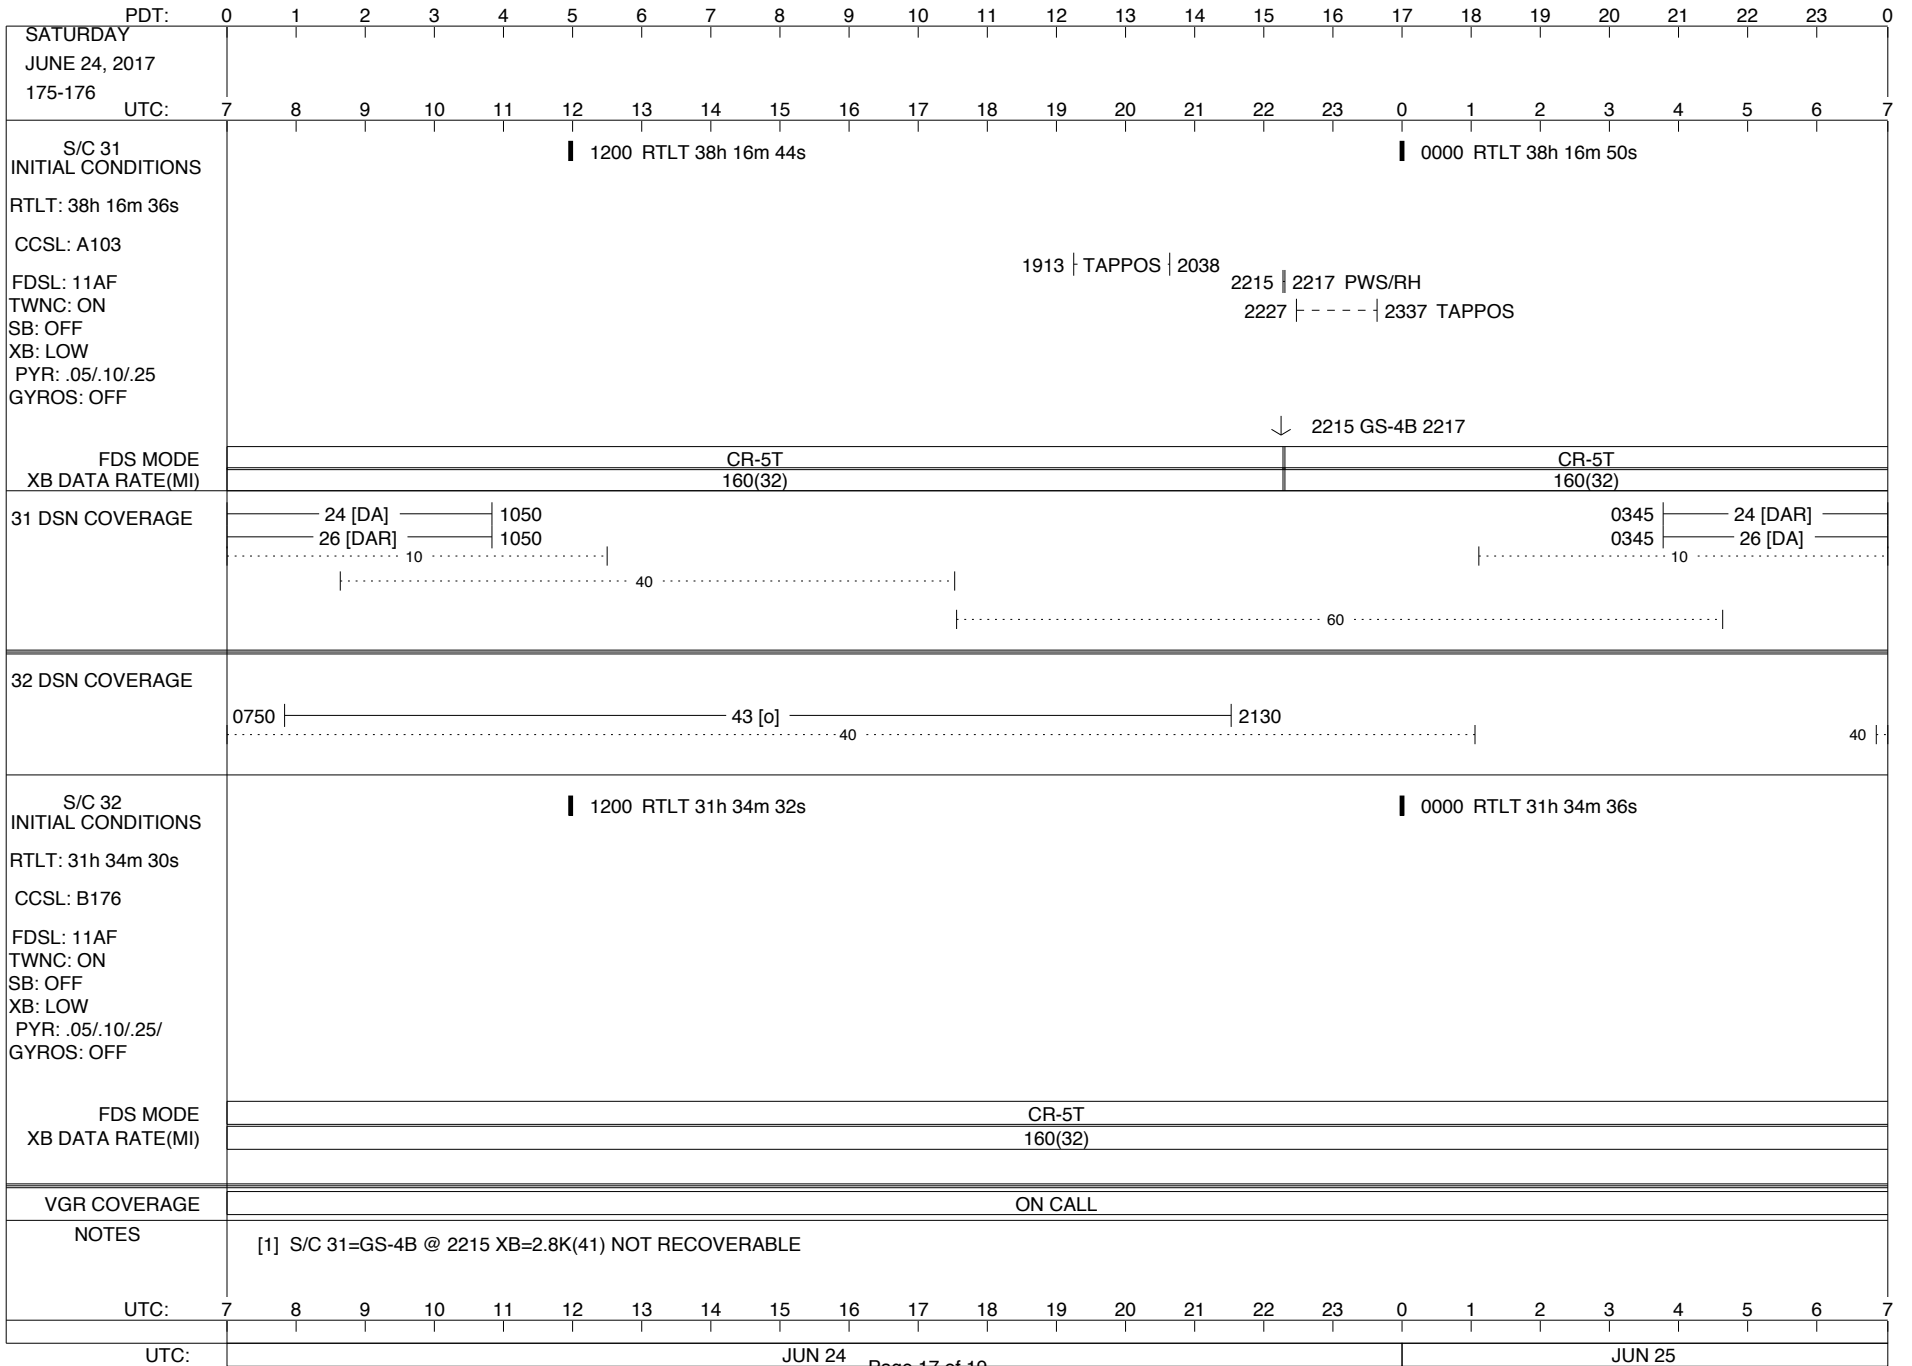

ISSUE DATE: 06/08/17 07:41