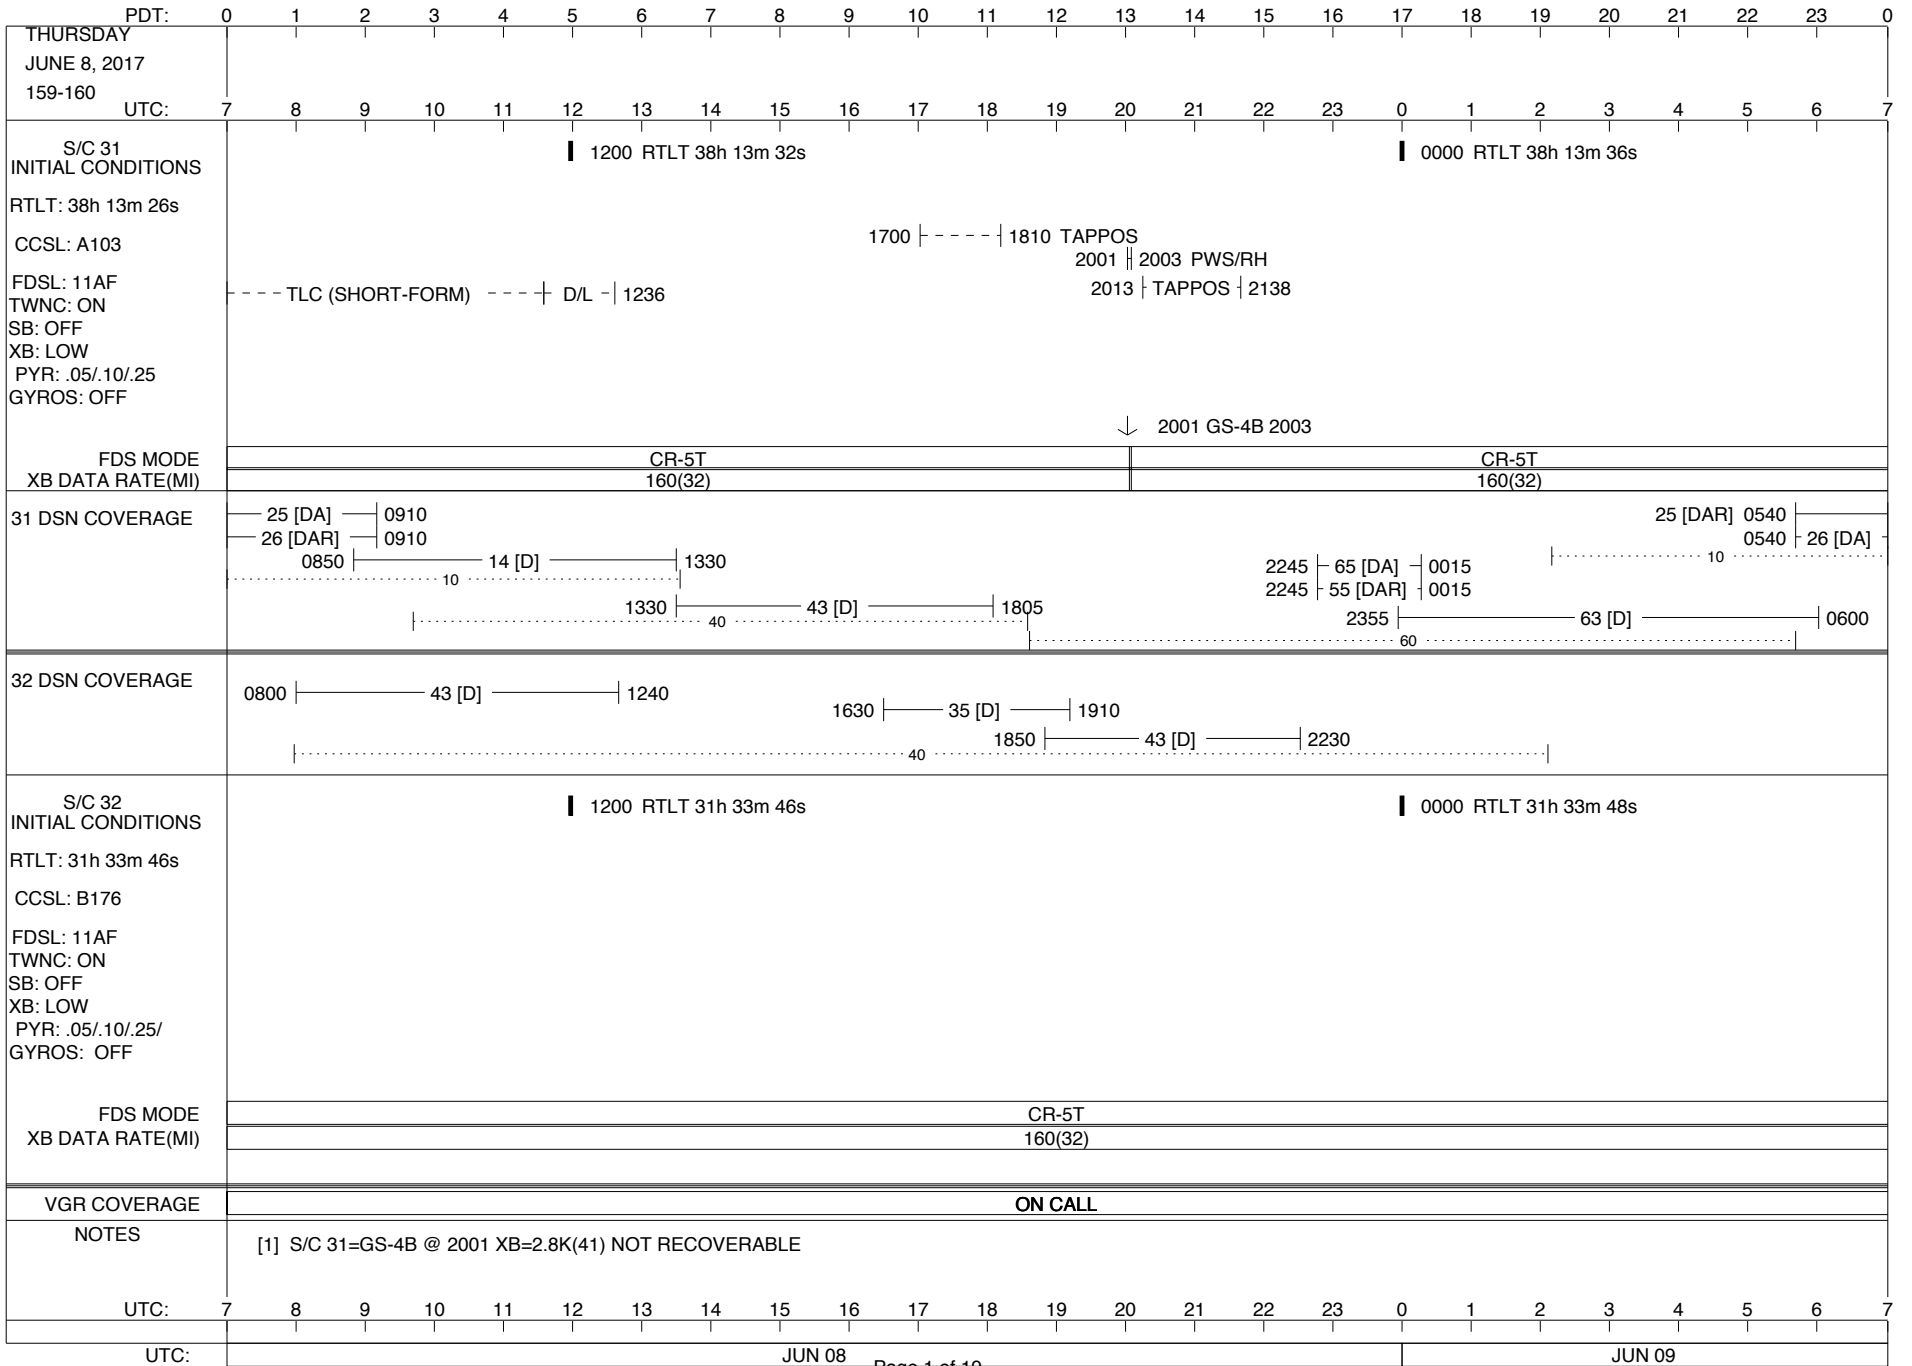

ISSUE DATE: 06/08/17 07:41