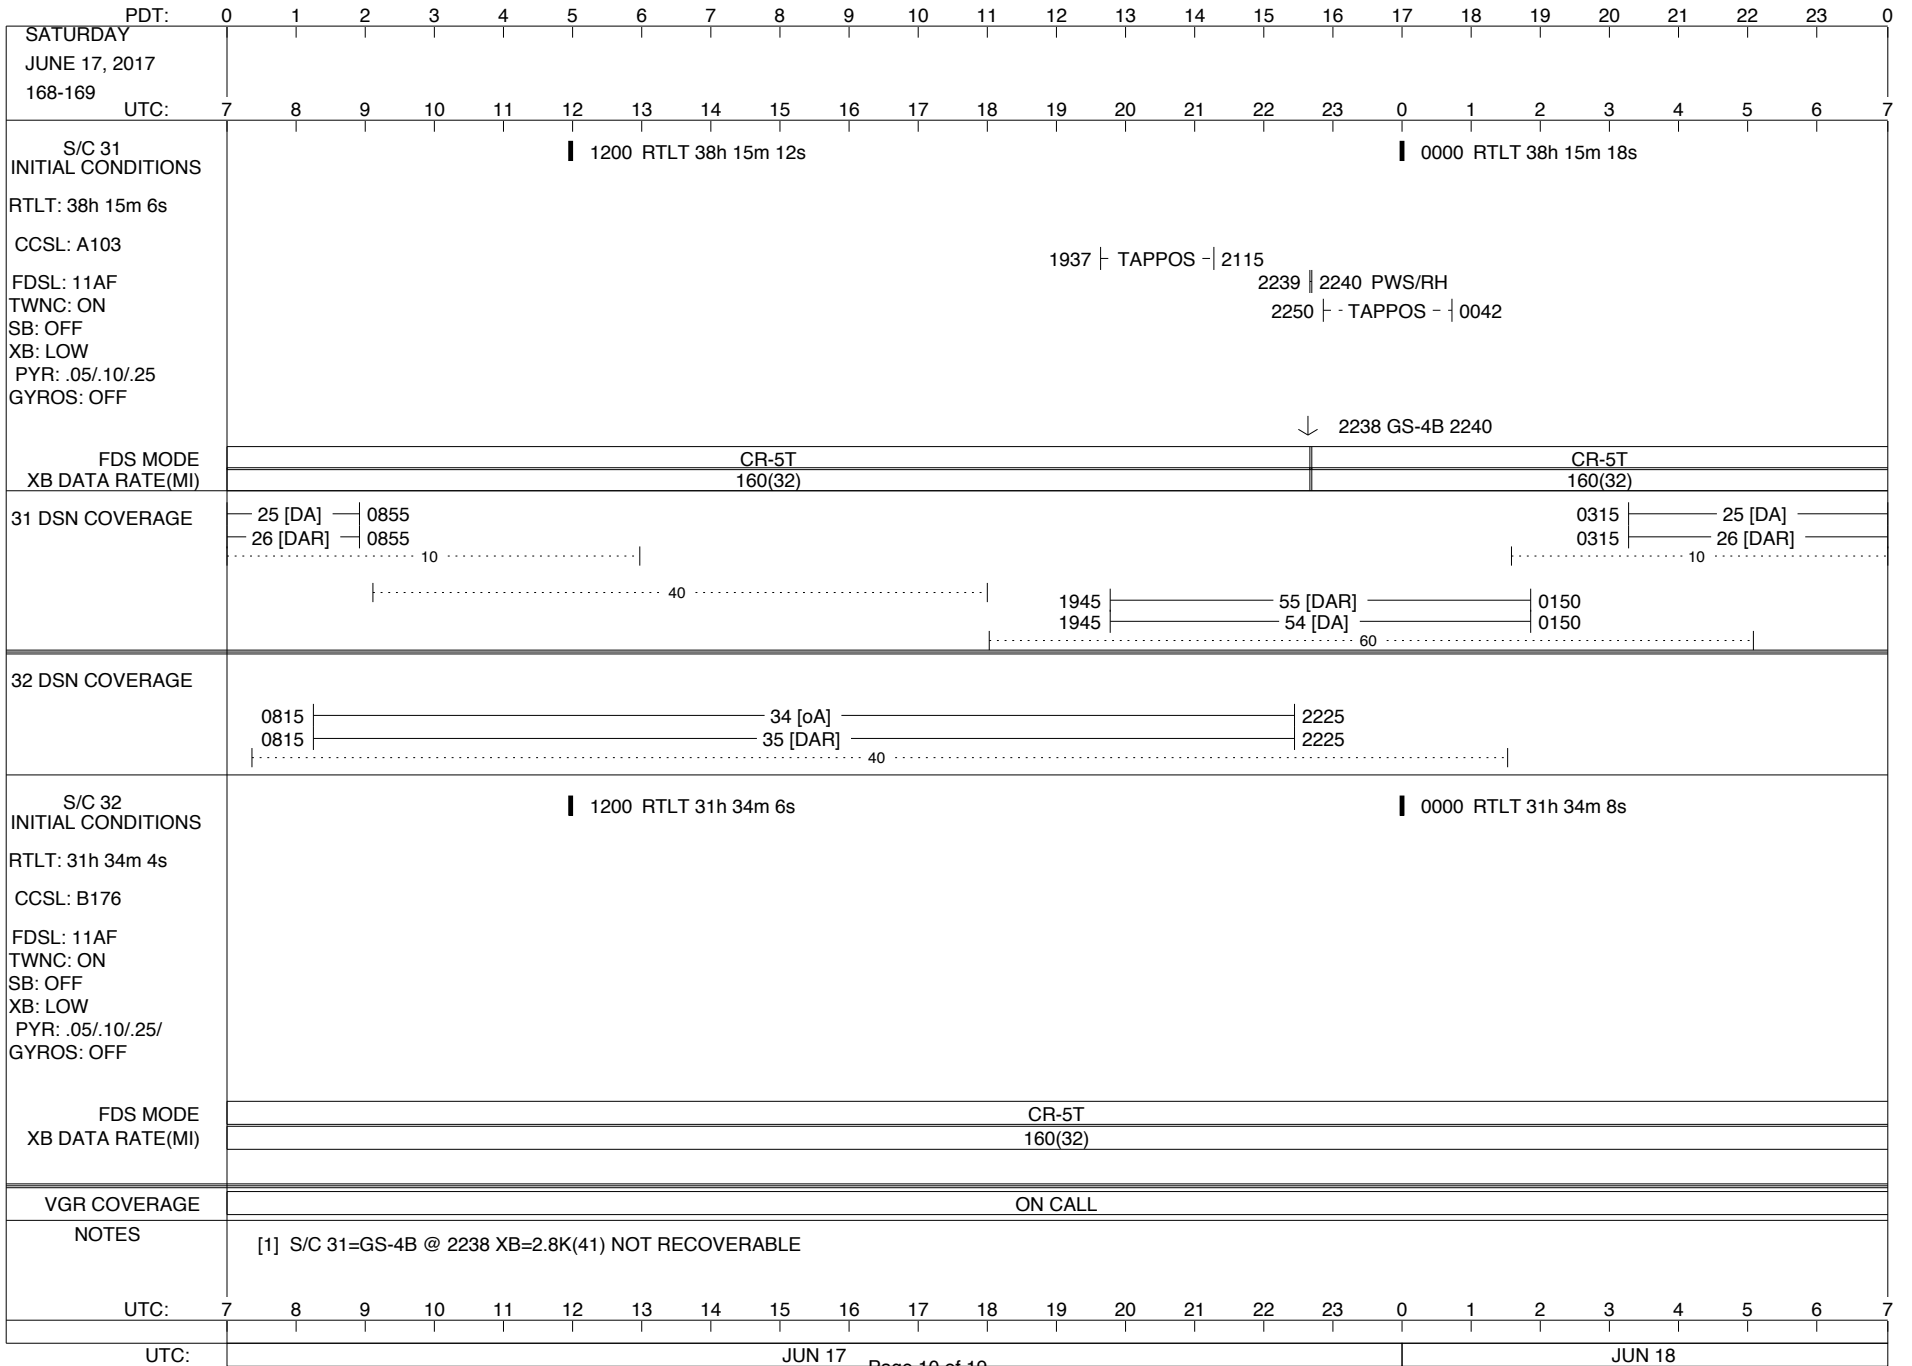

ISSUE DATE: 06/08/17 07:41