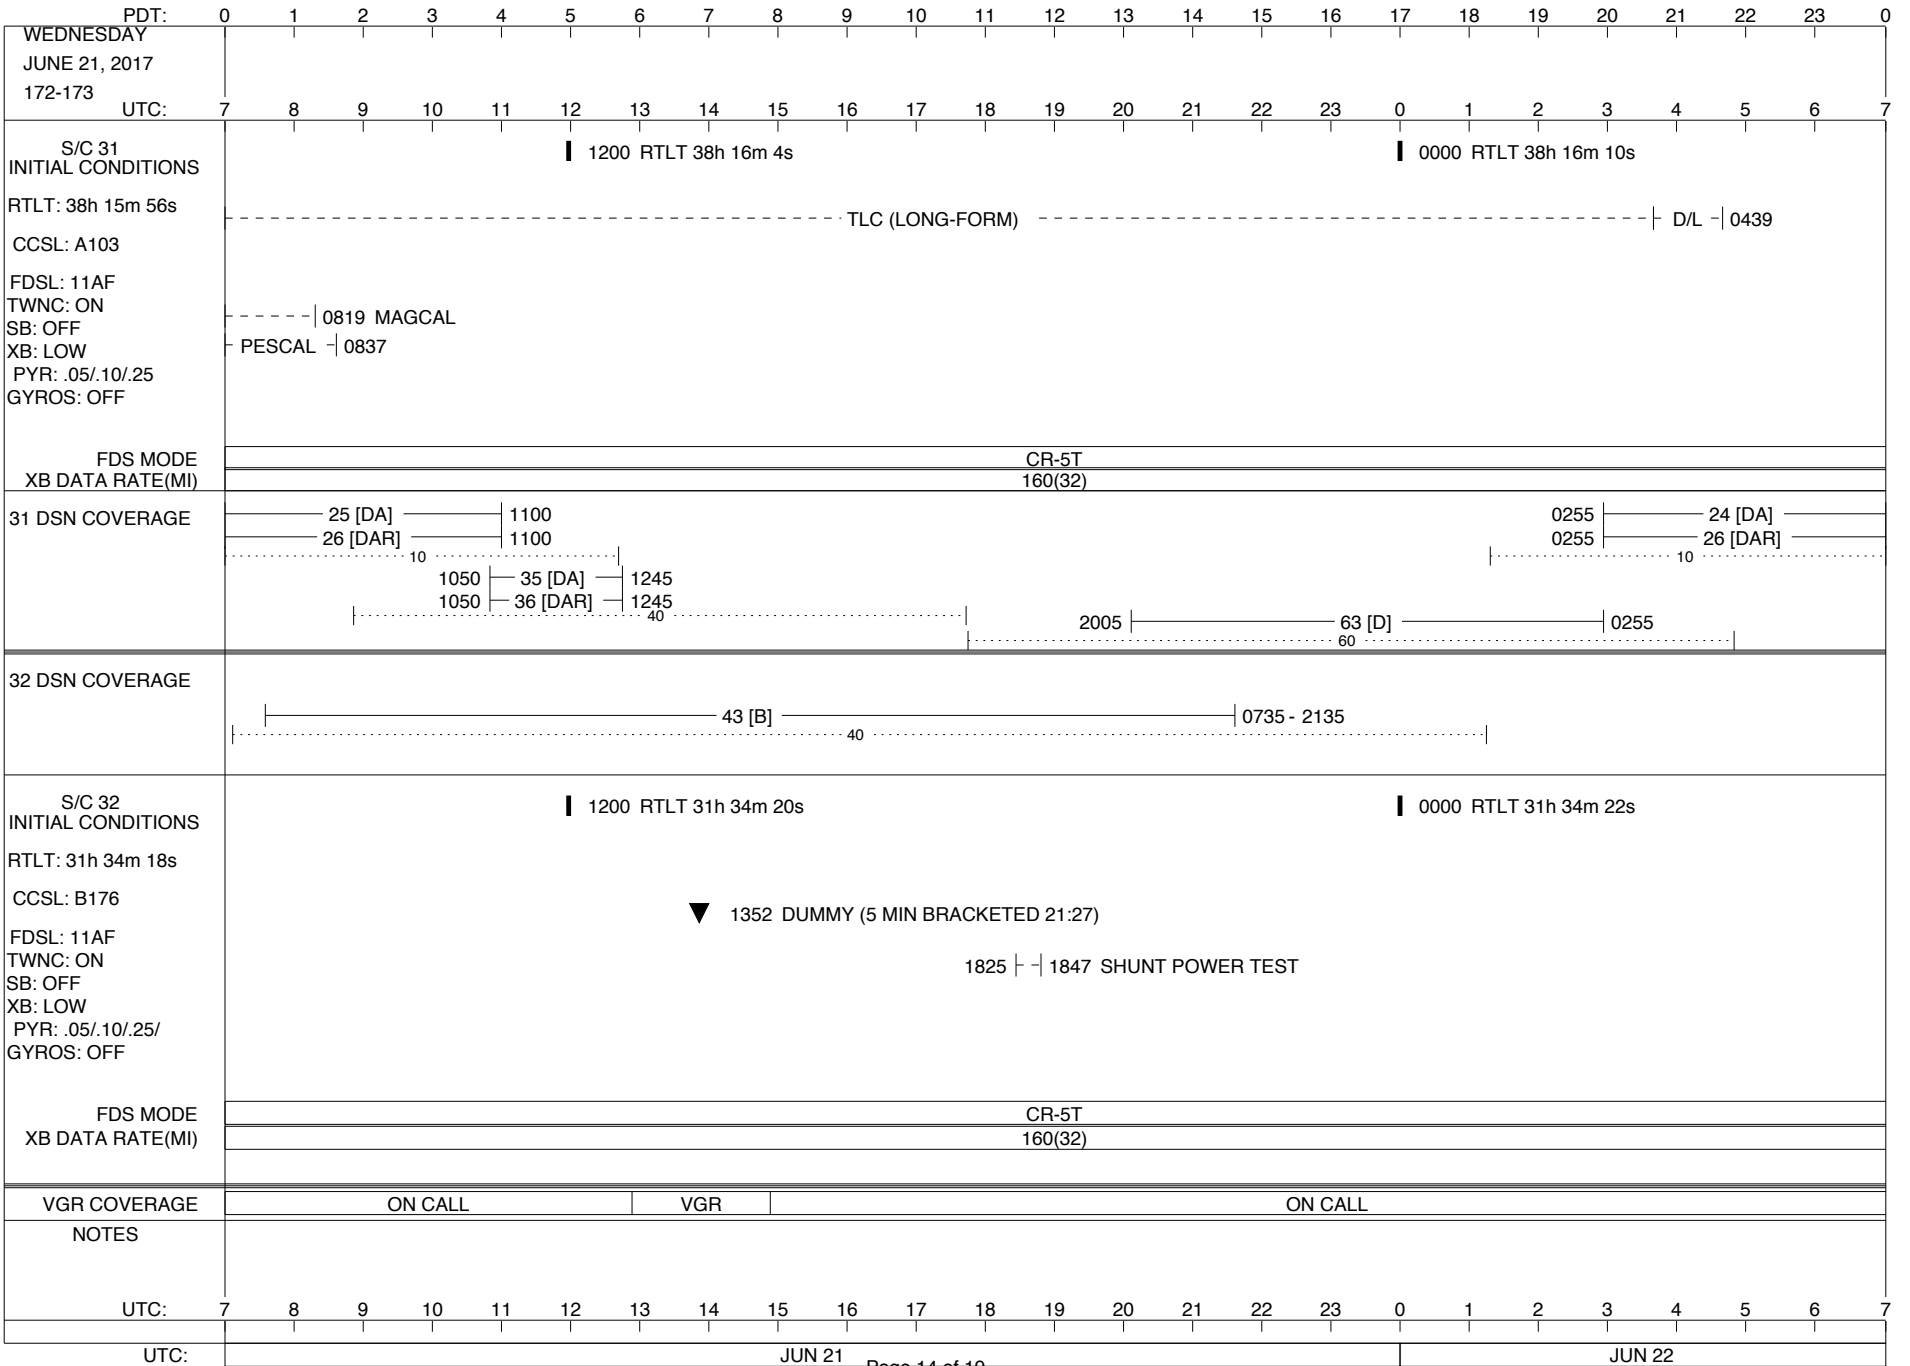

ISSUE DATE: 06/08/17 07:41