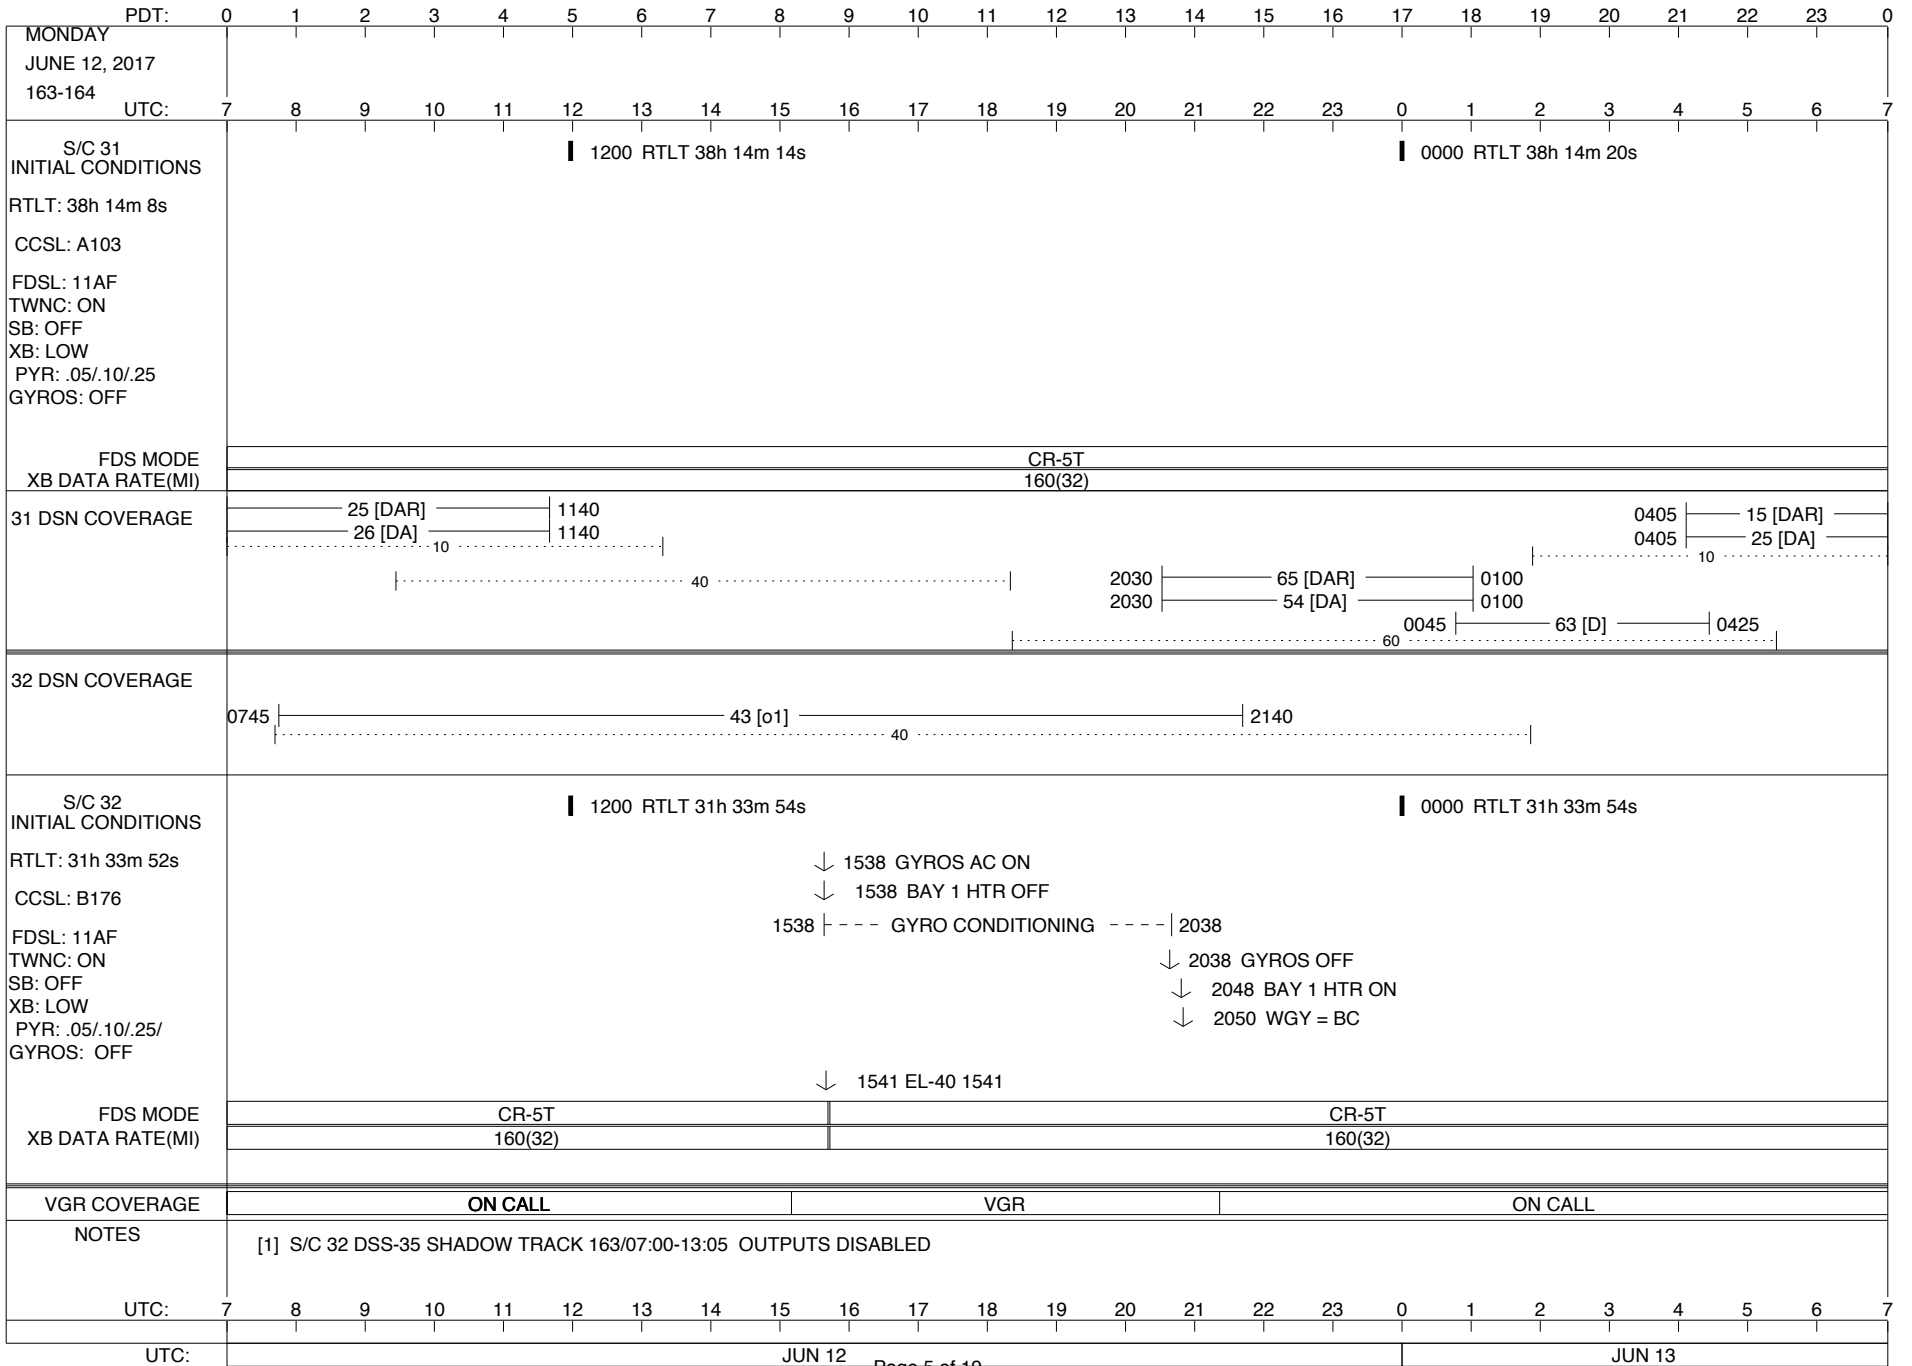

ISSUE DATE: 06/08/17 07:41