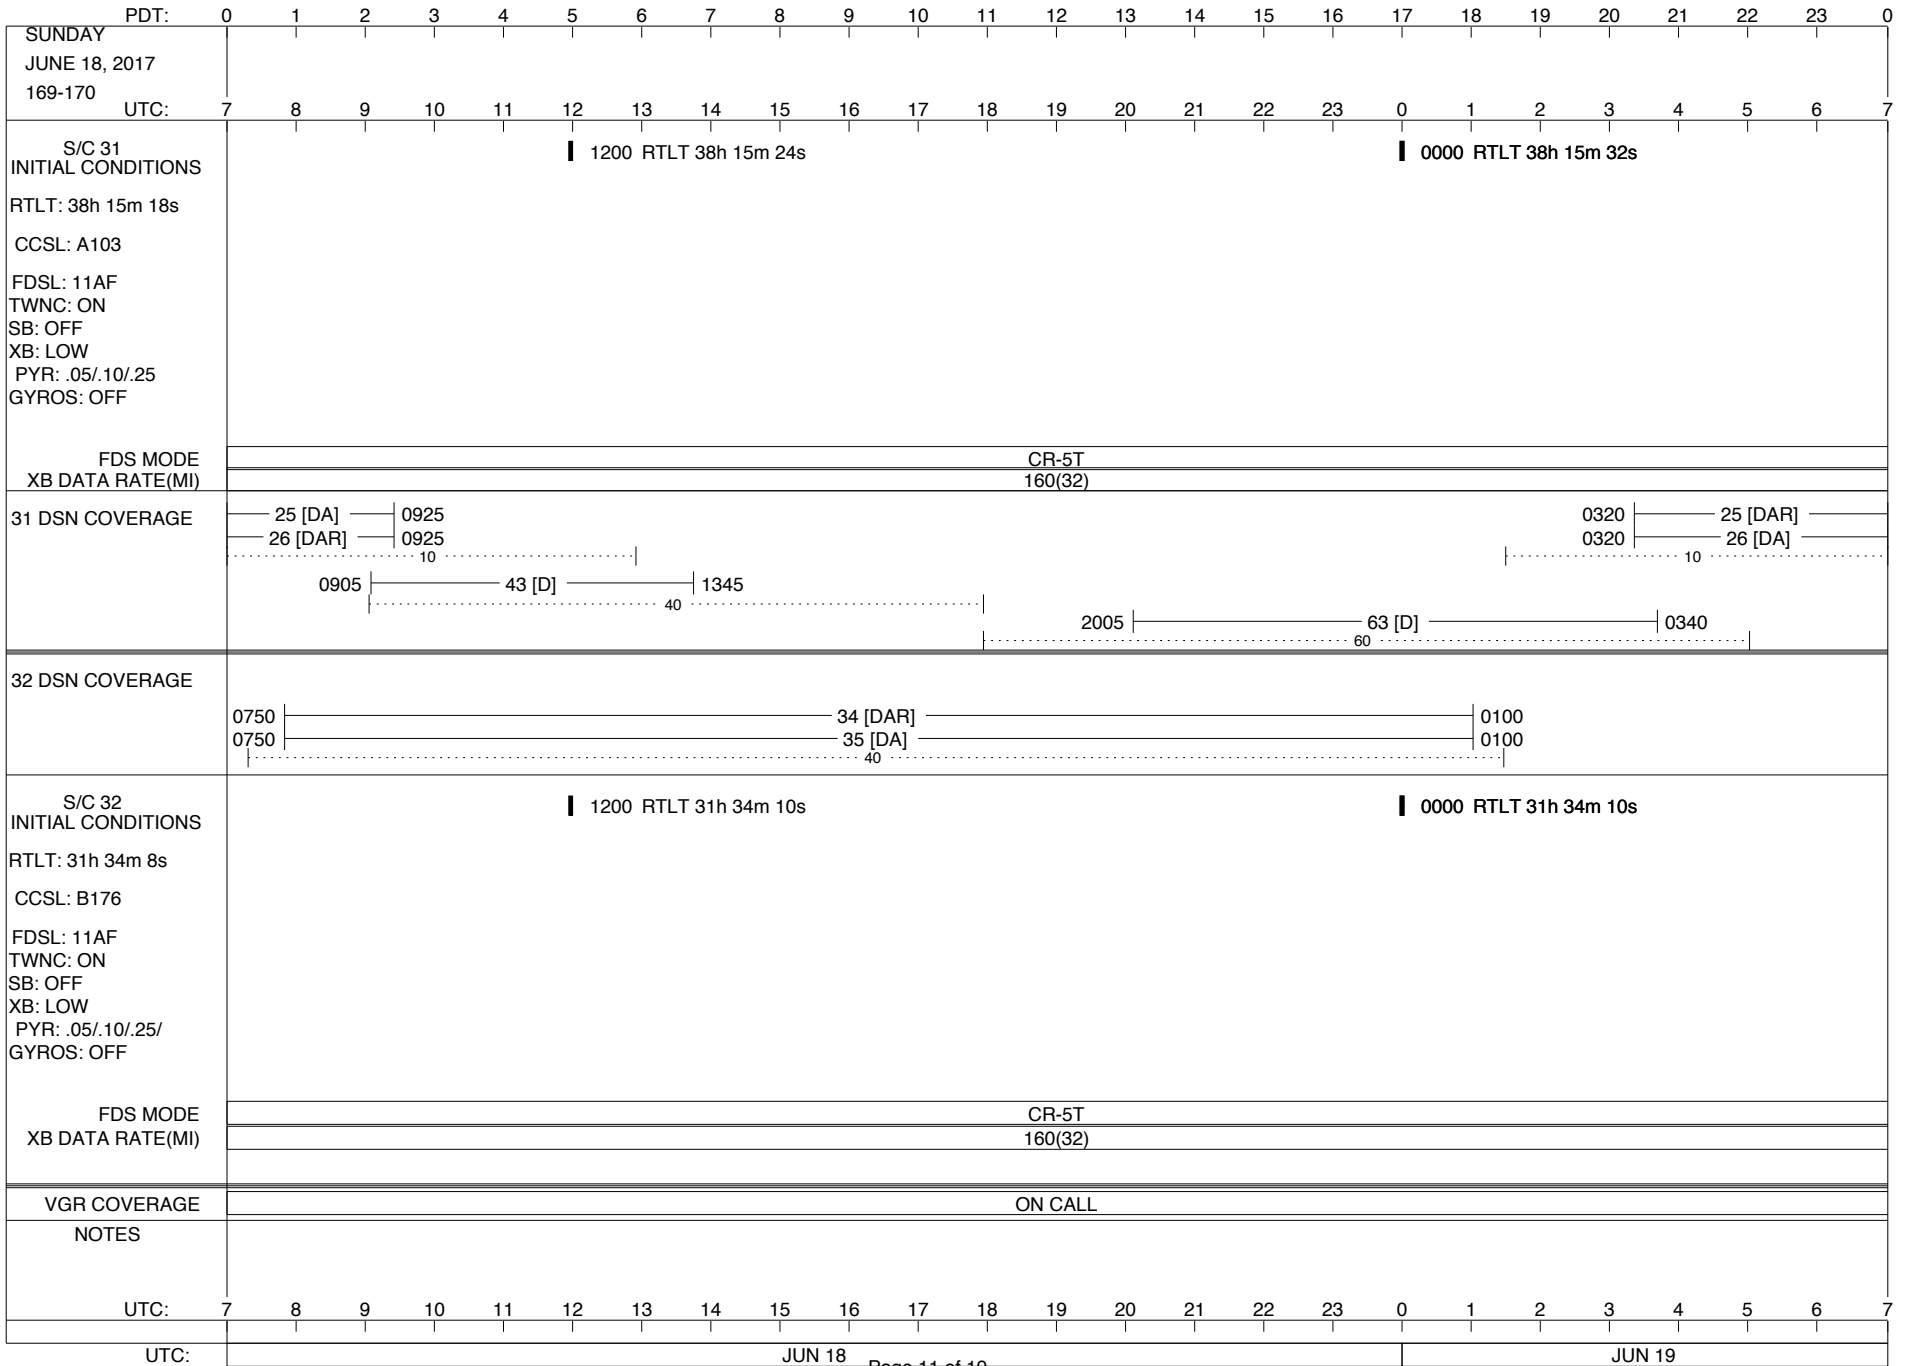

ISSUE DATE: 06/08/17 07:41