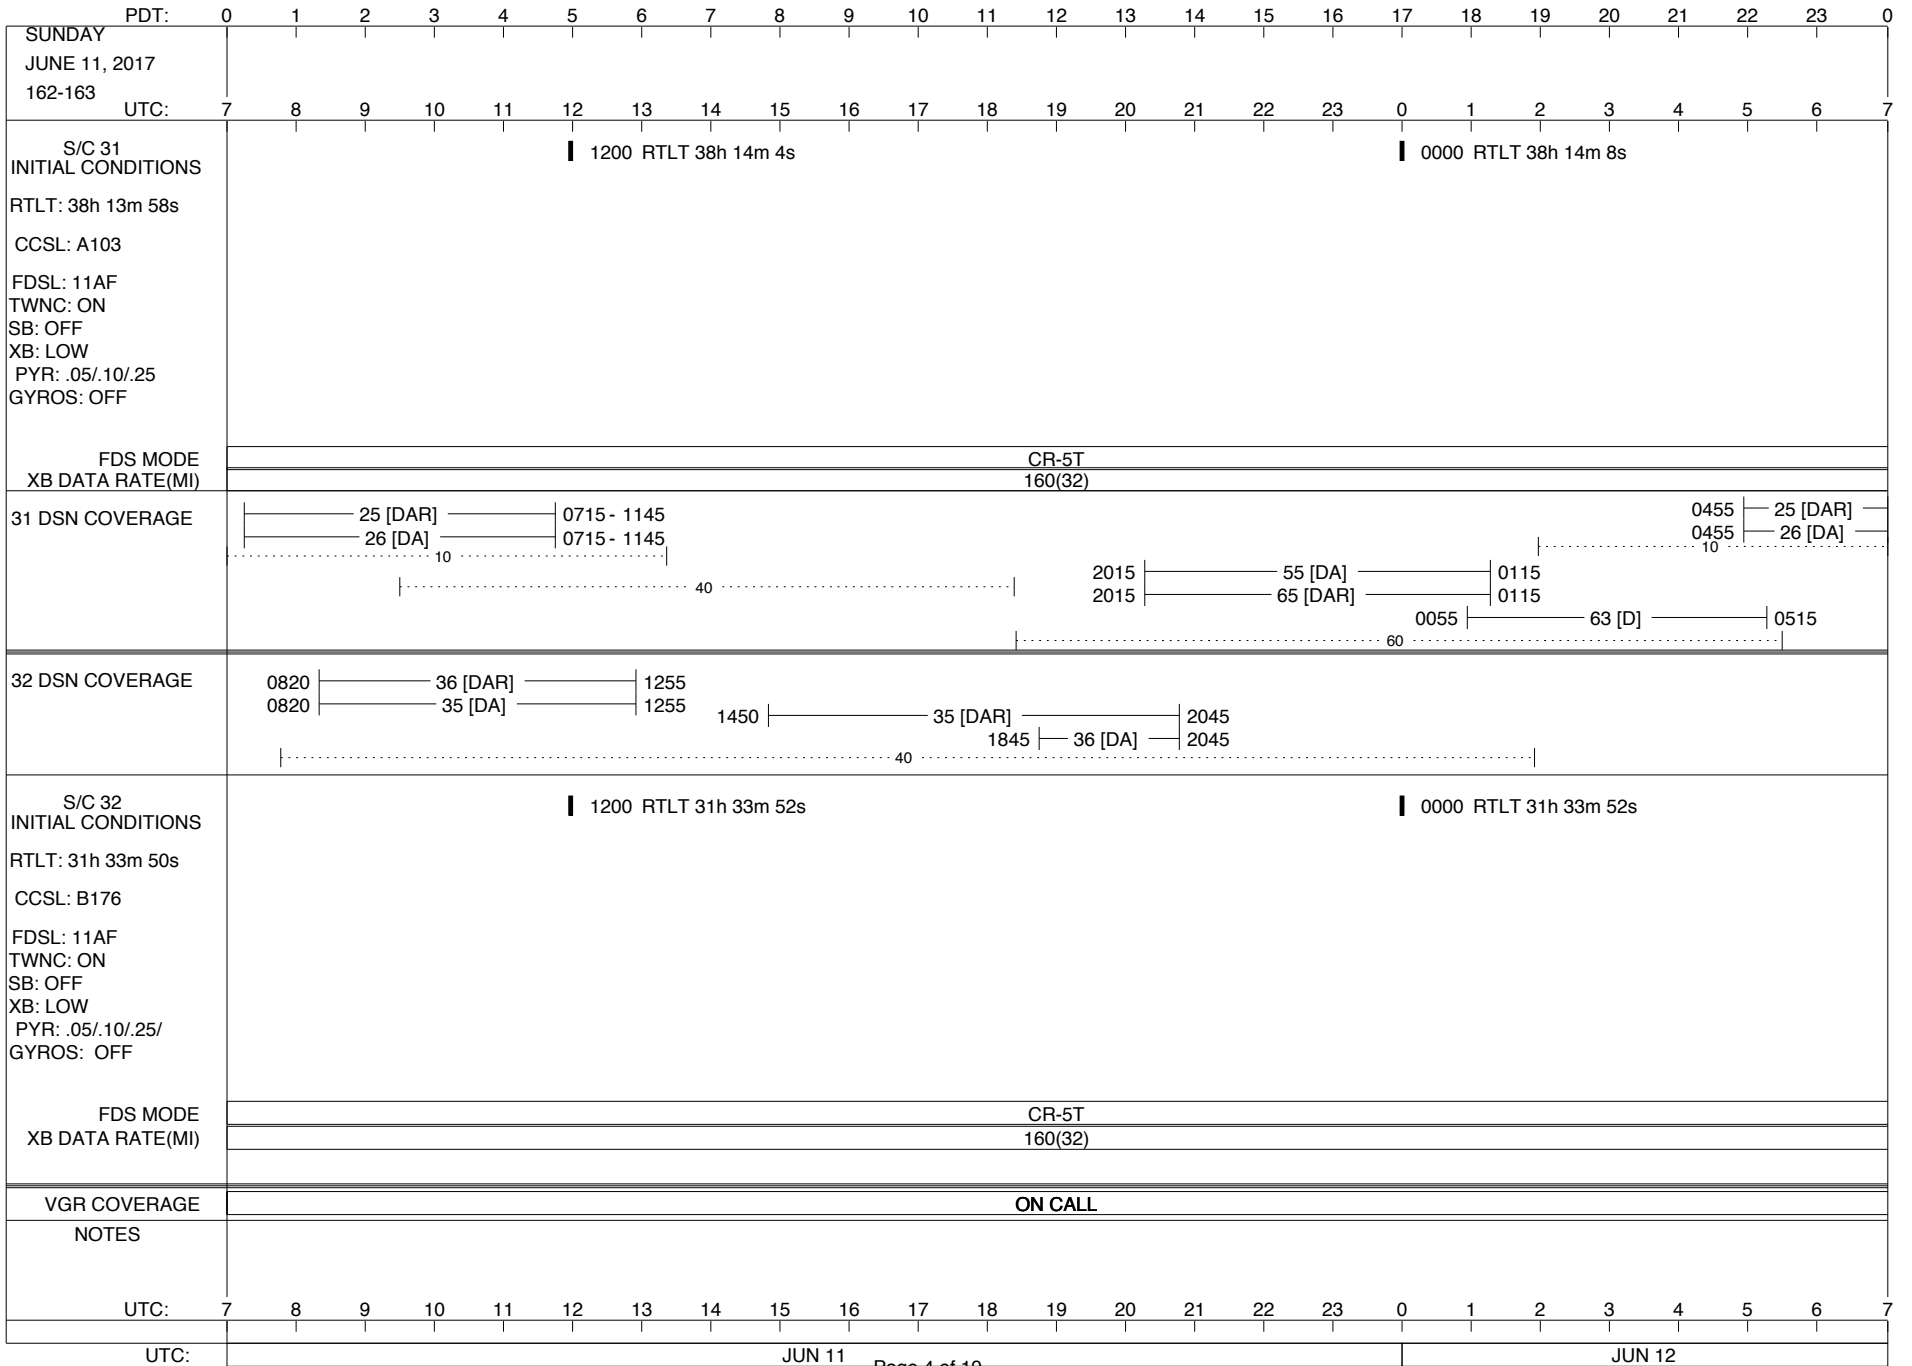

ISSUE DATE: 06/08/17 07:41