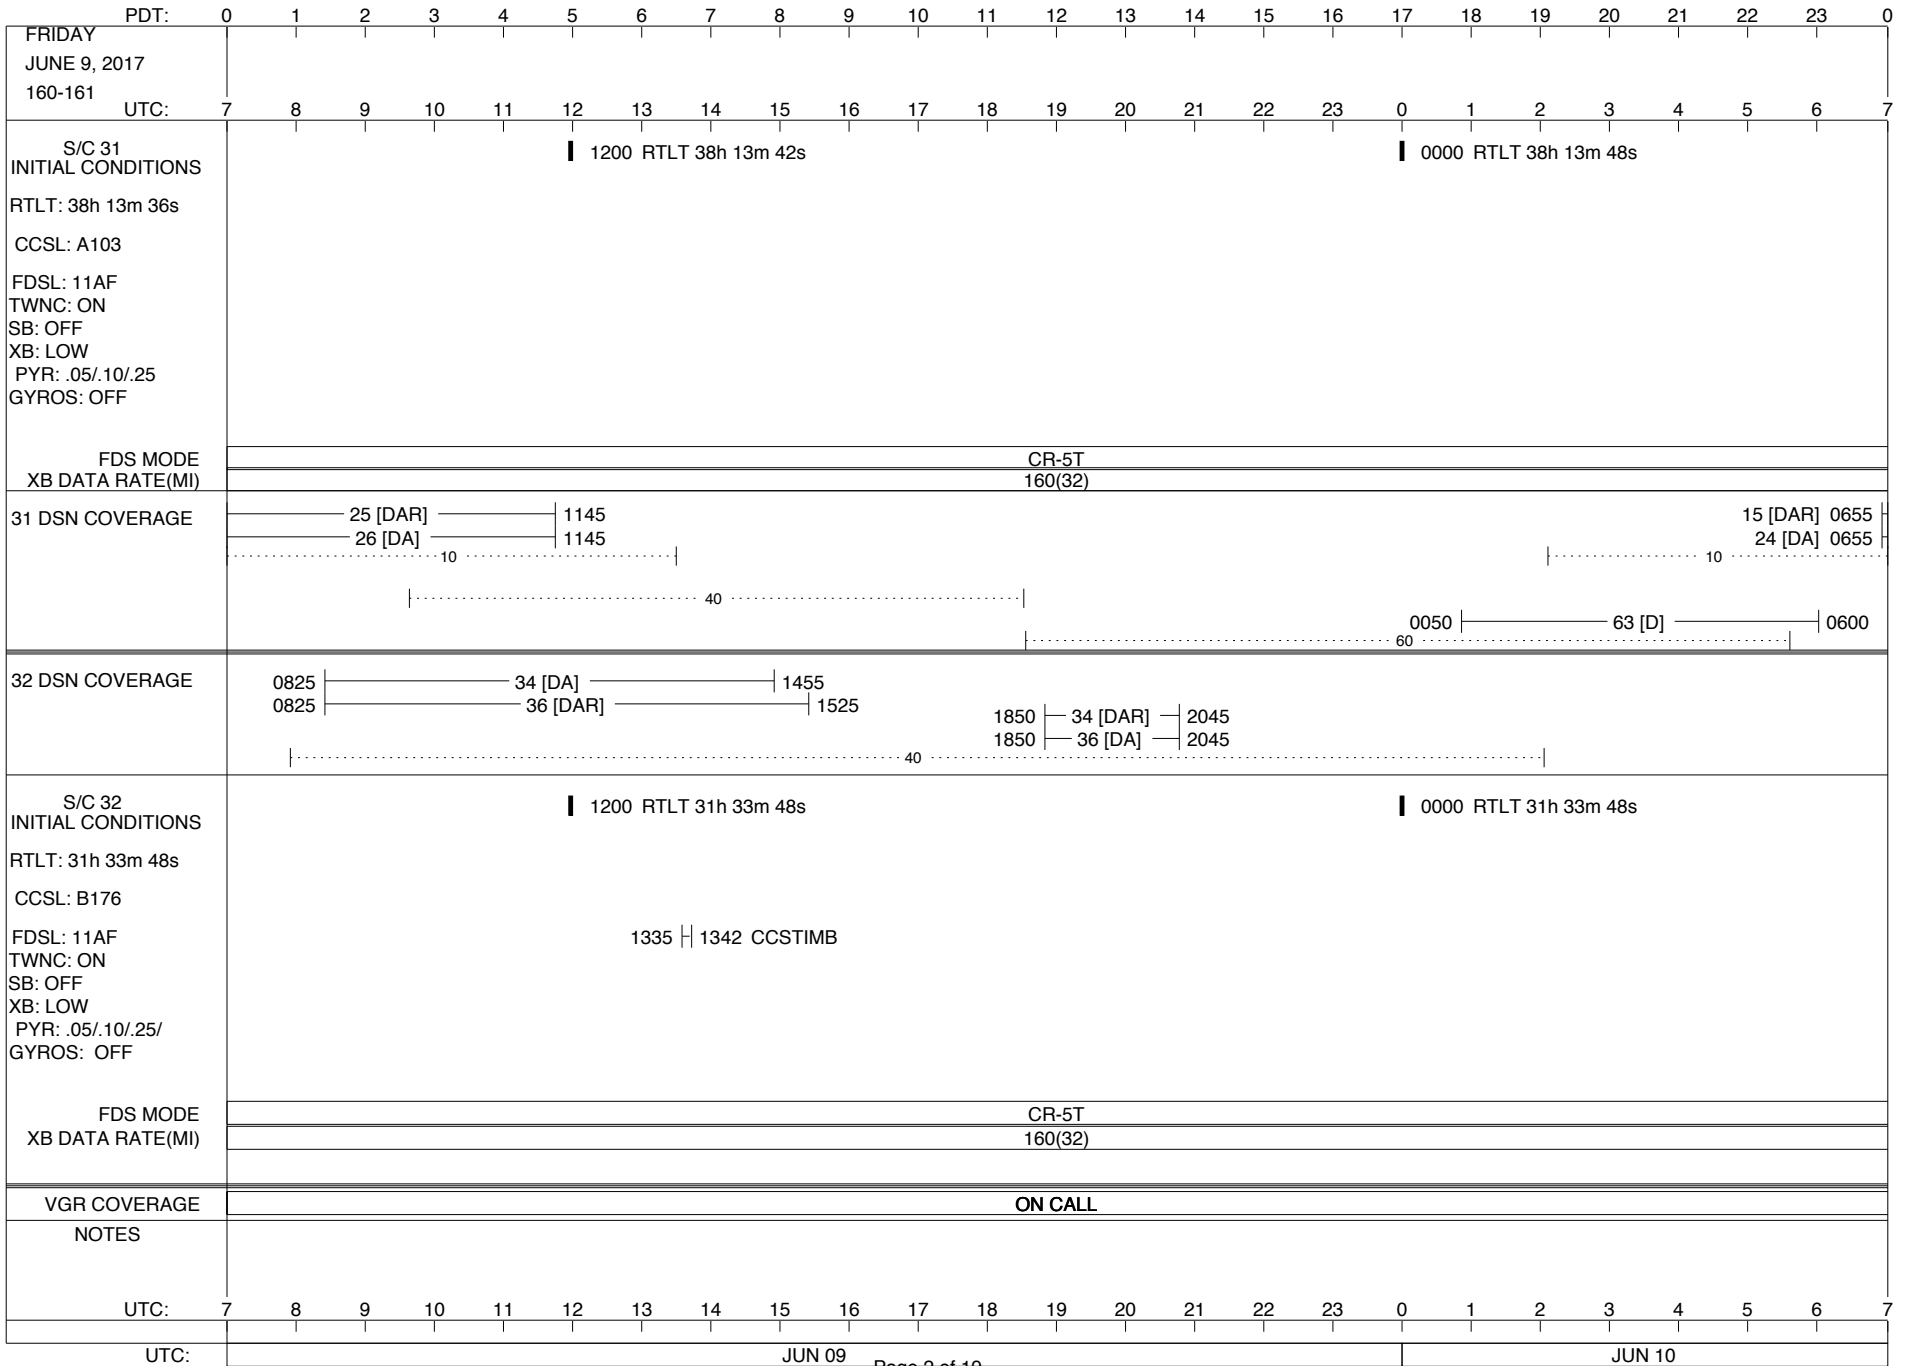

LEGEND:

- ∇ = R/T Command (Last chance or Contingency)
- ▼ = R/T Command (Scheduled)
- * = Result of R/T Command
- n = (where n = 1,2,3 ..) Special Note, see bottom of page
- A = Arrayed station
- B = BLF
- D = Downlink only pass
- H = High Power Transmitter
- R = Array Reference Antenna
- T = TLC Uplink
- U = Uplink only pass
- [o] = Ramp-through

Posted at http://voyager.jpl.nasa.gov/mission/soesfos/tracking_schedule.html

02/27/17

ISSUE DATE: 06/08/17 07:41

ISSUE DATE: 06/08/17 07:41

ISSUE DATE: 06/08/17 07:41

PDT:	0	1	2	3	4	5	6	7	8	9	10	11	12	13	14	15	16	17	18	19	20	21	22	23	0
SATURDAY JUNE 10, 2017 161-162	UTC: 7	8	9	10	11	12	13	14	15	16	17	18	19	20	21	22	23	0	1	2	3	4	5	6	7
S/C 31 INITIAL CONDITIONS RTLTL: 38h 13m 48s CCSL: A103 FDSL: 11AF TWNC: ON SB: OFF XB: LOW PYR: .05/.10/.25 GYROS: OFF	1200 RTLT 38h 13m 52s												0000 RTLT 38h 13m 58s												
FDS MODE	CR-5T												CR-5T												
XB DATA RATE(MI)	160(32)												160(32)												
31 DSN COVERAGE	15 [DAR] ————— 1145 24 [DA] ————— 1145 10 40 60 10 60												
32 DSN COVERAGE	0820 ————— 36 [DA] ————— 1310 0820 ————— 34 [ARo] ————— 1310 40 1455 ————— 34 [D] ————— 1850 40 40												
S/C 32 INITIAL CONDITIONS RTLTL: 31h 33m 48s CCSL: B176 FDSL: 11AF TWNC: ON SB: OFF XB: LOW PYR: .05/.10/.25/ GYROS: OFF	1200 RTLT 31h 33m 50s												0000 RTLT 31h 33m 50s												
FDS MODE	CR-5T												CR-5T												
XB DATA RATE(MI)	160(32)												160(32)												
VGR COVERAGE	ON CALL																								
NOTES	[1] S/C 31=GS-4B @ 2301 XB=2.8K(41) NOT RECOVERABLE																								
UTC:	7	8	9	10	11	12	13	14	15	16	17	18	19	20	21	22	23	0	1	2	3	4	5	6	7
UTC:	JUN 10												JUN 11												