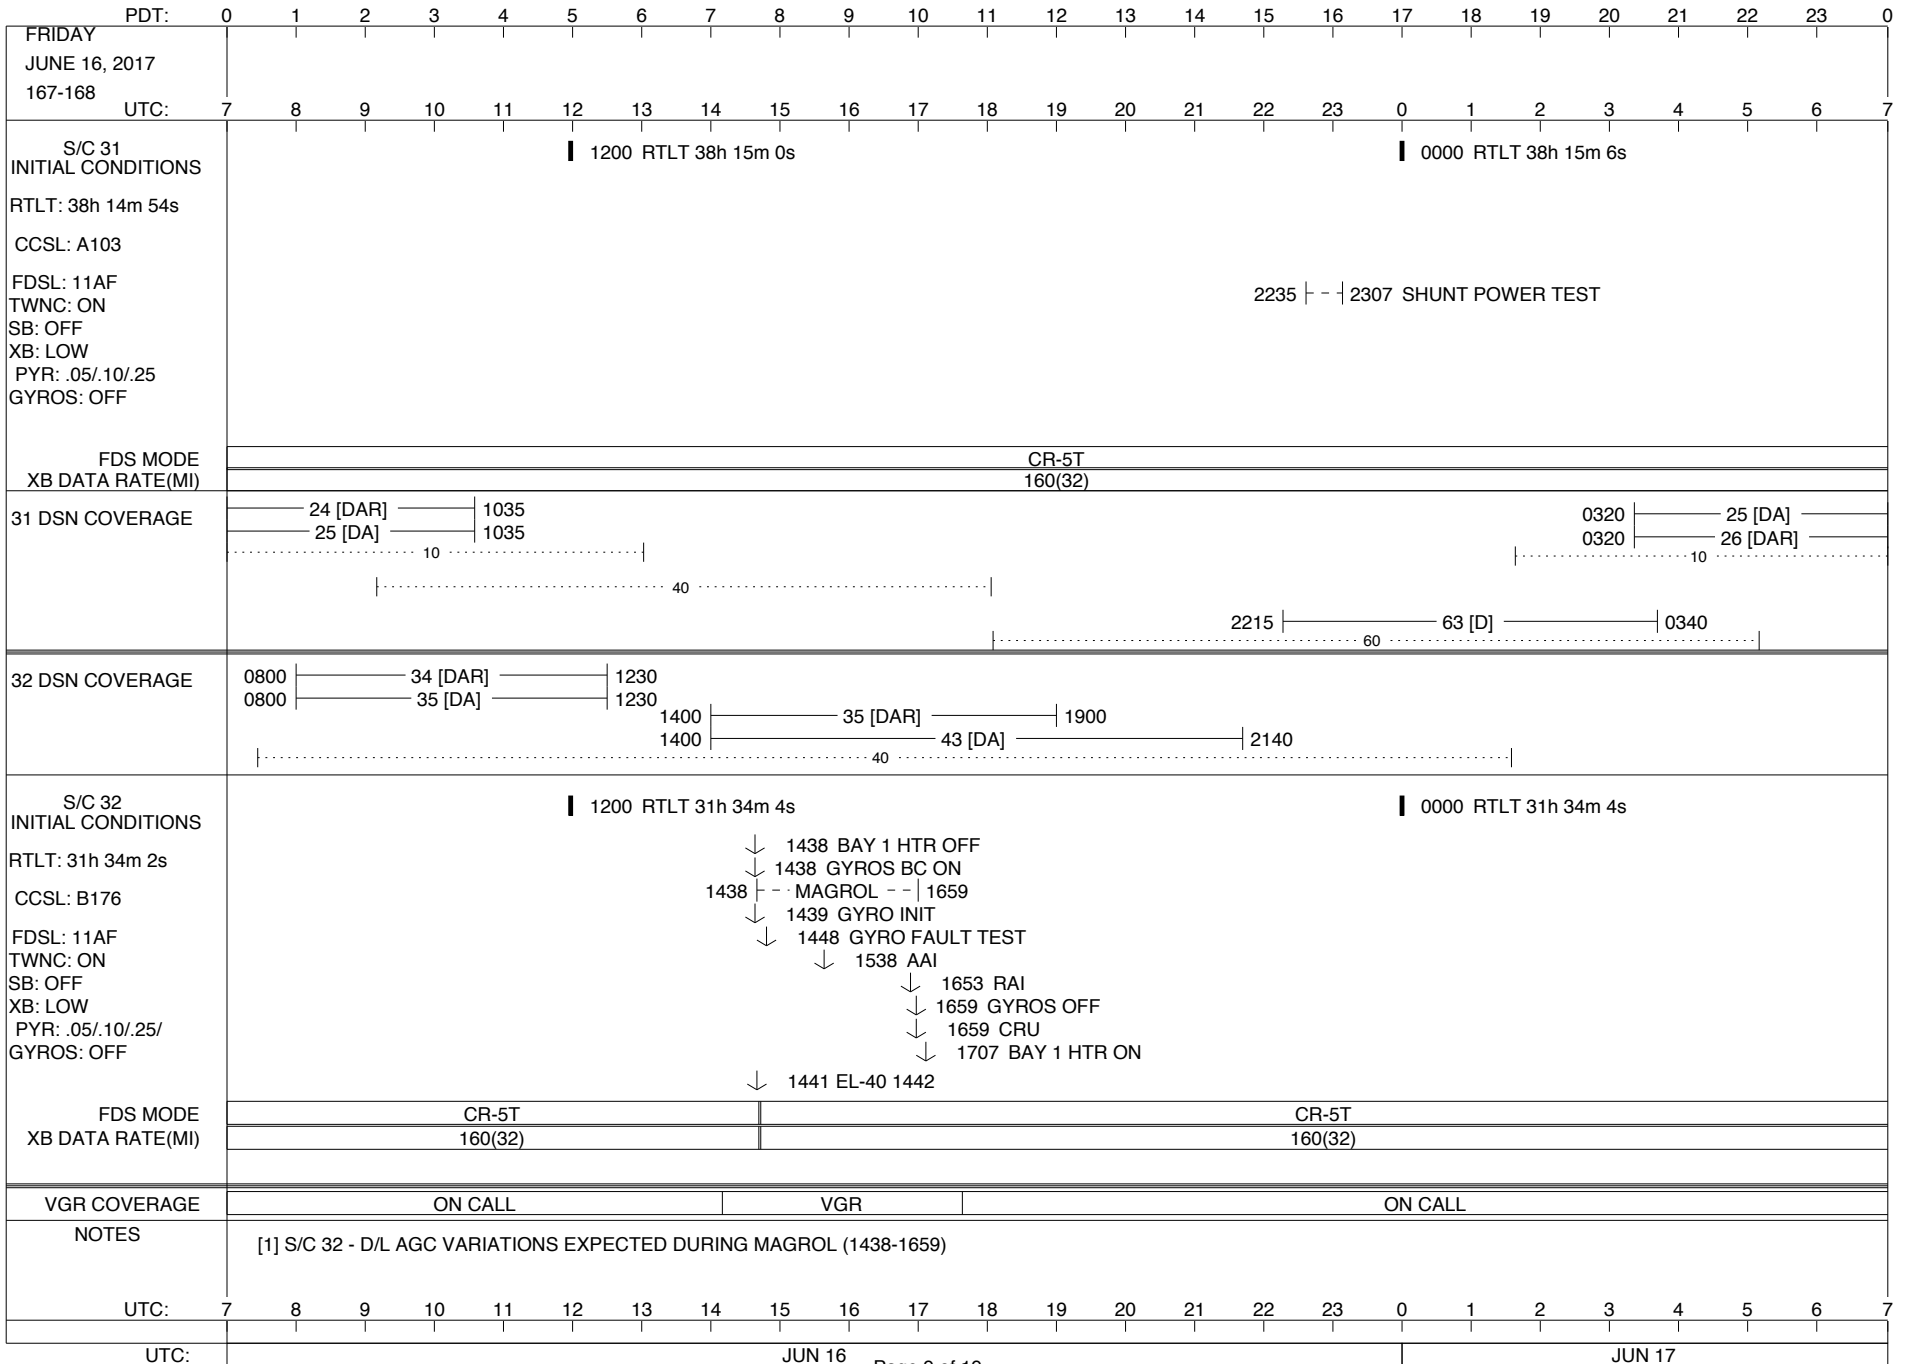

ISSUE DATE: 06/08/17 07:41