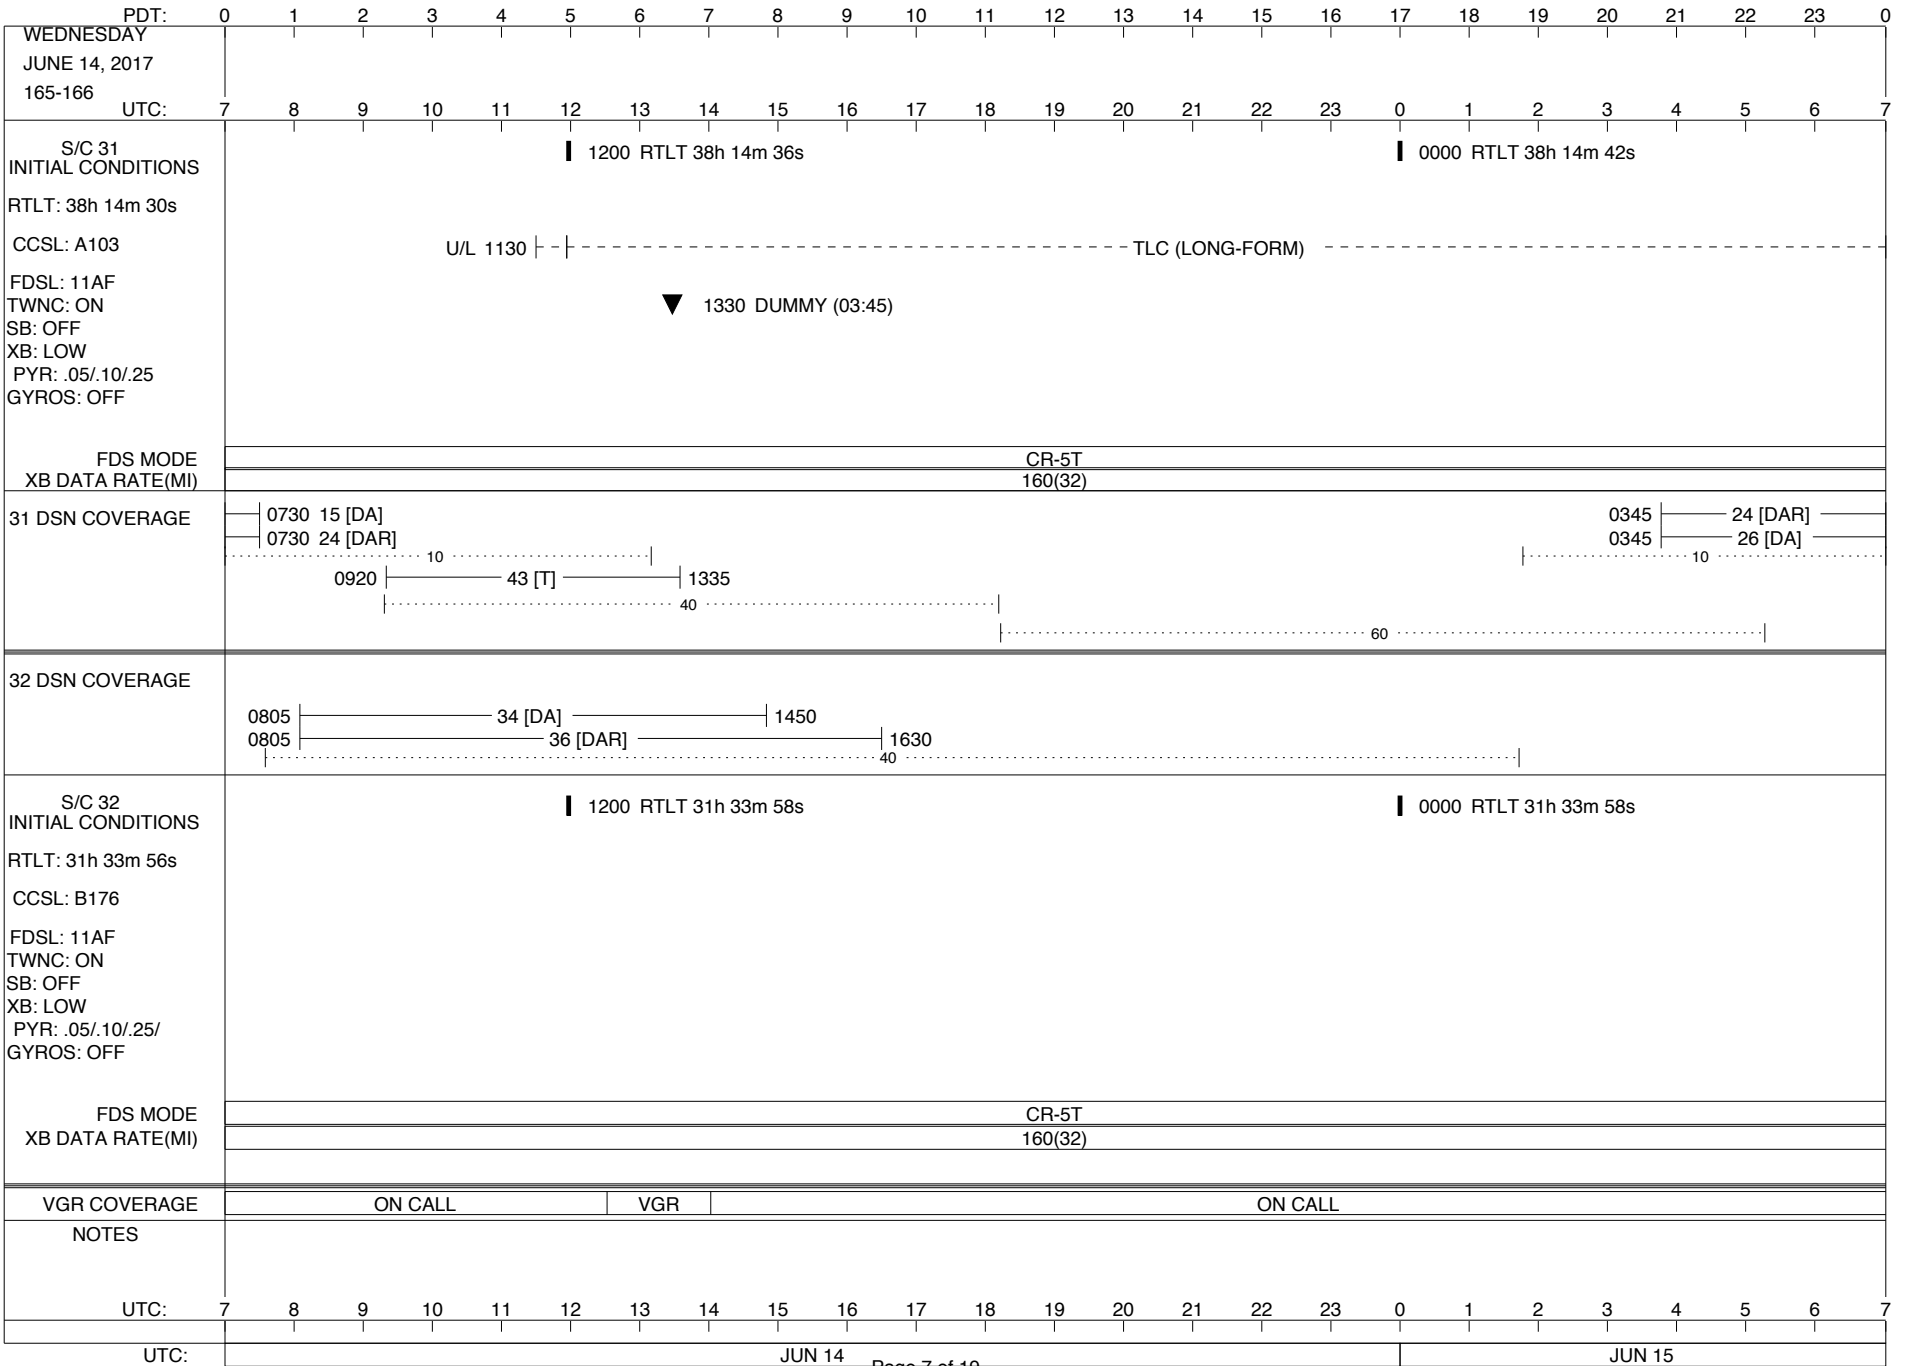

ISSUE DATE: 06/08/17 07:41