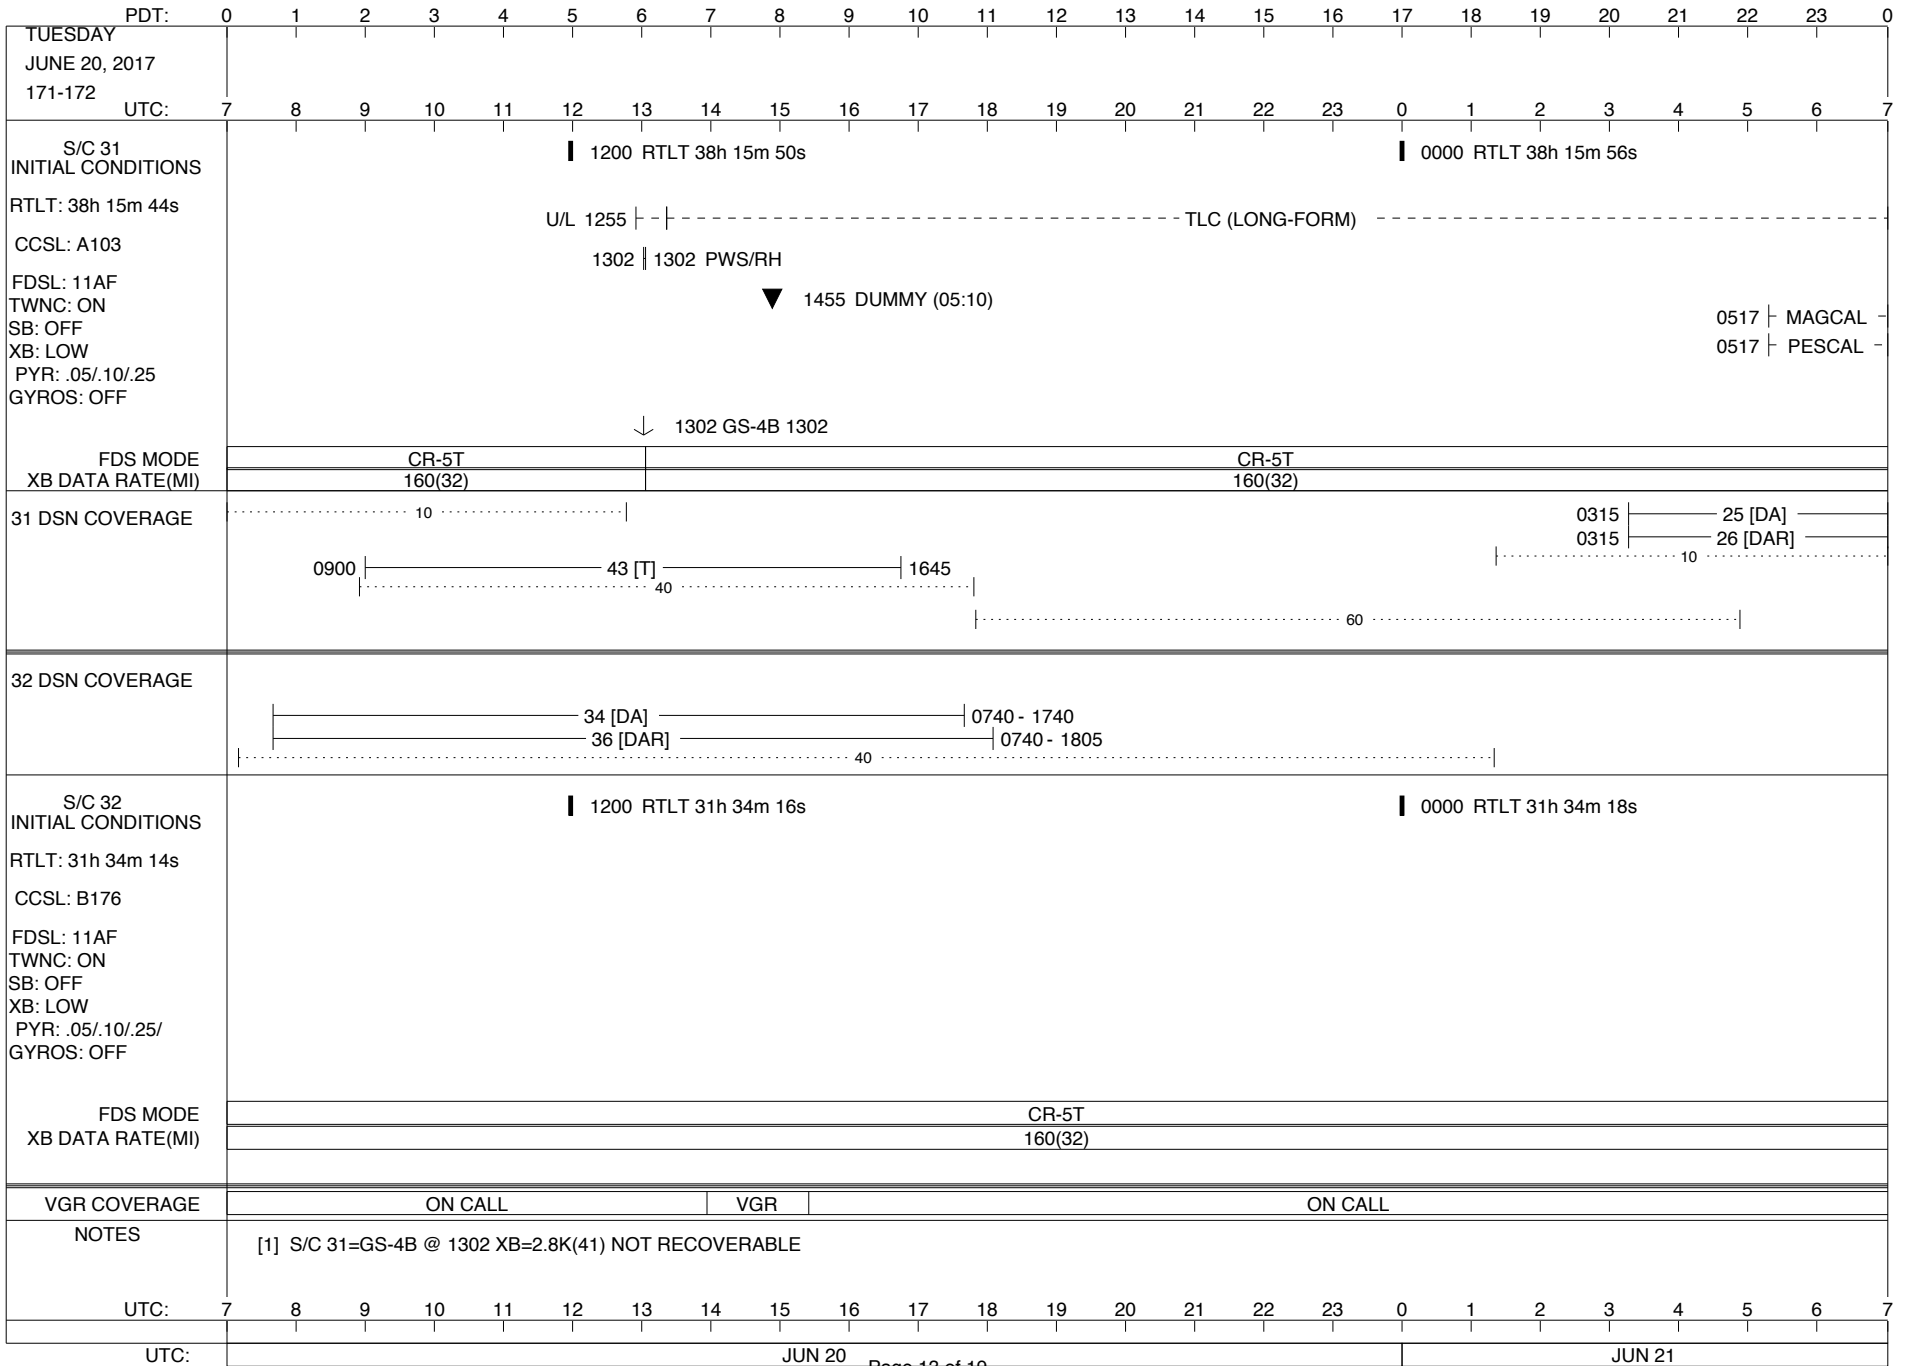

ISSUE DATE: 06/08/17 07:41