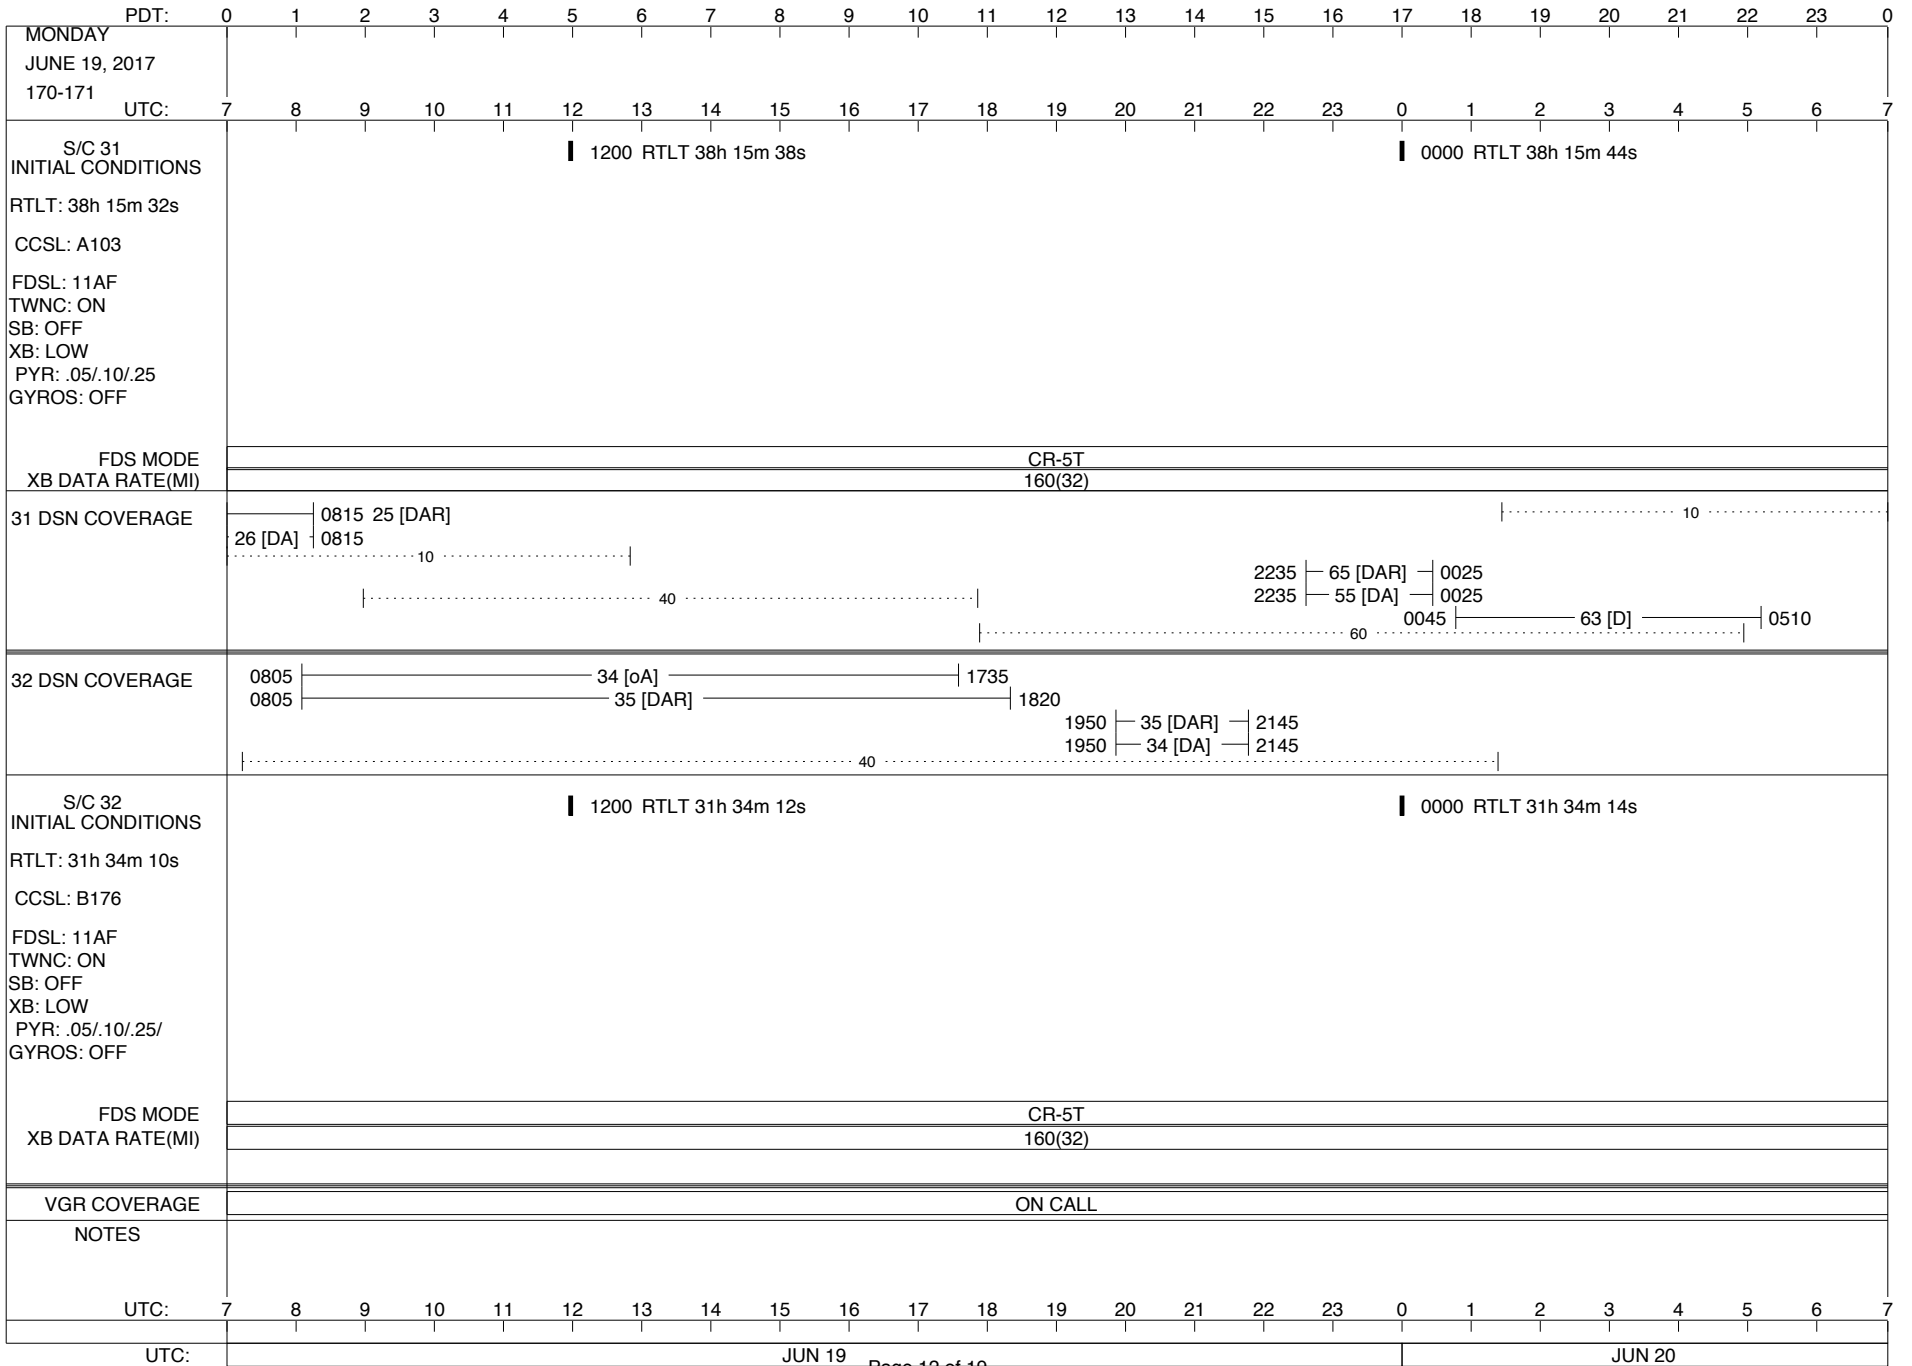

ISSUE DATE: 06/08/17 07:41