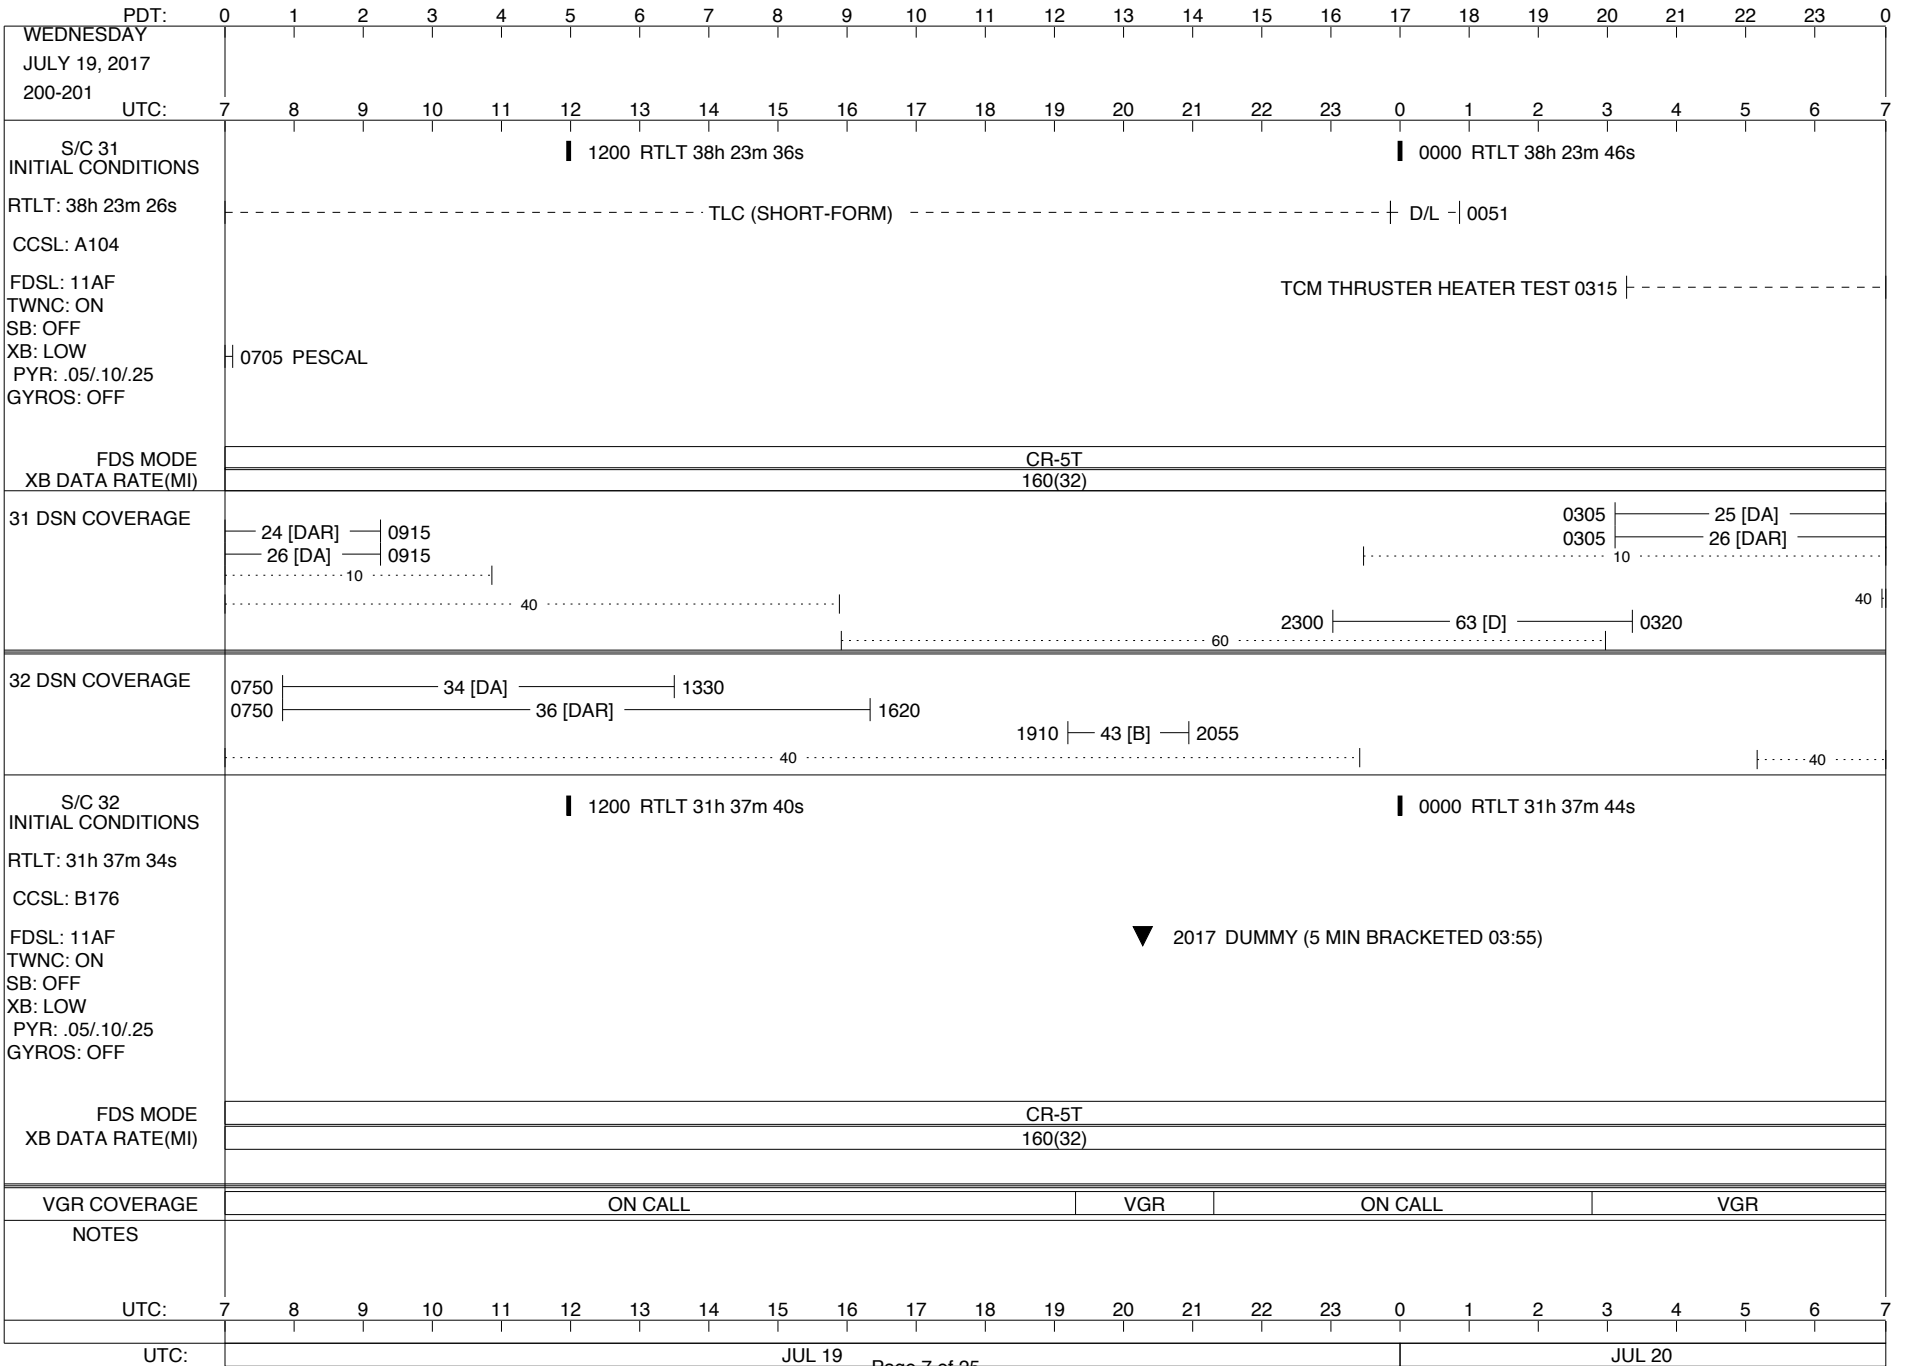

ISSUE DATE: 07/12/17 13:06