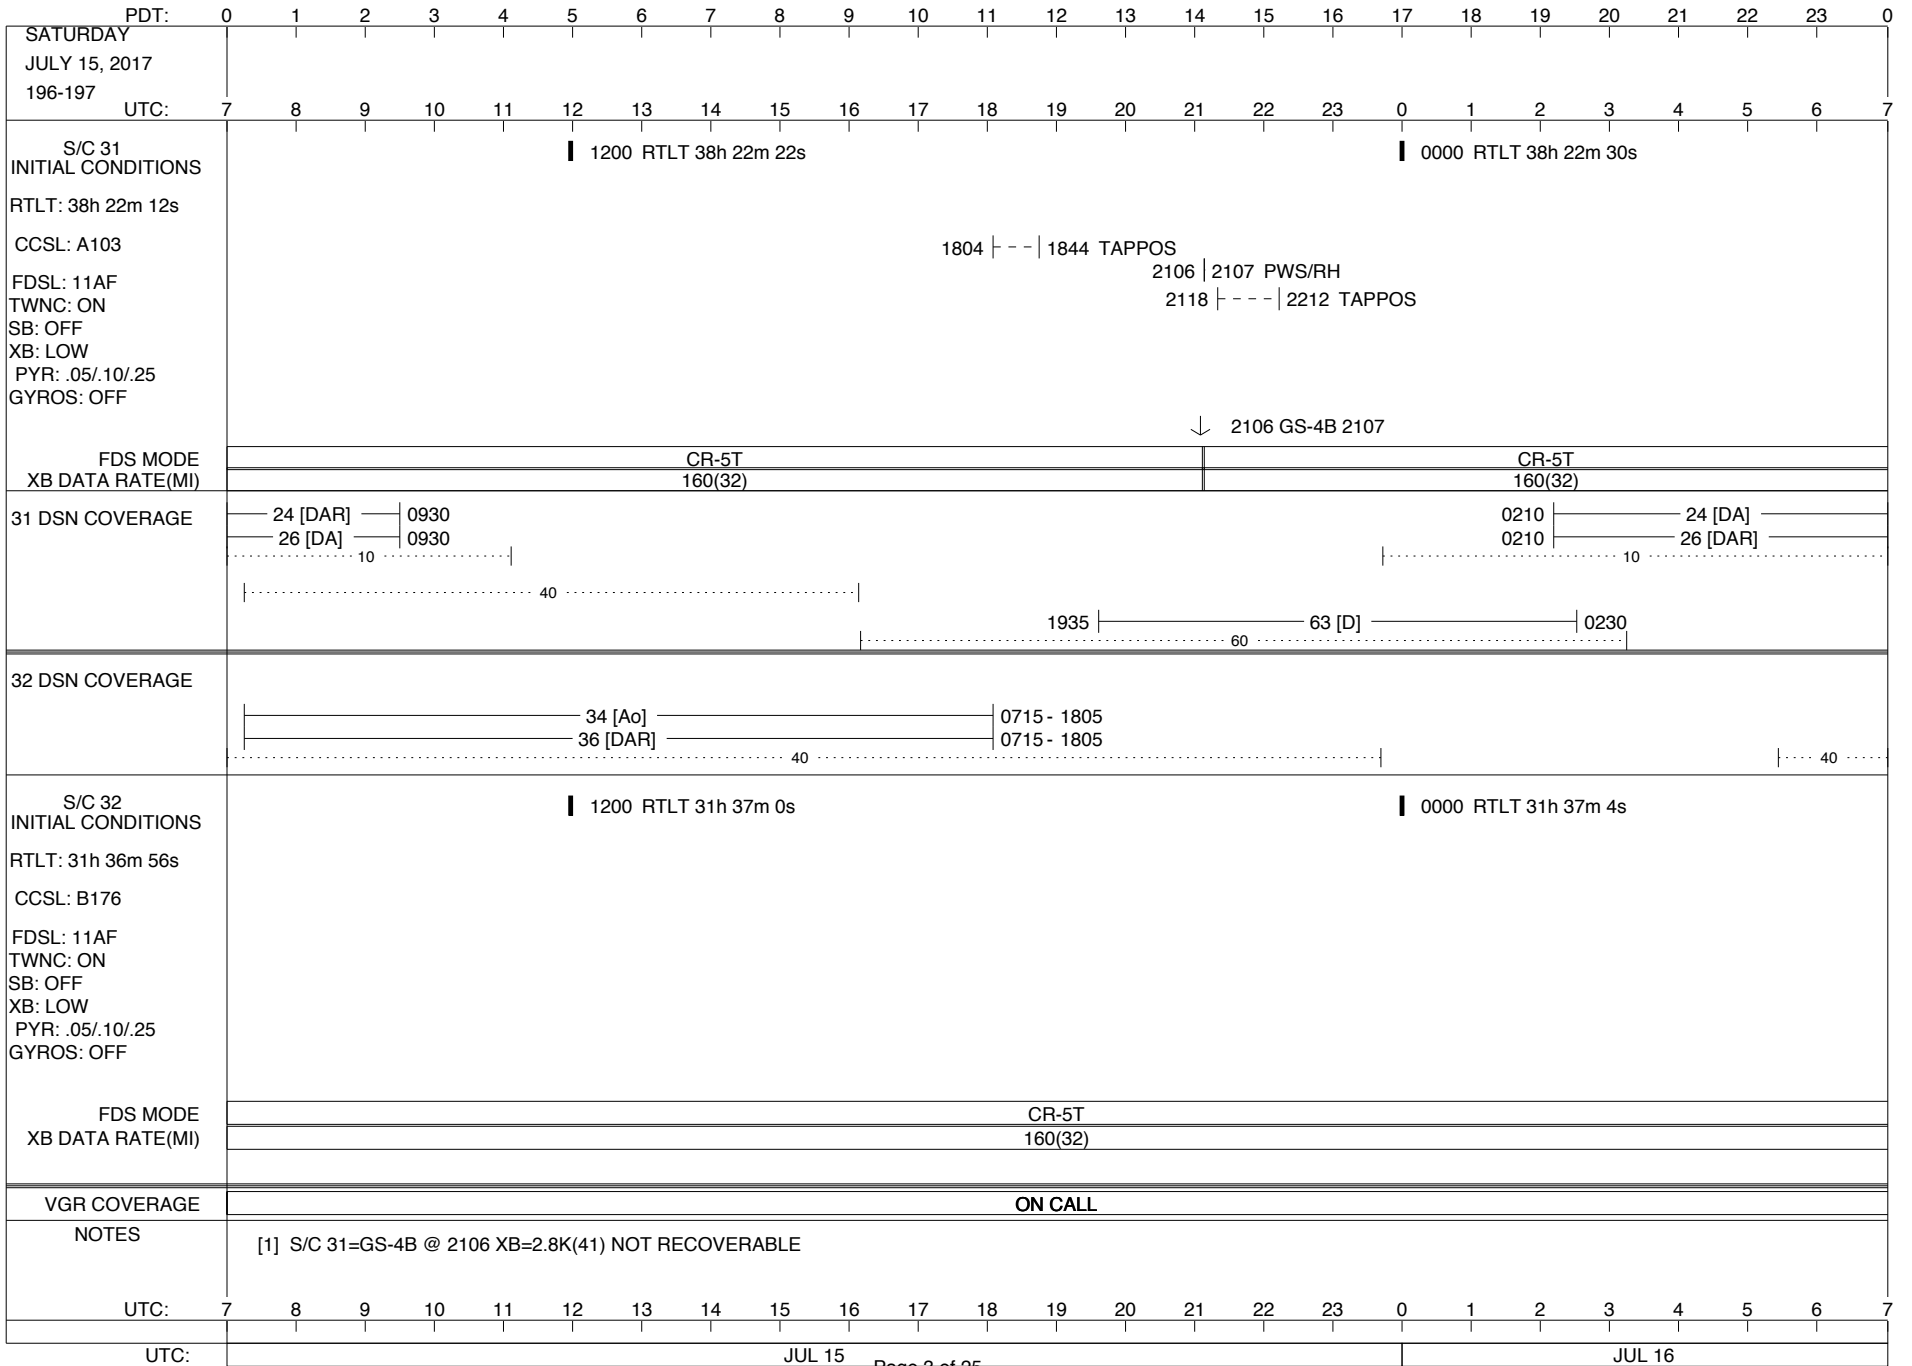

LEGEND:

- ∇ = R/T Command (Last chance or Contingency)
- ▼ = R/T Command (Scheduled)
- * = Result of R/T Command
- n = (where n = 1,2,3 ..) Special Note, see bottom of page
- A = Arrayed station
- B = BLF
- D = Downlink only pass
- H = High Power Transmitter
- R = Array Reference Antenna
- T = TLC Uplink
- U = Uplink only pass
- [o] = Ramp-through

Posted at http://voyager.jpl.nasa.gov/mission/soesfos/tracking_schedule.html

02/27/17

ISSUE DATE: 07/12/17 13:06

ISSUE DATE: 07/12/17 13:06

ISSUE DATE: 07/12/17 13:06

PDT:	0	1	2	3	4	5	6	7	8	9	10	11	12	13	14	15	16	17	18	19	20	21	22	23	0
TUESDAY JULY 18, 2017 199-200	7	8	9	10	11	12	13	14	15	16	17	18	19	20	21	22	23	0	1	2	3	4	5	6	7
S/C 31 INITIAL CONDITIONS RTLTL: 38h 23m 8s CCSL: A104 FDSL: 11AF TWNC: ON SB: OFF XB: LOW PYR: .05/10/25 GYROS: OFF	1200 RTLT 38h 23m 18s												0000 RTLT 38h 23m 26s												
FDS MODE XB DATA RATE(MI)	CR-5T 160(32)												CR-5T 160(32)												
31 DSN COVERAGE	15 [DA] 0850 26 [DAR] 0850 0830 43 [T] 1310 40												2315 63 0325 0325 24 [DAR] 0325 26 [DAR] 10 40												
32 DSN COVERAGE	36 [DA] 0715-1225 35 [DAR] 0715-1300 1345 35 [DA] 2015 1550 36 [DAR] 2015 40 40																								
S/C 32 INITIAL CONDITIONS RTLTL: 31h 37m 24s CCSL: B176 FDSL: 11AF TWNC: ON SB: OFF XB: LOW PYR: .05/10/25 GYROS: OFF	1200 RTLT 31h 37m 30s												0000 RTLT 31h 37m 34s												
FDS MODE XB DATA RATE(MI)	CR-5T 160(32)																								
VGR COVERAGE	ON CALL												VGR			ON CALL									
NOTES	[1] S/C 31=GS-4B @ 1129 XB=2.8K(41) NOT RECOVERABLE																								
UTC:	7	8	9	10	11	12	13	14	15	16	17	18	19	20	21	22	23	0	1	2	3	4	5	6	7
UTC:	JUL 18												Page 6 of 25						JUL 19						