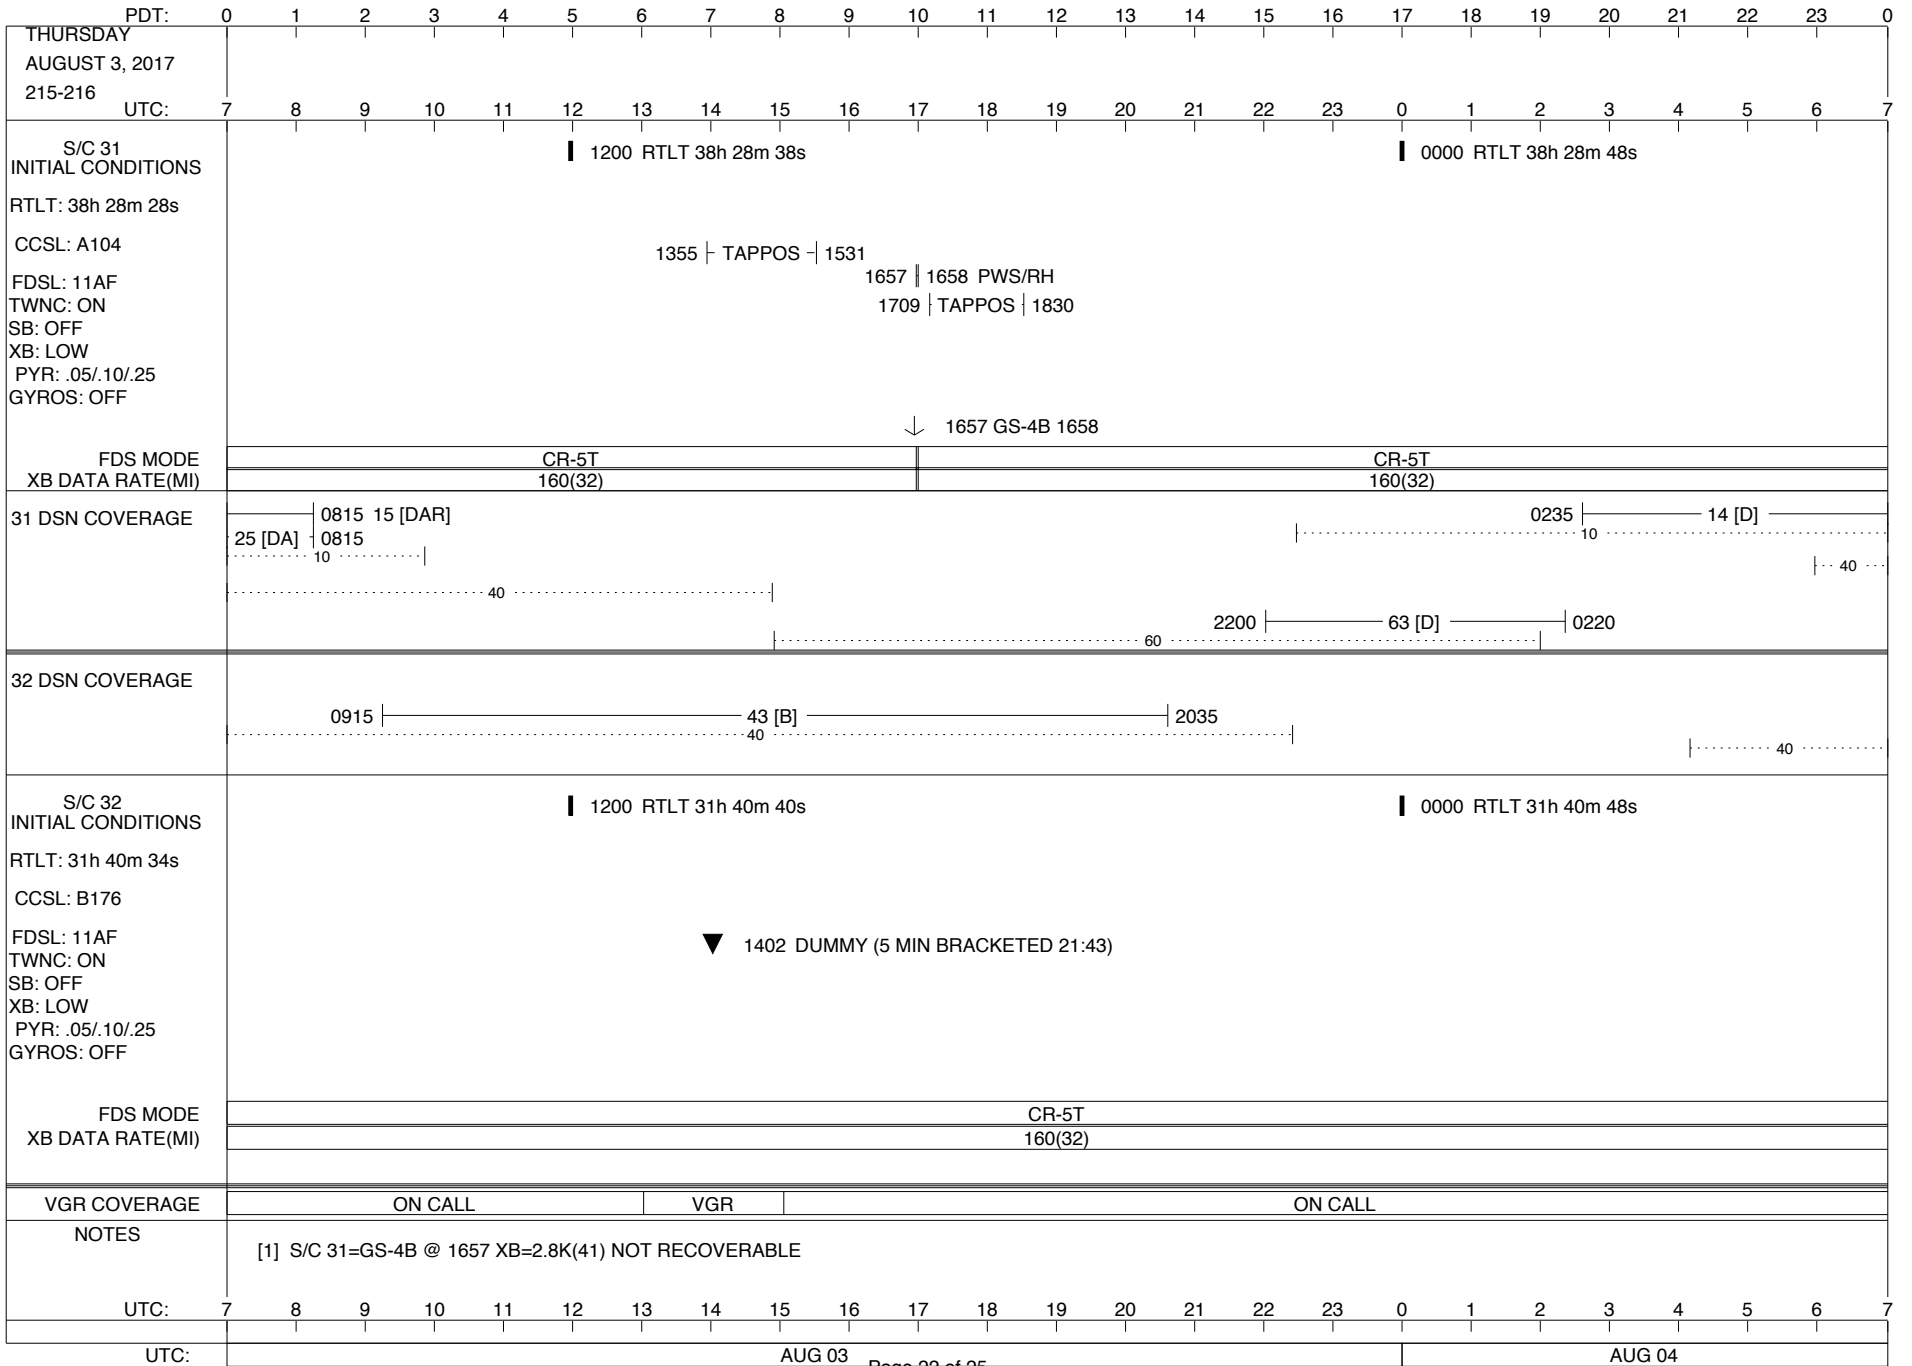

ISSUE DATE: 07/12/17 13:06