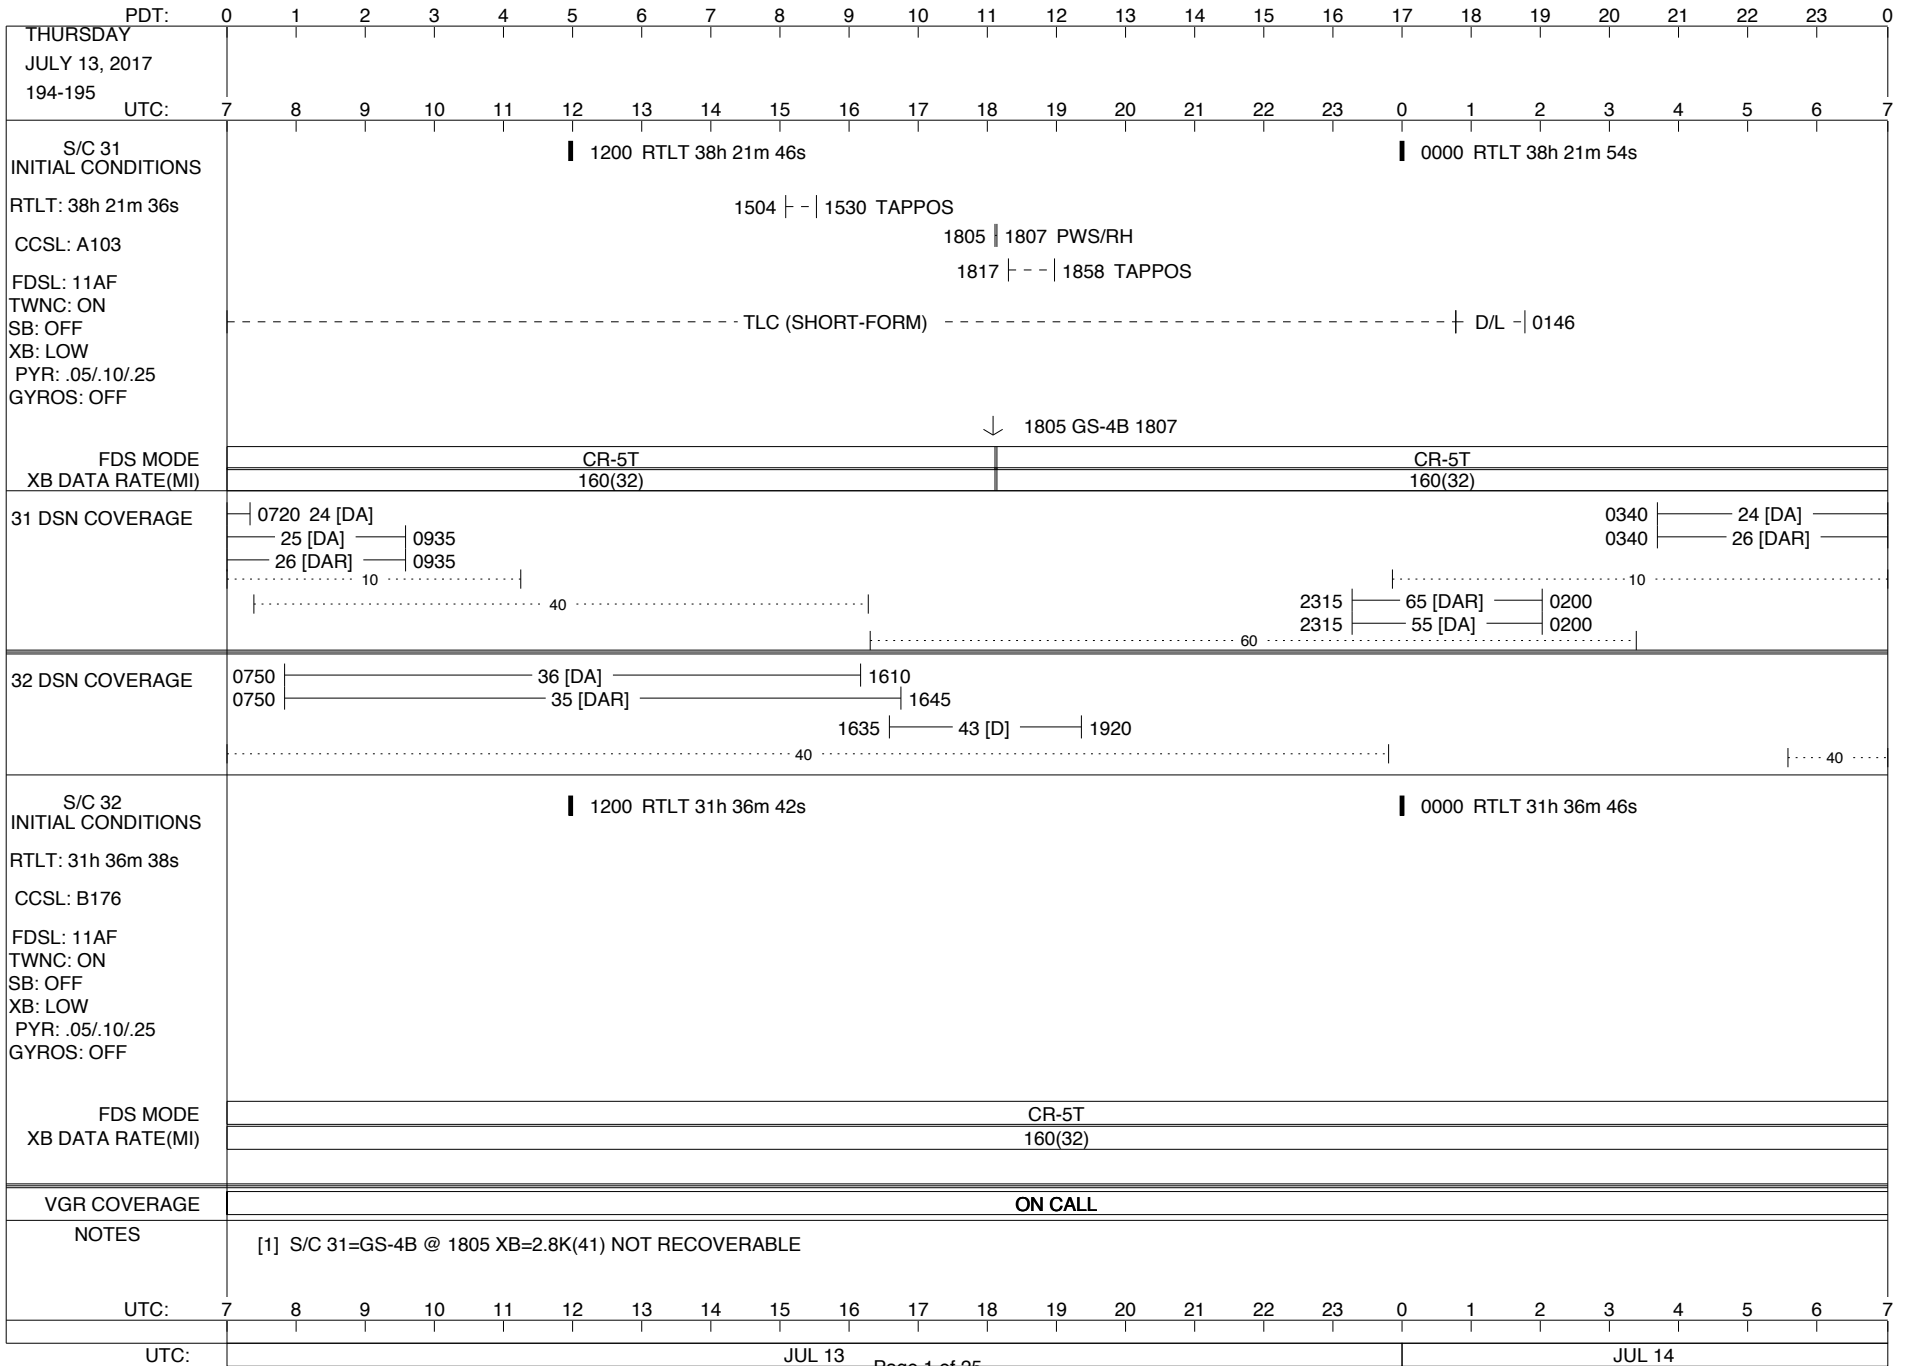

ISSUE DATE: 07/12/17 13:06