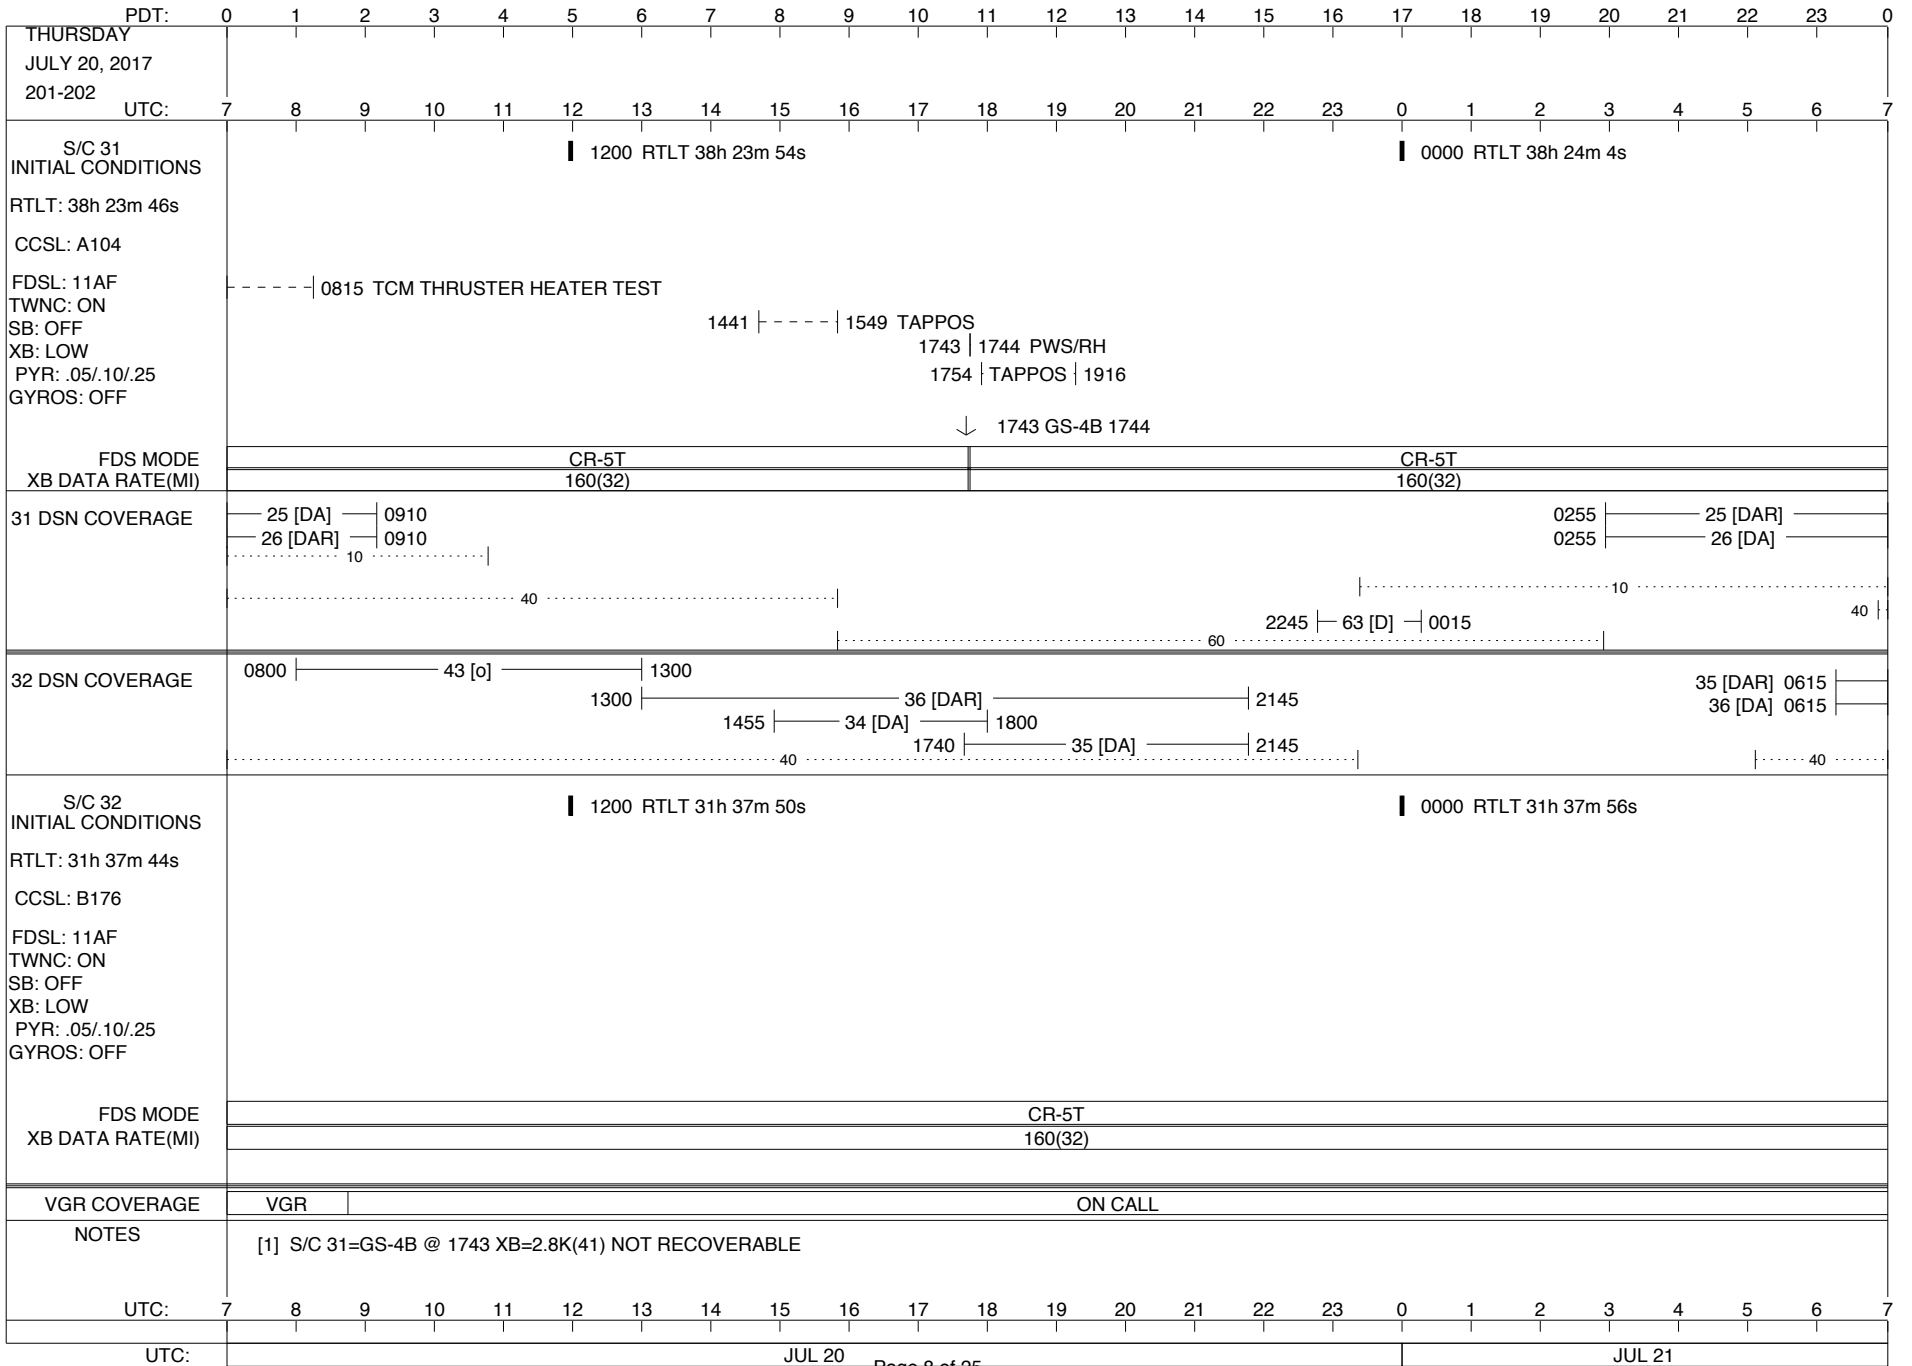

ISSUE DATE: 07/12/17 13:06