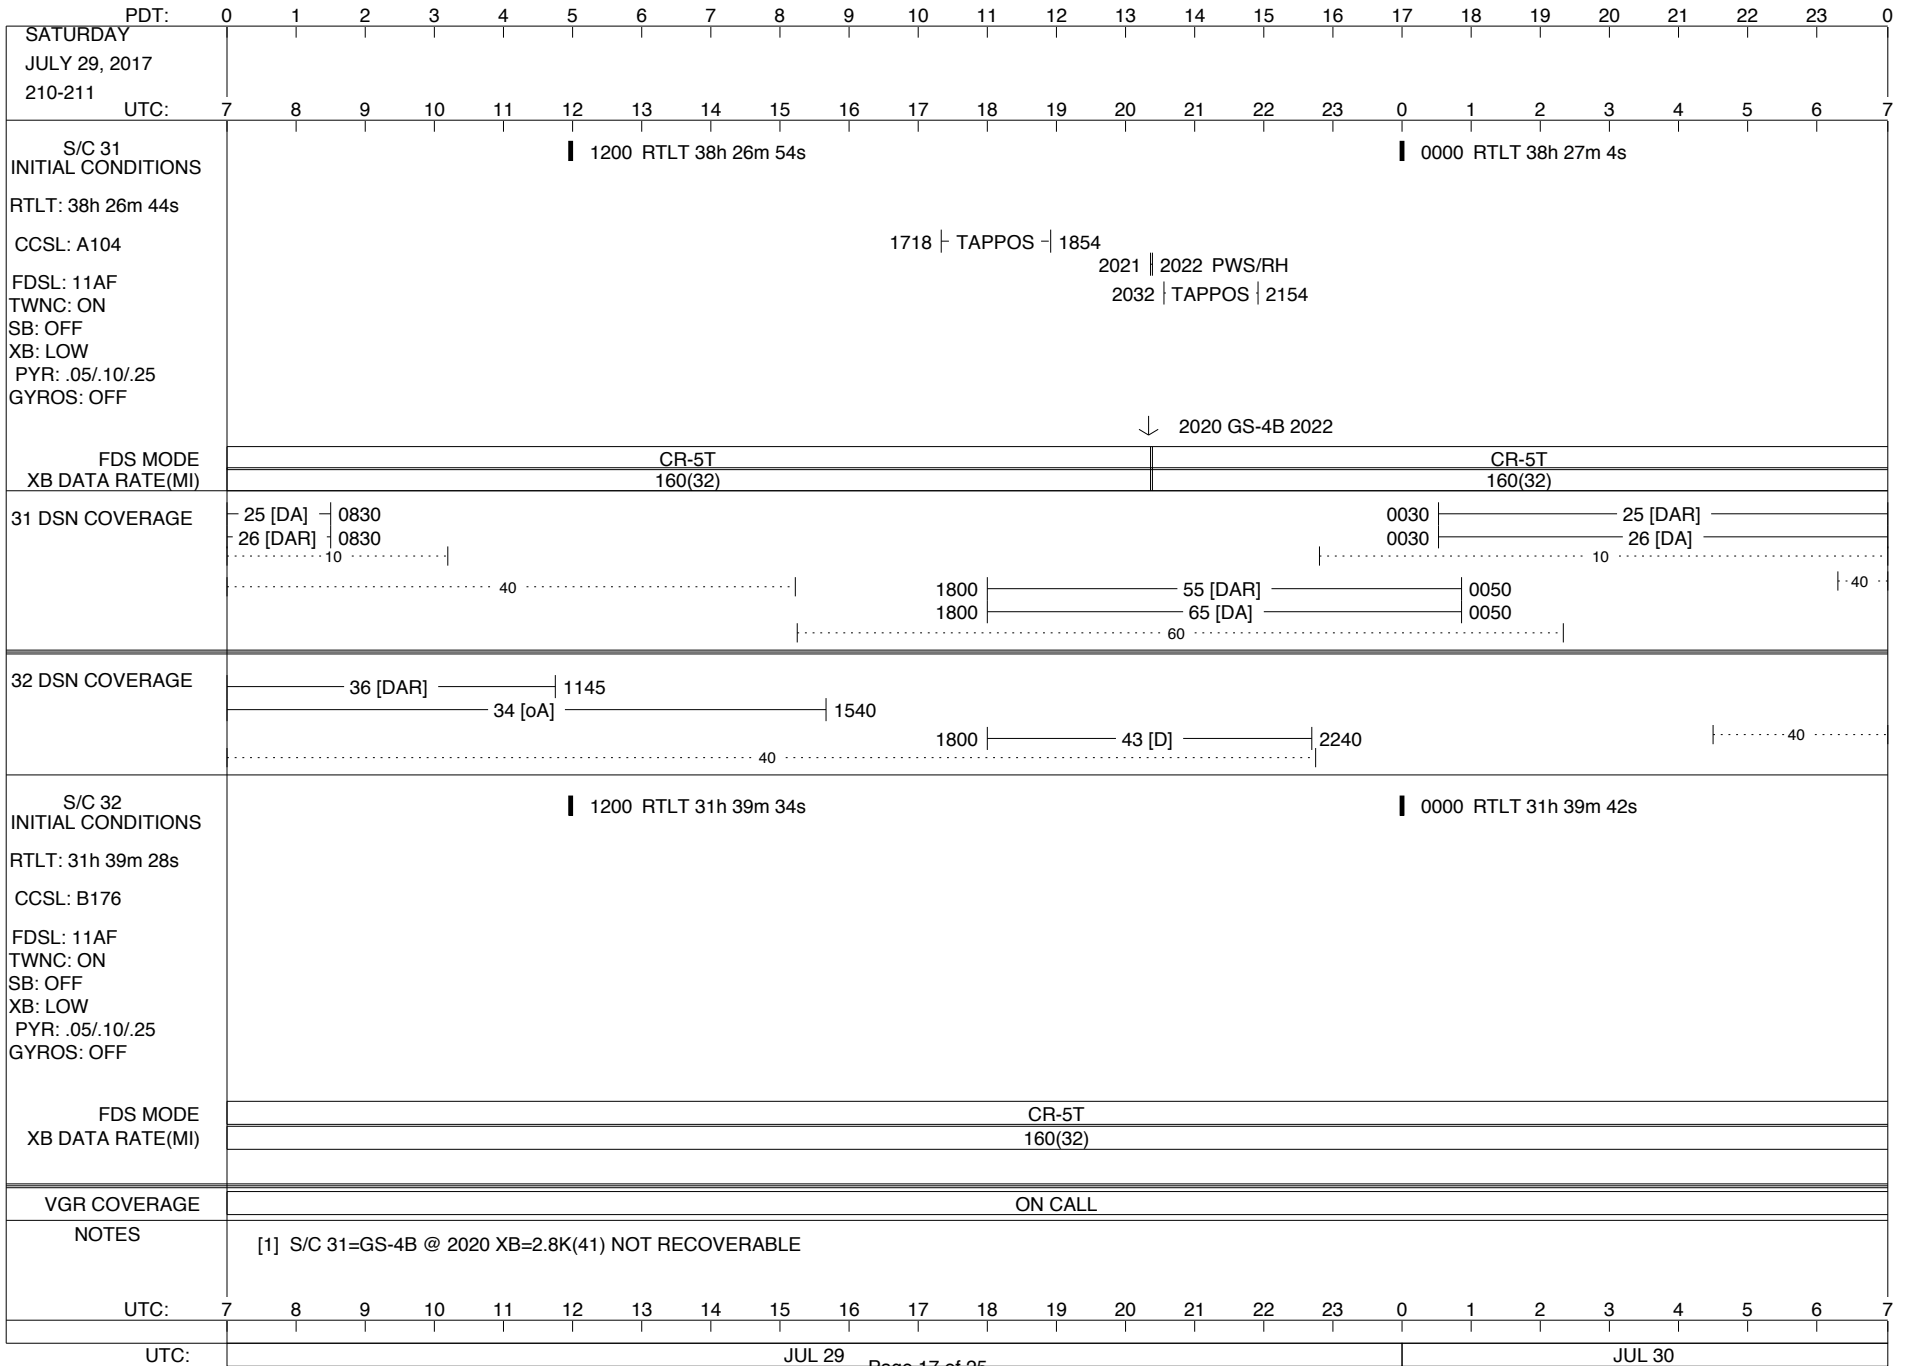

LEGEND:

- ∇ = R/T Command (Last chance or Contingency)
- ▼ = R/T Command (Scheduled)
- * = Result of R/T Command
- n = (where n = 1,2,3 ..) Special Note, see bottom of page
- A = Arrayed station
- B = BLF
- D = Downlink only pass
- H = High Power Transmitter
- R = Array Reference Antenna
- T = TLC Uplink
- U = Uplink only pass
- [o] = Ramp-through

ISSUE DATE: 07/12/17 13:06

ISSUE DATE: 07/12/17 13:06

ISSUE DATE: 07/12/17 13:06

ISSUE DATE: 07/12/17 13:06

ISSUE DATE: 07/12/17 13:06

ISSUE DATE: 07/12/17 13:06

PDT:	0	1	2	3	4	5	6	7	8	9	10	11	12	13	14	15	16	17	18	19	20	21	22	23	0	
SUNDAY JULY 30, 2017 211-212	7	8	9	10	11	12	13	14	15	16	17	18	19	20	21	22	23	0	1	2	3	4	5	6	7	
S/C 31 INITIAL CONDITIONS RTLTL: 38h 27m 4s CCSL: A104 FDSL: 11AF TWNC: ON SB: OFF XB: LOW PYR: .05/10/25 GYROS: OFF	1200 RTLT 38h 27m 14s												0000 RTLT 38h 27m 24s													
FDS MODE	CR-5T																									
XB DATA RATE(MI)	160(32)																									
31 DSN COVERAGE	25 [DAR] 0830 26 [DA] 0830 10 40												0210 24 [DAR] 0210 26 [DA] 10 1610 63 [D] 60 0230 40 ..													
32 DSN COVERAGE	1105 43 [D] 40												2040 40													
S/C 32 INITIAL CONDITIONS RTLTL: 31h 39m 42s CCSL: B176 FDSL: 11AF TWNC: ON SB: OFF XB: LOW PYR: .05/10/25 GYROS: OFF	1200 RTLT 31h 39m 48s												0000 RTLT 31h 39m 54s													
FDS MODE	CR-5T																									
XB DATA RATE(MI)	160(32)																									
VGR COVERAGE	ON CALL																									
NOTES																										
UTC:	7	8	9	10	11	12	13	14	15	16	17	18	19	20	21	22	23	0	1	2	3	4	5	6	7	
UTC:	JUL 30													JUL 31												