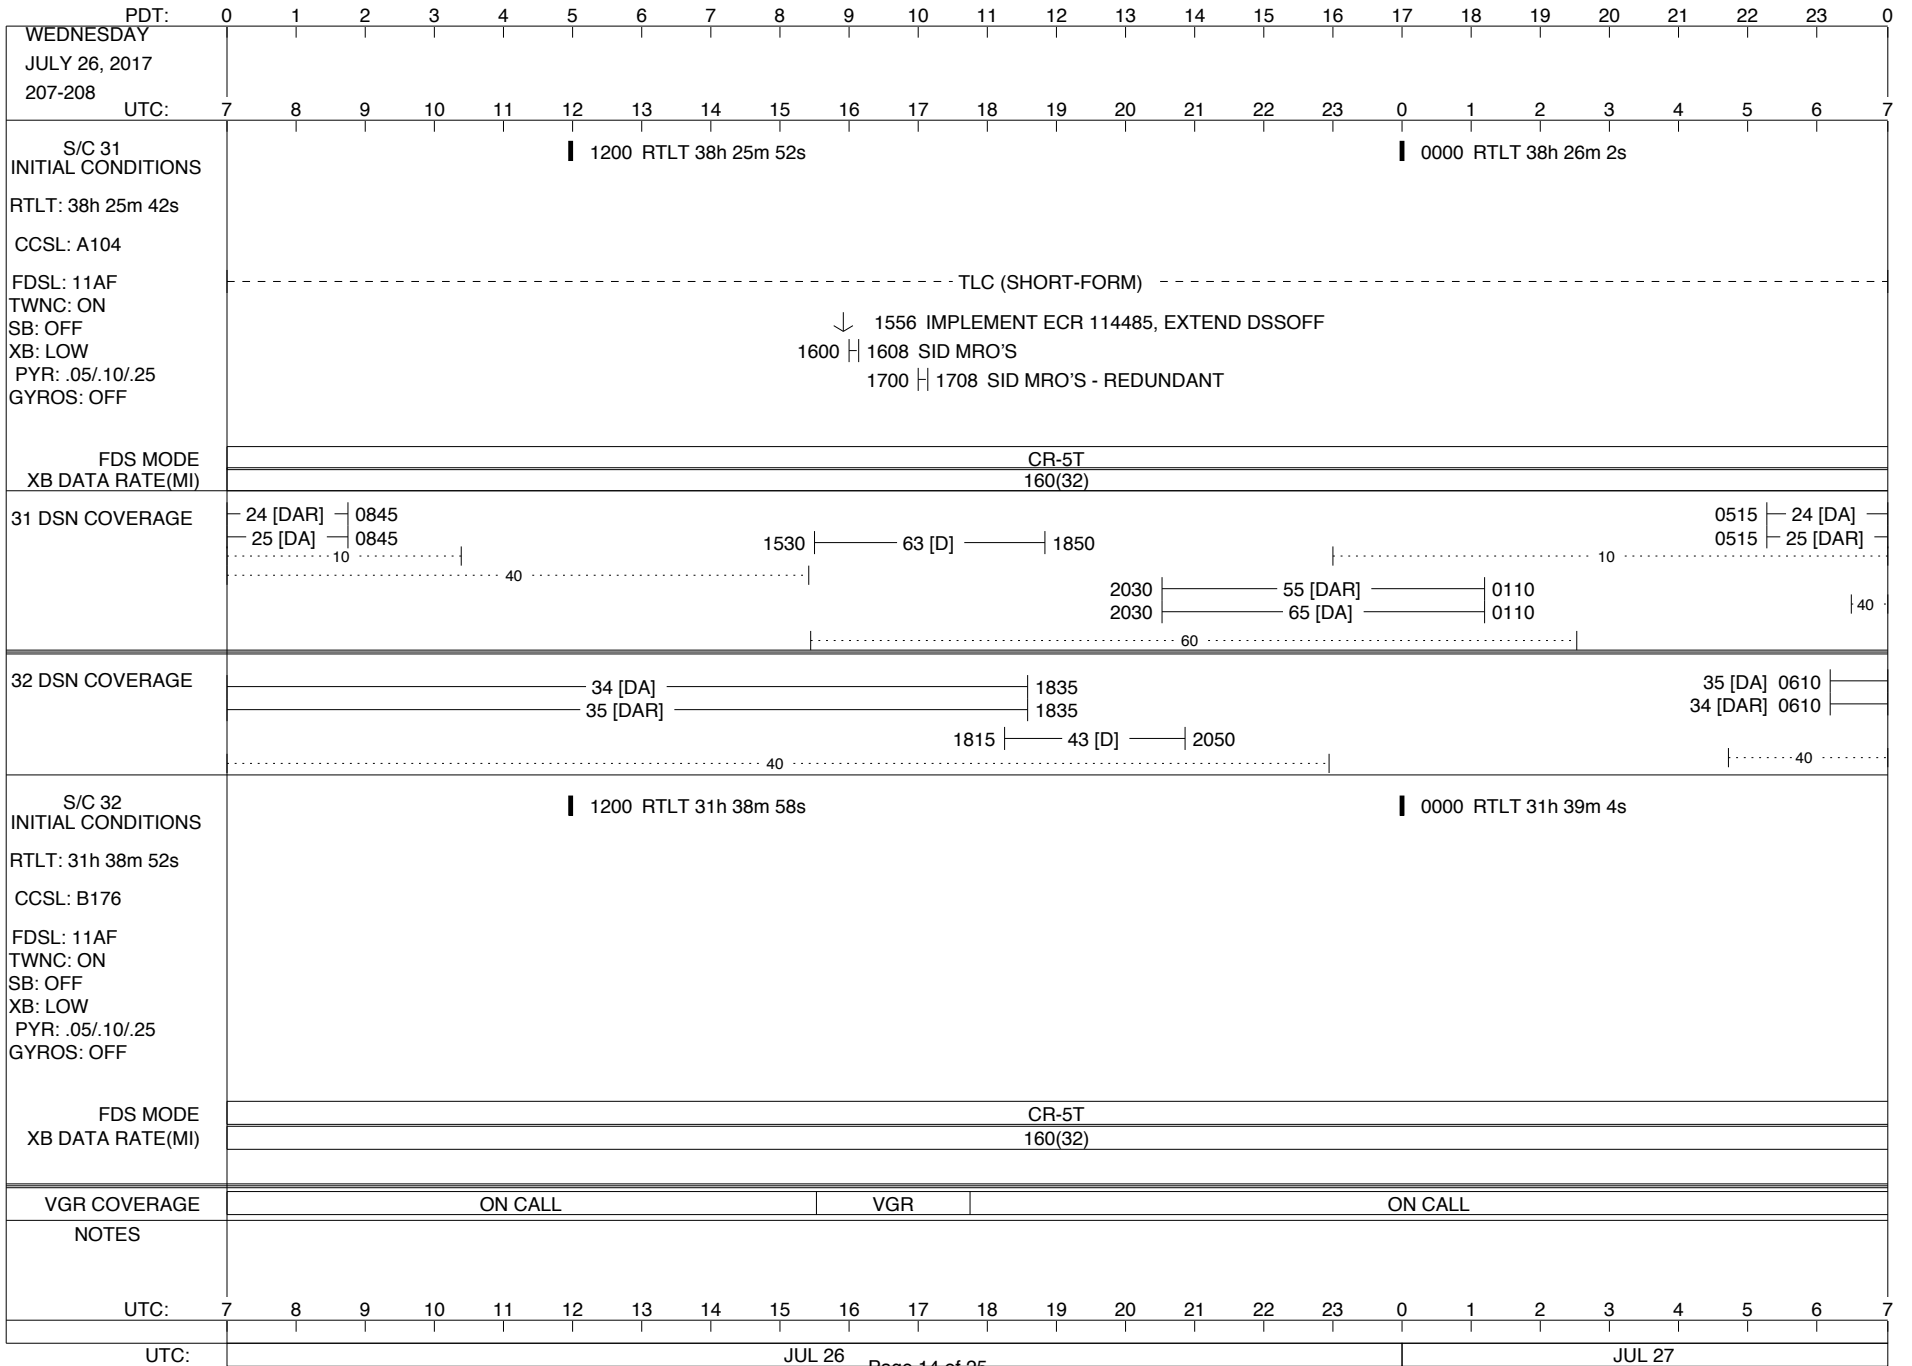

ISSUE DATE: 07/12/17 13:06