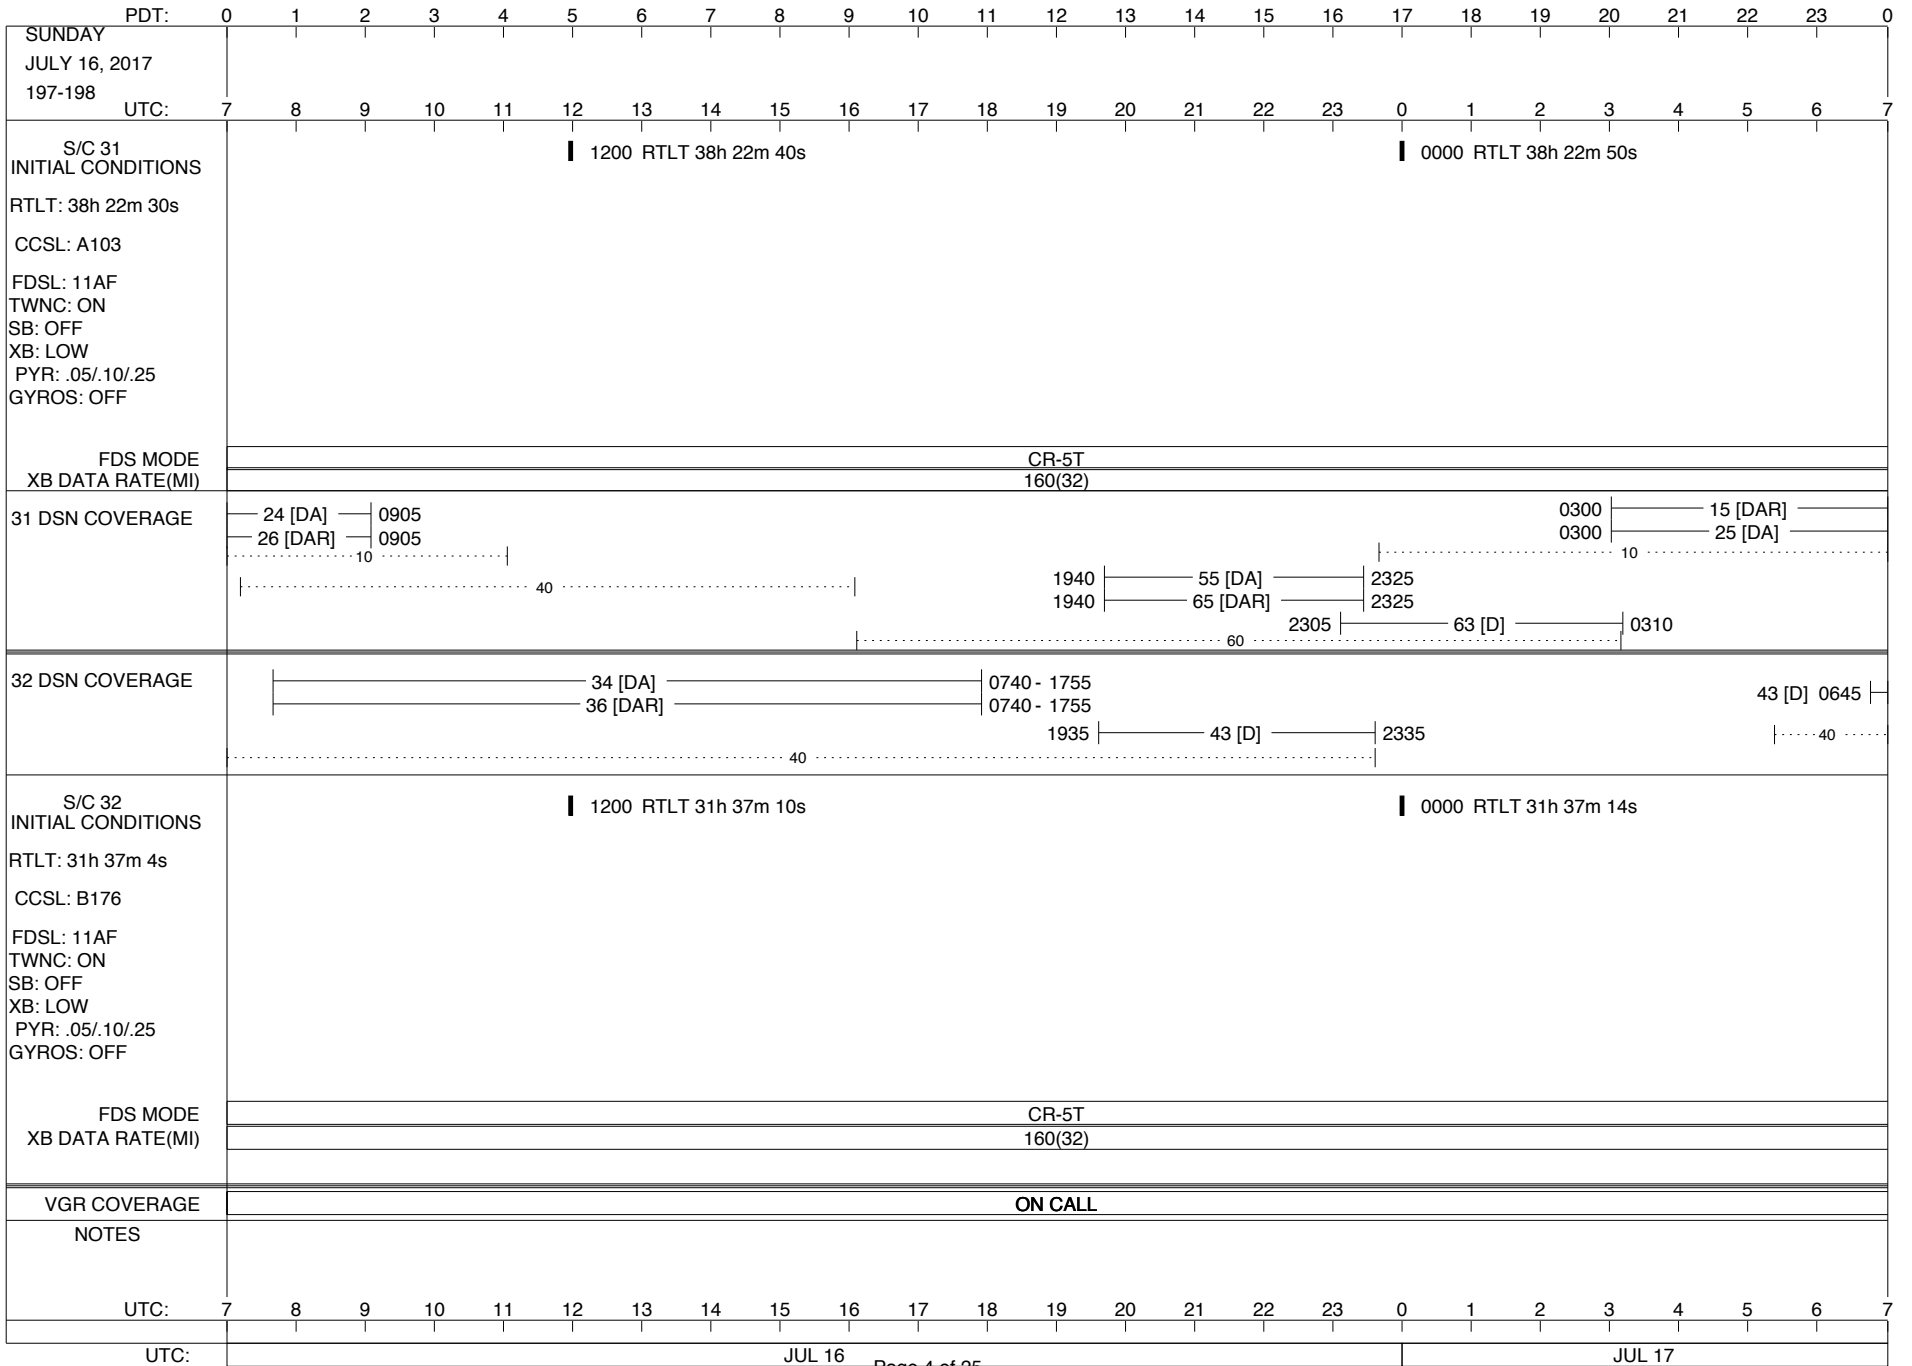

LEGEND:

- ∇ = R/T Command (Last chance or Contingency)
- ▼ = R/T Command (Scheduled)
- * = Result of R/T Command
- n = (where n = 1,2,3 ..) Special Note, see bottom of page
- A = Arrayed station
- B = BLF
- D = Downlink only pass
- H = High Power Transmitter
- R = Array Reference Antenna
- T = TLC Uplink
- U = Uplink only pass
- [o] = Ramp-through

Posted at http://voyager.jpl.nasa.gov/mission/soesfos/tracking_schedule.html

02/27/17

ISSUE DATE: 07/12/17 13:06

ISSUE DATE: 07/12/17 13:06

ISSUE DATE: 07/12/17 13:06

PDT:	0	1	2	3	4	5	6	7	8	9	10	11	12	13	14	15	16	17	18	19	20	21	22	23	0
TUESDAY JULY 18, 2017 199-200	7	8	9	10	11	12	13	14	15	16	17	18	19	20	21	22	23	0	1	2	3	4	5	6	7
S/C 31 INITIAL CONDITIONS RTLTL: 38h 23m 8s CCSL: A104 FDSL: 11AF TWNC: ON SB: OFF XB: LOW PYR: .05/10/25 GYROS: OFF	1200 RTLT 38h 23m 18s												0000 RTLT 38h 23m 26s												
FDS MODE XB DATA RATE(MI)	CR-5T 160(32)												CR-5T 160(32)												
31 DSN COVERAGE	15 [DA] 0850 26 [DAR] 0850 0830 43 [T] 1310 40												2315 63 0325 0325 24 [DAR] 0325 26 [DAR] 10 40												
32 DSN COVERAGE	36 [DA] 0715-1225 35 [DAR] 0715-1300 1345 35 [DA] 2015 1550 36 [DAR] 2015 40 40																								
S/C 32 INITIAL CONDITIONS RTLTL: 31h 37m 24s CCSL: B176 FDSL: 11AF TWNC: ON SB: OFF XB: LOW PYR: .05/10/25 GYROS: OFF	1200 RTLT 31h 37m 30s												0000 RTLT 31h 37m 34s												
FDS MODE XB DATA RATE(MI)	CR-5T 160(32)																								
VGR COVERAGE	ON CALL												VGR			ON CALL									
NOTES	[1] S/C 31=GS-4B @ 1129 XB=2.8K(41) NOT RECOVERABLE																								
UTC:	7	8	9	10	11	12	13	14	15	16	17	18	19	20	21	22	23	0	1	2	3	4	5	6	7
UTC:	JUL 18												Page 6 of 25						JUL 19						