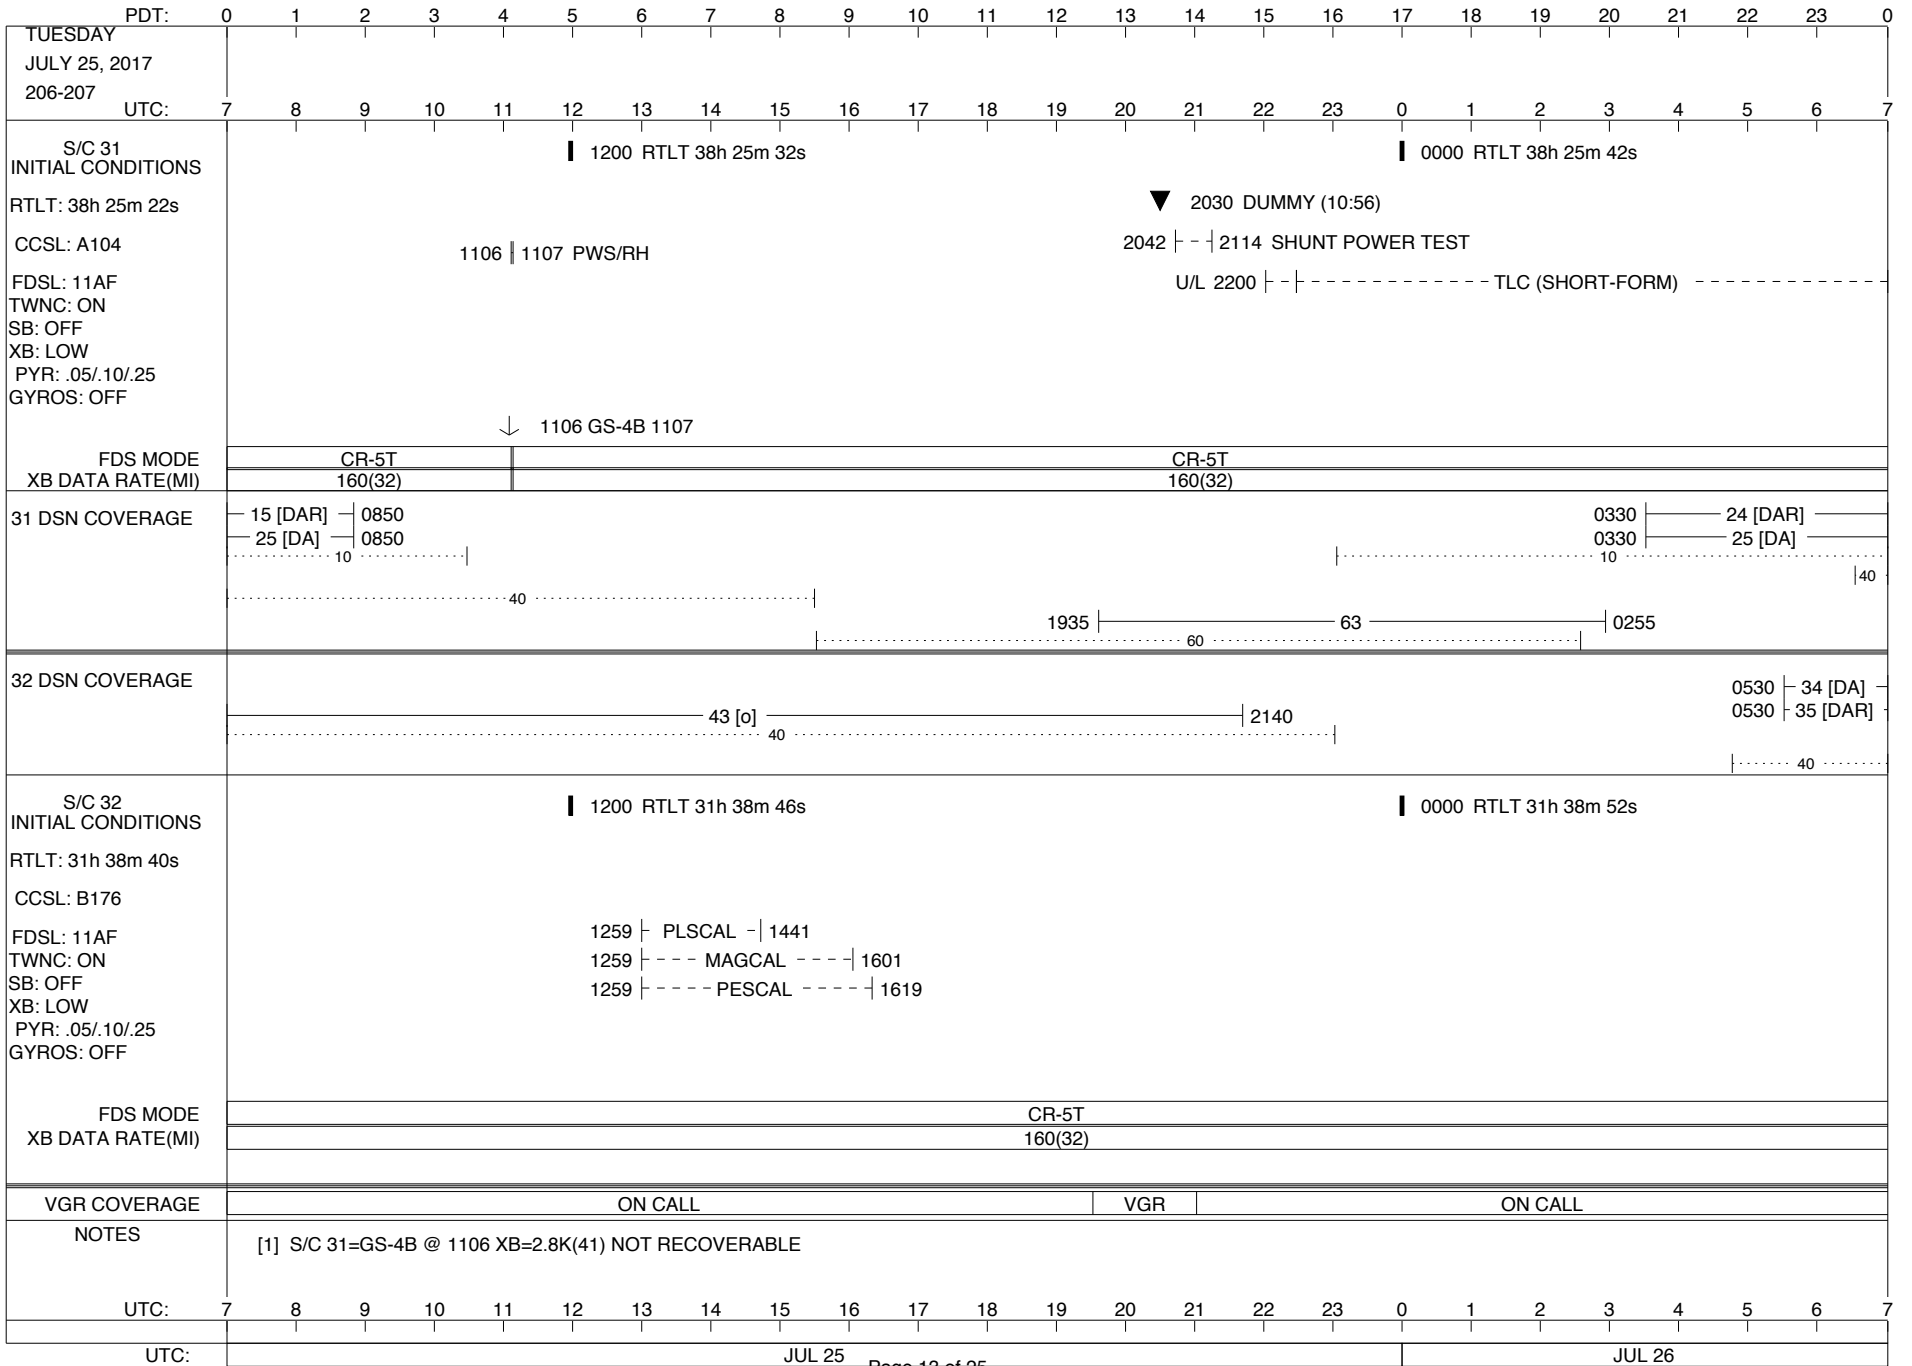

LEGEND:

- ∇ = R/T Command (Last chance or Contingency)
- ▼ = R/T Command (Scheduled)
- * = Result of R/T Command
- n = (where n = 1,2,3 ..) Special Note, see bottom of page
- A = Arrayed station
- B = BLF
- D = Downlink only pass
- H = High Power Transmitter
- R = Array Reference Antenna
- T = TLC Uplink
- U = Uplink only pass
- [o] = Ramp-through

ISSUE DATE: 07/12/17 13:06

ISSUE DATE: 07/12/17 13:06

ISSUE DATE: 07/12/17 13:06

ISSUE DATE: 07/12/17 13:06

ISSUE DATE: 07/12/17 13:06

ISSUE DATE: 07/12/17 13:06

PDT:	0	1	2	3	4	5	6	7	8	9	10	11	12	13	14	15	16	17	18	19	20	21	22	23	0	
SUNDAY JULY 30, 2017 211-212	7	8	9	10	11	12	13	14	15	16	17	18	19	20	21	22	23	0	1	2	3	4	5	6	7	
S/C 31 INITIAL CONDITIONS RTLTL: 38h 27m 4s CCSL: A104 FDSL: 11AF TWNC: ON SB: OFF XB: LOW PYR: .05/10/25 GYROS: OFF	1200 RTLT 38h 27m 14s												0000 RTLT 38h 27m 24s													
FDS MODE	CR-5T																									
XB DATA RATE(MI)	160(32)																									
31 DSN COVERAGE	25 [DAR] 0830 26 [DA] 0830 10 40												0210 24 [DAR] 0210 26 [DA] 10 1610 63 [D] 60 0230 40 ..													
32 DSN COVERAGE	1105 43 [D] 40												2040 40													
S/C 32 INITIAL CONDITIONS RTLTL: 31h 39m 42s CCSL: B176 FDSL: 11AF TWNC: ON SB: OFF XB: LOW PYR: .05/10/25 GYROS: OFF	1200 RTLT 31h 39m 48s												0000 RTLT 31h 39m 54s													
FDS MODE	CR-5T																									
XB DATA RATE(MI)	160(32)																									
VGR COVERAGE	ON CALL																									
NOTES																										
UTC:	7	8	9	10	11	12	13	14	15	16	17	18	19	20	21	22	23	0	1	2	3	4	5	6	7	
UTC:	JUL 30													JUL 31												