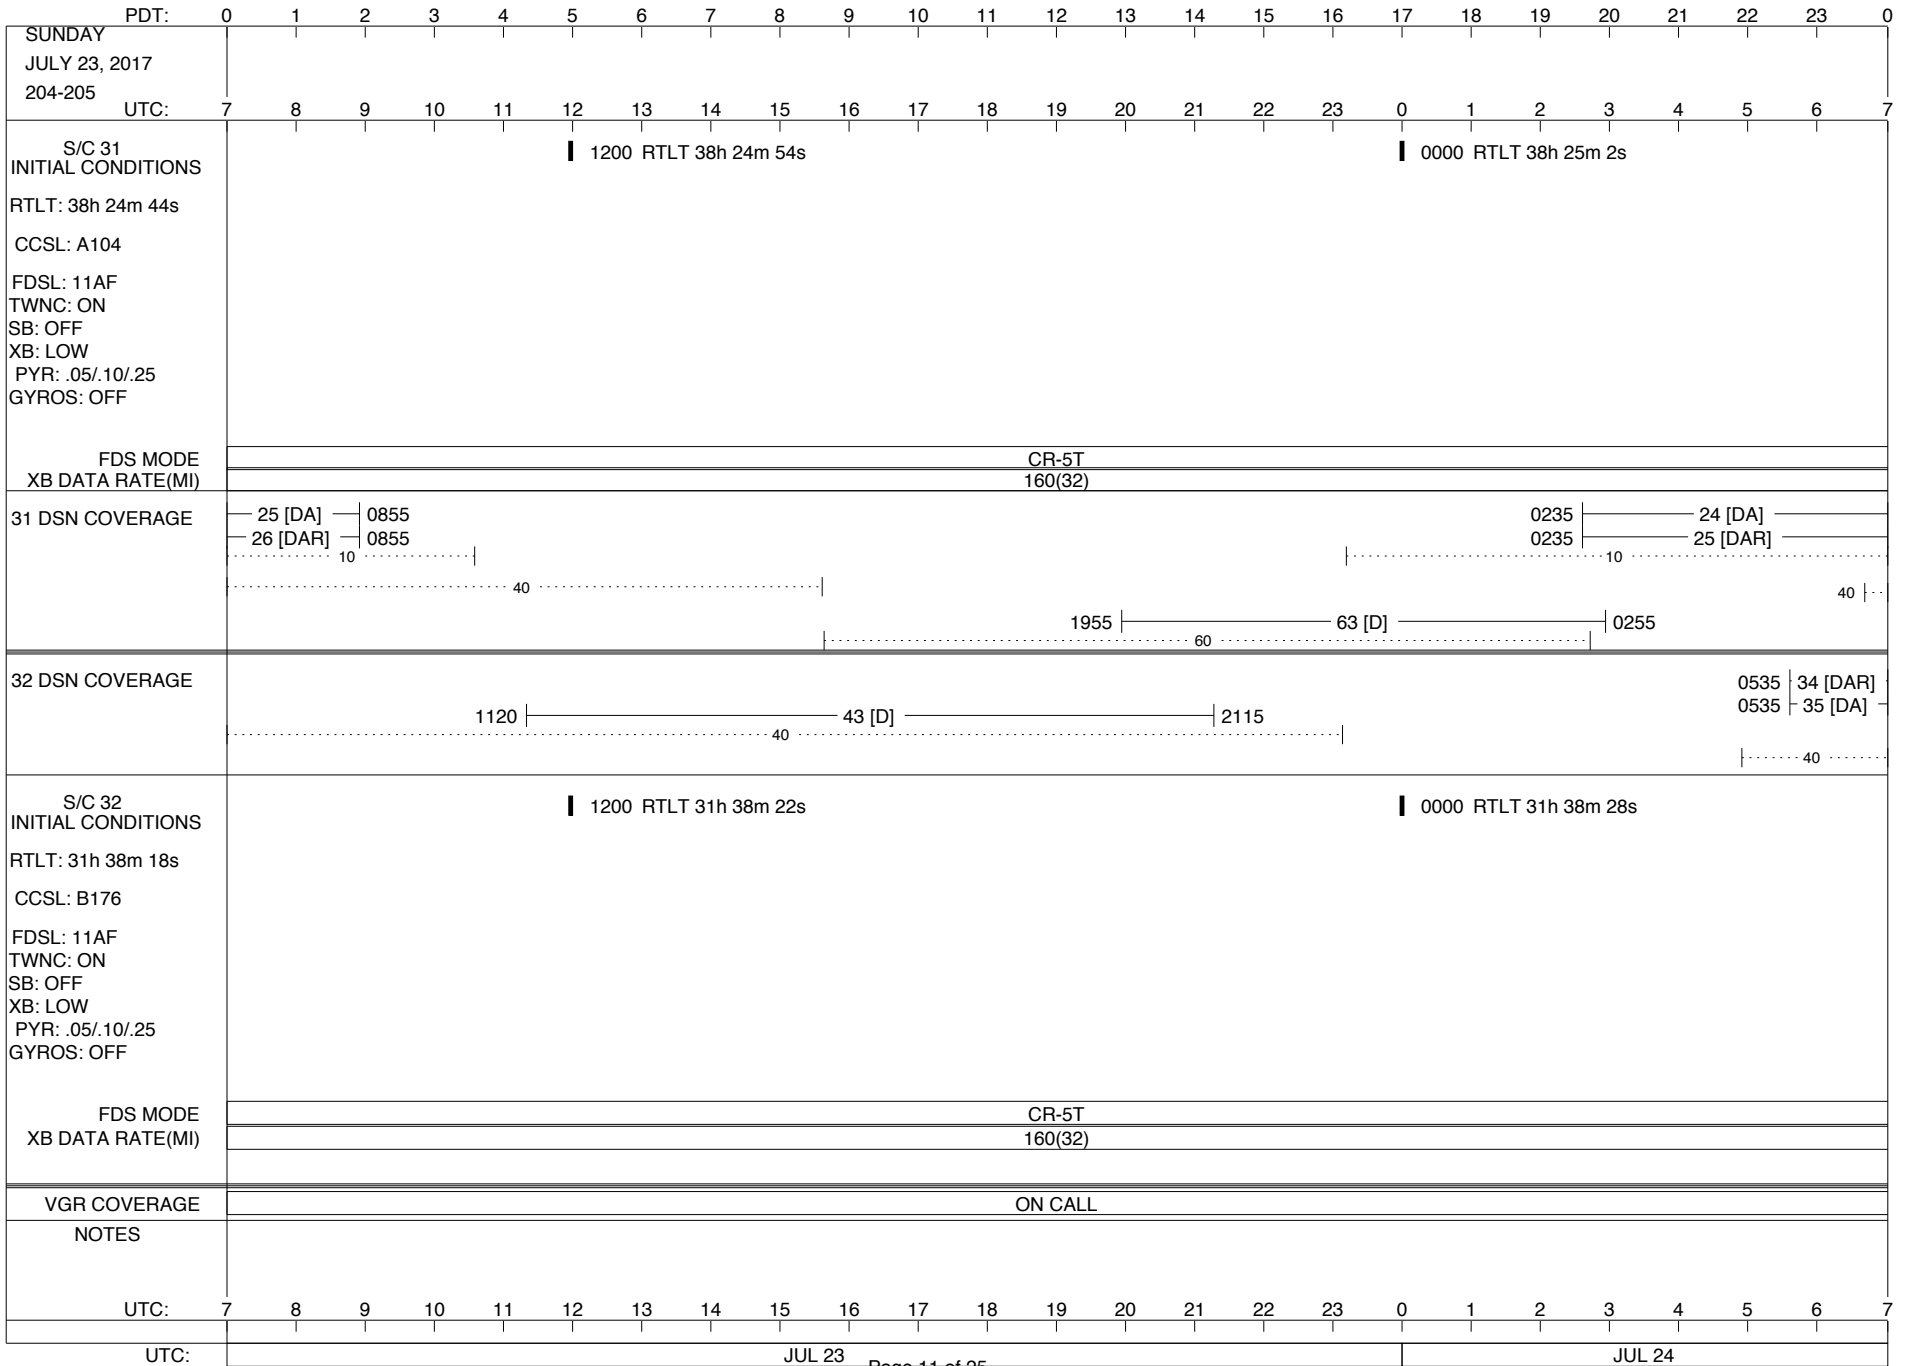

LEGEND:

- ∇ = R/T Command (Last chance or Contingency)
- ▼ = R/T Command (Scheduled)
- * = Result of R/T Command
- n = (where n = 1,2,3 ..) Special Note, see bottom of page
- A = Arrayed station
- B = BLF
- D = Downlink only pass
- H = High Power Transmitter
- R = Array Reference Antenna
- T = TLC Uplink
- U = Uplink only pass
- [o] = Ramp-through

ISSUE DATE: 07/12/17 13:06

ISSUE DATE: 07/12/17 13:06

ISSUE DATE: 07/12/17 13:06

ISSUE DATE: 07/12/17 13:06

ISSUE DATE: 07/12/17 13:06

ISSUE DATE: 07/12/17 13:06

PDT:	0	1	2	3	4	5	6	7	8	9	10	11	12	13	14	15	16	17	18	19	20	21	22	23	0	
SUNDAY JULY 30, 2017 211-212	7	8	9	10	11	12	13	14	15	16	17	18	19	20	21	22	23	0	1	2	3	4	5	6	7	
S/C 31 INITIAL CONDITIONS RTLTL: 38h 27m 4s CCSL: A104 FDSL: 11AF TWNC: ON SB: OFF XB: LOW PYR: .05/10/25 GYROS: OFF	1200 RTLT 38h 27m 14s												0000 RTLT 38h 27m 24s													
FDS MODE	CR-5T																									
XB DATA RATE(MI)	160(32)																									
31 DSN COVERAGE	25 [DAR] 0830 26 [DA] 0830 10 40												0210 24 [DAR] 0210 26 [DA] 10 1610 63 [D] 60 0230 40 ..													
32 DSN COVERAGE	1105 43 [D] 40												2040 40													
S/C 32 INITIAL CONDITIONS RTLTL: 31h 39m 42s CCSL: B176 FDSL: 11AF TWNC: ON SB: OFF XB: LOW PYR: .05/10/25 GYROS: OFF	1200 RTLT 31h 39m 48s												0000 RTLT 31h 39m 54s													
FDS MODE	CR-5T																									
XB DATA RATE(MI)	160(32)																									
VGR COVERAGE	ON CALL																									
NOTES																										
UTC:	7	8	9	10	11	12	13	14	15	16	17	18	19	20	21	22	23	0	1	2	3	4	5	6	7	
UTC:	JUL 30													JUL 31												