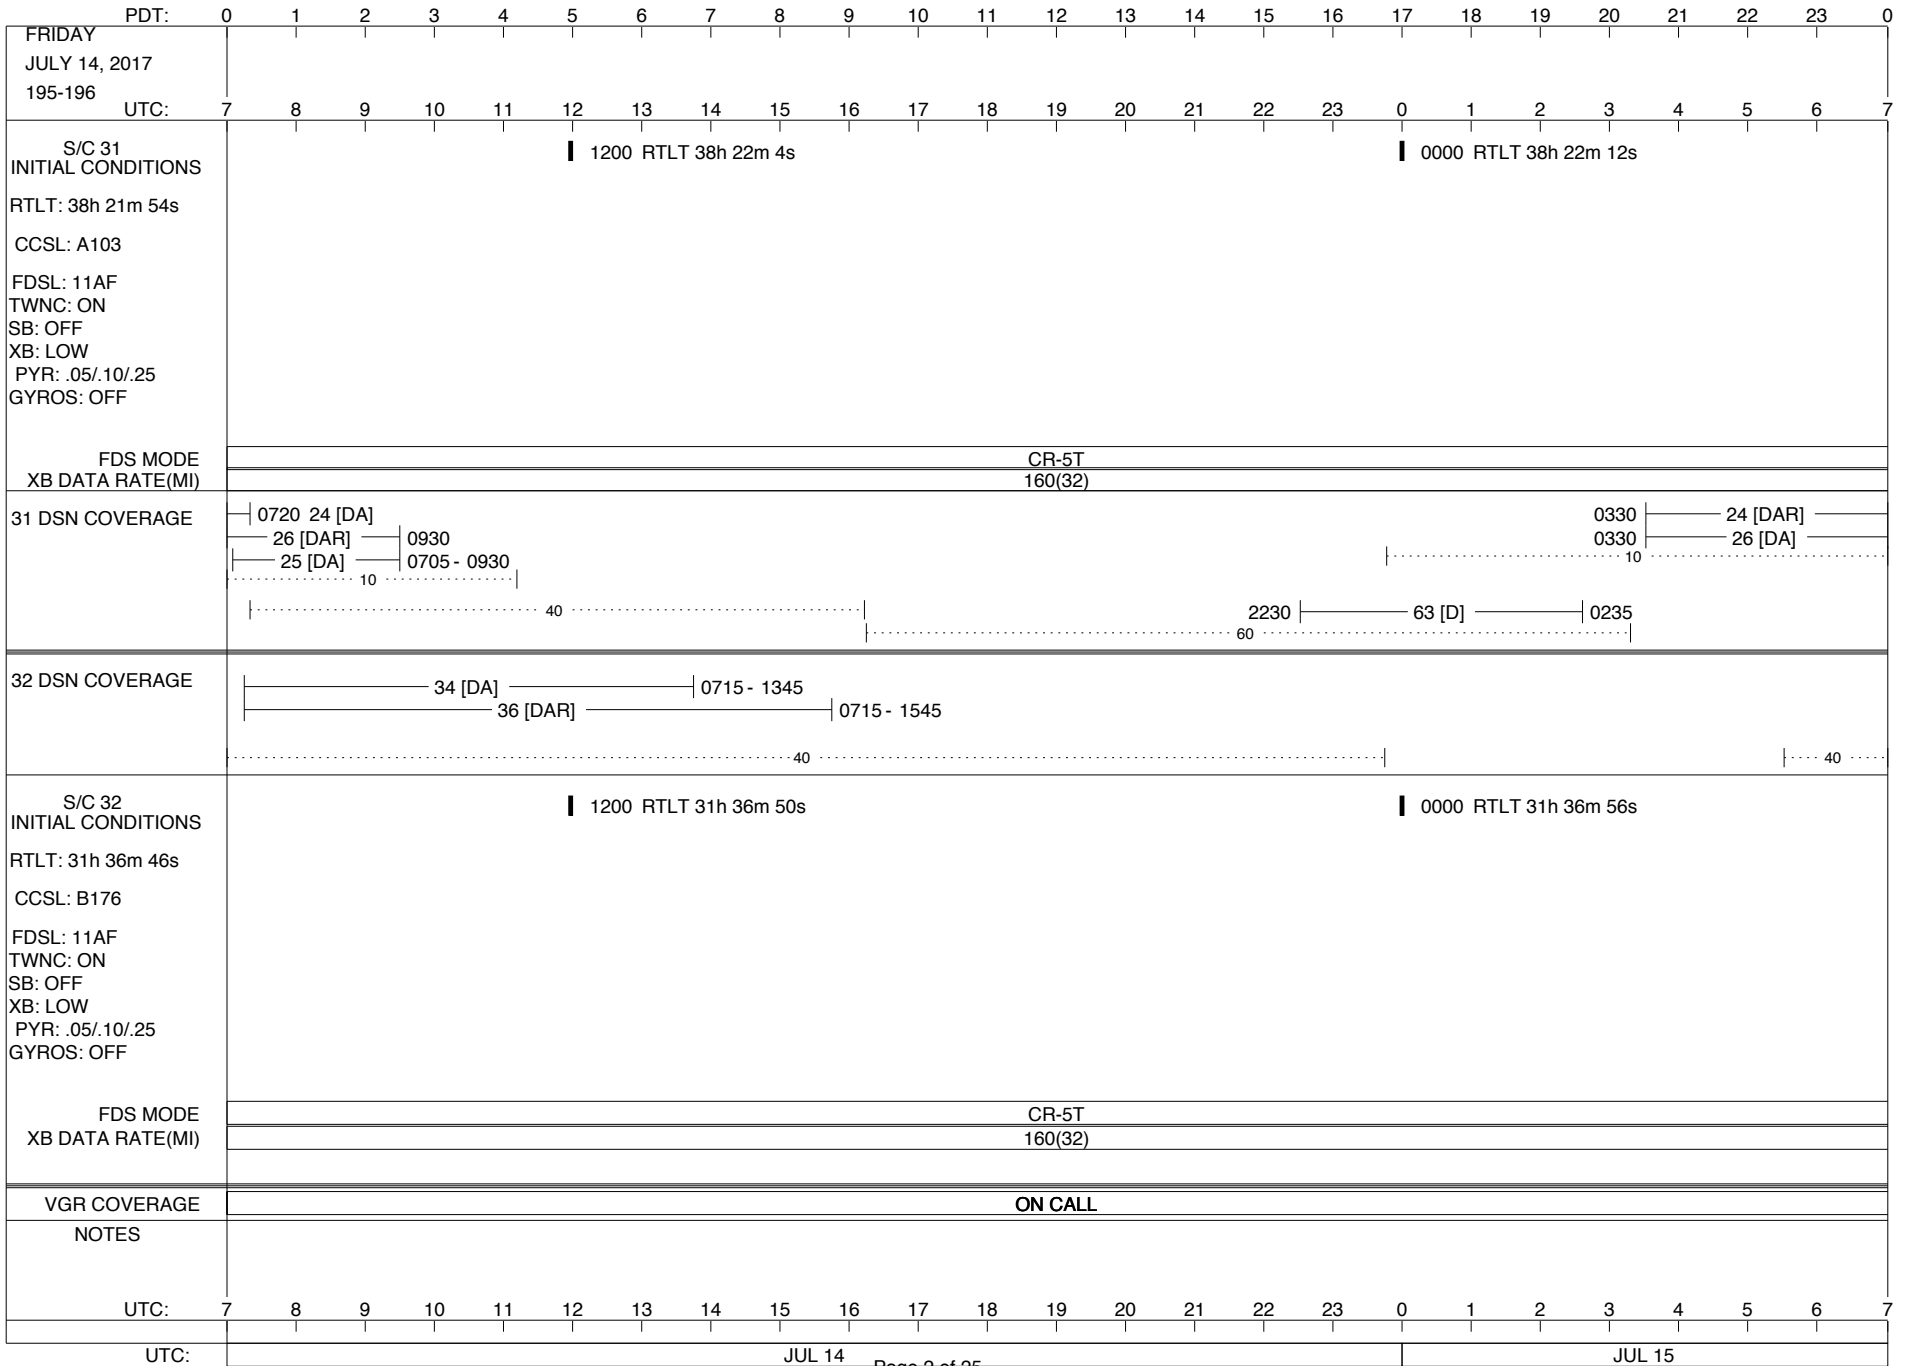

LEGEND:

- ∇ = R/T Command (Last chance or Contingency)
- ▼ = R/T Command (Scheduled)
- * = Result of R/T Command
- n = (where n = 1,2,3 ..) Special Note, see bottom of page
- A = Arrayed station
- B = BLF
- D = Downlink only pass
- H = High Power Transmitter
- R = Array Reference Antenna
- T = TLC Uplink
- U = Uplink only pass
- [o] = Ramp-through

Posted at http://voyager.jpl.nasa.gov/mission/soesfos/tracking_schedule.html

02/27/17

ISSUE DATE: 07/12/17 13:06

ISSUE DATE: 07/12/17 13:06

ISSUE DATE: 07/12/17 13:06

PDT:	0	1	2	3	4	5	6	7	8	9	10	11	12	13	14	15	16	17	18	19	20	21	22	23	0
TUESDAY JULY 18, 2017 199-200	7	8	9	10	11	12	13	14	15	16	17	18	19	20	21	22	23	0	1	2	3	4	5	6	7
S/C 31 INITIAL CONDITIONS RTLTL: 38h 23m 8s CCSL: A104 FDSL: 11AF TWNC: ON SB: OFF XB: LOW PYR: .05/10/25 GYROS: OFF	1200 RTLT 38h 23m 18s												0000 RTLT 38h 23m 26s												
FDS MODE XB DATA RATE(MI)	CR-5T 160(32)												CR-5T 160(32)												
31 DSN COVERAGE	15 [DA] 0850 26 [DAR] 0850 0830 43 [T] 1310 40												2315 63 0325 0325 24 [DAR] 0325 26 [DAR] 10 40												
32 DSN COVERAGE	36 [DA] 0715-1225 35 [DAR] 0715-1300 1345 35 [DA] 2015 1550 36 [DAR] 2015 40 40																								
S/C 32 INITIAL CONDITIONS RTLTL: 31h 37m 24s CCSL: B176 FDSL: 11AF TWNC: ON SB: OFF XB: LOW PYR: .05/10/25 GYROS: OFF	1200 RTLT 31h 37m 30s												0000 RTLT 31h 37m 34s												
FDS MODE XB DATA RATE(MI)	CR-5T 160(32)																								
VGR COVERAGE	ON CALL												VGR			ON CALL									
NOTES	[1] S/C 31=GS-4B @ 1129 XB=2.8K(41) NOT RECOVERABLE																								
UTC:	7	8	9	10	11	12	13	14	15	16	17	18	19	20	21	22	23	0	1	2	3	4	5	6	7
UTC:	JUL 18												Page 6 of 25						JUL 19						