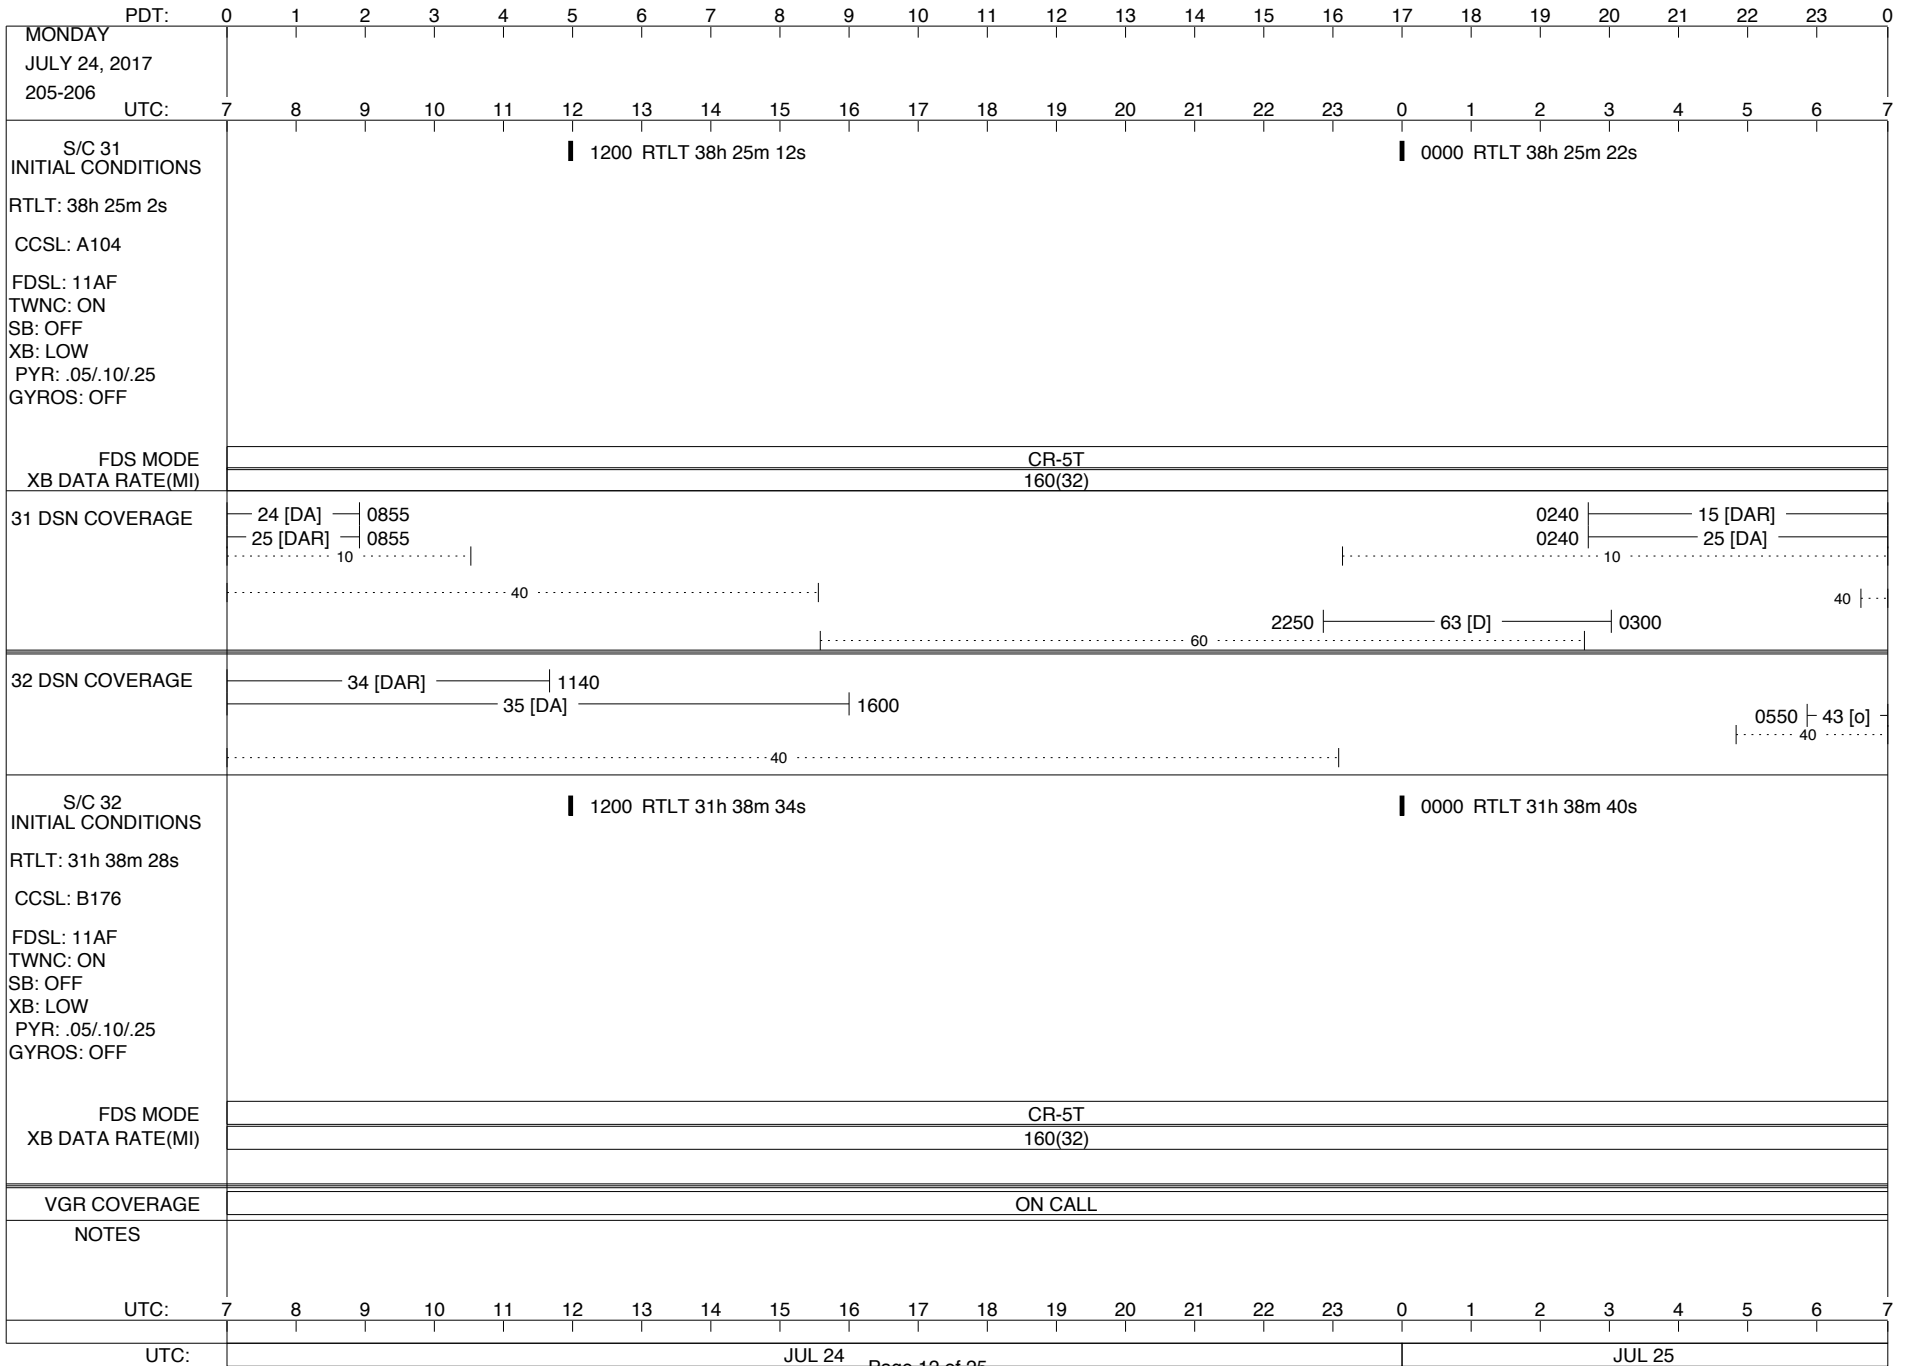

LEGEND:

- ∇ = R/T Command (Last chance or Contingency)
- ▼ = R/T Command (Scheduled)
- * = Result of R/T Command
- n = (where n = 1,2,3 ..) Special Note, see bottom of page
- A = Arrayed station
- B = BLF
- D = Downlink only pass
- H = High Power Transmitter
- R = Array Reference Antenna
- T = TLC Uplink
- U = Uplink only pass
- [o] = Ramp-through

ISSUE DATE: 07/12/17 13:06

ISSUE DATE: 07/12/17 13:06

ISSUE DATE: 07/12/17 13:06

ISSUE DATE: 07/12/17 13:06

ISSUE DATE: 07/12/17 13:06

ISSUE DATE: 07/12/17 13:06

PDT:	0	1	2	3	4	5	6	7	8	9	10	11	12	13	14	15	16	17	18	19	20	21	22	23	0	
SUNDAY JULY 30, 2017 211-212	7	8	9	10	11	12	13	14	15	16	17	18	19	20	21	22	23	0	1	2	3	4	5	6	7	
S/C 31 INITIAL CONDITIONS RTLTL: 38h 27m 4s CCSL: A104 FDSL: 11AF TWNC: ON SB: OFF XB: LOW PYR: .05/10/25 GYROS: OFF	1200 RTLT 38h 27m 14s												0000 RTLT 38h 27m 24s													
FDS MODE	CR-5T																									
XB DATA RATE(MI)	160(32)																									
31 DSN COVERAGE	25 [DAR] 0830 26 [DA] 0830 10 40												0210 24 [DAR] 0210 26 [DA] 10 1610 63 [D] 60 0230 40 ..													
32 DSN COVERAGE	1105 43 [D] 40												2040 40													
S/C 32 INITIAL CONDITIONS RTLTL: 31h 39m 42s CCSL: B176 FDSL: 11AF TWNC: ON SB: OFF XB: LOW PYR: .05/10/25 GYROS: OFF	1200 RTLT 31h 39m 48s												0000 RTLT 31h 39m 54s													
FDS MODE	CR-5T																									
XB DATA RATE(MI)	160(32)																									
VGR COVERAGE	ON CALL																									
NOTES																										
UTC:	7	8	9	10	11	12	13	14	15	16	17	18	19	20	21	22	23	0	1	2	3	4	5	6	7	
UTC:	JUL 30													JUL 31												