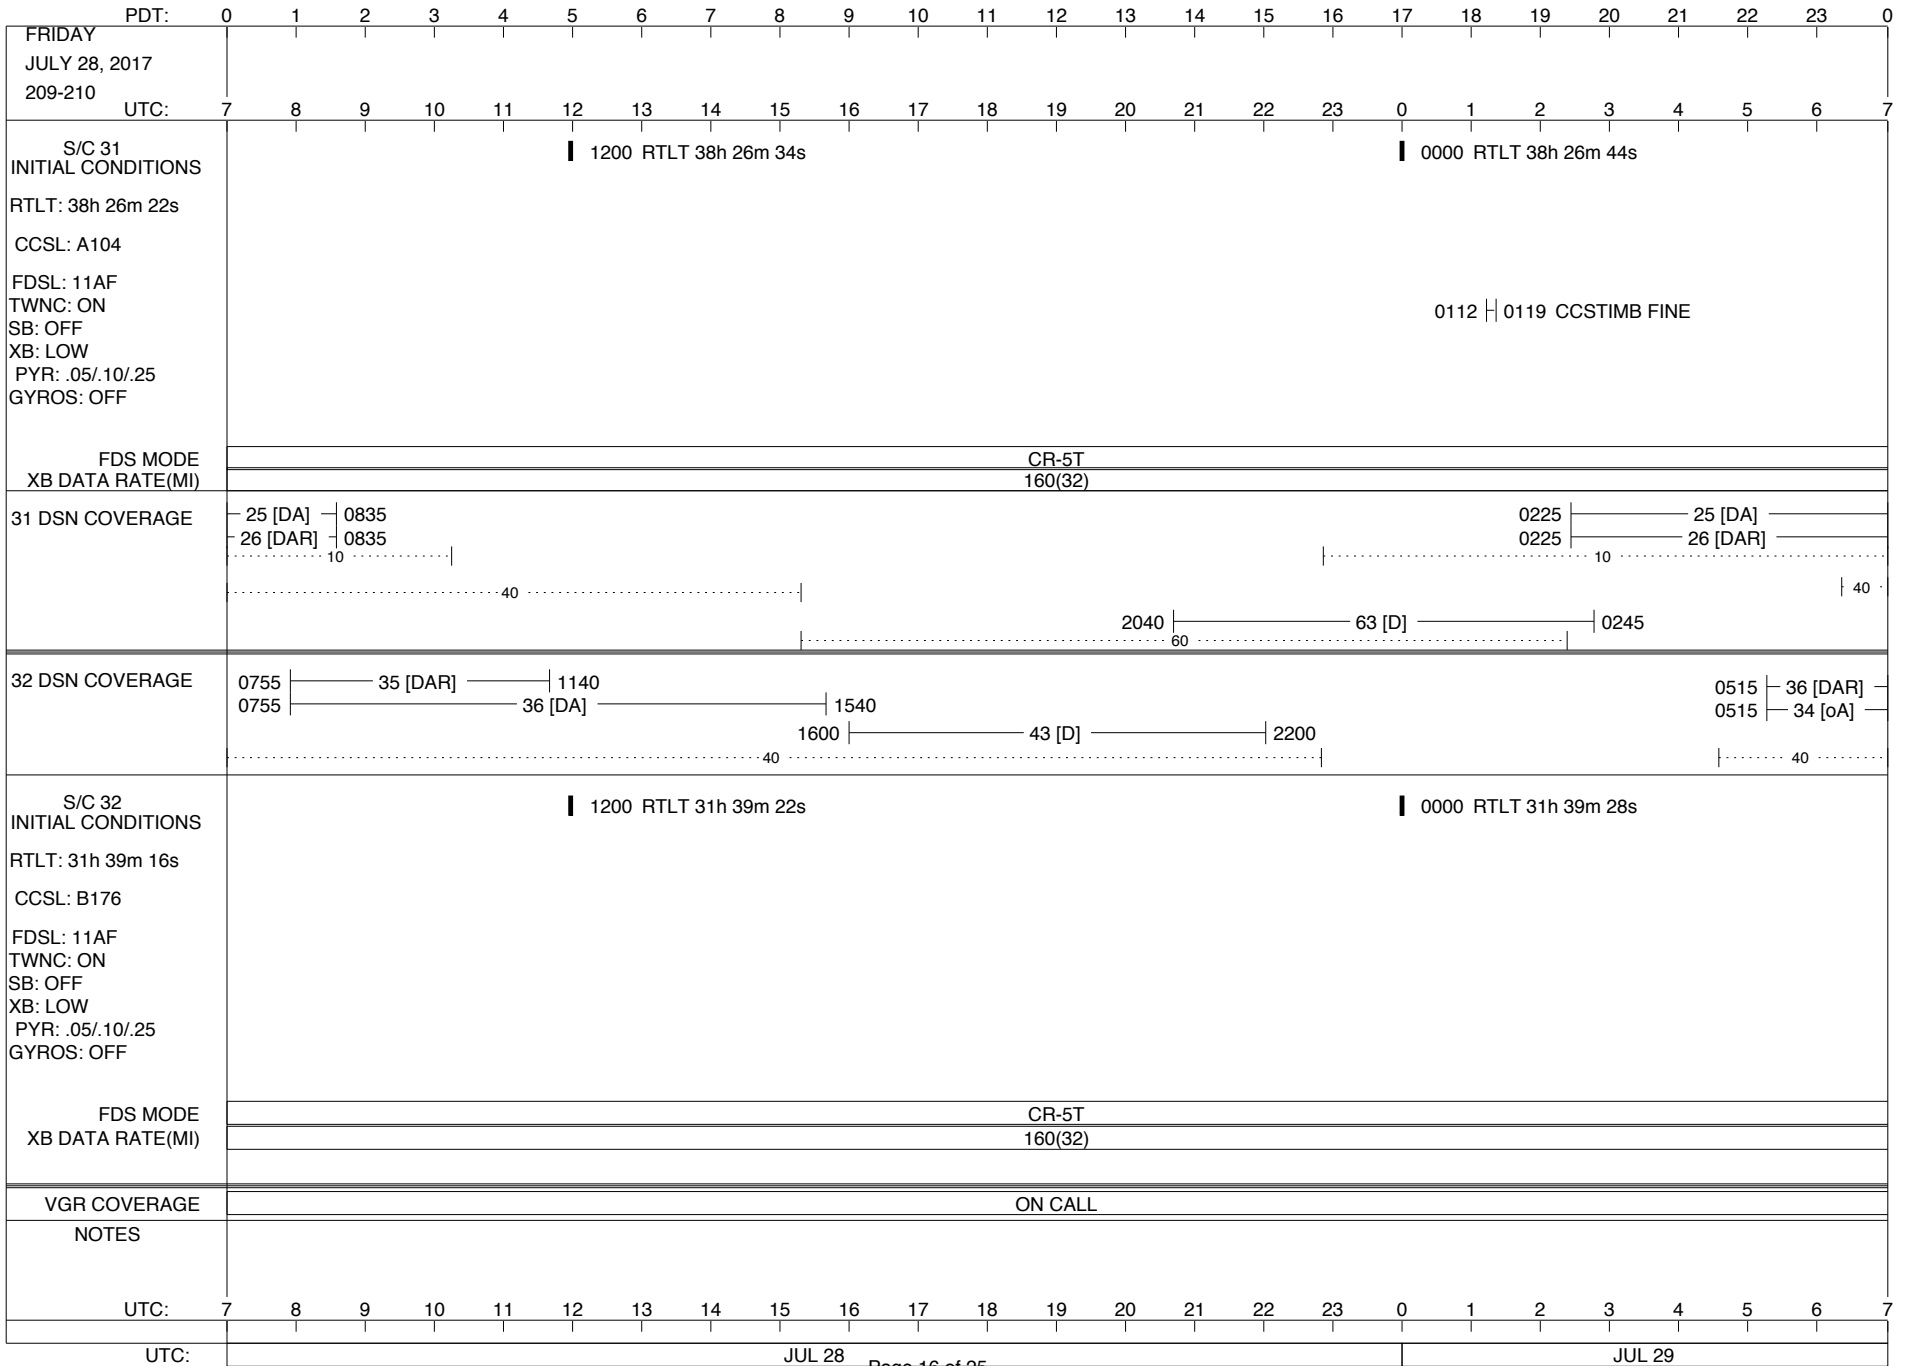

LEGEND:

- ∇ = R/T Command (Last chance or Contingency)
- ▼ = R/T Command (Scheduled)
- * = Result of R/T Command
- n = (where n = 1,2,3 ..) Special Note, see bottom of page
- A = Arrayed station
- B = BLF
- D = Downlink only pass
- H = High Power Transmitter
- R = Array Reference Antenna
- T = TLC Uplink
- U = Uplink only pass
- [o] = Ramp-through

ISSUE DATE: 07/12/17 13:06

ISSUE DATE: 07/12/17 13:06

ISSUE DATE: 07/12/17 13:06

ISSUE DATE: 07/12/17 13:06

ISSUE DATE: 07/12/17 13:06

ISSUE DATE: 07/12/17 13:06

PDT:	0	1	2	3	4	5	6	7	8	9	10	11	12	13	14	15	16	17	18	19	20	21	22	23	0	
SUNDAY JULY 30, 2017 211-212	7	8	9	10	11	12	13	14	15	16	17	18	19	20	21	22	23	0	1	2	3	4	5	6	7	
S/C 31 INITIAL CONDITIONS RTLTL: 38h 27m 4s CCSL: A104 FDSL: 11AF TWNC: ON SB: OFF XB: LOW PYR: .05/10/25 GYROS: OFF	1200 RTLT 38h 27m 14s												0000 RTLT 38h 27m 24s													
FDS MODE	CR-5T																									
XB DATA RATE(MI)	160(32)																									
31 DSN COVERAGE	25 [DAR] 0830 26 [DA] 0830 10 40												0210 24 [DAR] 0210 26 [DA] 10 1610 63 [D] 60 0230 40 ..													
32 DSN COVERAGE	1105 43 [D] 40												2040 40													
S/C 32 INITIAL CONDITIONS RTLTL: 31h 39m 42s CCSL: B176 FDSL: 11AF TWNC: ON SB: OFF XB: LOW PYR: .05/10/25 GYROS: OFF	1200 RTLT 31h 39m 48s												0000 RTLT 31h 39m 54s													
FDS MODE	CR-5T																									
XB DATA RATE(MI)	160(32)																									
VGR COVERAGE	ON CALL																									
NOTES																										
UTC:	7	8	9	10	11	12	13	14	15	16	17	18	19	20	21	22	23	0	1	2	3	4	5	6	7	
UTC:	JUL 30													JUL 31												