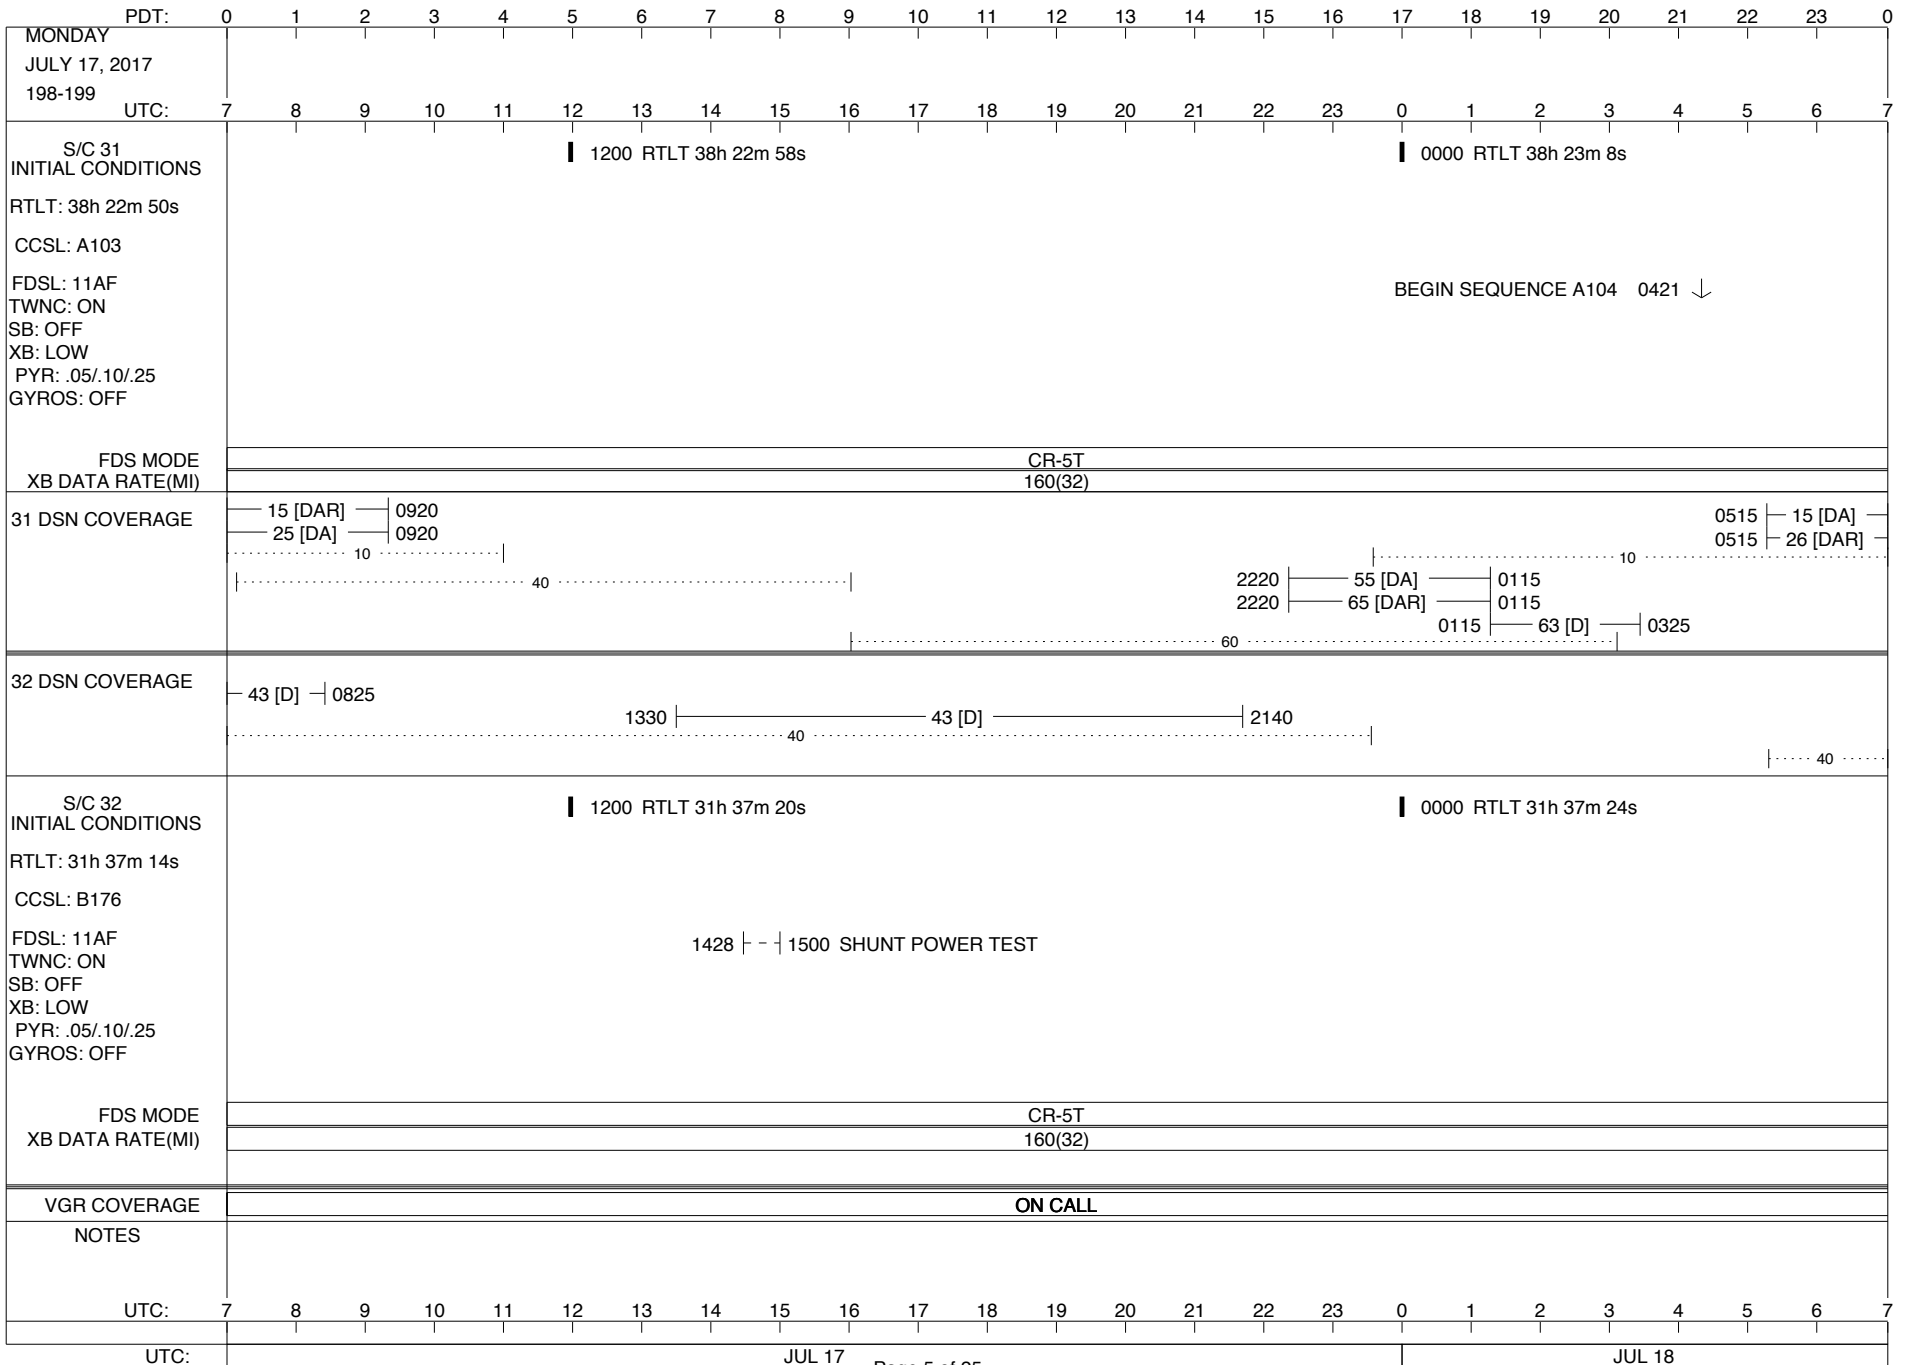

LEGEND:

- ∇ = R/T Command (Last chance or Contingency)
- ▼ = R/T Command (Scheduled)
- * = Result of R/T Command
- n = (where n = 1,2,3 ..) Special Note, see bottom of page
- A = Arrayed station
- B = BLF
- D = Downlink only pass
- H = High Power Transmitter
- R = Array Reference Antenna
- T = TLC Uplink
- U = Uplink only pass
- [o] = Ramp-through

Posted at http://voyager.jpl.nasa.gov/mission/soesfos/tracking_schedule.html

02/27/17

ISSUE DATE: 07/12/17 13:06

ISSUE DATE: 07/12/17 13:06

ISSUE DATE: 07/12/17 13:06

PDT:	0	1	2	3	4	5	6	7	8	9	10	11	12	13	14	15	16	17	18	19	20	21	22	23	0
TUESDAY JULY 18, 2017 199-200	7	8	9	10	11	12	13	14	15	16	17	18	19	20	21	22	23	0	1	2	3	4	5	6	7
S/C 31 INITIAL CONDITIONS RTLTL: 38h 23m 8s CCSL: A104 FDSL: 11AF TWNC: ON SB: OFF XB: LOW PYR: .05/10/25 GYROS: OFF	1200 RTLT 38h 23m 18s												0000 RTLT 38h 23m 26s												
FDS MODE XB DATA RATE(MI)	CR-5T 160(32)												CR-5T 160(32)												
31 DSN COVERAGE	15 [DA] 0850 26 [DAR] 0850 0830 43 [T] 1310 40												2315 63 0325 0325 24 [DAR] 0325 26 [DAR] 10 40												
32 DSN COVERAGE	36 [DA] 0715-1225 35 [DAR] 0715-1300 1345 35 [DA] 2015 1550 36 [DAR] 2015 40 40																								
S/C 32 INITIAL CONDITIONS RTLTL: 31h 37m 24s CCSL: B176 FDSL: 11AF TWNC: ON SB: OFF XB: LOW PYR: .05/10/25 GYROS: OFF	1200 RTLT 31h 37m 30s												0000 RTLT 31h 37m 34s												
FDS MODE XB DATA RATE(MI)	CR-5T 160(32)																								
VGR COVERAGE	ON CALL												VGR			ON CALL									
NOTES	[1] S/C 31=GS-4B @ 1129 XB=2.8K(41) NOT RECOVERABLE																								
UTC:	7	8	9	10	11	12	13	14	15	16	17	18	19	20	21	22	23	0	1	2	3	4	5	6	7
UTC:	JUL 18												Page 6 of 25						JUL 19						