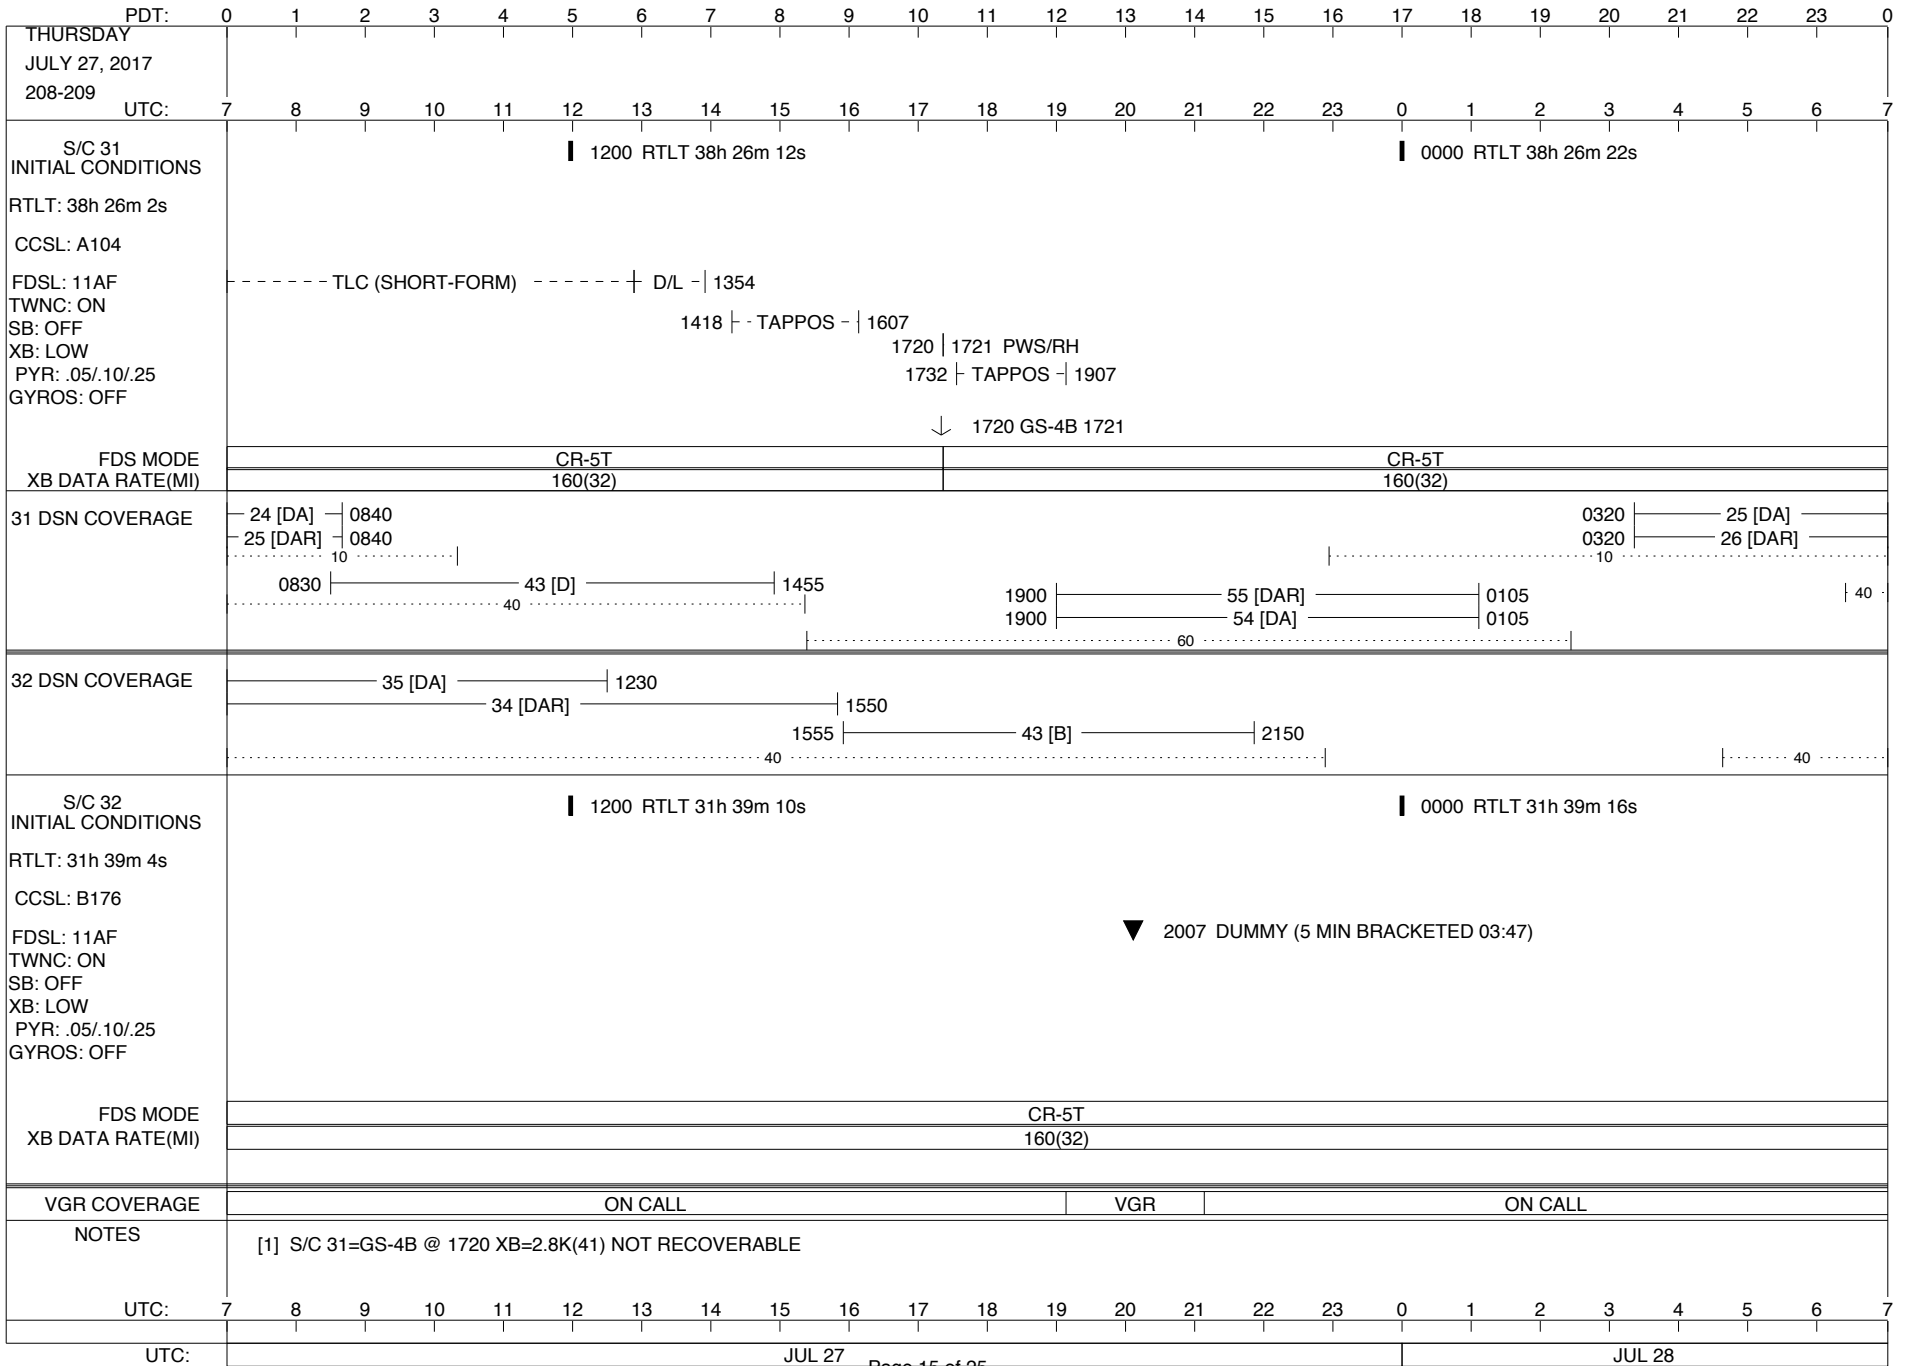

LEGEND:

- ∇ = R/T Command (Last chance or Contingency)
- ▼ = R/T Command (Scheduled)
- * = Result of R/T Command
- n = (where n = 1,2,3 ..) Special Note, see bottom of page
- A = Arrayed station
- B = BLF
- D = Downlink only pass
- H = High Power Transmitter
- R = Array Reference Antenna
- T = TLC Uplink
- U = Uplink only pass
- [o] = Ramp-through

ISSUE DATE: 07/12/17 13:06

ISSUE DATE: 07/12/17 13:06

ISSUE DATE: 07/12/17 13:06

ISSUE DATE: 07/12/17 13:06

ISSUE DATE: 07/12/17 13:06

ISSUE DATE: 07/12/17 13:06

PDT:	0	1	2	3	4	5	6	7	8	9	10	11	12	13	14	15	16	17	18	19	20	21	22	23	0	
SUNDAY JULY 30, 2017 211-212	7	8	9	10	11	12	13	14	15	16	17	18	19	20	21	22	23	0	1	2	3	4	5	6	7	
S/C 31 INITIAL CONDITIONS RTLTL: 38h 27m 4s CCSL: A104 FDSL: 11AF TWNC: ON SB: OFF XB: LOW PYR: .05/10/25 GYROS: OFF	1200 RTLT 38h 27m 14s												0000 RTLT 38h 27m 24s													
FDS MODE	CR-5T																									
XB DATA RATE(MI)	160(32)																									
31 DSN COVERAGE	25 [DAR] 0830 26 [DA] 0830 10 40												0210 24 [DAR] 0210 26 [DA] 10 1610 63 [D] 60 0230 40 ..													
32 DSN COVERAGE	1105 43 [D] 40												2040 40													
S/C 32 INITIAL CONDITIONS RTLTL: 31h 39m 42s CCSL: B176 FDSL: 11AF TWNC: ON SB: OFF XB: LOW PYR: .05/10/25 GYROS: OFF	1200 RTLT 31h 39m 48s												0000 RTLT 31h 39m 54s													
FDS MODE	CR-5T																									
XB DATA RATE(MI)	160(32)																									
VGR COVERAGE	ON CALL																									
NOTES																										
UTC:	7	8	9	10	11	12	13	14	15	16	17	18	19	20	21	22	23	0	1	2	3	4	5	6	7	
UTC:	JUL 30													JUL 31												