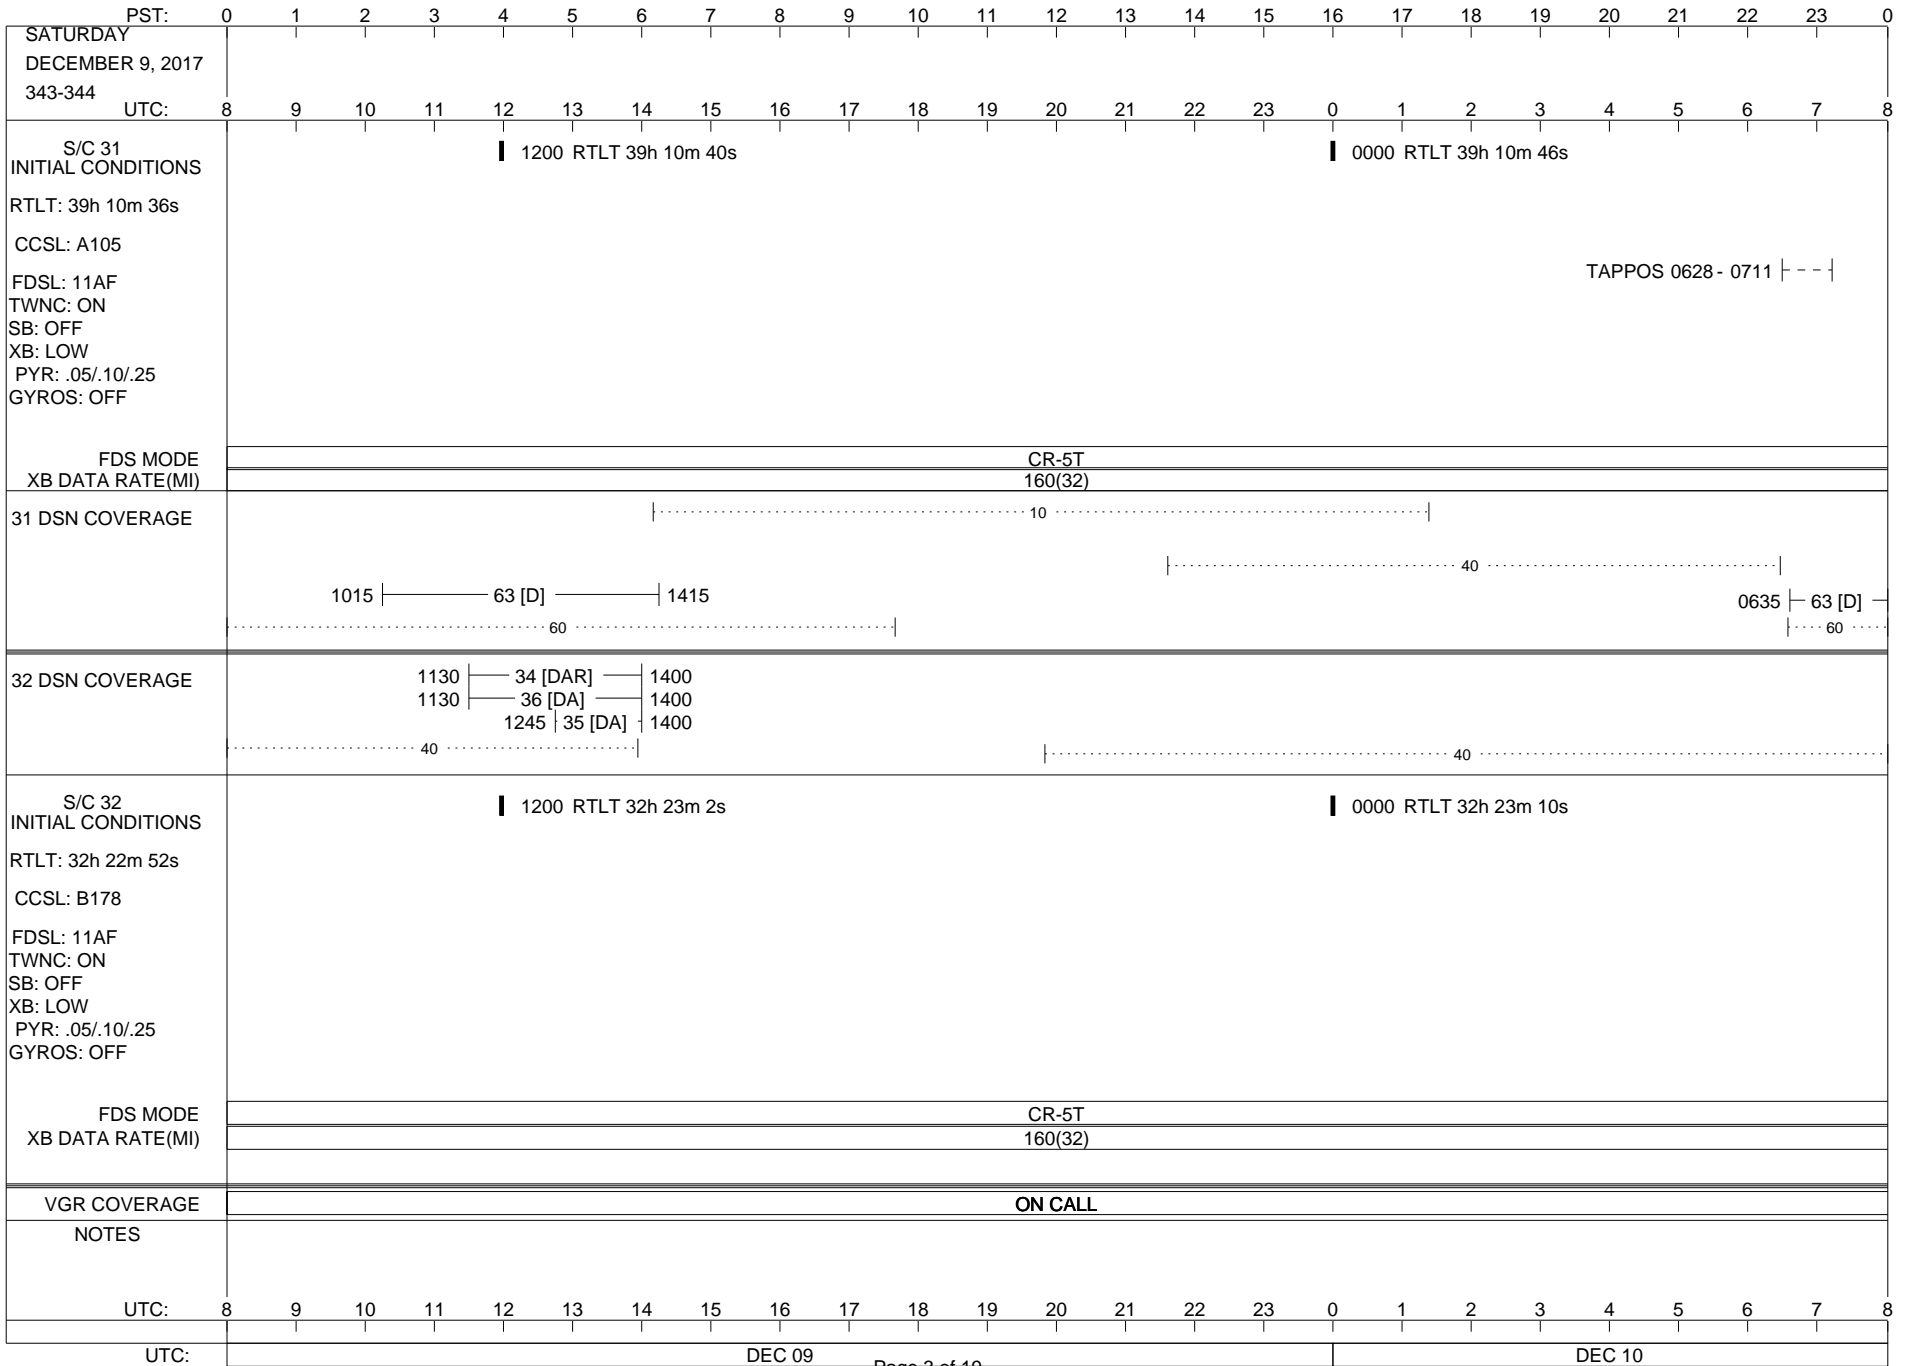

ISSUE DATE: 12/06/17 09:35