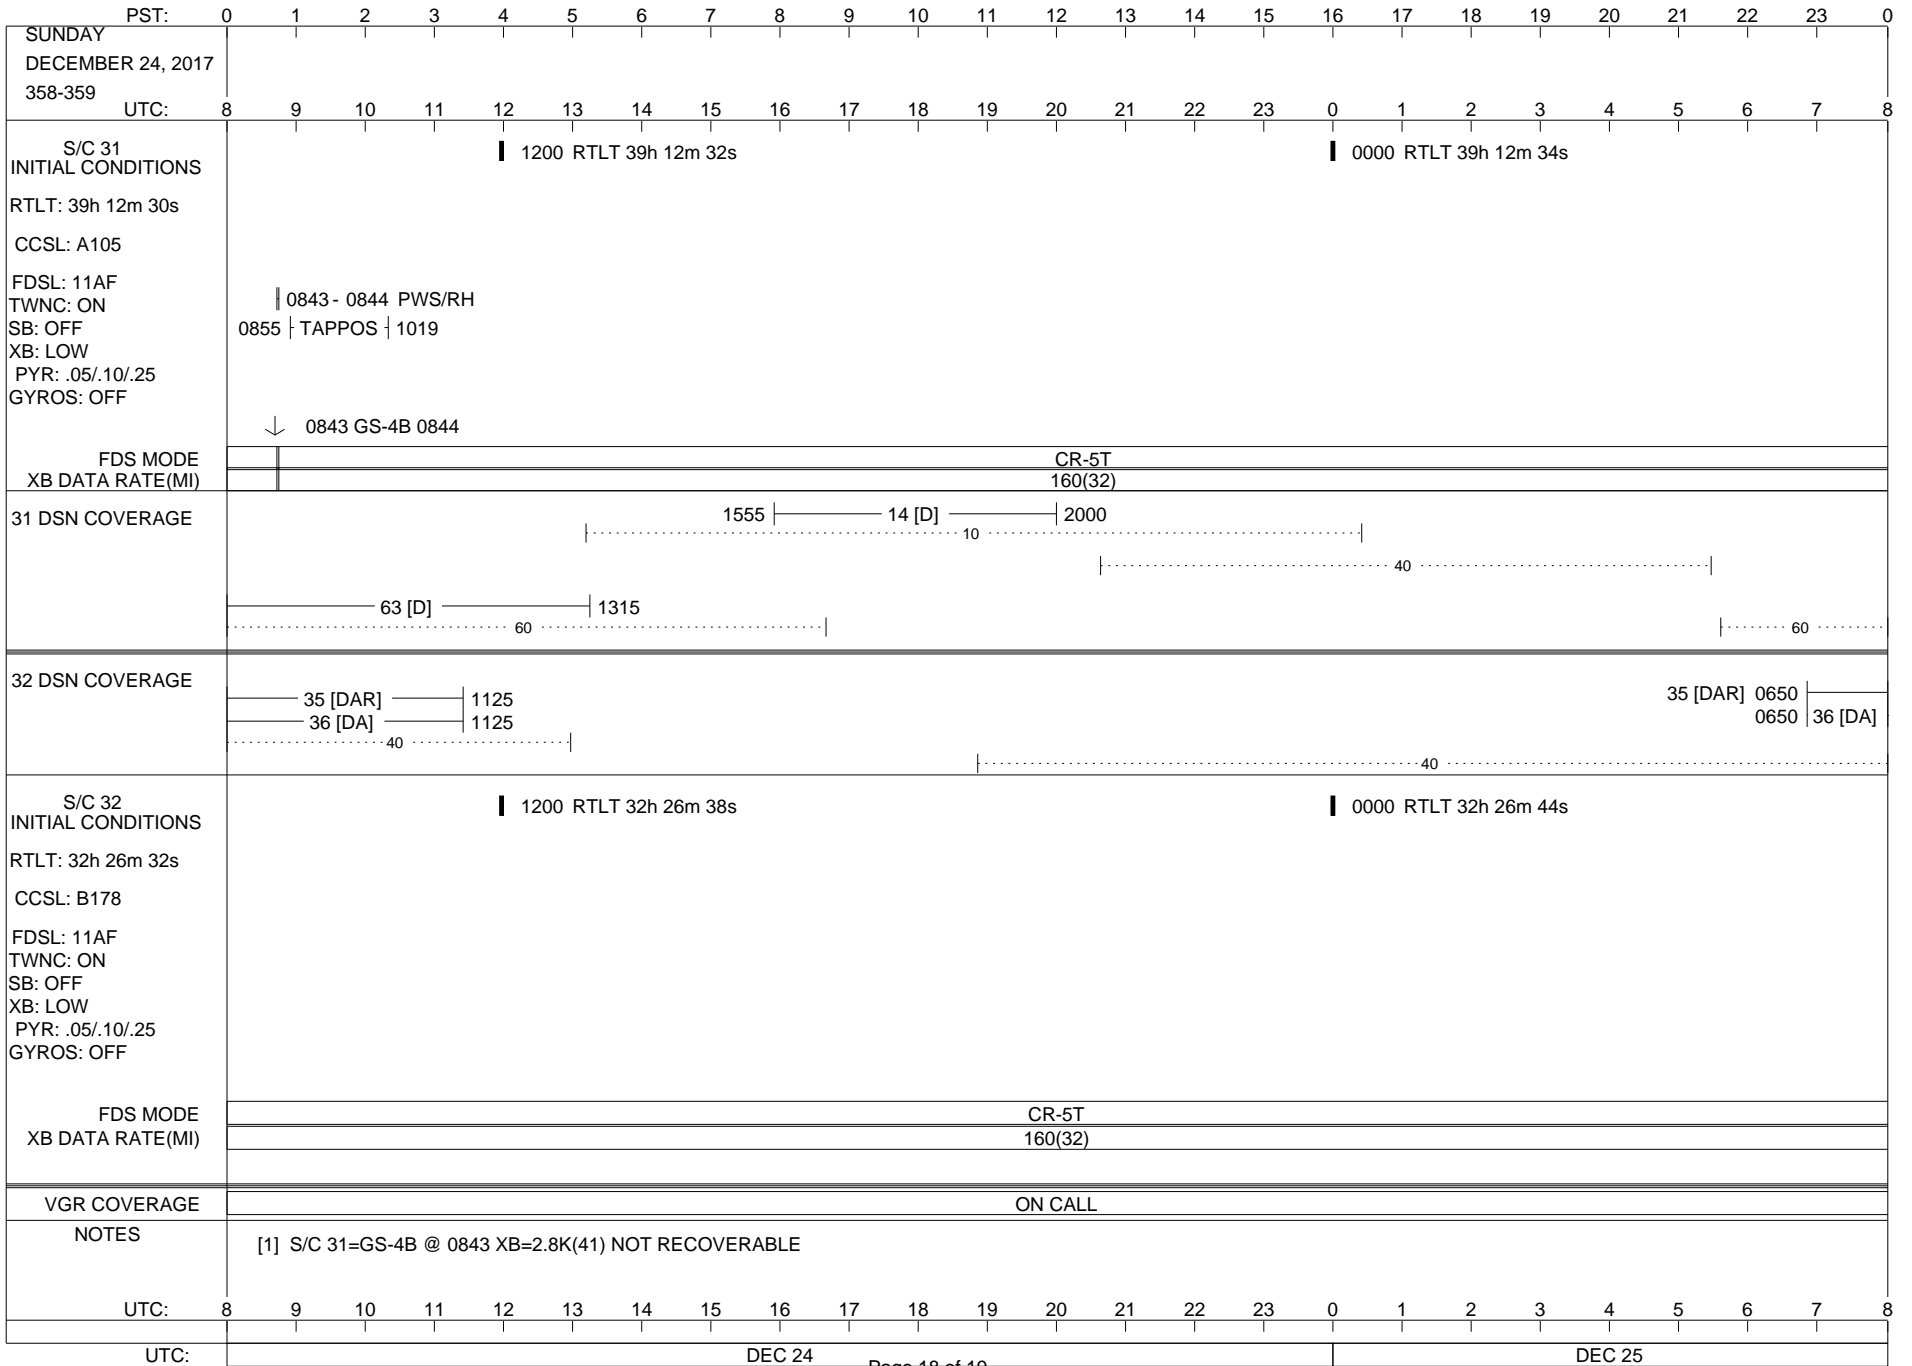

ISSUE DATE: 12/06/17 09:35