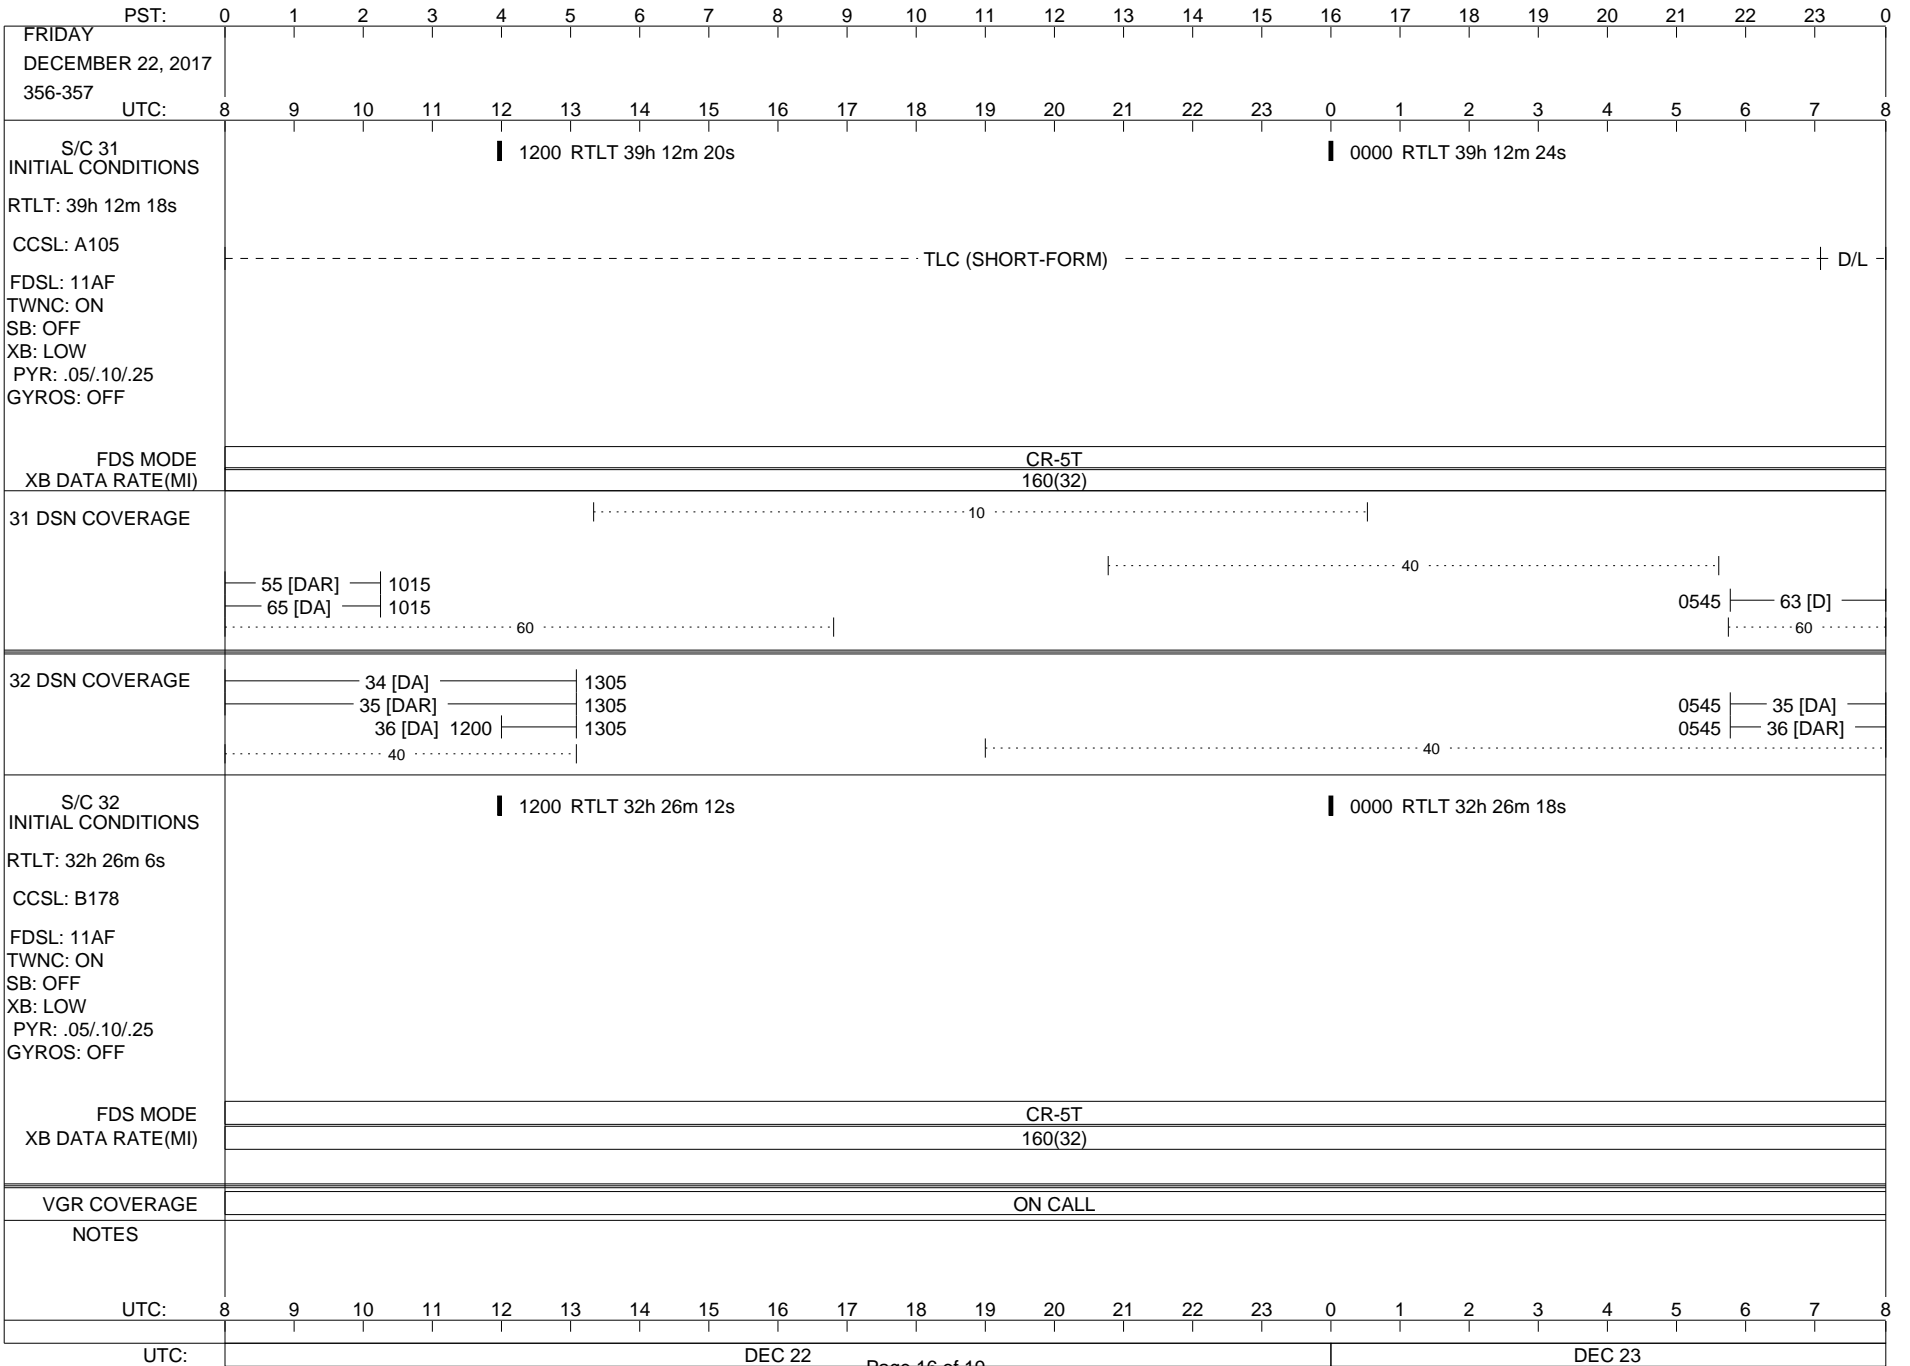

ISSUE DATE: 12/06/17 09:35