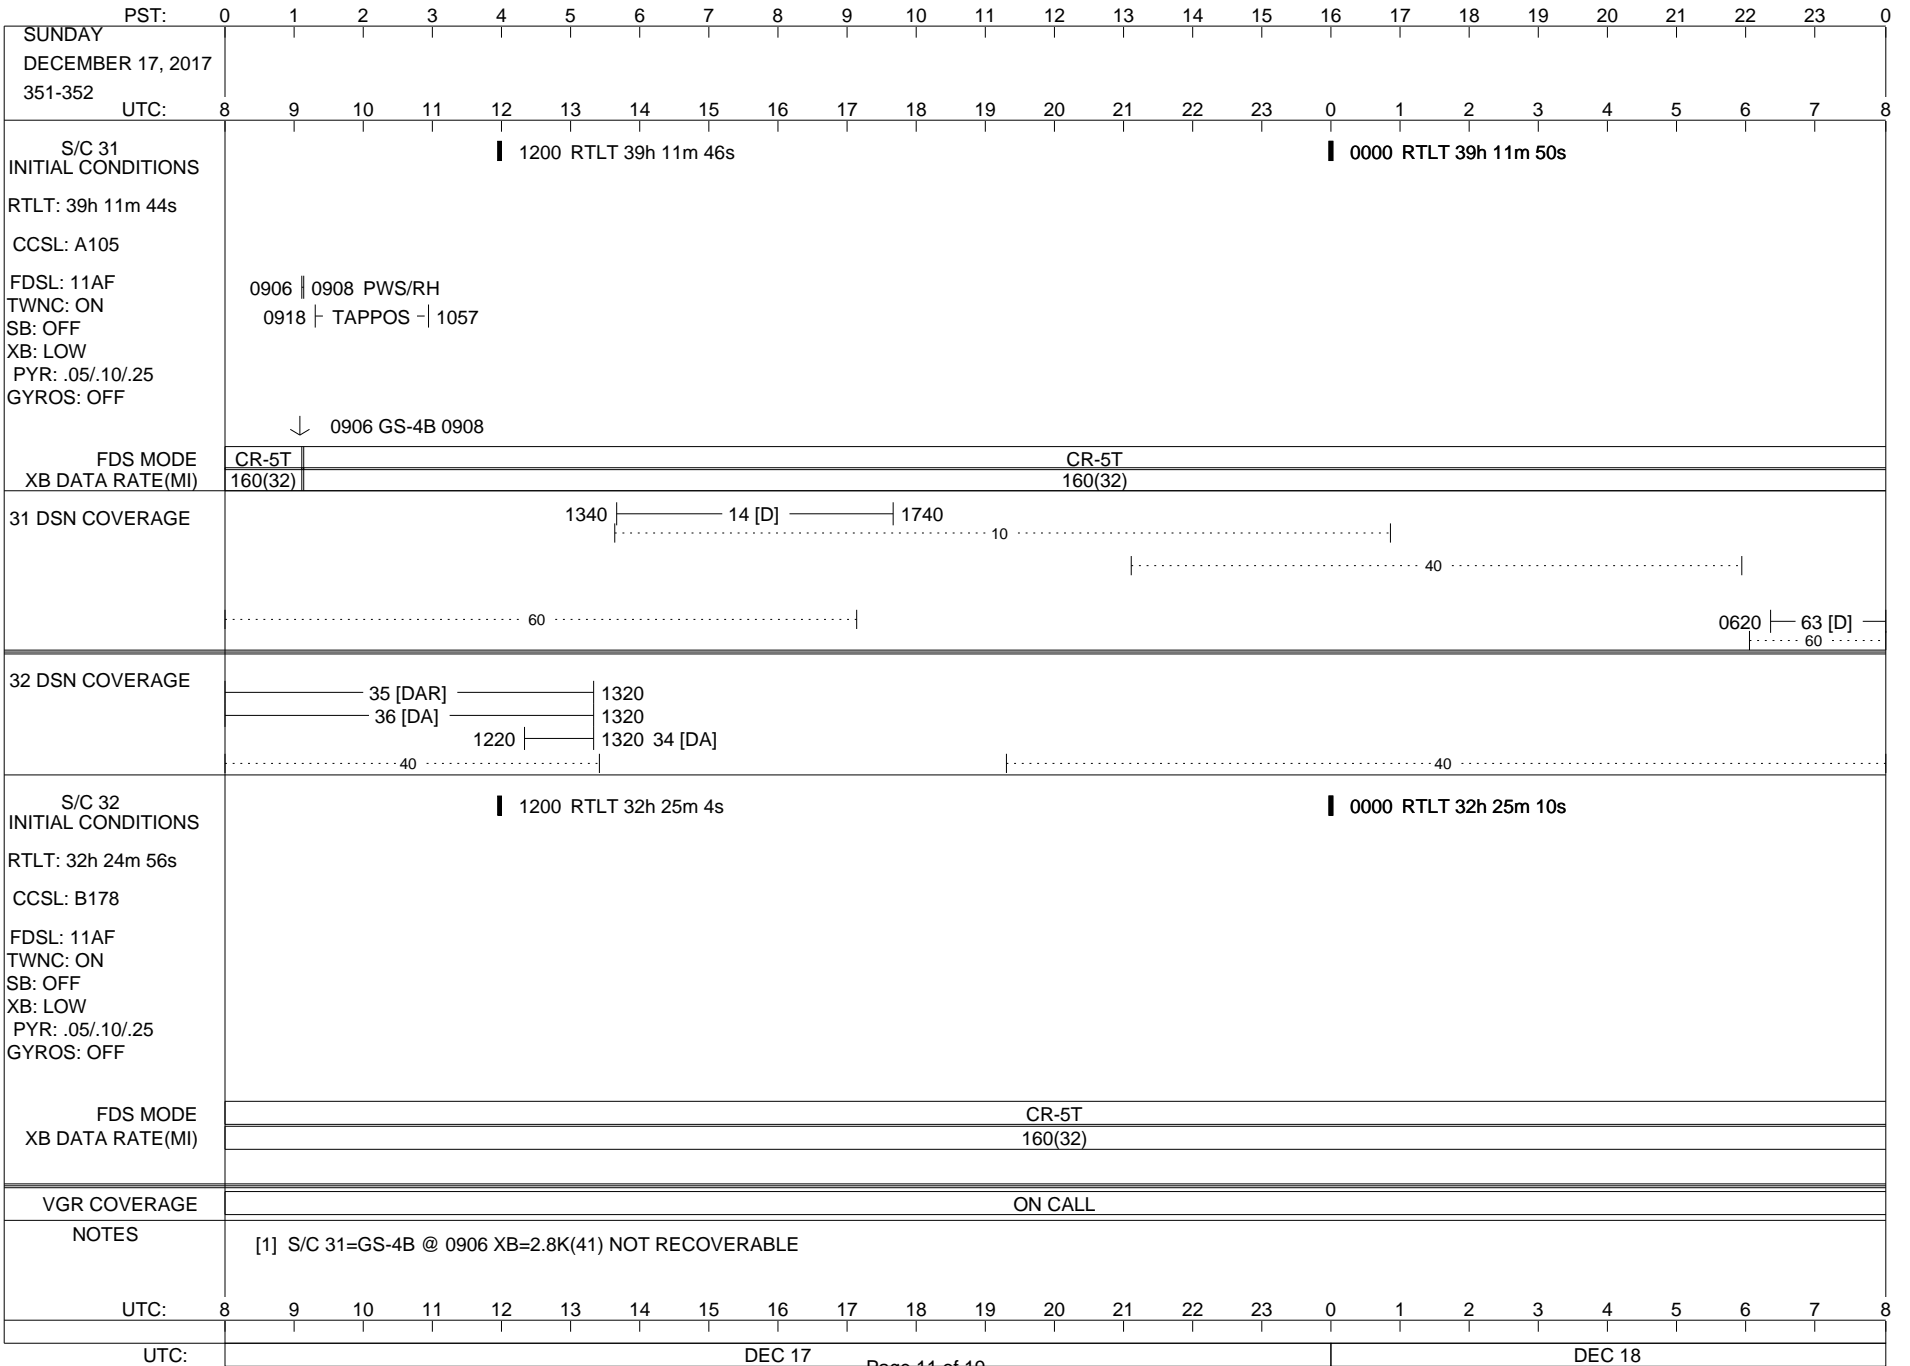

ISSUE DATE: 12/06/17 09:35