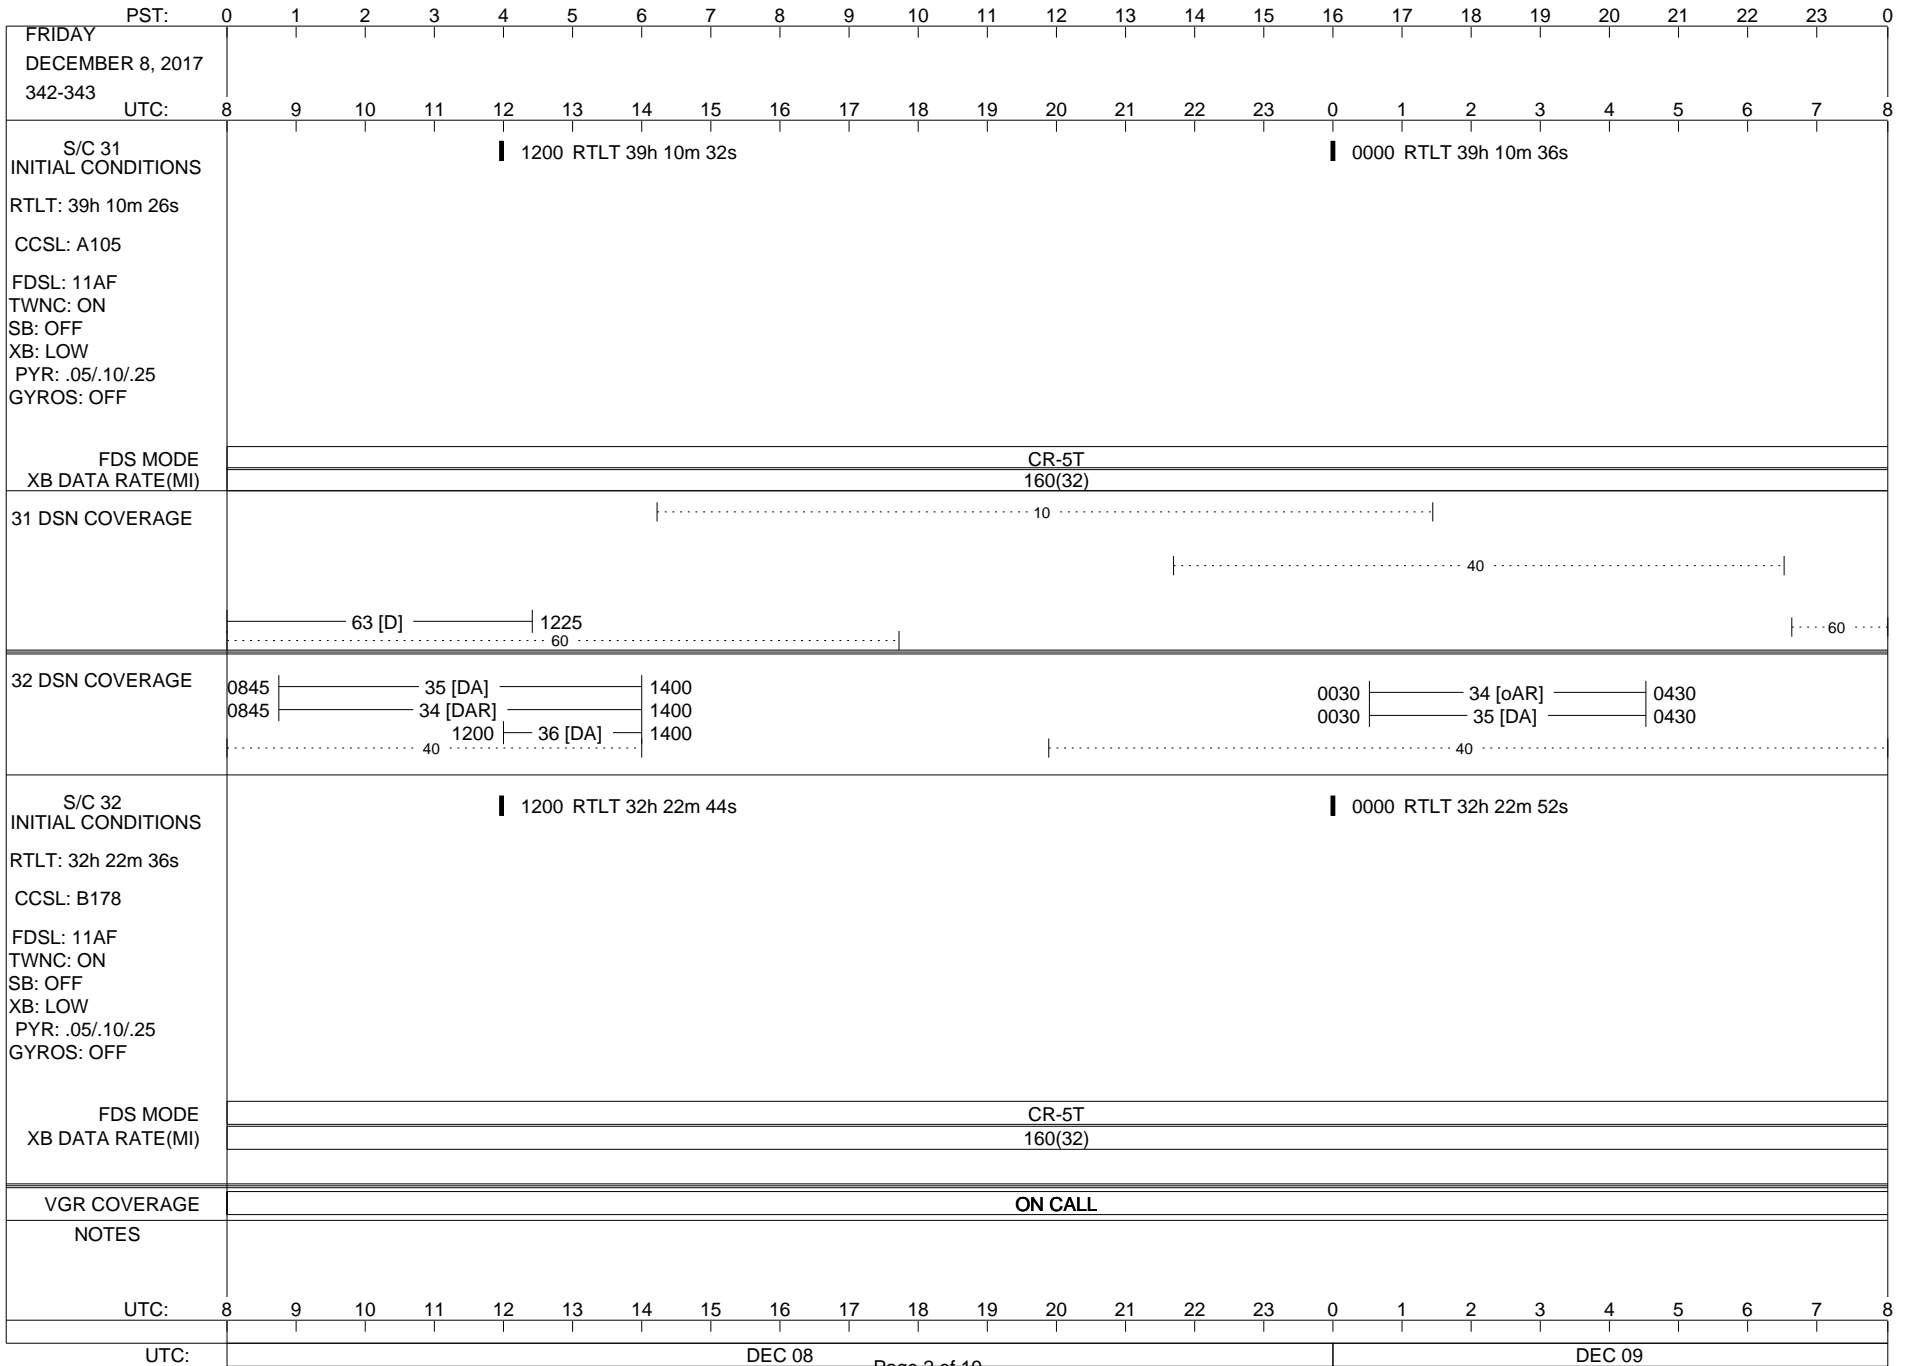

ISSUE DATE: 12/06/17 09:35