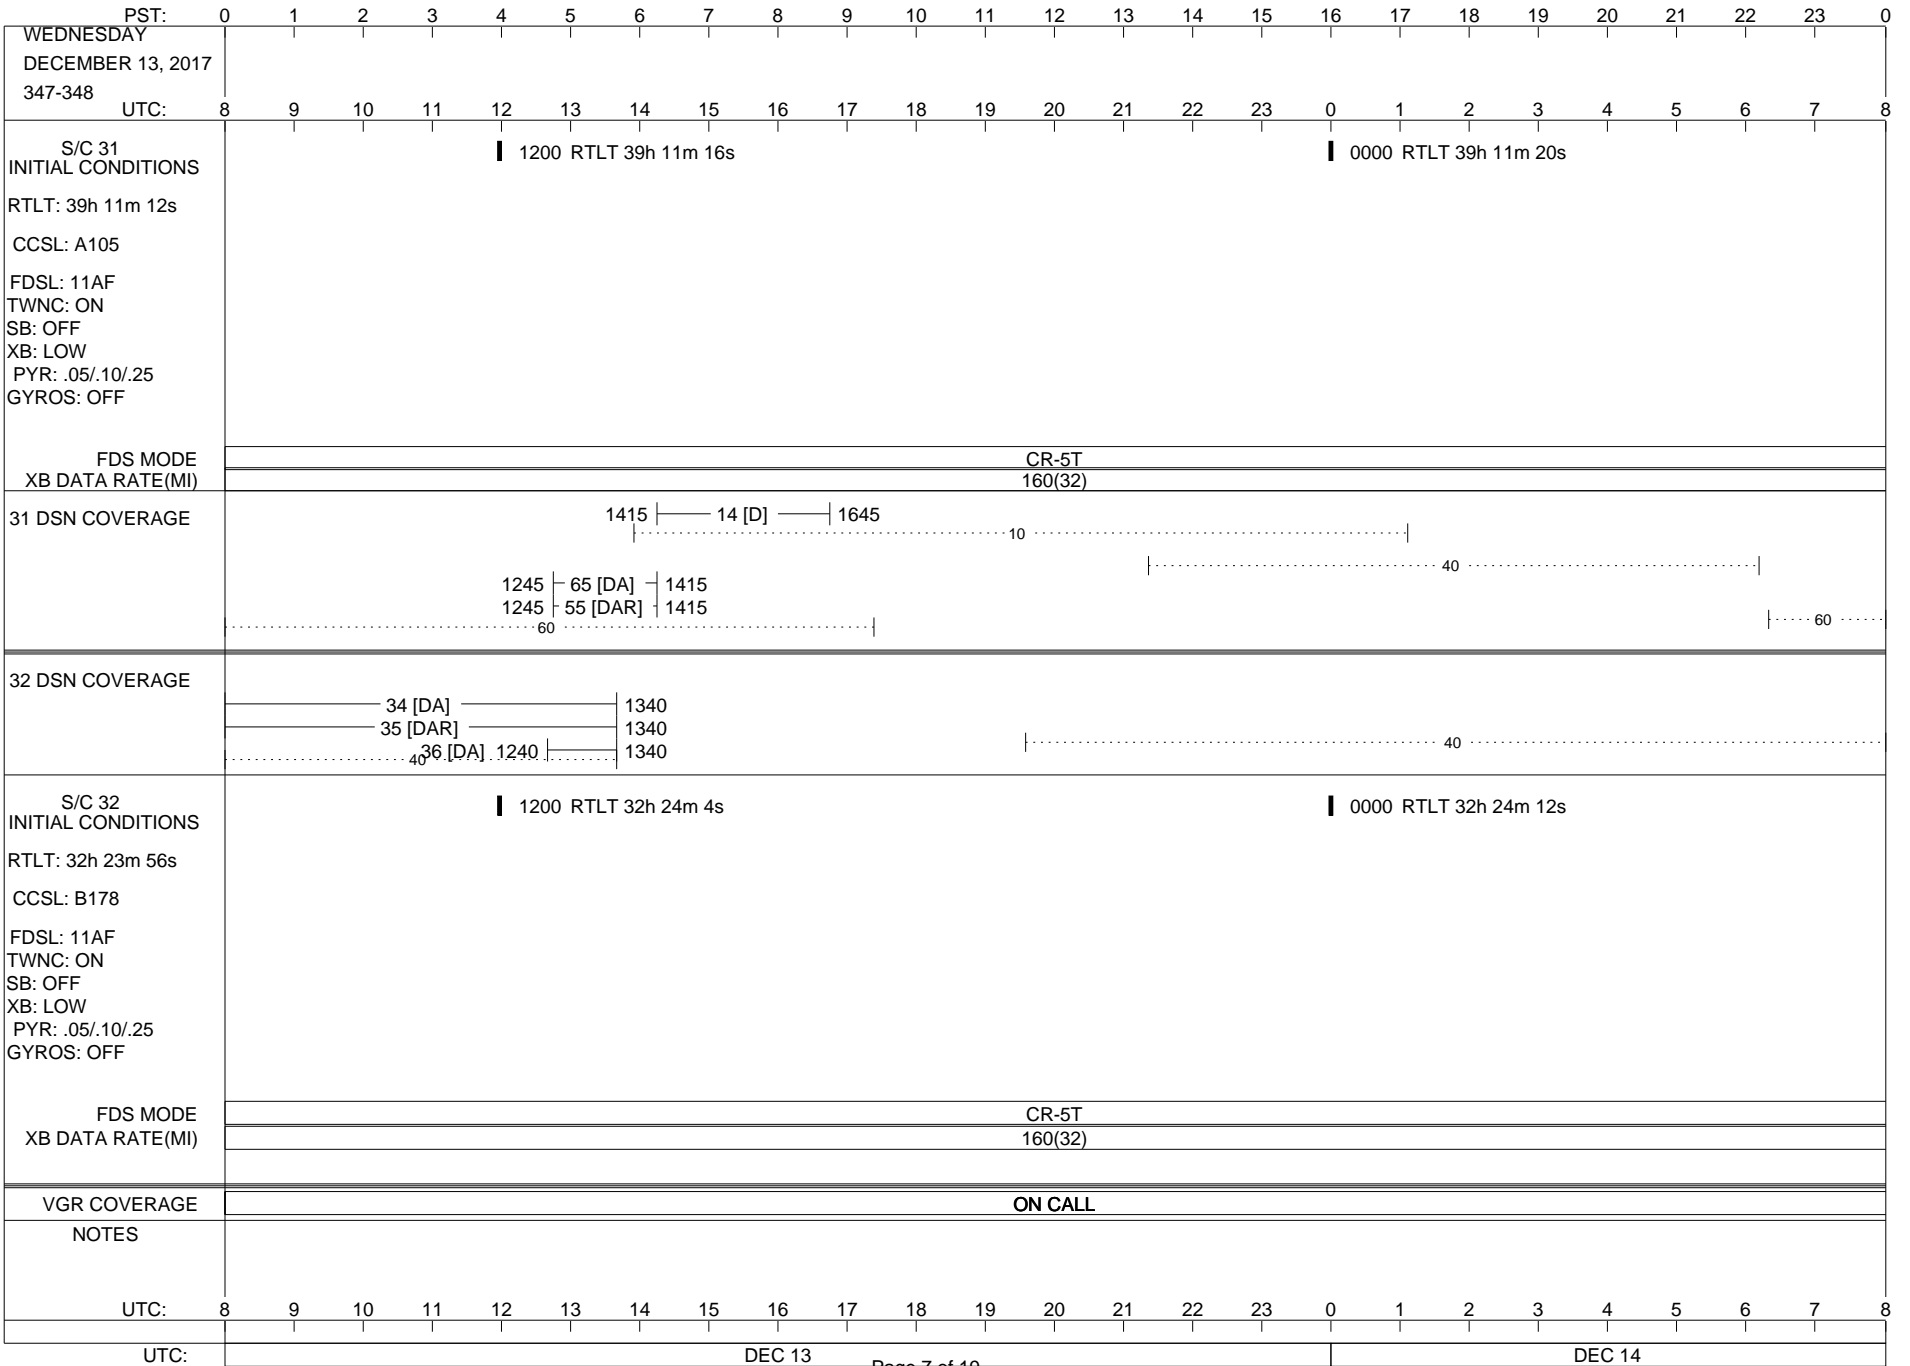

[1] S/C 31=GS-4B @ 2353 XB=2.8K(41) NOT RECOVERABLE

ISSUE DATE: 12/06/17 09:35

FRIDAY DECEMBER 15, 2017 349-350		PST: 0 1 2 3 4 5 6 7 8 9 10 11 12 13 14 15 16 17 18 19 20 21 22 23 0																							
UTC: 8 9 10 11 12 13 14 15 16 17 18 19 20 21 22 23 0 1 2 3 4 5 6 7 8																									
S/C 31 INITIAL CONDITIONS		1200 RTLT 39h 11m 32s												0000 RTLT 39h 11m 36s											
RTLT: 39h 11m 28s		1601 ----- FULMRO ----- 2244																							
CCSL: A105		1615 - AACS - 1758																							
FDSL: 11AF		1759 --- FDS --- 2011																							
TWNC: ON		2011 CCSA 2127																							
SB: OFF		2127 CCSB 2243																							
XB: LOW		----- TLC (SHORT-FORM) -----																							
PYR: .05/.10/.25																									
GYROS: OFF																									
FDS MODE		CR-5T								EL-40								CR-5T							
XB DATA RATE(MI)		160(32)								40(30)								160(32)							
31 DSN COVERAGE		1500 14 [D] 1600																							
		1600 ----- 24 [DA] ----- 2330																							
		2230 ----- 2330 25 [DAR] -----																							
		----- 10 -----																							
		----- 60 -----																							
		----- 40 -----																							
		----- 60 -----																							
		----- 63 [D] -----																							
		----- 60 -----																							
32 DSN COVERAGE		----- 34 [DA] ----- 1245																							
		----- 35 [DAR] ----- 1245																							
		----- 40 -----																							
		----- 40 -----																							
S/C 32 INITIAL CONDITIONS		1200 RTLT 32h 24m 34s												0000 RTLT 32h 24m 42s											
RTLT: 32h 24m 26s																									
CCSL: B178																									
FDSL: 11AF																									
TWNC: ON																									
SB: OFF																									
XB: LOW																									
PYR: .05/.10/.25																									
GYROS: OFF																									
FDS MODE		CR-5T																							
XB DATA RATE(MI)		160(32)																							
VGR COVERAGE		ON CALL								VGR								ON CALL							
NOTES		[1] S/C 31=EL-40 @ 2129 XB=40(30)																							
		[2] S/C 31=CR-5T @ 2244 XB=160(32)																							
UTC: 8 9 10 11 12 13 14 15 16 17 18 19 20 21 22 23 0 1 2 3 4 5 6 7 8																									
UTC:		DEC 15												DEC 16											