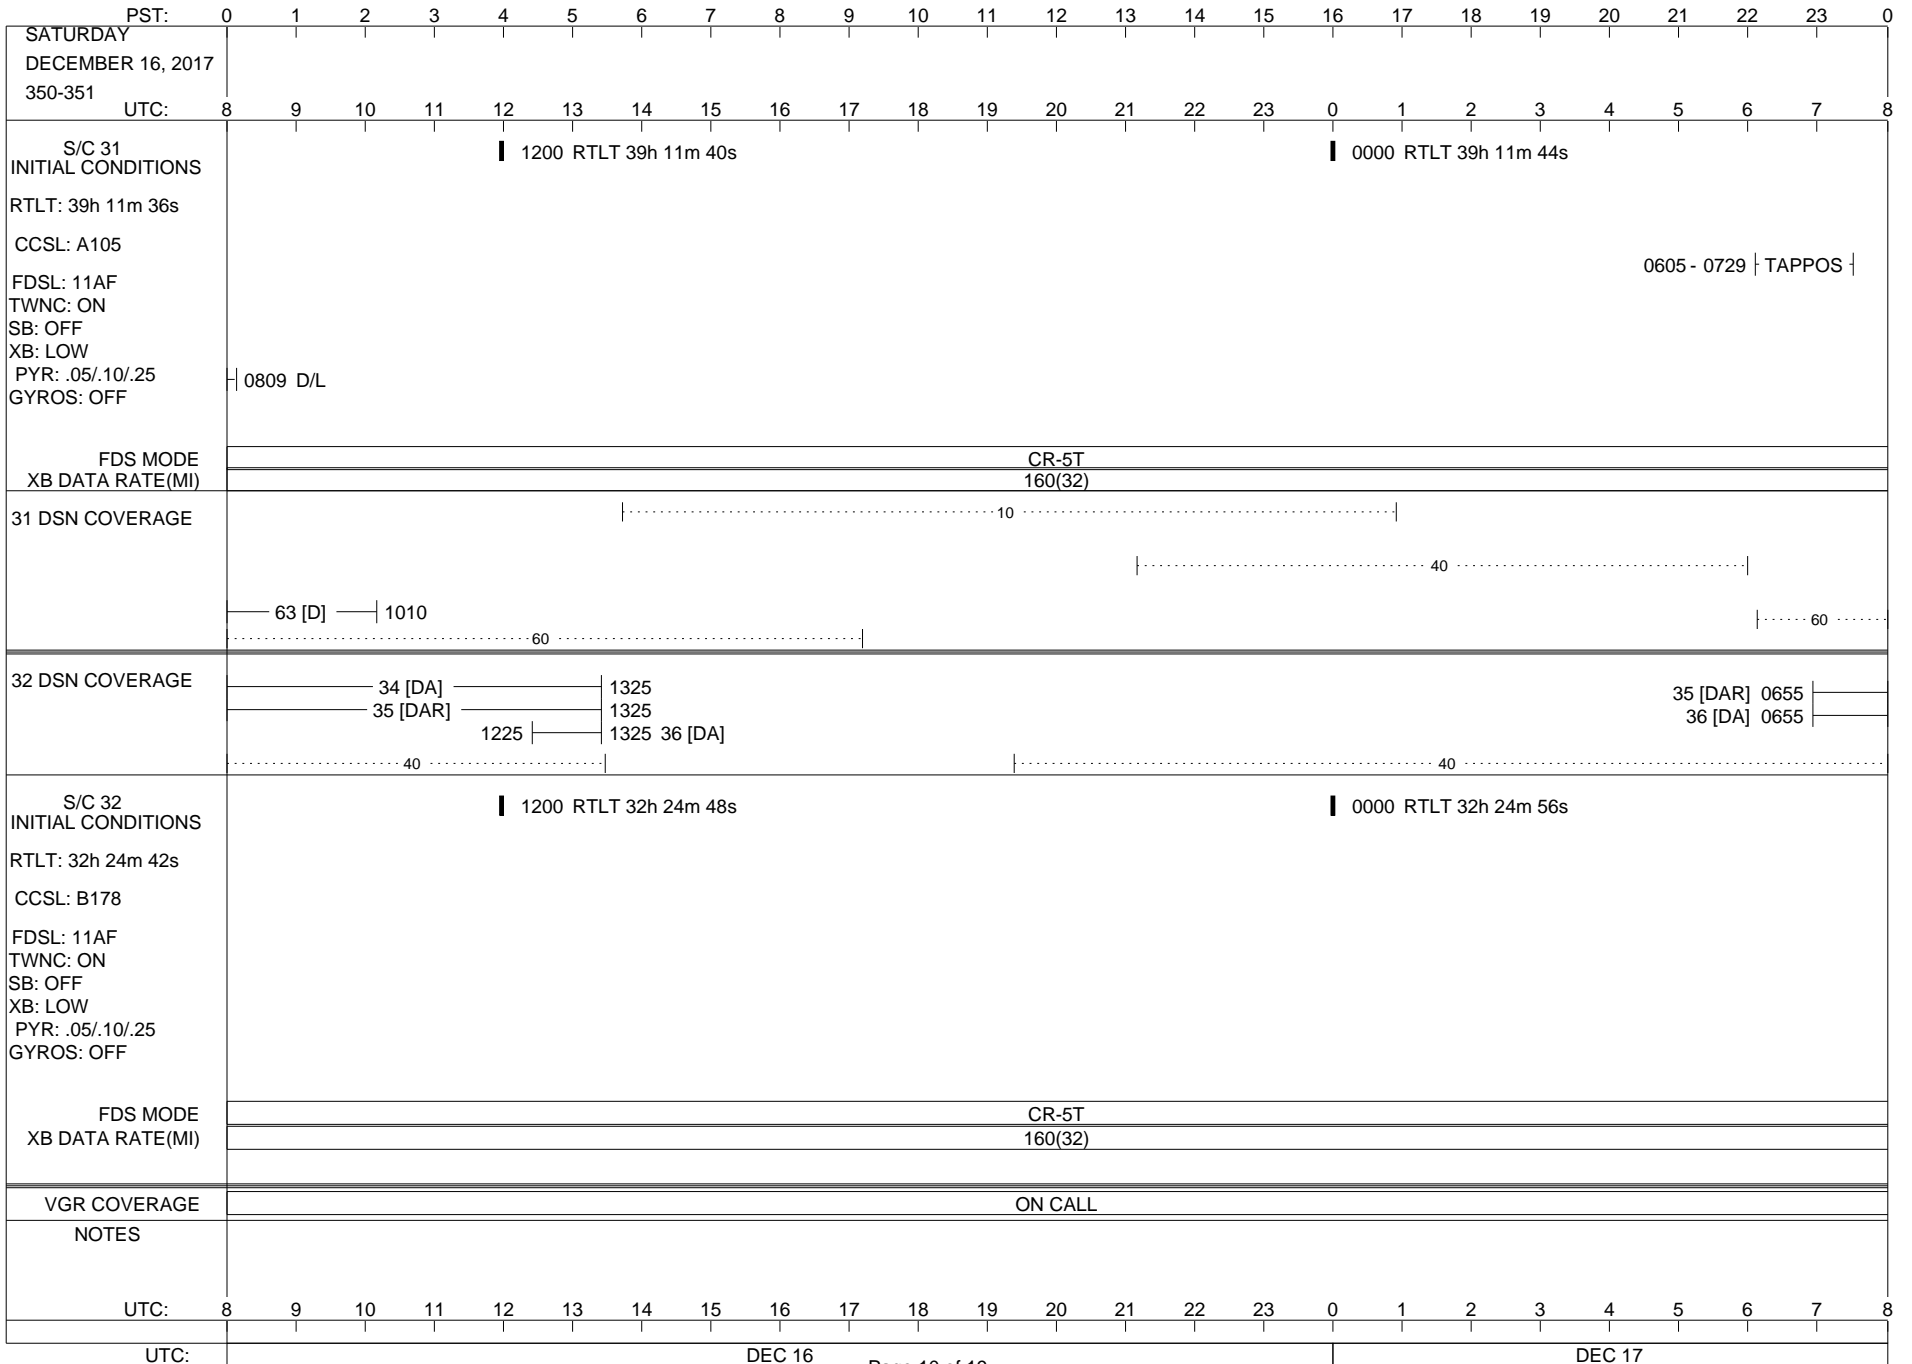

[1] S/C 31=GS-4B @ 2353 XB=2.8K(41) NOT RECOVERABLE

ISSUE DATE: 12/06/17 09:35

FRIDAY DECEMBER 15, 2017 349-350		PST: 0 1 2 3 4 5 6 7 8 9 10 11 12 13 14 15 16 17 18 19 20 21 22 23 0																							
UTC: 8 9 10 11 12 13 14 15 16 17 18 19 20 21 22 23 0 1 2 3 4 5 6 7 8																									
S/C 31 INITIAL CONDITIONS		1200 RTLT 39h 11m 32s												0000 RTLT 39h 11m 36s											
RTLT: 39h 11m 28s		1601 ----- FULMRO ----- 2244																							
CCSL: A105		1615 - AACS - 1758																							
FDSL: 11AF		1759 --- FDS --- 2011																							
TWNC: ON		2011 CCSA 2127																							
SB: OFF		2127 CCSB 2243																							
XB: LOW		----- TLC (SHORT-FORM) -----																							
PYR: .05/.10/.25																									
GYROS: OFF																									
FDS MODE		CR-5T								EL-40								CR-5T							
XB DATA RATE(MI)		160(32)								40(30)								160(32)							
31 DSN COVERAGE		1500 14 [D] 1600																							
		1600 ----- 24 [DA] ----- 2330																							
		2230 ----- 2330 25 [DAR] -----																							
		----- 10 -----																							
		----- 60 -----																							
		----- 40 -----																							
		----- 60 -----																							
		----- 63 [D] -----																							
		----- 60 -----																							
32 DSN COVERAGE		----- 34 [DA] ----- 1245																							
		----- 35 [DAR] ----- 1245																							
		----- 40 -----																							
		----- 40 -----																							
S/C 32 INITIAL CONDITIONS		1200 RTLT 32h 24m 34s												0000 RTLT 32h 24m 42s											
RTLT: 32h 24m 26s																									
CCSL: B178																									
FDSL: 11AF																									
TWNC: ON																									
SB: OFF																									
XB: LOW																									
PYR: .05/.10/.25																									
GYROS: OFF																									
FDS MODE		CR-5T																							
XB DATA RATE(MI)		160(32)																							
VGR COVERAGE		ON CALL								VGR								ON CALL							
NOTES		[1] S/C 31=EL-40 @ 2129 XB=40(30)																							
		[2] S/C 31=CR-5T @ 2244 XB=160(32)																							
UTC: 8 9 10 11 12 13 14 15 16 17 18 19 20 21 22 23 0 1 2 3 4 5 6 7 8																									
UTC:		DEC 15												DEC 16											