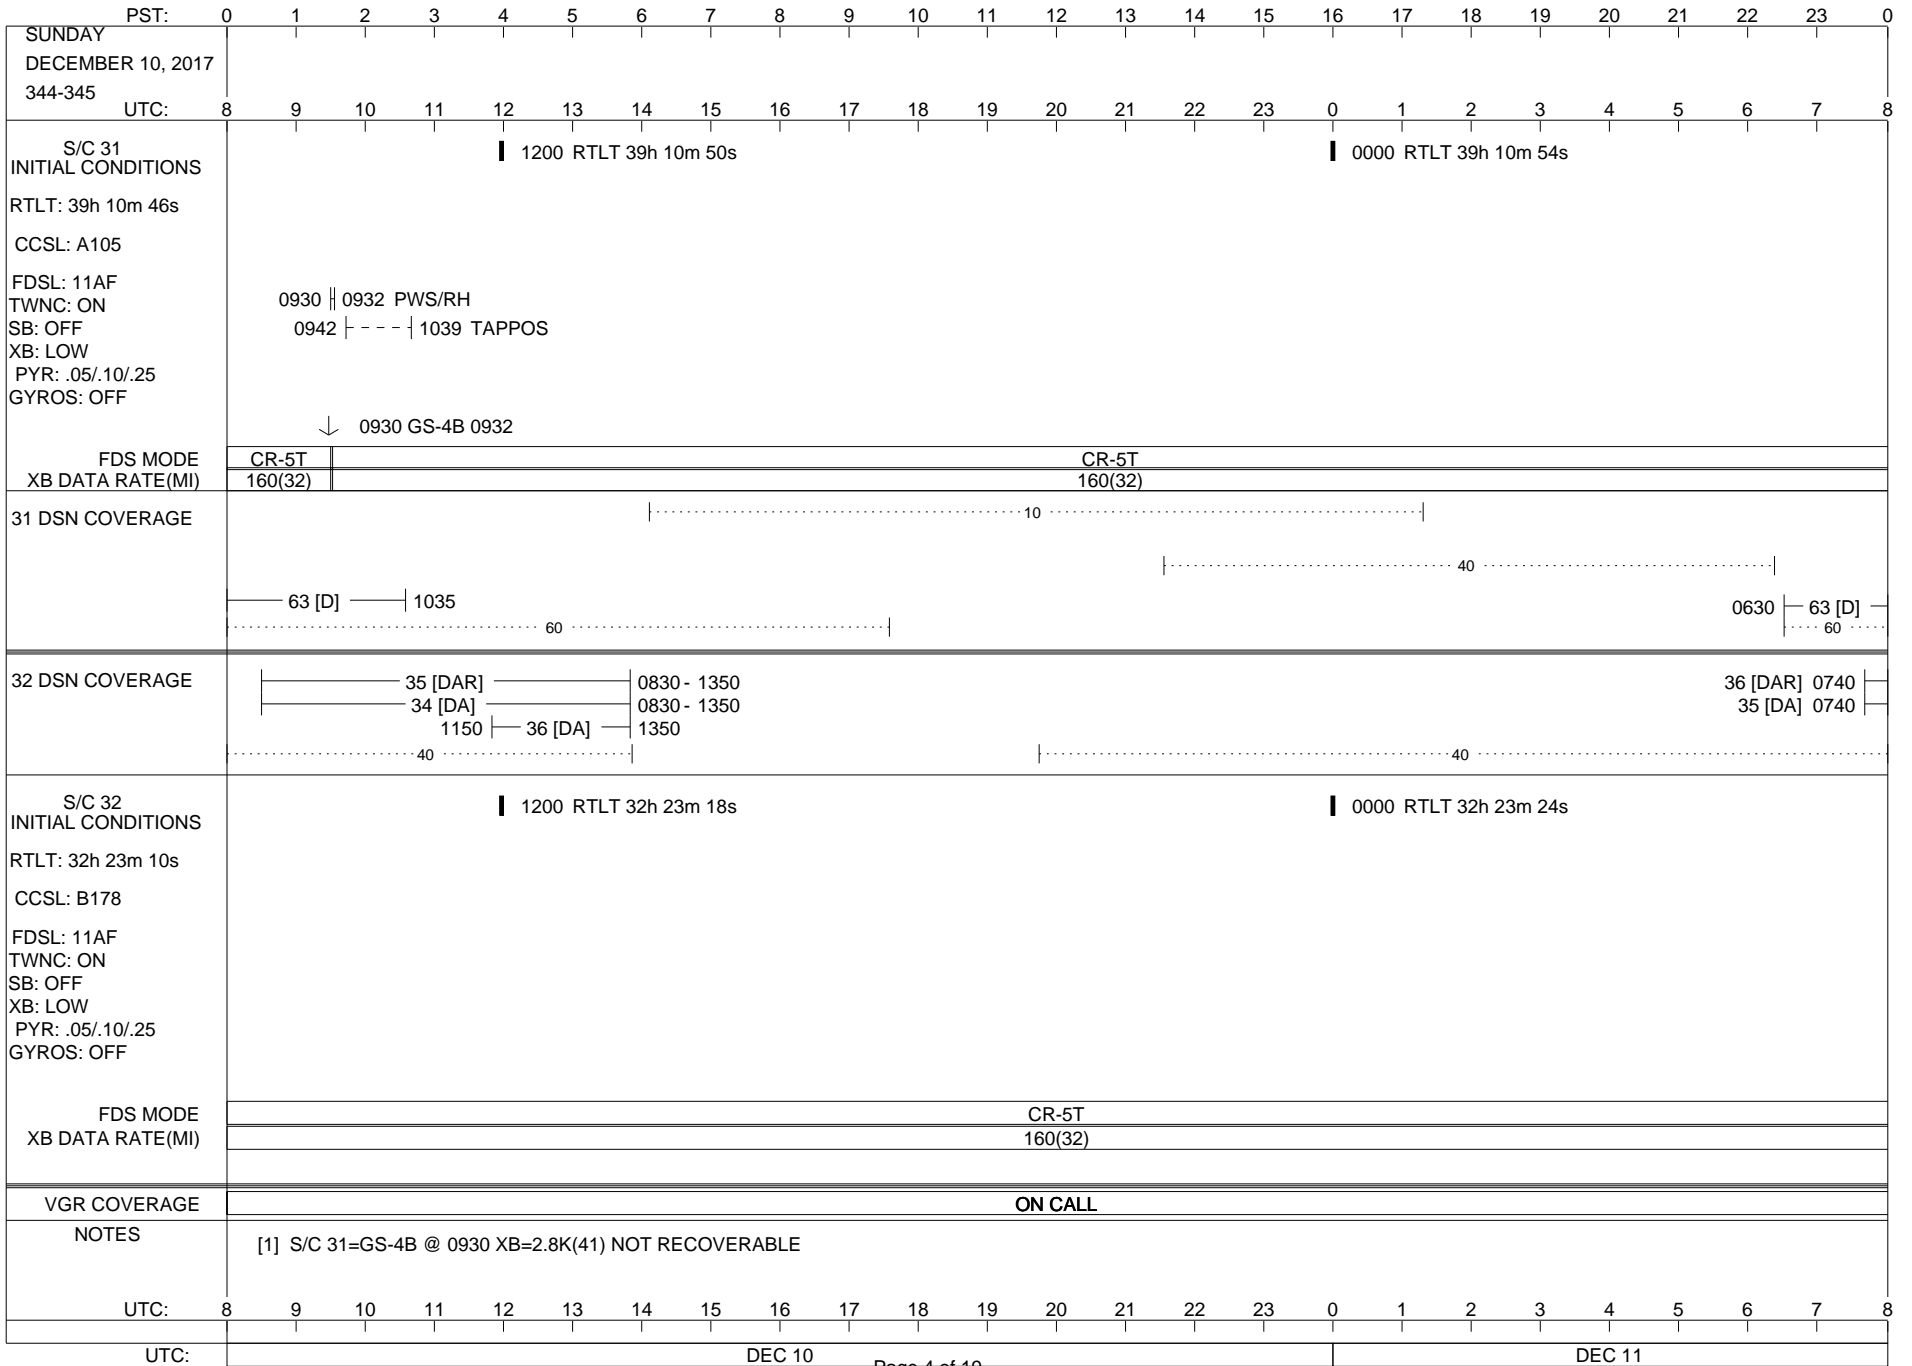

ISSUE DATE: 12/06/17 09:35

UTC: DEC 10

DEC 11