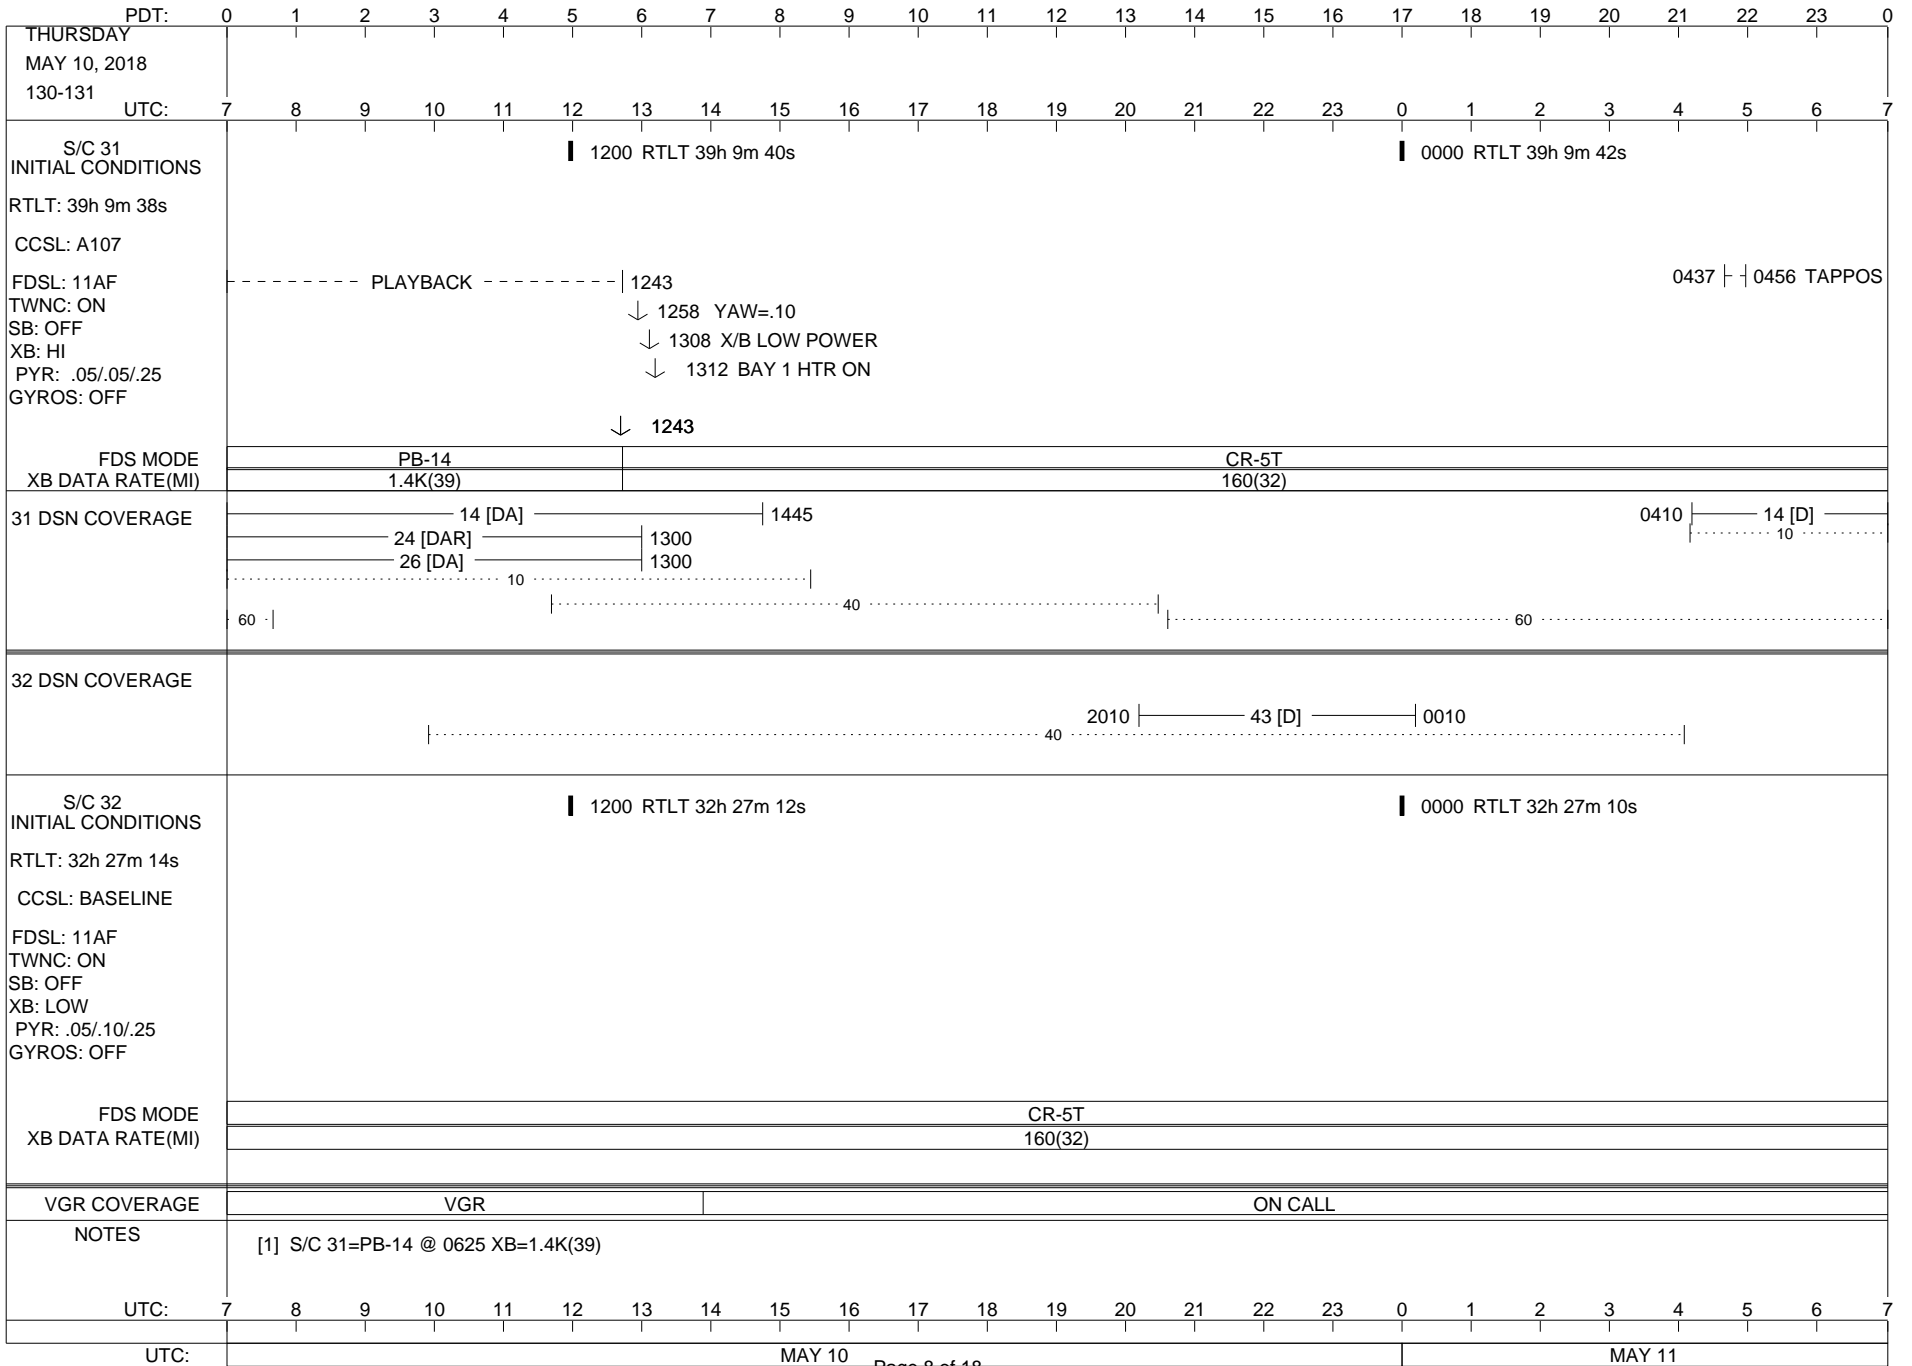

ISSUE DATE: 05/02/18 07:27