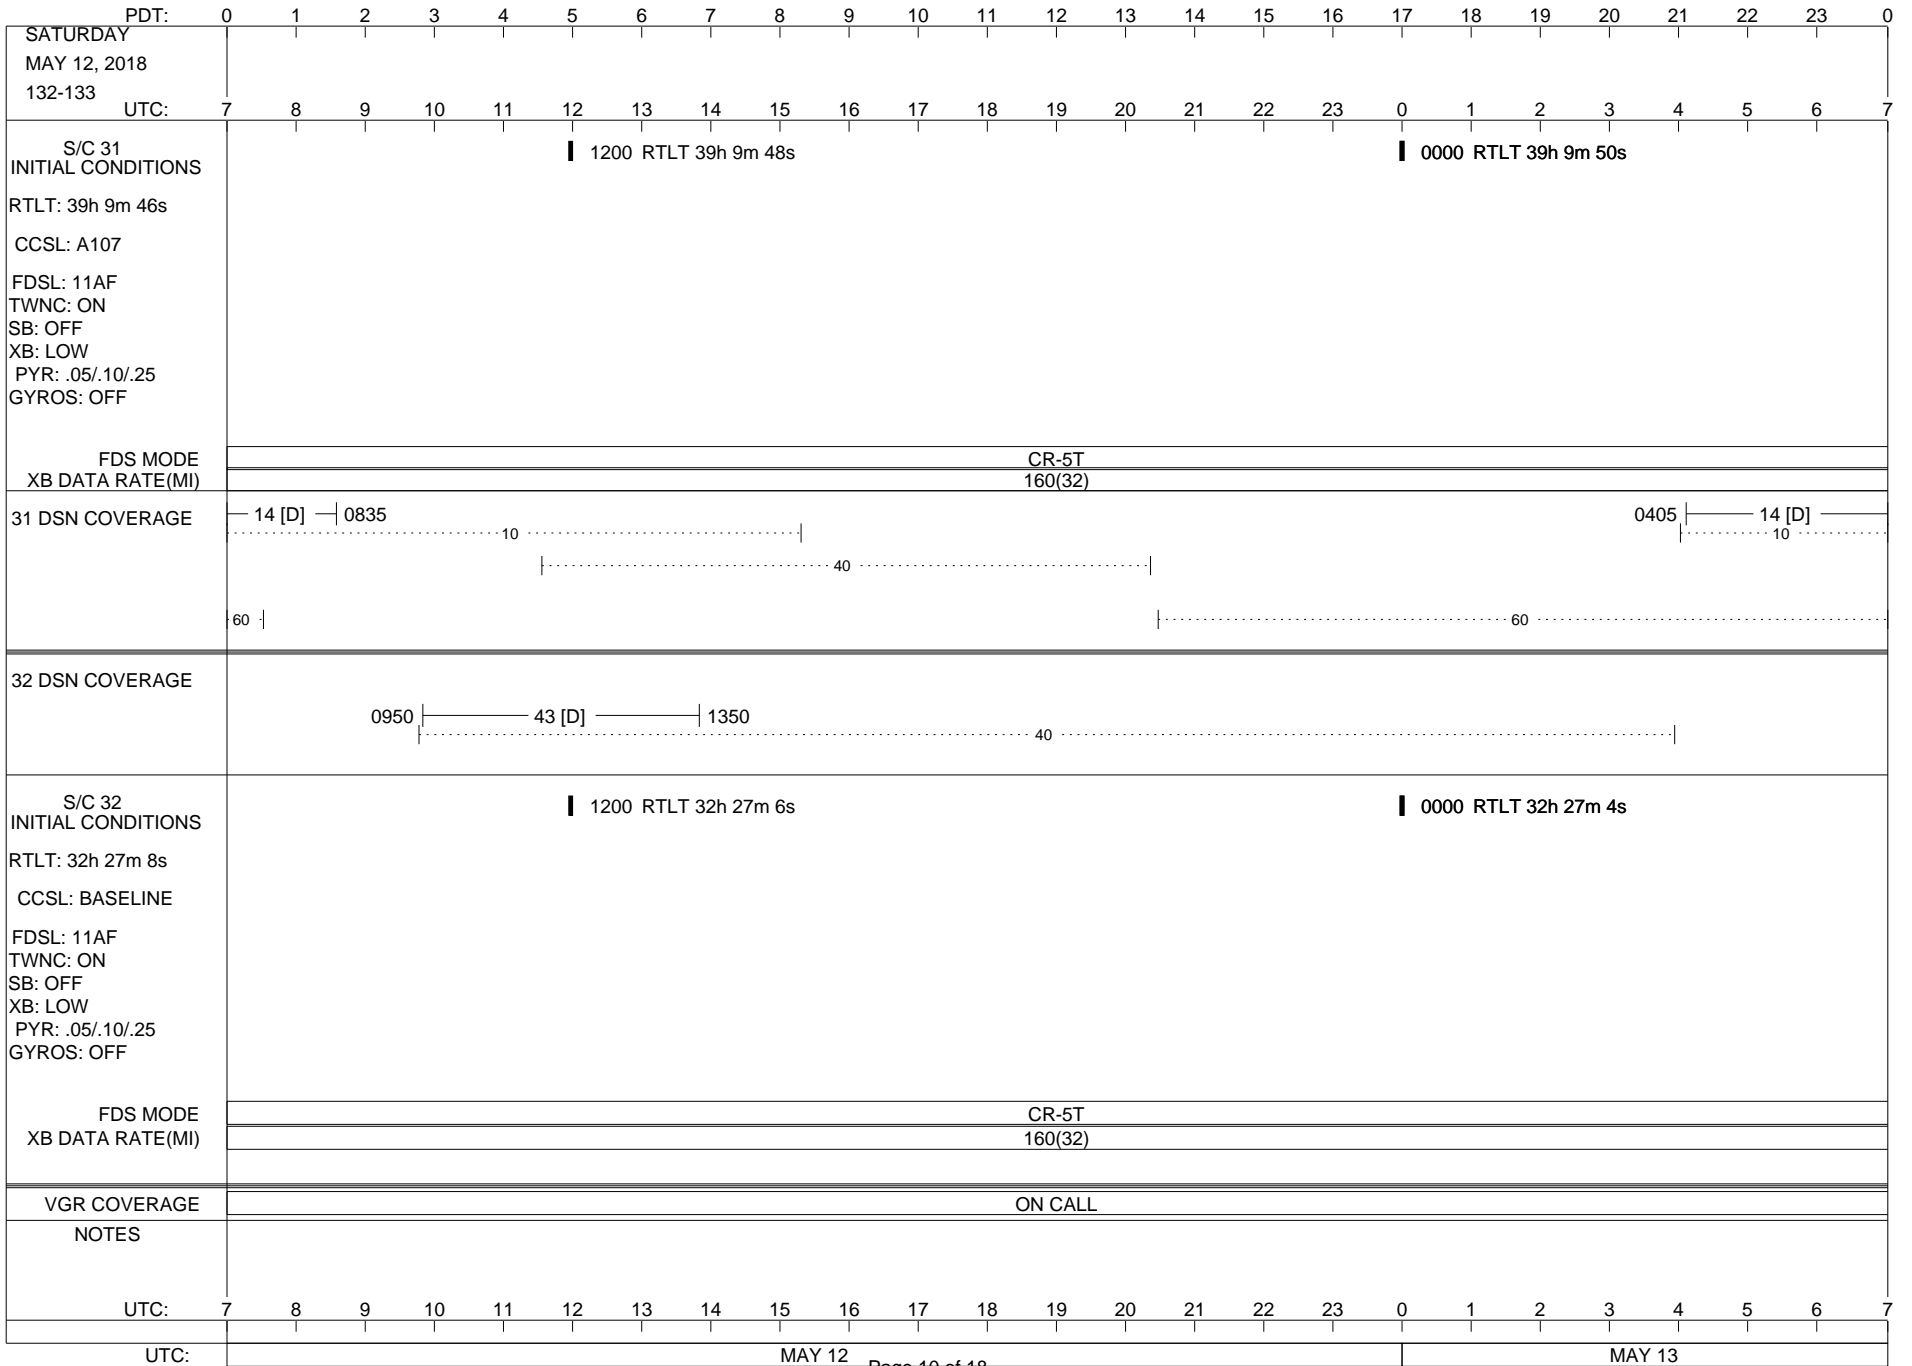

ISSUE DATE: 05/02/18 07:27