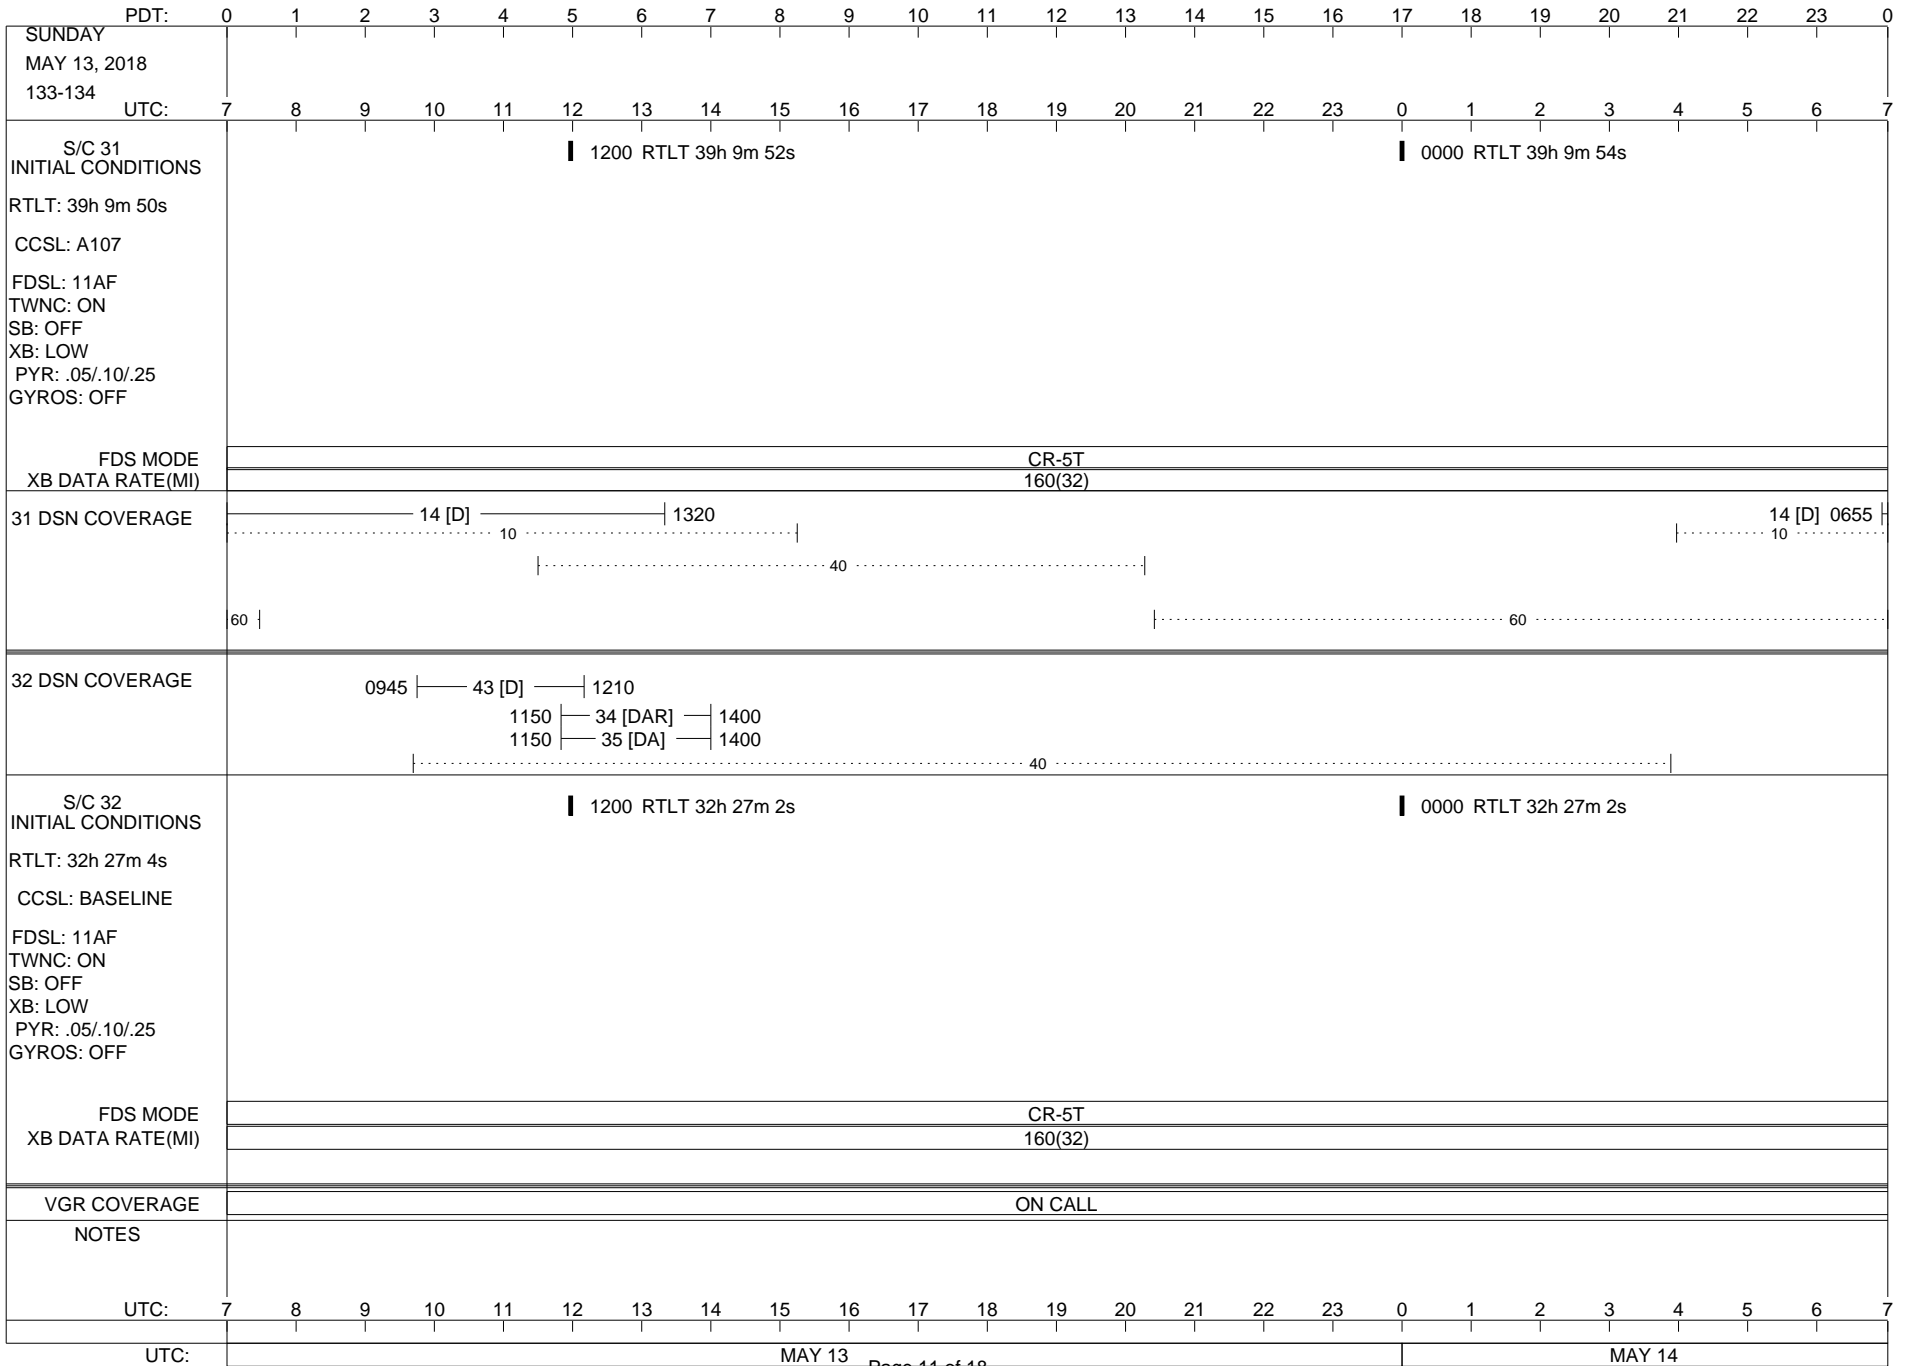

ISSUE DATE: 05/02/18 07:27

ISSUE DATE: 05/02/18 07:27

ISSUE DATE: 05/02/18 07:27

ISSUE DATE: 05/02/18 07:27

ISSUE DATE: 05/02/18 07:27

ISSUE DATE: 05/02/18 07:27

PDT:	0	1	2	3	4	5	6	7	8	9	10	11	12	13	14	15	16	17	18	19	20	21	22	23	0
TUESDAY MAY 15, 2018 135-136																									
UTC:	7	8	9	10	11	12	13	14	15	16	17	18	19	20	21	22	23	0	1	2	3	4	5	6	7
S/C 31 INITIAL CONDITIONS RTLT: 39h 9m 58s CCSL: A107 FDSL: 11AF TWNC: ON SB: OFF XB: LOW PYR: .05/.10/.25 GYROS: OFF	█ 1200 RTLT 39h 10m 0s												█ 0000 RTLT 39h 10m 2s												
	1505 1506 PWS/RH																								
	↓ 1505 GS-4B 1506																								
FDS MODE	CR-5T												CR-5T												
XB DATA RATE(MI)	160(32)												160(32)												
31 DSN COVERAGE	14 [D] 0940										0350 14 [D]														
														
40.....									10.....														
	60										60														
32 DSN COVERAGE	1045 43 [B] 1430																								
40.....																								
S/C 32 INITIAL CONDITIONS RTLT: 32h 26m 58s CCSL: BASELINE FDSL: 11AF TWNC: ON SB: OFF XB: LOW PYR: .05/.10/.25 GYROS: OFF	█ 1200 RTLT 32h 26m 56s												█ 0000 RTLT 32h 26m 56s												
	▼ 1337 DUMMY (5 MIN BRACKETED 22:04)																								
FDS MODE	CR-5T																								
XB DATA RATE(MI)	160(32)																								
VGR COVERAGE	ON CALL						VGR						ON CALL												
NOTES	[1] S/C 31=GS-4B @ 1505 XB=2.8K(41) NOT RECOVERABLE																								
UTC:	7	8	9	10	11	12	13	14	15	16	17	18	19	20	21	22	23	0	1	2	3	4	5	6	7
UTC:	MAY 15												MAY 16												