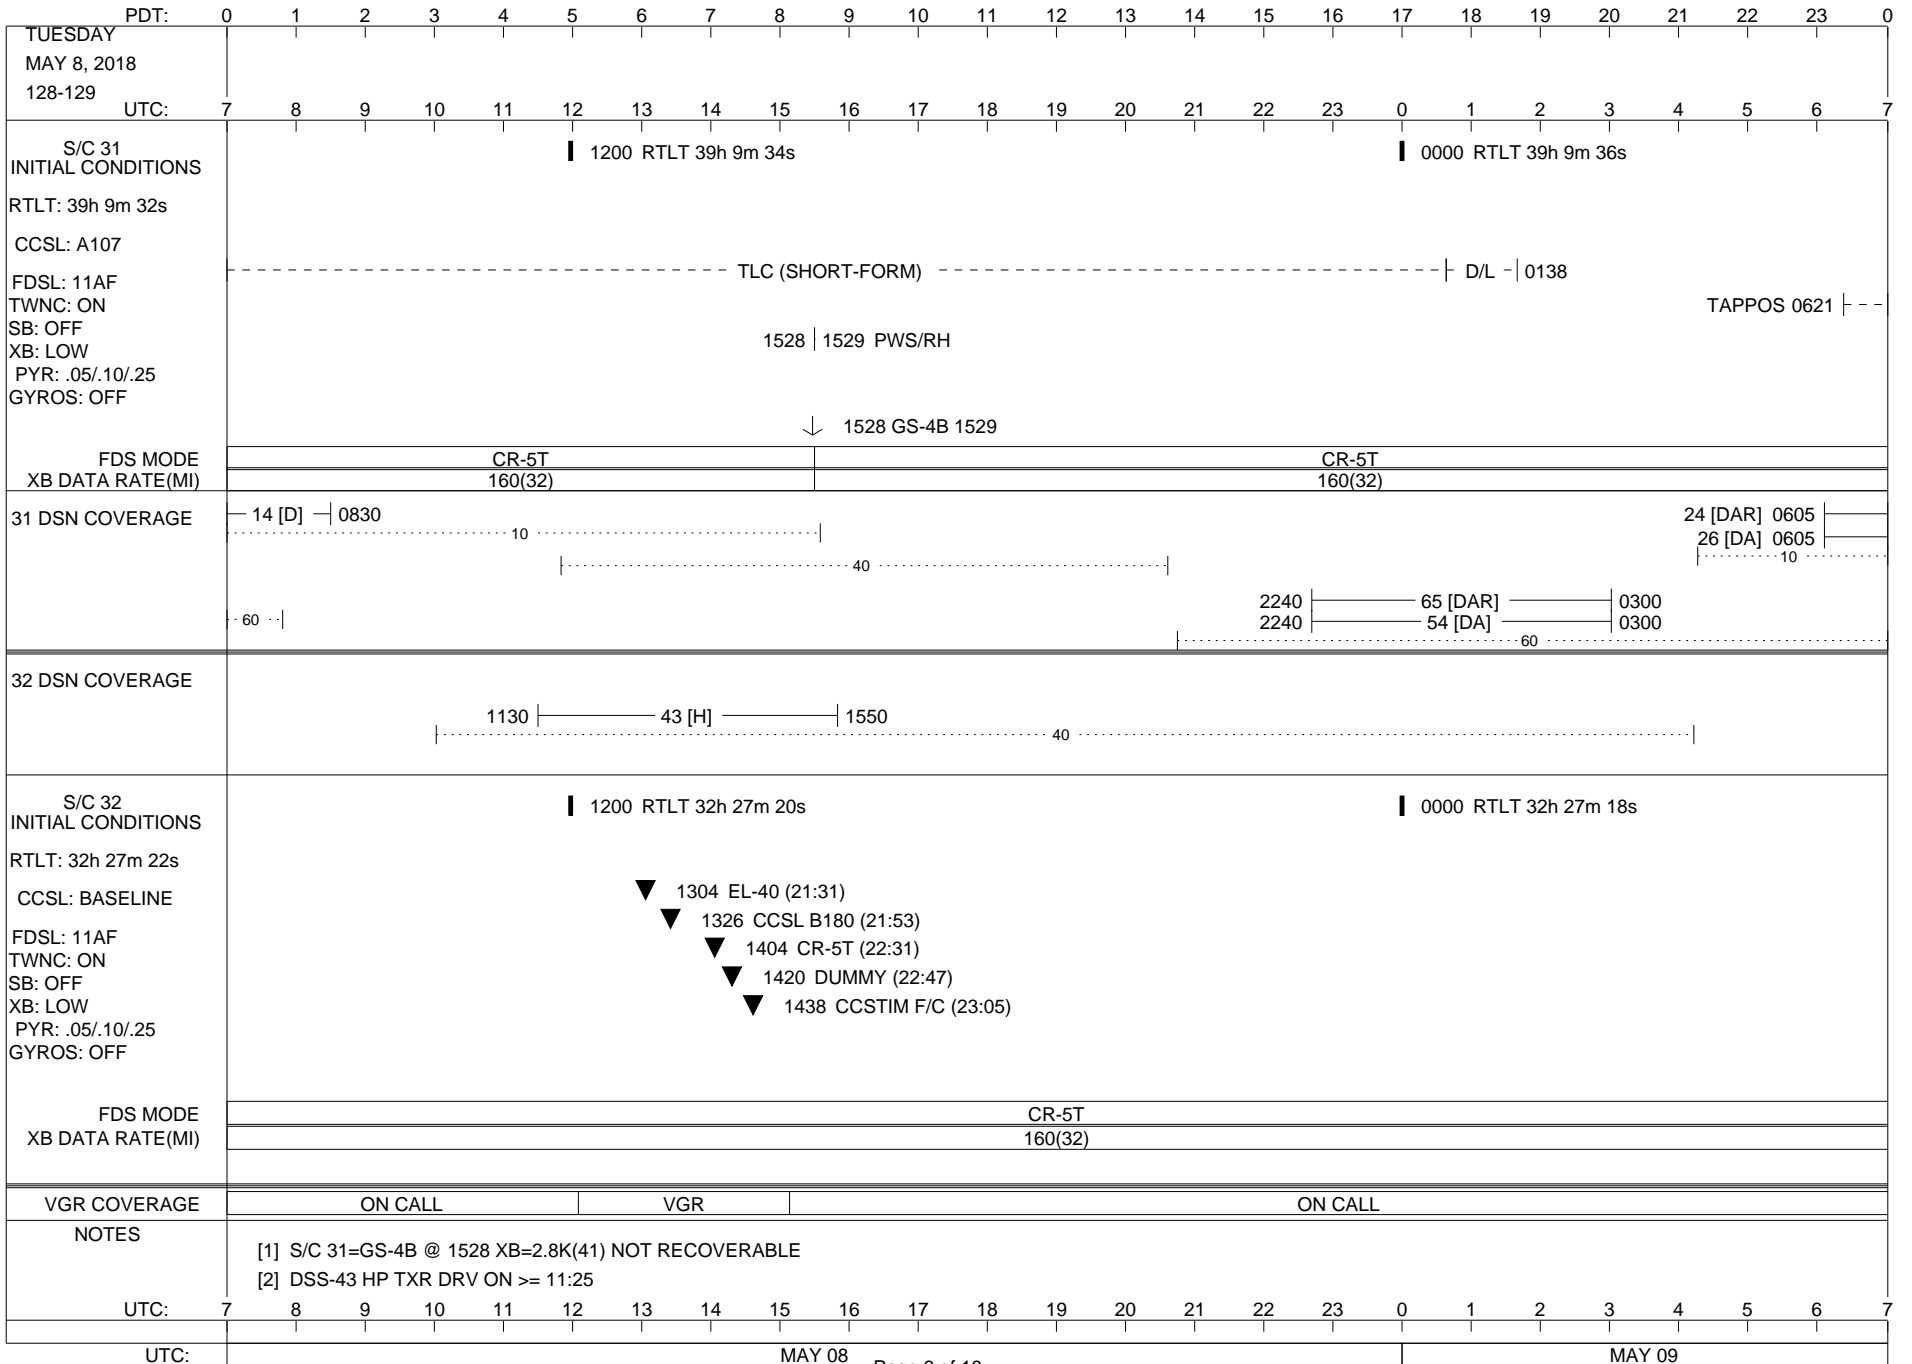

ISSUE DATE: 05/02/18 07:27