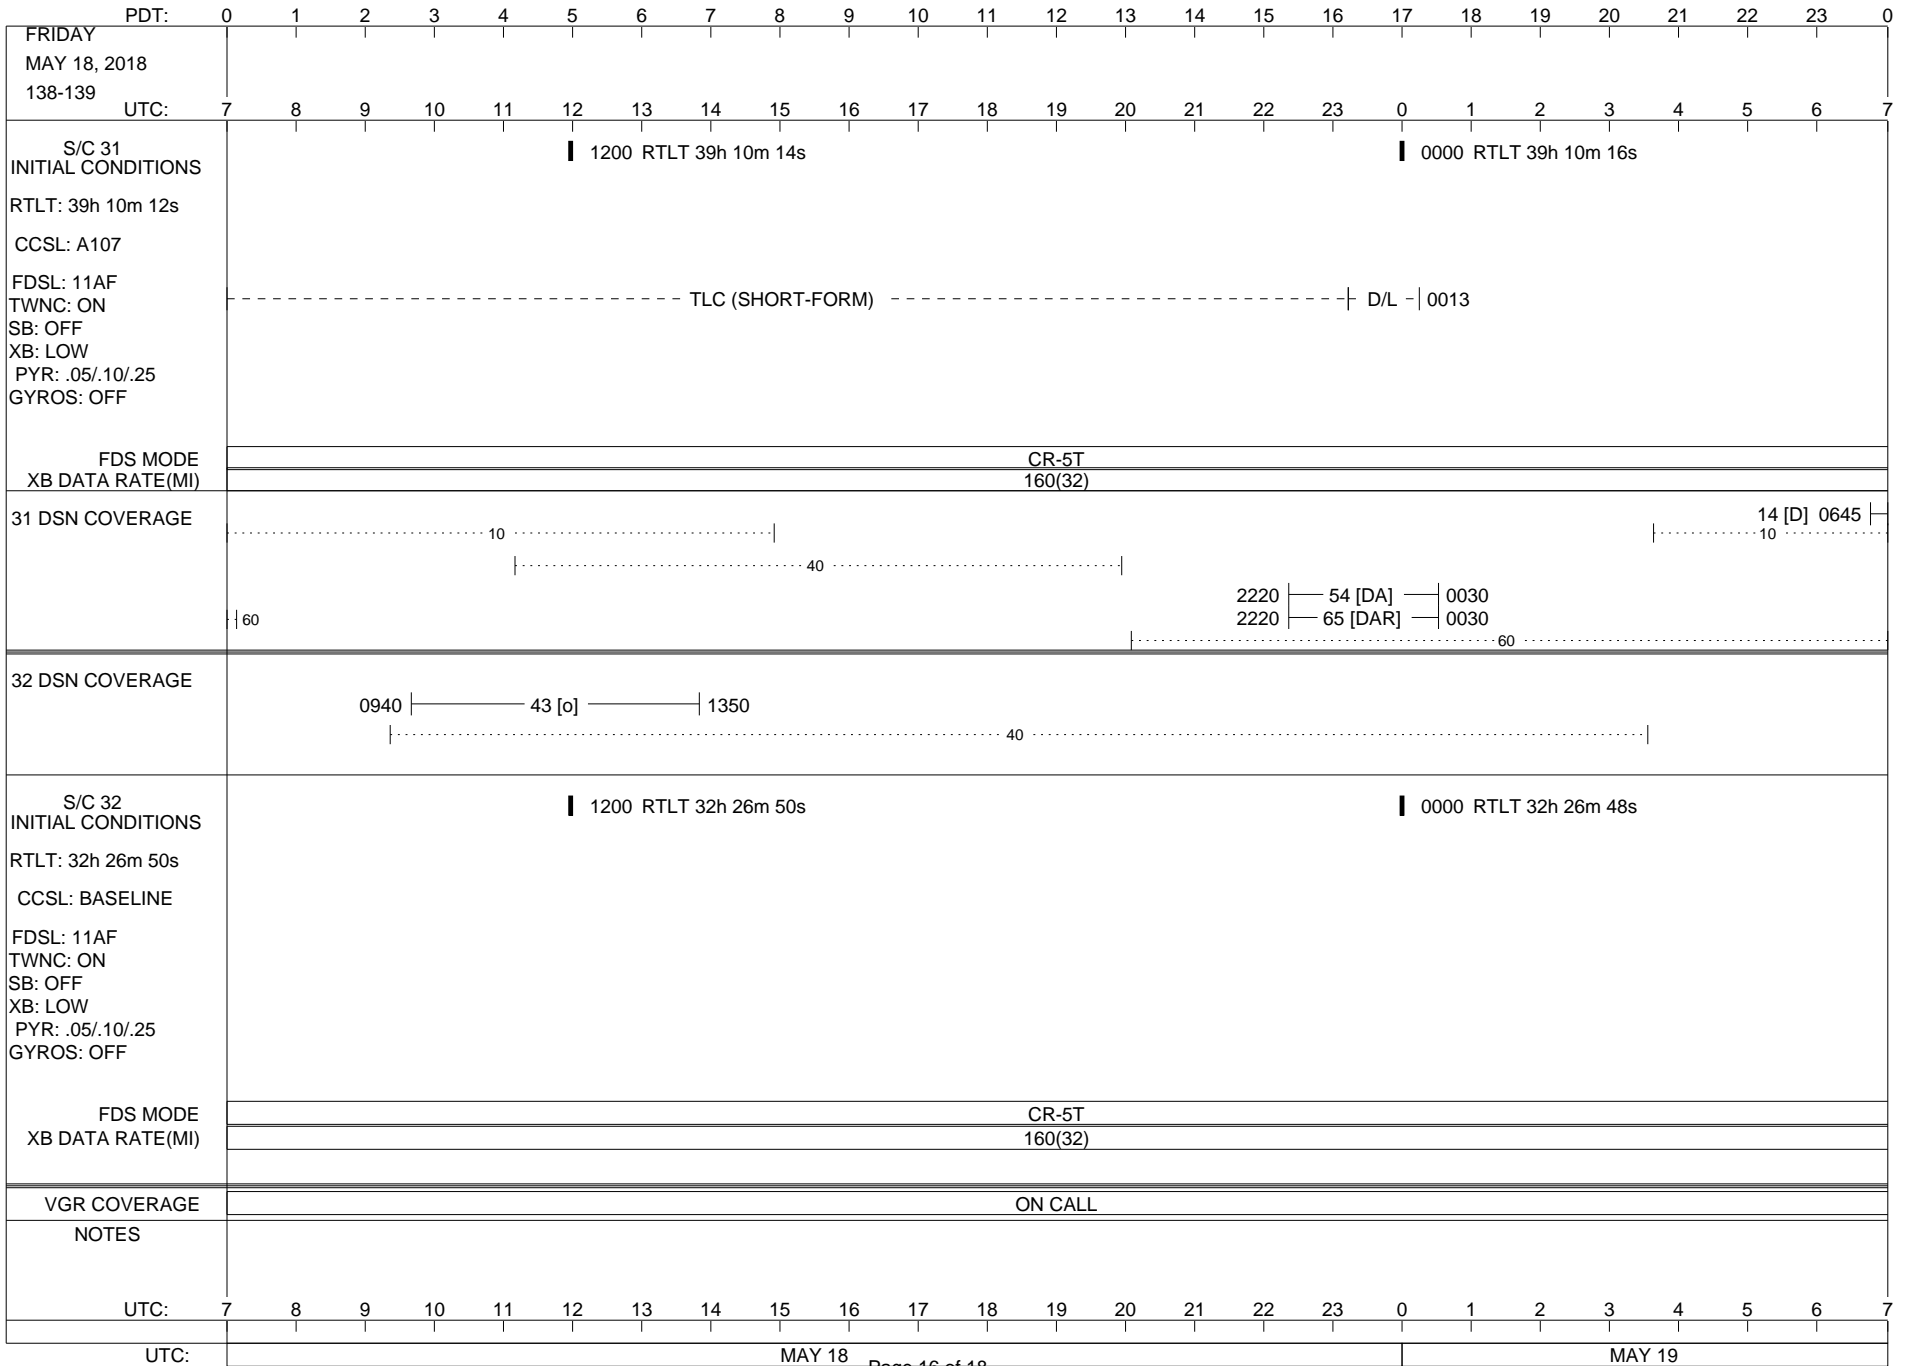

ISSUE DATE: 05/02/18 07:27