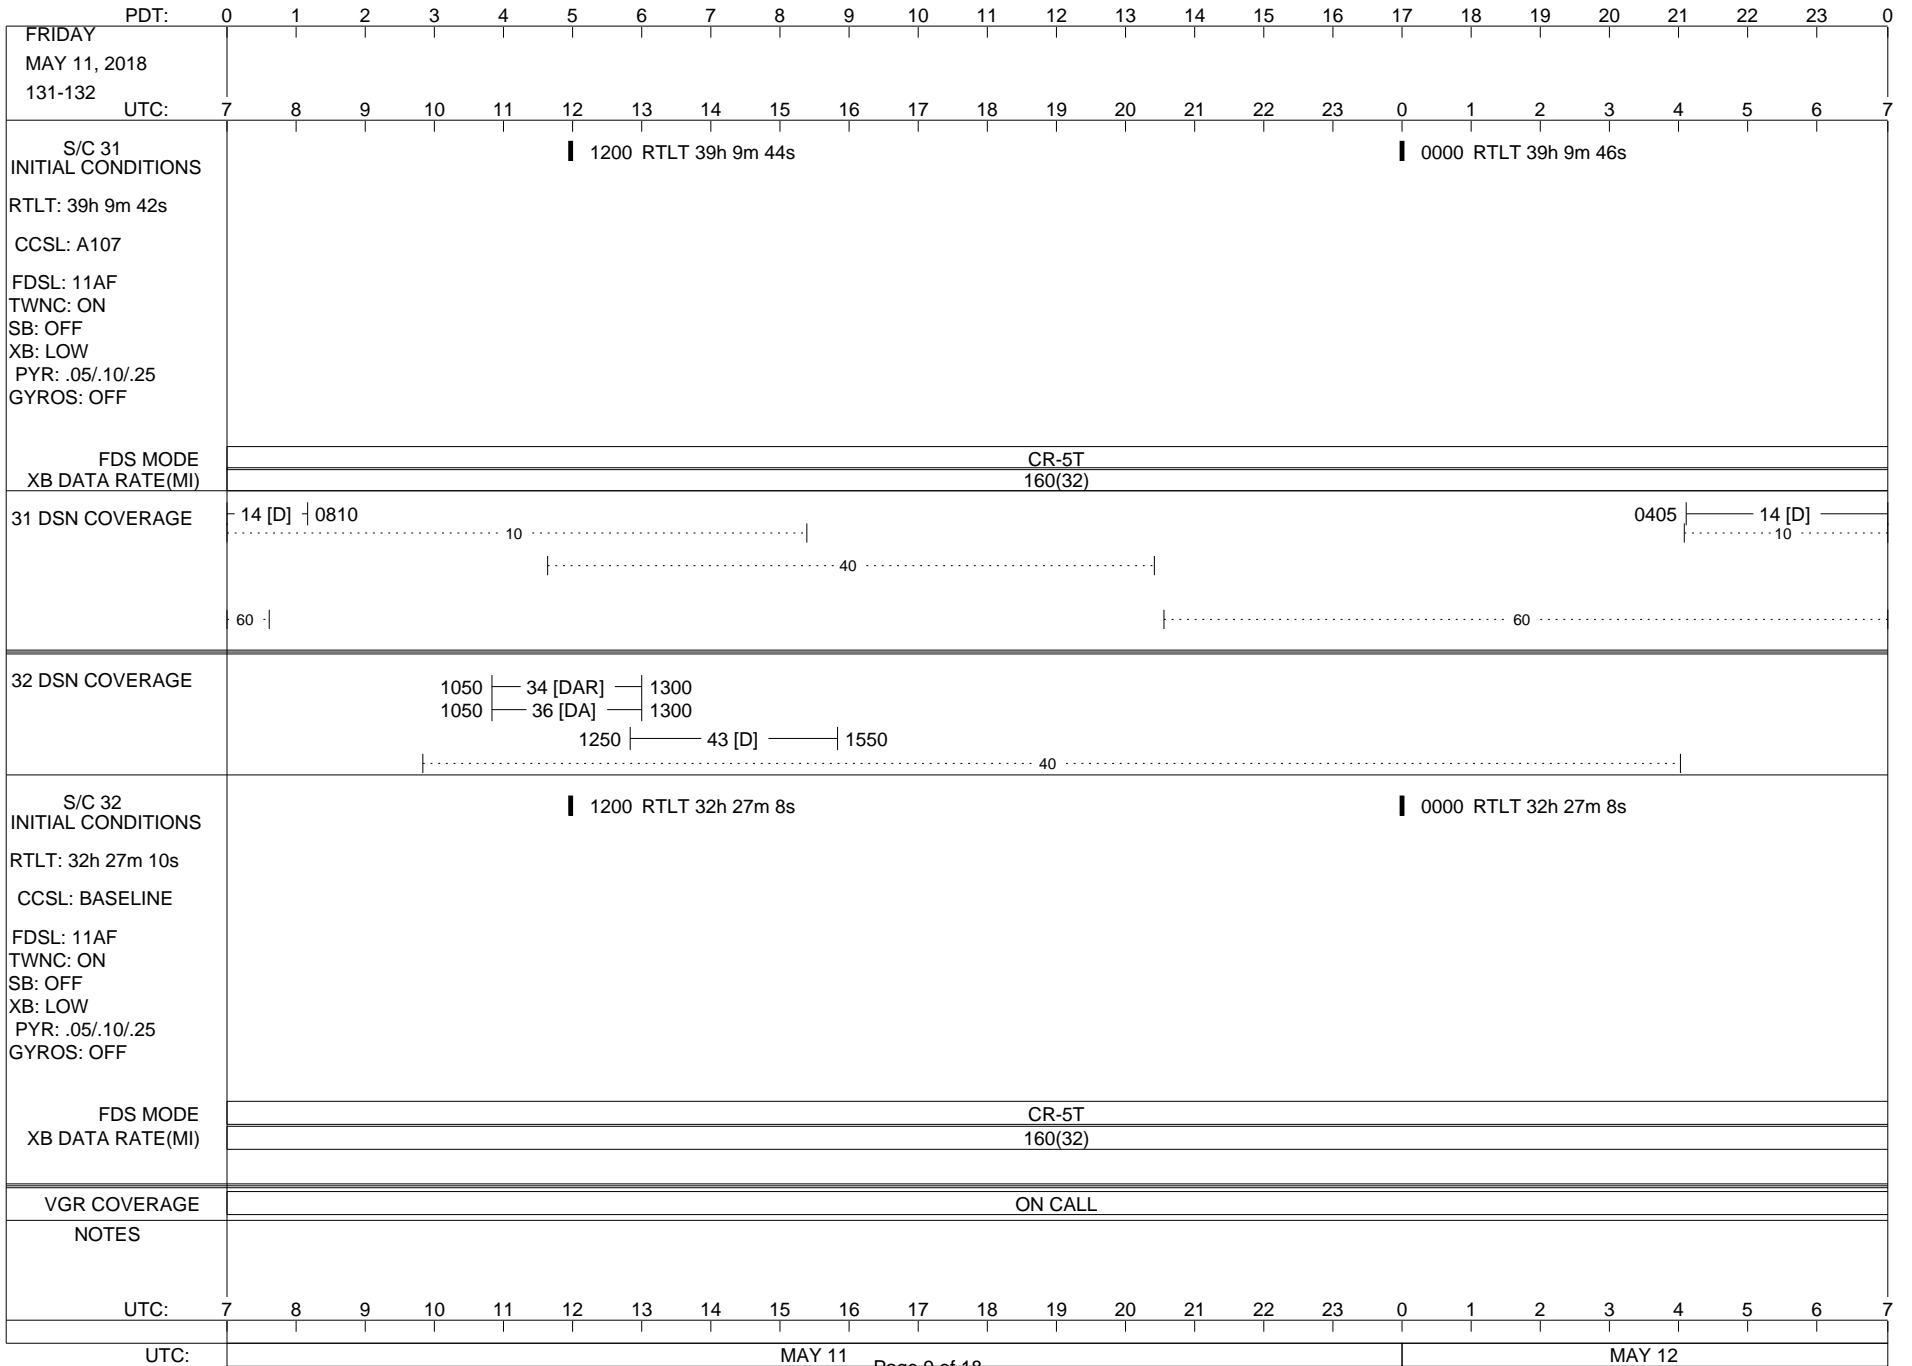

ISSUE DATE: 05/02/18 07:27