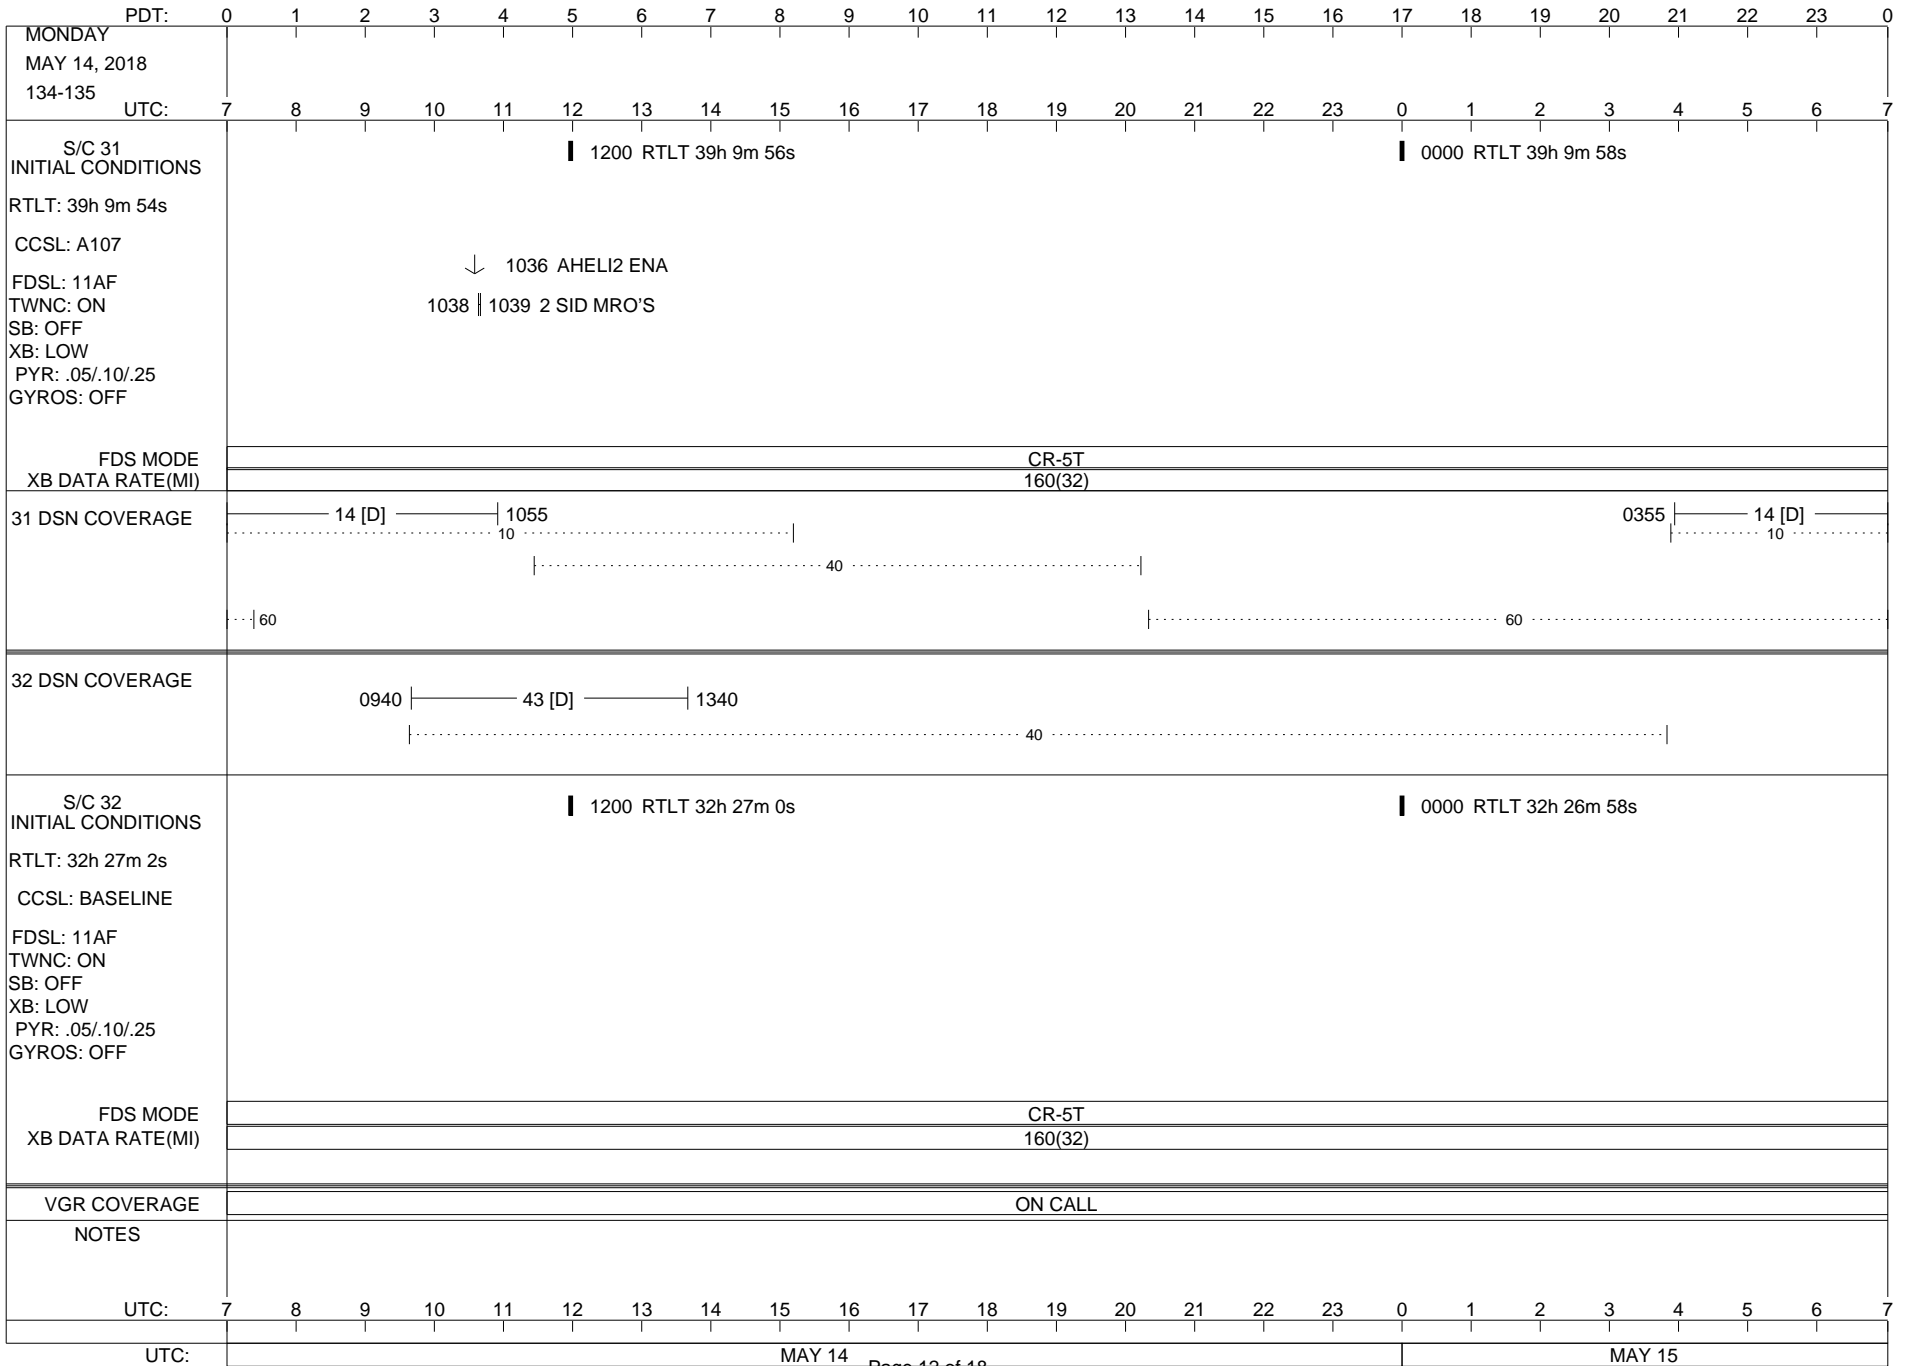

ISSUE DATE: 05/02/18 07:27

ISSUE DATE: 05/02/18 07:27

ISSUE DATE: 05/02/18 07:27

ISSUE DATE: 05/02/18 07:27

ISSUE DATE: 05/02/18 07:27

ISSUE DATE: 05/02/18 07:27

PDT:	0	1	2	3	4	5	6	7	8	9	10	11	12	13	14	15	16	17	18	19	20	21	22	23	0
TUESDAY MAY 15, 2018 135-136																									
UTC:	7	8	9	10	11	12	13	14	15	16	17	18	19	20	21	22	23	0	1	2	3	4	5	6	7
S/C 31 INITIAL CONDITIONS RTLT: 39h 9m 58s CCSL: A107 FDSL: 11AF TWNC: ON SB: OFF XB: LOW PYR: .05/.10/.25 GYROS: OFF	█ 1200 RTLT 39h 10m 0s												█ 0000 RTLT 39h 10m 2s												
	1505 1506 PWS/RH																								
	↓ 1505 GS-4B 1506																								
FDS MODE	CR-5T												CR-5T												
XB DATA RATE(MI)	160(32)												160(32)												
31 DSN COVERAGE	14 [D] 0940										0350 14 [D]														
														
40.....									10.....														
	60										60														
32 DSN COVERAGE	1045 43 [B] 1430																								
40.....																								
S/C 32 INITIAL CONDITIONS RTLT: 32h 26m 58s CCSL: BASELINE FDSL: 11AF TWNC: ON SB: OFF XB: LOW PYR: .05/.10/.25 GYROS: OFF	█ 1200 RTLT 32h 26m 56s												█ 0000 RTLT 32h 26m 56s												
	▼ 1337 DUMMY (5 MIN BRACKETED 22:04)																								
FDS MODE	CR-5T																								
XB DATA RATE(MI)	160(32)																								
VGR COVERAGE	ON CALL						VGR						ON CALL												
NOTES	[1] S/C 31=GS-4B @ 1505 XB=2.8K(41) NOT RECOVERABLE																								
UTC:	7	8	9	10	11	12	13	14	15	16	17	18	19	20	21	22	23	0	1	2	3	4	5	6	7
UTC:	MAY 15												MAY 16												