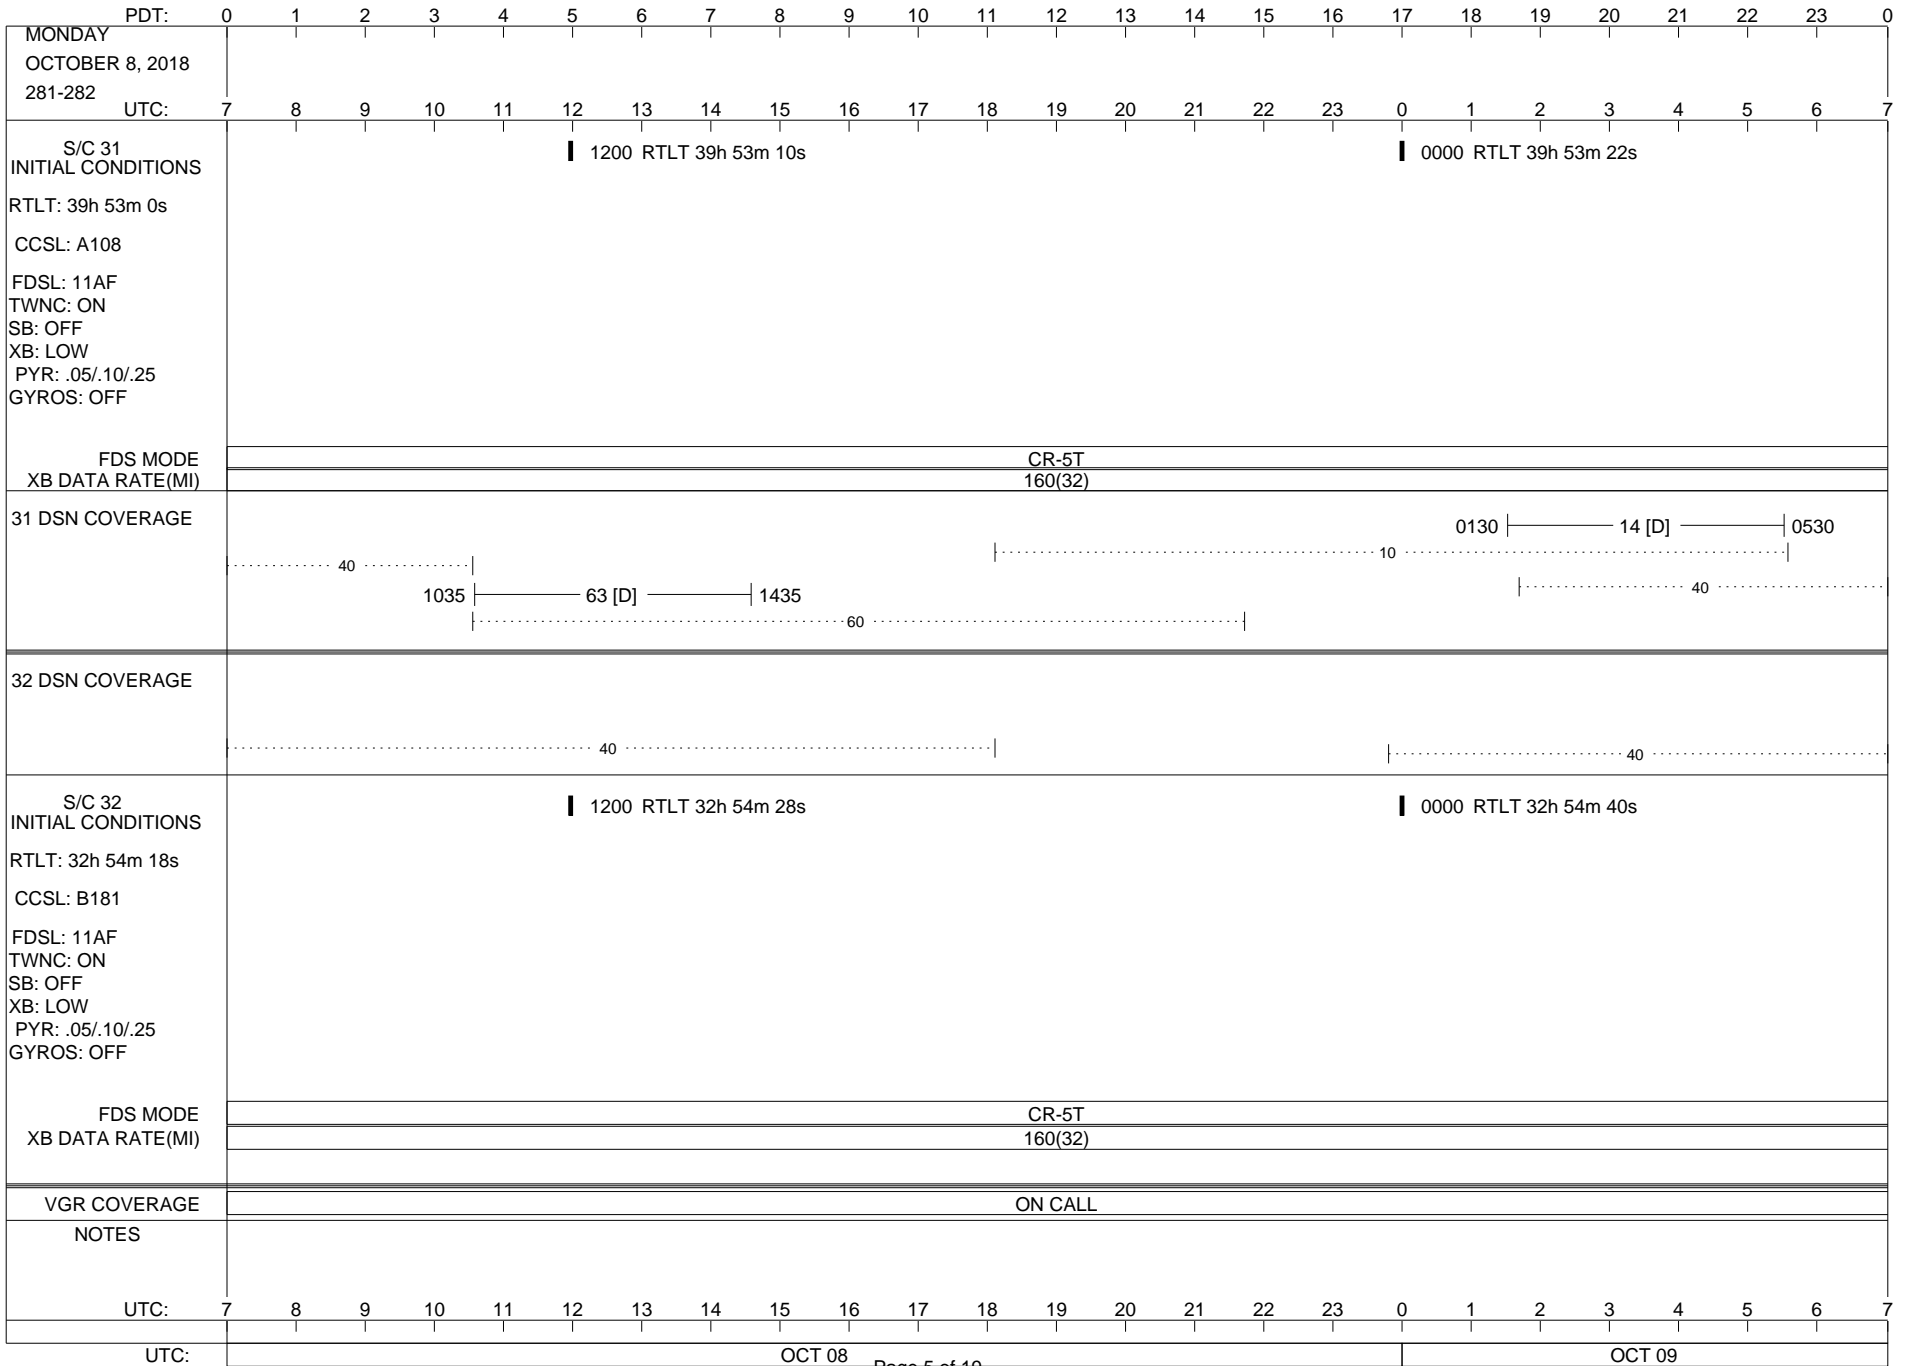

ISSUE DATE: 09/27/18 14:18