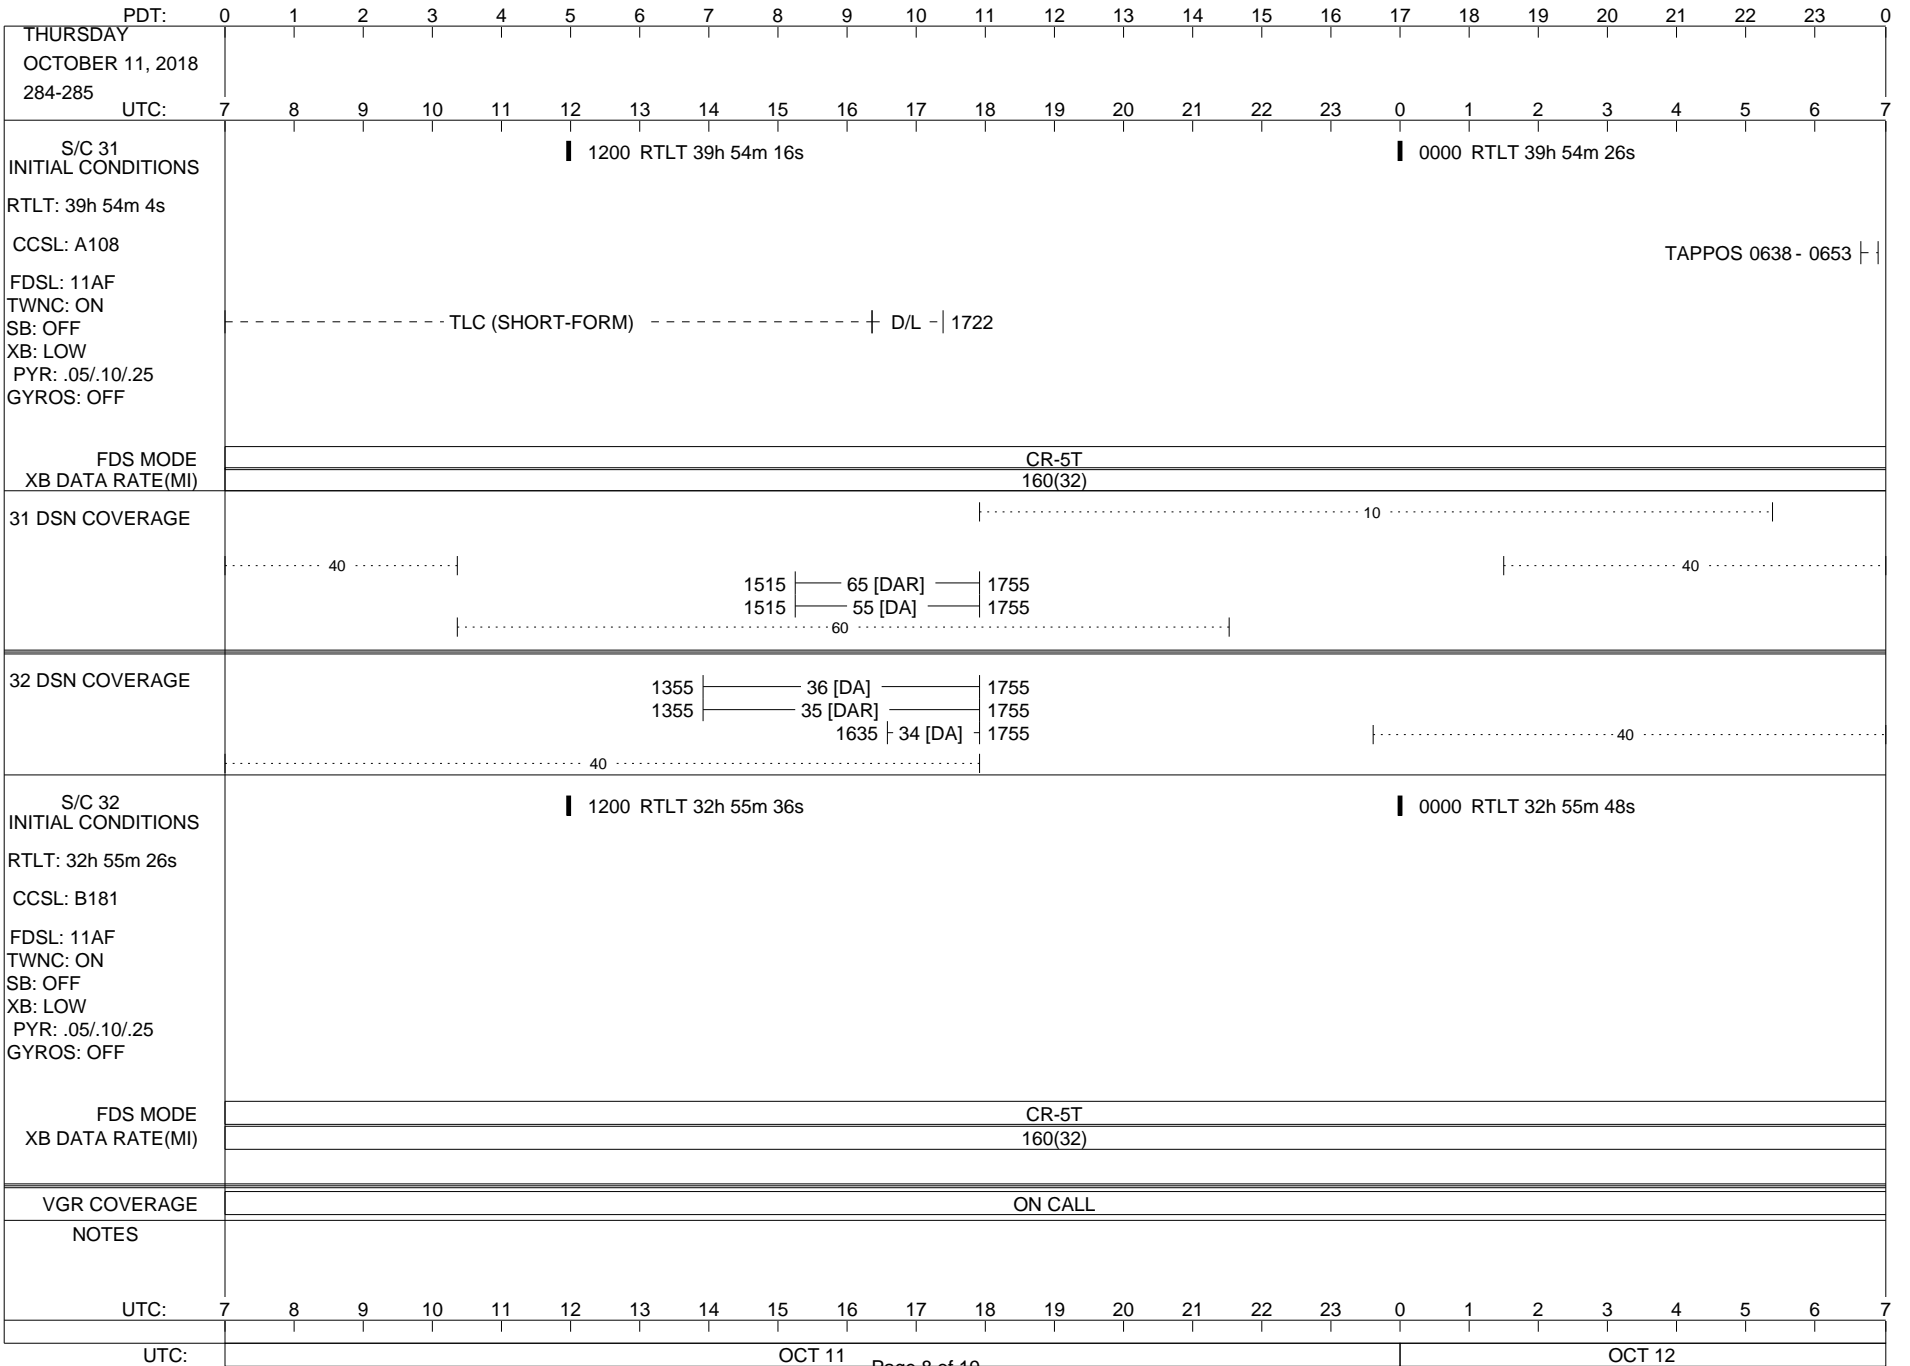

ISSUE DATE: 09/27/18 14:18