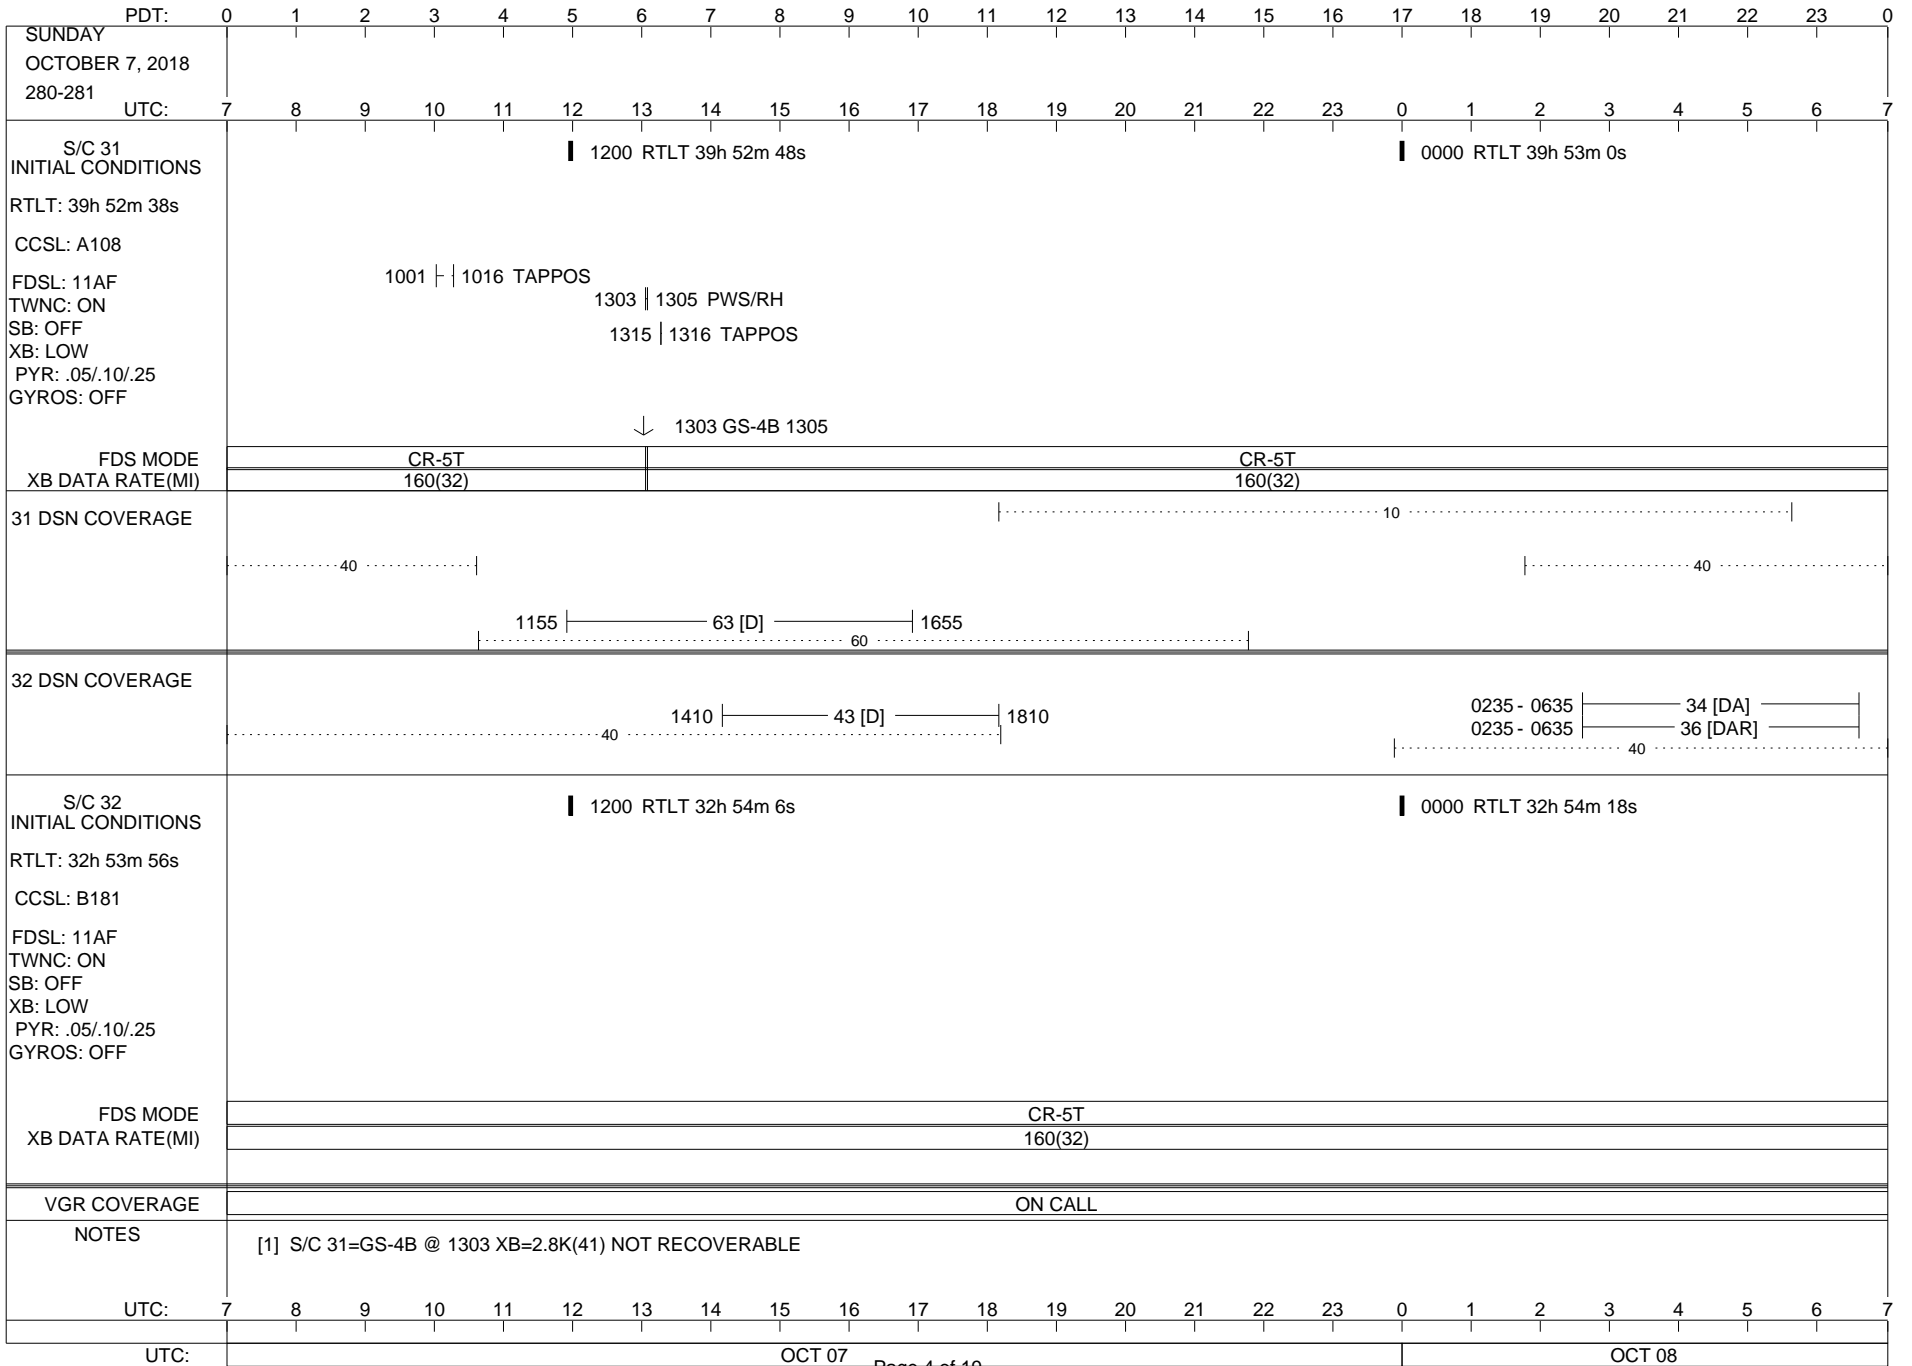

ISSUE DATE: 09/27/18 14:18