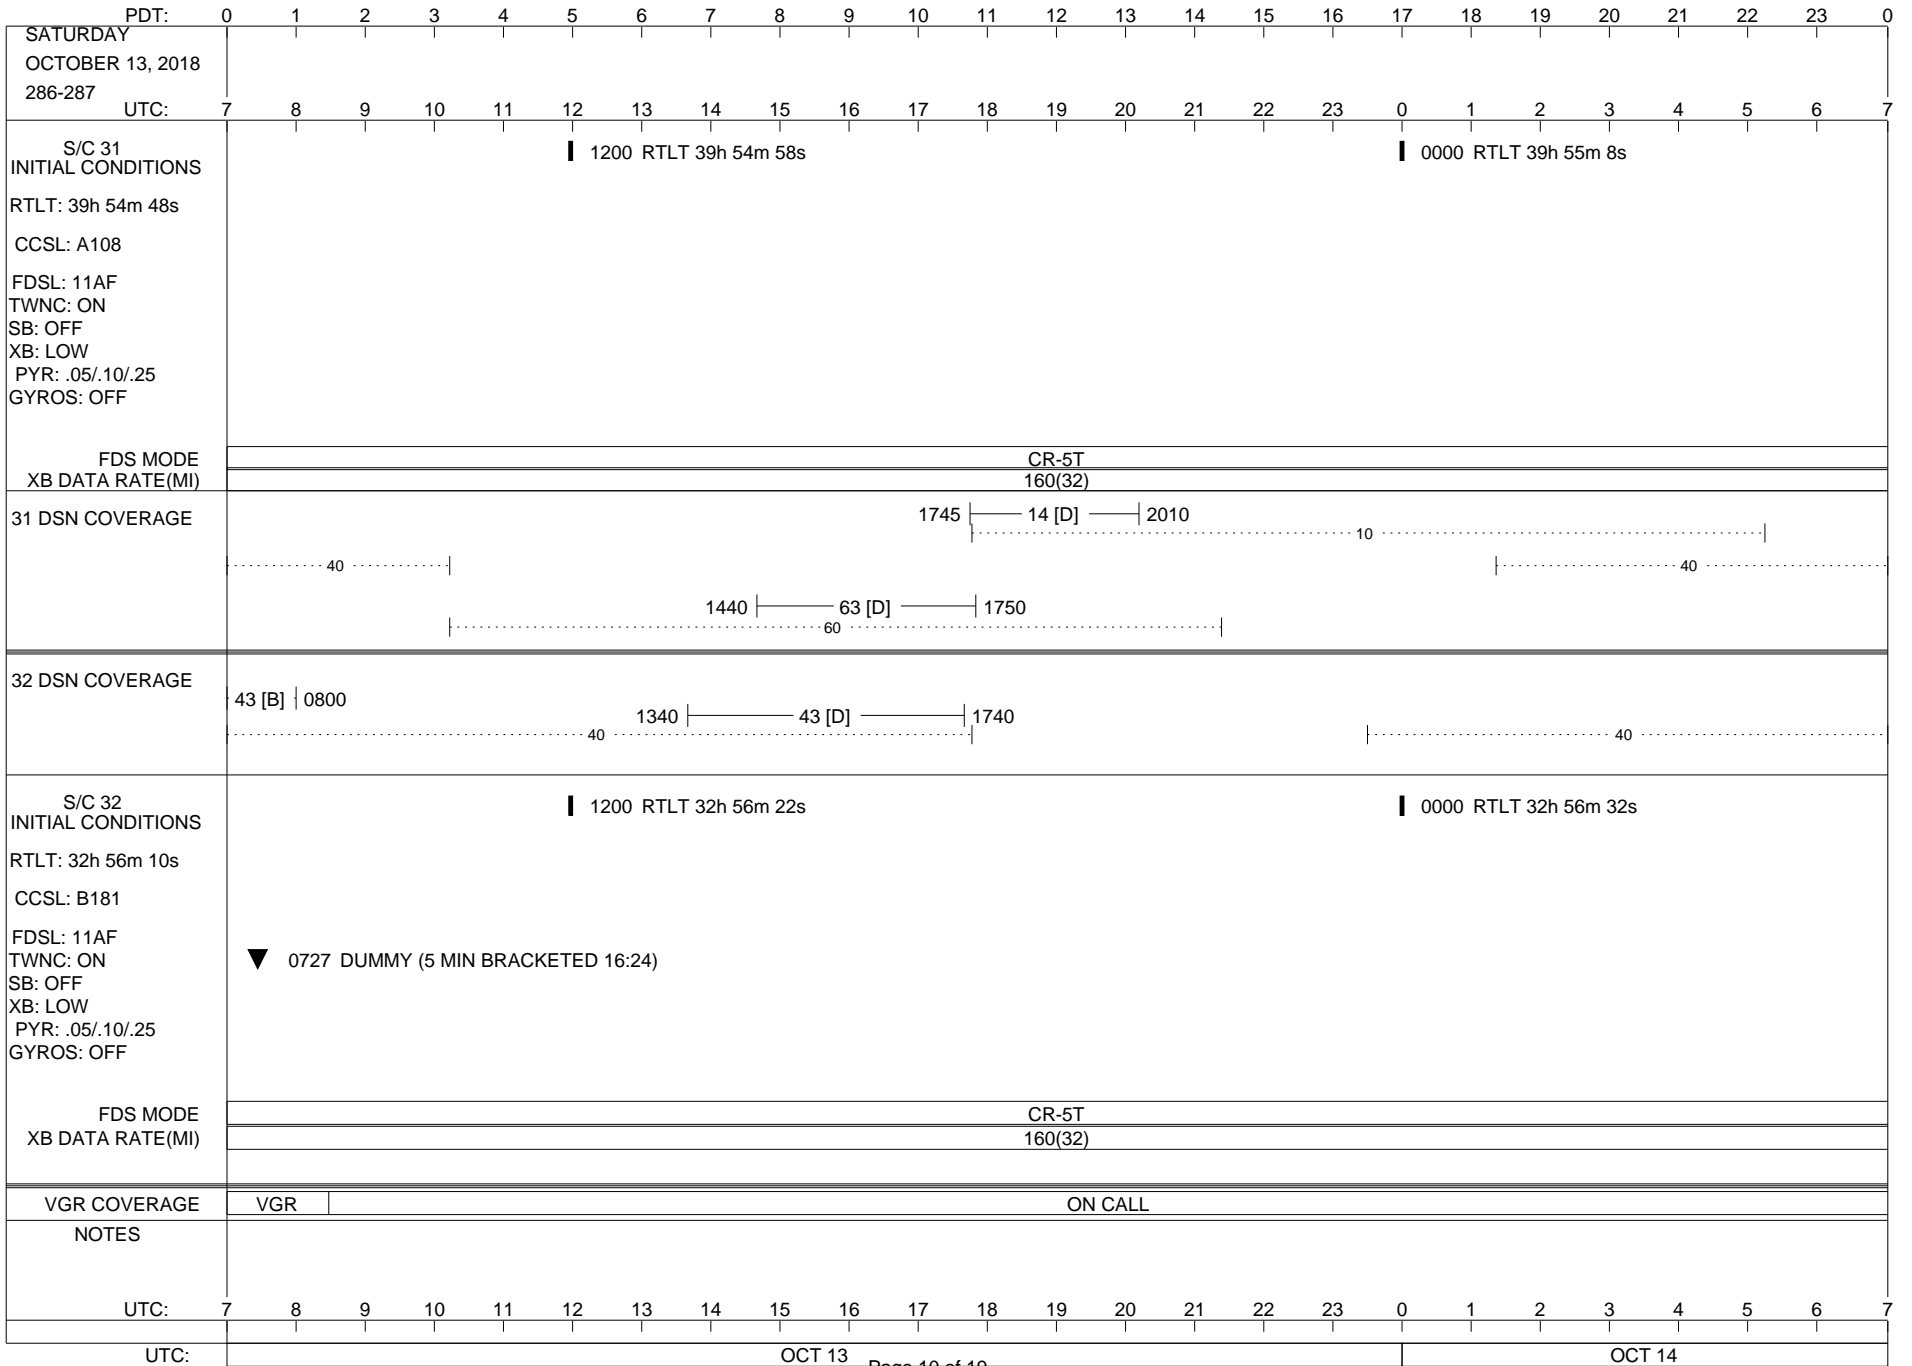

ISSUE DATE: 09/27/18 14:18