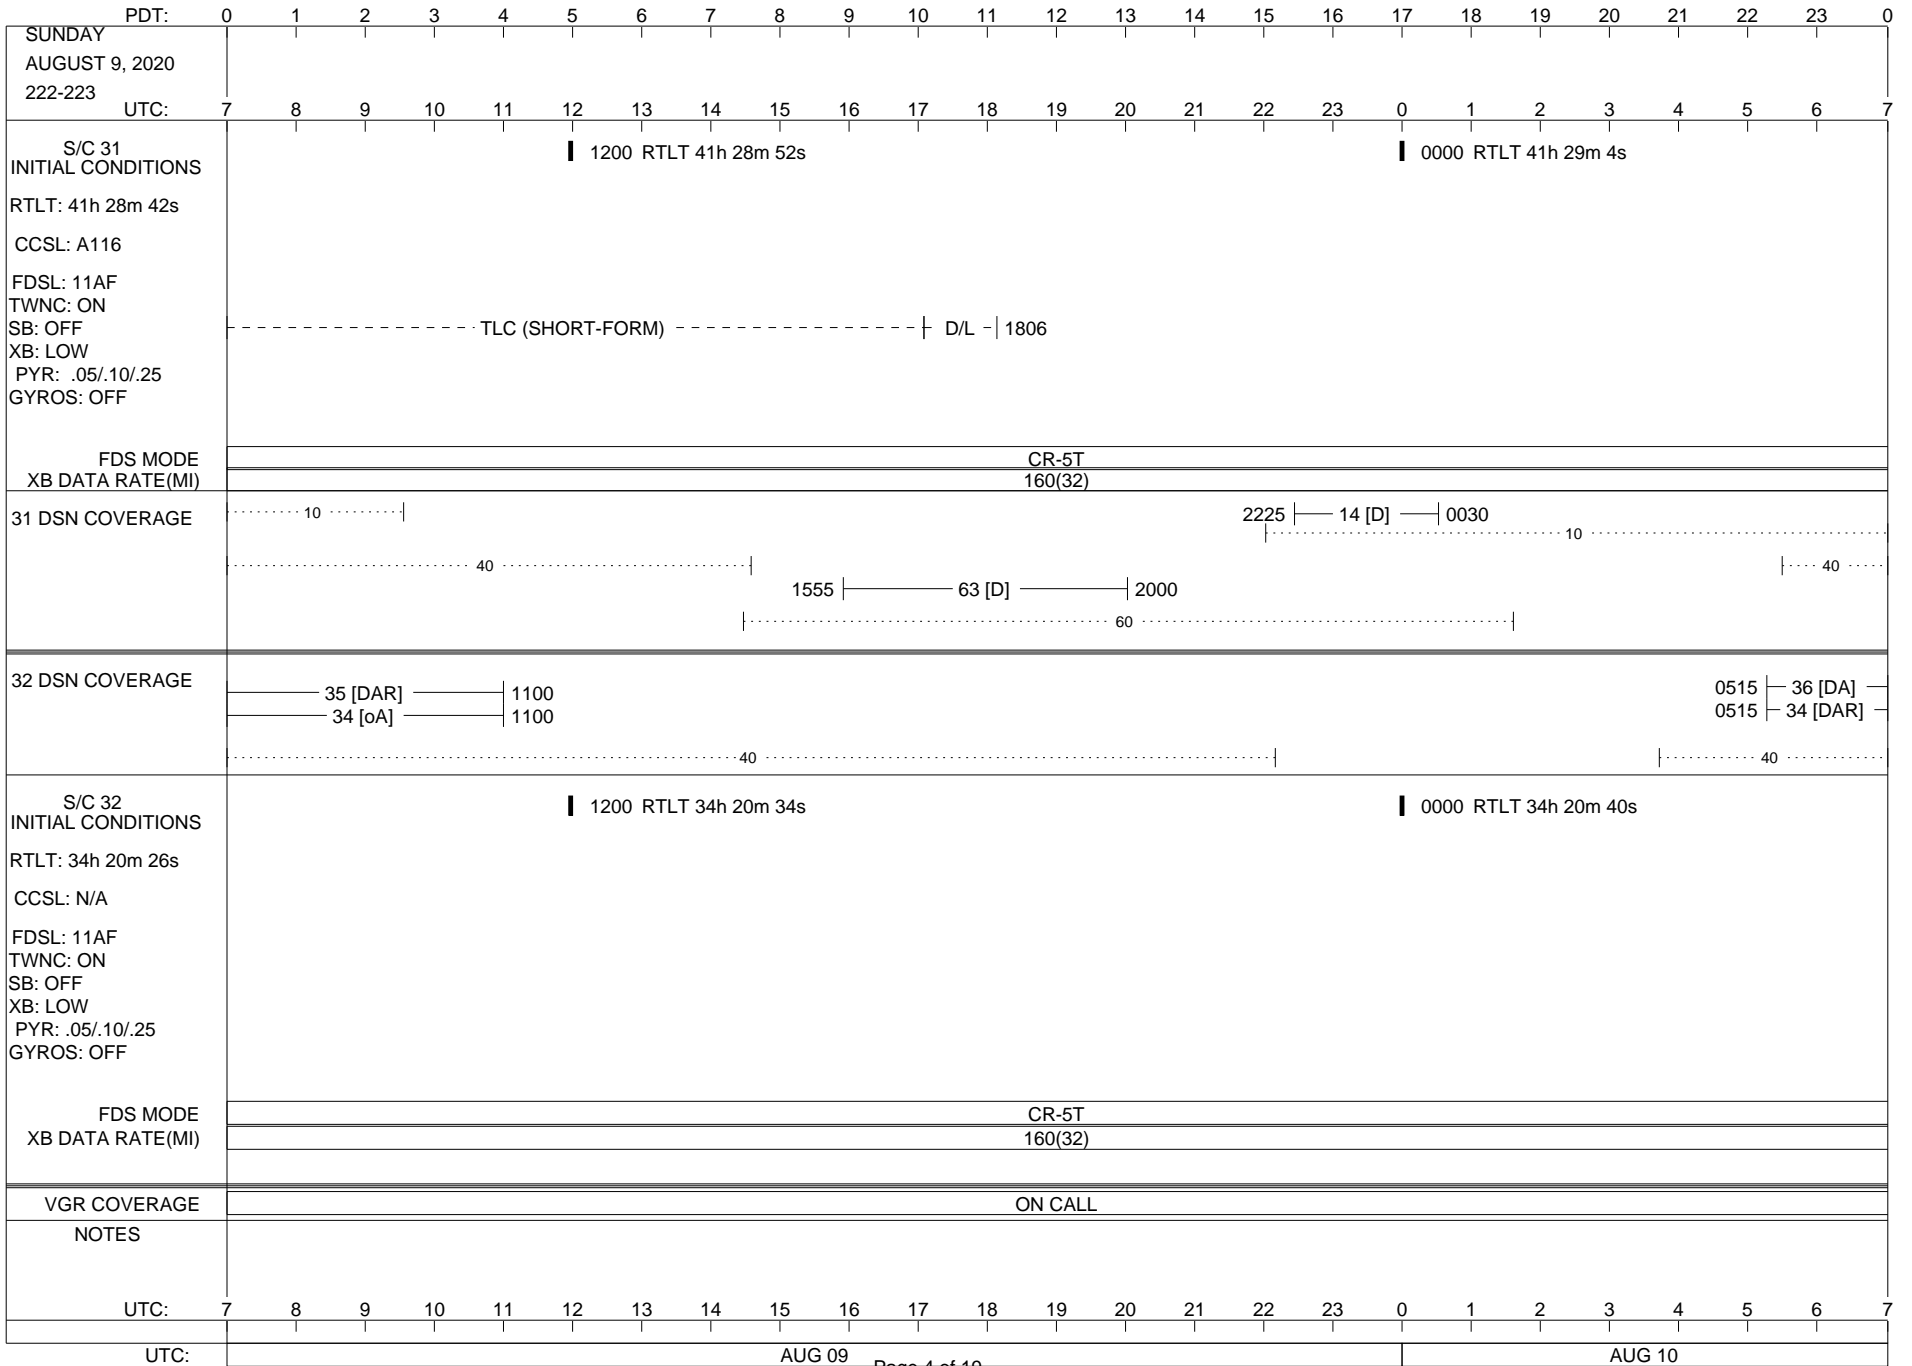

ISSUE DATE: 08/05/20 10:02