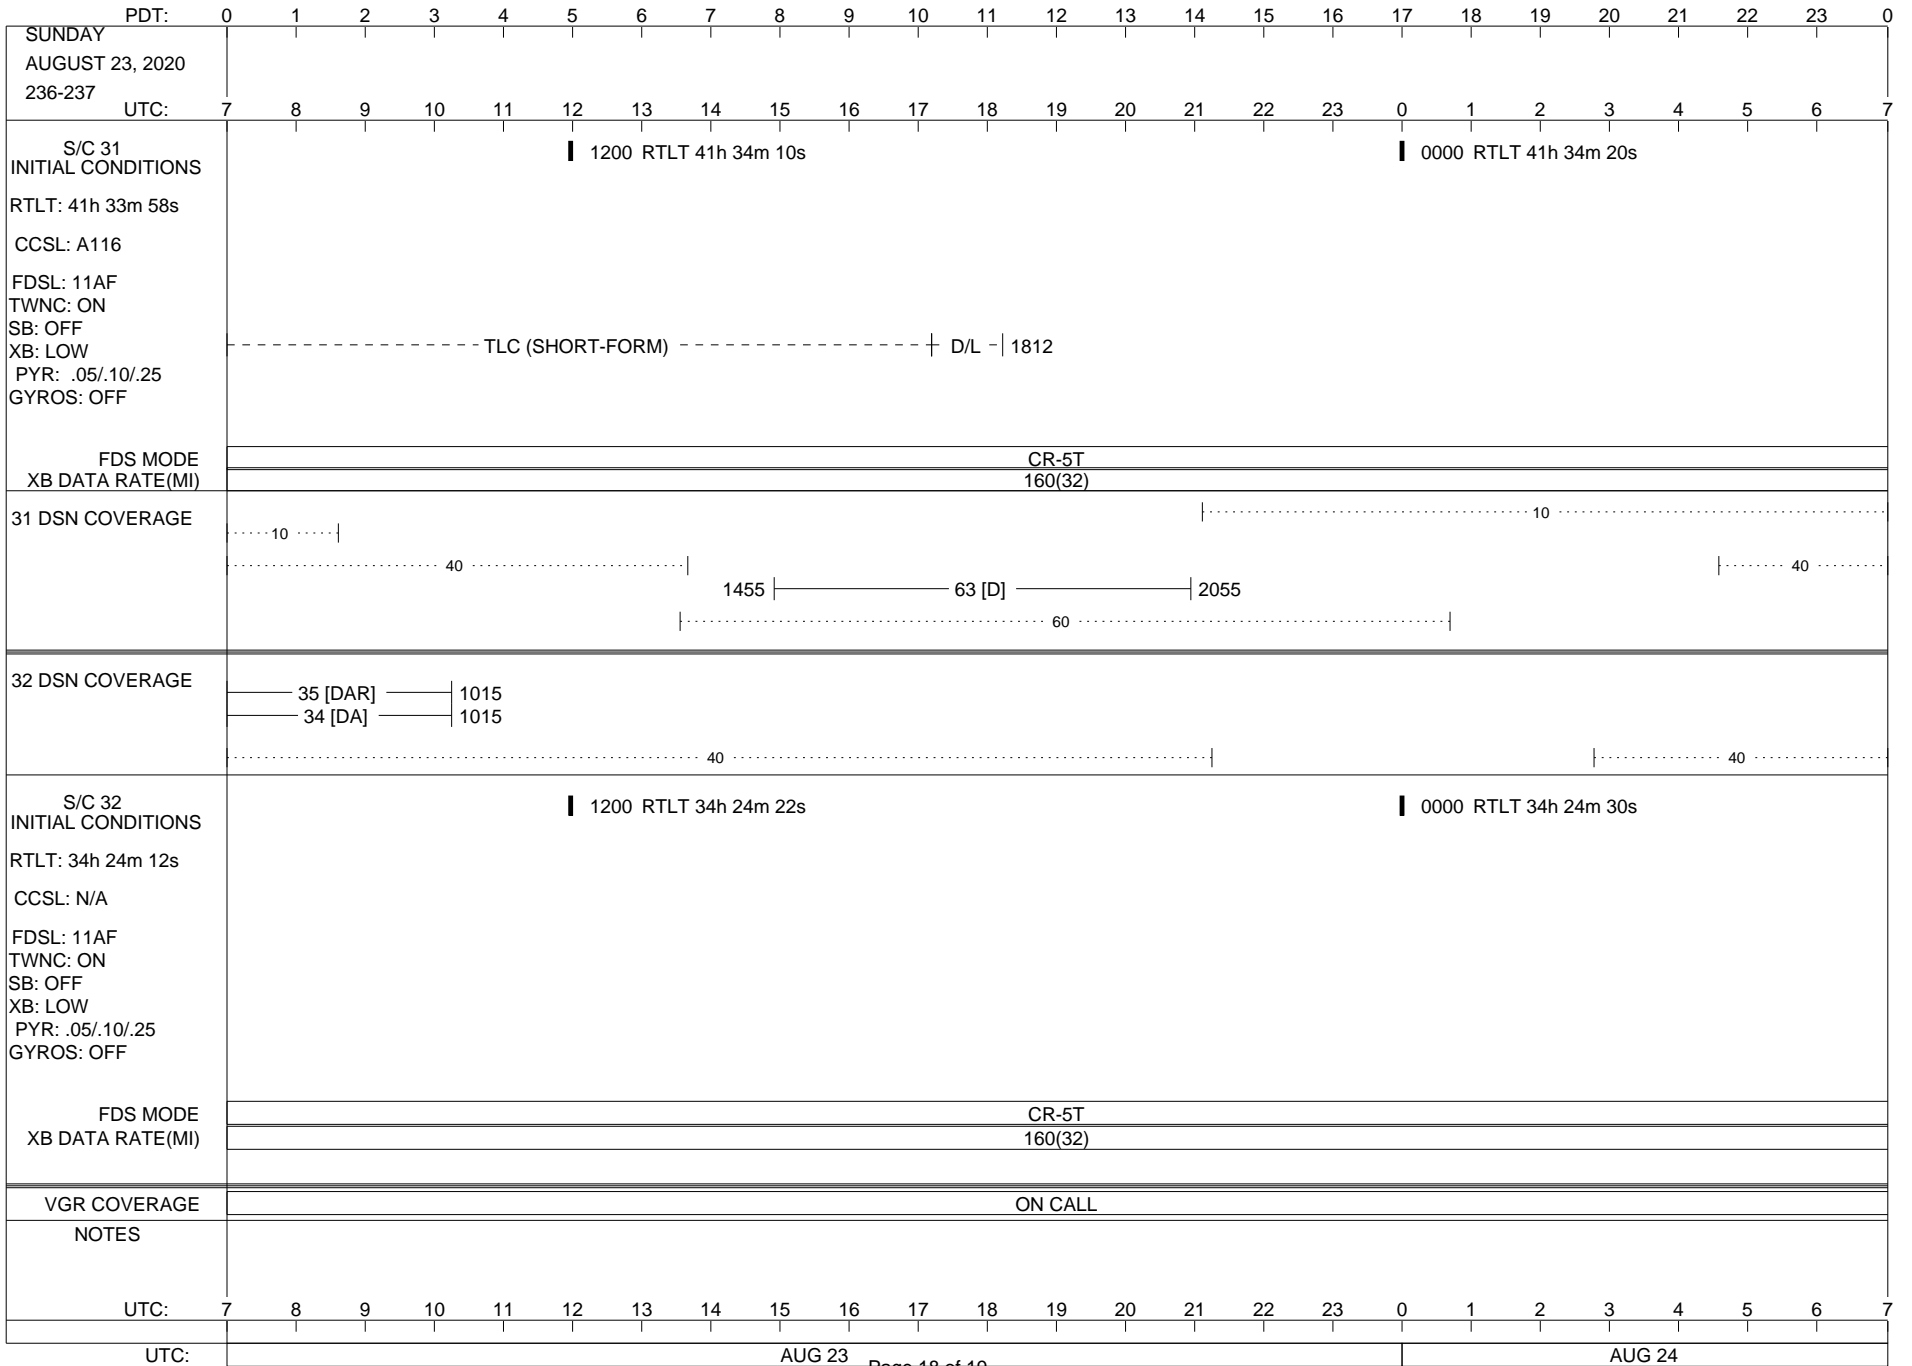

VOYAGER

Space Flight Operations Schedule (SFOS)

Issue Date: August 5, 2020

For the Period: 08/06/20 to 08/24/20 (20/219 – 20/237)

Posted at <https://voyager.jpl.nasa.gov/mission/status/>

LEGEND:

- ▽ = R/T Command (Last chance or Contingency)
- ▼ = R/T Command (Scheduled)
- * = Result of R/T Command
- n = (where n = 1,2,3 ..) Special Note, see bottom of page
- A = Arrayed station
- B = BLF
- D = Downlink only pass
- H = High Power Transmitter
- R = Array Reference Antenna
- T = TLC Uplink
- U = Uplink only pass
- [o] = Ramp-through

ISSUE DATE: 08/05/20 10:02

ISSUE DATE: 08/05/20 10:02

ISSUE DATE: 08/05/20 10:02

PDT:	0	1	2	3	4	5	6	7	8	9	10	11	12	13	14	15	16	17	18	19	20	21	22	23	0		
MONDAY AUGUST 24, 2020 237-238																											
UTC:	7	8	9	10	11	12	13	14	15	16	17	18	19	20	21	22	23	0	1	2	3	4	5	6	7		
S/C 31 INITIAL CONDITIONS RTLT: 41h 34m 20s CCSL: A116 FDSL: 11AF TWNC: ON SB: OFF XB: LOW PYR: .05/.10/.25 GYROS: OFF	1200 RTLT 41h 34m 32s																										
FDS MODE														CR-5T													
XB DATA RATE(MI)														160(32)													
31 DSN COVERAGE	<p>..... 10 </p> <p>..... 40 </p> <p>1540 63 [D] 1640</p>																										
32 DSN COVERAGE	<p>0810 ----- 34 [DA] ----- 1240</p> <p>0810 ----- 36 [DAR] ----- 1240</p> <p>..... 40 </p>																										
S/C 32 INITIAL CONDITIONS RTLT: 34h 24m 30s CCSL: N/A FDSL: 11AF TWNC: ON SB: OFF XB: LOW PYR: .05/.10/.25 GYROS: OFF	1200 RTLT 34h 24m 40s																										
FDS MODE														CR-5T													
XB DATA RATE(MI)														160(32)													
VGR COVERAGE	ON CALL																										
NOTES																											
UTC:	7	8	9	10	11	12	13	14	15	16	17	18	19	20	21	22	23	0	1	2	3	4	5	6	7		
UTC:	AUG 24													AUG 25													