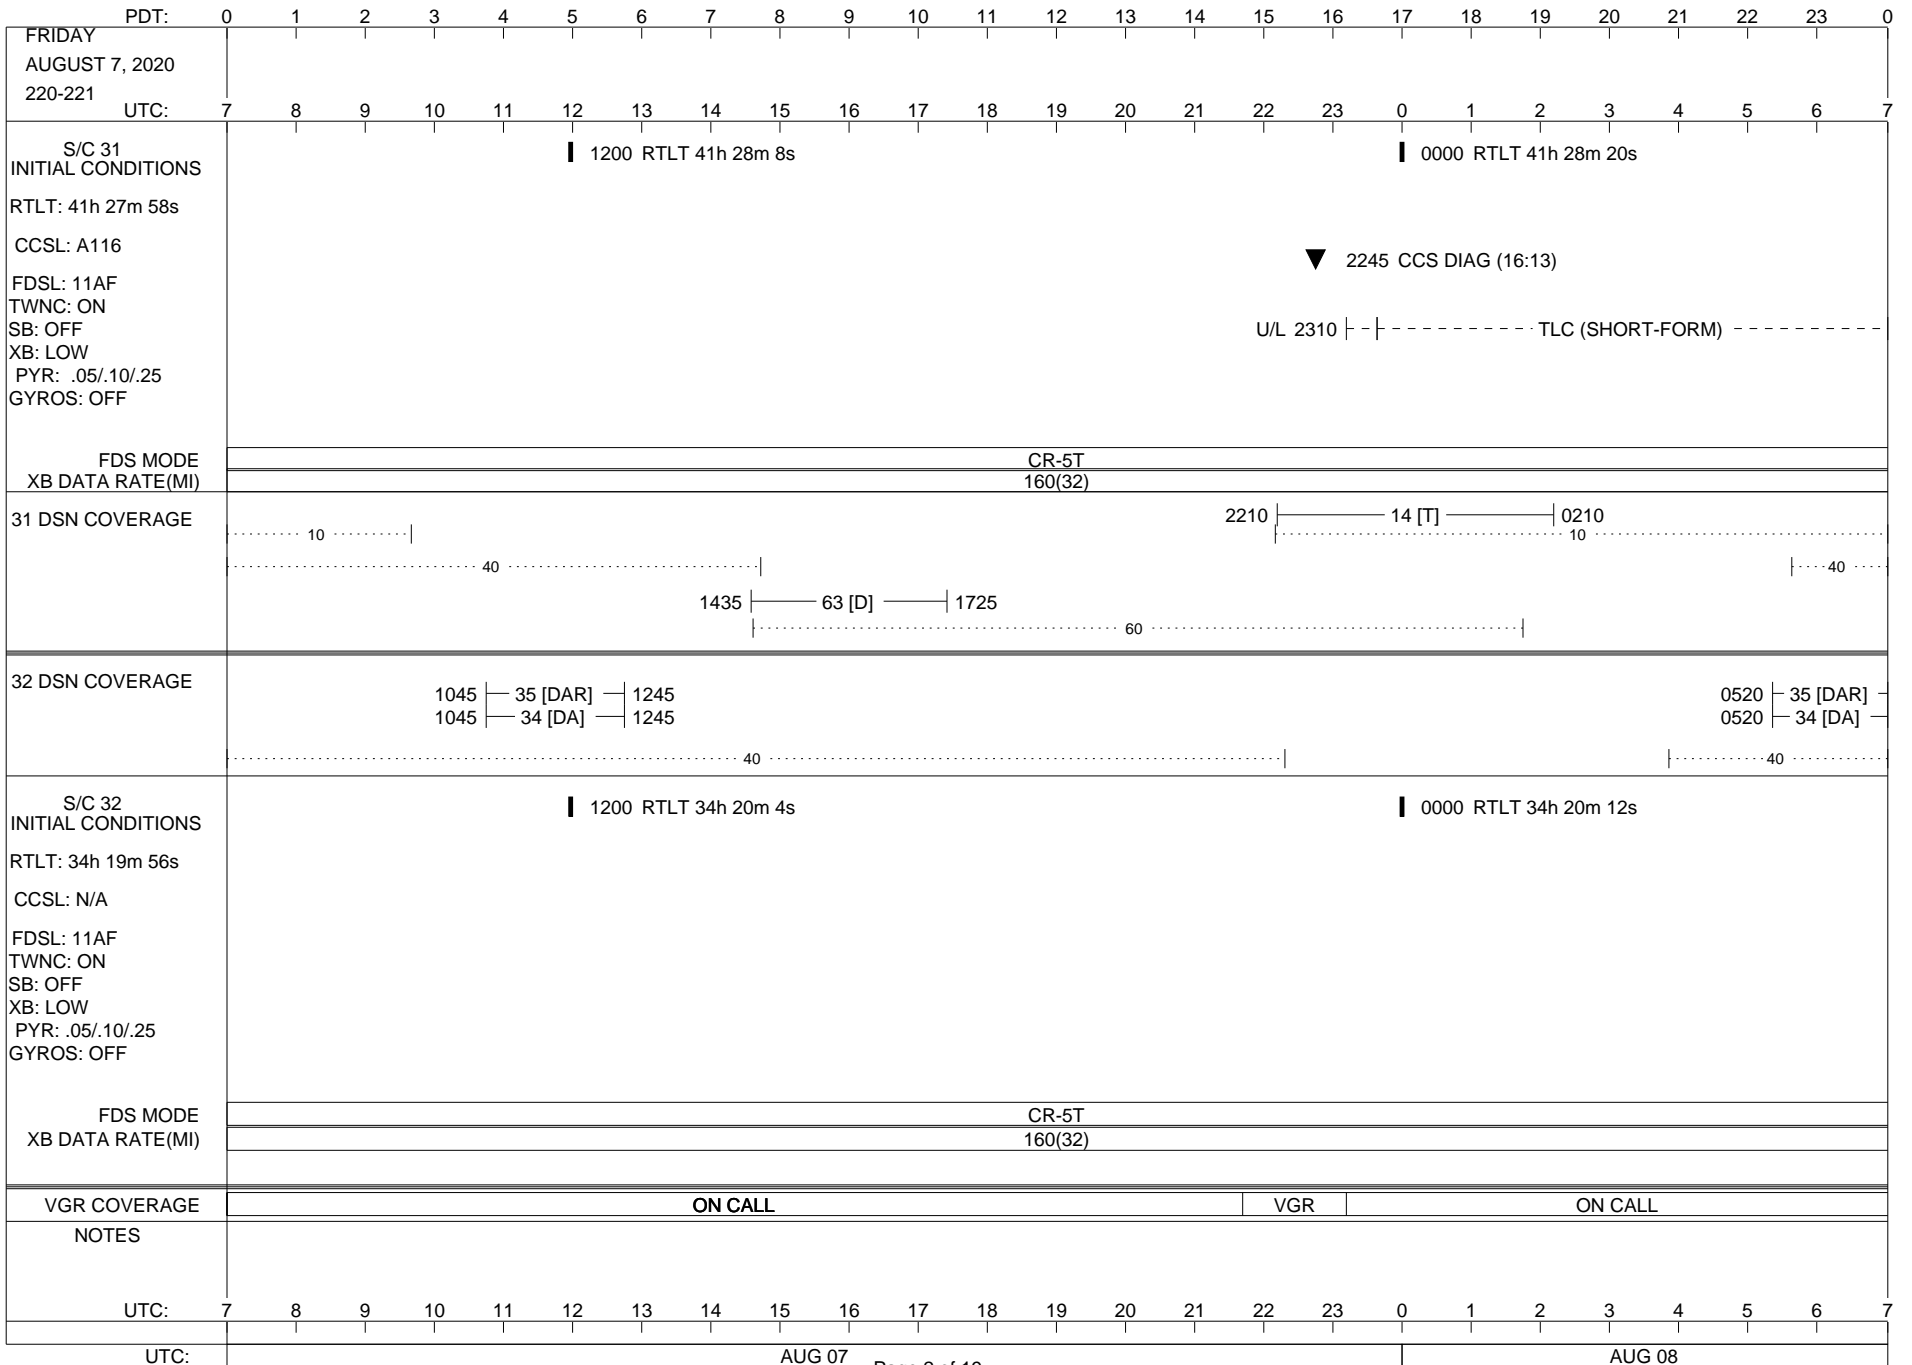

ISSUE DATE: 08/05/20 10:02