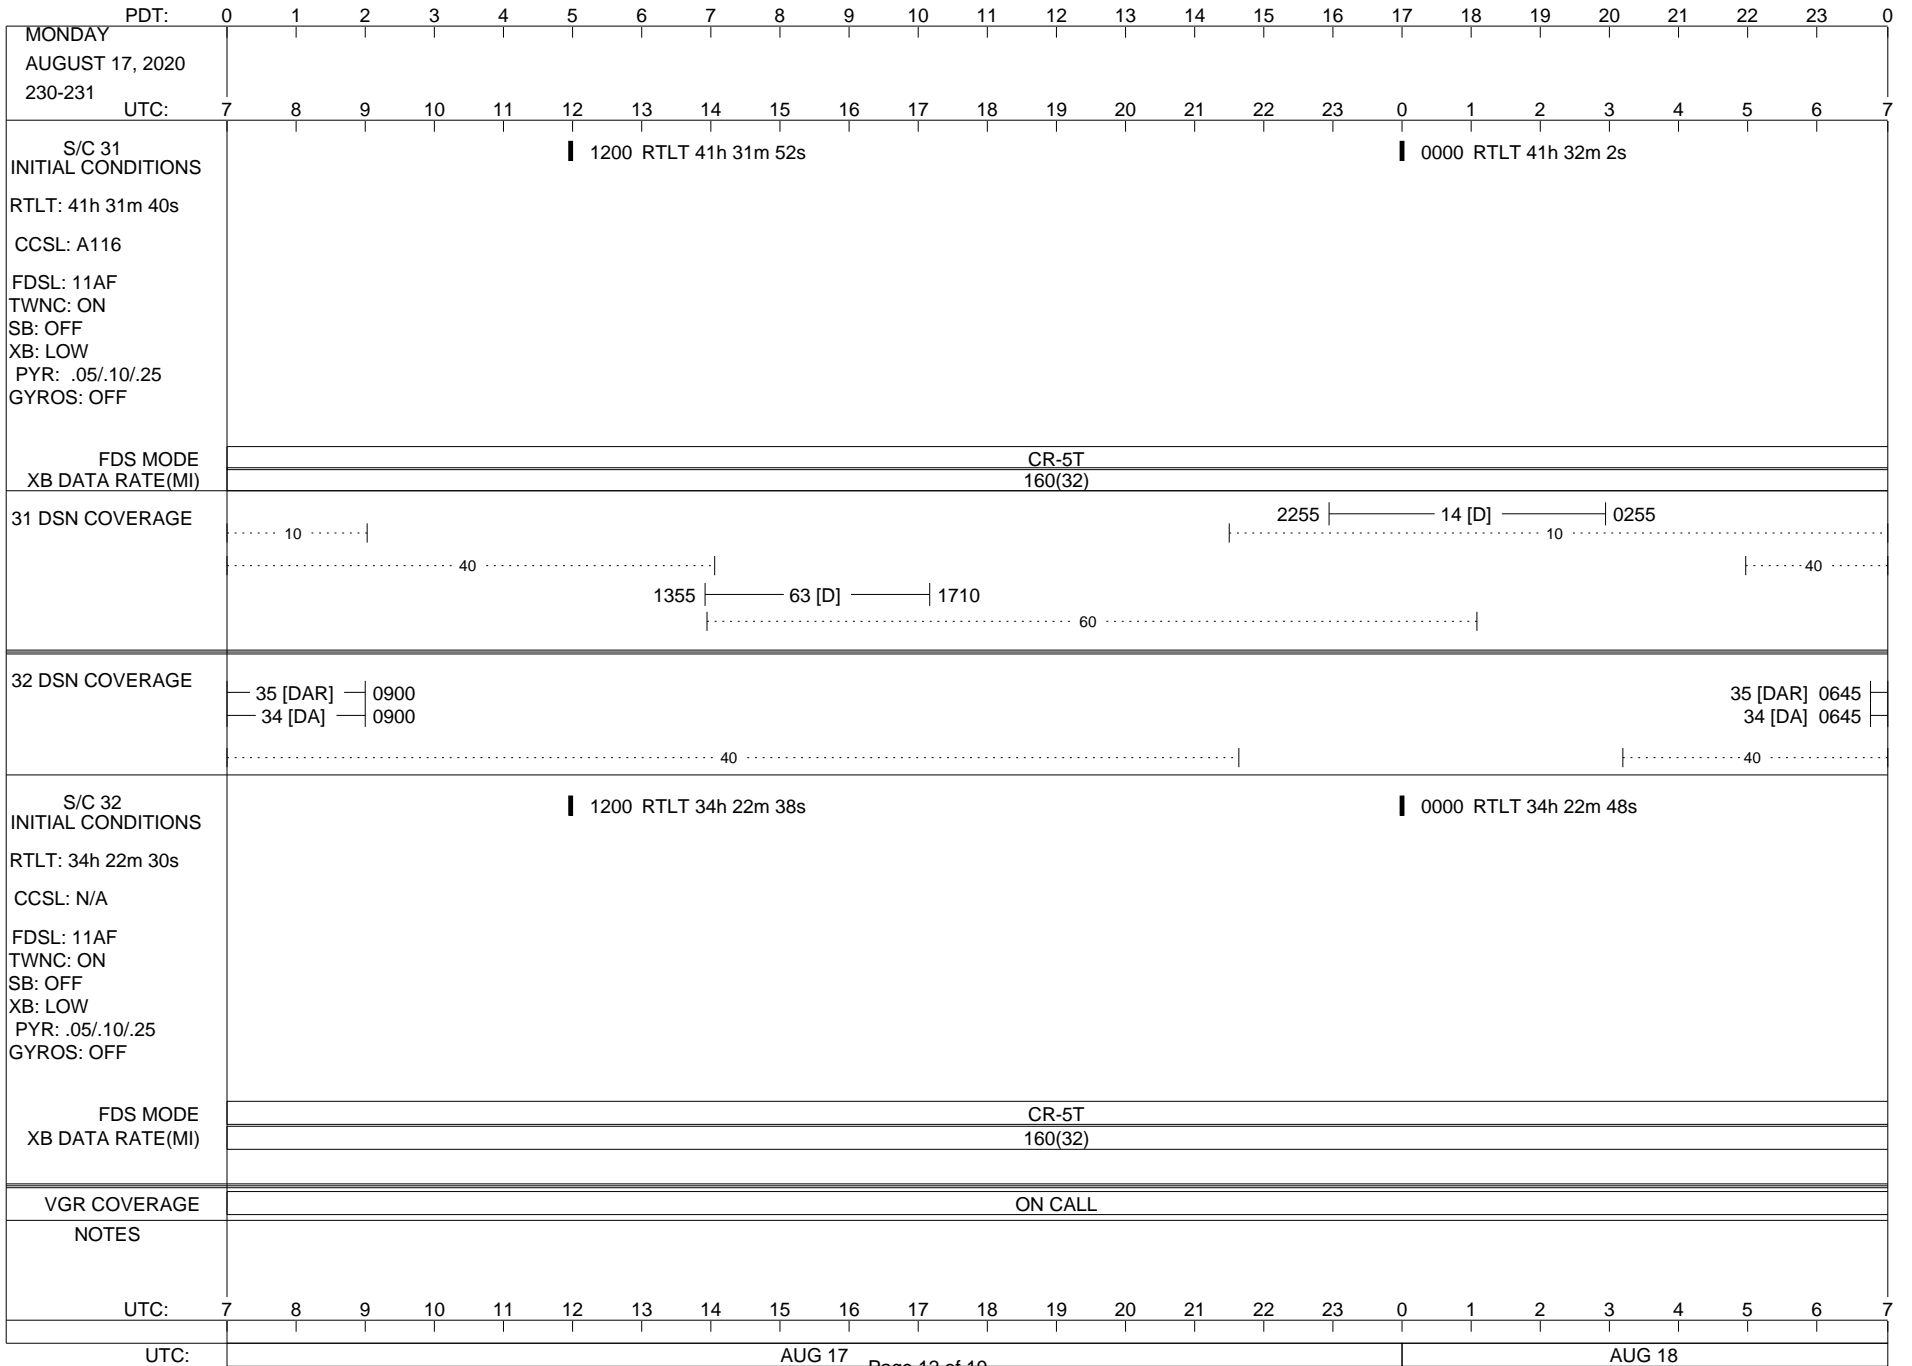

ISSUE DATE: 08/05/20 10:02