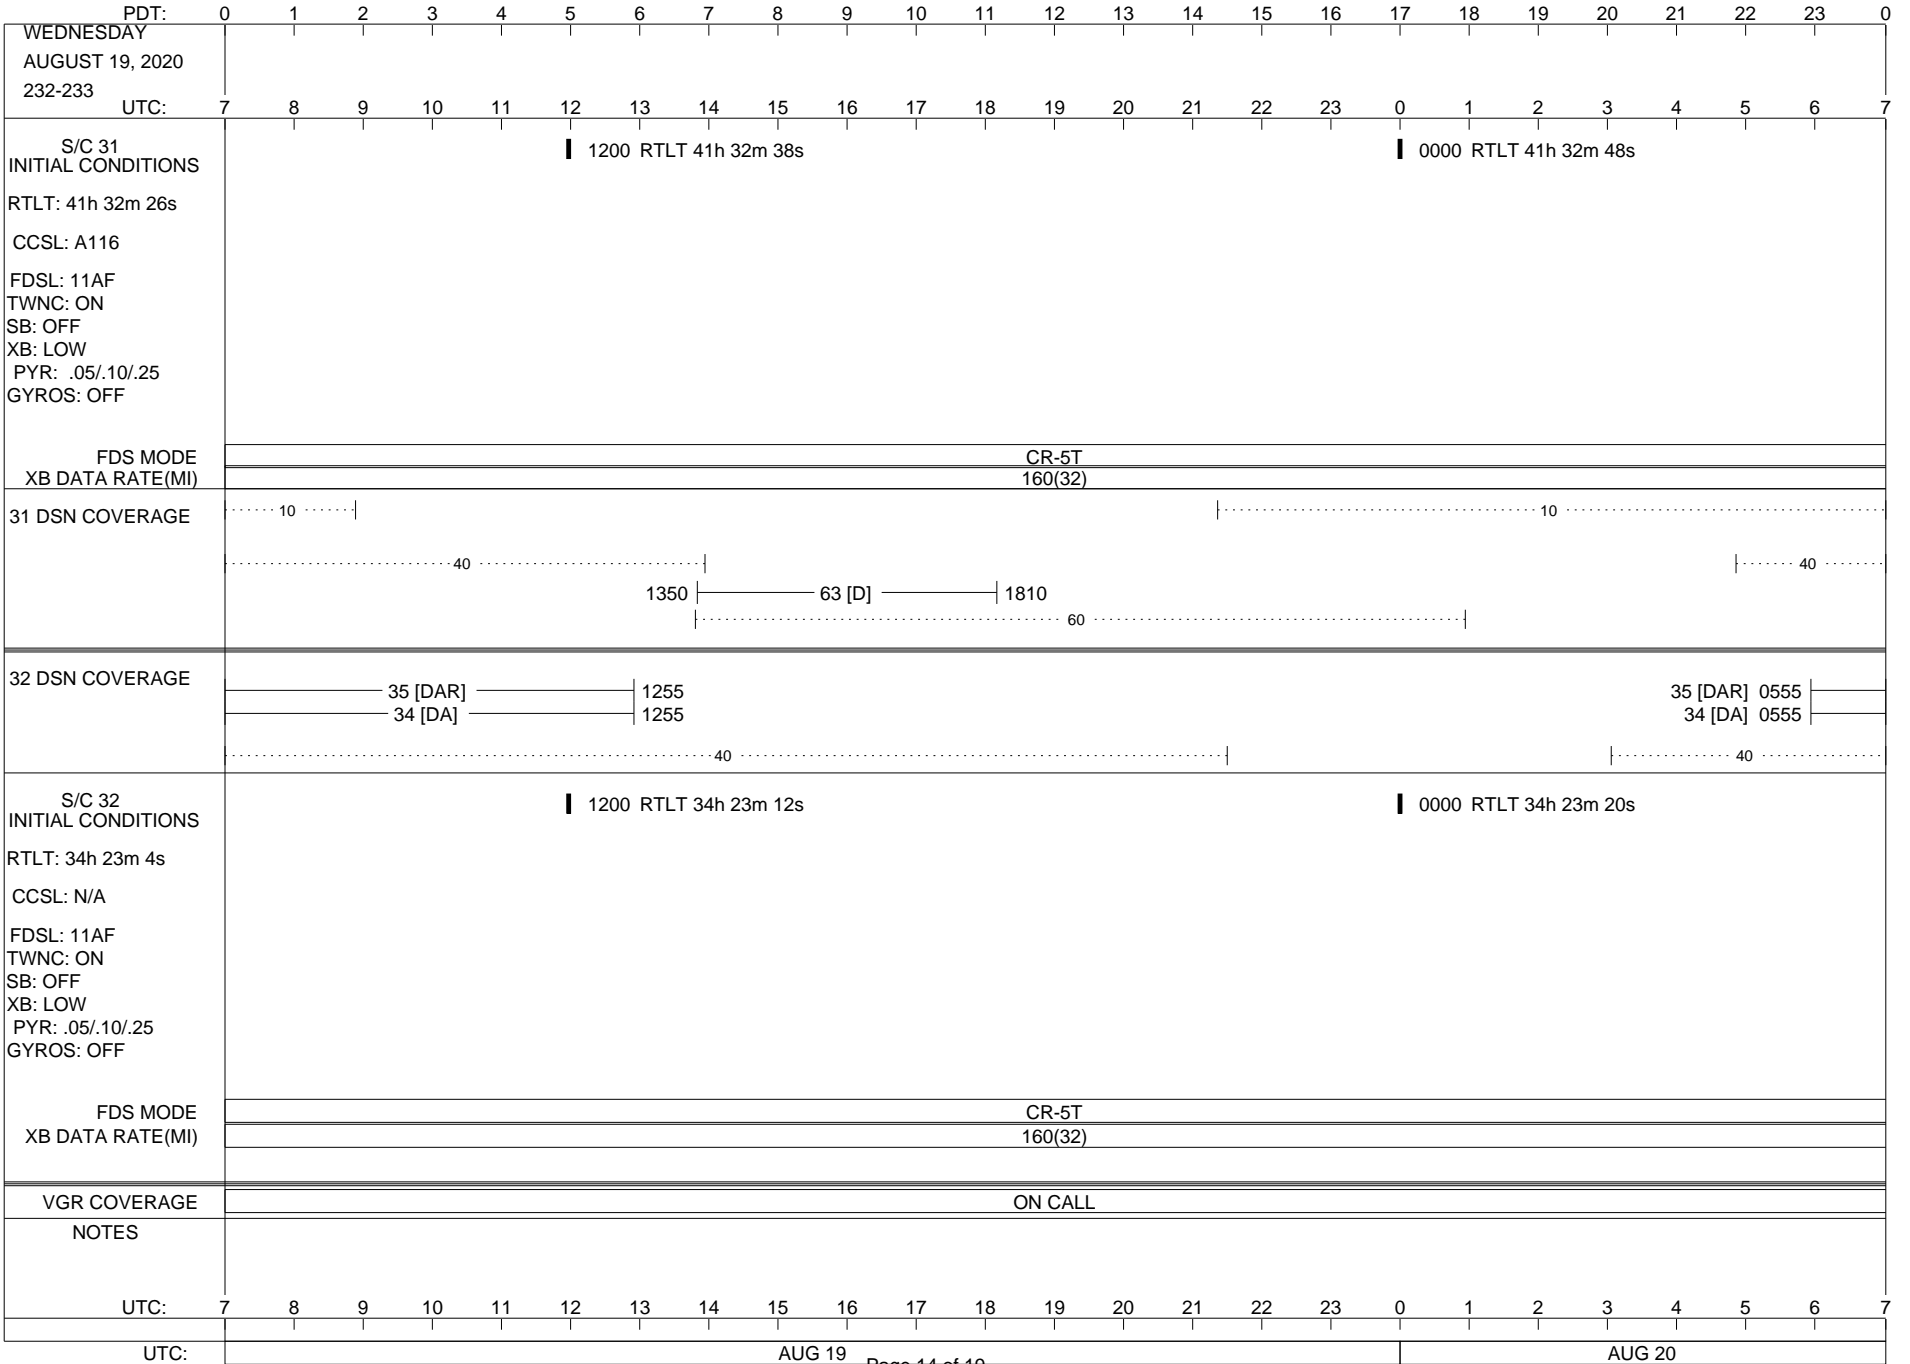

ISSUE DATE: 08/05/20 10:02