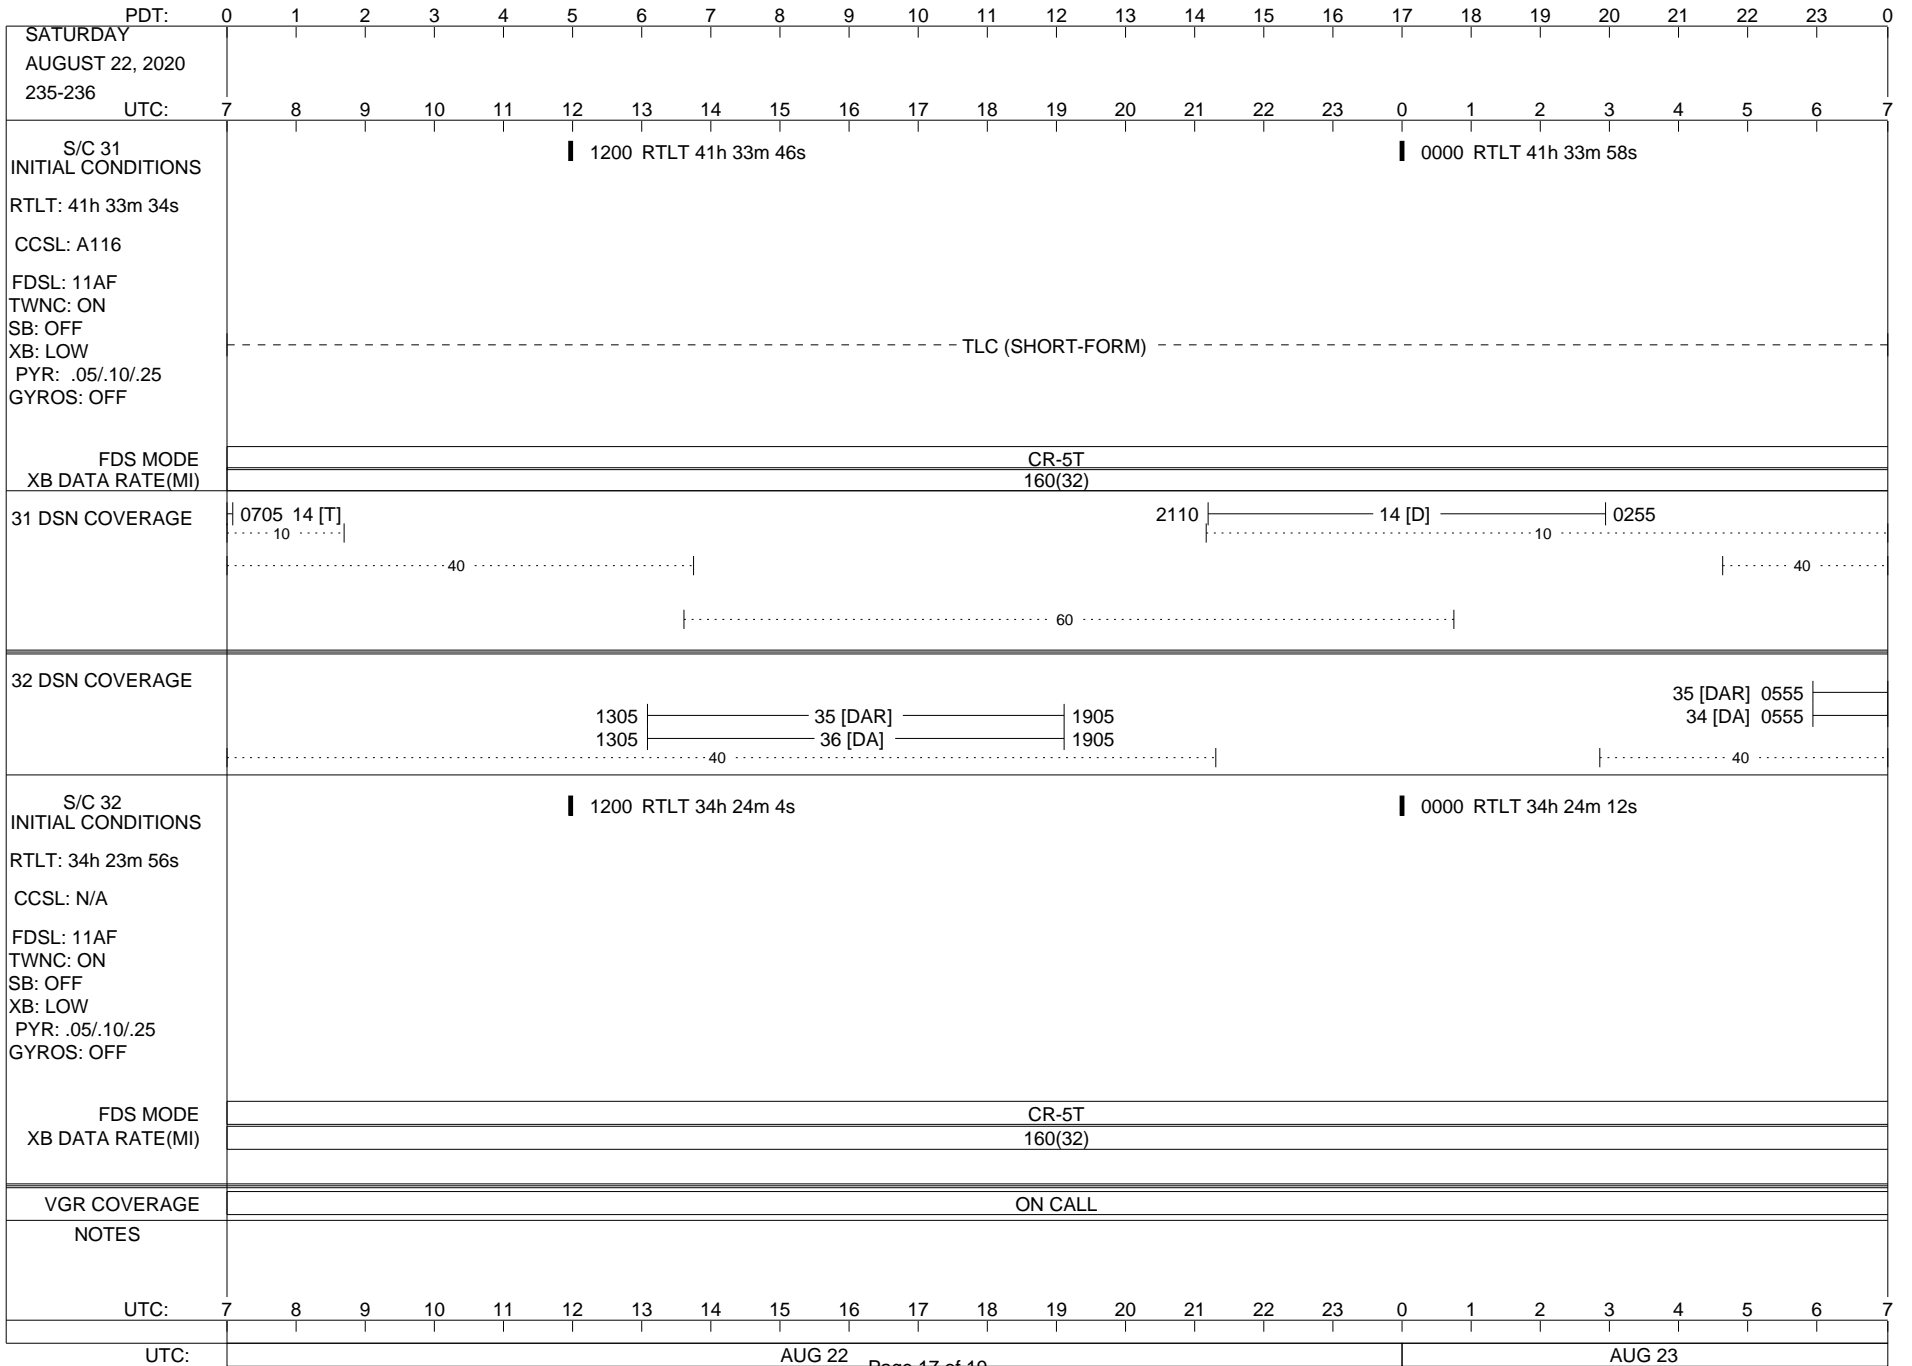

VOYAGER

Space Flight Operations Schedule (SFOS)

Issue Date: August 5, 2020

For the Period: 08/06/20 to 08/24/20 (20/219 – 20/237)

Posted at <https://voyager.jpl.nasa.gov/mission/status/>

LEGEND:

- ▽ = R/T Command (Last chance or Contingency)
- ▼ = R/T Command (Scheduled)
- * = Result of R/T Command
- n = (where n = 1,2,3 ..) Special Note, see bottom of page
- A = Arrayed station
- B = BLF
- D = Downlink only pass
- H = High Power Transmitter
- R = Array Reference Antenna
- T = TLC Uplink
- U = Uplink only pass
- [o] = Ramp-through

ISSUE DATE: 08/05/20 10:02

ISSUE DATE: 08/05/20 10:02

ISSUE DATE: 08/05/20 10:02

PDT:	0	1	2	3	4	5	6	7	8	9	10	11	12	13	14	15	16	17	18	19	20	21	22	23	0		
MONDAY AUGUST 24, 2020 237-238																											
UTC:	7	8	9	10	11	12	13	14	15	16	17	18	19	20	21	22	23	0	1	2	3	4	5	6	7		
S/C 31 INITIAL CONDITIONS RTLT: 41h 34m 20s CCSL: A116 FDSL: 11AF TWNC: ON SB: OFF XB: LOW PYR: .05/.10/.25 GYROS: OFF	1200 RTLT 41h 34m 32s																										
FDS MODE														CR-5T													
XB DATA RATE(MI)														160(32)													
31 DSN COVERAGE	<p>..... 10 </p> <p>..... 40 </p> <p>1540 63 [D] 1640</p>																										
32 DSN COVERAGE	<p>0810 ----- 34 [DA] ----- 1240</p> <p>0810 ----- 36 [DAR] ----- 1240</p> <p>..... 40 </p>																										
S/C 32 INITIAL CONDITIONS RTLT: 34h 24m 30s CCSL: N/A FDSL: 11AF TWNC: ON SB: OFF XB: LOW PYR: .05/.10/.25 GYROS: OFF	1200 RTLT 34h 24m 40s																										
FDS MODE														CR-5T													
XB DATA RATE(MI)														160(32)													
VGR COVERAGE	ON CALL																										
NOTES																											
UTC:	7	8	9	10	11	12	13	14	15	16	17	18	19	20	21	22	23	0	1	2	3	4	5	6	7		
UTC:	AUG 24													AUG 25													