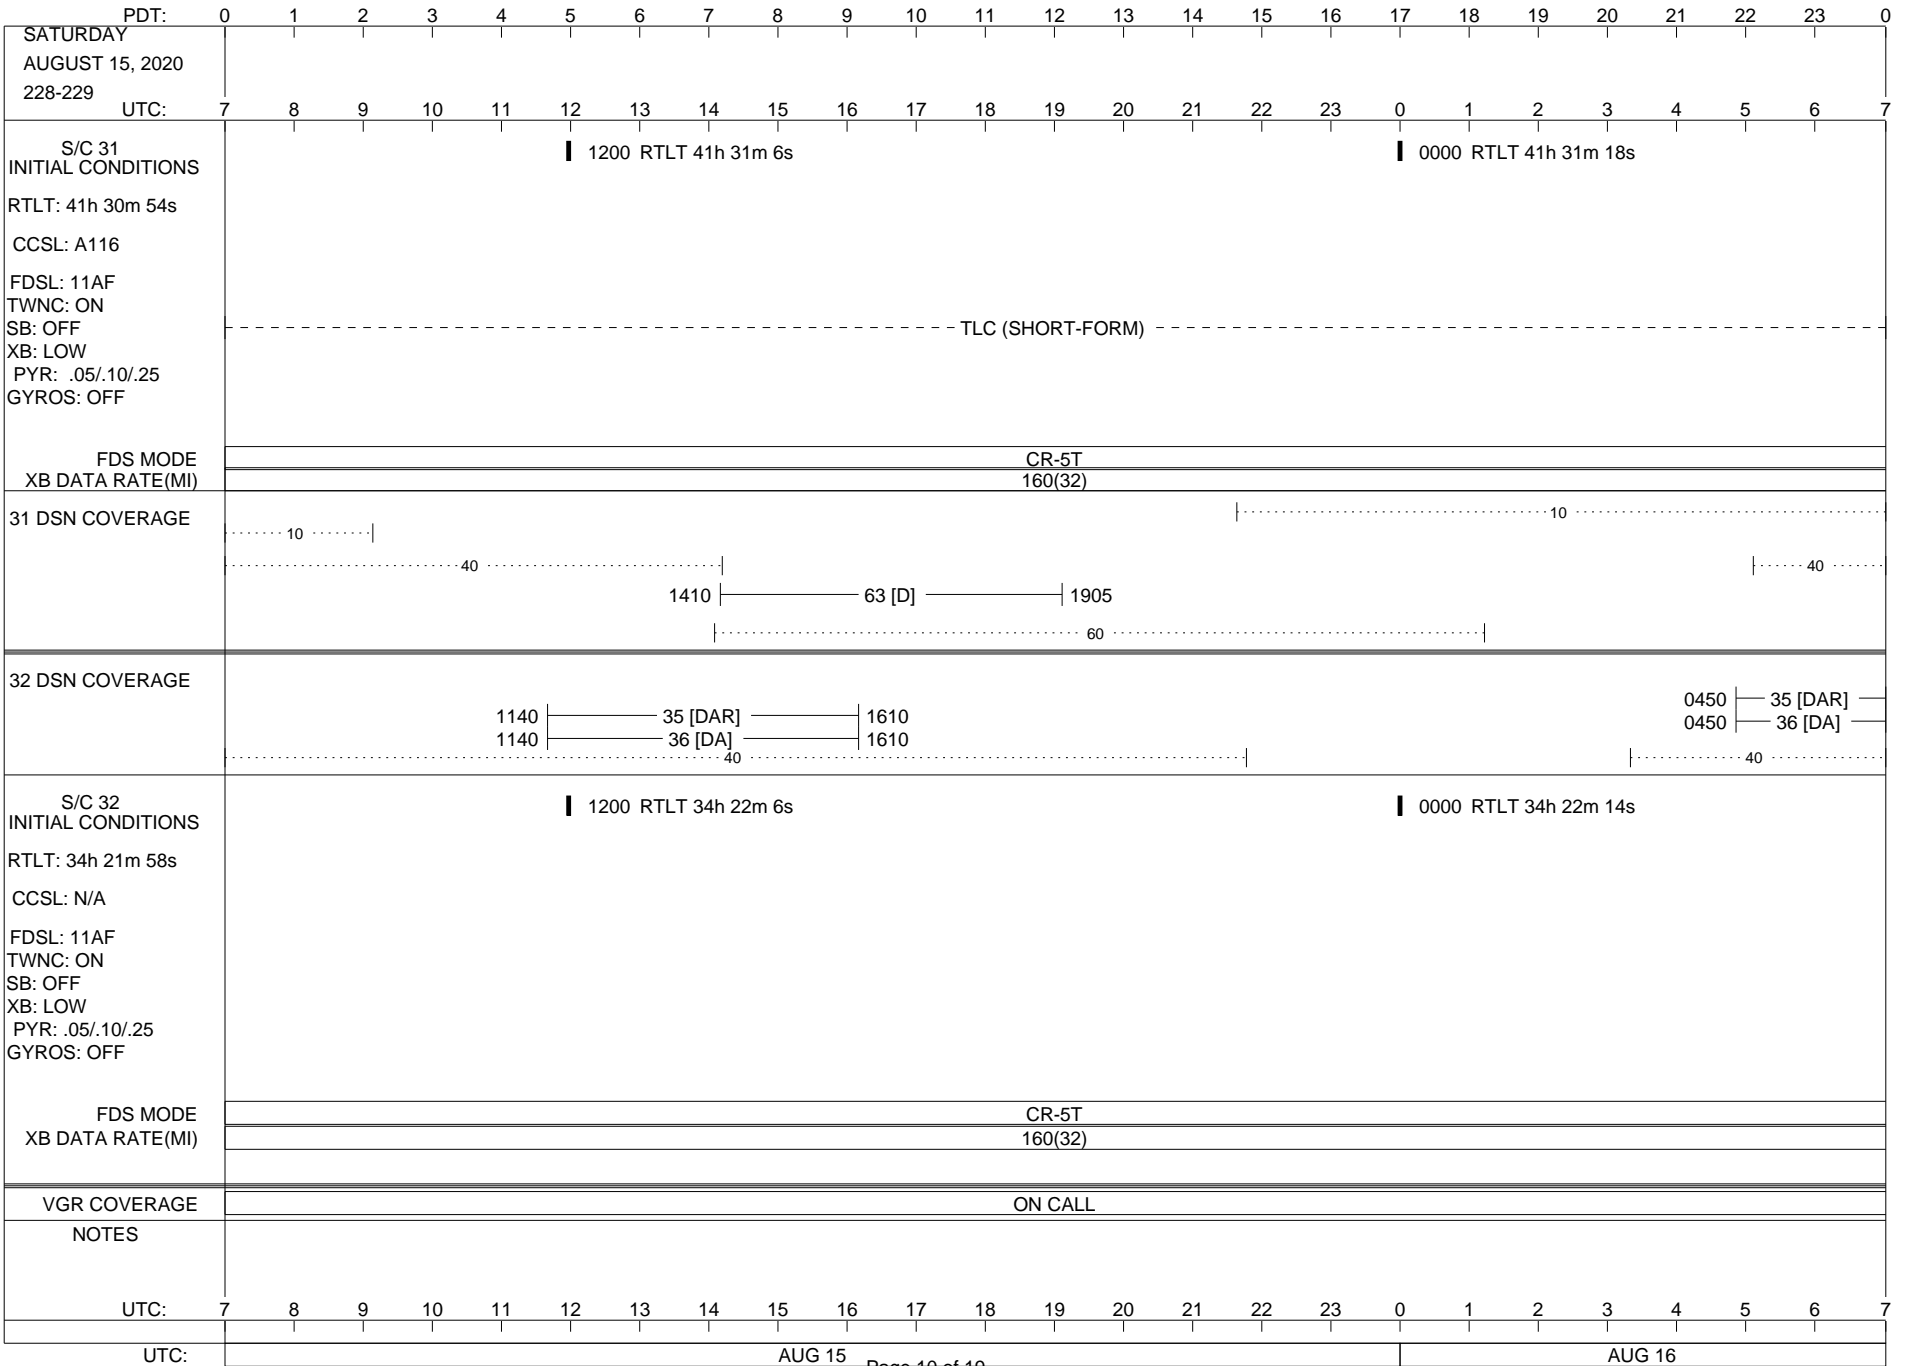

ISSUE DATE: 08/05/20 10:02