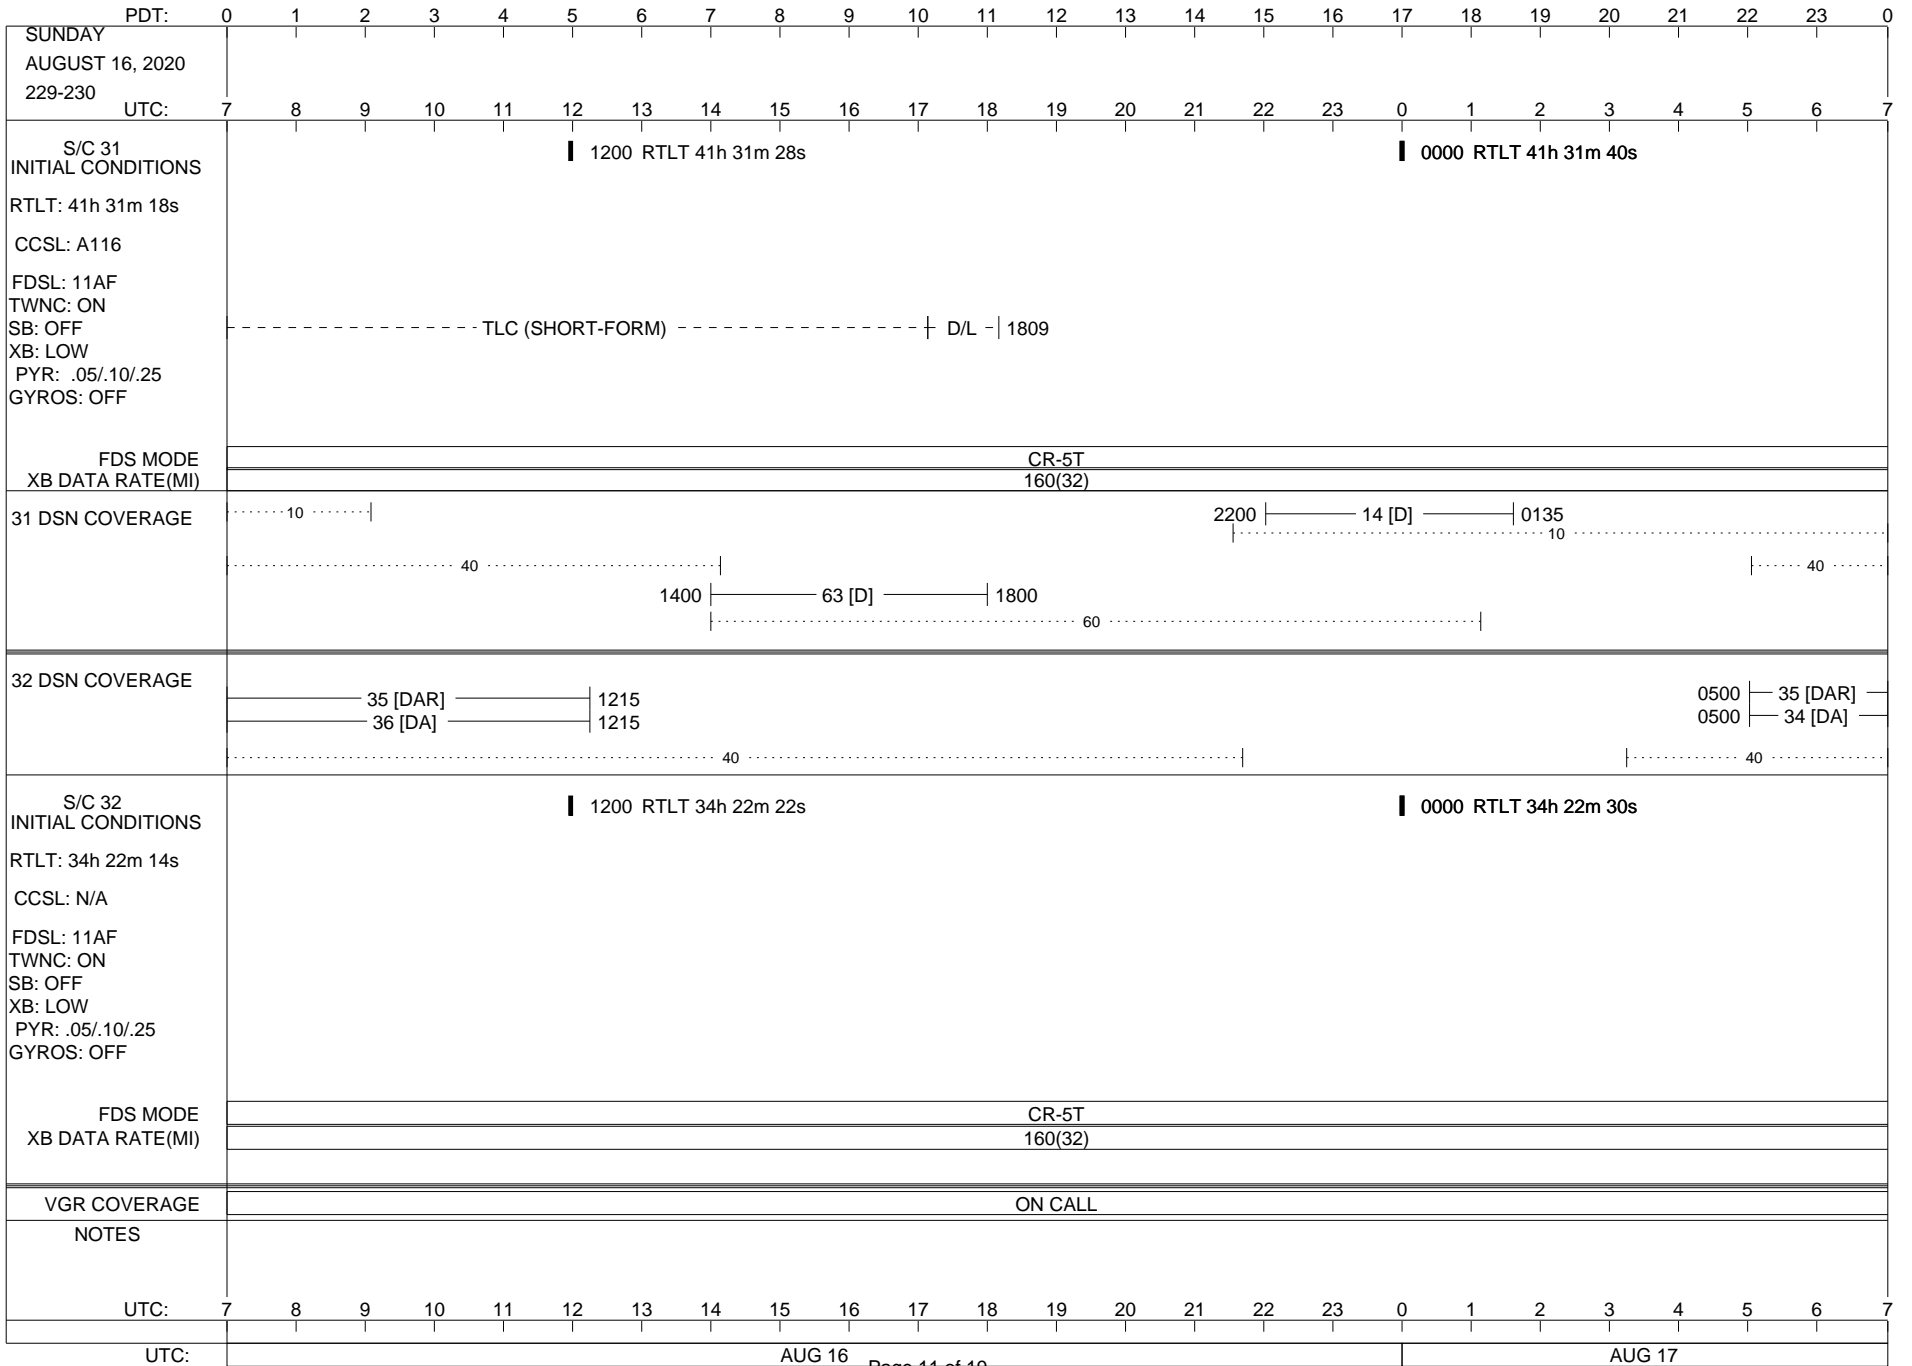

ISSUE DATE: 08/05/20 10:02