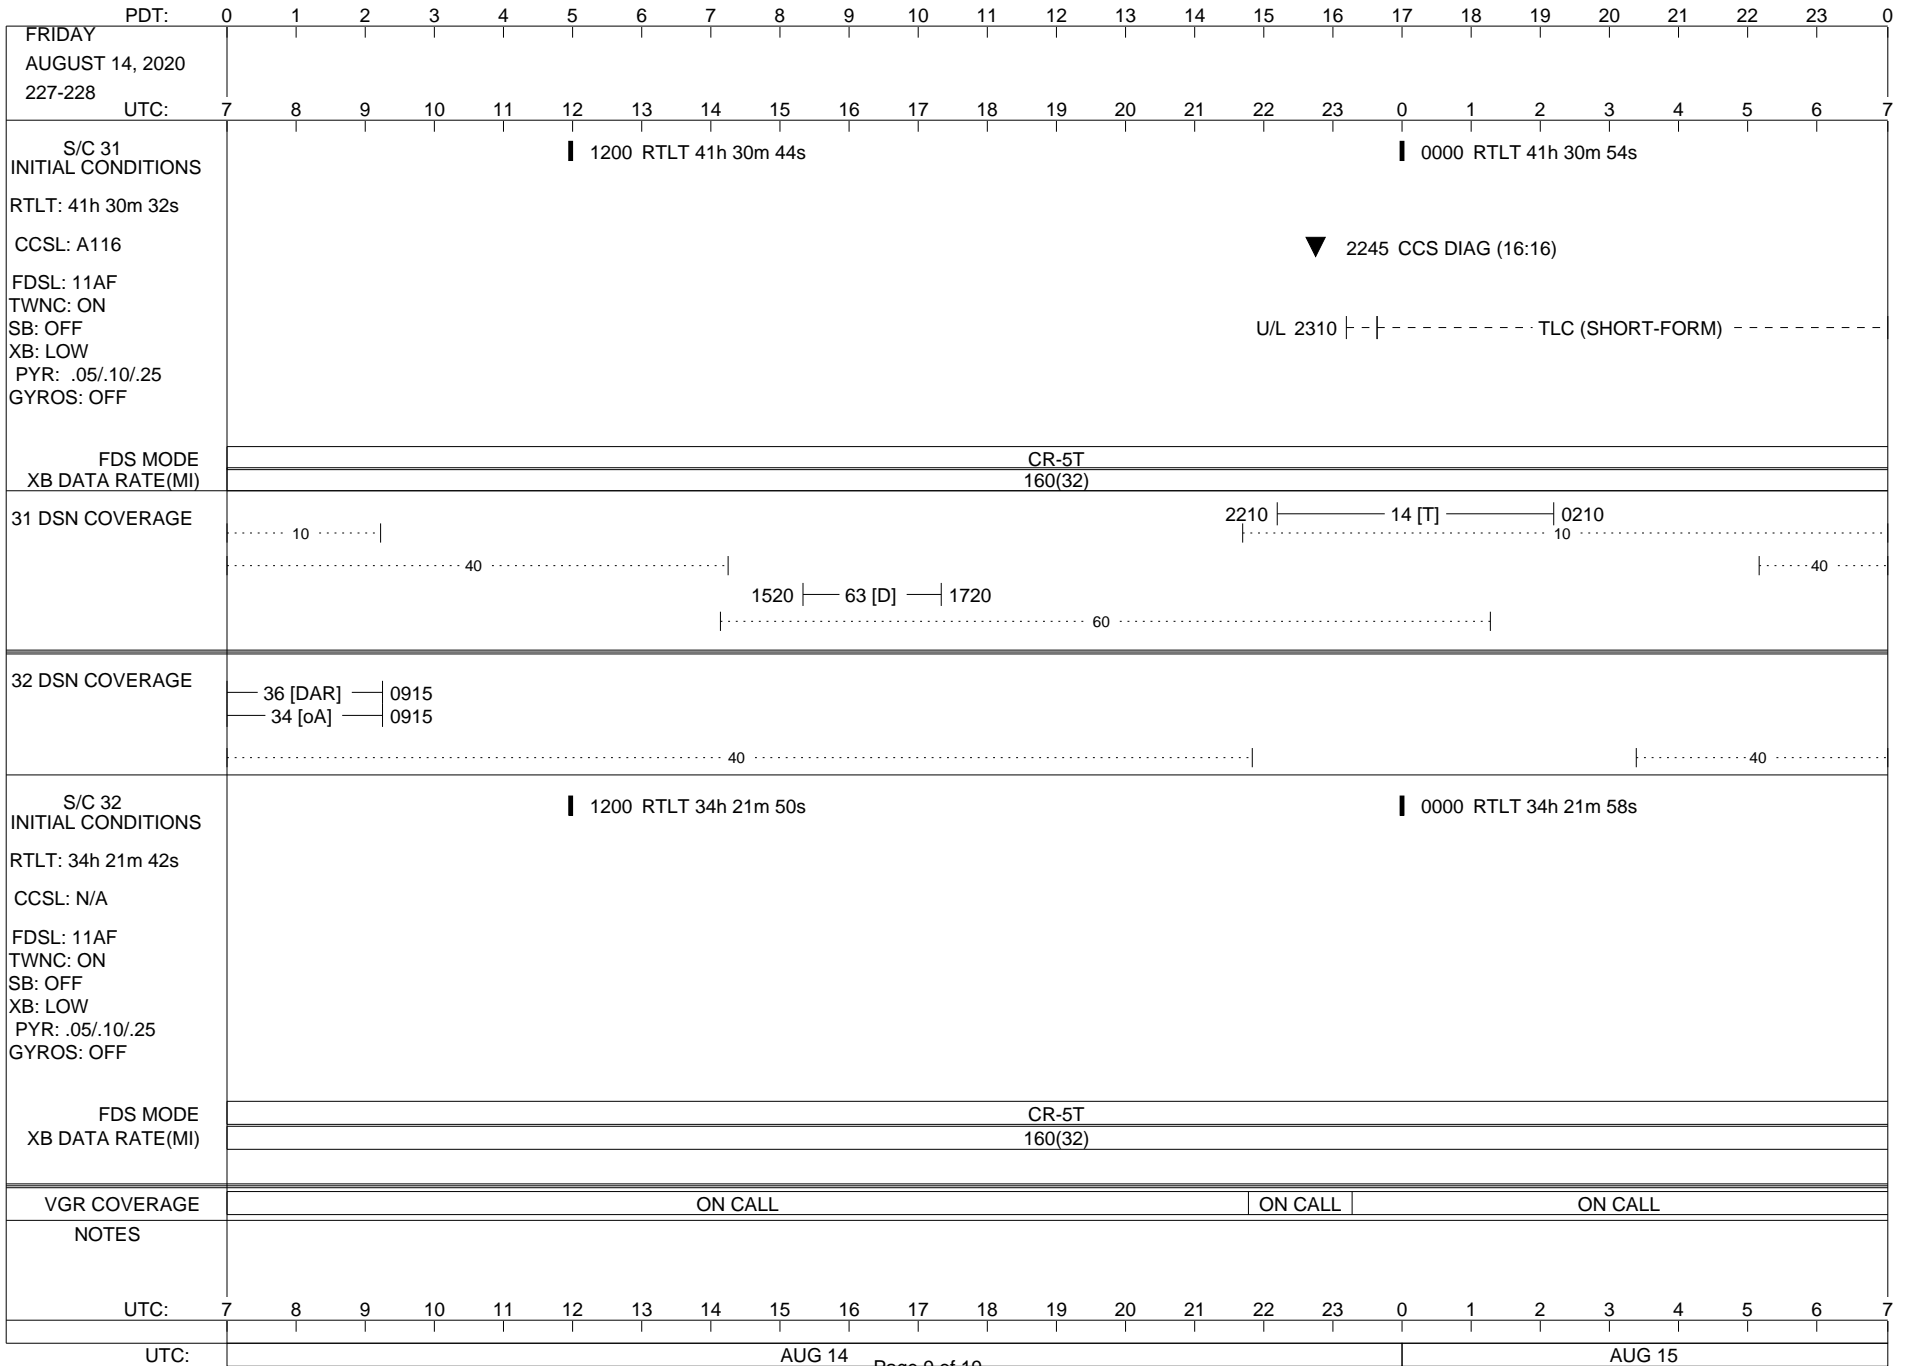

ISSUE DATE: 08/05/20 10:02