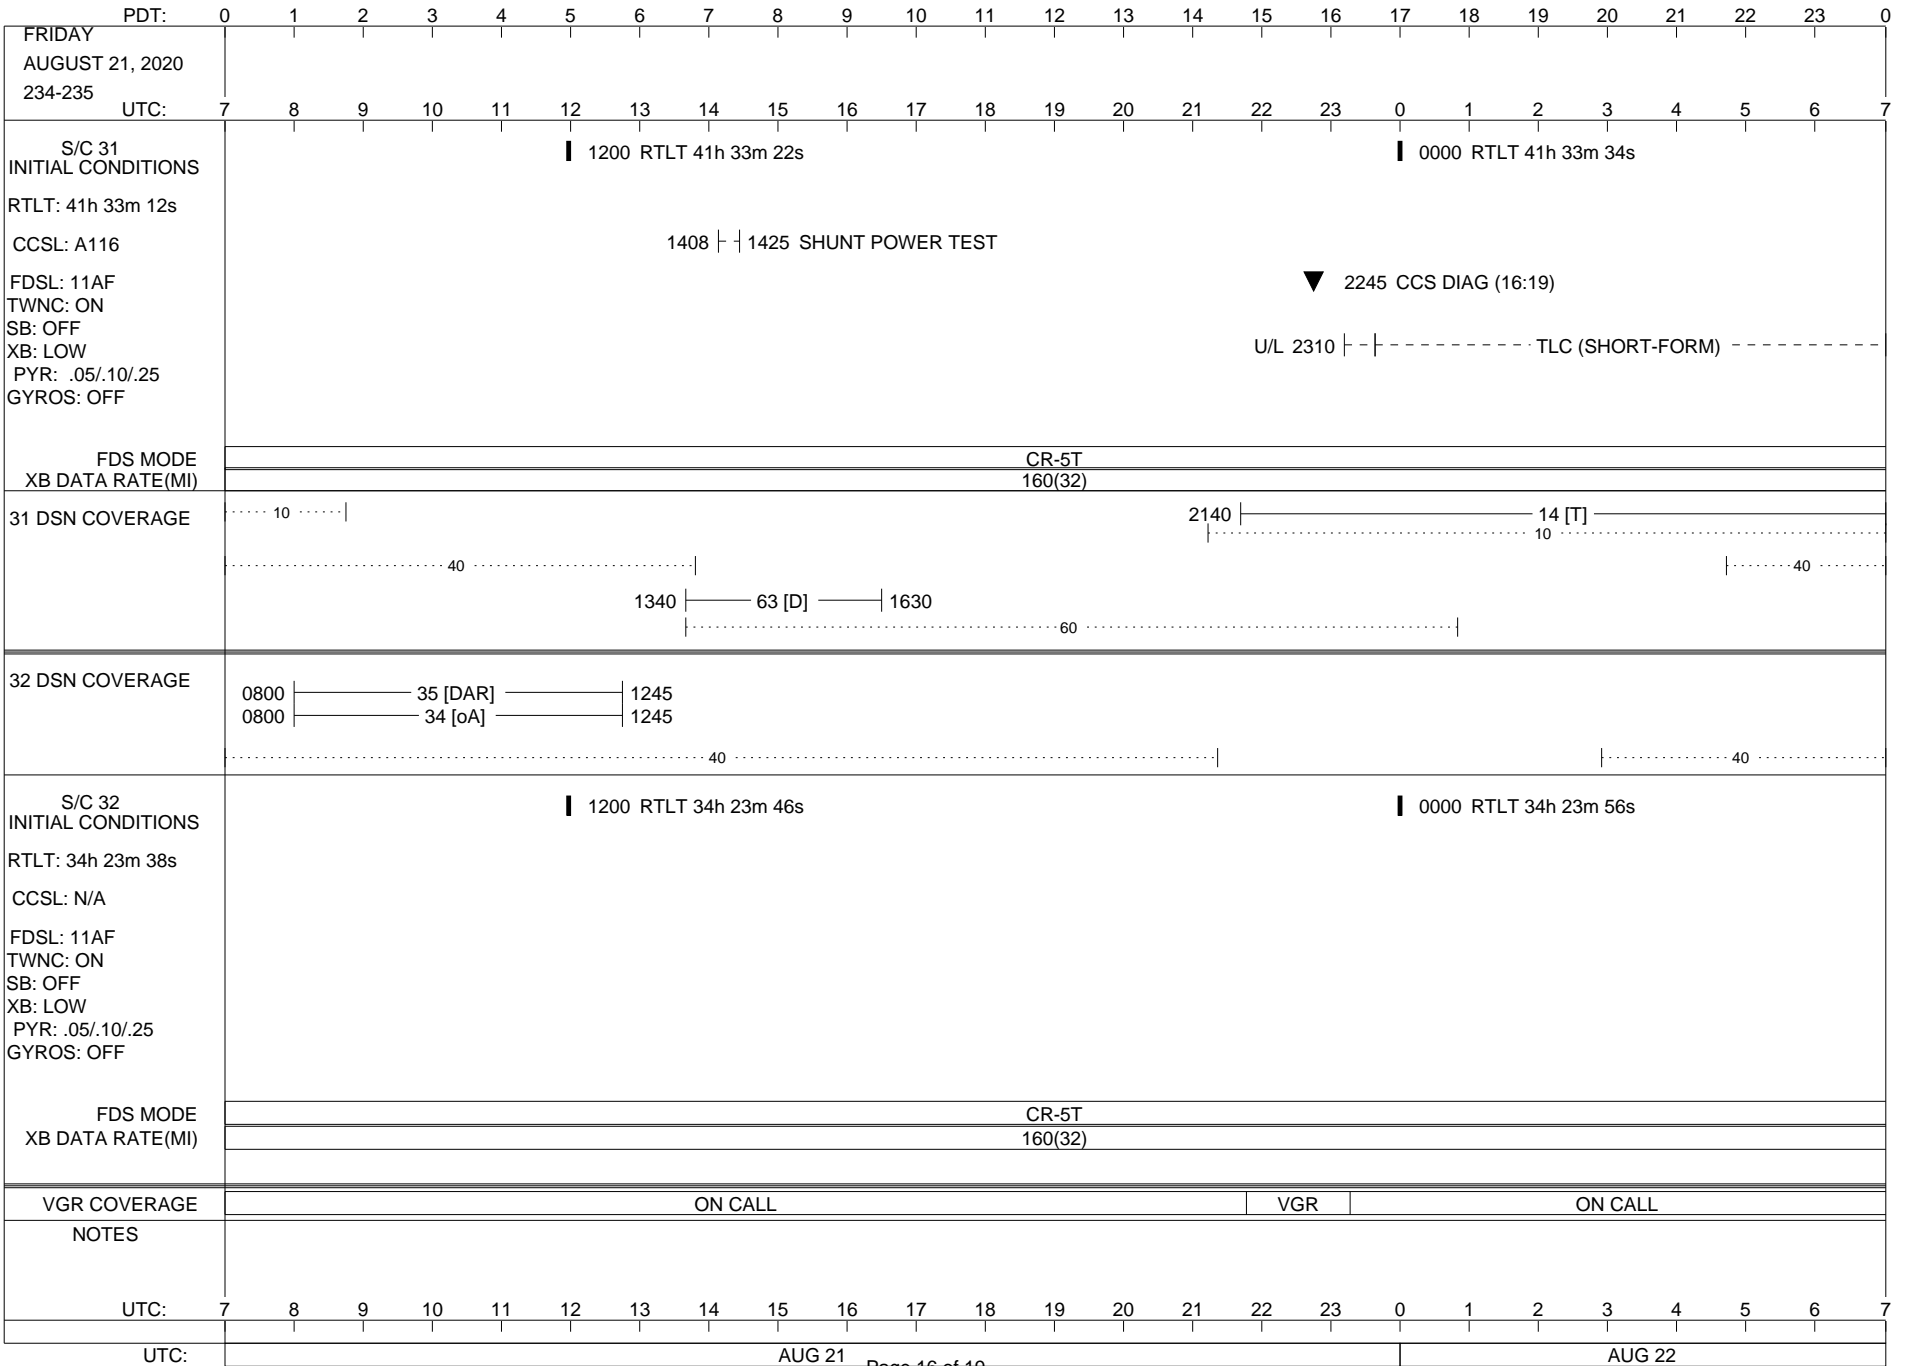

VOYAGER

Space Flight Operations Schedule (SFOS)

Issue Date: August 5, 2020

For the Period: 08/06/20 to 08/24/20 (20/219 – 20/237)

Posted at <https://voyager.jpl.nasa.gov/mission/status/>

LEGEND:

- ▽ = R/T Command (Last chance or Contingency)
- ▼ = R/T Command (Scheduled)
- * = Result of R/T Command
- n = (where n = 1,2,3 ..) Special Note, see bottom of page
- A = Arrayed station
- B = BLF
- D = Downlink only pass
- H = High Power Transmitter
- R = Array Reference Antenna
- T = TLC Uplink
- U = Uplink only pass
- [o] = Ramp-through

ISSUE DATE: 08/05/20 10:02

ISSUE DATE: 08/05/20 10:02

ISSUE DATE: 08/05/20 10:02

PDT:	0	1	2	3	4	5	6	7	8	9	10	11	12	13	14	15	16	17	18	19	20	21	22	23	0		
MONDAY AUGUST 24, 2020 237-238																											
UTC:	7	8	9	10	11	12	13	14	15	16	17	18	19	20	21	22	23	0	1	2	3	4	5	6	7		
S/C 31 INITIAL CONDITIONS RTLT: 41h 34m 20s CCSL: A116 FDSL: 11AF TWNC: ON SB: OFF XB: LOW PYR: .05/.10/.25 GYROS: OFF	1200 RTLT 41h 34m 32s																										
FDS MODE														CR-5T													
XB DATA RATE(MI)														160(32)													
31 DSN COVERAGE	<p>..... 10 </p> <p>..... 40 </p> <p>1540 63 [D] 1640</p>																										
32 DSN COVERAGE	<p>0810 ----- 34 [DA] ----- 1240</p> <p>0810 ----- 36 [DAR] ----- 1240</p> <p>..... 40 </p>																										
S/C 32 INITIAL CONDITIONS RTLT: 34h 24m 30s CCSL: N/A FDSL: 11AF TWNC: ON SB: OFF XB: LOW PYR: .05/.10/.25 GYROS: OFF	1200 RTLT 34h 24m 40s																										
FDS MODE														CR-5T													
XB DATA RATE(MI)														160(32)													
VGR COVERAGE	ON CALL																										
NOTES																											
UTC:	7	8	9	10	11	12	13	14	15	16	17	18	19	20	21	22	23	0	1	2	3	4	5	6	7		
UTC:	AUG 24													AUG 25													