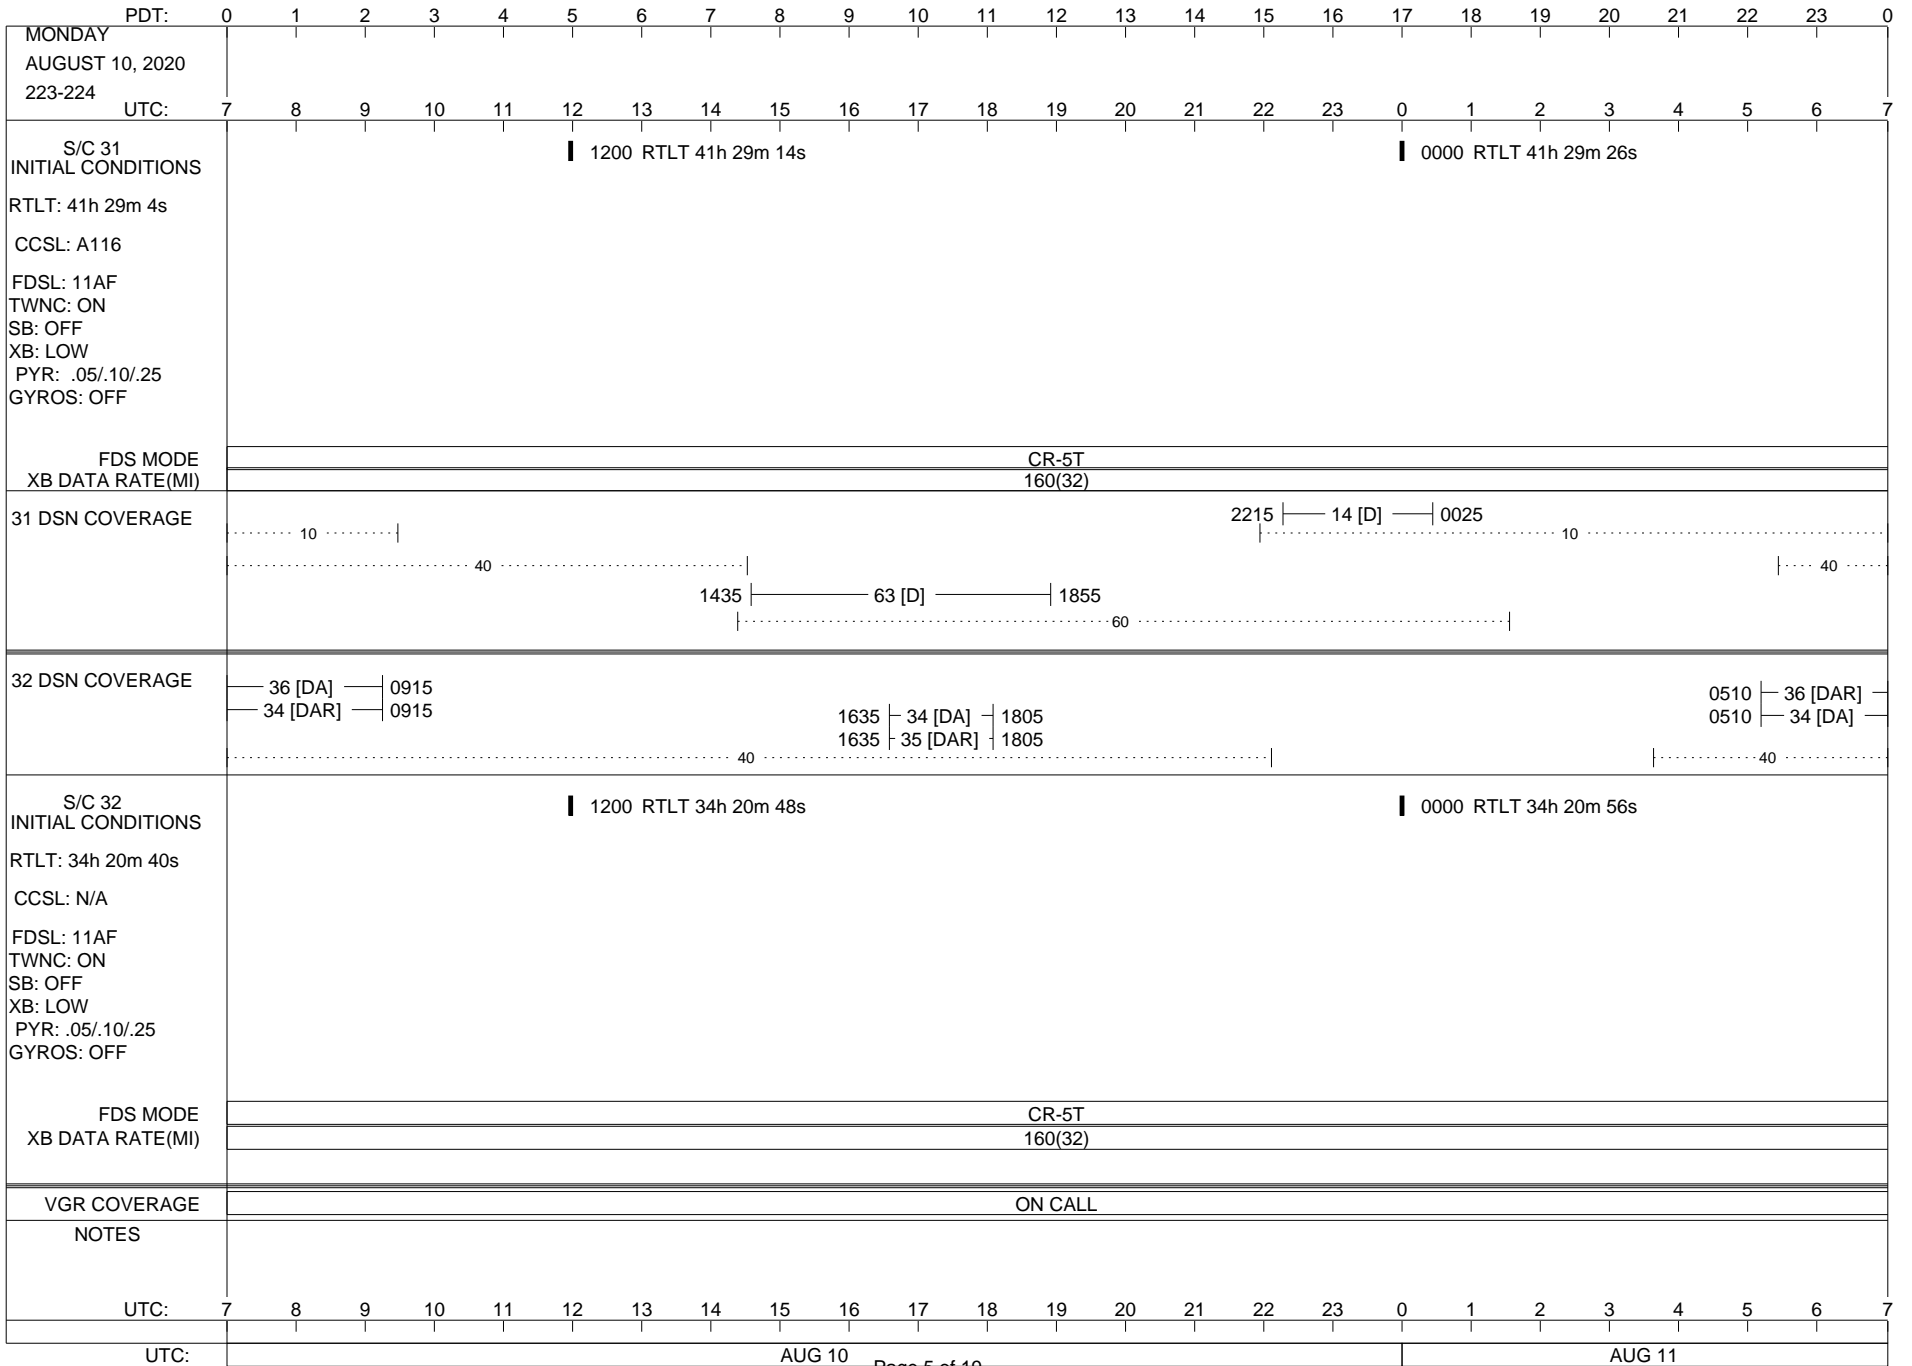

VOYAGER

Space Flight Operations Schedule (SFOS)

Issue Date: August 5, 2020

For the Period: 08/06/20 to 08/24/20 (20/219 – 20/237)

Posted at <https://voyager.jpl.nasa.gov/mission/status/>

LEGEND:

- ▽ = R/T Command (Last chance or Contingency)
- ▼ = R/T Command (Scheduled)
- * = Result of R/T Command
- n = (where n = 1,2,3 ..) Special Note, see bottom of page
- A = Arrayed station
- B = BLF
- D = Downlink only pass
- H = High Power Transmitter
- R = Array Reference Antenna
- T = TLC Uplink
- U = Uplink only pass
- [o] = Ramp-through

ISSUE DATE: 08/05/20 10:02

ISSUE DATE: 08/05/20 10:02

ISSUE DATE: 08/05/20 10:02

ISSUE DATE: 08/05/20 10:02

ISSUE DATE: 08/05/20 10:02

PDT:	0	1	2	3	4	5	6	7	8	9	10	11	12	13	14	15	16	17	18	19	20	21	22	23	0
TUESDAY AUGUST 11, 2020 224-225	UTC: 7	8	9	10	11	12	13	14	15	16	17	18	19	20	21	22	23	0	1	2	3	4	5	6	7
S/C 31 INITIAL CONDITIONS RTLT: 41h 29m 26s CCSL: A116 FDSL: 11AF TWNC: ON SB: OFF XB: LOW PYR: .05/.10/.25 GYROS: OFF	1200 RTLT 41h 29m 36s												0000 RTLT 41h 29m 48s												
	1014 1015 PWS/RH 1027 -----DTR MAINT----- 1551												1555 1557 TAPPOS												
	↓ 1014 GS-4B 1015												0206 ---MAGCAL--- 0508 0206 ---PESCAL--- 0526												
FDS MODE XB DATA RATE(MI)	CR-5T 160(32)												CR-5T 160(32)												
31 DSN COVERAGE 10												2310 -----14 [D]----- 0540 -----10----- 40												
	-----40-----												-----60-----												
32 DSN COVERAGE	--- 36 [DAR] --- 0920 --- 34 [DA] --- 0920											 40												
	-----40-----												-----40-----												
S/C 32 INITIAL CONDITIONS RTLT: 34h 20m 56s CCSL: N/A FDSL: 11AF TWNC: ON SB: OFF XB: LOW PYR: .05/.10/.25 GYROS: OFF	1200 RTLT 34h 21m 4s												0000 RTLT 34h 21m 12s												
FDS MODE XB DATA RATE(MI)													CR-5T 160(32)												
VGR COVERAGE													ON CALL												
NOTES																									
UTC:	7	8	9	10	11	12	13	14	15	16	17	18	19	20	21	22	23	0	1	2	3	4	5	6	7
UTC:	AUG 11												AUG 12												