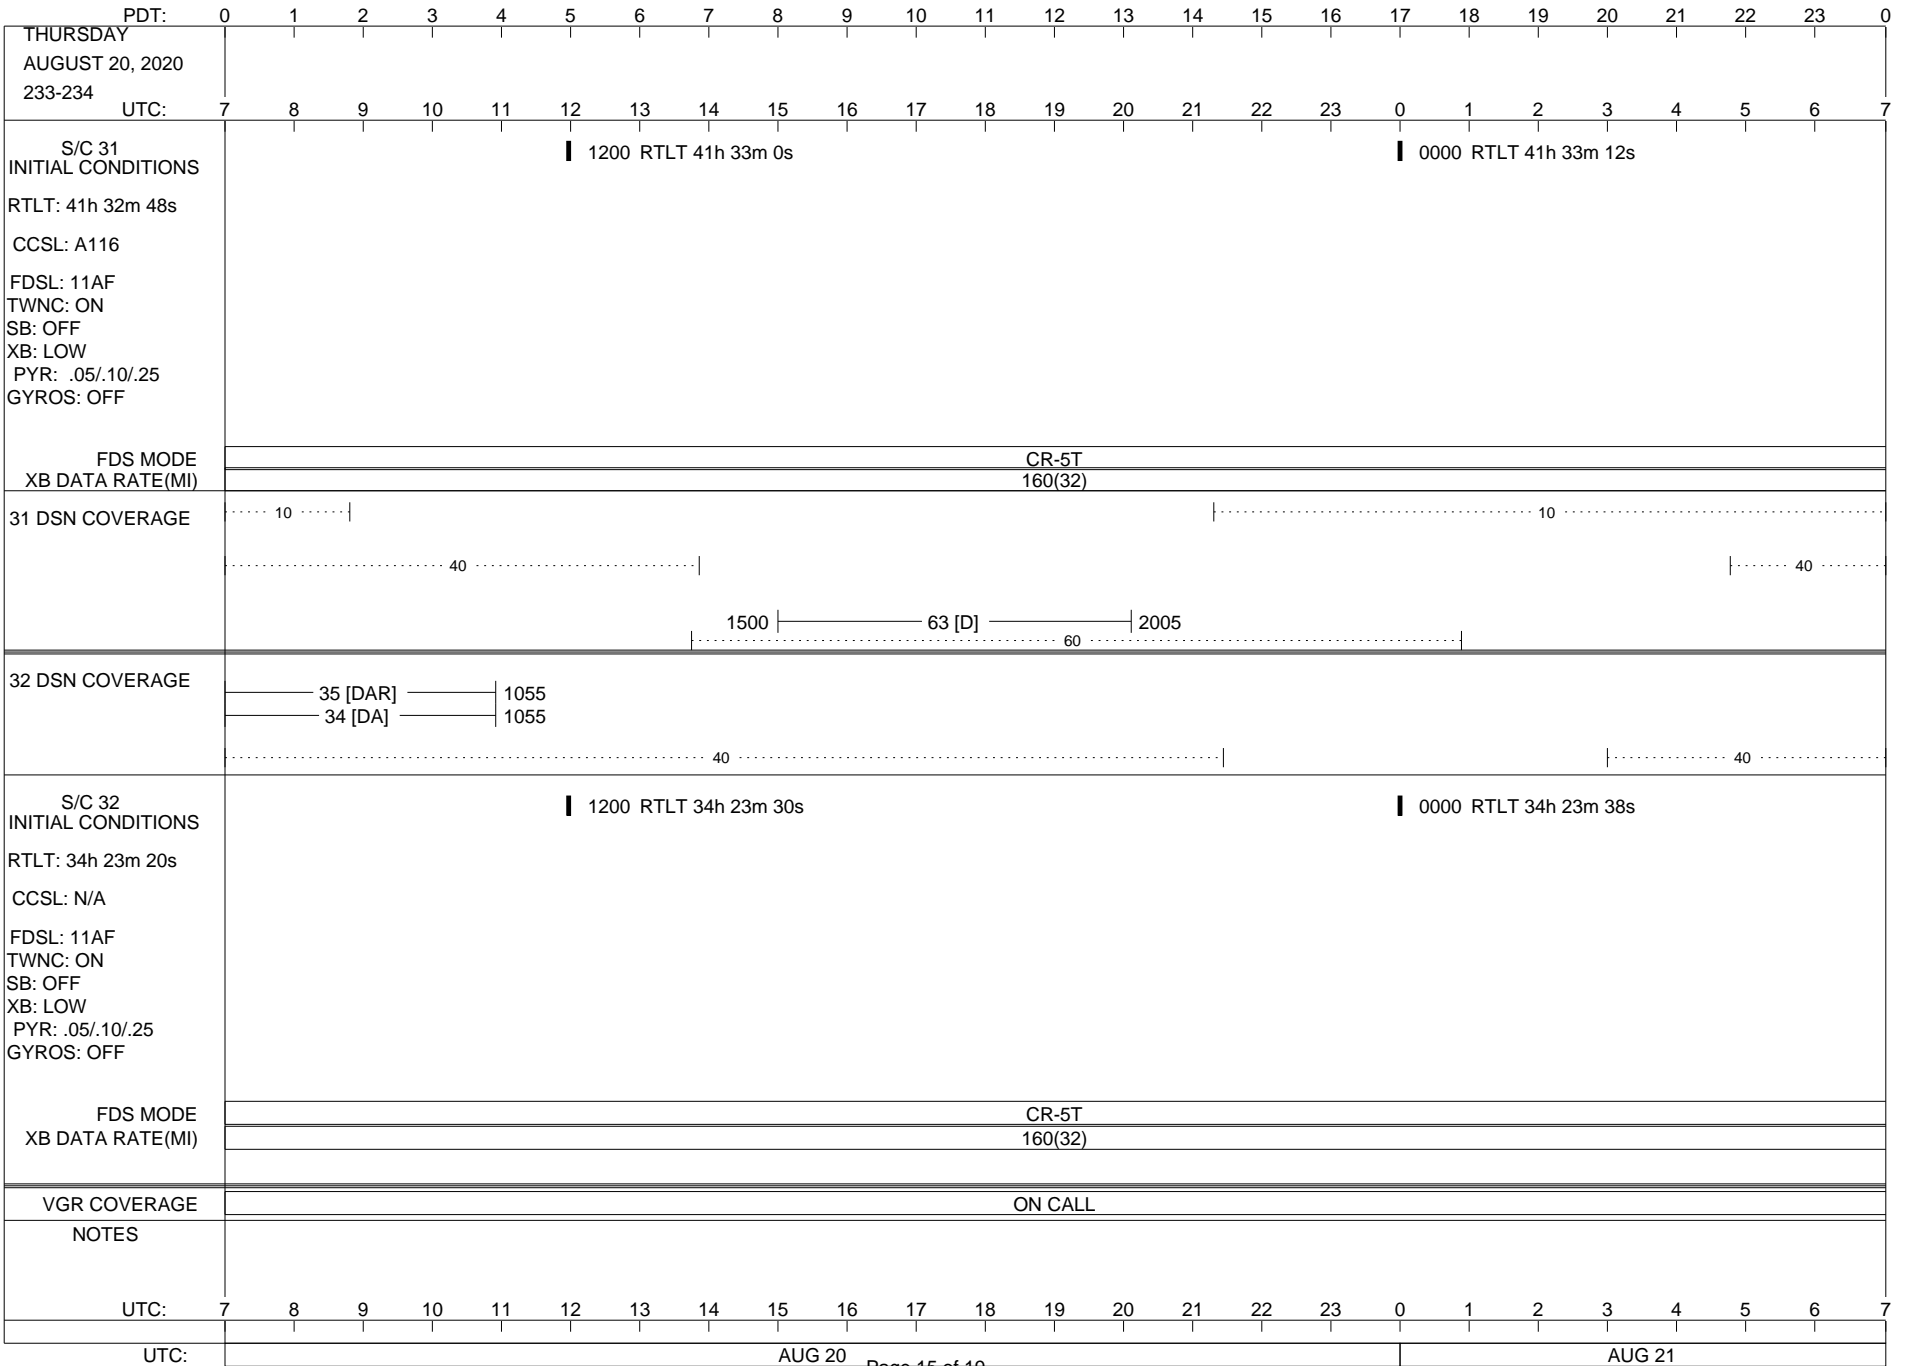

ISSUE DATE: 08/05/20 10:02