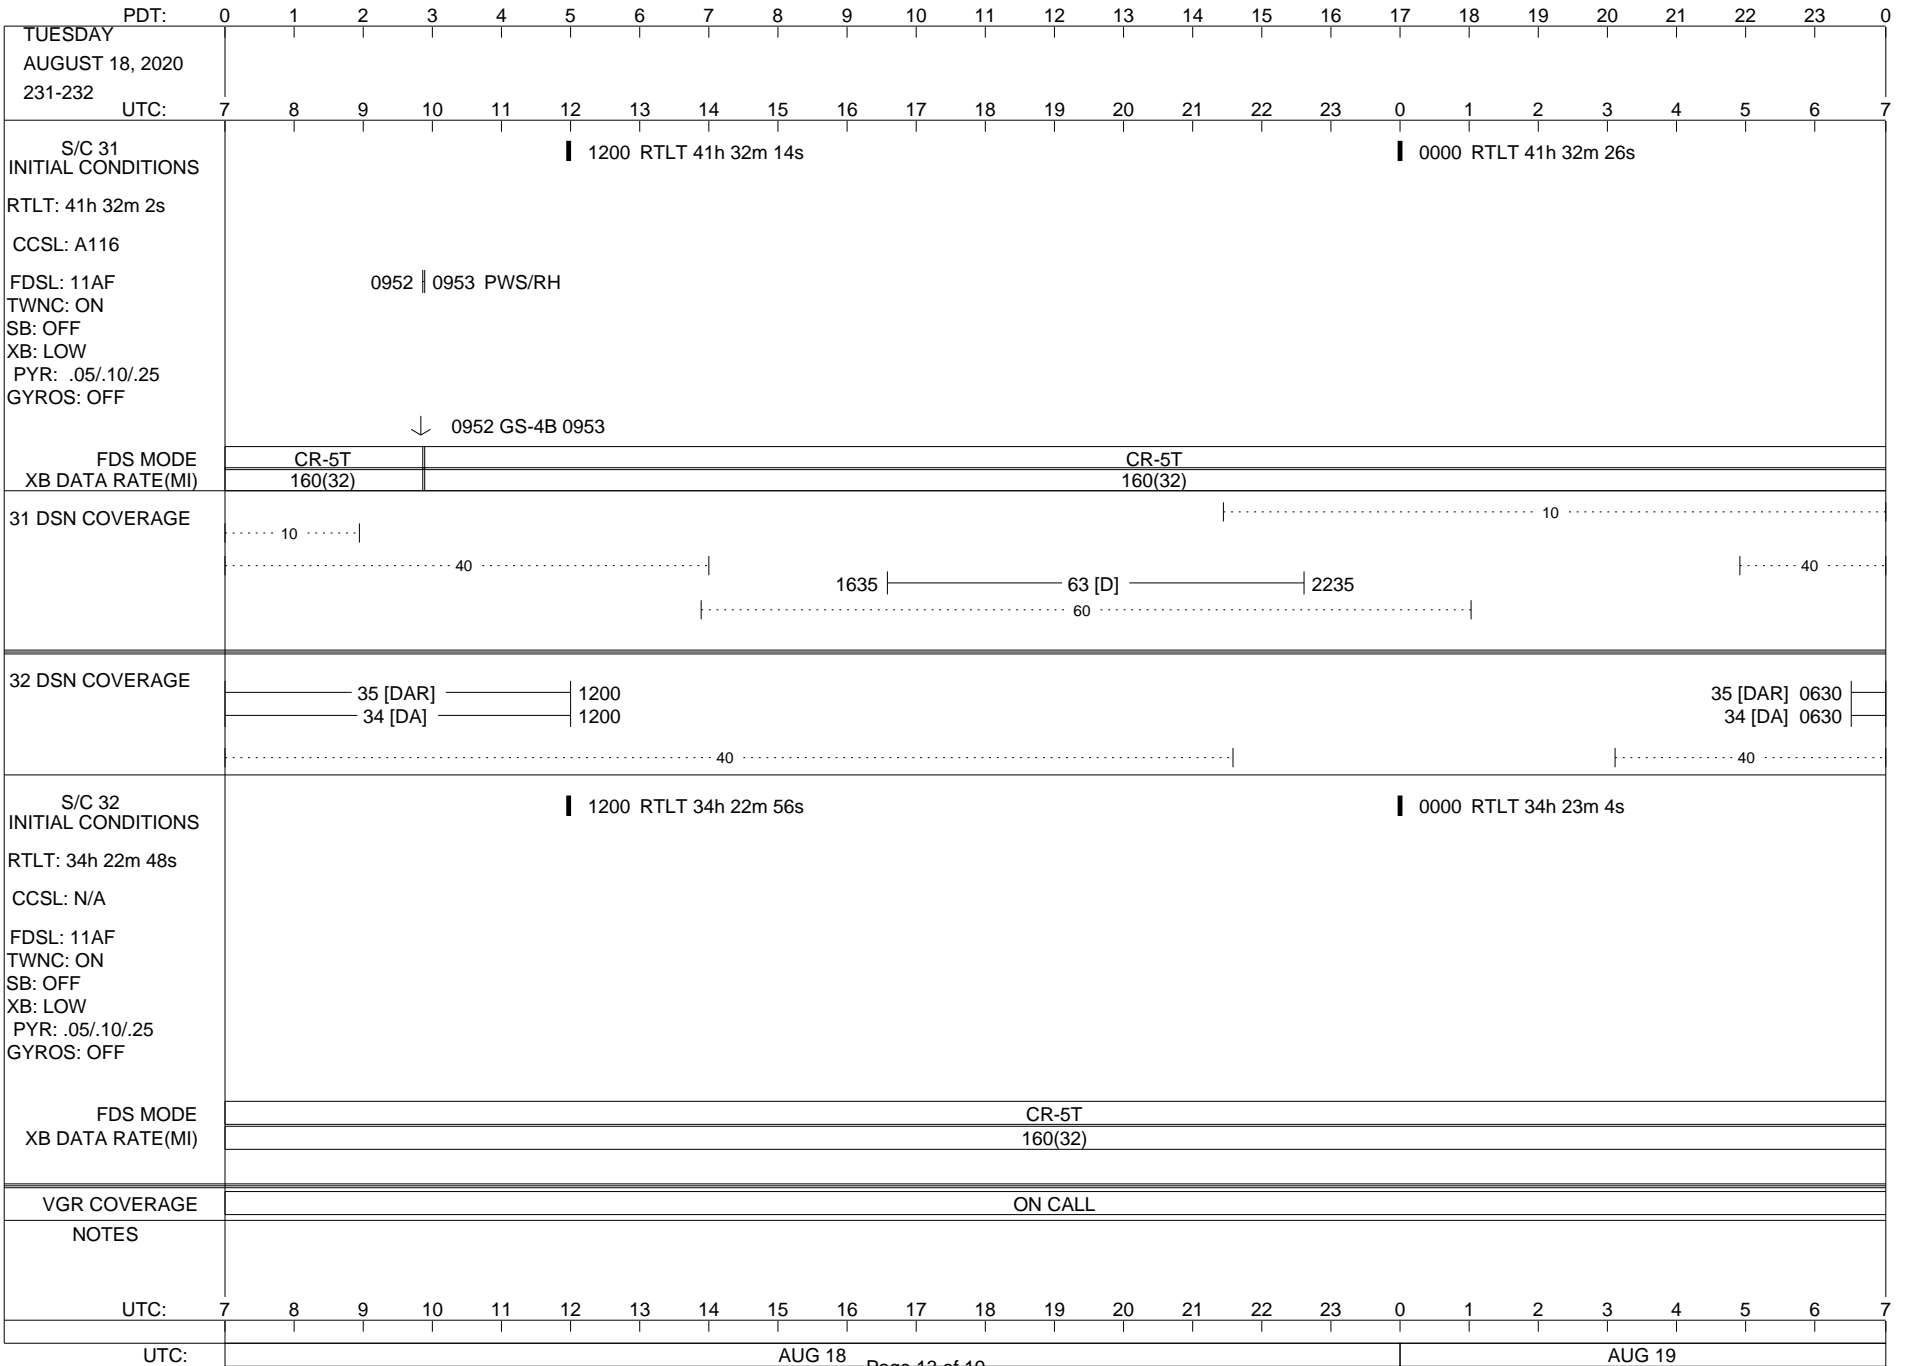

ISSUE DATE: 08/05/20 10:02