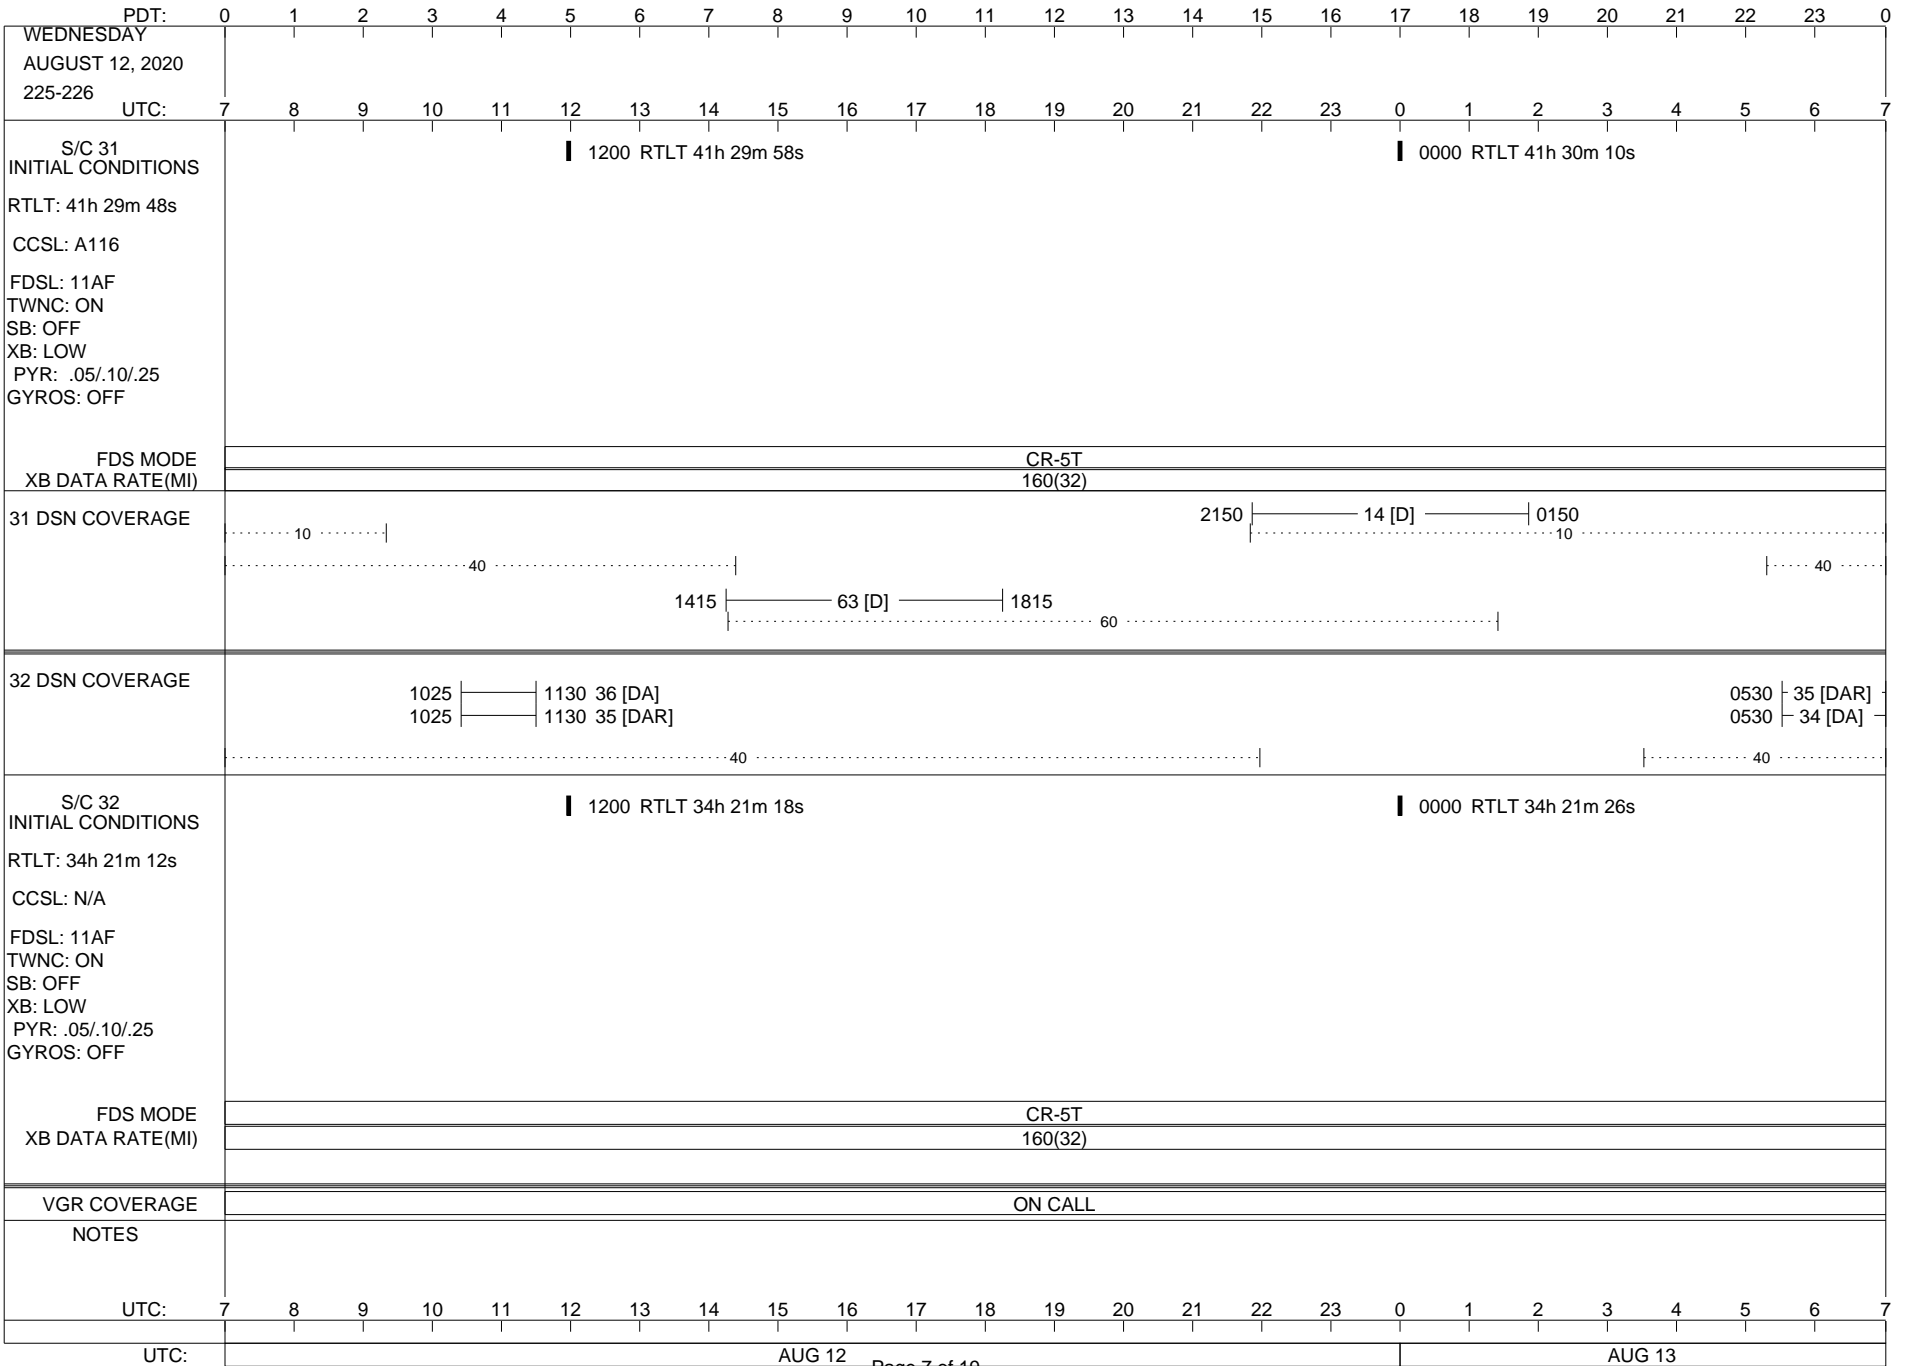

ISSUE DATE: 08/05/20 10:02