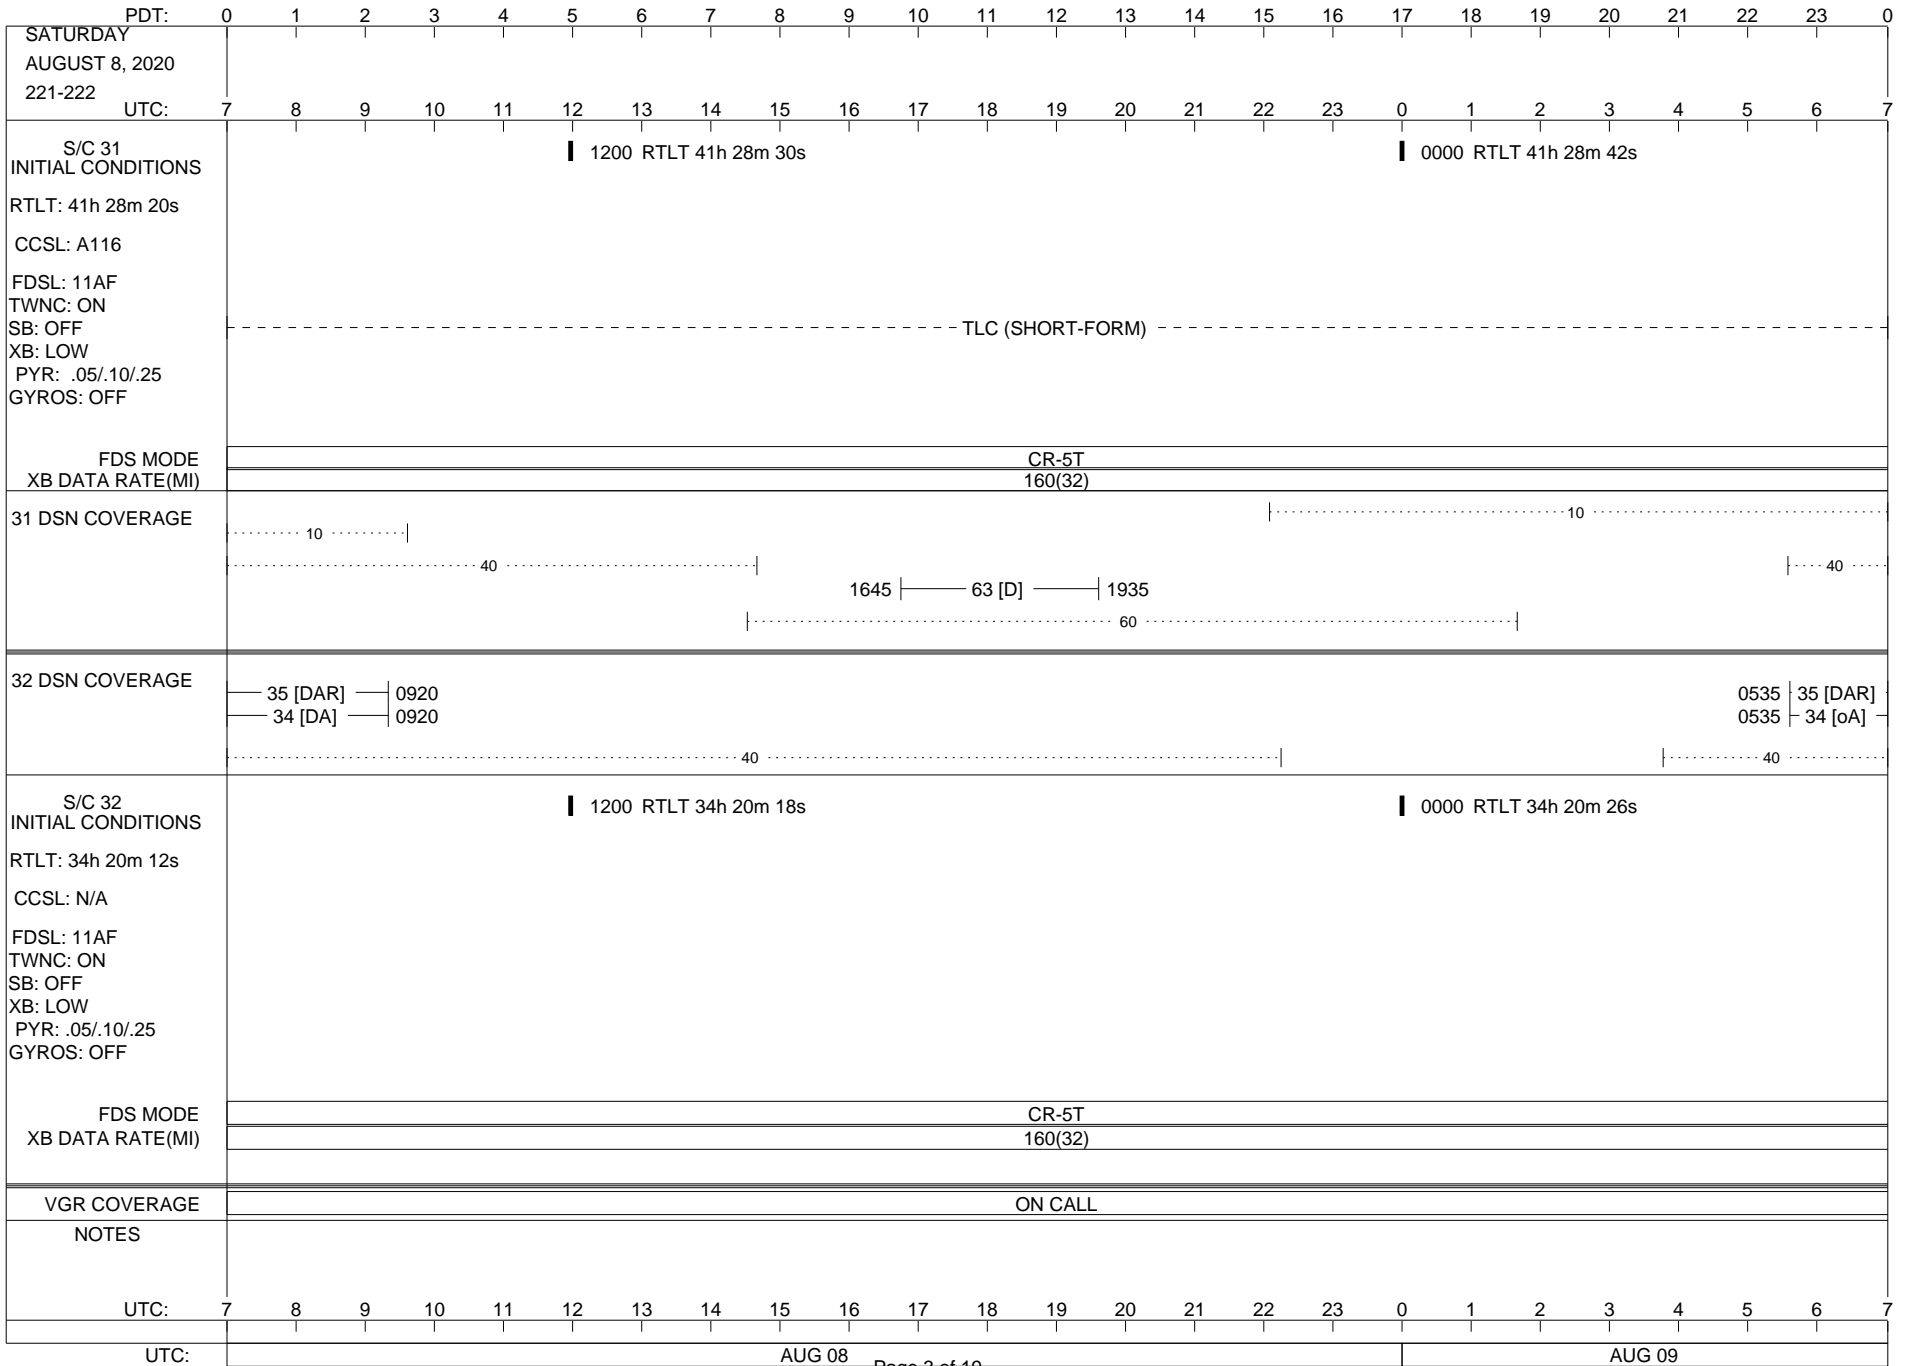

ISSUE DATE: 08/05/20 10:02