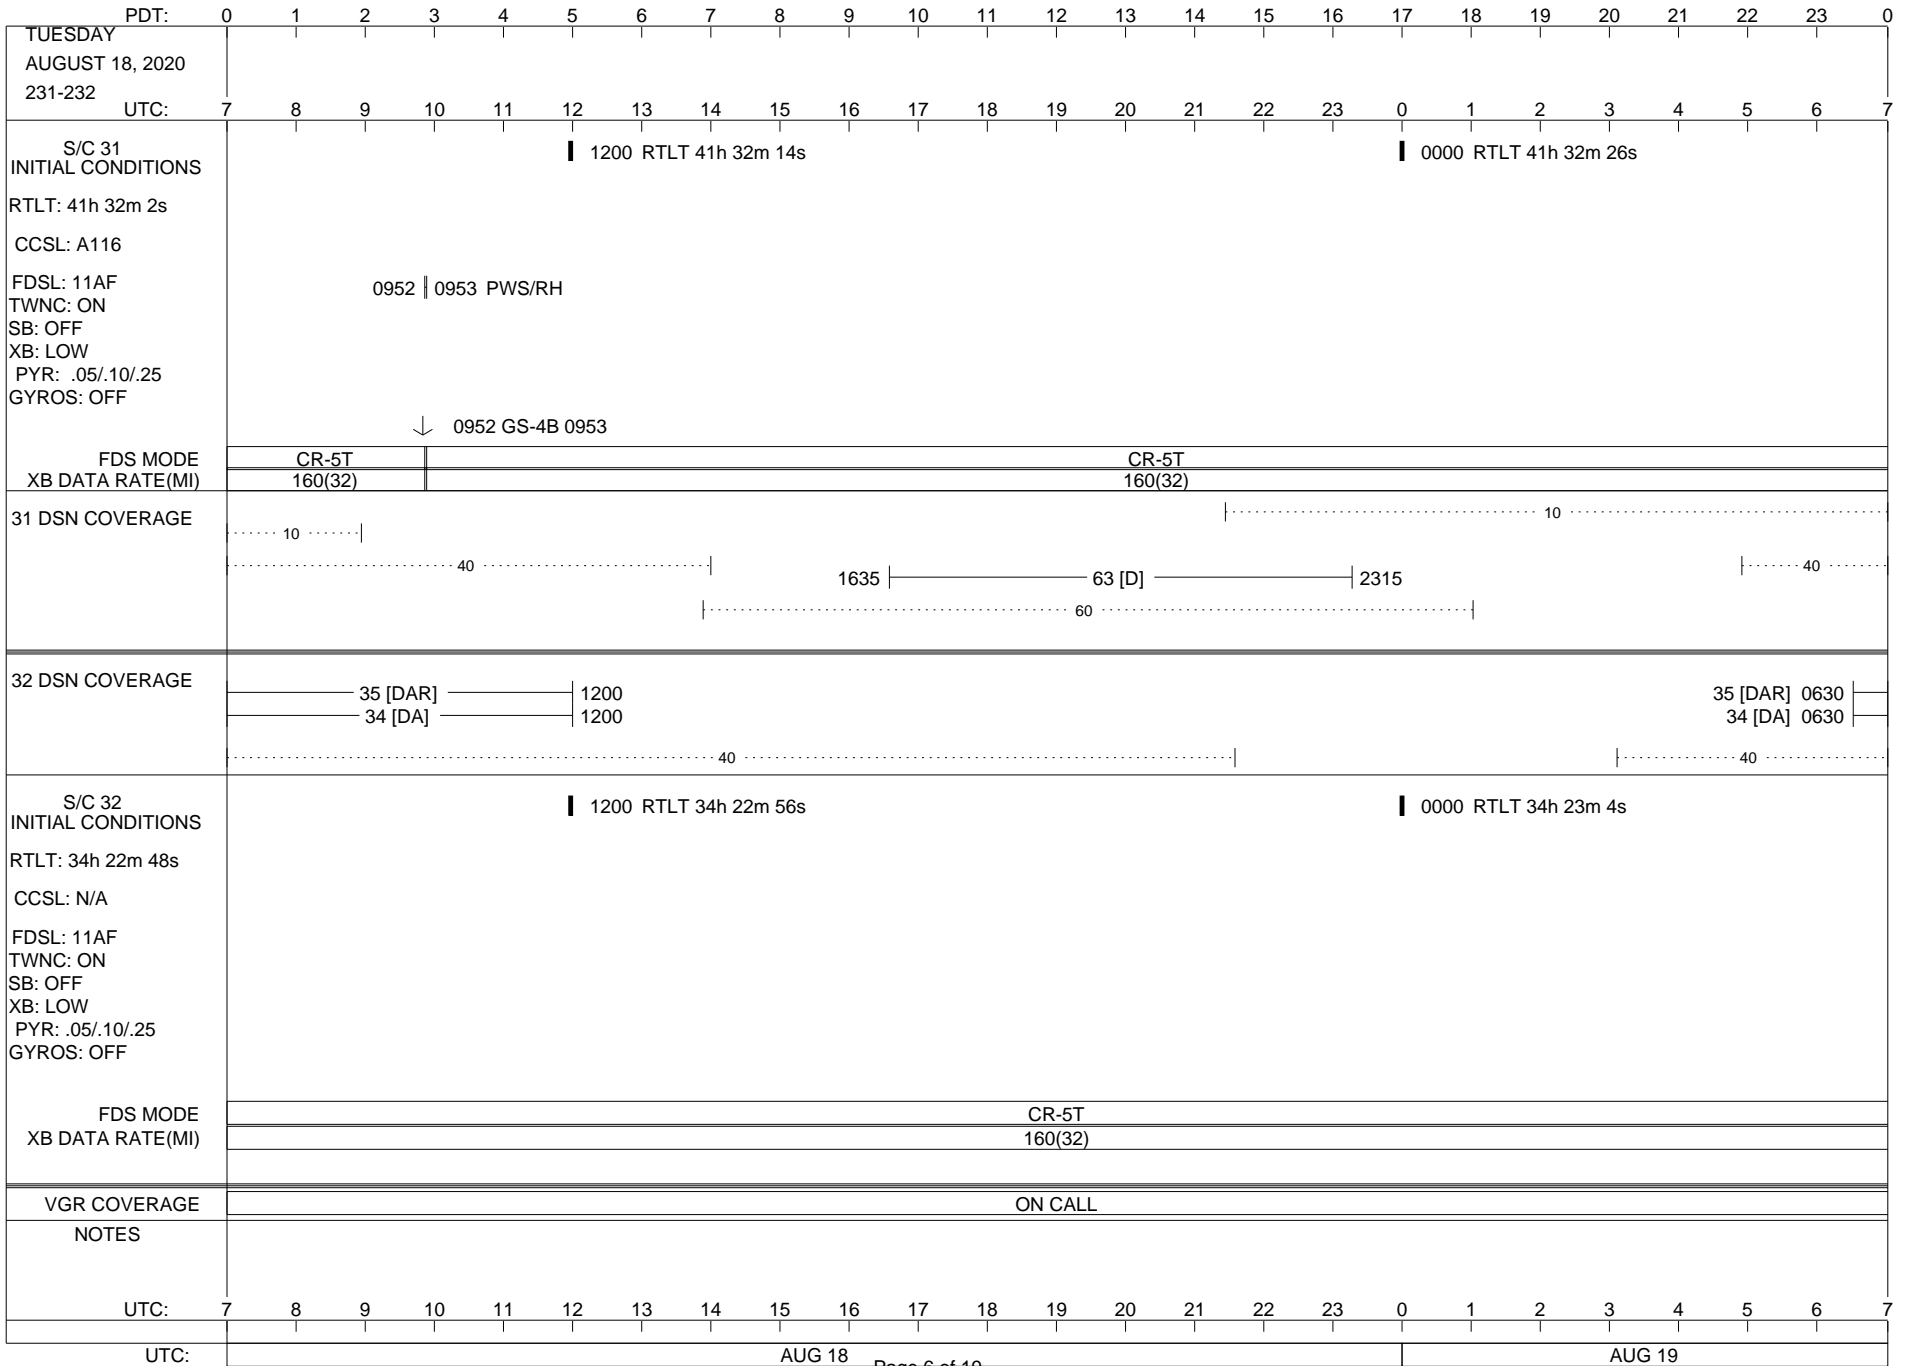

VOYAGER

Space Flight Operations Schedule (SFOS)

Issue Date: August 12, 2020

For the Period: 08/13/20 to 08/31/20 (20/226 – 20/244)

Posted at <https://voyager.jpl.nasa.gov/mission/status/>

LEGEND:

- ▽ = R/T Command (Last chance or Contingency)
- ▼ = R/T Command (Scheduled)
- * = Result of R/T Command
- n = (where n = 1,2,3 ..) Special Note, see bottom of page
- A = Arrayed station
- B = BLF
- D = Downlink only pass
- H = High Power Transmitter
- R = Array Reference Antenna
- T = TLC Uplink
- U = Uplink only pass
- [o] = Ramp-through

02/27/19

ISSUE DATE: 08/12/20 11:03

ISSUE DATE: 08/12/20 11:03

ISSUE DATE: 08/12/20 11:03

ISSUE DATE: 08/12/20 11:03

ISSUE DATE: 08/12/20 11:03

ISSUE DATE: 08/12/20 11:03

ISSUE DATE: 08/12/20 11:03

ISSUE DATE: 08/12/20 11:03

ISSUE DATE: 08/12/20 11:03

ISSUE DATE: 08/12/20 11:03

PDT:	0	1	2	3	4	5	6	7	8	9	10	11	12	13	14	15	16	17	18	19	20	21	22	23	0		
MONDAY AUGUST 31, 2020 244-245	UTC: 7	8	9	10	11	12	13	14	15	16	17	18	19	20	21	22	23	0	1	2	3	4	5	6	7		
S/C 31 INITIAL CONDITIONS RTLT: 41h 37m 4s CCSL: A116 FDSL: 11AF TWNC: ON SB: OFF XB: LOW PYR: .05/.10/.25 GYROS: OFF	1200 RTLT 41h 37m 16s																										
FDS MODE XB DATA RATE(MI)														CR-5T 160(32)													
31 DSN COVERAGE	... 10 40																										
32 DSN COVERAGE	----- 34 [DA] ----- 0710 - 1255 ----- 35 [DAR] ----- 0710 - 1255 40																										
S/C 32 INITIAL CONDITIONS RTLT: 34h 26m 38s CCSL: N/A FDSL: 11AF TWNC: ON SB: OFF XB: LOW PYR: .05/.10/.25 GYROS: OFF	1200 RTLT 34h 26m 48s																										
FDS MODE XB DATA RATE(MI)														CR-5T 160(32)													
VGR COVERAGE	ON CALL																										
NOTES																											
UTC:	7	8	9	10	11	12	13	14	15	16	17	18	19	20	21	22	23	0	1	2	3	4	5	6	7		
UTC:	AUG 31													SEP 01													