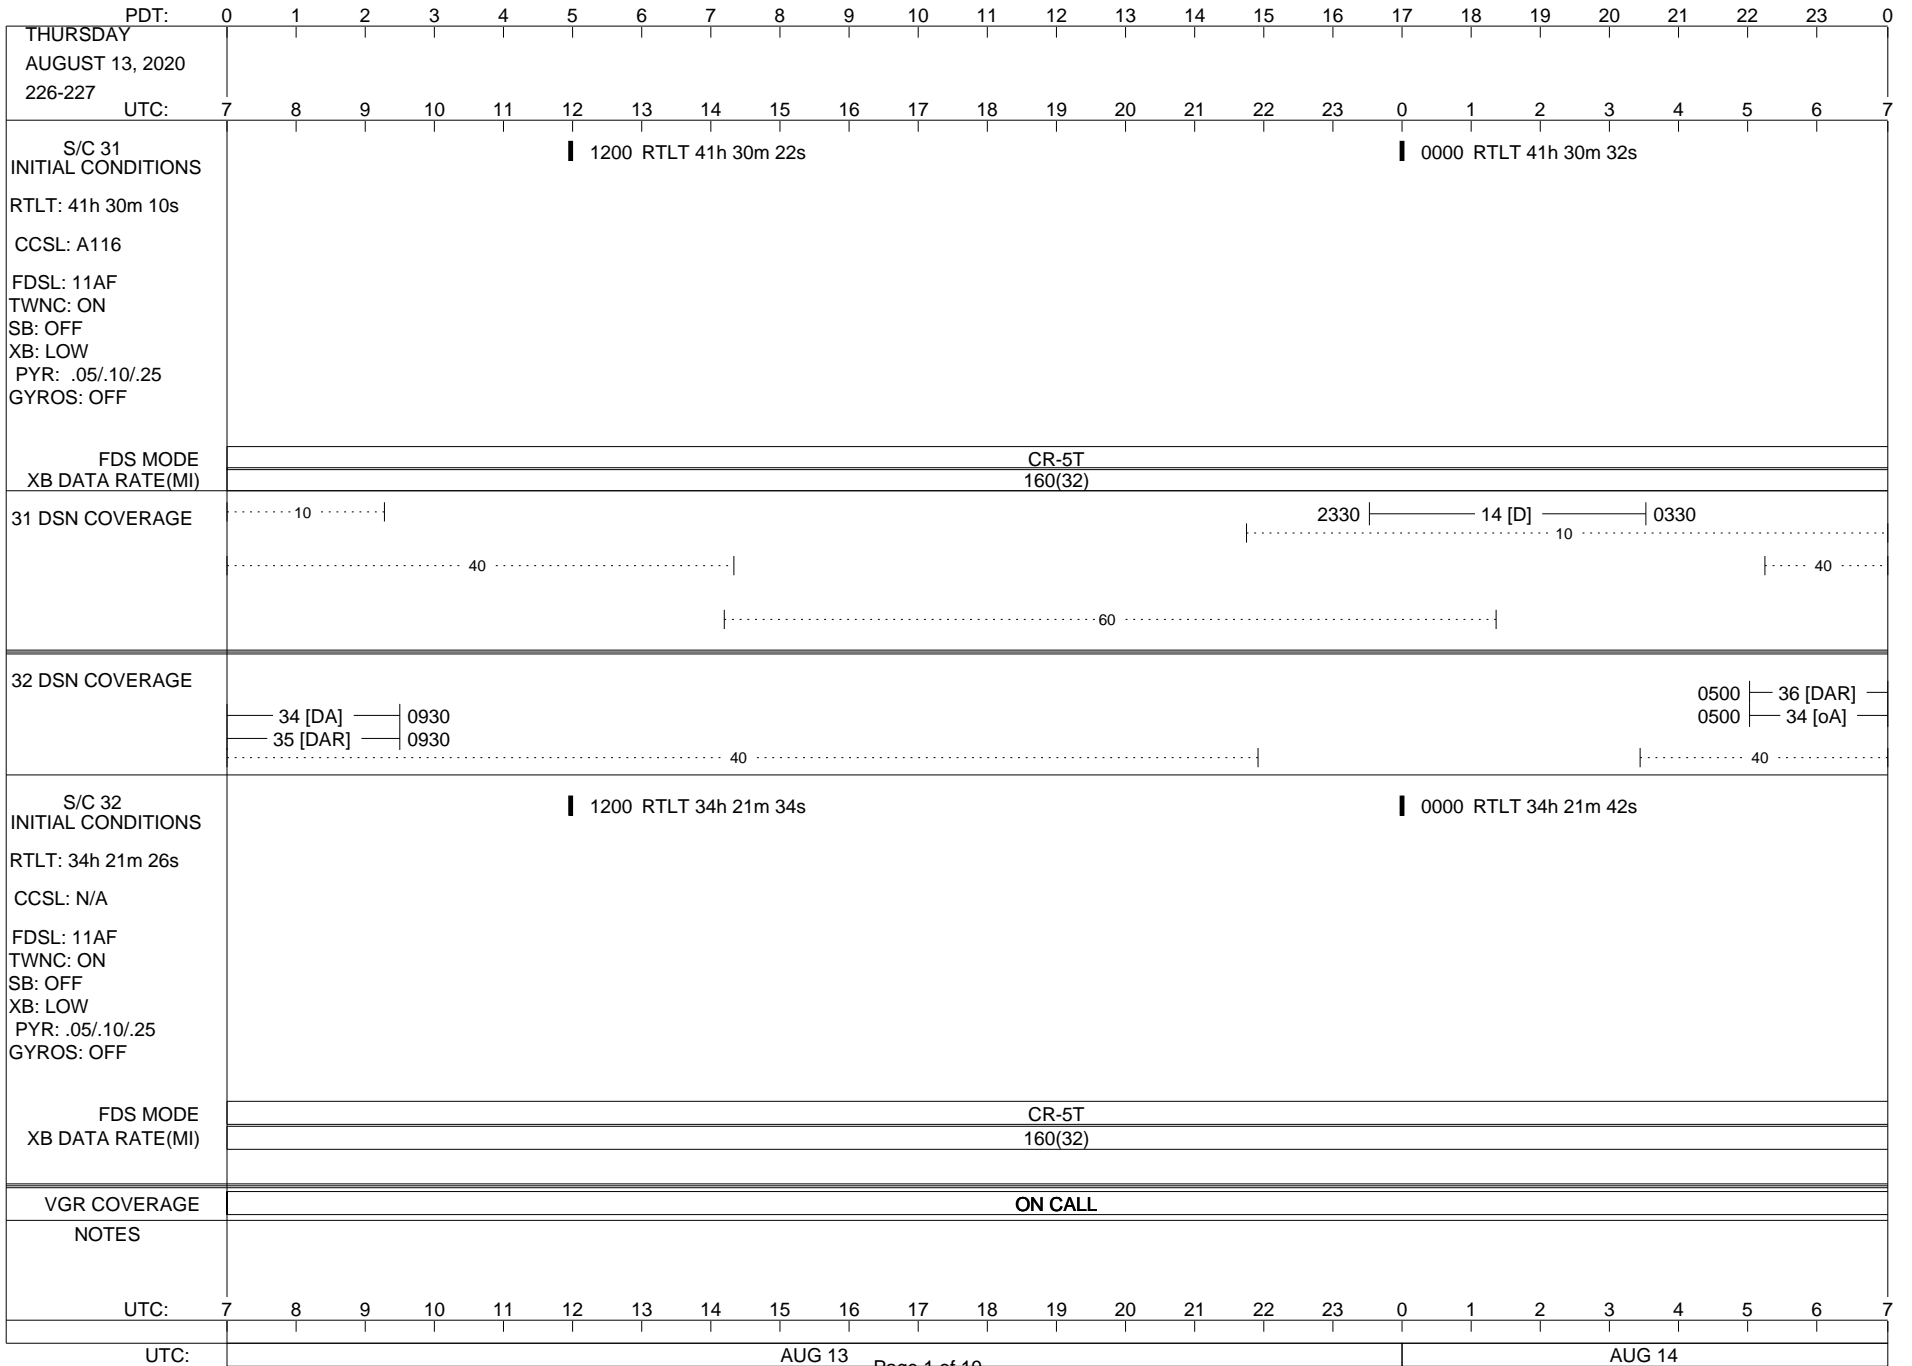

VOYAGER

Space Flight Operations Schedule (SFOS)

Issue Date: August 12, 2020

For the Period: 08/13/20 to 08/31/20 (20/226 – 20/244)

Posted at <https://voyager.jpl.nasa.gov/mission/status/>

LEGEND:

- ▽ = R/T Command (Last chance or Contingency)
- ▼ = R/T Command (Scheduled)
- * = Result of R/T Command
- n = (where n = 1,2,3 ..) Special Note, see bottom of page
- A = Arrayed station
- B = BLF
- D = Downlink only pass
- H = High Power Transmitter
- R = Array Reference Antenna
- T = TLC Uplink
- U = Uplink only pass
- [o] = Ramp-through

02/27/19

ISSUE DATE: 08/12/20 11:03

ISSUE DATE: 08/12/20 11:03

ISSUE DATE: 08/12/20 11:03

ISSUE DATE: 08/12/20 11:03

ISSUE DATE: 08/12/20 11:03

ISSUE DATE: 08/12/20 11:03

ISSUE DATE: 08/12/20 11:03

ISSUE DATE: 08/12/20 11:03

ISSUE DATE: 08/12/20 11:03

ISSUE DATE: 08/12/20 11:03

PDT:	0	1	2	3	4	5	6	7	8	9	10	11	12	13	14	15	16	17	18	19	20	21	22	23	0		
MONDAY AUGUST 31, 2020 244-245	UTC: 7	8	9	10	11	12	13	14	15	16	17	18	19	20	21	22	23	0	1	2	3	4	5	6	7		
S/C 31 INITIAL CONDITIONS RTLT: 41h 37m 4s CCSL: A116 FDSL: 11AF TWNC: ON SB: OFF XB: LOW PYR: .05/.10/.25 GYROS: OFF	1200 RTLT 41h 37m 16s																										
FDS MODE XB DATA RATE(MI)														CR-5T 160(32)													
31 DSN COVERAGE	... 10 40																										
32 DSN COVERAGE	----- 34 [DA] ----- 0710 - 1255 ----- 35 [DAR] ----- 0710 - 1255 40																										
S/C 32 INITIAL CONDITIONS RTLT: 34h 26m 38s CCSL: N/A FDSL: 11AF TWNC: ON SB: OFF XB: LOW PYR: .05/.10/.25 GYROS: OFF	1200 RTLT 34h 26m 48s																										
FDS MODE XB DATA RATE(MI)														CR-5T 160(32)													
VGR COVERAGE	ON CALL																										
NOTES																											
UTC:	7	8	9	10	11	12	13	14	15	16	17	18	19	20	21	22	23	0	1	2	3	4	5	6	7		
UTC:	AUG 31													SEP 01													