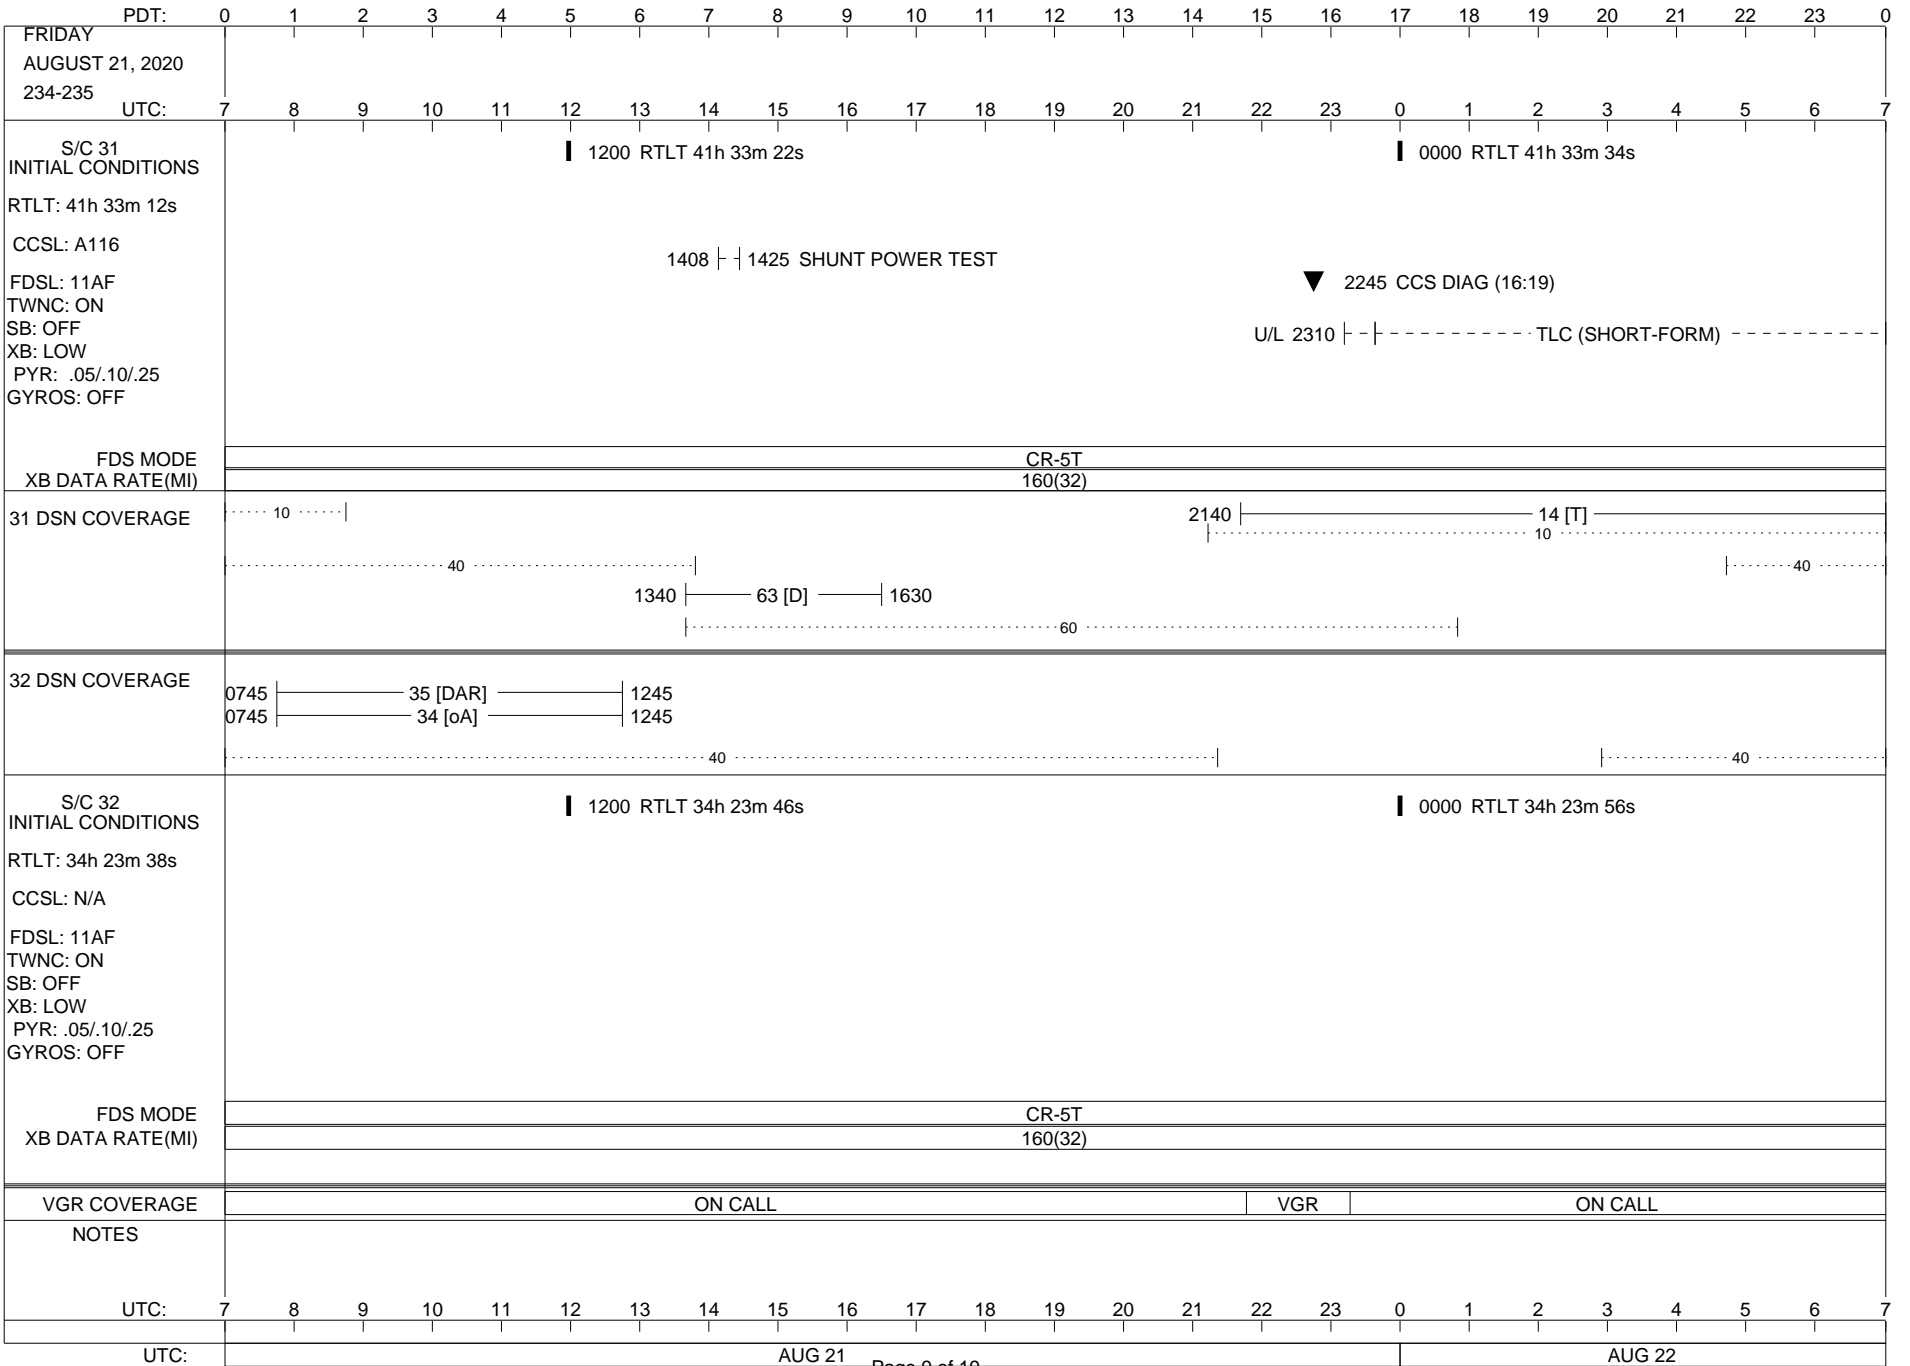

ISSUE DATE: 08/12/20 11:03