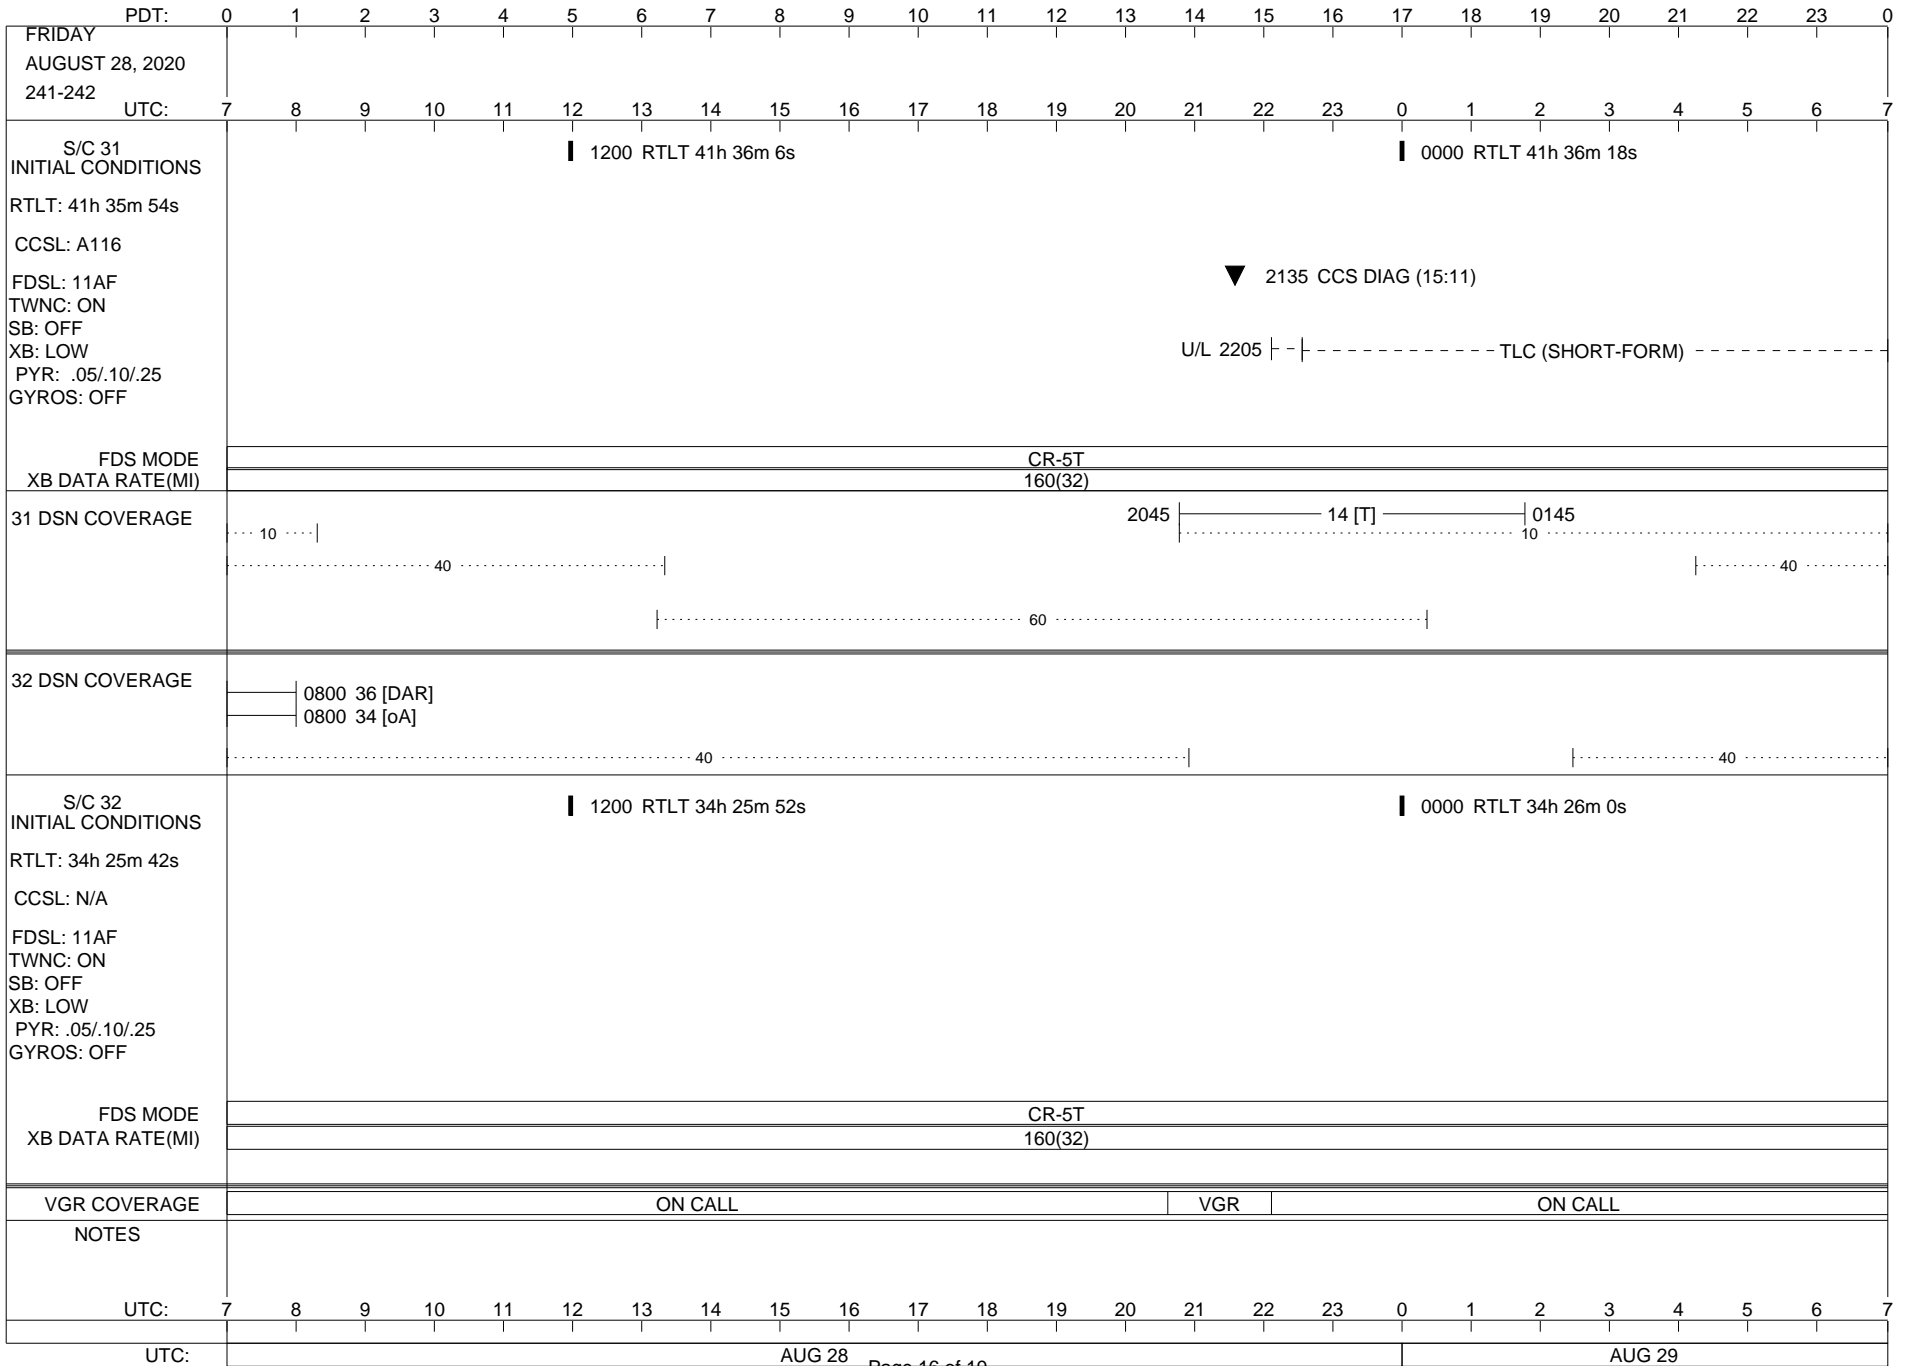

VOYAGER

Space Flight Operations Schedule (SFOS)

Issue Date: August 12, 2020

For the Period: 08/13/20 to 08/31/20 (20/226 – 20/244)

Posted at <https://voyager.jpl.nasa.gov/mission/status/>

LEGEND:

- ▽ = R/T Command (Last chance or Contingency)
- ▼ = R/T Command (Scheduled)
- * = Result of R/T Command
- n = (where n = 1,2,3 ..) Special Note, see bottom of page
- A = Arrayed station
- B = BLF
- D = Downlink only pass
- H = High Power Transmitter
- R = Array Reference Antenna
- T = TLC Uplink
- U = Uplink only pass
- [o] = Ramp-through

ISSUE DATE: 08/12/20 11:03

ISSUE DATE: 08/12/20 11:03

ISSUE DATE: 08/12/20 11:03

PDT:	0	1	2	3	4	5	6	7	8	9	10	11	12	13	14	15	16	17	18	19	20	21	22	23	0		
MONDAY AUGUST 31, 2020 244-245	UTC: 7	8	9	10	11	12	13	14	15	16	17	18	19	20	21	22	23	0	1	2	3	4	5	6	7		
S/C 31 INITIAL CONDITIONS RTLT: 41h 37m 4s CCSL: A116 FDSL: 11AF TWNC: ON SB: OFF XB: LOW PYR: .05/.10/.25 GYROS: OFF	1200 RTLT 41h 37m 16s																										
FDS MODE XB DATA RATE(MI)														CR-5T 160(32)													
31 DSN COVERAGE	... 10 40																										
32 DSN COVERAGE	----- 34 [DA] ----- 0710 - 1255 ----- 35 [DAR] ----- 0710 - 1255 40																										
S/C 32 INITIAL CONDITIONS RTLT: 34h 26m 38s CCSL: N/A FDSL: 11AF TWNC: ON SB: OFF XB: LOW PYR: .05/.10/.25 GYROS: OFF	1200 RTLT 34h 26m 48s																										
FDS MODE XB DATA RATE(MI)														CR-5T 160(32)													
VGR COVERAGE	ON CALL																										
NOTES																											
UTC:	7	8	9	10	11	12	13	14	15	16	17	18	19	20	21	22	23	0	1	2	3	4	5	6	7		
UTC:	AUG 31													SEP 01													