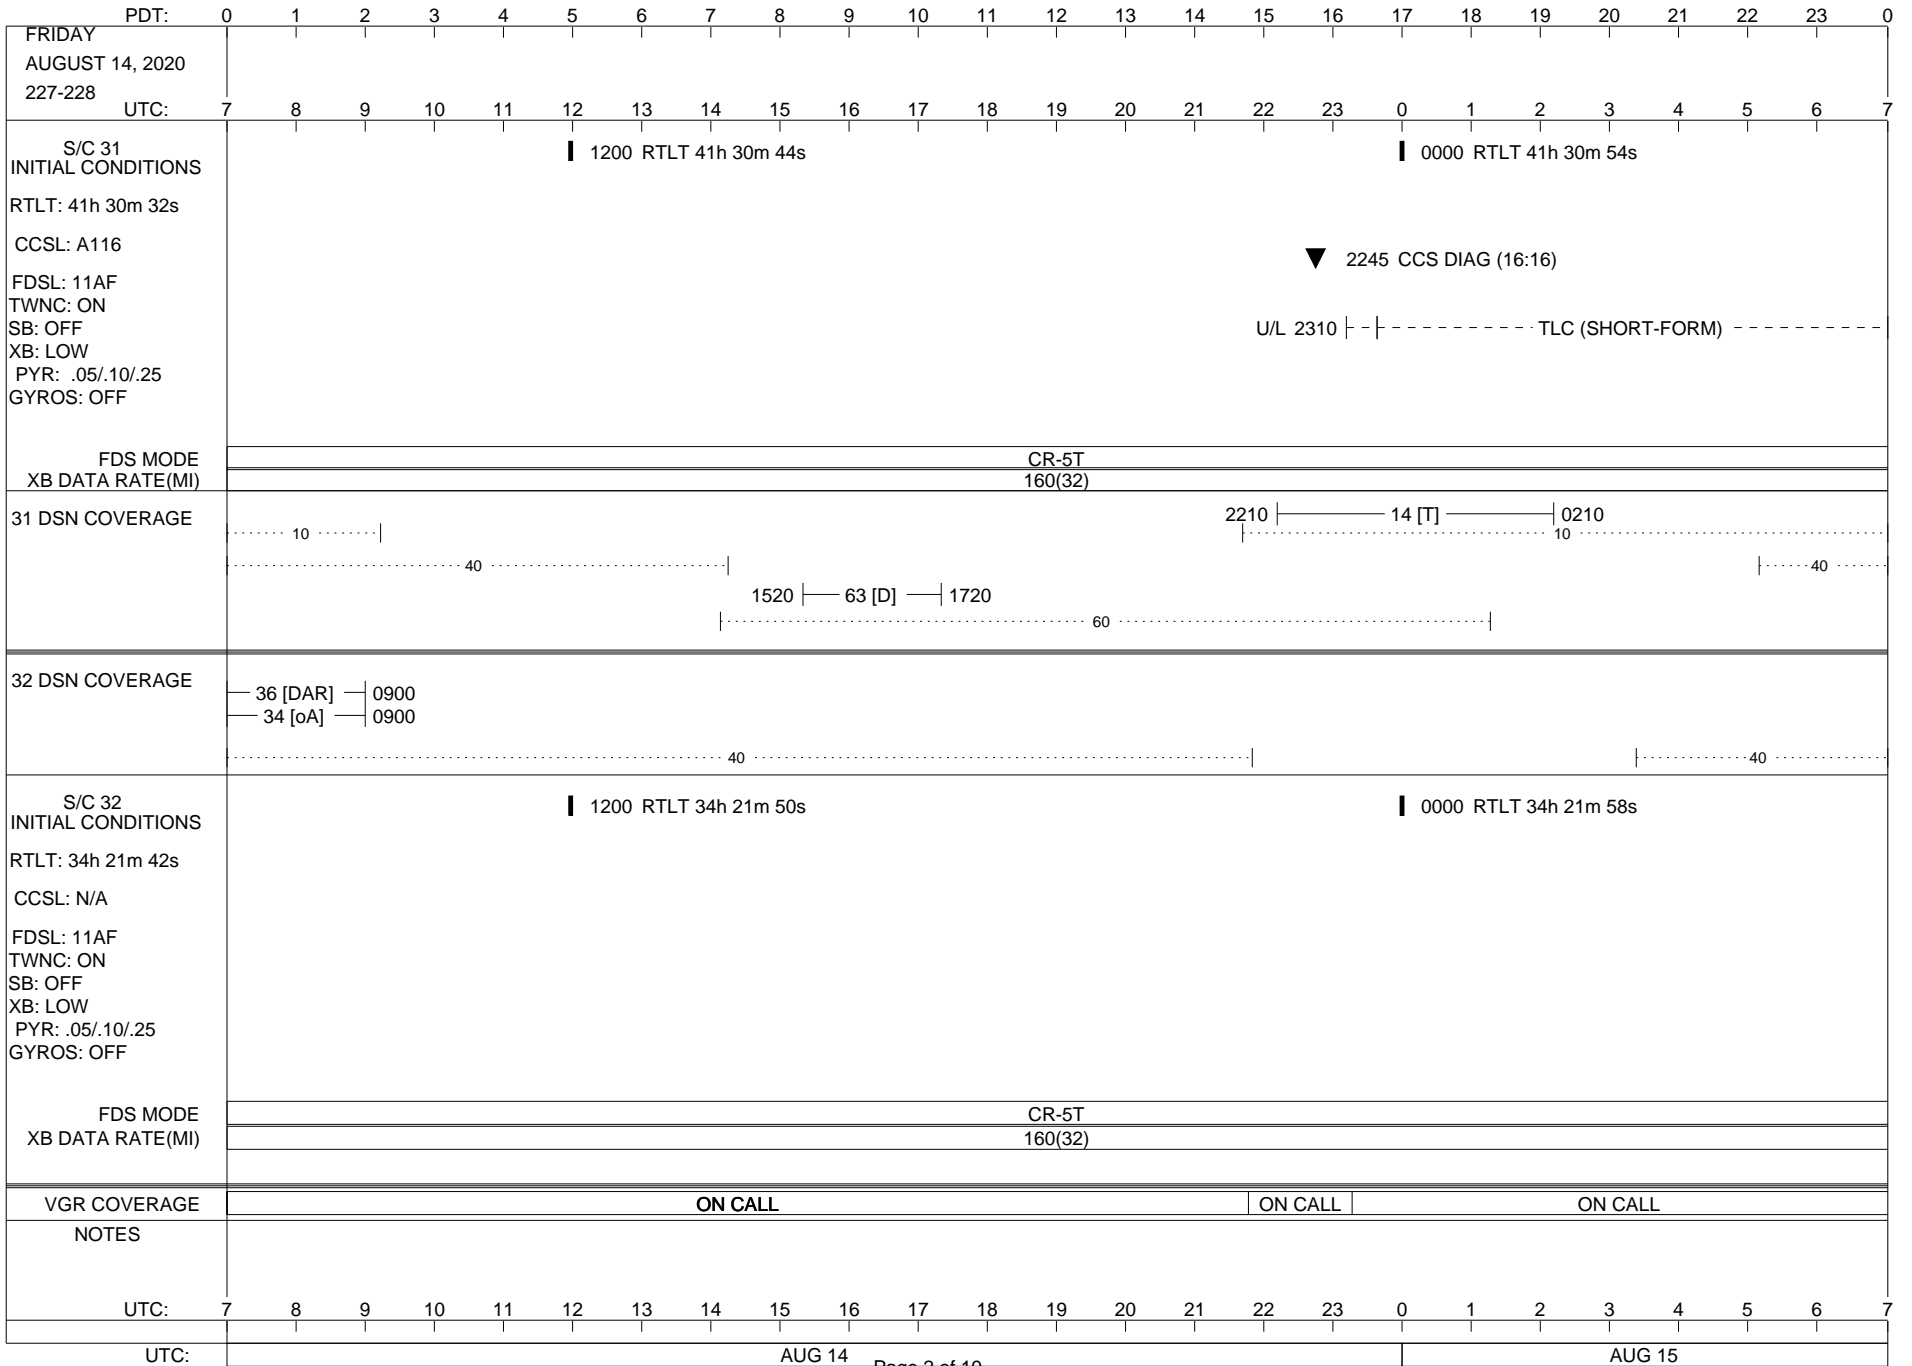

VOYAGER

Space Flight Operations Schedule (SFOS)

Issue Date: August 12, 2020

For the Period: 08/13/20 to 08/31/20 (20/226 – 20/244)

Posted at <https://voyager.jpl.nasa.gov/mission/status/>

LEGEND:

- ▽ = R/T Command (Last chance or Contingency)
- ▼ = R/T Command (Scheduled)
- * = Result of R/T Command
- n = (where n = 1,2,3 ..) Special Note, see bottom of page
- A = Arrayed station
- B = BLF
- D = Downlink only pass
- H = High Power Transmitter
- R = Array Reference Antenna
- T = TLC Uplink
- U = Uplink only pass
- [o] = Ramp-through

02/27/19

ISSUE DATE: 08/12/20 11:03

ISSUE DATE: 08/12/20 11:03

ISSUE DATE: 08/12/20 11:03

ISSUE DATE: 08/12/20 11:03

ISSUE DATE: 08/12/20 11:03

ISSUE DATE: 08/12/20 11:03

ISSUE DATE: 08/12/20 11:03

ISSUE DATE: 08/12/20 11:03

ISSUE DATE: 08/12/20 11:03

ISSUE DATE: 08/12/20 11:03

PDT:	0	1	2	3	4	5	6	7	8	9	10	11	12	13	14	15	16	17	18	19	20	21	22	23	0		
MONDAY AUGUST 31, 2020 244-245	UTC: 7	8	9	10	11	12	13	14	15	16	17	18	19	20	21	22	23	0	1	2	3	4	5	6	7		
S/C 31 INITIAL CONDITIONS RTLT: 41h 37m 4s CCSL: A116 FDSL: 11AF TWNC: ON SB: OFF XB: LOW PYR: .05/.10/.25 GYROS: OFF	1200 RTLT 41h 37m 16s																										
FDS MODE XB DATA RATE(MI)														CR-5T 160(32)													
31 DSN COVERAGE	... 10 40																										
32 DSN COVERAGE	----- 34 [DA] ----- 0710 - 1255 ----- 35 [DAR] ----- 0710 - 1255 40																										
S/C 32 INITIAL CONDITIONS RTLT: 34h 26m 38s CCSL: N/A FDSL: 11AF TWNC: ON SB: OFF XB: LOW PYR: .05/.10/.25 GYROS: OFF	1200 RTLT 34h 26m 48s																										
FDS MODE XB DATA RATE(MI)														CR-5T 160(32)													
VGR COVERAGE	ON CALL																										
NOTES																											
UTC:	7	8	9	10	11	12	13	14	15	16	17	18	19	20	21	22	23	0	1	2	3	4	5	6	7		
UTC:	AUG 31													SEP 01													