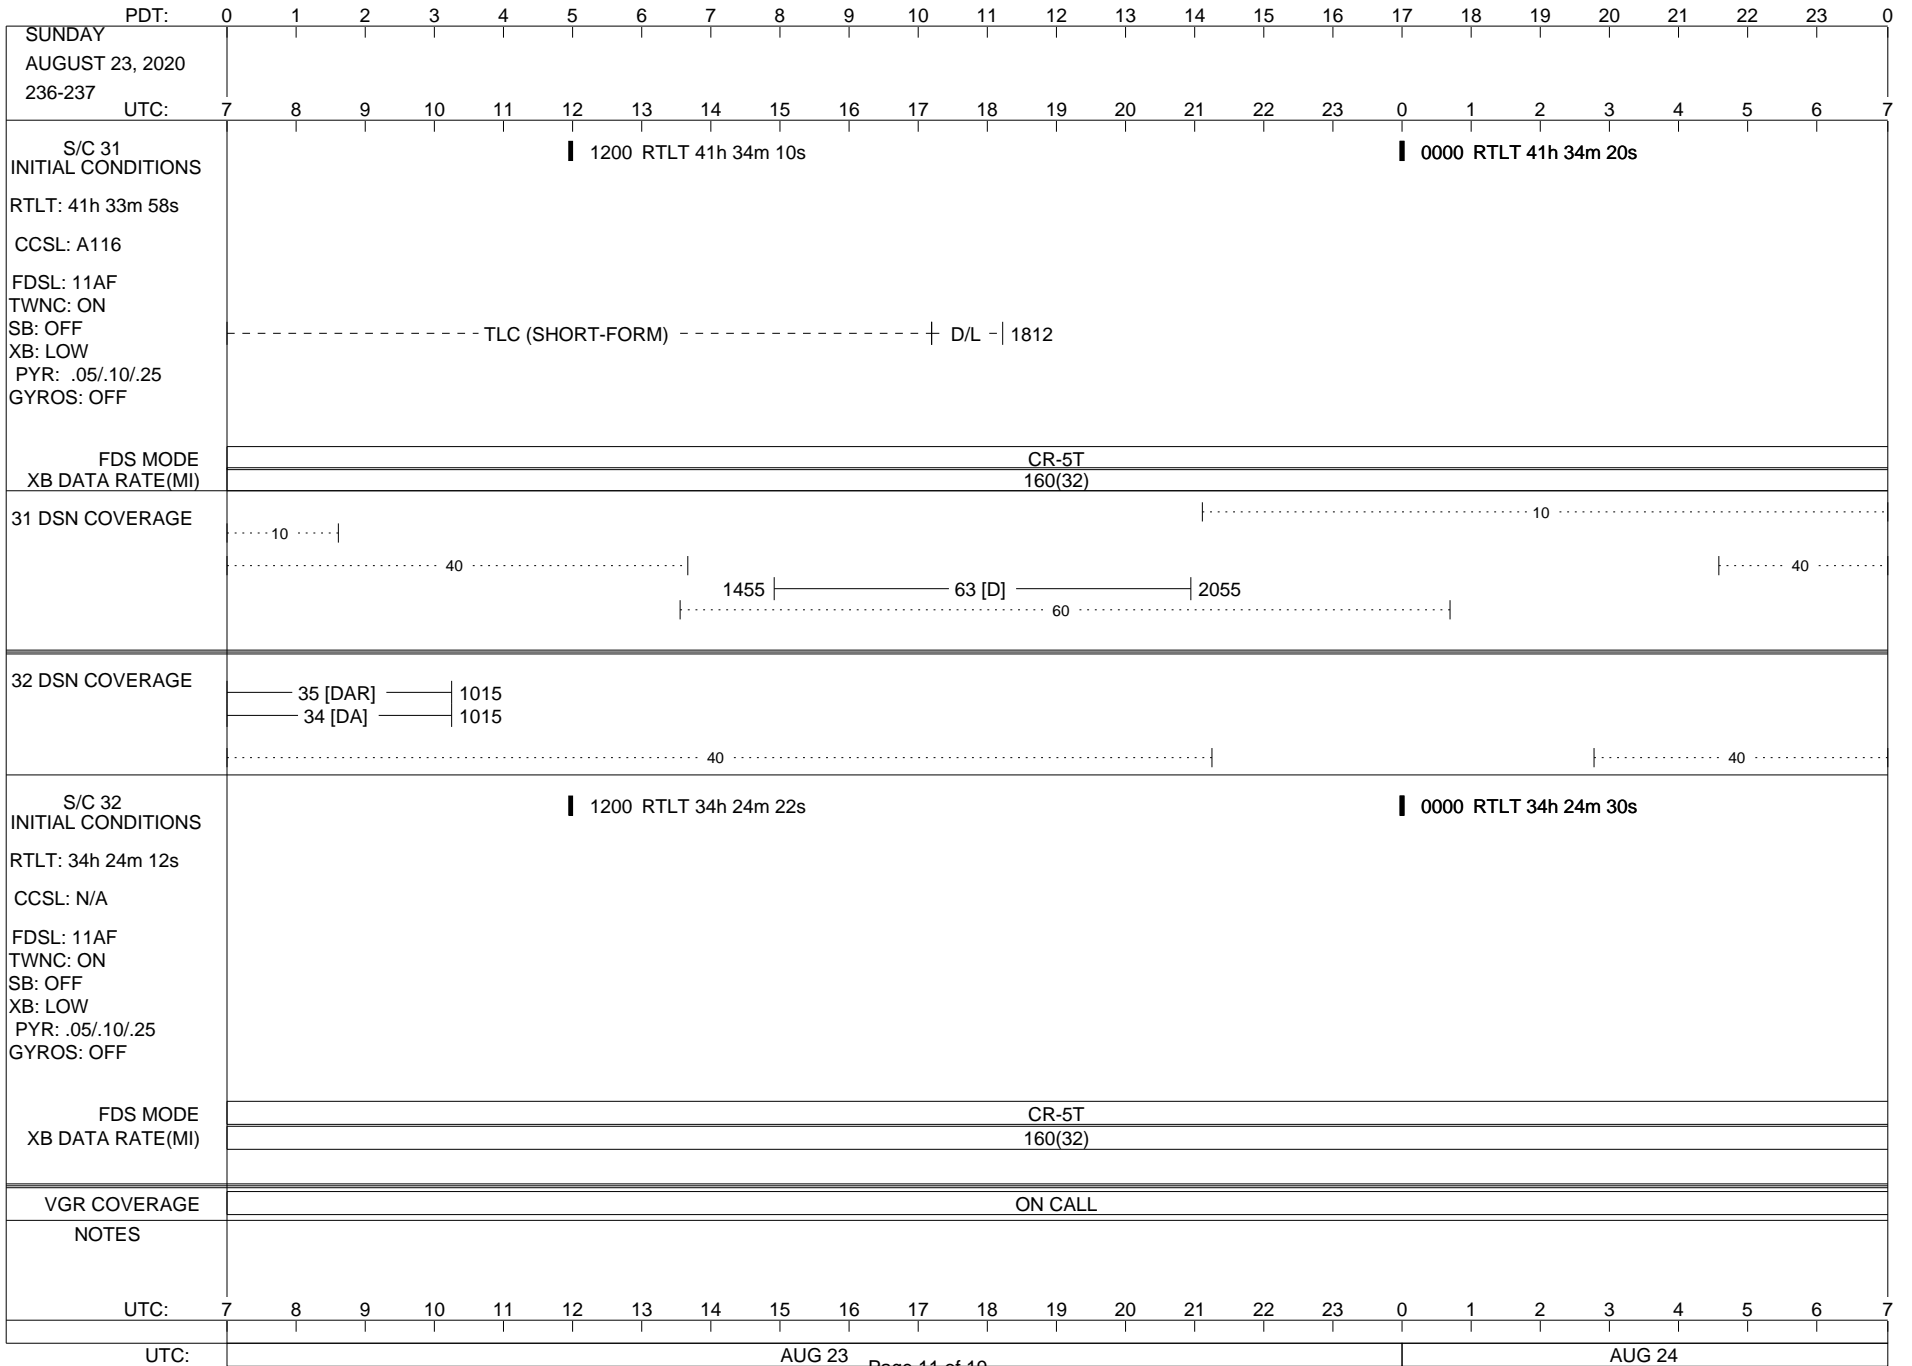

ISSUE DATE: 08/12/20 11:03