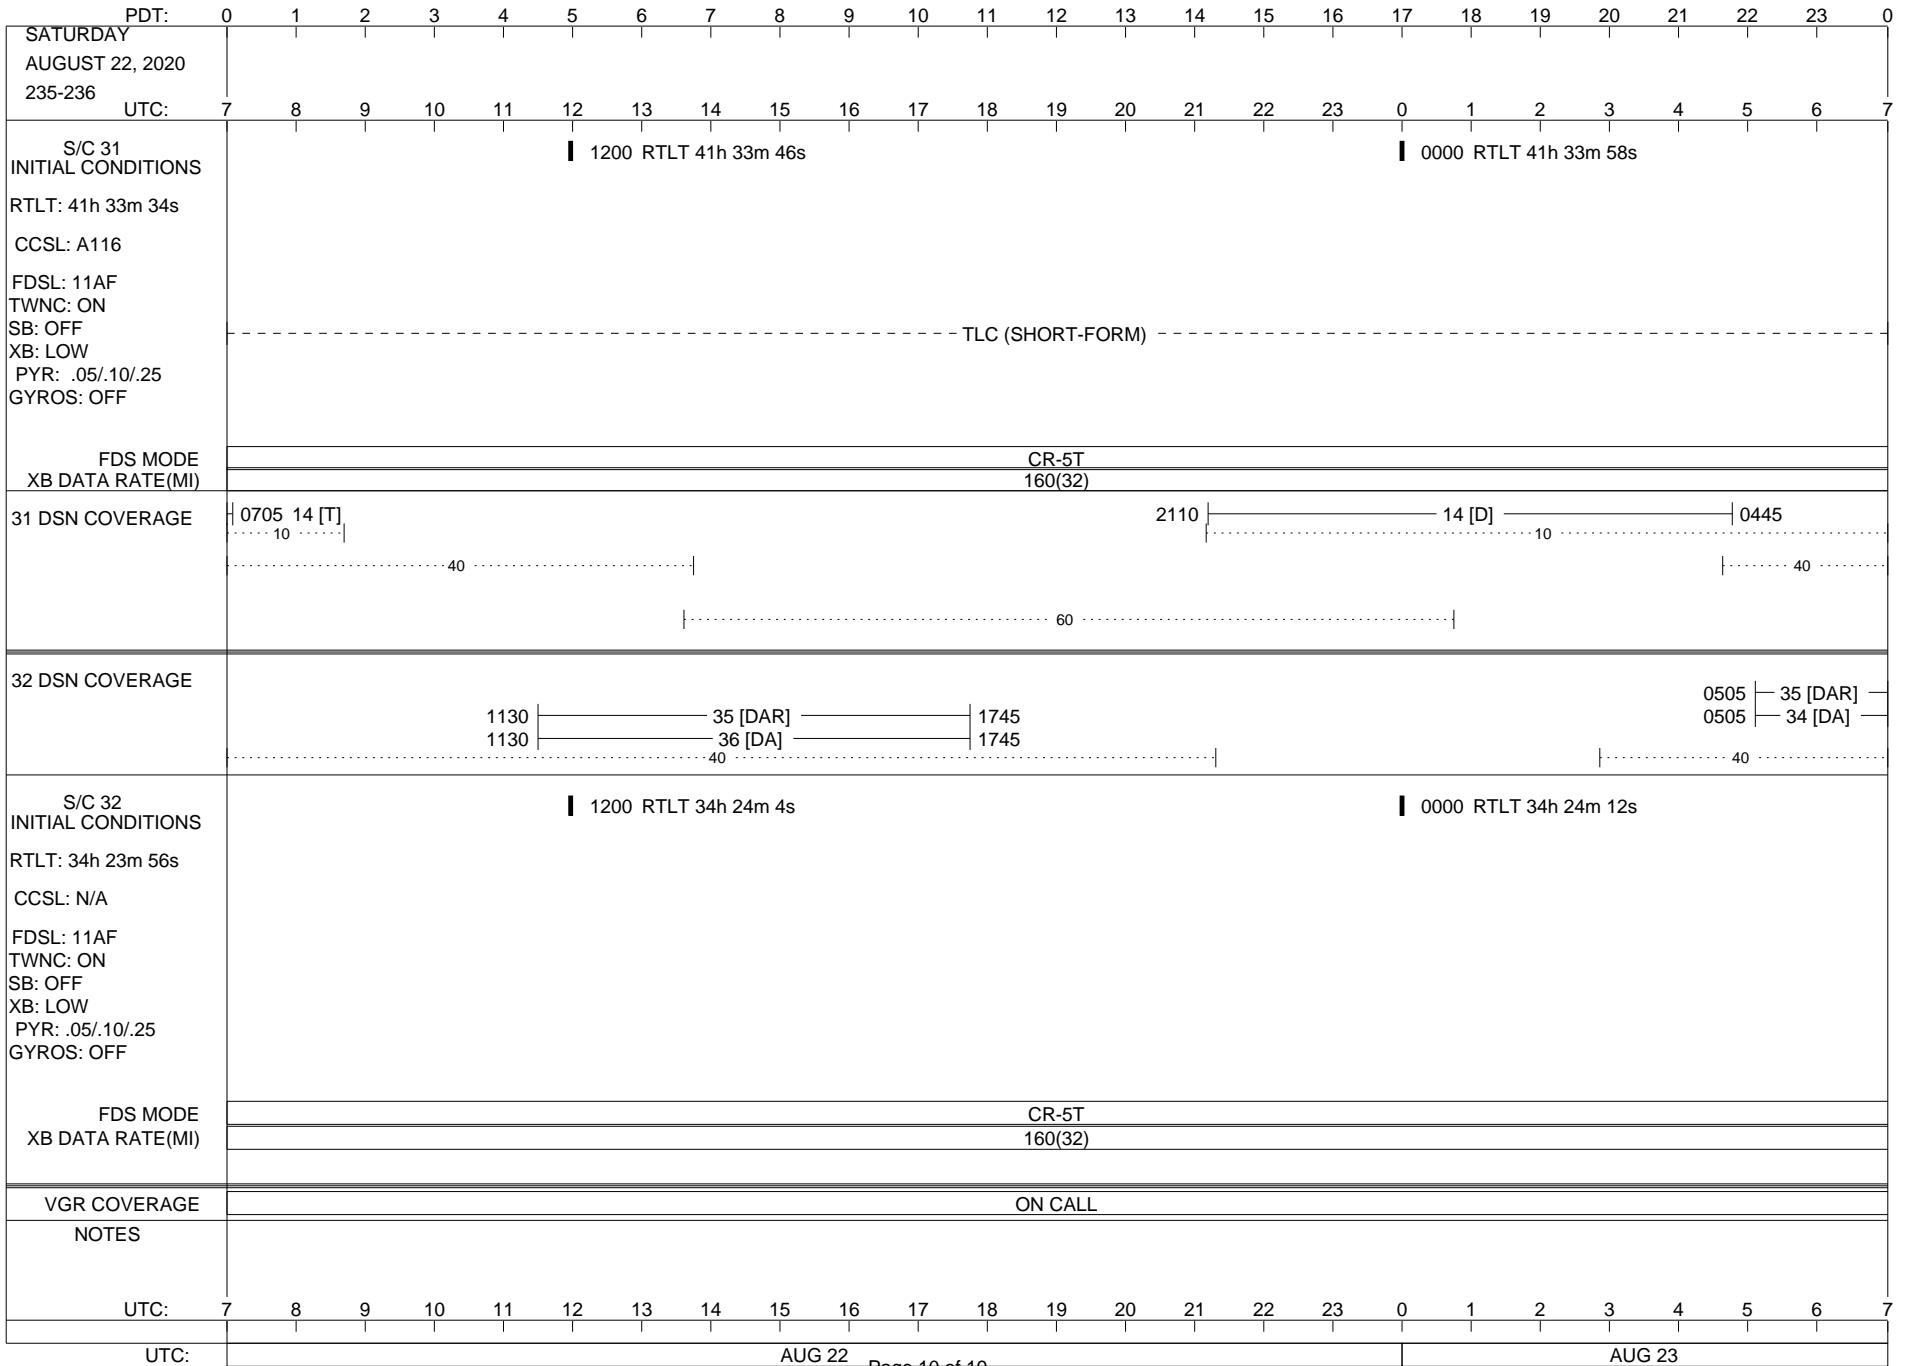

ISSUE DATE: 08/12/20 11:03