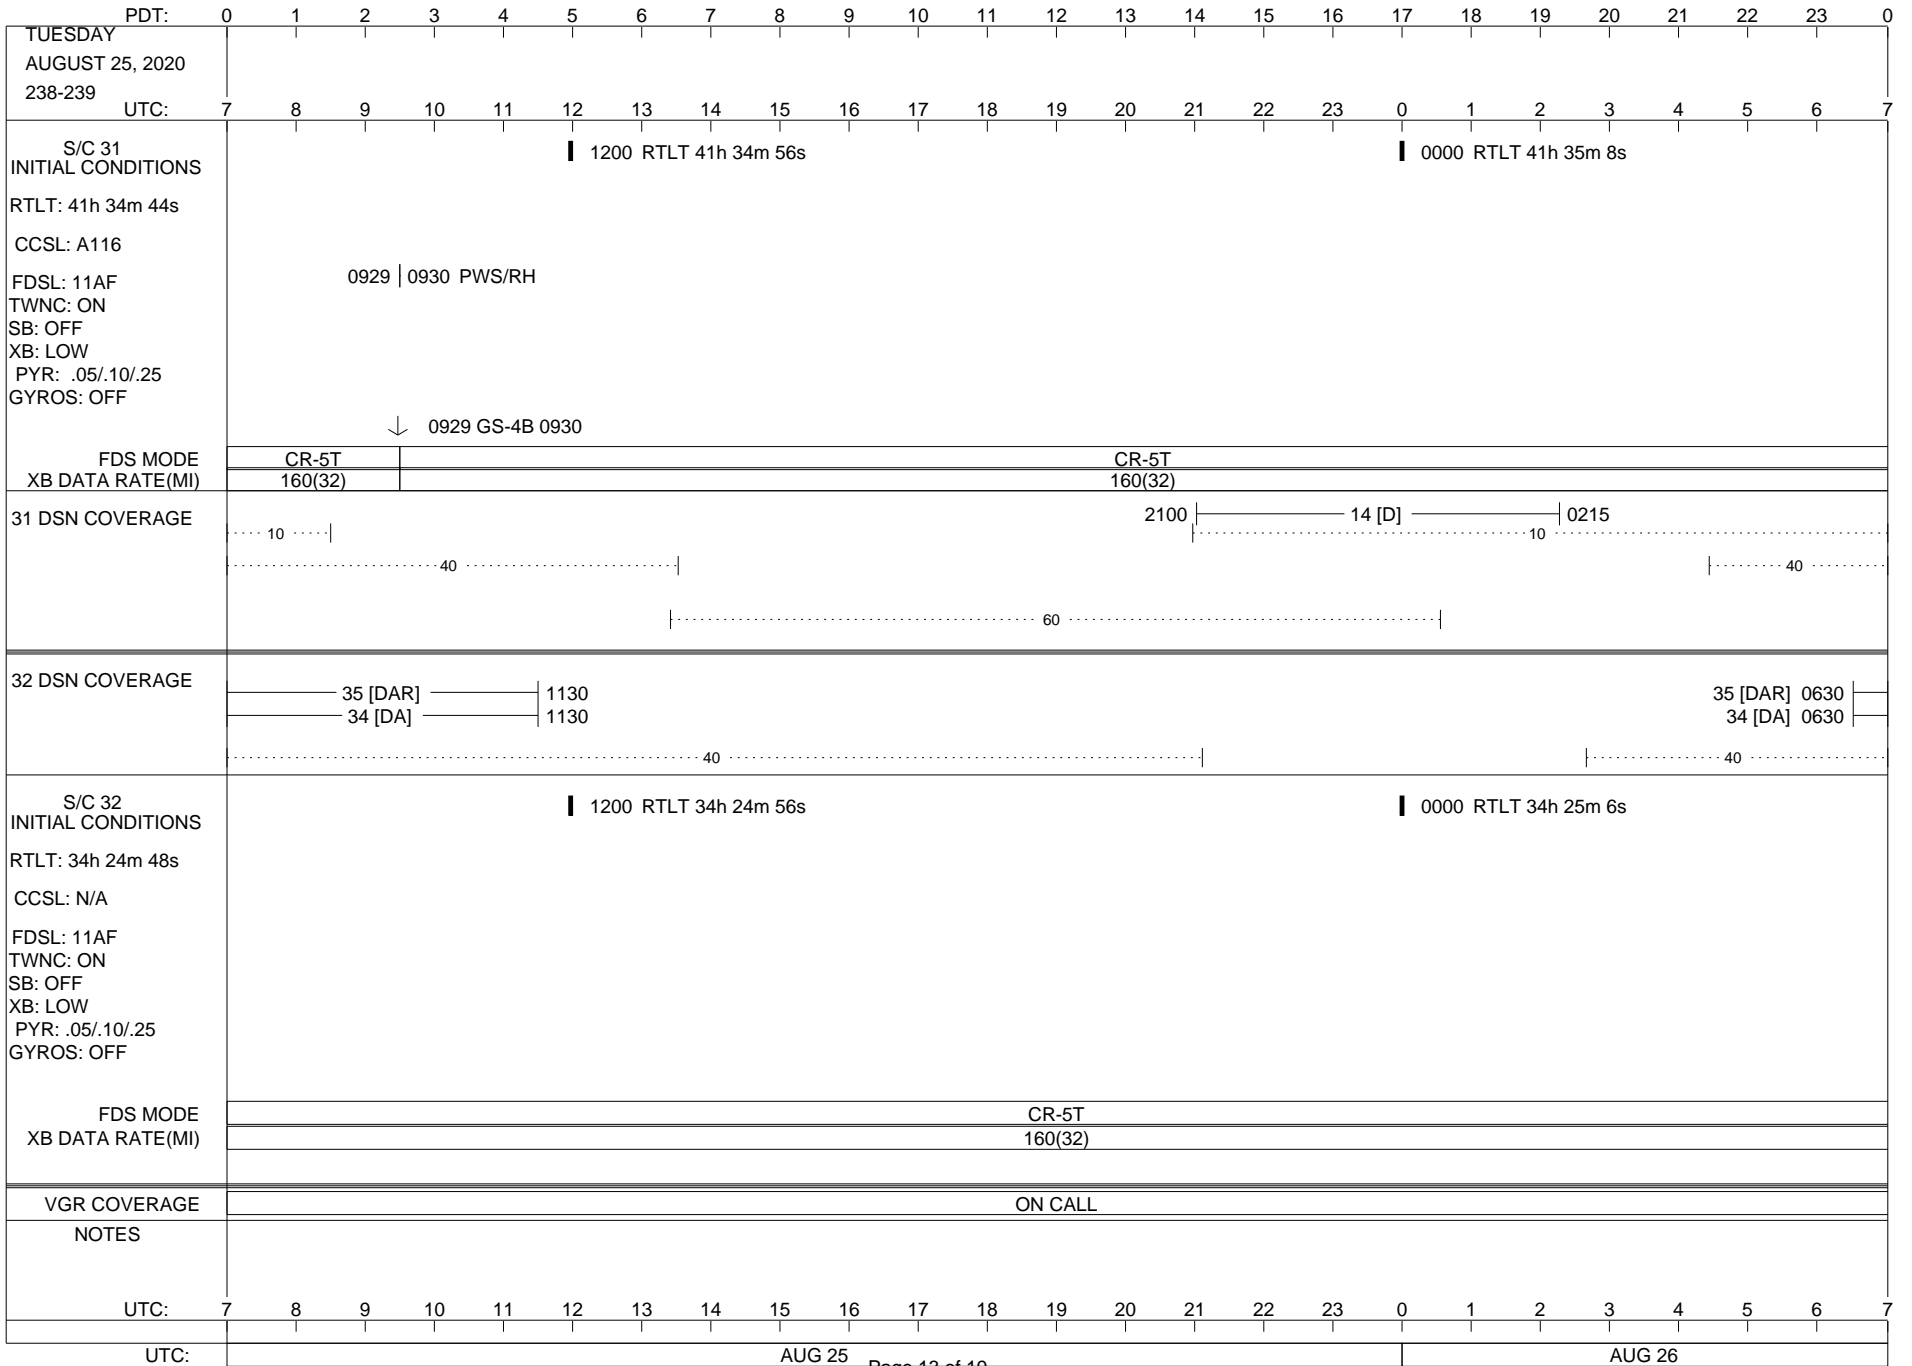

ISSUE DATE: 08/12/20 11:03