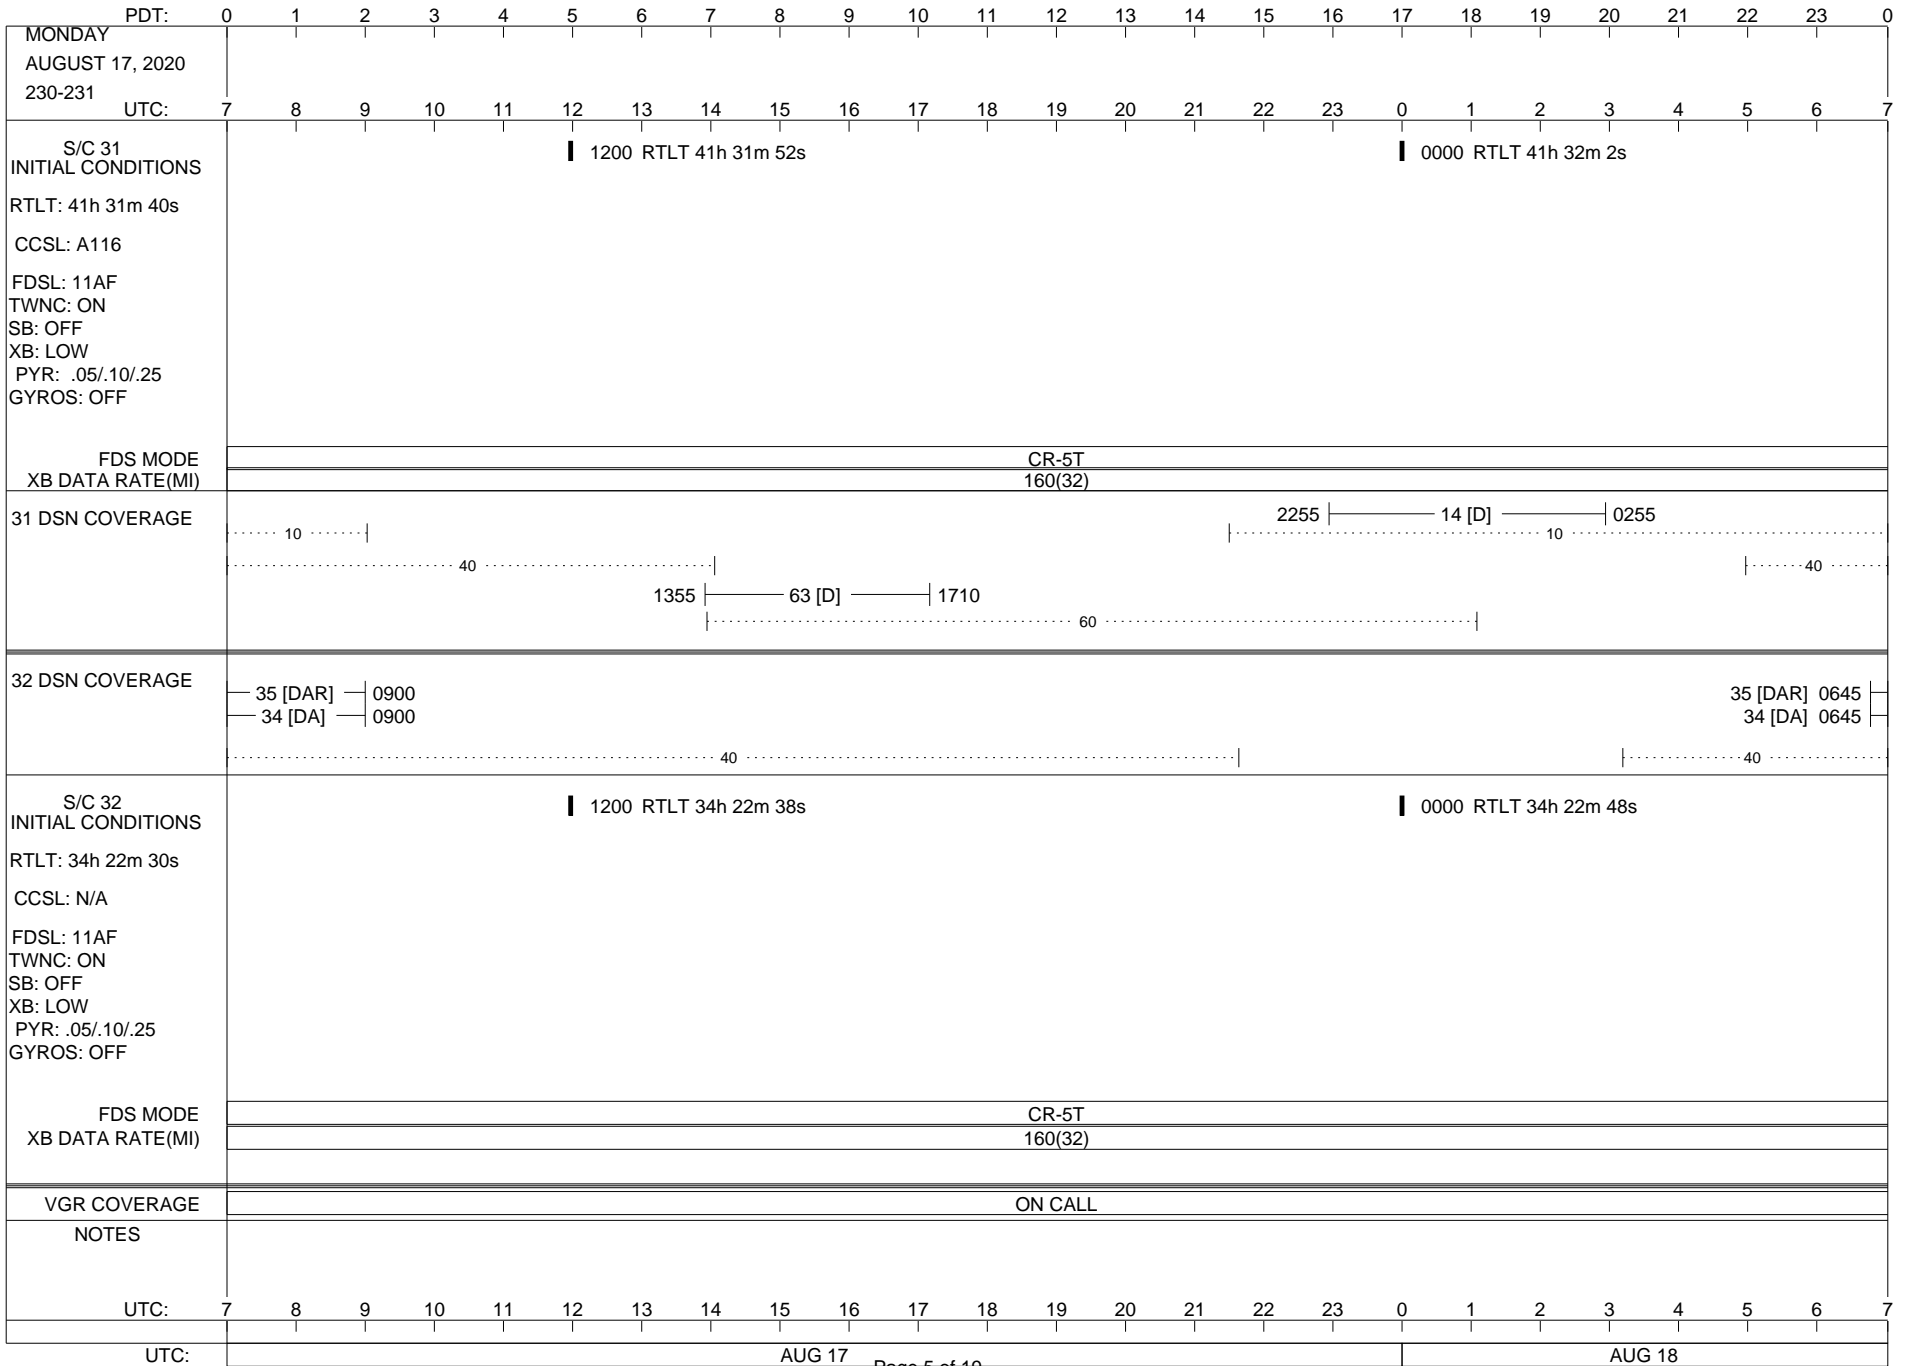

VOYAGER

Space Flight Operations Schedule (SFOS)

Issue Date: August 12, 2020

For the Period: 08/13/20 to 08/31/20 (20/226 – 20/244)

Posted at <https://voyager.jpl.nasa.gov/mission/status/>

LEGEND:

- ▽ = R/T Command (Last chance or Contingency)
- ▼ = R/T Command (Scheduled)
- * = Result of R/T Command
- n = (where n = 1,2,3 ..) Special Note, see bottom of page
- A = Arrayed station
- B = BLF
- D = Downlink only pass
- H = High Power Transmitter
- R = Array Reference Antenna
- T = TLC Uplink
- U = Uplink only pass
- [o] = Ramp-through

02/27/19

ISSUE DATE: 08/12/20 11:03

ISSUE DATE: 08/12/20 11:03

ISSUE DATE: 08/12/20 11:03

ISSUE DATE: 08/12/20 11:03

ISSUE DATE: 08/12/20 11:03

ISSUE DATE: 08/12/20 11:03

ISSUE DATE: 08/12/20 11:03

ISSUE DATE: 08/12/20 11:03

ISSUE DATE: 08/12/20 11:03

ISSUE DATE: 08/12/20 11:03

PDT:	0	1	2	3	4	5	6	7	8	9	10	11	12	13	14	15	16	17	18	19	20	21	22	23	0		
MONDAY AUGUST 31, 2020 244-245	UTC: 7	8	9	10	11	12	13	14	15	16	17	18	19	20	21	22	23	0	1	2	3	4	5	6	7		
S/C 31 INITIAL CONDITIONS RTLT: 41h 37m 4s CCSL: A116 FDSL: 11AF TWNC: ON SB: OFF XB: LOW PYR: .05/.10/.25 GYROS: OFF	1200 RTLT 41h 37m 16s																										
FDS MODE XB DATA RATE(MI)														CR-5T 160(32)													
31 DSN COVERAGE	... 10 40																										
32 DSN COVERAGE	----- 34 [DA] ----- 0710 - 1255 ----- 35 [DAR] ----- 0710 - 1255 40																										
S/C 32 INITIAL CONDITIONS RTLT: 34h 26m 38s CCSL: N/A FDSL: 11AF TWNC: ON SB: OFF XB: LOW PYR: .05/.10/.25 GYROS: OFF	1200 RTLT 34h 26m 48s																										
FDS MODE XB DATA RATE(MI)														CR-5T 160(32)													
VGR COVERAGE	ON CALL																										
NOTES																											
UTC:	7	8	9	10	11	12	13	14	15	16	17	18	19	20	21	22	23	0	1	2	3	4	5	6	7		
UTC:	AUG 31													SEP 01													