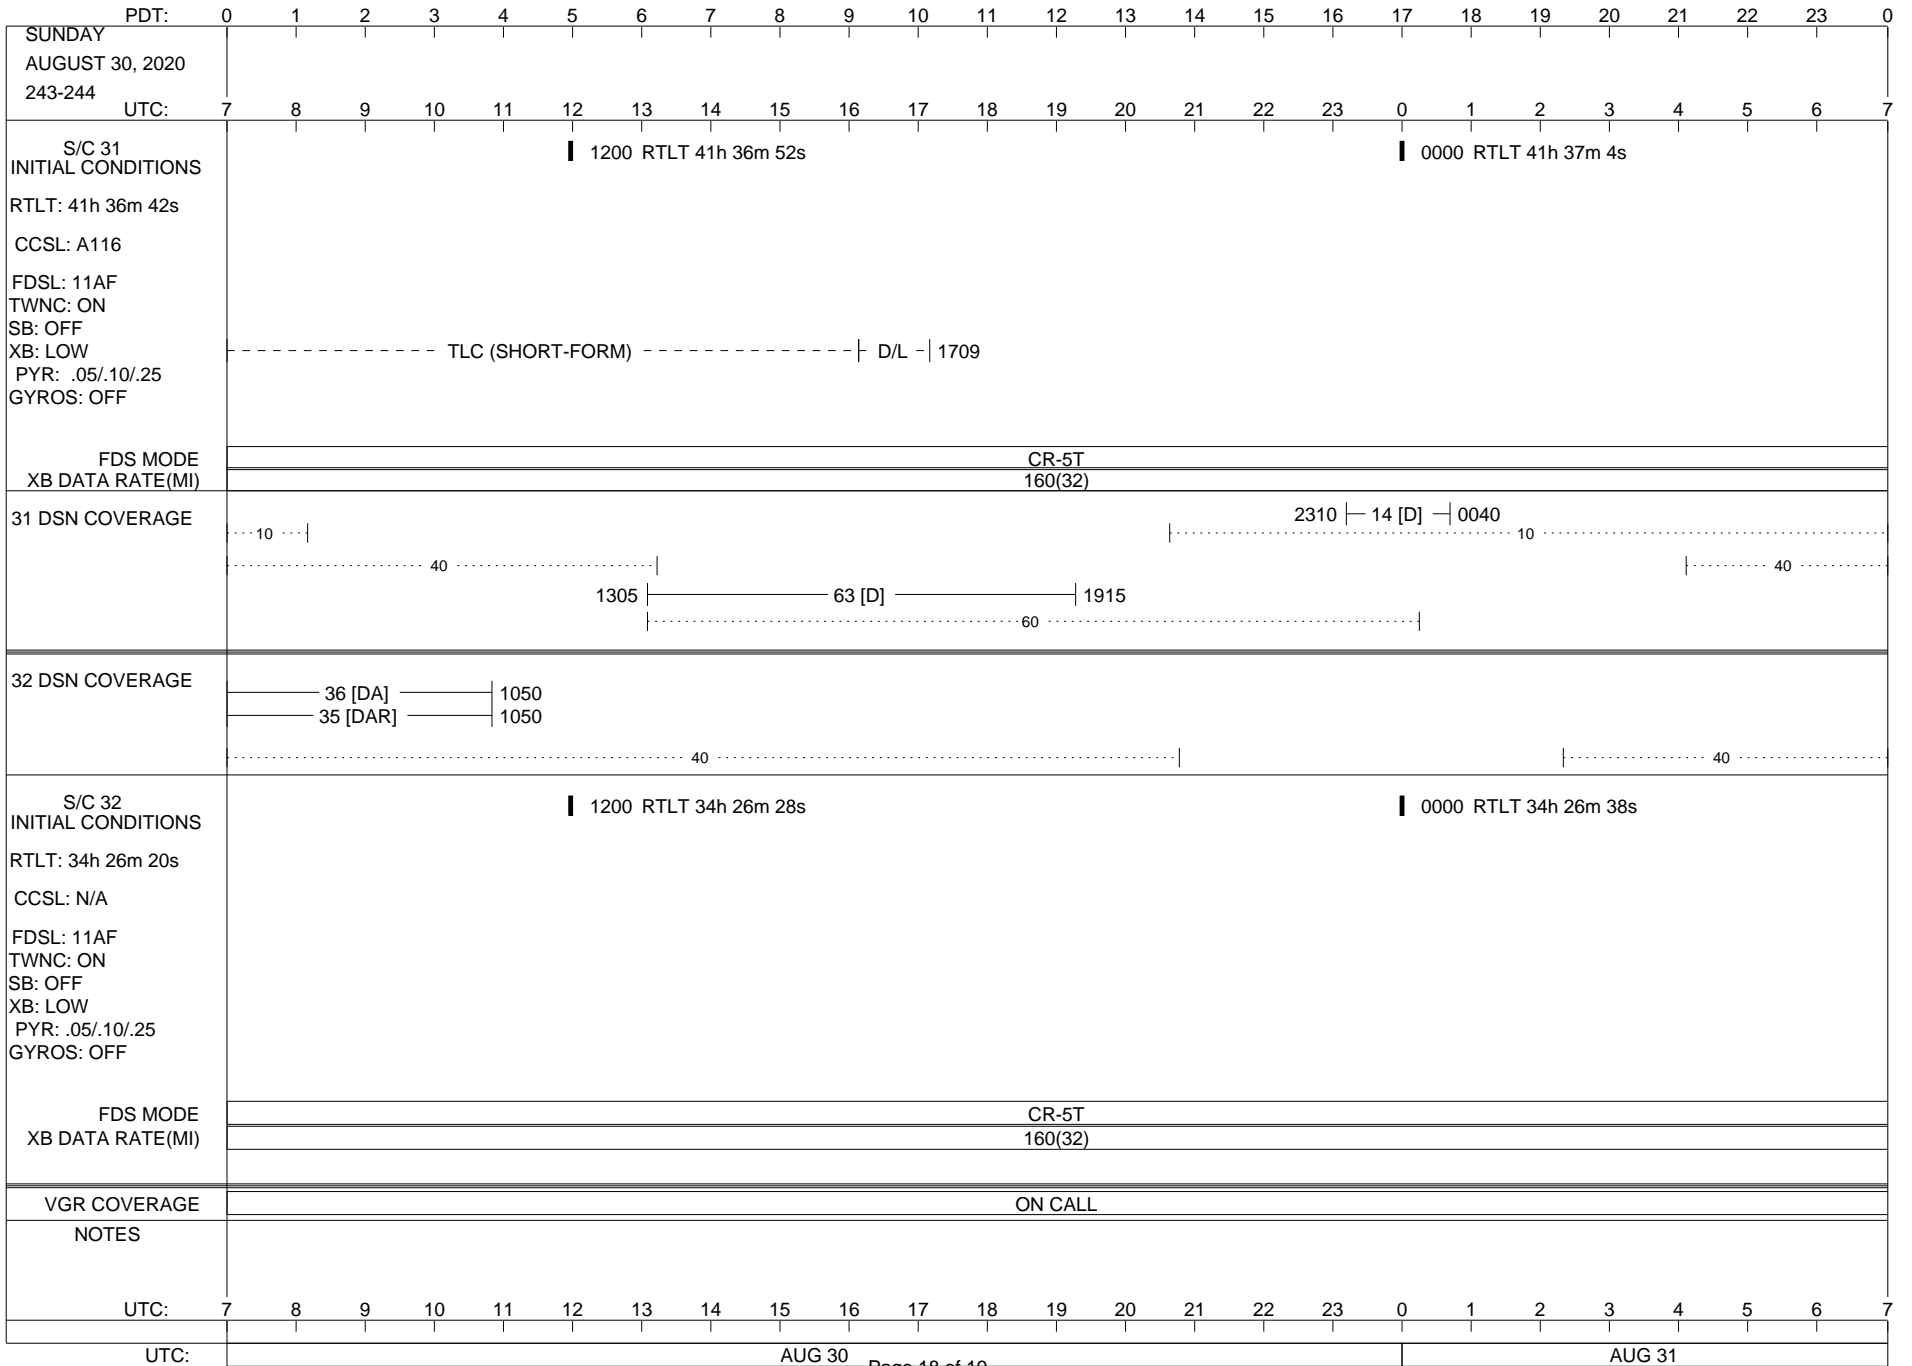

VOYAGER

Space Flight Operations Schedule (SFOS)

Issue Date: August 12, 2020

For the Period: 08/13/20 to 08/31/20 (20/226 – 20/244)

Posted at <https://voyager.jpl.nasa.gov/mission/status/>

LEGEND:

- ▽ = R/T Command (Last chance or Contingency)
- ▼ = R/T Command (Scheduled)
- * = Result of R/T Command
- n = (where n = 1,2,3 ..) Special Note, see bottom of page
- A = Arrayed station
- B = BLF
- D = Downlink only pass
- H = High Power Transmitter
- R = Array Reference Antenna
- T = TLC Uplink
- U = Uplink only pass
- [o] = Ramp-through

ISSUE DATE: 08/12/20 11:03

ISSUE DATE: 08/12/20 11:03

ISSUE DATE: 08/12/20 11:03

PDT:	0	1	2	3	4	5	6	7	8	9	10	11	12	13	14	15	16	17	18	19	20	21	22	23	0		
MONDAY AUGUST 31, 2020 244-245	UTC: 7	8	9	10	11	12	13	14	15	16	17	18	19	20	21	22	23	0	1	2	3	4	5	6	7		
S/C 31 INITIAL CONDITIONS RTLT: 41h 37m 4s CCSL: A116 FDSL: 11AF TWNC: ON SB: OFF XB: LOW PYR: .05/.10/.25 GYROS: OFF	1200 RTLT 41h 37m 16s																										
FDS MODE XB DATA RATE(MI)														CR-5T 160(32)													
31 DSN COVERAGE	... 10 40																										
32 DSN COVERAGE	----- 34 [DA] ----- 0710 - 1255 ----- 35 [DAR] ----- 0710 - 1255 40																										
S/C 32 INITIAL CONDITIONS RTLT: 34h 26m 38s CCSL: N/A FDSL: 11AF TWNC: ON SB: OFF XB: LOW PYR: .05/.10/.25 GYROS: OFF	1200 RTLT 34h 26m 48s																										
FDS MODE XB DATA RATE(MI)														CR-5T 160(32)													
VGR COVERAGE	ON CALL																										
NOTES																											
UTC:	7	8	9	10	11	12	13	14	15	16	17	18	19	20	21	22	23	0	1	2	3	4	5	6	7		
UTC:	AUG 31													SEP 01													