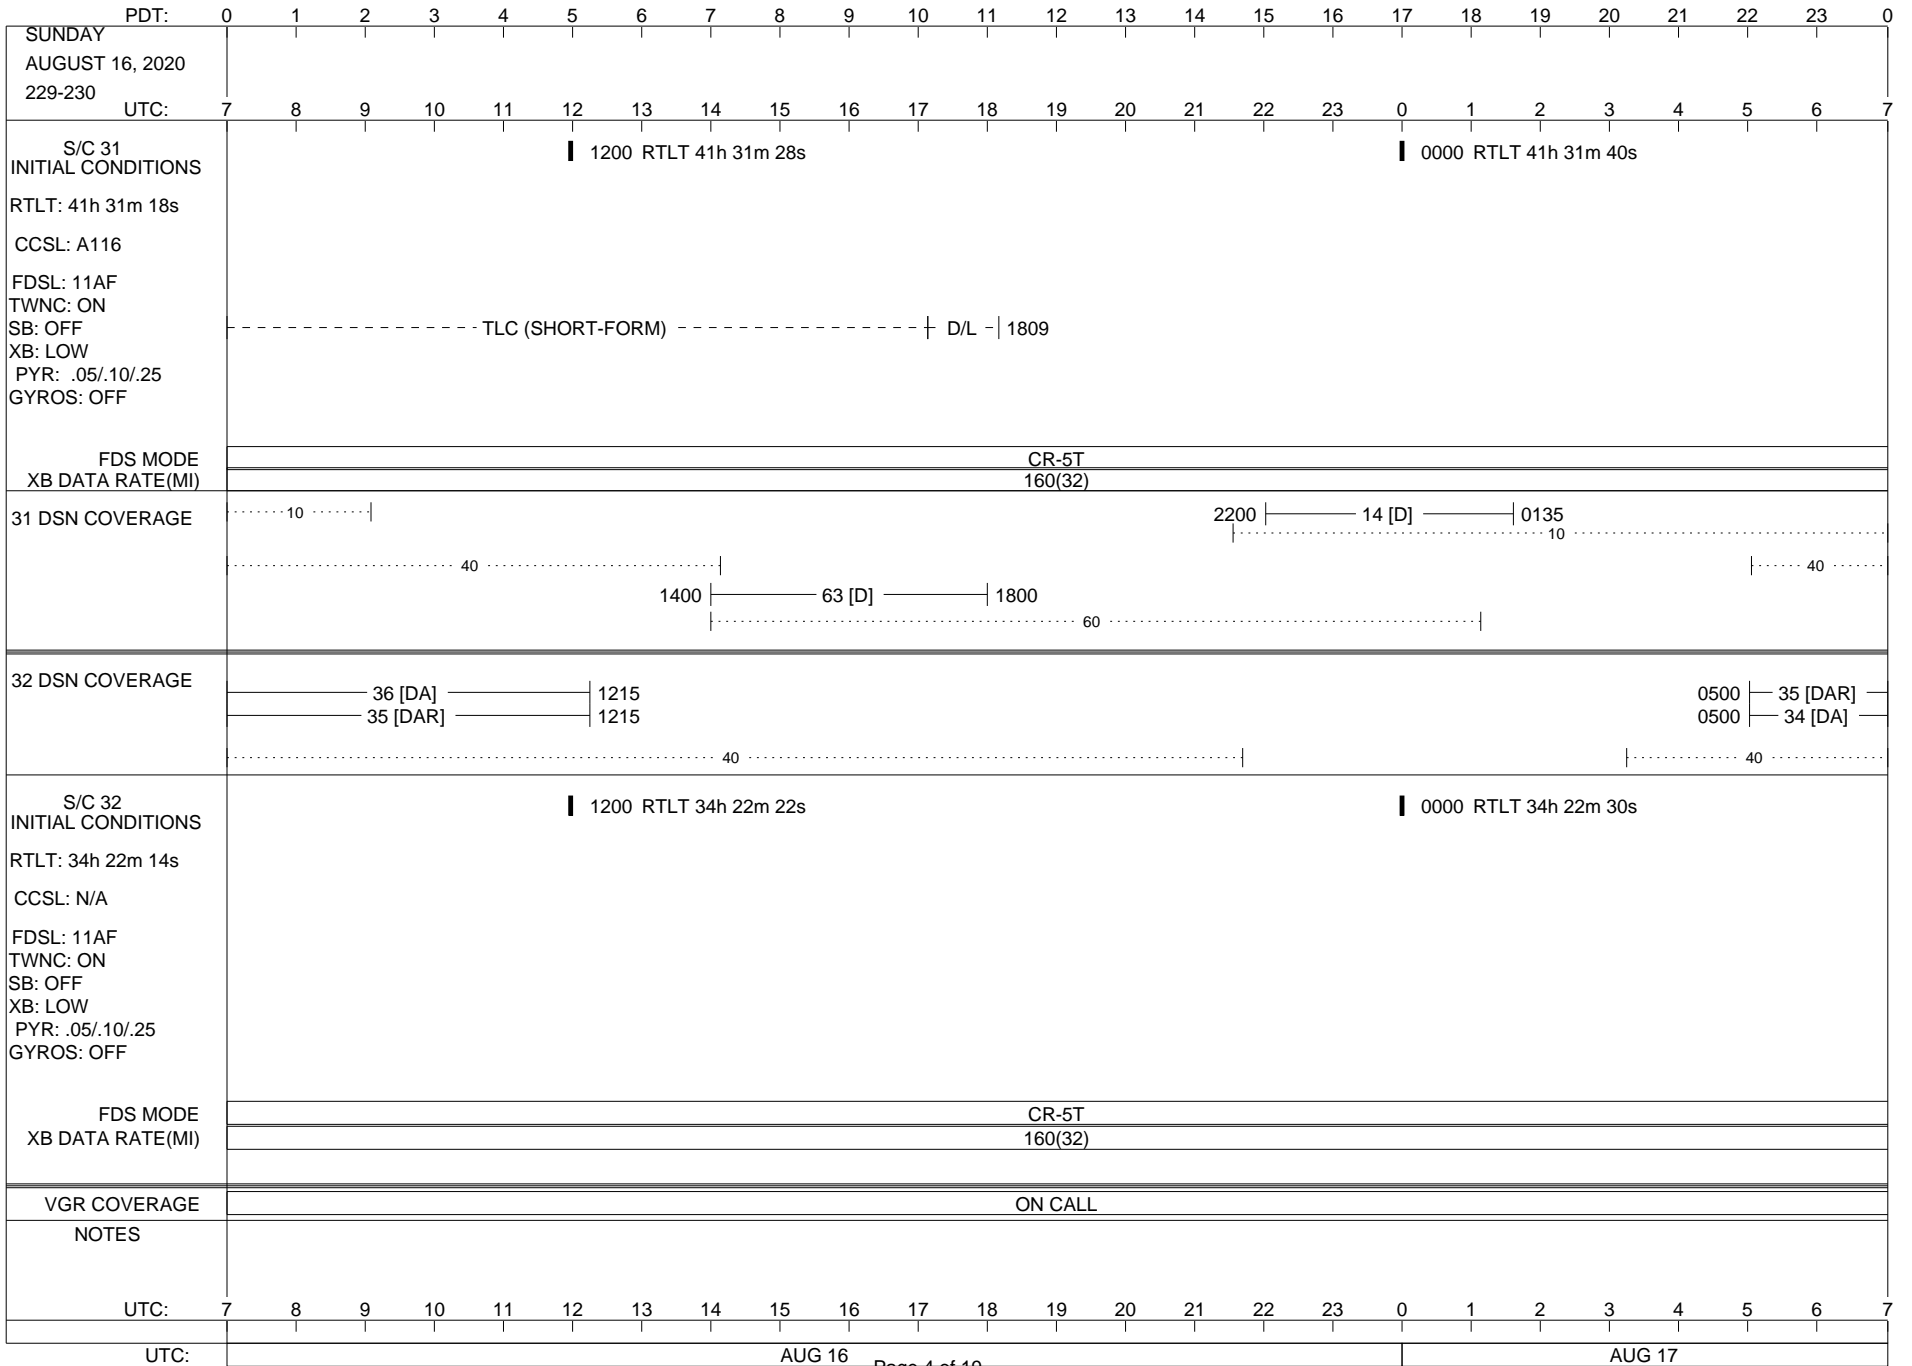

VOYAGER

Space Flight Operations Schedule (SFOS)

Issue Date: August 12, 2020

For the Period: 08/13/20 to 08/31/20 (20/226 – 20/244)

Posted at <https://voyager.jpl.nasa.gov/mission/status/>

LEGEND:

- ▽ = R/T Command (Last chance or Contingency)
- ▼ = R/T Command (Scheduled)
- * = Result of R/T Command
- n = (where n = 1,2,3 ..) Special Note, see bottom of page
- A = Arrayed station
- B = BLF
- D = Downlink only pass
- H = High Power Transmitter
- R = Array Reference Antenna
- T = TLC Uplink
- U = Uplink only pass
- [o] = Ramp-through

02/27/19

ISSUE DATE: 08/12/20 11:03

ISSUE DATE: 08/12/20 11:03

ISSUE DATE: 08/12/20 11:03

ISSUE DATE: 08/12/20 11:03

ISSUE DATE: 08/12/20 11:03

ISSUE DATE: 08/12/20 11:03

ISSUE DATE: 08/12/20 11:03

ISSUE DATE: 08/12/20 11:03

ISSUE DATE: 08/12/20 11:03

ISSUE DATE: 08/12/20 11:03

PDT:	0	1	2	3	4	5	6	7	8	9	10	11	12	13	14	15	16	17	18	19	20	21	22	23	0		
MONDAY AUGUST 31, 2020 244-245	UTC: 7	8	9	10	11	12	13	14	15	16	17	18	19	20	21	22	23	0	1	2	3	4	5	6	7		
S/C 31 INITIAL CONDITIONS RTLT: 41h 37m 4s CCSL: A116 FDSL: 11AF TWNC: ON SB: OFF XB: LOW PYR: .05/.10/.25 GYROS: OFF	1200 RTLT 41h 37m 16s																										
FDS MODE XB DATA RATE(MI)														CR-5T 160(32)													
31 DSN COVERAGE	... 10 40																										
32 DSN COVERAGE	----- 34 [DA] ----- 0710 - 1255 ----- 35 [DAR] ----- 0710 - 1255 40																										
S/C 32 INITIAL CONDITIONS RTLT: 34h 26m 38s CCSL: N/A FDSL: 11AF TWNC: ON SB: OFF XB: LOW PYR: .05/.10/.25 GYROS: OFF	1200 RTLT 34h 26m 48s																										
FDS MODE XB DATA RATE(MI)														CR-5T 160(32)													
VGR COVERAGE	ON CALL																										
NOTES																											
UTC:	7	8	9	10	11	12	13	14	15	16	17	18	19	20	21	22	23	0	1	2	3	4	5	6	7		
UTC:	AUG 31													SEP 01													