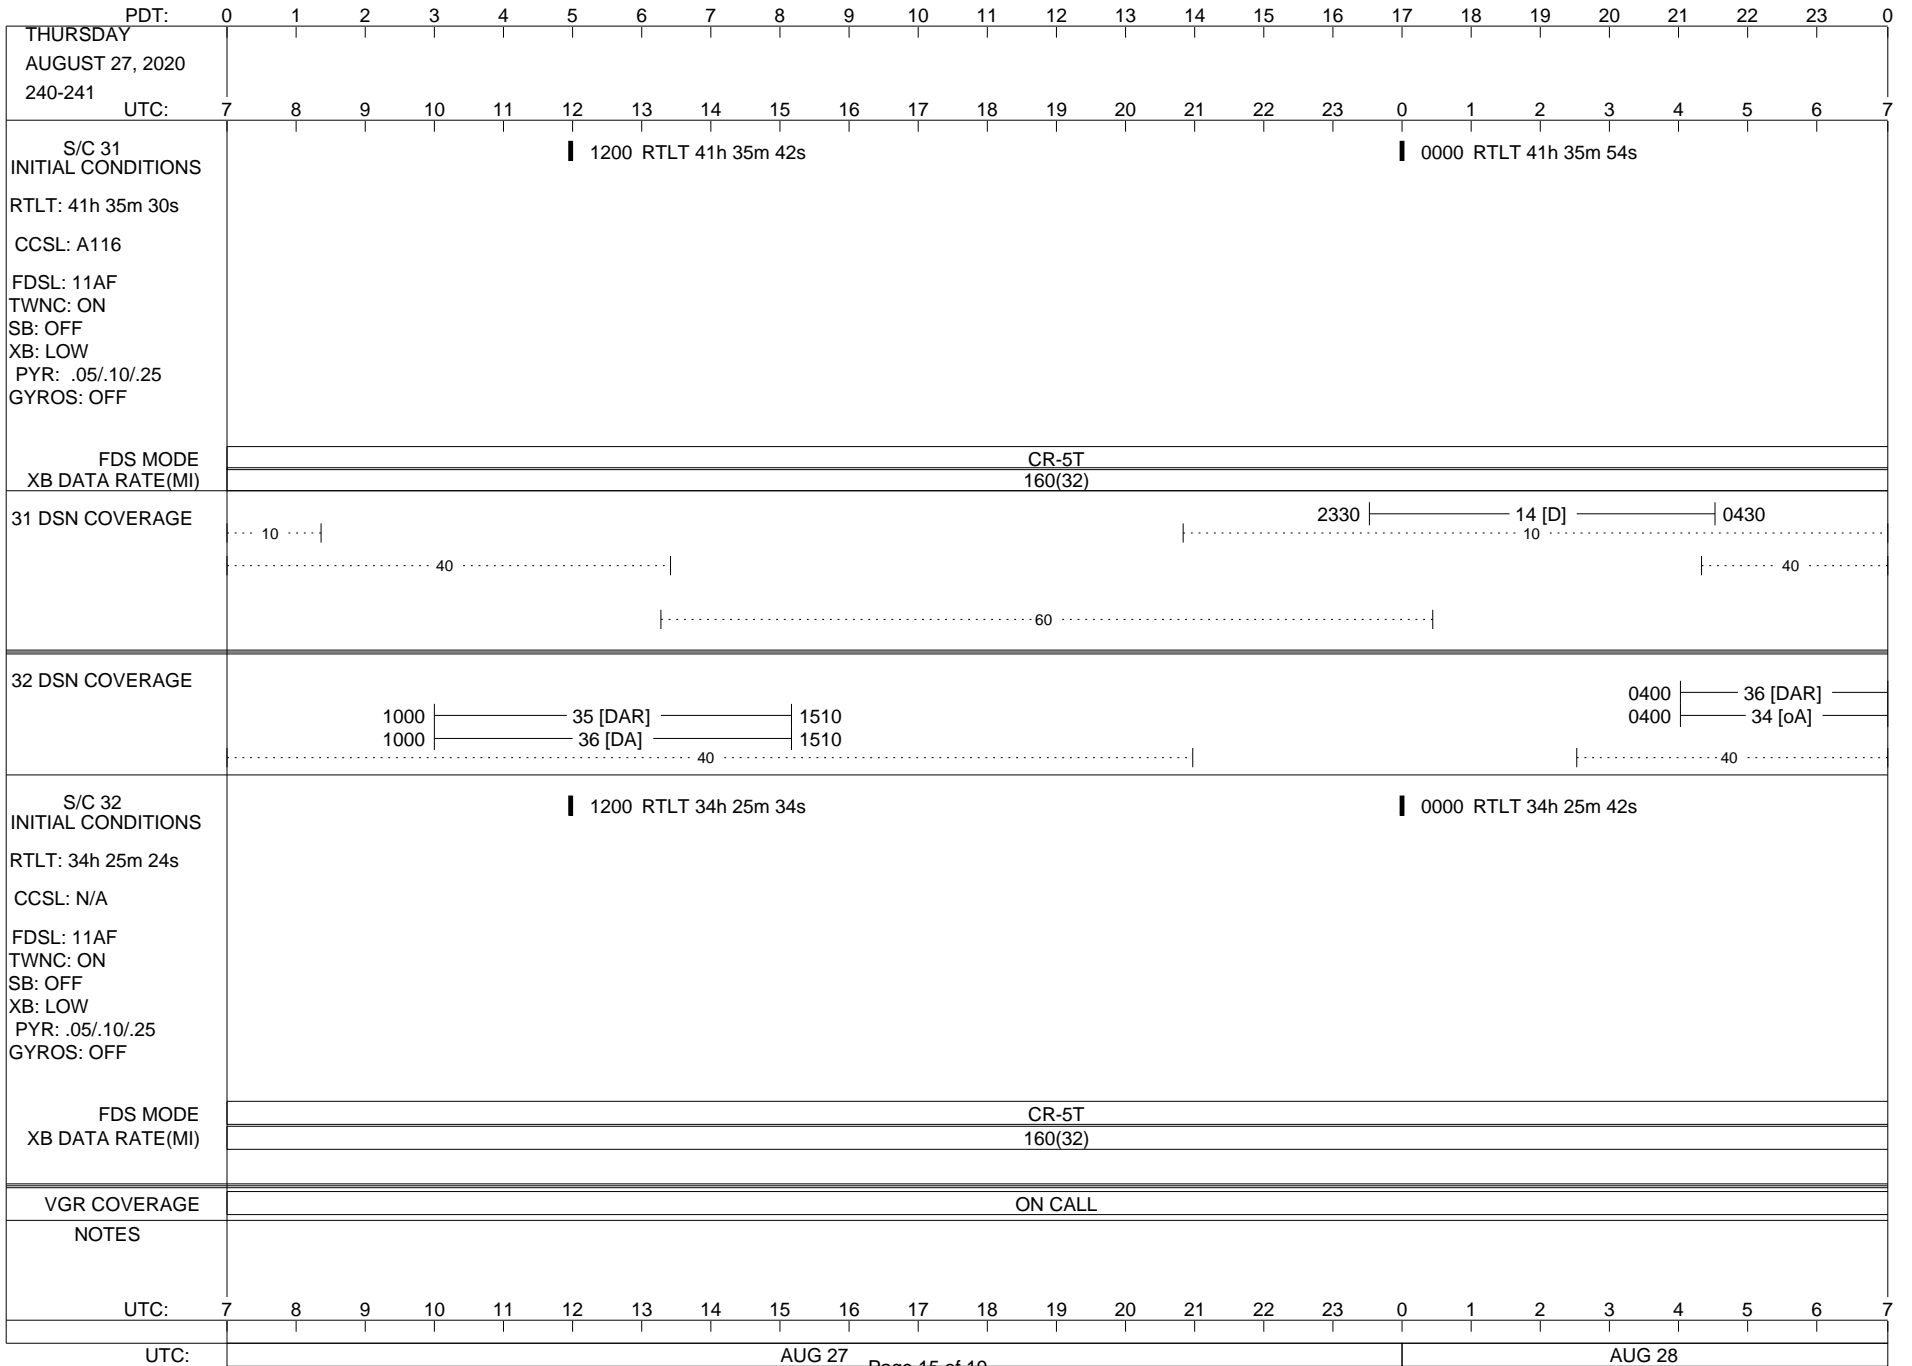

VOYAGER

Space Flight Operations Schedule (SFOS)

Issue Date: August 12, 2020

For the Period: 08/13/20 to 08/31/20 (20/226 – 20/244)

Posted at <https://voyager.jpl.nasa.gov/mission/status/>

LEGEND:

- ▽ = R/T Command (Last chance or Contingency)
- ▼ = R/T Command (Scheduled)
- * = Result of R/T Command
- n = (where n = 1,2,3 ..) Special Note, see bottom of page
- A = Arrayed station
- B = BLF
- D = Downlink only pass
- H = High Power Transmitter
- R = Array Reference Antenna
- T = TLC Uplink
- U = Uplink only pass
- [o] = Ramp-through

ISSUE DATE: 08/12/20 11:03

ISSUE DATE: 08/12/20 11:03

ISSUE DATE: 08/12/20 11:03

PDT:	0	1	2	3	4	5	6	7	8	9	10	11	12	13	14	15	16	17	18	19	20	21	22	23	0		
MONDAY AUGUST 31, 2020 244-245	UTC: 7	8	9	10	11	12	13	14	15	16	17	18	19	20	21	22	23	0	1	2	3	4	5	6	7		
S/C 31 INITIAL CONDITIONS RTLT: 41h 37m 4s CCSL: A116 FDSL: 11AF TWNC: ON SB: OFF XB: LOW PYR: .05/.10/.25 GYROS: OFF	1200 RTLT 41h 37m 16s																										
FDS MODE XB DATA RATE(MI)														CR-5T 160(32)													
31 DSN COVERAGE	... 10 40																										
32 DSN COVERAGE	----- 34 [DA] ----- 0710 - 1255 ----- 35 [DAR] ----- 0710 - 1255 40																										
S/C 32 INITIAL CONDITIONS RTLT: 34h 26m 38s CCSL: N/A FDSL: 11AF TWNC: ON SB: OFF XB: LOW PYR: .05/.10/.25 GYROS: OFF	1200 RTLT 34h 26m 48s																										
FDS MODE XB DATA RATE(MI)														CR-5T 160(32)													
VGR COVERAGE	ON CALL																										
NOTES																											
UTC:	7	8	9	10	11	12	13	14	15	16	17	18	19	20	21	22	23	0	1	2	3	4	5	6	7		
UTC:	AUG 31													SEP 01													