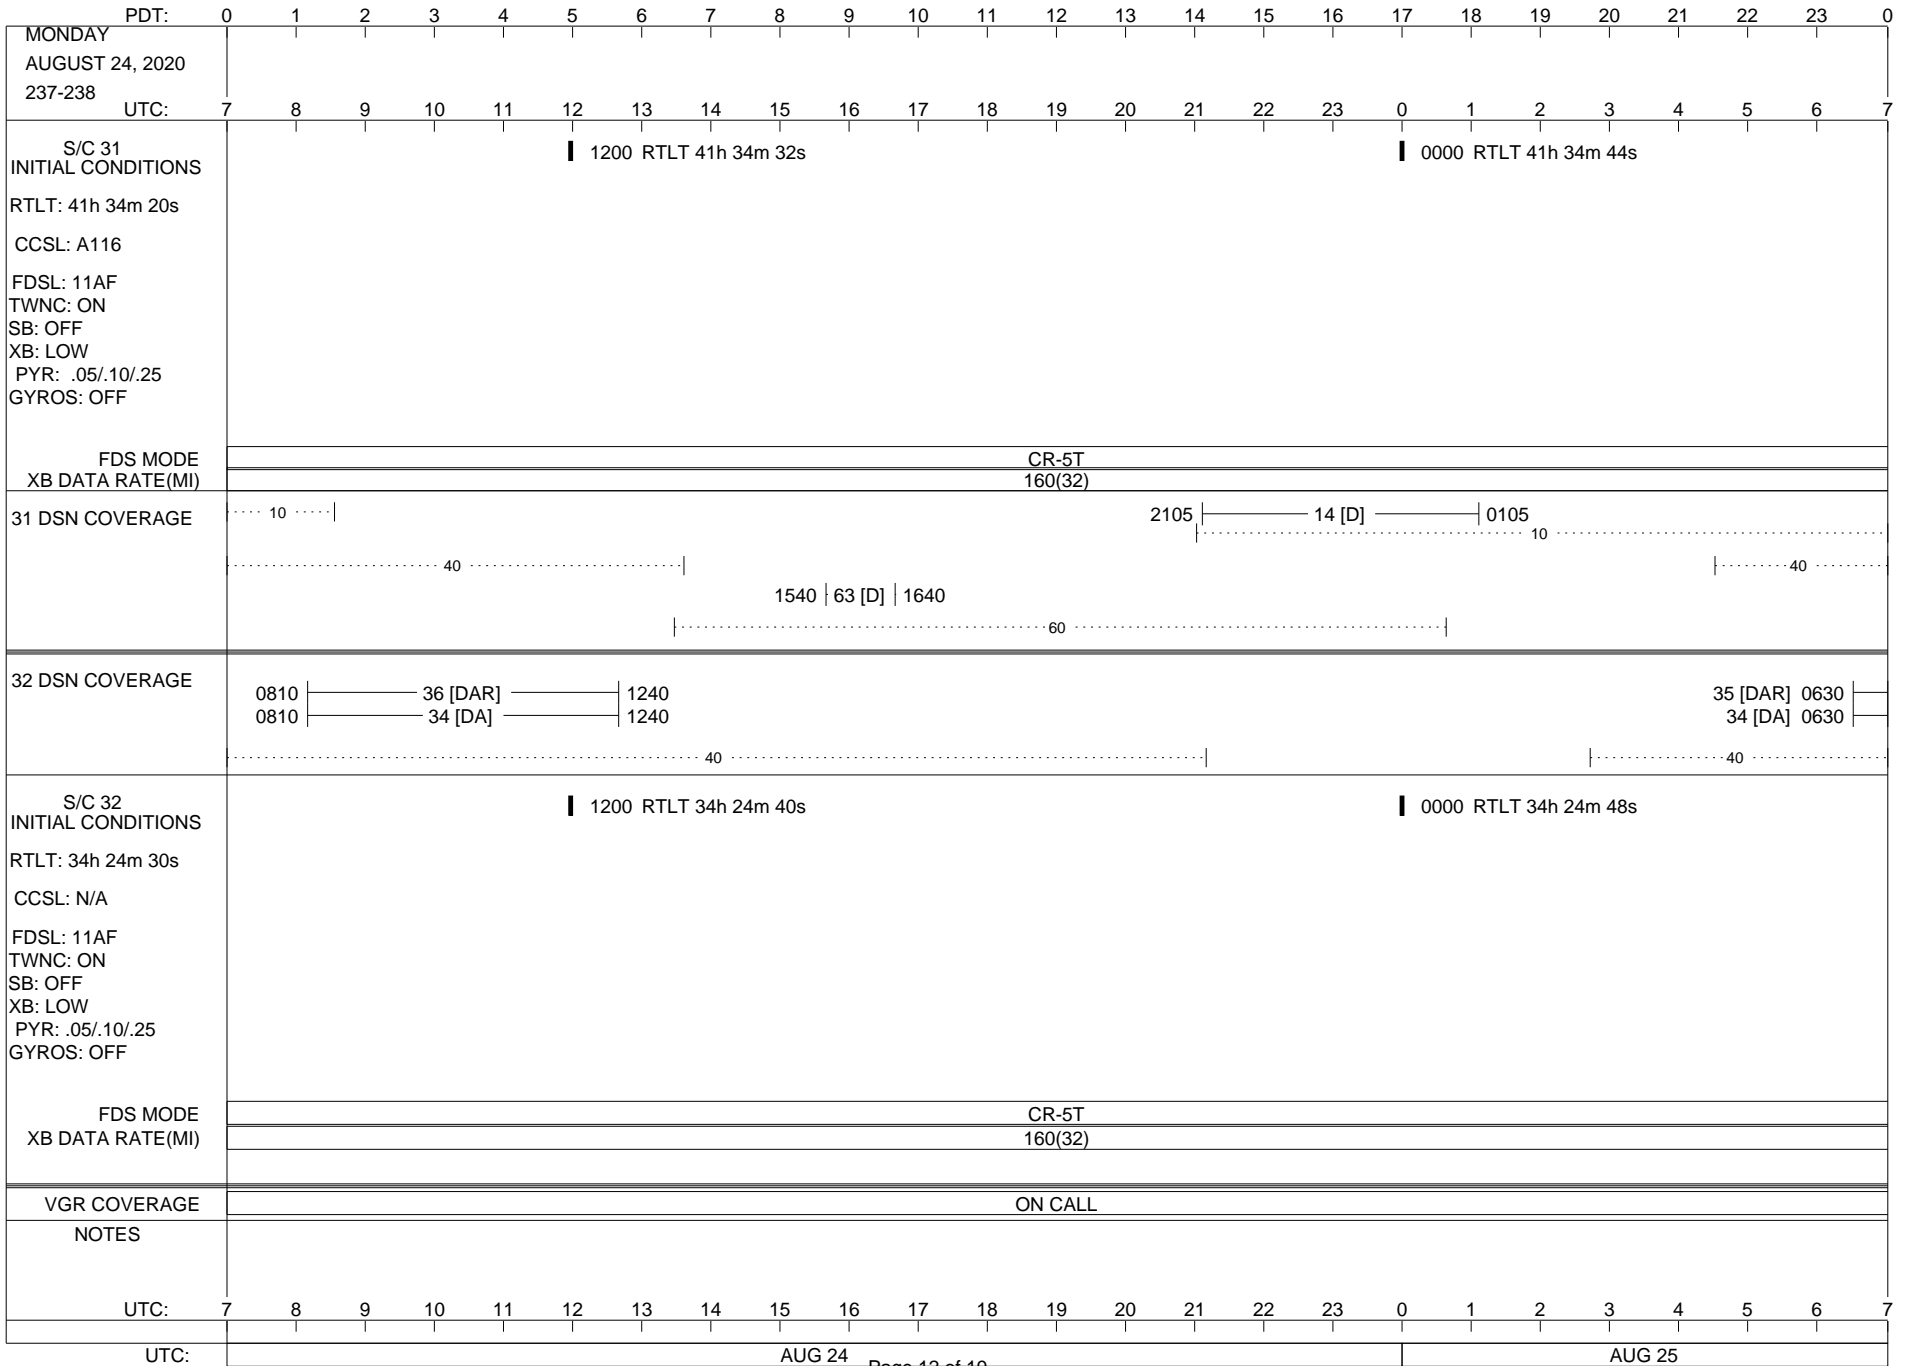

ISSUE DATE: 08/12/20 11:03