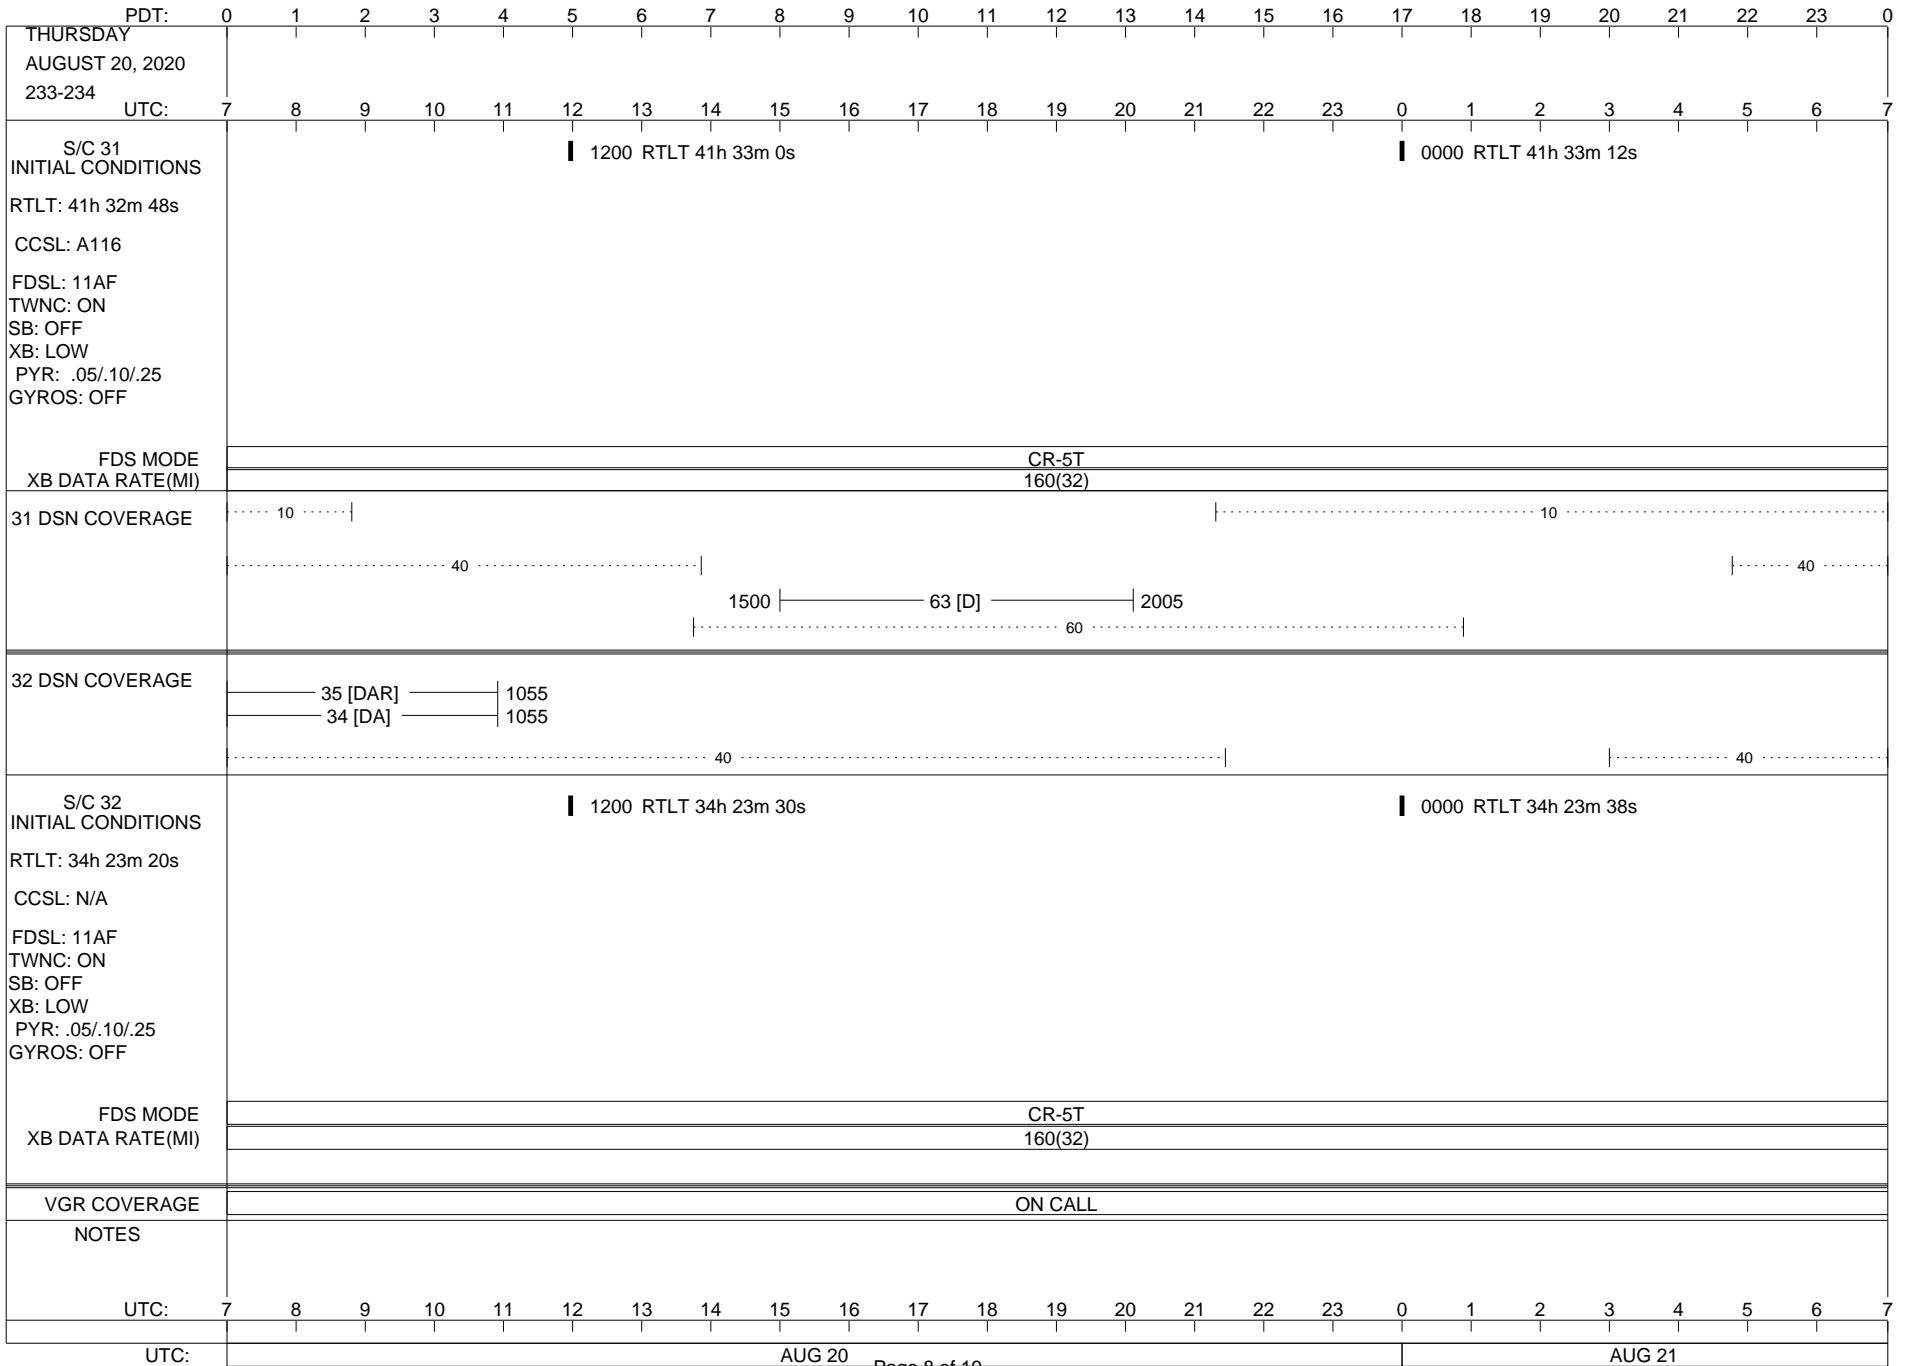

ISSUE DATE: 08/12/20 11:03