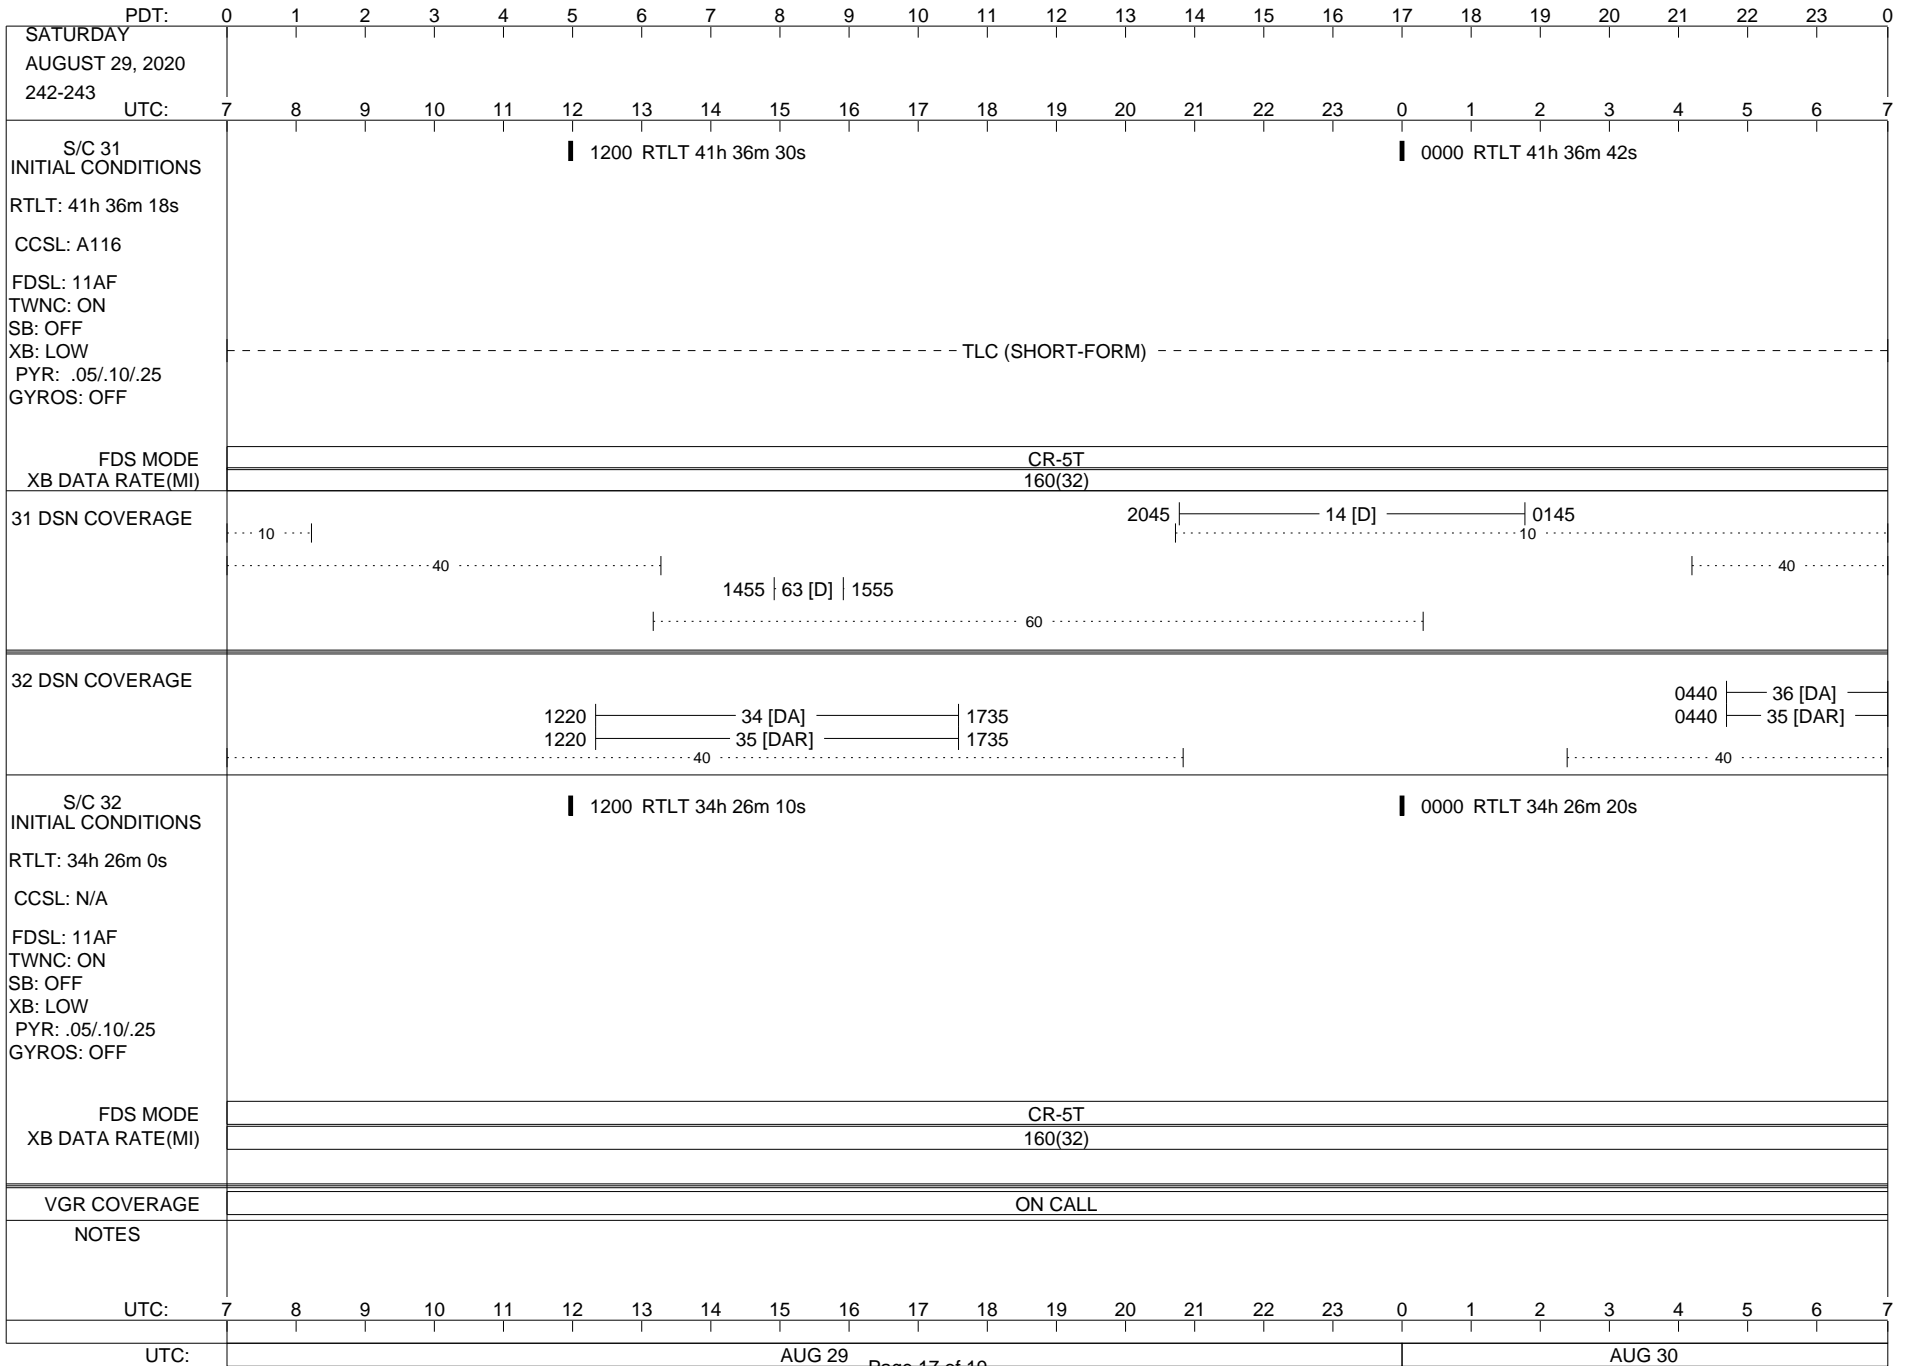

VOYAGER

Space Flight Operations Schedule (SFOS)

Issue Date: August 12, 2020

For the Period: 08/13/20 to 08/31/20 (20/226 – 20/244)

Posted at <https://voyager.jpl.nasa.gov/mission/status/>

LEGEND:

- ▽ = R/T Command (Last chance or Contingency)
- ▼ = R/T Command (Scheduled)
- * = Result of R/T Command
- n = (where n = 1,2,3 ..) Special Note, see bottom of page
- A = Arrayed station
- B = BLF
- D = Downlink only pass
- H = High Power Transmitter
- R = Array Reference Antenna
- T = TLC Uplink
- U = Uplink only pass
- [o] = Ramp-through

ISSUE DATE: 08/12/20 11:03

ISSUE DATE: 08/12/20 11:03

ISSUE DATE: 08/12/20 11:03

ISSUE DATE: 08/12/20 11:03

ISSUE DATE: 08/12/20 11:03

ISSUE DATE: 08/12/20 11:03

ISSUE DATE: 08/12/20 11:03

ISSUE DATE: 08/12/20 11:03

ISSUE DATE: 08/12/20 11:03

ISSUE DATE: 08/12/20 11:03

ISSUE DATE: 08/12/20 11:03

PDT:	0	1	2	3	4	5	6	7	8	9	10	11	12	13	14	15	16	17	18	19	20	21	22	23	0		
MONDAY AUGUST 31, 2020 244-245	UTC: 7	8	9	10	11	12	13	14	15	16	17	18	19	20	21	22	23	0	1	2	3	4	5	6	7		
S/C 31 INITIAL CONDITIONS RTLT: 41h 37m 4s CCSL: A116 FDSL: 11AF TWNC: ON SB: OFF XB: LOW PYR: .05/.10/.25 GYROS: OFF	1200 RTLT 41h 37m 16s																										
FDS MODE XB DATA RATE(MI)														CR-5T 160(32)													
31 DSN COVERAGE	... 10 40																										
32 DSN COVERAGE	----- 34 [DA] ----- 0710 - 1255 ----- 35 [DAR] ----- 0710 - 1255 40																										
S/C 32 INITIAL CONDITIONS RTLT: 34h 26m 38s CCSL: N/A FDSL: 11AF TWNC: ON SB: OFF XB: LOW PYR: .05/.10/.25 GYROS: OFF	1200 RTLT 34h 26m 48s																										
FDS MODE XB DATA RATE(MI)														CR-5T 160(32)													
VGR COVERAGE	ON CALL																										
NOTES																											
UTC:	7	8	9	10	11	12	13	14	15	16	17	18	19	20	21	22	23	0	1	2	3	4	5	6	7		
UTC:	AUG 31													SEP 01													