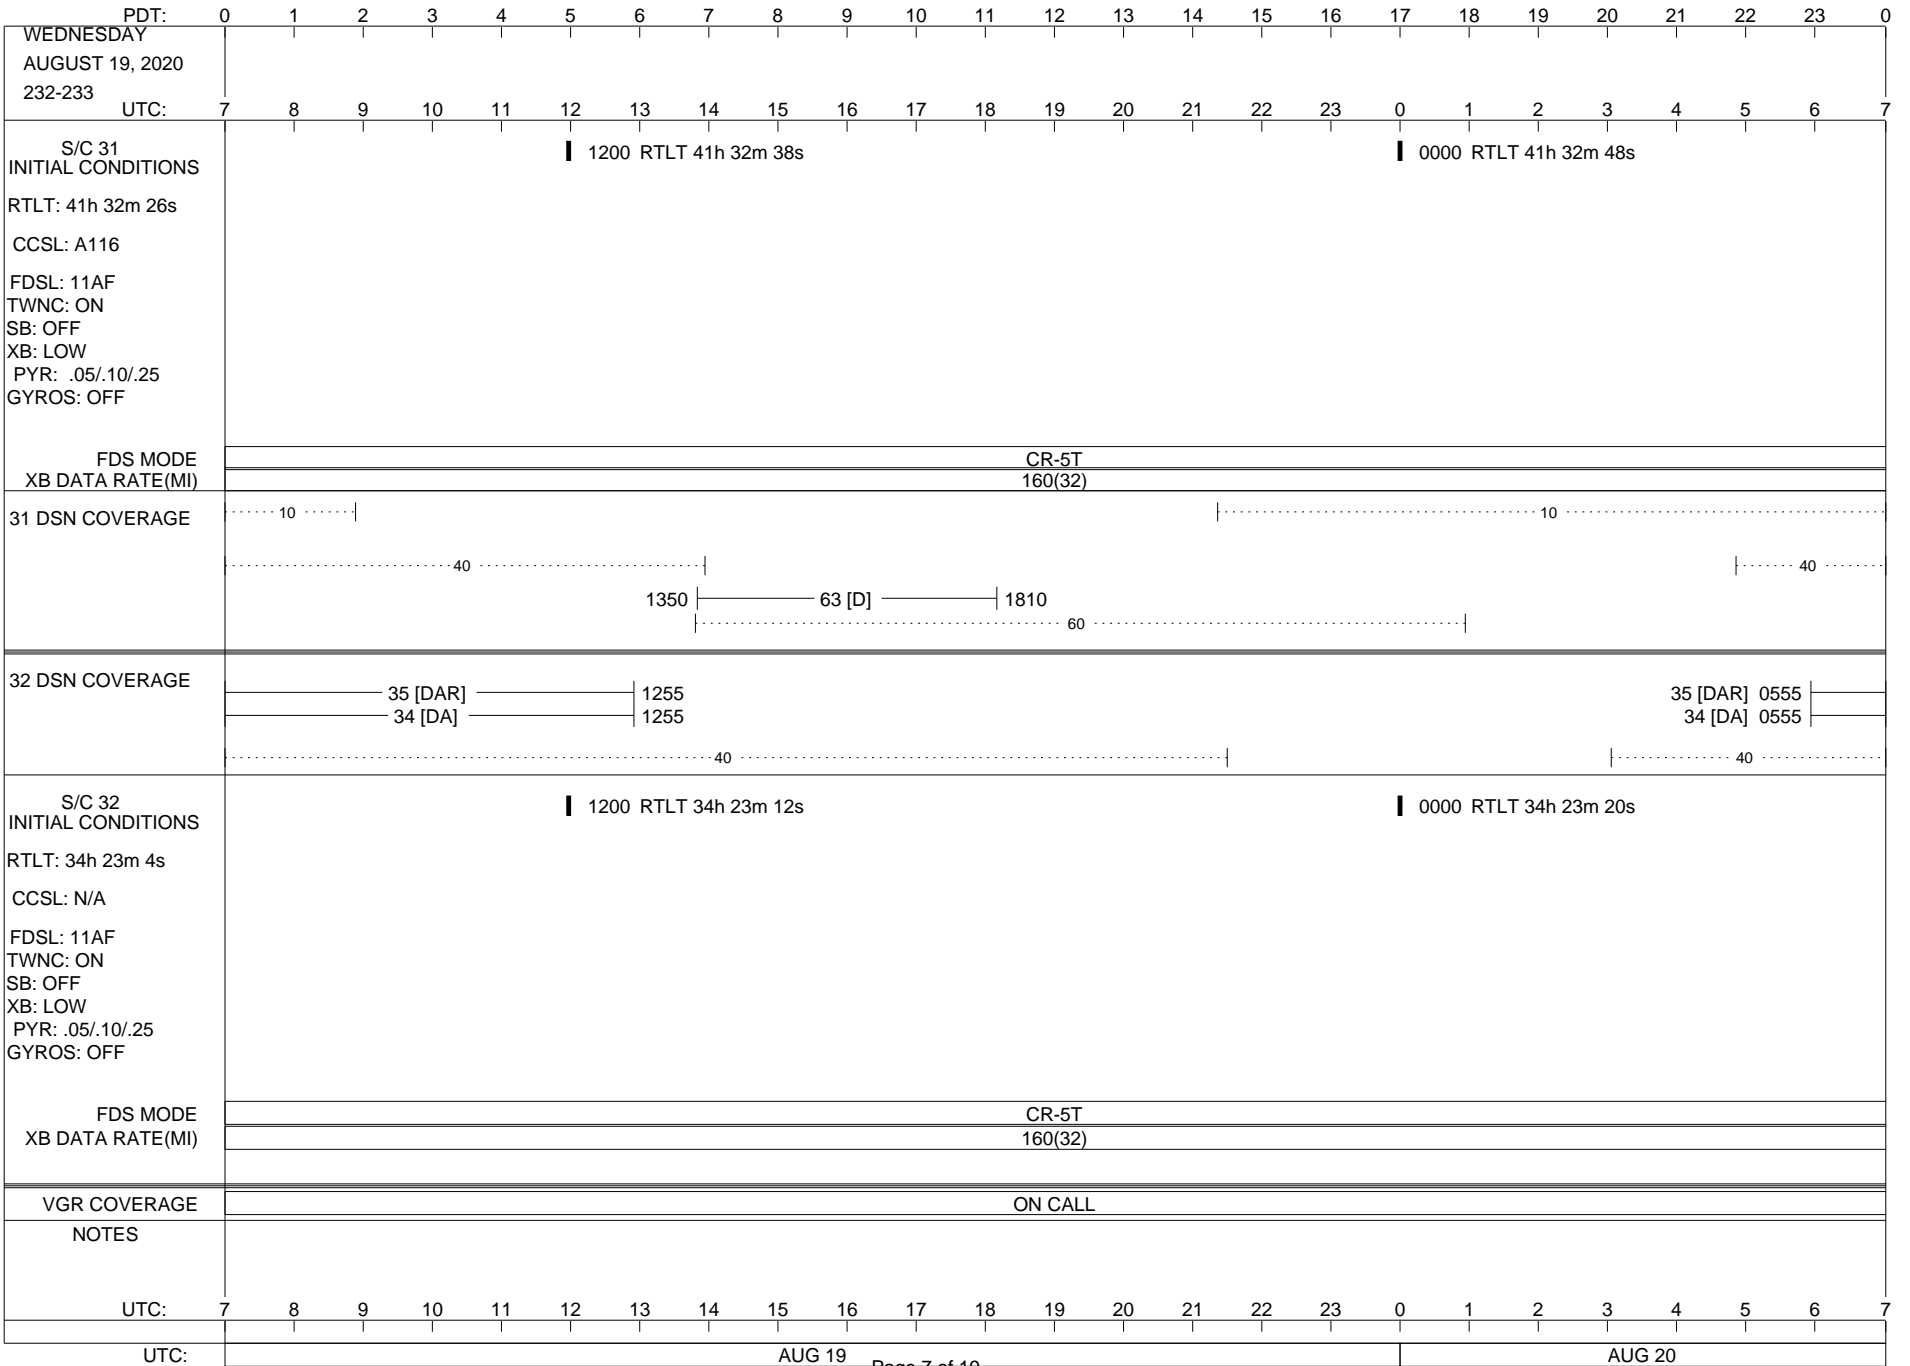

VOYAGER

Space Flight Operations Schedule (SFOS)

Issue Date: August 12, 2020

For the Period: 08/13/20 to 08/31/20 (20/226 – 20/244)

Posted at <https://voyager.jpl.nasa.gov/mission/status/>

LEGEND:

- ▽ = R/T Command (Last chance or Contingency)
- ▼ = R/T Command (Scheduled)
- * = Result of R/T Command
- n = (where n = 1,2,3 ..) Special Note, see bottom of page
- A = Arrayed station
- B = BLF
- D = Downlink only pass
- H = High Power Transmitter
- R = Array Reference Antenna
- T = TLC Uplink
- U = Uplink only pass
- [o] = Ramp-through

02/27/19

ISSUE DATE: 08/12/20 11:03

ISSUE DATE: 08/12/20 11:03

ISSUE DATE: 08/12/20 11:03

ISSUE DATE: 08/12/20 11:03

ISSUE DATE: 08/12/20 11:03

ISSUE DATE: 08/12/20 11:03

ISSUE DATE: 08/12/20 11:03

ISSUE DATE: 08/12/20 11:03

ISSUE DATE: 08/12/20 11:03

ISSUE DATE: 08/12/20 11:03

PDT:	0	1	2	3	4	5	6	7	8	9	10	11	12	13	14	15	16	17	18	19	20	21	22	23	0		
MONDAY AUGUST 31, 2020 244-245	UTC: 7	8	9	10	11	12	13	14	15	16	17	18	19	20	21	22	23	0	1	2	3	4	5	6	7		
S/C 31 INITIAL CONDITIONS RTLT: 41h 37m 4s CCSL: A116 FDSL: 11AF TWNC: ON SB: OFF XB: LOW PYR: .05/.10/.25 GYROS: OFF	1200 RTLT 41h 37m 16s																										
FDS MODE XB DATA RATE(MI)														CR-5T 160(32)													
31 DSN COVERAGE	... 10 40																										
32 DSN COVERAGE	----- 34 [DA] ----- 0710 - 1255 ----- 35 [DAR] ----- 0710 - 1255 40																										
S/C 32 INITIAL CONDITIONS RTLT: 34h 26m 38s CCSL: N/A FDSL: 11AF TWNC: ON SB: OFF XB: LOW PYR: .05/.10/.25 GYROS: OFF	1200 RTLT 34h 26m 48s																										
FDS MODE XB DATA RATE(MI)														CR-5T 160(32)													
VGR COVERAGE	ON CALL																										
NOTES																											
UTC:	7	8	9	10	11	12	13	14	15	16	17	18	19	20	21	22	23	0	1	2	3	4	5	6	7		
UTC:	AUG 31													SEP 01													