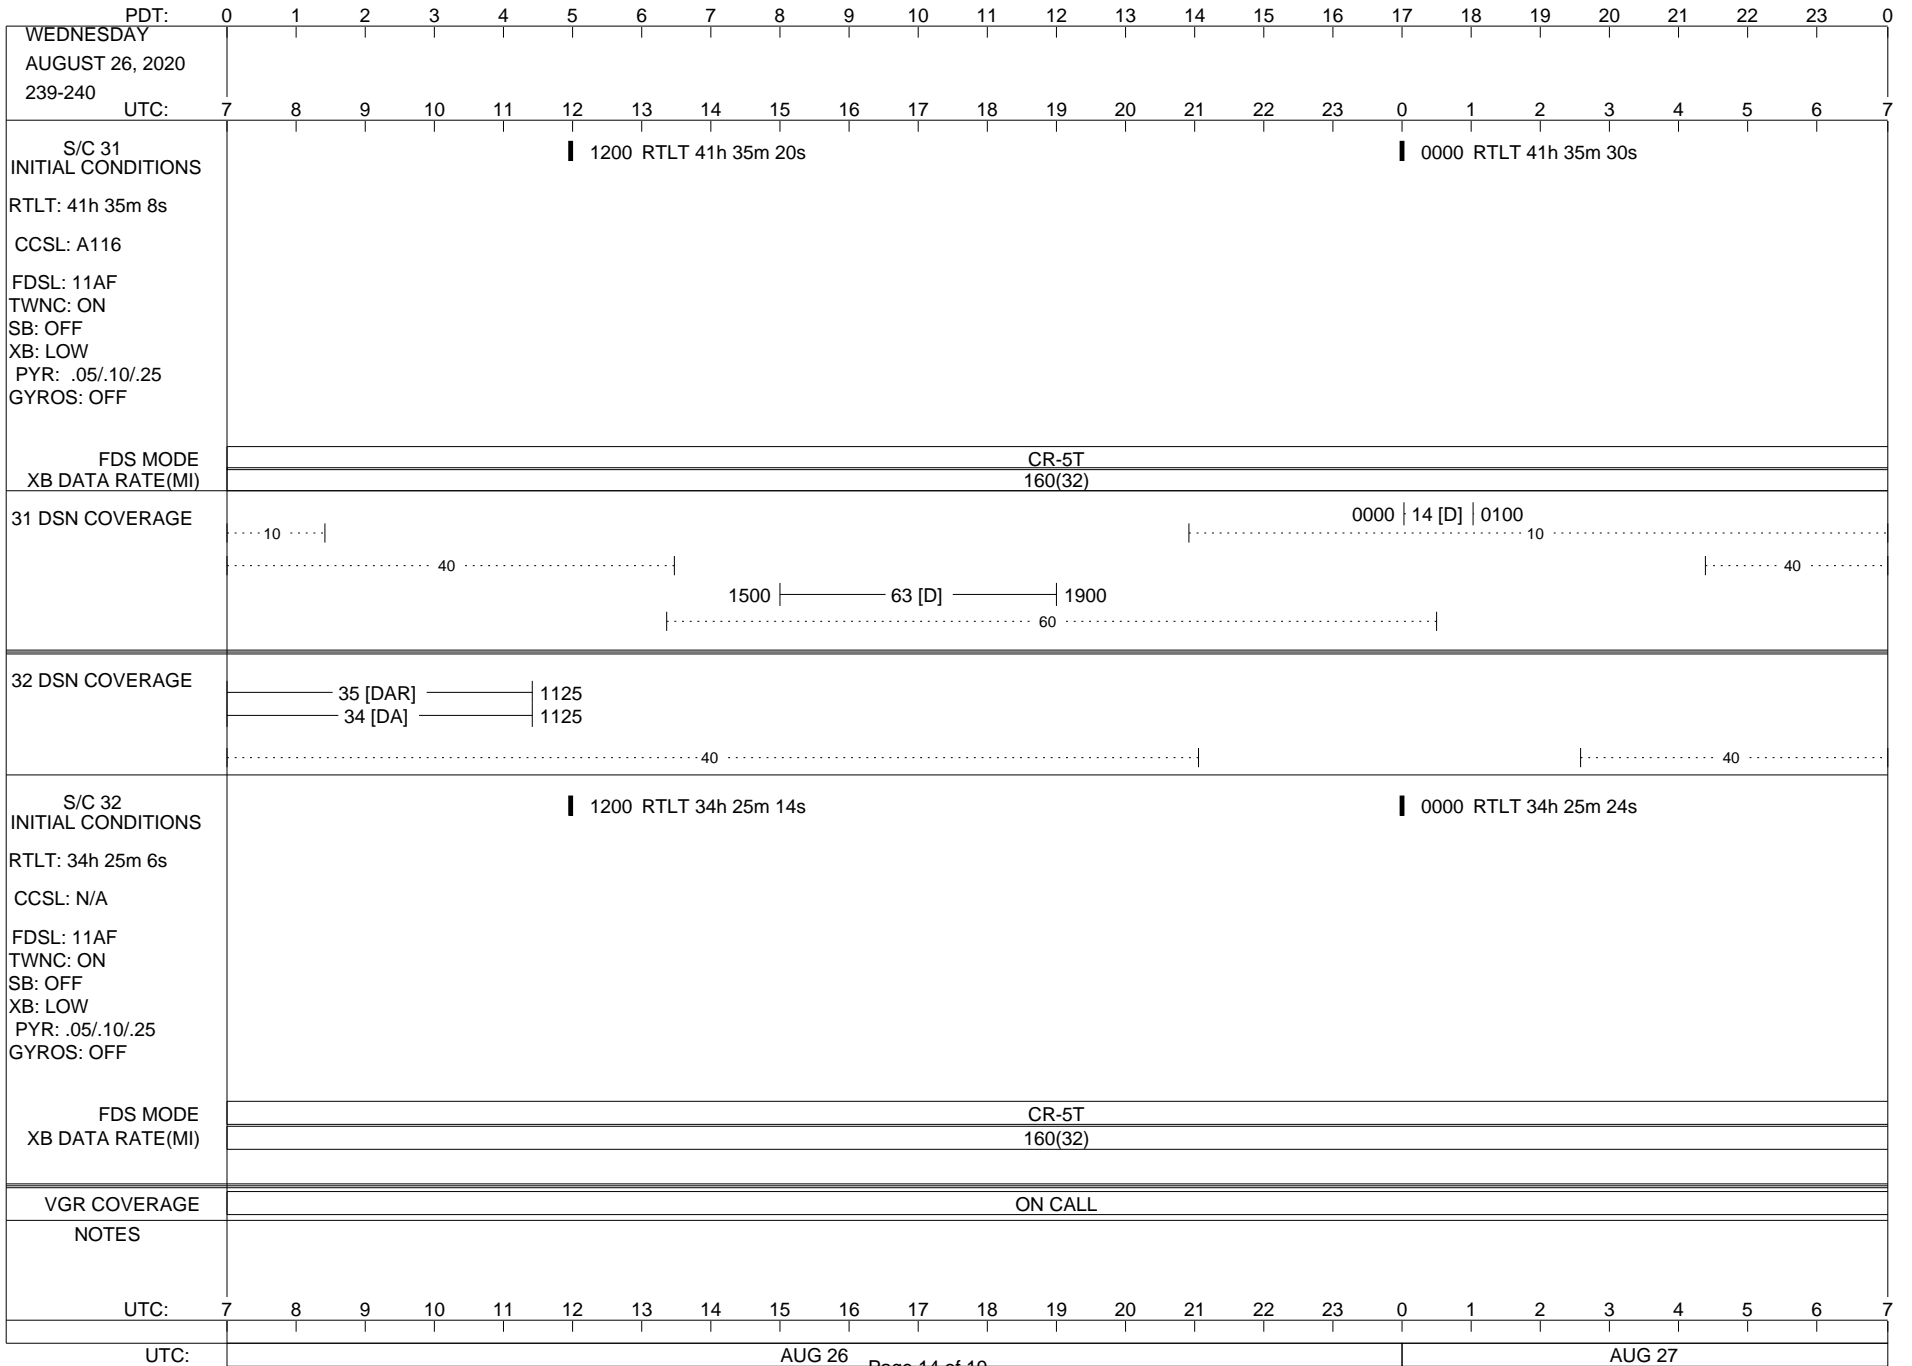

ISSUE DATE: 08/12/20 11:03