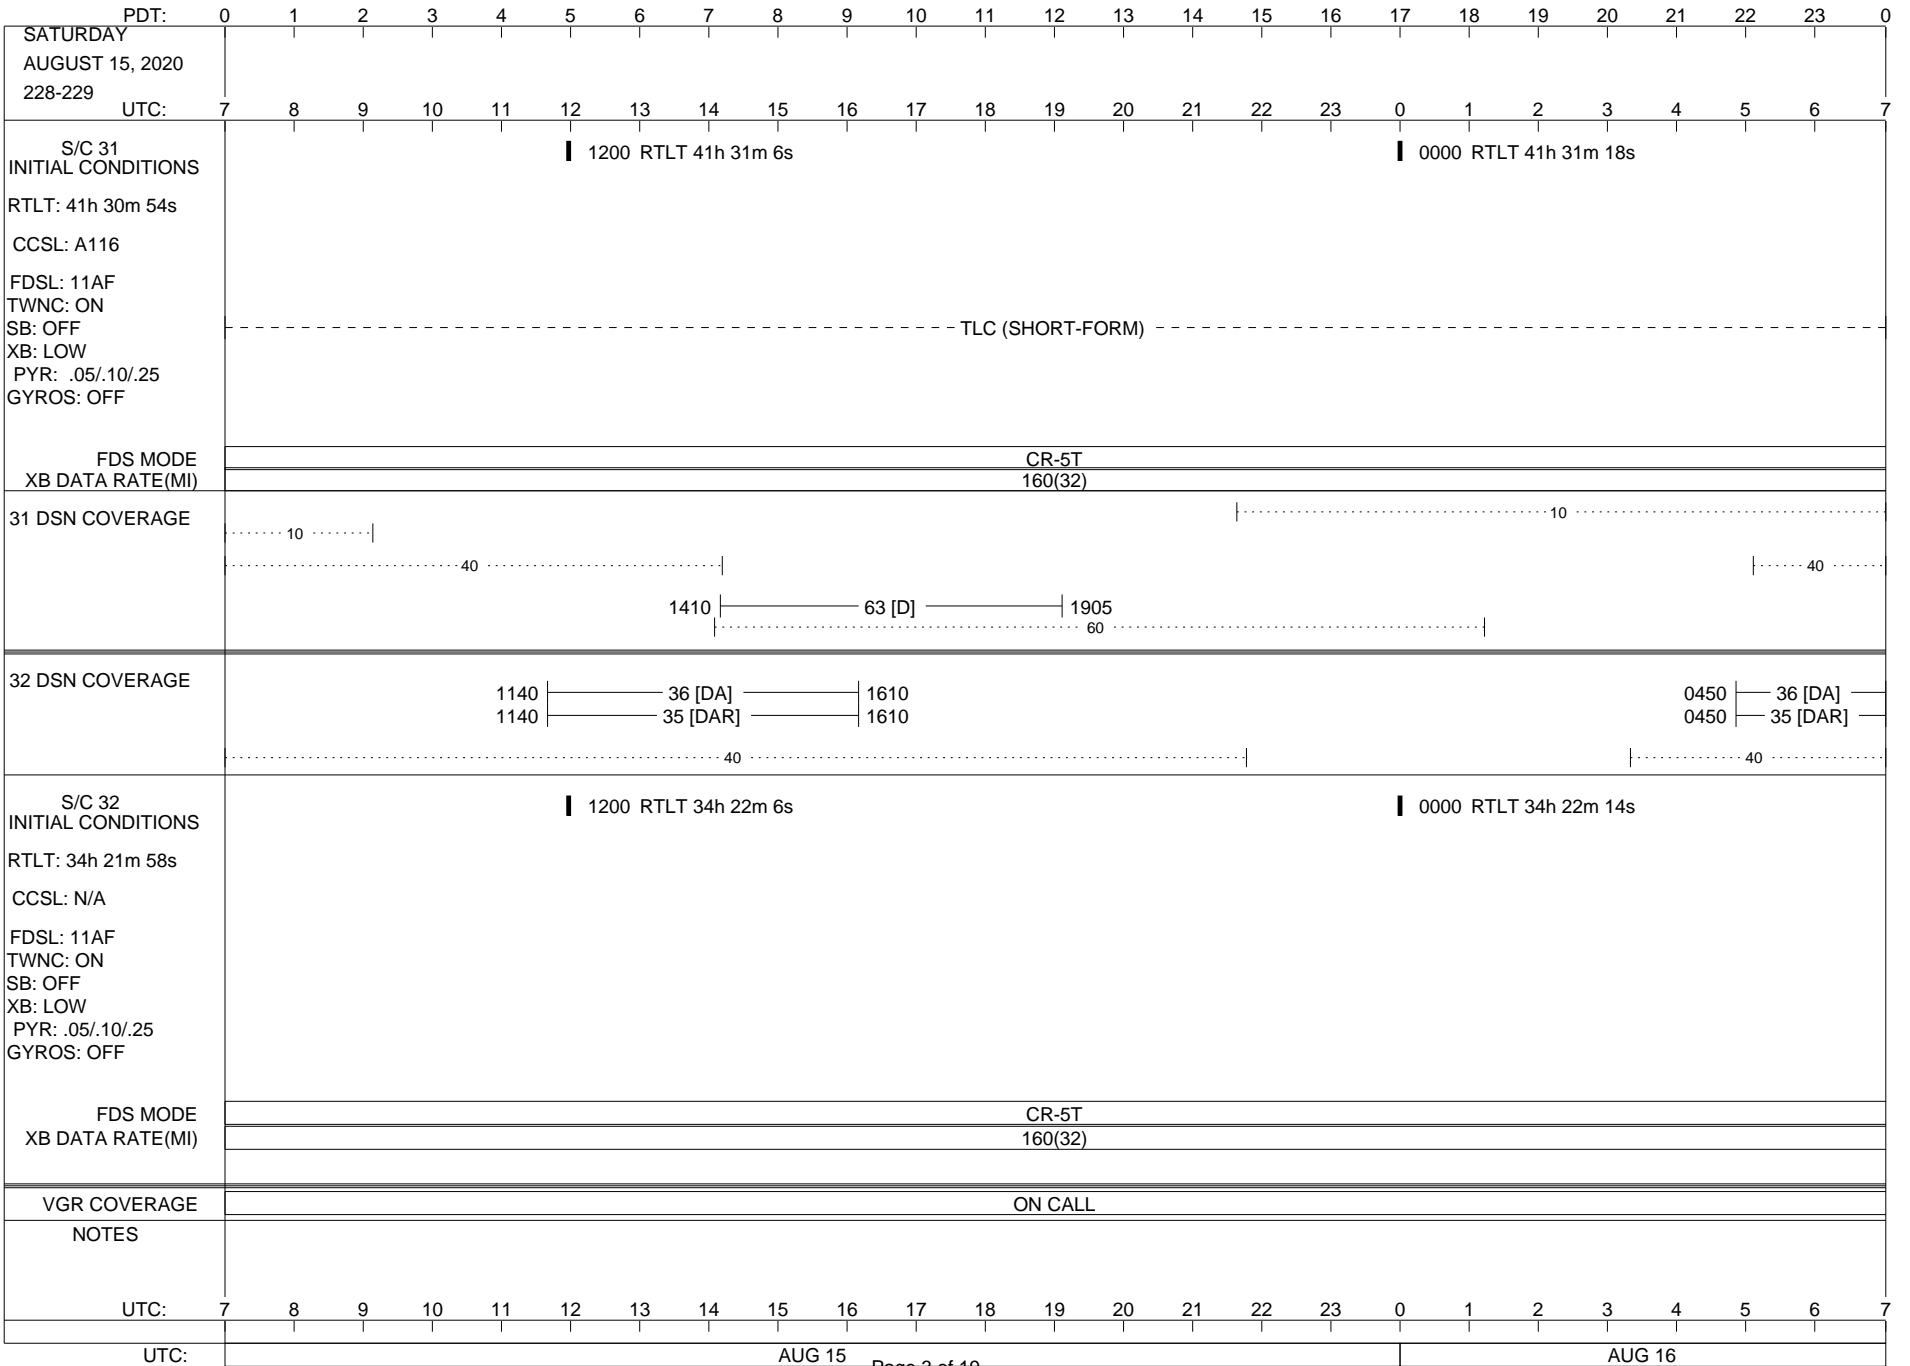

VOYAGER

Space Flight Operations Schedule (SFOS)

Issue Date: August 12, 2020

For the Period: 08/13/20 to 08/31/20 (20/226 – 20/244)

Posted at <https://voyager.jpl.nasa.gov/mission/status/>

LEGEND:

- ▽ = R/T Command (Last chance or Contingency)
- ▼ = R/T Command (Scheduled)
- * = Result of R/T Command
- n = (where n = 1,2,3 ..) Special Note, see bottom of page
- A = Arrayed station
- B = BLF
- D = Downlink only pass
- H = High Power Transmitter
- R = Array Reference Antenna
- T = TLC Uplink
- U = Uplink only pass
- [o] = Ramp-through

02/27/19

ISSUE DATE: 08/12/20 11:03

ISSUE DATE: 08/12/20 11:03

ISSUE DATE: 08/12/20 11:03

ISSUE DATE: 08/12/20 11:03

ISSUE DATE: 08/12/20 11:03

ISSUE DATE: 08/12/20 11:03

ISSUE DATE: 08/12/20 11:03

ISSUE DATE: 08/12/20 11:03

ISSUE DATE: 08/12/20 11:03

ISSUE DATE: 08/12/20 11:03

PDT:	0	1	2	3	4	5	6	7	8	9	10	11	12	13	14	15	16	17	18	19	20	21	22	23	0		
MONDAY AUGUST 31, 2020 244-245	UTC: 7	8	9	10	11	12	13	14	15	16	17	18	19	20	21	22	23	0	1	2	3	4	5	6	7		
S/C 31 INITIAL CONDITIONS RTLT: 41h 37m 4s CCSL: A116 FDSL: 11AF TWNC: ON SB: OFF XB: LOW PYR: .05/.10/.25 GYROS: OFF	1200 RTLT 41h 37m 16s																										
FDS MODE XB DATA RATE(MI)														CR-5T 160(32)													
31 DSN COVERAGE	... 10 40																										
32 DSN COVERAGE	----- 34 [DA] ----- 0710 - 1255 ----- 35 [DAR] ----- 0710 - 1255 40																										
S/C 32 INITIAL CONDITIONS RTLT: 34h 26m 38s CCSL: N/A FDSL: 11AF TWNC: ON SB: OFF XB: LOW PYR: .05/.10/.25 GYROS: OFF	1200 RTLT 34h 26m 48s																										
FDS MODE XB DATA RATE(MI)														CR-5T 160(32)													
VGR COVERAGE	ON CALL																										
NOTES																											
UTC:	7	8	9	10	11	12	13	14	15	16	17	18	19	20	21	22	23	0	1	2	3	4	5	6	7		
UTC:	AUG 31													SEP 01													