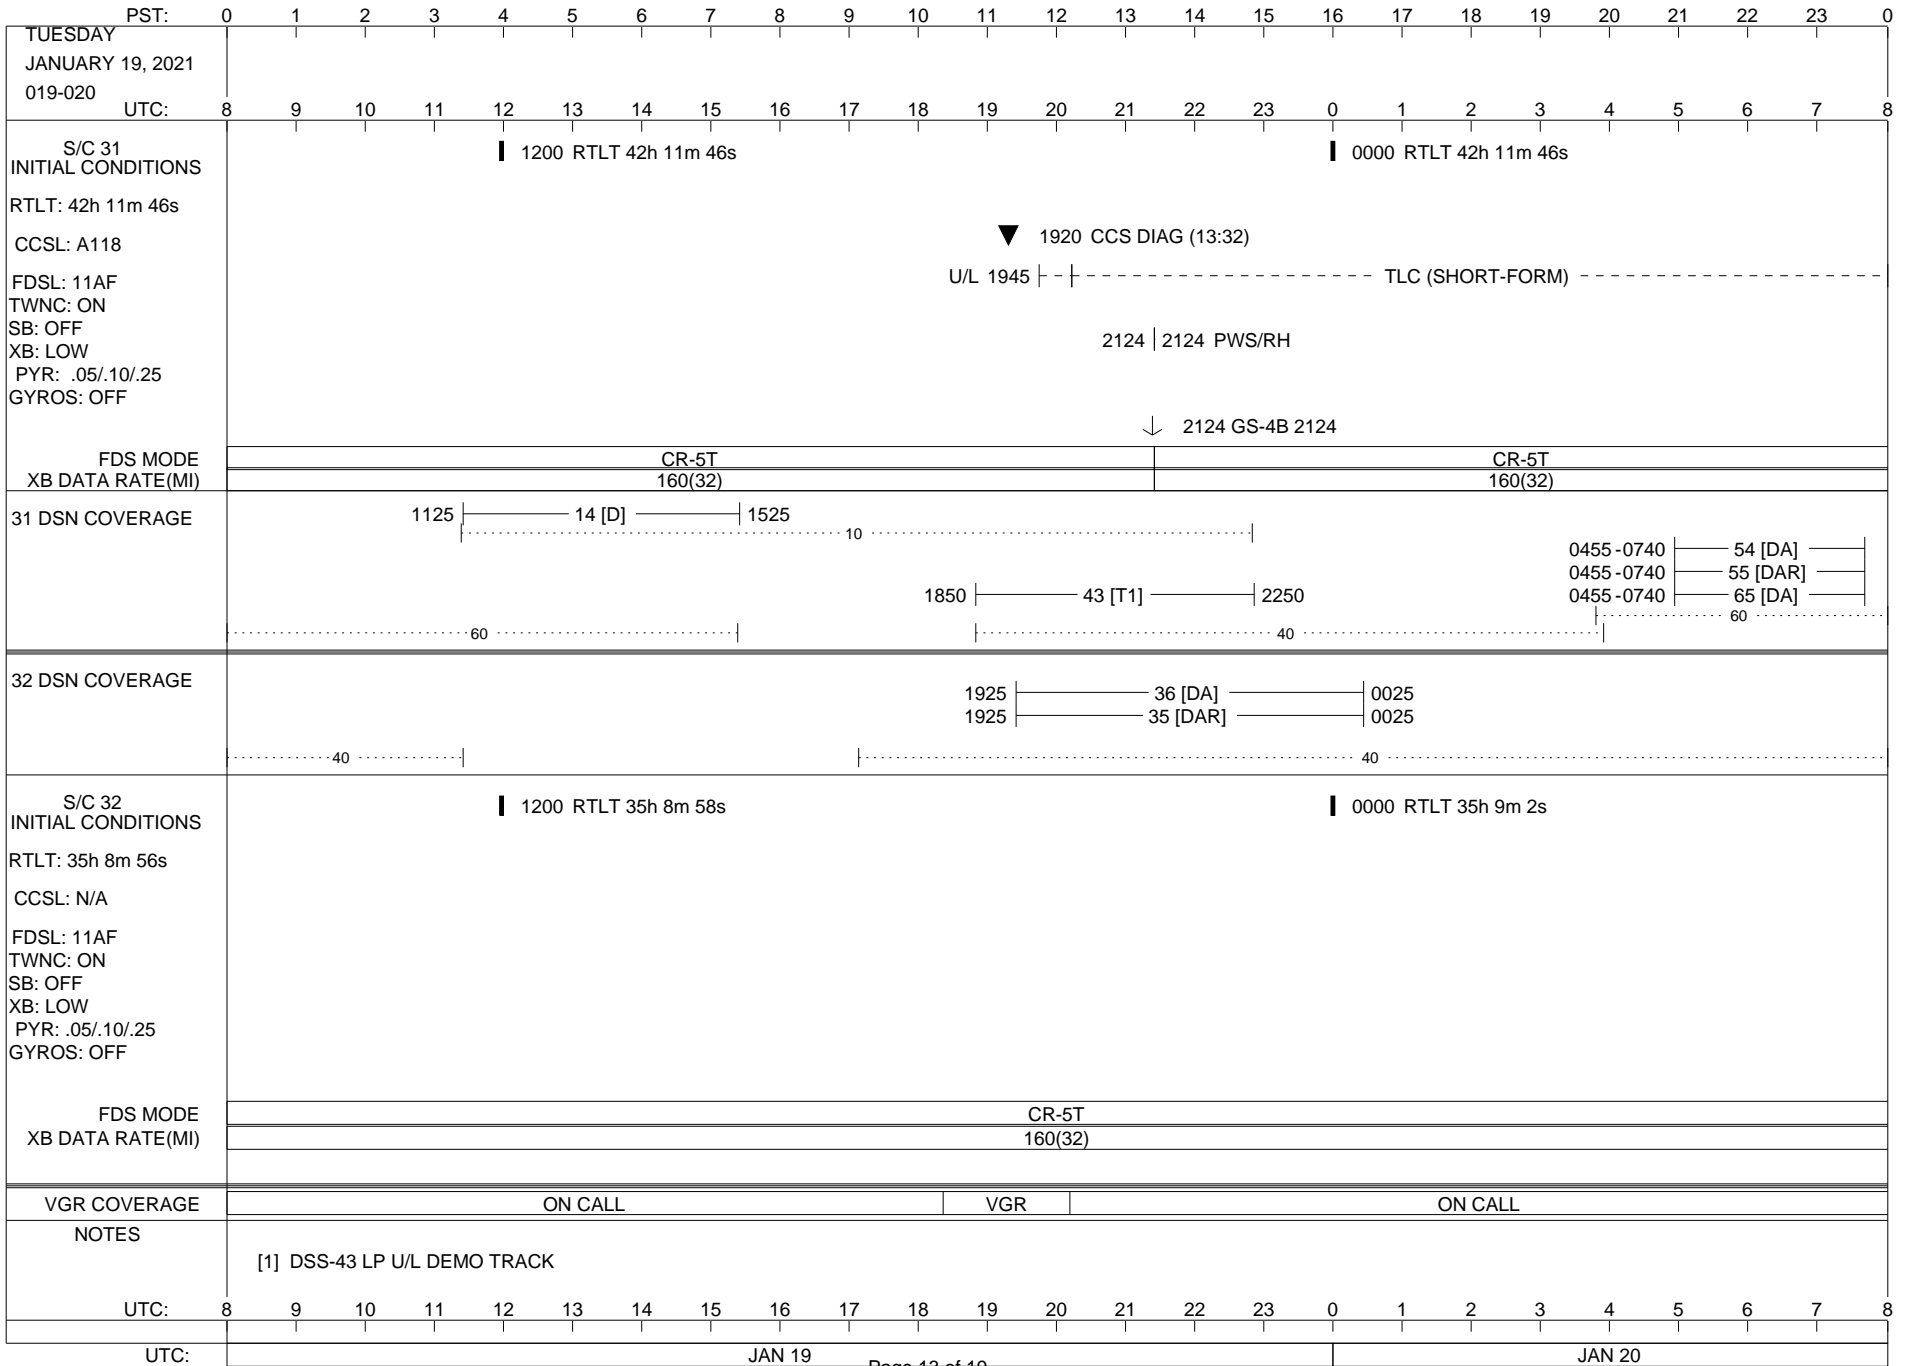

ISSUE DATE: 01/12/21 12:55