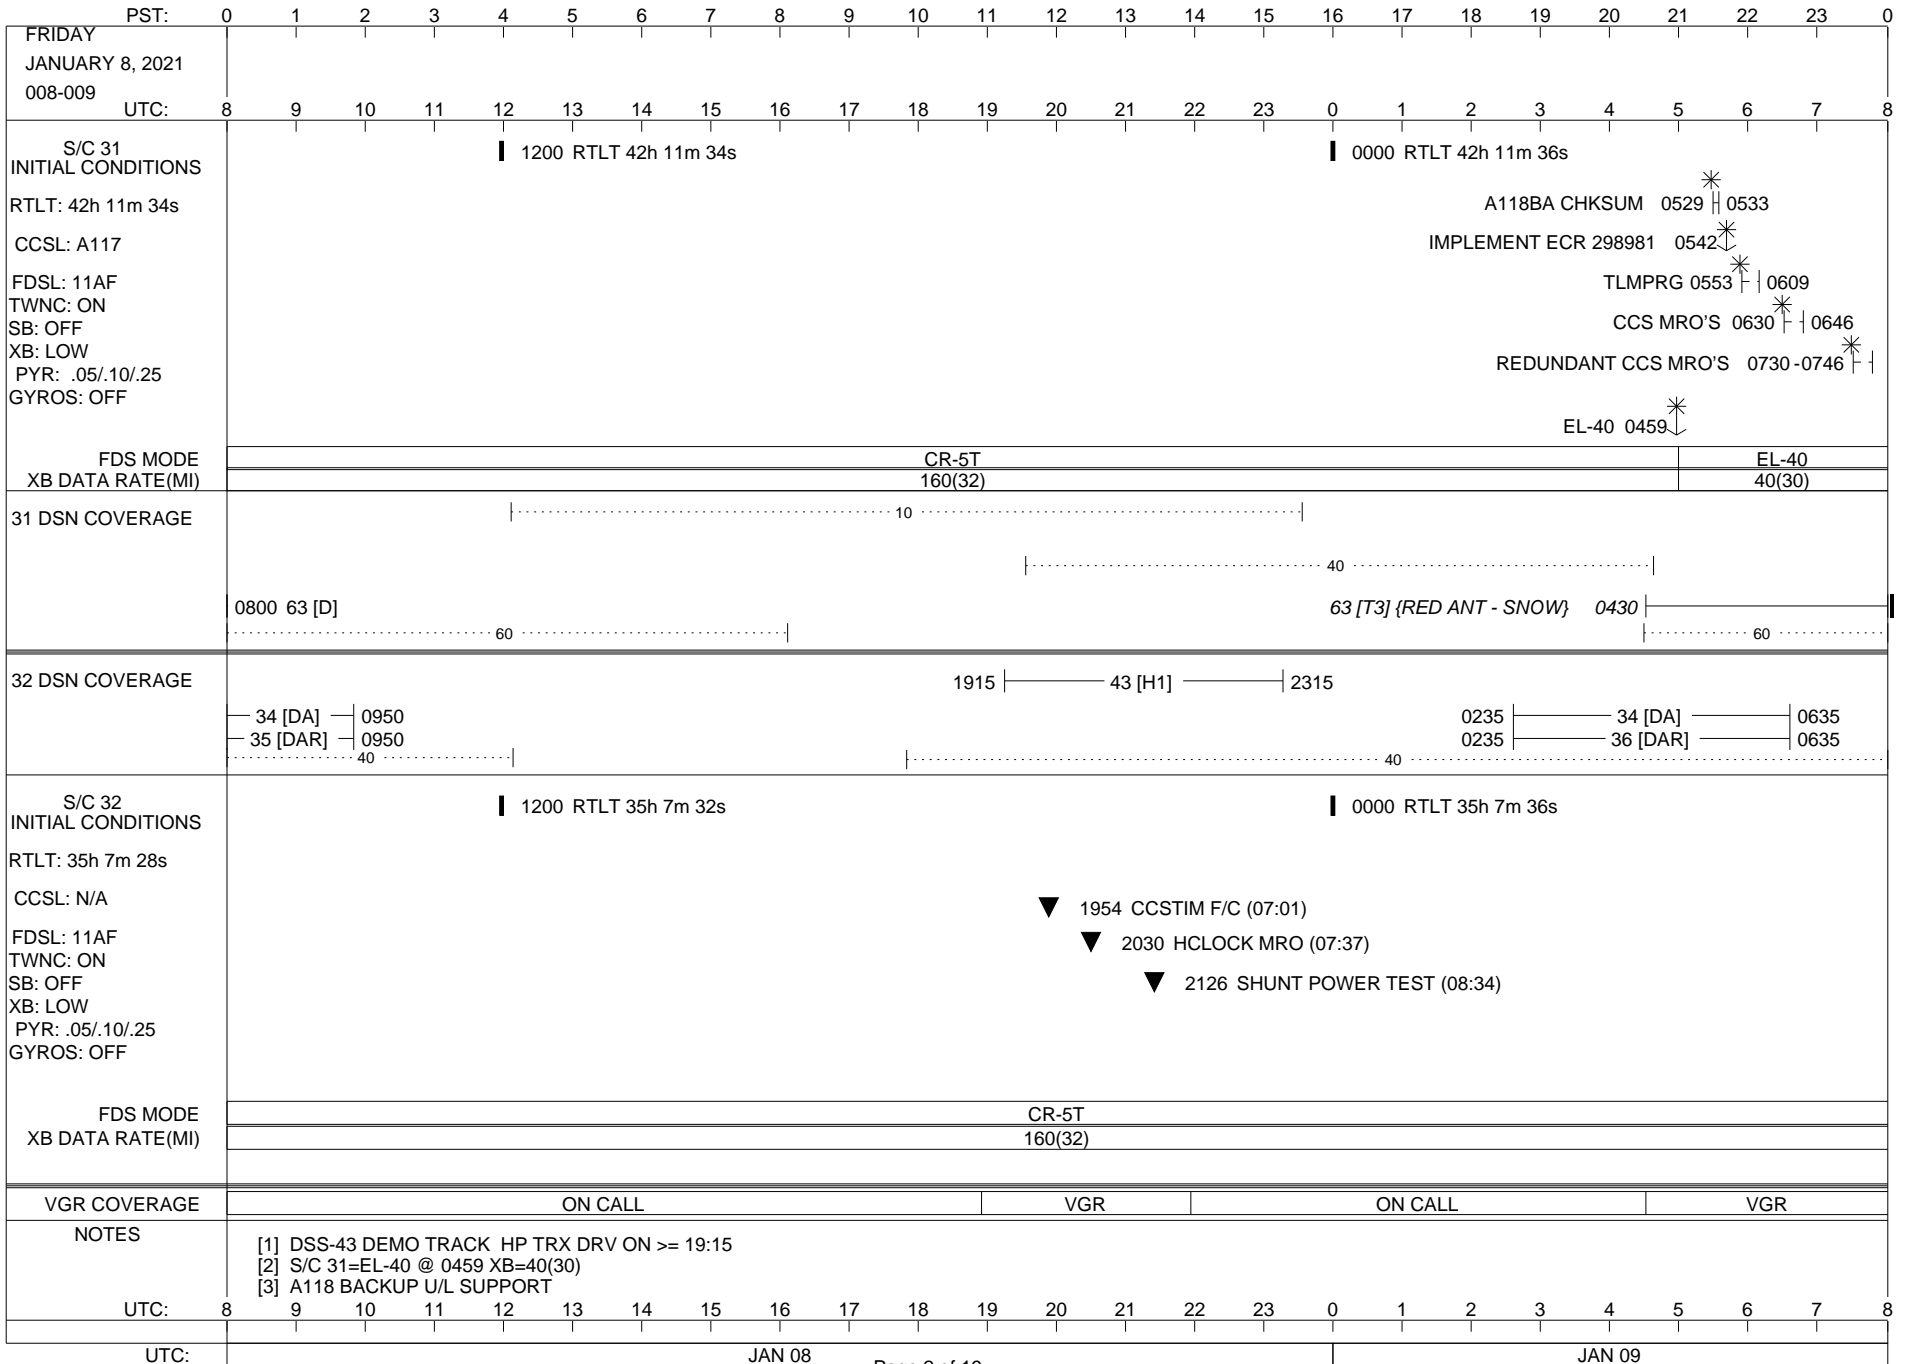

ISSUE DATE: 01/12/21 12:55