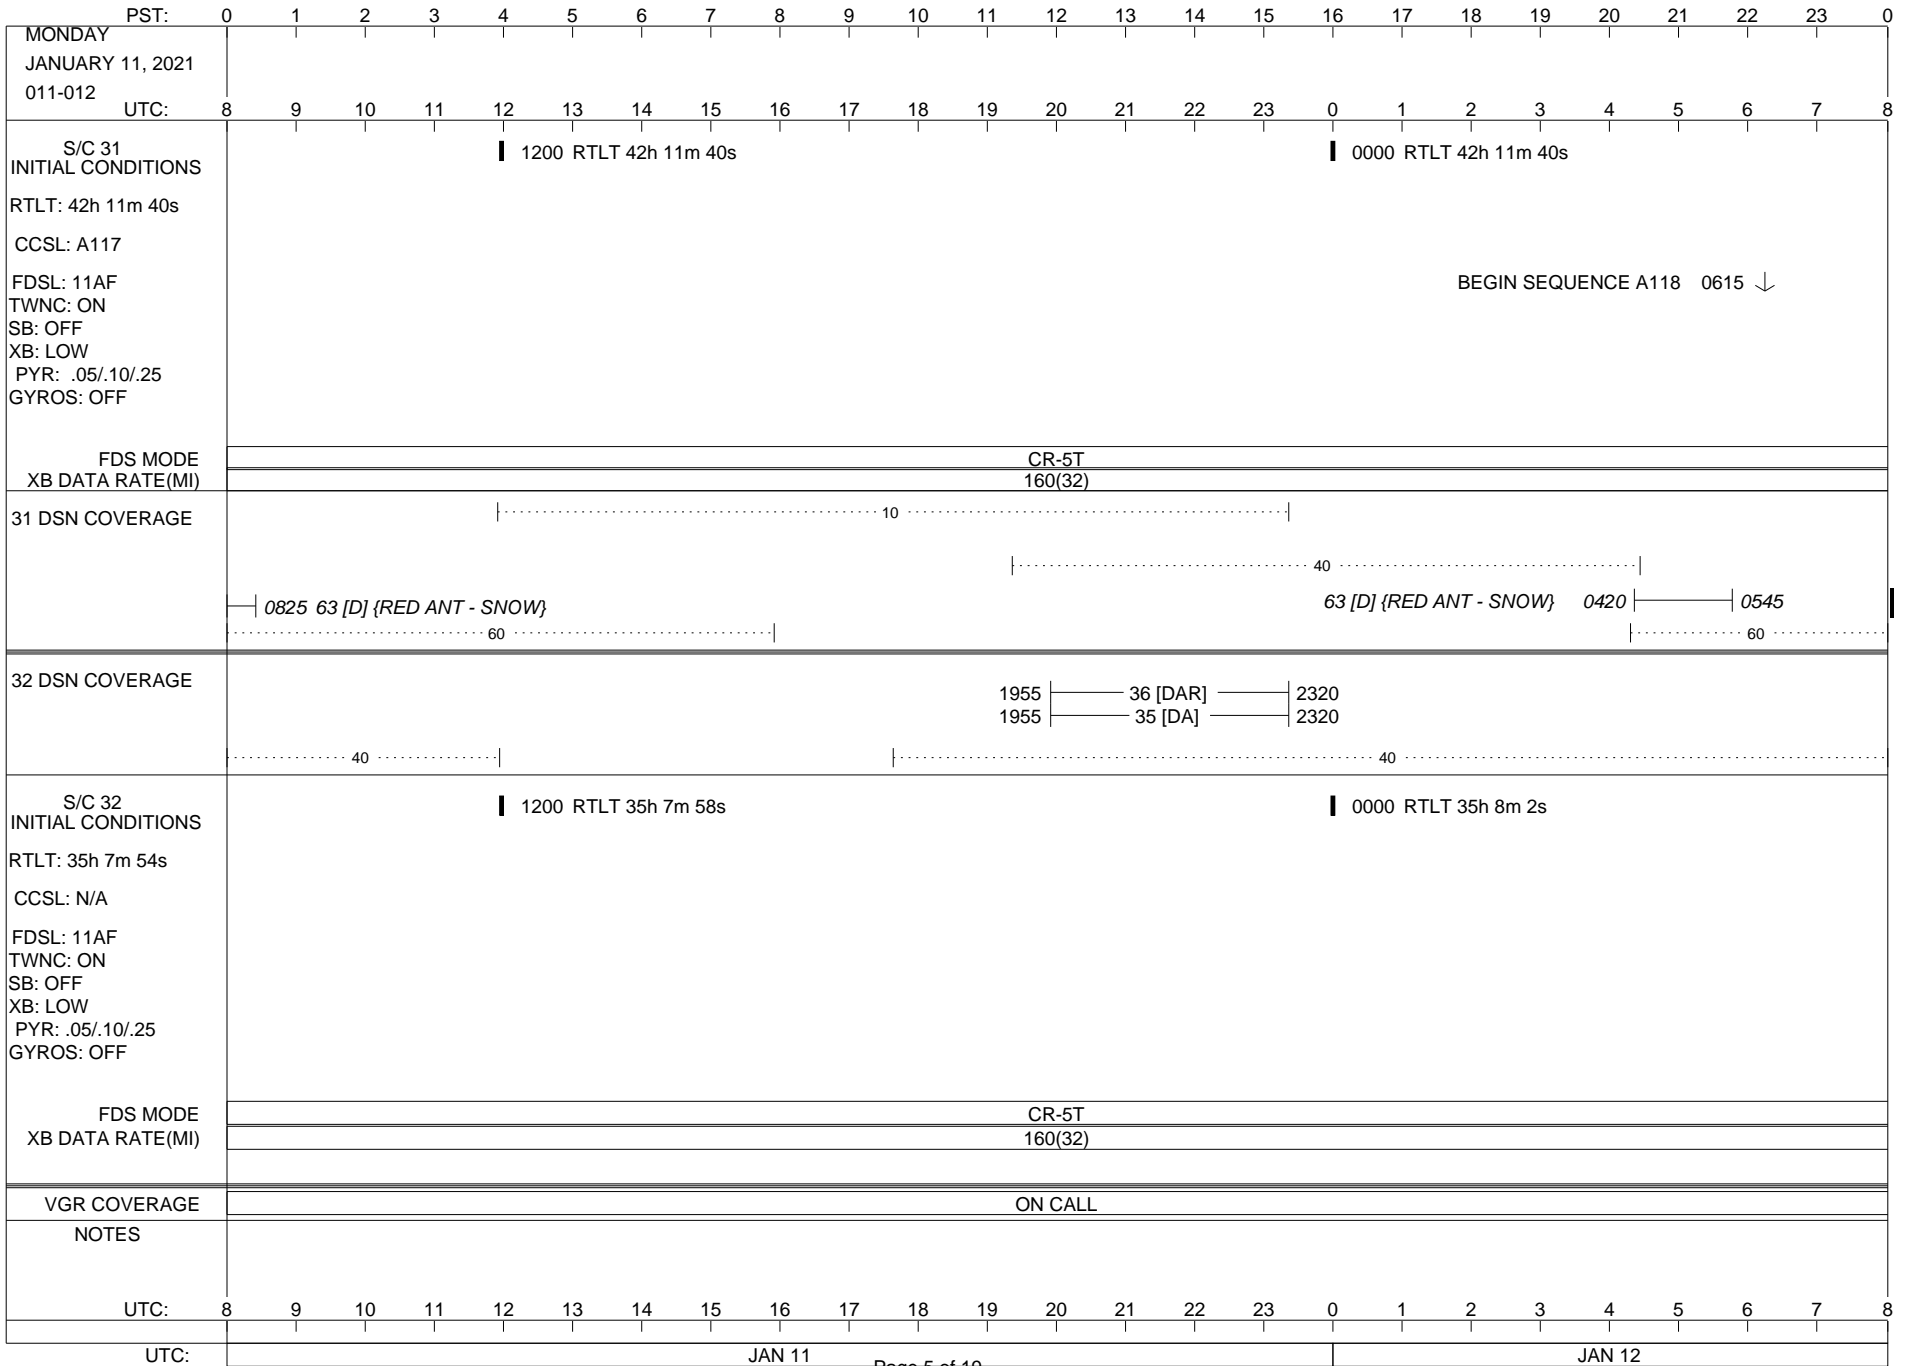

ISSUE DATE: 01/12/21 12:55