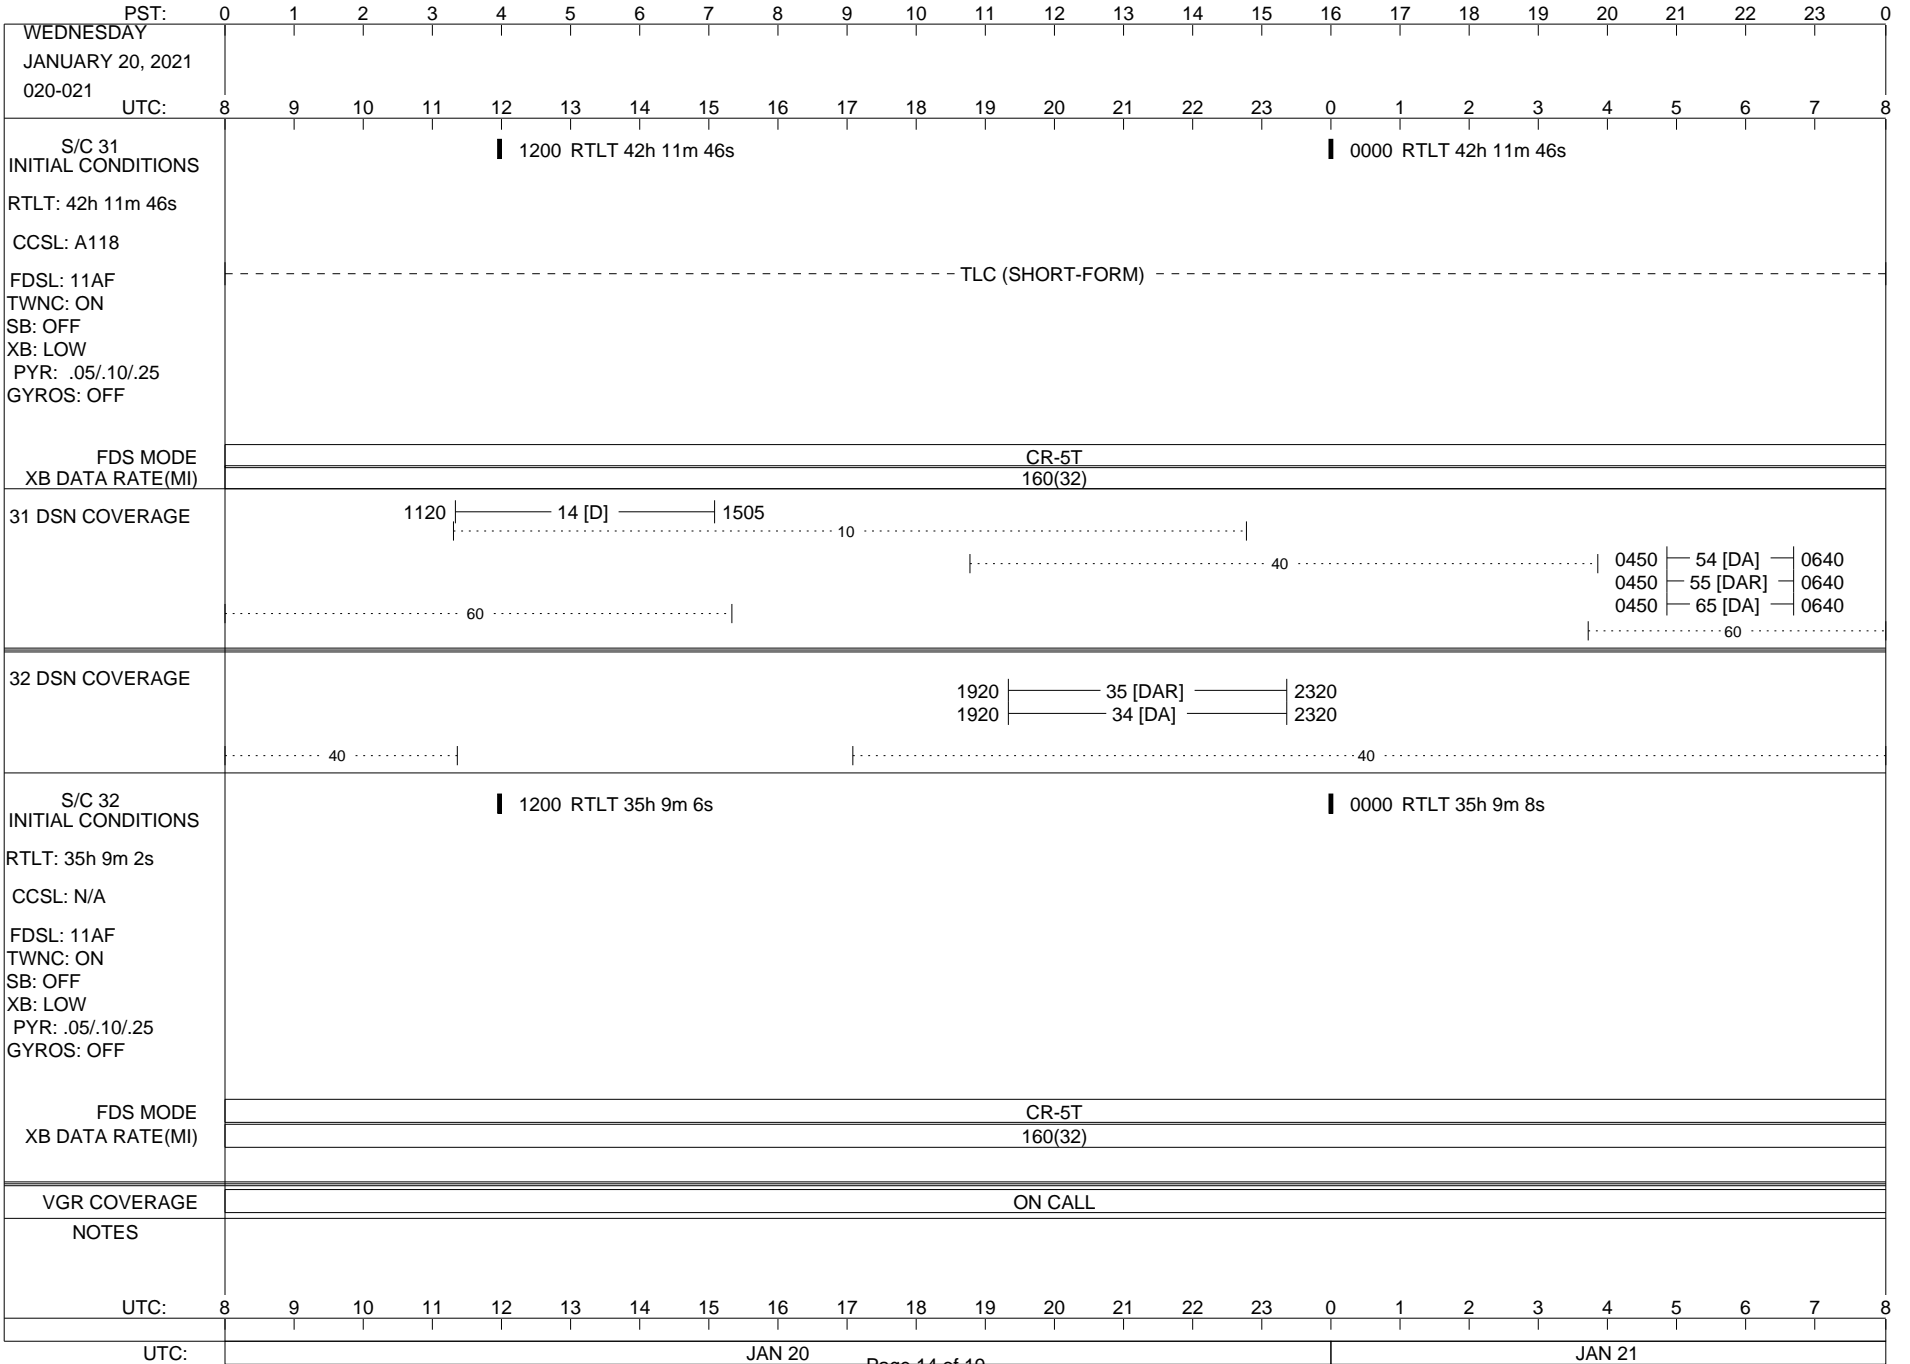

ISSUE DATE: 01/12/21 12:55