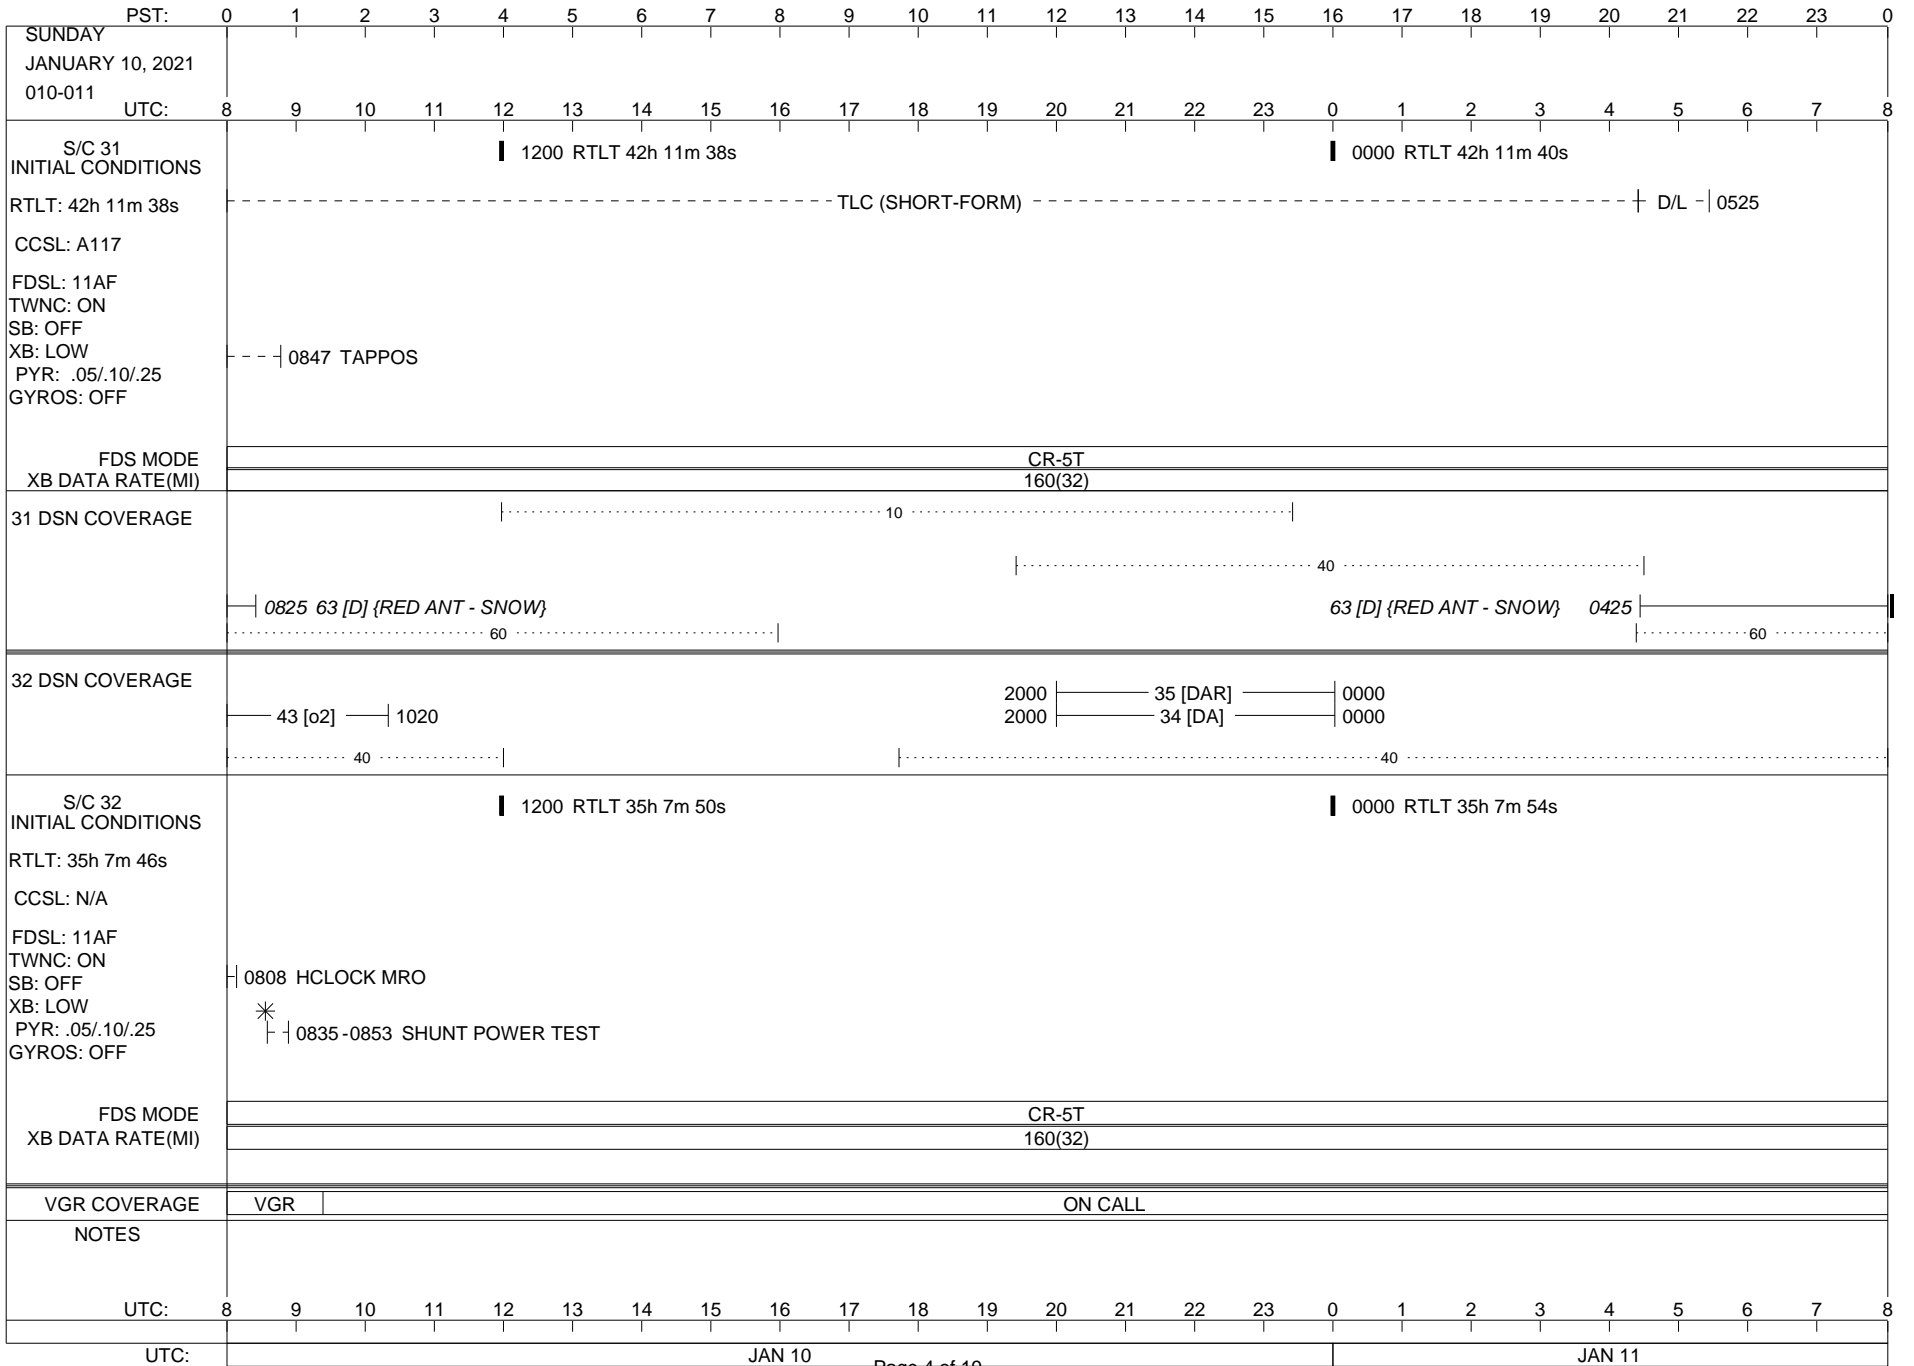

ISSUE DATE: 01/12/21 12:55