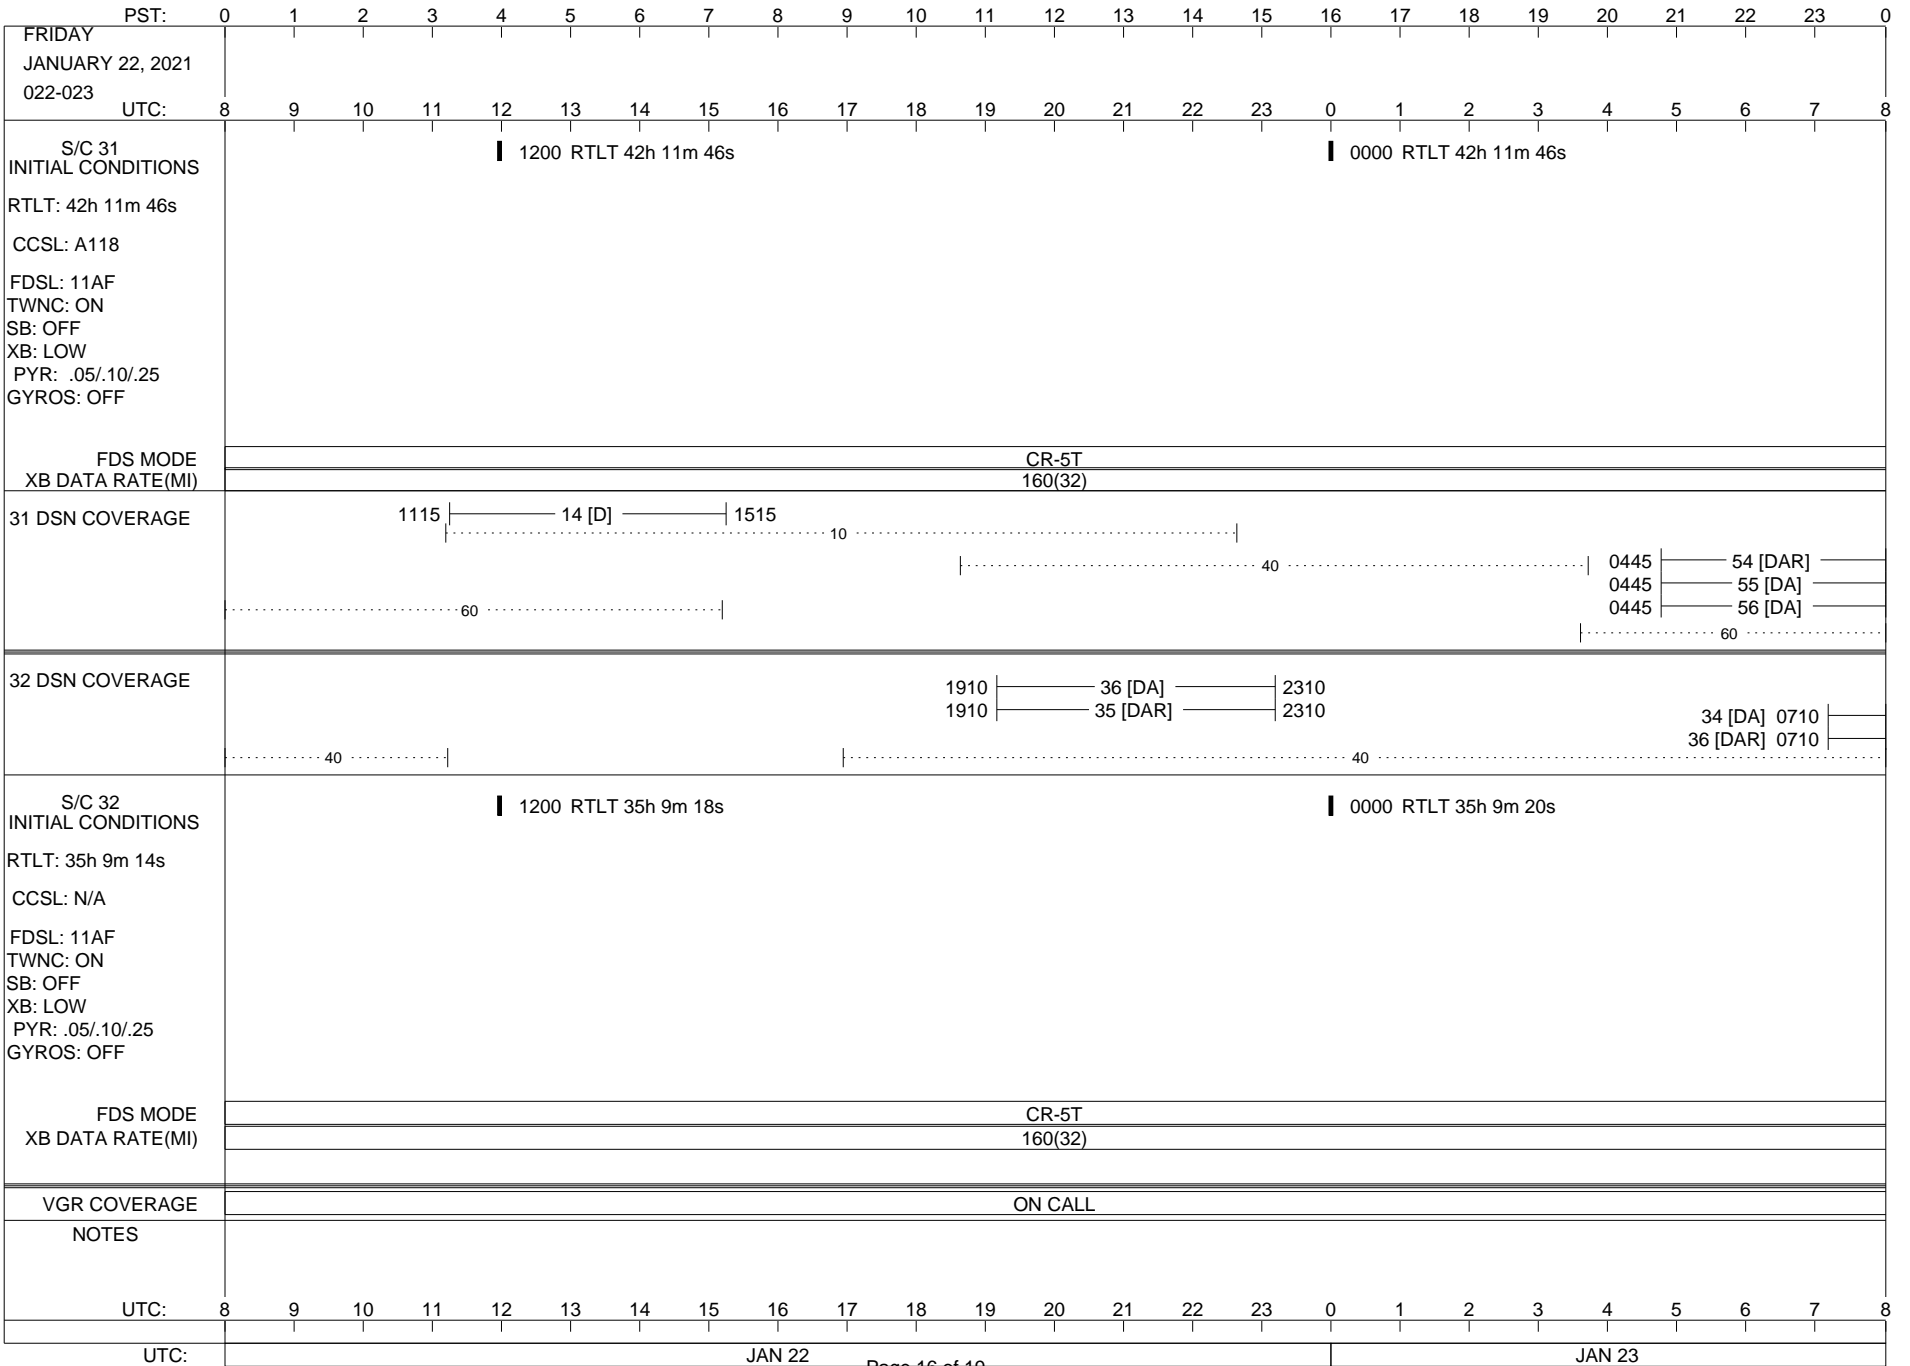

ISSUE DATE: 01/12/21 12:55