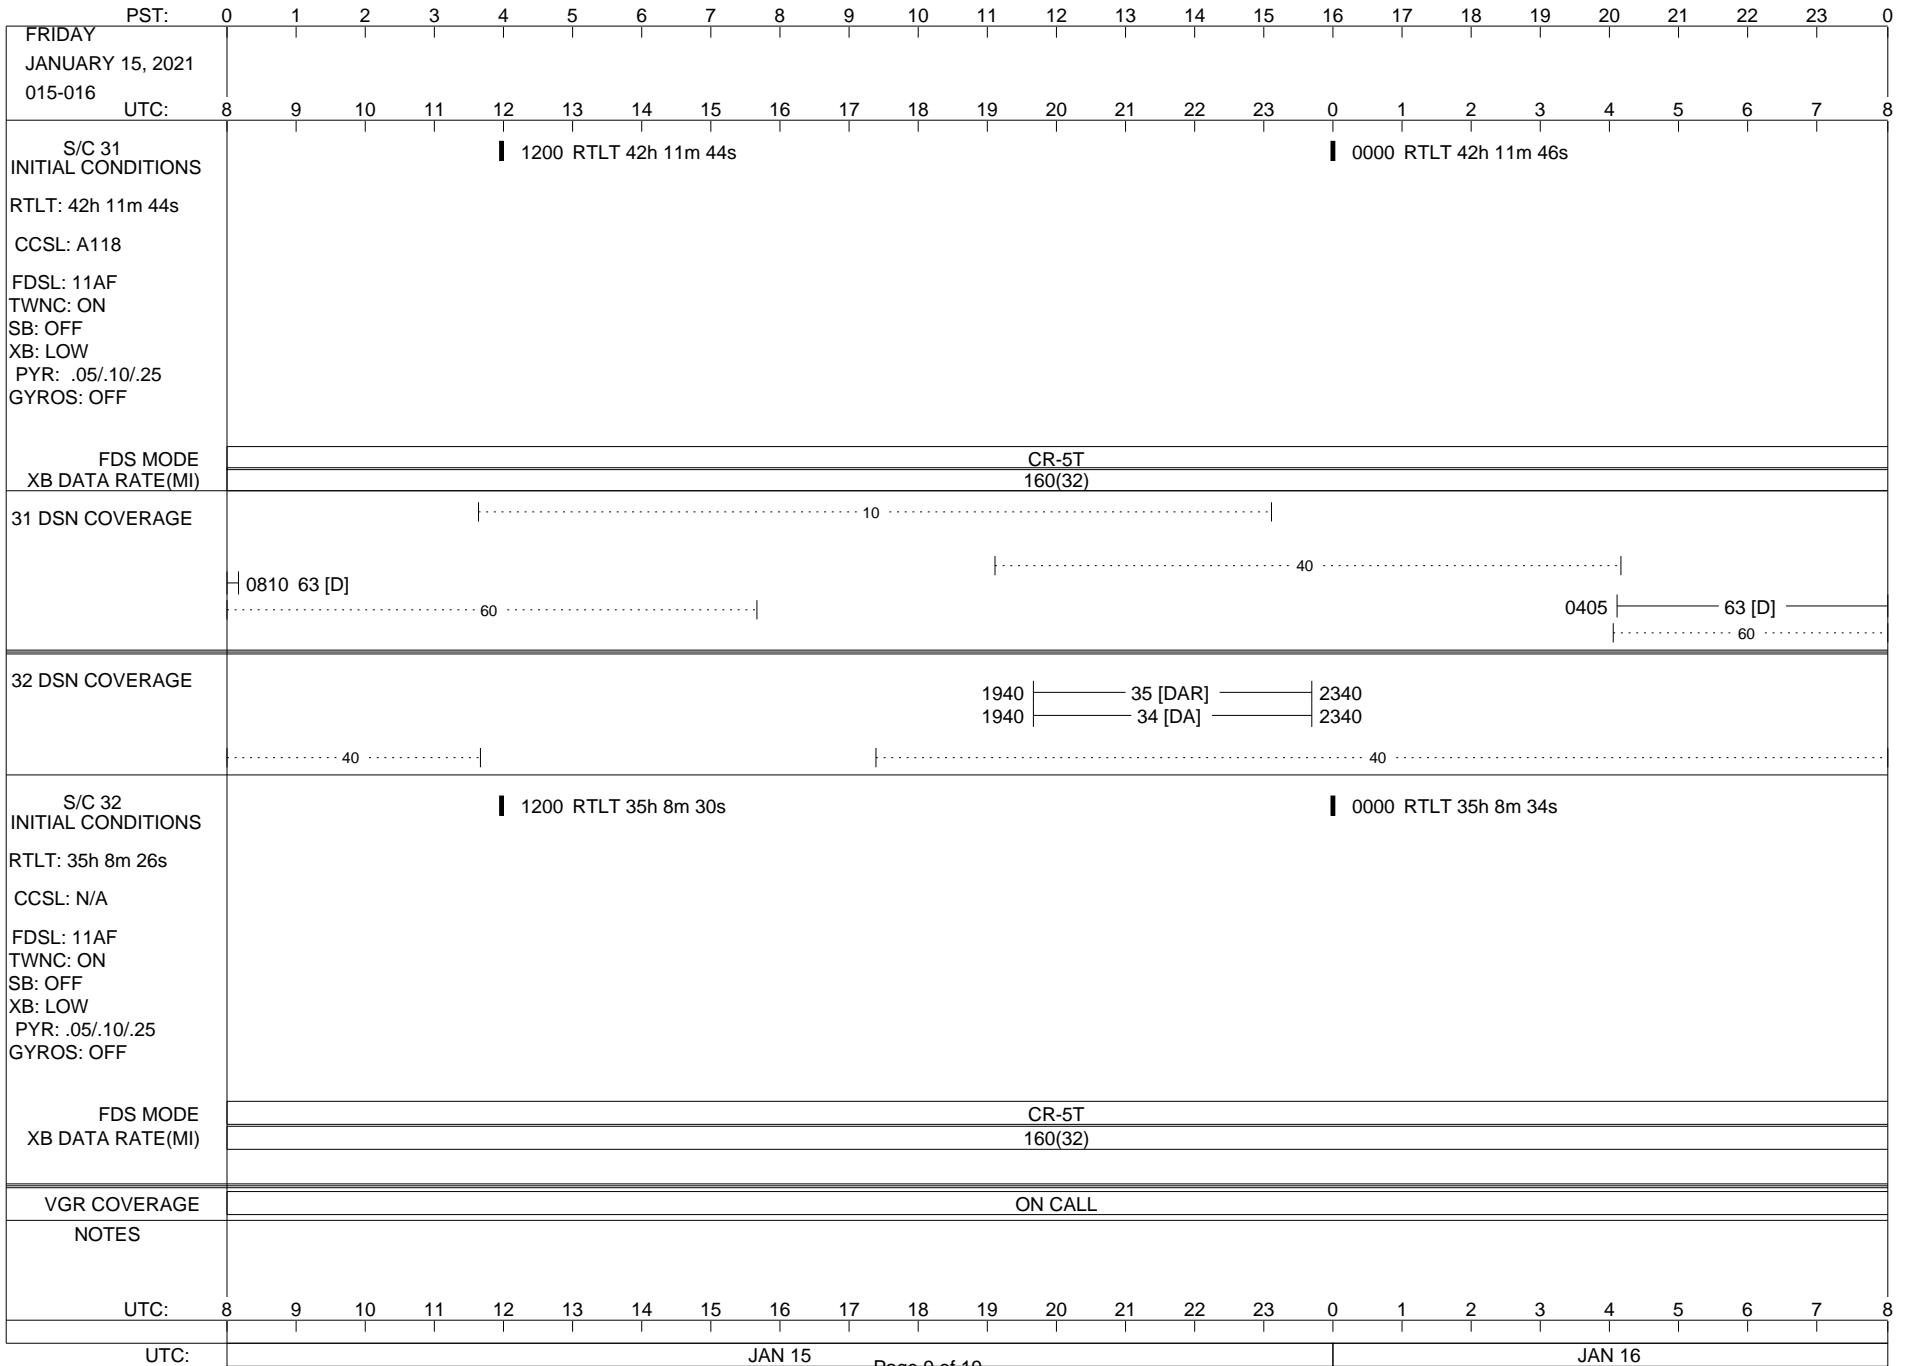

ISSUE DATE: 01/12/21 12:55