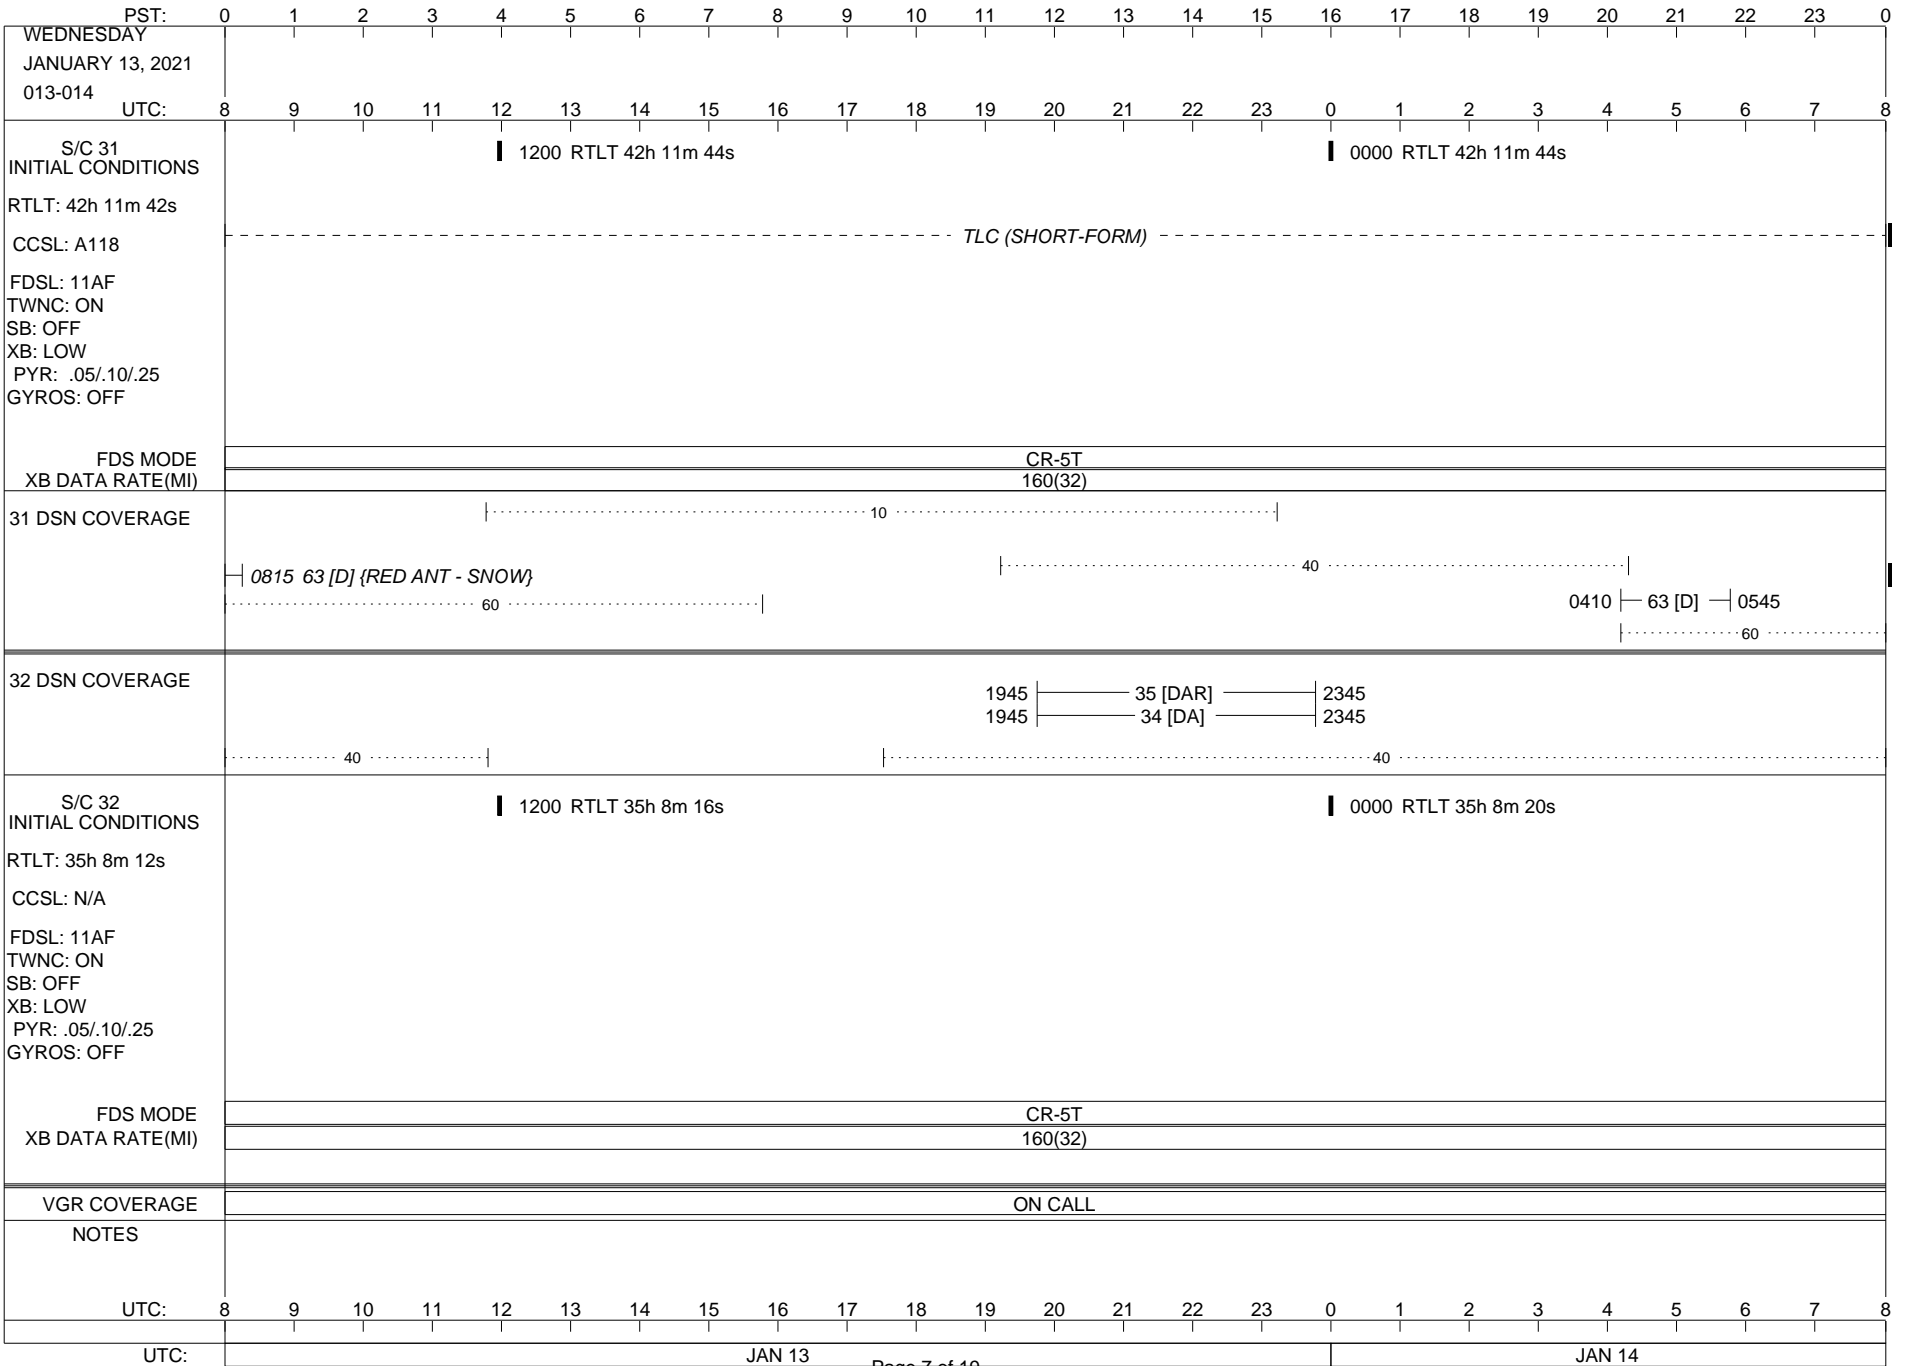

ISSUE DATE: 01/12/21 12:55