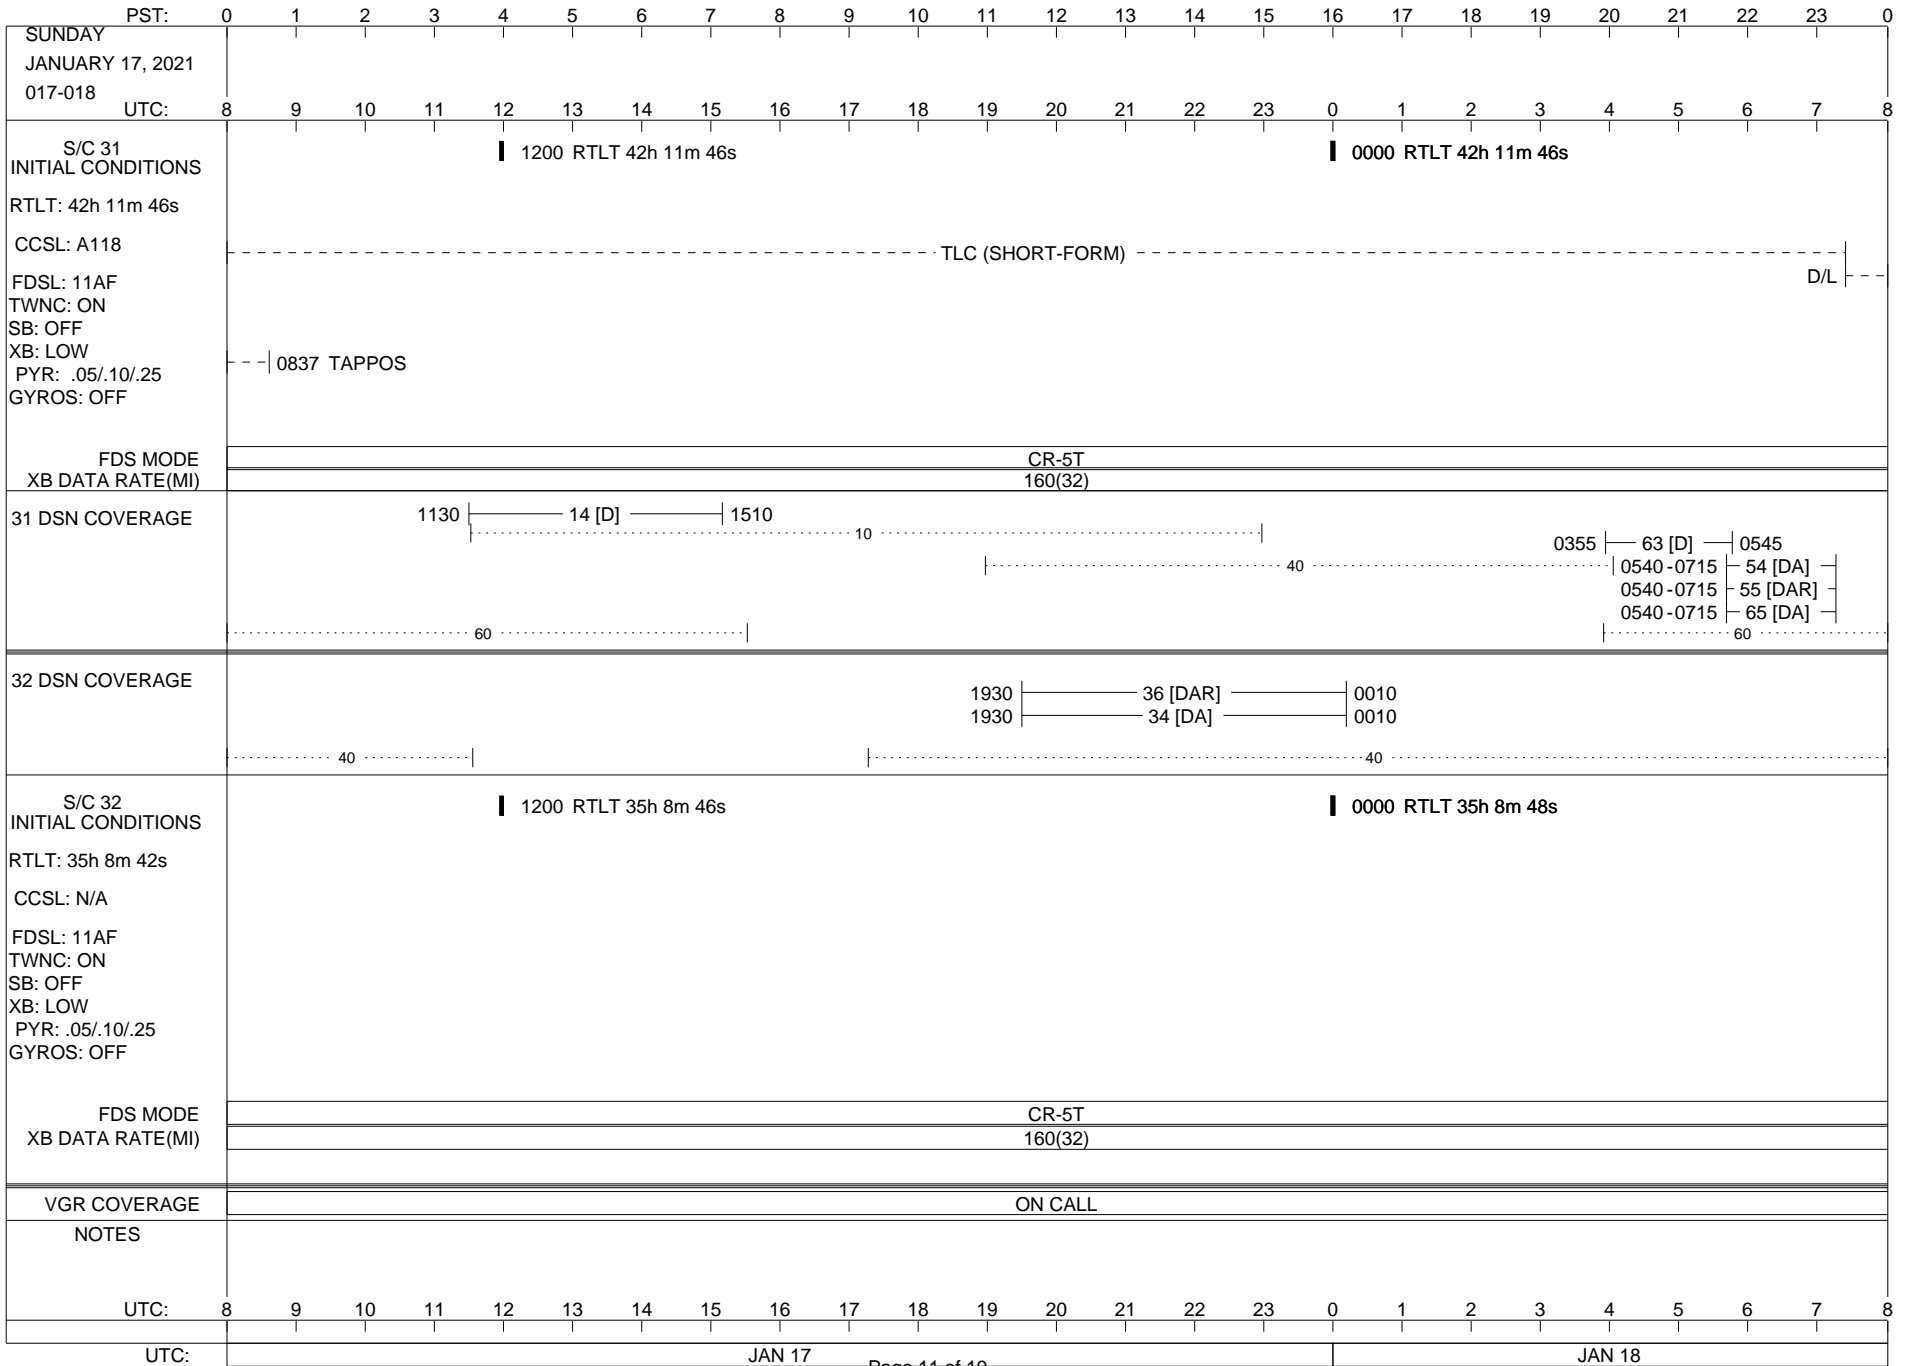

ISSUE DATE: 01/12/21 12:55