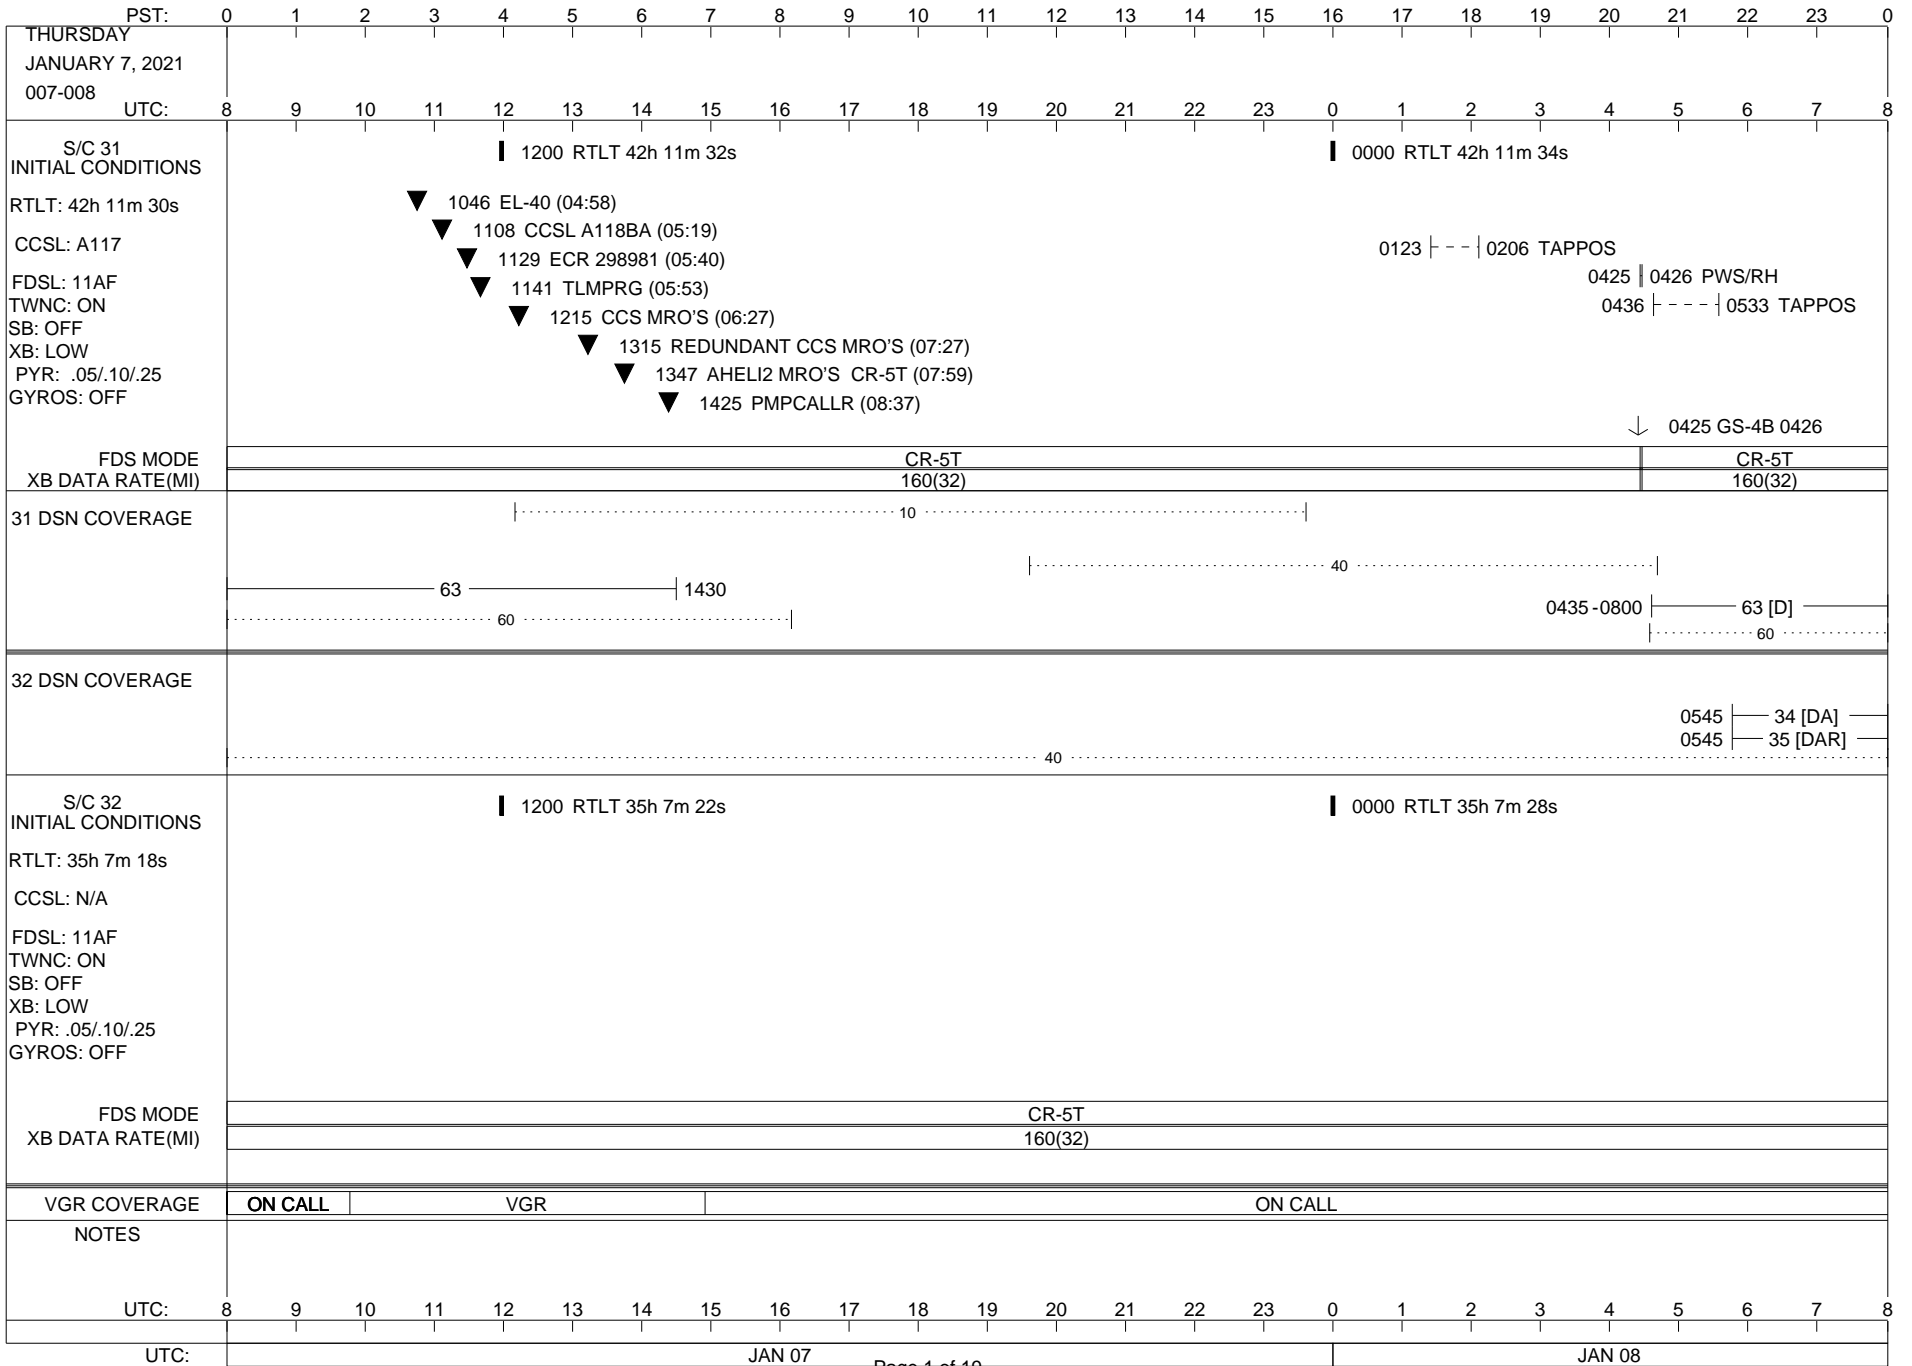

ISSUE DATE: 01/12/21 12:55