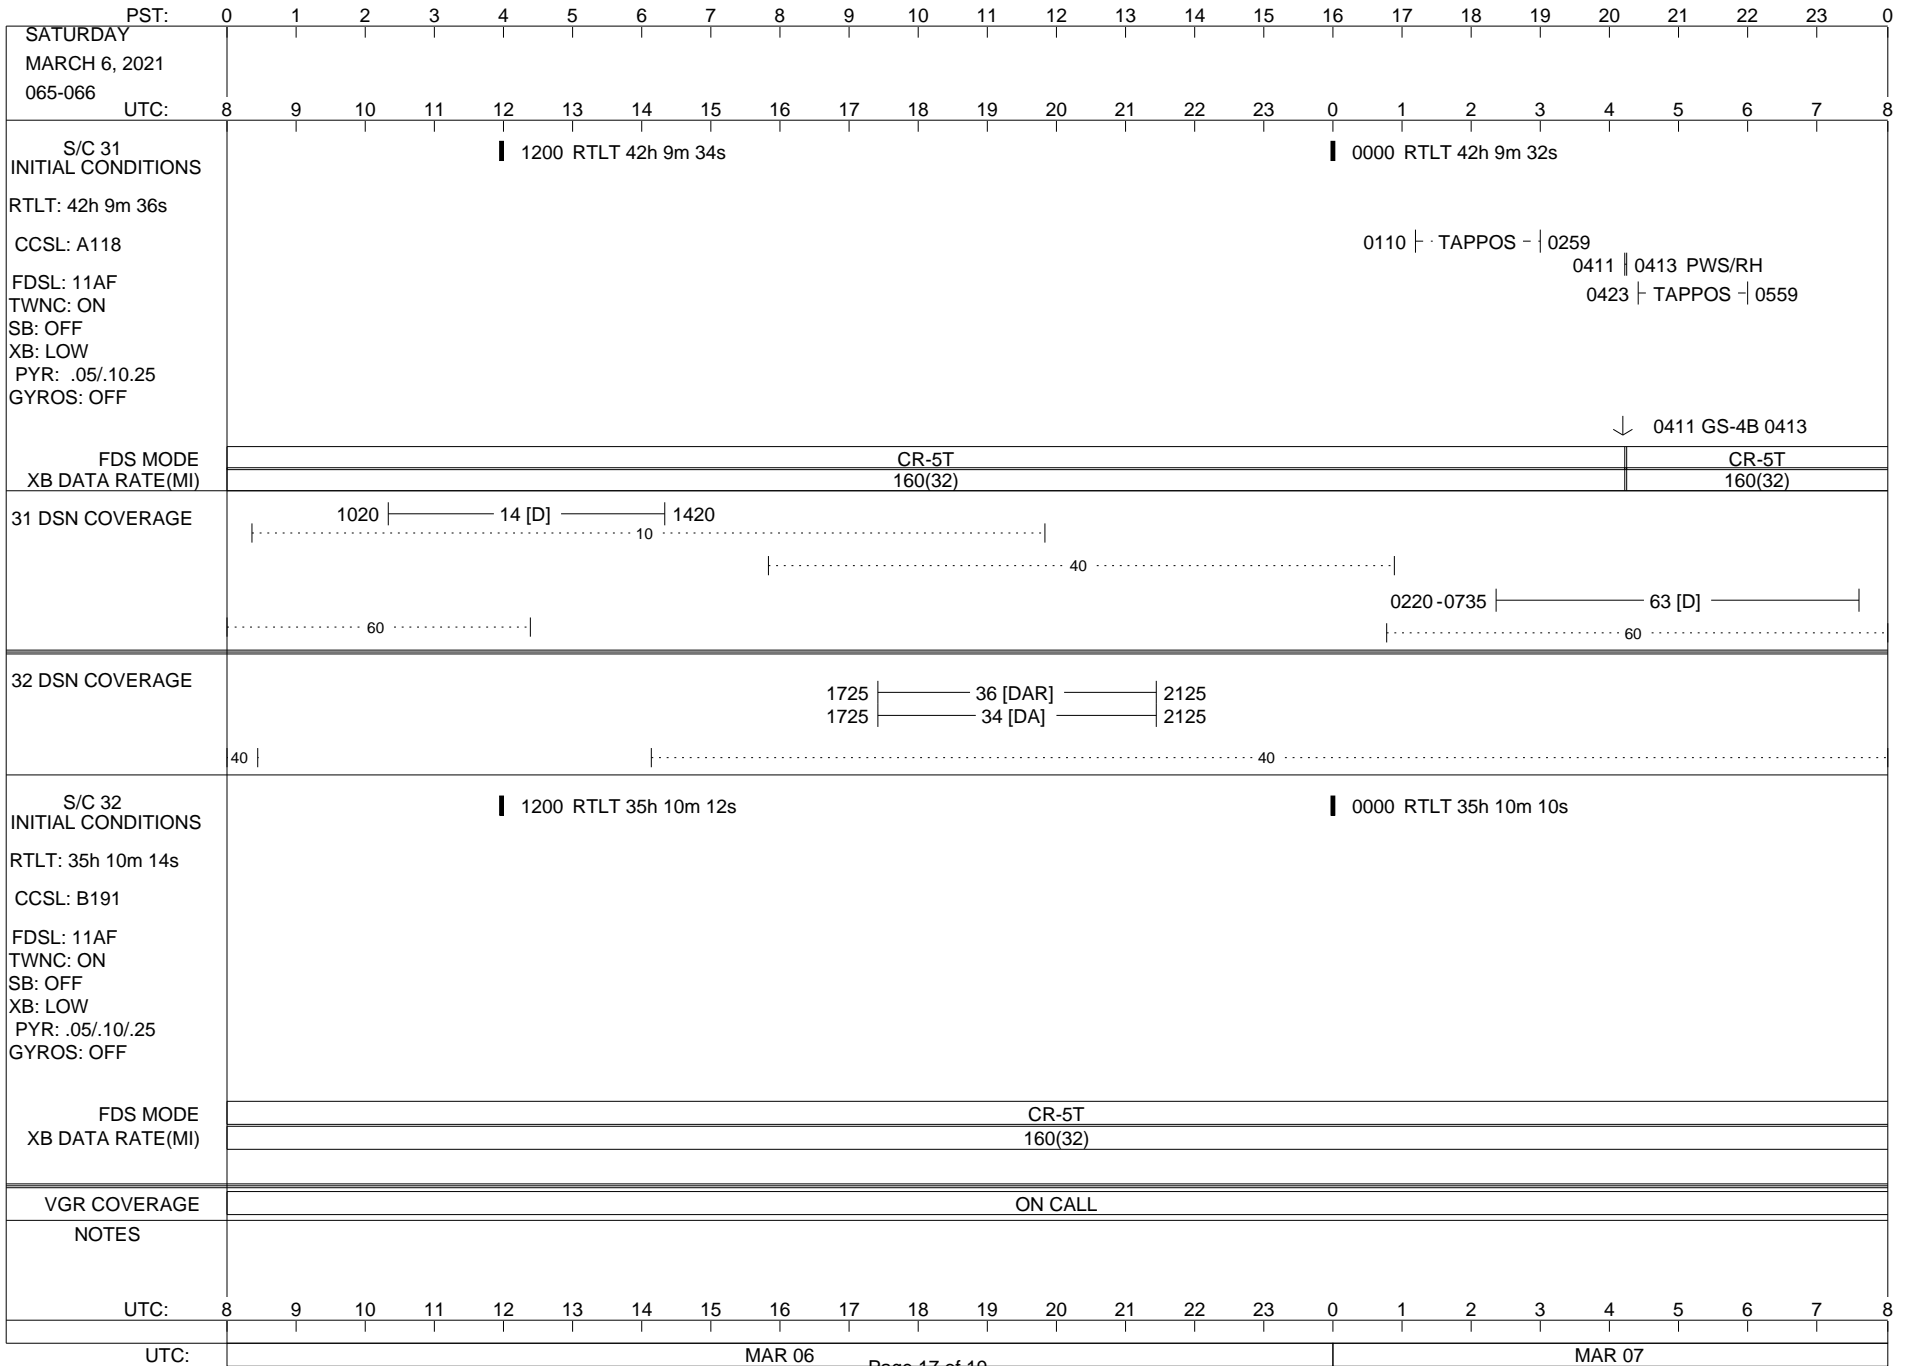

ISSUE DATE: 02/18/21 17:32