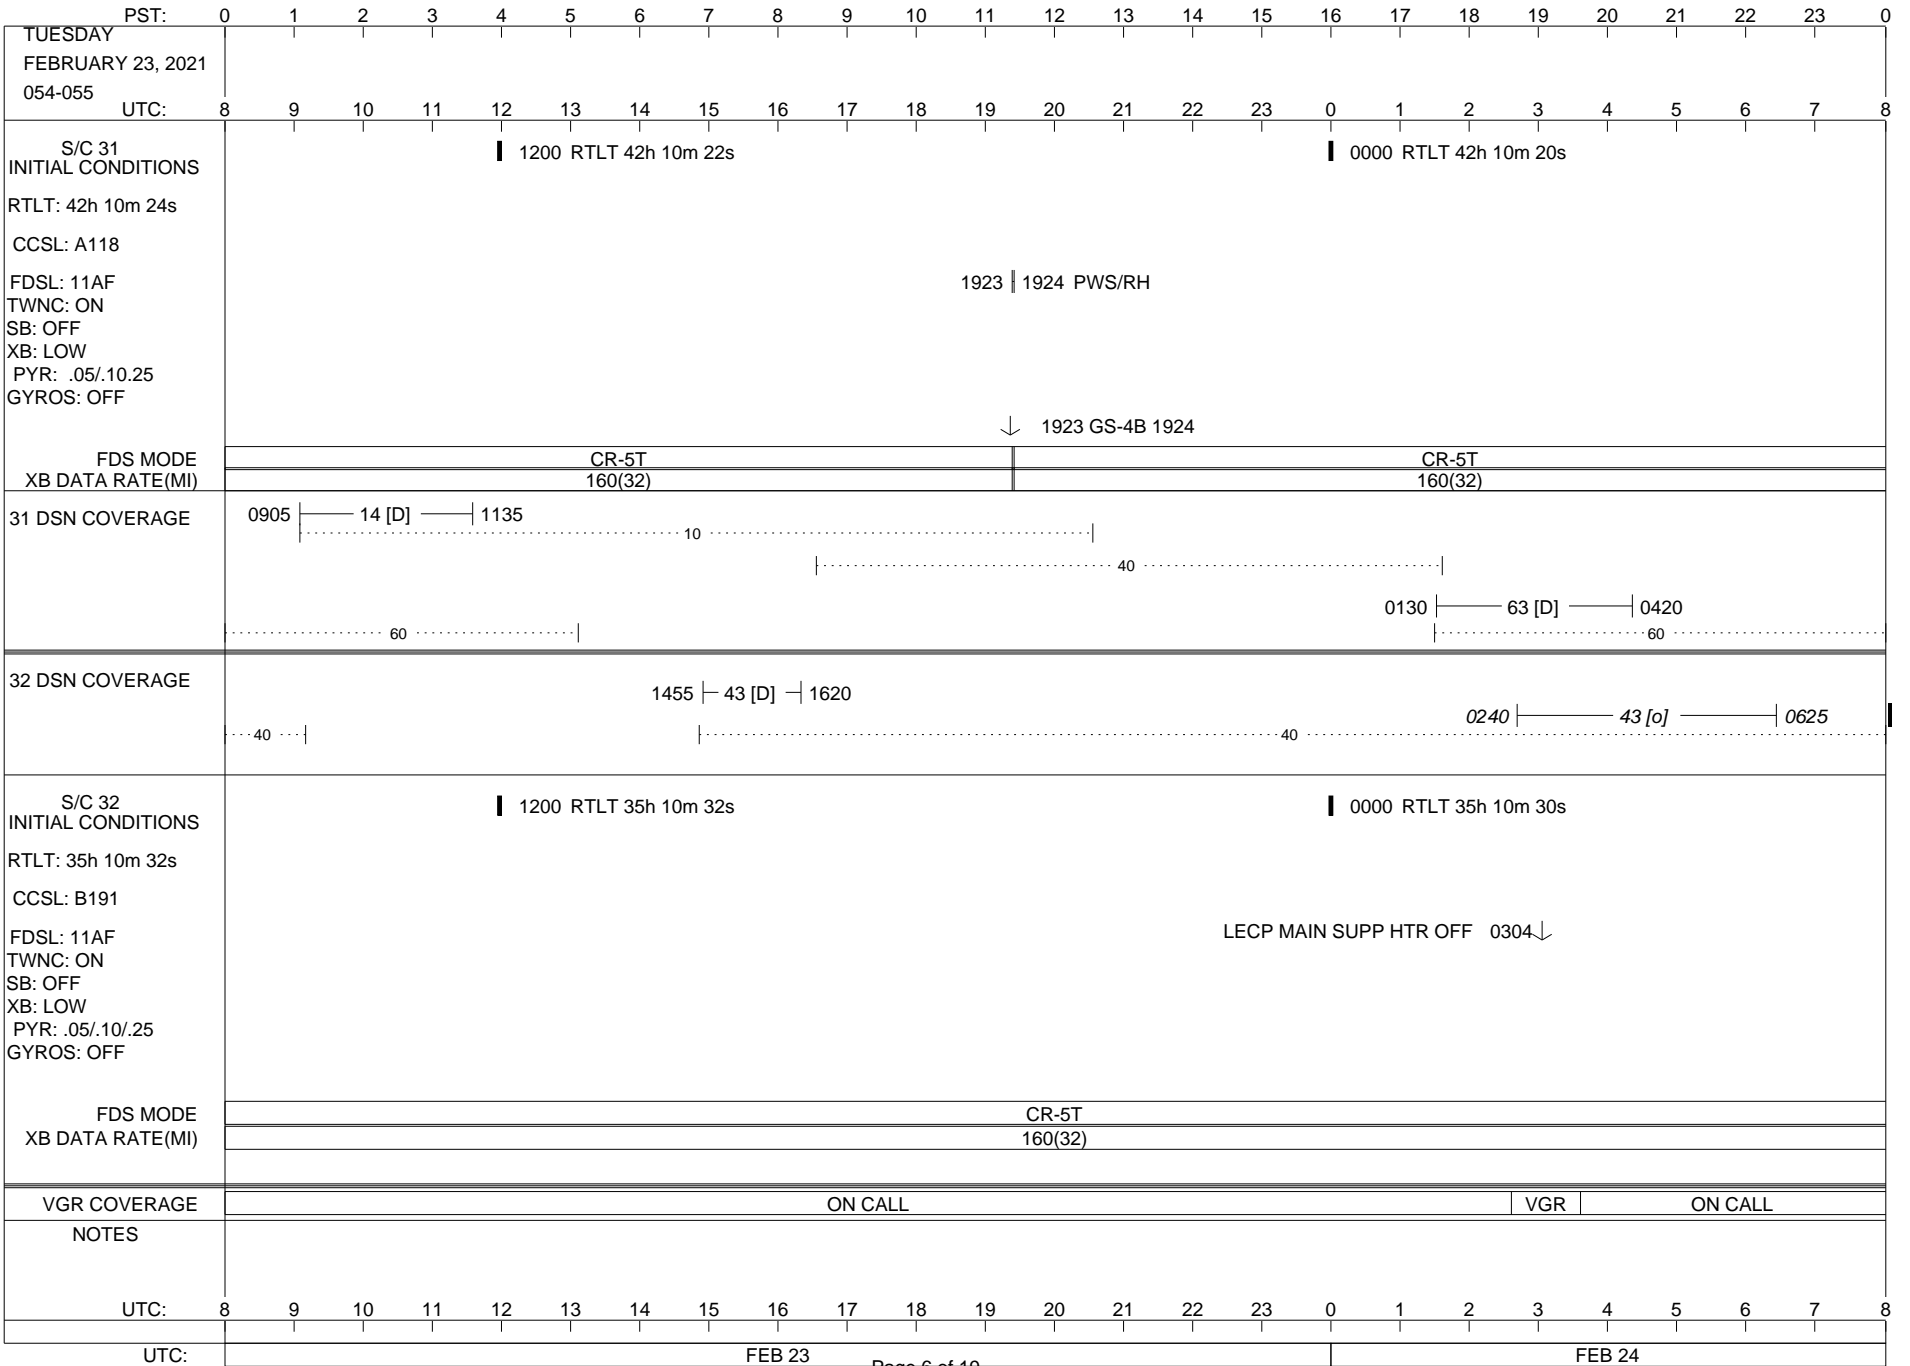

ISSUE DATE: 02/18/21 17:32