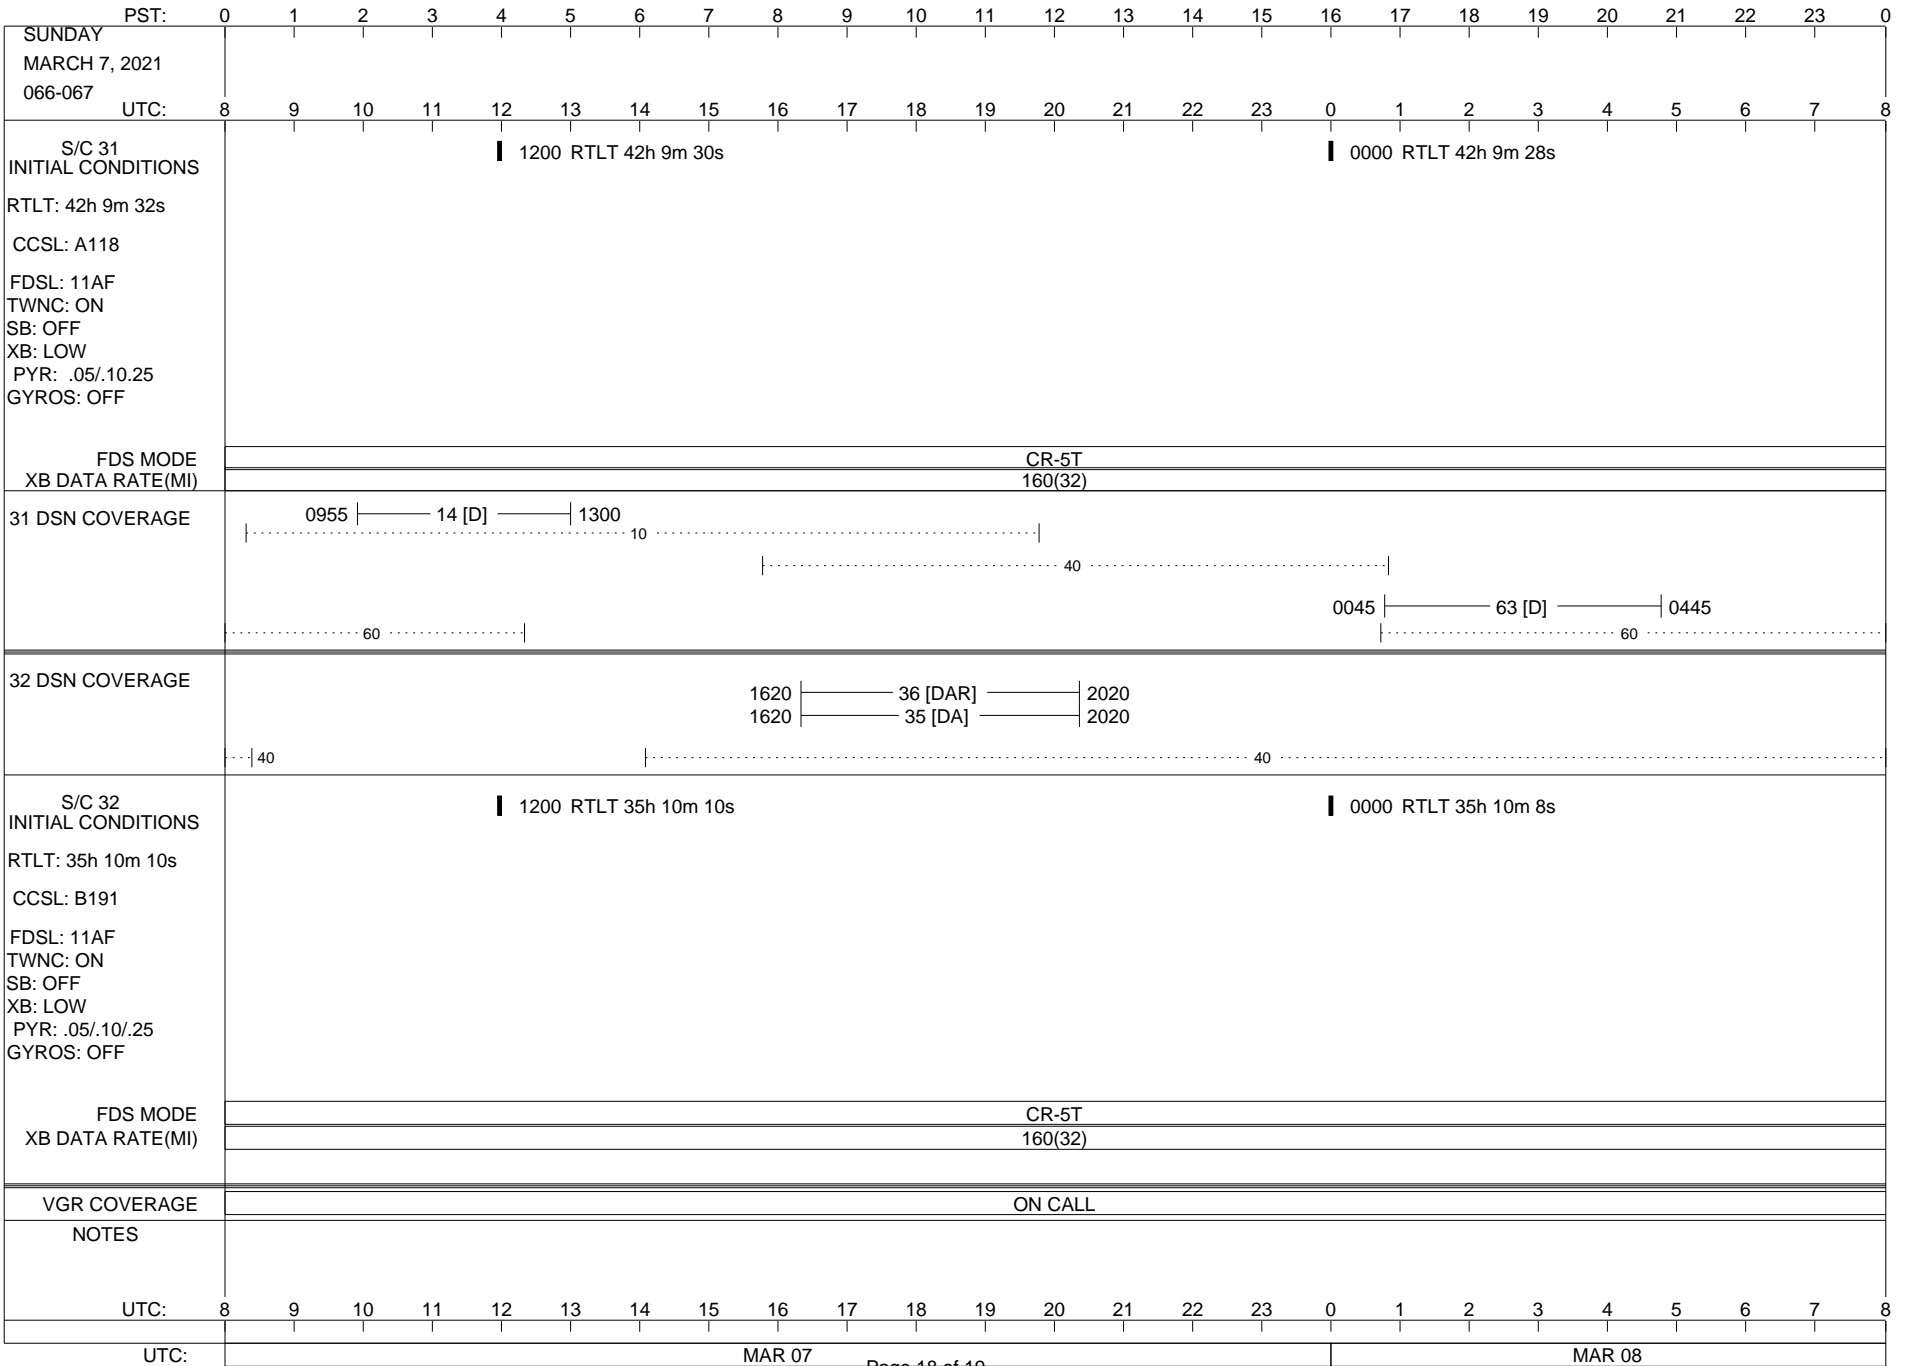

ISSUE DATE: 02/18/21 17:32