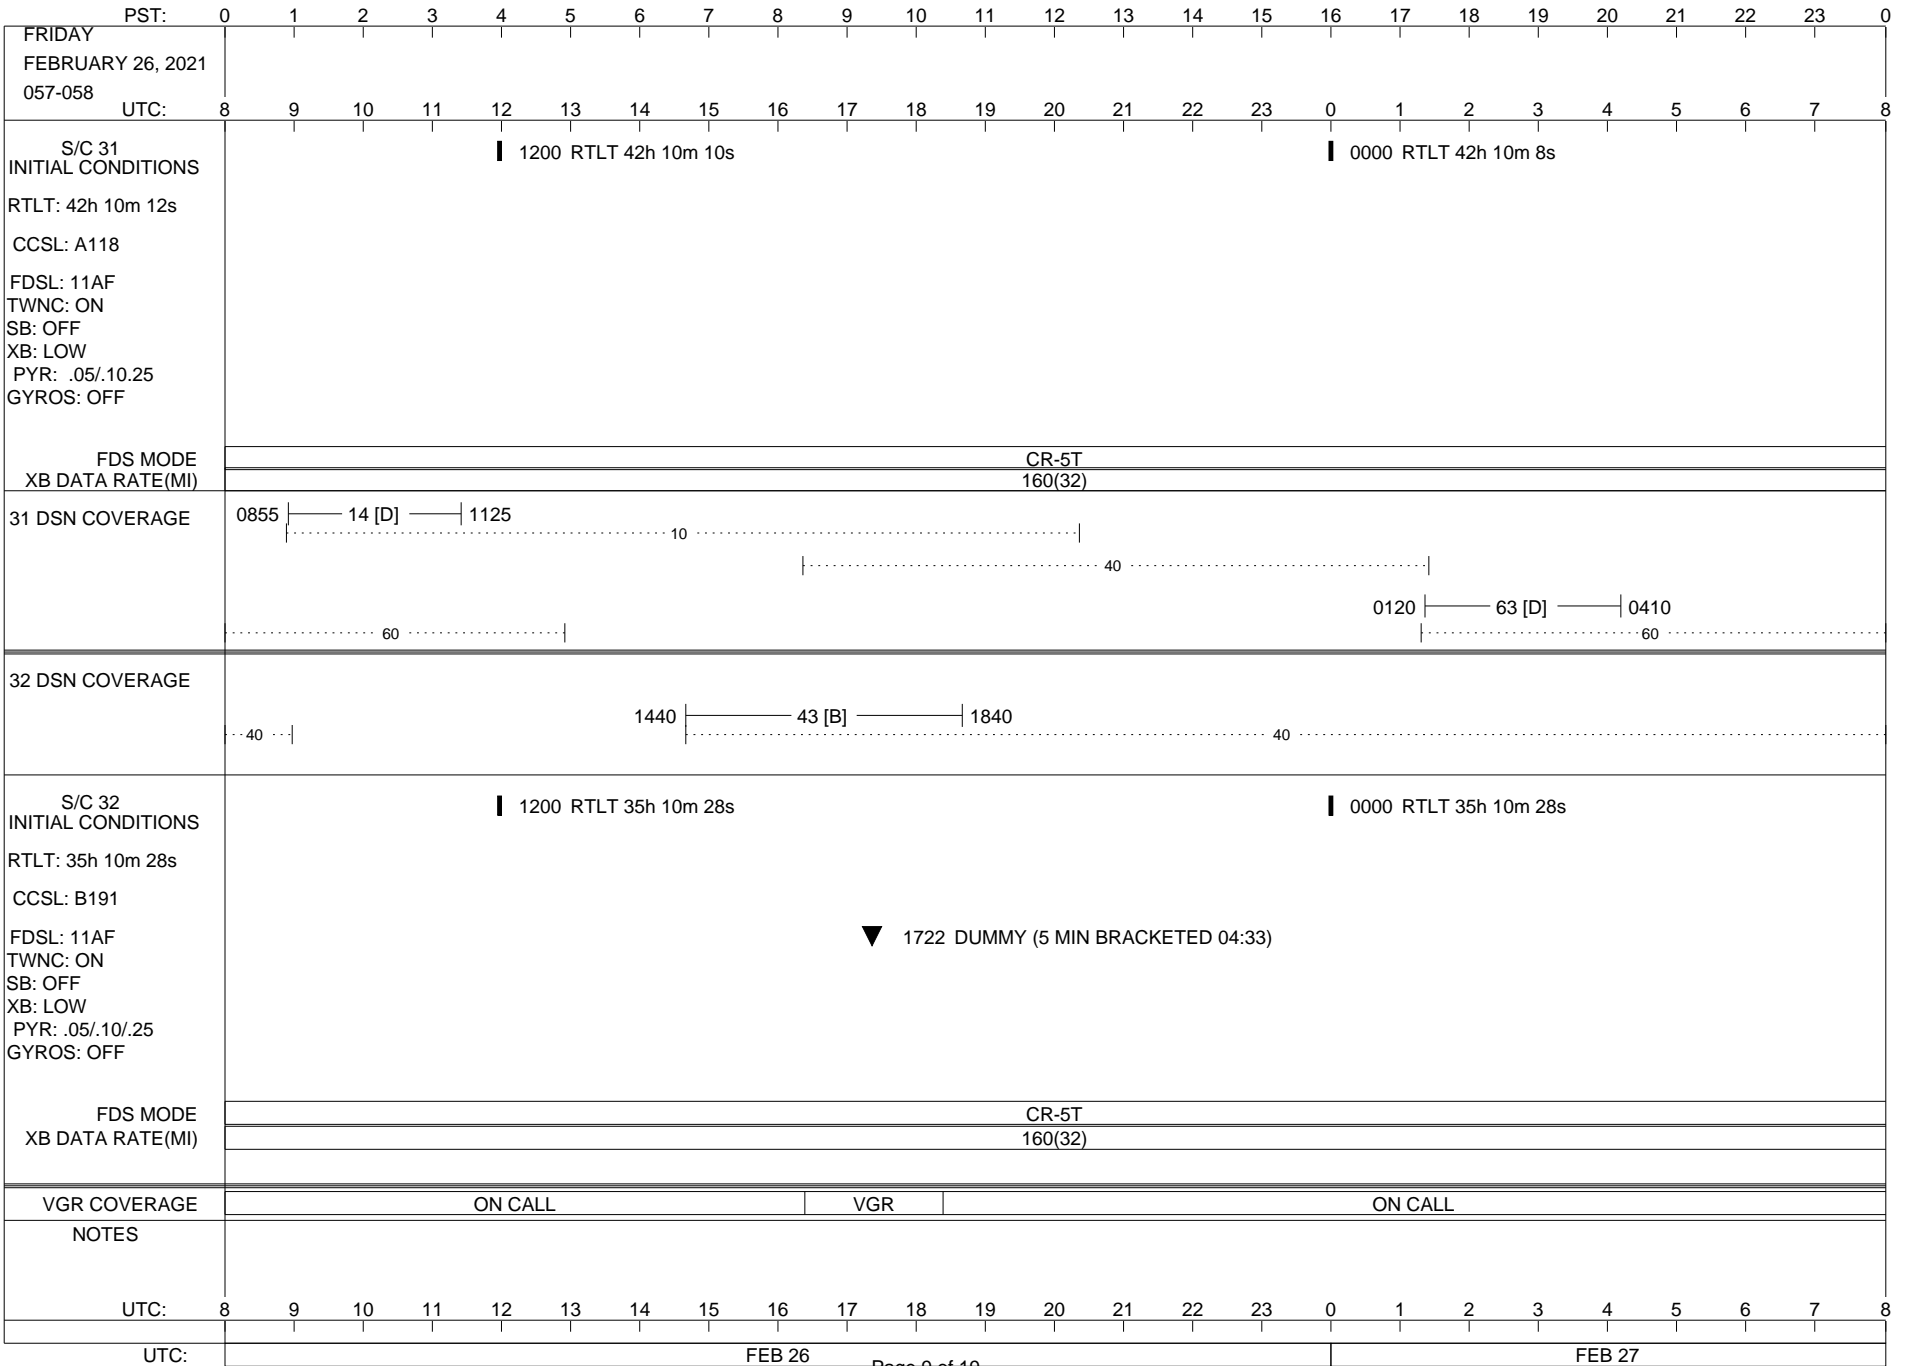

ISSUE DATE: 02/18/21 17:32