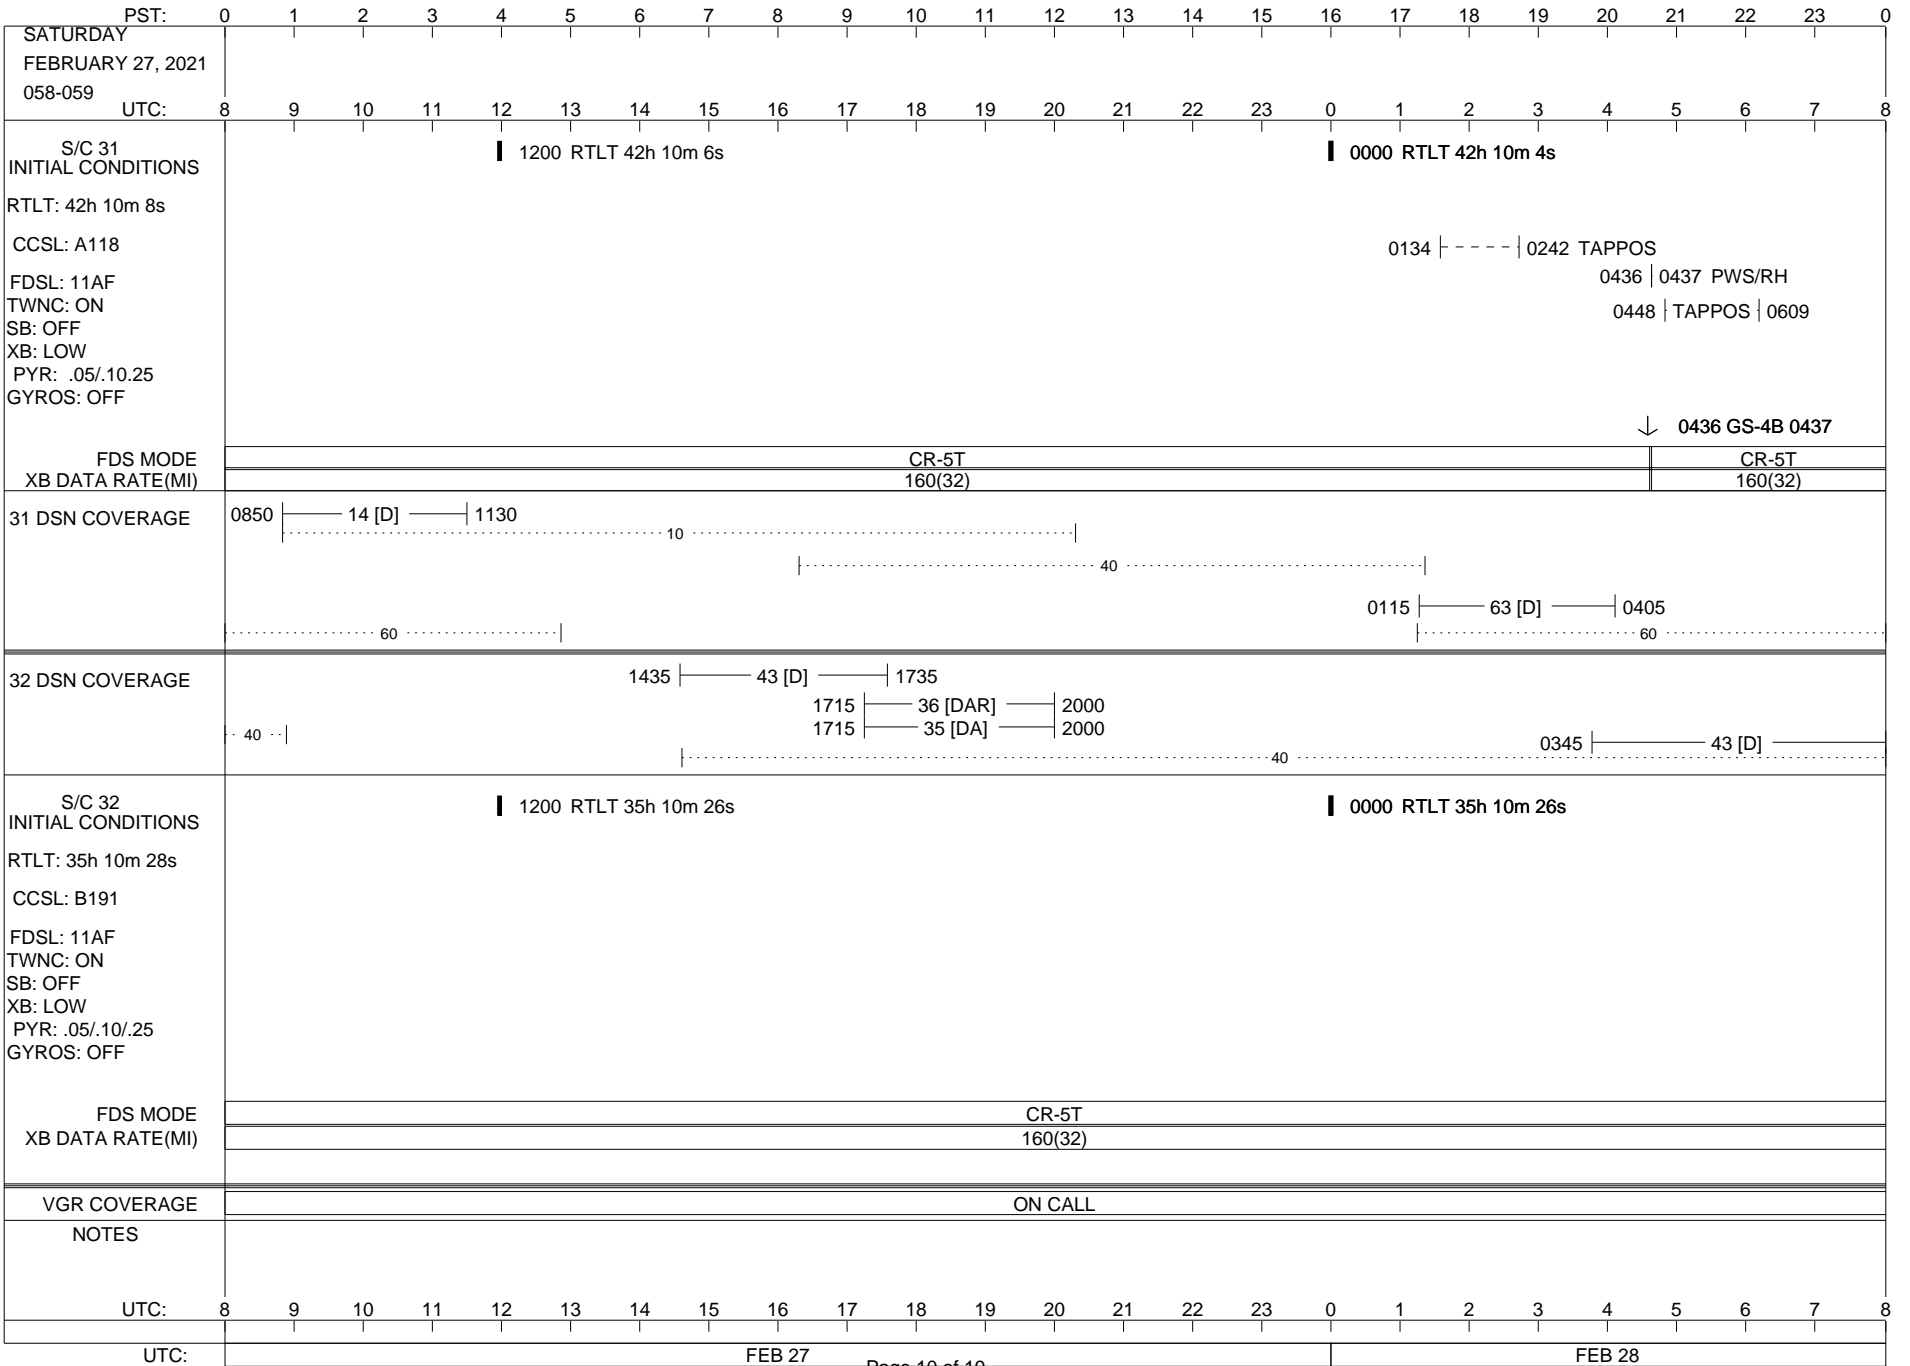

ISSUE DATE: 02/18/21 17:32