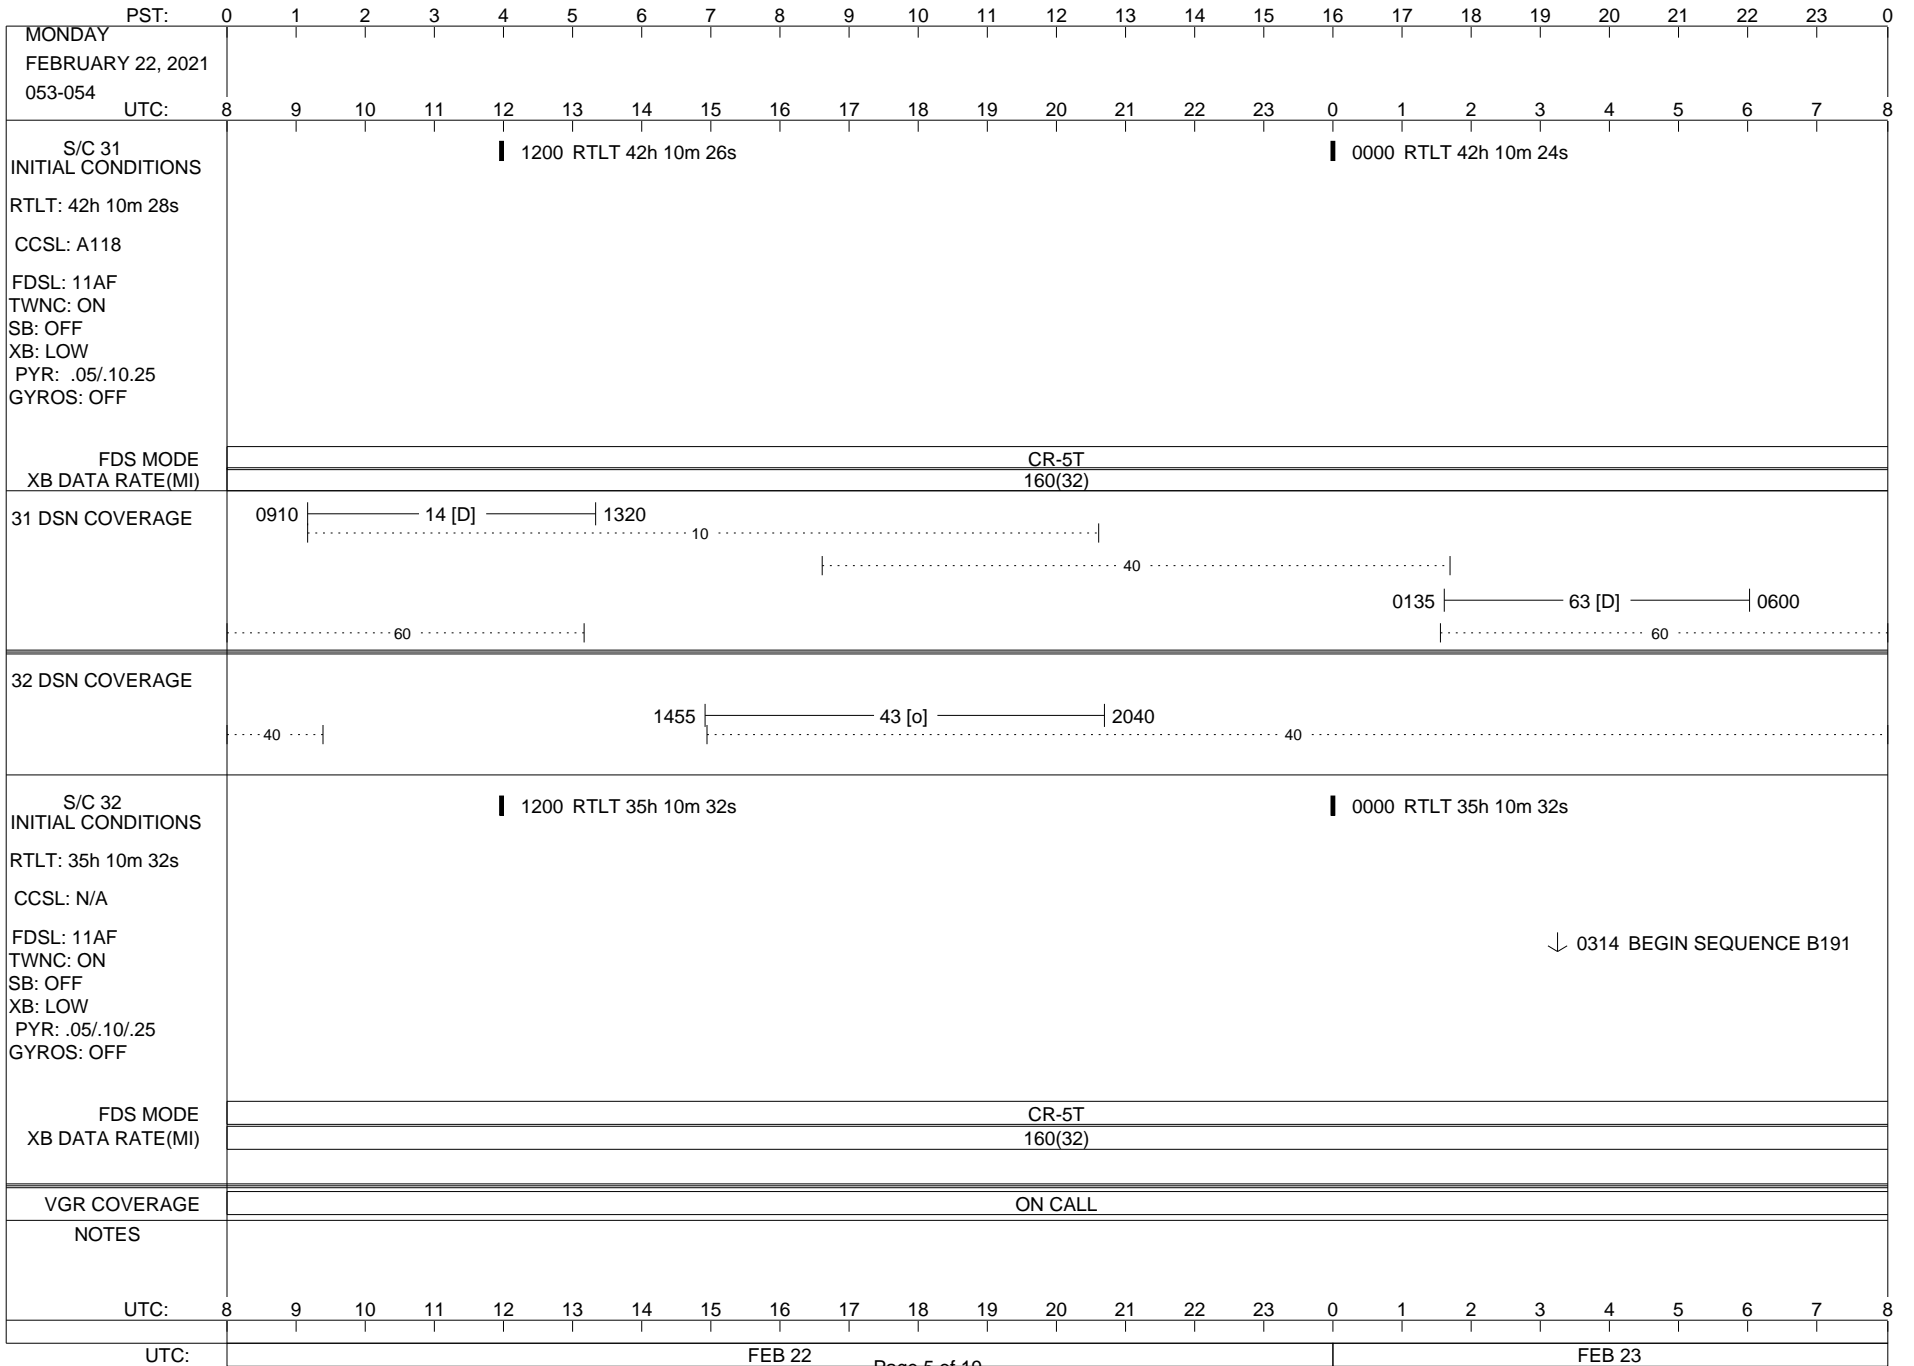

ISSUE DATE: 02/18/21 17:32