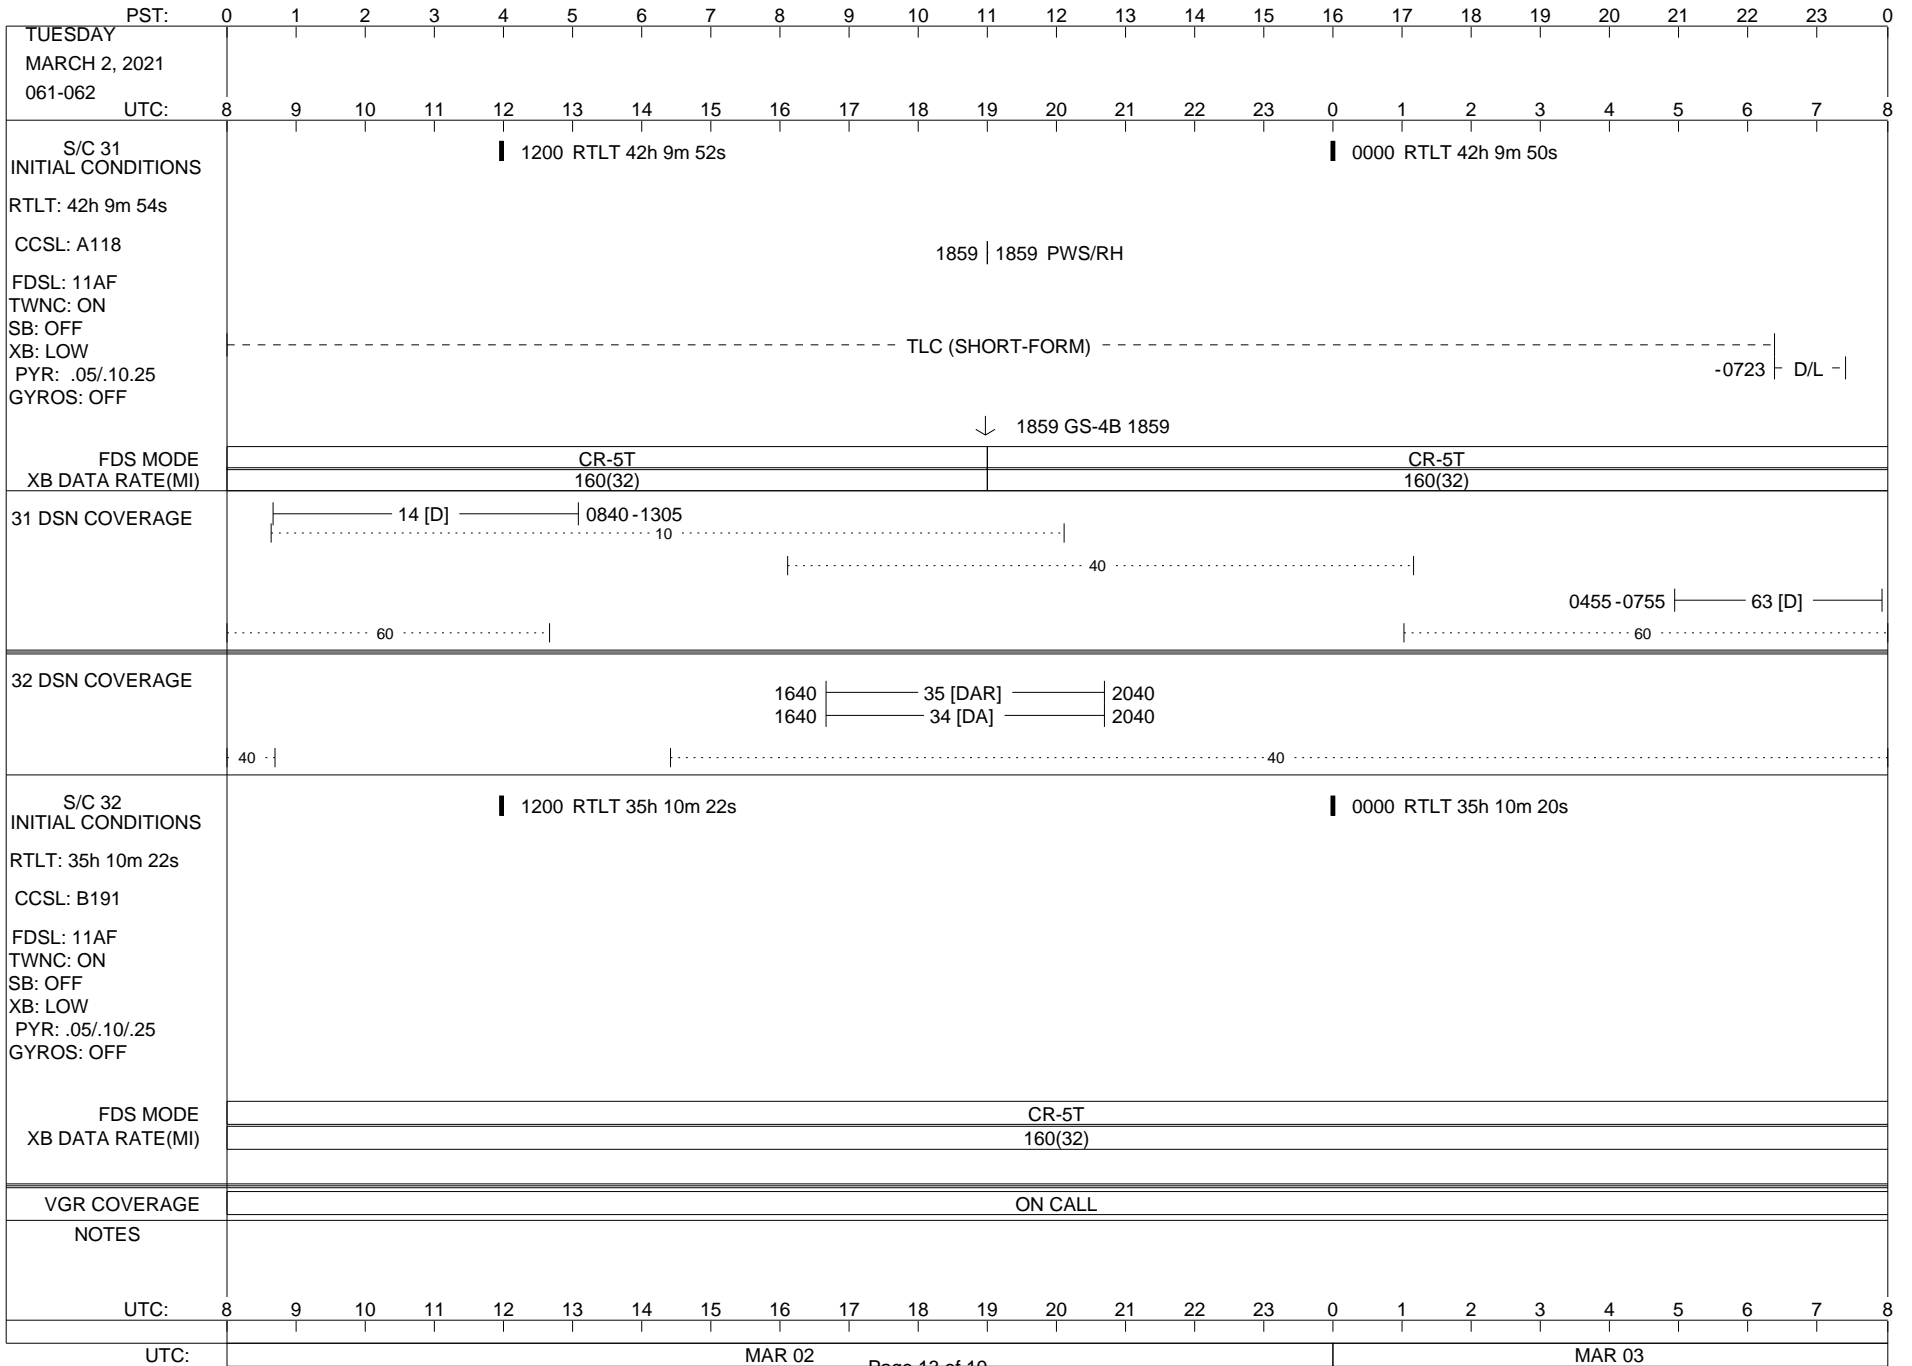

ISSUE DATE: 02/18/21 17:32