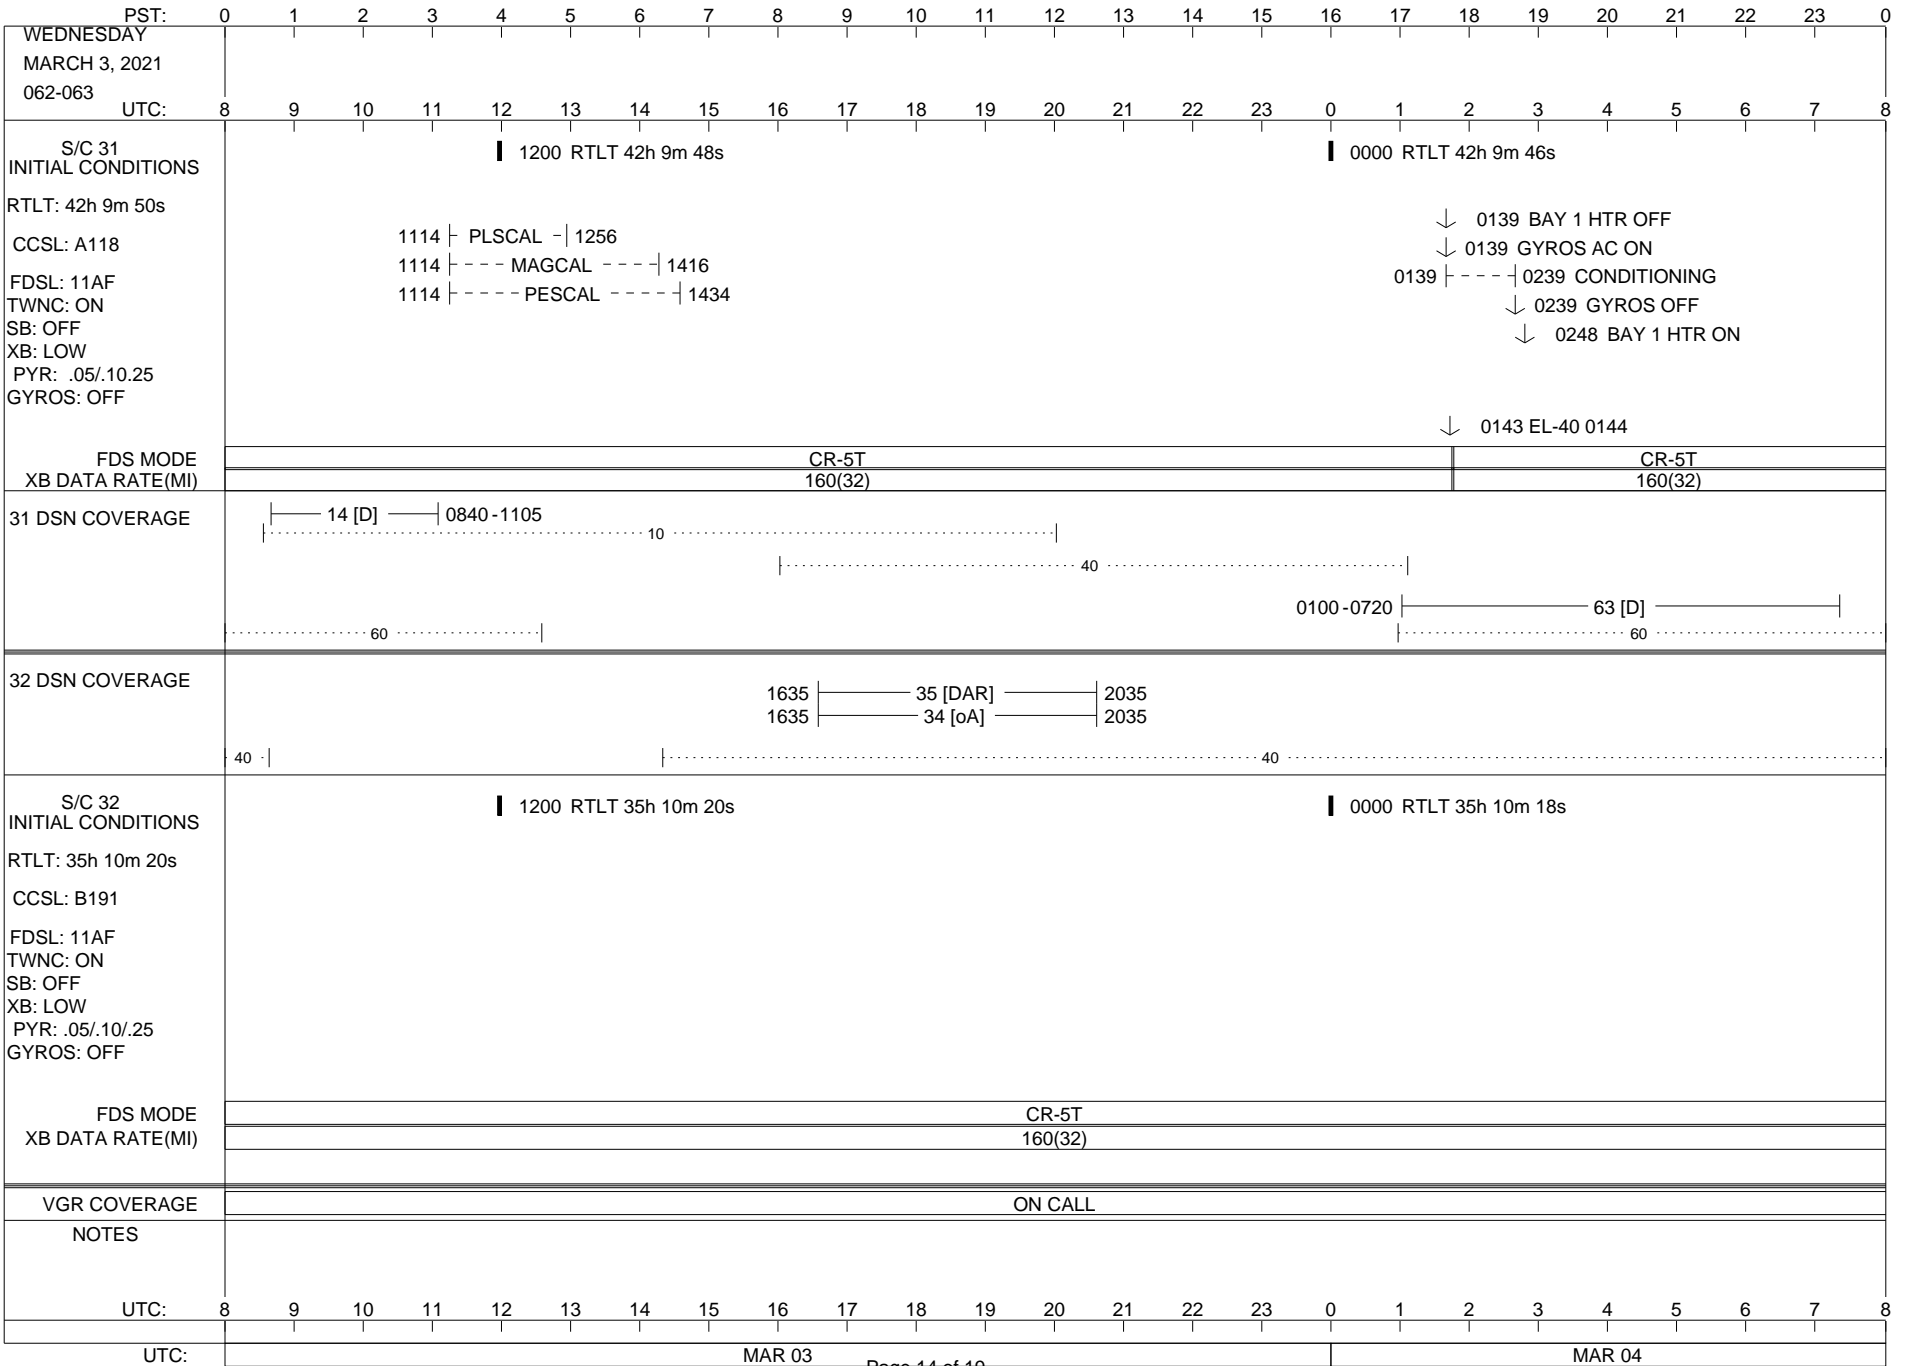

ISSUE DATE: 02/18/21 17:32