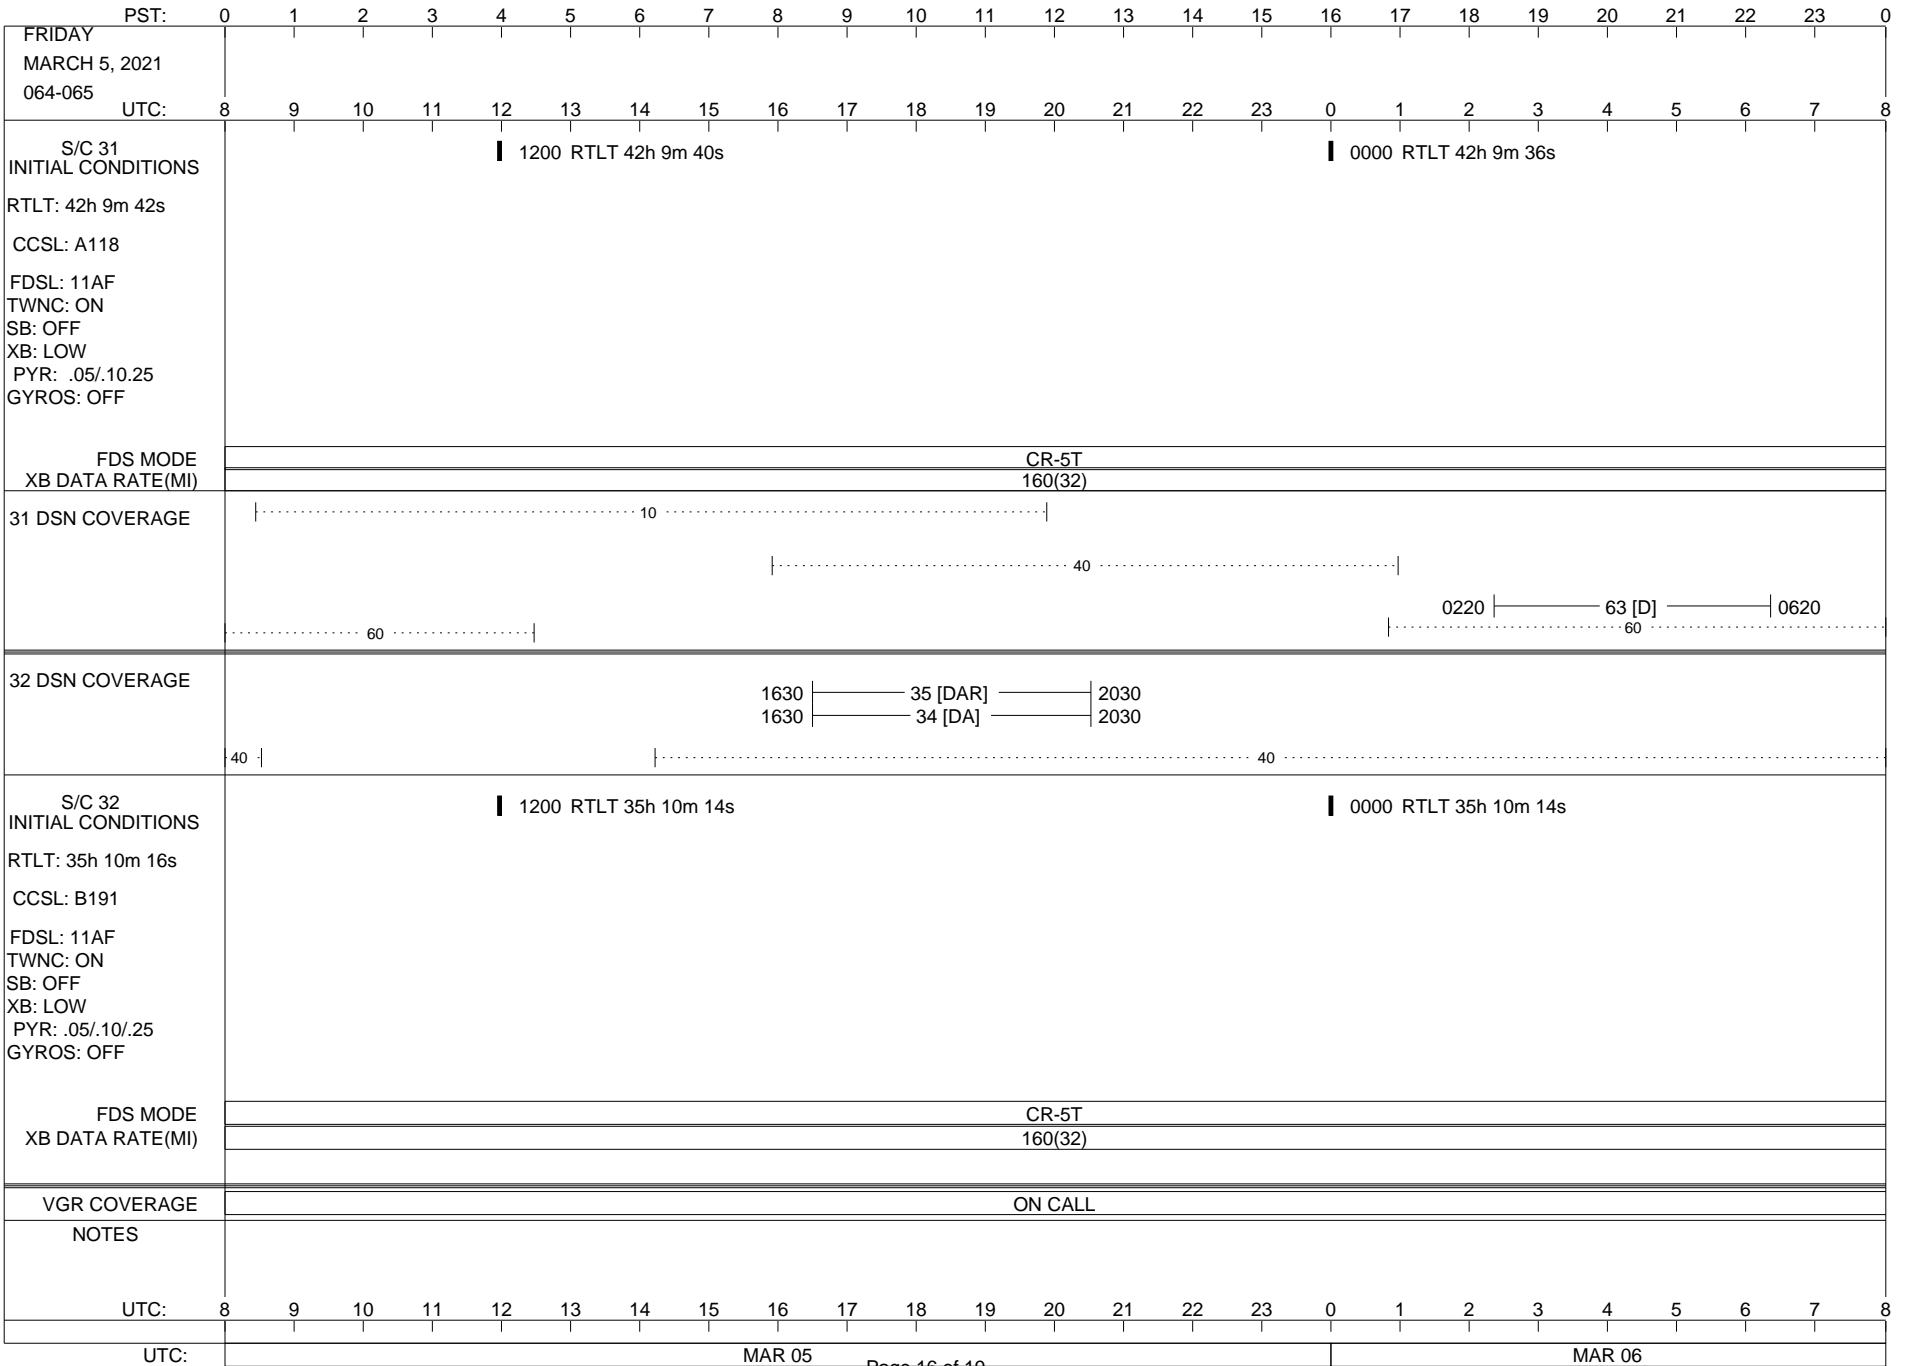

ISSUE DATE: 02/18/21 17:32