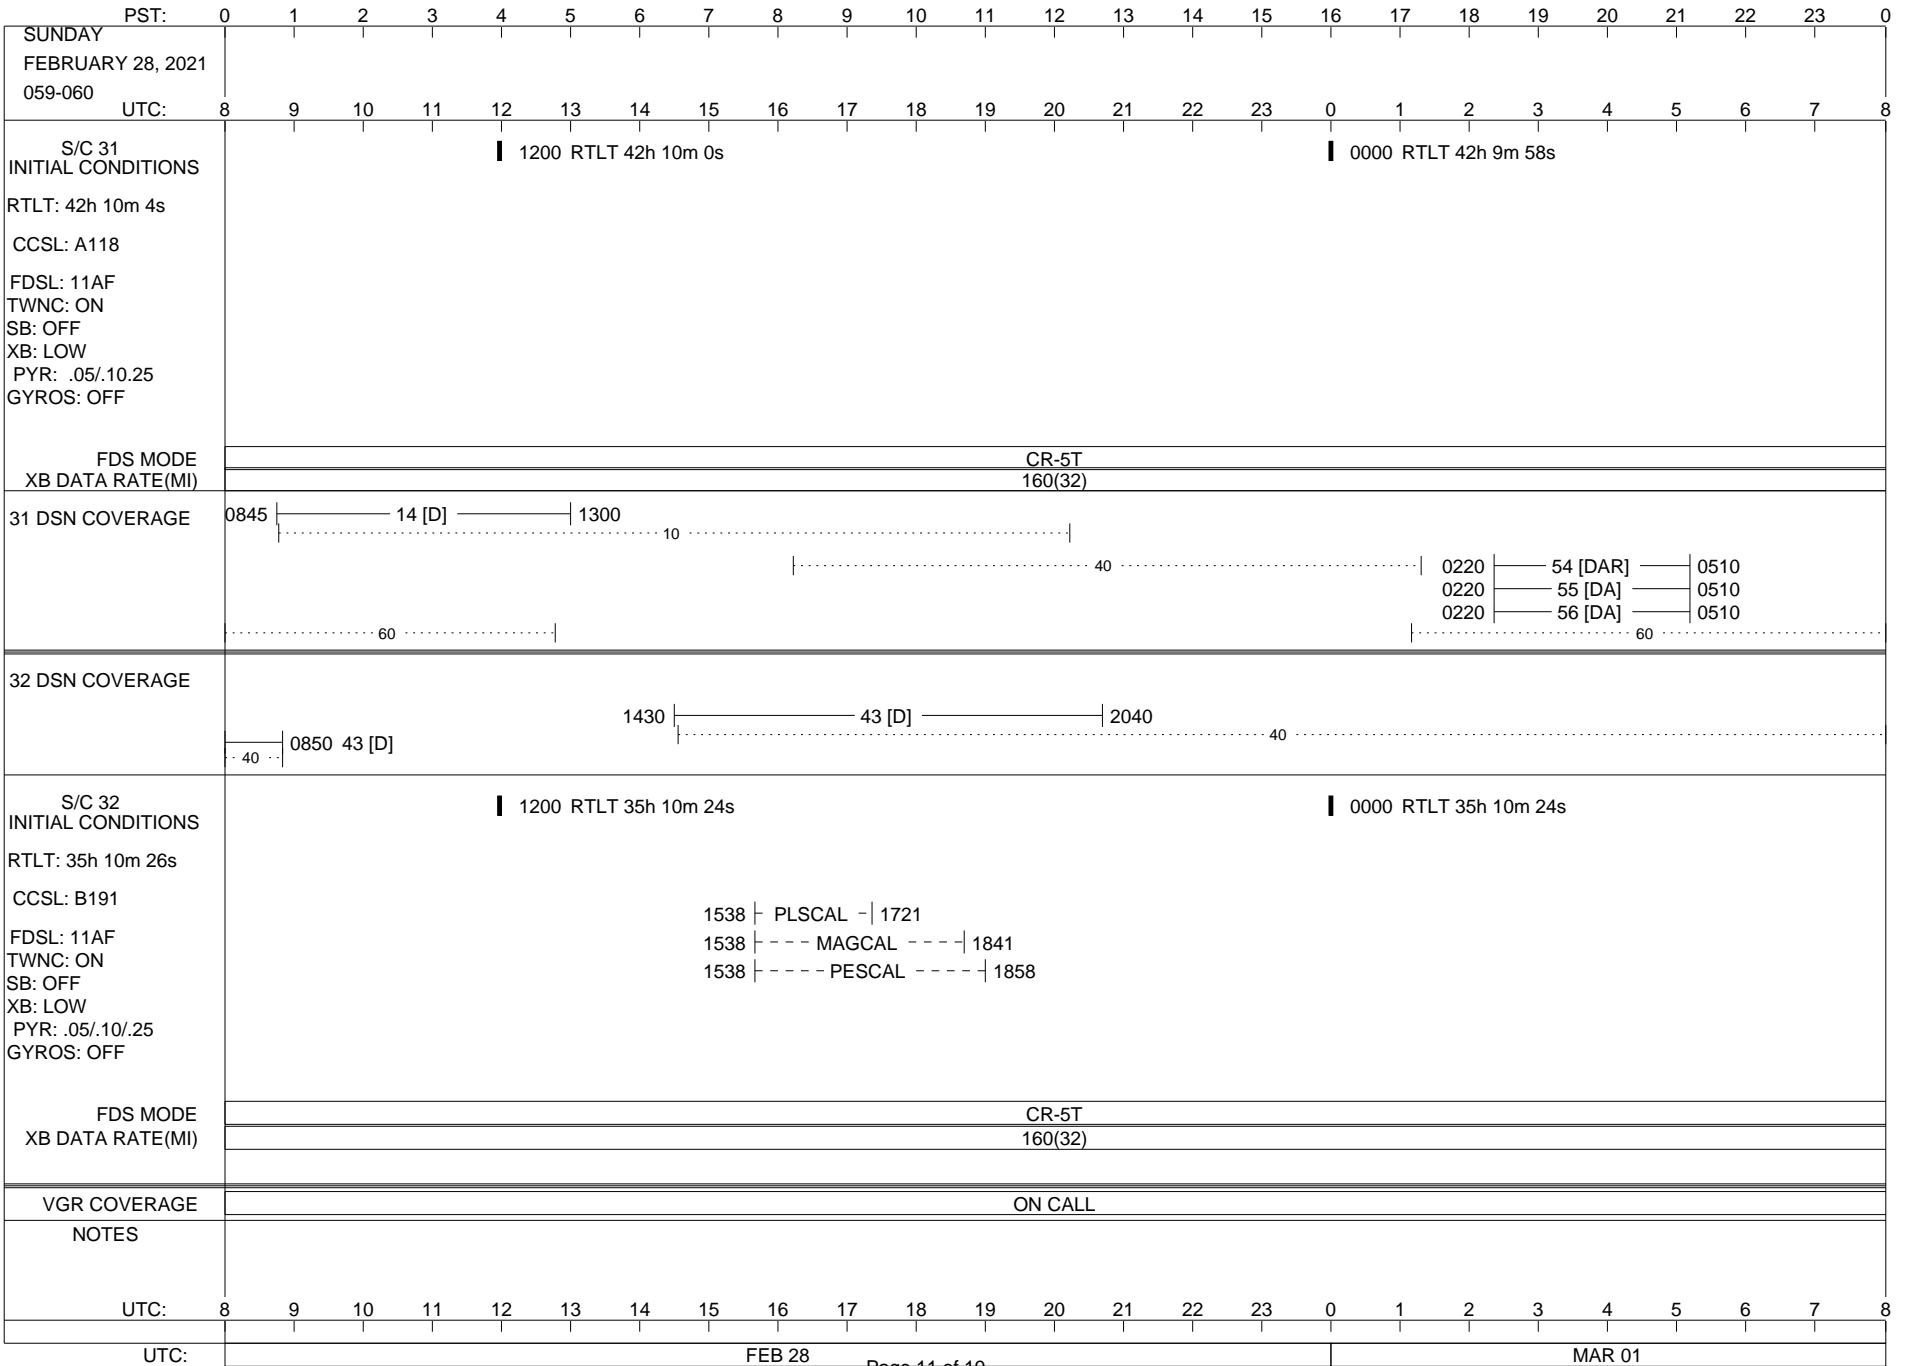

ISSUE DATE: 02/18/21 17:32