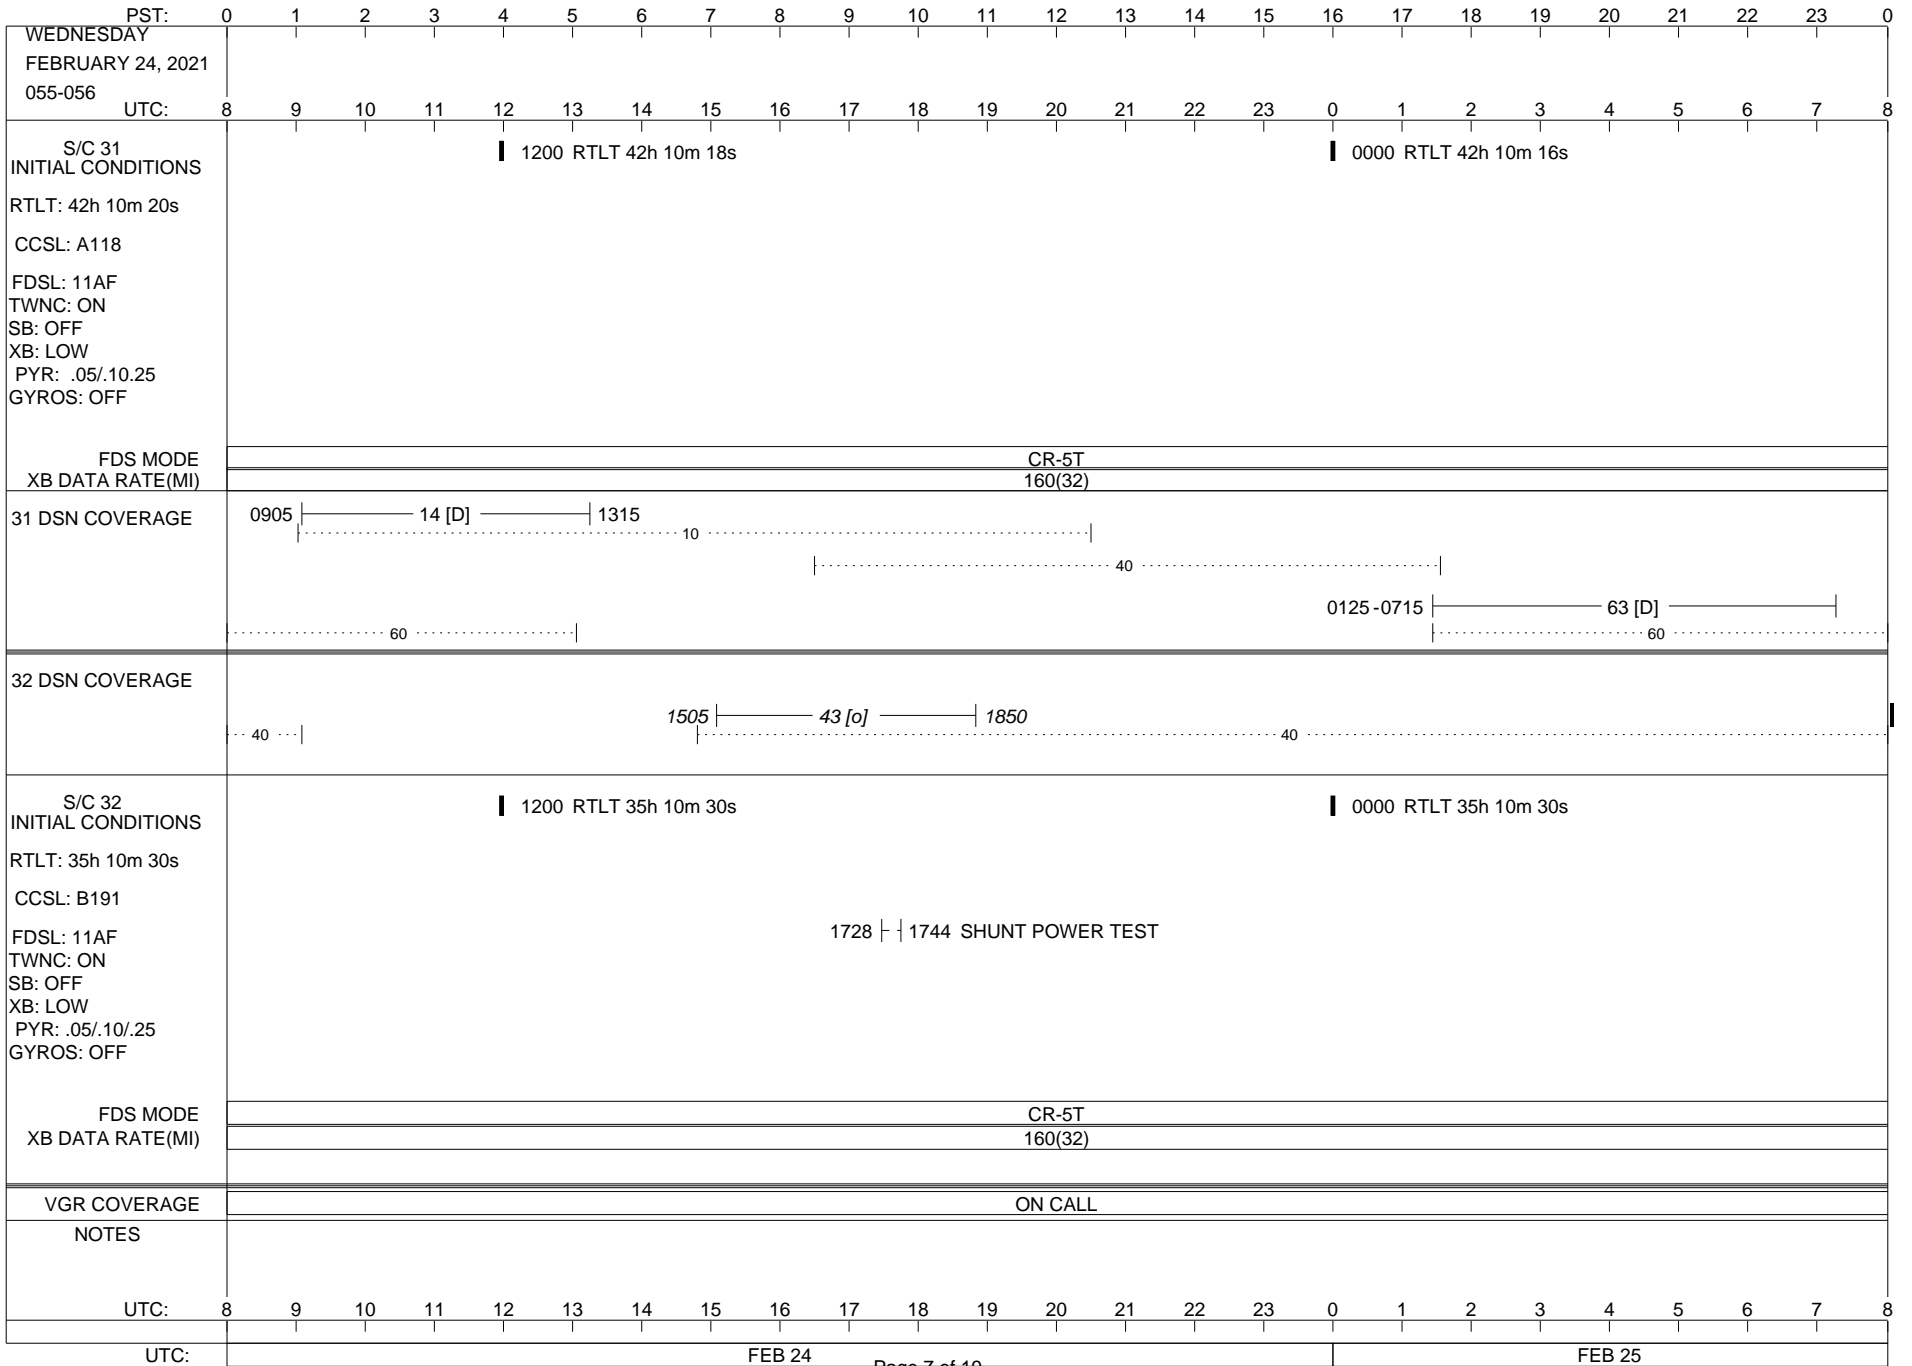

ISSUE DATE: 02/18/21 17:32