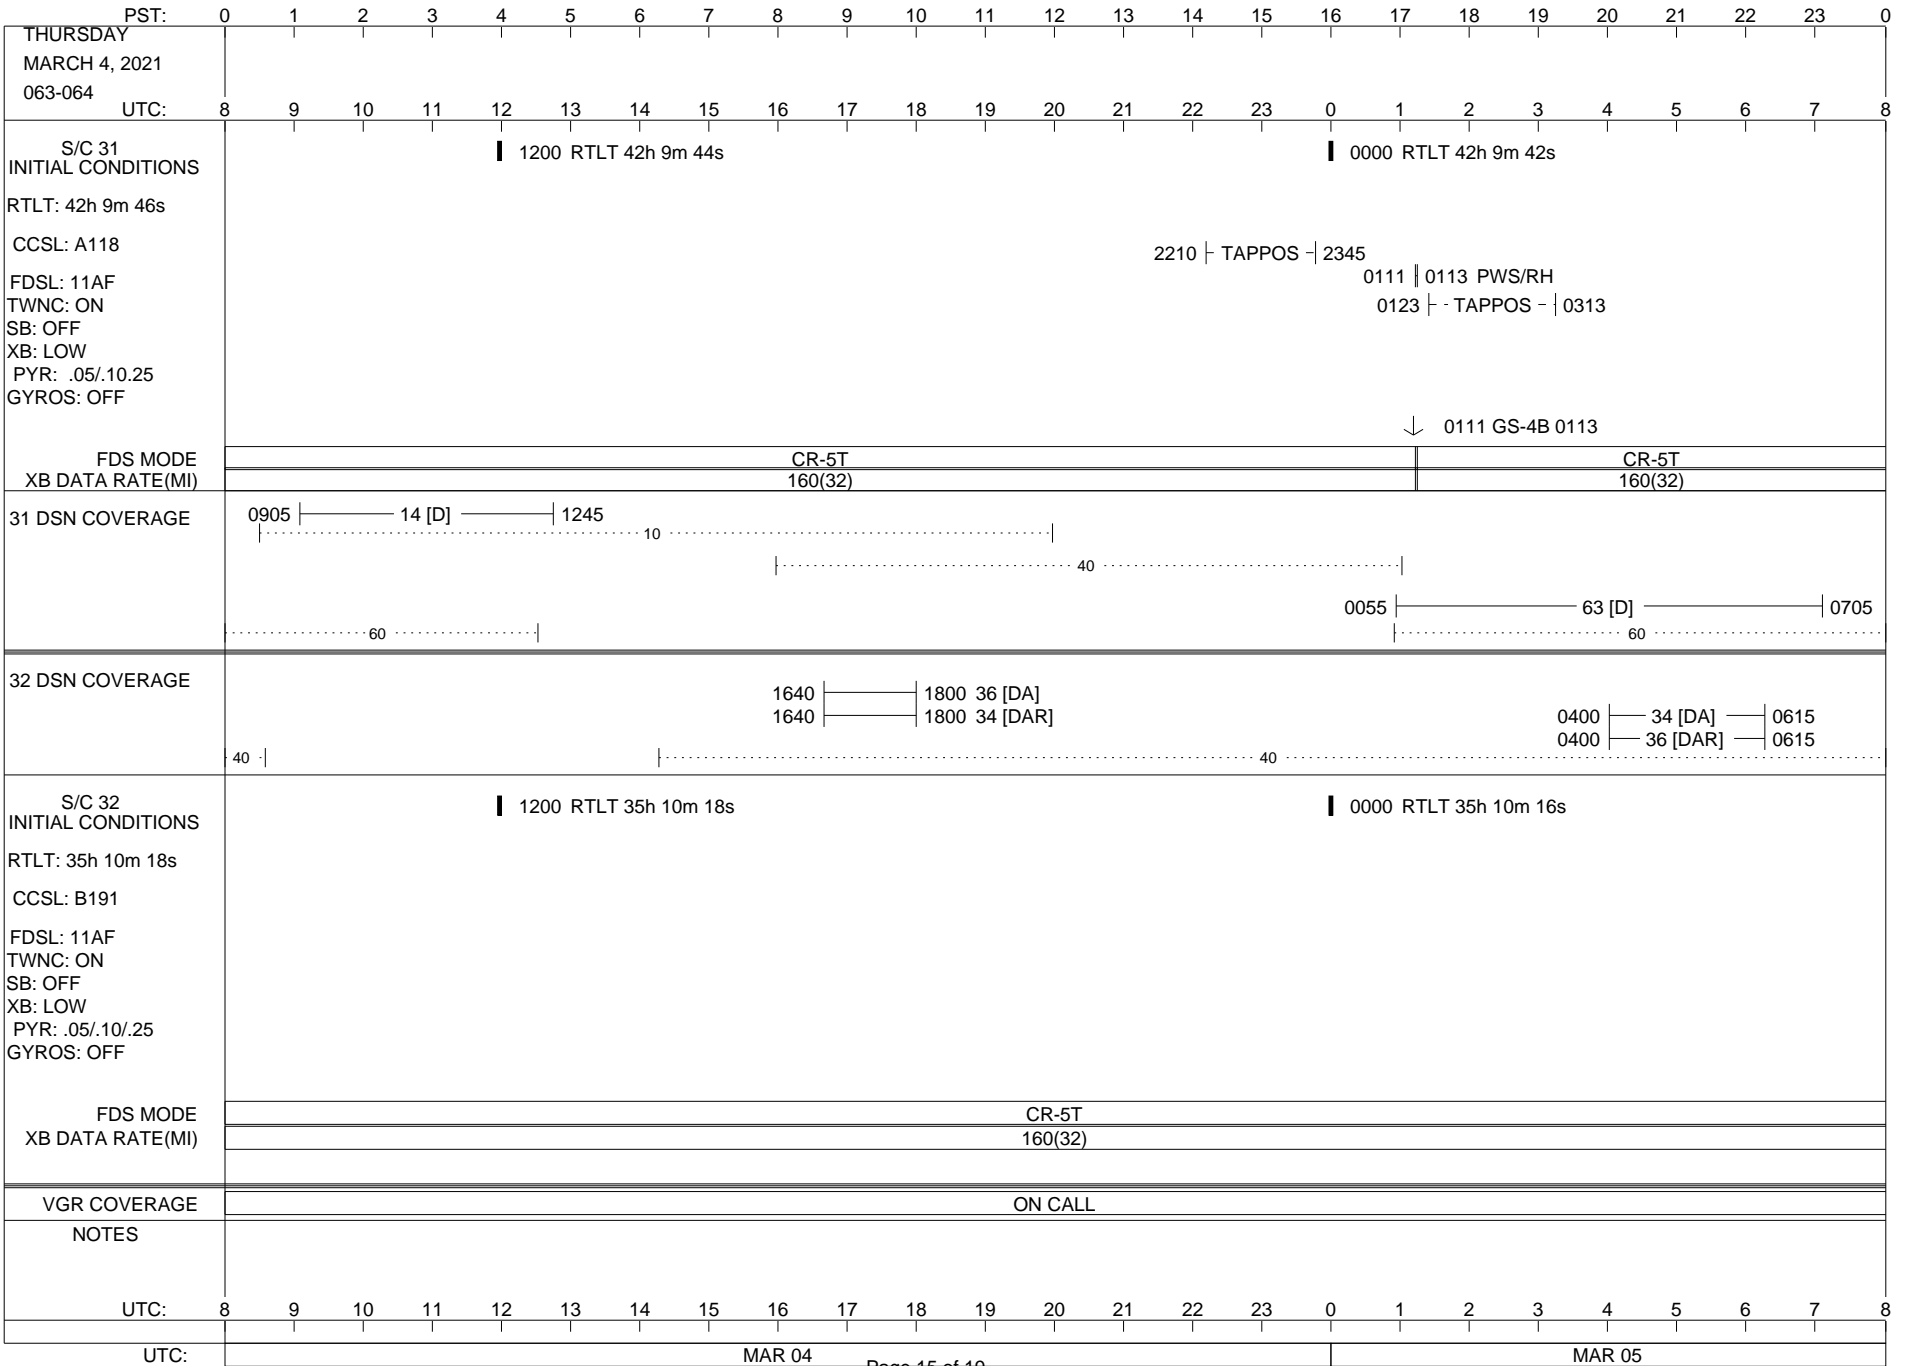

ISSUE DATE: 02/18/21 17:32