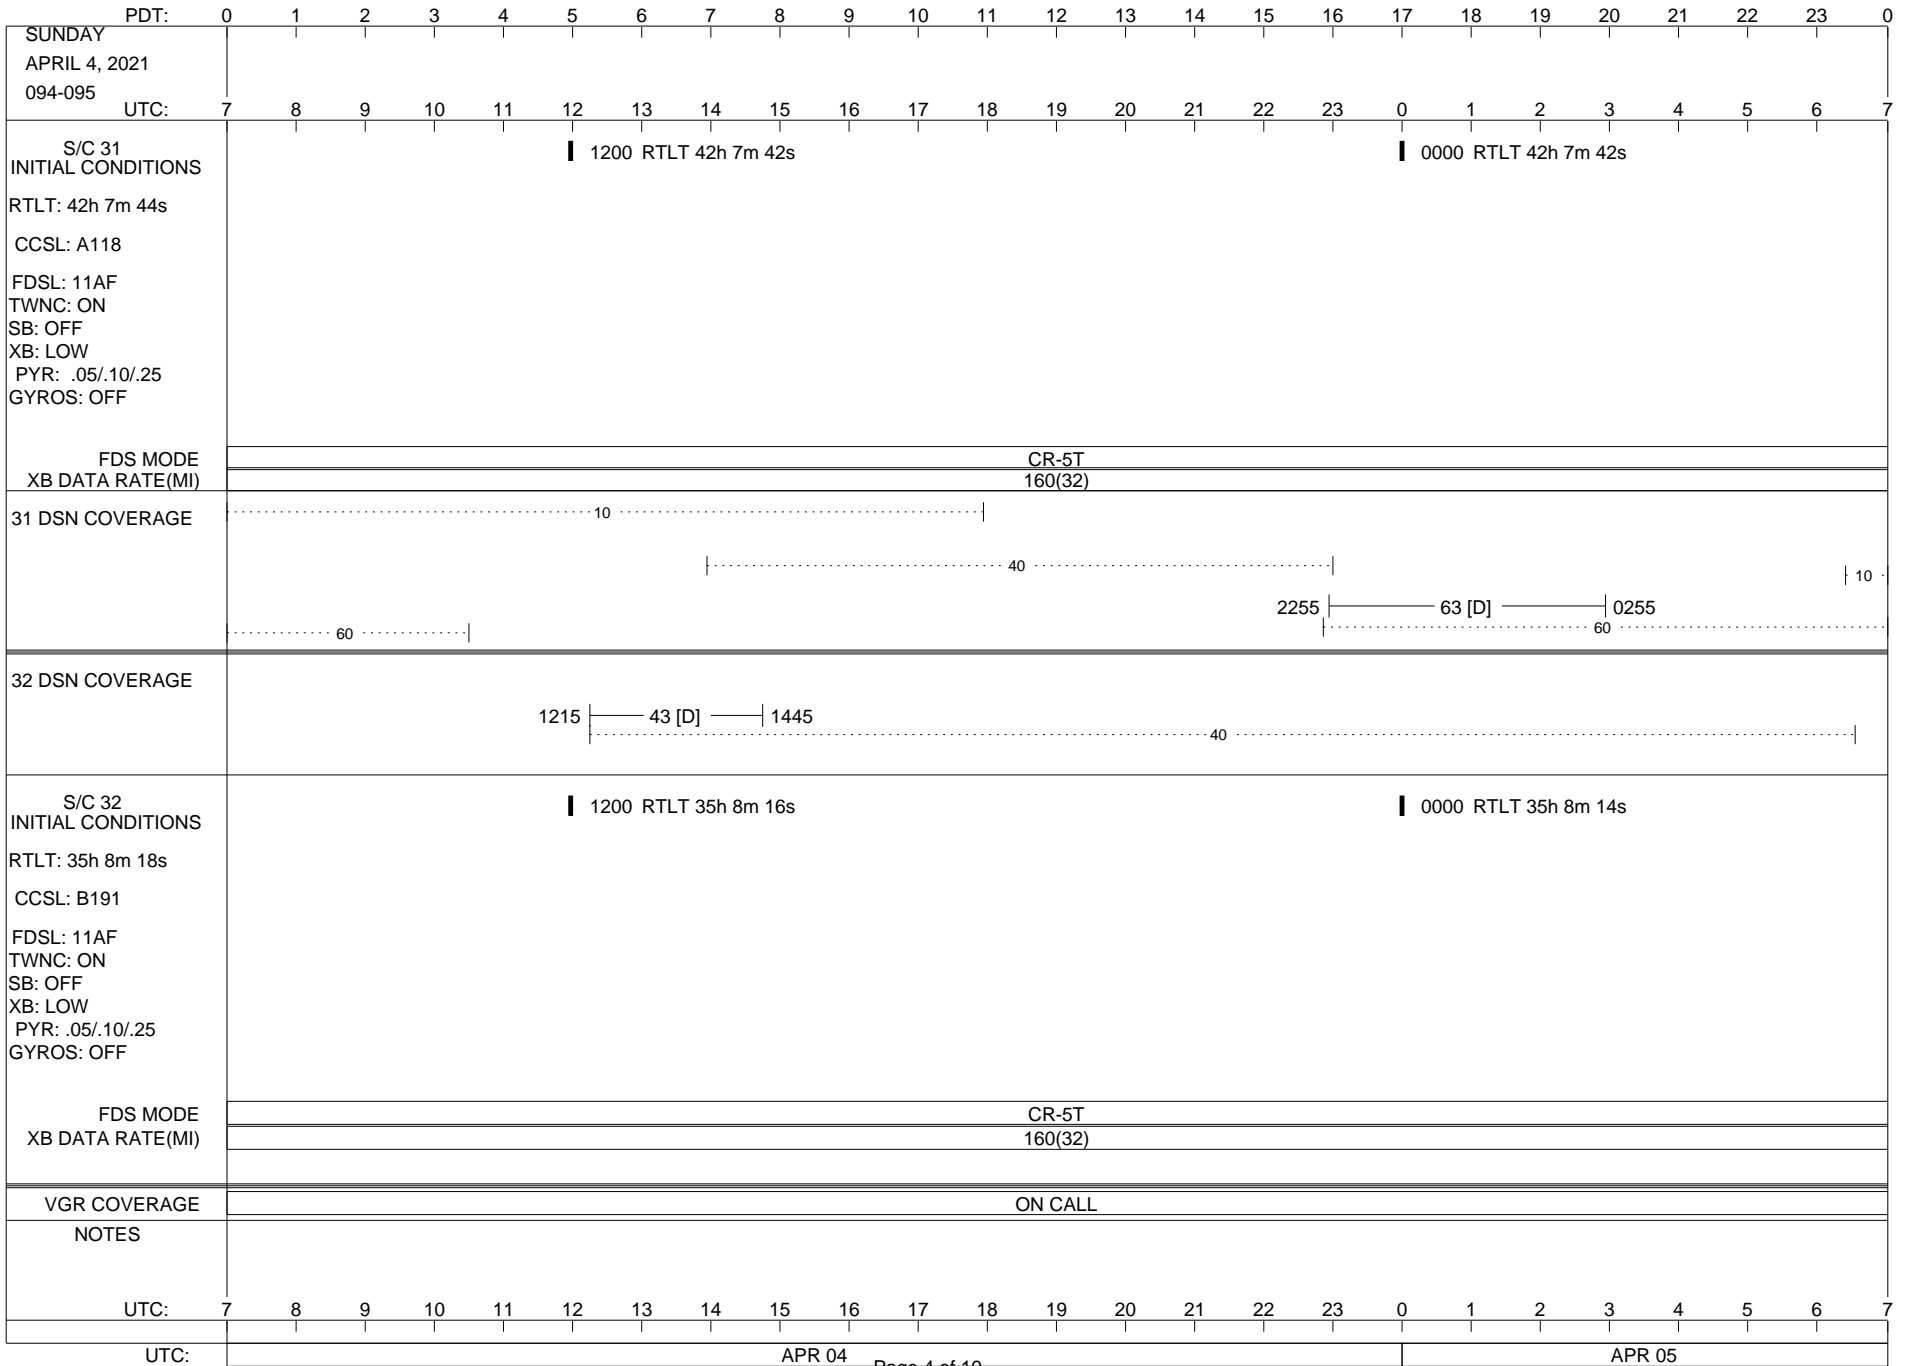

CR-5T
 160(32)

VGR COVERAGE

ON CALL	VGR	ON CALL
---------	-----	---------

NOTES

[1] SC31=EL-40 @ 1957 XB=40(30)
 [2] SC31=CR-5T @ 2133 XB=160(32)

ISSUE DATE: 04/13/21 15:21

ISSUE DATE: 04/13/21 15:21

ISSUE DATE: 04/13/21 15:21