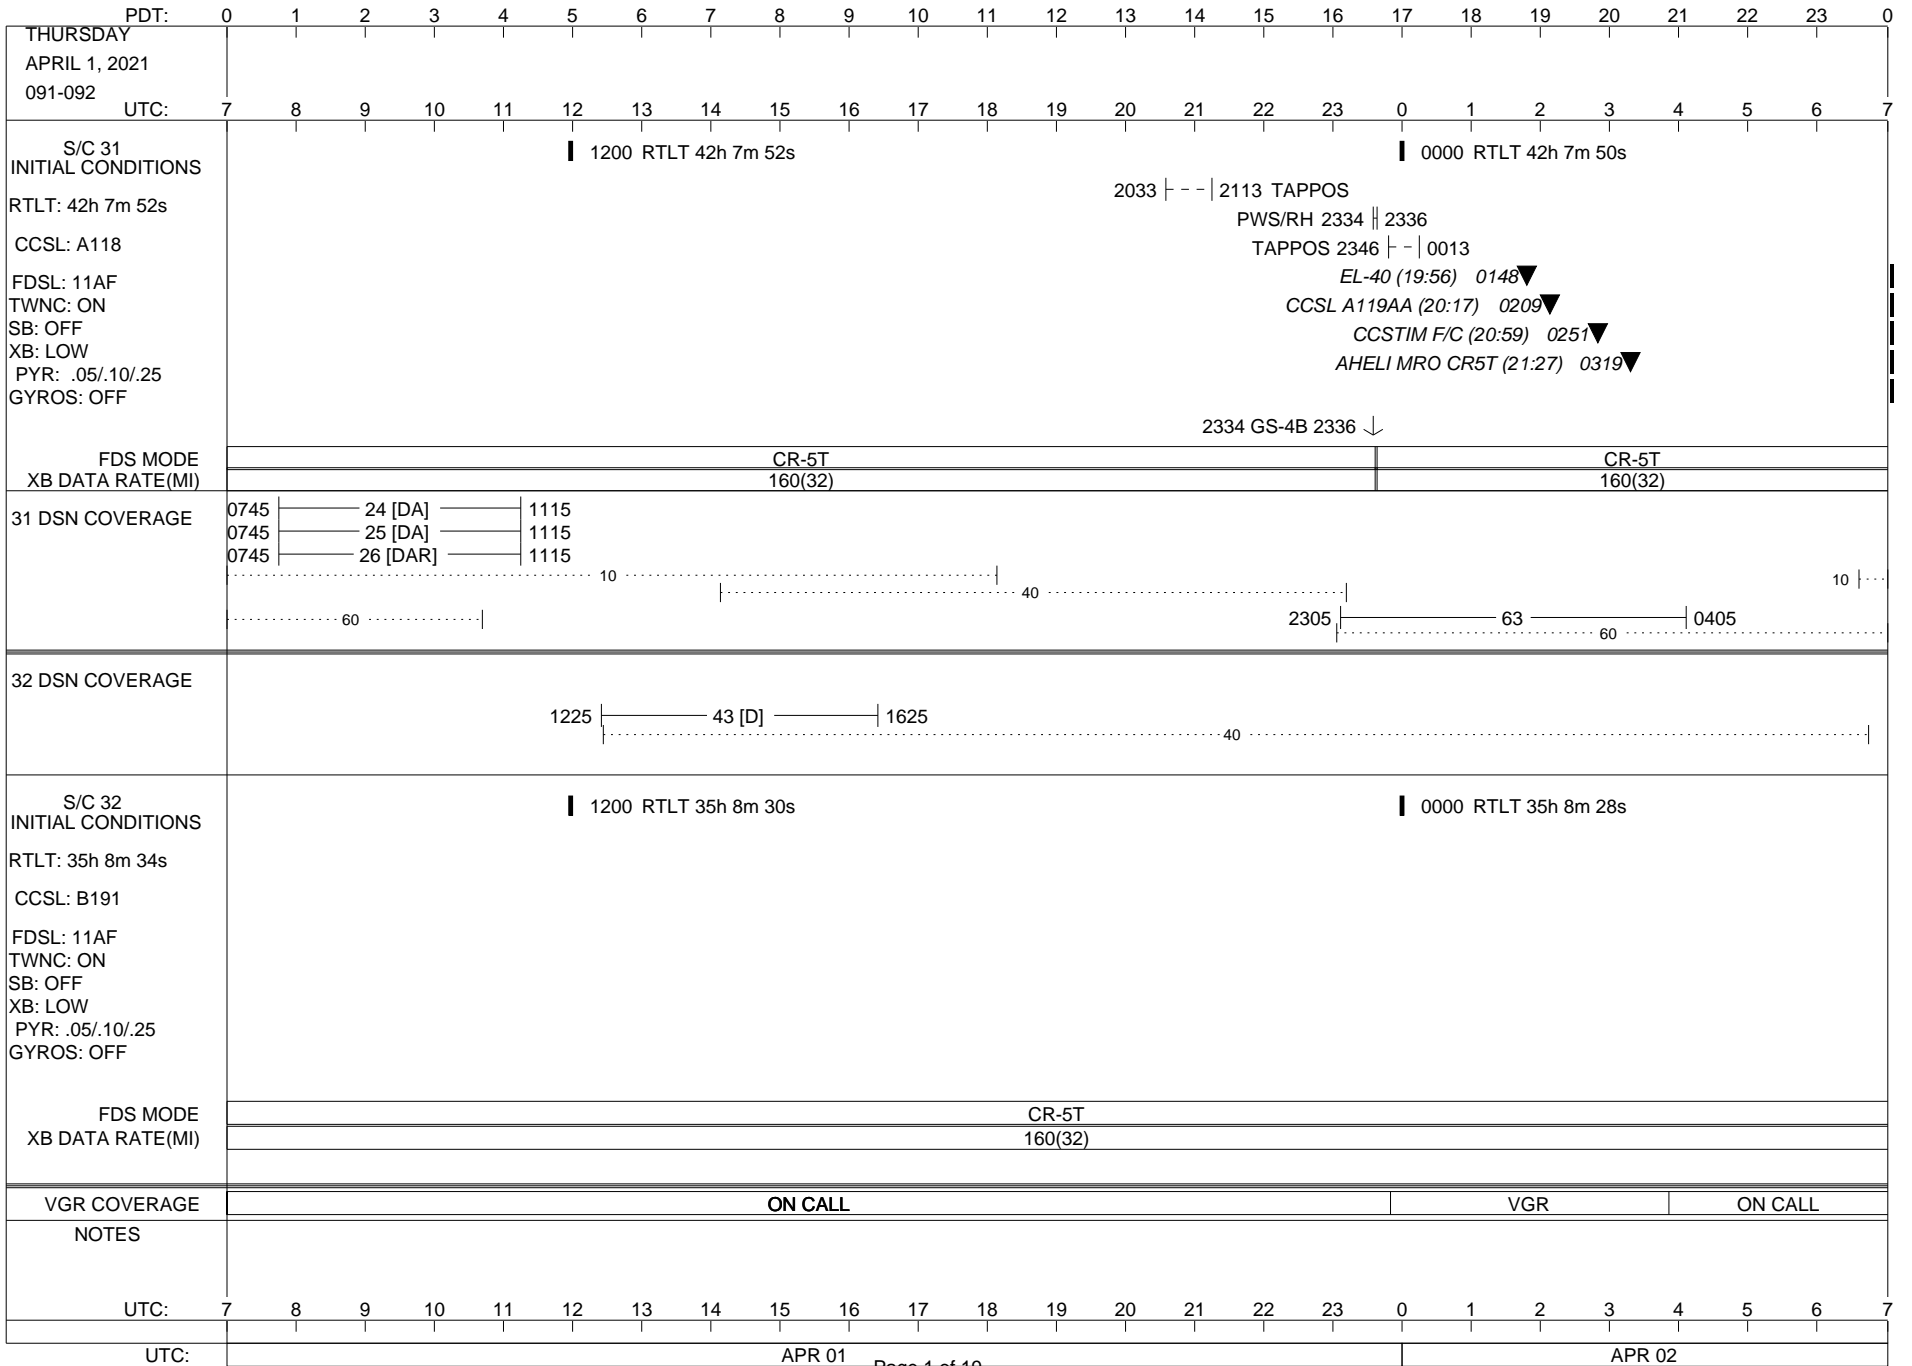

ISSUE DATE: 04/13/21 15:21