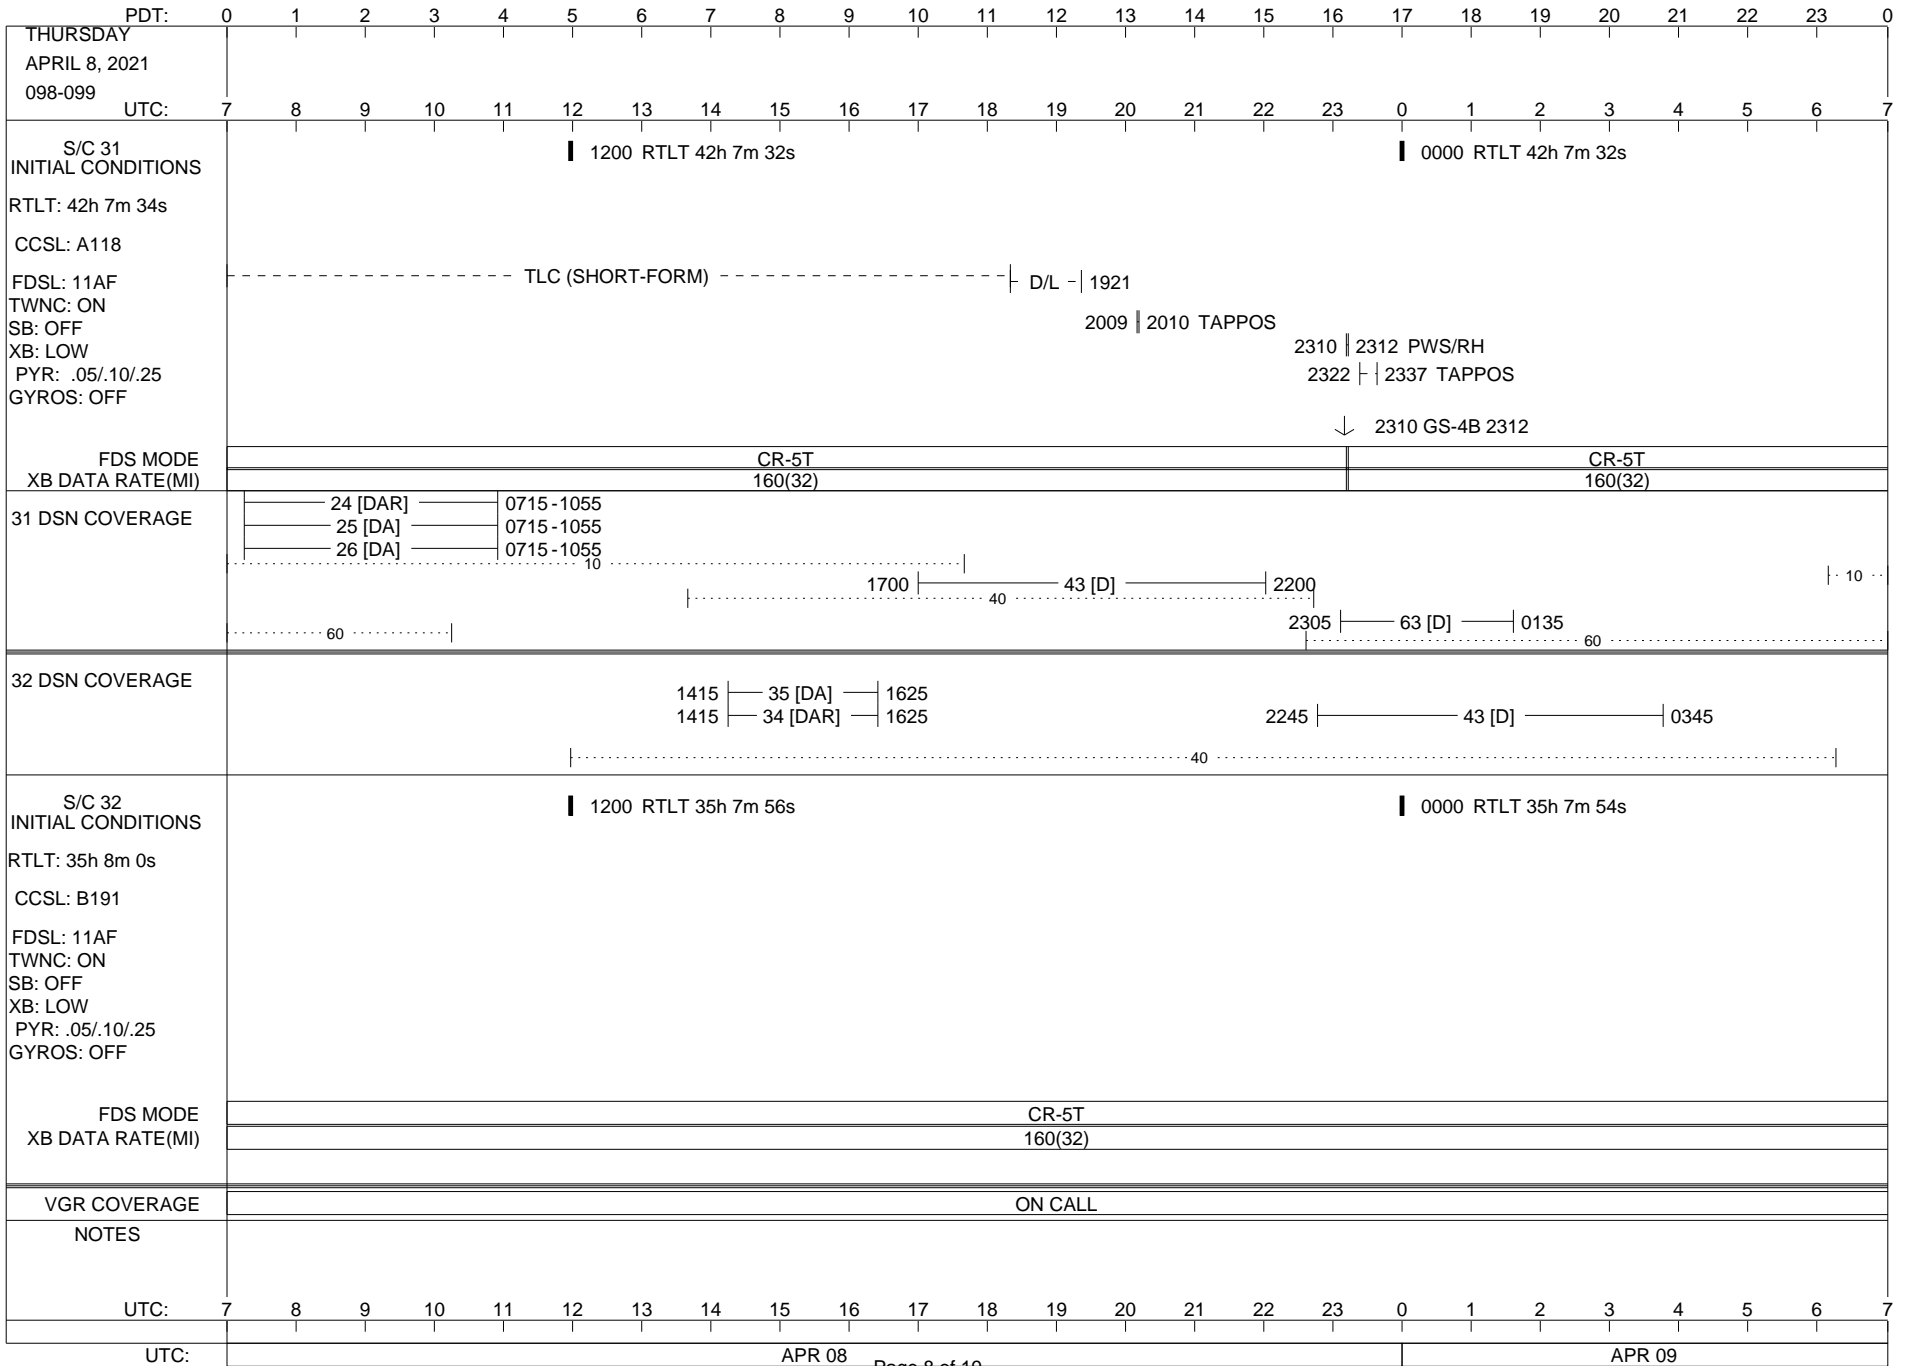

ISSUE DATE: 04/13/21 15:21