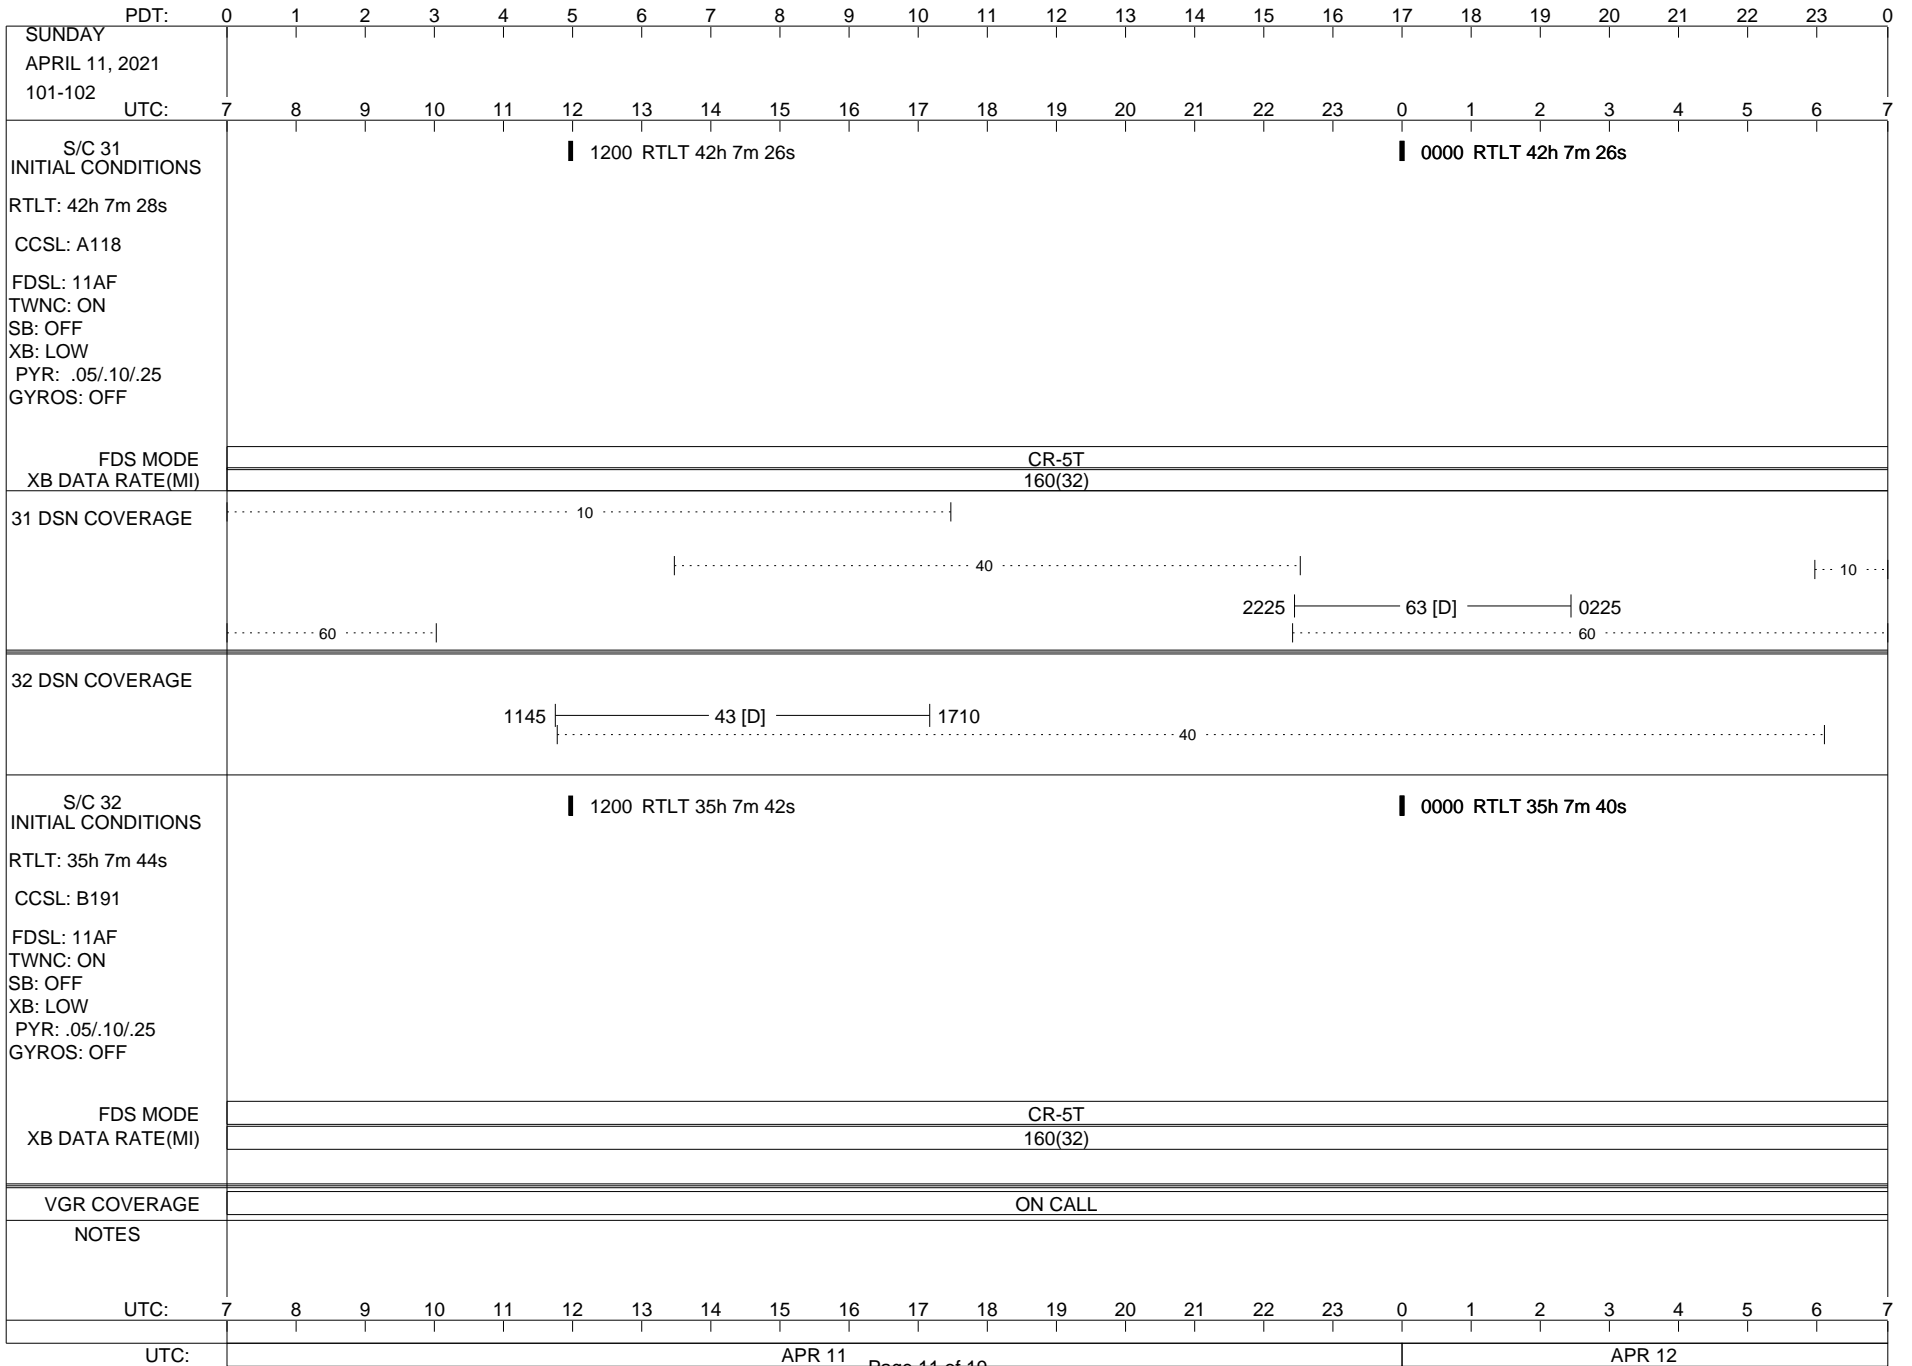

ISSUE DATE: 04/13/21 15:21