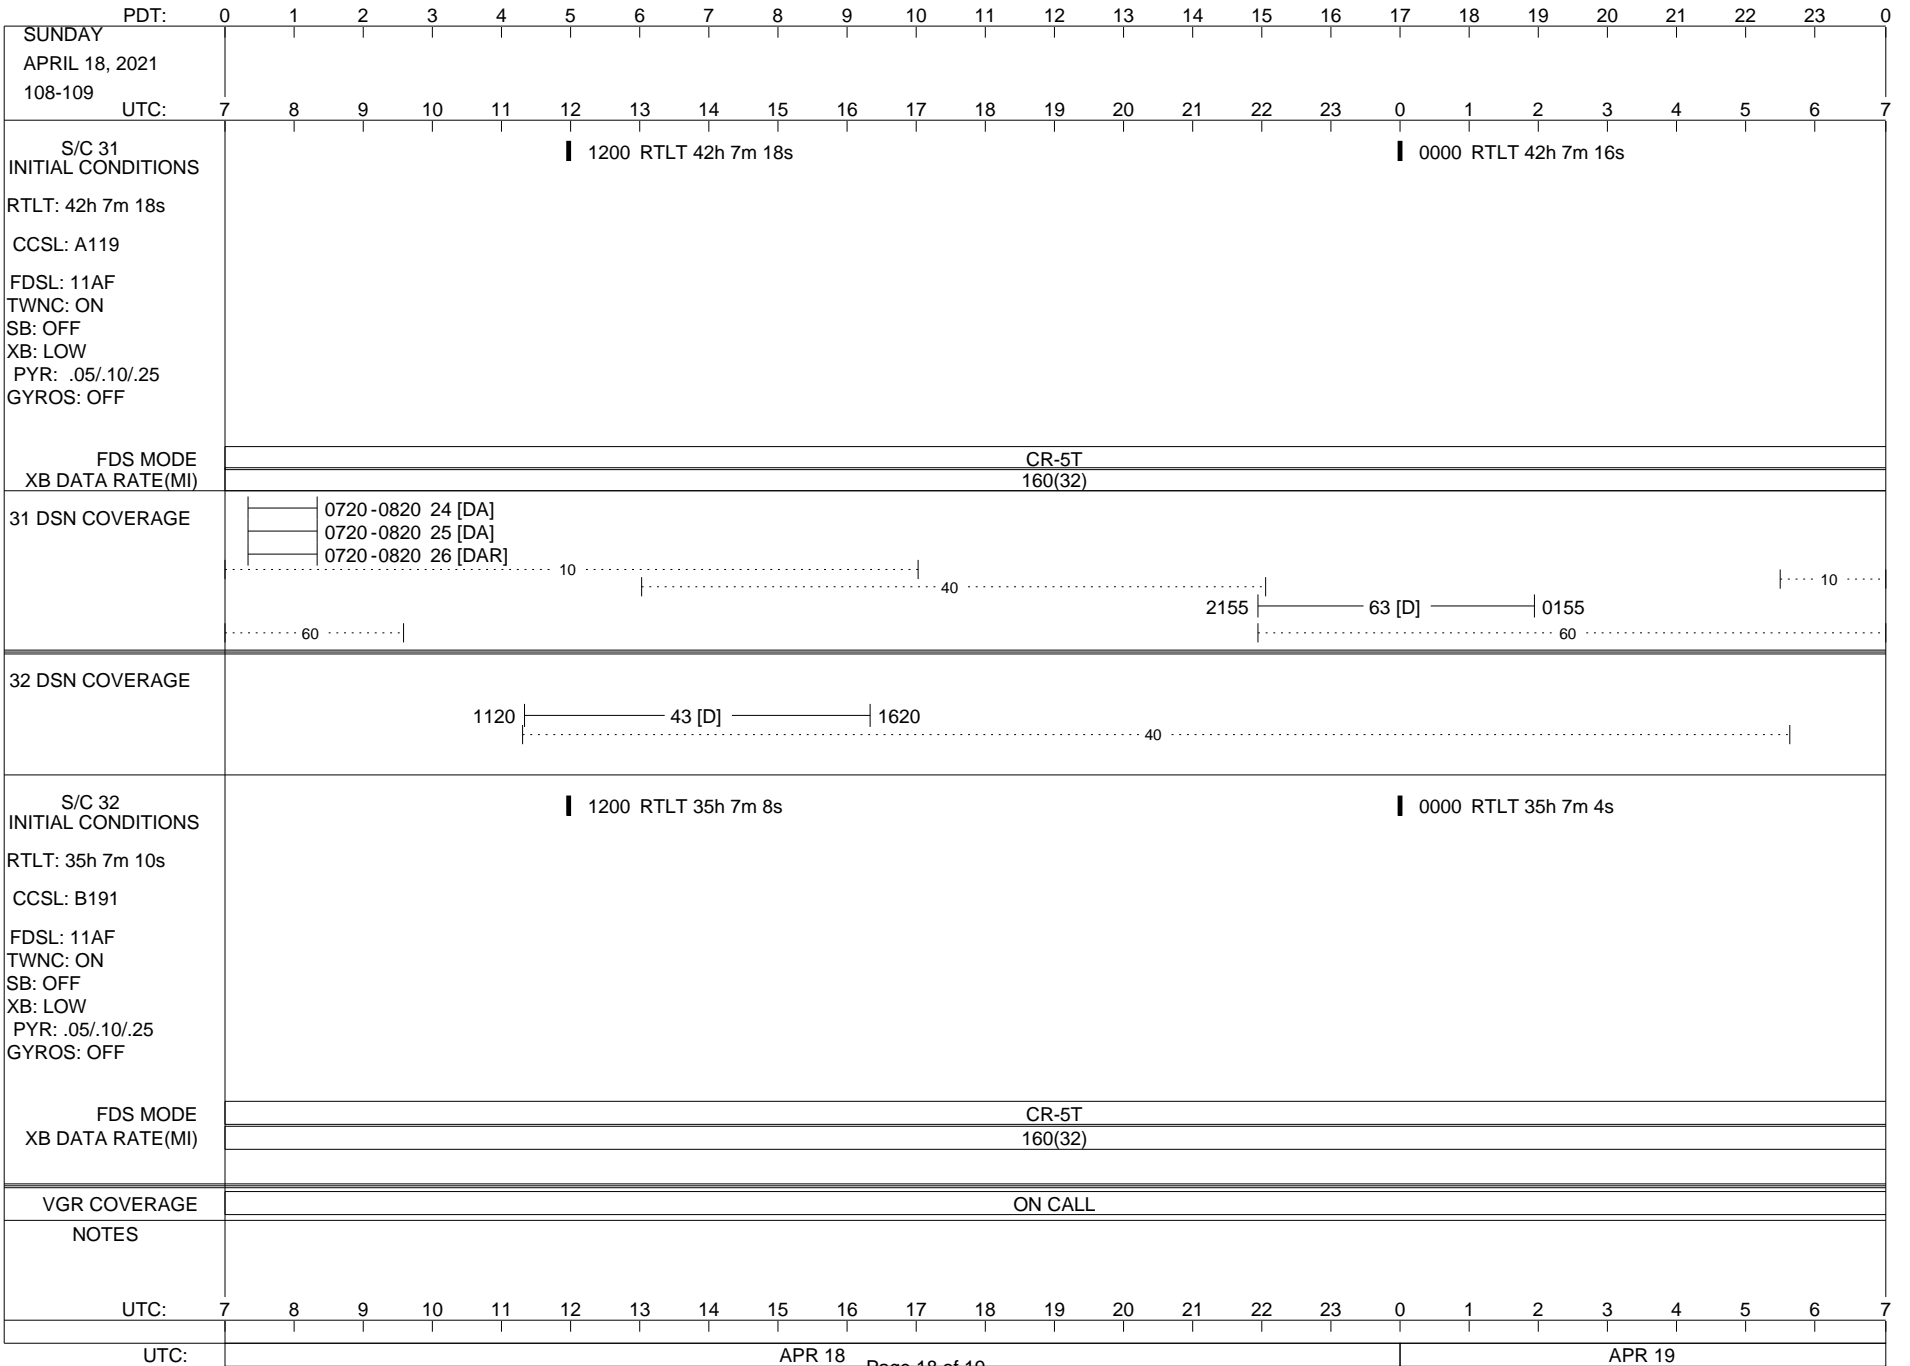

ISSUE DATE: 04/13/21 15:21