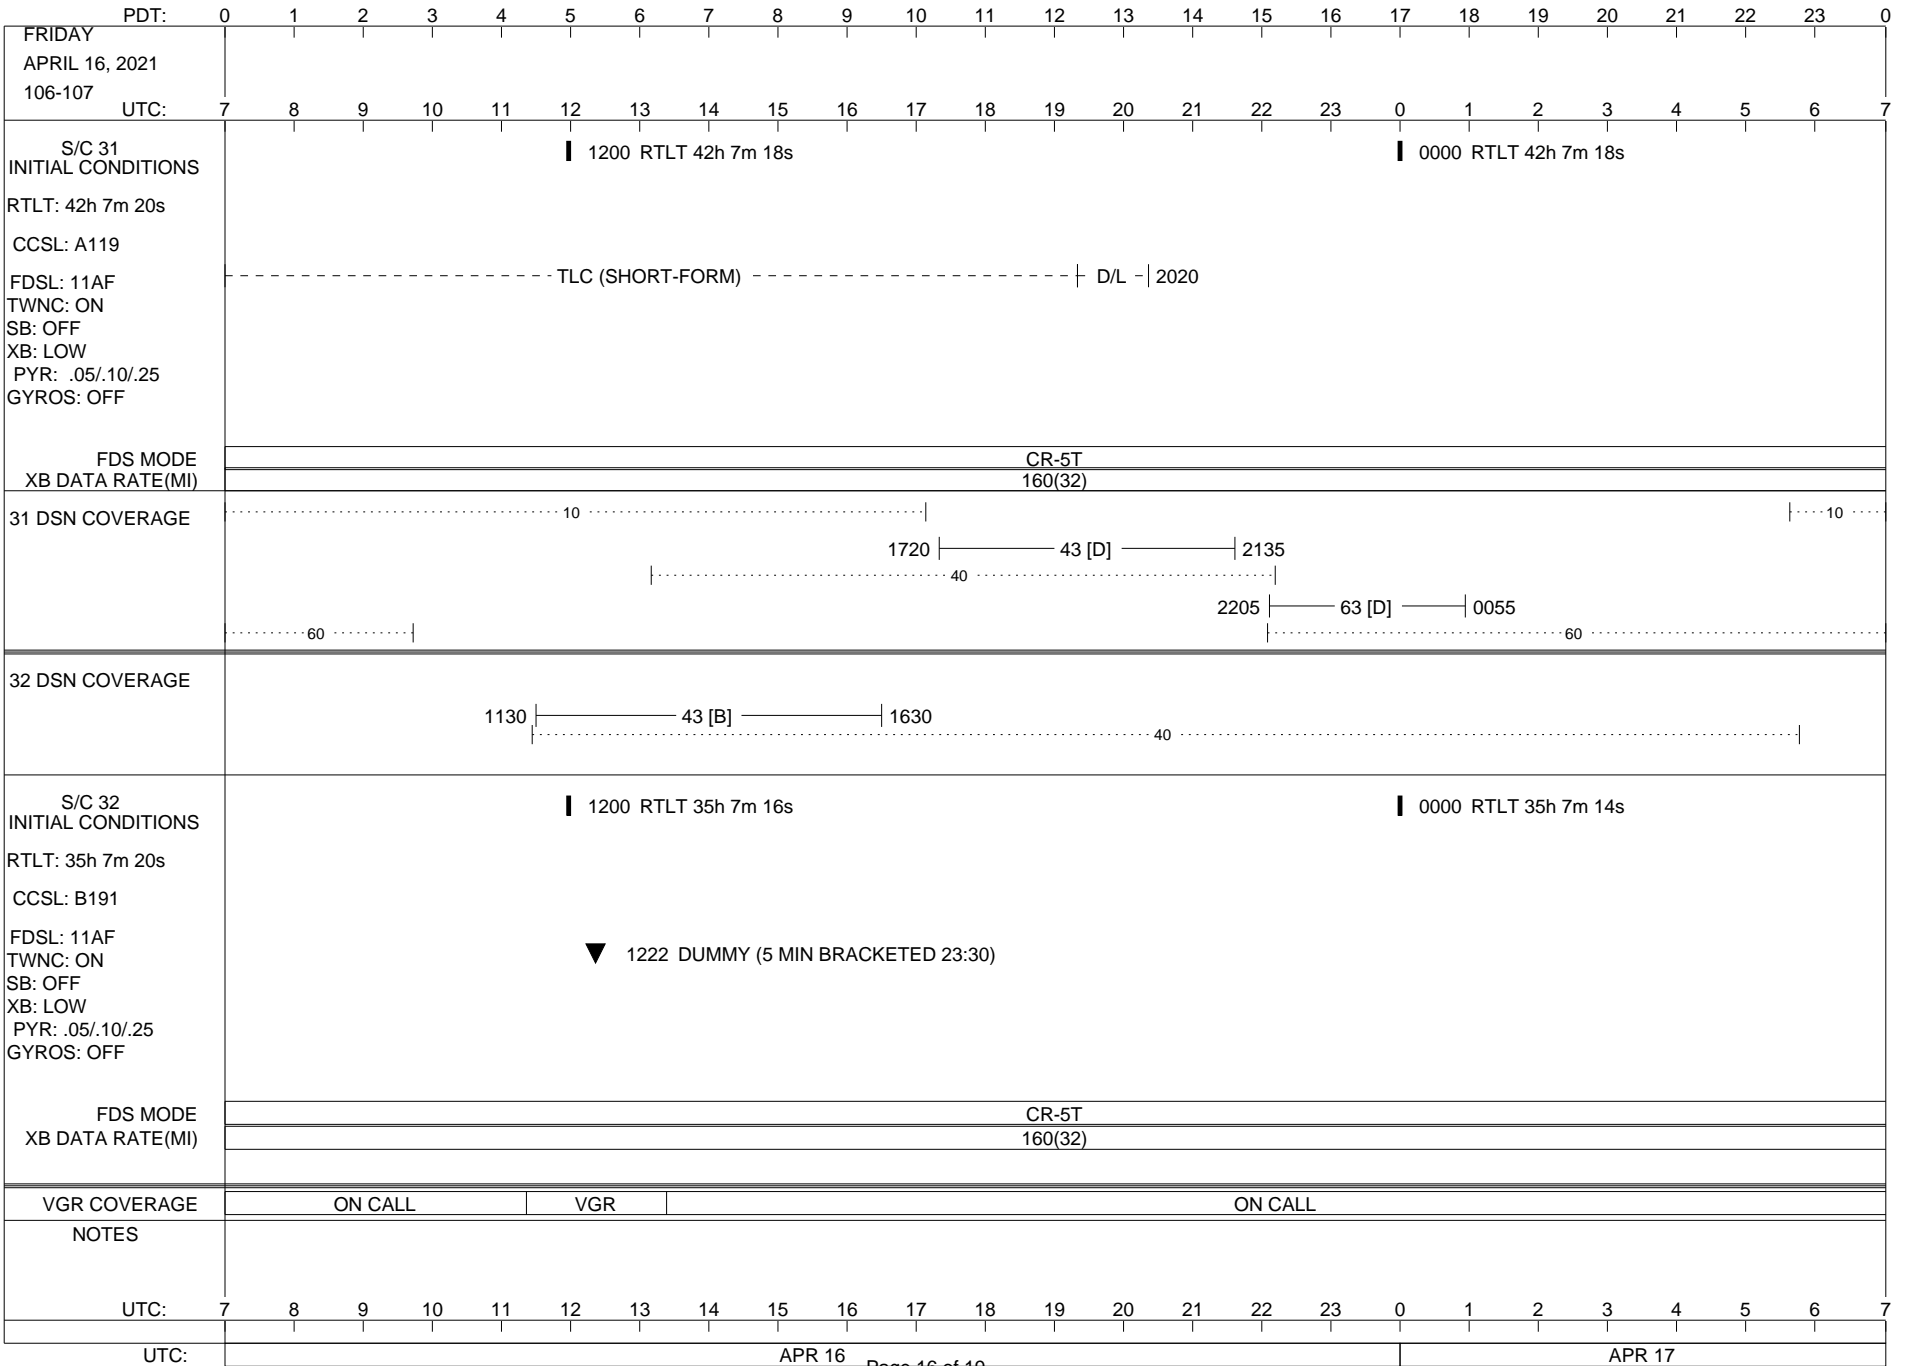

ISSUE DATE: 04/13/21 15:21