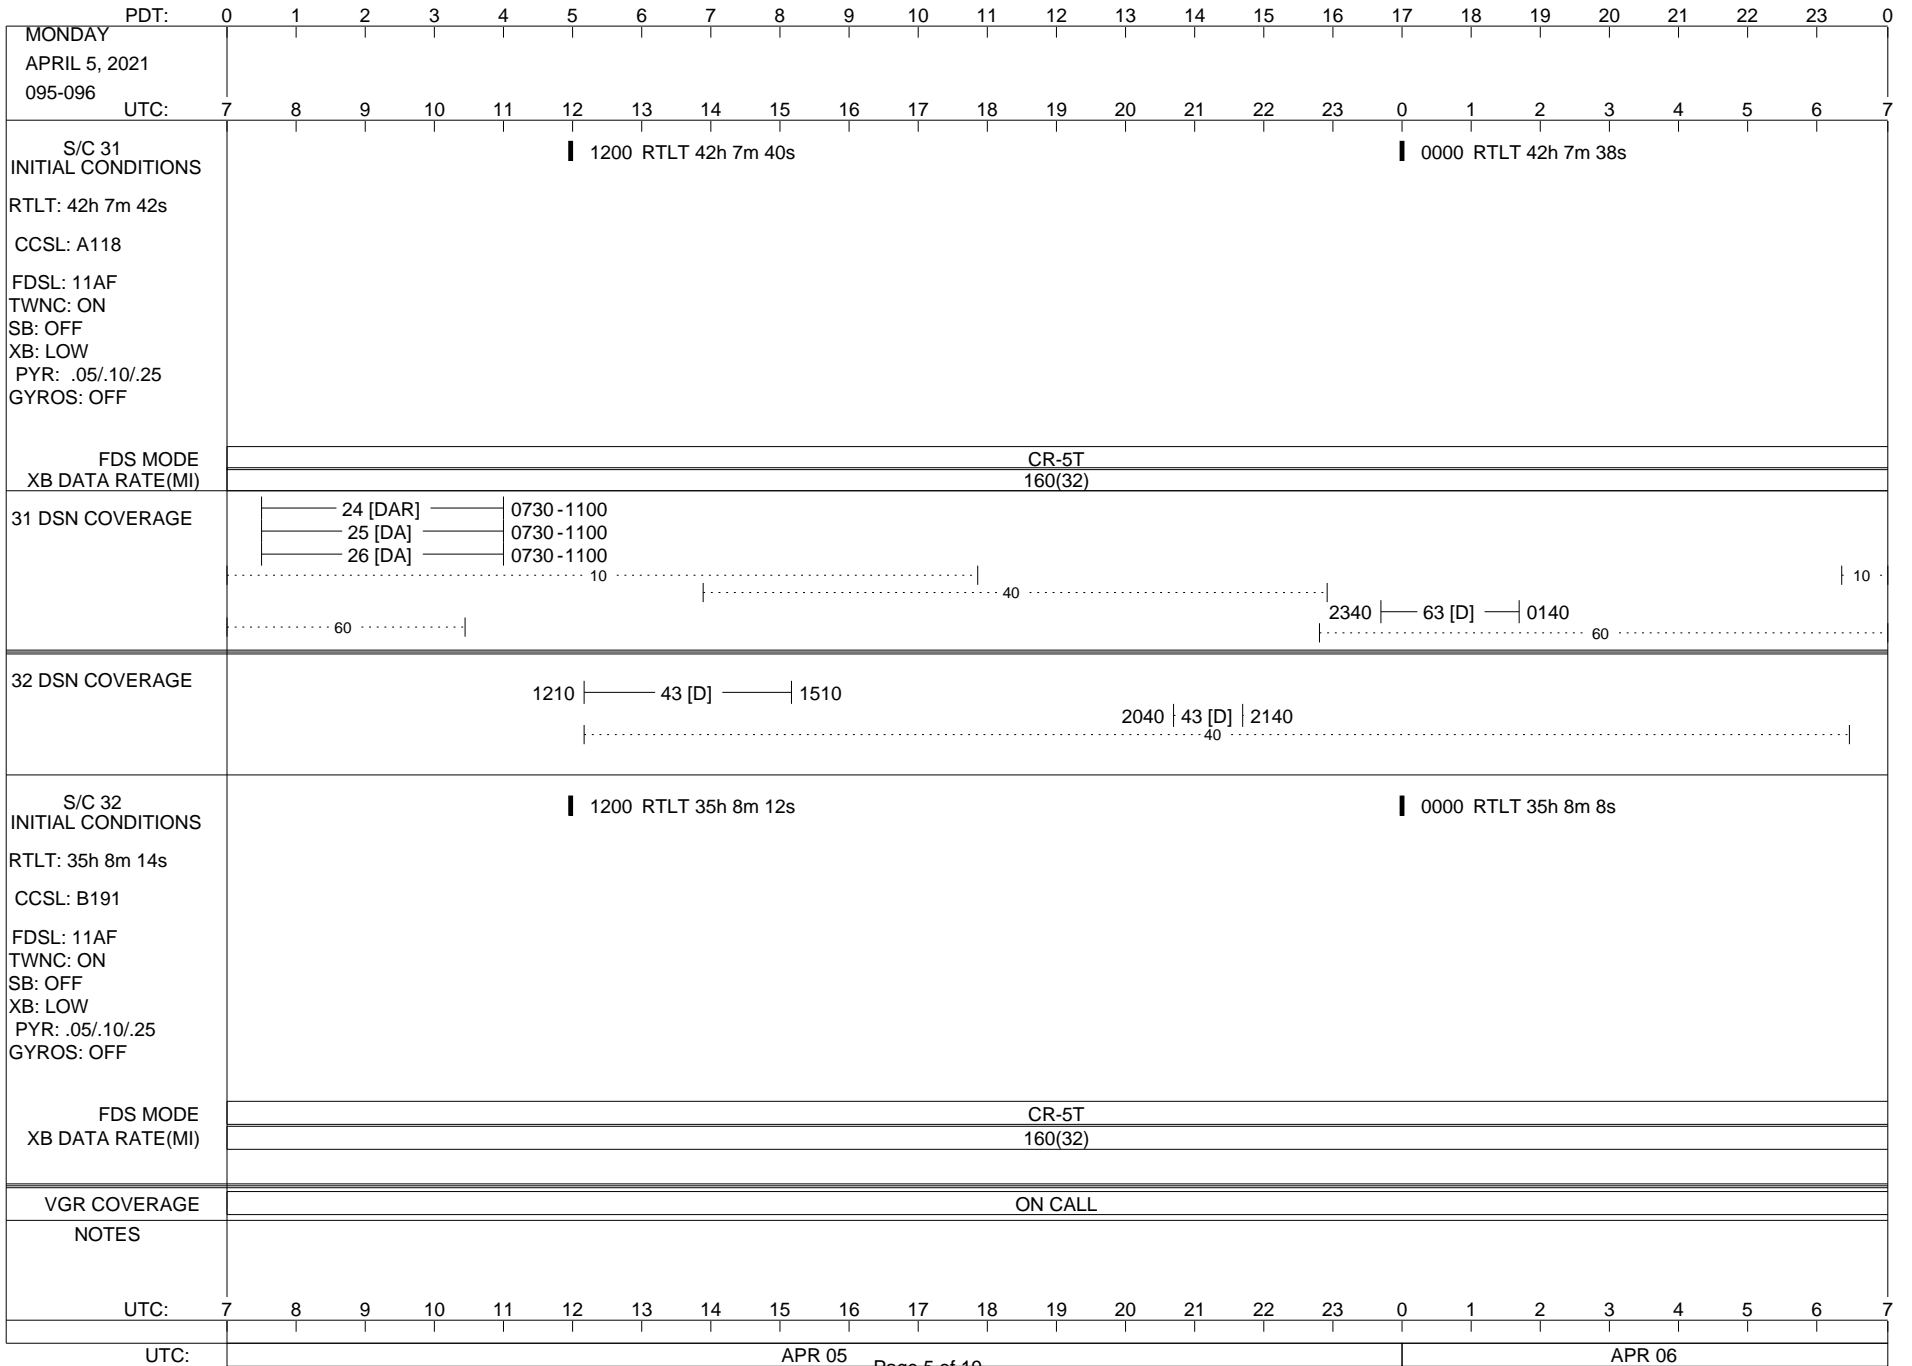

CR-5T
 160(32)

VGR COVERAGE

ON CALL	VGR	ON CALL
---------	-----	---------

NOTES

[1] SC31=EL-40 @ 1957 XB=40(30)
 [2] SC31=CR-5T @ 2133 XB=160(32)

ISSUE DATE: 04/13/21 15:21

ISSUE DATE: 04/13/21 15:21

ISSUE DATE: 04/13/21 15:21