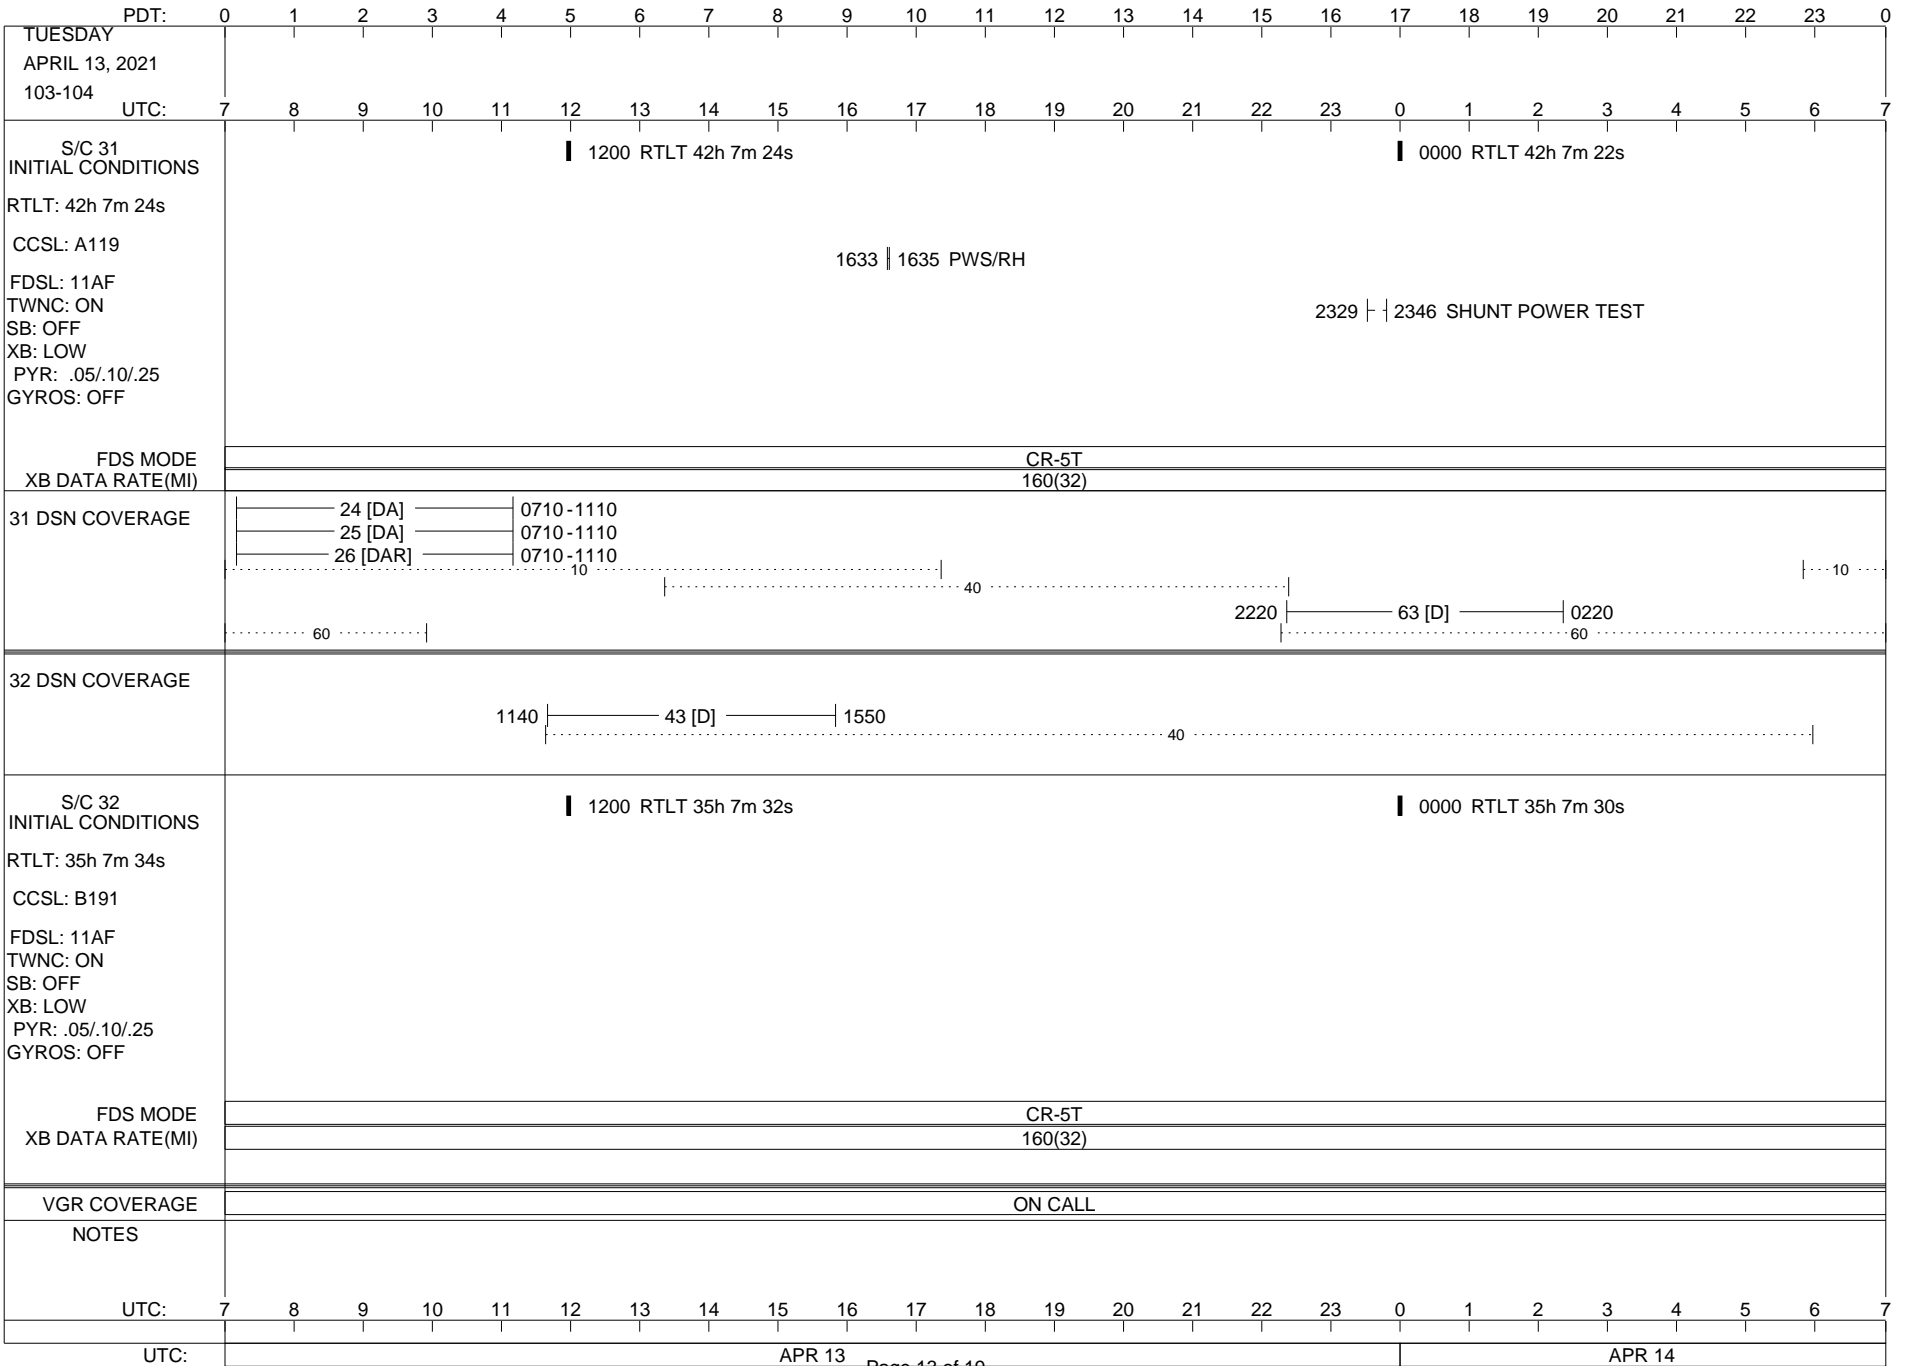

ISSUE DATE: 04/13/21 15:21

ISSUE DATE: 04/13/21 15:21

PDT: 0 1 2 3 4 5 6 7 8 9 10 11 12 13 14 15 16 17 18 19 20 21 22 23 0

WEDNESDAY
APRIL 14, 2021
104-105
UTC: 7 8 9 10 11 12 13 14 15 16 17 18 19 20 21 22 23 0 1 2 3 4 5 6 7