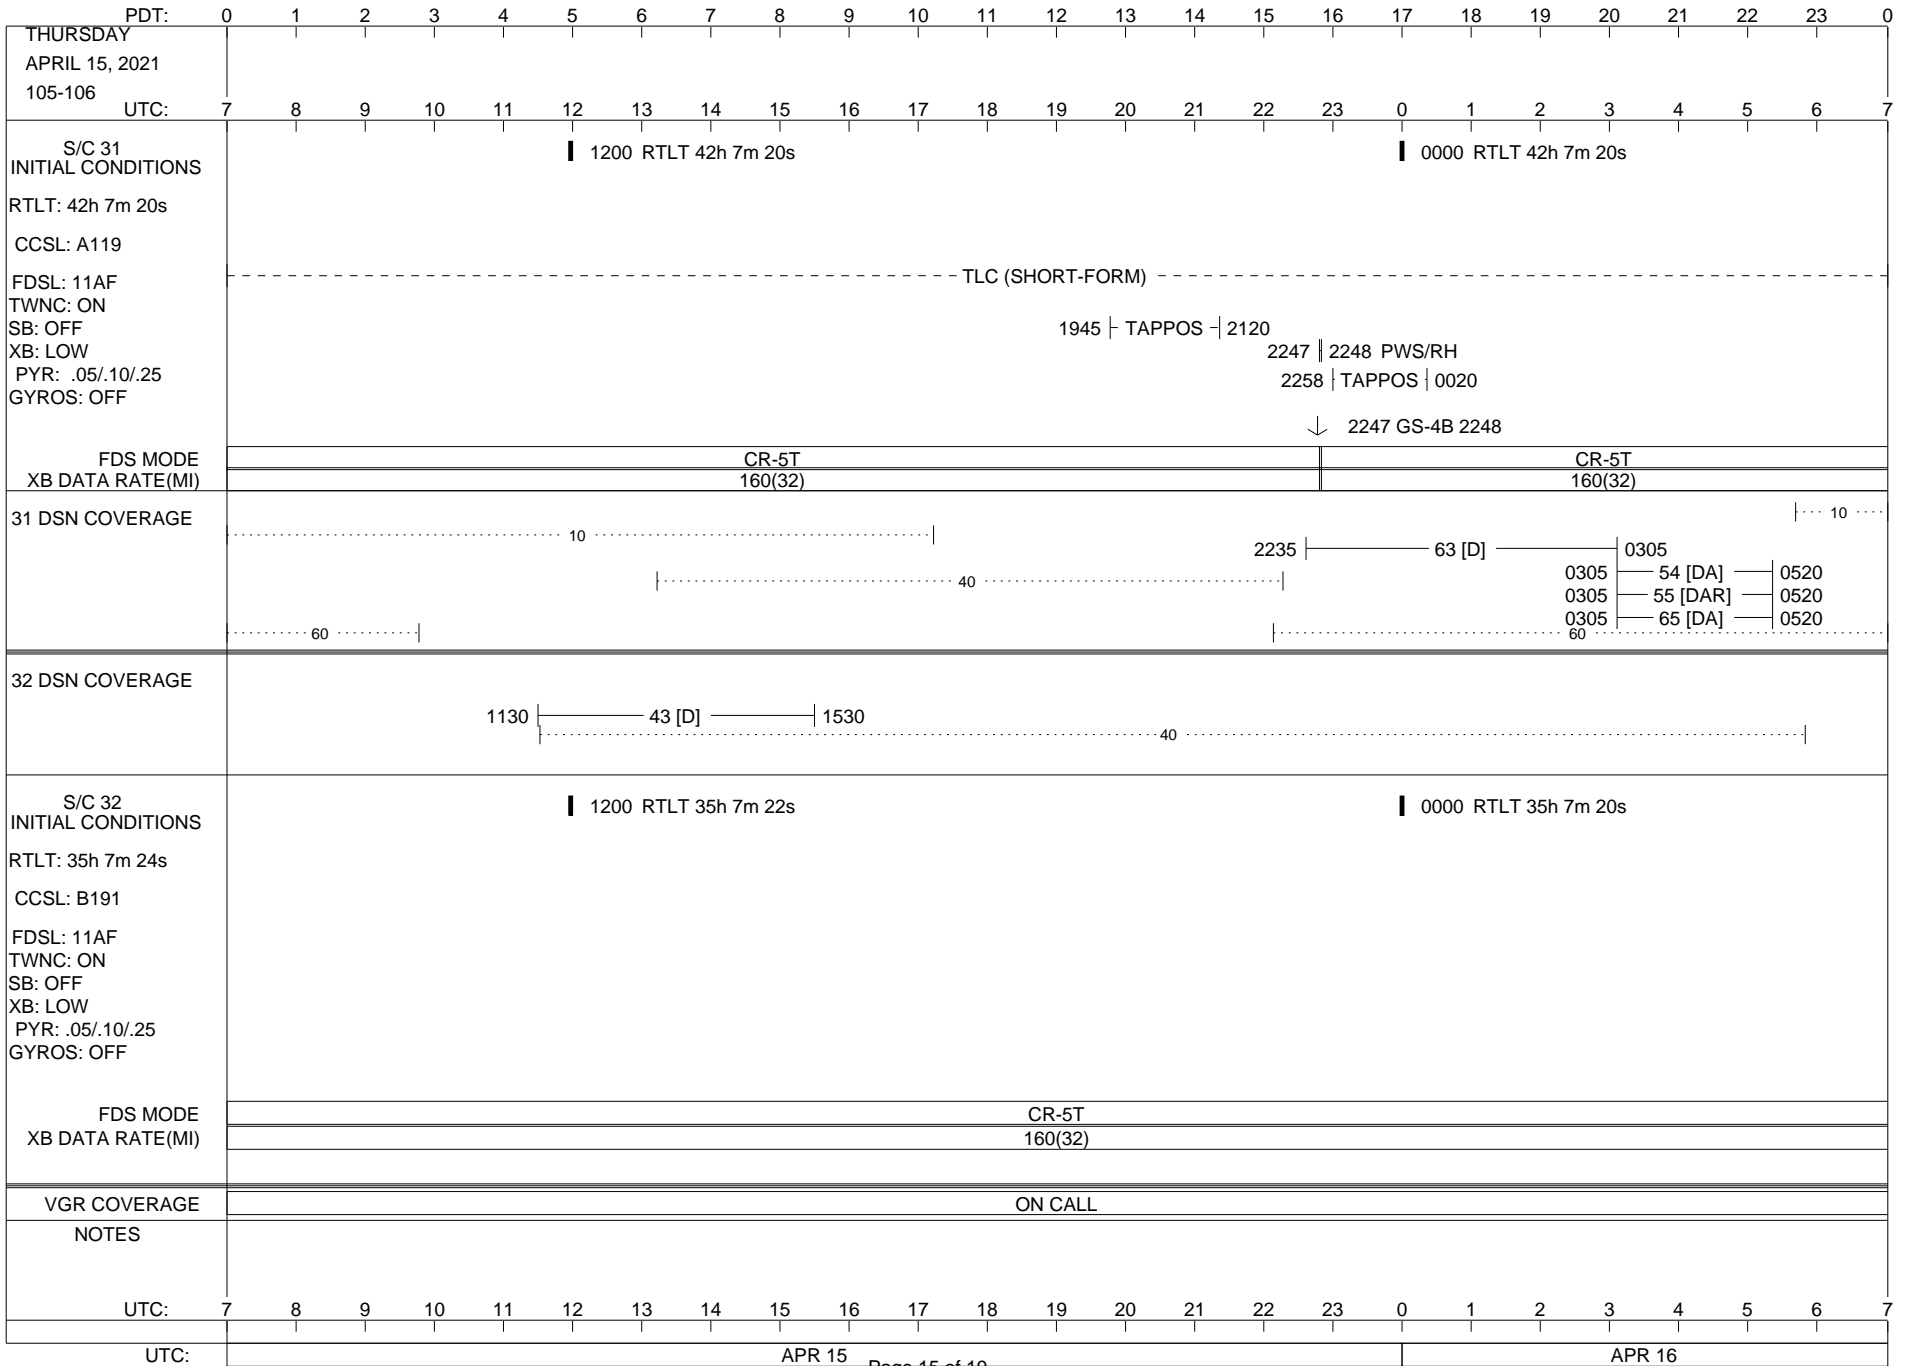

ISSUE DATE: 04/13/21 15:21