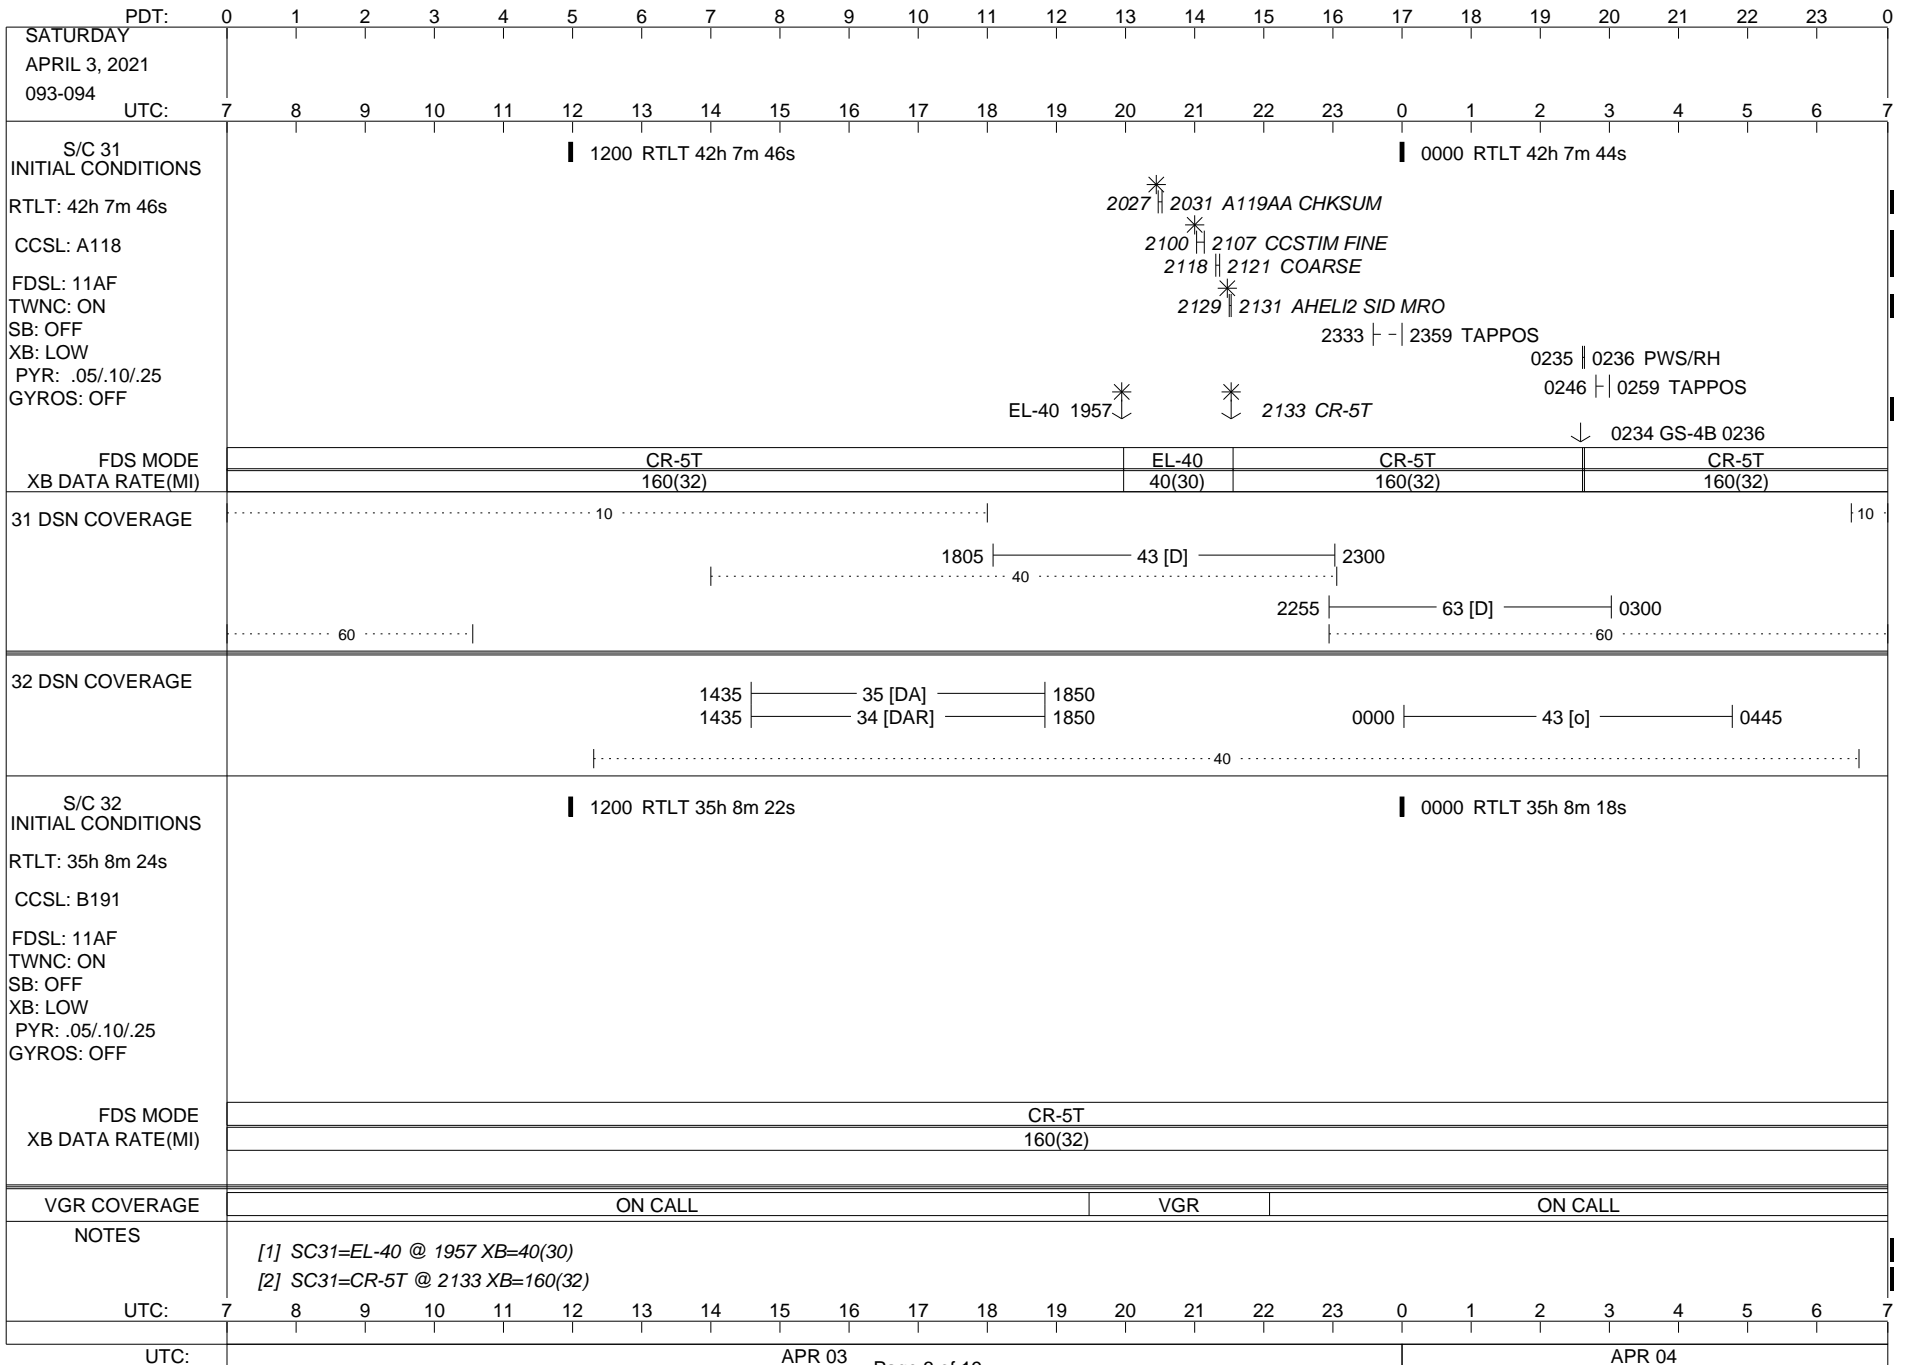

ISSUE DATE: 04/13/21 15:21

1200 RTLT 42h 7m 46s | 0000 RTLT 42h 7m 44s

2027 * 2031 A119AA CHKSUM
2100 * 2107 CCSTIM FINE
2118 * 2121 COARSE
2129 * 2131 AHELIZ SID MRO
2333 - - 2359 TAPPOS
0235 | 0236 PWS/RH
0246 | 0259 TAPPOS
EL-40 1957 * ↓ 2133 CR-5T ↓ 0234 GS-4B 0236

CR-5T	EL-40	CR-5T	CR-5T
160(32)	40(30)	160(32)	160(32)