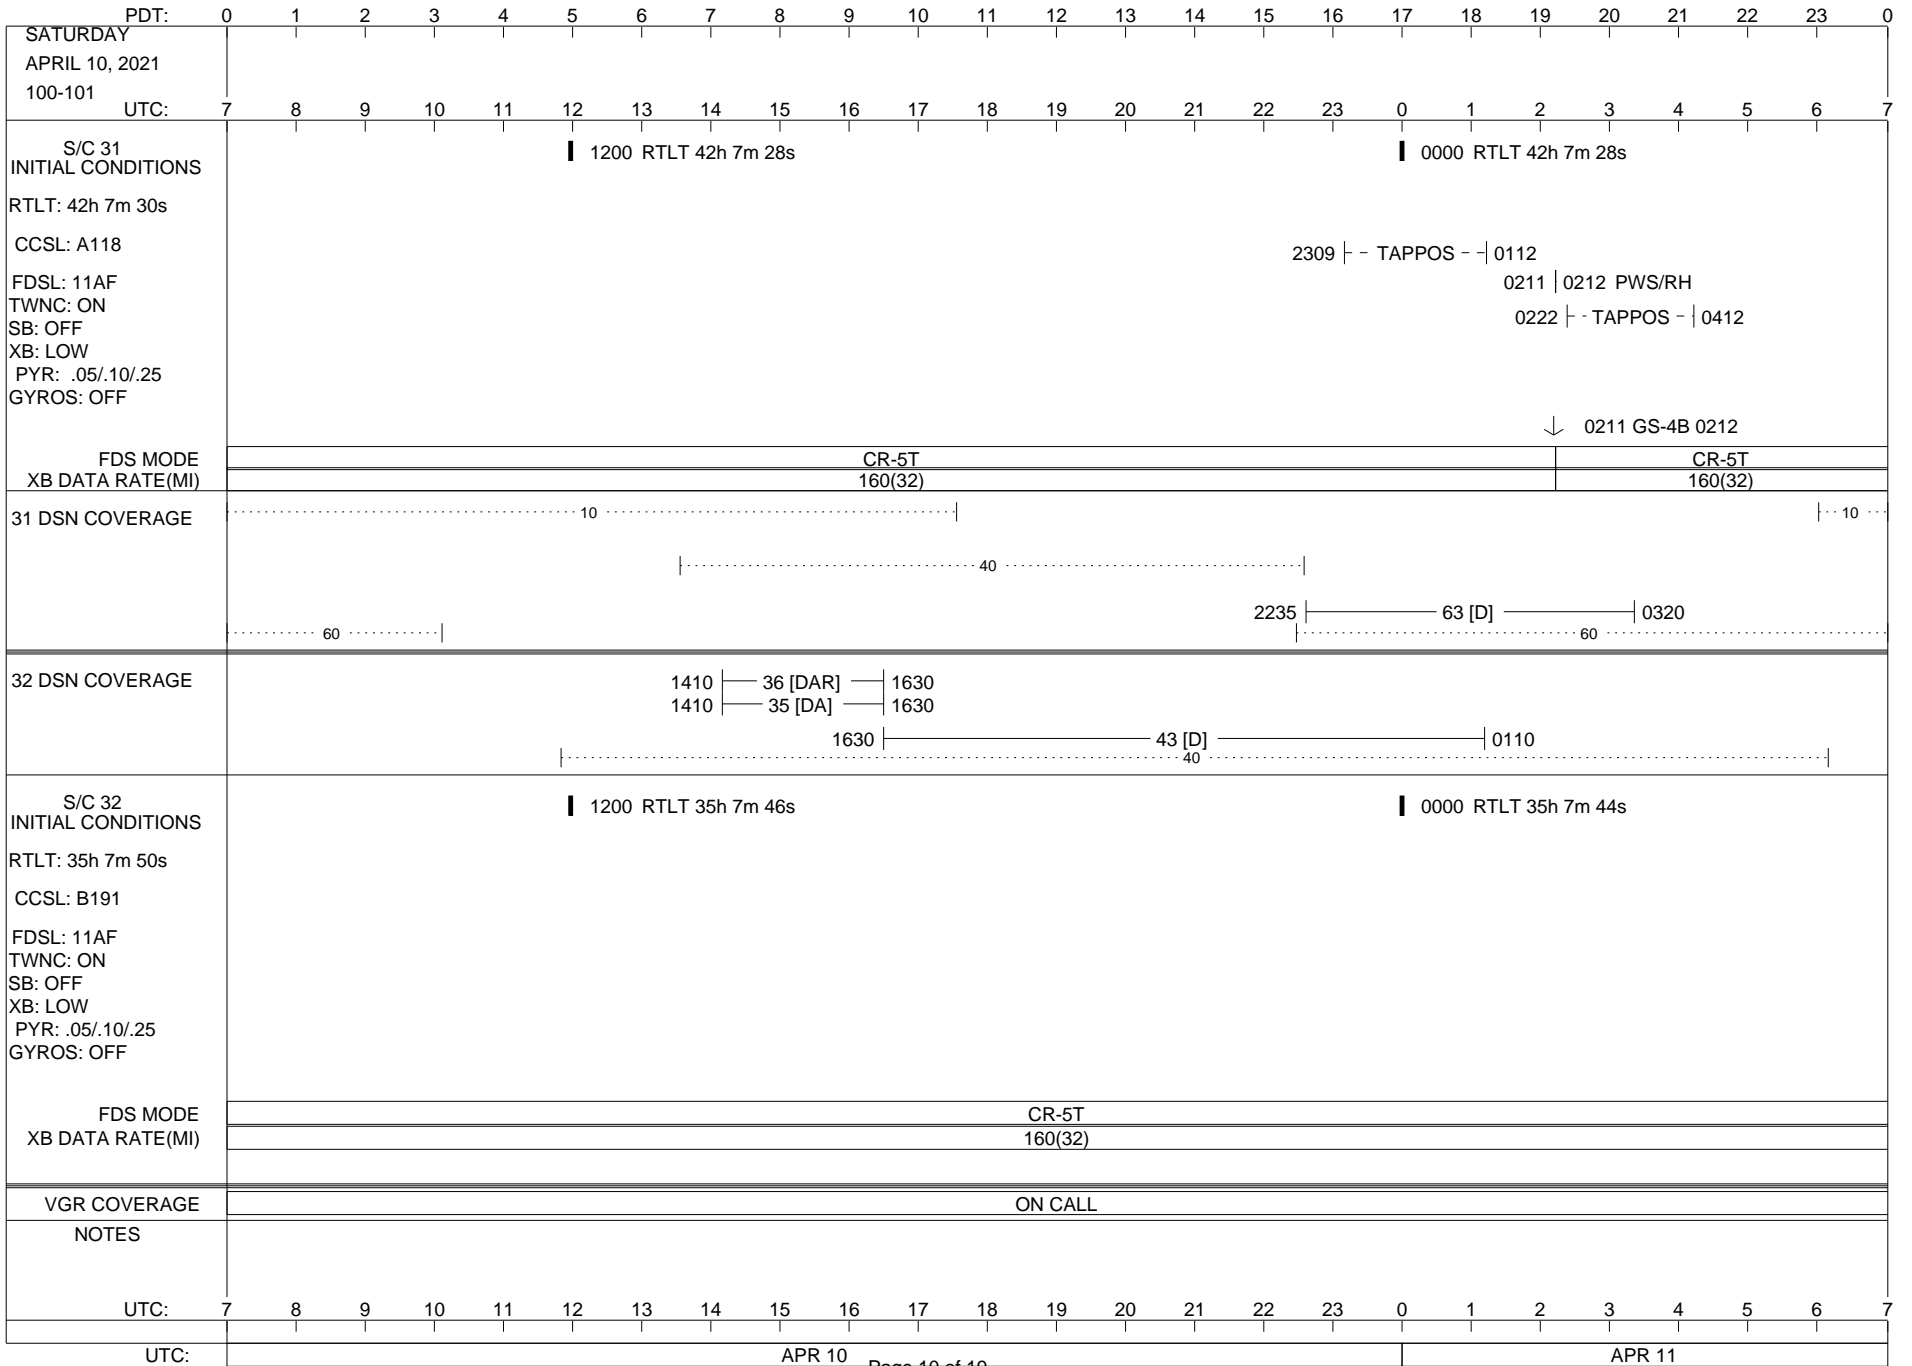

ISSUE DATE: 04/13/21 15:21