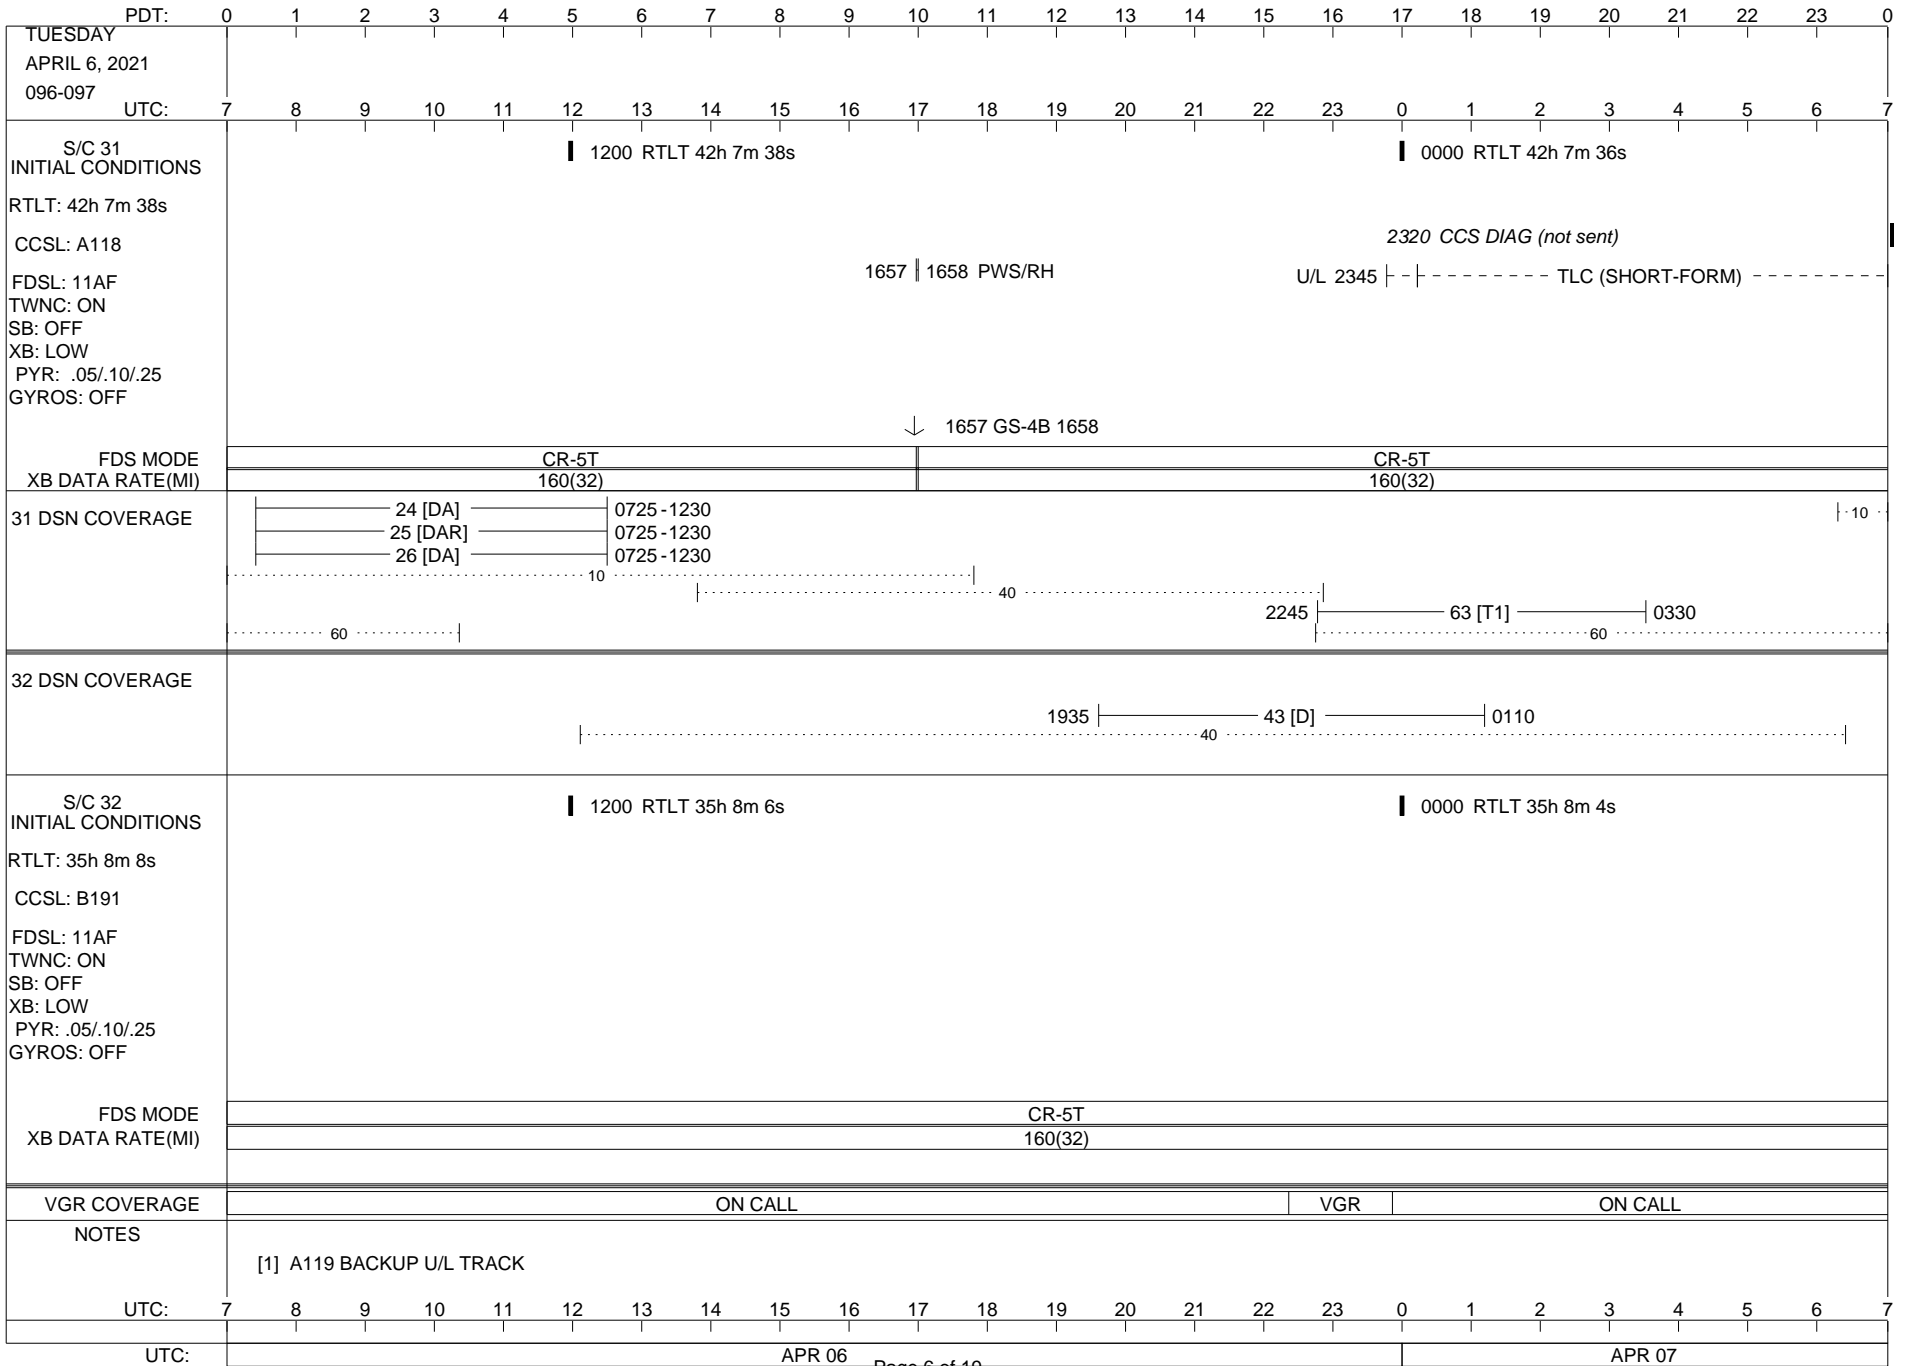

CR-5T
 160(32)

VGR COVERAGE

ON CALL	VGR	ON CALL
---------	-----	---------

NOTES

[1] SC31=EL-40 @ 1957 XB=40(30)
 [2] SC31=CR-5T @ 2133 XB=160(32)

ISSUE DATE: 04/13/21 15:21

ISSUE DATE: 04/13/21 15:21

ISSUE DATE: 04/13/21 15:21