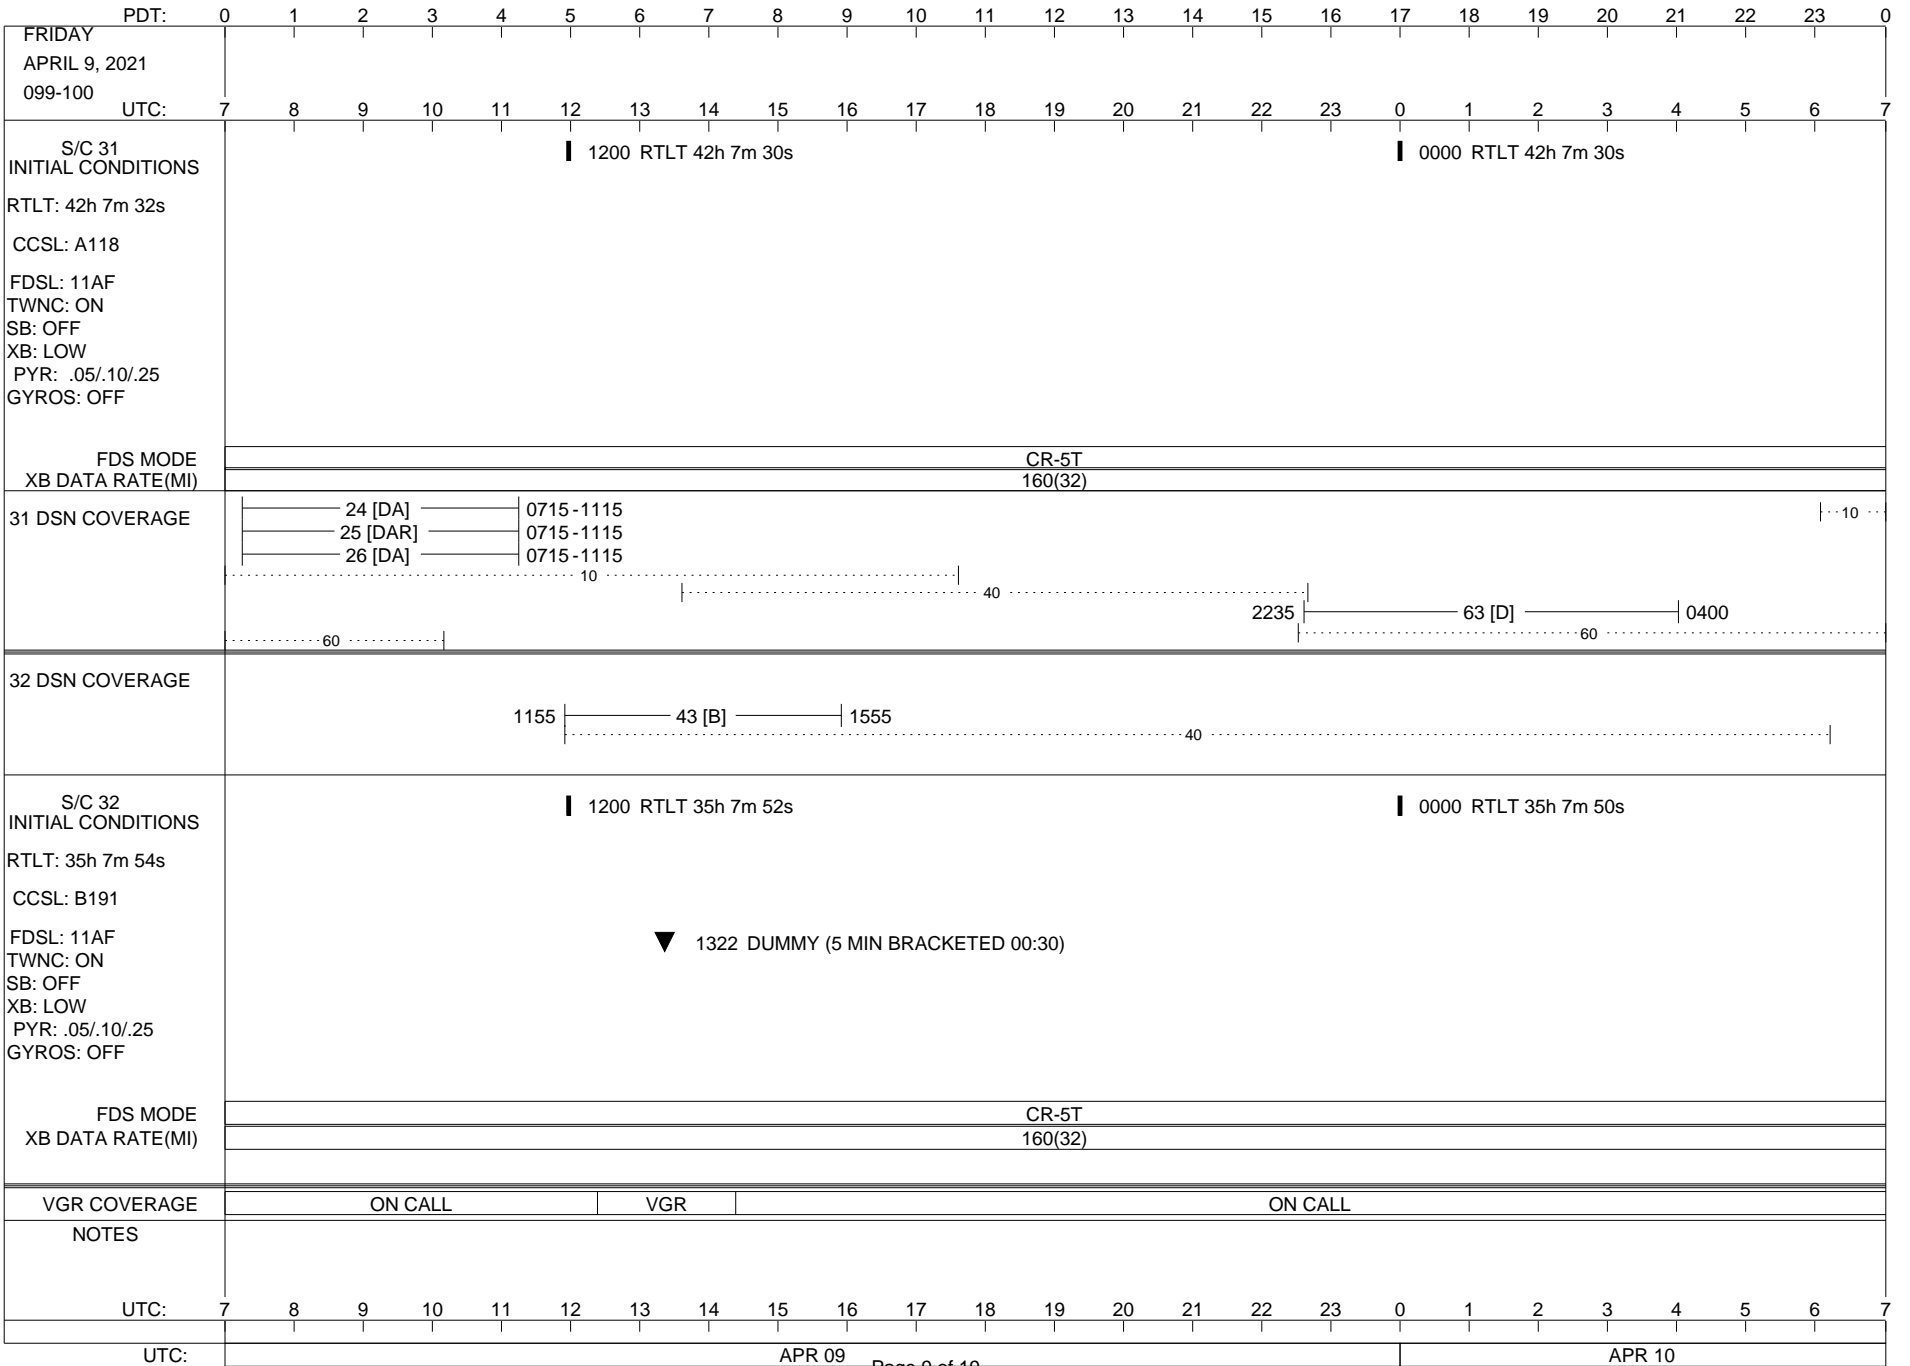

ISSUE DATE: 04/13/21 15:21