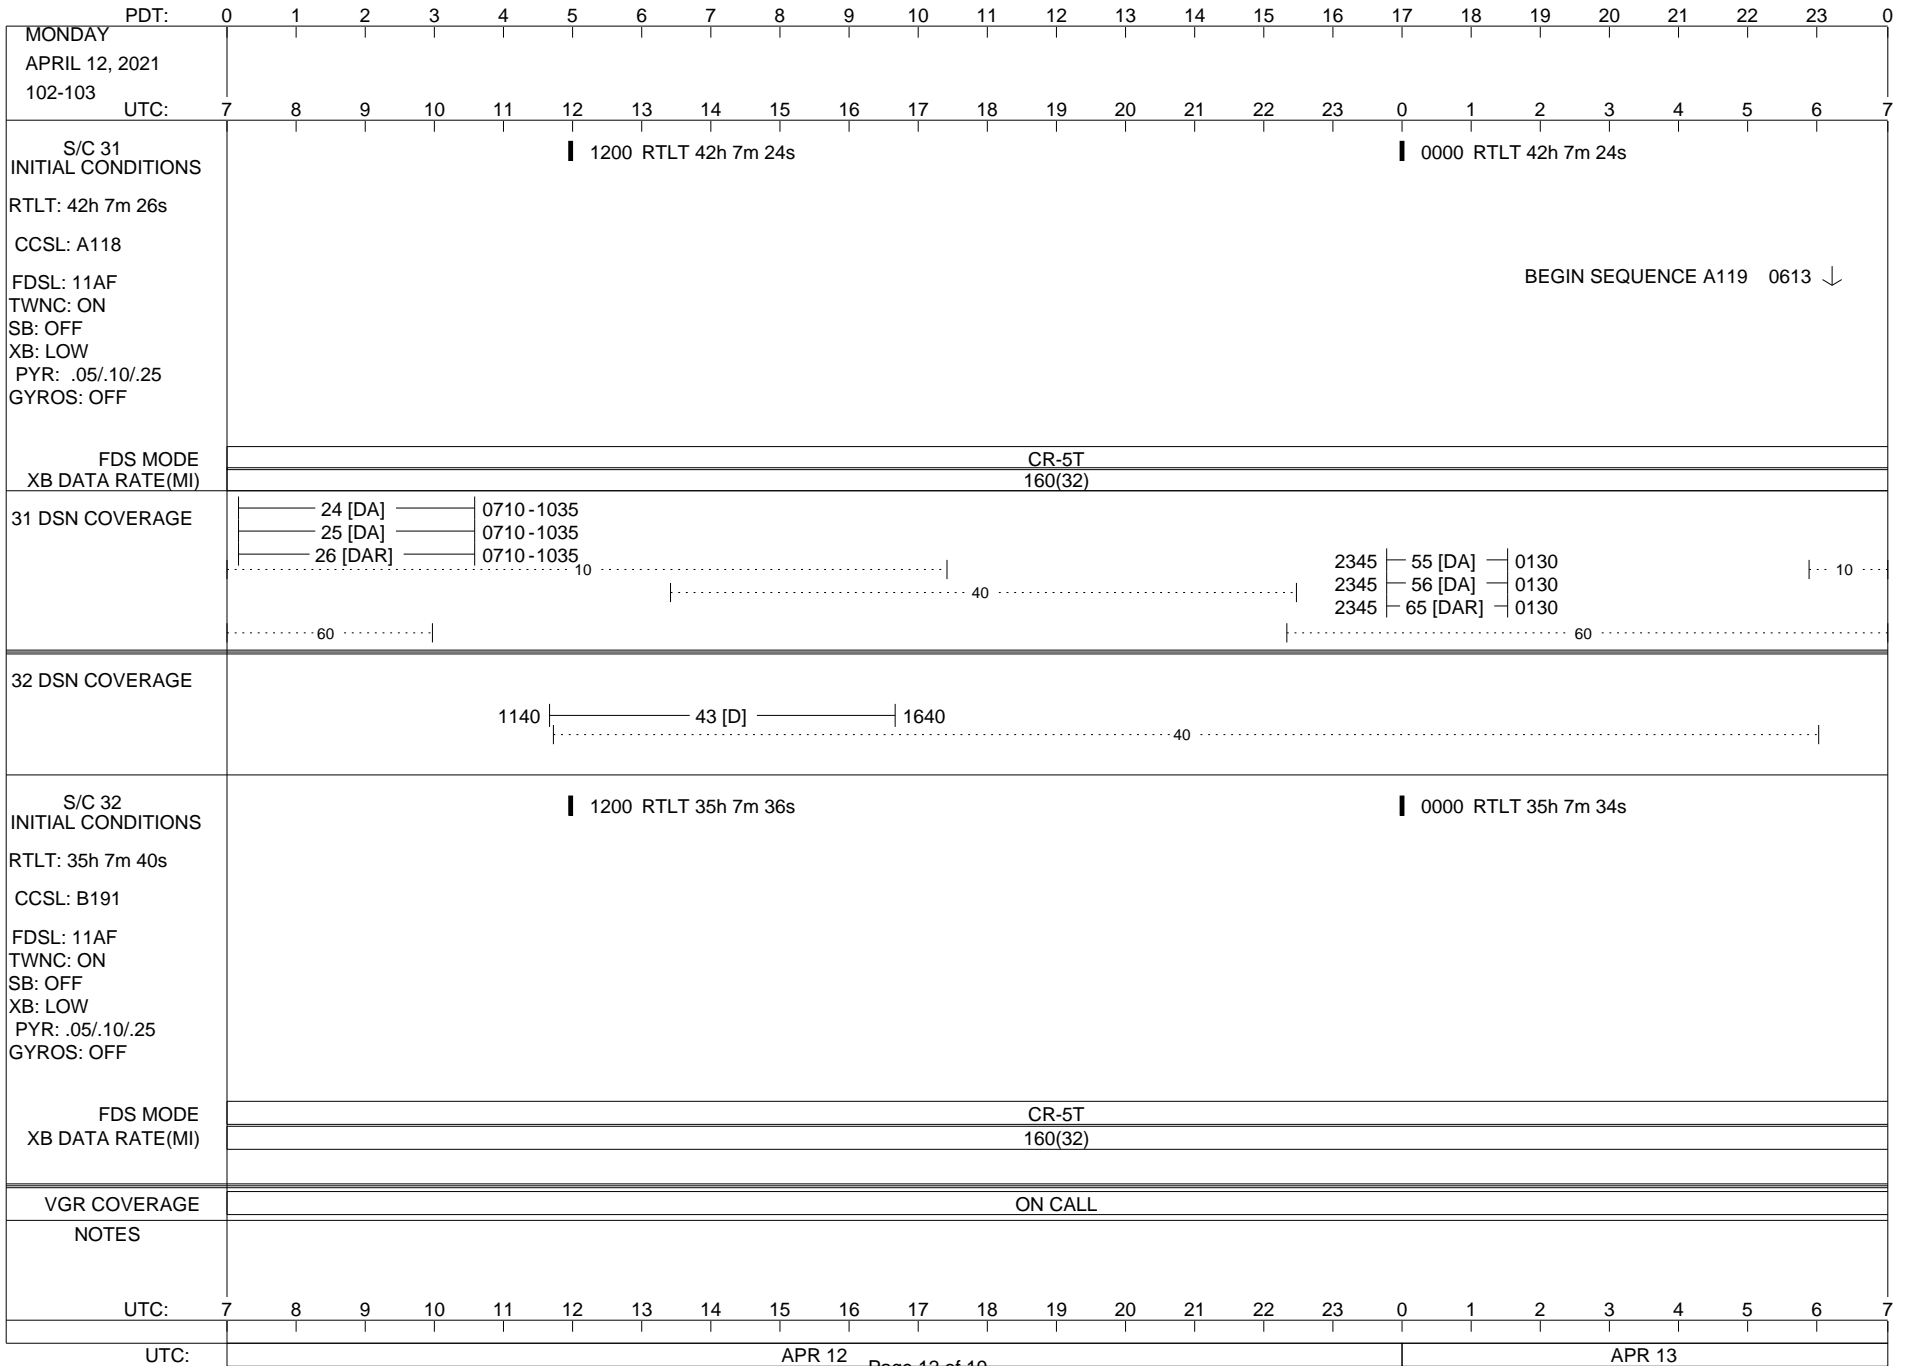

ISSUE DATE: 04/13/21 15:21