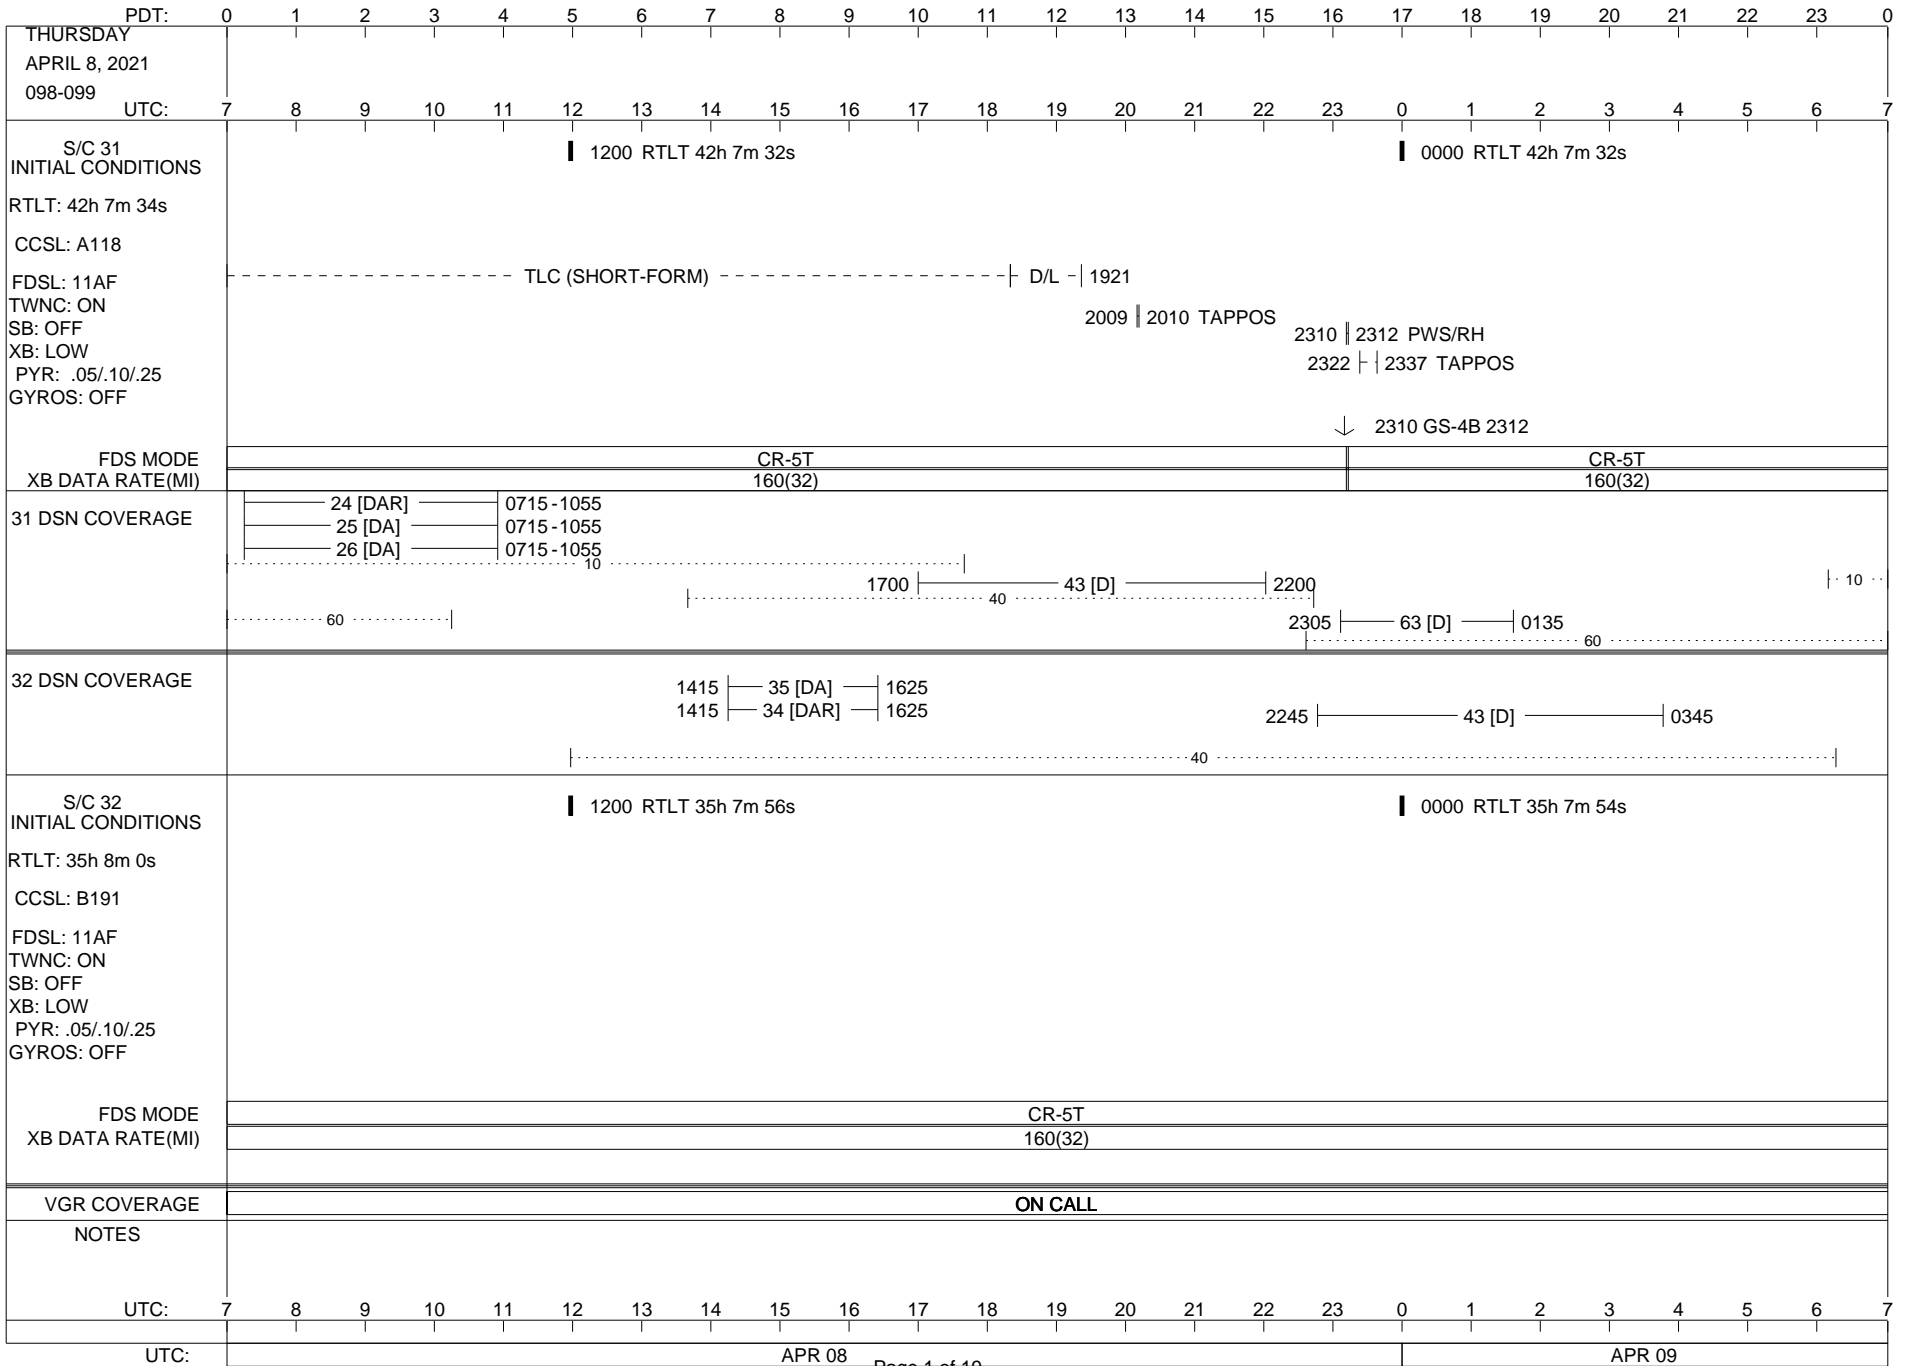

ISSUE DATE: 04/06/21 10:44