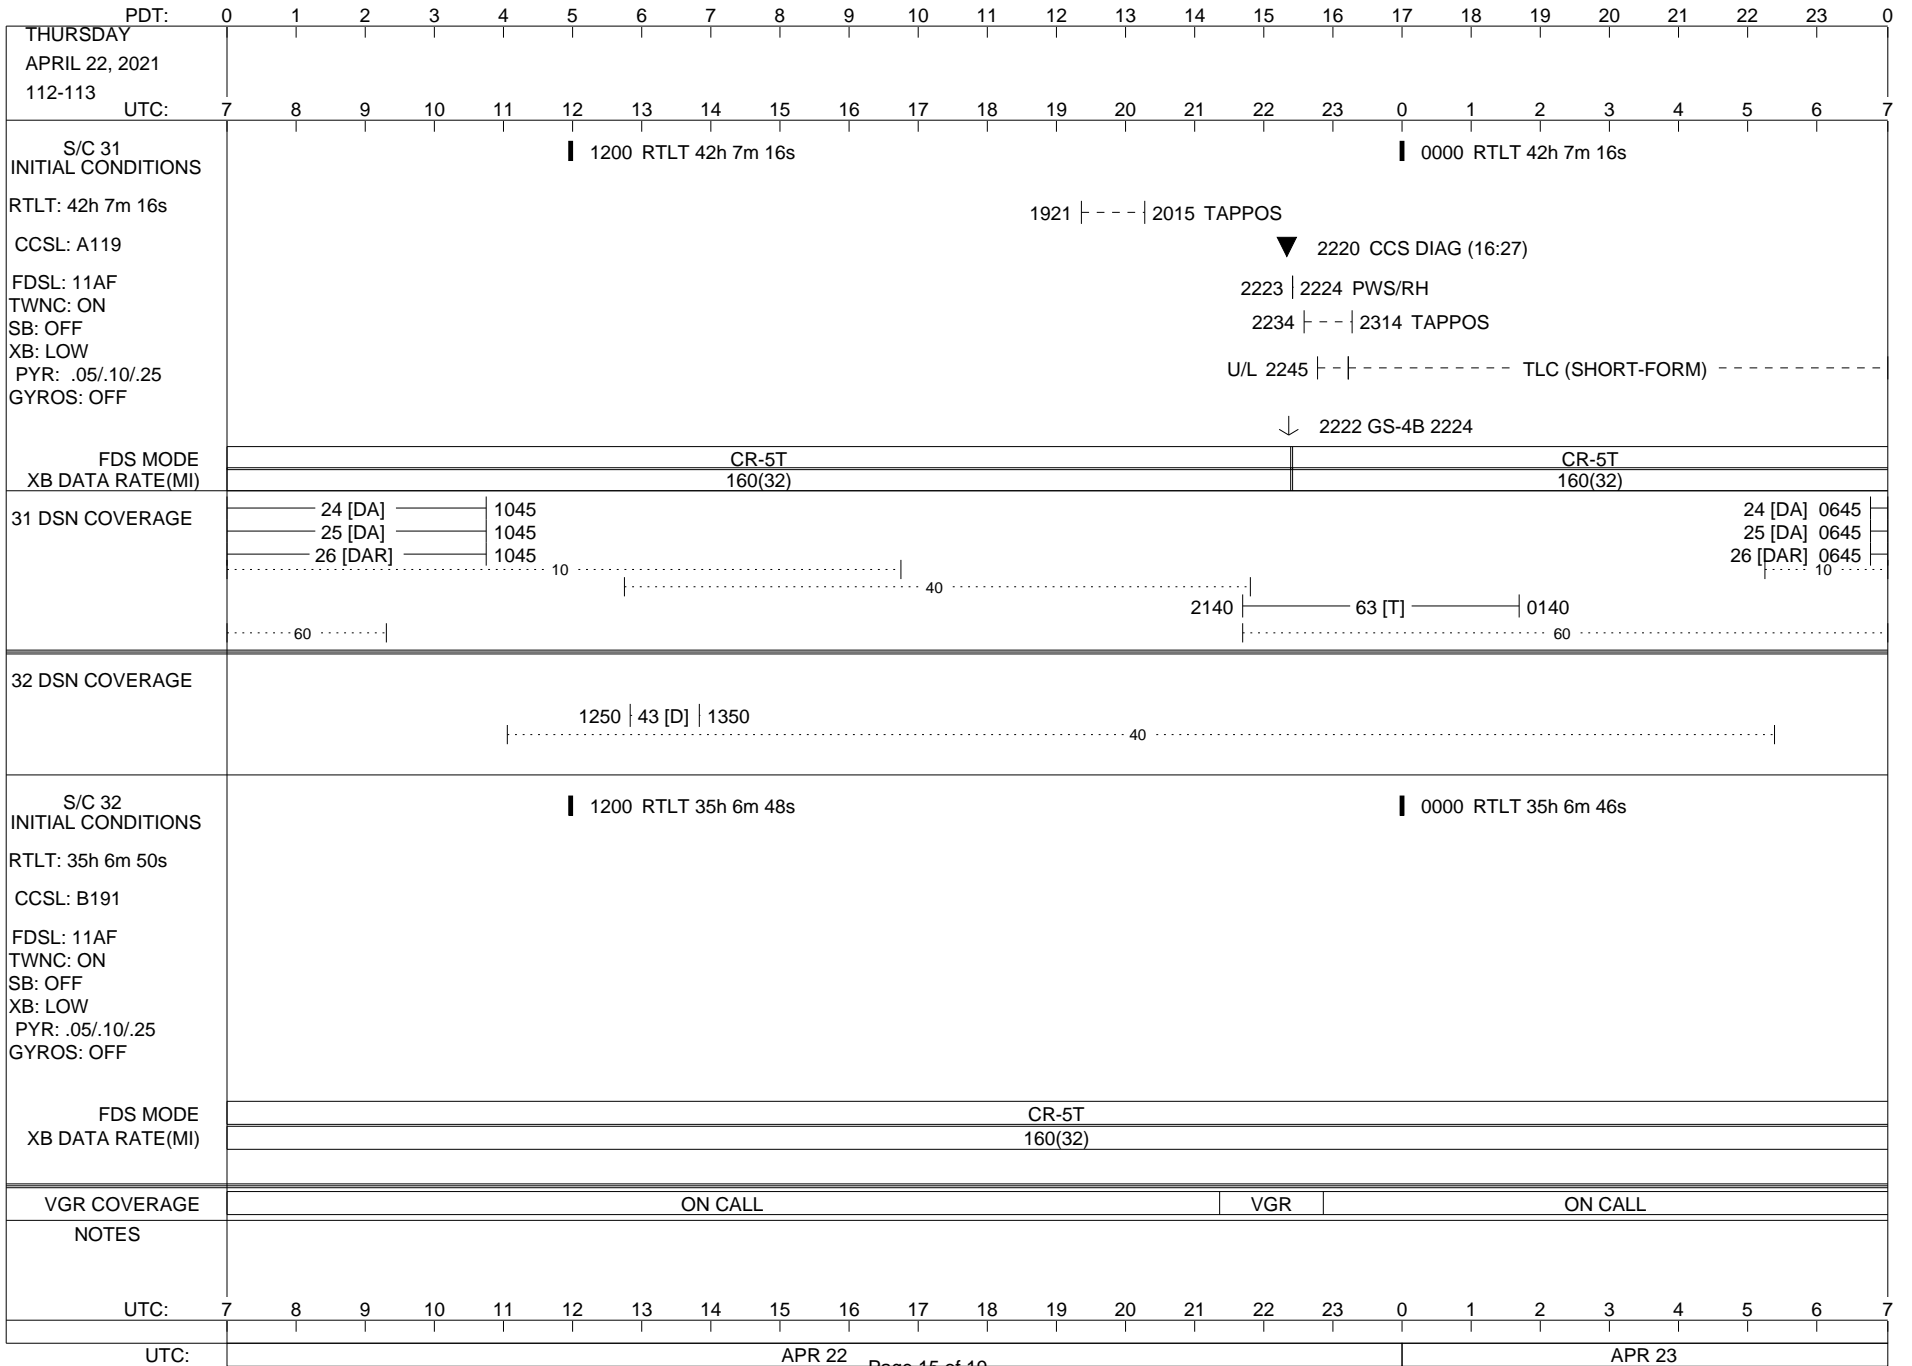

ISSUE DATE: 04/06/21 10:44