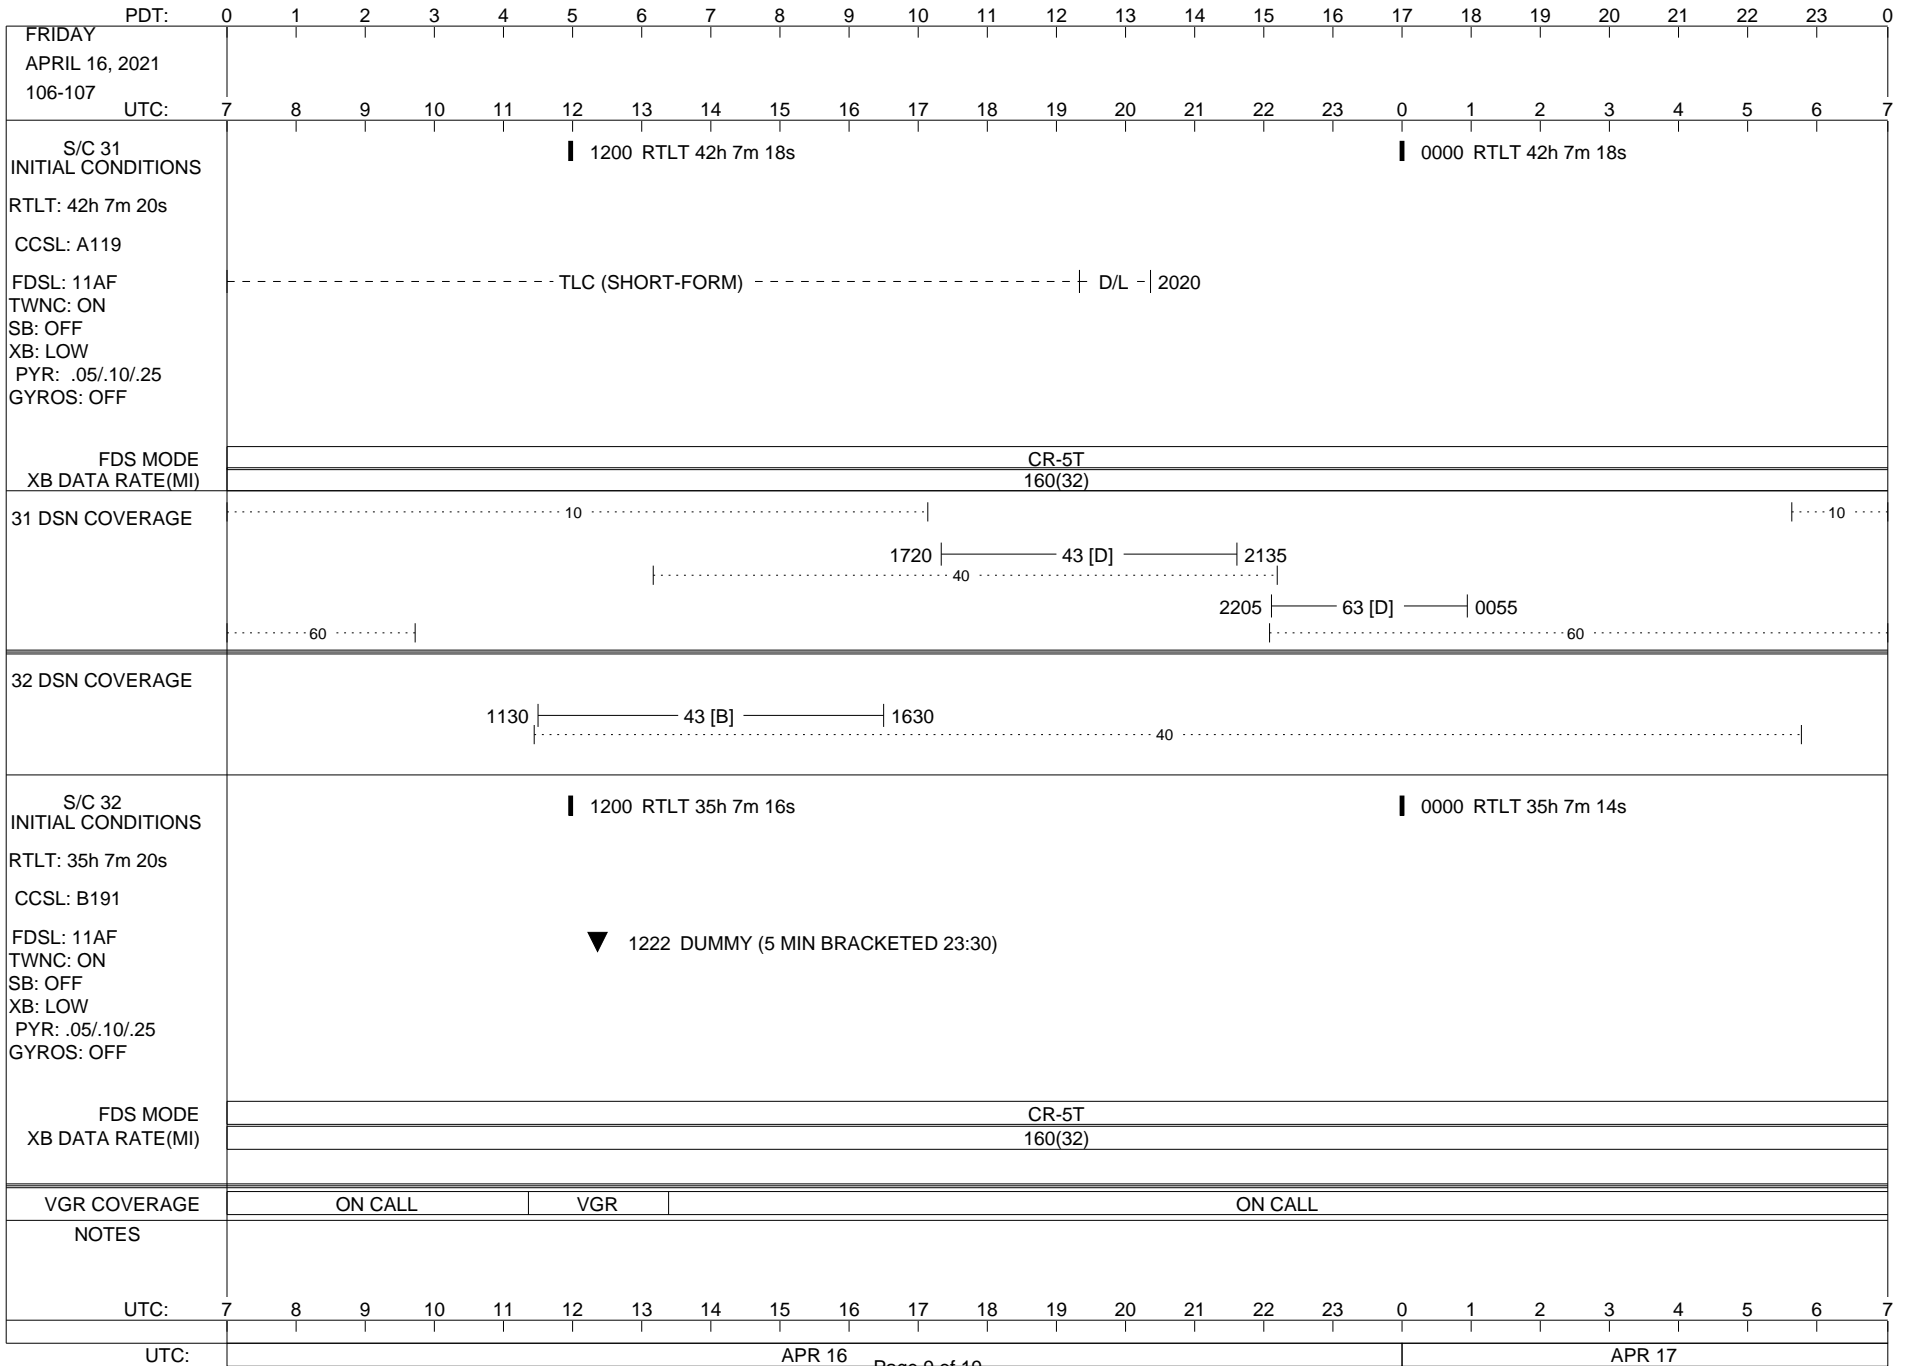

NOTES

UTC: 7 8 9 10 11 12 13 14 15 16 17 18 19 20 21 22 23 0 1 2 3 4 5 6 7

UTC:

APR 14

APR 15

ISSUE DATE: 04/06/21 10:44

ISSUE DATE: 04/06/21 10:44

ISSUE DATE: 04/06/21 10:44