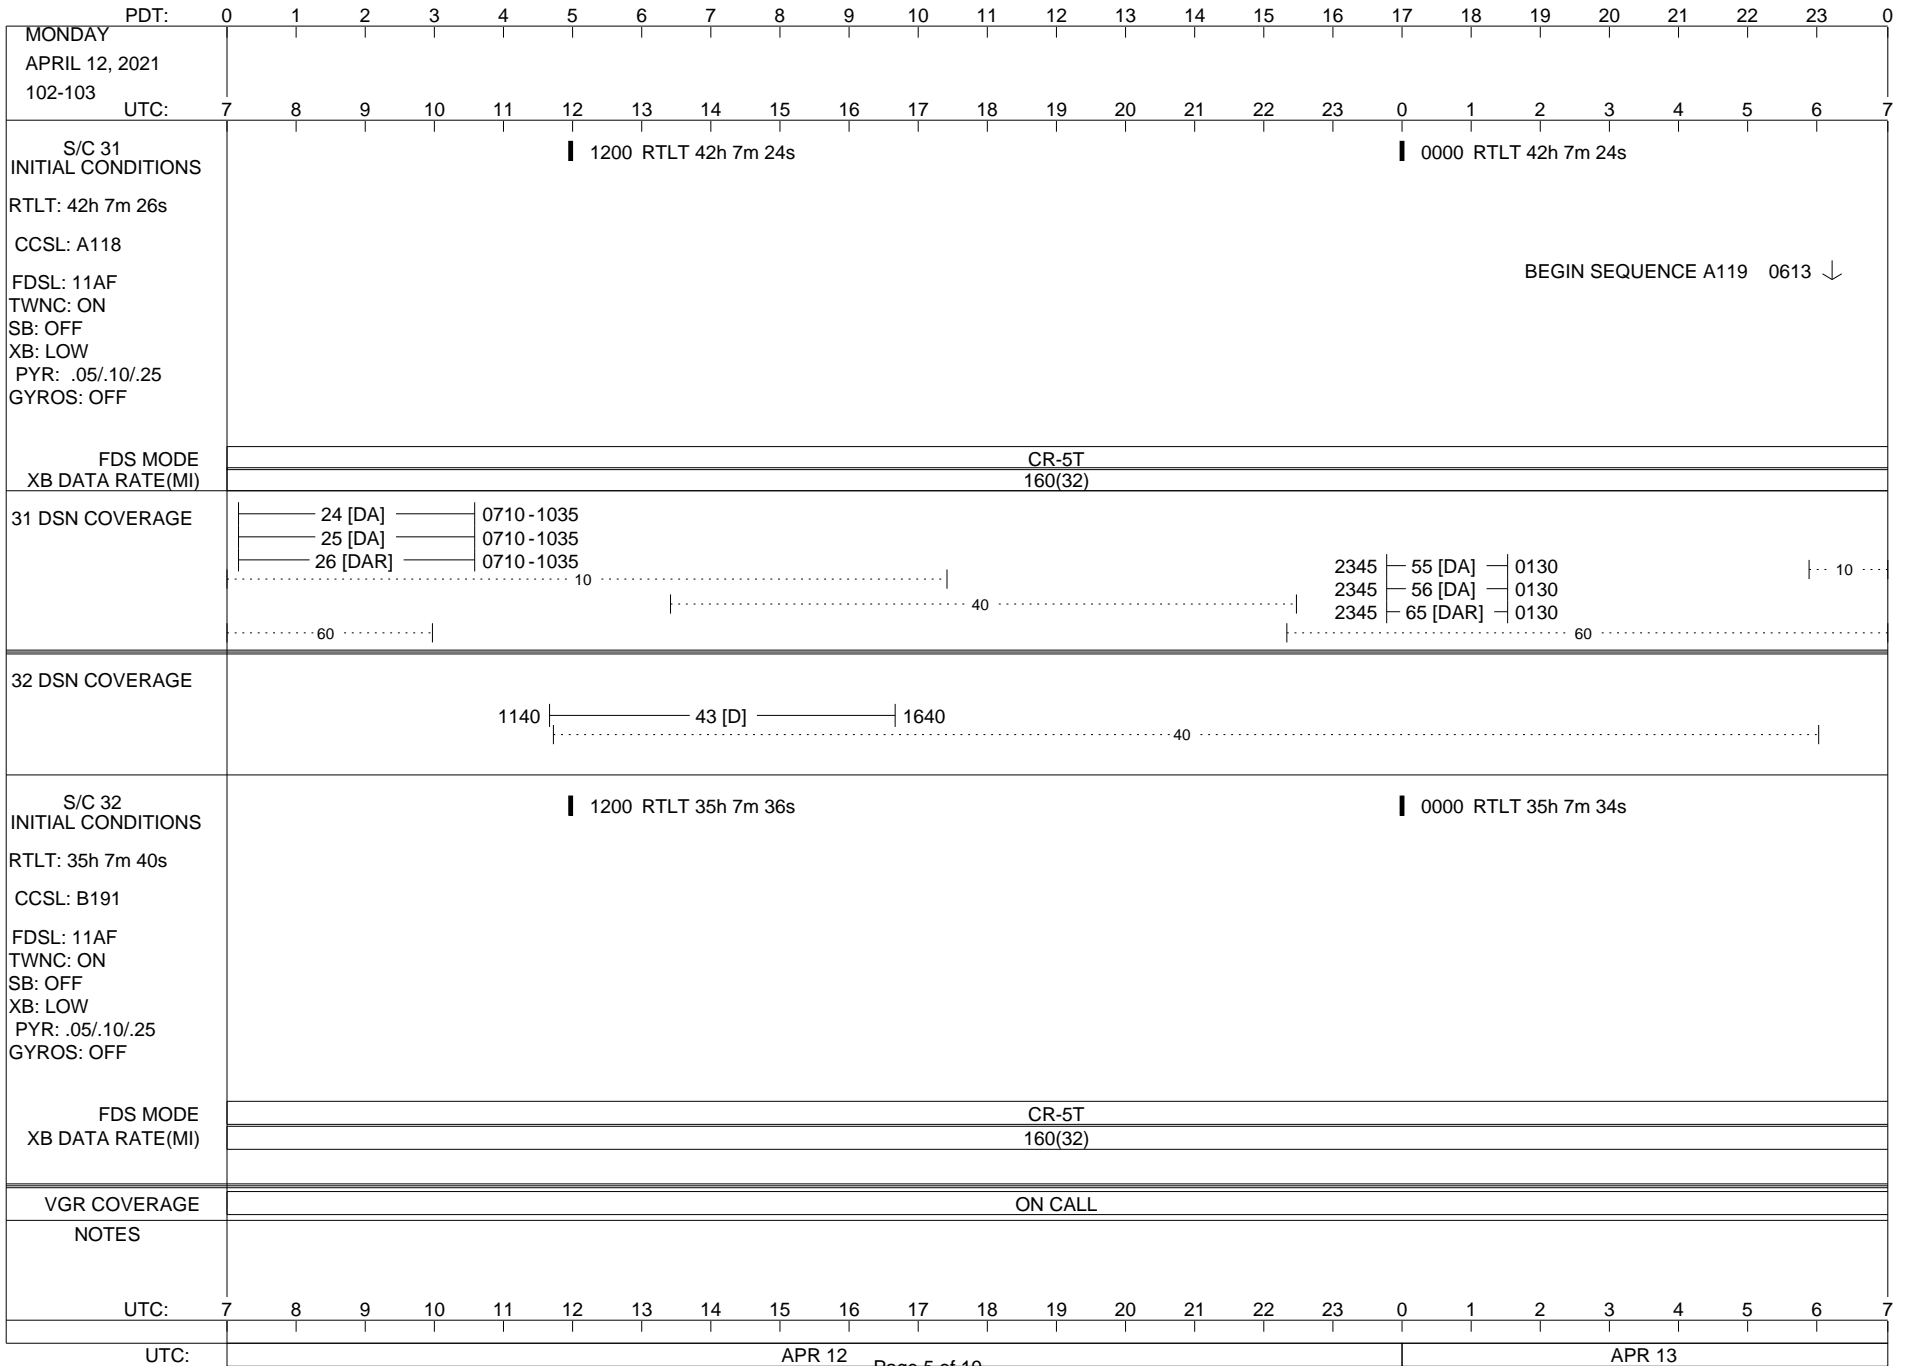

ISSUE DATE: 04/06/21 10:44