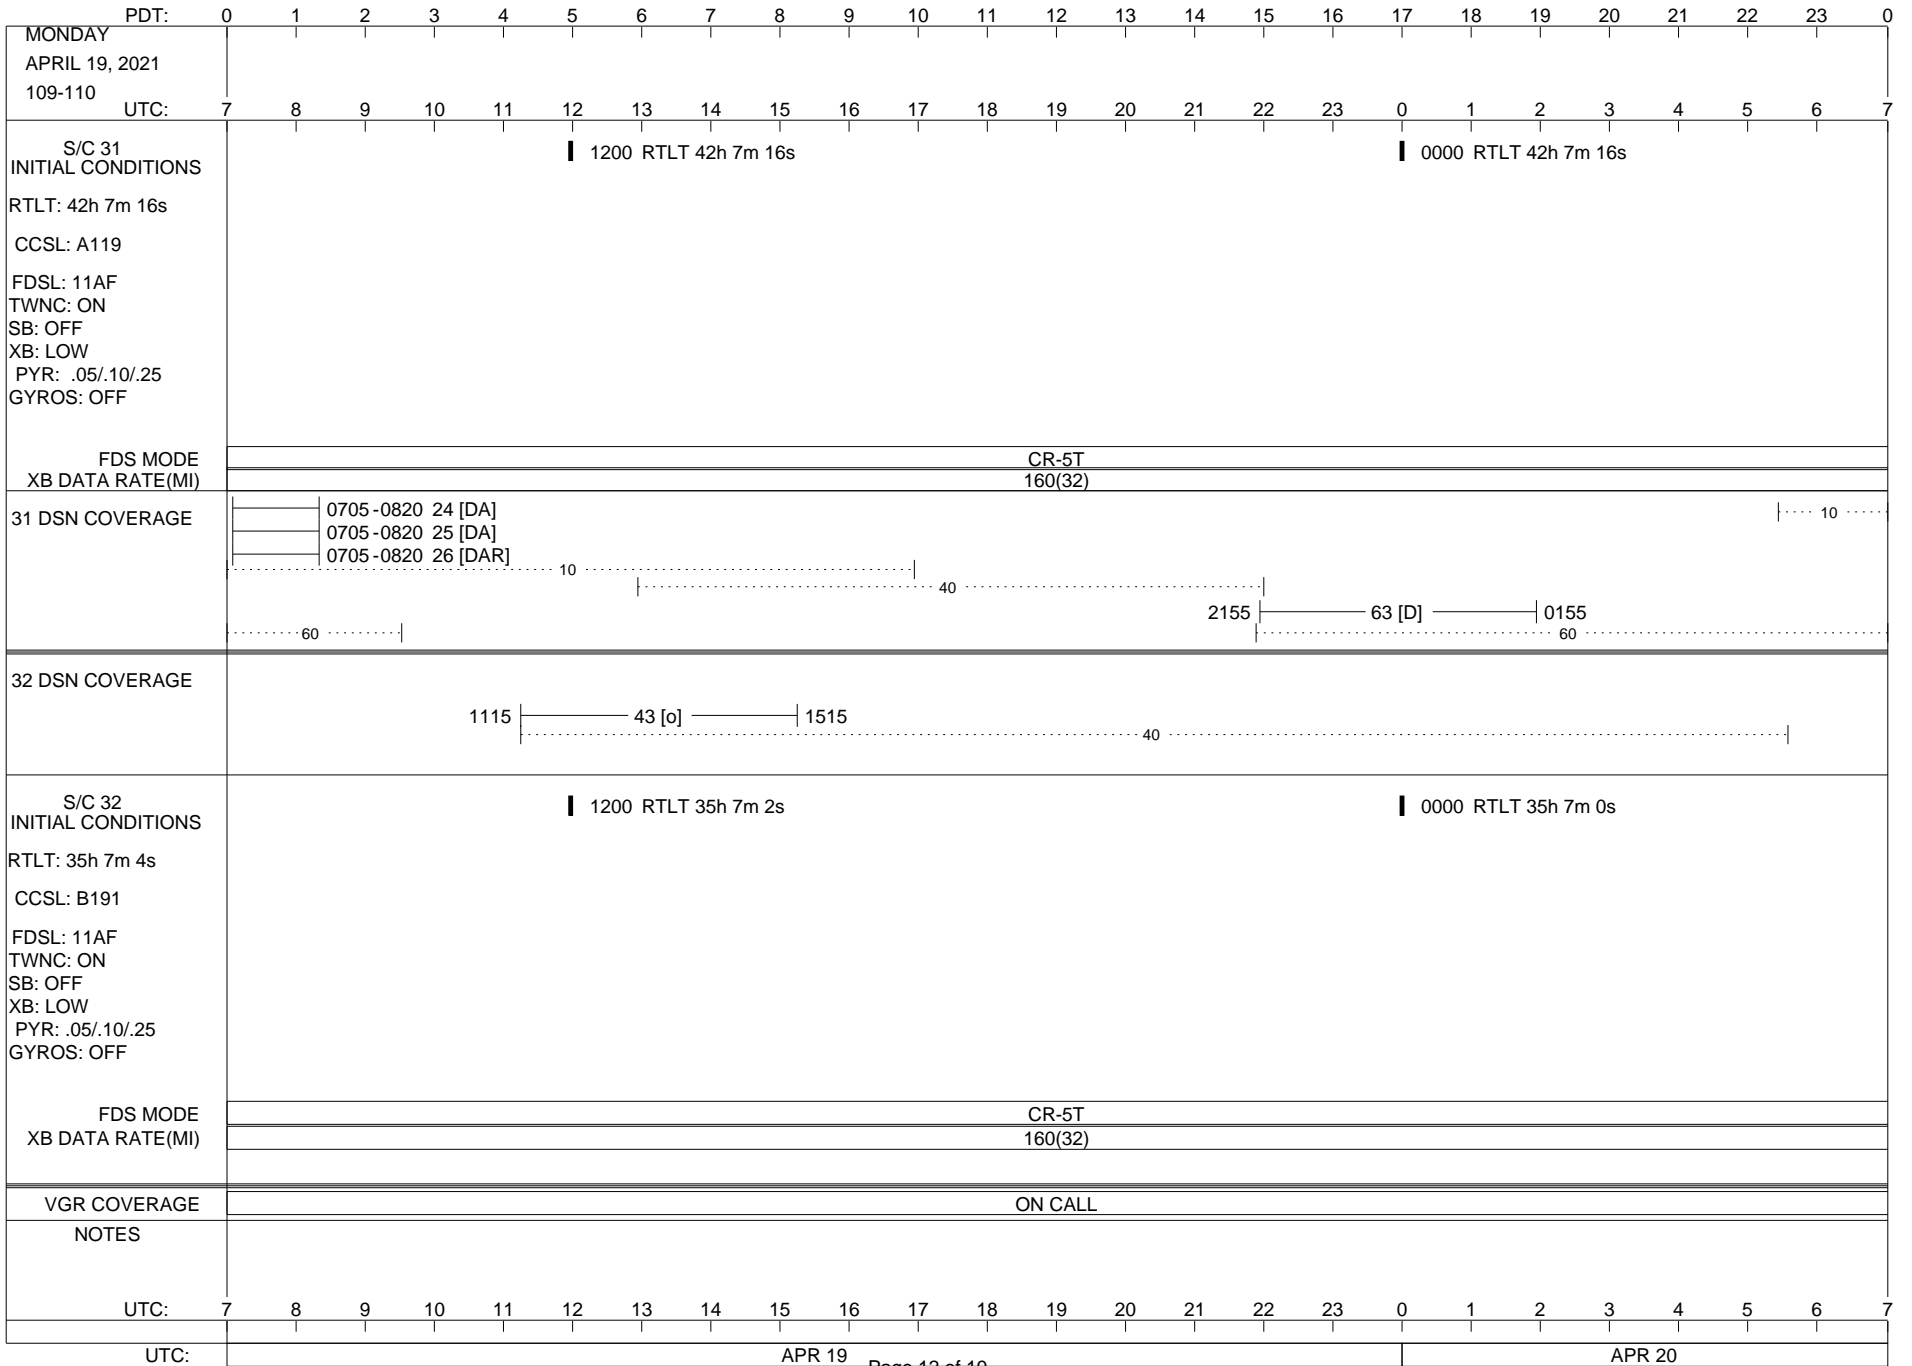

ISSUE DATE: 04/06/21 10:44