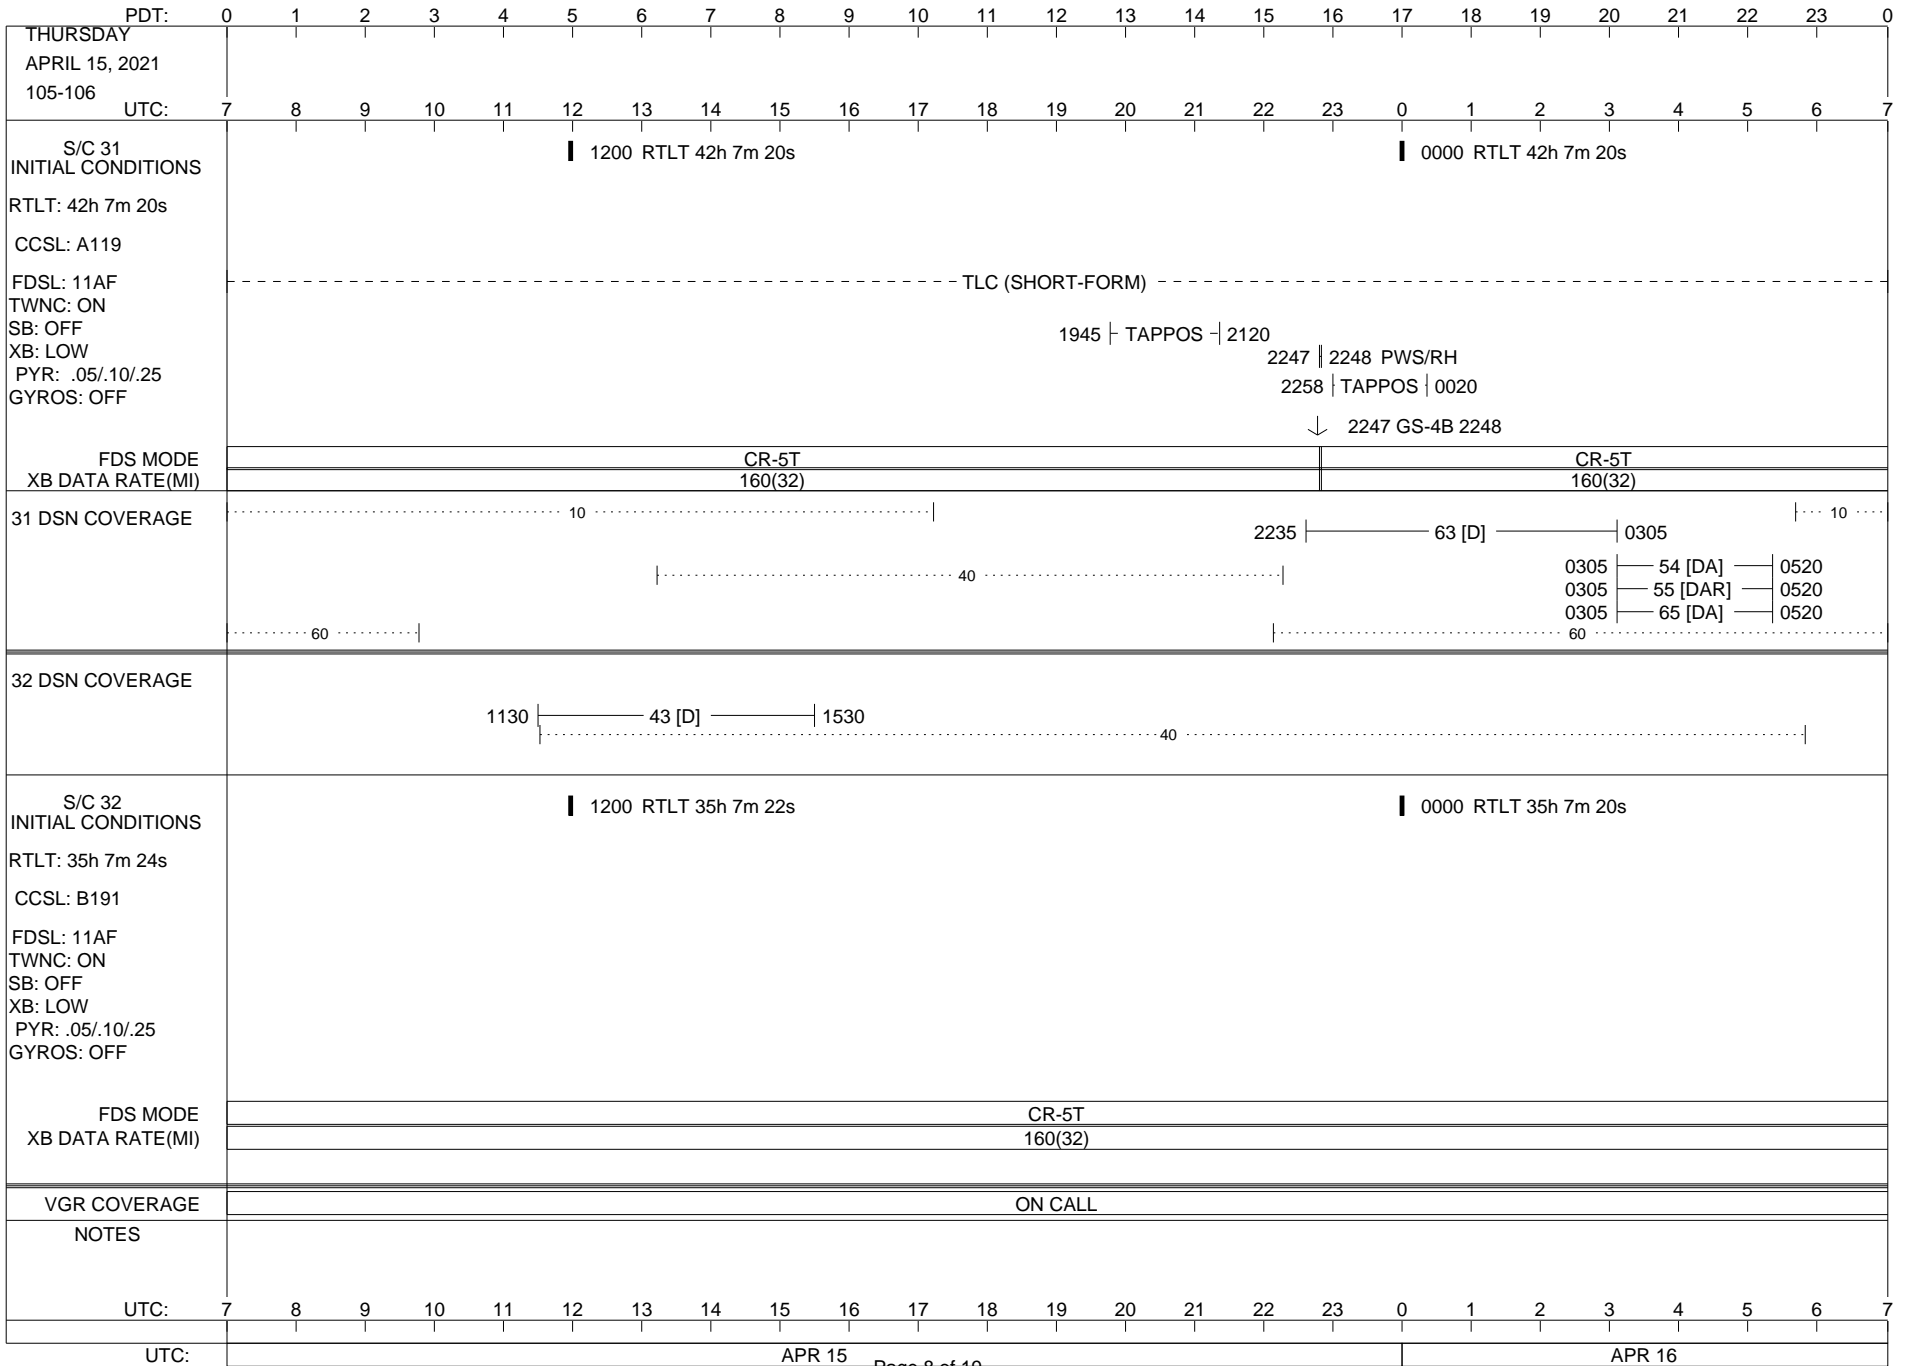

NOTES

UTC: 7 8 9 10 11 12 13 14 15 16 17 18 19 20 21 22 23 0 1 2 3 4 5 6 7

UTC:

APR 14

APR 15

ISSUE DATE: 04/06/21 10:44

ISSUE DATE: 04/06/21 10:44

ISSUE DATE: 04/06/21 10:44