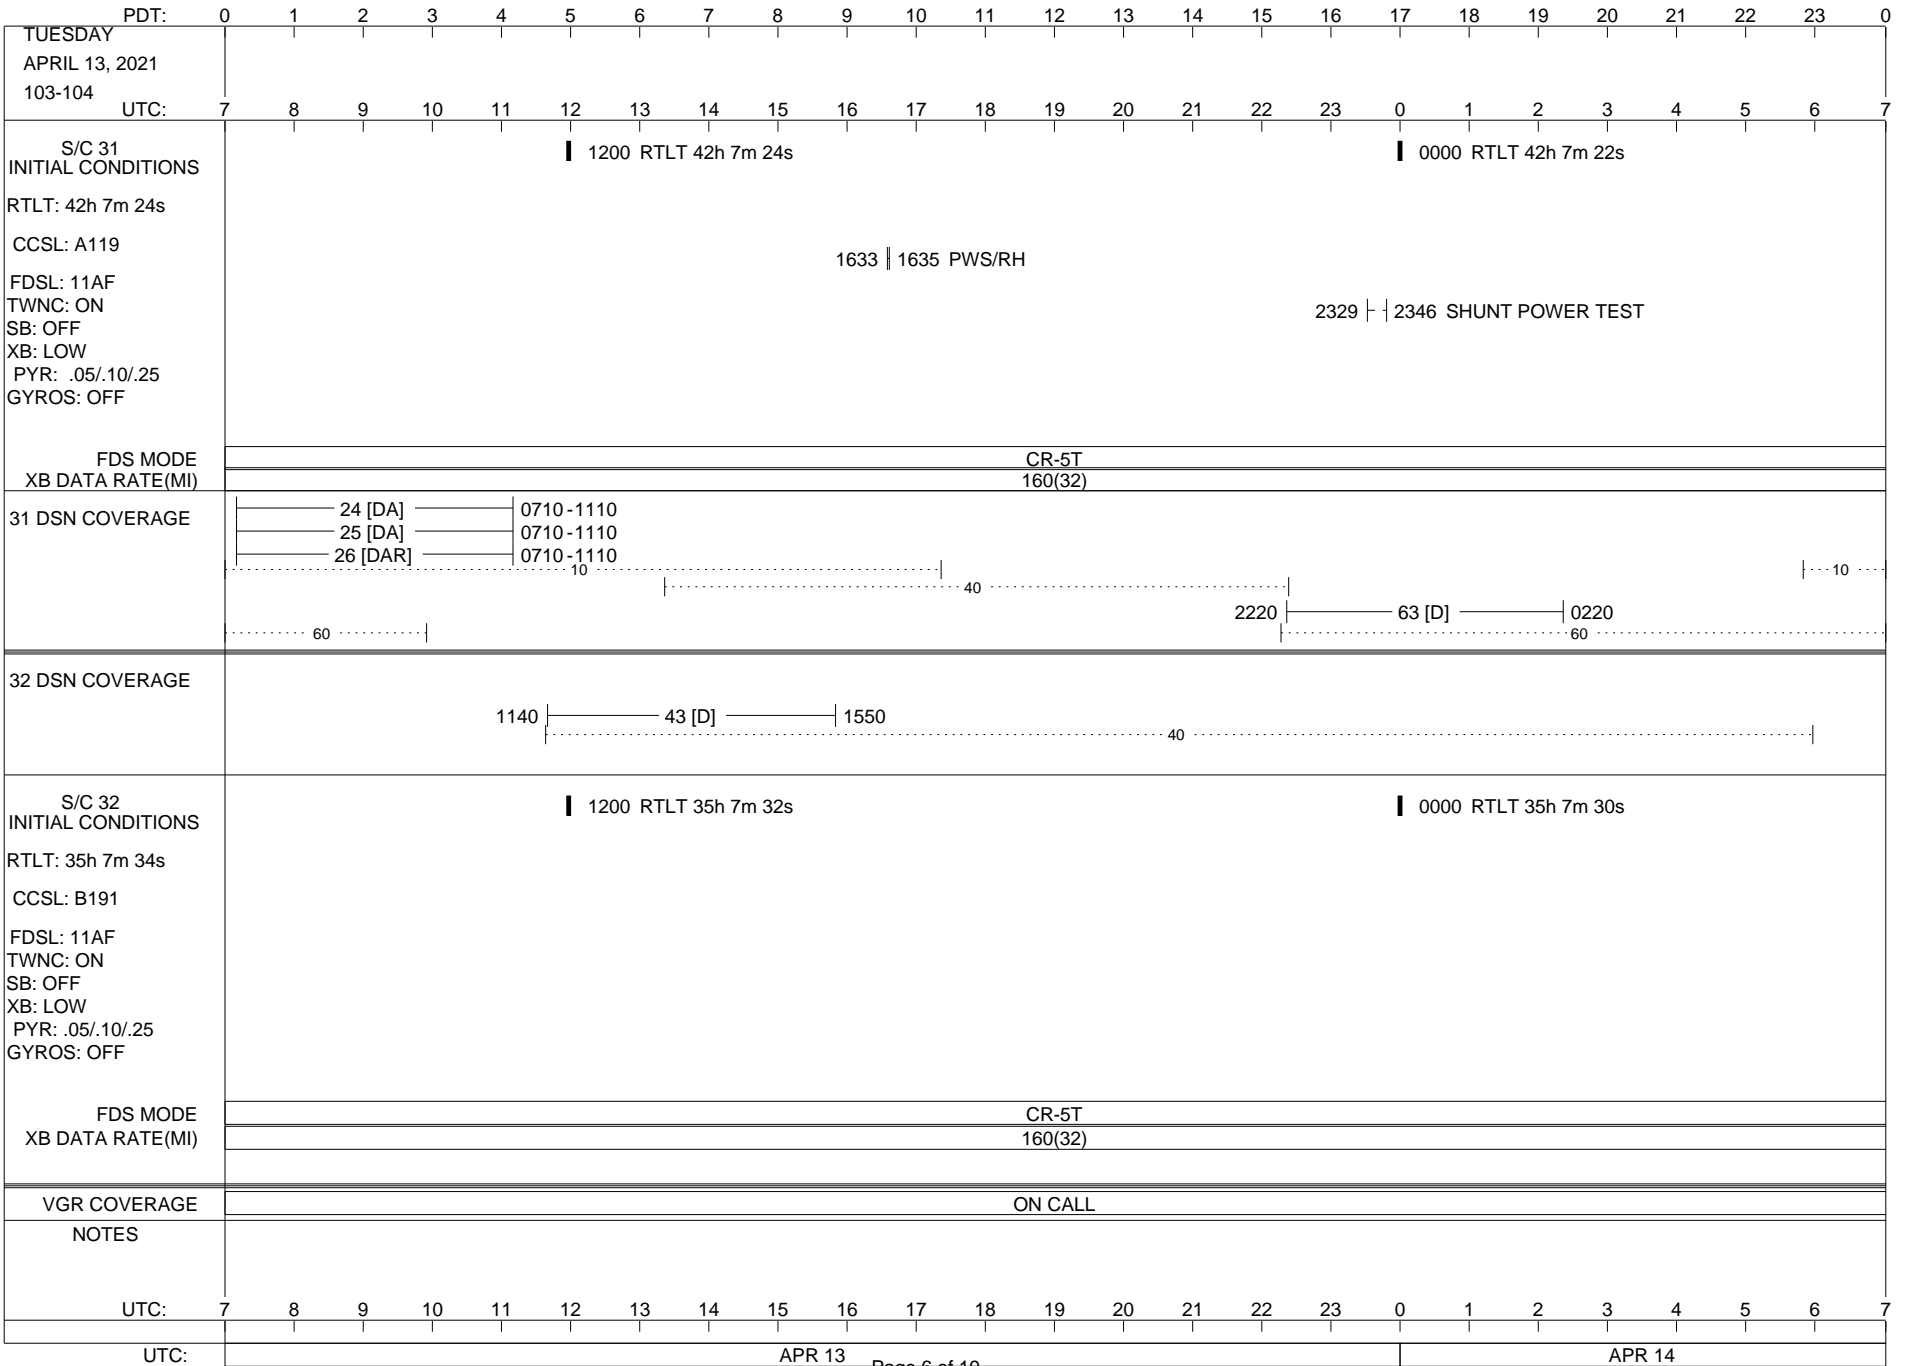

ISSUE DATE: 04/06/21 10:44

ISSUE DATE: 04/06/21 10:44

ISSUE DATE: 04/06/21 10:44

PDT: 0 1 2 3 4 5 6 7 8 9 10 11 12 13 14 15 16 17 18 19 20 21 22 23 0

WEDNESDAY  
APRIL 14, 2021  
104-105  
UTC: 7 8 9 10 11 12 13 14 15 16 17 18 19 20 21 22 23 0 1 2 3 4 5 6 7