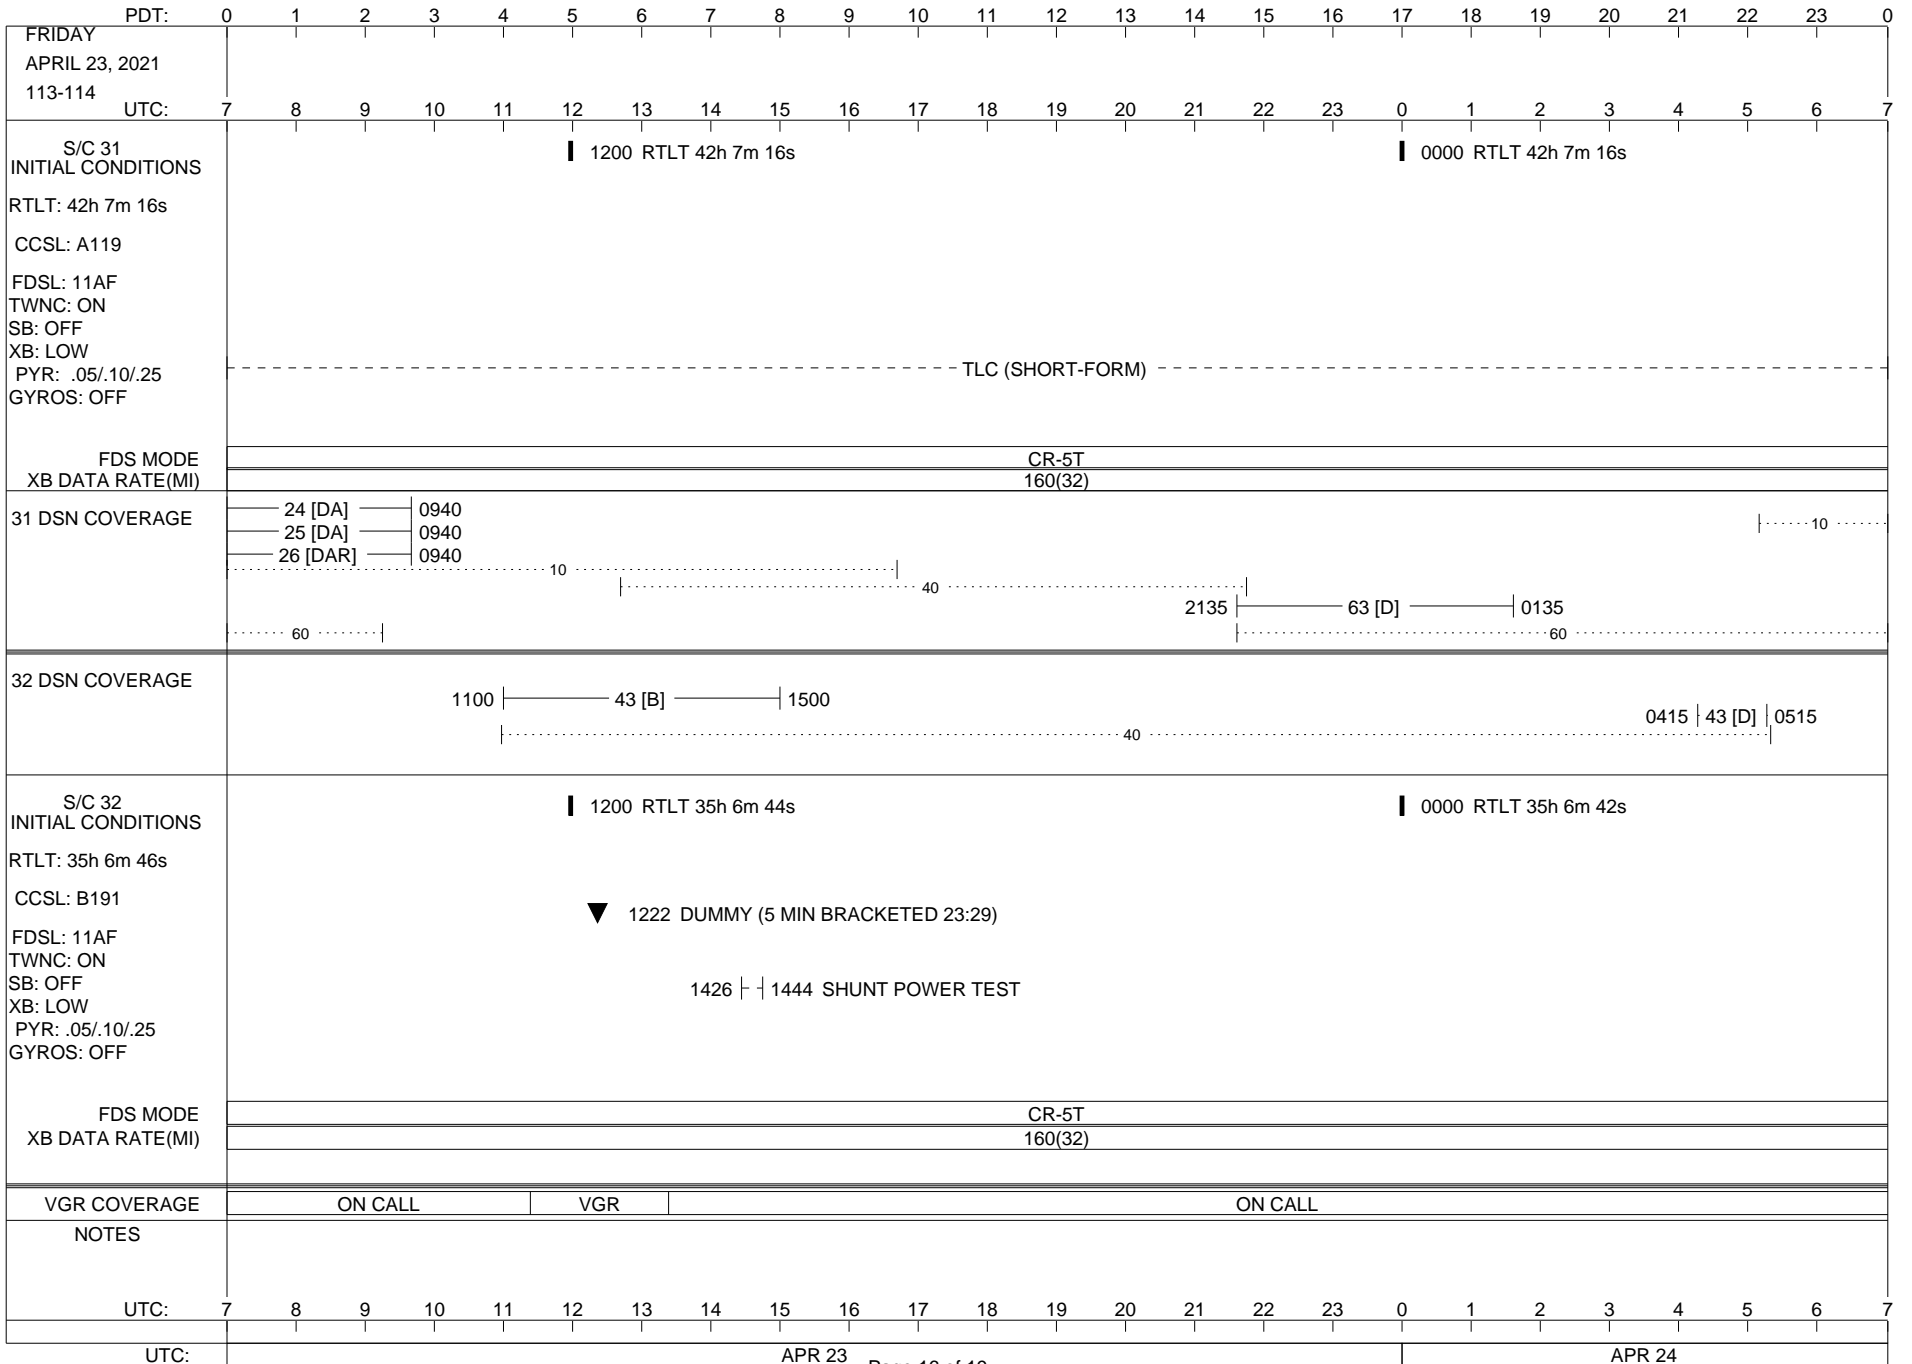

ISSUE DATE: 04/06/21 10:44