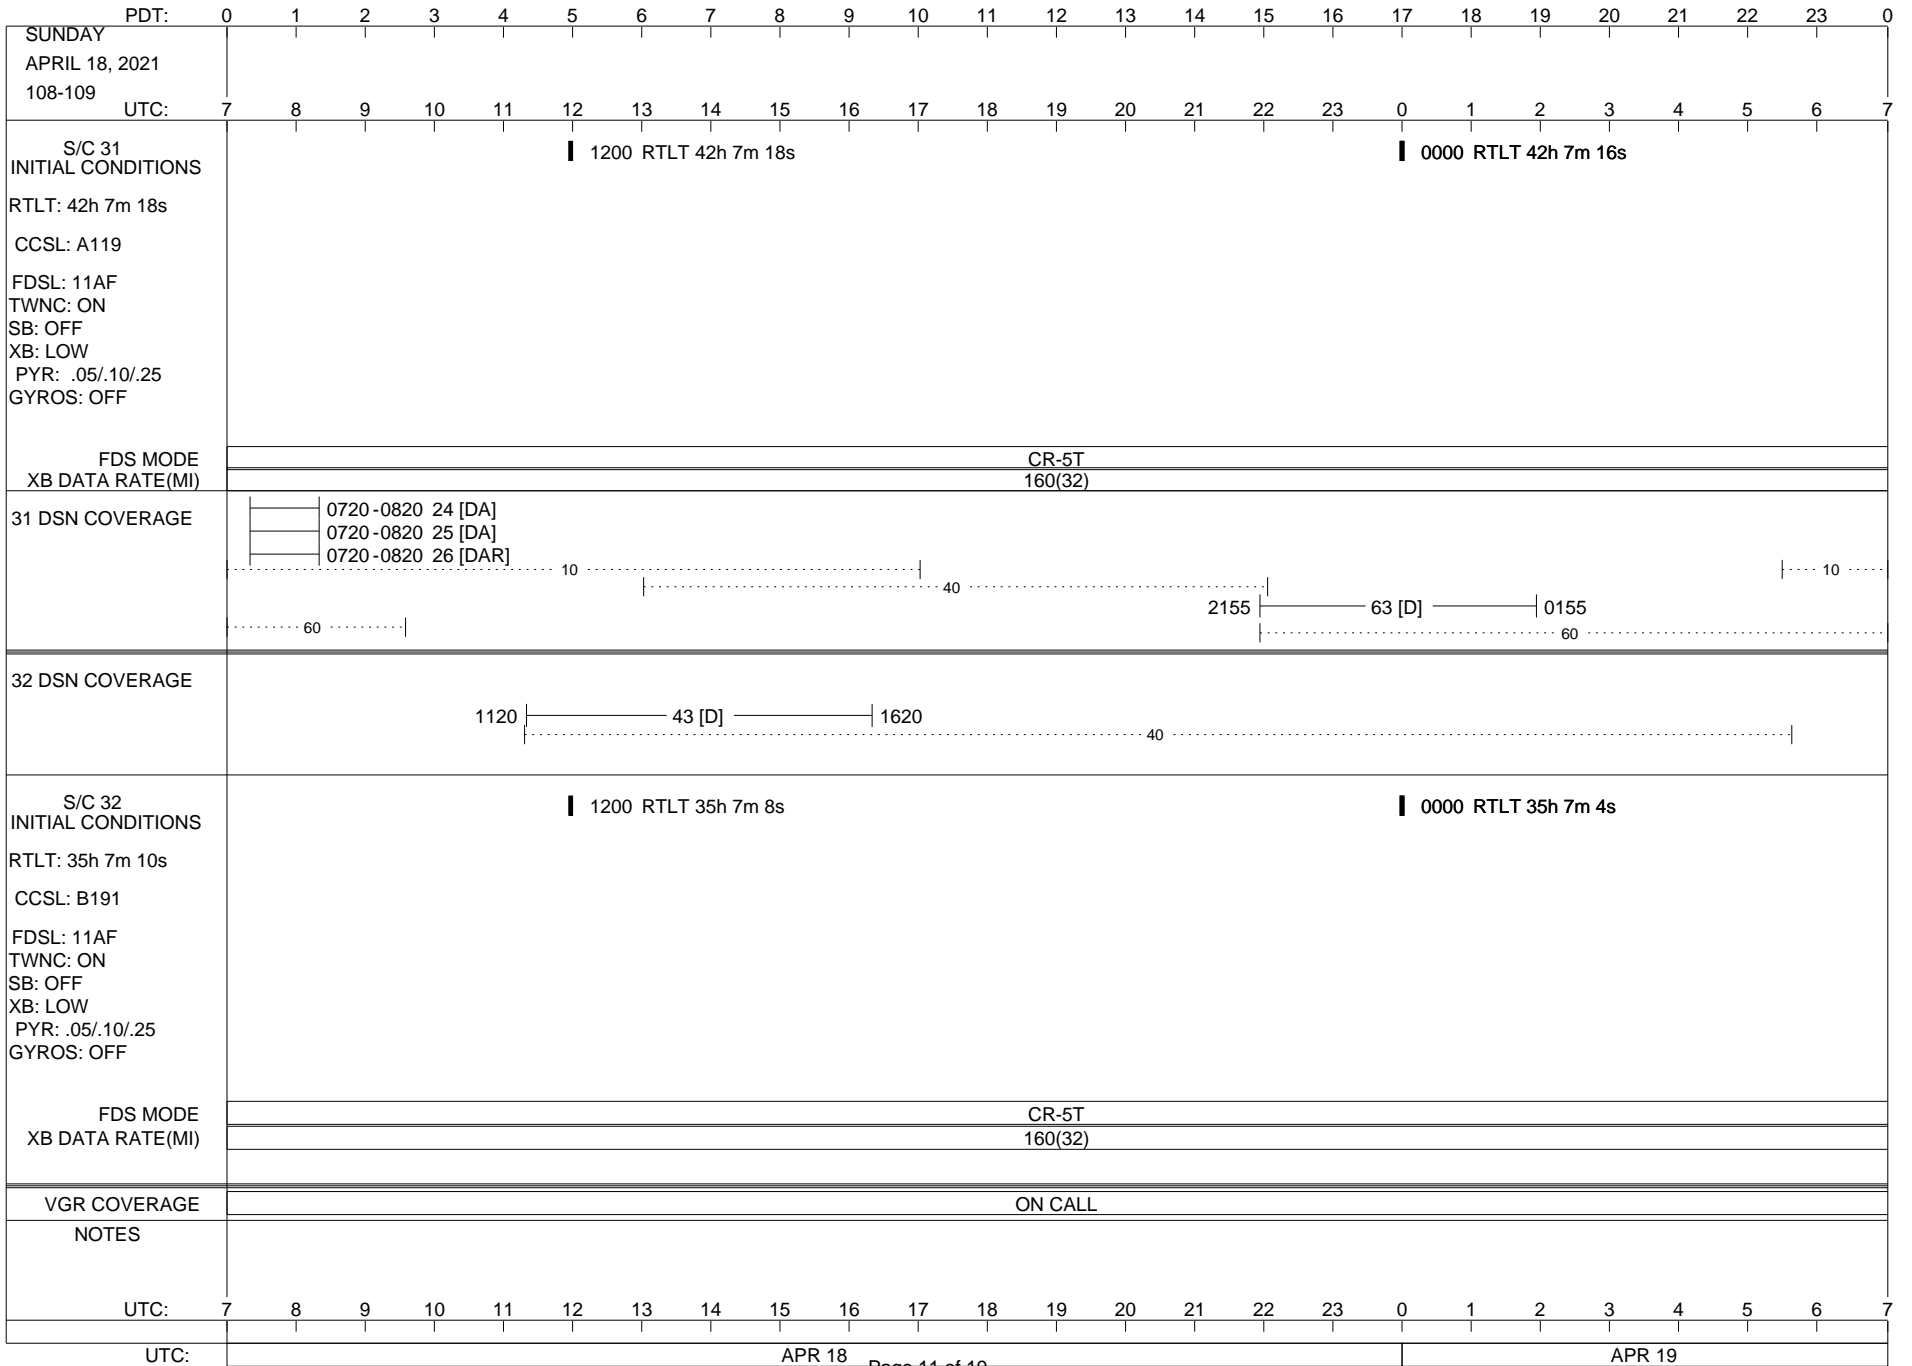

ISSUE DATE: 04/06/21 10:44