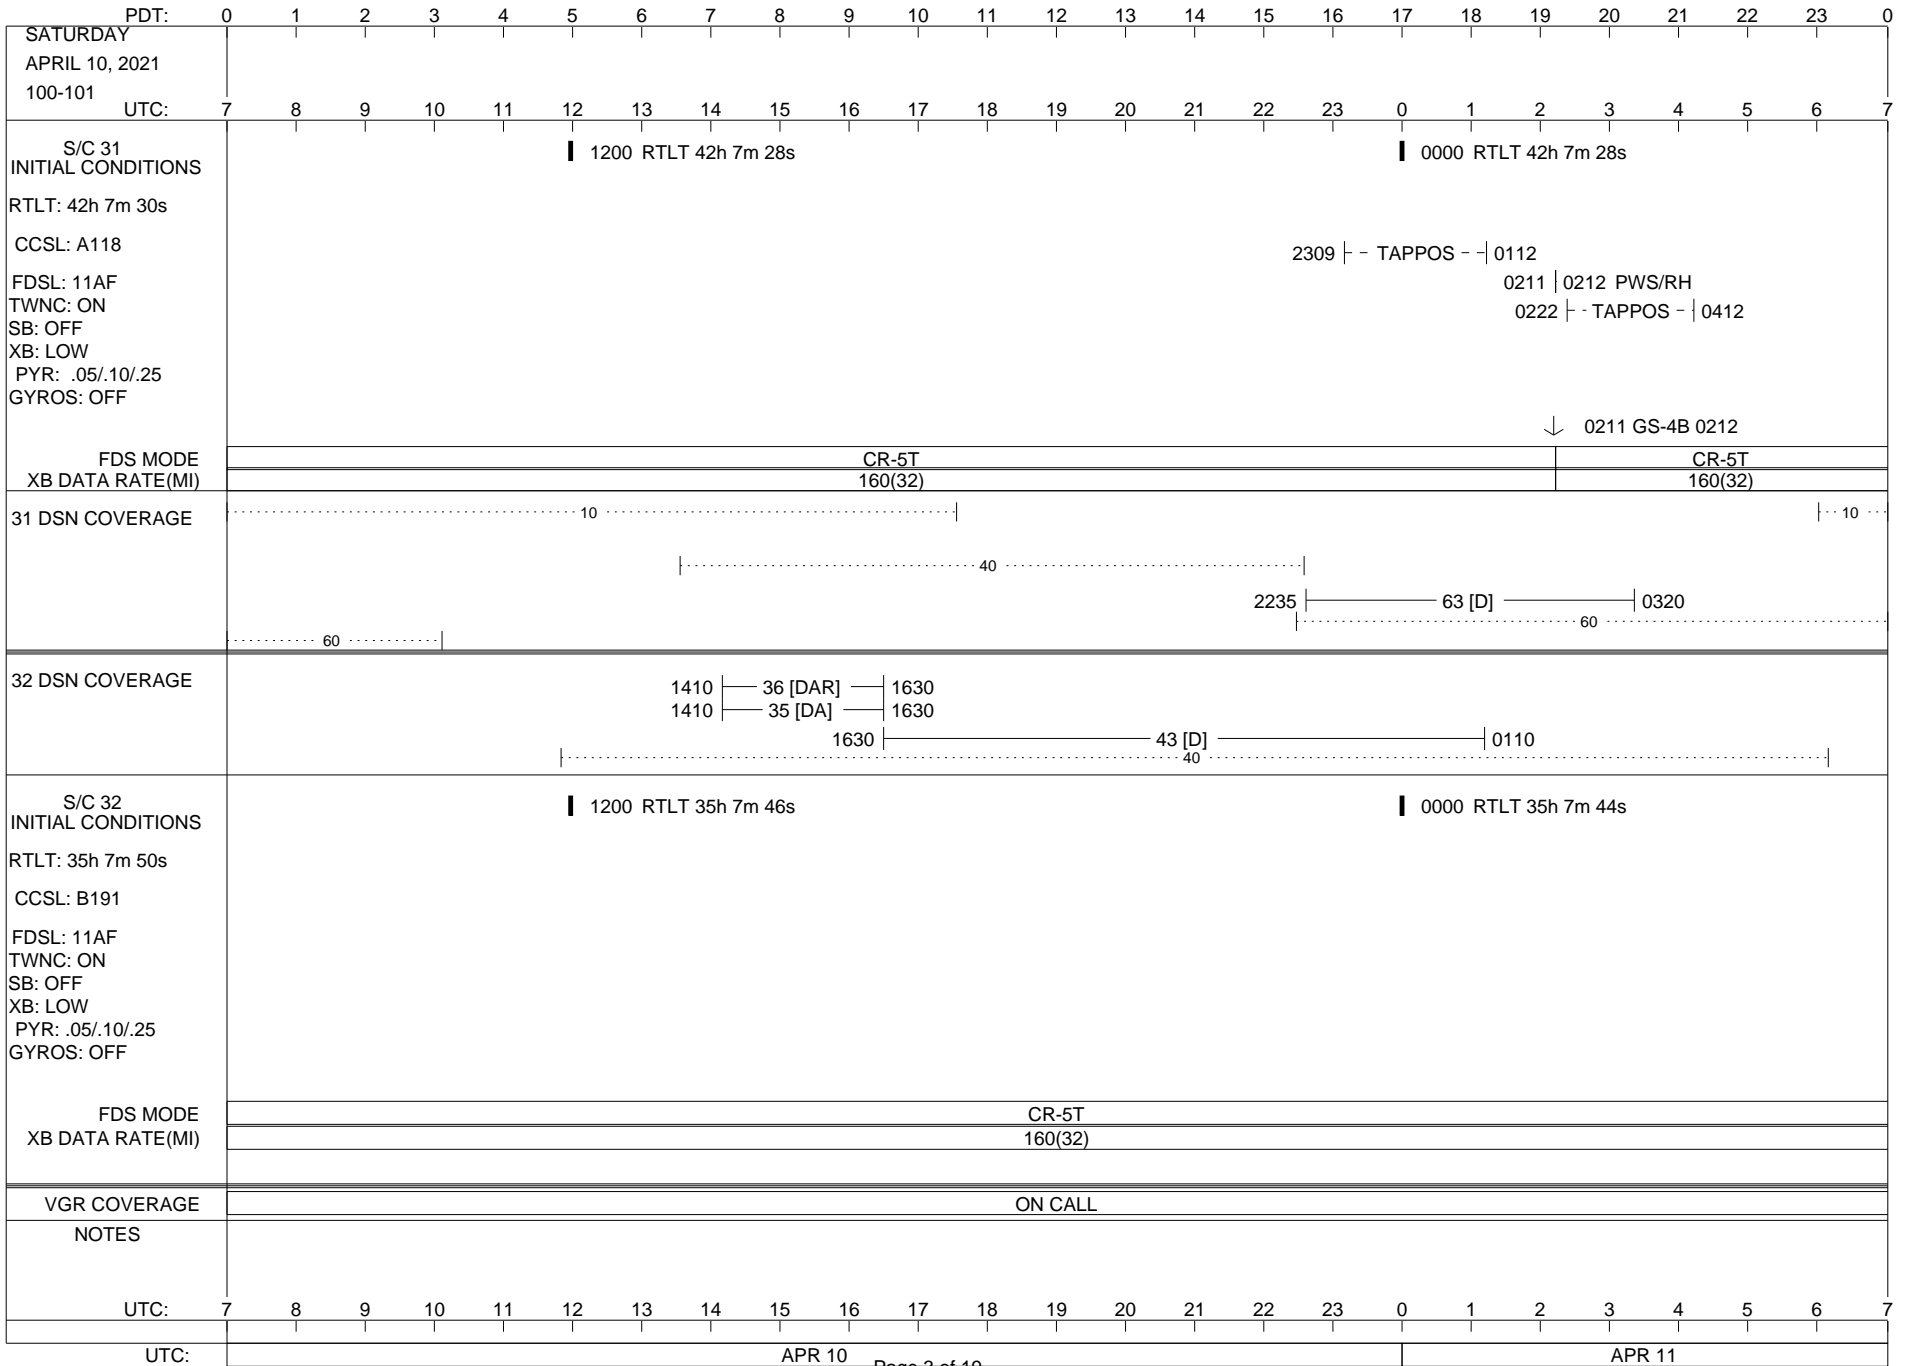

ISSUE DATE: 04/06/21 10:44