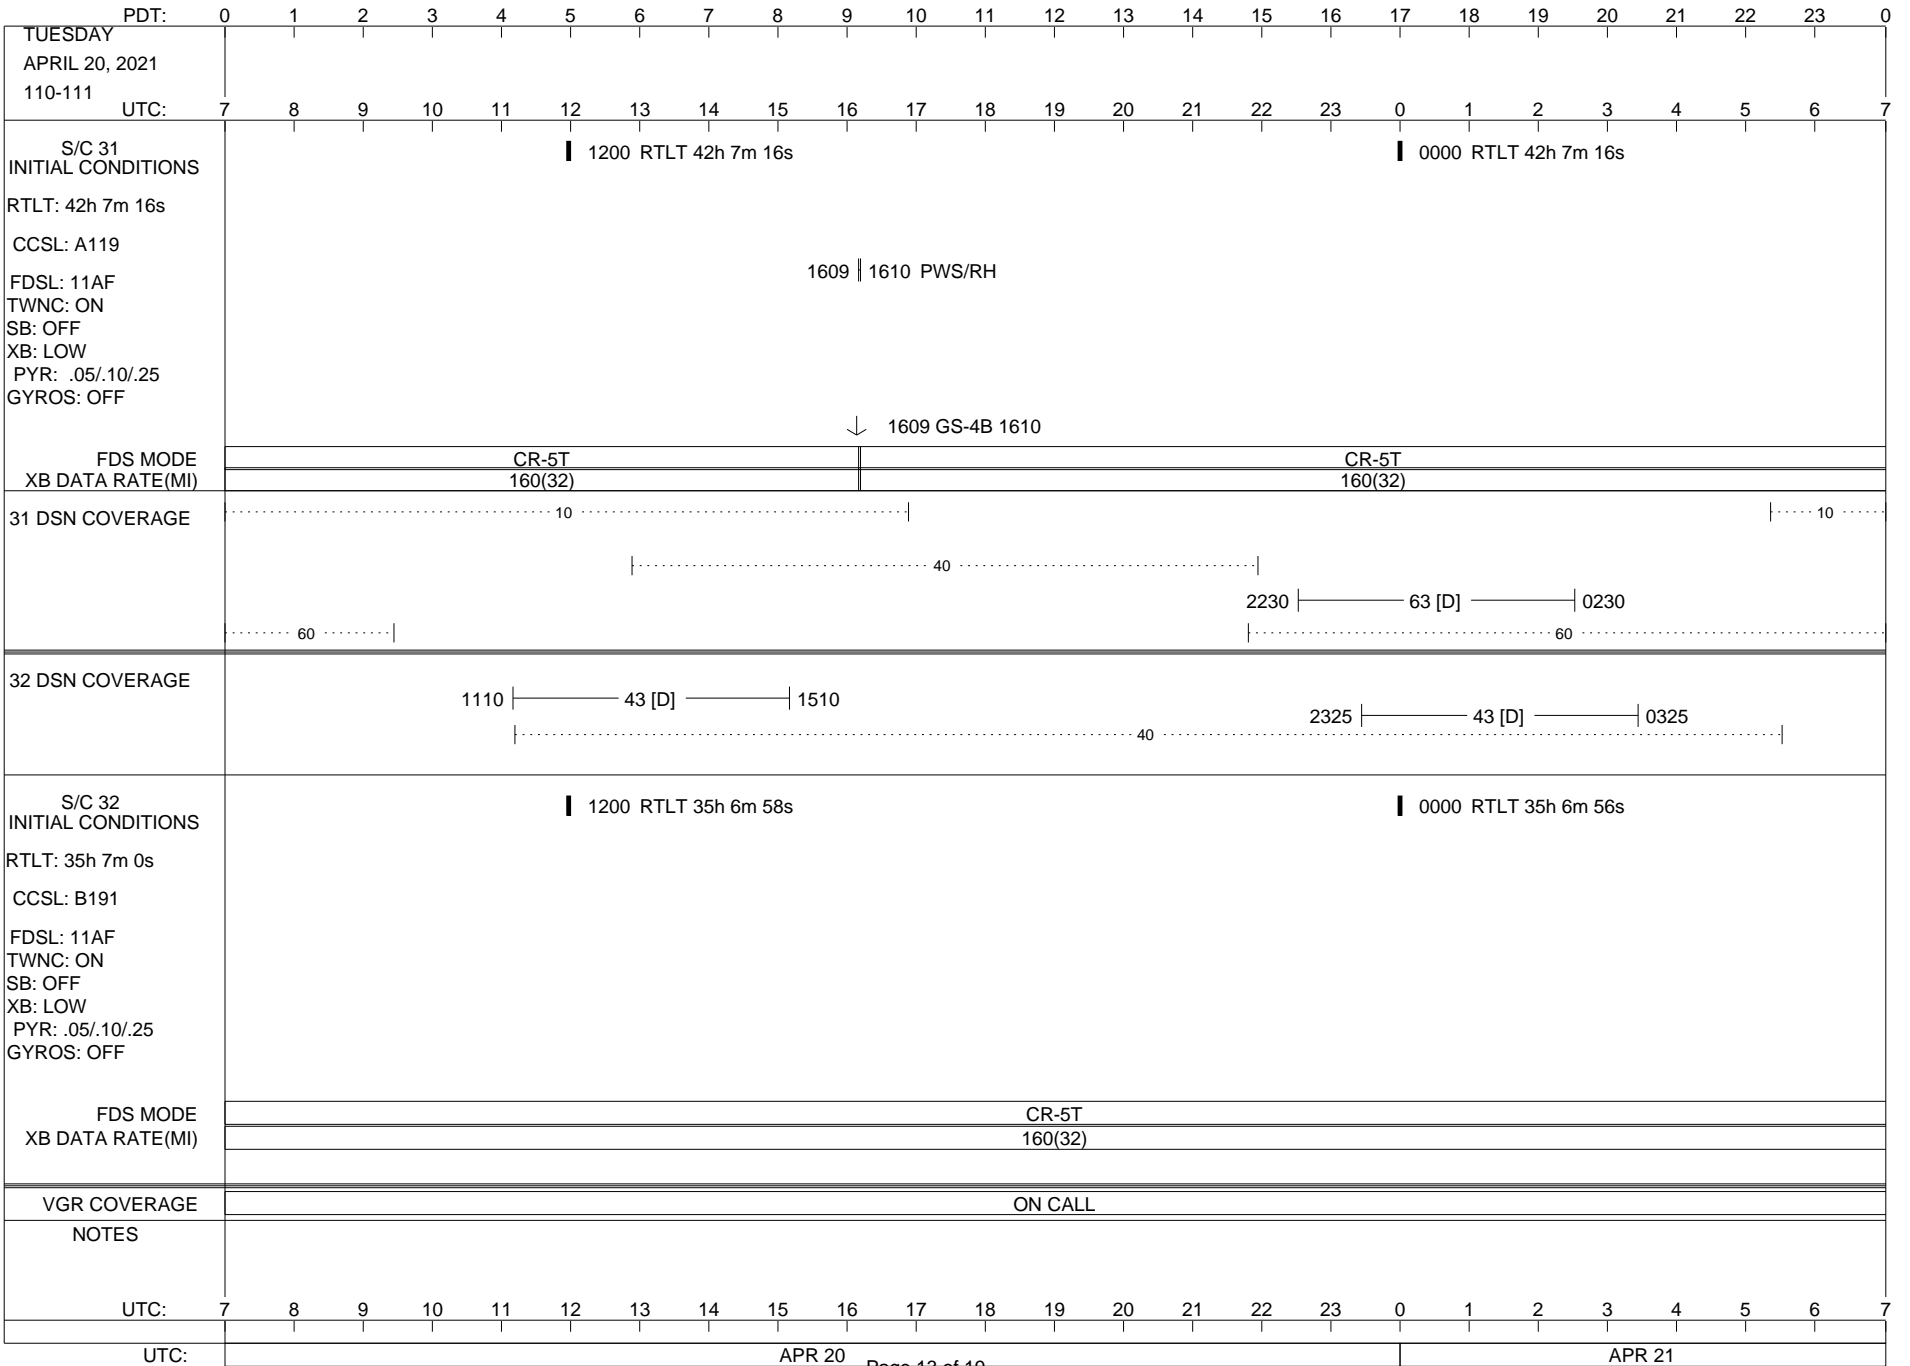

ISSUE DATE: 04/06/21 10:44