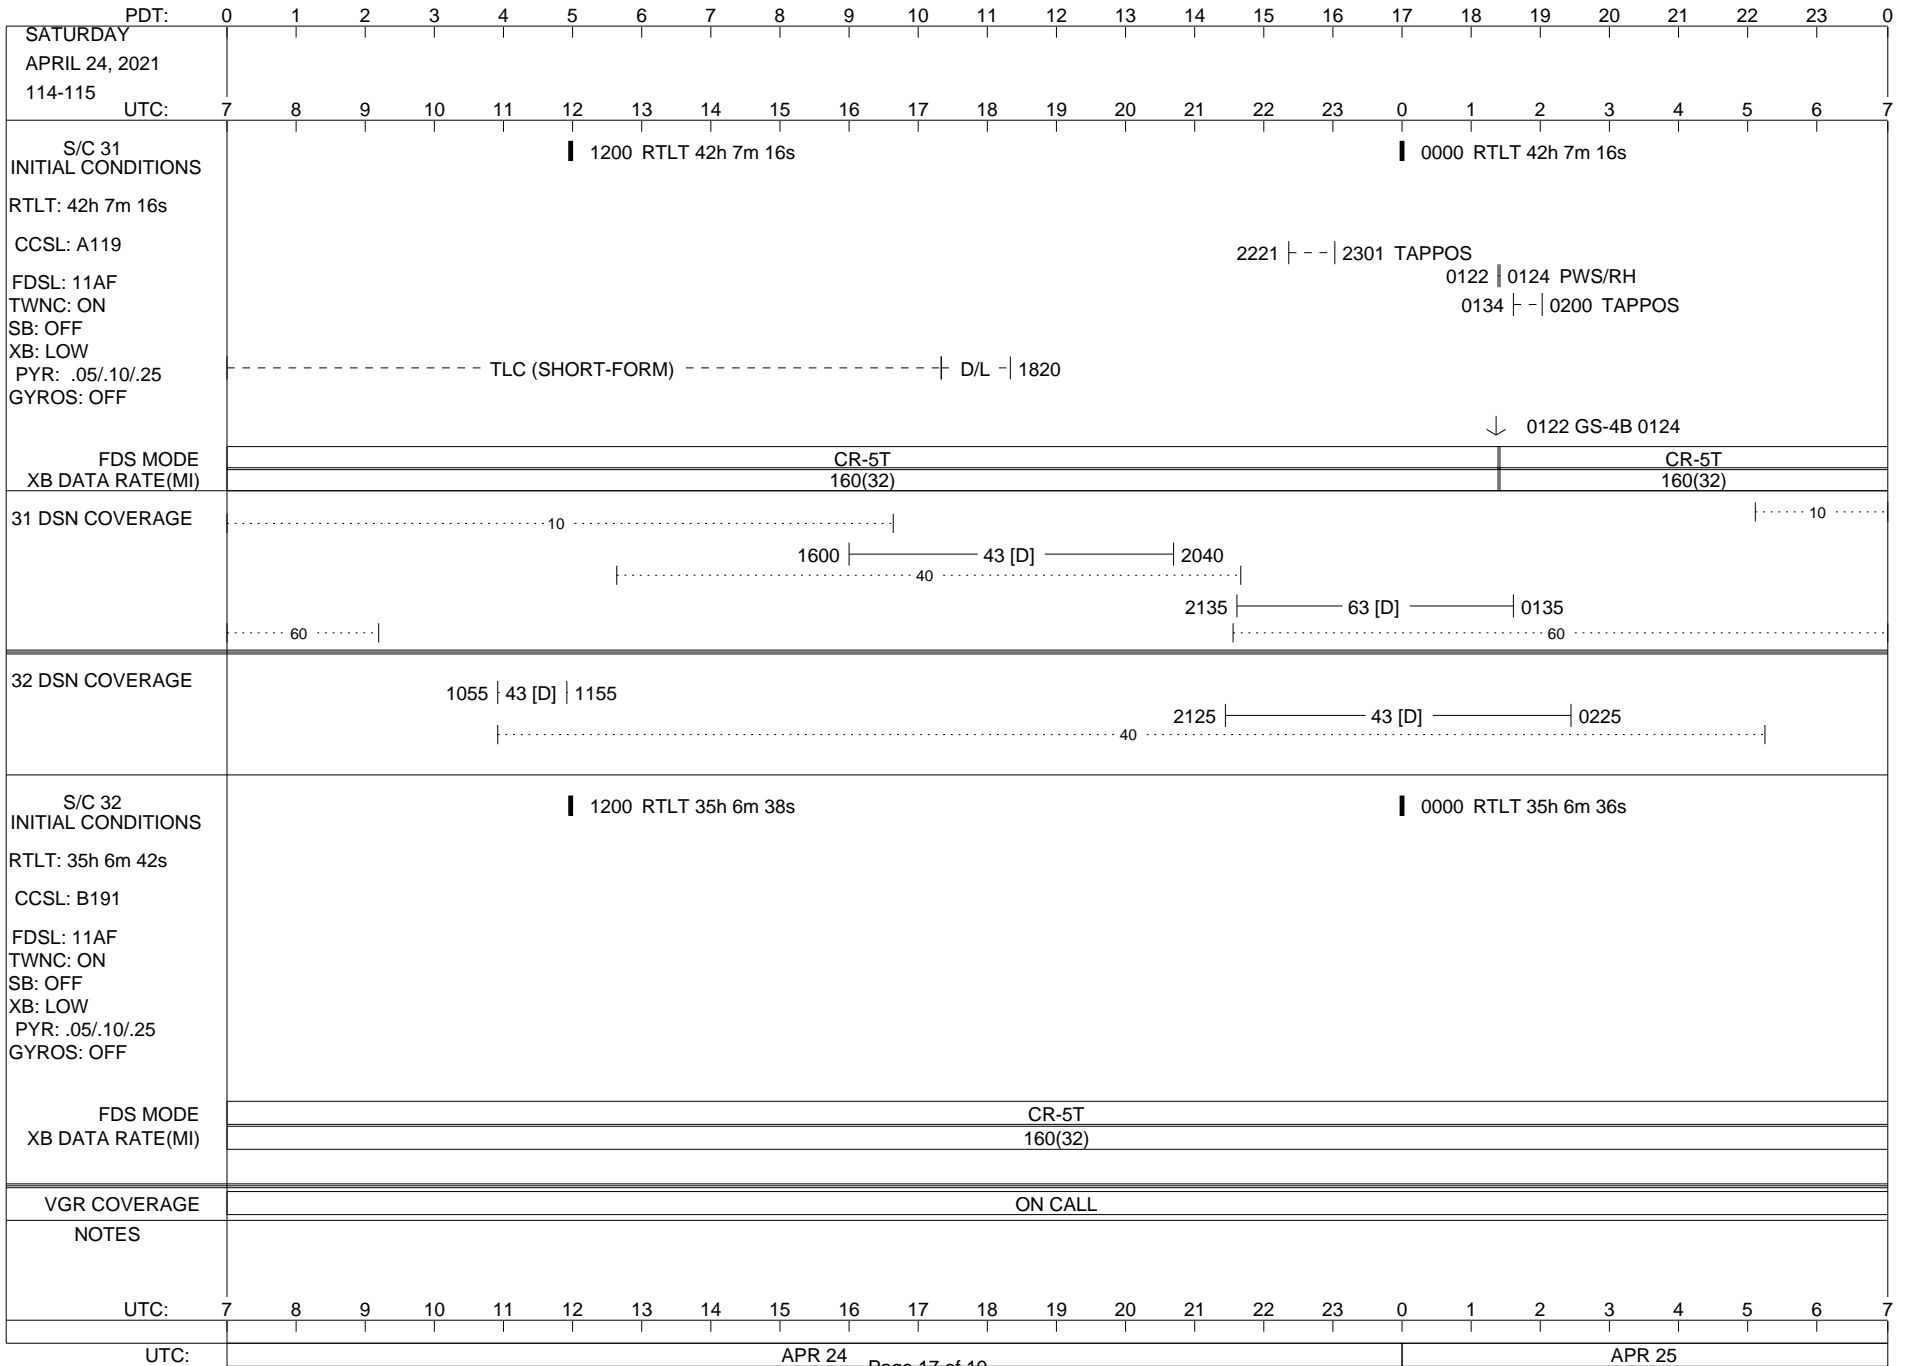

ISSUE DATE: 04/06/21 10:44