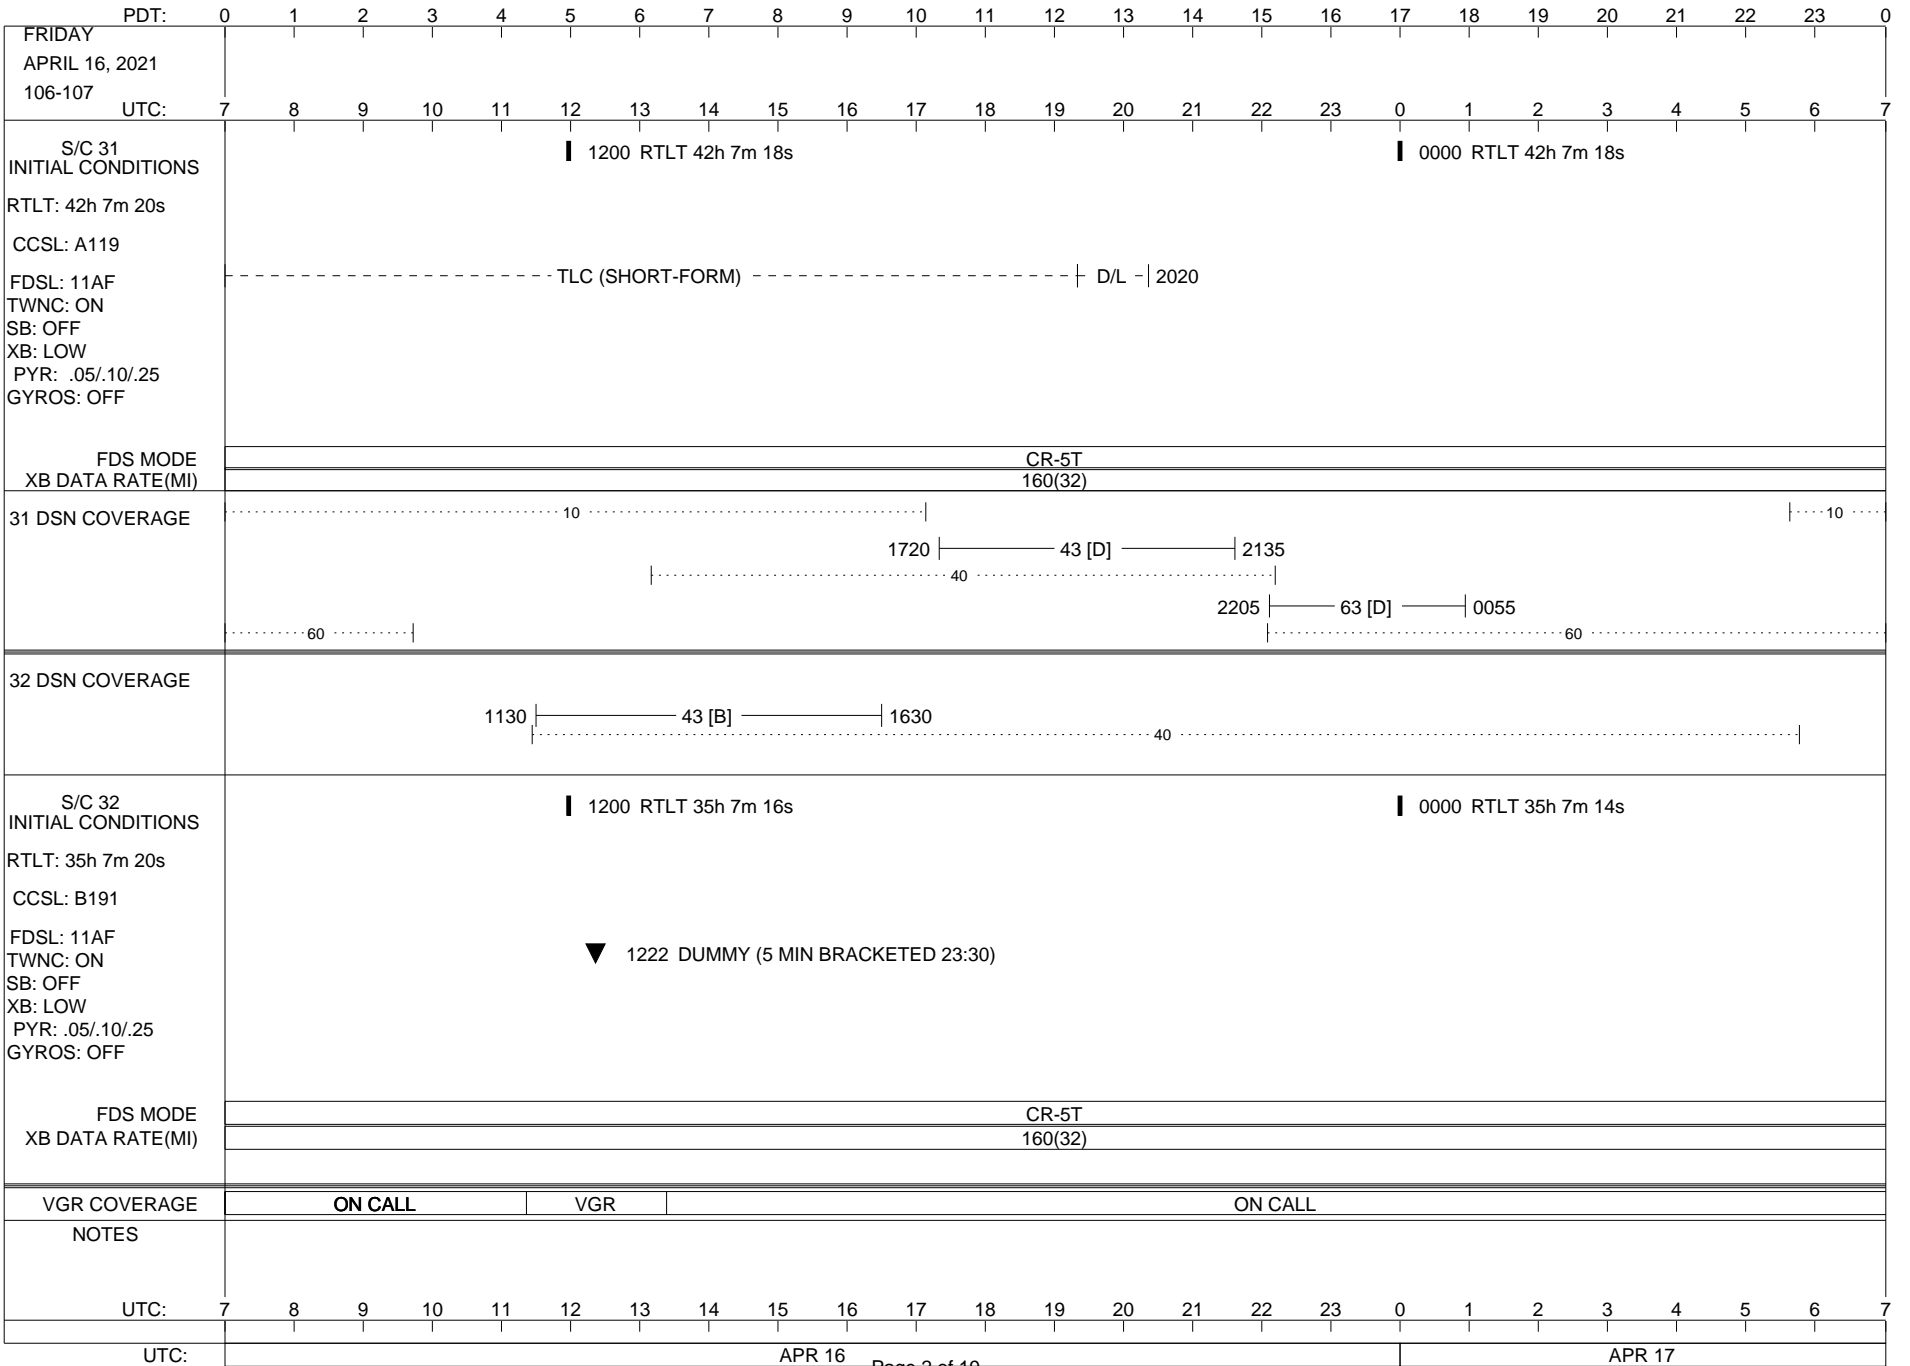

ISSUE DATE: 04/24/21 11:50