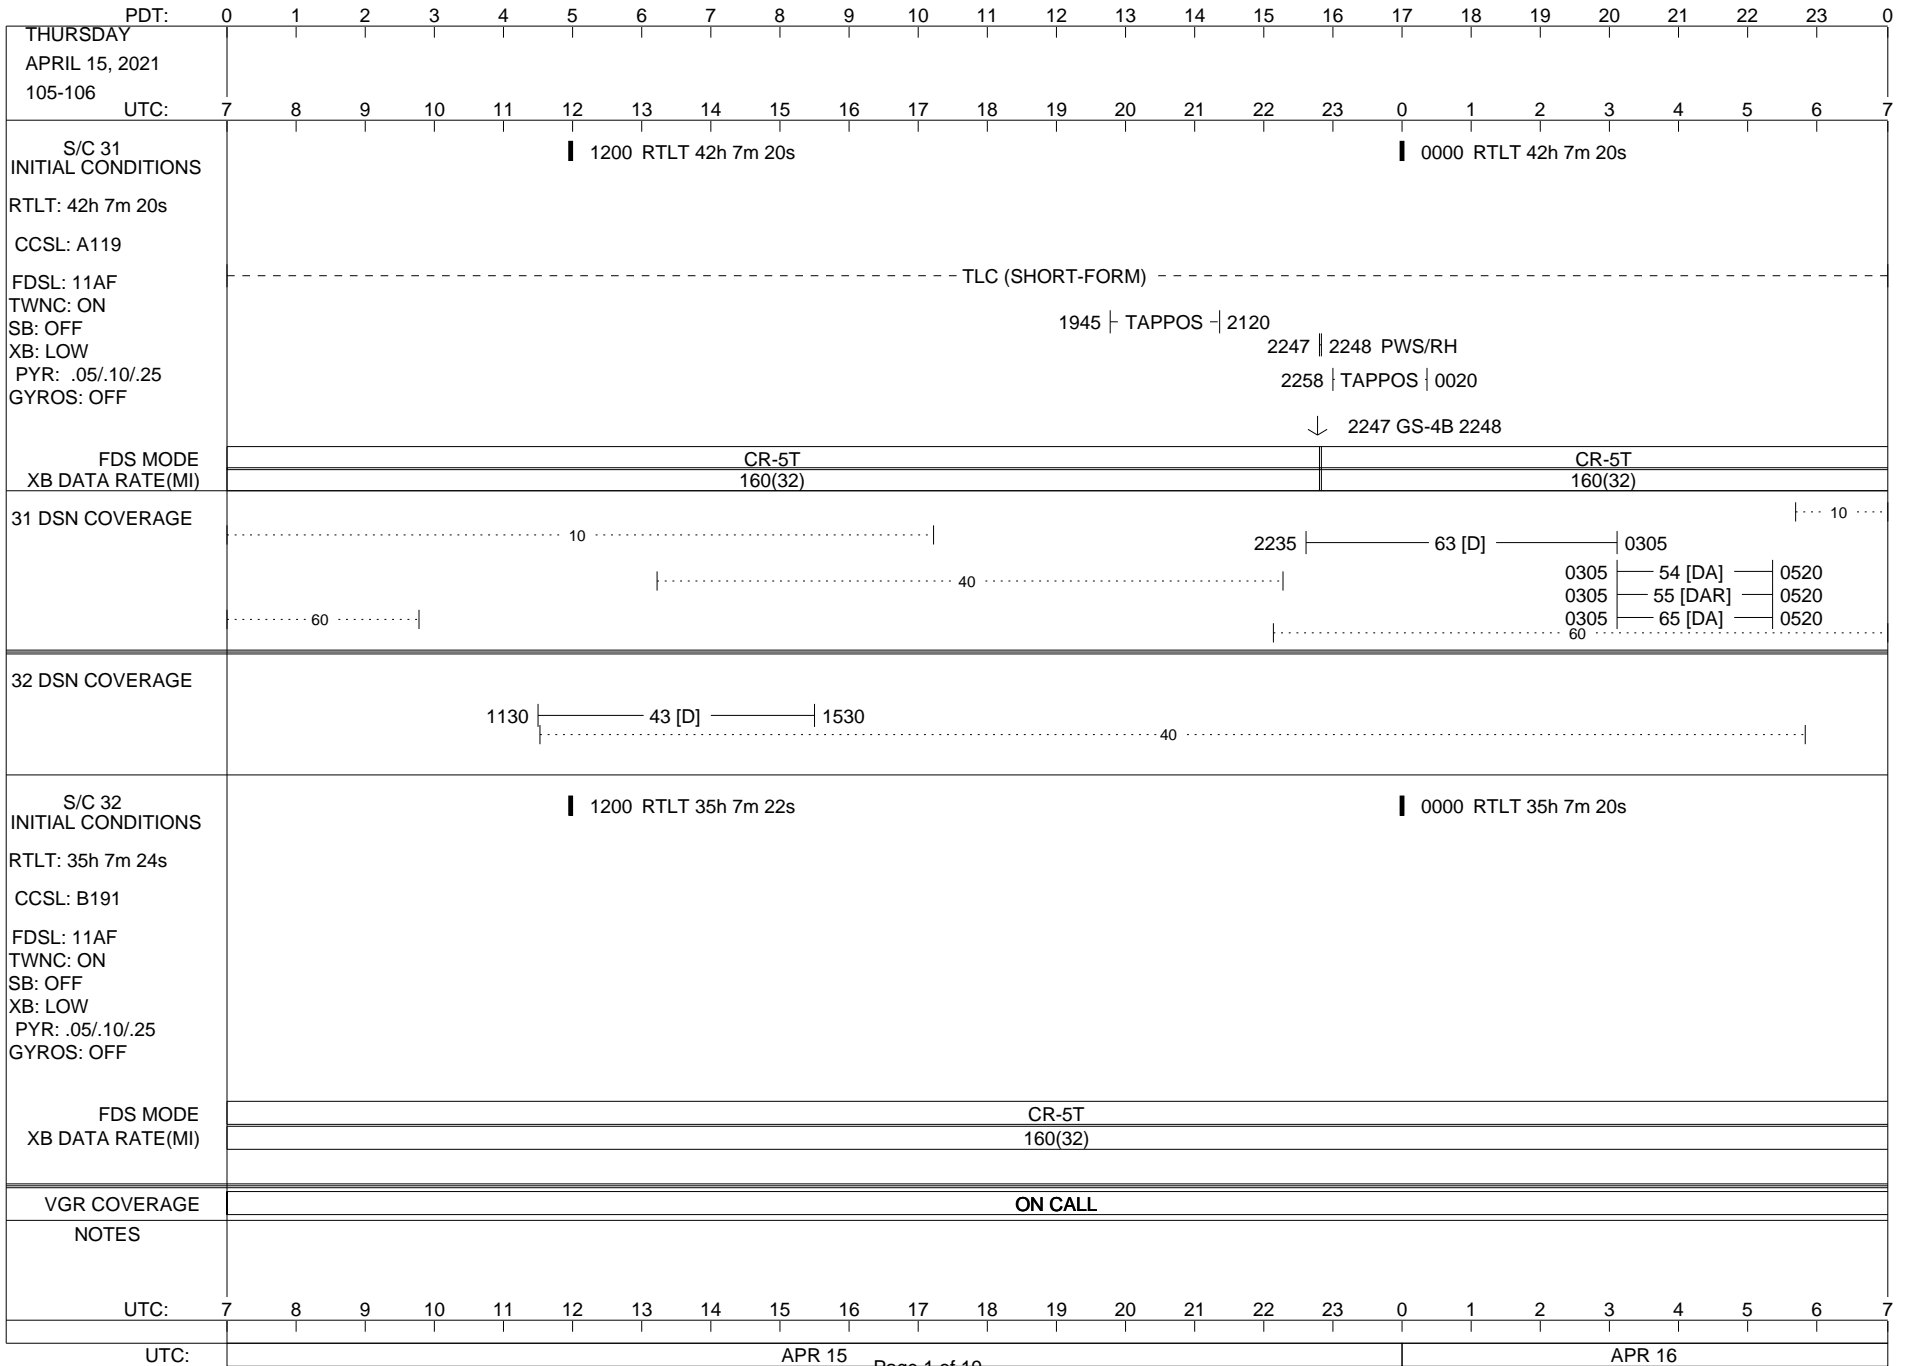

ISSUE DATE: 04/24/21 11:50