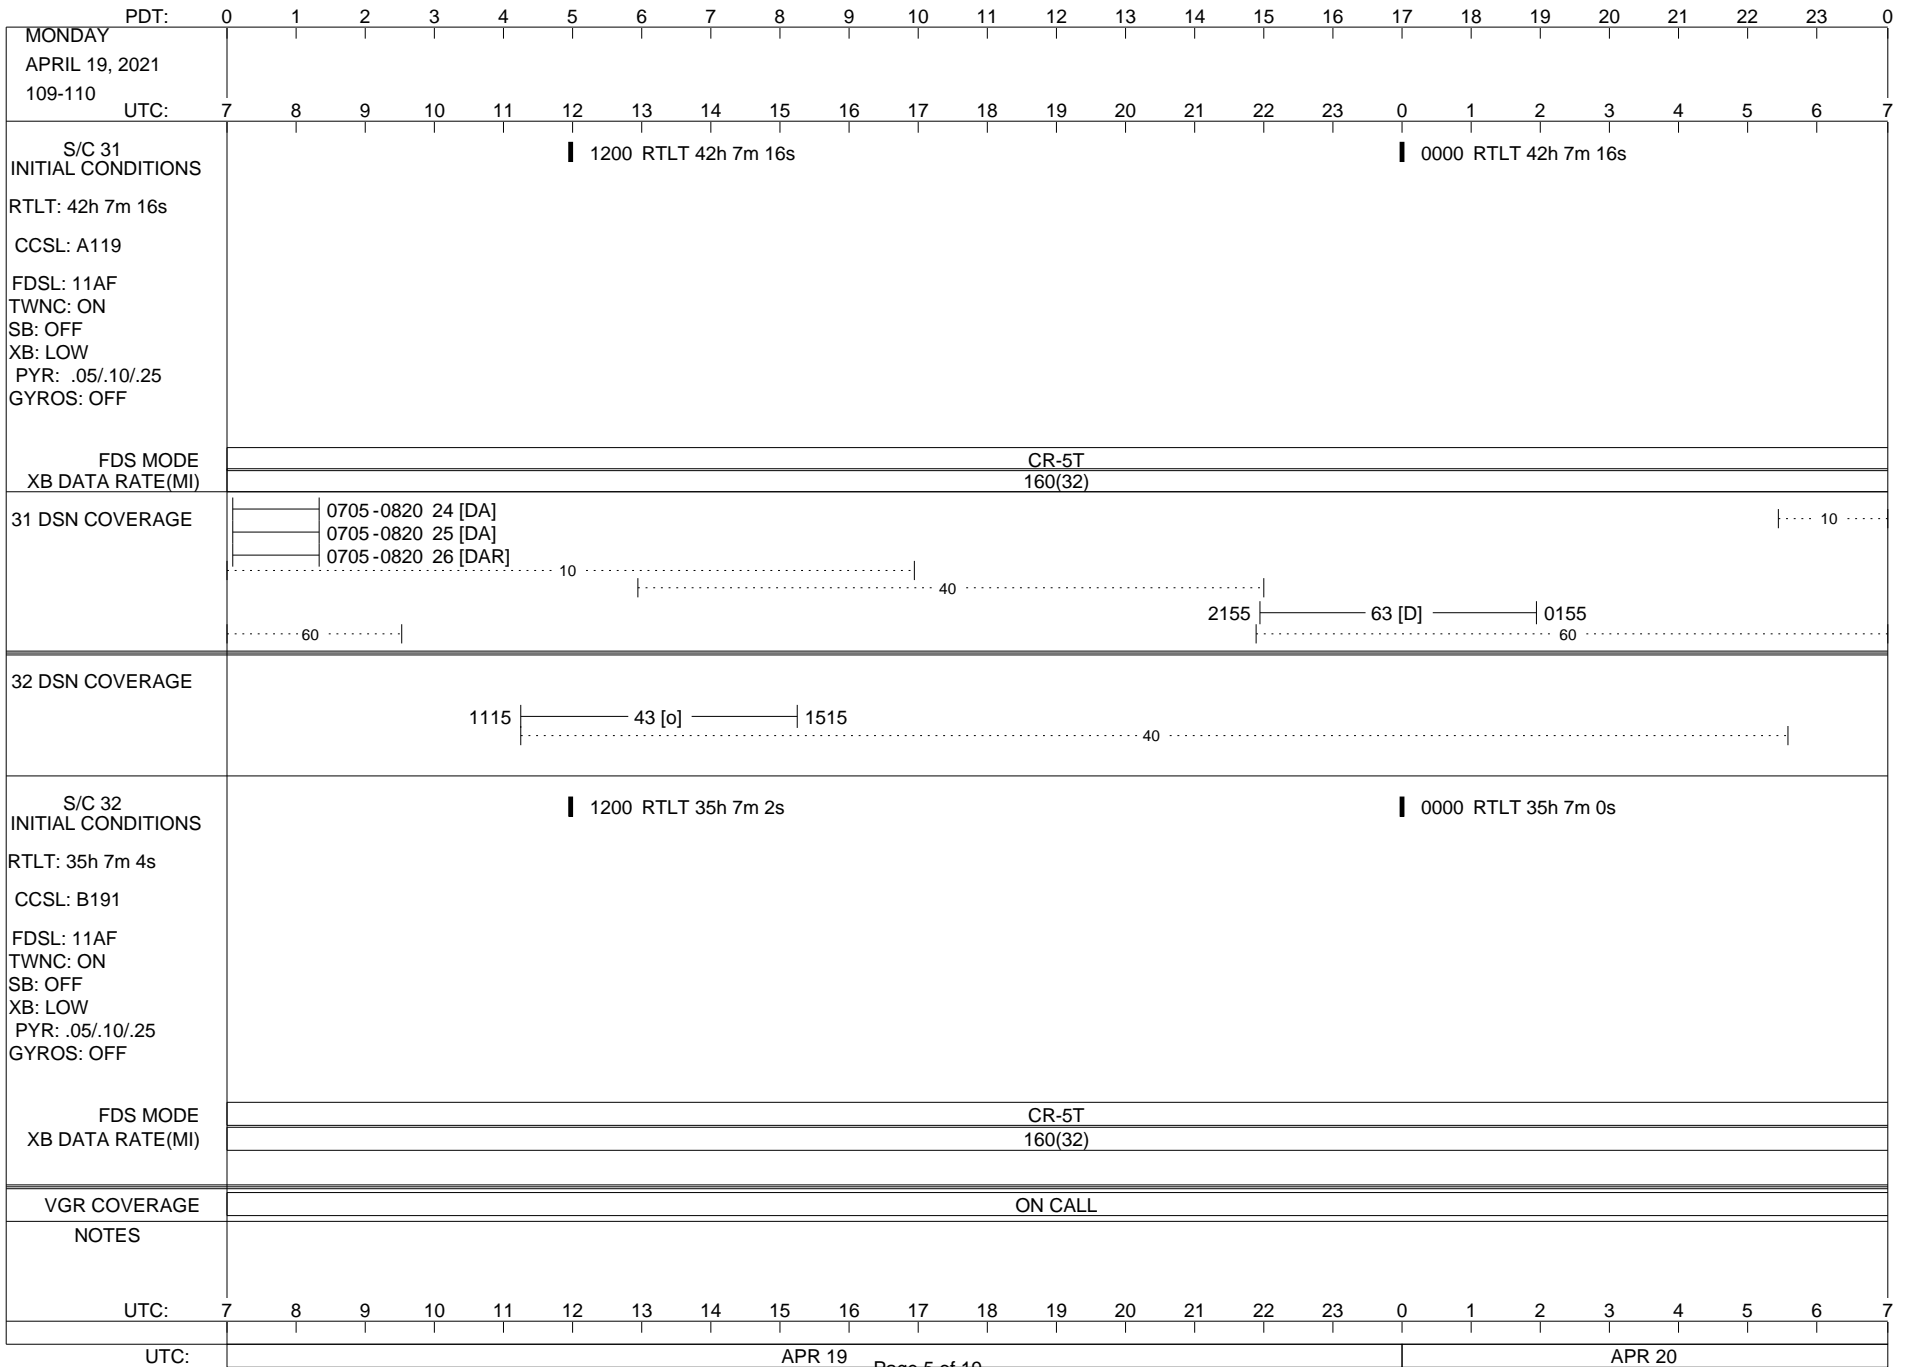

ISSUE DATE: 04/24/21 11:50