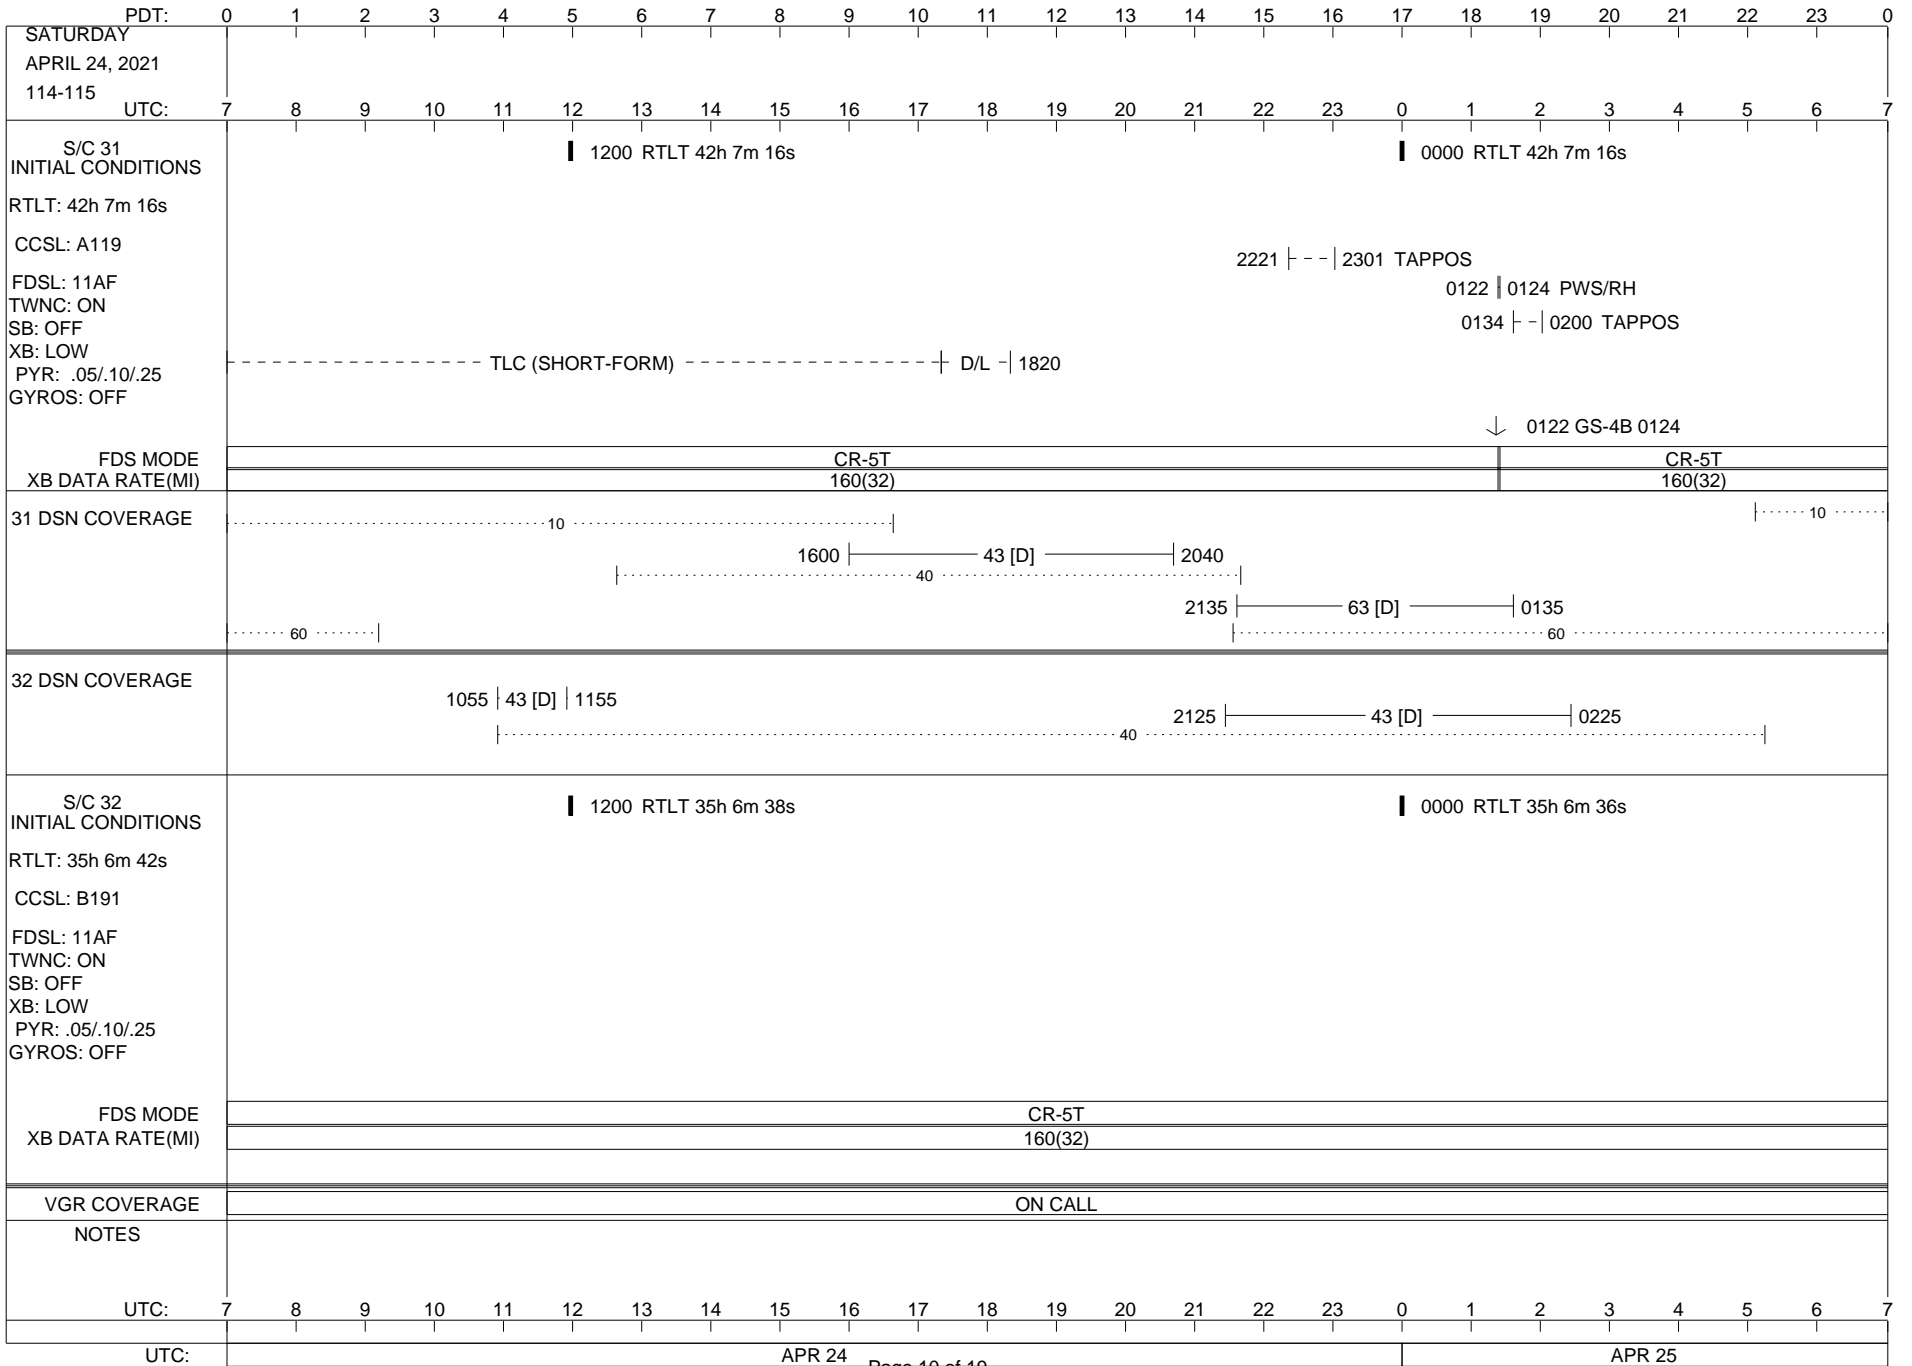

ISSUE DATE: 04/24/21 11:50