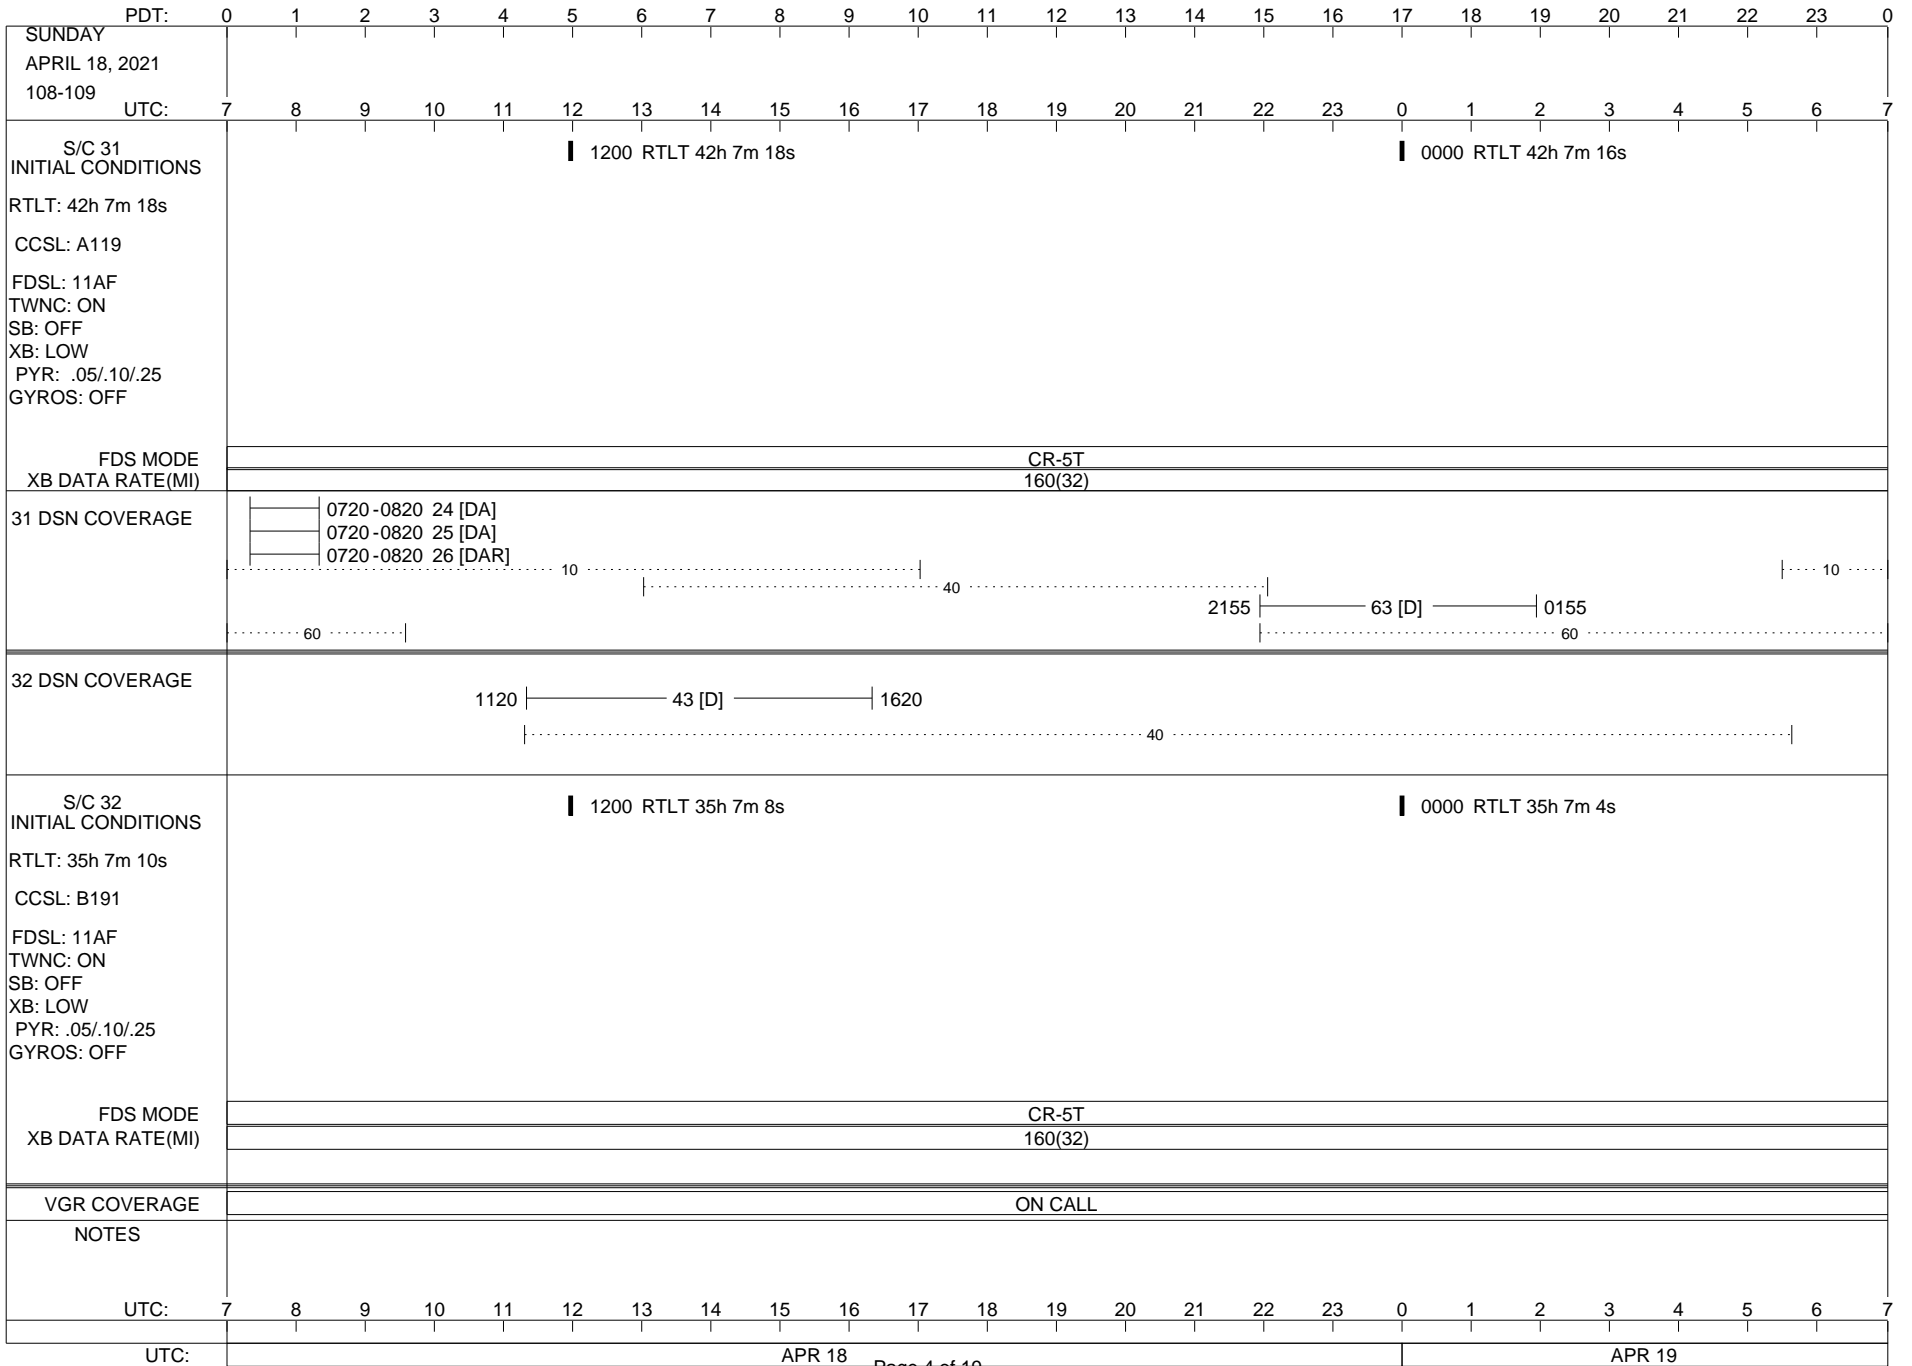

ISSUE DATE: 04/24/21 11:50