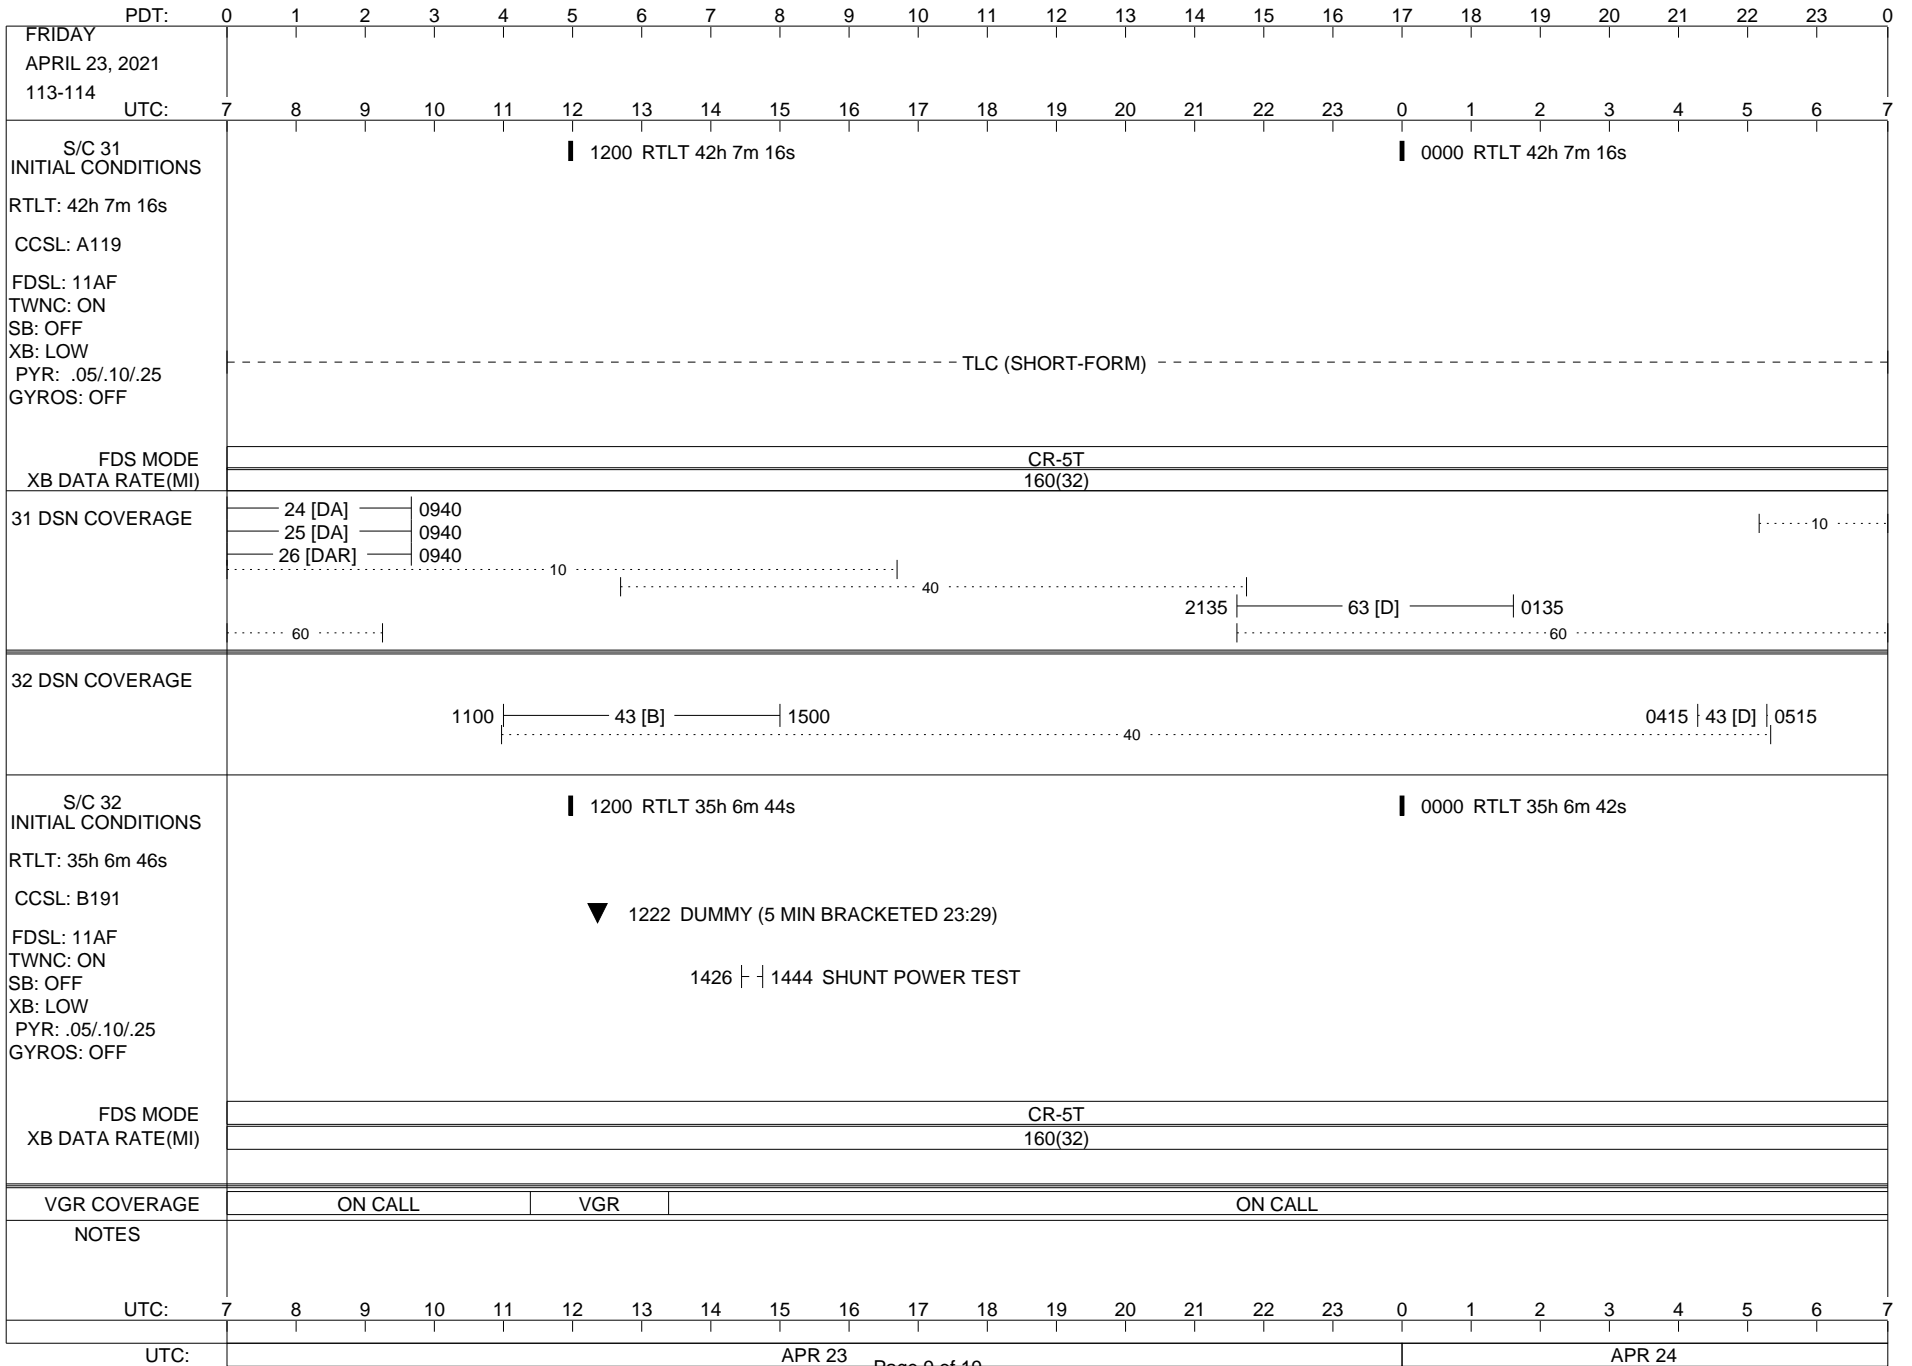

ISSUE DATE: 04/24/21 11:50