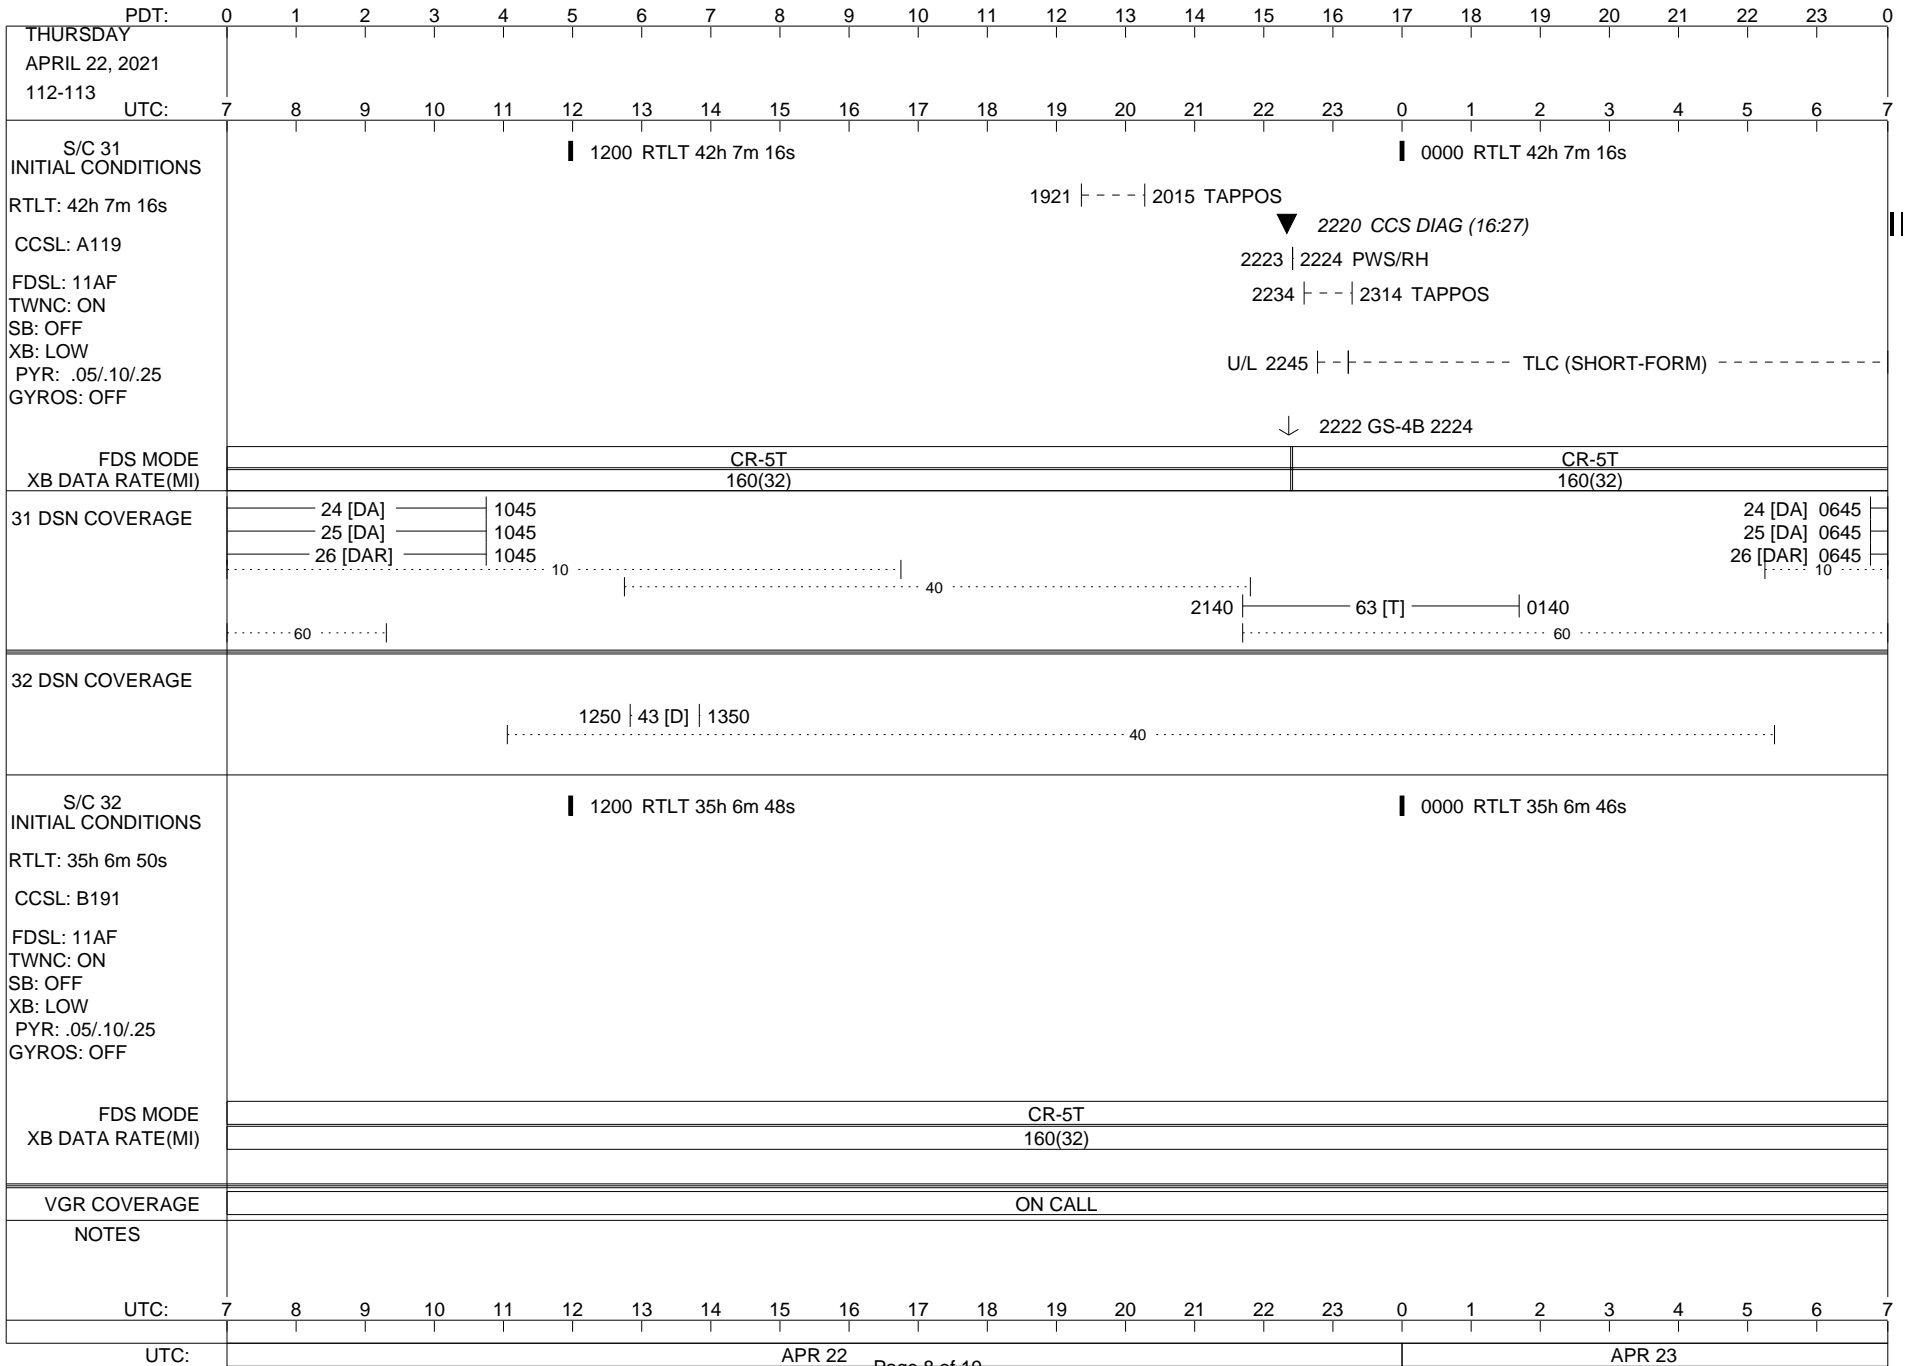

ISSUE DATE: 04/24/21 11:50