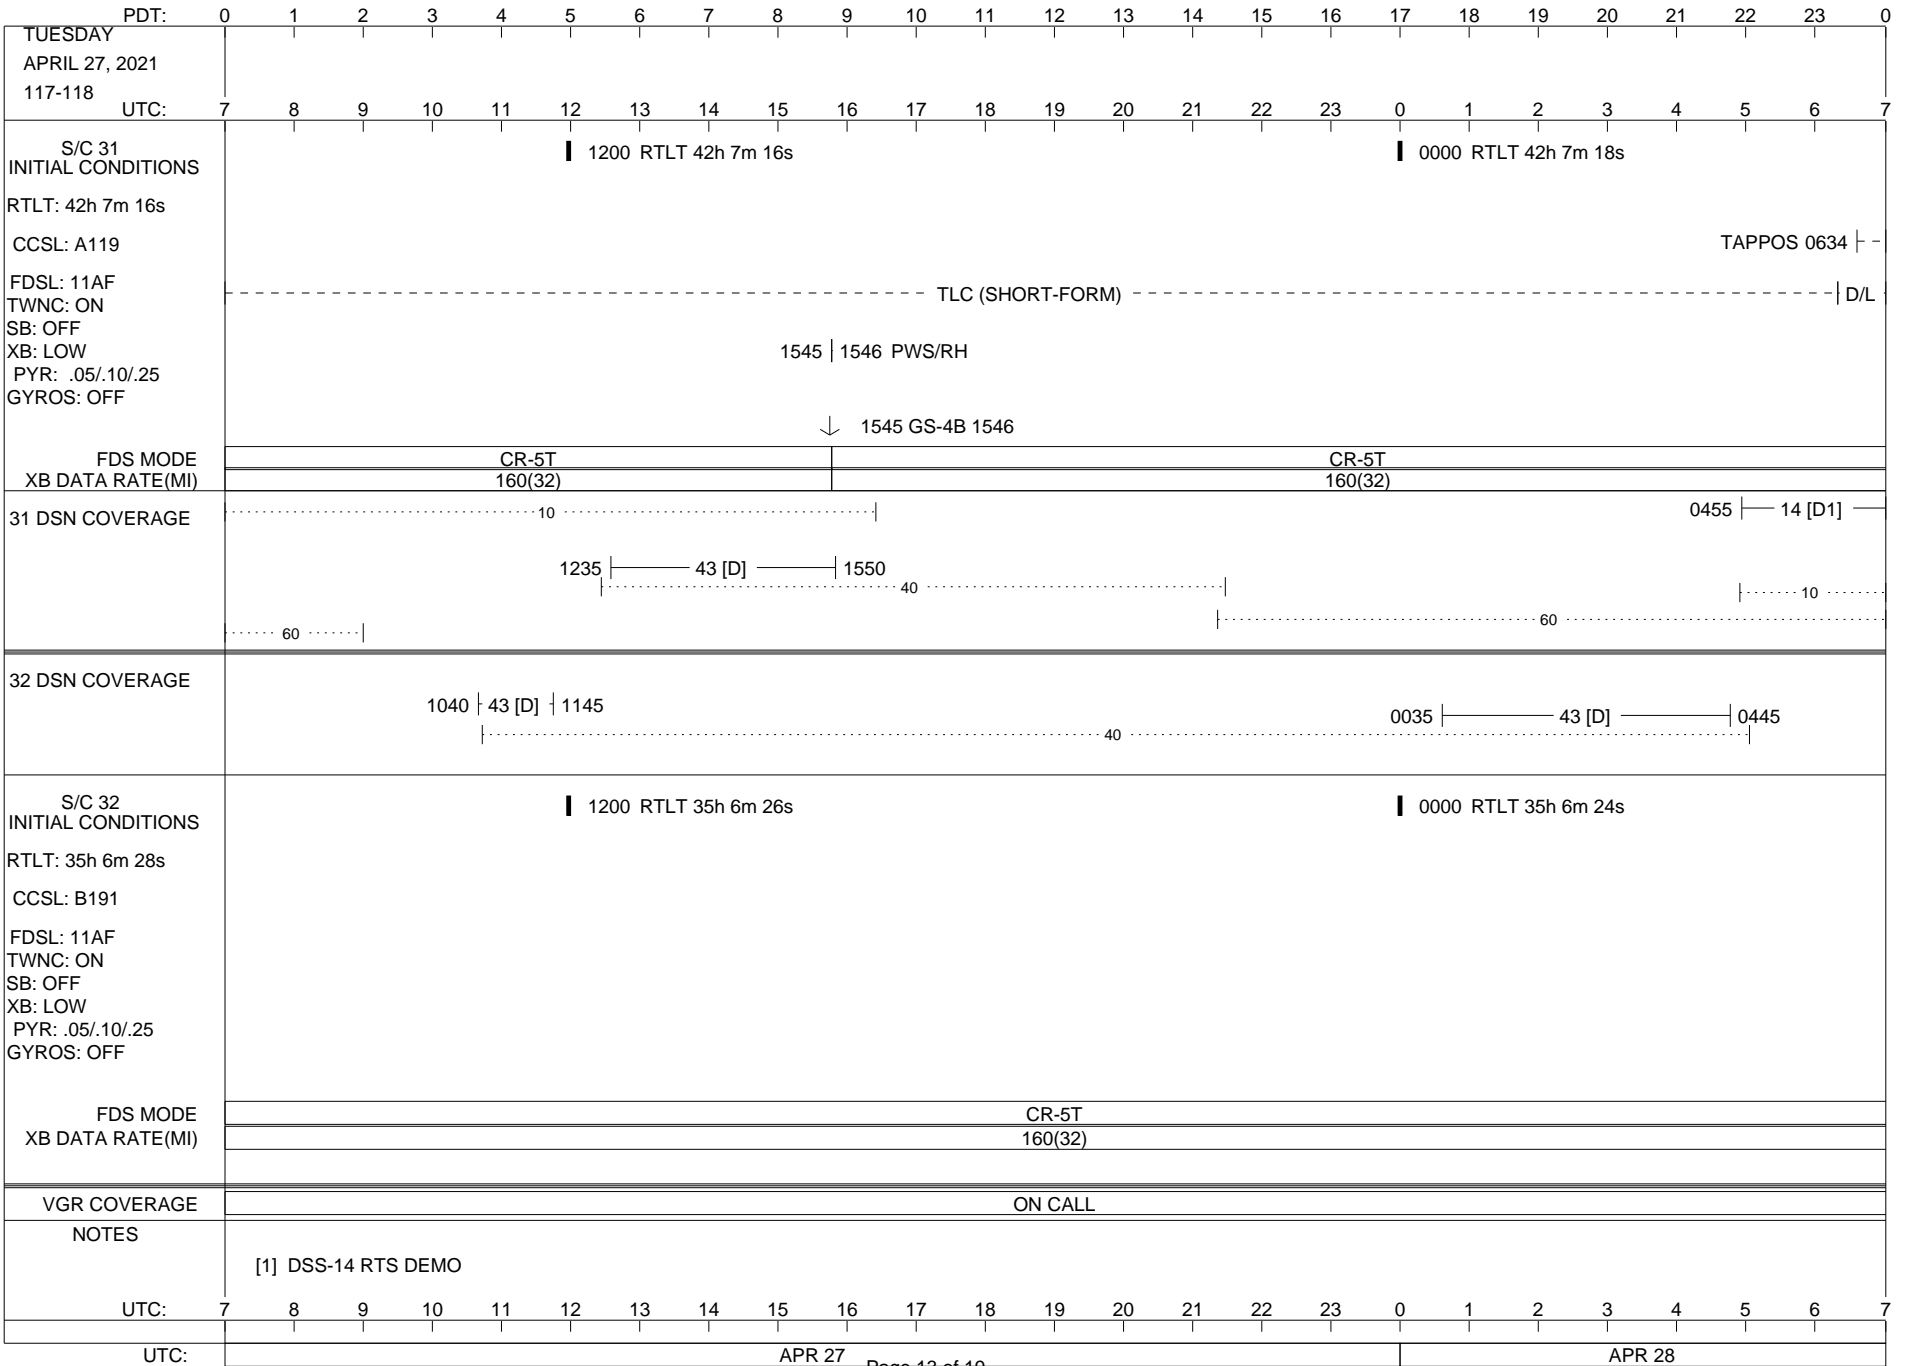

ISSUE DATE: 04/24/21 11:50