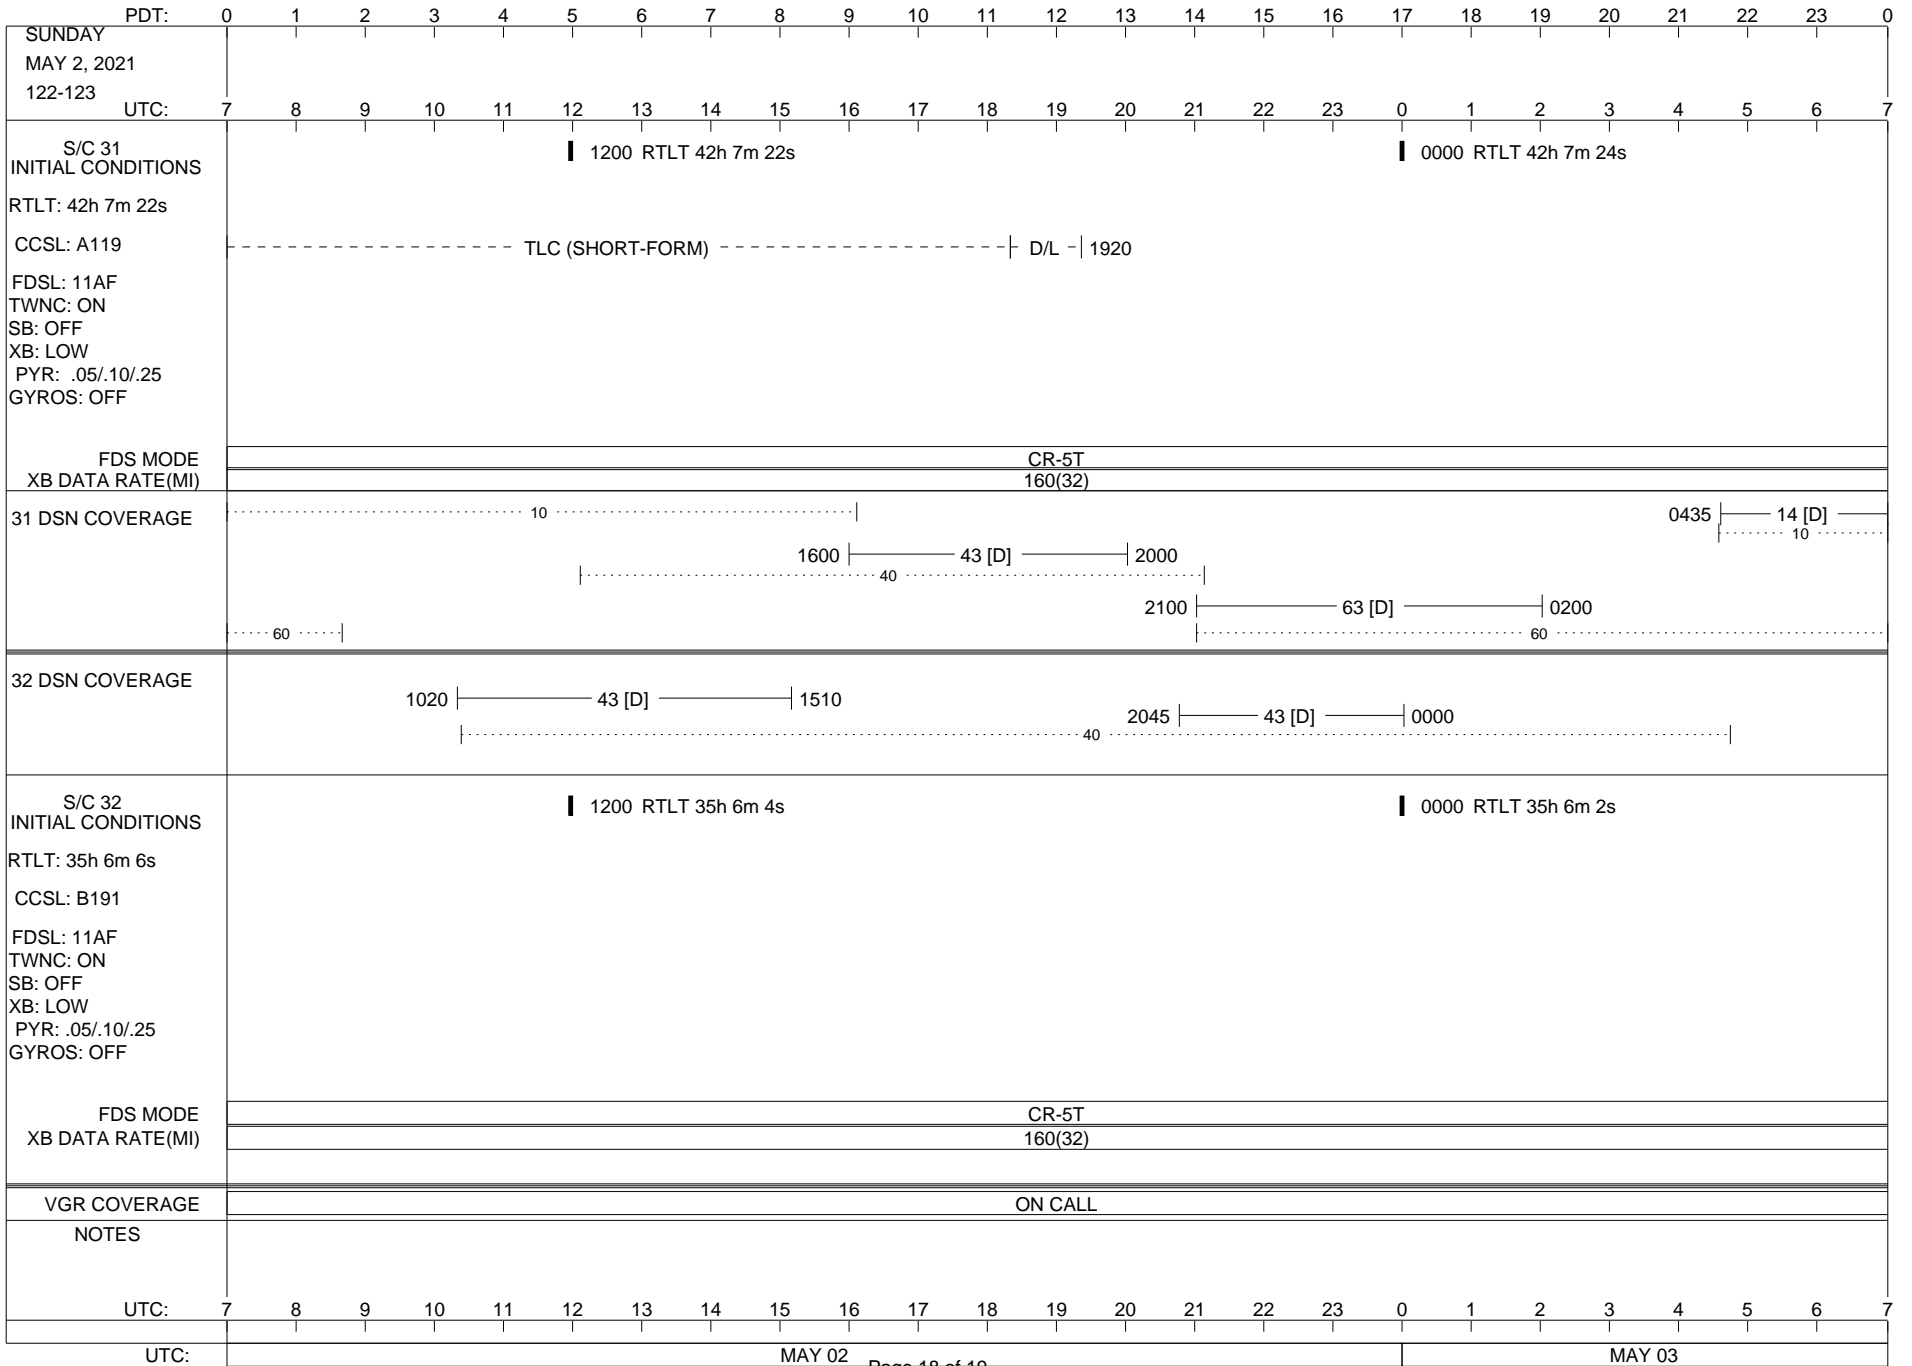

ISSUE DATE: 04/24/21 11:50