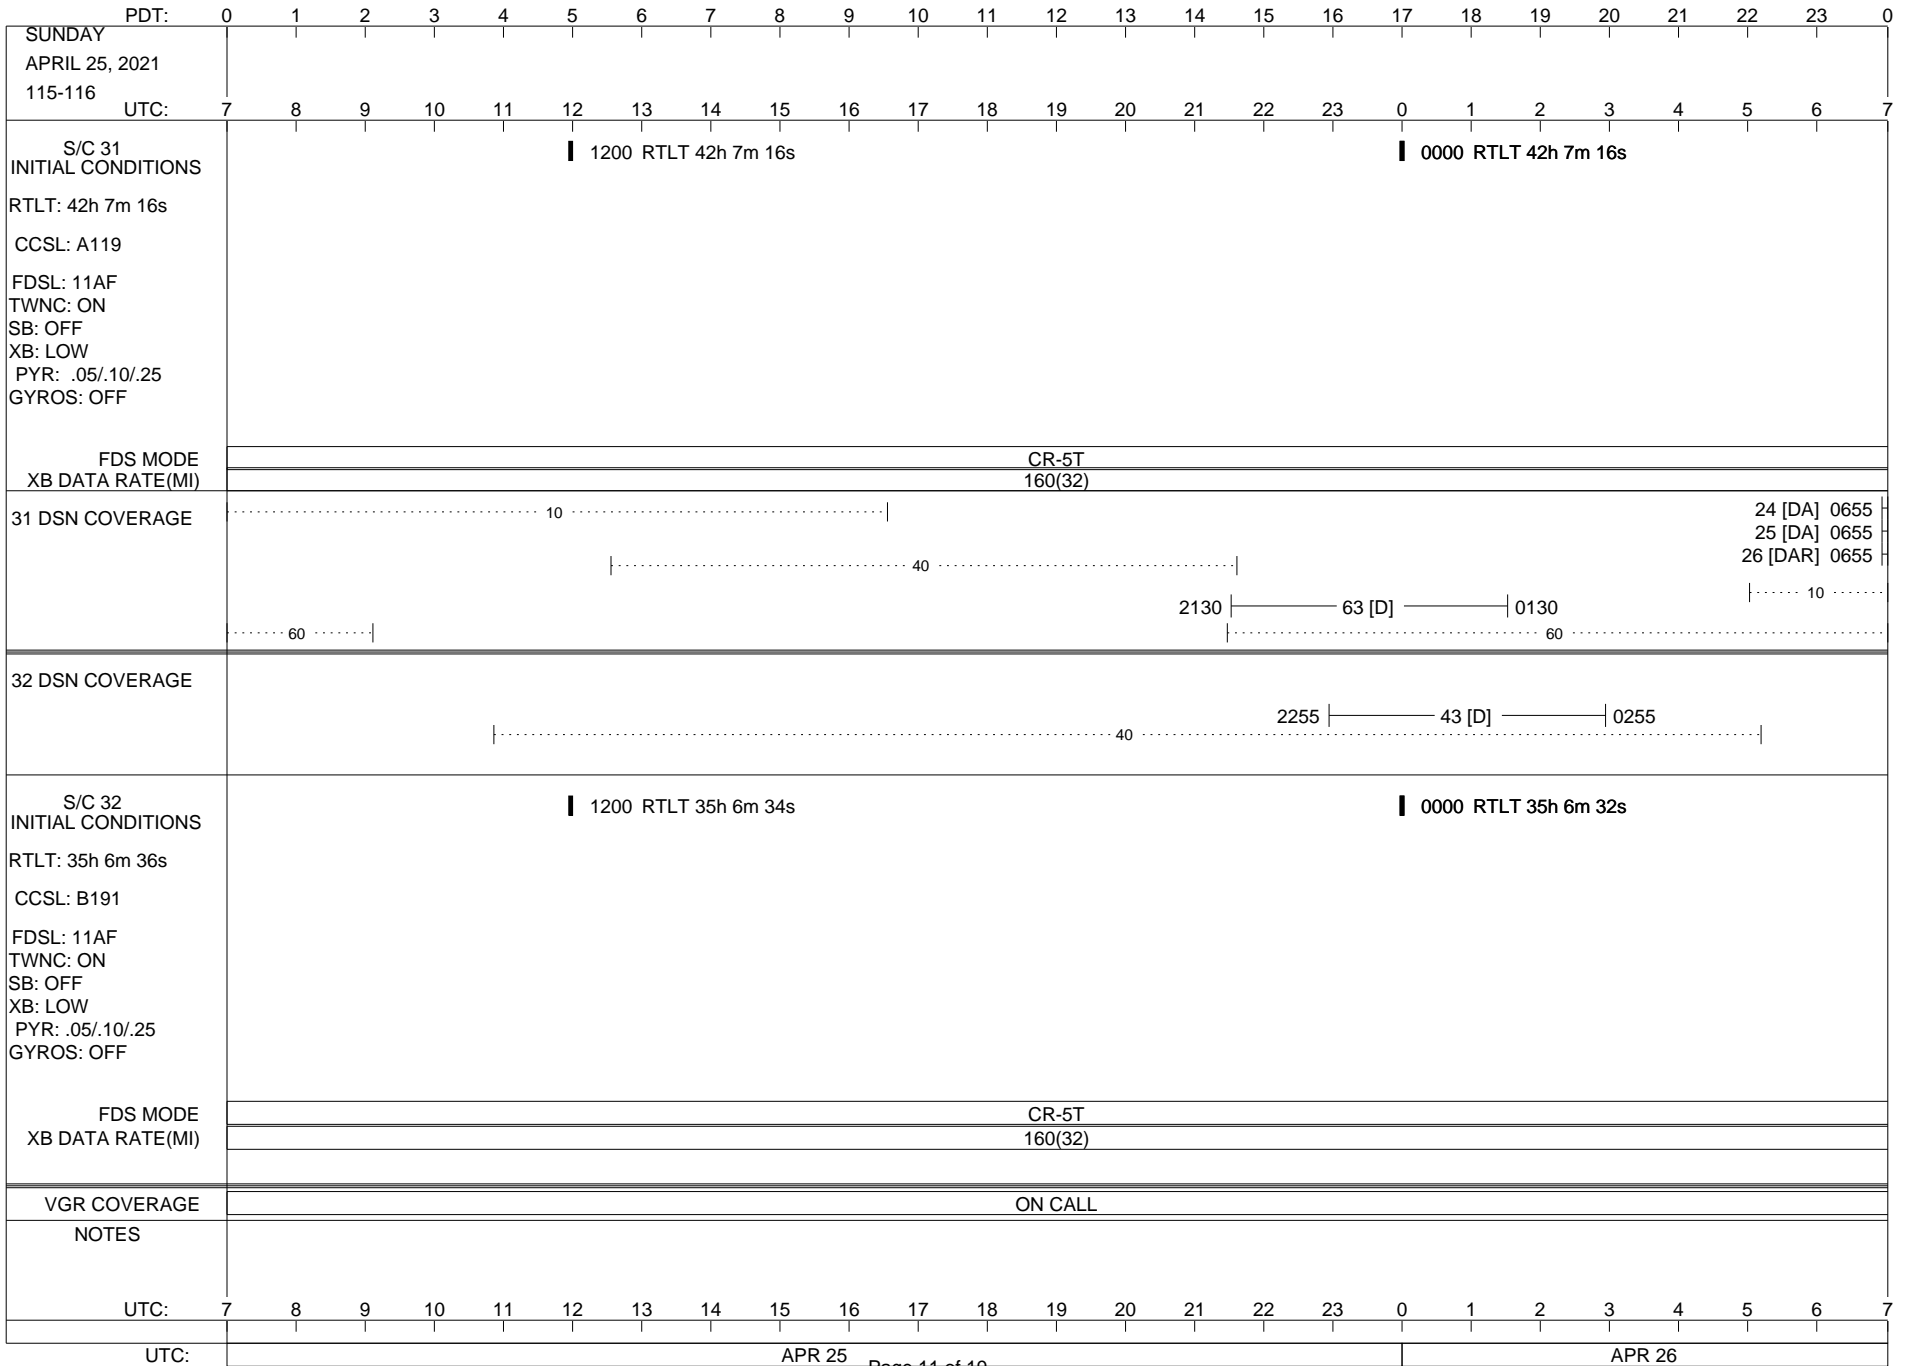

ISSUE DATE: 04/24/21 11:50