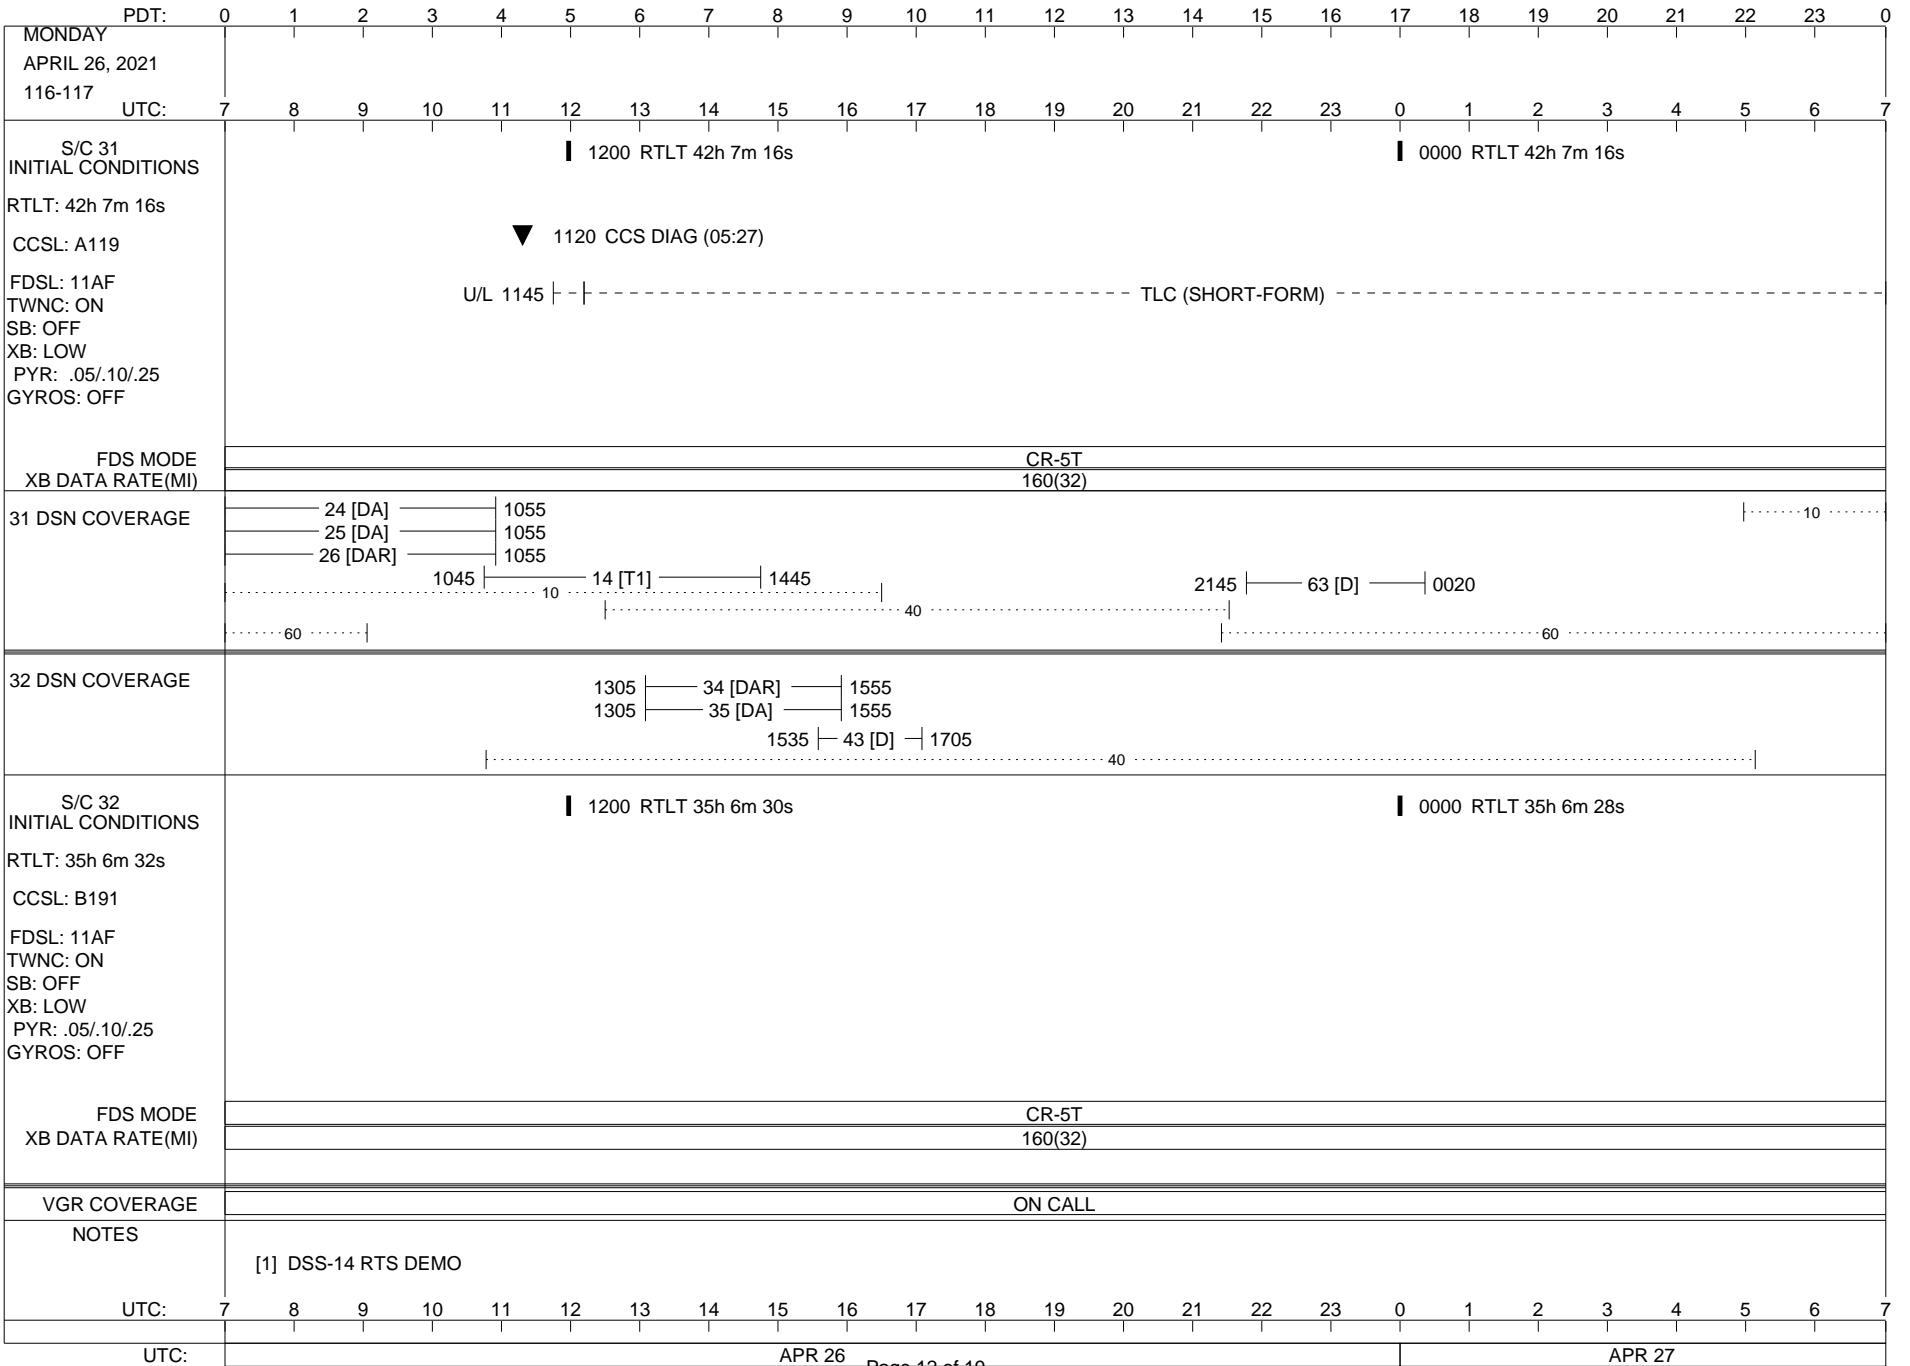

ISSUE DATE: 04/24/21 11:50