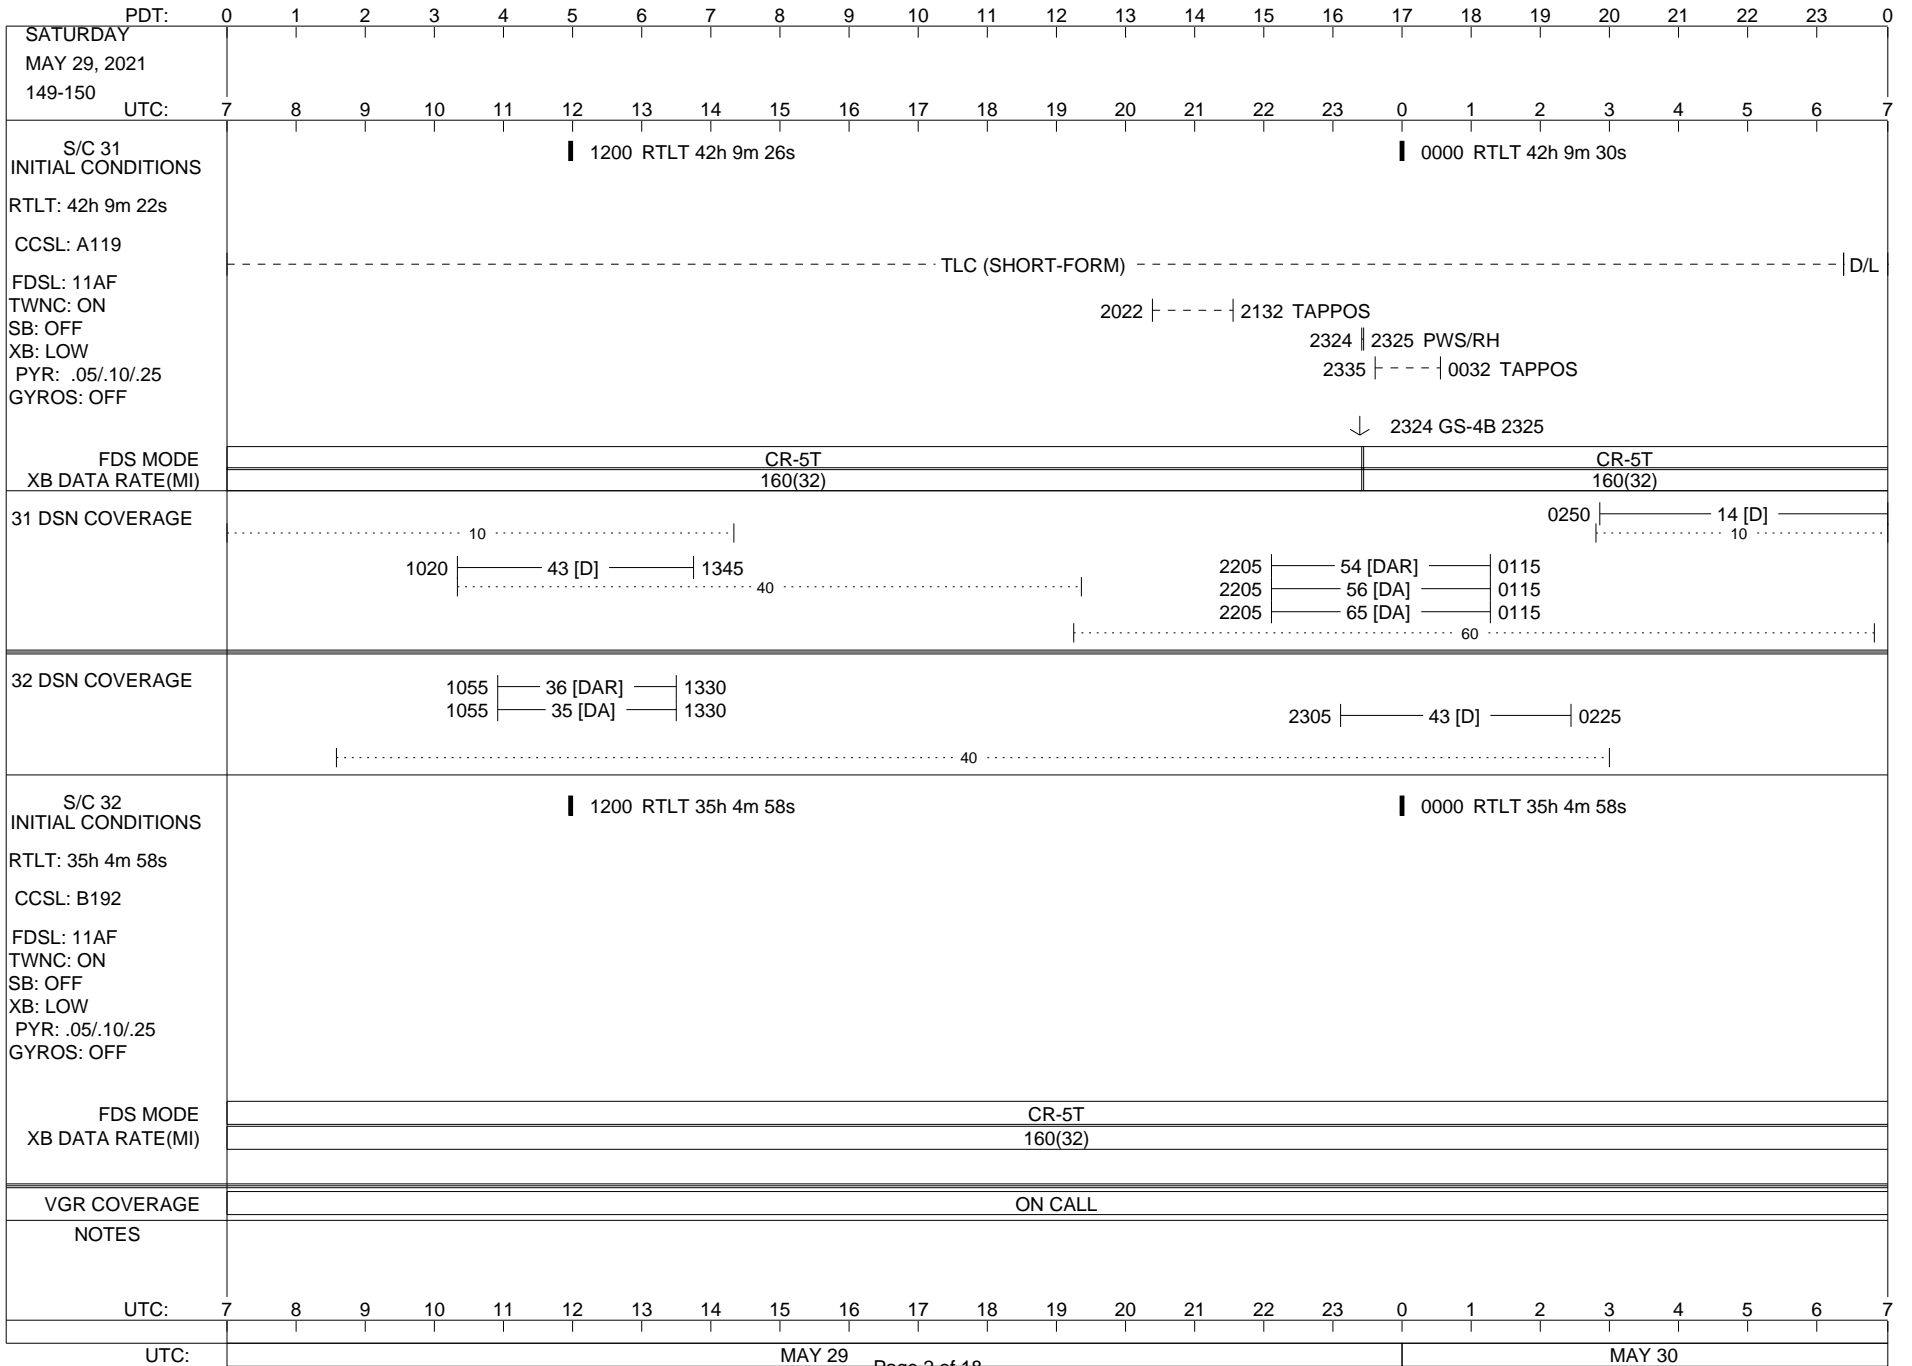

VOYAGER

Space Flight Operations Schedule (SFOS)

Issue Date: May 26, 2021

For the Period: 05/27/21 to 06/14/21 (21/147 – 21/165)

Posted at <https://voyager.jpl.nasa.gov/mission/status/>

LEGEND:

- ▽ = R/T Command (Last chance or Contingency)
- ▼ = R/T Command (Scheduled)
- * = Result of R/T Command
- n = (where n = 1,2,3 ..) Special Note, see bottom of page
- A = Arrayed station
- B = BLF
- D = Downlink only pass
- H = High Power Transmitter
- R = Array Reference Antenna
- T = TLC Uplink
- U = Uplink only pass
- [o] = Ramp-through

02/27/19

ISSUE DATE: 06/02/21 17:31

ISSUE DATE: 05/19/21 15:38

ISSUE DATE: 05/19/21 15:38

PDT:	0	1	2	3	4	5	6	7	8	9	10	11	12	13	14	15	16	17	18	19	20	21	22	23	0
SUNDAY MAY 30, 2021 150-151	UTC: 7	8	9	10	11	12	13	14	15	16	17	18	19	20	21	22	23	0	1	2	3	4	5	6	7
S/C 31 INITIAL CONDITIONS RTLT: 42h 9m 30s CCSL: A119 FDSL: 11AF TWNC: ON SB: OFF XB: LOW PYR: .05/.10/.25 GYROS: OFF	1200 RTLT 42h 9m 34s												0000 RTLT 42h 9m 38s												
FDS MODE XB DATA RATE(MI)	CR-5T 160(32)																								
31 DSN COVERAGE	14 [D] 0910										0245 14 [D] 0515														
														
40.....										2225 55 [DAR] 0130 2225 56 [DA] 0130 2225 65 [DA] 0130														
60.....														
32 DSN COVERAGE	0830 43 [D] 1230																								
40.....																								
S/C 32 INITIAL CONDITIONS RTLT: 35h 4m 58s CCSL: B192 FDSL: 11AF TWNC: ON SB: OFF XB: LOW PYR: .05/.10/.25 GYROS: OFF	1200 RTLT 35h 4m 56s												0000 RTLT 35h 4m 56s												
FDS MODE XB DATA RATE(MI)	CR-5T 160(32)																								
VGR COVERAGE	ON CALL																								
NOTES																									
UTC:	7	8	9	10	11	12	13	14	15	16	17	18	19	20	21	22	23	0	1	2	3	4	5	6	7
UTC:	MAY 30												MAY 31												