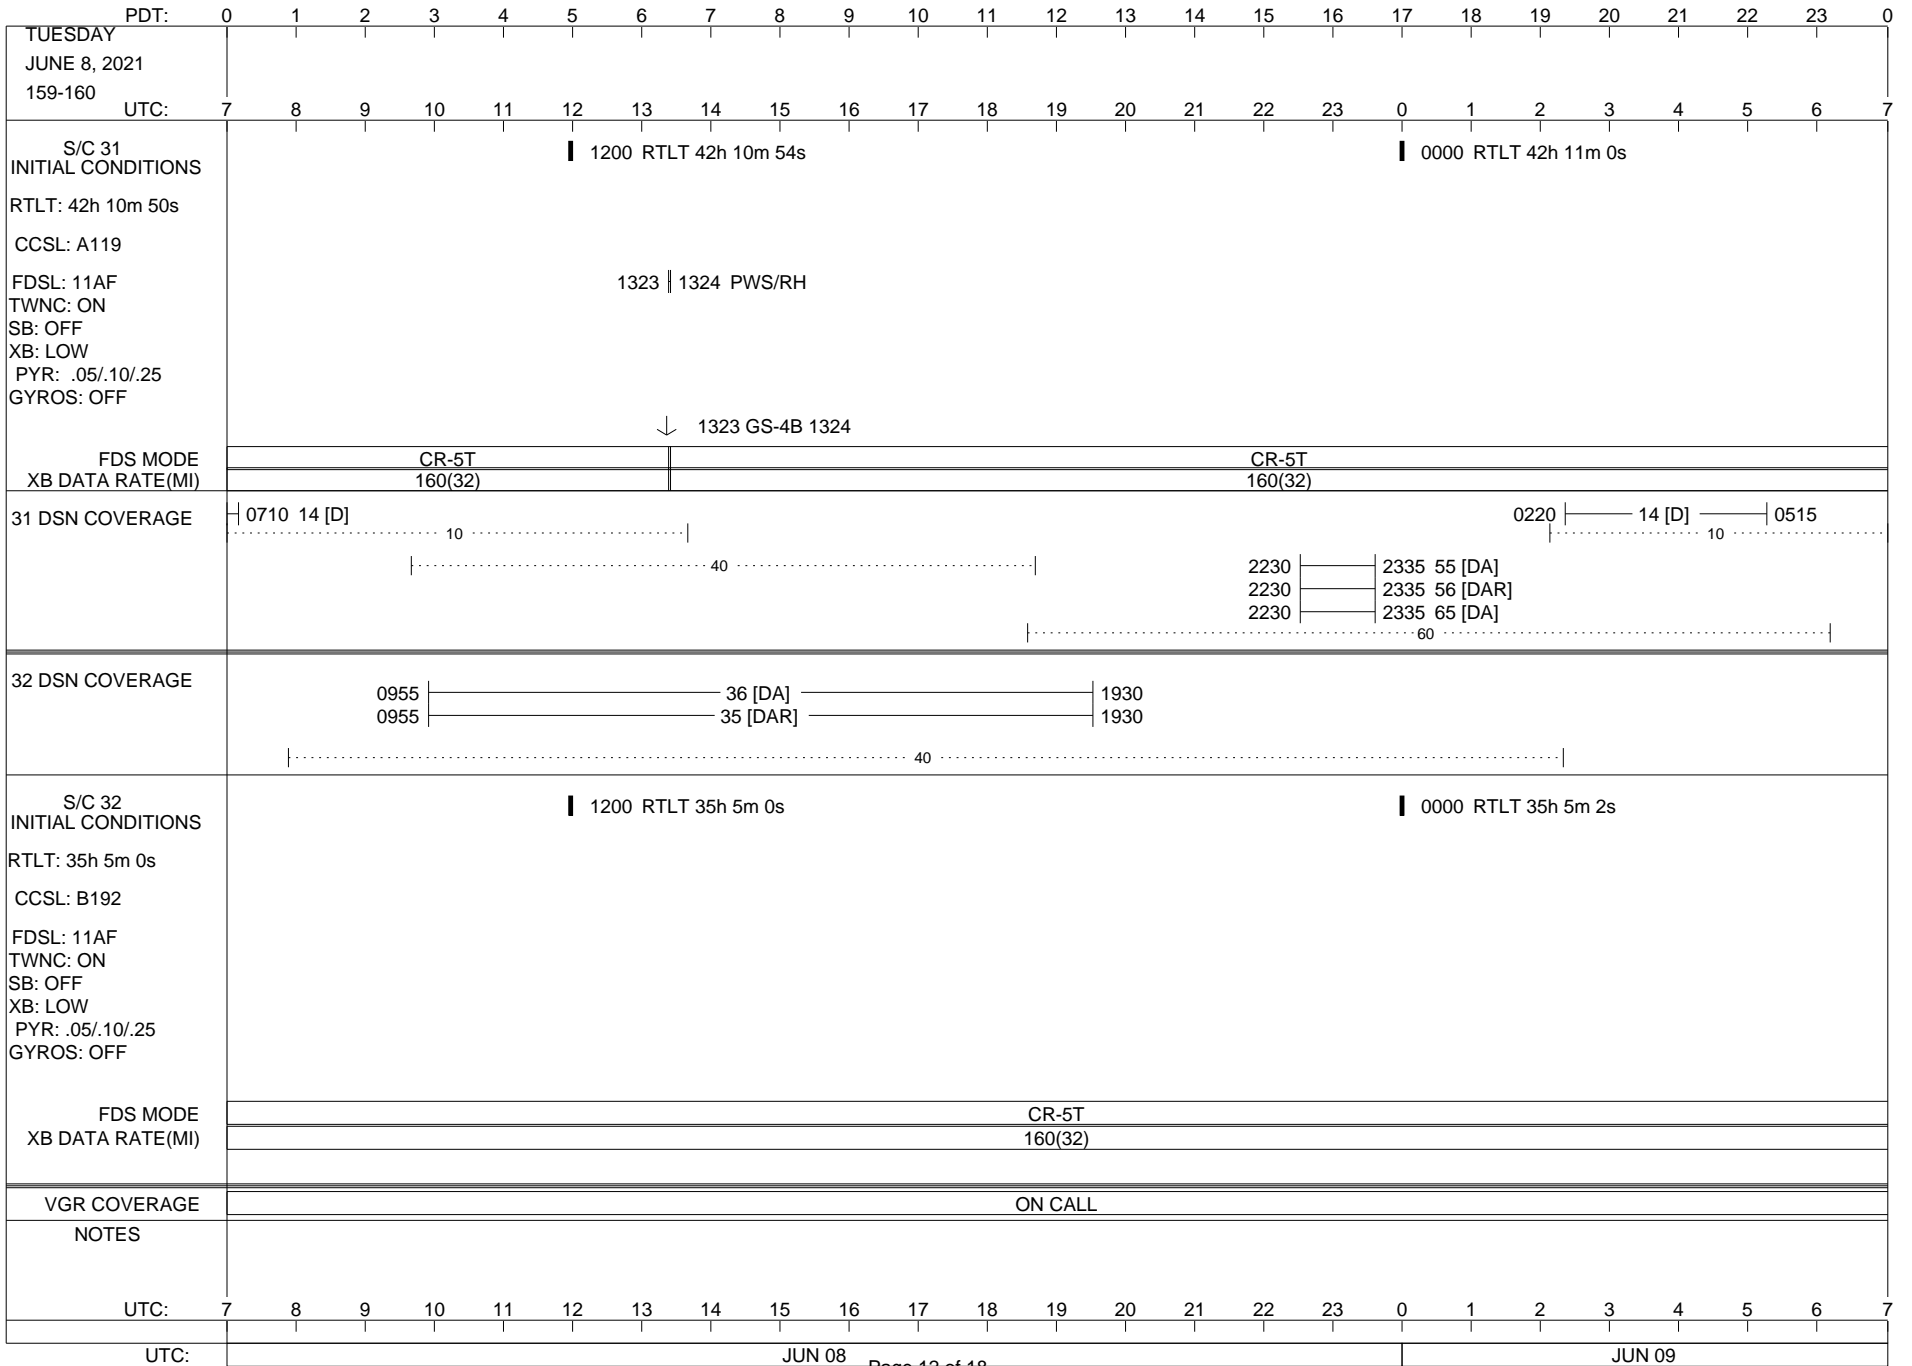

ISSUE DATE: 05/19/21 15:38