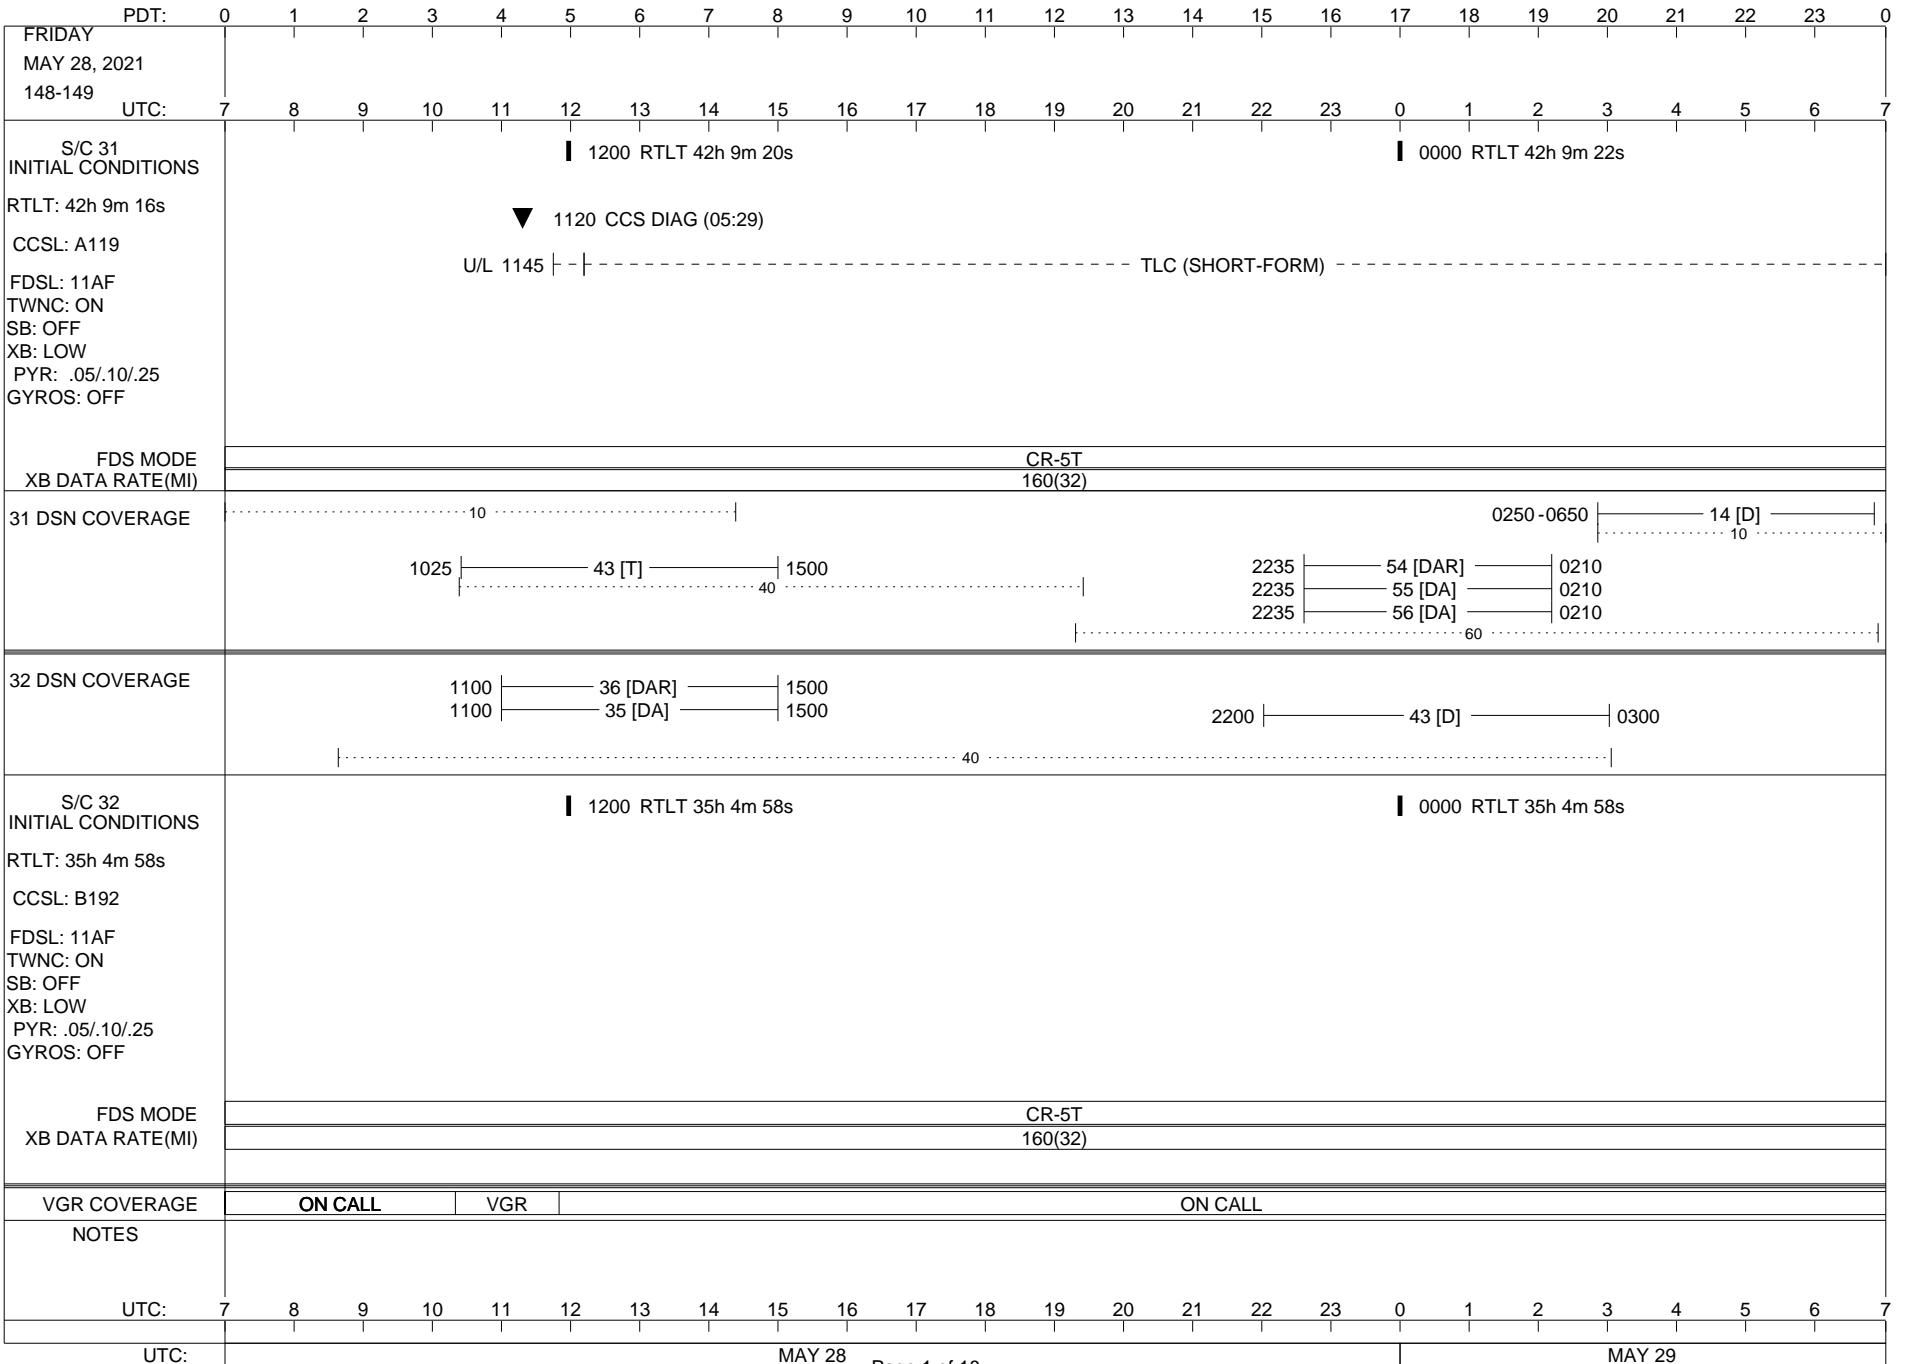

VOYAGER

Space Flight Operations Schedule (SFOS)

Issue Date: May 26, 2021

For the Period: 05/27/21 to 06/14/21 (21/147 – 21/165)

Posted at <https://voyager.jpl.nasa.gov/mission/status/>

LEGEND:

- ▽ = R/T Command (Last chance or Contingency)
- ▼ = R/T Command (Scheduled)
- * = Result of R/T Command
- n = (where n = 1,2,3 ..) Special Note, see bottom of page
- A = Arrayed station
- B = BLF
- D = Downlink only pass
- H = High Power Transmitter
- R = Array Reference Antenna
- T = TLC Uplink
- U = Uplink only pass
- [o] = Ramp-through

02/27/19

ISSUE DATE: 06/02/21 17:31

ISSUE DATE: 05/19/21 15:38

ISSUE DATE: 05/19/21 15:38

PDT:	0	1	2	3	4	5	6	7	8	9	10	11	12	13	14	15	16	17	18	19	20	21	22	23	0
SUNDAY MAY 30, 2021 150-151	UTC: 7	8	9	10	11	12	13	14	15	16	17	18	19	20	21	22	23	0	1	2	3	4	5	6	7
S/C 31 INITIAL CONDITIONS RTLT: 42h 9m 30s CCSL: A119 FDSL: 11AF TWNC: ON SB: OFF XB: LOW PYR: .05/.10/.25 GYROS: OFF	1200 RTLT 42h 9m 34s												0000 RTLT 42h 9m 38s												
FDS MODE XB DATA RATE(MI)	CR-5T 160(32)																								
31 DSN COVERAGE	14 [D] 0910										0245 14 [D] 0515														
														
40.....										2225 55 [DAR] 0130 2225 56 [DA] 0130 2225 65 [DA] 0130														
60.....														
32 DSN COVERAGE	0830 43 [D] 1230																								
40.....																								
S/C 32 INITIAL CONDITIONS RTLT: 35h 4m 58s CCSL: B192 FDSL: 11AF TWNC: ON SB: OFF XB: LOW PYR: .05/.10/.25 GYROS: OFF	1200 RTLT 35h 4m 56s												0000 RTLT 35h 4m 56s												
FDS MODE XB DATA RATE(MI)	CR-5T 160(32)																								
VGR COVERAGE	ON CALL																								
NOTES																									
UTC:	7	8	9	10	11	12	13	14	15	16	17	18	19	20	21	22	23	0	1	2	3	4	5	6	7
UTC:	MAY 30												MAY 31												