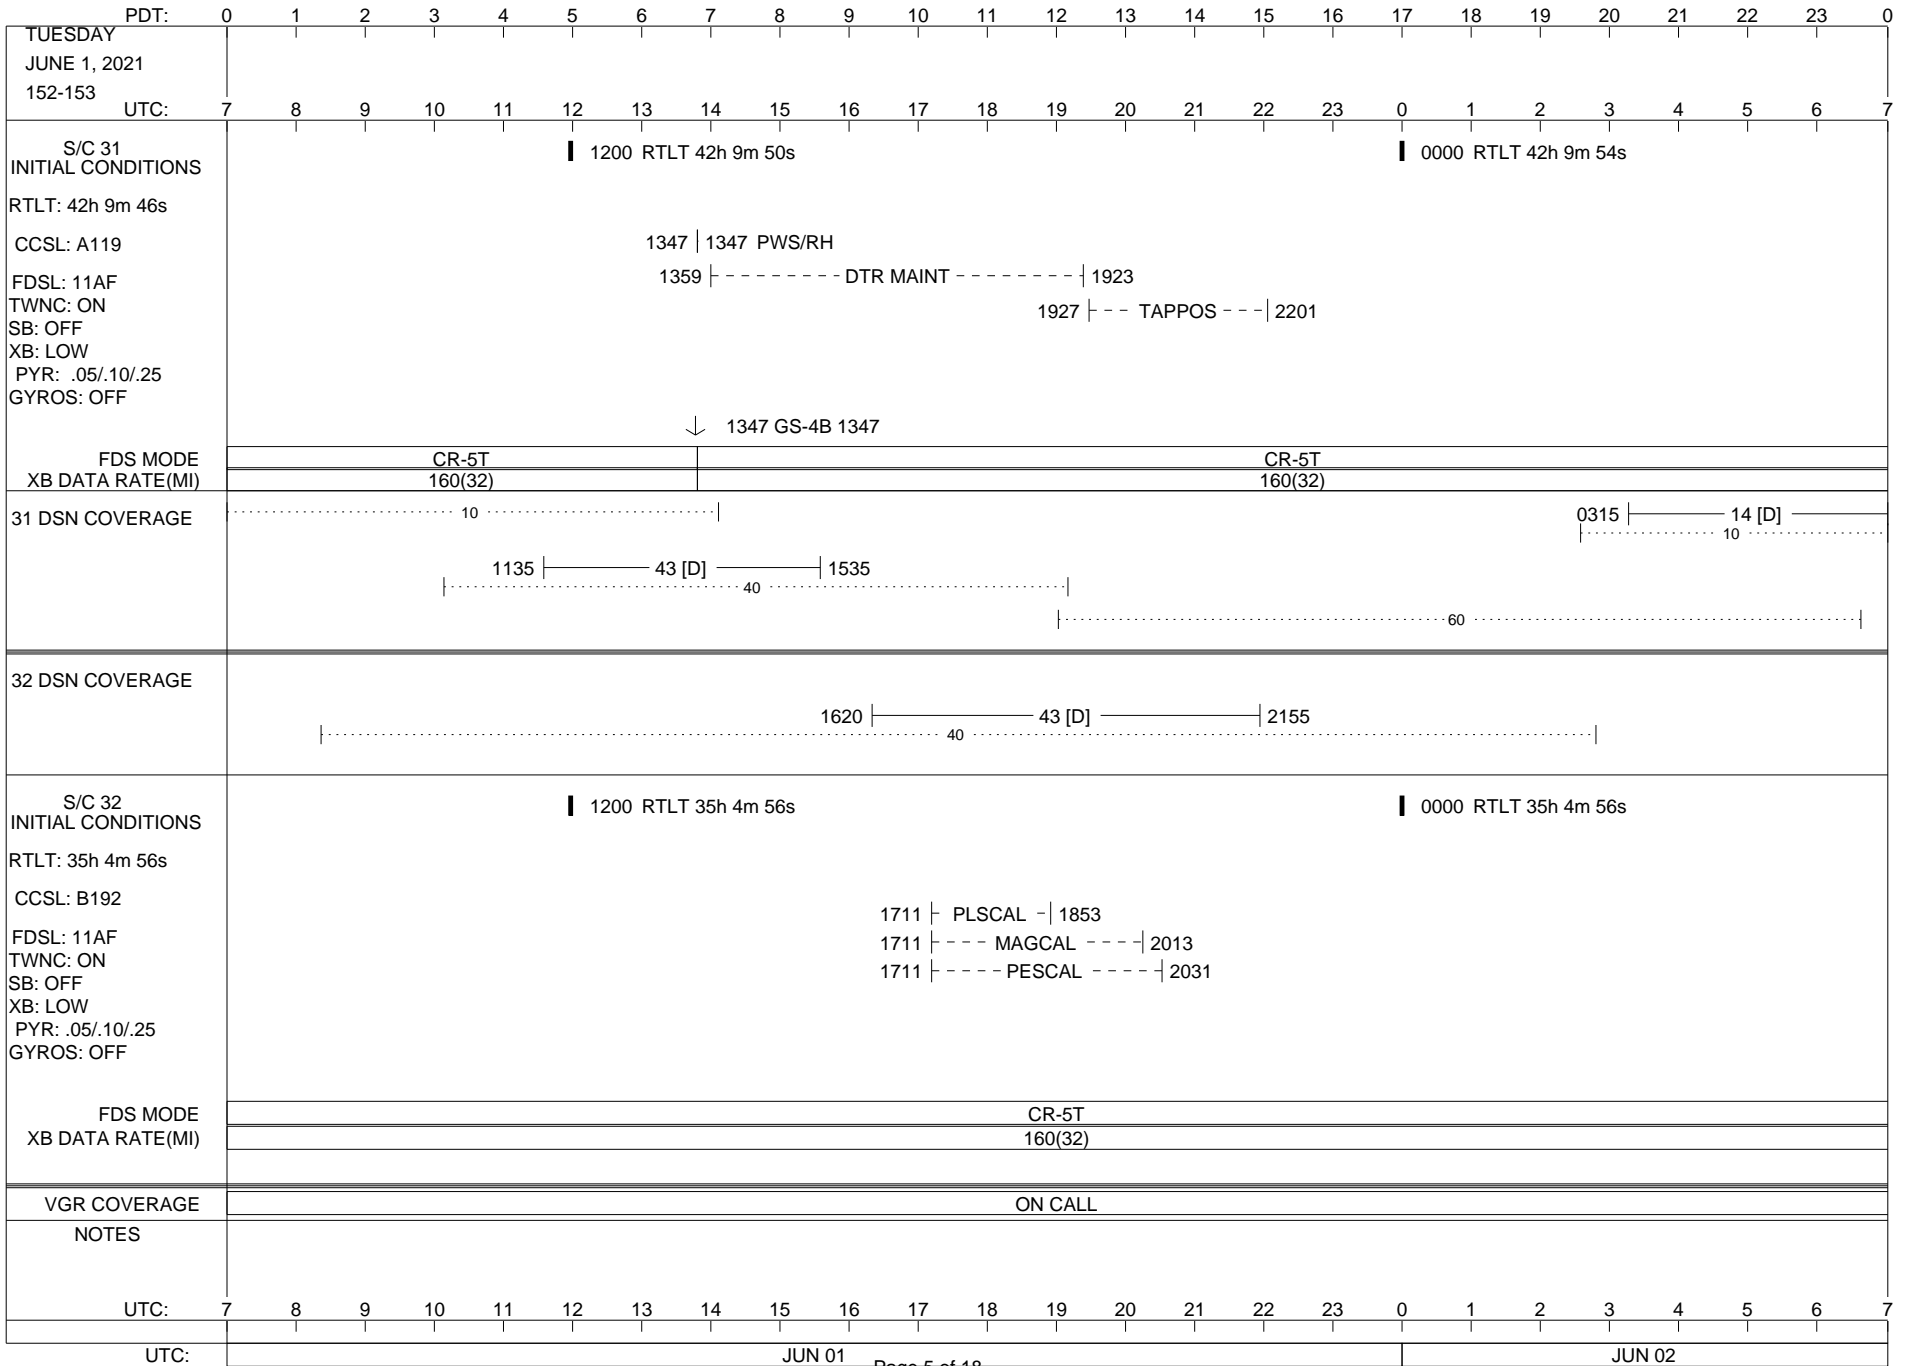

ISSUE DATE: 05/19/21 15:38