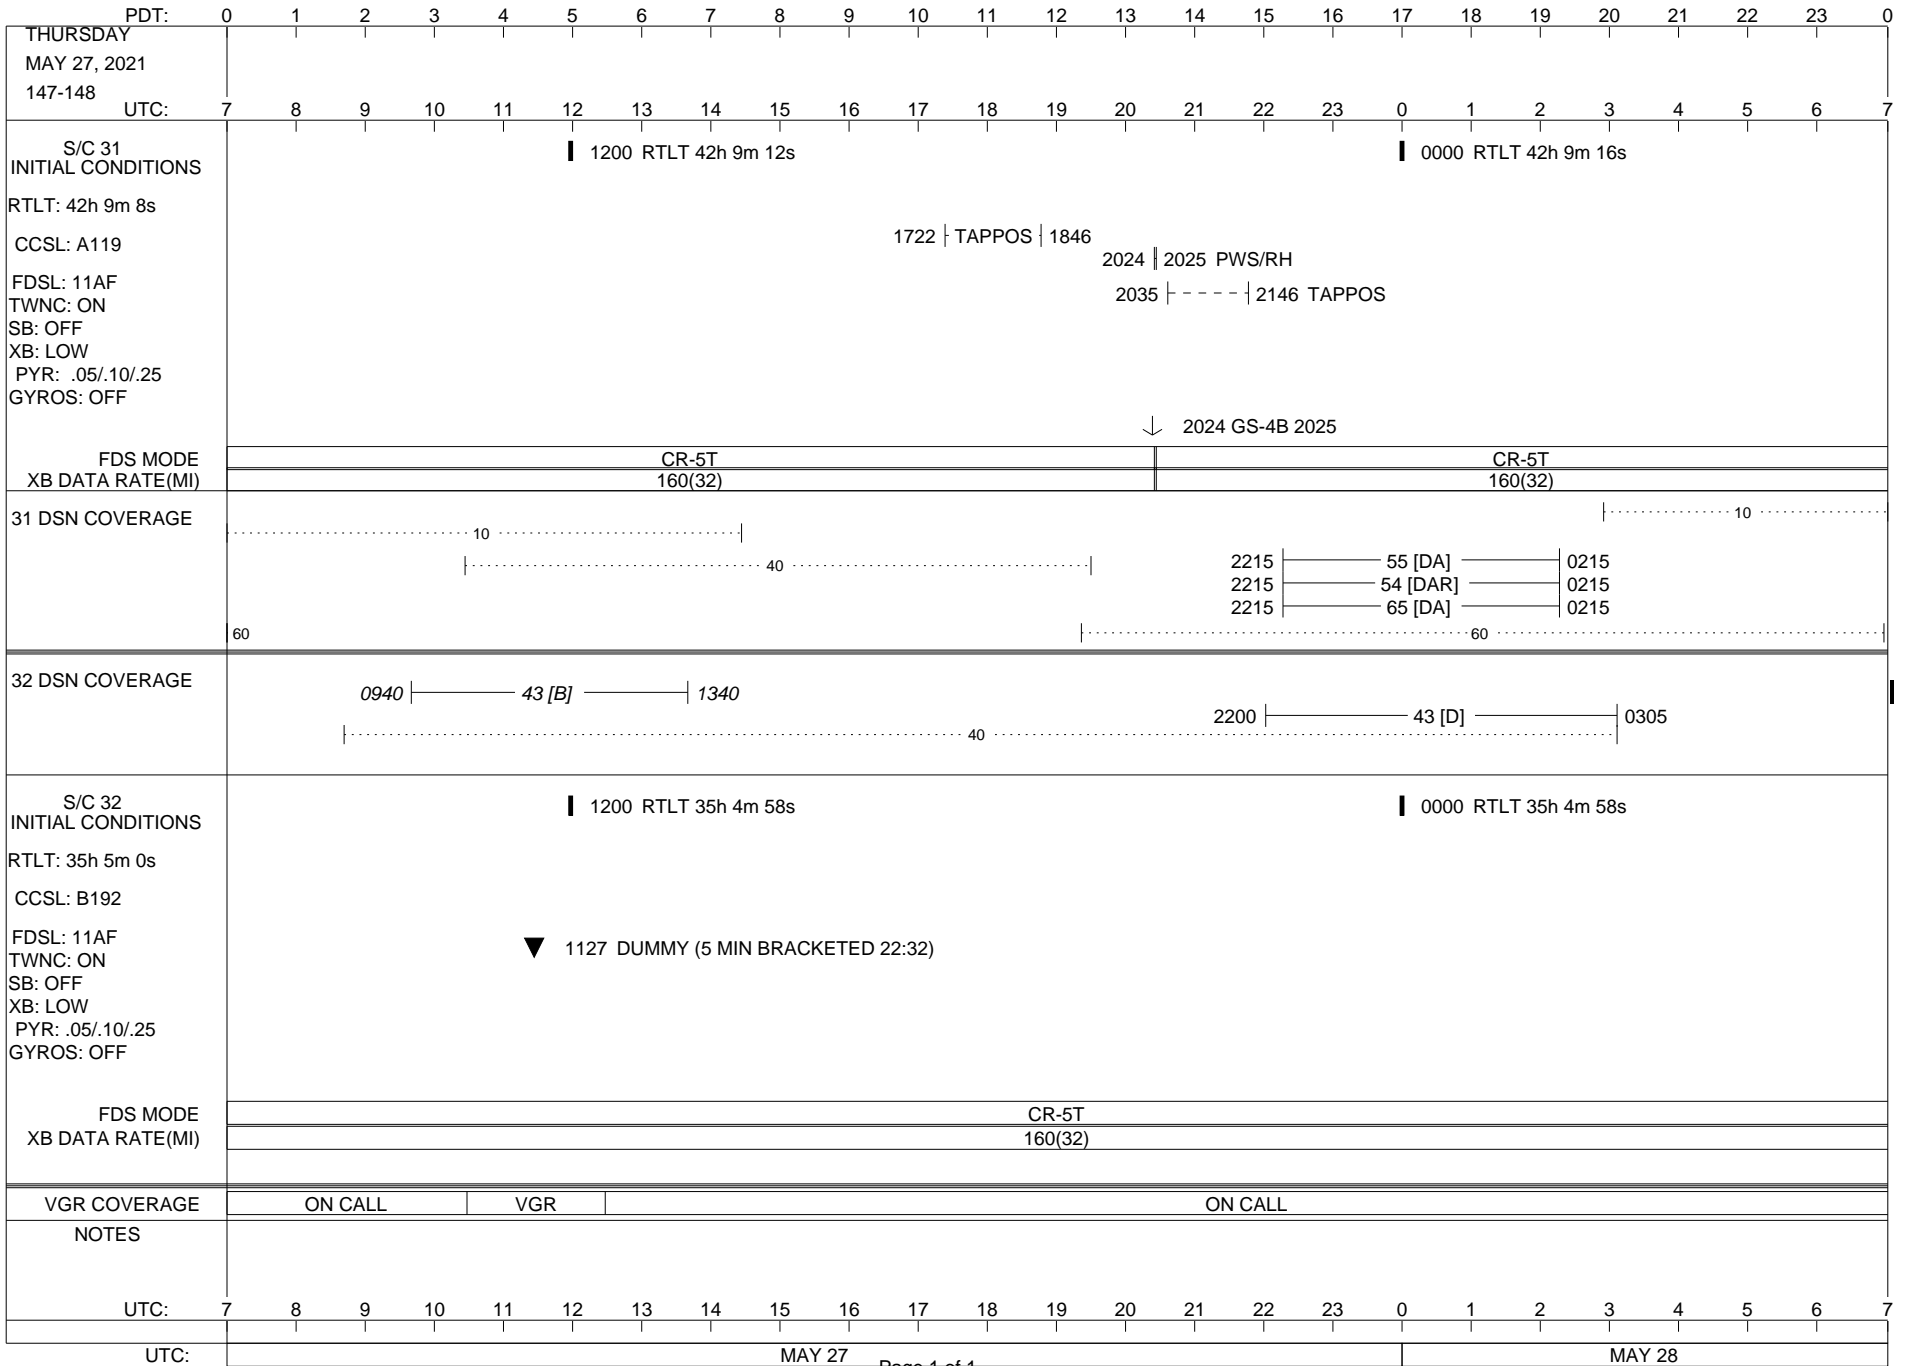

VOYAGER

Space Flight Operations Schedule (SFOS)

Issue Date: May 26, 2021

For the Period: 05/27/21 to 06/14/21 (21/147 – 21/165)

Posted at <https://voyager.jpl.nasa.gov/mission/status/>

LEGEND:

- ▽ = R/T Command (Last chance or Contingency)
- ▼ = R/T Command (Scheduled)
- * = Result of R/T Command
- n = (where n = 1,2,3 ..) Special Note, see bottom of page
- A = Arrayed station
- B = BLF
- D = Downlink only pass
- H = High Power Transmitter
- R = Array Reference Antenna
- T = TLC Uplink
- U = Uplink only pass
- [o] = Ramp-through

02/27/19

ISSUE DATE: 06/02/21 17:31

ISSUE DATE: 05/19/21 15:38

ISSUE DATE: 05/19/21 15:38

PDT:	0	1	2	3	4	5	6	7	8	9	10	11	12	13	14	15	16	17	18	19	20	21	22	23	0
SUNDAY MAY 30, 2021 150-151	UTC: 7	8	9	10	11	12	13	14	15	16	17	18	19	20	21	22	23	0	1	2	3	4	5	6	7
S/C 31 INITIAL CONDITIONS RTLT: 42h 9m 30s CCSL: A119 FDSL: 11AF TWNC: ON SB: OFF XB: LOW PYR: .05/.10/.25 GYROS: OFF	1200 RTLT 42h 9m 34s												0000 RTLT 42h 9m 38s												
FDS MODE XB DATA RATE(MI)	CR-5T 160(32)																								
31 DSN COVERAGE	14 [D] 0910										0245 14 [D] 0515														
														
40.....										2225 55 [DAR] 0130 2225 56 [DA] 0130 2225 65 [DA] 0130														
60.....														
32 DSN COVERAGE	0830 43 [D] 1230																								
40.....																								
S/C 32 INITIAL CONDITIONS RTLT: 35h 4m 58s CCSL: B192 FDSL: 11AF TWNC: ON SB: OFF XB: LOW PYR: .05/.10/.25 GYROS: OFF	1200 RTLT 35h 4m 56s												0000 RTLT 35h 4m 56s												
FDS MODE XB DATA RATE(MI)	CR-5T 160(32)																								
VGR COVERAGE	ON CALL																								
NOTES																									
UTC:	7	8	9	10	11	12	13	14	15	16	17	18	19	20	21	22	23	0	1	2	3	4	5	6	7
UTC:	MAY 30												MAY 31												