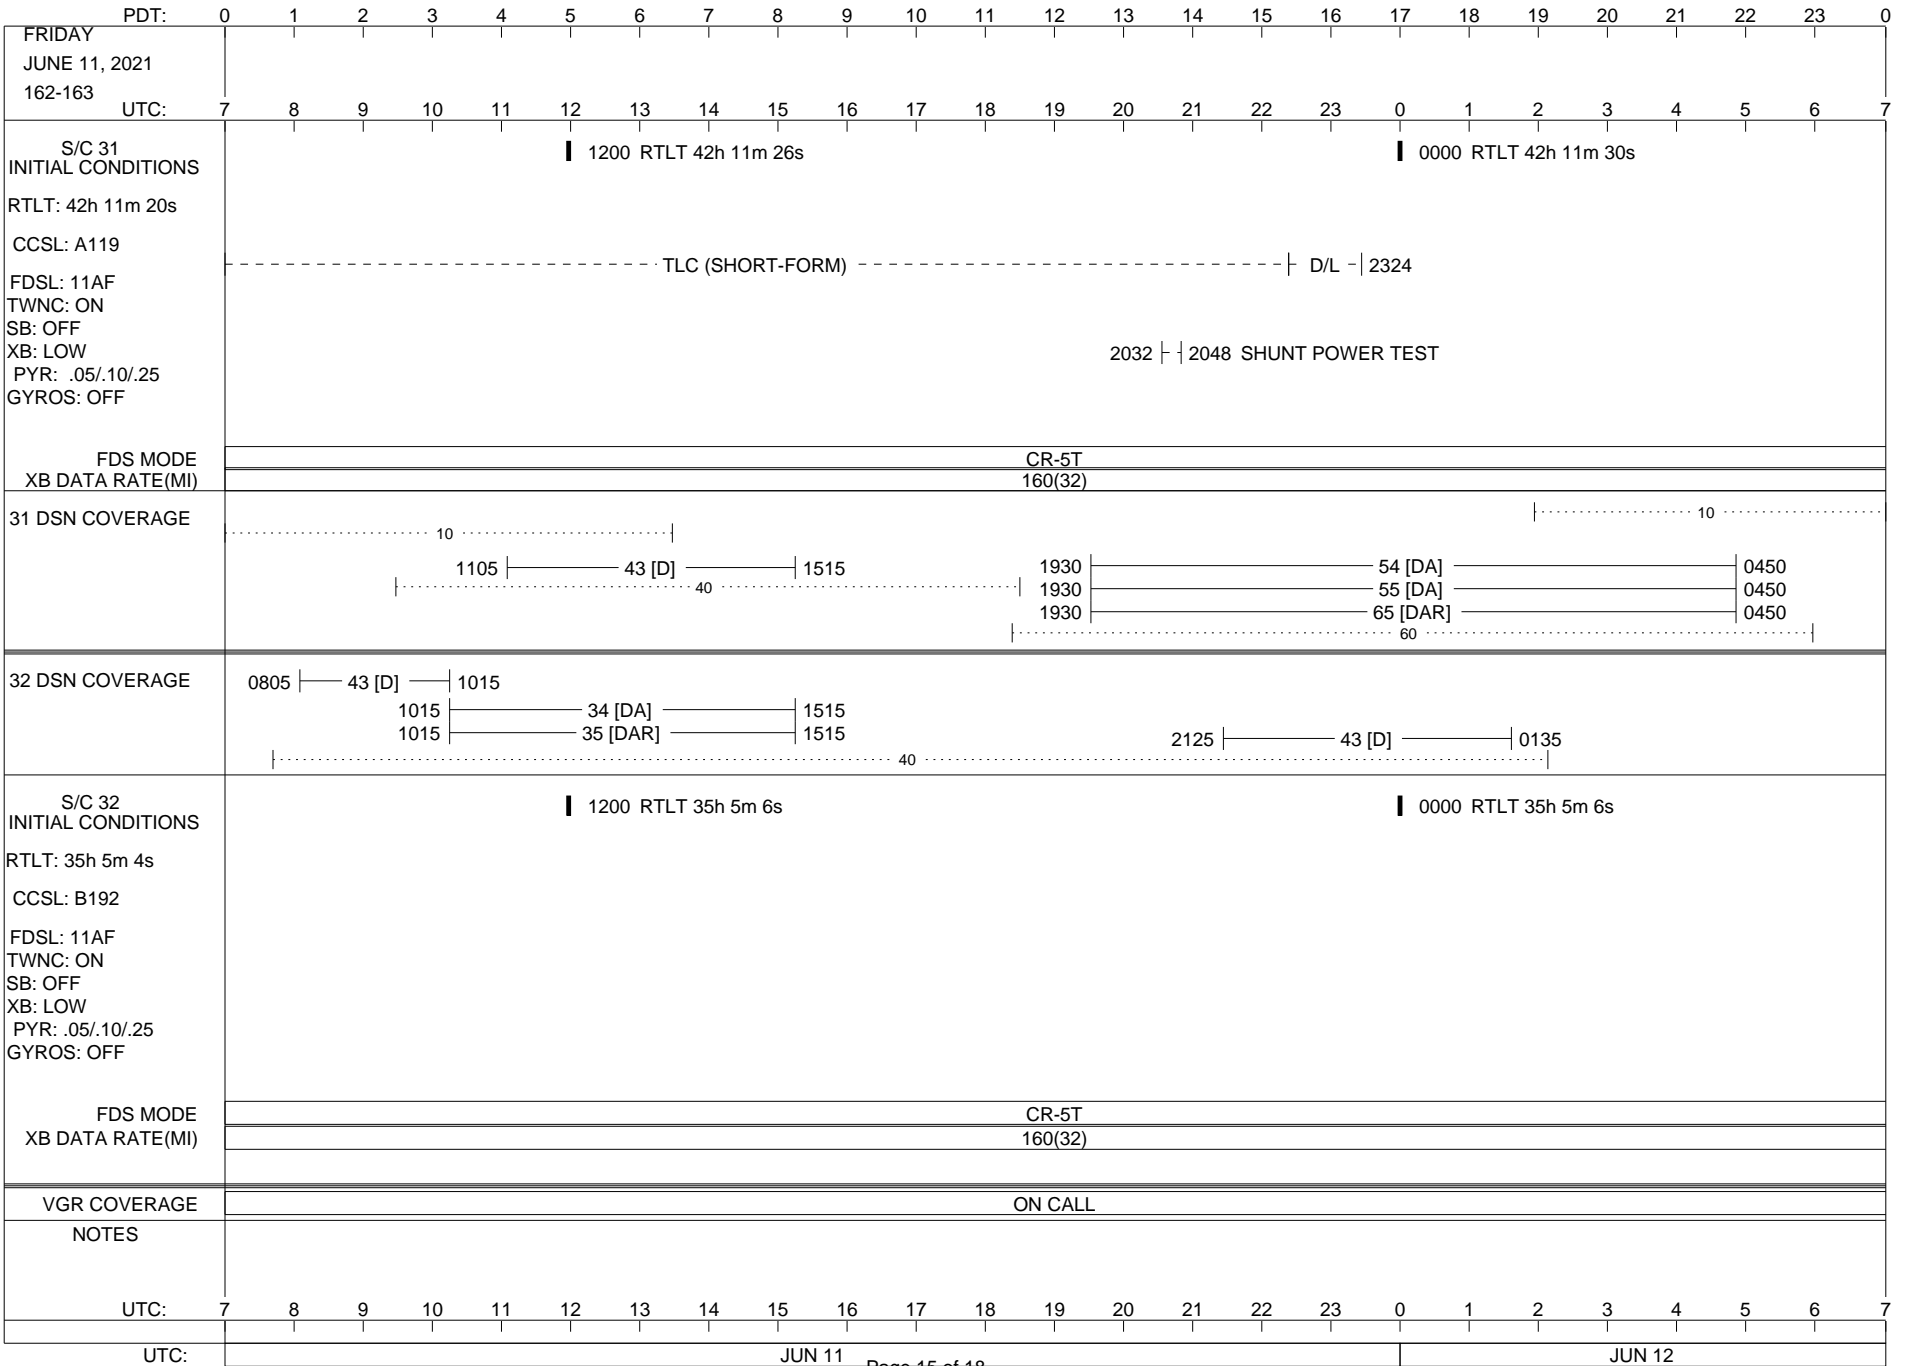

ISSUE DATE: 05/19/21 15:38