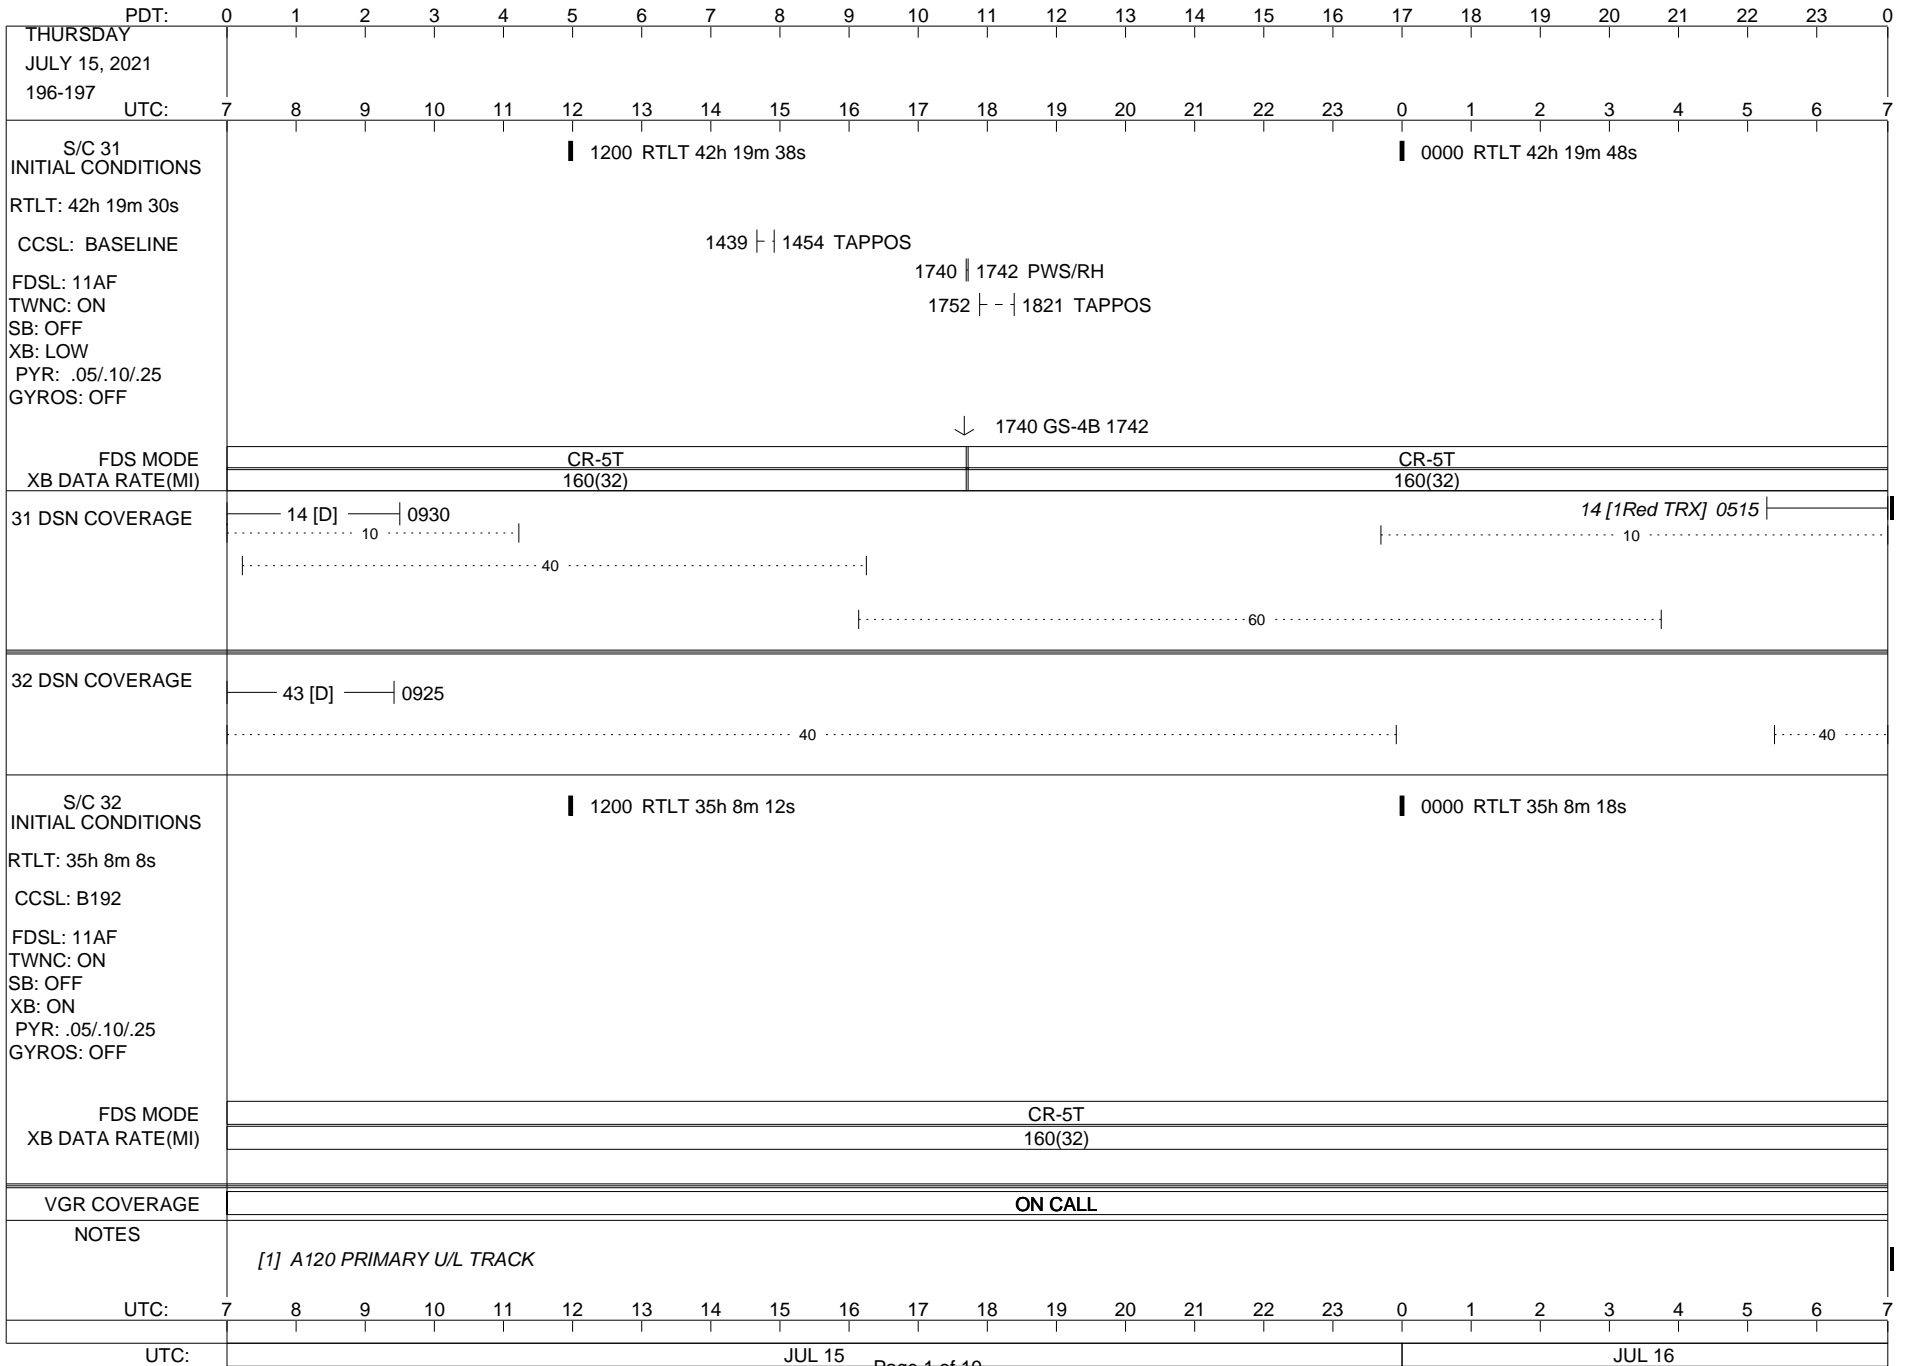

ISSUE DATE: 07/19/21 16:05