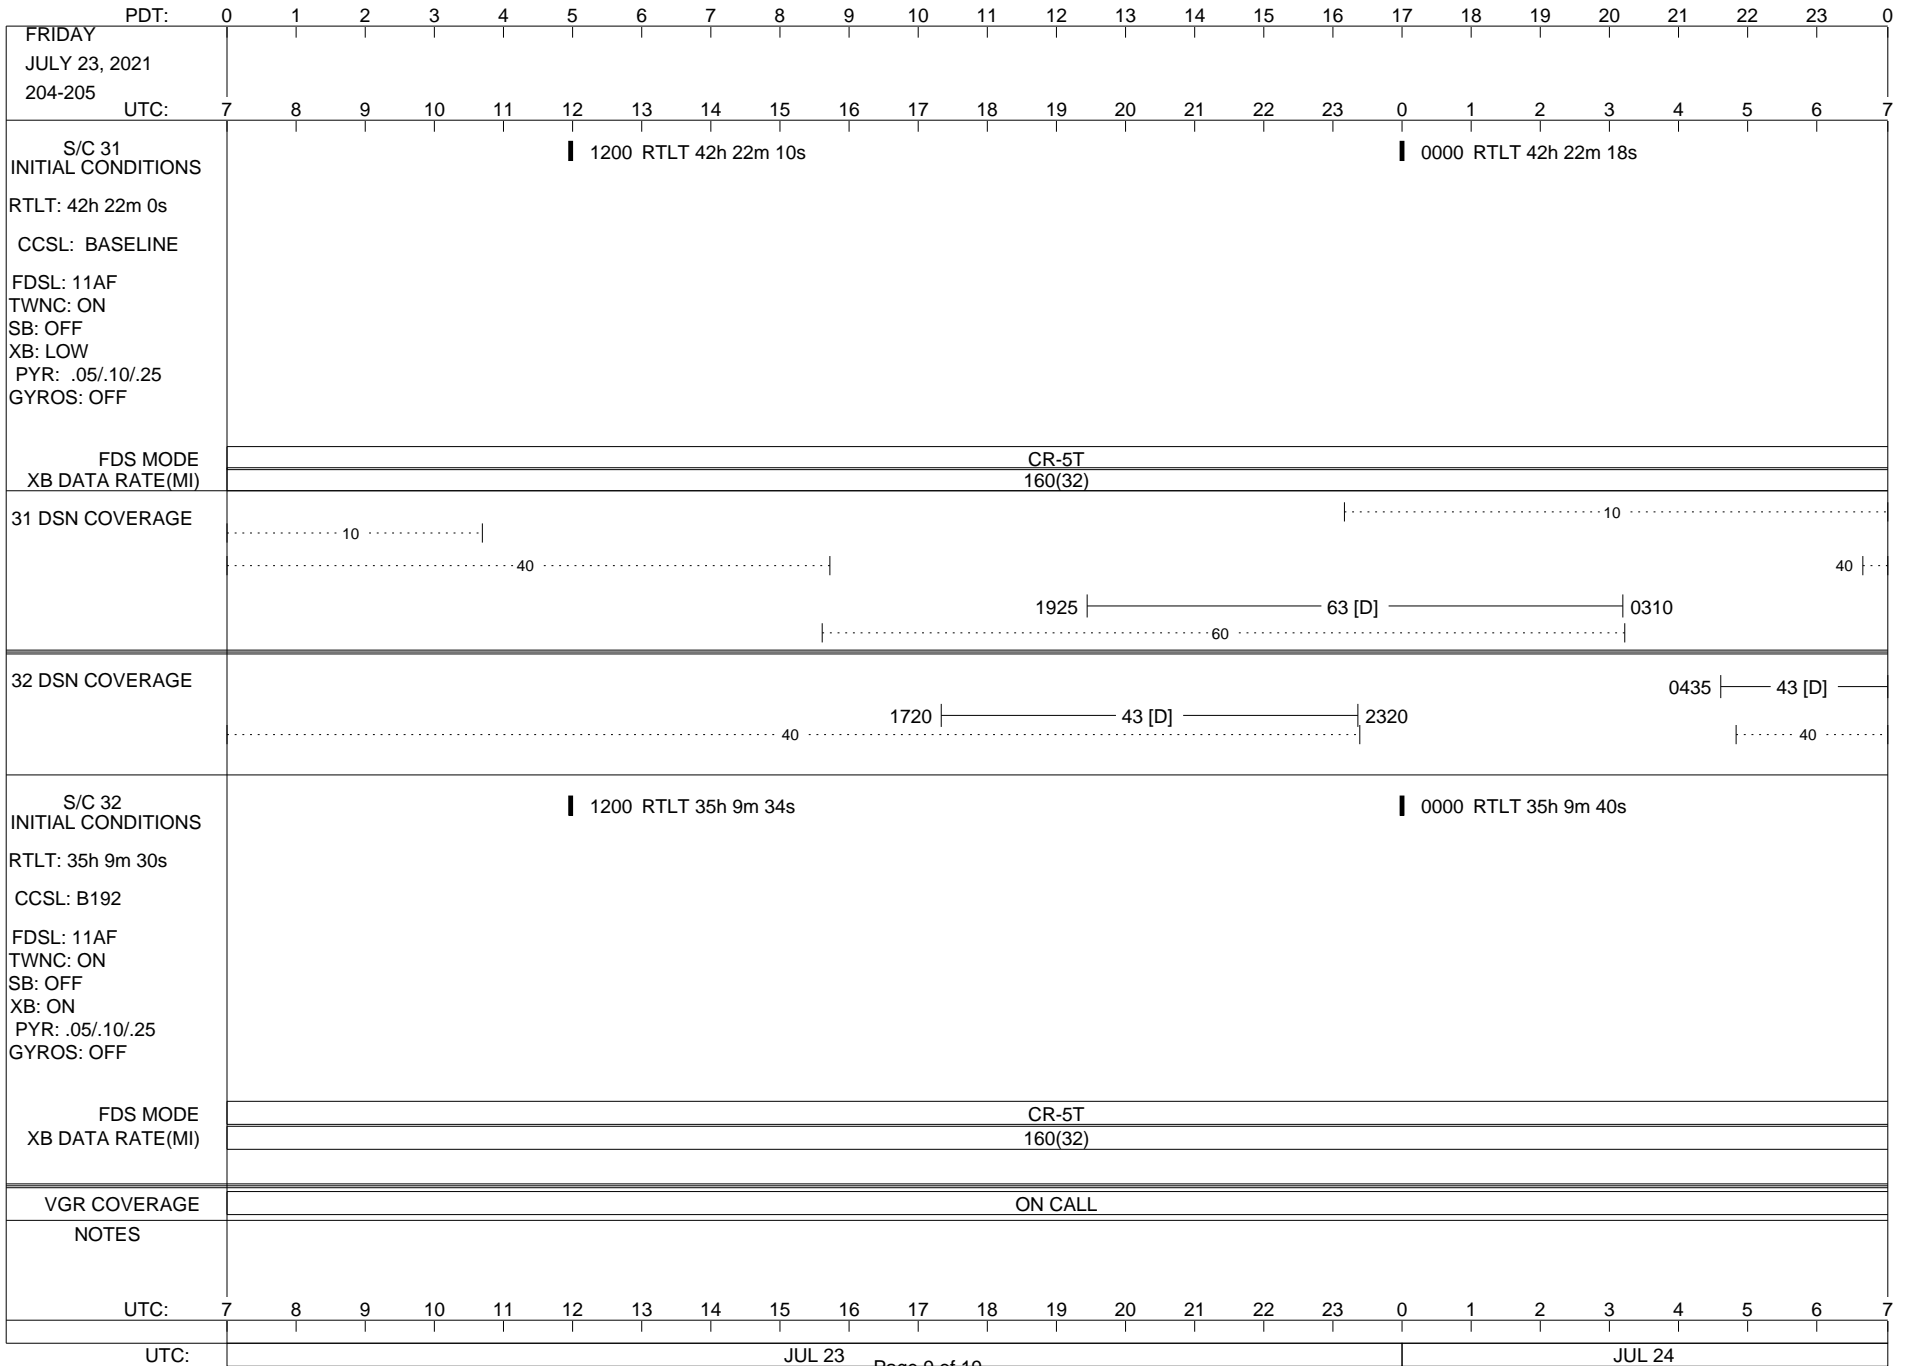

ISSUE DATE: 07/19/21 16:05