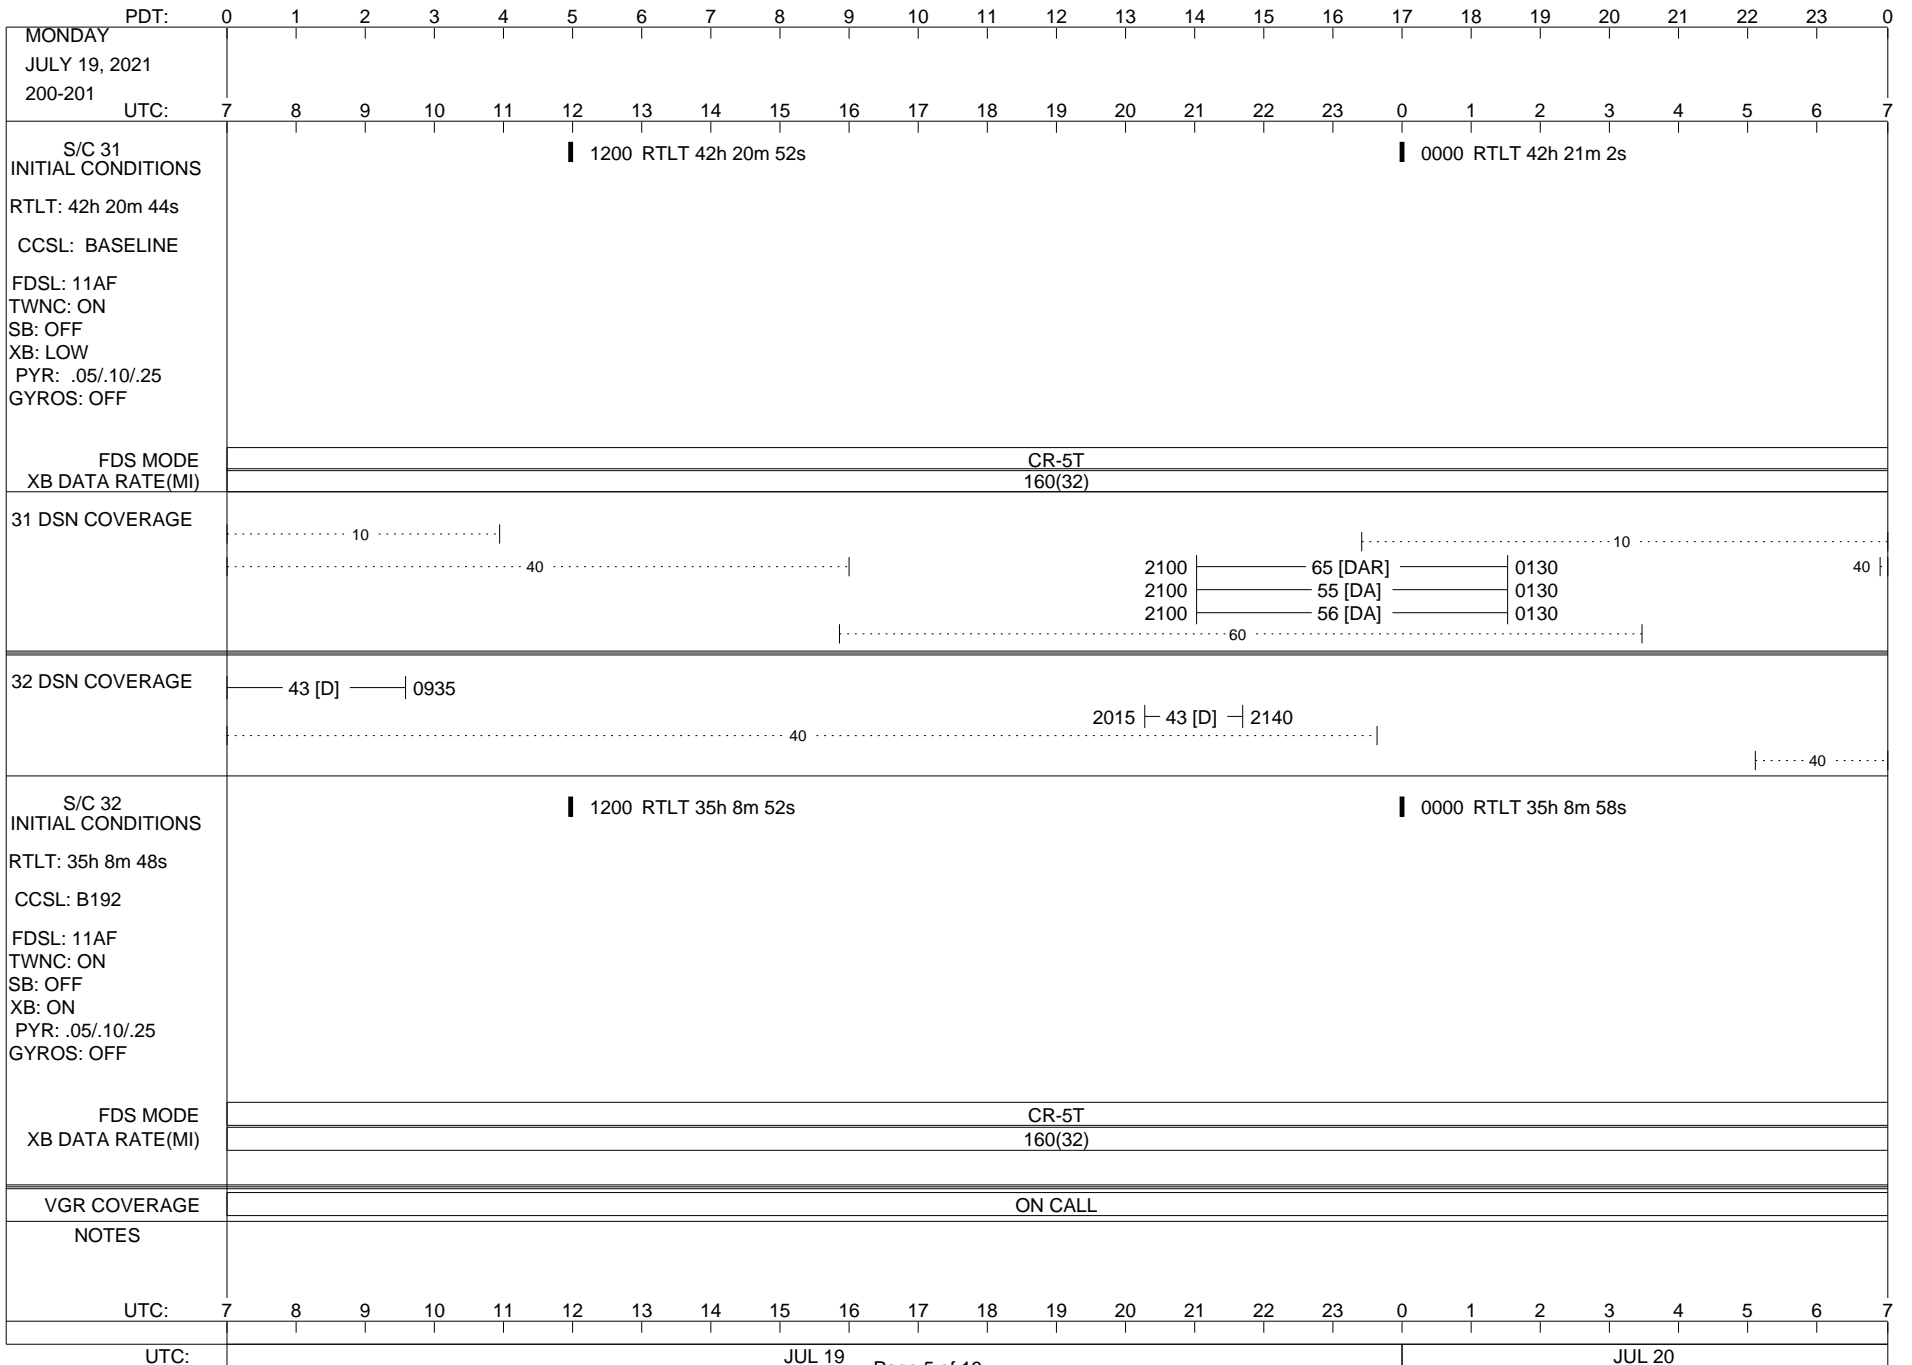

ISSUE DATE: 07/19/21 16:05