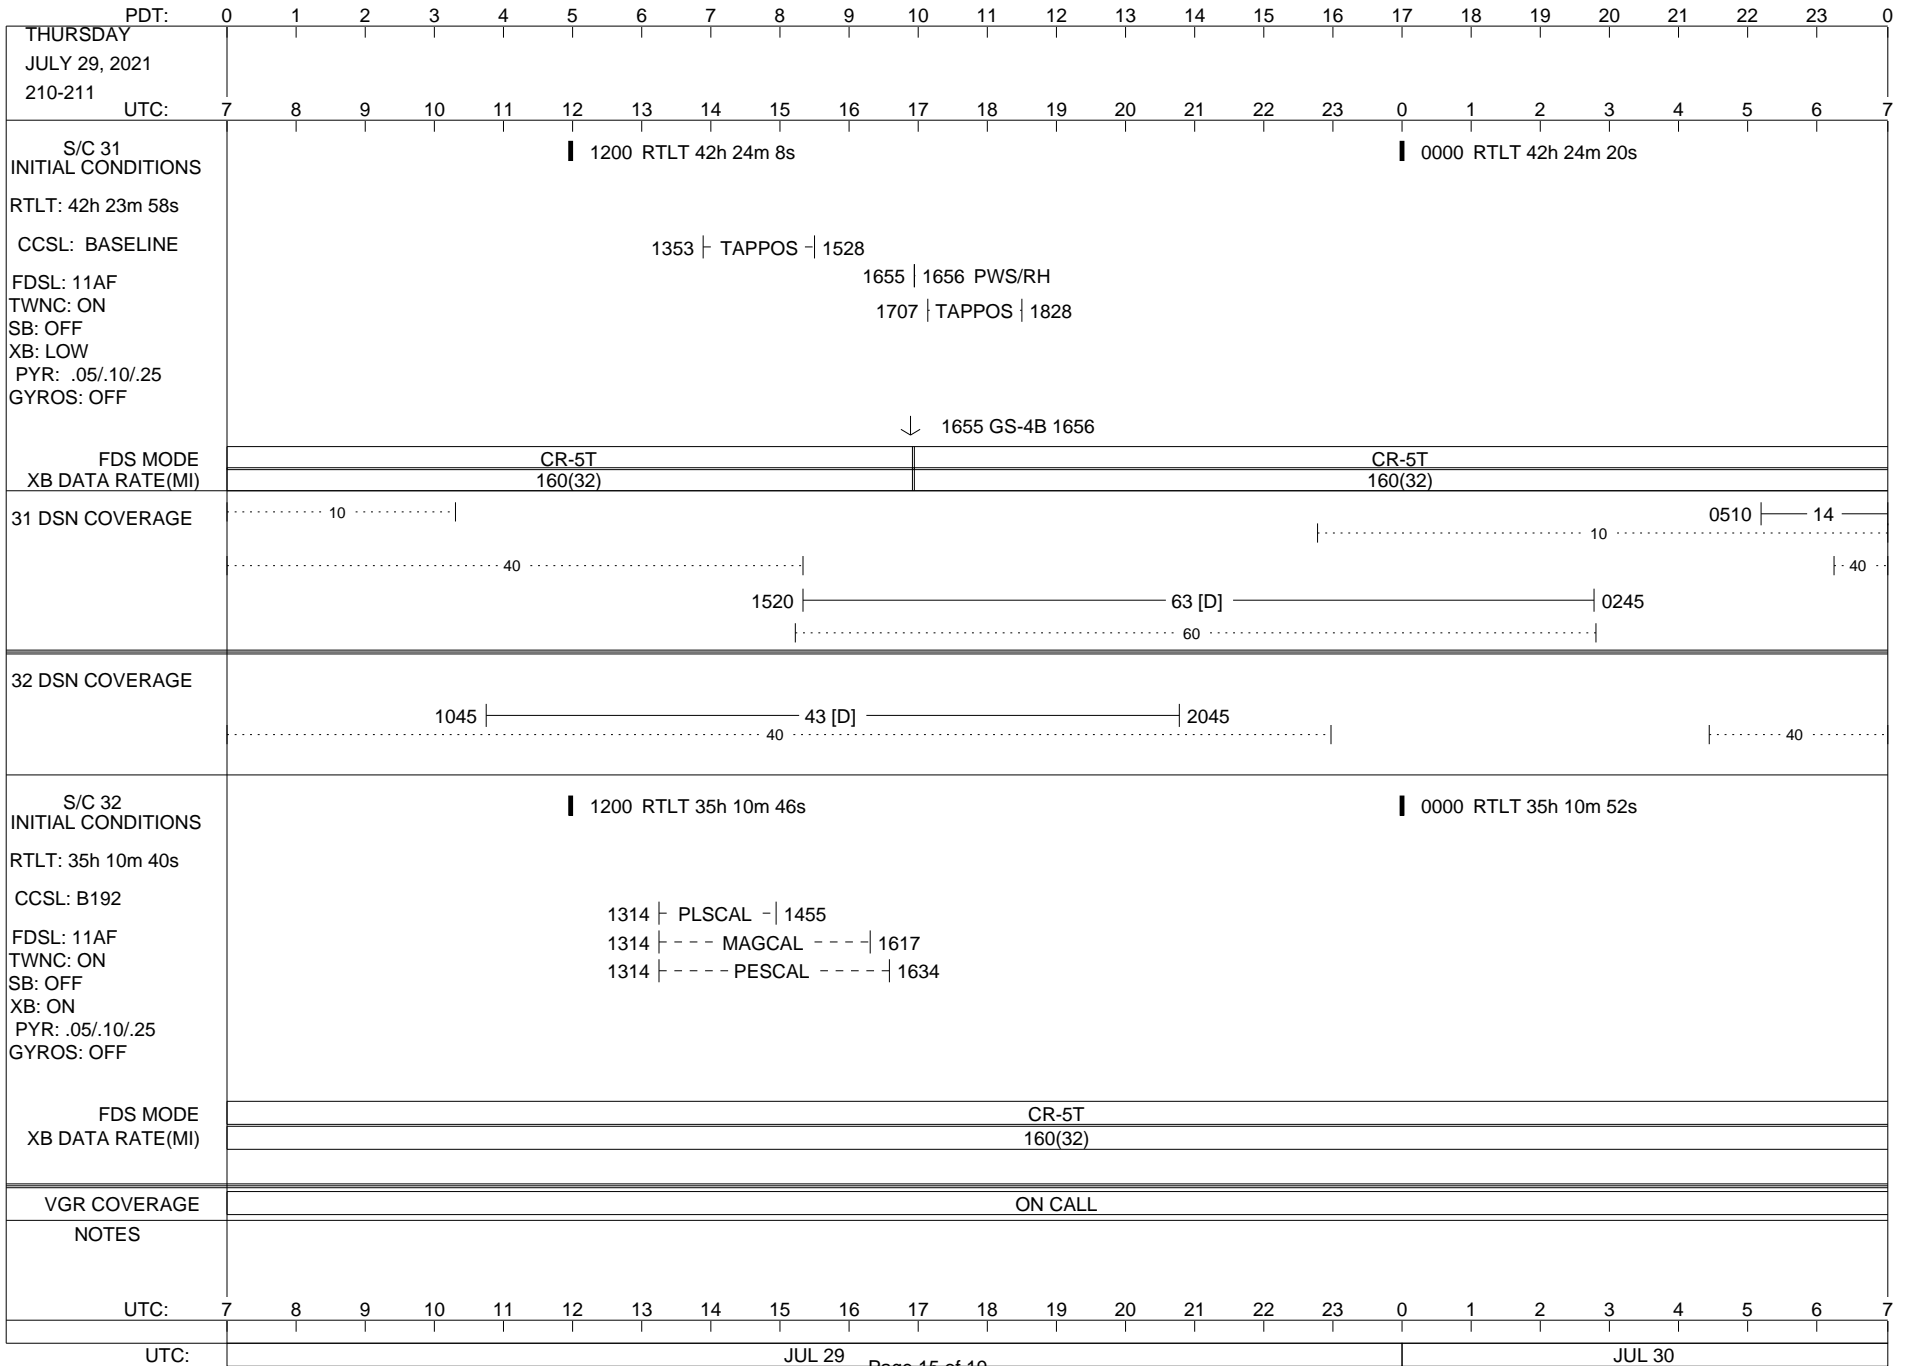

ISSUE DATE: 07/19/21 16:05