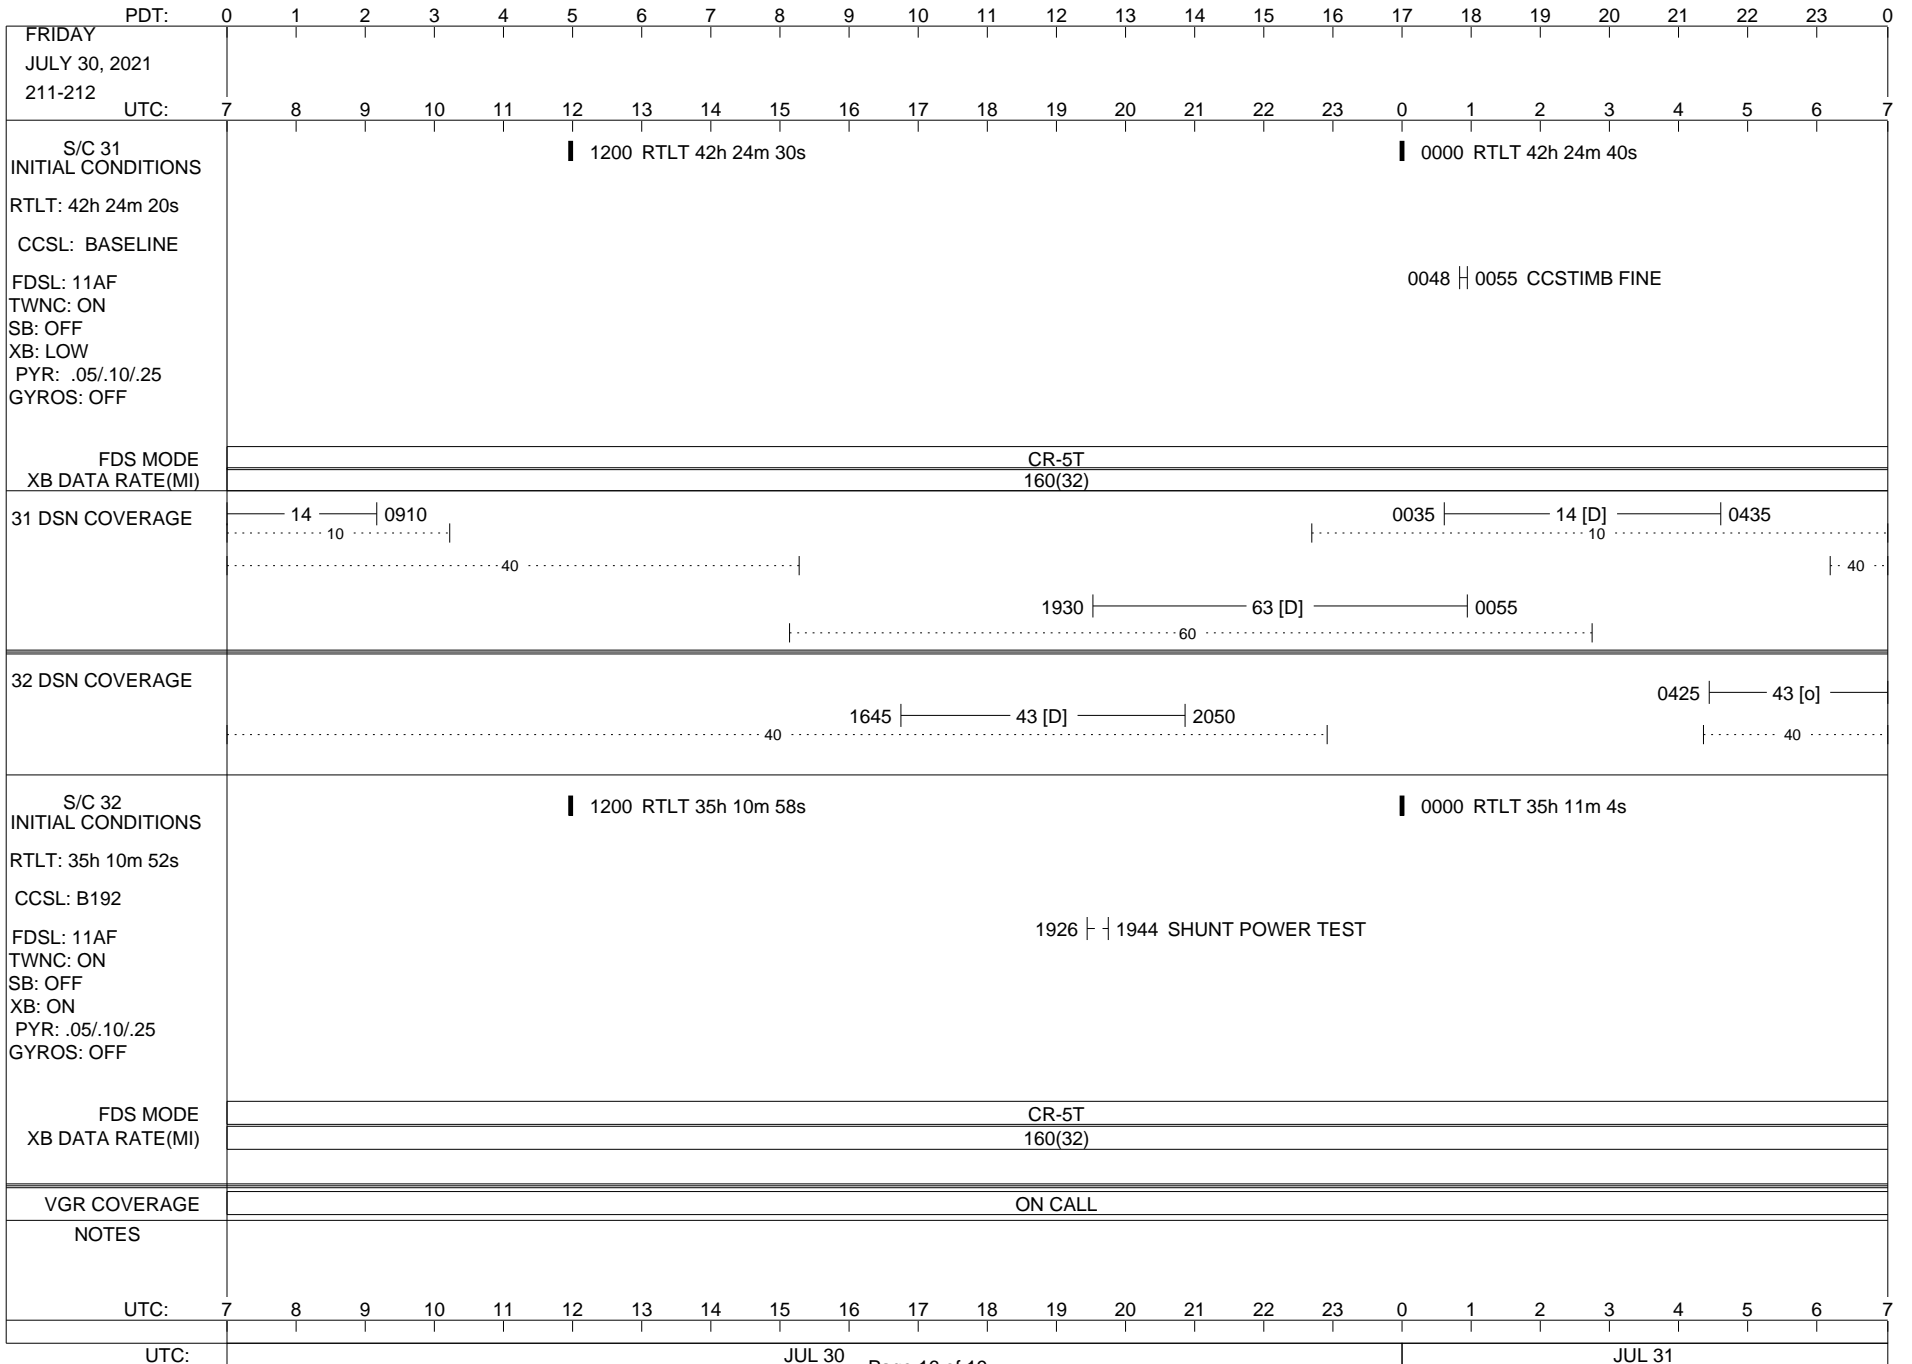

VOYAGER

Space Flight Operations Schedule (SFOS)

Issue Date: July 14, 2021

For the Period: 07/15/21 to 08/02/21 (21/196 – 21/214)

Posted at <https://voyager.jpl.nasa.gov/mission/status/>

LEGEND:

- ▽ = R/T Command (Last chance or Contingency)
- ▼ = R/T Command (Scheduled)
- * = Result of R/T Command
- n = (where n = 1,2,3 ..) Special Note, see bottom of page
- A = Arrayed station
- B = BLF
- D = Downlink only pass
- H = High Power Transmitter
- R = Array Reference Antenna
- T = TLC Uplink
- U = Uplink only pass
- [o] = Ramp-through

ISSUE DATE: 07/19/21 16:05

ISSUE DATE: 07/19/21 16:05

ISSUE DATE: 07/19/21 16:05

ISSUE DATE: 07/19/21 16:05

ISSUE DATE: 07/19/21 16:05

ISSUE DATE: 07/19/21 16:05

PDT:	0	1	2	3	4	5	6	7	8	9	10	11	12	13	14	15	16	17	18	19	20	21	22	23	0
SUNDAY AUGUST 1, 2021 213-214	UTC: 7	8	9	10	11	12	13	14	15	16	17	18	19	20	21	22	23	0	1	2	3	4	5	6	7
S/C 31 INITIAL CONDITIONS RTLTL: 42h 25m 0s CCSL: BASELINE FDSL: 11AF TWNC: ON SB: OFF XB: LOW PYR: .05/.10/.25 GYROS: OFF	1200 RTLTL 42h 25m 10s												0000 RTLTL 42h 25m 22s												
FDS MODE XB DATA RATE(MI)	CR-5T 160(32)																								
31 DSN COVERAGE 10												0000 ----- 14 [D] ----- 0300 10												
 40 40												
	1500 ----- 63 [D] ----- 1935 60																								
32 DSN COVERAGE	1210 ----- 43 [D] ----- 2010												0505 --- 43 [H] --- 40												
S/C 32 INITIAL CONDITIONS RTLTL: 35h 11m 18s CCSL: B192 FDSL: 11AF TWNC: ON SB: OFF XB: ON PYR: .05/.10/.25 GYROS: OFF	1200 RTLTL 35h 11m 24s												0000 RTLTL 35h 11m 30s												
FDS MODE XB DATA RATE(MI)	CR-5T 160(32)												EL-40 (22:22) 0548▼ CCSL B193 (17:21) 0609▼ CCSTIM F/C (18:02) 0651▼												
VGR COVERAGE	ON CALL																					VGR			
NOTES																									
UTC:	7	8	9	10	11	12	13	14	15	16	17	18	19	20	21	22	23	0	1	2	3	4	5	6	7
UTC:	AUG 01												AUG 02												