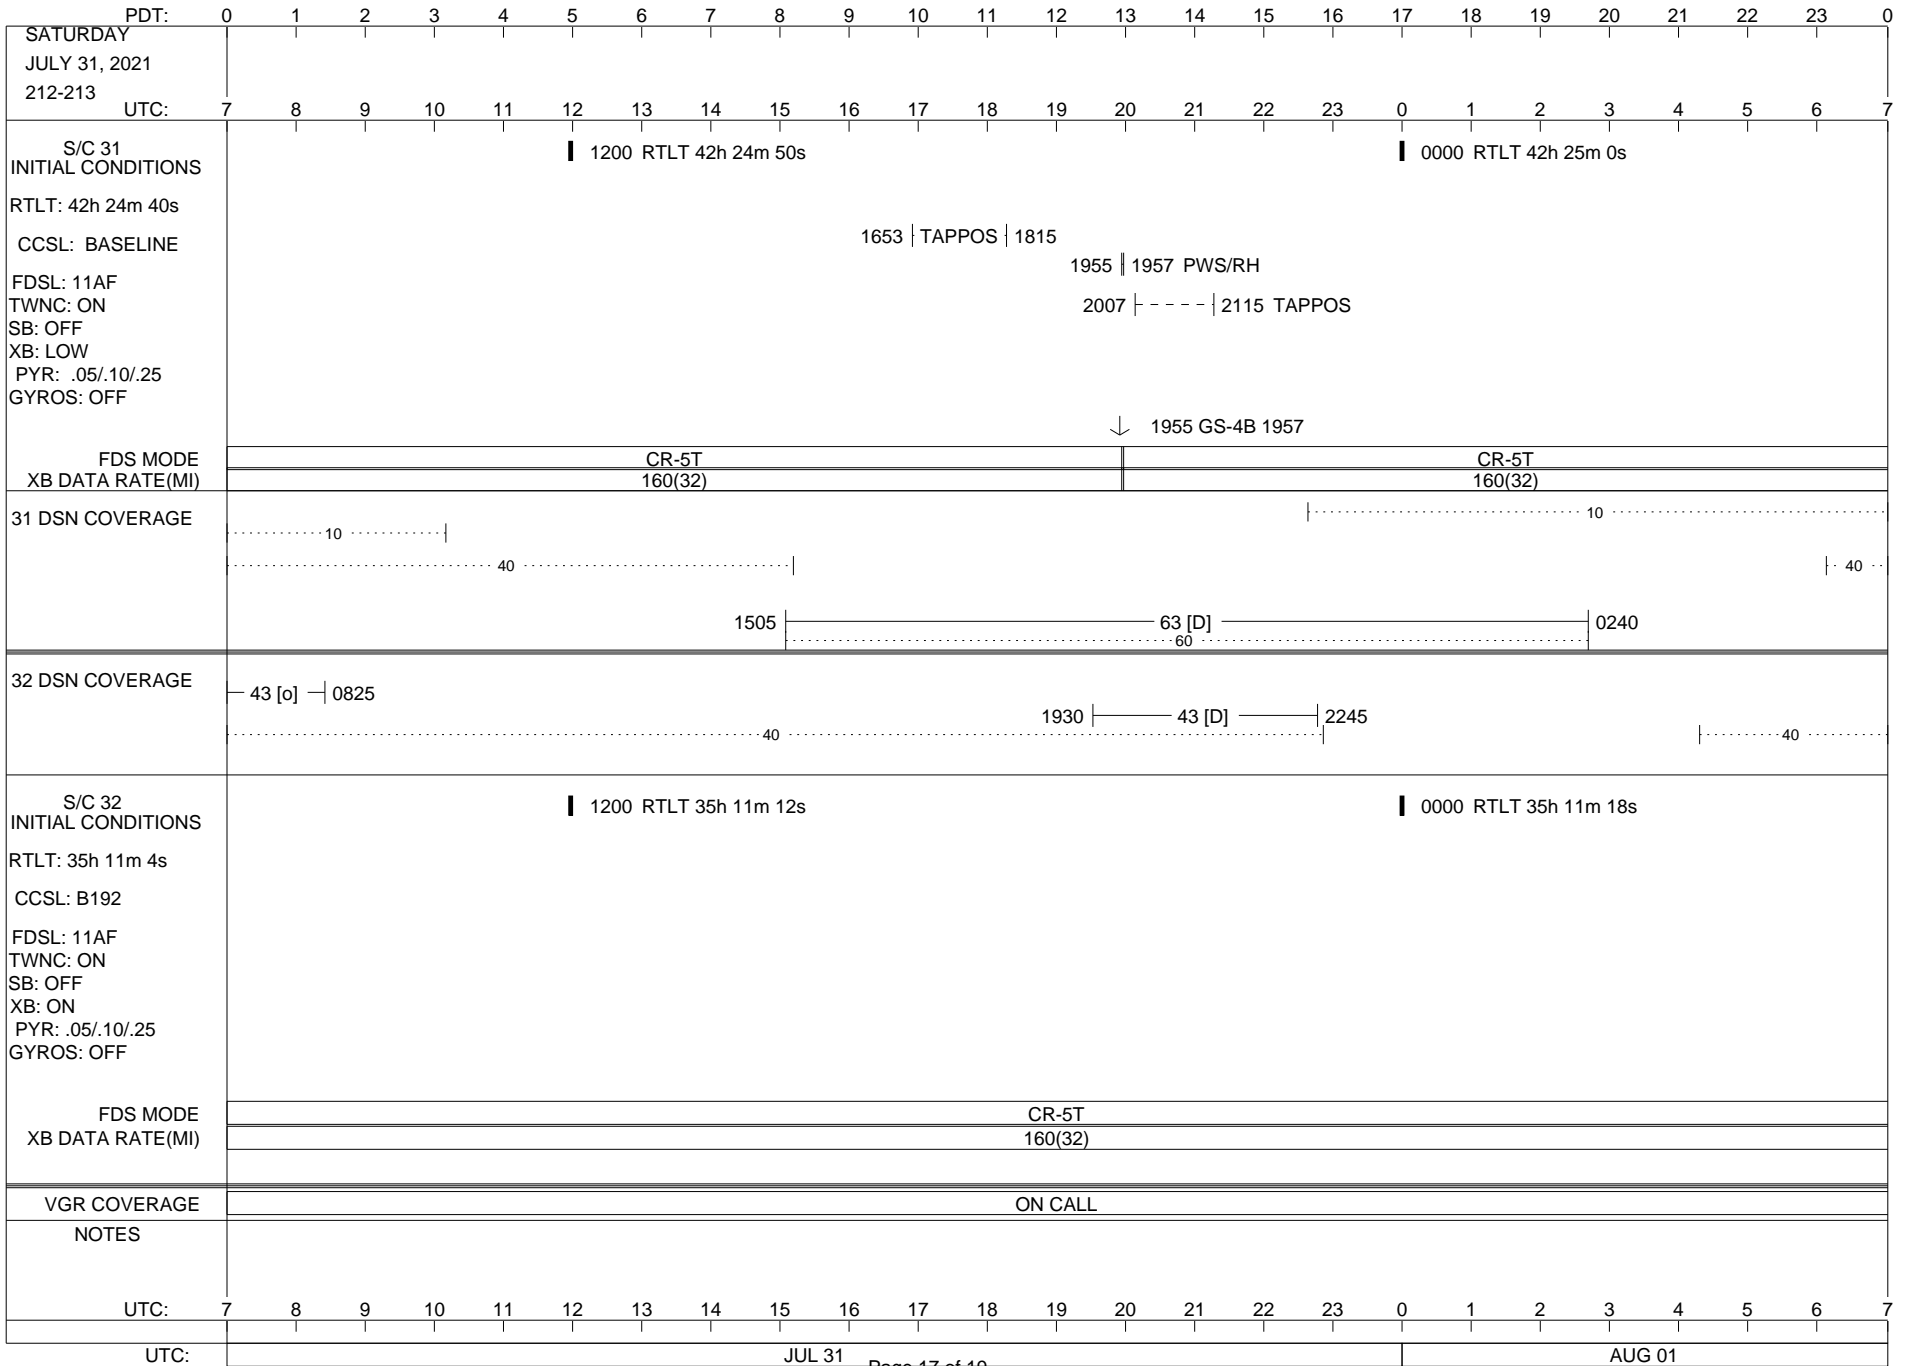

VOYAGER

Space Flight Operations Schedule (SFOS)

Issue Date: July 14, 2021

For the Period: 07/15/21 to 08/02/21 (21/196 – 21/214)

Posted at <https://voyager.jpl.nasa.gov/mission/status/>

LEGEND:

- ▽ = R/T Command (Last chance or Contingency)
- ▼ = R/T Command (Scheduled)
- * = Result of R/T Command
- n = (where n = 1,2,3 ..) Special Note, see bottom of page
- A = Arrayed station
- B = BLF
- D = Downlink only pass
- H = High Power Transmitter
- R = Array Reference Antenna
- T = TLC Uplink
- U = Uplink only pass
- [o] = Ramp-through

ISSUE DATE: 07/19/21 16:05

ISSUE DATE: 07/19/21 16:05

ISSUE DATE: 07/19/21 16:05

ISSUE DATE: 07/19/21 16:05

ISSUE DATE: 07/19/21 16:05

ISSUE DATE: 07/19/21 16:05

PDT:	0	1	2	3	4	5	6	7	8	9	10	11	12	13	14	15	16	17	18	19	20	21	22	23	0
SUNDAY AUGUST 1, 2021 213-214	UTC: 7	8	9	10	11	12	13	14	15	16	17	18	19	20	21	22	23	0	1	2	3	4	5	6	7
S/C 31 INITIAL CONDITIONS RTLTL: 42h 25m 0s CCSL: BASELINE FDSL: 11AF TWNC: ON SB: OFF XB: LOW PYR: .05/.10/.25 GYROS: OFF	1200 RTLTL 42h 25m 10s												0000 RTLTL 42h 25m 22s												
FDS MODE XB DATA RATE(MI)	CR-5T 160(32)																								
31 DSN COVERAGE 10												0000 ----- 14 [D] ----- 0300 10												
 40 40												
	1500 ----- 63 [D] ----- 1935 60																								
32 DSN COVERAGE	1210 ----- 43 [D] ----- 2010												0505 --- 43 [H] --- 40												
S/C 32 INITIAL CONDITIONS RTLTL: 35h 11m 18s CCSL: B192 FDSL: 11AF TWNC: ON SB: OFF XB: ON PYR: .05/.10/.25 GYROS: OFF	1200 RTLTL 35h 11m 24s												0000 RTLTL 35h 11m 30s												
FDS MODE XB DATA RATE(MI)	CR-5T 160(32)												EL-40 (22:22) 0548▼ CCSL B193 (17:21) 0609▼ CCSTIM F/C (18:02) 0651▼												
VGR COVERAGE	ON CALL																					VGR			
NOTES																									
UTC:	7	8	9	10	11	12	13	14	15	16	17	18	19	20	21	22	23	0	1	2	3	4	5	6	7
UTC:	AUG 01												AUG 02												