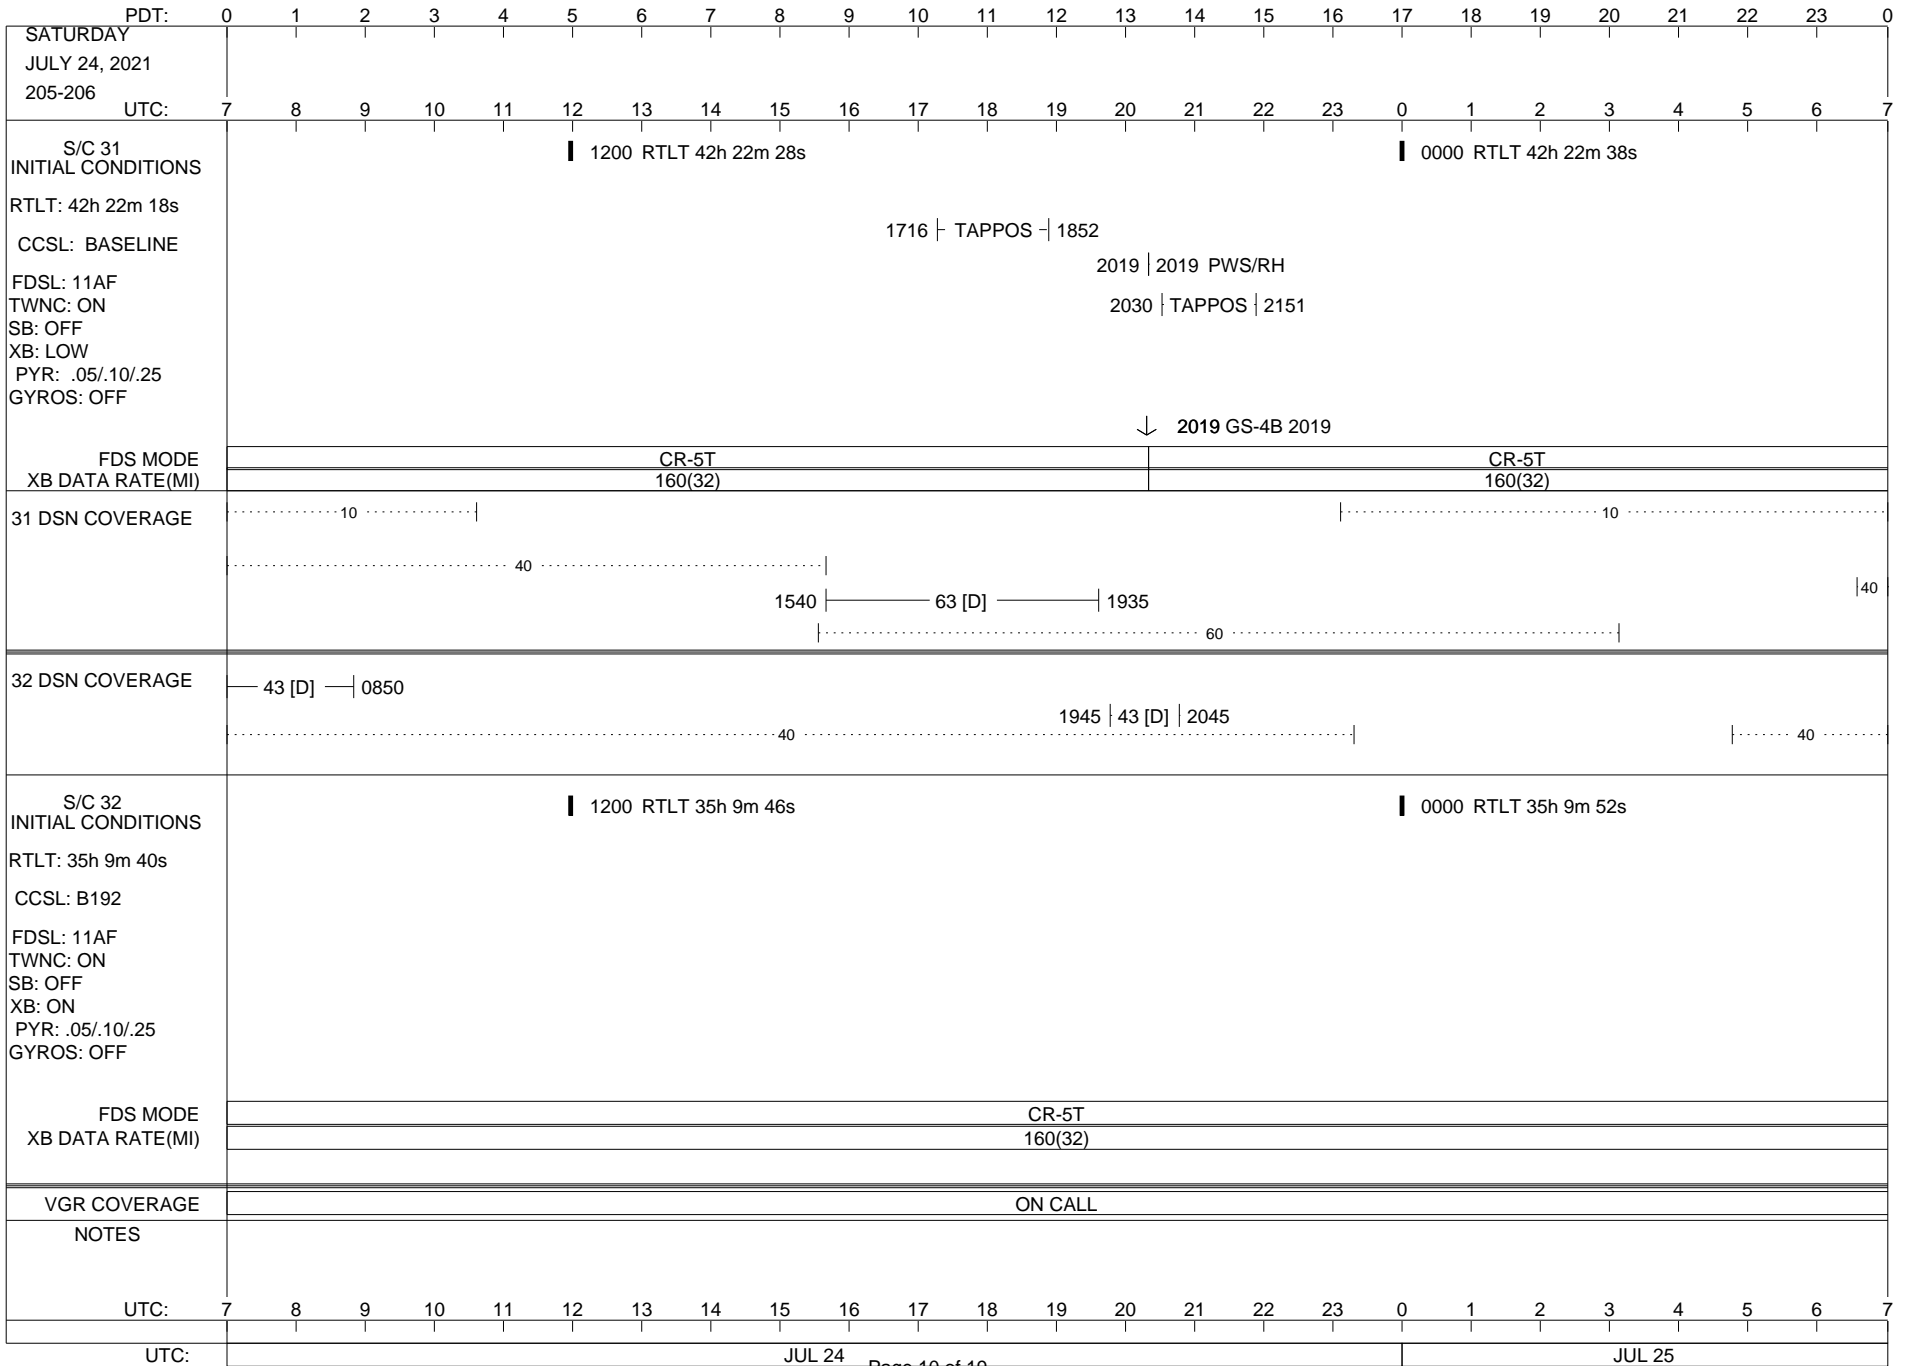

ISSUE DATE: 07/19/21 16:05