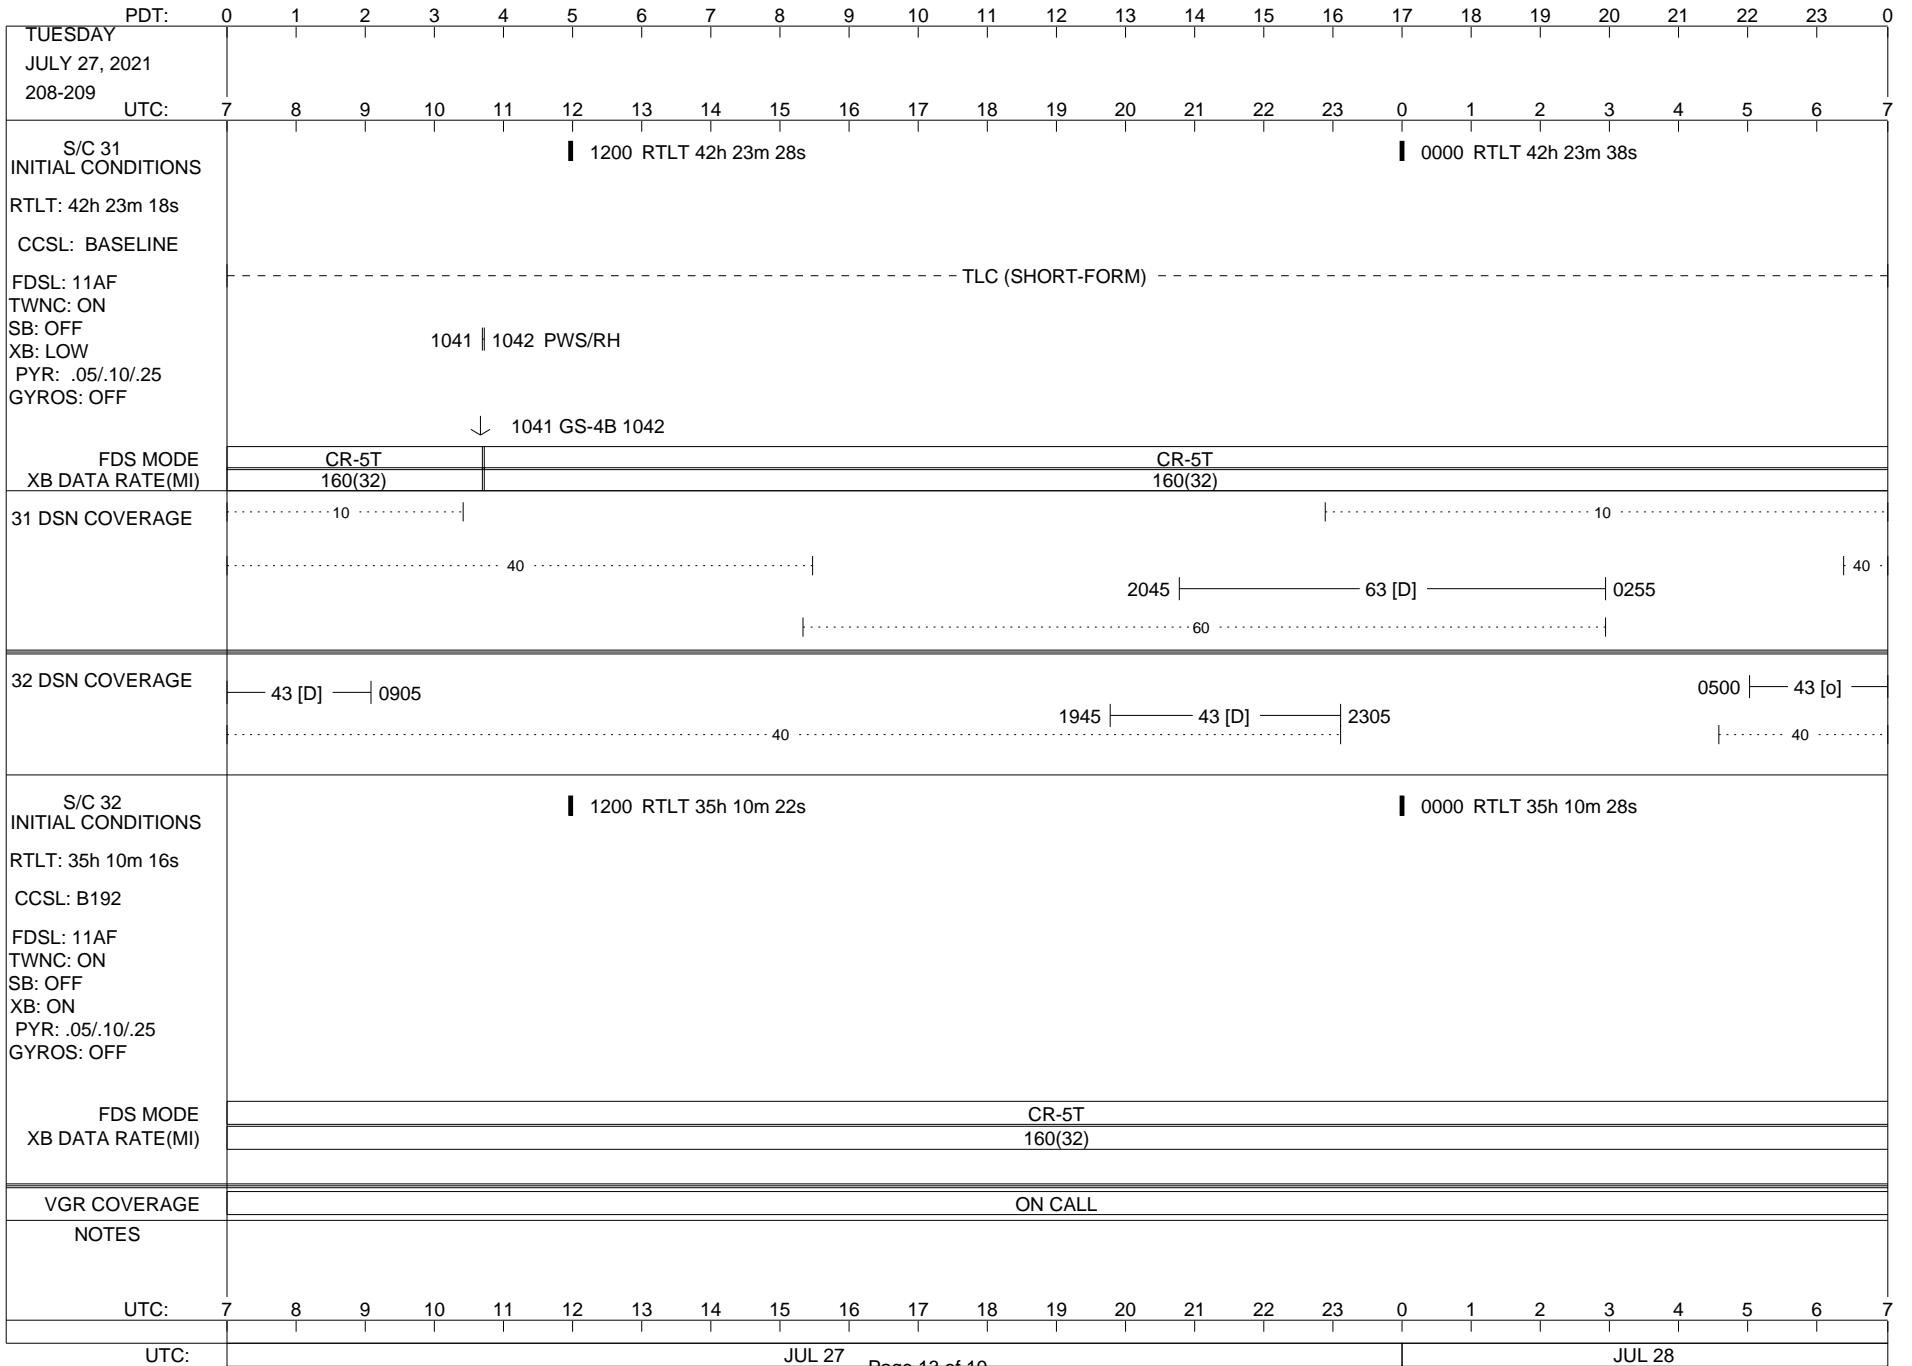

ISSUE DATE: 07/19/21 16:05