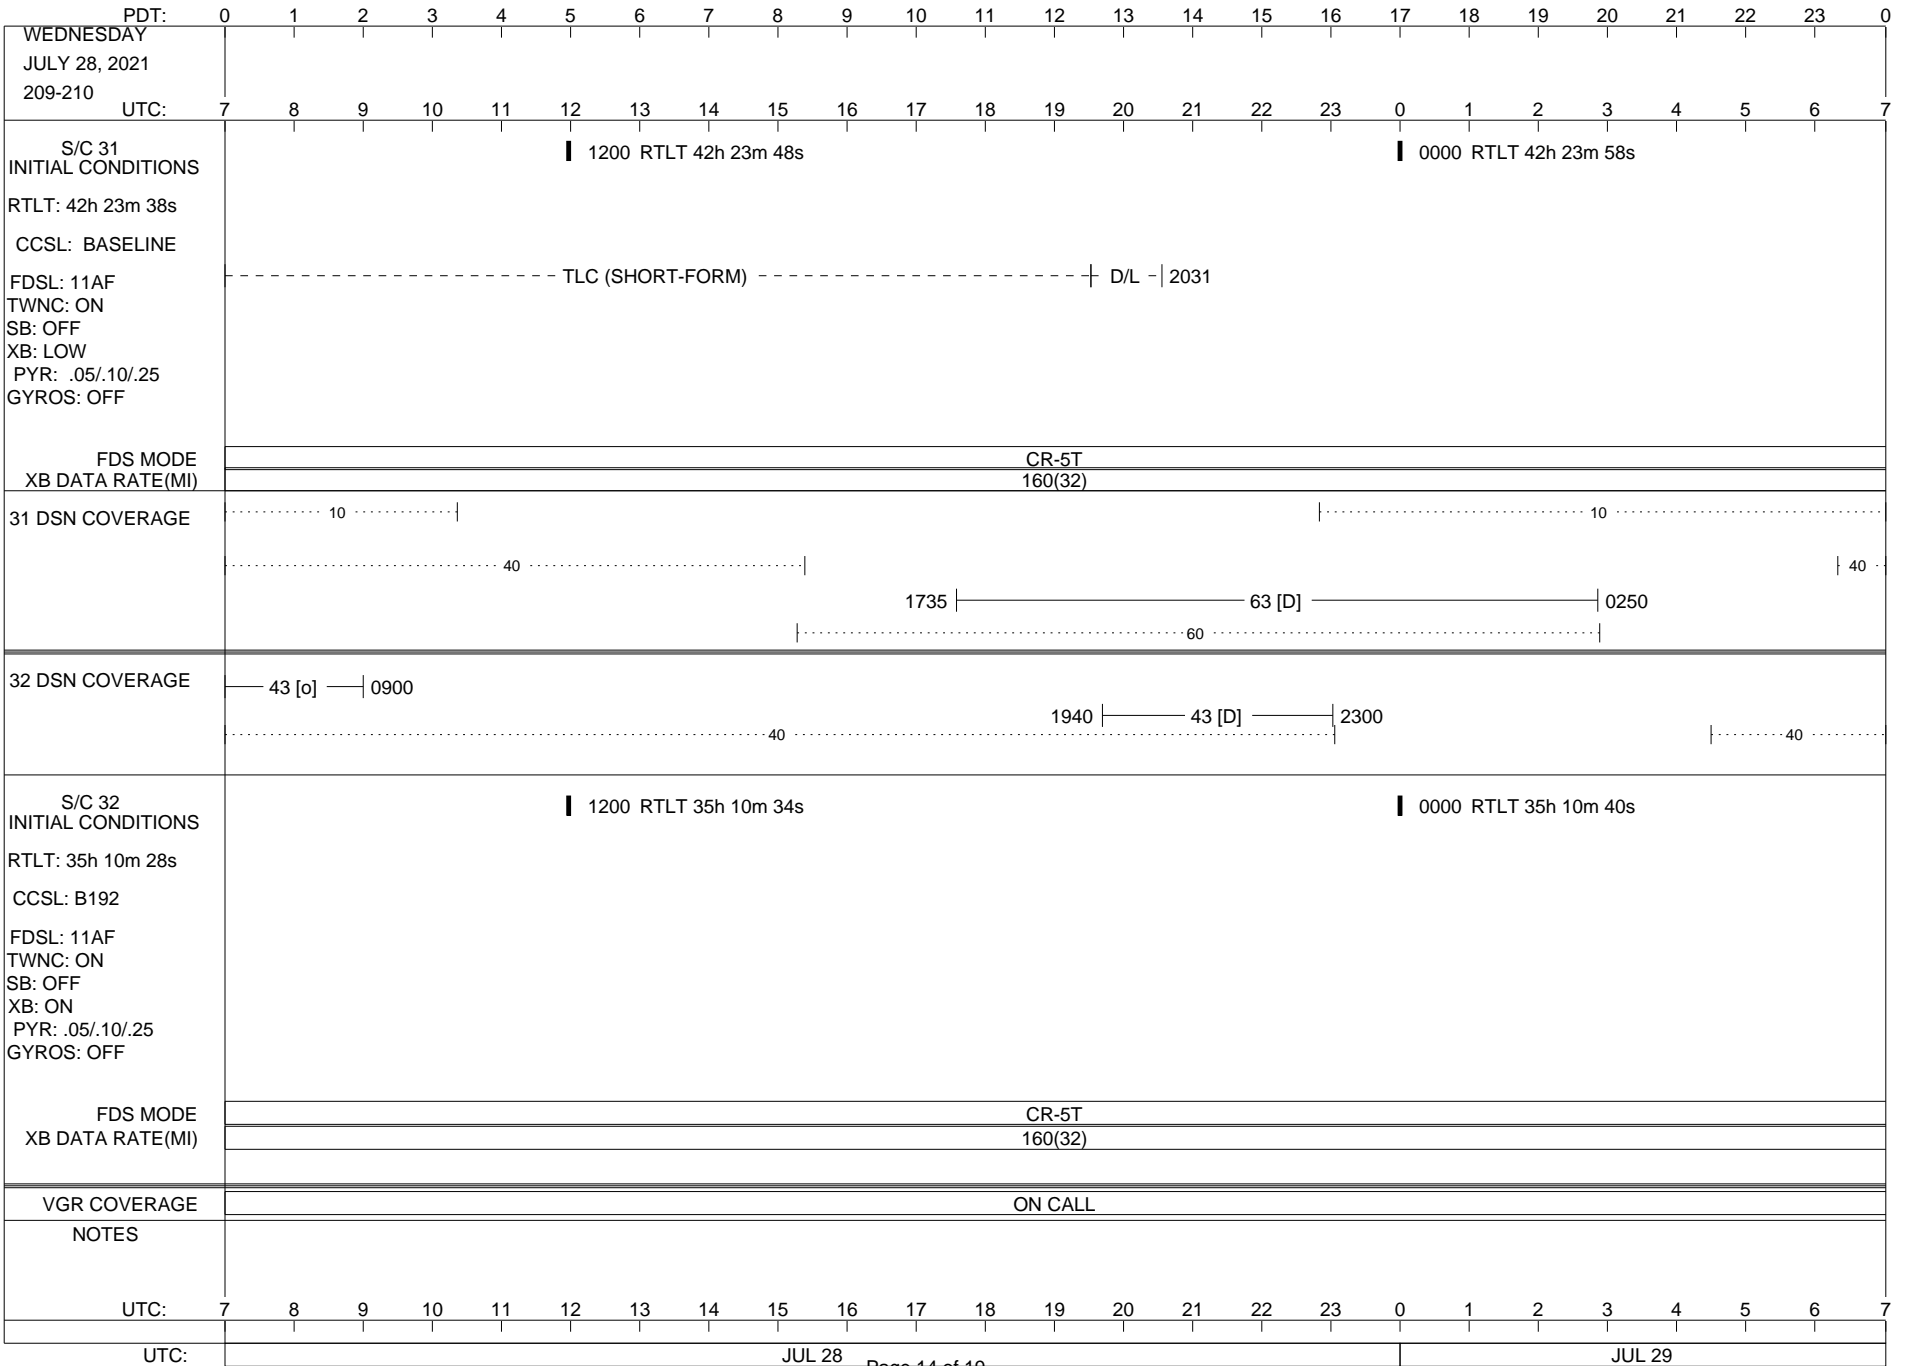

ISSUE DATE: 07/19/21 16:05