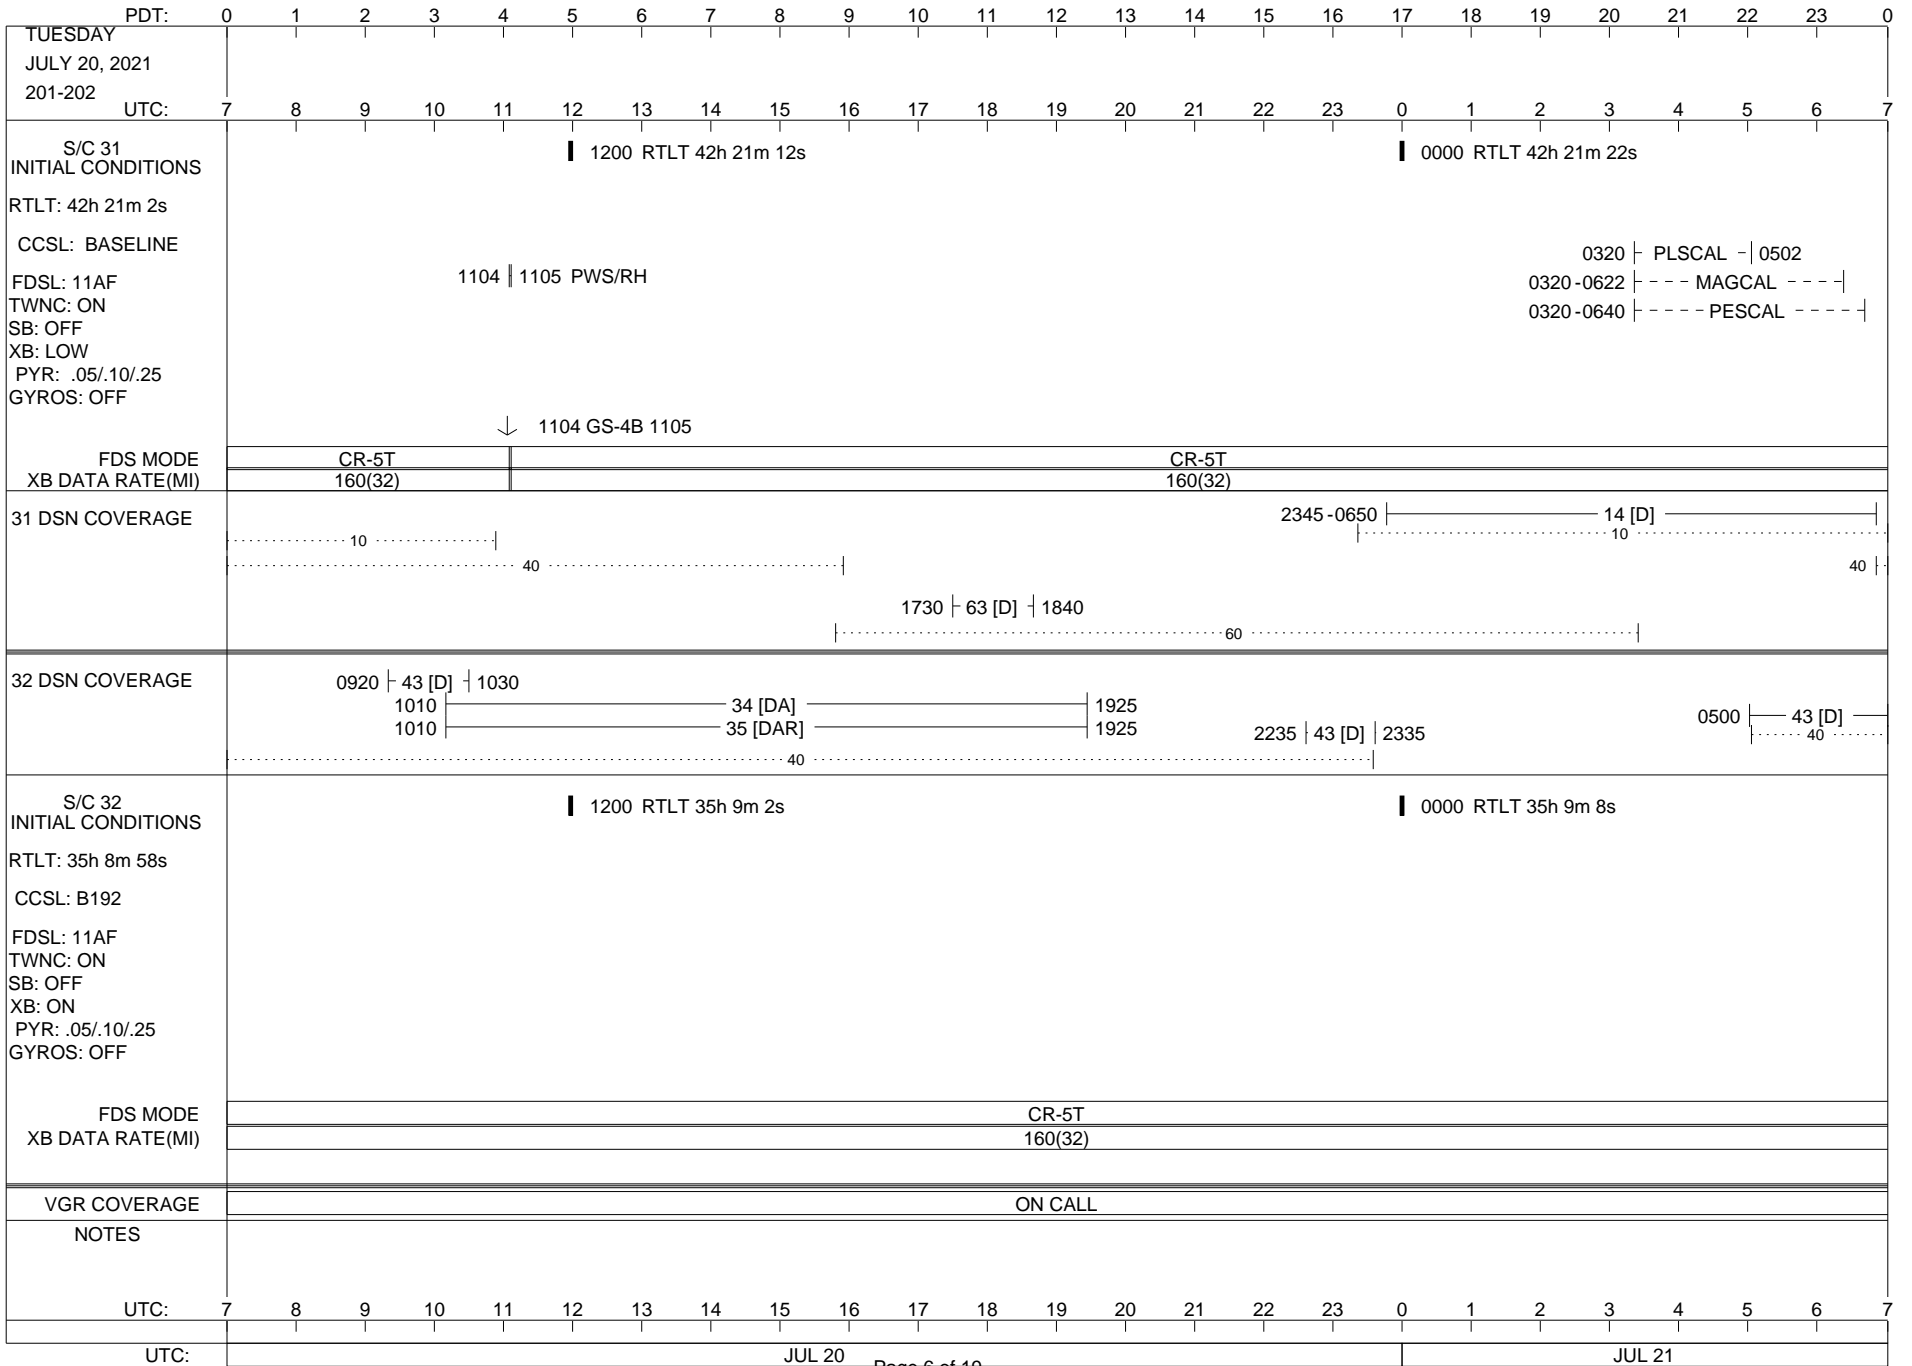

ISSUE DATE: 07/19/21 16:05