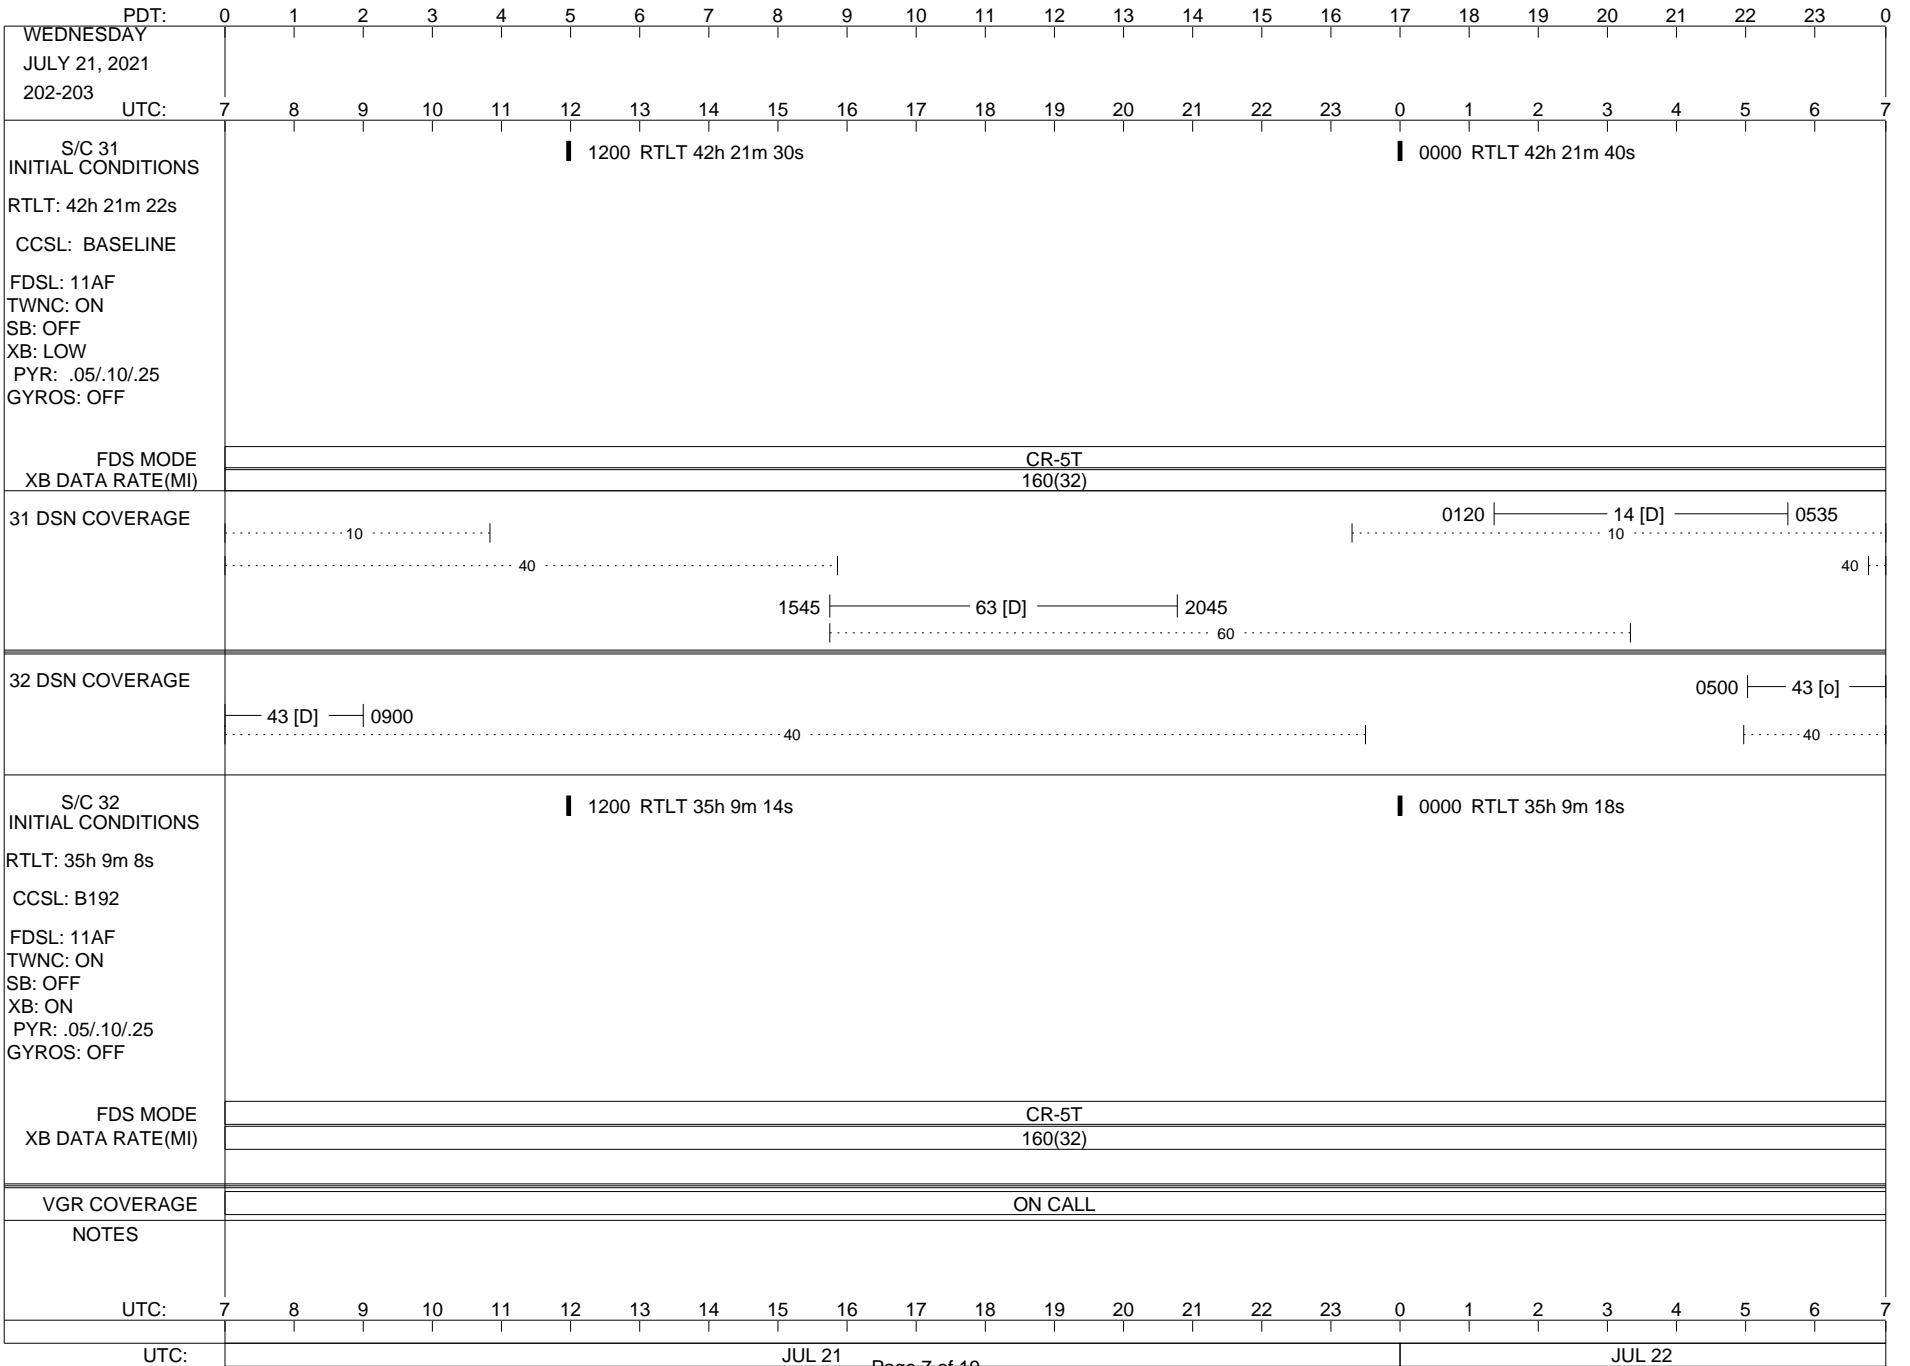

ISSUE DATE: 07/19/21 16:05