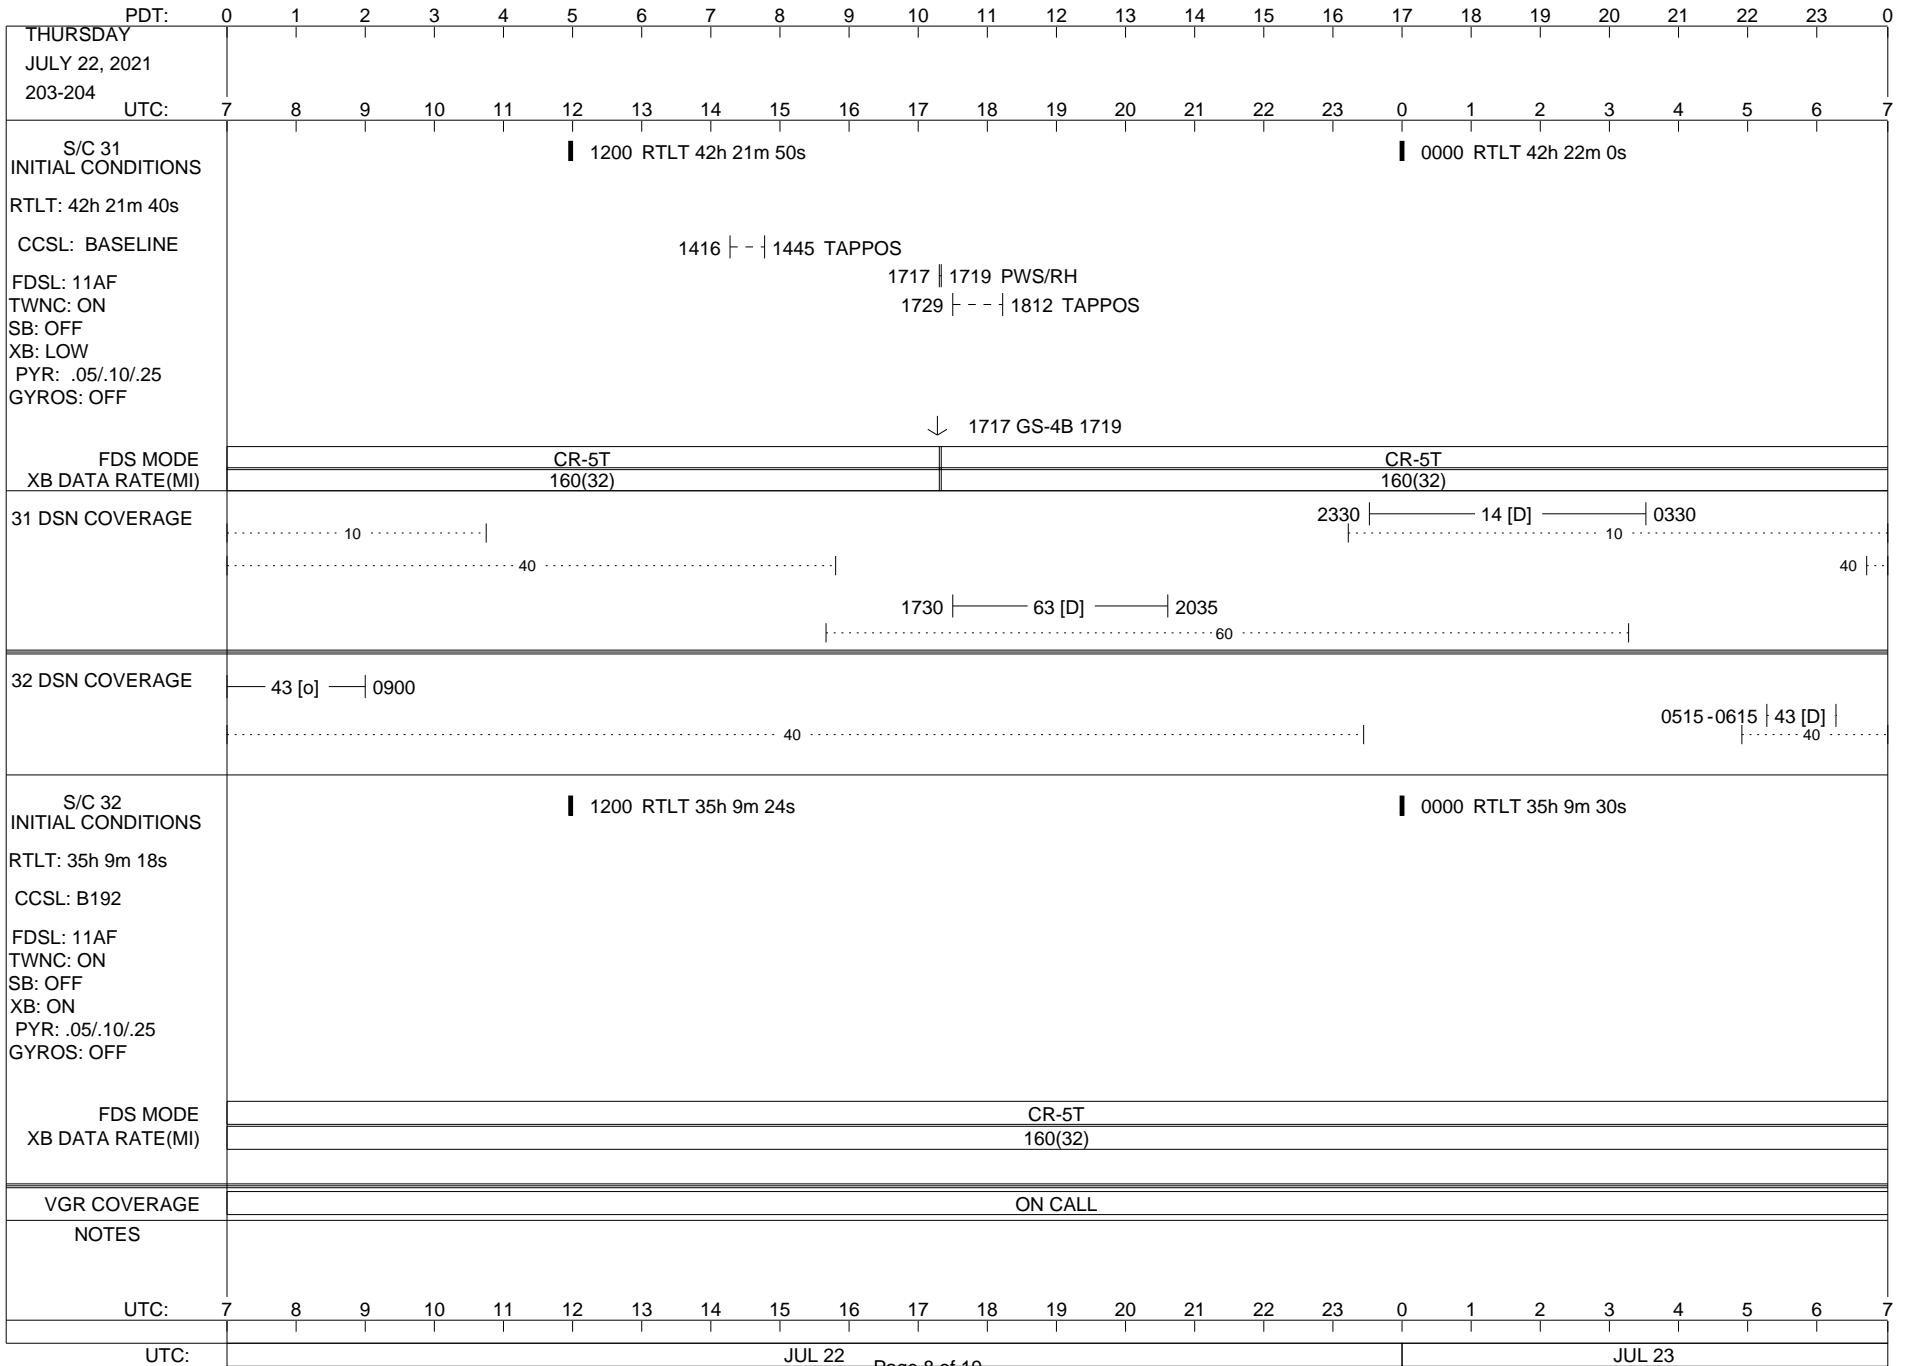

ISSUE DATE: 07/19/21 16:05