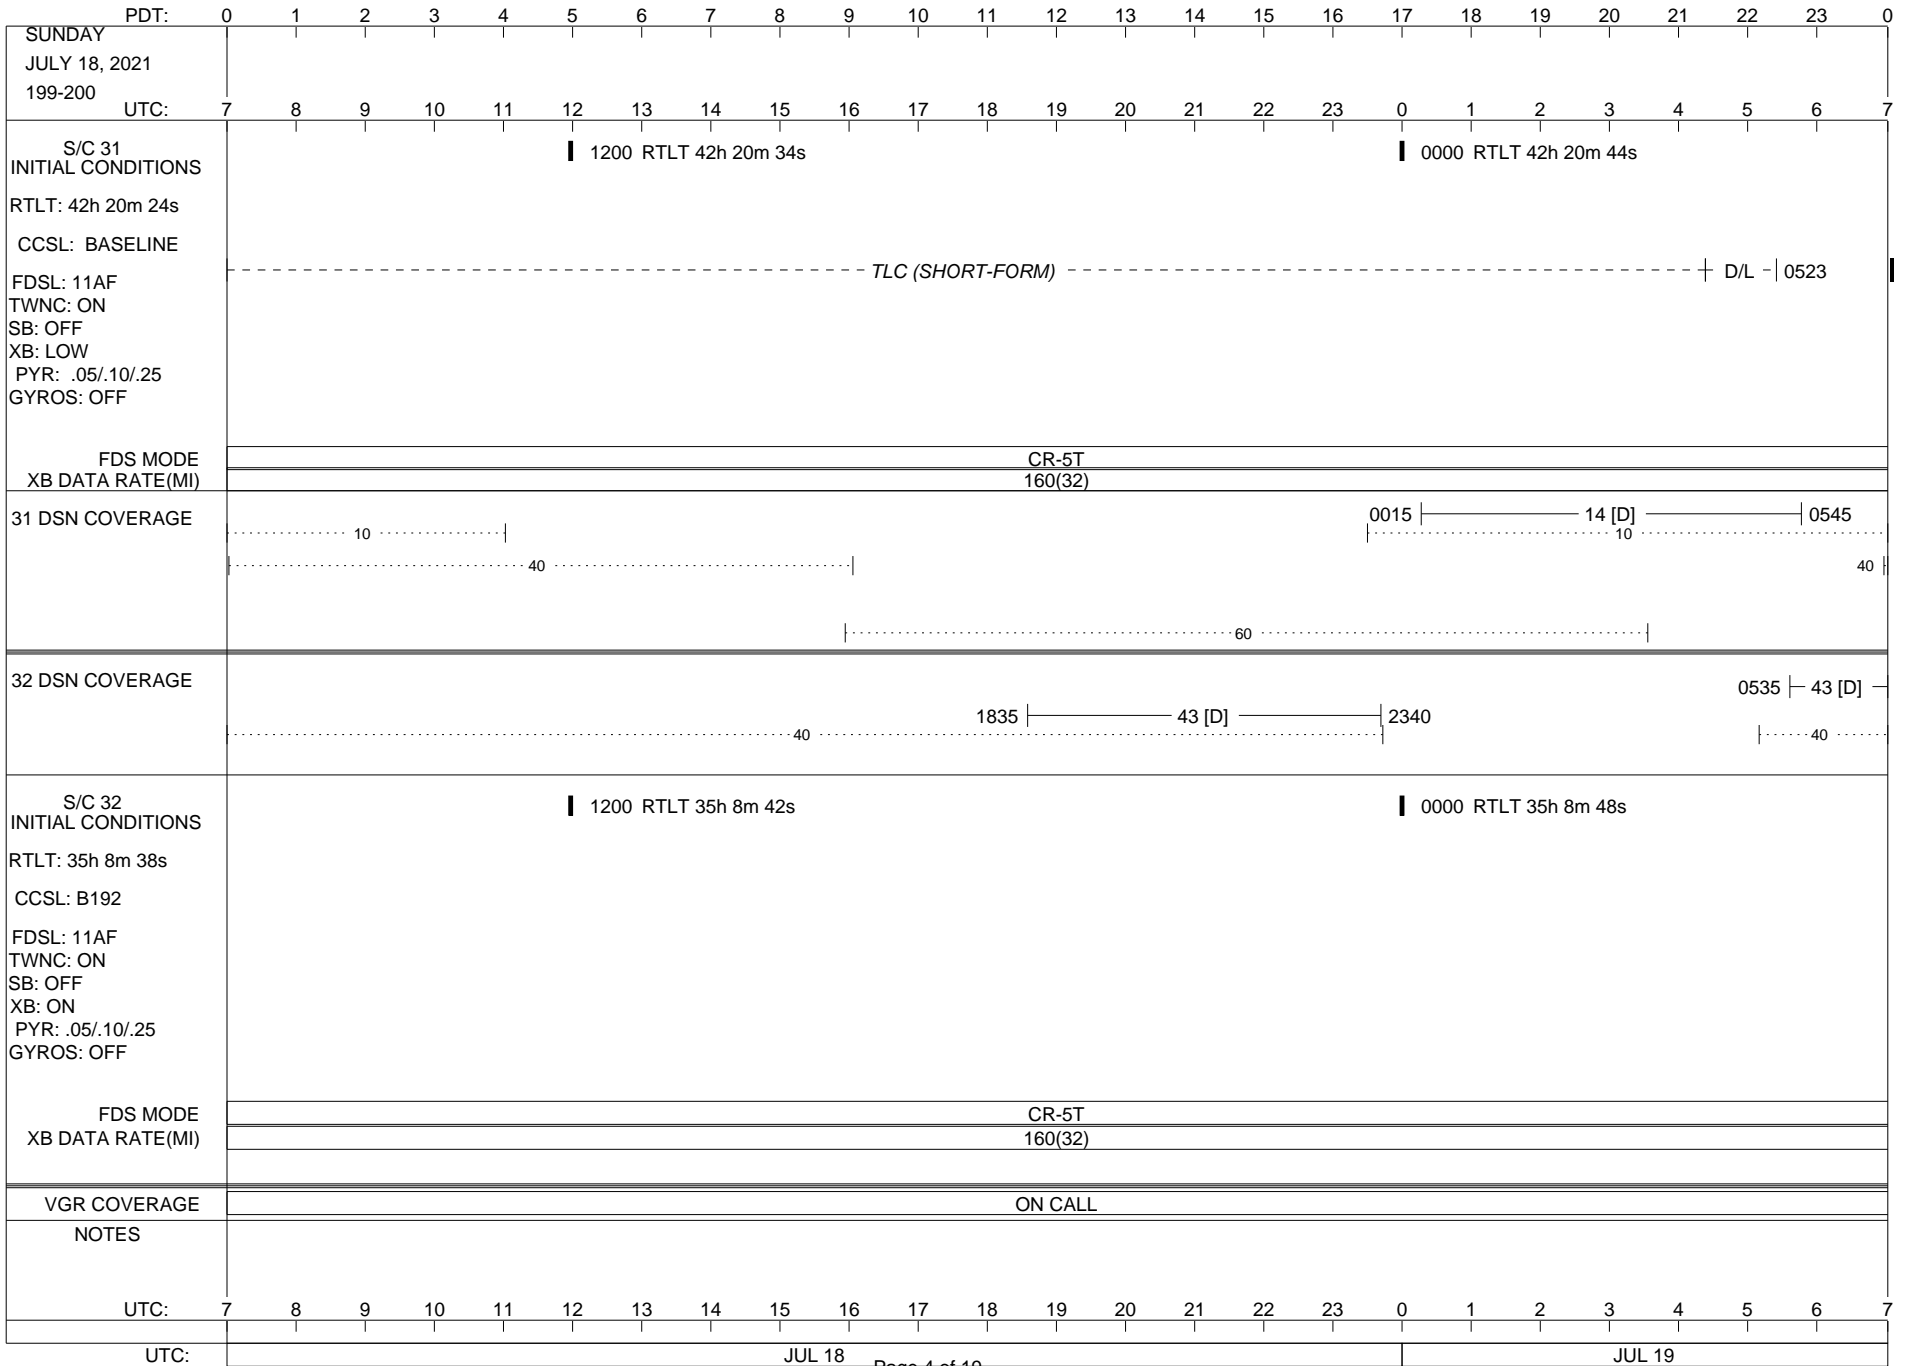

ISSUE DATE: 07/19/21 16:05