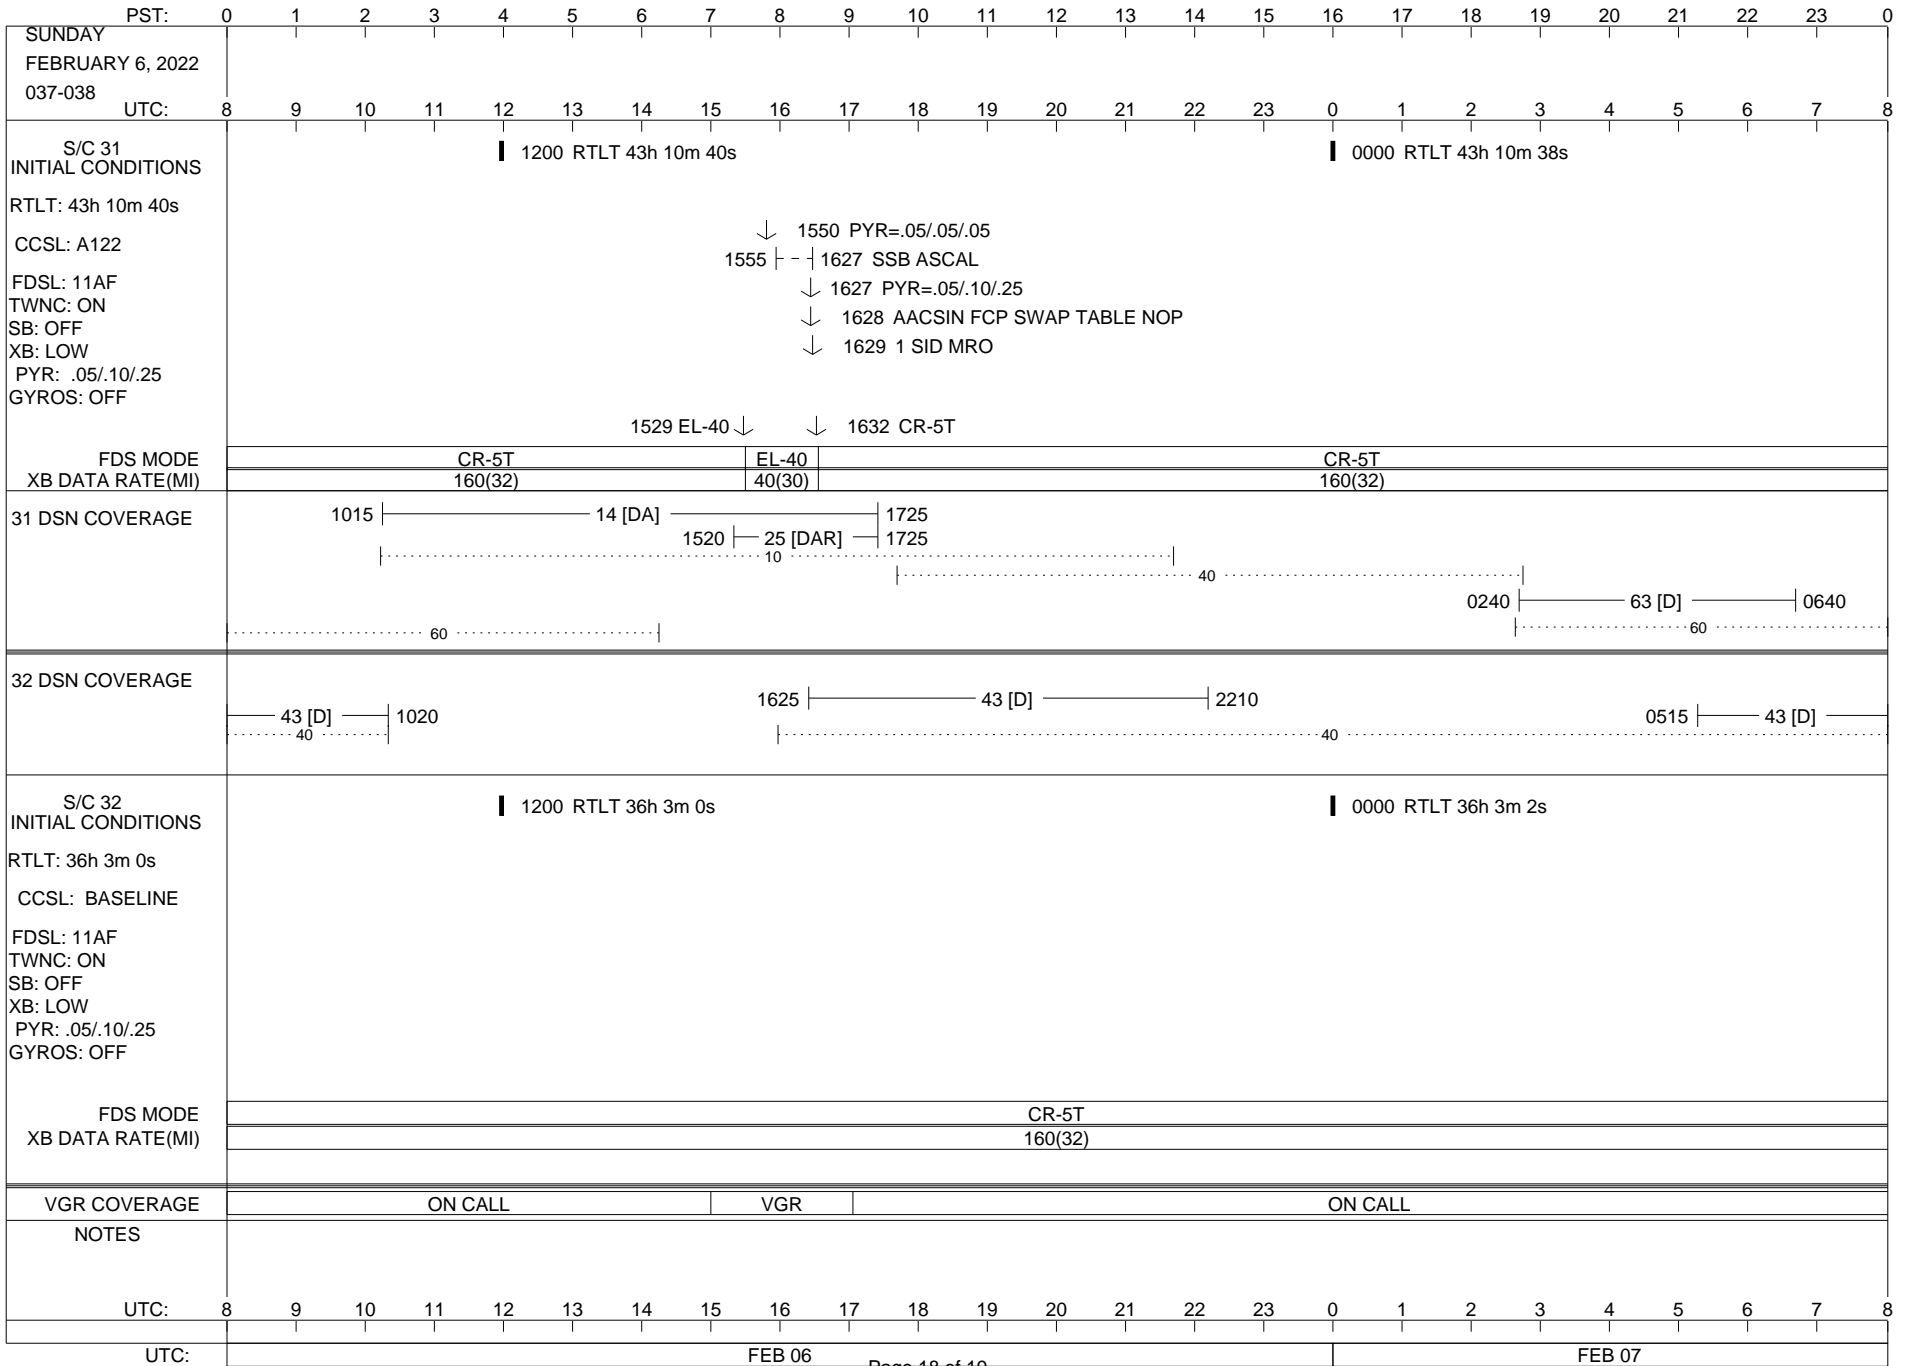

VOYAGER

Space Flight Operations Schedule (SFOS)

Issue Date: January 19, 2022

For the Period: 01/20/22 to 02/07/22 (22/020 – 22/038)

Posted at <https://voyager.jpl.nasa.gov/mission/status/>

LEGEND:

- ▽ = R/T Command (Last chance or Contingency)
- ▼ = R/T Command (Scheduled)
- * = Result of R/T Command
- n = (where n = 1,2,3 ..) Special Note, see bottom of page
- A = Arrayed station
- B = BLF
- D = Downlink only pass
- H = High Power Transmitter
- R = Array Reference Antenna
- T = TLC Uplink
- U = Uplink only pass
- [o] = Ramp-through

PST:	0	1	2	3	4	5	6	7	8	9	10	11	12	13	14	15	16	17	18	19	20	21	22	23	0
MONDAY FEBRUARY 7, 2022 038-039	UTC: 8	9	10	11	12	13	14	15	16	17	18	19	20	21	22	23	0	1	2	3	4	5	6	7	8
S/C 31 INITIAL CONDITIONS RTLT: 43h 10m 38s CCSL: A122 FDSL: 11AF TWNC: ON SB: OFF XB: LOW PYR: .05/.10/.25 GYROS: OFF	<div style="text-align: center;"> <p>1200 RTLT 43h 10m 36s</p> </div>																								
FDS MODE XB DATA RATE(MI)													CR-5T 160(32)												
31 DSN COVERAGE	<div style="text-align: center;"> <p>1010 ----- 14 [D] ----- 1305 10 60</p> </div>																								
32 DSN COVERAGE	<div style="text-align: center;"> <p>----- 43 [D] ----- 1015 40</p> </div>																								
S/C 32 INITIAL CONDITIONS RTLT: 36h 3m 2s CCSL: BASELINE FDSL: 11AF TWNC: ON SB: OFF XB: LOW PYR: .05/.10/.25 GYROS: OFF	<div style="text-align: center;"> <p>1200 RTLT 36h 3m 4s</p> </div>																								
FDS MODE XB DATA RATE(MI)													CR-5T 160(32)												
VGR COVERAGE	ON CALL																								
NOTES																									
UTC:	8	9	10	11	12	13	14	15	16	17	18	19	20	21	22	23	0	1	2	3	4	5	6	7	8
UTC:	FEB 07												FEB 08												