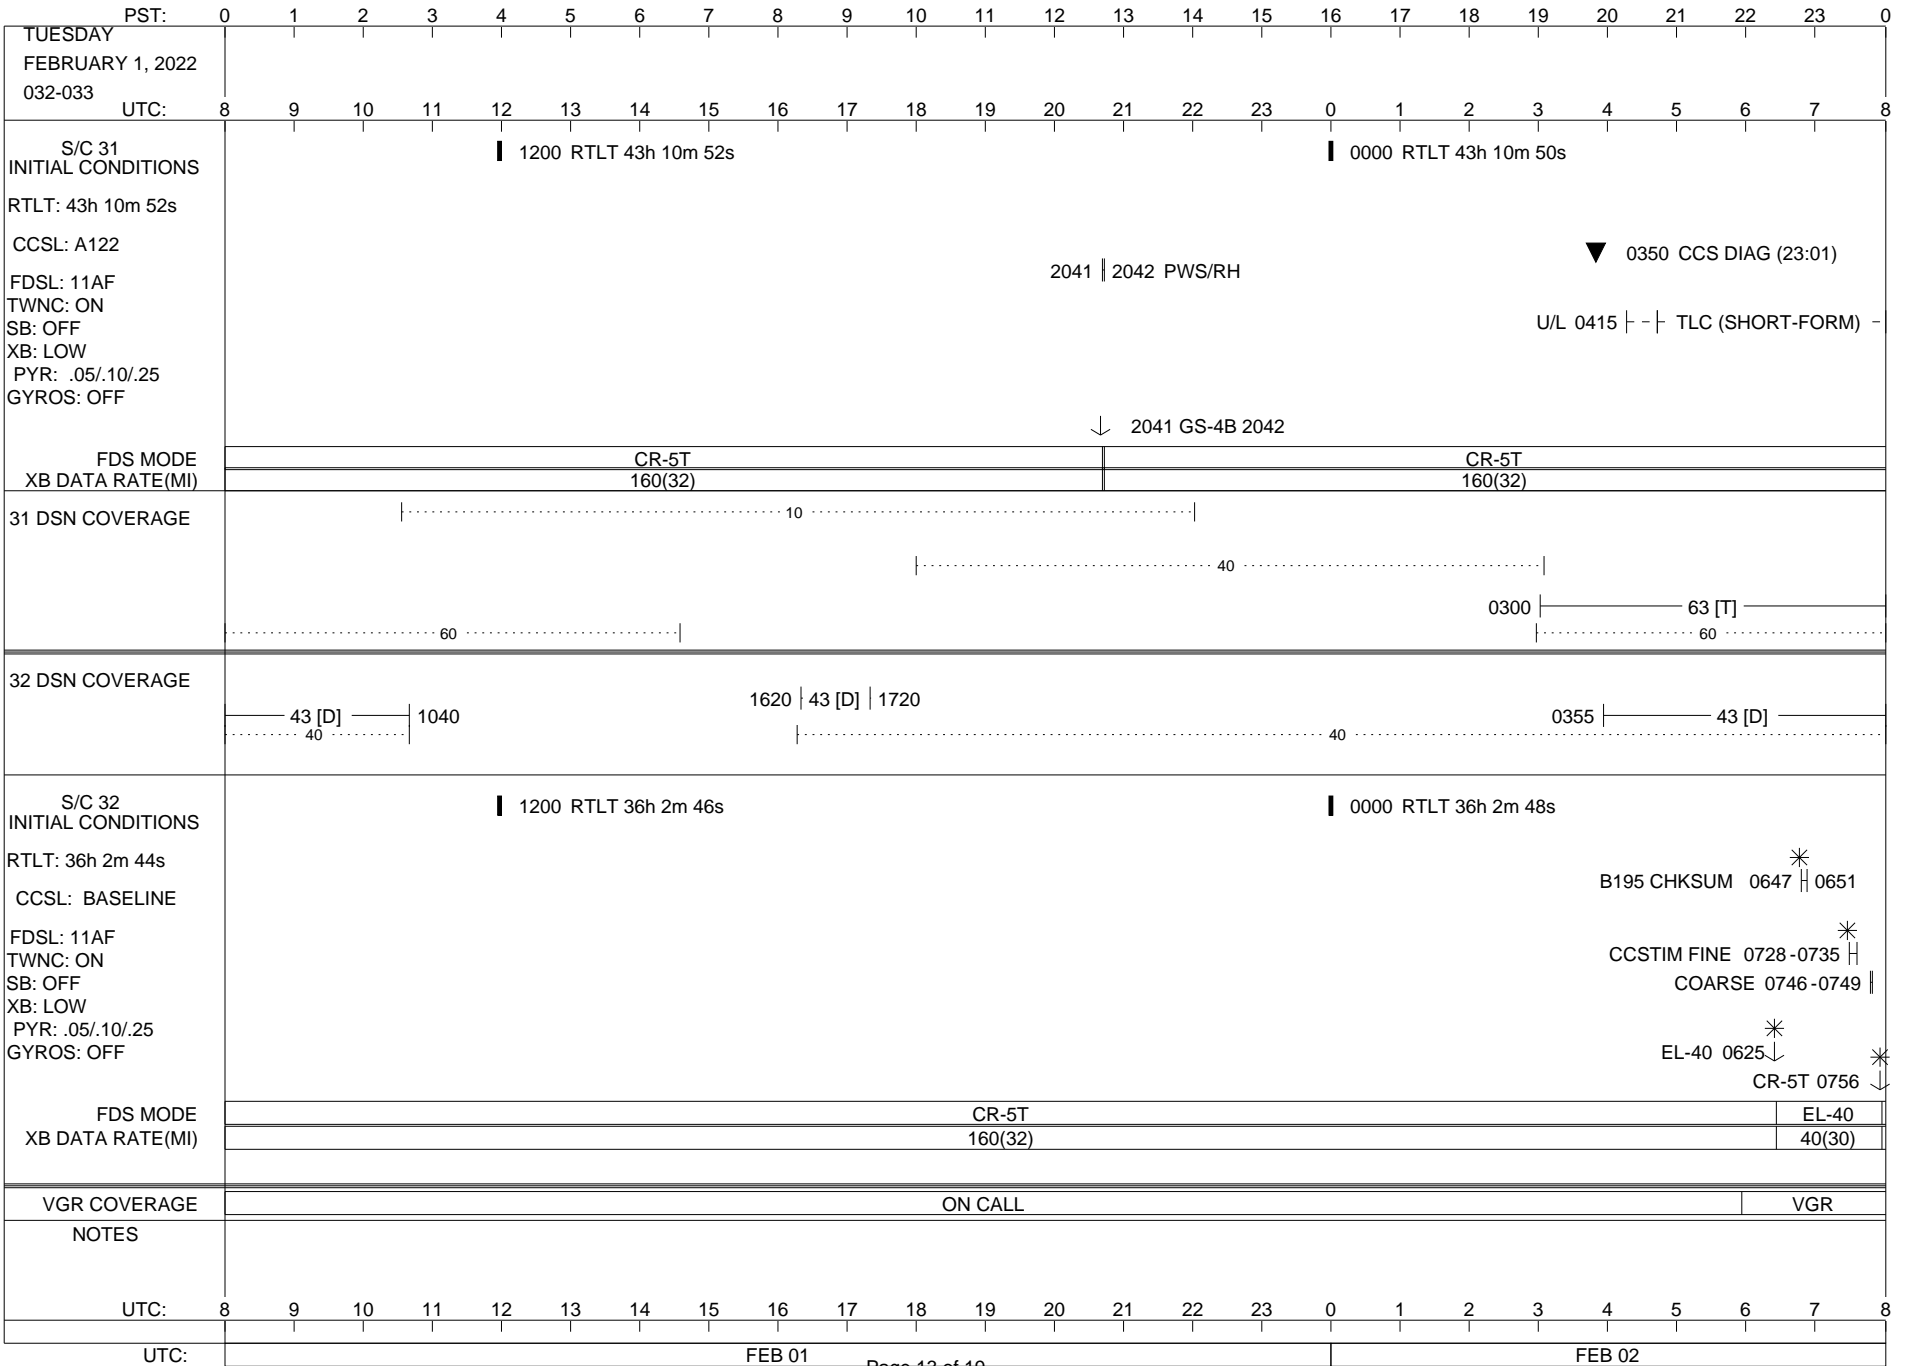

ISSUE DATE: 01/21/22 14:39