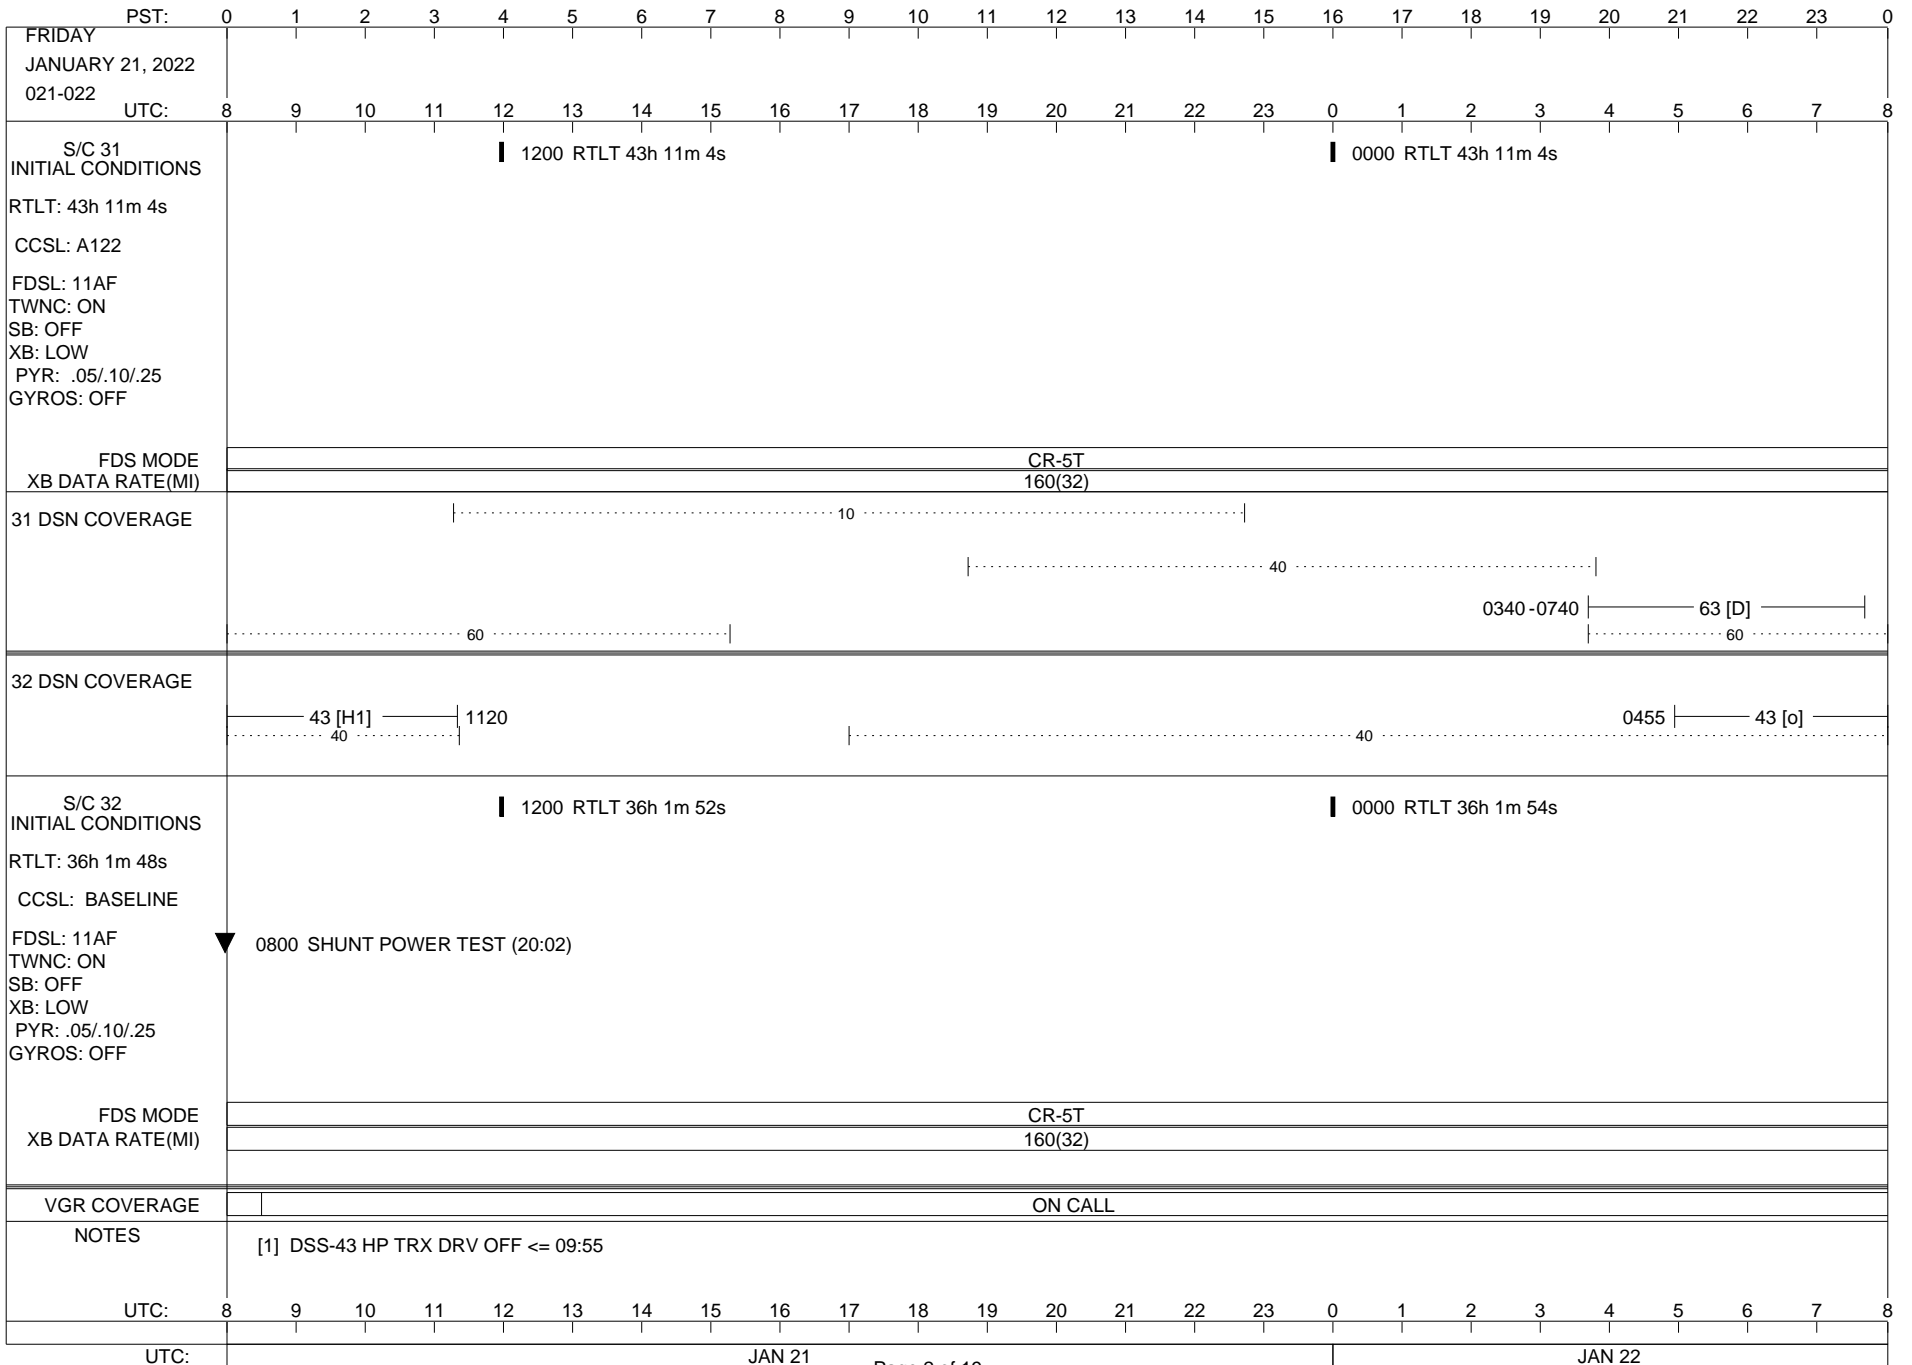

ISSUE DATE: 01/21/22 14:39