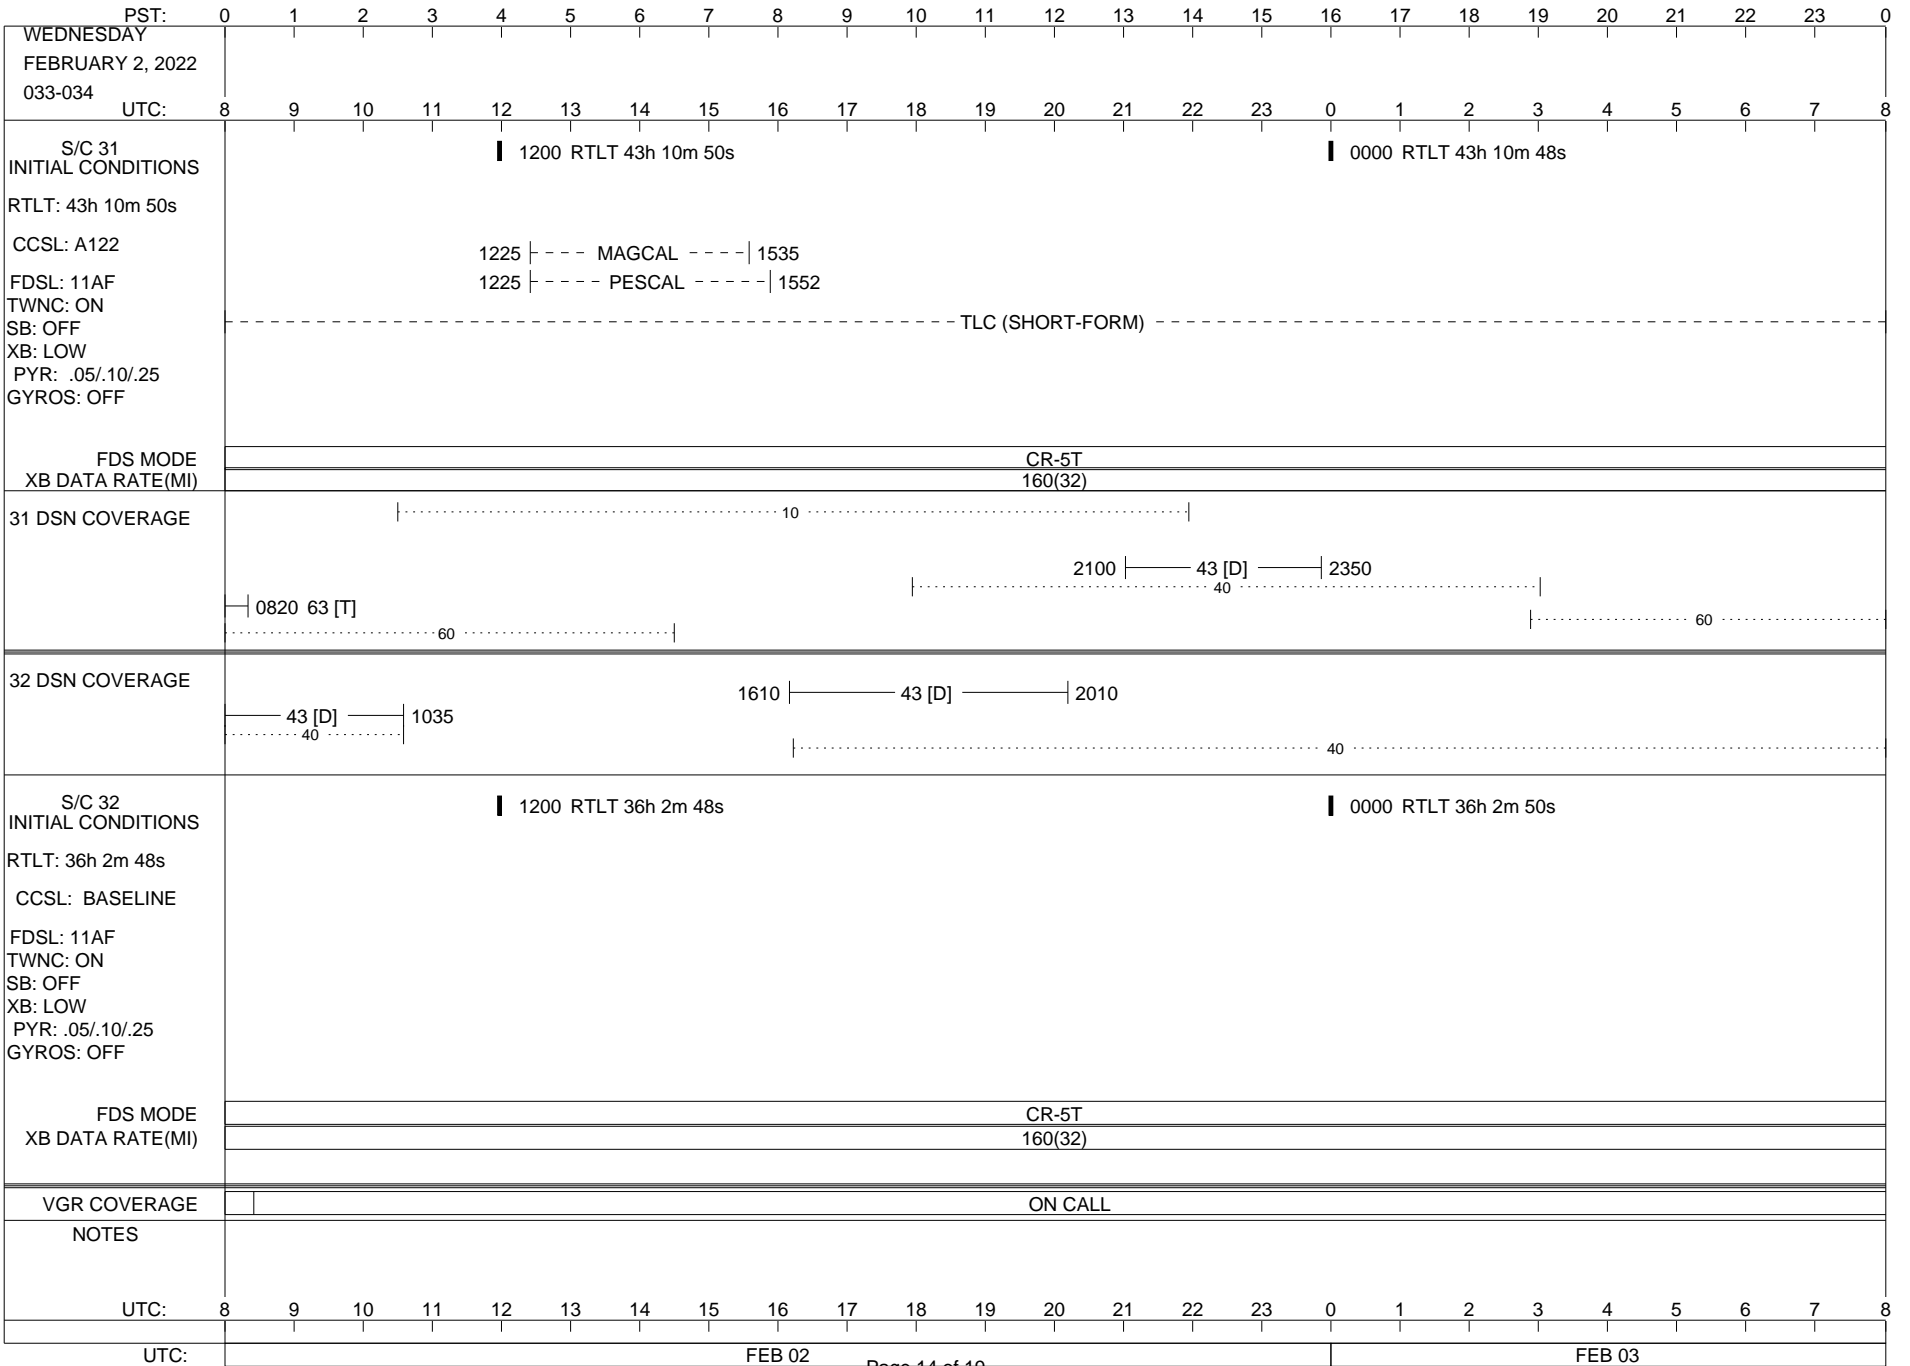

ISSUE DATE: 01/21/22 14:39