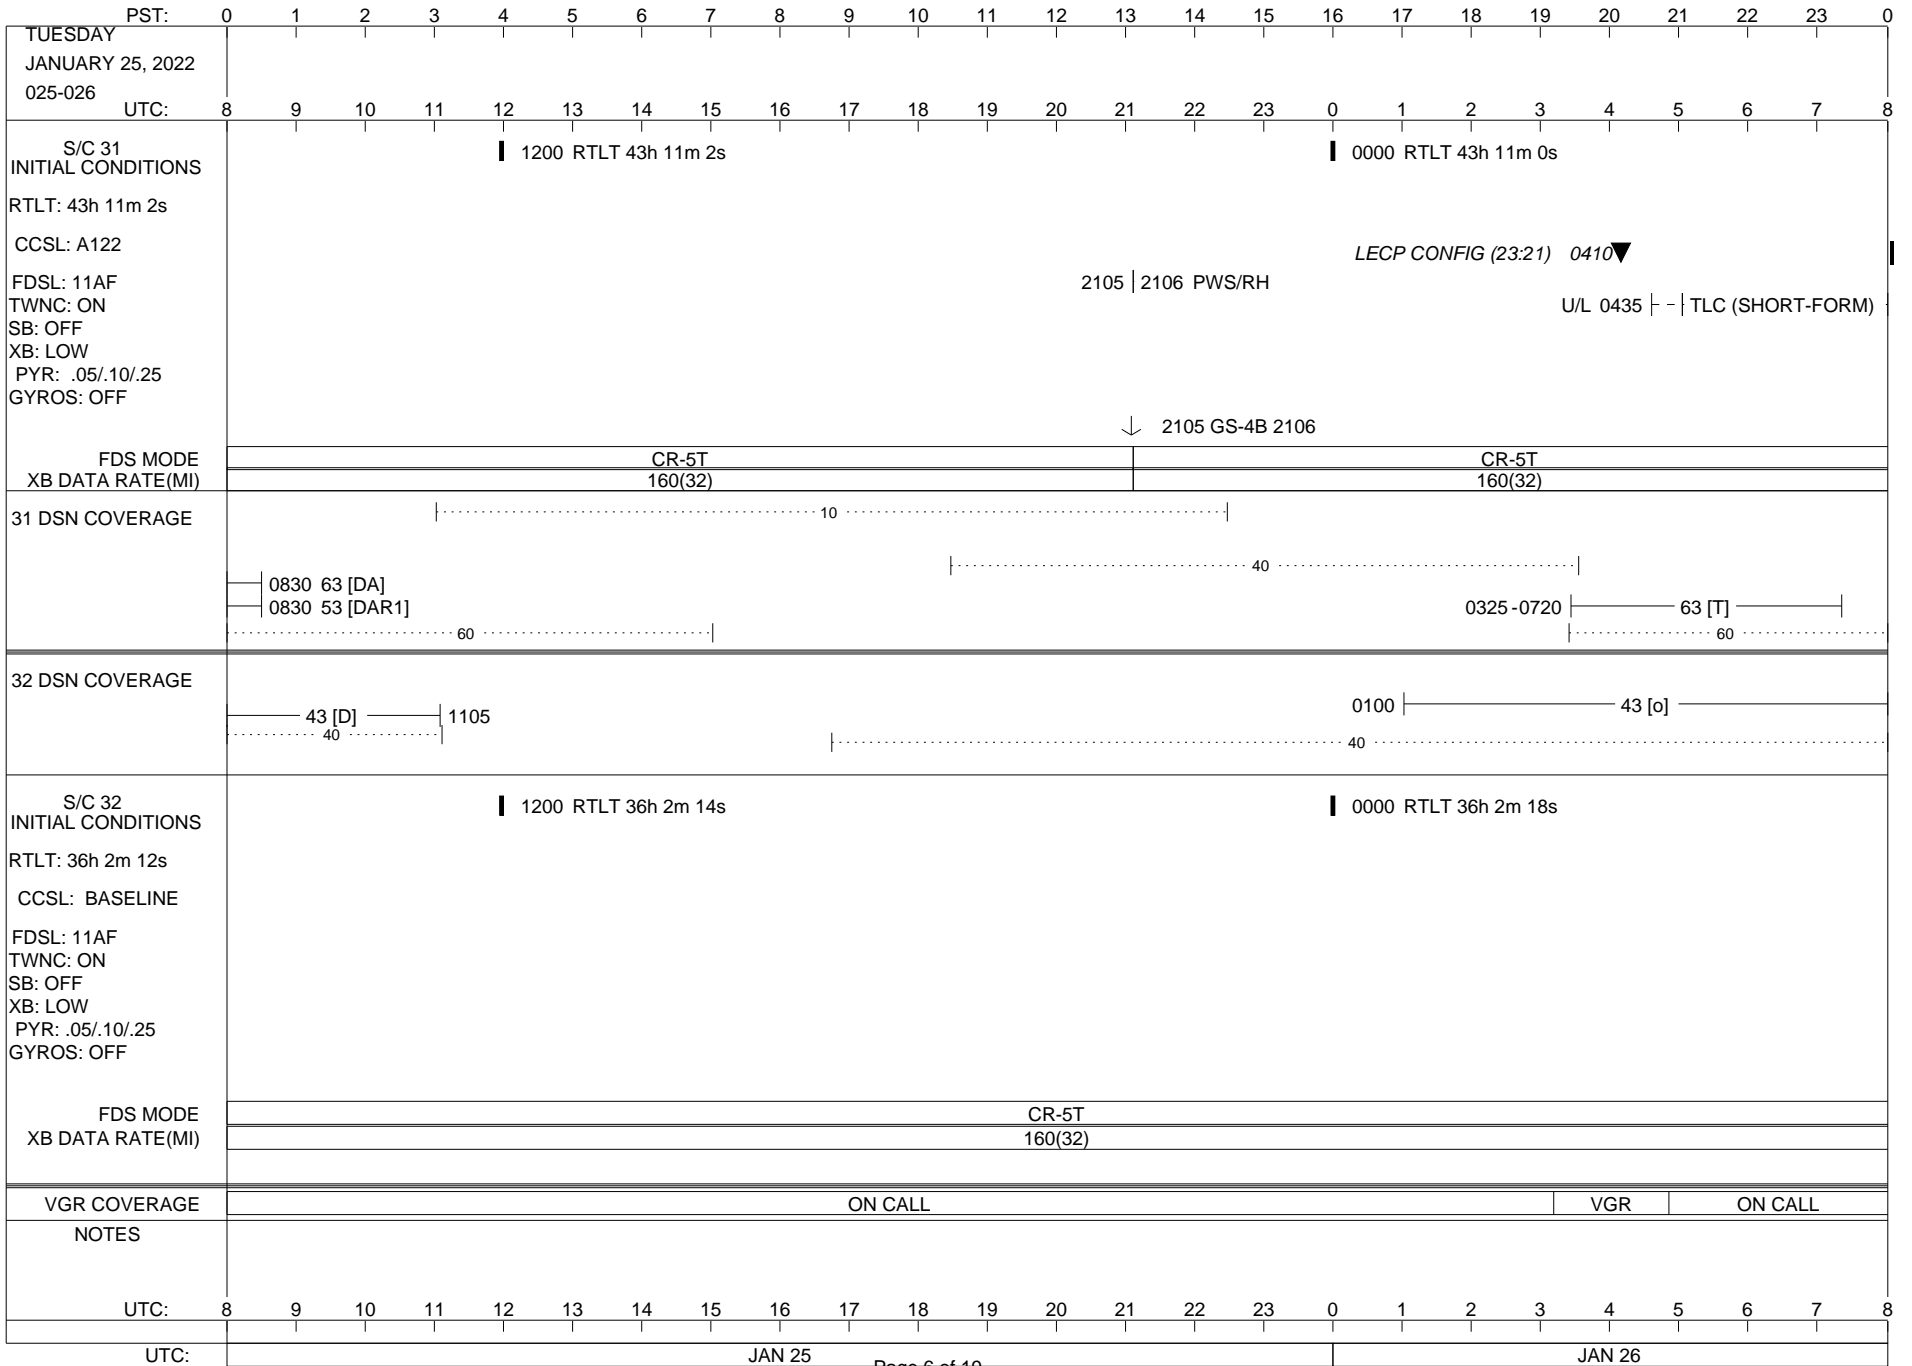

ISSUE DATE: 01/21/22 14:39