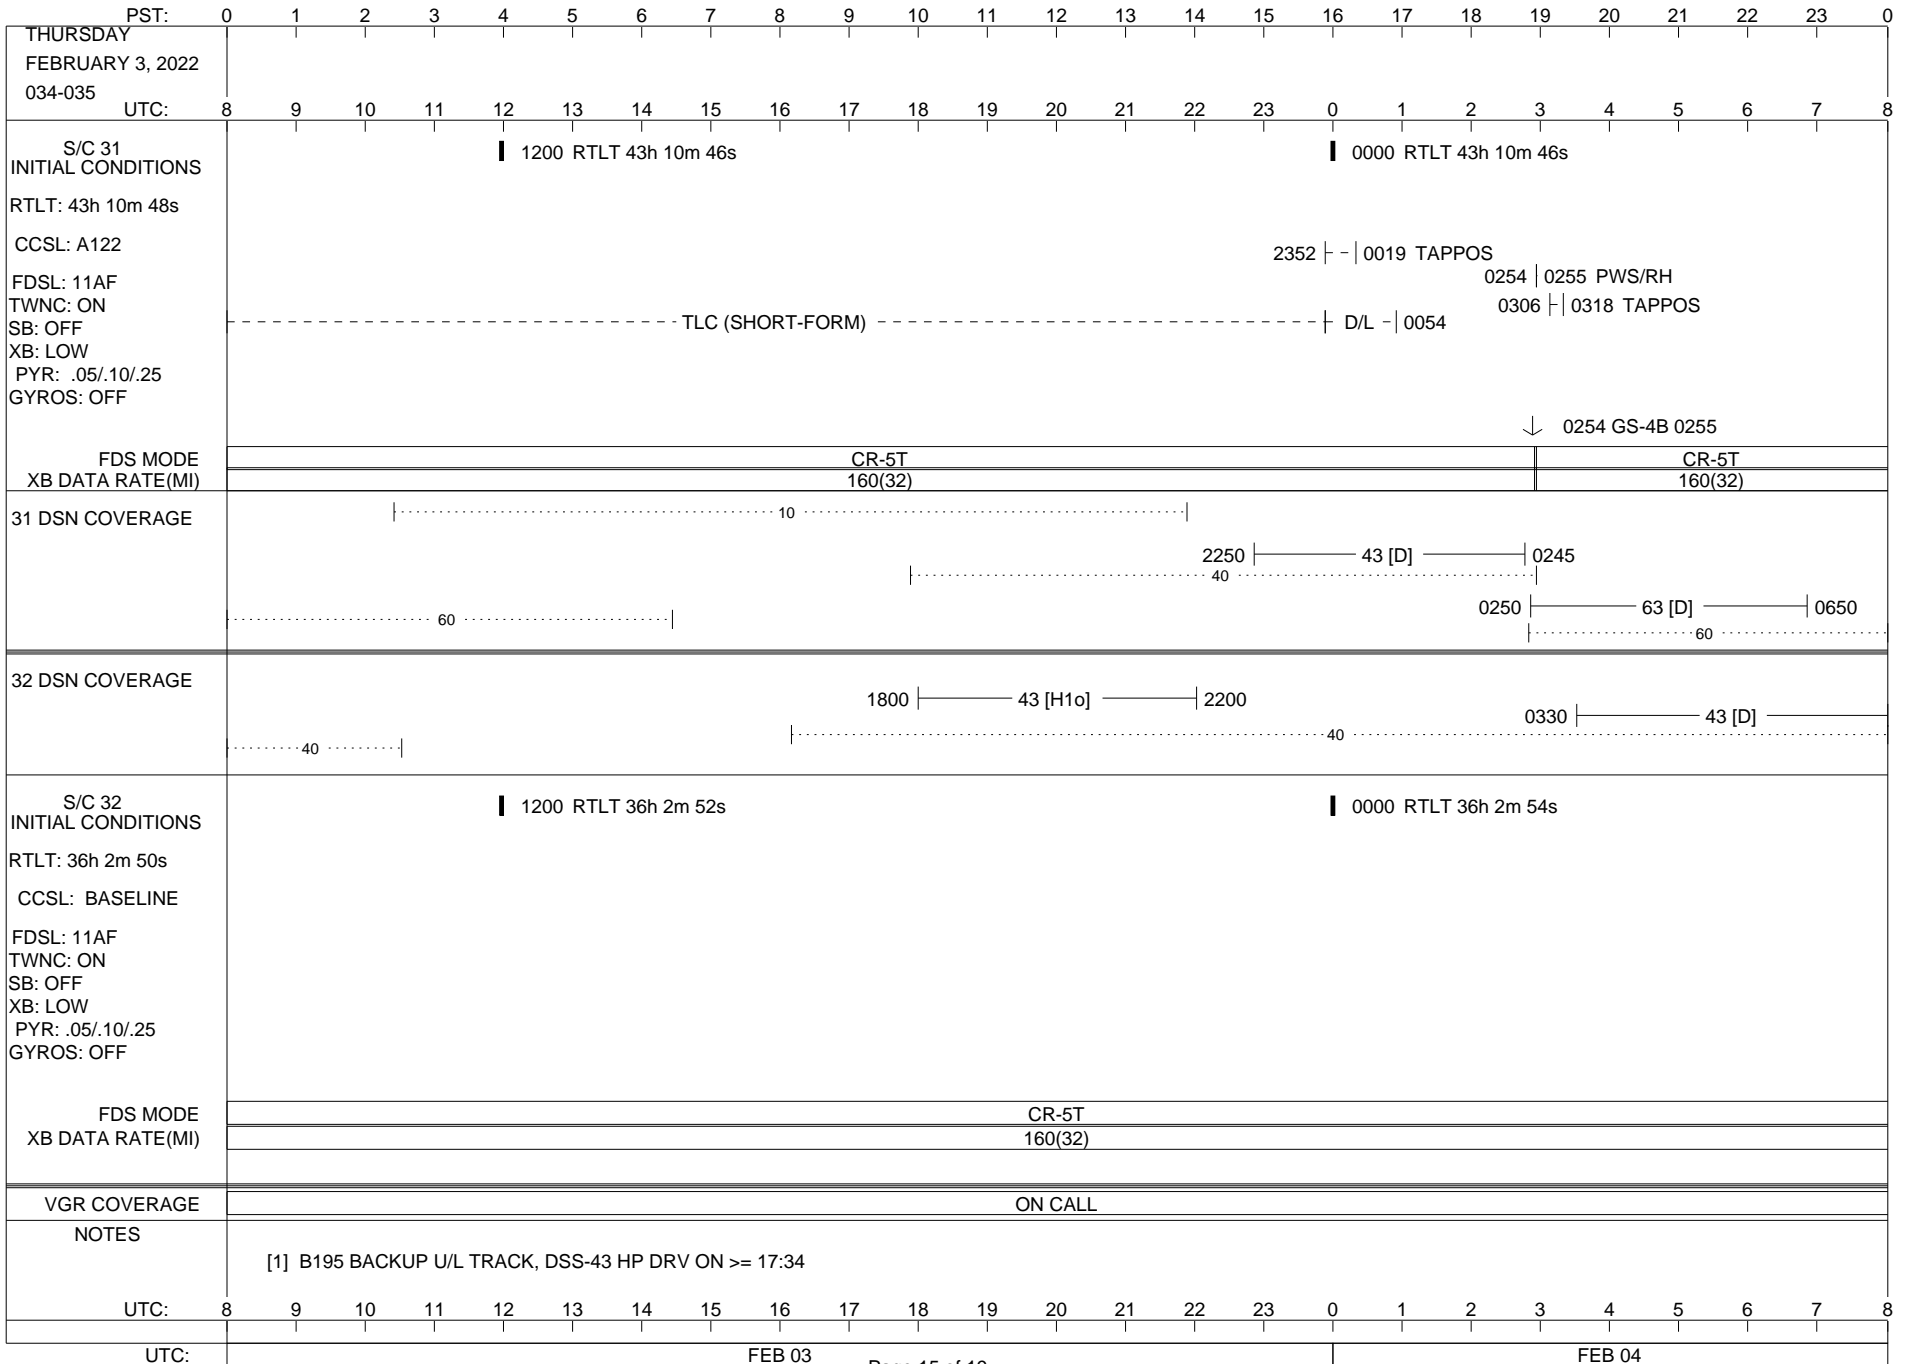

ISSUE DATE: 01/21/22 14:39