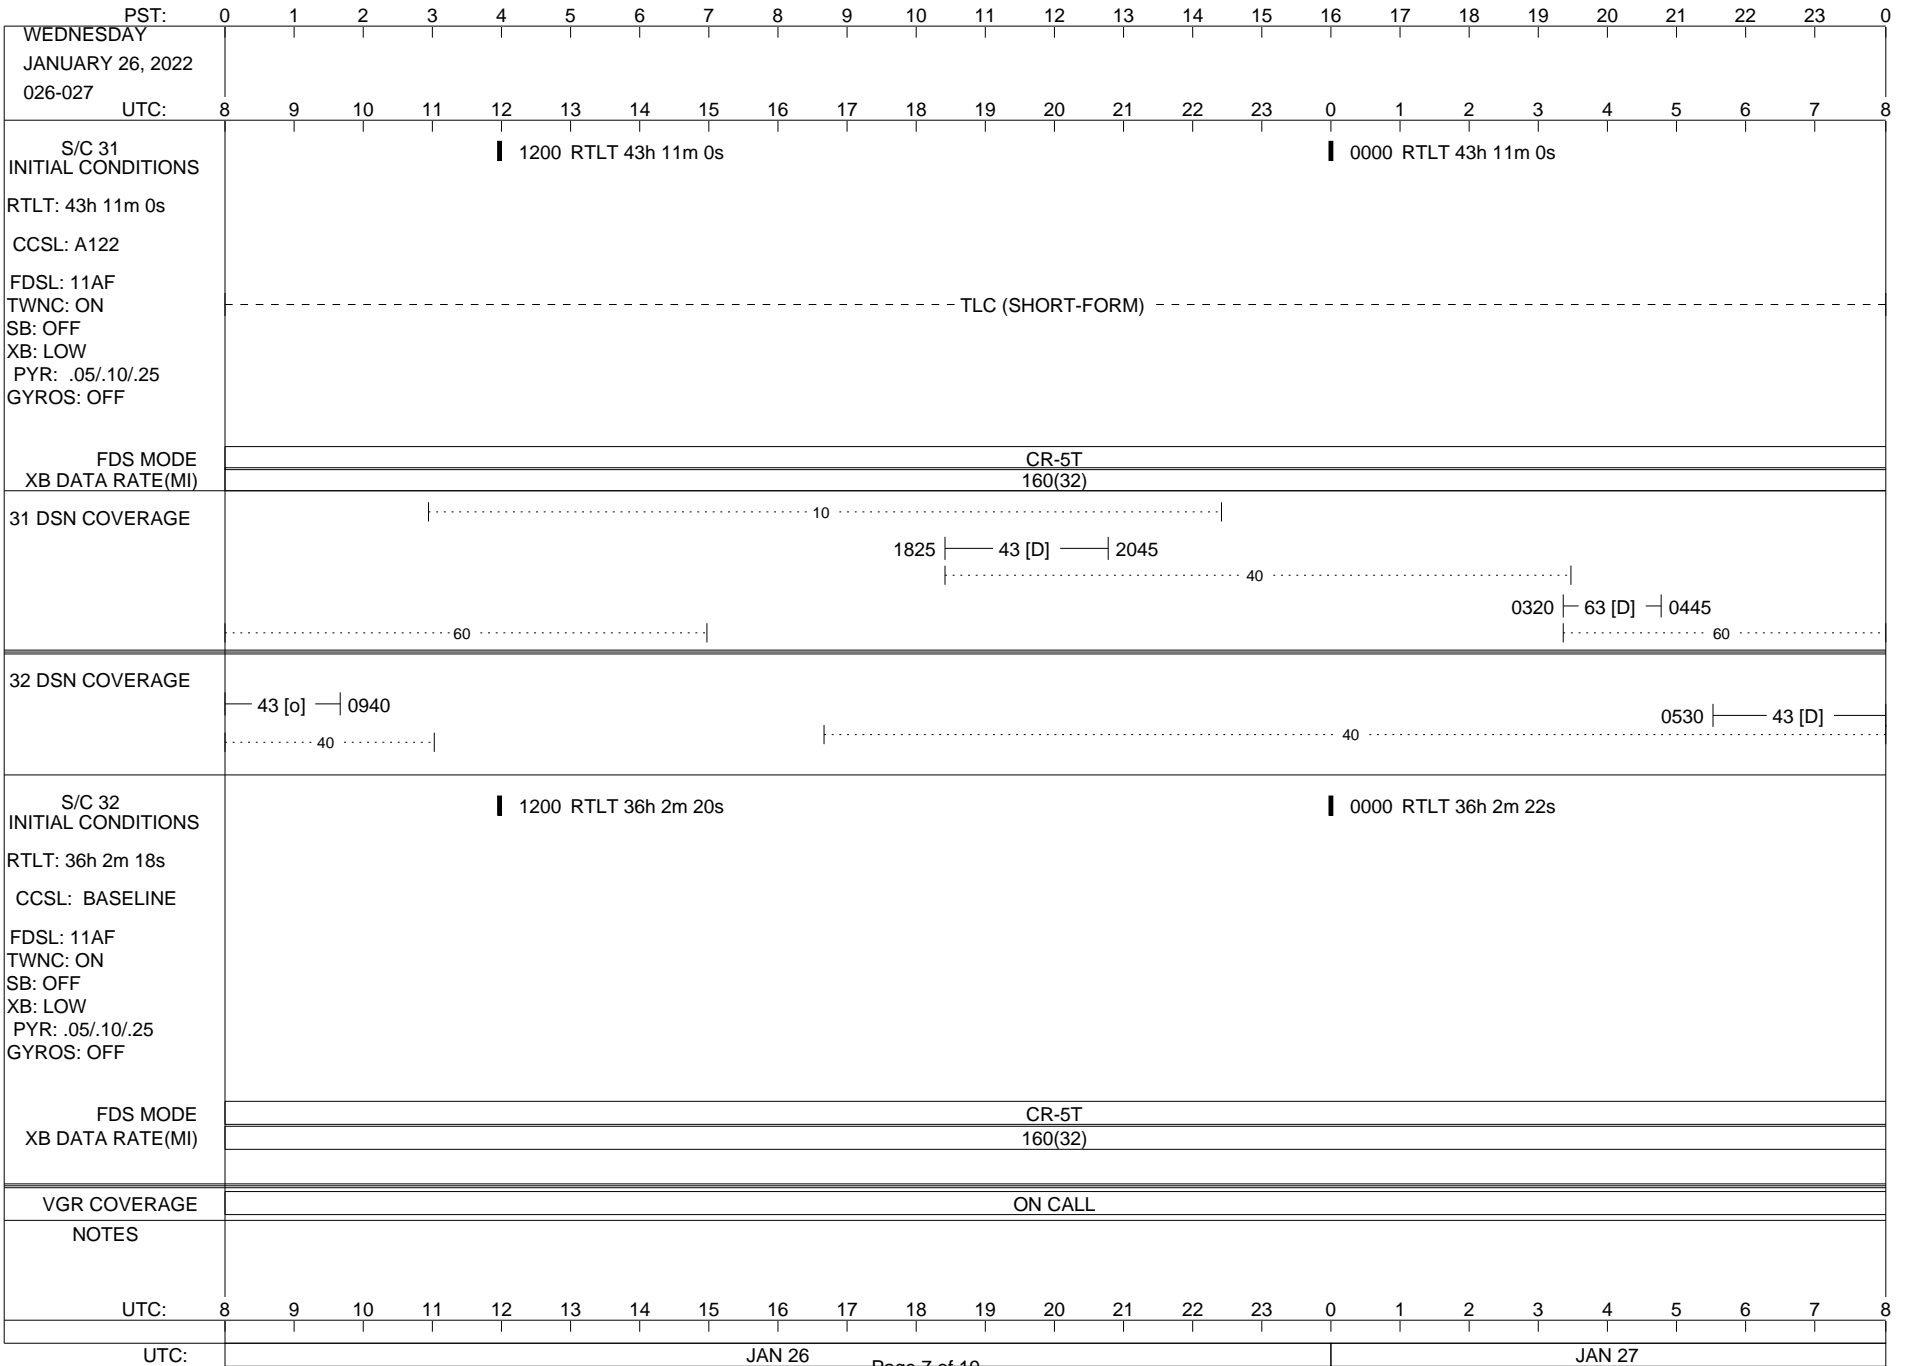

ISSUE DATE: 01/21/22 14:39