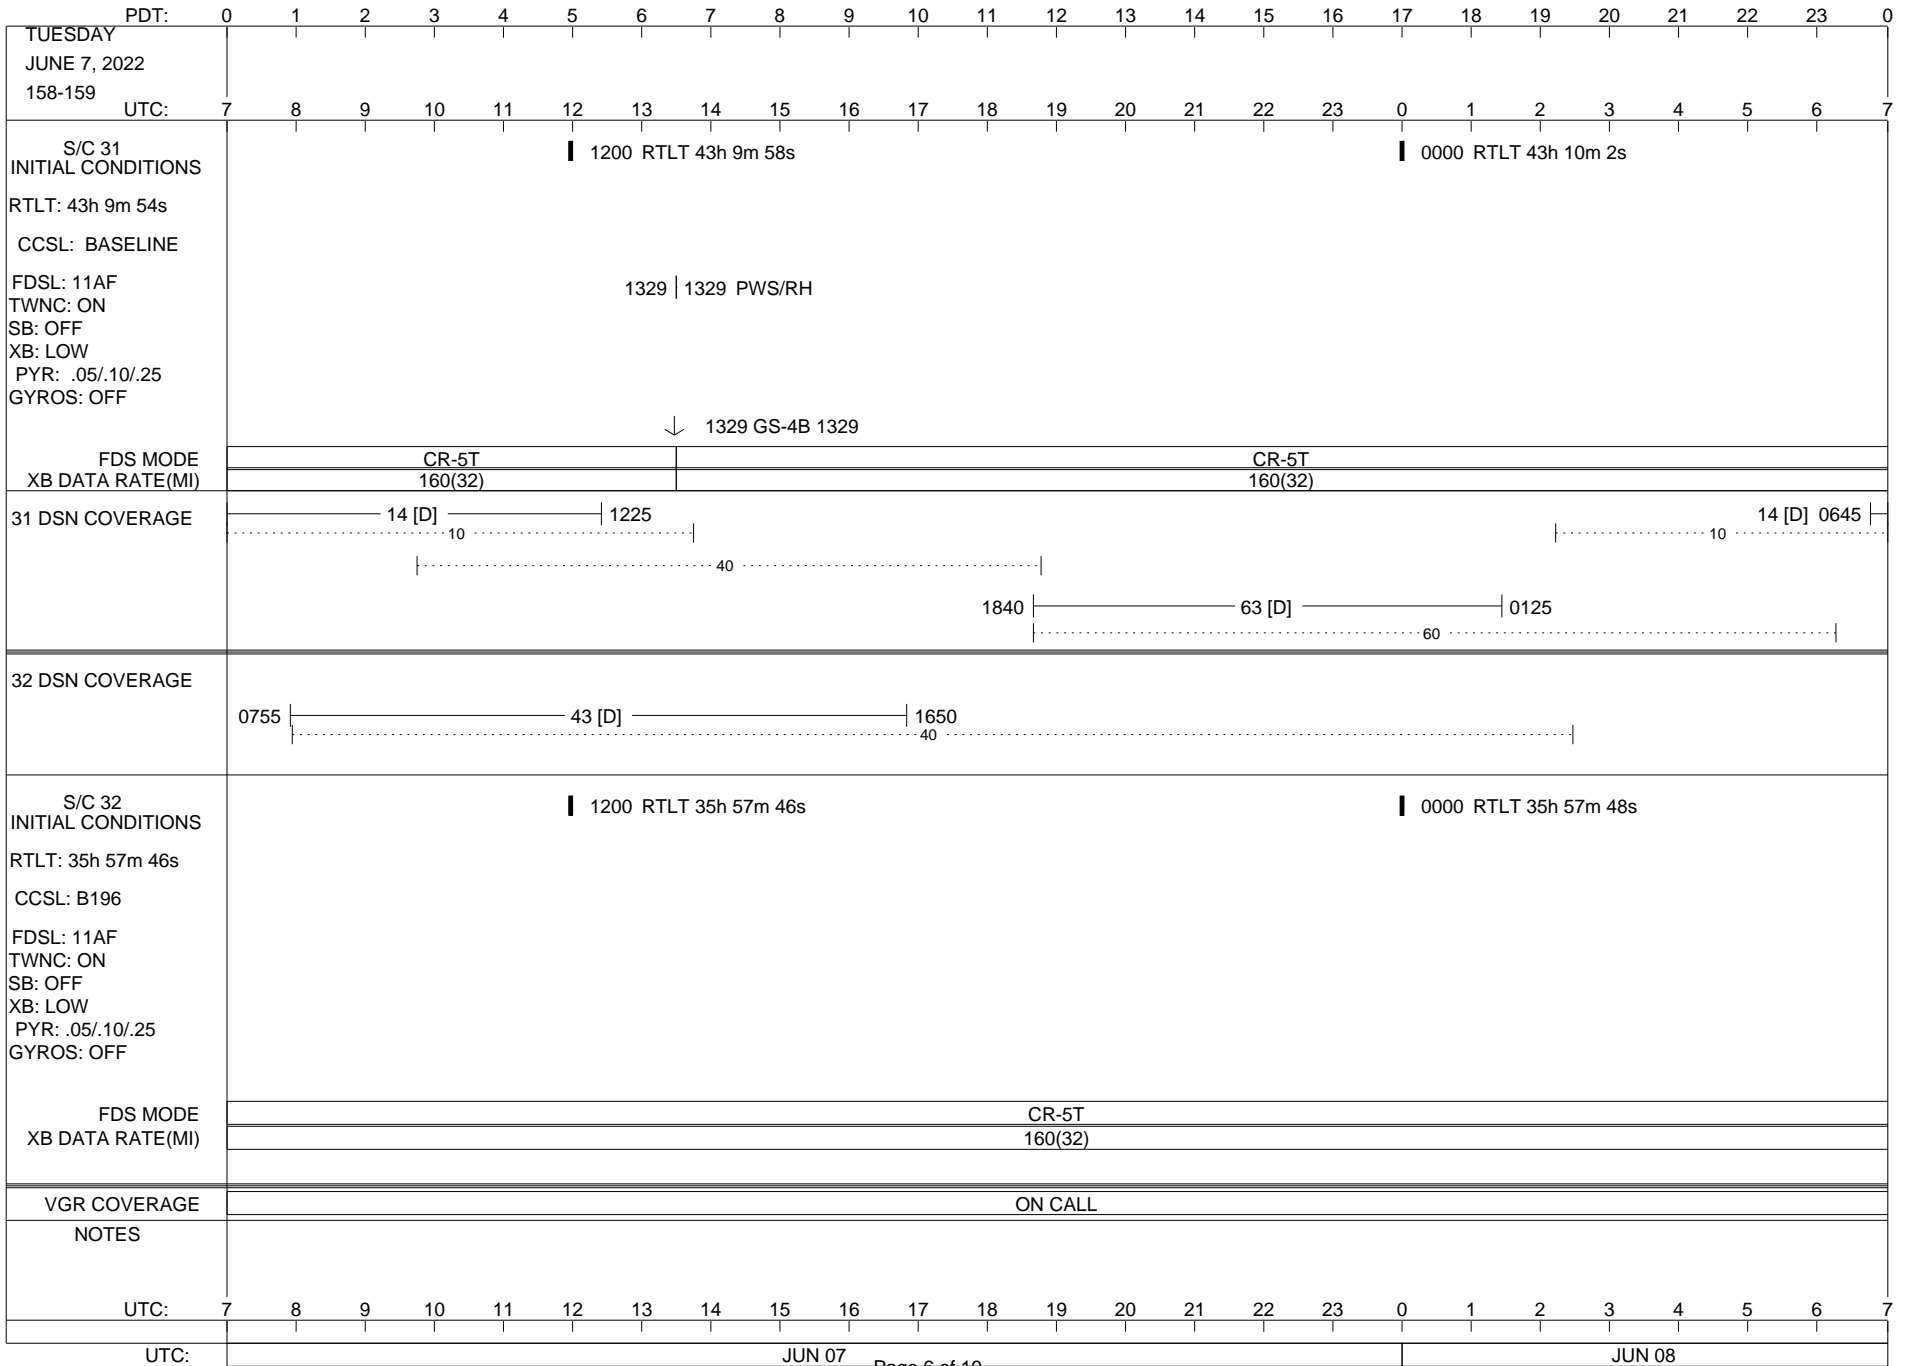

ISSUE DATE: 06/02/22 15:07