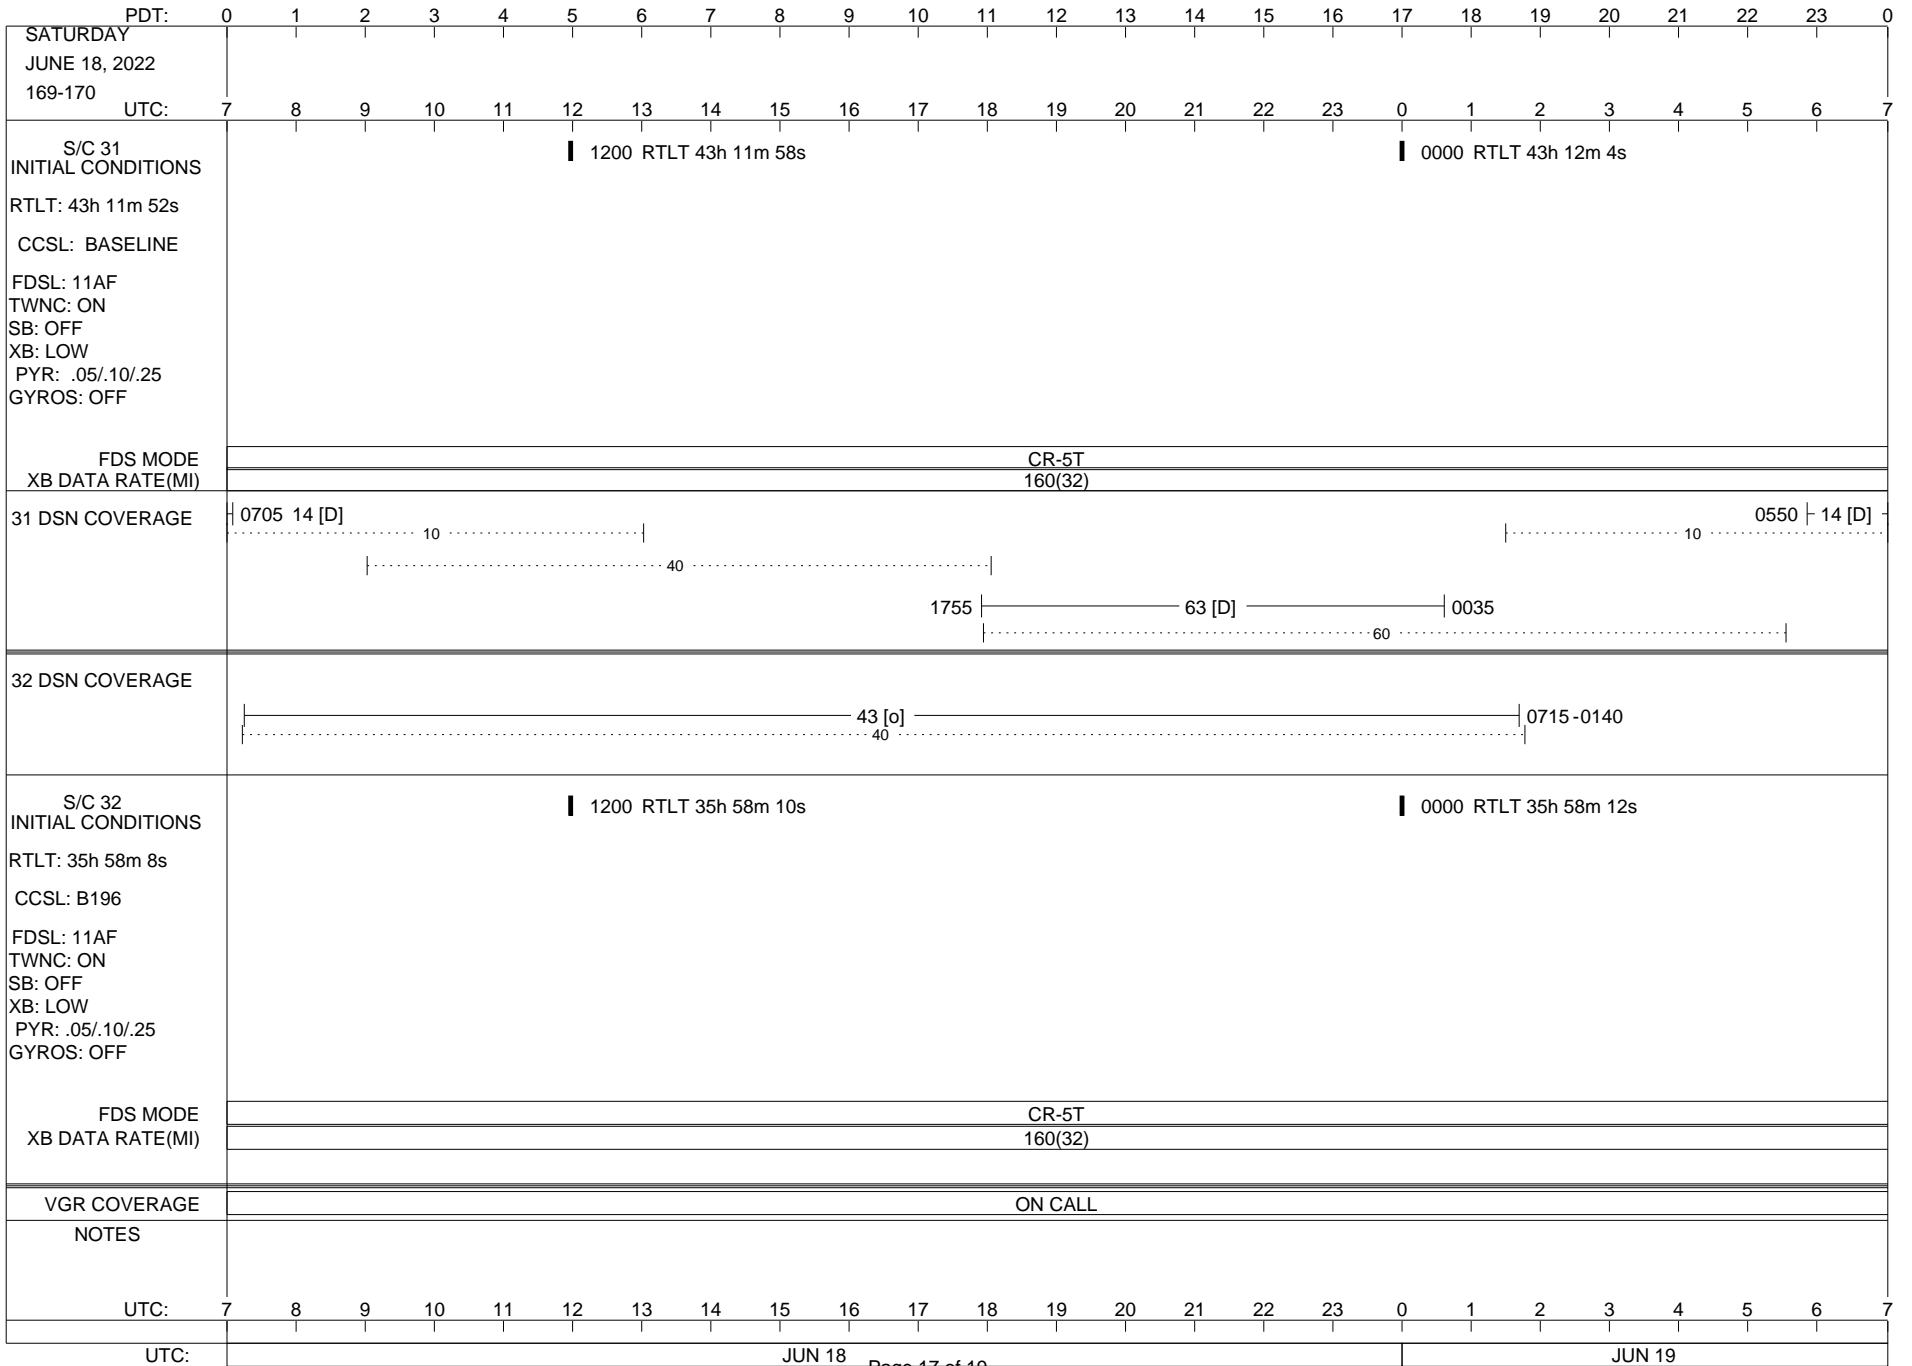

UTC: JUN 14 Page 13 of 19 JUN 15

ISSUE DATE: 06/02/22 15:07

ISSUE DATE: 06/02/22 15:07

ISSUE DATE: 06/02/22 15:07

PDT:	0	1	2	3	4	5	6	7	8	9	10	11	12	13	14	15	16	17	18	19	20	21	22	23	0
SUNDAY JUNE 19, 2022 170-171	UTC: 7	8	9	10	11	12	13	14	15	16	17	18	19	20	21	22	23	0	1	2	3	4	5	6	7
S/C 31 INITIAL CONDITIONS RTLT: 43h 12m 4s CCSL: BASELINE FDSL: 11AF TWNC: ON SB: OFF XB: LOW PYR: .05/.10/.25 GYROS: OFF	1200 RTLT 43h 12m 10s												0000 RTLT 43h 12m 16s												
FDS MODE XB DATA RATE(MI)	CR-5T 160(32)																								
31 DSN COVERAGE	14 [D] 0850 .....   .....40 1755  -----63 [D]-----  2325  -----60-----												0125  -----14 [D]-----  0400  -----10-----												
32 DSN COVERAGE	0750  -----43 [DA]-----  2150  -----1500-----  35 [DAR]   1840  -----40-----																								
S/C 32 INITIAL CONDITIONS RTLT: 35h 58m 12s CCSL: B196 FDSL: 11AF TWNC: ON SB: OFF XB: LOW PYR: .05/.10/.25 GYROS: OFF	1200 RTLT 35h 58m 14s												0000 RTLT 35h 58m 16s												
FDS MODE XB DATA RATE(MI)	CR-5T 160(32)						EL-40 40(30)						CR-5T 160(32)												
VGR COVERAGE	ON CALL						VGR						ON CALL												
NOTES	↓ 1543 PYR=.05/.05/.05 1547   -   1618 ASCAL ↓ 1619 ROLL=.25 ↓ 1621 AAC SIN FCP SWAP TABLE NOP ↓ 1622 1 SID MRO EL-40 1521 ↓      ↓ 1624 CR-5T																								
UTC:	7	8	9	10	11	12	13	14	15	16	17	18	19	20	21	22	23	0	1	2	3	4	5	6	7
UTC:	JUN 19												JUN 20												