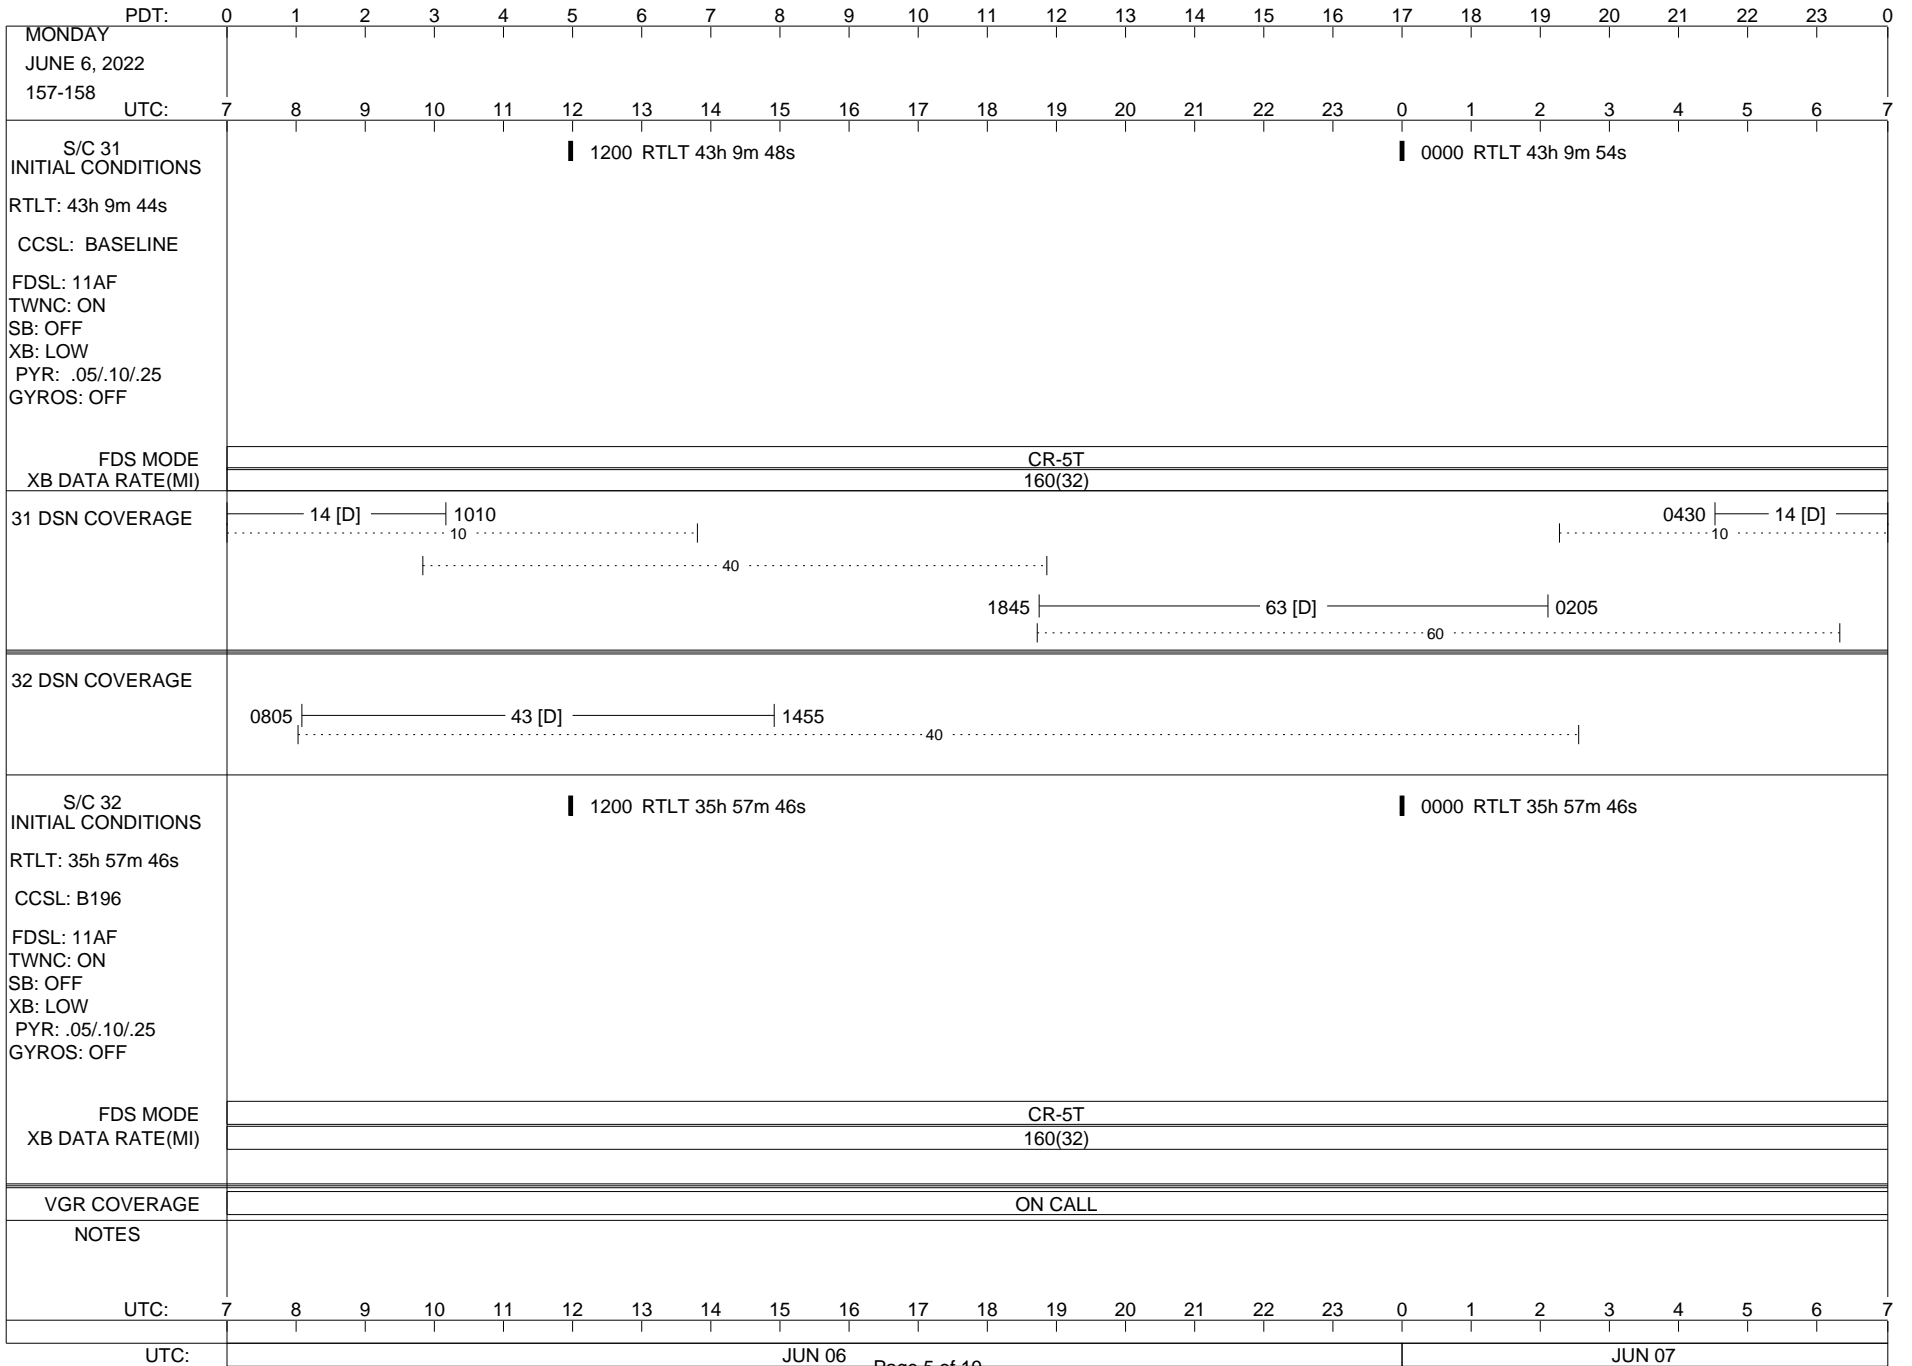

ISSUE DATE: 06/02/22 15:07