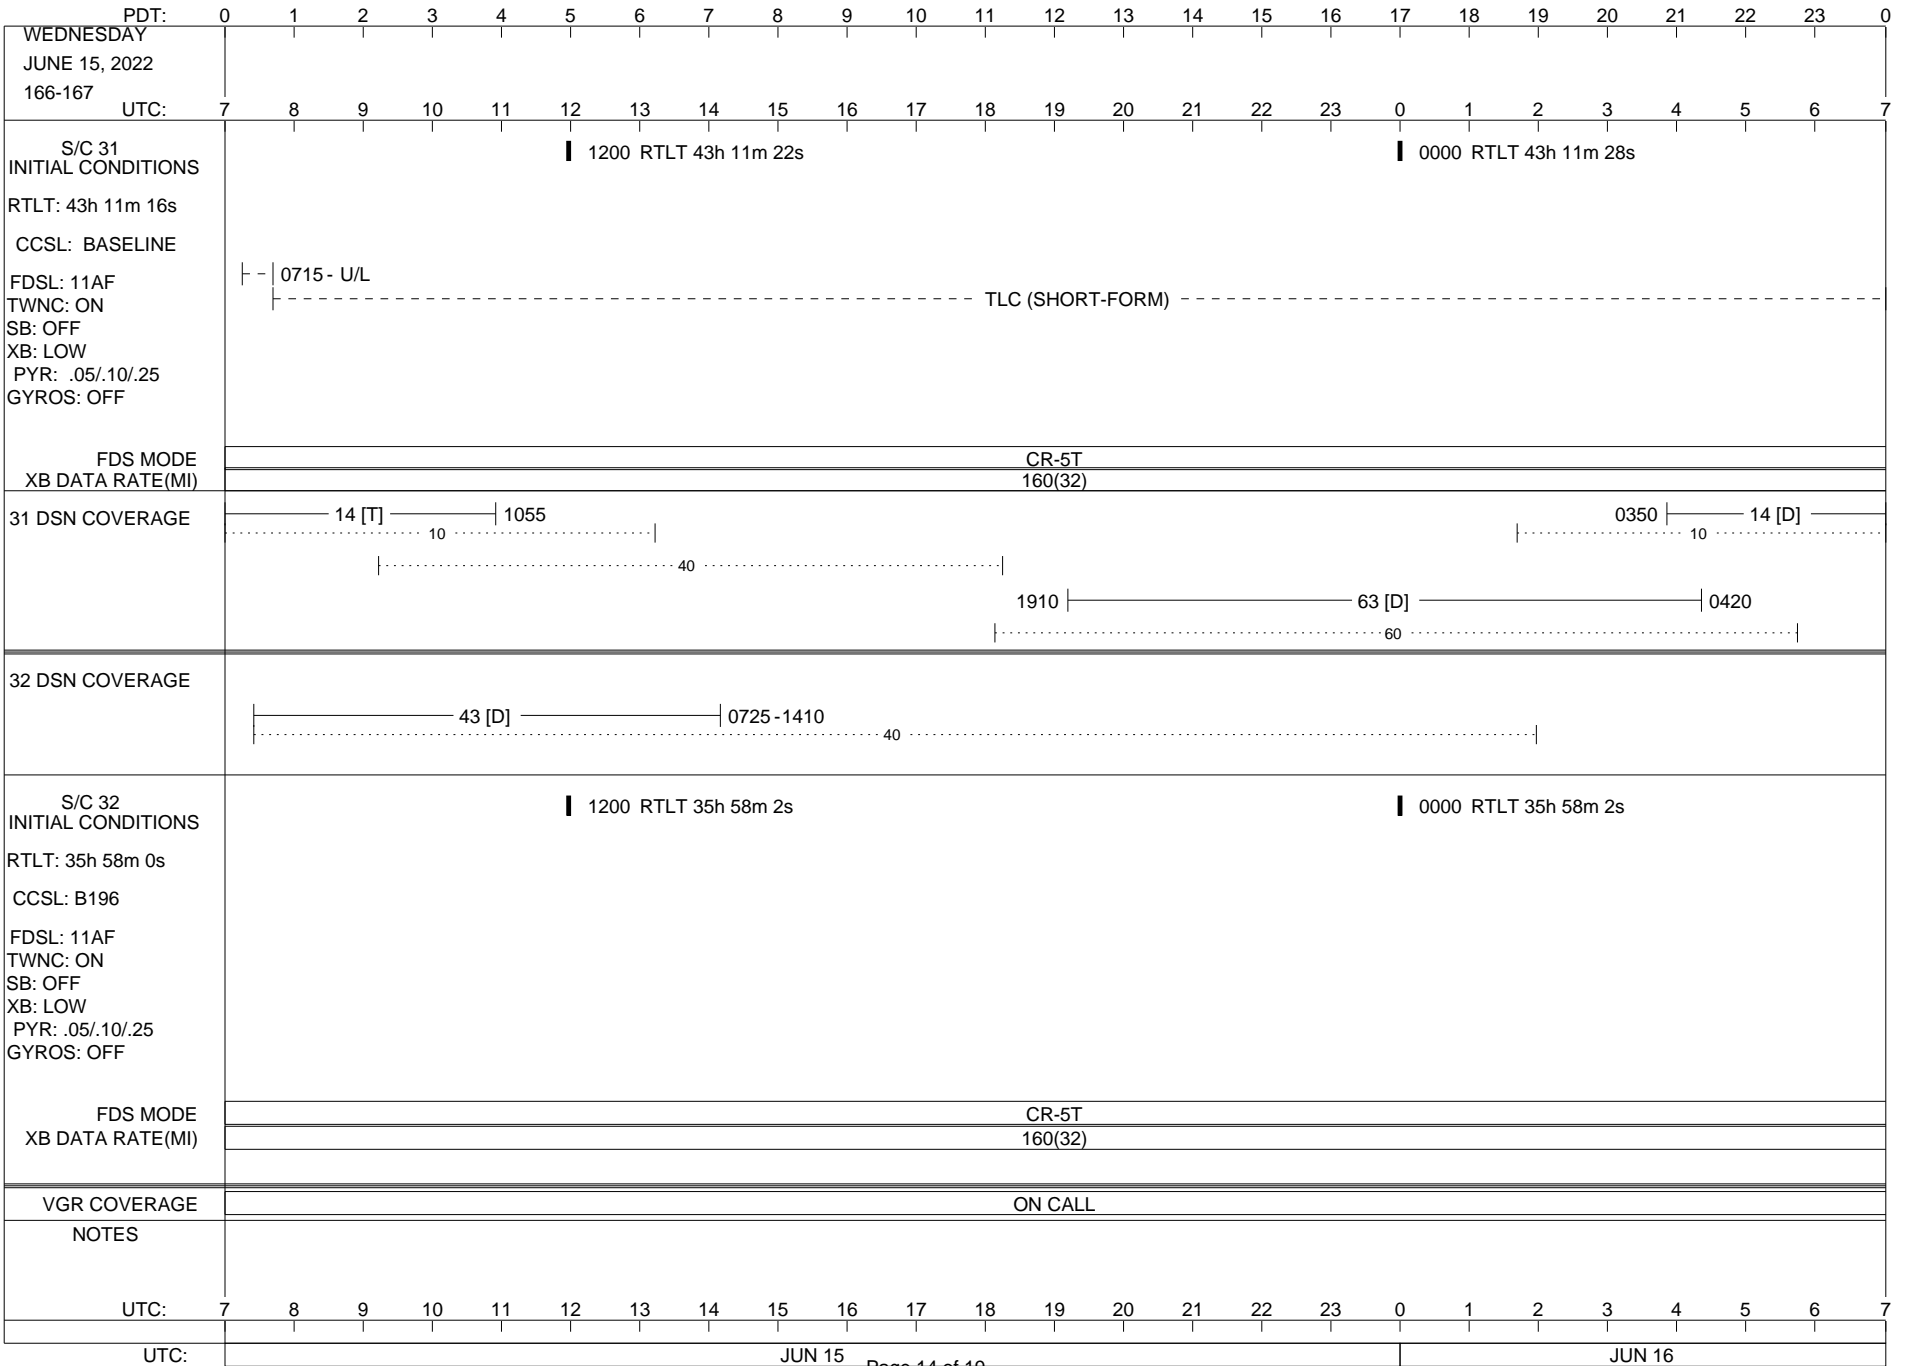

ISSUE DATE: 06/02/22 15:07