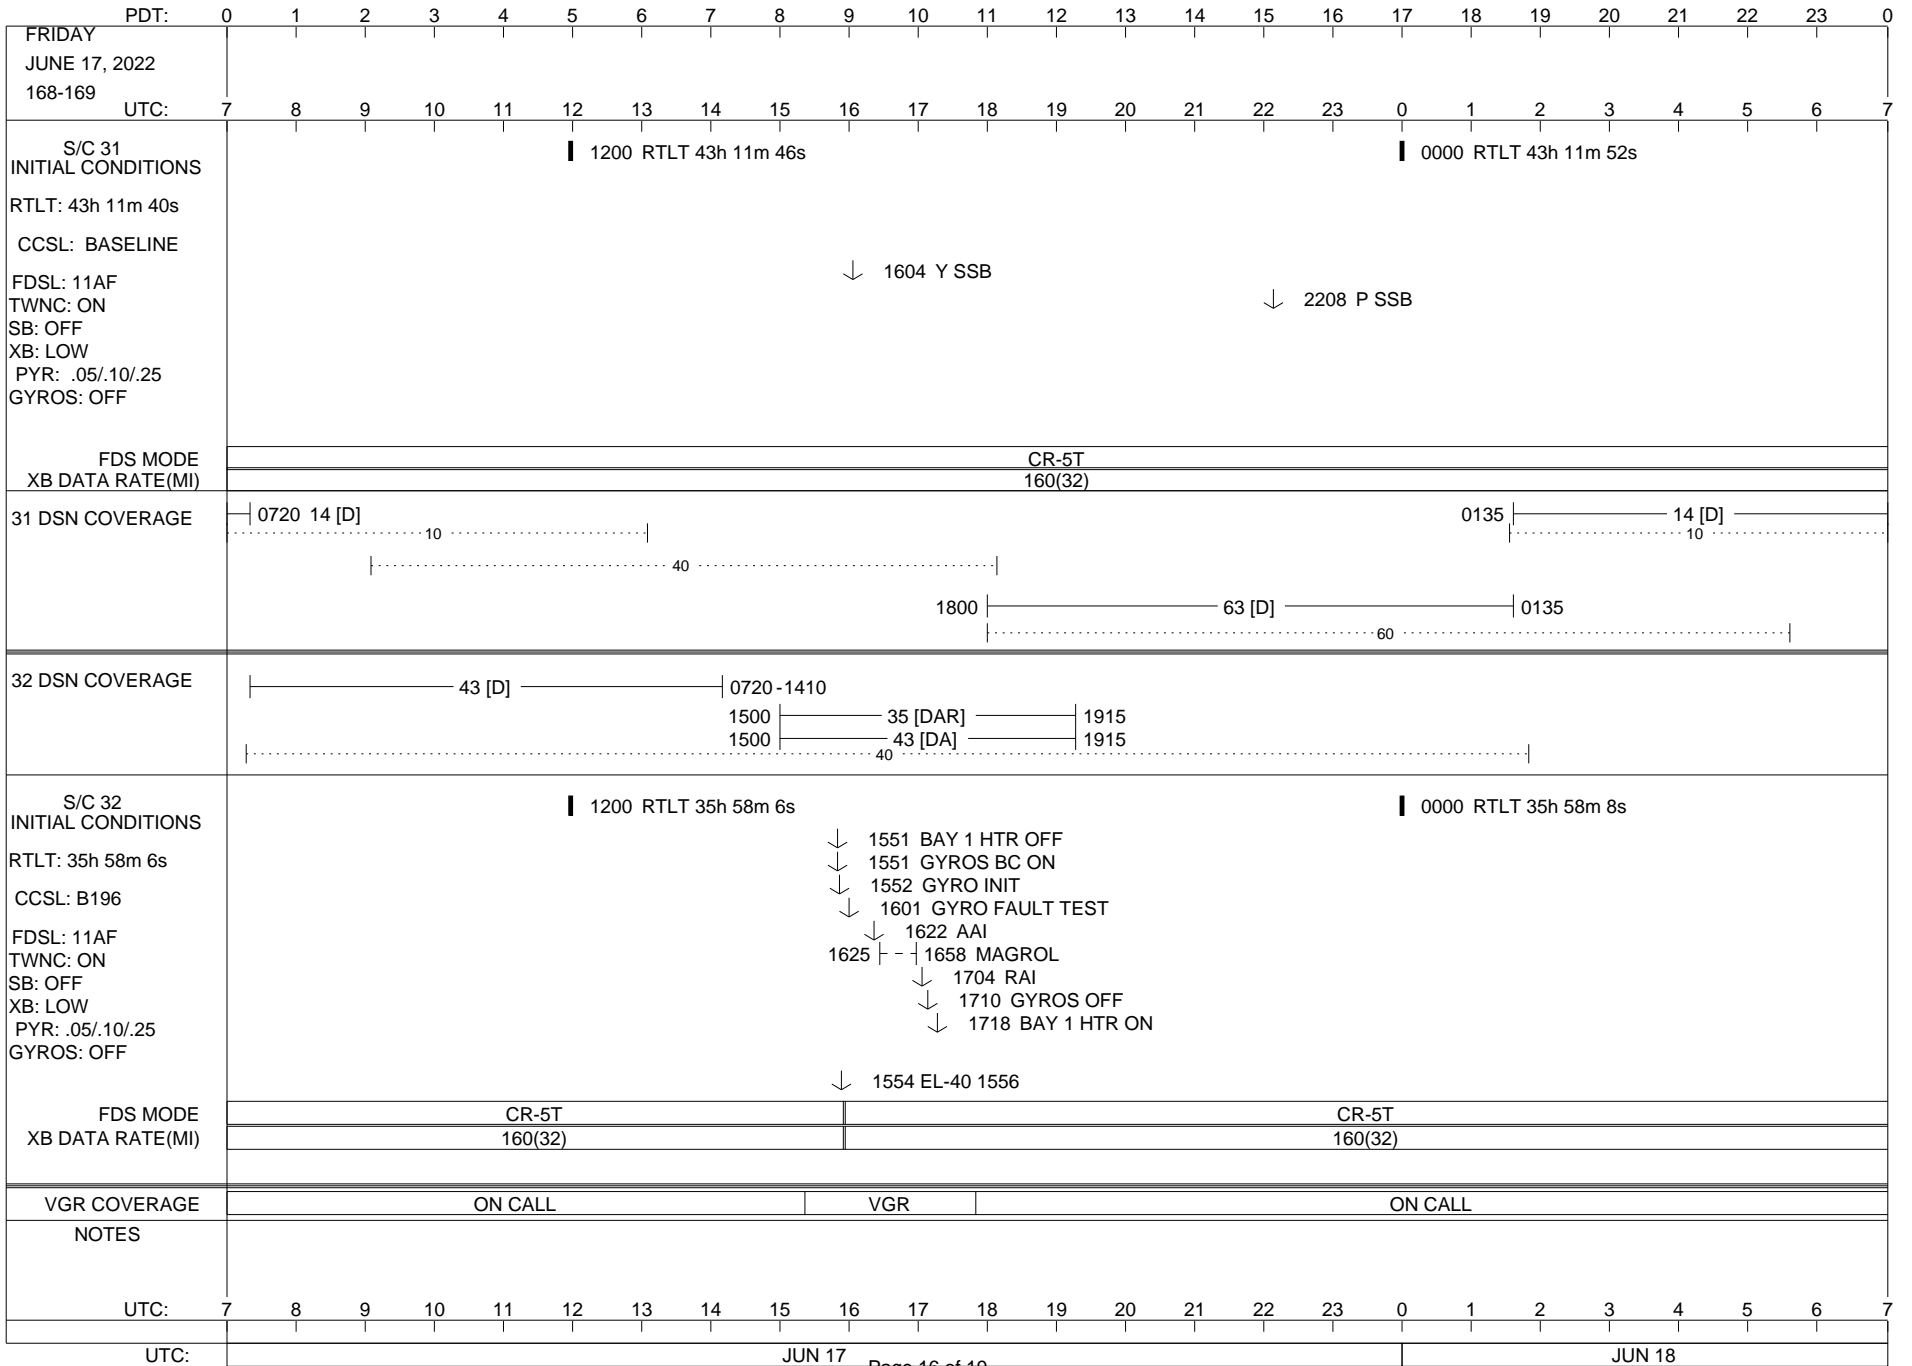

UTC: JUN 14 Page 13 of 19 JUN 15

ISSUE DATE: 06/02/22 15:07

ISSUE DATE: 06/02/22 15:07

ISSUE DATE: 06/02/22 15:07

PDT:	0	1	2	3	4	5	6	7	8	9	10	11	12	13	14	15	16	17	18	19	20	21	22	23	0
SUNDAY JUNE 19, 2022 170-171	UTC: 7	8	9	10	11	12	13	14	15	16	17	18	19	20	21	22	23	0	1	2	3	4	5	6	7
S/C 31 INITIAL CONDITIONS RTLT: 43h 12m 4s CCSL: BASELINE FDSL: 11AF TWNC: ON SB: OFF XB: LOW PYR: .05/.10/.25 GYROS: OFF	1200 RTLT 43h 12m 10s												0000 RTLT 43h 12m 16s												
FDS MODE XB DATA RATE(MI)	CR-5T 160(32)																								
31 DSN COVERAGE	14 [D] 0850 .....   .....40 1755  -----63 [D]-----  2325  -----60-----												0125  -----14 [D]-----  0400  -----10-----												
32 DSN COVERAGE	0750  -----43 [DA]-----  2150  -----1500-----  35 [DAR]   1840  -----40-----																								
S/C 32 INITIAL CONDITIONS RTLT: 35h 58m 12s CCSL: B196 FDSL: 11AF TWNC: ON SB: OFF XB: LOW PYR: .05/.10/.25 GYROS: OFF	1200 RTLT 35h 58m 14s												0000 RTLT 35h 58m 16s												
FDS MODE XB DATA RATE(MI)	CR-5T 160(32)						EL-40 40(30)						CR-5T 160(32)												
VGR COVERAGE	ON CALL						VGR						ON CALL												
NOTES	↓ 1543 PYR=.05/.05/.05 1547   -   1618 ASCAL ↓ 1619 ROLL=.25 ↓ 1621 AAC SIN FCP SWAP TABLE NOP ↓ 1622 1 SID MRO EL-40 1521 ↓      ↓ 1624 CR-5T																								
UTC:	7	8	9	10	11	12	13	14	15	16	17	18	19	20	21	22	23	0	1	2	3	4	5	6	7
UTC:	JUN 19												JUN 20												