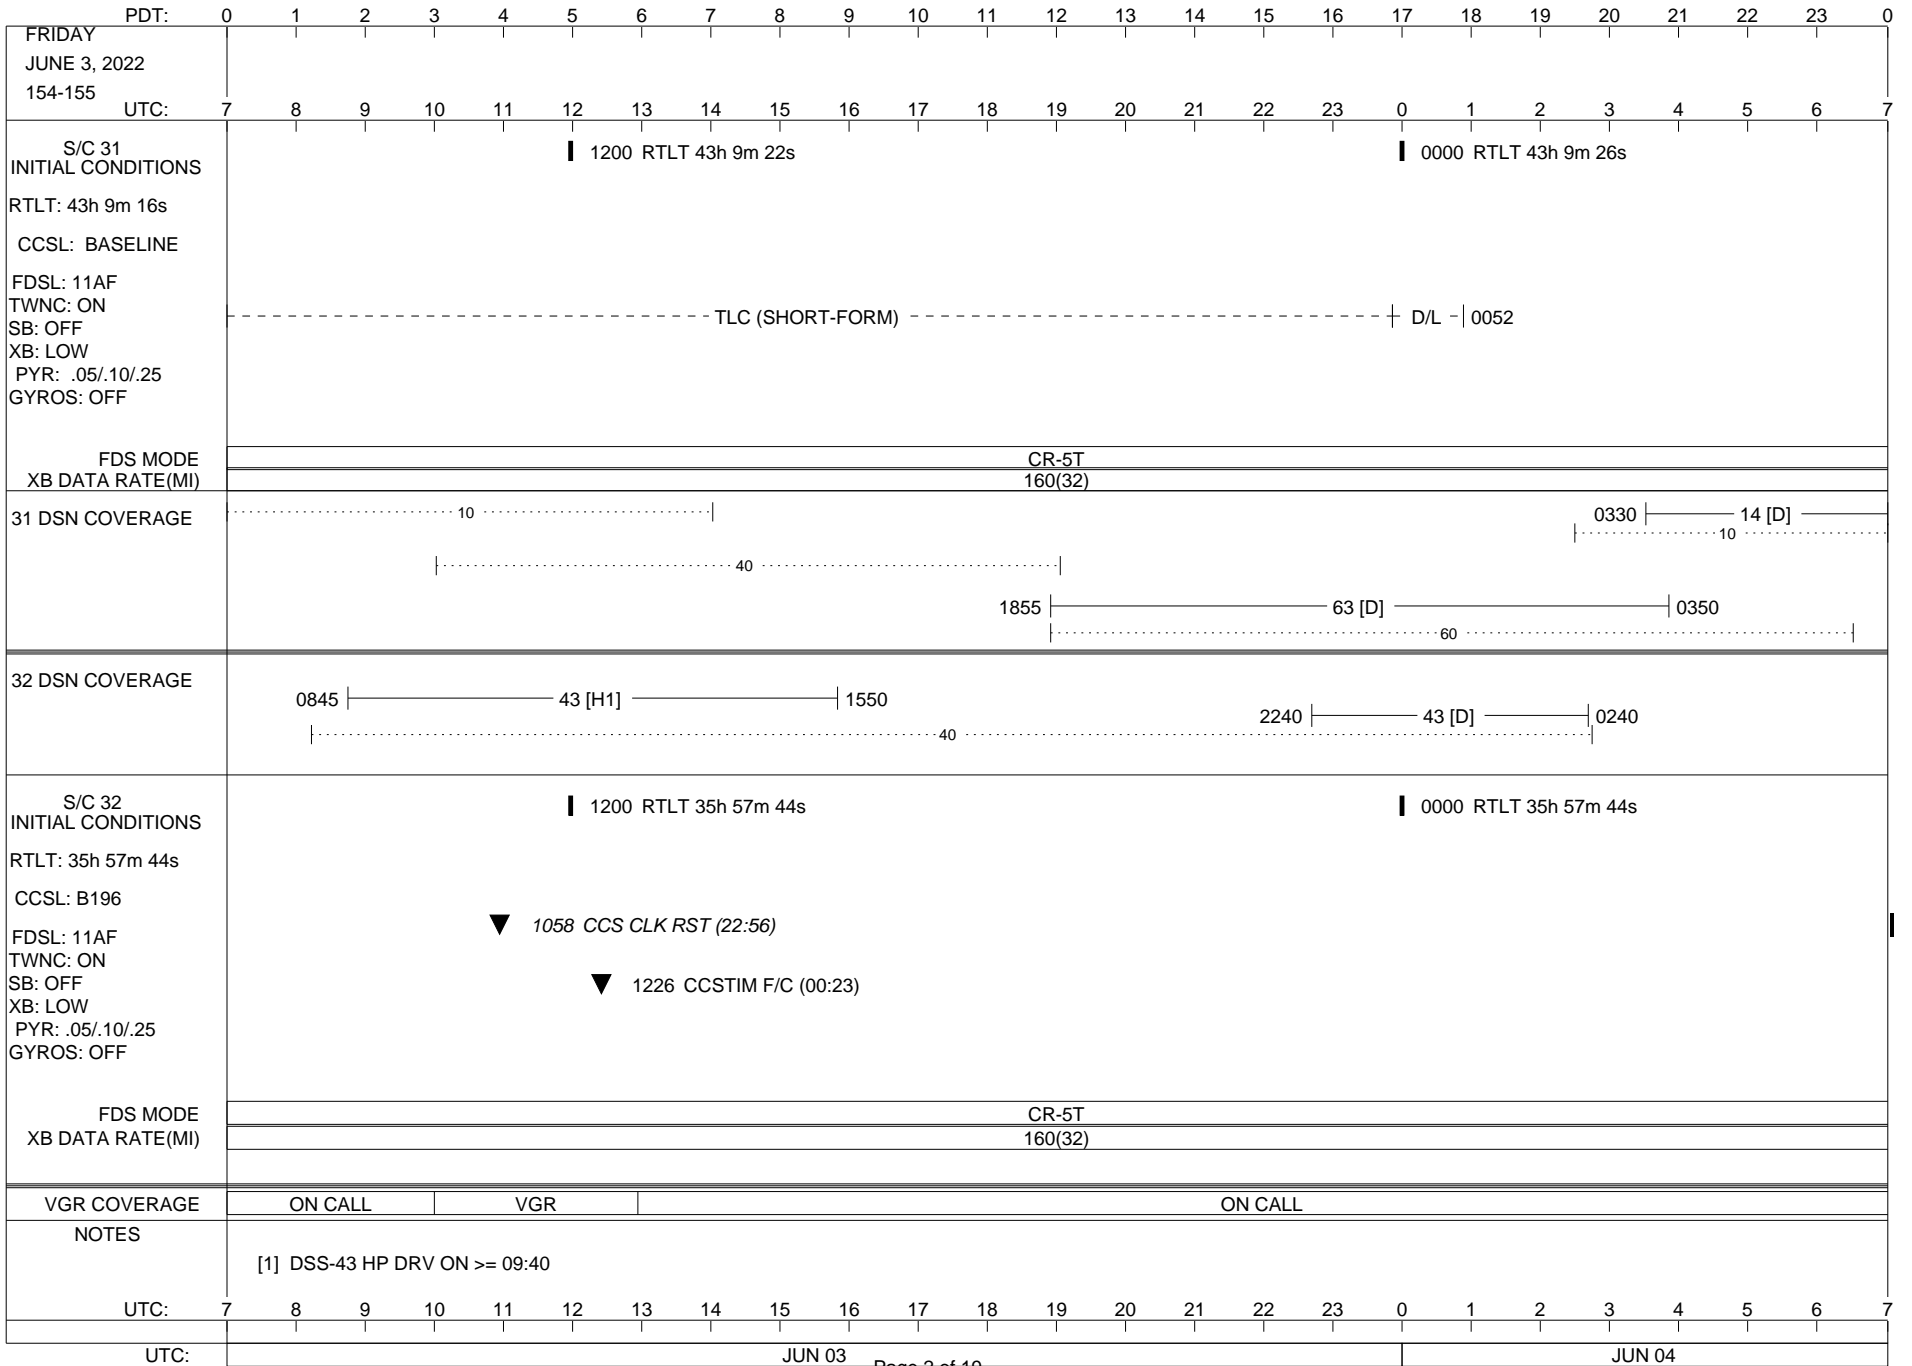

ISSUE DATE: 06/02/22 15:07