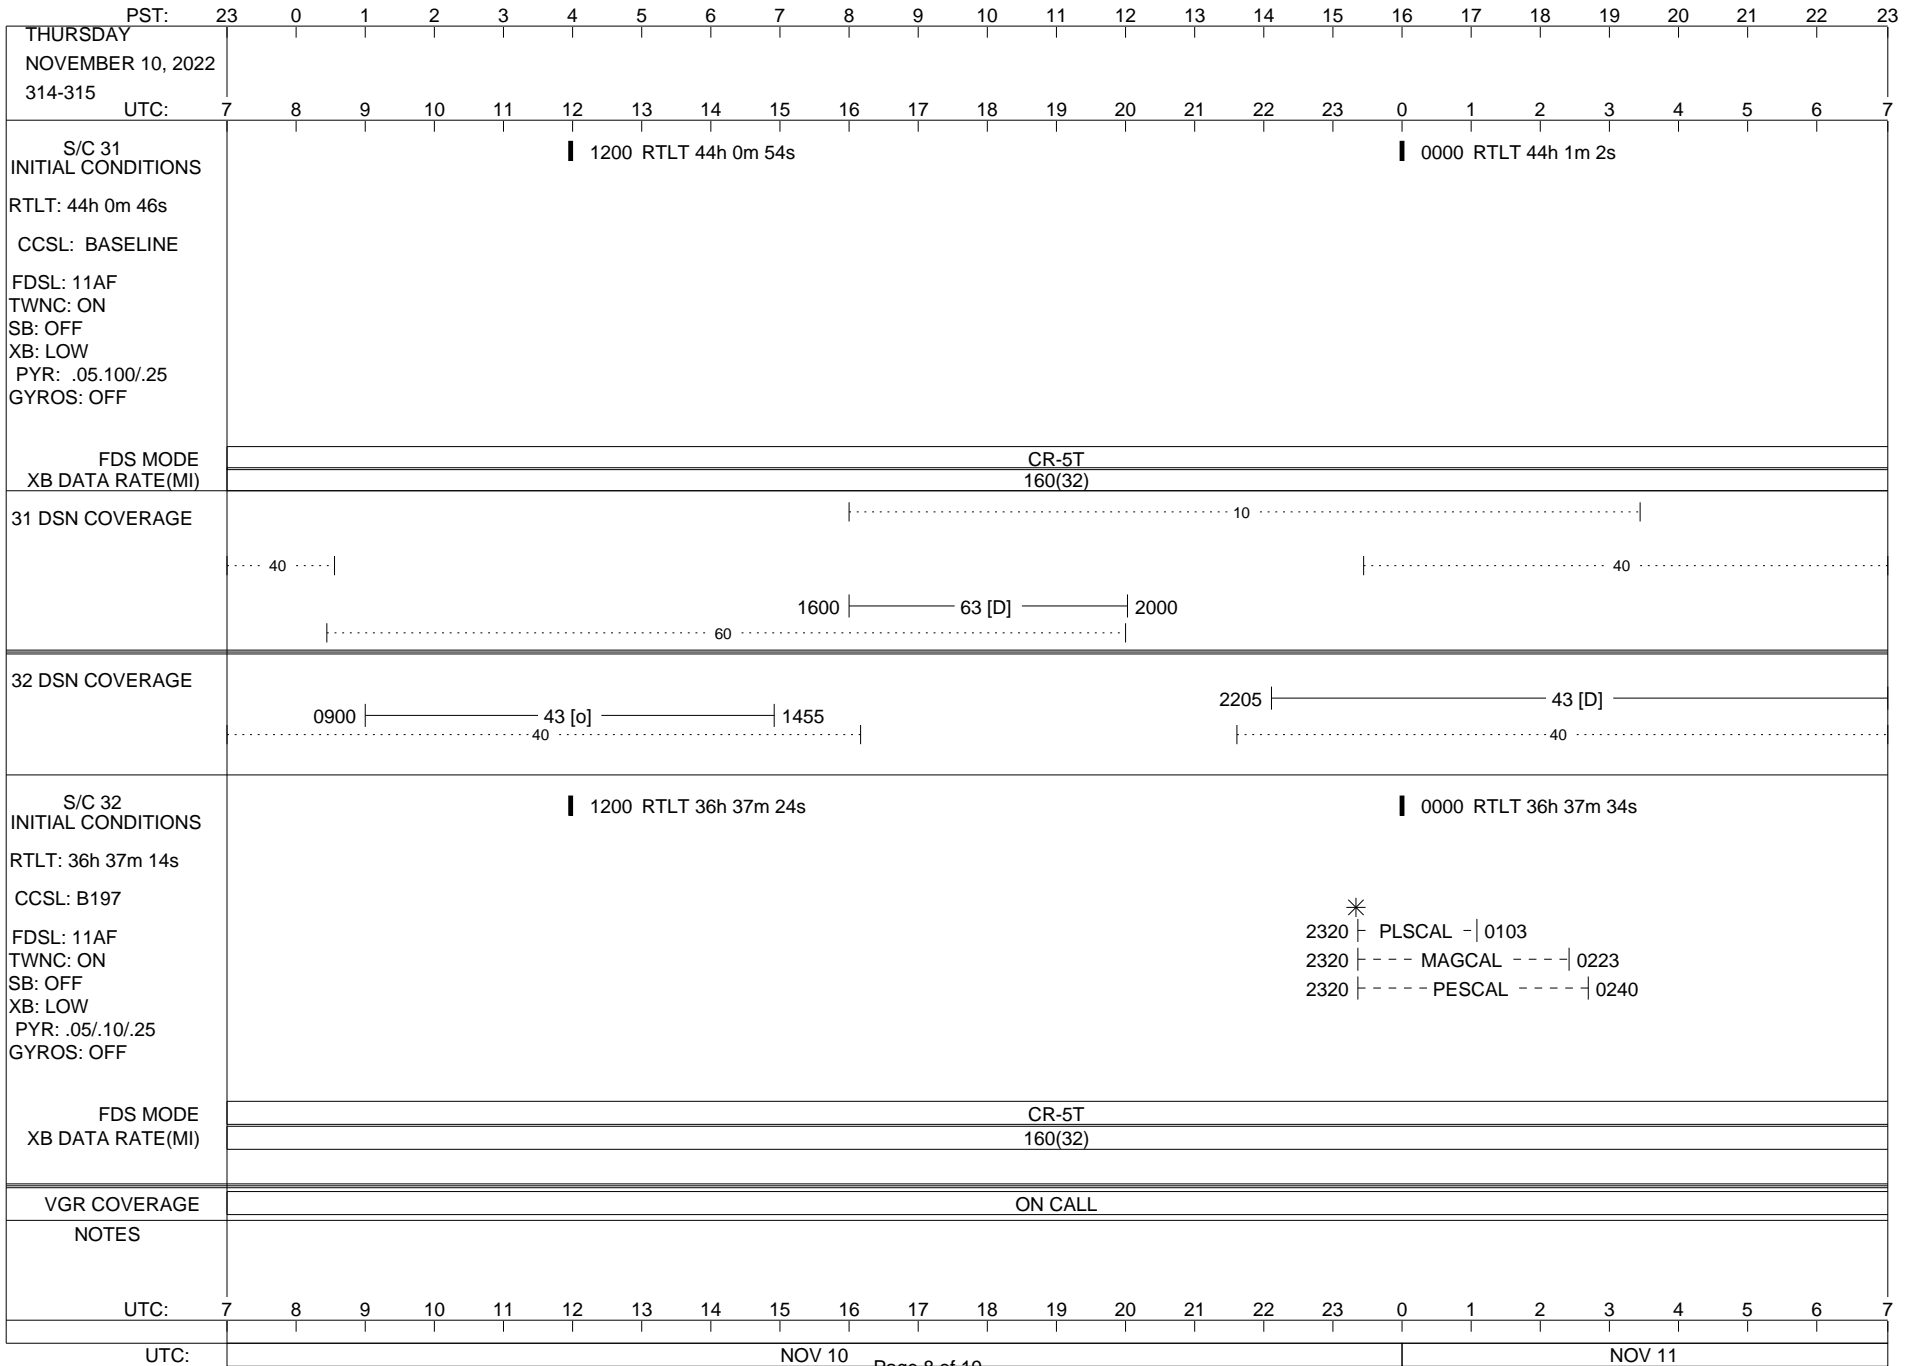

ISSUE DATE: 11/02/22 09:35