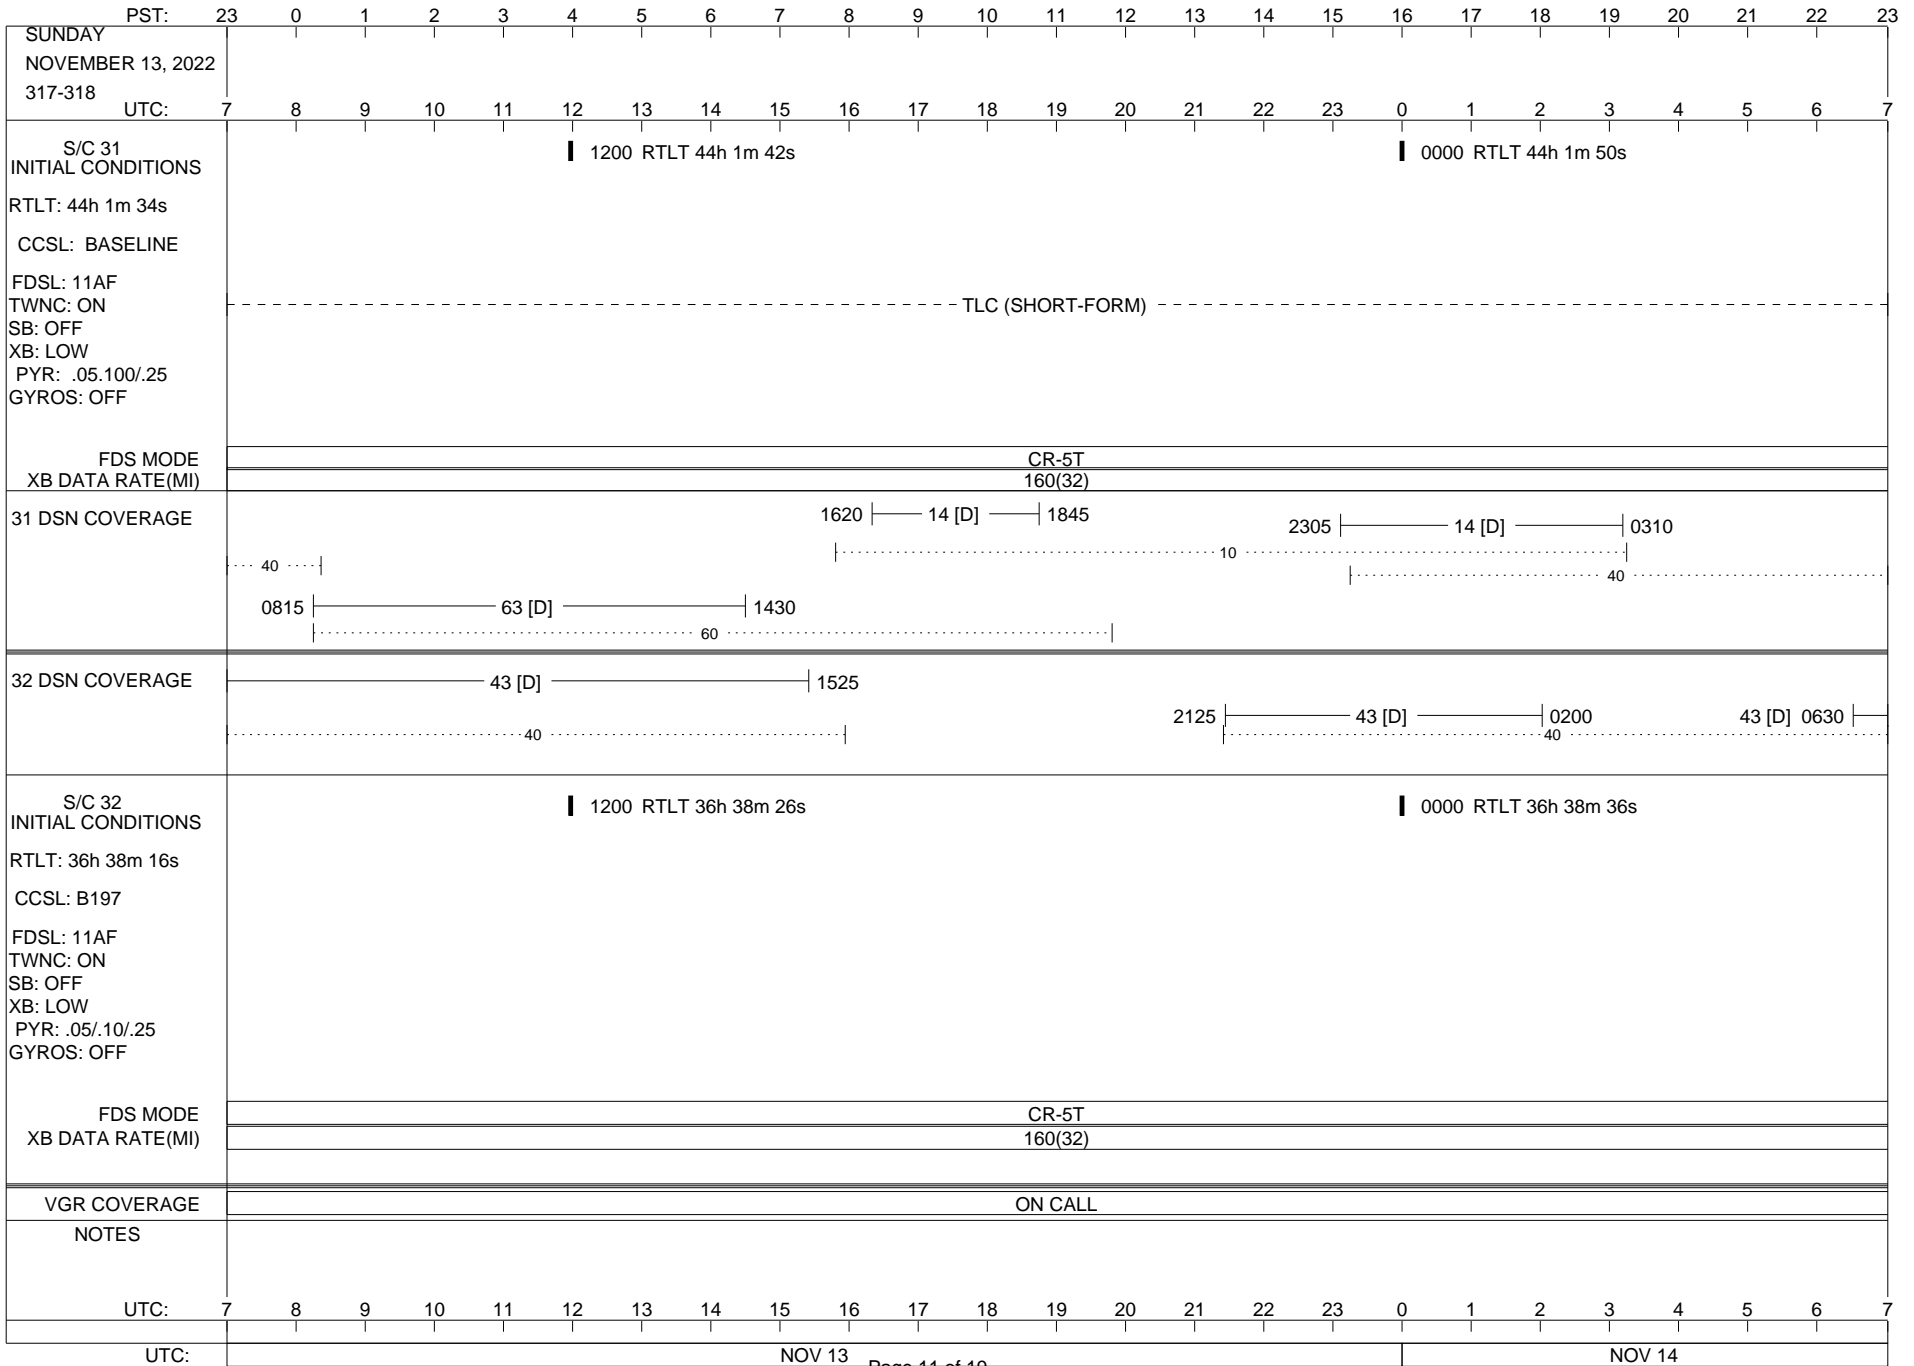

ISSUE DATE: 11/02/22 09:35