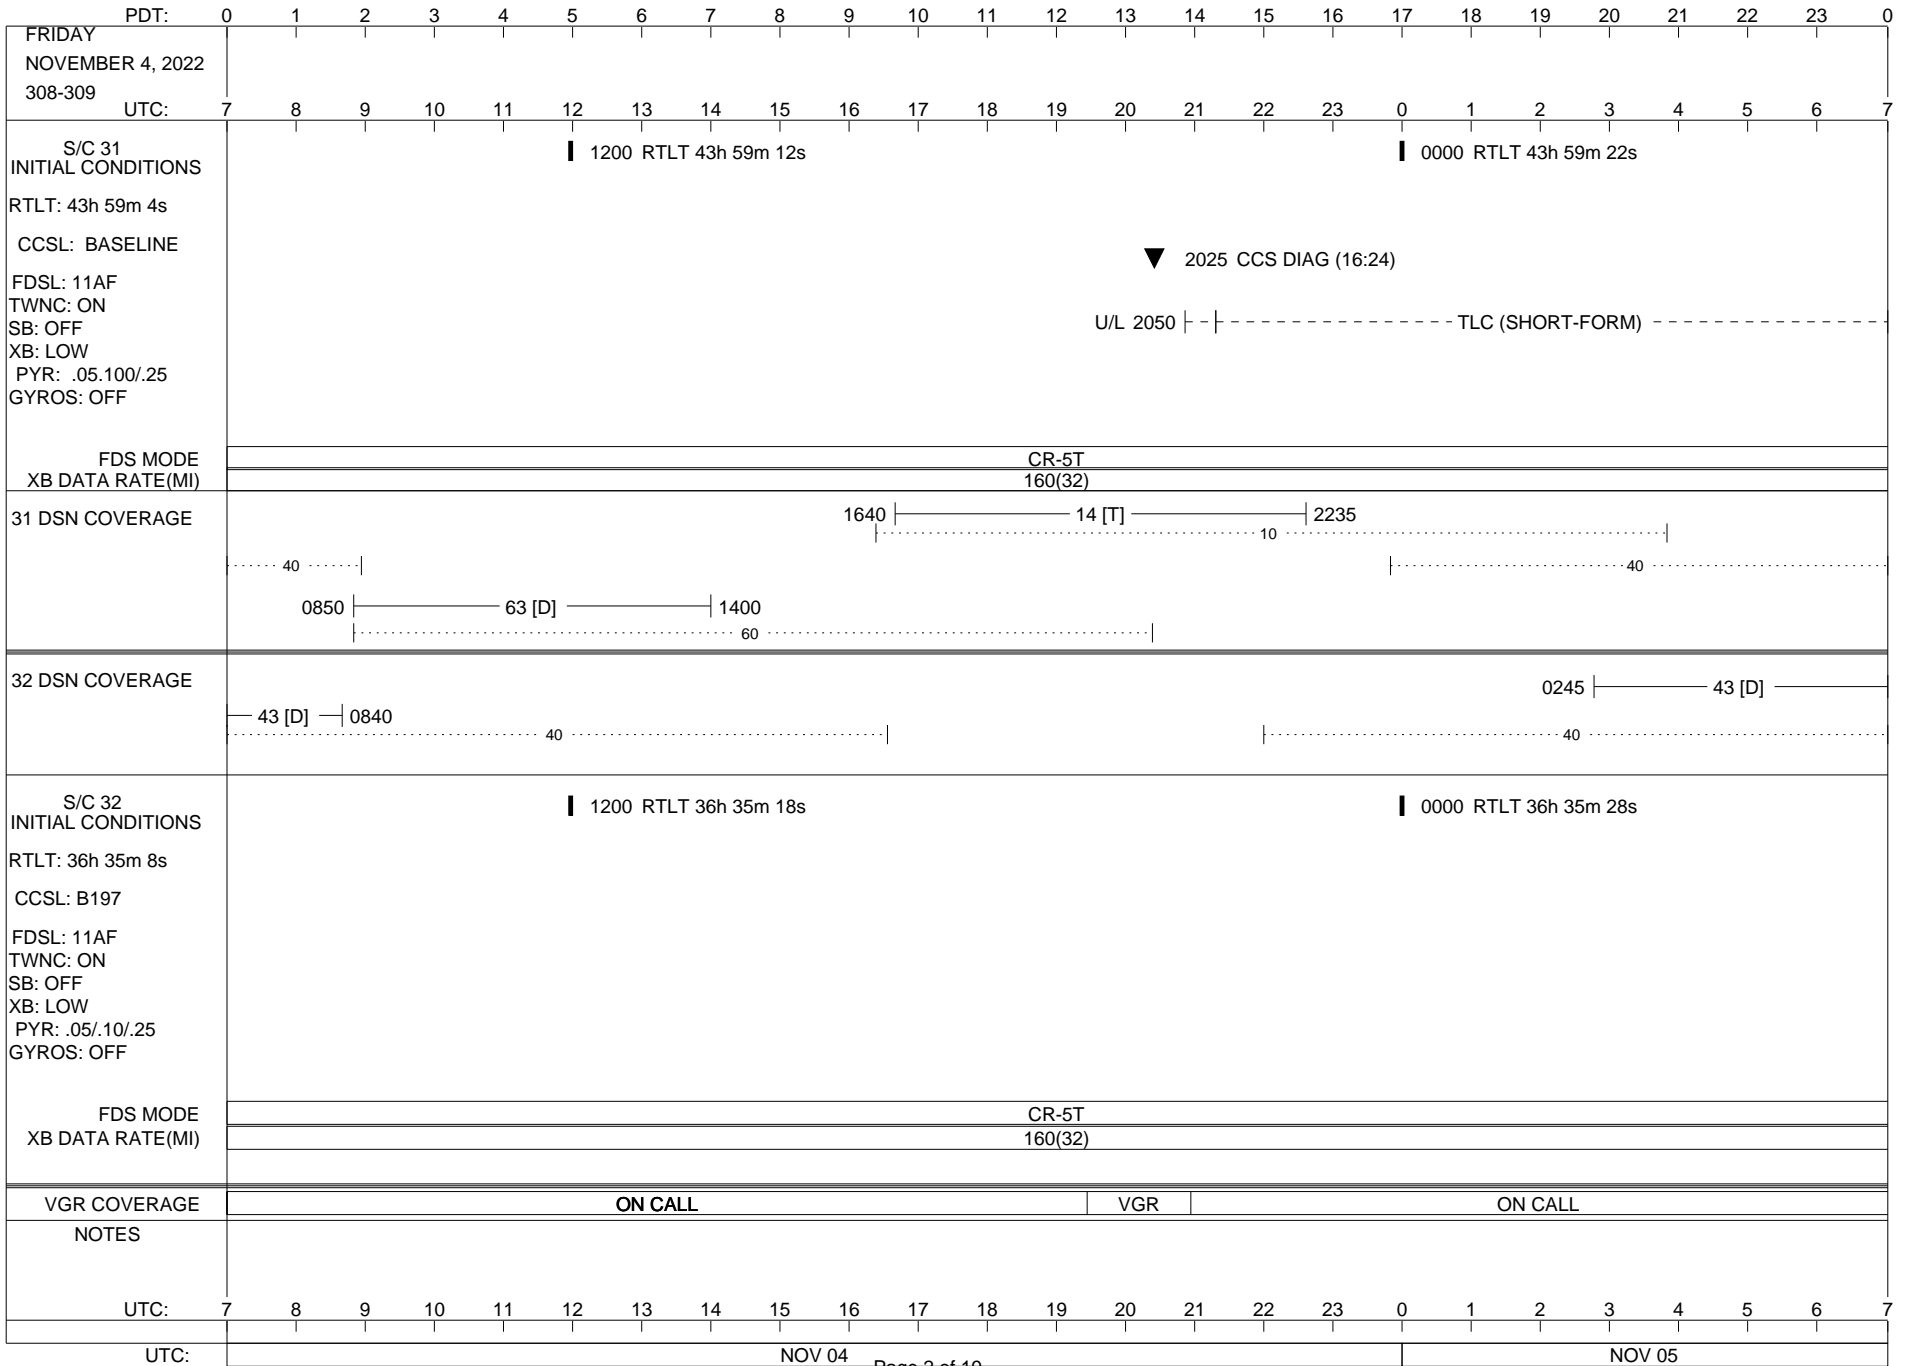

ISSUE DATE: 11/02/22 09:35