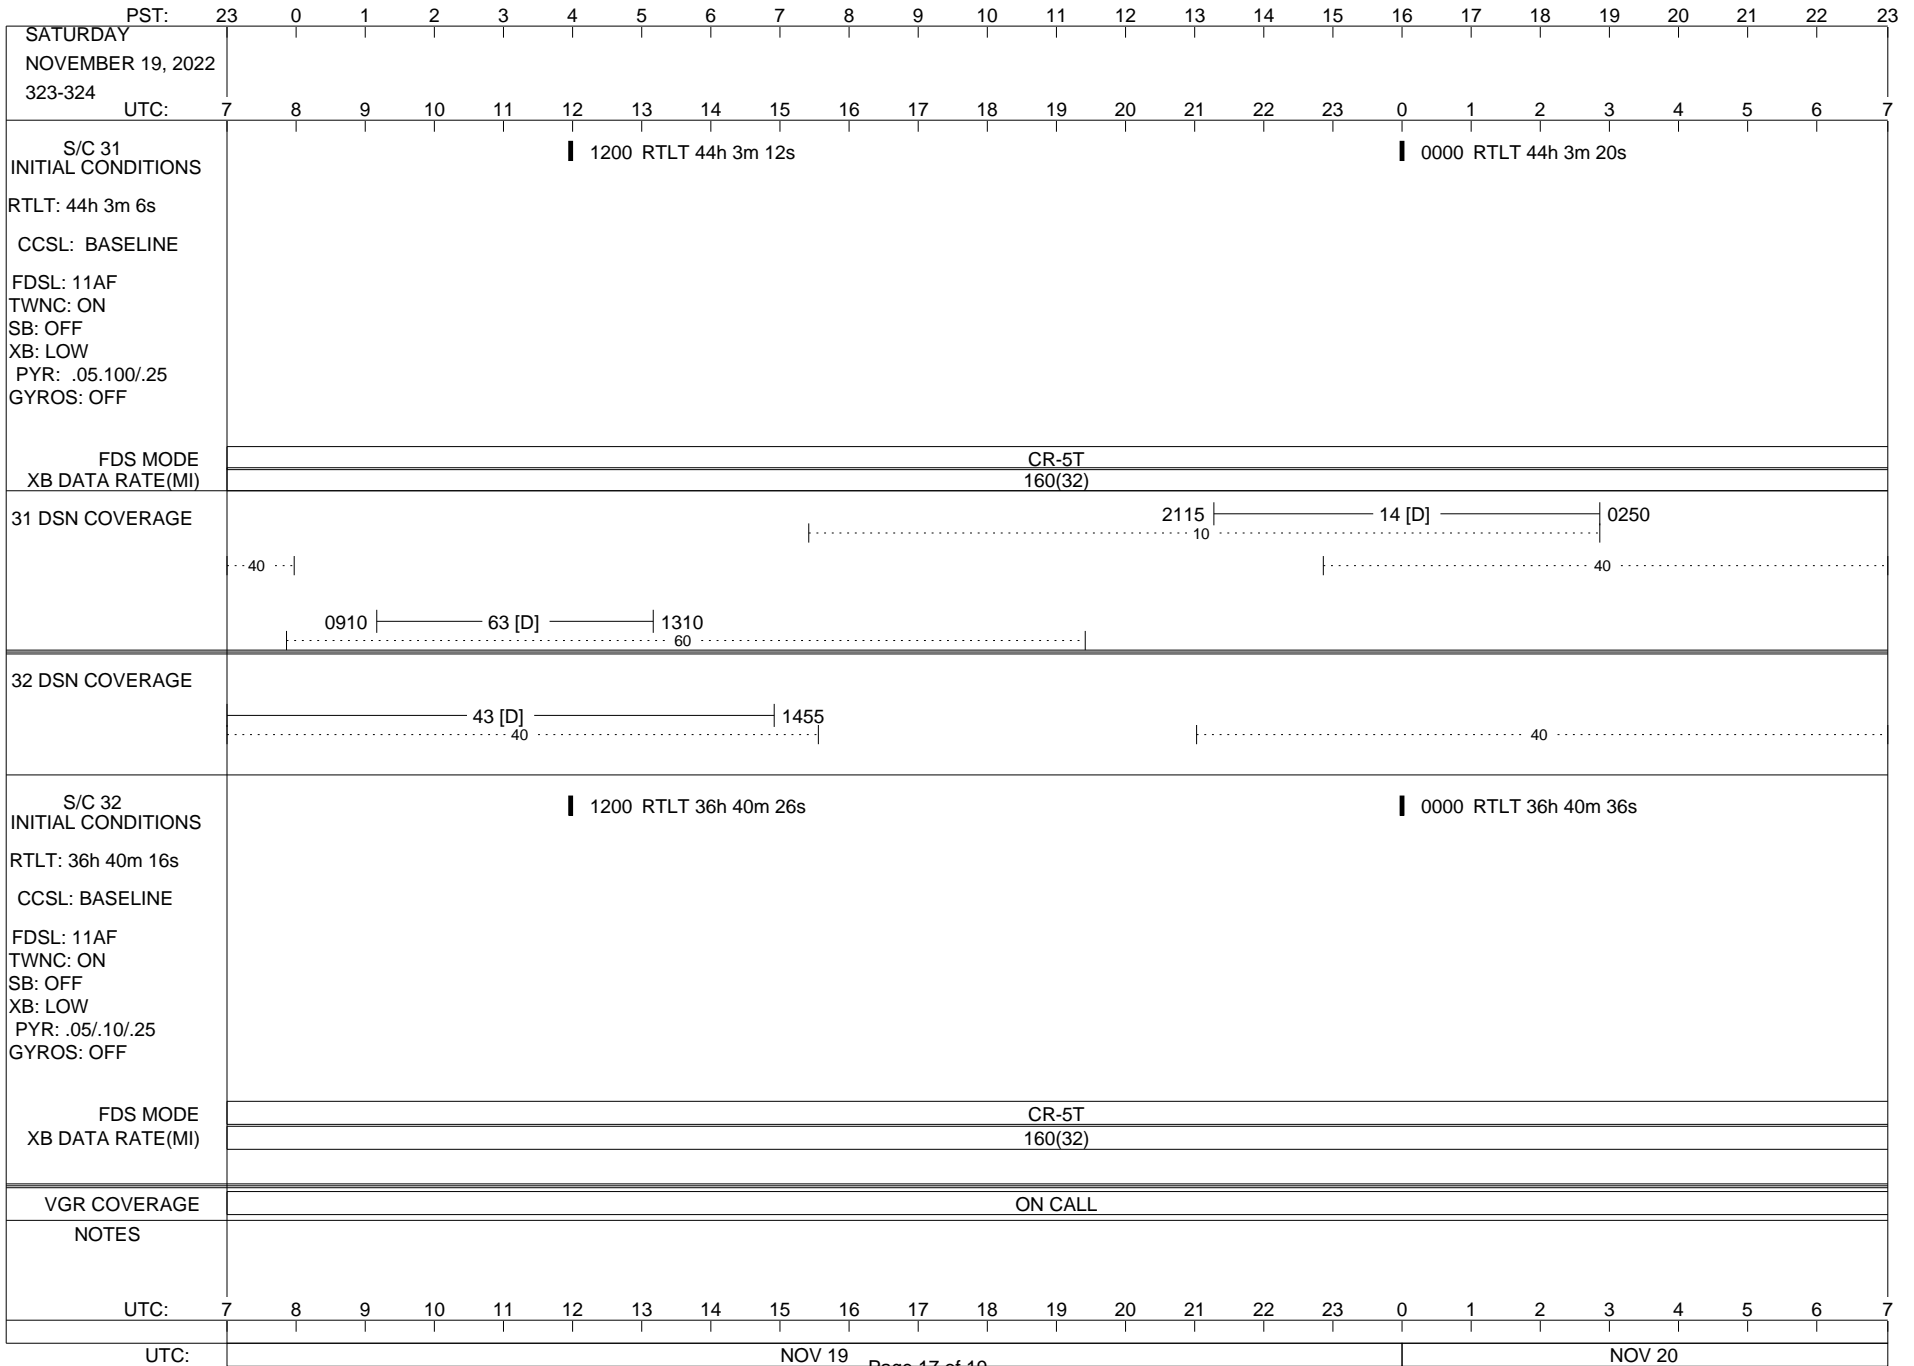

ISSUE DATE: 11/02/22 09:35