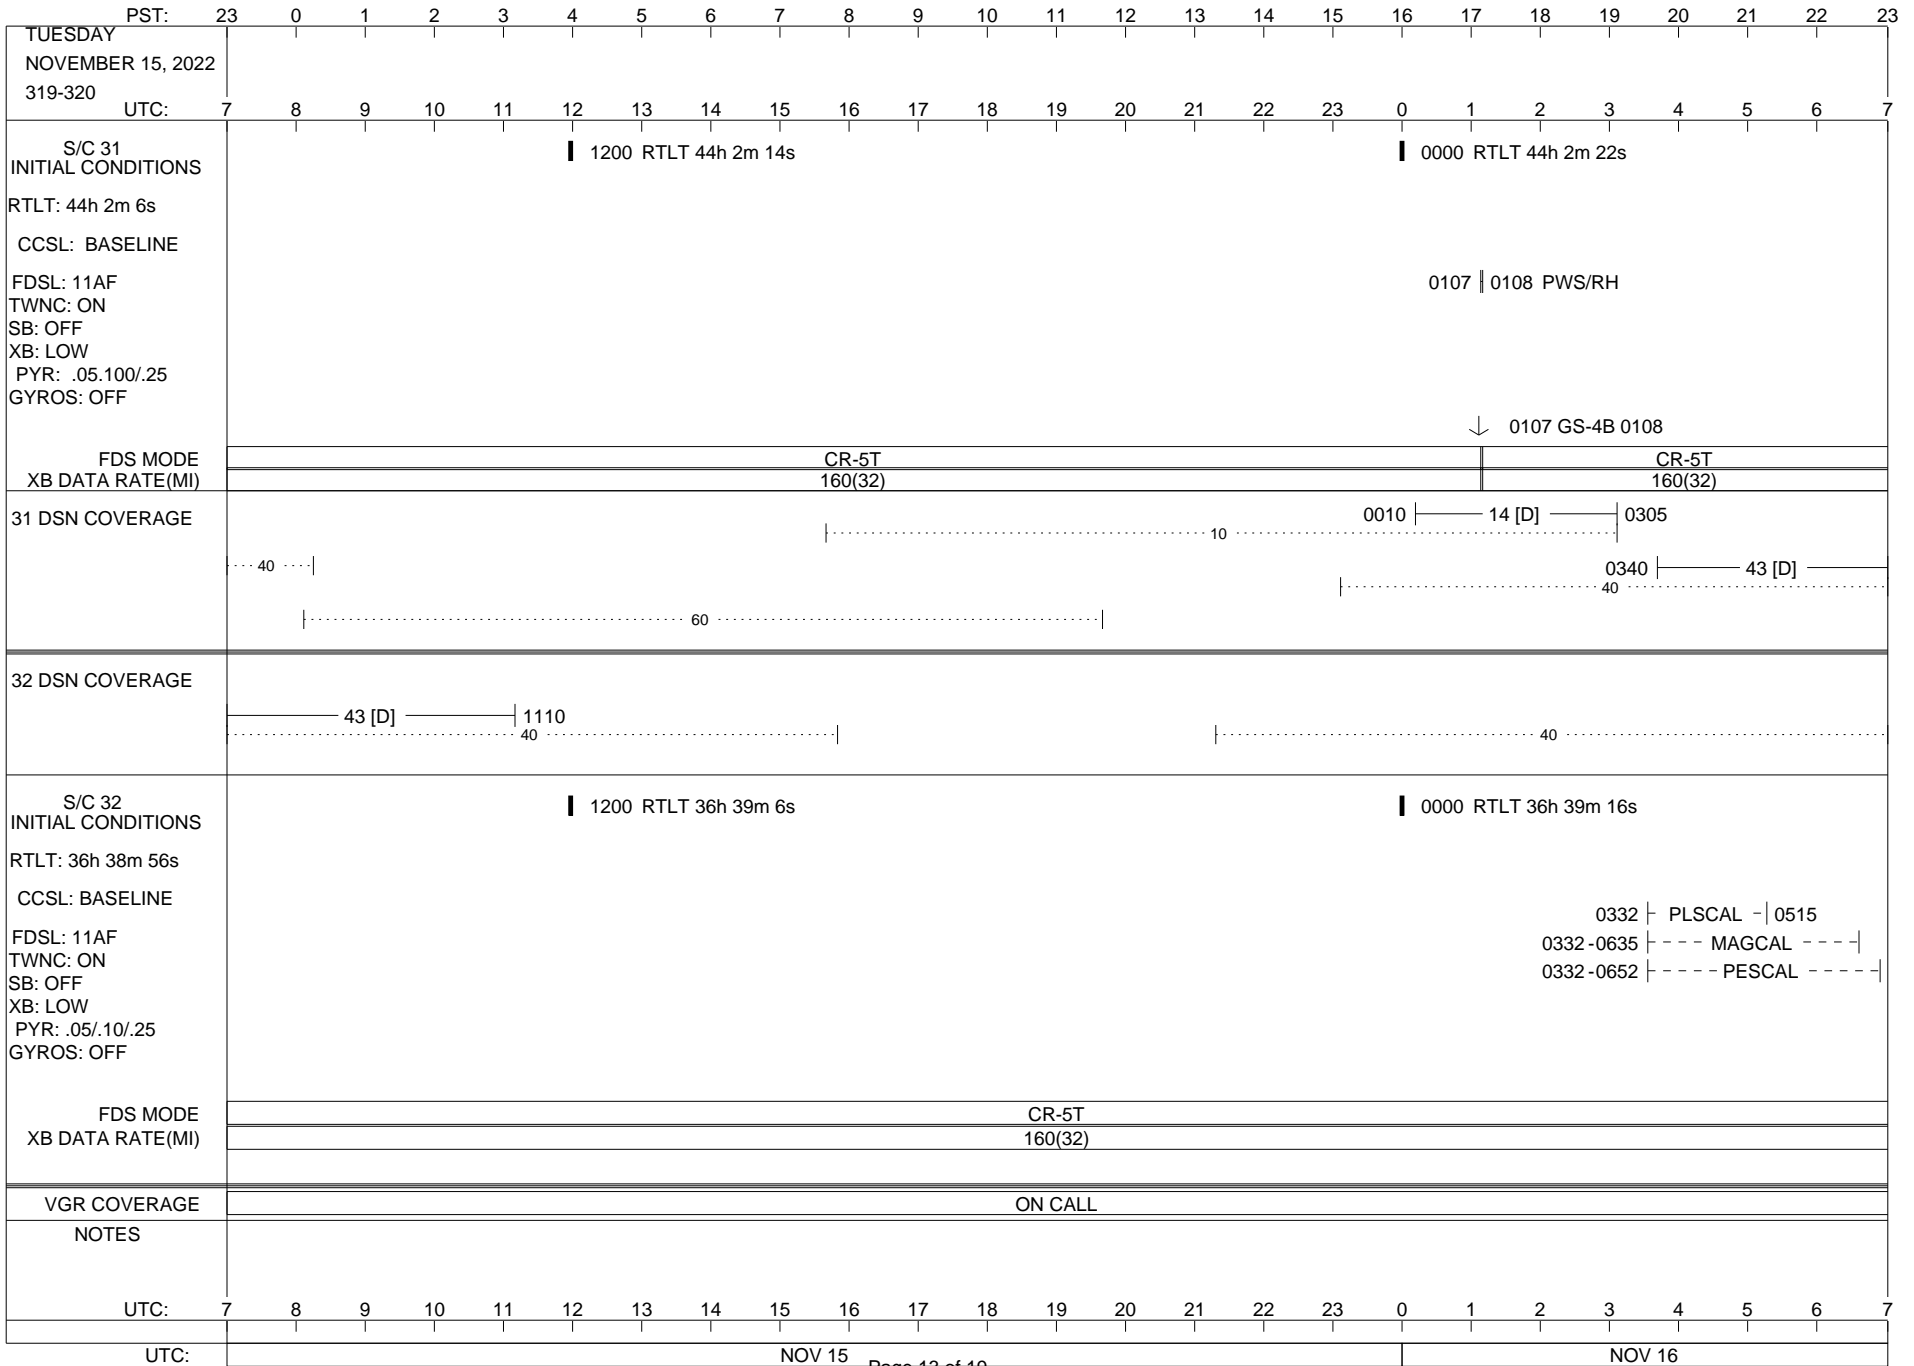

ISSUE DATE: 11/02/22 09:35