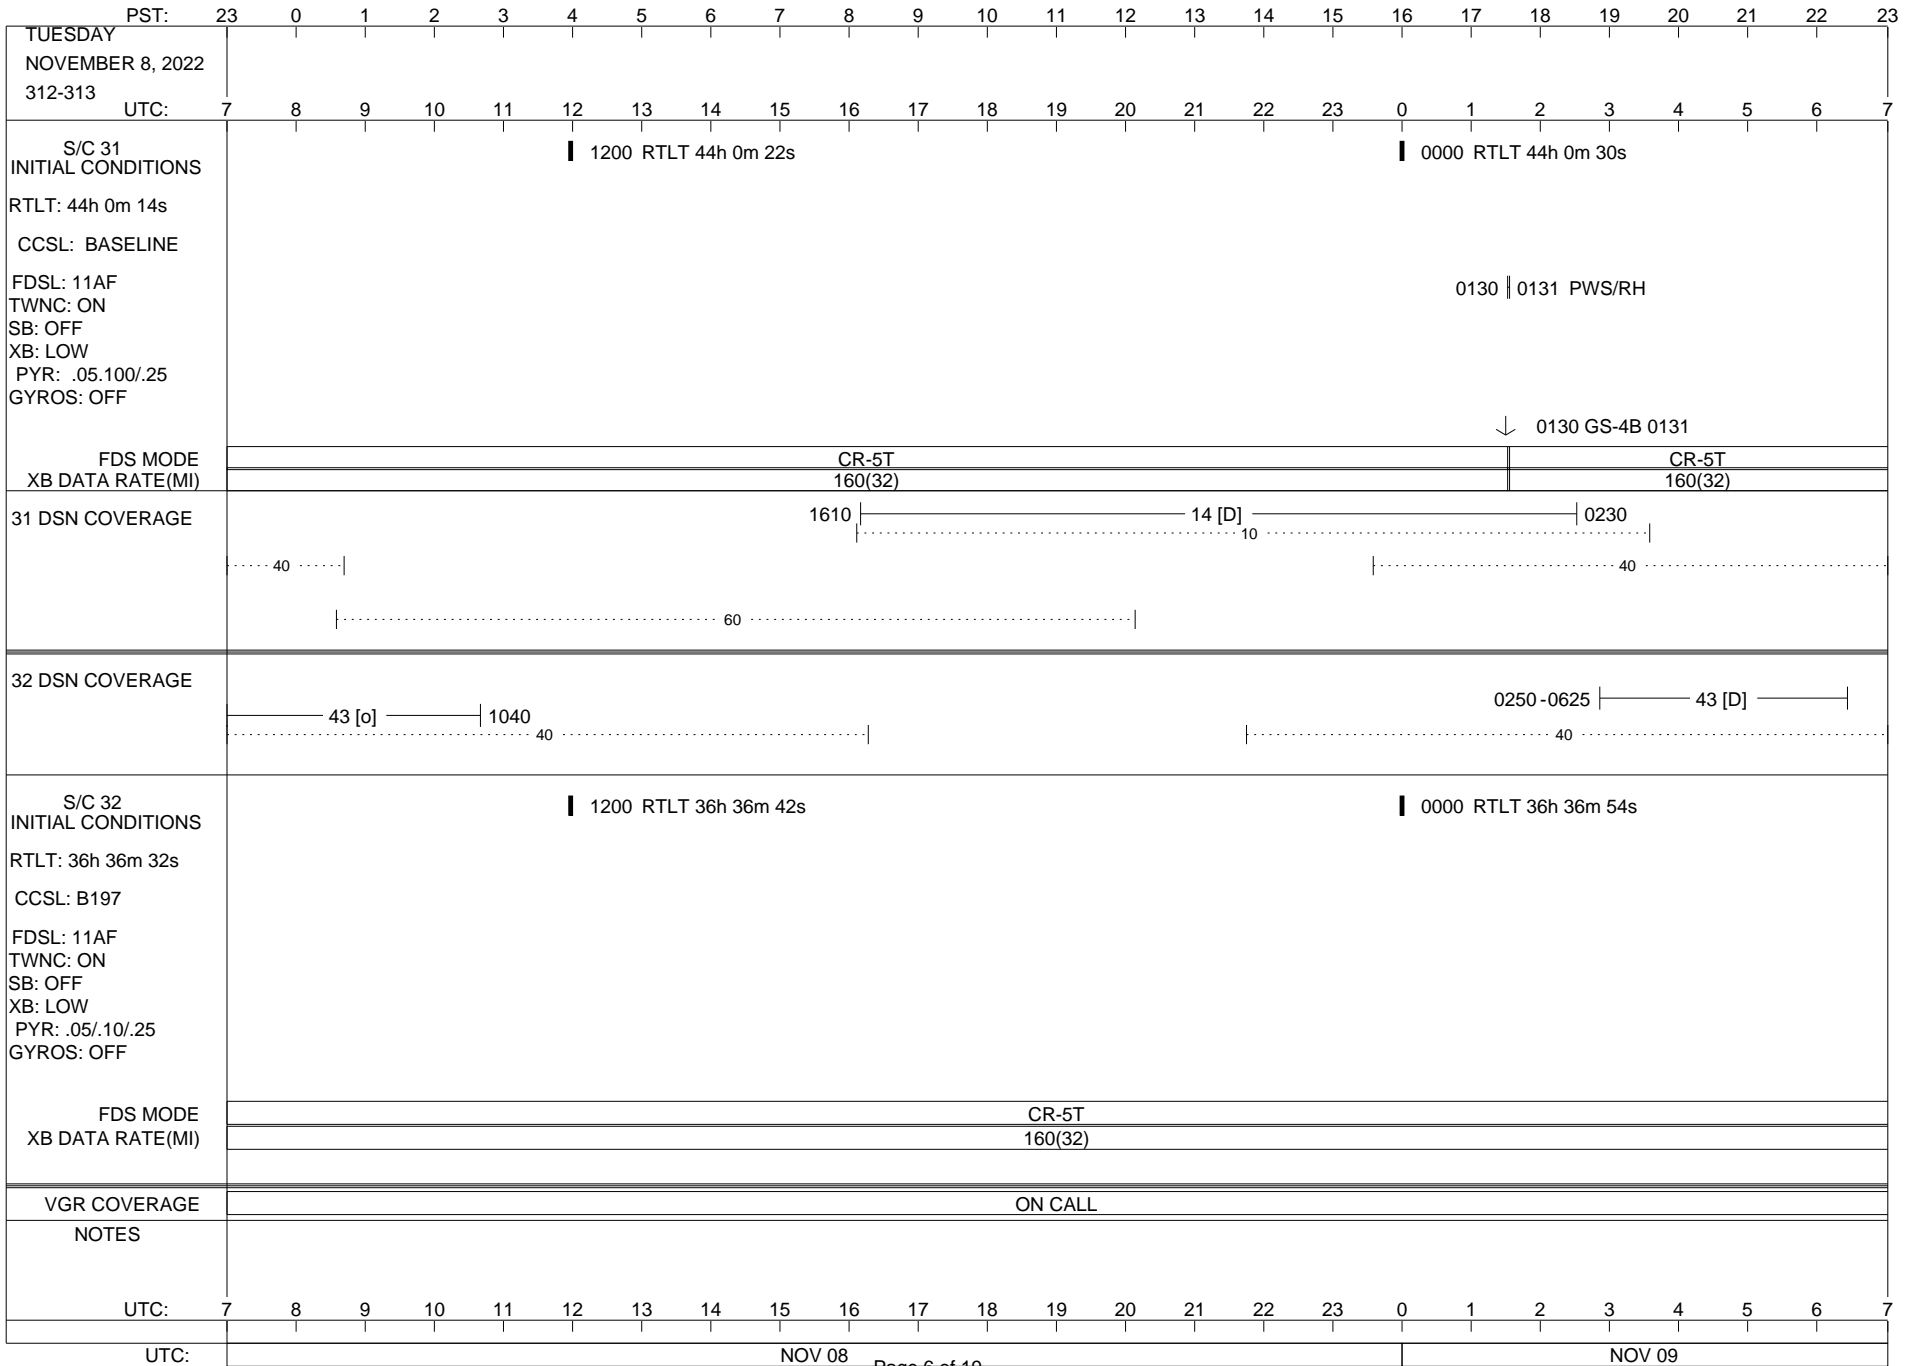

ISSUE DATE: 11/02/22 09:35