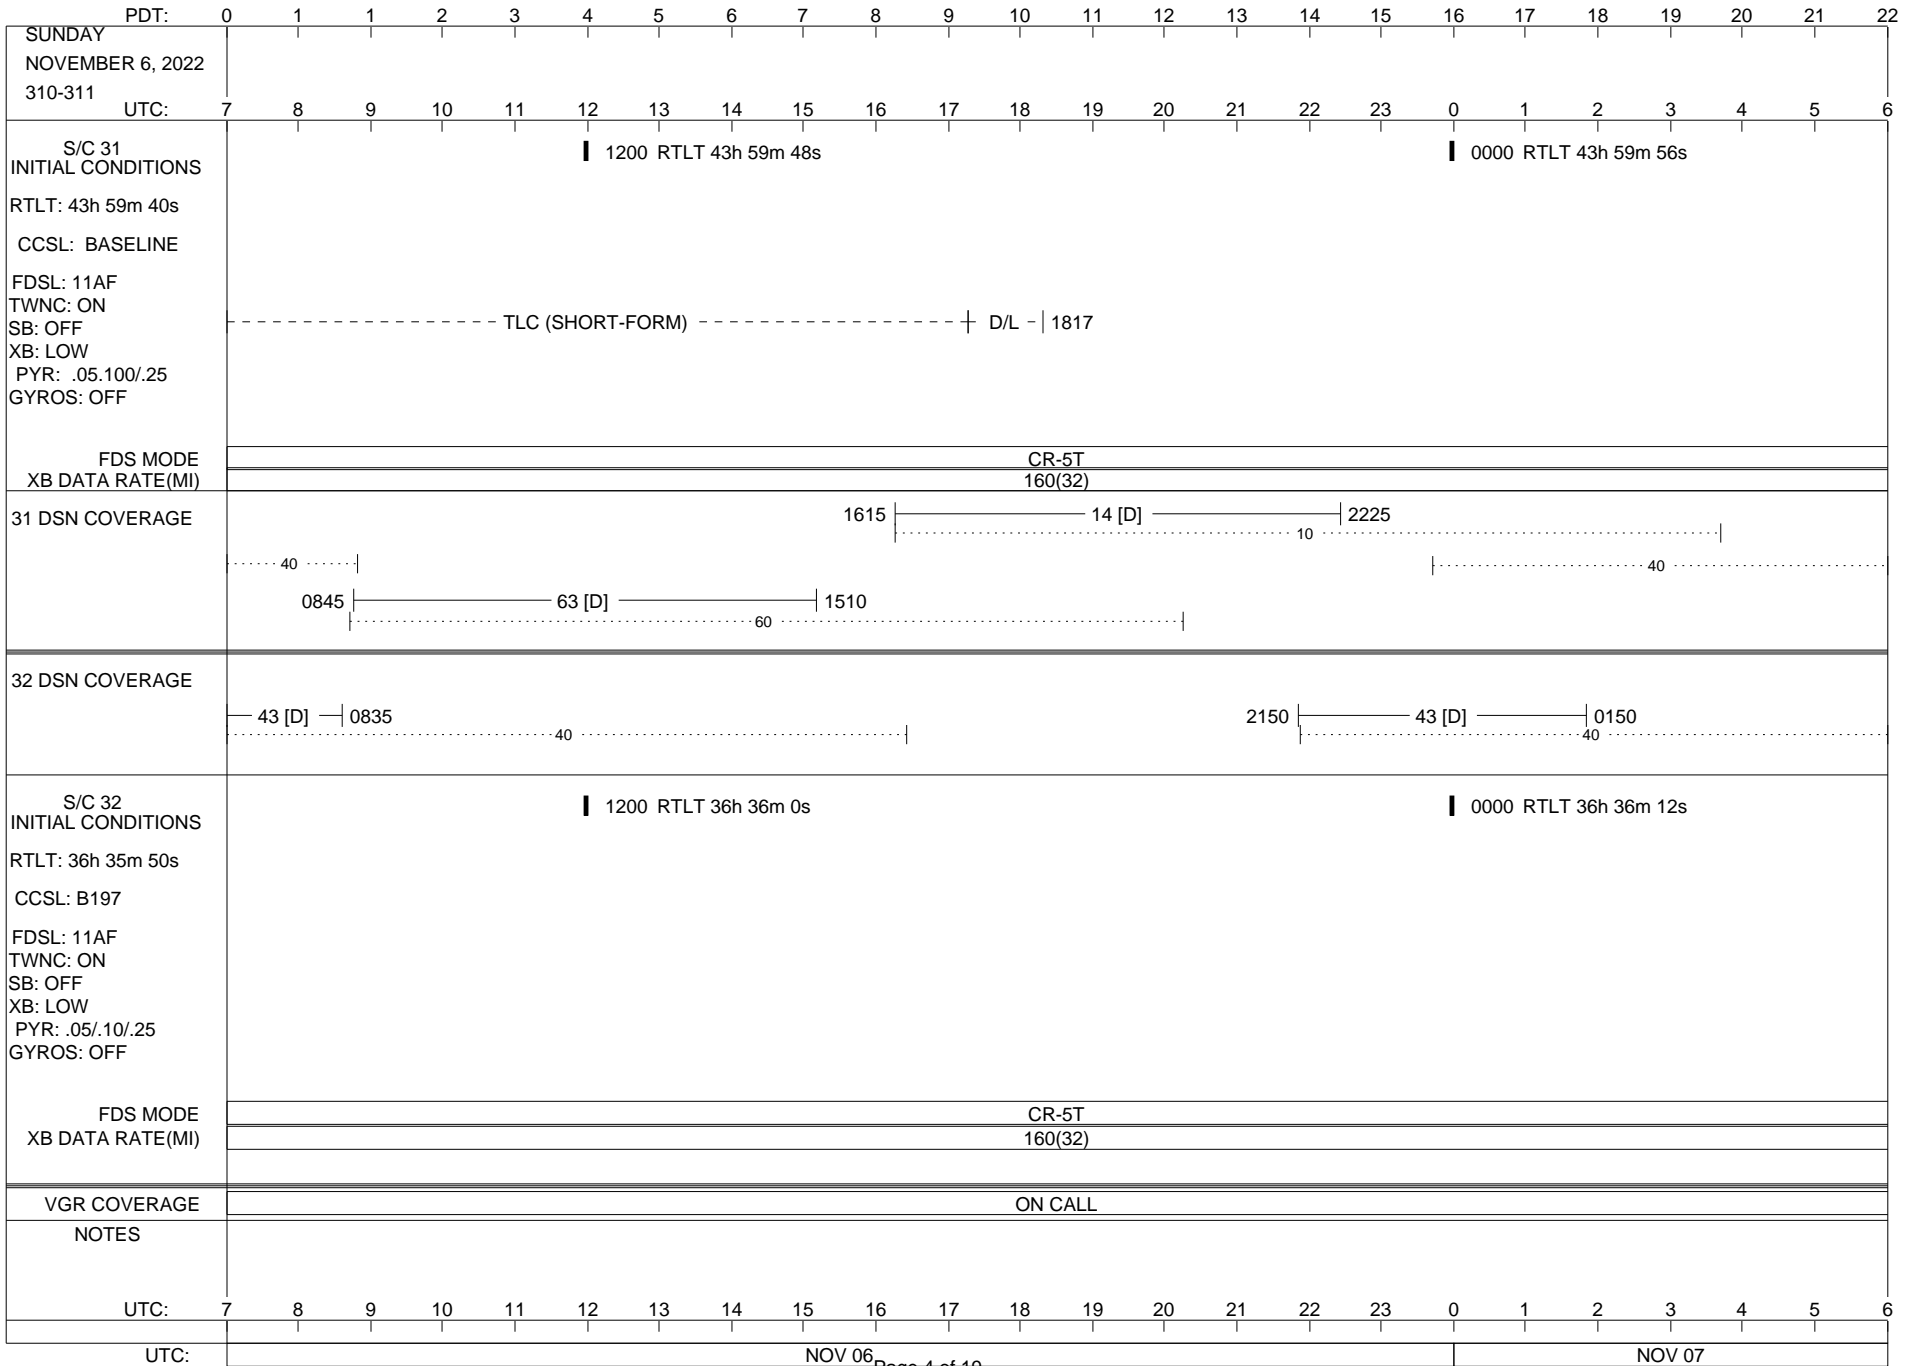

ISSUE DATE: 11/02/22 09:35