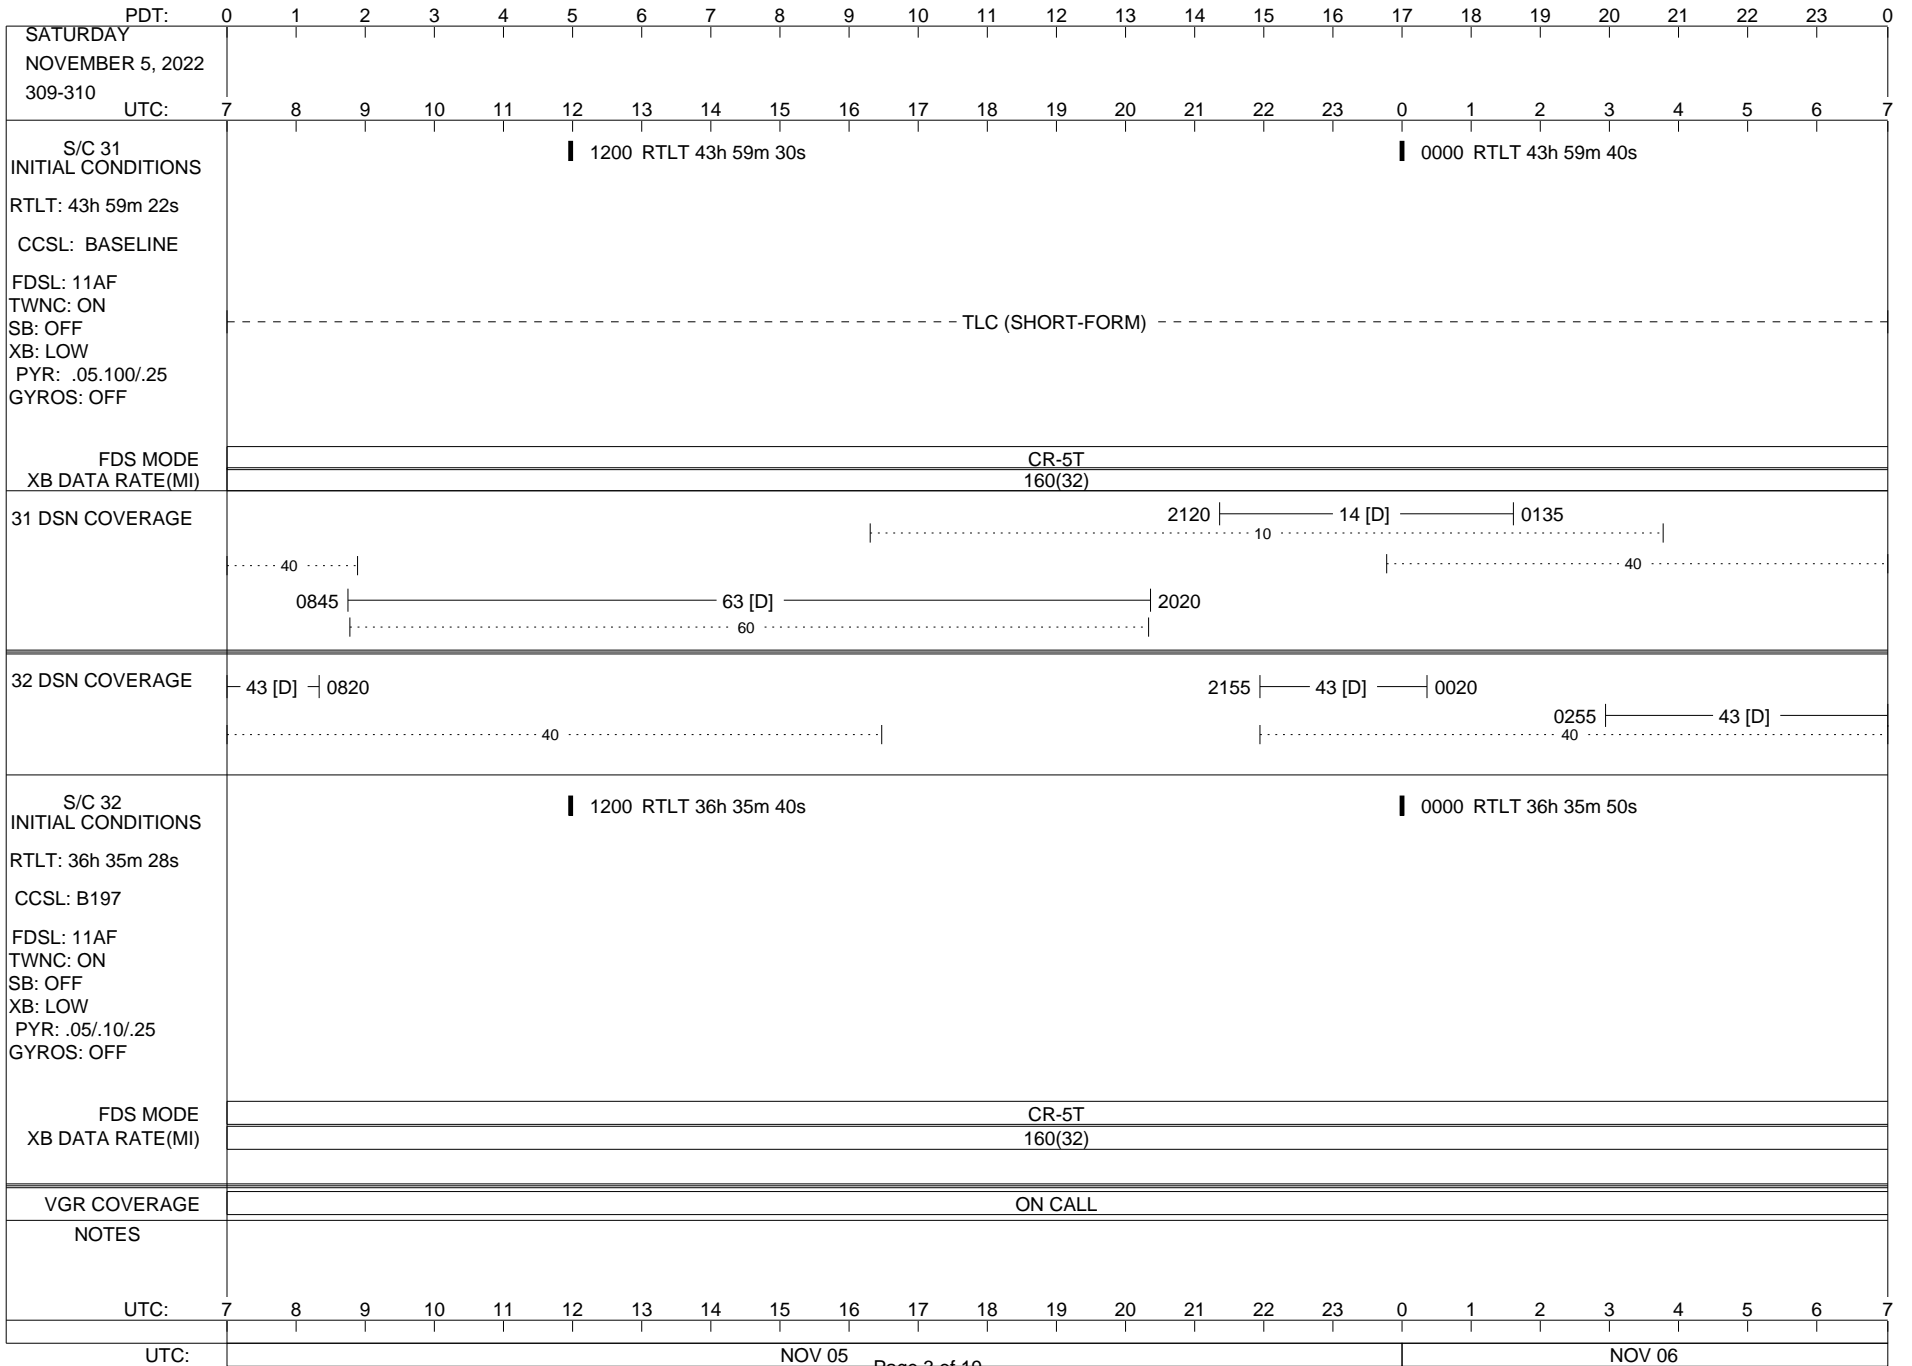

VOYAGER

Space Flight Operations Schedule (SFOS)

Issue Date: November 2, 2022

For the Period: 11/4/22 to 11/21/22 (22/307 – 22/325)

Posted at <https://voyager.jpl.nasa.gov/mission/status/>

LEGEND:

- ▽ = R/T Command (Last chance or Contingency)
- ▼ = R/T Command (Scheduled)
- * = Result of R/T Command
- n = (where n = 1,2,3 ..) Special Note, see bottom of page
- A = Arrayed station
- B = BLF
- D = Downlink only pass
- H = High Power Transmitter
- R = Array Reference Antenna
- T = TLC Uplink
- U = Uplink only pass
- [o] = Ramp-through

02/27/19

ISSUE DATE: 11/02/22 09:35

ISSUE DATE: 11/02/22 09:35

ISSUE DATE: 11/02/22 09:35

ISSUE DATE: 11/02/22 09:35

ISSUE DATE: 11/02/22 09:35

PST:	22	23	0	1	2	3	4	5	6	7	8	9	10	11	12	13	14	15	16	17	18	19	20	21	22	23	
MONDAY NOVEMBER 7, 2022 311-312																											
UTC:	6	7	8	9	10	11	12	13	14	15	16	17	18	19	20	21	22	23	0	1	2	3	4	5	6	7	
S/C 31 INITIAL CONDITIONS RTLT: 43h 59m 56s CCSL: BASELINE FDSL: 11AF TWNC: ON SB: OFF XB: LOW PYR: .05.100/.25 GYROS: OFF	1200 RTLT 44h 0m 4s											0000 RTLT 44h 0m 14s															
FDS MODE XB DATA RATE(MI)												CR-5T 160(32)															
31 DSN COVERAGE	0840 ----- 63 [D] ----- 1405 ----- 60 -----											1720 ----- 14 [D] ----- 0125 ----- 10 ----- ----- 40 -----															
32 DSN COVERAGE	0845 ----- 43 [D] ----- 1120 ----- 40 -----											0545 ----- 43 [o] ----- ----- 40 -----															
S/C 32 INITIAL CONDITIONS RTLT: 36h 36m 12s CCSL: B197 FDSL: 11AF TWNC: ON SB: OFF XB: LOW PYR: .05/.10/.25 GYROS: OFF	1200 RTLT 36h 36m 22s											0000 RTLT 36h 36m 32s															
FDS MODE XB DATA RATE(MI)												CR-5T 160(32)															
VGR COVERAGE												ON CALL															
NOTES																											
UTC:	6	7	8	9	10	11	12	13	14	15	16	17	18	19	20	21	22	23	0	1	2	3	4	5	6	7	
UTC:	NOV 07														NOV 08												