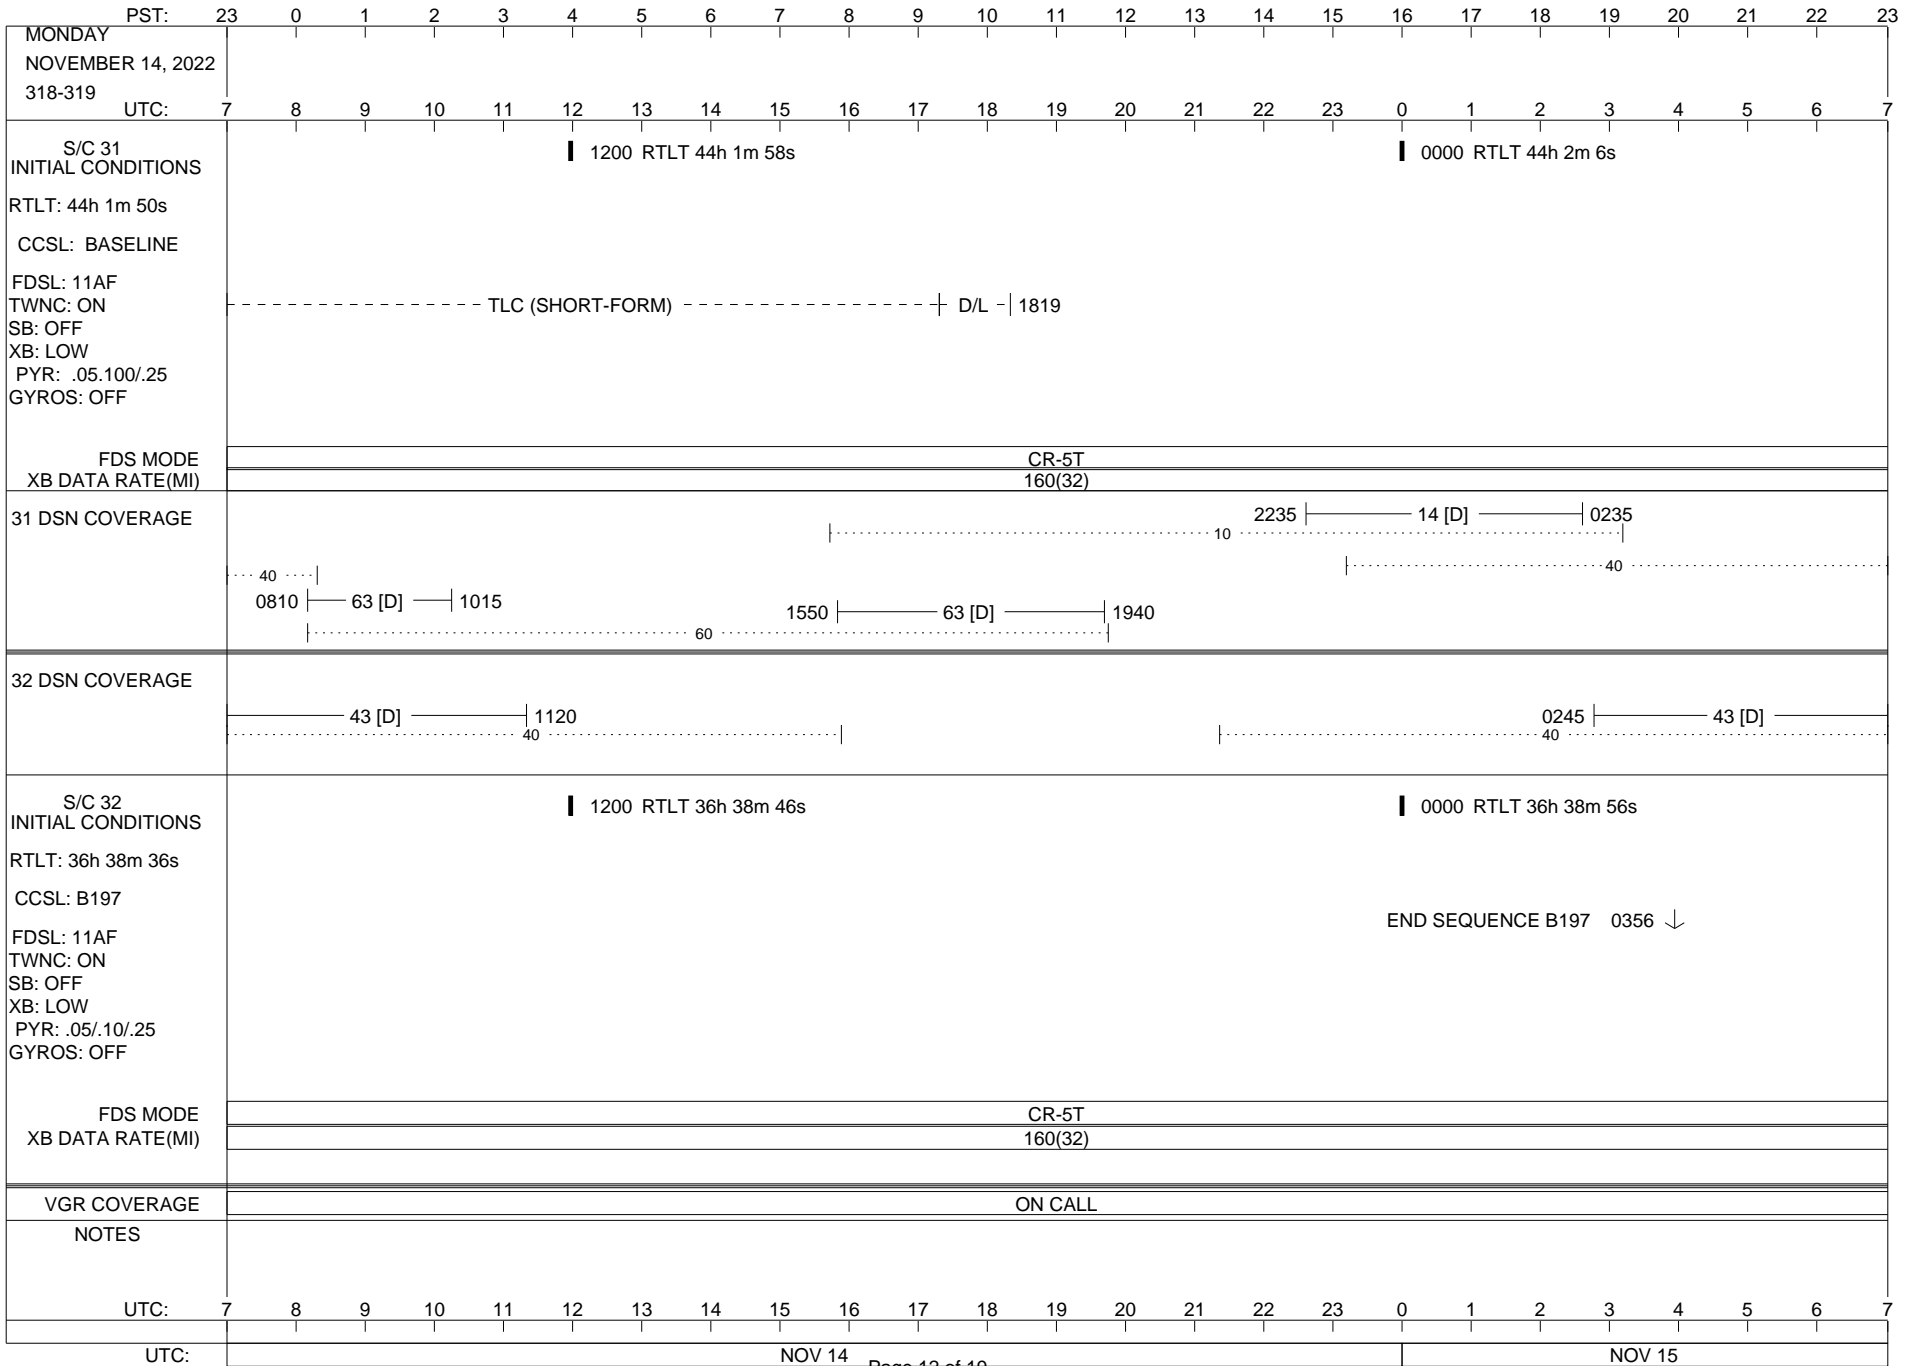

ISSUE DATE: 11/02/22 09:35