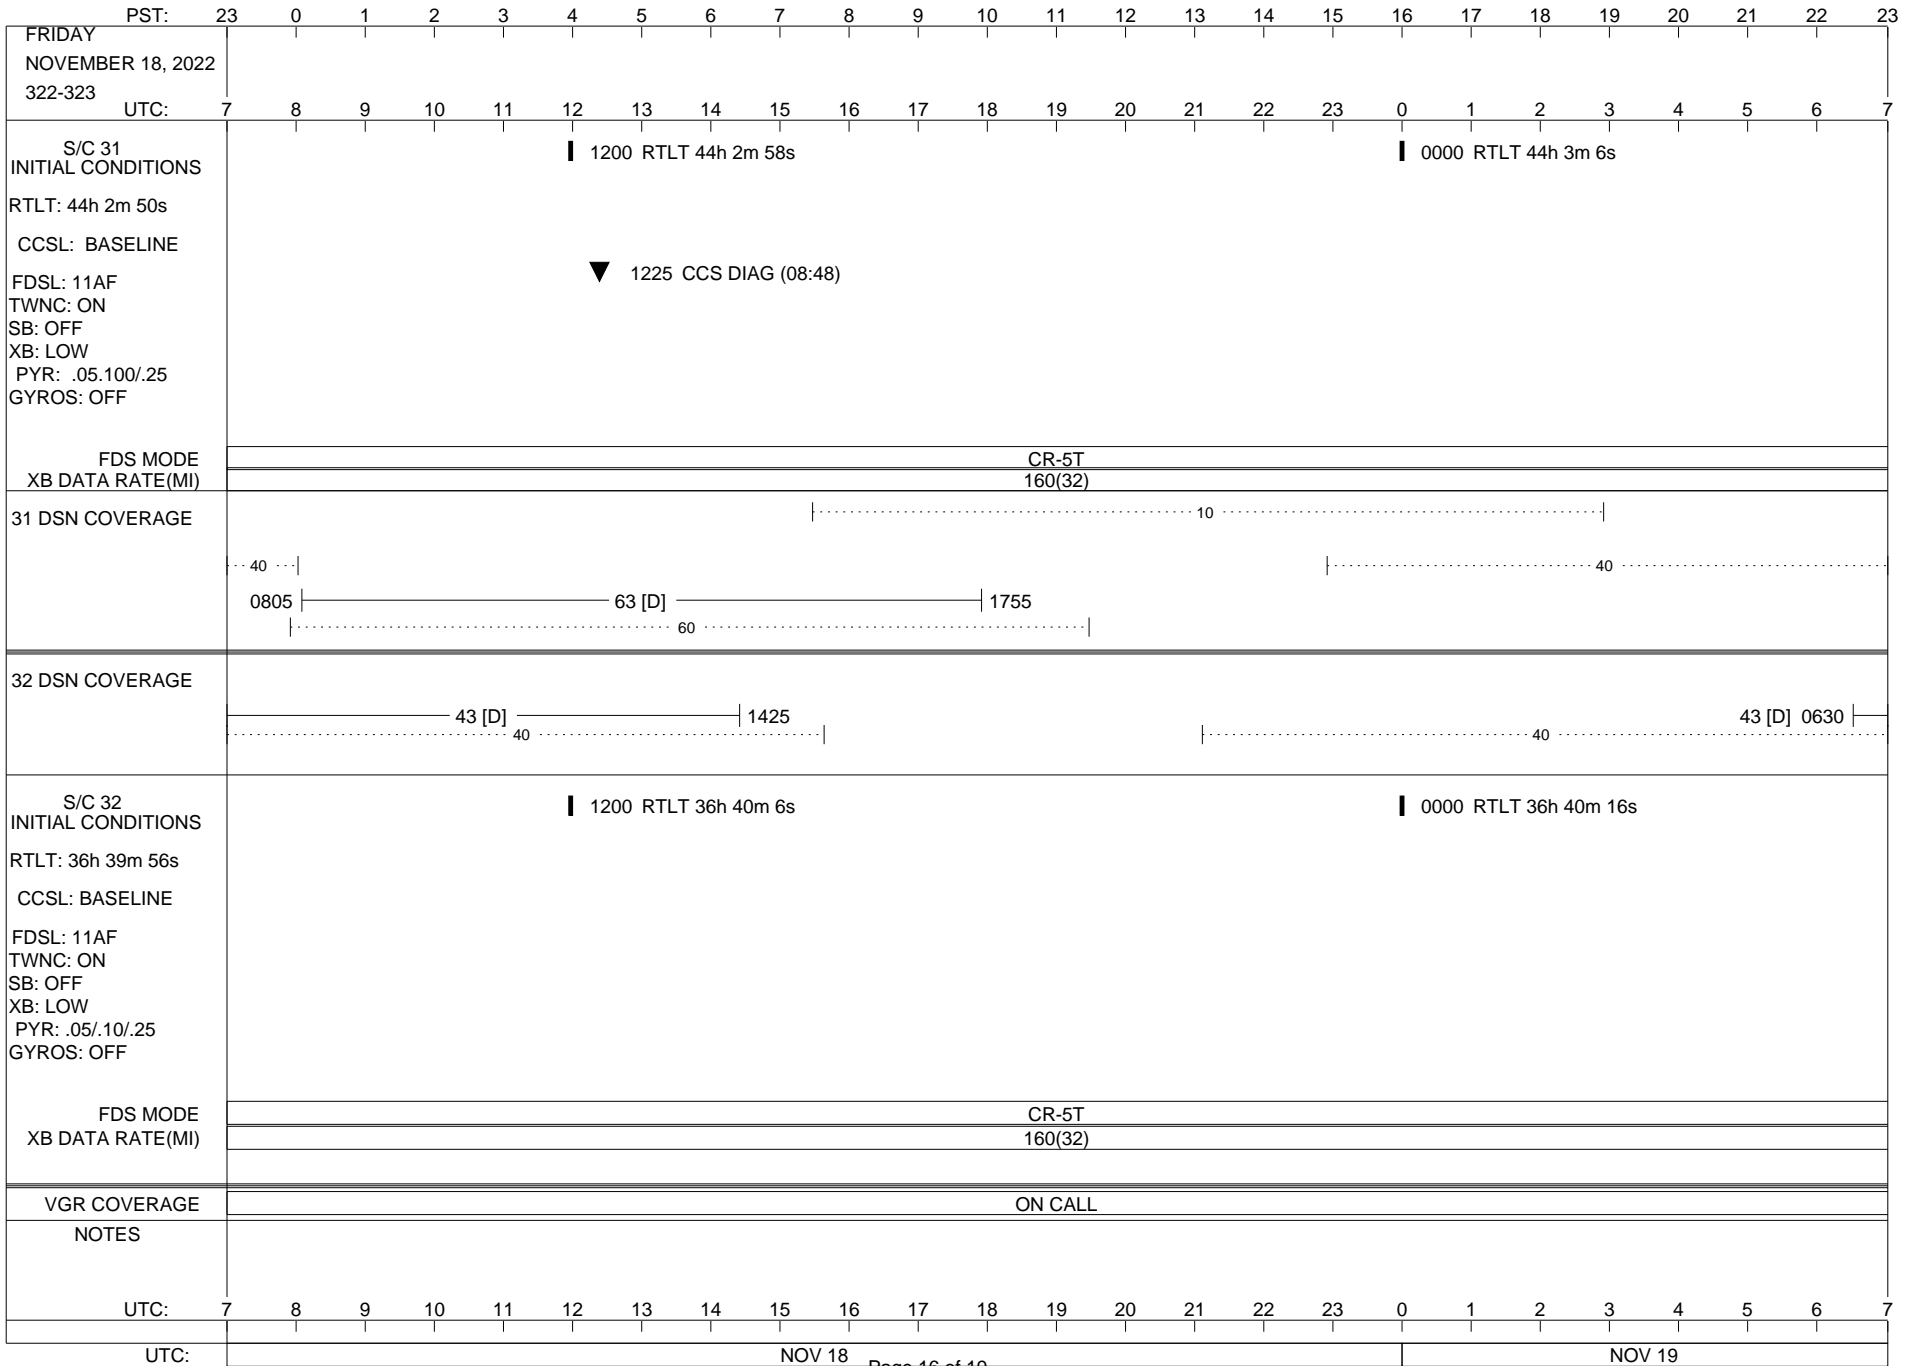

ISSUE DATE: 11/02/22 09:35