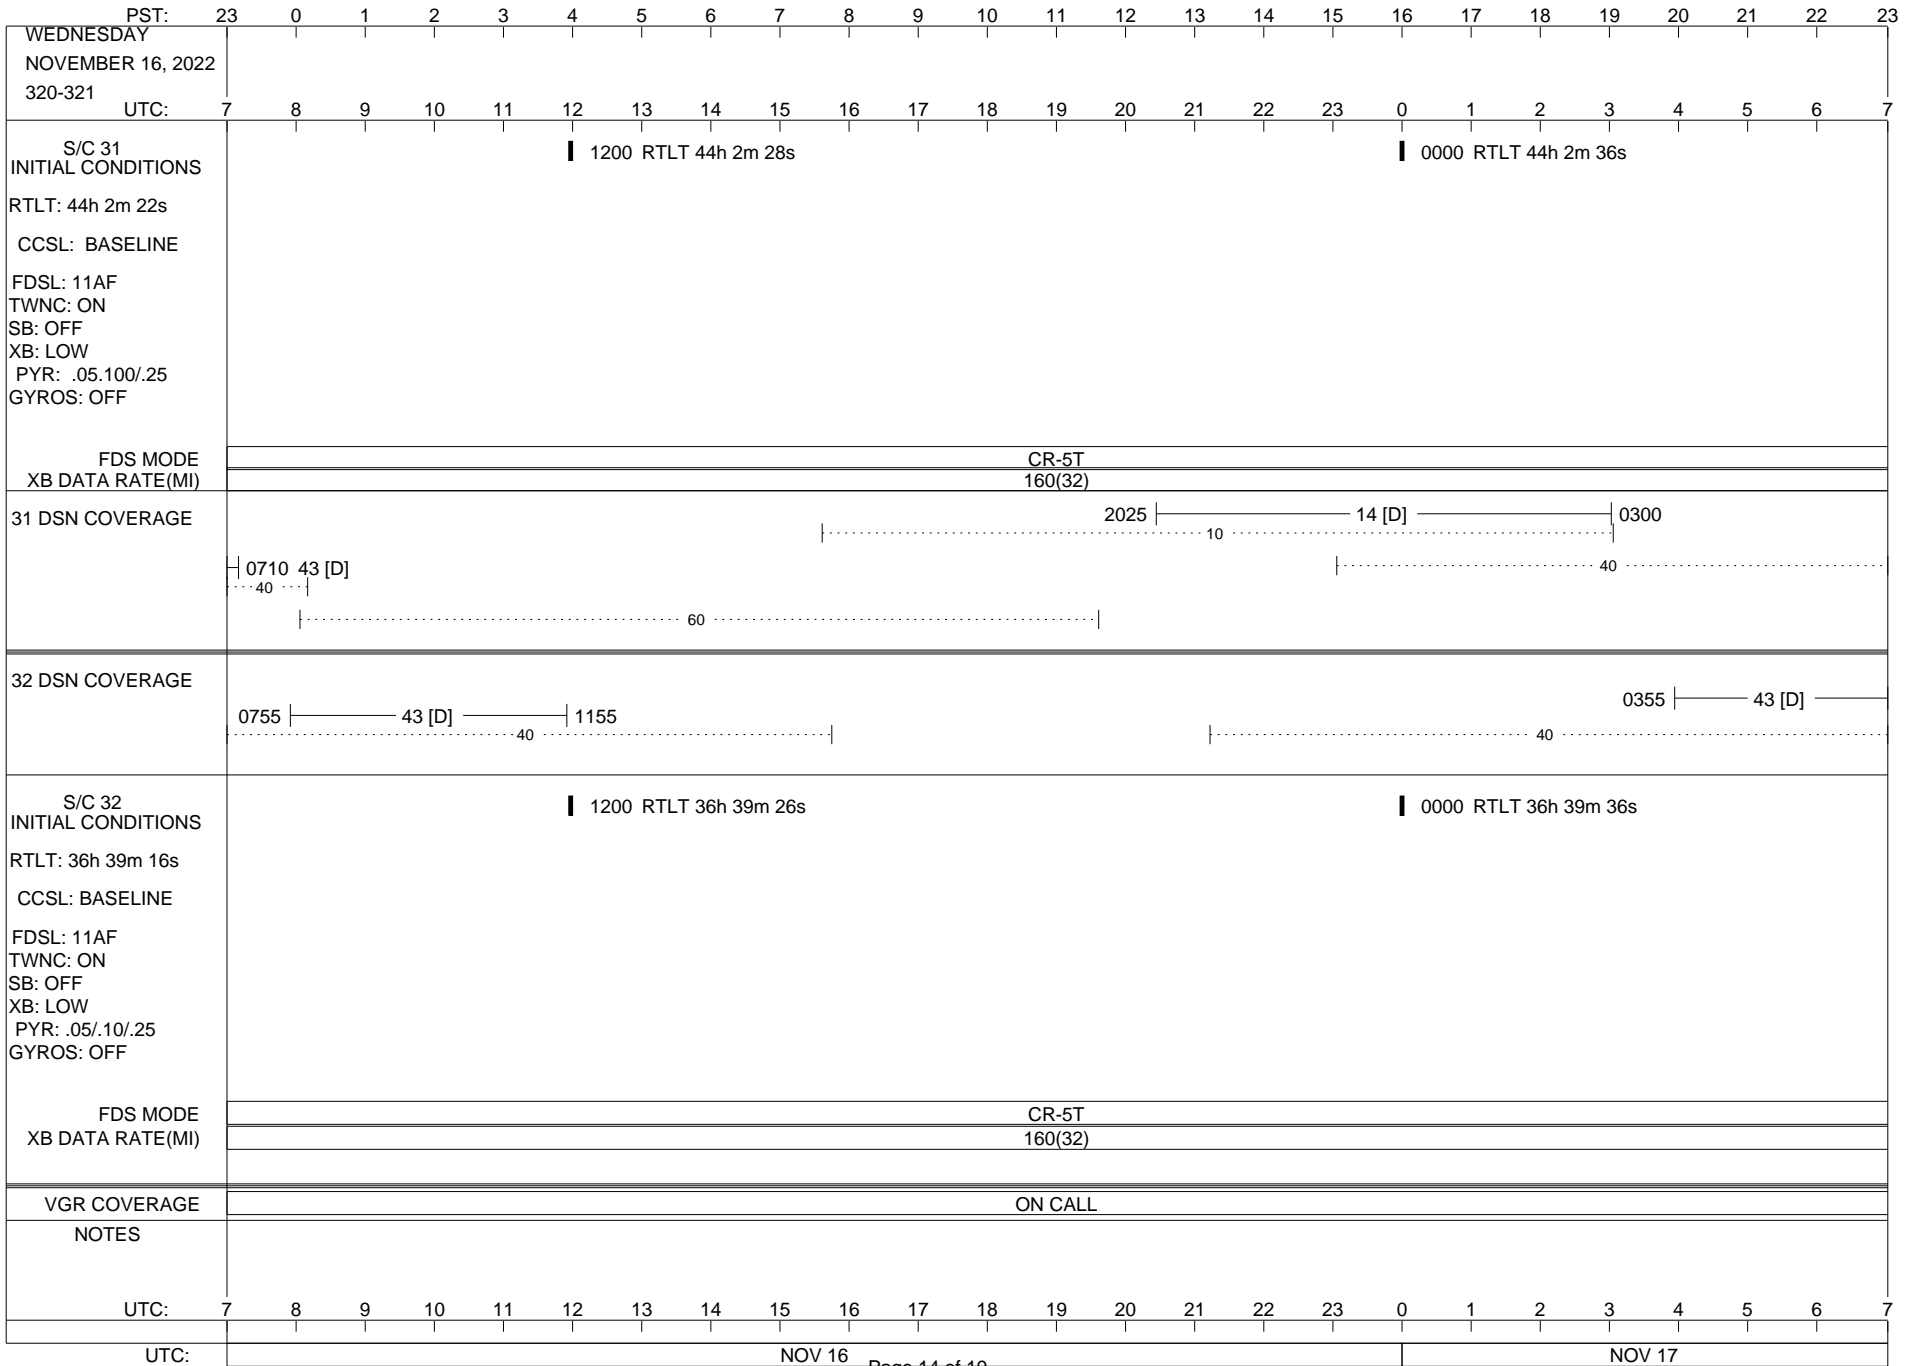

ISSUE DATE: 11/02/22 09:35