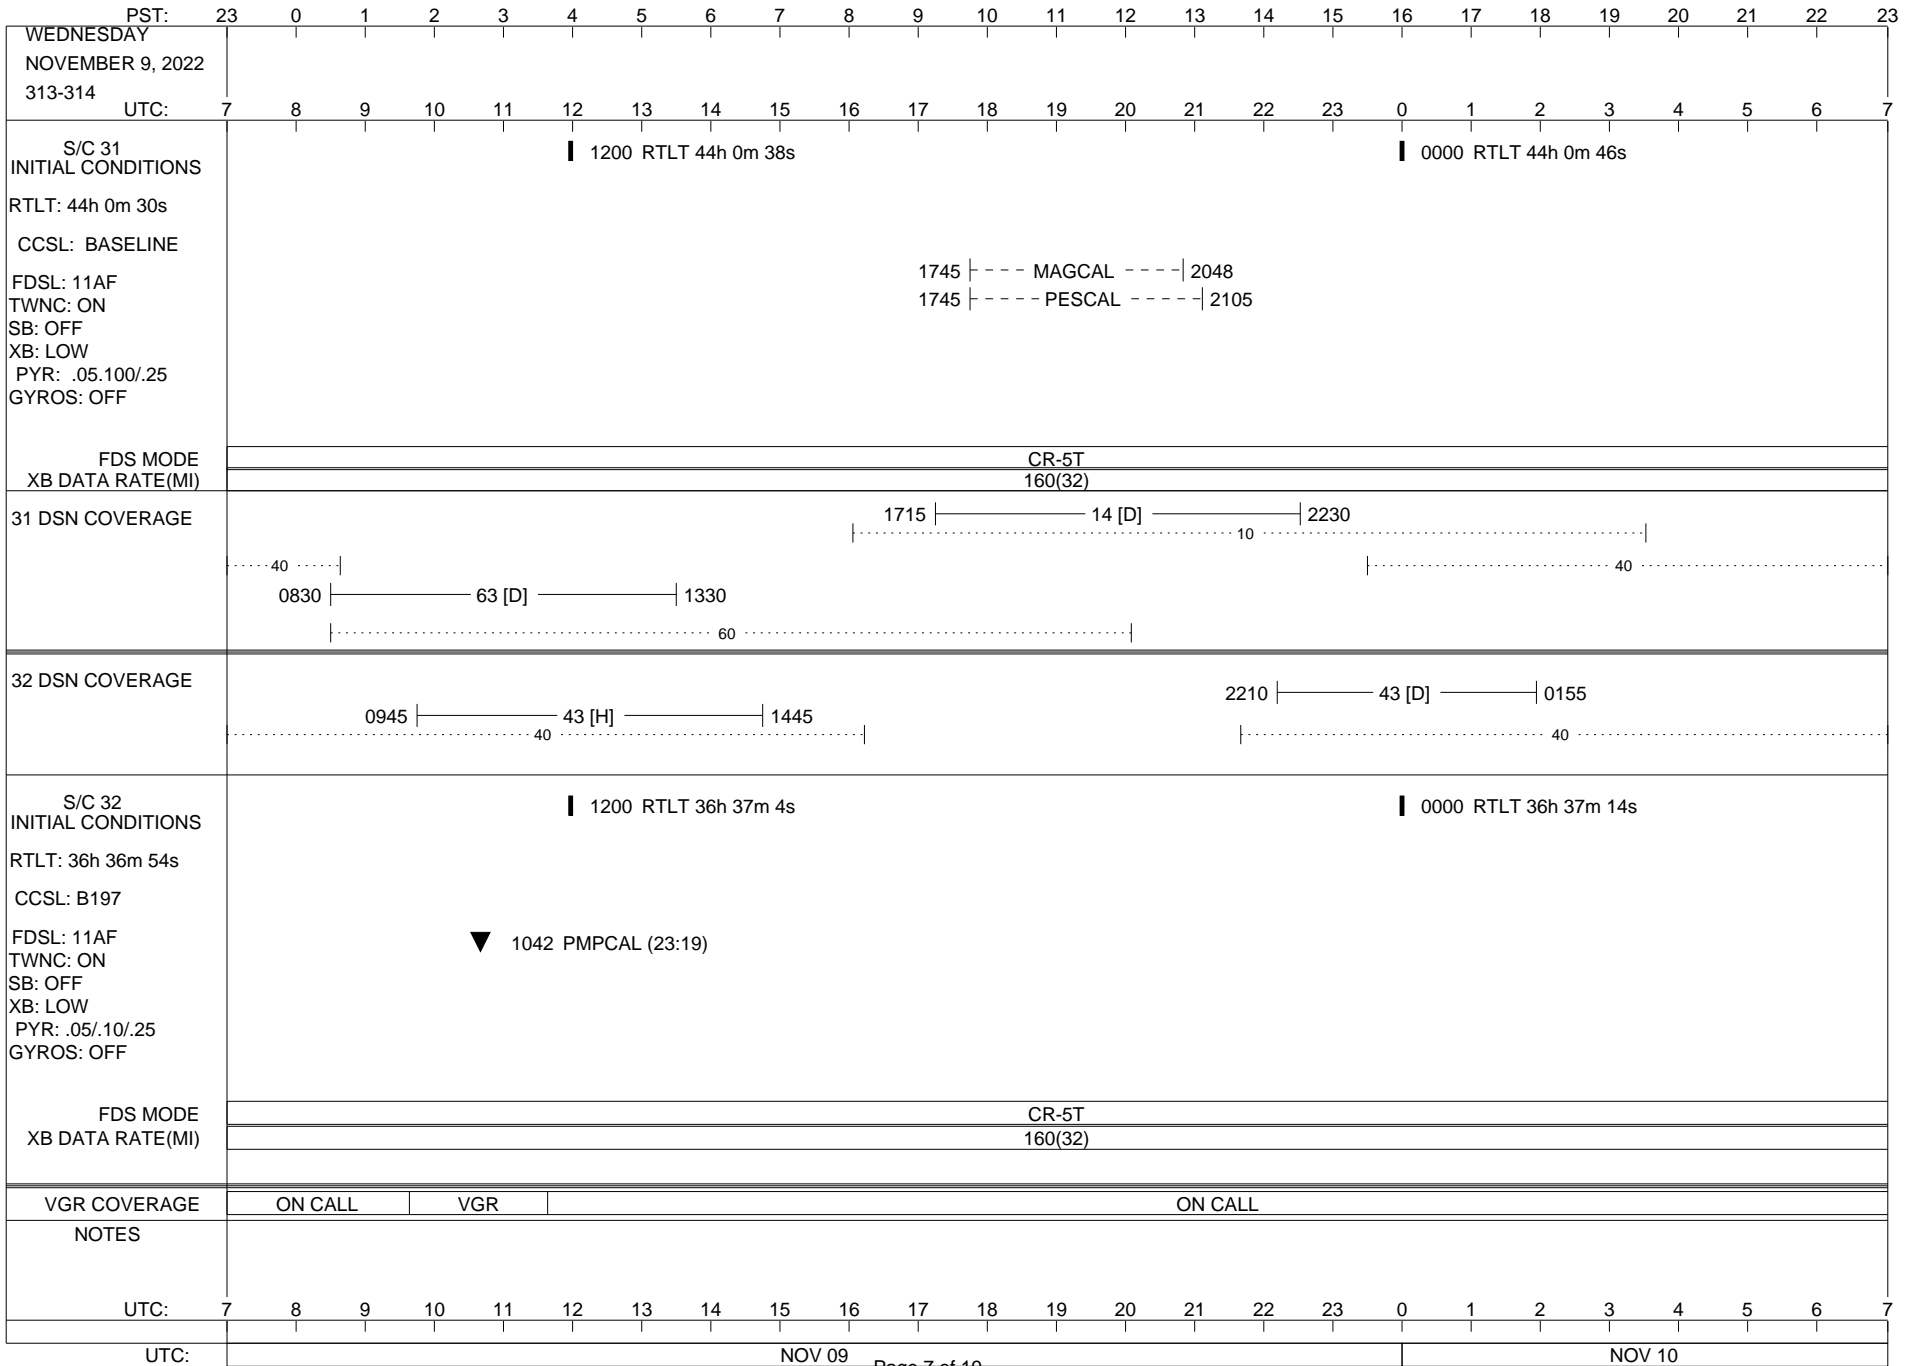

ISSUE DATE: 11/02/22 09:35