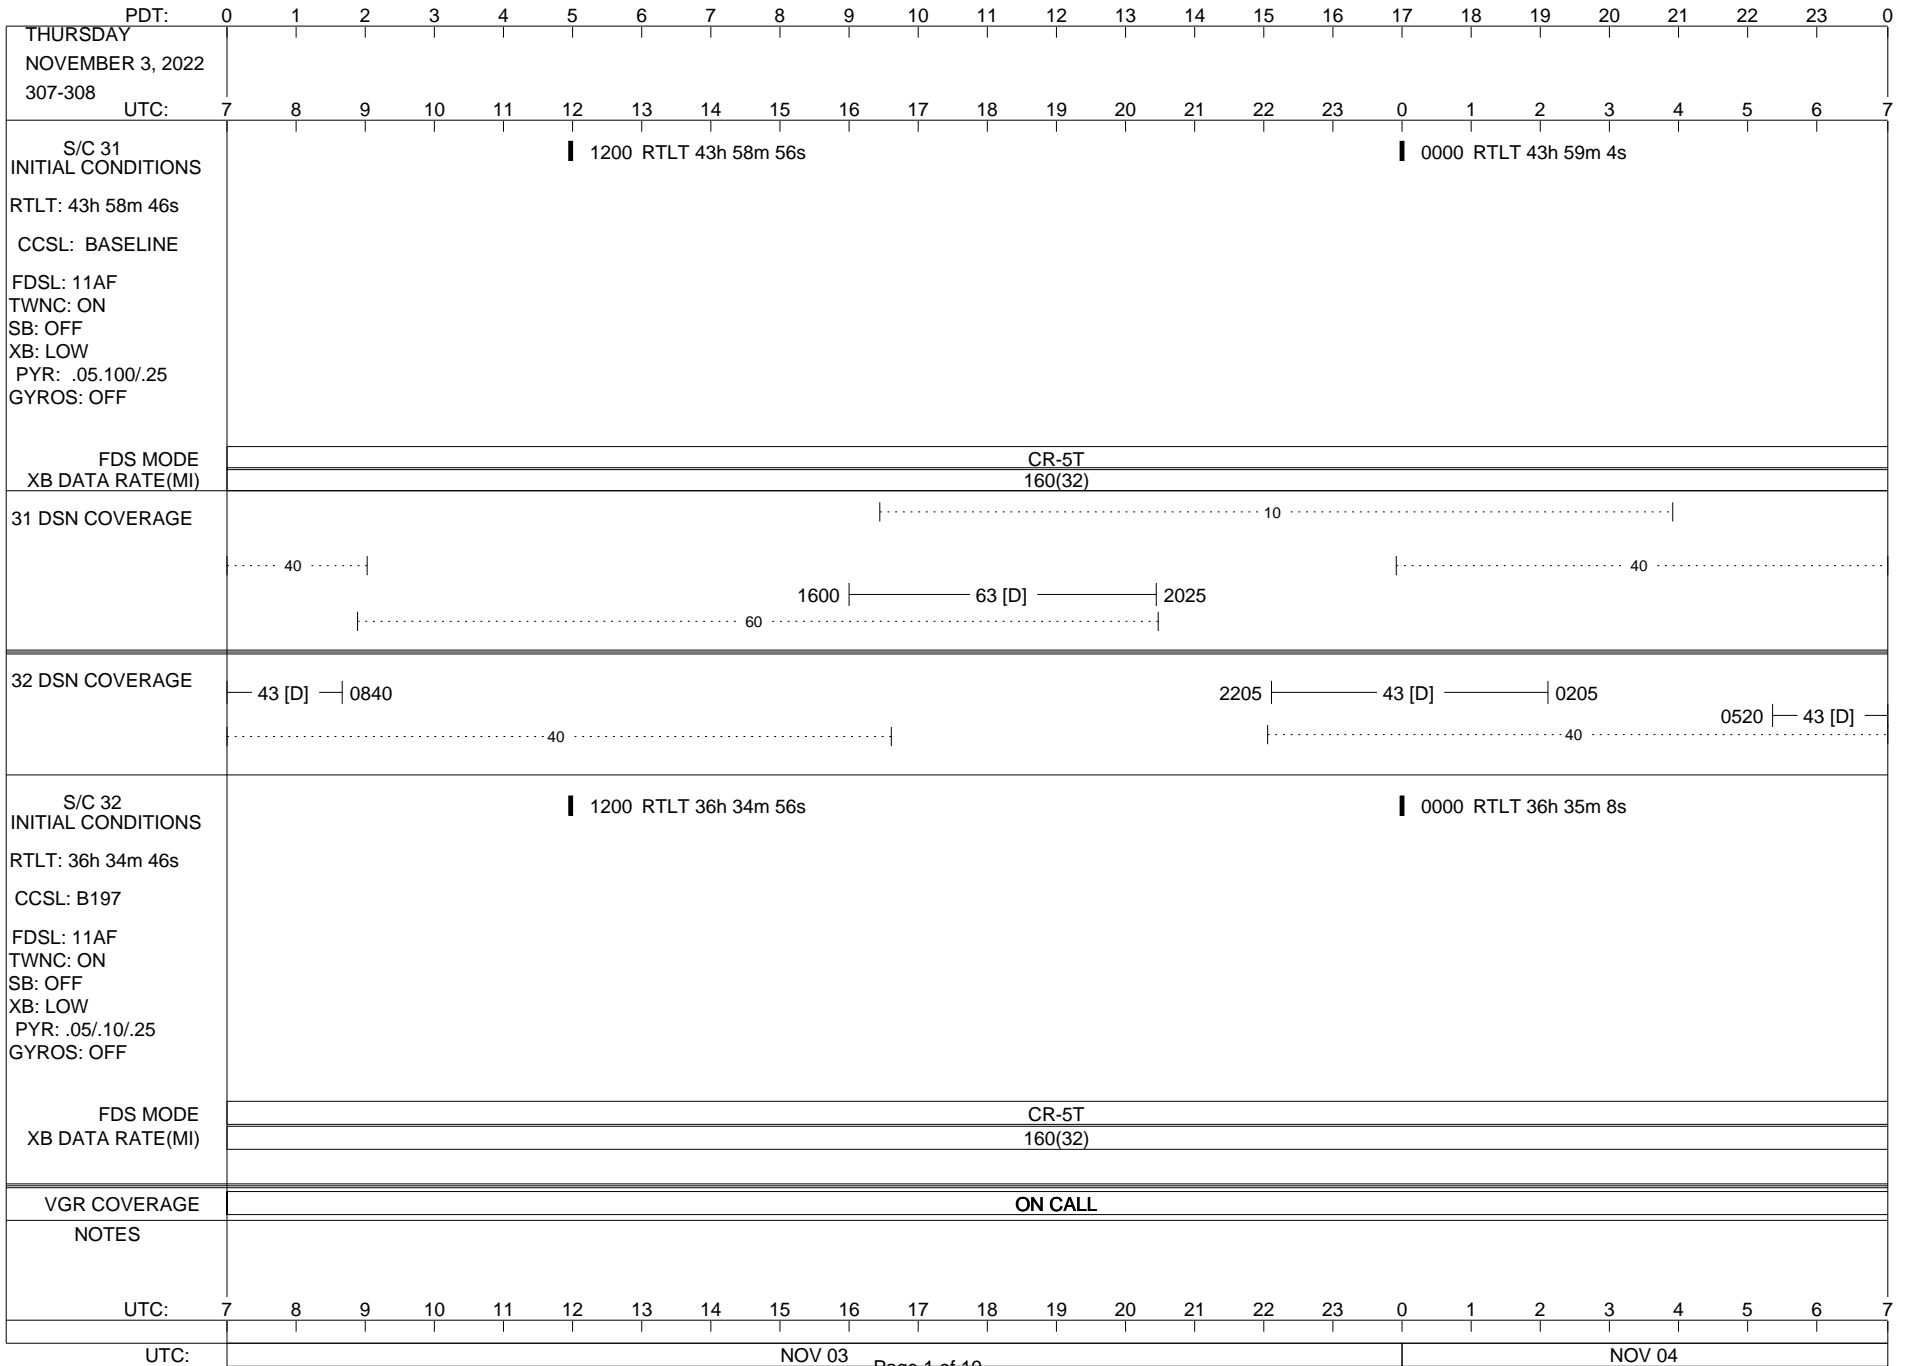

ISSUE DATE: 11/02/22 09:35